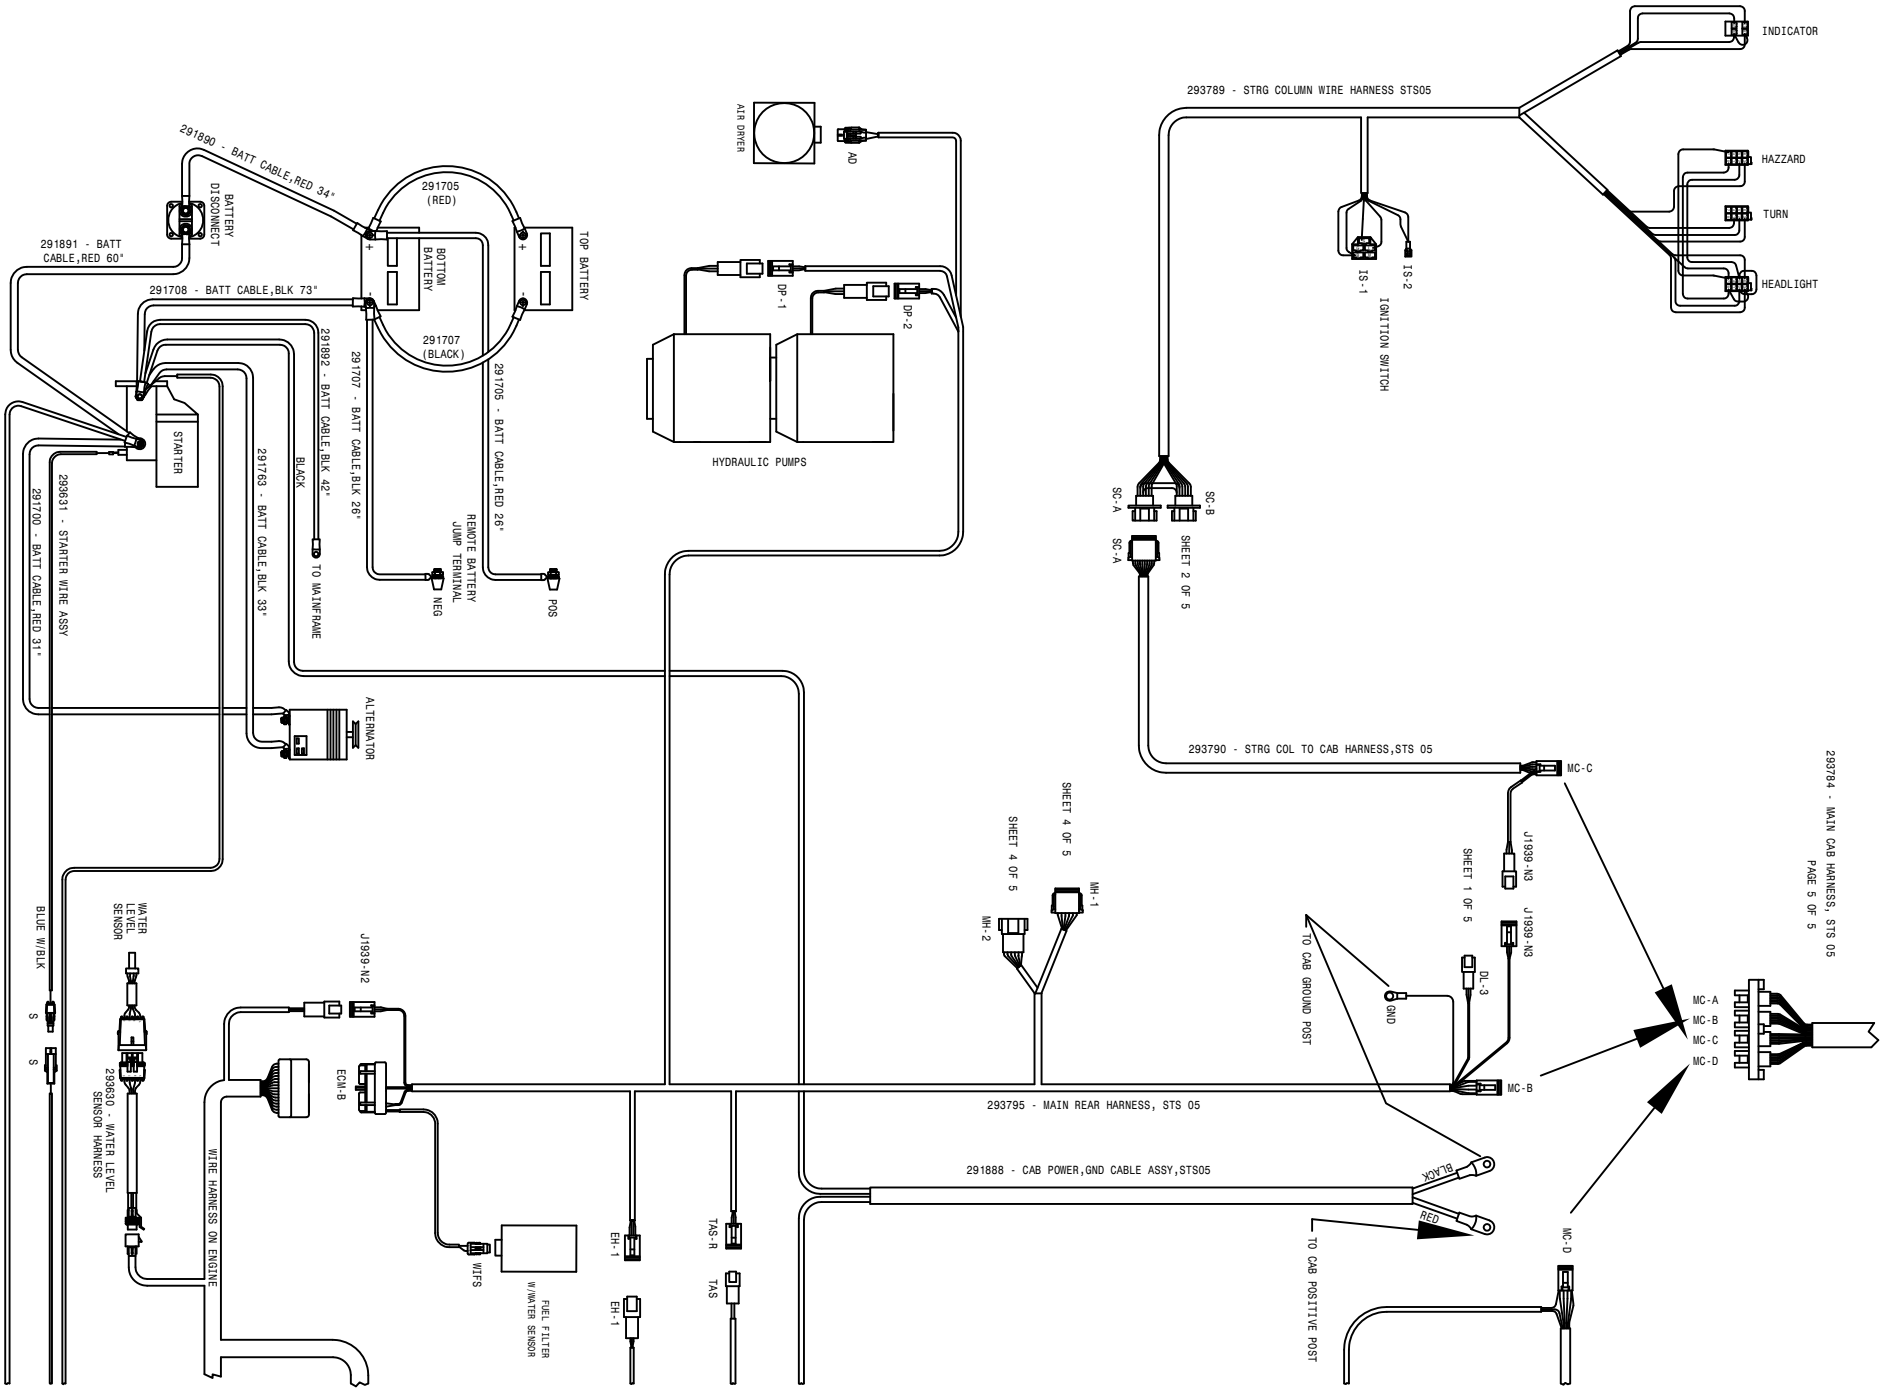

283784 - MAIN CAB HARNESS, STS 05
PAGE 5 OF 5

07-19-04 TLM
STS 10 WIRING DIAGRAM 05
 SHEET 1 OF 5
 REVISION DATE: 09-26-05
498861

12-15-04 TEL
 STS 10 WIRING DIAGRAM 05
 SHEET 2 OF 5
 REVISION DATE:
 498861