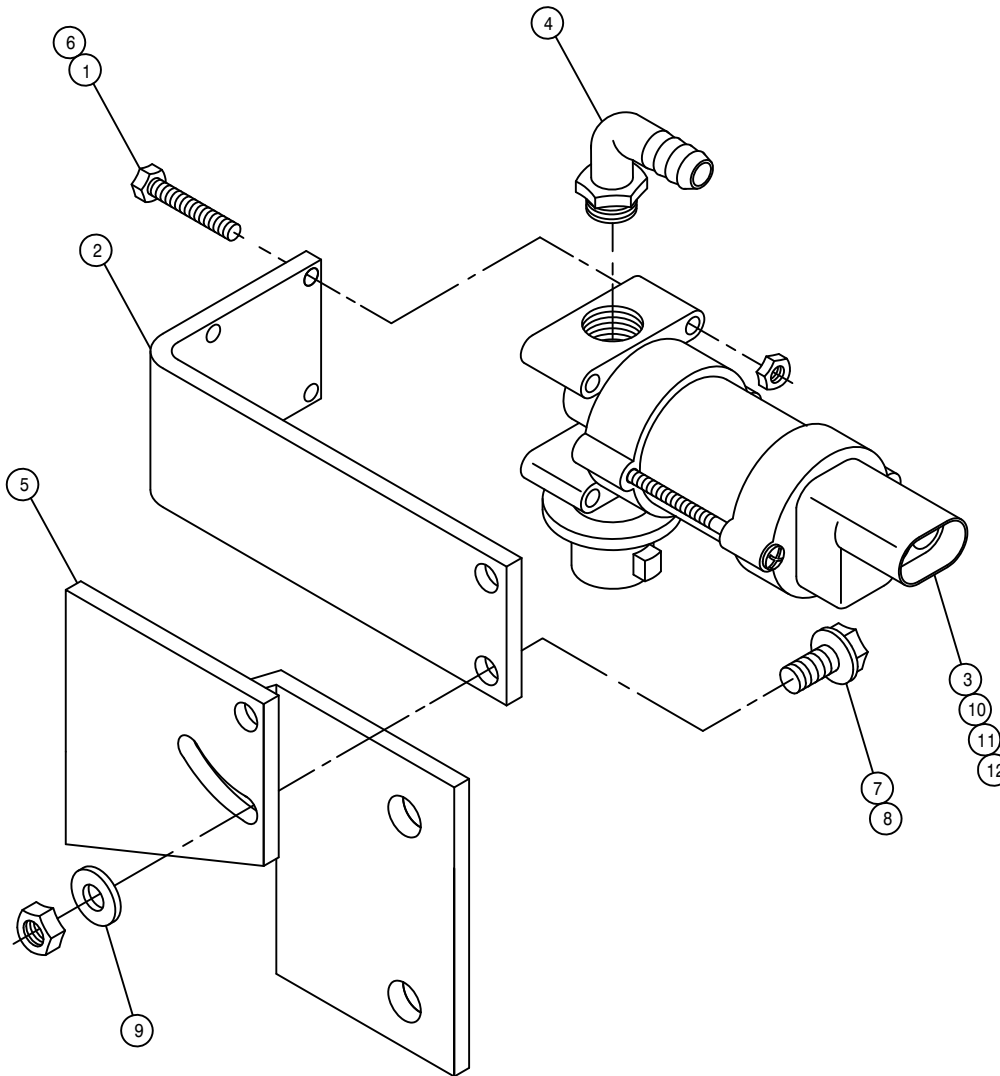

LH FENCE ROW NOZZLE ASSEMBLY

DET.	QTY	PART NO.	DESCRIPTION
	4	473993	6-32 X 1 1/4 HH MACH SCR
	1	737906	FENCE ROW NOZL BRKT
	1	737875	NOZZLE BODY VALVE, 12VDC
	1	618556	1/4NPT-90-1/2 HOSE BARB,POLY
	1	737908	LH FENCE ROW TIP BRKT MT
	4	910022	6-32 HEX NUT
	2	470118	1/4UNC X 3/4 FLANGE HEX BOLT
	2	914000	1/4UNC HEX STOVER NUT
	1	920000	1/4 SAE FLAT WASHER
	1	737887	PLUNGER W/SEAT, VLV 737875
	1	737888	O-RING, .014 VITON, VLV 737875
	1	737889	VALVE BODY, .1480RIF, VLV 737875