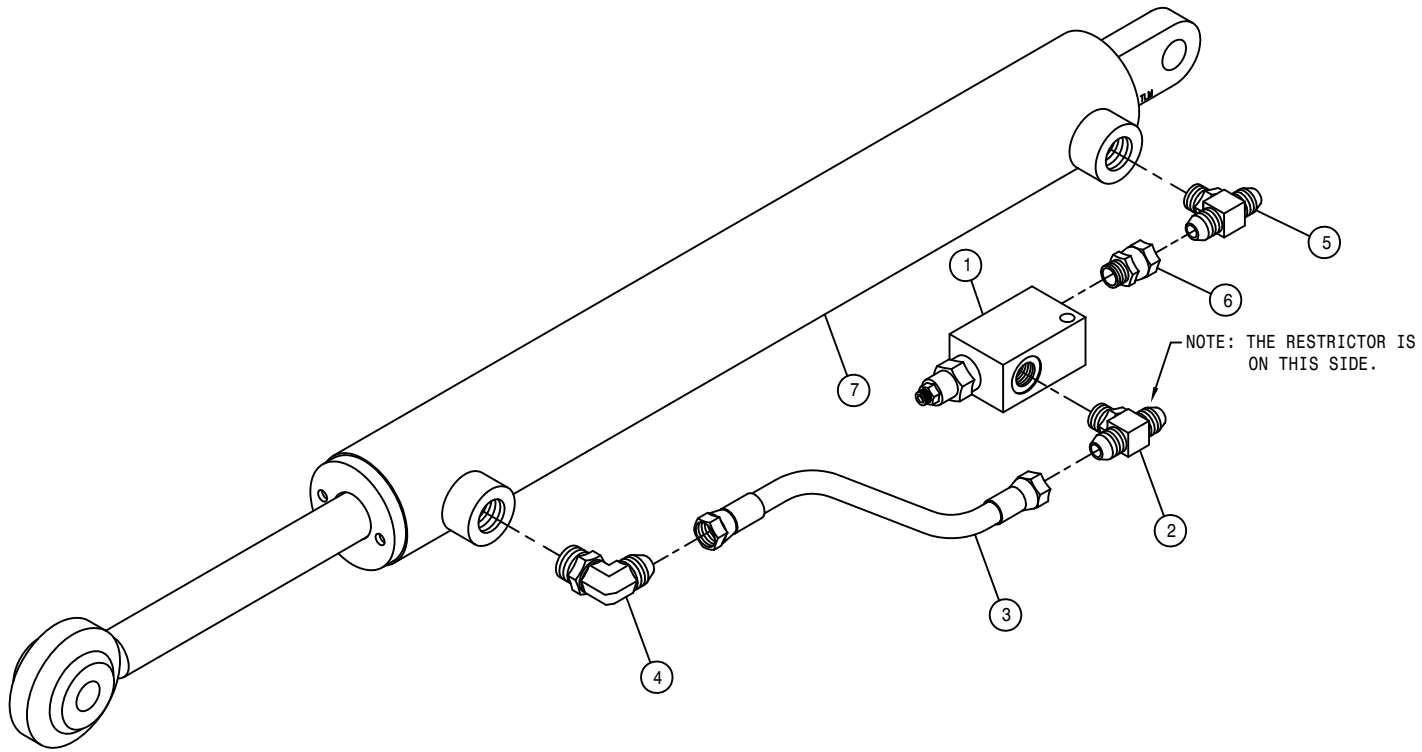

OUTER BOOM FOLD CYLINDER ASSEMBLY

DET. QTY PART NO. DESCRIPTION

1	1	121108	OUTR BOOM FOLD CYL BRG,POLYGON
2	2	618733	9/16JIC .042 ORIFICE ADPTR
3	1	621562	OUTR FOLD CYL,2.25 X 21.00 STS
4	2	618119	9/16MJIC-90-9/16MOR LBO
NS	1	621563	REPAIR KIT,HYD CYL 621562