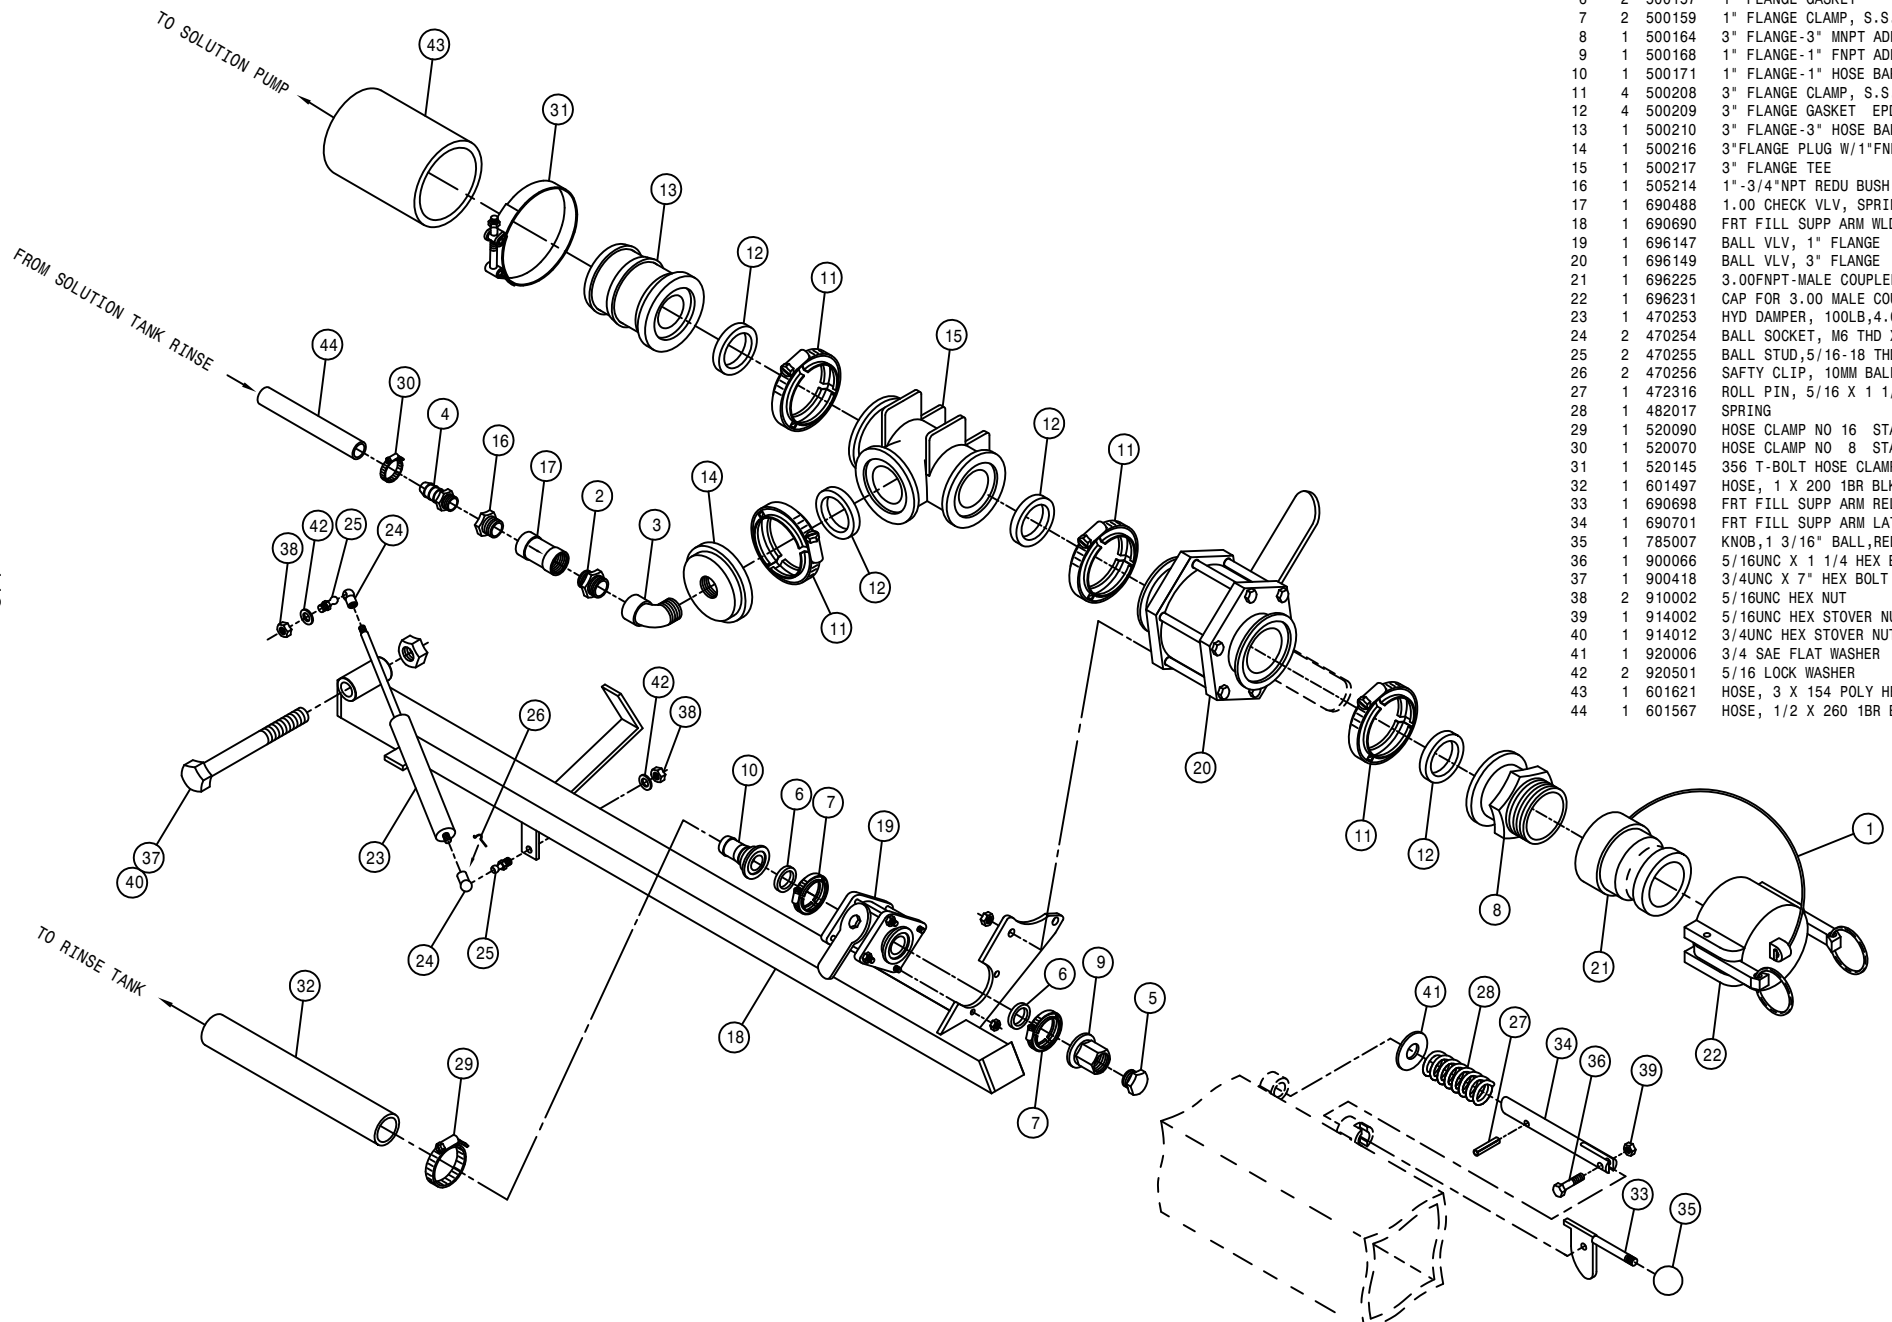

DET.	QTY	PART NO.	DESCRIPTION
1	1	470352	LANYARD, 11" POLY
2	1	500013	1"NPT HEX PIPE NIPPLE, POLY
3	1	500014	1"NPT-90 ST EL, POLY
4	1	500019	3/4NPT-1/2HOSE BARB, POLY
5	1	500063	1"NPT PIPE PLUG, POLY
6	2	500157	1" FLANGE GASKET EPDM
7	2	500159	1" FLANGE CLAMP, S.S.
8	1	500164	3" FLANGE-3" MNPT ADPTR POLY
9	1	500168	1" FLANGE-1" FNPT ADPTR POLY
10	1	500171	1" FLANGE-1" HOSE BARB POLY
11	4	500208	3" FLANGE CLAMP, S.S.
12	4	500209	3" FLANGE GASKET EPDM
13	1	500210	3" FLANGE-3" HOSE BARB POLY
14	1	500216	3"FLANGE PLUG W/1"FNPT POLY
15	1	500217	3" FLANGE TEE POLY
16	1	505214	1"-3/4"NPT REDU BUSH, POLY
17	1	690488	1.00 CHECK VLV, SPRING LOADED
18	1	690690	FRT FILL SUPP ARM WLD
19	1	696147	BALL VLV, 1" FLANGE
20	1	696149	BALL VLV, 3" FLANGE
21	1	696225	3.00FNPT-MALE COUPLER POLY
22	1	696231	CAP FOR 3.00 MALE COUPLER POLY
23	1	470253	HYD DAMPER, 100LB,4.0 STROKE
24	2	470254	BALL SOCKET, M6 THD X 10MM
25	2	470255	BALL STUD,5/16-18 THD X 10MM
26	2	470256	SAFTY CLIP, 10MM BALL SOCKET
27	1	472316	ROLL PIN, 5/16 X 1 1/2
28	1	482017	SPRING
29	1	520090	HOSE CLAMP NO 16 STAINLESS
30	1	520070	HOSE CLAMP NO 8 STAINLESS
31	1	520145	356 T-BOLT HOSE CLAMP SS
32	1	601497	HOSE, 1 X 200 1BR BLK EPDM
33	1	690698	FRT FILL SUPP ARM REL WLD
34	1	690701	FRT FILL SUPP ARM LATCH PIN
35	1	785007	KNOB,1 3/16" BALL,RED,3/8-16
36	1	900066	5/16UNC X 1 1/4 HEX BOLT
37	1	900418	3/4UNC X 7" HEX BOLT
38	2	910002	5/16UNC HEX NUT
39	1	914002	5/16UNC HEX STOVER NUT
40	1	914012	3/4UNC HEX STOVER NUT
41	1	920006	3/4 SAE FLAT WASHER
42	2	920501	5/16 LOCK WASHER
43	1	601621	HOSE, 3 X 154 POLY HELIX EPDM
44	1	601567	HOSE, 1/2 X 260 1BR BLK EPDM