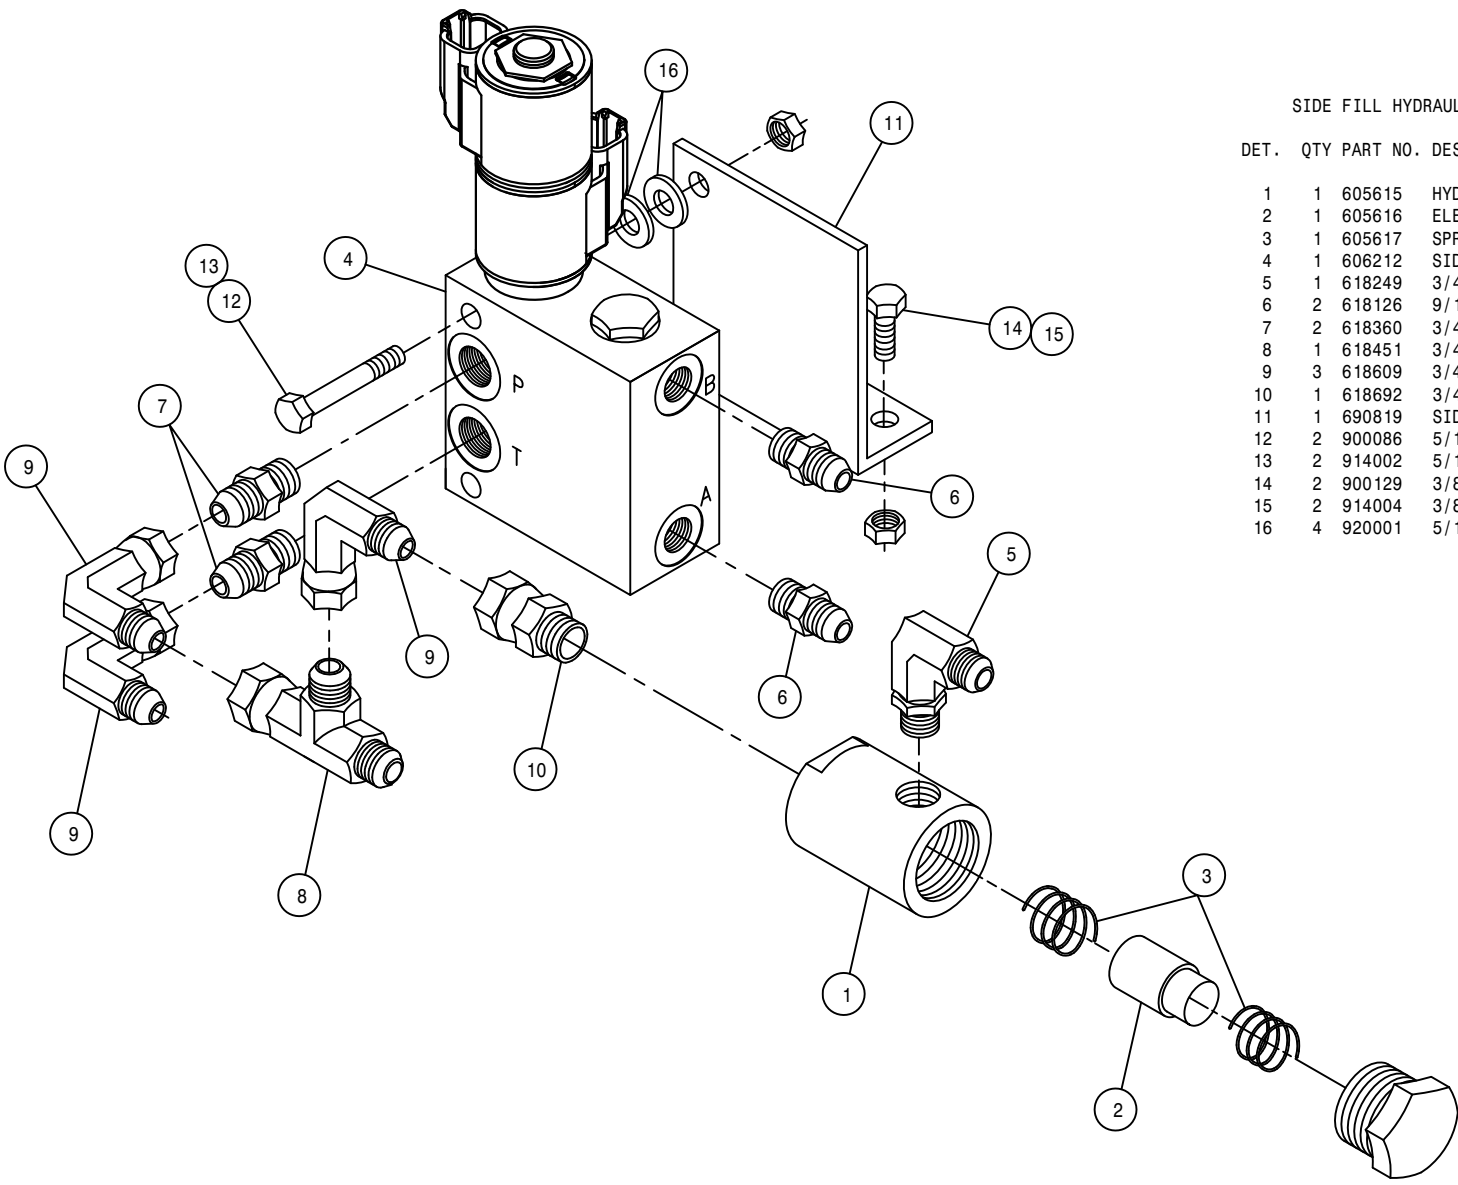

SIDE FILL HYDRAULIC VALVE ASSEMBLY

DET.	QTY	PART NO.	DESCRIPTION
	1	605615	HYD FILTER, INLINE 25M 9/16FOR
	2	605616	ELEMENT, 25M HYD FILTER 605615
	3	605617	SPRING KIT, HYD FILTER 605615
	4	606212	SIDEFILL VLV, 9/16FOR PWRSYS 05
	5	618249	3/4MJIC-90-9/16MOR LBO
	6	618126	9/16MJIC-9/16MOR ADPTR
	7	618360	3/4MJIC-9/16MOR ADPTR
	8	618451	3/4FJIC SW RUN TEE-3/4MJIC
	9	618609	3/4MJIC-90-3/4FJIC SWIV LBO
	10	618692	3/4FJIC SWIV-9/16MOR ADPTR
	11	690819	SIDEFILL HYD VLV MT, STS10 02
	12	900086	5/16UNC X 2 1/4 HEX BOLT
	13	914002	5/16UNC HEX STOVER NUT
	14	900129	3/8UNC X 1" HEX BOLT
	15	914004	3/8UNC HEX STOVER NUT
	16	920001	5/16 SAE FLAT WASHER