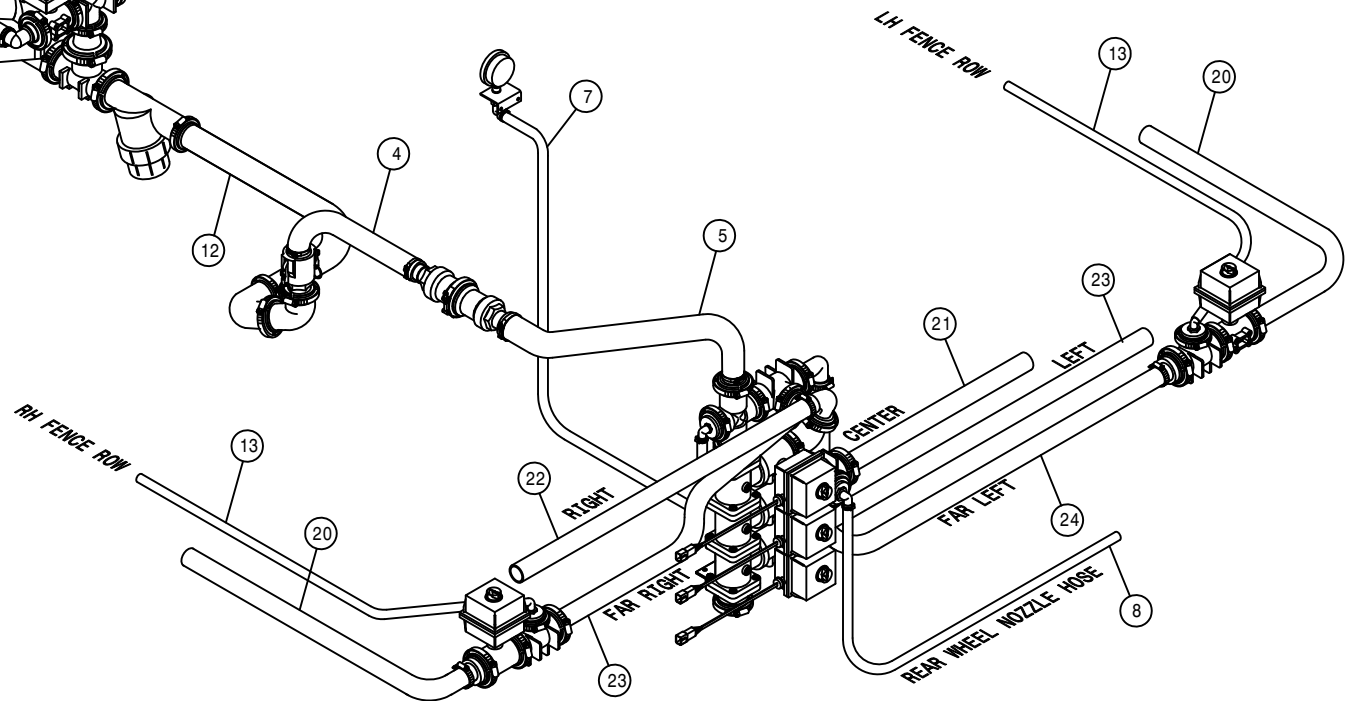

SIDE FILL SOLUTION HOISING (HI-VOLUME)

DET. QTY PART NO. DESCRIPTION

DET.	QTY	PART NO.	DESCRIPTION
1	1	601273	HOSE, 1 X 132 1BR BLK EPDM
2	1	601490	HOSE, 1/4 X 98 1 BR BLK EPDM
3	1	601496	HOSE, 1 X 120 1BR BLK EPDM
4	1	601613	HOSE, 2 X 43 2F-1W EPDM
5	1	601502	HOSE, 2 X 56 2F-1W EPDM
6	1	601567	HOSE, 1/2 X 260 1BR BLK EPDM
7	1	601634	HOSE, 1/2 X 78 1BR BLK EPDM
8	1	601562	HOSE, 1/2 X 140 1BR BLK EPDM
9	1	601573	HOSE, 2 X 48 2F-1W EPDM
10	1	601591	HOSE, 1 1/2 X 53 2BR BLK EPDM
11	1	601590	HOSE, 1 X 6 1BR BLK EPDM
12	1	601628	HOSE, 2 X 51 2F-1W EPDM
13	2	601566	HOSE, 1/2 X 252 1BR BLK EPDM
14	1	601491	HOSE, 1 X 30 1BR BLK EPDM
15	1	601179	HOSE, 1 X 26 1BR BLK EPDM
16	1	601506	HOSE, 3 X 74 POLY HELIX EPDM
17	1	601574	HOSE, 3 X 36 POLY HELIX EPDM
18	1	690731	SOLU TUBE, 3.00 S.S. SIDE FILL
19	1	601459	HOSE, 1 X 245 1BR BLK EPDM
20	2	601240	HOSE, 1 1/2 X 84 2F-1W EPDM
21	1	601516	HOSE, 1 1/2 X 72 2BR BLK EPDM
22	1	601517	HOSE, 1 1/2 X 204 2BR BLK EPDM
23	2	601518	HOSE, 1 1/2 X 300 2BR BLK EPDM
24	1	601519	HOSE, 1 1/2 X 396 2BR BLK EPDM