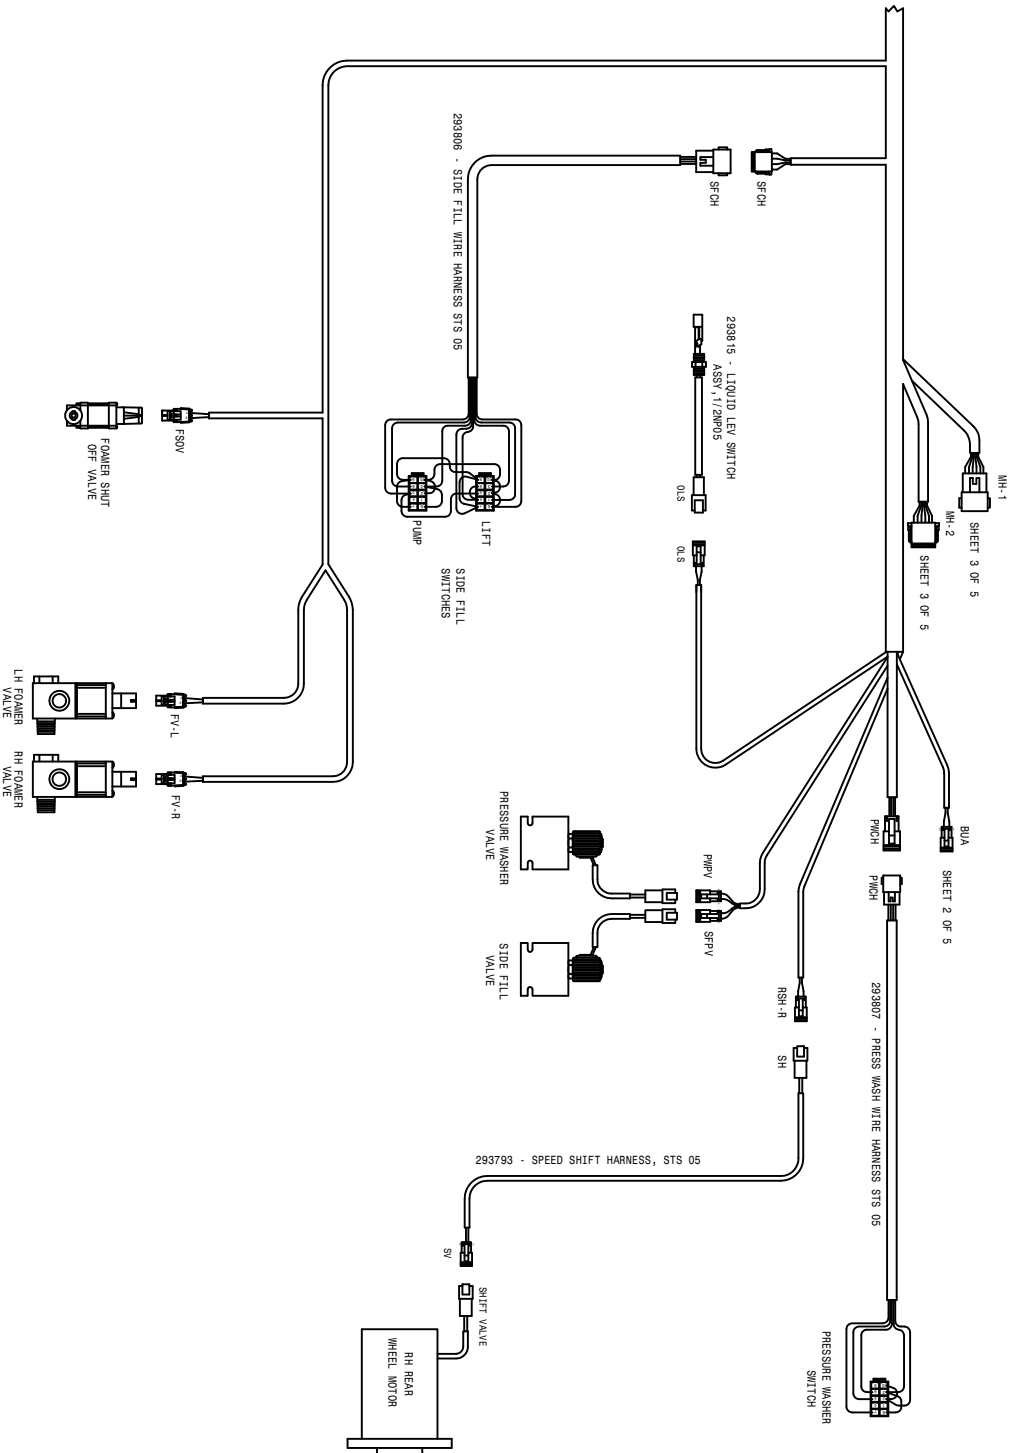

07-15-04 TUL
STS 10 WIRING DIAGRAM 05
SHEET 4 OF 5
REVISION DATE:
498861