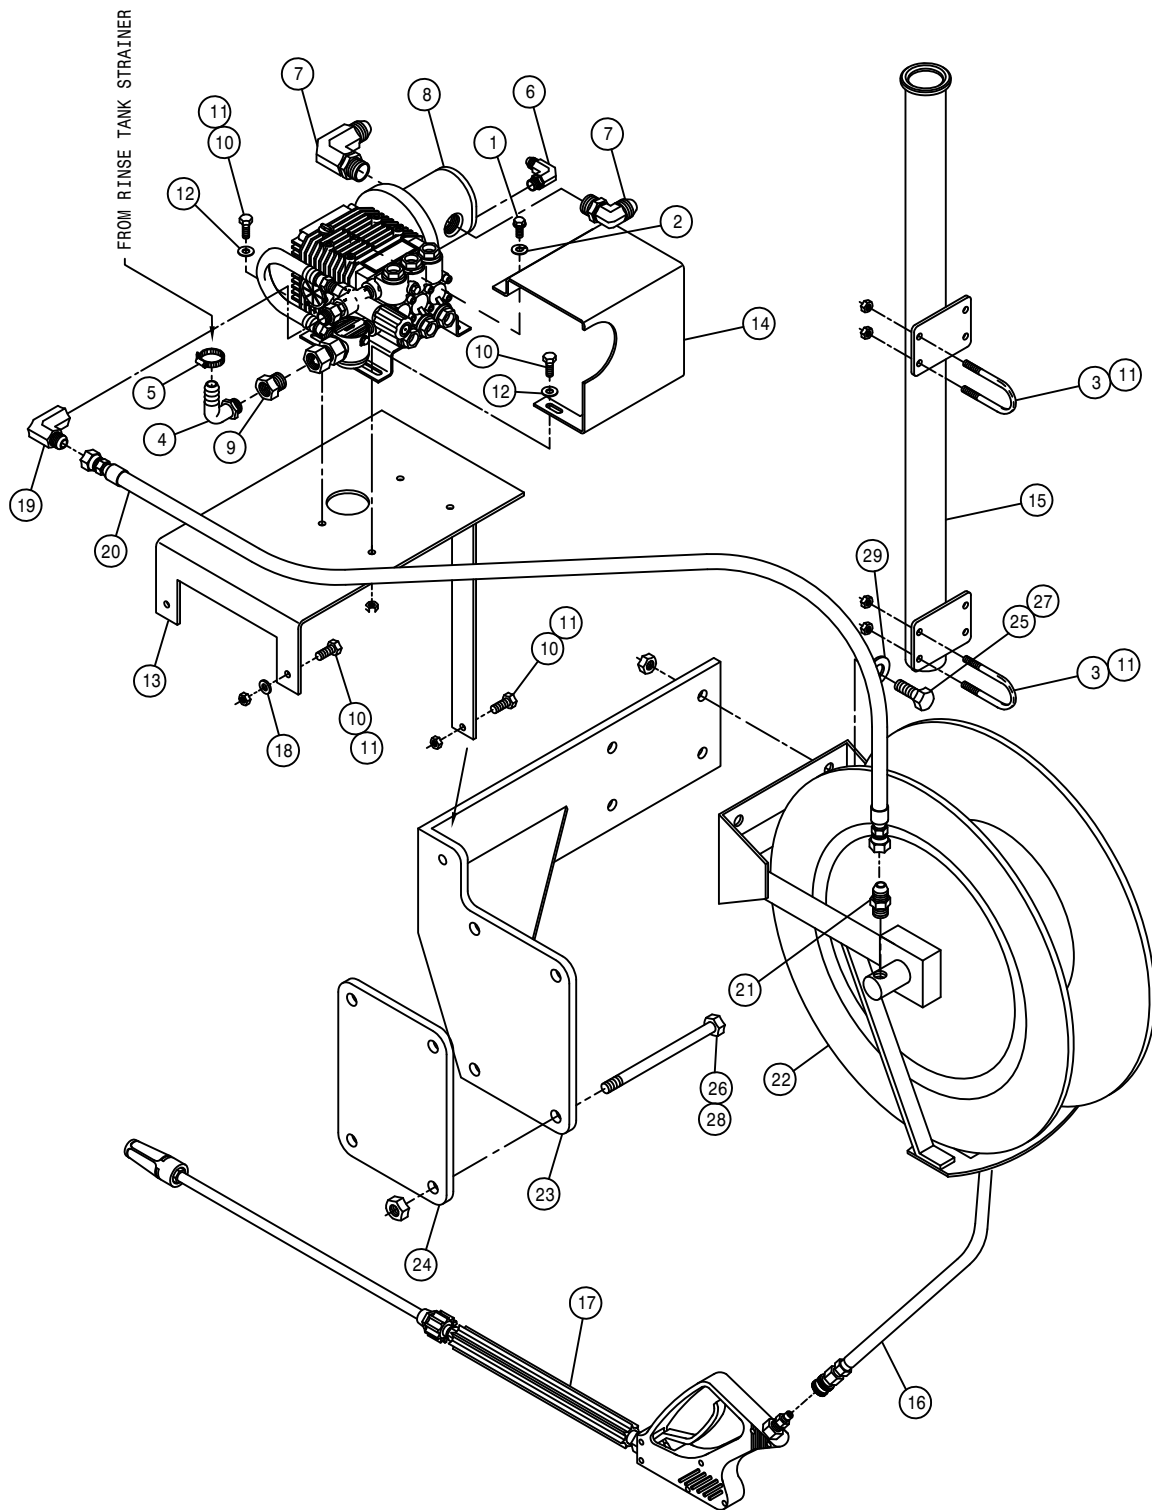

PRESSURE WASHER ASSEMBLY

DET.	QTY	PART NO.	DESCRIPTION
1	2	473803	8MM-1.25 X 16MM HEX BOLT
2	2	473804	8MM LOCK WASHER
3	4	473911	5/16UNC-1.31ID-2.00 U-BOLT
4	1	500026	3/4NPT-90-1"HOSE BARB, POLY
5	1	520090	HOSE CLAMP NO 16 STAINLESS
6	1	618119	9/16MJIC-90-9/16MOR LBO
7	2	618474	3/4MJIC-90-1 1/16MOR LBO
8	1	690672	PRESSURE WASHER,PACE 320 HYD
9	1	715449	3/4FNPT X 3/4MGHT ADPTR BRS
10	7	900064	5/16UNC X 3/4 HEX BOLT
11	15	914002	5/16UNC HEX STOVER NUT
12	4	920001	5/16 SAE FLAT WASHER
13	1	690877	PRESSURE WASHER MT WLD, STS 03
14	1	690879	PRESSURE WASHER SHIELD, STS 03
15	1	691007	PRESSURE WASHER WAND MT WLD 05
16	1	690791	HOSE, PRESSURE WASHER 690672
17	1	690673	TRIGGER GUN ASSY FOR 690672
18	2	920001	5/16 SAE FLAT WASHER
19	1	618084	3/4MJIC-90-3/8FNPT LBO
20	1	616284	08-421-08FJX-08FJX-45 H/A
21	1	611147	3/4MJIC-1/2MNPT ADPTR
22	1	690930	HOSE REEL, PRESSURE WASHER
23	1	690932	HOSE REEL MT WLD,PRESS WASHER
24	1	690936	HOSE REEL MT KEEER, PRESS WASH
25	4	900196	7/16UNC X 1 1/4 HEX BOLT
26	4	900277	1/2UNC X 5 1/2 HEX BOLT
27	4	914006	7/16UNC HEX STOVER NUT
28	4	914008	1/2UNC HEX STOVER NUT
29	4	920003	7/16 SAE FLAT WASHER