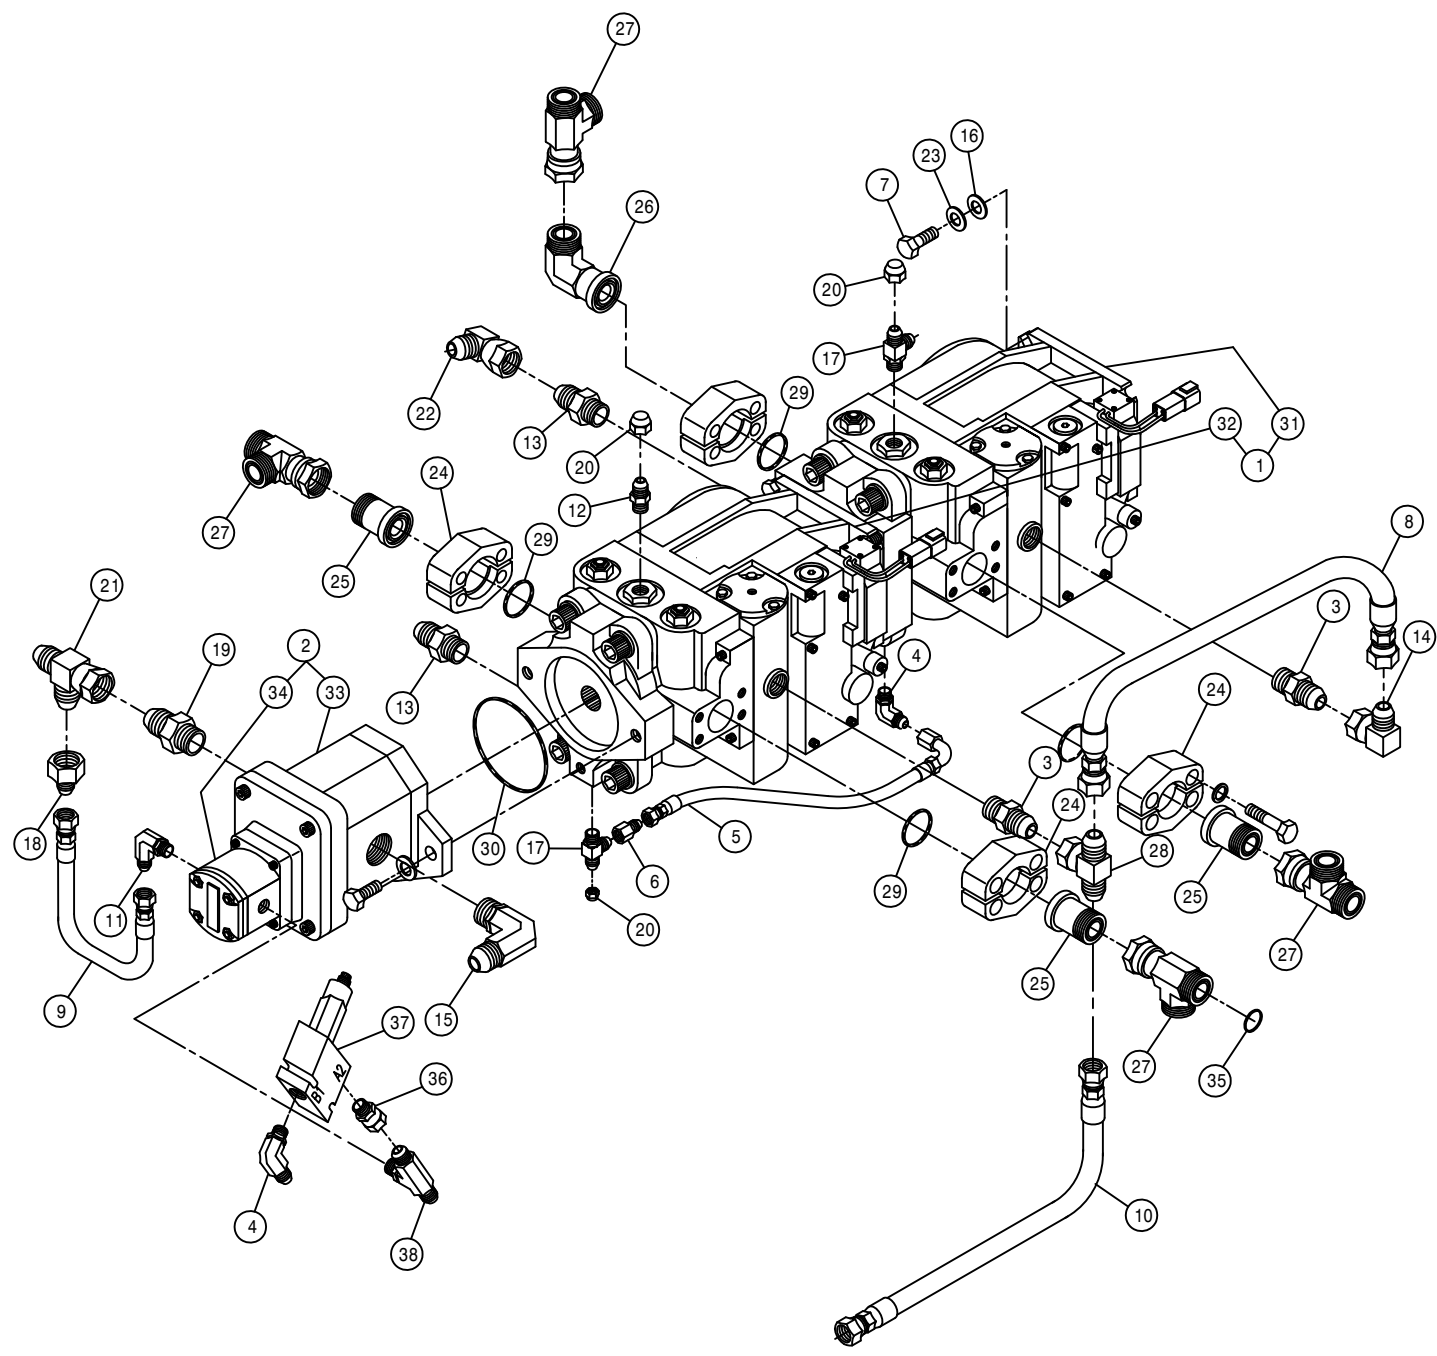

HYDROSTATIC PUMP ASSEMBLY

DET.	QTY	PART NO.	DESCRIPTION
	1	606170	TANDEM PUMP,606173 & 606176 05
	1	606972	TANDEM PUMP, 606984 & 606987
	2	611127	1 1/16MJIC-1 1/16MOR ADPTR
	4	618119	9/16MJIC-90-9/16MOR LBO
	5	616038	04C2AT-06FJX-06FJX90-15 H/A
	6	618734	9/16JIC .047 ORIFICE ADPTR
	7	900265	1/2UNC X 1 1/2 HEX BOLT
	8	616107	08-451TC-12FJX-12FJX-17 H/A
	9	616243	06-451TC-08FJX-08FJX-17 H/A
	10	616238	12-421-12FJX-12FJX-19 H/A
	11	618241	3/4MJIC-90-3/4MOR LBO
	12	618126	9/16MJIC-9/16MOR ADPTR
	13	618186	1 5/16MJIC-1 5/16MOR ADPTR
	14	618191	1 1/16MJ-90-1 1/16FJ SWIV LBO
	15	618302	1 1/16MJIC-90-1 5/16MOR LBO
	16	920004	1/2 SAE FLAT WASHER
	17	618444	9/16MOR RUN TEE-9/16MJIC
	18	618720	1 7/8FJIC-3/4MJIC ADPTR
	19	618527	1 7/8MJIC-1 5/8MOR ADPTR
	20	618531	9/16FJIC CAP NUT
	21	618681	1 7/8FJ SW RUN TEE-1 7/8MJ
	22	618640	1 5/16MJ-90-1 5/16FJ SWIV LBO
	23	920504	1/2 LOCK WASHER
	24	618652	1" SPLIT FLANGE KIT
	25	618653	1" FLANGE-1 7/16MFOR ADPTR
	26	618654	1" FLANGE-90-1 7/16MFOR LBO
	27	618655	1 7/16FFOX RUN TEE-1 7/16MFOR
	28	618660	1 1/16FJX BRANCH TEE-1 1/16MJ
	29	618676	O-RING FOR 1" SPL FLG 618652
	30	606870	O-RING FOR 606865 SUND B-MT
	31	606173	SAUER 75CC PUMP,C/C-MT 05
	32	606176	SAUER 75CC PUMP,C/B-MT 05
	33	606984	SUND GEAR PUMP,2.02CI GRP3
	34	606987	SUND GEAR PUMP,.128CI GRP3
	35	618677	O-RING,-16 FACE SEAL .93ID 90D
	36	618668	9/16FJIC SWIV-9/16MOR ADPTR
	37	606214	RELIEF VALVE ASSY
	38	618629	9/16MOR BRANCH TEE-9/16MJIC