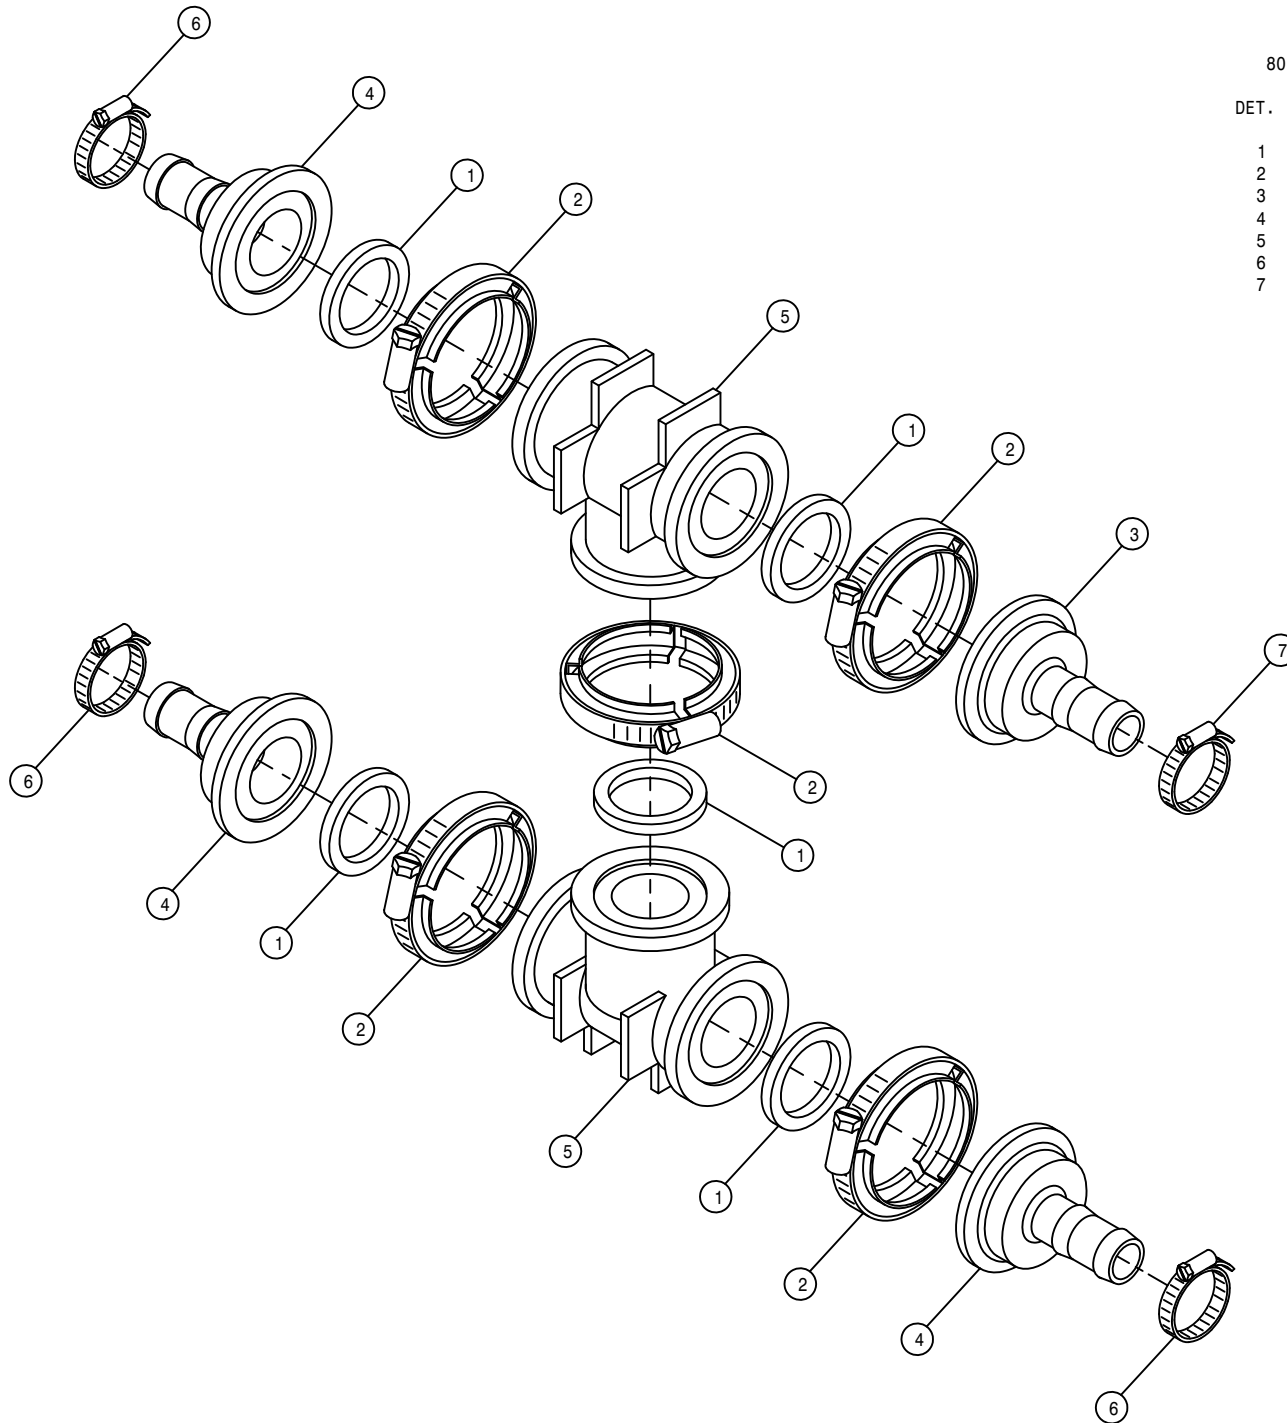

80'-90' FEEDER TEE ASSEMBLY (STANDARD)

DET. QTY PART NO. DESCRIPTION

DET.	QTY	PART NO.	DESCRIPTION	
1	5	500157	1" FLANGE GASKET	EPDM
2	5	500159	1" FLANGE CLAMP, S.S.	
3	1	500171	1" FLANGE-1" HOSE BARB	POLY
4	3	500170	1" FLANGE-3/4" HOSE BARB	POLY
5	2	500175	1" FLANGE TEE	POLY
6	3	520055	HOSE CLAMP NO 12	STAINLESS
7	1	520090	HOSE CLAMP NO 16	STAINLESS