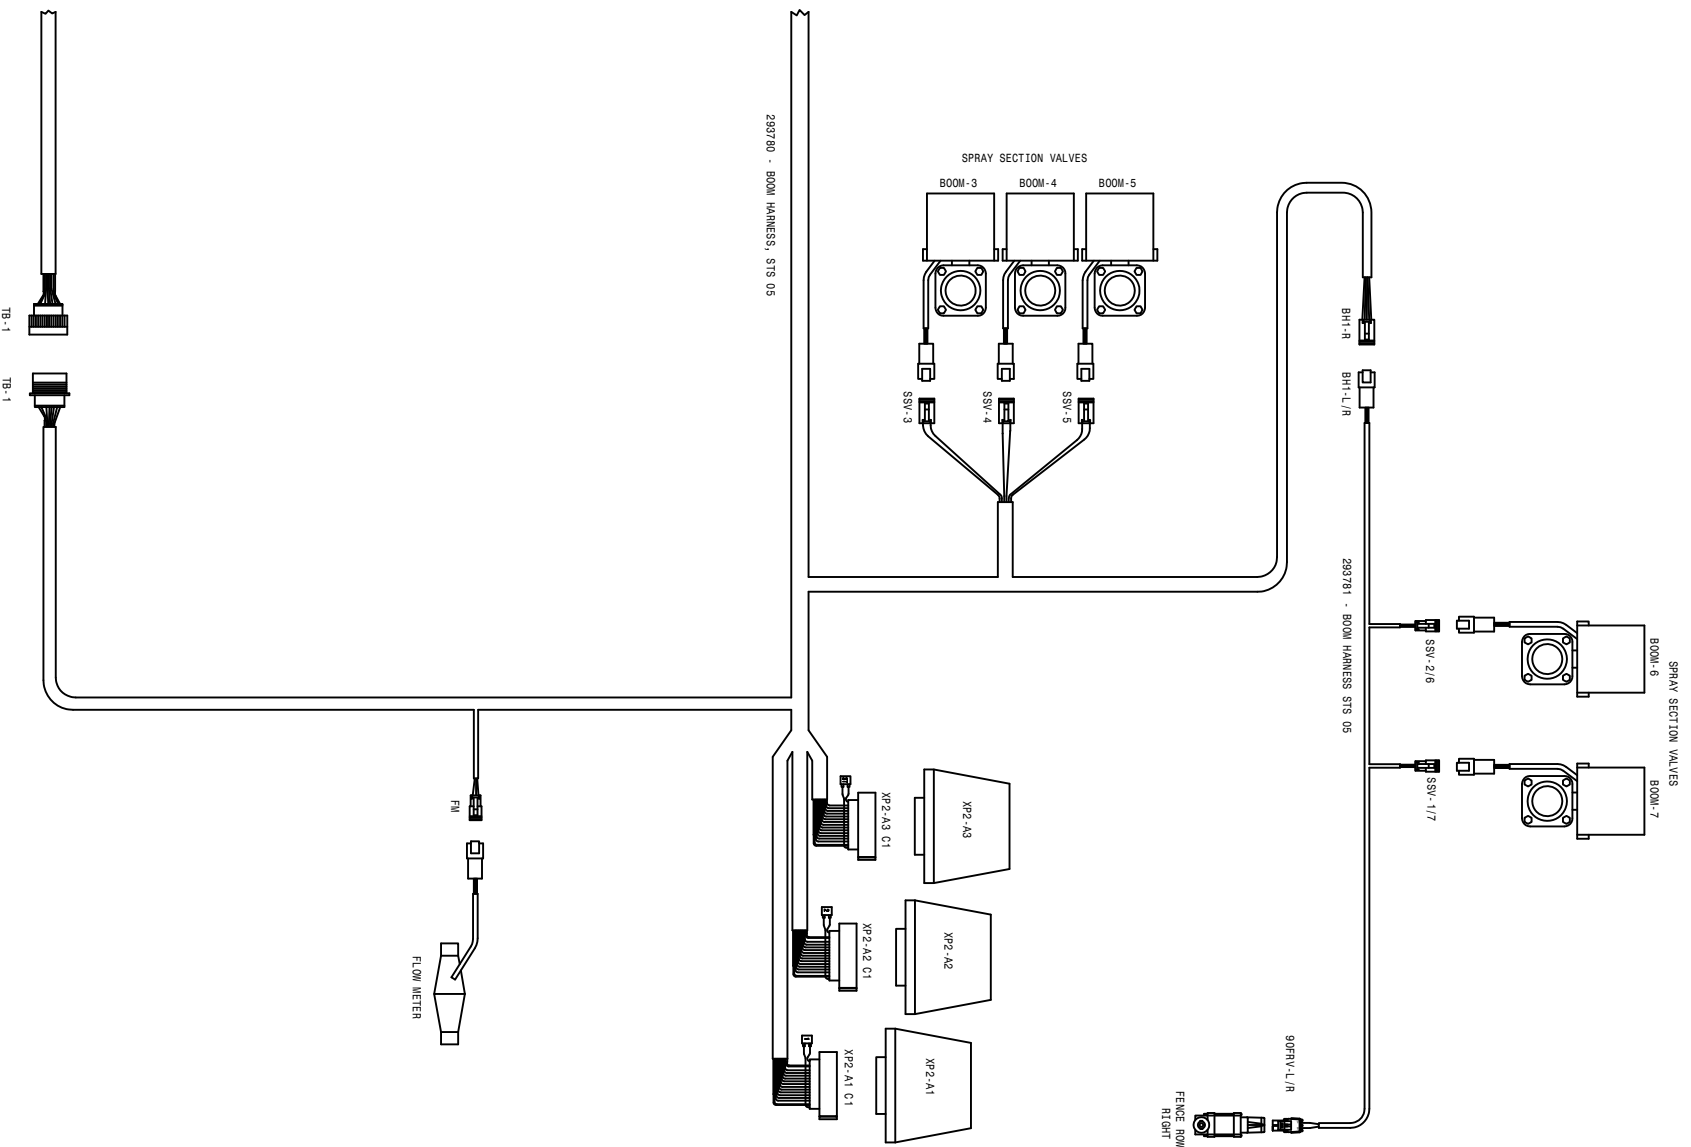

283784 - MAIN CAB HARNESS, STS 05
PAGE 5 OF 5

07-19-04 TLM
STS 10 WIRING DIAGRAM 05
 SHEET 1 OF 5
 REVISION DATE: 09-26-05
498861

12-15-04 TEL
 STS 10 WIRING DIAGRAM 05
 SHEET 2 OF 5
 REVISION DATE:
 498861