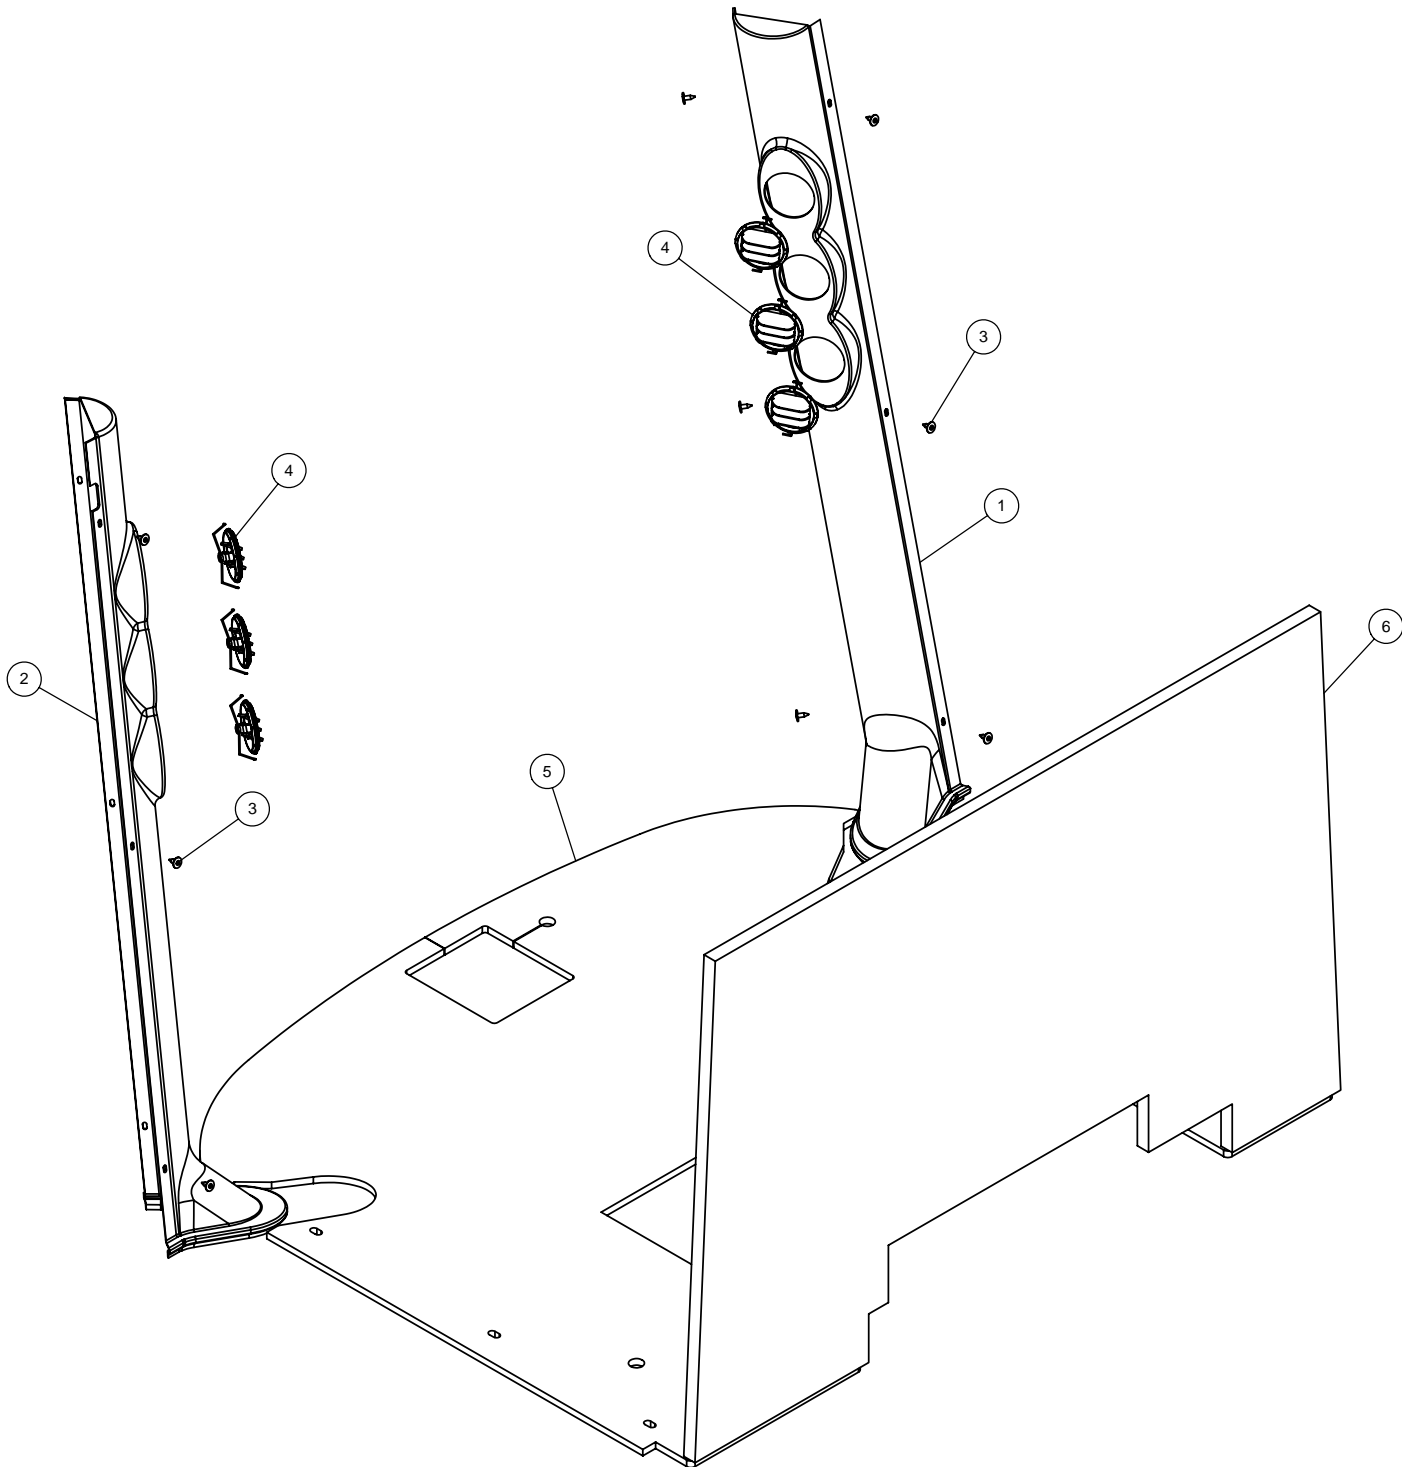

AIR DUCT AND FOAM ASSEMBLY

DET	QTY	P/N	DESCRIPTION
1	1	343356	RH AIR DUCT COVERS,STS CAB 05
2	1	343357	LH AIR DUCT COVERS,STS CAB 05
3	12	470466	1/4 x 5/8 PLTC LCK RIVET(DMB #14991)
4	1	657460	A/C & HEATER BLOWER SYS,STS 05
5	1	658330	FLOORMAT, STS CAB 05
6	1	658333	FOAM, REAR CAB STS 05