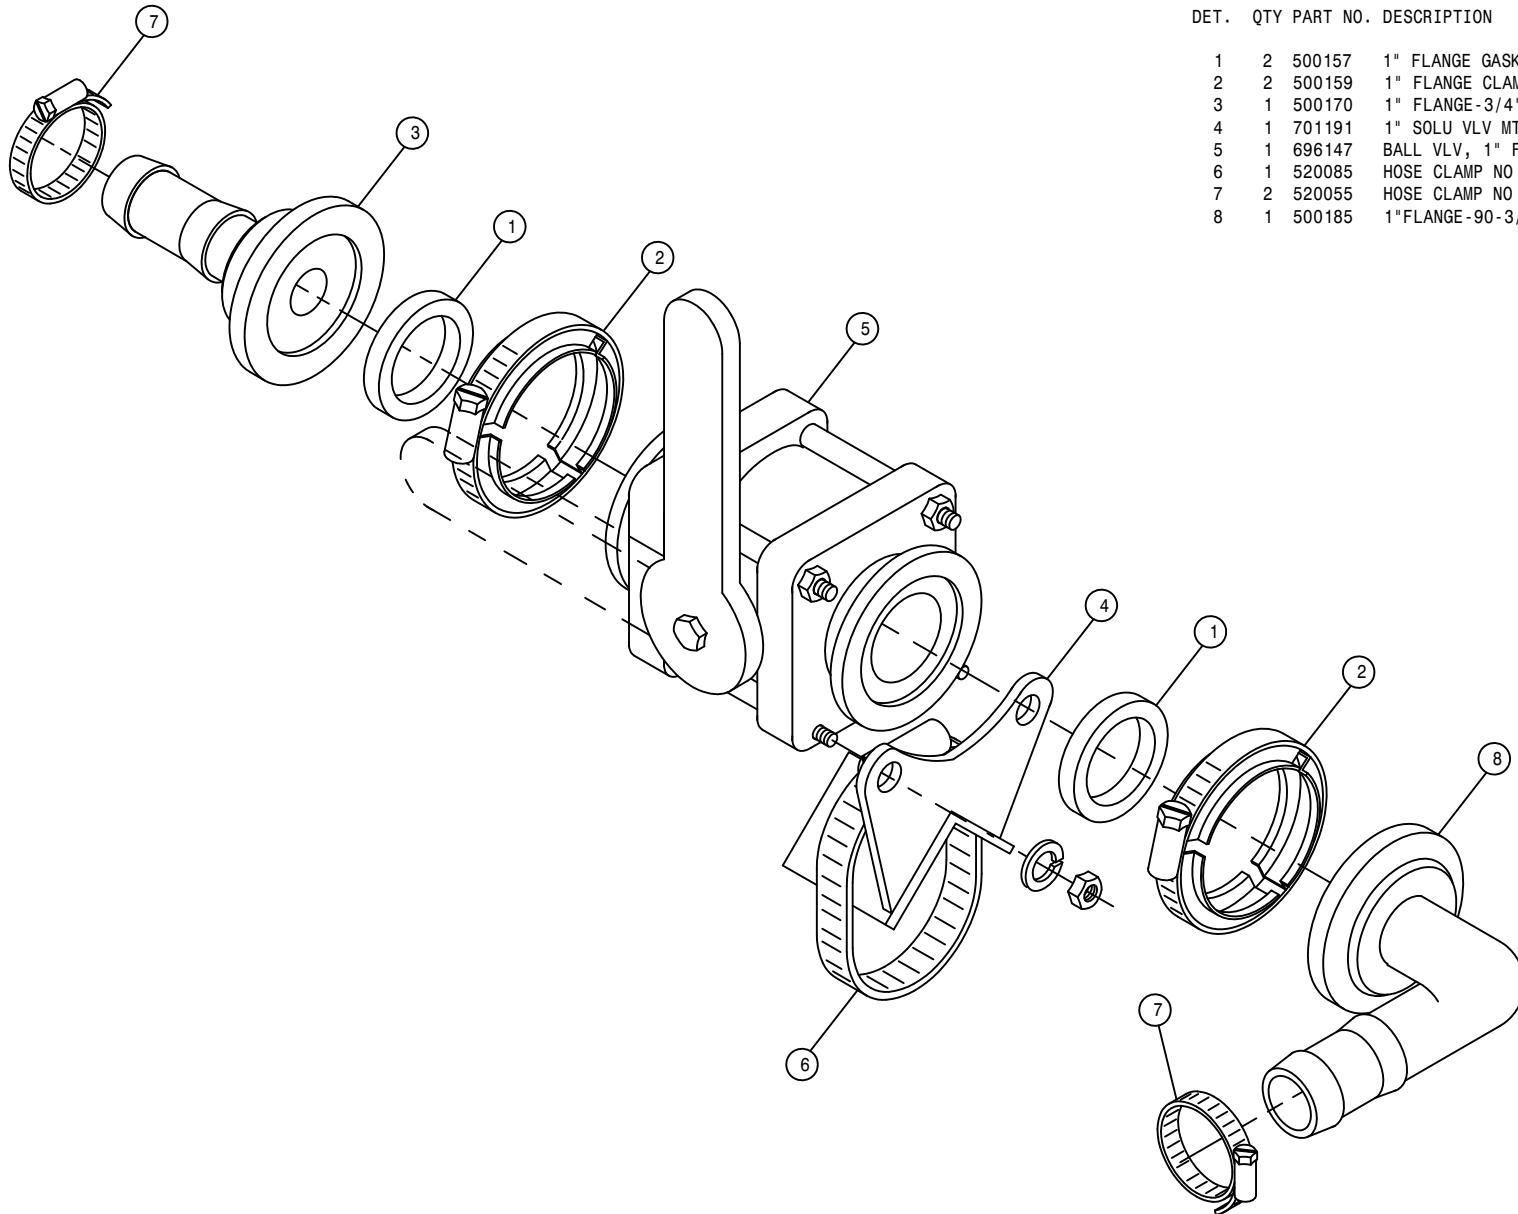

90° BALL VALVE ASSEMBLY (STANDARD)

DET. QTY PART NO. DESCRIPTION

DET.	QTY	PART NO.	DESCRIPTION	
1	2	500157	1" FLANGE GASKET	EPDM
2	2	500159	1" FLANGE CLAMP, S.S.	
3	1	500170	1" FLANGE-3/4" HOSE BARB POLY	
4	1	701191	1" SOLU VLV MT WLD	
5	1	696147	BALL VLV, 1" FLANGE	
6	1	520085	HOSE CLAMP NO 24 STAINLESS	
7	2	520055	HOSE CLAMP NO 12 STAINLESS	
8	1	500185	1" FLANGE-90-3/4" HOSE BARB POLY	