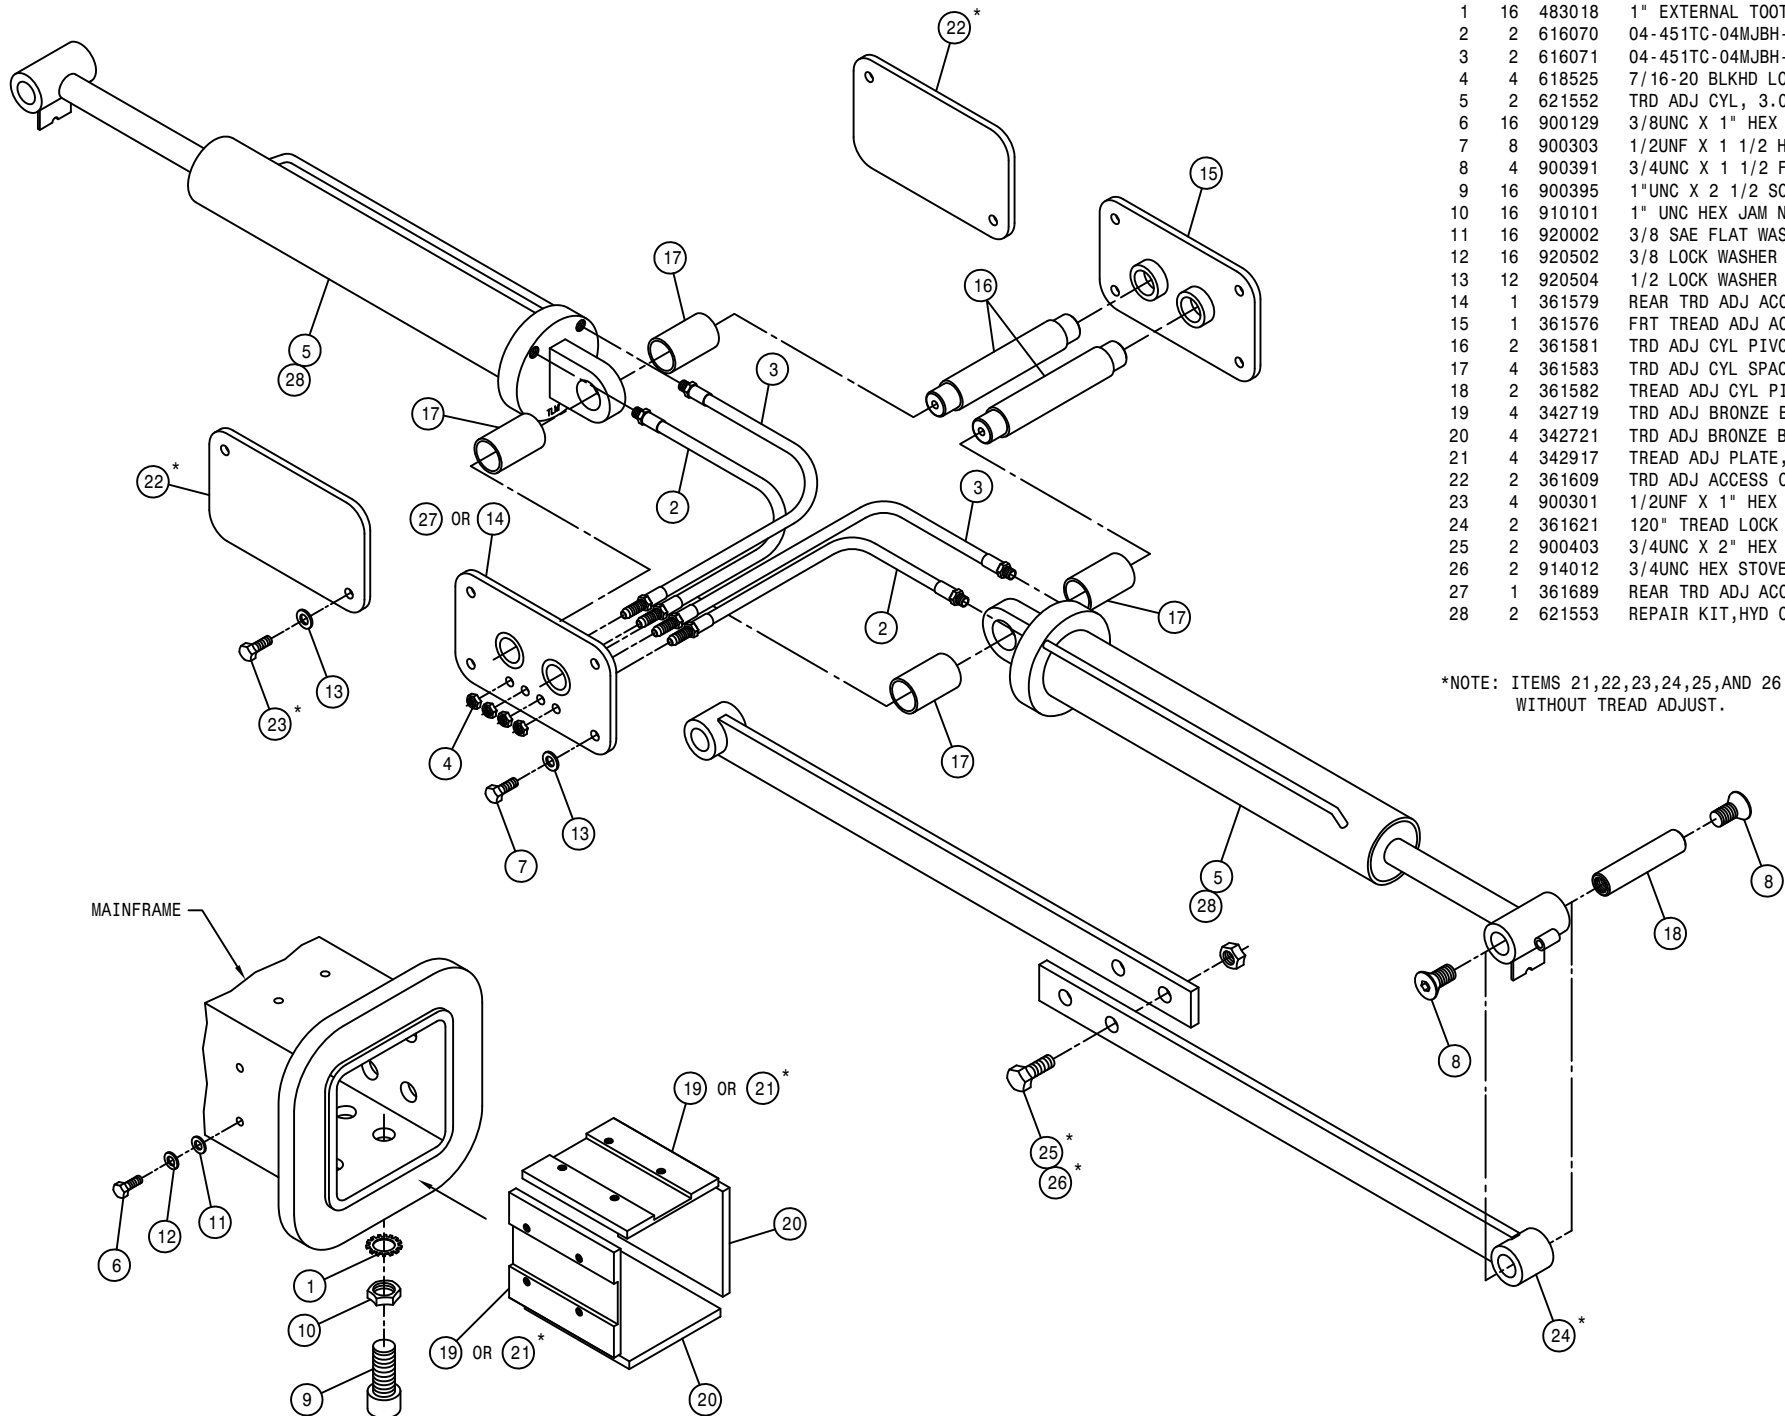

TREAD ADJUST ASSEMBLY

DET.	QTY	PART NO.	DESCRIPTION
1	16	483018	1" EXTERNAL TOOTH LOCK WASHER
2	2	616070	04-451TC-04MJBH-06MOR-11.00H/A
3	2	616071	04-451TC-04MJBH-06MOR-13.00H/A
4	4	618525	7/16-20 BLKHD LOCKNUT
5	2	621552	TRD ADJ CYL, 3.00 X 16.00 STS
6	16	900129	3/8UNC X 1" HEX BOLT
7	8	900303	1/2UNF X 1 1/2 HEX BOLT
8	4	900391	3/4UNC X 1 1/2 FLT SOC CAP SCR
9	16	900395	1"UNC X 2 1/2 SOCKET CAP SCR
10	16	910101	1" UNC HEX JAM NUT
11	16	920002	3/8 SAE FLAT WASHER
12	16	920502	3/8 LOCK WASHER
13	12	920504	1/2 LOCK WASHER
14	1	361579	REAR TRD ADJ ACCESS PLT WLD 00
15	1	361576	FRT TREAD ADJ ACCESS PLT WLD
16	2	361581	TRD ADJ CYL PIVOT PIN, M/F
17	4	361583	TRD ADJ CYL SPACER, M/F
18	2	361582	TREAD ADJ CYL PIN, OUTER LEG
19	4	342719	TRD ADJ BRONZE BEARING, TAPPED
20	4	342721	TRD ADJ BRONZE BRG
21	4	342917	TREAD ADJ PLATE, STEEL STS10
22	2	361609	TRD ADJ ACCESS COVER, M/F STS10
23	4	900301	1/2UNF X 1" HEX BOLT
24	2	361621	120" TREAD LOCK WLD, STS10 03
25	2	900403	3/4UNC X 2" HEX BOLT
26	2	914012	3/4UNC HEX STOVER NUT
27	1	361689	REAR TRD ADJ ACCESS PLT WLD 04
28	2	621553	REPAIR KIT, HYD CYL 621552

*NOTE: ITEMS 21,22,23,24,25,AND 26 ARE USED WITHOUT TREAD ADJUST.