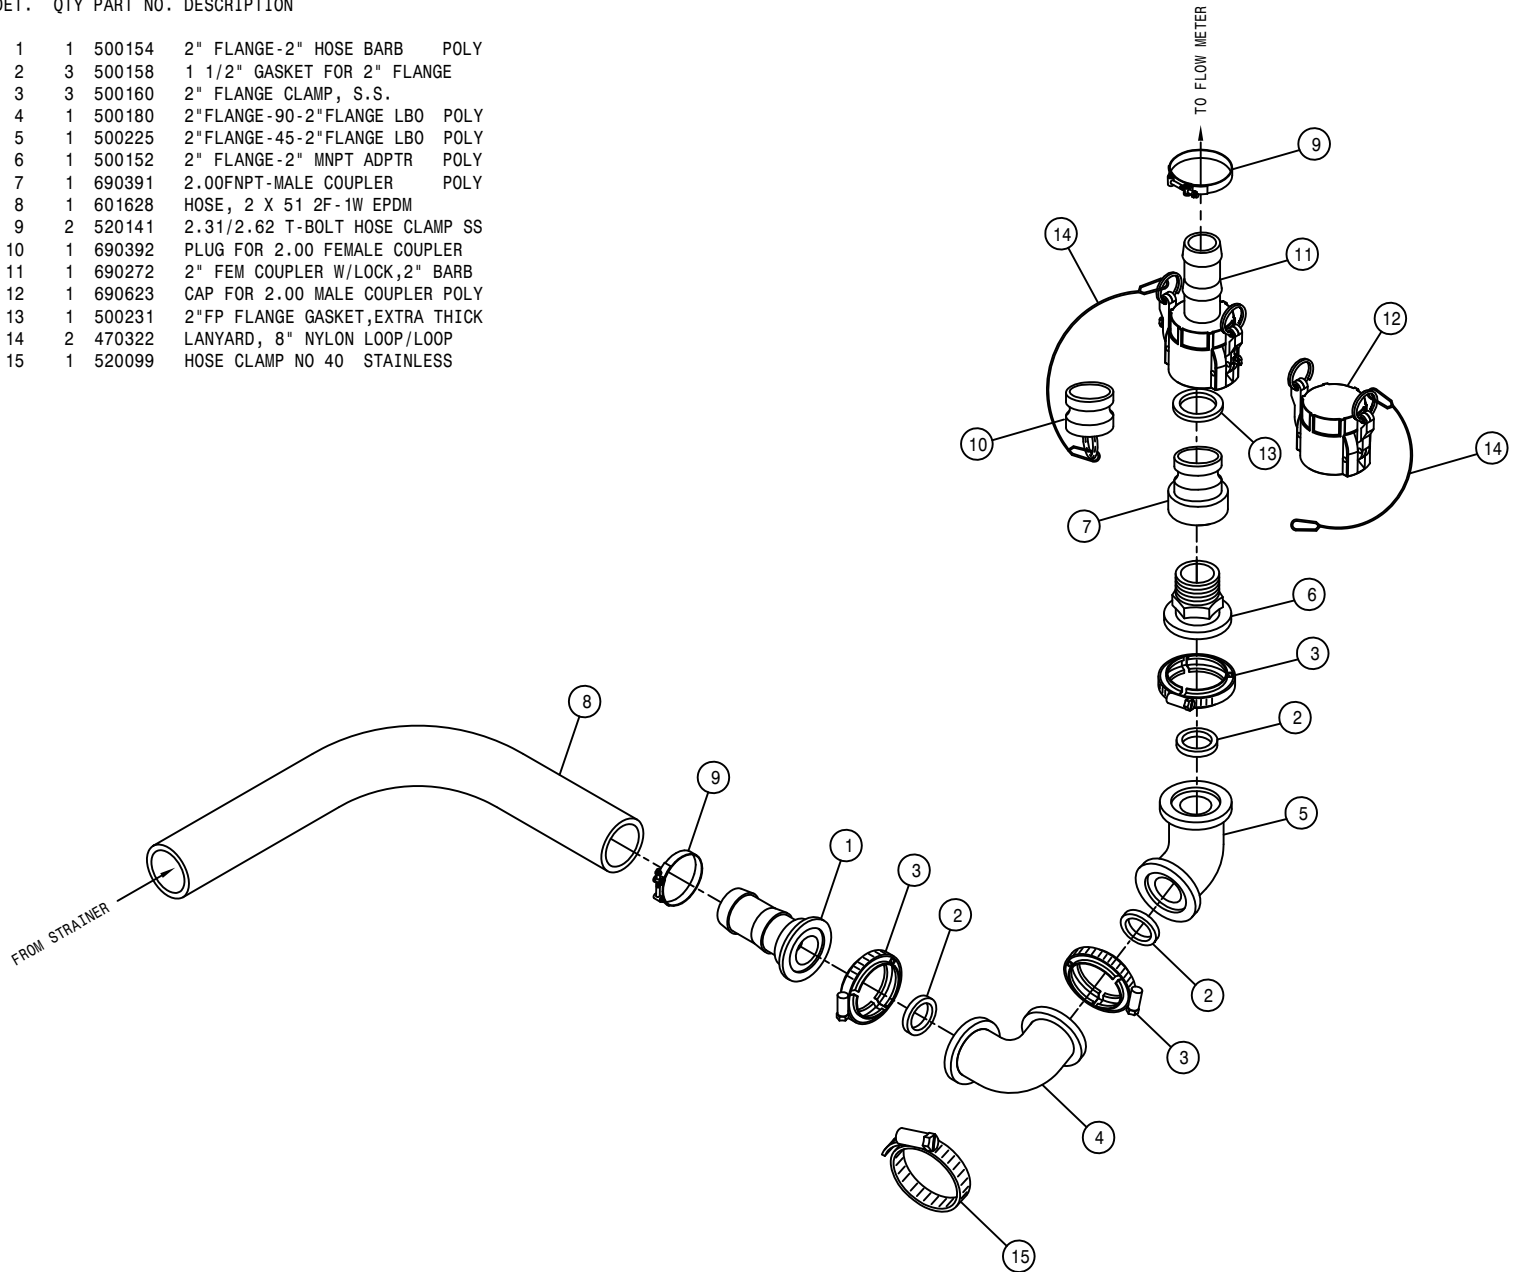

QUICK COUPLER ASSEMBLY

DET. QTY PART NO. DESCRIPTION

1	1	500154	2" FLANGE-2" HOSE BARB	POLY
2	3	500158	1 1/2" GASKET FOR 2" FLANGE	
3	3	500160	2" FLANGE CLAMP, S.S.	
4	1	500180	2"FLANGE-90-2"FLANGE LBO	POLY
5	1	500225	2"FLANGE-45-2"FLANGE LBO	POLY
6	1	500152	2" FLANGE-2" MNPT ADPTR	POLY
7	1	690391	2.00FNPT-MALE COUPLER	POLY
8	1	601628	HOSE, 2 X 51 2F-1W EPDM	
9	2	520141	2.31/2.62 T-BOLT HOSE CLAMP SS	
10	1	690392	PLUG FOR 2.00 FEMALE COUPLER	
11	1	690272	2" FEM COUPLER W/LOCK,2" BARB	
12	1	690623	CAP FOR 2.00 MALE COUPLER POLY	
13	1	500231	2"FP FLANGE GASKET,EXTRA THICK	
14	2	470322	LANYARD, 8" NYLON LOOP/LOOP	
15	1	520099	HOSE CLAMP NO 40 STAINLESS	