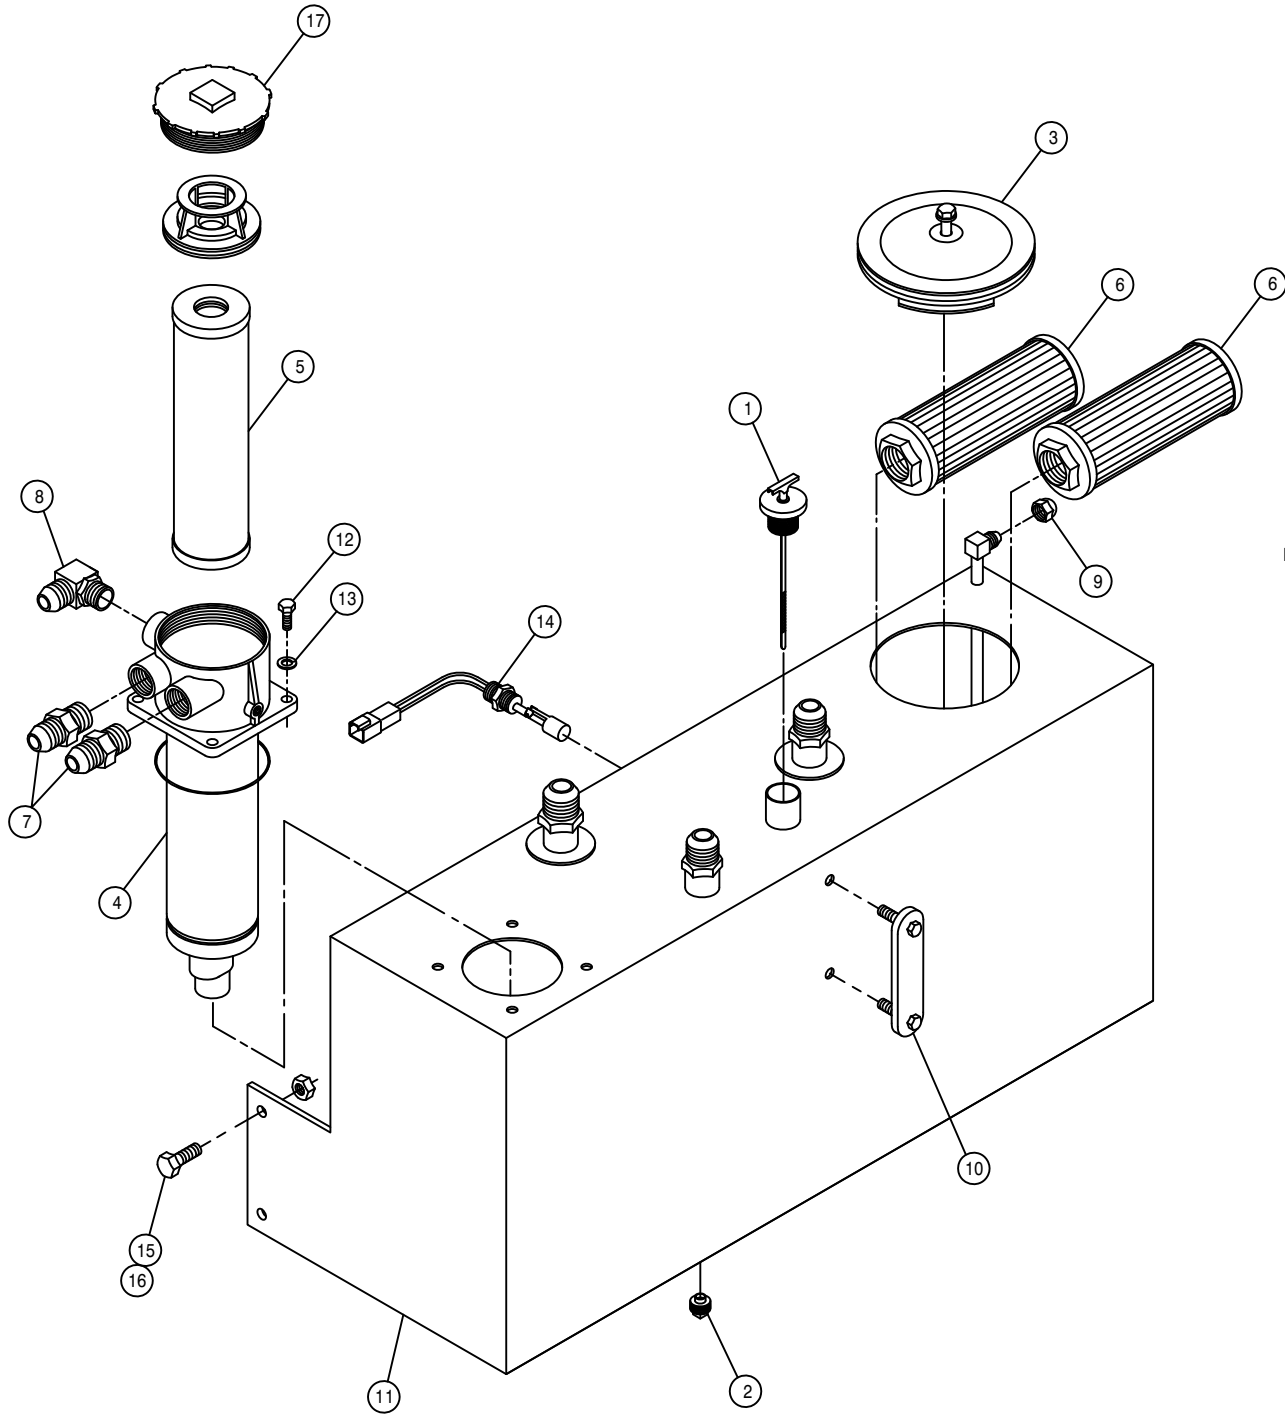

FUEL TANK ASSEMBLY

DET.	QTY	PART NO.	DESCRIPTION	
	1	291354	FUEL LEVEL SENDER	05
	2	291789	GASKET FOR FUEL SENDER 291788	
	3	472347	#10 X 1 1/4 SELF DRILL/TAP SCR	
	4	501451	BLK PIPE EL 90DEG .25NPT	
	5	503703	PIPE PLUG .50NPT SKT HD	
	6	601300	HOSE, 5/16 X 60 FUEL LINE	
	7	601550	HOSE, 3/8 X 22 FUEL LINE	
	8	760469	FUEL TANK CAP, 3.50" VENTED	
	9	783303	1/4 NPT X 5/16 HOSE BARB, BRS	
	10	783304	1/4 NPT X 3/8 HOSE BARB, BRS	
	11	760461	FUEL TANK WLD, STS	04
	12	520100	CUSH HOSE CLAMP, 1 1/2D X 1/2W	
	13	520120	HOSE CLAMP NO 4 STAINLESS	
	14	914000	1/4UNC HEX STOVER NUT	
	15	910008	1/2UNC HEX NUT	
	16	316575	FUEL TANK STRAP ASSY, STS	04
	17	601551	HOSE, 3/8 X 38 FUEL LINE	
	18	316281	FUEL STRAINER, IN-LINE, DIESEL	