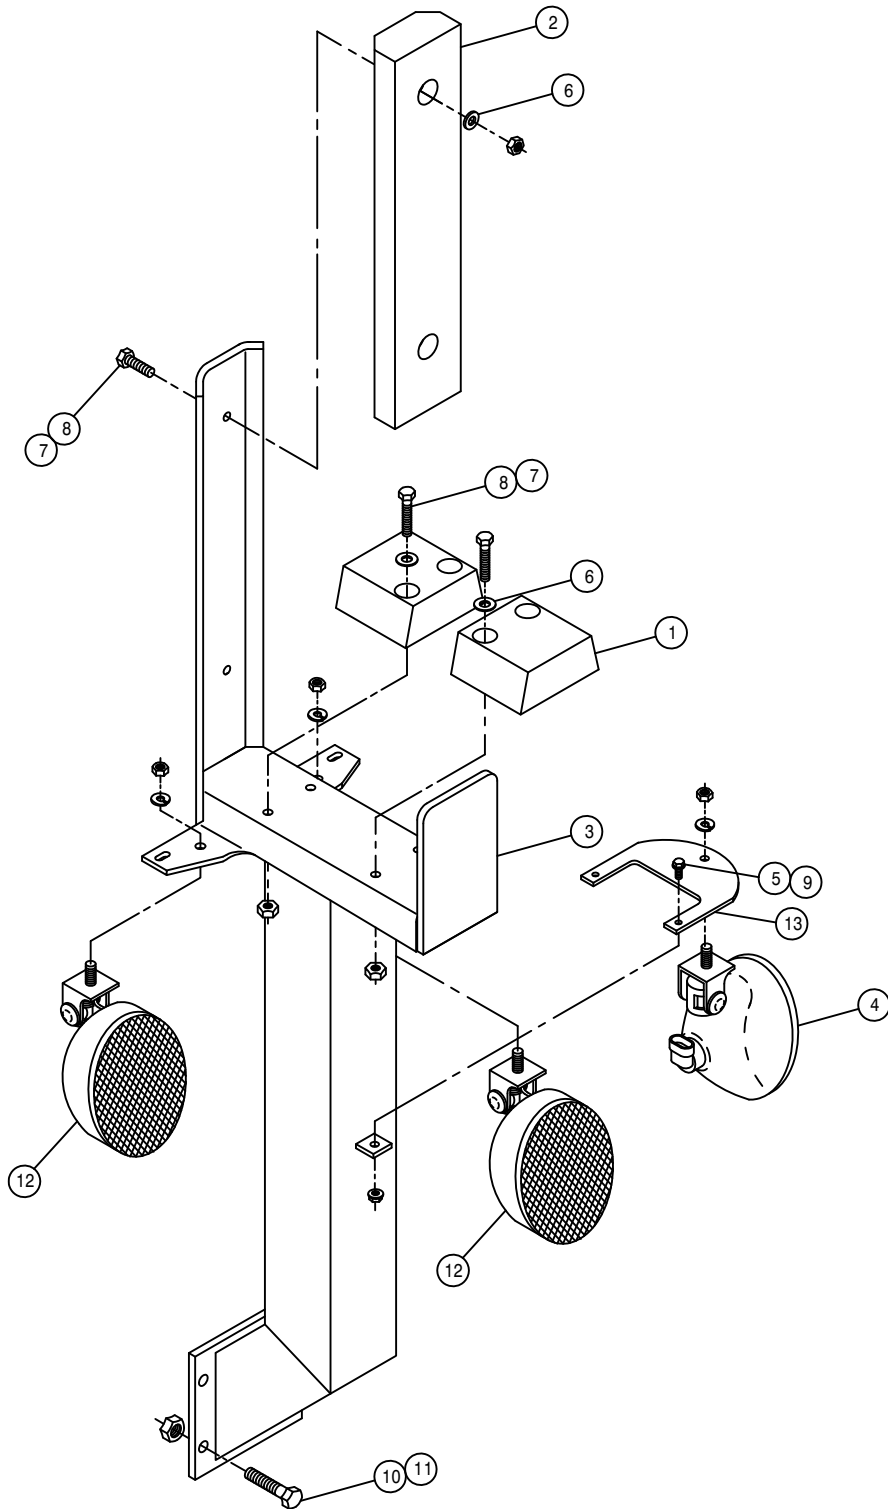

LH BOOM CRADLE ASSEMBLY

DET. QTY PART NO. DESCRIPTION

1	2	164513	BOOM CRADLE PAD
2	1	164512	RUBBER BUMPER, BOOM CRADLE
3	1	164505	BOOM CRADLE WLD
4	1	291906	LH AMBER LIGHT, PLASTIC OVAL
5	2	470118	1/4UNC X 3/4 FLANGE HEX BOLT
6	6	920002	3/8 SAE FLAT WASHER
7	6	914004	3/8UNC HEX STOVER NUT
8	6	900133	3/8UNC X 2" HEX BOLT
9	2	470121	1/4UNC HEX FLANGE LOCK NUT
10	4	900265	1/2UNC X 1 1/2 HEX BOLT
11	4	914008	1/2UNC HEX STOVER NUT
12	2	291904	WORKLIGHT, VERTICAL FLOOD PLAS
13	1	343509	EXTREMITY FLASHER MT, STS 05