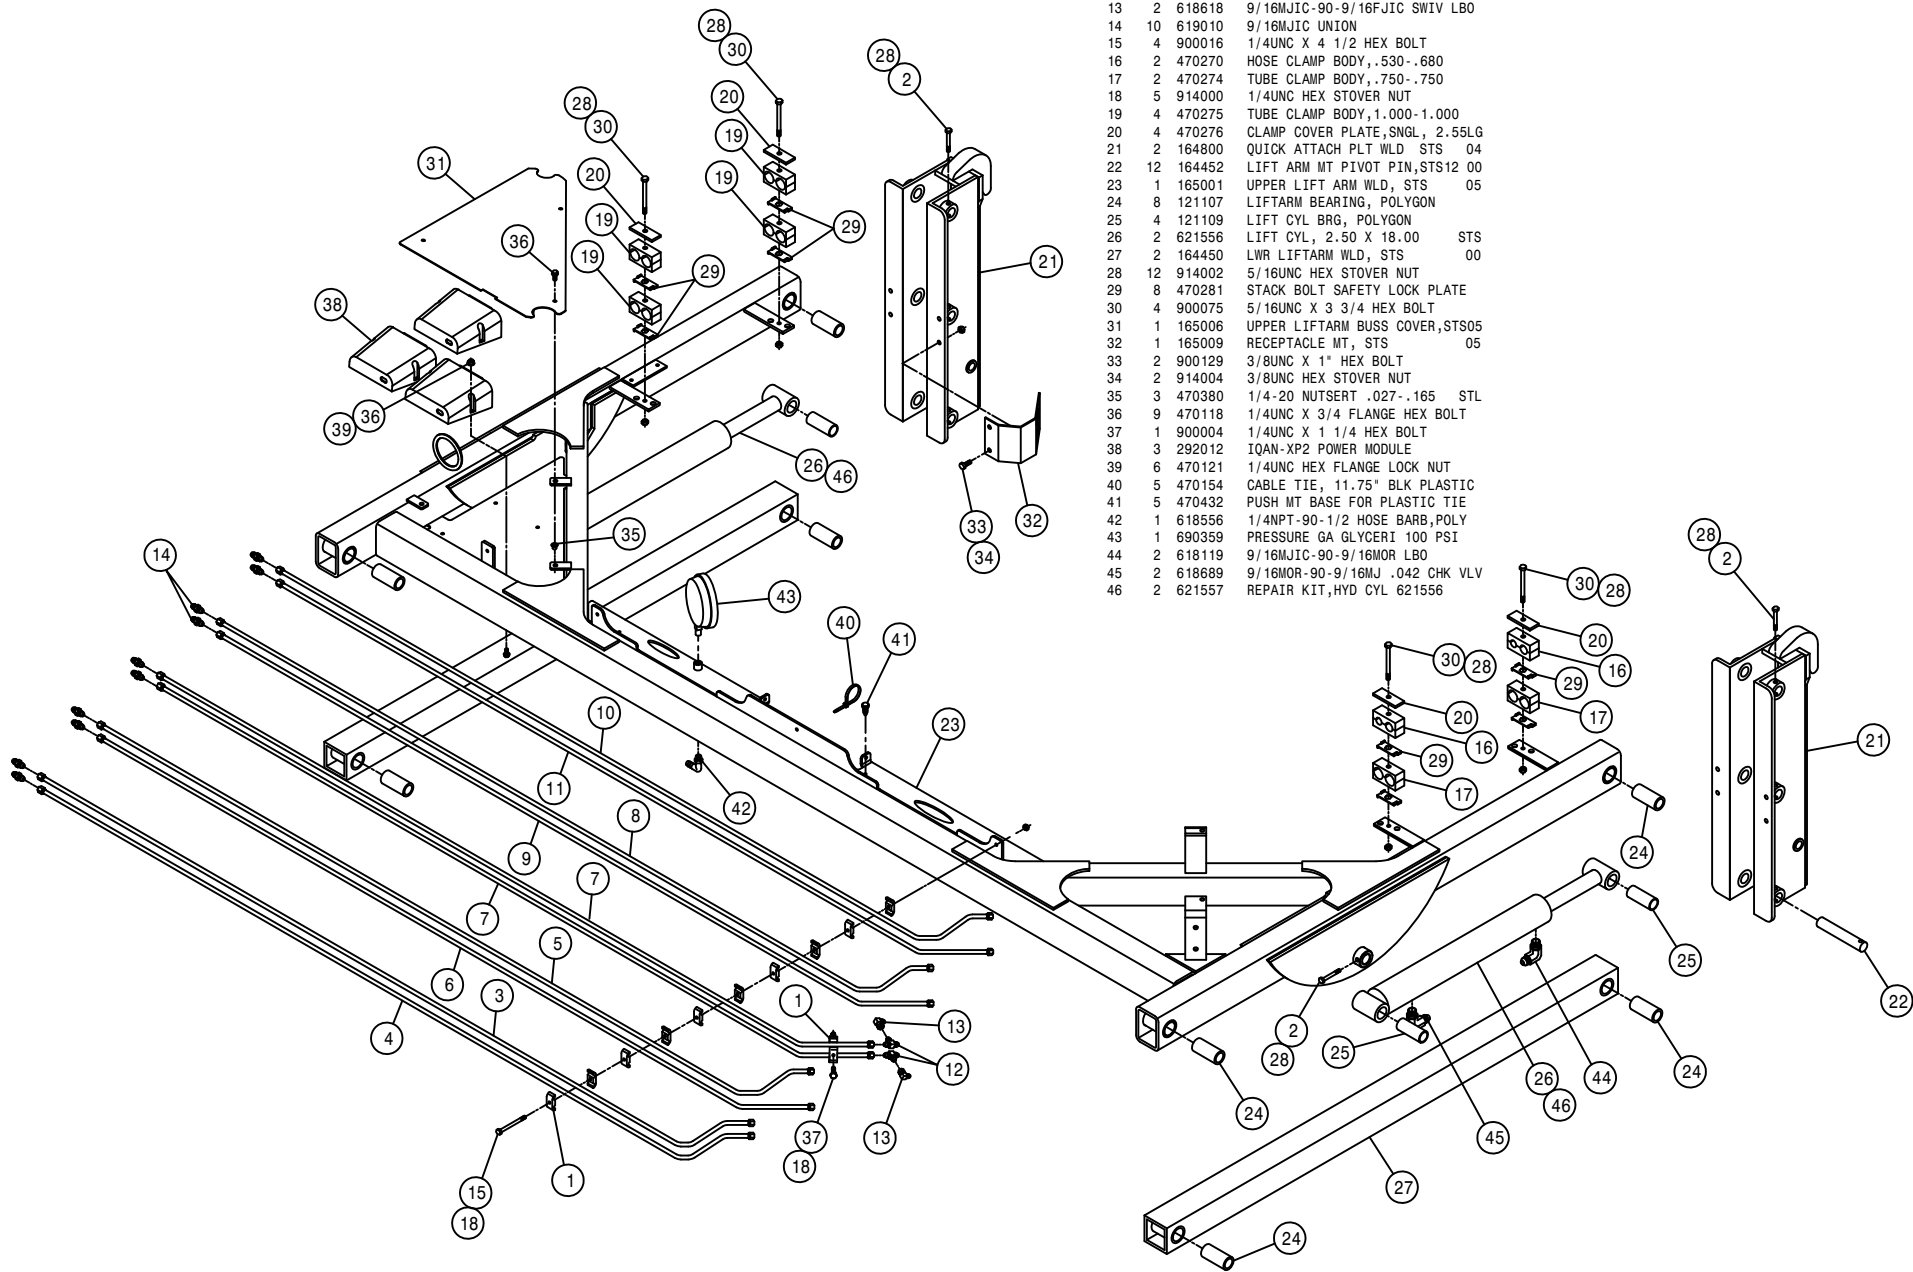

1	21	470287	TUBE CLAMP, .375-.375 (PAIR)
2	8	900086	5/16UNC X 2 1/4 HEX BOLT
3	1	615761	LIFT RAISE HYD TUBE ASSY
4	1	615762	LIFT LOWER HYD TUBE ASSY
5	1	615764	LEVEL LOWER HYD TUBE ASSY
6	1	615763	LEVEL RAISE HYD TUBE ASSY
7	2	615765	BREAKAWAY HYD TUBE ASSY
8	1	615767	BOOM EXTN LOWER HYD TUBE ASSY
9	1	615766	BOOM EXTN RAISE HYD TUBE ASSY
10	1	615769	RH FOLD LOWER HYD TUBE ASSY
11	1	615768	RH FOLD RAISE HYD TUBE ASSY
12	2	618019	9/16MJIC UNION TEE
13	2	618618	9/16MJIC-90-9/16FJIC SWIV LBO
14	10	619010	9/16MJIC UNION
15	4	900016	1/4UNC X 4 1/2 HEX BOLT
16	2	470270	HOSE CLAMP BODY, .530-.680
17	2	470274	TUBE CLAMP BODY, .750-.750
18	5	914000	1/4UNC HEX STOVER NUT
19	4	470275	TUBE CLAMP BODY, 1.000-1.000
20	4	470276	CLAMP COVER PLATE, SNGL, 2.55LG
21	2	164800	QUICK ATTACH PLT WLD STS 04
22	12	164452	LIFT ARM MT PIVOT PIN, STS12 00
23	1	165001	UPPER LIFT ARM WLD, STS 05
24	8	121107	LIFTARM BEARING, POLYGON
25	4	121109	LIFT CYL BRG, POLYGON
26	2	621556	LIFT CYL, 2.50 X 18.00 STS
27	2	164450	LWR LIFTARM WLD, STS 00
28	12	914002	5/16UNC HEX STOVER NUT
29	8	470281	STACK BOLT SAFETY LOCK PLATE
30	4	900075	5/16UNC X 3 3/4 HEX BOLT
31	1	165006	UPPER LIFTARM BUSS COVER, STS05
32	1	165009	RECEPTACLE MT, STS 05
33	2	900129	3/8UNC X 1" HEX BOLT
34	2	914004	3/8UNC HEX STOVER NUT
35	3	470380	1/4-20 NUTSERT .027-.165 STL
36	9	470118	1/4UNC X 3/4 FLANGE HEX BOLT
37	1	900004	1/4UNC X 1 1/4 HEX BOLT
38	3	292012	IQAN-XP2 POWER MODULE
39	6	470121	1/4UNC HEX FLANGE LOCK NUT
40	5	470154	CABLE TIE, 11.75" BLK PLASTIC
41	5	470432	PUSH MT BASE FOR PLASTIC TIE
42	1	618556	1/4NPT-90-1/2 HOSE BARB, POLY
43	1	690359	PRESSURE GA GLYCERI 100 PSI
44	2	618119	9/16MJIC-90-9/16MOR LBO
45	2	618689	9/16MOR-90-9/16MJ .042 CHK VLV
46	2	621557	REPAIR KIT, HYD CYL 621556