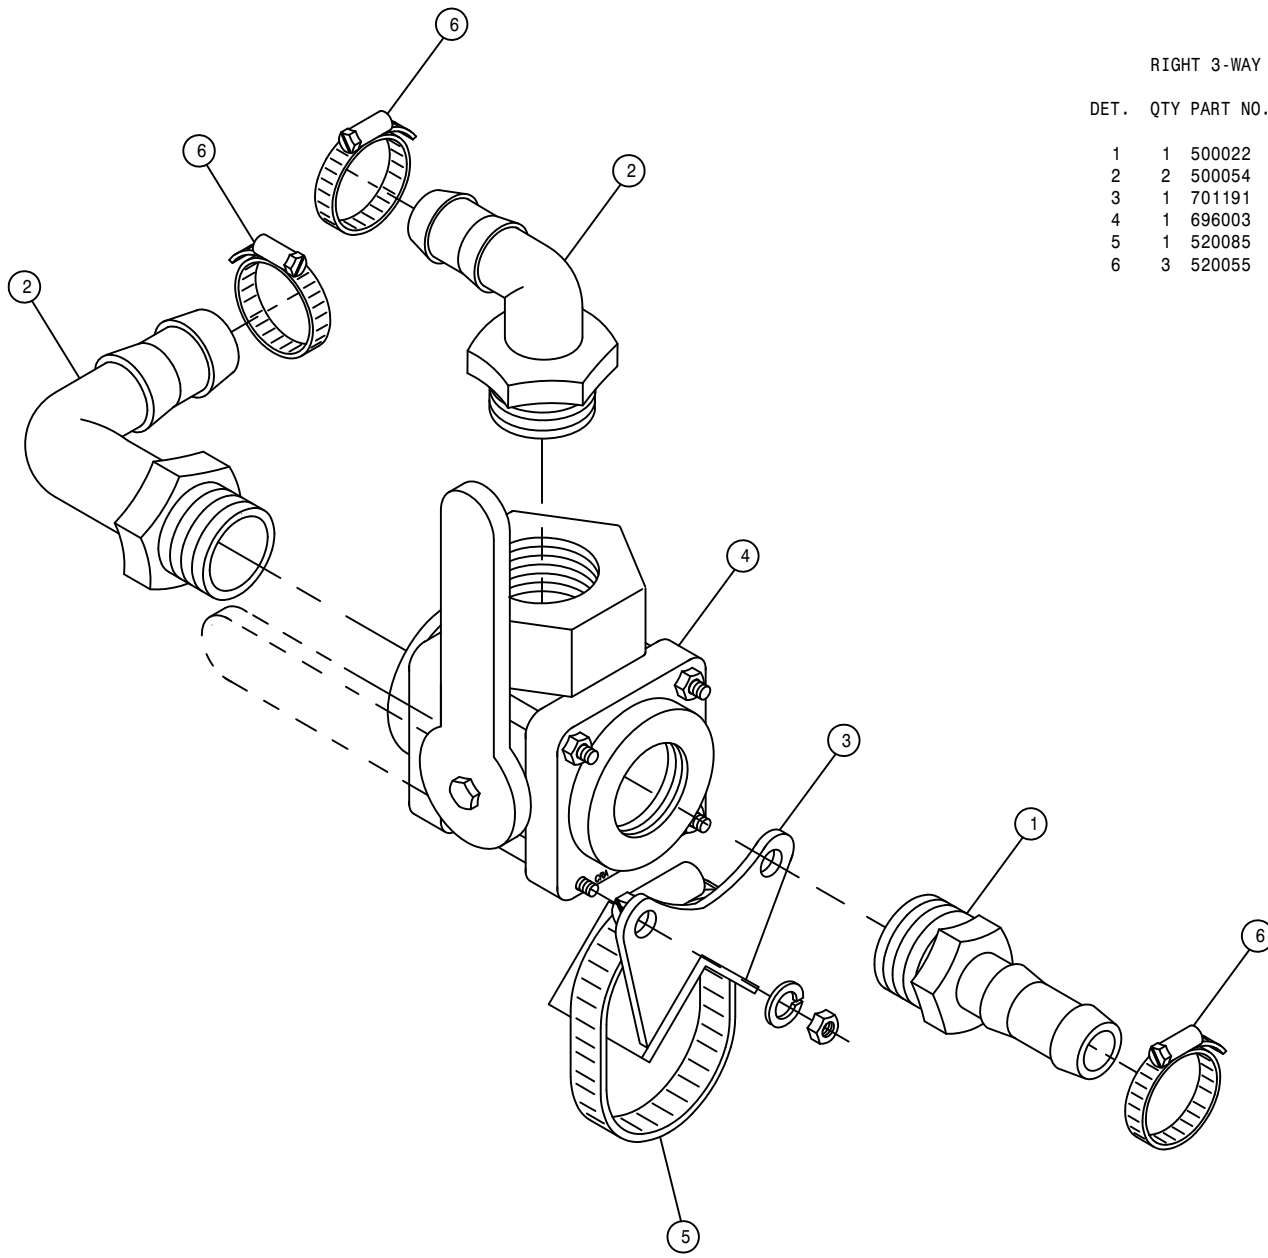

RIGHT 3-WAY FOAMER VALVE ASSEMBLY

DET. QTY PART NO. DESCRIPTION

1	1	500022	3/4NPT-3/4HOSE BARB, POLY
2	2	500054	3/4NPT-90-3/4 HOSE BARB, POLY
3	1	701191	1" SOLU VLV MT WLD
4	1	696003	BALL VLV,3/4NPT 3WAY-SIDE POLY
5	1	520085	HOSE CLAMP NO 24 STAINLESS
6	3	520055	HOSE CLAMP NO 12 STAINLESS