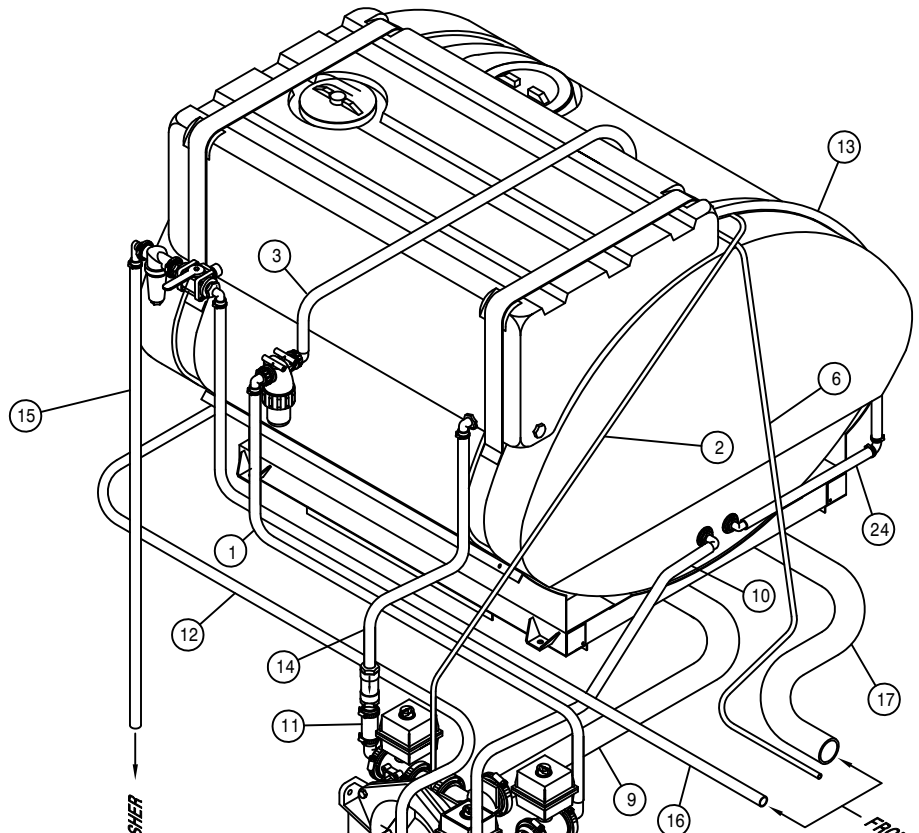

FRONT FILL SOLUTION HOISING POLY (STANDARD)

DET.	QTY	PART NO.	DESCRIPTION
1	1	601635	HOSE, 1 X 35 1BR BLK EPDM
2	1	601490	HOSE, 1/4 X 98 1 BR BLK EPDM
3	1	601636	HOSE, 1 X 100 1BR BLK EPDM
4	1	601613	HOSE, 2 X 43 2F-1W EPDM
5	1	601502	HOSE, 2 X 56 2F-1W EPDM
6	1	601166	HOSE, 1/2 X 216 1BR BLK EPDM
7	1	601634	HOSE, 1/2 X 78 1BR BLK EPDM
8	1	601562	HOSE, 1/2 X 140 1BR BLK EPDM
9	1	601573	HOSE, 2 X 48 2F-1W EPDM
10	1	601577	HOSE, 1 X 53 1BR BLK EPDM
11	1	601590	HOSE, 1 X 6 1BR BLK EPDM
12	1	601578	HOSE, 1 X 125 1BR BLK EPDM
13	1	601630	HOSE, 1/2 X 80 CLEAR VINYL
14	1	601491	HOSE, 1 X 30 1BR BLK EPDM
15	1	601179	HOSE, 1 X 26 1BR BLK EPDM
16	1	601497	HOSE, 1 X 200 1BR BLK EPDM
17	1	601621	HOSE, 3 X 154 POLY HELIX EPDM
18	1	601521	HOSE, 1 X 72 1BR BLK EPDM
19	1	601522	HOSE, 1 X 204 1BR BLK EPDM
20	2	601523	HOSE, 1 X 300 1BR BLK EPDM
21	1	601524	HOSE, 1 X 396 1BR BLK EPDM
22	2	601525	HOSE, 1 X 84 1BR BLK EPDM
23	2	601566	HOSE, 1/2 X 252 1BR BLK EPDM
24	1	601629	HOSE, 1/2 X 30 CLEAR VINYL
25	1	601628	HOSE, 2 X 51 2F-1W EPDM