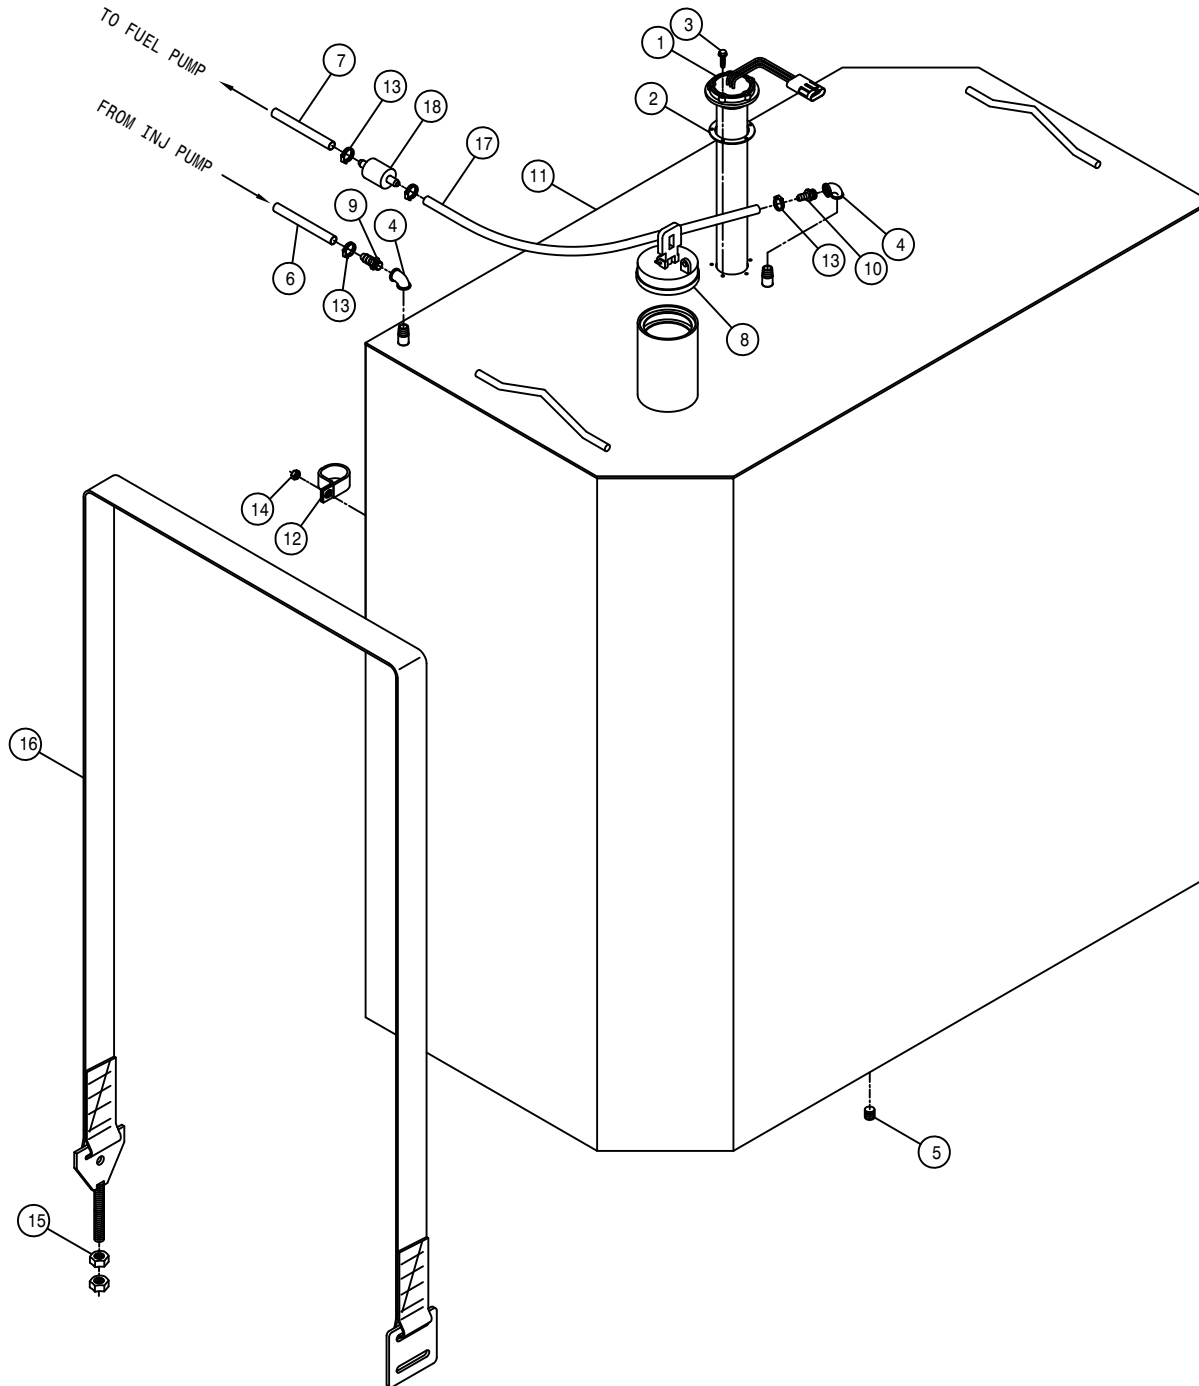

FUEL TANK ASSEMBLY

DET.	QTY	PART NO.	DESCRIPTION	
	1	291354	FUEL LEVEL SENDER	05
	2	291789	GASKET FOR FUEL SENDER 291788	
	3	472347	#10 X 1 1/4 SELF DRILL/TAP SCR	
	4	501451	BLK PIPE EL 90DEG .25NPT	
	5	503703	PIPE PLUG .50NPT SKT HD	
	6	601300	HOSE, 5/16 X 60 FUEL LINE	
	7	601550	HOSE, 3/8 X 22 FUEL LINE	
	8	760469	FUEL TANK CAP, 3.50" VENTED	
	9	783303	1/4 NPT X 5/16 HOSE BARB, BRS	
	10	783304	1/4 NPT X 3/8 HOSE BARB, BRS	
	11	760461	FUEL TANK WLD, STS	04
	12	520100	CUSH HOSE CLAMP, 1 1/2D X 1/2W	
	13	520120	HOSE CLAMP NO 4 STAINLESS	
	14	914000	1/4UNC HEX STOVER NUT	
	15	910008	1/2UNC HEX NUT	
	16	316575	FUEL TANK STRAP ASSY, STS	04
	17	601551	HOSE, 3/8 X 38 FUEL LINE	
	18	316281	FUEL STRAINER, IN-LINE, DIESEL