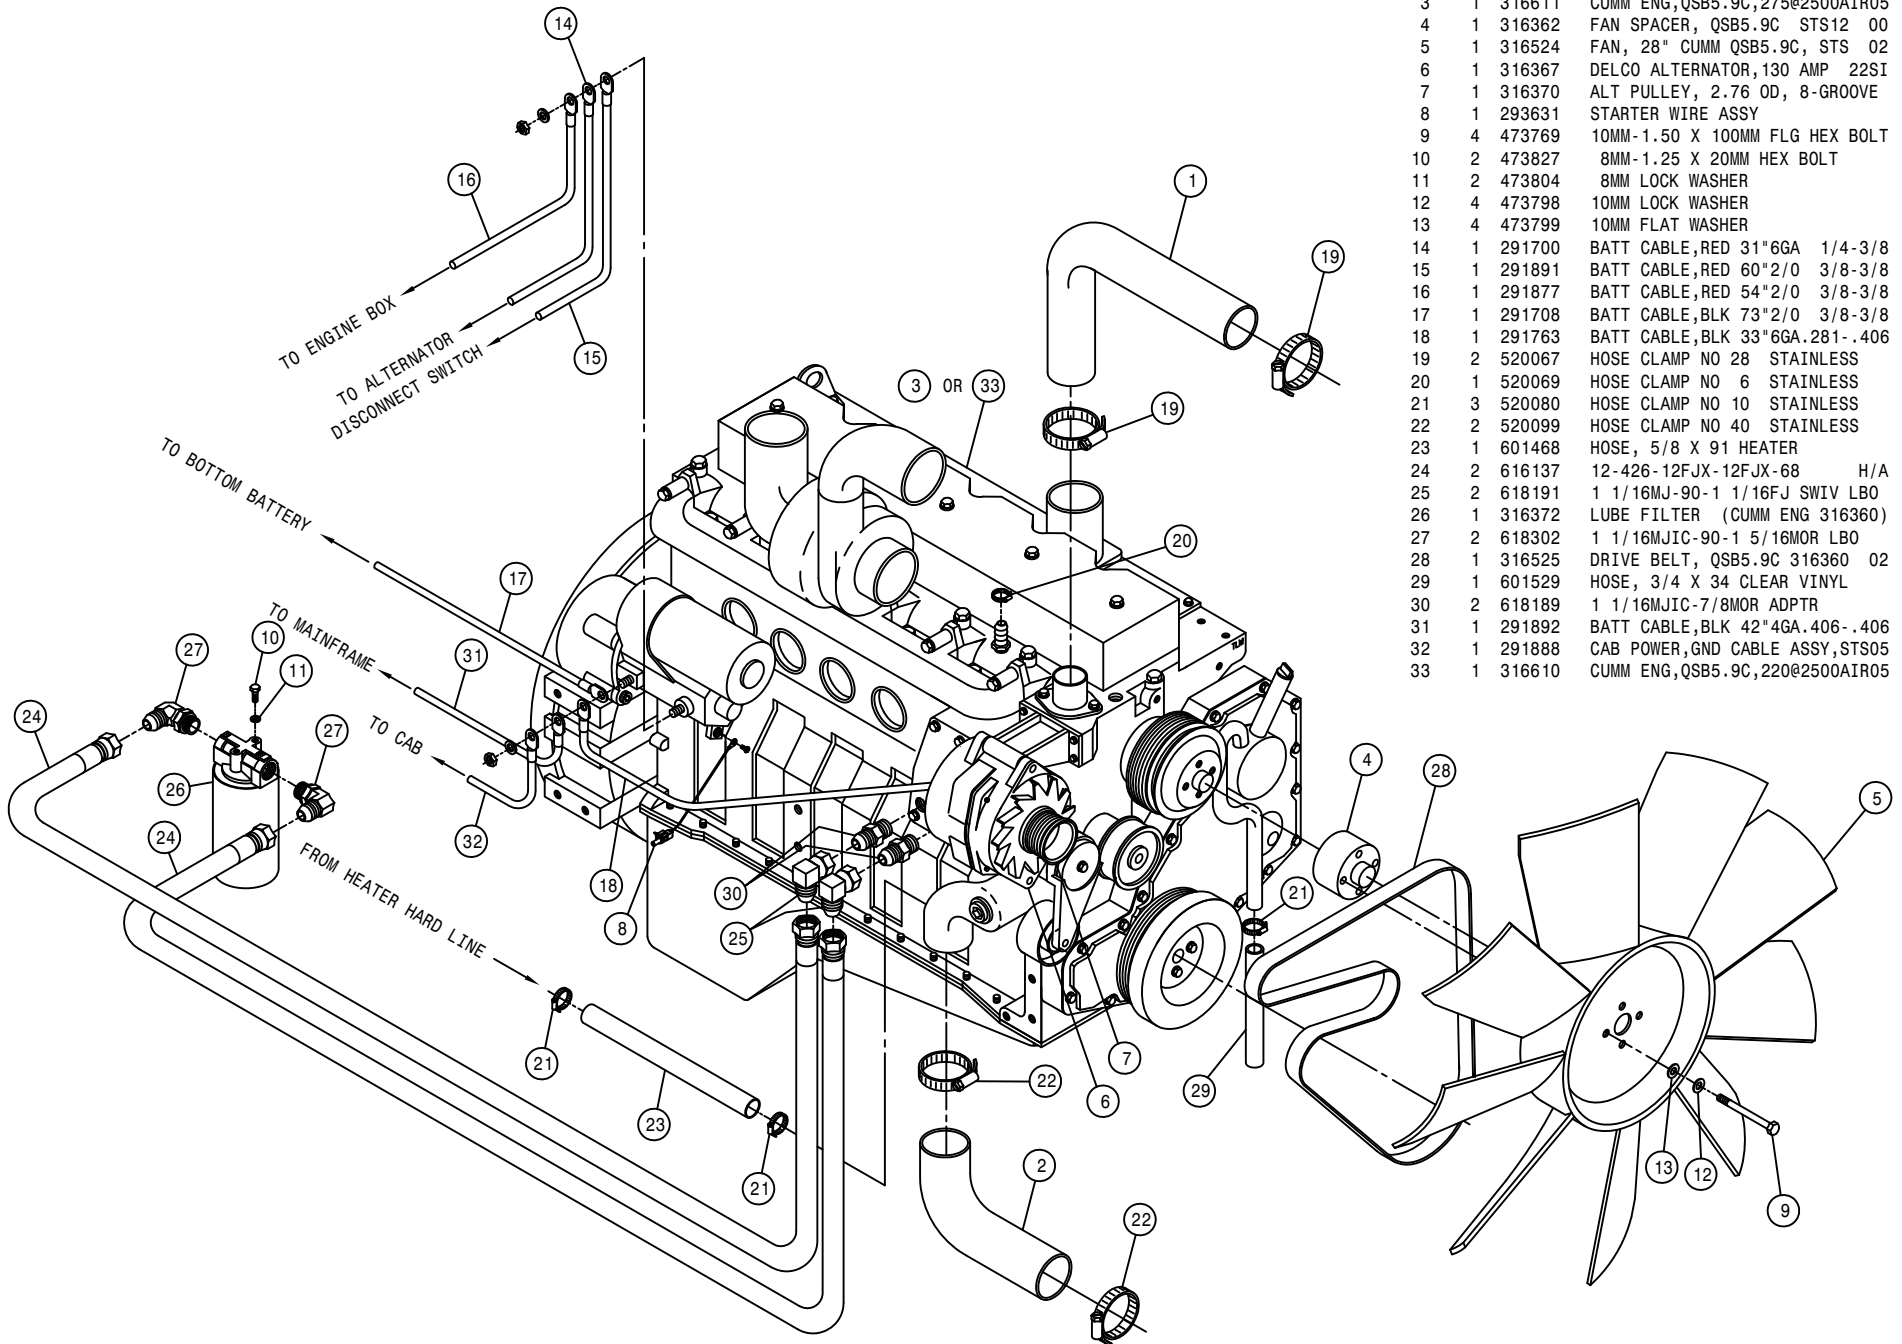

ENGINE ASSEMBLY

DET. QTY PART NO. DESCRIPTION

DET.	QTY	PART NO.	DESCRIPTION
1	1	314832	RADIATOR HOSE 1.75 X 19(52423)
2	1	314987	LWR RADIATOR HOSE STS-12
3	1	316611	CUMM ENG,QSB5.9C,275@2500AIR05
4	1	316362	FAN SPACER, QSB5.9C STS12 00
5	1	316524	FAN, 28" CUMM QSB5.9C, STS 02
6	1	316367	DELCO ALTERNATOR,130 AMP 22SI
7	1	316370	ALT PULLEY, 2.76 OD, 8-GROOVE
8	1	293631	STARTER WIRE ASSY
9	4	473769	10MM-1.50 X 100MM FLG HEX BOLT
10	2	473827	8MM-1.25 X 20MM HEX BOLT
11	2	473804	8MM LOCK WASHER
12	4	473798	10MM LOCK WASHER
13	4	473799	10MM FLAT WASHER
14	1	291700	BATT CABLE,RED 31"6GA 1/4-3/8
15	1	291891	BATT CABLE,RED 60"2/0 3/8-3/8
16	1	291877	BATT CABLE,RED 54"2/0 3/8-3/8
17	1	291708	BATT CABLE,BLK 73"2/0 3/8-3/8
18	1	291763	BATT CABLE,BLK 33"6GA.281-.406
19	2	520067	HOSE CLAMP NO 28 STAINLESS
20	1	520069	HOSE CLAMP NO 6 STAINLESS
21	3	520080	HOSE CLAMP NO 10 STAINLESS
22	2	520099	HOSE CLAMP NO 40 STAINLESS
23	1	601468	HOSE, 5/8 X 91 HEATER
24	2	616137	12-426-12FJX-12FJX-68 H/A
25	2	618191	1 1/16MJ-90-1 1/16FJ SWIV LBO
26	1	316372	LUBE FILTER (CUMM ENG 316360)
27	2	618302	1 1/16MJIC-90-1 5/16MOR LBO
28	1	316525	DRIVE BELT, QSB5.9C 316360 02
29	1	601529	HOSE, 3/4 X 34 CLEAR VINYL
30	2	618189	1 1/16MJIC-7/8MOR ADPTR
31	1	291892	BATT CABLE,BLK 42"4GA.406-.406
32	1	291888	CAB POWER,GND CABLE ASSY,STS05
33	1	316610	CUMM ENG,QSB5.9C,220@2500AIR05