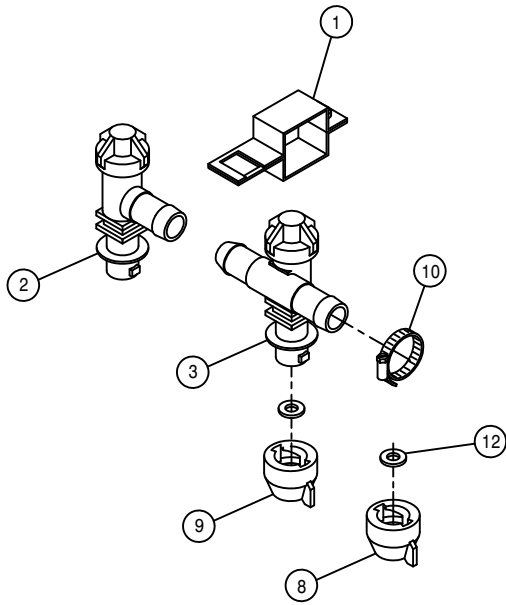

90° BALL VALVE ASSEMBLY (HI-VOLUME)

DET. QTY PART NO. DESCRIPTION

1	2	500157	1" FLANGE GASKET	EPDM
2	2	500159	1" FLANGE CLAMP, S.S.	
3	1	500171	1" FLANGE-1" HOSE BARB	POLY
4	1	701191	1" SOLU VLV MT WLD	
5	1	696147	BALL VLV, 1" FLANGE	
6	1	520085	HOSE CLAMP NO 24	STAINLESS
7	2	520090	HOSE CLAMP NO 16	STAINLESS
8	1	500173	1" FLANGE-90-1" HOSE BARB	POLY

RH FENCE ROW NOZZLE ASSEMBLY

DET. QTY PART NO. DESCRIPTION

DET.	QTY	PART NO.	DESCRIPTION
1	4	473993	6-32 X 1 1/4 HH MACH SCR
2	1	737906	FENCE ROW NOZL BRKT
3	1	737875	NOZZLE BODY VALVE, 12VDC
4	1	618556	1/4NPT-90-1/2 HOSE BARB,POLY
5	1	737907	RH FENCE ROW TIP BRKT MT
6	4	910022	6-32 HEX NUT
7	2	470118	1/4UNC X 3/4 FLANGE HEX BOLT
8	2	914000	1/4UNC HEX STOVER NUT
9	1	920000	1/4 SAE FLAT WASHER
10	1	737887	PLUNGER W/SEAT, VLV 737875
11	1	737888	O-RING, .014 VITON, VLV 737875
12	1	737889	VALVE BODY, .1480RIF, VLV 737875

LH FENCE ROW NOZZLE ASSEMBLY

DET.	QTY	PART NO.	DESCRIPTION
	4	473993	6-32 X 1 1/4 HH MACH SCR
	1	737906	FENCE ROW NOZL BRKT
	1	737875	NOZZLE BODY VALVE, 12VDC
	1	618556	1/4NPT-90-1/2 HOSE BARB,POLY
	1	737908	LH FENCE ROW TIP BRKT MT
	4	910022	6-32 HEX NUT
	2	470118	1/4UNC X 3/4 FLANGE HEX BOLT
	2	914000	1/4UNC HEX STOVER NUT
	1	920000	1/4 SAE FLAT WASHER
	1	737887	PLUNGER W/SEAT, VLV 737875
	1	737888	O-RING, .014 VITON, VLV 737875
	1	737889	VALVE BODY, .1480RIF, VLV 737875