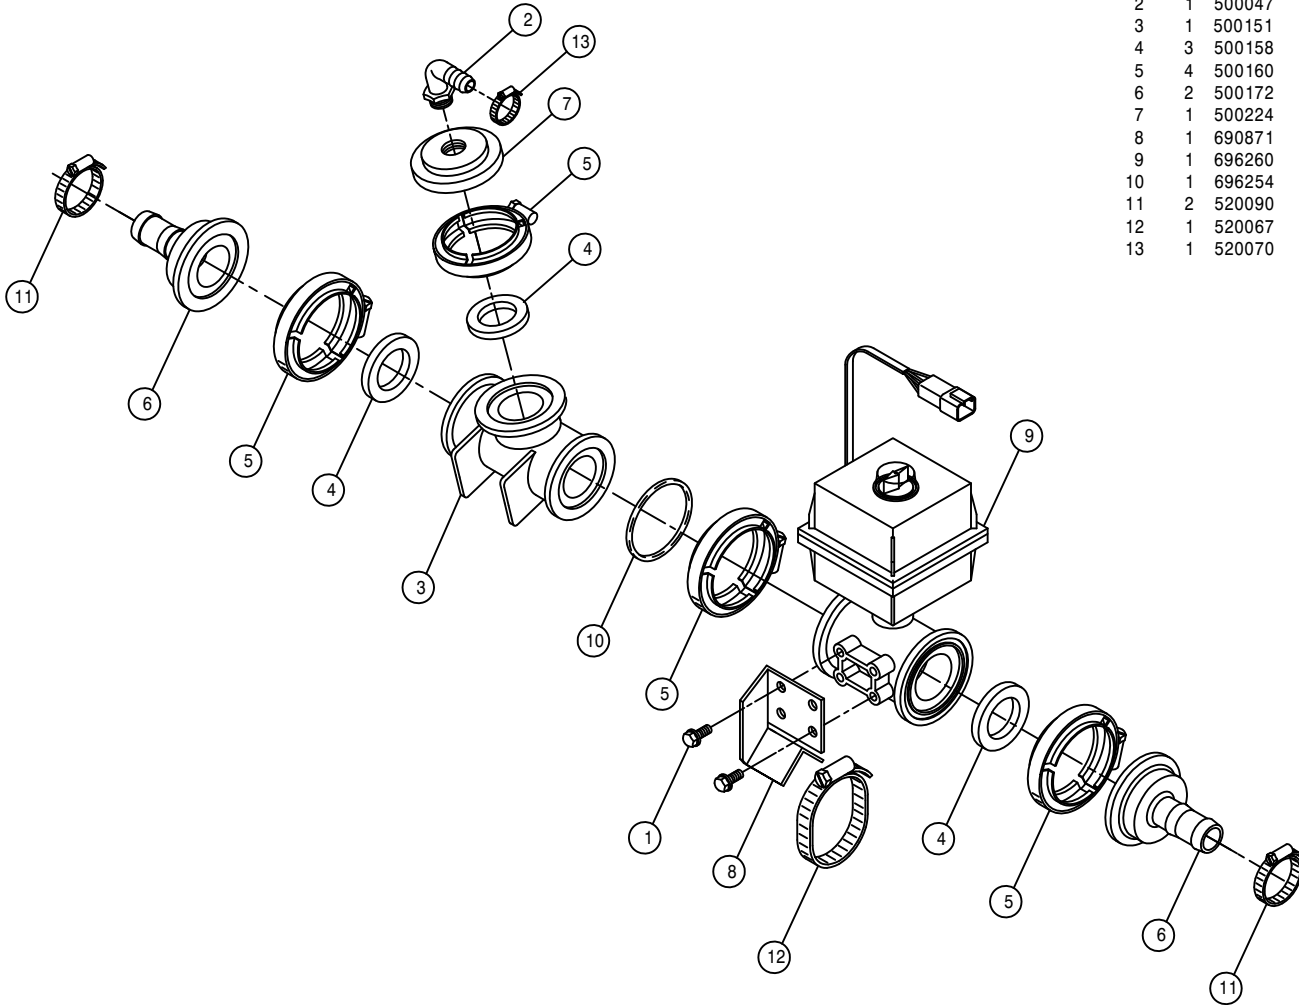

RH 80''-90' SOLUTION VALVE ASSEMBLY (STANDARD)

DET. QTY PART NO. DESCRIPTION

1	2	470122	1/4UNC X 1/2 FLANGE HEX BOLT
2	1	500047	1/2NPT-90-1/2 HOSE BARB, POLY
3	1	500151	2" FLANGE TEE POLY
4	3	500158	1 1/2" GASKET FOR 2" FLANGE
5	4	500160	2" FLANGE CLAMP, S.S.
6	2	500172	2" FLANGE-1" HOSE BARB POLY
7	1	500224	2" FLANGE PLUG W/1/2"FNPT POLY
8	1	690871	80/90 BOOM VLV MT WLD 03
9	1	696260	VALVE, KZCO C2F-55B-M-S9
10	1	696254	O-RING, KZCO FLANGED VALVES
11	2	520090	HOSE CLAMP NO 16 STAINLESS
12	1	520067	HOSE CLAMP NO 28 STAINLESS
13	1	520070	HOSE CLAMP NO 8 STAINLESS

LH 80'-90'SOLUTION VALVE ASSEMBLY (STANDARD)

DET. QTY PART NO. DESCRIPTION

1	2	470122	1/4UNC X 1/2 FLANGE HEX BOLT
2	1	500047	1/2NPT-90-1/2 HOSE BARB, POLY
3	1	500151	2" FLANGE TEE POLY
4	3	500158	1 1/2" GASKET FOR 2" FLANGE
5	4	500160	2" FLANGE CLAMP, S.S.
6	2	500172	2" FLANGE-1" HOSE BARB POLY
7	1	500224	2" FLANGE PLUG W/1/2"FNPT POLY
8	1	690871	80/90 BOOM VLV MT WLD 03
9	1	696260	VALVE, KZCO C2F-55B-M-S9
10	1	696254	O-RING, KZCO FLANGED VALVES
11	2	520090	HOSE CLAMP NO 16 STAINLESS
12	1	520067	HOSE CLAMP NO 28 STAINLESS
13	1	520070	HOSE CLAMP NO 8 STAINLESS