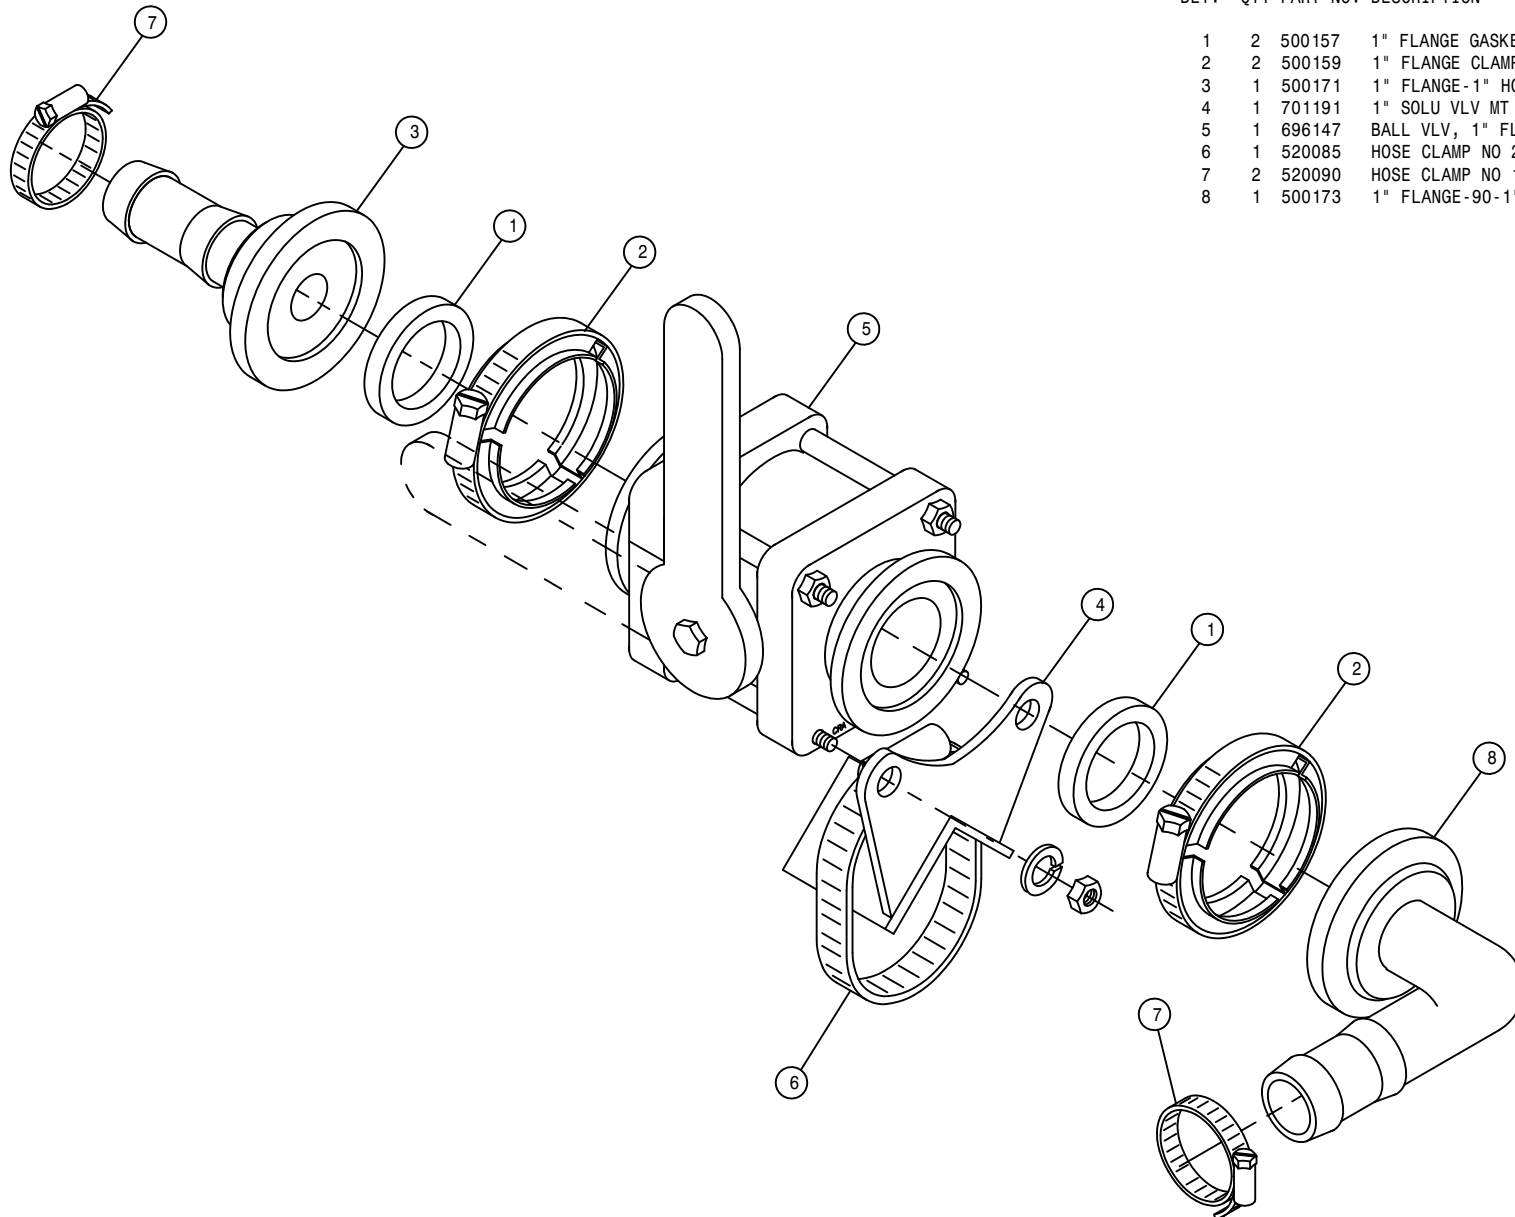

90° BALL VALVE ASSEMBLY (HI-VOLUME)

DET. QTY PART NO. DESCRIPTION

1	2	500157	1" FLANGE GASKET	EPDM
2	2	500159	1" FLANGE CLAMP, S.S.	
3	1	500171	1" FLANGE-1" HOSE BARB	POLY
4	1	701191	1" SOLU VLV MT WLD	
5	1	696147	BALL VLV, 1" FLANGE	
6	1	520085	HOSE CLAMP NO 24	STAINLESS
7	2	520090	HOSE CLAMP NO 16	STAINLESS
8	1	500173	1" FLANGE-90-1" HOSE BARB	POLY