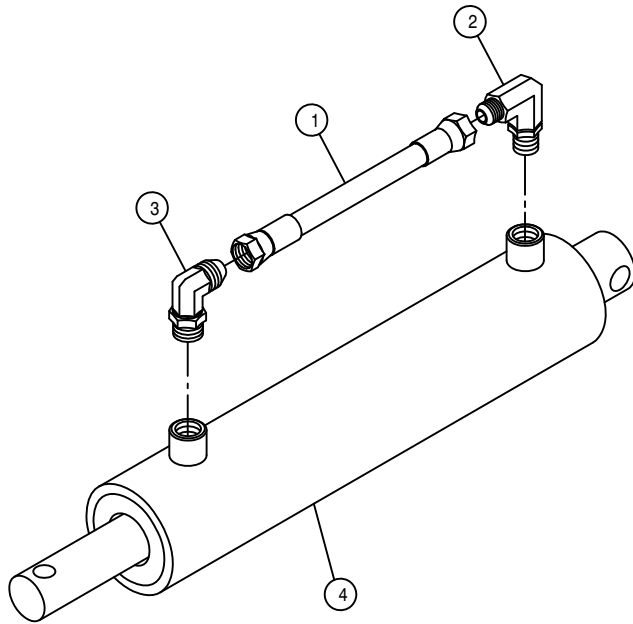

HOOD HYDRAULIC CYLINDER ASSEMBLY

DET. QTY PART NO. DESCRIPTION

1	1	616246	04-451TC-06FJX-06FJX-10	H/A
2	1	618119	9/16MJIC-90-9/16MOR LBO	
3	1	618689	9/16MOR-90-9/16MJ .042 CHK VLV	
4	1	621530	LEG CYL ASSY, RH TREAD ADJ,284	
NS	1	621531	REPAIR KIT, HYD CYL 621530	