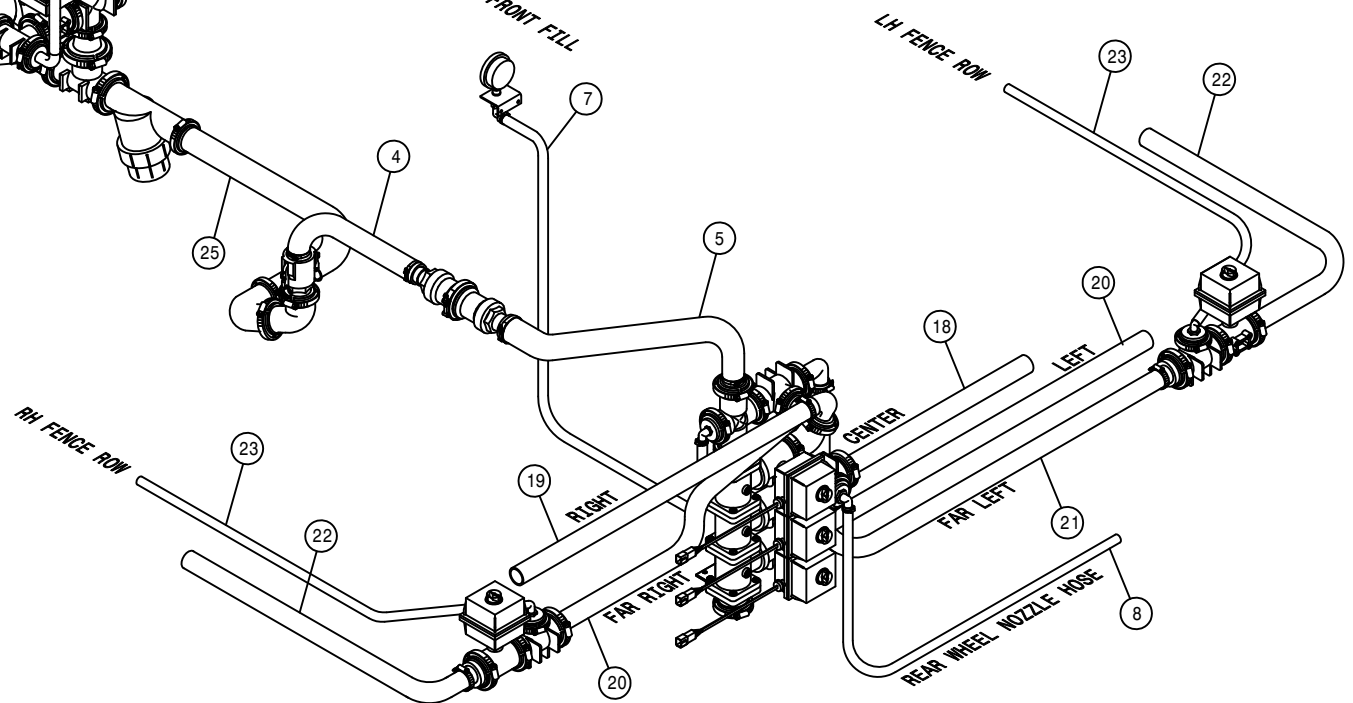

FRONT FILL SOLUTION HOISING POLY (STANDARD)

DET.	QTY	PART NO.	DESCRIPTION
1	1	601635	HOSE, 1 X 35 1BR BLK EPDM
2	1	601490	HOSE, 1/4 X 98 1 BR BLK EPDM
3	1	601636	HOSE, 1 X 100 1BR BLK EPDM
4	1	601613	HOSE, 2 X 43 2F-1W EPDM
5	1	601502	HOSE, 2 X 56 2F-1W EPDM
6	1	601166	HOSE, 1/2 X 216 1BR BLK EPDM
7	1	601634	HOSE, 1/2 X 78 1BR BLK EPDM
8	1	601562	HOSE, 1/2 X 140 1BR BLK EPDM
9	1	601573	HOSE, 2 X 48 2F-1W EPDM
10	1	601577	HOSE, 1 X 53 1BR BLK EPDM
11	1	601590	HOSE, 1 X 6 1BR BLK EPDM
12	1	601578	HOSE, 1 X 125 1BR BLK EPDM
13	1	601630	HOSE, 1/2 X 80 CLEAR VINYL
14	1	601491	HOSE, 1 X 30 1BR BLK EPDM
15	1	601179	HOSE, 1 X 26 1BR BLK EPDM
16	1	601497	HOSE, 1 X 200 1BR BLK EPDM
17	1	601621	HOSE, 3 X 154 POLY HELIX EPDM
18	1	601521	HOSE, 1 X 72 1BR BLK EPDM
19	1	601522	HOSE, 1 X 204 1BR BLK EPDM
20	2	601523	HOSE, 1 X 300 1BR BLK EPDM
21	1	601524	HOSE, 1 X 396 1BR BLK EPDM
22	2	601525	HOSE, 1 X 84 1BR BLK EPDM
23	2	601566	HOSE, 1/2 X 252 1BR BLK EPDM
24	1	601629	HOSE, 1/2 X 30 CLEAR VINYL
25	1	601628	HOSE, 2 X 51 2F-1W EPDM