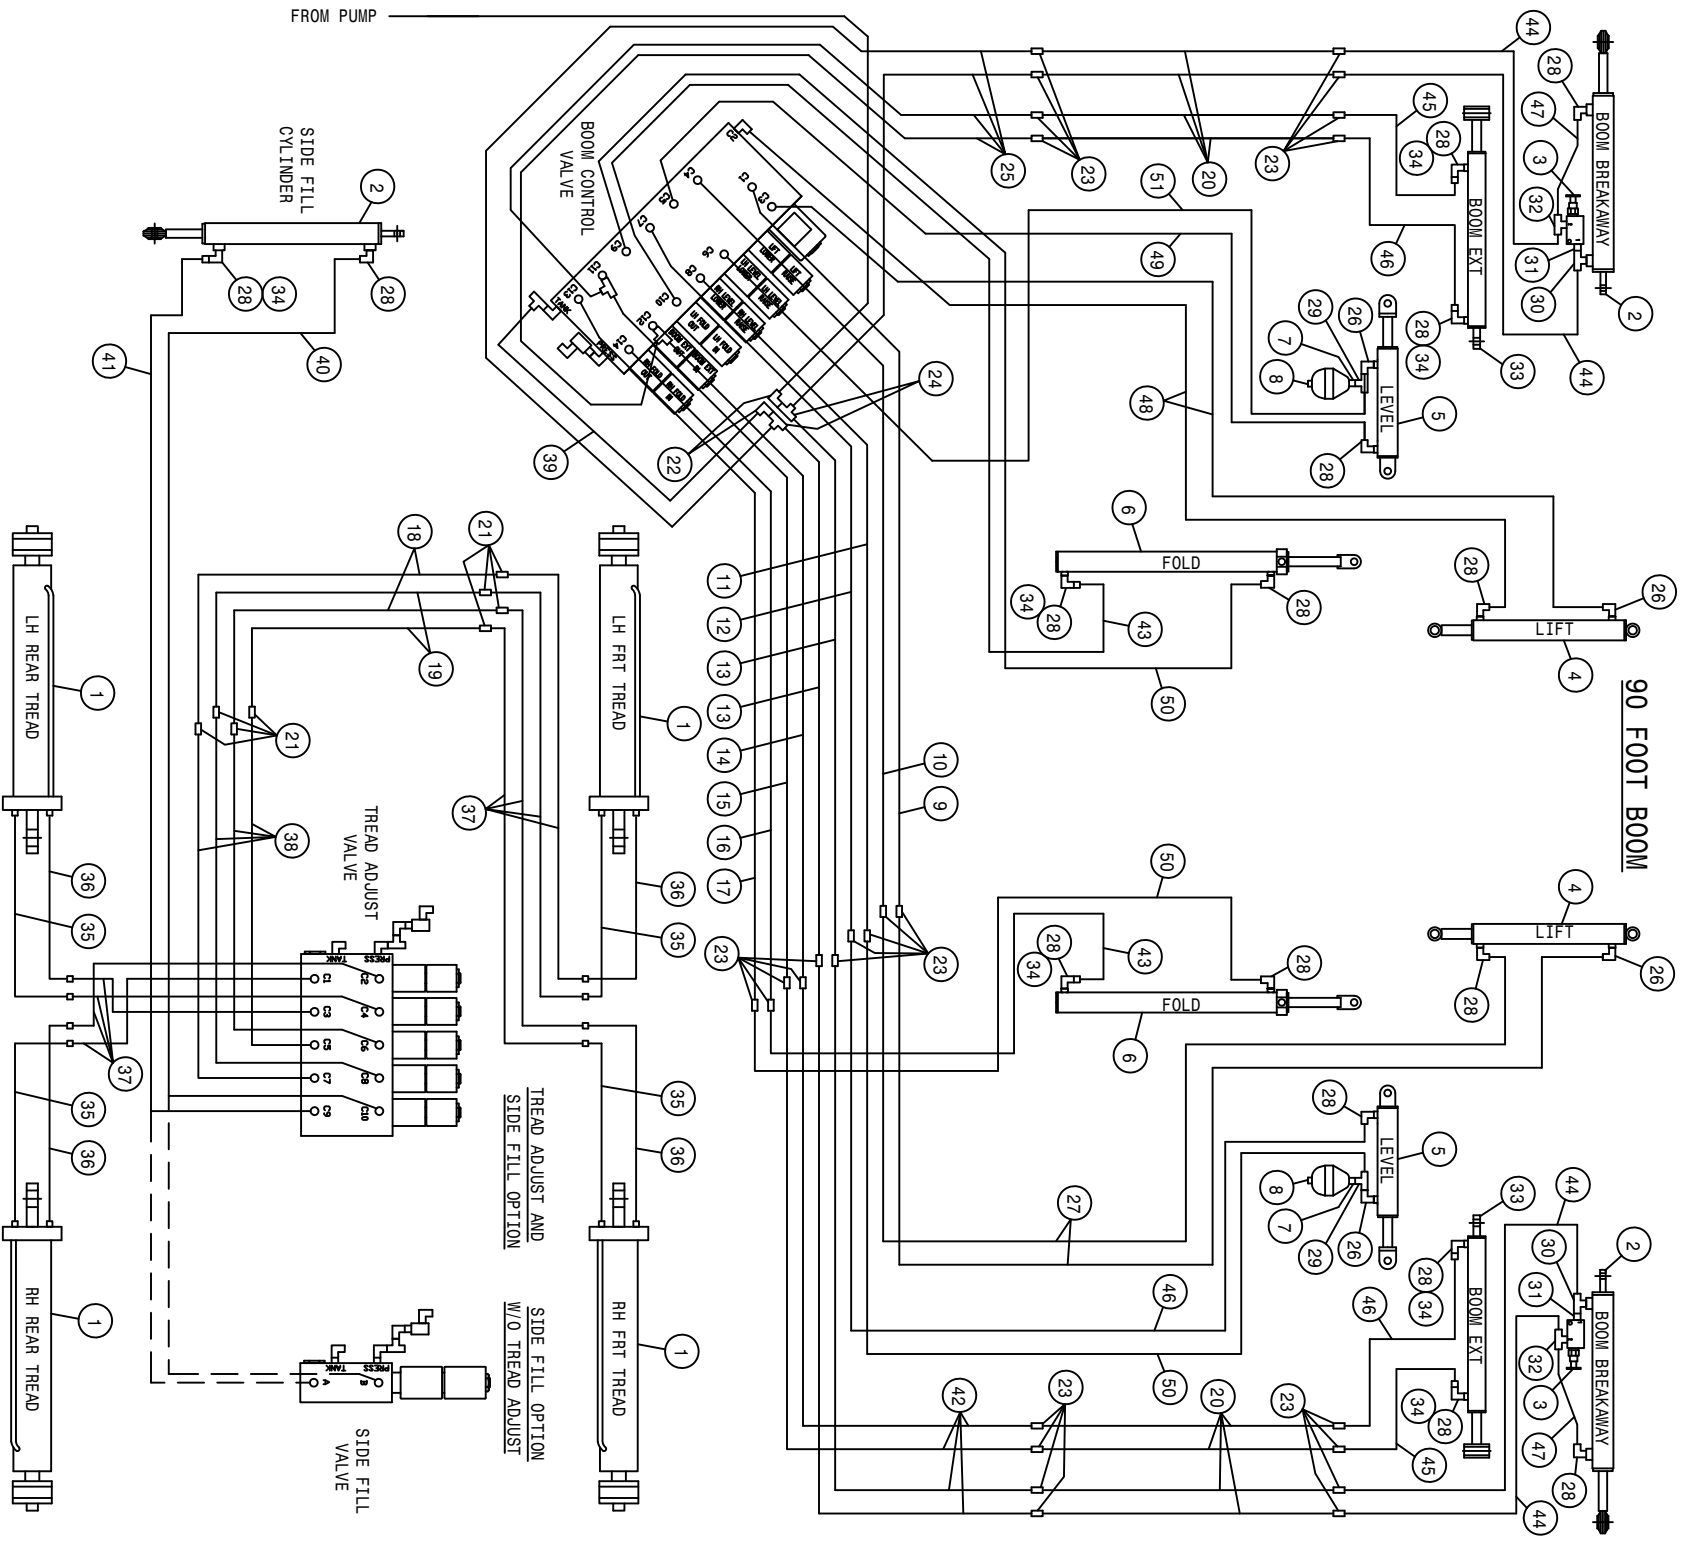

STS10 HYDRAULIC SCHEMATIC 2005
REFERENCE DRAWING NO. 49884853

DET.	QTY	PART NO.	DESCRIPTION	DET.	QTY	PART NO.	DESCRIPTION
1	4	621552	TRD ADJ CYL, 3.00 X 16.00	27	2	616088	04-451TC-06FJX-06FJX-56
2	3	621554	LADR/SF/BRKWAY CYL,1.50 X12.25	28	16	618119	9/16MJIC-90-9/16MOR LBO
3	2	607540	KICK-DOWN RELIEF VALVE, 800PSI	29	2	618486	9/16FJIC SW RUN TEE-9/16MJIC
4	2	621556	LIFT CYL, 2.50 X 18.00	30	2	618629	9/16MOR BRANCH TEE-9/16MJIC
5	2	621558	LEVEL CYL, 3.00 X 11.00	31	2	618668	9/16FJIC SWIV-9/16MOR ADPTR
6	2	621560	FOLD CYL, 2.50 X 21.000	32	2	614752	RESTRICTOR BR TEE ASSY, .042DIA
7	2	618719	9/16FJIC SWIV-3/4MOR ADPTR	33	2	621562	OUTR FOLD CYL, 2.25 X 21.00 STS
8	2	470326	ACCUMULATOR, DIAPHRAGM	34	7	618733	9/16JIC .042 ORIFICE ADPTR
9	1	615761	LIFT RAISE HYD TUBE ASSY	35	4	616070	04-451TC-04MJ3BH-06MOR-11.00H/A
10	1	615762	LIFT LOWER HYD TUBE ASSY	36	4	616071	04-451TC-04MJ3BH-06MOR-13.00H/A
11	1	615763	LEVEL RAISE HYD TUBE ASSY	37	8	616074	04-451TC-04FJX90-06FJX-26
12	1	615764	LEVEL LOWER HYD TUBE ASSY	38	4	616079	04-451TC-06FJX-06FJX-29
13	2	615765	BREAKAWAY HYD TUBE ASSY	39	1	616124	04-451TC-06FJX-08FJX-24
14	1	615766	BOOM EXTN RAISE HYD TUBE ASSY	40	1	616118	04-451TC-06FJX-06FJX-165
15	1	615767	BOOM EXTN LOWER HYD TUBE ASSY	41	1	616119	04-451TC-06FJX-06FJX-175
16	1	615768	RH FOLD RAISE HYD TUBE ASSY	42	4	616089	04-451TC-06FJX-06FJX-60
17	1	615769	RH FOLD LOWER HYD TUBE ASSY	43	2	616230	04-451TC-06FJX-06FJX-62
18	2	615770	FRT TRD ADJ MAIN HYD TUBE ASSY	44	4	616090	04-451TC-06FJX-06FJX-85
19	2	615771	BRKAWAY/TRD MAIN HYD TUBE ASSY	45	2	616077	04-451TC-06FJX-06FJX-18
20	8	615760	BOOM HYD TUBE ASSY	46	3	616083	04-451TC-06FJX-06FJX-36
21	8	618603	9/16MJIC-90-9/16MJIC LBO	47	2	616075	04-451TC-06FJX-06FJX-9
22	2	618618	9/16MJIC-90-9/16FJIC SWIV LBO	48	2	616084	04-451TC-06FJX-06FJX-46
23	26	619010	9/16MJIC UNION	49	1	616085	04-451TC-06FJX-06FJX-43
24	2	618019	9/16MJIC UNION TEE	50	3	616086	04-451TC-06FJX-06FJX-45
25	4	616133	04-451TC-06FJX-06FJX-72	51	1	616087	04-451TC-06FJX-06FJX-52
26	4	618689	9/16MOR-90-9/16MJ .042 CHK VLV				H/A