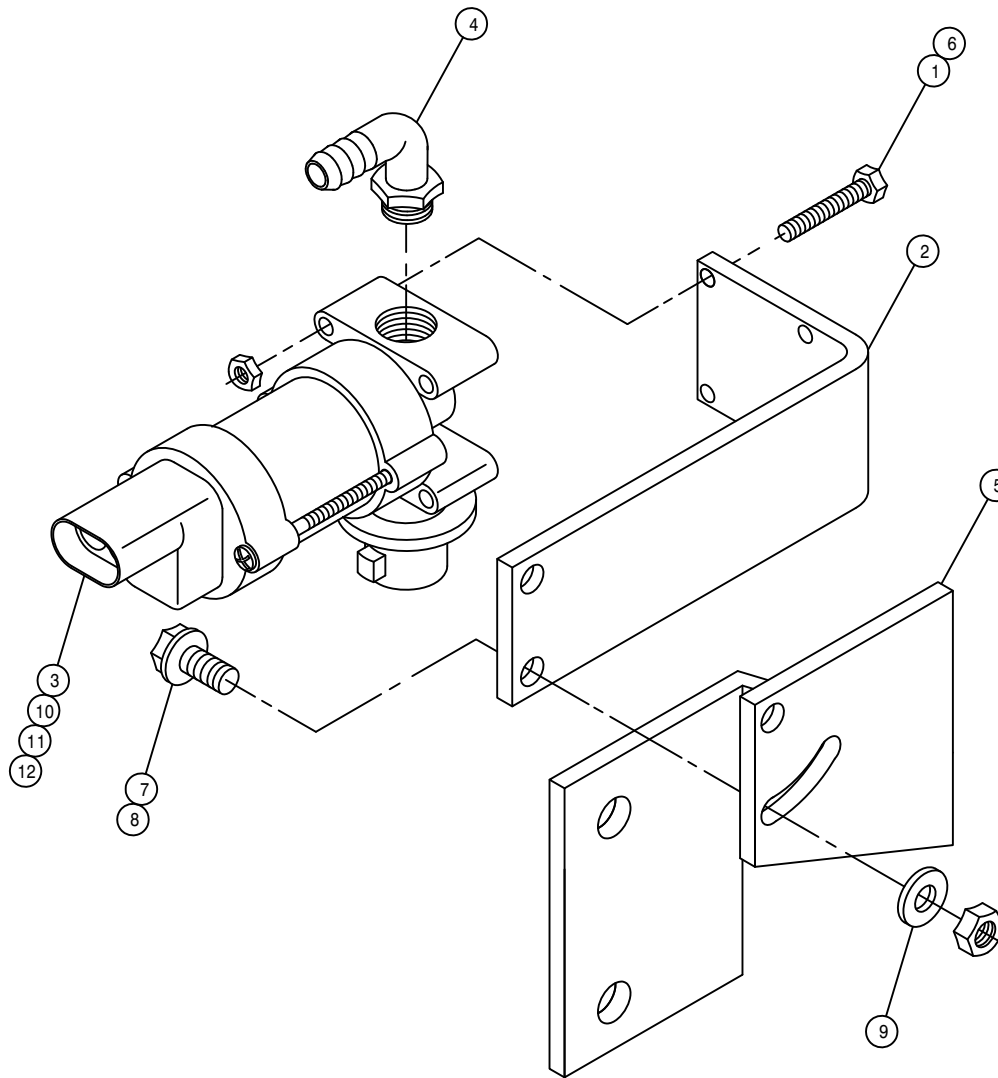

RH FENCE ROW NOZZLE ASSEMBLY

DET. QTY PART NO. DESCRIPTION

DET.	QTY	PART NO.	DESCRIPTION
1	4	473993	6-32 X 1 1/4 HH MACH SCR
2	1	737906	FENCE ROW NOZL BRKT
3	1	737875	NOZZLE BODY VALVE, 12VDC
4	1	618556	1/4NPT-90-1/2 HOSE BARB,POLY
5	1	737907	RH FENCE ROW TIP BRKT MT
6	4	910022	6-32 HEX NUT
7	2	470118	1/4UNC X 3/4 FLANGE HEX BOLT
8	2	914000	1/4UNC HEX STOVER NUT
9	1	920000	1/4 SAE FLAT WASHER
10	1	737887	PLUNGER W/SEAT, VLV 737875
11	1	737888	O-RING, .014 VITON, VLV 737875
12	1	737889	VALVE BODY, .1480RIF, VLV 737875