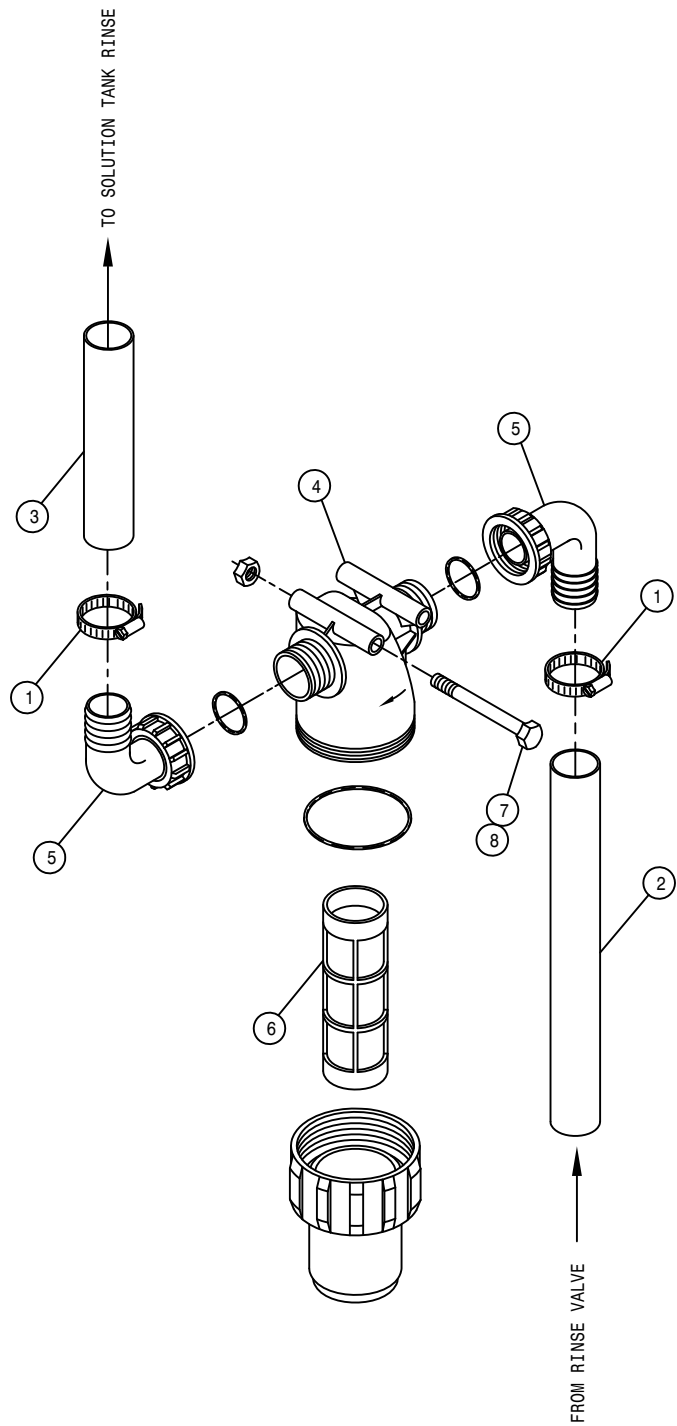

NOTE: ITEMS (*) ARE USED WITH THE SIDE FILL OPTION.

58

334058

RINSE STRAINER ASSEMBLY

DET.	QTY	PART NO.	DESCRIPTION
1	2	520090	HOSE CLAMP NO 16 STAINLESS
2	1	601635	HOSE, 1 X 35 1BR BLK EPDM
3	1	601636	HOSE, 1 X 100 1BR BLK EPDM
4	1	690071	LINE STRAINER,32 MESH,150PSI
5	2	690072	1"-90D HOSE BARB KIT,STRAINER
6	1	690073	SCREEN,32 MESH,STRANER 690071
7	2	900073	5/16UNC X 3 1/4 HEX BOLT
8	2	470113	5/16UNC HEX FLANGE LOCK NUT