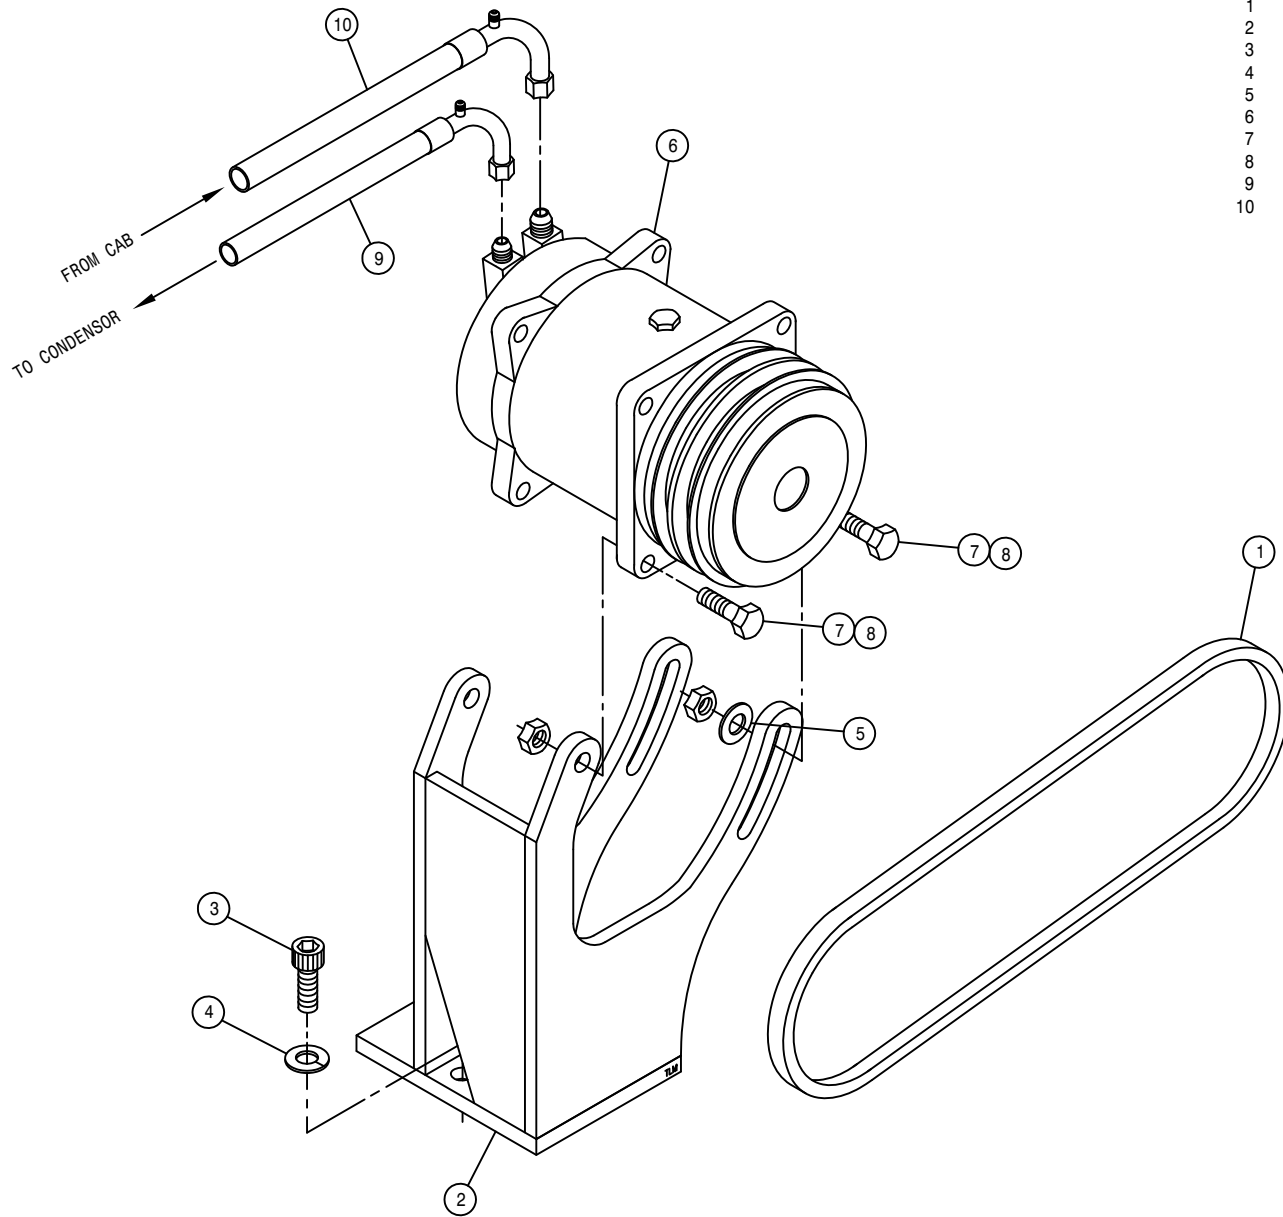

STEERING AND TREAD PUMP ASSEMBLY

DET. QTY PART NO. DESCRIPTION

1	1	606990	TANDEM PUMP, .66CI/.51CI
2	2	473799	10MM FLAT WASHER
3	2	473844	10MM-1.50 X 30 SOC HD CAP SCR
4	1	618315	3/4MJIC-45-3/4MOR LBO
5	2	618183	3/4MJIC-90-7/8MOR LBO
6	1	618248	1 1/16MJIC-90-1 1/16MOR LBO
7	1	316371	GASKET, AUX DRIVE CUMM 154916

A/C COMPRESSOR PUMP ASSEMBLY

DET. QTY PART NO. DESCRIPTION

1	1	147052	BELT, 17470 GOODYEAR
2	1	316591	A/C MTG BRKT WLD, STS 2004
3	3	473844	10MM-1.50 X 30 SOC HD CAP SCR
4	3	473798	10MM LOCK WASHER
5	2	483043	3/8 REGULAR FLAT WASHER
6	1	657450	A/C COMP SR, 90D PORT TM15/12
7	4	900131	3/8UNC X 1 1/2 HEX BOLT
8	4	914004	3/8UNC HEX STOVER NUT
9	1	657446	A/C HOSE, 08-08F90-08F90SV-65"
10	1	657447	A/C HOSE, 10-10F90-10F90SV-92"