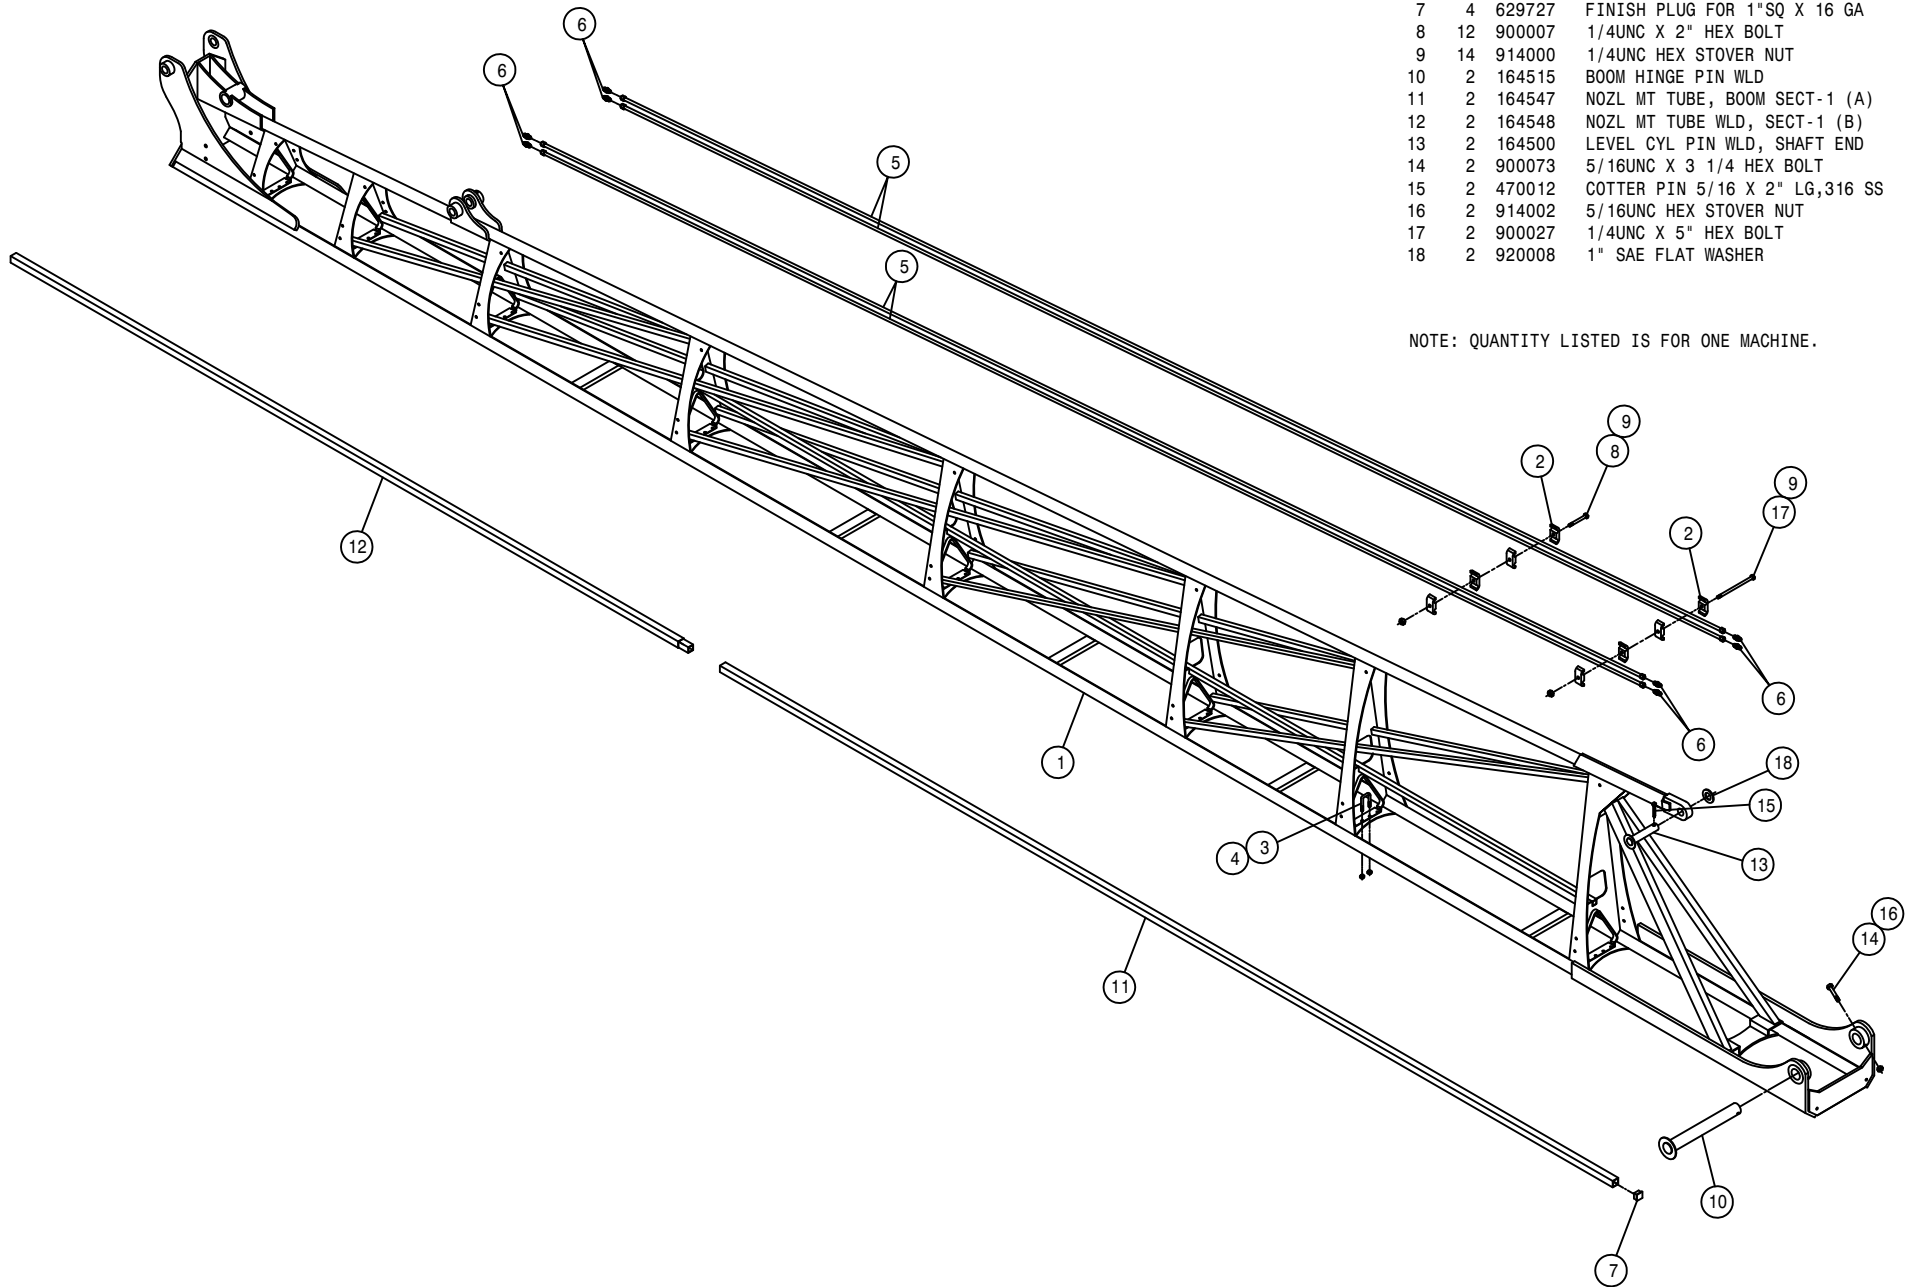

INNER BOOM ASSEMBLY

DET. QTY PART NO. DESCRIPTION

1	2	164880	INNER BOOM WLD, SECT-1 STS 05
2	28	470287	TUBE CLAMP, .375-.375 (PAIR)
3	36	473842	1/4UNC LOCK NUT,CNTR POINT SS
4	18	473979	.25UNC-1.12ID-1.50U-BOLT SQ SS
5	8	615760	BOOM HYD TUBE ASSY
6	16	619010	9/16MJIC UNION
7	4	629727	FINISH PLUG FOR 1"SQ X 16 GA
8	12	900007	1/4UNC X 2" HEX BOLT
9	14	914000	1/4UNC HEX STOVER NUT
10	2	164515	BOOM HINGE PIN WLD
11	2	164547	NOZL MT TUBE, BOOM SECT-1 (A)
12	2	164548	NOZL MT TUBE WLD, SECT-1 (B)
13	2	164500	LEVEL CYL PIN WLD, SHAFT END
14	2	900073	5/16UNC X 3 1/4 HEX BOLT
15	2	470012	COTTER PIN 5/16 X 2" LG,316 SS
16	2	914002	5/16UNC HEX STOVER NUT
17	2	900027	1/4UNC X 5" HEX BOLT
18	2	920008	1" SAE FLAT WASHER

NOTE: QUANTITY LISTED IS FOR ONE MACHINE.