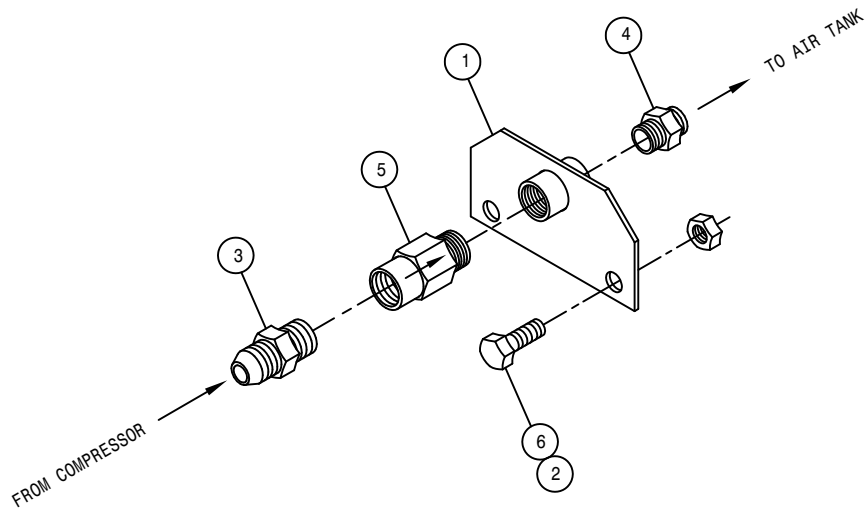

AIR CHECK VALVE ASSEMBLY

DET.	QTY	PART NO.	DESCRIPTION
1	1	316601	AIR CHK VLV BRKT WLD STS10 04
2	2	914008	1/2UNC HEX STOVER NUT
3	1	618325	7/8MJIC-1/2MNPT ADPTR
4	1	711037	1/2MNPT-1/2 NYL TUBE FTG
5	1	711032	CHECK VALVE, 1/2"FNPT-1/2"MNPT
6	2	900263	1/2UNC X 1" HEX BOLT