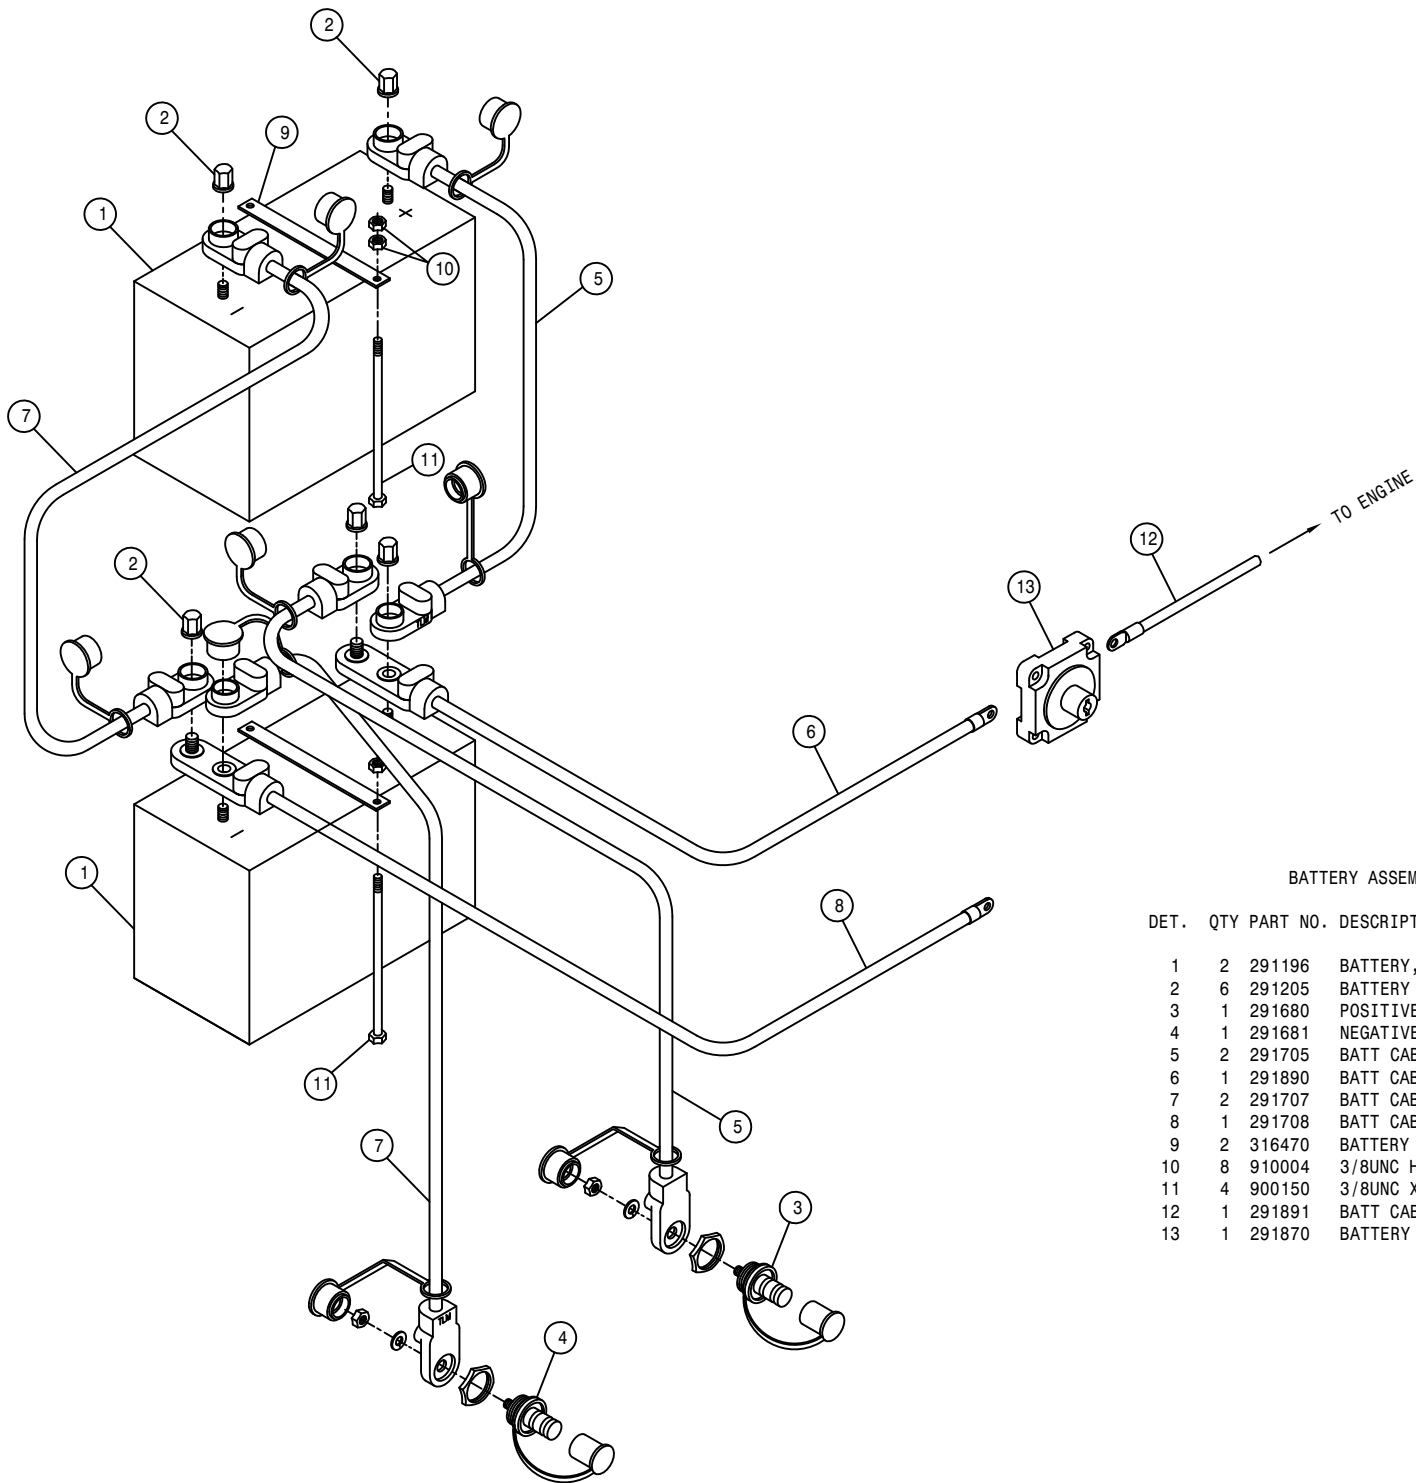

BATTERY ASSEMBLY

DET.	QTY	PART NO.	DESCRIPTION
1	2	291196	BATTERY, 12V 950CCA, SS STUD
2	6	291205	BATTERY NUT, 3/8-16 SS CLSD CAP
3	1	291680	POSITIVE JUMPER STUD, RED
4	1	291681	NEGATIVE JUMPER STUD, BLACK
5	2	291705	BATT CABLE, RED 26*2/0 3/8-3/8
6	1	291890	BATT CABLE, RED 34*2/0 3/8-3/8
7	2	291707	BATT CABLE, BLK 26*2/0 3/8-3/8
8	1	291708	BATT CABLE, BLK 73*2/0 3/8-3/8
9	2	316470	BATTERY TIE-DOWN
10	8	910004	3/8UNC HEX NUT
11	4	900150	3/8UNC X 9 1/2 HEX BOLT
12	1	291891	BATT CABLE, RED 60*2/0 3/8-3/8
13	1	291870	BATTERY SWITCH, ON/OFF(KEY)