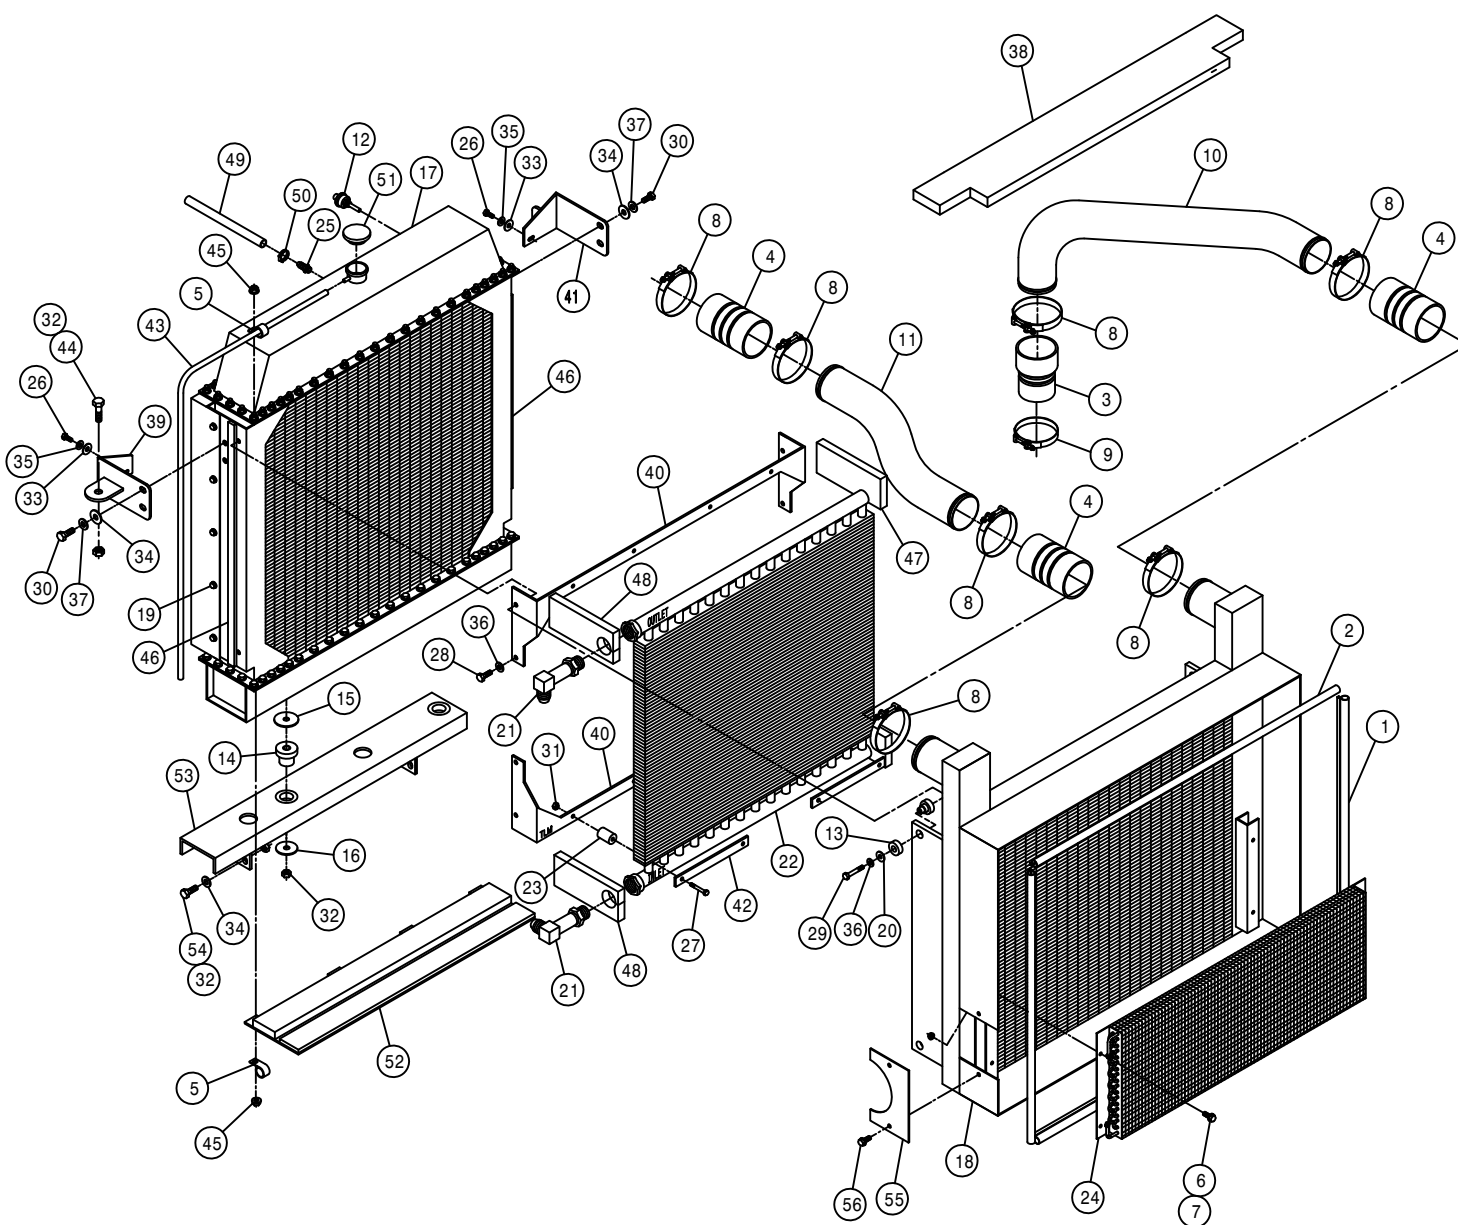

DET.	QTY	PART NO.	DESCRIPTION
1	2	316589	VERTICAL CAC LIP SEAL, STS 04
2	2	316590	HORIZONTAL CAC LIP SEAL, STS 04
3	1	311500	3.00-3.50 CAC HOSE, AIR INTAKE
4	3	311501	3.50 CAC HOSE, AIR INTAKE
5	2	520128	CUSH HOSE CLAMP 9/16D X 3/4W
6	4	470121	1/4UNC HEX FLANGE LOCK NUT
7	4	470122	1/4UNC X 1/2 FLANGE HEX BOLT
8	7	520145	356 T-BOLT HOSE CLAMP SS
9	1	520146	306 T-BOLT HOSE CLAMP SS
10	1	316459	RIGHT CHARGE AIR COOLER PIPE
11	1	316460	LEFT CHARGE AIR COOLER PIPE
12	1	291714	WATER LEVEL SENSOR
13	4	311056	RUBBER MOUNT SET, 2-PC CB 2320
14	2	311060	RUBBER MOUNT, 1-PC CB-1122-2
15	2	311061	HEAD WASHER FOR 311060
16	2	311062	TAIL WASHER FOR 311060
17	1	316364	RADIATOR, STS12
18	1	316585	CHARGE AIR COOLER, STS 2004
19	10	470319	3/8UNC X 1/2 FLANGE HEX BOLT
20	4	483043	3/8 REGULAR FLAT WASHER
21	2	618463	1 5/16MJIC-90-1 5/16MOR XL LBO
22	1	618800	OIL COOLER STS12 2000
23	8	618801	MOUNTING KIT FOR 618800 COOLER
24	1	657434	A/C CONDENSER COIL 21-0302
25	1	783304	1/4 NPT X 3/8 HOSE BARB, BRS
26	2	900064	5/16UNC X 3/4 HEX BOLT
27	8	900071	5/16UNC X 2 3/4 HEX BOLT
28	4	900128	3/8UNC X 3/4 HEX BOLT
29	4	900133	3/8UNC X 2" HEX BOLT
30	4	900264	1/2UNC X 1 1/4 HEX BOLT
31	8	914002	5/16UNC HEX STOVER NUT
32	7	914008	1/2UNC HEX STOVER NUT
33	2	920001	5/16 SAE FLAT WASHER
34	8	920004	1/2 SAE FLAT WASHER
35	2	920501	5/16 LOCK WASHER
36	8	920502	3/8 LOCK WASHER
37	4	920504	1/2 LOCK WASHER
38	1	316588	FOAM, STS 04
39	1	316586	UPPER LH RAD MT WLD, STS 04
40	2	316452	RAD TO OIL COOLER MT
41	1	316446	UPPER RH RAD MT WLD 2000
42	4	316453	RAD TO OIL COOLER KEEPER
43	1	601614	HOSE, 5/16 X 64 EPDM
44	1	900264	1/2UNC X 1 1/4 HEX BOLT
45	5	470113	5/16UNC HEX FLANGE LOCK NUT
46	2	316493	SIDE FOAM, RAD/CAC
47	2	316494	RH UPR/LWR FOAM, OIL CLR/RAD 00
48	2	316495	LH UPR/LWR FOAM, OIL CLR/RAD 00
49	1	601472	HOSE, 3/8 X 24 HEATER
50	1	520069	HOSE CLAMP NO 6 STAINLESS
51	1	316377	RAD CAP, 10LB 10237
52	1	316490	LWR RADIATOR FILLER PANEL ASSY
53	1	316594	RADIATOR MT CHAN WLD, STS 04
54	4	900265	1/2UNC X 1 1/2 HEX BOLT
55	1	316599	CHARGE AIR ACCESS COVER, STS 04
56	2	470232	5/16UNC X 1/2 FLANGE HEX BOLT