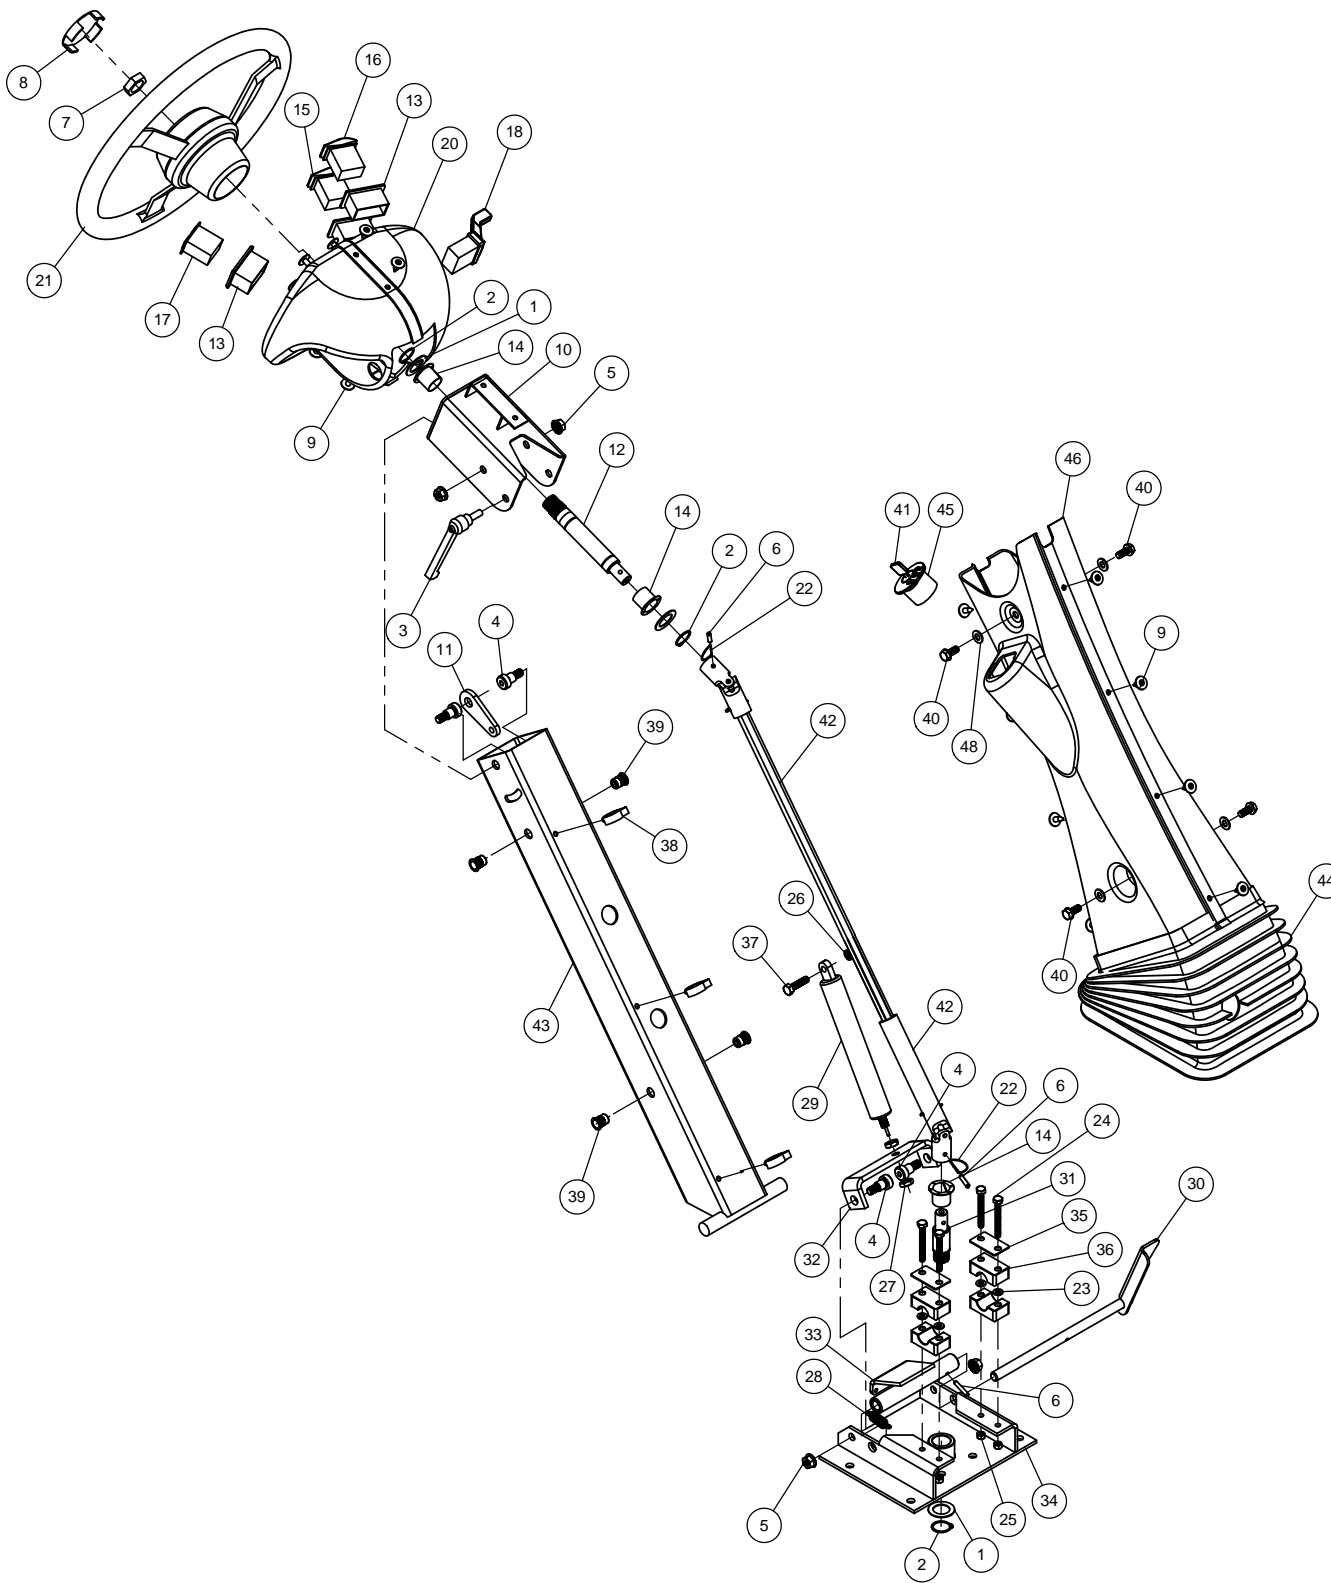

STEERING COLUMN ASSEMBLY

DET	QTY	P/N	DESCRIPTION
1	3	483031	1 3/8 x 7/8 x 18GA MACH WASHER
2	3	629533	7/8 EXTERNAL SNAP RING
3	1	470257	ADJ HANDLE, 3/8-16 STUD, BLACK
4	4	470283	1/2 x 3/8 SOCKET HD SHOULDER BOLT
5	4	470087	3/8UNC HEX SERR FLANGE NUT
6	3	473928	3/16 x 1.00 ROLL PIN
7	1	470157	13/16-20 UNEF NUT
8	1	749295	STEER WHL CAP W/ HAGIE EMB
9	16	470466	1/4 x 5/8 PLTC LCK RIVET(DMB #14991)
10	1	343367	STEERING SUPP WELD, STS CAB 05
11	1	343372	STRG COLUMN TOP LOCK, STS CAB
12	1	343364	STRG SHAFT,UPPER COLUMN,STS 05
13	3	292260	MOUNTING TRIM, SINGLE VMS
14	3	127503	NYLINER FLG BRG, .875 ID
15	1	292213	SWITCH, HEADLIGHTS, STS
16	1	292212	SWITCH, HAZARD, STS
17	1	292211	TURN INDICATOR LIGHT
18	1	292210	SWITCH, TURN SIGNAL, STS
19	1	343359	RH UPR STRG CLMN COVERS,STS 05
20	1	343360	LH UPR STRG CLMN COVERS,STS 05
21	1	749294	STEERING WHL, VIP 14"
22	4	470479	5"SAFETY LOCK WIRE,304SS .051D
23	4	920022	1/4 FLAT WASH, AN960-416 SS
24	4	900023	1/4 x 2 1/4 CAP SCREW
25	4	914000	1/4UNC HEX STOVER NUT
26	1	914002	5/16UNC HEX STOVER NUT
27	2	473830	10mm-1.0 HEX JAM NUT
28	1	470268	SPRING, EXTENSION, .50 X 1.75
29	1	470252	GAS SPRING, LOADED 0305N
30	1	343386	TILT PEDAL WELD, STS CAB 05
31	1	343365	STRG SHAFT,LOWER COLUMN,STS 05
32	1	343385	GAS SHOCK PIVOT MT,STS CAB 05
33	1	343389	TILT RELEASE WLD, STS CAB 05
34	1	343377	STEERING BASE WELD, STS CAB 05
35	2	470406	TOP CLAMP, SIZE #3 FOR 470405
36	2	470405	CLAMP PAIR, 19MM SMOOTH BORE
37	1	900066	5/16 x 1 1/4 HEX BOLT
38	3	291006	ROSEBUD CLP FOR .50 CNDT
39	4	470381	5/16-18 NUTSERT .027-.150 STL
40	4	470233	5/16-18 X 3/4 SERR FLANGE
41	2	291917	IGNITION KEY FOR 291916
42	1	470401	DRIVE SHAFT ASSY, .625 U-JOINTS
43	1	343373	STEERING COLUMN WLD,STS CAB 05
44	1	343366	BELLOWS,STEERING COLUMN,STS 05
45	1	291916	IGNITION SWITCH
46	1	343361	RH LWR STRG CLMN COVERS,STS 05
47	1	343362	LH LWR STRG CLMN COVERS,STS 05
48	4	920001	5/16 SAE FLAT WASHER