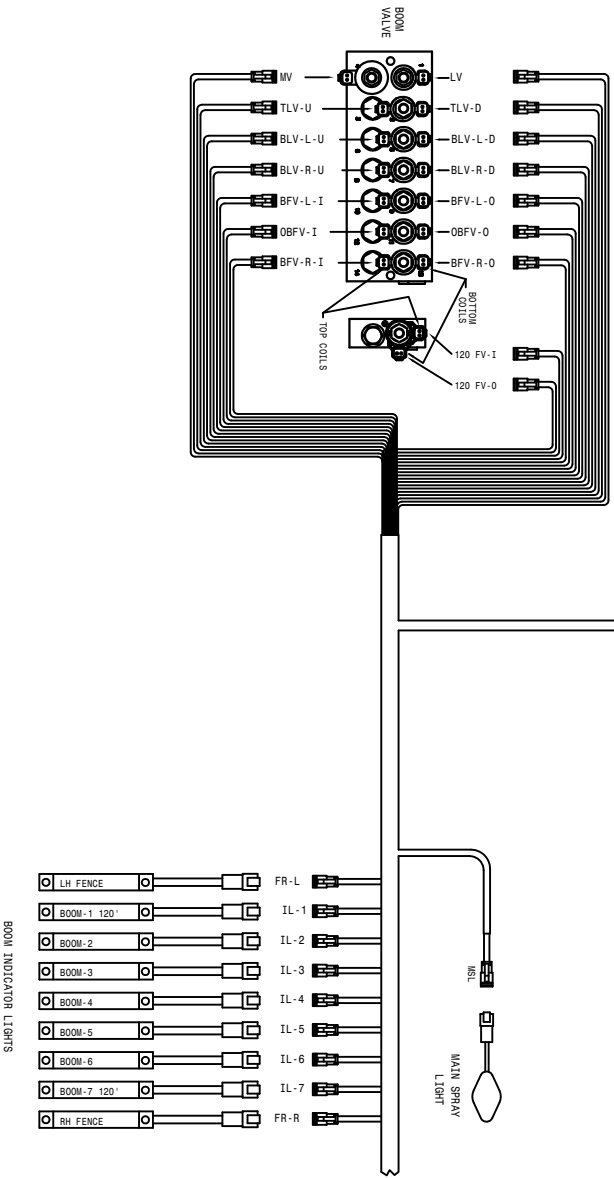

283784 - MAIN CAB HARNESS, STS 05
PAGE 5 OF 5

07-19-04 TLM
STS 10 WIRING DIAGRAM 05
 SHEET 1 OF 5
 REVISION DATE: 09-26-05
498861

12-15-04 TEL
 STS 10 WIRING DIAGRAM 05
 SHEET 2 OF 5
 REVISION DATE:
 498861