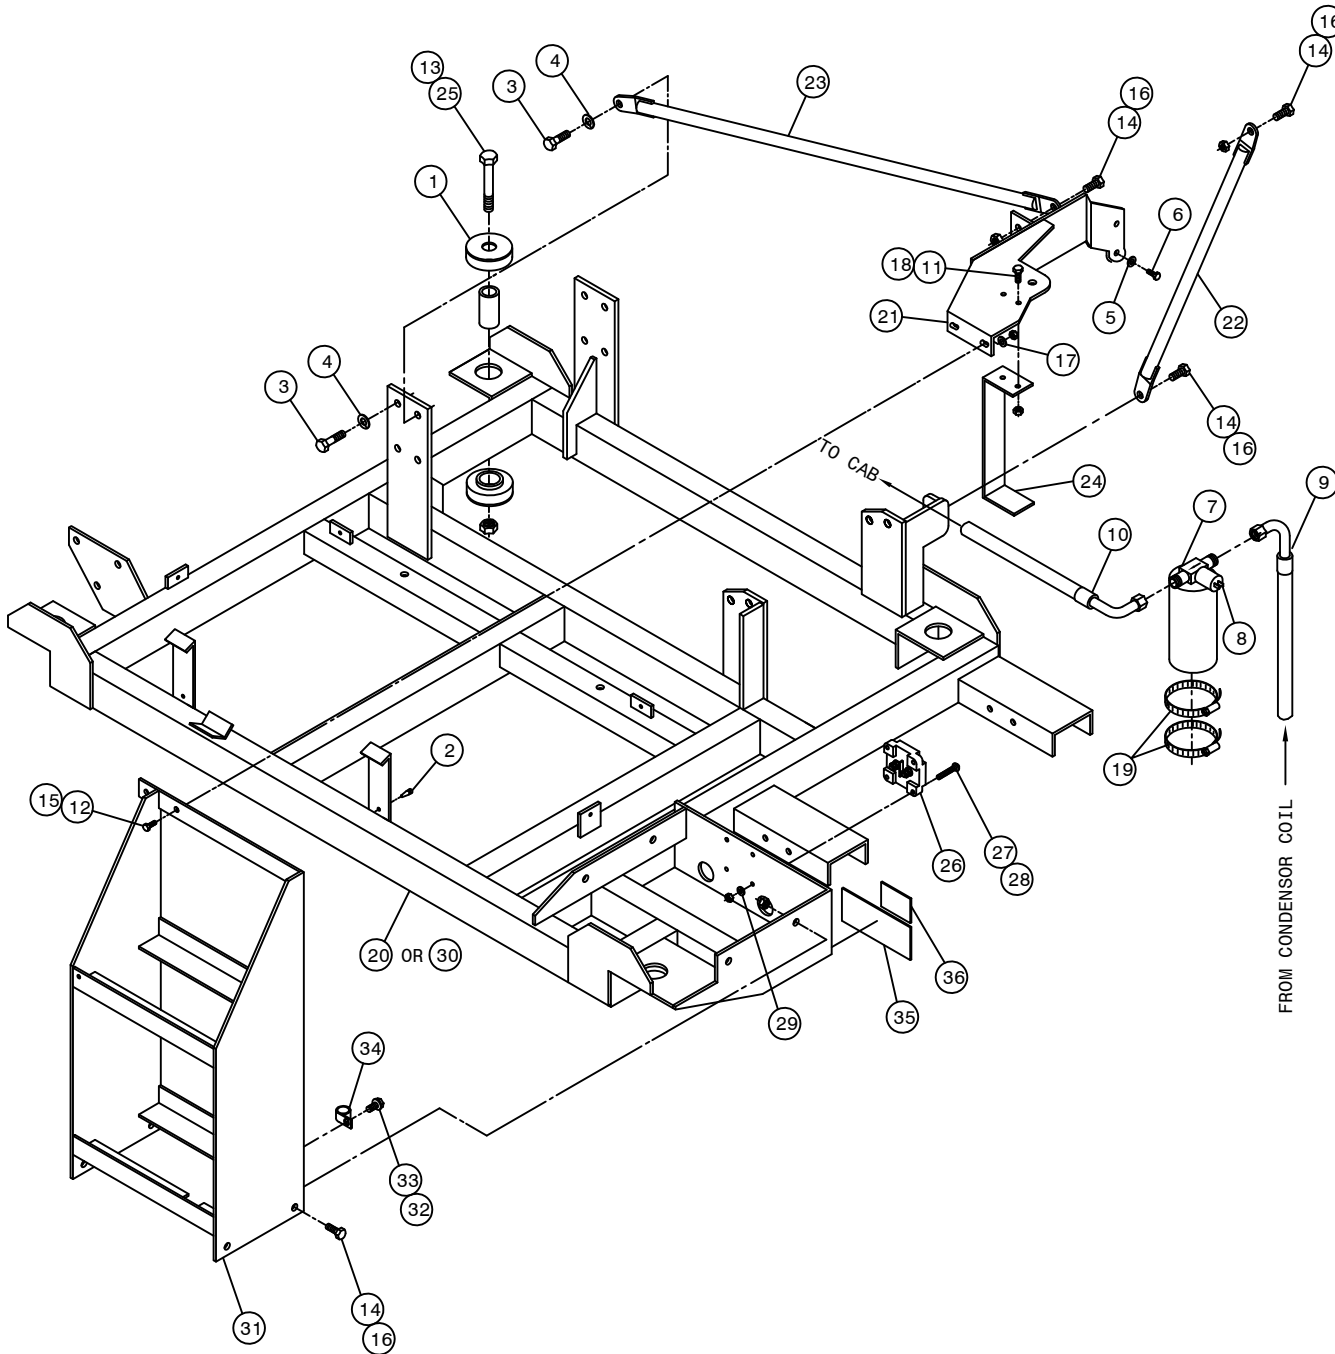

ENGINE SKID ASSEMBLY

DET.	QTY	PART NO.	DESCRIPTION	
1	4	311057	RUBBER MT SET,SSB33-1000-4	
2	6	470313	GROMMET BUMPER,1/4T X 1/4D MT	
3	12	473775	12MM-1.75 X 30MM HEX BOLT	
4	12	473784	12MM LOCK WASHER	
5	2	473804	8MM LOCK WASHER	
6	2	473827	8MM-1.25 X 20MM HEX BOLT	
7	1	657421	A/C RECEIVER/DRIER	
8	1	657422	A/C BINARY SWITCH	
9	1	657443	A/C HOSE,06-06F90-06F90-34"	
10	1	657444	A/C HOSE,06-06F90-06F90-115"	
11	2	900065	5/16UNC X 1" HEX BOLT	
12	2	900129	3/8UNC X 1" HEX BOLT	
13	4	914012	3/4UNC HEX STOVER NUT	
14	7	900264	1/2UNC X 1 1/4 HEX BOLT	
15	2	914004	3/8UNC HEX STOVER NUT	
16	7	914008	1/2UNC HEX STOVER NUT	
17	2	920002	3/8 SAE FLAT WASHER	
18	2	914002	5/16UNC HEX STOVER NUT	
19	2	520052	HOSE CLAMP NO 52 STAINLESS	
20	1	316574	SKID WLD, STS	04
21	1	316581	RAD MT PLT WLD, STS	04
22	1	316433	RH RAD BRACE WLD	
23	1	316434	LH RAD BRACE WLD	
24	1	316432	A/C DRYER MT	
25	4	900408	3/4UNC X 3 1/2 HEX BOLT	
26	1	291870	BATTERY SWITCH, ON/OFF(KEY)	
27	4	903905	10-32X1 1/2 SLT RD HD MACH SCR	
28	4	910027	10-32 HEX NUT	
29	4	920510	#10 LOCK WASHER	
30	1	316632	SKID WLD, STS	05
31	1	316637	BATTERY BOX WLD STS	05
32	1	470121	1/4UNC HEX FLANGE LOCK NUT	
33	1	470122	1/4UNC X 1/2 FLANGE HEX BOLT	
34	1	520121	CUSH HOSE CLAMP 1IN X 3/4W	
35	1	650107	DECAL, CAUTION BOOSTER	STS12
36	1	650372	DECAL,MAIN ELECTRIC DISCONNECT