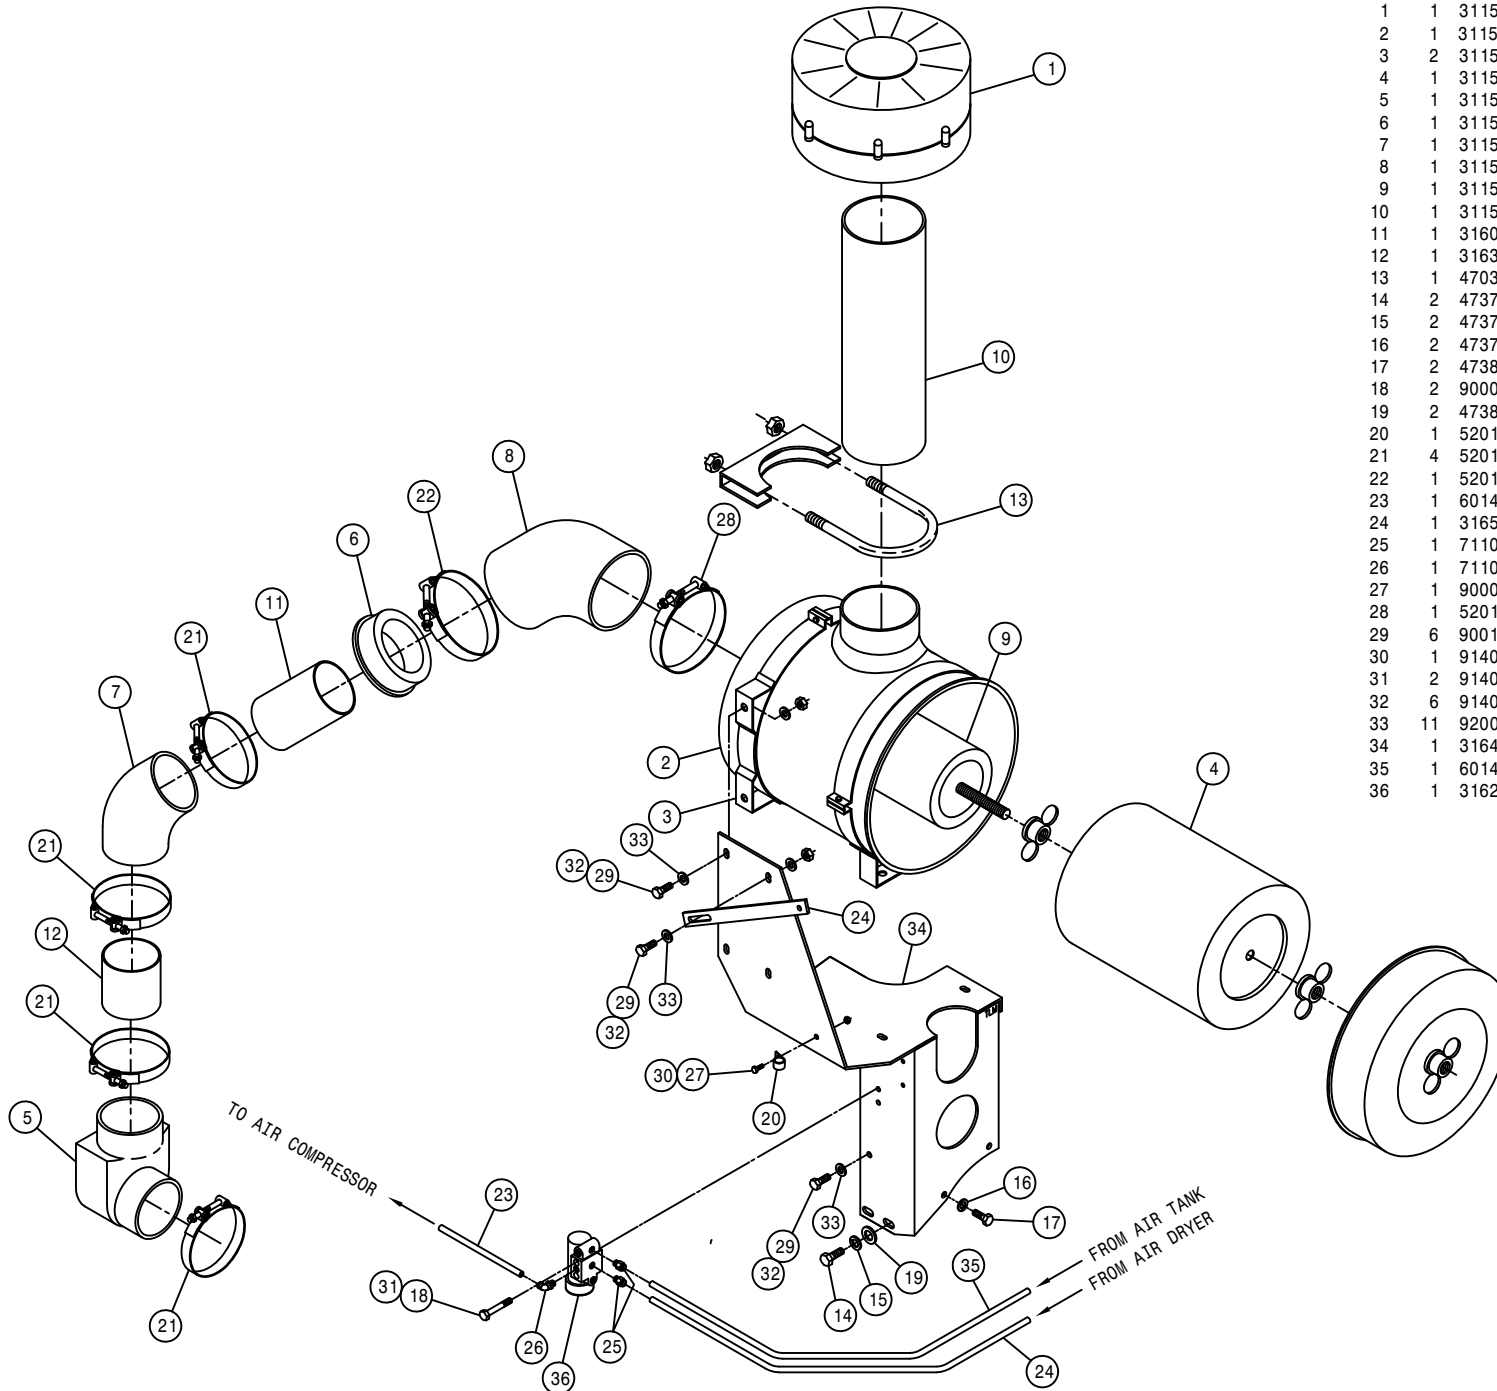

AIR CLEANER ASSEMBLY

DET. QTY PART NO. DESCRIPTION

1	1	311520	ENGINE PRE CLEANER
2	1	311514	AIR CLEANER, 14" STS 03
3	2	311517	AIR CLEANER MT BAND, 14" STS 03
4	1	311515	PRIMARY AIR FILTER FOR 311514
5	1	311505	4.00 90 DEG COBRA ELBOW, RUBBER
6	1	311506	5.50-4.00 ID REDUCER BUSHING
7	1	311507	4.00" 45DEG ELBOW, RUBBER
8	1	311521	6.00 - 5.50 45DEG ELBOW, RUBBER
9	1	311516	SAFETY ELEMENT FOR 311514
10	1	311526	AIR CLEANER HOOD EXT, 6" X 16" LG
11	1	316068	4" X 6.00" AIR INTAKE TUBE
12	1	316344	4" X 4.00" AIR INTAKE TUBE 98
13	1	470354	MUFFLER CLAMP, 6.00 STD U-BOLT
14	2	473775	12MM-1.75 X 30MM HEX BOLT
15	2	473784	12MM LOCK WASHER
16	2	473798	10MM LOCK WASHER
17	2	473818	10MM-1.50 X 40MM HEX BOLT
18	2	900072	5/16UNC X 3" HEX BOLT
19	2	473843	12MM FLAT WASHER
20	1	520117	CUSH CLAMP 5/8D X 1/2W
21	4	520134	4.31/4.59 T-BOLT HOSE CLAMP SS
22	1	520144	5.94/6.21 T-BOLT HOSE CLAMP SS
23	1	601474	HOSE, 1/4 X 26 AIR
24	1	316583	RH FRT HOOD BRACE, STS 04
25	1	711036	1/8MNPT-1/4 NYL TUBE FTG
26	1	711039	1/8MNPT-1/4 NYL TUBE LBO
27	1	900000	1/4UNC X 1/2 HEX BOLT
28	1	520147	6.38/6.69 T-BOLT HOSE CLAMP
29	6	900129	3/8UNC X 1" HEX BOLT
30	1	914000	1/4UNC HEX STOVER NUT
31	2	914002	5/16UNC HEX STOVER NUT
32	6	914004	3/8UNC HEX STOVER NUT
33	11	920002	3/8 SAE FLAT WASHER
34	1	316464	AIR CLEANER MT WLD
35	1	601478	HOSE, 1/4 X 175 AIR
36	1	316277	AIR COMPRESSOR GOVERNOR KIT