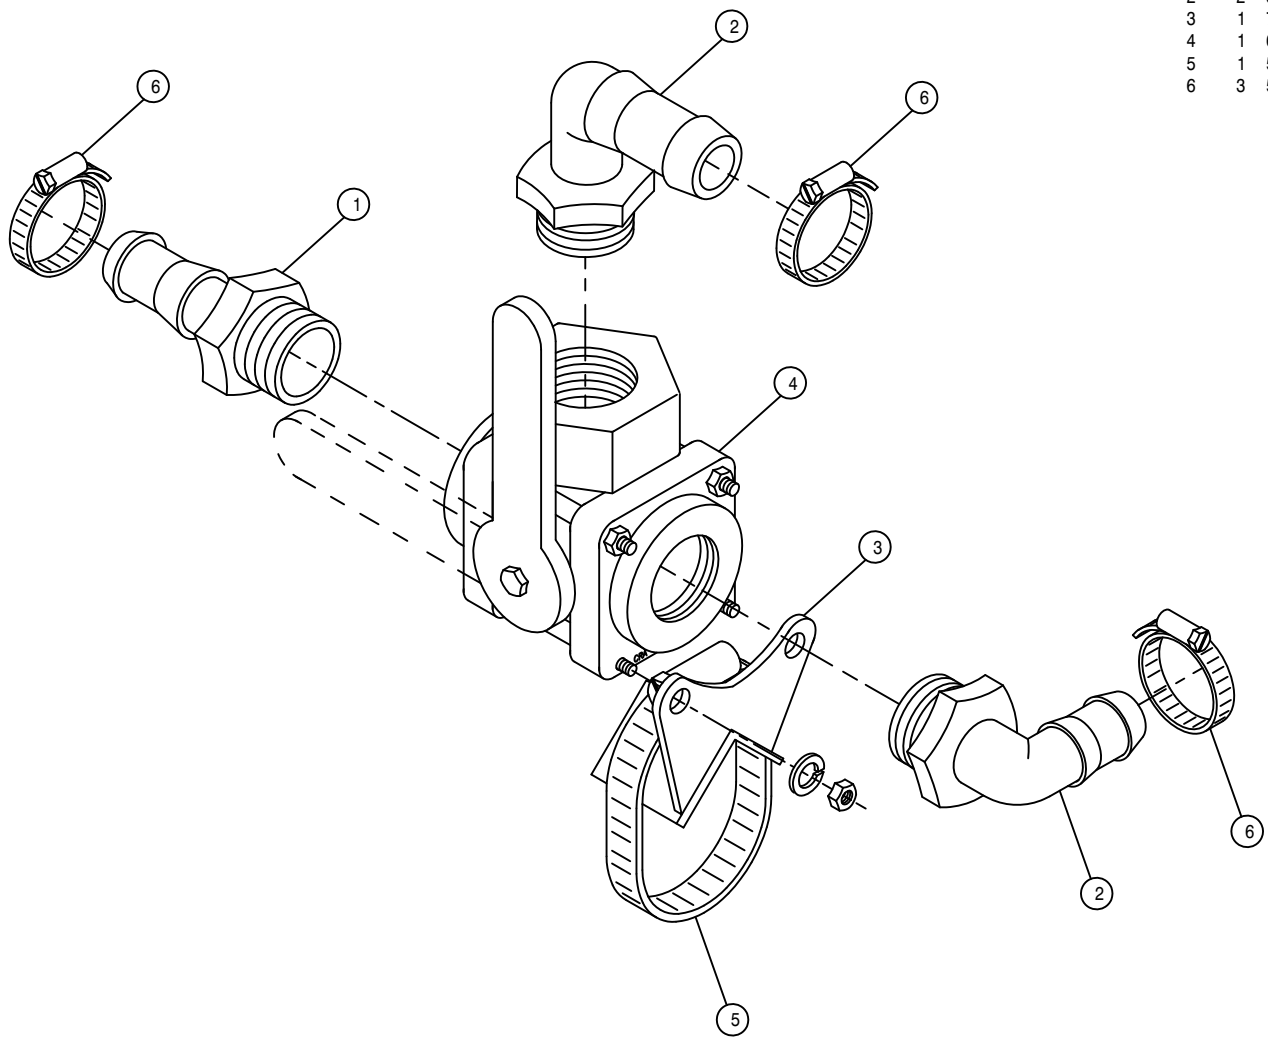

RIGHT 3-WAY FOAMER VALVE ASSEMBLY

DET. QTY PART NO. DESCRIPTION

1	1	500022	3/4NPT-3/4HOSE BARB, POLY
2	2	500054	3/4NPT-90-3/4 HOSE BARB, POLY
3	1	701191	1" SOLU VLV MT WLD
4	1	696003	BALL VLV,3/4NPT 3WAY-SIDE POLY
5	1	520085	HOSE CLAMP NO 24 STAINLESS
6	3	520055	HOSE CLAMP NO 12 STAINLESS