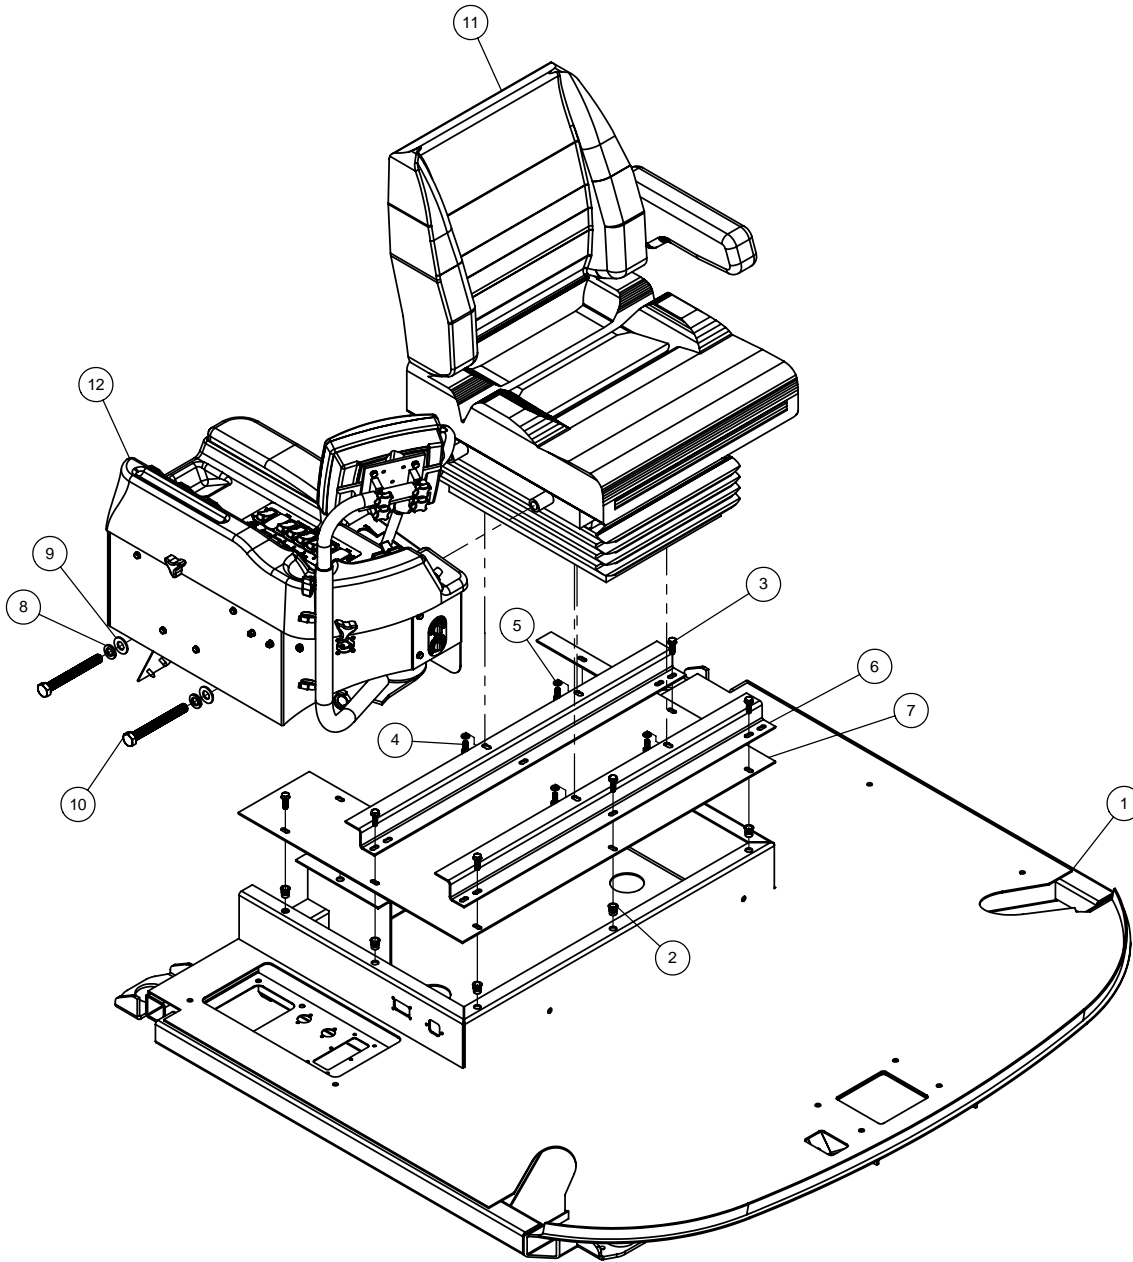

SEAT ASSEMBLY

DET QTY	P/N	DESCRIPTION
1	343435	CAB WELDMENT, STS 05
2	470381	5/16-18 NUTSERT .027-.150 STL
3	470234	5/16-18 X 1 SERR FLANGE
4	473827	8MM-1.25 X 20MM HEX BOLT
5	920501	5/16 LOCK WASHER
6	343429	SEAT BASE STIFF, STS CAB 05
7	343430	HVAC LID, STS CAB 05
8	920505	5/8 LOCK WASHER
9	920005	5/8 FLAT WASHER
10	900345	5/8UNC X 5 1/2 HEX BOLT
11	330034	SEAT & AIR RIDE, STS 05
12	343395	SIDE CONSOLE ASSY, STS 05