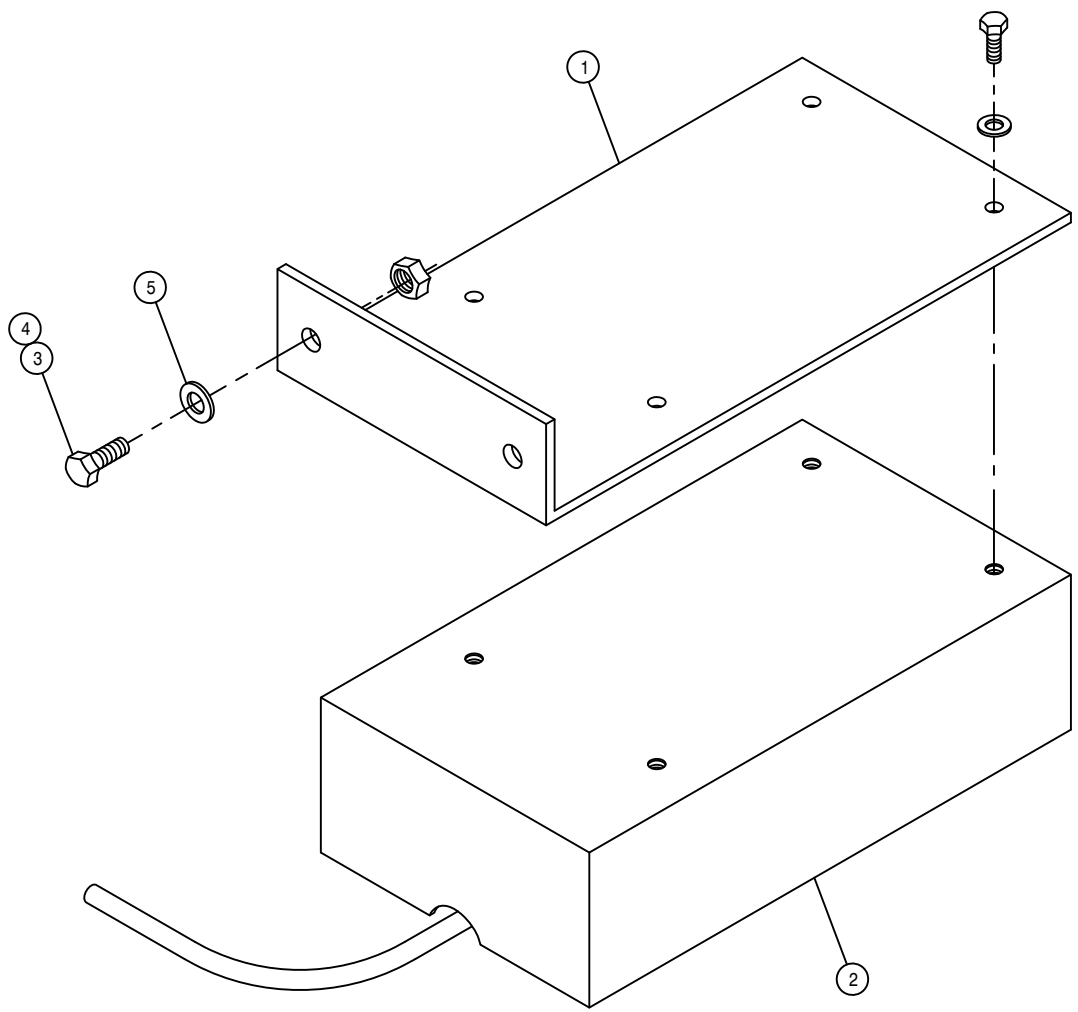

RADAR OPTION

DET.	QTY	PART NO.	DESCRIPTION
1	1	342857	RADAR MTG BRKT
2	1	690599	RAVEN RADAR UNIT W/CABLE
3	2	900129	3/8UNC X 1" HEX BOLT
4	2	914004	3/8UNC HEX STOVER NUT
5	2	920002	3/8 SAE FLAT WASHER