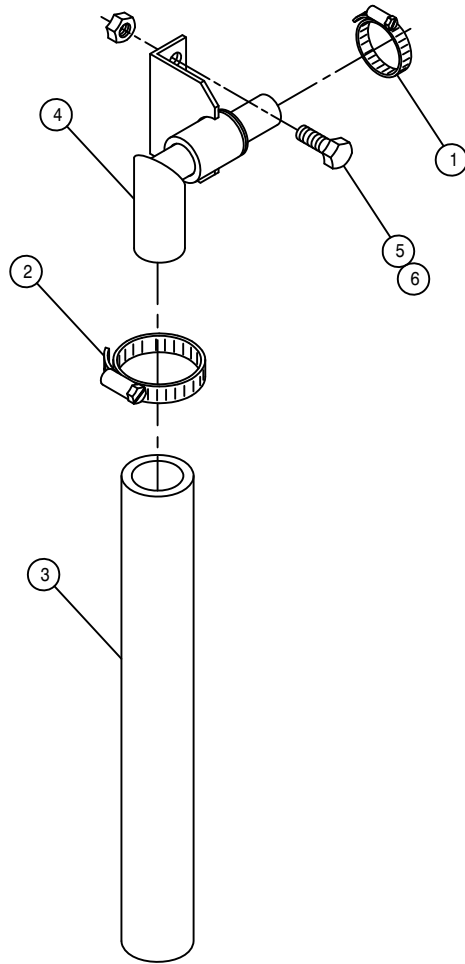

FOAMER DROP HOSE ASSEMBLY

DET.	QTY	PART NO.	DESCRIPTION
	1	520055	HOSE CLAMP NO 12 STAINLESS
	2	520085	HOSE CLAMP NO 24 STAINLESS
	3	601367	HOSE, 1 1/4 X 24 2BR BLK EPDM
	4	701194	FOAMER DROP HOSE SWIVEL WLD
	5	900129	3/8UNC X 1" HEX BOLT
	6	914004	3/8UNC HEX STOVER NUT