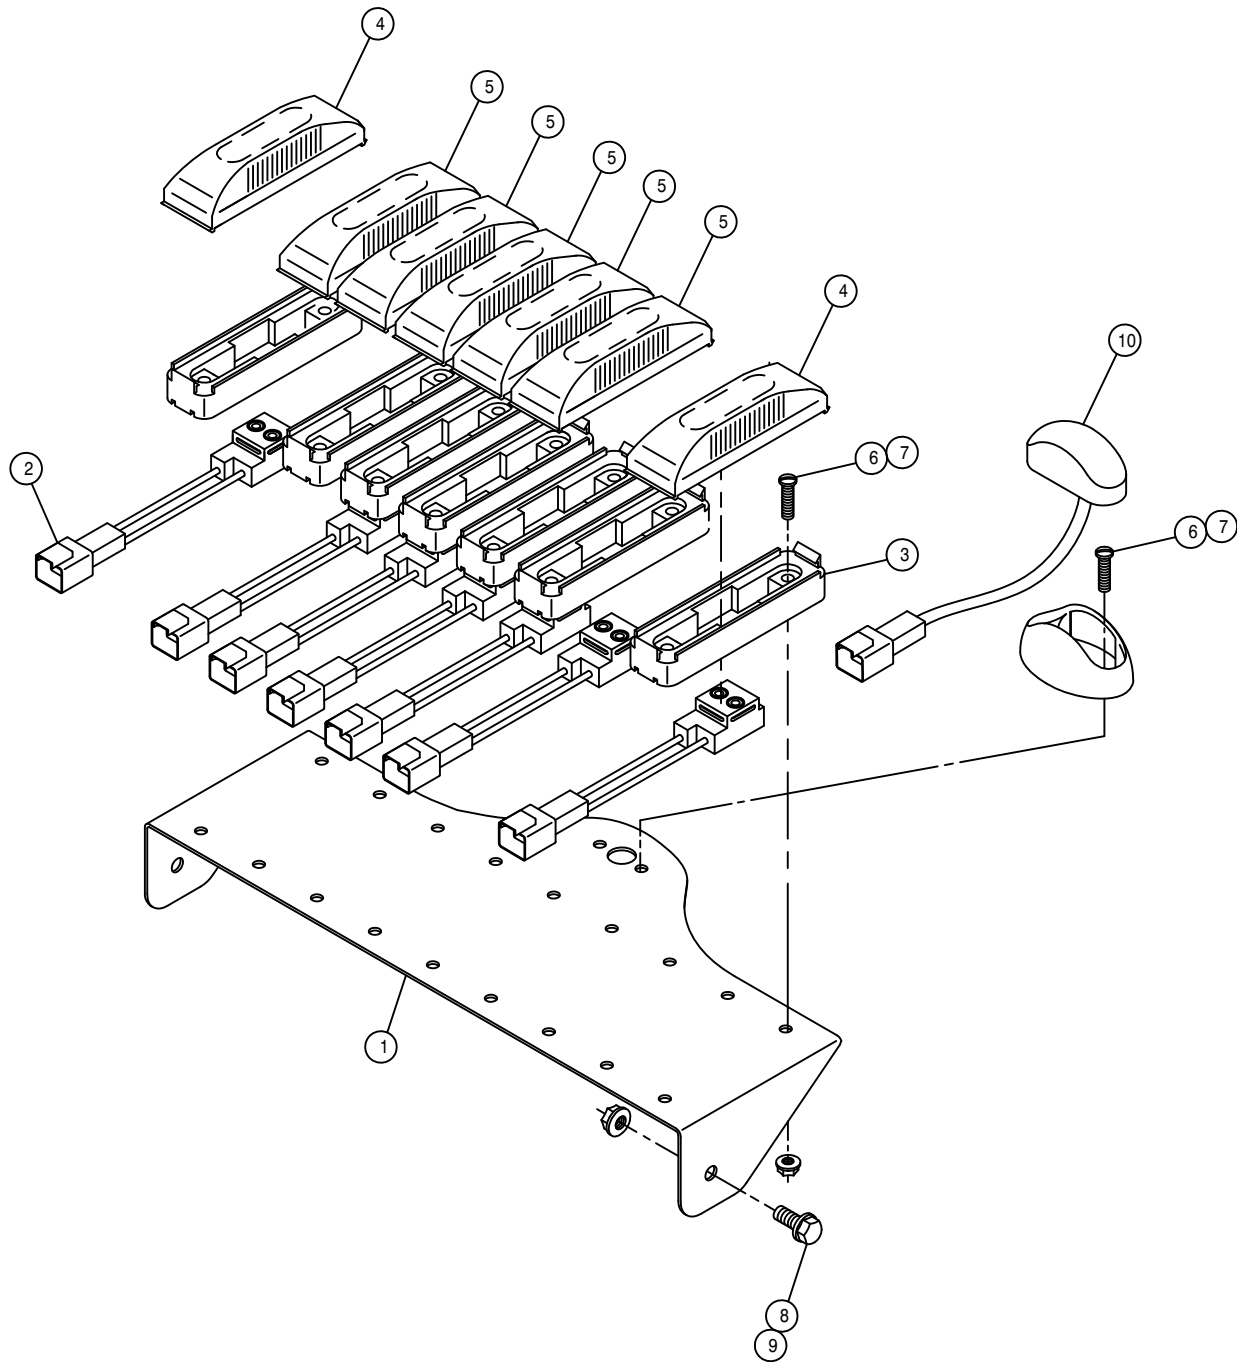

BOOM INDICATOR LIGHT ASSEMBLY

DET.	QTY	PART NO.	DESCRIPTION	
	1	165008	BOOM INDICATOR LIGHT MT	05
	7	293816	2-WIRE PIGTAIL ASSY, STS	05
	7	291713	MTG BRKT FOR 291710/291711	
	4	291711	YELLOW LAMP, 3 3/8" OVAL 12.8V	
	5	291710	RED LAMP, 3 3/8" OVAL 12.8V	
	16	903889	10-32 X 3/4 SLT RDHD MACH SCR	
	7	470175	10-32 HEX FLANGE LOCK NUT	
	8	470118	1/4UNC X 3/4 FLANGE HEX BOLT	
	2	470121	1/4UNC HEX FLANGE LOCK NUT	
	10	293817	MASTER SPRAY LIGHT ASSY, STS 05