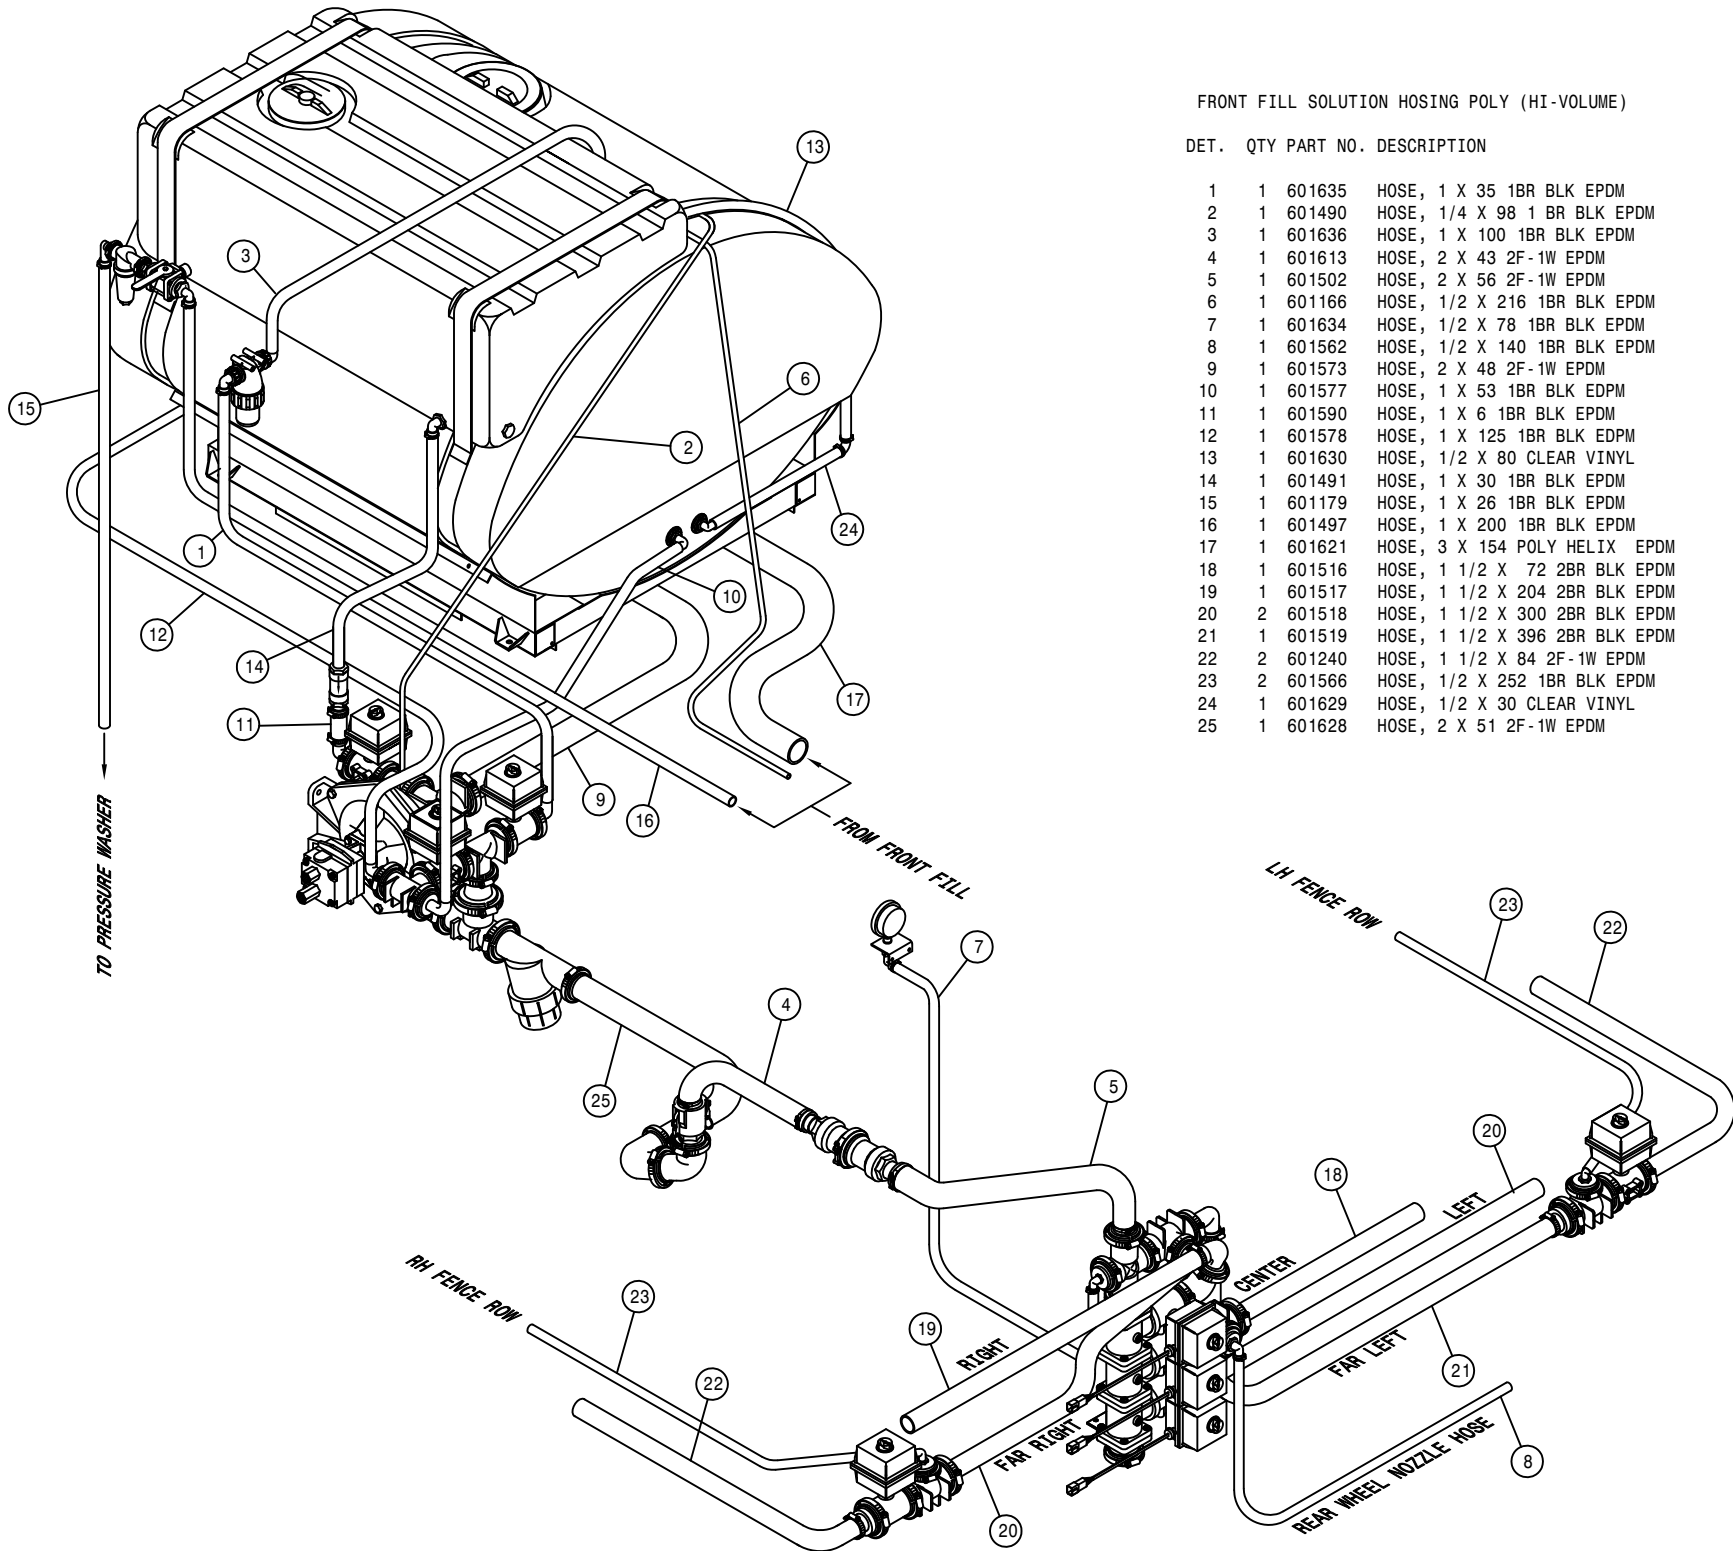

FRONT FILL SOLUTION HOISING POLY (HI-VOLUME)

DET. QTY PART NO. DESCRIPTION

DET.	QTY	PART NO.	DESCRIPTION
1	1	601635	HOSE, 1 X 35 1BR BLK EPDM
2	1	601490	HOSE, 1/4 X 98 1 BR BLK EPDM
3	1	601636	HOSE, 1 X 100 1BR BLK EPDM
4	1	601613	HOSE, 2 X 43 2F-1W EPDM
5	1	601502	HOSE, 2 X 56 2F-1W EPDM
6	1	601166	HOSE, 1/2 X 216 1BR BLK EPDM
7	1	601634	HOSE, 1/2 X 78 1BR BLK EPDM
8	1	601562	HOSE, 1/2 X 140 1BR BLK EPDM
9	1	601573	HOSE, 2 X 48 2F-1W EPDM
10	1	601577	HOSE, 1 X 53 1BR BLK EPDM
11	1	601590	HOSE, 1 X 6 1BR BLK EPDM
12	1	601578	HOSE, 1 X 125 1BR BLK EPDM
13	1	601630	HOSE, 1/2 X 80 CLEAR VINYL
14	1	601491	HOSE, 1 X 30 1BR BLK EPDM
15	1	601179	HOSE, 1 X 26 1BR BLK EPDM
16	1	601497	HOSE, 1 X 200 1BR BLK EPDM
17	1	601621	HOSE, 3 X 154 POLY HELIX EPDM
18	1	601516	HOSE, 1 1/2 X 72 2BR BLK EPDM
19	1	601517	HOSE, 1 1/2 X 204 2BR BLK EPDM
20	2	601518	HOSE, 1 1/2 X 300 2BR BLK EPDM
21	1	601519	HOSE, 1 1/2 X 396 2BR BLK EPDM
22	2	601240	HOSE, 1 1/2 X 84 2F-1W EPDM
23	2	601566	HOSE, 1/2 X 252 1BR BLK EPDM
24	1	601629	HOSE, 1/2 X 30 CLEAR VINYL
25	1	601628	HOSE, 2 X 51 2F-1W EPDM