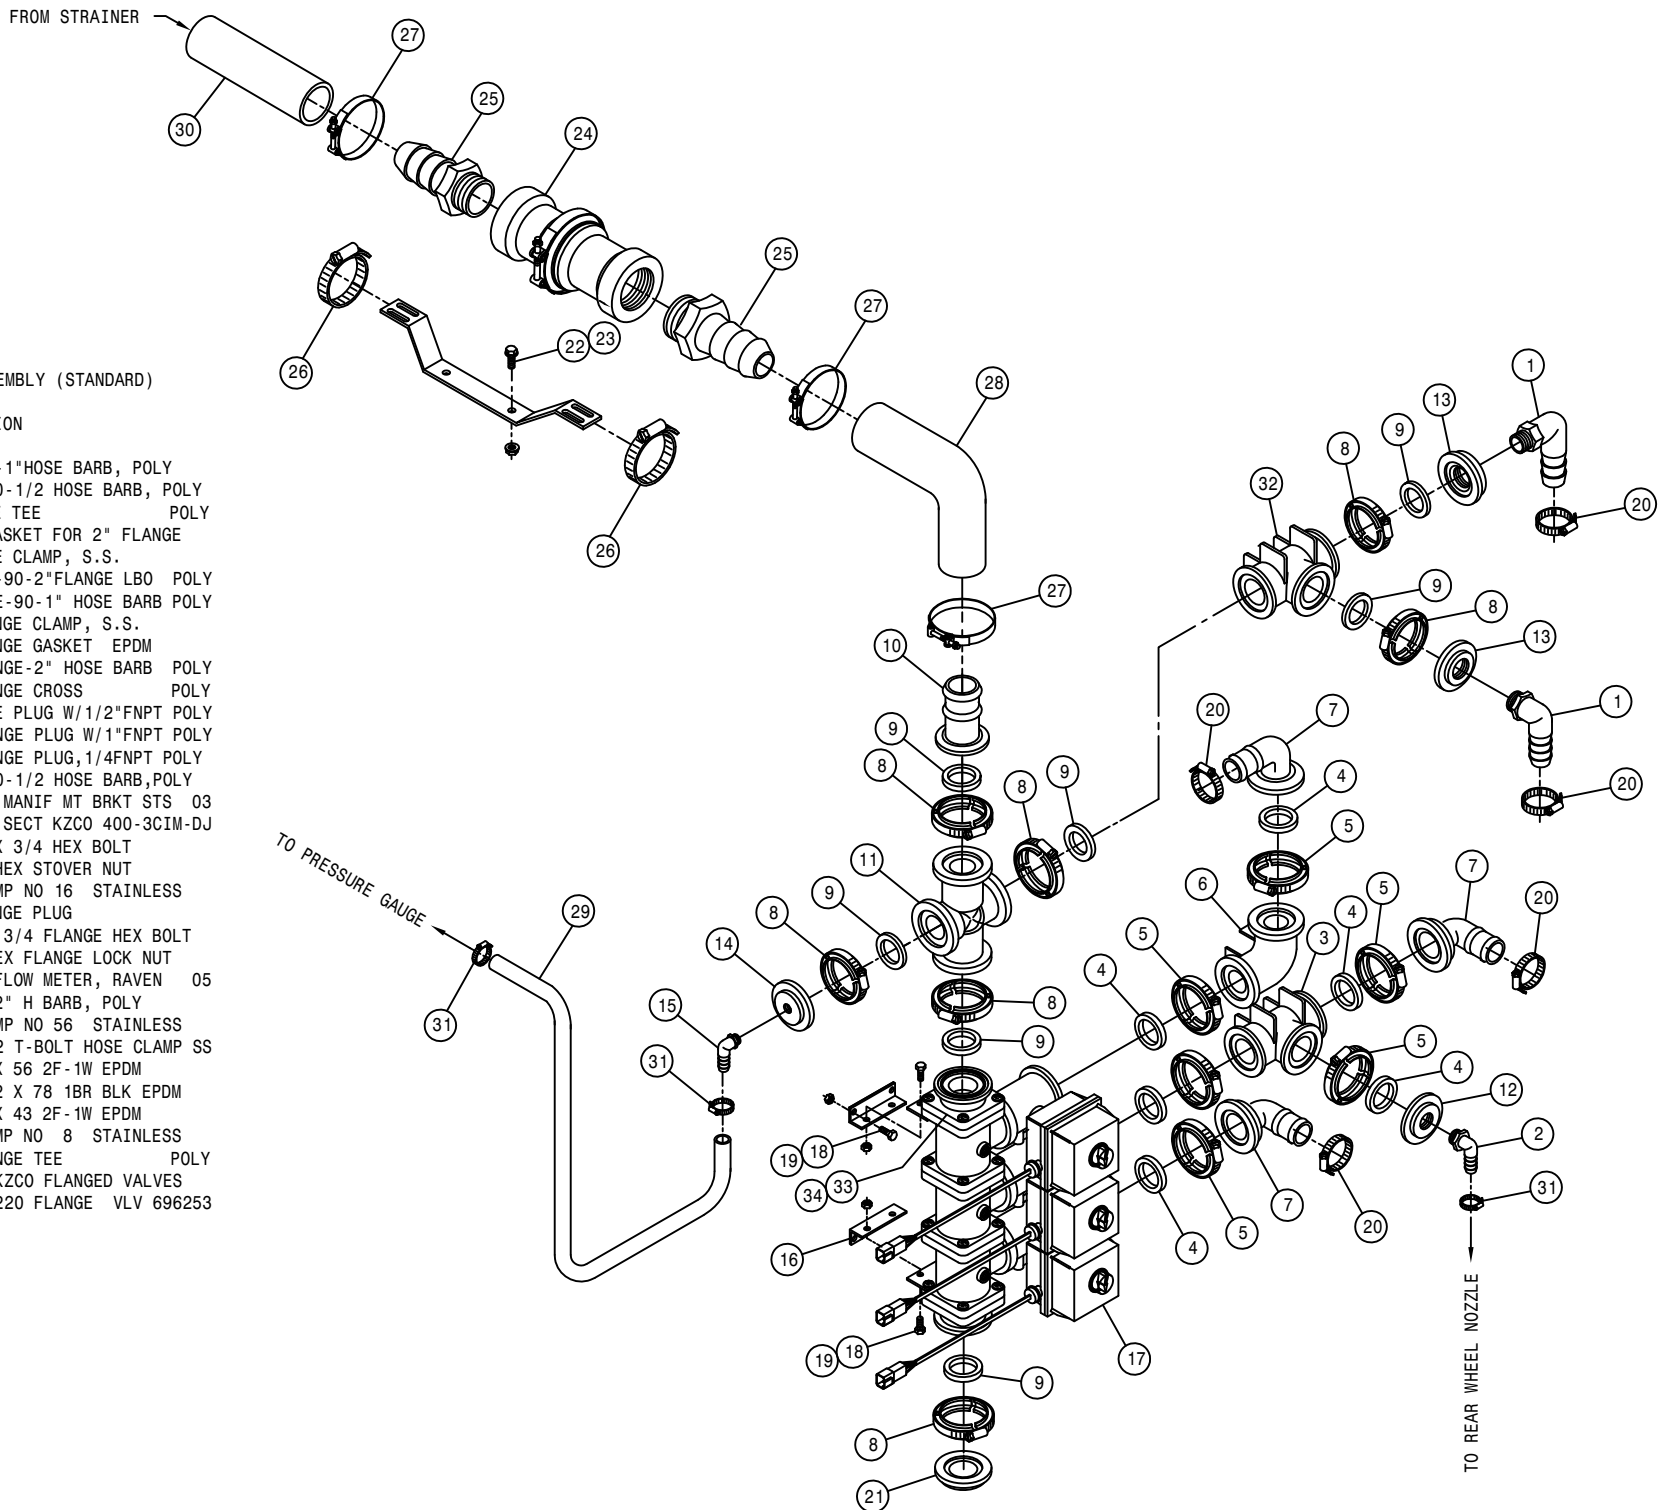

SOLUTION CONTROL VALVE ASSEMBLY (STANDARD)

DET. QTY PART NO. DESCRIPTION

1	2	500024	1" NPT-90-1" HOSE BARB, POLY
2	1	500047	1/2" NPT-90-1/2 HOSE BARB, POLY
3	1	500151	2" FLANGE TEE POLY
4	6	500158	1 1/2" GASKET FOR 2" FLANGE
5	6	500160	2" FLANGE CLAMP, S.S.
6	1	500180	2" FLANGE-90-2" FLANGE LBO POLY
7	3	500189	2" FLANGE-90-1" HOSE BARB POLY
8	7	500194	2" FP FLANGE CLAMP, S.S.
9	7	500195	2" FP FLANGE GASKET EPDM
10	1	500196	2" FP FLANGE-2" HOSE BARB POLY
11	1	500203	2" FP FLANGE CROSS POLY
12	1	500224	2" FLANGE PLUG W/1/2" FNPT POLY
13	2	500228	2" FP FLANGE PLUG W/1" FNPT POLY
14	1	500229	2" FP FLANGE PLUG, 1/4 FNPT POLY
15	1	618556	1/4" NPT-90-1/2 HOSE BARB, POLY
16	2	690870	SOLU VLV MANIF MT BRKT STS 03
17	1	696259	VALVE, 3 SECT KZCO 400-3CIM-DJ
18	8	900064	5/16 UNC X 3/4 HEX BOLT
19	8	914002	5/16 UNC HEX STOVER NUT
20	5	520090	HOSE CLAMP NO 16 STAINLESS
21	1	500206	2" FP FLANGE PLUG
22	2	470118	1/4 UNC X 3/4 FLANGE HEX BOLT
23	2	470121	1/4 UNC HEX FLANGE LOCK NUT
24	1	690961	RFM 100 FLOW METER, RAVEN 05
25	2	500058	2" NPT X 2" H BARB, POLY
26	2	520056	HOSE CLAMP NO 56 STAINLESS
27	3	520141	2.31/2.62 T-BOLT HOSE CLAMP SS
28	1	601502	HOSE, 2 X 56 2F-1W EPDM
29	1	601634	HOSE, 1/2 X 78 1BR BLK EPDM
30	1	601613	HOSE, 2 X 43 2F-1W EPDM
31	3	520070	HOSE CLAMP NO 8 STAINLESS
32	1	500207	2" FP FLANGE TEE POLY
33	7	696254	O-RING, KZCO FLANGED VALVES
34	2	696255	END CAP, 220 FLANGE VLV 696253