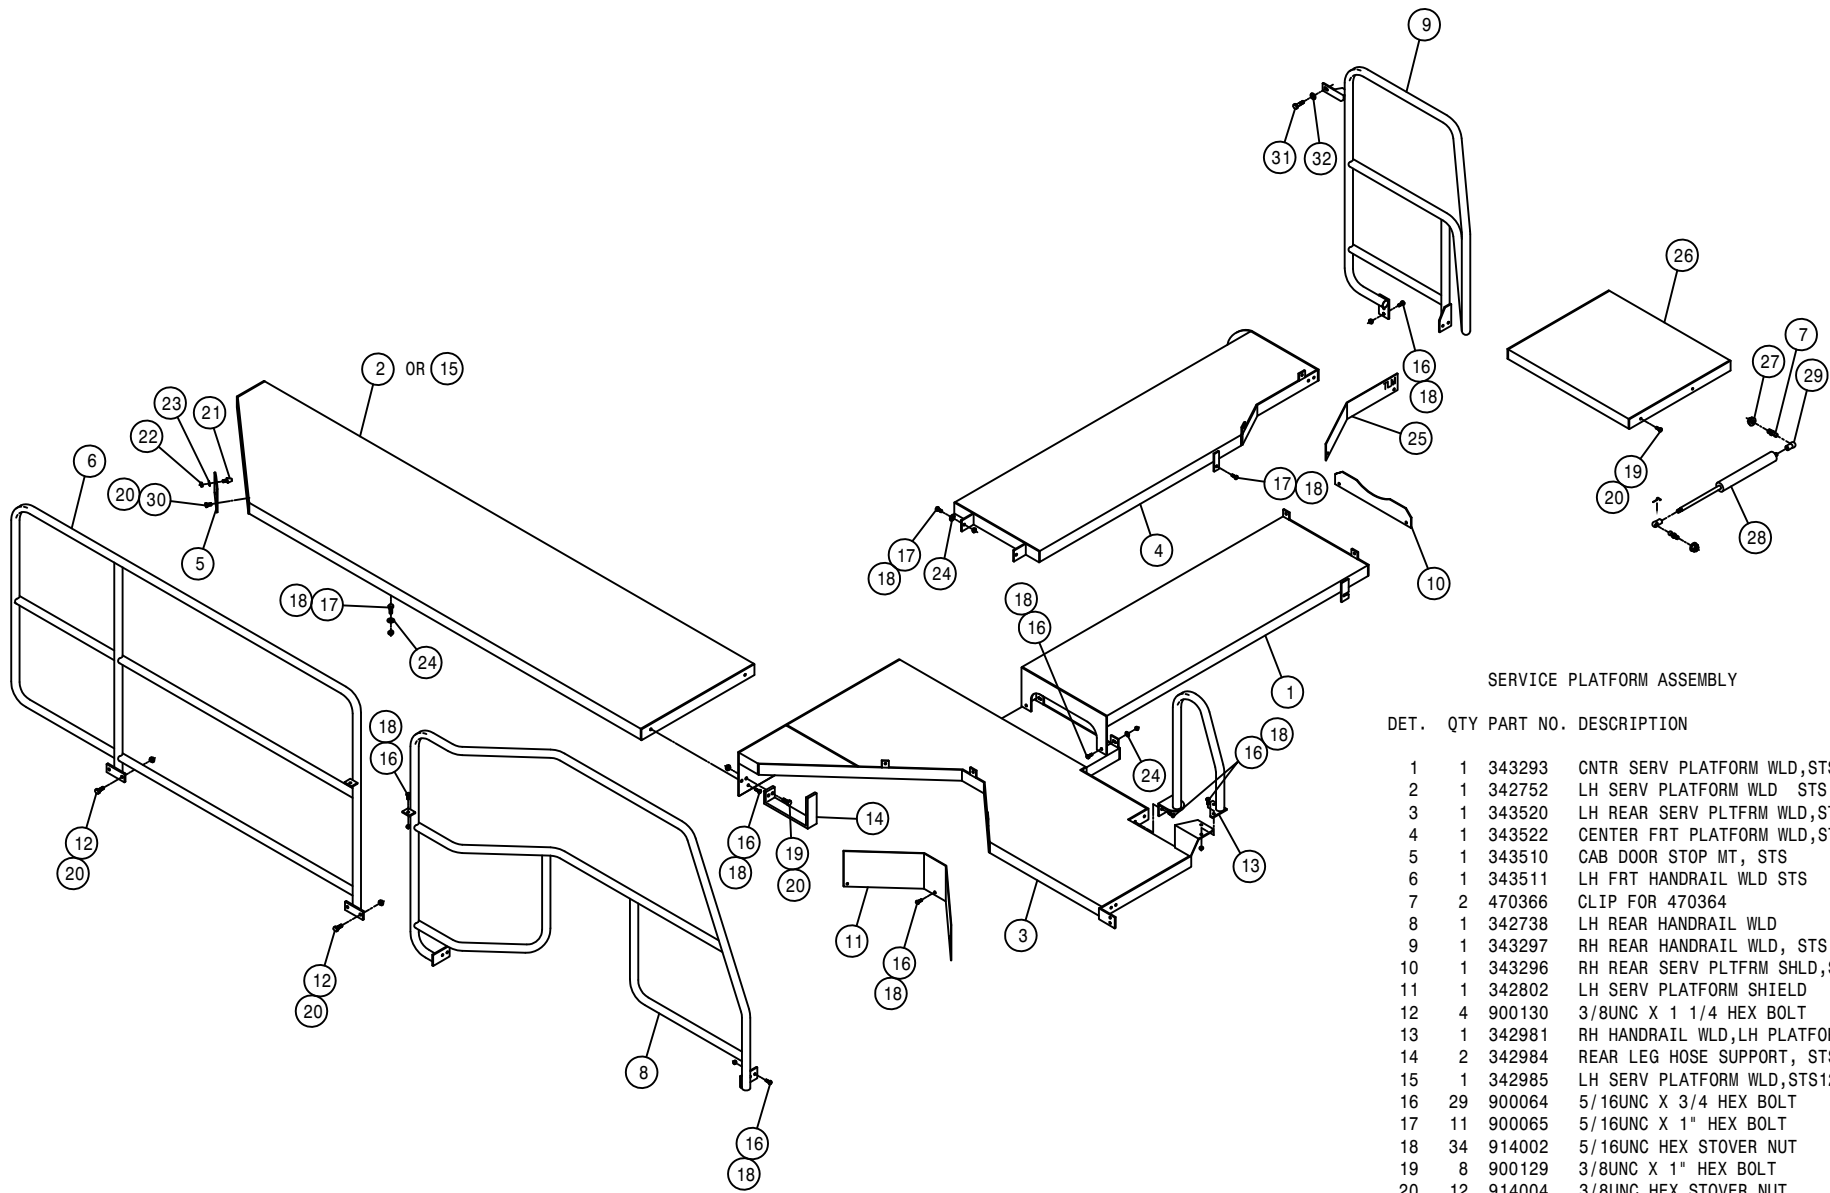

SERVICE PLATFORM ASSEMBLY

DET.	QTY	PART NO.	DESCRIPTION
1	1	343293	CNTR SERV PLATFORM WLD,STS 04
2	1	342752	LH SERV PLATFORM WLD STS 00
3	1	343520	LH REAR SERV PLTFRM WLD,STS 05
4	1	343522	CENTER FRT PLATFORM WLD,STS 05
5	1	343510	CAB DOOR STOP MT, STS 05
6	1	343511	LH FRT HANDRAIL WLD STS 05
7	2	470366	CLIP FOR 470364
8	1	342738	LH REAR HANDRAIL WLD
9	1	343297	RH REAR HANDRAIL WLD, STS 04
10	1	343296	RH REAR SERV PLTFRM SHLD,STS04
11	1	342802	LH SERV PLATFORM SHIELD
12	4	900130	3/8UNC X 1 1/4 HEX BOLT
13	1	342981	RH HANDRAIL WLD,LH PLATFORM 05
14	2	342984	REAR LEG HOSE SUPPORT, STS 05
15	1	342985	LH SERV PLATFORM WLD,STS12 05
16	29	900064	5/16UNC X 3/4 HEX BOLT
17	11	900065	5/16UNC X 1" HEX BOLT
18	34	914002	5/16UNC HEX STOVER NUT
19	8	900129	3/8UNC X 1" HEX BOLT
20	12	914004	3/8UNC HEX STOVER NUT
21	1	470314	RUBBER BUMPER,BULLET W/3/8-24S
22	1	910005	3/8UNF HEX NUT
23	1	920502	3/8 LOCK WASHER
24	12	920001	5/16 SAE FLAT WASHER
25	1	343295	RH SERV PLTFRM SHIELD, STS 04
26	1	343304	ENG CMPRTMNT PLTFRM WLD,STS 04
27	2	470113	5/16UNC HEX FLANGE LOCK NUT
28	1	470364	GAS SPRING, 90LB, 3.5 STROKE
29	2	470365	BALL STUD,5/16-18, FOR 470364
30	2	900129	3/8UNC X 1" HEX BOLT
31	1	900170	3/8UNC X 2 1/4 HEX BOLT
32	1	920002	3/8 SAE FLAT WASHER