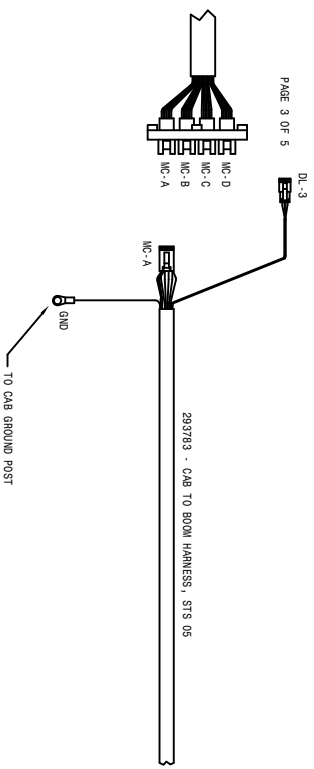

283784 - MAIN CAB HARNESS, STS 05
PAGE 5 OF 5

07-19-04 TLM
STS 10 WIRING DIAGRAM 05
 SHEET 1 OF 5
 REVISION DATE: 09-26-05
498861

12-15-04 TEL
 STS 10 WIRING DIAGRAM 05
 SHEET 2 OF 5
 REVISION DATE:
 498861