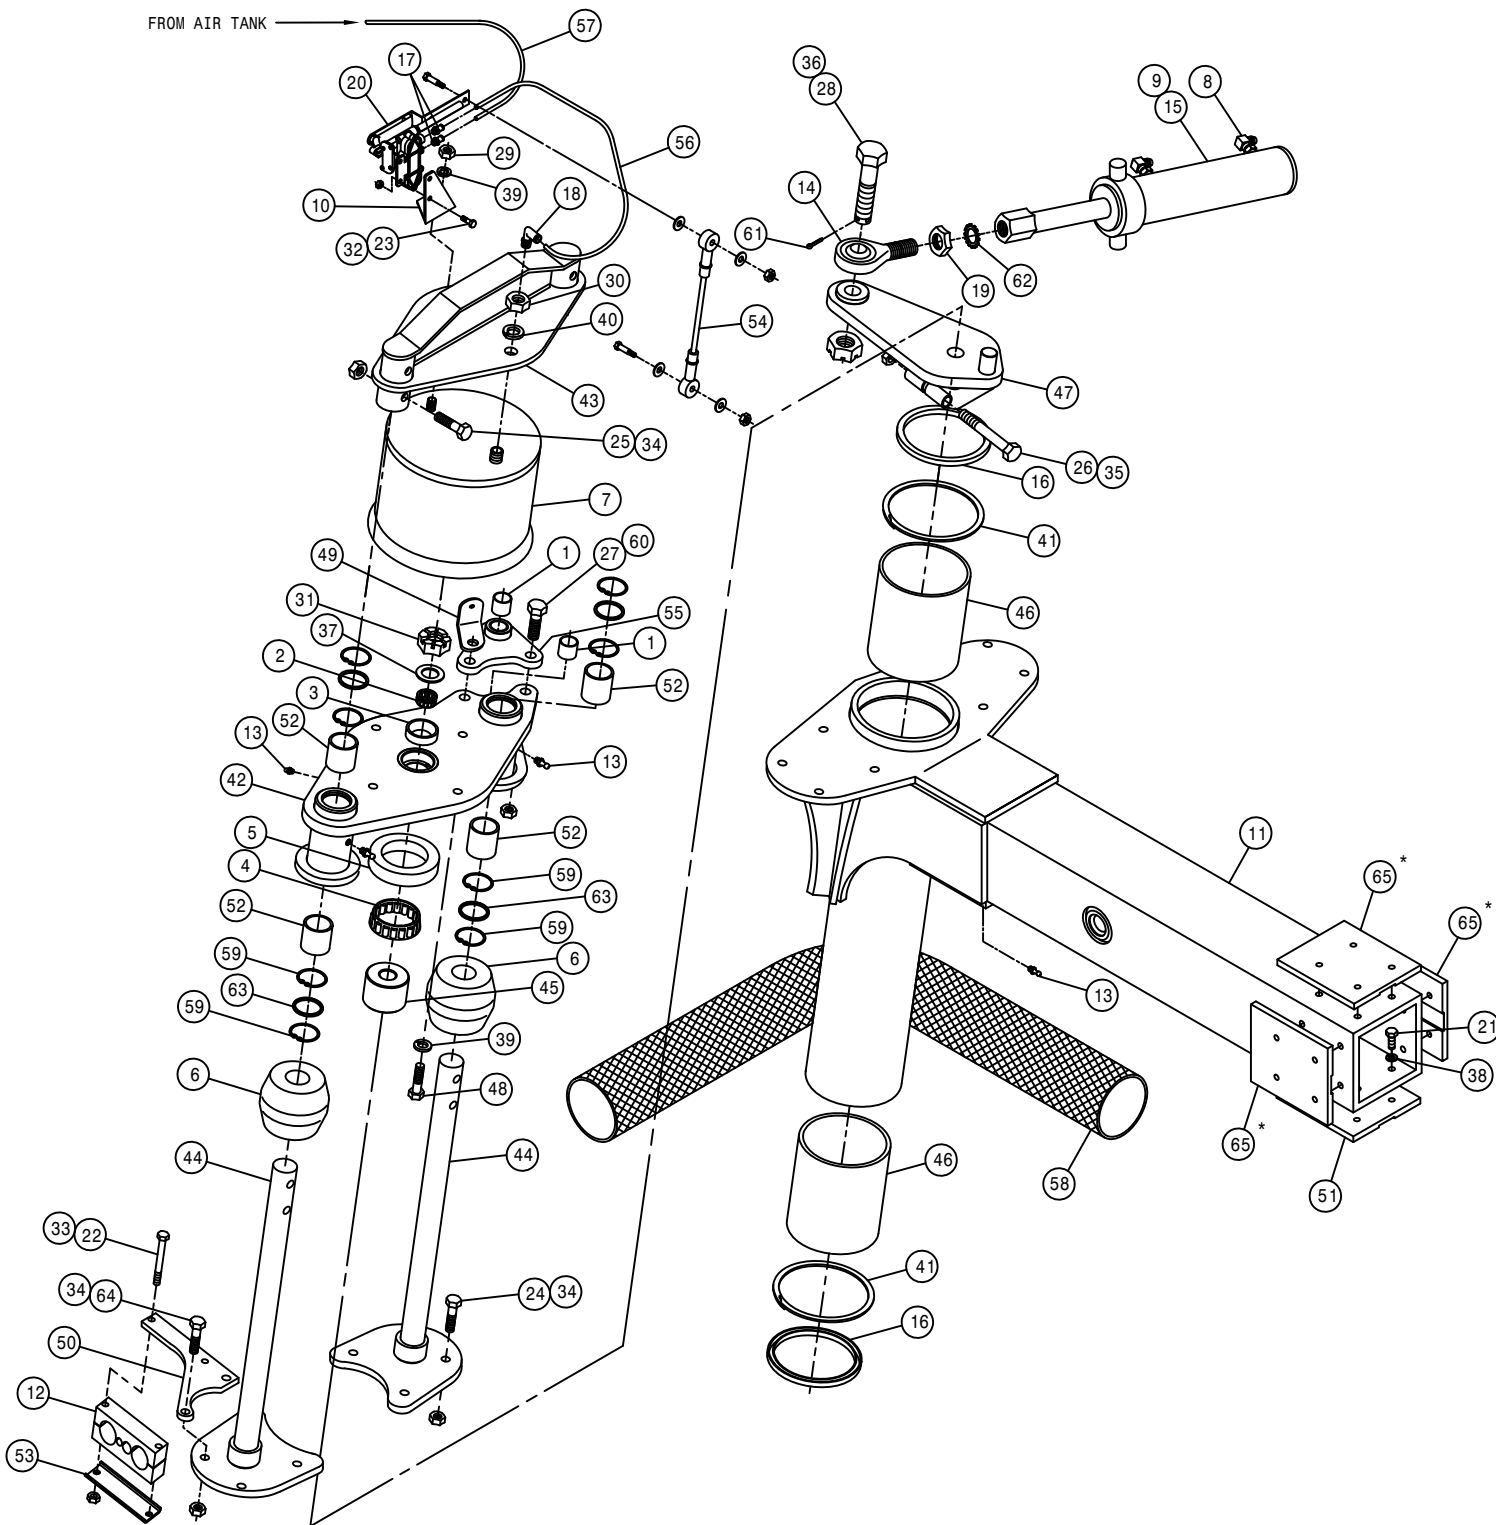

FROM AIR TANK

LEFT FRONT OUTER LEG ASSEMBLY

DET.	QTY	PART NO.	DESCRIPTION
1	2	121029	JOURNAL BRG, 1.00 ID X 1.00 LG
2	1	125050	BRG CONE, 1.00 ID W/FACE SEAL
3	1	125051	BRG CUP FOR 125050
4	1	125052	BRG CONE, 2.687 ID W/FACE SEAL
5	1	125053	BRG CUP FOR 125052
6	2	311058	RUBBER SPRING
7	1	311066	AIRIDE SPRING, 9.75 BASE
8	2	618249	3/4MJIC-90-9/16MOR LBO
9	1	621551	REPAIR KIT, HYD CYL, STRG 621550
10	1	359289	LH LEG AIR VALVE MT, STS 04
11	1	359278	OUTER LEG WLD, 72" STS10/12 04
12	1	470305	HOSE CLAMP, 4-HOLE
13	4	471005	1/4 28 X 1/2 GREASE ZERK
14	1	473975	ROD END, 1.00 BORE, 1-12 RH MALE
15	1	621550	STEERING CYL, 2.50 X 8.81 STS
16	2	629621	SEAL, 4.500 ROD DIA
17	2	711036	1/8MNPT-1/4 NYL TUBE FTG
18	1	711040	1/4MNPT-90-1/4 NYL TUBE LBO
19	1	472328	1" -12 HEX JAM NUT
20	1	358832	AIRIDE SPRING CTRL VALVE 98
21	16	900129	3/8UNC X 1" HEX BOLT
22	2	900138	3/8UNC X 3 1/2 HEX BOLT
23	2	900002	1/4UNC X 3/4 HEX BOLT
24	6	900267	1/2UNC X 2" HEX BOLT
25	4	900269	1/2UNC X 2 3/4 HEX BOLT
26	1	900343	5/8UNC X 4 1/2 HEX BOLT
27	2	900352P	5/8UNC X 2 1/4 HEX BOLT
28	1	359085	STEERING ARM BOLT, 1" -8THD STS
29	1	910008	1/2UNC HEX NUT
30	1	910013	3/4UNF HEX NUT
31	1	910021	1" -14 SLOT JAM NUT
32	2	914000	1/4UNC HEX STOVER NUT
33	2	914004	3/8UNC HEX STOVER NUT
34	12	914008	1/2UNC HEX STOVER NUT
35	1	914010	5/8UNC HEX STOVER NUT
36	1	910020	1" UNC HEX SLOTTED NUT
37	1	920008	1" SAE FLAT WASHER
38	16	920502	3/8 LOCK WASHER
39	5	920504	1/2 LOCK WASHER
40	1	920506	3/4 LOCK WASHER
41	2	659538	LH FRT NOSE COVER EXT
42	1	359313	LH AIR BAG LWR PLT WLD STS 05
43	1	359052	AIR BAG TOWER TOP MT WLD
44	2	359077	NITRO TOWER SHAFT WLD STS
45	1	359082	STEERING ARM BRG SPACER
46	2	121112	LEG SLEEVE BEARING (POLYGON) 04
47	1	359071	LH STEERING ARM WLD
48	4	900265	1/2UNC X 1 1/2 HEX BOLT
49	1	359051	LWR AIR VALVE ARM MT
50	1	359081	UPPER LEG HOSE MT PLT
51	1	342719	TRD ADJ BRONZE BEARING, TAPPED
52	4	121113	TOWER SLEEVE BRG (POLYGON) 05
53	1	359094	HYD TUBE CLAMP KEEPER, 5.75
54	1	359095	LEG HEIGHT CTRL LINKAGE, STS12
55	1	359068	UPPER TRUNNION MT PLT WLD
56	1	601473	HOSE, 1/4 X 22 AIR
57	1	601479	HOSE, 1/4 X 196 AIR
58	1	470310	SIDEWINDER SLEEVE, 13.50 X 45"
59	8	629537	187RRHOZ SNAP RING
60	2	914010P	5/8UNC HEX STOVER NUT
61	1	470117	COTTER PIN 3/16 1 3/4 SQ CUT
62	1	483018	1" EXTERNAL TOOTH LOCK WASHER
63	4	629620	SEAL, 1.500 ROD DIA
64	2	900268	1/2UNC X 2 1/2 HEX BOLT
65	3	342917	TREAD ADJ PLATE, STEEL STS10

*NOTE: FOR TREAD ADJUST OPTION REPLACE ITEM 65 WITH THREE OF ITEM 51.