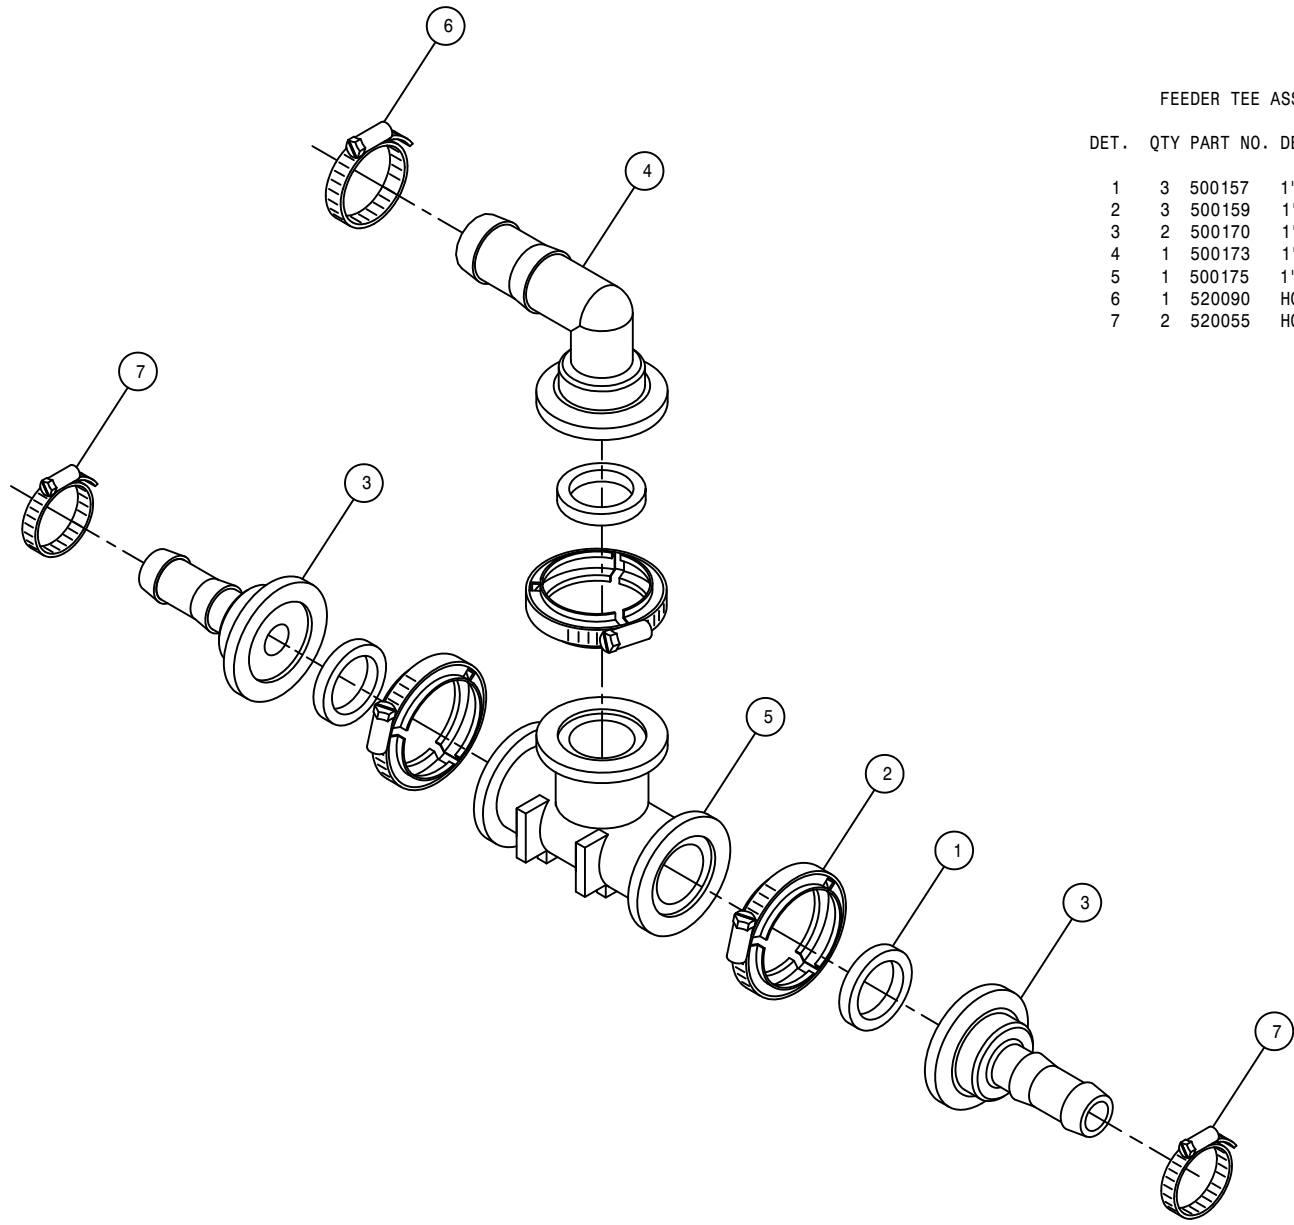

FEEDER TEE ASSEMBLY (STANDARD)

DET.	QTY	PART NO.	DESCRIPTION	
1	3	500157	1" FLANGE GASKET	EPDM
2	3	500159	1" FLANGE CLAMP, S.S.	
3	2	500170	1" FLANGE-3/4" HOSE BARB	POLY
4	1	500173	1" FLANGE-90-1" HOSE BARB	POLY
5	1	500175	1" FLANGE TEE	POLY
6	1	520090	HOSE CLAMP NO 16	STAINLESS
7	2	520055	HOSE CLAMP NO 12	STAINLESS