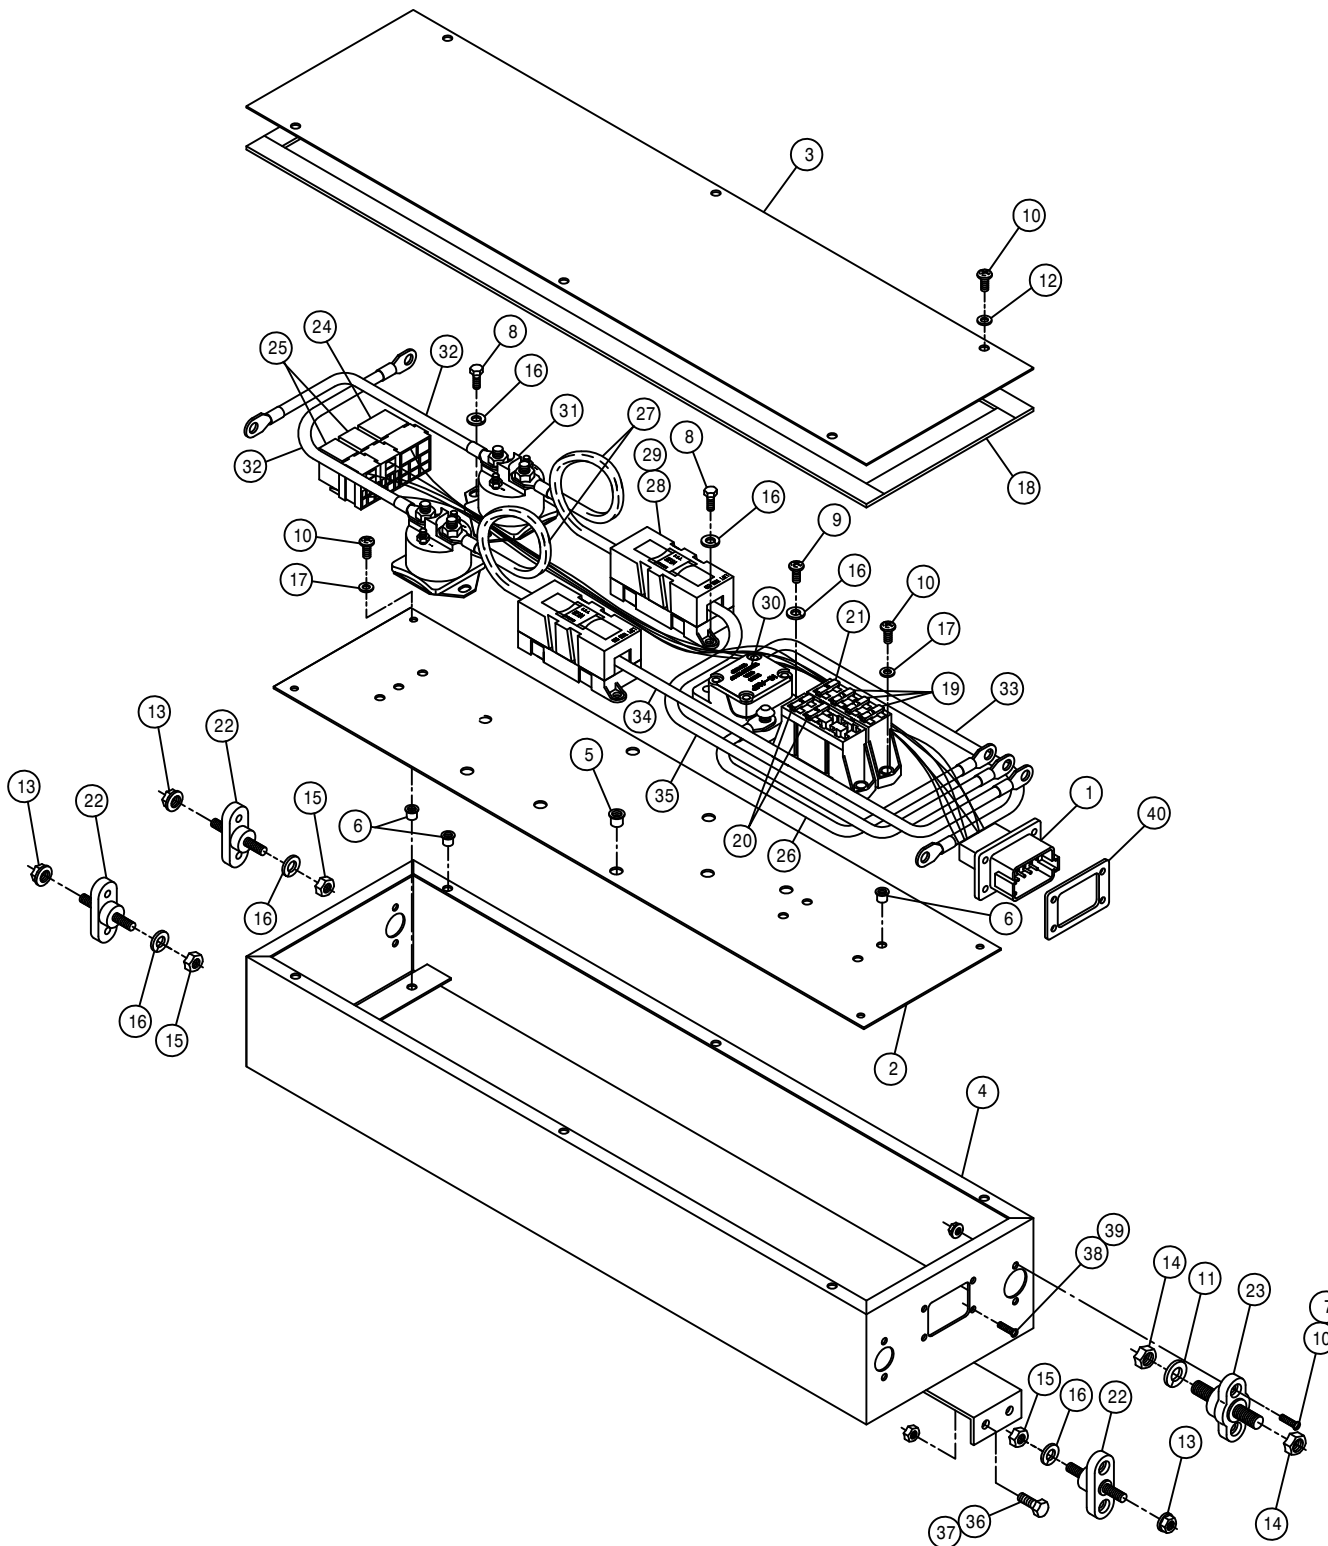

1	1	293802	ENG BOX HARNESS,STS (293803)05
2	1	342960	ENG BOX MT PANEL, STS 04
3	1	342961	ENG BOX COVER, STS 04
4	1	343501	ENG BOX WLD, STS 05
5	10	470380	1/4-20 NUTSERT .027-.165 STL
6	17	470165	10-32 NUTSERT .020-.100 MATL
7	8	470175	10-32 HEX FLANGE LOCK NUT
8	8	900000	1/4UNC X 1/2 HEX BOLT
9	2	903722	1/4UNC X3/4 PHIL PNHD MACHSCR
10	25	903710	10-32X5/8 PHIL PANHD MACH SCR
11	1	920502	3/8 LOCK WASHER
12	6	470351	#10 X 1/2 BONDED SEALING WASH
13	3	470121	1/4UNC HEX FLANGE LOCK NUT
14	1	910004	3/8UNC HEX NUT
15	3	910000	1/4UNC HEX NUT
16	13	920500	1/4 LOCK WASHER
17	11	920510	#10 LOCK WASHER
18	6	193037	STICKERTITE 1/8 X 3/4
19	3	291027	7.5 AMP FUSE,1/4"BLADE ATO/ATC
20	2	291545	10 AMP FUSE,1/4"BLADE ATO/ATC
21	1	291547	20 AMP FUSE,1/4"BLADE ATO/ATC
22	3	291748	TERM BLOCK,BLACK,1/4-20 THRU
23	1	291750	TERM BLOCK,RED,3/8-16 THRU
24	1	291751	RELAY, SPST 12V 40A-NO, DIODE
25	2	291781	MICRO RELAY, BOSCH 12V SPDT
26	1	291805	BATT CABLE,RED 12"6GA.281-.406
27	2	291806	BATT CABLE,RED 11"6GA.343-.343
28	2	291813	FUSE, 125 AMP 32V DC
29	2	291814	FUSE HOLDER, HIGH AMP
30	1	291815	CIRCUIT BREAKER,100 AMP BUSS
31	2	291816	SOLENOID, STS 00
32	2	291872	BATT CABLE,RED 10"6GA.281-.343
33	2	291873	BATT CABLE,RED 15"6GA.281-.281
34	1	291874	BATT CABLE,RED 15"6GA.343-.406
35	1	291875	BATT CABLE,RED 19"6GA.343-.406
36	4	900002	1/4UNC X 3/4 HEX BOLT
37	4	914000	1/4UNC HEX STOVER NUT
38	4	903850	8-32 X 3/4 SLT RD HD MACH SCR
39	4	914028	8-32 HEX STOVER NUT
40	1	292120	DEUTSCH GASKET, DT12-L012