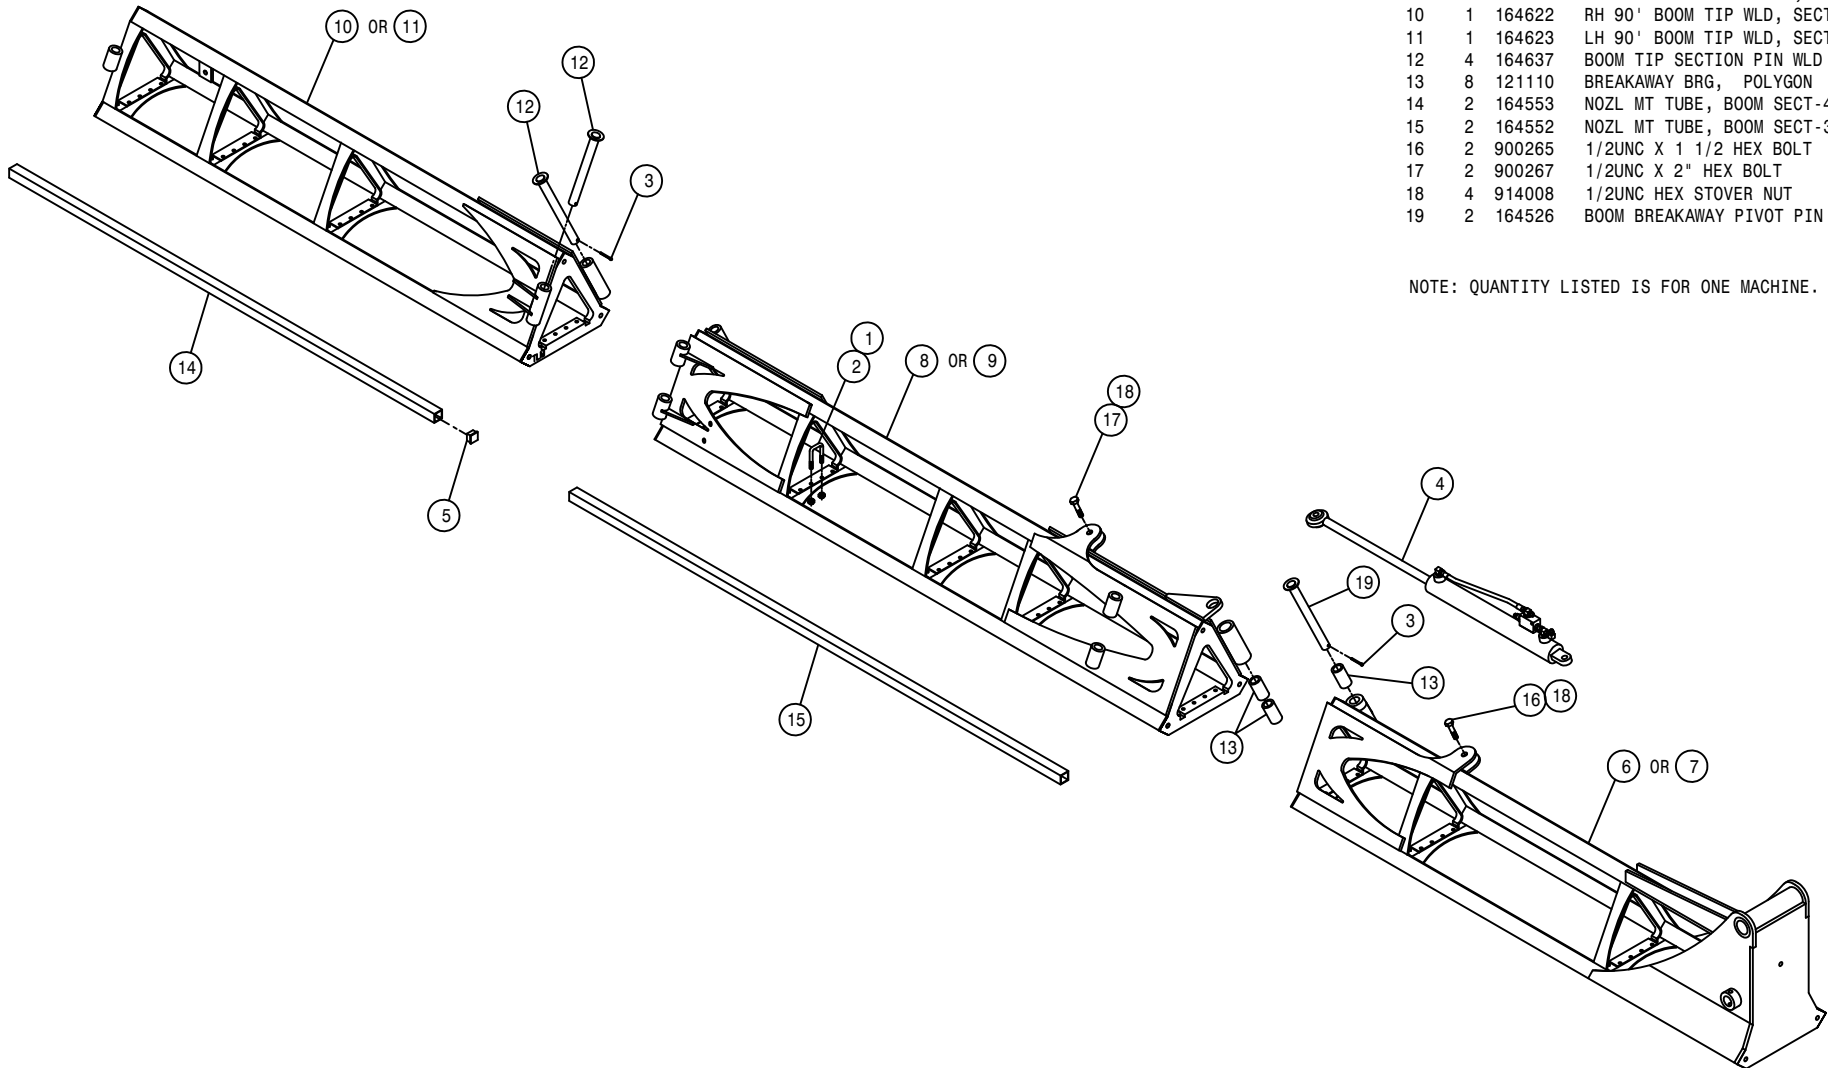

BOOM BREAKAWAY ASSEMBLY

DET. QTY PART NO. DESCRIPTION

DET.	QTY	PART NO.	DESCRIPTION
1	36	473842	1/4UNC LOCK NUT,CNTR POINT SS
2	18	473979	.25UNC-1.12ID-1.50U-BOLT SQ SS
3	6	470011	COTTER PIN 5/32 X 1 1/2,316 SS
4	2	621066	BOOM BREAKAWAY CYL ASSY STS 03
5	8	629727	FINISH PLUG FOR 1"SQ X 16 GA
6	1	164592	RH FLDOVR BOOM WLD, SECT-2
7	1	164593	LH FLDOVR BOOM WLD, SECT-2
8	1	164608	RH BREAKAWAY BOOM WLD, SECT-3
9	1	164609	LH BREAKAWAY BOOM WLD, SECT-3
10	1	164622	RH 90' BOOM TIP WLD, SECT-4
11	1	164623	LH 90' BOOM TIP WLD, SECT-4
12	4	164637	BOOM TIP SECTION PIN WLD
13	8	121110	BREAKAWAY BRG, POLYGON
14	2	164553	NOZL MT TUBE, BOOM SECT-4
15	2	164552	NOZL MT TUBE, BOOM SECT-3
16	2	900265	1/2UNC X 1 1/2 HEX BOLT
17	2	900267	1/2UNC X 2" HEX BOLT
18	4	914008	1/2UNC HEX STOVER NUT
19	2	164526	BOOM BREAKAWAY PIVOT PIN WLD

NOTE: QUANTITY LISTED IS FOR ONE MACHINE.