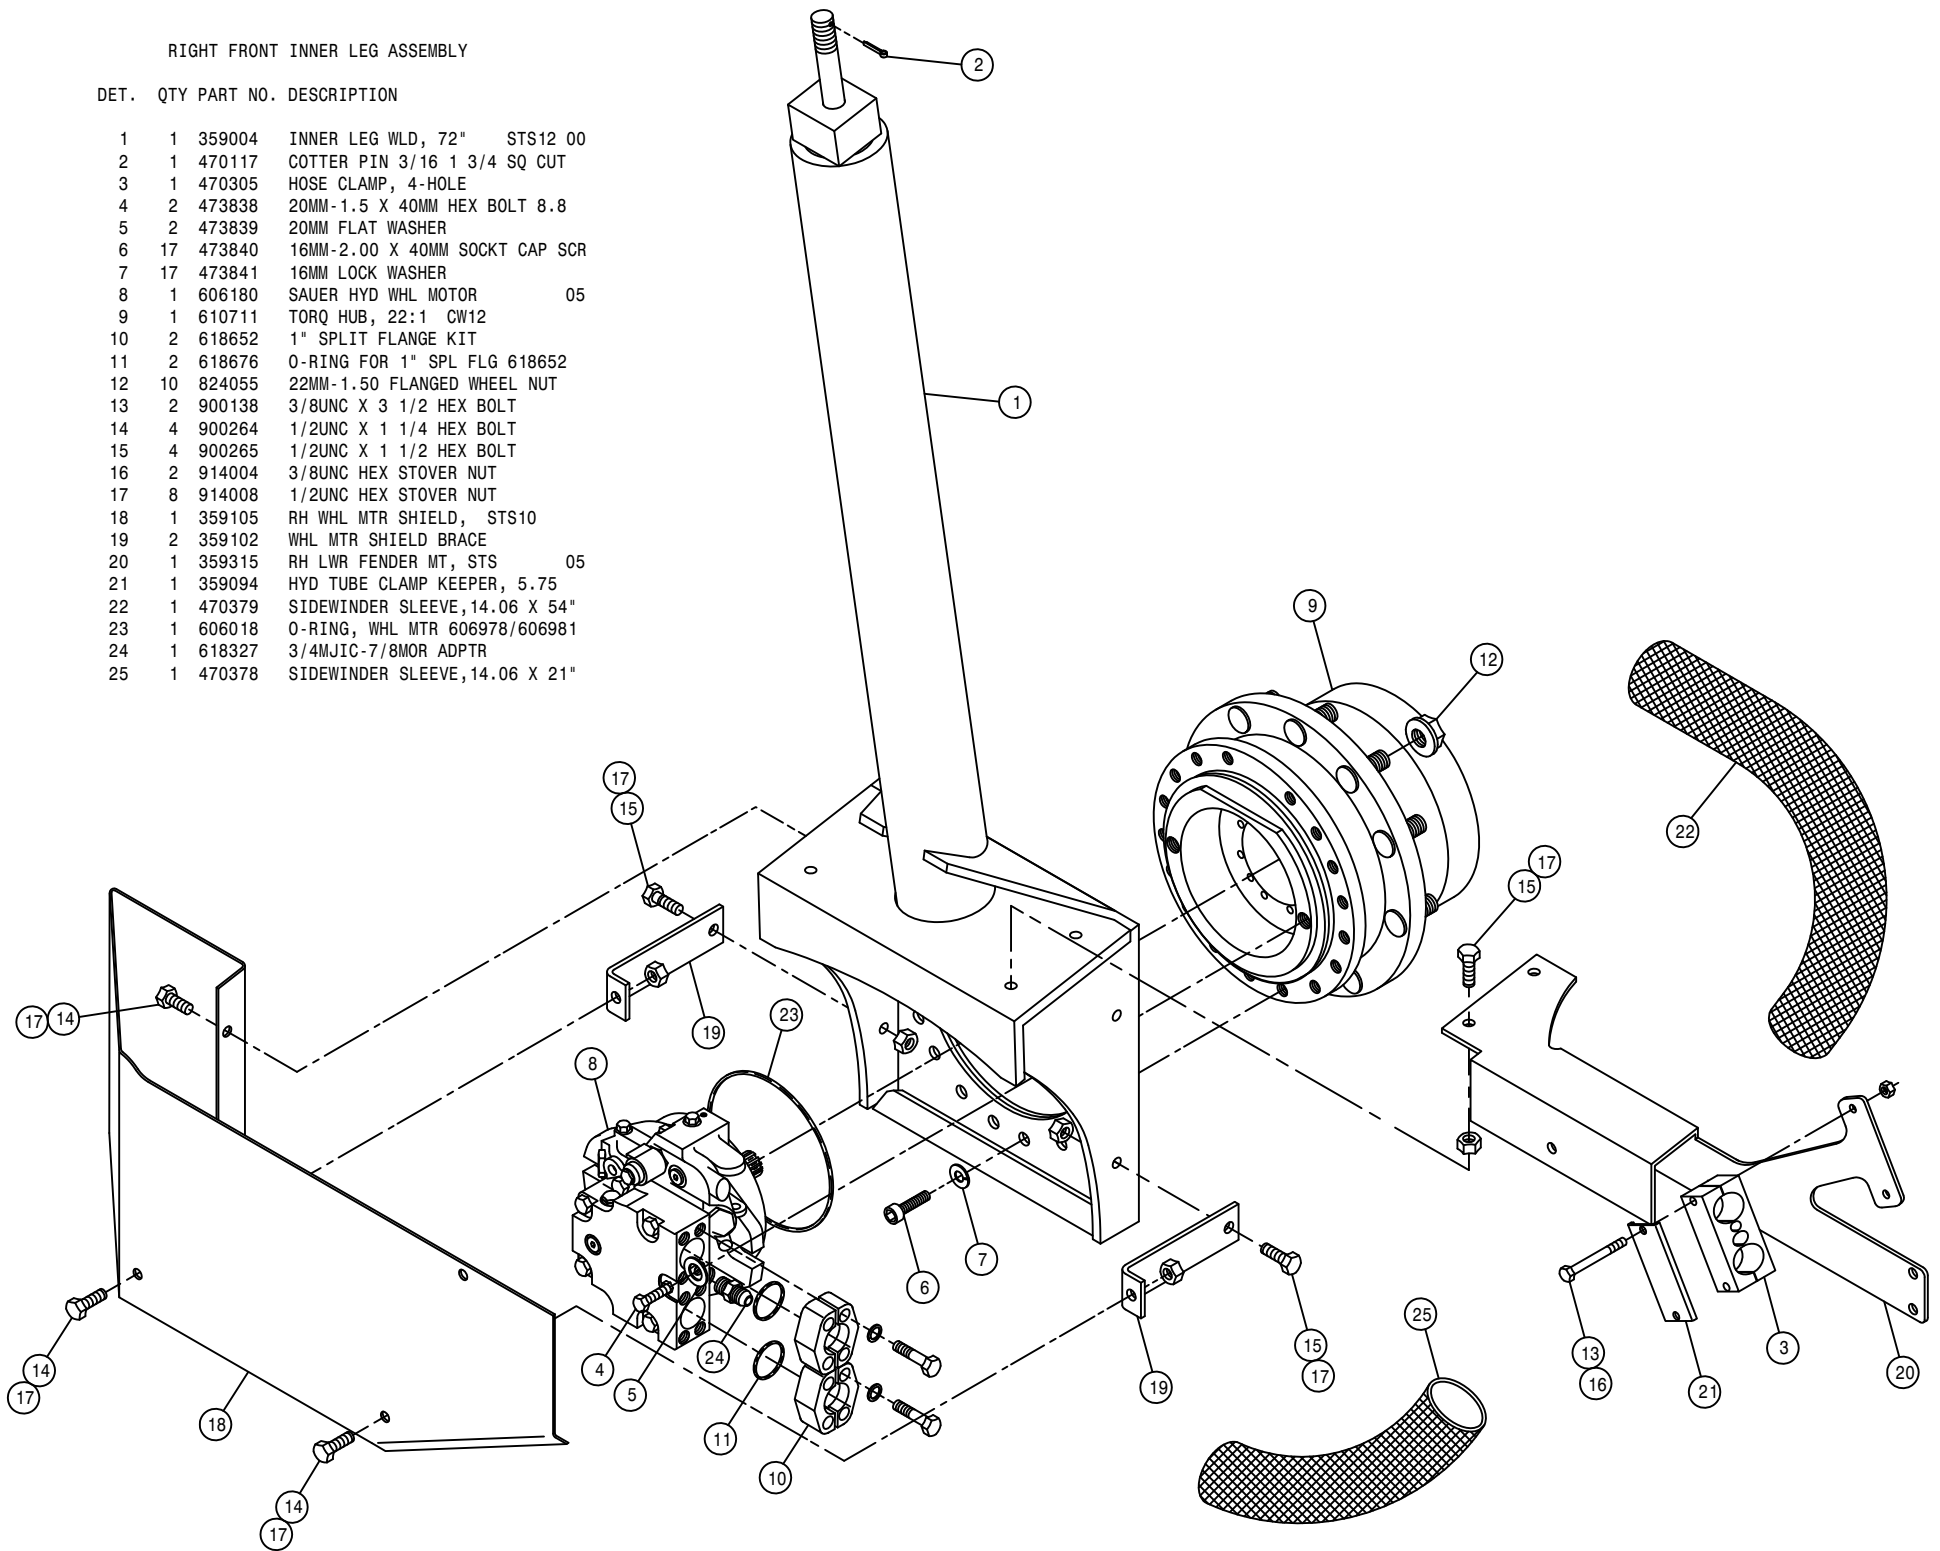

RIGHT FRONT INNER LEG ASSEMBLY

DET. QTY PART NO. DESCRIPTION

1	1	359004	INNER LEG WLD, 72" STS12 00
2	1	470117	COTTER PIN 3/16 1 3/4 SQ CUT
3	1	470305	HOSE CLAMP, 4-HOLE
4	2	473838	20MM-1.5 X 40MM HEX BOLT 8.8
5	2	473839	20MM FLAT WASHER
6	17	473840	16MM-2.00 X 40MM SOCKT CAP SCR
7	17	473841	16MM LOCK WASHER
8	1	606180	SAUER HYD WHL MOTOR 05
9	1	610711	TORQ HUB, 22:1 CW12
10	2	618652	1" SPLIT FLANGE KIT
11	2	618676	O-RING FOR 1" SPL FLG 618652
12	10	824055	22MM-1.50 FLANGED WHEEL NUT
13	2	900138	3/8UNC X 3 1/2 HEX BOLT
14	4	900264	1/2UNC X 1 1/4 HEX BOLT
15	4	900265	1/2UNC X 1 1/2 HEX BOLT
16	2	914004	3/8UNC HEX STOVER NUT
17	8	914008	1/2UNC HEX STOVER NUT
18	1	359105	RH WHL MTR SHIELD, STS10
19	2	359102	WHL MTR SHIELD BRACE
20	1	359315	RH LWR FENDER MT, STS 05
21	1	359094	HYD TUBE CLAMP KEEPER, 5.75
22	1	470379	SIDEWINDER SLEEVE, 14.06 X 54"
23	1	606018	O-RING, WHL MTR 606978/606981
24	1	618327	3/4MJIC-7/8MOR ADPTR
25	1	470378	SIDEWINDER SLEEVE, 14.06 X 21"