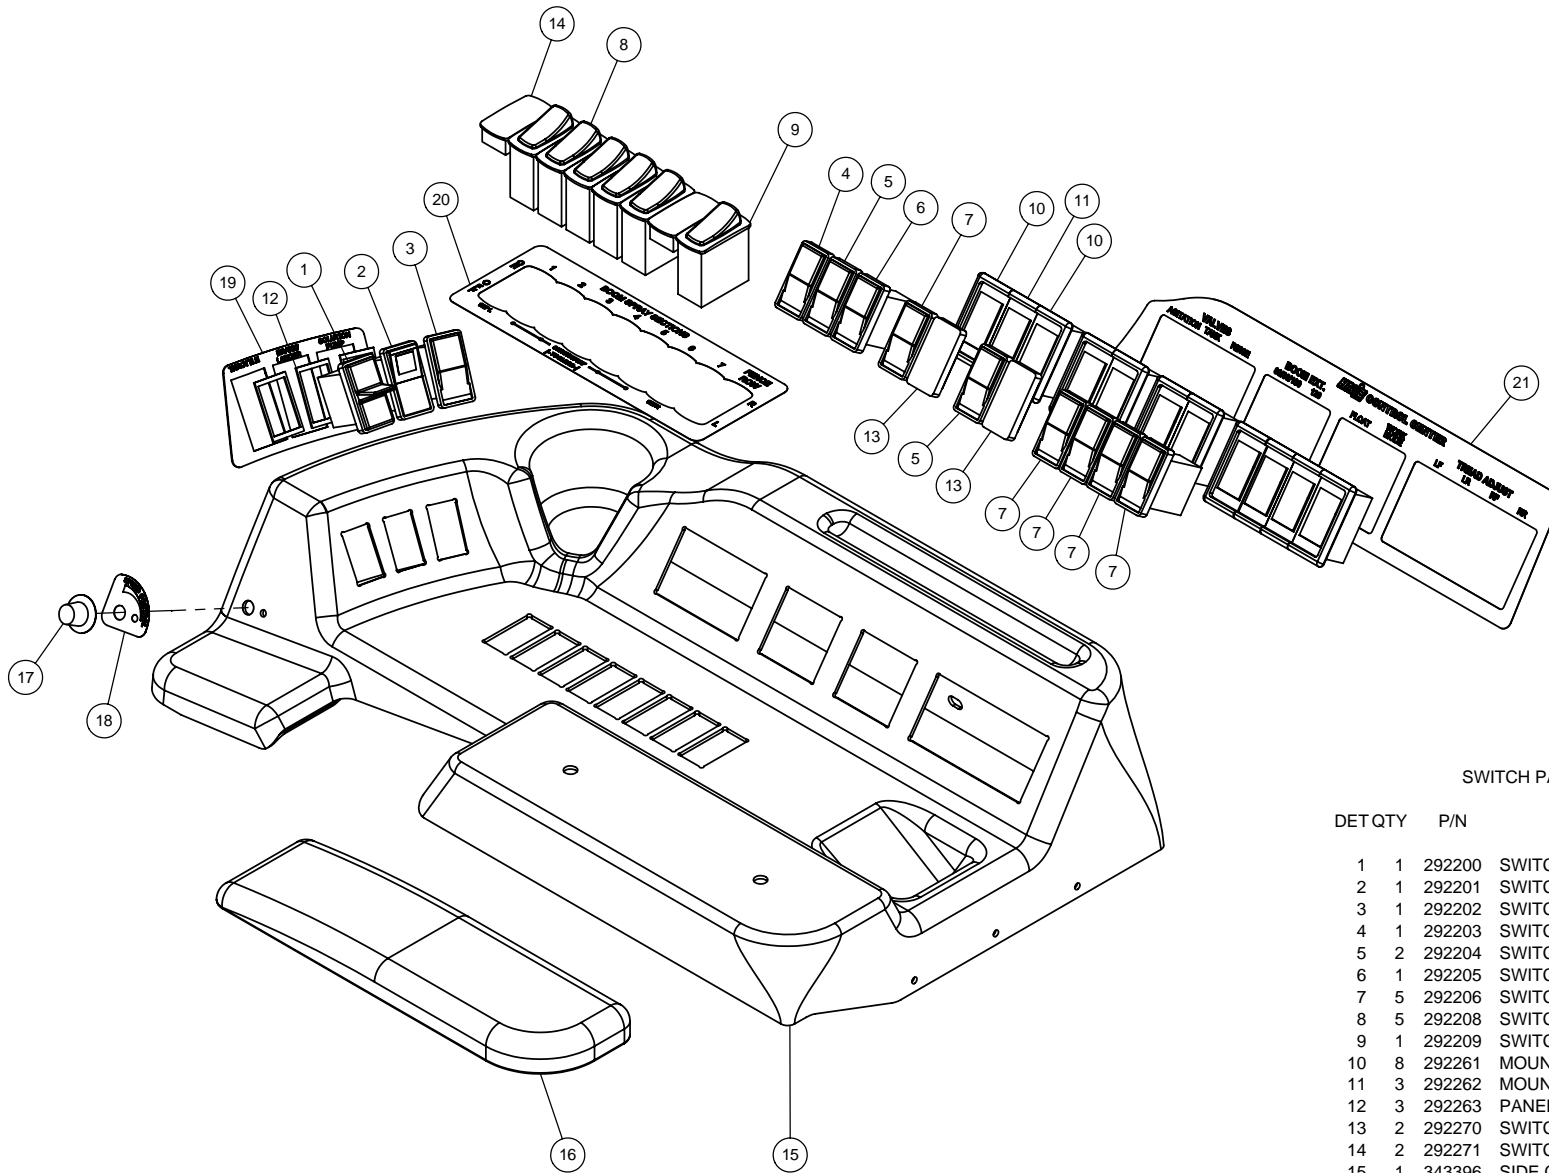

SWITCH PANEL ASSEMBLY

DET	QTY	P/N	DESCRIPTION
1	1	292200	SWITCH, THROTTLE, STS
2	1	292201	SWITCH, BRAKE, STS
3	1	292202	SWITCH, SOLUTION PUMP, STS
4	1	292203	SWITCH, AGITATION, STS
5	2	292204	SWITCH, SOLUTION TANK, STS
6	1	292205	SWITCH, RINSE, STS
7	5	292206	SWITCH, TREAD/90'FOLD, STS
8	5	292208	SWITCH, SPRAY SWITCH, STS
9	1	292209	SWITCH, FENCE ROW STS
10	8	292261	MOUNTING TRIM, END VME
11	3	292262	MOUNTING TRIM, MIDDLE VMM
12	3	292263	PANEL GASKET, SWITCH
13	2	292270	SWITCH BLANK, VH2
14	2	292271	SWITCH BLANK, LH2-01
15	1	343396	SIDE CONSOLE, STS CAB 05
16	1	343397	ARM REST W/MTS, STS CAB 05
17	1	470395	DIAL KNOB W/ ARROW FOR .250 SHFT
18	1	650158	DECAL, SPEED CONTROL, STS 05
19	1	650159	DECAL, THRTL BRK PMP, STS 05
20	1	650160	DECAL, SPRAY SELECT, STS 05
21	1	650161	DECAL, BOOM FLT-TRD ADJ, STS 05