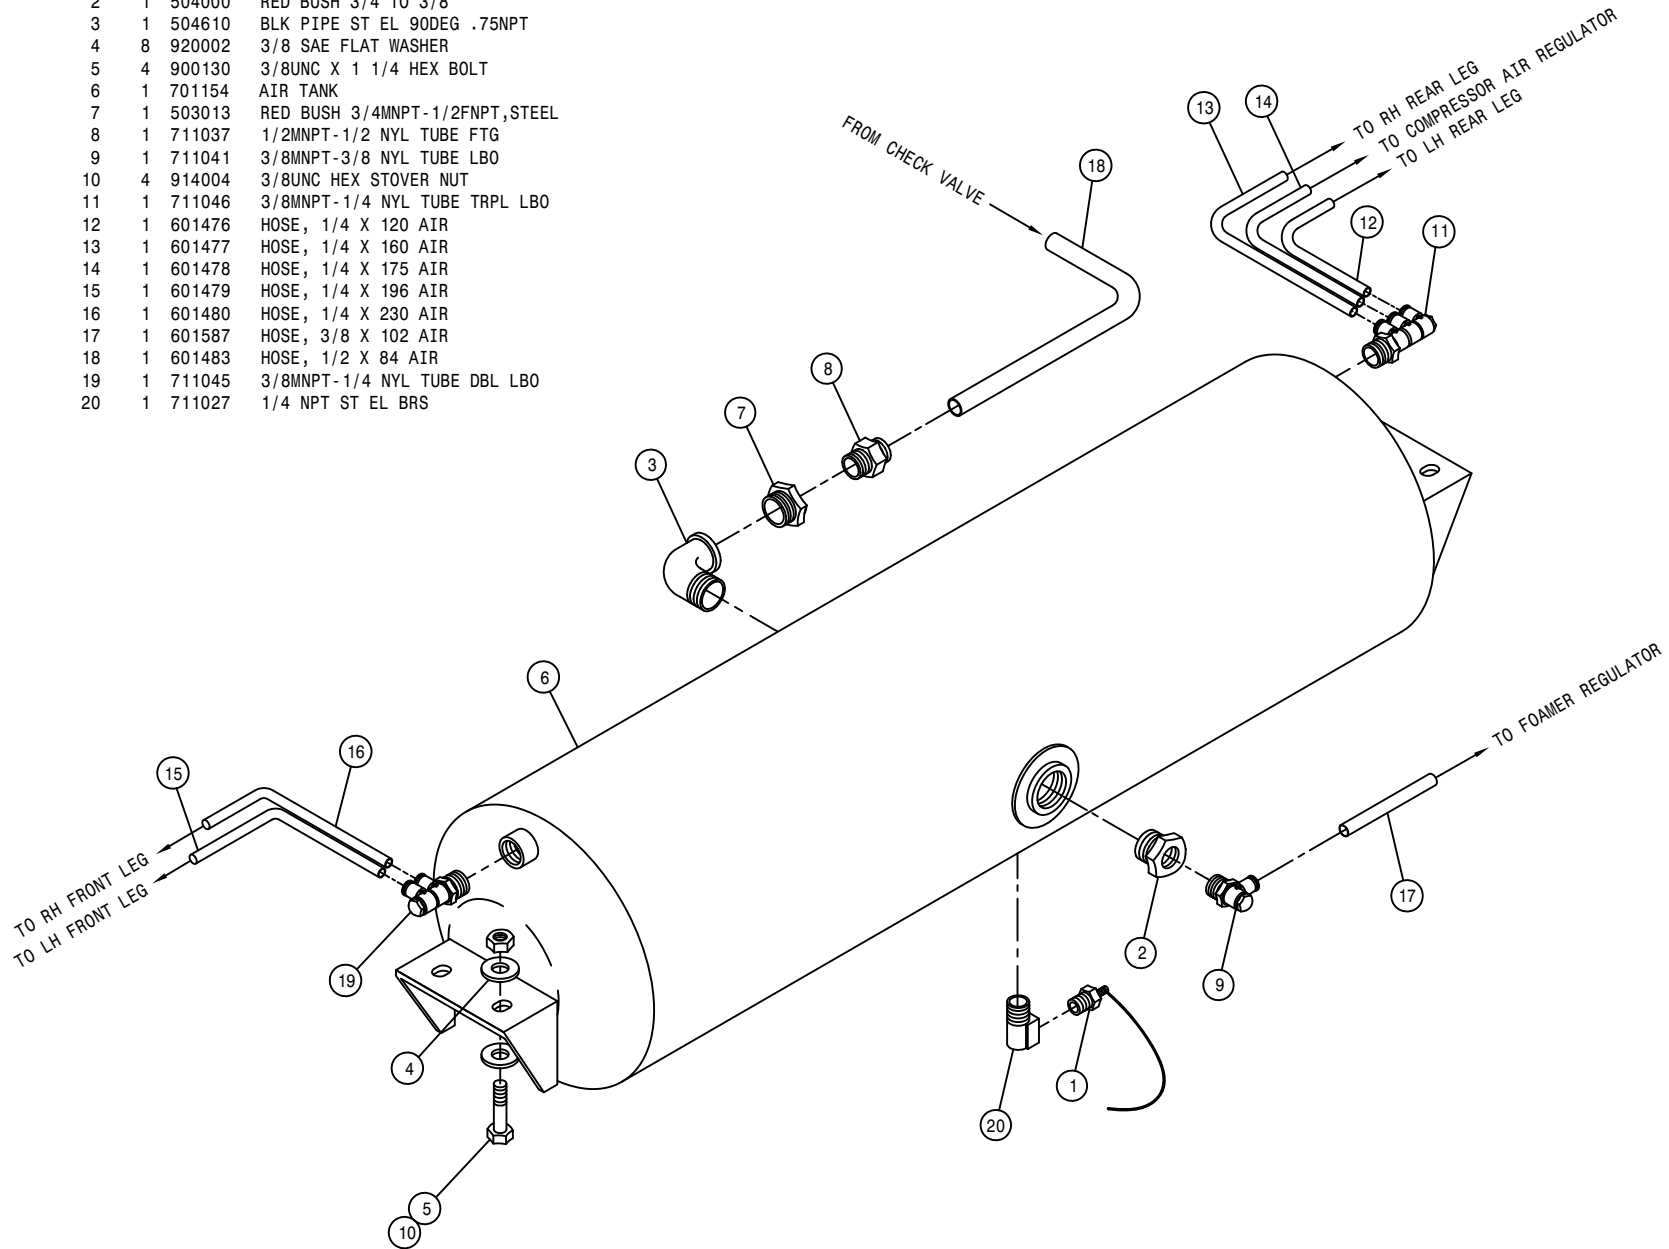

AIR TANK ASSEMBLY

DET. QTY PART NO. DESCRIPTION

1	1	470266	DRAIN VALVE KIT, 1/4NPT
2	1	504000	RED BUSH 3/4 TO 3/8
3	1	504610	BLK PIPE ST EL 90DEG .75NPT
4	8	920002	3/8 SAE FLAT WASHER
5	4	900130	3/8UNC X 1 1/4 HEX BOLT
6	1	701154	AIR TANK
7	1	503013	RED BUSH 3/4MNPT-1/2FNPT,STEEL
8	1	711037	1/2MNPT-1/2 NYL TUBE FTG
9	1	711041	3/8MNPT-3/8 NYL TUBE LBO
10	4	914004	3/8UNC HEX STOVER NUT
11	1	711046	3/8MNPT-1/4 NYL TUBE TRPL LBO
12	1	601476	HOSE, 1/4 X 120 AIR
13	1	601477	HOSE, 1/4 X 160 AIR
14	1	601478	HOSE, 1/4 X 175 AIR
15	1	601479	HOSE, 1/4 X 196 AIR
16	1	601480	HOSE, 1/4 X 230 AIR
17	1	601587	HOSE, 3/8 X 102 AIR
18	1	601483	HOSE, 1/2 X 84 AIR
19	1	711045	3/8MNPT-1/4 NYL TUBE DBL LBO
20	1	711027	1/4 NPT ST EL BRS