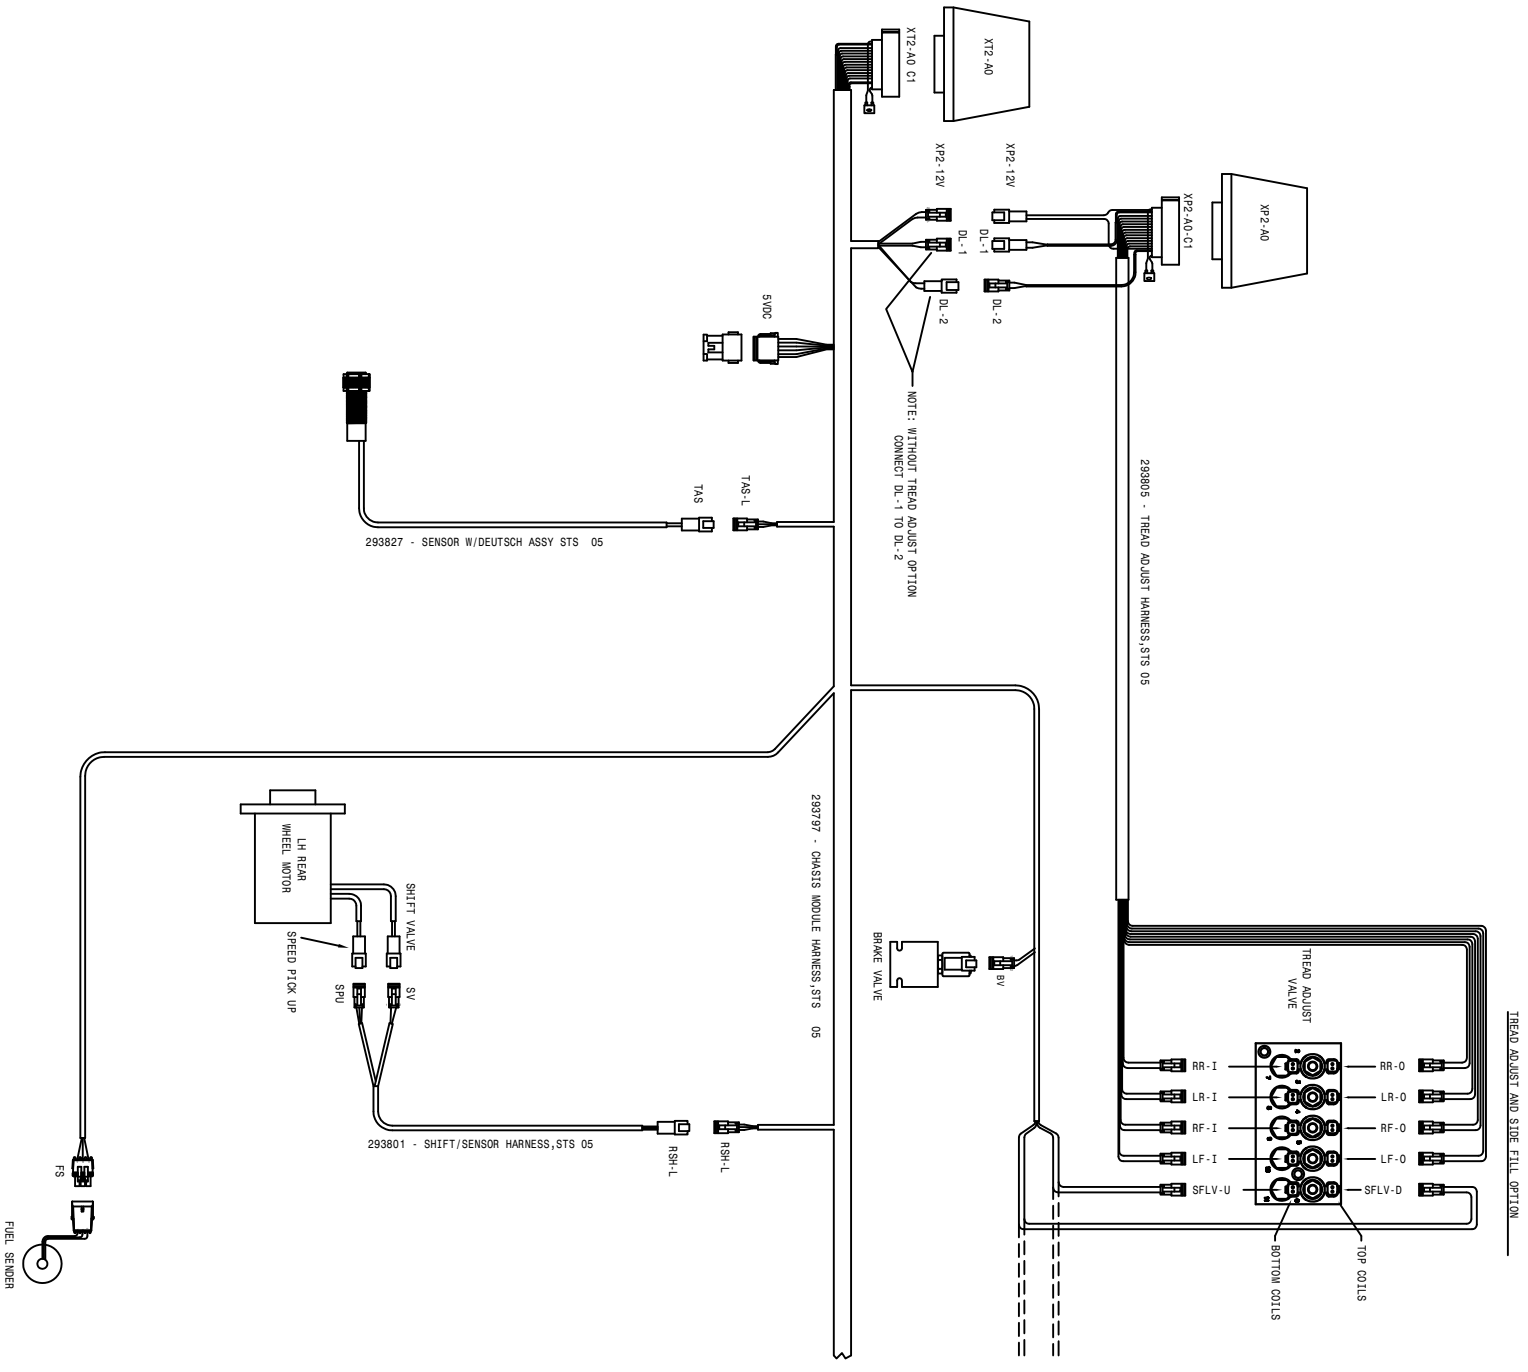

TREAD ADJUST AND SIDE FILL OPTION