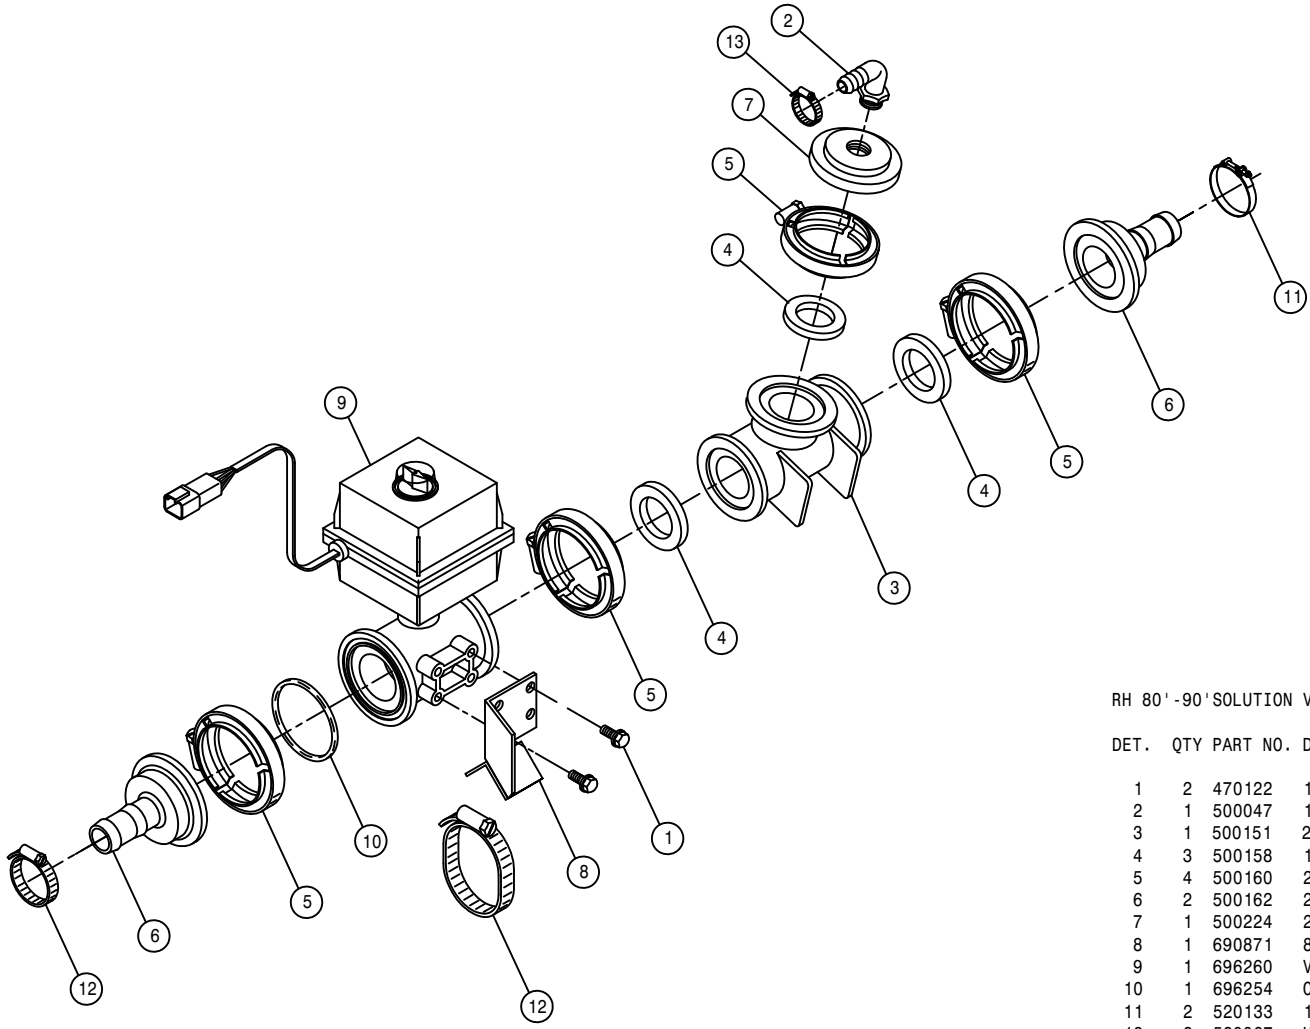

RH 80'-90' SOLUTION VALVE ASSEMBLY (HI-VOLUME)

DET.	QTY	PART NO.	DESCRIPTION
	1	2	470122 1/4UNC X 1/2 FLANGE HEX BOLT
	1	500047	1/2NPT-90-1/2 HOSE BARB, POLY
	1	500151	2" FLANGE TEE POLY
	3	500158	1 1/2" GASKET FOR 2" FLANGE
	4	500160	2" FLANGE CLAMP, S.S.
	2	500162	2" FLANGE-1 1/2 HOSE BARB POLY
	1	500224	2" FLANGE PLUG W/1/2"FNPT POLY
	1	690871	80/90 BOOM VLV MT WLD 03
	1	696260	VALVE, KZCO C2F-55B-M-S9
	1	696254	O-RING, KZCO FLANGED VALVES
	2	520133	1.81/2.06 T-BOLT HOSE CLAMP SS
	2	520067	HOSE CLAMP NO 28 STAINLESS
	1	520070	HOSE CLAMP NO 8 STAINLESS