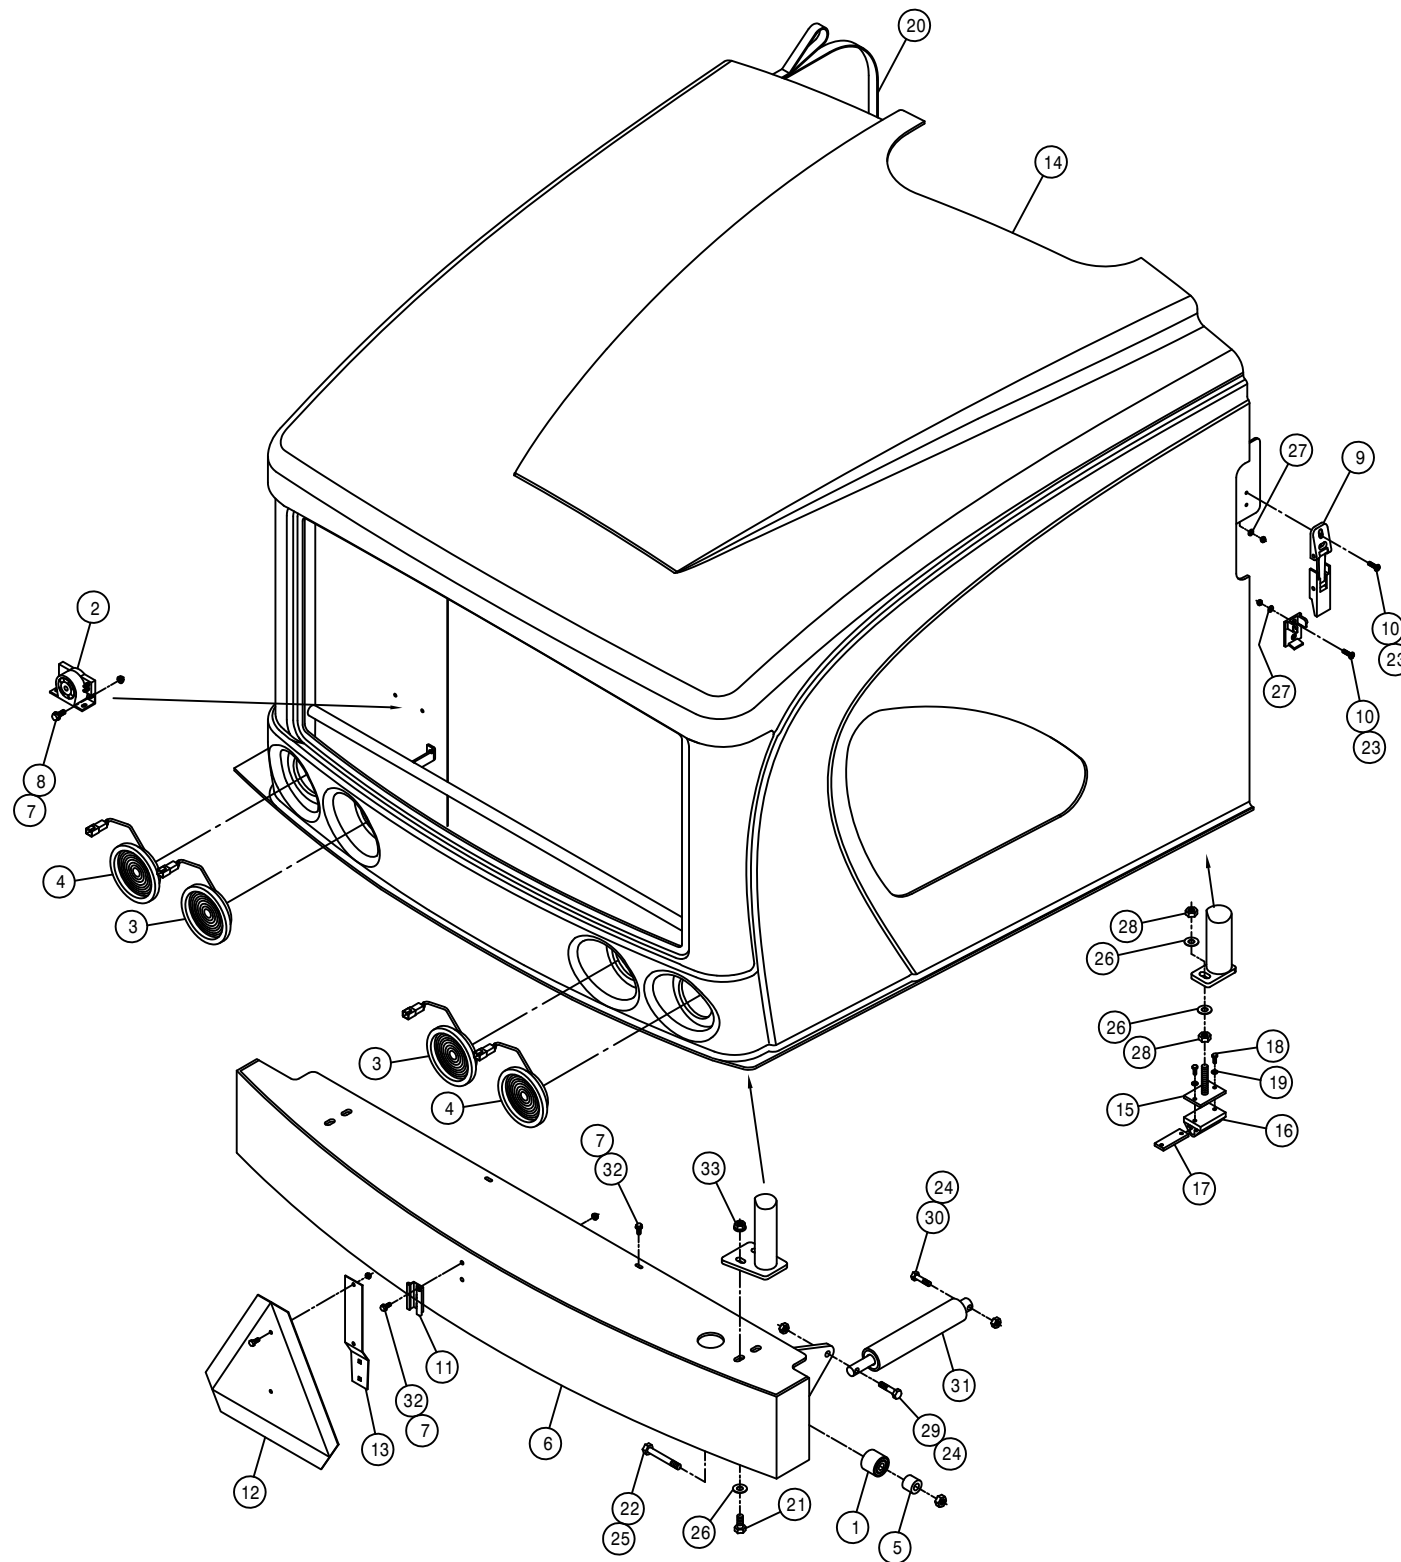

BUMPER AND REAR HOOD ASSEMBLY

DET.	QTY	PART NO.	DESCRIPTION
	2	125056	TRACK ROLLER,2.00 OD,.625 BORE
	1	291759	BACK-UP WARNING BEEPER, 112DB
	2	293813	RED LIGHT ASSY, STS 05
	2	293814	AMBER LIGHT ASSY, STS 05
	2	361679	BUMPER PIVOT BRG SPACER,STS 04
	1	361680	REAR BUMPER WLD, STS 04
	6	470121	1/4UNC HEX FLANGE LOCK NUT
	2	470122	1/4UNC X 1/2 FLANGE HEX BOLT
	2	470368	LATCH, FLEXIBLE LEVER DRAW
	8	472236	10-32 X 1/2 PHIL HD MACH SCR
	1	472251	MTG SOCKET
	1	472249	SLOW MOVING VEHICLE SIGN
	1	472250	SPADE MTG BRKT
	1	660222	REAR ENGINE HOOD, STS 04
	2	660224	ENG HOOD BUMPER WLD, STS 04
	2	660226	ENG HOOD BUMPER, STS 04
	2	660227	ENG HOOD BUMPER KEEPER, STS 04
	4	900003	1/4UNC X 1" HEX BOLT
	4	920500	1/4 LOCK WASHER
	1	660230	ENG HOOD PULL STRAP ASSY,STS04
	4	900265	1/2UNC X 1 1/2 HEX BOLT
	2	900341	5/8UNC X 3 3/4 HEX BOLT
	8	910027	10-32 HEX NUT
	2	914008	1/2UNC HEX STOVER NUT
	2	914010	5/8UNC HEX STOVER NUT
	8	920004	1/2 SAE FLAT WASHER
	8	920510	#10 LOCK WASHER
	4	910008	1/2UNC HEX NUT
	1	900267	1/2UNC X 2" HEX BOLT
	1	900268	1/2UNC X 2 1/2 HEX BOLT
	1	621077	HOOD HYD CYL ASSY, STS 04
	4	470118	1/4UNC X 3/4 FLANGE HEX BOLT
	4	470360	1/2UNC HEX FLANGE LOCK NUT