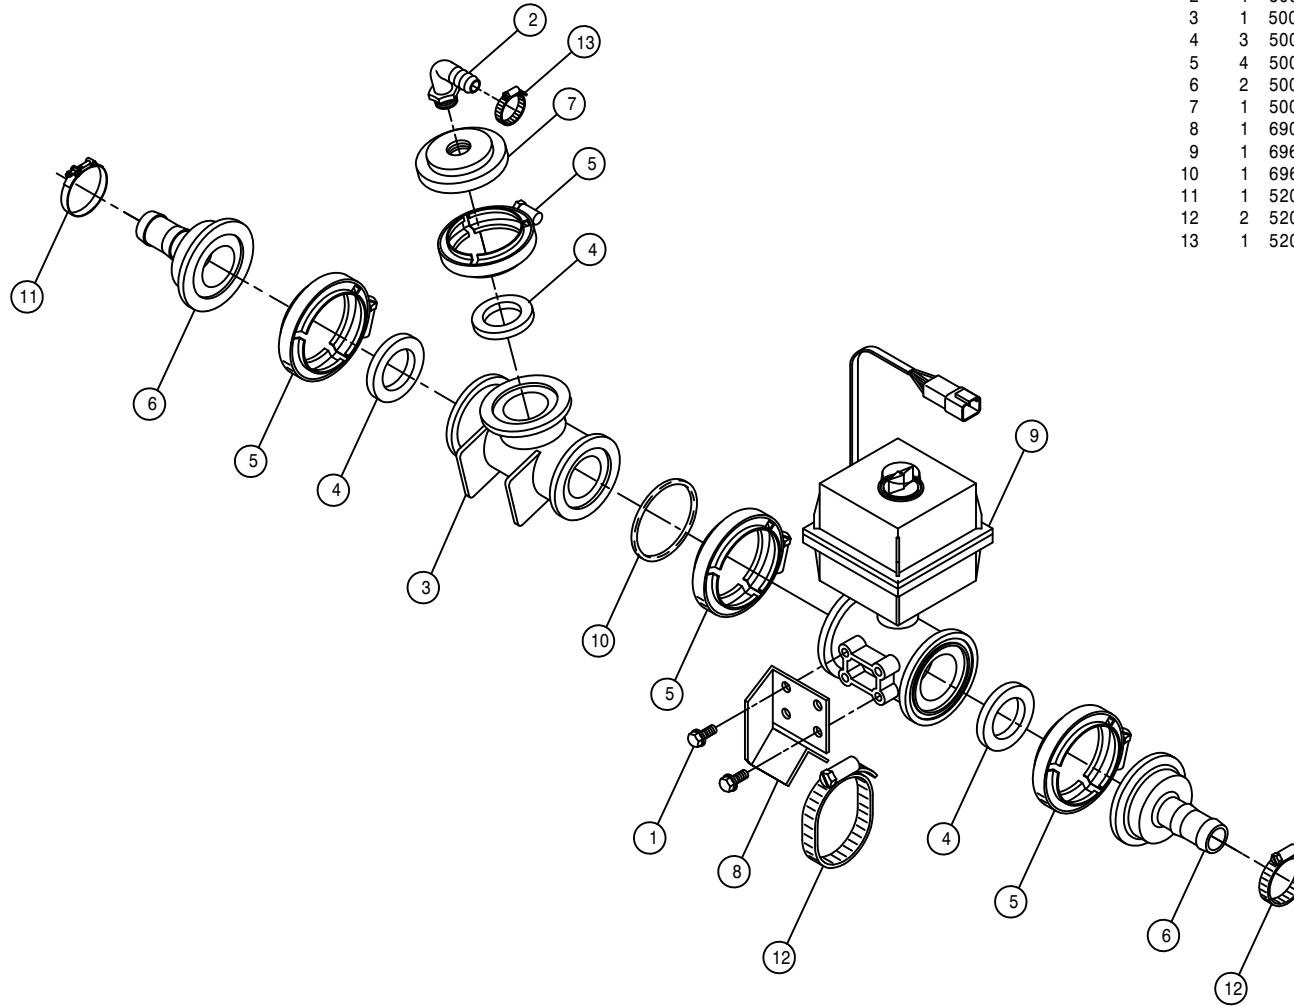

LH 80' -90' SOLUTION VALVE ASSEMBLY (HI-VOLUME)

DET. QTY PART NO. DESCRIPTION

1	2	470122	1/4UNC X 1/2 FLANGE HEX BOLT
2	1	500047	1/2NPT-90-1/2 HOSE BARB, POLY
3	1	500151	2" FLANGE TEE POLY
4	3	500158	1 1/2" GASKET FOR 2" FLANGE
5	4	500160	2" FLANGE CLAMP, S.S.
6	2	500162	2" FLANGE-1 1/2 HOSE BARB POLY
7	1	500224	2" FLANGE PLUG W/1/2"FNPT POLY
8	1	690871	80/90 BOOM VLV MT WLD 03
9	1	696260	VALVE, KZCO C2F-55B-M-S9
10	1	696254	O-RING, KZCO FLANGED VALVES
11	1	520133	1.81/2.06 T-BOLT HOSE CLAMP SS
12	2	520067	HOSE CLAMP NO 28 STAINLESS
13	1	520070	HOSE CLAMP NO 8 STAINLESS