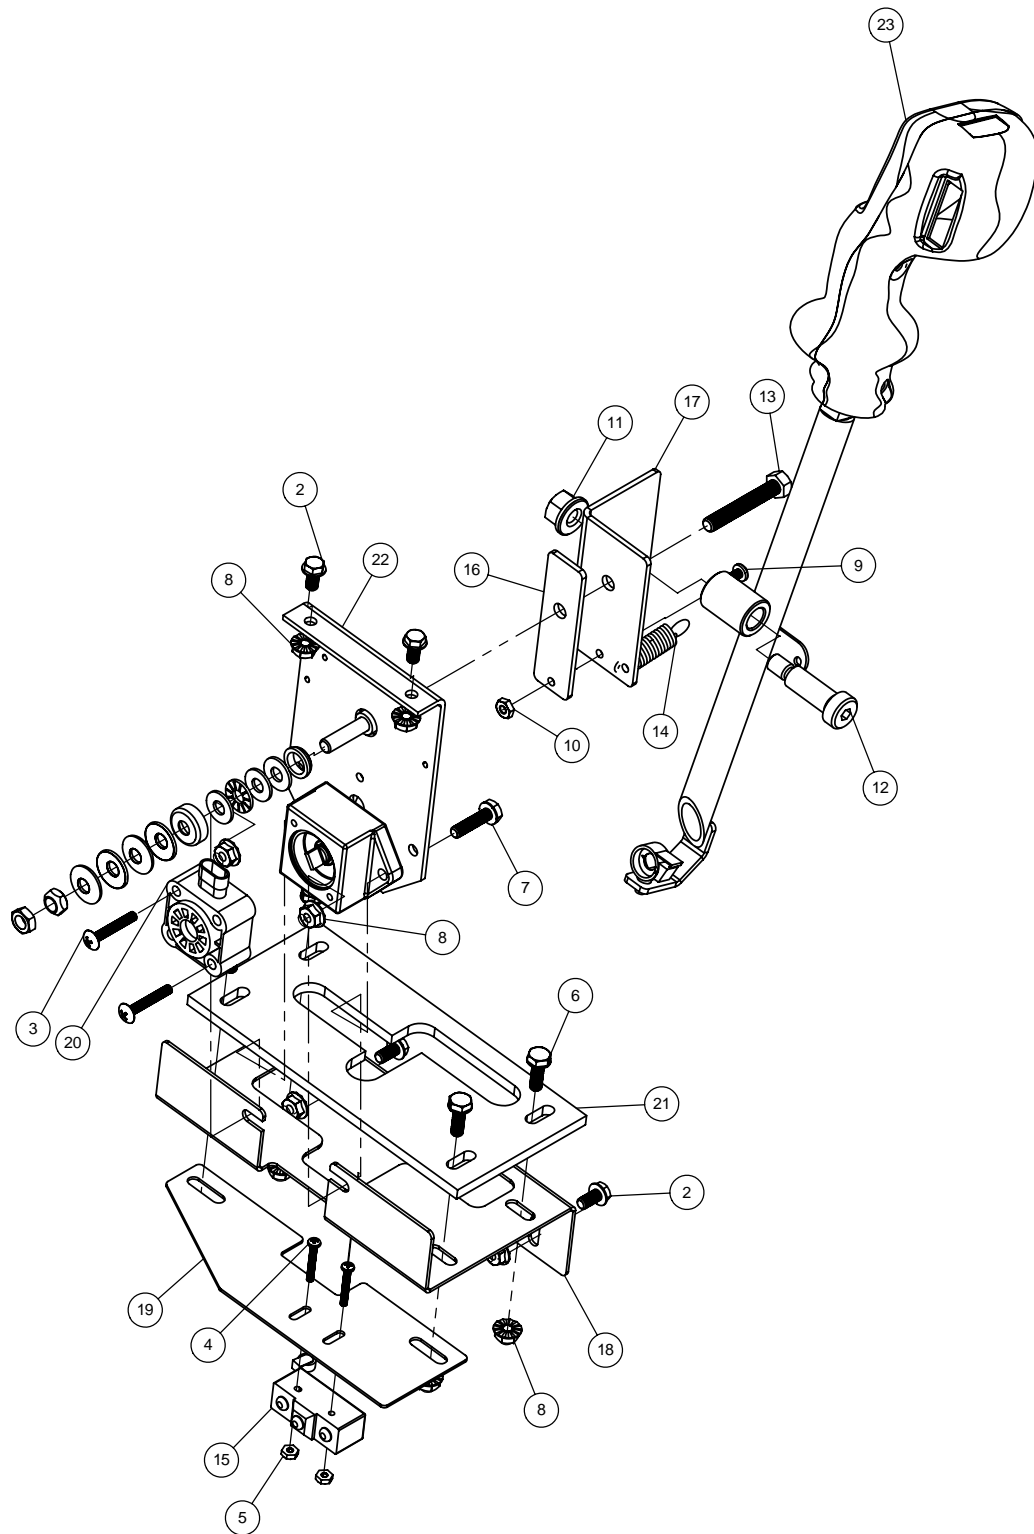

HYDROSTATIC LEVER ASSEMBLY

DET	QTY	P/N	DESCRIPTION
1	1	490615	RED THREADLOCKER,PERMATEX,36M
2	4	470122	1/4UNC x 1/2 HEX BOLT
3	2	470464	10-32 x 1 1/4 SS TRUSS PHILL
4	2	903709	6-32 x 1 PHIL PANH MACH SCRW
5	2	470467	6-32 KEP NUT
6	4	470118	1/4UNC x 3/4 HEX BOLT
7	2	470231	1/4UNC x 1 HEX BOLT
8	10	470121	1/4 UNC HEX FLANGE LOCK NUT
9	1	903710	10-32 x 5/8 PHIL PANHD MACH SCR
10	1	910027	10-32 HEX NUT
11	1	470087	3/8 SERR FLANGE NUT
12	1	470462	1/2 x 1-1/4 SKT HD SHLDR BOLT
13	1	900069	5/16UNC x 2 HEX BOLT
14	1	470268	.50 x 1.75 EXT SPRING
15	1	293006	MICRO SWITCH, SPDT BZ-2RL-A2
16	1	343412	HYD STAT CTRL STRAP,STS CAB 05
17	1	343411	ADJ U-LINK,HYD STAT CTRL,STS
18	1	343409	Z-GATE GUIDE SUPP, STS CAB 05
19	1	343410	NEUTRAL SWITCH MT,STS CAB 05
20	1	291918	POTENTIOMETER, DZ1045
21	1	343408	CONSOLE SEAT BASE WLD,STS 05
22	1	470396	HYD STAT FRICTION CNTRL, STS 05
23	1	785090	FASSE CNTRL HANDLE