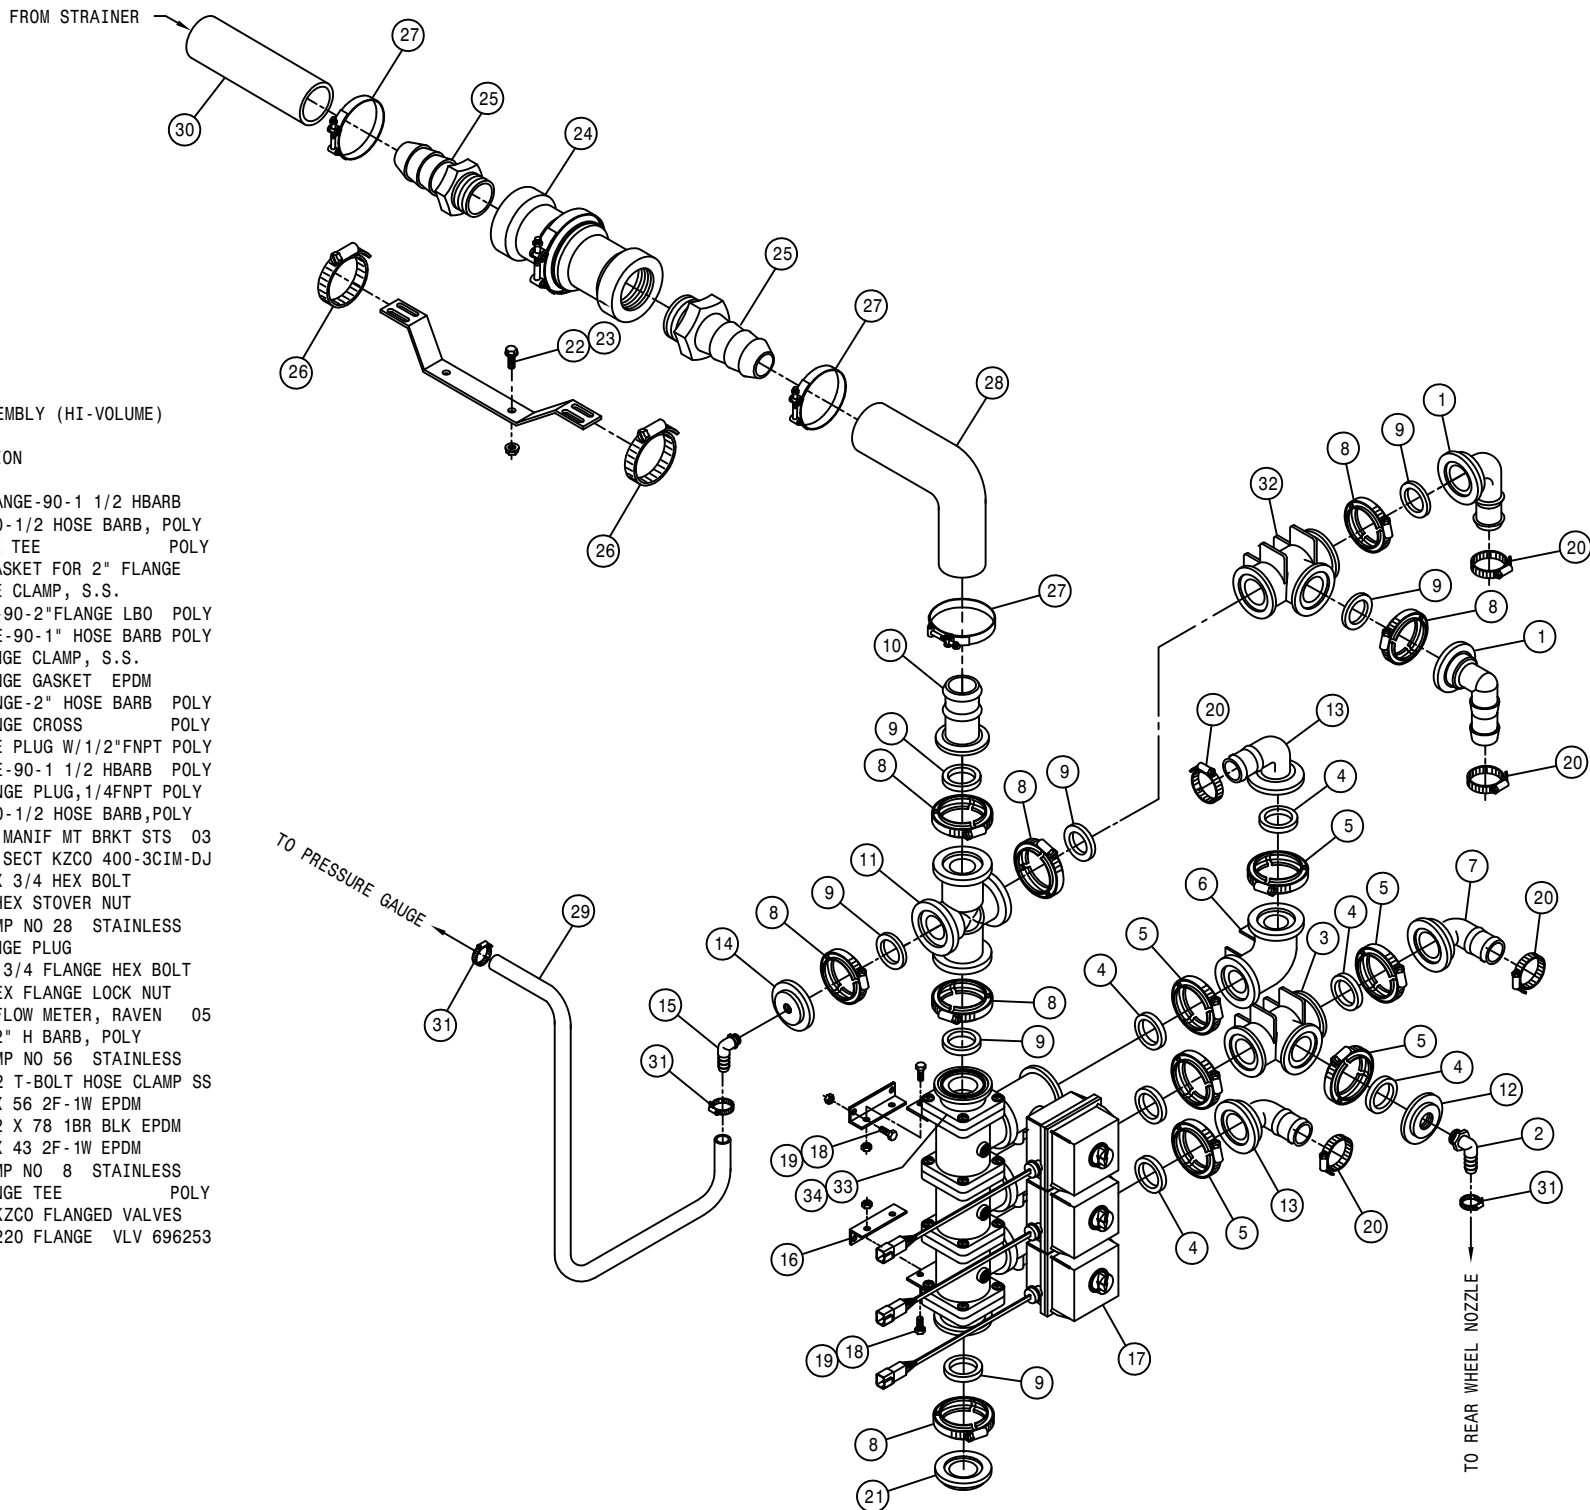

90° BALL VALVE ASSEMBLY (STANDARD)

DET. QTY PART NO. DESCRIPTION

DET.	QTY	PART NO.	DESCRIPTION	
1	2	500157	1" FLANGE GASKET	EPDM
2	2	500159	1" FLANGE CLAMP, S.S.	
3	1	500170	1" FLANGE-3/4" HOSE BARB POLY	
4	1	701191	1" SOLU VLV MT WLD	
5	1	696147	BALL VLV, 1" FLANGE	
6	1	520085	HOSE CLAMP NO 24 STAINLESS	
7	2	520055	HOSE CLAMP NO 12 STAINLESS	
8	1	500185	1" FLANGE-90-3/4" HOSE BARB POLY	