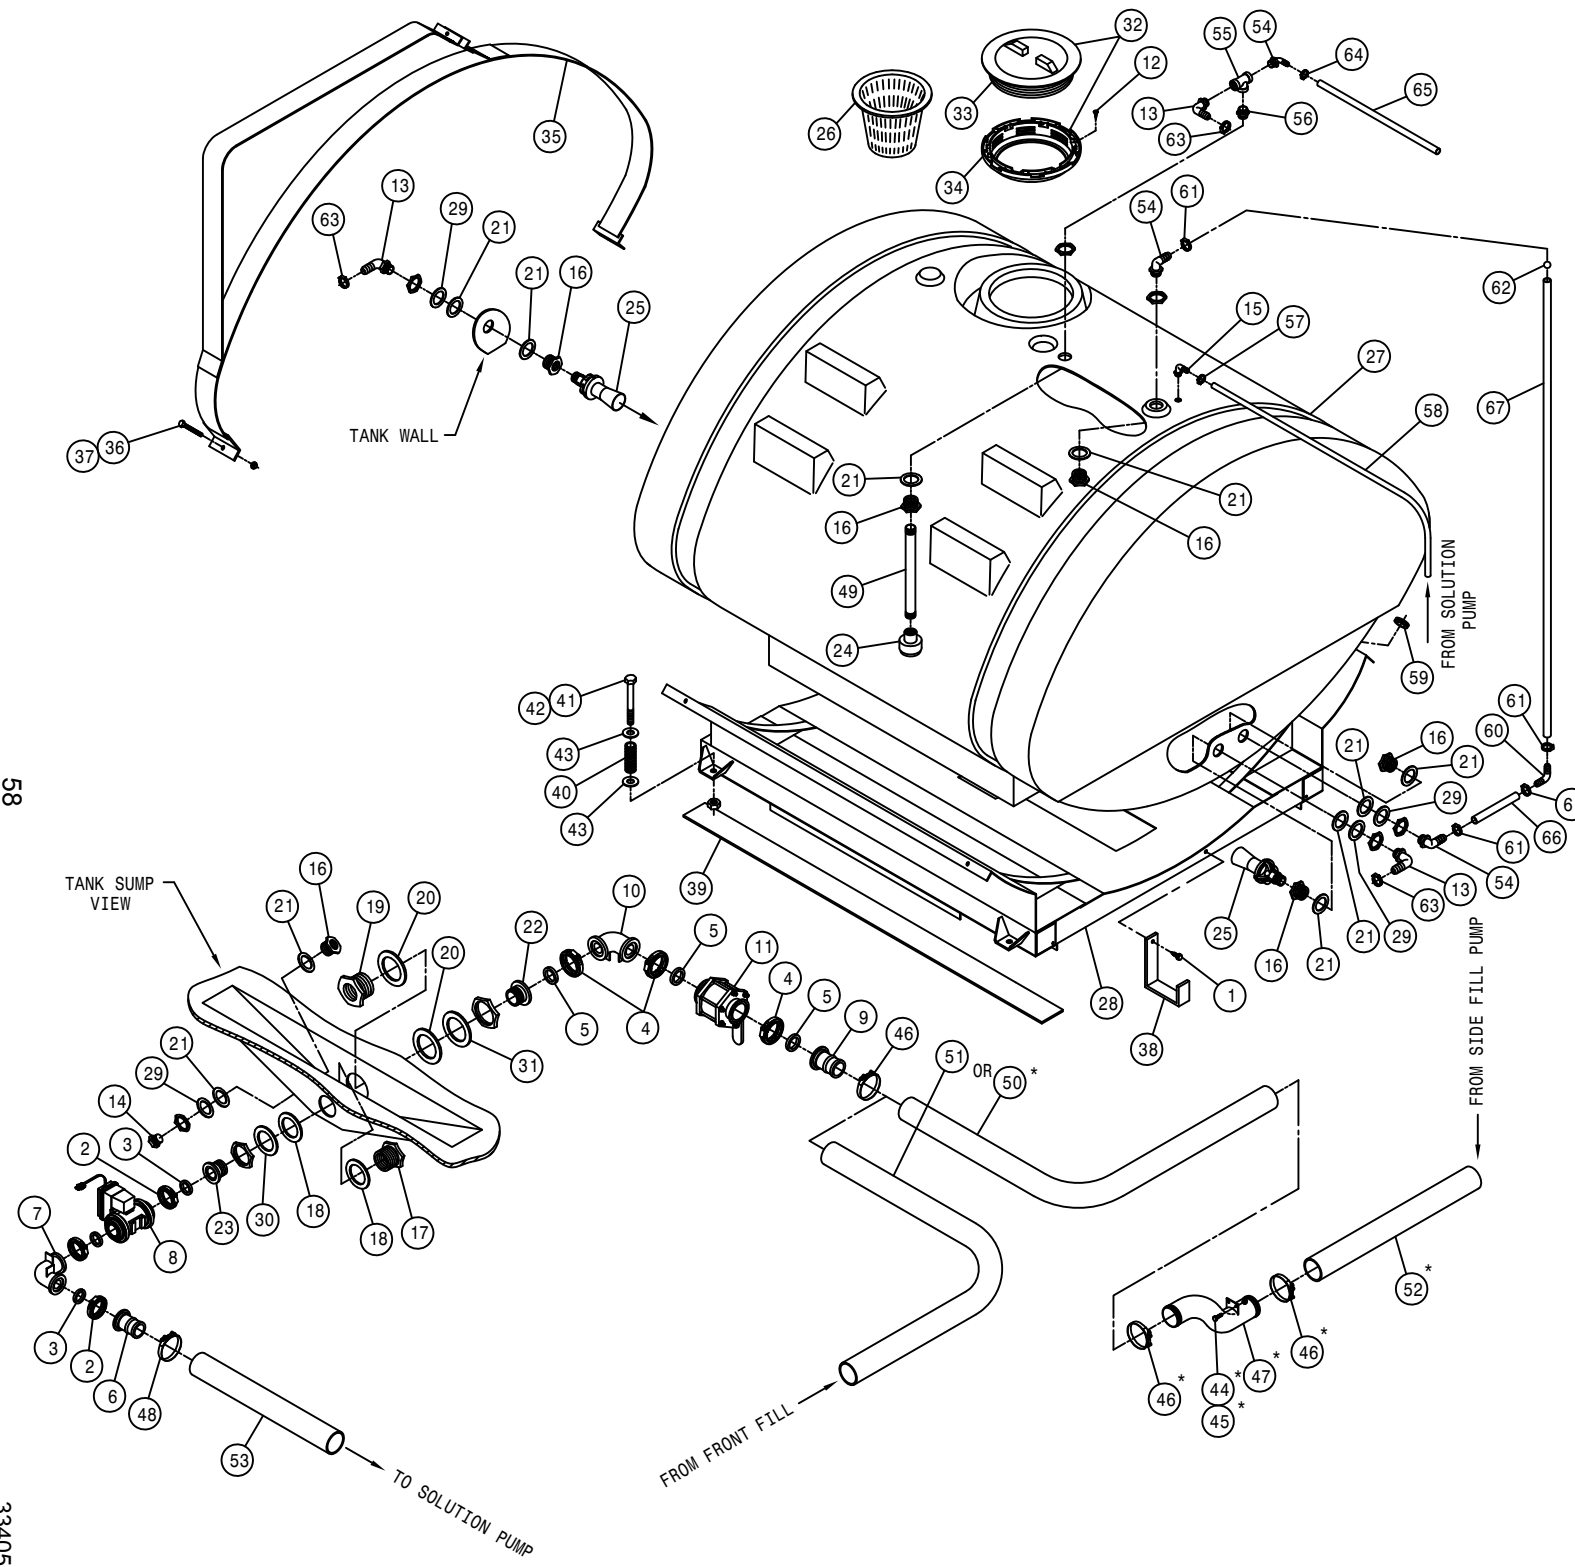

NOTE: ITEMS (*) ARE USED WITH THE SIDE FILL OPTION.

58

334058