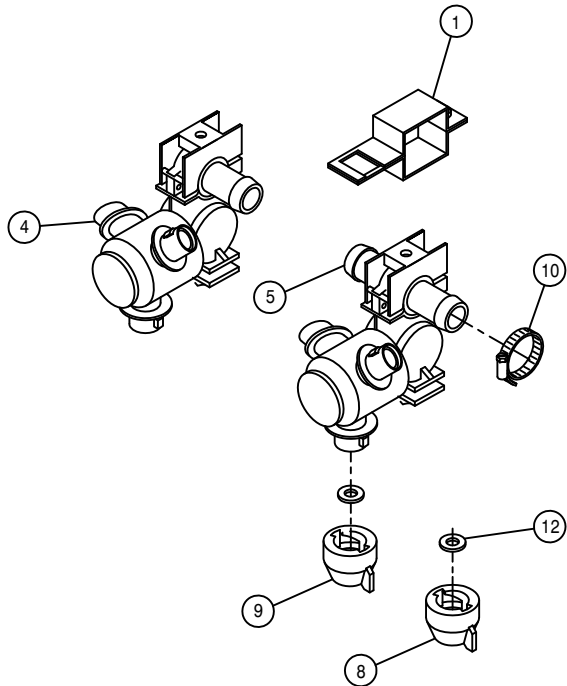

STANDARD TRIPLE TIP SPACING