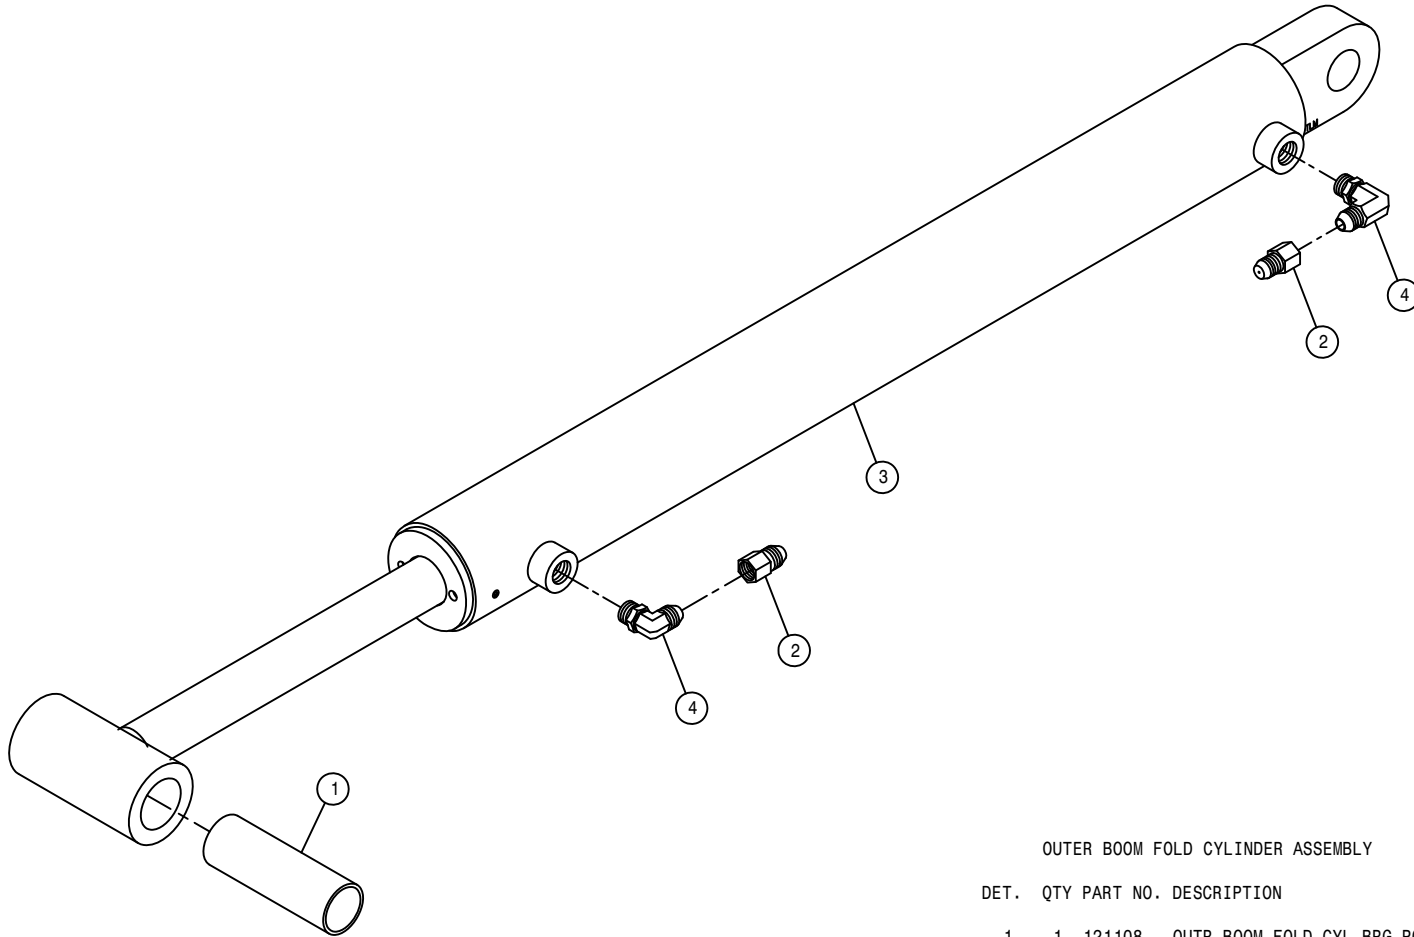

OUTER BOOM FOLD CYLINDER ASSEMBLY

DET. QTY PART NO. DESCRIPTION

1	1	121108	OUTR BOOM FOLD CYL BRG,POLYGON
2	2	618733	9/16JIC .042 ORIFICE ADPTR
3	1	621562	OUTR FOLD CYL,2.25 X 21.00 STS
4	2	618119	9/16MJIC-90-9/16MOR LBO
NS	1	621563	REPAIR KIT,HYD CYL 621562