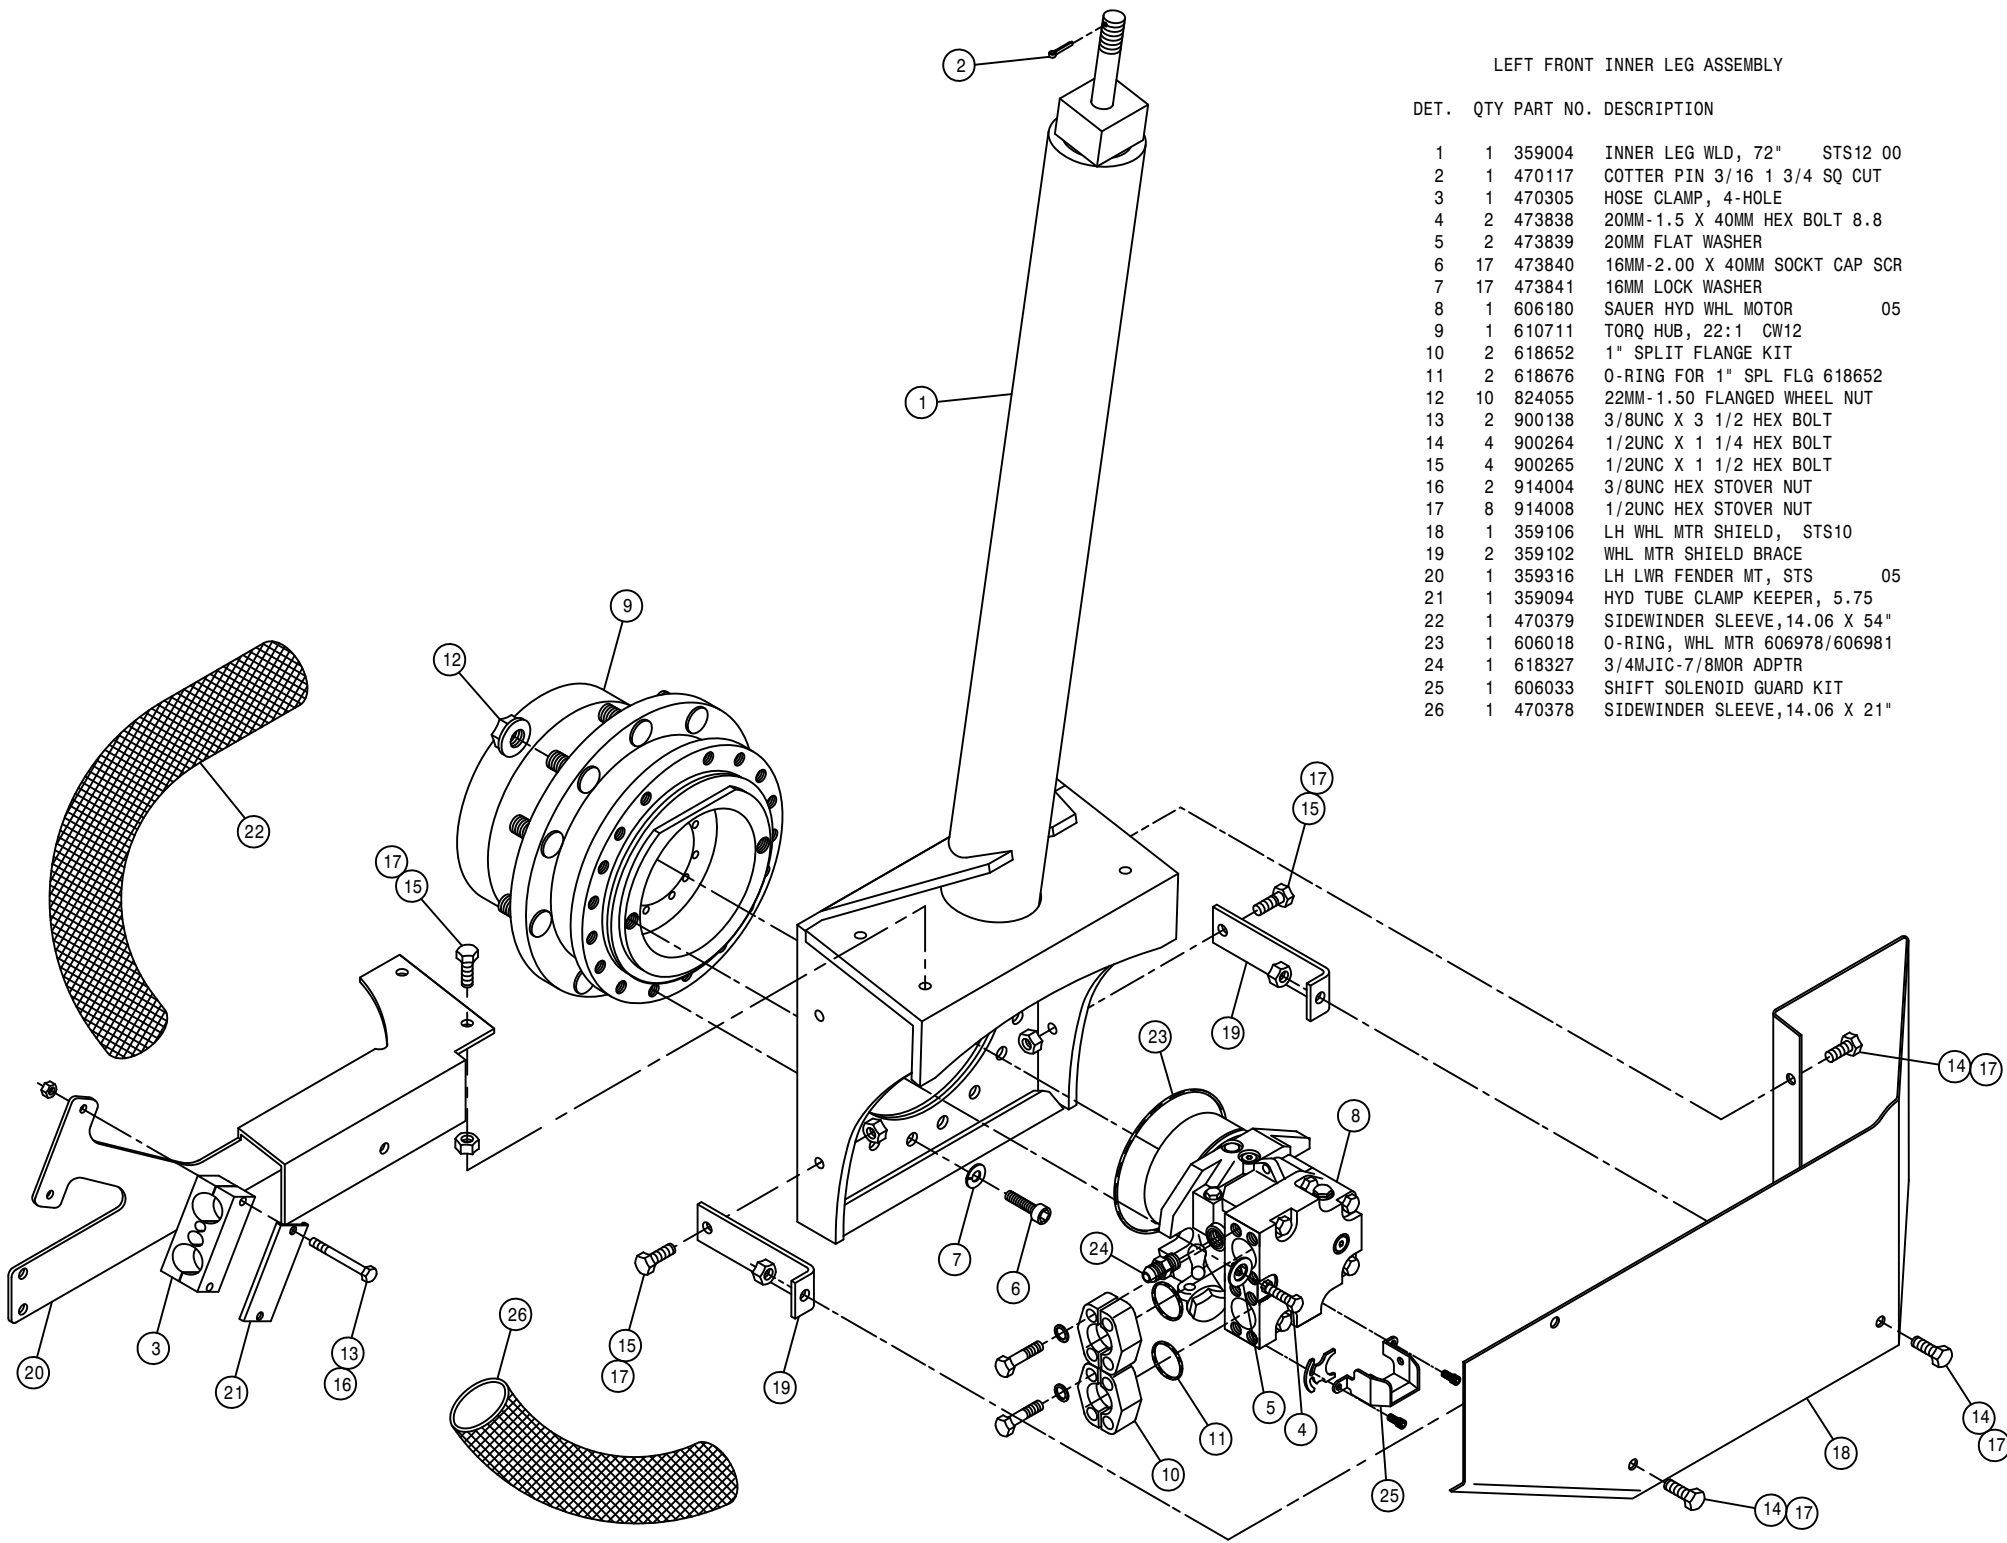

LEFT FRONT INNER LEG ASSEMBLY

DET.	QTY	PART NO.	DESCRIPTION
1	1	359004	INNER LEG WLD, 72" STS12 00
2	1	470117	COTTER PIN 3/16 1 3/4 SQ CUT
3	1	470305	HOSE CLAMP, 4-HOLE
4	2	473838	20MM-1.5 X 40MM HEX BOLT 8.8
5	2	473839	20MM FLAT WASHER
6	17	473840	16MM-2.00 X 40MM SOCKT CAP SCR
7	17	473841	16MM LOCK WASHER
8	1	606180	SAUER HYD WHL MOTOR 05
9	1	610711	TORQ HUB, 22:1 CW12
10	2	618652	1" SPLIT FLANGE KIT
11	2	618676	O-RING FOR 1" SPL FLG 618652
12	10	824055	22MM-1.50 FLANGED WHEEL NUT
13	2	900138	3/8UNC X 3 1/2 HEX BOLT
14	4	900264	1/2UNC X 1 1/4 HEX BOLT
15	4	900265	1/2UNC X 1 1/2 HEX BOLT
16	2	914004	3/8UNC HEX STOVER NUT
17	8	914008	1/2UNC HEX STOVER NUT
18	1	359106	LH WHL MTR SHIELD, STS10
19	2	359102	WHL MTR SHIELD BRACE
20	1	359316	LH LWR FENDER MT, STS 05
21	1	359094	HYD TUBE CLAMP KEEPER, 5.75
22	1	470379	SIDEWINDER SLEEVE, 14.06 X 54"
23	1	606018	O-RING, WHL MTR 606978/606981
24	1	618327	3/4MJIC-7/8MOR ADPTR
25	1	606033	SHIFT SOLENOID GUARD KIT
26	1	470378	SIDEWINDER SLEEVE, 14.06 X 21"