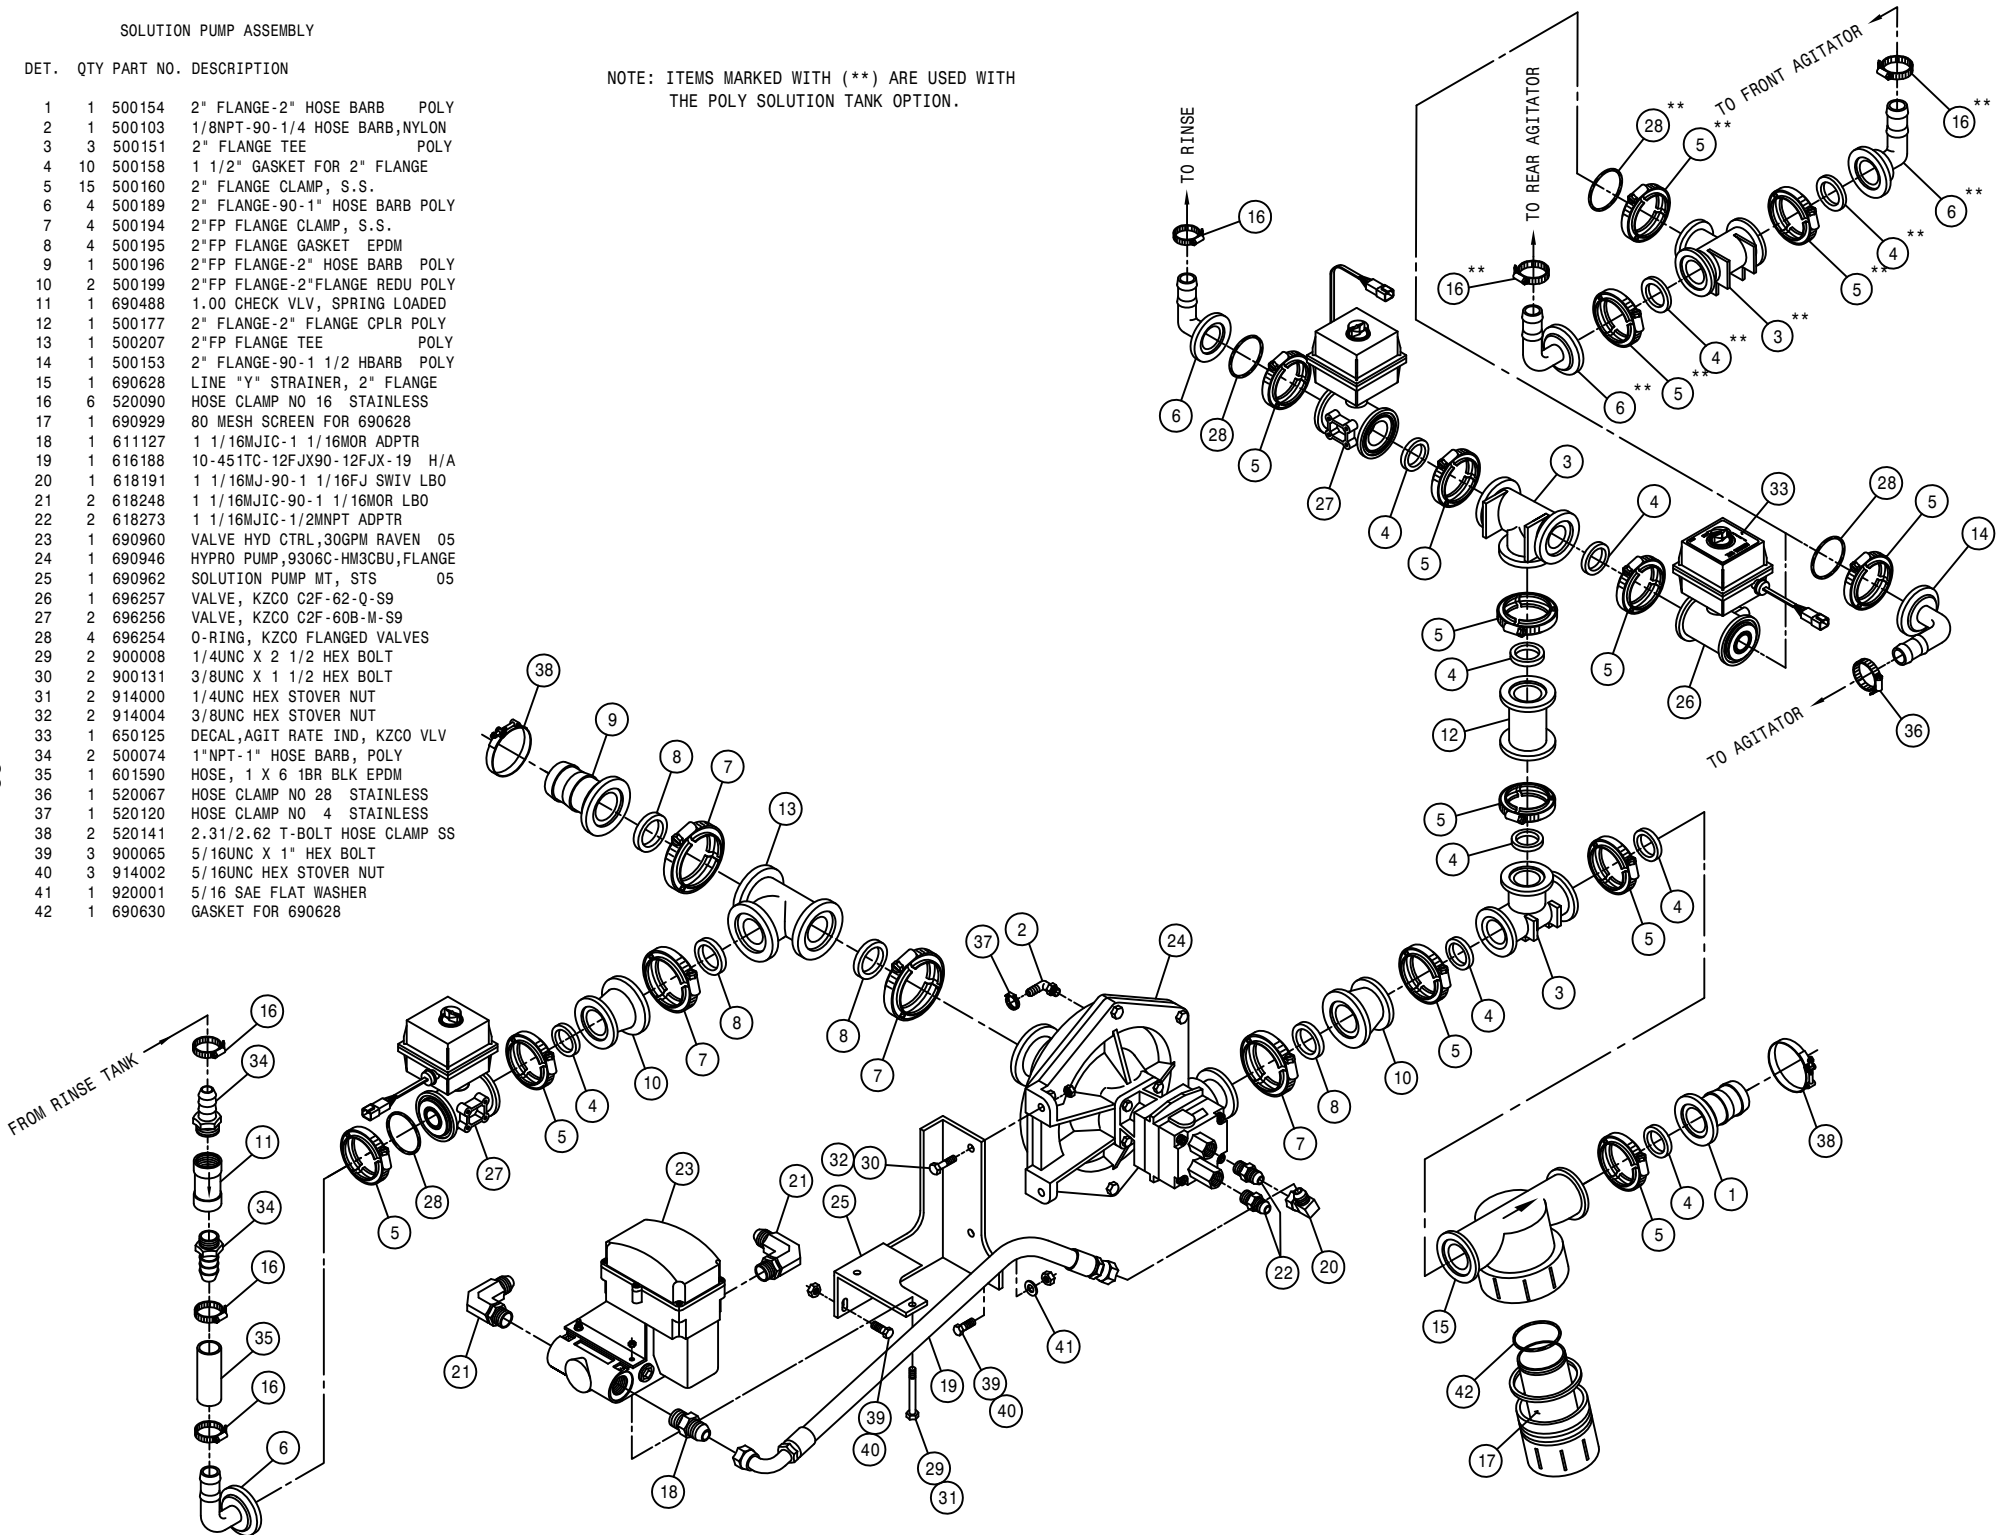

1	1	500154	2" FLANGE-2" HOSE BARB	POLY
2	1	500103	1/8NPT-90-1/4 HOSE BARB,NYLON	
3	3	500151	2" FLANGE TEE	POLY
4	10	500158	1 1/2" GASKET FOR 2" FLANGE	
5	15	500160	2" FLANGE CLAMP, S.S.	
6	4	500189	2" FLANGE-90-1" HOSE BARB POLY	
7	4	500194	2"FP FLANGE CLAMP, S.S.	
8	4	500195	2"FP FLANGE GASKET EPDM	
9	1	500196	2"FP FLANGE-2" HOSE BARB POLY	
10	2	500199	2"FP FLANGE-2"FLANGE REDU POLY	
11	1	690488	1.00 CHECK VLV, SPRING LOADED	
12	1	500177	2" FLANGE-2" FLANGE CPLR POLY	
13	1	500207	2"FP FLANGE TEE	POLY
14	1	500153	2" FLANGE-90-1 1/2 HBARB POLY	
15	1	690628	LINE "Y" STRAINER, 2" FLANGE	
16	6	520090	HOSE CLAMP NO 16 STAINLESS	
17	1	690929	80 MESH SCREEN FOR 690628	
18	1	611127	1 1/16MJIC-1 1/16MOR ADPTR	
19	1	616188	10-451TC-12FJX90-12FJX-19 H/A	
20	1	618191	1 1/16MJ-90-1 1/16FJ SWIV LBO	
21	2	618248	1 1/16MJIC-90-1 1/16MOR LBO	
22	2	618273	1 1/16MJIC-1/2MNPT ADPTR	
23	1	690960	VALVE HYD CTRL,30GPM RAVEN 05	
24	1	690946	HYPRO PUMP,9306C-HM3CBU,FLANGE	
25	1	690962	SOLUTION PUMP MT, STS 05	
26	1	696257	VALVE, KZCO C2F-62-Q-S9	
27	2	696256	VALVE, KZCO C2F-60B-M-S9	
28	4	696254	O-RING, KZCO FLANGED VALVES	
29	2	900008	1/4UNC X 2 1/2 HEX BOLT	
30	2	900131	3/8UNC X 1 1/2 HEX BOLT	
31	2	914000	1/4UNC HEX STOVER NUT	
32	2	914004	3/8UNC HEX STOVER NUT	
33	1	650125	DECAL,AGIT RATE IND, KZCO VLV	
34	2	500074	1"NPT-1" HOSE BARB, POLY	
35	1	601590	HOSE, 1 X 6 1BR BLK EPDM	
36	1	520067	HOSE CLAMP NO 28 STAINLESS	
37	1	520120	HOSE CLAMP NO 4 STAINLESS	
38	2	520141	2.31/2.62 T-BOLT HOSE CLAMP SS	
39	3	900065	5/16UNC X 1" HEX BOLT	
40	3	914002	5/16UNC HEX STOVER NUT	
41	1	920001	5/16 SAE FLAT WASHER	
42	1	690630	GASKET FOR 690628