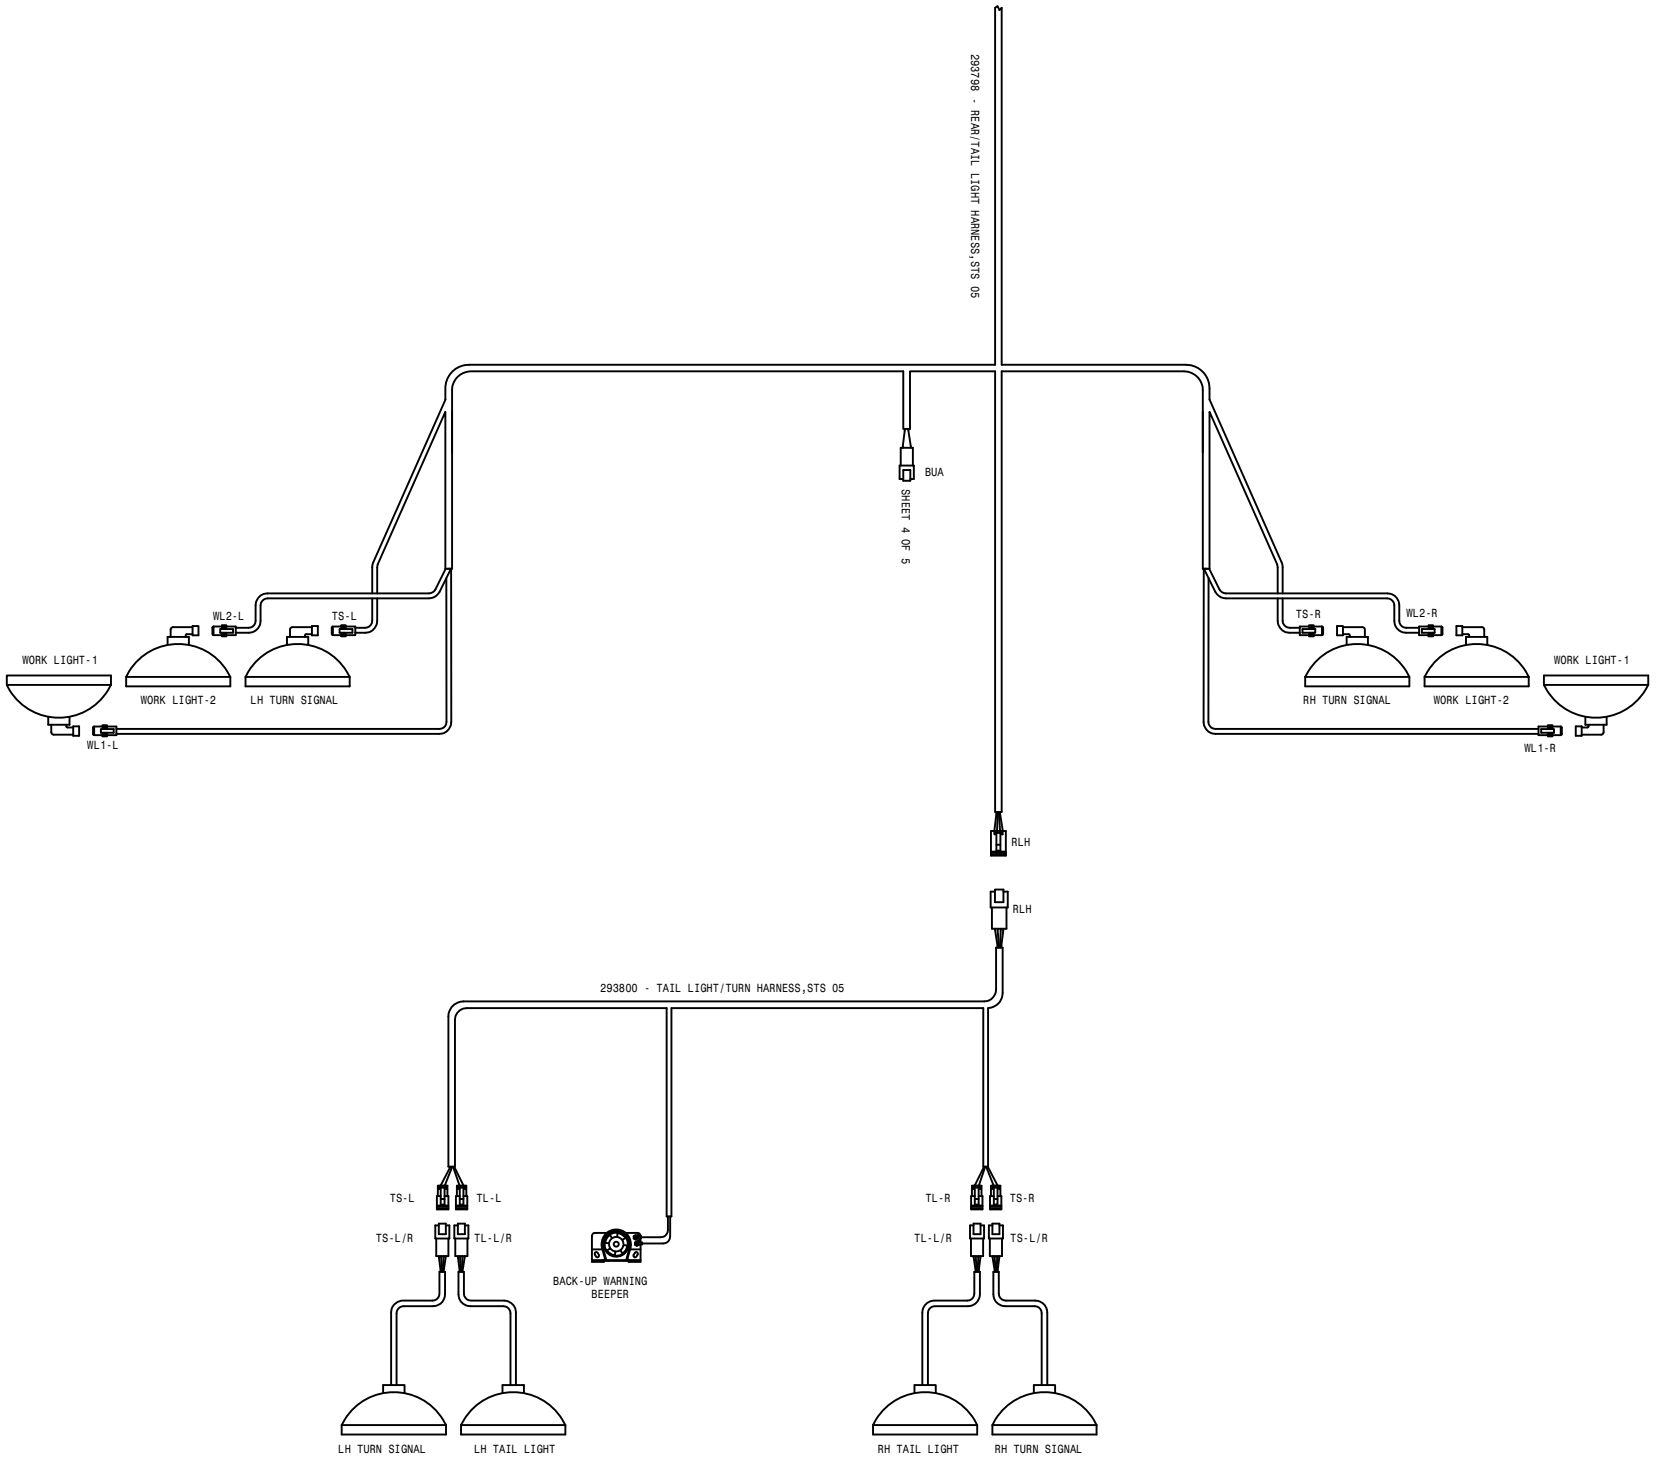

283784 - MAIN CAB HARNESS, STS 05
PAGE 5 OF 5

07-19-04 TLM
STS 10 WIRING DIAGRAM 05
 SHEET 1 OF 5
 REVISION DATE: 09-26-05
498861

12-15-04 TEL
 STS 10 WIRING DIAGRAM 05
 SHEET 2 OF 5
 REVISION DATE:
 498861