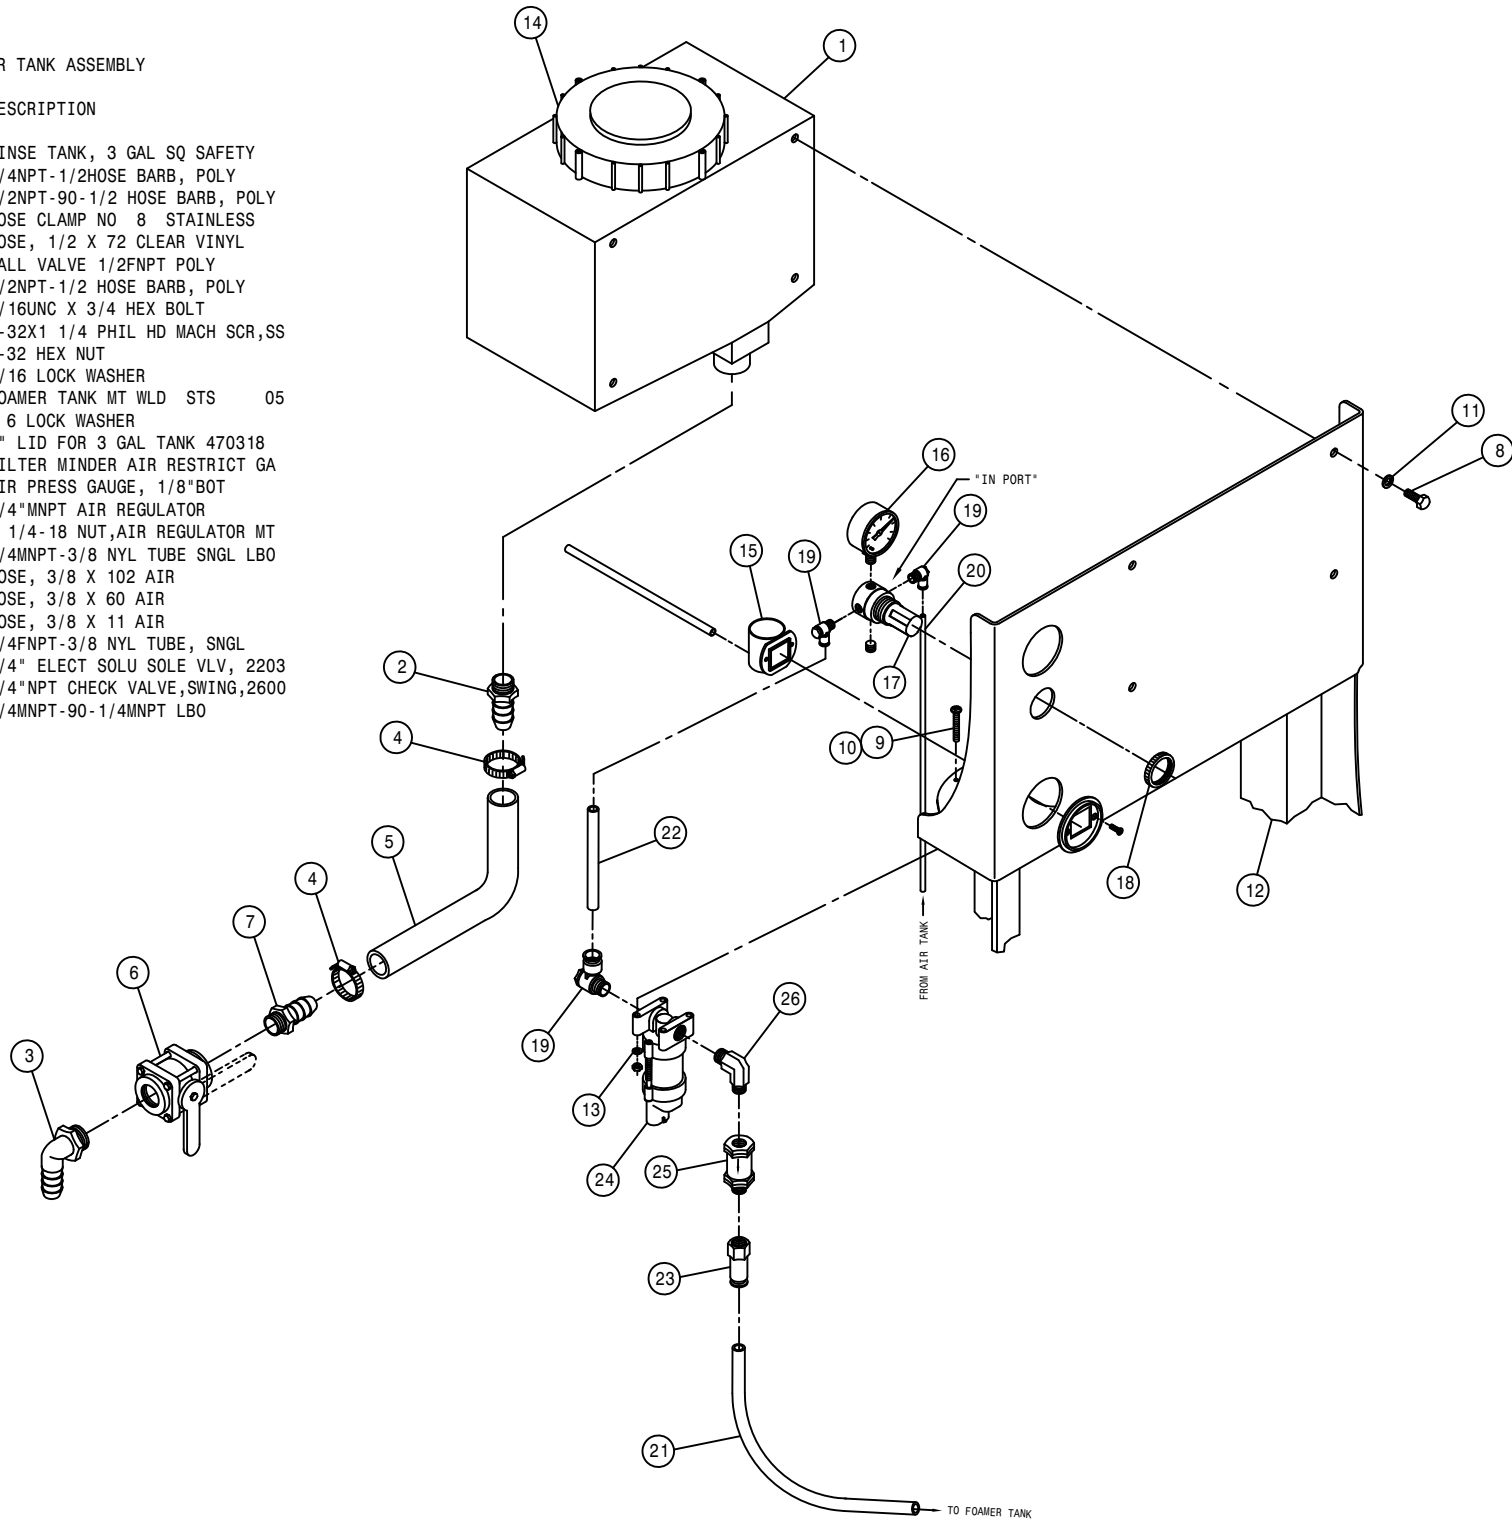

FRESH WATER TANK ASSEMBLY

DET. QTY PART NO. DESCRIPTION

1	1	470318	RINSE TANK, 3 GAL SQ SAFETY
2	1	500019	3/4NPT-1/2HOSE BARB, POLY
3	1	500047	1/2NPT-90-1/2 HOSE BARB, POLY
4	2	520070	HOSE CLAMP NO 8 STAINLESS
5	1	601489	HOSE, 1/2 X 72 CLEAR VINYL
6	1	696082	BALL VALVE 1/2FNPT POLY
7	1	713340	1/2NPT-1/2 HOSE BARB, POLY
8	4	900064	5/16UNC X 3/4 HEX BOLT
9	2	903853	6-32X1 1/4 PHIL HD MACH SCR,SS
10	2	910022	6-32 HEX NUT
11	4	920501	5/16 LOCK WASHER
12	1	701232	FOAMER TANK MT WLD STS 05
13	2	920512	# 6 LOCK WASHER
14	1	470337	6" LID FOR 3 GAL TANK 470318
15	1	314901	FILTER MINDER AIR RESTRICT GA
16	1	701310	AIR PRESS GAUGE, 1/8"BOT
17	1	711019	1/4"MNPT AIR REGULATOR
18	1	711021	1 1/4-18 NUT,AIR REGULATOR MT
19	3	711043	1/4MNPT-3/8 NYL TUBE SNGL LBO
20	1	601587	HOSE, 3/8 X 102 AIR
21	1	601624	HOSE, 3/8 X 60 AIR
22	1	601633	HOSE, 3/8 X 11 AIR
23	1	711051	1/4FNPT-3/8 NYL TUBE, SNGL
24	1	696235	1/4" ELECT SOLU SOLE VLV, 2203
25	1	711052	1/4"NPT CHECK VALVE, SWING,2600
26	1	618571	1/4MNPT-90-1/4MNPT LBO