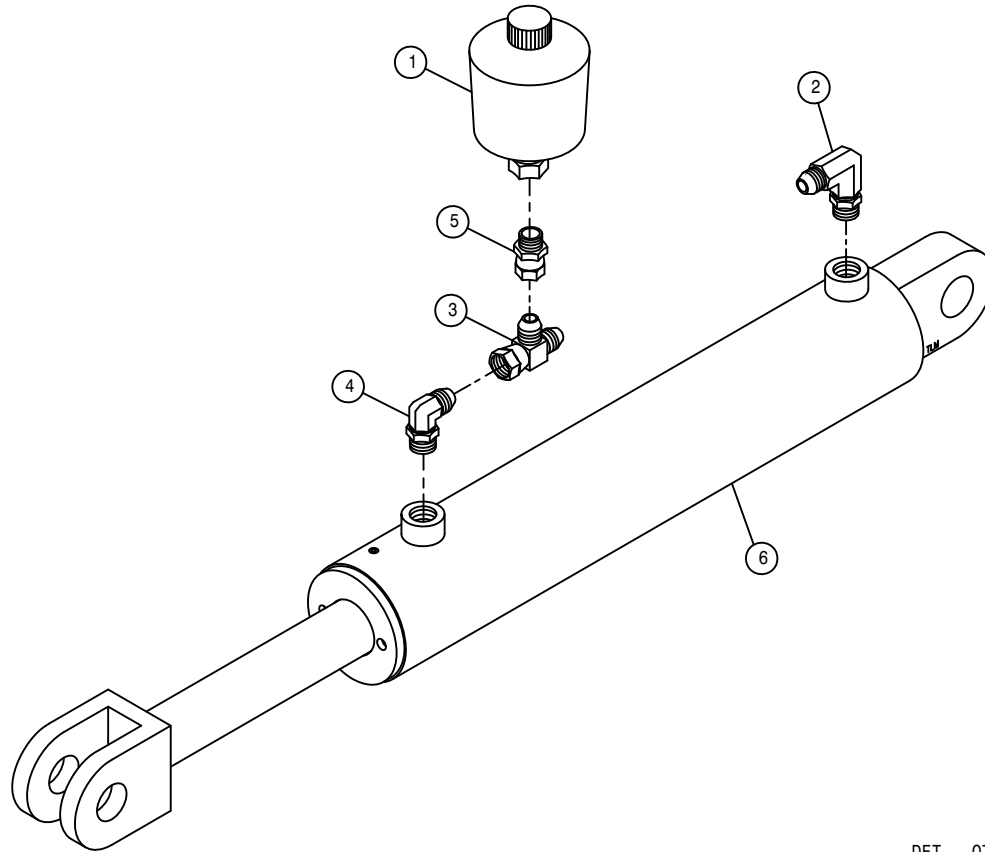

BOOM LEVEL CYLINDER ASSEMBLY

DET.	QTY	PART NO.	DESCRIPTION
	1	470326	ACCUMULATOR, DIAPHRAGM
	1	618119	9/16MJIC-90-9/16MOR LBO
	1	618486	9/16FJIC SW RUN TEE-9/16MJIC
	1	618689	9/16MOR-90-9/16MJ .042 CHK VLV
	1	618719	9/16FJIC SWIV-3/4MOR ADPTR
	1	621558	LEVEL CYL, 3.00 X 11.00 STS
NS	1	621559	REPAIR KIT, HYD CYL 621558