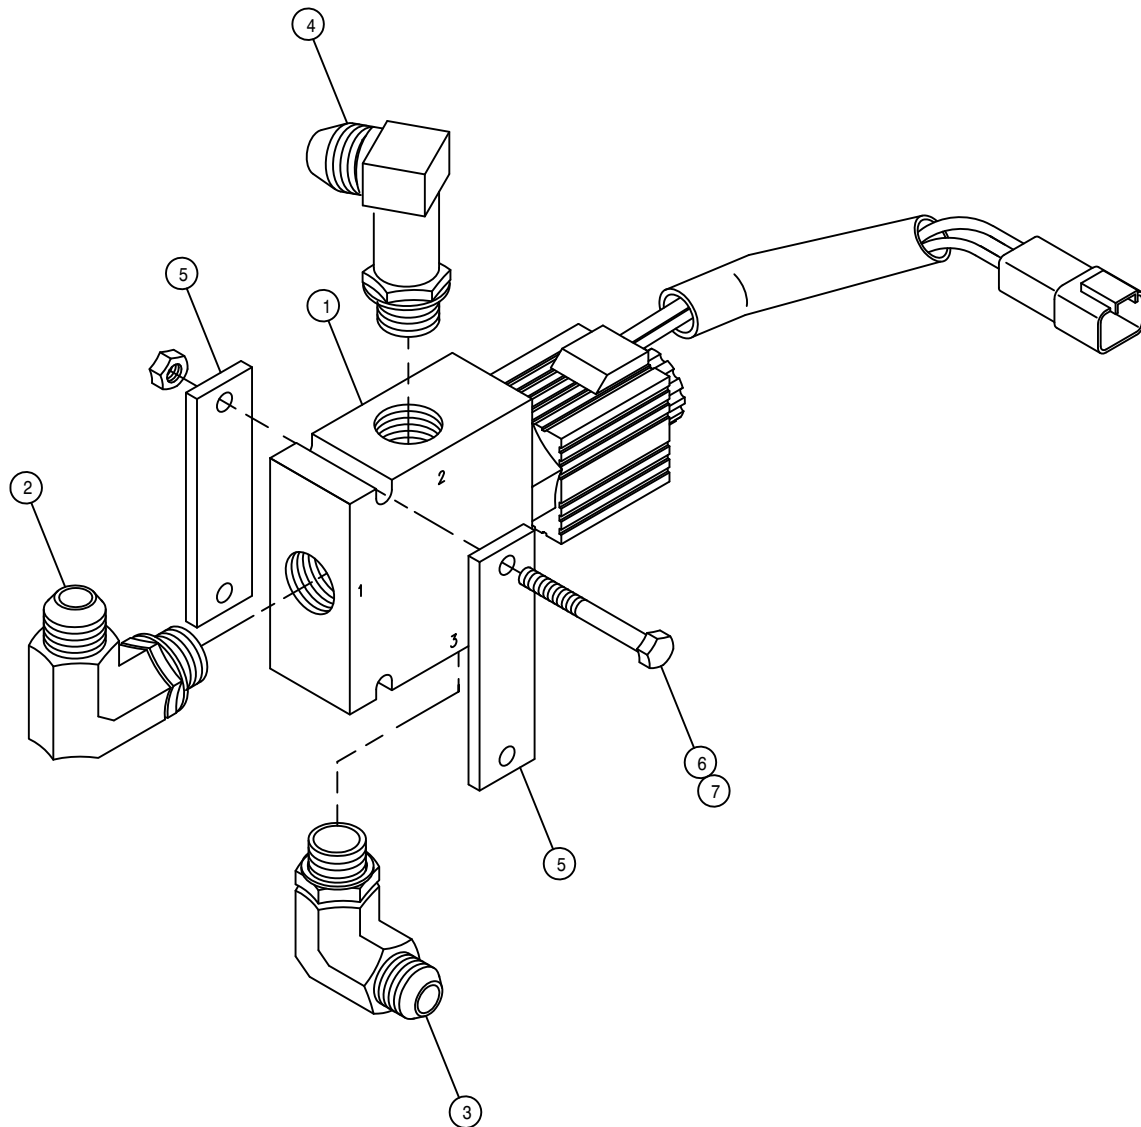

PRESSURE WASHER HYDRAULIC VALVE ASSEMBLY

DET. QTY PART NO. DESCRIPTION

1	1	606224	SIDE-FILL/WASH VLV ASSY	05
2	1	618248	1 1/16MJIC-90-1 1/16MOR LBO	
3	1	618474	3/4MJIC-90-1 1/16MOR LBO	
4	1	618674	1 1/16MJIC-90-1 1/16MOR XL LBO	
5	2	690728	VALVE KEEPER/SPACER	
6	2	900072	5/16UNC X 3" HEX BOLT	
7	2	914002	5/16UNC HEX STOVER NUT