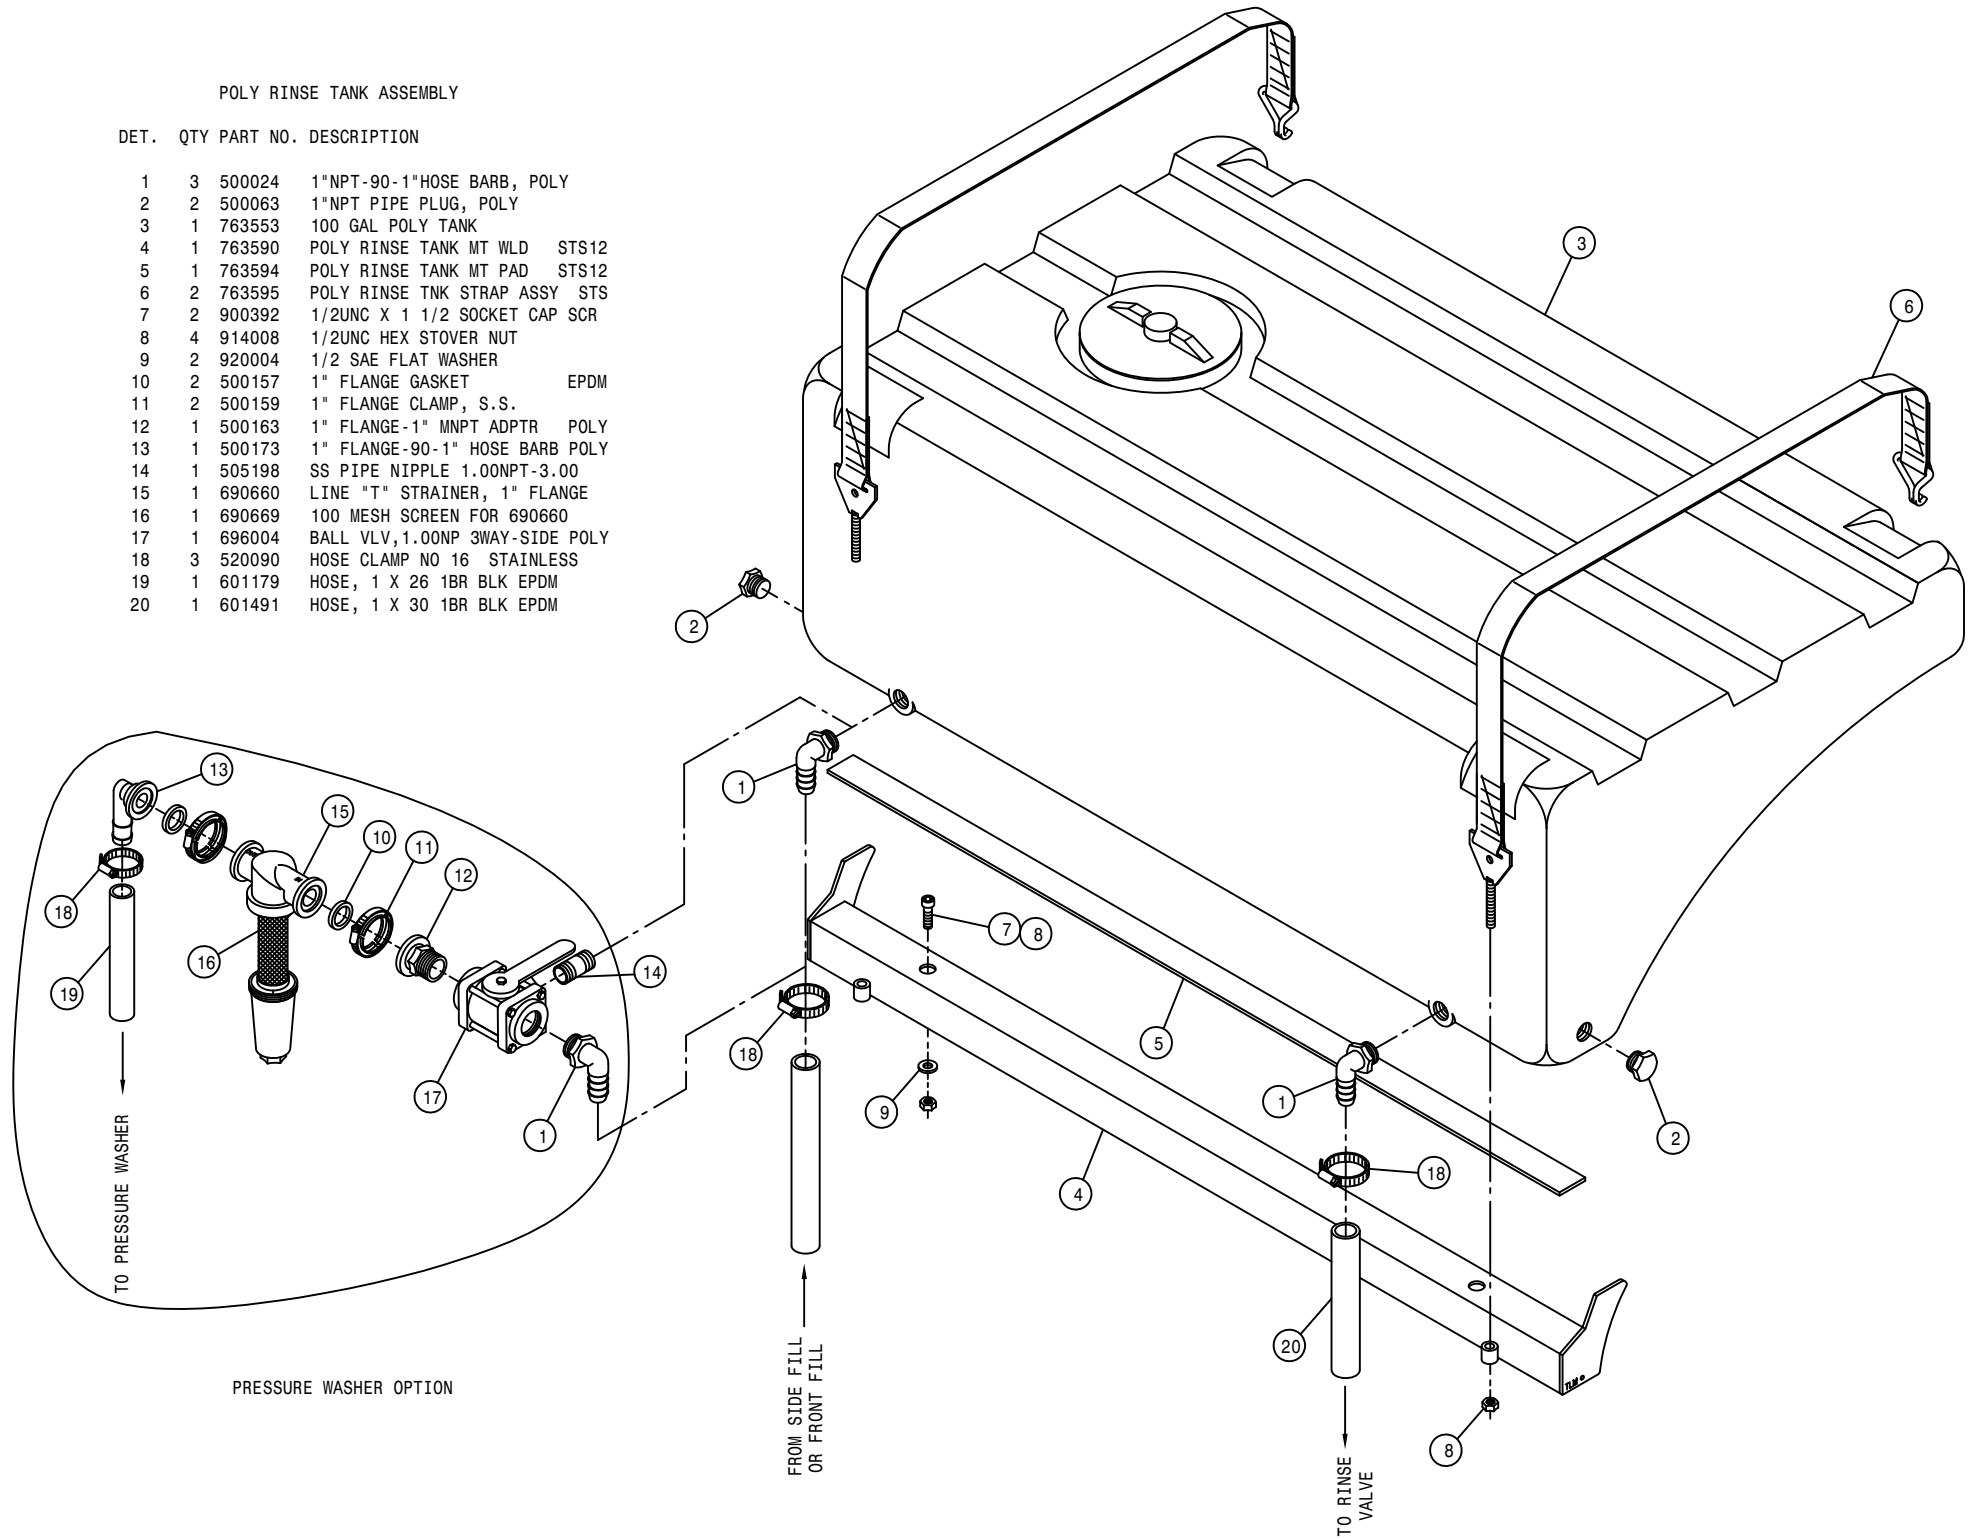

POLY RINSE TANK ASSEMBLY

DET. QTY PART NO. DESCRIPTION

1	3	500024	1"NPT-90-1"HOSE BARB, POLY
2	2	500063	1"NPT PIPE PLUG, POLY
3	1	763553	100 GAL POLY TANK
4	1	763590	POLY RINSE TANK MT WLD STS12
5	1	763594	POLY RINSE TANK MT PAD STS12
6	2	763595	POLY RINSE TNK STRAP ASSY STS
7	2	900392	1/2UNC X 1 1/2 SOCKET CAP SCR
8	4	914008	1/2UNC HEX STOVER NUT
9	2	920004	1/2 SAE FLAT WASHER
10	2	500157	1" FLANGE GASKET EPDM
11	2	500159	1" FLANGE CLAMP, S.S.
12	1	500163	1" FLANGE-1" MNPT ADPTR POLY
13	1	500173	1" FLANGE-90-1" HOSE BARB POLY
14	1	505198	SS PIPE NIPPLE 1.00NPT-3.00
15	1	690660	LINE "T" STRAINER, 1" FLANGE
16	1	690669	100 MESH SCREEN FOR 690660
17	1	696004	BALL VLV,1.00NP 3WAY-SIDE POLY
18	3	520090	HOSE CLAMP NO 16 STAINLESS
19	1	601179	HOSE, 1 X 26 1BR BLK EPDM
20	1	601491	HOSE, 1 X 30 1BR BLK EPDM

PRESSURE WASHER OPTION