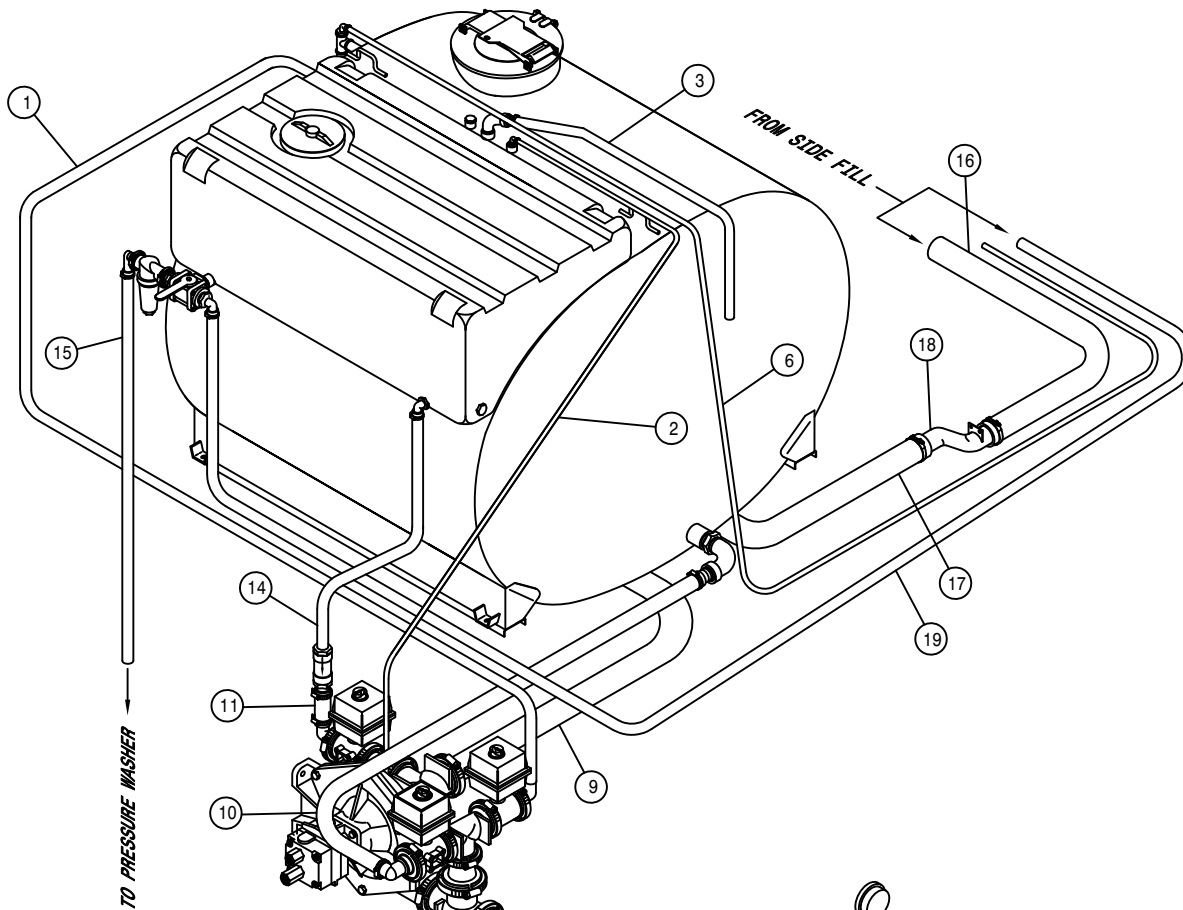

SIDE FILL SOLUTION HOISING (HI-VOLUME)

DET. QTY PART NO. DESCRIPTION

DET.	QTY	PART NO.	DESCRIPTION
1	1	601273	HOSE, 1 X 132 1BR BLK EPDM
2	1	601490	HOSE, 1/4 X 98 1 BR BLK EPDM
3	1	601496	HOSE, 1 X 120 1BR BLK EPDM
4	1	601613	HOSE, 2 X 43 2F-1W EPDM
5	1	601502	HOSE, 2 X 56 2F-1W EPDM
6	1	601567	HOSE, 1/2 X 260 1BR BLK EPDM
7	1	601634	HOSE, 1/2 X 78 1BR BLK EPDM
8	1	601562	HOSE, 1/2 X 140 1BR BLK EPDM
9	1	601573	HOSE, 2 X 48 2F-1W EPDM
10	1	601591	HOSE, 1 1/2 X 53 2BR BLK EPDM
11	1	601590	HOSE, 1 X 6 1BR BLK EPDM
12	1	601628	HOSE, 2 X 51 2F-1W EPDM
13	2	601566	HOSE, 1/2 X 252 1BR BLK EPDM
14	1	601491	HOSE, 1 X 30 1BR BLK EPDM
15	1	601179	HOSE, 1 X 26 1BR BLK EPDM
16	1	601506	HOSE, 3 X 74 POLY HELIX EPDM
17	1	601574	HOSE, 3 X 36 POLY HELIX EPDM
18	1	690731	SOLU TUBE, 3.00 S.S. SIDE FILL
19	1	601459	HOSE, 1 X 245 1BR BLK EPDM
20	2	601240	HOSE, 1 1/2 X 84 2F-1W EPDM
21	1	601516	HOSE, 1 1/2 X 72 2BR BLK EPDM
22	1	601517	HOSE, 1 1/2 X 204 2BR BLK EPDM
23	2	601518	HOSE, 1 1/2 X 300 2BR BLK EPDM
24	1	601519	HOSE, 1 1/2 X 396 2BR BLK EPDM