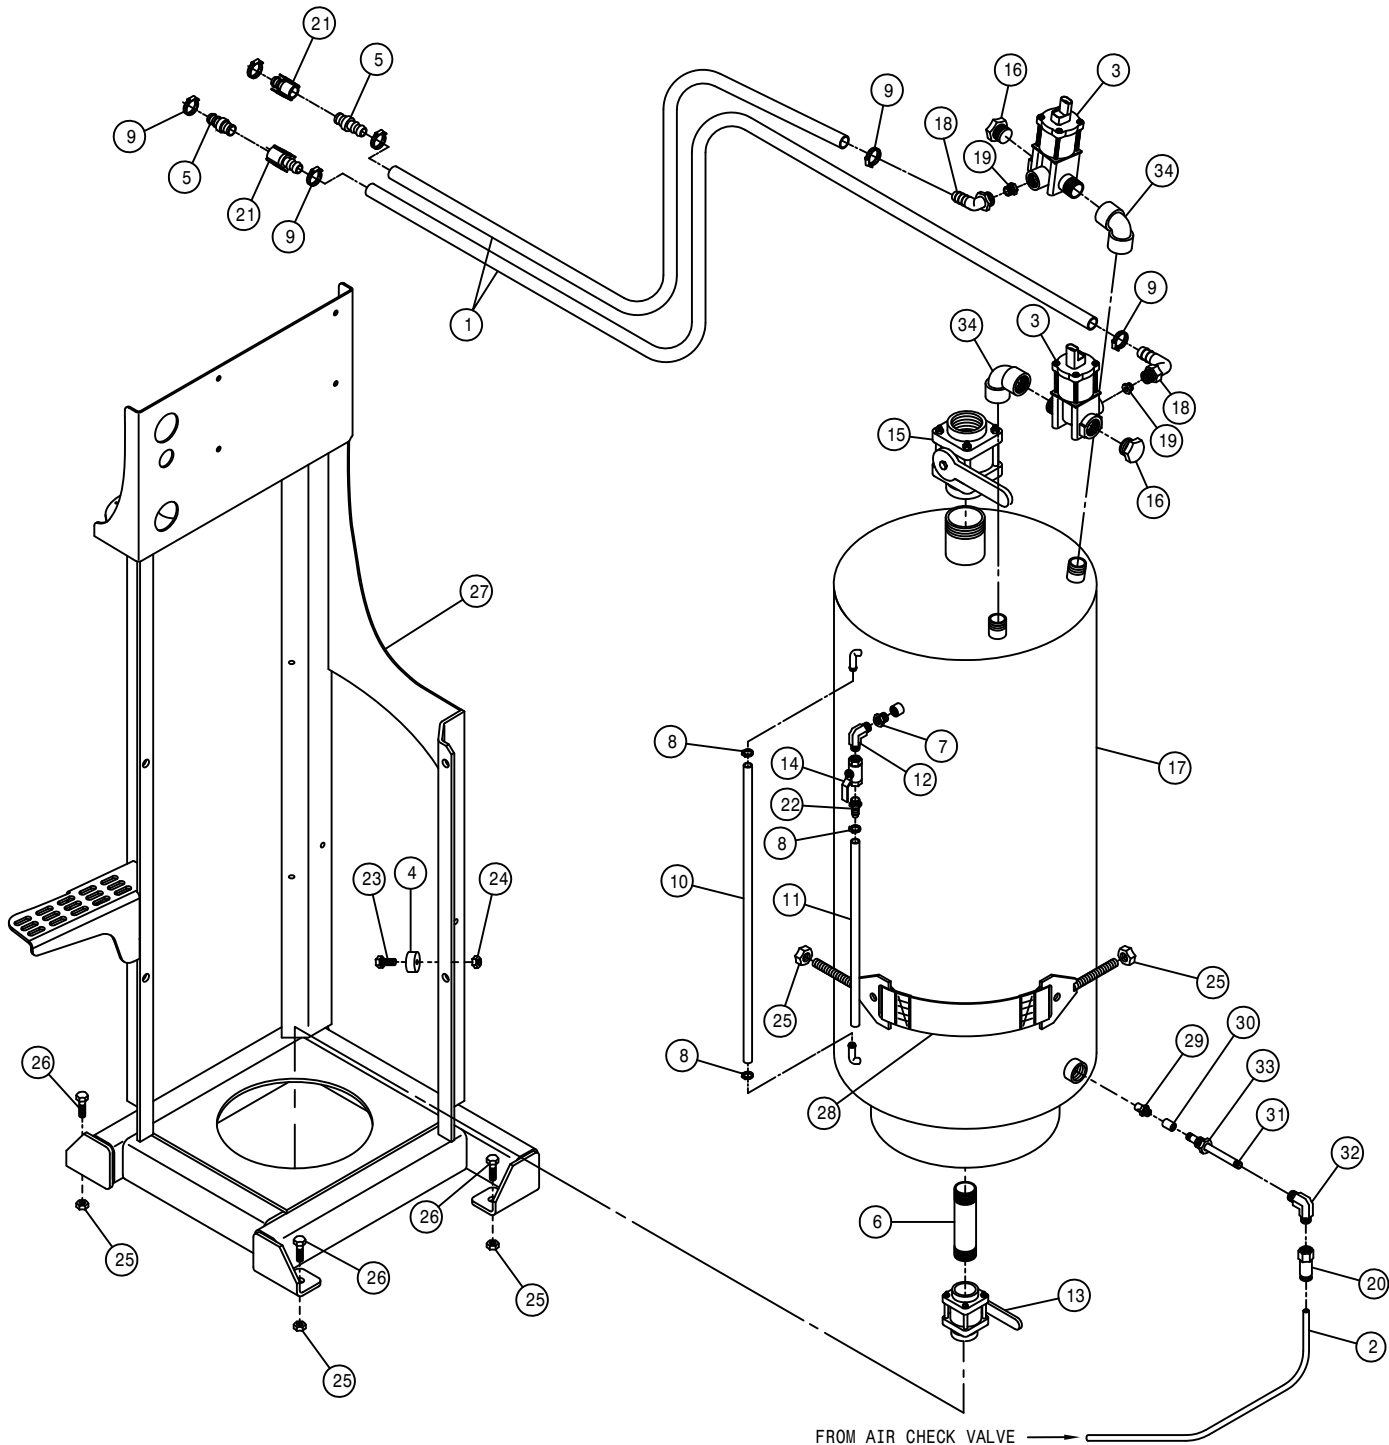

FOAMER TANK ASSEMBLY

DET.	QTY	PART NO.	DESCRIPTION
	1	195908	HOSE 3/4ID-1/8W CLEAR VINYL
	2	601624	HOSE, 3/8 X 60 AIR
	3	696181	3/4" ELECT SOLU SOLE VALVE 02
	4	470294	RUBBER BUMPER, RECESS, .63H-1.5D
	5	696208	.75 HOSE BARB-MALE COUPLER
	6	505205	BLK PIPE NIPPLE 1.00NPT-5.00
	7	505211	3/8-1/4NPT REDU BUSH, BRS
	8	520120	HOSE CLAMP NO 4 STAINLESS
	9	520055	HOSE CLAMP NO 12 STAINLESS
	10	601419	HOSE, 3/8 X 30 CLEAR VINYL
	11	601420	HOSE, 3/8 X 48 CLEAR VINYL
	12	618571	1/4MNPT-90-1/4MNPT LBO
	13	695900	BALL VALVE 1IN FNPT POLY
	14	696120	BALL VALVE, 1/4NPT, STEEL
	15	696134	BALL VALVE 2IN FNPT POLY
	16	500043	3/4NPT PIPE PLUG, POLY
	17	701112	FOAM MARKER TANK, 36 GAL SS
	18	701214	1/2NPT-90-3/4H BARB, 1/4TAP, POLY
	19	701215	1/4PIPE PLUG, .187 ORIFICE, POLY
	20	711051	1/4FNPT-3/8 NYL TUBE, SNGL
	21	696207	.75 HOSE BARB-FEMALE COUPLER
	22	783304	1/4 NPT X 3/8 HOSE BARB, BRS
	23	900064	5/16UNC X 3/4 HEX BOLT
	24	914002	5/16UNC HEX STOVER NUT
	25	914008	1/2UNC HEX STOVER NUT
	26	900264	3/4UNC X 1 1/4 HEX BOLT
	27	701232	FOAMER TANK MT WLD STS 05
	28	701170	FOAMER TANK STRAP ASSY
	29	701144	FOAMER AIR NOZZLE
	30	500223	SS PIPE CPLG, 1/8NPT
	31	507021	SS PIPE NIPPLE, 1/8NPT X 6"
	32	701143	FOAMER AIR TUBE FTG
	33	507728	REDU BUSH 1/2MNPT X 1/4FNPT, SS
	34	500079	3/4NPT-90 EL, POLY

FROM AIR CHECK VALVE →