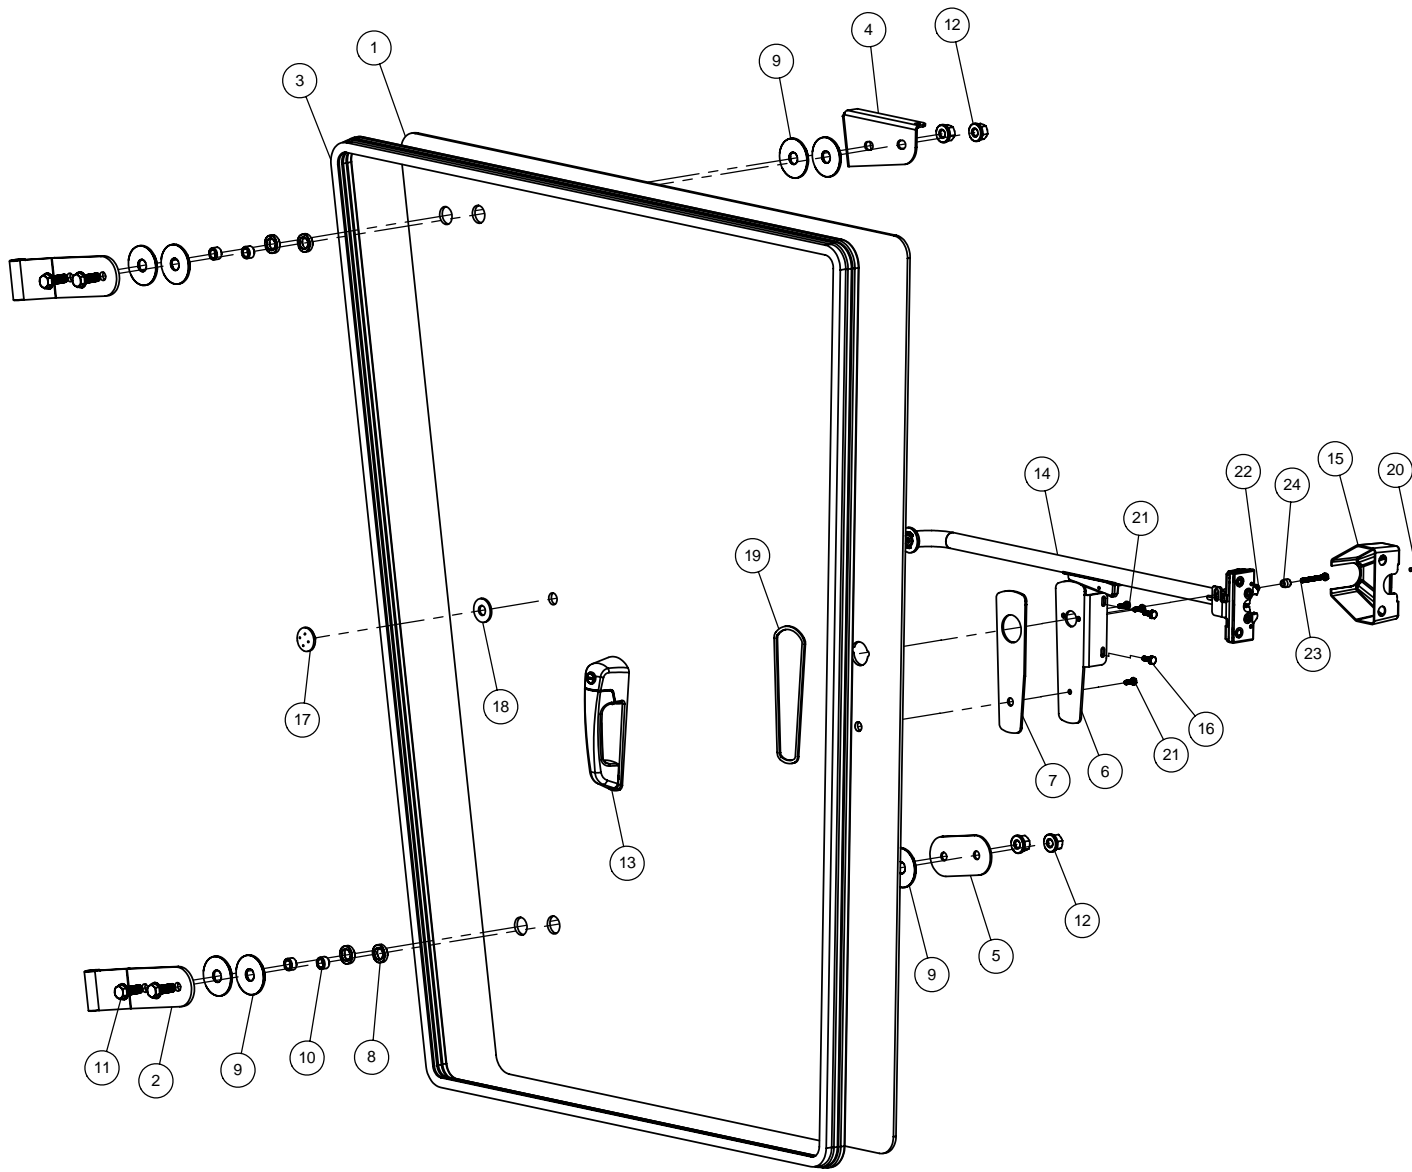

DOOR ASSEMBLY

DET	QTY	P/N	DESCRIPTION
1	1	658037	DOOR GLASS, STS CAB 05
2	2	343338	HINGE WELD, STS CAB 05
3	1	343346	DOOR SEAL, RUBBER STS CAB
4	1	343421	TOP DOOR HINGE PLT, STS 05
5	1	343337	TOP DOOR HINGE PLT, DTS 10,05
6	1	343334	DOOR LATCH BRKT PLT, CAB 05
7	1	470418	DOOR HANDLE MT GASKET, STS CAB
8	4	470419	DOOR HINGE BUSH, RUBBER STS 05
9	8	470420	DOOR HINGE BUSH, RUBBER STS 05
10	4	343335	DOOR HINGE GLASS BUSH, CAB 05
11	4	470431	1/2UNC x 1 1/2 HEX BOLT
12	4	470360	1/2 SERR FLANGE NUT
13	1	470415	OUTSIDE PULL HANDLE ASSY
14	1	470410	INSIDE SQUEEZE LATCH ASSY
15	1	470411	INSIDE SQUEEZE LATCH COVER
16	2	470118	1/4UNC x 3/4 HEX BOLT
17	1	470414	INSIDE SQUEEZE LATCH CAP
18	2	470413	INSIDE SQUEEZE LATCH GASKET
19	1	470416	OUTSIDE PULL HANDLE GASKET
20	1	470412	INSIDE SQUEEZE LATCH SCREWS
21	3	473826	6MM-1.00 x 16MM HEX BOLT
22	1	473767	6MM HEX NUT
23	1	473794	6MM-1.00 x 50MM HEX BOLT
24	1	470421	NYLON SPACER, SPHERICAL 6MMx12