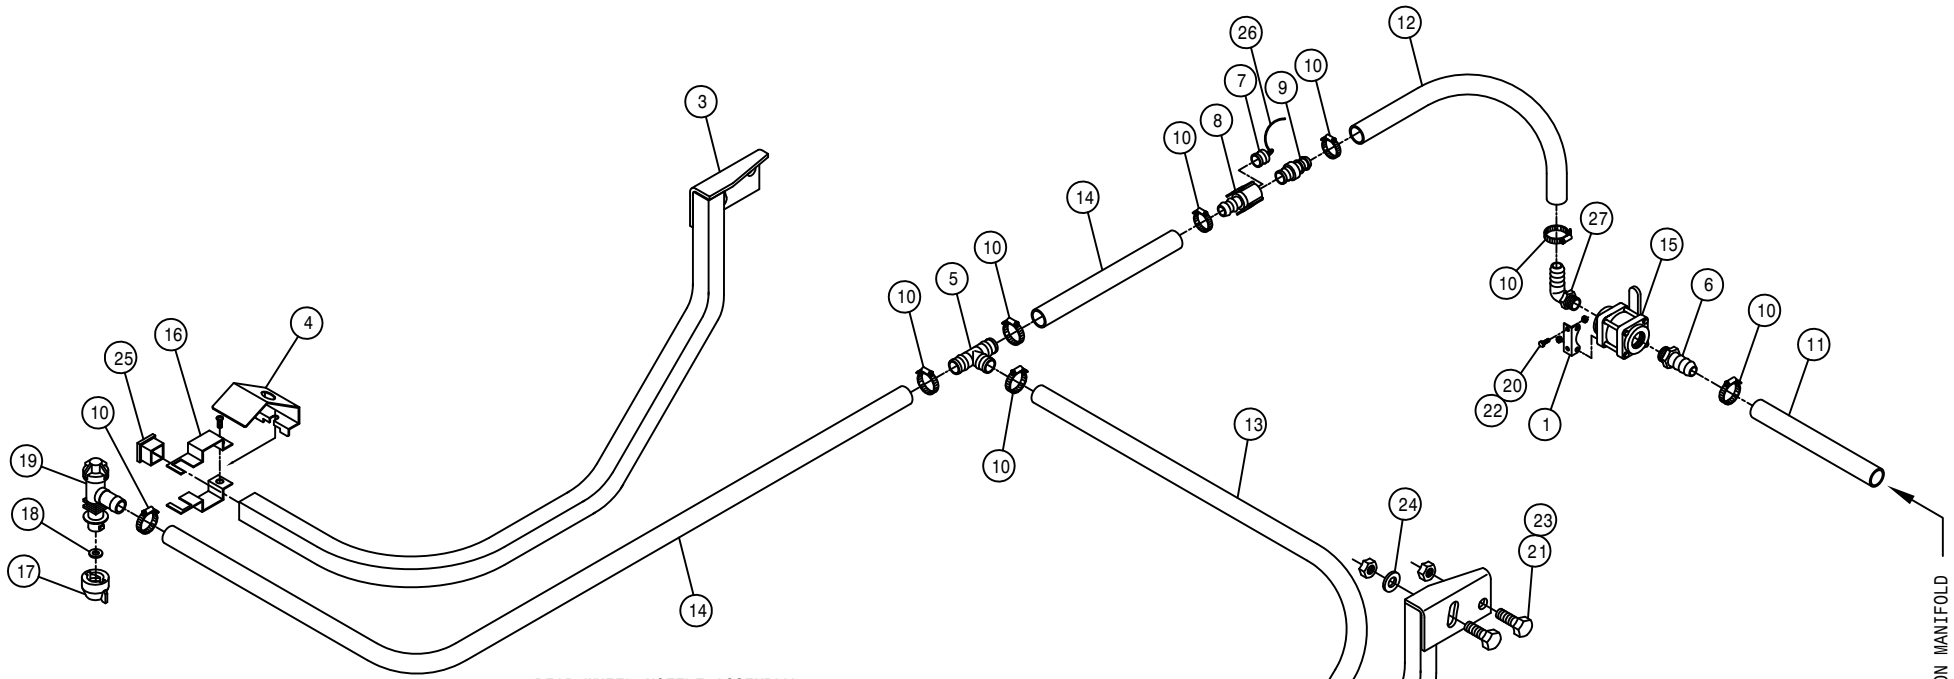

REAR WHEEL NOZZLE ASSEMBLY

DET. QTY PART NO. DESCRIPTION

1	1	164724	VALVE MT, REAR NOZL STS	03
2	1	164670	RH REAR NOZL MT WLD	STS12
3	1	164671	LH REAR NOZL MT WLD	STS12
4	2	164676	NOZL SHIELD, REAR WHEEL	00
5	1	500120	1/2" HOSE BARB TEE, POLY	
6	1	713340	1/2NPT-1/2 HOSE BARB, POLY	
7	1	696204	PLUG FOR .50/.75 FEM COUPLER	
8	1	696233	.50 HOSE BARB-FEMALE COUPLER	
9	1	696234	.50 HOSE BARB-MALE COUPLER	
10	9	520070	HOSE CLAMP NO 8 STAINLESS	
11	1	601562	HOSE, 1/2 X 140 1BR BLK EPDM	
12	1	601563	HOSE, 1/2 X 120 1BR BLK EPDM	
13	1	601565	HOSE, 1/2 X 223 1BR BLK EPDM	
14	2	601639	HOSE, 1/2 X 170 1BR BLK EPDM	
15	1	696082	BALL VALVE 1/2FNPT POLY	
16	2	737817	NOZL MT CLMP, 1.00 SQ SS, Q-TJET	
17	2	737822	CAP SET, YELLOW QUICK TEEJET	
18	2	737824	QUICK TEEJET SEAT GASKET	
19	2	737827	QUICK TJET LBO, 1-TIP BODY	.50
20	2	900065	5/16UNC X 1" HEX BOLT	
21	4	900265	1/2UNC X 1 1/2 HEX BOLT	
22	2	914002	5/16UNC HEX STOVER NUT	
23	4	914008	1/2UNC HEX STOVER NUT	
24	2	920004	1/2 SAE FLAT WASHER	
25	2	629727	FINISH PLUG FOR 1"SQ X 16 GA	
26	1	470322	LANYARD, 8" NYLON LOOP/LOOP	
27	1	500047	1/2NPT-90-1/2 HOSE BARB, POLY	

FROM SOLUTION MANIFOLD