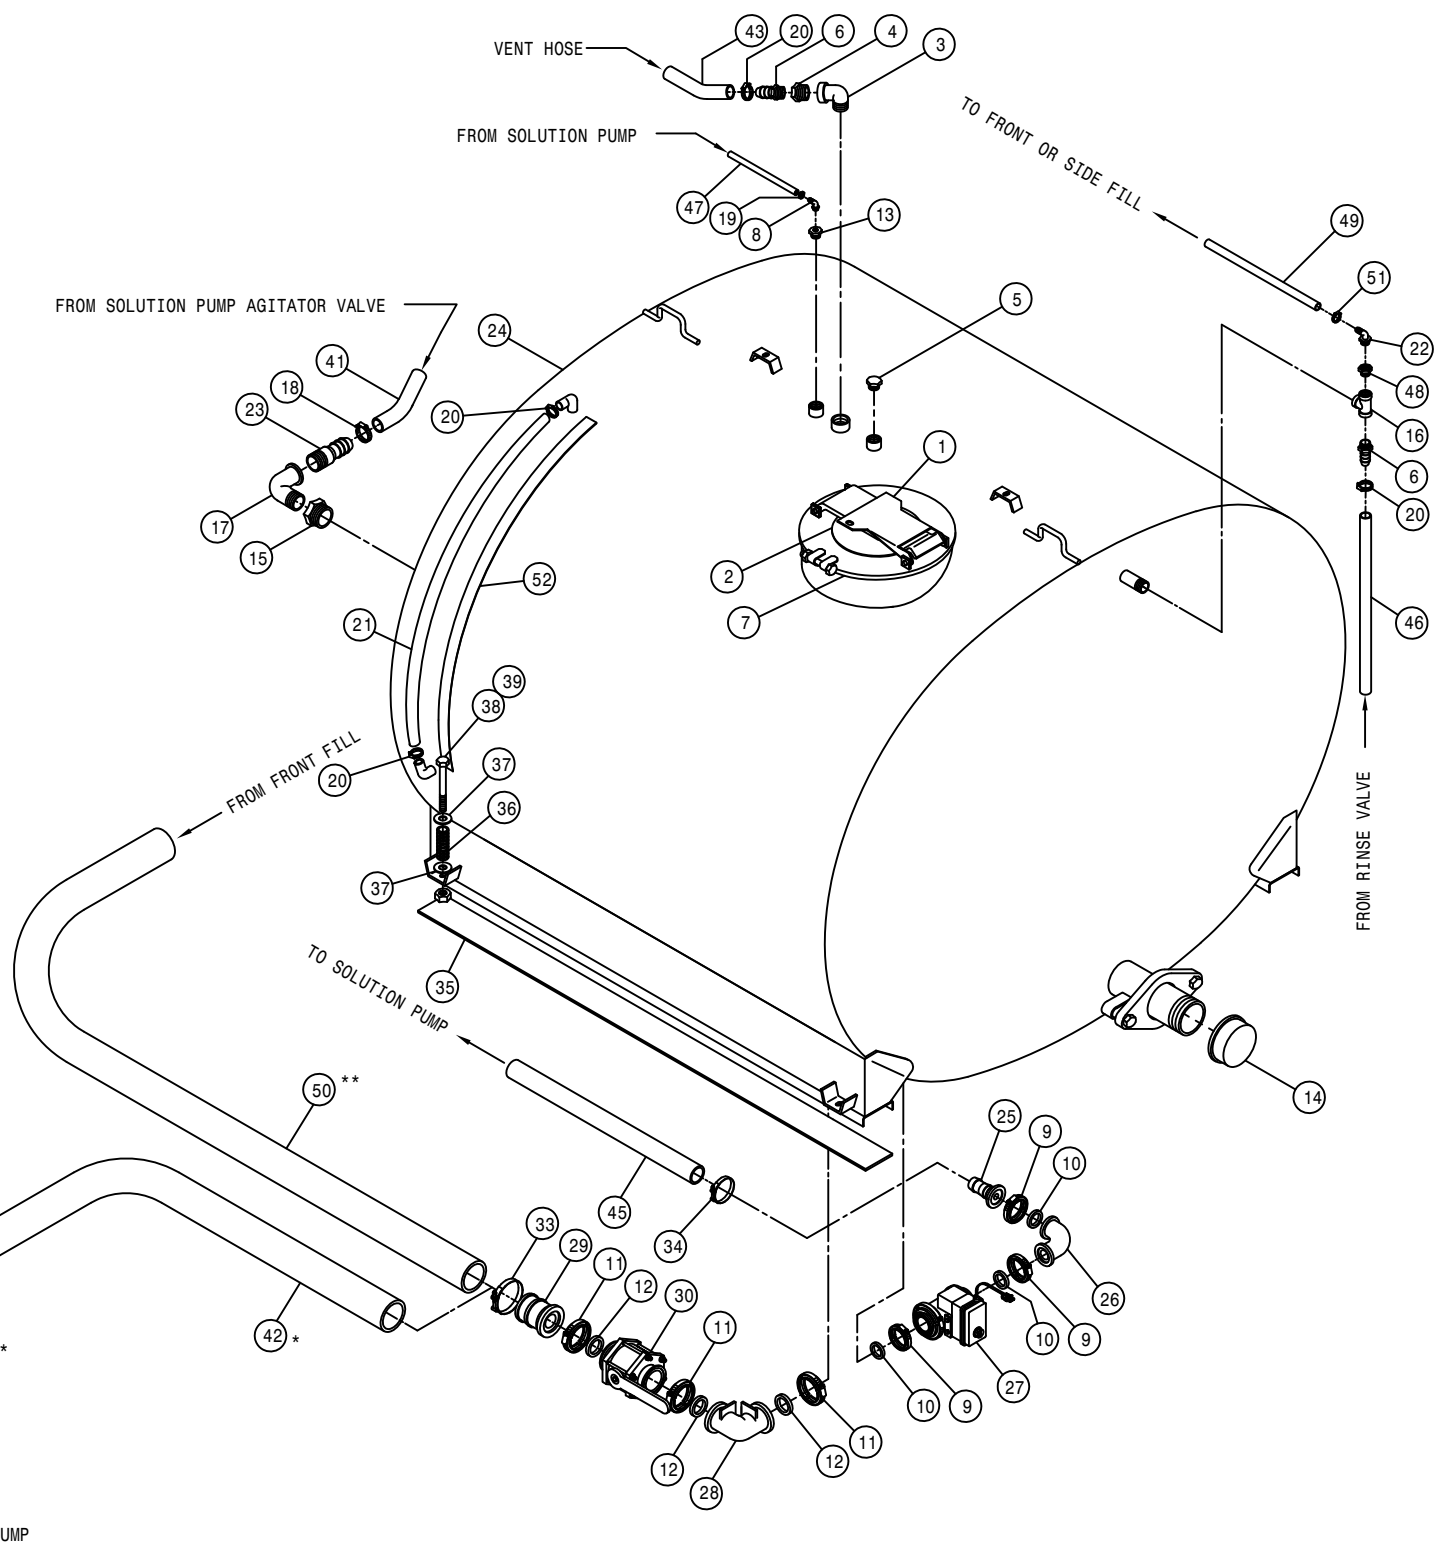

NOTE: ITEMS (*) ARE USED WITH THE SIDE FILL OPTION
ITEMS (**) ARE USED WITH THE FRONT FILL OPTION