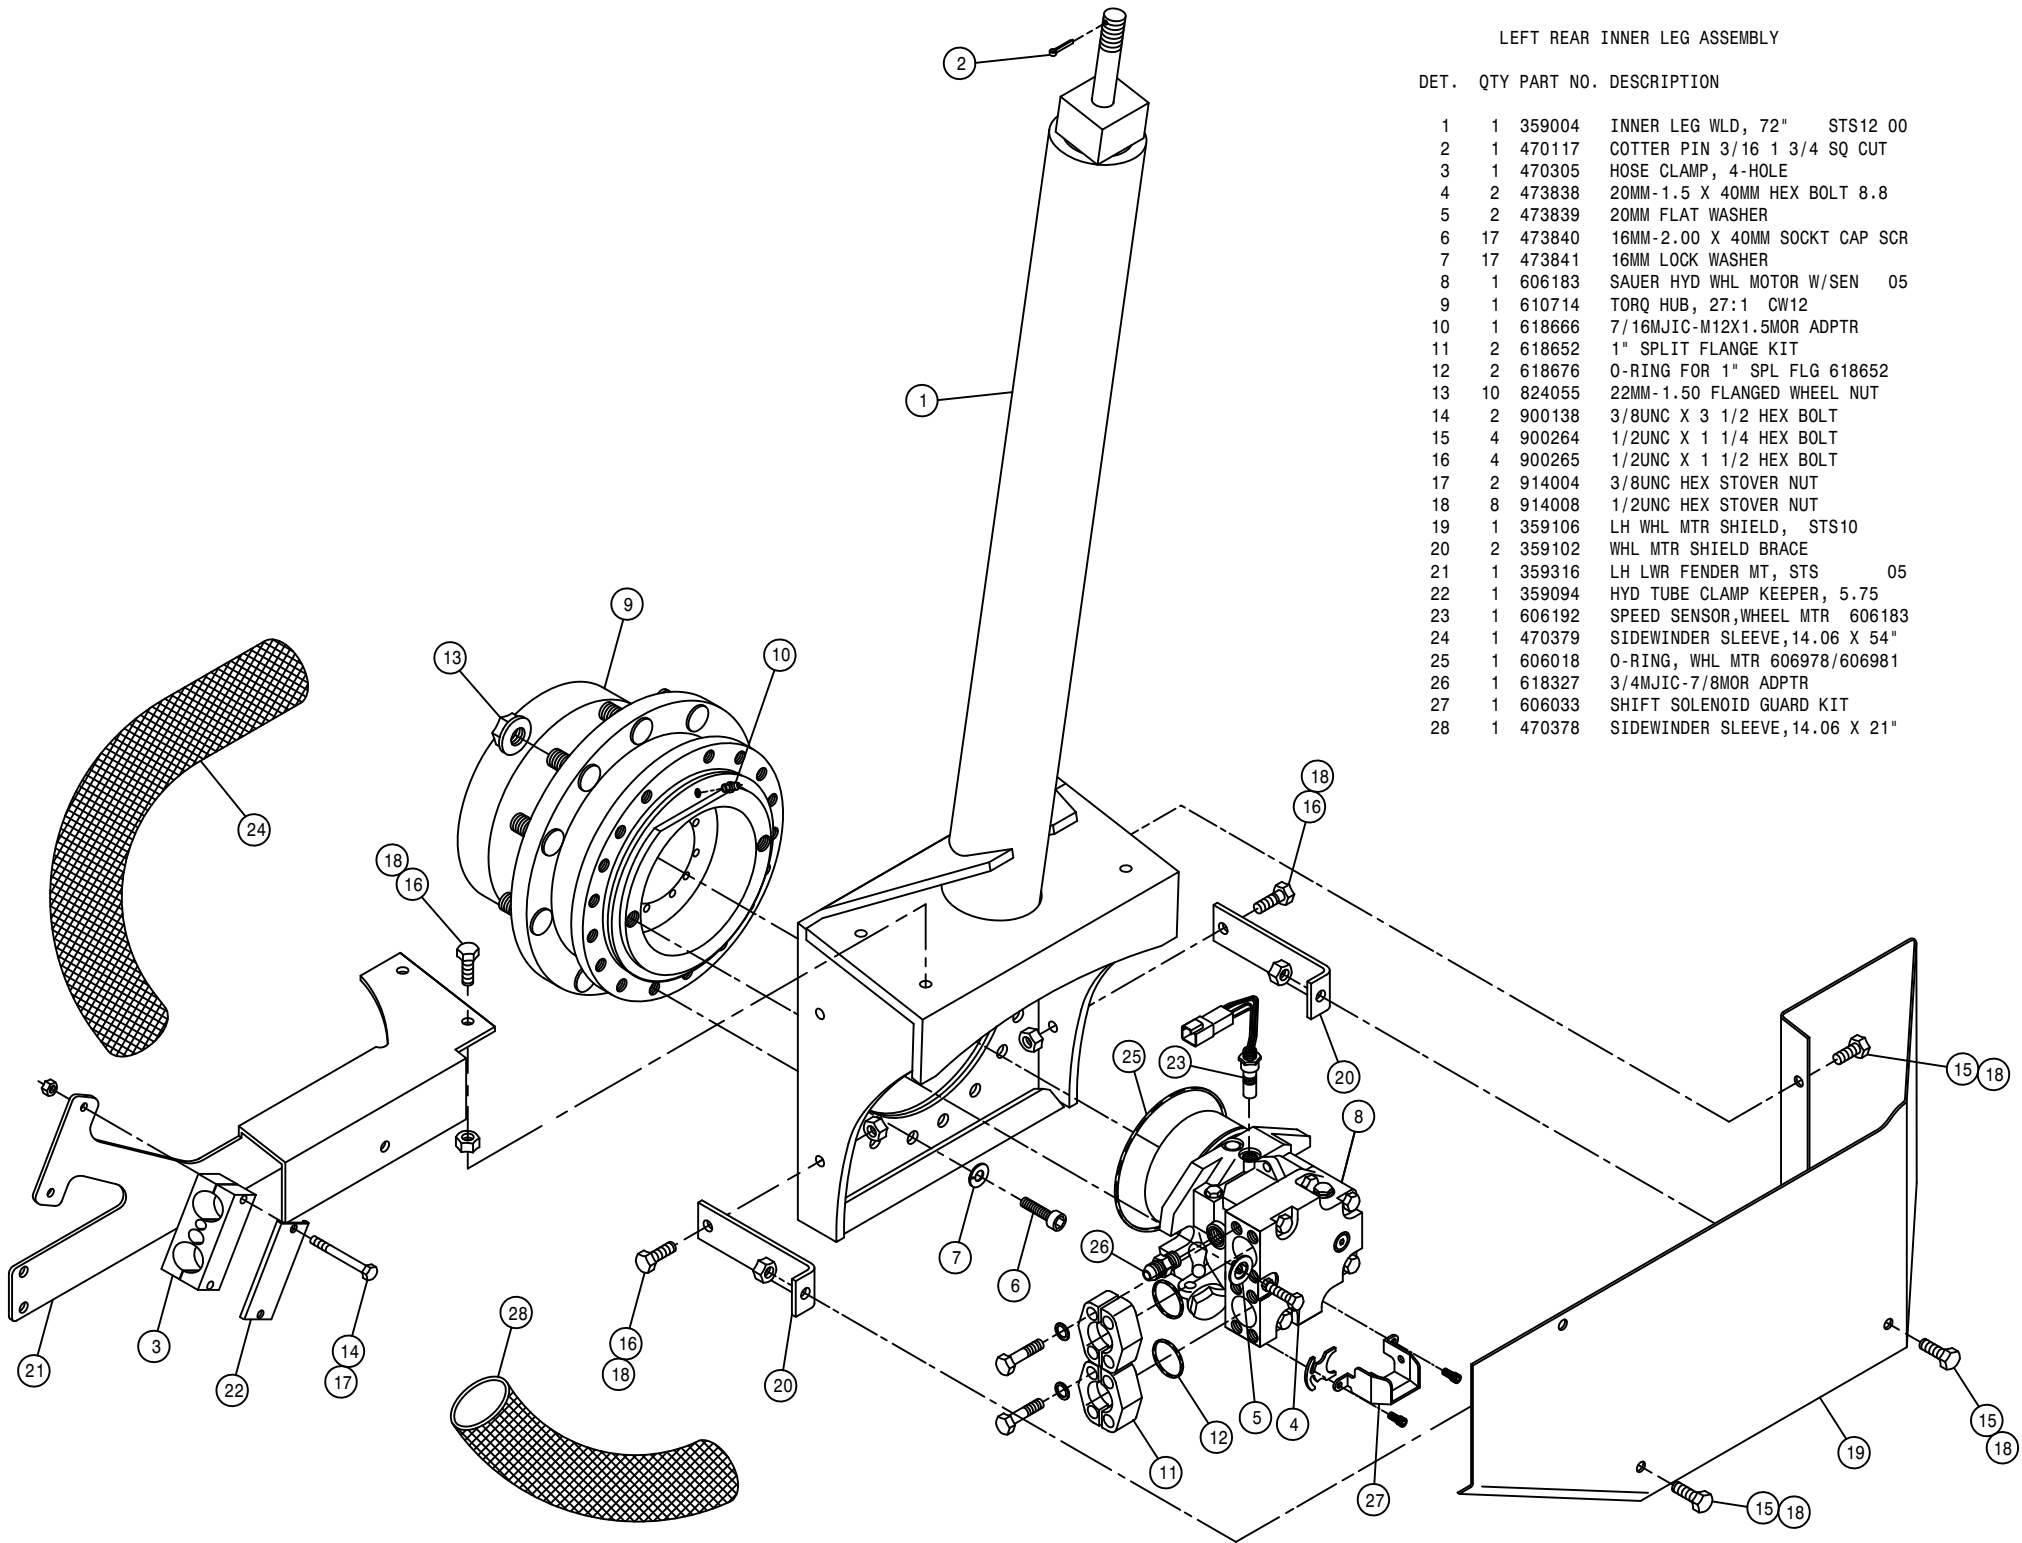

LEFT REAR INNER LEG ASSEMBLY

DET. QTY PART NO. DESCRIPTION

DET.	QTY	PART NO.	DESCRIPTION
1	1	359004	INNER LEG WLD, 72" STS12 00
2	1	470117	COTTER PIN 3/16 1 3/4 SQ CUT
3	1	470305	HOSE CLAMP, 4-HOLE
4	2	473838	20MM-1.5 X 40MM HEX BOLT 8.8
5	2	473839	20MM FLAT WASHER
6	17	473840	16MM-2.00 X 40MM SOCKT CAP SCR
7	17	473841	16MM LOCK WASHER
8	1	606183	SAUER HYD WHL MOTOR W/SEN 05
9	1	610714	TORQ HUB, 27:1 CW12
10	1	618666	7/16MJIC-M12X1.5MOR ADPTR
11	2	618652	1" SPLIT FLANGE KIT
12	2	618676	O-RING FOR 1" SPL FLG 618652
13	10	824055	22MM-1.50 FLANGED WHEEL NUT
14	2	900138	3/8UNC X 3 1/2 HEX BOLT
15	4	900264	1/2UNC X 1 1/4 HEX BOLT
16	4	900265	1/2UNC X 1 1/2 HEX BOLT
17	2	914004	3/8UNC HEX STOVER NUT
18	8	914008	1/2UNC HEX STOVER NUT
19	1	359106	LH WHL MTR SHIELD, STS10
20	2	359102	WHL MTR SHIELD BRACE
21	1	359316	LH LWR FENDER MT, STS 05
22	1	359094	HYD TUBE CLAMP KEEPER, 5.75
23	1	606192	SPEED SENSOR,WHEEL MTR 606183
24	1	470379	SIDEWINDER SLEEVE,14.06 X 54"
25	1	606018	O-RING, WHL MTR 606978/606981
26	1	618327	3/4MJIC-7/8MOR ADPTR
27	1	606033	SHIFT SOLENOID GUARD KIT
28	1	470378	SIDEWINDER SLEEVE,14.06 X 21"