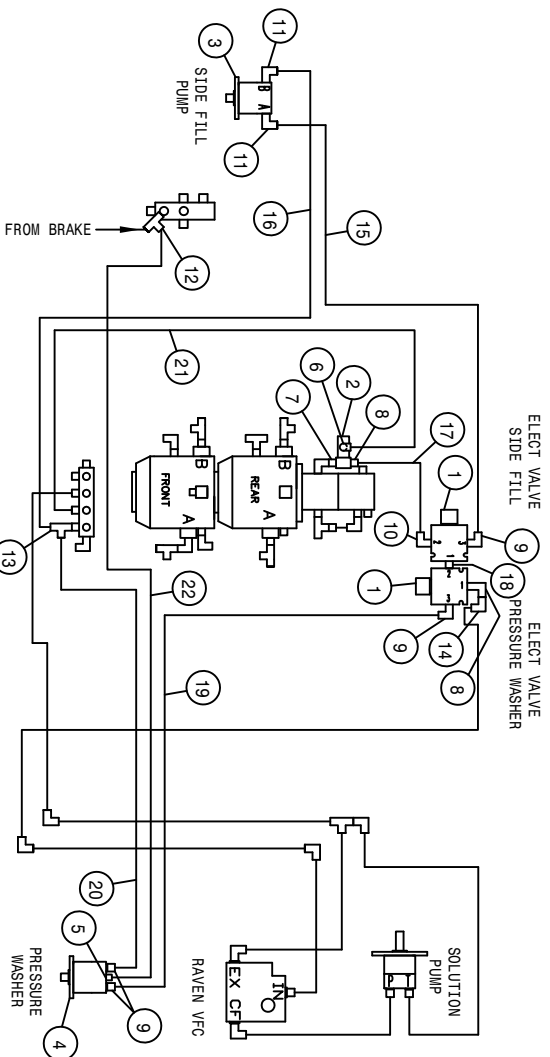

STS10 HYDRAULIC SCHEMATIC 2005
REFERENCE DRAWING NO. 49884853

DET.	QTY	PART NO.	DESCRIPTION	DET.	QTY	PART NO.	DESCRIPTION
1	4	621552	TRD ADJ CYL, 3.00 X 16.00	27	2	616088	04-451TC-06FJX-06FJX-56
2	3	621554	LADR/SF/BRKWAY CYL,1.50 X12.25	28	16	618119	9/16MJIC-90-9/16MOR LBO
3	2	607540	KICK-DOWN RELIEF VALVE, 800PSI	29	2	618486	9/16FJIC SW RUN TEE-9/16MJIC
4	2	621556	LIFT CYL, 2.50 X 18.00	30	2	618629	9/16MOR BRANCH TEE-9/16MJIC
5	2	621558	LEVEL CYL, 3.00 X 11.00	31	2	618668	9/16FJIC SWIV-9/16MOR ADPTR
6	2	621560	FOLD CYL, 2.50 X 21.000	32	2	614752	RESTRICTOR BR TEE ASSY, .042DIA
7	2	618719	9/16FJIC SWIV-3/4MOR ADPTR	33	2	621562	OUTR FOLD CYL, 2.25 X 21.00 STS
8	2	470326	ACCUMULATOR, DIAPHRAGM	34	7	618733	9/16JIC .042 ORIFICE ADPTR
9	1	615761	LIFT RAISE HYD TUBE ASSY	35	4	616070	04-451TC-04MJ3BH-06MOR-11.00H/A
10	1	615762	LIFT LOWER HYD TUBE ASSY	36	4	616071	04-451TC-04MJ3BH-06MOR-13.00H/A
11	1	615763	LEVEL RAISE HYD TUBE ASSY	37	8	616074	04-451TC-04FJX90-06FJX-26
12	1	615764	LEVEL LOWER HYD TUBE ASSY	38	4	616079	04-451TC-06FJX-06FJX-29
13	2	615765	BREAKAWAY HYD TUBE ASSY	39	1	616124	04-451TC-06FJX-08FJX-24
14	1	615766	BOOM EXTN RAISE HYD TUBE ASSY	40	1	616118	04-451TC-06FJX-06FJX-165
15	1	615767	BOOM EXTN LOWER HYD TUBE ASSY	41	1	616119	04-451TC-06FJX-06FJX-175
16	1	615768	RH FOLD RAISE HYD TUBE ASSY	42	4	616089	04-451TC-06FJX-06FJX-60
17	1	615769	RH FOLD LOWER HYD TUBE ASSY	43	2	616230	04-451TC-06FJX-06FJX-62
18	2	615770	FRT TRD ADJ MAIN HYD TUBE ASSY	44	4	616090	04-451TC-06FJX-06FJX-85
19	2	615771	BRKAWAY/TRD MAIN HYD TUBE ASSY	45	2	616077	04-451TC-06FJX-06FJX-18
20	8	615760	BOOM HYD TUBE ASSY	46	3	616083	04-451TC-06FJX-06FJX-36
21	8	618603	9/16MJIC-90-9/16MJIC LBO	47	2	616075	04-451TC-06FJX-06FJX-9
22	2	618618	9/16MJIC-90-9/16FJIC SWIV LBO	48	2	616084	04-451TC-06FJX-06FJX-46
23	26	619010	9/16MJIC UNION	49	1	616085	04-451TC-06FJX-06FJX-43
24	2	618019	9/16MJIC UNION TEE	50	3	616086	04-451TC-06FJX-06FJX-45
25	4	616133	04-451TC-06FJX-06FJX-72	51	1	616087	04-451TC-06FJX-06FJX-52
26	4	618689	9/16MOR-90-9/16MJ .042 CHK VLV				H/A