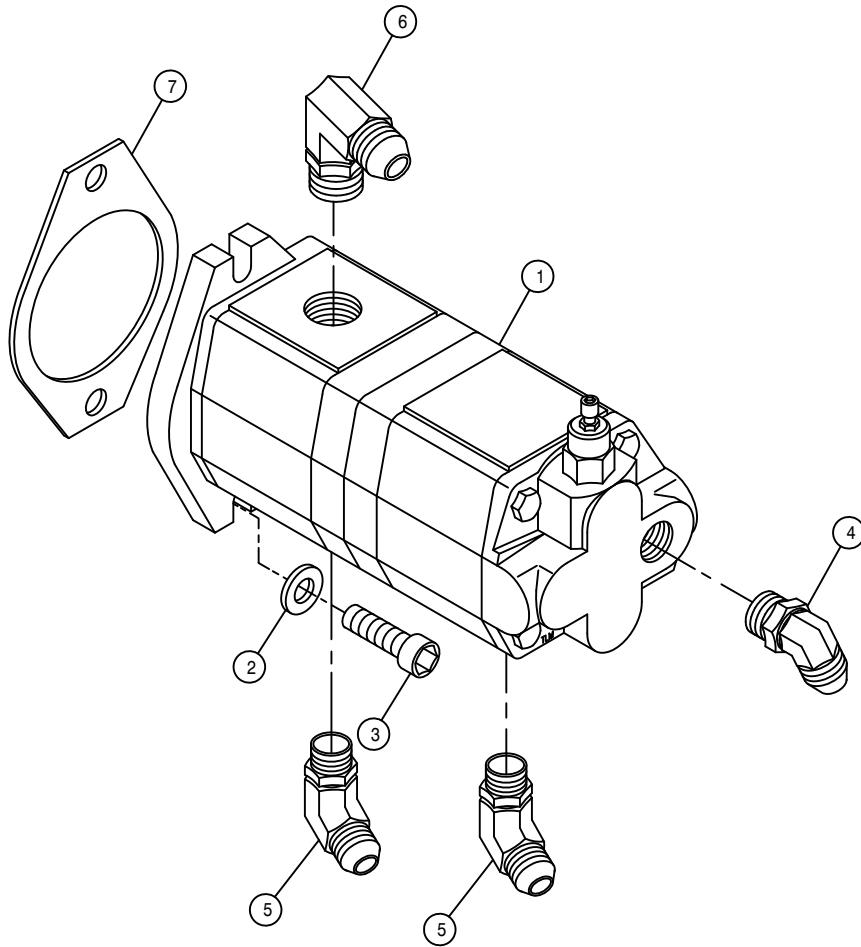

STEERING AND TREAD PUMP ASSEMBLY

DET. QTY PART NO. DESCRIPTION

1	1	606990	TANDEM PUMP, .66CI/.51CI
2	2	473799	10MM FLAT WASHER
3	2	473844	10MM-1.50 X 30 SOC HD CAP SCR
4	1	618315	3/4MJIC-45-3/4MOR LBO
5	2	618183	3/4MJIC-90-7/8MOR LBO
6	1	618248	1 1/16MJIC-90-1 1/16MOR LBO
7	1	316371	GASKET, AUX DRIVE CUMM 154916