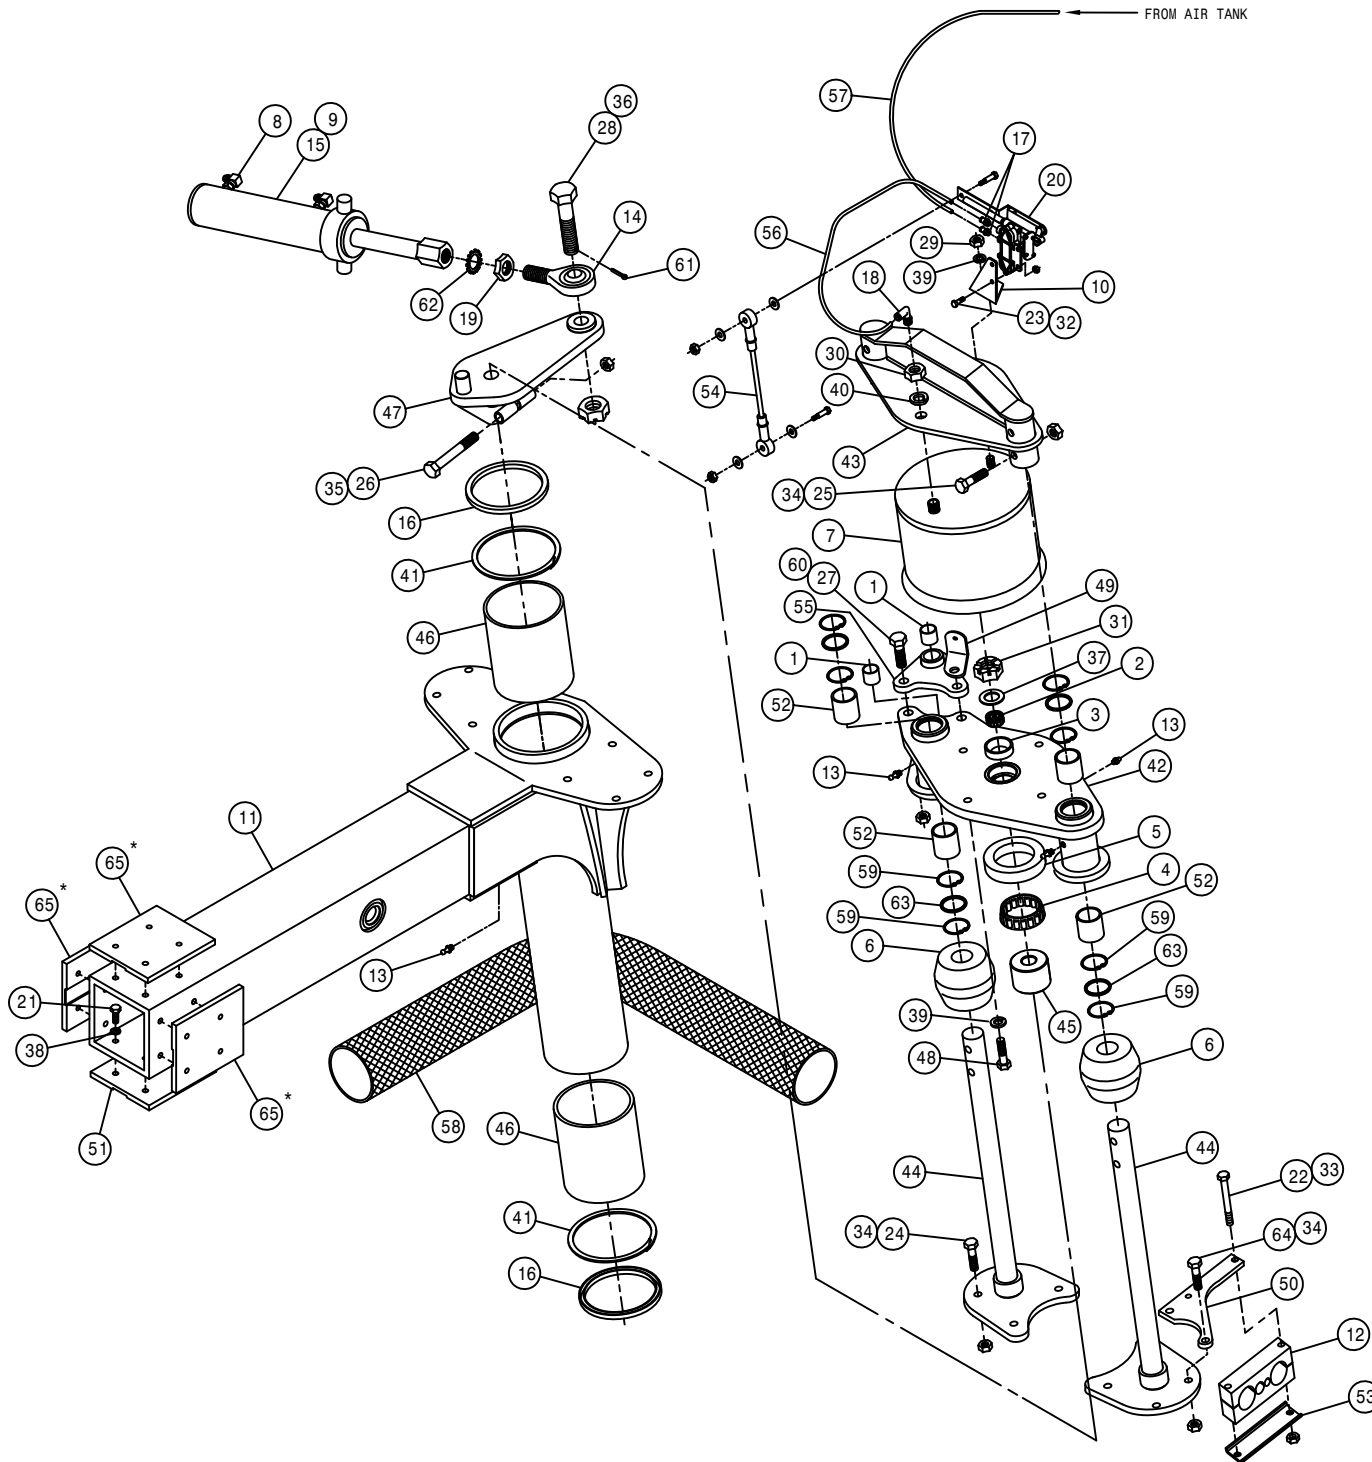

RIGHT FRONT OUTER LEG ASSEMBLY

DET.	QTY	PART NO.	DESCRIPTION
1	2	121029	JOURNAL BRG, 1.00 ID X 1.00 LG
2	1	125050	BRG CONE, 1.00 ID W/FACE SEAL
3	1	125051	BRG CUP FOR 125050
4	1	125052	BRG CONE, 2.687 ID W/FACE SEAL
5	1	125053	BRG CUP FOR 125052
6	2	311058	RUBBER SPRING
7	1	311066	AIRIDE SPRING, 9.75 BASE
8	2	618249	3/4MJIC-90-9/16MOR LBO
9	1	621551	REPAIR KIT, HYD CYL, STRG 621550
10	1	359288	RH LEG AIR VALVE MT, STS 04
11	1	359278	OUTER LEG WLD, 72" STS10/12 04
12	1	470305	HOSE CLAMP, 4-HOLE
13	4	471005	1/4 28 X 1/2 GREASE ZERK
14	1	473975	ROD END, 1.00 BORE, 1-12 RH MALE
15	1	621550	STEERING CYL, 2.50 X 8.81 STS
16	2	629621	SEAL, 4.500 ROD DIA
17	2	711036	1/8MNP-1/4 NYL TUBE FTG
18	1	711040	1/4MNP-90-1/4 NYL TUBE LBO
19	1	472328	1"-12 HEX JAM NUT
20	1	358832	AIRIDE SPRING CTRL VALVE 98
21	16	900129	3/8UNC X 1" HEX BOLT
22	2	900138	3/8UNC X 3 1/2 HEX BOLT
23	2	900002	1/4UNC X 3/4 HEX BOLT
24	6	900267	1/2UNC X 2" HEX BOLT
25	4	900269	1/2UNC X 2 3/4 HEX BOLT
26	1	900343	5/8UNC X 4 1/2 HEX BOLT
27	2	900352P	5/8UNC X 2 1/4 HEX BOLT
28	1	359085	STEERING ARM BOLT, 1"-8THD STS
29	1	910008	1/2UNC HEX NUT
30	1	910013	3/4UNF HEX NUT
31	1	910021	1"-14 SLOT JAM NUT
32	2	914000	1/4UNC HEX STOVER NUT
33	2	914004	3/8UNC HEX STOVER NUT
34	12	914008	1/2UNC HEX STOVER NUT
35	1	914010	5/8UNC HEX STOVER NUT
36	1	910020	1" UNC HEX SLOTTED NUT
37	1	920008	1" SAE FLAT WASHER
38	16	920502	3/8 LOCK WASHER
39	5	920504	1/2 LOCK WASHER
40	1	920506	3/4 LOCK WASHER
41	2	629538	4.5 SPIROLOX RING
42	1	359312	RH AIR BAG LWR PLT WLD STS 05
43	1	359052	AIR BAG TOWER TOP MT WLD
44	2	359077	NITRO TOWER SHAFT WLD STS
45	1	359082	STEERING ARM BRG SPACER
46	2	121112	LEG SLEEVE BEARING (POLYGON) 04
47	1	359070	RH STEERING ARM WLD
48	4	900265	1/2UNC X 1 1/2 HEX BOLT
49	1	359051	LWR AIR VALVE ARM MT
50	1	359081	UPPER LEG HOSE MT PLT
51	1	342719	TRD ADJ BRONZE BEARING, TAPPED
52	4	121113	TOWER SLEEVE BRG (POLYGON) 05
53	1	359094	HYD TUBE CLAMP KEEPER, 5.75
54	1	359095	LEG HEIGHT CTRL LINKAGE, STS12
55	1	359068	UPPER TRUNNION MT PLT WLD
56	1	601473	HOSE, 1/4 X 22 AIR
57	1	601480	HOSE, 1/4 X 230 AIR
58	1	470310	SIDEWINDER SLEEVE, 13.50 X 45"
59	8	629537	187RRHO0Z SNAP RING
60	2	914010P	5/8UNC HEX STOVER NUT
61	1	470117	COTTER PIN 3/16 1 3/4 SQ CUT
62	1	483018	1" EXTERNAL TOOTH LOCK WASHER
63	4	629620	SEAL, 1.500 ROD DIA
64	2	900268	1/2UNC X 2 1/2 HEX BOLT
65	3	342917	TREAD ADJ PLATE, STEEL STS10

*NOTE: FOR TREAD ADJUST OPTION REPLACE ITEM 65 WITH THREE OF ITEM 51.