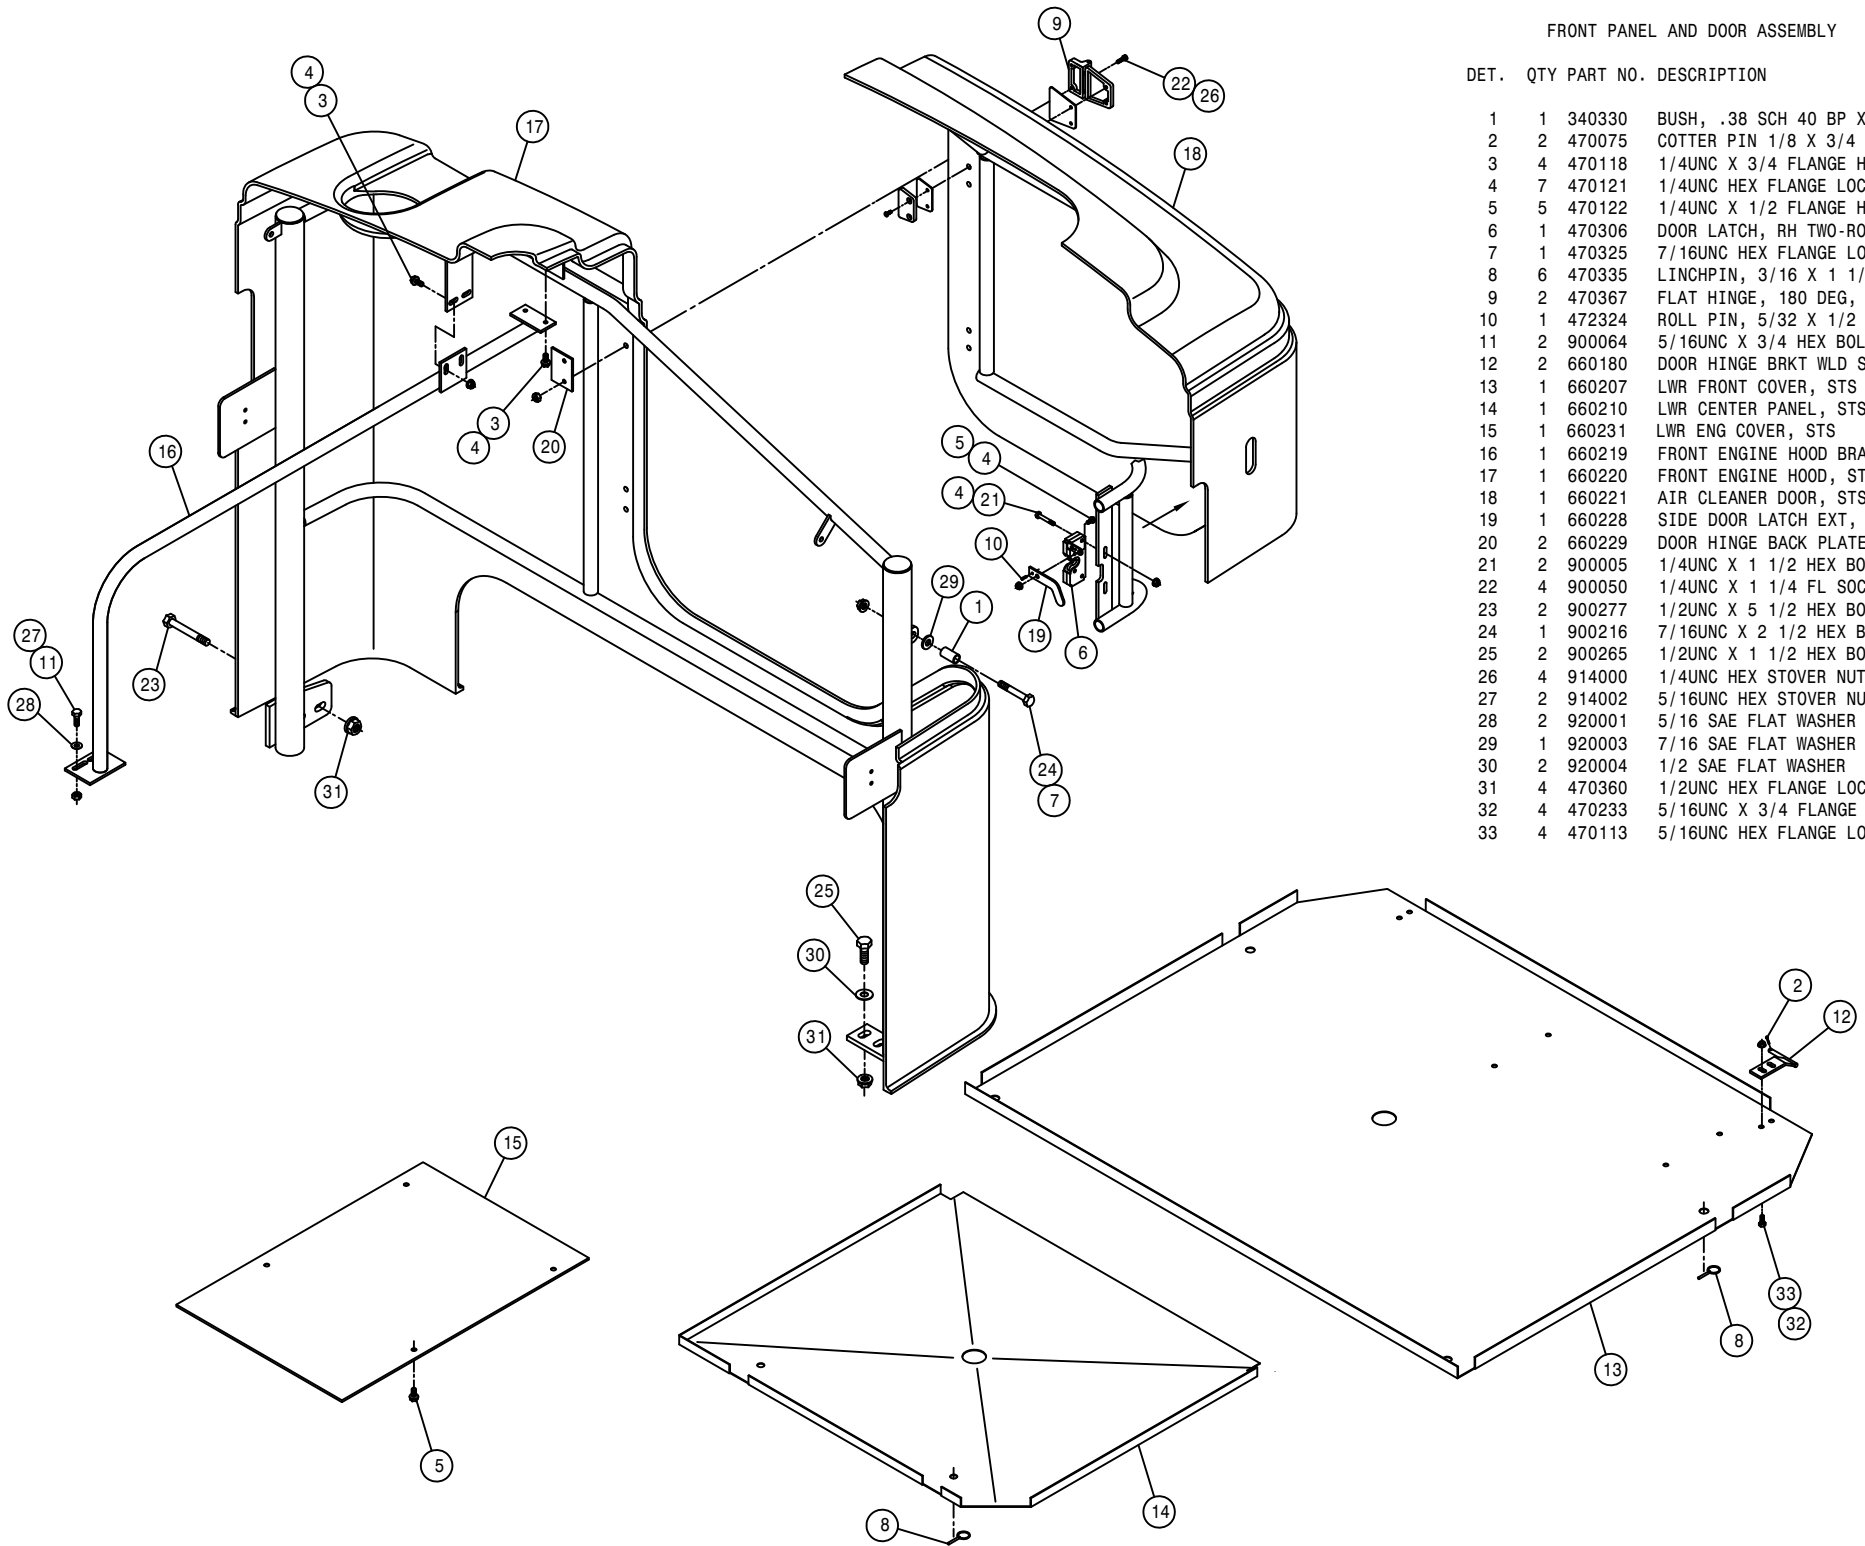

SERVICE PLATFORM ASSEMBLY

DET.	QTY	PART NO.	DESCRIPTION
1	1	343293	CNTR SERV PLATFORM WLD,STS 04
2	1	342752	LH SERV PLATFORM WLD STS 00
3	1	343520	LH REAR SERV PLTFRM WLD,STS 05
4	1	343522	CENTER FRT PLATFORM WLD,STS 05
5	1	343510	CAB DOOR STOP MT, STS 05
6	1	343511	LH FRT HANDRAIL WLD STS 05
7	2	470366	CLIP FOR 470364
8	1	342738	LH REAR HANDRAIL WLD
9	1	343297	RH REAR HANDRAIL WLD, STS 04
10	1	343296	RH REAR SERV PLTFRM SHLD,STS04
11	1	342802	LH SERV PLATFORM SHIELD
12	4	900130	3/8UNC X 1 1/4 HEX BOLT
13	1	342981	RH HANDRAIL WLD,LH PLATFORM 05
14	2	342984	REAR LEG HOSE SUPPORT, STS 05
15	1	342985	LH SERV PLATFORM WLD,STS12 05
16	29	900064	5/16UNC X 3/4 HEX BOLT
17	11	900065	5/16UNC X 1" HEX BOLT
18	34	914002	5/16UNC HEX STOVER NUT
19	8	900129	3/8UNC X 1" HEX BOLT
20	12	914004	3/8UNC HEX STOVER NUT
21	1	470314	RUBBER BUMPER,BULLET W/3/8-24S
22	1	910005	3/8UNF HEX NUT
23	1	920502	3/8 LOCK WASHER
24	12	920001	5/16 SAE FLAT WASHER
25	1	343295	RH SERV PLTFRM SHIELD, STS 04
26	1	343304	ENG CMPRTMNT PLTFRM WLD,STS 04
27	2	470113	5/16UNC HEX FLANGE LOCK NUT
28	1	470364	GAS SPRING, 90LB, 3.5 STROKE
29	2	470365	BALL STUD,5/16-18, FOR 470364
30	2	900129	3/8UNC X 1" HEX BOLT
31	1	900170	3/8UNC X 2 1/4 HEX BOLT
32	1	920002	3/8 SAE FLAT WASHER