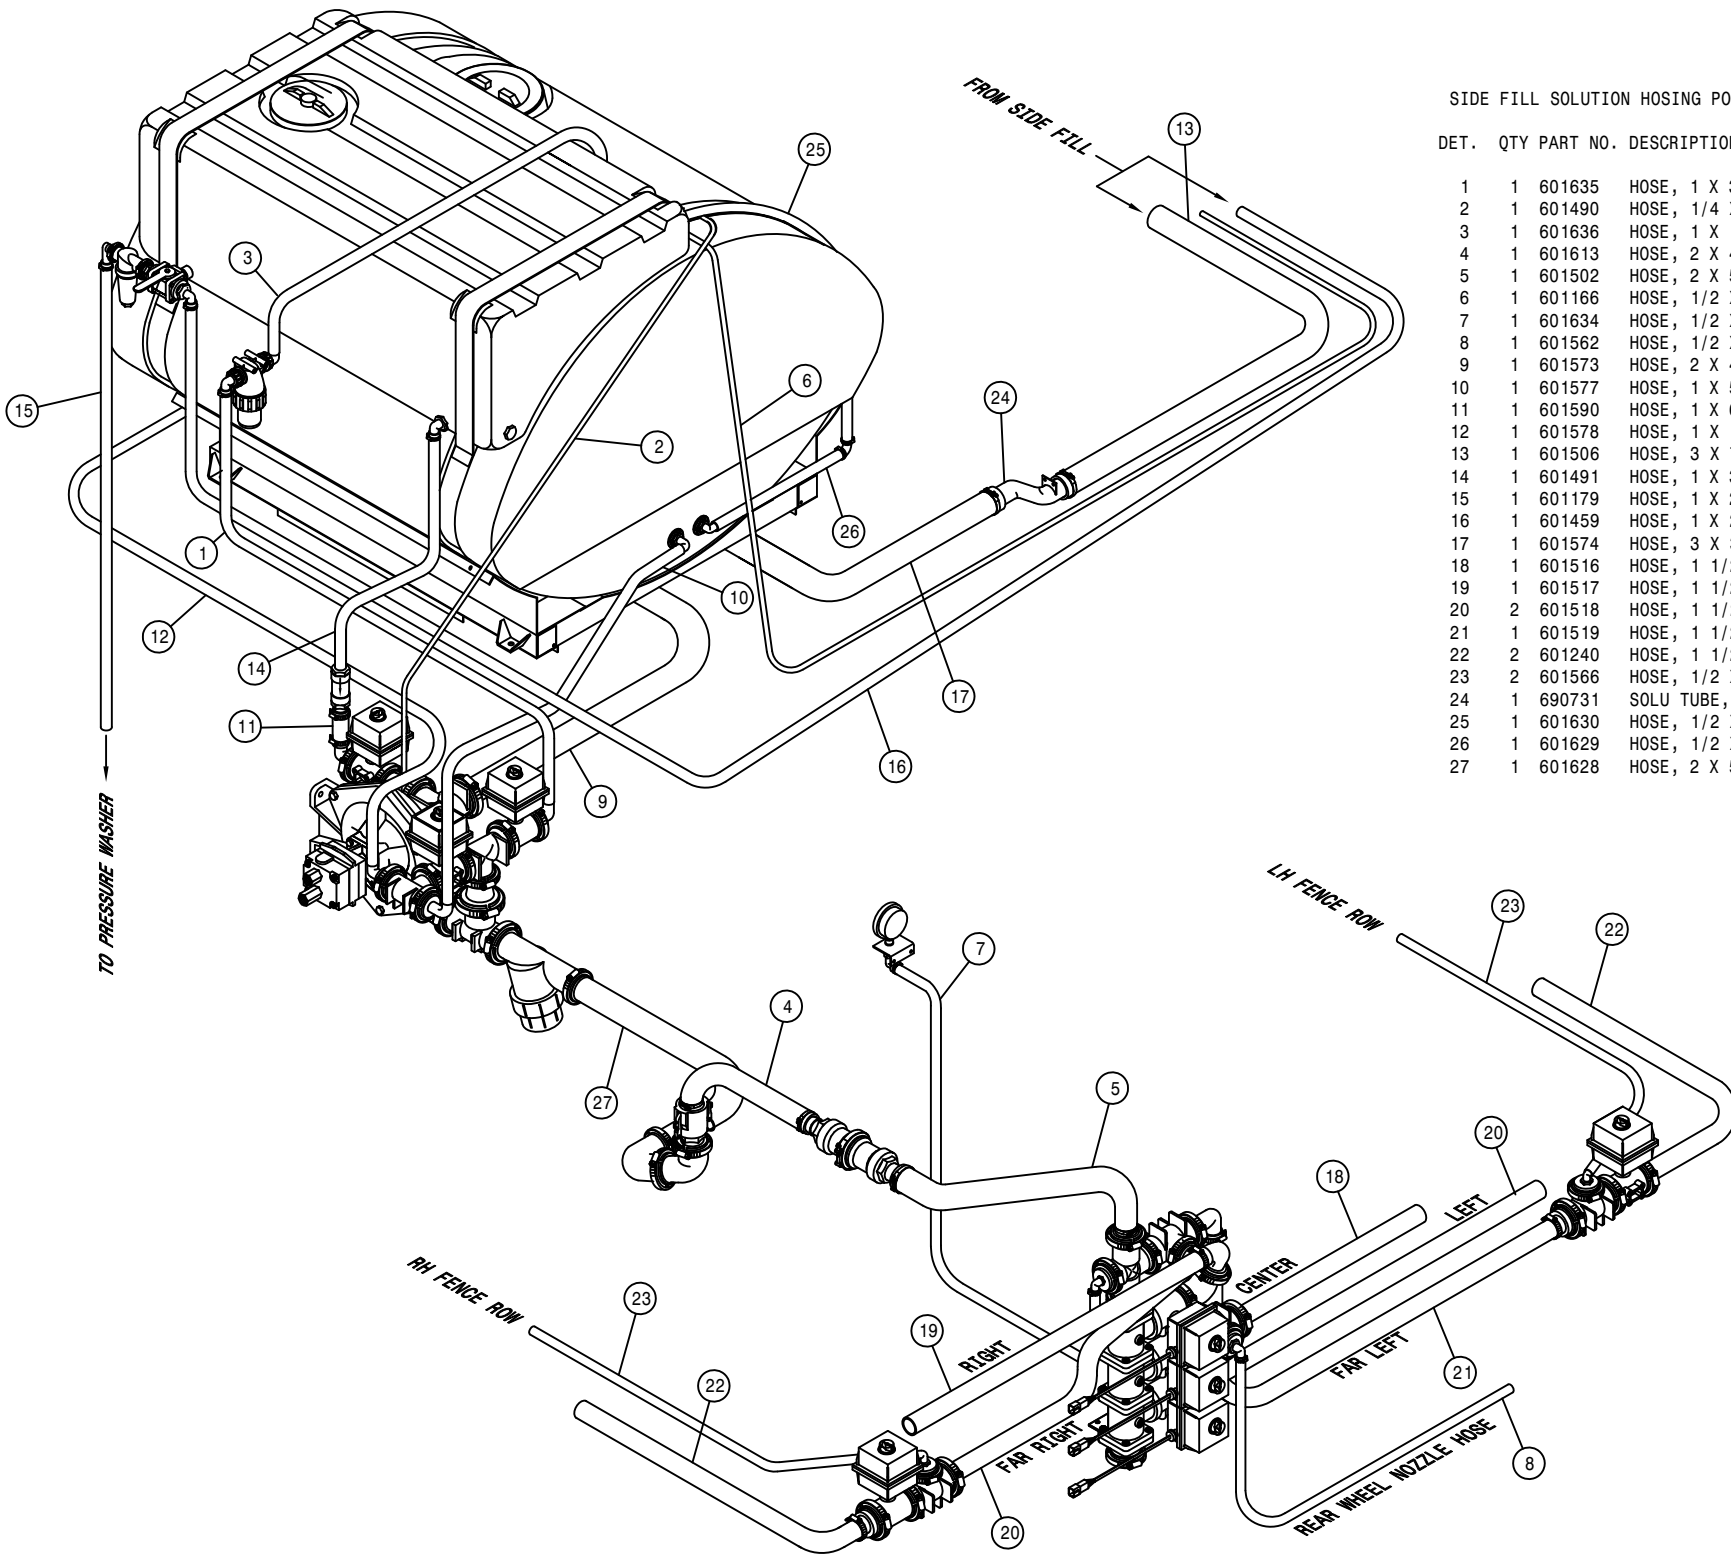

SIDE FILL SOLUTION HOISING POLY (HI-VOLUME)

DET. QTY PART NO. DESCRIPTION

DET.	QTY	PART NO.	DESCRIPTION
1	1	601635	HOSE, 1 X 35 1BR BLK EPDM
2	1	601490	HOSE, 1/4 X 98 1 BR BLK EPDM
3	1	601636	HOSE, 1 X 100 1BR BLK EPDM
4	1	601613	HOSE, 2 X 43 2F-1W EPDM
5	1	601502	HOSE, 2 X 56 2F-1W EPDM
6	1	601166	HOSE, 1/2 X 216 1BR BLK EPDM
7	1	601634	HOSE, 1/2 X 78 1BR BLK EPDM
8	1	601562	HOSE, 1/2 X 140 1BR BLK EPDM
9	1	601573	HOSE, 2 X 48 2F-1W EPDM
10	1	601577	HOSE, 1 X 53 1BR BLK EPDM
11	1	601590	HOSE, 1 X 6 1BR BLK EPDM
12	1	601578	HOSE, 1 X 125 1BR BLK EPDM
13	1	601506	HOSE, 3 X 74 POLY HELIX EPDM
14	1	601491	HOSE, 1 X 30 1BR BLK EPDM
15	1	601179	HOSE, 1 X 26 1BR BLK EPDM
16	1	601459	HOSE, 1 X 245 1BR BLK EPDM
17	1	601574	HOSE, 3 X 36 POLY HELIX EPDM
18	1	601516	HOSE, 1 1/2 X 72 2BR BLK EPDM
19	1	601517	HOSE, 1 1/2 X 204 2BR BLK EPDM
20	2	601518	HOSE, 1 1/2 X 300 2BR BLK EPDM
21	1	601519	HOSE, 1 1/2 X 396 2BR BLK EPDM
22	2	601240	HOSE, 1 1/2 X 84 2F-1W EPDM
23	2	601566	HOSE, 1/2 X 252 1BR BLK EPDM
24	1	690731	SOLU TUBE, 3.00 S.S. SIDE FILL
25	1	601630	HOSE, 1/2 X 80 CLEAR VINYL
26	1	601629	HOSE, 1/2 X 30 CLEAR VINYL
27	1	601628	HOSE, 2 X 51 2F-1W EPDM