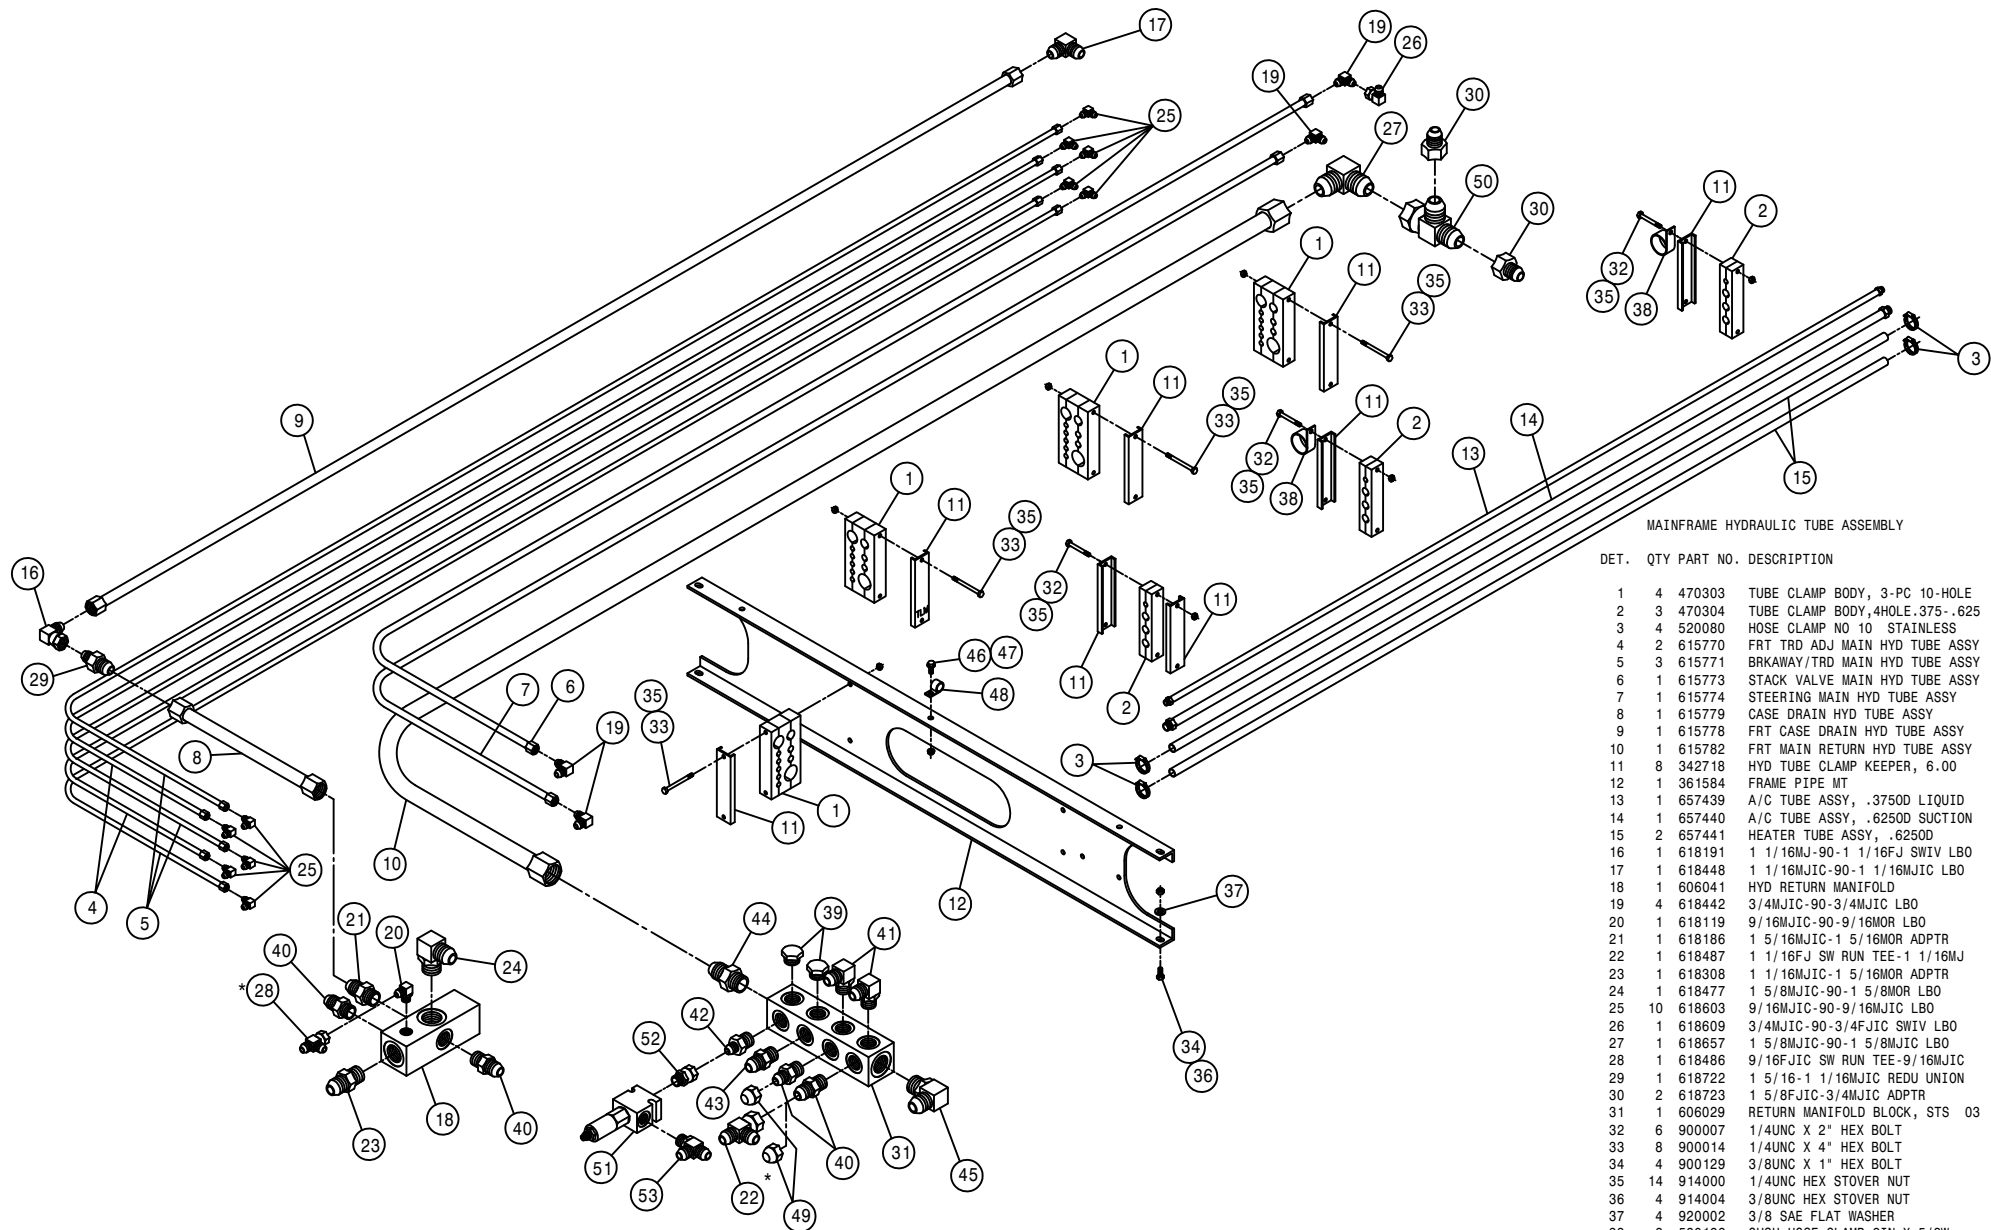

MAINFRAME HYDRAULIC TUBE ASSEMBLY

DET.	QTY	PART NO.	DESCRIPTION
1	4	470303	TUBE CLAMP BODY, 3-PC 10-HOLE
2	3	470304	TUBE CLAMP BODY, 4HOLE .375-.625
3	4	520080	HOSE CLAMP NO 10 STAINLESS
4	2	615770	FRT TRD ADJ MAIN HYD TUBE ASSY
5	3	615771	BRKAWAY/TRD MAIN HYD TUBE ASSY
6	1	615773	STACK VALVE MAIN HYD TUBE ASSY
7	1	615774	STEERING MAIN HYD TUBE ASSY
8	1	615779	CASE DRAIN HYD TUBE ASSY
9	1	615778	FRT CASE DRAIN HYD TUBE ASSY
10	1	615782	FRT MAIN RETURN HYD TUBE ASSY
11	8	342718	HYD TUBE CLAMP KEEPER, 6.00
12	1	361584	FRAME PIPE MT
13	1	657439	A/C TUBE ASSY, .37500 LIQUID
14	1	657440	A/C TUBE ASSY, .62500 SUCTION
15	2	657441	HEATER TUBE ASSY, .62500
16	1	618191	1 1/16MJ-90-1 1/16FJ SWIV LBO
17	1	618448	1 1/16MJIC-90-1 1/16MJIC LBO
18	1	606041	HYD RETURN MANIFOLD
19	4	618442	3/4MJIC-90-3/4MJIC LBO
20	1	618119	9/16MJIC-90-9/16MOR LBO
21	1	618186	1 5/16MJIC-1 5/16MOR ADPTR
22	1	618487	1 1/16FJ SW RUN TEE-1 1/16MJ
23	1	618308	1 1/16MJIC-1 5/16MOR ADPTR
24	1	618477	1 5/8MJIC-90-1 5/8MOR LBO
25	10	618603	9/16MJIC-90-9/16MJIC LBO
26	1	618609	3/4MJIC-90-3/4FJIC SWIV LBO
27	1	618657	1 5/8MJIC-90-1 5/8MJIC LBO
28	1	618486	9/16FJIC SW RUN TEE-9/16MJIC
29	1	618722	1 5/16-1 1/16MJIC REDU UNION
30	2	618723	1 5/8FJIC-3/4MJIC ADPTR
31	1	606029	RETURN MANIFOLD BLOCK, STS 03
32	6	900007	1/4UNC X 2" HEX BOLT
33	8	900014	1/4UNC X 4" HEX BOLT
34	4	900129	3/8UNC X 1" HEX BOLT
35	14	914000	1/4UNC HEX STOVER NUT
36	4	914004	3/8UNC HEX STOVER NUT
37	4	920002	3/8 SAE FLAT WASHER
38	2	520126	CUSH HOSE CLAMP 2IN X 5/8W
39	2	610186	1 1/16MOR PLUG
40	4	611127	1 1/16MJIC-1 1/16MOR ADPTR
41	2	618248	1 1/16MJIC-90-1 1/16MOR LBO
42	1	618344	9/16MJIC-1 1/16MOR ADPTR
43	1	618469	3/4MJIC-1 1/16MOR ADPTR
44	1	618471	1 5/8MJIC-1 5/16MOR ADPTR
45	1	618476	1 5/8MJIC-90-1 5/16MOR LBO
46	3	470118	1/4UNC X 3/4 FLANGE HEX BOLT
47	3	470121	1/4UNC HEX FLANGE LOCK NUT
48	3	520100	CUSH HOSE CLAMP, 1 1/2 X 1/2W
49	2	618533	1 1/16FJIC CAP NUT
50	1	618726	1 5/8FJ SW RUN TEE-1 5/8MJ
51	1	606214	RELIEF VALVE ASSY RD102S30-BT
52	1	618668	9/16FJIC SWIV-9/16MOR ADPTR
53	1	618444	9/16MOR RUN TEE-9/16MJIC

NOTE: ITEMS MARKED WITH A (*) ARE USED WITH THE SIDE FILL OPTION AND PRESSURE WASHER OPTION.