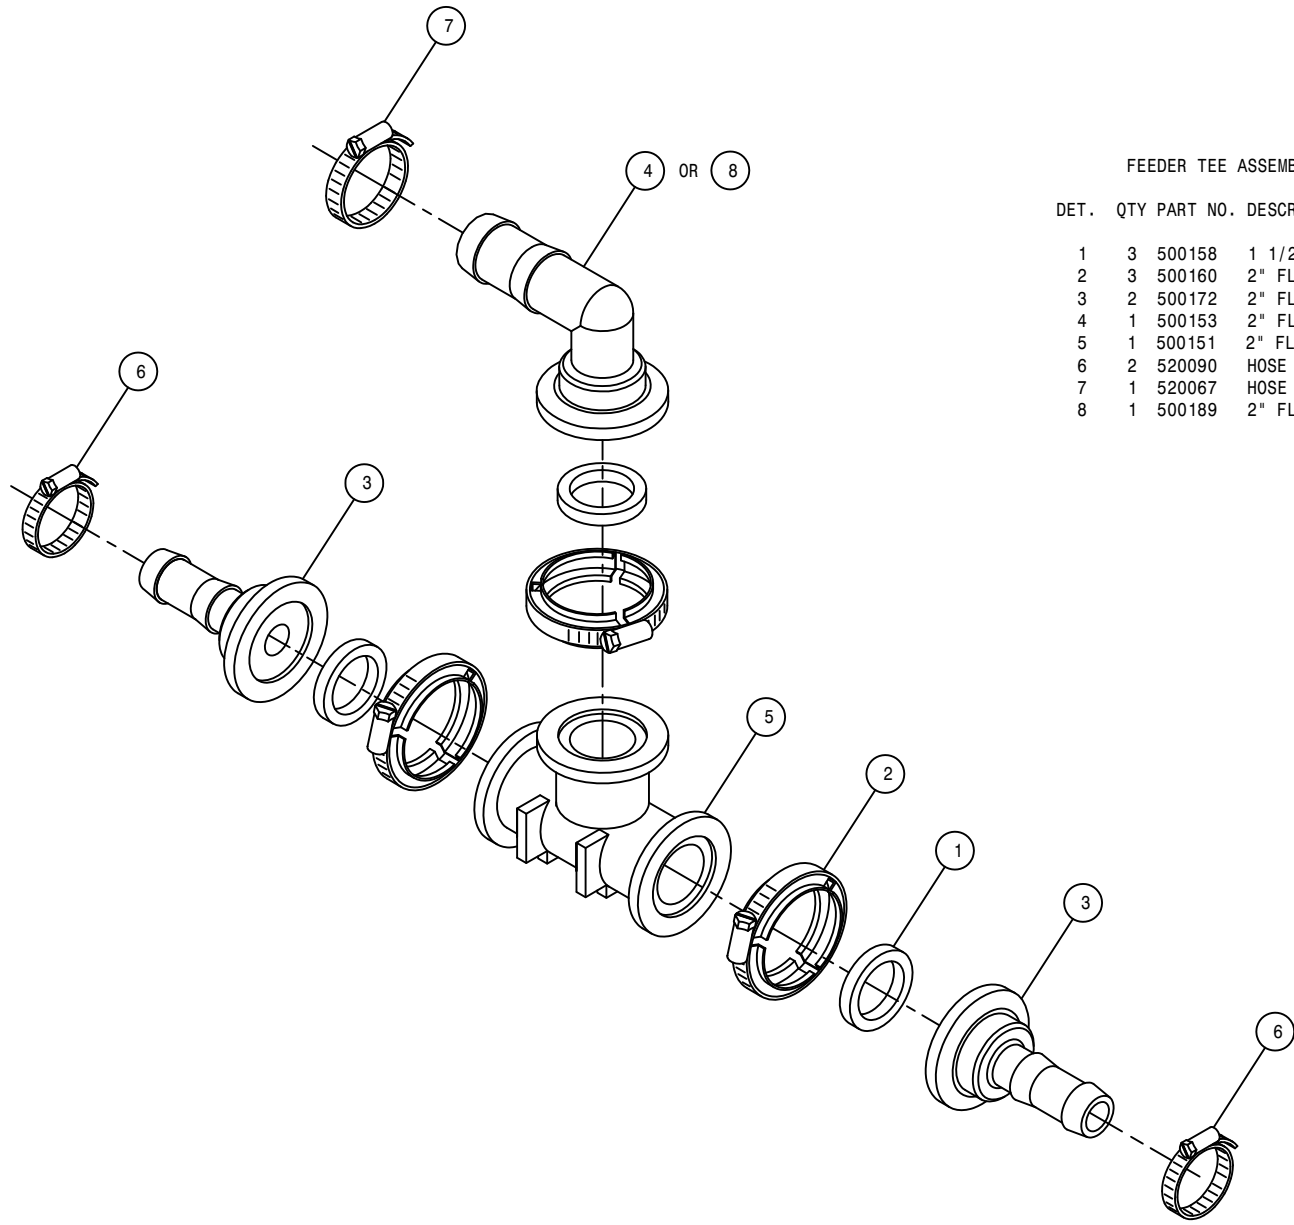

FEEDER TEE ASSEMBLY (HI-VOLUME)

DET.	QTY	PART NO.	DESCRIPTION
1	3	500158	1 1/2" GASKET FOR 2" FLANGE
2	3	500160	2" FLANGE CLAMP, S.S.
3	2	500172	2" FLANGE-1" HOSE BARB POLY
4	1	500153	2" FLANGE-90-1 1/2 HBARB POLY
5	1	500151	2" FLANGE TEE POLY
6	2	520090	HOSE CLAMP NO 16 STAINLESS
7	1	520067	HOSE CLAMP NO 28 STAINLESS
8	1	500189	2" FLANGE-90-1" HOSE BARB POLY