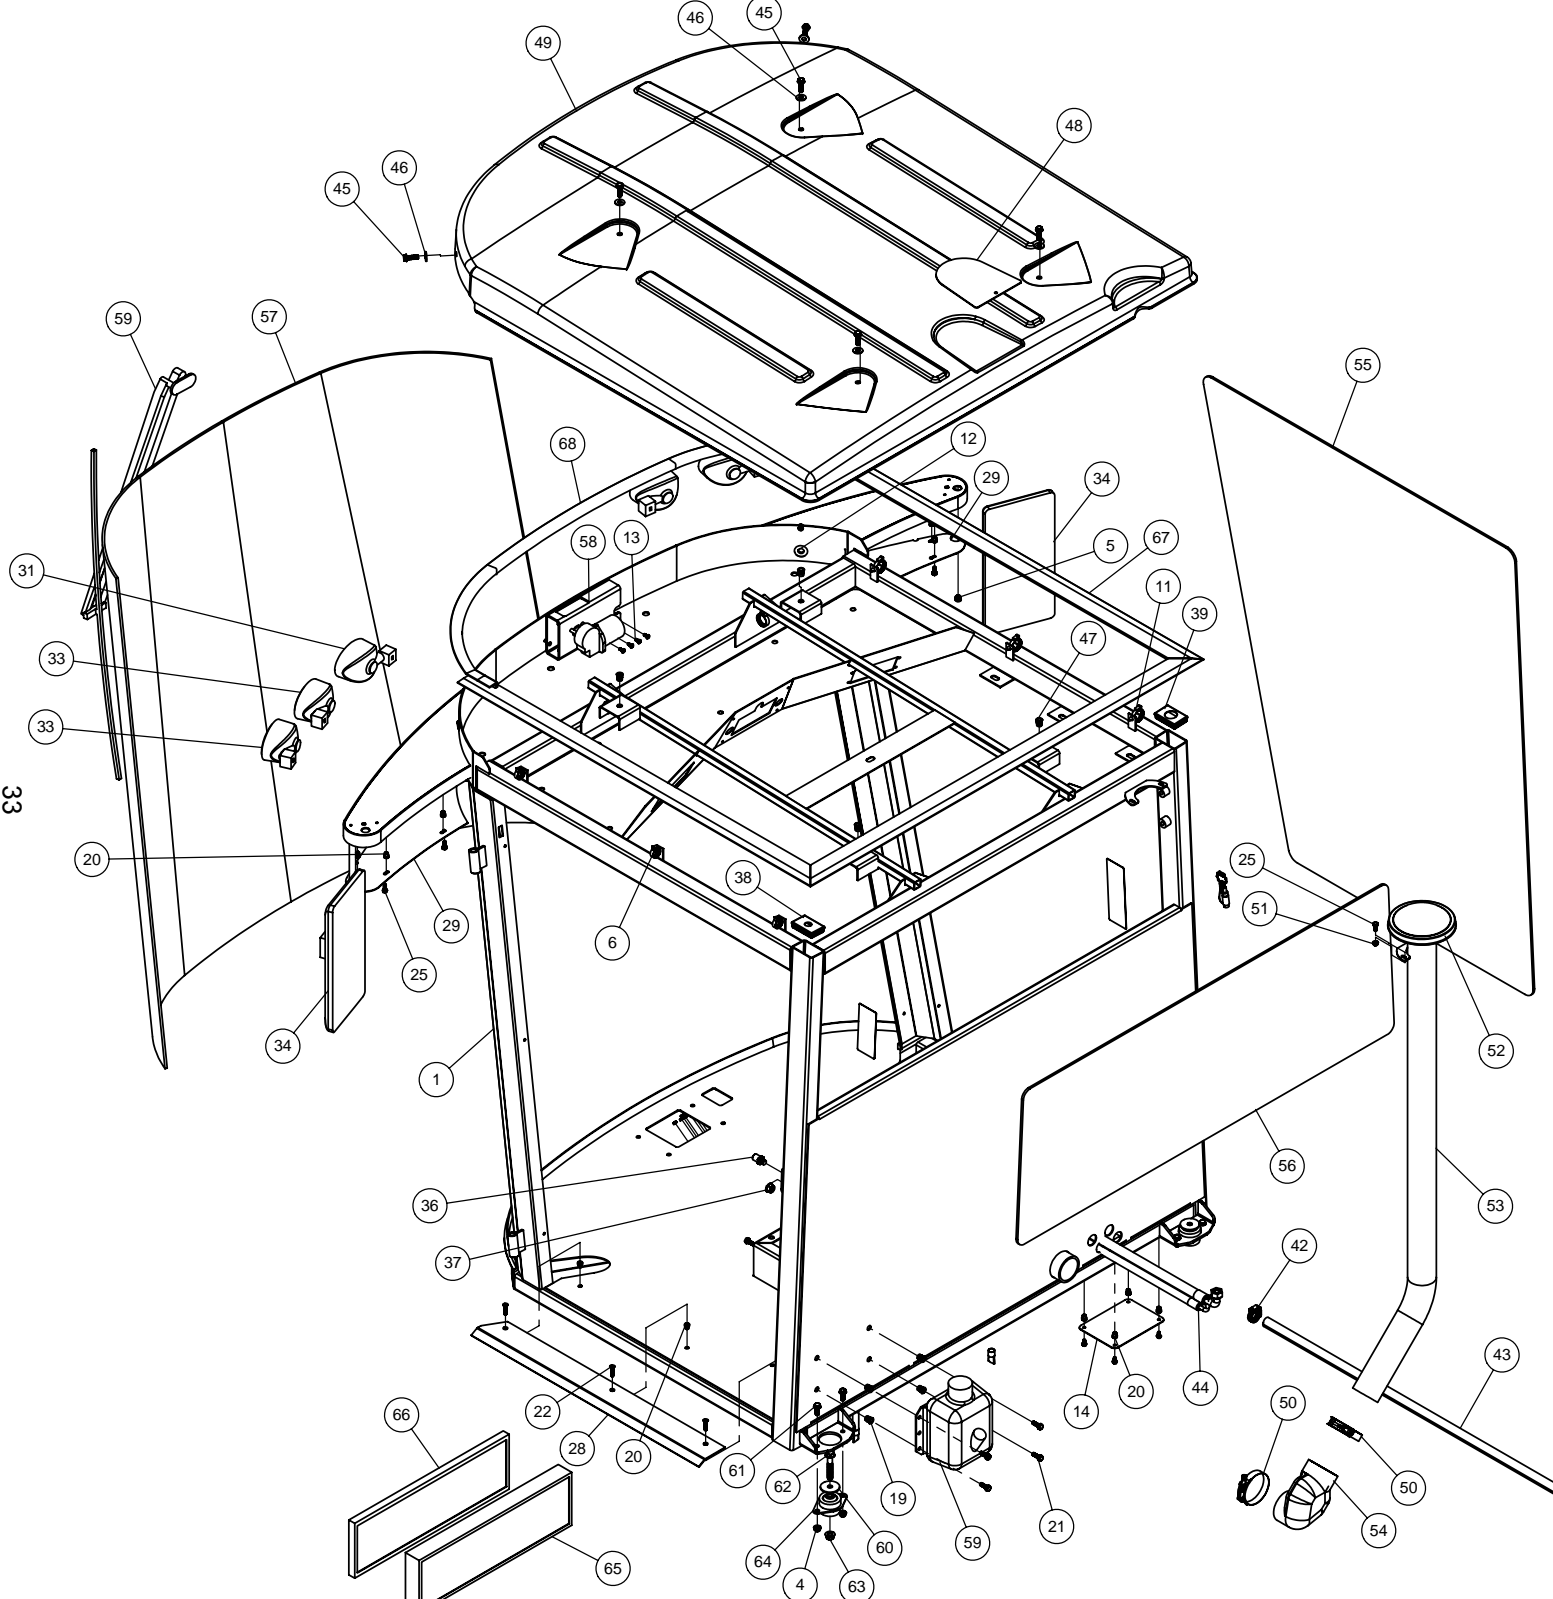

CAB ASSEMBLY (REAR VIEW)

DET	QTY	P/N	DESCRIPTION
1	1	343435	CAB WELDMENT, STS 05
2	1	650165	DECAL,PWR LINE/BM FOLD/GLASS
3	1	650164	DECAL,NO PASSNGR/NOT NEAR LEAK
4	10	470087	3/8-16 SERR FLANGE NUT
5	2	629762	CAPLUG, 5/8" RD, BLACK POLY
6	4	291009	ROSEBUD CLP FOR .625 CNDT
7	2	470393	KNOB,3-BLAD BLK,5/16-18X1 1/2
8	1	470397	RES-Q-ME TOOL
9	1	470398	BEAD CHAIN, #10 X 4" LONG
10	1	470400	BEAD CHAIN CONNECTOR #10 WHITE
11	4	291010	ROSEBUD CLIP FOR 1.00 CONDUIT
12	2	470434	GROMMET, .625ID .062GW 1.25OGD
13	4	472238	12-24 X 1/2 PHIL PAN HD SCR
14	1	343433	AUX. ACCESS COVER, STS 05
15	8	470122	1/4UNC x 1/2 HEX BOLT
16	1	291750	TERM BLOCK,RED,3/8-16 THRU
17	1	291749	TERM BLOCK,BLACK,3/8-16 THRU
18	4	903706	10-32 x 1/2 PHIL PANHD MACH SCR
19	8	470381	5/16-18 NUTSERT .027-.150 STL
20	21	470380	1/4-20 NUTSERT .027-.165 STL
21	8	470234	5/16-18 X 1 SERR FLANGE
22	3	900050	1/4UNC X 1 1/4 FL SOC CAP SCR
23	6	470465	#12-14X3/4 PHL PAN SHT MTL SRW
24	14	470463	8-32 serr flange nut
25	12	470118	1/4UNC x 3/4 HEX BOLT
26	14	903844	#8-32 X 1/2 PHIL PAN MACH SCREW
27	1	343432	ELECT INPUT COVER,STS CAB 05
28	1	343434	CAB ENTRY STEP PLATE, STS 05
29	2	343352	LWR LIGHT MT COVER,STS CAB 05
30	1	291902	JW SPEAKER RH TRAP LIGHT
31	1	291903	JW SPEAKER LH TRAP LIGHT
32	2	291900	JW SPEAKER RH FLOOD LIGHT
33	2	291901	JW SPEAKER FH FLOOD LIGHT
34	2	470348	MIRROR STS 10 & 12
35	1	343431	STRG COLUMN ELECT PANEL,STS 05
36	1	470417	STRIKER PIN, DOOR LATCH, TRIMARK
37	1	473825	12MM-1.75 SERR FLANGE NUT ZINC
38	2	343552	CAPLUG, W/ .75 HOLE, STS 05
39	2	343553	CAPLUG, W/ 1.313 HOLE, STS 05
40	4	920510	#10 LOCK WASHER
41	4	910027	10-32 HEX NUT
42	2	520055	HOSE CLAMP NO 12 STAINLESS
43	2	601631	HOSE, 5/8 X 54 HEATER
44	1	657460	A/C & HEATER BLOWER SYS,STS 05
45	6	470329	3/8-16x1.25 SERR FLANGE
46	6	470377	3/ X 13/16 BONDED SS WASHER
47	4	470382	3/8-16 NUTSERT .027-.150 STL
48	1	343351	GPS MTG PLATE, STS CAB 05
49	1	343350	CAB ROOF, STS 05
50	2	520130	3.31/3.59 T-BOLT HOSE CLAMP SS
51	2	470121	1/4-20 SERR FLANGE NUT
52	1	311534	RAIN CAP, 3" INLET, POLY
53	1	343422	HVAC INTAKE TUBE WLD,STS CAB05
54	1	311533	COBRA ELBOW, 3 INCH W/CLAMP
55	1	658036	RH CAB GLASS, STS 05
56	1	658038	REAR CAB GLASS, STS 05
57	1	658035	CAB WINDSHIELD GLASS, STS 05
58	1	343353	WIPER MTR MT BRKT, STS CAB 05
59	1	470425	WINDSHIELD WIPER PKG, STS 05
60	4	311078	SNUBBING WASHER FOR 311077 05
61	8	470460	3/8-16 X 1 HEX SERR FLG
62	4	470461	1/2-13 X 3 HEX SER FLNG
63	4	470345	1/2-13 SERR FLANGE NUT
64	4	311077	CAB ISO MOUNT LF 1.5-450
65	1	657463	A/C PAPER AIR FILTER
66	1	657464	A/C CHARCOAL AIR FILTER
67	1	343583	CAB ROOF SEAL, STS CAB 06
68	1	343582	FRT CAB ROOF SEAL, STS CAB 06