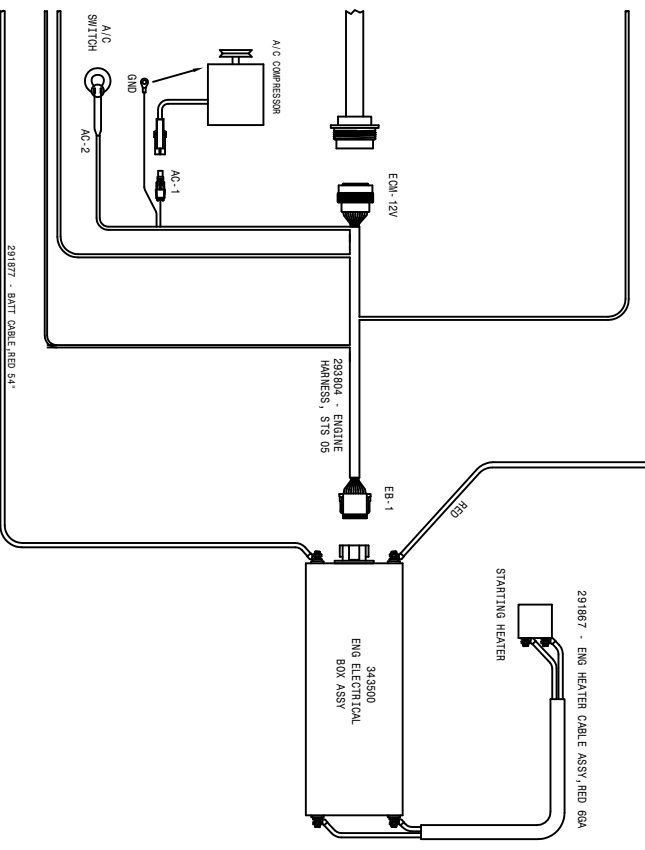

07-15-04 TLM
STS 10 WIRING DIAGRAM 05
SHEET 3 OF 5
REVISION DATE: 08-16-04
498861