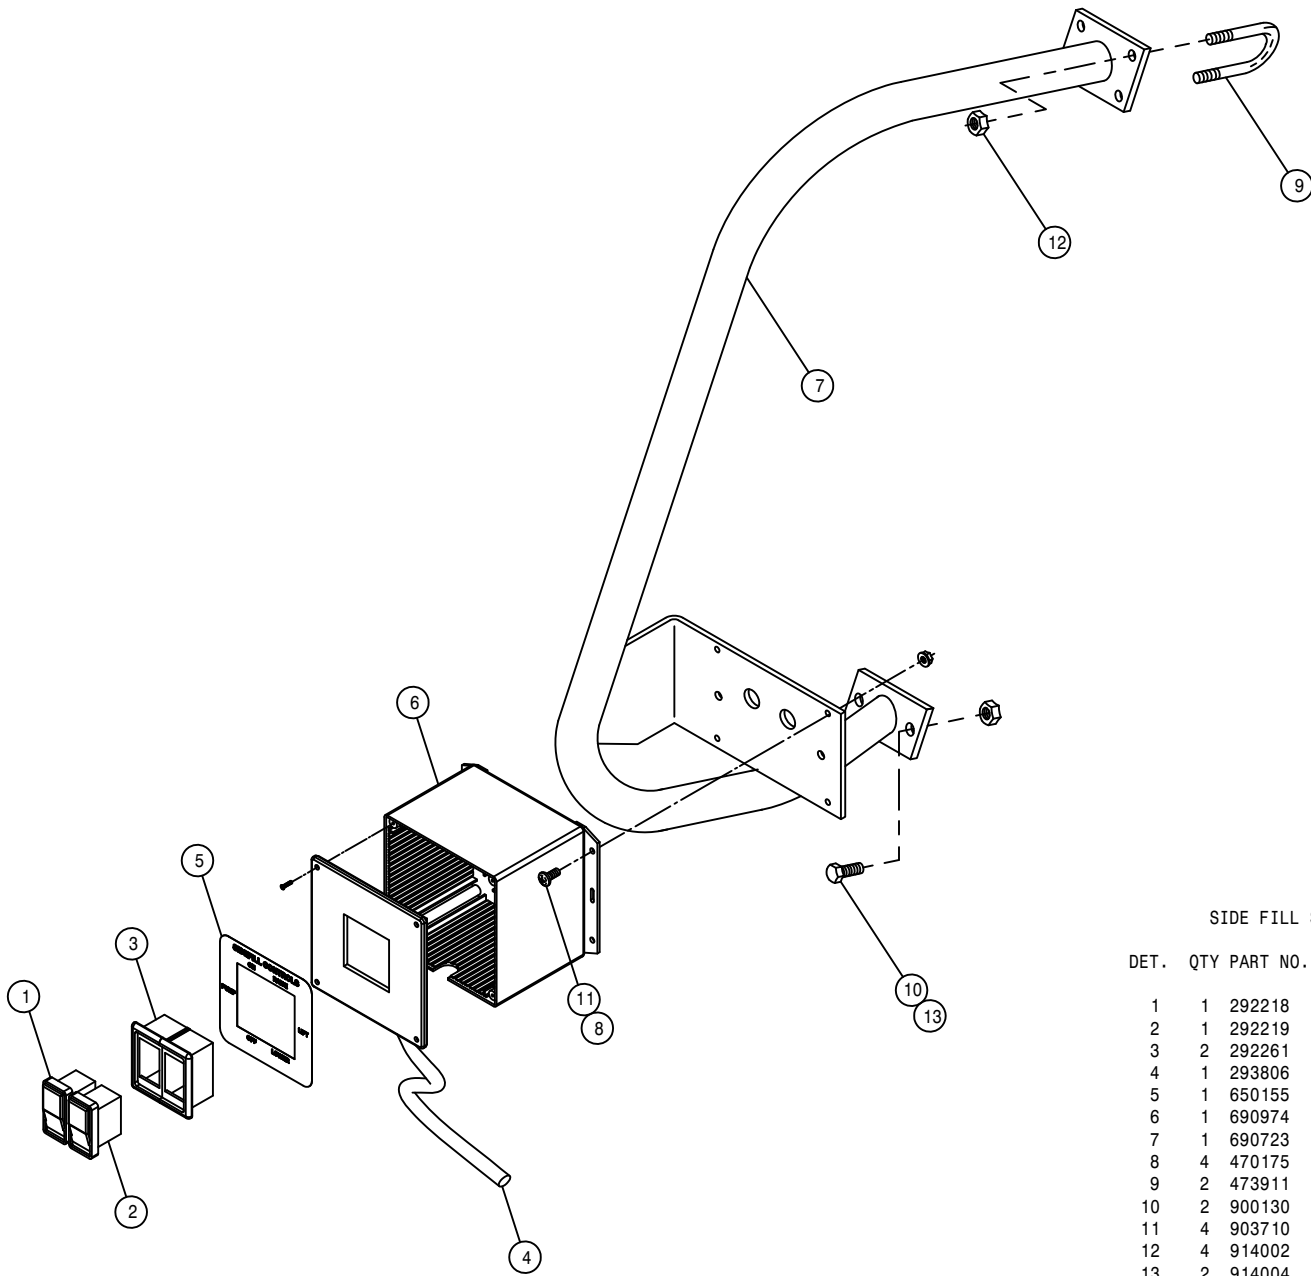

SIDE FILL SWITCH BOX ASSEMBLY

DET. QTY PART NO. DESCRIPTION

DET.	QTY	PART NO.	DESCRIPTION
1	1	292218	SWITCH,SIDE FILL PUMP/PRESWASH
2	1	292219	SWITCH, SIDE FILL LIFT, STS
3	2	292261	MOUNTING TRIM,END VME
4	1	293806	SIDE FILL WIRE HARNESS STS 05
5	1	650155	DECAL, SIDEFILL CTRL STS 05
6	1	690974	SIDE FILL SWITCH BOX, STS 05
7	1	690723	CHEM IND GUARD WLD
8	4	470175	10-32 HEX FLANGE LOCK NUT
9	2	473911	5/16UNC-1.31ID-2.00 U-BOLT
10	2	900130	3/8UNC X 1 1/4 HEX BOLT
11	4	903710	10-32X5/8 PHIL PANHD MACH SCR
12	4	914002	5/16UNC HEX STOVER NUT
13	2	914004	3/8UNC HEX STOVER NUT