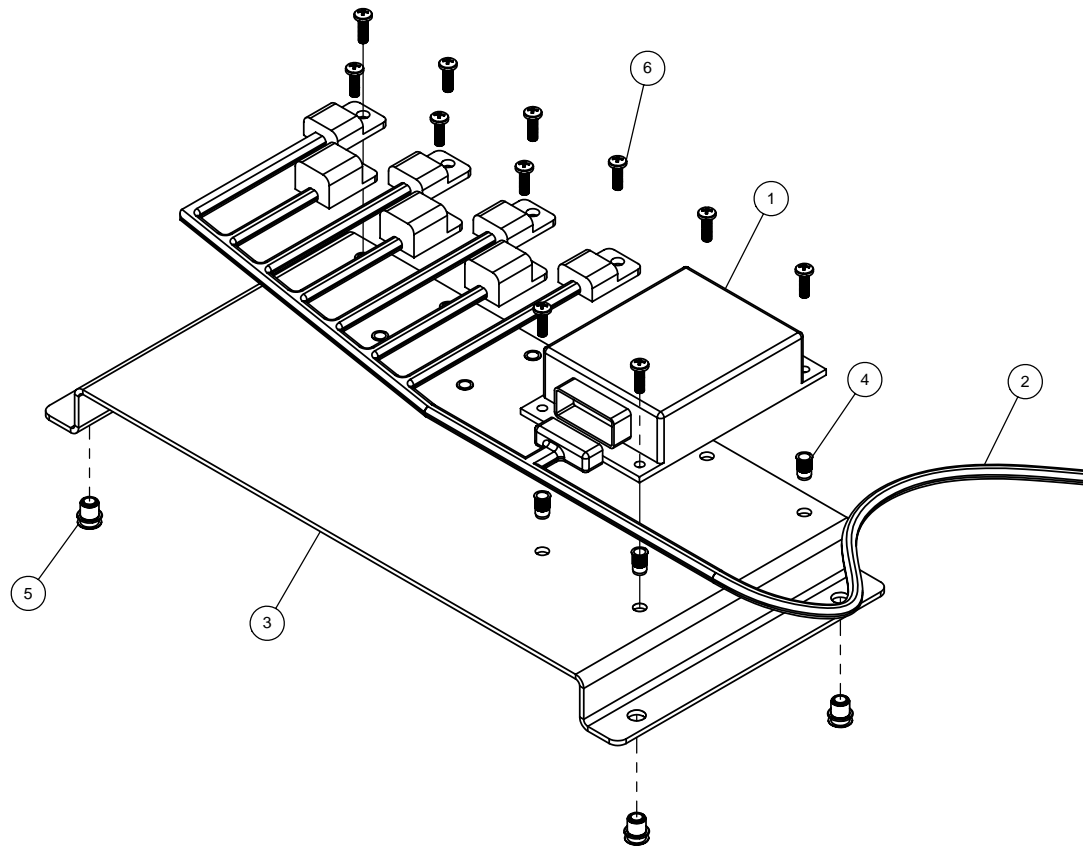

FLASHER AND LIGHT RELAY ASSEMBLY

DET QTY	P/N	DESCRIPTION
1	291910	FLASHER, SOLID STATE, 12V
2	293791	LIGHT/FLASHER HARNESS, STS 05
3	343508	FLASHER & LIGHT RELAY PANEL, STS
4	470165	10-32 NUTSERT .020-.100 ALUM
5	470380	1/4-20 NUTSERT .027-.165 STL
6	903710	10-32 x 5/8 PHIL PANHD MACH SCR