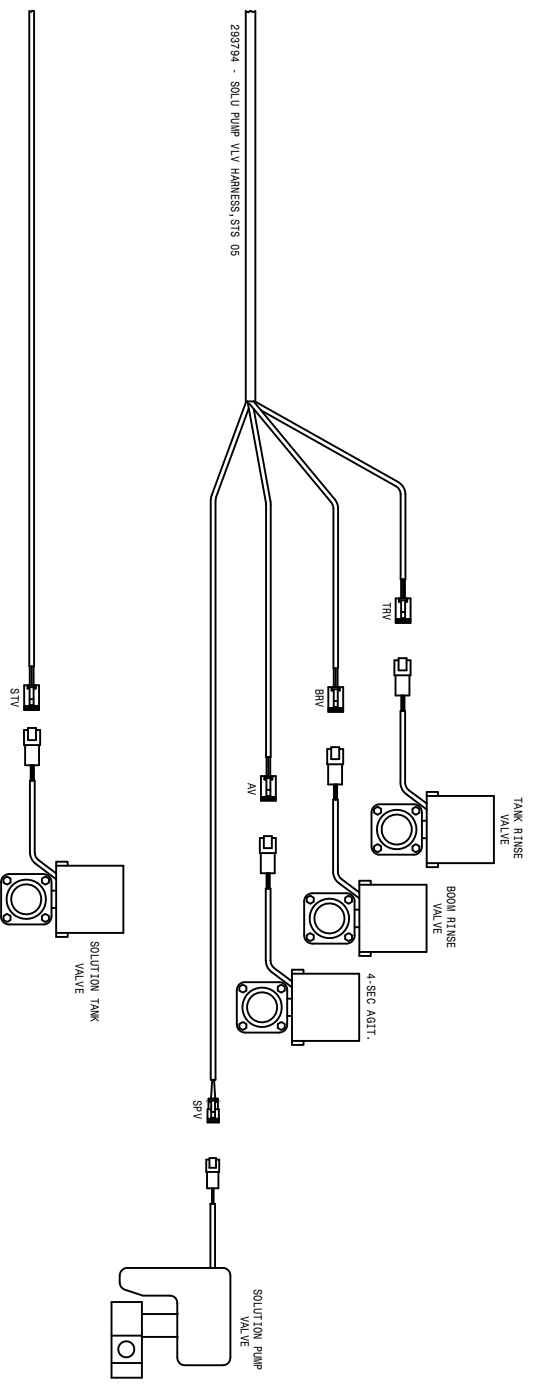

07-15-04 TLM
STS 10 WIRING DIAGRAM 05
SHEET 3 OF 5
REVISION DATE: 08-16-04
498861