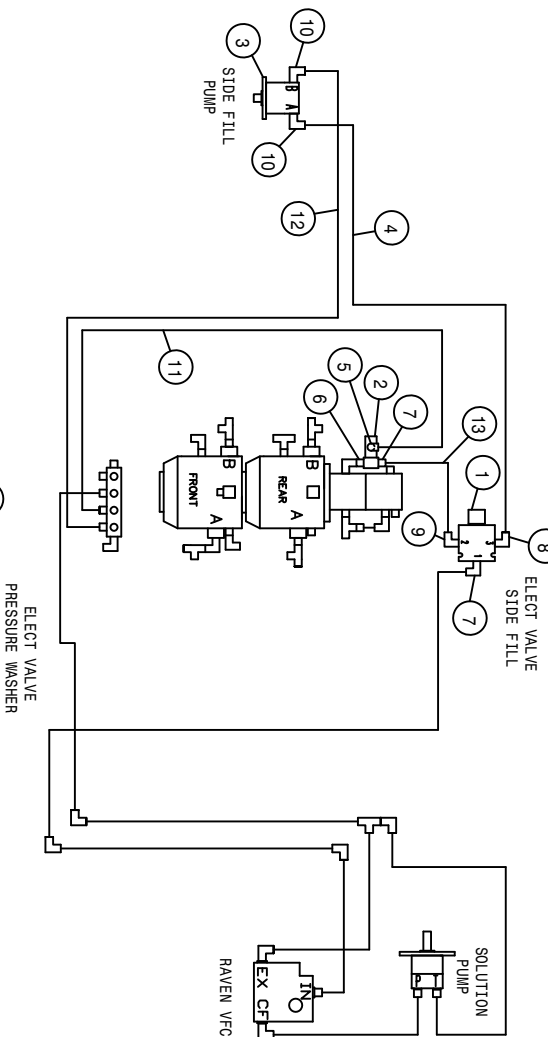

STS10 HYDRAULIC SCHEMATIC 2005
REFERENCE DRAWING NO. 49884853

DET.	QTY	PART NO.	DESCRIPTION	DET.	QTY	PART NO.	DESCRIPTION
1	4	621552	TRD ADJ CYL, 3.00 X 16.00	27	2	616088	04-451TC-06FJX-06FJX-56
2	3	621554	LADR/SF/BRKWAY CYL,1.50 X12.25	28	16	618119	9/16MJIC-90-9/16MOR LBO
3	2	607540	KICK-DOWN RELIEF VALVE, 800PSI	29	2	618486	9/16FJIC SW RUN TEE-9/16MJIC
4	2	621556	LIFT CYL, 2.50 X 18.00	30	2	618629	9/16MOR BRANCH TEE-9/16MJIC
5	2	621558	LEVEL CYL, 3.00 X 11.00	31	2	618668	9/16FJIC SWIV-9/16MOR ADPTR
6	2	621560	FOLD CYL, 2.50 X 21.000	32	2	614752	RESTRICTOR BR TEE ASSY, .042DIA
7	2	618719	9/16FJIC SWIV-3/4MOR ADPTR	33	2	621562	OUTR FOLD CYL, 2.25 X 21.00 STS
8	2	470326	ACCUMULATOR, DIAPHRAGM	34	7	618733	9/16JIC .042 ORIFICE ADPTR
9	1	615761	LIFT RAISE HYD TUBE ASSY	35	4	616070	04-451TC-04MJ3BH-06MOR-11.00H/A
10	1	615762	LIFT LOWER HYD TUBE ASSY	36	4	616071	04-451TC-04MJ3BH-06MOR-13.00H/A
11	1	615763	LEVEL RAISE HYD TUBE ASSY	37	8	616074	04-451TC-04FJX90-06FJX-26
12	1	615764	LEVEL LOWER HYD TUBE ASSY	38	4	616079	04-451TC-06FJX-06FJX-29
13	2	615765	BREAKAWAY HYD TUBE ASSY	39	1	616124	04-451TC-06FJX-08FJX-24
14	1	615766	BOOM EXTN RAISE HYD TUBE ASSY	40	1	616118	04-451TC-06FJX-06FJX-165
15	1	615767	BOOM EXTN LOWER HYD TUBE ASSY	41	1	616119	04-451TC-06FJX-06FJX-175
16	1	615768	RH FOLD RAISE HYD TUBE ASSY	42	4	616089	04-451TC-06FJX-06FJX-60
17	1	615769	RH FOLD LOWER HYD TUBE ASSY	43	2	616230	04-451TC-06FJX-06FJX-62
18	2	615770	FRT TRD ADJ MAIN HYD TUBE ASSY	44	4	616090	04-451TC-06FJX-06FJX-85
19	2	615771	BRKAWAY/TRD MAIN HYD TUBE ASSY	45	2	616077	04-451TC-06FJX-06FJX-18
20	8	615760	BOOM HYD TUBE ASSY	46	3	616083	04-451TC-06FJX-06FJX-36
21	8	618603	9/16MJIC-90-9/16MJIC LBO	47	2	616075	04-451TC-06FJX-06FJX-9
22	2	618618	9/16MJIC-90-9/16FJIC SWIV LBO	48	2	616084	04-451TC-06FJX-06FJX-46
23	26	619010	9/16MJIC UNION	49	1	616085	04-451TC-06FJX-06FJX-43
24	2	618019	9/16MJIC UNION TEE	50	3	616086	04-451TC-06FJX-06FJX-45
25	4	616133	04-451TC-06FJX-06FJX-72	51	1	616087	04-451TC-06FJX-06FJX-52
26	4	618689	9/16MOR-90-9/16MJ .042 CHK VLV				H/A