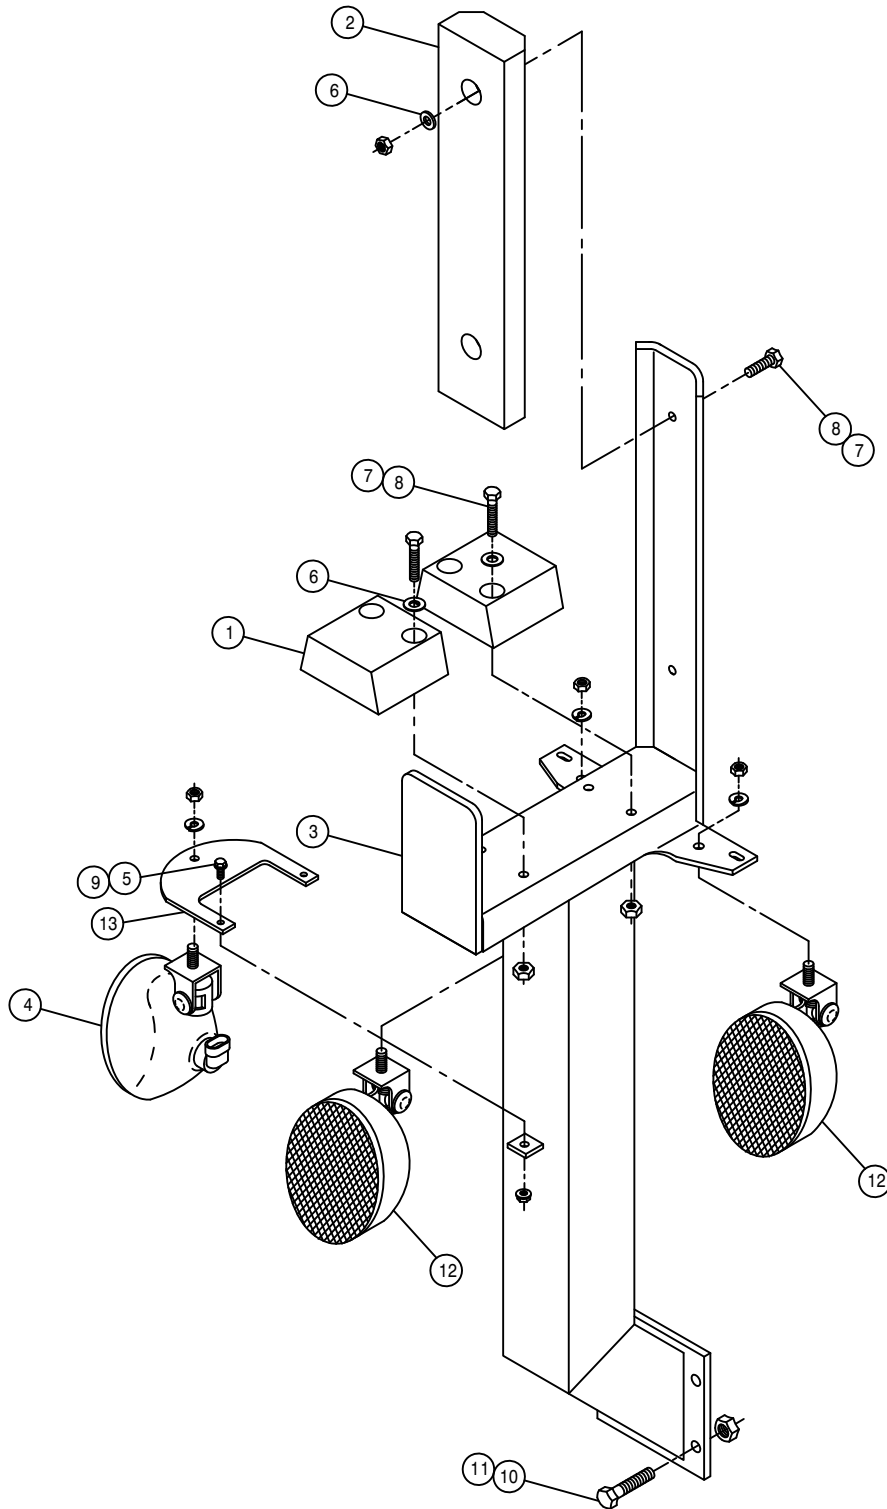

RH BOOM CRADLE ASSEMBLY

DET.	QTY	PART NO.	DESCRIPTION
1	2	164513	BOOM CRADLE PAD
2	1	164512	RUBBER BUMPER, BOOM CRADLE
3	1	164505	BOOM CRADLE WLD
4	1	291905	RH AMBER LIGHT, PLASTIC OVAL
5	2	470118	1/4UNC X 3/4 FLANGE HEX BOLT
6	6	920002	3/8 SAE FLAT WASHER
7	6	914004	3/8UNC HEX STOVER NUT
8	6	900133	3/8UNC X 2" HEX BOLT
9	2	470121	1/4UNC HEX FLANGE LOCK NUT
10	4	900265	1/2UNC X 1 1/2 HEX BOLT
11	4	914008	1/2UNC HEX STOVER NUT
12	2	291904	WORKLIGHT, VERTICAL FLOOD PLAS
13	1	343509	EXTREMITY FLASHER MT, STS 05