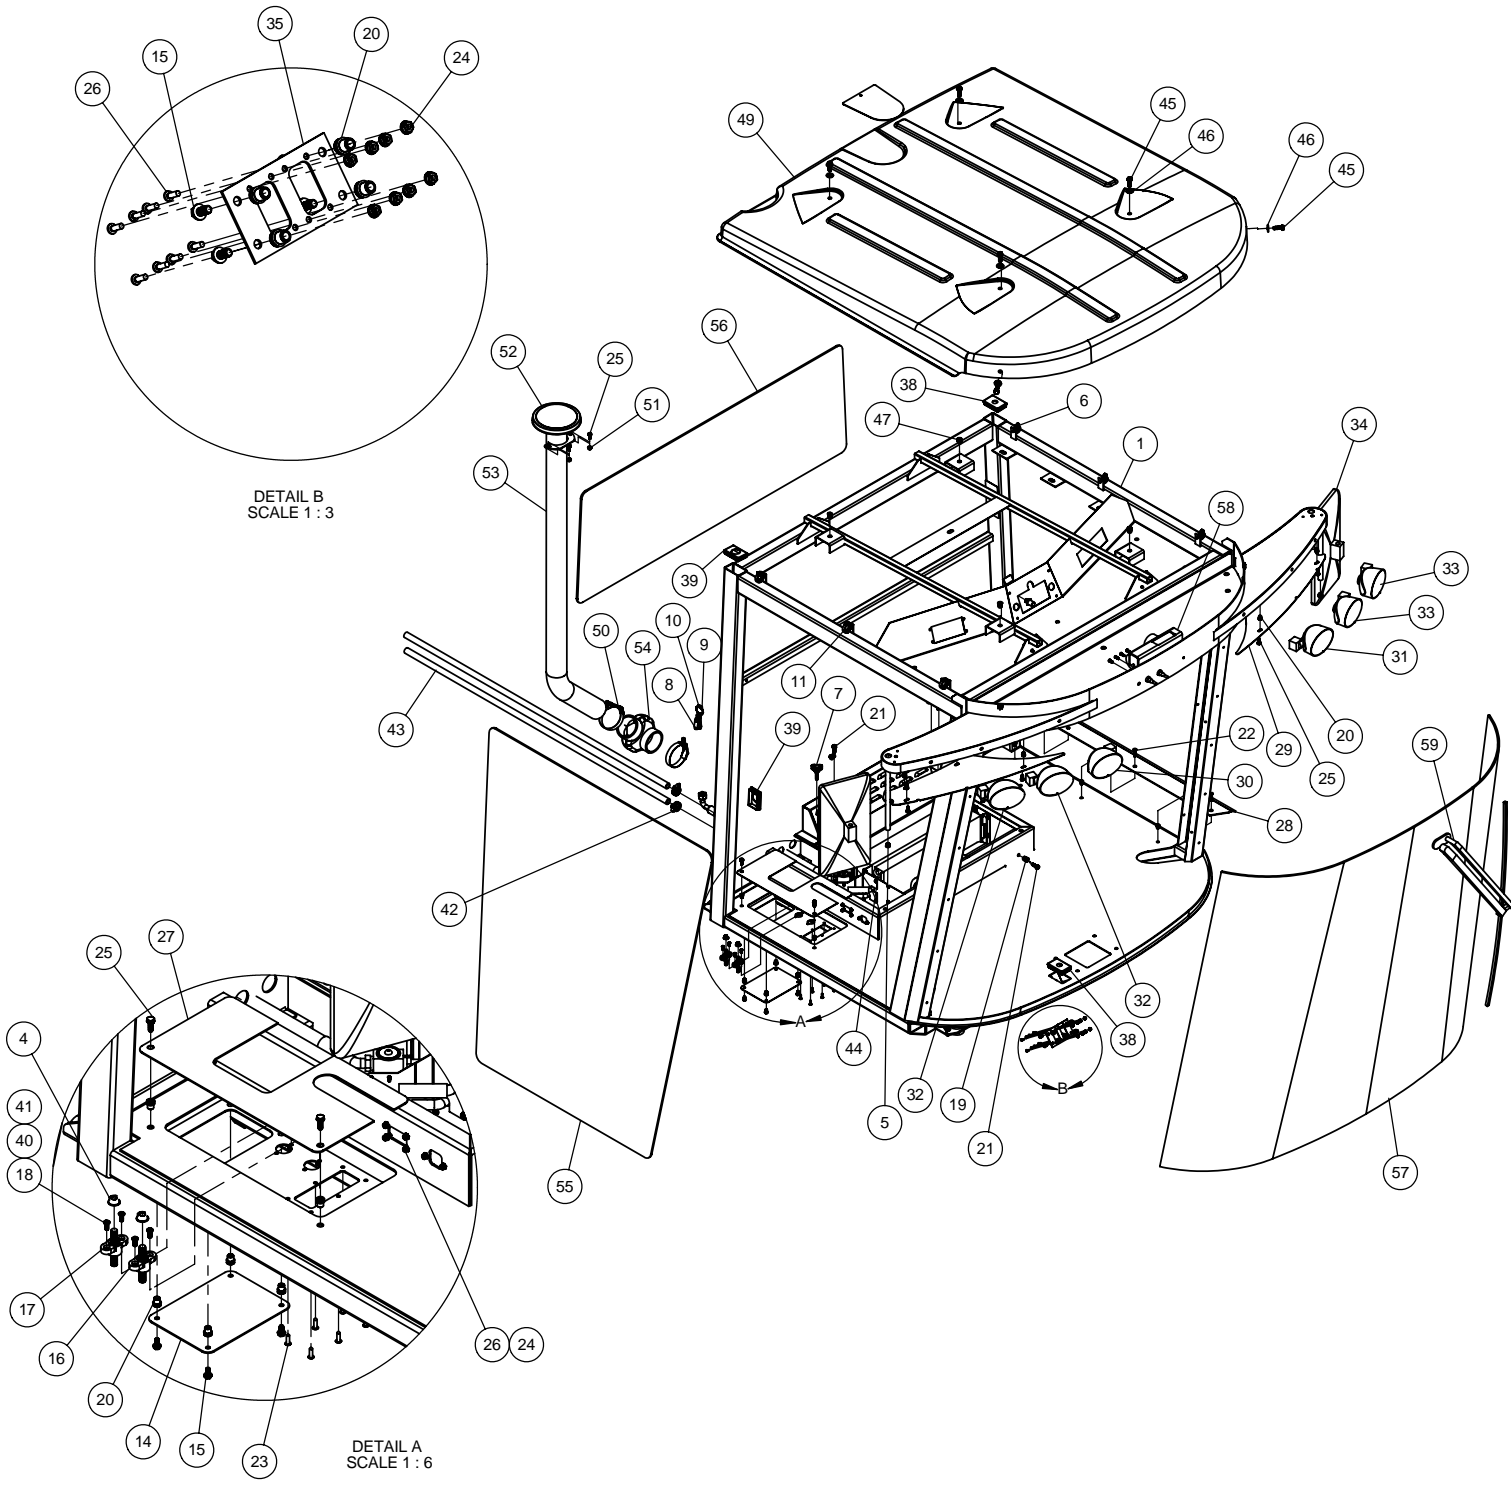

DET	QTY	P/N	DESCRIPTION
1	1	343435	CAB WELDMNT, STS 05
2	1	650165	DECAL,PWR LINE/BM FOLD/GLASS
3	1	650164	DECAL,NO PASSNGR/NOT NEAR LEAK
4	10	470087	3/8-16 SERR FLANGE NUT
5	2	629762	CAPLUG, 5/8" RD, BLACK POLY
6	4	291009	ROSEBUD CLP FOR .625 CNDT
7	2	470393	KNOB,3-BLADE BLK,5/16-18X1 1/2
8	1	470397	RES-Q-ME TOOL
9	1	470398	BEAD CHAIN, #10 X 4" LONG
10	1	470400	BEAD CHAIN CONNECTOR #10 WHITE
11	4	291010	ROSEBUD CLIP FOR 1.00 CONDUIT
12	2	470434	GROMMET, .625ID .062GW 1.25OGD
13	4	903710	10-32X5/8 PHIL PANHD MACH SCR
14	1	343433	AUX. ACCESS COVER, STS 05
15	8	470122	1/4UNC x 1/2 HEX BOLT
16	1	291750	TERM BLOCK,RED,3/8-16 THRU
17	1	291749	TERM BLOCK,BLACK,3/8-16 THRU
18	4	903706	10-32 x 1/2 PHIL PANHD MACH SCR
19	8	470381	5/16-18 NUTSERT .027-.150 STL
20	21	470380	1/4-20 NUTSERT .027-.165 STL
21	8	470234	5/16-18 X 1 SERR FLANGE
22	3	900050	1/4UNC X 1 1/4 FL SOC CAP SCR
23	6	470465	#12-14X3/4 PHL PAN SHT MTL SRW
24	14	470463	8-32 serr flange nut
25	12	470118	1/4UNC x 3/4 HEX BOLT
26	14	903844	#8-32 X 1/2 PHIL PAN MACH SCREW
27	1	343432	ELECT INPUT COVER,STS CAB 05
28	1	343434	CAB ENTRY STEP PLATE, STS 05
29	2	343352	LWR LIGHT MT COVER,STS CAB 05
30	1	291902	JW SPEAKER RH TRAP LIGHT
31	1	291903	JW SPEAKER LH TRAP LIGHT
32	2	291900	JW SPEAKER RH FLOOD LIGHT
33	2	291901	JW SPEAKER FH FLOOD LIGHT
34	2	470348	MIRROR STS 10 & 12
35	1	343431	STRG COLUMN ELECT PANEL,STS 05
36	1	470417	STRIKER PIN, DOOR LATCH, TRIMARK
37	1	473825	12MM-1.75 SERR FLANGE NUT ZINC
38	2	343552	CAPLUG, W/ .75 HOLE, STS 05
39	2	343553	CAPLUG, W/ 1.313 HOLE, STS 05
40	4	920510	#10 LOCK WASHER
41	4	910027	10-32 HEX NUT
42	2	520055	HOSE CLAMP NO 12 STAINLESS
43	2	601631	HOSE, 5/8 X 54 HEATER
44	1	657460	A/C & HEATER BLOWER SYS,STS 05
45	6	470329	3/8-16x1.25 SERR FLANGE
46	6	470377	3/ X 13/16 BONDED SS WASHER
47	4	470382	3/8-16 NUTSERT .027-.150 STL
48	1	343351	GPS MTG PLATE, STS CAB 05
49	1	343350	CAB ROOF, STS 05
50	2	520130	3.31/3.59 T-BOLT HOSE CLAMP SS
51	2	470121	1/4-20 SERR FLANGE NUT
52	1	311534	RAIN CAP, 3" INLET, POLY
53	1	343422	HVAC INTAKE TUBE WLD,STS CAB05
54	1	311533	COBRA ELBOW, 3 INCH W/CLAMP
55	1	658036	RH CAB GLASS, STS 05
56	1	658038	REAR CAB GLASS, STS 05
57	1	658035	CAB WINDSHIELD GLASS, STS 05
58	1	343353	WIPER MTR MT BRKT, STS CAB 05
59	1	470425	WINDSHIELD WIPER PKG, STS 05
60	4	311078	SNUBBING WASHER FOR 311077 05
61	8	470460	3/8-16 X 1 HEX SERR FLG
62	4	470461	1/2-13 X 3 HEX SER FLNG
63	4	470345	1/2-13 SERR FLANGE NUT
64	4	311077	CAB ISO MOUNT LF 1.5-450

32