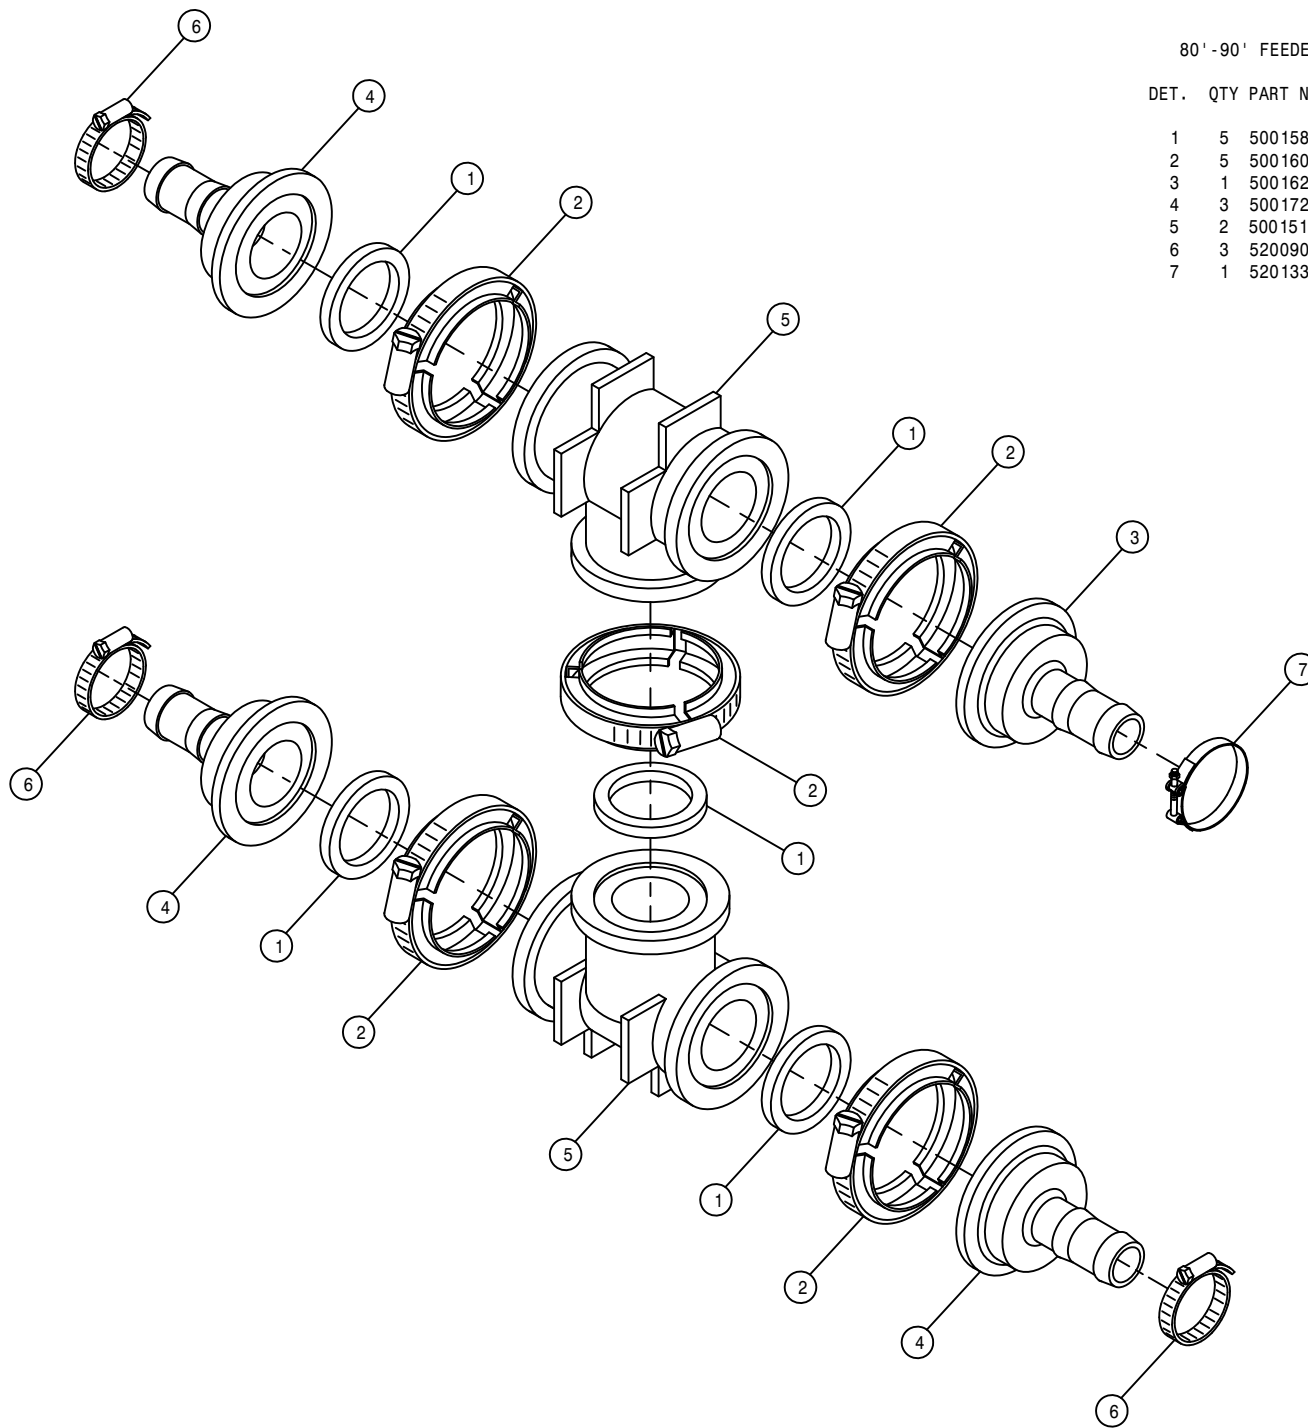

80' -90' FEEDER TEE ASSEMBLY (HI-VOLUME)

DET. QTY PART NO. DESCRIPTION

1	5	500158	1 1/2" GASKET FOR 2" FLANGE
2	5	500160	2" FLANGE CLAMP, S.S.
3	1	500162	2" FLANGE-1 1/2 HOSE BARB POLY
4	3	500172	2" FLANGE-1" HOSE BARB POLY
5	2	500151	2" FLANGE TEE POLY
6	3	520090	HOSE CLAMP NO 16 STAINLESS
7	1	520133	1.81/2.06 T-BOLT HOSE CLAMP SS