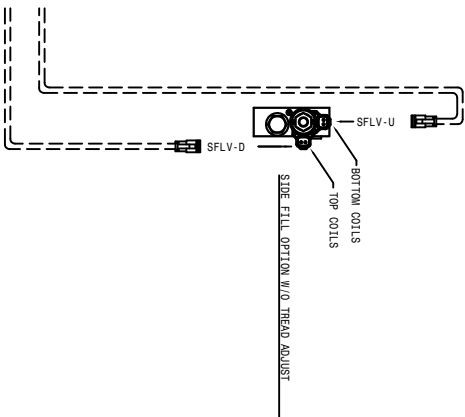

07-15-04 TUL
STS 10 WIRING DIAGRAM 05
SHEET 4 OF 5
REVISION DATE:
498861