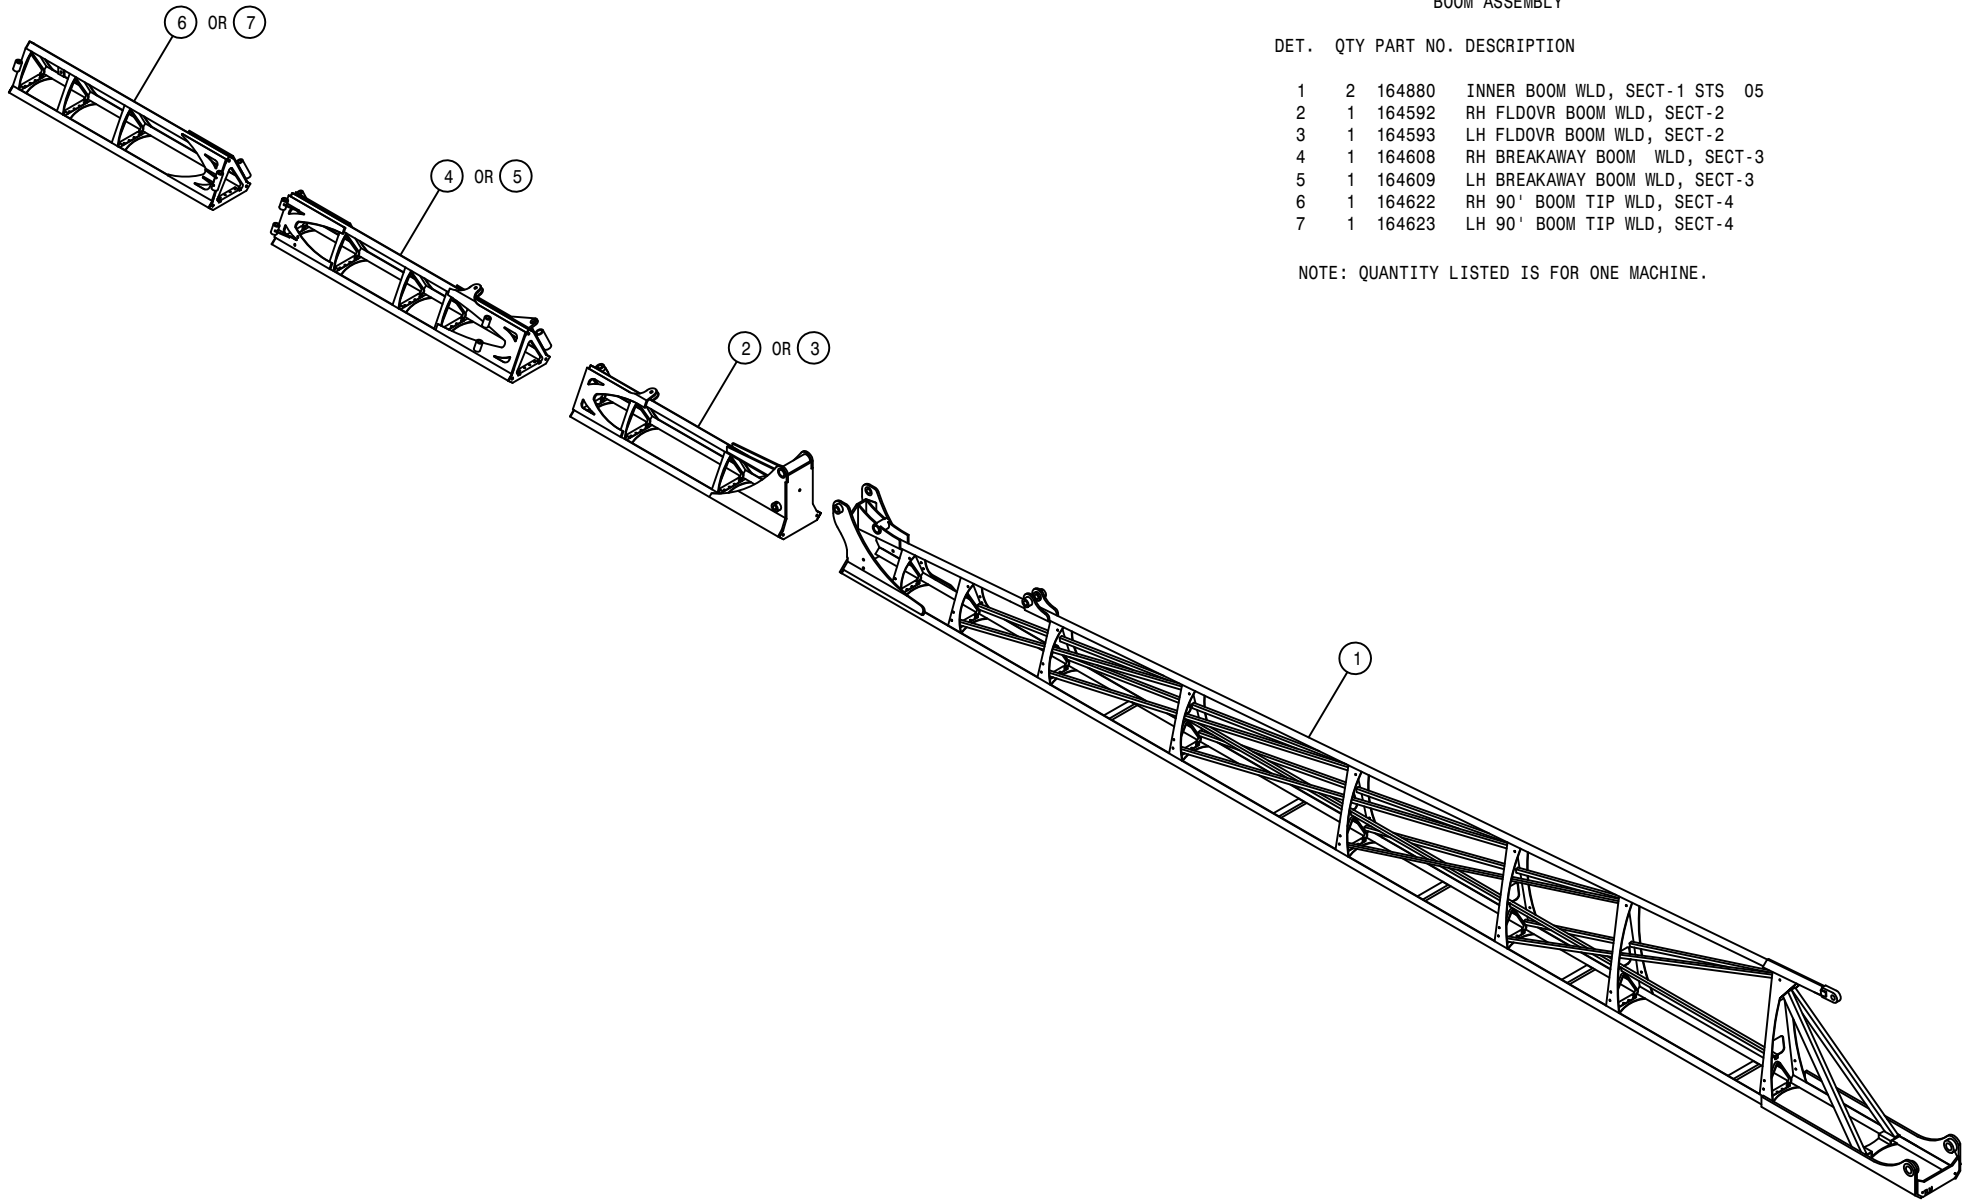

BOOM ASSEMBLY

DET. QTY PART NO. DESCRIPTION

1	2	164880	INNER BOOM WLD, SECT-1 STS 05
2	1	164592	RH FLDOVR BOOM WLD, SECT-2
3	1	164593	LH FLDOVR BOOM WLD, SECT-2
4	1	164608	RH BREAKAWAY BOOM WLD, SECT-3
5	1	164609	LH BREAKAWAY BOOM WLD, SECT-3
6	1	164622	RH 90' BOOM TIP WLD, SECT-4
7	1	164623	LH 90' BOOM TIP WLD, SECT-4

NOTE: QUANTITY LISTED IS FOR ONE MACHINE.