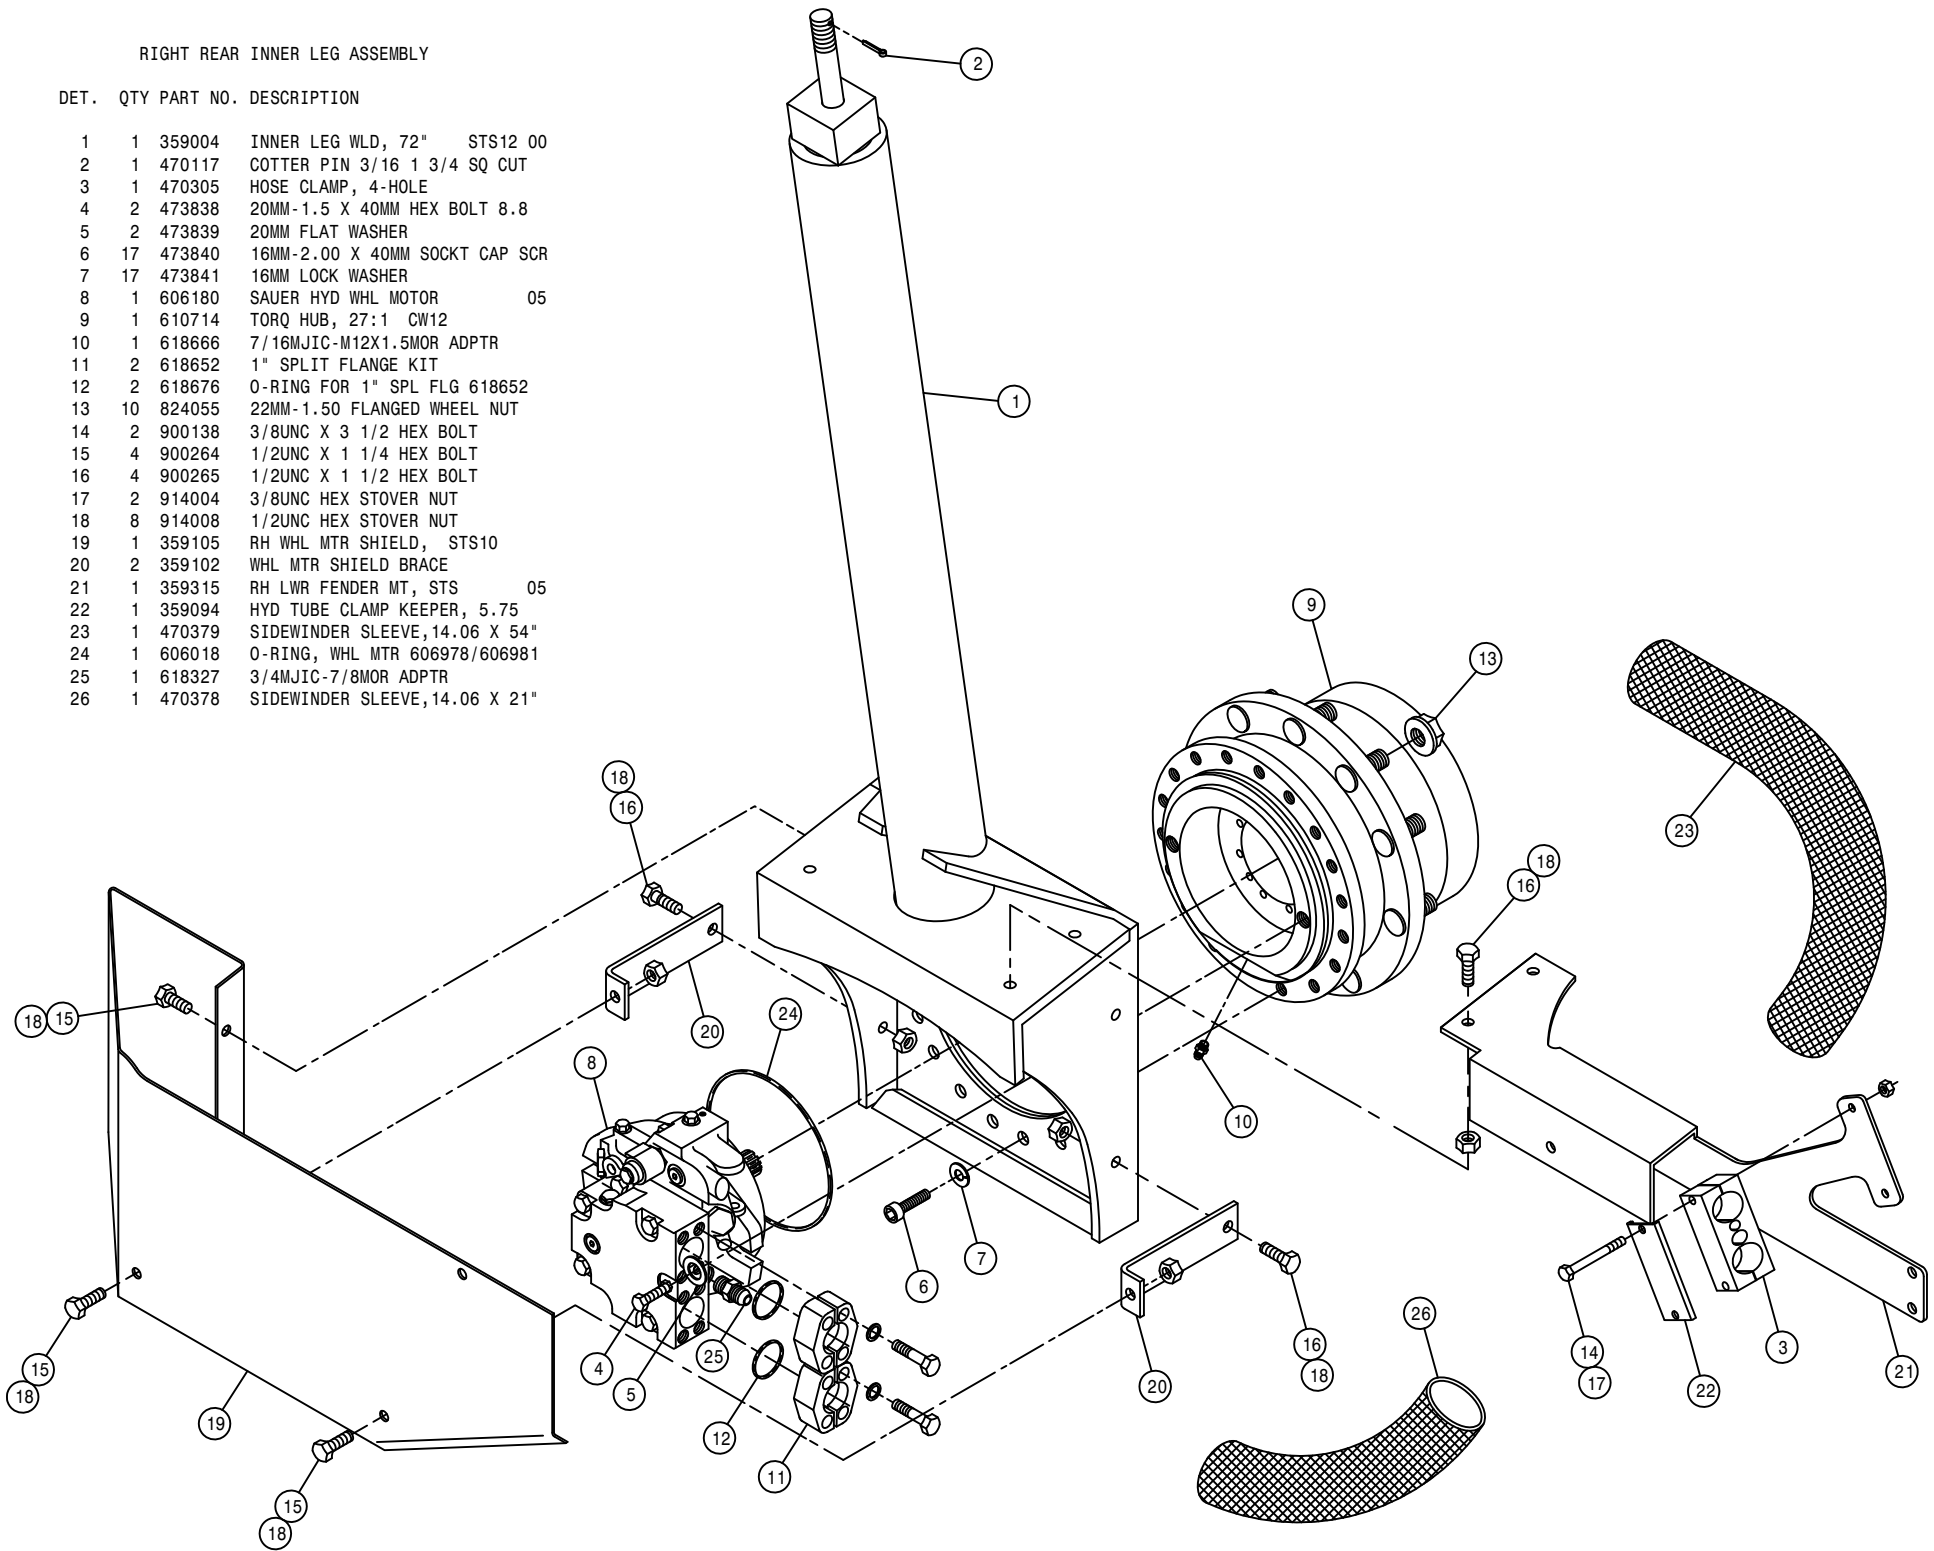

RIGHT REAR INNER LEG ASSEMBLY

DET. QTY PART NO. DESCRIPTION

1	1	359004	INNER LEG WLD, 72" STS12 00
2	1	470117	COTTER PIN 3/16 1 3/4 SQ CUT
3	1	470305	HOSE CLAMP, 4-HOLE
4	2	473838	20MM-1.5 X 40MM HEX BOLT 8.8
5	2	473839	20MM FLAT WASHER
6	17	473840	16MM-2.00 X 40MM SOCKT CAP SCR
7	17	473841	16MM LOCK WASHER
8	1	606180	SAUER HYD WHL MOTOR 05
9	1	610714	TORQ HUB, 27:1 CW12
10	1	618666	7/16MJIC-M12X1.5MOR ADPTR
11	2	618652	1" SPLIT FLANGE KIT
12	2	618676	O-RING FOR 1" SPL FLG 618652
13	10	824055	22MM-1.50 FLANGED WHEEL NUT
14	2	900138	3/8UNC X 3 1/2 HEX BOLT
15	4	900264	1/2UNC X 1 1/4 HEX BOLT
16	4	900265	1/2UNC X 1 1/2 HEX BOLT
17	2	914004	3/8UNC HEX STOVER NUT
18	8	914008	1/2UNC HEX STOVER NUT
19	1	359105	RH WHL MTR SHIELD, STS10
20	2	359102	WHL MTR SHIELD BRACE
21	1	359315	RH LWR FENDER MT, STS 05
22	1	359094	HYD TUBE CLAMP KEEPER, 5.75
23	1	470379	SIDEWINDER SLEEVE, 14.06 X 54"
24	1	606018	O-RING, WHL MTR 606978/606981
25	1	618327	3/4MJIC-7/8MOR ADPTR
26	1	470378	SIDEWINDER SLEEVE, 14.06 X 21"