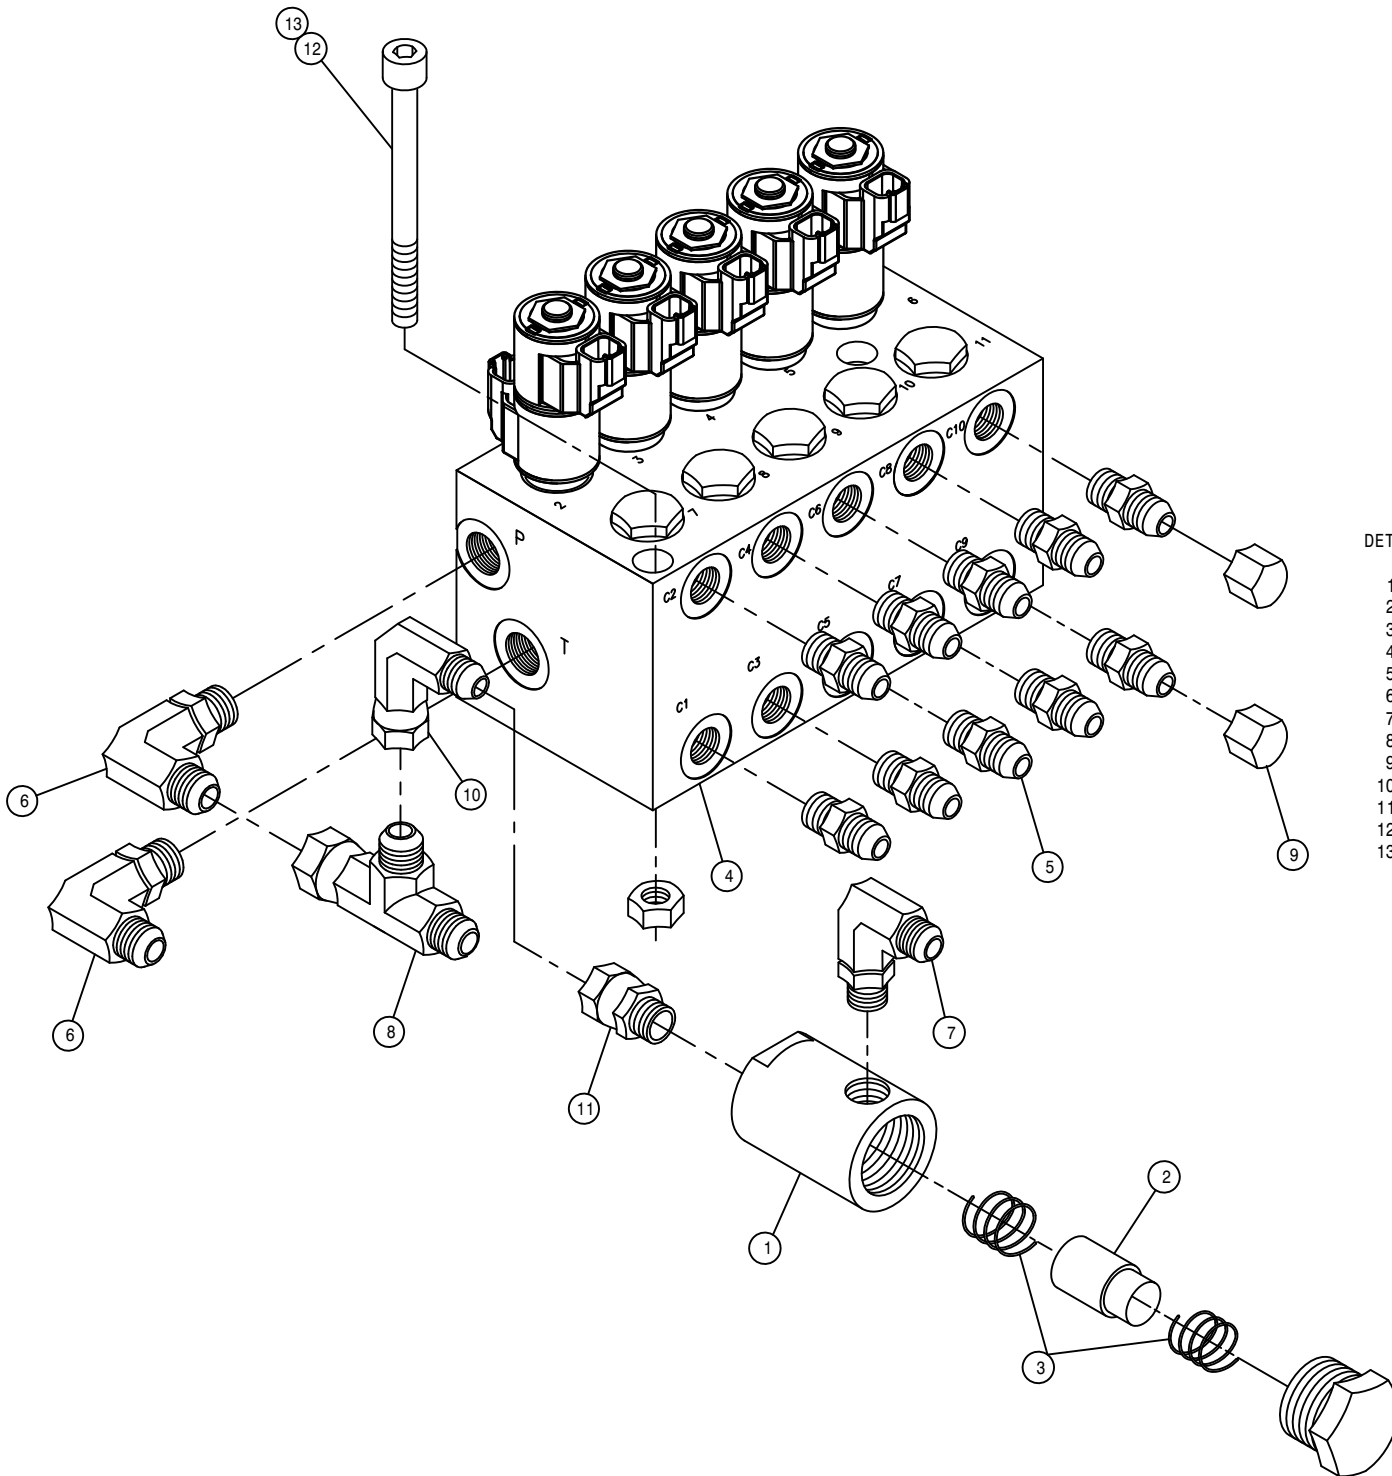

TREAD ADJUST HYD MANIFOLD ASSEMBLY

DET.	QTY	PART NO.	DESCRIPTION
	1	605615	HYD FILTER, INLINE 25M 9/16FOR
	1	605616	ELEMENT, 25M HYD FILTER 605615
	1	605617	SPRING KIT, HYD FILTER 605615
	1	606210	TREAD ADJ VLV, STS PWRSYS 05
	10	618126	9/16MJIC-9/16MOR ADPTR
	2	618241	3/4MJIC-90-3/4MOR LBO
	1	618249	3/4MJIC-90-9/16MOR LBO
	1	618451	3/4FJIC SW RUN TEE-3/4MJIC
	2	618531	9/16FJIC CAP NUT
	1	618609	3/4MJIC-90-3/4FJIC SWIV LBO
	1	618692	3/4FJIC SWIV-9/16MOR ADPTR
	2	900145	3/8UNC X 5 SOCKET HD CAP SCR
	2	914004	3/8UNC HEX STOVER NUT