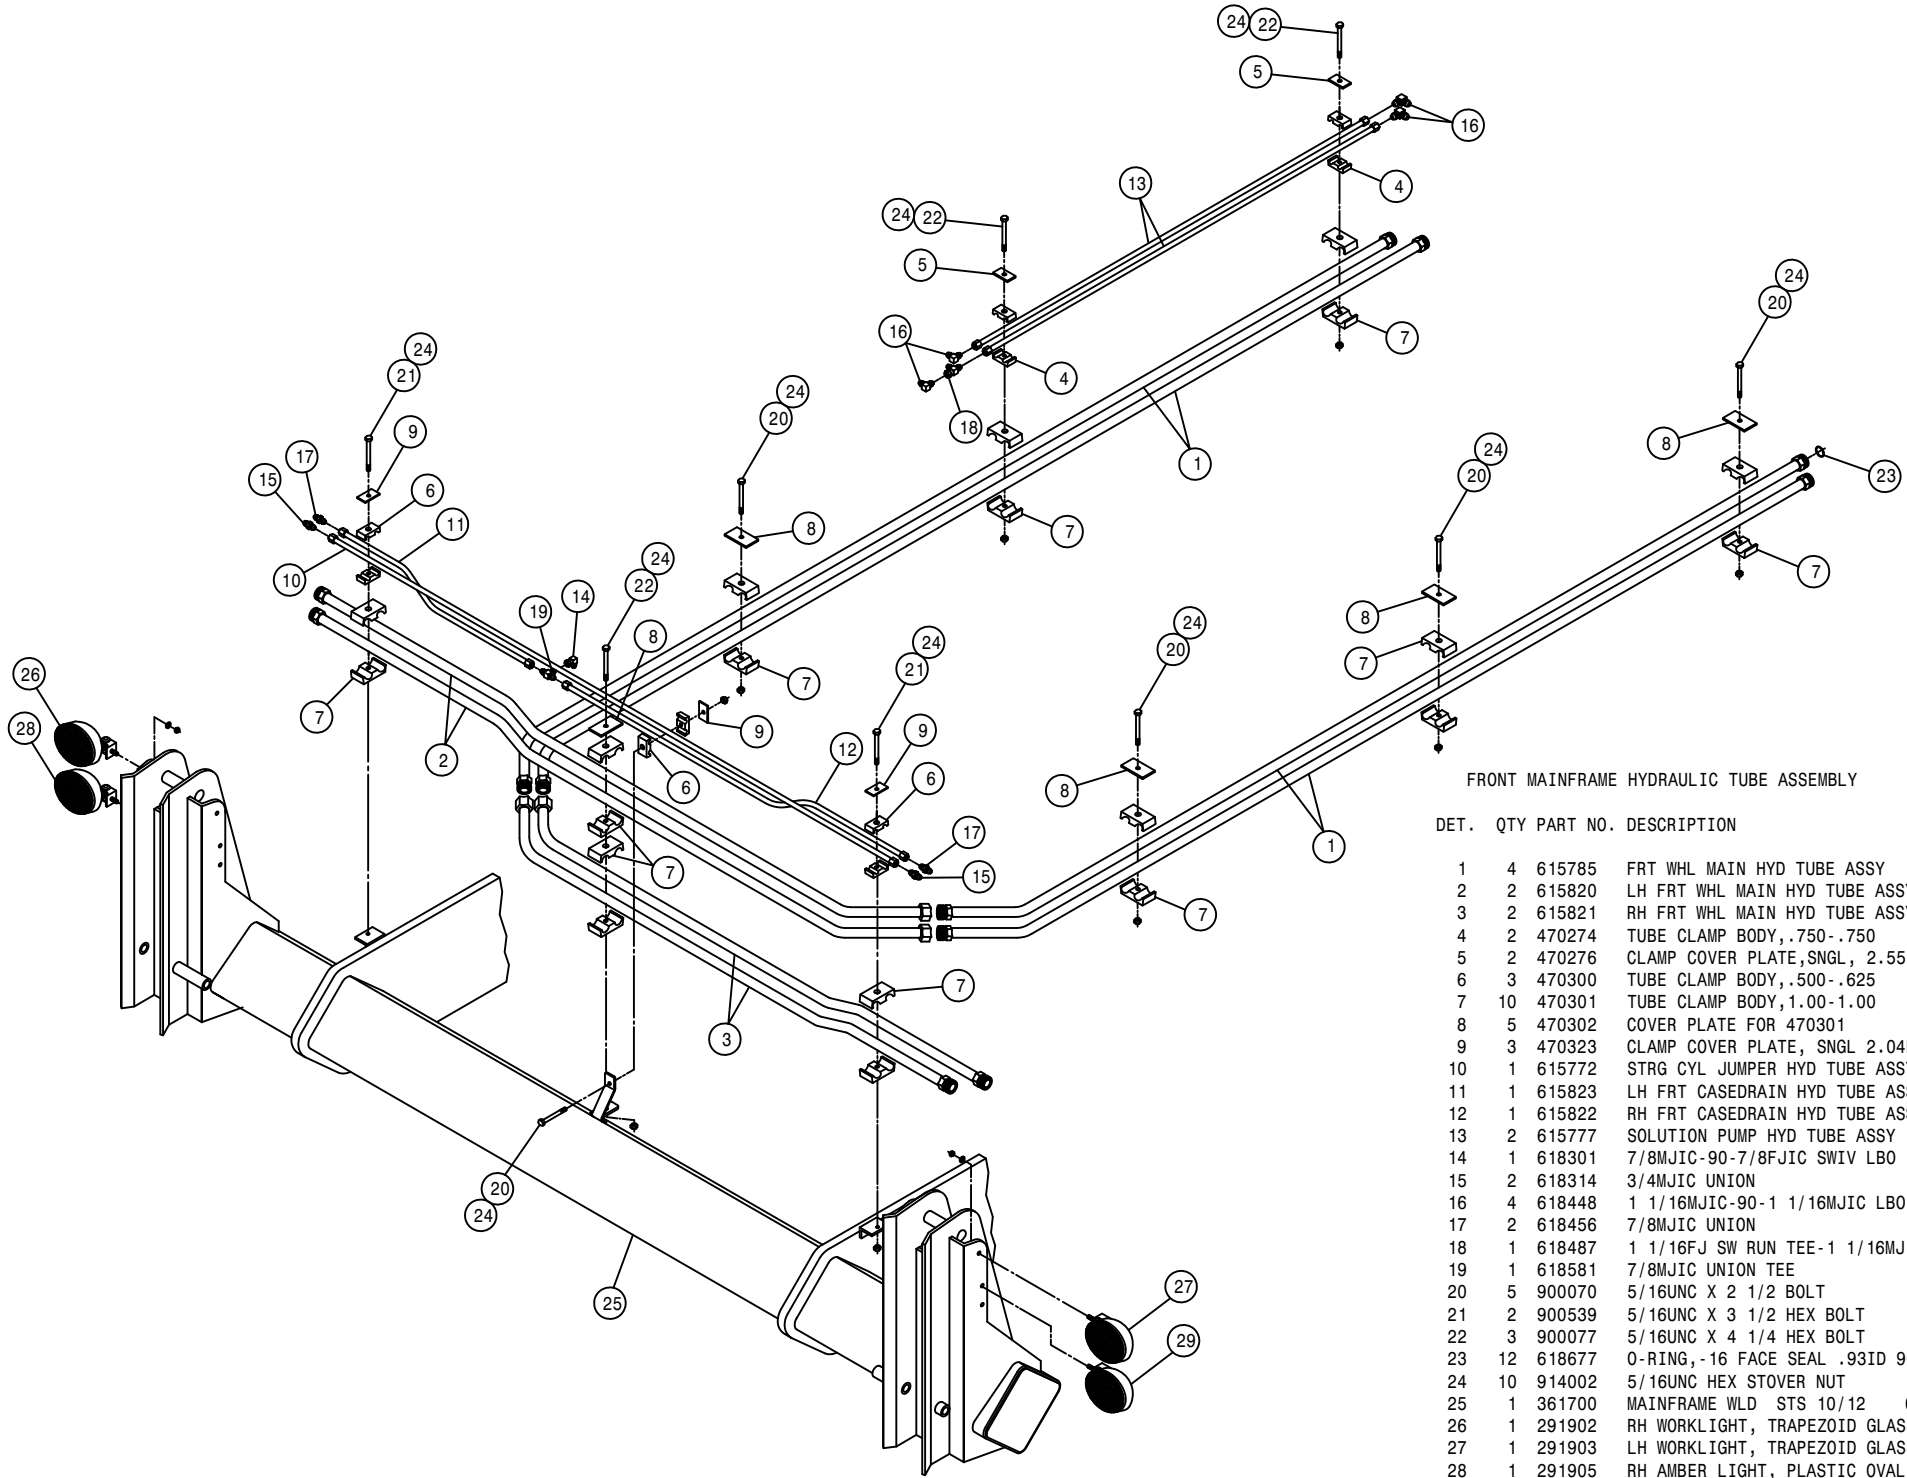

FRONT MAINFRAME HYDRAULIC TUBE ASSEMBLY

DET.	QTY	PART NO.	DESCRIPTION
1	4	615785	FRT WHL MAIN HYD TUBE ASSY
2	2	615820	LH FRT WHL MAIN HYD TUBE ASSY
3	2	615821	RH FRT WHL MAIN HYD TUBE ASSY
4	2	470274	TUBE CLAMP BODY, .750-.750
5	2	470276	CLAMP COVER PLATE, SNGL, 2.55LG
6	3	470300	TUBE CLAMP BODY, .500-.625
7	10	470301	TUBE CLAMP BODY, 1.00-1.00
8	5	470302	COVER PLATE FOR 470301
9	3	470323	CLAMP COVER PLATE, SNGL 2.04LG
10	1	615772	STRG CYL JUMPER HYD TUBE ASSY
11	1	615823	LH FRT CASEDRAIN HYD TUBE ASSY
12	1	615822	RH FRT CASEDRAIN HYD TUBE ASSY
13	2	615777	SOLUTION PUMP HYD TUBE ASSY
14	1	618301	7/8MJIC-90-7/8FJIC SWIV LBO
15	2	618314	3/4MJIC UNION
16	4	618448	1 1/16MJIC-90-1 1/16MJIC LBO
17	2	618456	7/8MJIC UNION
18	1	618487	1 1/16FJ SW RUN TEE-1 1/16MJ
19	1	618581	7/8MJIC UNION TEE
20	5	900070	5/16UNC X 2 1/2 BOLT
21	2	900539	5/16UNC X 3 1/2 HEX BOLT
22	3	900077	5/16UNC X 4 1/4 HEX BOLT
23	12	618677	O-RING, -16 FACE SEAL .93ID 90D
24	10	914002	5/16UNC HEX STOVER NUT
25	1	361700	MAINFRAME WLD STS 10/12 05
26	1	291902	RH WORKLIGHT, TRAPEZOID GLASS
27	1	291903	LH WORKLIGHT, TRAPEZOID GLASS
28	1	291905	RH AMBER LIGHT, PLASTIC OVAL
29	1	291906	LH AMBER LIGHT, PLASTIC OVAL