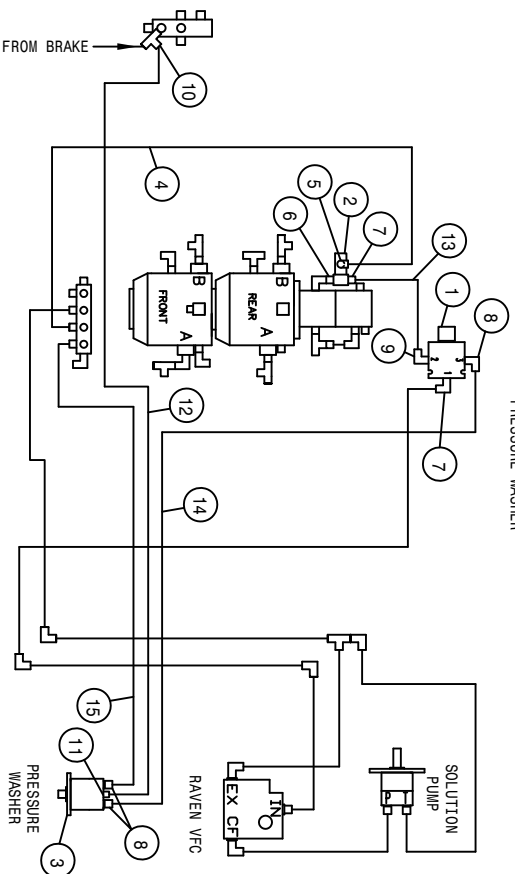

STS10 HYDRAULIC SCHEMATIC 2005
REFERENCE DRAWING NO. 49884853

DET.	QTY	PART NO.	DESCRIPTION	DET.	QTY	PART NO.	DESCRIPTION
1	4	621552	TRD ADJ CYL, 3.00 X 16.00	27	2	616088	04-451TC-06FJX-06FJX-56
2	3	621554	LADR/SF/BRKWAY CYL,1.50 X12.25	28	16	618119	9/16MJIC-90-9/16MOR LBO
3	2	607540	KICK-DOWN RELIEF VALVE, 800PSI	29	2	618486	9/16FJIC SW RUN TEE-9/16MJIC
4	2	621556	LIFT CYL, 2.50 X 18.00	30	2	618629	9/16MOR BRANCH TEE-9/16MJIC
5	2	621558	LEVEL CYL, 3.00 X 11.00	31	2	618668	9/16FJIC SWIV-9/16MOR ADPTR
6	2	621560	FOLD CYL, 2.50 X 21.000	32	2	614752	RESTRICTOR BR TEE ASSY, .042DIA
7	2	618719	9/16FJIC SWIV-3/4MOR ADPTR	33	2	621562	OUTR FOLD CYL, 2.25 X 21.00 STS
8	2	470326	ACCUMULATOR, DIAPHRAGM	34	7	618733	9/16JIC .042 ORIFICE ADPTR
9	1	615761	LIFT RAISE HYD TUBE ASSY	35	4	616070	04-451TC-04MJ3BH-06MOR-11.00H/A
10	1	615762	LIFT LOWER HYD TUBE ASSY	36	4	616071	04-451TC-04MJ3BH-06MOR-13.00H/A
11	1	615763	LEVEL RAISE HYD TUBE ASSY	37	8	616074	04-451TC-04FJX90-06FJX-26
12	1	615764	LEVEL LOWER HYD TUBE ASSY	38	4	616079	04-451TC-06FJX-06FJX-29
13	2	615765	BREAKAWAY HYD TUBE ASSY	39	1	616124	04-451TC-06FJX-08FJX-24
14	1	615766	BOOM EXTN RAISE HYD TUBE ASSY	40	1	616118	04-451TC-06FJX-06FJX-165
15	1	615767	BOOM EXTN LOWER HYD TUBE ASSY	41	1	616119	04-451TC-06FJX-06FJX-175
16	1	615768	RH FOLD RAISE HYD TUBE ASSY	42	4	616089	04-451TC-06FJX-06FJX-60
17	1	615769	RH FOLD LOWER HYD TUBE ASSY	43	2	616230	04-451TC-06FJX-06FJX-62
18	2	615770	FRT TRD ADJ MAIN HYD TUBE ASSY	44	4	616090	04-451TC-06FJX-06FJX-85
19	2	615771	BRKAWAY/TRD MAIN HYD TUBE ASSY	45	2	616077	04-451TC-06FJX-06FJX-18
20	8	615760	BOOM HYD TUBE ASSY	46	3	616083	04-451TC-06FJX-06FJX-36
21	8	618603	9/16MJIC-90-9/16MJIC LBO	47	2	616075	04-451TC-06FJX-06FJX-9
22	2	618618	9/16MJIC-90-9/16FJIC SWIV LBO	48	2	616084	04-451TC-06FJX-06FJX-46
23	26	619010	9/16MJIC UNION	49	1	616085	04-451TC-06FJX-06FJX-43
24	2	618019	9/16MJIC UNION TEE	50	3	616086	04-451TC-06FJX-06FJX-45
25	4	616133	04-451TC-06FJX-06FJX-72	51	1	616087	04-451TC-06FJX-06FJX-52
26	4	618689	9/16MOR-90-9/16MJ .042 CHK VLV				H/A