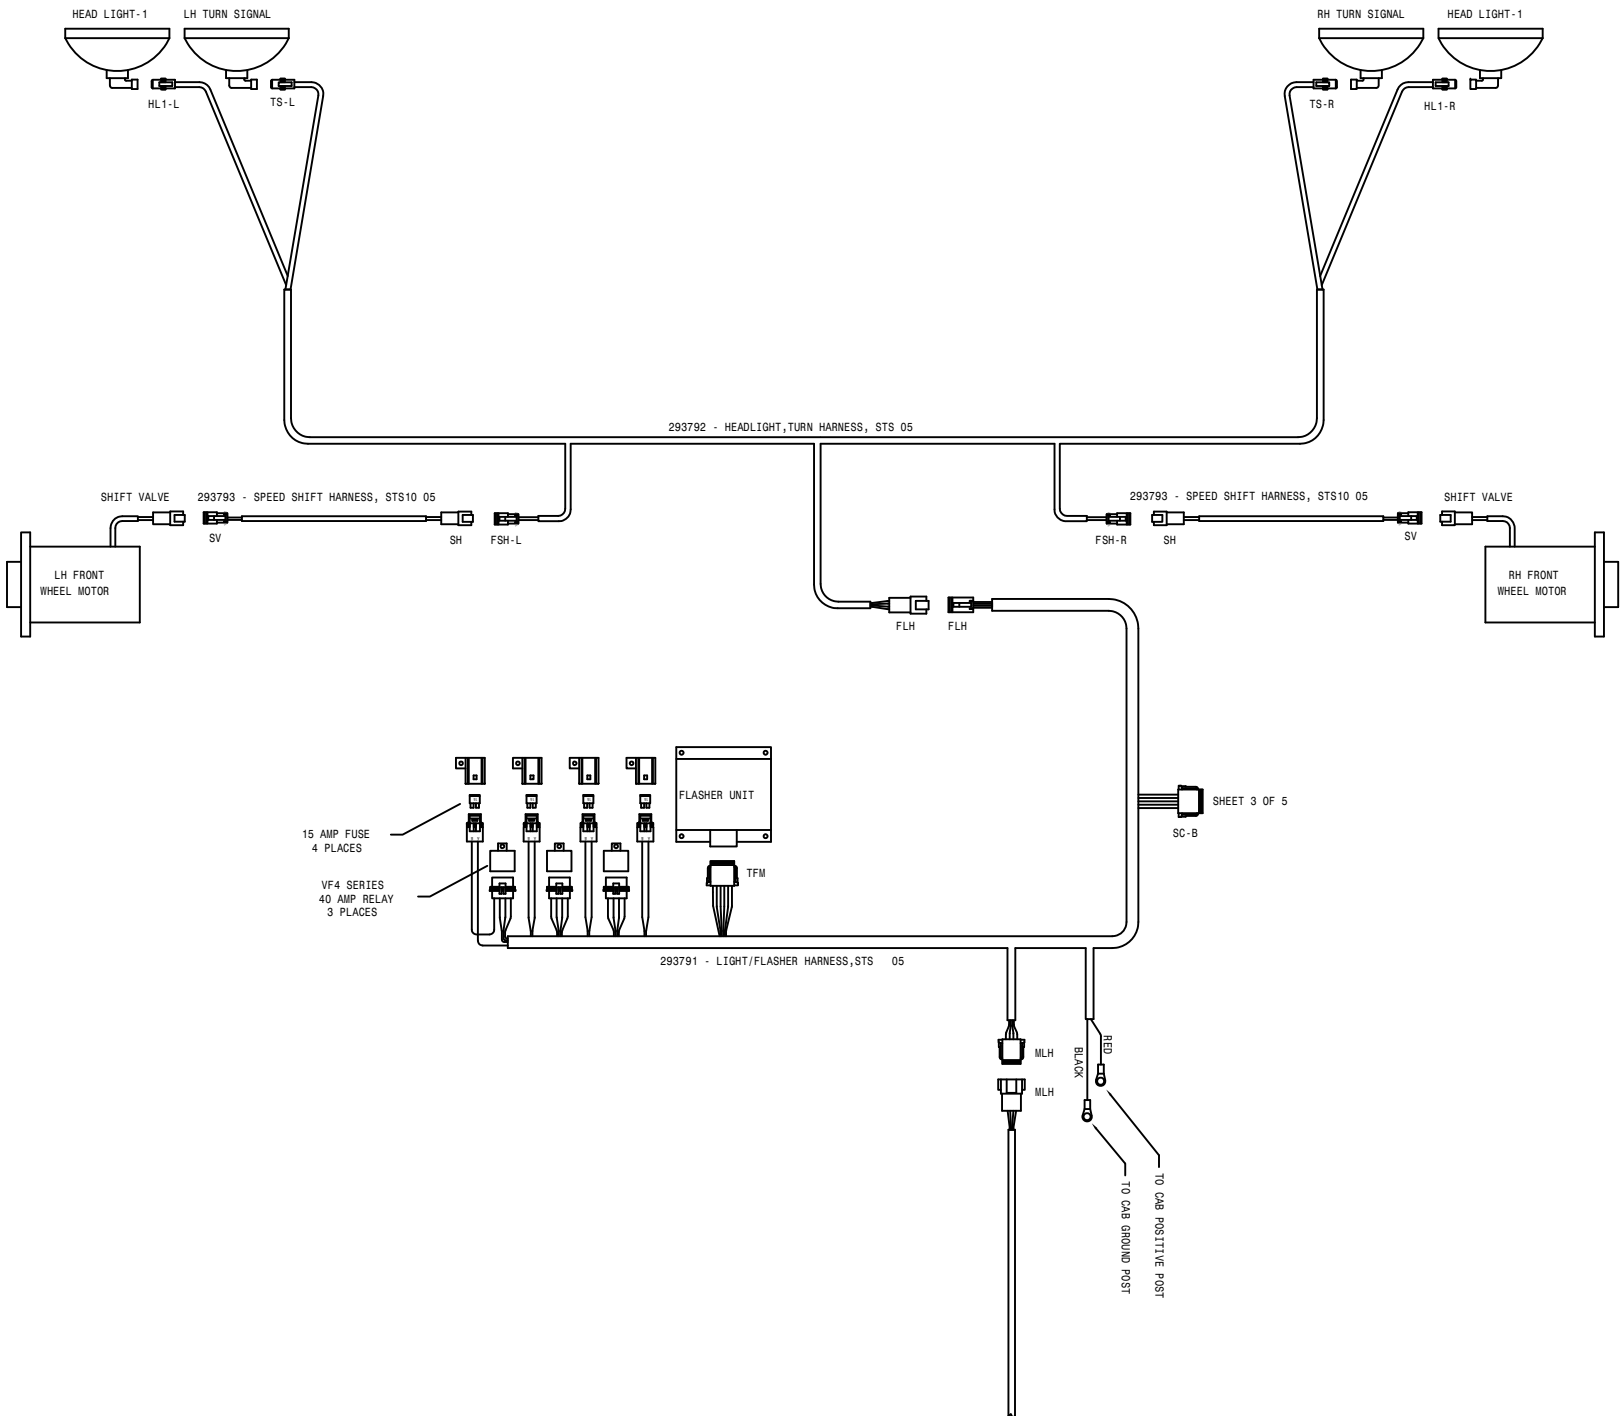

283784 - MAIN CAB HARNESS, STS 05
PAGE 5 OF 5

07-19-04 TLM
STS 10 WIRING DIAGRAM 05
 SHEET 1 OF 5
 REVISION DATE: 09-26-05
498861

12-15-04 TEL
 STS 10 WIRING DIAGRAM 05
 SHEET 2 OF 5
 REVISION DATE:
 498861