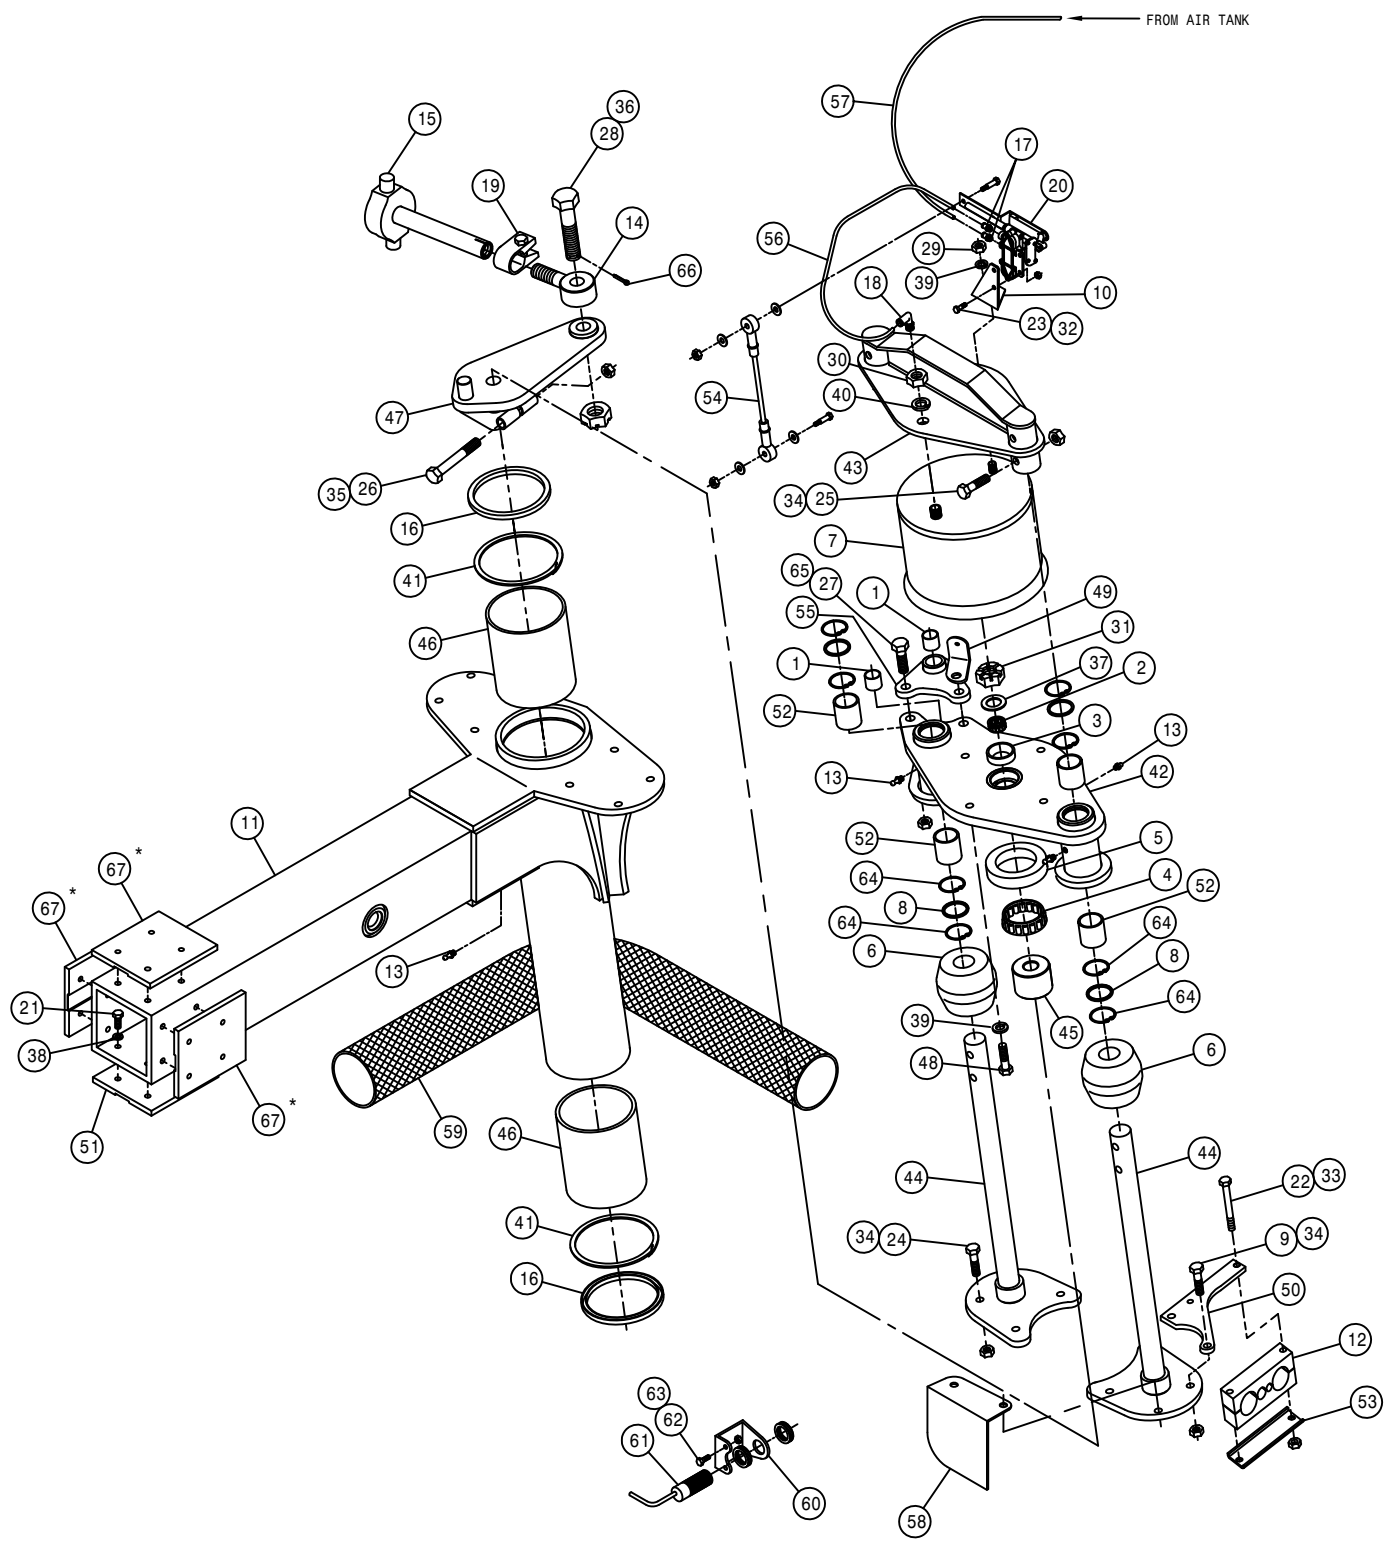

*NOTE: FOR TREAD ADJUST OPTION REPLACE ITEM 67 WITH THREE OF ITEM 51.