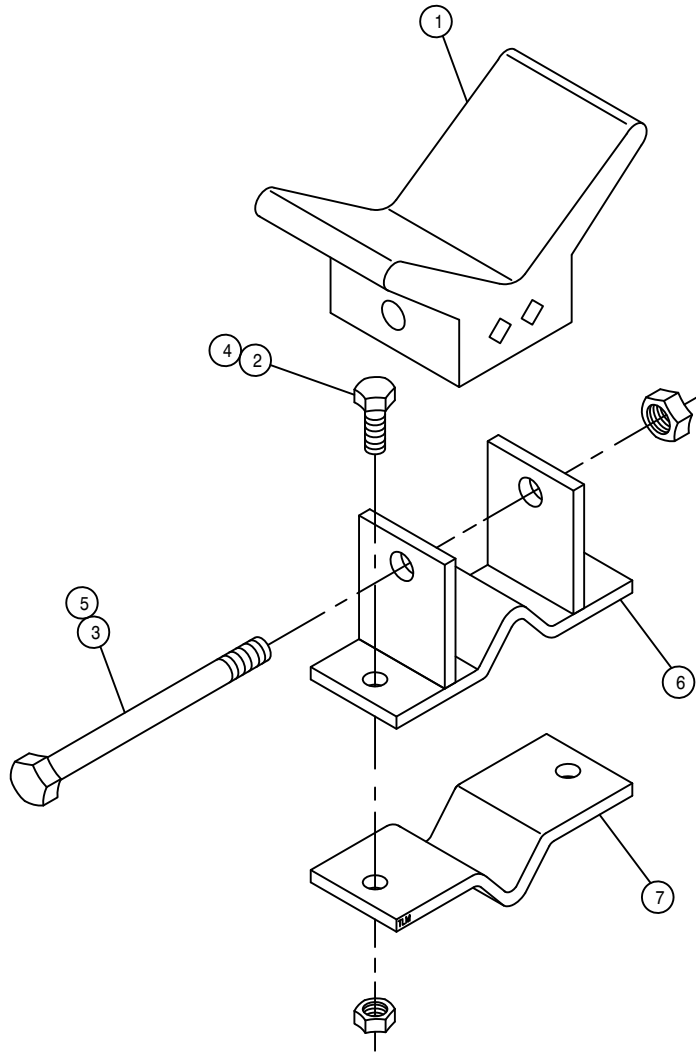

90' BOOM SUPPORT ASSEMBLY

DET. QTY PART NO. DESCRIPTION

1	1	470324	3" RUBBER BOW GUARD
2	2	900130	3/8UNC X 1 1/4 HEX BOLT
3	1	900273	1/2UNC X 3 3/4 HEX BOLT
4	2	914004	3/8UNC HEX STOVER NUT
5	1	914008	1/2UNC HEX STOVER NUT
6	1	164544	FRT BOOM SUPPORT WLD, 90' BOOM
7	1	164545	FRT BOOM SUPPORT MT