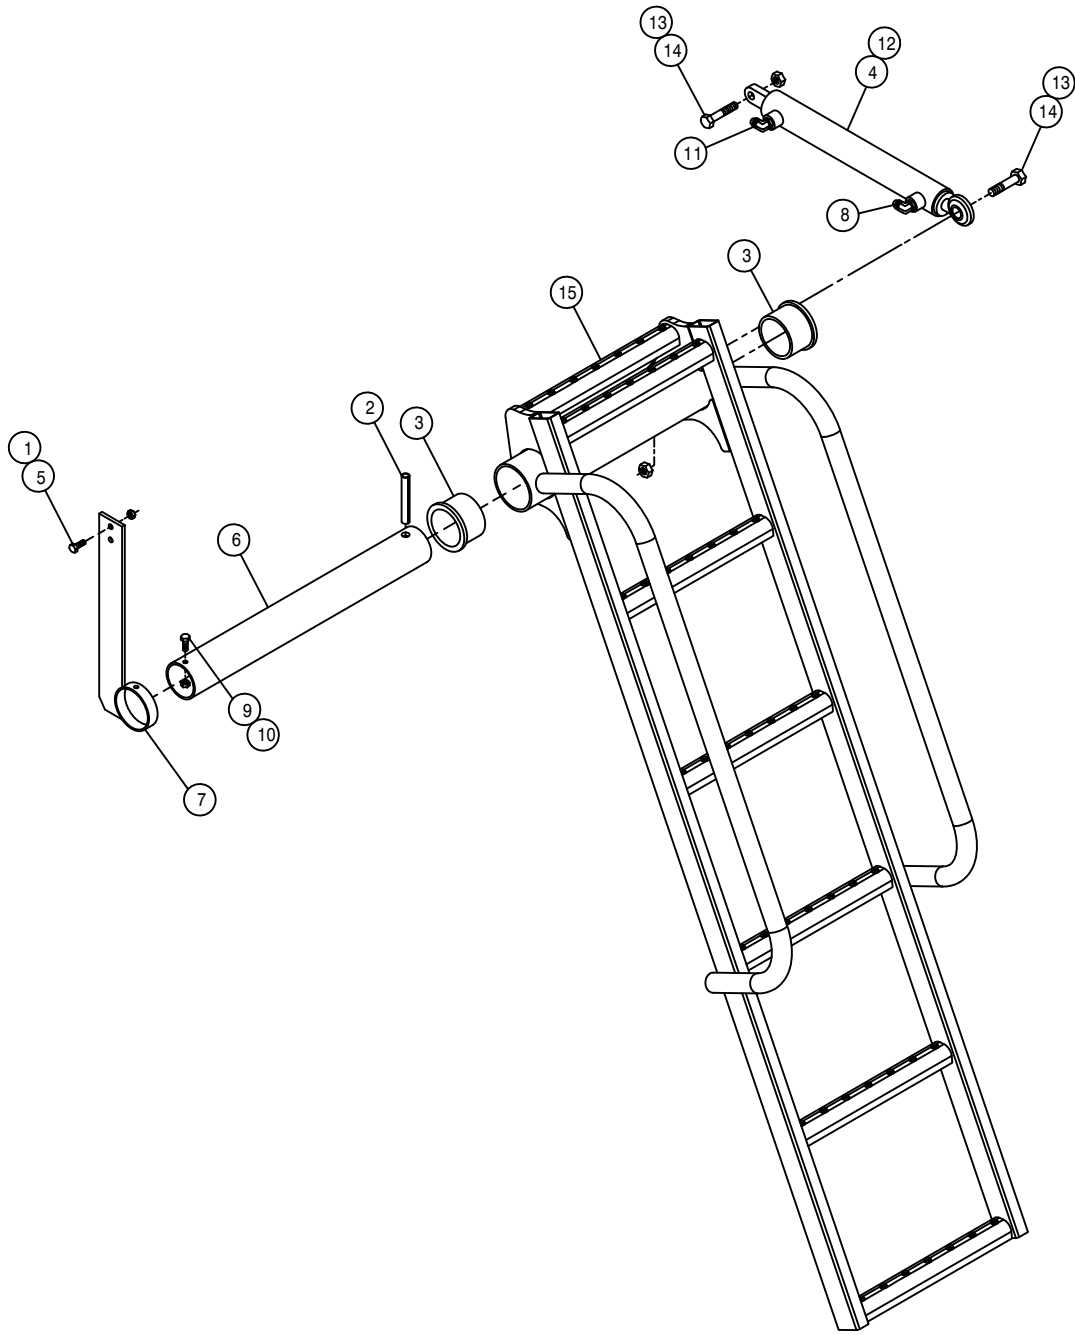

SERVICE PLATFORM ASSEMBLY

DET.	QTY	PART NO.	DESCRIPTION
1	1	343293	CNTR SERV PLATFORM WLD,STS 04
2	1	342752	LH SERV PLATFORM WLD STS 00
3	1	343520	LH REAR SERV PLTFRM WLD,STS 05
4	1	343522	CENTER FRT PLATFORM WLD,STS 05
5	1	343510	CAB DOOR STOP MT, STS 05
6	1	343511	LH FRT HANDRAIL WLD STS 05
7	2	470366	CLIP FOR 470364
8	1	342738	LH REAR HANDRAIL WLD
9	1	343297	RH REAR HANDRAIL WLD, STS 04
10	1	343296	RH REAR SERV PLTFRM SHLD,STS04
11	1	342802	LH SERV PLATFORM SHIELD
12	4	900130	3/8UNC X 1 1/4 HEX BOLT
13	1	342981	RH HANDRAIL WLD,LH PLATFORM 05
14	2	342984	REAR LEG HOSE SUPPORT, STS 05
15	1	342985	LH SERV PLATFORM WLD,STS12 05
16	29	900064	5/16UNC X 3/4 HEX BOLT
17	11	900065	5/16UNC X 1" HEX BOLT
18	34	914002	5/16UNC HEX STOVER NUT
19	8	900129	3/8UNC X 1" HEX BOLT
20	12	914004	3/8UNC HEX STOVER NUT
21	1	470314	RUBBER BUMPER,BULLET W/3/8-24S
22	1	910005	3/8UNF HEX NUT
23	1	920502	3/8 LOCK WASHER
24	12	920001	5/16 SAE FLAT WASHER
25	1	343295	RH SERV PLTFRM SHIELD, STS 04
26	1	343304	ENG CMPRTMNT PLTFRM WLD,STS 04
27	2	470113	5/16UNC HEX FLANGE LOCK NUT
28	1	470364	GAS SPRING, 90LB, 3.5 STROKE
29	2	470365	BALL STUD,5/16-18, FOR 470364
30	2	900129	3/8UNC X 1" HEX BOLT
31	1	900170	3/8UNC X 2 1/4 HEX BOLT
32	1	920002	3/8 SAE FLAT WASHER