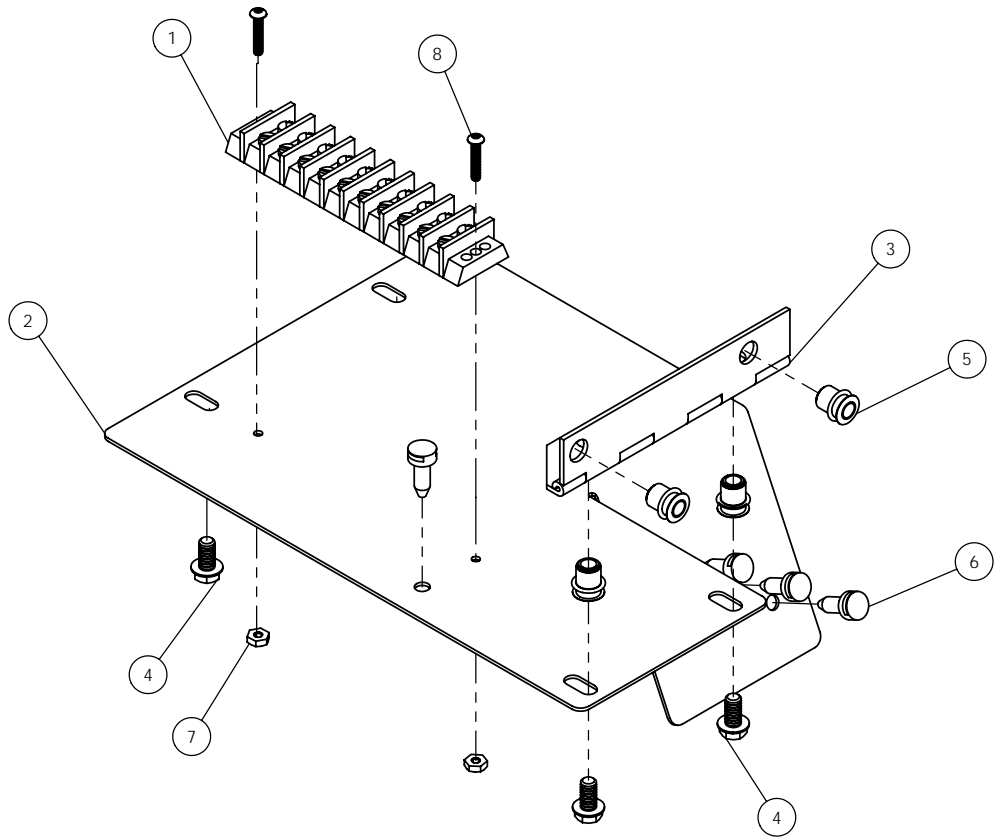

TERMINAL STRIP DOOR ASSEMBLY

DET QTY	P/N	DESCRIPTION
1	1	291886 TERM BLCK 10 POSIT, 2 ROW 20 AMP
2	1	343413 CONSOLE BOTTOM DOOR,CAB STS 05
3	1	343414 CONSOLE BTM DOOR HINGE,CAB STS
4	4	470122 1/4UNC x 1/2 HEX BOLT
5	4	470380 1/4-20 NUTSERT .027-.165 STL
6	4	470432 PUSH MT BASE FOR PLASTIC TIE
7	2	470467 6-32 KEP NUT
8	2	473989 6/32 x 3/4 BUTTON SOC CAP SCR