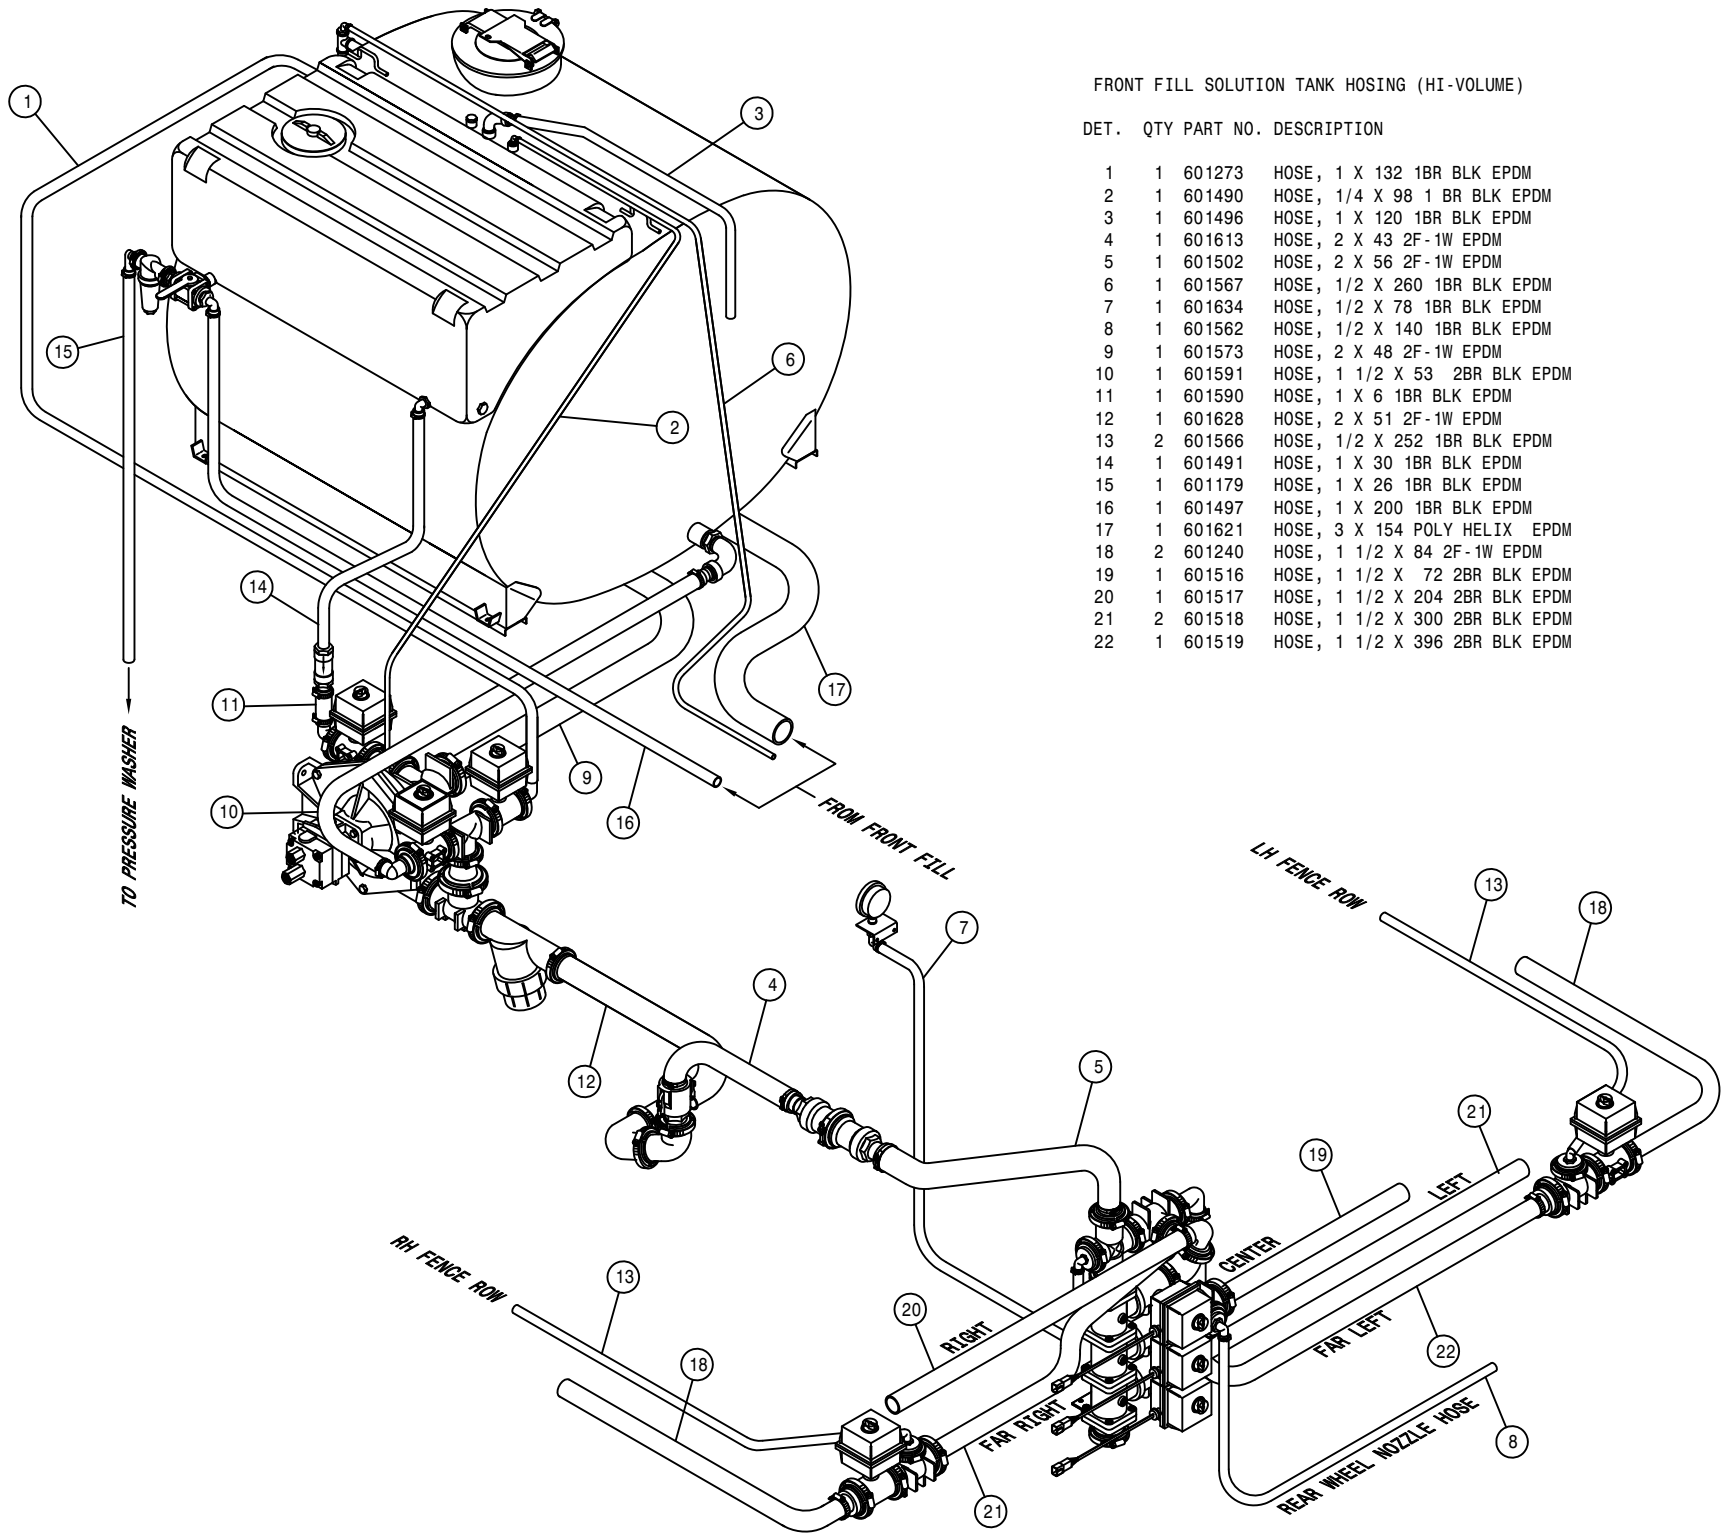

FRONT FILL SOLUTION TANK HOISING (HI-VOLUME)

DET. QTY PART NO. DESCRIPTION

1	1	601273	HOSE, 1 X 132 1BR BLK EPDM
2	1	601490	HOSE, 1/4 X 98 1 BR BLK EPDM
3	1	601496	HOSE, 1 X 120 1BR BLK EPDM
4	1	601613	HOSE, 2 X 43 2F-1W EPDM
5	1	601502	HOSE, 2 X 56 2F-1W EPDM
6	1	601567	HOSE, 1/2 X 260 1BR BLK EPDM
7	1	601634	HOSE, 1/2 X 78 1BR BLK EPDM
8	1	601562	HOSE, 1/2 X 140 1BR BLK EPDM
9	1	601573	HOSE, 2 X 48 2F-1W EPDM
10	1	601591	HOSE, 1 1/2 X 53 2BR BLK EPDM
11	1	601590	HOSE, 1 X 6 1BR BLK EPDM
12	1	601628	HOSE, 2 X 51 2F-1W EPDM
13	2	601566	HOSE, 1/2 X 252 1BR BLK EPDM
14	1	601491	HOSE, 1 X 30 1BR BLK EPDM
15	1	601179	HOSE, 1 X 26 1BR BLK EPDM
16	1	601497	HOSE, 1 X 200 1BR BLK EPDM
17	1	601621	HOSE, 3 X 154 POLY HELIX EPDM
18	2	601240	HOSE, 1 1/2 X 84 2F-1W EPDM
19	1	601516	HOSE, 1 1/2 X 72 2BR BLK EPDM
20	1	601517	HOSE, 1 1/2 X 204 2BR BLK EPDM
21	2	601518	HOSE, 1 1/2 X 300 2BR BLK EPDM
22	1	601519	HOSE, 1 1/2 X 396 2BR BLK EPDM