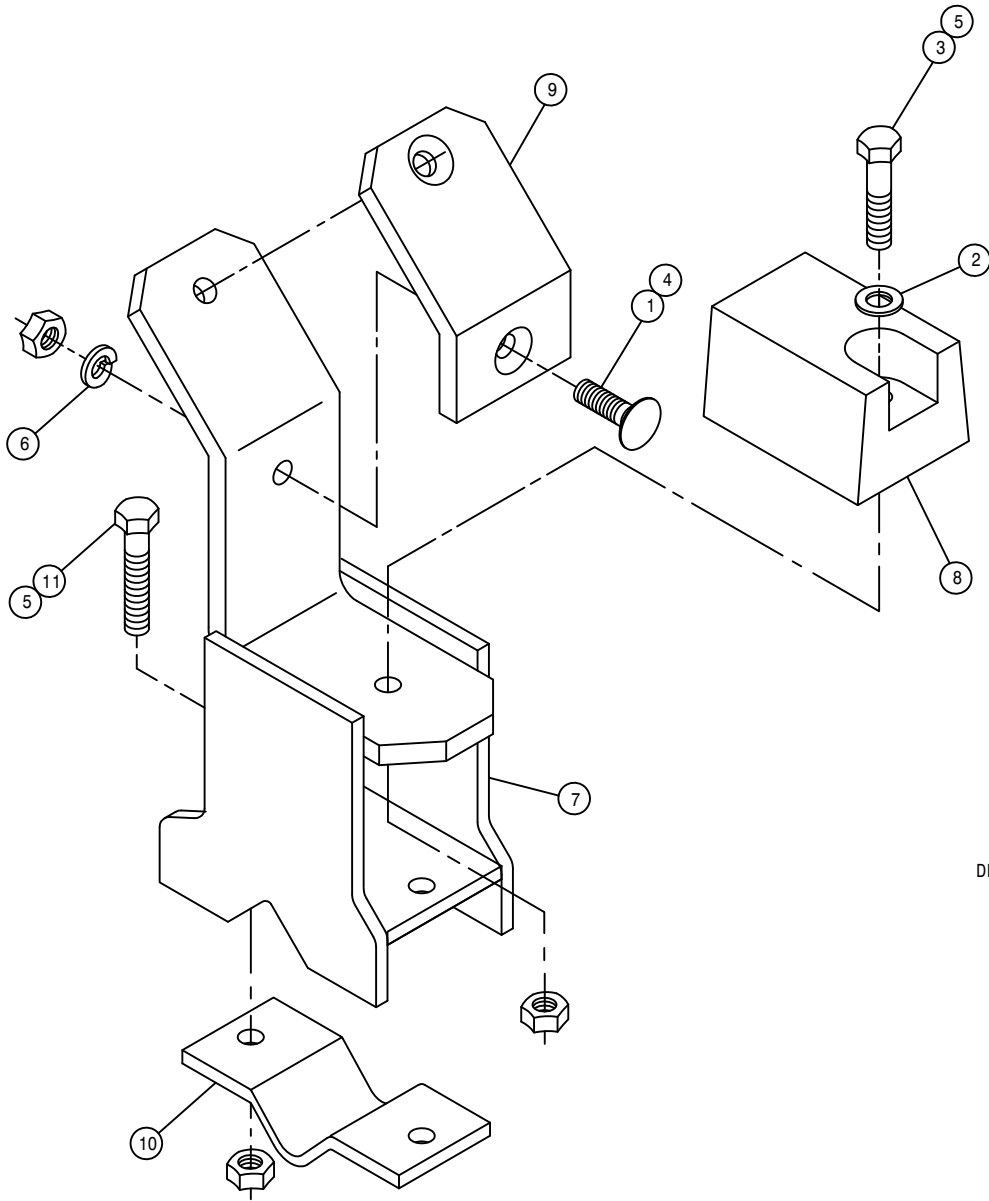

BOOM SUPPORT CRADLE ASSEMBLY, 80'-90'

DET. QTY PART NO. DESCRIPTION

DET.	QTY	PART NO.	DESCRIPTION
1	2	470328	3/8UNC X 1 1/4 #3HD PLOW BOLT
2	1	483043	3/8 REGULAR FLAT WASHER
3	1	900133	3/8UNC X 2" HEX BOLT
4	2	910004	3/8UNC HEX NUT
5	3	914004	3/8UNC HEX STOVER NUT
6	2	920502	3/8 LOCK WASHER
7	1	164811	BOOM SUPP CRADLE WLD,80/90' 04
8	1	164541	BOOM SUPPORT PAD
9	1	164542	BOOM SUPPORT CRADLE PAD
10	1	164543	BOOM SUPPORT KEEPER
11	2	900170	3/8UNC X 2 1/4 HEX BOLT