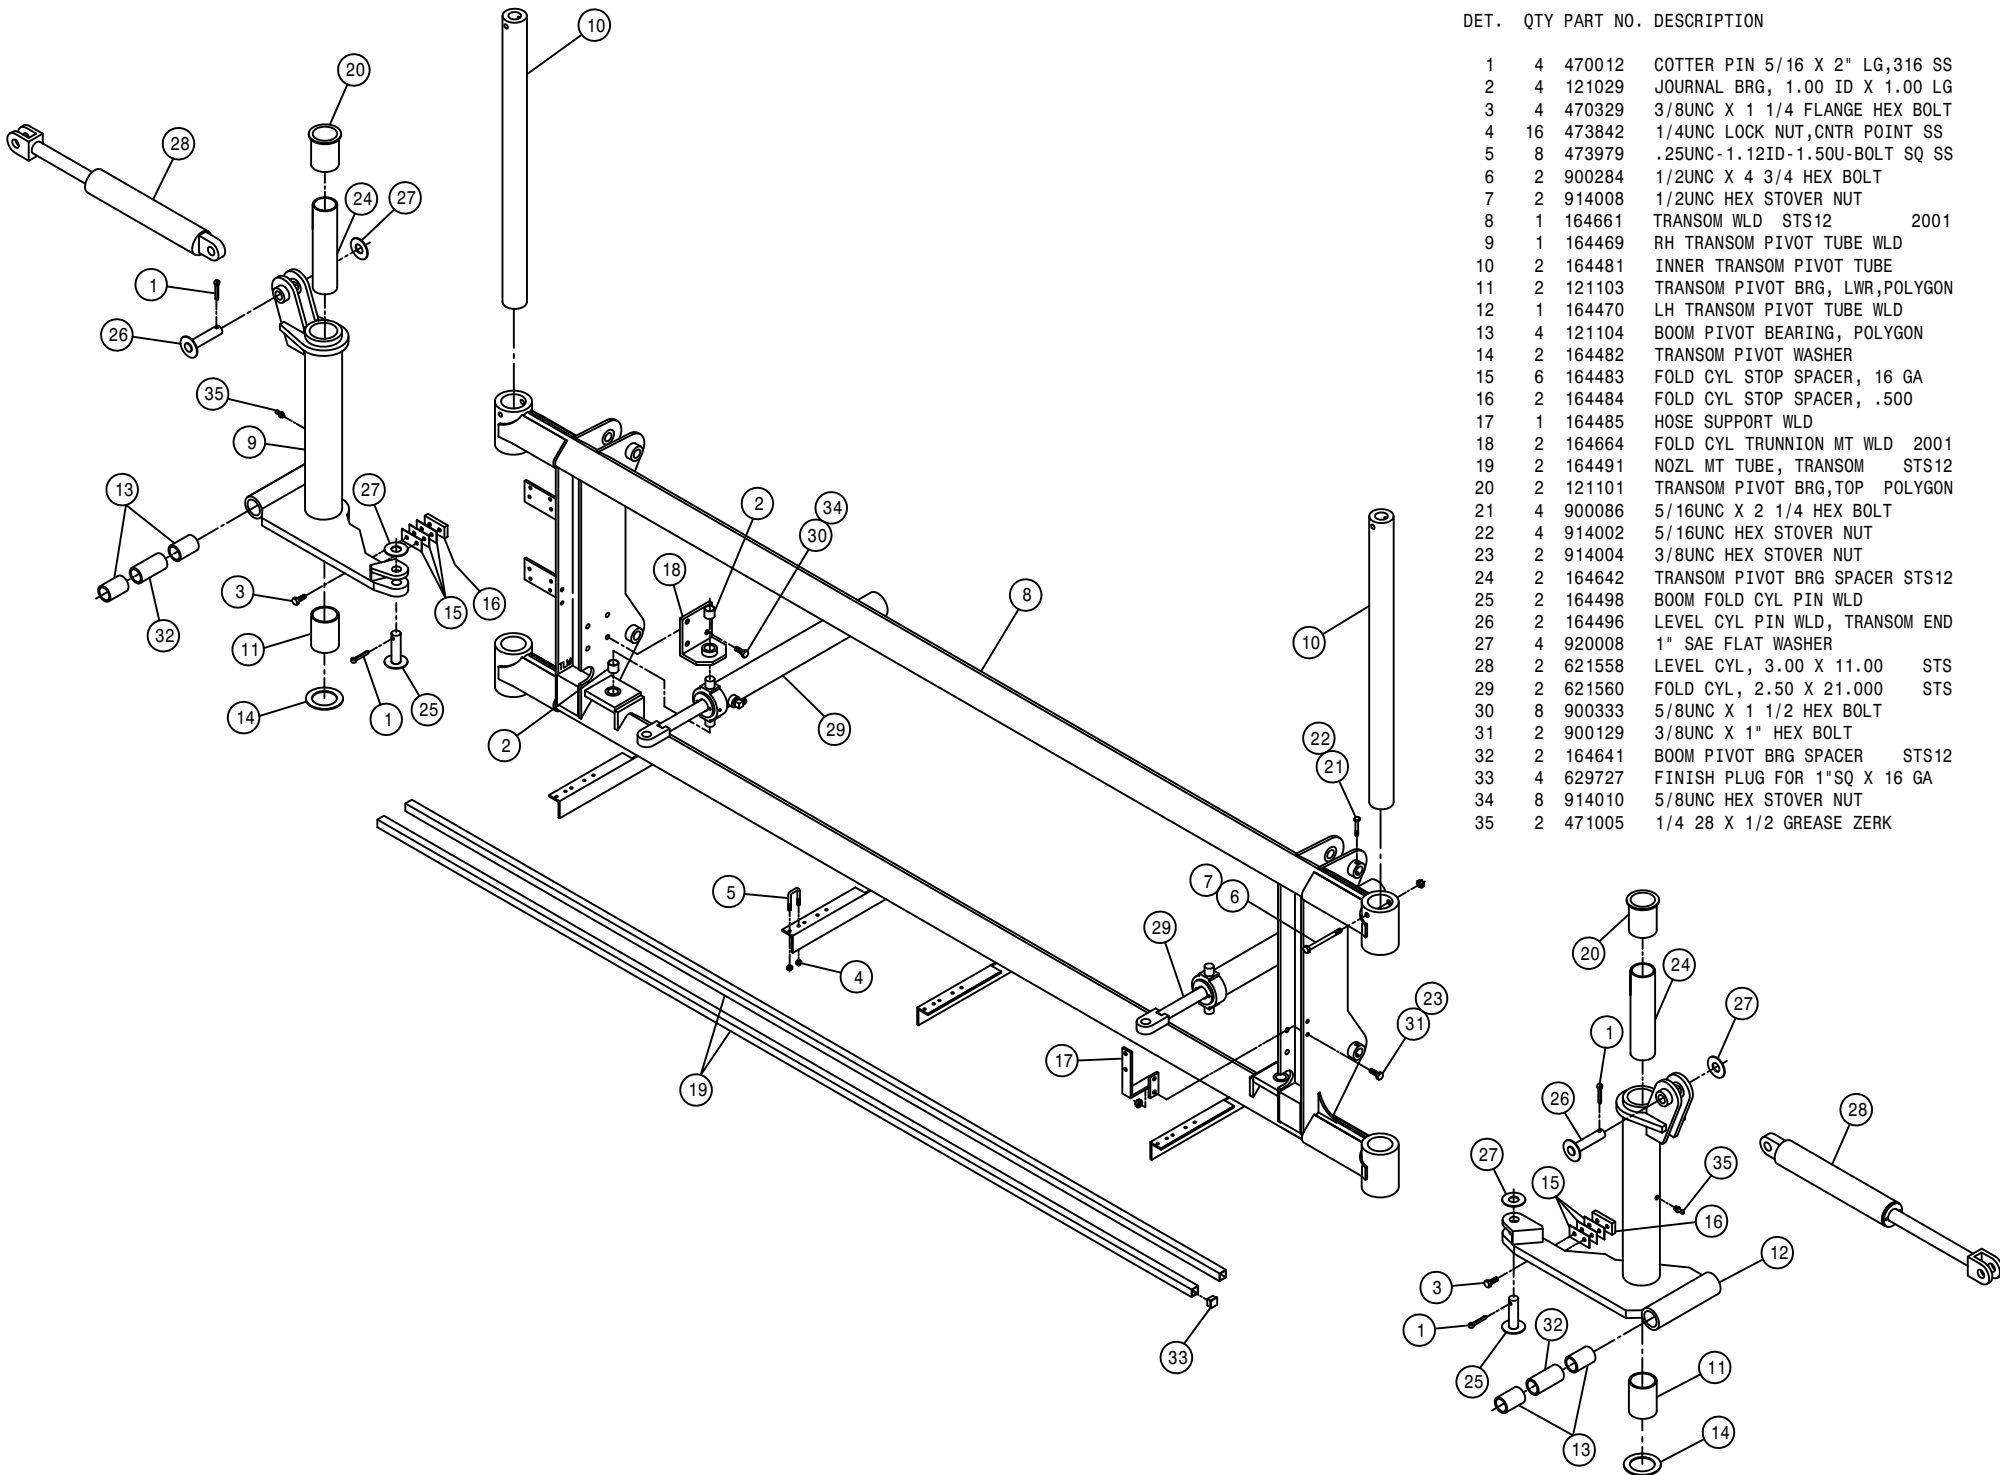

TRANSOM ASSEMBLY

DET. QTY PART NO. DESCRIPTION

DET.	QTY	PART NO.	DESCRIPTION
1	4	470012	COTTER PIN 5/16 X 2" LG,316 SS
2	4	121029	JOURNAL BRG, 1.00 ID X 1.00 LG
3	4	470329	3/8UNC X 1 1/4 FLANGE HEX BOLT
4	16	473842	1/4UNC LOCK NUT,CNTR POINT SS
5	8	473979	.25UNC-1.12ID-1.50U-BOLT SQ SS
6	2	900284	1/2UNC X 4 3/4 HEX BOLT
7	2	914008	1/2UNC HEX STOVER NUT
8	1	164661	TRANSOM WLD STS12
9	1	164469	RH TRANSOM PIVOT TUBE WLD
10	2	164481	INNER TRANSOM PIVOT TUBE
11	2	121103	TRANSOM PIVOT BRG, LWR,POLYGON
12	1	164470	LH TRANSOM PIVOT TUBE WLD
13	4	121104	BOOM PIVOT BEARING, POLYGON
14	2	164482	TRANSOM PIVOT WASHER
15	6	164483	FOLD CYL STOP SPACER, 16 GA
16	2	164484	FOLD CYL STOP SPACER, .500
17	1	164485	HOSE SUPPORT WLD
18	2	164664	FOLD CYL TRUNNION MT WLD 2001
19	2	164491	NOZL MT TUBE, TRANSOM STS12
20	2	121101	TRANSOM PIVOT BRG,TOP POLYGON
21	4	900086	5/16UNC X 2 1/4 HEX BOLT
22	4	914002	5/16UNC HEX STOVER NUT
23	2	914004	3/8UNC HEX STOVER NUT
24	2	164642	TRANSOM PIVOT BRG SPACER STS12
25	2	164498	BOOM FOLD CYL PIN WLD
26	2	164496	LEVEL CYL PIN WLD, TRANSOM END
27	4	920008	1" SAE FLAT WASHER
28	2	621558	LEVEL CYL, 3.00 X 11.00 STS
29	2	621560	FOLD CYL, 2.50 X 21.000 STS
30	8	900333	5/8UNC X 1 1/2 HEX BOLT
31	2	900129	3/8UNC X 1" HEX BOLT
32	2	164641	BOOM PIVOT BRG SPACER STS12
33	4	629727	FINISH PLUG FOR 1"SQ X 16 GA
34	8	914010	5/8UNC HEX STOVER NUT
35	2	471005	1/4 28 X 1/2 GREASE ZERK