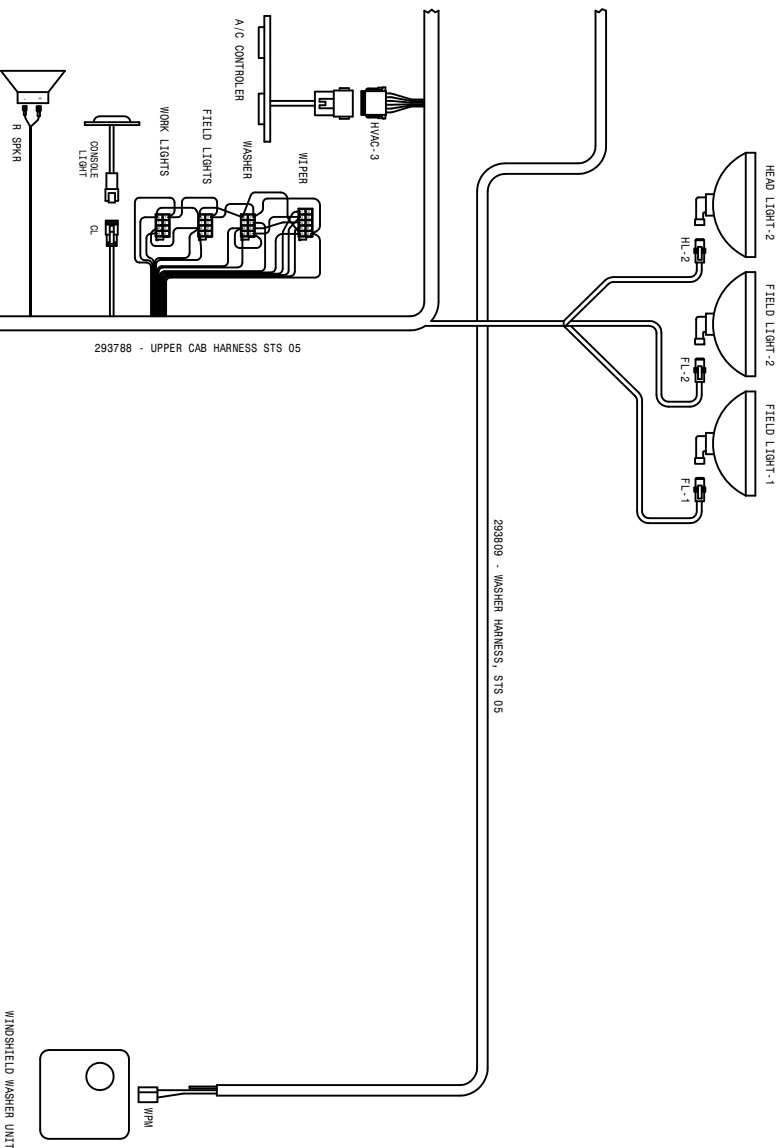

07-15-04 TLM
STS 10 WIRING DIAGRAM 05
SHEET 5 OF 5
REVISION DATE: 02-17-05
498861