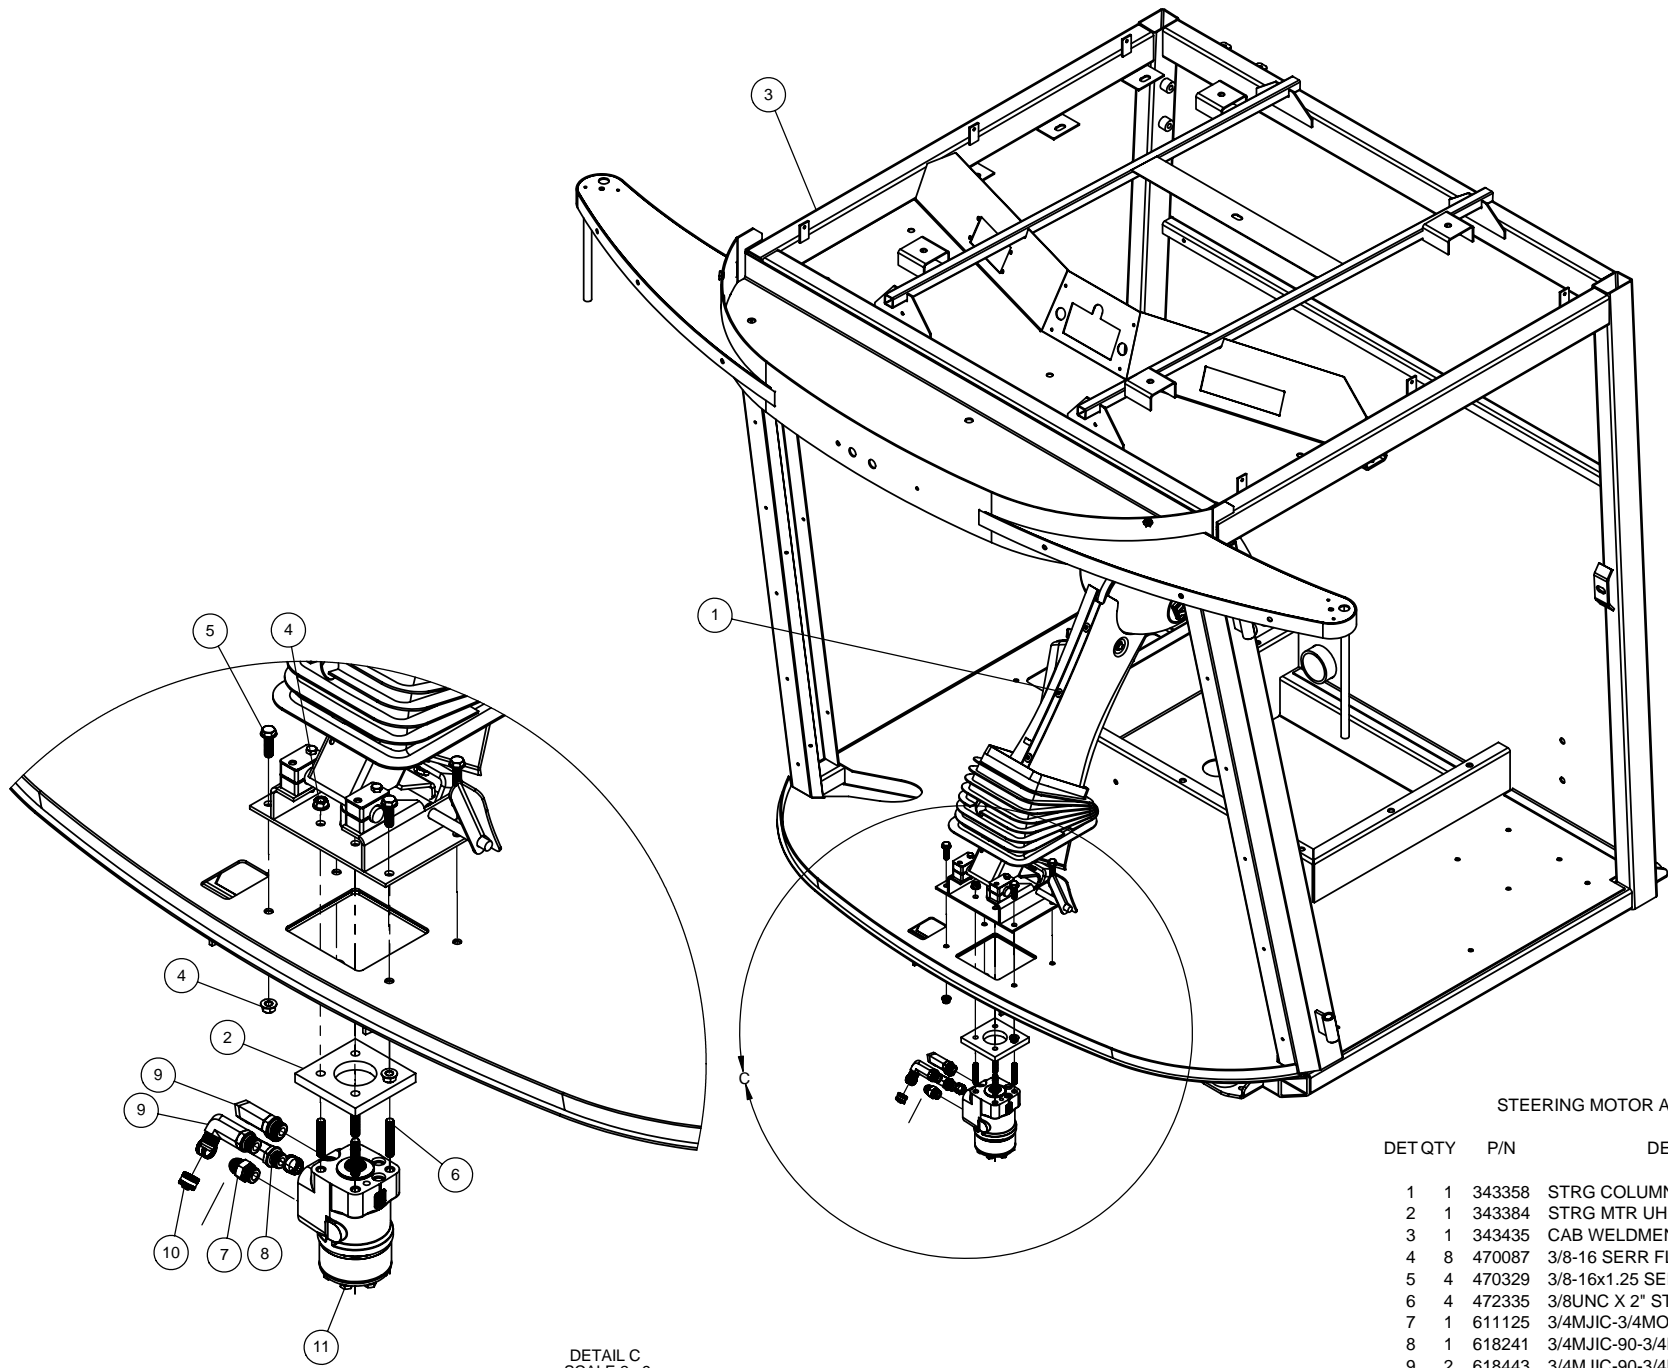

DETAIL C
SCALE 2 : 9

STEERING MOTOR ASSEMBLY

DET	QTY	P/N	DESCRIPTION
1	1	343358	STRG COLUMN ASSY, STS CAB 05
2	1	343384	STRG MTR UHMW SPACER, STS CAB05
3	1	343435	CAB WELDMENT, STS 05
4	8	470087	3/8-16 SERR FLANGE NUT
5	4	470329	3/8-16x1.25 SERR FLANGE
6	4	472335	3/8UNC X 2" STUD BOLT
7	1	611125	3/4M/JIC-3/4MOR ADPTR
8	1	618241	3/4M/JIC-90-3/4MOR LBO
9	2	618443	3/4M/JIC-90-3/4MOR EX LG LBO
10	4	629738	CAPPLUGS CAP, 3/4-16F.JIC, ALUM
11	1	749329	STEERING VALVE, SAUER 05