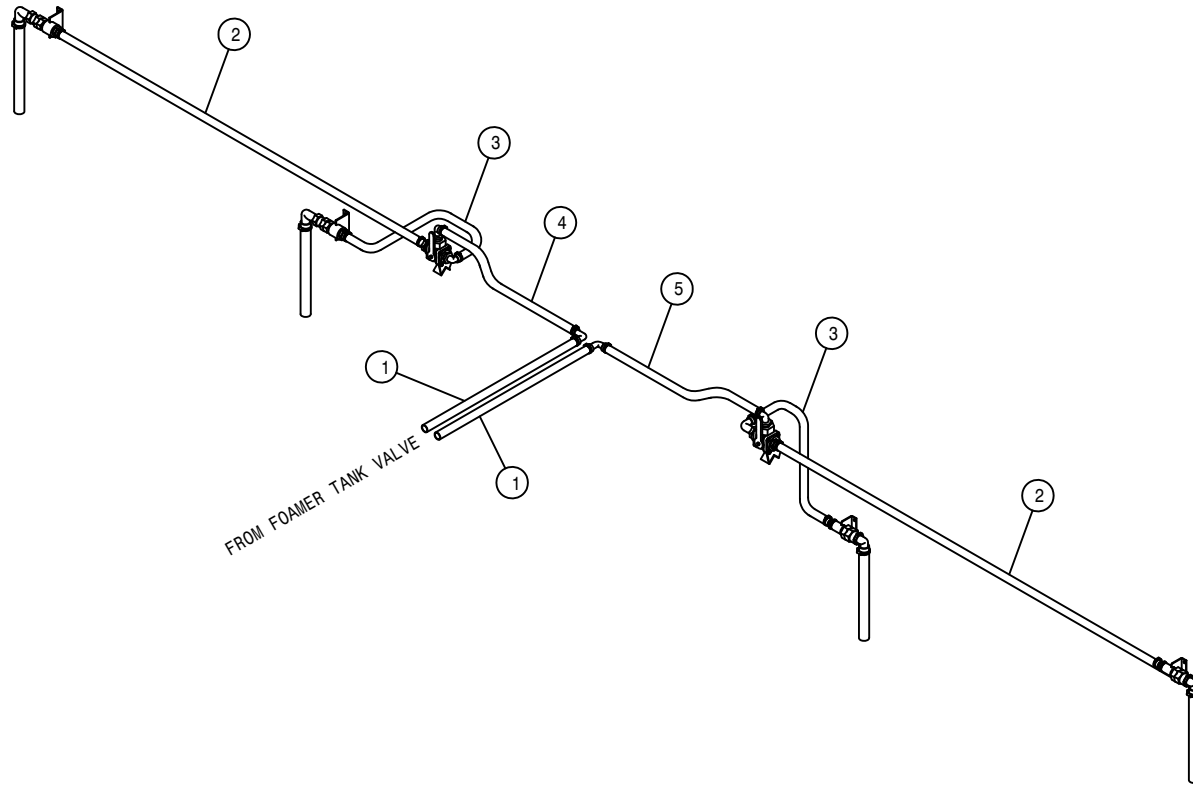

90° BOOM FOAMER HOISING

DET.	QTY	PART NO.	DESCRIPTION
1	2	195908	HOSE, 3/4ID-1/8W CLEAR VINYL X 206"
2	2	195908	HOSE, 3/4ID-1/8W CLEAR VINYL X 205"
3	2	195908	HOSE, 3/4ID-1/8W CLEAR VINYL X 24"
4	1	195908	HOSE, 3/4ID-1/8W CLEAR VINYL X 584"
5	1	195908	HOSE, 3/4ID-1/8W CLEAR VINYL X 420"