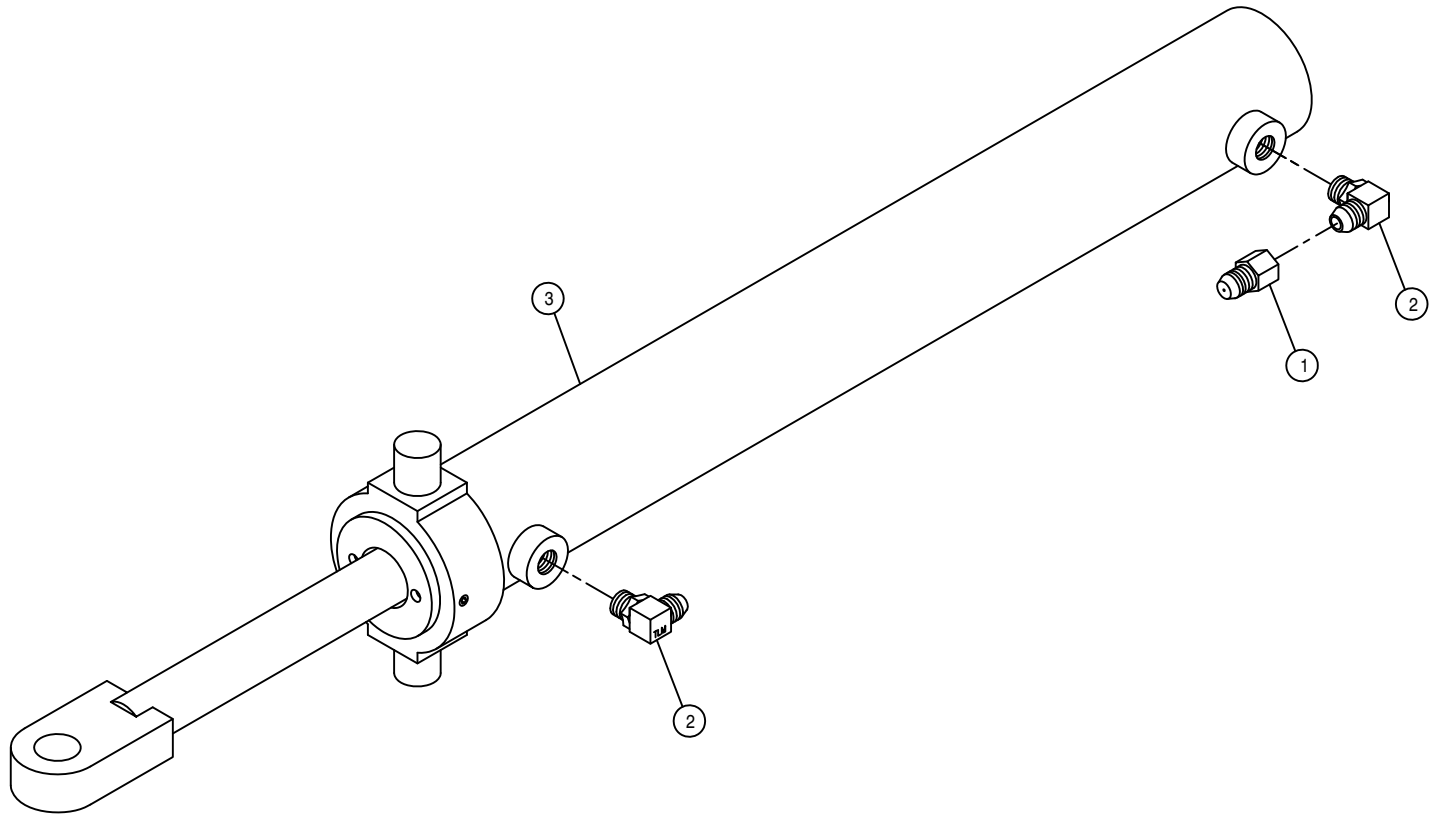

BOOM FOLD CYLINDER ASSEMBLY

DET.	QTY	PART NO.	DESCRIPTION
1	1	618733	9/16JIC .042 ORIFICE ADPTR
2	2	618119	9/16MJC-90-9/16MOR LBO
3	1	621560	FOLD CYL, 2.50 X 21.000 STS
NS	1	621561	REPAIR KIT, HYD CYL 621560