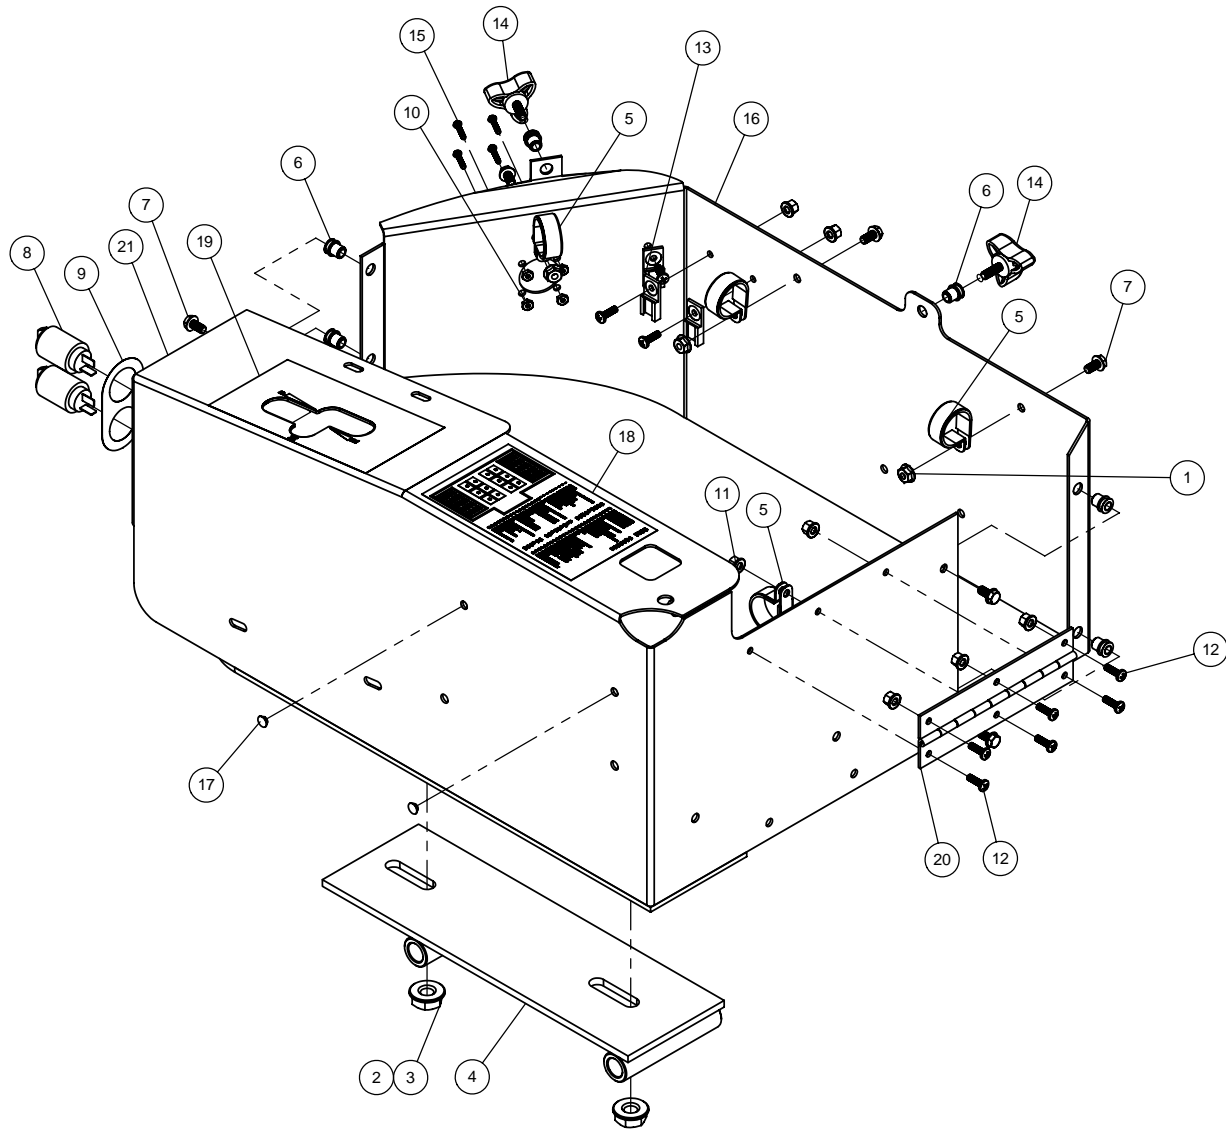

CONSOLE ASSEMBLY

DET	QTY	P/N	DESCRIPTION
1	3	470121	1/4 UNC HEX FLANGE LOCK NUT
2	2	470431	1/2UNC x 1 1/2 HEX BOLT
3	2	470345	1/2UNC HEX SMTH FLNG LOCK NUT
4	1	343406	CONSOLE SEAT BASE WLD, STS 05
5	4	520101	1.00 DIA CUSHION CLAMP
6	6	470380	1/4-20 NUTSERT .027-.165 STL
7	7	470122	1/4UNC x 1/2 HEX BOLT
8	2	291648	POWER POINT RECEPTACLE
9	1	650163	DECAL, POWER POINT, STS CAB
10	4	470467	6-32 KEP NUT
11	9	470175	10-32 SERR FLANGE NUT
12	9	903710	10-32 x 5/8 PHIL PANHD MACH SCR
13	3	292125	DEUTSCH MTG CLIP
14	2	470392	KNOB,3-BLADE BLK,1/4-20 X 3/4
15	4	473989	6/32 x 3/4 BUTTON SOC CAP SCR
16	1	343403	SIDE CONSOLE OUTER WRAP, STS 05
17	2	470339	SNAP PLUG, BLK NYL, .250 DIA
18	1	650162	DECAL, FUSE & RELAY, STS CAB
19	1	650157	HYD STAT DECAL, STS 05
20	1	343405	SIDE CONSOLE REAR HINGE, STS 05
21	1	343400	CONSOLE WELDMNT, STS 05