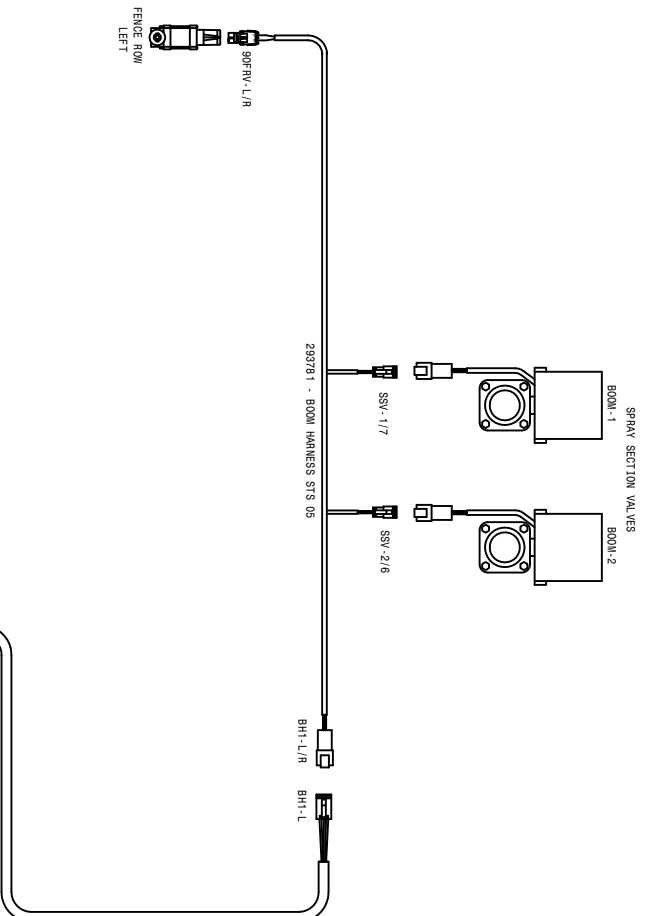

283784 - MAIN CAB HARNESS, STS 05
PAGE 5 OF 5

07-19-04 TLM
STS 10 WIRING DIAGRAM 05
 SHEET 1 OF 5
 REVISION DATE: 09-26-05
498861

12-15-04 TEL
 STS 10 WIRING DIAGRAM 05
 SHEET 2 OF 5
 REVISION DATE:
 498861