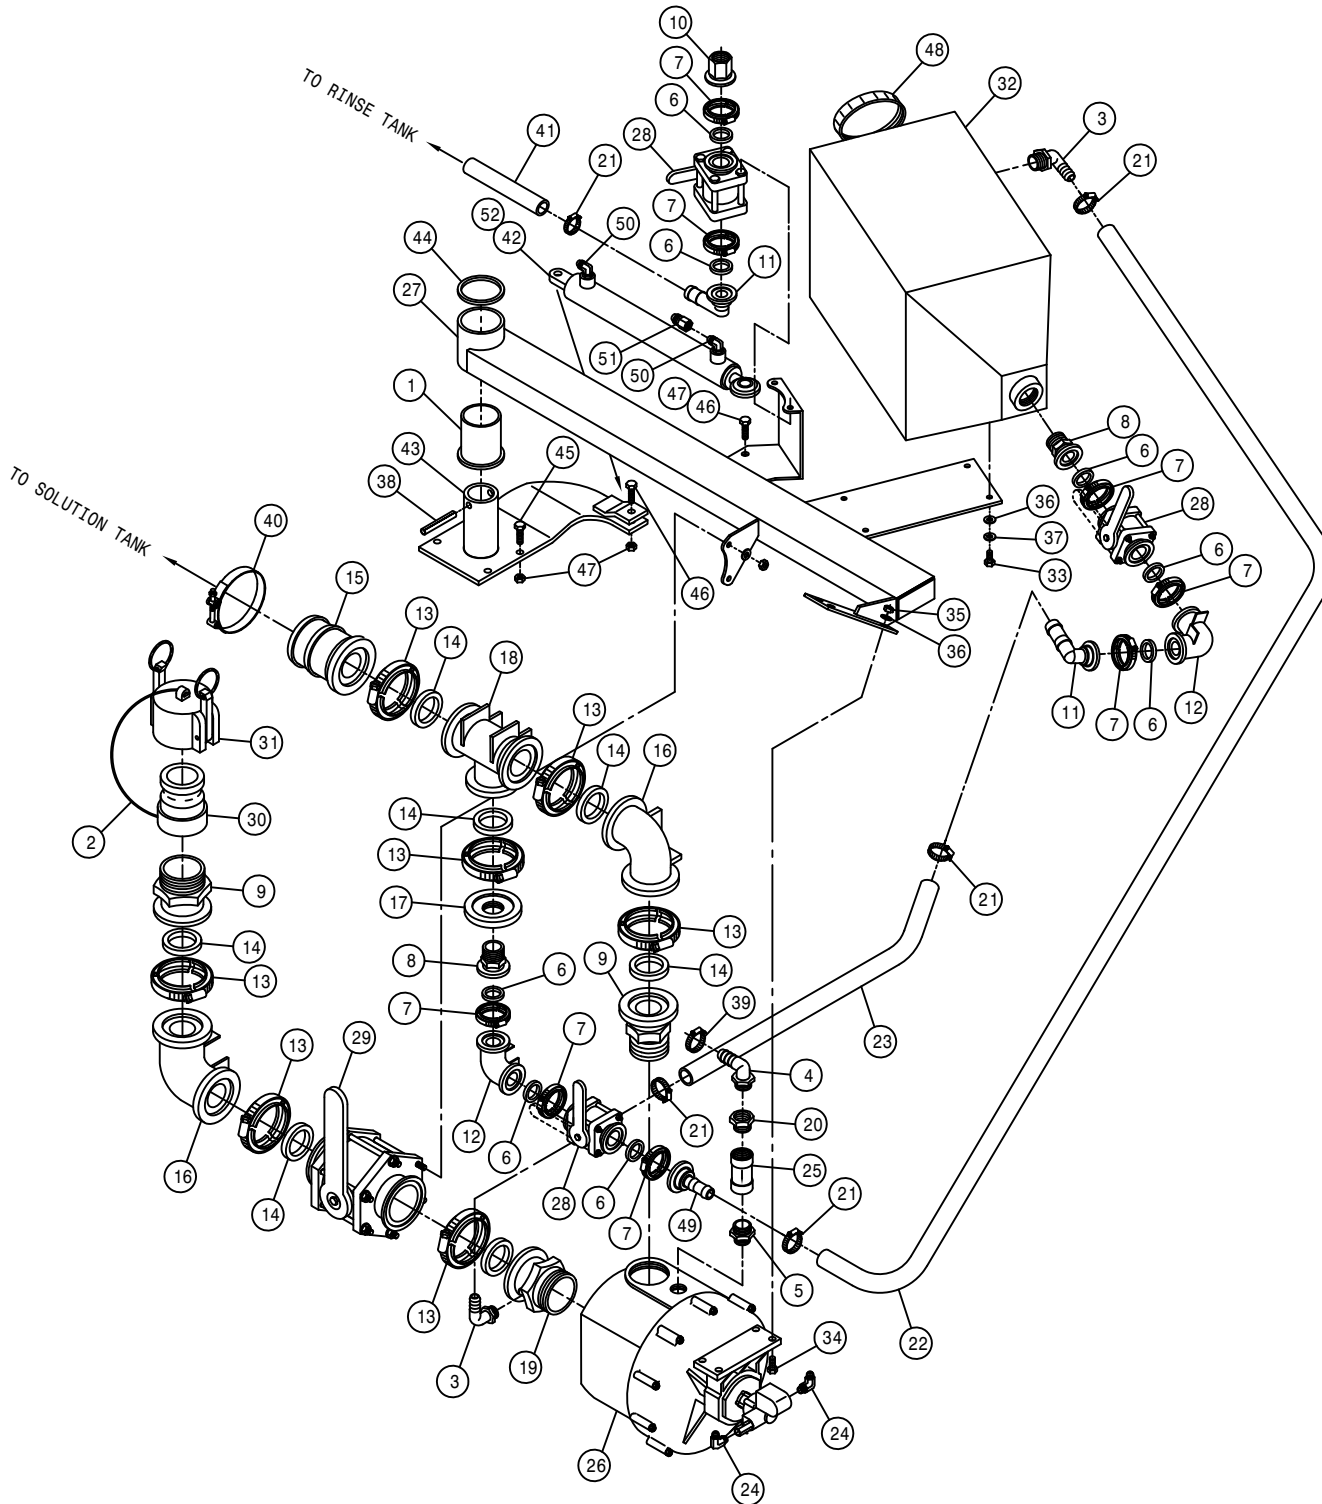

1	1	121101	TRANSOM PIVOT BRG, TOP	POLYGON
2	1	470352	LANYARD, 11"	POLY
3	2	500024	1"NPT-90-1"HOSE BARB, POLY	
4	1	500041	3/4NPT-90-1/2"HOSE BARB, POLY	
5	1	500085	1" X 3/4NPT REDU NIPPLE, POLY	
6	8	500157	1" FLANGE GASKET	EPDM
7	8	500159	1" FLANGE CLAMP, S.S.	
8	2	500163	1" FLANGE-1" MNPT ADPTR	POLY
9	2	500164	3" FLANGE-3" MNPT ADPTR	POLY
10	1	500168	1" FLANGE-1" FNPT ADPTR	POLY
11	2	500173	1" FLANGE-90-1" HOSE BARB POLY	
12	2	500174	1" FLANGE-90-1" FLANGE LBOPOLY	
13	7	500208	3" FLANGE CLAMP, S.S.	
14	7	500209	3" FLANGE GASKET	EPDM
15	1	500210	3" FLANGE-3" HOSE BARB	POLY
16	2	500213	3"FLANGE-90-3"FLANGE LBO	POLY
17	1	500216	3"FLANGE PLUG W/1"FNPT	POLY
18	1	500217	3" FLANGE TEE	POLY
19	1	500220	3"FLANGE-3"MNPT W/1"FNPT	POLY
20	1	505214	1"-3/4"NPT REDU BUSH, POLY	
21	5	520090	HOSE CLAMP NO 16	STAINLESS
22	1	601609	HOSE, 1 X 33	1BR BLK EPDM
23	1	601611	HOSE, 1 X 30	2F-1W EPDM
24	2	618183	3/4MJIC-90-7/8MOR	LBO
25	1	690488	1.00 CHECK VLV, SPRING LOADED	
26	1	690760	BANJO PUMP, 3"	SIDE FILL STS12
27	1	690916	SIDE FILL ARM WLD, STS	2004
28	3	696147	BALL VLV, 1" FLANGE	
29	1	696149	BALL VLV, 3" FLANGE	
30	1	696225	3.00FNPT-MALE COUPLER	POLY
31	1	696231	CAP FOR 3.00 MALE COUPLER	POLY
32	1	701085	TANK, 5 GAL, SQ	WHITE
33	4	900064	5/16UNC X 3/4	HEX BOLT
34	4	900066	5/16UNC X 1 1/4	HEX BOLT
35	4	914002	5/16UNC HEX STOVER NUT	
36	8	920001	5/16 SAE FLAT WASHER	
37	4	920501	5/16 LOCK WASHER	
38	1	473978	ROLL PIN, 1/2 X 3	1/2 LG
39	1	520070	HOSE CLAMP NO 8	STAINLESS
40	1	520145	356 T-BOLT HOSE CLAMP	SS
41	1	601459	HOSE, 1 X 245	1BR BLK EPDM
42	1	621554	LADR/SF/BRKWAY CYL, 1.50 X12.25	
43	1	690717	CHEM IND CYL MT WLD	
44	1	690729	3.50 OD X 2.68 ID X 11	GA WASH
45	4	900265	1/2UNC X 1 1/2	HEX BOLT
46	2	900267	1/2UNC X 2"	HEX BOLT
47	6	914008	1/2UNC HEX STOVER NUT	
48	1	701155	8" LID FOR 5 GAL TANK	701085
49	1	500171	1" FLANGE-1" HOSE BARB	POLY
50	2	618119	9/16MJIC-90-9/16MOR	LBO
51	1	618733	9/16JIC .042 ORIFICE ADPTR	
52	1	621555	REPAIR KIT, HYD CYL	621554