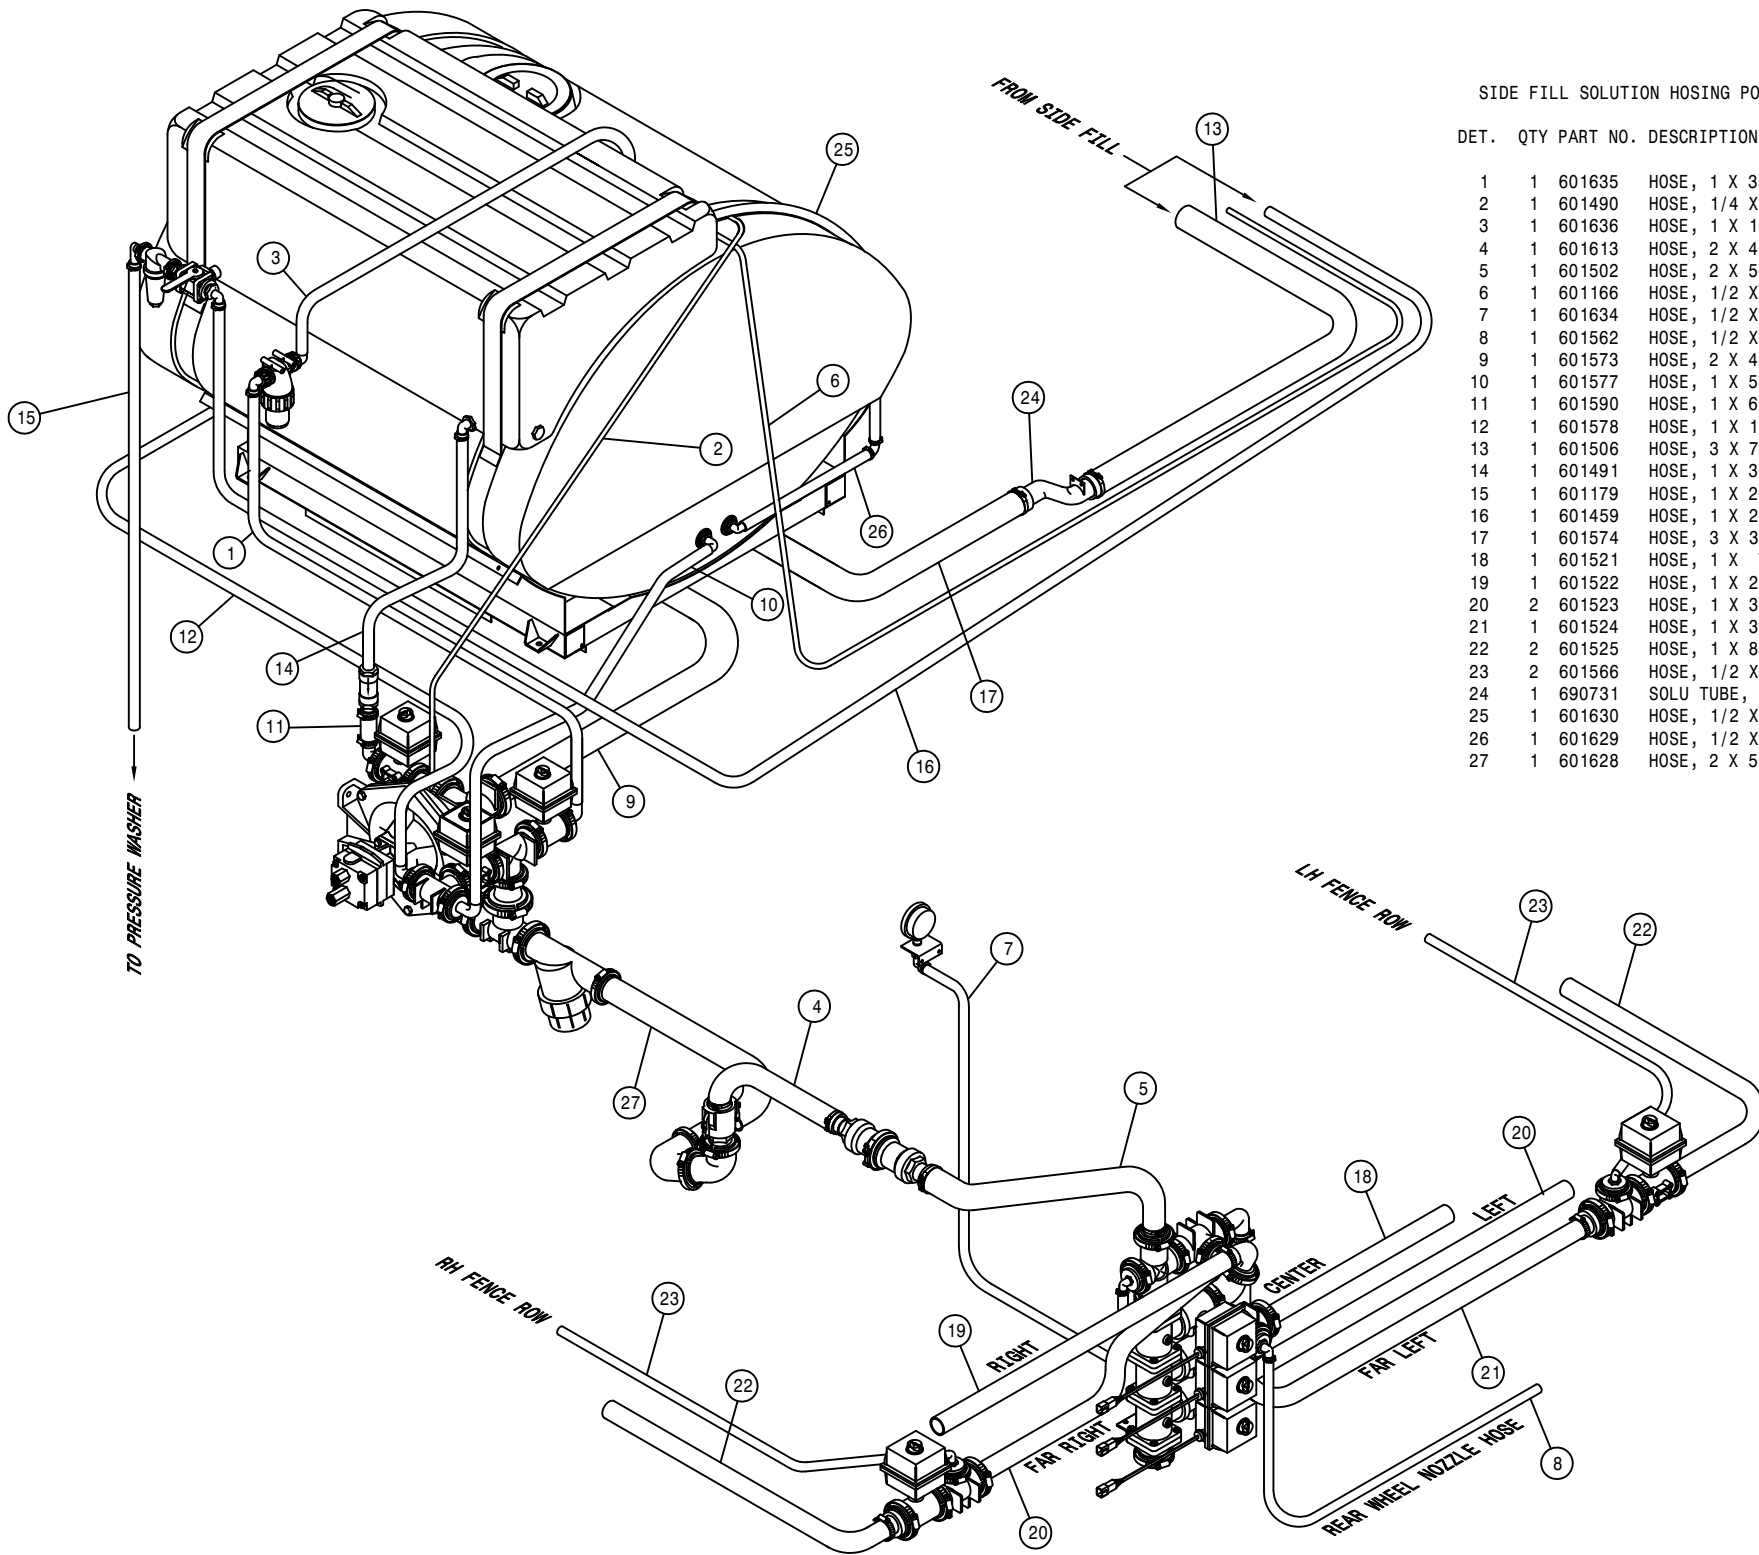

SIDE FILL SOLUTION HOISING POLY (STANDARD)

DET.	QTY	PART NO.	DESCRIPTION
1	1	601635	HOSE, 1 X 35 1BR BLK EPDM
2	1	601490	HOSE, 1/4 X 98 1 BR BLK EPDM
3	1	601636	HOSE, 1 X 100 1BR BLK EPDM
4	1	601613	HOSE, 2 X 43 2F-1W EPDM
5	1	601502	HOSE, 2 X 56 2F-1W EPDM
6	1	601166	HOSE, 1/2 X 216 1BR BLK EPDM
7	1	601634	HOSE, 1/2 X 78 1BR BLK EPDM
8	1	601562	HOSE, 1/2 X 140 1BR BLK EPDM
9	1	601573	HOSE, 2 X 48 2F-1W EPDM
10	1	601577	HOSE, 1 X 53 1BR BLK EPDM
11	1	601590	HOSE, 1 X 6 1BR BLK EPDM
12	1	601578	HOSE, 1 X 125 1BR BLK EPDM
13	1	601506	HOSE, 3 X 74 POLY HELIX EPDM
14	1	601491	HOSE, 1 X 30 1BR BLK EPDM
15	1	601179	HOSE, 1 X 26 1BR BLK EPDM
16	1	601459	HOSE, 1 X 245 1BR BLK EPDM
17	1	601574	HOSE, 3 X 36 POLY HELIX EPDM
18	1	601521	HOSE, 1 X 72 1BR BLK EPDM
19	1	601522	HOSE, 1 X 204 1BR BLK EPDM
20	2	601523	HOSE, 1 X 300 1BR BLK EPDM
21	1	601524	HOSE, 1 X 396 1BR BLK EPDM
22	2	601525	HOSE, 1 X 84 1BR BLK EPDM
23	2	601566	HOSE, 1/2 X 252 1BR BLK EPDM
24	1	690731	SOLU TUBE, 3.00 S.S. SIDE FILL
25	1	601630	HOSE, 1/2 X 80 CLEAR VINYL
26	1	601629	HOSE, 1/2 X 30 CLEAR VINYL
27	1	601628	HOSE, 2 X 51 2F-1W EPDM