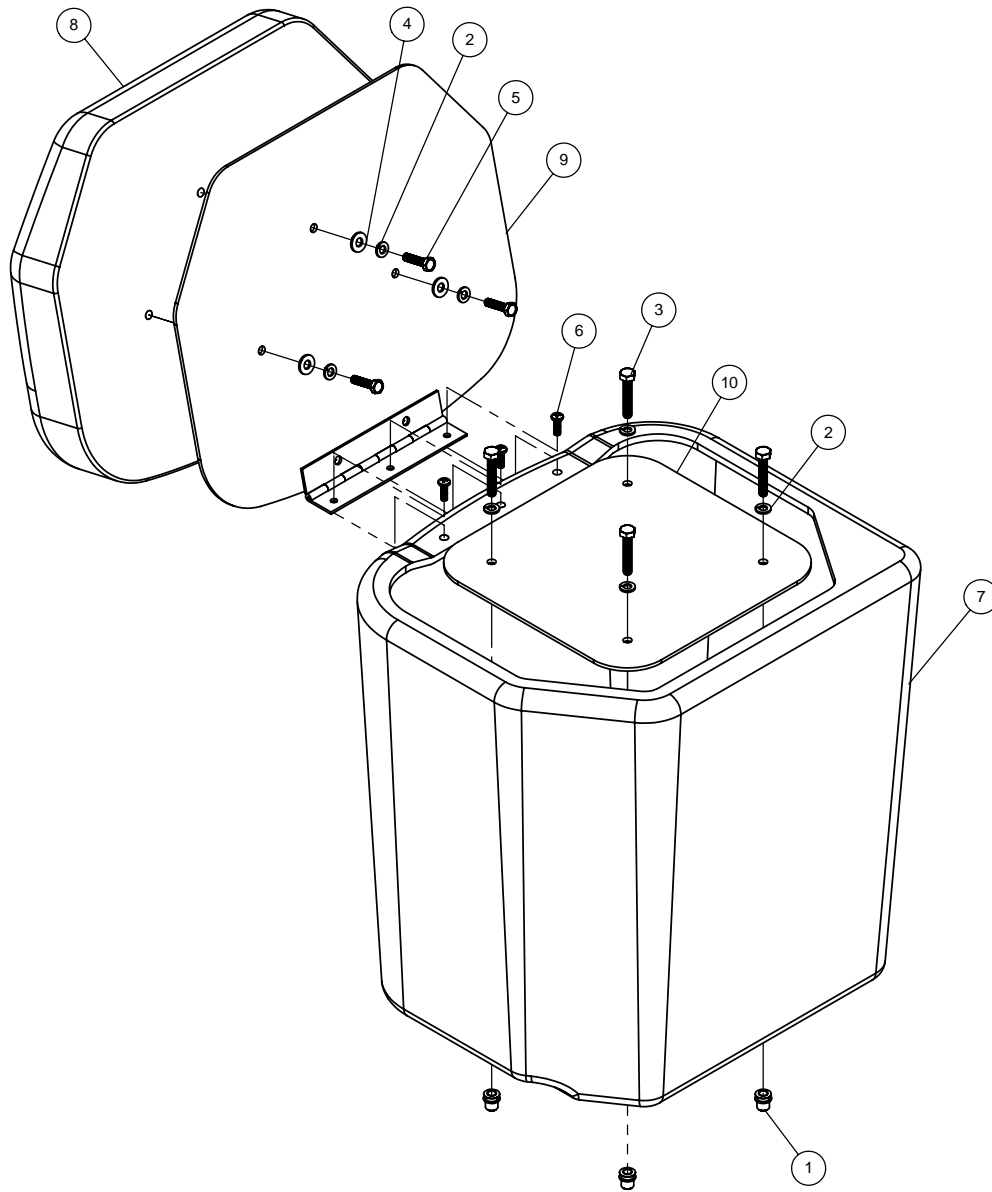

BUDDY SEAT ASSEMBLY

DET	QTY	P/N	DESCRIPTION
1	4	470380	1/4-20 NUTSERT .027-.165 STL
2	7	920500	1/4 LOCK WASHER
3	4	900005	1/4UNC X 1 1/2 HEX BOLT
4	3	483038	1/4 REG FLAT WASHER
5	3	473787	6MM-1.00 X 25MM HEX BOLT
6	3	903710	10-32X5/8 PHIL PANHD MACH SCR
7	1	330037	BUDDY SEAT BASE, POLY, STS 05
8	1	330036	BUDDY SEAT CUSHION
9	1	343425	BUDDY SEAT MT WLD, STS CAB 05
10	1	343428	BUDDY SEAT MT PANEL, STS CAB 05