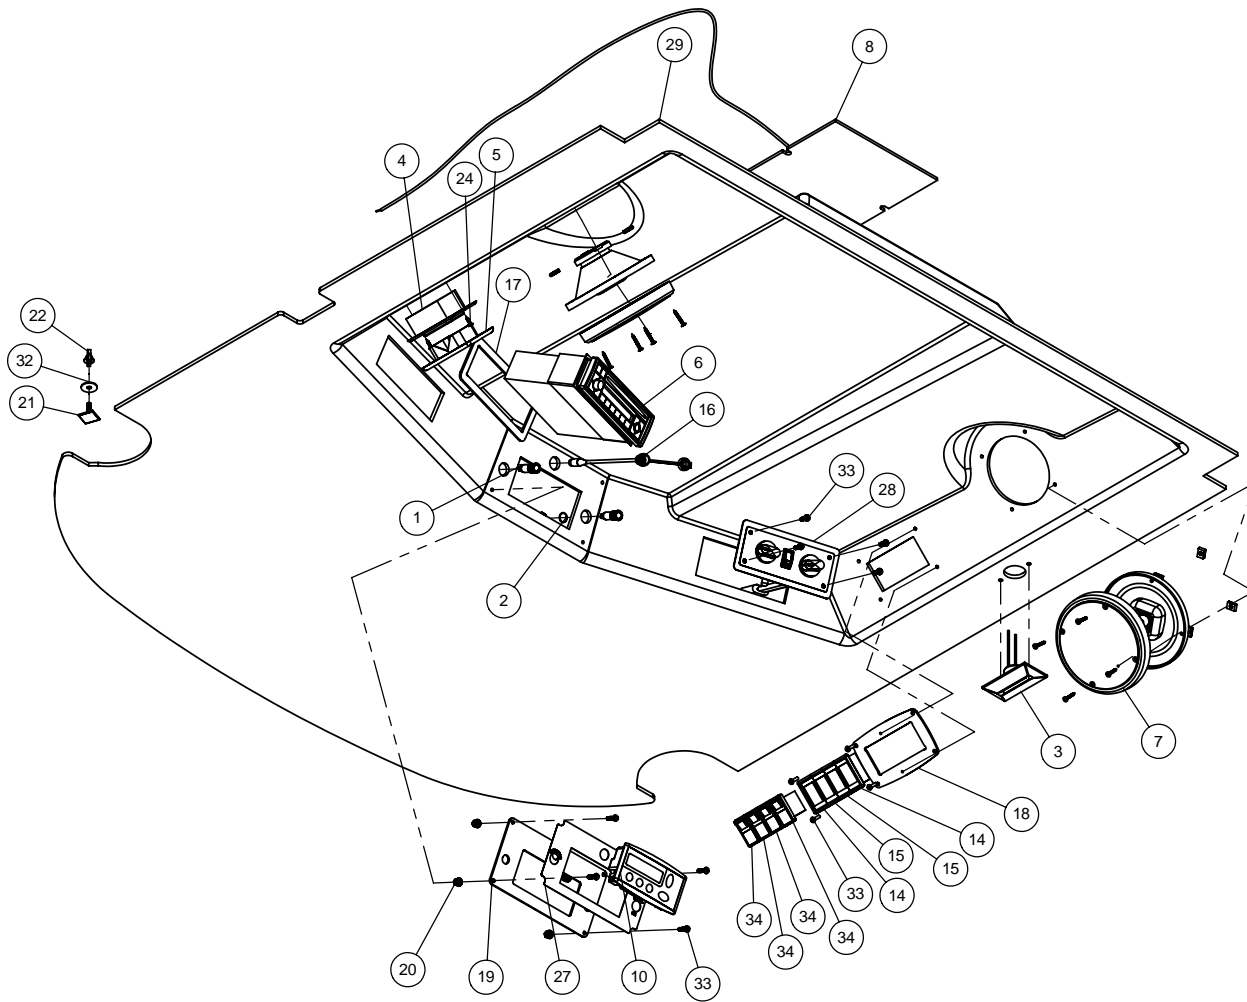

HEADLINER ASSEMBLY

DET	QTY	P/N	DESCRIPTION
1	1	291740	RED LED IND LIGHT,12V 10MM
2	1	291741	GREEN LED IND LIGHT,12V 10MM
3	1	291909	JW SPEAKER LED DASH LIGHT
4	1	291912	DOME LIGHT
5	1	291913	TRIM RING, DOME LIGHT 291912
6	1	291921	PANISONIC AM/FM/CD/WX RADIO
7	2	291922	SPEAKER, PAIR
8	1	291924	ANTENNA AM/FM/WB HEADLINER MT
9	1	291926	RADIO WIRE HARNESS, STS 05
10	1	292010	IQAN MDM MOD
14	2	292261	MOUNTING TRIM, END VME
15	2	292262	MOUNTING TRIM, MIDDLE VMM
16	1	293810	HR12 EXTENSION CABLE, PANEL MT
17	1	343331	RADIO BEZEL,CAB 05
18	1	343354	LIGHT & WIPER BEZEL,STS CAB 05
19	1	343355	MDM BEZEL, STS CAB 05
20	4	470175	10-32 SERR FLANGE NUT
21	19	470456	1/4-20 x 1.00 THREAD STUD, NYLON
22	19	470457	1/4-20 WING NUT, NYLON
24	2	473907	#10X5/8 OHPHIL 8 SHT MTL SCR
27	1	650148	MDM BEZEL DECAL
28	1	657460	A/C & HEATER BLOWER SYS,STS 05
29	1	658331	HEADLINER, STS CAB 05
30	1	KRA002	RADIO KIT,SPKRS-ANT, STS 05
31	1	KSW602	SWITCH KIT, CAB STS 05