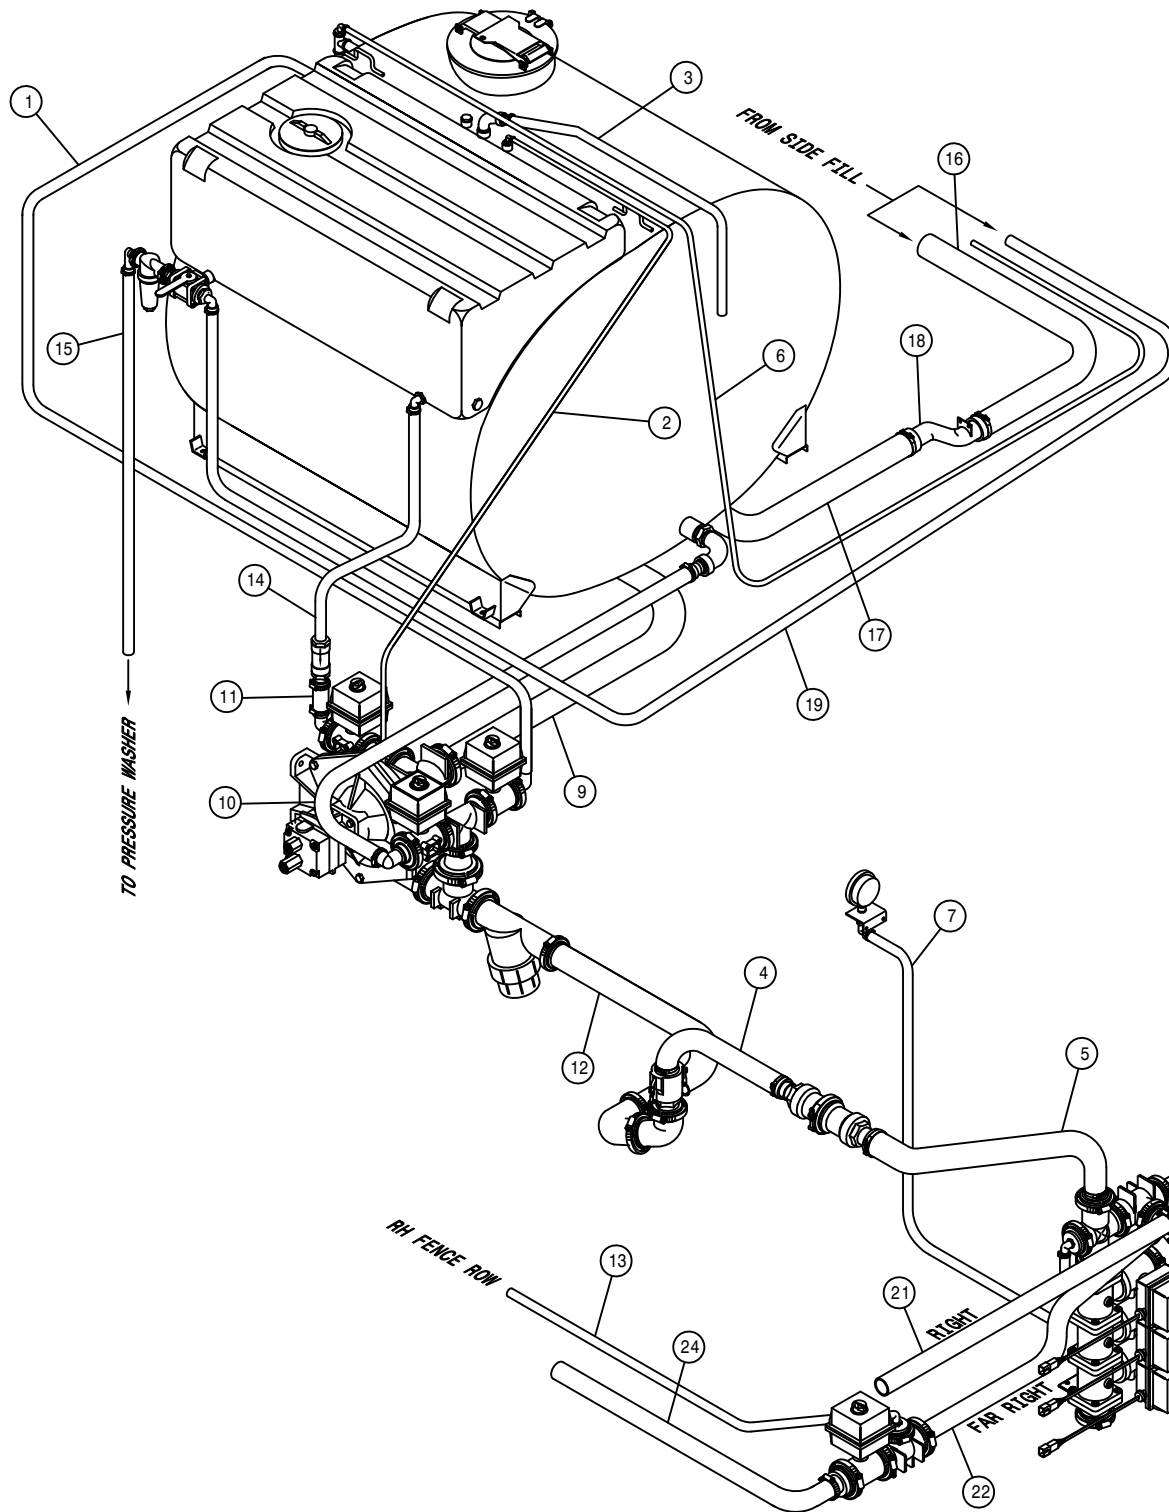

SIDE FILL SOLUTION HOISING (STANDARD)

DET.	QTY	PART NO.	DESCRIPTION
1	1	601273	HOSE, 1 X 132 1BR BLK EPDM
2	1	601490	HOSE, 1/4 X 98 1 BR BLK EPDM
3	1	601496	HOSE, 1 X 120 1BR BLK EPDM
4	1	601613	HOSE, 2 X 43 2F-1W EPDM
5	1	601502	HOSE, 2 X 56 2F-1W EPDM
6	1	601567	HOSE, 1/2 X 260 1BR BLK EPDM
7	1	601634	HOSE, 1/2 X 78 1BR BLK EPDM
8	1	601562	HOSE, 1/2 X 140 1BR BLK EPDM
9	1	601573	HOSE, 2 X 48 2F-1W EPDM
10	1	601591	HOSE, 1 1/2 X 53 2BR BLK EPDM
11	1	601590	HOSE, 1 X 6 1BR BLK EPDM
12	1	601628	HOSE, 2 X 51 2F-1W EPDM
13	2	601566	HOSE, 1/2 X 252 1BR BLK EPDM
14	1	601491	HOSE, 1 X 30 1BR BLK EPDM
15	1	601179	HOSE, 1 X 26 1BR BLK EPDM
16	1	601506	HOSE, 3 X 74 POLY HELIX EPDM
17	1	601574	HOSE, 3 X 36 POLY HELIX EPDM
18	1	690731	SOLU TUBE, 3.00 S.S. SIDE FILL
19	1	601459	HOSE, 1 X 245 1BR BLK EPDM
20	1	601521	HOSE, 1 X 72 1BR BLK EPDM
21	1	601522	HOSE, 1 X 204 1BR BLK EPDM
22	2	601523	HOSE, 1 X 300 1BR BLK EPDM
23	1	601524	HOSE, 1 X 396 1BR BLK EPDM
24	2	601525	HOSE, 1 X 84 1BR BLK EPDM