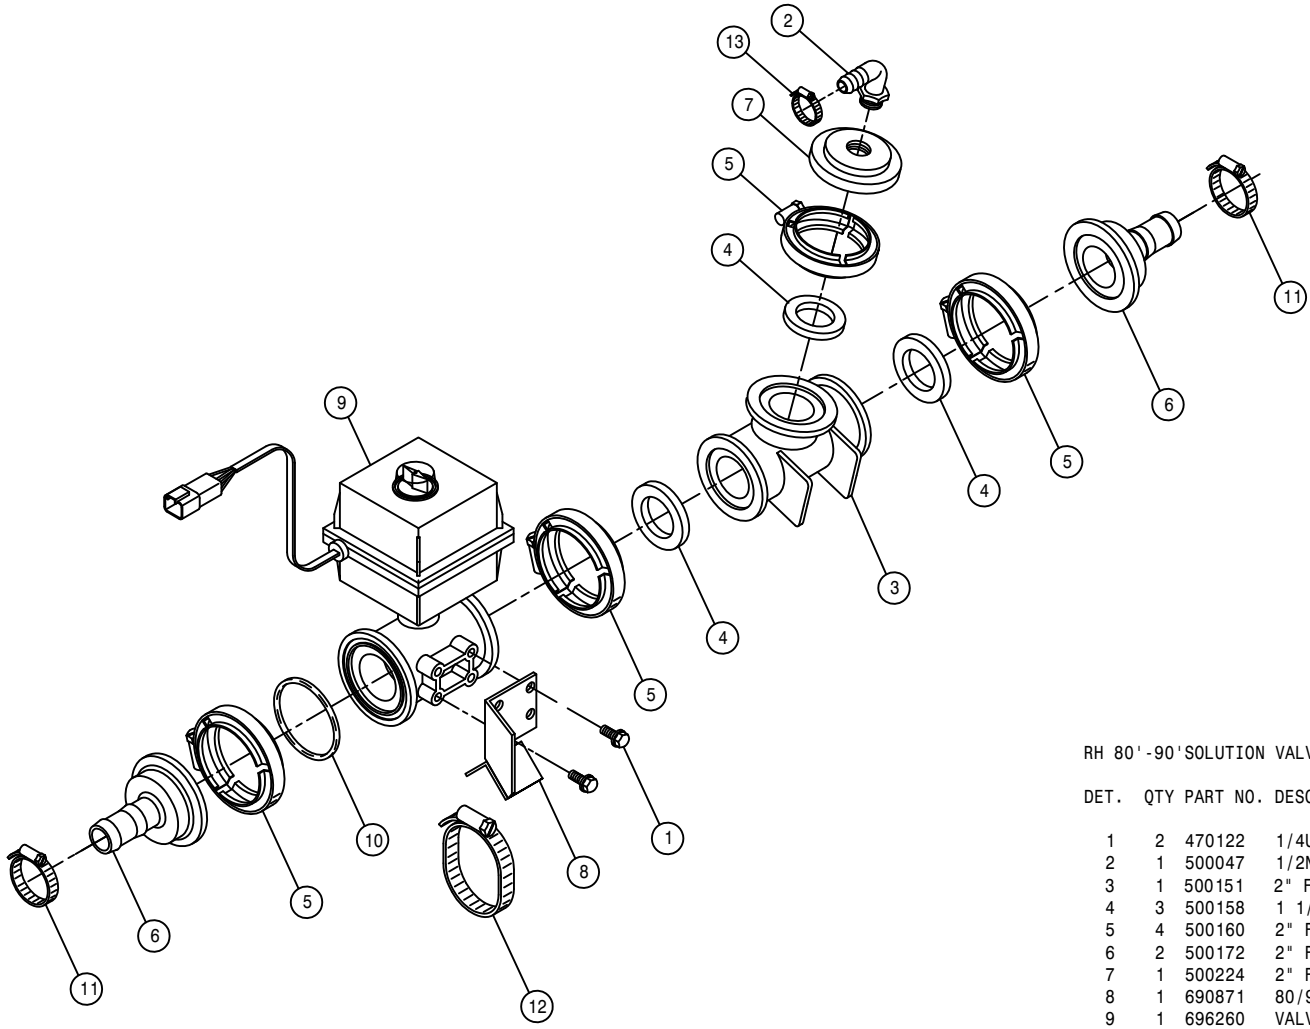

RH 80''-90' SOLUTION VALVE ASSEMBLY (STANDARD)

DET. QTY PART NO. DESCRIPTION

1	2	470122	1/4UNC X 1/2 FLANGE HEX BOLT
2	1	500047	1/2NPT-90-1/2 HOSE BARB, POLY
3	1	500151	2" FLANGE TEE POLY
4	3	500158	1 1/2" GASKET FOR 2" FLANGE
5	4	500160	2" FLANGE CLAMP, S.S.
6	2	500172	2" FLANGE-1" HOSE BARB POLY
7	1	500224	2" FLANGE PLUG W/1/2"FNPT POLY
8	1	690871	80/90 BOOM VLV MT WLD 03
9	1	696260	VALVE, KZCO C2F-55B-M-S9
10	1	696254	O-RING, KZCO FLANGED VALVES
11	2	520090	HOSE CLAMP NO 16 STAINLESS
12	1	520067	HOSE CLAMP NO 28 STAINLESS
13	1	520070	HOSE CLAMP NO 8 STAINLESS