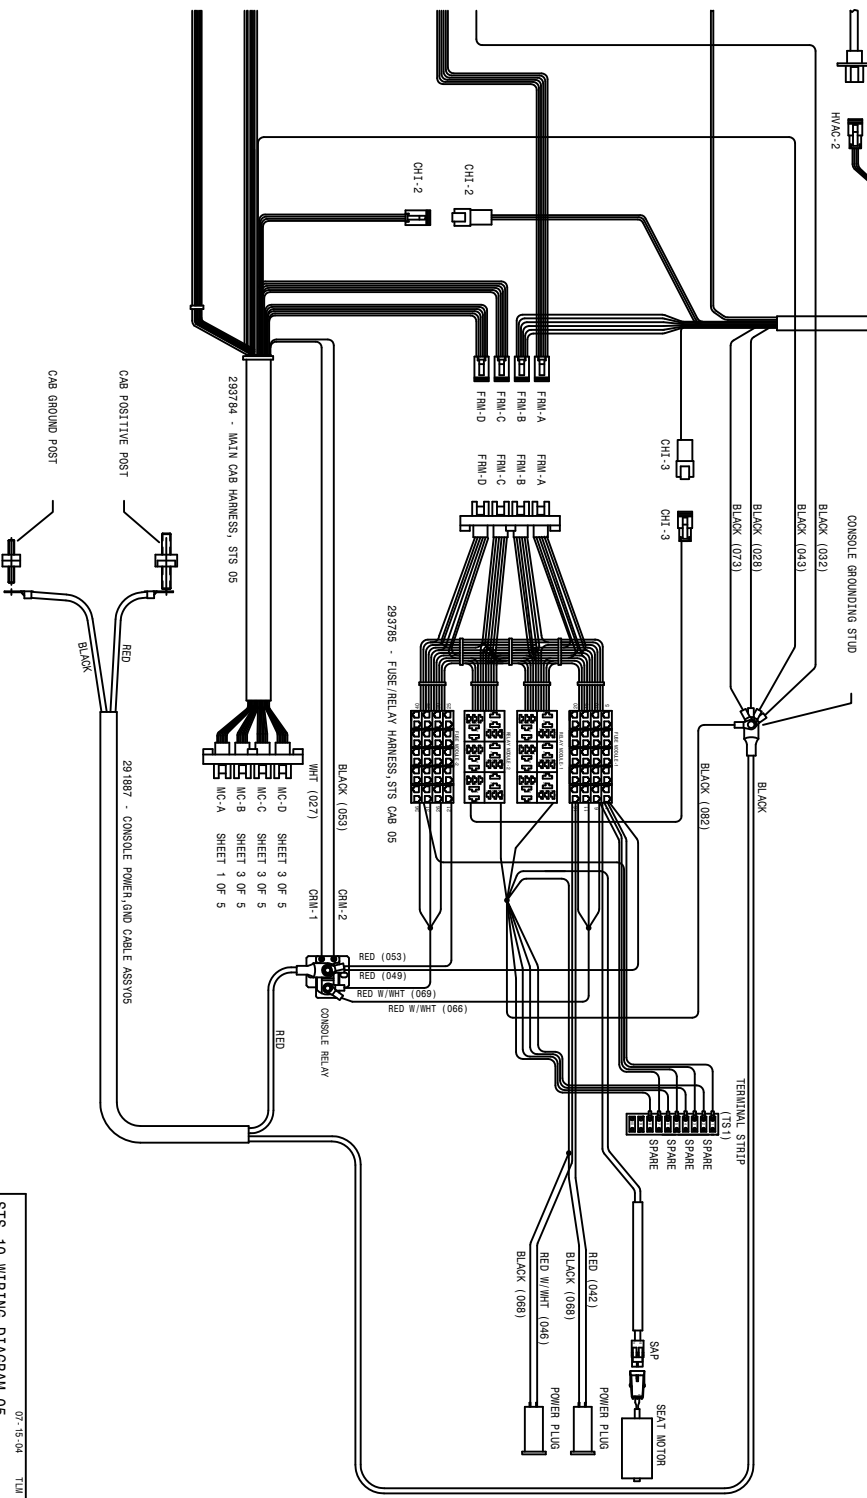

07-15-04 TLM
STS 10 WIRING DIAGRAM 05
SHEET 5 OF 5
REVISION DATE: 02-17-05
498861