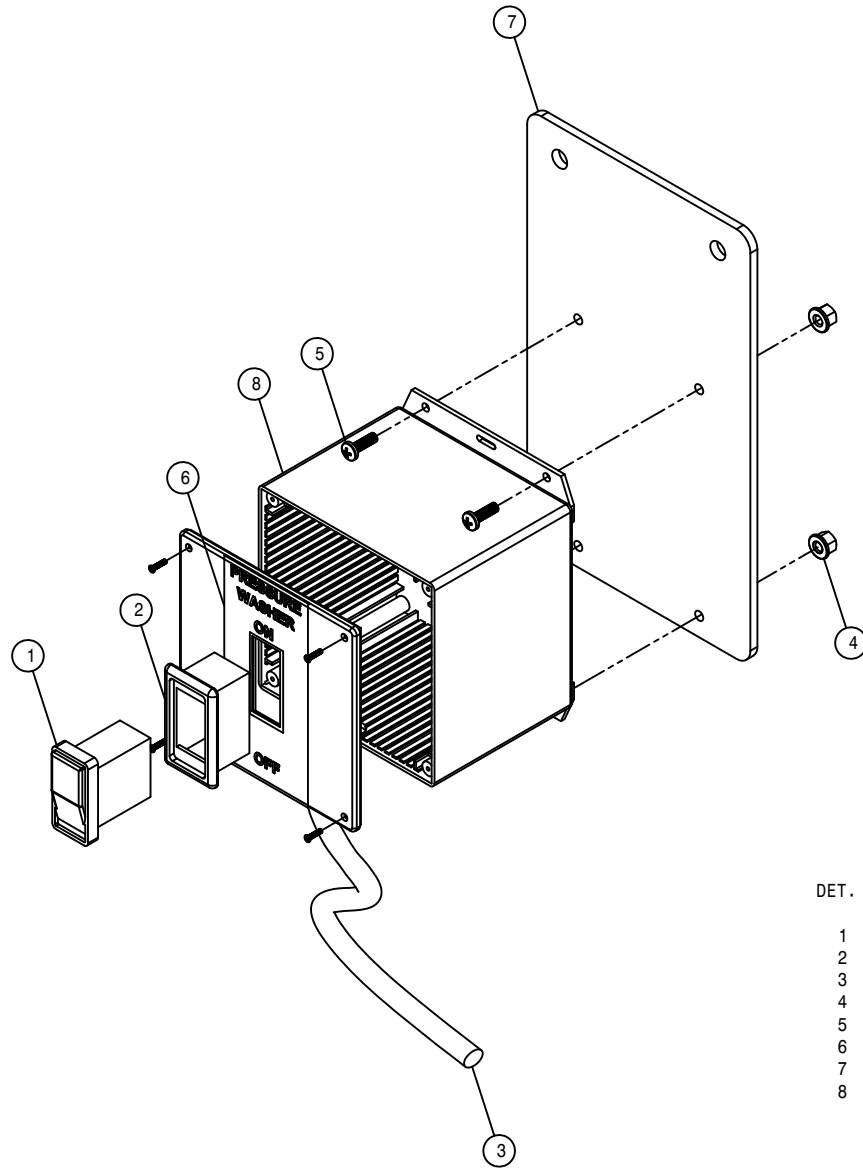

PRESSURE WASHER SWITCH BOX ASSEMBLY

DET.	QTY	PART NO.	DESCRIPTION
1	1	292218	SWITCH,SIDE FILL PUMP/PRESWASH
2	1	292260	MOUNTING TRIM, SINGLE VMS
3	1	293807	PRESS WASH WIRE HARNESS STS 05
4	4	470175	10-32 HEX FLANGE LOCK NUT
5	4	903710	10-32X5/8 PHIL PANHD MACH SCR
6	1	650156	DECAL, PRESS WASH CTRL STS 05
7	1	690983	PRESS WASH SWITCH BX MT,STS 05
8	1	690975	PRESS WASH SWITCH BOX, STS 05