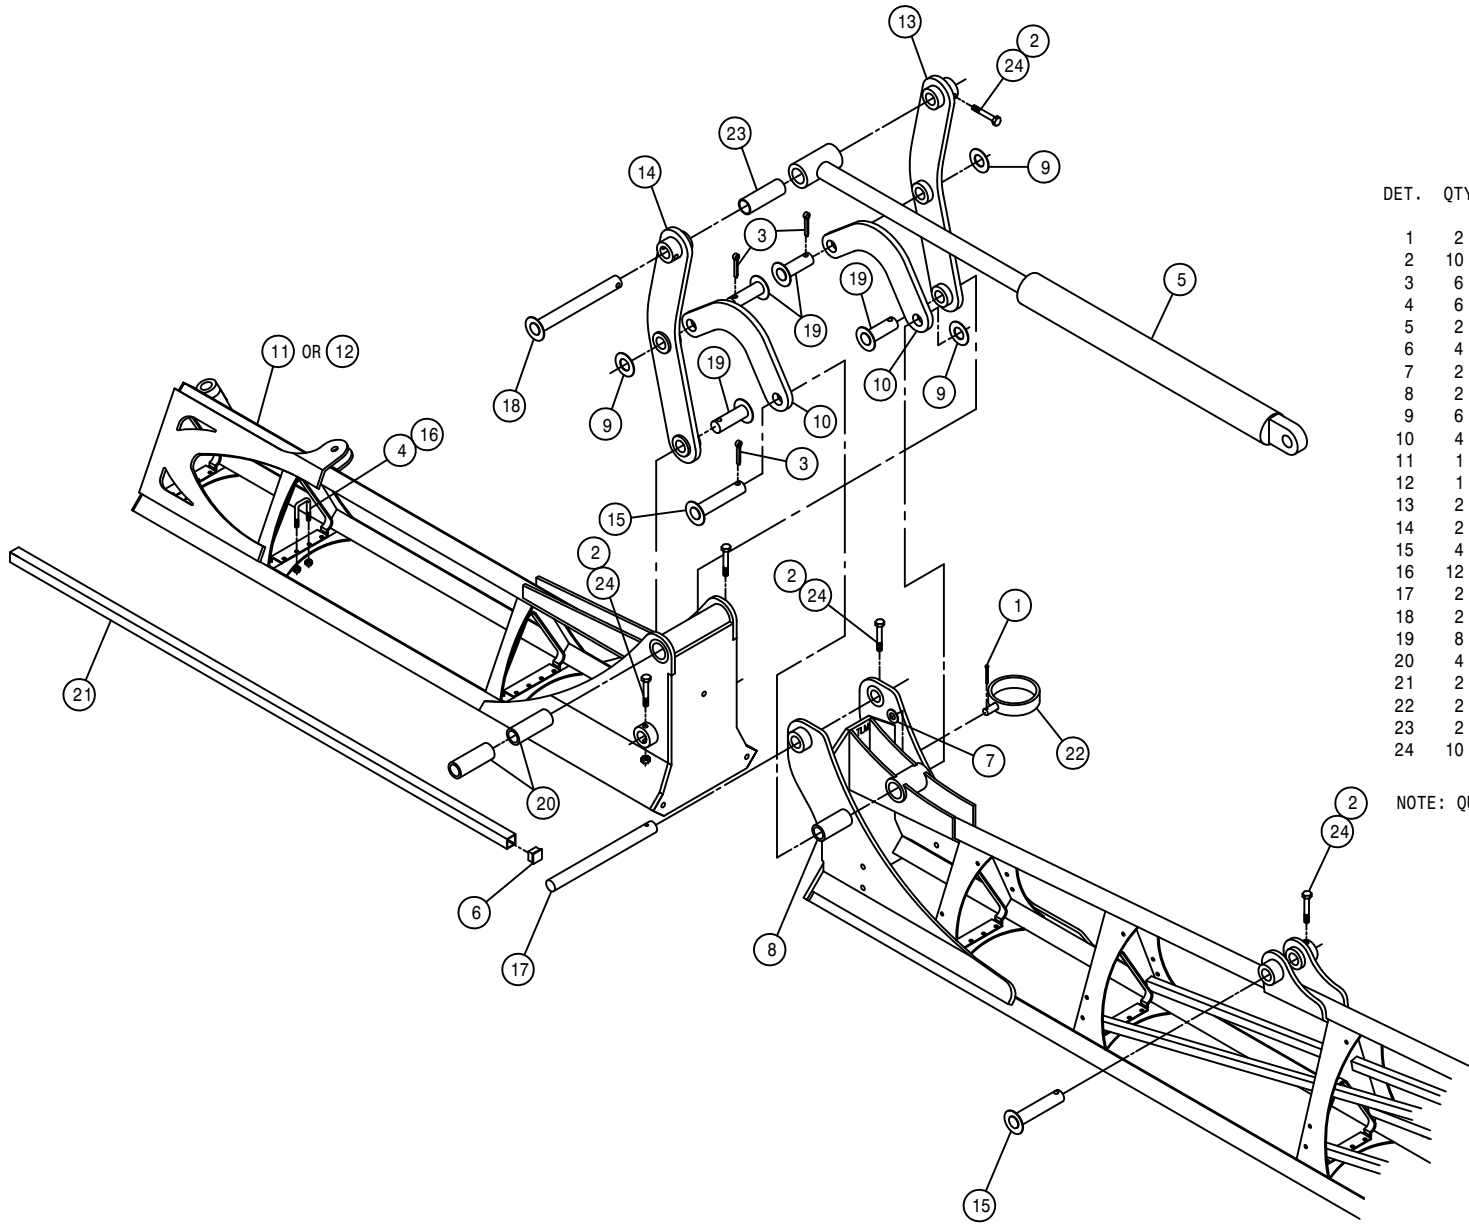

NOTE: QUANTITY LISTED IS FOR ONE MACHINE.

80' - 90' BOOM HINGE ASSEMBLY

DET.	QTY	PART NO.	DESCRIPTION
1	2	390984	COTTER PIN 1/8 X 1 1/4
2	10	914002	5/16UNC HEX STOVER NUT
3	6	470012	COTTER PIN 5/16 X 2" LG, 316 SS
4	6	473979	.25UNC-1.12ID-1.50U-BOLT SQ SS
5	2	621562	OUTR FOLD CYL, 2.25 X 21.00 STS
6	4	629727	FINISH PLUG FOR 1"SQ X 16 GA
7	2	920004	1/2 SAE FLAT WASHER
8	2	121107	LIFTARM BEARING, POLYGON
9	6	920008	1" SAE FLAT WASHER
10	4	164643	XK402 TOP ARM(LEFT) 10.35 CNTR
11	1	164592	RH FLDOVR BOOM WLD, SECT-2
12	1	164593	LH FLDOVR BOOM WLD, SECT-2
13	2	164528	RH FOLD-OVER BOOMERANG WLD
14	2	164529	LH FOLD-OVER BOOMERANG WLD
15	4	164522	BOOM FOLD CYL PIN WLD
16	12	473842	1/4UNC LOCK NUT, CNTR POINT SS
17	2	164678	BOOM FOLD PIVOT PIN, STS 05
18	2	164520	BOOM CYL PIVOT PIN WLD
19	8	164524	BOOMERANG CNTR PIVOT PIN WLD
20	4	121106	BOOM FOLD BRG, POLYGON
21	2	164551	NOZL MT TUBE, BOOM SECT-2
22	2	164517	HOSE SUPPORT RING WLD
23	2	121108	OUTR BOOM FOLD CYL BRG, POLYGON
24	10	900086	5/16UNC X 2 1/4 HEX BOLT