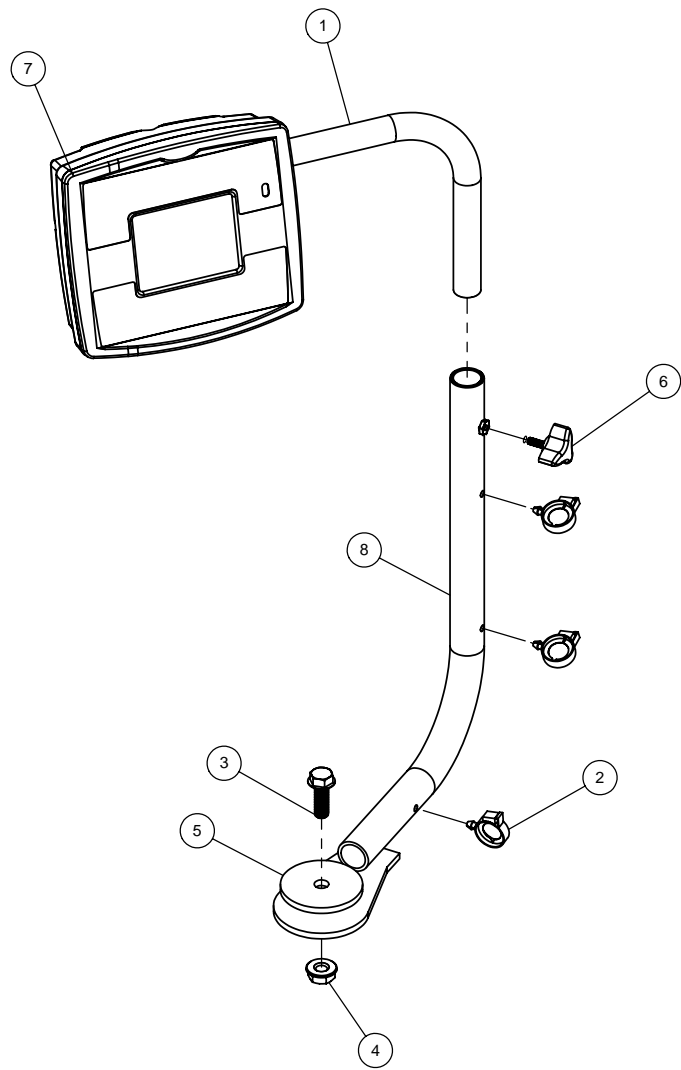

MONITOR ASSEMBLY

DET	QTY	P/N	DESCRIPTION
1	1	343416	MONITOR MT TUBE, STS 05
2	3	291007	ROSEBUD CLIP FOR .750 CONDUIT
3	1	470431	1/2UNC x 1 1/2 HEX BOLT
4	1	470345	1/2UNC HEX SMTH FLNG LOCK NUT
5	1	343415	WASHER,3.00 X .531 X .25T UHMW
6	1	470392	KNOB,3-BLADE BLK,1/4-20 X 3/4
7	1	690986	KIT, SCS 4600 MONITOR, STS 05
8	1	343417	MONITOR MT WELD, STS CAB 05