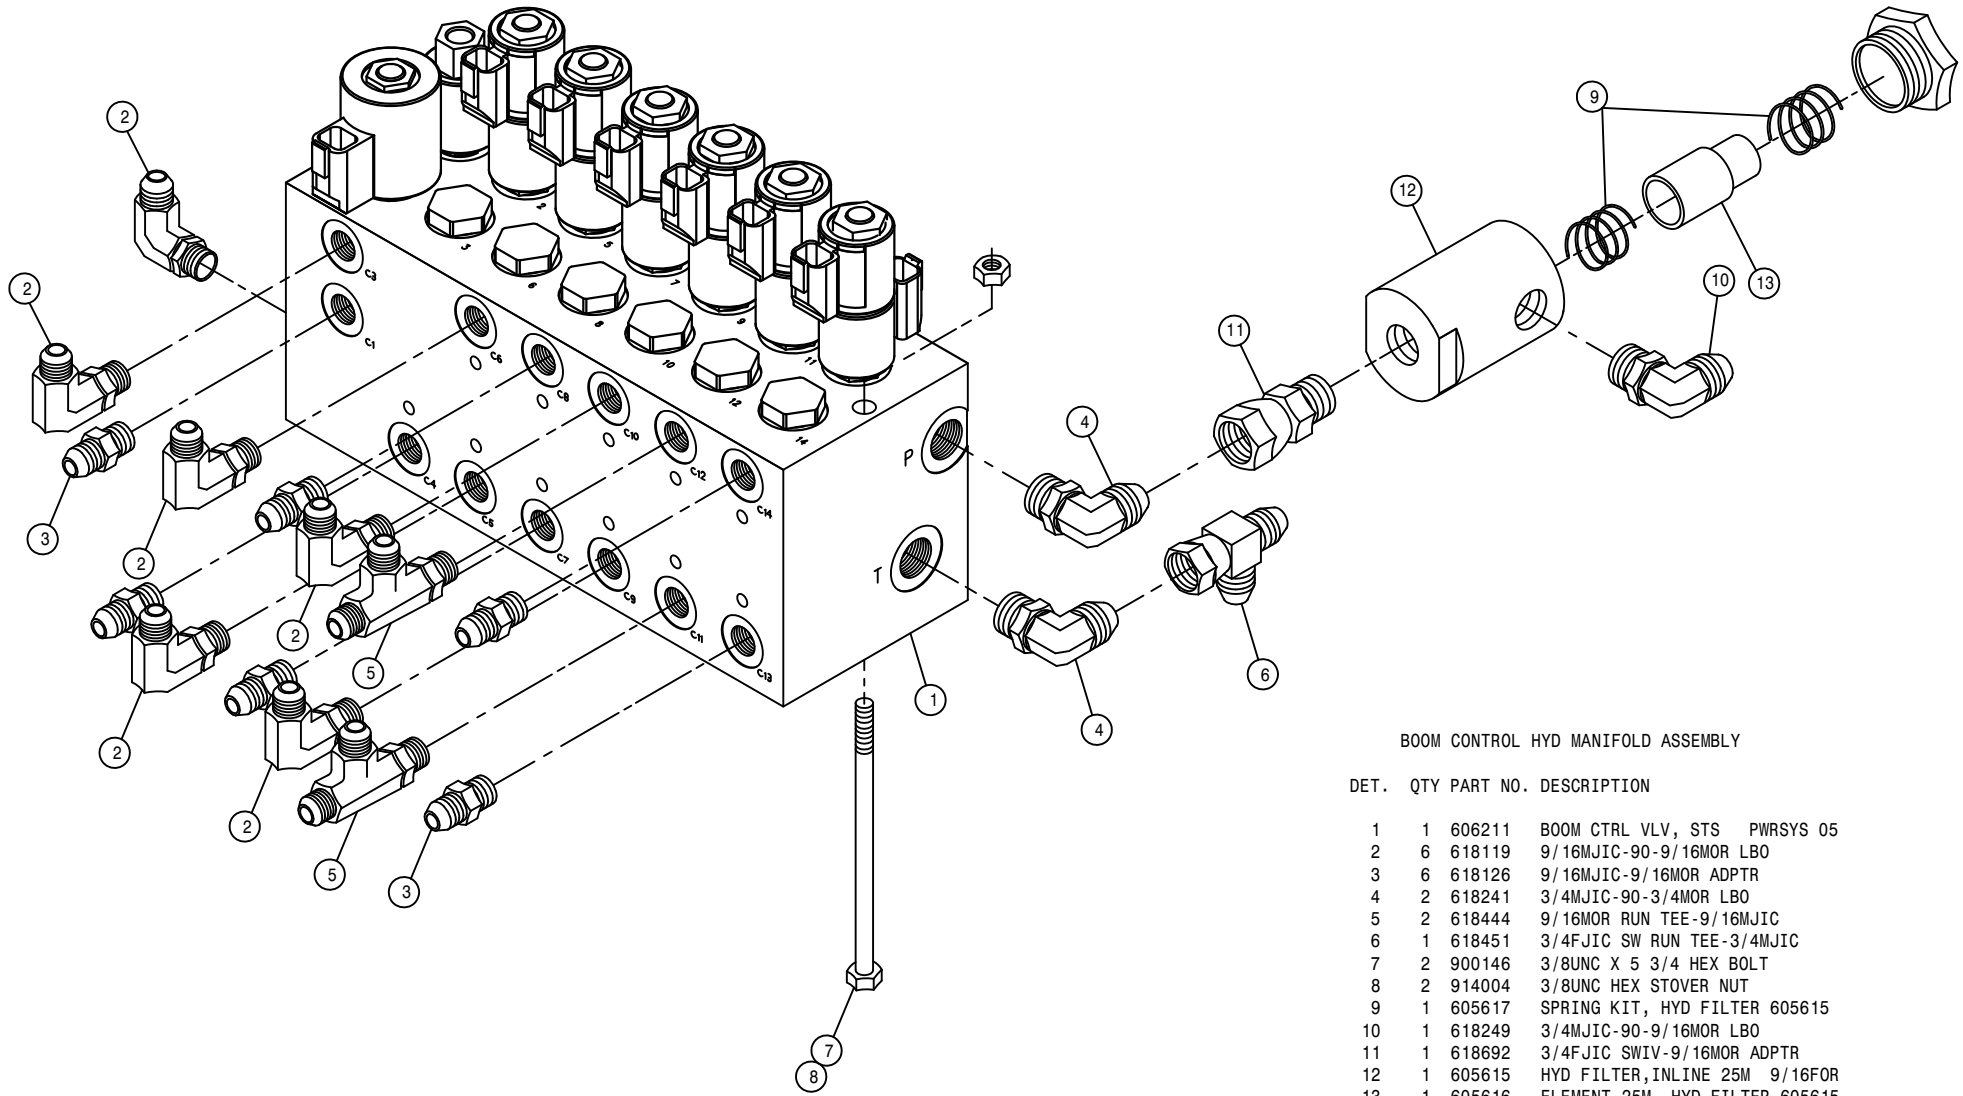

BOOM CONTROL HYD MANIFOLD ASSEMBLY

DET.	QTY	PART NO.	DESCRIPTION
1	1	606211	BOOM CTRL VLV, STS PWRSYS 05
2	6	618119	9/16MJIC-90-9/16MOR LBO
3	6	618126	9/16MJIC-9/16MOR ADPTR
4	2	618241	3/4MJIC-90-3/4MOR LBO
5	2	618444	9/16MOR RUN TEE-9/16MJIC
6	1	618451	3/4FJIC SW RUN TEE-3/4MJIC
7	2	900146	3/8UNC X 5 3/4 HEX BOLT
8	2	914004	3/8UNC HEX STOVER NUT
9	1	605617	SPRING KIT, HYD FILTER 605615
10	1	618249	3/4MJIC-90-9/16MOR LBO
11	1	618692	3/4FJIC SWIV-9/16MOR ADPTR
12	1	605615	HYD FILTER, INLINE 25M 9/16FOR
13	1	605616	ELEMENT, 25M HYD FILTER 605615