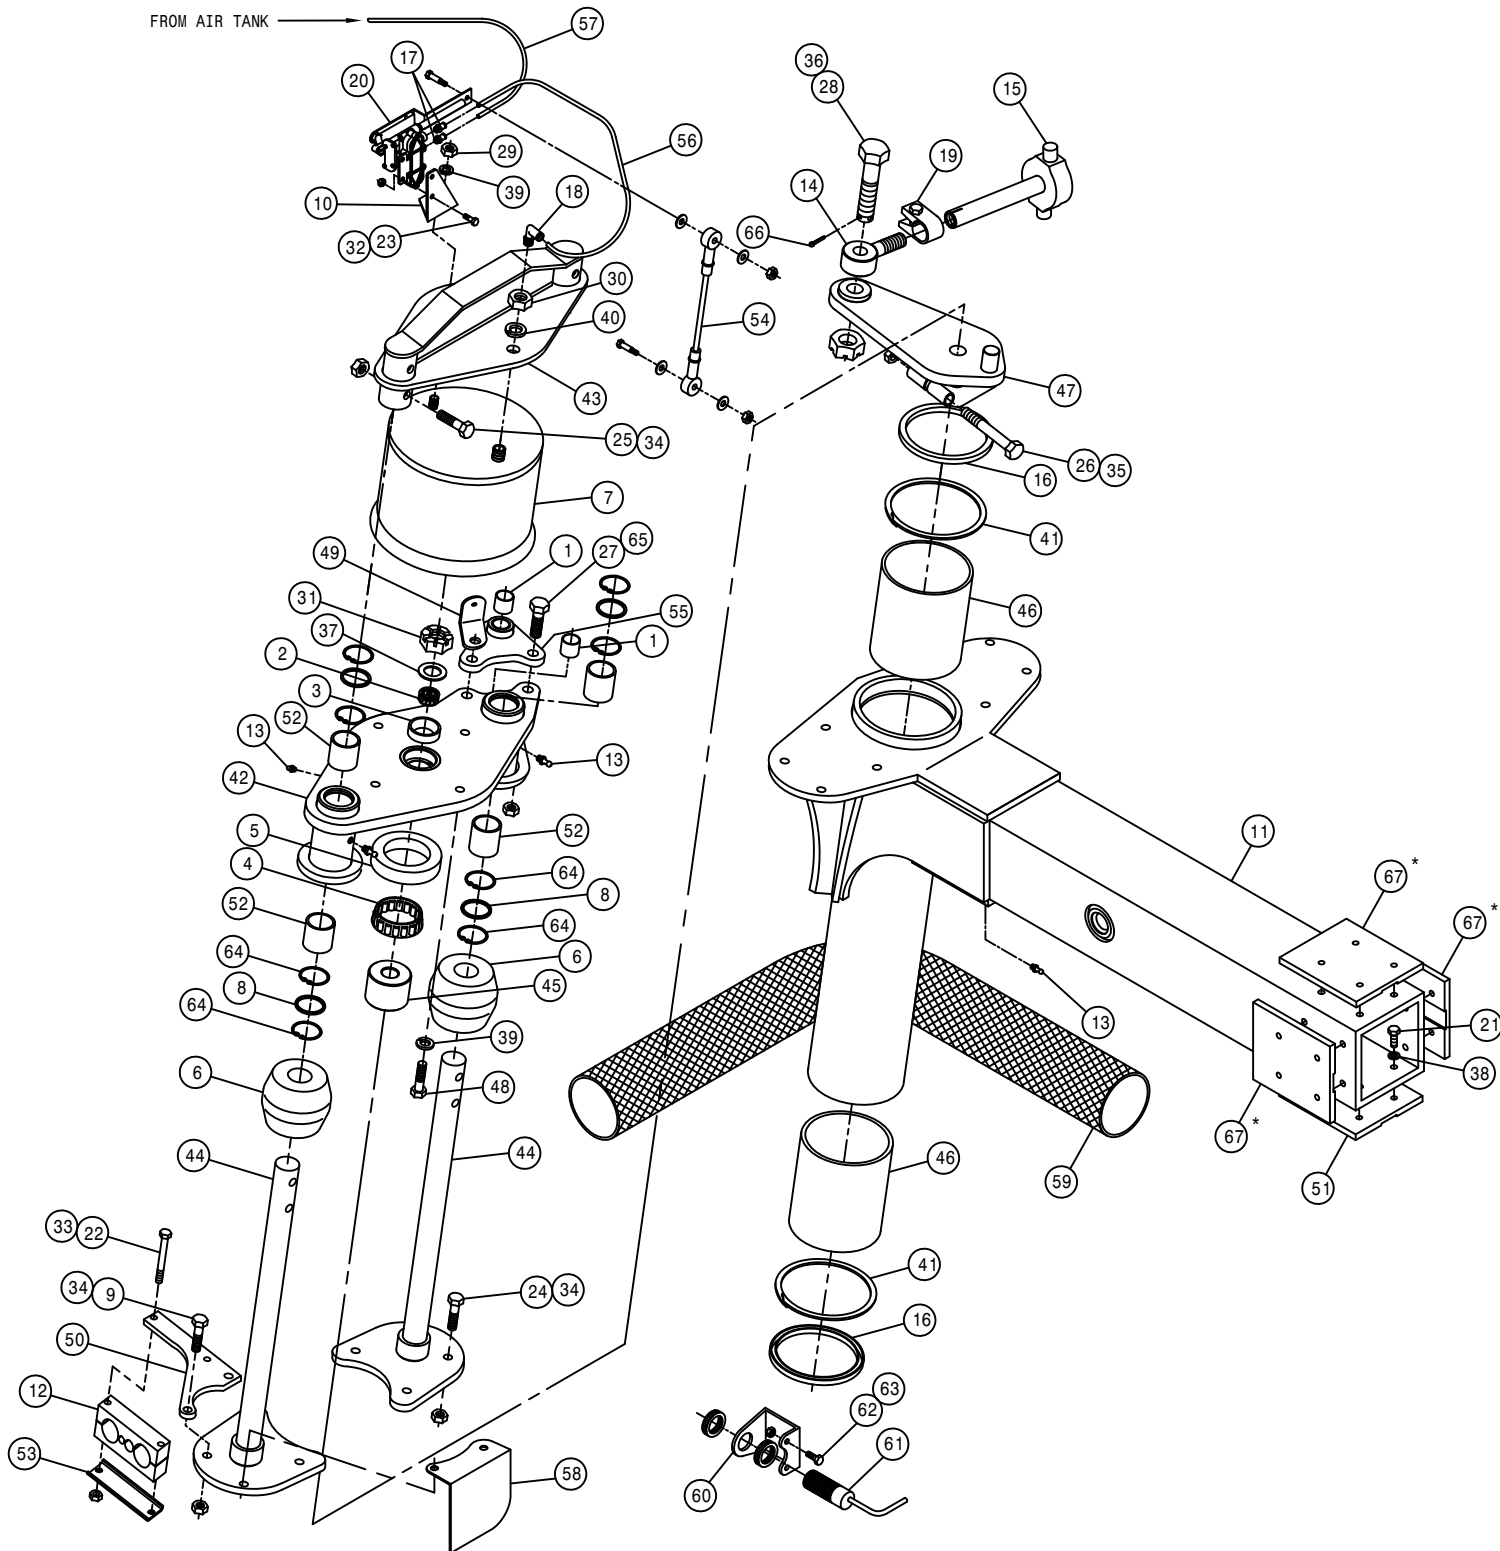

FROM AIR TANK

LEFT REAR OUTER LEG ASSEMBLY

DET. QTY PART NO. DESCRIPTION

DET.	QTY	PART NO.	DESCRIPTION
1	2	121029	JOURNAL BRG, 1.00 ID X 1.00 LG
2	1	125050	BRG CONE, 1.00 ID W/FACE SEAL
3	1	125051	BRG CUP FOR 125050
4	1	125052	BRG CONE, 2.687 ID W/FACE SEAL
5	1	125053	BRG CUP FOR 125052
6	2	311058	RUBBER SPRING
7	1	311066	AIRIDE SPRING, 9.75 BASE
8	4	629620	SEAL, 1.500 ROD DIA
9	2	900268	1/2UNC X 2 1/2 HEX BOLT
10	1	359289	LH LEG AIR VALVE MT, STS 04
11	1	359278	OUTER LEG WLD, 72" STS10/12 04
12	1	470305	HOSE CLAMP, 4-HOLE
13	4	471005	1/4 28 X 1/2 GREASE ZERK
14	1	359089	TIE ROD STUD WLD
15	1	359086	REAR TIE ROD SHAFT WLD
16	2	629621	SEAL, 4.500 ROD DIA
17	2	711036	1/8MNPT-1/4 NYL TUBE FTG
18	1	711040	1/4MNPT-90-1/4 NYL TUBE LBO
19	1	749322	STEERING TUBE CLAMP & BOLT ASSY
20	1	358832	AIRIDE SPRING CTRL VALVE 98
21	16	900129	3/8UNC X 1" HEX BOLT
22	2	900138	3/8UNC X 3 1/2 HEX BOLT
23	2	900002	1/4UNC X 3/4 HEX BOLT
24	6	900267	1/2UNC X 2" HEX BOLT
25	4	900269	1/2UNC X 2 3/4 HEX BOLT
26	1	900343	5/8UNC X 4 1/2 HEX BOLT
27	2	900352P	5/8UNC X 2 1/4 HEX BOLT
28	1	359085	STEERING ARM BOLT, 1"-8THD STS
29	1	910008	1/2UNC HEX NUT
30	1	910013	3/4UNF HEX NUT
31	1	910021	1"-14 SLOT JAM NUT
32	2	914000	1/4UNC HEX STOVER NUT
33	2	914004	3/8UNC HEX STOVER NUT
34	12	914008	1/2UNC HEX STOVER NUT
35	1	914010	5/8UNC HEX STOVER NUT
36	1	910020	1" UNC HEX SLOTTED NUT
37	1	920008	1" SAE FLAT WASHER
38	16	920502	3/8 LOCK WASHER
39	5	920504	1/2 LOCK WASHER
40	1	920506	3/4 LOCK WASHER
41	2	629538	4.5 SPIROLOX RING
42	1	359313	LH AIR BAG LWR PLT WLD STS 05
43	1	359052	AIR BAG TOWER TOP MT WLD
44	2	359077	NITRO TOWER SHAFT WLD STS
45	1	359082	STEERING ARM BRG SPACER
46	2	121112	LEG SLEEVE BEARING (POLYGON)04
47	1	359071	LH STEERING ARM WLD
48	4	900265	1/2UNC X 1 1/2 HEX BOLT
49	1	359051	LWR AIR VALVE ARM MT
50	1	359081	UPPER LEG HOSE MT PLT
51	1	342719	TRD ADJ BRONZE BEARING, TAPPED
52	4	121113	TOWER SLEEVE BRG (POLYGON) 05
53	1	359094	HYD TUBE CLAMP KEEPER, 5.75
54	1	359095	LEG HEIGHT CTRL LINKAGE, STS12
55	1	359068	UPPER TRUNNION MT PLT WLD
56	1	601473	HOSE, 1/4 X 22 AIR
57	1	601476	HOSE, 1/4 X 120 AIR
58	1	359093	LH SENSOR REFLECTOR
59	1	470311	SIDEWINDER SLEEVE, 14.00 X 60"
60	1	342856	TREAD SENSOR MT
61	1	293827	SENSOR W/SHROUD ASSY (SERV) 05
62	2	900064	5/16UNC X 3/4 HEX BOLT
63	2	914002	5/16UNC HEX STOVER NUT
64	8	629537	187RRH00Z SNAP RING
65	2	914010P	5/8UNC HEX STOVER NUT
66	1	470117	COTTER PIN 3/16 1 3/4 SQ CUT
67	3	342917	TREAD ADJ PLATE, STEEL STS10

*NOTE: FOR TREAD ADJUST OPTION REPLACE ITEM 67 WITH THREE OF ITEM 51.