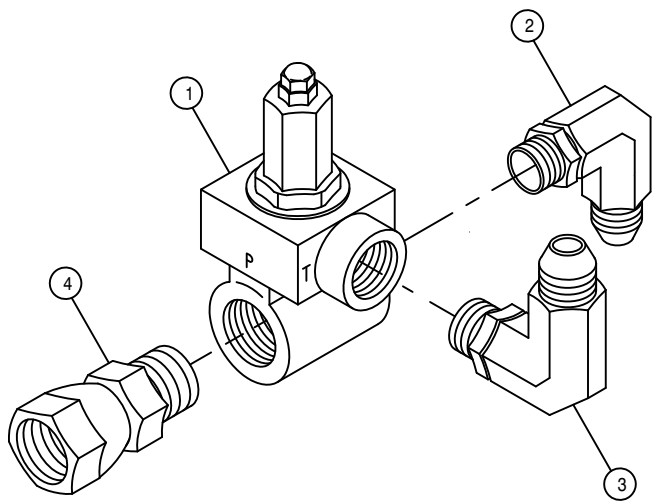

IN-LINE HYD RELIEF VALVE ASSEMBLY

DET. QTY PART NO. DESCRIPTION

1	1	607550	IN-LINE RELIEF VALVE, 2600 PSI
2	1	618248	1 1/16MJIC-90-1 1/16MOR LBO
3	1	618279	1 1/16MJIC-90-7/8MOR LBO
4	1	618578	1 1/16FJIC SWIV-1 1/16MOR