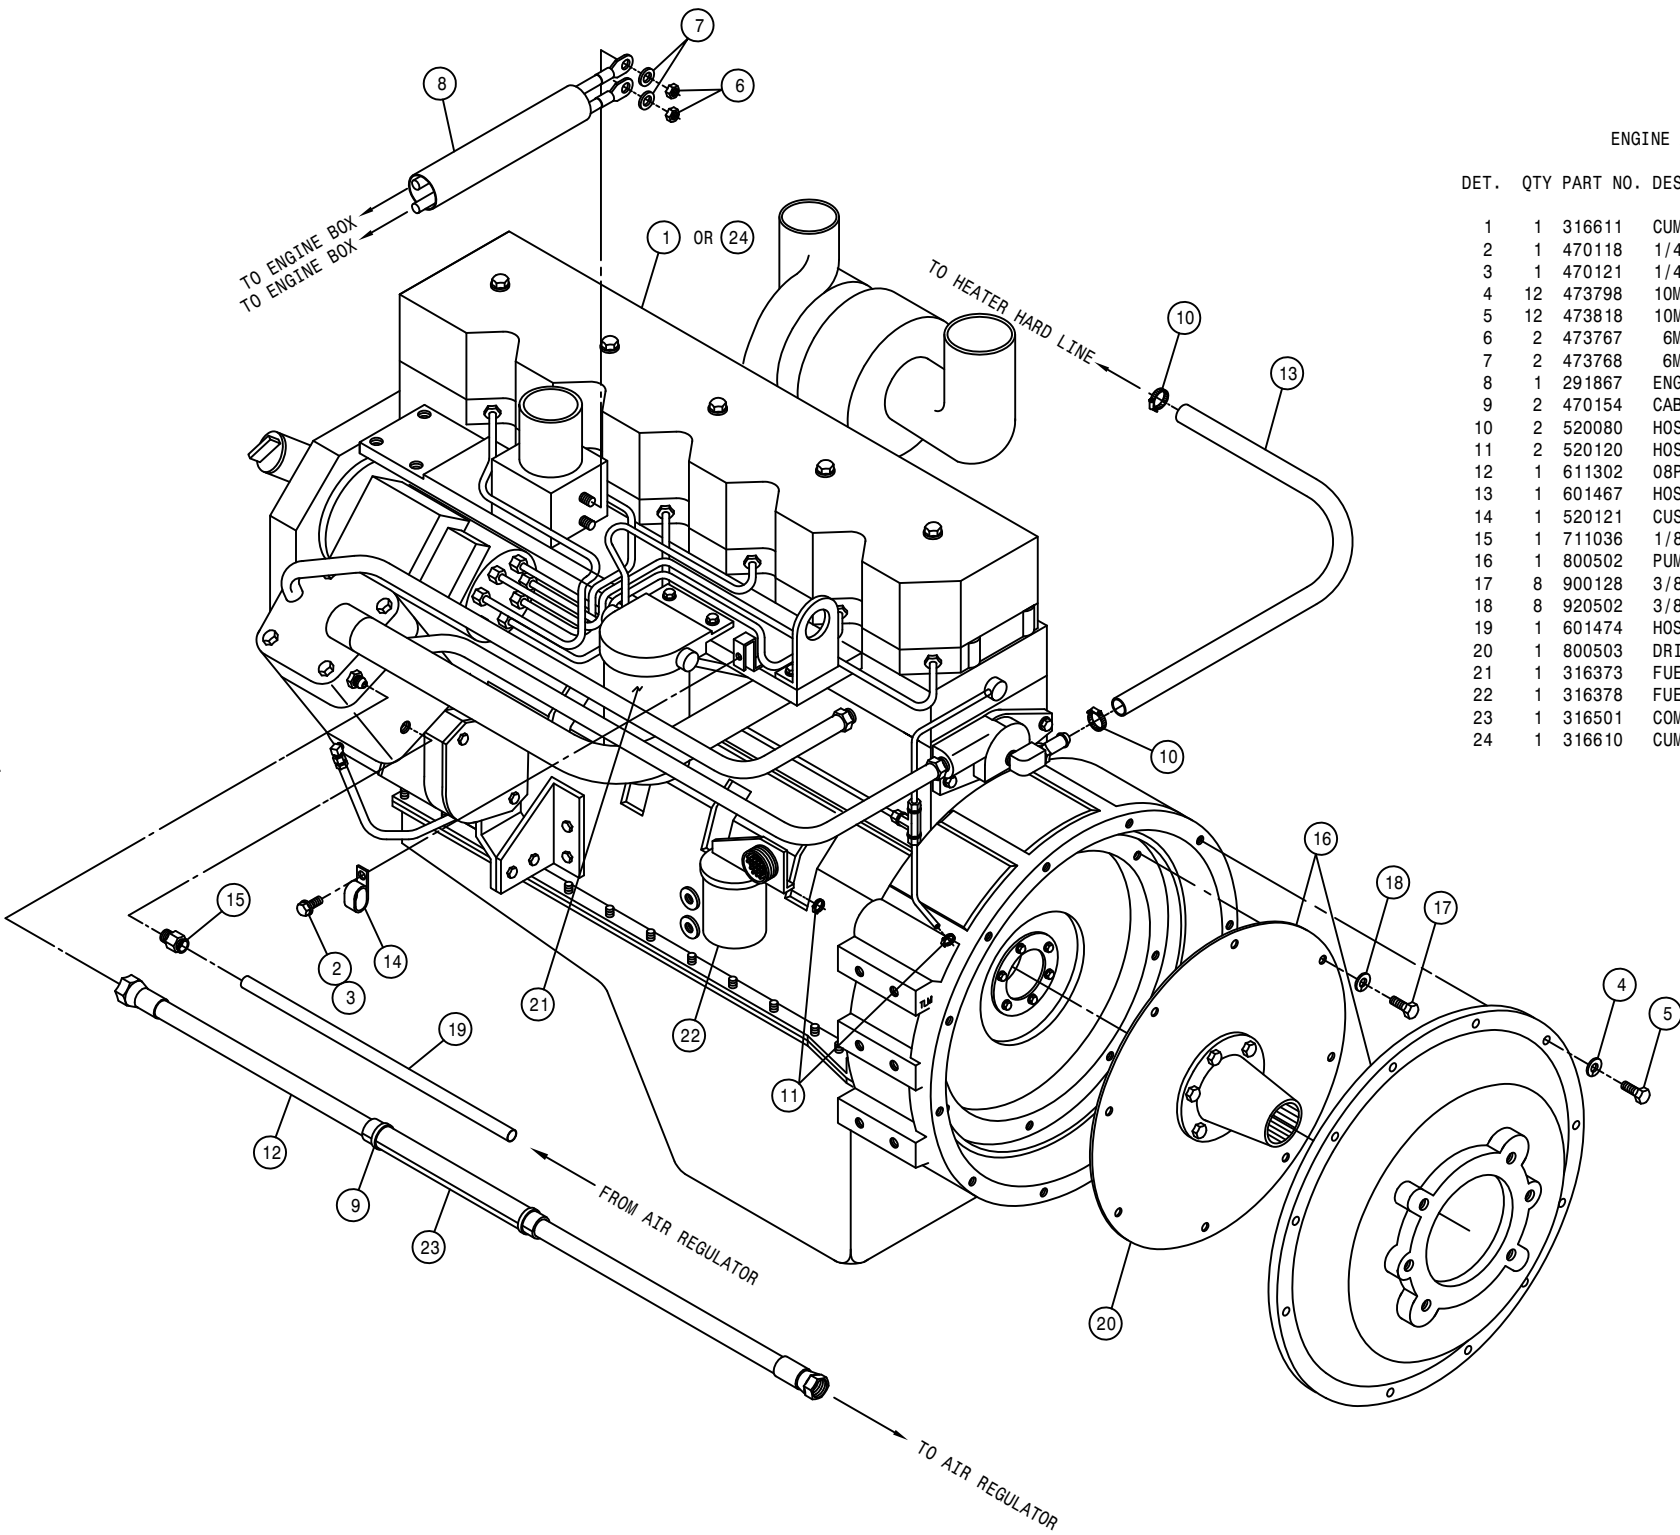

ENGINE ASSEMBLY

DET. QTY PART NO. DESCRIPTION

DET.	QTY	PART NO.	DESCRIPTION
1	1	316611	CUMM ENG, QSB5.9C, 275@2500AIR05
2	1	470118	1/4UNC X 3/4 FLANGE HEX BOLT
3	1	470121	1/4UNC HEX FLANGE LOCK NUT
4	12	473798	10MM LOCK WASHER
5	12	473818	10MM-1.50 X 40MM HEX BOLT
6	2	473767	6MM-1.00 HEX NUT
7	2	473768	6MM LOCK WASHER
8	1	291867	ENG HEATER CABLE ASSY, RED 6GA
9	2	470154	CABLE TIE, 11.75" BLK PLASTIC
10	2	520080	HOSE CLAMP NO 10 STAINLESS
11	2	520120	HOSE CLAMP NO 4 STAINLESS
12	1	611302	08P919-10FJX-10FJX-69 H/A
13	1	601467	HOSE, 5/8 X 69 HEATER
14	1	520121	CUSH HOSE CLAMP 1IN X 3/4W
15	1	711036	1/8MNPT-1/4 NYL TUBE FTG
16	1	800502	PUMP DRIVE, DIRECT SAE#3/C 23T
17	8	900128	3/8UNC X 3/4 HEX BOLT
18	8	920502	3/8 LOCK WASHER
19	1	601474	HOSE, 1/4 X 26 AIR
20	1	800503	DRIVE DISK ASSY, 11.5" 23T SPL
21	1	316373	FUEL/WATER SEPERATOR (316360)
22	1	316378	FUEL TRANSFER PUMP FOR 316360
23	1	316501	COMPRESSOR HOSE GUARD STS
24	1	316610	CUMM ENG, QSB5.9C, 220@2500AIR05

4