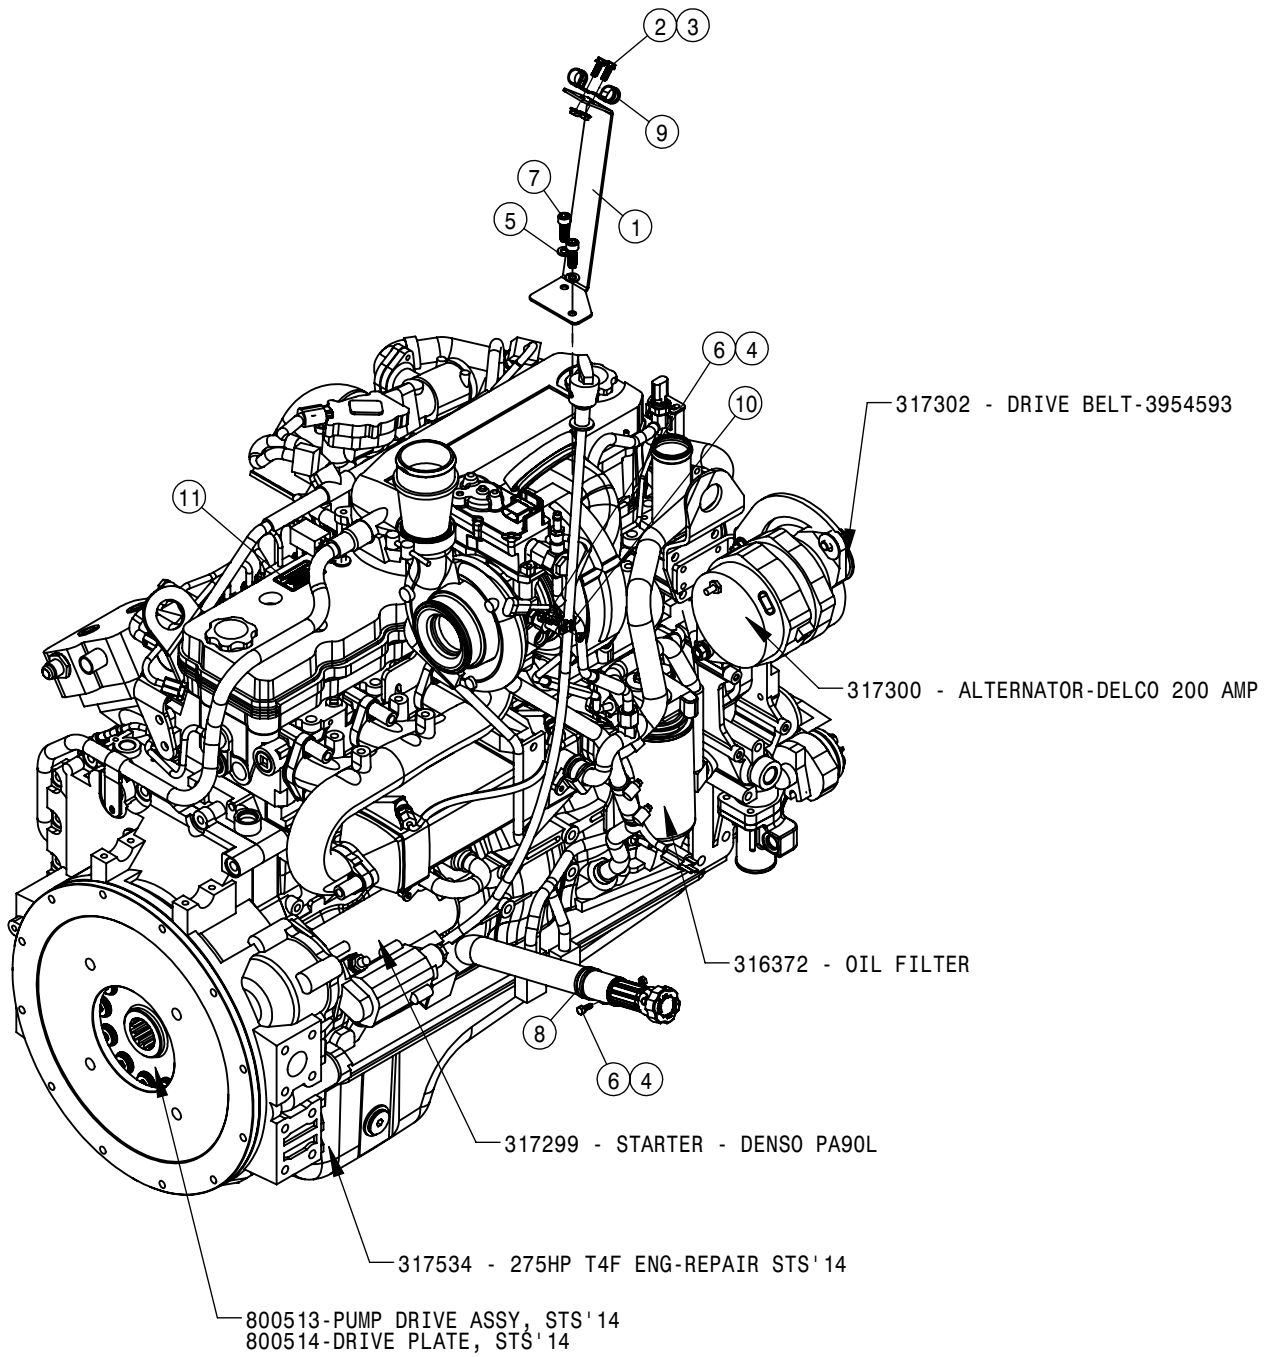

TIER-4F 275 HP ENGINE ASSEMBLY			
DET	QTY	P/N	DESCRIPTION
1	1	317380	T4I/T4F VENT HOSE BRACKET
2	2	470118	1/4 UNC X 3/4 SER FLG BOLT
3	2	470121	1/4 UNC SERR FLG LOCK NUT
4	2	473767	6MM-1.00 HEX NUT
5	2	473798	10MM LOCK WASHER
6	2	473826	6MM-1.00 X 16MM HEX BOLT GR8
7	2	473844	10MM-1.50 X 30 SOC HD CAP SCR
8	1	520100	CUSH HOSE CLAMP,#24, 1 1/2D X 1/2W
9	2	520104	CUSH HOSE CLMP,#12, 3/4D x 1/2W
10	1	520118	CUSH CLAMP,#8 1/2D X 1/2W
11	1	650461	DECAL,MCO REQUIREMENTS,275 HP