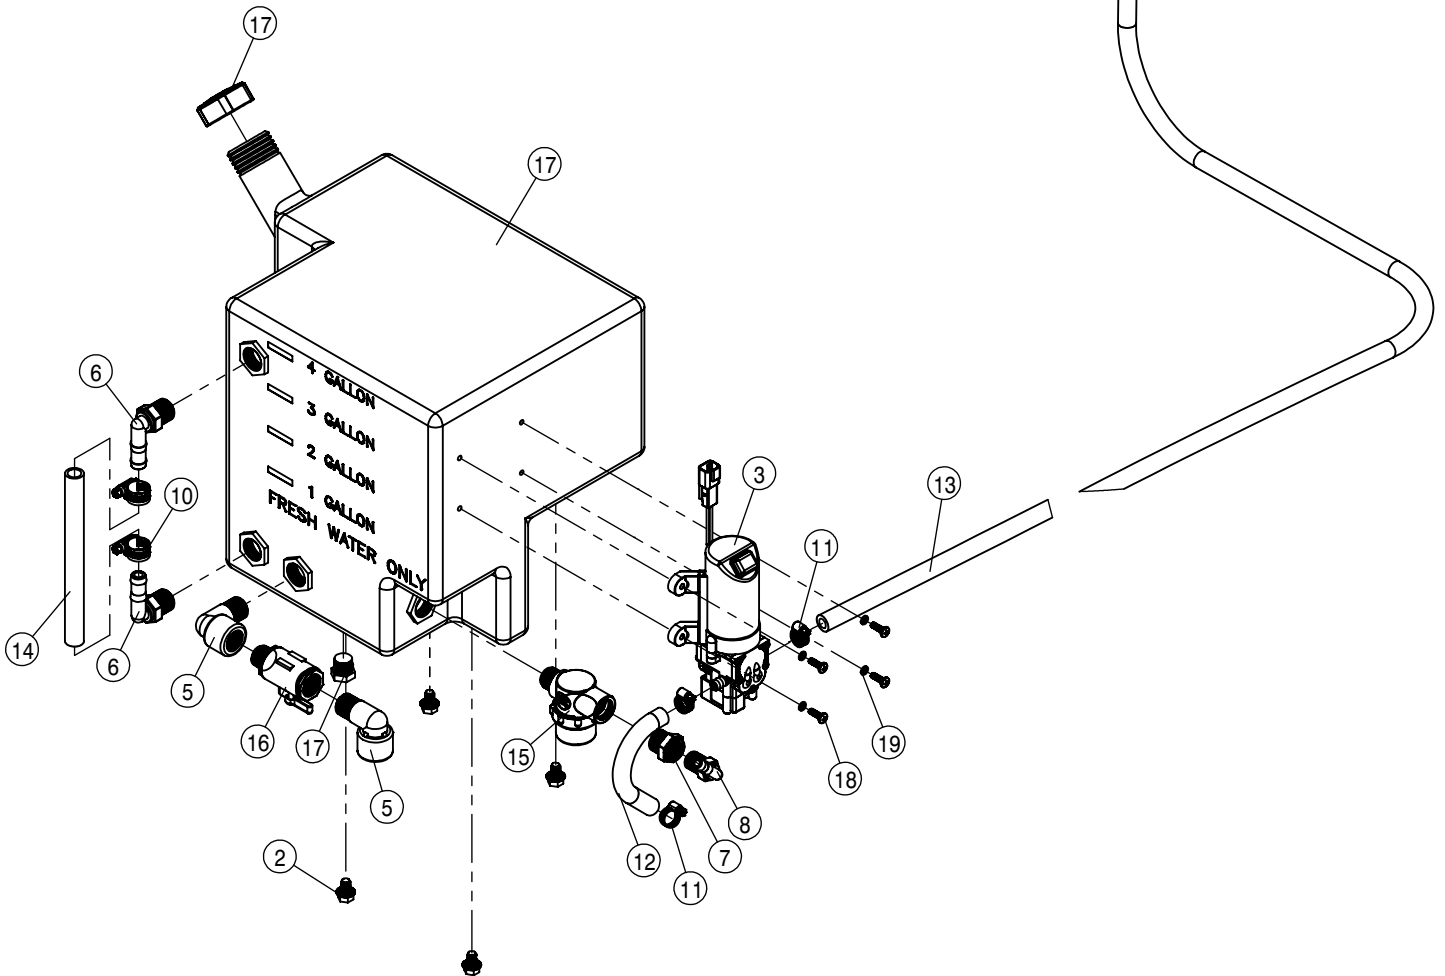

BULK HOSE
195902-HOSE 1/2ID-3/32W CLEAR VINYL
195923-HOSE 3/8 1-FBR BR BLK RLA

HAND WASH TANK ASSEMBLY			
DET	QTY	P/N	DESCRIPTION
1	1	294059	footswitch assembly, 60" cord
2	4	470232N	5/16UNC X 1/2 SERR FLG BOLT SS
3	1	470596	DIAPHRAM PUMP W/DEUTSCH CONNEC
4	2	472351	4-40 X 1/2 PAN HD MTL SCR TYP F
5	2	500044	1/2NPT-90 ST EL, POLY
6	2	500047	1/2NPT-90-1/2 HOSE BARB, POLY
7	1	500286	1/2"-3/8"NPT REDU BUSH, POLY
8	2	500287	3/8NPT-90-3/8 HOSE BARB, POLY
9	1	500288	3/8NPT-90 EL, POLY
10	2	520069	HOSE CLAMP NO 6 STAINLESS
11	4	520120	HOSE CLAMP NO 4 STAINLESS
12	1	601076	HOSE, 3/8 X 7.00 1FBR BR
13	1	601077	HOSE, 3/8 X 200.00 1FBR BR
14	1	601078	HOSE, 1/2 X 7.50" CLEAR VINYL
15	1	690207	IN-LINE STRAINER, 1/2 FNPT, HYPRO
16	1	696195	1/2FNPT-1/2MNPT MICRO BALL VLV
17	1	763831	TANK-HAND WASH, 4.4 GALLON
18	4	903710N	10-32 X 5/8 PHIL PANHD MACH SCR
19	4	920510N	#10 LOCK WASHER YZ
20	1	294252	HANDWASH EXTENSION HARNESS