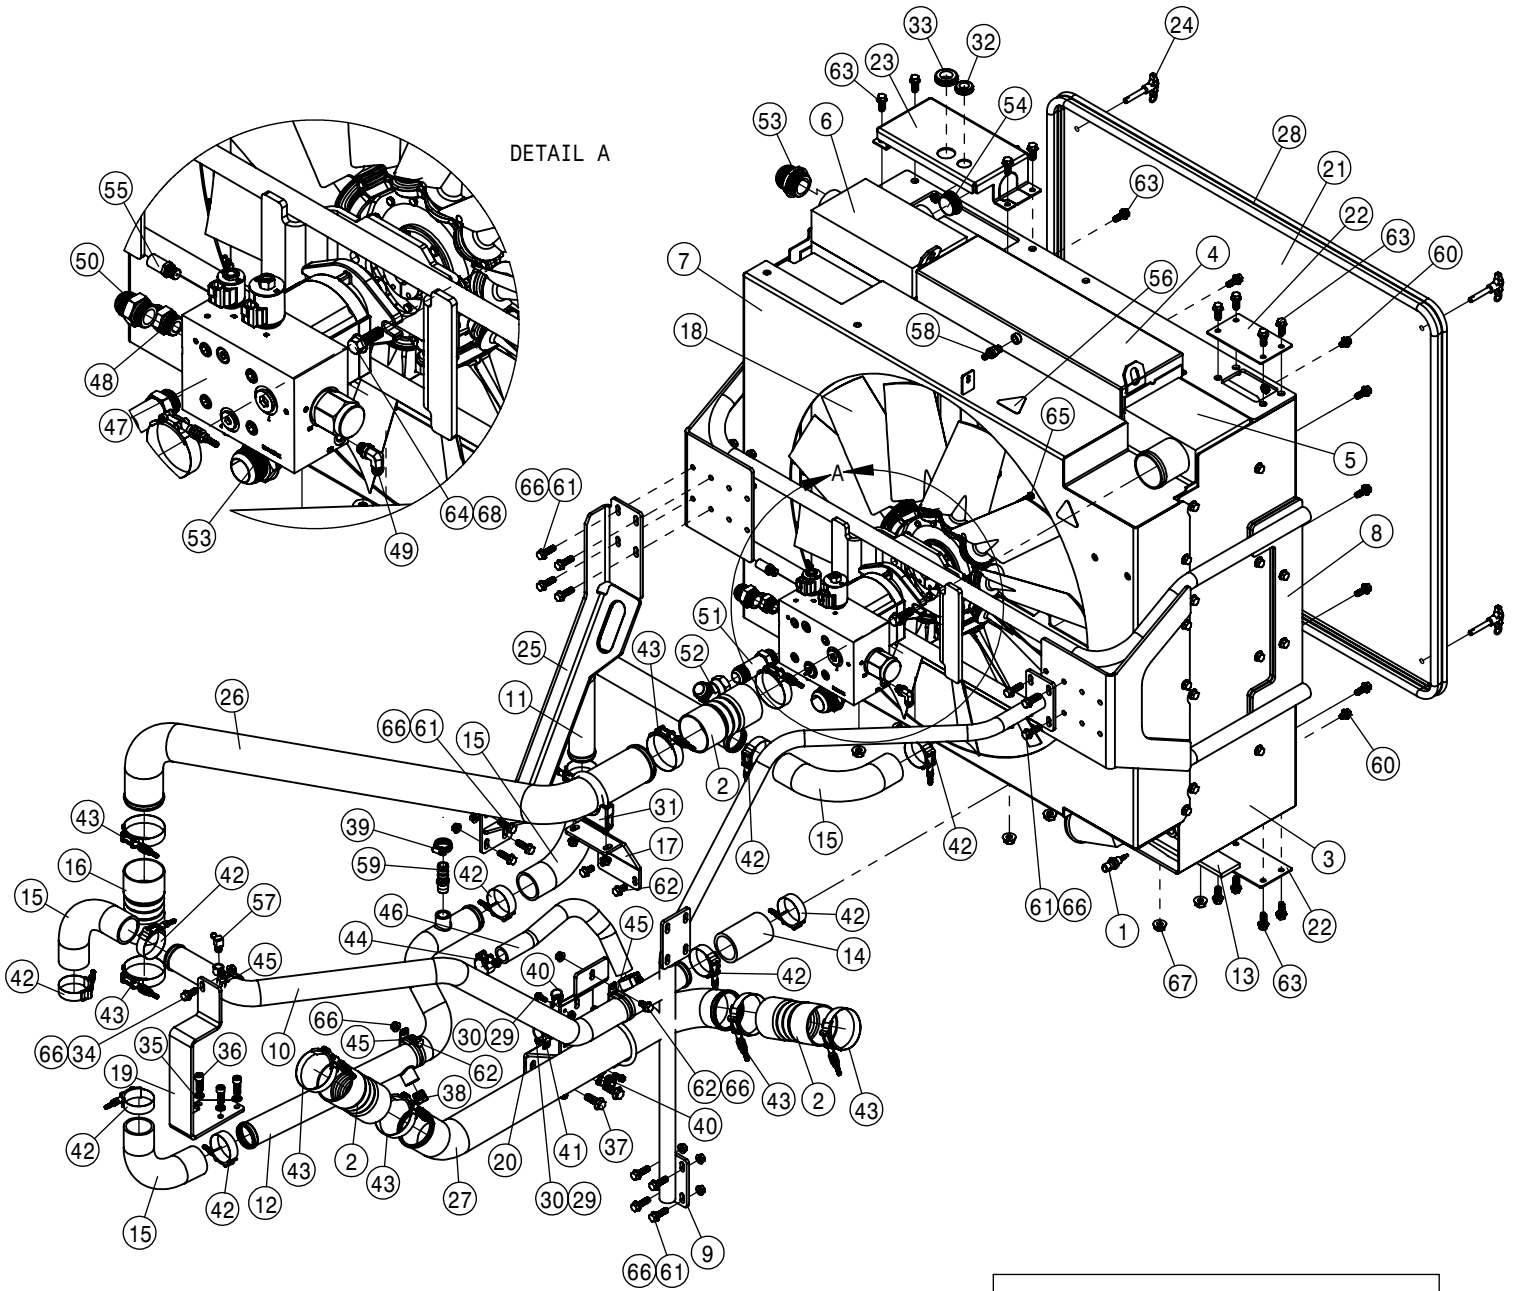

DETAIL A

TIER-4F RADIATOR ASSEMBLY			
DET	QTY	P/N	DESCRIPTION
1	1	290098	TEMP SENDER - CAC
2	3	311592	3.00 X 6.00 CAC HOSE
3	1	317162	COOLING PKG FRAME WLD
4	1	317169	RADIATOR STS'14
5	1	317170	CHARGE AIR COOLER STS'14
6	1	317171	HYD OIL COOLER STS'14
7	1	317173	FAN SHROUD WLD
8	1	317181	FAN FRAME WLD
9	1	317194	RH COOLING PKG SUPP WLD
10	1	317199	PIPE - WATER OUTLET TO RAD
11	1	317200	PIPE - RAD TO WATER INLET 1
12	1	317201	PIPE - RAD TO WATER INLET 2
13	1	317202	COOLING PACKAGE ISOLATOR
14	1	317203	COOLANT HOSE
15	4	317204	COOLANT ELBOW
16	1	317205	3" HUMP HOSE
17	1	317206	CAC PIPE SUPP
18	1	317223	ENG FAN, 32" DIA-12 BLADE STS'14
19	1	317280	PIPE SUPP
20	1	317327	CAC / RAD PIPE SUPP
21	1	317337	INTAKE SCREEN WLD
22	2	317341	COOLING PKG FRAME COVER

TIER-4F RADIATOR ASSEMBLY			
DET	QTY	P/N	DESCRIPTION
23	1	317342	CONDENSOR ACCESS COVER
24	4	317364	T-HANDLE QUICK PIN - 1.75" X 3/8 D
25	1	317390	SUPPORT BRACE COOLING PACK
26	1	317392	PIPE T4F CAC HOT SIDE
27	1	317490	PIPE - CAC TO INTAKE
28	1	344553	INTAKE SCREEN SEAL
29	3	470118	1/4 UNC X 3/4 SER FLG BOLT
30	3	470121	1/4 UNC SERR FLG LOCK NUT
31	2	470160	MUFFLER CLAMP 3.00 IN
32	1	470203	GROMMET, .750ID .125GW 1.062GD
33	1	470204	GROMMET,1.000ID .125GW 1.375GD
34	1	470460	3/8 X 1" SERR FLG BOLT
35	3	473798	10MM LOCK WASHER
36	3	473844	10MM-1.50 X 30 SOC HD CAP SCR
37	2	473855	12MM-1.75 X 35MM SM FLG BOLT
38	1	505231	PIPE PLUG .50NPT HEX HD BRS
39	1	520055	HOSE CLAMP NO 12 STAINLESS
40	2	520104	CUSH HOSE CLMP,#12, 3/4D X 1/2W
41	1	520121	CUSH CLAMP,#16 1IN X 3/4W
42	10	520140	2.18/2.50 T-BOLT HOSE CLAMP SS
43	8	520146	3.06/3.38 T-BOLT HOSE CLAMP SS
44	2	520156	1.16/1.47 T-BOLT HOSE CLAMP

TIER-4F RADIATOR ASSEMBLY			
DET	QTY	P/N	DESCRIPTION
45	3	520161	CUSH CLAMP,#32 2"D-3/4W LOOP
46	1	601992	HOSE, 1" SAE J20R2-D1 EPDM
47	1	606544	35CC FAN MOTOR ASSY
48	1	611127	1 1/16MJIC-1 1/16MOR ADPTR
49	1	618119	9/16MJIC-90-9/16MOR LBO
50	1	618186	1 5/16MJIC-1 5/16MOR ADPTR
51	1	618610	1 5/16MJIC-1 5/16MOR LG ADPTR
52	1	618630	1 5/16MJ-45-1 5/16FJ SWIV LBO
53	2	618682	1 7/8MOR-1 7/8MJIC ADPTR
54	1	618759	1 5/8MOR PLUG, HEX SOCKET
55	1	619023	9/16 MOR DIAGNOSTIC FITTING
56	2	650434	DECAL, FAN BLADE WARNING
57	1	711104	1/4MNPT-90-3/8 HOSE BARB, BRS
58	1	712100	1/4NPT X 3/8 HOSE FTG,PUSHLOCK
59	1	712440	1/2 NPT X 3/4 HOSE BARB
60	2	900126	3/8UNC X 1/2 SERR FLG BOLT YZ
61	20	900127N	3/8UNC X 1 1/4 SER FLANGE BOLT
62	4	900128N	3/8UNC X 3/4 SER FLANGE BOLT
63	51	900129N	3/8UNC X 1" SERR FLANGE BOLT
64	2	900265N	1/2UNC X 1 1/2 SERR FLANGE BOLT
65	3	906007	1/4UNC X 2" HEX BOLT FULL
66	45	910004N	3/8UNC FLANGE CNTR LOCK NUT
67	6	914008N	1/2UNC SMTH FLG CTR LCK NUT YZ
68	2	914015	1/2UNC HEX CENTER-LOCK NUT