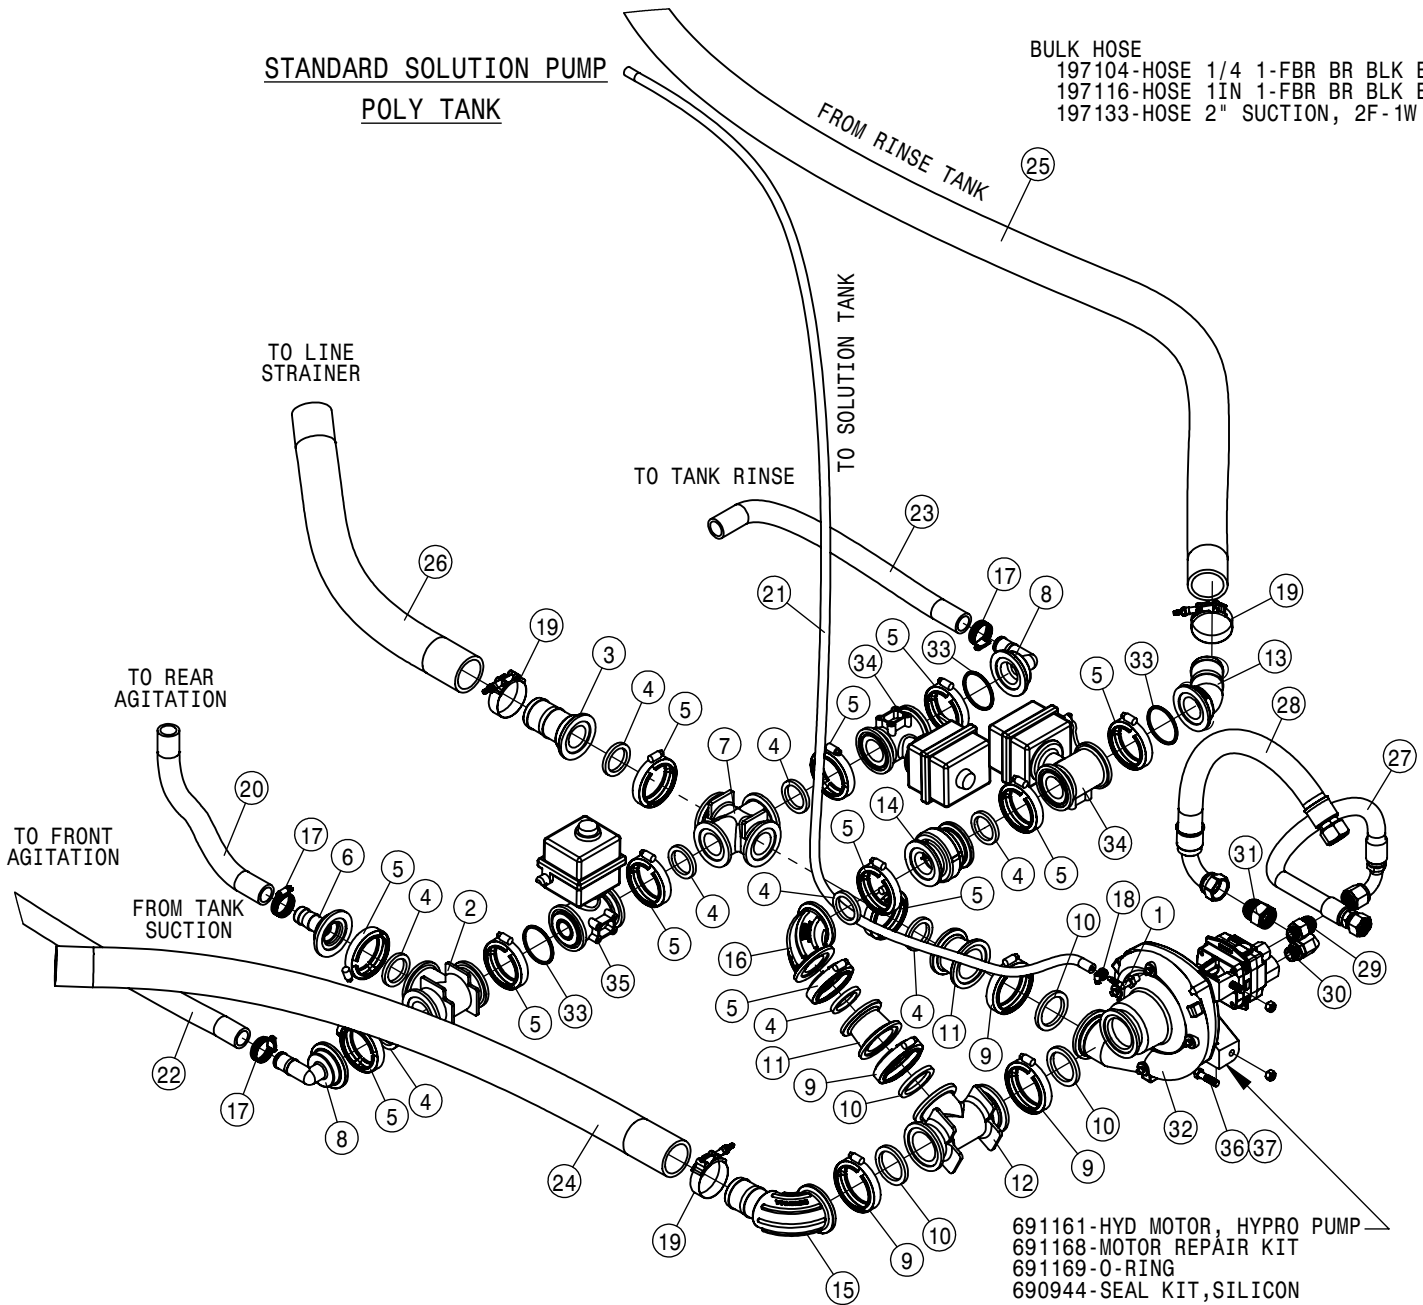

**STANDARD SOLUTION PUMP
POLY TANK**

BULK HOSE
197104-HOSE 1/4 1-FBR BR BLK EPDM
197116-HOSE 1IN 1-FBR BR BLK EPDM
197133-HOSE 2" SUCTION, 2F-1W EPDM

SOLUTION PUMP ASSEMBLY SV POLY TANK			
DET	QTY	P/N	DESCRIPTION
1	1	500103	1/8"NPT-90-1/4 HOSE BARB,NYLON
2	1	500151	2" FLANGE TEE, POLY
3	1	500154	2" FLANGE-2" HOSE BARB POLY
4	9	500158	1 1/2" GASKET FOR 2" FLANGE
5	12	500160	2" FLANGE CLAMP S.S.
6	1	500172	2" FLANGE-1 " HOSE BARB
7	1	500176	2" FLANGE CROSS POLY
8	2	500189	2" FLANGE-90-1' HOSE BARB POLY
9	4	500194	2" FP FLANGE CLAMP S.S.
10	4	500195	2" FP FLANGE GASKET EPDM
11	2	500199	2"FP FLANGE-2"FLAGE REDU POLY
12	1	500207	2"FP FLANGE TEE
13	1	500257	2" STANDARD PORT HOSE BARB 45
14	1	500264	2" CHECK STANDARD PORT
15	1	500265	2"FP FLANGE SWEEP 90 HB
16	1	500266	2" FLANGE SWEEP 90
17	3	520090	HOSECLAMP NO 16 STAINLESS
18	1	520120	HOSE CLAMP NO 4 STAINLESS
19	3	520141	2.31/2.62 T-BOLT HOSE CLAMP SS

SOLUTION PUMP ASSEMBLY SV POLY TANK			
DET	QTY	P/N	DESCRIPTION
20	1	601727	HOSE, 1 X 16 1BR BLK EPDM
21	1	601847	HOSE, 1/4 X 91 1 BR BLK EPDM
22	1	601864	HOSE, 1 X 92 1BR BLK EPDM
23	1	601865	HOSE, 1 X 20 1BR BLK EPDM
24	1	601891	HOSE, 2 X 46 2F-1W EPDM
25	1	601893	HOSE, 2 X 115 2F-1W EPDM
26	1	601958	HOSE, 2 X 25 2F-1W EPDM
27	1	617103	12-451TC-12FJX-12FJX90-22 H/A
28	1	617104	16-811-16FJX-16FJX90-26 H/A
29	1	618193	1 1/16MJIC-3/4MOR ADPTR
30	1	618279	1 1/16MJIC-90-7/8MOR LBO
31	1	618641	1 1/16FJIC -1 5/16MJIC ADPTR
32	1	691160	HYPRO PUMP, 9306C-HM5C-BU, FLG
33	3	696254	O-RING, KZCO FLANGED VALVE
34	2	696256	VALVE, KZCO C2F-60B-M-S9
35	1	696257	VALVE, KZCO C2F-62-Q-S9
36	2	900131	3/8UNC X 1 1/2 HEX BOLT
37	2	914004	3/8UNC HEX STOVER NUT