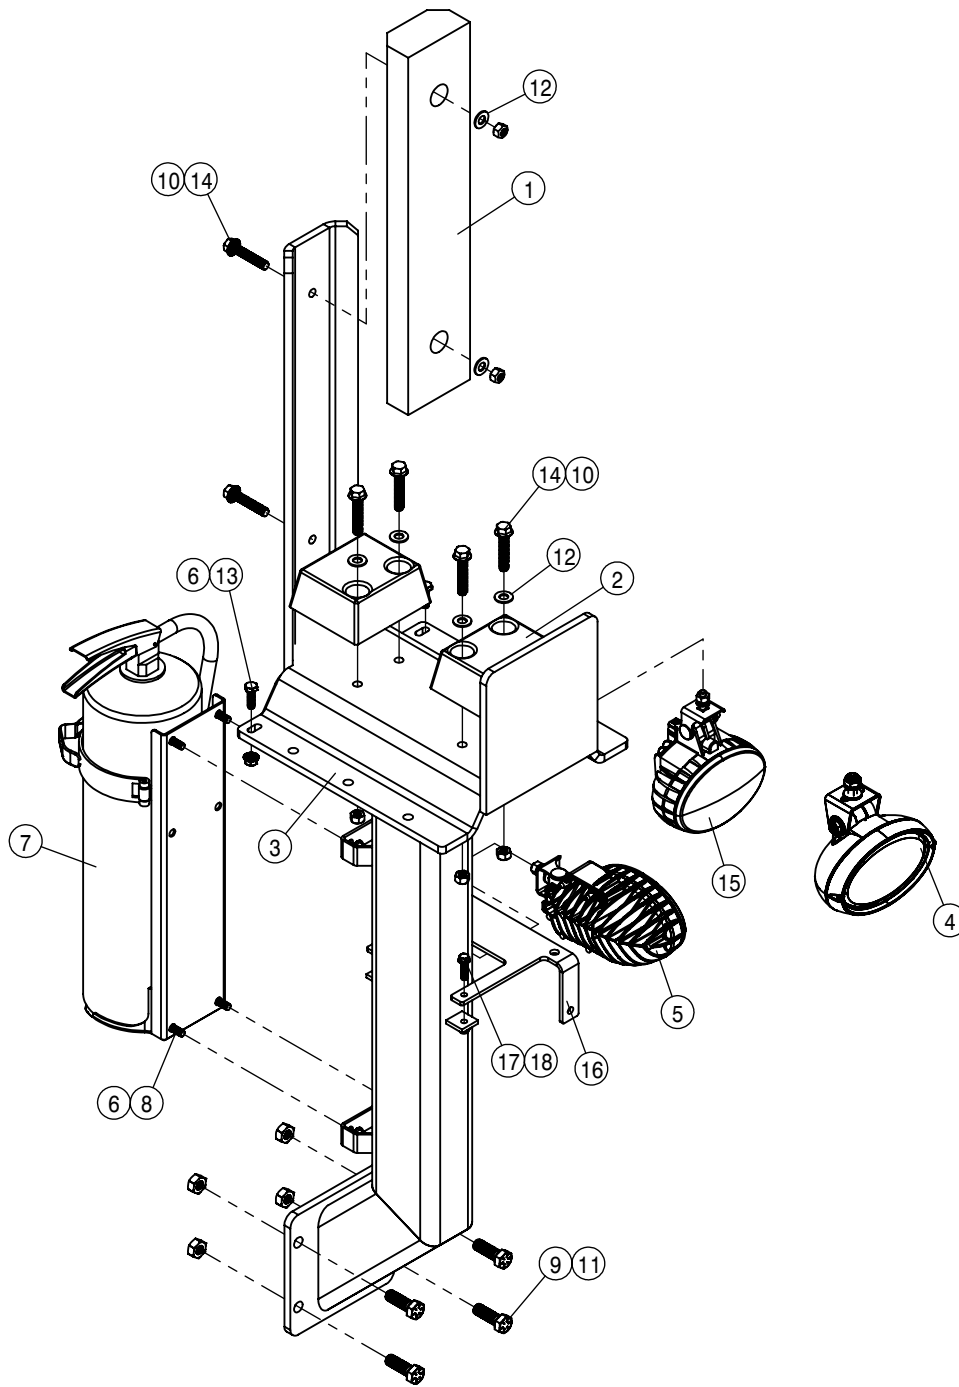

LH 90/100' BOOM CRADLE ASSEMBLY			
DET	QTY	P/N	DESCRIPTION
1	1	164512	RUBBER BUMPER, BOOM CRADLE
2	2	164513	BOOM CRADLE PAD
3	1	165041	BOOM CRADLE WLD 07
4	1	292614	WORKLIGHT - HALOGEN CLOSE RANGE
5	1	292917	LED LIGHT, AMBER
6	6	470113	5/16UNC SERR FLG LOCK NUT
7	1	490508	FIRE EXTINGUISHER
8	4	900064	5/16UNC X 3/4" HEX BOLT
9	4	900804	1/2UNC X 1 1/2" HEX BOLT GR8 YZ
10	6	914004	3/8UNC HEX STOVER NUT
11	4	914808	1/2UNC HEX STOVER NUT GR8
12	6	920002	3/8 SAE FLAT WASHER
13	2	900065N	5/16UNC X 1" HEX BOLT SS
14	6	900133N	3/8UNC X 2" SERR FLANGE BOLT
15	1	292553	735F 12V LED worklamp, Bottom mount
16	1	343689	EXTREMITY FLASHER MT, STS '11
17	2	470231N	1/4UNC X 1" SERR FLG BOLT SS
18	2	470089N	1/4UNC HEX NYLOC NUT, 316 SS