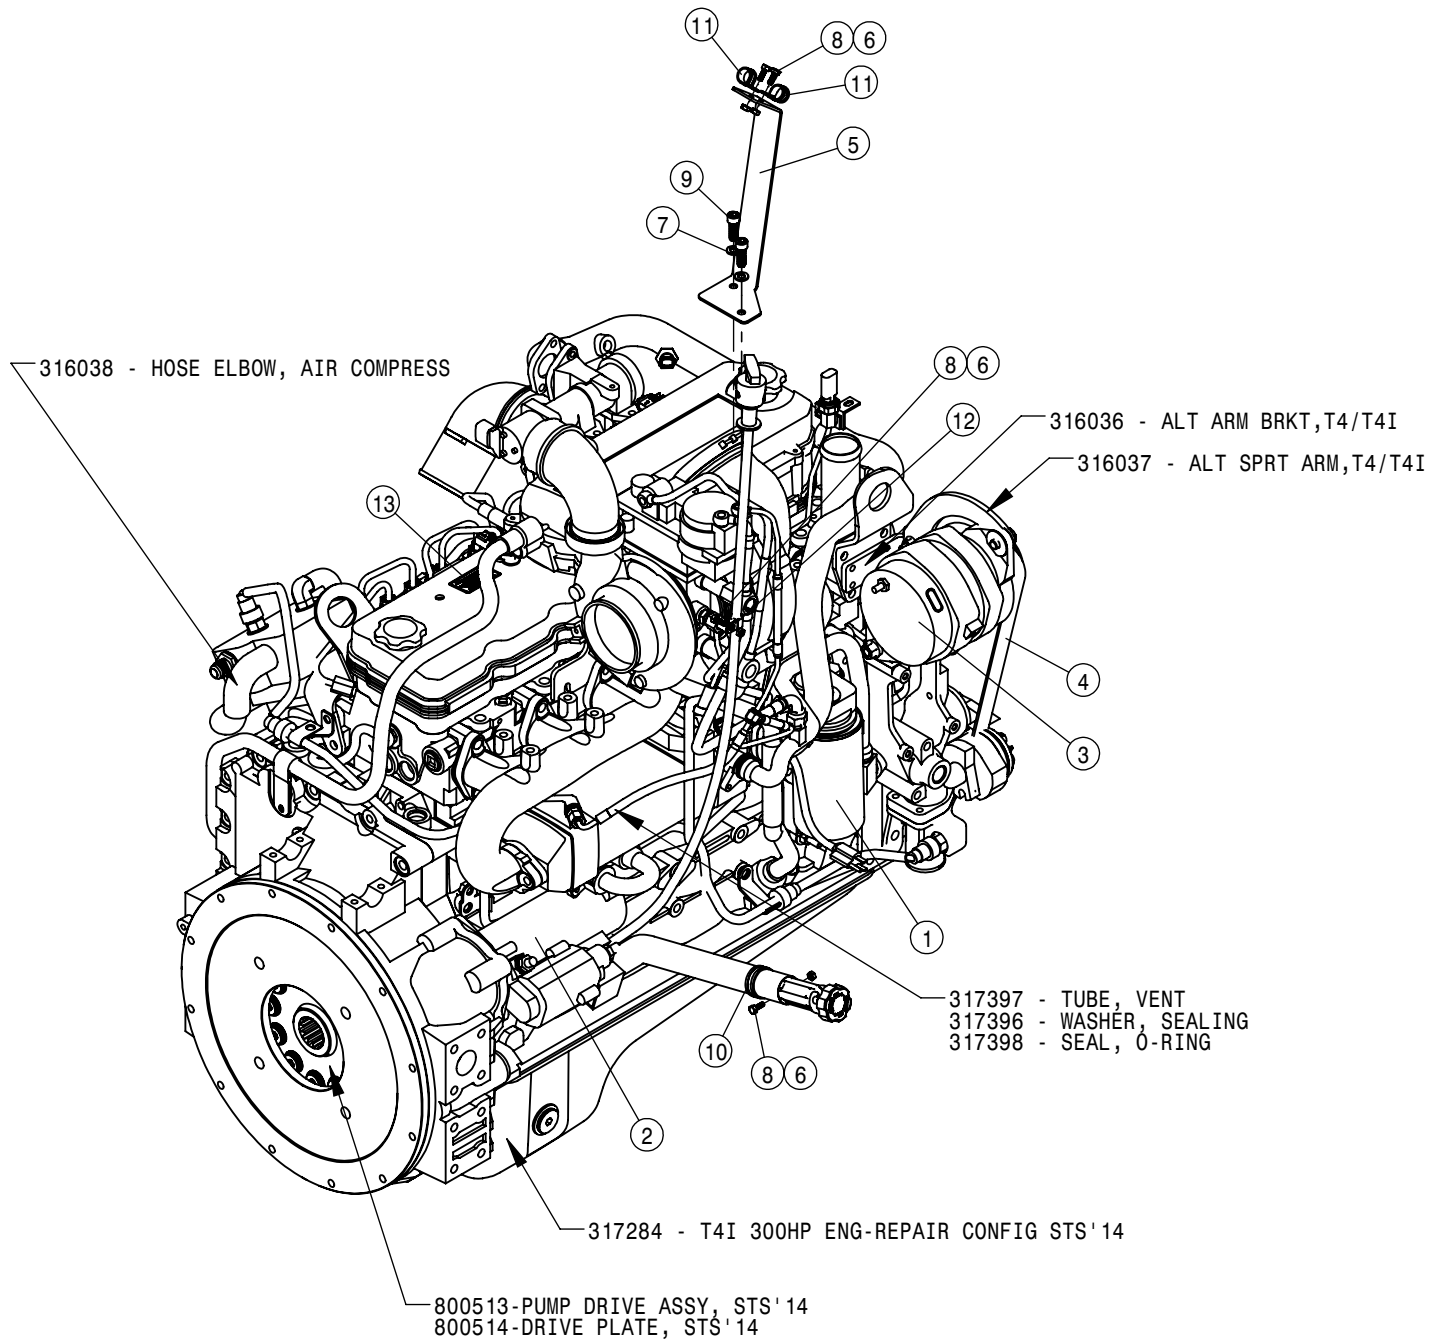

TIER-4I 300 HP ENGINE ASSEMBLY			
DET	QTY	P/N	DESCRIPTION
1	1	316372	ENGINE OIL FILTER
2	1	317299	STARTER - DENSO PA90L
3	1	317300	ALTERNATOR - DELCO 200 AMP
4	1	317302	DRIVE BELT - 3954593
5	1	317380	T4I/T4F VENT HOSE BRACKET
6	4	473767	6MM-1.00 HEX NUT
7	2	473798	10MM LOCK WASHER
8	4	473826	6MM-1.00 X 16MM HEX BOLT GR8
9	2	473844	10MM-1.50 X 30 SOC HD CAP SCR
10	1	520100	CUSH HOSE CLAMP,#24, 1 1/2D X 1/2W
11	2	520104	CUSH HOSE CLMP,#12, 3/4D X 1/2W
12	1	520118	CUSH CLAMP,#8 1/2D X 1/2W
13	1	650460	DECAL,MCO REQUIREMENTS,300 HP