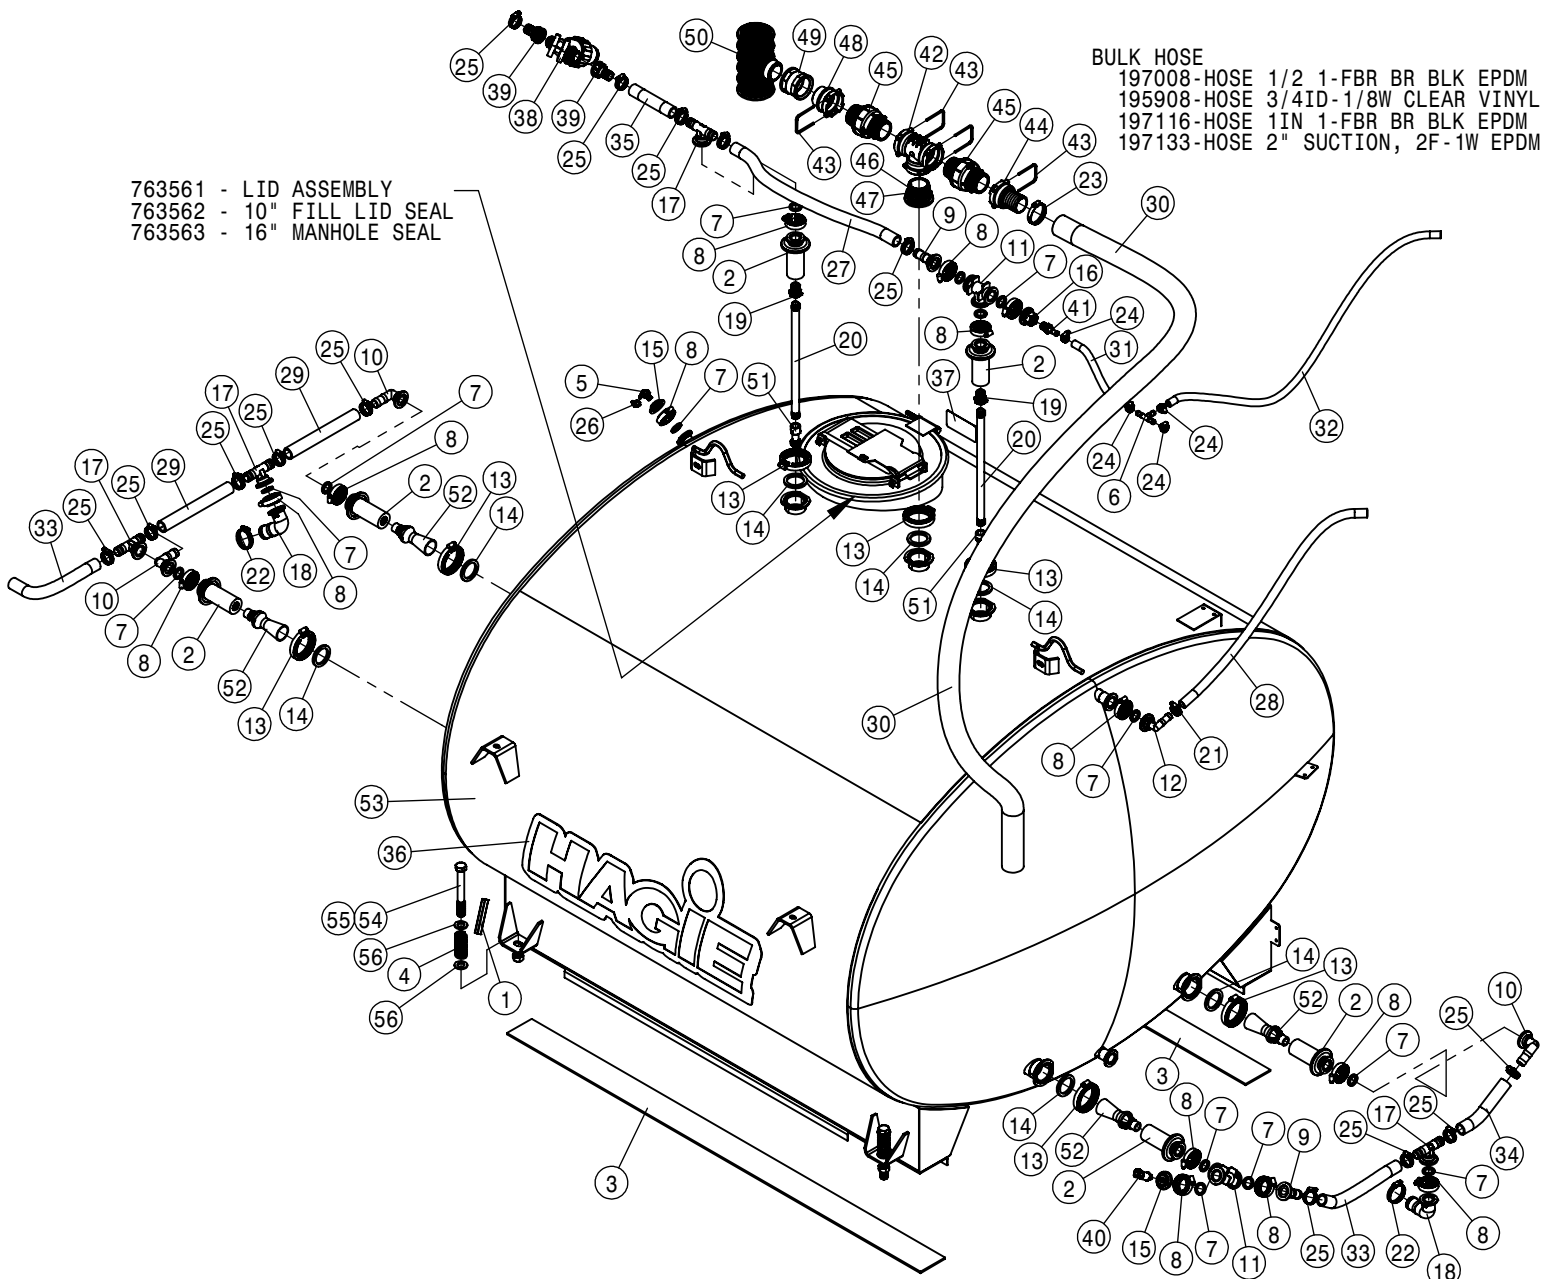

763561 - LID ASSEMBLY
763562 - 10" FILL LID SEAL
763563 - 16" MANHOLE SEAL

BULK HOSE
197008-HOSE 1/2 1-FBR BR BLK EPDM
195908-HOSE 3/4ID-1/8W CLEAR VINYL
197116-HOSE 1IN 1-FBR BR BLK EPDM
197133-HOSE 2" SUCTION, 2F-1W EPDM

STAINLESS STEEL SOLUTION TANK ASSEMBLY			
DET	QTY	P/N	DESCRIPTION
1	0.33	193012	QUICKEDGE TRIM .135 TO .250
2	6	362127	TANK MOUNT ADAPTER 1" FLANGE
3	2	470321	IND BELT, 4.00 X 67.00 X .203 THK
4	4	482016	SPRING, 1.4 X 3.00 COMPRN
5	1	500104	1/4NPT-90-1/4 HOSE BARB, POLY
6	1	500120	1/2" HOSE BARB TEE
7	14	500157	1" FLANGE GASKET EPDM
8	14	500159	1" FLANGE CLAMP S.S.
9	2	500171	1" FLANGE-1" HOSE BARB POLY
10	3	500173	1"FLANGE-90-1"HOSE BARB POLY
11	2	500175	1" FLANGE TEE, POLY
12	1	500185	1"FLANGE-90-3/4"HOSE BARB POLY
13	7	500194	2" FP FLANGE CLAMP S.S.
14	7	500195	2" FP FLANGE GASKET EPDM
15	2	500226	1" FLANGE PLUG W/1/4"FNPT POLY
16	1	500238	1" FLANGE PLUG W/1/2"FNPT POLY
17	4	500268	1" FLANGE HOSE BARB TEE
18	3	500269	1" FLANGE 1 1/2" HOSE BARB 90
19	2	504211	RED BUSH 3/4MNPT-1/2FNPT,POLY
20	2	507032	SS PIPE NIPPE, .50NPT-16.00
21	1	520055	HOSE CLAMP NO 12 STAINLESS
22	3	520067	HOSE CLAMP NO 28 STAINLESS
23	1	520068	HOSE CLAMP NO 32 STAINLESS
24	4	520069	HOSE CLAMP NO 6 STAINLESS
25	14	520090	HOSECLAMP NO 16 STAINLESS
26	1	520120	HOSE CLAMP NO 4 STAINLESS
27	1	601065	HOSE, 1 X 27 1BR BLK EPDM
28	1	601529	HOSE, 3/4 X 34 CLEAR VINYL

STAINLESS STEEL SOLUTION TANK ASSEMBLY			
DET	QTY	P/N	DESCRIPTION
29	2	601726	HOSE, 1 X 11 1BR BLK EPDM
30	1	601743	HOSE, 2 X 113 1BR BLK EPDM
31	1	601855	HOSE, 1/2 X 10 1BR BLK EPDM
32	1	601856	HOSE, 1/2 X 41 1BR BLK EPDM
33	2	601860	HOSE, 1 X 13 1BR BLK EPDM
34	1	601861	HOSE, 1 X 8 1BR BLK EPDM
35	1	601874	HOSE, 1 X 7 1BR BLK EPDM
36	2	650143	DECAL,LOGO,SOLU TANK STS10
37	1	650850	DECAL,WARNING, DANGEROUS CHEM
38	1	690071	LINE STRAINER, .32 MESH, 150PSI
39	2	691280	1" HOSE BARB WITH FLY NUT
40	1	691281	PRESSURE TRANSDUCER,300PSI
41	1	713340	1/2NPT-1/2 HOSE BARB, POLY
42	1	737754	2"FEM T-CONNECTOR POLY
43	5	737756	2" FORK FOR 737754/755
44	1	737759	2"F-2"HOSE BARB POLY
45	2	737761	2"M CHECK VALVE POLY
46	2	737762	O-RING, 2"CONN EPDM
47	1	737767	T7 TO "BANJO 2" FP" ADAPTER
48	1	737768	T7 TO BSP ADAPTER
49	1	737769	THREADED COUPLING
50	1	737770	T FILTER WITH BSP THREADS, 16 MESH
51	2	737953	NOZZLE,PROCLEAN TANKWASH
52	4	737956	JET AGITATION NOZZLE HYPRO, GROUND
53	1	763824	1000 GAL SS TANK 14
54	4	900416	3/4UNC X 6 1/2 HEX BOLT
55	4	914012	3/4UNC HEX STOVER NUT
56	8	920006	3/4 SAE FLAT WASHER