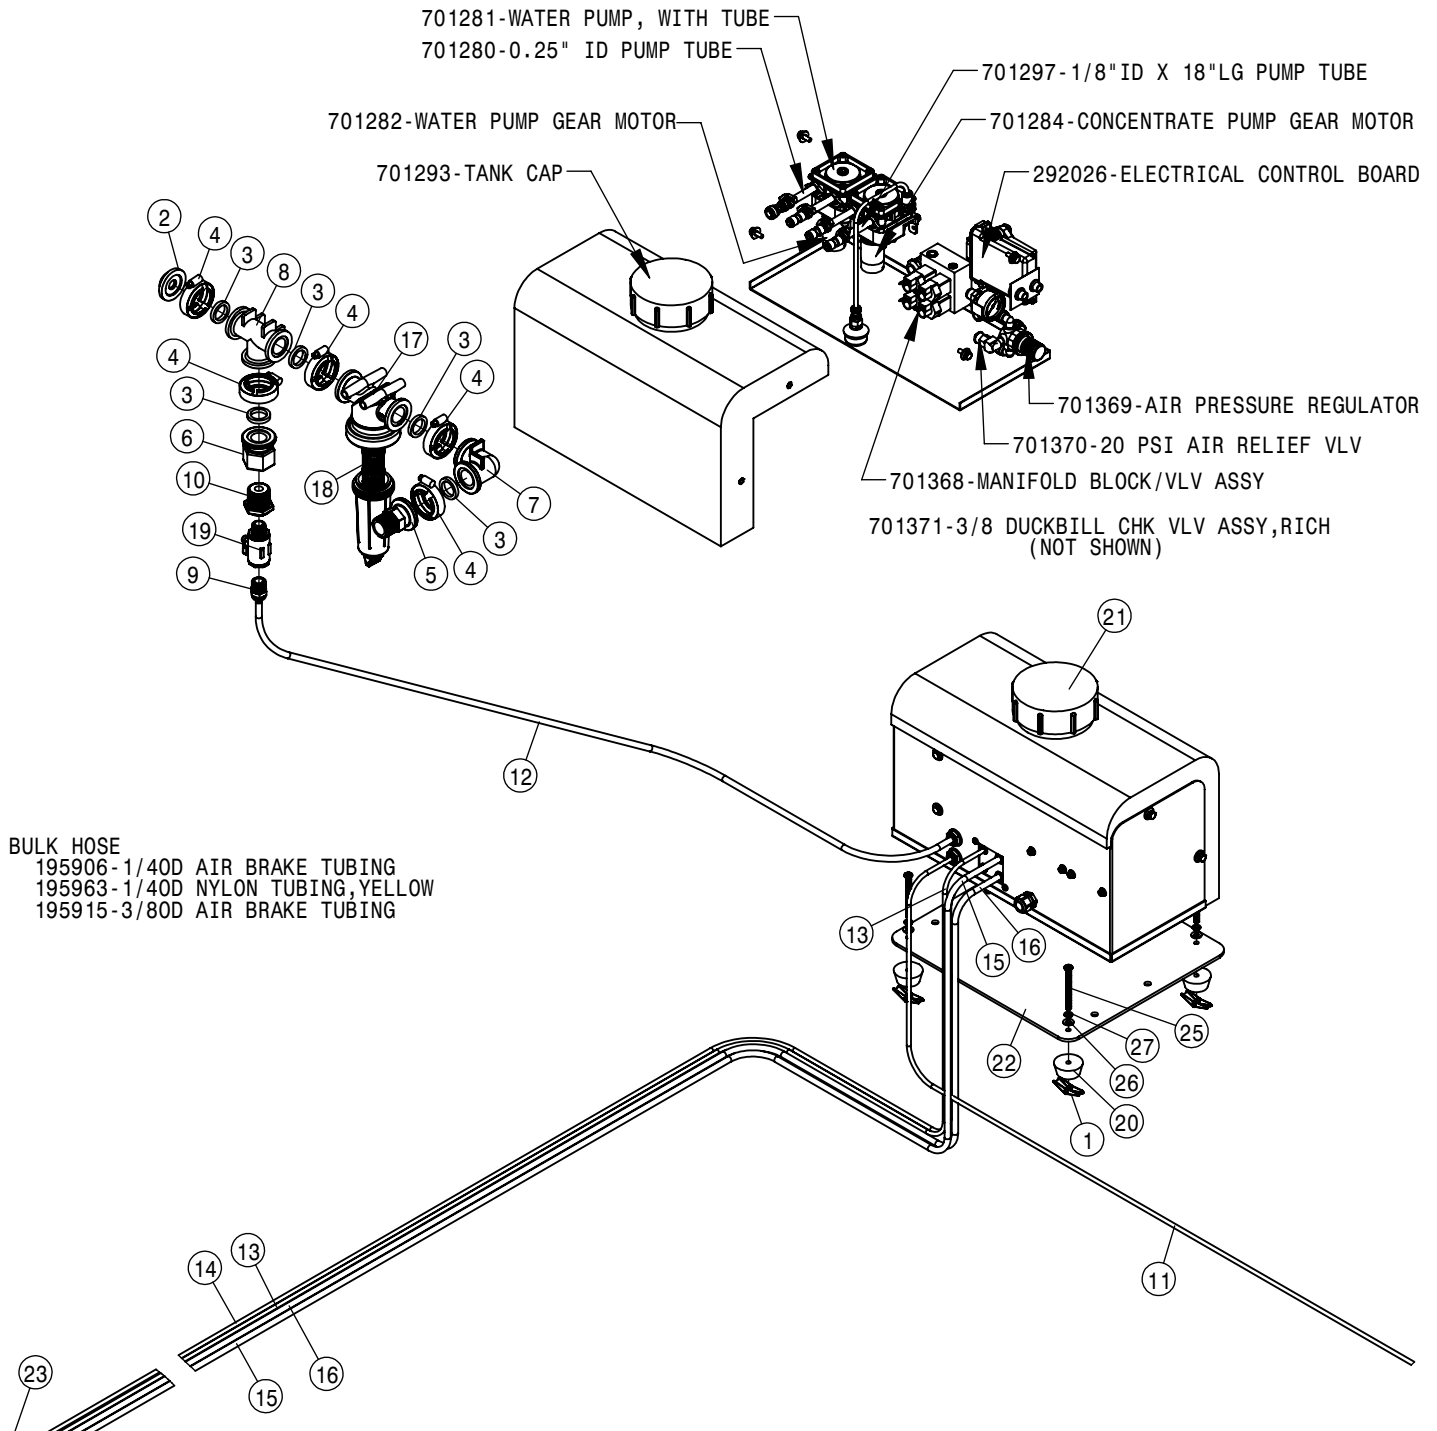

BULK HOSE
195906-1/40D AIR BRAKE TUBING
195963-1/40D NYLON TUBING, YELLOW
195915-3/80D AIR BRAKE TUBING

FOAMER ASSEMBLY			
DET	QTY	P/N	DESCRIPTION
1	4	470684	1/4UNC TOGGLE NUT, ZP
2	1	500155	1" FLANGE CAP PLUG POLY
3	5	500157	1" FLANGE GASKET EPDM
4	5	500159	1" FLANGE CLAMP S.S.
5	1	500163	1" FLANGE-1" MNPT ADPTR POLY
6	1	500168	1" FLANGE-1" FNPT ADPTR POLY
7	1	500174	1" FLANGE-90-1" FLANGE LBOPOLY
8	1	500175	1" FLANGE TEE, POLY
9	1	500275	1/2MPT-3/8 NYL TUBE FTG
10	1	505233	1"-1/2"NPT REDU BUSH, POLY
11	1	601415	HOSE, 1/4 X 108 AIR
12	1	601624	HOSE, 3/8 X 60 AIR
13	1	601954	HOSE- 1/4 X 182 AIR, YELLOW
14	1	601955	HOSE-1/4 X181 AIR, BLACK

FOAMER ASSEMBLY			
DET	QTY	P/N	DESCRIPTION
15	1	601956	HOSE-3/8 X 183, AIR YELLOW
16	1	601957	HOSE-3/8 X182 AIR, BLACK
17	1	690660	LINE "T" STRAINER, 1" FLANGE W/O SCREEN
18	1	690669	100 MESH SCREEN FOR 690660
19	1	696195	1/2FNPT-1/2MNPT MICRO BALL VLV
20	4	701208	FOOT-FOAMER MOUNT
21	1	701346	RICHWAY POWER UNIT/TANK '13
22	1	701347	MTG PLT-FOAMER STS 2014
23	2	711054	1/4 NYL TUBE UNION, STRAIGHT
24	2	711055	3/8 NYL TUBE UNION, STRAIGHT
25	4	903713	1/4UNC X 3" PHIL PAN MACH SCR
26	4	920000N	1/4 SAE FLAT WASHER SS
27	4	920500N	1/4 LOCK WASHER SS