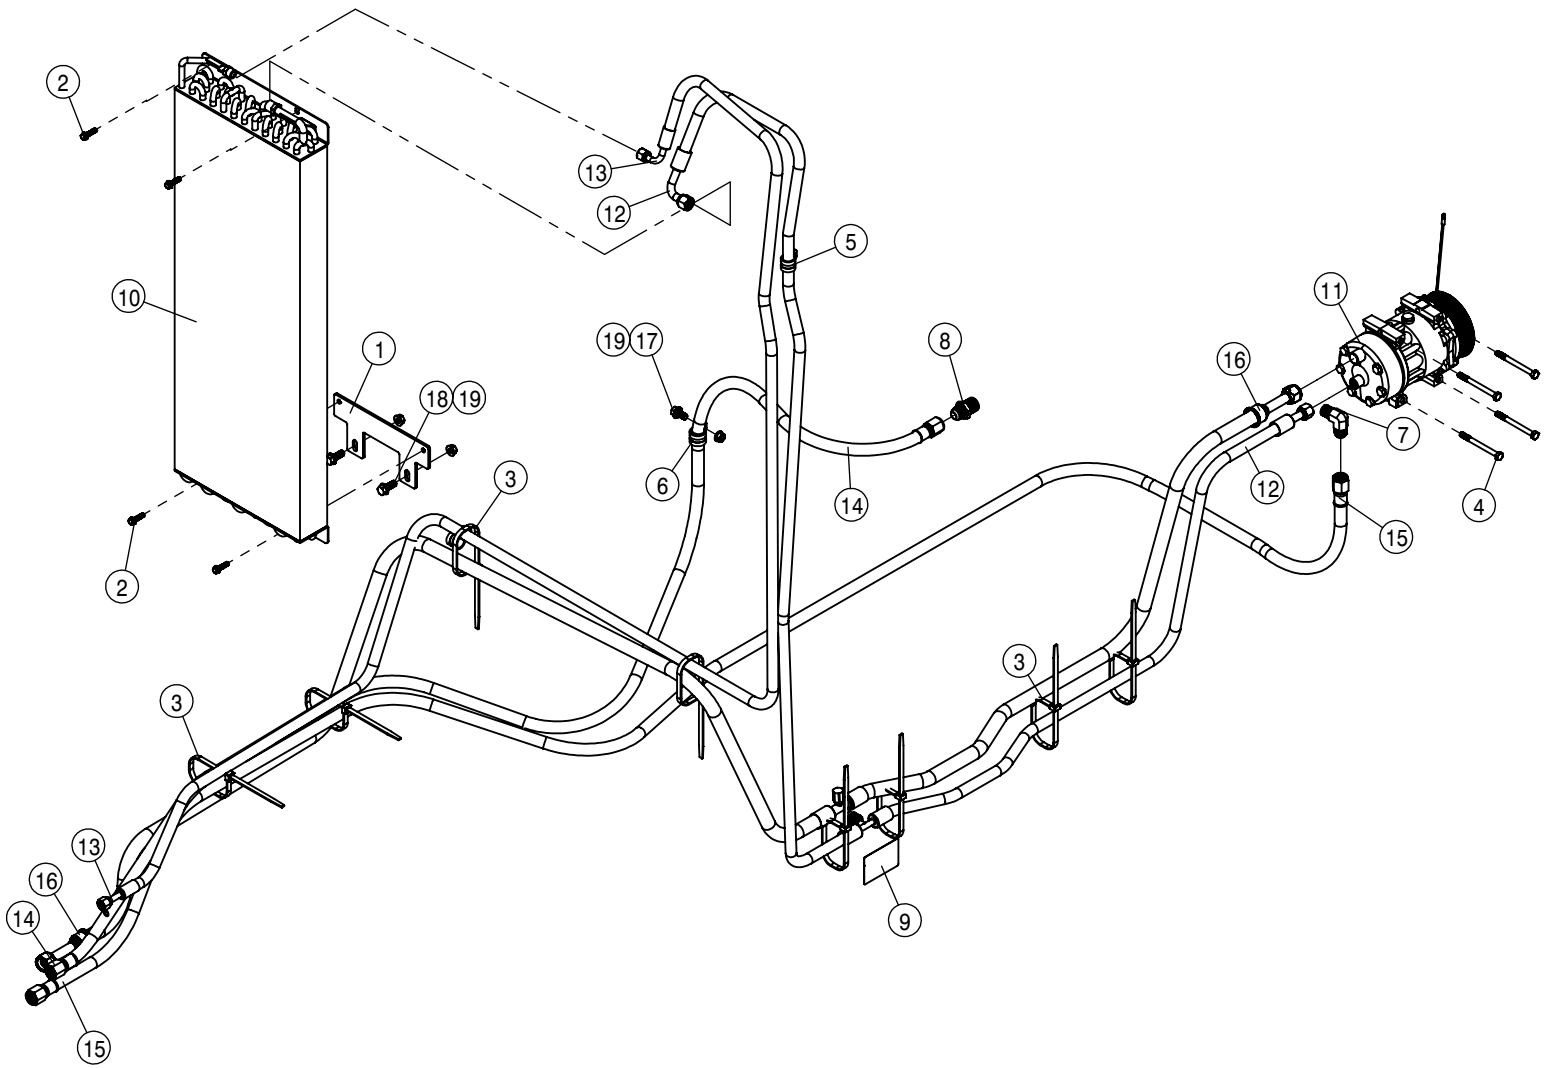

A/C AND HEATER LINES T4F			
DET	QTY	P/N	DESCRIPTION
1	1	317450	A/C COND BRKT WLD
2	4	470231	1/4UNC X 1" SERR FLG HEX BOLT
3	8	470555	.345 X 15" CABLE TIE - UV BLACK NYLON
4	4	473825	8MM-1.25 X 90MM HEX BOLT GR8
5	2	520115	CUSH CLAMP,#12 0.75"D-3/4W LOOP
6	1	520121	CUSH CLAMP,#16 1IN X 3/4W
7	1	611124	7/8MJIC-90-1/2MNPT LBO
8	1	618059	7/8MJIC-3/4MNPT ADPTR
9	1	650377	NOTICE - R143A 3LB DECAL
10	1	657457	COIL, COND 12 X 31.6
11	1	657532	A/C COMPRESSOR T4I STS
12	1	657579	A/C HOSE,08-08F-SV-08F90-138
13	1	657581	A/C HOSE,06-06F-06F90-136
14	1	657583	10-213-10FJX-10FJX-101
15	1	657584	10-213-10FJX-10FJX-133.5
16	1	657589	A/C HOSE,12-10F-SV-10F-148"
17	1	900128N	3/8UNC X 3/4 SER FLANGE BOLT
18	2	900129N	3/8UNC X 1" SERR FLANGE BOLT
19	3	910004N	3/8UNC FLANGE CNTR LOCK NUT