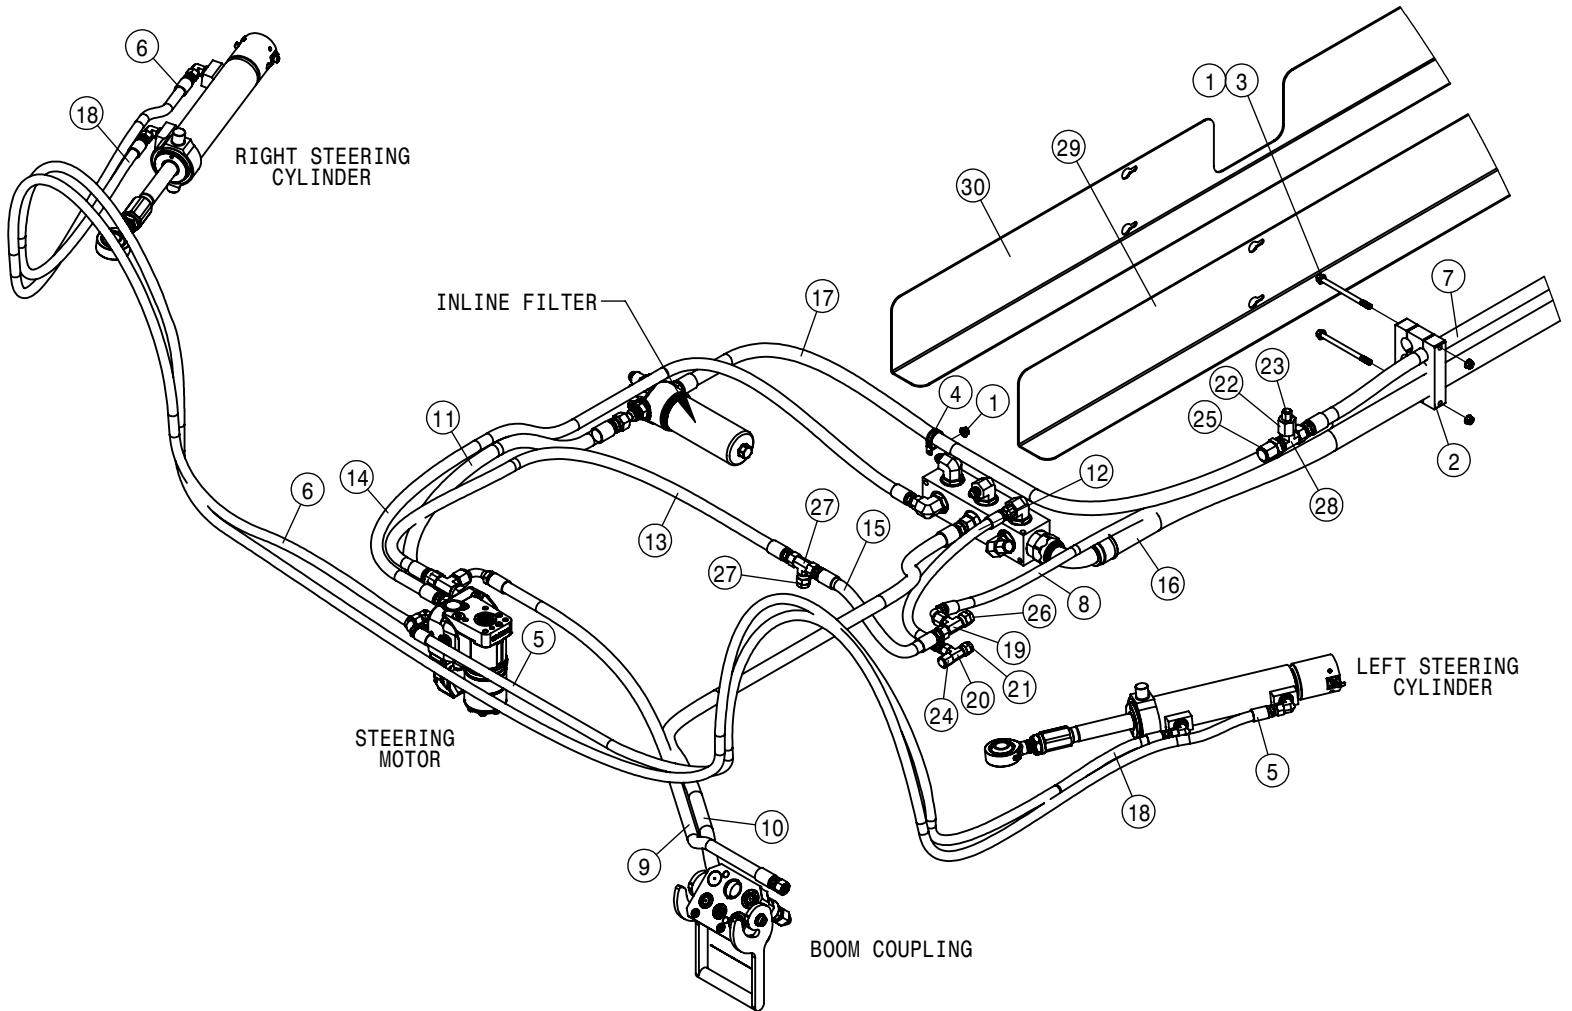

STANDARD FRONT AUX HYDRAULIC HOSES

STANDARD FRONT AUX HYDRAULIC HOSE ASSEMBLY			
DET	QTY	P/N	DESCRIPTION
1	3	470087	3/8UNC HEX SERR FLANGE NUT
2	1	470671	HOSE CLAMP, 6-HOLE
3	2	470683	3/8UNC X5 1/2SMTH FLG HEX BOLT
4	1	520102	CUSH HOSE CLAMP, #20, 1 1/4D X 1/2W
5	1	617078	08-451TC-08FJX-08FJX90-118 H/A
6	1	617079	08-451TC-08FJX-08FJX-107 H/A
7	1	617106	12-451TC-12FJX-12FJX-87 H/A
8	1	617128	08-451TC-08FJX-10FJX90-113 H/A
9	1	617129	10-451TC-10FJX-12FJX90-55 H/A
10	1	617130	12-451TC-12FJX-12FJX90-78 H/A
11	1	617131	12-451TC-12FJX-12FJX-44 H/A
12	1	617134	08-451TC-08FJX-08FJX-22 H/A
13	1	617136	10-451TC-10FJX-12FJX-53 H/A
14	1	617137	10-451TC-10FJX-10FJX-79 H/A
15	1	617138	10-451TC-10FJX-10FJX-16 H/A

STANDARD FRONT AUX HYDRAULIC HOSE ASSEMBLY			
DET	QTY	P/N	DESCRIPTION
16	1	617145	24-811-24FJX-24FJX90-151 H/A
17	1	617146	12-451TC-12FJX-16FJX90-161 H/A
18	1	617172	08-451TC-08FJX-08FJX-204
19	1	618333	7/8FJIC SW RUN TEE-7/8MJIC
20	1	618451	3/4FJIC SW RUN TEE-3/4MJIC
21	1	618457	3/4MJIC PLUG
22	1	618483	1 1/16FJIC-9/16MJIC ADPTR
23	1	618531	9/16FJIC CAP NUT
24	1	618532	3/4FJIC CAP NUT
25	1	618533	1 1/16FJIC CAP NUT
26	2	618543	7/8MJIC PLUG
27	1	618593	7/8FJ SW BRANCH TEE-7/8MJ
28	1	618750	1 1/16MJIC BLKHD RUN TEE
29	1	660291	HOSE GUARD - S/F
30	1	660295	HOSE GUARD - S/F, POLY TANK