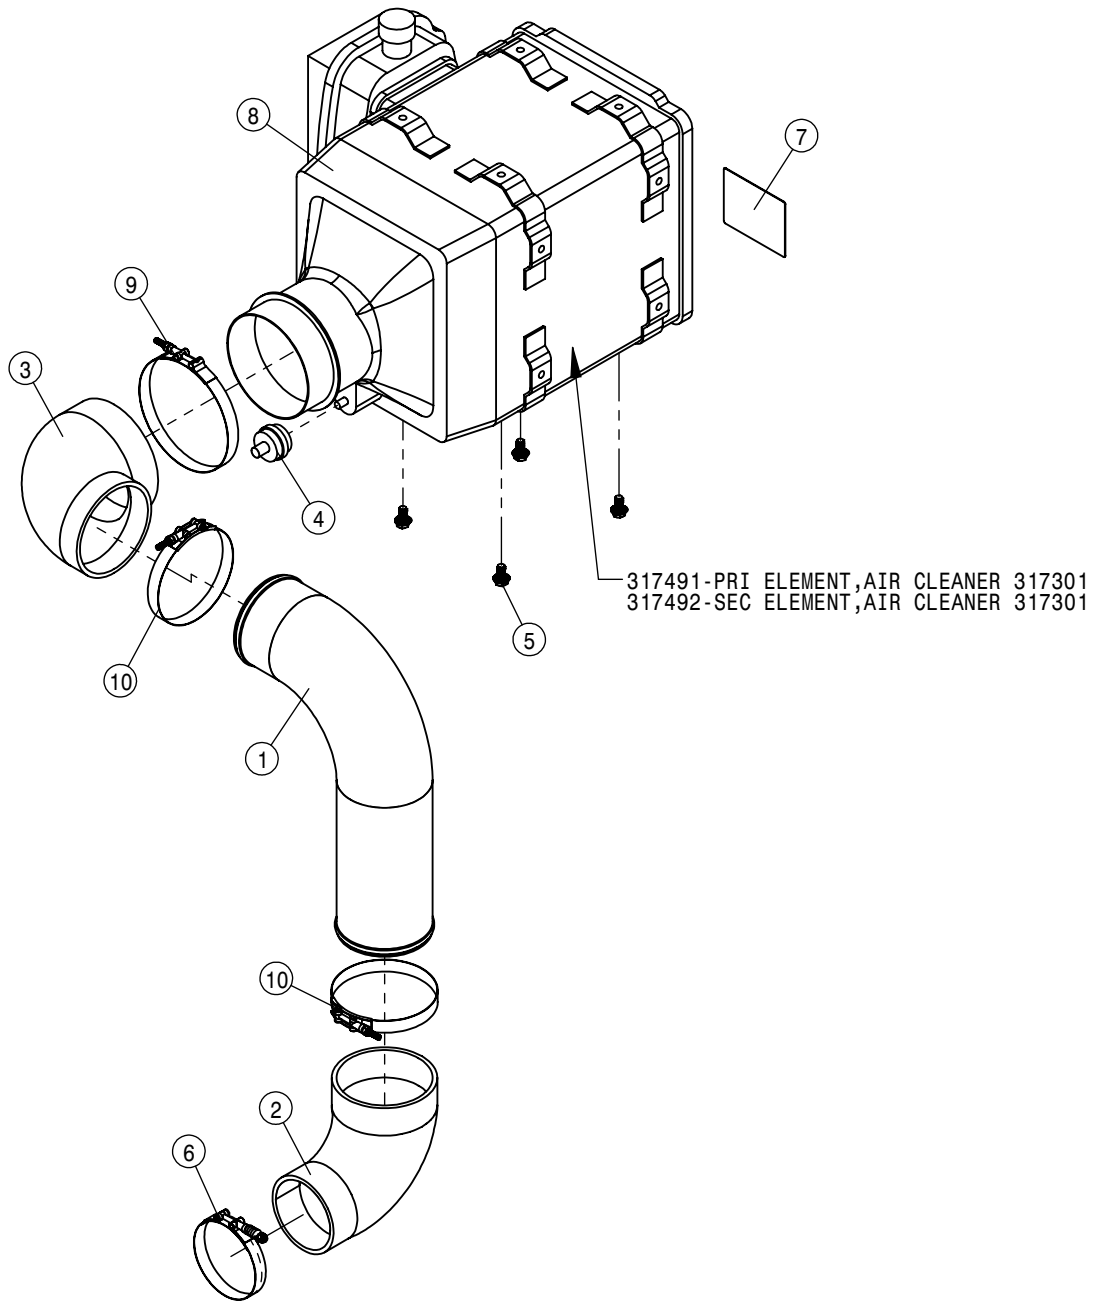

TIER-4I AIR CLEANER ASSEMBLY			
DET	QTY	P/N	DESCRIPTION
1	1	317267	AIR INTAKE PIPE
2	1	317287	ELBOW, 90 DEG 5" -4" (90L50R40)
3	1	317288	ELBOW 90L60R50SR
4	1	317355	AIR FILTER MINDER SWITCH
5	4	473875	10MM-1.5 X 20MM FLG SER BLT YZ
6	1	520173	4.43/4.75 CONT TEN CLAMP SS
7	1	650367	AIR FILTER INSTRUCTION DECAL
8	1	317301	AIR CLEANER - AH55547
9	1	520147	6.38/6.69 T-BOLT HOSE CLAMP
10	2	520148	5.38/5.69 T-BOLT HOSE CLAMP SS