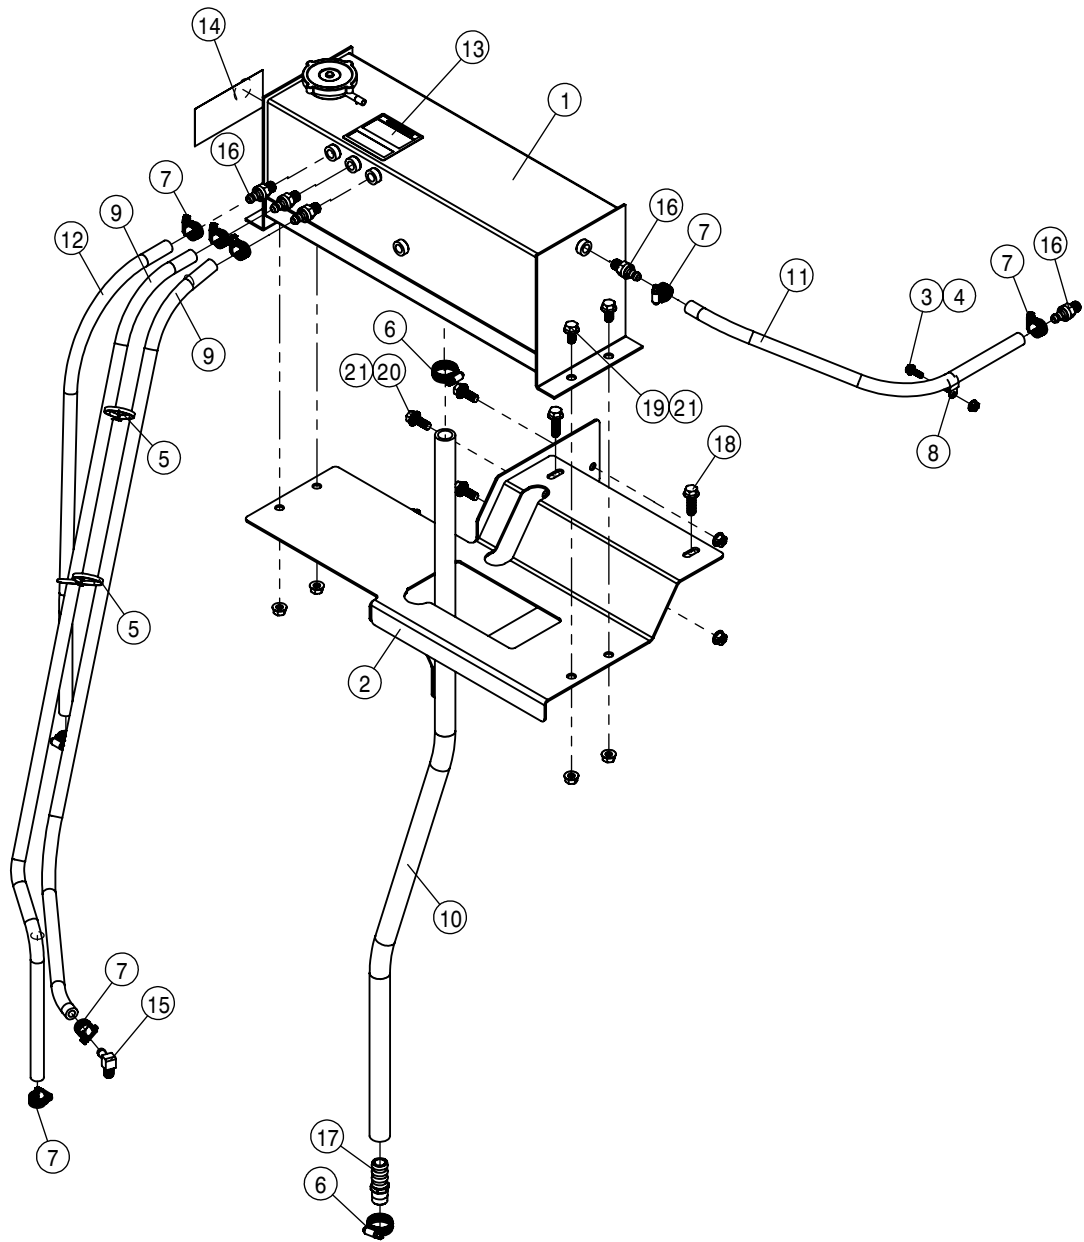

TIER-4I SURGE TANK ASSEMBLY			
DET	QTY	P/N	DESCRIPTION
1	1	317172	SURGE TANK
2	1	317185	SURGE TANK SUPPORT
3	1	470118	1/4 UNC X 3/4 SER FLG BOLT
4	1	470121	1/4 UNC SERR FLG LOCK NUT
5	2	470154	CABLE TIE, 11.00" BLK NYLON
6	2	520055	HOSE CLAMP NO 12 STAINLESS
7	8	520069	HOSE CLAMP NO 6 STAINLESS
8	1	520117	CUSH HOSE CLAMP,#10, 5/8D X 1/2W
9	2	601000	195917-HOSE 3/8 HEATER 47
10	1	601001	COOLANT FILL HOSE
11	1	601059	HOSE, 3/8 X 21 HEATER
12	1	601668	COOLANT VENT HOSE
13	1	650174	DECAL ,CAUTION RADIATOR,STS 07
14	1	650462	DECAL ,COOLING SYSTEM PROCEDURE
15	1	711104	1/4MNPT-90-3/8 HOSE BARB, BRS
16	5	712100	1/4NPT X 3/8 HOSE FTG,PUSHLOCK
17	1	712440	1/2 NPT X 3/4 HOSE BARB
18	2	900127N	3/8UNC X 1 1/4 SER FLANGE BOLT
19	4	900128N	3/8UNC X 3/4 SER FLANGE BOLT
20	4	900129N	3/8UNC X 1" SERR FLANGE BOLT
21	6	910004N	3/8UNC FLANGE CNTR LOCK NUT