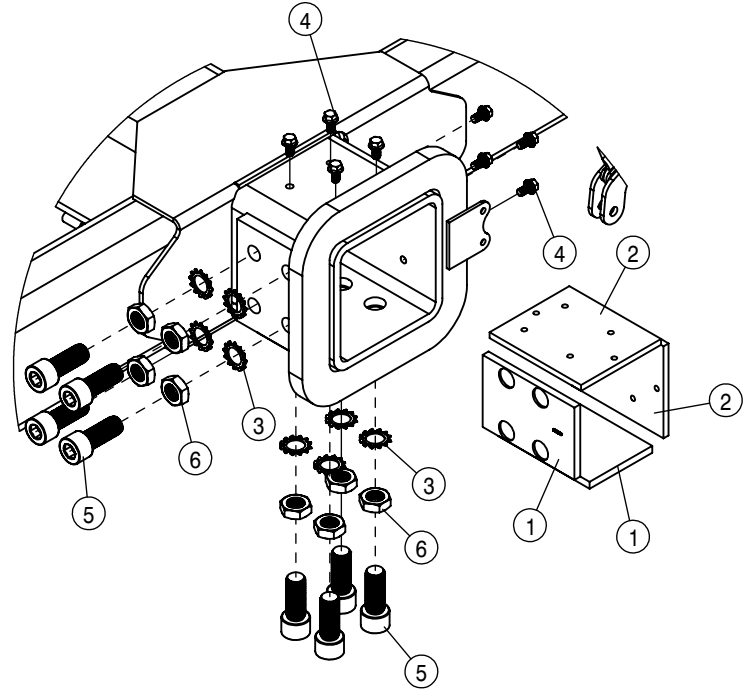

REAR MAINFRAME

NO TREAD MAINFRAME PLATE ASSEMBLY			
DET	QTY	P/N	DESCRIPTION
1	4	342721	TRD ADJ BRONZE BRG
2	4	342917	TREAD ADJ PLATE, TAPPED, STS 10
3	16	483018N	1" EXTERNAL TOOTH LOCK WASHER YZ
4	16	900128N	3/8UNC X 3/4 SER FLANGE BOLT
5	16	900395N	1"UNC X 2 1/2 SOCKET CAP SCR
6	16	910101N	1" UNC HEX JAM NUT