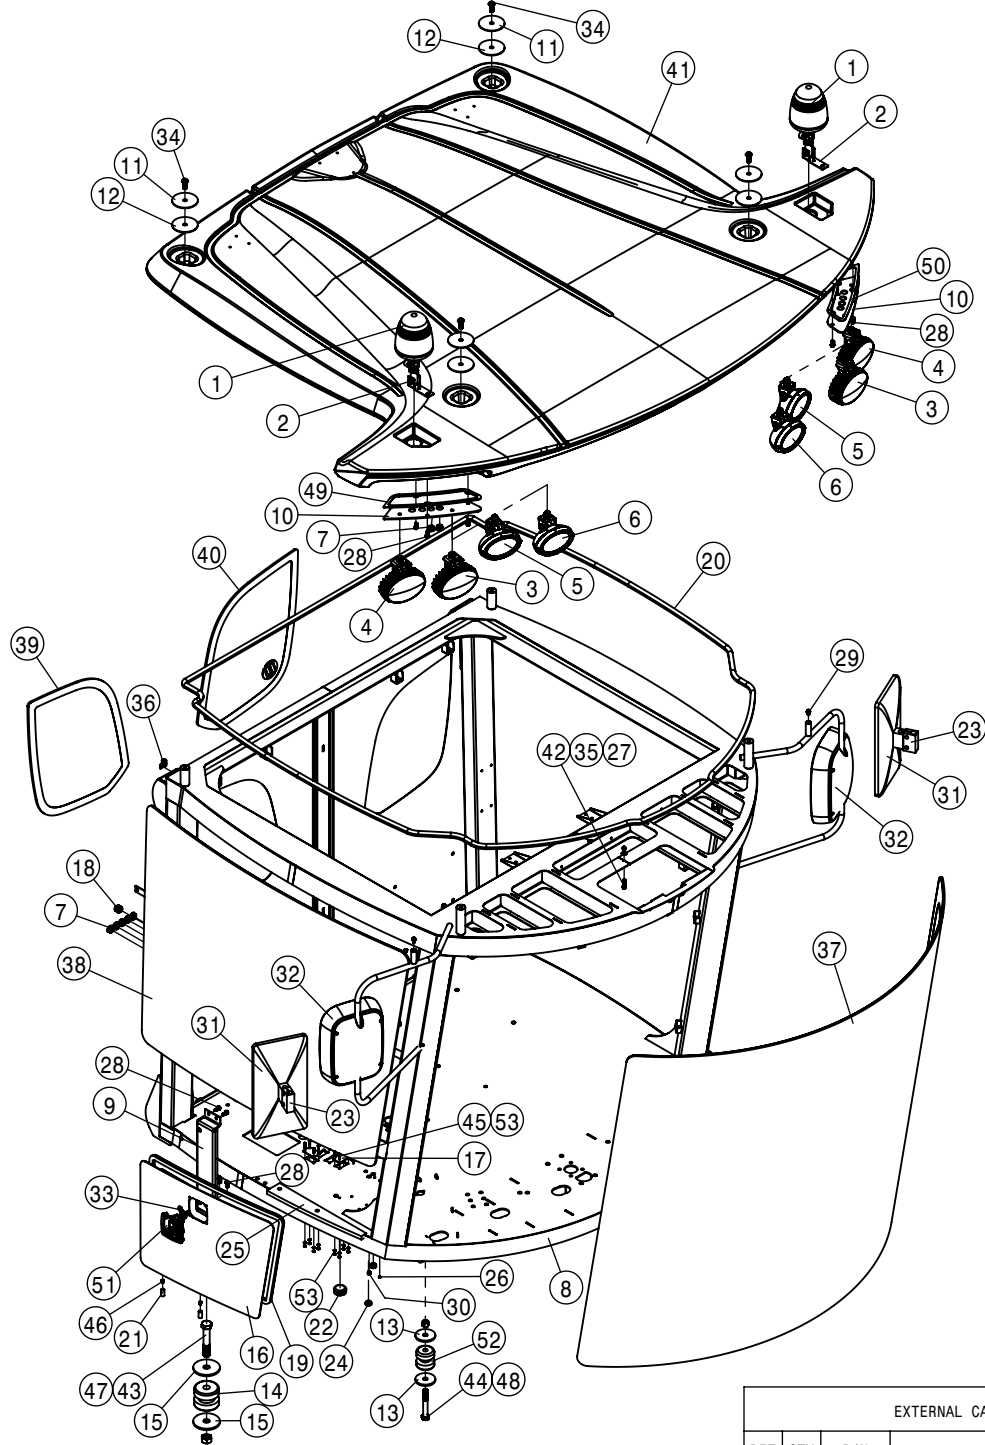

EXTERNAL CAB ASSEMBLY			
DET	QTY	P/N	DESCRIPTION
1	2	290059	BEACON, 12V AMBER HALOGEN
2	2	290060	BEACON TILT SURFACE MT,QK CHG
3	2	292612	WORKLIGHT - LED FLOOD
4	2	292613	WORKLIGHT - LED TRAP
5	2	292614	WORKLIGHT - HALOGEN CLOSE RANGE
6	2	292615	Worklight - Oval 100 Long Range
7	8	292634	HOLE PLUG
8	1	344180	STS CAB WELDMENT
9	1	344299	ACCESS PANEL SEALING SURFACE WLDT
10	2	344357	ROOF LIGHT MNT PLT, STSCAB '14
11	4	344359	ROOF RETAINER WASHER, STSCAB '14
12	4	344360	ROOF RETAINER WASHER SEAL, STSCAB '14
13	4	344394	ISO MT WASHER FRNT, STS'14
14	2	344395	ISO MOUNT
15	4	344396	ISO MT WASHER REAR, STS'14
16	1	344452	FRT ACCESS PNL WLDT, STS'14
17	2	344477	PLATE - 12 PIN COVER

EXTERNAL CAB ASSEMBLY			
DET	QTY	P/N	DESCRIPTION
18	10	344478	BUSHING - STRAIN RELIEF
19	1	344479	SEAL - ACCESS PANEL
20	1	344481	SEAL - CAB ROOF STS
21	2	344497	THREADED NYLN SPCR, STS'14
22	1	344509	HOLE PLUG - 24 SERIES
23	2	344515	STD MIR BRKT, STS'14
24	2	344554	HOSE GROMMET, STS'14
25	1	344579	ACCESS PANEL SEAL LWR, STS'14
26	7	470053	1/4-20X1/4 AL HD SET SCR CUP
27	1	470089N	1/4UNC HEX NYLOC NUT, 316 SS
28	10	470118	1/4 UNC X 3/4 SER FLG BOLT
29	2	470122	1/4 UNC X 1/2 SERR FLG BOLT
30	3	470143	3/8UNC X 1/2 SKT HD SET SCR
31	2	470348	MIRROR STS 10 & 12
32	2	470648	POWER MIRROR
33	1	470861	CAM LATCH, STS'14
34	4	474001	1/2-13 X 1 1/4 BUTTN SKT HD SS

EXTERNAL CAB ASSEMBLY			
DET	QTY	P/N	DESCRIPTION
35	1	483038	1/4 REGULAR FLAT WASHER
36	1	520163	CUSH HOSE CLAMP,#8, 1/2D X 3/4W
37	1	658100	WINDOW - FRT 2014 STS
38	1	658101	WINDOW - RH SIDE 2014 STS CAB
39	1	658103	WINDOW - REAR RH 2014 STS CAB
40	1	658104	WINDOW - REAR LH 2014 STS CAB
41	1	659139	CAB ROOF, STS/DTS '17
42	1	900004N	1/4 UNC X 1 1/4 SER FLG BOLT SS
43	2	900481	7/8UNC X 5 HEX BOLT, GR8
44	2	900847	5/8UNC X 4 1/2 HEX BOLT GR8 YZ
45	8	903814	6-32 X 3/4 PHIL PANHD MACH SCR BZ
46	2	903884	10-32X3/8 PHIL PN MACH SCR
47	2	914014	7/8UNC HEX STOVER NUT
48	2	914810	5/8UNC HEX STOVER NUT GR8
49	1	344513	ROOF LIGHT MT PLT RH GASKET, STS'14
50	1	344358	ROOF LIGHT MNT PLT GASKET, STSCAB '14
51	1	470660	LATCH ASSY, STS'14
52	2	344393	ISO MOUNT
53	8	470467	6-32 KEP NUT
54	8	903844	8-32 X 1/2 PHIL PANHD MACH SCR
55	8	470541	8-32 KEP NUT