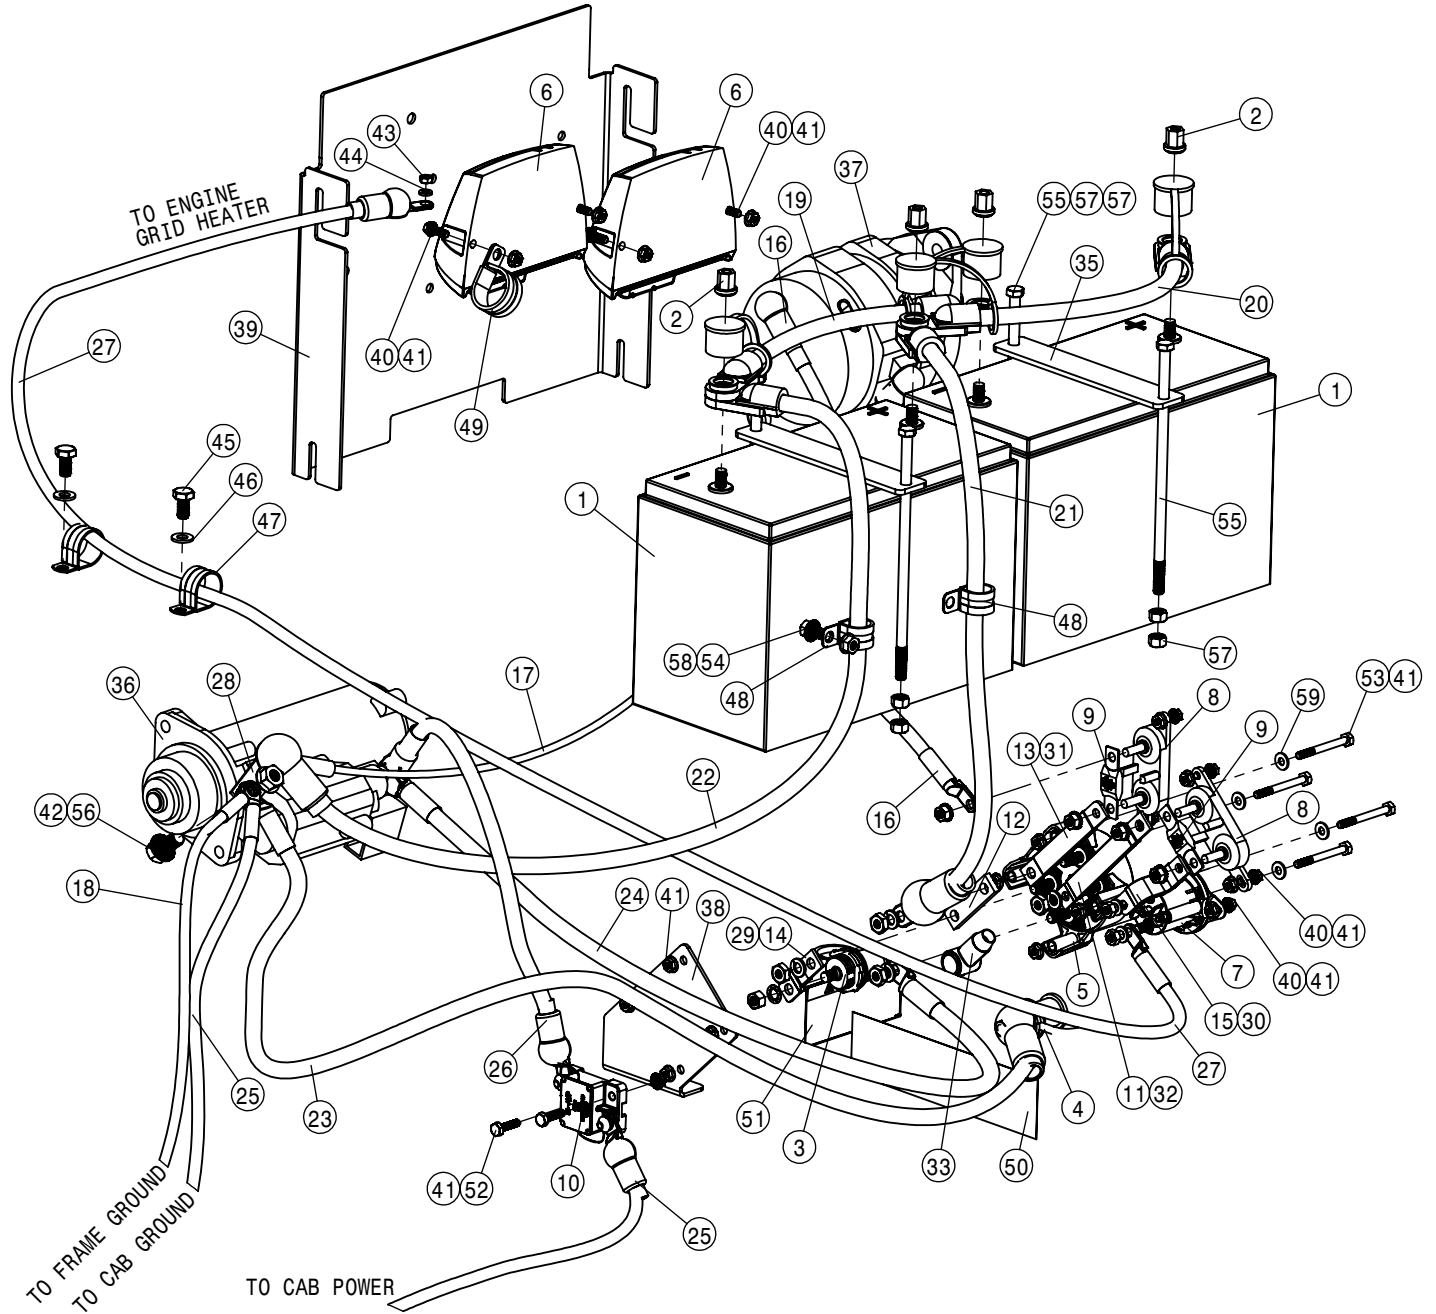

TIER-3 AND 4I BATTERY AND CABLE ASSEMBLY			
DET	QTY	P/N	DESCRIPTION
1	2	291196	BATTERY, 12V 900CCA, SS STUD
2	4	291205	BATTERY NUT, 3/8-16 SS CLSD CAP
3	1	291680	POSITIVE JUMPER STUD, RED
4	1	291681	NEGATIVE JUMPER STUD, BLACK
5	1	291957	BATTERY SWITCH, DUAL CIRCUIT
6	2	292016	IQAN-XA2 MODULE
7	1	292505	MCR
8	2	292578	HIGH AMP FUSE HOLDER W/COVER
9	2	292641	FUSE, 250 AMP 32 VOLT DC
10	1	292642	CIRCUIT BREAKER, 150 AMP BUSS
11	1	292651	BUSBAR, MD TO GRID HEAT FUSE
12	1	292652	BUSBAR, MASTER DISC. JUMPER
13	1	292653	BUSBAR, MD TO ALT. FUSE
14	1	292654	BUSBAR, POST TO MD
15	1	292655	BUSBAR, MCR TO FUSE
16	1	292656	BATT CABLE, RED 20" 1/0 5/16-5/16
17	1	292657	BATT CABLE, BLK 35"2GA 1/2-1/4
18	1	292658	BATT CABLE, BLK 75"2GA 3/8-1/2
19	1	292659	BATT CABLE, BLK 16"2/0 3/8-3/8
20	1	292660	BATT CABLE, RED 18"2/0 3/8-3/8

TIER-3 AND 4I BATTERY AND CABLE ASSEMBLY			
DET	QTY	P/N	DESCRIPTION
21	1	292661	BATT CABLE, RED 34"2/0 3/8-3/8
22	1	292662	BATT CABLE, BLK 47"2/0 3/8-1/2
23	1	292664	BATT CABLE, BLK 45"2/0 1/2-3/8
24	1	292665	BATT CABLE, RED 42"2/0 1/2-3/8
25	1	292668	CAB PWR, GND CABLE ASY
26	1	292669	BATT CABLE, RED 21"1/0 1/2-1/4
27	1	292670	BATT CABLE, RED 94"2GA 1/4-5/16
28	1	292671	BUSBAR, GND EXT
29	1	292673	HEAT SHRINK, RED .75 X .03 X 1 1/2"
30	1	292674	HEAT SHRINK, RED .75 X .03 X 2 1/2"
31	1	292675	HEAT SHRINK, RED .75 X .03 X 3 1/2"
32	1	292676	HEAT SHRINK, RED .75 X .03 X 4 1/2"
33	1	292677	RUBBER BOOT (RED) 2 TO 2/0 GAUGE
NS	1	294062	SOL PUMP DIODE TO RELAY ADAPTR
35	2	316470	BATTERY TIE-DOWN
36	1	317299	STARTER - DENSO PA90L
37	1	317300	ALTERNATOR - DELCO 200 AMP
38	1	317345	MST DISC. COVER
39	1	362037	MODULE BOX REMOVABLE COVER
40	10	470118	1/4 UNC X 3/4 SER FLG BOLT

TIER-3 AND 4I BATTERY AND CABLE ASSEMBLY			
DET	QTY	P/N	DESCRIPTION
41	20	470121	1/4 UNC SERR FLG LOCK NUT
42	1	470360	1/2UNC SERR FLG HEX NUT
43	1	473767	6MM-1.00 HEX NUT
44	1	473768	6MM LOCK WASHER
45	2	473793	10MM-1.50 X 20MM HEX BOLT GR8
46	2	473799	10MM FLAT WASHER
47	2	520108	CUSH HOSE CLAMP, #20, 1 1/4 X 3/4W
48	3	520121	CUSH CLAMP, #16 1IN X 3/4W
49	1	520160	CUSH CLAMP, #24 1 1/2D-3/4WLOOP
50	1	650295	IMPORTANT/ NEG/ POS DECAL
51	1	650296	CAUTION DECAL
52	2	900003	1/4UNC X 3/4 HEX BOLT
53	4	900008N	1/4UNC X 2 1/2 HEX BOLT SS
54	1	900128N	3/8UNC X 3/4 SER FLANGE BOLT
55	4	900150	3/8UNC X 9 1/2 HEX BOLT
56	1	900263N	1/2UNC X 1" SER FLANGE BOLT
57	8	910004	3/8UNC HEX NUT
58	1	910004N	3/8UNC FLANGE CNTR LOCK NUT
59	4	920000N	1/4 SAE FLAT WASHER SS