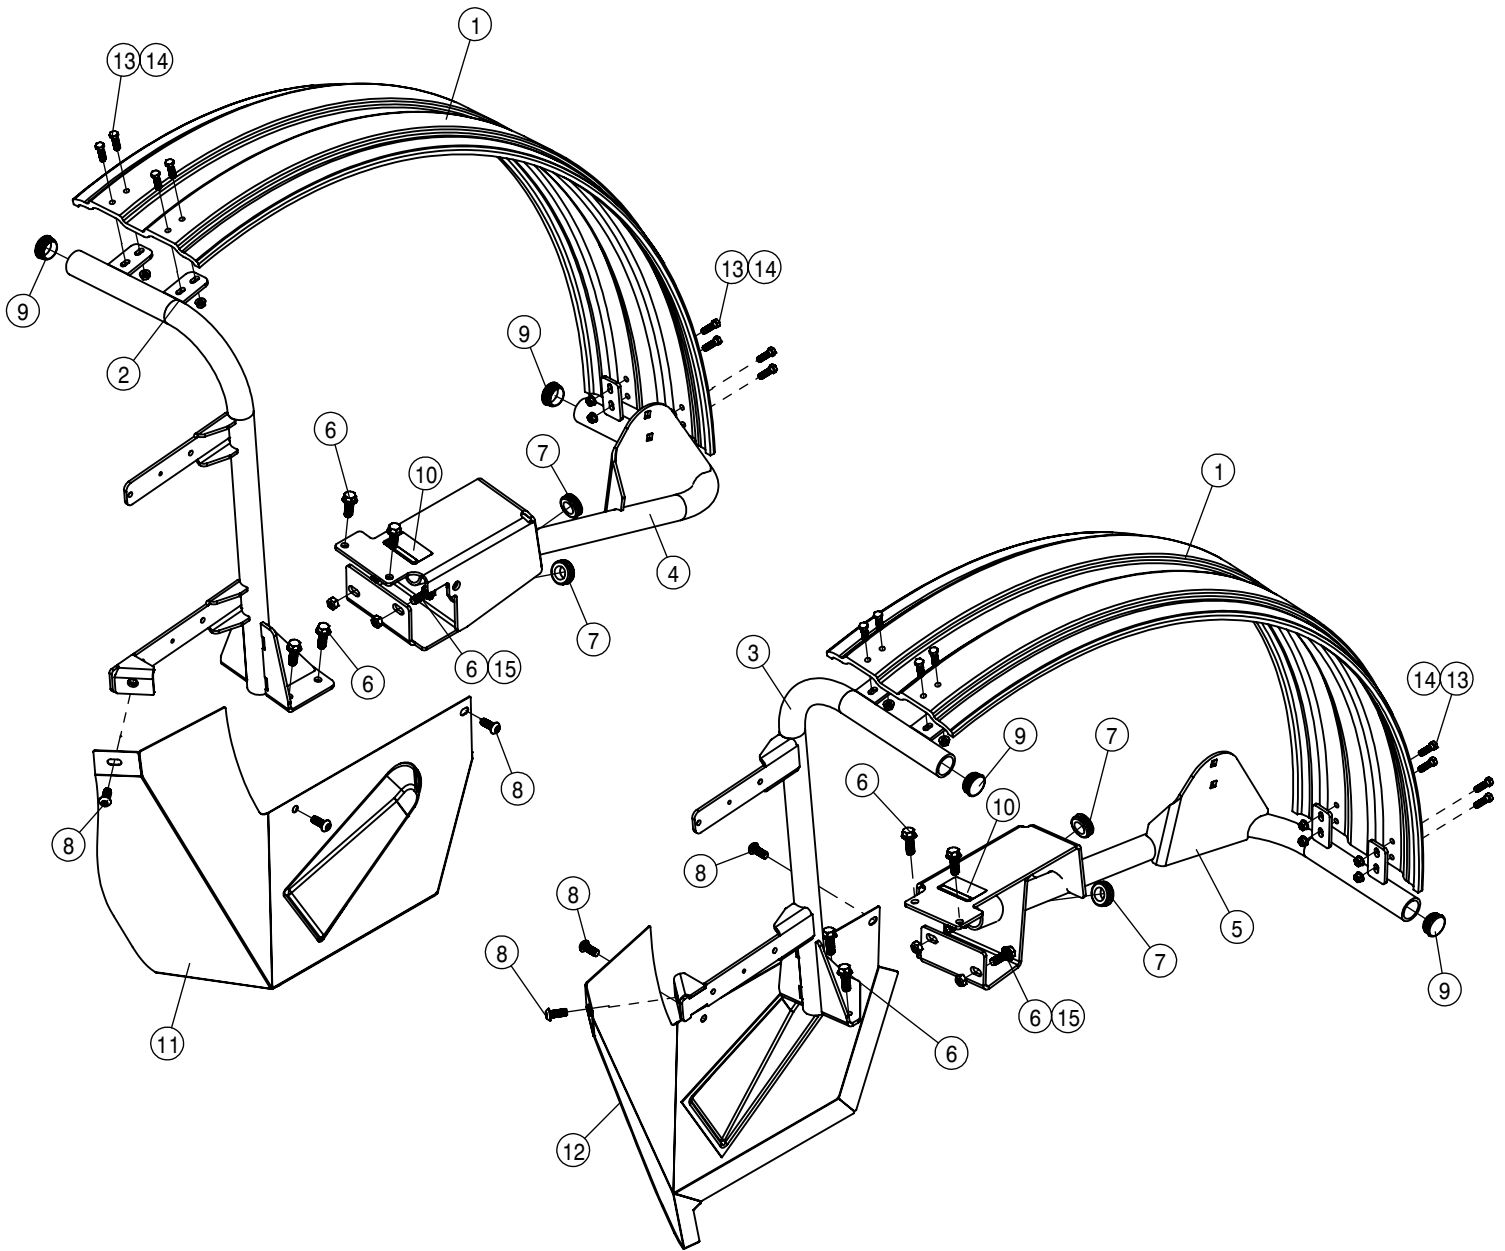

REAR FENDER ASSEMBLY			
DET	QTY	P/N	DESCRIPTION
1	2	359598	FRONT FENDER, STS '10
2	1	360042	RH FENDER BRKT WLD, STS '14
3	1	360043	LFT FENDER BRKT WELD
4	1	360050	RH LWR FENDER MT WLD, STS'14
5	1	360051	LFT LWR FENDER MT WLD, STS'14
6	14	470431	1/2UNC X 1 1/2 SERR FLG BOLT
7	4	473913	GROMMET, 1ID, 0.25GW 1.375GD
8	6	473987	1/2UNC X 1 1/4BUT SKTHD SCR
9	4	629772	CAPPLUGS PLUG, 1 3/4" RD, BLACK POLY
10	2	650851	CAUTION DECAL - SHEILDS
11	1	662288	CROP SHIELD INDENT WLDMENT RGT
12	1	662289	CROP SHIELD INDENT WLDMENT LFT
13	16	900130	3/8UNC X 1 1/4 HEX BOLT
14	16	910004N	3/8UNC FLANGE CNTR LOCK NUT
15	4	914008	1/2 UNC HEX STOVER NUT