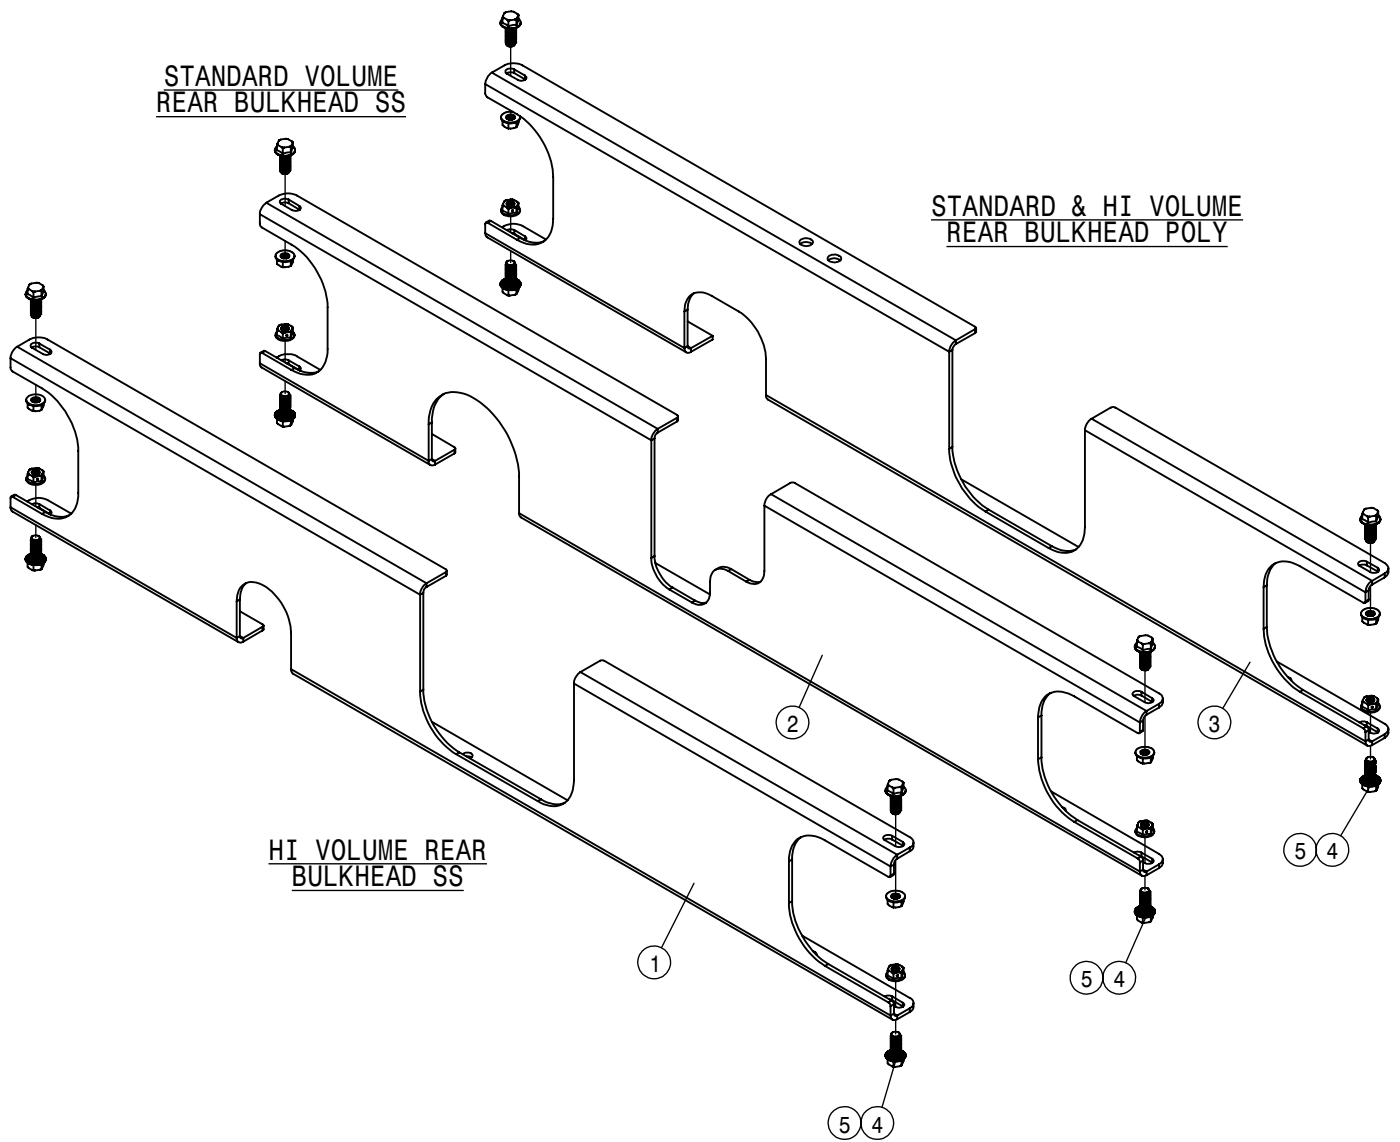

REAR BULKHEAD ASSEMBLY				
DET	QTY	P/N	DESCRIPTION	
1	1	660292	REAR BULKHEAD - SS/HV	
2	1	660293	REAR BULKHEAD - SS/SV	
3	1	660294	REAR BULKHEAD	
4	12	900129N	3/8UNC X 1" SERR FLANGE BOLT	
5	12	910004N	3/8UNC FLANGE CNTR LOCK NUT