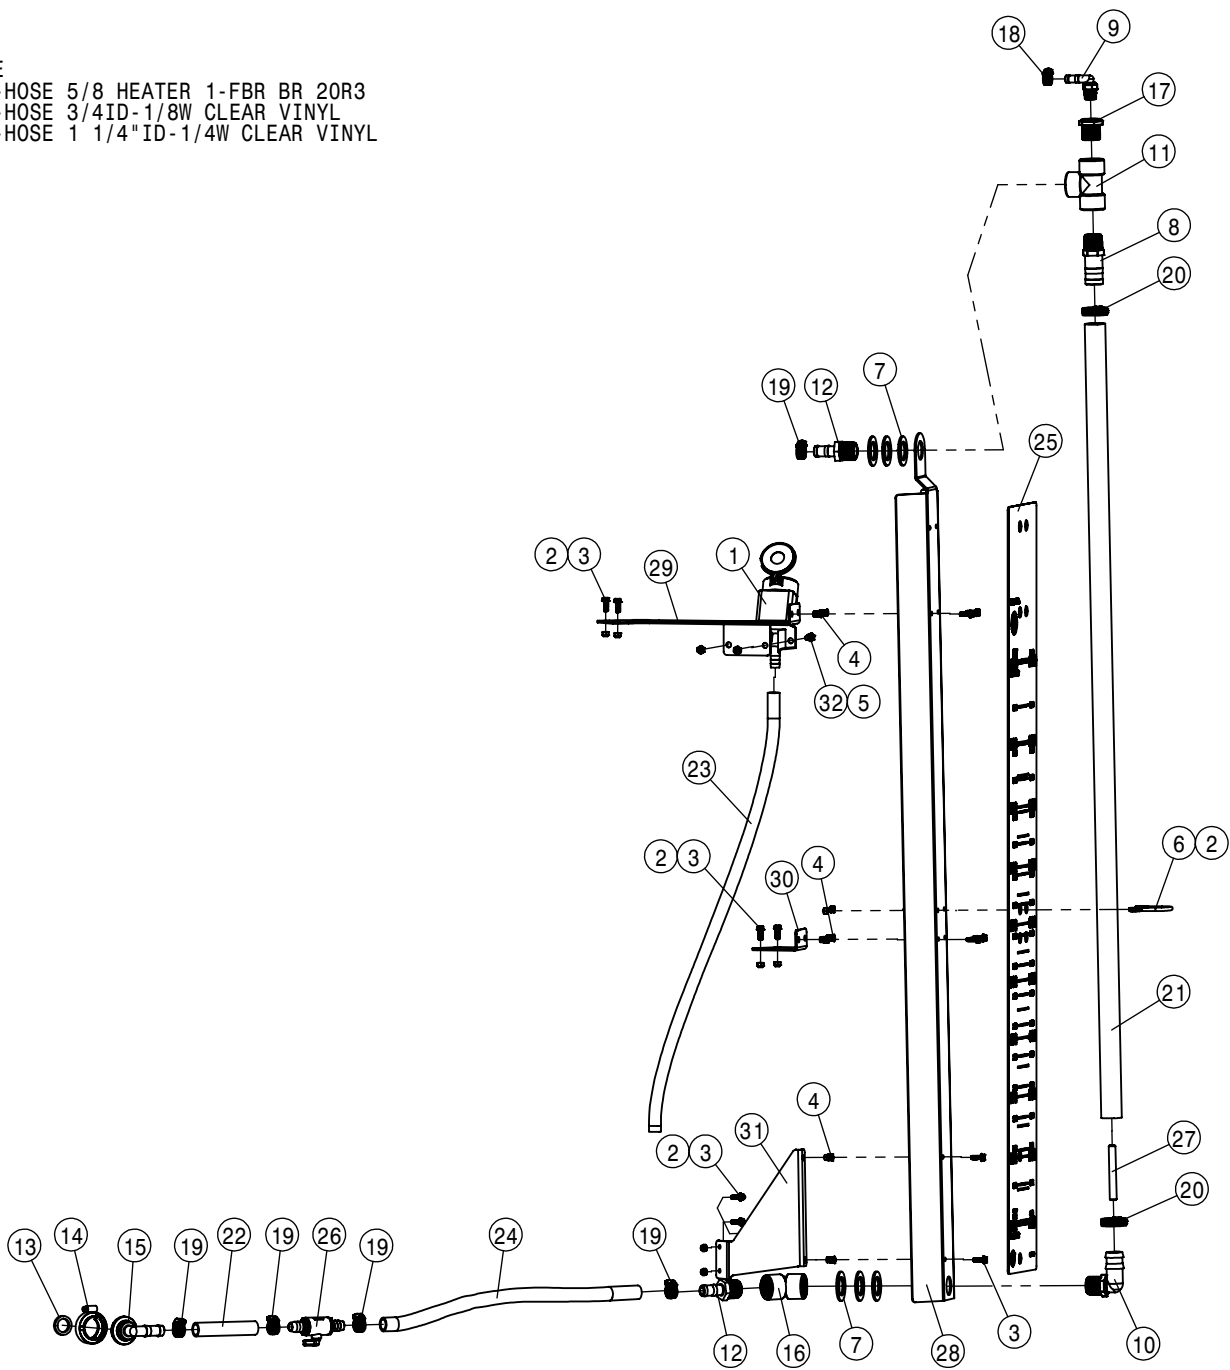

BULK HOSE

- 195909-HOSE 5/8 HEATER 1-FBR BR 20R3
- 195908-HOSE 3/4ID-1/8W CLEAR VINYL
- 195964-HOSE 1 1/4"ID-1/4W CLEAR VINYL

STAINLESS STEEL SIGHT GAUGE ASSEMBLY			
DET	QTY	P/N	DESCRIPTION
1	1	343972	REMOTE FILL
2	8	470089	1/4UNC HEX NYL-LOC NUT
3	12	470118	1/4 UNC X 3/4 SER FLG BOLT
4	6	470380	1/4-20 NUTSERT .027-1.65 ALUM
5	2	473001	5/16UNC HEX NUT,NYLOC
6	1	473969	1/4UNC-1 1/2 X 2 3/4 RD U-BOLT
7	6	483022	1.375 X 2.125 X .134 MACH WASH
8	1	500021	HOSE BARB-1" NPT X 1.25" HOSE
9	1	500047	1/2NPT-90-1/2 HOSE BARB, POLY
10	1	500051	1"NPT-90-1 1/4" HOSE BARB, POLY
11	1	500075	1" NPT PIPE TEE, POLY
12	2	500108	STRAIGHT-POLY, 1" MPT X 3/4 HOSE BARB
13	1	500157	1" FLANGE GASKET EPDM
14	1	500159	1" FLANGE CLAMP S.S.
15	1	500185	1"FLANGE-90-3/4"HOSE BARB POLY
16	1	503110	1" NPT 45 ELBOW

STAINLESS STEEL SIGHT GAUGE ASSEMBLY			
DET	QTY	P/N	DESCRIPTION
17	1	505233	1"-1/2"NPT REDU BUSH, POLY
18	1	520069	HOSE CLAMP NO 6 STAINLESS
19	5	520070	HOSE CLAMP NO 8 STAINLESS
20	2	520087	HOSE CLAMP NO 20 STAINLESS
21	1	601025	HOSE, 1 1/4 X 58 CLEAR VINYL
22	1	601070	HOSE, 3/4 X 5, CLEAR VINYL
23	1	601348	HOSE-5/8 X 36 HEATER 1-FBR BR 20R3
24	1	601768	HOSE, 3/4 X 22, CLEAR VINYL
25	1	650440	DECAL, 1000G SS SIGHT GAUGE STS'14
26	1	696193	3/4" HOSE BARB MICRO VALVE
27	1	701448	FLOAT-SIGHT GAUGE 2013
28	1	701466	SS TANK SIGHT GAUGE, STS '14
29	1	701467	SIGHT GAUGE MNT BRKT UPR, STS'14
30	1	701468	SIGHT GAUGE MNT BRKT MID, STS'14
31	1	701469	SIGHT GAUGE MNT BRKT LWR, STS'14
32	2	900065	5/16UNC X 1" HEX BOLT