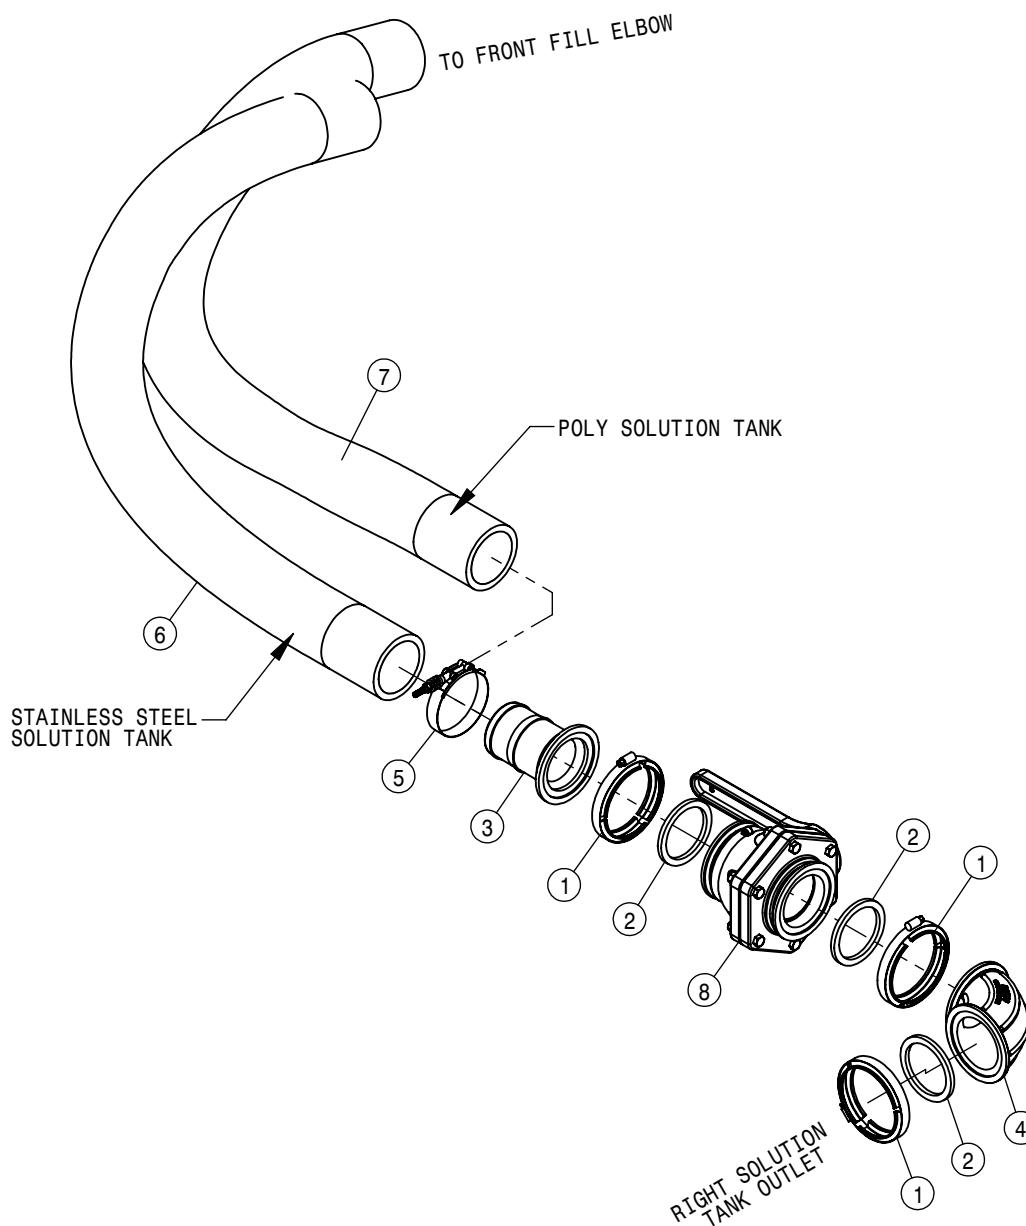

BULK HOSE
197145-HOSE 3" SUCTION, POLY HELIX EPDM

RH SOLUTION TANK VALVE (FRONT FILL)			
DET	QTY	P/N	DESCRIPTION
1	3	500208	3" FLANGE CLAMP S.S.
2	3	500209	3" FLANGE GASKET EPDM
3	1	500210	3" FLANGE-3" HOSE BARB POLY
4	1	500262	3" FLANGE-90-3" FLG SWEEP LBO
5	1	520145	3.56/3.88 T-BOLT HOSE CLAMP SS
6	1	601663	HOSE, 3 X 50 POLY HELIX EPDM
7	1	601923	HOSE, 3 X 49 POLY HELIX EPDM
8	1	696190	BALL VLV, 3" FP FLANGE