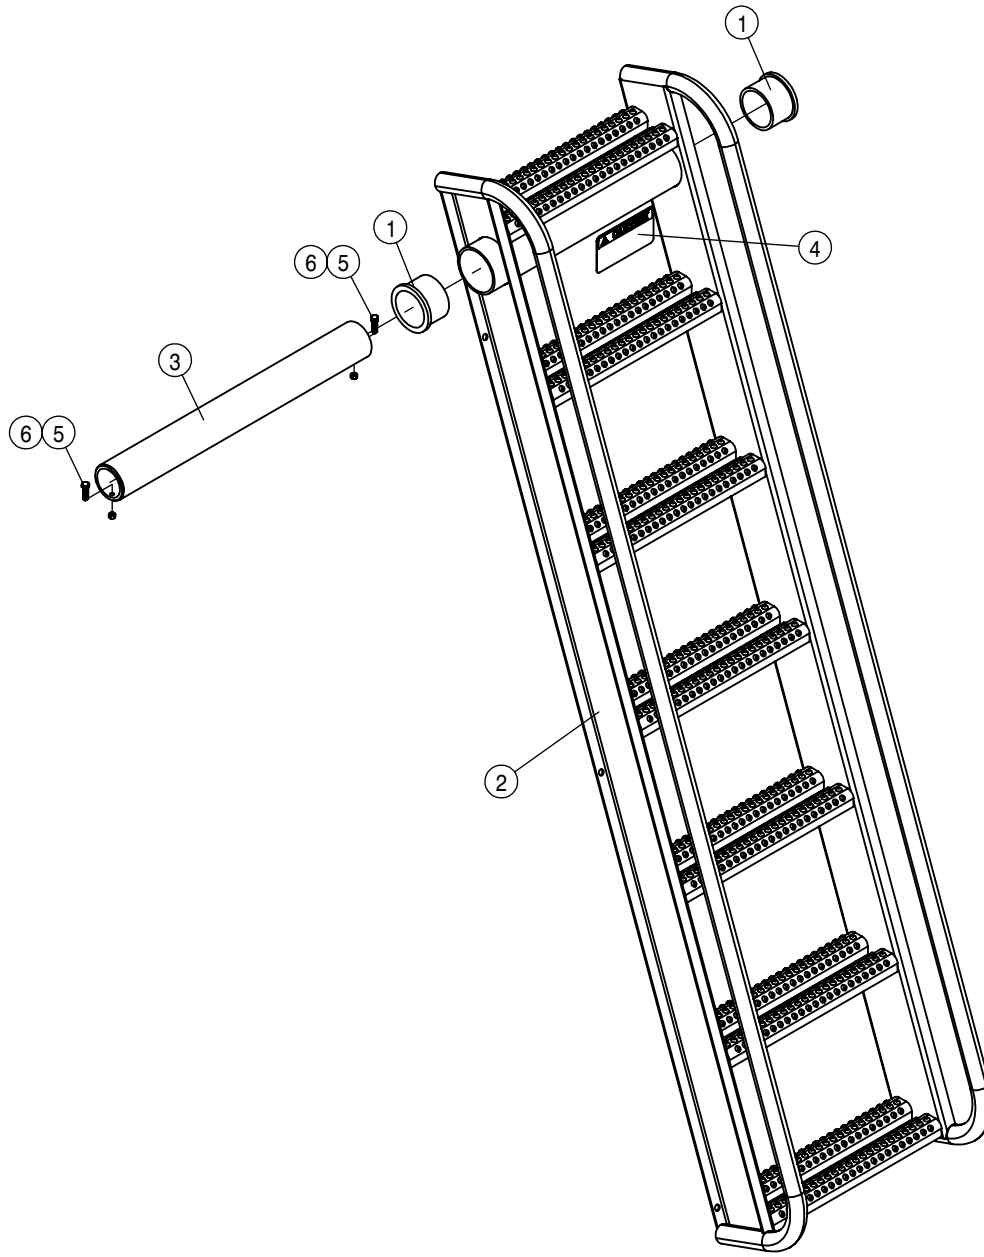

LADDER ASSEMBLY			
DET	QTY	P/N	DESCRIPTION
1	2	121102	LADDER PIVOT BEARING, POLYGON
2	1	343808	LADDER WLDMNT, STS 10/16 11
3	1	344534	LADDER MT TUBE, STS '14
4	1	650848	DECAL, CAUTION, SLIP/FALL
5	2	900003	1/4UNC x 3/4 HEX BOLT
6	2	914000	1/4UNC HEX STOVER NUT