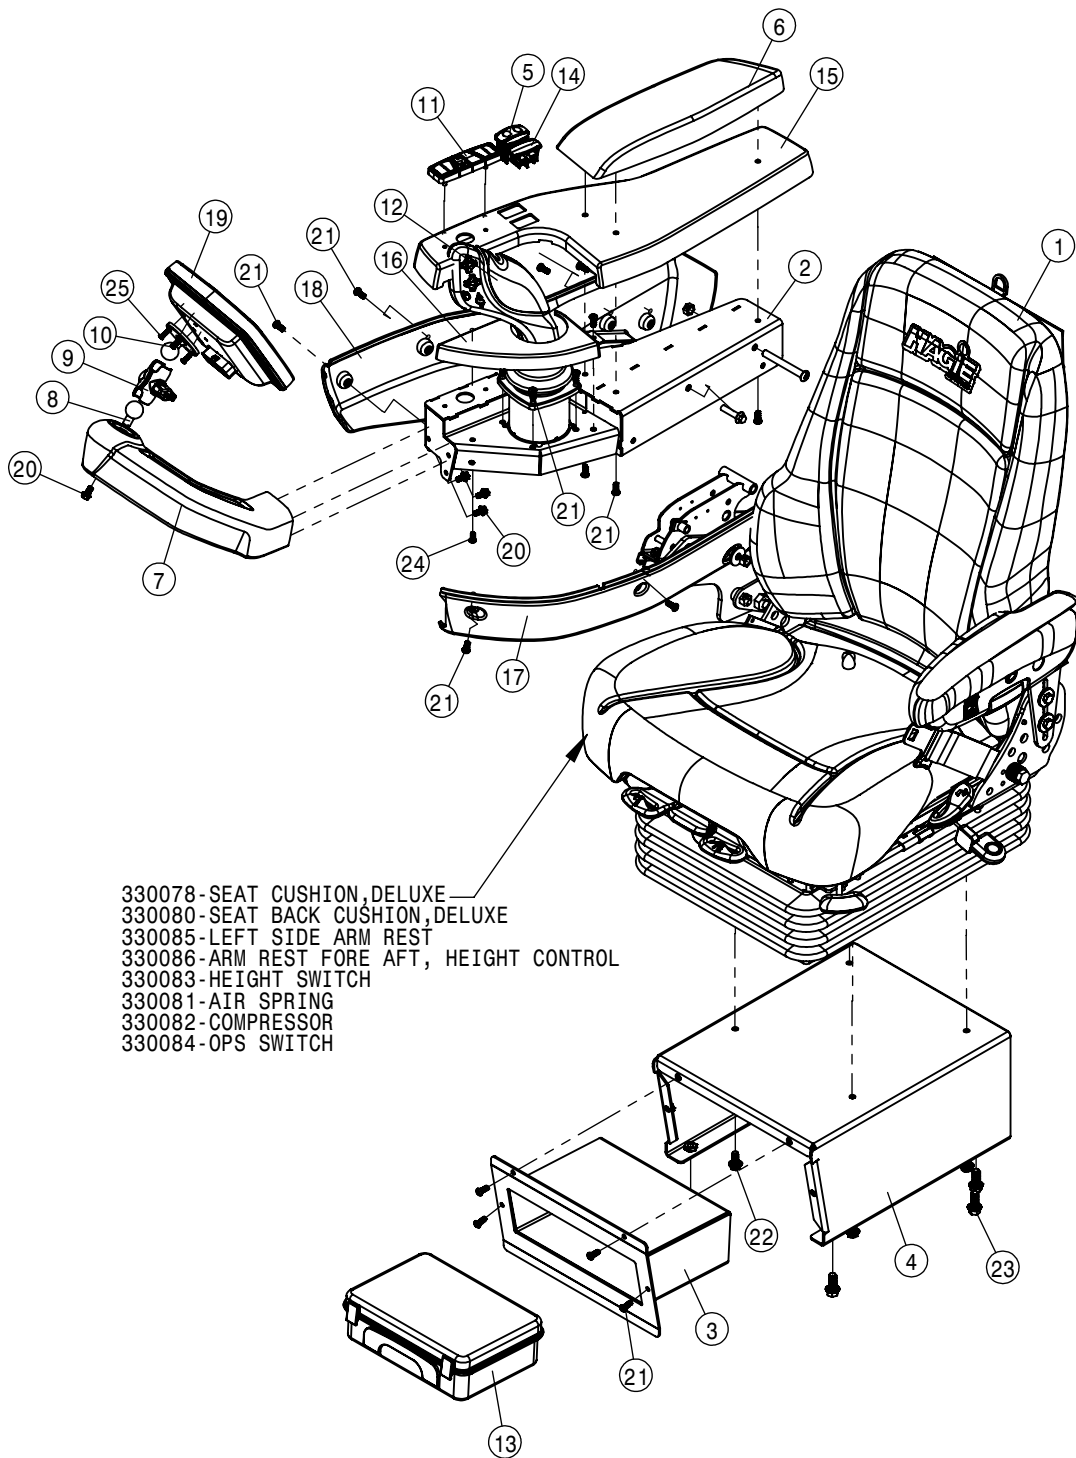

DELUXE SEAT ASSEMBLY			
DET	QTY	P/N	DESCRIPTION
1	1	330075	SEAT - DELUXE, CAB STS' 14
2	1	344167	POD STRUCTURE WLDMT
3	1	344271	STS CAB FIRST AID WLDMNT '14
4	1	344275	STS CAB SEAT RISER WLDMNT '14
5	1	344311	SWITCH - THROTTLE
6	1	344340	ARMREST POD, ASSY, STSCAB' 14
7	1	344342	POD DISPLAY MNT ASSY MOLDED, STSCAB' 14
8	1	344363	1" RAM BALL MNT 1/4UNC THRD HOLE
9	1	344364	1" RAM BALL MNT 2.00"DBL SOC ARM
10	1	344365	1" RAM BALL MNT BASE 2.50"DIA
11	1	344399	RADIO KEYPAD
12	1	344421	JOYSTICK, CAB STS' 14
13	1	344427	MEDICAL KIT

DELUXE SEAT ASSEMBLY			
DET	QTY	P/N	DESCRIPTION
14	1	344461	HOLE PLUG - CONTURA V
15	1	344516	POD UPPER, CAB
16	1	344517	POD MIDDLE, CAB
17	1	344518	POD INNER, CAB
18	1	344519	POD OUTER
19	1	344612	MACHINE DISPLAY ASSEMBLY, 2014
20	4	470122	1/4 UNC X 1/2 SERR FLG BOLT
21	19	472344	1/4UNCX5/8 ALHD BUTTON CAP SCR
22	4	473873	M8 x 20MM LG SERR FLANGE HEX BOLT
23	6	900129N	3/8UNC X 1" SERR FLANGE BOLT
24	1	903706	10-32X1/2 PHIL PAN MACH SCR
25	4	903844	8-32 X 1/2 PHIL PANHD MACH SCR