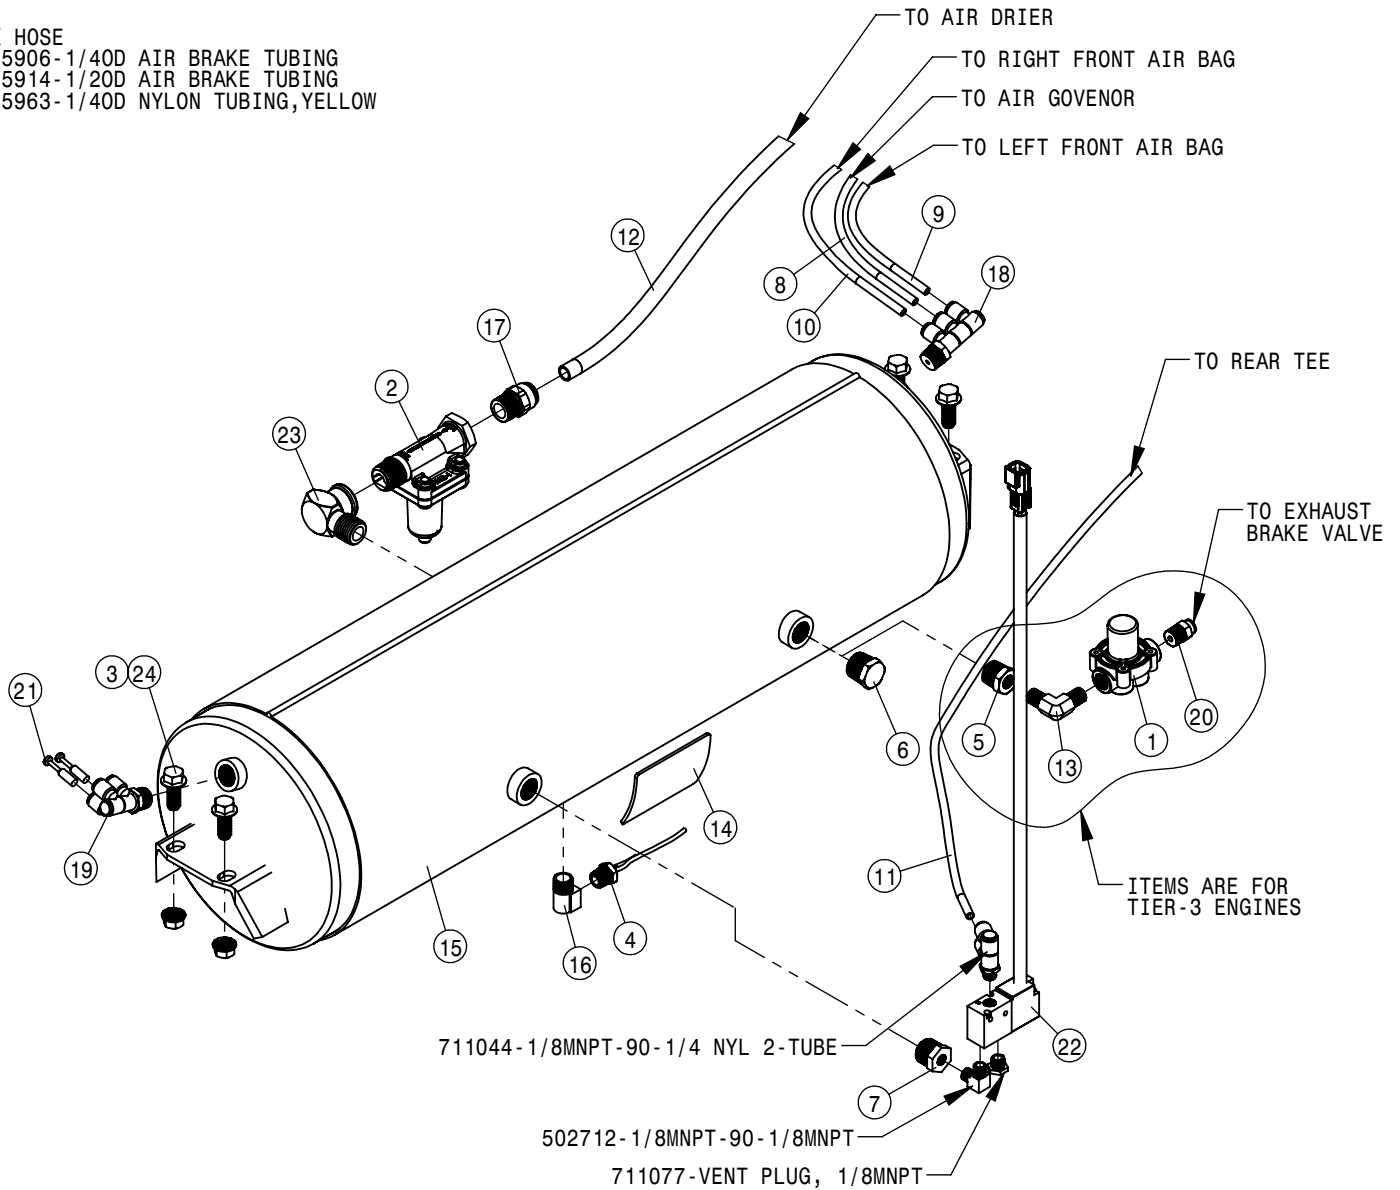

BULK HOSE
195906-1/40D AIR BRAKE TUBING
195914-1/20D AIR BRAKE TUBING
195963-1/40D NYLON TUBING, YELLOW

AIR TANK ASSEMBLY			
DET	QTY	P/N	DESCRIPTION
1	1	311081	PROTECTION VALVE, JACOBS
2	1	311086	CHECK VALVE, PRESS CRTL, WABCO
3	4	470087N	3/8UNC HEX SERR FLG NUT YZ
4	1	470266	DRAIN VALVE KIT, 1/4NPT
5	1	505212	1/2-1/4NPT REDU BUSH, BRS
6	1	505231	PIPE PLUG .50NPT HEX HD BRS
7	1	505234	RED BUSH 1/2MNPT-1/8FNPT , BRS
8	1	601929	HOSE, 1/4 X 124 AIR
9	1	601931	HOSE, 1/4 X 172 AIR
10	1	601932	HOSE, 1/4 X 215 AIR
11	1	601935	HOSE, 1/4 X 62.5 AIR, YEL NYLON
12	1	601942	HOSE, 1/2 X 128 AIR
13	1	618571	1/4MNPT-90-1/4MNPT LBO
14	1	650348	AIR TANK DECAL
15	1	701365	AIR TANK
16	1	711027	1/4 NPT ST EL BRS
17	1	711037	1/2MNPT-1/2 NYL TUBE FTG
18	1	711046	3/8MNPT-1/4 NYL TUBE TRPL LBO
19	1	711047	3/8MNPT-1/4NYL TUBE, DBL BRANCH
20	1	711049	1/4 NYL TUBE-1/4MNPT FTG
21	2	711063	RUBBER PLUG FOR 1/4 PISCO CPLR7
22	1	711078	AIR VALVE ASSEMBLY
23	1	711079	1/2NPT ST EL BRS
24	4	900129N	3/8UNC X 1" SERR FLANGE BOLT