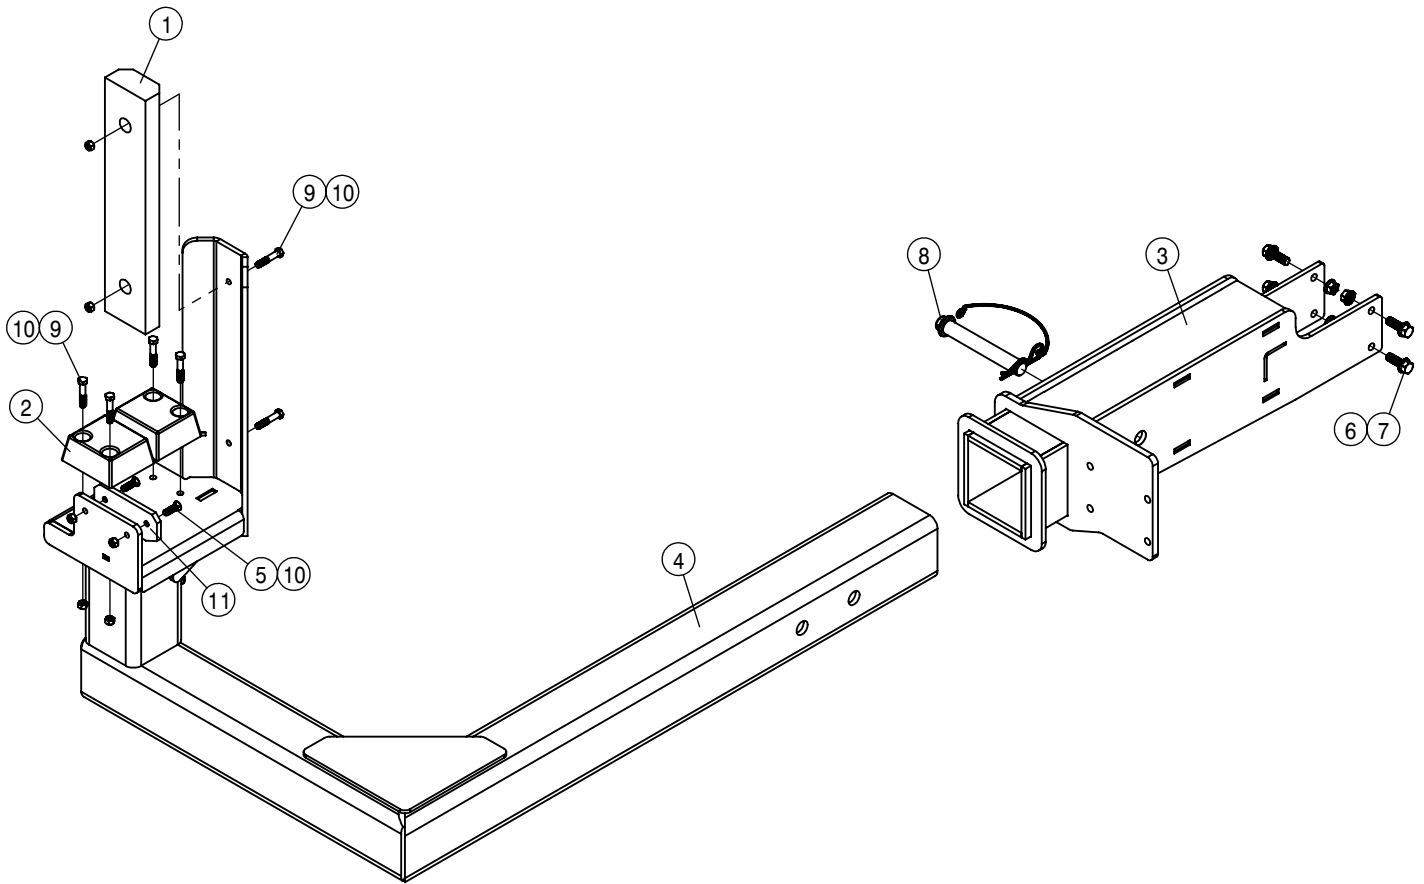

RIGHT 60FT NTB CRADLE ASSEMBLY			
DET	QTY	P/N	DESCRIPTION
1	1	164512	RUBBER BUMPER, BOOM CRADLE
2	2	164513	BOOM CRADLE PAD
3	1	439655	CRADLE MOUNT RH WLDT, NTB 60'
4	1	439860	RH CRADLE TOOLBAR WLDT, NTB 60'
5	2	470328	3/8UNC X 1 1/4 #3HD PLOW BOLT
6	4	470360	1/2UNC SERR FLG HEX NUT
7	4	470431	1/2UNC X 1 1/2 SERR FLG BOLT
8	1	470499	1" HITCH PIN, W/HANDLE,HAIRPIN
9	6	900133	3/8UNC X 2" HEX BOLT
10	8	914004	3/8UNC HEX STOVER NUT
11	1	A53915	WEAR PAD-BOOM CRADLE 120' BOOM