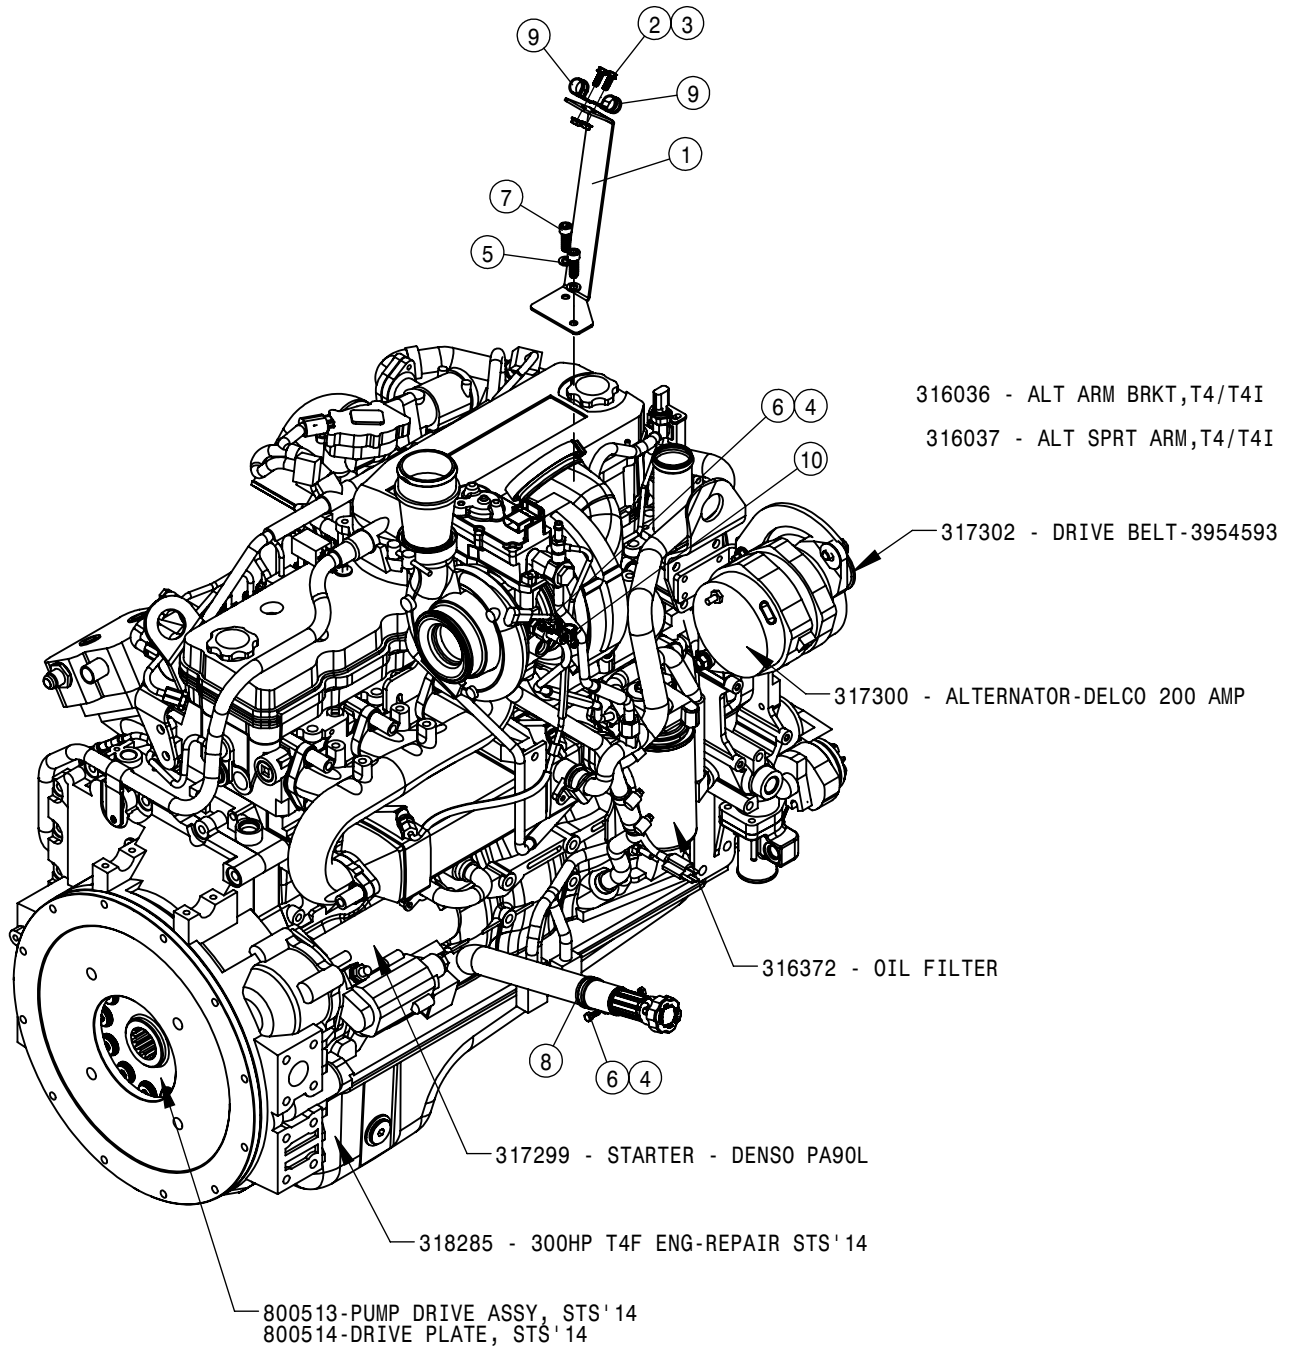

TIER-4F 300 HP ENGINE ASSEMBLY			
DET	QTY	P/N	DESCRIPTION
1	1	317380	T4I/T4F VENT HOSE BRACKET
2	2	470118	1/4 UNC X 3/4 SER FLG BOLT
3	2	470121	1/4 UNC SERR FLG LOCK NUT
4	2	473767	6MM-1.00 HEX NUT
5	2	473798	10MM LOCK WASHER
6	2	473826	6MM-1.00 X 16MM HEX BOLT GR8
7	2	473844	10MM-1.50 X 30 SOC HD CAP SCR
8	1	520100	CUSH HOSE CLAMP,#24, 1 1/2D X 1/2W
9	2	520104	CUSH HOSE CLMP,#12, 3/4D x 1/2W
10	1	520118	CUSH CLAMP,#8 1/2D X 1/2W