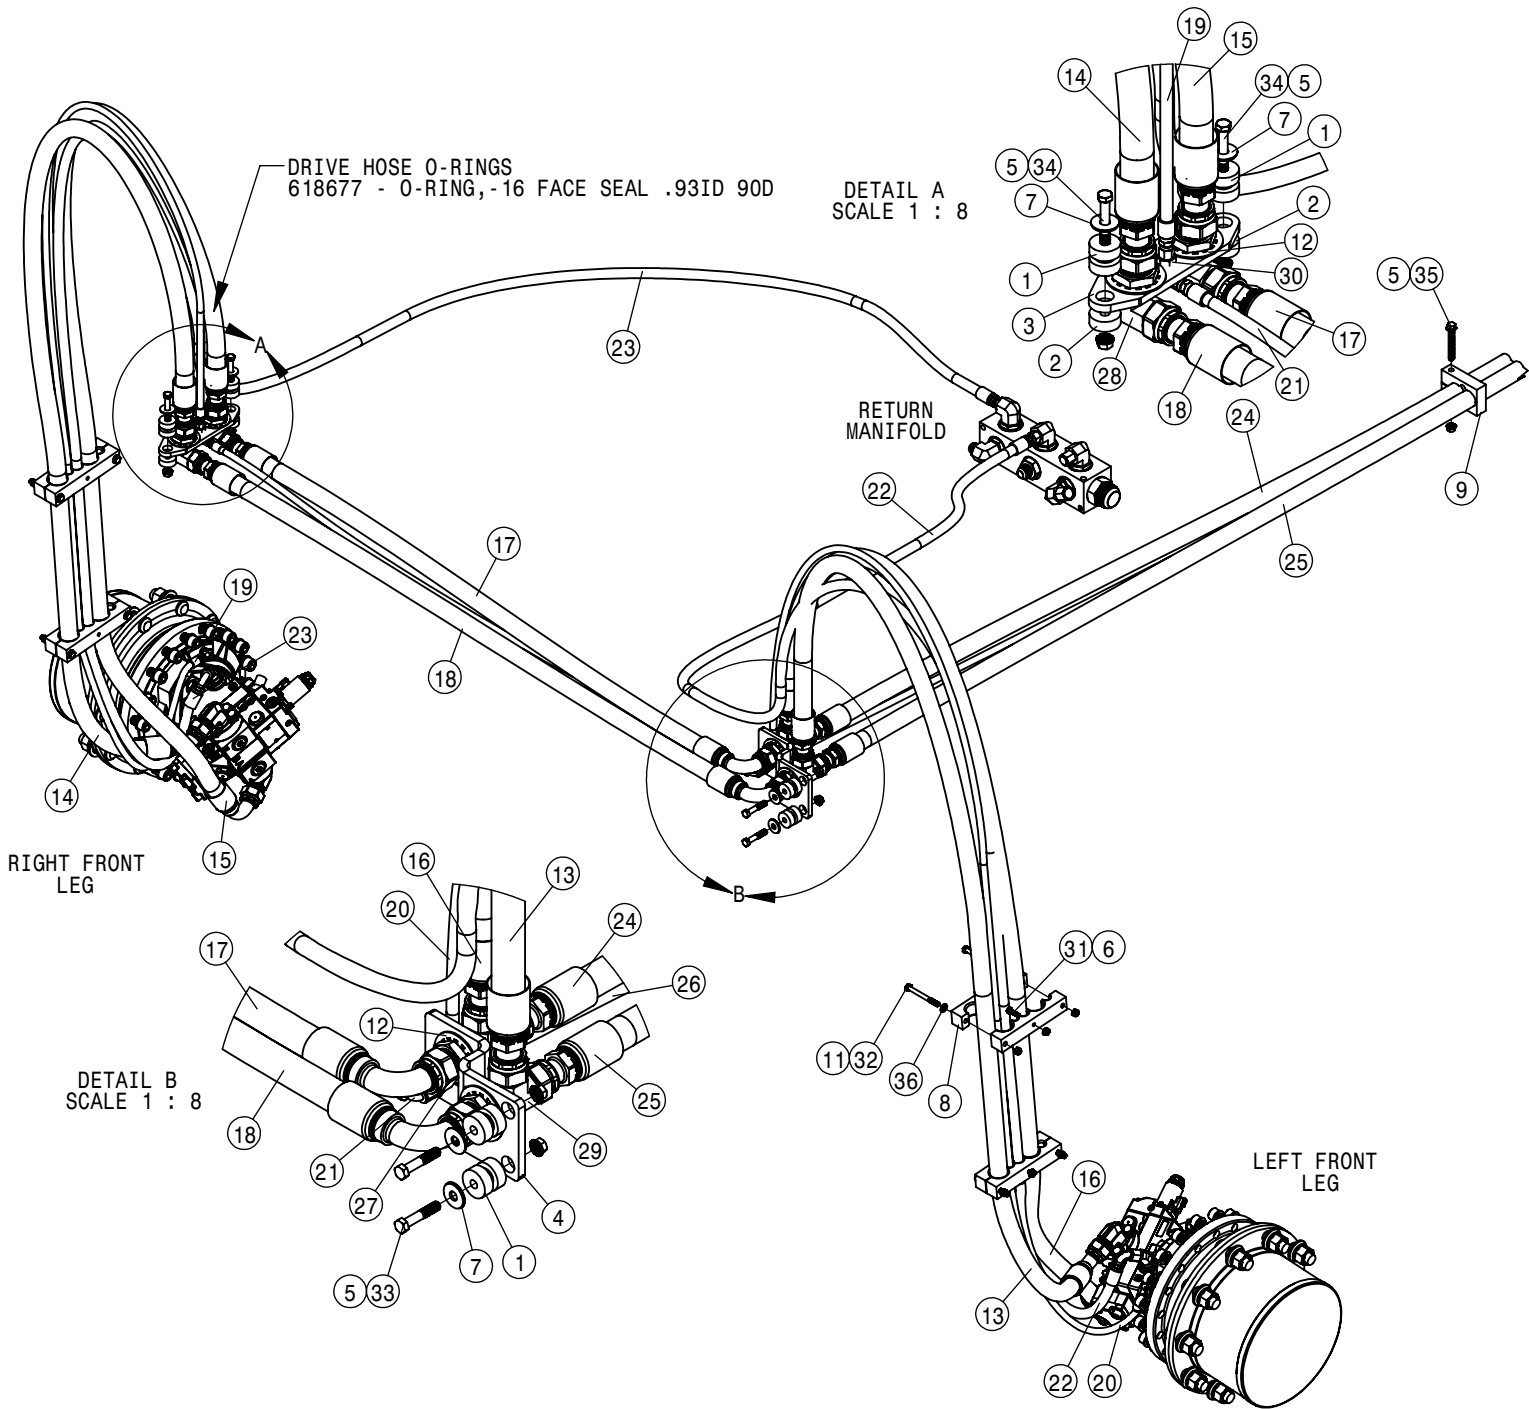

FRONT DRIVE HOSE ASSEMBLY			
DET	QTY	P/N	DESCRIPTION
1	4	344565	ISO BARRY MOUNT
2	2	344584	.41 X 1.31 X .50 BUSHING
3	1	362103	RF BULKHEAD BRKT BUSHING MGT
4	1	362104	LF BULKHEAD BRKT
5	5	470087N	3/8UNC HEX SERR FLG NUT YZ
6	4	470121	1/4 UNC SERR FLG LOCK NUT
7	4	470377	3/8 X 1 3/16 BONDED SS WASHER
8	4	470672	HOSE CLAMP, 5-HOLE
9	1	470673	HOSE CLAMP, 4-HOLE
NS	2	470679	SIDEWINDER SLEEVE
11	8	473001	5/16UNC HEX NUT,NYLOC
12	4	474003	WASHER - INT TOOTH, 1.5" ID
13	1	617060	16-797TC-16FFOX-16FFOX45-110 H/A
14	1	617060	16-797TC-16FFOX-16FFOX45-110 H/A
15	1	617061	16-797TC-16FFOX-16FFOX90-114 H/A
16	1	617061	16-797TC-16FFOX-16FFOX90-114 H/A
17	1	617064	16-797TC-16FFOX-16FFOX90-61 H/A
18	1	617065	16-797TC-16FFOX-16FFOX90-65 H/A

FRONT DRIVE HOSE ASSEMBLY			
DET	QTY	P/N	DESCRIPTION
19	1	617068	04-451TC-04FJX-04FJX-126 H/A
20	1	617068	04-451TC-04FJX-04FJX-126 H/A
21	1	617070	04-451TC-04FJX-04FJX90-61 H/A
22	1	617073	08-451TC-08FJX-08FJX90-173
23	1	617074	08-451TC-08FJX-08FJX90-190 H/A
24	1	617084	16-797TC-16FFOX-16FFOX45-187 H/A
25	1	617085	16-797TC-16FFOX-16FFOX45-191 H/A
26	1	617086	04-451TC-04FJX-06FJX90-182 H/A
27	1	618748	7/16MJIC BLKHD RUN TEE
28	2	618886	1 7/16MFOR-90-BLKHD UNION LBO
29	2	618887	1 7/16MFOR-BLKHD RUN TEE
30	1	618889	7/16MJIC-90-BLKHD UNION LBO
31	4	900003	1/4UNC X 3/4 HEX BOLT
32	8	900073N	5/16UNC X 3 1/4 HEX BOLT SS
33	2	900133	3/8UNC X 2" HEX BOLT
34	2	900135N	3/8UNC X 2 3/4 HEX BOLT
35	1	900136N	3/8UNC X 3" SERR FLANGE BOLT
36	8	920001N	5/16 SAE FLAT WASHER SS