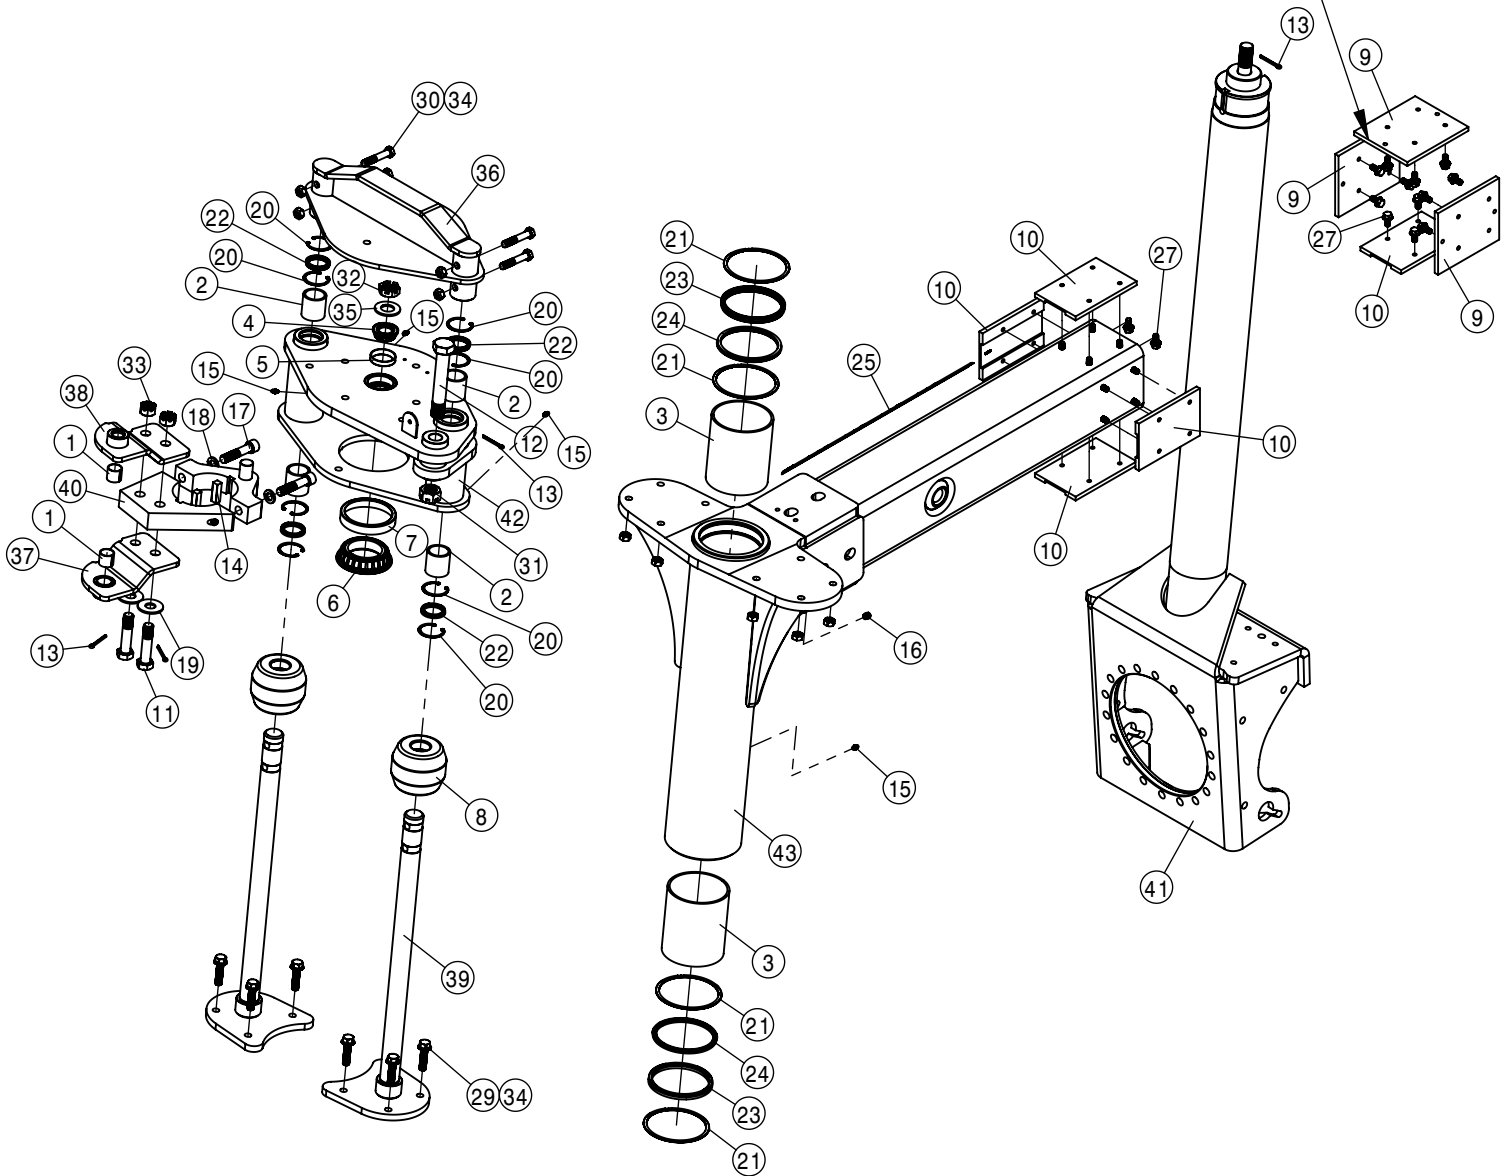

NOTE: TREAD PLATES ARE FOR THE MANUAL TREAD OPTION.

RIGHT LEG ASSEMBLY			
DET	QTY	P/N	DESCRIPTION
1	2	121029	JOURNAL BRG, 1.00 ID X 1.00 LG
2	4	121113	TOWER SLEEVE BRG (POLYGON) 05
3	2	121125	BEARING-POLY 4.50 ID X 5.74 LG
4	1	125050	BRG CONE, 1.00 ID W/FACE SEAL
5	1	125051	BRG CUP FOR 125050
6	1	125052	BRG CONE, 2.687 ID W/FACE SEAL
7	1	125053	BRG CUP FOR 125052
8	2	311058	RUBBER SPRING
9	3	342917	TREAD ADJ PLATE, TAPPED, STS 10
10	5	343009	TRD ADJ BRONZE BEARING, TAPPED
11	2	359545	TRUNION MT BOLT, STS AWS 09
12	1	359546	STRG CYL BOLT, STS AWS LRG 09
13	4	470117N	3/16 X 1 3/4 COTTER PIN SS
14	2	470447	KEY .50 SQ X 1.69 LONG
15	4	471005N	GREASE ZERK, 1/4-28 X 1/2 YZ
16	1	471030	PRESSURE RELIEF VALVE-GREASE 45-80 PSI
17	2	472337	5/8UNC X 3" SOC HD CAP SCR
18	2	473841	16MM LOCK WASHER
19	2	483048	3/4 REG FLAT WASH, THRU-HARD YZ
20	8	629537	187RRHOZ SNAP RING
21	4	629538	4.5 SPIROLOX RING
22	4	629620	SEAL, 1.500 ROD DIA

RIGHT LEG ASSEMBLY			
DET	QTY	P/N	DESCRIPTION
23	2	629621	SEAL, 4.500 ROD DIA
24	2	629625	SEAL, 4.500 ROD DIA
25	1	650459	DECAL, TREAD ADJ INDICATOR '14
26	16	900127N	3/8UNC X 1 1/4 SER FLANGE BOLT
27	32	900128N	3/8UNC X 3/4 SER FLANGE BOLT
28	16	900129N	3/8UNC X 1" SERR FLANGE BOLT
29	8	900267N	1/2UNC X 2" SERR FLG BOLT
30	4	900269N	1/2UNC X 2 3/4 HEX BOLT
31	1	910020N	1" UNC HEX SLOTTED NUT
32	1	910021	1"-14 SLOT JAM NUT
33	2	910102	3/4UNC HEX SLOT NUT GR8
34	12	914008	1/2 UNC HEX STOVER NUT
35	1	920008N	1" SAE FLAT WASHER
36	1	359333	AIR BAG TOWER TOP MT WLD
37	1	359547	TOP TRUNION MT WLD, STS AWS 09
38	1	359548	BTM TRUNION MT WLD, STS AWS 09
39	2	359654	NITRO TOWER WLD, STS AWS 13
40	1	359593	STRG ARM CLAMP WLD, STS 10
41	1	359995	INNER LEG WLD, STS AWS 13
42	1	360020	RH AIR BAG LWR PLT WLD, STS 13
43	1	360060	OUTER LEG WLD, STS 2014