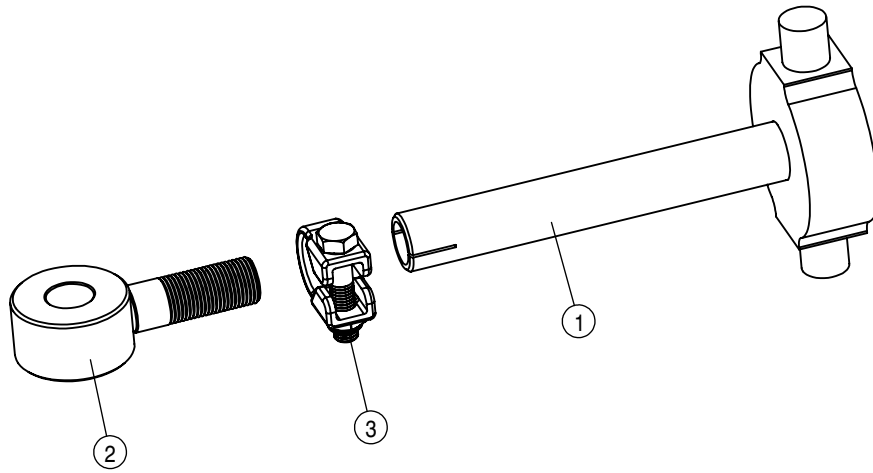

REAR STANDARD TIE ROD ASSEMBLY			
DET	QTY	P/N	DESCRIPTION
1	1	359086	REAR TIE ROD SHAFT WLD
2	1	359089	TIE ROD STUD WLD
3	1	749322	STEERING TUBE CLAMP & BOLT ASSY