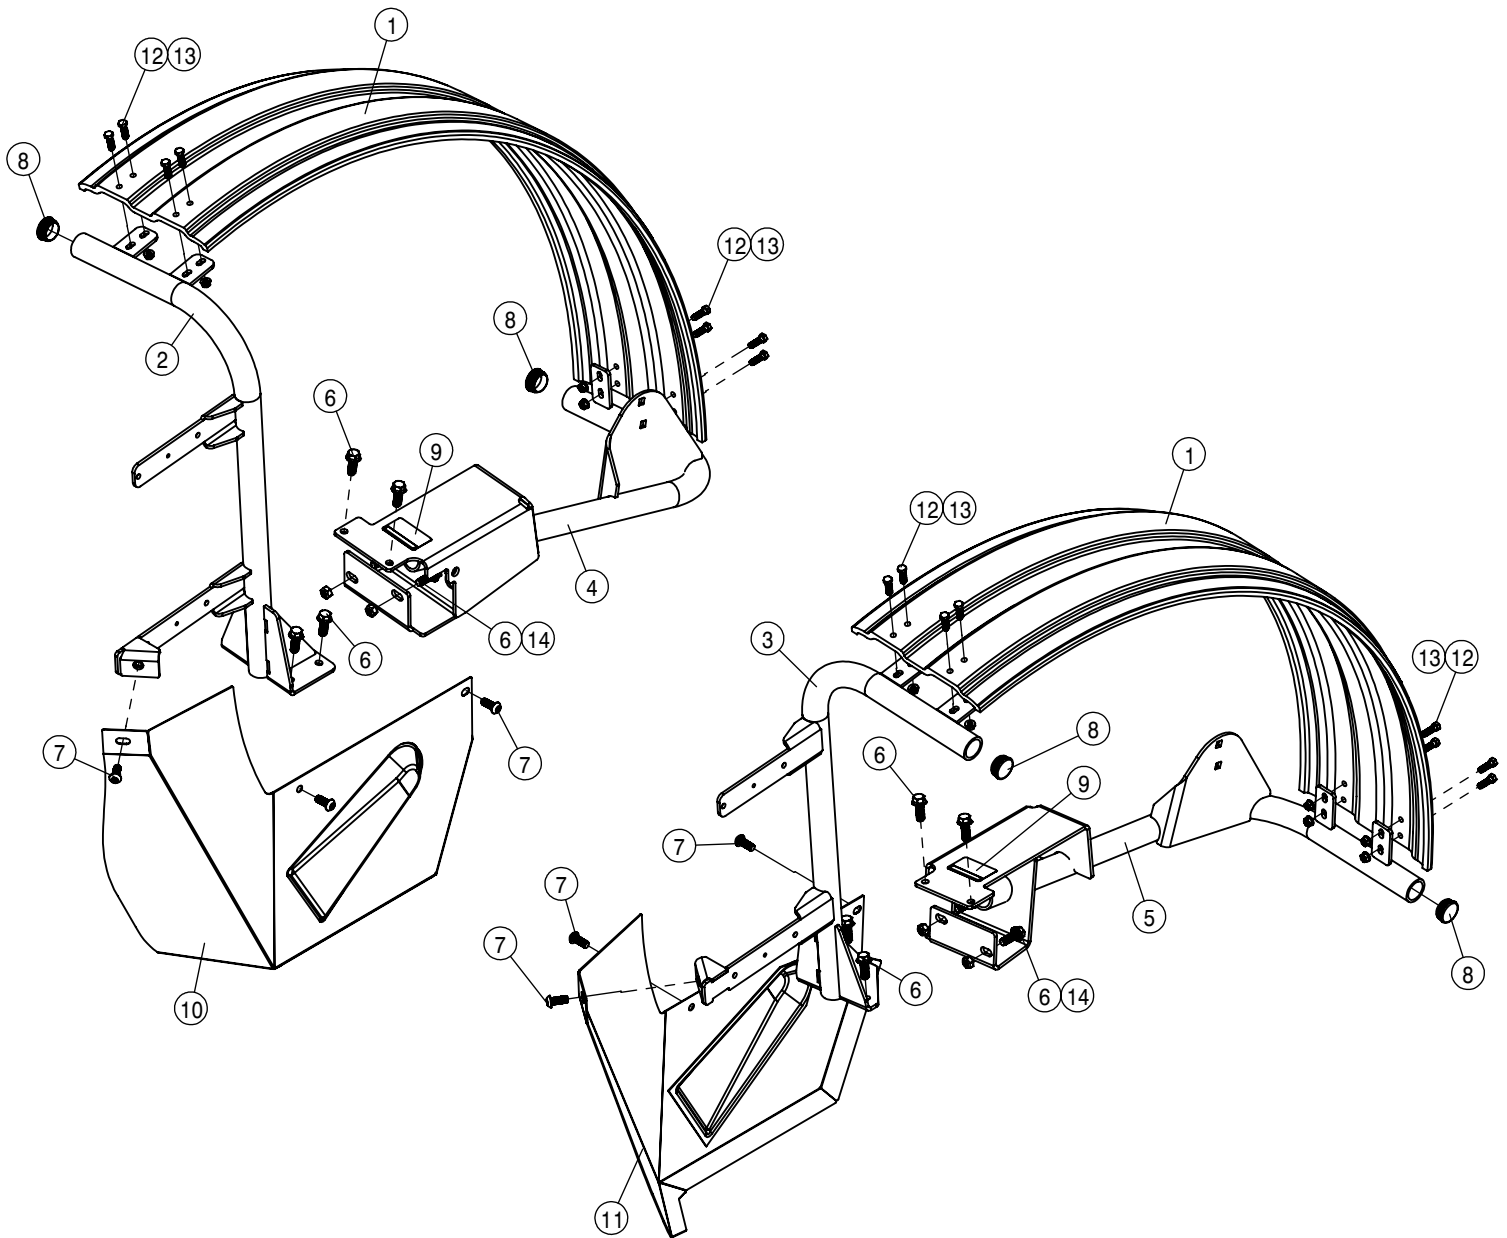

FRONT FENDER ASSEMBLY			
DET	QTY	P/N	DESCRIPTION
1	2	359598	FRONT FENDER, STS '10
2	1	360042	RH FENDER BRKT WLD, STS '14
3	1	360043	LFT FENDER BRKT WELD
4	1	360050	RH LWR FENDER MT WLD, STS'14
5	1	360051	LFT LWR FENDER MT WLD, STS'14
6	14	470431	1/2UNC X 1 1/2 SERR FLG BOLT
7	6	473987	1/2UNC X 1 1/4 BUT SKTHD SCR
8	4	629772	CAPPLUGS PLUG, 1 3/4" RD, BLACK POLY
9	2	650851	CAUTION DECAL - SHEILDS
10	1	662288	CROP SHIELD INDENT WLDMENT RGT
11	1	662289	CROP SHIELD INDENT WLDMENT LFT
12	16	900130	3/8UNC X 1 1/4 HEX BOLT
13	16	910004N	3/8UNC FLANGE CNTR LOCK NUT
14	4	914008	1/2 UNC HEX STOVER NUT