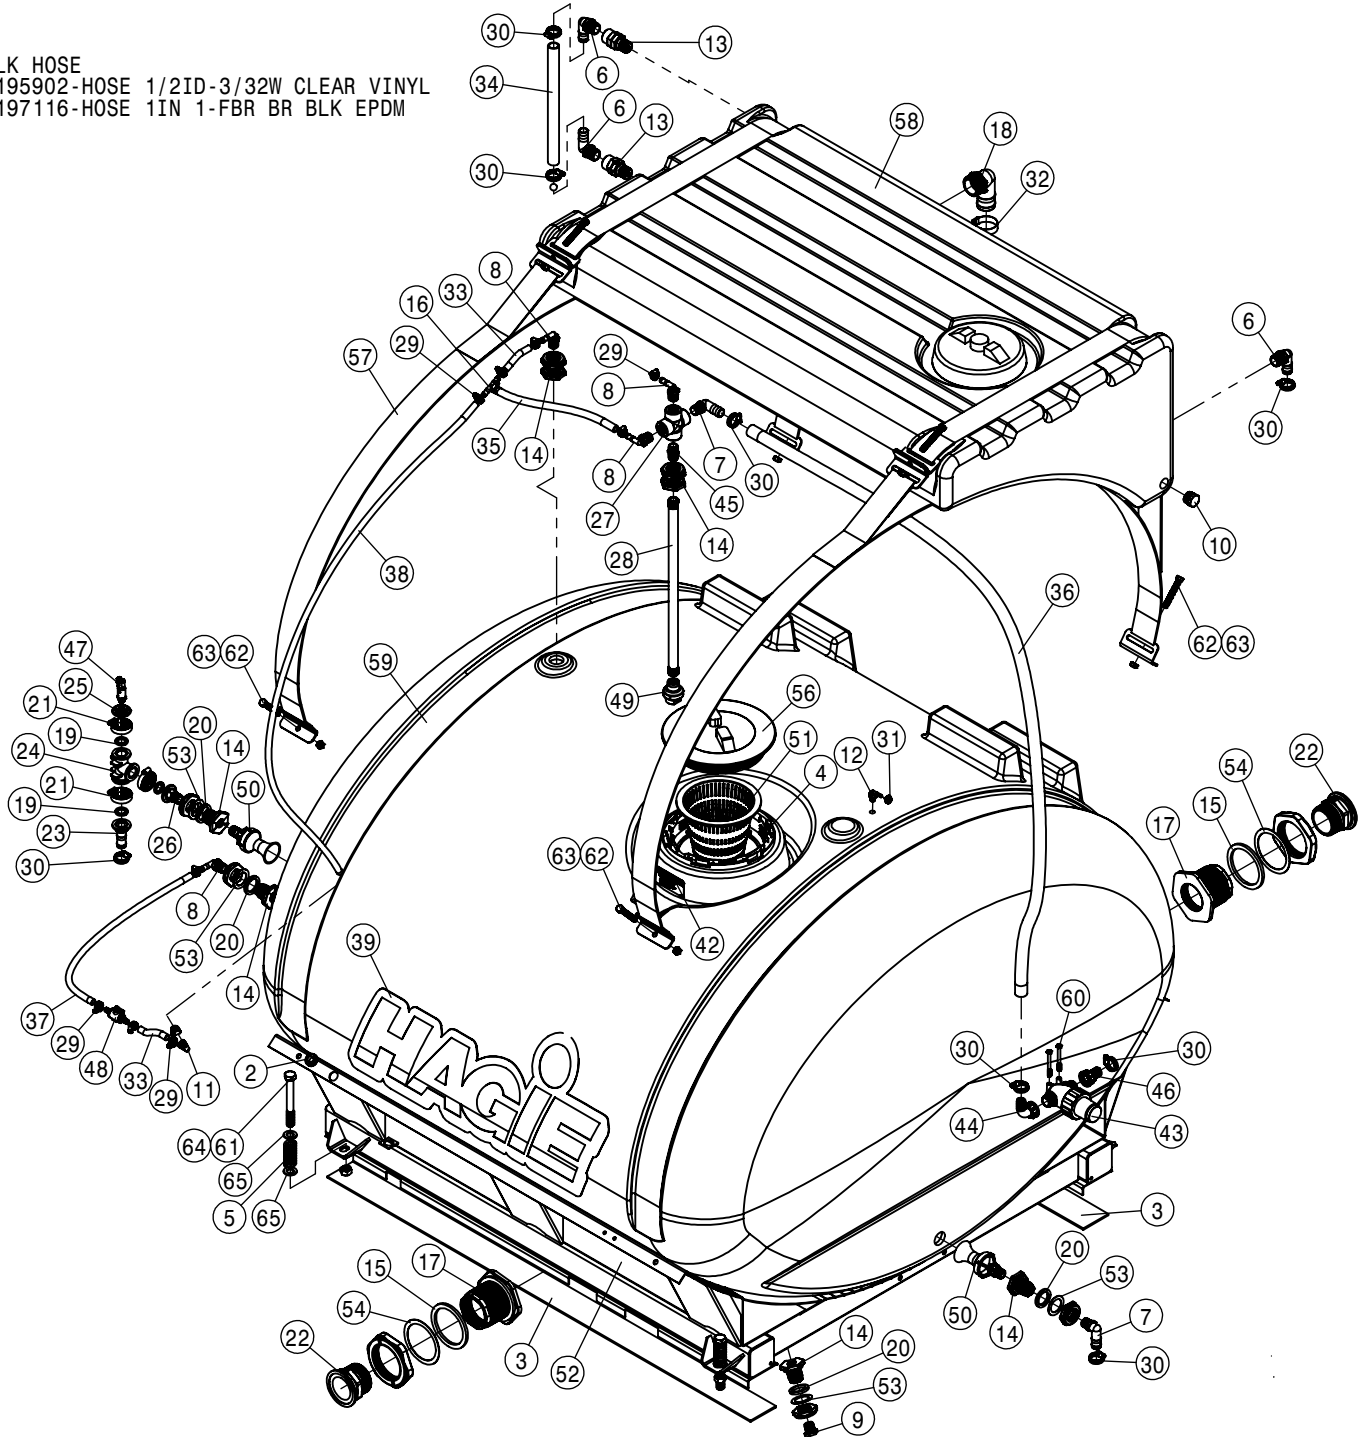

BULK HOSE
195902-HOSE 1/2ID-3/32W CLEAR VINYL
197116-HOSE 1IN 1-FBR BR BLK EPDM

POLY SOLUTION TANK ASSEMBLY			
DET	QTY	P/N	DESCRIPTION
1	0.25	193012	QUICKEDGE TRIM .135 TO .250
2	1	470203	GROMMET, .750ID .125GW 1.062GD
3	2	470321	IND BELT, 4.00 X 67.00 X .203 THK
4	8	473847	10-12 X 1 PHIL FLAT HD SCR SS
5	4	482016	SPRING, 1.4 X 3.00 COMPRSN
6	3	500024	1"NPT-90-1"HOSE BARB, POLY
7	2	500026	3/4NPT-90-1"HOSE BARB, POLY
8	4	500041	3/4NPT-90-1/2" HOSE BARB, POLY
9	1	500043	3/4NPT PIPE PLUG, POLY
10	1	500063	1"NPT PIP PLUG, POLY
11	1	500098	1/2-90-1/2 HOSE BARB
12	1	500104	1/4NPT-90-1/4 HOSE BARB, POLY
13	2	500107	1"NPT SWIVEL POLY
14	6	500110	3/4NPT BLKHD TANK FITTING POLY
15	2	500115	3"NPT BLKHD FITTING GASKET
16	1	500120	1/2" HOSE BARB TEE
17	2	500127	3" TANK FITTING W/ .50 FLG POLY
18	1	500141	2"MNPT-90-2" HOSE BARB, POLY
19	3	500157	1" FLANGE GASKET EPDM
20	4	500158	1 1/2" GASKET FOR 2" FLANGE
21	3	500159	1" FLANGE CLAMP S.S.
22	2	500164	3" FLANGE- 3.00 MNPT ADPTR POLY

POLY SOLUTION TANK ASSEMBLY			
DET	QTY	P/N	DESCRIPTION
23	1	500171	1" FLANGE-1" HOSE BARB POLY
24	1	500175	1" FLANGE TEE, POLY
25	1	500226	1" FLANGE PLUG W/1/4"FNPT POLY
26	1	500235	1" FLANGE-3/4" MNPT
27	1	500267	3/4NPT CROSS POLY
28	1	504850	CPVC PIPE NIPPLE .75NPT-24.00
29	11	520069	HOSE CLAMP NO 6 STAINLESS
30	8	520090	HOSECLAMP NO 16 STAINLESS
31	1	520120	HOSE CLAMP NO 4 STAINLESS
32	1	520141	2.31/2-.62 T-BOLT HOSE CLAMP SS
33	2	601552	HOSE, 1/2 X 4 3/32W CLEAR VINYL
34	1	601742	HOSE 1"ID-1/8W CLR VINYL 16"
35	1	601854	HOSE, 1/2 X 18 1BR BLK EPDM
36	1	601872	HOSE, 1 X 95 1BR BLK EPDM
37	1	601901	HOSE, 1/2 X 30 CLEAR VINYL
38	1	601902	HOSE, 1/2 X 74 CLEAR VINYL
39	2	650143	DECAL, LOGO, SOLU TANK STS10
NS	1	650150	DECAL, SIGHT GAUGE, 1000G POLY
NS	4	650216	HAGIE LOGO, TANK MOLDIN DECAL
42	1	650850	DECAL, WARNING, DANGEROUS CHEM
43	1	690071	LINE STRAINER, .32 MESH, 150PSI
44	1	690072	1"-90D HOSE BARB KIT, STRAINER

POLY SOLUTION TANK ASSEMBLY			
DET	QTY	P/N	DESCRIPTION
45	1	690098	3/4NPT CLOSE NIPPLE, POLY
46	1	691280	1" HOSE BARB WITH FLY NUT
47	1	691281	PRESSURE TRANSDUCER, 300PSI
48	1	696194	1/2" HOSE BARB MICRO VALVE
49	1	737873	ROTARY NOZZLE, TEFLON
50	2	737879	EDUCTOR NOZZLE, 3/4MNPT TEEJET
51	1	763431	8" STRAINER BASKET, SOLU TANK
52	1	763601	POLY TANK CRADLE WELDMT STS10
53	4	763612	1.625 x 2.375 x 16GA WASHER
54	2	763614	4.500 X 5.500 X 16 GA WASHER
55	1	763623	GREEN POLYPROPYLENE BALL 0.750"
56	1	763624	10" TANK LID W/RING ASSY, POLY
57	2	763630	POLY TANK STRAP ASSY STS10
58	1	763821	100 GAL POLY TANK, GRAY '13
59	1	763827	1000 GAL POLY TANK W/ HOLES '14
60	2	900073	5/16UNC X 3 1/4 HEX BOLT
61	4	900416	3/4UNC X 6 1/2 HEX BOLT
62	6	900538	1/2UNC X 3 1/2 HEX BOLT FULL
63	6	914008	1/2 UNC HEX STOVER NUT
64	4	914012	3/4UNC HEX STOVER NUT
65	8	920006	3/4 SAE FLAT WASHER