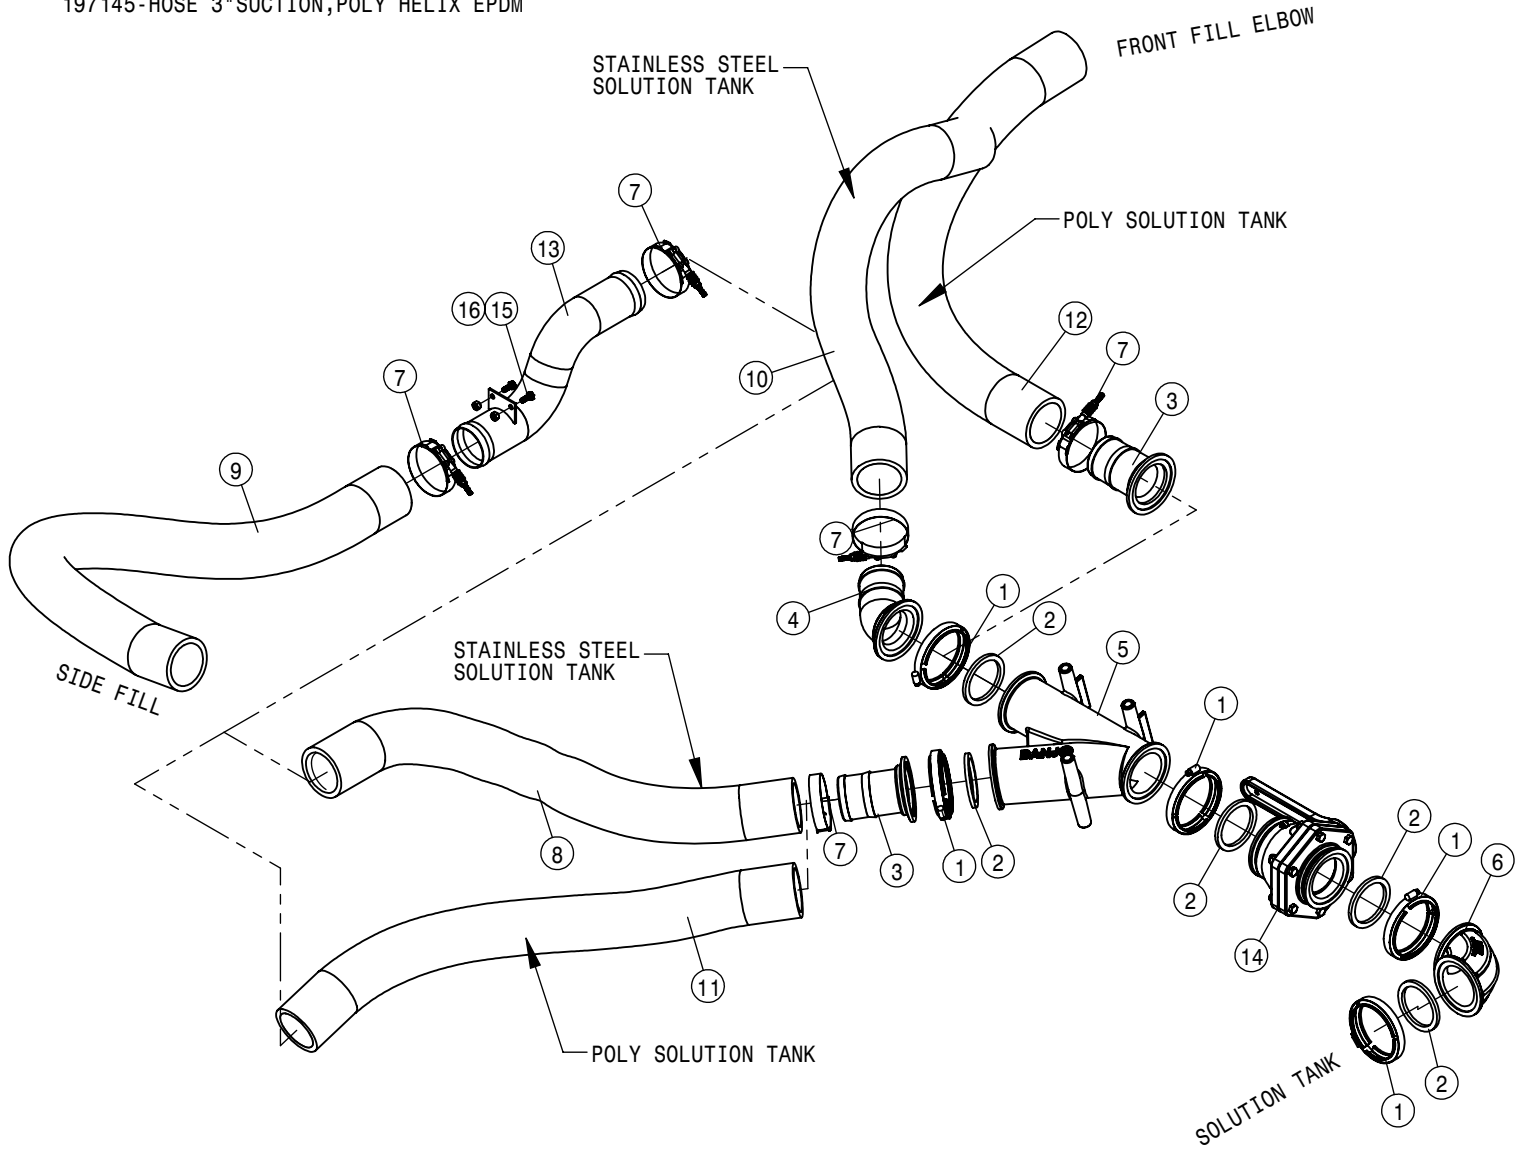

BULK HOSE
197145-HOSE 3" SUCTION, POLY HELIX EPDM

RH SOLUTION TANK VALVE (FRONT AND SIDE FILL)			
DET	QTY	P/N	DESCRIPTION
1	5	500208	3" FLANGE CLAMP S.S.
2	5	500209	3" FLANGE GASKET EPDM
3	2	500210	3" FLANGE-3" HOSEBARB POLY
4	1	500258	3" FLANGE-45-3" HOSEBARB, POLY
5	1	500260	3" FP FLANGE 45 Y COUPLING
6	1	500262	3" FLANGE-90-3" FLG SWEEP LBO
7	5	520145	3.56/3.88 T-BOLT HOSE CLAMP SS
8	1	601574	HOSE, 3 X 36 POLY HELIX EPDM
9	1	601664	HOSE, 3 X 55 POLY HELIX EPDM
10	1	601799	HOSE, 3 X 34 POLYHELIX EPDM
11	1	601925	HOSE, 3 X 38 POLY HELIX EPDM
12	1	601926	HOSE, 3 X 37 POLY HELIX EPDM
13	1	690731	SOLU TUBE, 3.00 S.S. SIDE FILL
14	1	696190	BALL VLV, 3" FP FLANGE
15	2	900064	5/16UNC X 3/4" HEX BOLT
16	2	914002	5/16UNC HEX STOVER NUT