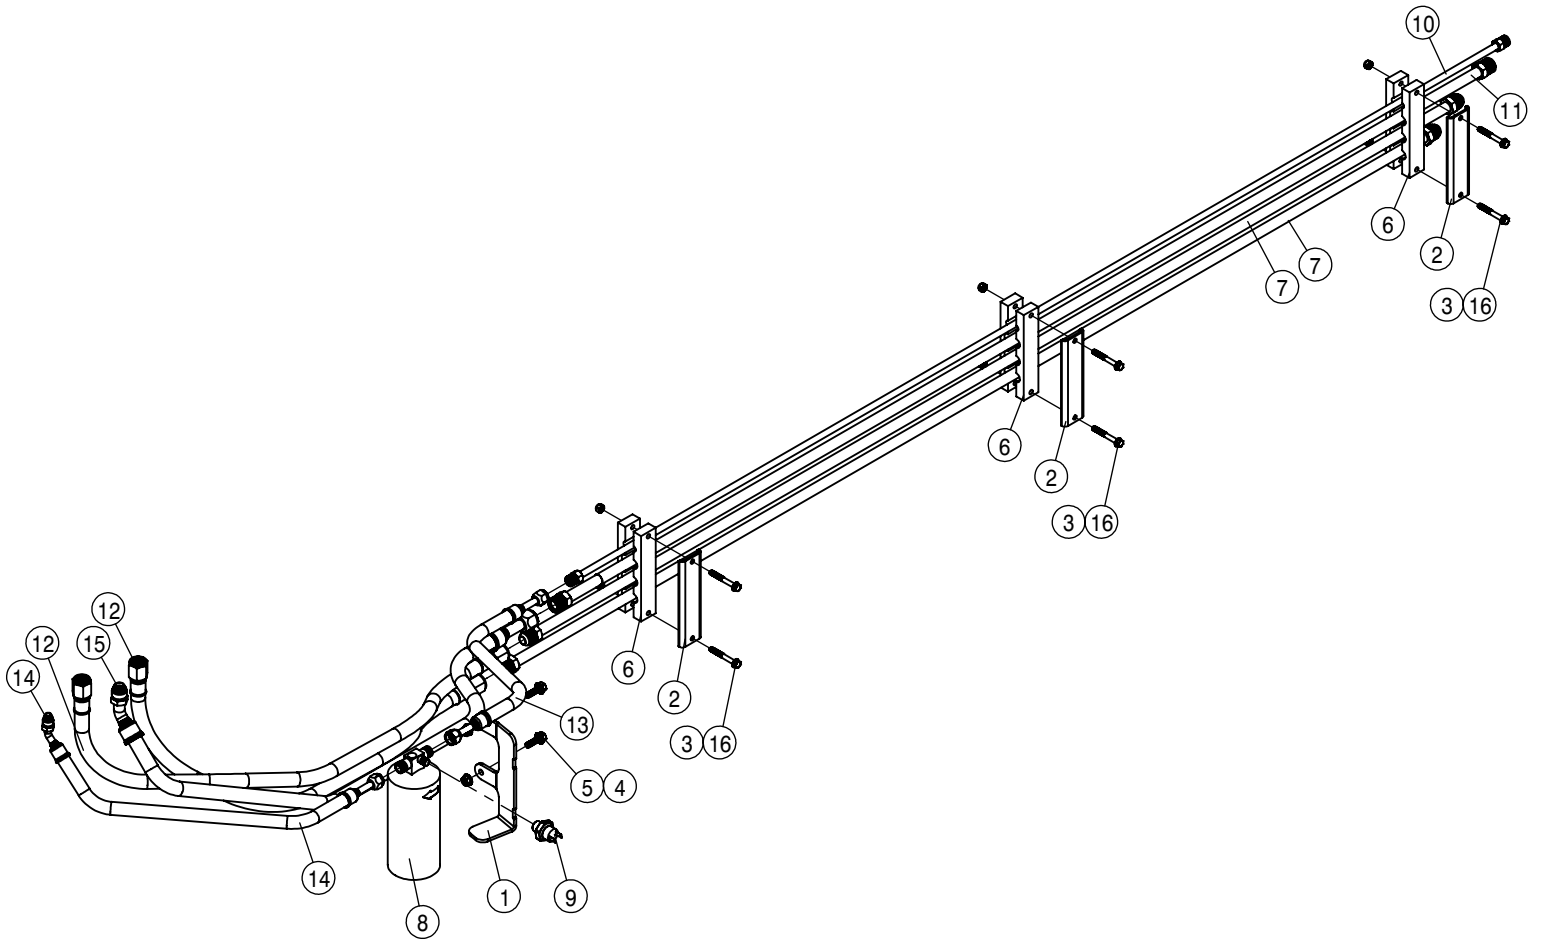

A/C AND HEATER LINES T4F			
DET	QTY	P/N	DESCRIPTION
1	1	317145	A/C DRYER MT
2	3	342718	HYD TUBE CLAMP KEEPER, 6.00
3	6	470089	1/4UNC HEX NYL-LOC NUT
4	2	470113	5/16UNC SERR FLG LOCK NUT
5	2	470234	5/16UNC X 1" SERR FLG HEX BOLT
6	3	470304	TUBE CLAMP BODY,4HOLE.375-.625
7	2	615842	M/F TUBE ASSY 76" STS10/12 07
8	1	657421	A/C RECEIVER/DRIER
9	1	657422	A/C BINARY SWITCH
10	1	657480	A/C TUBE ASSY, .3750D,STS10/12
11	1	657482	A/C TUBE ASSY, .6250D,STS10/12
12	2	657576	10-213-10FJX-10FJX-40
13	1	657586	A/C HOSE,06-06F-06F-21.5
14	1	657587	A/C HOSE, 06-06F-06M45-23.9
15	1	657588	A/C HOSE, 10-10F-10M45-41
16	6	900007N	1/4 UNC X 2 SER FLG BOLT SS