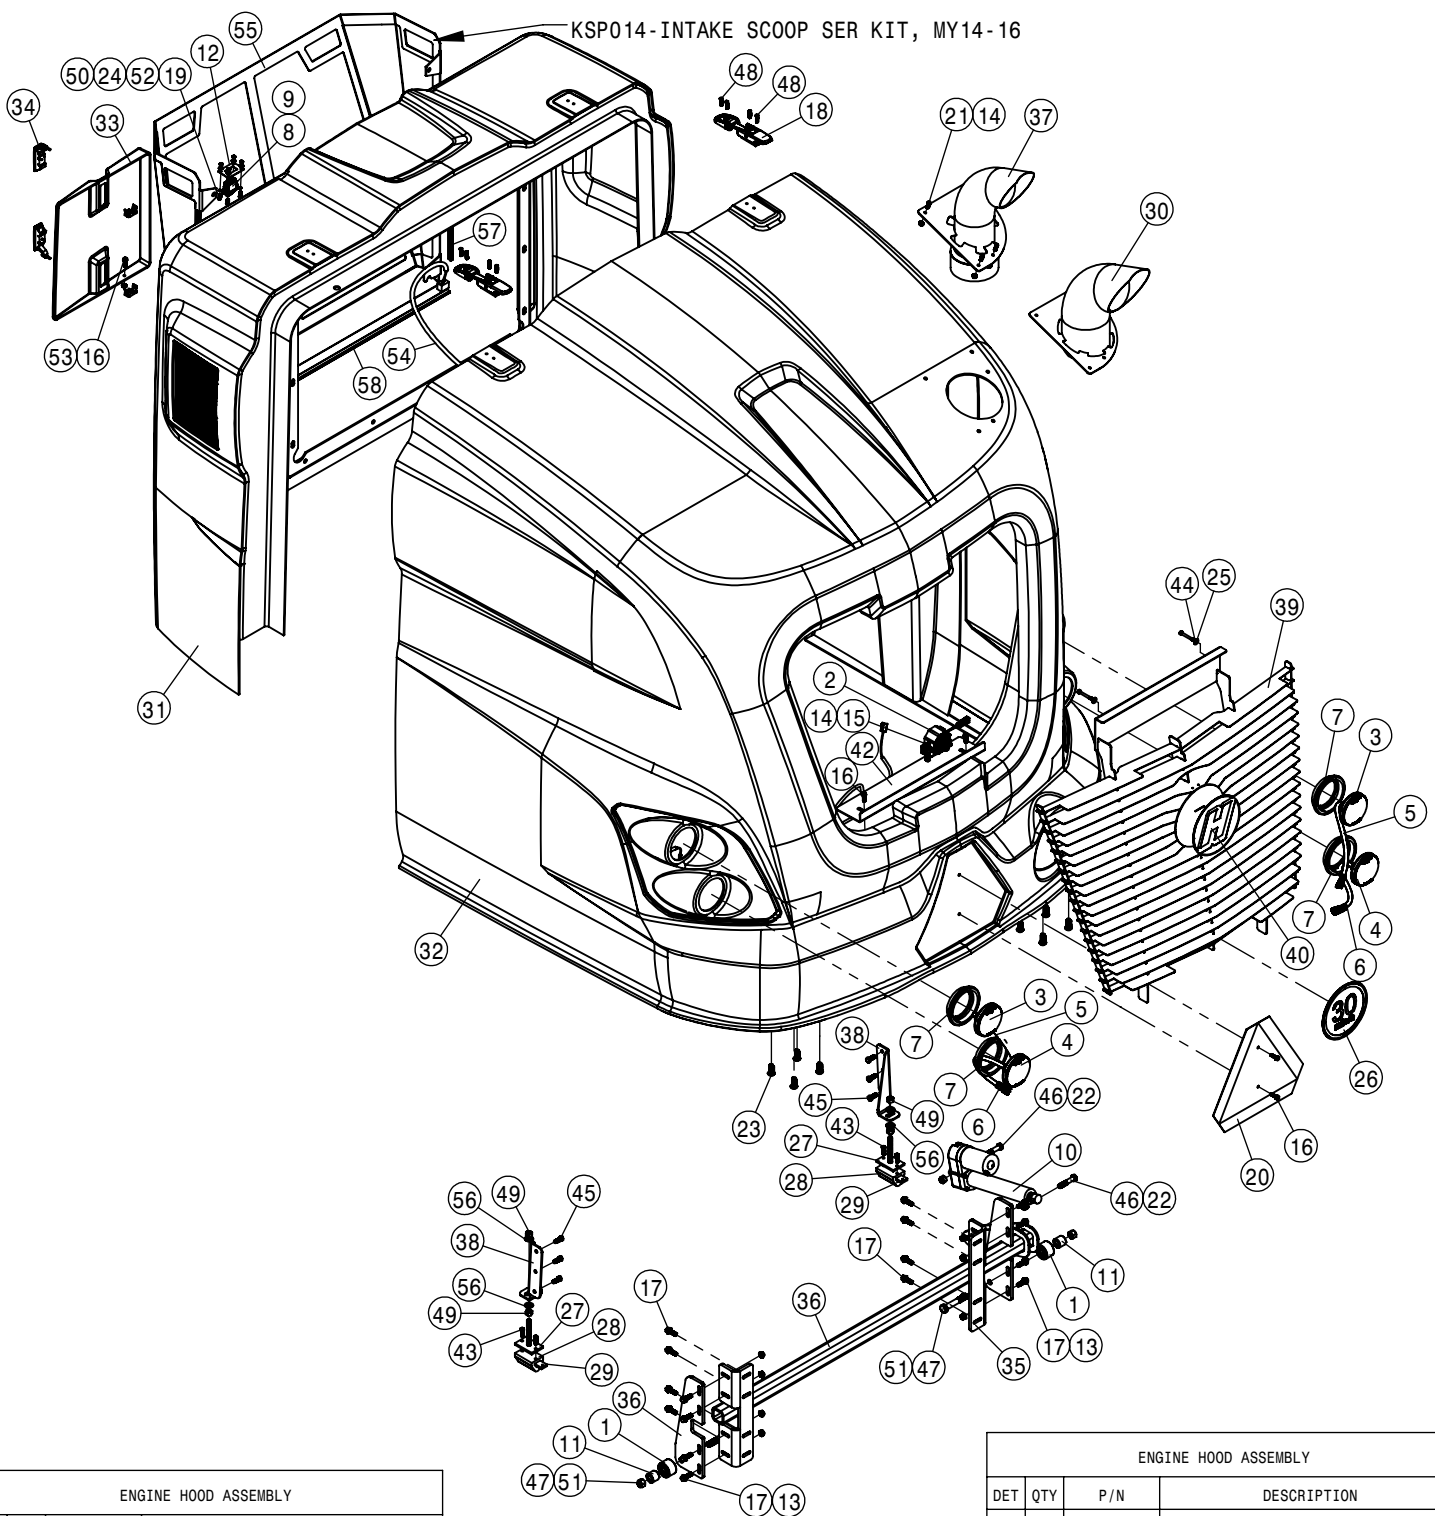

KSP014-INTAKE SCOOP SER KIT, MY14-16

ENGINE HOOD ASSEMBLY			
DET	QTY	P/N	DESCRIPTION
1	2	125056	TRACK ROLLER,2.00 OD, .625 BORE
2	1	290061	ALARM,BACKUP 107DBA LT DUTY
3	2	290200	AMBER LED STT 3 DIODE LAMP
4	2	290201	RED LED STT 3 DIODE LAMP
5	2	290202	2-WIRE PIGTAIL FOR 290200AMBER
6	2	290203	3-WIRE PIGTAIL FOR 290201 RED
7	4	290204	4" GROMMET FR 290200 & 290201
8	1	292220	SWITCH,DPDT, MOM-OFF-MOM ON
9	1	292221	SWITCH ACUATOR FOR 292220
10	1	292235	STS HOOD ACTUATOR
11	2	361679	BUMPER PIVOT BRG SPACER,STS 04
12	1	362116	HOOD SWITCH MT PLATE
13	8	470087	3/8UNC HEX SERR FLANGE NUT
14	7	470121	1/4 UNC SERR FLG LOCK NUT
15	2	470122	1/4 UNC X 1/2 SERR FLG BOLT
16	5	470231N	1/4UNC X 1" SERR FLG BOLT SS
17	16	470329	3/8UNC X 1 1/4 SERR FLG HEX BOLT
18	2	470368	LATCH W/KEEPER, FLEXIBLE LEVER
19	4	472235N	10-32 X 3/4 PHIL PAN MACH SCR BZ
20	1	472249	SLOW MOVING VEHICLE SIGN

ENGINE HOOD ASSEMBLY			
DET	QTY	P/N	DESCRIPTION
21	5	472345	1/4UNC X 1 ALHD BUTTON CAP SCR
22	2	473007	1/2UNC HEX NUT, NYLOC
23	8	473987	1/2UNC X 1 1/4BUT SKTHD SCR
24	4	483016	#10 REGULAR FLAT WASHER
25	2	483038	1/4 REGULAR FLAT WASHER
26	1	650223	DECAL,30MPH ID SYMBOL, VINYL
27	2	660224	ENG HOOD BUMPER WLD, STS 04
28	2	660226	ENG HOOD BUMPER, STS 04
29	2	660227	ENG HOOD BUMPER KEEPER, STS 04
30	1	660253	EXHAUST STACK WLDT STS T4F
31	1	660502	ENGINE HOOD ASSY STS'14
32	1	660506	ENGINE HOOD REAR ASSYSTS'14
33	1	660510	ENGINE HOOD ACS PANEL STS'14
34	2	660525	LATCH ACS PNL RETAINER STS'14
35	2	660526	ENGINE HOOD BLKHD MNT BRKT STS'14
36	1	660527	ENGINE HOOD HINGE MNT WLDT STS'14
37	1	660531	EXHAUST STACK WLDT STS'14

ENGINE HOOD ASSEMBLY			
DET	QTY	P/N	DESCRIPTION
38	2	660532	ENGINE HOOD BMPR MNT BRKT STS'14
39	1	660533	GRILLE INSERT WLDT STS'14
40	1	660559	DECAL HAGIE DOT 8.25"DIA GRILLE
NS	1	660561	HOOD DECAL SHEET
42	1	660600	GRILLE RETAINER BRACKET STS'14
43	4	900003N	1/4UNC X 1" HEX BOLT SS
44	2	900008	1/4UNC X 2 1/2 HEX BOLT
45	9	900129	3/8UNC X 1" HEX BOLT
46	2	900268	1/2UNC X 2 1/2 HEX BOLT
47	2	900341	5/8UNC X 3 3/4 HEX BOLT
48	8	903893	10-32 X 1" PHIL PAN MACH SCR
49	4	910008	1/2UNC HEX NUT
50	4	910027N	10-32 HEX NUT
51	2	914010P	5/8UNC HEX STOVER NUT
52	4	920510	#10 LOCK WASHER
53	1	470121N	1/4 UNC SERR FLG LOCK NUT SS
54	1	294053	HOOD ACTUATOR HARNESS
55	1	660827	AIR INTAKE SCOOP SER KIT WLD
56	4	920004	1/2 SAE FLAT WASHER
57	2	193016-028	QUICKEDGE TRIM .060 TO .170
58	1	193016-042	QUICKEDGE TRIM .060 TO .170