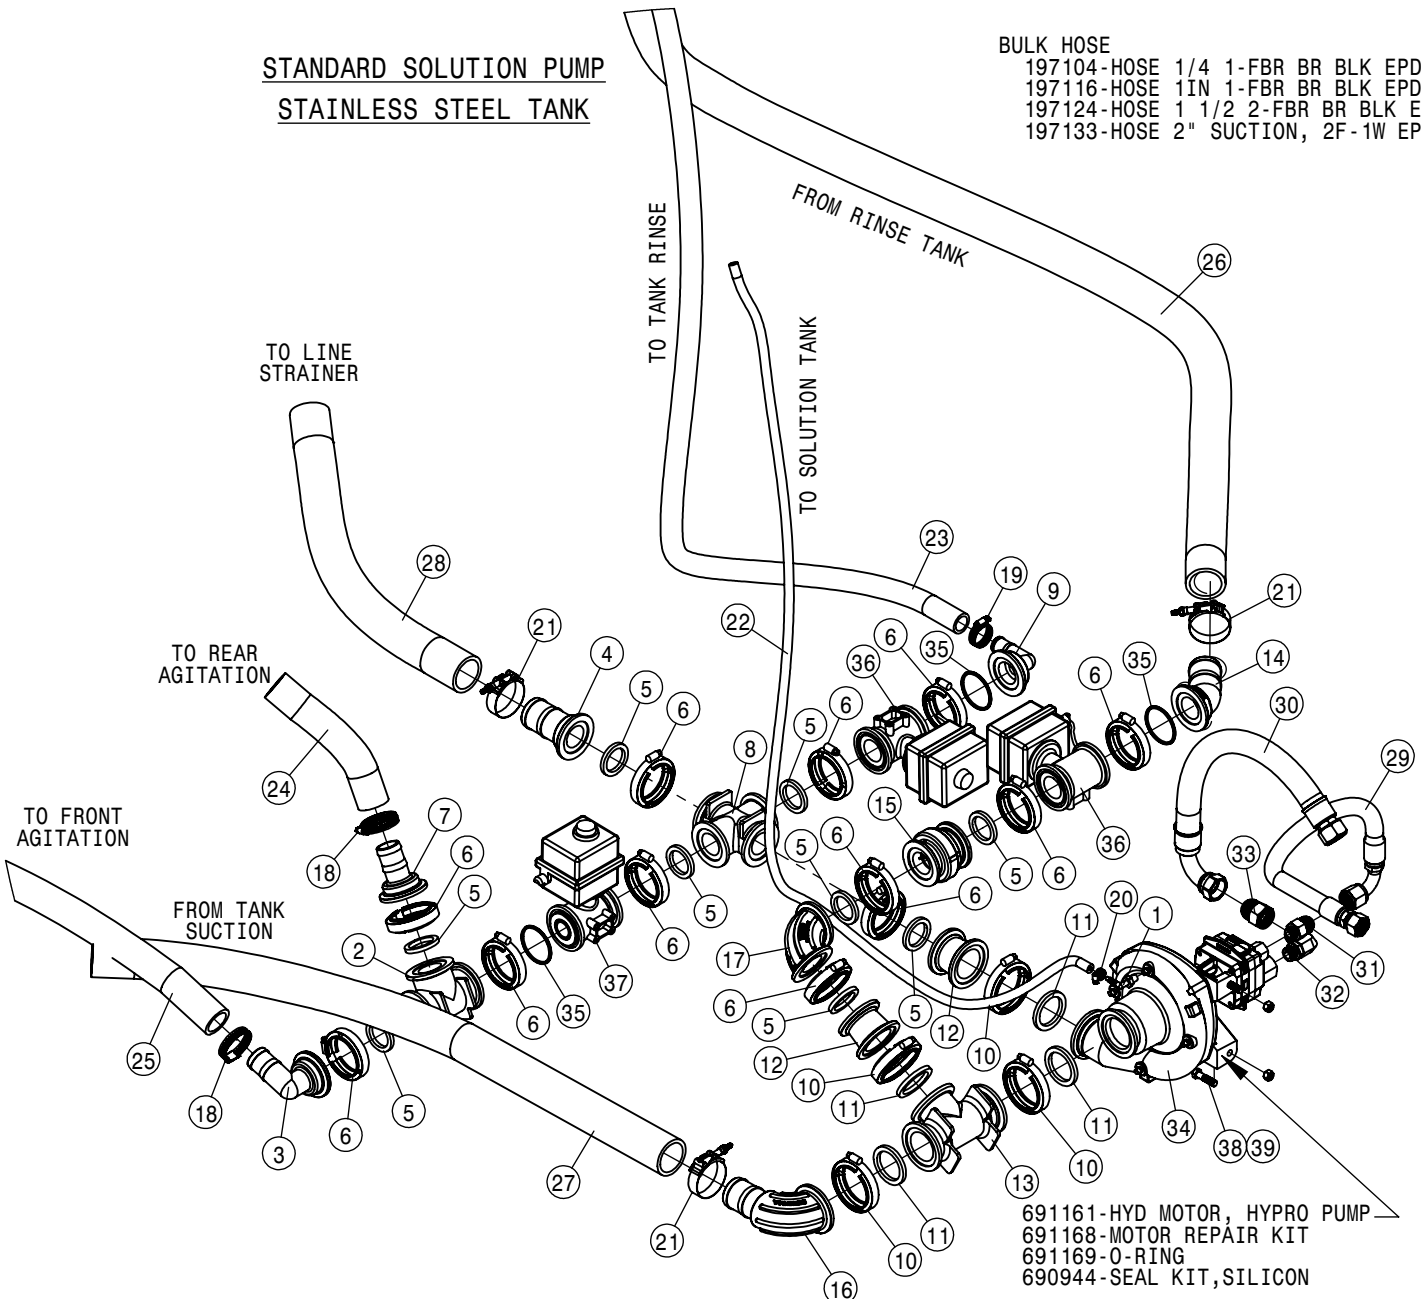

**STANDARD SOLUTION PUMP
STAINLESS STEEL TANK**

BULK HOSE
197104-HOSE 1/4 1-FBR BR BLK EPDM
197116-HOSE 1IN 1-FBR BR BLK EPDM
197124-HOSE 1 1/2 2-FBR BR BLK EPDM
197133-HOSE 2" SUCTION, 2F-1W EPDM

SOLUTION PUMP ASSEMBLY SV SS TANK			
DET	QTY	P/N	DESCRIPTION
1	1	500103	1/8"NPT-90-1/4 HOSE BARB,NYLON
2	1	500151	2" FLANGE TEE, POLY
3	1	500153	2" FLANGE-90-1 1/2 HBARB POLY
4	1	500154	2" FLANGE-2" HOSE BARB POLY
5	9	500158	1 1/2" GASKET FOR 2" FLANGE
6	12	500160	2" FLANGE CLAMP S.S.
7	1	500162	2" FLANGE-1 1/2 HOSE BARB POLY
8	1	500176	2" FLANGE CROSS POLY
9	1	500189	2" FLANGE-90-1" HOSE BARB POLY
10	4	500194	2" FP FLANGE CLAMP S.S.
11	4	500195	2" FP FLANGE GASKET EPDM
12	2	500199	2"FP FLANGE-2"FLAGE REDU POLY
13	1	500207	2"FP FLANGE TEE
14	1	500257	2" STANDARD PORT HOSE BARB 45
15	1	500264	2" CHECK STANDARD PORT
16	1	500265	2"FP FLANGE SWEEP 90 HB
17	1	500266	2" FLANGE SWEEP 90
18	2	520067	HOSE CLAMP NO 28 STAINLESS
19	1	520090	HOSECLAMP NO 16 STAINLESS
20	1	520120	HOSE CLAMP NO 4 STAINLESS

SOLUTION PUMP ASSEMBLY SV SS TANK			
DET	QTY	P/N	DESCRIPTION
21	3	520141	2.31/2.62 T-BOLT HOSE CLAMP SS
22	1	601849	HOSE, 1/4 X 76 1 BR BLK EPDM
23	1	601868	HOSE, 1 X 88 1BR BLK EPDM
24	1	601877	HOSE, 1 1/2 X 10 2 BR BLK EPDM
25	1	601883	HOSE, 1 1/2 X 86 2BR BLK EPDM
26	1	601896	HOSE, 2 X 112 2F-1W EPDM
27	1	601908	HOSE, 2 X 45 2F-1W EPDM
28	1	601958	HOSE, 2 X 25 2F-1W EPDM
29	1	617103	12-451TC-12FJX-12FJX90-22 H/A
30	1	617104	16-811-16FJX-16FJX90-26 H/A
31	1	618193	1 1/16MJIC-3/4MOR ADPTR
32	1	618279	1 1/16MJIC-90-7/8MOR LBO
33	1	618641	1 1/16FJIC -1 5/16MJIC ADPTR
34	1	691160	HYPRO PUMP, 9306C-HM5C-BU, FLG
35	3	696254	O-RING, KZCO FLANGED VALVE
36	2	696256	VALVE, KZCO C2F-60B-M-S9
37	1	696257	VALVE, KZCO C2F-62-Q-S9
38	2	900131	3/8UNC X 1 1/2 HEX BOLT
39	2	914004	3/8UNC HEX STOVER NUT