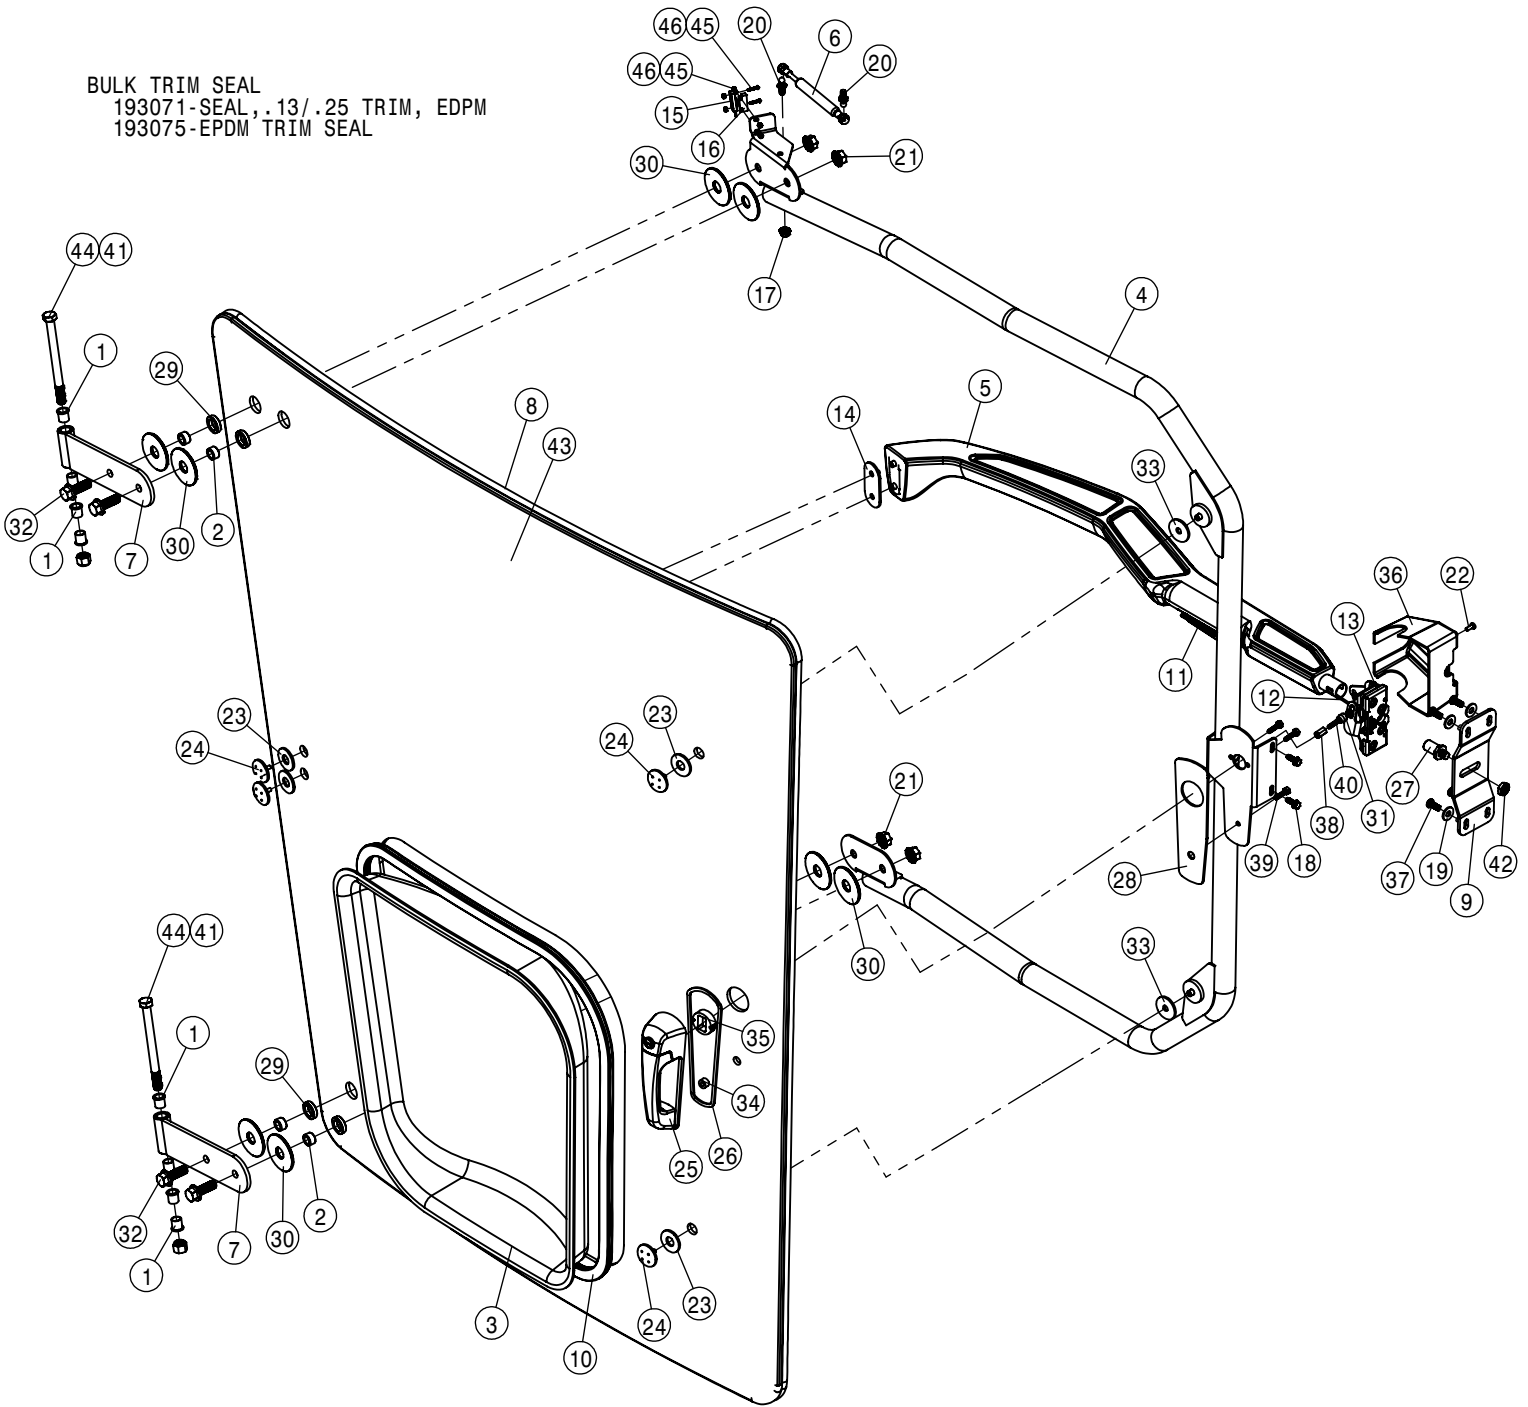

BULK TRIM SEAL
193071-SEAL, .13/.25 TRIM, EDPM
193075-EPDM TRIM SEAL

DOOR ASSEMBLY			
DET	QTY	P/N	DESCRIPTION
1	8	127506	NYLON FLANGE BRG, STS
2	4	343335	DOOR HINGE GLASS BUSH, CAB 05
3	1	344610	DOOR BUBBLE INSERT, STS'15
4	1	344322	DOOR FRAME WLDT, STSCAB 2014
5	1	344331	DOOR LATCH TUBE MOLDED, STSCAB'14
6	1	344335	GAS CYLINDER 40LB 2.0 STROKE
7	2	344336	DOOR HINGE WLDT, STSCAB'14
8	1	344423	BULB SEAL - DOOR, CAB
9	1	344428	DOOR LATCH STRKR PIN MNT PLATE '14
10	1	344482	TRIM SEAL - BUBBLE STS
11	1	344508	DOOR LOCK KIT, STS'14
12	1	344510	DOOR LATCH ROD, STS'14
13	1	344511	DOOR LATCH, STS'14
14	1	344551	GASKET - DOOR ARM REST MOUNT
15	1	344560	DOOR SWITCH, STS'14
16	1	344561	DOOR SWITCH MAGNET, STS'14

DOOR ASSEMBLY			
DET	QTY	P/N	DESCRIPTION
17	1	470113	5/16UNC SERR FLG LOCK NUT
18	2	470118	1/4 UNC X 3/4 SER FLG BOLT
19	4	910133	USS FLAT WASHER 5/16 BZ
20	2	470255	BALL STUD, 5/16-18 THRD X 10MM
21	4	470360	1/2UNC SERR FLG HEX NUT
22	1	470412	INSIDE SQUEEZE LATCH SCREWS
23	4	470413	INSIDE SQUEEZE LATCH GASKET
24	4	470414	INSIDE SQUEEZE LATCH CAP
25	1	470415	OUTSIDE PULL HANDLE ASSY
26	1	470416	OUTSIDE PULL HANDLE GASKET
27	1	470417	STRIKER PIN, DOOR LATCH, TRIMARK
28	1	470418	DOOR HANDLE MT GASKET, STS CAB
29	4	470419	DOOR HINGE BUSH,RUBBER STS 05
30	8	470420	DOOR HINGE BUSH,RUBBER STS 05
31	1	470421	NYLON SPACER, SPHERICAL 6MMx12
32	4	470431	1/2UNC X 1 1/2 SERR FLG BOLT

DOOR ASSEMBLY			
DET	QTY	P/N	DESCRIPTION
33	2	470489	GASKET, DOOR HANDLE STIFFENER
34	1	470496	SPACER,BTM,DOOR HANDLE 470415
35	1	470497	SPACER,TOP,DOOR HANDLE 470415
36	1	470884	INSIDE SQUEEZE LATCH COVER
37	4	472375	5/16UNC X 3/4 BUTN CAP SCR BLK
38	1	473764	6MM-1.00 HEX HIGH NUT
39	3	473787	6MM-1.00 X 25MM HEX BOLT GR8
40	1	473794	6MM-1.00 X 50MM HEX BOLT GR8
41	2	473988	1/2UNC HEX NUT, NYLOC SS
42	1	473759	12MM-1.75 HEX JAM NUT YZ
43	1	658102	GLASS DOOR, STSCAB'14
44	2	900348	1/2UNC X 6" HEX BOLT SS
45	4	903906	#4-40 X 5/8 PHIL PAN HD SCREW
46	4	910031	#4-40 HEX LOCK NUT