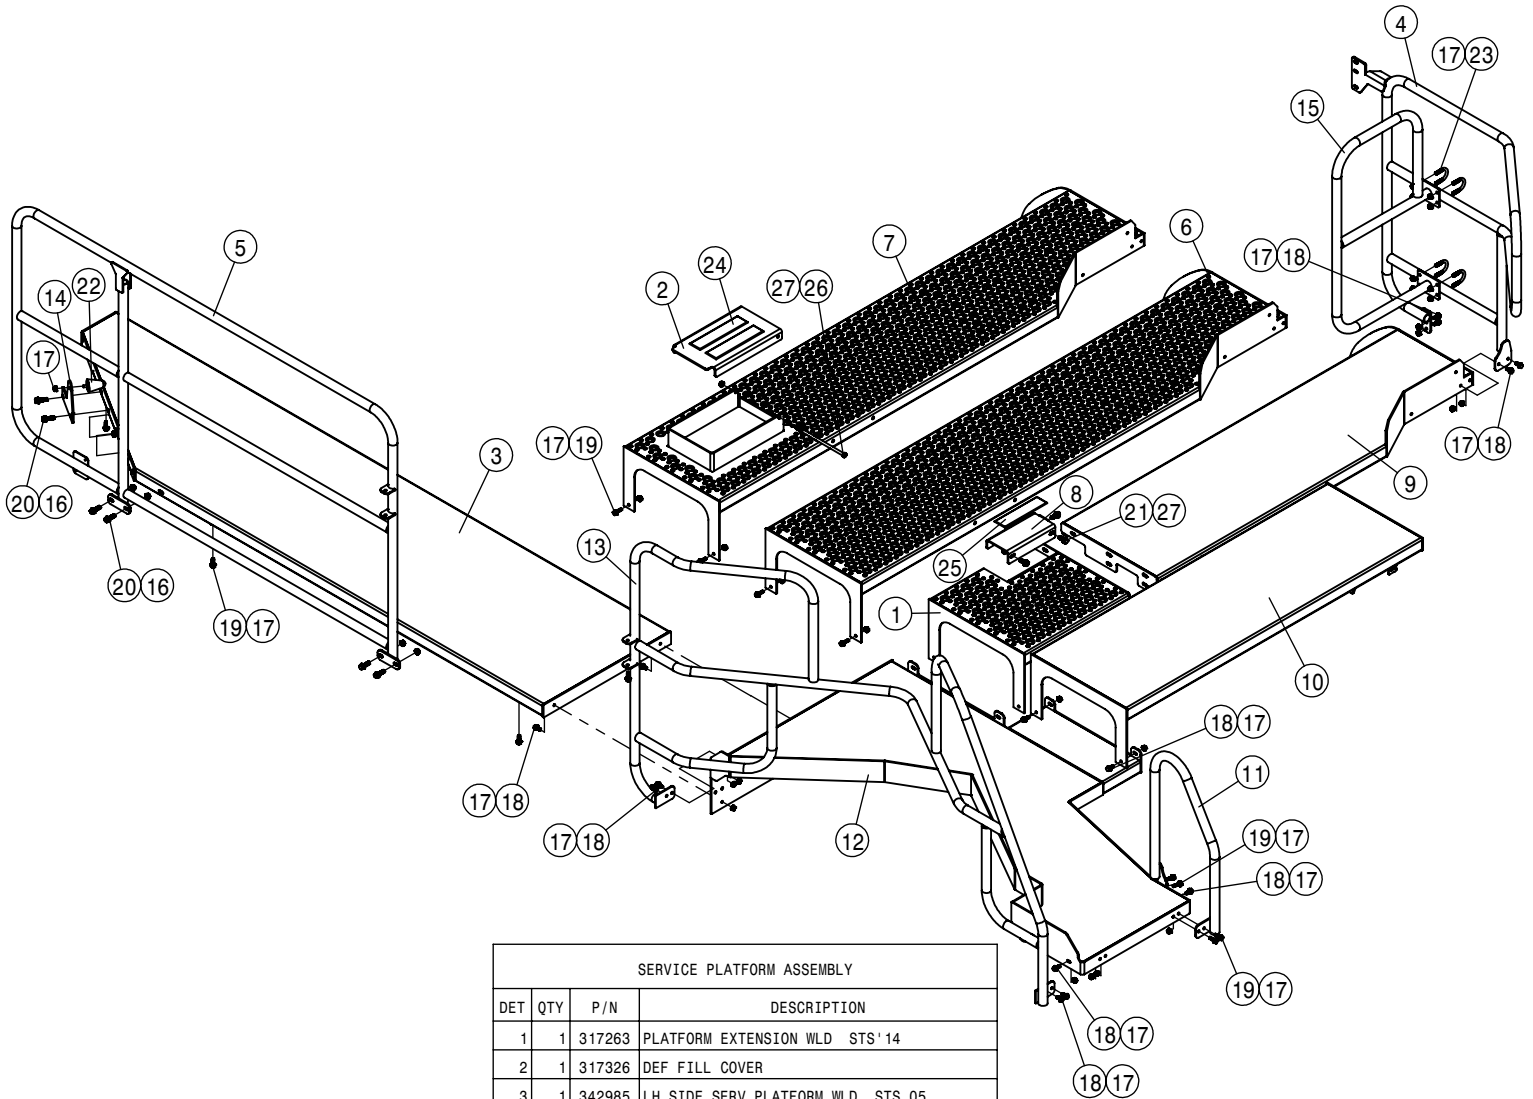

SERVICE PLATFORM ASSEMBLY			
DET	QTY	P/N	DESCRIPTION
1	1	317263	PLATFORM EXTENSION WLD STS '14
2	1	317326	DEF FILL COVER
3	1	342985	LH SIDE SERV PLATFORM WLD, STS 05
4	1	343297	RH REAR HANDRAIL WLD, STS 04
5	1	343511	LH FRT HANDRAIL WLD STS 05
6	1	343948	REAR CENTER PLATFORM T3
7	1	343959	T4F REAR PLATFORM
8	1	344018	FUEL FILL SUPPORT RETRO
9	1	344471	CENTER FRT PLATFORM WLD, STS2014
10	1	344473	CNTR SERV PLATFORM WLD, STS '14
11	1	344520	RH HANDRAIL WLD,LH PLTFRM '14
12	1	344521	LH REAR SERV PLTFRM WLD STS '14
13	1	344522	LH REAR HANDRAIL WLD
14	1	344578	BRACKET-DOOR STOP STS 2014
15	1	345001	RH REAR HANDRAIL EXT WLD, STS06
16	6	470087N	3/8UNC HEX SERR FLG NUT YZ
17	40	470113	5/16UNC SERR FLG LOCK NUT
18	15	470233	5/16UNC X 3/4 SERR FLG HEX BOLT
19	16	470234	5/16UNC X 1" SERR FLG HEX BOLT
20	10	470329	3/8UNC X 1 1/4 SERR FLG HEX BOLT
21	3	470460	3/8 X 1" SERR FLG BOLT
22	1	470571	BUMPER,MALE STUD 2.375 X 1.75
23	4	473911	5/16UNC-1.31ID-2.00 U-BOLT ZINC
24	2	490670	SAFETY TREAD TAPE, 2" X 9"
25	1	490675	SAFETY TREAD TAPE, 2" X 8"
26	1	900152	3/8UNC X 9" HEX BOLT YZ
27	8	910004N	3/8UNC FLANGE CNTR LOCK NUT