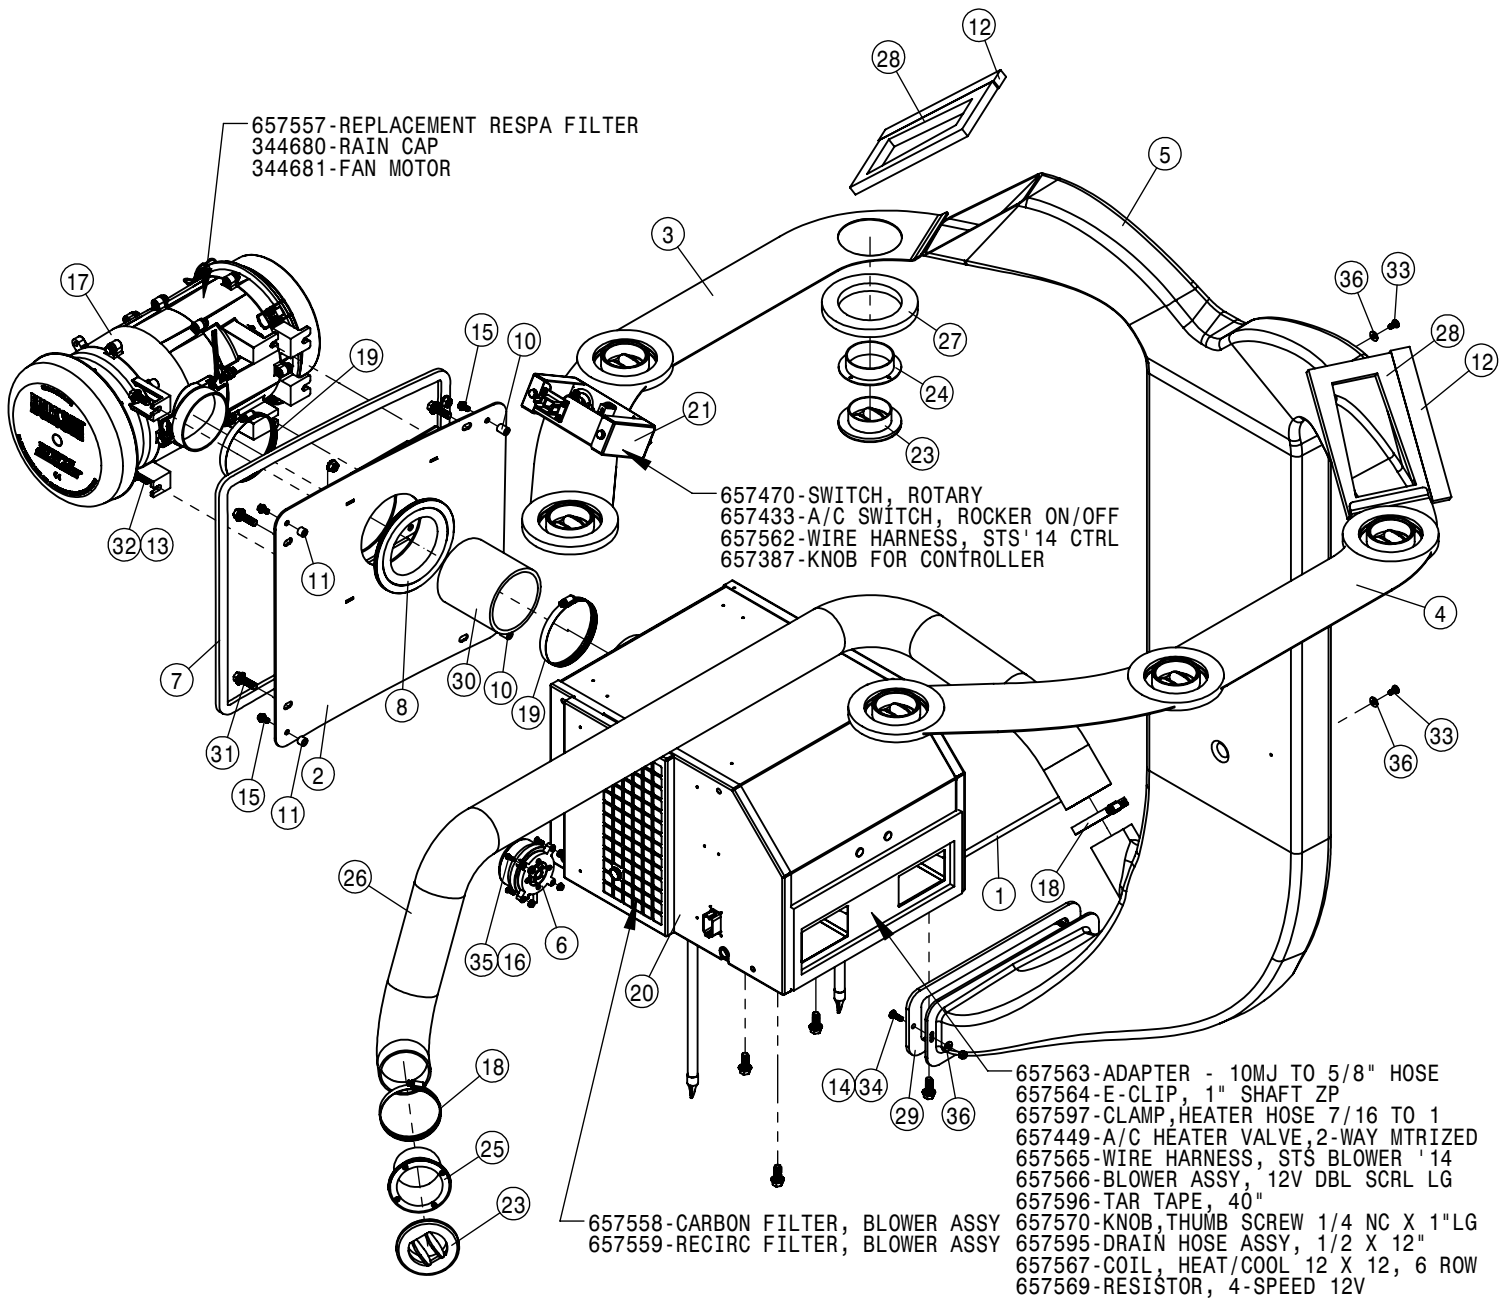

STANDARD HVAC ASSEMBLY			
DET	QTY	P/N	DESCRIPTION
1	1	317315	HOSE - HVAC PRESSURE
2	1	344295	PANEL ACCESS HVAC WLDT, STSCAB'14
3	1	344361	PLATE, ROOF DUCT COVER RH, STSCAB'14
4	1	344362	PLATE, ROOF DUCT COVER LH, STSCAB'14
5	1	344366	DUCT HVAC - STS CAB
6	1	344425	PRESSURE SWITCH - HVAC
7	1	344480	SEAL - RESPA PANEL
8	1	344512	RESPA BULB SEAL, STS'14
NS	2	344552	HVAC DUCT PLT SEAL, STS'14
10	2	344557	STAND OFF 5/8" LG, STS'14
11	2	344558	STAND OFF 3/8" LG, STS'14
12	2	344576	TEMP SEAL DUCT, STS'14
13	4	470087	3/8UNC HEX SERR FLANGE NUT
14	2	470089	1/4UNC HEX NYL-LOC NUT
15	4	470122	1/4 UNC X 1/2 SERR FLG BOLT
16	4	470463	8-32 SERR FLANGE NUT
17	1	470655	HVAC FILTRATION UNIT PRECLEANER
18	2	520052	HOSE CLAMP NO 52 STAINLESS

STANDARD HVAC ASSEMBLY			
DET	QTY	P/N	DESCRIPTION
19	2	520064	HOSE CLAMP NO 64 STAINLESS
20	1	657540	BLOWER UNIT - MAN TMP CNTRL
21	1	657542	HVAC CONTROL - MANUAL, STS'14
NS	1	657544	HARNESS - HVAC MAN CONTROL
23	7	657546	LOUVER, 4" W/O MNT
24	6	657547	PANEL MNT, LOUVER (THK PANEL)
25	1	657548	PANEL MNT, LOUVER (THK PANEL)
26	1	657550	HOSE - 3IN HVAC
27	6	657552	GASKET SEAL ROOF LOUVER
28	2	657553	GASKET SEAL ROOF LOUVER
29	1	657556	GASKET SEAL ROOF LOUVER
30	1	657585	HVAC DUCT, STS'14
31	4	900127N	3/8UNC X 1 1/4 SER FLANGE BOLT
32	8	900129N	3/8UNC X 1" SERR FLANGE BOLT
33	2	903708N	1/4UNC X1/2PHIL PAN MACH SCR BZ
34	2	903711	1/4UNC X3/4PHIL PANHD MACH SCR
35	4	903844	8-32 X 1/2 PHIL PANHD MACH SCR
36	4	920000	1/4 SAE FLAT WASHER