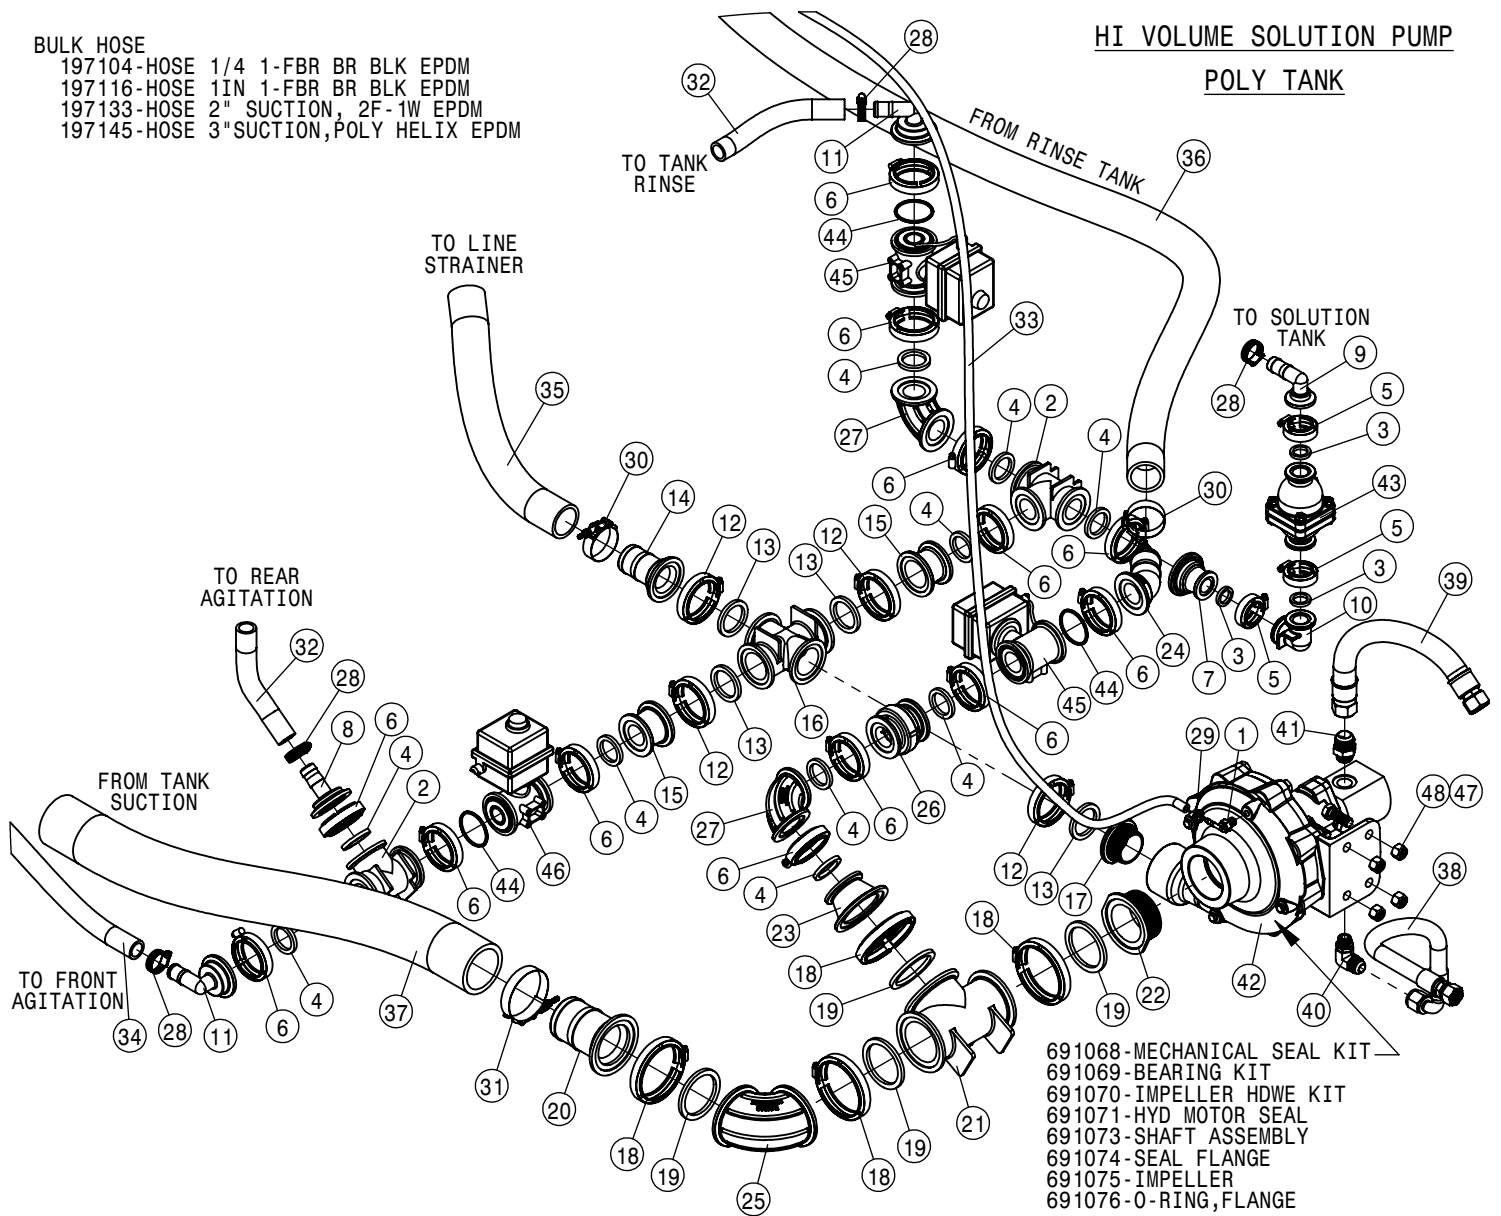

BULK HOSE
197104-HOSE 1/4 1-FBR BR BLK EPDM
197116-HOSE 1IN 1-FBR BR BLK EPDM
197133-HOSE 2" SUCTION, 2F-1W EPDM
197145-HOSE 3" SUCTION, POLY HELIX EPDM

HI VOLUME SOLUTION PUMP
POLY TANK

SOLUTION PUMP ASSEMBLY HV POLY TANK			
DET	QTY	P/N	DESCRIPTION
1	1	500104	1/4NPT-90-1/4 HOSE BARB, POLY
2	2	500151	2" FLANGE TEE, POLY
3	3	500157	1" FLANGE GASKET EPDM
4	10	500158	1 1/2" GASKET FOR 2" FLANGE
5	3	500159	1" FLANGE CLAMP S.S.
6	13	500160	2" FLANGE CLAMP S.S.
7	1	500161	2" FLANGE-1" FLANGE ADPTR POLY
8	1	500172	2" FLANGE-1" HOSE BARB
9	1	500173	1" FLANGE-90-1" HOSE BARB POLY
10	1	500174	1" FLANGE-90-1" FLANGE LBO POLY
11	2	500189	2" FLANGE-90-1" HOSE BARB POLY
12	4	500194	2" FP FLANGE CLAMP S.S.
13	4	500195	2" FP FLANGE GASKET EPDM
14	1	500196	2" FP FLANGE-2" HOSE BARB POLY
15	2	500199	2" FP FLANGE-2" FLANGE REDU POLY
16	1	500203	2" FP FLANGE CROSS POLY
17	1	500205	2" FP FLANGE-2" MNPT ADPTR S.S.
18	4	500208	3" FLANGE CLAMP S.S.
19	4	500209	3" FLANGE GASKET EPDM
20	1	500210	3" FLANGE-3" HOSE BARB POLY
21	1	500217	3" FLANGE TEE POLY
22	1	500234	3" FLANGE-3" MNPT ADPTR S.S.
23	1	500237	3" FLANGE-2" STD FLANGE ADPTR POLY
24	1	500257	2" STANDARD PORT HOSE BARB 45

SOLUTION PUMP ASSEMBLY HV POLY TANK			
DET	QTY	P/N	DESCRIPTION
25	1	500262	3" FLANGE-90-3" FLG SWEEP LBO
26	1	500264	2" CHECK STANDARD PORT
27	2	500266	2" FLANGE SWEEP 90
28	4	520090	HOSECLAMP NO 16 STAINLESS
29	1	520120	HOSE CLAMP NO 4 STAINLESS
30	2	520141	2.31/2.62 T-BOLT HOSE CLAMP SS
31	1	520145	3.56/3.88 T-BOLT HOSE CLAMP SS
32	2	601726	HOSE, 1 X 11 1BR BLK EPDM
33	1	601848	HOSE, 1/4 X 82 1 BR BLK EPDM
34	1	601867	HOSE, 1 X 87 1 BR BLK EPDM
35	1	601889	HOSE, 2 X 22 2F-1W EPDM
36	1	601893	HOSE, 2 X 115 2F-1W EPDM
37	1	601912	HOSE, 3 X 35 POLY HELIX EPDM
38	1	617103	12-451TC-12FJX-12FJX90-22 H/A
39	1	617140	16-811-16FJX-16FJX-20 H/A
40	1	618279	1 1/16MJIC-90-7/BMOR LBO
41	1	618558	1 5/16MJIC-1 1/16MOR ADPTR
42	1	691036	HYPRO 9307 PUMP
43	1	696008	PRESS RELIEF VLV, 100PSI, 1" FLG
44	3	696254	O-RING, KZCO FLANGED VALVE
45	2	696256	VALVE, KZCO C2F-60B-M-S9
46	1	696257	VALVE, KZCO C2F-62-Q-S9
47	4	900334	5/8UNC X 1 3/4 HEX BOLT
48	4	914010	5/8UNC HEX STOVER NUT