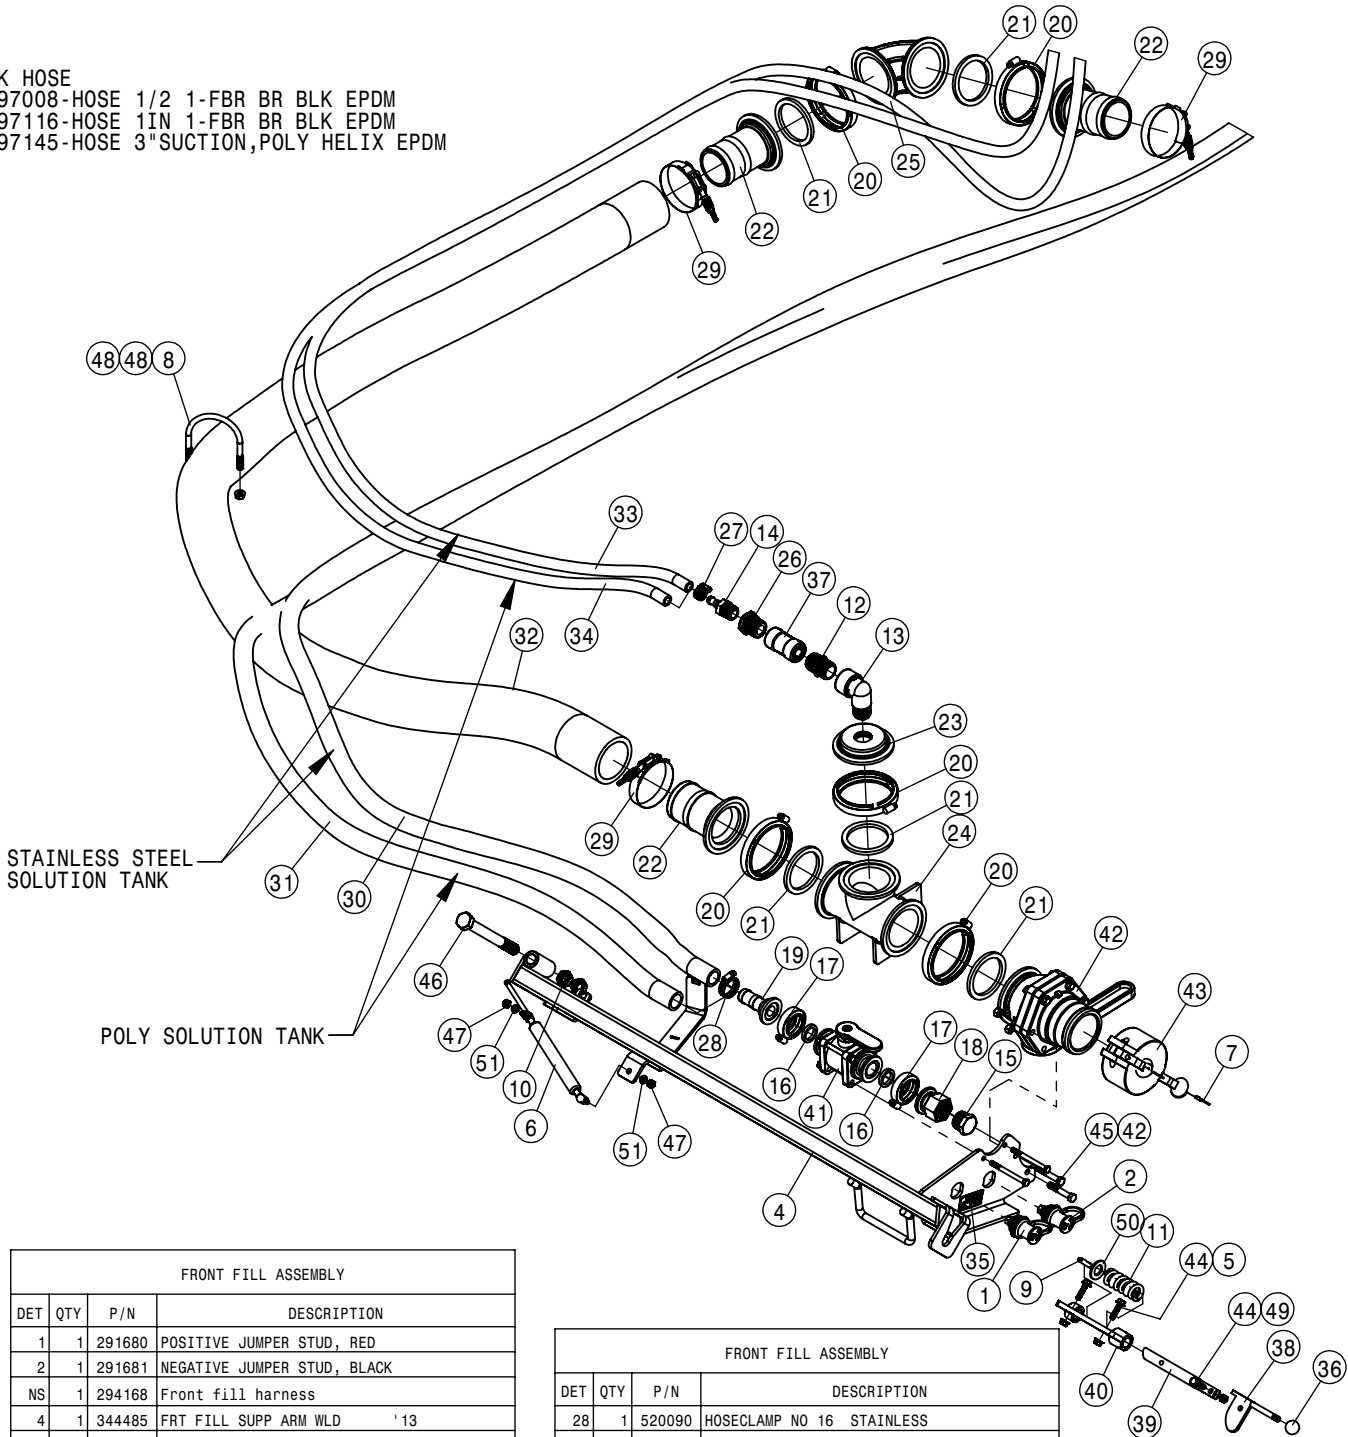

BULK HOSE
197008-HOSE 1/2 1-FBR BR BLK EPDM
197116-HOSE 1IN 1-FBR BR BLK EPDM
197145-HOSE 3" SUCTION, POLY HELIX EPDM

FRONT FILL ASSEMBLY			
DET	QTY	P/N	DESCRIPTION
1	1	291680	POSITIVE JUMPER STUD, RED
2	1	291681	NEGATIVE JUMPER STUD, BLACK
NS	1	294168	Front fill harness
4	1	344485	FRT FILL SUPP ARM WLD '13
5	2	470113	5/16UNC SERR FLG LOCK NUT
6	1	470253	HYD DAMPER 100LB 4.0 STROKE
7	1	470352	LANYARD, 11" POLY
8	1	472048	3/8 UNC U-BOLT 3.50ID X 4.125 ZINC
9	1	472316	ROLL PIN, 5/16 X 1 1/2
10	2	473006	3/4UNC HEX JAM NUT, NYLOC
11	1	482017	SPRING
12	1	500013	1"NPT HEX PIPE NIPPLE, POLY
13	1	500014	1"NPT-90 ST EL, POLY
14	1	500019	3/4NPT-1/2HOSE BARB, POLY
15	1	500063	1"NPT PIP PLUG, POLY
16	2	500157	1" FLANGE GASKET EPDM
17	2	500159	1" FLANGE CLAMP S.S.
18	1	500168	1" FLANGE-1" FNPT ADPTR POLY
19	1	500171	1" FLANGE-1" HOSE BARB POLY
20	5	500208	3" FLANGE CLAMP S.S.
21	5	500209	3" FLANGE GASKET EPDM
22	3	500210	3"FLANGE-3"HOSEBARB POLY
23	1	500216	3"FLANGE PLUG W/1"FNPT
24	1	500217	3"FLANGE TEE POLY
25	1	500262	3"FLANGE-90-3"FLG SWEEP LBO
26	1	505214	1"-3/4"NPT REDU BUSH, POLY
27	1	520069	HOSE CLAMP NO 6 STAINLESS

FRONT FILL ASSEMBLY			
DET	QTY	P/N	DESCRIPTION
28	1	520090	HOSECLAMP NO 16 STAINLESS
29	3	520145	3.56/3.88 T-BOLT HOSE CLAMP SS
30	1	601180	HOSE, 1 X 194 1BR BLK EPDM
31	1	601662	HOSE, 1 X 197 1BR BLK EPDM
32	1	601680	HOSE 3 X 91 POLY HELIX EPDM
33	1	601919	HOSE, 1/2 X 168 1BR BLK EPDM
34	1	601921	HOSE, 1/2 X 189 1BR BLK EPDM
35	1	650401	DECAL, AUX POWER PORT
36	1	659291	KNOB, BLK, 3/8" - 16 UNC
37	1	690488	1.00 CHECK VLV, SPRING LOADED
38	1	690698	FRT FILL SUPP ARM REL WLD
39	1	691139	FRT FILL SUPP ARM LATCH PIN'10
40	1	691140	FRT FILL LATCH BRKT WLD,STS'10
41	1	696147	BALL VLV, 1" FLANGE
42	1	696192	3"FLG STUBBY VALVE,3"M-ADPTR
43	1	696231	CAP FOR 3" MALE COUPLER POLY
44	3	900066N	5/16UNC X 1 1/4 SERR.FLG.HEX BOLT
45	2	900170	3/8UNC X 2 1/4 HEX BOLT
46	1	900418	3/4UNC X 7" HEX BOLT
47	2	910002	5/16UNC HEX NUT
48	2	910004N	3/8UNC FLANGE CNTR LOCK NUT
49	1	914002	5/16UNC HEX STOVER NUT
50	1	920006	3/4 SAE FLAT WASHER
51	2	920501	5/16 LOCK WASHER