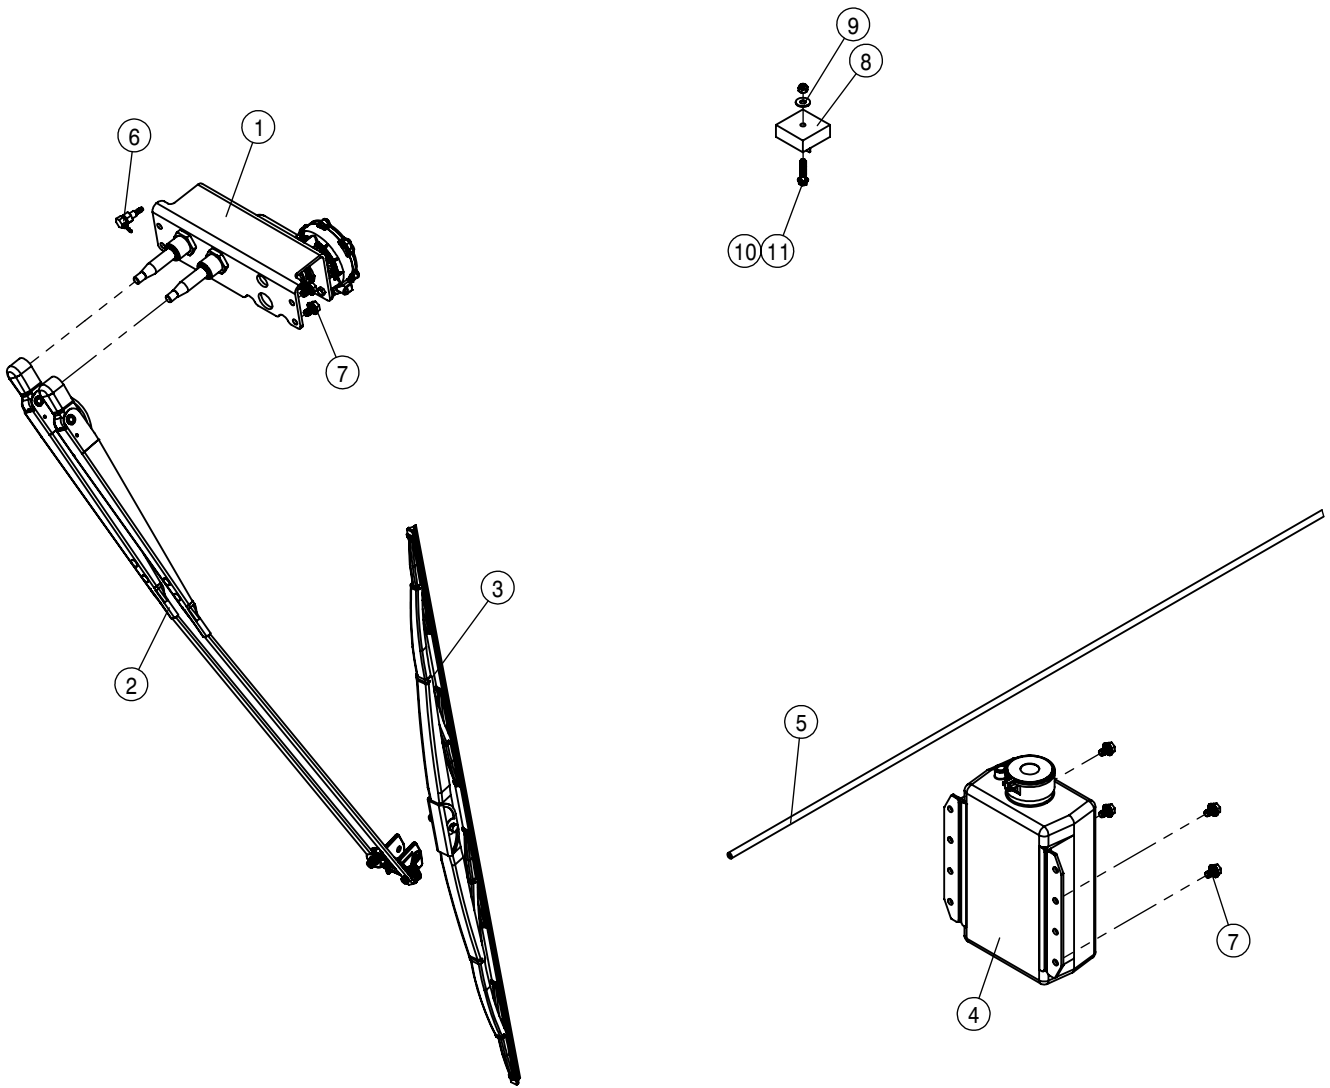

WIPER ASSEMBLY			
DET	QTY	P/N	DESCRIPTION
1	1	344367	WIPER MOTOR STS
2	1	344379	WIPER ARM STS
3	1	344380	WIPER BLADE STS
4	1	344382	WASHER BOTTLE
5	1	344383	HOSE - WASHER STS
6	1	344483	WASHER BULKHEAD, STS' 14
7	8	470232	5/16UNC X 1/2 SERR FLG HEX BOLT
8	1	290094	TIMER - WIPER
9	1	483038	1/4 REGULAR FLAT WASHER
10	1	470089N	1/4UNC HEX NYLOC NUT, 316 SS
11	1	900004N	1/4 UNC X 1 1/4 SER FLG BOLT SS