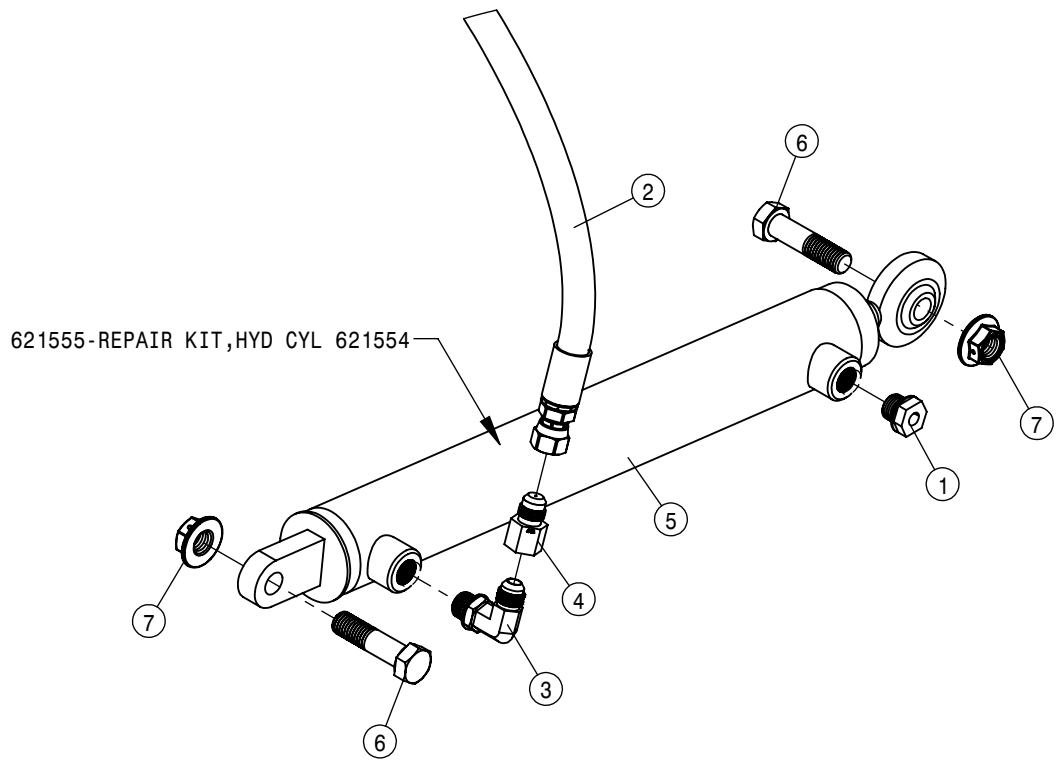

LADDER CYLINDER ASSEMBLY			
DET	QTY	P/N	DESCRIPTION
1	1	362036	SAE 6 BRASS BREATHER
2	1	617127	06-451TC-06FJX-06FJX45-36 H/A
3	1	618119	9/16MJC-90-9/16MOR LBO
4	1	618733	9/16JIC .042 ORIFICE ADPTR
5	1	621554	CYLINDER, 1.50 ID x 12.00 STRK
6	2	900267	1/2UNC X 2" HEX BOLT
7	2	914015	1/2UNC HEX CENTER-LOCK NUT