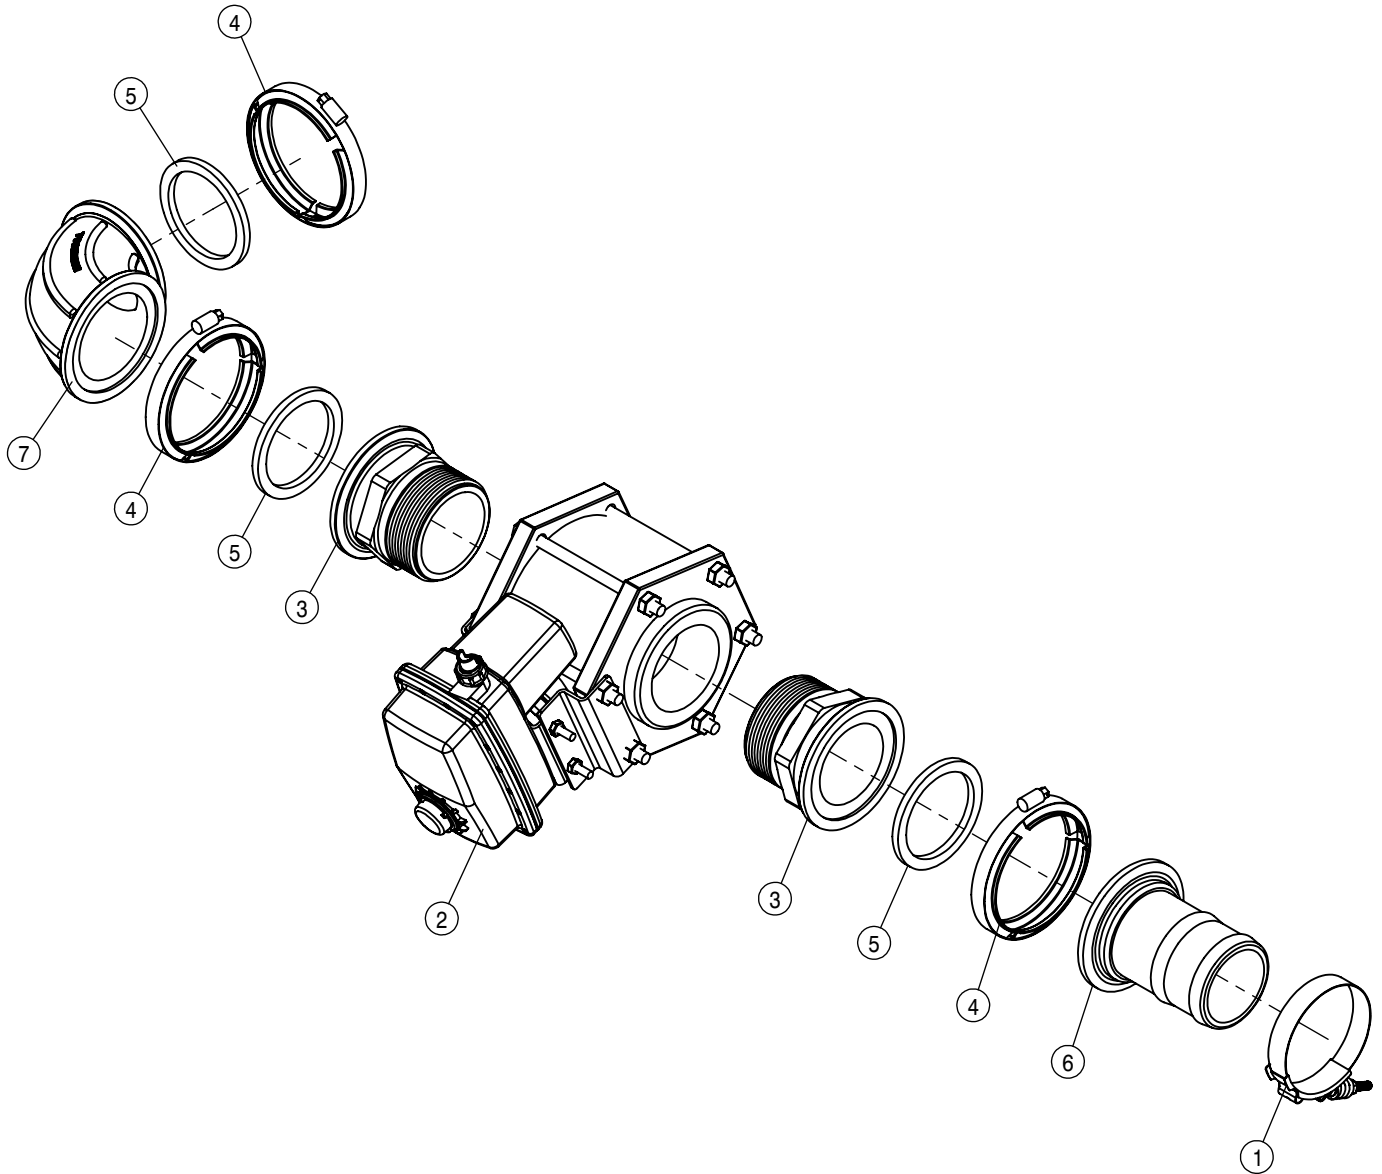

LEFT SOLUTION TANK VALVE ASSEMBLY HV			
DET	QTY	P/N	DESCRIPTION
1	1	520145	3.56/3.88 T-BOLT HOSE CLAMP SS
2	1	696268	VALVE, 3" KZCO
3	2	500164	3" FLANGE- 3.00 MNPT ADPTR POLY
4	3	500208	3" FLANGE CLAMP S.S.
5	3	500209	3" FLANGE GASKET EPDM
6	1	500210	3" FLANGE-3" HOSEBARB POLY
7	1	500262	3" FLANGE-90-3" FLG SWEEP LBO