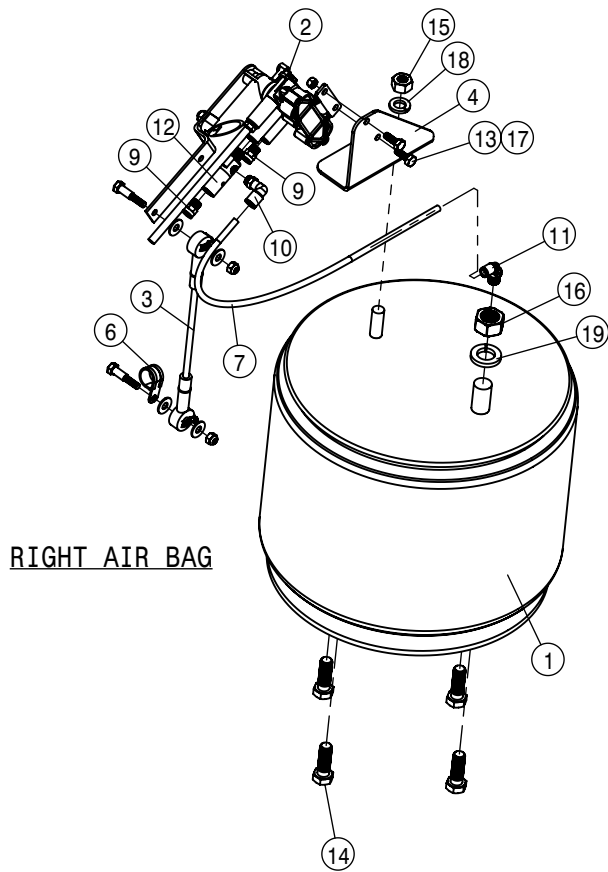

LEFT AIR BAG

RIGHT AIR BAG