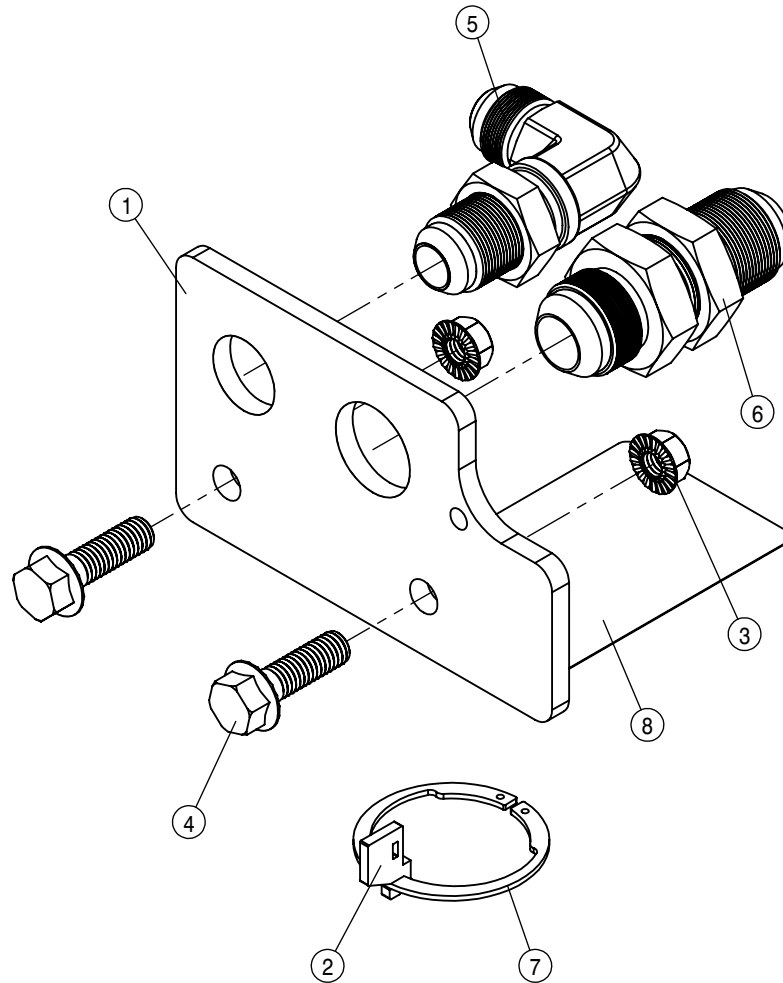

HYDRAULIC OPTION CONNECTION ASSEMBLY			
DET	QTY	P/N	DESCRIPTION
1	1	344488	BRKT FOR NON-MULTICOUPLER MACHINE
2	1	438787	ELECTRICAL QUICK COUPLER KEY
3	2	470113	5/16UNC SERR FLG LOCK NUT
4	2	470329	3/8UNC X 1 1/4 SERR FLG HEX BOLT
5	1	619021	7/8MJIC-90-BLKHD UNION LBO
6	1	619022	1 1/16MJIC-1 1/16MJIC BLKHD UNION
7	1	629546	SNAP RING, 1.637 EXTERNAL
8	1	650339	DECAL, WARNING, HYD. OIL INJ