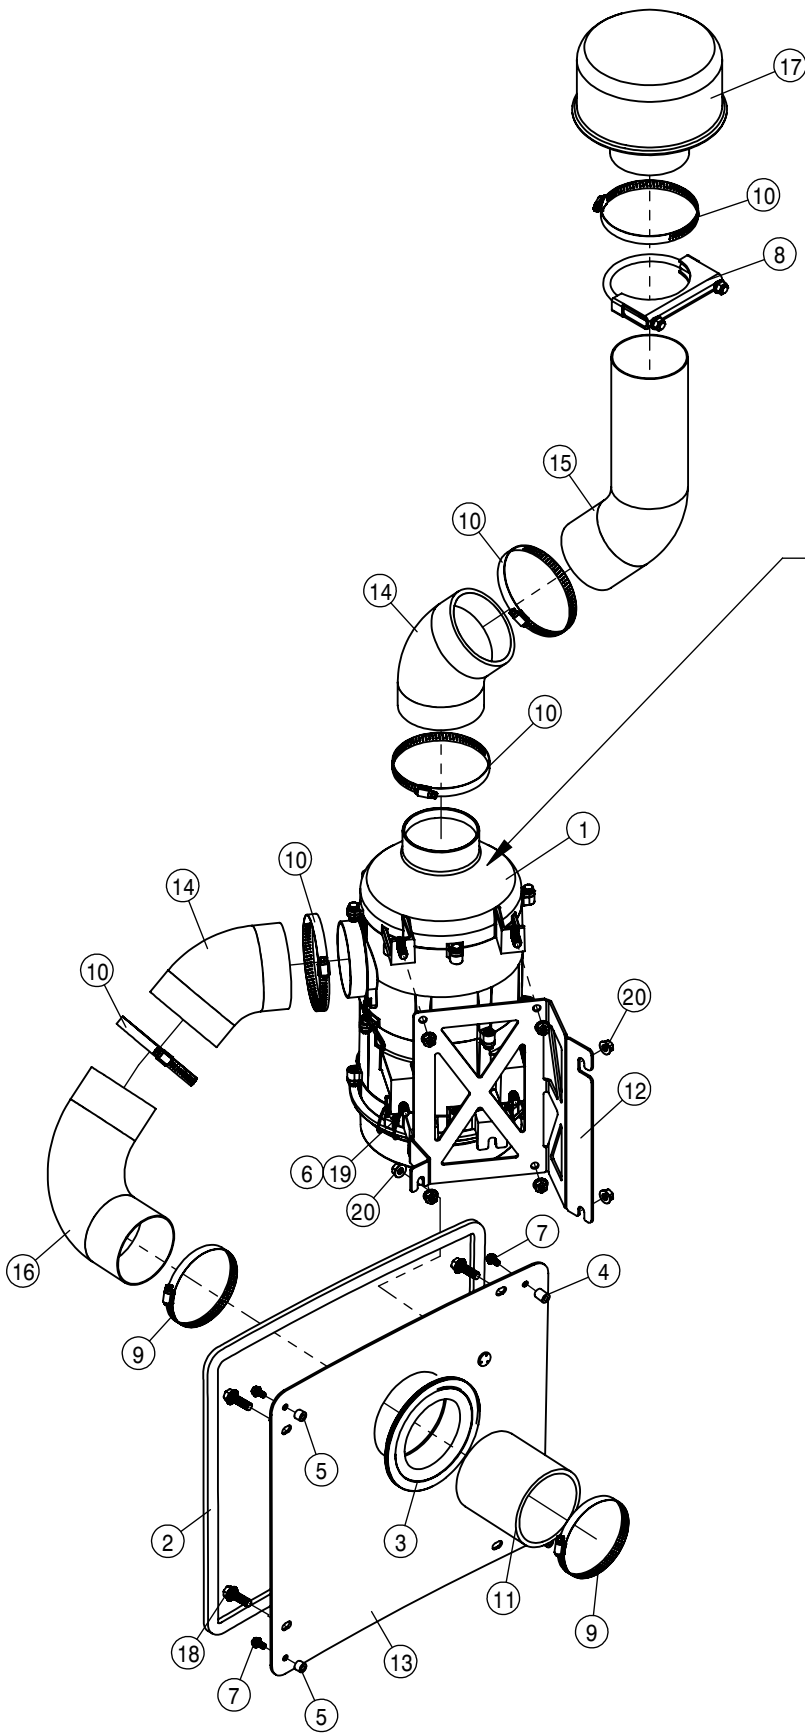

657557-REPLACEMENT RESPA FILTER
344680-RAIN CAP
344681-FAN MOTOR

AIR INTAKE (TALL CORN)			
DET	QTY	P/N	DESCRIPTION
1	1	344424	HVAC FILTRATION UNIT PRECLEANER
2	1	344480	SEAL - RESPA PANEL
3	1	344512	RESPA BULB SEAL, STS' 14
4	2	344557	STAND OFF 5/8" LG, STS' 14
5	2	344558	STAND OFF 3/8" LG, STS' 14
6	4	470087	3/8UNC HEX SERR FLANGE NUT
7	4	470122	1/4 UNC X 1/2 SERR FLG BOLT
8	1	472218	4" MUFFLER CLAMP 3/8UNC GRAY
9	2	520064	HOSE CLAMP NO 64 STAINLESS
10	5	520072	HOSE CLAMP NO 72 STAINLESS
11	1	657585	HVAC DUCT, STS' 14
12	1	660585	MOUNT - RESPA, TALL CORN
13	1	660588	PANEL - HVAC ACCESS WLD, STS
14	2	660591	ELBOW - EPDM 45DEG 4" ID
15	1	660592	TUBE - 4" OD, 45DEG
16	1	660593	ELBOW - 4" OD, 90 DEG
17	1	660594	INLET HOOD - 4" ID
18	4	900127N	3/8UNC X 1 1/4 SER FLANGE BOLT
19	4	900129N	3/8UNC X 1" SERR FLANGE BOLT
20	3	910004N	3/8UNC FLANGE CNTR LOCK NUT