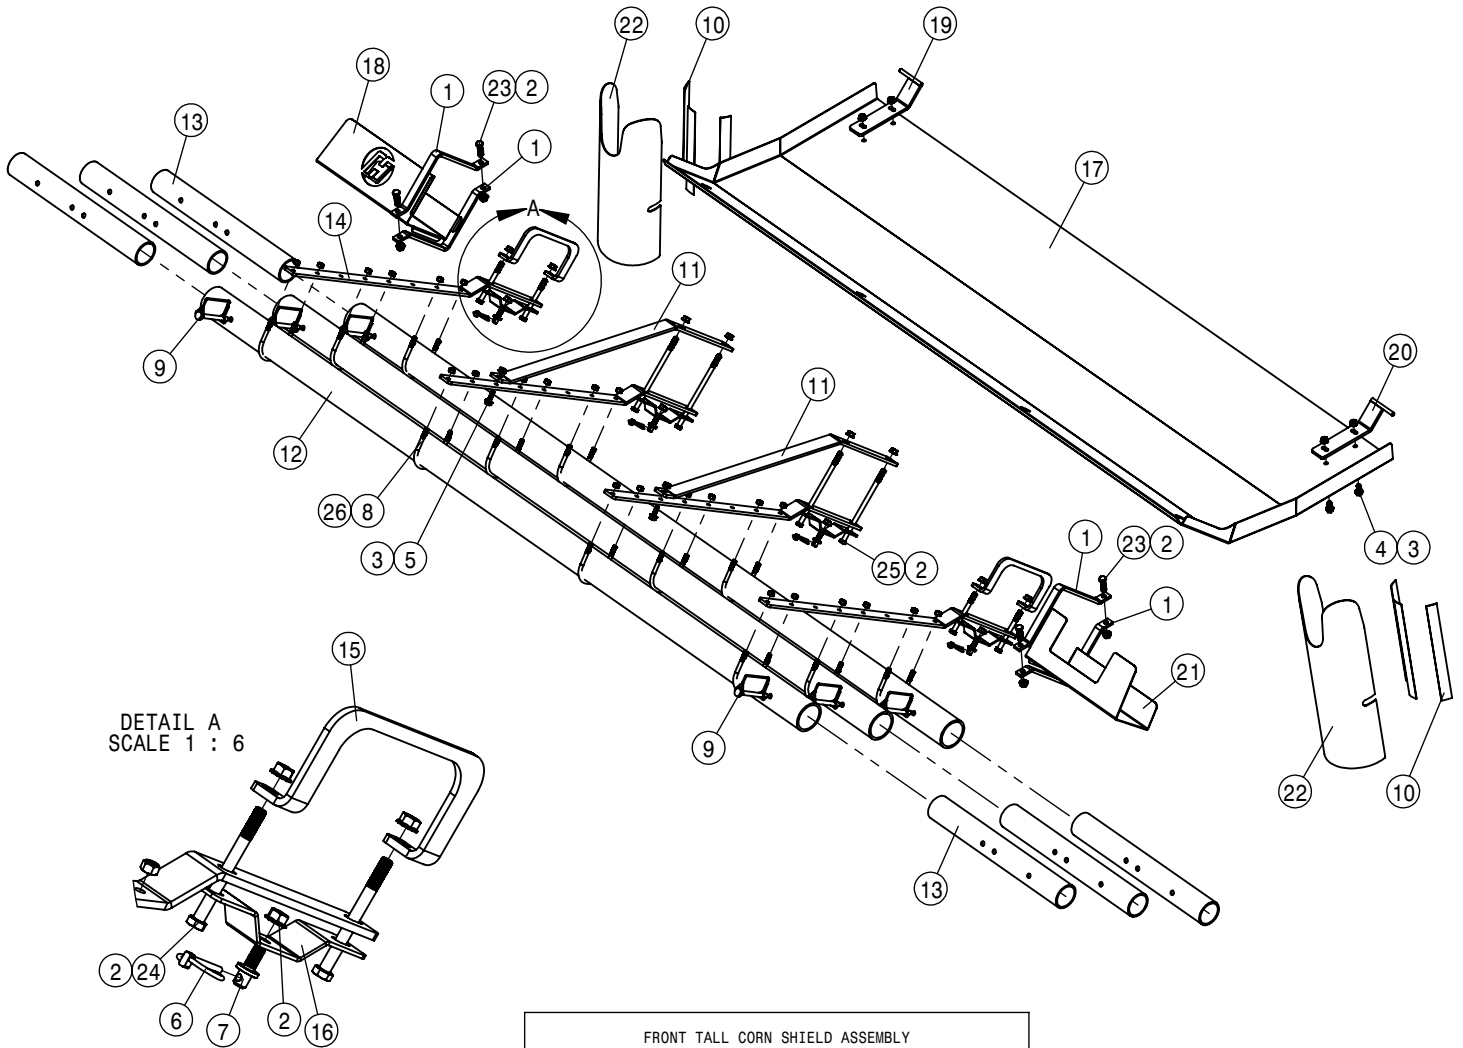

DETAIL A
SCALE 1 : 6

FRONT TALL CORN SHIELD ASSEMBLY			
DET	QTY	P/N	DESCRIPTION
1	4	003078	RECEPT MTG BRKT, PAINTED STS 07
2	16	470087	3/8UNC HEX SERR FLANGE NUT
3	6	470113	5/16UNC SERR FLG LOCK NUT
4	4	470233	5/16UNC X 3/4 SERR FLG HEX BOLT
5	2	470234	5/16UNC X 1" SERR FLG HEX BOLT
6	4	470335	LINCHPIN, 3/16 X 1 1/4 GRIP
7	4	470520	HANGER PIN,3/8UNC x.437Dx.500L
8	12	472046	5/16UNC-3.00ID-3.687 U-BOLT,SS
9	6	475016	KLIK PIN 3/8 DIA x 3 x 1 1/2
10	6	490645	VHB TAPE 5952, BLACK
11	2	660465	BRUSH GUARD SUPPORT
12	3	660466	BRUSH GUARD PVC TUBE STS
13	6	660467	BRUSH GUARD PVC EXT STS
14	4	660468	BRUSH GUARD MT STS
15	2	660470	BRUSH GUARD MT SUPPORT STS
16	4	660471	FRNT BELLY SHLD RETAINER STS
17	1	660472	FRT BELLY SHIELD STS'14
18	1	660473	RH FRT TOOLBAR SHIELD STS
19	1	660475	RH FRT SHLD HING WLD STS'14
20	1	660476	LH FRT SHLD HING WLD STS'14
21	1	660584	LH FRT TOOLBAR SHIELD STS
22	2	662285	TALL CORN LEG SHIELD
23	4	900127	3/8UNC X 1 1/4 HEX BOLT
24	4	900140	3/8UNC X 4" HEX BOLT
25	4	900151	3/8UNC X 7 1/2 HEX BOLT
26	24	914002	5/16UNC HEX STOVER NUT