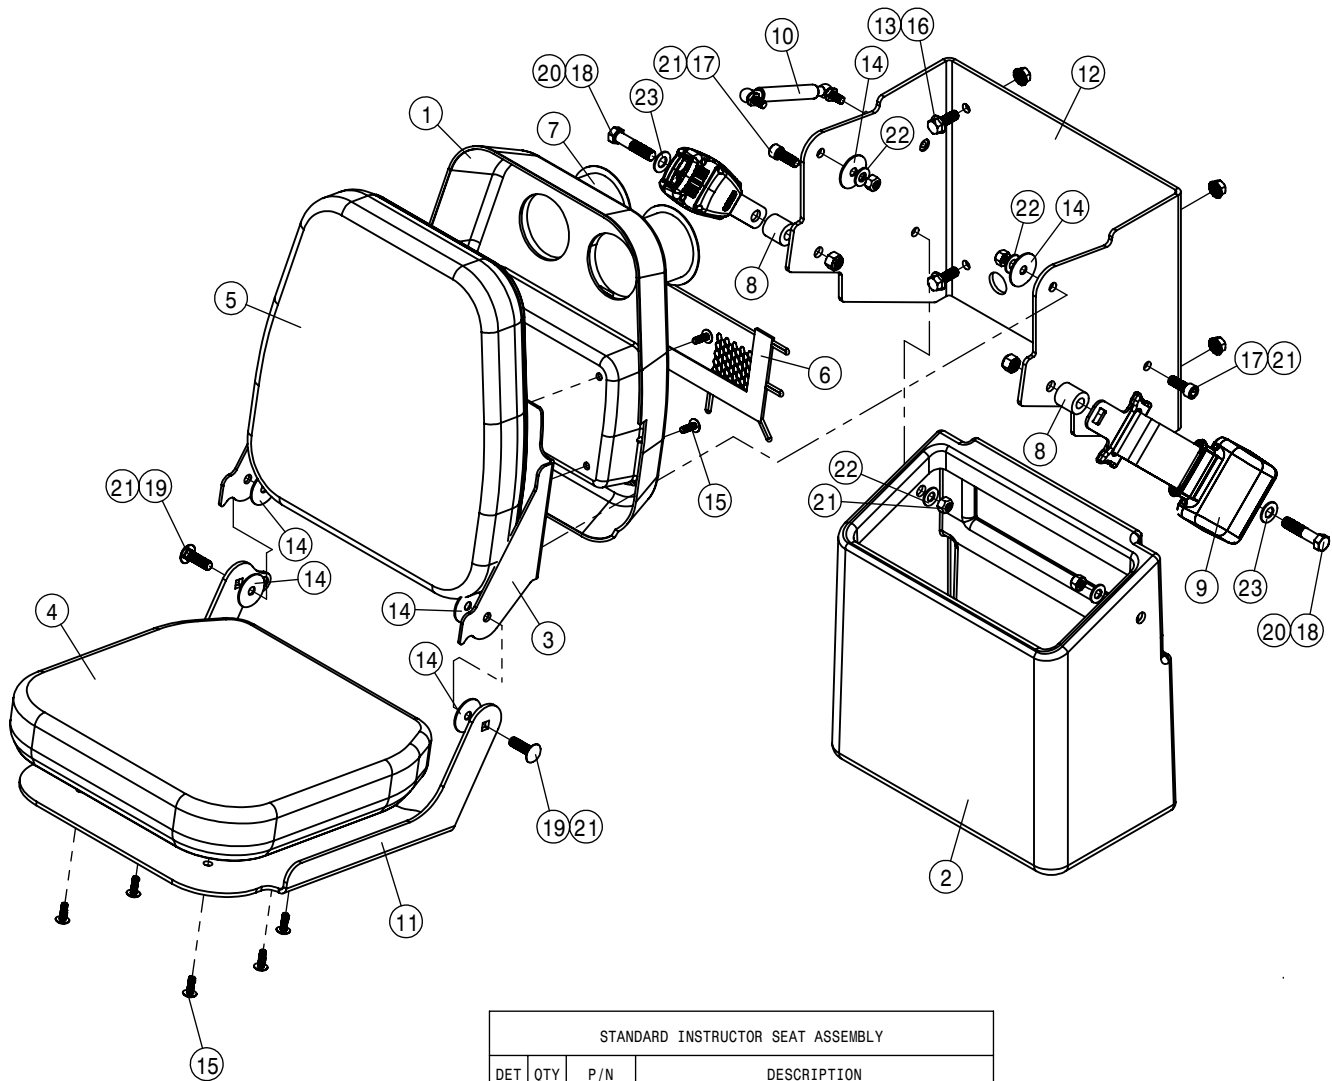

STANDARD INSTRUCTOR SEAT ASSEMBLY			
DET	QTY	P/N	DESCRIPTION
1	1	344162	PANEL BACK INSTRUCTOR SEAT BACK
2	1	344163	BIN STORAGE INSTRUCTOR SEAT
3	1	344166	BRKT BACK INSTRUCTOR SEAT MOUNT
4	1	344174	CUSH BASE INST SEAT STD
5	1	344175	CUSH BACK INST SEAT STD
6	1	344412	CARGO NET - INSTRUCTOR SEAT
7	2	344463	CUP HOLDER - SMALL
8	2	344489	INST SEAT BELT BUSHING, STS' 14
9	1	344493	INST SEAT BELT ASSY, STS' 14
10	1	344559	INST SEAT GAS SPRING, STS' 14
11	1	344564	BRKT BASE INST SEAT WLDT, STS' 14
12	1	344566	BRKT INST SEAT MT WLDT, STS' 14
13	4	470087	3/8UNC HEX SERR FLANGE NUT
14	6	470657	3/8 PTFE LOW-FRICT WASHER
15	10	472261	1/4UNC X 3/4 TRUSS HD BOLT
16	4	900129N	3/8UNC X 1" SERR FLANGE BOLT
17	2	900172	3/8UNC X 1" SOC HD CAP SCR, ZINC
18	2	900235	7/16-20 HEX HEAD BOLT, GR 5
19	2	901130	3/8UNC X 1 1/4 CARR BOLT
20	2	910030	7/16UNF HEX NUT, NYLOC GR5
21	4	914004	3/8UNC HEX STOVER NUT
22	4	920002	3/8 SAE FLAT WASHER
23	2	920003	7/16 SAE FLAT WASHER