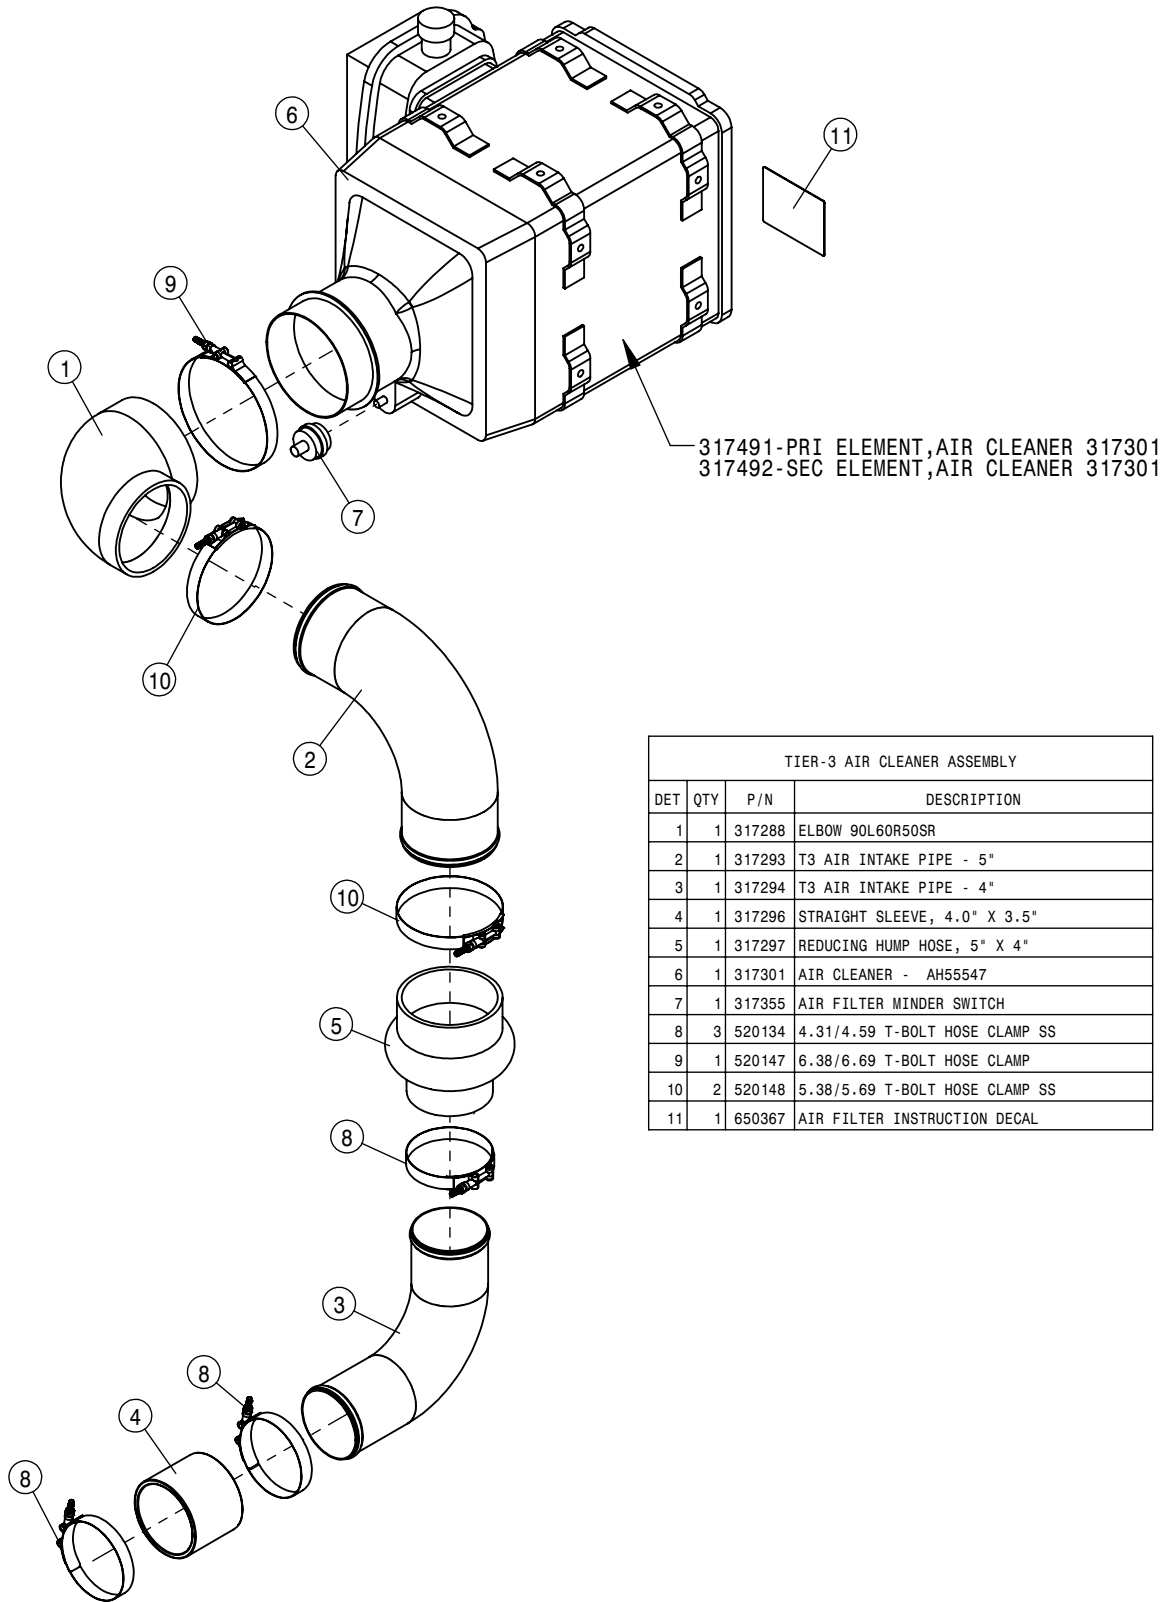

TIER-3 AIR CLEANER ASSEMBLY			
DET	QTY	P/N	DESCRIPTION
1	1	317288	ELBOW 90L60R50SR
2	1	317293	T3 AIR INTAKE PIPE - 5"
3	1	317294	T3 AIR INTAKE PIPE - 4"
4	1	317296	STRAIGHT SLEEVE, 4.0" X 3.5"
5	1	317297	REDUCING HUMP HOSE, 5" X 4"
6	1	317301	AIR CLEANER - AH55547
7	1	317355	AIR FILTER MINDER SWITCH
8	3	520134	4.31/4.59 T-BOLT HOSE CLAMP SS
9	1	520147	6.38/6.69 T-BOLT HOSE CLAMP
10	2	520148	5.38/5.69 T-BOLT HOSE CLAMP SS
11	1	650367	AIR FILTER INSTRUCTION DECAL