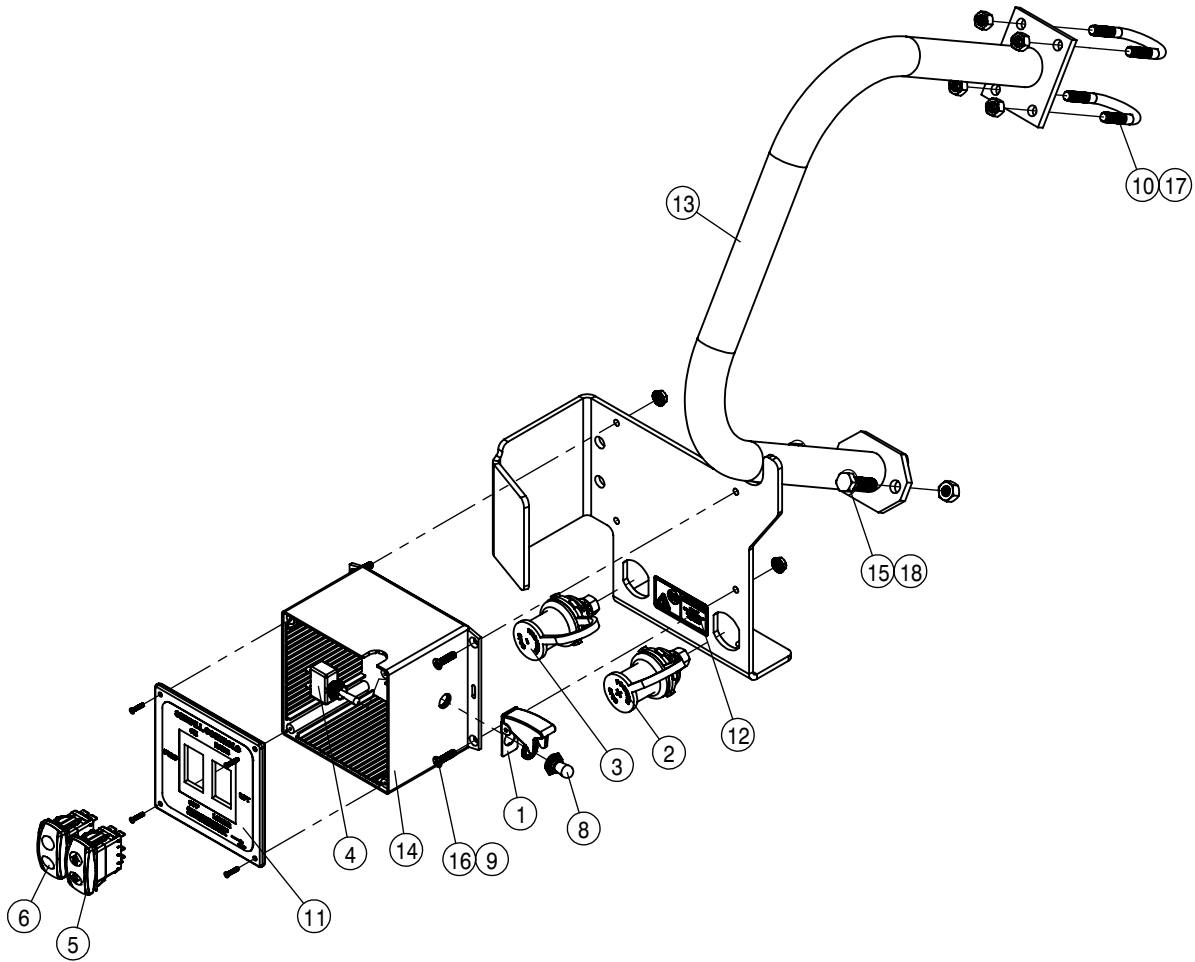

SIDE FILL SWITCH BOX ASSEMBLY			
DET	QTY	P/N	DESCRIPTION
1	1	291655	AIRCRAFT TOGGLE SWITCH GUARD
2	1	291680	POSITIVE JUMPER STUD, RED
3	1	291681	NEGATIVE JUMPER STUD, BLACK
4	1	291937	TOGGLE SWITCH, SPST
5	1	292225	SWITCH - SIDEFILL LIFT
6	1	292226	SWITCH - SIDEFILL PUMP SPEED
NS	1	294230	SIDE FILL HARNESS
8	1	470001	RUBBER BOOT AND NUT FOR 298012
9	4	470175	10-32 SERR FLANGE NUT
10	2	473911	5/16UNC-1.31ID-2.00 U-BOLT ZINC
11	1	650155	DECAL, SIDEFILL CTRL STS 05
12	1	650401	DECAL, AUX POWER PORT
13	1	691194	CHEM IND GUARD WLD, 2012
14	1	691206	SIDE FILL SWITCH BOX, STS '14
15	2	900130	3/8UNC X 1 1/4 HEX BOLT
16	4	903723	10-32 X 3/4 PHL FL HD MACH SCR BZ
17	4	914002	5/16UNC HEX STOVER NUT
18	2	914004	3/8UNC HEX STOVER NUT