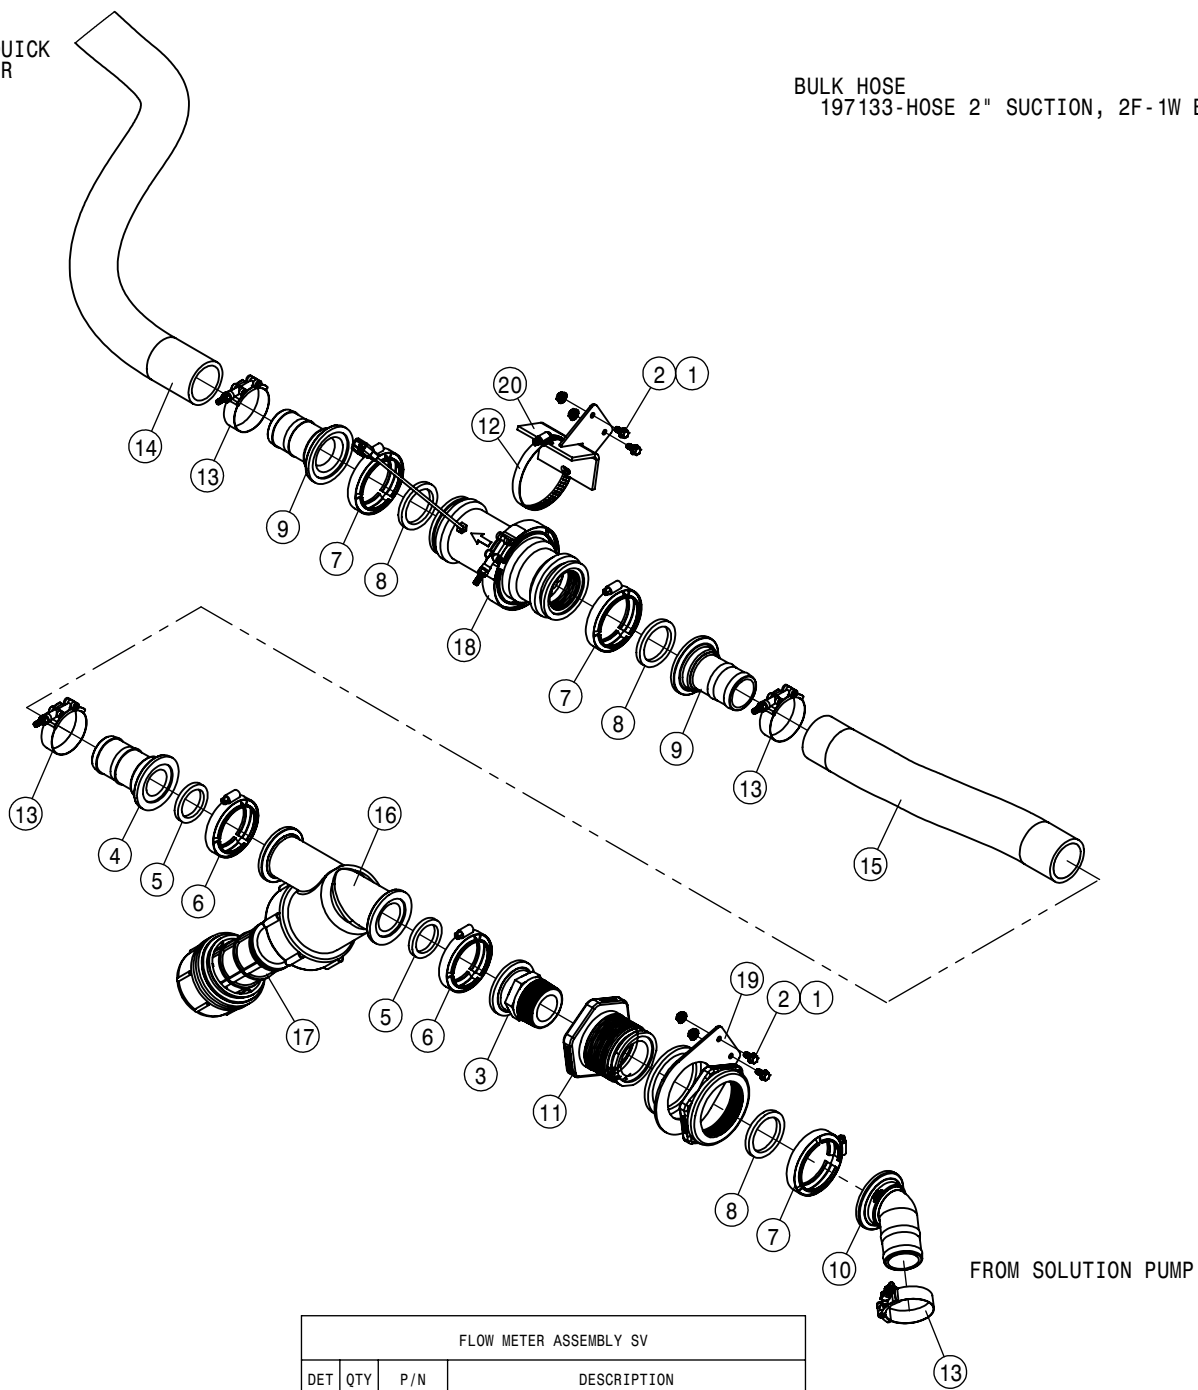

TO BOOM QUICK
COUPLER

BULK HOSE
197133-HOSE 2" SUCTION, 2F-1W EPDM

FLOW METER ASSEMBLY SV			
DET	QTY	P/N	DESCRIPTION
1	4	470121	1/4 UNC SERR FLG LOCK NUT
2	4	470122	1/4 UNC X 1/2 SERR FLG BOLT
3	1	500152	2" FLANGE-2" MNPT ADPTR POLY
4	1	500154	2" FLANGE-2" HOSE BARB POLY
5	2	500158	1 1/2" GASKET FOR 2" FLANGE
6	2	500160	2" FLANGE CLAMP S.S.
7	3	500194	2" FP FLANGE CLAMP S.S.
8	3	500195	2" FP FLANGE GASKET EPDM
9	2	500196	2"FP FLANGE-2"HOSE BARB POLY
10	1	500255	2"FP FLANGE - 45- 2"HOSE BARB POLY
11	1	500271	2"FP BULKHEAD 2" NPT
12	1	520056	HOSE CLAMP NO 56 STAINLESS
13	4	520141	2.31/2-.62 T-BOLT HOSE CLAMP SS
14	1	601450	HOSE, 2 X 84 2F-1W EPDM
15	1	601885	HOSE, 2 X 18 2F-1W EPDM
16	1	690628	LINE "Y" STRAINER, 2" FLANGE
17	1	690629	50 MESH SCREEN FOR 690628
18	1	690961	RFM 100 FLOW METER, RAVEN 05
19	1	691277	STRAINER MNT
20	1	691278	SV FLOWMETER MNT '14