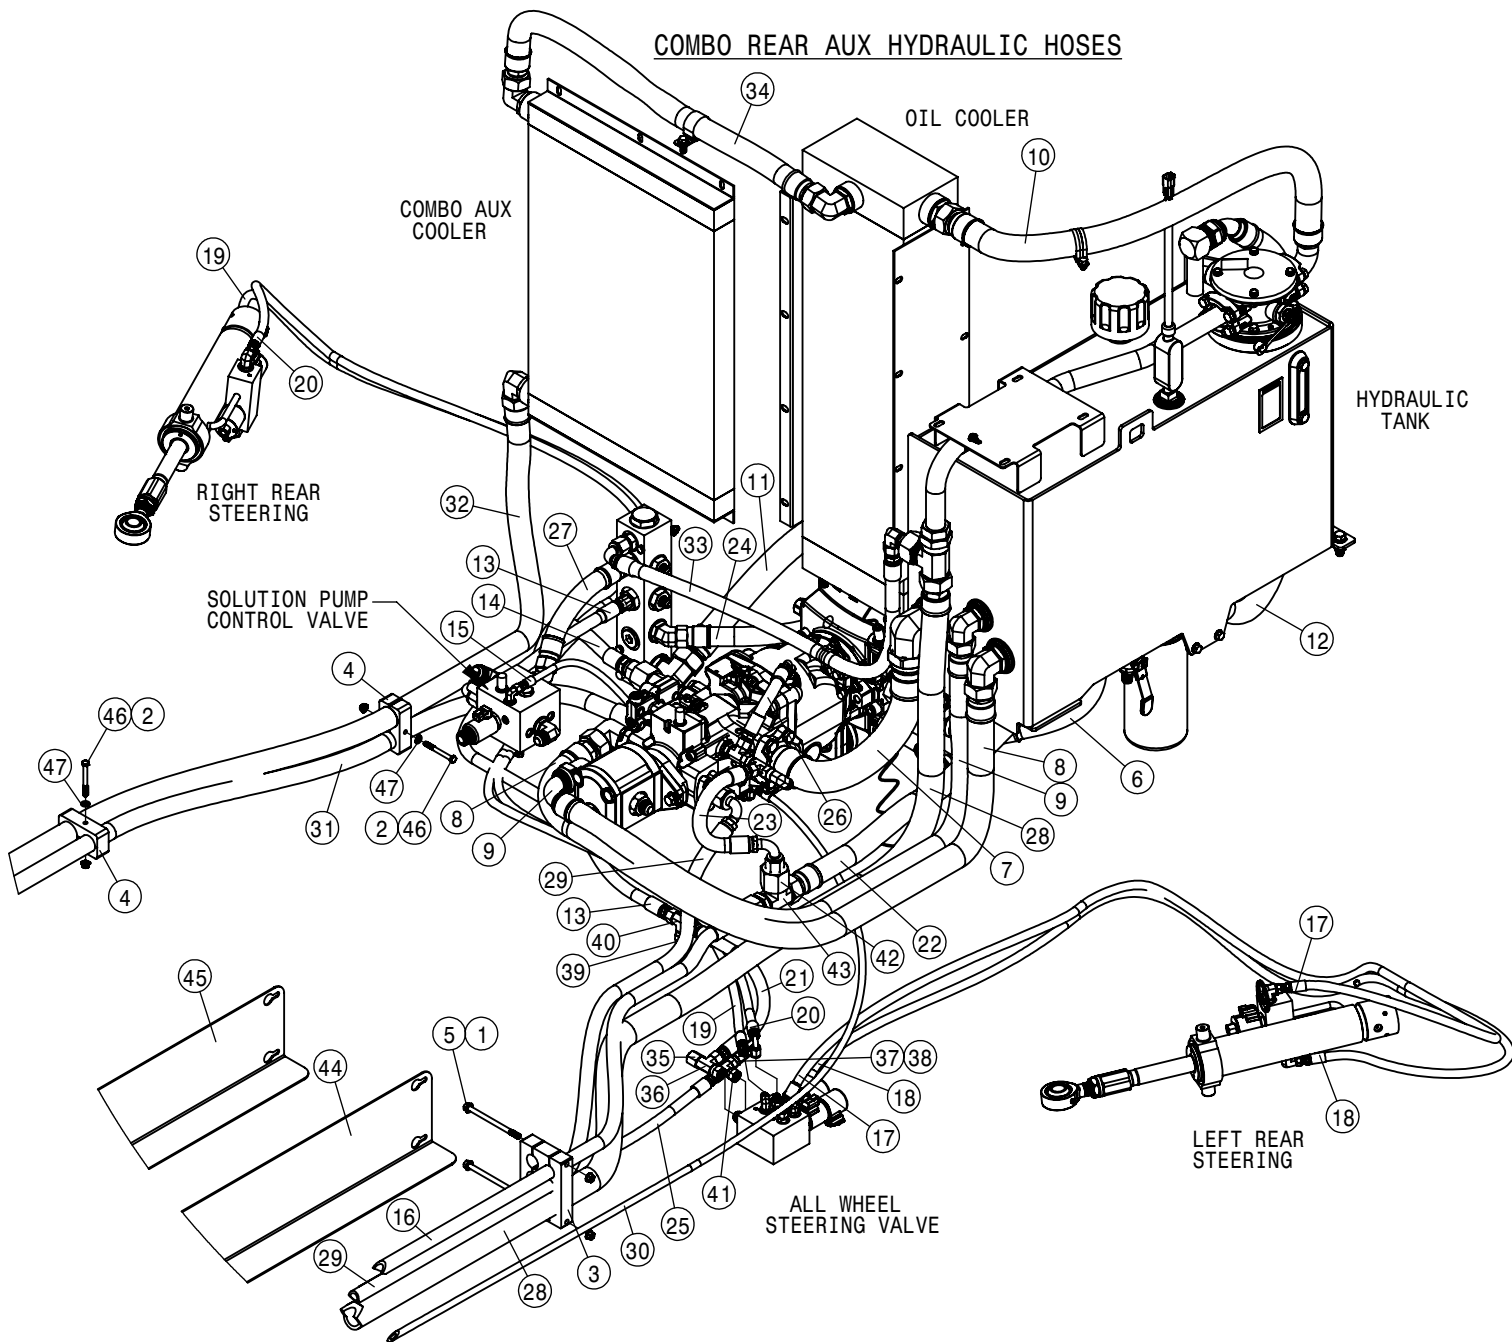

COMBO REAR AUX HYDRAULIC HOSES

COMBO REAR AUX HYDRAULIC HOSE ASSEMBLY			
DET	QTY	P/N	DESCRIPTION
1	2	470087	3/8UNC HEX SERR FLANGE NUT
2	2	470113N	5/16UNC SERR FLG LOCK NUT SS
3	1	470671	HOSE CLAMP, 6-HOLE
4	2	470674	HOSE CLAMP, 2-HOLE
5	2	470683	3/8UNC X5 1/2SMTH FLG HEX BOLT
6	1	617088	24-811-24FJX-24FJX45-18 H/A
7	1	617090	32-811-32FJX-40FLG-23 H/A
8	1	617091	24-811-24FJX-24FJX-71 H/A
9	1	617092	20-811-20FJX-20FJX90-60 H/A
10	1	617093	24-811-24FJX-24FLG90-48 H/A
11	1	617094	24-811-24FJX-24FJX90-31 H/A
12	1	617095	20-811-20FJX-20FJX45-47 H/A
13	1	617097	10-451TC-10FJX-10FJX-47 H/A
14	1	617101	12-451TC-16FJX-12FJX90-23 H/A
15	1	617102	04-451TC-06FJX-04FJX90-29 H/A
16	1	617106	12-451TC-12FJX-12FJX-87 H/A
17	1	617115	06-451TC-06FJX-06FJX45-101 H/A
18	1	617116	06-451TC-06FJX-06FJX-99 H/A
19	1	617117	06-451TC-06FJX-06FJX-137
20	1	617118	06-451TC-06FJX-06FJX90-137 H/A
21	1	617119	10-451TC-10FJX-10FJX-18 H/A
22	1	617120	20-811-20FJX-20FJX-37 H/A
23	1	617122	12-451TC-10FJX-12FJX90-18 H/A
24	1	617123	16-811-16FJX-16FJX90-22 H/A

COMBO REAR AUX HYDRAULIC HOSE ASSEMBLY			
DET	QTY	P/N	DESCRIPTION
25	1	617128	08-451TC-08FJX-10FJX90-113 H/A
26	1	617132	10-451TC-10FJX-10FJX90-11 H/A
27	1	617139	16-811-16FJX-16FJX-12 H/A
28	1	617145	24-811-24FJX-24FJX90-151 H/A
29	1	617146	12-451TC-12FJX-16FJX90-161 H/A
30	1	617147	04-451TC-04FJX-04FJX45-213 H/A
31	1	617148	16-451TC-16FJX-20FJX90-189 H/A
32	1	617149	20-811-20-FJX-20FJX-203 H/A
33	1	617171	12-451TC-12FJX-12FJX90-43 H/A
34	1	617173	20-811-20FJX-20FJX-39 H/A
35	1	618328	7/8FJIC CAP NUT
36	1	618333	7/8FJIC SW RUN TEE-7/8MJIC
37	1	618451	3/4FJIC SW RUN TEE-3/4MJIC
38	2	618532	3/4FJIC CAP NUT
39	1	618543	7/8MJIC PLUG
40	1	618593	7/8FJ SW BRANCH TEE-7/8MJ
41	1	618643	3/4FJ SW BRANCH TEE-3/4MJ
42	1	618665	1 5/8FJIC-1 1/16MJIC ADPTR
43	1	618752	1 5/8MJIC BLKHD RUN TEE
44	1	660291	HOSE GUARD - S/F
45	1	660295	HOSE GUARD - S/F, POLY TANK
46	2	900072N	5/16UNC X 3" HEX BOLT SS
47	2	920001N	5/16 SAE FLAT WASHER SS