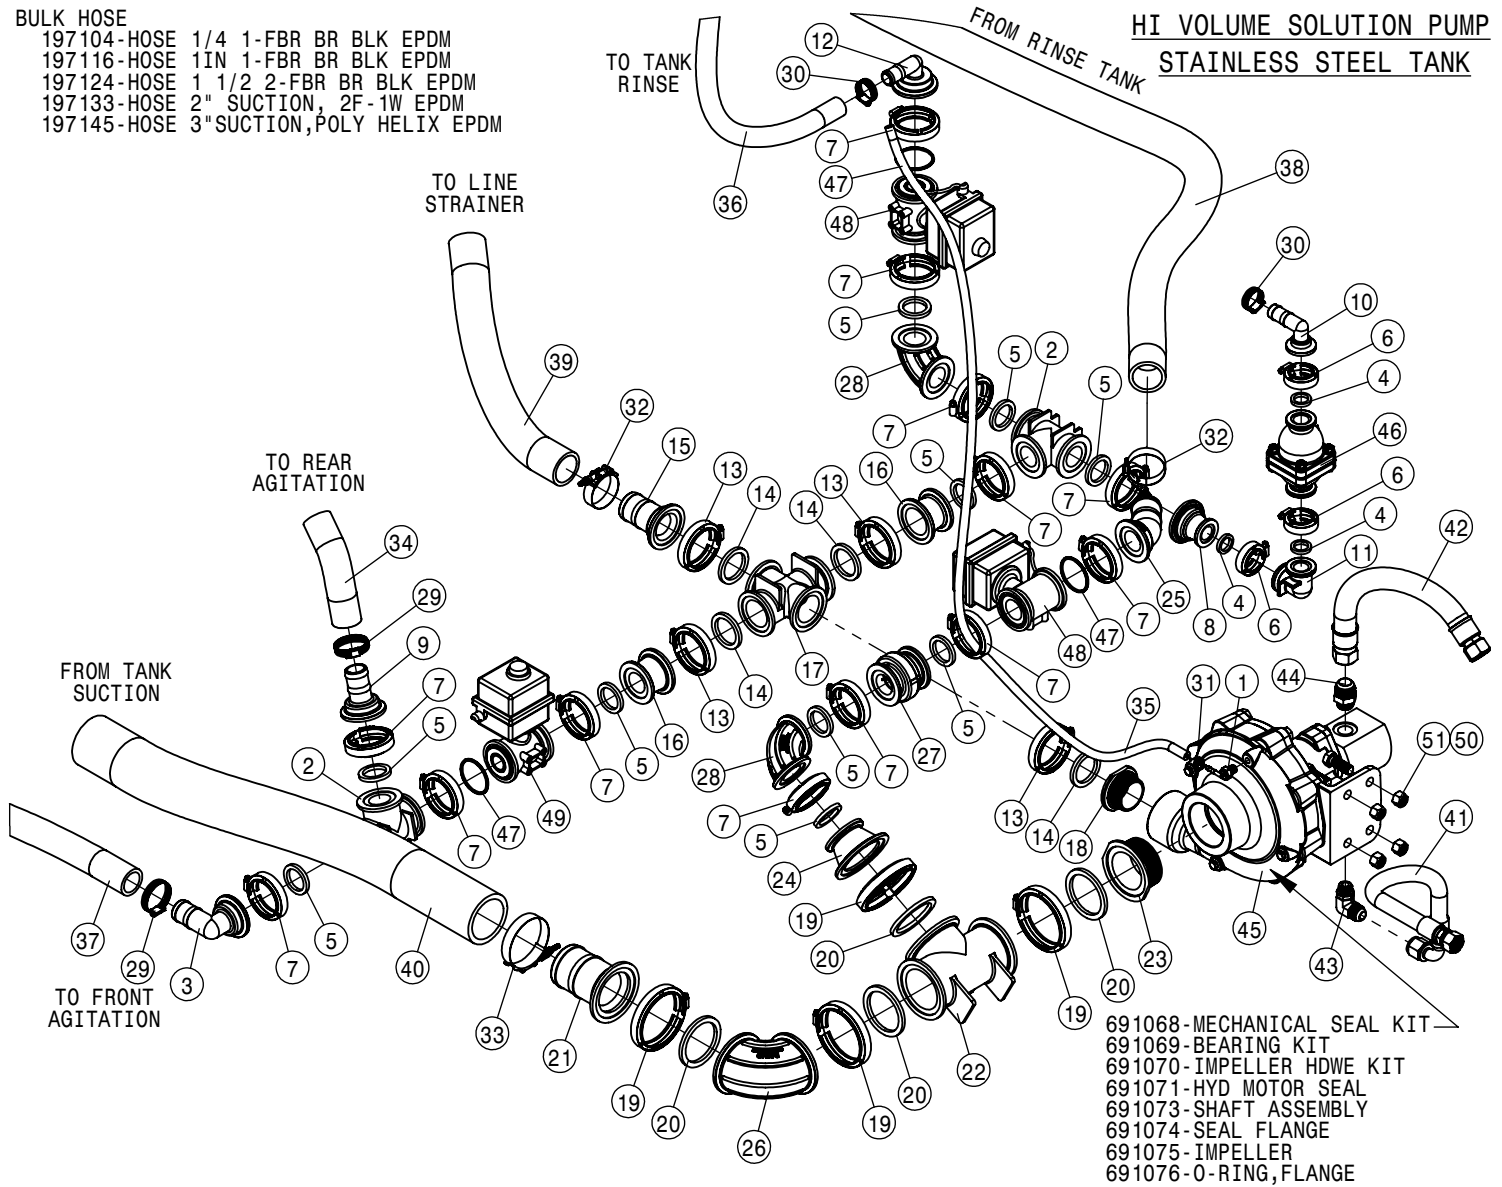

BULK HOSE

- 197104-HOSE 1/4 1-FBR BR BLK EPDM
- 197116-HOSE 1IN 1-FBR BR BLK EPDM
- 197124-HOSE 1 1/2 2-FBR BR BLK EPDM
- 197133-HOSE 2" SUCTION, 2F-1W EPDM
- 197145-HOSE 3" SUCTION, POLY HELIX EPDM

**HI VOLUME SOLUTION PUMP
STAINLESS STEEL TANK**

- 691068-MECHANICAL SEAL KIT
- 691069-BEARING KIT
- 691070-IMPELLER HDWE KIT
- 691071-HYD MOTOR SEAL
- 691073-SHAFT ASSEMBLY
- 691074-SEAL FLANGE
- 691075-IMPELLER
- 691076-O-RING, FLANGE

SOLUTION PUMP ASSEMBLY HV SS TANK			
DET	QTY	P/N	DESCRIPTION
1	1	500104	1/4NPT-90-1/4 HOSE BARB, POLY
2	2	500151	2" FLANGE TEE, POLY
3	1	500153	2" FLANGE-90-1 1/2 HBARB POLY
4	3	500157	1" FLANGE GASKET EPDM
5	10	500158	1 1/2" GASKET FOR 2" FLANGE
6	3	500159	1" FLANGE CLAMP S.S.
7	13	500160	2" FLANGE CLAMP S.S.
8	1	500161	2" FLANGE-1" FLANGE ADPTR POLY
9	1	500162	2" FLANGE-1 1/2 HOSE BARB POLY
10	1	500173	1" FLANGE-90-1" HOSE BARB POLY
11	1	500174	1" FLANGE-90-1" FLANGE LBO POLY
12	1	500189	2" FLANGE-90-1" HOSE BARB POLY
13	4	500194	2" FP FLANGE CLAMP S.S.
14	4	500195	2" FP FLANGE GASKET EPDM
15	1	500196	2" FP FLANGE-2" HOSE BARB POLY
16	2	500199	2" FP FLANGE-2" FLANGE REDU POLY
17	1	500203	2" FP FLANGE CROSS POLY
18	1	500205	2" FP FLANGE-2" MNPT ADPTR S.S.
19	4	500208	3" FLANGE CLAMP S.S.
20	4	500209	3" FLANGE GASKET EPDM
21	1	500210	3" FLANGE-3" HOSE BARB POLY
22	1	500217	3" FLANGE TEE POLY
23	1	500234	3" FLANGE-3" MNPT ADPTR S.S.
24	1	500237	3" FLANGE-2" STD FLANGE ADPTR POLY
25	1	500257	2" STANDARD PORT HOSE BARB 45
26	1	500262	3" FLANGE-90-3" FLG SWEEP LBO

SOLUTION PUMP ASSEMBLY HV SS TANK			
DET	QTY	P/N	DESCRIPTION
27	1	500264	2" CHECK STANDARD PORT
28	2	500266	2" FLANGE SWEEP 90
29	2	520067	HOSE CLAMP NO 28 STAINLESS
30	2	520090	HOSECLAMP NO 16 STAINLESS
31	1	520120	HOSE CLAMP NO 4 STAINLESS
32	2	520141	2.31/2.62 T-BOLT HOSE CLAMP SS
33	1	520145	3.56/3.88 T-BOLT HOSE CLAMP SS
34	1	601203	HOSE, 1 1/2 X 8 2-FBR BR BLK EPDM
35	1	601850	HOSE, 1/4 X 68 1 BR BLK EPDM
36	1	601869	HOSE, 1 X 72 1BR BLK EPDM
37	1	601884	HOSE, 1 1/2 X 85 2BR BLK EPDM
38	1	601896	HOSE, 2 X 112 2F-1W EPDM
39	1	601907	HOSE, 2 X 21 2F-1W EPDM
40	1	601912	HOSE, 3 X 35 POLY HELIX EPDM
41	1	617103	12-451TC-12FJX-12FJX90-22 H/A
42	1	617140	16-811-16FJX-16FJX-20 H/A
43	1	618279	1 1/16MJC-90-7/8MOR LBO
44	1	618558	1 5/16MJC-1 1/16MOR ADPTR
45	1	691036	HYPRO 9307 PUMP
46	1	696008	PRESS RELIEF VLV, 100PSI, 1" FLG
47	3	696254	O-RING, KZCO FLANGED VALVE
48	2	696256	VALVE, KZCO C2F-60B-M-S9
49	1	696257	VALVE, KZCO C2F-62-Q-S9
50	4	900334	5/8UNC X 1 3/4 HEX BOLT
51	4	914010	5/8UNC HEX STOVER NUT