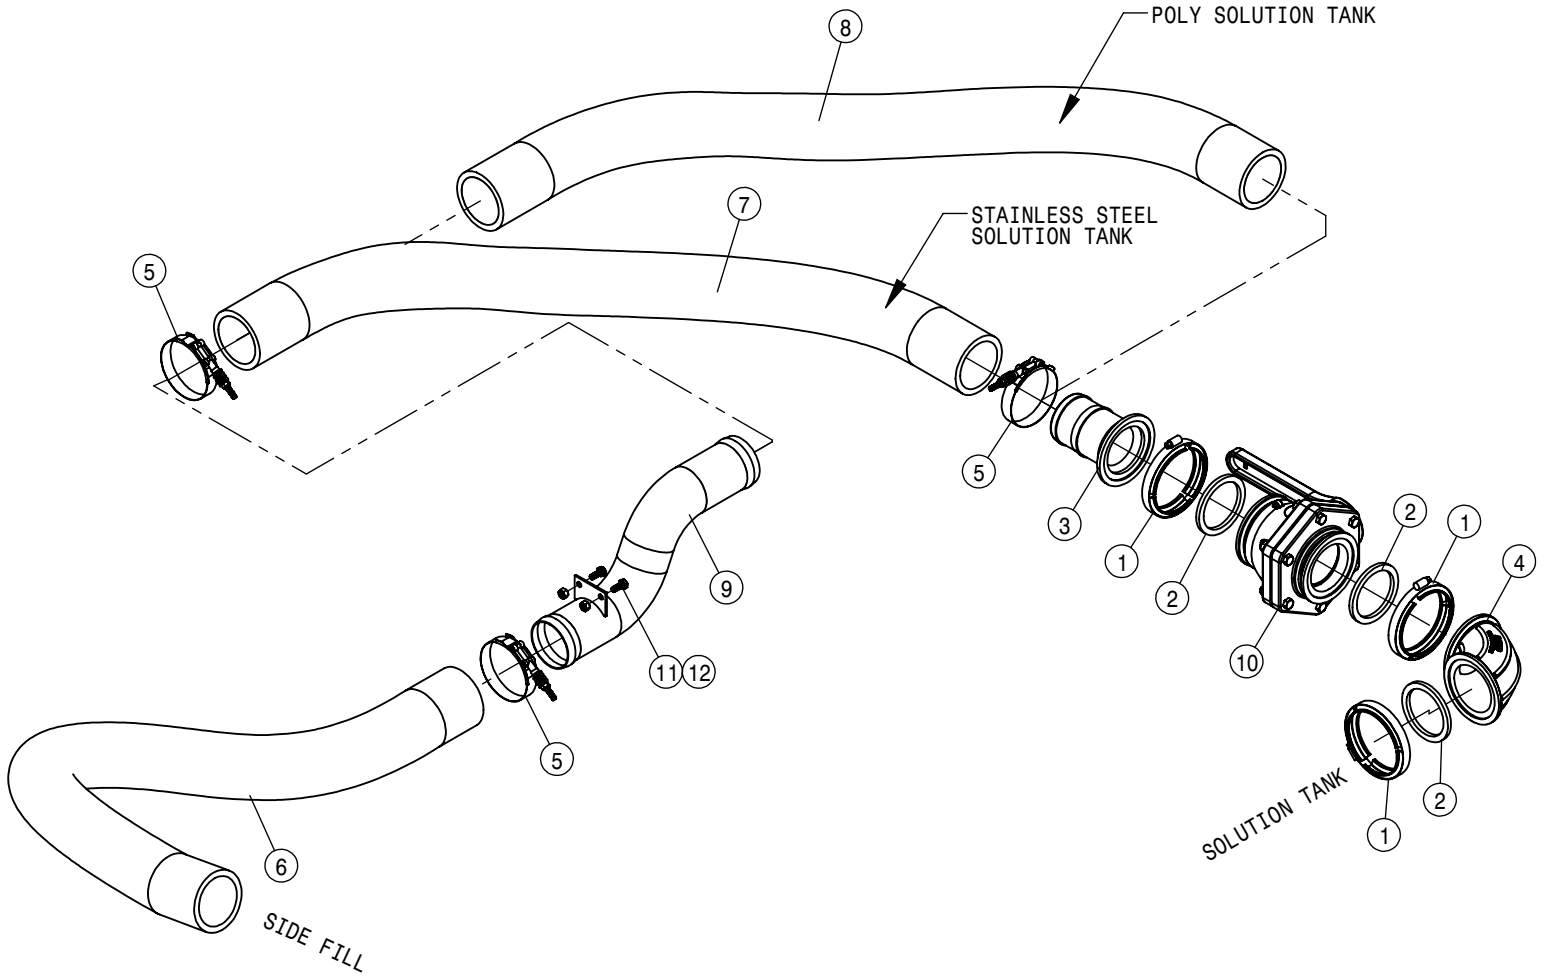

BULK HOSE
197145-HOSE 3" SUCTION, POLY HELIX EPDM

RH SOLUTION TANK VALVE (SIDE FILL)			
DET	QTY	P/N	DESCRIPTION
1	3	500208	3" FLANGE CLAMP S.S.
2	3	500209	3" FLANGE GASKET EPDM
3	1	500210	3" FLANGE-3" HOSEBARB POLY
4	1	500262	3" FLANGE-90-3" FLG SWEEP LBO
5	3	520145	3.56/3.88 T-BOLT HOSE CLAMP SS
6	1	601664	HOSE, 3 X 55 POLY HELIX EPDM
7	1	601798	HOSE, 3 X 51 POLY HELIX EPDM
8	1	601924	HOSE, 3 X 53 POLY HELIX EPDM
9	1	690731	SOLU TUBE, 3.00 S.S. SIDE FILL
10	1	696190	BALL VLV, 3" FP FLANGE
11	2	900064	5/16UNC X 3/4" HEX BOLT
12	2	914002	5/16UNC HEX STOVER NUT