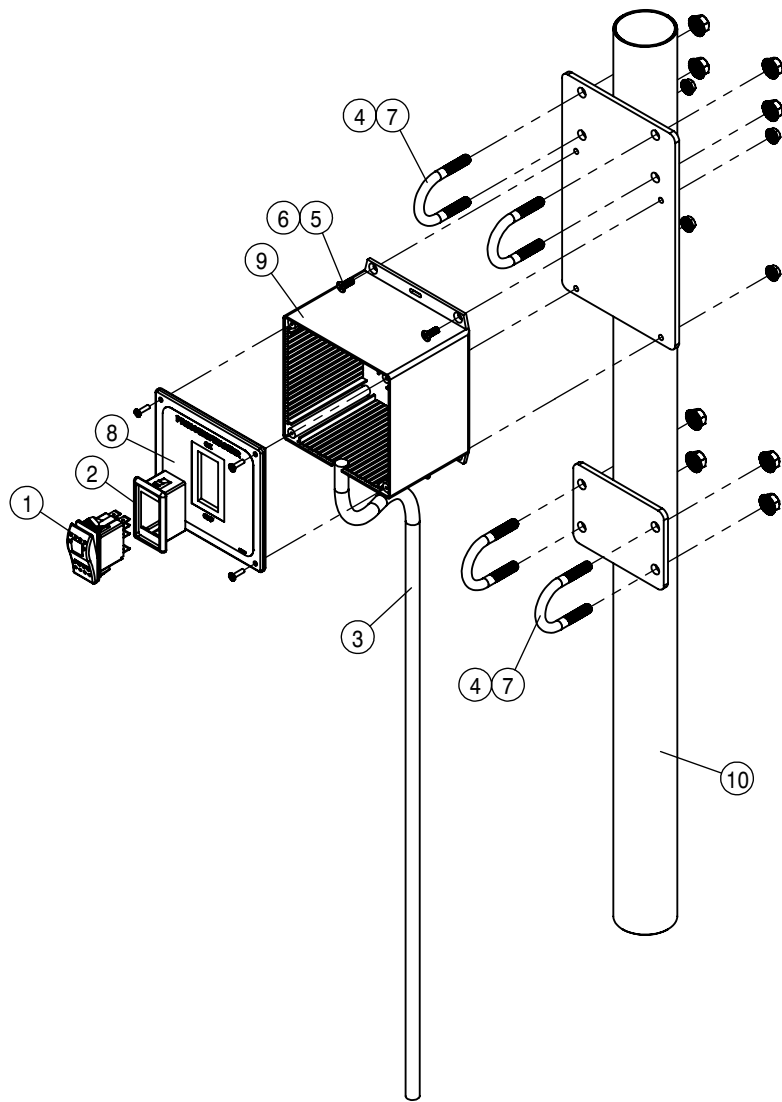

PRESSURE WASHER SWITCH BOX ASSEMBLY			
DET	QTY	P/N	DESCRIPTION
1	1	292218	SWITCH,SIDE FILL PUMP/PRESWASH
2	1	292260	MOUNTING TRIM, SINGLE VMS
3	1	293878	PRESS WASH WIRE HARNESS, STS 07
4	8	470113	5/16UNC SERR FLG LOCK NUT
5	4	470138	10-32 X 1/2 PHIL FLHD MACH SCR
6	4	470175	10-32 SERR FLANGE NUT
7	4	473911	5/16UNC-1.31ID-2.00 U-BOLT ZINC
8	1	650156	DECAL, PRESS WASH CTRL STS 05
9	1	690975	PRESS WASH SWITCH BOX, STS 05
10	1	691232	BRACKET WELDMT-PRESS WASH WAND