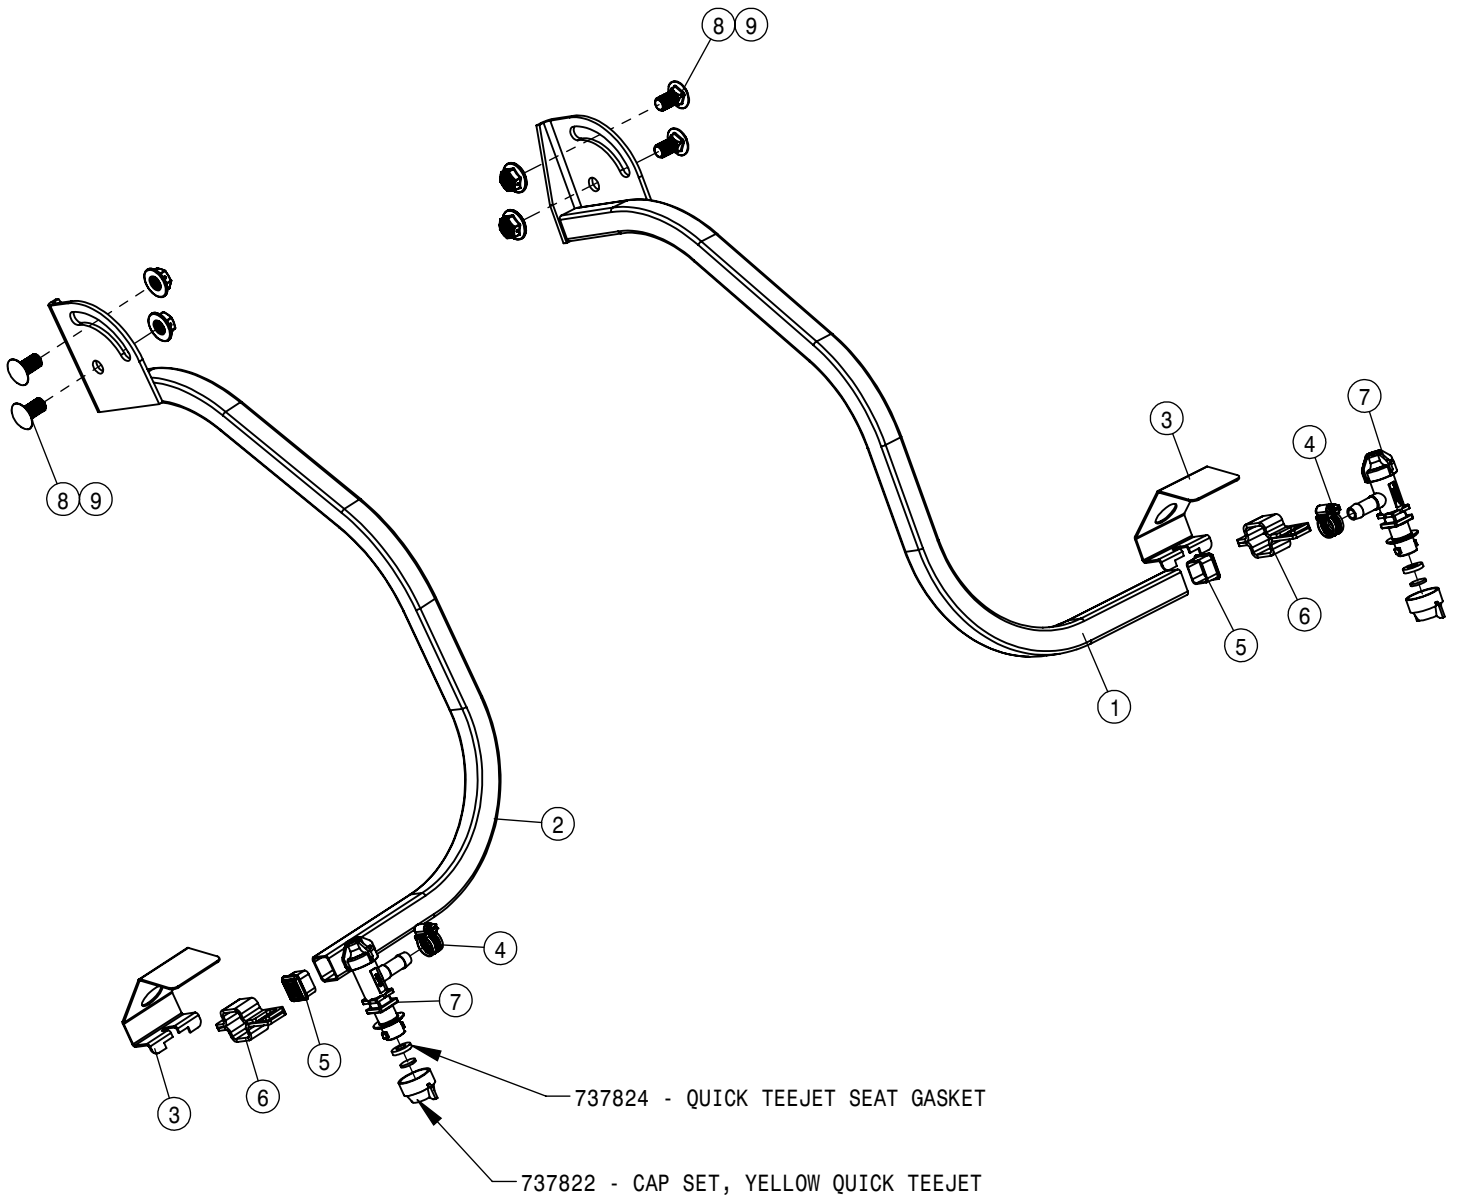

REAR NOZZLE ASSEMBLY			
DET	QTY	P/N	DESCRIPTION
1	1	164670	RH REAR NOZL MT WLD STS12
2	1	164671	LH REAR NOZL MT WLD STS12
3	2	164676	NOZL SHIELD, REAR WHEEL 00
4	2	520069	HOSE CLAMP NO 6 STAINLESS
5	2	629727	FINISH PLUG 1" SQ 16 GA
6	2	737817	NOZZLE BRACKET
7	2	737827	QUICK TJET LBO, 1-TIP BODY .50
8	4	901253	1/2UNC X 1" CARR BOLT
9	4	914015	1/2UNC HEX CENTER-LOCK NUT