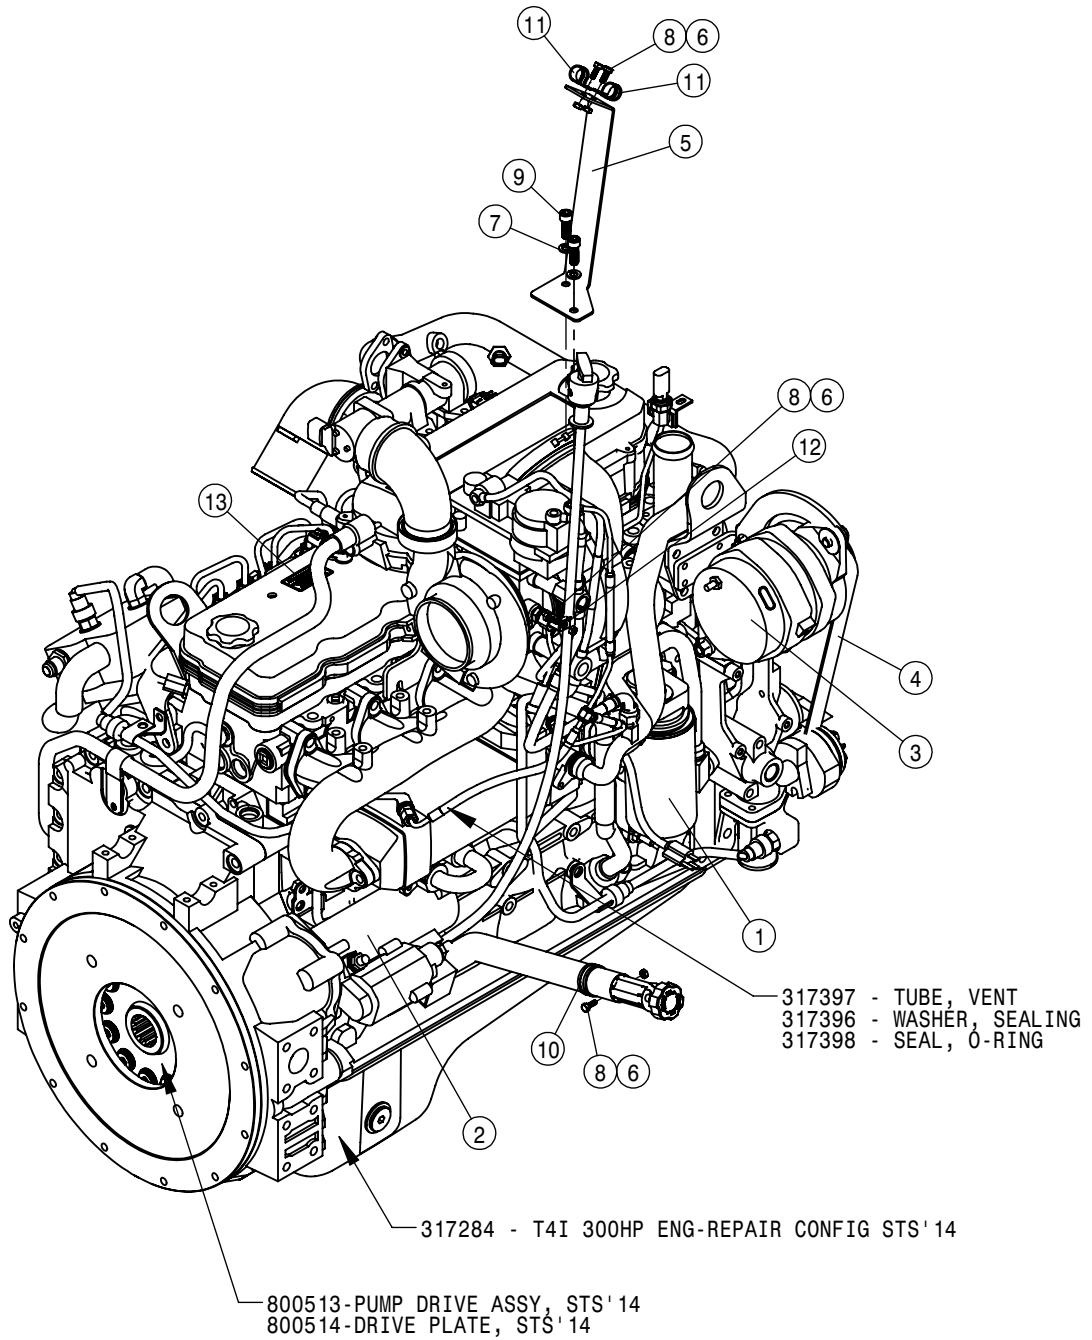

TIER-4I 300 HP ENGINE ASSEMBLY			
DET	QTY	P/N	DESCRIPTION
1	1	316372	ENGINE OIL FILTER
2	1	317299	STARTER - DENSO PA90L
3	1	317300	ALTERNATOR - DELCO 200 AMP
4	1	317302	DRIVE BELT - 3954593
5	1	317380	T4I/T4F VENT HOSE BRACKET
6	4	473767	6MM-1.00 HEX NUT
7	2	473798	10MM LOCK WASHER
8	4	473826	6MM-1.00 X 16MM HEX BOLT GR8
9	2	473844	10MM-1.50 X 30 SOC HD CAP SCR
10	1	520100	CUSH HOSE CLAMP,#24, 1 1/2D X 1/2W
11	2	520104	CUSH HOSE CLMP,#12, 3/4D x 1/2W
12	1	520118	CUSH CLAMP,#8 1/2D X 1/2W
13	1	650460	DECAL,MCO REQUIREMENTS,300 HP