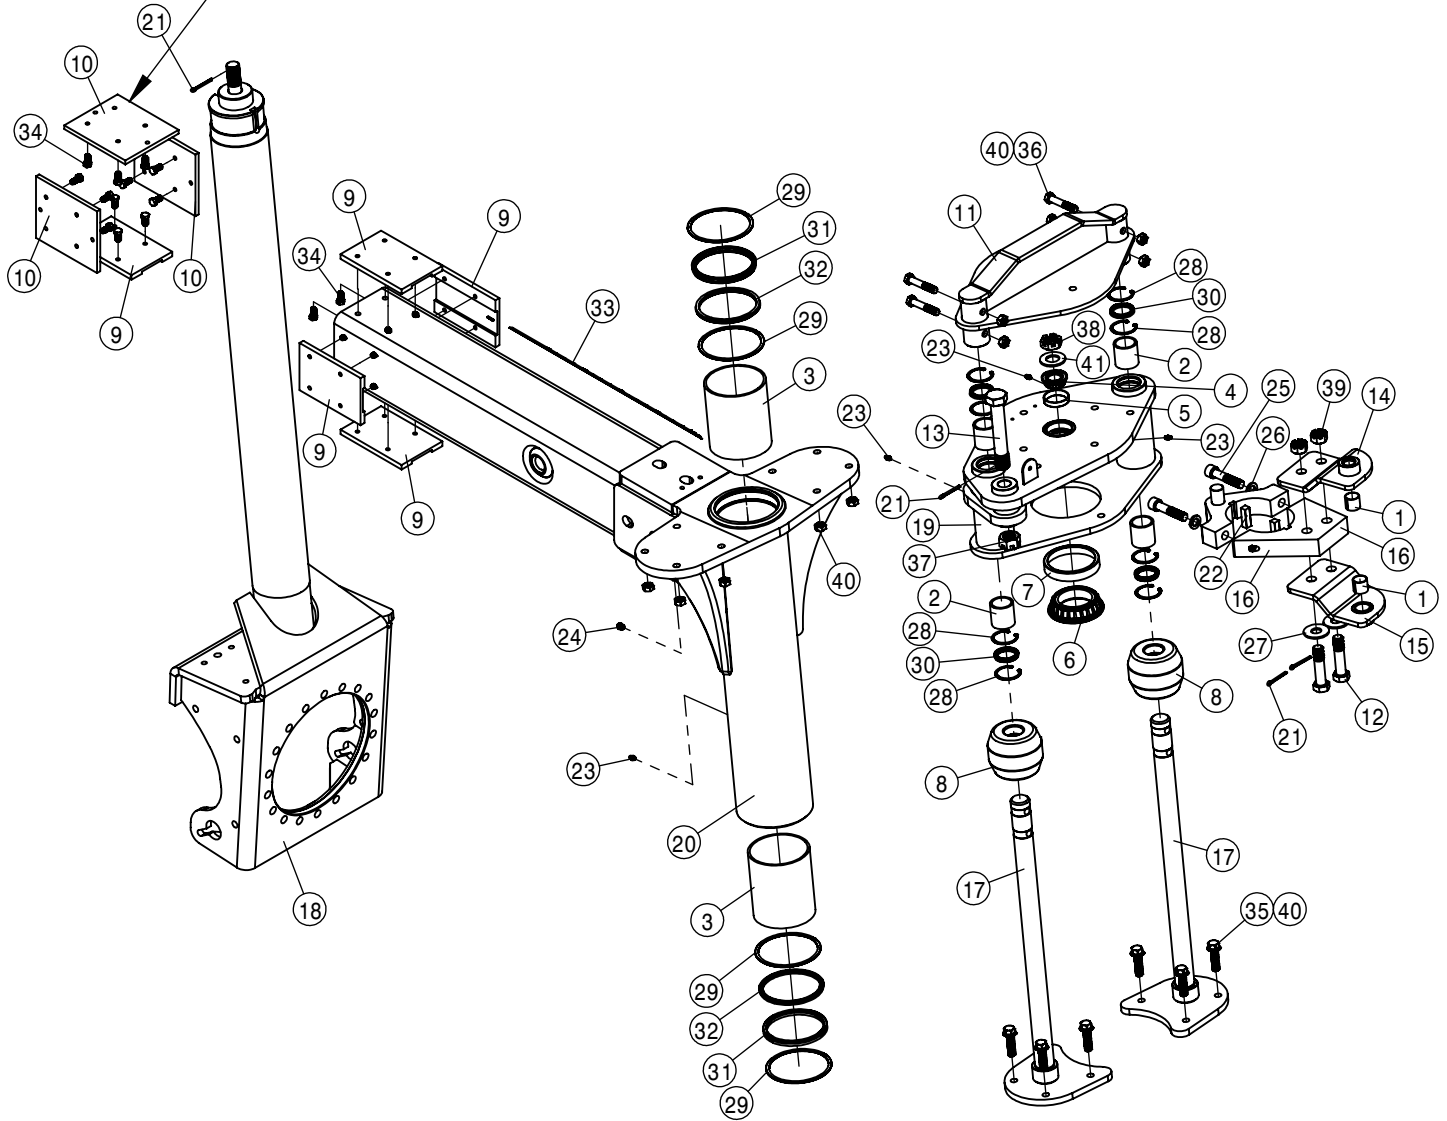

NOTE: TREAD PLATES ARE FOR THE
MANUAL TREAD OPTION.

LEFT LEG ASSEMBLY				
DET	QTY	P/N	DESCRIPTION	
1	2	121029	JOURNAL BRG, 1.00 ID X 1.00 LG	
2	4	121113	TOWER SLEEVE BRG (POLYGON) 05	
3	2	121125	BEARING-POLYGON 4.50 I.D. X 5.74 LONG	
4	1	125050	BRG CONE, 1.00 ID W/FACE SEAL	
5	1	125051	BRG CUP FOR 125050	
6	1	125052	BRG CONE, 2.687 ID W/FACE SEAL	
7	1	125053	BRG CUP FOR 125052	
8	2	311058	RUBBER SPRING	
9	5	342719	TRD ADJ BRONZE BEARING, TAPPED	
10	3	342917	TREAD ADJ PLATE, TAPPED, STS 10	
11	1	359333	AIR BAG TOWER TOP MT WLD	
12	2	359545	TRUNION MT BOLT, STS AWS 09	
13	1	359546	STRG CYL BOLT, STS AWS LRG 09	
14	1	359547	TOP TRUNION MT WLD, STS AWS 09	
15	1	359548	BTM TRUNION MT WLD, STS AWS 09	
16	1	359593	STRG ARM CLAMP WLD, STS 10	
17	2	359654	NITRO TOWER WLD, STS AWS 13	
18	1	359995	INNER LEG WLD, STS AWS 13	
19	1	360021	LH AIR BAG LWR PLT WLD, STS 13	
20	1	360060	OUTER LEG WLD, STS 2014	
21	4	470117N	3/16 X 1 3/4 COTTER PIN SS	

LEFT LEG ASSEMBLY				
DET	QTY	P/N	DESCRIPTION	
22	2	470447	KEY .50 SQ X 1.69 LONG	
23	4	471005N	GREASE ZERK, 1/4-28 X 1/2 YZ	
24	1	471030	PRESSURE RELIEF VALVE-GREASE 45-80 PSI	
25	2	472337	5/8UNC X 3" SOC HD CAP SCR	
26	2	473841	16MM LOCK WASHER	
27	2	483048	3/4 REG FLAT WASH, THRU-HARD YZ	
28	8	629537	187RRH00Z SNAP RING	
29	4	629538	4.5 SPIROLOX RING	
30	4	629620	SEAL, 1.500 ROD DIA	
31	2	629621	SEAL, 4.500 ROD DIA	
32	2	629625	SEAL, 4.500 ROD DIA	
33	1	650459	DECAL, TREAD ADJ INDICATOR '14	
34	32	900128	3/8UNC X 3/4 HEX BOLT	
35	8	900267N	1/2UNC X 2" SERR FLG BOLT	
36	4	900269N	1/2UNC X 2 3/4 HEX BOLT	
37	1	910020N	1" UNC HEX SLOTTED NUT	
38	1	910021	1"-14 SLOT JAM NUT	
39	2	910102	3/4UNC HEX SLOT NUT GR8	
40	12	914008	1/2 UNC HEX STOVER NUT	
41	1	920008N	1" SAE FLAT WASHER