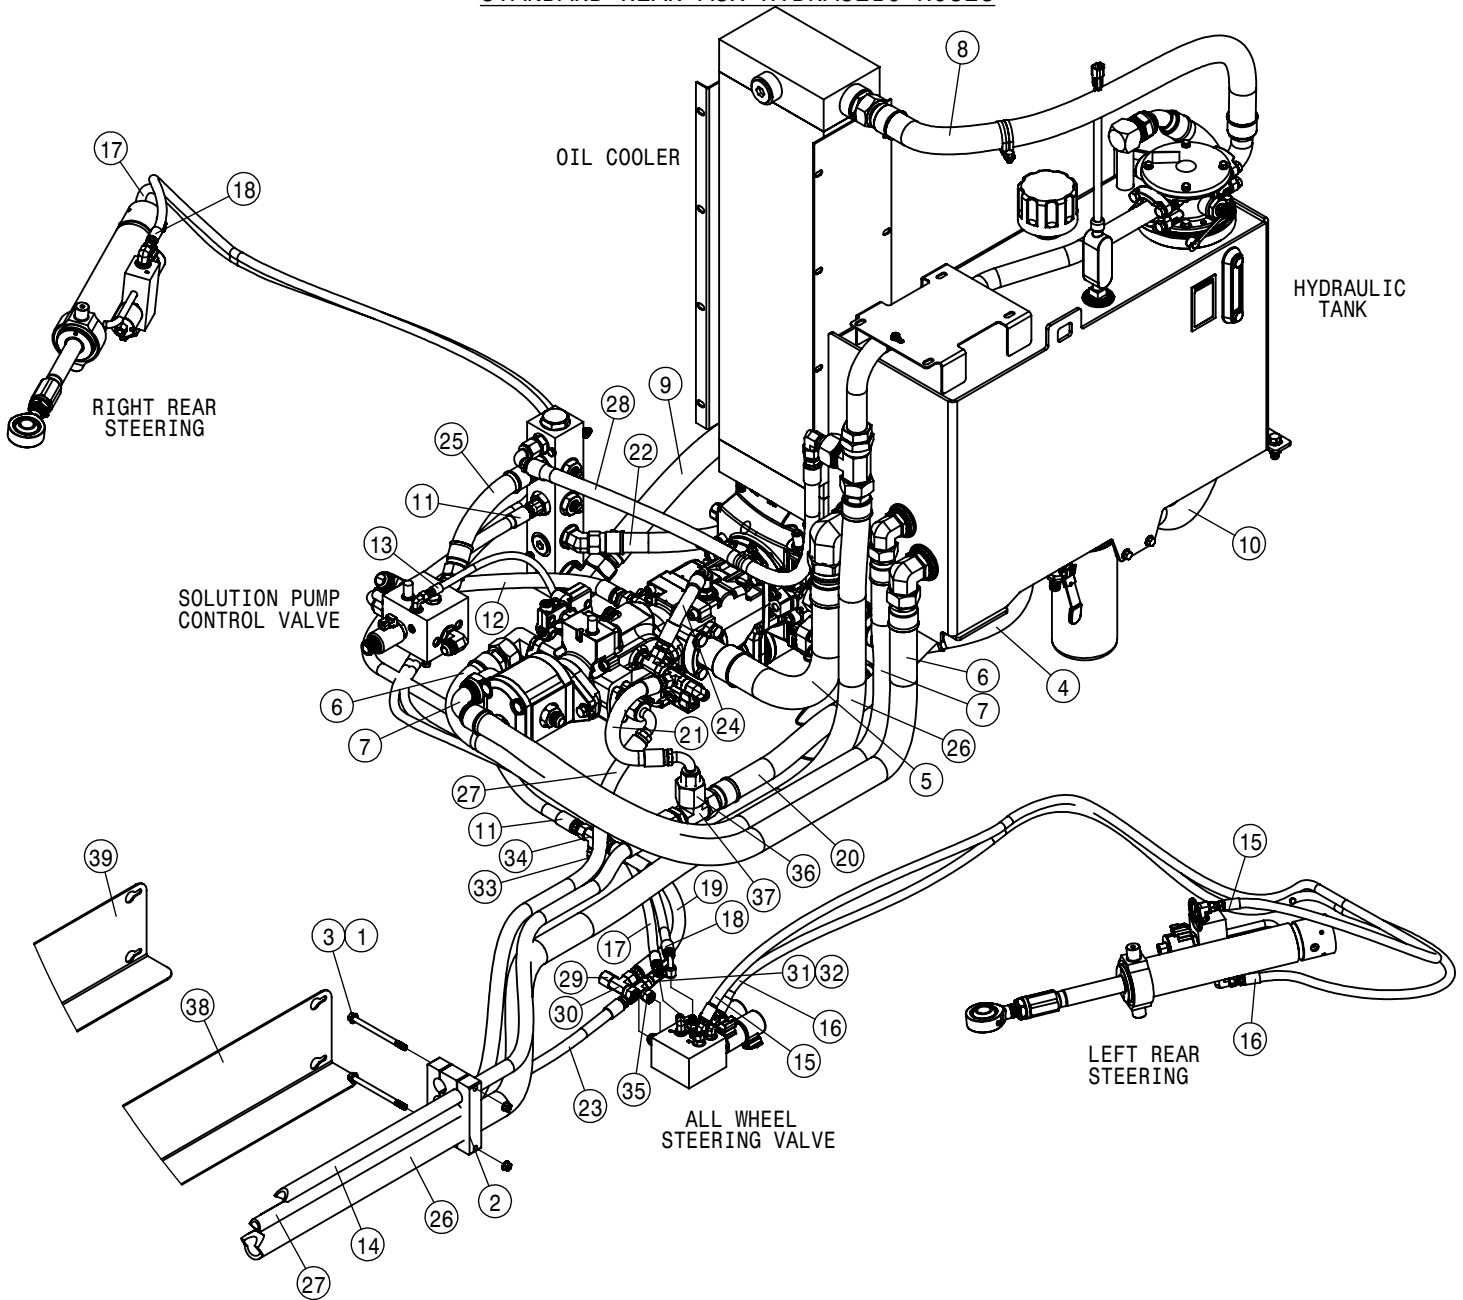

STANDARD REAR AUX HYDRAULIC HOSES

STANDARD REAR AUX HYDRAULIC HOSE ASSEMBLY				
DET	QTY	P/N	DESCRIPTION	
1	2	470087	3/8UNC HEX SERR FLANGE NUT	
2	1	470671	HOSE CLAMP, 6-HOLE	
3	2	470683	3/8UNC X5 1/2SMTH FLG HEX BOLT	
4	1	617088	24-811-24FJX-24FJX45-18	H/A
5	1	617089	32-811-32FJX-32FLG-25	H/A
6	1	617091	24-811-24FJX-24FJX-71	H/A
7	1	617092	20-811-20FJX-20FJX90-60	H/A
8	1	617093	24-811-24FJX-24FLG90-48	H/A
9	1	617094	24-811-24FJX-24FJX90-31	H/A
10	1	617095	20-811-20FJX-20FJX45-47	H/A
11	1	617097	10-451TC-10FJX-10FJX-47	H/A
12	1	617101	12-451TC-16FJX-12FJX90-23	H/A
13	1	617102	04-451TC-06FJX-04FJX90-29	H/A
14	1	617106	12-451TC-12FJX-12FJX-87	H/A
15	1	617115	06-451TC-06FJX-06FJX45-101	H/A
16	1	617116	06-451TC-06FJX-06FJX-99	H/A
17	1	617117	06-451TC-06FJX-06FJX-137	
18	1	617118	06-451TC-06FJX-06FJX90-137	H/A
19	1	617119	10-451TC-10FJX-10FJX-18	H/A
20	1	617120	20-811-20FJX-20FJX-37	H/A

STANDARD REAR AUX HYDRAULIC HOSE ASSEMBLY				
DET	QTY	P/N	DESCRIPTION	
21	1	617122	12-451TC-10FJX-12FJX90-18	H/A
22	1	617123	16-811-16FJX-16FJX90-22	H/A
23	1	617128	08-451TC-08FJX-10FJX90-113	H/A
24	1	617132	10-451TC-10FJX-10FJX90-11	H/A
25	1	617139	16-811-16FJX-16FJX-12	H/A
26	1	617145	24-811-24FJX-24FJX90-151	H/A
27	1	617146	12-451TC-12FJX-16FJX90-161	H/A
28	1	617171	12-451TC-12FJX-12FJX90-43	H/A
29	1	618328	7/8FJIC CAP NUT	
30	1	618333	7/8FJIC SW RUN TEE-7/8MJIC	
31	1	618451	3/4FJIC SW RUN TEE-3/4MJIC	
32	2	618532	3/4FJIC CAP NUT	
33	1	618543	7/8MJIC PLUG	
34	1	618593	7/8FJ SW BRANCH TEE-7/8MJ	
35	1	618643	3/4FJ SW BRANCH TEE-3/4MJ	
36	2	618665	1 5/8FJIC-1 1/16MJIC ADPTR	
37	1	618752	1 5/8MJIC BLKHD RUN TEE	
38	1	660291	HOSE GUARD - S/F	
39	1	660295	HOSE GUARD - S/F, POLY TANK