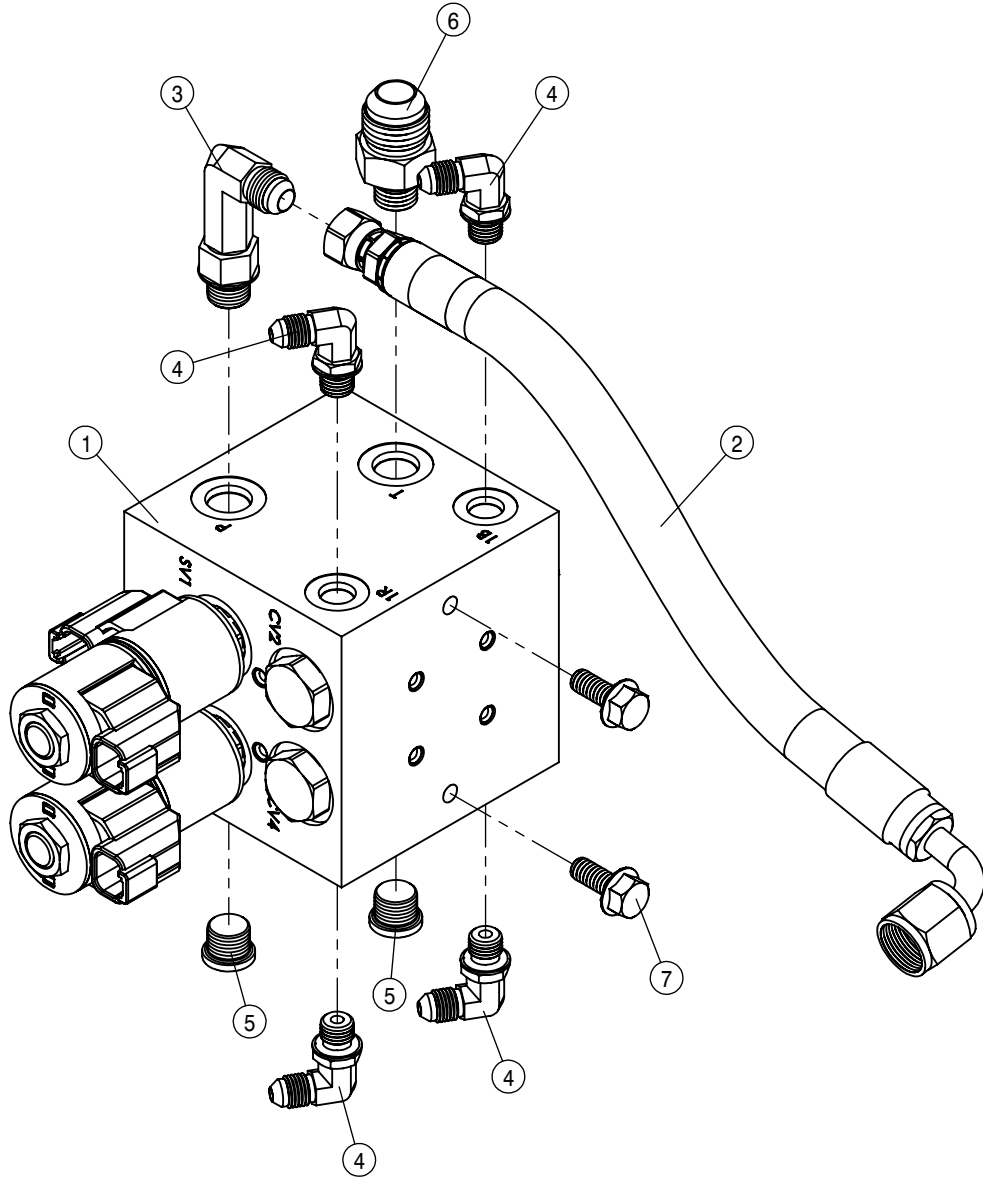

REAR TREAD ADJUST HYDRAULIC VALVE ASSEMBLY			
DET	QTY	P/N	DESCRIPTION
1	1	606540	TREAD ADJ VLV, STS PWRSYS 14
2	1	617098	06-451TC-06FJX-08FJX90-13 H/A
3	1	618440	9/16MJIC-90-9/16MOR EX LG LBO
4	4	618473	7/16MJIC-90-7/16MOR LBO
5	2	618754	9/16 MOR PLUG, HEX SOCKET
6	1	618832	7/8MJIC-9/16MOR ADPTR
7	2	900064N	5/16UNC X 3/4" SER FLG BOLT SS