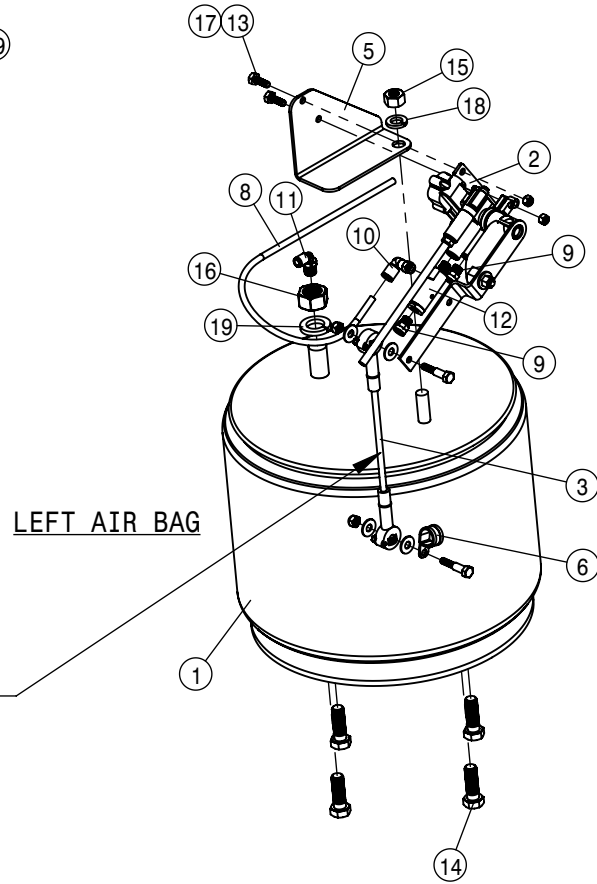

LEFT AIR BAG

NOTE: FOR LINKAGE ROD LENGTH IS 7.69" LONG.
ASSEMBLY HOLE CENTERS ARE 9.43" LONG.

AIR BAG ASSEMBLY			
DET	QTY	P/N	DESCRIPTION
1	2	311080	AIRIDE SPRING, 11.81 BASE
2	2	358832	AIRIDE SPRING CTRL VALVE 98
3	2	358833	AIRIDE SPRING CTRL LINK KIT 98
4	1	359661	MTG BRKT-RH AIRBAG VALVE 2014
5	1	359662	MTG BRKT-LH AIRBAG VALVE 2014
6	2	520104	CUSH HOSE CLMP,#12, 3/4D x 1/2W
7	1	601473	HOSE, 1/4 X 18 AIR
8	1	601473	HOSE, 1/4 X 18 AIR
9	4	711036	1/8MNPT-1/4 NYL TUBE FTG
10	2	711039	1/8MNPT-90-1/4 NYL TUBE LBO
11	2	711040	1/4MNPT-90-1/4 NYL TUBE LBO
12	2	711076	AIR DUMP VALVE
13	4	900002	1/4UNC x 3/4 HEX BOLT
14	8	900265	1/2UNC X 1 1/2 HEX BOLT
15	2	910008	1/2UNC HEX NUT
16	2	910013	3/4UNF HEX NUT
17	4	914000	1/4UNC HEX STOVER NUT
18	2	920504	1/2 LOCK WASHER
19	2	920506	3/4 LOCK WASHER