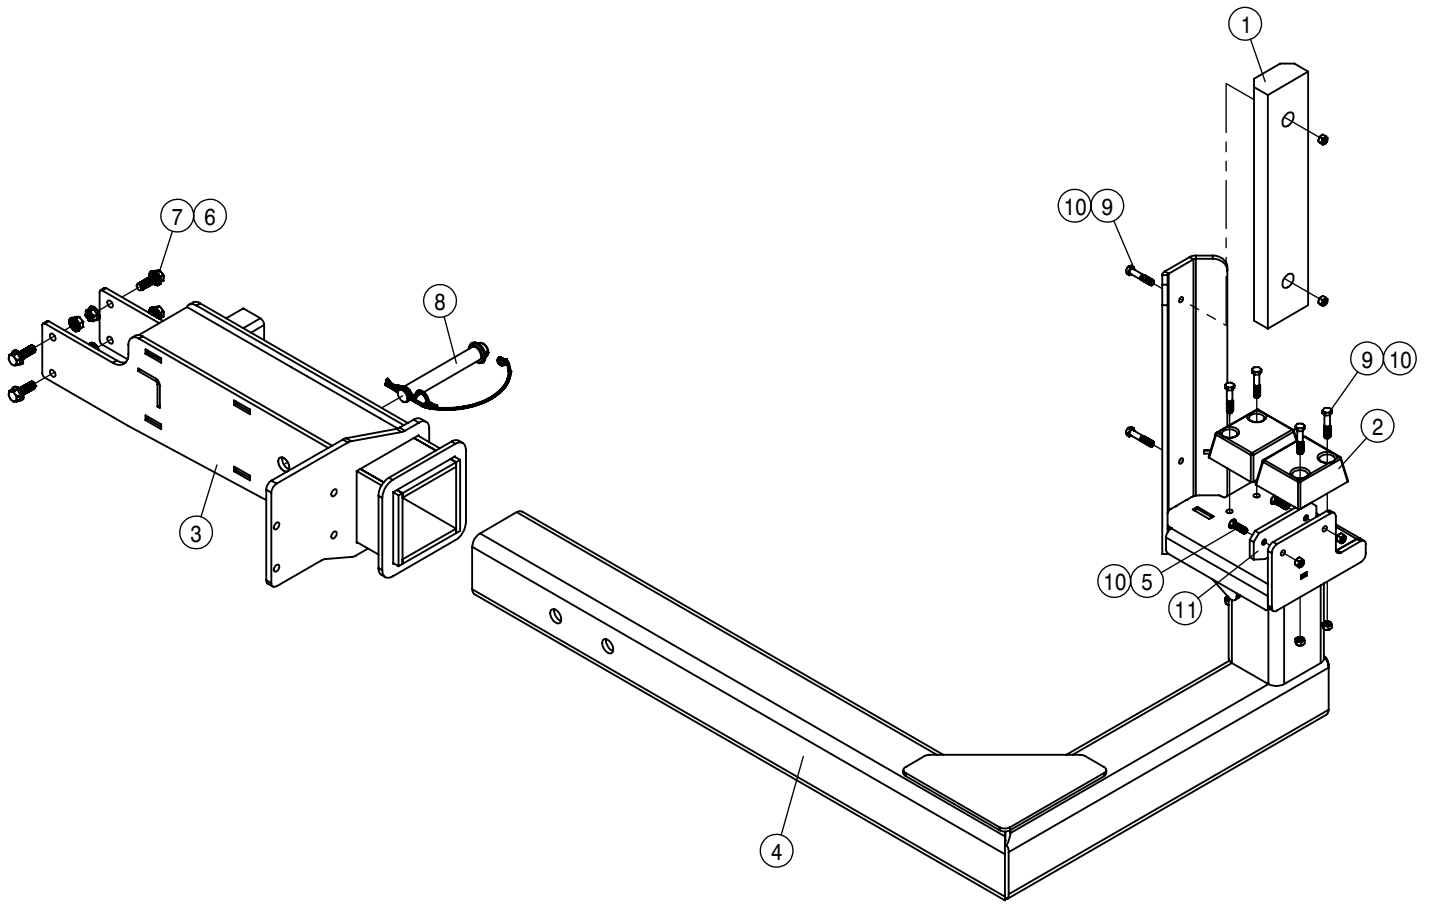

LEFT 60FT NTB CRADLE ASSEMBLY			
DET	QTY	P/N	DESCRIPTION
1	1	164512	RUBBER BUMPER, BOOM CRADLE
2	2	164513	BOOM CRADLE PAD
3	1	439654	CRADLE MOUNT LH WLDT, NTB 60'
4	1	439861	LH CRADLE TOOLBAR WLDT, NTB 60'
5	2	470328	3/8UNC X 1 1/4 #3HD PLOW BOLT
6	4	470360	1/2UNC SERR FLG HEX NUT
7	4	470431	1/2UNC X 1 1/2 SERR FLG BOLT
8	1	470499	1" HITCH PIN, W/HANDLE,HAIRPIN
9	6	900133	3/8UNC X 2" HEX BOLT
10	8	914004	3/8UNC HEX STOVER NUT
11	1	A53915	WEAR PAD-BOOM CRADLE 120' BOOM