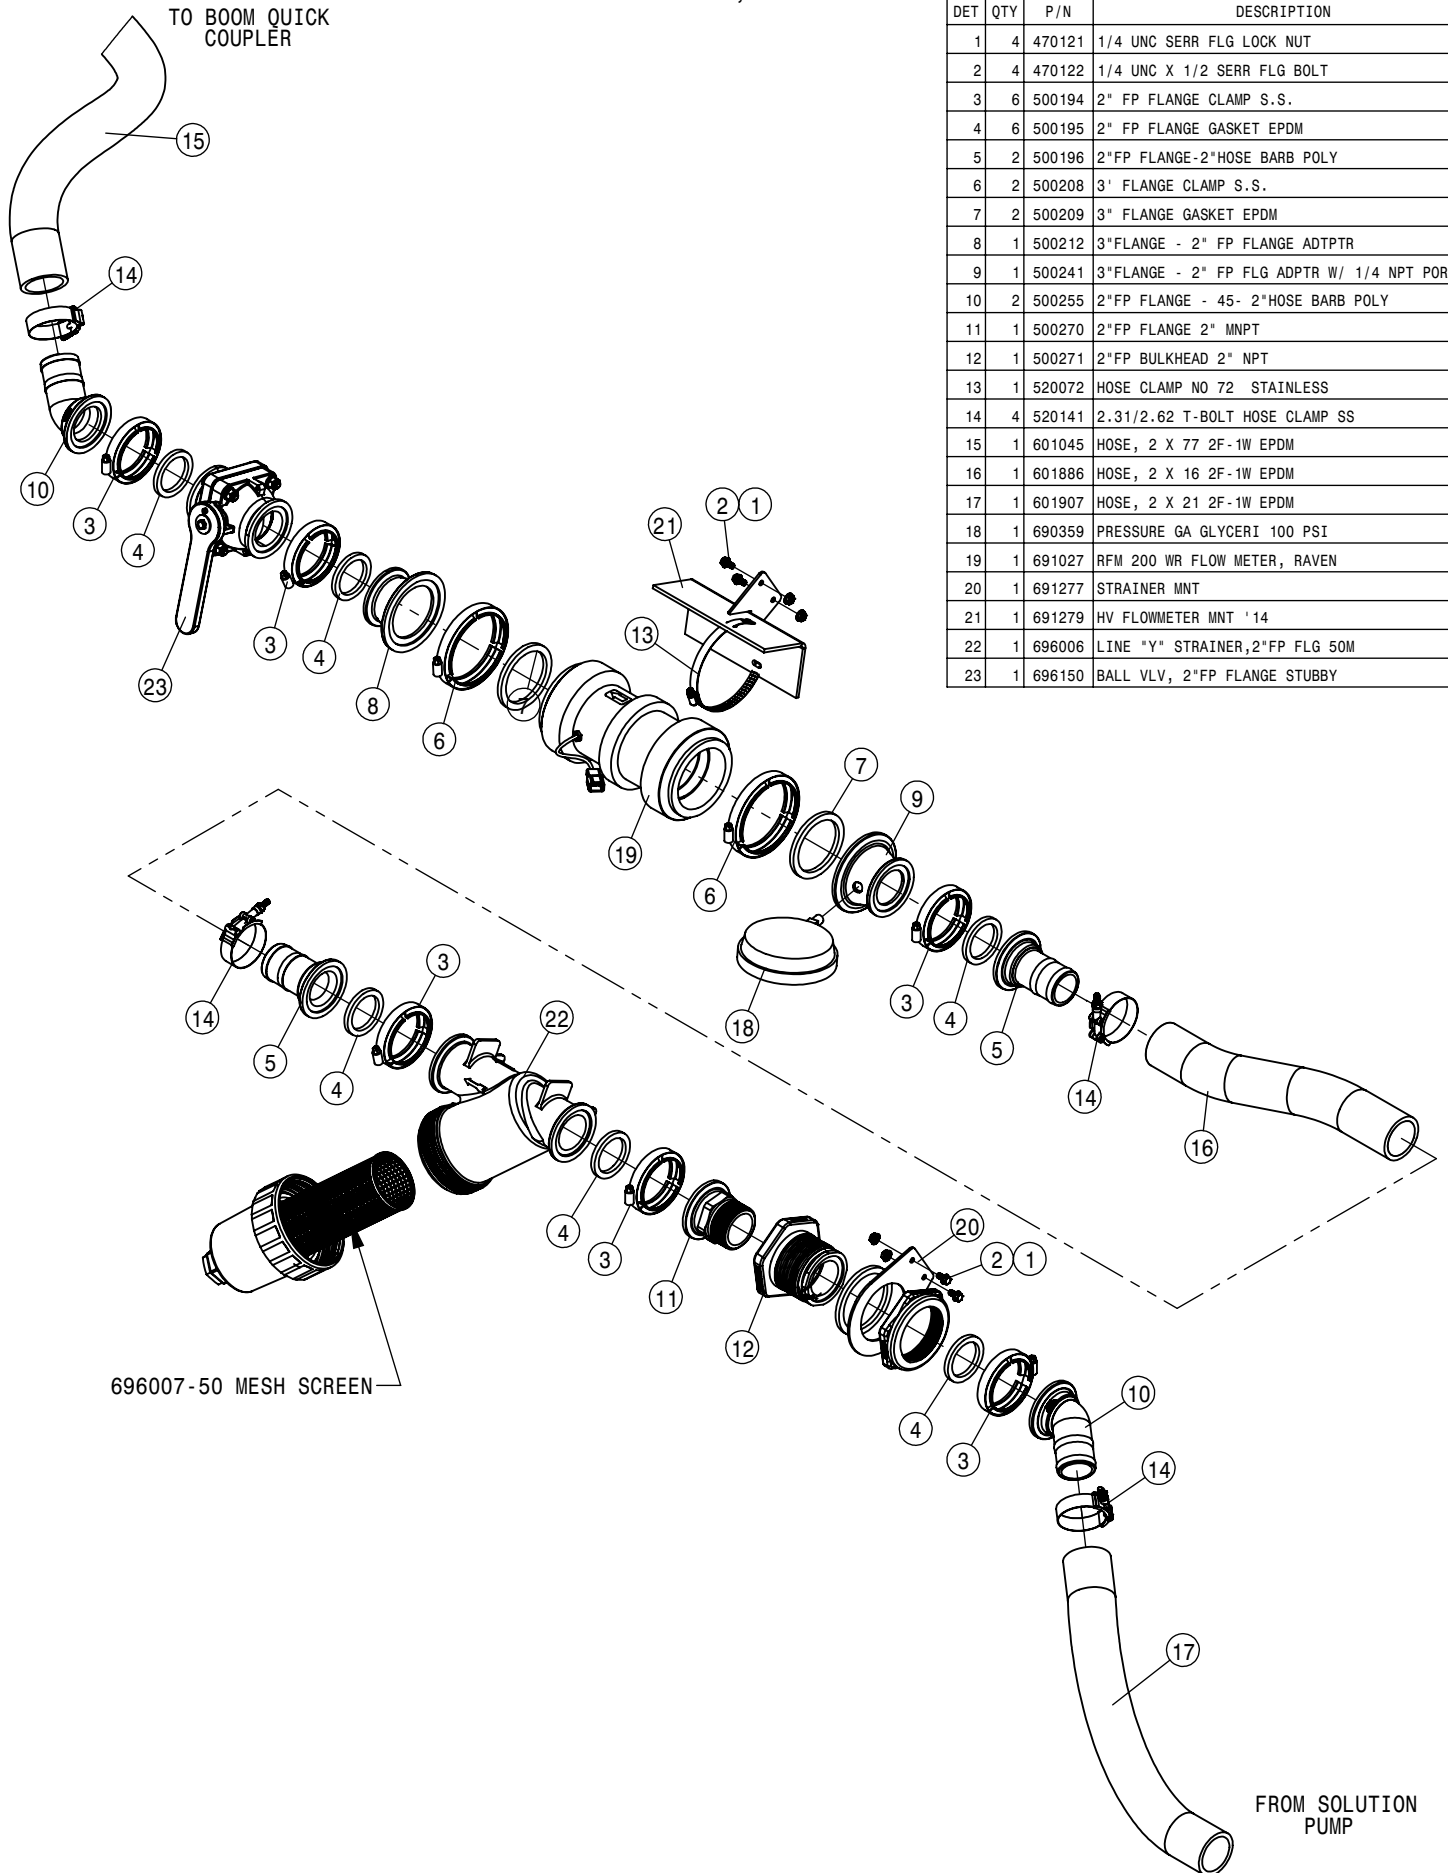

BULK HOSE
197133-HOSE 2" SUCTION, 2F-1W EPDM

FLOW METER ASSEMBLY HV			
DET	QTY	P/N	DESCRIPTION
1	4	470121	1/4 UNC SERR FLG LOCK NUT
2	4	470122	1/4 UNC X 1/2 SERR FLG BOLT
3	6	500194	2" FP FLANGE CLAMP S.S.
4	6	500195	2" FP FLANGE GASKET EPDM
5	2	500196	2"FP FLANGE-2"HOSE BARB POLY
6	2	500208	3' FLANGE CLAMP S.S.
7	2	500209	3" FLANGE GASKET EPDM
8	1	500212	3"FLANGE - 2" FP FLANGE ADTPTR
9	1	500241	3"FLANGE - 2" FP FLG ADPTR W/ 1/4 NPT PORT
10	2	500255	2"FP FLANGE - 45- 2"HOSE BARB POLY
11	1	500270	2"FP FLANGE 2" MNPT
12	1	500271	2"FP BULKHEAD 2" NPT
13	1	520072	HOSE CLAMP NO 72 STAINLESS
14	4	520141	2.31/2.62 T-BOLT HOSE CLAMP SS
15	1	601045	HOSE, 2 X 77 2F-1W EPDM
16	1	601886	HOSE, 2 X 16 2F-1W EPDM
17	1	601907	HOSE, 2 X 21 2F-1W EPDM
18	1	690359	PRESSURE GA GLYCERI 100 PSI
19	1	691027	RFM 200 WR FLOW METER, RAVEN
20	1	691277	STRAINER MNT
21	1	691279	HV FLOWMETER MNT '14
22	1	696006	LINE "Y" STRAINER,2"FP FLG 50M
23	1	696150	BALL VLV, 2"FP FLANGE STUBBY