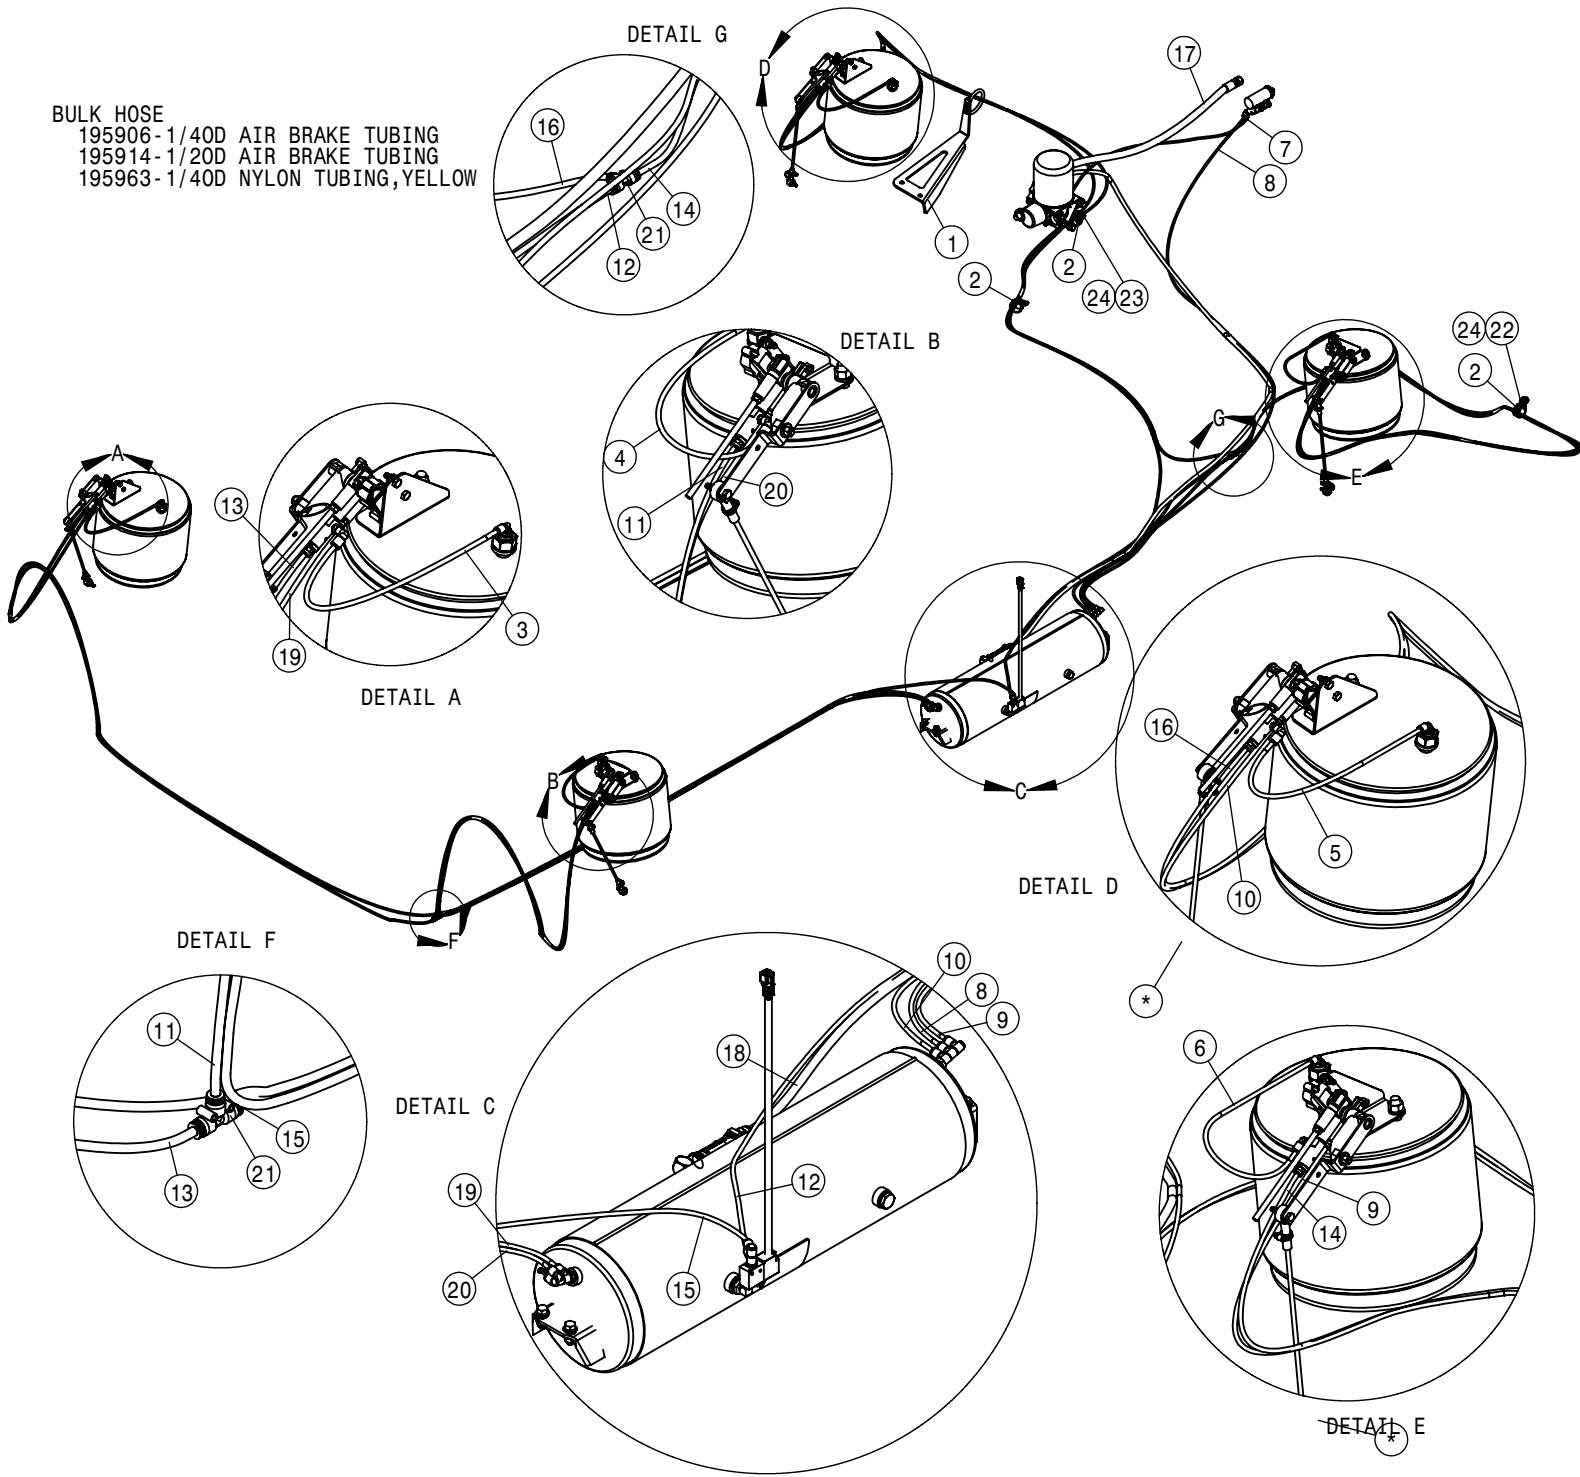

BULK HOSE
195906-1/40D AIR BRAKE TUBING
195914-1/20D AIR BRAKE TUBING
195963-1/40D NYLON TUBING, YELLOW

AIR LINE ASSEMBLY			
DET	QTY	P/N	DESCRIPTION
1	1	362115	REAR RGT LEG HOSE BRKT
2	4	520160	CUSH CLAMP,#24 1 1/2D-3/4WLOOP
3	1	601473	HOSE, 1/4 X 18 AIR
4	1	601473	HOSE, 1/4 X 18 AIR
5	1	601473	HOSE, 1/4 X 18 AIR
6	1	601473	HOSE, 1/4 X 18 AIR
7	1	601928	HOSE, 1/4 X 32 AIR
8	1	601929	HOSE, 1/4 X 124 AIR
9	1	601931	HOSE, 1/4 X 172 AIR
10	1	601932	HOSE, 1/4 X 215 AIR
11	1	601934	HOSE,1/4 X 70 AIR, YEL NYLON
12	1	601935	HOSE, 1/4 X 62.5 AIR, YEL NYLON

AIR LINE ASSEMBLY			
DET	QTY	P/N	DESCRIPTION
13	1	601936	HOSE, 1/4 X 125 AIR, YEL NYLON
14	1	601937	HOSE, 1/4 X 135 AIR, YEL NYLON
15	1	601939	HOSE, 1/4 X 100 AIR, YEL NYLON
16	1	601940	HOSE, 1/4 X 181 AIR, YEL NYLON
17	1	601941	10-451TC-10FJX-10FJX45-36
18	1	601942	HOSE, 1/2 X 128 AIR
19	1	601943	HOSE, 1/4 X 216 AIR
20	1	601944	HOSE, 1/4 X 159 AIR
21	2	711048	1/4 NYL TUBE UNION TEE
22	1	900128N	3/8UNC X 3/4 SER FLANGE BOLT
23	2	900129N	3/8UNC X 1" SERR FLANGE BOLT
24	3	910004N	3/8UNC FLANGE CNTR LOCK NUT