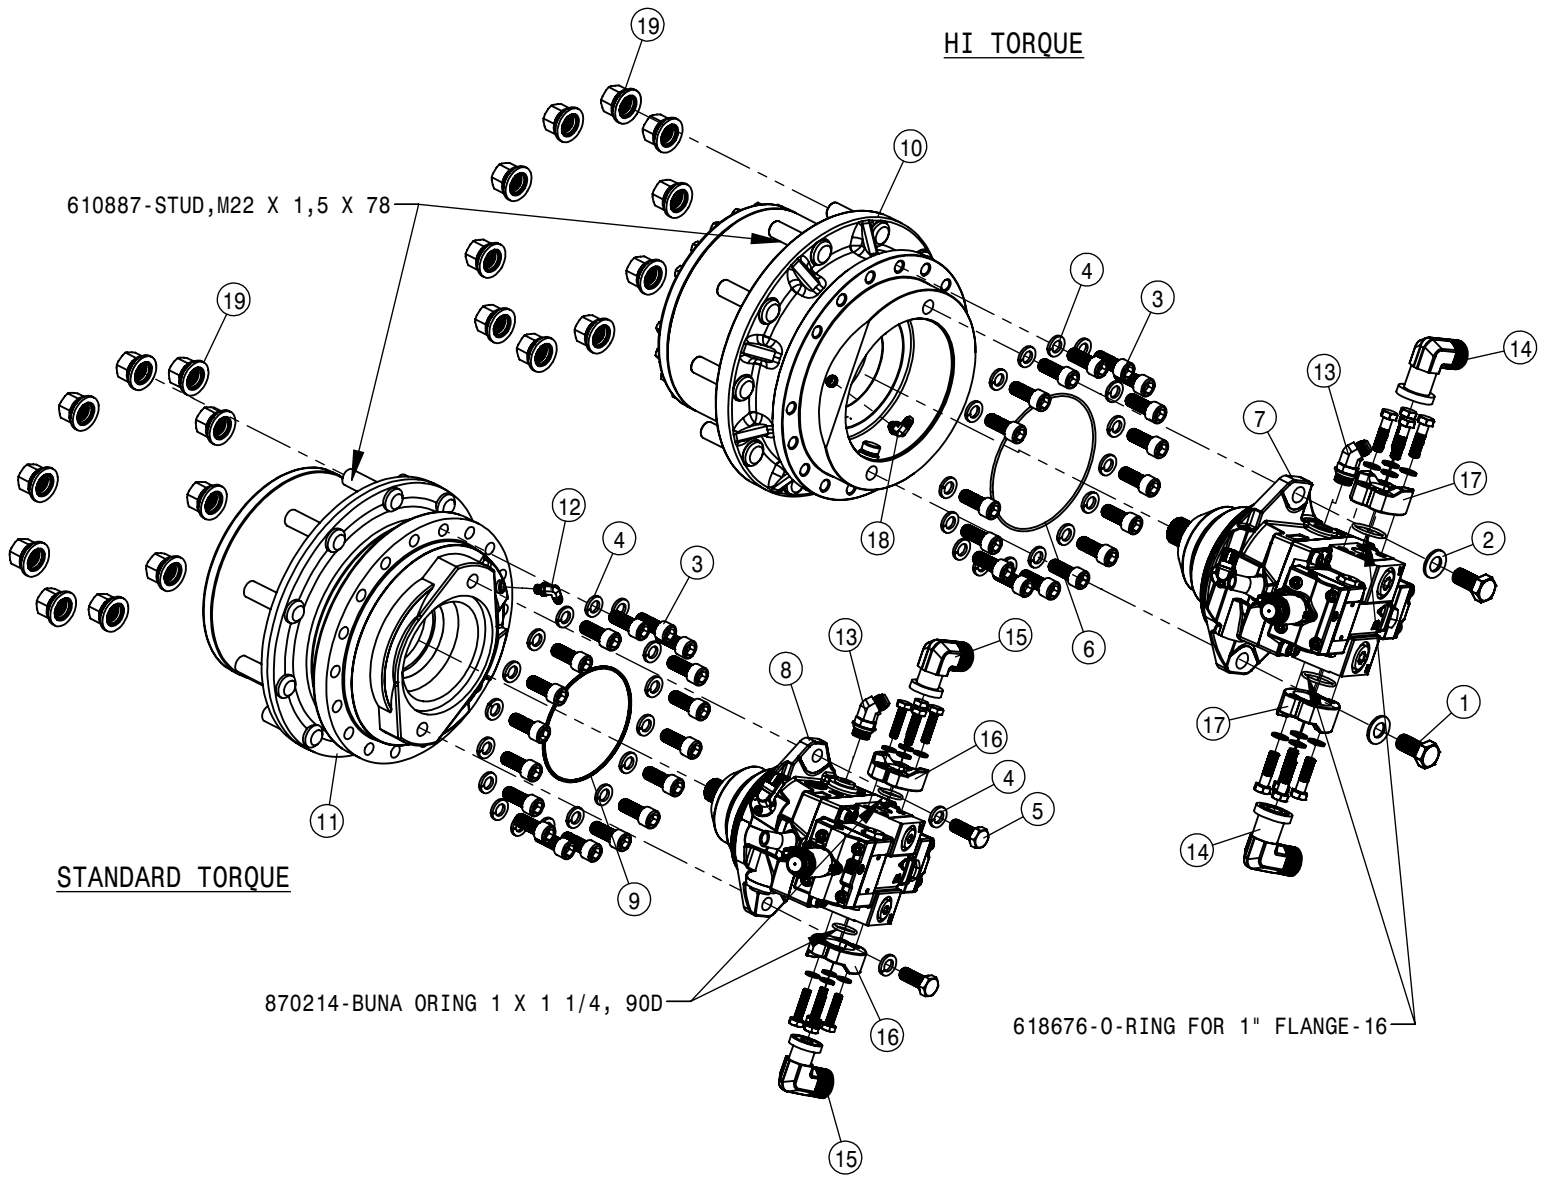

LEFT WHEEL MOTOR ASSEMBLY				
DET	QTY	P/N	DESCRIPTION	
1	2	473838	20MM-1.5 X 40MM HEX BOLT GR8	
2	2	473839	20MM FLAT WASHER	
3	35	473840	16MM-2.00 X 40MM SOC CAP SCR	
4	37	473841	16MM LOCK WASHER	
5	2	473861	16MM-2.00 X 40MM HEX BOLT YZ	
6	1	606190	O-RING,WHL MTR HSNG SAUER	
7	1	606514	H1-80CC WHEEL MOTOR	
8	1	606528	H1B 60CC WHL MTR	
9	1	607026	O-RING, 5.905ID-6.140D DMT	
10	1	610506	TORQ HUB,25:1 CW18E	
11	1	610965	WHEEL HUB,27:1 W/BRAKE BONFIG	
12	1	618473	7/16MJIC-90-7/16MOR LBO	
13	2	618602	3/4MJIC-45-7/8MOR LBO	
14	2	618654	1" FLANGE-90-1 7/16MFOR LBO	
15	2	618740	3/4 FLANGE-90-1 7/16MFOR LBO	
16	2	618932	M10 SPLIT FLANGE KIT #62 (-12)	
17	2	618933	M12 SPLIT FLANGE KIT #62 (-16)	
18	1	618934	7/16MJIC-90-M12MOR LBO	
19	20	824055	22MM-1.50 SMTH FLG WHEEL NUT