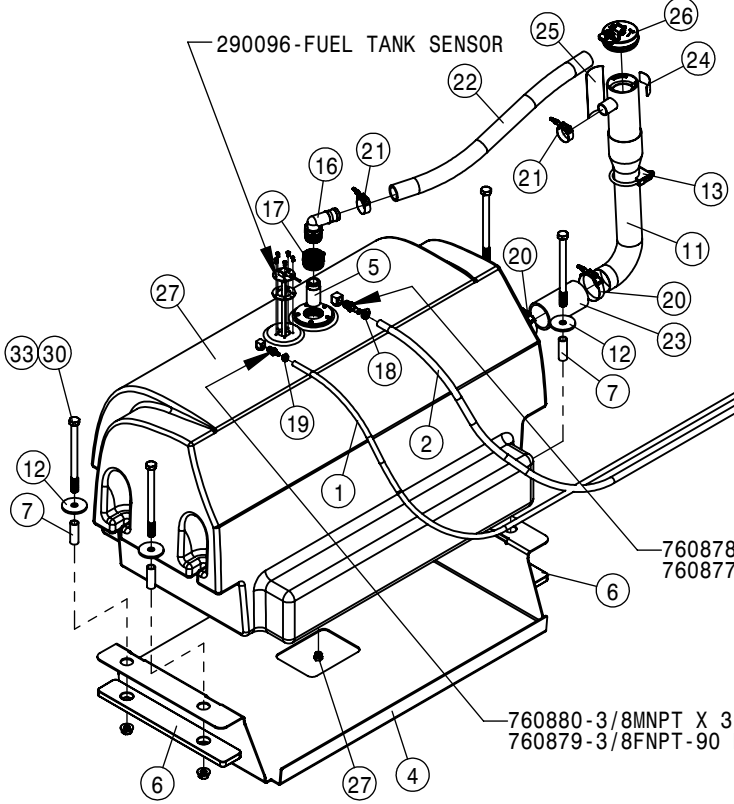

760878-1/2MNPT X 1/2 HOSE BARB ANTI-SIPHON
760877-1/2FNPT-90 DEG DROP ASSEMBLY

760880-3/8MNPT X 3/8 HOSE BARB
760879-3/8FNPT-90 DEG DROP ASSEMBLY

FUEL SYSTEM ASSEMBLY			
DET	QTY	P/N	DESCRIPTION
1	1	317269	FUEL RETURN HOSE
2	1	317270	FUEL SUCTION HOSE ASSY
3	1	317271	FILTER MOUNT PLATE
4	1	317343	FUEL TANK CRADLE
5	1	317360	TUBE-LIQUID LEVEL FITTING
6	2	317361	FUEL TANK ISOLATOR
7	4	317375	BUSH 1 OD X .125 WA X 2.880
8	1	317421	FUEL HOSE, FILTER TO RAIL
9	1	317422	FUEL HOSE, PUMP TO FILTER
10	1	317423	FUEL HOSE, STRAINER TO PUMP
11	1	317499	FUEL FILL TUBE WELDMENT
12	4	341172	WASHER-.75" ID X 3.00" OD X .25" THK
13	1	470160	MUFFLER CLAMP 3.00 IN
14	9	470555	.345 X 15" CABLE TIE - UV BLACK NYLON
15	4	473790	8MM-1.25 X 30MM HEX BOLT
16	1	500066	1 1/2NPT-90-1 1/2 H BARB POLY
17	1	500071	RB200-150

FUEL SYSTEM ASSEMBLY			
DET	QTY	P/N	DESCRIPTION
18	1	520069	HOSE CLAMP NO 6 STAINLESS
19	1	520120	HOSE CLAMP NO 4 STAINLESS
20	2	520130	3.31/3.59 T-BOLT HOSE CLAMP SS
21	2	520133	1.81/2.06 T-BOLT HOSE CLAMP SS
22	1	601098	HOSE, 1 1/2 X 33.68 FUEL VENT
23	1	601968	HOSE, 3 X 6.5 FUEL
24	1	650431	DECAL, ULTRA LOW SULFUR FUEL
25	1	650849	DECAL, CAUTION, ENG FUEL
26	1	760469	FUEL TANK CAP, 3.50" VENTED
27	1	760815	FUEL TANK ASM-134 GALLON
28	4	900129N	3/8UNC X 1" SERR FLANGE BOLT
29	2	900264	1/2UNC X 1 1/4 HEX BOLT
30	4	900420	3/4UNC X 10.00" HEX BOLT
31	4	910004N	3/8UNC FLANGE CNTR LOCK NUT
32	2	910008	1/2UNC HEX NUT
33	4	914012N	3/4UNC CNTLCK SM FLG HEX NUT