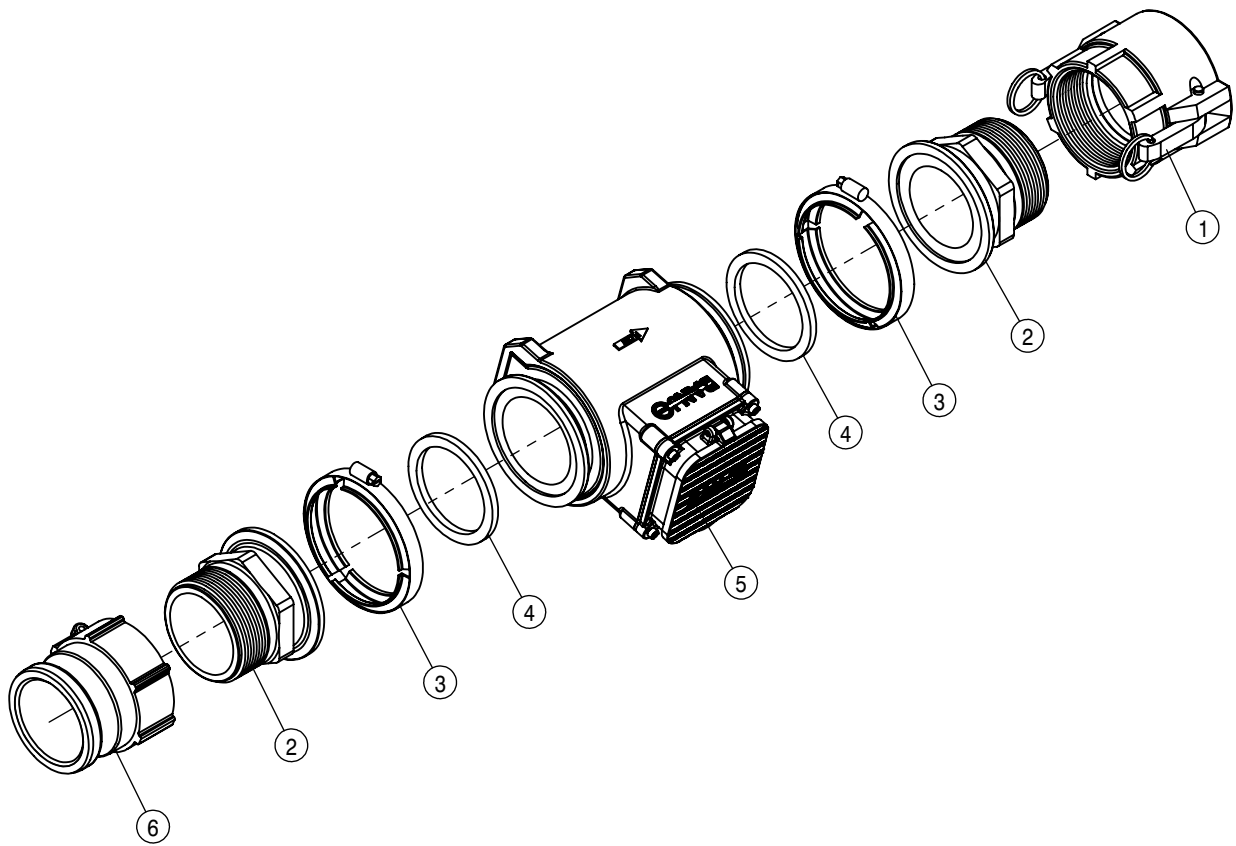

FILL FLOW METER ASSEMBLY			
DET	QTY	P/N	DESCRIPTION
1	1	696228	3.00FNPT-FEMALE COUPLER POLY
2	2	500164	3" FLANGE- 3.00 MNPT ADPTR POLY
3	2	500208	3" FLANGE CLAMP S.S.
4	2	500209	3" FLANGE GASKET EPDM
5	1	691242	3" MANIFOLD FLOWMETER, BANJO
6	1	696225	3.00 FNPT-MALE COUPLER POLY