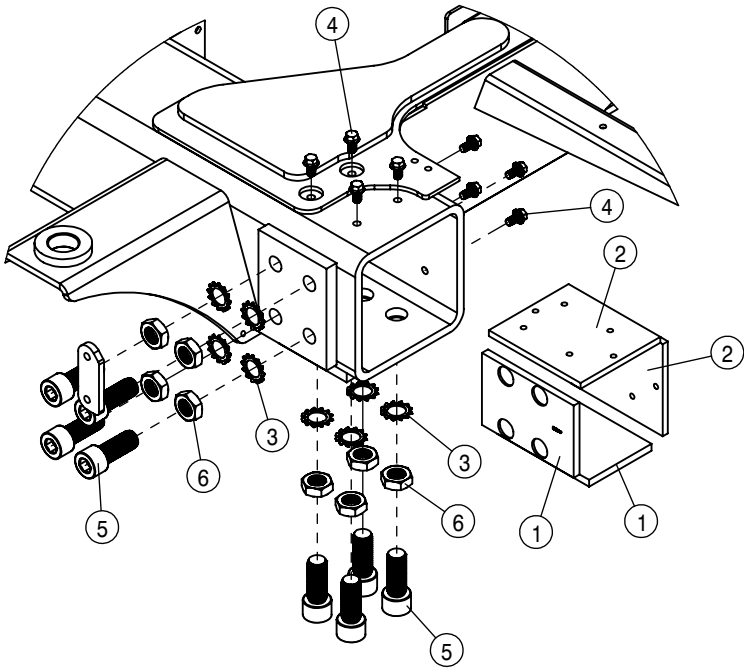

FRONT MAINFRAME