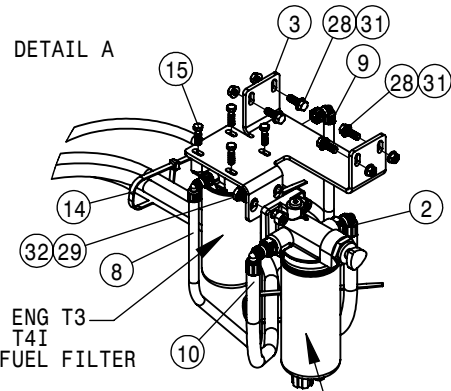

(TIER-3) 316683-FUEL FILTER, PRIMARY ENG T3
(TIER-4I) 317160-FUEL FILTER, PRIMARY T4I
(TIER-4I AND TIER-4F) 317399-PRIMARY FUEL FILTER

(TIER-3) 316684-FUEL/WATER SEPERATOR T3
(TIER-4I) 317159-FUEL/WATER SEPERATOR T4I
(TIER-4F) 317400-FUEL/WATER SEPERATOR T4F