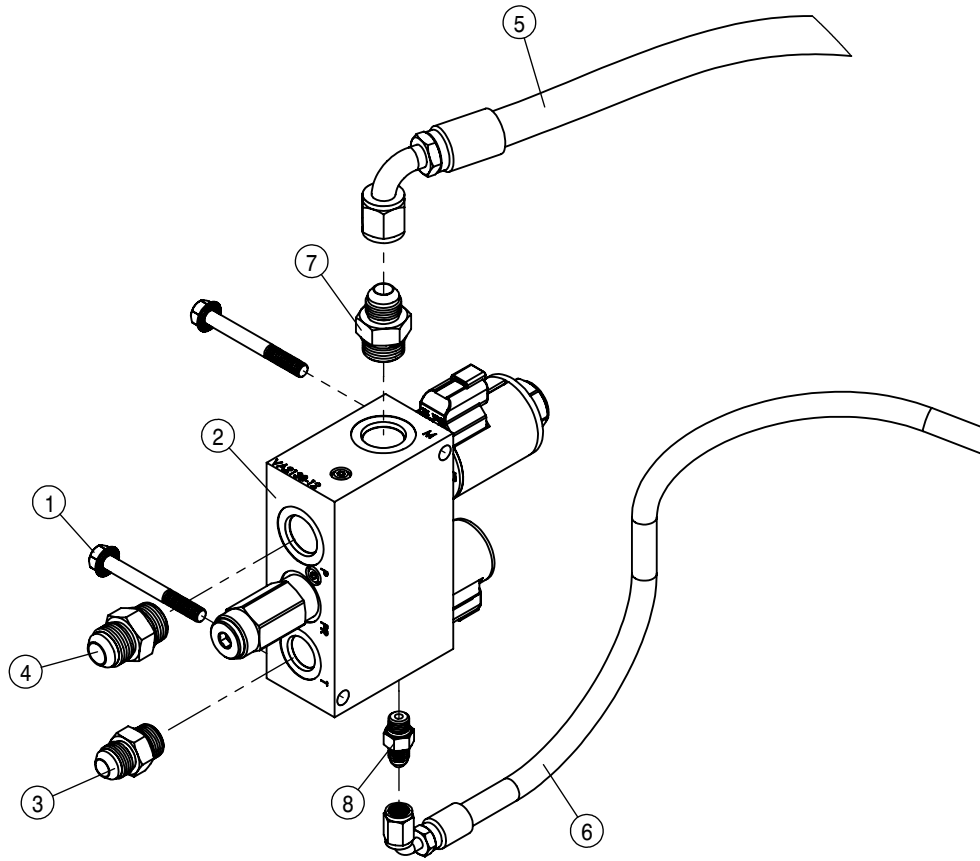

SIDE FILL LIFT ASSEMBLY			
DET	QTY	P/N	DESCRIPTION
1	2	470669	5/16UNC X 2 3/4 FLANG HEX BOLT
2	1	606541	SIDE FILL VLV, STS PWRSYS 14
3	1	611125	3/4MJIC-3/4MOR ADPTR
4	1	611126	7/8MJIC-7/8MOR ADPTR
5	1	617142	08-451TC-08FJX-08FJX90-113 H/A
6	1	617144	04-451TC-06FJX-04FJX90-82 H/A
7	1	618327	3/4MJIC-7/8MOR ADPTR
8	1	618467	7/16MJIC-7/16MOR ADPTR