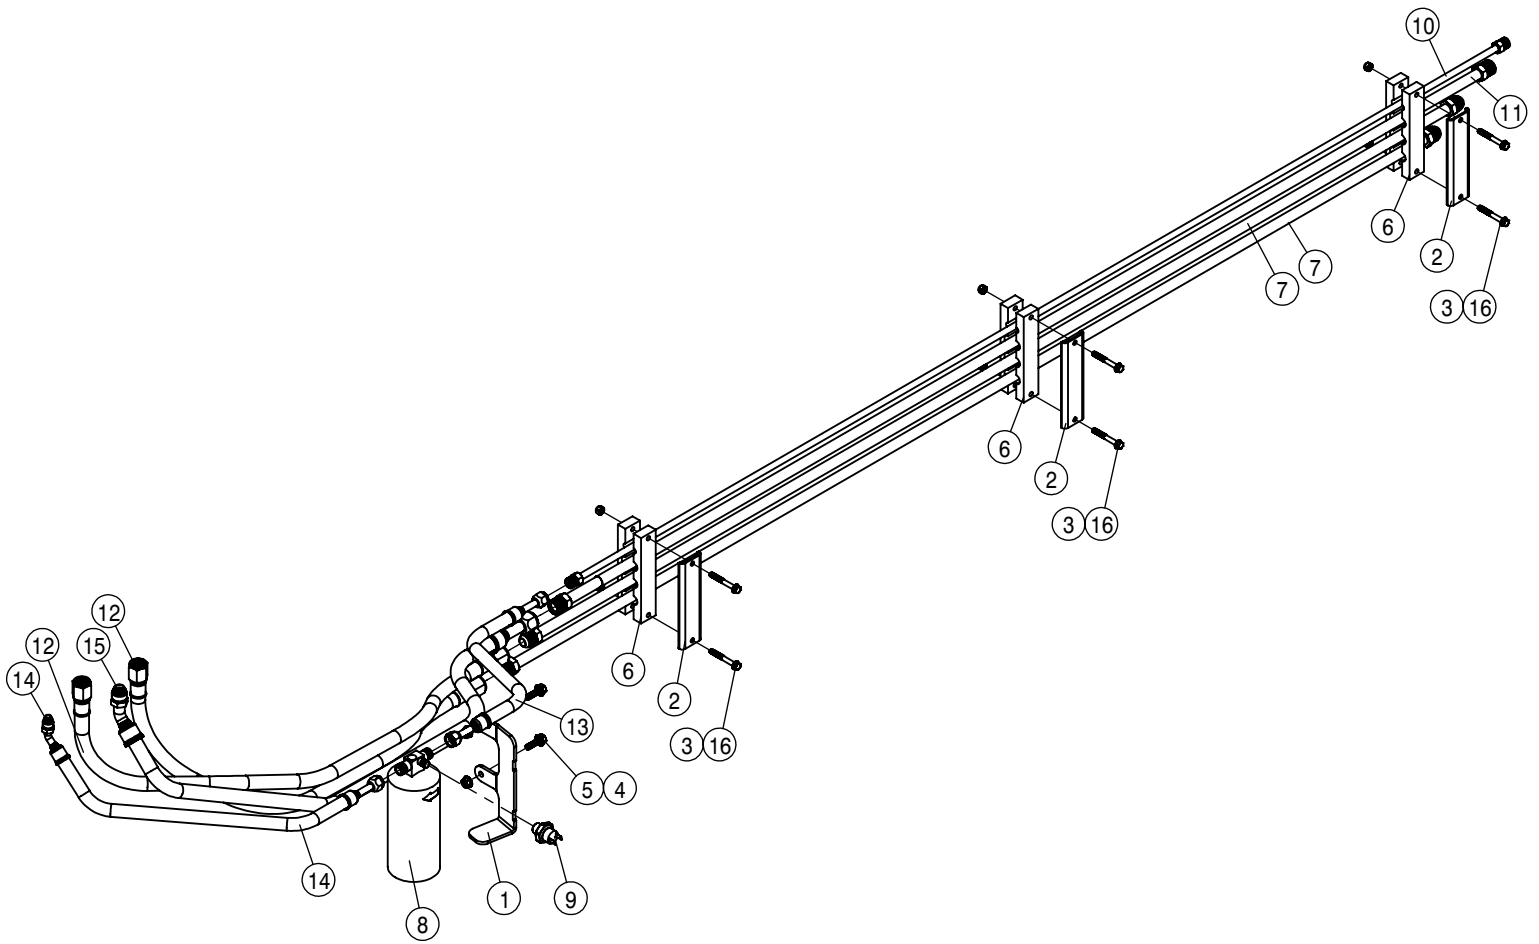

A/C AND HEATER LINES T3,T4I			
DET	QTY	P/N	DESCRIPTION
1	1	317145	A/C DRYER MT
2	3	342718	HYD TUBE CLAMP KEEPER, 6.00
3	6	470089	1/4UNC HEX NYL-LOC NUT
4	2	470113	5/16UNC SERR FLG LOCK NUT
5	2	470234	5/16UNC X 1" SERR FLG HEX BOLT
6	3	470304	TUBE CLAMP BODY,4HOLE.375-.625
7	2	615842	M/F TUBE ASSY 76" STS10/12 07
8	1	657421	A/C RECEIVER/DRIER
9	1	657422	A/C BINARY SWITCH
10	1	657480	A/C TUBE ASSY, .3750D,STS10/12
11	1	657482	A/C TUBE ASSY, .6250D,STS10/12
12	2	657576	10-213-10FJX-10FJX-40
13	1	657586	A/C HOSE,06-06F-06F-21.5
14	1	657587	A/C HOSE, 06-06F-06M45-23.9
15	1	657588	A/C HOSE, 10-10F-10M45-41
16	6	900007N	1/4 UNC X 2 SER FLG BOLT SS