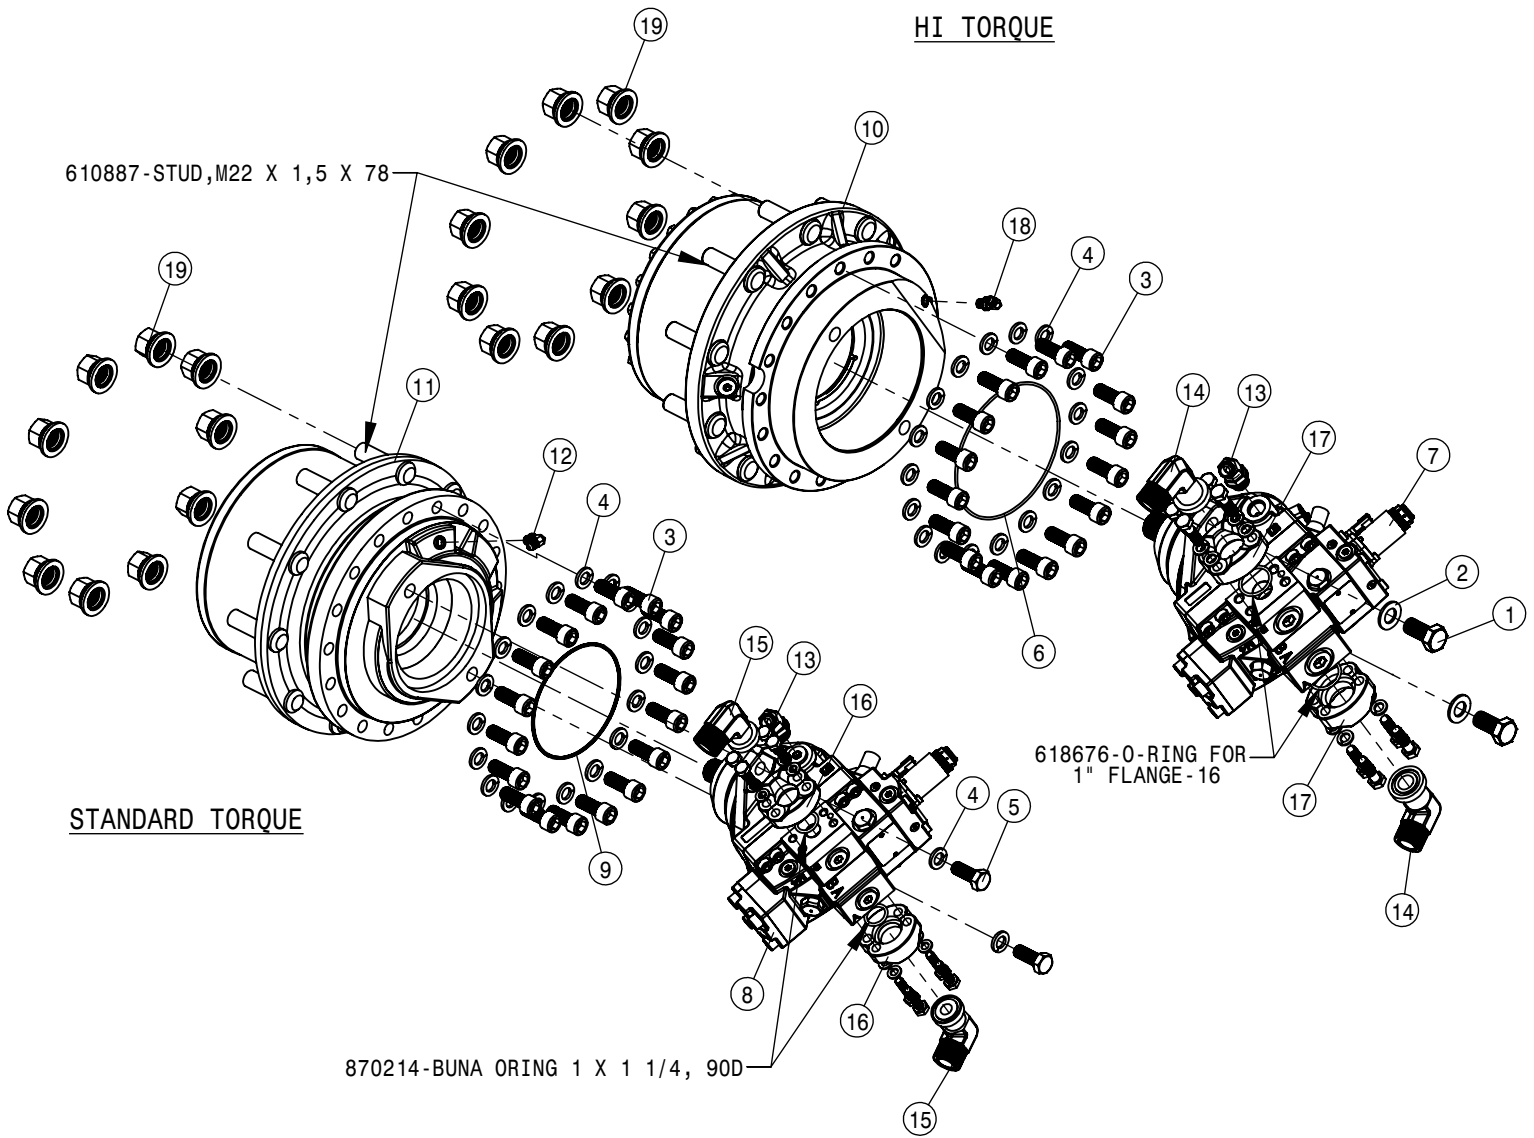

RIGHT WHEEL MOTOR ASSEMBLY			
DET	QTY	P/N	DESCRIPTION
1	2	473838	20MM-1.5 X 40MM HEX BOLT GR8
2	2	473839	20MM FLAT WASHER
3	35	473840	16MM-2.00 X 40MM SOC CAP SCR
4	37	473841	16MM LOCK WASHER
5	2	473861	16MM-2.00 X 40MM HEX BOLT YZ
6	1	606190	O-RING,WHL MTR HSNG SAUER
7	1	606514	H1-80CC WHEEL MOTOR
8	1	606528	H1B 60CC WHL MTR
9	1	607026	O-RING, 5.905ID-6.140D DMT
10	1	610506	TORQ HUB,25:1 CW18E
11	1	610965	WHEEL HUB,27:1 W/BRAKE BONFIG
12	1	618473	7/16MJIC-90-7/16MOR LBO
13	2	618602	3/4MJIC-45-7/8MOR LBO
14	2	618654	1" FLANGE-90-1 7/16MFOR LBO
15	2	618740	3/4 FLANGE-90-1 7/16MFOR LBO
16	2	618932	M10 SPLIT FLANGE KIT #62 (-12)
17	2	618933	M12 SPLIT FLANGE KIT #62 (-16)
18	1	618934	7/16MJIC-90-M12MOR LBO
19	20	824055	22MM-1.50 SMTH FLG WHEEL NUT