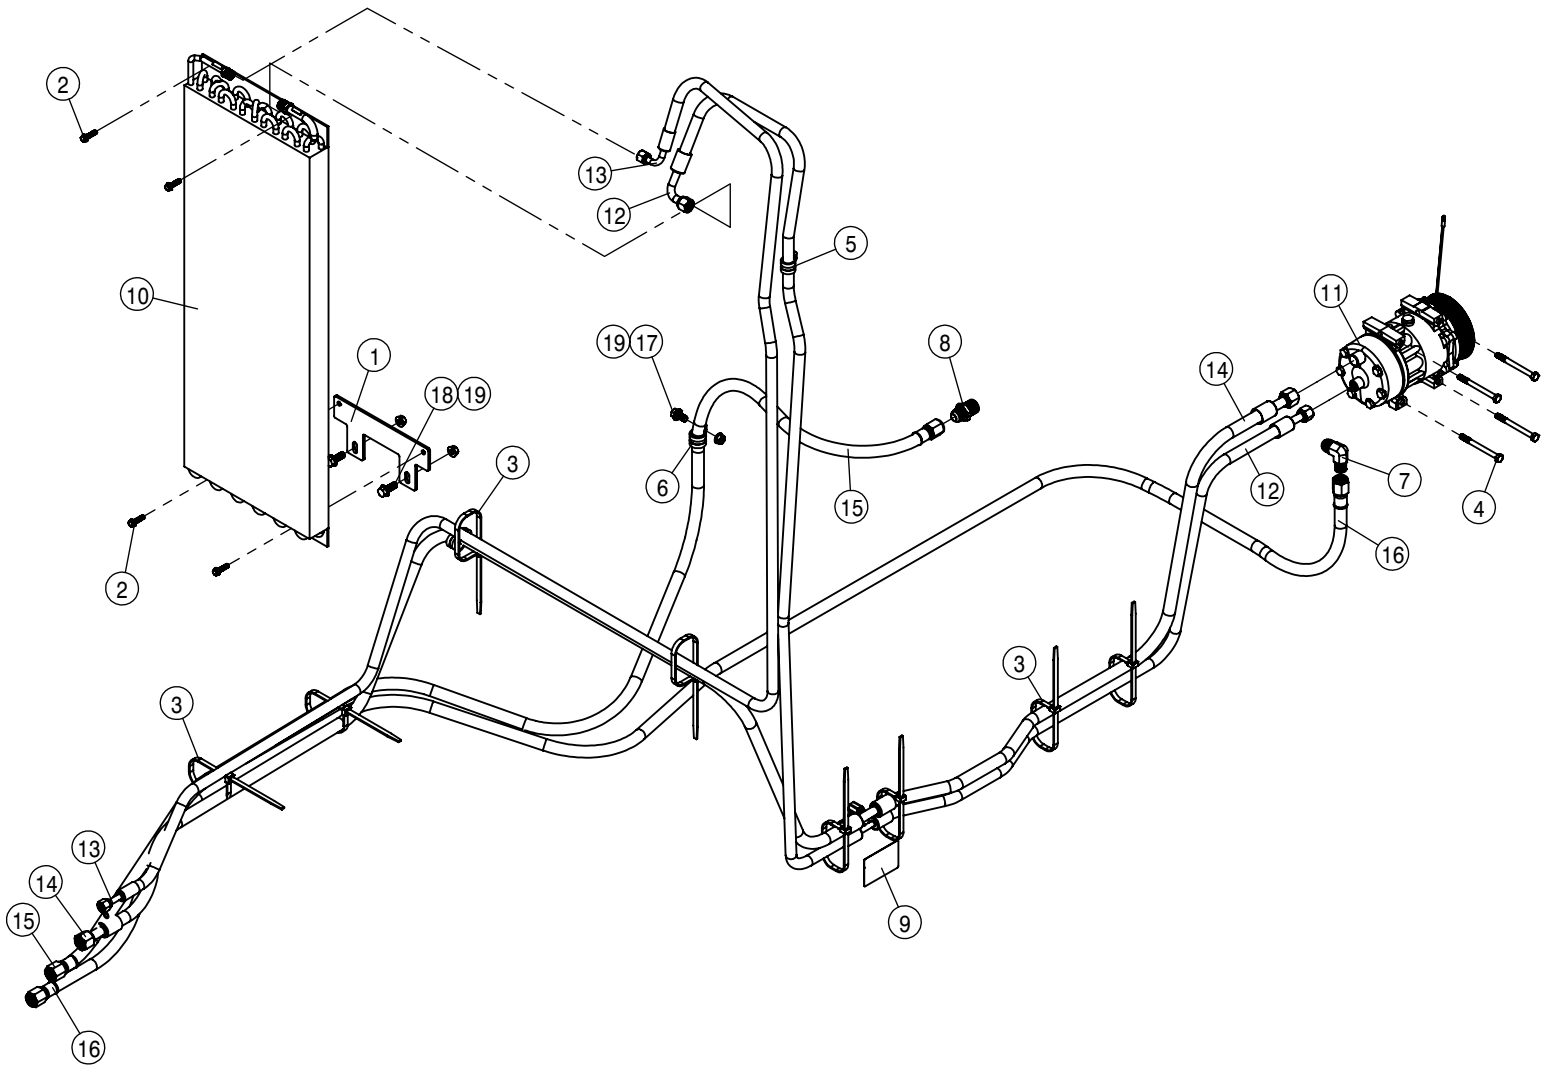

A/C AND HEATER LINES T3,I4I			
DET	QTY	P/N	DESCRIPTION
1	1	317450	A/C COND BRKT WLD
2	4	470231	1/4UNC X 1" SERR FLG HEX BOLT
3	8	470555	.345 X 15" CABLE TIE - UV BLACK NYLON
4	4	473825	8MM-1.25 X 90MM HEX BOLT GR8
5	2	520115	CUSH CLAMP,#12 0.75"D-3/4W LOOP
6	1	520121	CUSH CLAMP,#16 1IN X 3/4W
7	1	611124	7/8MJIC-90-1/2MNPT LBO
8	1	618059	7/8MJIC-3/4MNPT ADPTR
9	1	650377	NOTICE - R143A 3LB DECAL
10	1	657434	A/C CONDENSER COIL 21-0302
11	1	657532	A/C COMPRESSOR T4I STS
12	1	657579	A/C HOSE,08-08F-SV-08F90-138
13	1	657581	A/C HOSE,06-06F-06F90-136
14	1	657582	A/C HOSE,10-10F-SV-10F-148"
15	1	657583	10-213-10FJX-10FJX-101
16	1	657584	10-213-10FJX-10FJX-133.5
17	1	900128N	3/8UNC X 3/4 SER FLANGE BOLT
18	2	900129N	3/8UNC X 1" SERR FLANGE BOLT
19	3	910004N	3/8UNC FLANGE CNTR LOCK NUT