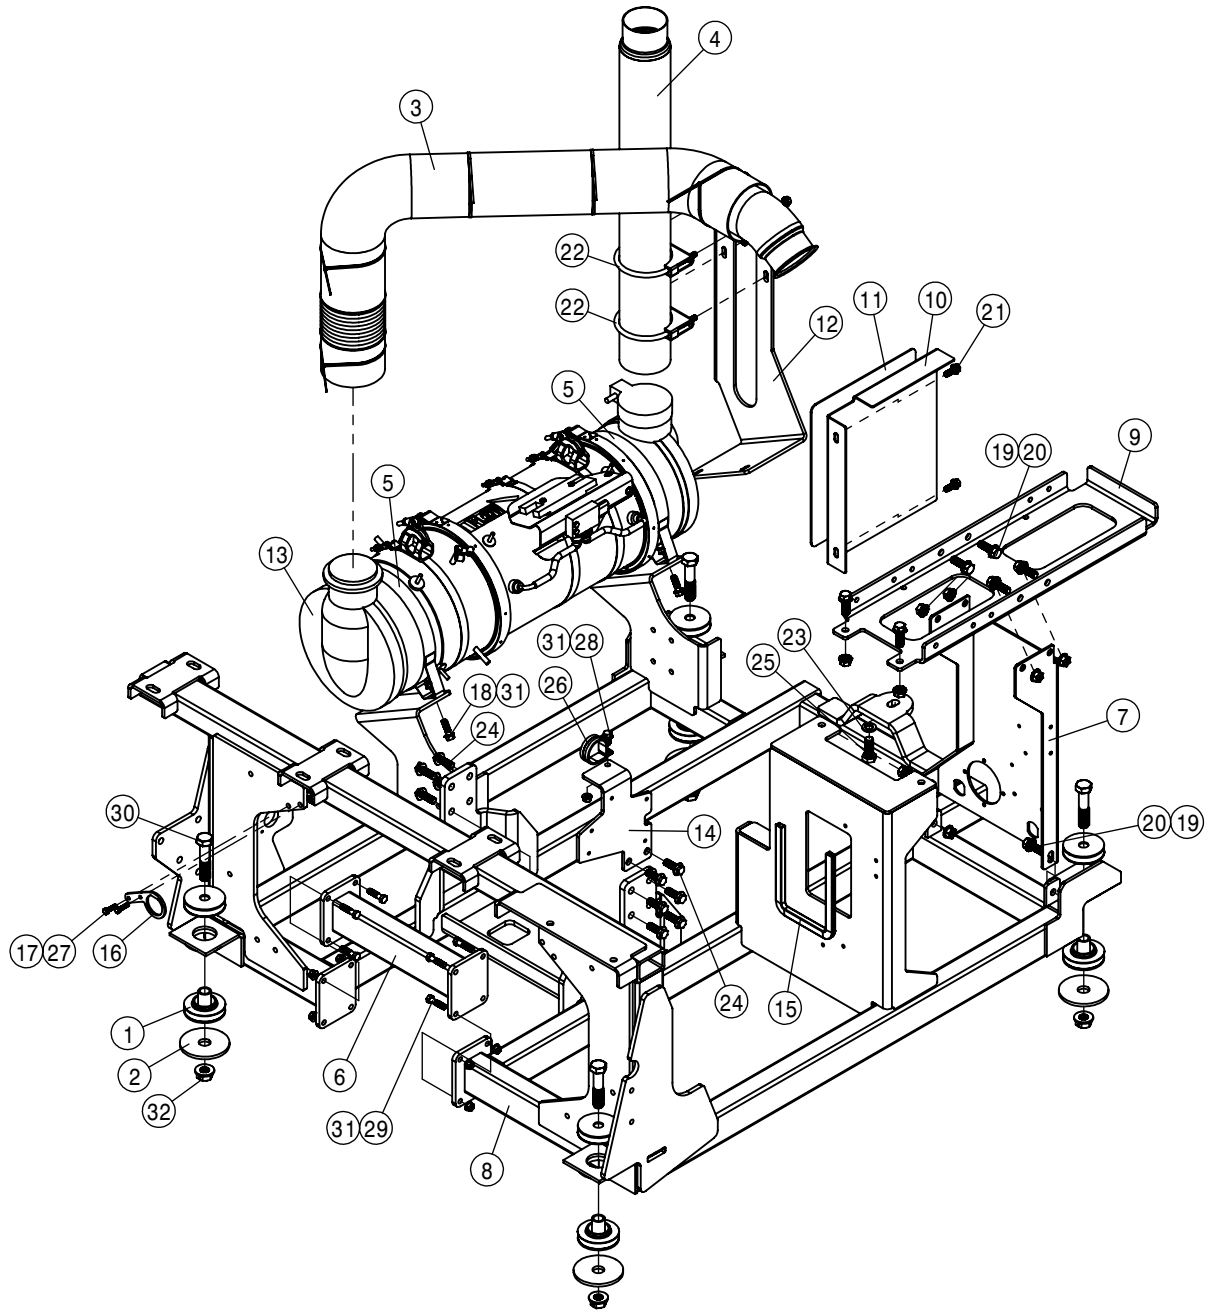

TIER-4I ENGINE SKID AND EXHAUST ASSEMBLY			
DET	QTY	P/N	DESCRIPTION
1	4	311057	RUBBER MT SET,SSB33-1000-4
2	4	311091	SNUBBING WASHER FOR 311090
3	1	317208	PIPE - DPF INLET W/BELLOWS
4	1	317209	EXHAUST PIPE
5	2	317212	MOUNTING BAND 10" MUFFLER - DPF
6	1	317248	FRAME SPACER WLD
7	1	317249	BATTERY STAND
8	1	317250	ENGINE SKID FRAME
9	1	317253	BATT MOUNT
10	1	317254	BATTERY HEAT SHIELD
11	1	317256	REFLECTIVE HEAT SHIELD
12	1	317277	EXHAUST PIPE SUPP
13	1	317303	DPF
14	1	317331	HOSE PLATE
15	1	317352	QUICKEDGE TRIM, C/L 19.5"
16	1	317368	WIRE HARNESS BLKHD

TIER-4I ENGINE SKID AND EXHAUST ASSEMBLY			
DET	QTY	P/N	DESCRIPTION
17	2	470121	1/4 UNC SERR FLG LOCK NUT
18	4	470329	3/8UNC X 1 1/4 SERR FLG HEX BOLT
19	8	470360	1/2UNC SERR FLG HEX NUT
20	8	470431	1/2UNC X 1 1/2 SERR FLG BOLT
21	2	470460	3/8 X 1" SERR FLG BOLT
22	2	472217	4" MUFFLER CLAMP 3/8UNC
23	1	473841	16MM LOCK WASHER
24	10	473855	12MM-1.75 X 35MM SM FLG BOLT
25	1	473861	16MM-2.00 X 40MM HEX BOLT YZ
26	1	520161	CUSH CLAMP,#32 2"D-3/4W LOOP
27	2	900003	1/4UNC x 3/4 HEX BOLT
28	1	900128N	3/8UNC X 3/4 SER FLANGE BOLT
29	8	900131	3/8UNC X 1 1/2 HEX BOLT
30	4	900408	3/4UNC X 3 1/2 HEX BOLT
31	13	910004N	3/8UNC FLANGE CNTR LOCK NUT
32	4	914012N	3/4UNC CNTLCK SM FLG HEX NUT