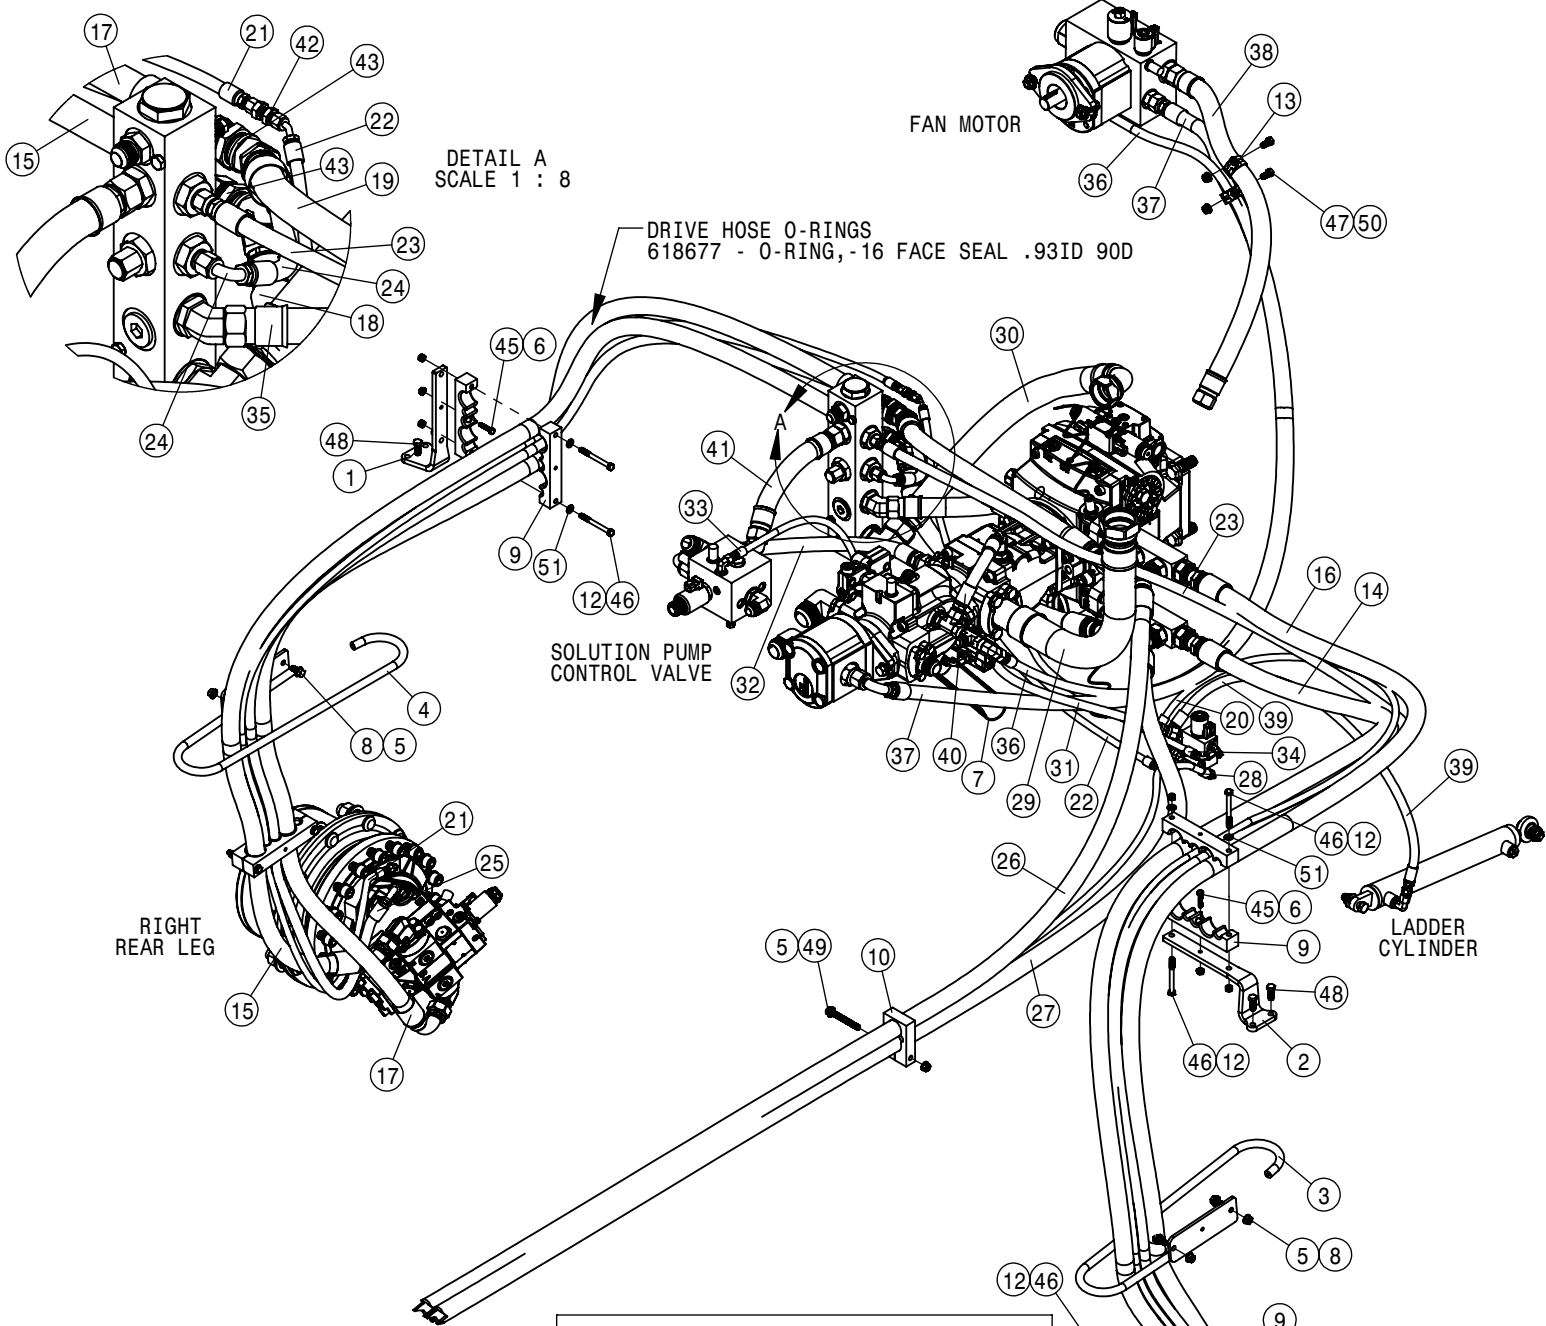

REAR DRIVE HOSE ASSEMBLY			
DET	QTY	P/N	DESCRIPTION
1	1	360038	RIGHT REAR LEG HOSE BRKT
2	1	360039	LFT REAR LEG HOSE BRKT
3	1	362095	LFT REAR HOSE BRKT TOP WLDMENT
4	1	362096	RGT REAR TOP HOSE BRKT
5	5	470087N	3/8UNC HEX SERR FLG NUT YZ
6	4	470121	1/4 UNC SERR FLG LOCK NUT
7	1	470369	HOSE PROTECTOR, 8" BLACK
8	4	470409	3/8UNC X 3/4" SERR FLG BOLT
9	4	470672	HOSE CLAMP, 5-HOLE
10	1	470673	HOSE CLAMP, 4-HOLE
NS	2	470679	SIDEWINDER SLEEVE
12	8	473001	5/16UNC HEX NUT, NYLOC
13	2	520160	CUSH CLAMP, #24 1 1/2D-3/4WLOOP
14	1	617062	16-797TC-16FFOX-16FFOX45-123 H/A
15	1	617062	16-797TC-16FFOX-16FFOX45-123 H/A
16	1	617063	16-797TC-16FFOX-16FFOX90-128 H/A
17	1	617063	16-797TC-16FFOX-16FFOX90-128 H/A
18	1	617067	16-797TC-16FFOX-16FFOX90-31 H/A
19	1	617067	16-797TC-16FFOX-16FFOX90-31 H/A
20	1	617069	04-451TC-04FJX-06FJX90-139 H/A
21	1	617071	04-451TC-04FJX-04FJX-138 H/A
22	1	617072	04-451TC-06FJX-04FJX45-43 H/A
23	1	617075	08-451TC-08FJX-08FJX90-160 H/A
24	1	617077	08-451TC-08FJX-08FJX90-15 H/A
25	1	617080	08-451TC-08FJX-08FJX90-133 H/A

REAR DRIVE HOSE ASSEMBLY			
DET	QTY	P/N	DESCRIPTION
26	1	617084	16-797TC-16FFOX-16FFOX45-187 H/A
27	1	617085	16-797TC-16FFOX-16FFOX45-191 H/A
28	1	617086	04-451TC-04FJX-06FJX90-182 H/A
29	1	617089	32-811-32FJX-32FLG-25 H/A
30	1	617094	24-811-24FJX-24FJX90-31 H/A
31	1	617096	06-451TC-08FJX-06FJX90-22 H/A
32	1	617101	12-451TC-16FJX-12FJX90-23 H/A
33	1	617102	04-451TC-06FJX-04FJX90-29 H/A
34	1	617121	04-451TC-06FJX-04FJX90-34 H/A
35	1	617123	16-811-16FJX-16FJX90-22 H/A
36	1	617124	06-451TC-10FJX-06FJX90-85 H/A
37	1	617125	12-451TC-12FJX-12FJX90-88 H/A
38	1	617126	16-811-16FJX-16FJX-35 H/A
39	1	617127	06-451TC-06FJX-06FJX45-36 H/A
40	1	617132	10-451TC-10FJX-10FJX90-11 H/A
41	1	617139	16-811-16FJX-16FJX-12 H/A
42	1	618511	7/16MJIC-7/16MJIC BLKHD UNION
43	2	618930	1 7/16 MFOR-45-BLKHD UNION LBO
44	2	900003	1/4UNC x 3/4 HEX BOLT
45	2	900004	1/4UNC X 1 1/4 HEX BOLT
46	8	900073N	5/16UNC X 3 1/4 HEX BOLT SS
47	2	900128	3/8UNC X 3/4 HEX BOLT
48	4	900129	3/8UNC X 1" HEX BOLT
49	1	900136N	3/8UNC X 3" SERR FLANGE BOLT
50	2	910004N	3/8UNC FLANGE CNTR LOCK NUT
51	8	920001N	5/16 SAE FLAT WASHER SS