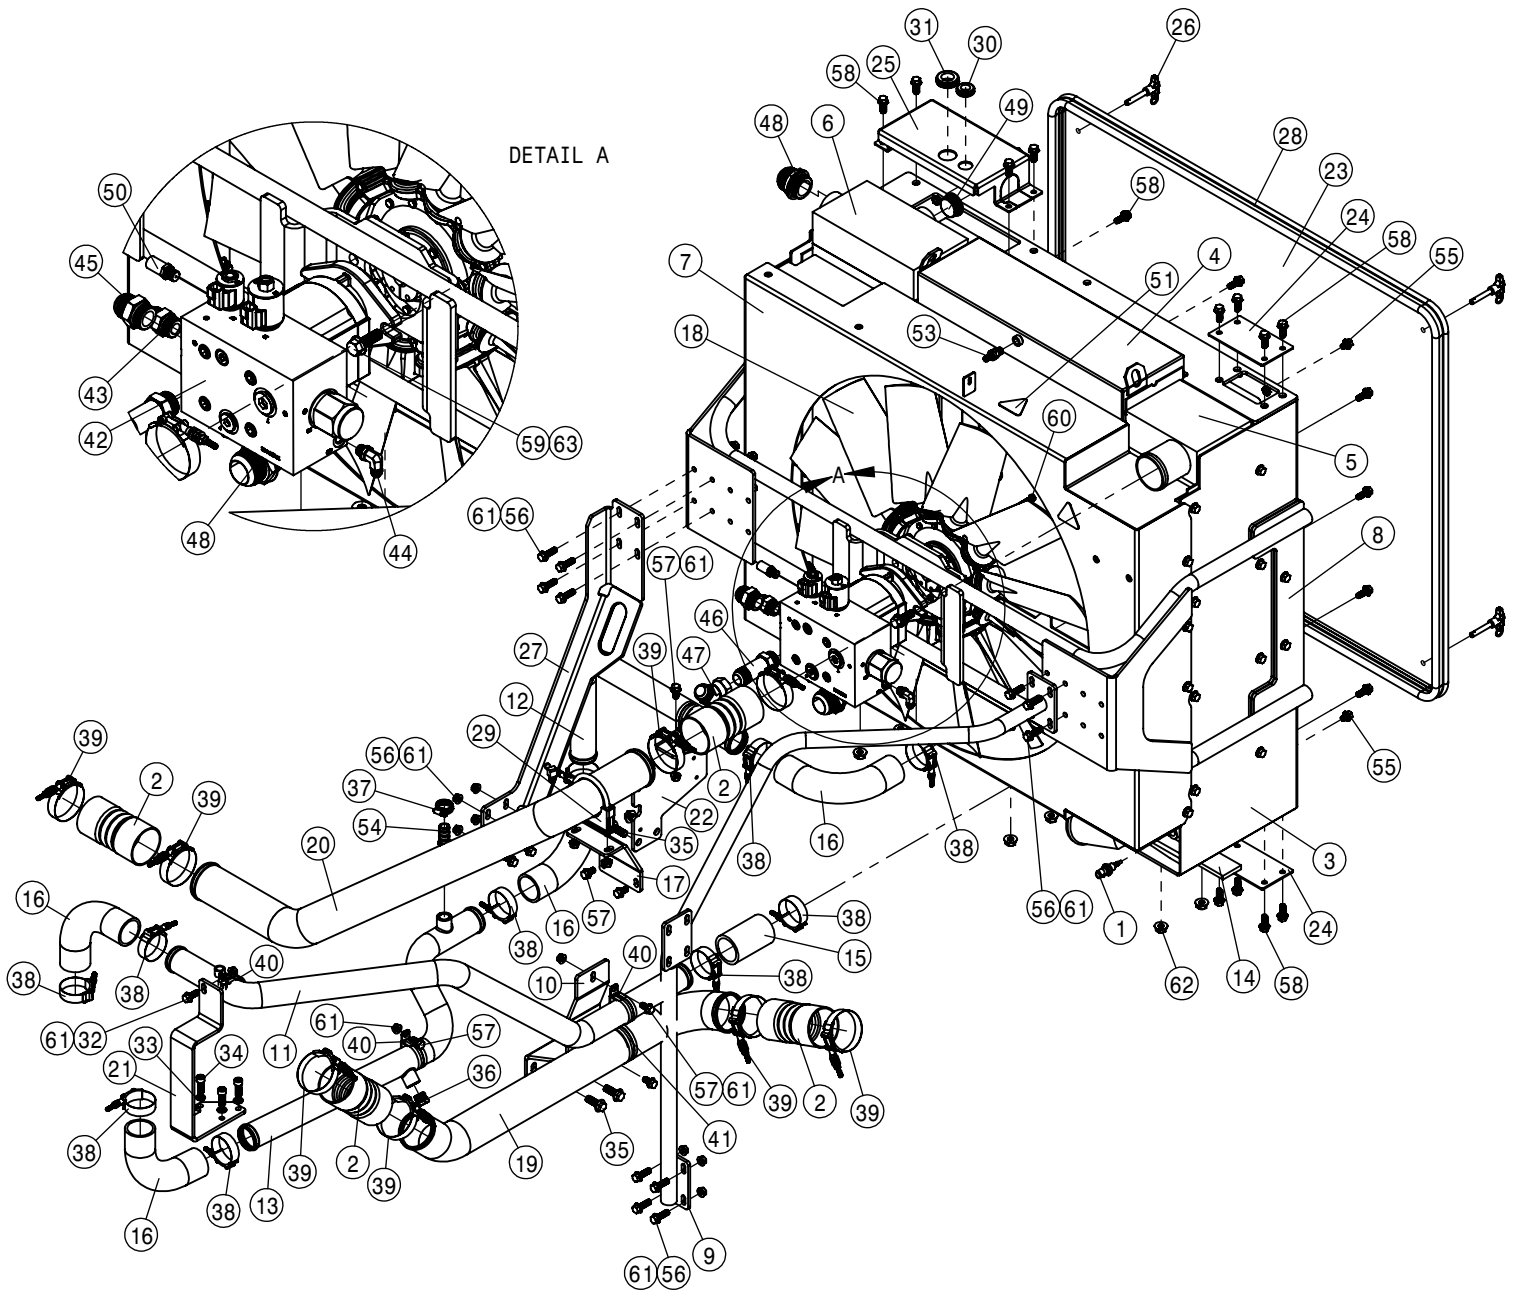

DETAIL A

TIER-4I RADIATOR ASSEMBLY			
DET	QTY	P/N	DESCRIPTION
1	1	290098	TEMP SENDER - CAC
2	4	311592	3.00 X 6.00 CAC HOSE
3	1	317162	COOLING PKG FRAME WLD
4	1	317169	RADIATOR STS' 14
5	1	317170	CHARGE AIR COOLER STS' 14
6	1	317171	HYD OIL COOLER STS' 14
7	1	317173	FAN SHROUD WLD
8	1	317181	FAN FRAME WLD
9	1	317194	RH COOLING PKG SUPP WLD
10	1	317198	CAC / RAD PIPE SUPP
11	1	317199	PIPE - WATER OUTLET TO RAD
12	1	317200	PIPE - RAD TO WATER INLET 1
13	1	317201	PIPE - RAD TO WATER INLET 2
14	1	317202	COOLING PACKAGE ISOLATOR
15	1	317203	COOLANT HOSE
16	4	317204	COOLANT ELBOW
17	1	317206	CAC PIPE SUPP
18	1	317223	ENG FAN, 32" DIA-12 BLADE STS' 14
19	1	317266	PIPE - CAC TO INTAKE
20	1	317268	PIPE - TURBO TO CAC
21	1	317280	PIPE SUPP
22	1	317331	HOSE PLATE

TIER-4I RADIATOR ASSEMBLY			
DET	QTY	P/N	DESCRIPTION
23	1	317337	INTAKE SCREEN WLD
24	2	317341	COOLING PKG FRAME COVER
25	1	317342	CONDENSOR ACCESS COVER
26	4	317364	T-HANDLE QUICK PIN - 1.75" X 3/8 D
27	1	317390	SUPPORT BRACE COOLING PACK
28	1	344553	INTAKE SCREEN SEAL
29	1	470160	MUFFLER CLAMP 3.00 IN
30	1	470203	GROMMET, .750ID .125GW 1.062GD
31	1	470204	GROMMET, 1.000ID .125GW 1.375GD
32	1	470460	3/8 X 1" SERR FLG BOLT
33	3	473798	10MM LOCK WASHER
34	3	473844	10MM-1.50 X 30 SOC HD CAP SCR
35	4	473855	12MM-1.75 X 35MM SM FLG BOLT
36	1	505231	PIPE PLUG .50NPT HEX HD BRS
37	1	520055	HOSE CLAMP NO 12 STAINLESS
38	10	520140	2.18/2.50 T-BOLT HOSE CLAMP SS
39	8	520146	3.06/3.38 T-BOLT HOSE CLAMP SS
40	4	520161	CUSH CLAMP,#32 2"D-3/4W LOOP
41	1	520166	CUSH CLAMP, 3"D-3/4W LOOP
42	1	606544	35CC FAN MOTOR ASSY
43	1	611127	1 1/16MJIC-1 1/16MOR ADPTR
44	1	618119	9/16MJIC-90-9/16MOR LBO

TIER-4I RADIATOR ASSEMBLY			
DET	QTY	P/N	DESCRIPTION
45	1	618186	1 5/16MJIC-1 5/16MOR ADPTR
46	1	618610	1 5/16MJIC-1 5/16MOR LG ADPTR
47	1	618630	1 5/16MJ-45-1 5/16FJ SWIV LBO
48	2	618682	1 7/8MOR-1 7/8MJIC ADPTR
49	1	618759	1 5/8MOR PLUG, HEX SOCKET
50	1	619023	9/16 MOR DIAGNOSTIC FITTING
51	2	650434	DECAL, FAN BLADE WARNING
52	1	711104	1/4MNPT-90-3/8 HOSE BARB, BRS
53	1	712100	1/4NPT X 3/8 HOSE FTG,PUSHLOCK
54	1	712440	1/2 NPT X 3/4 HOSE BARB
55	2	900126	3/8UNC X 1/2 SERR FLG BOLT YZ
56	20	900127N	3/8UNC X 1 1/4 SER FLANGE BOLT
57	6	900128N	3/8UNC X 3/4 SER FLANGE BOLT
58	51	900129N	3/8UNC X 1" SERR FLANGE BOLT
59	2	900265N	1/2UNC X 1 1/2 SERR FLANGE BOLT
60	3	906007	1/4UNC X 2" HEX BOLT FULL
61	47	910004N	3/8UNC FLANGE CNTR LOCK NUT
62	6	914008N	1/2UNC SMTH FLG CTR LCK NUT YZ
63	2	914015	1/2UNC HEX CENTER-LOCK NUT