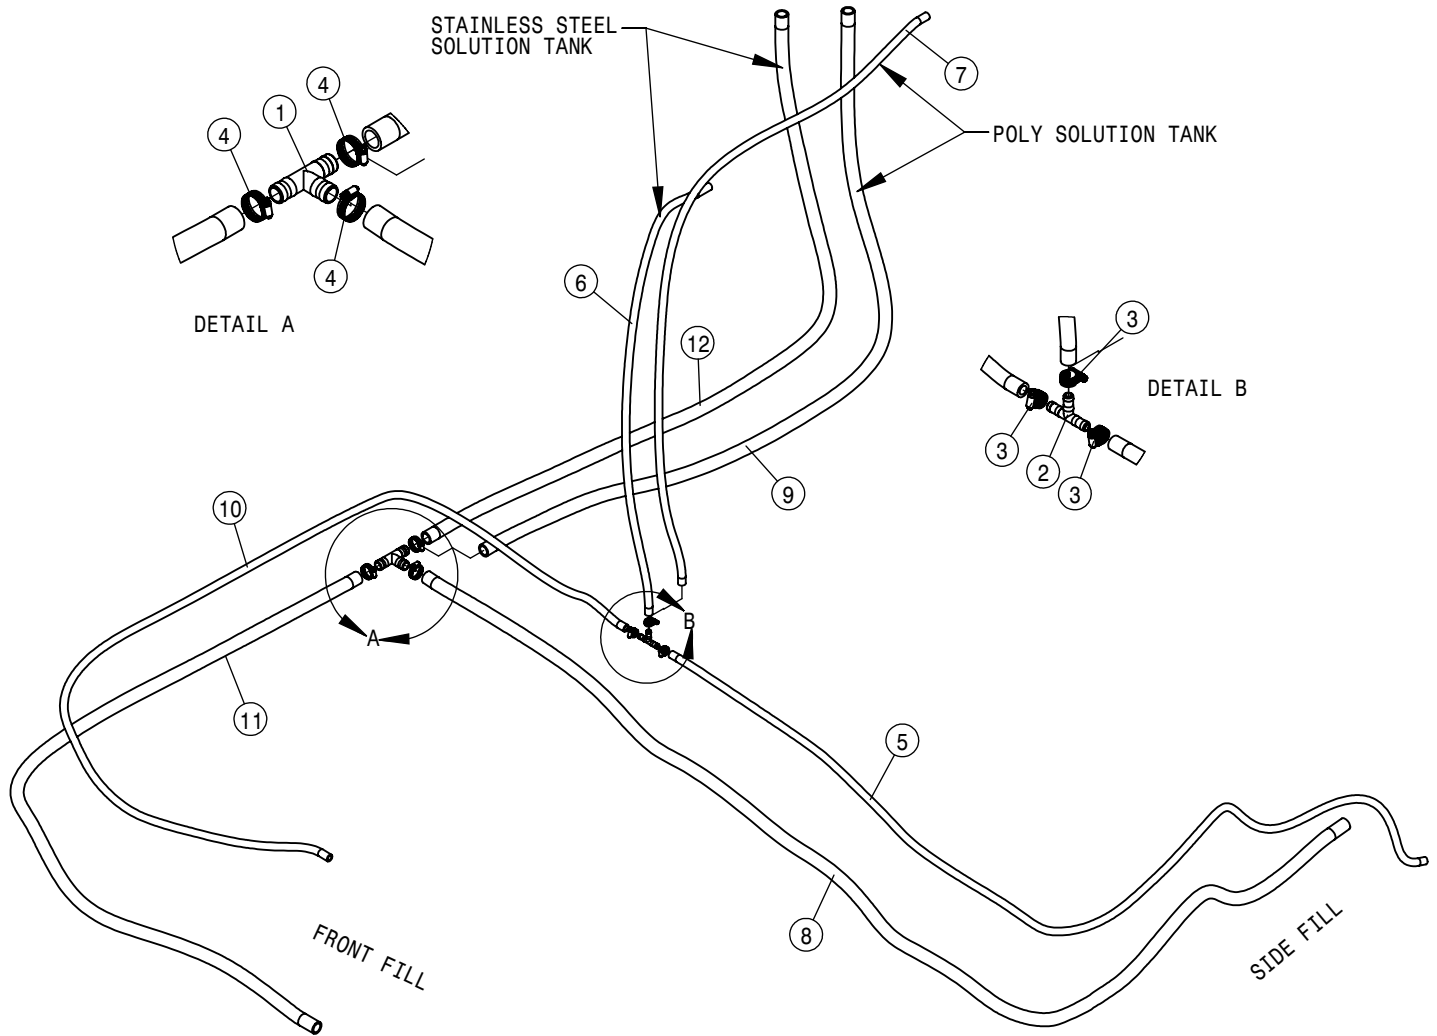

BULK HOSE

197008-HOSE 1/2 1-FBR BR BLK EPDM

197116-HOSE 1IN 1-FBR BR BLK EPDM

FILL/RINSE HOSES FRONT/SIDE FILL ASSEMBLY			
DET	QTY	P/N	DESCRIPTION
1	1	500105	1.00 HOSE BARB TEE, POLY
2	1	500120	1/2" HOSE BARB TEE
3	3	520069	HOSE CLAMP NO 6 STAINLESS
4	3	520090	HOSECLAMP NO 16 STAINLESS
5	1	601030	HOSE, 1/2 X 126 1BR BLK EPDM
6	1	601031	HOSE, 1/2 X 31 1BR BLK EPDM
7	1	601032	HOSE, 1/2 X 84 1BR BLK EPDM
8	1	601037	HOSE, 1 X 147 1BR BLK EPDM
9	1	601357	HOSE, 1 X 98 1BR BLK EPDM
10	1	601563	HOSE, 1/2 X 120 1BR BLK EPDM
11	1	601636	HOSE, 1 X 100 1BR BLK EPDM
12	1	601872	HOSE, 1 X 95 1BR BLK EPDM