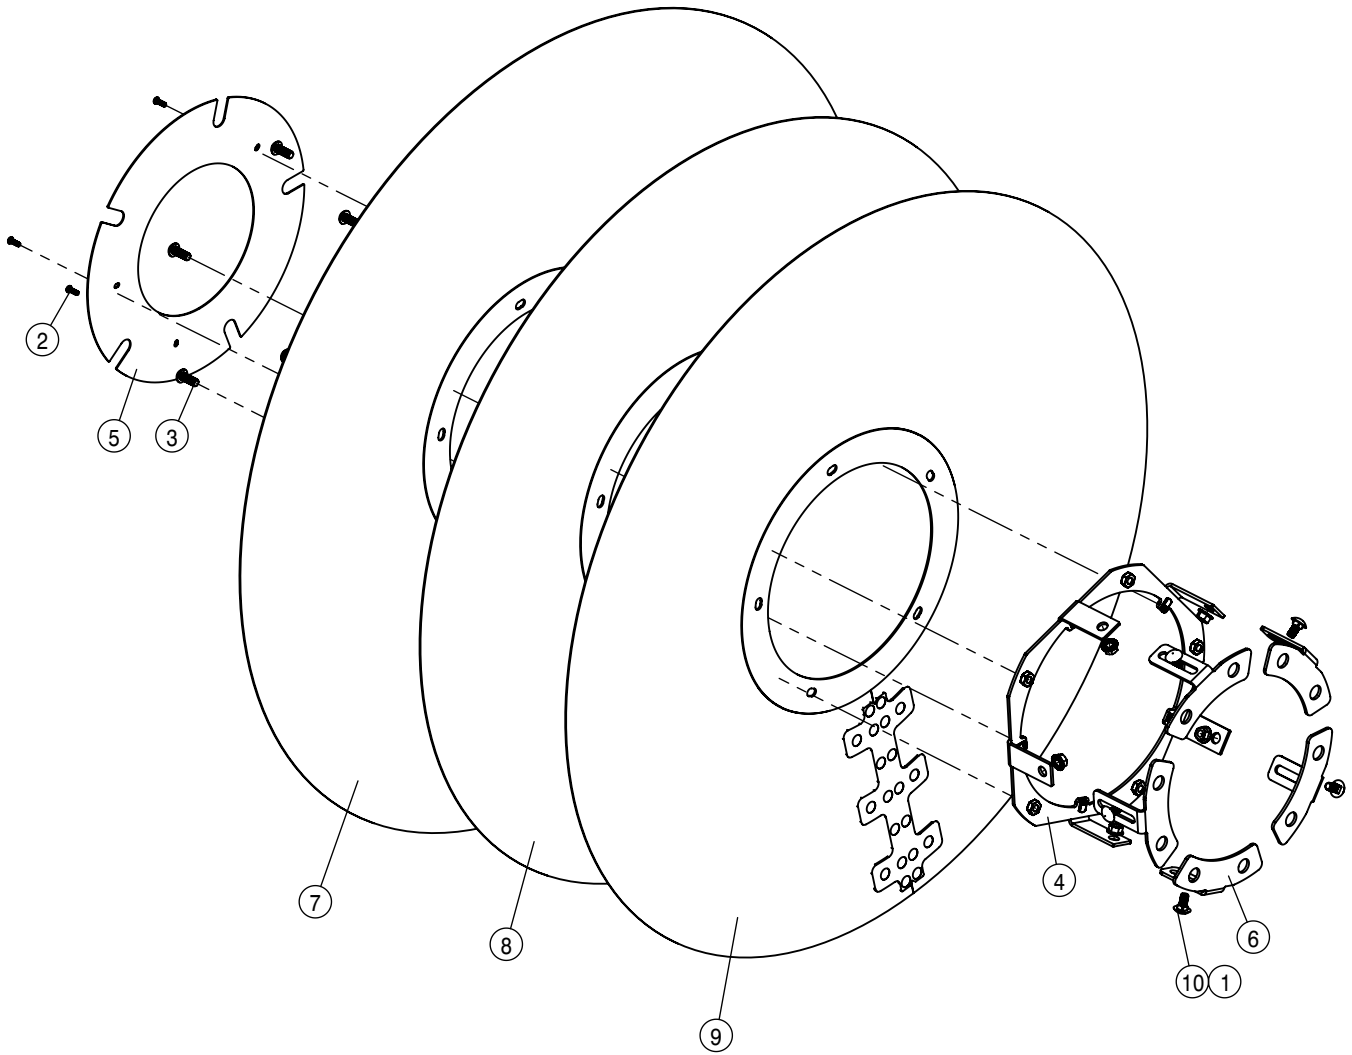

TALL CROP WHEEL GUARD			
DET	QTY	P/N	DESCRIPTION
	1	5	470360 1/2-13UNC HEX FLG NUT SER MC GR5
	2	3	472379 1/4UNC X 3/4 SKT HD LOC SCR SS
	3	5	473987 1/2-13 UNC X 1 1/4 BHCS SS
	4	1	662307 HUB CAP ADAPTER WLD
	5	1	662318 FAIRFIELD HUB CAP ACCESS DOOR
	6	5	662319 FAIRFIELD HUB CAP ADAPTER PLATE
	7	1	662327 STS 17' 320-54 HUB CAP WLD
	8	1	662332 320-50 HUB CAP WLD
	9	1	662333 STS 17' 380-50 HUB CAP WLD
	10	5	901253 1/2-13 UNC X 1 RHSQNB GR5 MC