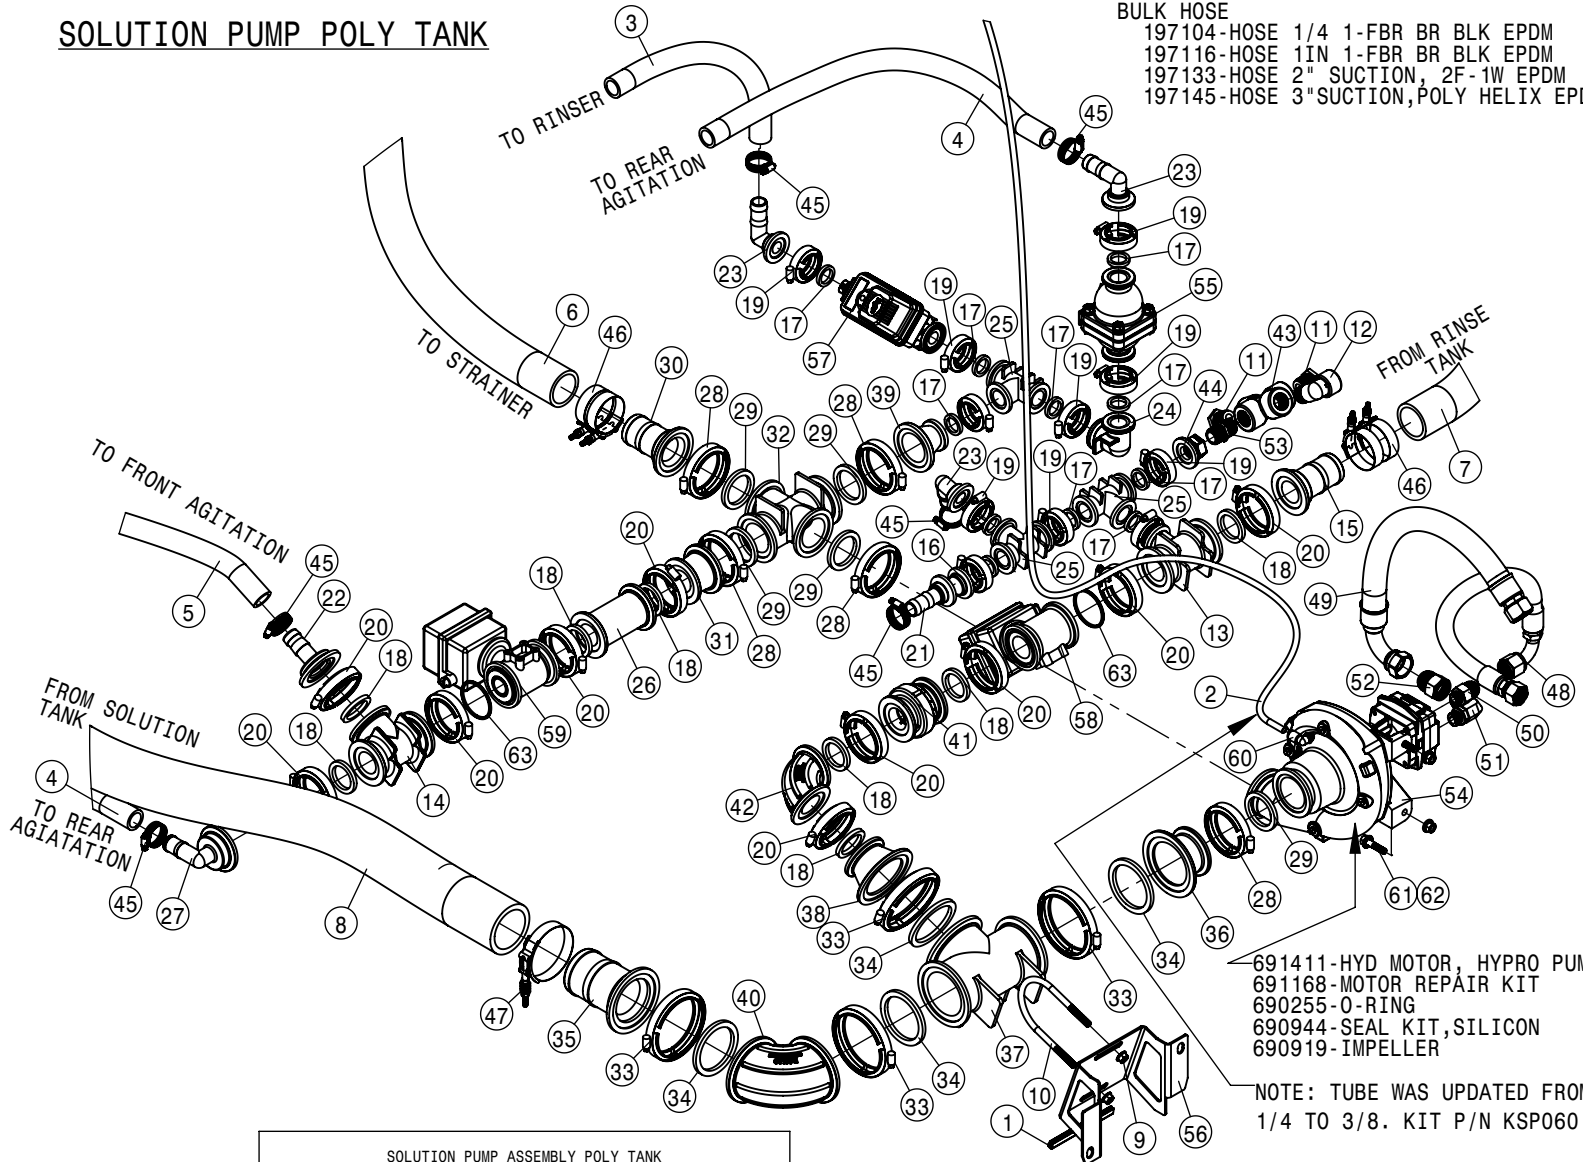

SOLUTION PUMP POLY TANK

BULK HOSE
197104-HOSE 1/4 1-FBR BR BLK EPDM
197116-HOSE 1IN 1-FBR BR BLK EPDM
197133-HOSE 2" SUCTION, 2F-1W EPDM
197145-HOSE 3" SUCTION, POLY HELIX EPDM

691411-HYD MOTOR, HYPRO PUMP
691168-MOTOR REPAIR KIT
690255-O-RING
690944-SEAL KIT, SILICON
690919-IMPELLER

NOTE: TUBE WAS UPDATED FROM 1/4 TO 3/8. KIT P/N KSP060

SOLUTION PUMP ASSEMBLY POLY TANK			
DET	QTY	P/N	DESCRIPTION
1	1	193016-005	QUICKEDGE TRIM .060 TO .170
2	1	195915-093	3/8OD AIR BRAKE TUBING J844-B
3	1	197116-016	HOSE 1IN 1-FBR BR BLK EPDM
4	2	197116-027	HOSE 1IN 1-FBR BR BLK EPDM
5	1	197116-093	HOSE 1IN 1-FBR BR BLK EPDM
6	1	197133-027	HOSE 2" SUCTION, 2F-1W EPDM
7	1	197133-058	HOSE 2" SUCTION, 2F-1W EPDM
8	1	197134-039	HOSE 3" SUCTION, 2F-1W EPDM
9	2	470087	3/8-16UNC HEX FLG NUT SER MC GR5
10	1	475011	3/8UNC-3 5/8ID-5 3/8 U-BOLT SS
11	2	500043	3/4NPT PIPE PLUG, POLY
12	1	500139	POLY STREET EL 3/4", (SL075-90)
13	1	500150	2" FLANGE-1" BRANCH TEE POLY
14	1	500151	2" FLANGE TEE, POLY
15	1	500154	2" FLANGE-2" HOSE BARB POLY
16	1	500155	1" FLANGE CAP PLUG POLY
17	11	500157	1" FLANGE GASKET EPDM
18	8	500158	1 1/2" GASKET FOR 2" FLANGE
19	11	500159	1" FLANGE CLAMP S.S.
20	10	500160	2" FLANGE CLAMP S.S.
21	1	500171	1" FLANGE-1" HOSE BARB POLY
22	1	500172	2" FLANGE-1" HOSE BARB
23	3	500173	1" FLANGE-90-1" HOSE BARB POLY
24	1	500174	1" FLANGE-90-1" FLANGE LBOPOLY
25	3	500175	1" FLANGE TEE, POLY
26	1	500177	2" FLANGE-2" FLANGE CPLR POLY
27	1	500189	2" FLANGE-90-1" HOSE BARB POLY
28	5	500194	2" FP FLANGE CLAMP S.S.
29	5	500195	2" FP FLANGE GASKET EPDM
30	1	500196	2" FP FLANGE-2" HOSE BARB POLY
31	1	500199	2" FP FLANGE-2" FLANGE REDU POLY
32	1	500203	2" FP FLANGE CROSS POLY
33	4	500208	3" FLANGE CLAMP S.S.

SOLUTION PUMP ASSEMBLY POLY TANK			
DET	QTY	P/N	DESCRIPTION
34	4	500209	3" FLANGE GASKET EPDM
35	1	500210	3" FLANGE-3" HOSEBARB POLY
36	1	500212	3" FLANGE - 2" FP FLANGE ADPTR
37	1	500217	3" FLANGE TEE POLY
38	1	500237	3" FLANGE-2" STD FLANGE ADPTR POLY
39	1	500244	2" FP FLANGE-1" FLANGE ADPTR POLY
40	1	500262	3" FLANGE-90-3" FLG SWEEP LBO
41	1	500264	2" CHECK STANDARD PORT
42	1	500266	2" FLANGE SWEEP 90
43	1	500267	3/4NPT CROSS POLY
44	1	500375	1 FLANGE X .75" FNPT
45	6	520090	HOSECLAMP NO 16 STAINLESS
46	4	520141	2.31/2.62 T-BOLT HOSE CLAMP SS
47	1	520145	3.56/3.88 T-BOLT HOSE CLAMP SS
48	1	617103	12-451TC-12FJX-12FJX90-22 H/A
49	1	617104	16-811-16FJX-16FJX90-26 H/A
50	1	618193	1 1/16MJIC-3/4MOR ADPTR
51	1	618279	1 1/16MJIC-90-7/8MOR LBO
52	1	618641	1 1/16FJIC -1 5/16MJIC ADPTR
53	1	690098	3/4NPT CLOSE NIPPLE, POLY
54	1	691249	HYPRO PUMP, 9306C-HM5C-BU-001
55	1	696008	PRESS RELIEF VLV, 100PSI, 1" FLG
56	1	696023	SOL FIT MT
57	1	696196	3/4" ELEC BALL VALVE SS 1" FLG
58	1	696256	VALVE, KZCO C2F-60B-M-S9
59	1	696257	VALVE, KZCO C2F-62-Q-S9
60	1	711123	1/8MNPT-90-3/8 NYL TUBE LBO
61	2	900504	3/8UNC X 1 1/2 HHSFB GR5 MC
62	2	910106	3/8-16UNC CTRLK FLG NUT MC GR5
63	2	N208245	O-RING, KZCO FLANGED VALVE