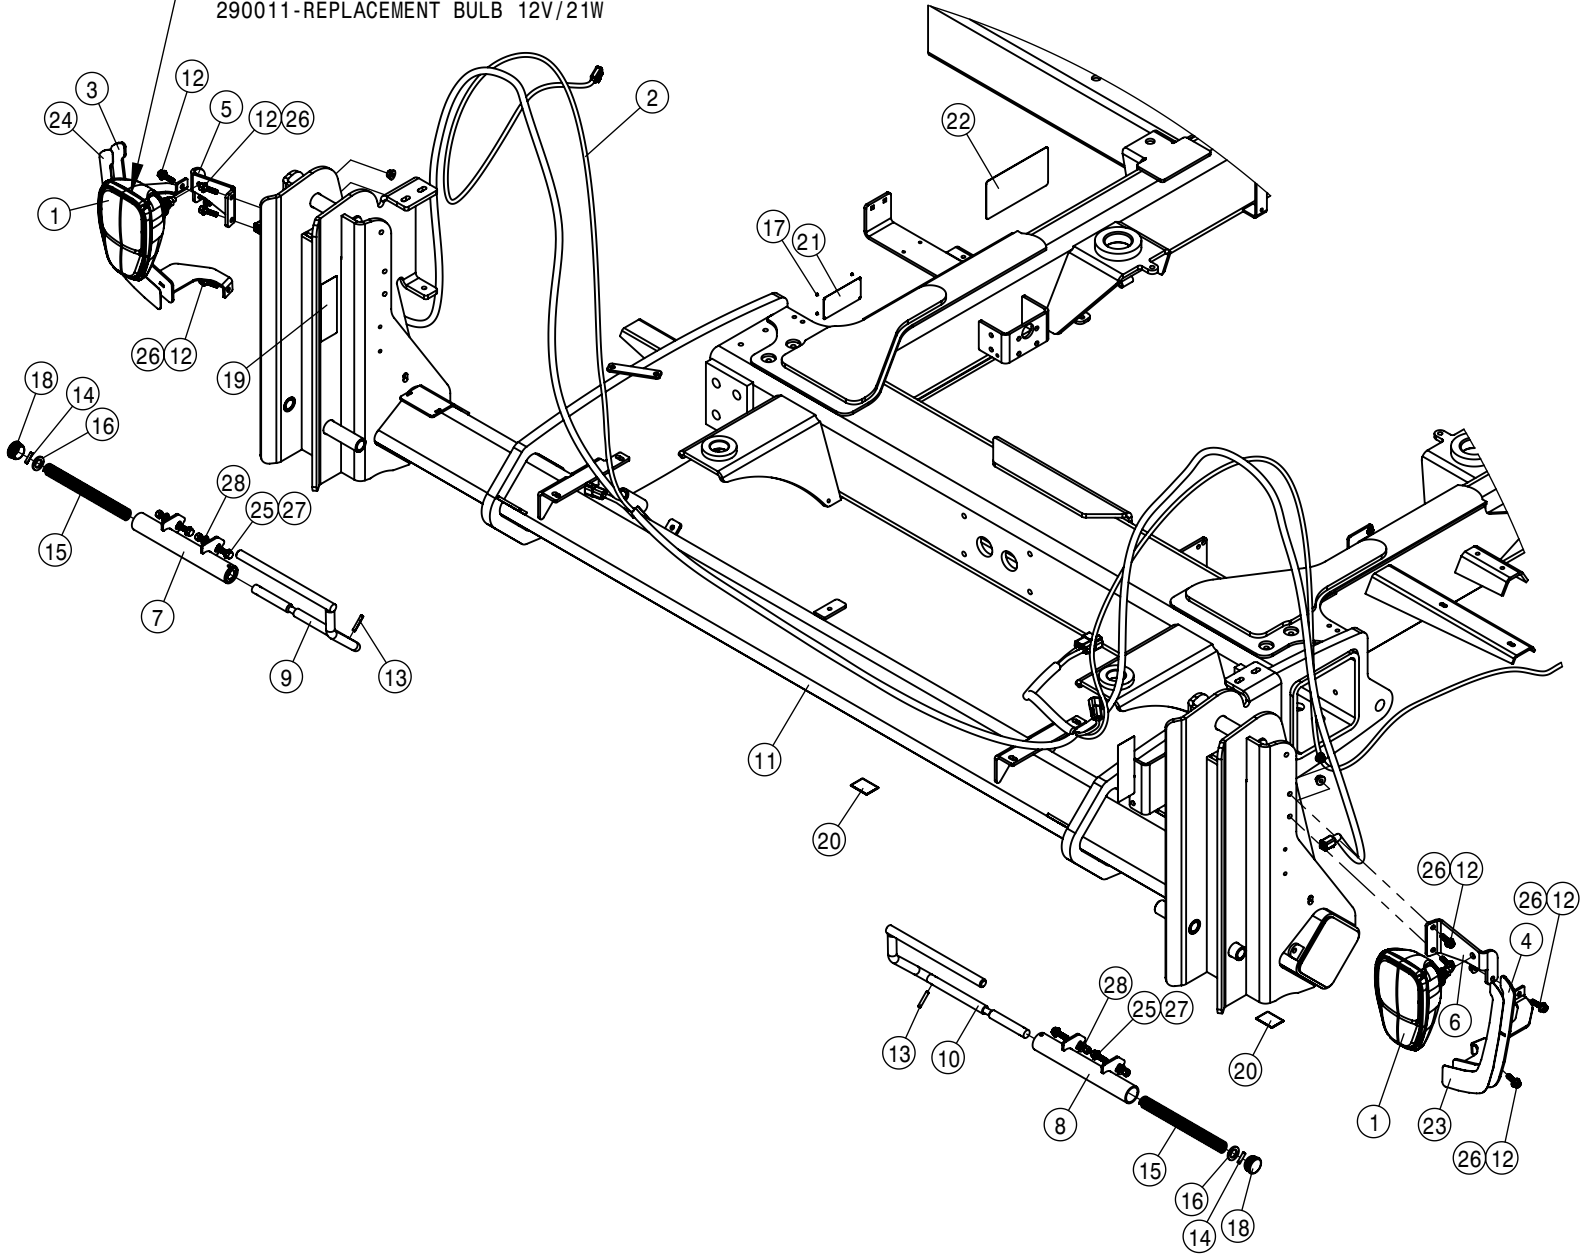

290007-REPLACEMENT BULB 12V/55W
290008-REPLACEMENT BULB 12V/4W
290010-REPLACEMENT BULB 12V/55W
290011-REPLACEMENT BULB 12V/21W

QUICK ATTACK LEVER ASSEMBLY			
DET	QTY	P/N	DESCRIPTION
1	2	292556	HEAD/FLASHER LIGHT
2	1	294228	FRT LIGHT/WHLMTR HARNESS '14
3	1	360911	REFLECTOR WLD STS RH FRT
4	1	360912	REFLECTOR WLD STS LH FRT
5	1	360917	RT FT STS LIGHT BRKT
6	1	360918	STS LT FT LIGHT BRKT
7	1	361665	RH Q-ATTACH LOCK WLD, STS 04
8	1	361666	LH Q-ATTACH LOCK WLD, STS 04
9	1	361670	RH Q-ATTACH LOCK PIN WLD, STS04
10	1	361671	LH Q-ATTACH LOCK PIN WLD, STS04
11	1	362597	MAINFRAME WLD STS10/12 , 2017
12	8	470329	3/8UNC X 1 1/4 HHSFB GR5 MC
13	2	473805	ROLL PIN, 1/4 X 1 1/2
14	2	473850	ROLL PIN, 1/4 X 1"

QUICK ATTACK LEVER ASSEMBLY			
DET	QTY	P/N	DESCRIPTION
15	2	482018	SPRING, 1.00 X 12.00 COMPRSN
16	2	483055	.771ID-1.2500D-.135T MACH WASH
17	4	485073	METAL-TACK GRIP .02/.03,3/16HD
18	2	629765	CAPLUG, 1 1/2" RD, BLACK POLY
19	2	650178	DECAL, CAUTION QUICK ATTACH LOC
20	4	650277	DECAL, LIFT POINT
21	1	650315	HAGIE NAMEPLATE
22	1	650466	DECAL, FLUIDS FOR ALL MODELS
23	1	650513	LH FRONT REFLECTOR, DTS
24	1	650514	RH FRONT REFLECTOR, DTS
25	4	900127N	3/8UNC X 1 1/4 SER FLANGE BOLT
26	8	910106	3/8-16UNC CTRLK FLG NUT MC GR5
27	4	914004N	3/8UNC HEX STOVER NUT
28	4	920002N	3/8 SAE FLAT WASHER