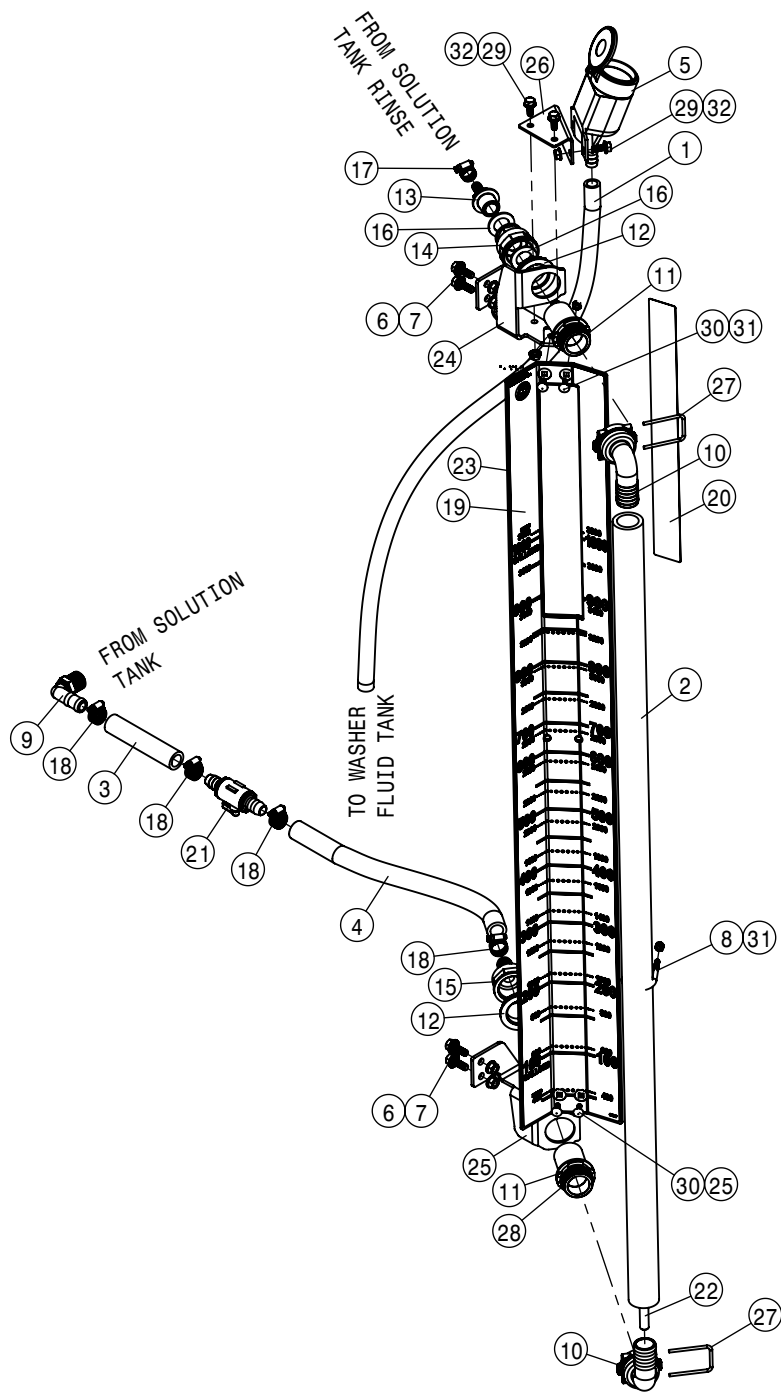

POLY TANK SIGHT GAUGE ASSEMBLY			
DET	QTY	P/N	DESCRIPTION
1	1	195909-043	HOSE 5/8 HEATER 1-FBR BR 20R3
2	1	195964-054	HOSE 1 1/4" ID-1/4W CLEAR VINYL
3	1	197112-005	HOSE 3/4 1-FBR BR BLK EPDM
4	1	197112-016	HOSE 3/4 1-FBR BR BLK EPDM
5	1	343972	REMOTE FILL
6	4	470087	3/8-16UNC HEX FLG NUT SER MC GR5
7	4	470460	3/8UNC X 1 HHSFB GR5 MC
8	1	473969	1/4UNC-1 1/2 X 2 3/4 RD U-BOLT
9	1	500054	3/4NPT-90-3/4 HOSE BARB, POLY
10	2	500370	T5 TO 32MM HB 90 FEMALE
11	2	500396	T5 MALE BULKHEAD
12	2	500397	BULKHEAD NUT
13	1	502003	STRAIGHT-POLY .75" MPT X 13MM
14	1	502004	REDUCER 1.25 FPT X .75" FPT
15	1	502005	STRGHT-POLY, 1.25" FPT X 19MM
16	3	502006	GASKET 39.5 X 27.5 EPDM

POLY TANK SIGHT GAUGE ASSEMBLY			
DET	QTY	P/N	DESCRIPTION
17	1	520069	HOSE CLAMP NO 6 STAINLESS
18	4	520070	HOSE CLAMP NO 8 STAINLESS
19	1	650527	DECAL, 1000 GAL POL, MAJOR '17
20	1	650528	DECAL, 1000 GAL POLY, MINOR '17
21	1	696193	3/4" HOSE BARB MICRO VALVE
22	1	701448	FLOAT-SIGHT GAUGE 2013
23	1	701569	POLY SIGHT GAUGE DECAL PLT
24	1	701570	POLY SIGHT GA SUPP BRKT-UPR
25	1	701571	POLY SIGHT GA SUPP BRKT-LWR
26	1	701798	WINDOW WASH FILL MT, POLY
27	2	737738	FORK, D.3 DIST.42 (737731)
28	2	737763	O-RING, -221 EPDM
29	4	900486	5/16UNC X 3/4 HHSFB SS
30	4	901127	1/4-20 UNC X 3/4 RHSQNB SS
31	6	910118	1/4-20UNC NYLOCK NUT SS
32	4	910119	5/16-18UNC HEX FLG NUT SER SS