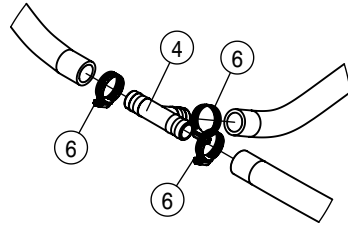

BULK HOSE
197116-HOSE 1IN 1-FBR BR BLK EPDM

DETAIL A