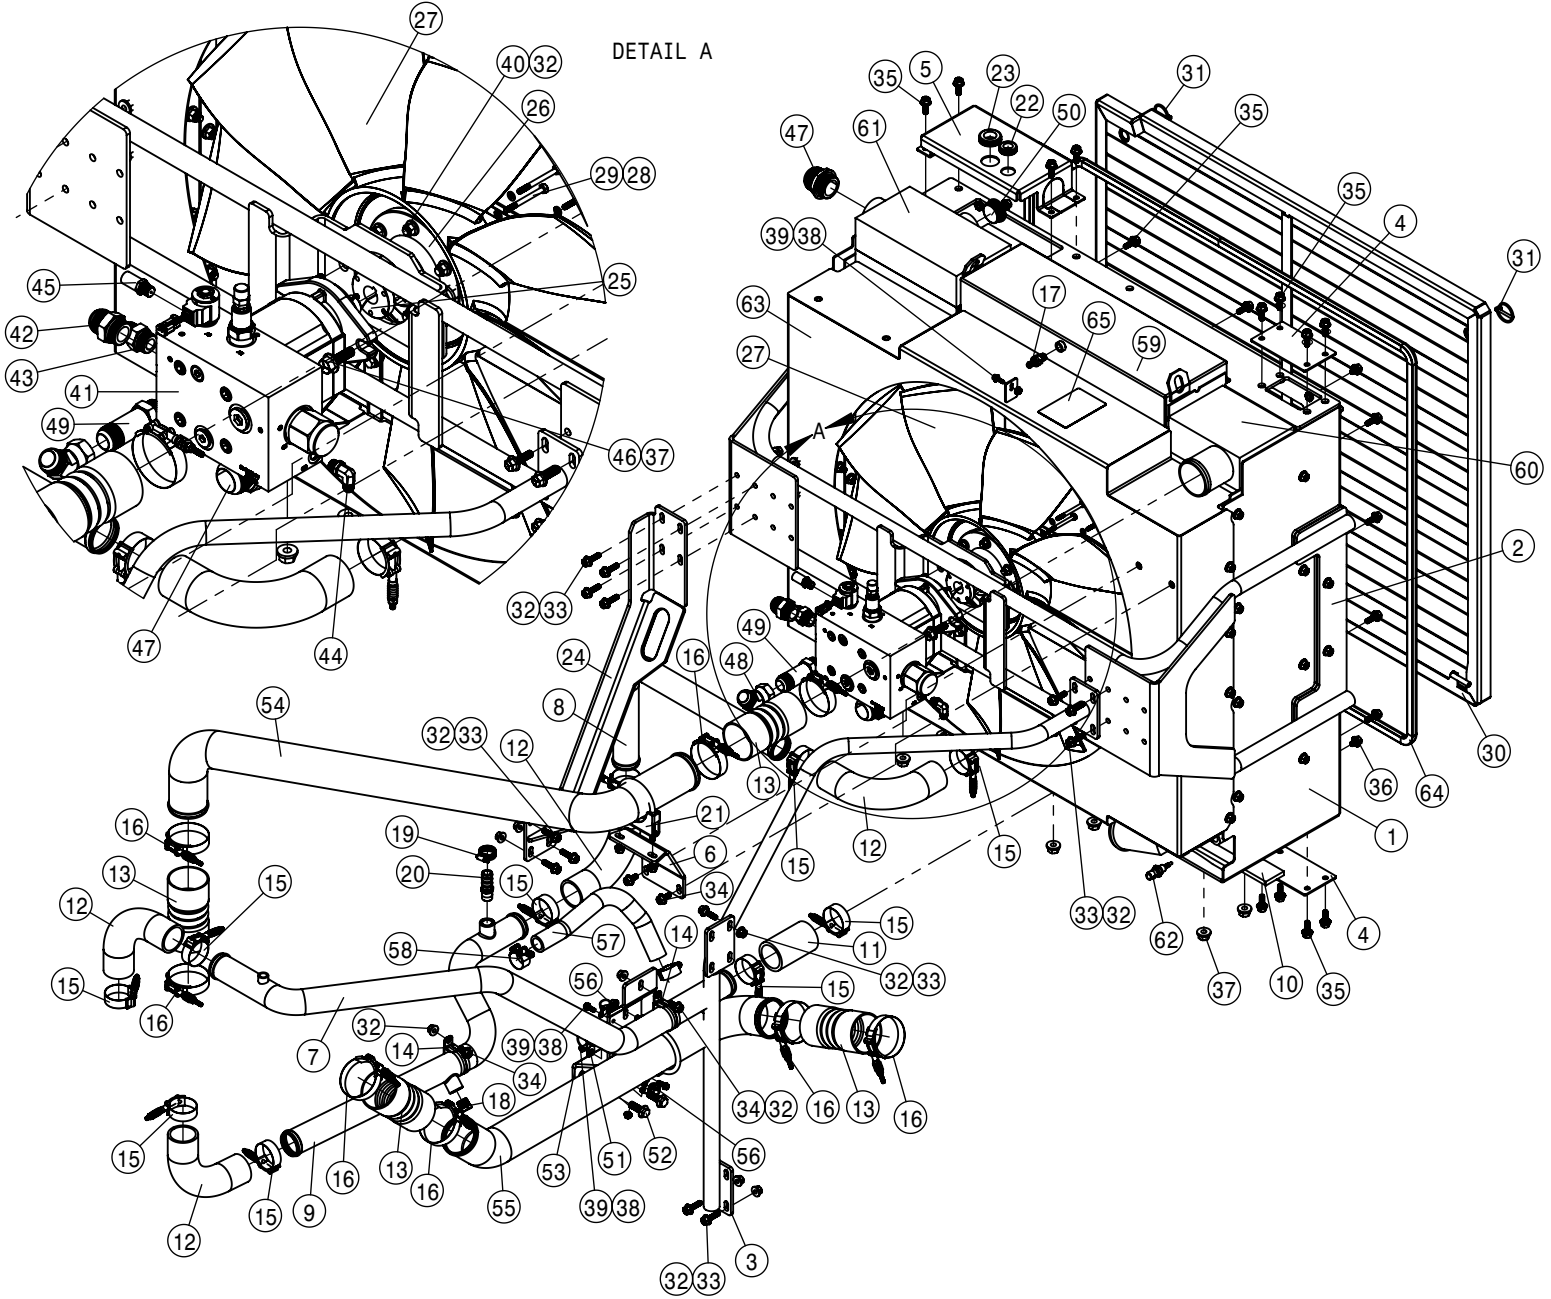

DETAIL A

TIER-4F RADIATOR ASSEMBLY			
DET	QTY	P/N	DESCRIPTION
1	1	317771	QSB COOLING PKG FRM WLD, STS
2	1	317181	FAN FRAME WLD
3	1	317194	RH COOLING PKG SUPP WLD
4	2	317341	COOLING PKG FRAME COVER
5	1	317342	CONDENSATOR ACCESS COVER
6	1	317206	CAC PIPE SUPP
7	1	317199	PIPE - WATER OUTLET TO RAD
8	1	317200	PIPE - RAD TO WATER INLET 1
9	1	317201	PIPE - RAD TO WATER INLET 2
10	1	317202	COOLING PACKAGE ISOLATOR
11	1	317203	COOLANT HOSE
12	4	317204	COOLANT ELBOW
13	4	311592	3.00 X 6.00 CAC HOSE
14	2	520161	CUSH CLAMP,#32 2"D-3/4W LOOP
15	10	520177	2.13/2.44 CONT TEN CLAMP SS
16	8	520146	3.06/3.38 T-BOLT HOSE CLAMP SS
17	1	712100	1/4NPT X 3/8 HOSE FTG,PUSHLOCK
18	1	505231	PIPE PLUG .50NPT HEX HD BRS
19	1	520055	HOSE CLAMP NO 12 STAINLESS
20	1	712440	1/2 NPT X 3/4 HOSE BARB
21	2	470160	MUFFLER CLAMP 3.00 IN
22	1	470203	GROMMET, .750ID .125GW 1.062GD

TIER-4F RADIATOR ASSEMBLY			
DET	QTY	P/N	DESCRIPTION
23	1	470204	GROMMET,1.000ID .125GW 1.375GD
24	1	317390	SUPPORT BRACE COOLING PACK
25	1	317536	SPLIT BUSHING ADPTR
26	1	317537	FAN HUB
27	1	317535	32" ENGINE FAN
28	3	920500	1/4 LOCK WASHER
29	3	900009	1/4UNC X 2 3/4 HEX BOLT
30	1	317774	INTAKE SCREEN WLD, STS '17
31	2	470335	LINCHPIN, 3/16 X 1 1/4 GRIP
32	48	910106	3/8-16UNC CTRLK FLG NUT MC GR5
33	15	470329	3/8UNC X 1 1/4 HHSFB GR5 MC
34	4	470409	3/8UNC X 3/4 HHSFB GR5 MC
35	56	470460	3/8UNC X 1 HHSFB GR5 MC
36	2	470319	3/8UNC X 1/2 HHSFB GR5 MC
37	8	914015	1/2-13UNC CTRLK FLG NUT MC GR5
38	4	470118	1/4 UNC X 3/4 SER FLG BOLT
39	4	470121	1/4 UNC SERR FLG LOCK NUT
40	6	900517	1/2UNC X 1 1/4 HHSFB GR5 MC
41	1	606613	35CC FAN MOTOR ASSY
42	1	618186	1 5/16MJIC-1 5/16MOR ADPTR
43	1	611127	1 1/16MJIC-1 1/16MOR ADPTR
44	1	618119	9/16MJIC-90-9/16MOR LBO

TIER-4F RADIATOR ASSEMBLY			
DET	QTY	P/N	DESCRIPTION
45	1	619023	9/16 MOR DIAGNOSTIC FITTING
46	2	470431	1/2UNC X 1 1/2 HHSFB GR5 MC
47	2	618682	1 7/8MOR-1 7/8MJIC ADPTR
48	1	618630	1 5/16MJ-45-1 5/16FJ SWIV LBO
49	1	618610	1 5/16MJIC-1 5/16MOR LG ADPTR
50	1	618759	1 5/8MOR PLUG, HEX SOCKET
51	1	520121	CUSH CLAMP,#16 1IN X 3/4W
52	2	473855	12MM-1.75 X 35MM SM FLG BOLT
53	1	317327	CAC / RAD PIPE SUPP
54	1	317392	PIPE T4F CAC HOT SIDE
55	1	317490	PIPE - CAC TO INTAKE
56	2	520104	CUSH HOSE CLMP,#12, 3/4D X 1/2W
57	1	601992	HOSE, 1" SAE J20R2-D1 EPDM
58	2	520138	1.38/1.56 T-BOLT HOSE CLAMP
59	1	317169	RADIATOR STS'14
60	1	317170	CHARGE AIR COOLER STS'14
61	1	317171	HYD OIL COOLER STS'14
62	1	290098	TEMP SENDER - CAC
63	1	318318	FAN SHROUD WLD W/DECAL
64	1	193070-157	SEAL - ACCESS PANEL
65	1	T188283	LABEL, WARNING,FAN GUARD,ENG