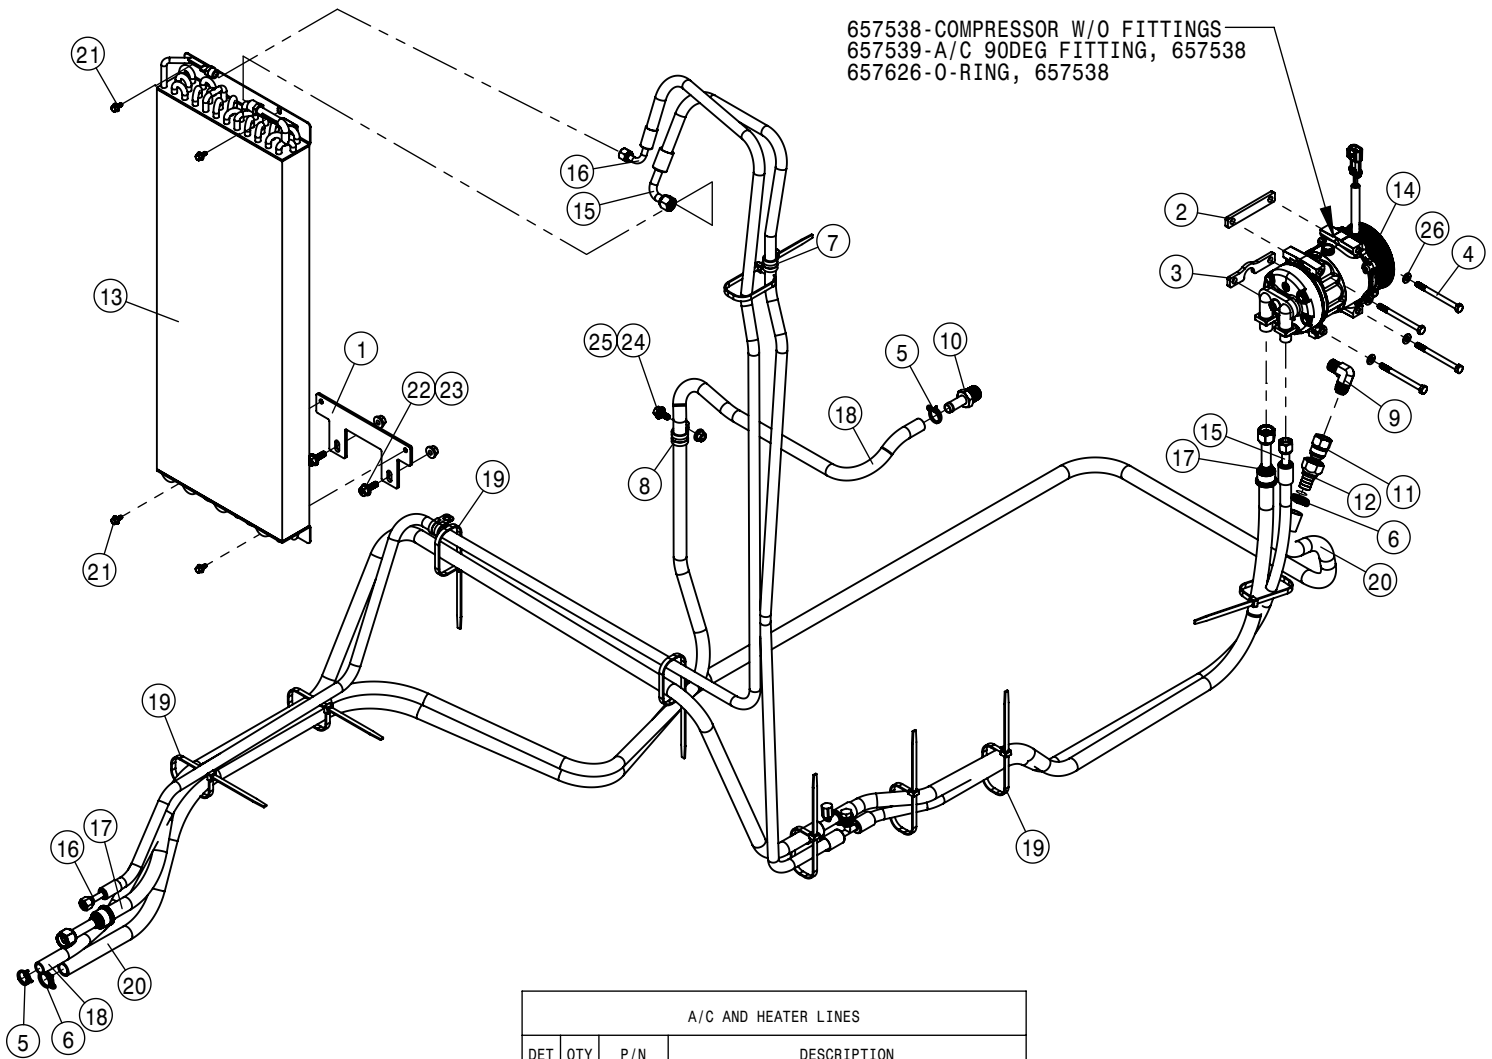

A/C AND HEATER LINES			
DET	QTY	P/N	DESCRIPTION
1	1	317450	A/C COND BRKT WLD
2	1	317673	SPACER-A/C COMPRESSOR (TOP)
3	1	317674	SPACER-A/C COMPRESSOR (BOTTOM)
4	4	473868	8MM-1.25 X 100MM HEX BOLT
5	2	520081	HOSE CLAMP NO 14 DBL WIRE
6	2	520082	HOSE CLAMP NO 16 DBL WIRE
7	2	520115	CUSH CLAMP,#12 0.75"D-3/4W LOOP
8	1	520121	CUSH CLAMP,#16 1IN X 3/4W
9	1	611124	7/8MJIC-90-1/2MNPT LBO
10	1	618949	5/8 HOSE BARB - 3/4MNPT
11	1	618954	7/8FJIC-1 1/16MJIC
12	1	618955	3/4 HOSE BARB-1 1/16FJX ADPTR
13	1	657457	COIL, COND 12 X 31.6
14	1	657537	A/C COMPRESSOR
15	1	657579	A/C HOSE,08-08F-SV-08F90-138
16	1	657581	A/C HOSE,06-06F-06F90-136
17	1	657589	A/C HOSE,12-10F-SV-10F-148"
18	1	657593	HOSE, 5/8 x 112 HEATER
19	9	470555	CABLE TIE, 1/2 X 15" BLACK NYLON
20	1	657611	HOSE, 3/4 x 135 HEATER
21	4	910122	1/4UNC X 1/2 HHSFB SS
22	2	470460	3/8UNC X 1 HHSFB GR5 MC
23	2	472043	OBS USE 910042
24	1	470409	3/8UNC X 3/4 HHSFB GR5 MC
25	1	910106	3/8-16UNC CTRLK FLG NUT MC GR5
26	4	910113	SAE FLAT WASHER 5/16 SS