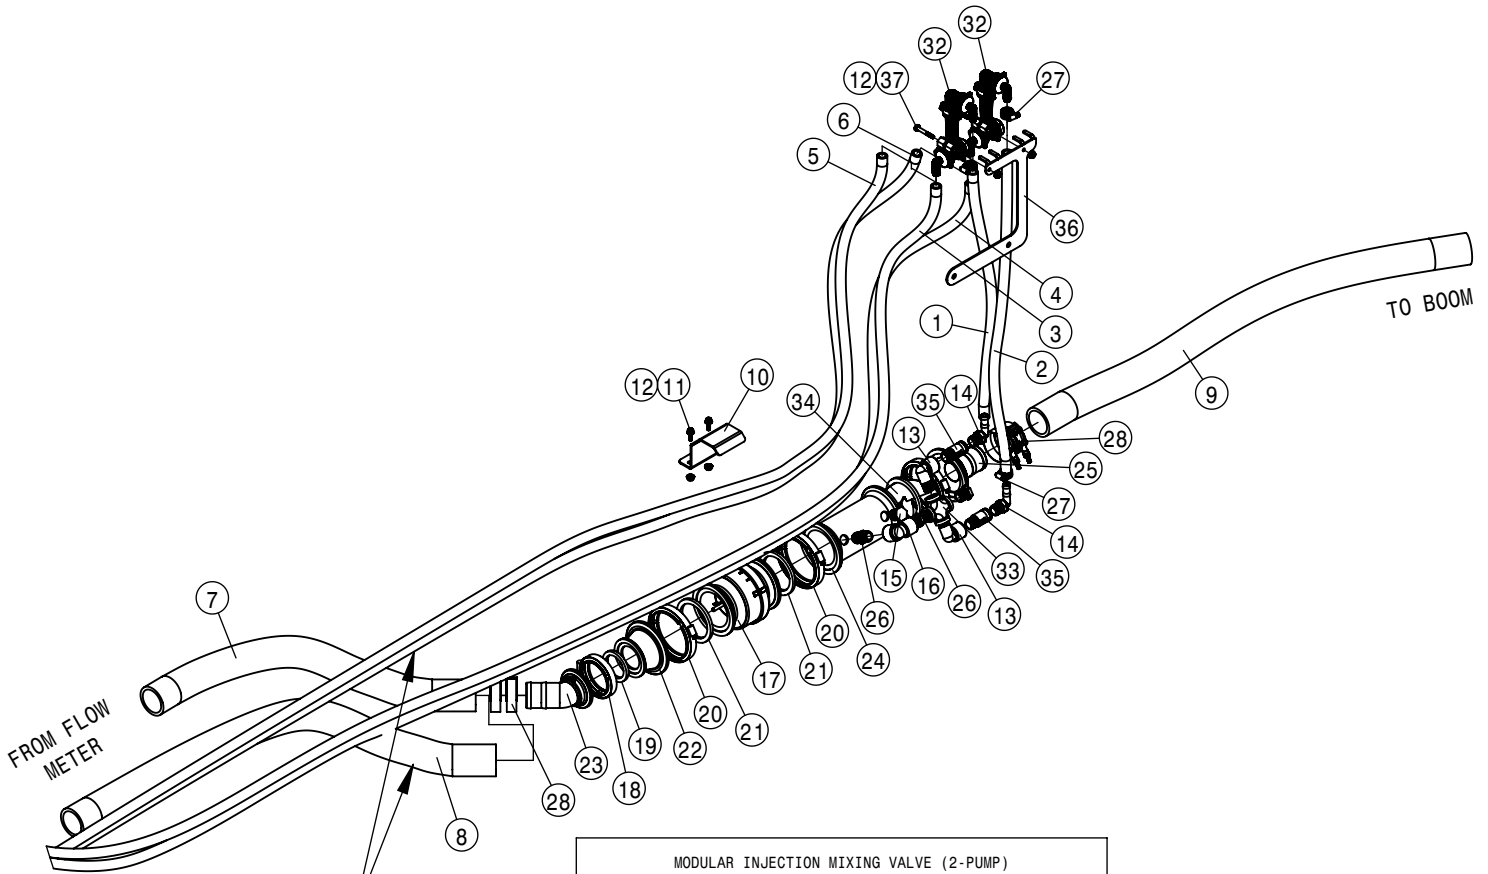

NOTE: LONG FRAME HOSES

MODULAR INJECTION MIXING VALVE (2-PUMP)			
DET	QTY	P/N	DESCRIPTION
1	1	197008-027	HOSE 1/2 1-FBR BR BLK EPDM
2	1	197008-031	HOSE 1/2 1-FBR BR BLK EPDM
3	1	197008-159	HOSE 1/2 1-FBR BR BLK EPDM
4	1	197008-180	HOSE 1/2 1-FBR BR BLK EPDM
5	1	197008-189	HOSE 1/2 1-FBR BR BLK EPDM
6	1	197008-211	HOSE 1/2 1-FBR BR BLK EPDM
7	1	197133-029	HOSE 2" SUCTION, 2F-1W EPDM
8	1	197133-040	HOSE 2" SUCTION, 2F-1W EPDM
9	1	197133-041	HOSE 2" SUCTION, 2F-1W EPDM
10	1	345023	3" MIXER CLAMP
11	2	470118	1/4UNC X 3/4 HHSFB GR5 MC
12	4	470121	1/4-20UNC HEX FLG NUT SER MC GR5
13	2	500044	1/2NPT-90 ST EL, POLY
14	2	500047	1/2NPT-90-1/2 HOSE BARB, POLY
15	2	500062	1/2"NPT PLUG, POLY
16	1	500078	1/2NPT-90 EL, POLY
17	1	500142	CHECK VALVE 3" FLANGE
18	1	500194	2" FP FLANGE CLAMP S.S.
19	1	500195	2" FP FLANGE GASKET EPDM
20	3	500208	3" FLANGE CLAMP S.S.
21	3	500209	3" FLANGE GASKET EPDM
22	1	500212	3"FLANGE - 2" FP FLANGE ADTPTR
23	1	500255	2"FP FLANGE - 45- 2"HOSE BARB POLY
24	1	500345	FLANGE COUPLER 3 X 7, 1/2 NPT
25	1	500346	3" FLANGE-2"HOSE BARB POLY
26	2	503101	1/2NPT CLOSE NIPPLE, POLY
27	3	520070	HOSE CLAMP NO 8 STAINLESS
28	4	520141	2.31/2.62 T-BOLT HOSE CLAMP SS
NS	1	693367	AG LDR MULTI PRODUCT UNLOCK
NS	1	693955	AG LDR ISO INJ INST INSTRUCT
NS	1	693956	AG LDR CBL ISO EXTEND 16'
32	2	701384	FLOW VIEW MANIFOLD
33	1	701422	PIPE CROSS-.50" NPT, POLY
34	2	701492	MIXER FIN
35	2	701619	CHECK VALVE-RAVEN 333-0011-102
36	1	701794	WILGER FLOW VIEW BRKT
37	2	900006	1/4UNC X 1 3/4 HHCS GR5 MC