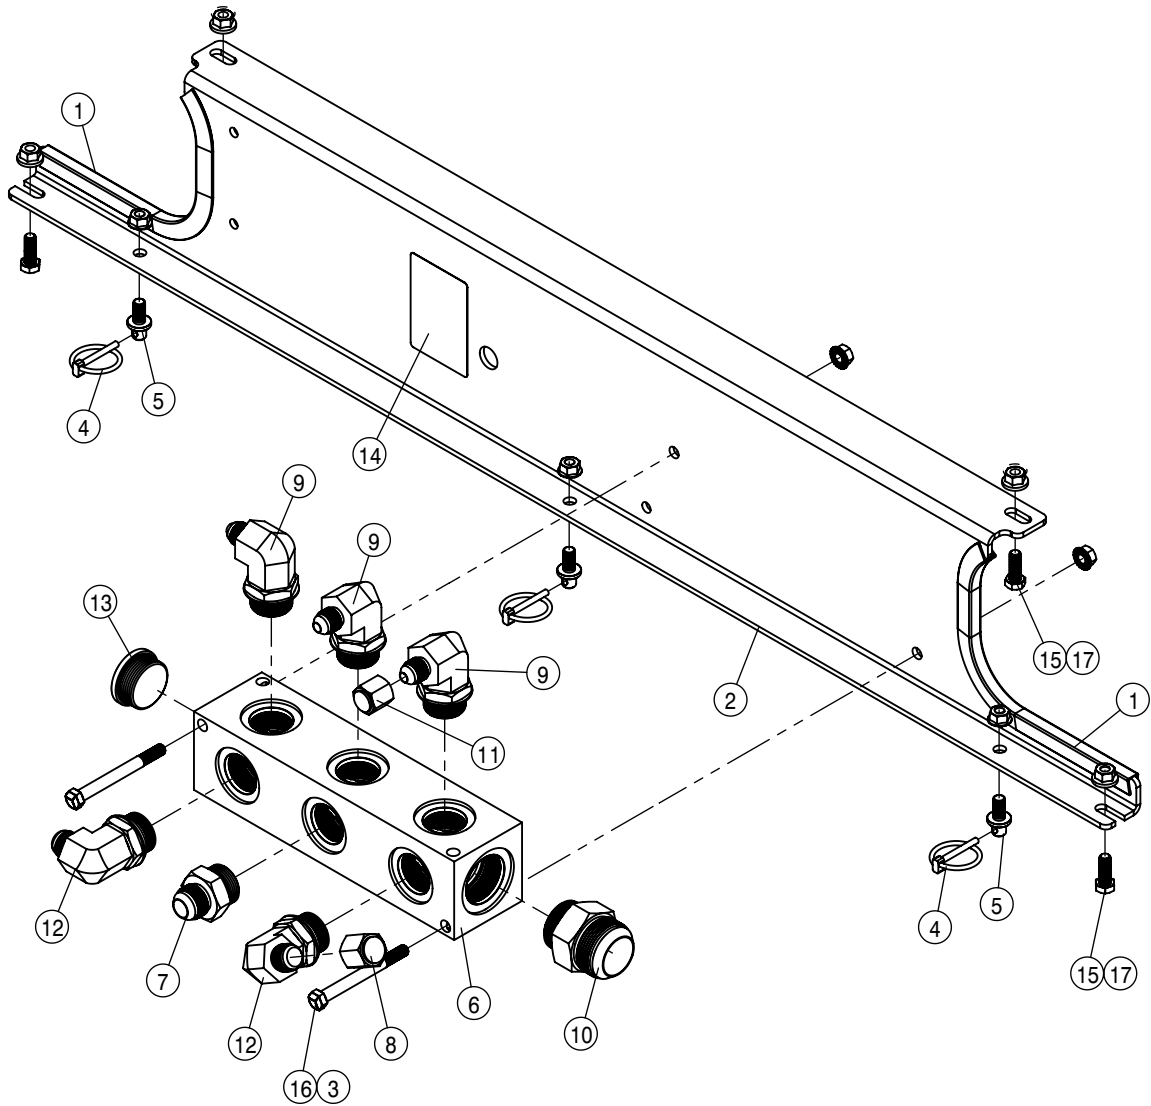

RETURN MANIFOLD AND BULKHEAD ASSEMBLY			
DET	QTY	P/N	DESCRIPTION
1	0.5	193012	QUICKEDGE TRIM .135 TO .250
2	1	362113	FRONT BULKHEAD, STS
3	5	470087	3/8-16UNC HEX FLG NUT SER MC GR5
4	3	470335	LINCHPIN, 3/16 X 1 1/4 GRIP
5	3	470520	HANGER PIN,3/8UNC x.437Dx.500L
6	1	606246	MANIFOLD, 1 5/16FOR
7	1	618308	1 1/16MJIC-1 5/16MOR ADPTR
8	1	618328	7/8FJIC CAP NUT
9	3	618475	3/4MJIC-90-1 5/16MOR LBO
10	1	618527	1 7/8MJIC-1 5/8MOR ADPTR
11	1	618532	3/4FJIC CAP NUT
12	2	618589	7/8MJIC-90-1 5/16MOR LBO
13	1	618759	1 5/8MOR PLUG, HEX SOCKET
14	1	650339	DECAL, WARNING, HYD. OIL INJ
15	4	900129	3/8UNC X 1 HHCS GR5 MC
16	2	900139	3/8UNC X 3 3/4 HHCS GR5 MC
17	4	910106	3/8-16UNC CTRLK FLG NUT MC GR5