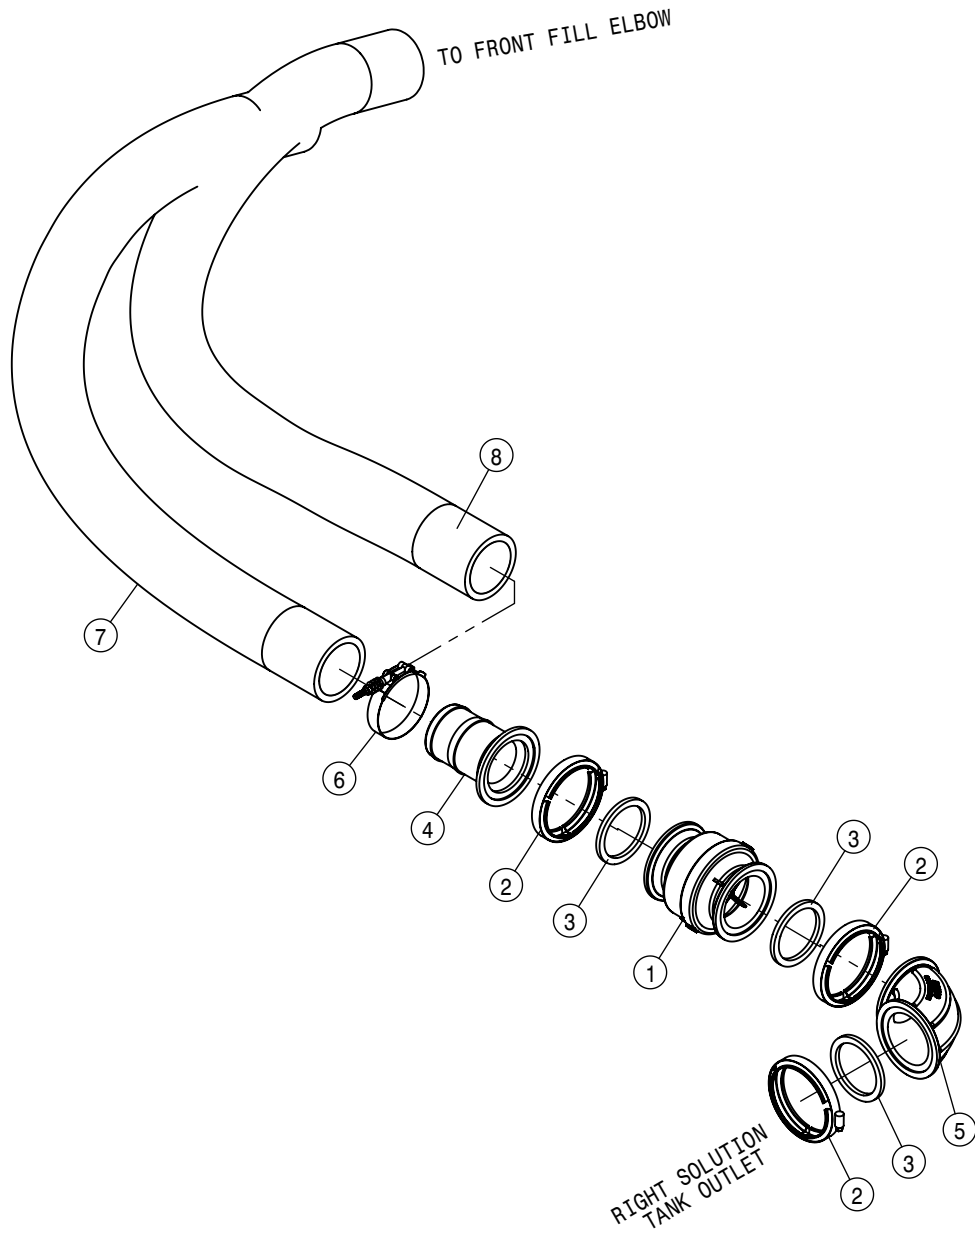

RH SOLUTION TANK VALVE (FRONT FILL)			
DET	QTY	P/N	DESCRIPTION
1	1	500142	CHECK VALVE 3" FLANGE
2	3	500208	3" FLANGE CLAMP S.S.
3	3	500209	3" FLANGE GASKET EPDM
4	1	500210	3" FLANGE-3" HOSEBARB POLY
5	1	500262	3" FLANGE-90-3" FLG SWEEP LBO
6	1	520145	3.56/3.88 T-BOLT HOSE CLAMP SS
7	1	601663	HOSE, 3 X 50 POLY HELIX EPDM
8	1	601923	HOSE, 3 X 49 POLY HELIX EPDM