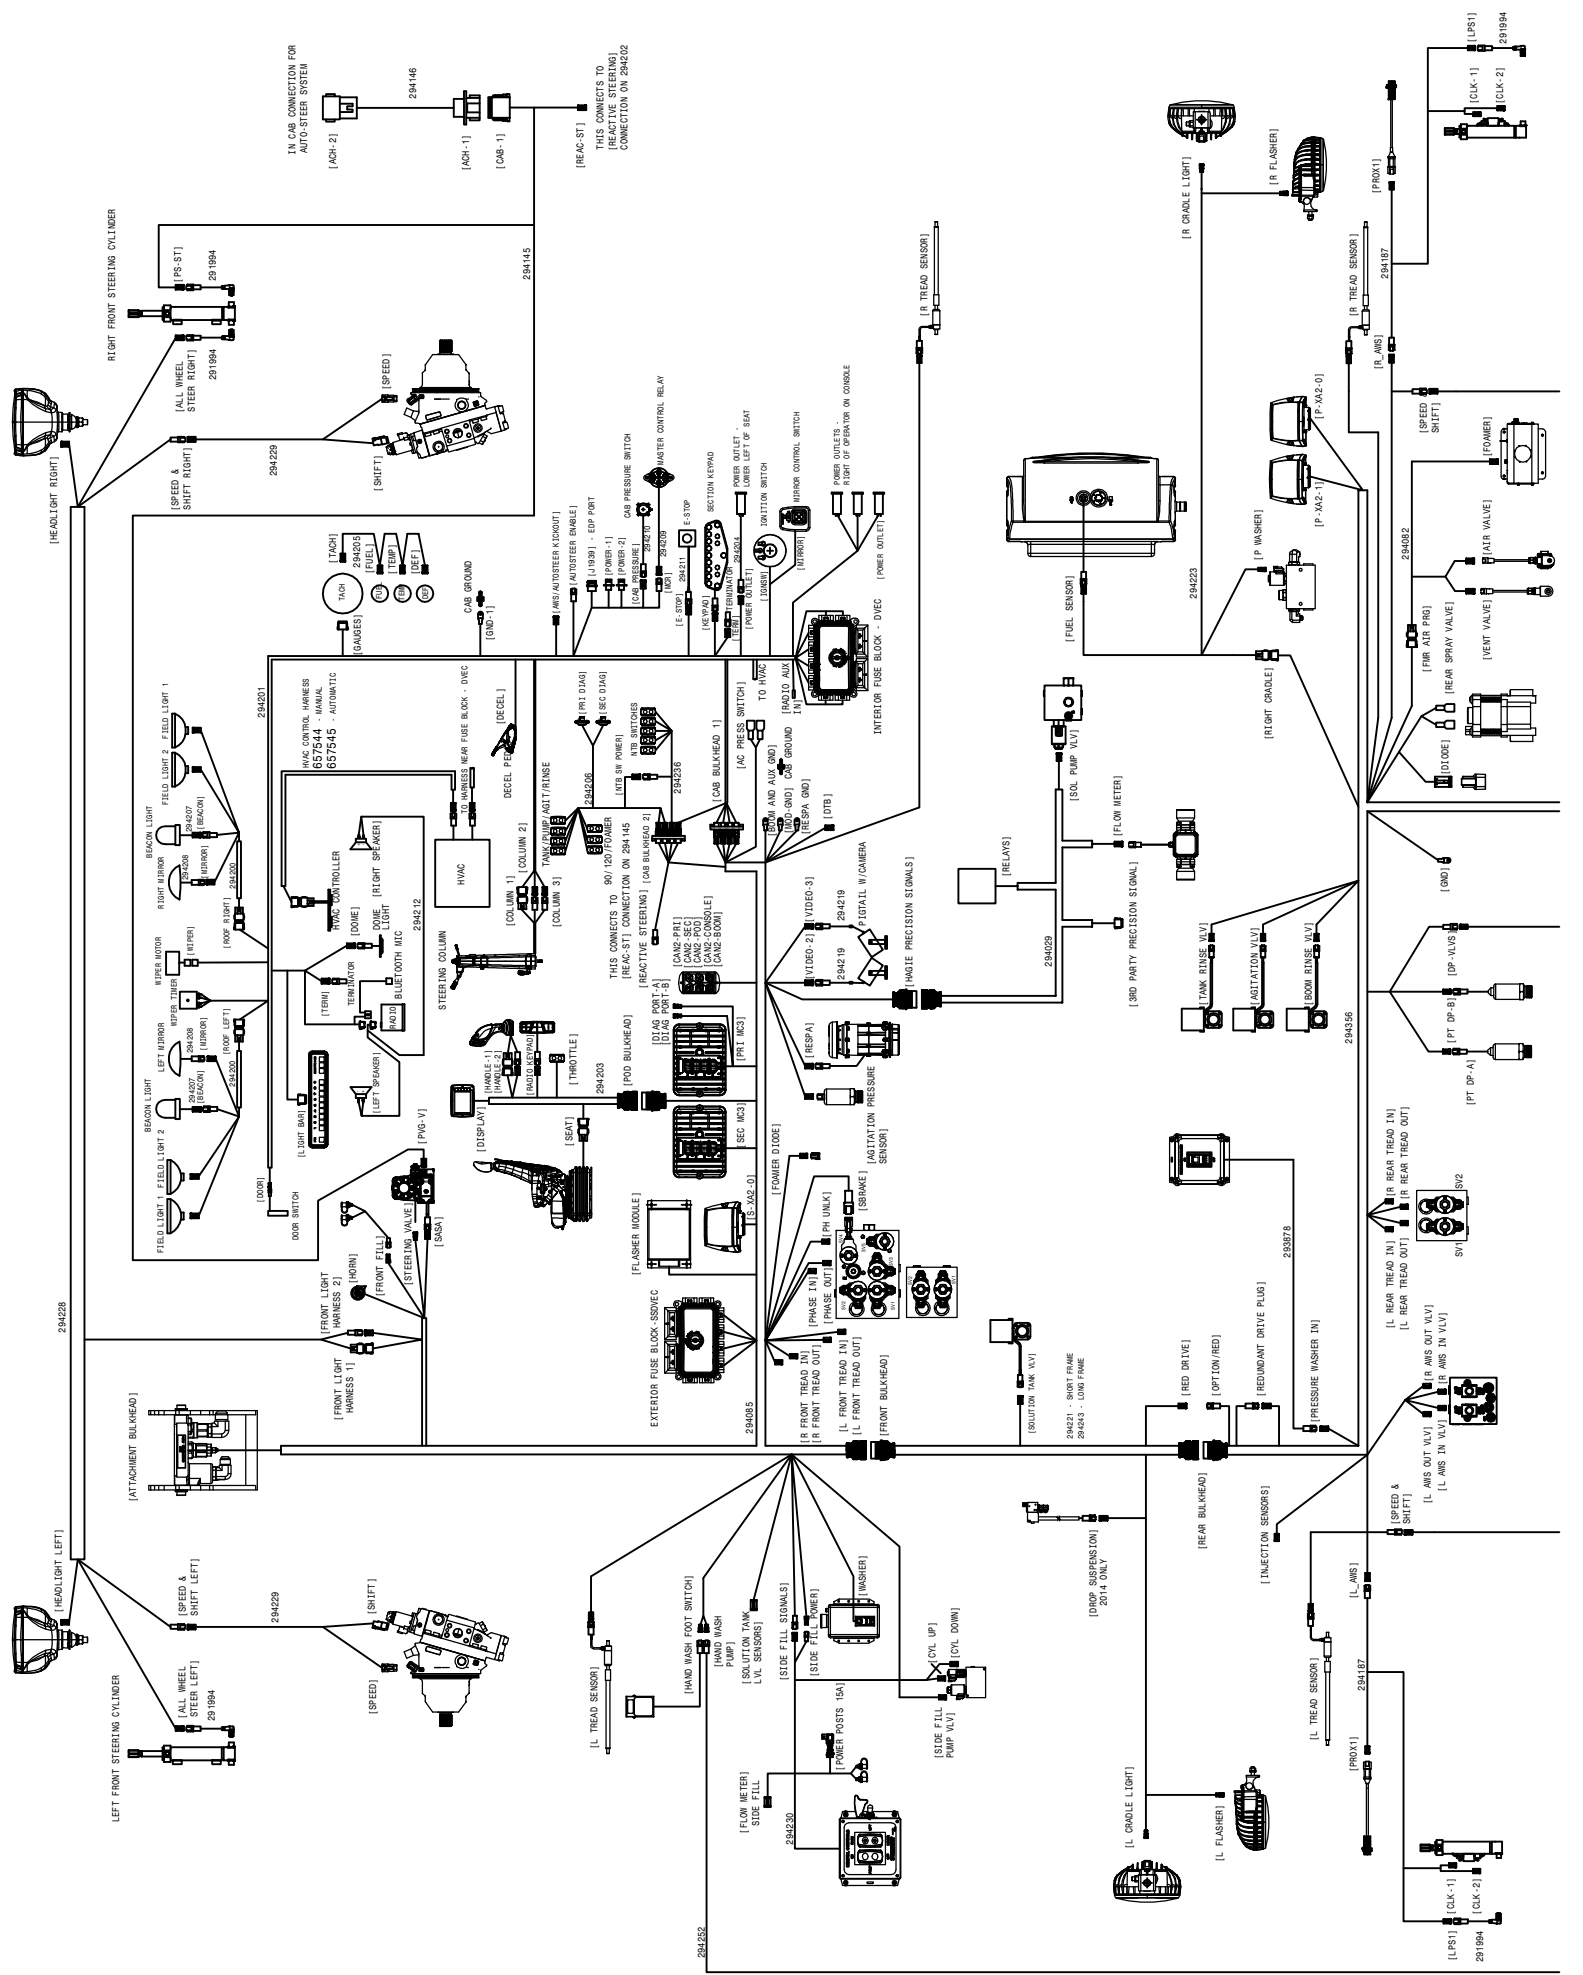

This Page Intentionally Blank

REFERENCE ONLY

 HAGIE HAGIE MANUFACTURING COMPANY CLARION, IOWA 50525		
DESCRIPTION WIRING DIAGRAM 2017 STS 10,12,14		
DRAWN BY T. MARKER		SCALE NONE
CHECKED BY		APPROVED BY
DATE 8/2/2016	DRAWING NUMBER 499371	REV A
SHEET 1 OF 1		