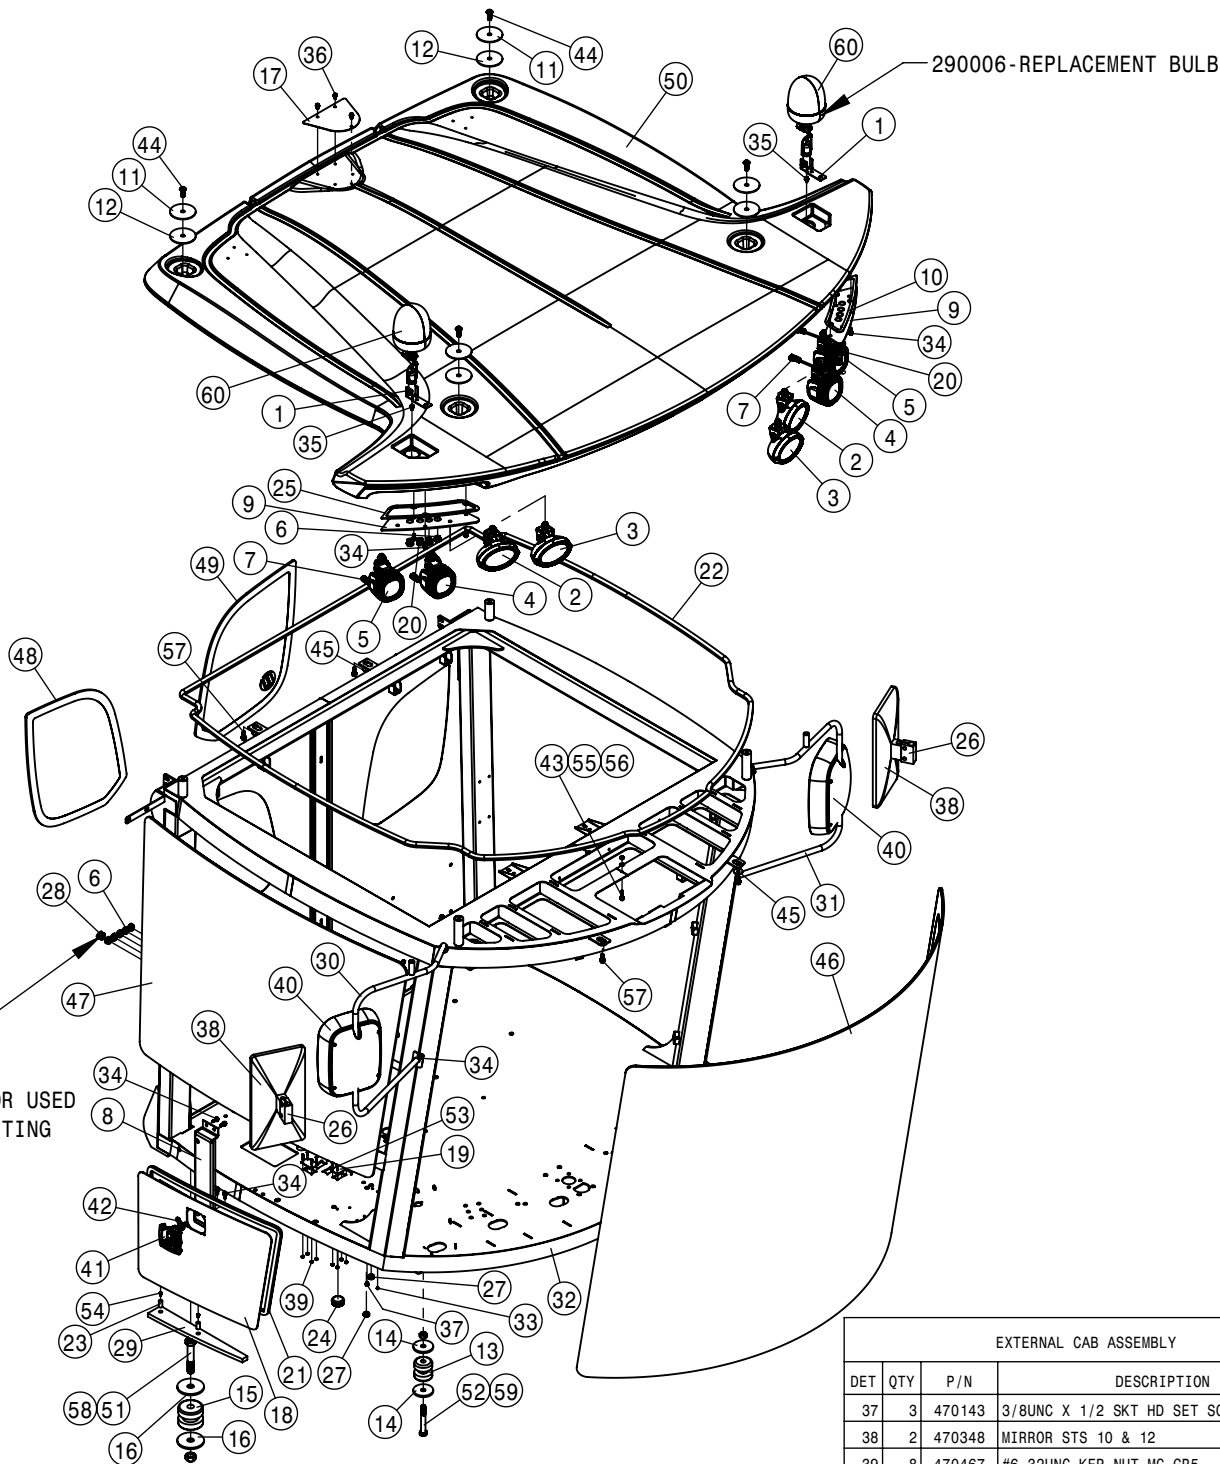

EXTERNAL CAB ASSEMBLY			
DET	QTY	P/N	DESCRIPTION
1	2	290060	BEACON TILT SURFACE MT,QK CHG
2	2	292614	WORKLIGHT - HALOGEN CLOSE RANGE
3	2	292615	Worklight - Oval 100 Long Range
4	2	292618	WORKLIGHT-TYRI LED FLOOD
5	2	292619	WORKLIGHT-TYRI LED TRAP
6	7	292634	HOLE PLUG
7	4	294299	TYRI JUMPER HARNESS
8	1	344299	ACCESS PANEL SEALING SURFACE WLDT
9	2	344357	ROOF LIGHT MNT PLT, STSCAB'14
10	1	344358	ROOF LIGHT MNT PLT GASKET, STSCAB'14
11	4	344359	ROOF RETAINER WASHER, STSCAB'14
12	4	344360	ROOF RETAINER WASHER SEAL, STSCAB'14
13	2	344393	ISO MOUNT
14	4	344394	ISO MT WASHER FRNT, STS'14
15	2	344395	ISO MOUNT
16	4	344396	ISO MT WASHER REAR, STS'14
17	1	344449	PLATE - ROOF ANTENNA STS
18	1	344452	FRT ACCESS PNL WLDT, STS'14

EXTERNAL CAB ASSEMBLY			
DET	QTY	P/N	DESCRIPTION
19	2	344477	PLATE - 12 PIN COVER
20	10	344478	BUSHING - STRAIN RELIEF
21	1	344479	SEAL - ACCESS PANEL
22	1	344481	SEAL - CAB ROOF STS
23	2	344497	THREADED NYLNLN SPCR , STS'14
24	1	344509	HOLE PLUG - 24 SERIES
25	1	344513	ROOF LIGHT MT PLT RH GASKET, STS'14
26	2	344515	STD MIR BRKT, STS'14
27	2	344554	HOSE GROMMET, STS'14
28	1	344572	BUSHING - ANTENNAT STRAIGHT
29	1	344579	ACCESS PANEL SEAL LWR, STS'14
30	1	344631	MIRROR BRKT WLDT RH, STS'15
31	1	344635	MIRROR BRKT WLDT LH, STS'15
32	1	344824	CAB WLDT, STS 17 W/DECALS
33	7	470053	1/4-20X1/4 AL HD SET SCR CUP
34	16	470118	1/4UNC X 3/4 HHSFB GR5 MC
35	2	470122	1/4UNC X 1/2 HHSFB GR5 MC
36	3	470122N	1/4 UNC X 1/2 SERR FLG BOLT SS

EXTERNAL CAB ASSEMBLY			
DET	QTY	P/N	DESCRIPTION
37	3	470143	3/8UNC X 1/2 SKT HD SET SCR
38	2	470348	MIRROR STS 10 & 12
39	8	470467	#6-32UNC KEP NUT MC GR5
40	2	470648	POWER MIRROR
41	1	470660	LATCH ASSY, STS'14
42	1	470661	CAM LATCH, STS'14
43	1	473836	1/4UNC X 1 1/4 HHSFB SS FT
44	4	474001	1/2-13 UNC X 1 1/4 BHCS SS PATCH
45	4	483024	FENDER WASHER 5/16 MC
46	1	658100	WINDOW - FRT 2014 STS
47	1	658101	WINDOW - RH SIDE 2014 STS CAB
48	1	658103	WINDOW - REAR RH 2014 STS CAB
49	1	658104	WINDOW - REAR LH 2014 STS CAB
50	1	658139	CAB ROOF, STS/DTS '17
51	2	900481	7/8-9UNC X 5 HHCS GR8 MC
52	2	900847	5/8UNC X 4 1/2 HHCS GR8 MC
53	8	903814	#6-32 UNC X 3/4 PHMS PH BZ
54	2	903884	#10-32 UNF X 3/8 PHMS PH BZ
55	1	910112	SAE FLAT WASHER 1/4 SS
56	1	910118	1/4-20UNC NYLOCK NUT SS
57	4	910126	5/16UNC X 1 HHSFB SS
58	2	914014	7/8-9UNC STOVER NUT MC GR8
59	2	914810	5/8-11UNC STOVER NUT MC GR8
60	2	AZ101891	IDENT LAMP ROTATING BEACON