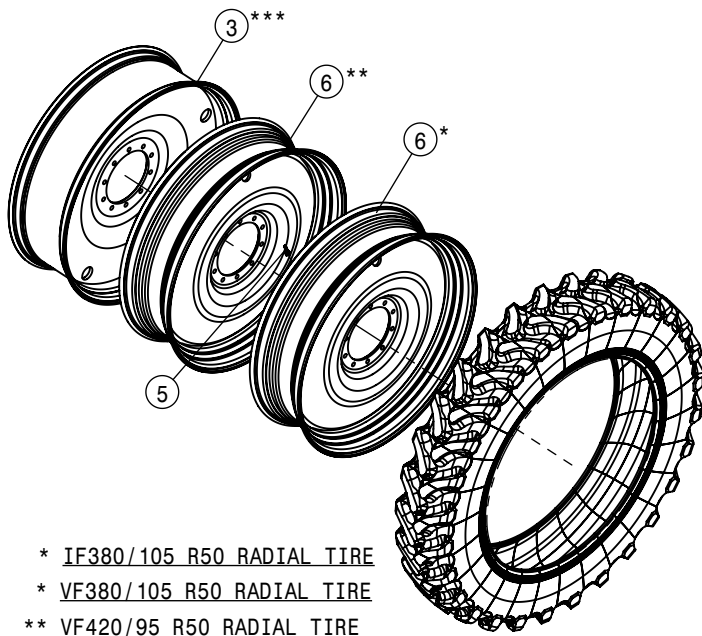

REAR STANDARD TIE ROD ASSEMBLY			
DET	QTY	P/N	DESCRIPTION
1	1	359086	REAR TIE ROD SHAFT WLD
2	1	359089	TIE ROD STUD WLD
3	1	749322	STEERING TUBE CLAMP & BOLT ASSY

- * IF380/105 R50 RADIAL TIRE
- * VF380/105 R50 RADIAL TIRE
- ** VF420/95 R50 RADIAL TIRE
- *** VF480/80 R50 RADIAL TIRE