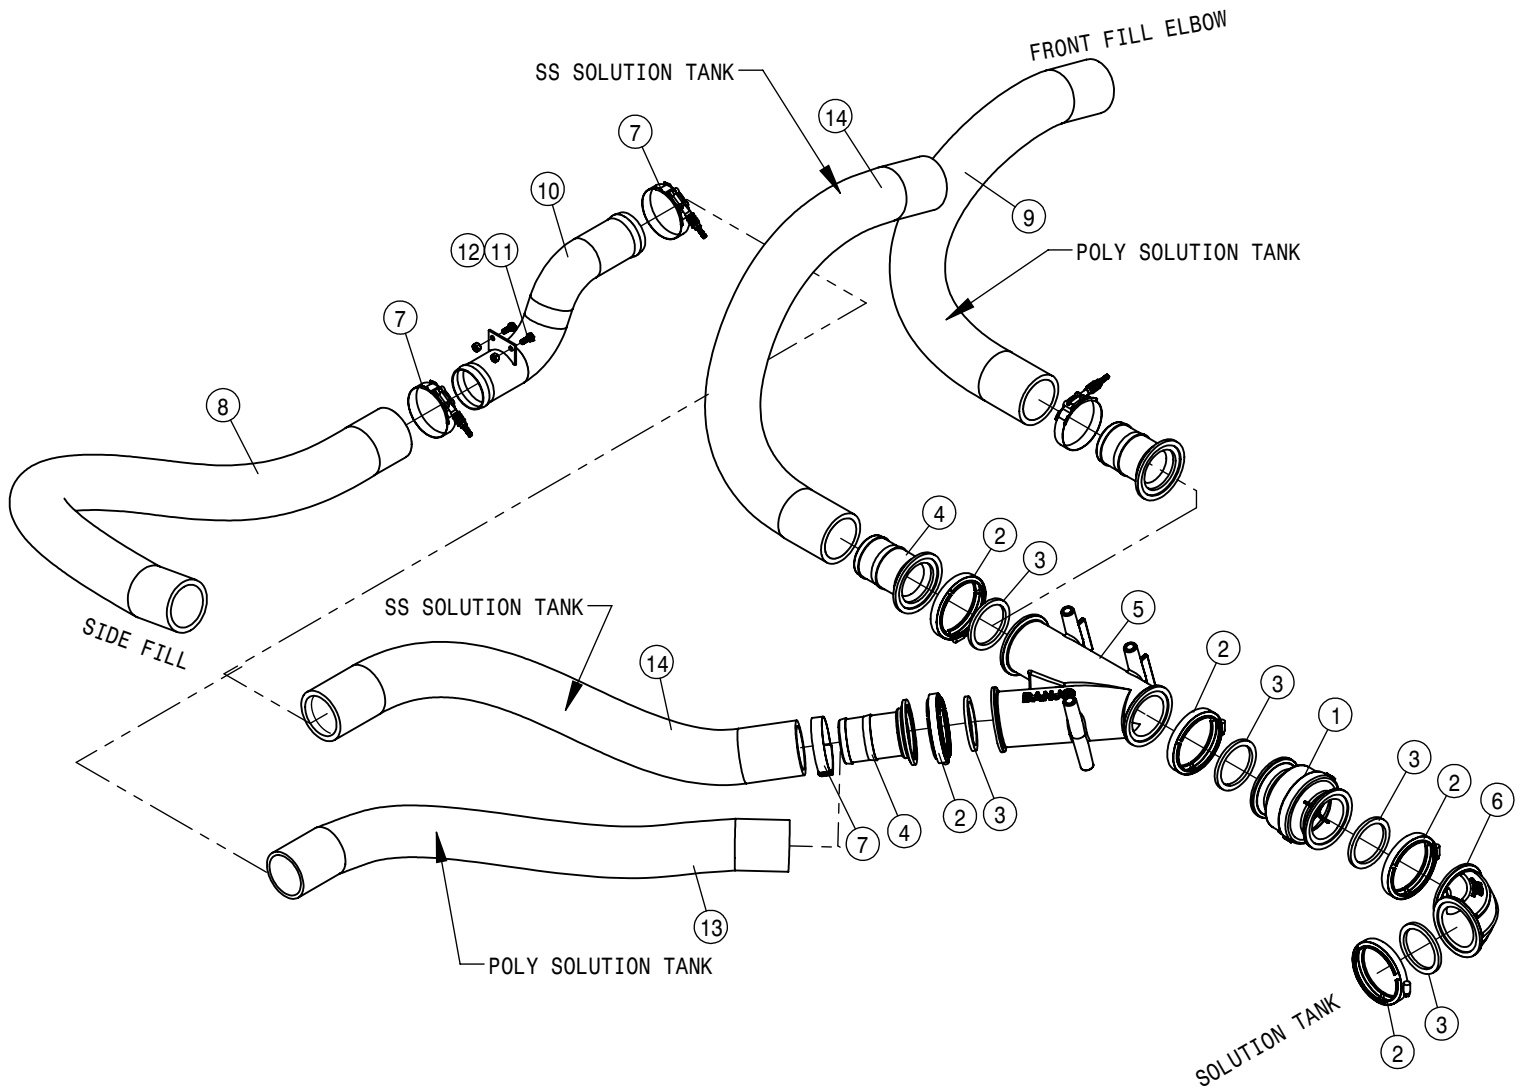

BULK HOSE
197145-HOSE 3"SUCTION,POLY HELIX EPDM

RH SOLUTION TANK VALVE (FRONT AND SIDE FILL)			
DET	QTY	P/N	DESCRIPTION
1	1	500142	CHECK VALVE 3" FLANGE
2	5	500208	3" FLANGE CLAMP S.S.
3	5	500209	3" FLANGE GASKET EPDM
4	3	500210	3"FLANGE-3'HOSEBARB POLY
5	1	500260	3" FP FLANGE 45 Y COUPLING
6	1	500262	3"FLANGE-90-3"FLG SWEEP LBO
7	5	520145	3.56/3.88 T-BOLT HOSE CLAMP SS
8	1	601664	HOSE, 3 X 55 POLY HELIX EPDM
9	1	601926	HOSE, 3 X 37 POLY HELIX EPDM
10	1	690731	SOLU TUBE, 3.00 S.S. SIDE FILL
11	2	900064	5/16UNC X 3/4" HEX BOLT
12	2	914002	5/16UNC HEX STOVER NUT
13	1	197145-038	HOSE, 3ID X 038 POLY HELIX EPDM
14	2	197145-040	HOSE 3" SUCTION,POLY HELIX EPDM