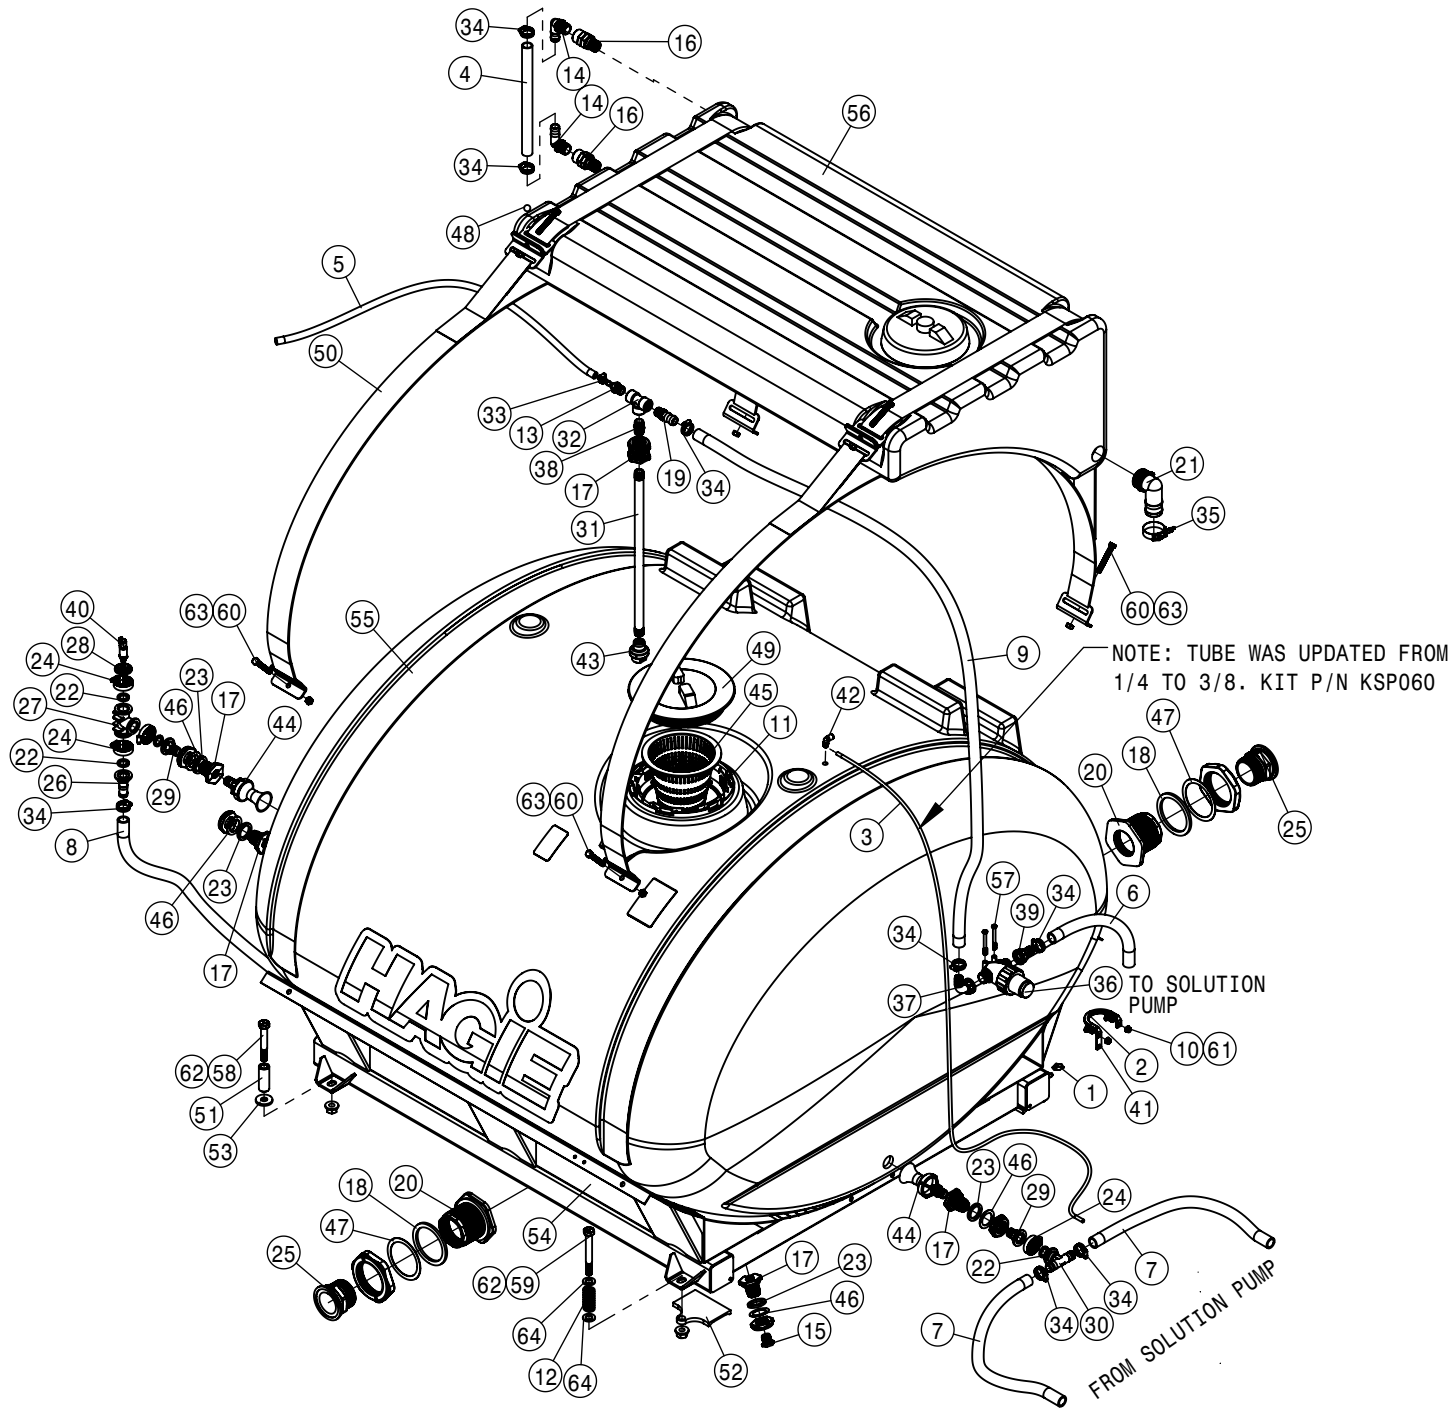

POLY SOLUTION TANK ASSEMBLY			
DET	QTY	P/N	DESCRIPTION
1	1	193012-003	QUICKEDGE TRIM .135 TO .250
2	1	193016-007	QUICKEDGE TRIM .060 TO .170
3	1	195915-093	3/8OD AIR BRAKE TUBING J844-B
4	1	195916-016	HOSE 1" ID-1/8W CLEAR VINYL
5	1	197008-052	HOSE 1/2 1-FBR BR BLK EPDM
6	1	197116-016	HOSE 1IN 1-FBR BR BLK EPDM
7	2	197116-027	HOSE 1IN 1-FBR BR BLK EPDM
8	1	197116-093	HOSE 1IN 1-FBR BR BLK EPDM
9	1	197116-095	HOSE 1IN 1-FBR BR BLK EPDM
10	2	470087	3/8UNC HEX SERR FLANGE NUT
11	8	473847	10-12 X 1 PHIL FLAT HD SCR SS
12	2	482016	SPRING, 1.4 X 3.00 COMPRSN
13	1	500019	3/4NPT-1/2HOSE BARB, POLY
14	2	500024	1"NPT-90-1"HOSE BARB, POLY
15	1	500043	3/4NPT PIPE PLUG, POLY
16	2	500107	1"NPT SWIVEL POLY
17	5	500110	3/4NPT BLKHD TANK FITTING POLY
18	2	500115	3"NPT BLKHD FITTING GASKET
19	1	500123	3/4NPT-1"HOSE BARB, POLY
20	2	500127	3" TANK FITTING W/ .50 FLG POLY
21	1	500141	2"MNPT-90-2" HOSE BARB, POLY
22	4	500157	1" FLANGE GASKET EPDM

POLY SOLUTION TANK ASSEMBLY			
DET	QTY	P/N	DESCRIPTION
23	4	500158	1 1/2" GASKET FOR 2" FLANGE
24	4	500159	1" FLANGE CLAMP S.S.
25	2	500164	3" FLANGE- 3.00 MNPT ADPTR POLY
26	1	500171	1" FLANGE-1" HOSE BARB POLY
27	1	500175	1" FLANGE TEE, POLY
28	1	500226	1" FLANGE PLUG W/1/4"FNPT POLY
29	2	500235	1" FLANGE-3/4" MNPT
30	1	500268	1" FLANGE HOSE BARB TEE
31	1	504004	CPVC PIPE .75NPT-24.00
32	1	505218	3/4 NPT PIPE TEE, POLY
33	1	520069	HOSE CLAMP NO 6 STAINLESS
34	8	520090	HOSECLAMP NO 16 STAINLESS
35	1	520141	2.31/2.62 T-BOLT HOSE CLAMP SS
36	1	690071	LINE STRAINER, .32 MESH, 150PSI
37	1	690072	1"-90D HOSE BARB KIT,STRAINER
38	1	690098	3/4NPT CLOSE NIPPLE, POLY
39	1	691280	1" HOSE BARB WITH FLY NUT
40	1	691281	PRESSURE TRANSDUCER,300PSI
41	1	691563	RINSE HOSE SUPP STS '16
42	1	711124	1/4MNPT-90-3/8 NYL TUBE LBO
43	1	737873	ROTARY NOZZLE, TEFLON
44	2	737879	EDUCTOR NOZZLE, 3/4MNPT TEEJET

POLY SOLUTION TANK ASSEMBLY			
DET	QTY	P/N	DESCRIPTION
45	1	763431	8" STRAINER BASKET, SOLU TANK
46	4	763612	1.625 x 2.375 x 16GA WASHER
47	2	763614	4.500 X 5.500 X 16 GA WASHER
48	1	763623	GREEN POLYPROPYLENE BALL 0.750"
49	1	763624	10" TANK LID W/RING ASSY, POLY
50	2	763630	POLY TANK STRAP ASSY STS10
51	2	763840	TANK MNT BUSHING
52	2	763841	TANK ISOLATOR
53	2	763925	WASHER .78ID-2.0 OD .25THK SS
54	1	763941	POLY TANK CRADLE WLD STS '17
55	1	763951	1000 GAL POLY TANK '17 W/DECAL
56	1	764180	100 GAL POLY TANK, GRAY '16
57	2	900073	5/16UNC X 3 1/4 HEX BOLT
58	2	900412	3/4UNC X 5 HHCS GR5 MC
59	2	900414	3/4UNC X 6 HHCS GR5 MC
60	6	900538	1/2UNC X 3 1/2 HEX BOLT FULL
61	2	901129	3/8-16 X 1 CARRIAGE BOLT
62	4	910111	3/4-10UNC CTRLK FLG NUT MC GR5
63	6	914008	1/2 UNC HEX STOVER NUT
64	4	920006	SAE FLAT WASHER 3/4 MC