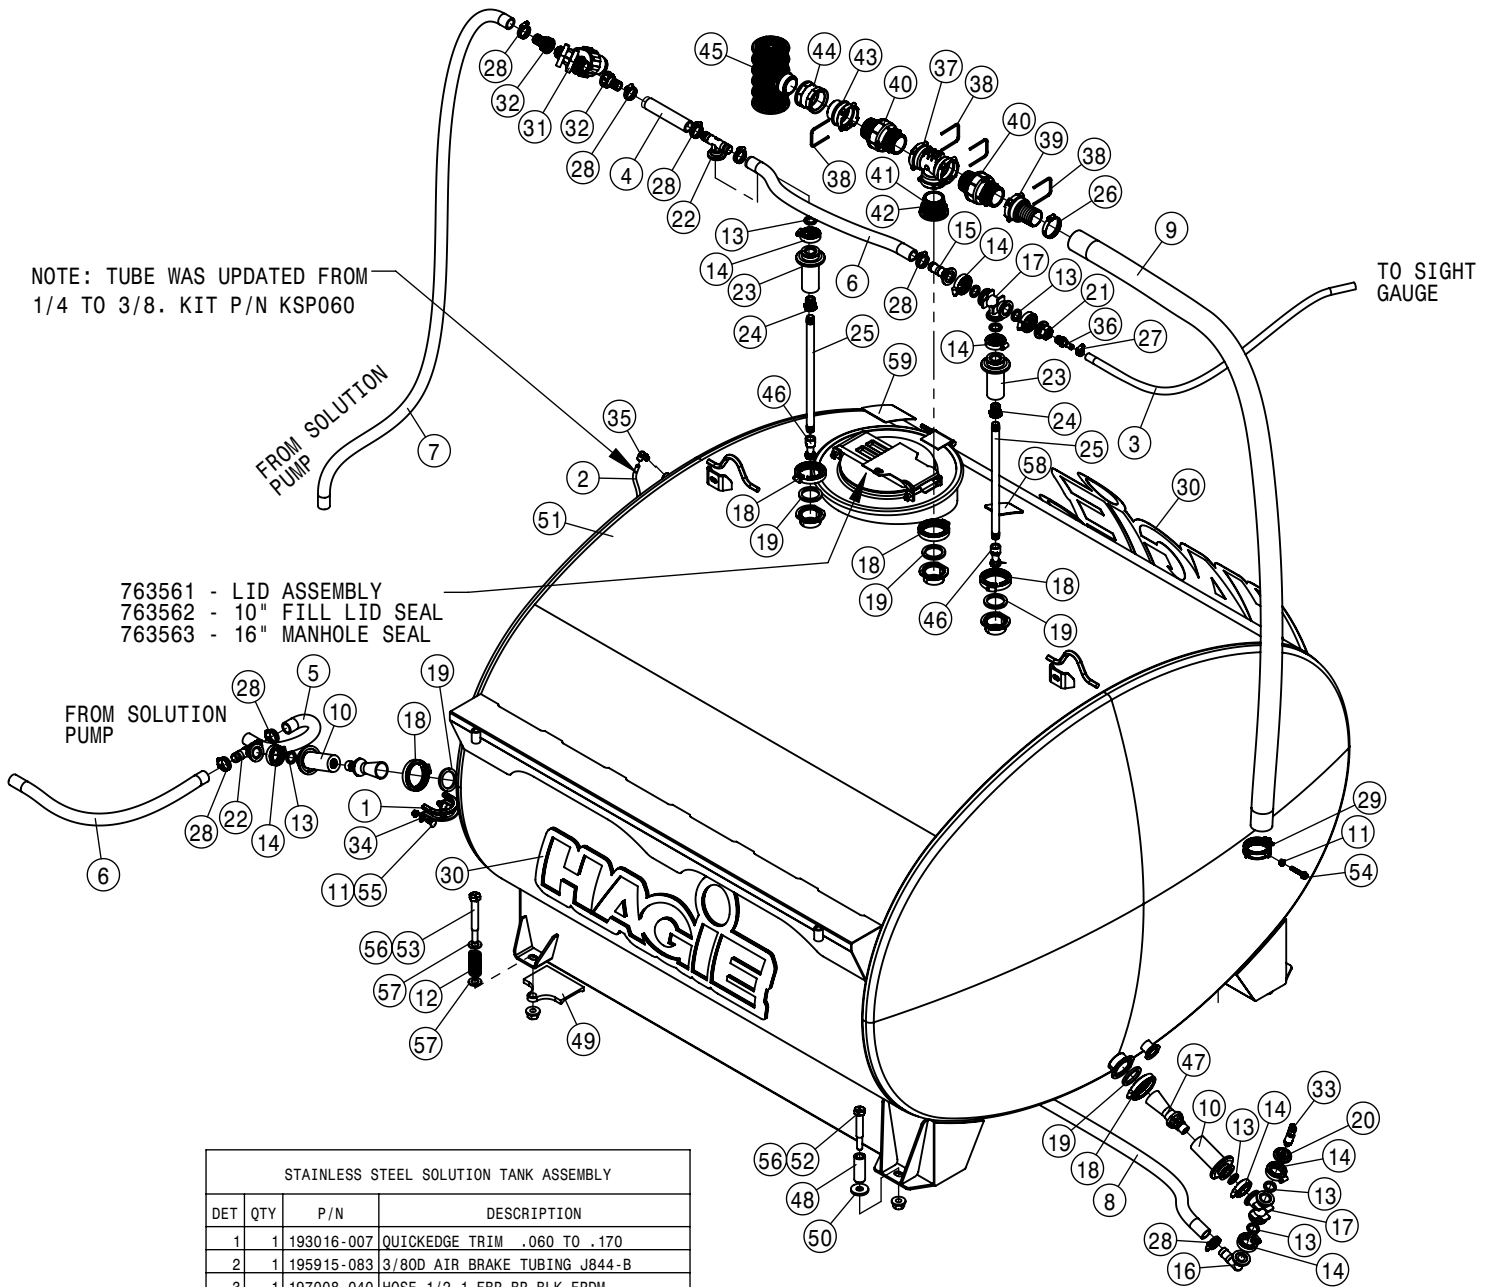

NOTE: TUBE WAS UPDATED FROM
1/4 TO 3/8. KIT P/N KSP060

763561 - LID ASSEMBLY
763562 - 10" FILL LID SEAL
763563 - 16" MANHOLE SEAL

STAINLESS STEEL SOLUTION TANK ASSEMBLY			
DET	QTY	P/N	DESCRIPTION
1	1	193016-007	QUICKEDGE TRIM .060 TO .170
2	1	195915-083	3/8OD AIR BRAKE TUBING J844-B
3	1	197008-040	HOSE 1/2 1-FBR BR BLK EPDM
4	1	197116-006	HOSE 1IN 1-FBR BR BLK EPDM
5	1	197116-018	HOSE 1IN 1-FBR BR BLK EPDM
6	2	197116-027	HOSE 1IN 1-FBR BR BLK EPDM
7	1	197116-082	HOSE 1IN 1-FBR BR BLK EPDM
8	1	197116-085	HOSE 1IN 1-FBR BR BLK EPDM
9	1	197133-091	HOSE 2" SUCTION, 2F-1W EPDM
10	2	362127	TANK MOUNT ADAPTER 1" FLANGE
11	3	470087	3/8-16UNC HEX FLG NUT SER MC GR5
12	2	482016	SPRING, 1.4 X 3.00 COMPRSN
13	8	500157	1" FLANGE GASKET EPDM
14	8	500159	1" FLANGE CLAMP S.S.
15	1	500171	1" FLANGE-1" HOSE BARB POLY
16	1	500173	1"FLANGE-90-1"HOSE BARB POLY
17	2	500175	1" FLANGE TEE, POLY
18	5	500194	2" FP FLANGE CLAMP S.S.
19	5	500195	2" FP FLANGE GASKET EPDM
20	1	500226	1" FLANGE PLUG W/1/4"FNPT POLY
21	1	500238	1" FLANGE PLUG W/1/2"FNPT POLY
22	2	500268	1" FLANGE HOSE BARB TEE
23	2	502007	RINSE TANK MT ADPTR 1" FLG
24	2	504211	RED BUSH 3/4MNPT-1/2FNPT,POLY
25	2	507032	SS PIPE NIPPE, .50NPT-16.00
26	1	520068	HOSE CLAMP NO 32 STAINLESS
27	1	520069	HOSE CLAMP NO 6 STAINLESS
28	8	520090	HOSECLAMP NO 16 STAINLESS
29	1	520170	VIBRATION-DAMPING CLAMP HANGER
30	2	650143	DECAL,LOGO,SOLU TANK STS10
31	1	690071	LINE STRAINER, .32 MESH, 150PSI
32	2	691280	1" HOSE BARB WITH FLY NUT
33	1	691281	PRESSURE TRANSDUCER,300PSI
34	1	691563	RINSE HOSE SUPP STS '16

STAINLESS STEEL SOLUTION TANK ASSEMBLY			
DET	QTY	P/N	DESCRIPTION
35	1	711124	1/4MNPT-90-3/8 NYL TUBE LBO
36	1	713340	1/2NPT-1/2 HOSE BARB, POLY
37	1	737754	2"FEM T-CONNECTOR POLY
38	5	737756	2" FORK FOR 737754/755
39	1	737759	2"F-2"HOSE BARB POLY
40	2	737761	2"M CHECK VALVE POLY
41	2	737762	O-RING, -.227 EPDM
42	1	737767	T7 TO "BANJO 2" FP" ADAPTER
43	1	737768	T7 TO BSP ADAPTER
44	1	737769	THREADED COUPLING
45	1	737770	T FILTER WITH BSP THREADS, 16 MESH
46	2	737953	NOZZLE,PROCLEAN TANKWASH
47	2	737956	JET AGITATION NOZZLE HYPRO, GROUND
48	2	763840	TANK MNT BUSHING
49	2	763841	TANK ISOLATOR
50	2	763925	WASHER .78ID-2.0 OD .25THK SS
51	1	763950	1000 GAL SS TANK '17 W/DECAL
52	2	900412	3/4UNC X 5 HHCS GR5 MC
53	2	900414	3/4UNC X 6 HHCS GR5 MC
54	1	900506	3/8UNC X 2 HHSFB GR5 MC FT
55	2	901129	1/4-20 UNC X 5/8 RHSNB GR5 MC
56	4	910111	3/4-10UNC CTRLK FLG NUT MC GR5
57	4	920006	SAE FLAT WASHER 3/4 MC
58	1	N203265	DECAL CAUTION
59	1	N404968	LABEL, DANGER TANK LID OPENING