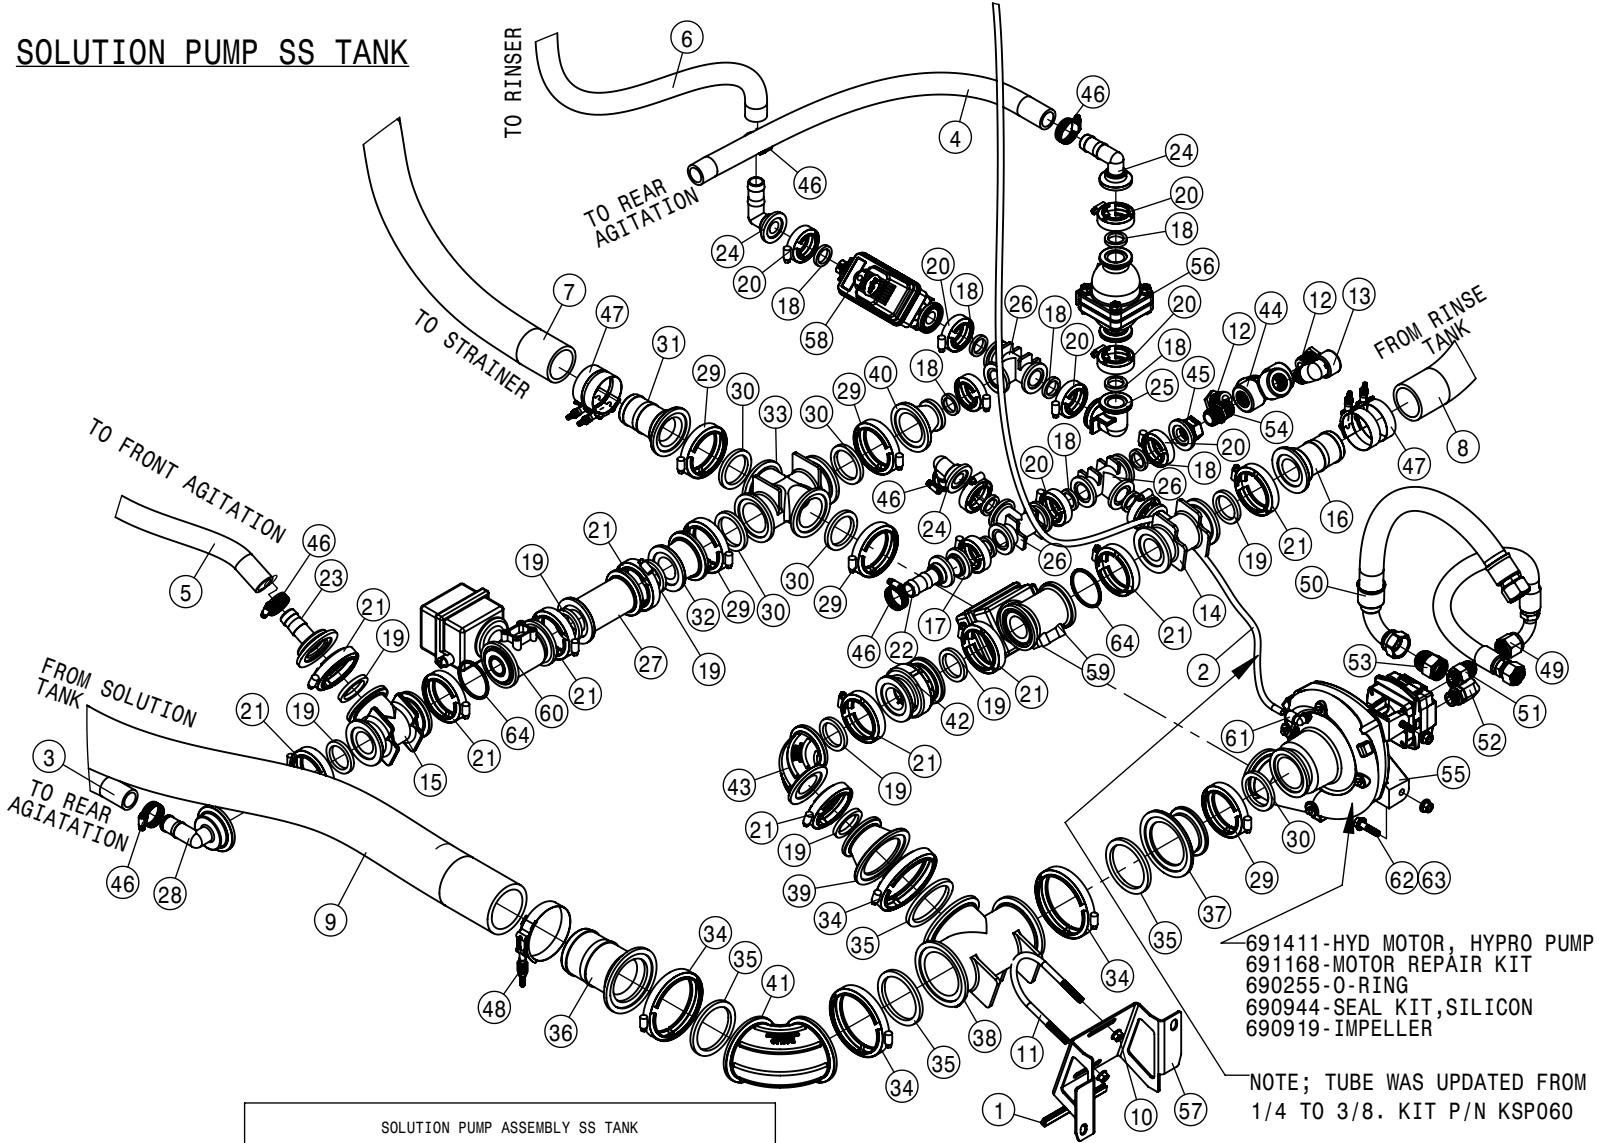

SOLUTION PUMP SS TANK

SOLUTION PUMP ASSEMBLY SS TANK			
DET	QTY	P/N	DESCRIPTION
1	1	193016-005	QUICKEDGE TRIM .060 TO .170
2	1	195915-082	3/8OD AIR BRAKE TUBING J844-B
3	1	197116-018	HOSE 1IN 1-FBR BR BLK EPDM
4	1	197116-027	HOSE 1IN 1-FBR BR BLK EPDM
5	1	197116-085	HOSE 1IN 1-FBR BR BLK EPDM
6	1	197116-087	HOSE 1IN 1-FBR BR BLK EPDM
7	1	197133-027	HOSE, 2ID X 097 2F-W1 EPDM
8	1	197133-062	HOSE 2" SUCTION, 2F-1W EPDM
9	1	197134-039	HOSE 3" SUCTION, 2F-1W EPDM
10	2	470087	3/8-16UNC HEX FLG NUT SER MC GR5
11	1	475011	3/8UNC-3 5/8ID-5 3/8 U-BOLT SS
12	2	500043	3/4NPT PIPE PLUG, POLY
13	1	500139	POLY STREET EL 3/4", (SL075-90)
14	1	500150	2" FLANGE-1" BRANCH TEE POLY
15	1	500151	2" FLANGE TEE, POLY
16	1	500154	2" FLANGE-2" HOSE BARB POLY
17	1	500155	1" FLANGE CAP PLUG POLY
18	11	500157	1" FLANGE GASKET EPDM
19	8	500158	1 1/2" GASKET FOR 2" FLANGE
20	11	500159	1" FLANGE CLAMP S.S.
21	10	500160	2" FLANGE CLAMP S.S.
22	1	500171	1" FLANGE-1" HOSE BARB POLY
23	1	500172	2" FLANGE-1" HOSE BARB
24	3	500173	1"FLANGE-90-1"HOSE BARB POLY
25	1	500174	1" FLANGE-90-1" FLANGE LBOPOLY
26	3	500175	1" FLANGE TEE, POLY
27	1	500177	2" FLANGE-2" FLANGE CPLR POLY
28	1	500189	2" FLANGE-90-1" HOSE BARB POLY
29	5	500194	2" FP FLANGE CLAMP S.S.
30	5	500195	2" FP FLANGE GASKET EPDM
31	1	500196	2"FP FLANGE-2"HOSE BARB POLY
32	1	500199	2"FP FLANGE-2"FLAGE REDU POLY
33	1	500203	2"FP FLANGE CROSS POLY
34	4	500208	3" FLANGE CLAMP S.S.

SOLUTION PUMP ASSEMBLY SS TANK			
DET	QTY	P/N	DESCRIPTION
35	4	500209	3" FLANGE GASKET EPDM
36	1	500210	3"FLANGE-3" HOSEBARB POLY
37	1	500212	3"FLANGE - 2" FP FLANGE ADPTR
38	1	500217	3"FLANGE TEE POLY
39	1	500237	3"FLANGE-2" STD FLANGE ADPTR POLY
40	1	500244	2"FP FLANGE-1"FLAGE ADPTR POLY
41	1	500262	3"FLANGE-90-3"FLG SWEEP LBO
42	1	500264	2" CHECK STANDARD PORT
43	1	500266	2" FLANGE SWEEP 90
44	1	500267	3/4NPT CROSS POLY
45	1	500375	1 FLANGE X .75" FNPT
46	6	520090	HOSECLAMP NO 16 STAINLESS
47	4	520141	2.31/2.62 T-BOLT HOSE CLAMP SS
48	1	520145	3.56/3.88 T-BOLT HOSE CLAMP SS
49	1	617103	12-451TC-12FX-12FX90-22 H/A
50	1	617104	16-811-16FX-16FX90-26 H/A
51	1	618193	1 1/16MJIC-3/4MOR ADPTR
52	1	618279	1 1/16MJIC-90-7/8MOR LBO
53	1	618641	1 1/16FJIC -1 5/16MJIC ADPTR
54	1	690098	3/4NPT CLOSE NIPPLE, POLY
55	1	691249	HYPRO PUMP, 9306C-HM5C-BU-001
56	1	696008	PRESS RELIEF VLV,100PSI,1"FLG
57	1	696023	SOL FIT MT
58	1	696196	3/4" ELEC BALL VALVE SS 1" FLG
59	1	696256	VALVE, KZCO C2F-60B-M-S9
60	1	696257	VALVE, KZCO C2F-62-Q-S9
61	1	711123	1/8MNPT-90-3/8 NYL TUBE LBO
62	2	900504	3/8UNC X 1 1/2 HHSFB GR5 MC
63	2	910106	3/8-16UNC CTRLK FLG NUT MC GR5
64	2	N208245	O-RING, KZCO FLANGED VALVE