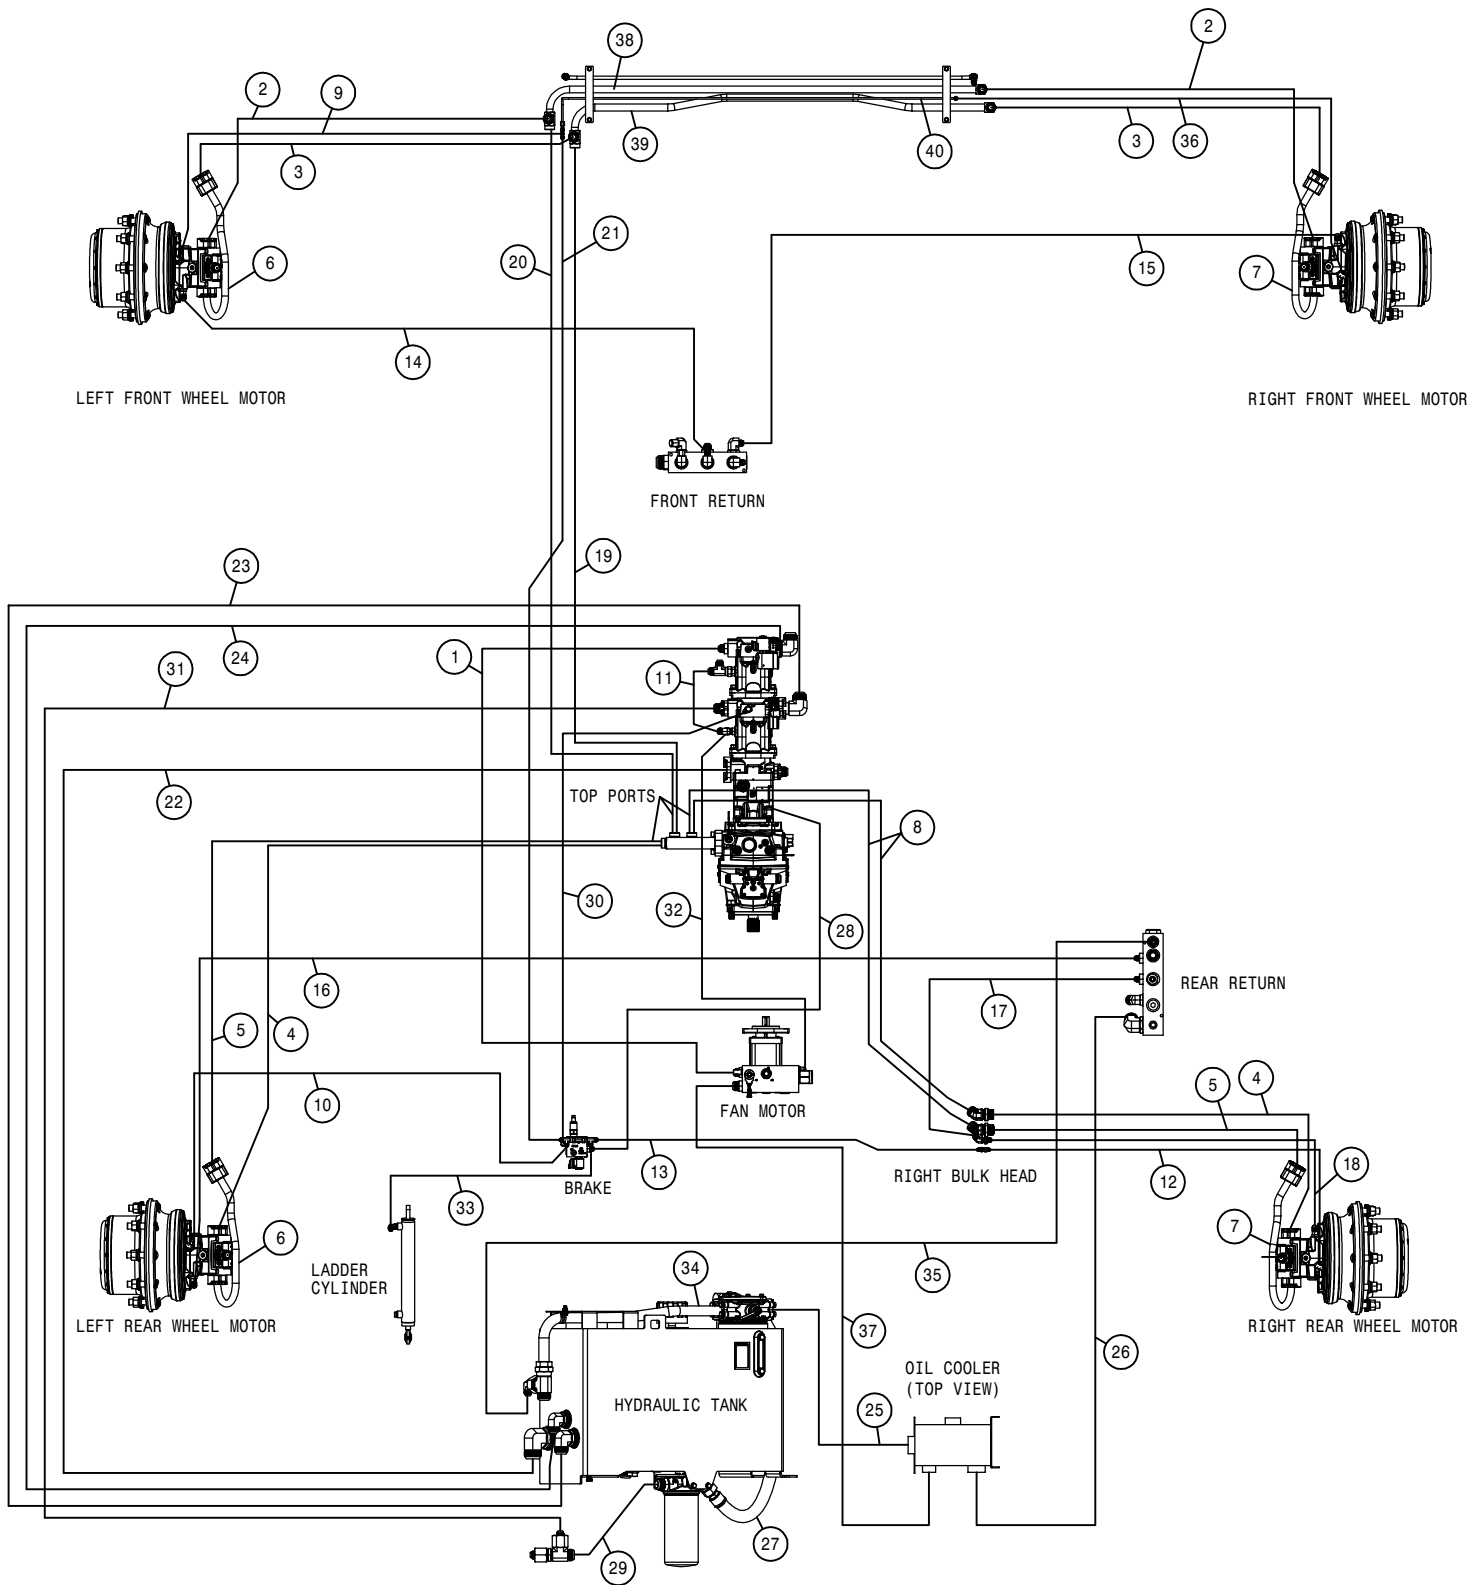

This Page Intentionally Blank

REFERENCE ONLY

 HAGIE HAGIE MANUFACTURING COMPANY CLARION, IOWA 50525		
DESCRIPTION WIRING DIAGRAM 2017 STS 10,12,14		
DRAWN BY T. MARKER		SCALE NONE
CHECKED BY		APPROVED BY
DATE 8/2/2016	DRAWING NUMBER 499371	REV A
SHEET 1 OF 1		