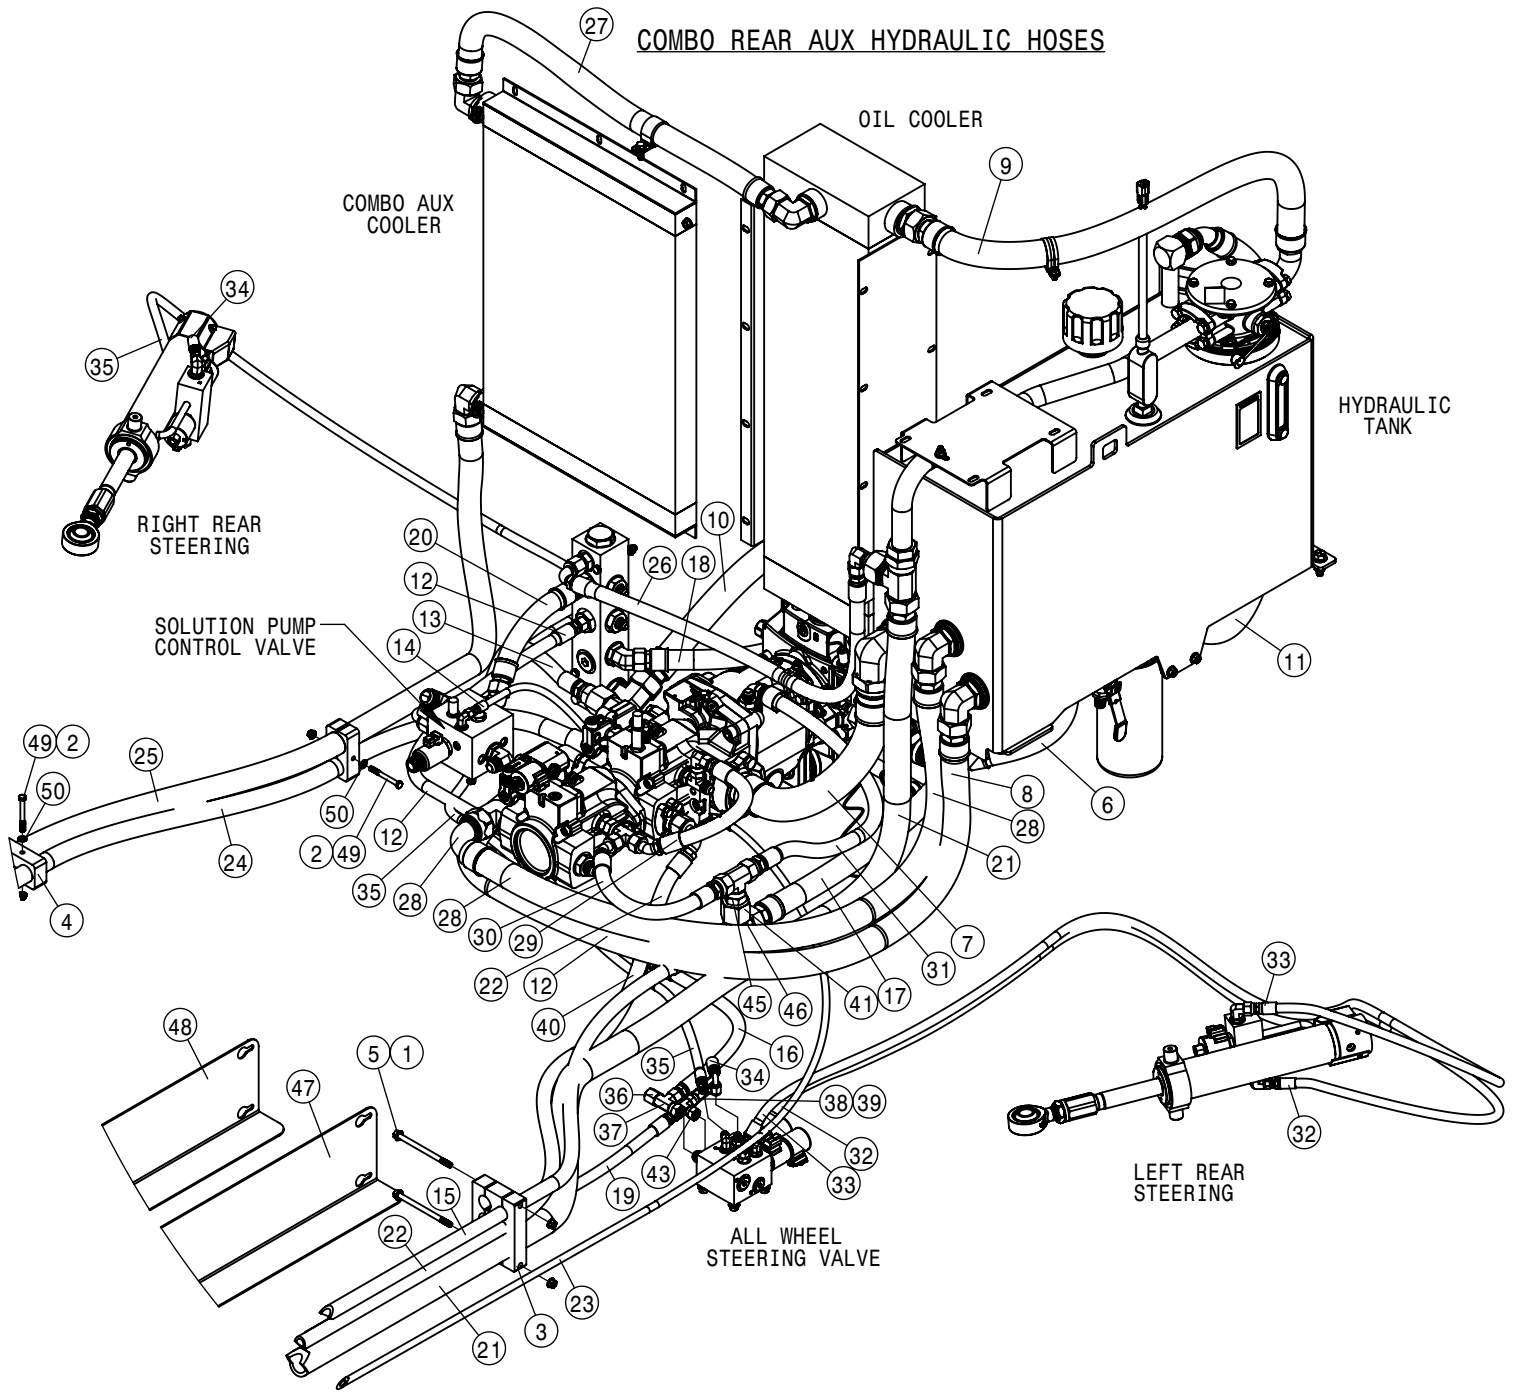

COMBO REAR AUX HYDRAULIC HOSES

OIL COOLER

COMBO AUX COOLER

HYDRAULIC TANK

RIGHT REAR STEERING

SOLUTION PUMP CONTROL VALVE

ALL WHEEL STEERING VALVE

LEFT REAR STEERING

COMBO REAR AUX HYDRAULIC HOSE ASSEMBLY			
DET	QTY	P/N	DESCRIPTION
1	3	470087	3/8UNC HEX SERR FLANGE NUT
2	2	470113N	5/16UNC SERR FLG LOCK NUT SS
3	1	470671	HOSE CLAMP, 6-HOLE
4	2	470674	HOSE CLAMP, 2-HOLE
5	2	470683	3/8UNC X5 1/2SMTH FLG HEX BOLT
6	1	617088	24-811-24FJX-24FJX45-18 H/A
7	1	617090	32-811-32FJX-40FLG-23 H/A
8	1	617091	24-811-24FJX-24FJX-71 H/A
9	1	617093	24-811-24FJX-24FLG90-48 H/A
10	1	617094	24-811-24FJX-24FJX90-31 H/A
11	1	617095	20-811-20FJX-20FJX45-47 H/A
12	1	617097	10-451TC-10FJX-10FJX-47 H/A
13	1	617101	12-451TC-16FJX-12FJX90-23 H/A
14	1	617102	04-451TC-06FJX-04FJX90-29 H/A
15	1	617106	12-451TC-12FJX-12FJX-87 H/A
16	1	617119	10-451TC-10FJX-10FJX-18 H/A
17	1	617120	20-811-20FJX-20FJX-37 H/A

COMBO REAR AUX HYDRAULIC HOSE ASSEMBLY			
DET	QTY	P/N	DESCRIPTION
18	1	617123	16-811-16FJX-16FJX90-22 H/A
19	1	617128	08-451TC-08FJX-10FJX90-113 H/A
20	1	617139	16-811-16FJX-16FJX-12 H/A
21	1	617145	24-811-24FJX-24FJX90-151 H/A
22	1	617146	12-451TC-12FJX-16FJX90-161 H/A
23	1	617147	04-451TC-04FJX-04FJX45-213 H/A
24	1	617148	16-451TC-16FJX-20FJX90-189 H/A
25	1	617149	20-811-20-FJX-20FJX-203 H/A
26	1	617171	12-451TC-12FJX-12FJX90-43 H/A
27	1	617173	20-811-20FJX-20FJX-39 H/A
28	1	617473	24-811-24FJX-24FJX90-61 H/A
29	1	617474	12-451TC-10FJX-12FJX45-16 H/A
30	1	617475	12-451TC-16FJX-12FJX45-18 H/A
31	1	617476	12-451TC-10FJX90-16FJX-30 H/A
32	1	617495	06-451TC-06FJX-06FJX-104 H/A
33	1	617496	06-451TC-08FJX-06FJX45-108 H/A
34	1	617497	06-451TC-06FJX-06FJX90-143 H/A

COMBO REAR AUX HYDRAULIC HOSE ASSEMBLY			
DET	QTY	P/N	DESCRIPTION
35	1	617498	06-451TC-06FJX-08FJX-139 H/A
36	1	618328	7/8FJIC CAP NUT
37	1	618333	7/8FJIC SW RUN TEE-7/8MJIC
38	1	618451	3/4FJIC SW RUN TEE-3/4MJIC
39	2	618532	3/4FJIC CAP NUT
40	1	618543	7/8MJIC PLUG
41	1	618547	1 5/8FJIC-1 5/16MJIC ADPTR
42	1	618593	7/8FJ SW BRANCH TEE-7/8MJ
43	1	618643	3/4FJ SW BRANCH TEE-3/4MJ
44	1	618665	1 5/8FJIC-1 1/16MJIC ADPTR
45	1	618717	1 5/16FJX BRANCH TEE-1 5/16MJ
46	1	618752	1 5/8MJIC BLKHD RUN TEE
47	1	660291	HOSE GUARD - S/F
48	1	660295	HOSE GUARD - S/F, POLY TANK
49	2	900072N	5/16UNC X 3" HEX BOLT SS
50	2	920001N	5/16 SAE FLAT WASHER SS