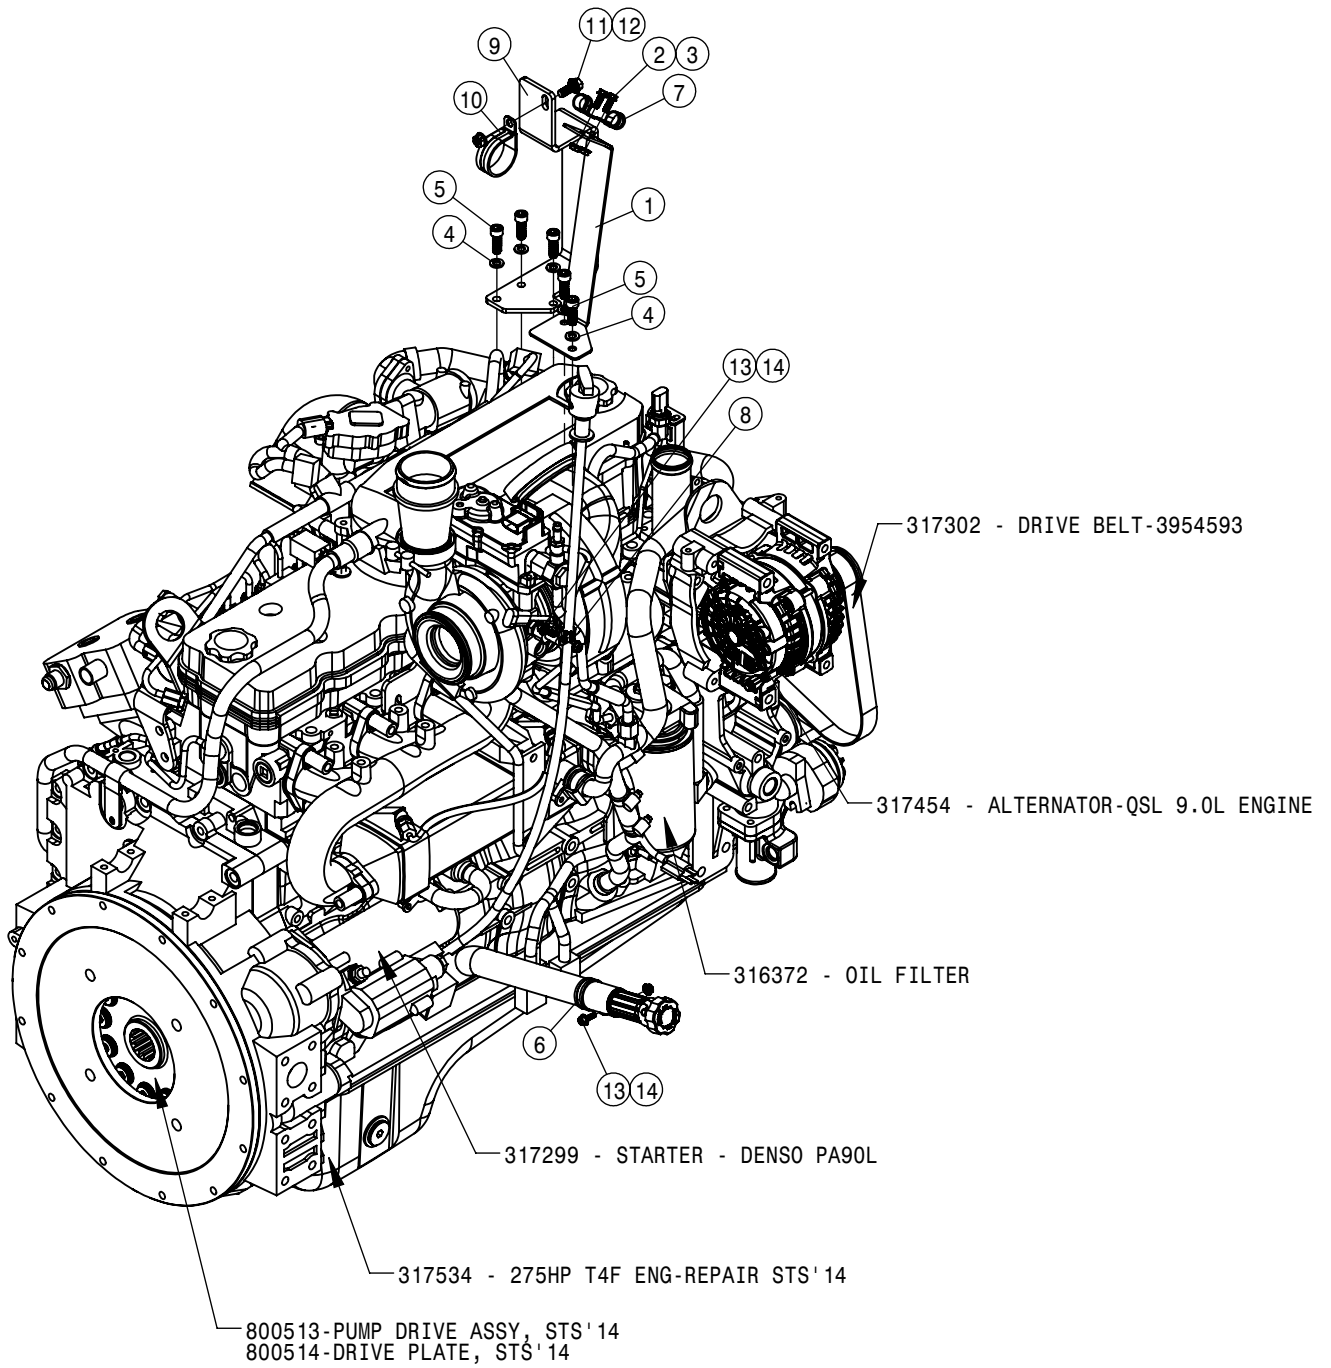

TIER-4F 275 HP ENGINE ASSEMBLY			
DET	QTY	P/N	DESCRIPTION
1	1	317380	T4I/T4F VENT HOSE BRACKET
2	2	470118	1/4 UNC X 3/4 SER FLG BOLT
3	2	470121	1/4 UNC SERR FLG LOCK NUT
4	5	473798	10MM LOCK WASHER
5	5	473844	10MM-1.50 X 30 SOC HD CAP SCR
6	1	520100	CUSH HOSE CLAMP,#24, 1 1/2D X 1/2W
7	2	520104	CUSH HOSE CLMP,#12, 3/4D x 1/2W
8	1	520118	CUSH CLAMP,#8 1/2D X 1/2W
9	1	317280	PIPE SUPP
10	1	520161	CUSH CLAMP,#32 2"D-3/4W LOOP
11	1	470460	3/8 X 1" SERR FLG BOLT
12	1	910004N	3/8UNC FLANGE CNTR LOCK NUT
13	2	470460	3/8UNC X 1 HHSFB GR5 MC
14	2	910106	3/8-16UNC CTRLK FLG NUT MC GR5