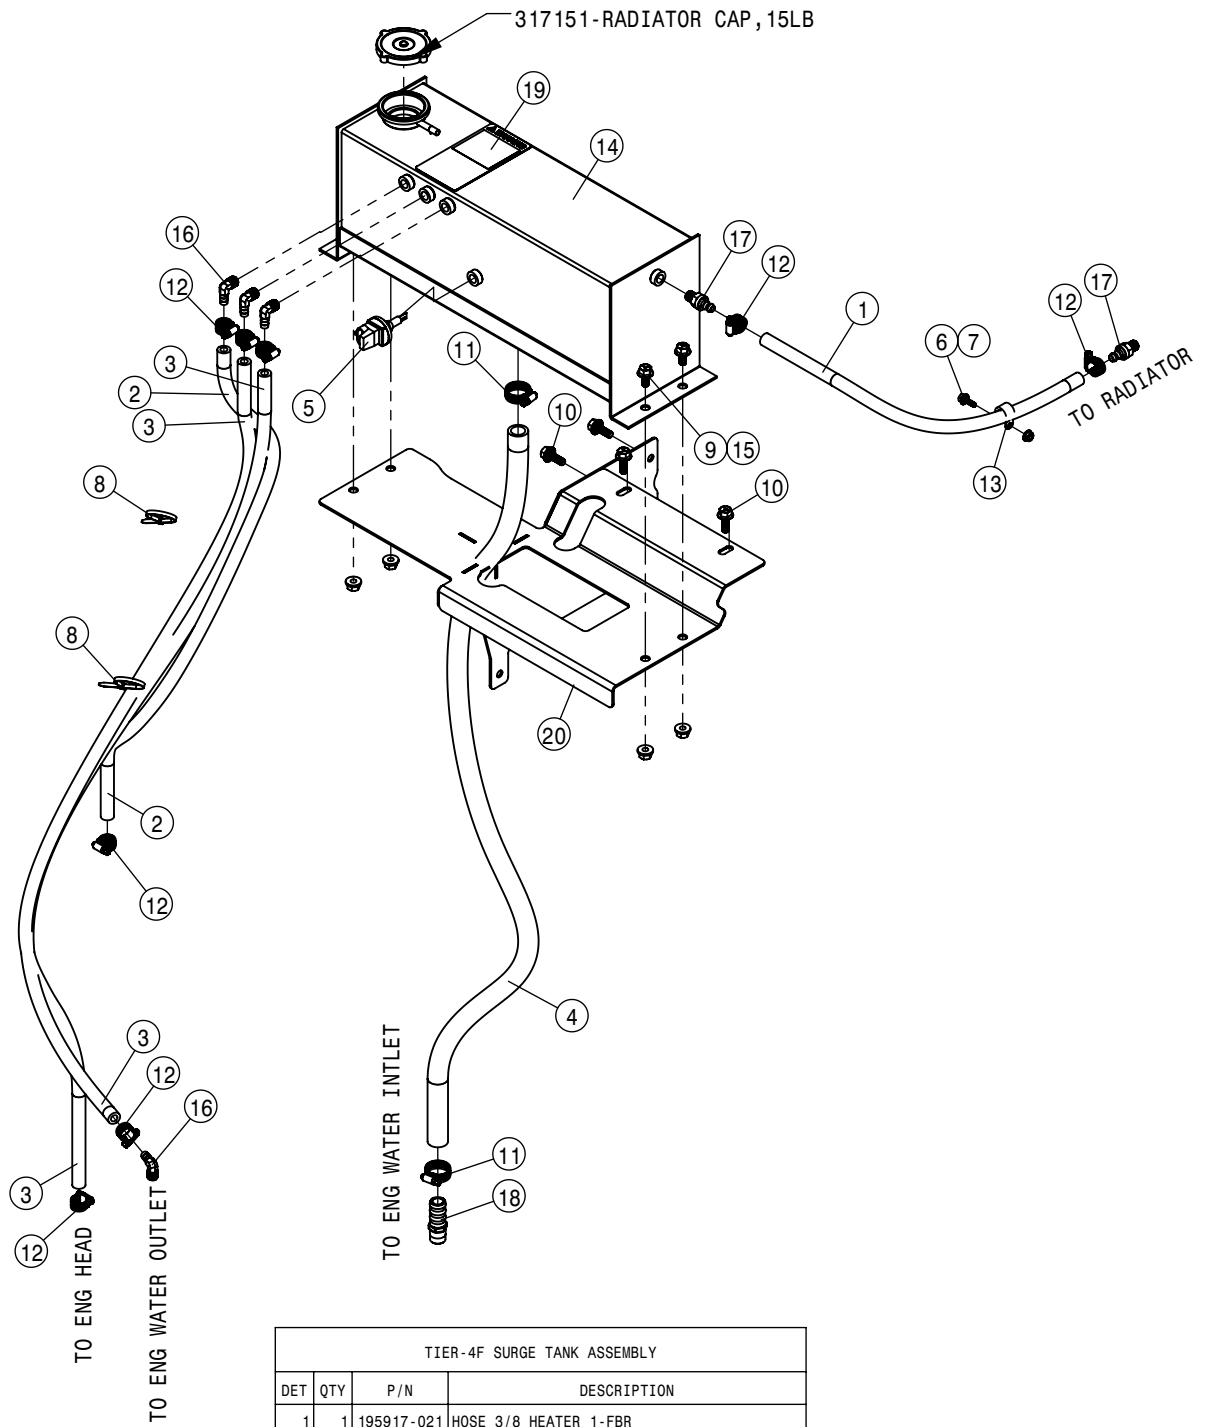

TIER-4F SURGE TANK ASSEMBLY			
DET	QTY	P/N	DESCRIPTION
	1	195917-021	HOSE 3/8 HEATER 1-FBR
	1	195917-031	HOSE 3/8 HEATER 1-FBR
	2	195917-049	HOSE 3/8 HEATER 1-FBR
	1	195924-048	HOSE 3/4 HEATER 1-FBR BR 20R3
	1	317157	SENSOR, LOW COOLANT T4I STS
	1	470118	1/4UNC X 3/4 HHSFB GR5 MC
	1	470121	1/4-20UNC HEX FLG NUT SER MC GR5
	2	470154	CABLE TIE, 11.00" BLK NYLON
	4	470409	3/8UNC X 3/4 HHSFB GR5 MC
	6	470460	3/8UNC X 1 HHSFB GR5 MC
	2	520055	HOSE CLAMP NO 12 STAINLESS
	8	520069	HOSE CLAMP NO 6 STAINLESS
	1	520117	CUSH HOSE CLAMP,#10, 5/8D X 1/2W
	1	318317	RESERVOIR TANK STS W/DECAL
	4	910106	3/8-16UNC CTRLK FLG NUT MC GR5
	4	711104	1/4MNPT-90-3/8 HOSE BARB, BRS
	2	712100	1/4NPT X 3/8 HOSE FTG,PUSHLOCK
	1	712440	1/2 NPT X 3/4 HOSE BARB
	1	H228964	LABEL, PRESSURE COOLING SYSTEM
	1	317795	SURGE TANK SUPP WLD