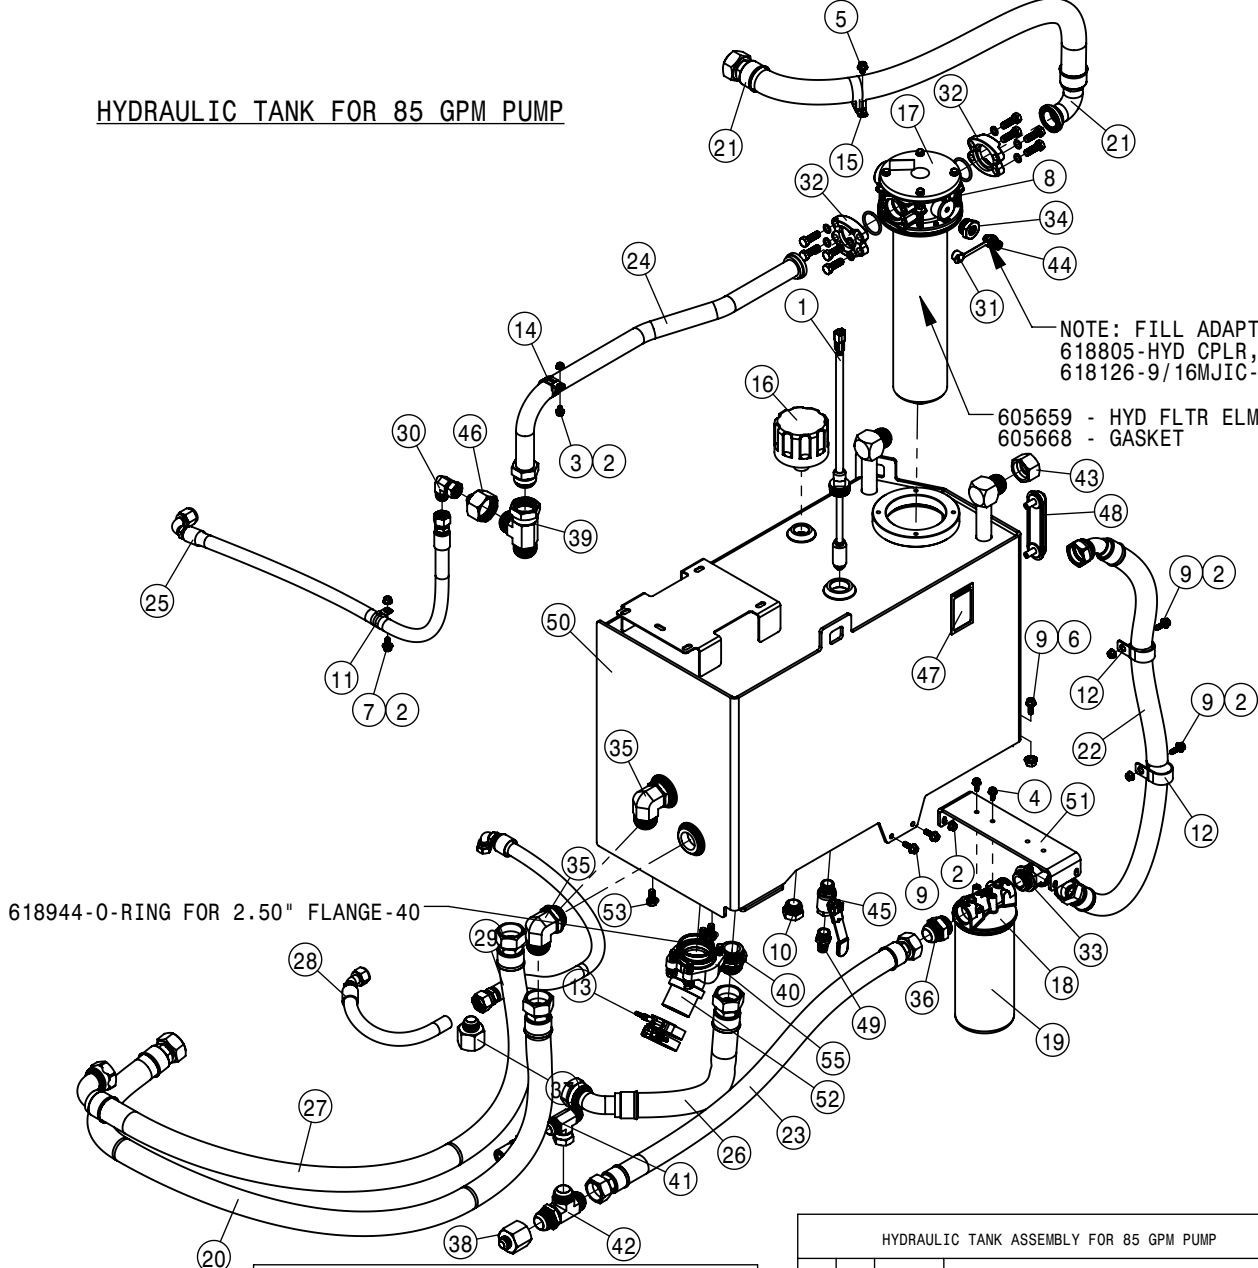

HYDRAULIC TANK FOR 85 GPM PUMP

HYDRAULIC TANK ASSEMBLY FOR 85 GPM PUMP			
DET	QTY	P/N	DESCRIPTION
1	1	294069	TEMPERATURE/OIL LEVEL SENSOR
2	7	470087	3/8-16UNC HEX FLG NUT SER MC GR5
3	1	470232	5/16UNC X 1/2 HHSFB GR5 MC
4	2	470233	5/16UNC X 3/4 HHSFB GR5 MC
5	1	470319	3/8UNC X 1/2 HHSFB GR5 MC
6	2	470360	1/2-13UNC HEX FLG NUT SER MC GR5
7	1	470409	3/8UNC X 3/4 HHSFB GR5 MC
8	4	470431	1/2UNC X 1 1/2 HHSFB GR5 MC
9	8	470460	3/8UNC X 1 HHSFB GR5 MC
10	1	470471	1 5/16MOR PLUG, MAGNETIC
11	1	520121	CUSH CLAMP,#16 1IN X 3/4W
12	2	520124	CUSH HOSE CLAMP,#28, 1 3/4D X 1 W
13	2	520143	2.87/3.18 T-BOLT HOSE CLAMP SS
14	1	520160	CUSH CLAMP,#24 1 1/2D-3/4WLOOP
15	1	520161	CUSH CLAMP,#32 2"D-3/4W LOOP
16	1	605656	T.R.A.P. BREATHER 1" NPT
17	1	605658	HYD TANK RETURN FILTER
18	1	605662	CASE DRAIN FILTER HEAD
19	1	605663	CASE DRAIN FILTER ELEMENT
20	1	617091	24-811-24FJX-24FJX-71 H/A
21	1	617093	24-811-24FJX-24FLG90-48 H/A
22	1	617095	20-811-20FJX-20FJX45-47 H/A
23	1	617120	20-811-20FJX-20FJX-37 H/A
24	1	617151	HYD TANK TUBE
25	1	617171	12-451TC-12FJX-12FJX90-43 H/A
26	1	617466	24-811-24FJX-24FJX45-20 H/A
27	1	617473	24-811-24FJX-24FJX90-61 H/A

HYDRAULIC TANK ASSEMBLY FOR 85 GPM PUMP			
DET	QTY	P/N	DESCRIPTION
28	1	617475	12-451TC-16FJX-12FJX45-18 H/A
29	1	617476	12-451TC-10FJX90-16FJX-30 H/A
30	1	618191	1 1/16MJ-90-1 1/16FJ SWIV LBO
31	1	618255	DUST CAP/PLUG FOR 618804/805
32	2	618299	1.50 SPLIT FLANGE KIT #61
33	1	618396	1 5/8MJIC-45-1 5/8MOR LBO
34	1	618397	1 5/16MOR-9/16FOR ADPTR
35	2	618432	1 7/8MJIC-90-1 7/8MOR LBO
36	1	618472	1 5/8MJIC-1 5/8MOR ADPTR
37	1	618547	1 5/8FJIC-1 5/16MJIC ADPTR
38	1	618665	1 5/8FJIC-1 1/16MJIC ADPTR
39	1	618681	1 7/8FJ SW RUN TEE-1 7/8MJ
40	1	618682	1 7/8MOR-1 7/8MJIC ADPTR
41	1	618717	1 5/16FJX BRANCH TEE-1 5/16MJ
42	1	618752	1 5/8MJIC BLKHD RUN TEE
43	1	618828	1 5/8FJIC CAP NUT
44	1	618870	HYD CPLR, MALE #14 9/16MOR
45	1	618881	3/4 NPT BALL VLV BRS LOCK
46	1	618936	1 7/8FJIC-1 1/16MJIC ADPTR
47	1	650430	HYDRAULIC OIL DECAL
48	1	701367	SIGHT GAUGE
49	1	711102	3/4NPT X 3/4 HOSE BARB, BRS
50	1	760823	HYDRAULIC RESERVOIR, GST
51	1	760833	GST HYD RES FILTER MT
52	1	760837	1788-40-40 3.34CA
53	2	900263	1/2UNC X 1 HHCS GR5 MC
54	1	910119	5/16-18UNC HEX FLG NUT SER SS
55	1	760834	2.50 SPLIT FLANGE CODE 61
56	4	900264	1/2UNC X 1 1/4 HHCS GR5 MC