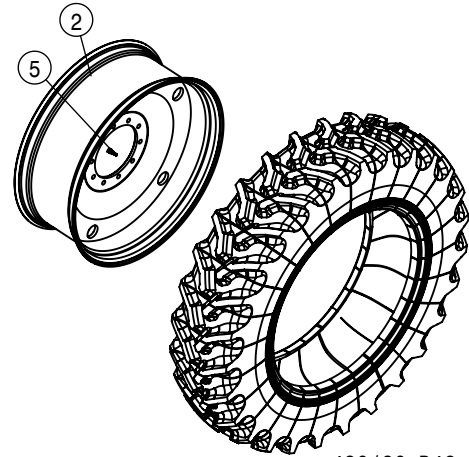

480/80 R42 RADIAL TIRE
IF520/85 R42 RADIAL TIRE