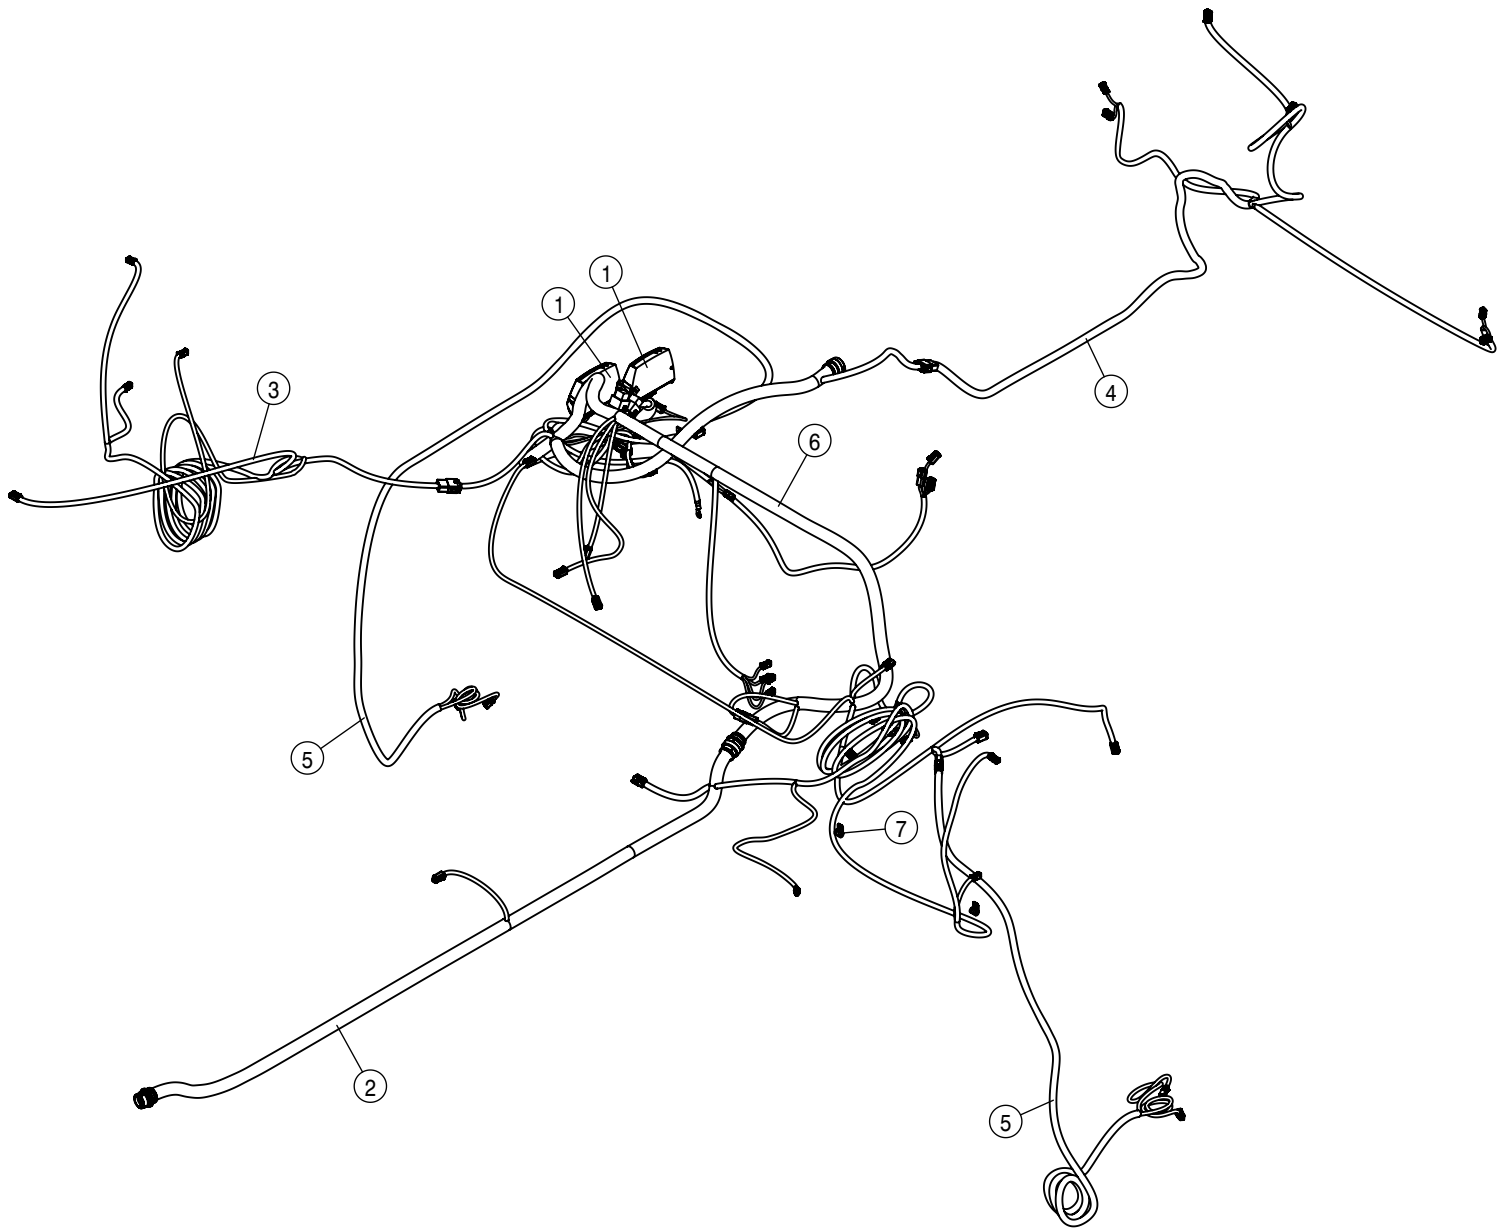

CHASSIS ELECTRICAL HARNESS			
DET	QTY	P/N	DESCRIPTION
1	2	292086	IQAN-XA2 MODULE->611
2	1	294221	FRT/BACK HARNESS, S/F STS'14
3	1	294223	REAR/MID RIGHT HARNESS STS'14
4	1	294227	REAR LIGHT HARNESS STS'14
5	2	294229	WHEEL MOTOR HARNESS STS'14
6	1	294356	HARNESS,REAR MODULE STS '17
7	2	520167	CUSH CLAMP,#6 3/8D X 3/4W