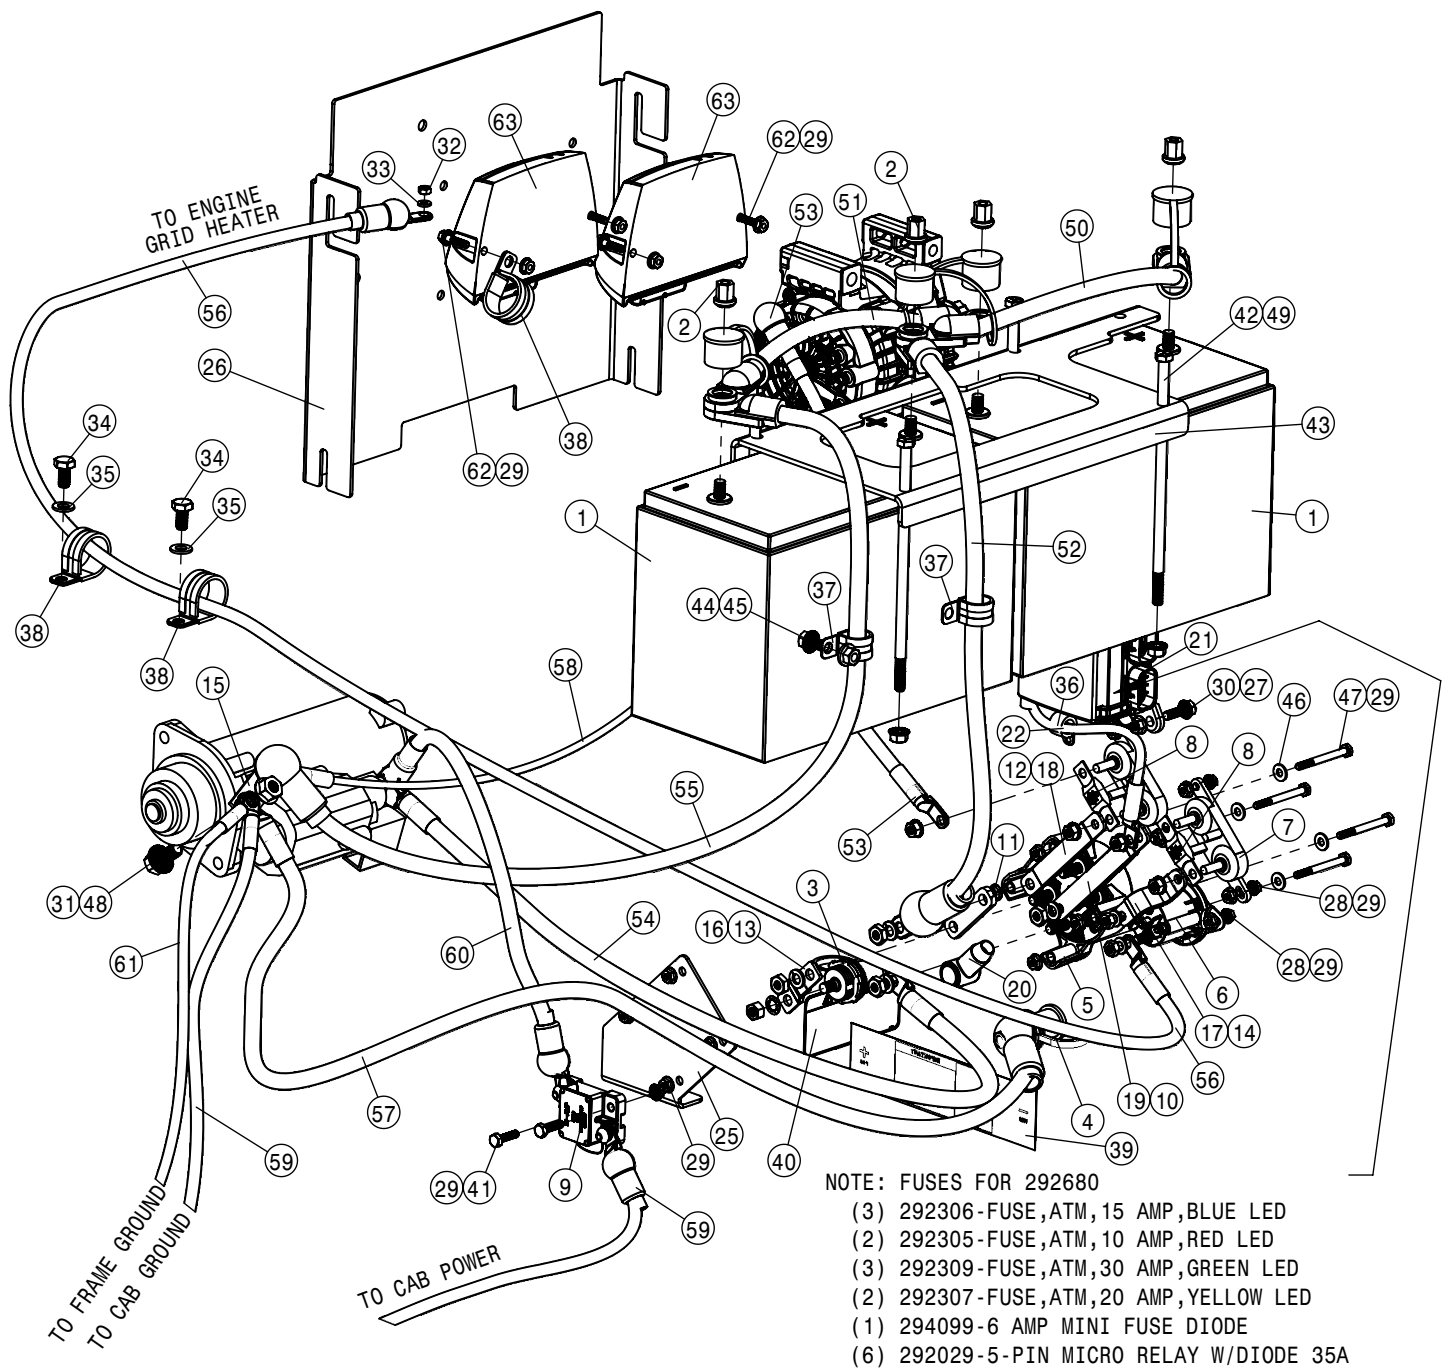

TIER-4F BATTERY AND CABLE ASSEMBLY			
DET	QTY	P/N	DESCRIPTION
1	2	291196	BATTERY,12V 900CCA, SS STUD
2	4	291205	BATTERY NUT,3/8-16 SS CLSD CAP
3	1	291680	POSITIVE JUMPER STUD, RED
4	1	291681	NEGATIVE JUMPER STUD, BLACK
5	1	291957	BATTERY SWITCH, DUAL CIRCUIT
6	1	292505	MCR
7	2	292578	HIGH AMP FUSE HOLDER W/COVER
8	2	292641	FUSE, 250 AMP 32 VOLT DC
9	1	292642	CIRCUIT BREAKER,150 AMP BUSS
10	1	292651	BUSBAR, MD TO GRID HEAT FUSE
11	1	292652	BUSBAR, MASTER DISC. JUMPER
12	1	292653	BUSBAR, MD TO ALT. FUSE
13	1	292654	BUSBAR, POST TO MD
14	1	292655	BUSBAR, MCR TO FUSE
15	1	292671	BUSBAR, GND EXT
16	1	292673	HEAT SHRINK, RED .75 X .03 X 1 1/2"
17	1	292674	HEAT SHRINK, RED .75 X .03 X 2 1/2"
18	1	292675	HEAT SHRINK, RED .75 X .03 X 3 1/2"
19	1	292676	HEAT SHRINK, RED .75 X .03 X 4 1/2"
20	1	292677	RUBBER BOOT (RED) 2 TO 2/0 GAUGE
21	1	292680	VEC

TIER-4F BATTERY AND CABLE ASSEMBLY			
DET	QTY	P/N	DESCRIPTION
22	1	292683	VEC POWER CABLE
NS	1	294226	TIER 4F HARNESS ASSY
NS	1	294253	AFTERTREATMENT HARNESS
25	1	317345	MST DISC. COVER
26	1	362037	MODULE BOX REMOVABLE COVER
27	4	470113N	5/16UNC SERR FLG LOCK NUT SS
28	6	470118	1/4 UNC X 3/4 SER FLG BOLT
29	20	470121	1/4-20UNC HEX FLG NUT SER MC GR5
30	4	470234N	5/16UNC X 1" SERR FLG BOLT SS
31	1	470360	1/2UNC SERR FLG HEX NUT
32	1	473767	6MM-1.00 HEX NUT
33	1	473768	6MM LOCK WASHER
34	2	473793	10MM-1.50 X 20MM HEX BOLT GR8
35	2	473799	10MM FLAT WASHER
36	1	520117	CUSH HOSE CLAMP,#10, 5/8D X 1/2W
37	2	520121	CUSH CLAMP,#16 1IN X 3/4W
38	3	520160	CUSH CLAMP,#24 1 1/2D-3/4WLOOP
39	1	650295	IMPORTANT/ NEG/ POS DECAL
40	1	650296	CAUTION DECAL
41	2	900003	1/4UNC X 1" HEX BOLT
42	4	900150	3/8UNC X 9 1/2 HHCS GR5 MC

TIER-4F BATTERY AND CABLE ASSEMBLY			
DET	QTY	P/N	DESCRIPTION
43	1	317446	BATTERY CLAMP
44	1	910106	3/8-16UNC CTRLK FLG NUT MC GR5
45	1	470409	3/8UNC X 3/4 HHSFB GR5 MC
46	4	910112	SAE FLAT WASHER 1/4 SS
47	4	900465	1/4UNC X 2 1/2 HHCS SS
48	1	900516	1/2UNC X 1 HHSFB GR5 MC
49	4	470087	3/8-16UNC HEX FLG NUT SER MC GR5
50	1	292660	BATT CABLE,RED 18"2/0 3/8-3/8
51	1	292659	BATT CABLE, BLK 16"2/0 3/8-3/8
52	1	292661	BATT CABLE,RED 34"2/0 3/8-3/8
53	1	292656	BATT CABLE,RED 20" 1/0 5/16-5/16
54	1	292665	BATT CABLE, RED 42"2/0 1/2-3/8
55	1	292662	BATT CABLE,BLK 47"2/0 3/8-1/2
56	1	292670	BATT CABLE,RED 94"2GA 1/4-5/16
57	1	292664	BATT CABLE,BLK 45"2/0 1/2-3/8
58	1	292657	BATT CABLE,BLK 35"2GA 1/2-1/4
59	1	292668	CAB PWR,GND CABLE ASY
60	1	292669	BATT CABLE,RED 21"1/0 1/2-1/4
61	1	292658	BATT CABLE,BLK 75"2GA 3/8-1/2
62	4	470231	1/4UNC X 1 HHSFB GR5 MC
63	2	292086	IQAN-XA2 MODULE->611