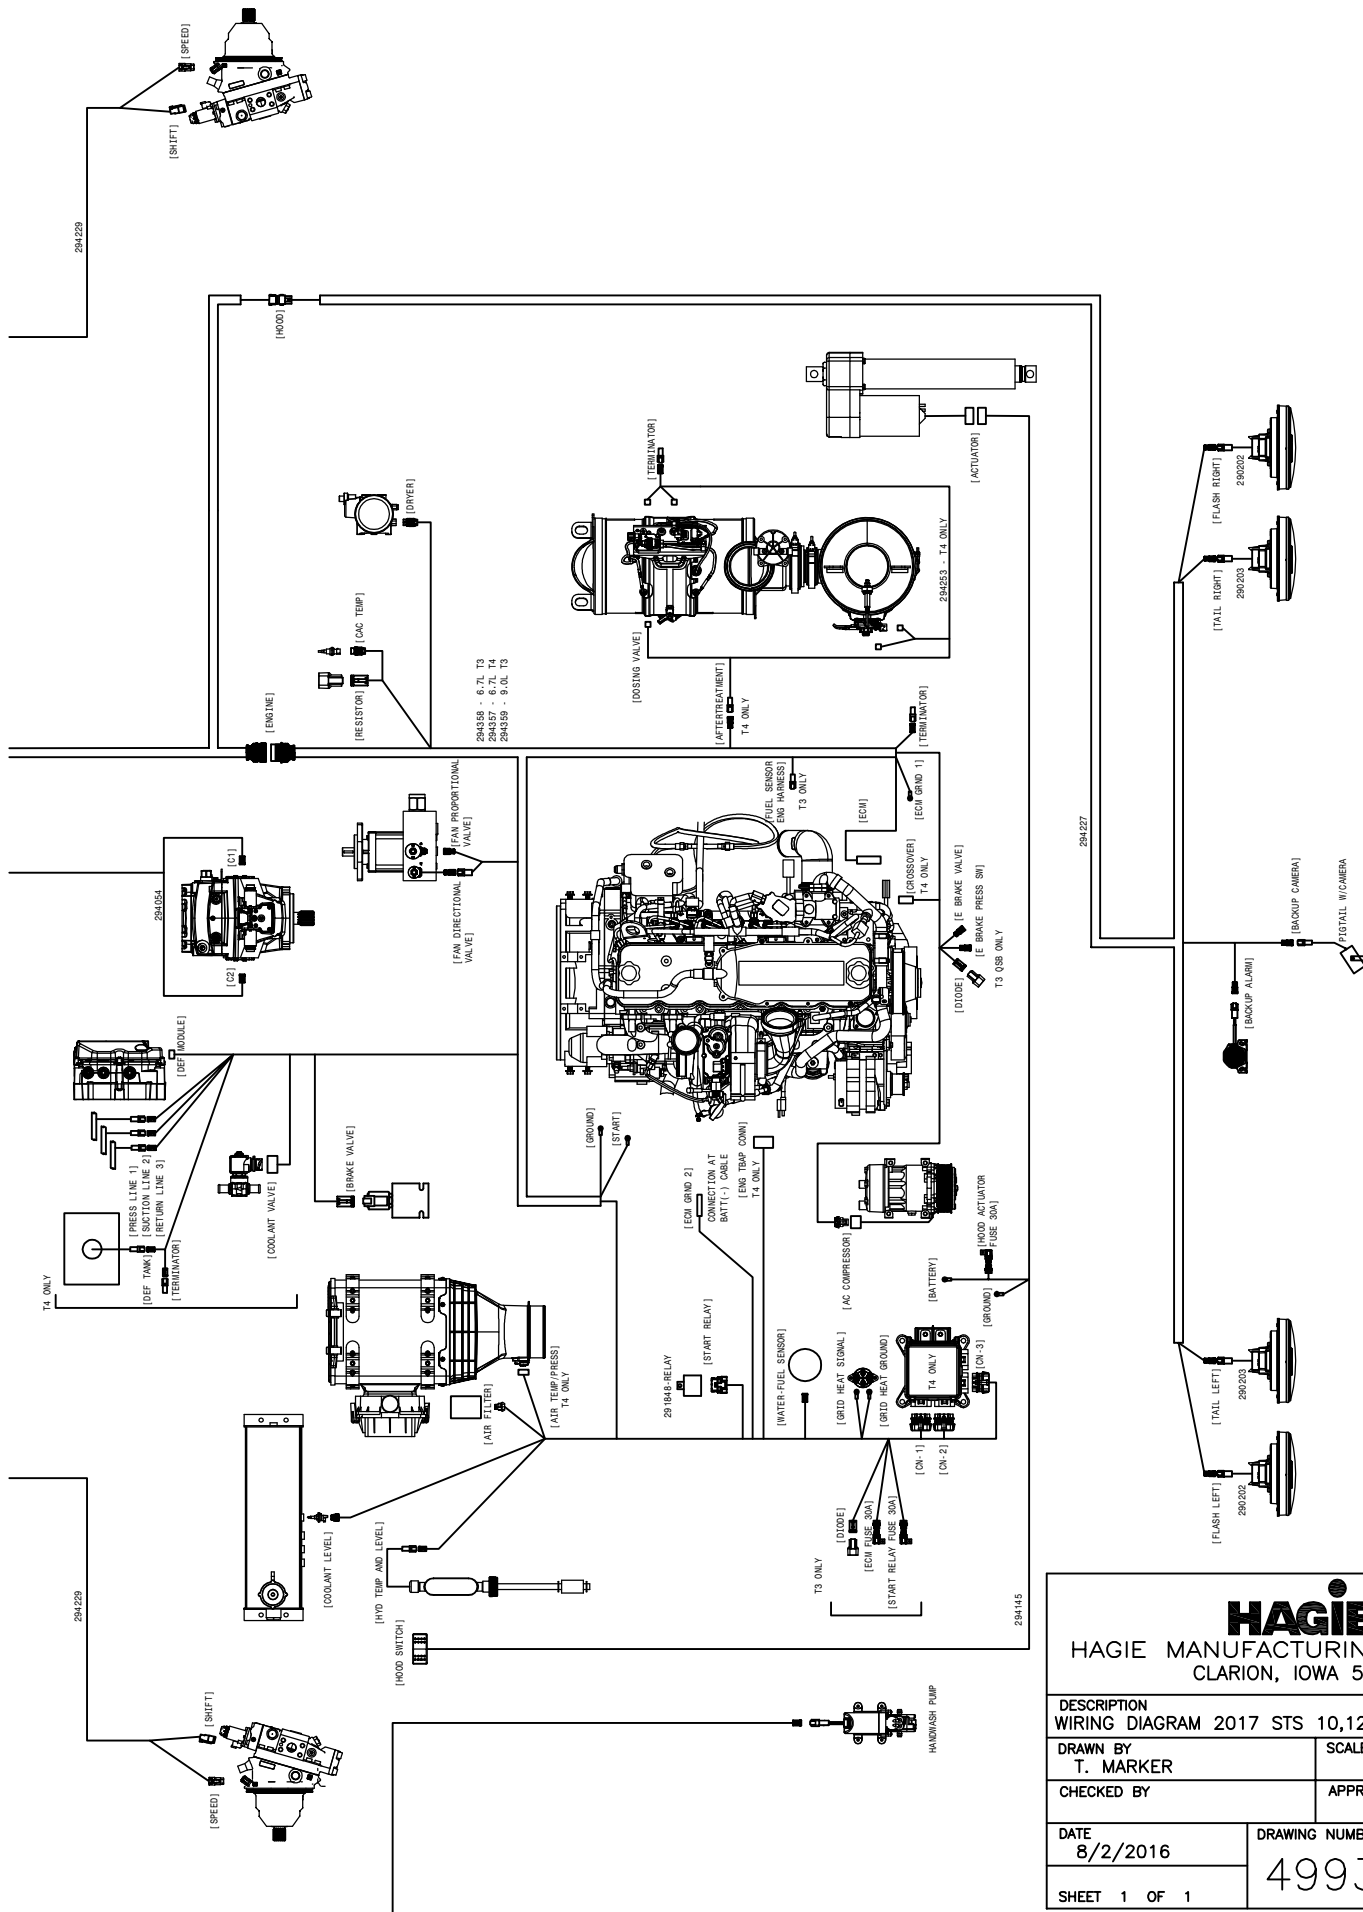

This Page Intentionally Blank

REFERENCE ONLY

 HAGIE HAGIE MANUFACTURING COMPANY CLARION, IOWA 50525		
DESCRIPTION WIRING DIAGRAM 2017 STS 10,12,14		
DRAWN BY T. MARKER		SCALE NONE
CHECKED BY		APPROVED BY
DATE 8/2/2016	DRAWING NUMBER 499371	REV A
SHEET 1 OF 1		