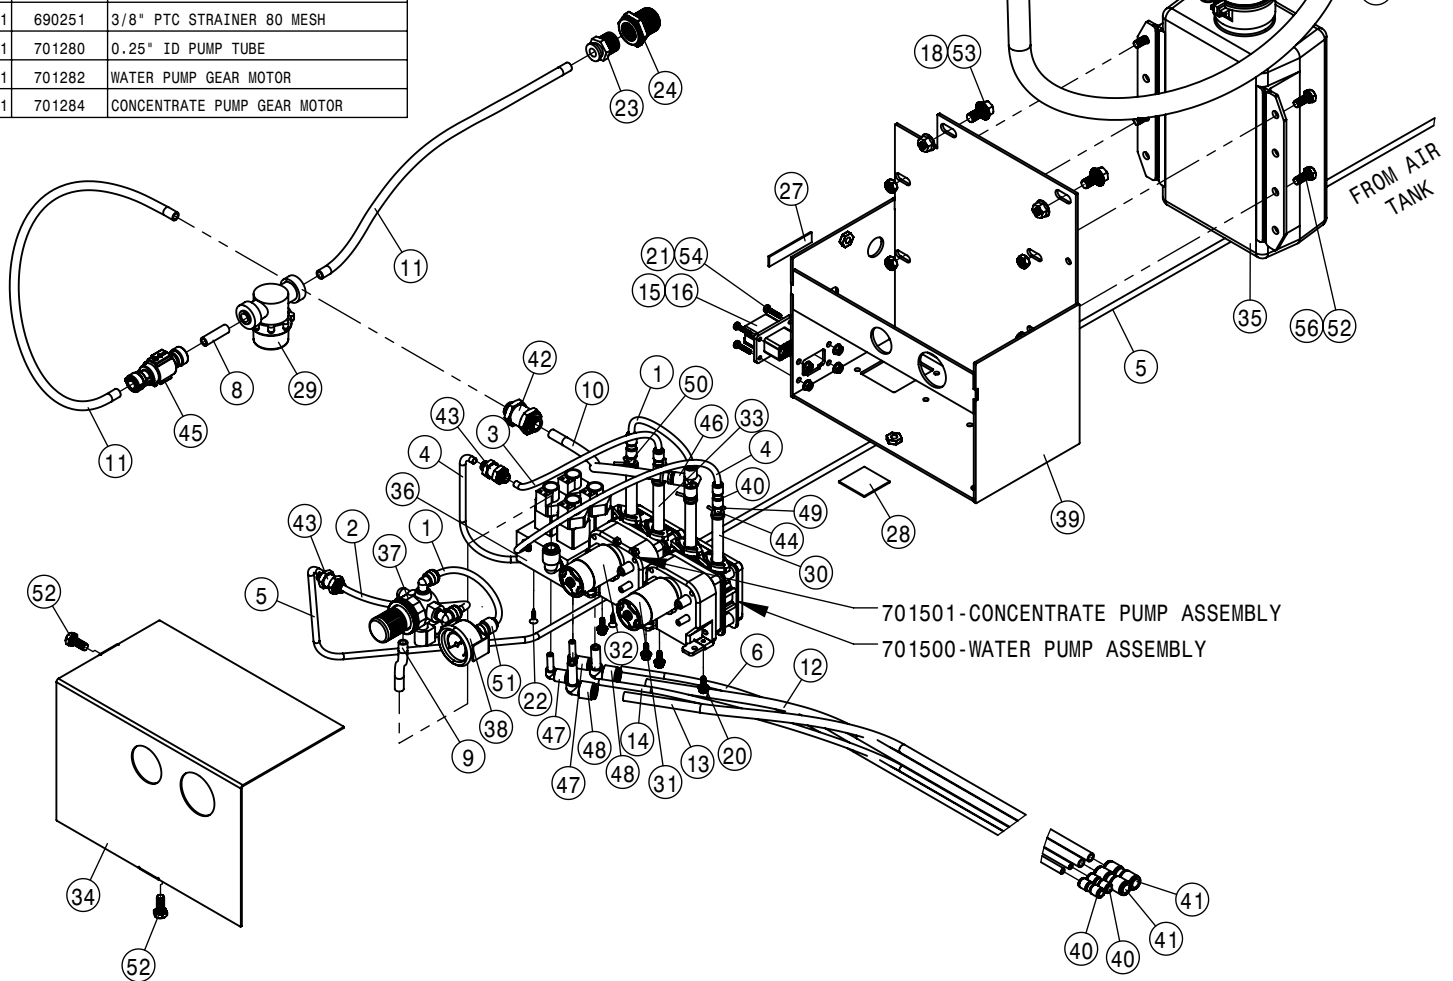

FOAMER ASSEMBLY			
DET	QTY	P/N	DESCRIPTION
33	1	701297	1/8" ID PUMP TUBE
34	1	701498	FOAMER BRKT, STS' 16
35	1	701499	1GA RESERVOIR
36	1	701502	MANIFOLD BLOCK VLV ASSY, STS' 16
37	1	701503	AIR REGULATOR ASSY
38	1	701504	30 PSI AIR PRESSURE GAUGE
39	1	701506	FOAMER BRKT WLDT, STS' 16
40	5	711054	1/4 NYL TUBE UNION, STRAIGHT
41	2	711055	3/8 NYL TUBE UNION, STRAIGHT
42	1	711084	3/8 BLKHD UNION PUSH CONNECT
43	2	711085	1/4 BLKHD UNION PUSH CONNECT
44	3	711086	1/4 OD PLUG IN STEM W/ BARB, POLY
45	1	711087	3/8" JG DB CHK VLV, POLY
46	1	711088	1/4 PUSH CONNECT UNION TEE, POLY
47	2	711089	1/4 OD PLUG IN ELBOW, POLY
48	3	711090	3/8 OD PLUG IN ELBOW, POLY
49	5	711091	3/8 OD HOSE CLAMP, STEEL YZ
50	2	711095	1/4 OD X 1/8 HOSE BARB STEM, POLY
51	1	711096	1/4"OD PUSH CONNECT X 1/8 NPT
52	8	900064	5/16UNC X 3/4" HEX BOLT
53	2	900128N	3/8UNC X 3/4 SER FLANGE BOLT
54	4	903850	8-32 X 3/4 PHIL PAN MACH SCR BZ
55	1	910000	1/4UNC HEX NUT
56	6	910002	5/16UNC HEX NUT