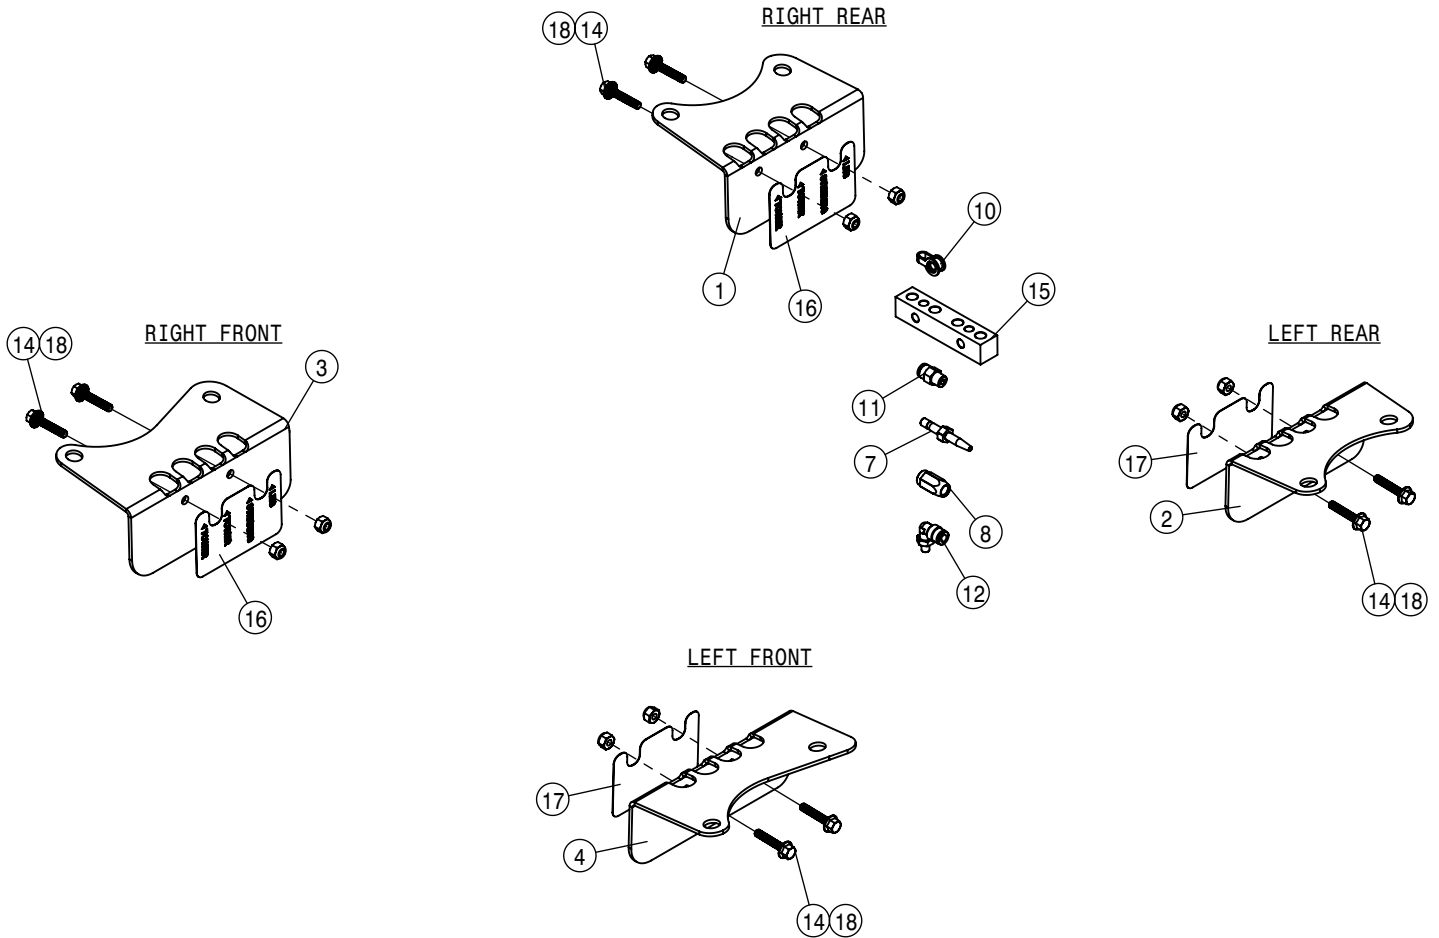

REMOTE GREASE BANK ASSEMBLY			
DET	QTY	P/N	DESCRIPTION
1	1	360424	2017 GREASE ZERK RHR BRKT
2	1	360425	2017 GREASE ZERK LHR BRKT
3	1	360902	2017 GREASE ZERK RHF BRKT
4	1	360903	2017 GREASE ZERK LHF BRKT
NS	16	470154	CABLE TIE, 11.00" BLK NYLON
NS	32	470735	PROTECTIVE RUBBER BOOT
7	32	470736	SHORT FIELD INSTALL
8	32	470737	FIELD INSTALL NUT
NS	16	470738	LEAKLESS ZERK (1/8" - 27 PTF)
10	16	470740	PROTECTIVE ZERK CAP
11	16	470741	STR PUSH CON 1/4 X 1/8 NPT
12	16	470744	90 SWIVEL PUSH CON 1/4 - 28
NS	1	470745	5/16"OD HOSE 35' GREASE FILLED
14	8	473836	1/4UNC X 1 1/4 HHSFB SS FT
15	4	606474	MANIFOLD
16	2	650506	2017 GREASE ZERK RH DECAL
17	2	650507	2017 GREASE ZERK LH DECAL
18	8	910118	1/4-20UNC NYLOCK NUT SS