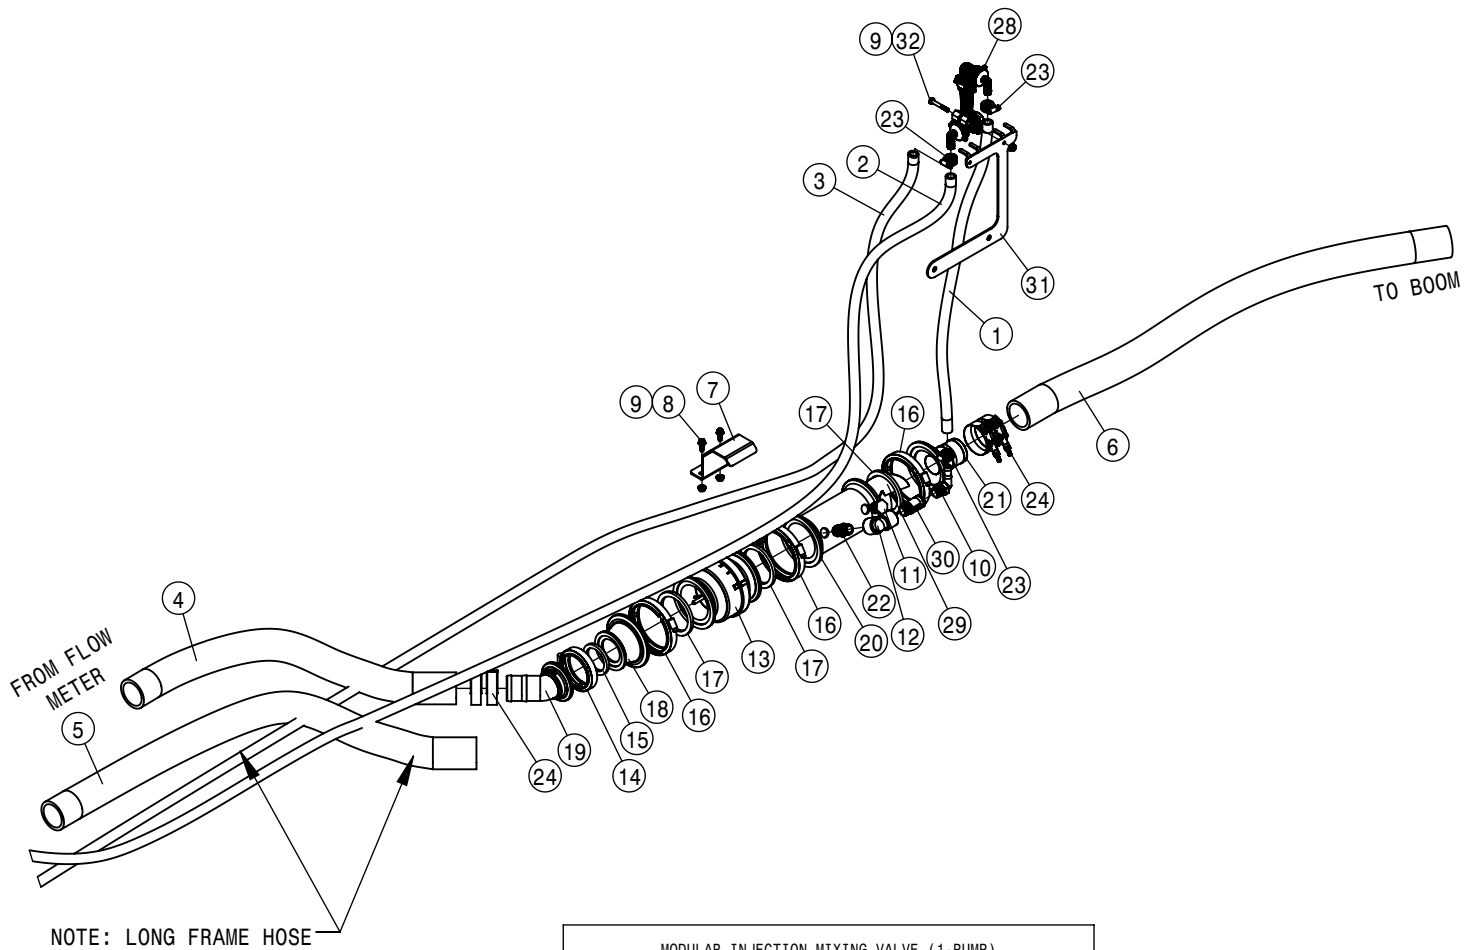

MODULAR INJECTION MIXING VALVE (1-PUMP)			
DET	QTY	P/N	DESCRIPTION
1	1	197008-031	HOSE 1/2 1-FBR BR BLK EPDM
2	1	197008-180	HOSE 1/2 1-FBR BR BLK EPDM
3	1	197008-189	HOSE 1/2 1-FBR BR BLK EPDM
4	1	197133-029	HOSE 2" SUCTION, 2F-1W EPDM
5	1	197133-040	HOSE 2" SUCTION, 2F-1W EPDM
6	1	197133-041	HOSE 2" SUCTION, 2F-1W EPDM
7	1	345023	3" MIXER CLAMP
8	2	470118	1/4UNC X 3/4 HHSFB GR5 MC
9	3	470121	1/4-20UNC HEX FLG NUT SER MC GR5
10	1	500047	1/2NPT-90-1/2 HOSE BARB, POLY
11	1	500062	1/2"NPT PLUG, POLY
12	1	500078	1/2NPT-90 EL, POLY
13	1	500142	CHECK VALVE 3" FLANGE
14	1	500194	2" FP FLANGE CLAMP S.S.
15	1	500195	2" FP FLANGE GASKET EPDM
16	3	500208	3" FLANGE CLAMP S.S.
17	3	500209	3" FLANGE GASKET EPDM
18	1	500212	3"FLANGE - 2" FP FLANGE ADTPTR
19	1	500255	2"FP FLANGE - 45- 2"HOSE BARB POLY
20	1	500345	FLANGE COUPLER 3 X 7, 1/2 NPT
21	1	500346	3" FLANGE-2"HOSE BARB POLY
22	1	503101	1/2NPT CLOSE NIPPLE, POLY
23	3	520070	HOSE CLAMP NO 8 STAINLESS
24	4	520141	2.31/2.62 T-BOLT HOSE CLAMP SS
NS	1	693367	AG LDR MULTI PRODUCT UNLOCK
NS	1	693955	AG LDR ISO INJ INST INSTRUCT
NS	1	693956	AG LDR CBL ISO EXTEND 16'
28	1	701384	FLOW VIEW MANIFOLD
29	2	701492	MIXER FIN
30	1	701619	CHECK VALVE-RAVEN 333-0011-102
31	1	701794	WILGER FLOW VIEW BRKT
32	1	900006	1/4UNC X 1 3/4 HHCS GR5 MC