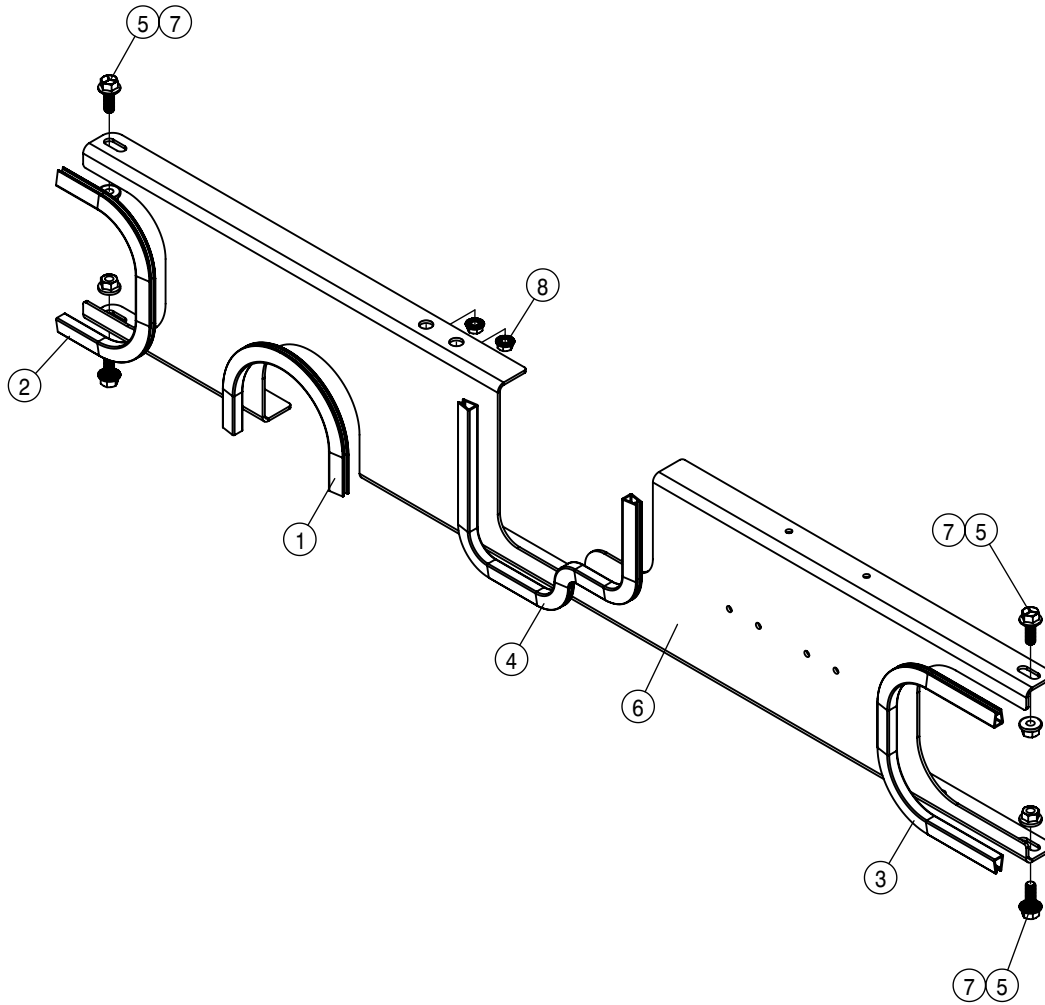

REAR BULKHEAD ASSEMBLY			
DET	QTY	P/N	DESCRIPTION
1	1	193012-011	QUICKEDGE TRIM .135 TO .250
2	1	193012-012	QUICKEDGE TRIM .135 TO .250
3	1	193012-014	QUICKEDGE TRIM .135 TO .250
4	1	193012-019	QUICKEDGE TRIM .135 TO .250
5	4	470460	3/8UNC X 1 HHSFB GR5 MC
6	1	660297	REAR BULKHEAD 2015
7	4	910106	3/8-16UNC CTRLK FLG NUT MC GR5
8	2	910119	5/16-18UNC HEX FLG NUT SER SS