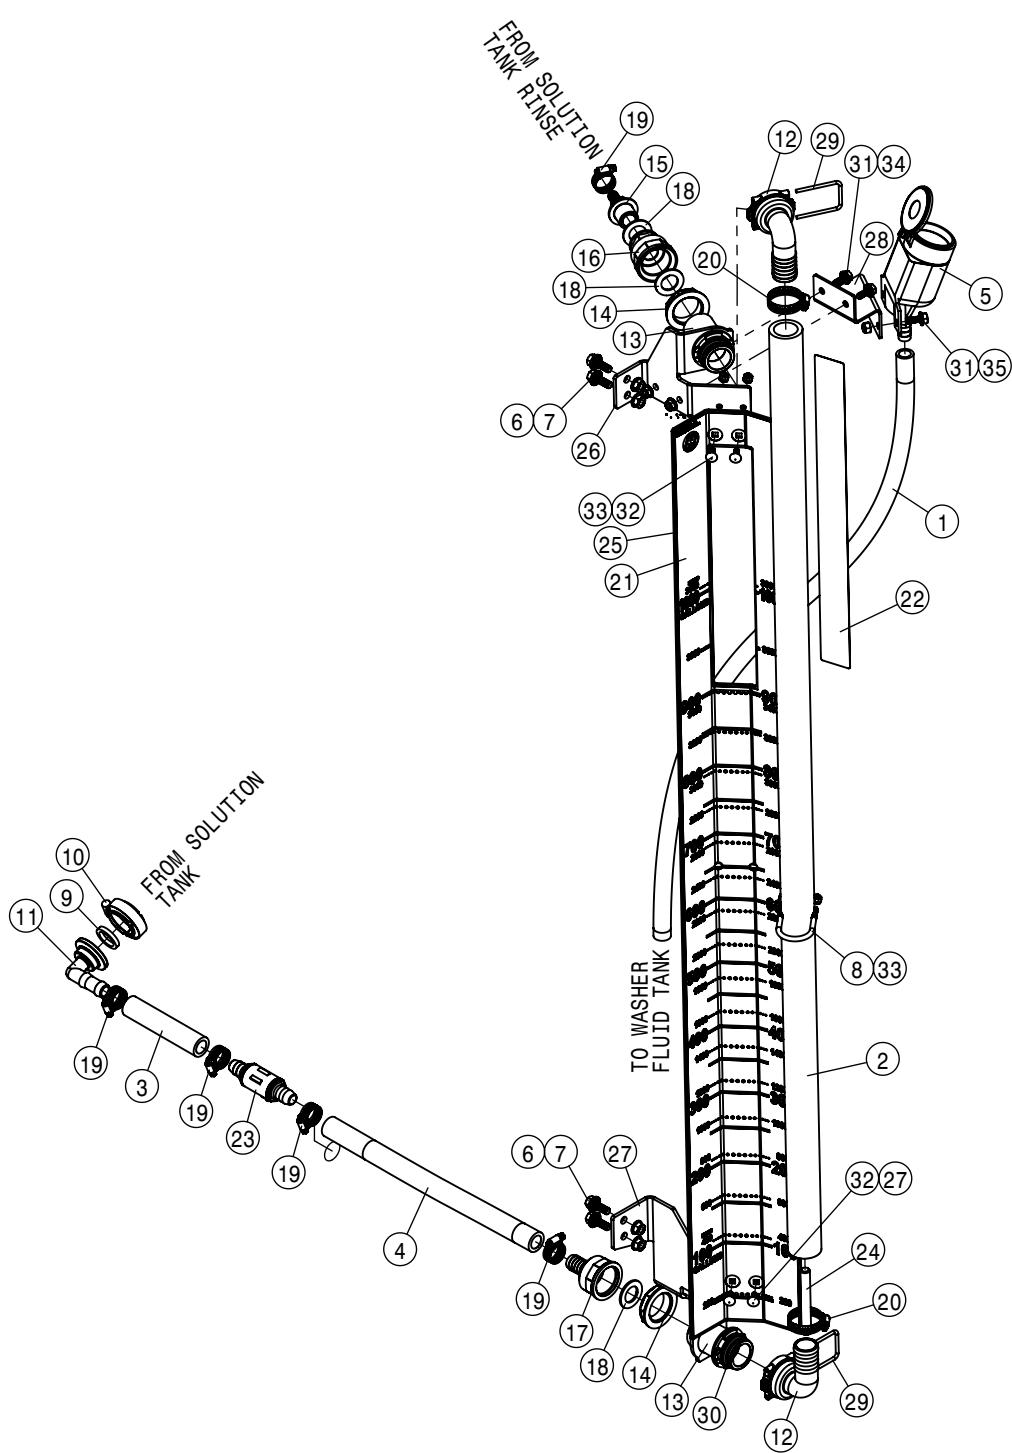

STAINLESS STEEL TANK SIGHT GAUGE ASSEMBLY			
DET	QTY	P/N	DESCRIPTION
1	1	195909-042	HOSE 5/8 HEATER 1-FBR BR 20R3
2	1	195964-058	HOSE 1 1/4" ID-1/4W CLEAR VINYL
3	1	197112-005	HOSE 3/4 1-FBR BR BLK EPDM
4	1	197112-016	HOSE 3/4 1-FBR BR BLK EPDM
5	1	343972	REMOTE FILL
6	4	470087	3/8-16UNC HEX FLG NUT SER MC GR5
7	4	470460	3/8UNC X 1 HHSFB GR5 MC
8	1	473969	1/4UNC-1 1/2 X 2 3/4 RD U-BOLT
9	1	500157	1" FLANGE GASKET EPDM
10	1	500159	1" FLANGE CLAMP S.S.
11	1	500185	1"FLANGE-90-3/4"HOSE BARB POLY
12	2	500370	T5 TO 32MM HB 90 FEMALE
13	2	500396	T5 MALE BULKHEAD
14	2	500397	BULKHEAD NUT
15	1	502003	STRAICHT-POLY .75" MPT X 13MM
16	1	502004	REDUCER 1.25 FPT X .75" FPT
17	1	502005	STRGHT-POLY,1.25" FPT X 19MM
18	3	502006	GASKET 39.5 X 27.5 EPDM

STAINLESS STEEL TANK SIGHT GAUGE ASSEMBLY			
DET	QTY	P/N	DESCRIPTION
19	5	520080	HOSE CLAMP NO 10 STAINLESS
20	2	520087	HOSE CLAMP NO 20 STAINLESS
21	1	650529	DECAL, 1000 GAL SS, MAJOR '17
22	1	650530	DECAL, 1000 GAL SS, MINOR '17
23	1	696193	3/4" HOSE BARB MICRO VALVE
24	1	701448	FLOAT-SIGHT GAUGE 2013
25	1	701566	SS SIGHT GAUGE DECAL PLT
26	1	701567	SS SIGHT GA SUPP BRKT-UPR
27	1	701568	SS SIGHT GA SUPP BRKT-LWR
28	1	701797	WINDOW WASH FILL MT, SS
29	2	737738	FORK,D.3 DIST.42 (737731)
30	2	737763	O-RING, -221 EPDM
31	4	900486	5/16UNC X 3/4 HHSFB SS
32	4	901127	1/4-20 UNC X 3/4 RHSONB SS
33	6	910118	1/4-20UNC NYLOCK NUT SS
34	2	910119	5/16-18UNC HEX FLG NUT SER SS
35	2	910132	5/16-18UNC NYLOCK NUT SS