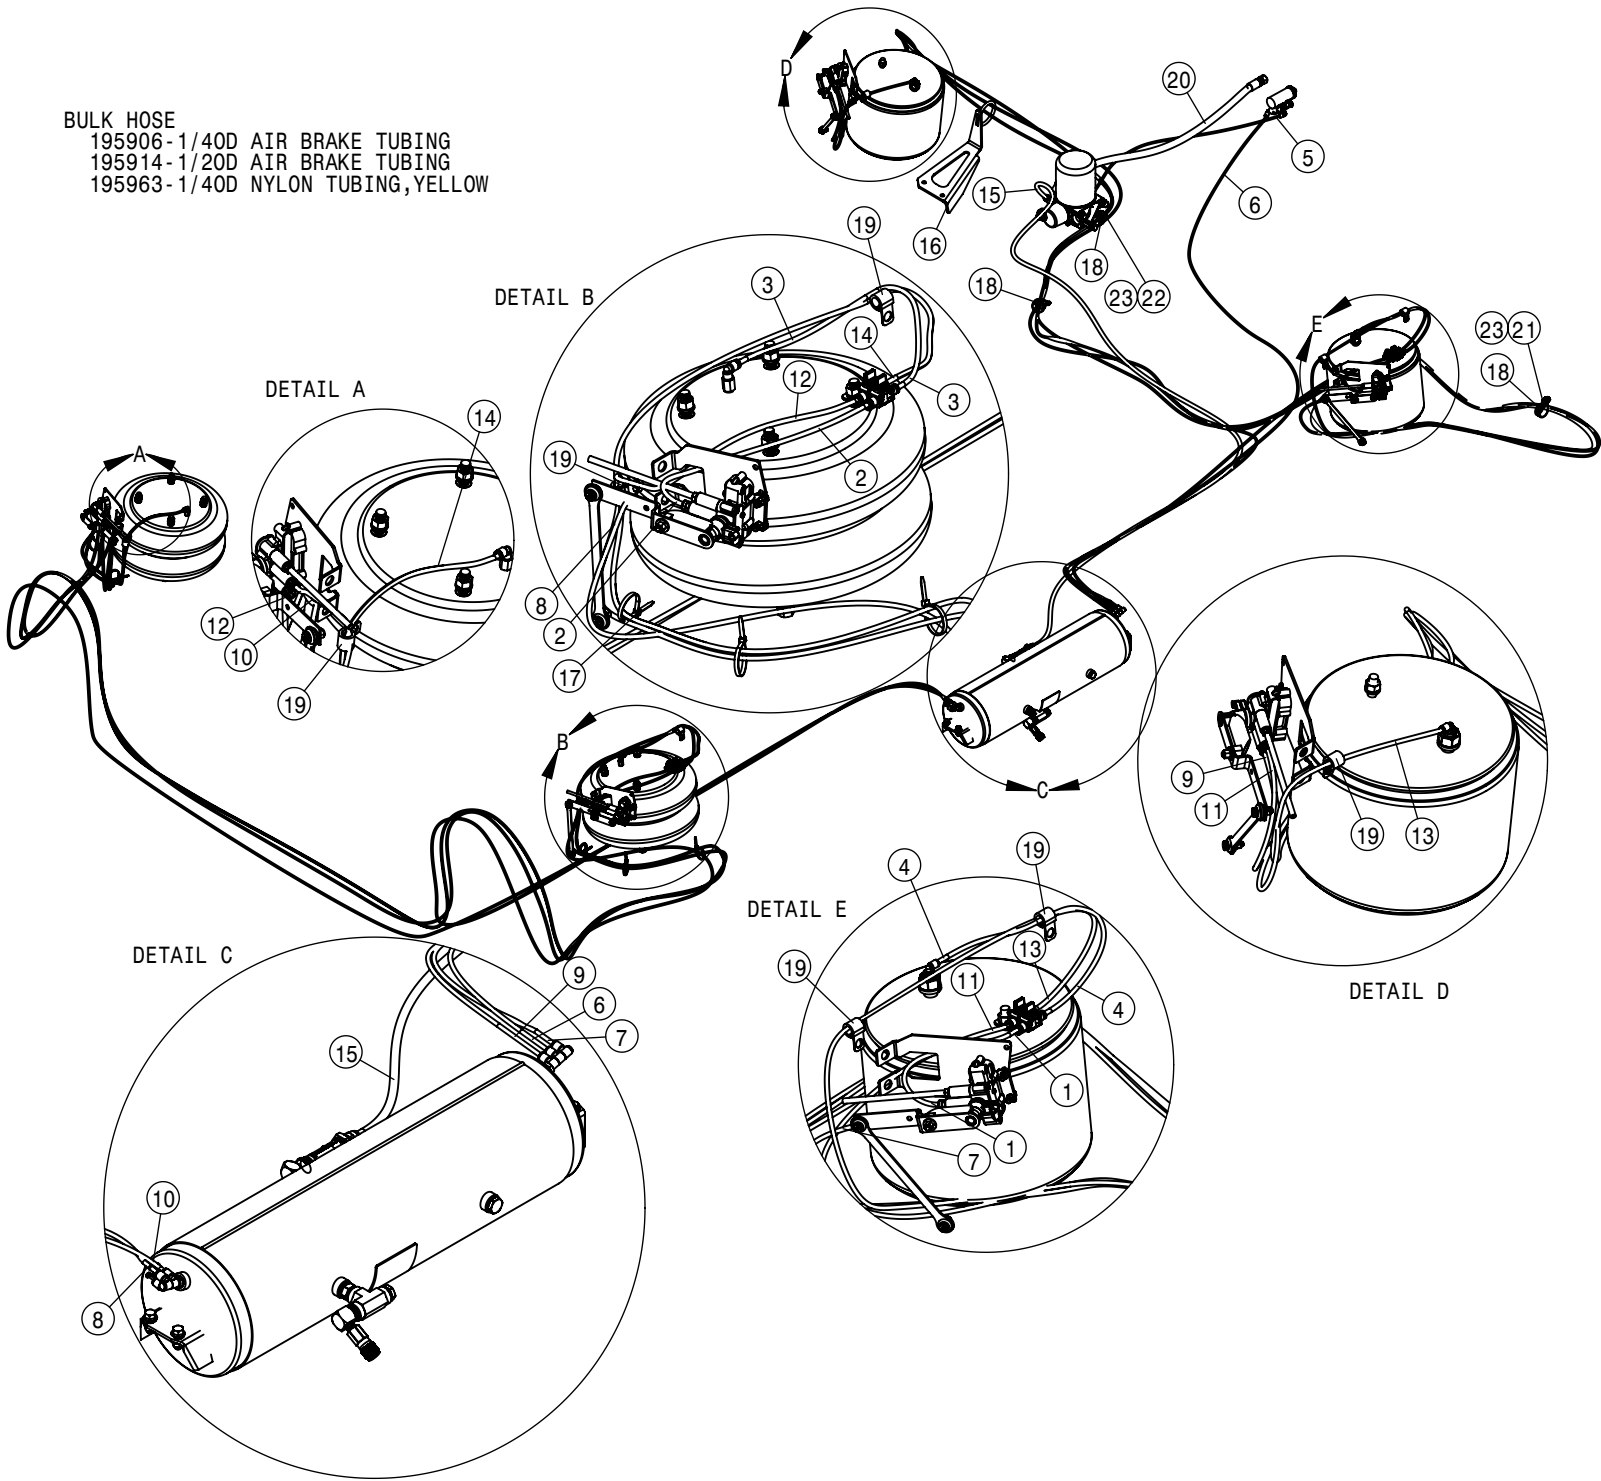

BULK HOSE
195906- 1/40D AIR BRAKE TUBING
195914- 1/20D AIR BRAKE TUBING
195963- 1/40D NYLON TUBING, YELLOW

AIR LINE ASSEMBLY			
DET	QTY	P/N	DESCRIPTION
1	1	195906-011	1/40D AIR BRAKE TUBING J844-A
2	1	195906-018	1/40D AIR BRAKE TUBING J844-A
3	1	195906-021	1/40D AIR BRAKE TUBING J844-A
4	1	195906-022	1/40D AIR BRAKE TUBING J844-A
5	1	195906-032	1/40D AIR BRAKE TUBING J844-A
6	1	195906-123	1/40D AIR BRAKE TUBING J844-A
7	1	195906-181	1/40D AIR BRAKE TUBING J844-A
8	1	195906-212	1/40D AIR BRAKE TUBING J844-A
9	1	195906-226	1/40D AIR BRAKE TUBING J844-A
10	1	195906-274	1/40D AIR BRAKE TUBING J844-A
11	1	195906-300	1/40D AIR BRAKE TUBING J844-A
12	1	195906-303	1/40D AIR BRAKE TUBING J844-A

AIR LINE ASSEMBLY			
DET	QTY	P/N	DESCRIPTION
13	1	195906-330	1/40D AIR BRAKE TUBING J844-A
14	1	195906-331	1/40D AIR BRAKE TUBING J844-A
15	1	195914-128	1/20D AIR BRAKE TUBING J844-B
16	1	362115	REAR RGT LEG HOSE BRKT
17	6	470154	CABLE TIE, 11.00" BLK NYLON
18	4	520160	CUSH CLAMP,#24 1 1/2D-3/4WLOOP
19	3	520164	CUSH HOSE CLAMP,#9, 9/16D X 3/4W
20	1	601941	10-451TC-10FJX-10FX45-36
21	1	900128N	3/8UNC X 3/4 SER FLANGE BOLT
22	1	900129N	3/8UNC X 1" SERR FLANGE BOLT
23	2	910004N	3/8UNC FLANGE CNTR LOCK NUT