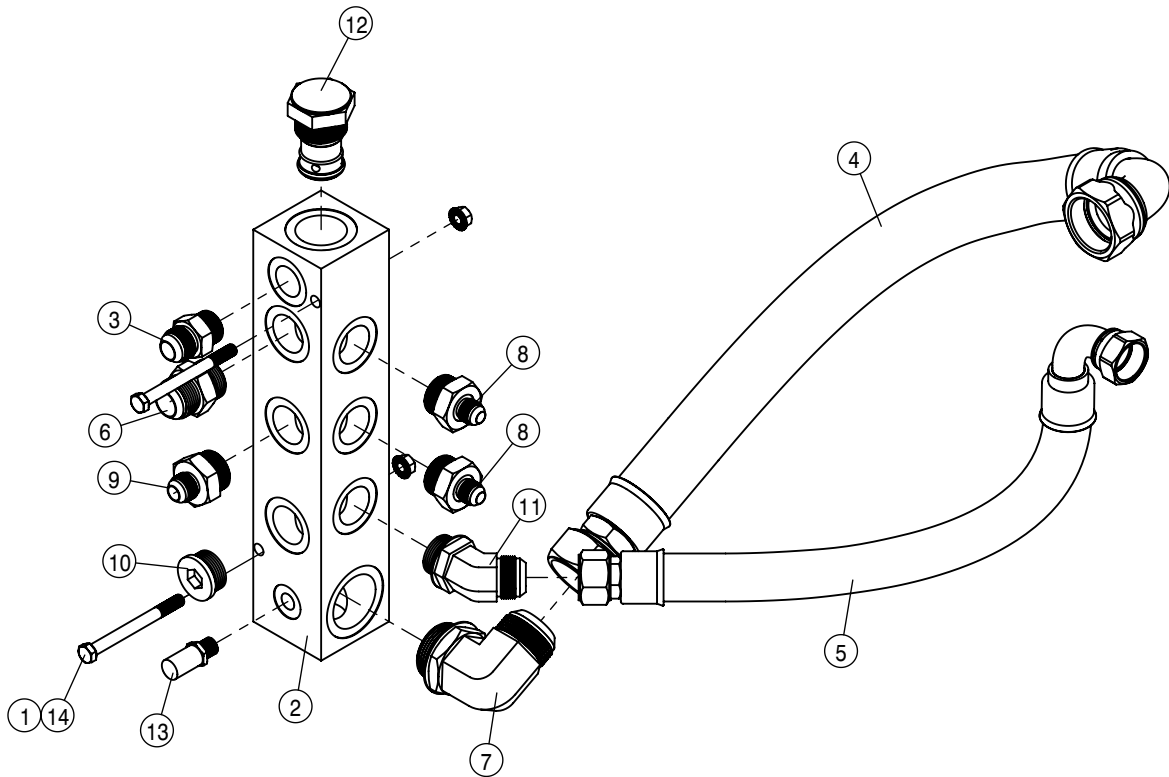

REAR RETURN MANIFOLD ASSEMBLY			
DET	QTY	P/N	DESCRIPTION
1	2	470087	3/8-16UNC HEX FLG NUT SER MC GR5
2	1	607574	MANIFOLD, #16, # 24 ends
3	1	611127	1 1/16MJIC-1 1/16MOR ADPTR
4	1	617094	24-811-24FJX-24FJX90-31 H/A
5	1	617123	16-811-16FJX-16FJX90-22 H/A
6	1	618186	1 5/16MJIC-1 5/16MOR ADPTR
7	1	618432	1 7/8MJIC-90-1 7/8MOR LBO
8	2	618470	3/4MJIC-1 5/16MOR ADPTR
9	1	618601	7/8MJIC-1 5/16MOR ADPT
10	1	618758	1 5/16MOR PLUG, HEX SOCKET
11	1	618901	1 5/16MJIC-45-1 5/16MOR LBO
12	1	618935	20 SIZE CHECK VALVE
13	1	619023	9/16 MOR DIAGNOSTIC FITTING
14	2	900140	3/8UNC X 4" HEX BOLT