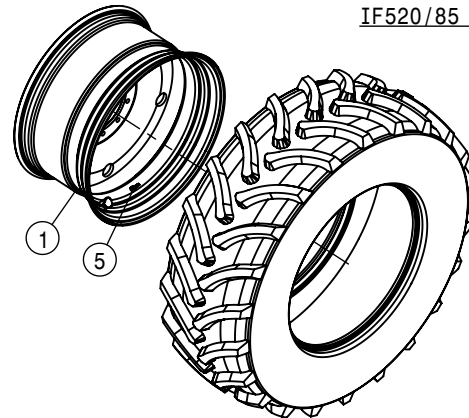

650/65 R38 RADIAL TIRE

TIRE AND RIM ASSEMBLY			
DET	QTY	P/N	DESCRIPTION
1	1	821201	RIM WLD, DW20 X 38, STS'17
2	1	821203	RIM WLD, W16B X 42, STS'17
3	1	821208	RIM WLD, W15B X 50, STS'17
4	1	821209	RIM WLD, W10A X 54, STS'17
5	7	821252	VALVE STEM, TR-618A, STAINLESS
6	2	821299	WHL 50XDW13A 10-14.567
7	1	821300	WHL 46XDW13B 10-14.567