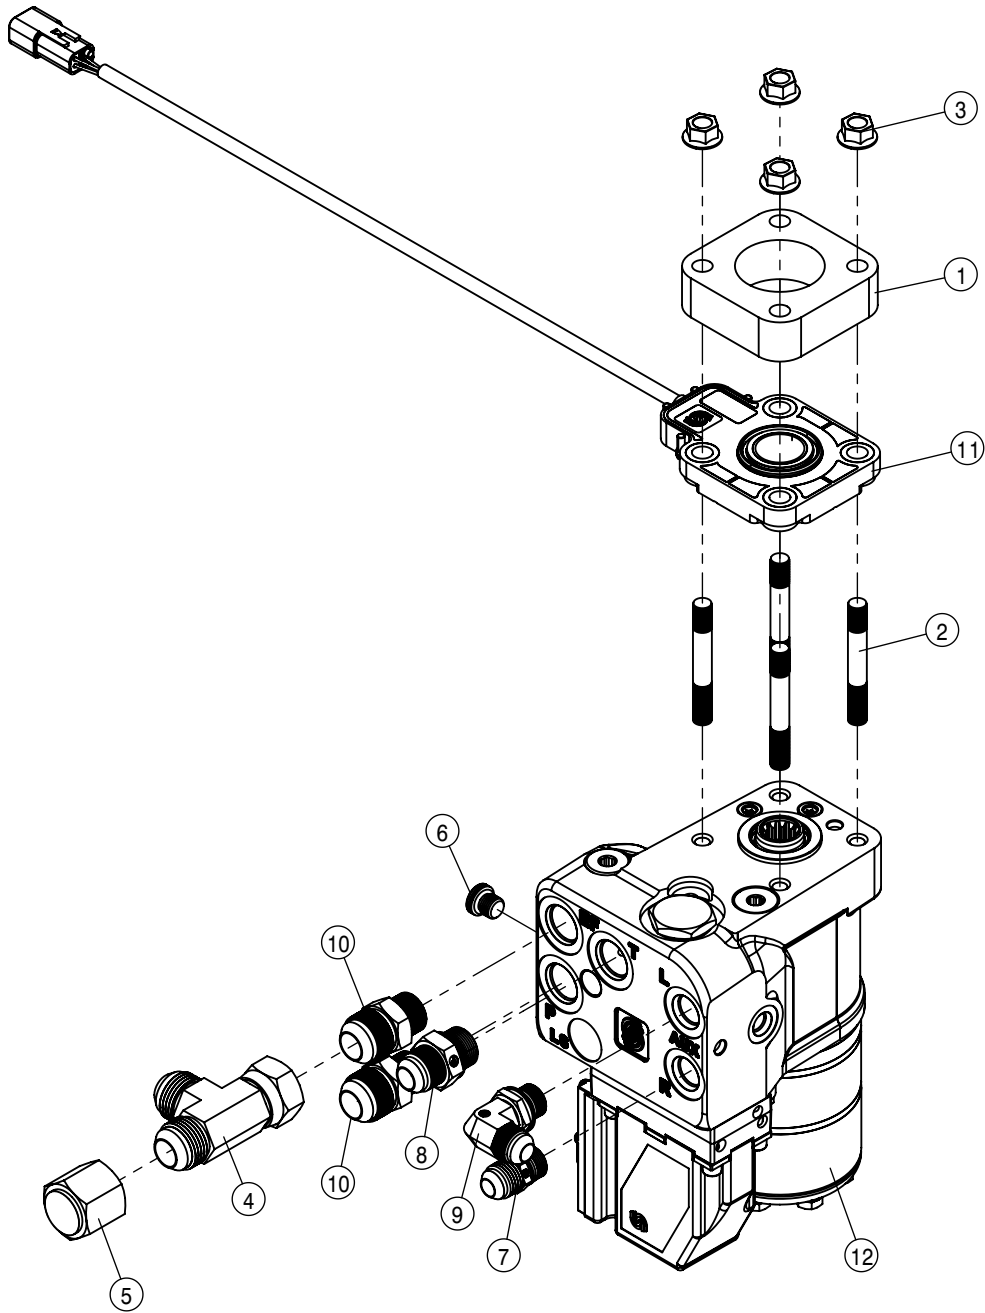

STEERING MOTOR ASSEMBLY			
DET	QTY	P/N	DESCRIPTION
1	1	345017	STEERING VALVE SPACER BLOCK
2	4	472340	M10 X 1.5 X 3" STUD BOLT, DBL END
3	4	473866	M10 X 1.5 HEX SERR FLG NUT
4	1	618487	1 1/16FJ SW RUN TEE-1 1/16MJ
5	1	618533	1 1/16FJIC CAP NUT
6	1	618909	M12 MOR PLUG, HEX SOCKET
7	1	618910	3/4MJIC-M18MOR ADPTR
8	1	618911	7/8MJIC-M22 MOR ADPTR
9	1	618912	3/4MJIC-90-M18MOR LBO
10	2	619019	1 1/16MJIC-M22 MOR ADPTR
11	1	749341	BEI STEERING ANGLE SENSOR
12	1	749343	VALVE ASM-STEERING,AUTO