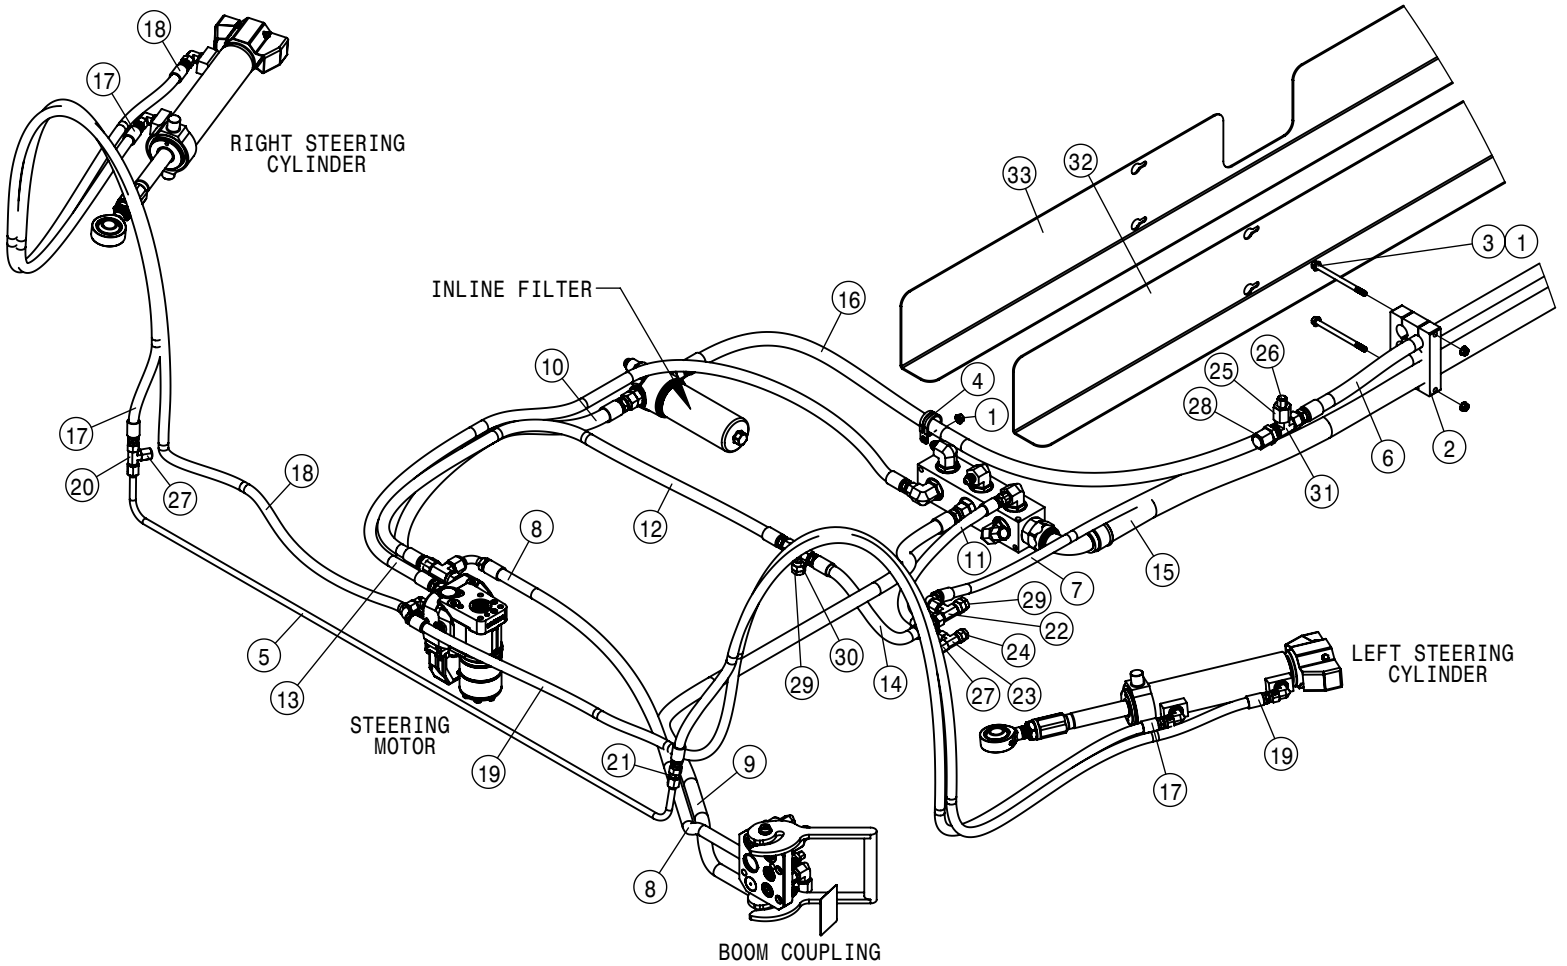

STANDARD FRONT AUX HYDRAULIC HOSES

STANDARD FRONT AUX HYDRAULIC HOSE ASSEMBLY			
DET	QTY	P/N	DESCRIPTION
1	3	470087	3/8UNC HEX SERR FLANGE NUT
2	1	470671	HOSE CLAMP, 6-HOLE
3	2	470683	3/8UNC X5 1/2SMTH FLG HEX BOLT
4	1	520160	CUSH CLAMP,#24 1 1/2D-3/4WLOOP
5	1	615917	TUBE ASSY 1/2"OD 8-FJIC
6	1	617106	12-451TC-12FJX-12FJX-87 H/A
7	1	617128	08-451TC-08FJX-10FJX90-113 H/A
8	1	617129	10-451TC-10FJX-12FJX90-55 H/A
9	1	617130	12-451TC-12FJX-12FJX90-78 H/A
10	1	617131	12-451TC-12FJX-12FJX-44 H/A
11	1	617134	08-451TC-08FJX-08FJX-22 H/A
12	1	617136	10-451TC-10FJX-12FJX-53 H/A
13	1	617137	10-451TC-10FJX-10FJX-79 H/A
14	1	617138	10-451TC-10FJX-10FJX-16 H/A
15	1	617145	24-811-24FJX-24FJX90-151 H/A
16	1	617146	12-451TC-12FJX-16FJX90-161 H/A
17	2	617478	08-451TC-08FJX-08FJX-80 H/A

STANDARD FRONT AUX HYDRAULIC HOSE ASSEMBLY			
DET	QTY	P/N	DESCRIPTION
18	1	617479	08-451TC-08FJX-08FJX-119 H/A
19	1	617480	08-451TC-08FJX-08FJX90-127 H/A
20	1	618311	3/4MJIC UNION TEE
21	1	618314	3/4MJIC UNION
22	1	618333	7/8FJIC SW RUN TEE-7/8MJIC
23	1	618451	3/4FJIC SW RUN TEE-3/4MJIC
24	1	618457	3/4MJIC PLUG
25	1	618483	1 1/16FJIC-9/16MJIC ADPTR
26	1	618531	9/16FJIC CAP NUT
27	1	618532	3/4FJIC CAP NUT
28	1	618533	1 1/16FJIC CAP NUT
29	2	618543	7/8MJIC PLUG
30	1	618593	7/8FJ SW BRANCH TEE-7/8MJ
31	1	618750	1 1/16MJIC BLKHD RUN TEE
32	1	660291	HOSE GUARD - S/F
33	1	660295	HOSE GUARD - S/F, POLY TANK