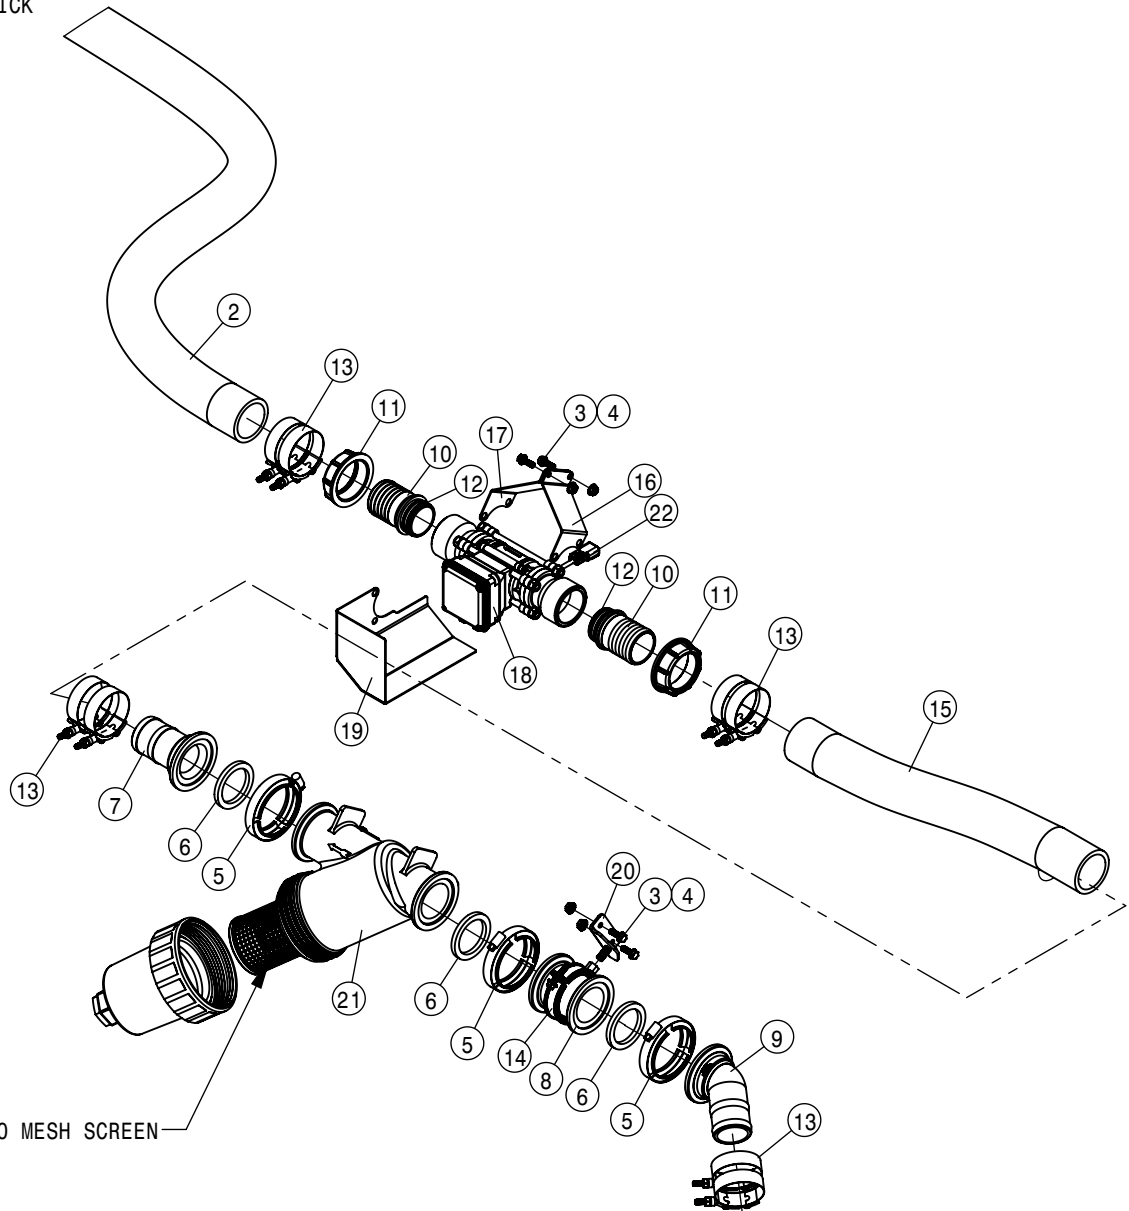

TO BOOM QUICK
COUPLER

696007-50 MESH SCREEN

FROM SOLUTION PUMP

FLOW METER ASSEMBLY			
DET	QTY	P/N	DESCRIPTION
1	1	197133-027	HOSE, 2ID X 097 2F-W1 EPDM
2	1	197133-087	HOSE 2" SUCTON, 2F-1W EPDM
3	4	470118	1/4 UNC X 3/4 SER FLG BOLT
4	4	470121	1/4 UNC SERR FLG LOCK NUT
5	3	500194	2" FP FLANGE CLAMP S.S.
6	3	500195	2" FP FLANGE GASKET EPDM
7	1	500196	2"FP FLANGE-2"HOSE BARB POLY
8	1	500249	2"FP FLANGE COUPLING
9	1	500255	2"FP FLANGE - 45- 2"HOSE BARB POLY
10	2	500292	2" HOSE BARB 2" FLY NUT
11	2	500293	FLY NUT 2"
12	4	500294	O-RING, -129 EPDM
13	8	520141	2.31/2.62 T-BOLT HOSE CLAMP SS
14	1	520170	VIBRATION-DAMPING CLAMP HANGER
15	1	601907	HOSE, 2 X 21 2F-1W EPDM
16	1	691302	ORION FLOW METER MNT FRONT
17	1	691303	ORION FLOW METER MNT REAR
18	1	691327	MAG FLOWMETER 2" FLYNUT
19	1	691332	STS Flowmeter Shield
20	1	691337	STRAINER CLAMP MNT WLD
21	1	696006	LINE *Y* STRAINER,2"FP FLG 50M
22	1	734046	ADPTR HARNESS FOR 691327