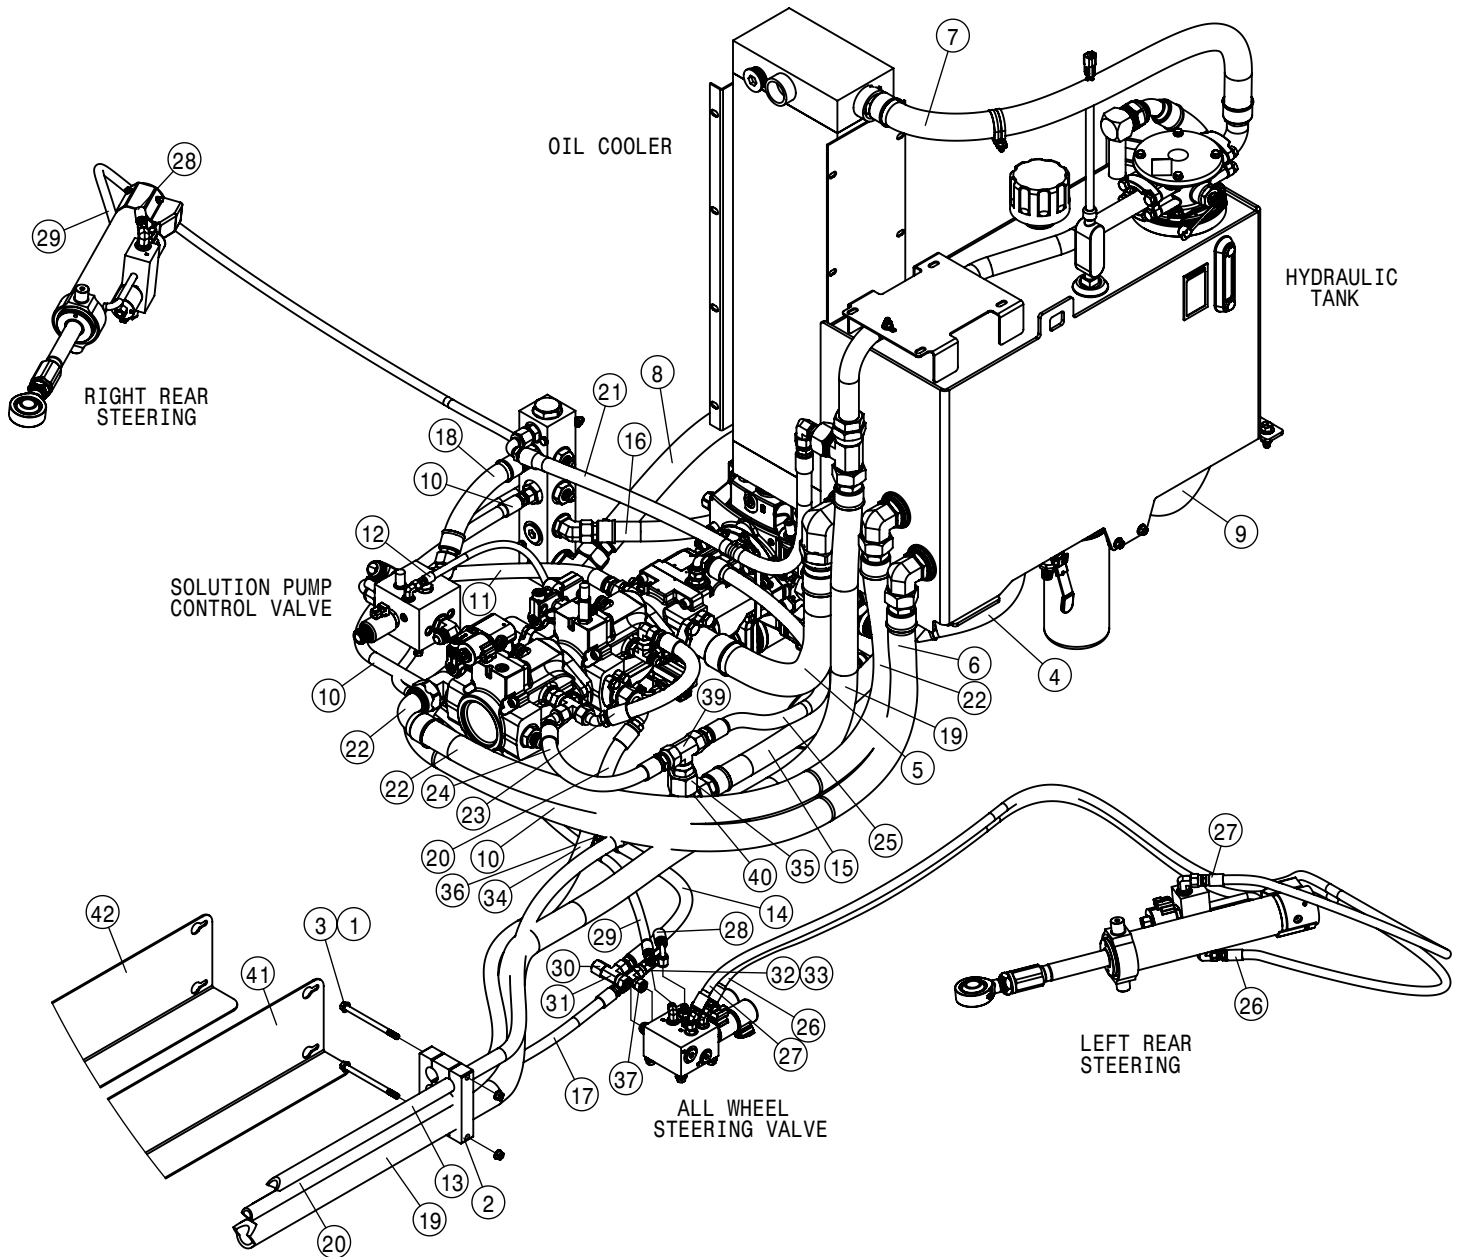

STANDARD REAR AUX HYDRAULIC HOSES

STANDARD REAR HYDRAULIC HOSE ASSEMBLY			
DET	QTY	P/N	DESCRIPTION
1	2	470087	3/8UNC HEX SERR FLANGE NUT
2	1	470671	HOSE CLAMP, 6-HOLE
3	2	470683	3/8UNC X5 1/2SMTH FLG HEX BOLT
4	1	617088	24-811-24FJX-24FJX45-18 H/A
5	1	617089	32-811-32FJX-32FLG-25 H/A
6	1	617091	24-811-24FJX-24FJX-71 H/A
7	1	617093	24-811-24FJX-24FLG90-48 H/A
8	1	617094	24-811-24FJX-24FJX90-31 H/A
9	1	617095	20-811-20FJX-20FJX45-47 H/A
10	1	617097	10-451TC-10FJX-10FJX-47 H/A
11	1	617101	12-451TC-16FJX-12FJX90-23 H/A
12	1	617102	04-451TC-06FJX-04FJX90-29 H/A
13	1	617106	12-451TC-12FJX-12FJX-87 H/A
14	1	617119	10-451TC-10FJX-10FJX-18 H/A
15	1	617120	20-811-20FJX-20FJX-37 H/A
16	1	617123	16-811-16FJX-16FJX90-22 H/A
17	1	617128	08-451TC-08FJX-10FJX90-113 H/A
18	1	617139	16-811-16FJX-16FJX-12 H/A
19	1	617145	24-811-24FJX-24FJX90-151 H/A
20	1	617146	12-451TC-12FJX-16FJX90-161 H/A
21	1	617171	12-451TC-12FJX-12FJX90-43 H/A

STANDARD REAR HYDRAULIC HOSE ASSEMBLY			
DET	QTY	P/N	DESCRIPTION
22	1	617473	24-811-24FJX-24FJX90-61 H/A
23	1	617474	12-451TC-10FJX-12FJX45-16 H/A
24	1	617475	12-451TC-16FJX-12FJX45-18 H/A
25	1	617476	12-451TC-10FJX90-16FJX-30 H/A
26	1	617495	06-451TC-06FJX-06FJX-104 H/A
27	1	617496	06-451TC-08FJX-06FJX45-108 H/A
28	1	617497	06-451TC-06FJX-06FJX90-143 H/A
29	1	617498	06-451TC-06FJX-08FJX-139 H/A
30	1	618328	7/8FJIC CAP NUT
31	1	618333	7/8FJIC SW RUN TEE-7/8MJIC
32	1	618451	3/4FJIC SW RUN TEE-3/4MJIC
33	2	618532	3/4FJIC CAP NUT
34	1	618543	7/8MJIC PLUG
35	1	618547	1 5/8FJIC-1 5/16MJIC ADPTR
36	1	618593	7/8FJ SW BRANCH TEE-7/8MJ
37	1	618643	3/4FJ SW BRANCH TEE-3/4MJ
38	1	618665	1 5/8FJIC-1 1/16MJIC ADPTR
39	1	618717	1 5/16FJX BRANCH TEE-1 5/16MJ
40	1	618752	1 5/8MJIC BLKHD RUN TEE
41	1	660291	HOSE GUARD - S/F
42	1	660295	HOSE GUARD - S/F, POLY TANK