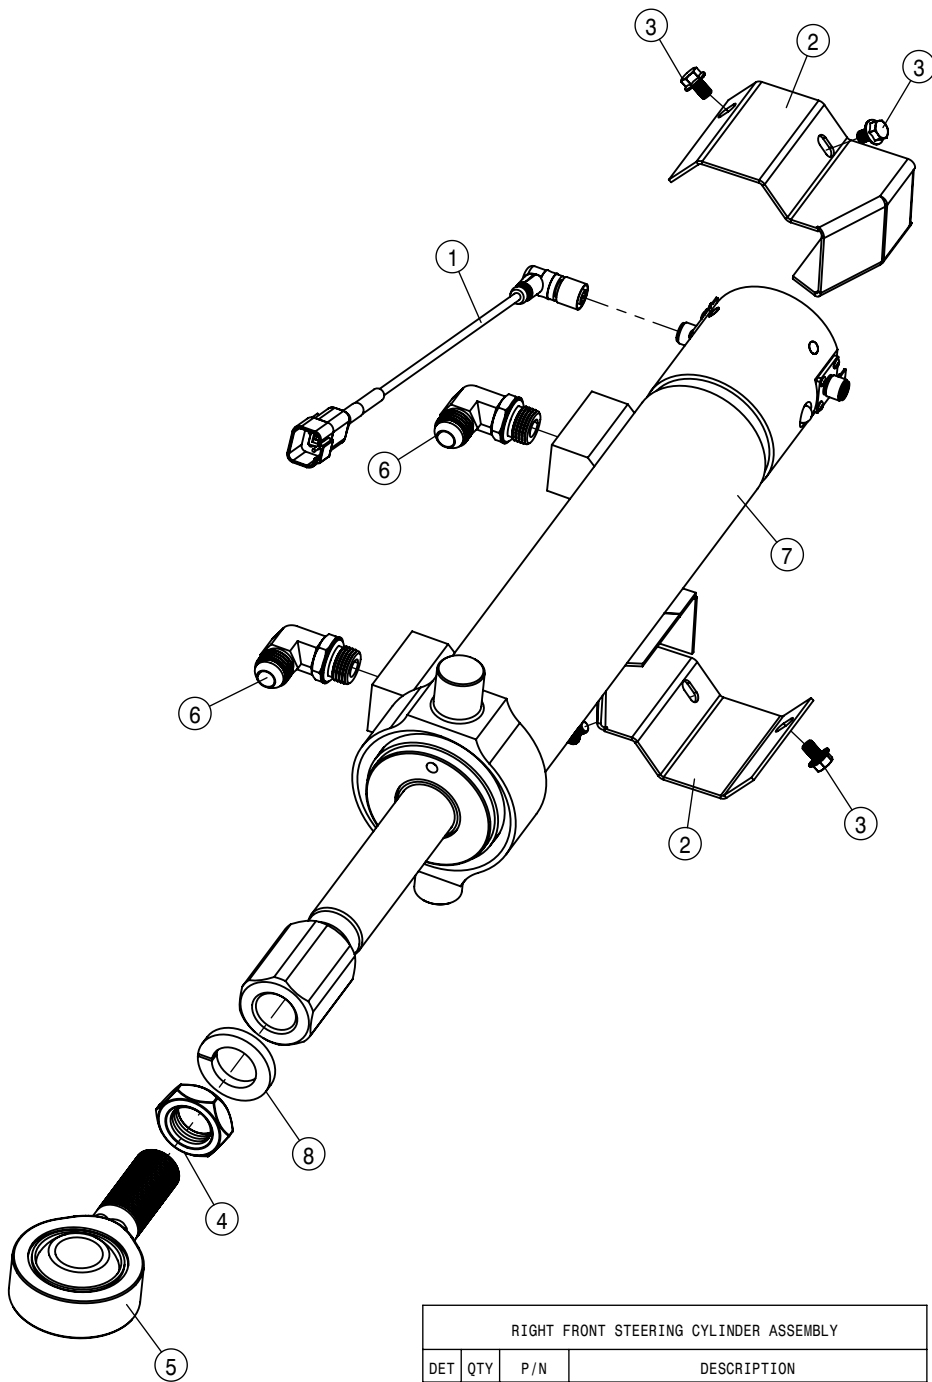

RIGHT FRONT STEERING CYLINDER ASSEMBLY			
DET	QTY	P/N	DESCRIPTION
1	1	291994	SENSOR HARNESS FOR AWS
2	2	359645	STRG CYL SENSOR GUARD
3	4	470883	1/4UNC X 3/8 SERR FLG BOLT SS
4	1	472328	1" - 12 HEX JAM NUT
5	1	474004	ROD END, 1.00 BORE, 1- 12 RH MALE
6	2	618241	3/4MJIC-90-3/4MOR LBO
7	1	621654	HYD CYL, 2.50 X 8.81 PHASE/SENS
8	1	920508	1" LOCK WASHER