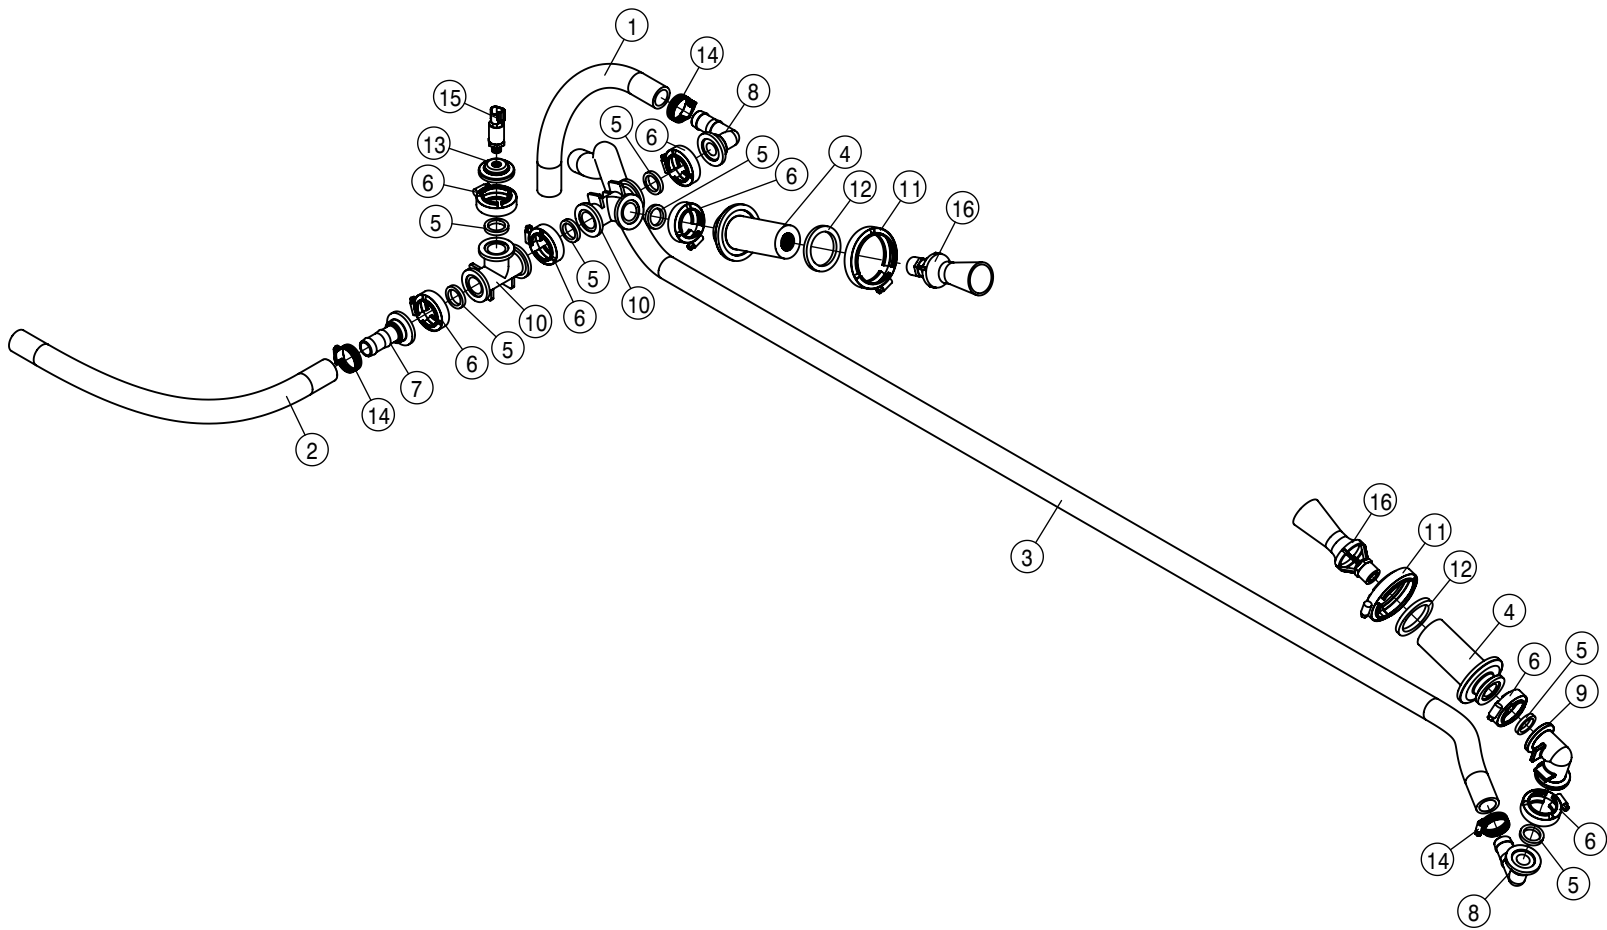

SOLUTION TANK AGITATION ASSEMBLY (DUAL PRODUCT)			
DET	QTY	P/N	DESCRIPTION
1	1	197116-013	HOSE 1IN 1-FBR BR BLK EPDM
2	1	197116-022	HOSE 1IN 1-FBR BR BLK EPDM
3	1	197116-090	HOSE 1IN 1-FBR BR BLK EPDM
4	2	362127	TANK MOUNT ADAPTER 1" FLANGE
5	7	500157	1" FLANGE GASKET EPDM
6	7	500159	1" FLANGE CLAMP S.S.
7	1	500171	1" FLANGE-1" HOSE BARB POLY
8	2	500173	1" FLANGE-90-1" HOSE BARB POLY
9	1	500174	1" FLANGE-90-1" FLANGE LBOPOLY
10	2	500175	1" FLANGE TEE, POLY
11	2	500194	2" FP FLANGE CLAMP S.S.
12	2	500195	2" FP FLANGE GASKET EPDM
13	1	500226	1" FLANGE PLUG W/1/4" FNPT POLY
14	3	520090	HOSECLAMP NO 16 STAINLESS
15	1	691281	PRESSURE TRANSDUCER, 300PSI
16	2	737956	JET AGITATION NOZZLE HYPRO, GROUND