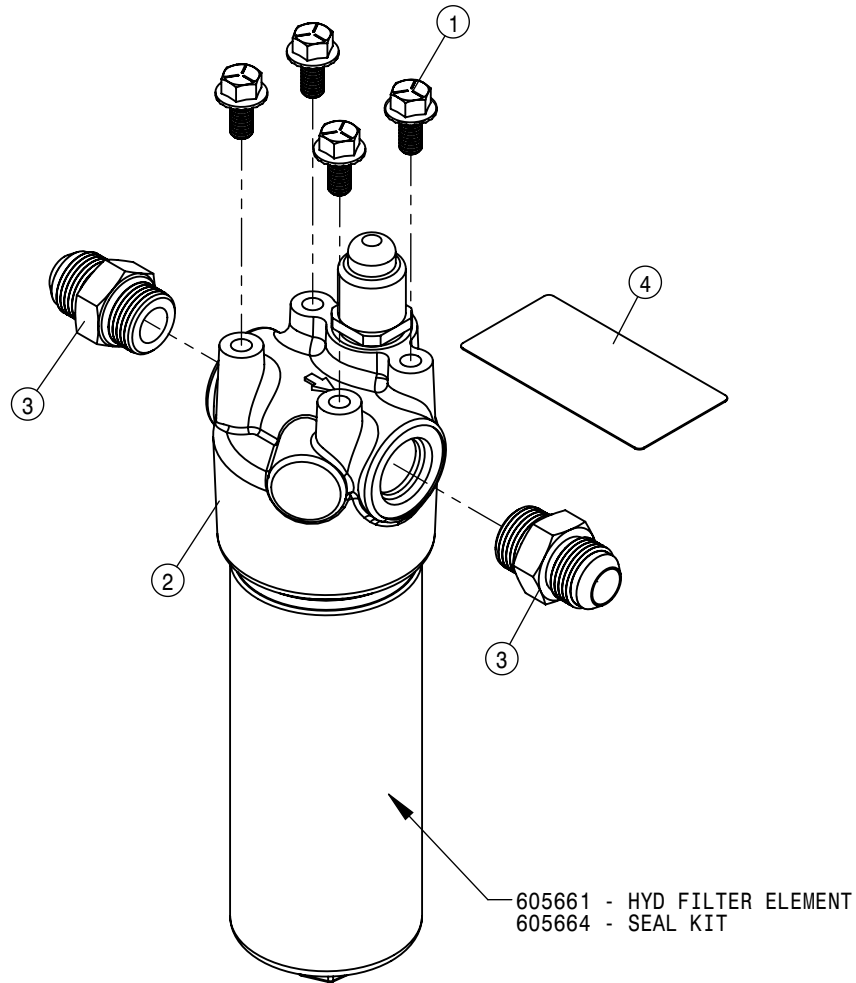

STEERING MOTOR INLINE FILTER			
DET	QTY	P/N	DESCRIPTION
1	4	470409	3/8UNC X 3/4 HHSFB GR5 MC
2	1	605660	HYD FILTER 5M SAE12
3	2	611127	1 1/16MJIC-1 1/16MOR ADPTR
4	1	650637	DECAL, WARNING, HIGH PRESSURE