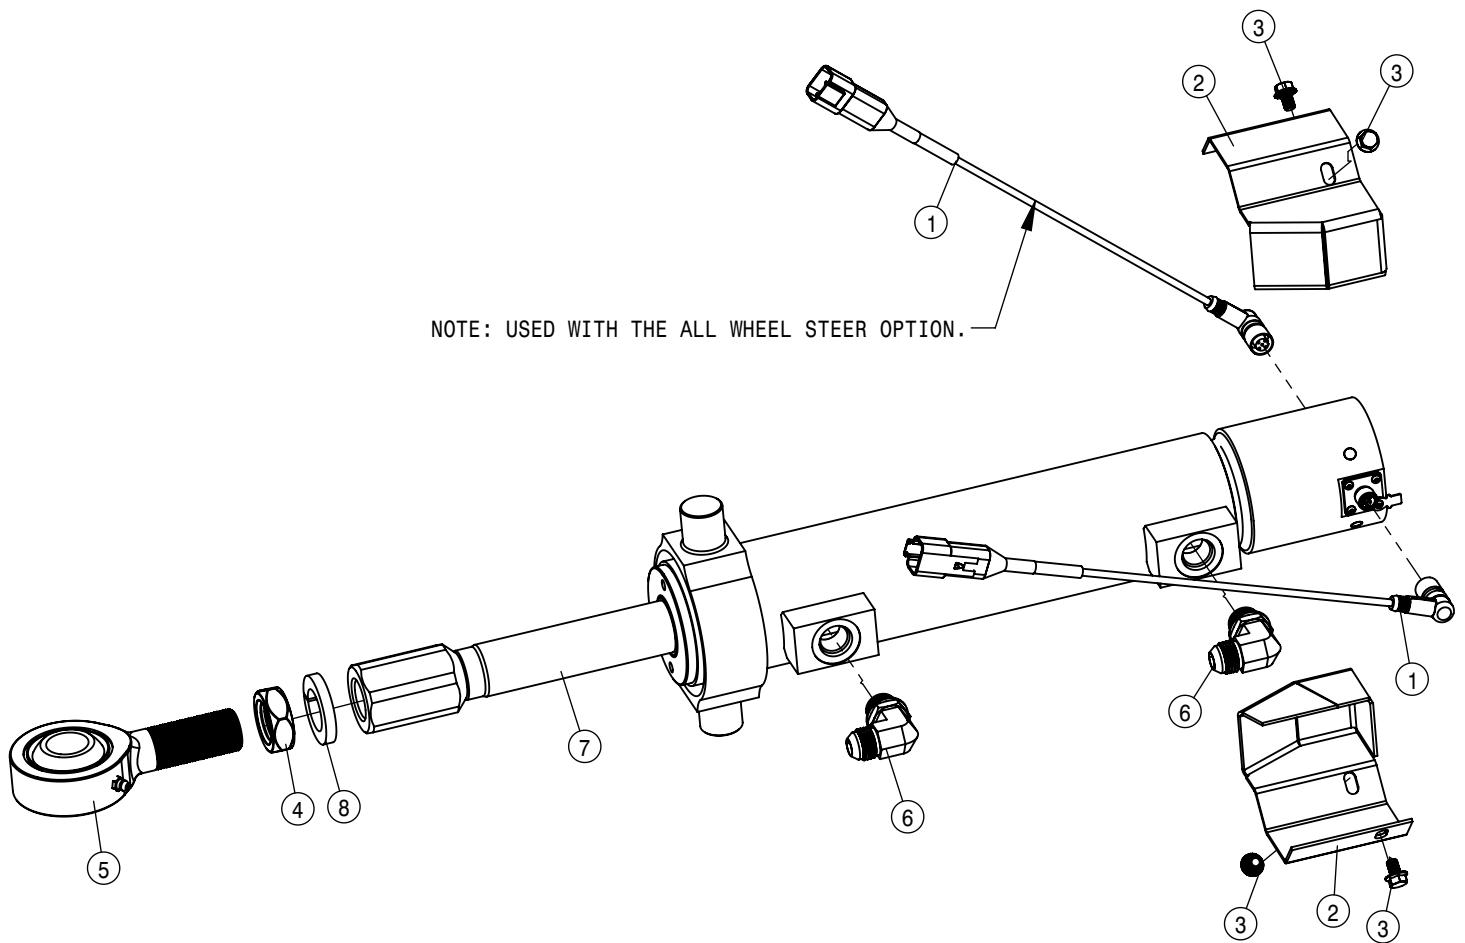

LEFT FRONT STEERING CYLINDER ASSEMBLY			
DET	QTY	P/N	DESCRIPTION
1	2	291994	SENSOR HARNESS FOR AWS
2	2	359645	STRG CYL SENSOR GUARD
3	4	470883	1/4UNC X 3/8 SERR FLG BOLT SS
4	1	472328	1" - 12 HEX JAM NUT
5	1	474004	ROD END, 1.00 BORE, 1-12 RH MALE
6	2	618241	3/4MJIC-90-3/4MOR LBO
7	1	621654	HYD CYL, 2.50 X 8.81 PHASE/SENS
8	1	920508	1" LOCK WASHER