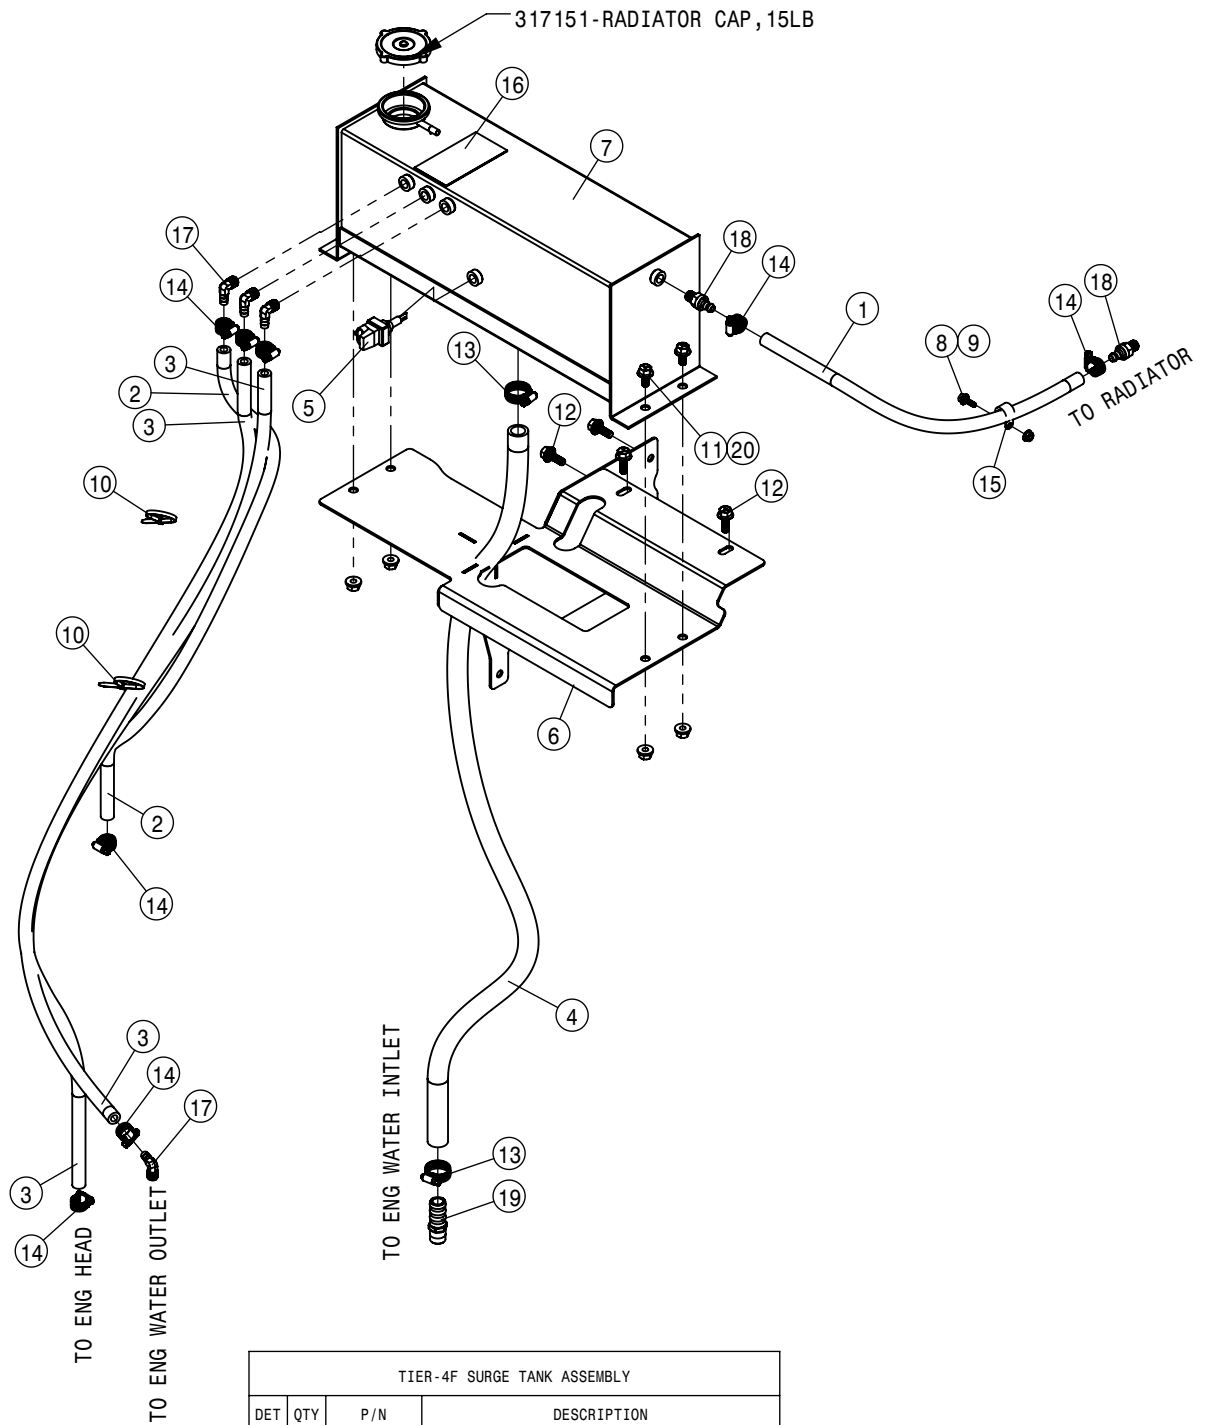

317151-RADIATOR CAP, 15LB

TO ENGINE WATER INTLET

TO ENGINE HEAD

TO ENGINE WATER OUTLET

TO RADIATOR

TIER-4F SURGE TANK ASSEMBLY			
DET	QTY	P/N	DESCRIPTION
1	1	195917-021	HOSE 3/8 HEATER 1-FBR
2	1	195917-031	HOSE 3/8 HEATER 1-FBR
3	2	195917-049	HOSE 3/8 HEATER 1-FBR
4	1	195924-048	HOSE 3/4 HEATER 1-FBR BR 20R3
5	1	317157	SENSOR, LOW COOLANT T4I STS
6	1	317795	SURGE TANK SUPP WLD
7	1	318317	RESERVOIR TANK STS W/DECAL
8	1	470118	1/4UNC X 3/4 HHSFB GR5 MC
9	1	470121	1/4-20UNC HEX FLG NUT SER MC GR5
10	2	470154	CABLE TIE, 11.00" BLK NYLON
11	4	470409	3/8UNC X 3/4 HHSFB GR5 MC
12	6	470460	3/8UNC X 1 HHSFB GR5 MC
13	2	520055	HOSE CLAMP NO 12 STAINLESS
14	8	520069	HOSE CLAMP NO 6 STAINLESS
15	1	520117	CUSH HOSE CLAMP, #10, 5/8D X 1/2W
16	1	650584	DECAL, WARNING, PRESSURE COOL
17	4	711104	1/4MNPT-90-3/8 HOSE BARB, BRS
18	2	712100	1/4NPT X 3/8 HOSE FTG, PUSHLOCK
19	1	712440	1/2 NPT X 3/4 HOSE BARB
20	4	910106	3/8-16UNC CTRLK FLG NUT MC GR5