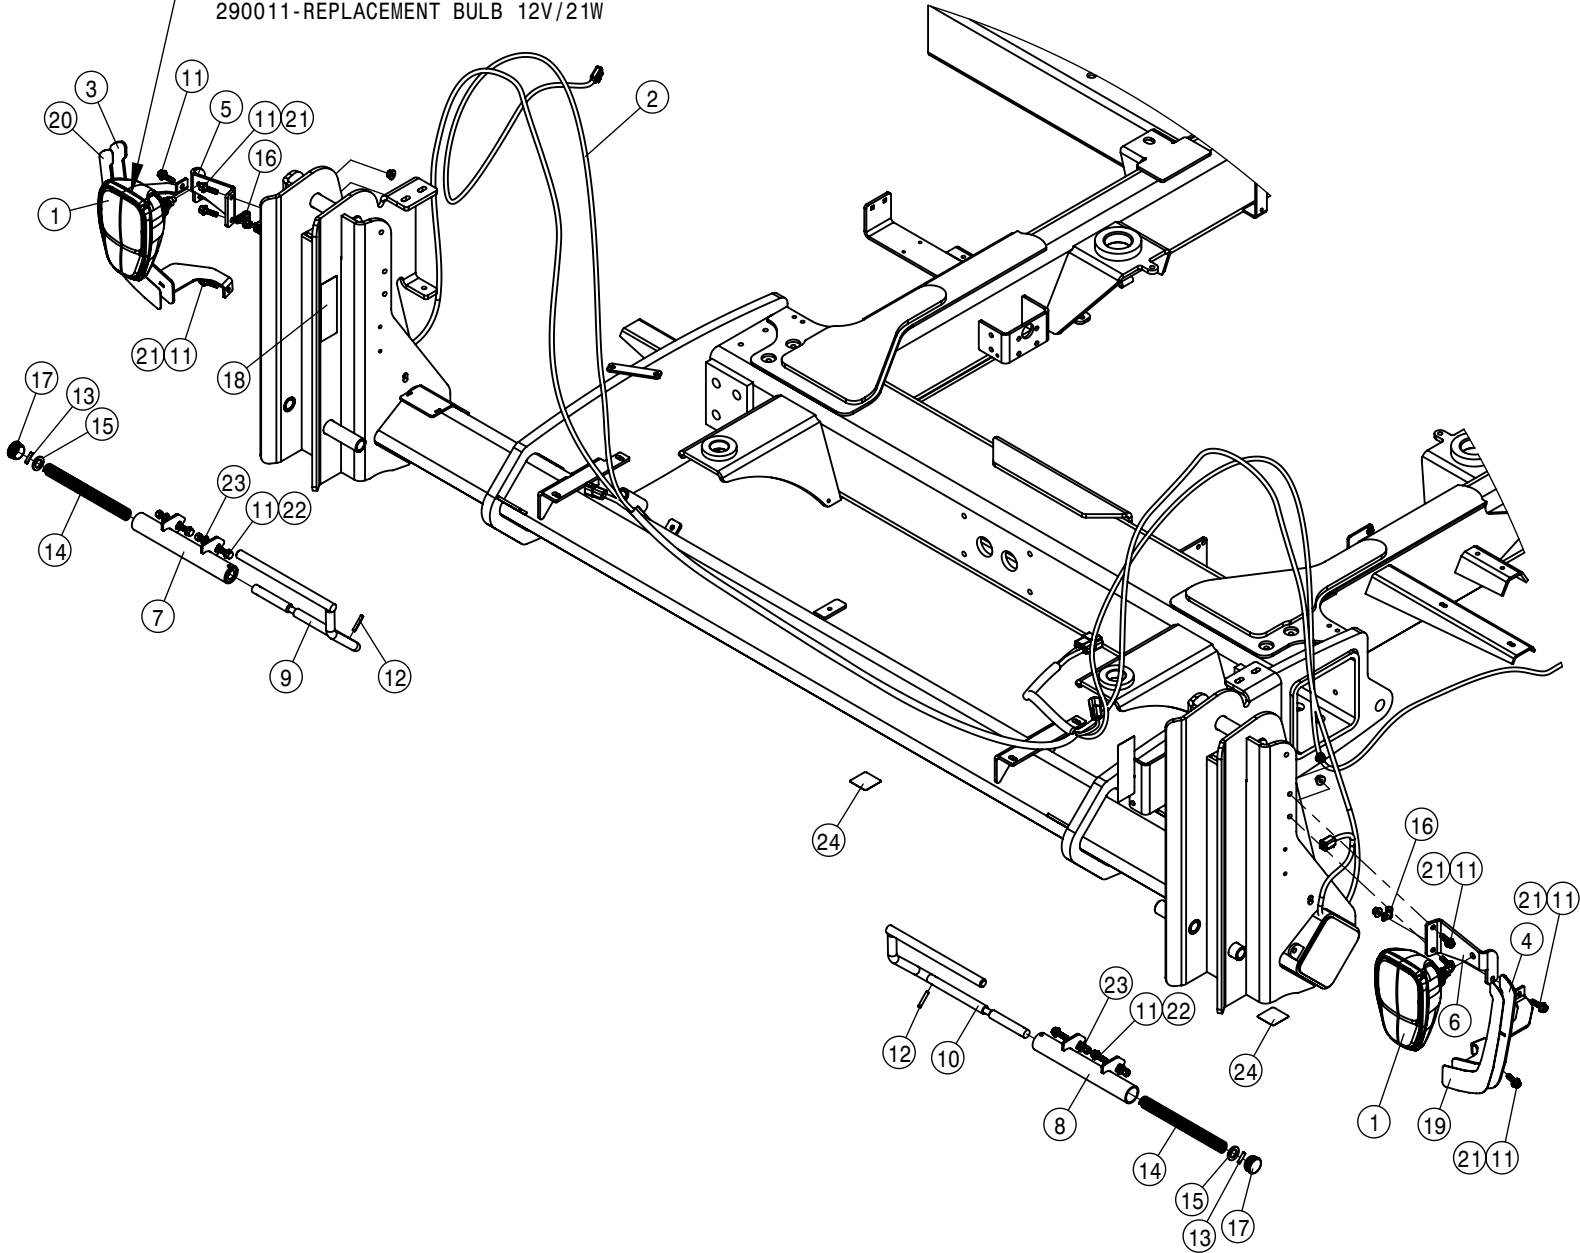

290007-REPLACEMENT BULB 12V/55W
290008-REPLACEMENT BULB 12V/4W
290010-REPLACEMENT BULB 12V/55W
290011-REPLACEMENT BULB 12V/21W

QUICK ATTACK LEVER ASSEMBLY			
DET	QTY	P/N	DESCRIPTION
1	2	292556	HEAD/FLASHER LIGHT
2	1	294228	FRT LIGHT/WHLTR HARNESS '14
3	1	360911	REFLECTOR WLD STS RH FRT
4	1	360912	REFLECTOR WLD STS LH FRT
5	1	360917	RT FT STS LIGHT BRKT
6	1	360918	STS LT FT LIGHT BRKT
7	1	361665	RH Q-ATTACH LOCK WLD, STS 04
8	1	361666	LH Q-ATTACH LOCK WLD, STS 04
9	1	361670	RH Q-ATTACH LOCK PIN WLD,STS04
10	1	361671	LH Q-ATTACH LOCK PIN WLD,STS04
11	12	470329	3/8UNC X 1 1/4 SERR FLG HEX BOLT
12	2	473805	ROLL PIN, 1/4 X 1 1/2

QUICK ATTACK LEVER ASSEMBLY			
DET	QTY	P/N	DESCRIPTION
13	2	473850	ROLL PIN, 1/4 X 1"
14	2	482018	SPRING, 1.00 X 12.00 COMPRSN
15	2	483055	.771ID-1.2500D-.135T MACH WASH
16	2	520167	CUSH CLAMP,#6 3/8D X 3/4W
17	2	629765	CAPLUG, 1 1/2" RD, BLACK POLY
18	2	650178	DECAL,CAUTION QUICK ATTACH LOC
19	1	650513	LH FRONT REFLECTOR, DTS
20	1	650514	RH FRONT REFLECTOR, DTS
21	8	910106	3/8-16UNC CTRLK FLG NUT MC GR5
22	4	914004	3/8UNC HEX STOVER NUT
23	4	920002	3/8 SAE FLAT WASHER
24	4	L212136	LABEL, JACKING POINT