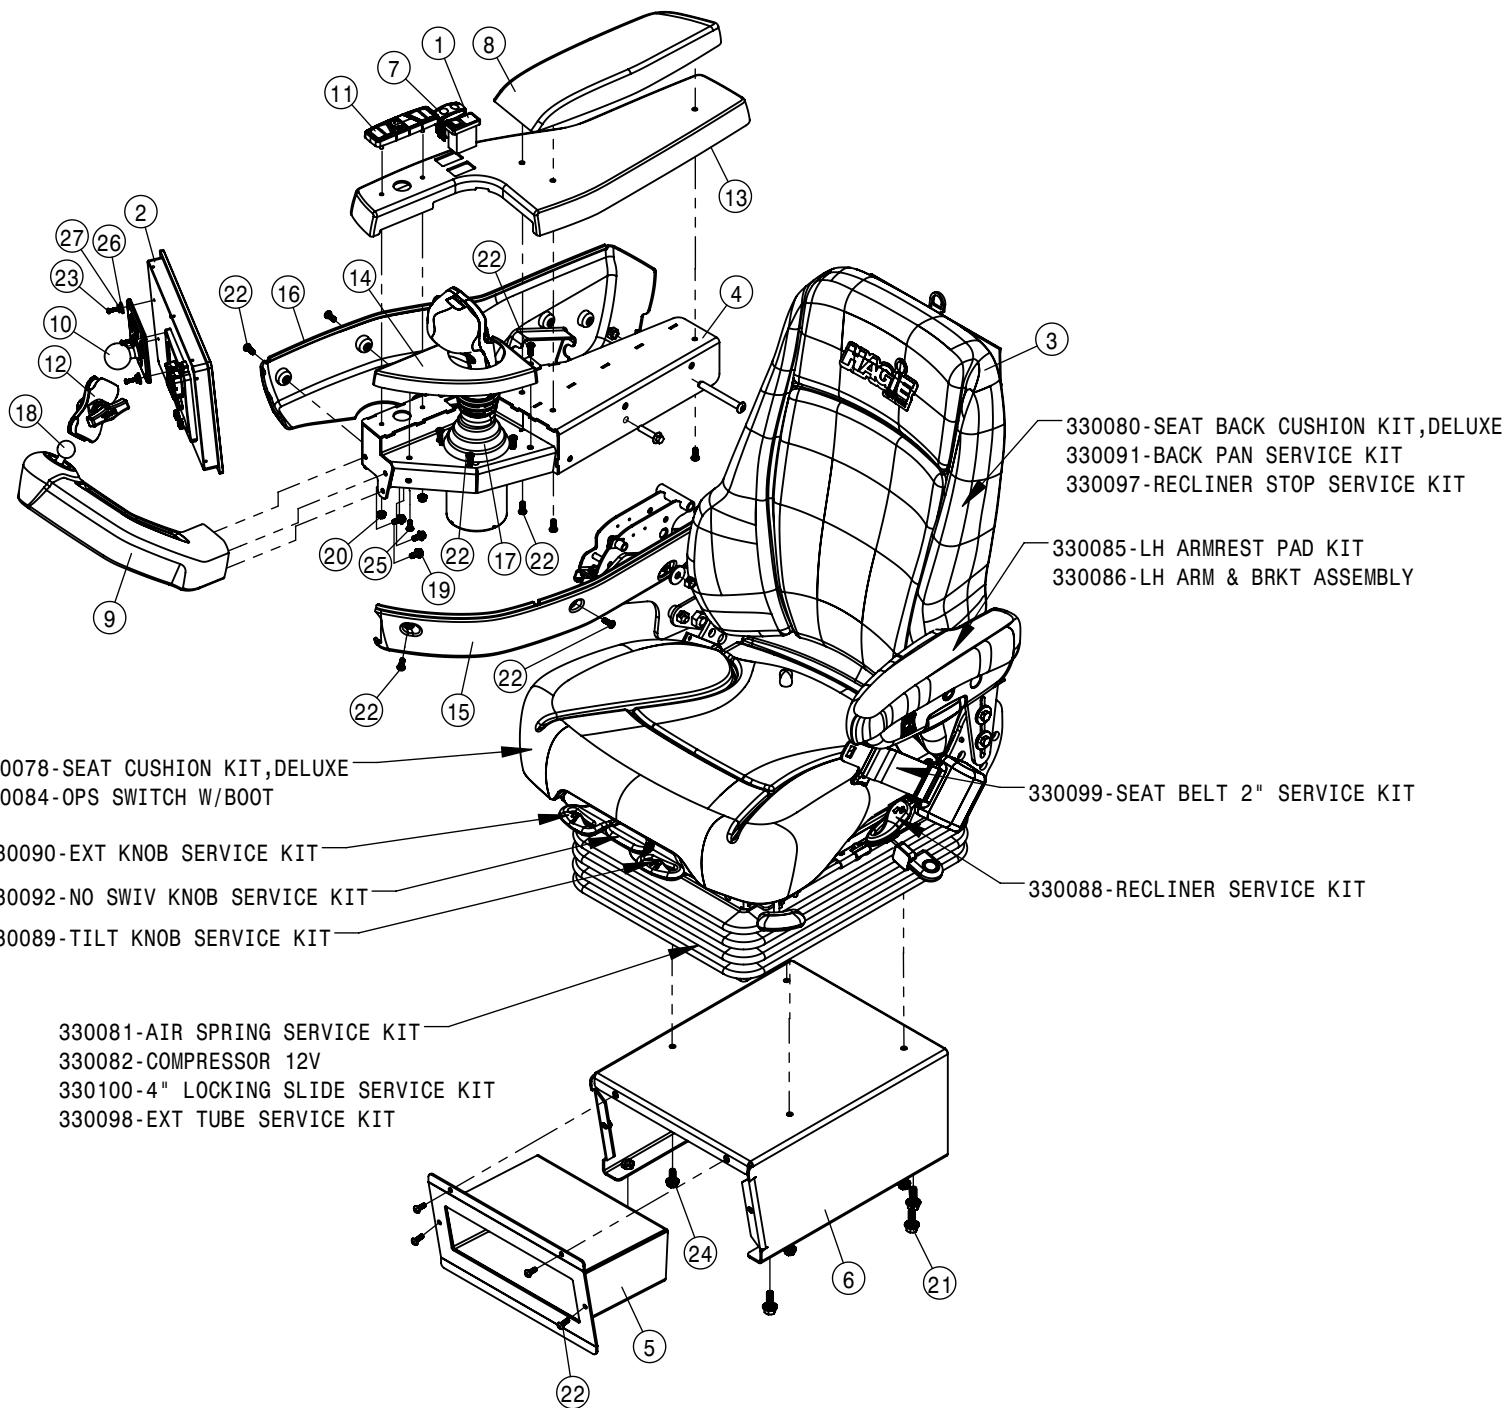

STANDARD SEAT ASSEMBLY			
DET	QTY	P/N	DESCRIPTION
1	1	292201	SWITCH, BRAKE, STS
2	1	292628	PARKER MD4-10" TOUCH DISPLAY
3	1	330075	SEAT - DELUXE, CAB STS '14
4	1	344167	POD STRUCTURE WLDMT
5	1	344271	STS CAB FIRST AID WLDMNT '14
6	1	344275	STS CAB SEAT RISER WLDMNT '14
7	1	344311	SWITCH - THROTTLE
8	1	344340	ARMREST POD, ASSY, STSCAB '14
9	1	344342	POD DISPLAY MNT ASSY MOLDED, STSCAB '14
10	1	344386	1.5" RAM BALL MNT BASE 3.625" SQ
11	1	344399	RADIO KEYPAD
12	1	344491	RAM SHRT SCKT ARM 1.5" BALL
13	1	344516	POD UPPER, CAB

STANDARD SEAT ASSEMBLY			
DET	QTY	P/N	DESCRIPTION
14	1	344517	POD MIDDLE, CAB
15	1	344518	POD INNER, CAB
16	1	344519	POD OUTER
17	1	344656	JOYSTICK, CAB
18	1	344988	1.5" RAM BALL MT 1/4UNC THRD
19	4	470122	1/4 UNC X 1/2 SERR FLG BOLT
20	2	470175	#10-32UNF HEX FLG NUT SER MC GR5
21	6	470460	3/8UNC X 1 HHSFB GR5 MC
22	19	472344	1/4UNCX5/8 ALHD BUTTON CAP SCR
23	4	473701	4MM-0.70 x 12 PAN HD PHL SCREW
24	4	473873	M8 x 20MM LG SERR FLANGE HEX BOLT
25	1	903706	10-32X1/2 PHIL PAN MACH SCR
26	4	920000	SAE FLAT WASHER 1/4 MC
27	4	920021	SAE FLAT WASHER #8 MC