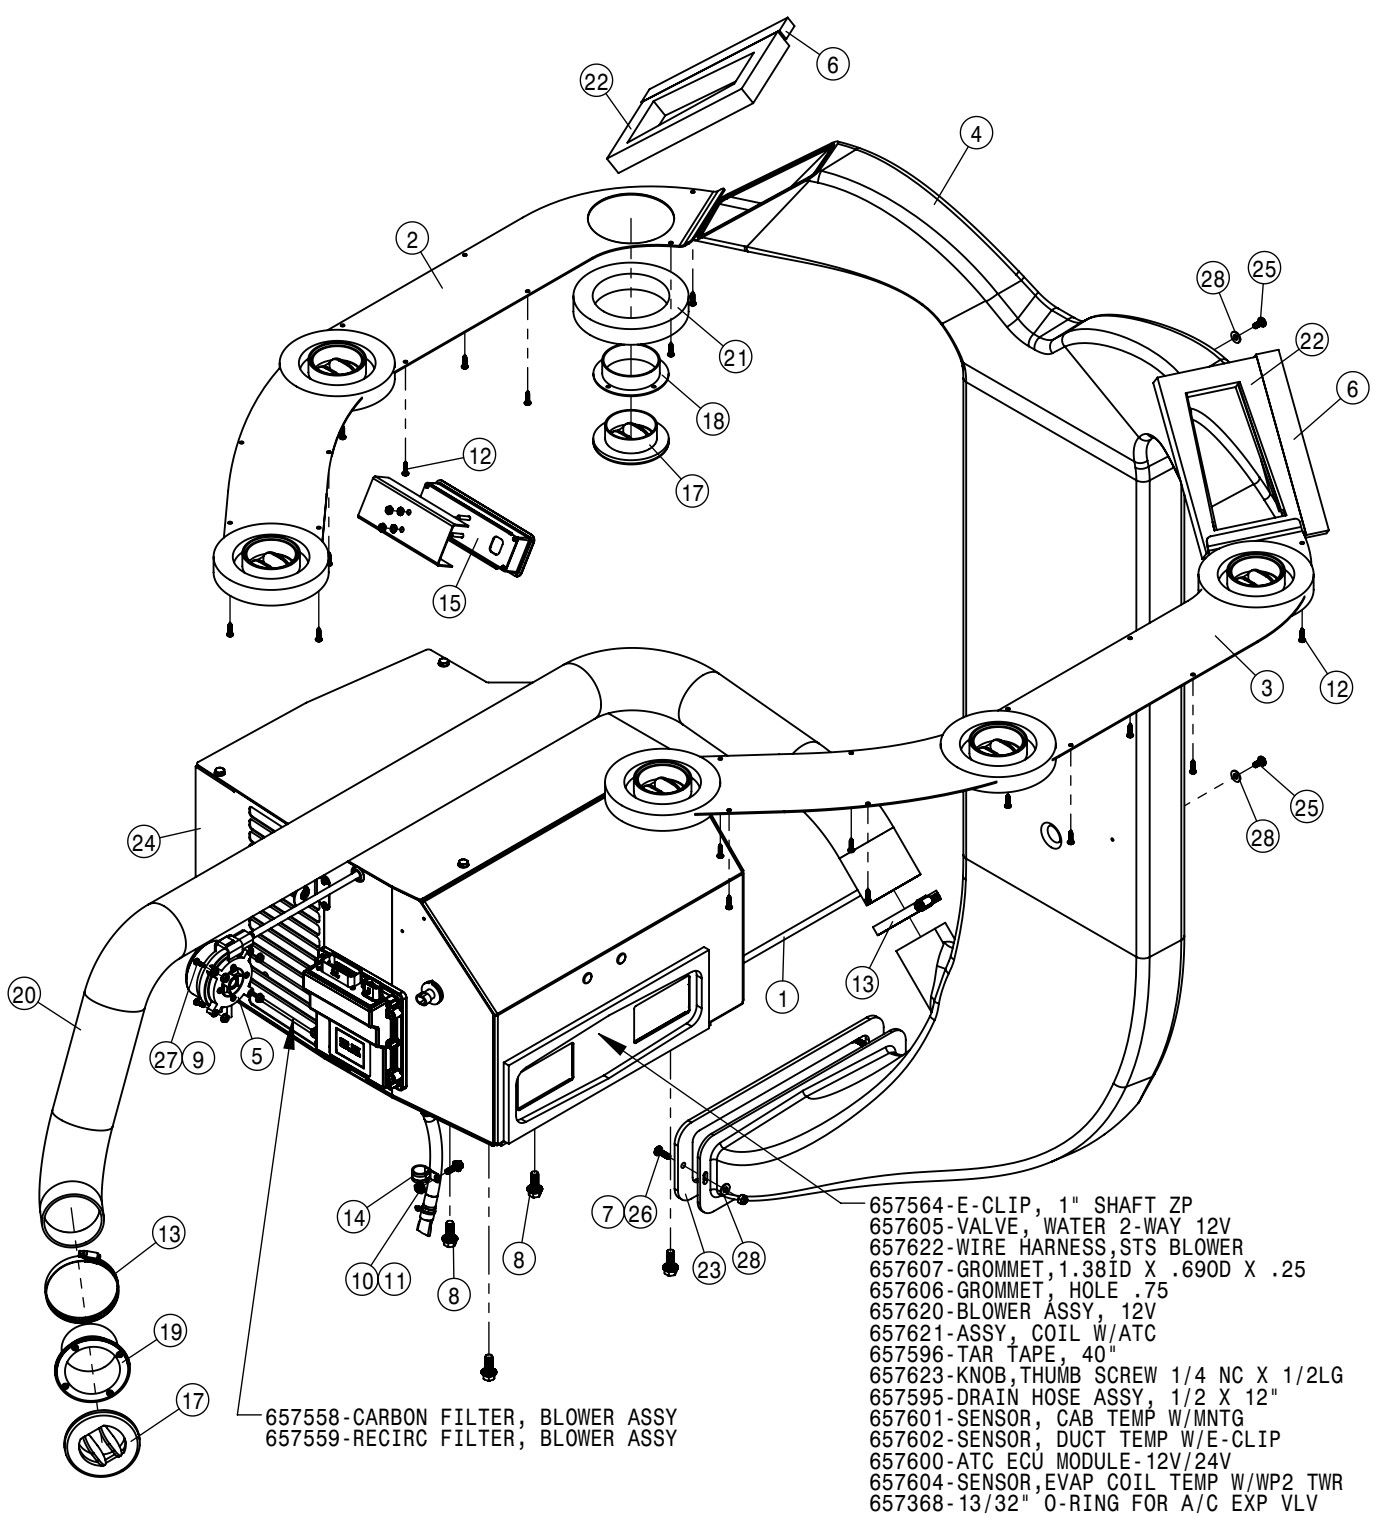

PREMIUM HVAC ASSEMBLY			
DET	QTY	P/N	DESCRIPTION
1	1	317315	HOSE - HVAC PRESSURE
2	1	344361	PLATE, ROOF DUCT COVER RH, STSCAB' 14
3	1	344362	PLATE, ROOF DUCT COVER LH, STSCAB' 14
4	1	344366	DUCT HVAC - STS CAB
5	1	344425	PRESSURE SWITCH - HVAC
6	2	344576	TEMP SEAL DUCT, STS' 14
7	2	470089	1/4UNC HEX NYL-LOC NUT
8	4	470460	3/8 X 1" SERR FLG BOLT
9	4	470463	8-32 SERR FLANGE NUT
10	1	473832	1/4UNC HEX FLANGE LOCK NUT SS
11	1	473834	1/4UNC X 3/4 SER FLG BOLT SS
12	20	473990	#8 X 3/4 PHIL PAN SHTMTL(A)SCR
13	2	520052	HOSE CLAMP NO 52 STAINLESS
14	1	520104	CUSH HOSE CLMP,#12, 3/4D x 1/2W

PREMIUM HVAC ASSEMBLY			
DET	QTY	P/N	DESCRIPTION
15	1	657543	HVAC-CTRL-AUTO,CAB
NS	1	657545	HARNESS-HVAC AUTO CTRL STS' 14
17	7	657546	LOUVER, 4" W/O MNT
18	6	657547	PANEL MNT, LOUVER (THK PANEL)
19	1	657548	PANEL MNT, LOUVER (THK PANEL)
20	1	657550	HOSE - 3IN HVAC
21	6	657552	GASKET SEAL ROOF LOUVER
22	2	657553	GASKET SEAL ROOF LOUVER
23	1	657556	GASKET SEAL ROOF LOUVER
24	1	657561	BLOWER UNIT-AUT TMP CTRL STS' 15
25	2	903708	1/4UNC X1/2PHIL PANHD MACH SCR
26	2	903711	1/4UNC X3/4PHIL PANHD MACH SCR
27	4	903844	8-32 X 1/2 PHIL PANHD MACH SCR
28	4	920000	1/4 SAE FLAT WASHER