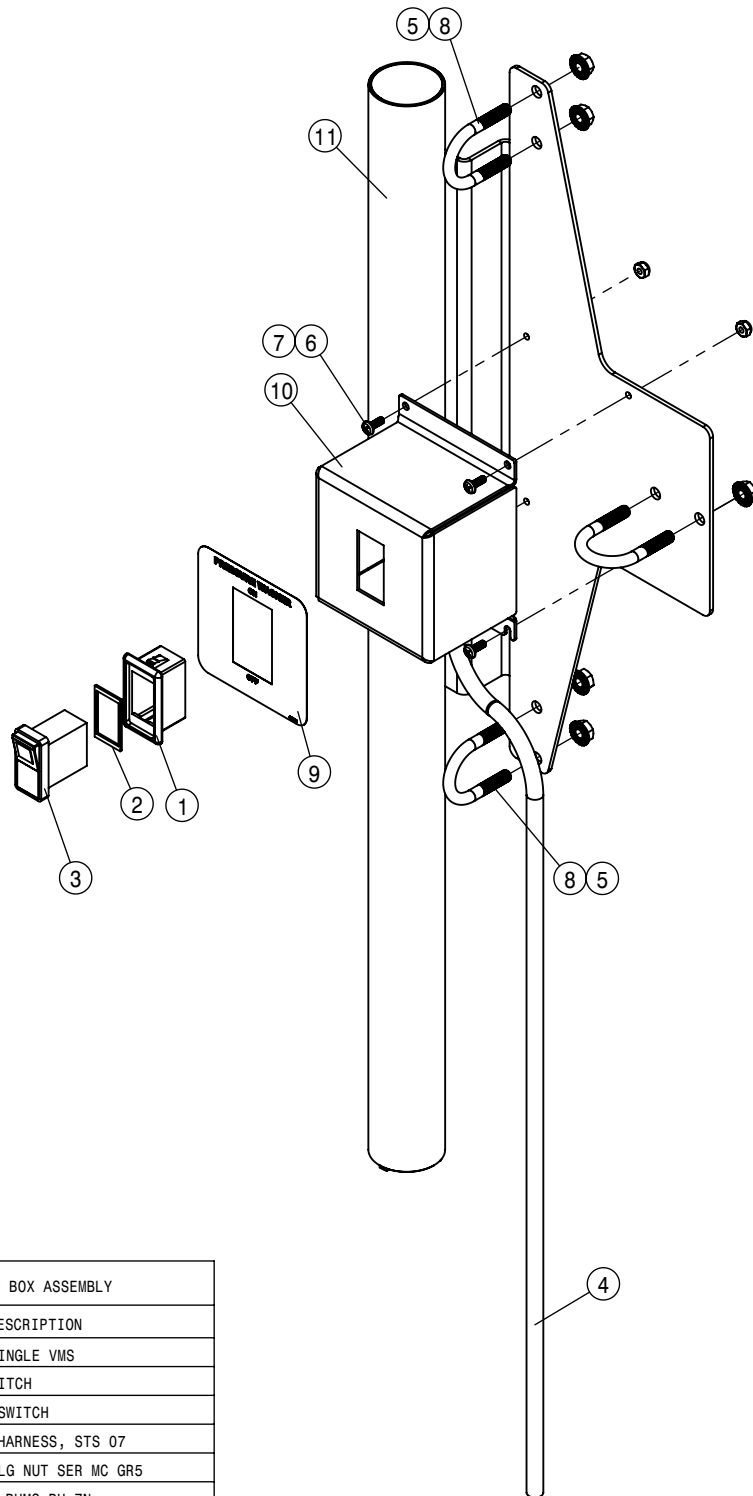

PRESSURE WASHER SWITCH BOX ASSEMBLY			
DET	QTY	P/N	DESCRIPTION
1	1	292260	MOUNTING TRIM, SINGLE VMS
2	1	292263	PANEL GASKET, SWITCH
3	1	292441	PRESSURE WASHER SWITCH
4	1	293878	PRESS WASH WIRE HARNESS, STS 07
5	6	470113	5/16-18UNC HEX FLG NUT SER MC GR5
6	4	472236	#10-32 UNF X 1/2 PHMS PH ZN
7	4	473004	#10-32UNF NYLOCK NUT MC GR5
8	3	473911	5/16UNC-1.31ID-2.00 U-BOLT ZINC
9	1	650156	DECAL, PRESS WASH CTRL STS 05
10	1	691369	PRESSURE WASHER SWITCH BOX WLD
11	1	691462	PRESS WASH WAND BRKT WLD, STS