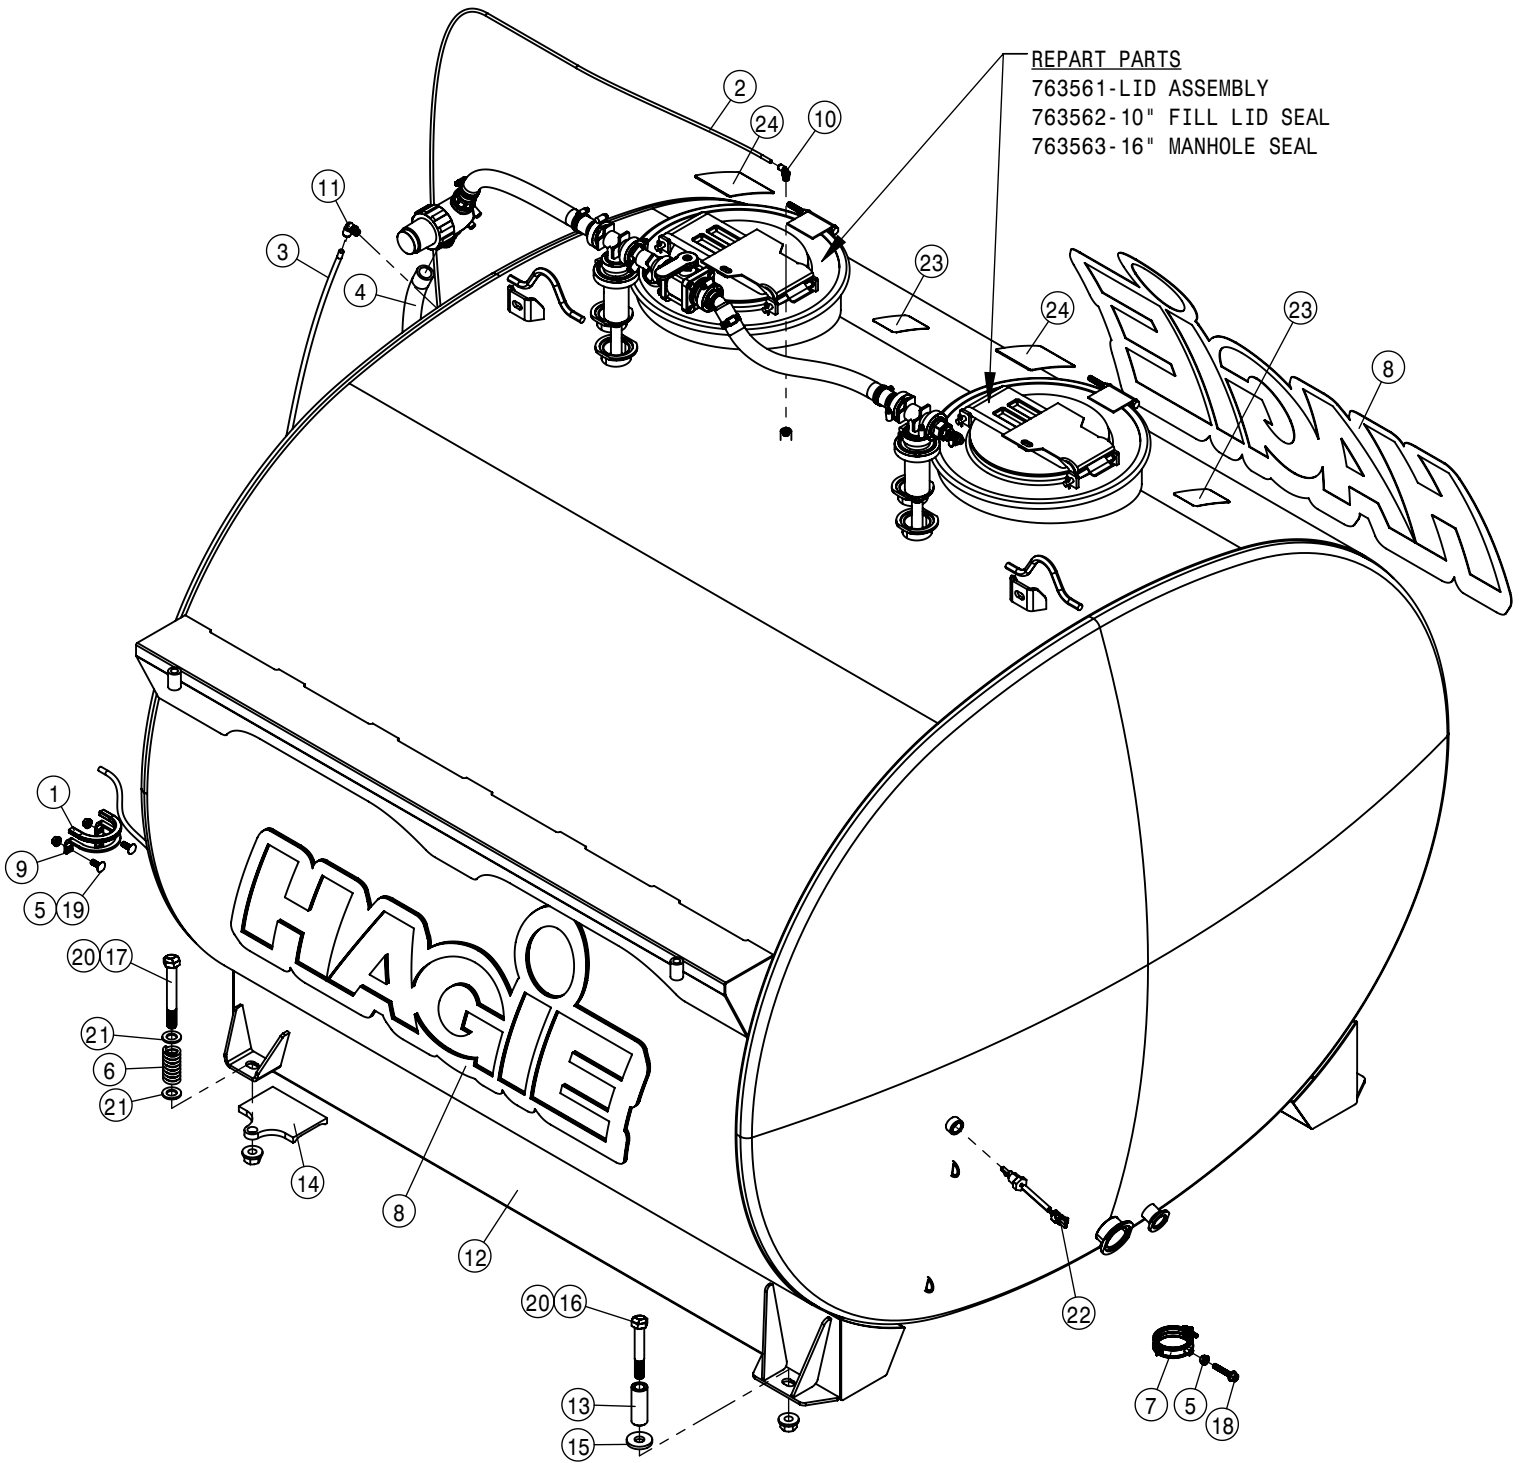

KEYPAD (DUAL PRODUCT)			
DET	QTY	P/N	DESCRIPTION
NS	1	294177	DUAL PRODUCT, CAB HARNESS
NS	1	294354	HARNESS, DUAL PRODUCT CHASSIS
3	1	344384	1.5" RAM BALL MNT BASE 2.50"
4	1	344491	RAM SHRT SCKT ARM 1.5" BALL
5	1	344492	RAM U BLT BASE 1.5 BALL
6	1	344556	SECTION KEYPAD STS' 15
7	1	344630	BRKT SECTION KEYPAD RAM MNT
8	4	470463	#8-32UNC HEX FLG NUT SER MC GR5
NS	1	694019	HARNESS, DUAL SOLU PUMP, RAVEN
10	4	903845	#8-32 UNC X 5/8 PHMS PH ZN