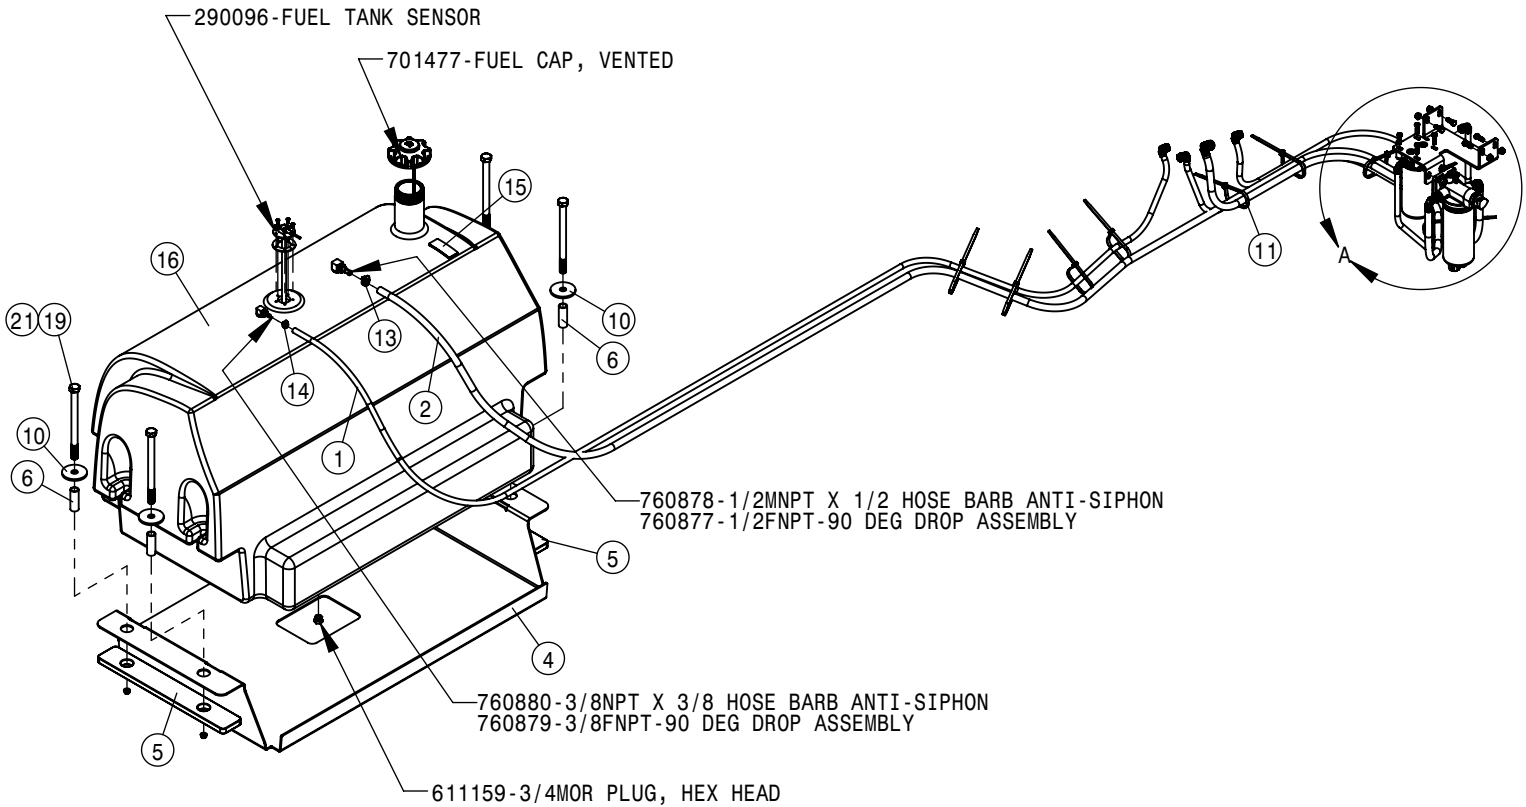

FUEL SYSTEM ASSEMBLY			
DET	QTY	P/N	DESCRIPTION
1	1	317269	FUEL RETURN HOSE
2	1	317270	FUEL SUCTION HOSE ASSY
3	1	317271	FILTER MT PLT
4	1	317343	FUEL TANK CRADLE
5	2	317361	FUEL TANK ISOLATOR
6	4	317375	BUSH 1 OD X .125 WA X 2.880
7	1	317421	FUEL HOSE, FILTER TO RAIL
8	1	317422	FUEL HOSE, PUMP TO FILTER
9	1	317423	FUEL HOSE, STRAINER TO PUMP
10	4	341172	WASHER-.75" ID X 3.00" OD X .25" THK
11	9	470555	CABLE TIE, 1/2 X 15" BLACK NYLON

FUEL SYSTEM ASSEMBLY			
DET	QTY	P/N	DESCRIPTION
12	4	473790	8MM-1.25 X 30MM HEX BOLT
13	1	520069	HOSE CLAMP NO 6 STAINLESS
14	1	520120	HOSE CLAMP NO 4 STAINLESS
15	1	650431	DECAL, ULTRA LOW SULFUR FUEL
16	1	763956	FUEL TANK 134 GAL W/DECAL
17	4	900129	3/8UNC X 1" HEX BOLT
18	2	900264	1/2UNC X 1 1/4 HEX BOLT
19	4	900420	3/4UNC X 10.00" HEX BOLT
20	2	910008	1/2UNC HEX NUT
21	8	910042	3/8-16UNC HEX FLG NUT SM MC GR8