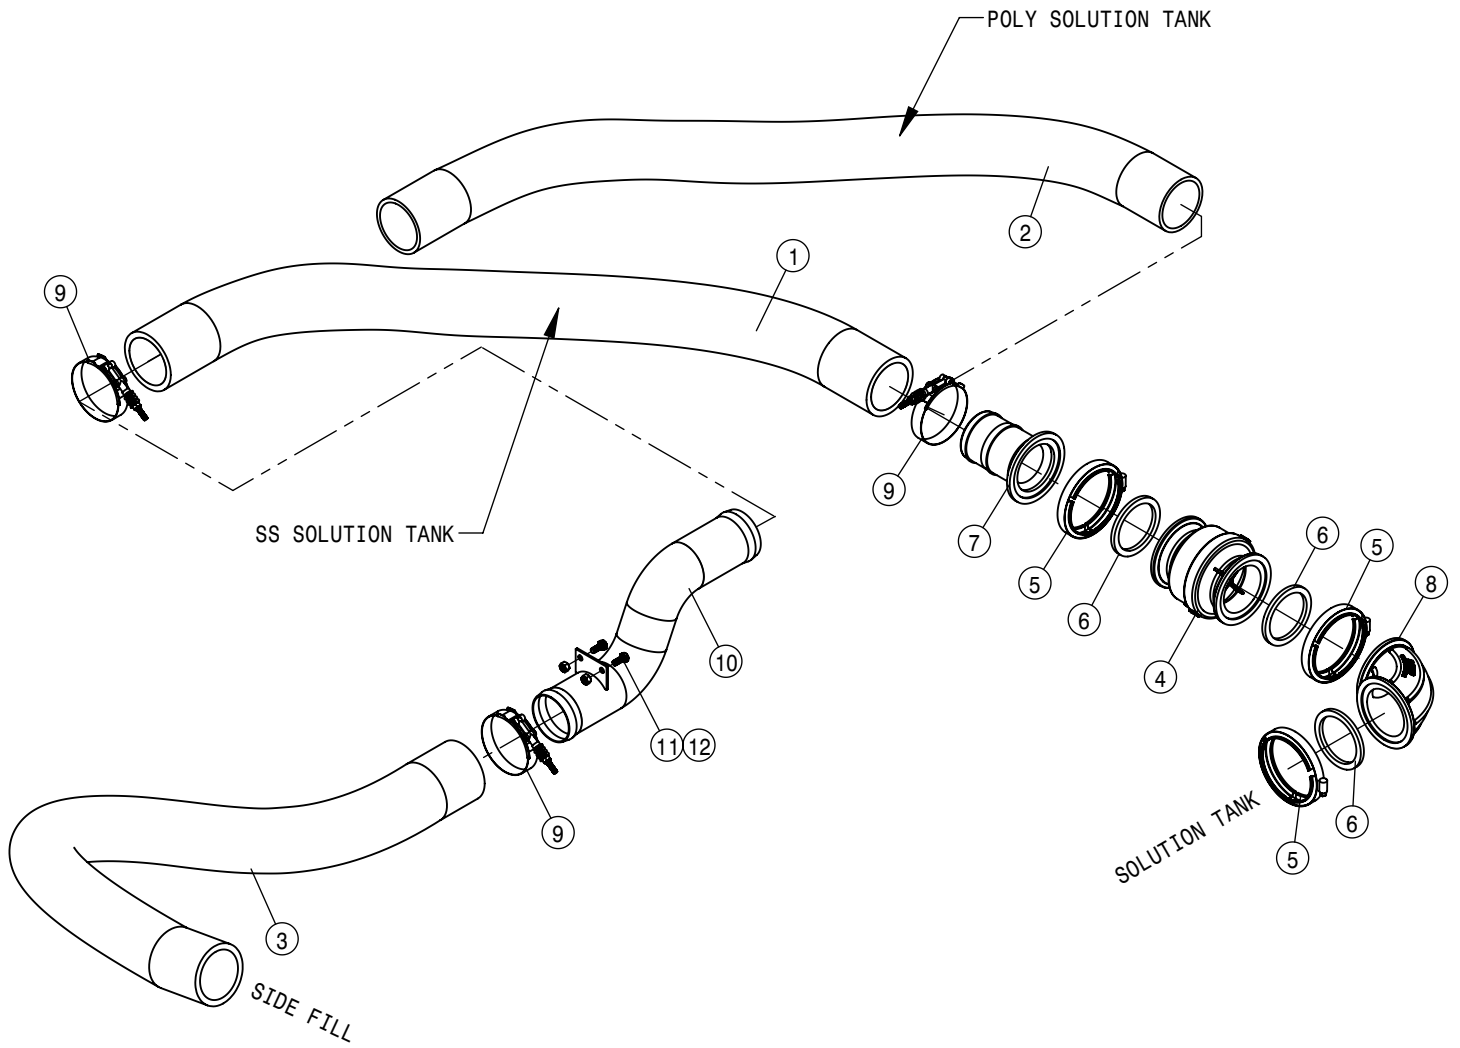

RH SOLUTION TANK VALVE (SIDE FILL)			
DET	QTY	P/N	DESCRIPTION
1	1	197145-051	HOSE 3" SUCTION, POLY HELIX EPDM
2	1	197145-053	HOSE 3" SUCTION, POLY HELIX EPDM
3	1	197145-055	HOSE 3" SUCTION, POLY HELIX EPDM
4	1	500142	CHECK VALVE 3" FLANGE
5	3	500208	3" FLANGE CLAMP S.S.
6	3	500209	3" FLANGE GASKET EPDM
7	1	500210	3" FLANGE - 3' HOSE BARB POLY
8	1	500262	3" FLANGE - 90 - 3' FLG SWEEP LBO
9	3	520145	3.56/3.88 T-BOLT HOSE CLAMP SS
10	1	690731	SOLU TUBE, 3.00 S.S. SIDE FILL
11	2	900064	5/16UNC X 3/4" HEX BOLT
12	2	914002	5/16UNC HEX STOVER NUT