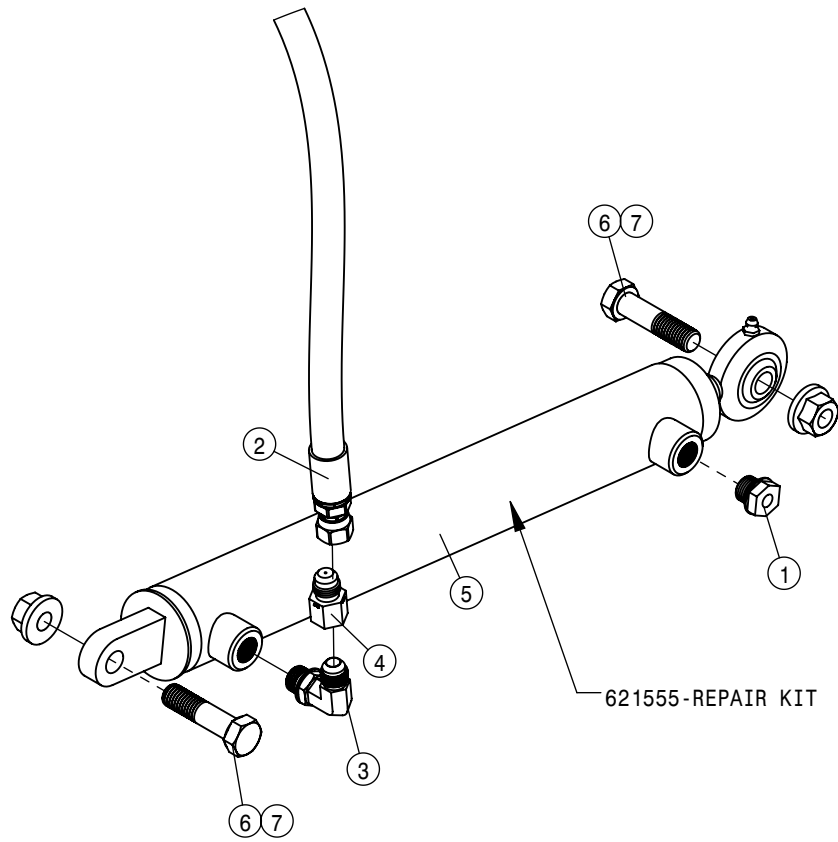

LADDER CYLINDER ASSEMBLY			
DET	QTY	P/N	DESCRIPTION
1	1	362036	SAE 6 BRASS BREATHER
2	1	617491	06-451TC-06FJX-06FJX-40 H/A
3	1	618119	9/16MJIC-90-9/16MOR LBO
4	1	618733	9/16JIC .042 ORIFICE ADPTR
5	1	621554	HYD CYL, 1.50" X 12.25" X 0.75"
6	2	900267	1/2UNC X 2" HEX BOLT
7	2	914015	1/2-13UNC CTRLK FLG NUT MC GR5