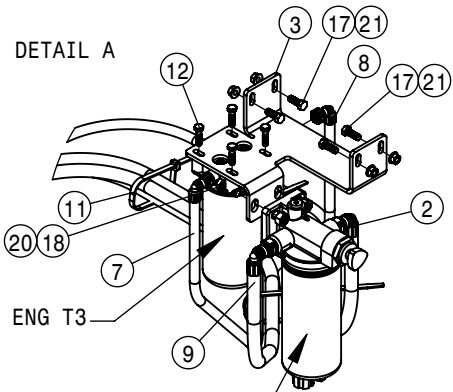

(TIER-3) 316683-FUEL FILTER, PRIMARY ENG T3
(TIER-4F) 317399-PRIMARY FUEL FILTER

(TIER-3) 316684-FUEL/WATER SEPERATOR T3
(TIER-4F) 317400-FUEL/WATER SEPERATOR T4F