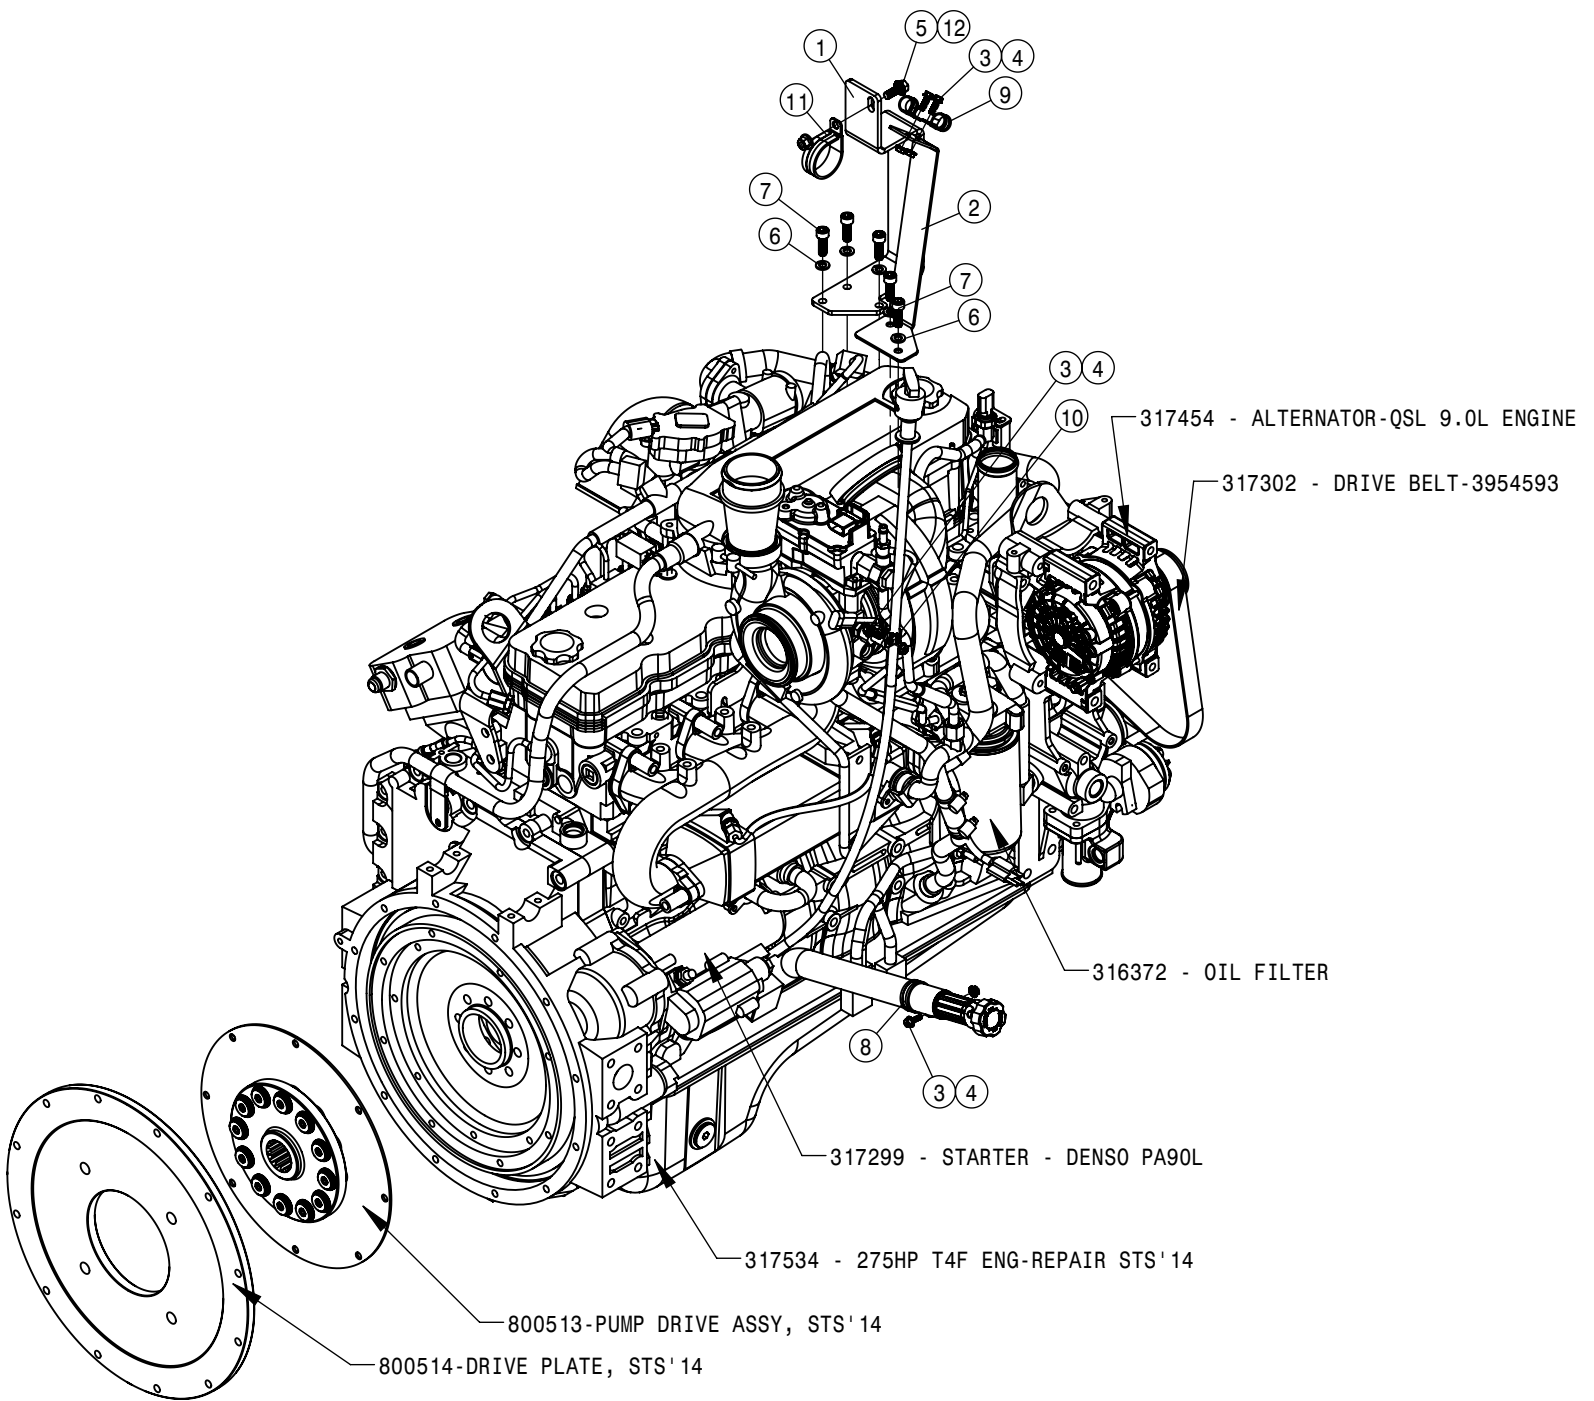

TIER-4F 275 HP ENGINE ASSEMBLY			
DET	QTY	P/N	DESCRIPTION
1	1	317280	PIPE SUPP
2	1	317380	T4I/T4F VENT HOSE BRACKET
3	4	470118	1/4UNC X 3/4 HHSFB GR5 MC
4	4	470121	1/4-20UNC HEX FLG NUT SER MC GR5
5	1	470460	3/8 X 1" SERR FLG BOLT
6	5	473798	10MM LOCK WASHER
7	5	473844	10MM-1.50 X 30 SOC HD CAP SCR
8	1	520100	CUSH HOSE CLAMP,#24, 1 1/2D X 1/2W
9	2	520104	CUSH HOSE CLMP,#12, 3/4D x 1/2W
10	1	520118	CUSH CLAMP,#8 1/2D X 1/2W
11	1	520161	CUSH CLAMP,#32 2"D-3/4W LOOP
12	1	910106	3/8-16UNC CTRLK FLG NUT MC GR5