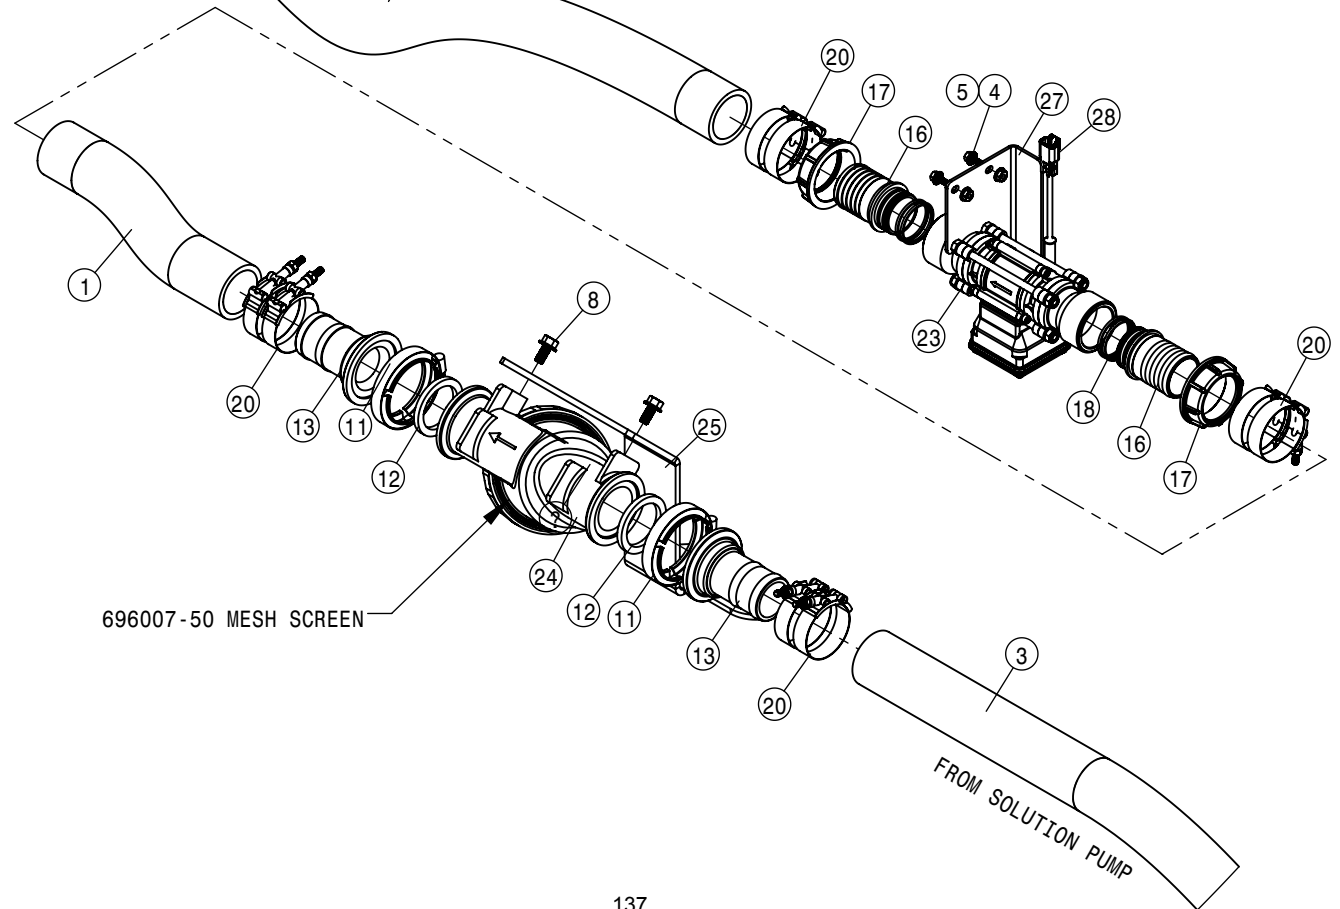

SECOND FLOW METER ASSEMBLY (DUAL PRODUCT)			
DET	QTY	P/N	DESCRIPTION
	1	197133-013	HOSE 2" SUCTION, 2F-1W EPDM
	2	197133-040	HOSE 2" SUCTION, 2F-1W EPDM
	3	197133-101	HOSE 2" SUCTION, 2F-1W EPDM
	4	470118	1/4UNC X 3/4 HHSFB GR5 MC
	5	470121	1/4-20UNC HEX FLG NUT SER MC GR5
	6	470231	1/4UNC X 1 HHSFB GR5 MC
	7	470322	LANYARD 8" NYLON LOOP/LOOP
	8	470409	3/8UNC X 3/4 HHSFB GR5 MC
	9	472195	5/16UNC-2 11/16ID-3 9/16U-BOLT
	10	473001	5/16-18UNC NYLOCK NUT MC GR5
	11	500194	2" FP FLANGE CLAMP S.S.
	12	500195	2" FP FLANGE GASKET EPDM
	13	500196	2"FP FLANGE-2"HOSE BARB POLY
	14	500249	2"FP FLANGE COUPLING
	15	500254	2"FP FLANGE-90-2"FP SWEEP LBO
	16	500292	2" HOSE BARB 2" FLY NUT
	17	500293	FLY NUT 2"
	18	500294	O-RING, -129 EPDM
	19	500407	2" FP X 2" MALE COUPLER
	20	520141	2.31/2.62 T-BOLT HOSE CLAMP SS
	21	629770	CAPPLUGS CAP, .234 X .500 VINYL
	22	690623	CAP FOR 2.00 MALE COUPLER POLY
	23	691327	MAG FLOWMETER 2" FLYNUT
	24	696006	LINE "Y" STRAINER,2"FP FLG 50M
	25	701273	BRKT STRNR MT 2ND DP STS12 '17
	26	701578	QUICK TACH MT DUAL PROD
	27	701579	FLOWMETER #2 MT
	28	734046	ADPTR HARNESS FOR 691327
	29	910113	SAE FLAT WASHER 5/16 SS