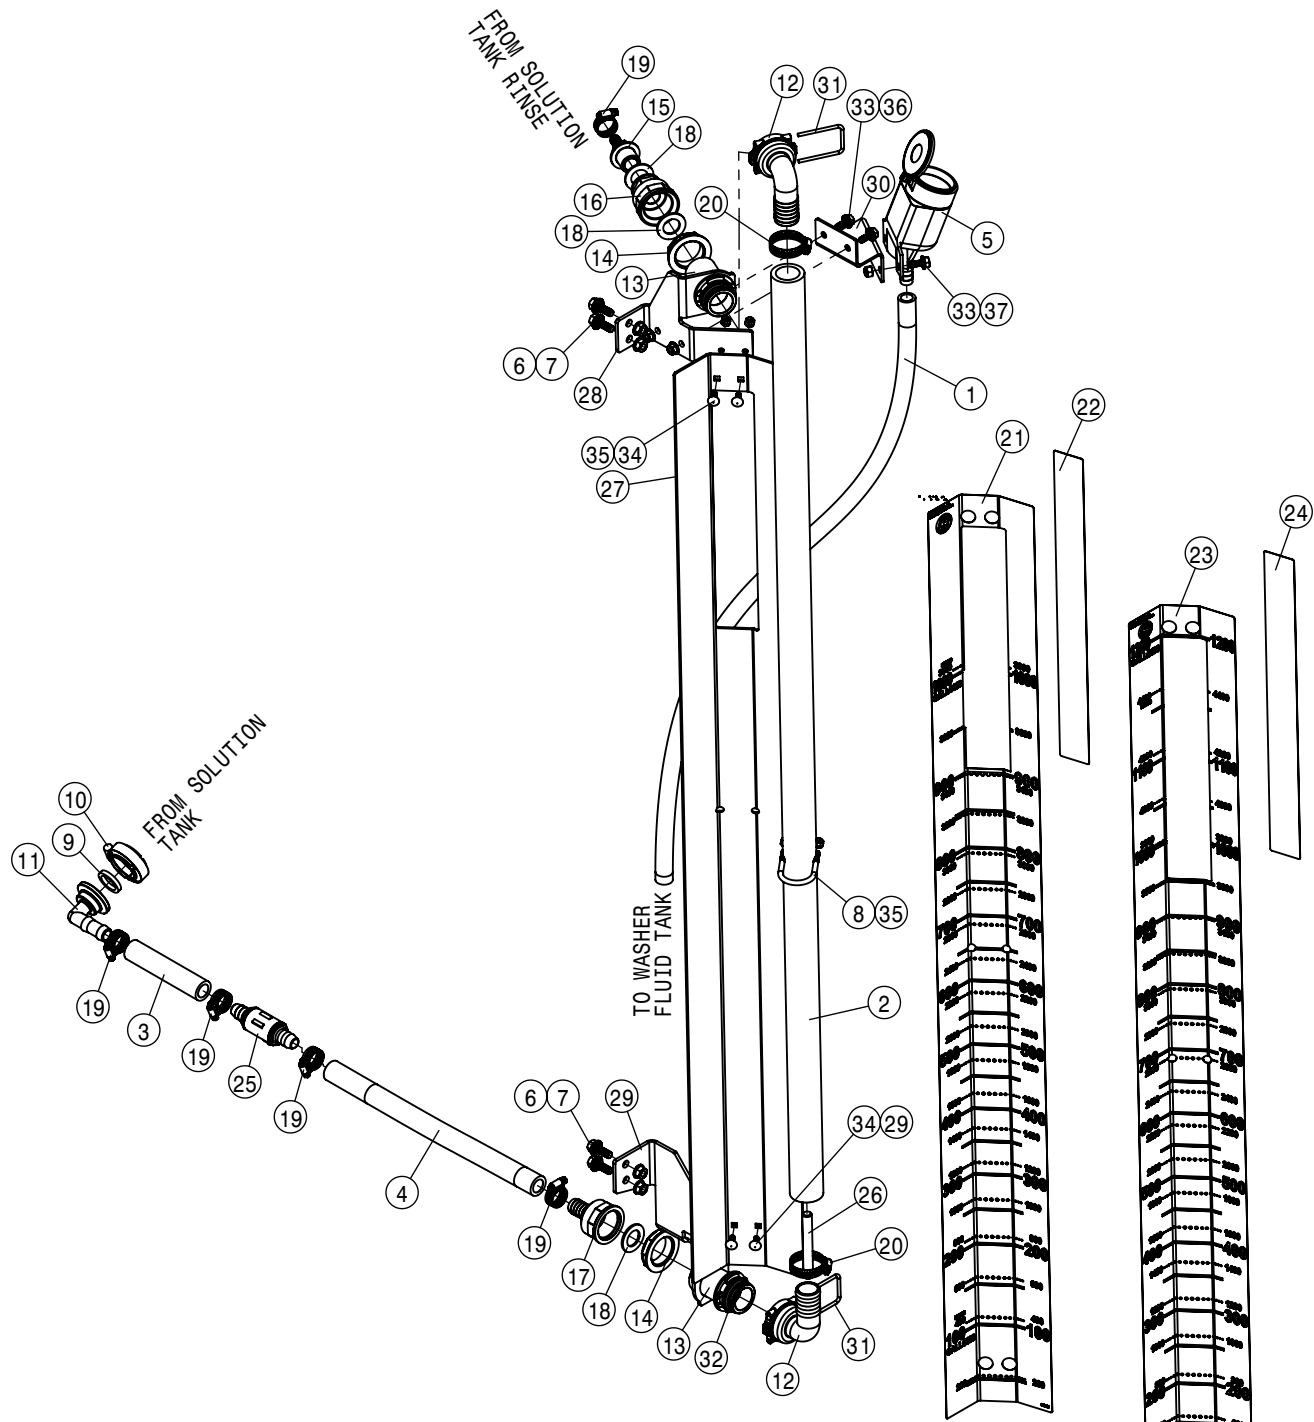

STAINLESS STEEL TANK SIGHT GAUGE ASSEMBLY			
DET	QTY	P/N	DESCRIPTION
1	1	195909-042	HOSE 5/8 HEATER 1-FBR BR 20R3
2	1	195964-058	HOSE 1 1/4" ID-1/4W CLEAR VINYL
3	1	197112-005	HOSE 3/4 1-FBR BR BLK EPDM
4	1	197112-016	HOSE 3/4 1-FBR BR BLK EPDM
5	1	343972	REMOTE FILL
6	4	470087	3/8-16UNC HEX FLG NUT SER MC GR5
7	4	470460	3/8UNC X 1 HHSFB GR5 MC
8	1	473969	1/4UNC-1 1/2 X 2 3/4 RD U-BOLT
9	1	500157	1" FLANGE GASKET EPDM
10	1	500159	1" FLANGE CLAMP S.S.
11	1	500185	1"FLANGE-90-3/4"HOSE BARB POLY
12	2	500370	T5 TO 32MM HB 90 FEMALE
13	2	500396	T5 MALE BULKHEAD
14	2	500397	BULKHEAD NUT
15	1	502003	STRAIGHT-POLY .75" MPT X 13MM
16	1	502004	REDUCER 1.25 FPT X .75"FPT
17	1	502005	STRGHT-POLY,1.25" FPT X 19MM
18	3	502006	GASKET 39.5 X 27.5 EPDM
19	5	520080	HOSE CLAMP NO 10 STAINLESS

STAINLESS STEEL TANK SIGHT GAUGE ASSEMBLY			
DET	QTY	P/N	DESCRIPTION
20	2	520087	HOSE CLAMP NO 20 STAINLESS
21	1	650529	DECAL, 1000 GAL SS, MAJOR '17
22	1	650530	DECAL, 1000 GAL SS, MINOR '17
23	1	650531	DECAL, 1200 GAL SS, MAJOR '17
24	1	650532	DECAL, 1200 GAL SS, MINOR '17
25	1	696193	3/4" HOSE BARB MICRO VALVE
26	1	701448	FLOAT-SIGHT GAUGE 2013
27	1	701566	SS SIGHT GAUGE DECAL PLT
28	1	701567	SS SIGHT GA SUPP BRKT-UPR
29	1	701568	SS SIGHT GA SUPP BRKT-LWR
30	1	701797	WINDOW WASH FILL MT, SS
31	2	737738	FORK,D.3 DIST.42 (737731)
32	2	737763	O-RING, -221 EPDM
33	4	900486	5/16UNC X 3/4 HHSFB SS
34	4	901127	1/4-20 UNC X 3/4 RHSQNB SS
35	6	910118	1/4-20UNC NYLOCK NUT SS
36	2	910119	5/16-18UNC HEX FLG NUT SER SS
37	2	910132	5/16-18UNC NYLOCK NUT SS