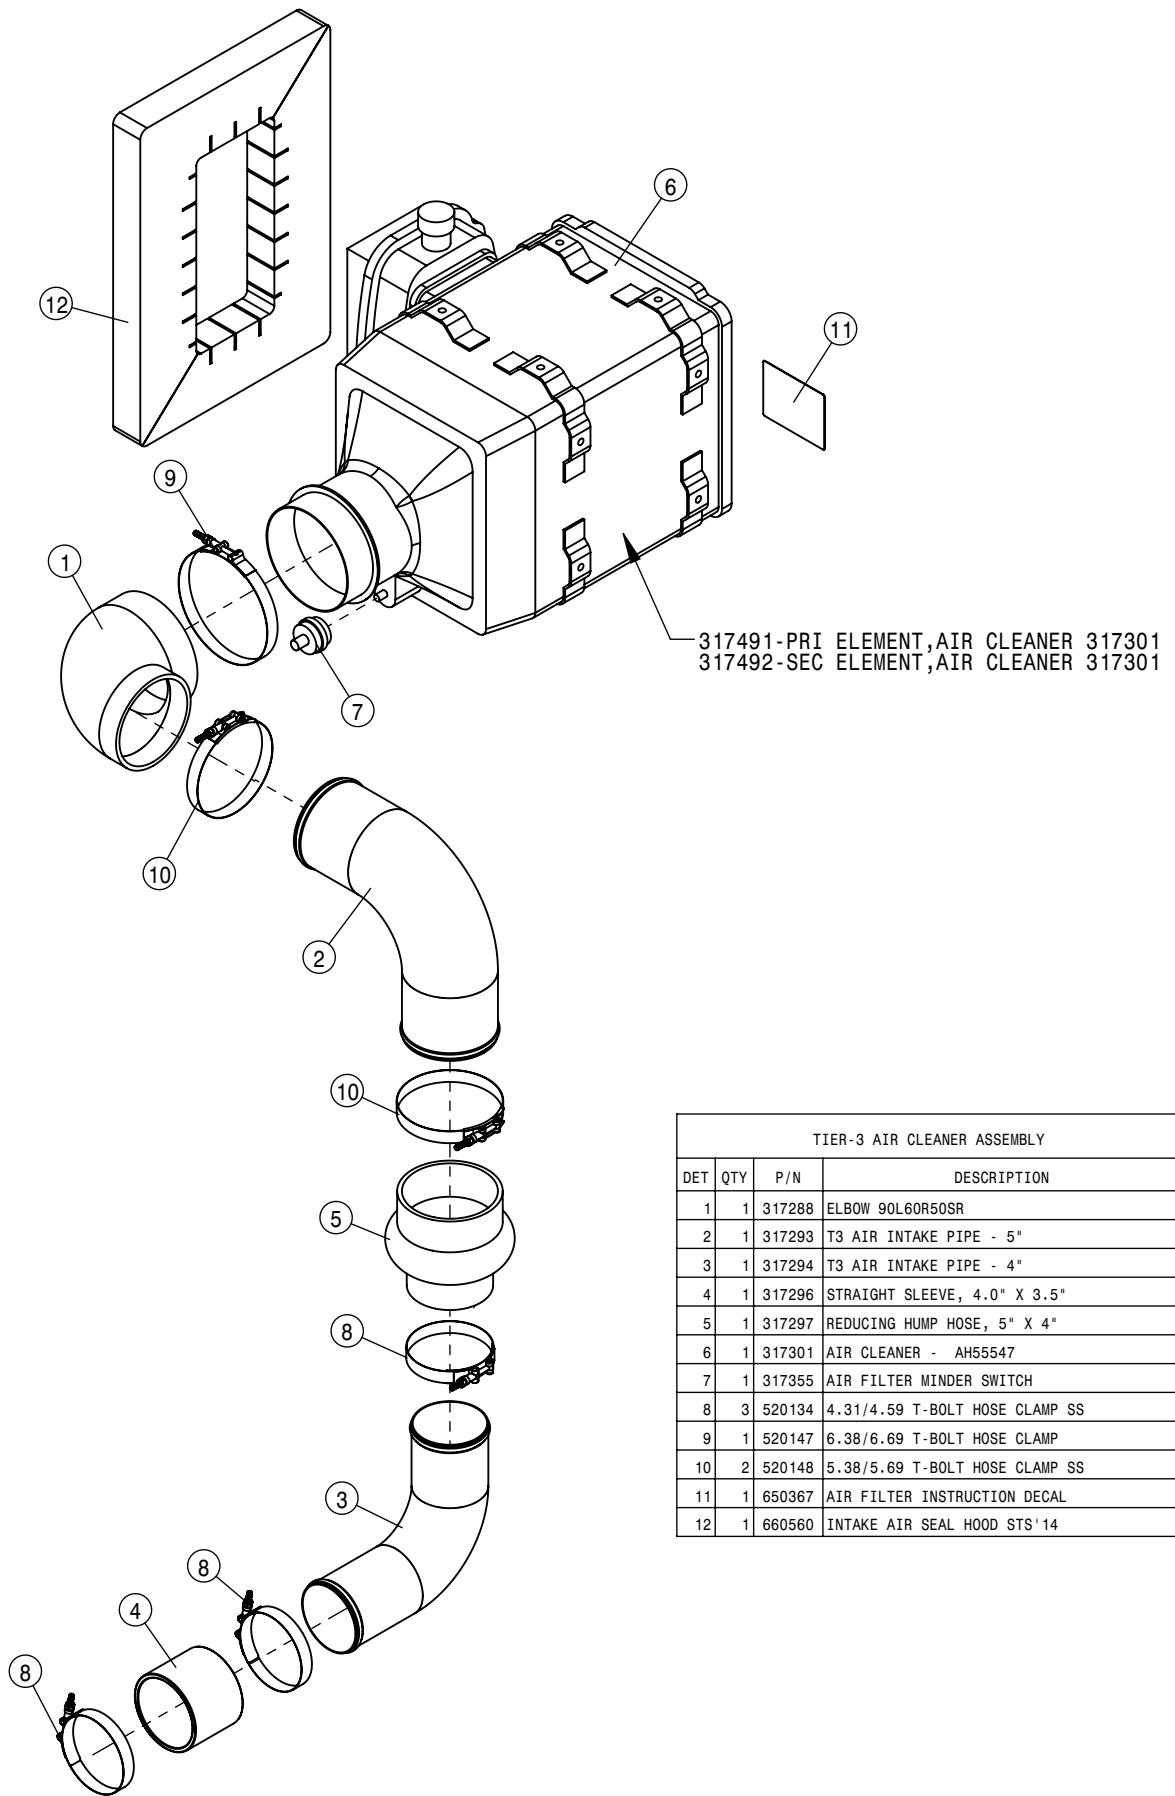

TIER-3 275 HP ENGINE ASSEMBLY			
DET	QTY	P/N	DESCRIPTION
NS	1	294224	ENGINE HARNESS T3, 14
2	1	316372	ENGINE OIL FILTER
3	1	316644	EXHAUST BRAKE
4	2	316646	V-CLAMP, EXHAUST BRAKE,CUMMINS
5	1	317299	STARTER - DENSO PA90L
6	1	317300	ALTERNATOR - DELCO 200 AMP
7	1	317304	DRIVE BELT - 3289716
8	2	470118	1/4UNC X 3/4 HHSFB GR5 MC
9	2	470121	1/4-20UNC HEX FLG NUT SER MC GR5
10	1	473778	8MM-1.25 HEX NUT
11	2	473804	8MM LOCK WASHER
12	1	473827	8MM-1.25 X 20MM HEX BOLT GR8
13	1	520100	CUSH HOSE CLAMP,#24, 1 1/2D X 1/2W
14	1	520118	CUSH CLAMP,#8 1/2D X 1/2W
15	1	520121	CUSH CLAMP,#16 1IN X 3/4W
16	1	618518	1 1/16FJIC-7/8MJIC ADPTR