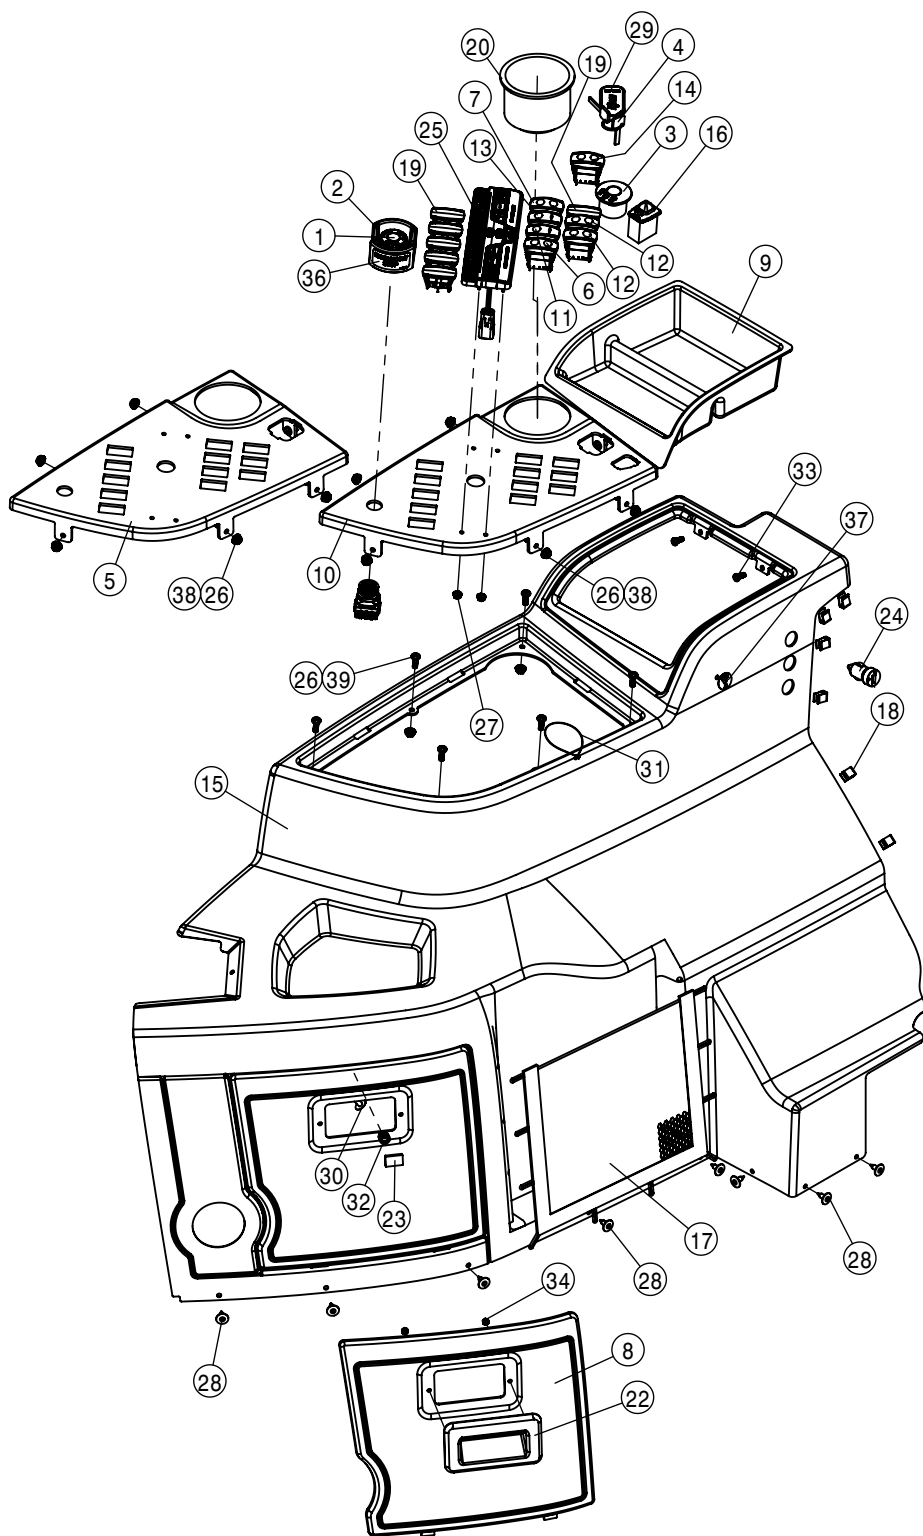

CONSOLE ASSEMBLY			
DET	QTY	P/N	DESCRIPTION
1	1	290081	E-STOP SWITCH,LED MUSHROOM
2	1	290089	E-STOP SHROUD, STS '11
3	1	291916	IGNITION SWITCH
4	2	291917	IGNITION KEY FOR 291916
5	1	343912	CONSOLE SWITCH PANEL, NO MRR
6	1	344076	SWITCH - MAIN TANK '18
7	1	344159	SWITCH - RINSE '18
8	1	344306	CONSOLE DOOR
9	1	344307	CONSOLE TRAY
10	1	344309	CONSOLE SWITCH PANEL
11	1	344312	SWITCH - SOLUTION PUMP
12	2	344314	SWITCH - BOOM FOLD
13	1	344316	SWITCH - AGITATION
14	1	344317	SWITCH - FOAMER
15	1	344407	CONSOLE BODY
16	1	344409	SWITCH - POWER MIRROR
17	1	344410	CARGO NET - SIDE CONSOLE
18	6	344413	"U" CLIP
19	6	344461	HOLE PLUG - CONTURA V
20	1	344462	CUP HOLDER - LARGE
NS	4	344464	POWER OUTLET 12V
22	1	344465	DOOR HANDLE
23	1	344514	PLATE - CONSOLE DOOR
24	1	344555	USB CHARGING ADAPTER - DC
25	1	344556	SECTION KEYPAD STS'15
26	18	470121	1/4 UNC SERR FLG LOCK NUT
27	4	470175	10-32 SERR FLANGE NUT
28	8	470466	1/4 X 3/4 PLTC LCK RIVET
29	1	470544	HAGIE KEY CHAIN
30	1	470545	PUSH TREE FASTENER 1/4 X 1
31	1	470609	8" BEAD CHAIN
32	1	470676	MORTISE MOUNT-PULL MAG CATCH
33	2	472344	1/4UNCX5/8 ALHD BUTTON CAP SCR
34	2	473870	M5 HEX NUT
NS	1	493662	STS TOOL INSTRUCTION SHEET
36	1	650278	DECAL, E-STOP, STS '11
37	1	650467	DECAL - AUX 2
38	12	903708	1/4UNC X1/2PHIL PANHD MACH SCR
39	6	903711	1/4UNC X3/4PHIL PANHD MACH SCR