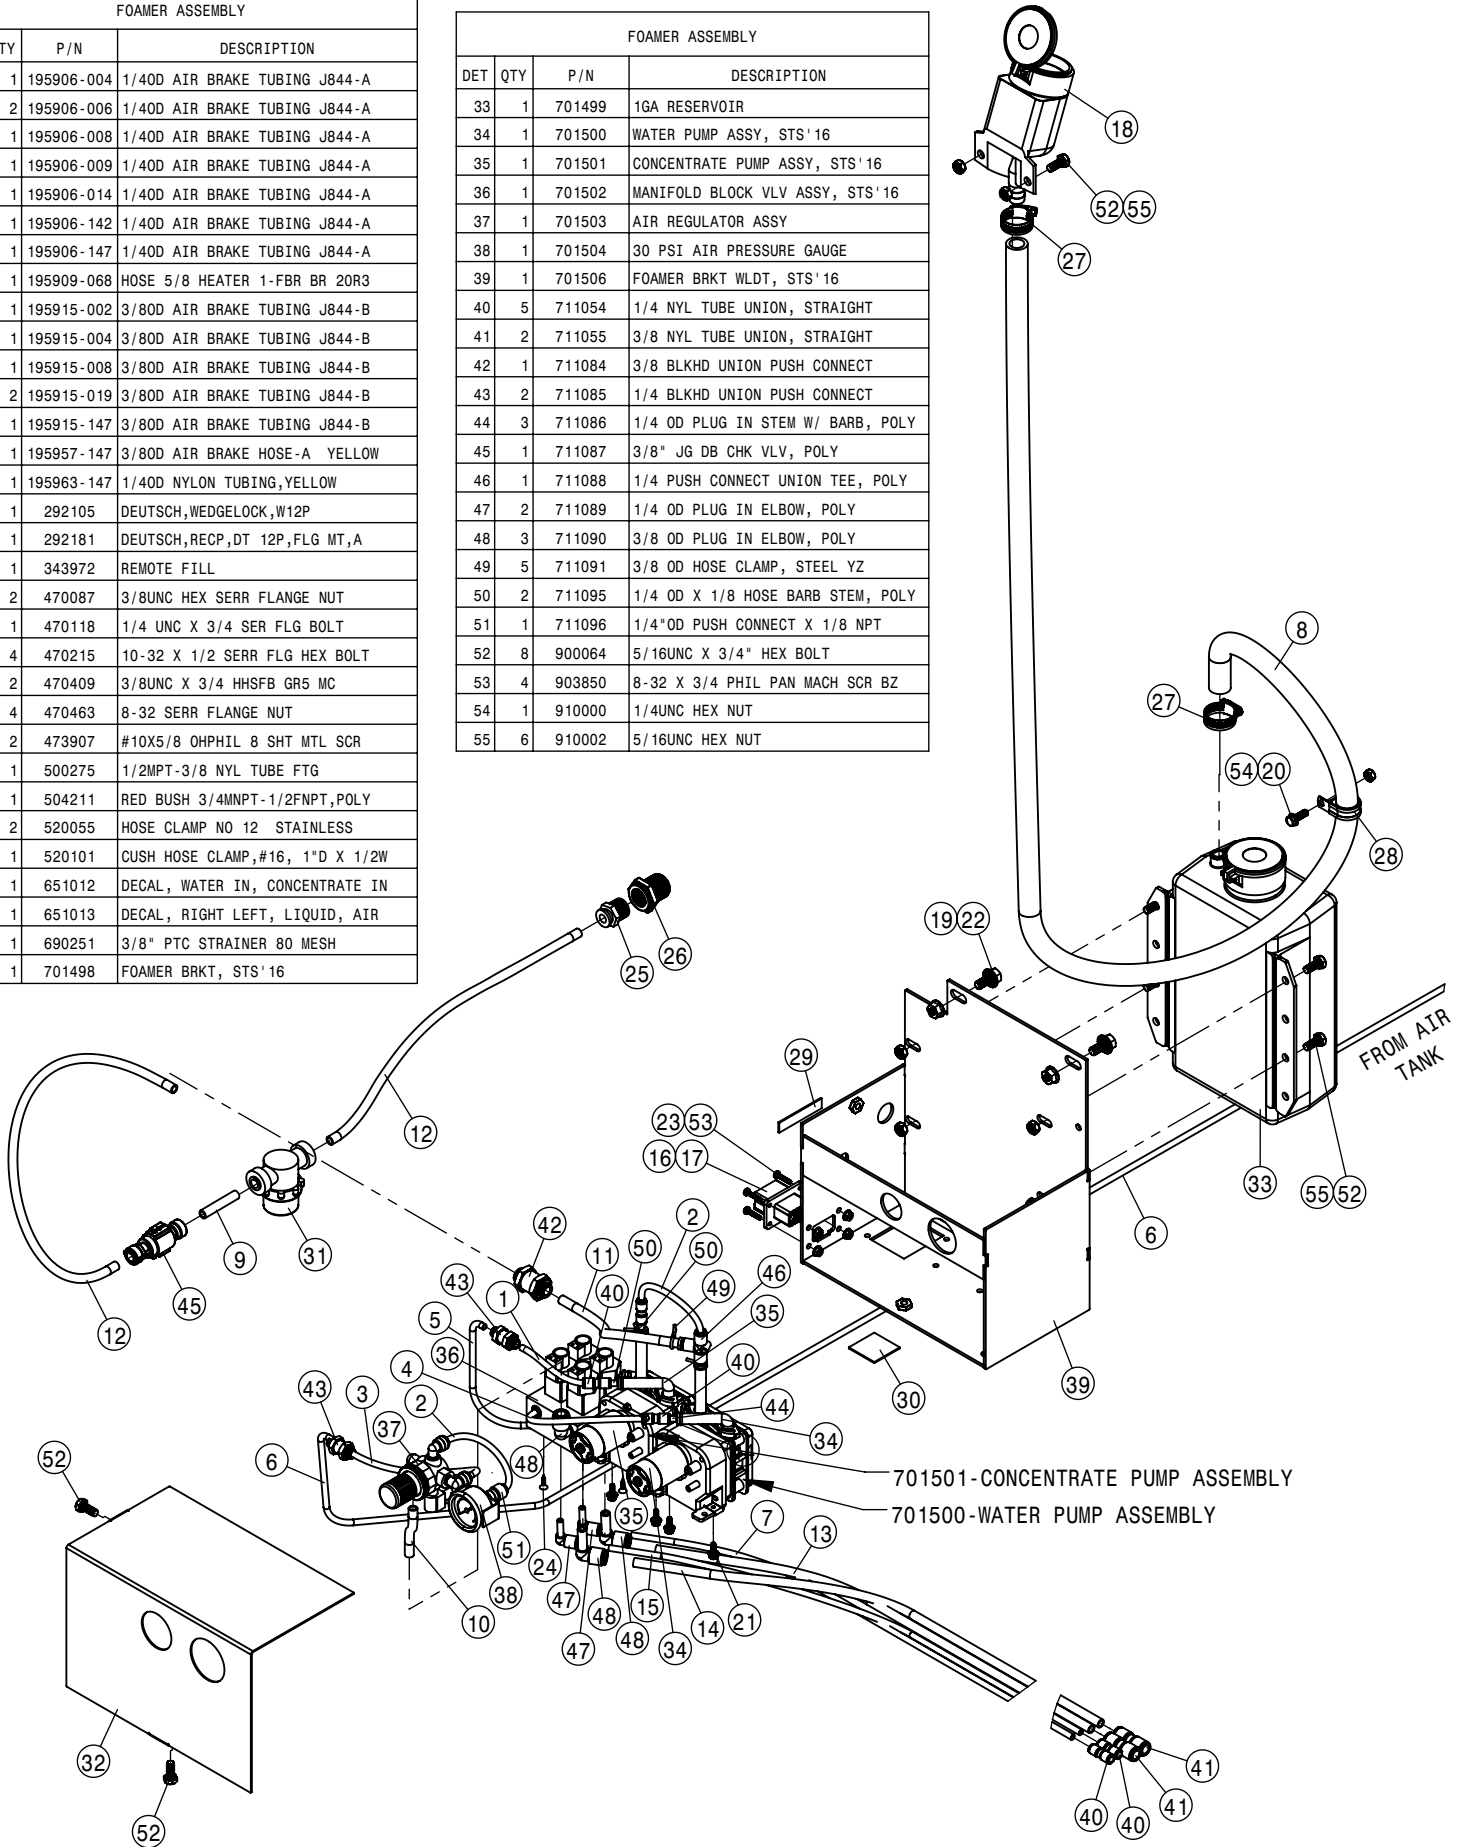

FOAMER ASSEMBLY			
DET	QTY	P/N	DESCRIPTION
33	1	701499	1GA RESERVOIR
34	1	701500	WATER PUMP ASSY, STS' 16
35	1	701501	CONCENTRATE PUMP ASSY, STS' 16
36	1	701502	MANIFOLD BLOCK VLV ASSY, STS' 16
37	1	701503	AIR REGULATOR ASSY
38	1	701504	30 PSI AIR PRESSURE GAUGE
39	1	701506	FOAMER BRKT WLDT, STS' 16
40	5	711054	1/4 NYL TUBE UNION, STRAIGHT
41	2	711055	3/8 NYL TUBE UNION, STRAIGHT
42	1	711084	3/8 BLKHD UNION PUSH CONNECT
43	2	711085	1/4 BLKHD UNION PUSH CONNECT
44	3	711086	1/4 OD PLUG IN STEM W/ BARB, POLY
45	1	711087	3/8" JG DB CHK VLV, POLY
46	1	711088	1/4 PUSH CONNECT UNION TEE, POLY
47	2	711089	1/4 OD PLUG IN ELBOW, POLY
48	3	711090	3/8 OD PLUG IN ELBOW, POLY
49	5	711091	3/8 OD HOSE CLAMP, STEEL YZ
50	2	711095	1/4 OD X 1/8 HOSE BARB STEM, POLY
51	1	711096	1/4"OD PUSH CONNECT X 1/8 NPT
52	8	900064	5/16UNC X 3/4" HEX BOLT
53	4	903850	8-32 X 3/4 PHIL PAN MACH SCR BZ
54	1	910000	1/4UNC HEX NUT
55	6	910002	5/16UNC HEX NUT