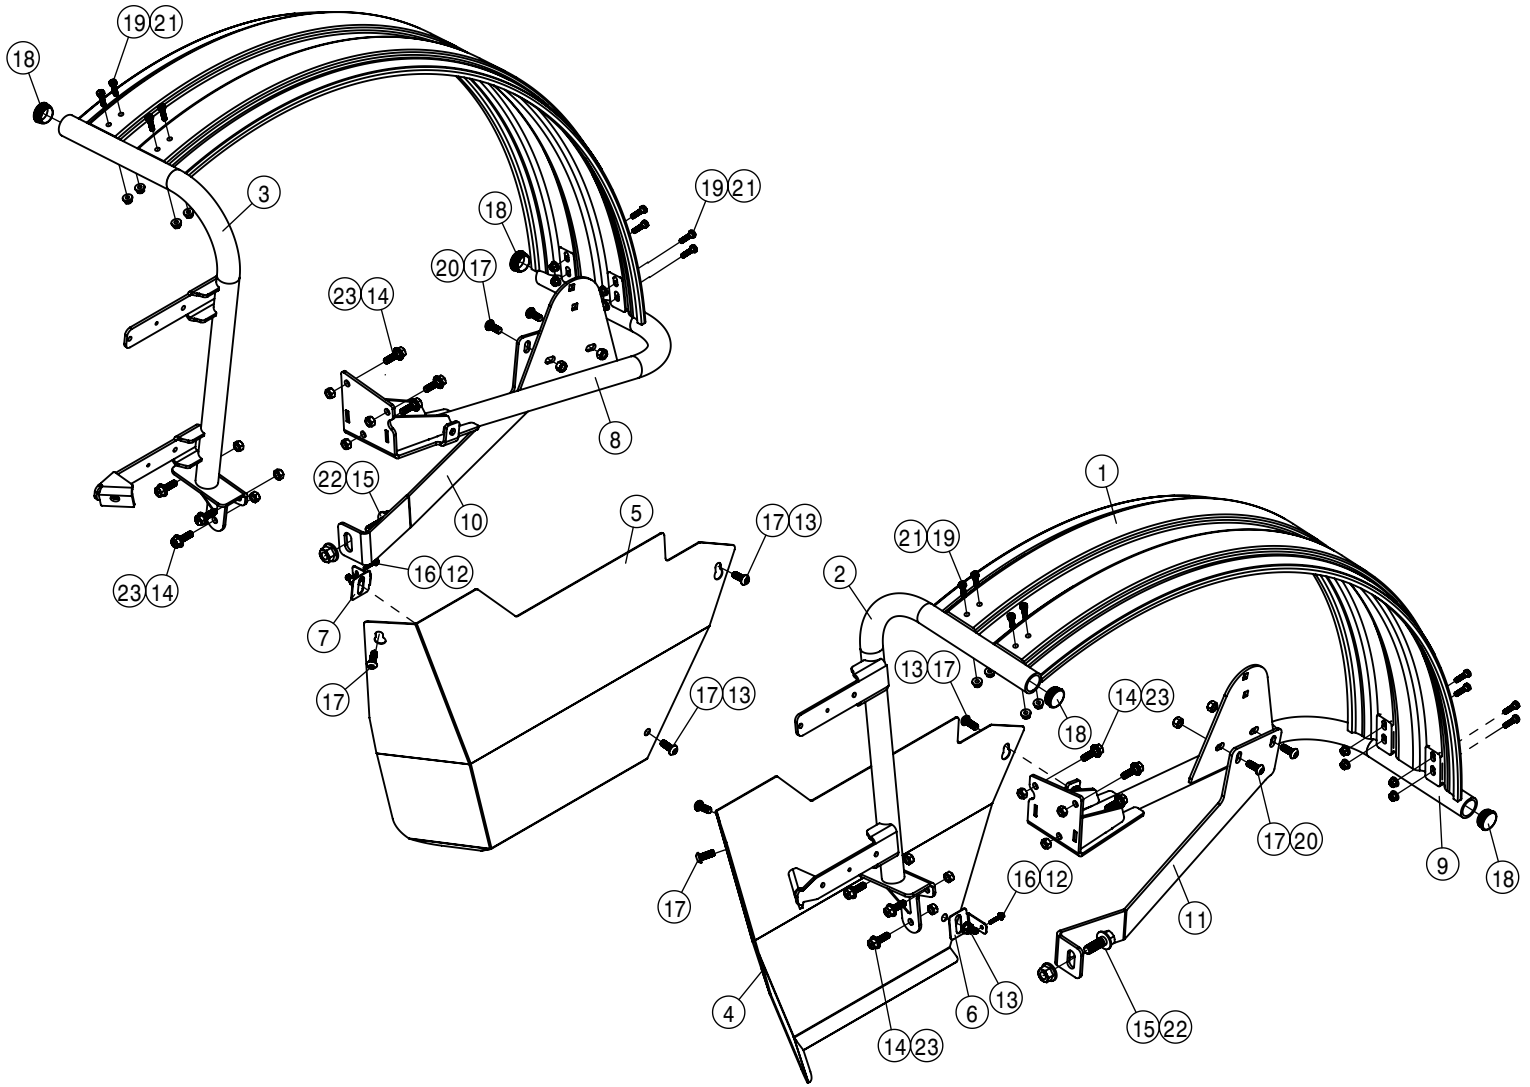

FRONT/REAR FENDER ASSEMBLY			
DET	QTY	P/N	DESCRIPTION
1	2	359598	FRONT FENDER, STS '10
2	1	360123	FENDER BRKT-LH FRT, SDS LEG
3	1	360124	FENDER BRKT-RH FRT, SDS LEG
4	1	360868	CROP SHIELD WLD-LH SDS LEG
5	1	360869	CROP SHIELD WLD - RH SDS LEG
6	1	360870	SDS CROP SHIELD LH MT BRKT
7	1	360871	SDS CROP SHIELD RH MT BRKT
8	1	362571	SDS FENDER BRKT WLD RH, STS'16
9	1	362575	SDS FENDER BRKT WLD LH, STS'16
10	1	362577	RH FENDER BRKT LWR BRACE, STS'16
11	1	362578	LH FENDER BRKT LWR BRACE, STS'16
12	2	470089	1/4UNC HEX NYL-LOC NUT
13	4	470360	1/2UNC SERR FLG HEX NUT
14	12	470431	1/2UNC X 1 1/2 HHSFB GR5 MC
15	2	472367	3/4UNC X 2 HHFB GR8 MC
16	2	473836	1/4UNC X 1 1/4 HHSFB SS FT
17	10	473987	1/2UNC X 1 1/4BUT SKTHD SCR
18	4	629772	CAPPLUGS PLUG,1 3/4" RD, BLACK POLY
19	16	900130	3/8UNC X 1 1/4 HHCS GR5 MC
20	4	910008	1/2-13UNC HEX NUT MC GR5
21	16	910106	3/8-16UNC CTRLK FLG NUT MC GR5
22	2	910111	3/4-10UNC CTRLK FLG NUT MC GR5
23	12	914008	1/2-13UNC STOVER NUT MC GR5