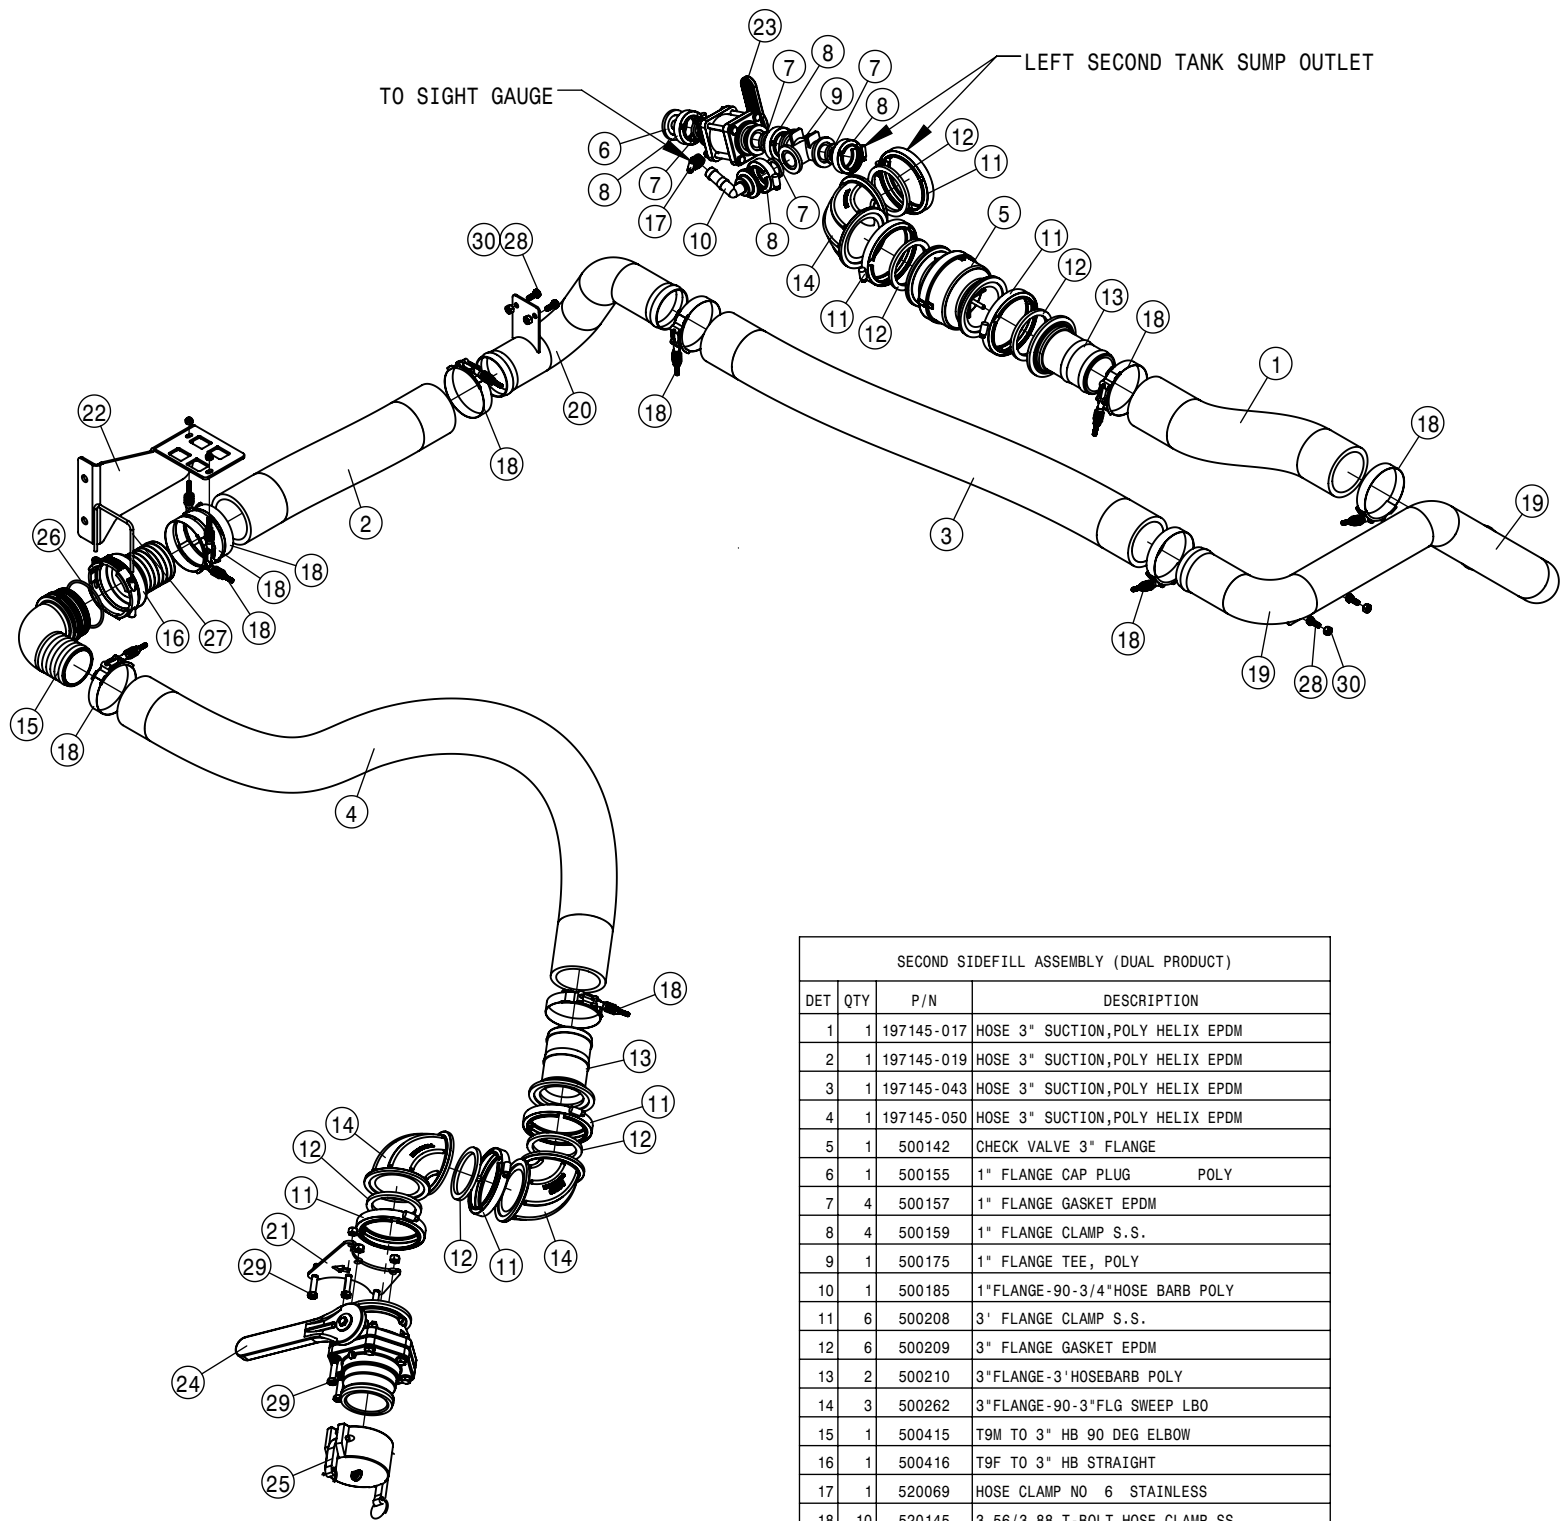

SECOND SIDEFILL ASSEMBLY (DUAL PRODUCT)			
DET	QTY	P/N	DESCRIPTION
1	1	197145-017	HOSE 3" SUCTION,POLY HELIX EPDM
2	1	197145-019	HOSE 3" SUCTION,POLY HELIX EPDM
3	1	197145-043	HOSE 3" SUCTION,POLY HELIX EPDM
4	1	197145-050	HOSE 3" SUCTION,POLY HELIX EPDM
5	1	500142	CHECK VALVE 3" FLANGE
6	1	500155	1" FLANGE CAP PLUG POLY
7	4	500157	1" FLANGE GASKET EPDM
8	4	500159	1" FLANGE CLAMP S.S.
9	1	500175	1" FLANGE TEE, POLY
10	1	500185	1"FLANGE-90-3/4"HOSE BARB POLY
11	6	500208	3' FLANGE CLAMP S.S.
12	6	500209	3" FLANGE GASKET EPDM
13	2	500210	3"FLANGE-3'HOSEBARB POLY
14	3	500262	3"FLANGE-90-3'FLG SWEEP LBO
15	1	500415	T9M TO 3" HB 90 DEG ELBOW
16	1	500416	T9F TO 3" HB STRAIGHT
17	1	520069	HOSE CLAMP NO 6 STAINLESS
18	10	520145	3.56/3.88 T-BOLT HOSE CLAMP SS
19	1	691456	SOLU TUBE, 3.00SS SFL DLPRD RR
20	1	691457	SOLU TUBE, 3.00SS SFL DLPRD FR
21	1	691458	BRKT MT SIDE FILL SECOND '17
22	1	691459	BRKT MT SIDE FILL SEC HOSE '17
23	1	696147	BALL VLV, 1" FLANGE
24	1	696192	3"FLG STUBBY VALVE,3"M-ADPTR
25	1	696231	CAP FOR 3" MALE COUPLER POLY
26	1	737773	O-RING EPDM -236
27	1	737774	FORK D5 DIST 88
28	4	900064	5/16UNC X 3/4" HEX BOLT
29	6	900170	3/8UNC X 2 1/4 HHCS GR5 MC
30	4	914002	5/16UNC HEX STOVER NUT