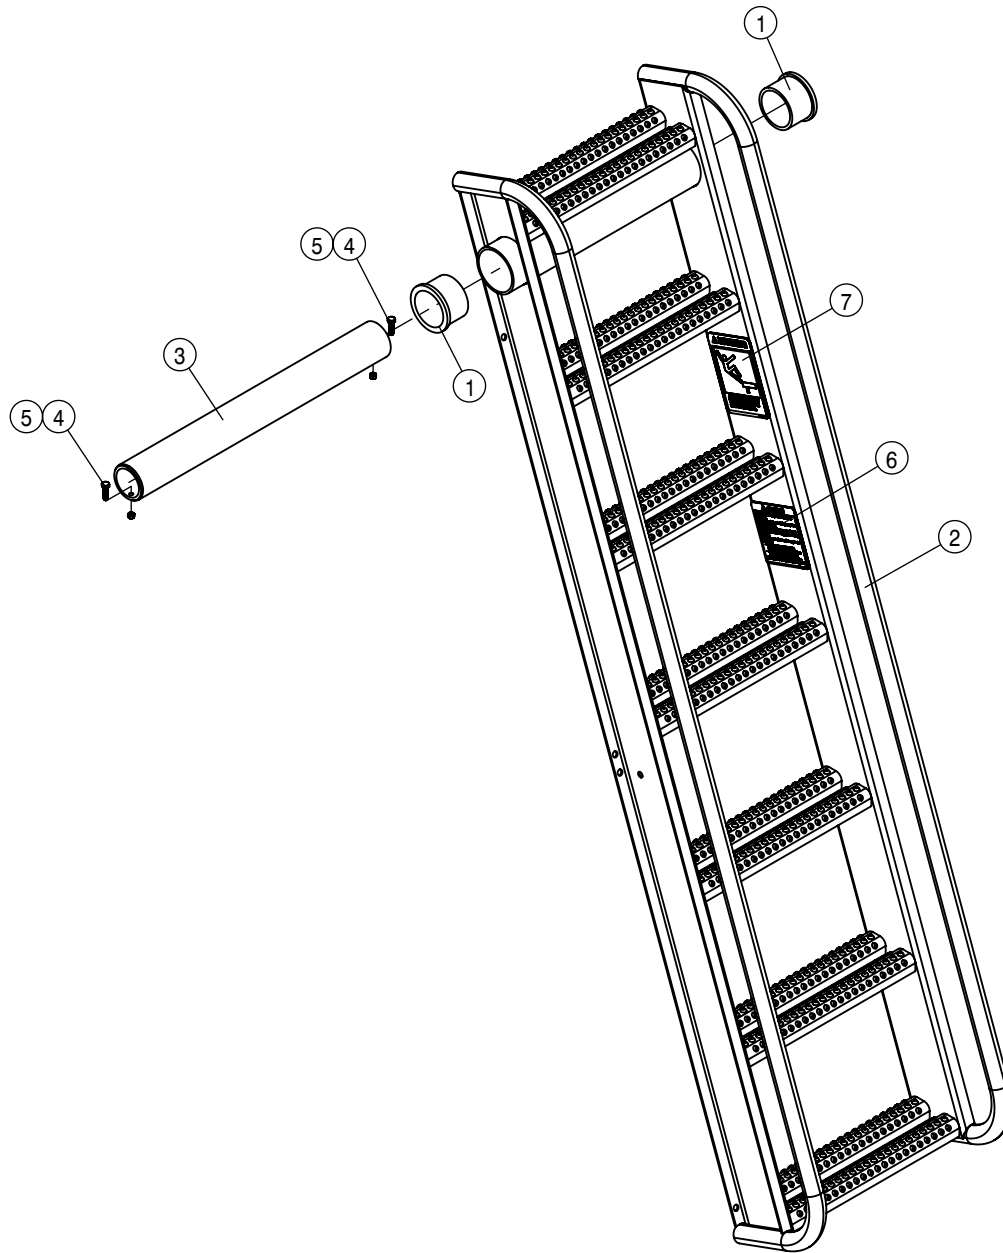

LADDER ASSEMBLY			
DET	QTY	P/N	DESCRIPTION
1	2	121102	LADDER PIVOT BEARING, POLYGON
2	1	343944	LADDER W/DECAL, STS
3	1	344534	LADDER MT TUBE, STS '14
4	2	900003	1/4UNC X 1" HEX BOLT
5	2	914000	1/4UNC HEX STOVER NUT
6	1	HXE19558	LABEL, CAUTION
7	1	N403721	LABEL, DO-NOT-RIDE