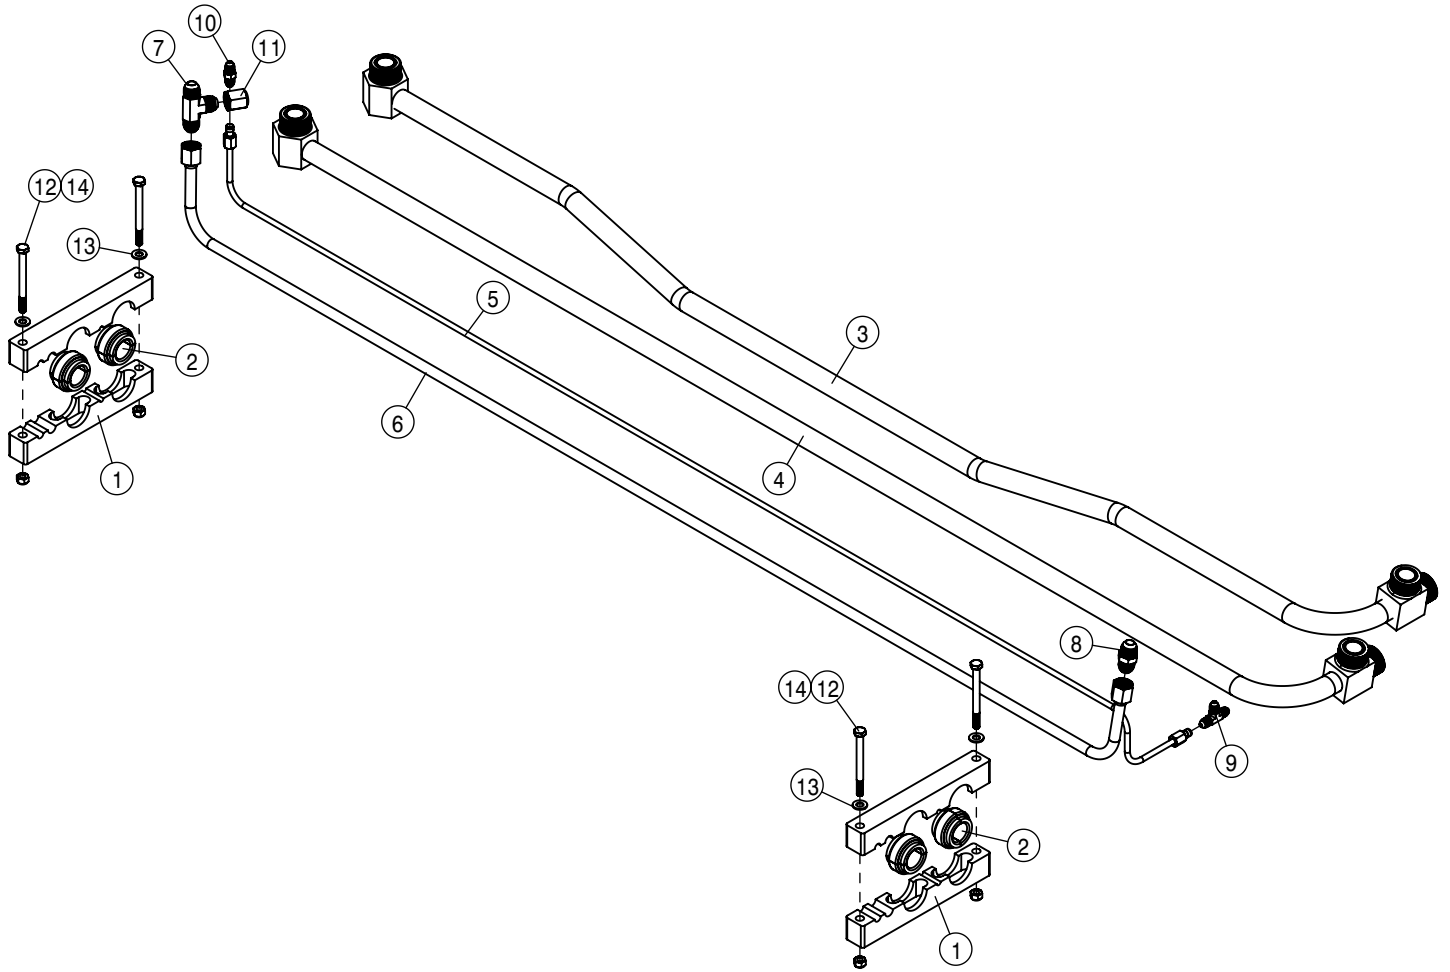

FRONT HYDRAULIC TUBES			
DET	QTY	P/N	DESCRIPTION
1	2	470685	HOSE CLAMP
2	4	470686	RUBBER INSERT, CLAMP
3	1	615913	TUBE ASSY 1"OD 16-ORFS
4	1	615914	TUBE ASSY 1"OD 16-ORFS
5	1	615916	TUBE ASSY 1/4"OD 4-FJIC
6	1	615917	TUBE ASSY 1/2"OD 8-FJIC
7	1	618311	3/4MJIC UNION TEE
8	1	618314	3/4MJIC UNION
9	1	618488	7/16MJIC UNION TEE
10	1	618524	7/16MJIC UNION
11	1	618532	3/4FJIC CAP NUT
12	4	900521	5/16UNC X 3 1/2 HHCS SS
13	4	910113	SAE FLAT WASHER 5/16 SS
14	4	910132	5/16-18UNC NYLOCK NUT SS