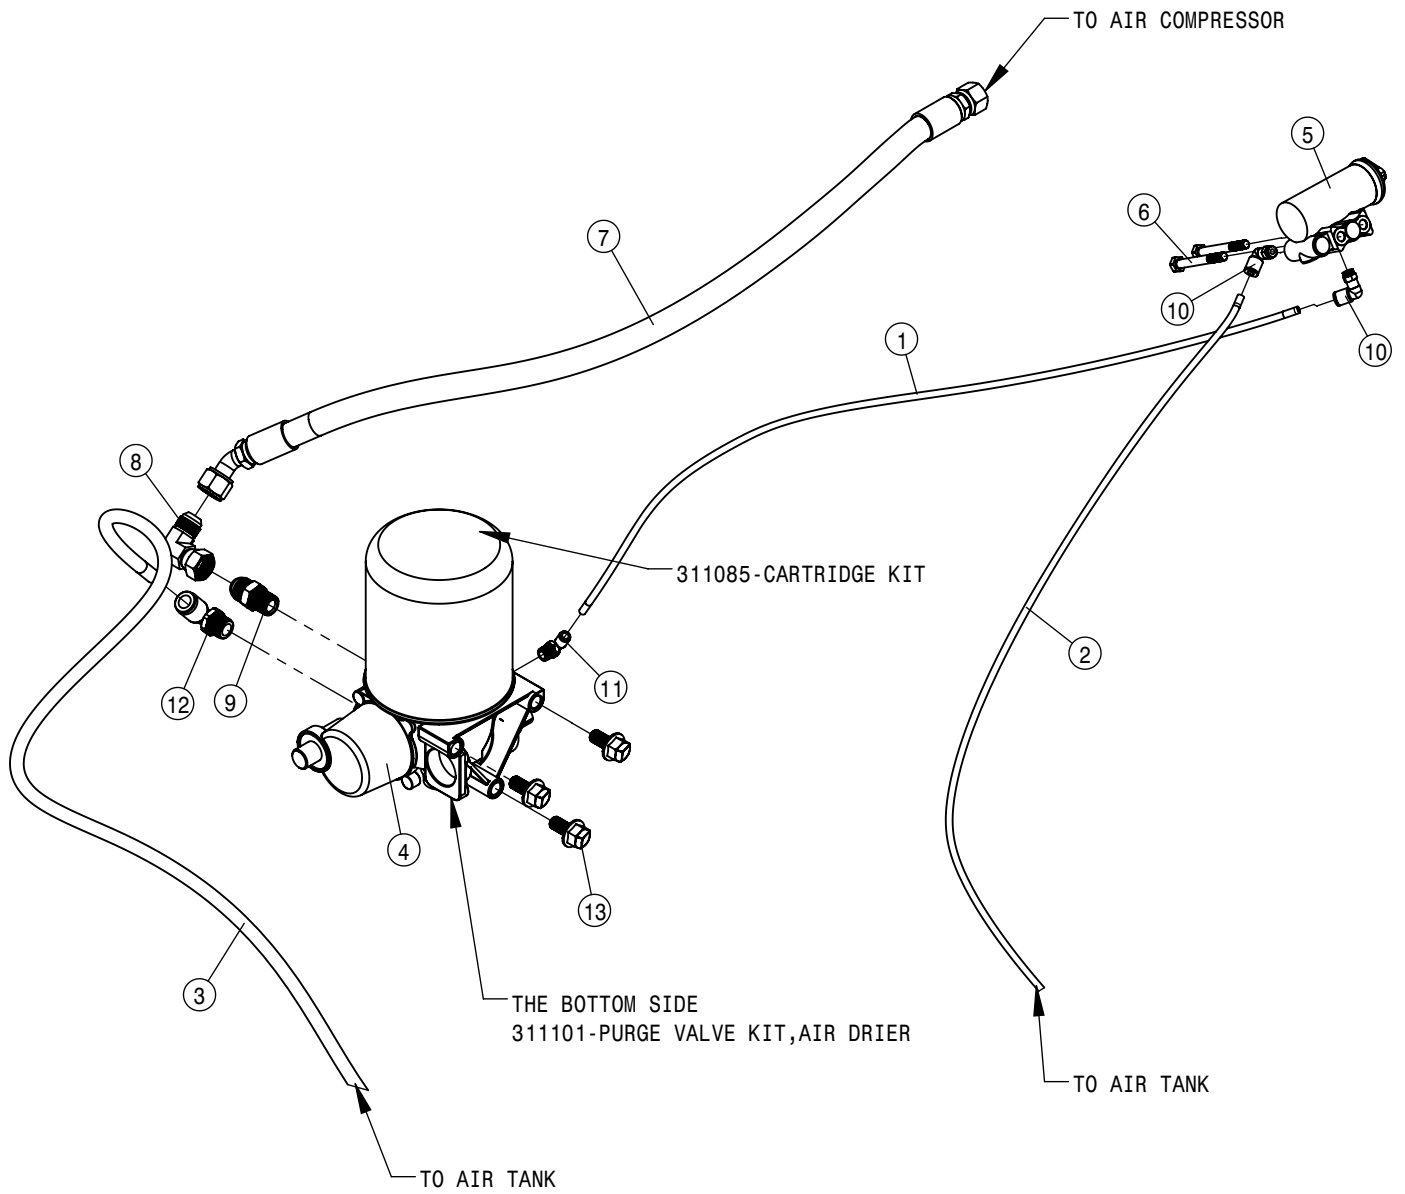

AIR DRIER AND GOVERNOR ASSEMBLY			
DET	QTY	P/N	DESCRIPTION
1	1	195906-032	1/40D AIR BRAKE TUBING J844-A
2	1	195906-123	1/40D AIR BRAKE TUBING J844-A
3	1	195914-128	1/20D AIR BRAKE TUBING J844-B
4	1	311084	AIR DRYER, SYSTEM SAVER 1200
5	1	316277	AIR COMPRESSOR GOVERNOR KIT
6	2	473822	8MM-1.25 X 70MM HEX BOLT GR8
7	1	601941	10-451TC-10FJX-10FJX45-36
8	1	618301	7/8MJIC-90-7/8FJIC SWIV LBO
9	1	618325	7/8MJIC-1/2MNPT ADPTR
10	2	711039	1/8MNPT-90-1/4 NYL TUBE LBO
11	1	711040	1/4MNPT-90-1/4 NYL TUBE LBO
12	1	711042	1/2MNPT-1/2 NYL TUBE LBO
13	3	900516	1/2UNC X 1 HHSFB GR5 MC