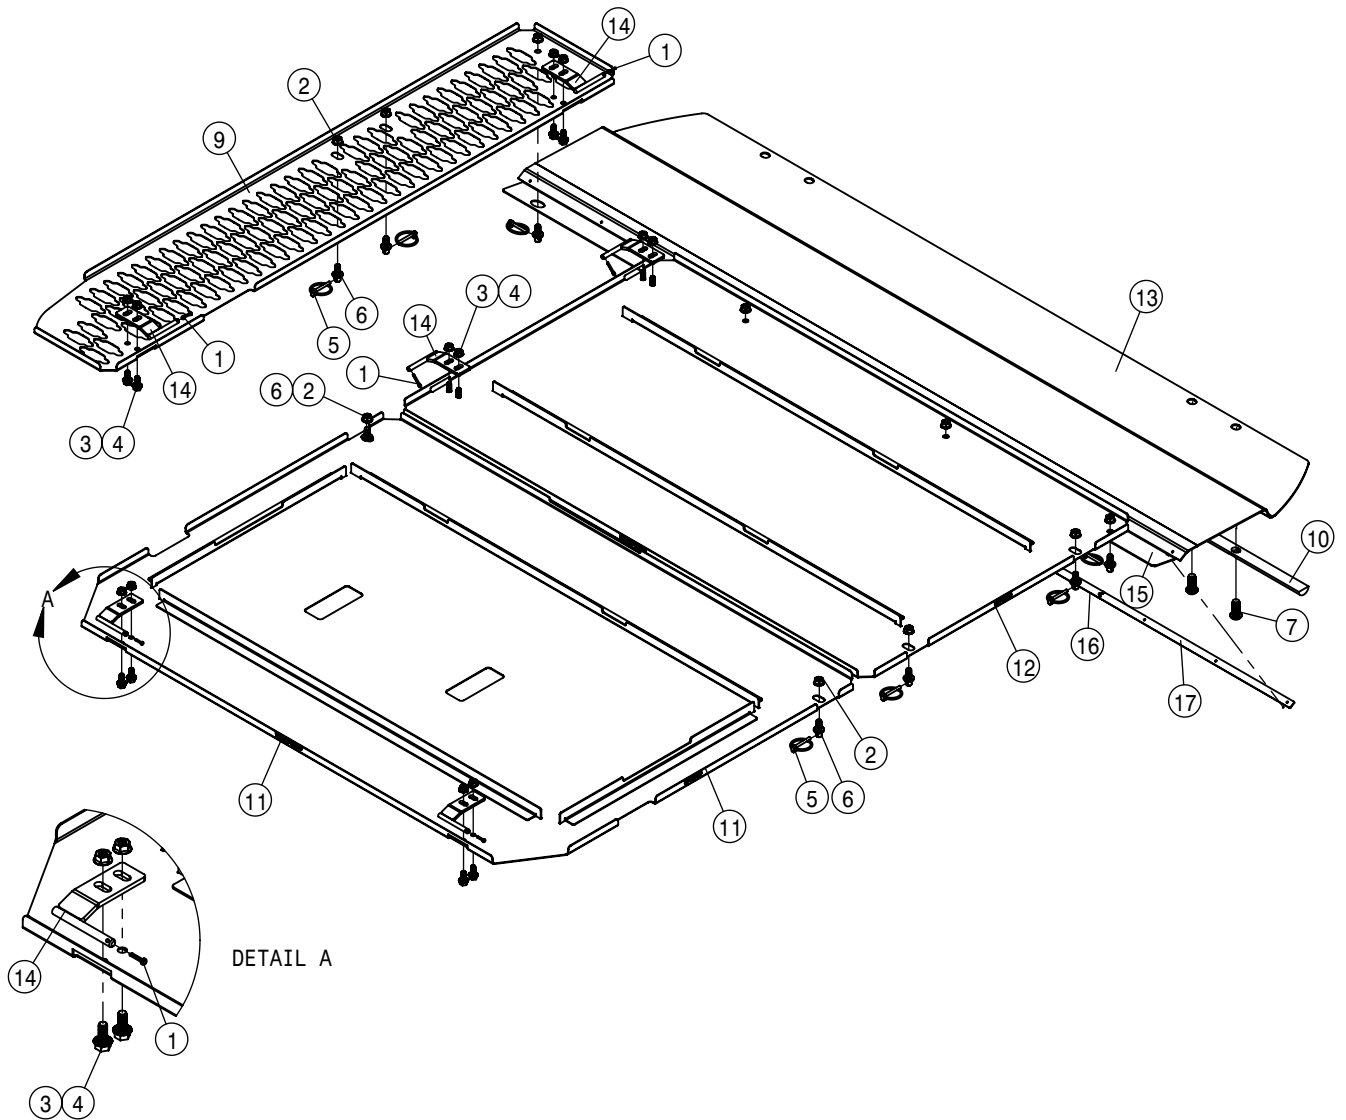

DETAIL A

REAR TALL CROP SHIELD ASSEMBLY			
DET	QTY	P/N	DESCRIPTION
1	6	470075	1/8 X 3/4 COTTER PIN
2	10	470087	3/8UNC HEX SERR FLANGE NUT
3	12	470113	5/16UNC SERR FLG LOCK NUT
4	12	470233	5/16UNC X 3/4 SERR FLG HEX BOLT
5	10	470335	LINCHPIN, 3/16 X 1 1/4 GRIP
6	10	470520	HANGER PIN,3/8UNC x.437Dx.500L
7	4	473987	1/2UNC X 1 1/4BUT SKTHD SCR
NS	10	485072	POP RIVET, 1/8DIA X 1/4 GRIP SS
9	1	660565	BELLY PAN - HOOD, RH
10	1	660566	BAR - CURTAIN
11	1	660568	BELLY PAN - ENGINE FRT, WLD
12	1	660569	BELLY PAN - ENGINE REAR, WLD
13	1	660574	CURTAIN - HOOD
14	6	660578	HINGE - BELLY PAN, WLD
15	1	660586	HOLDER - CURTAIN
16	1	660595	HOLDER - CURTAIN, OUTER SCT 1
17	1	660596	HOLDER - CURTAIN, OUTER SCT 2