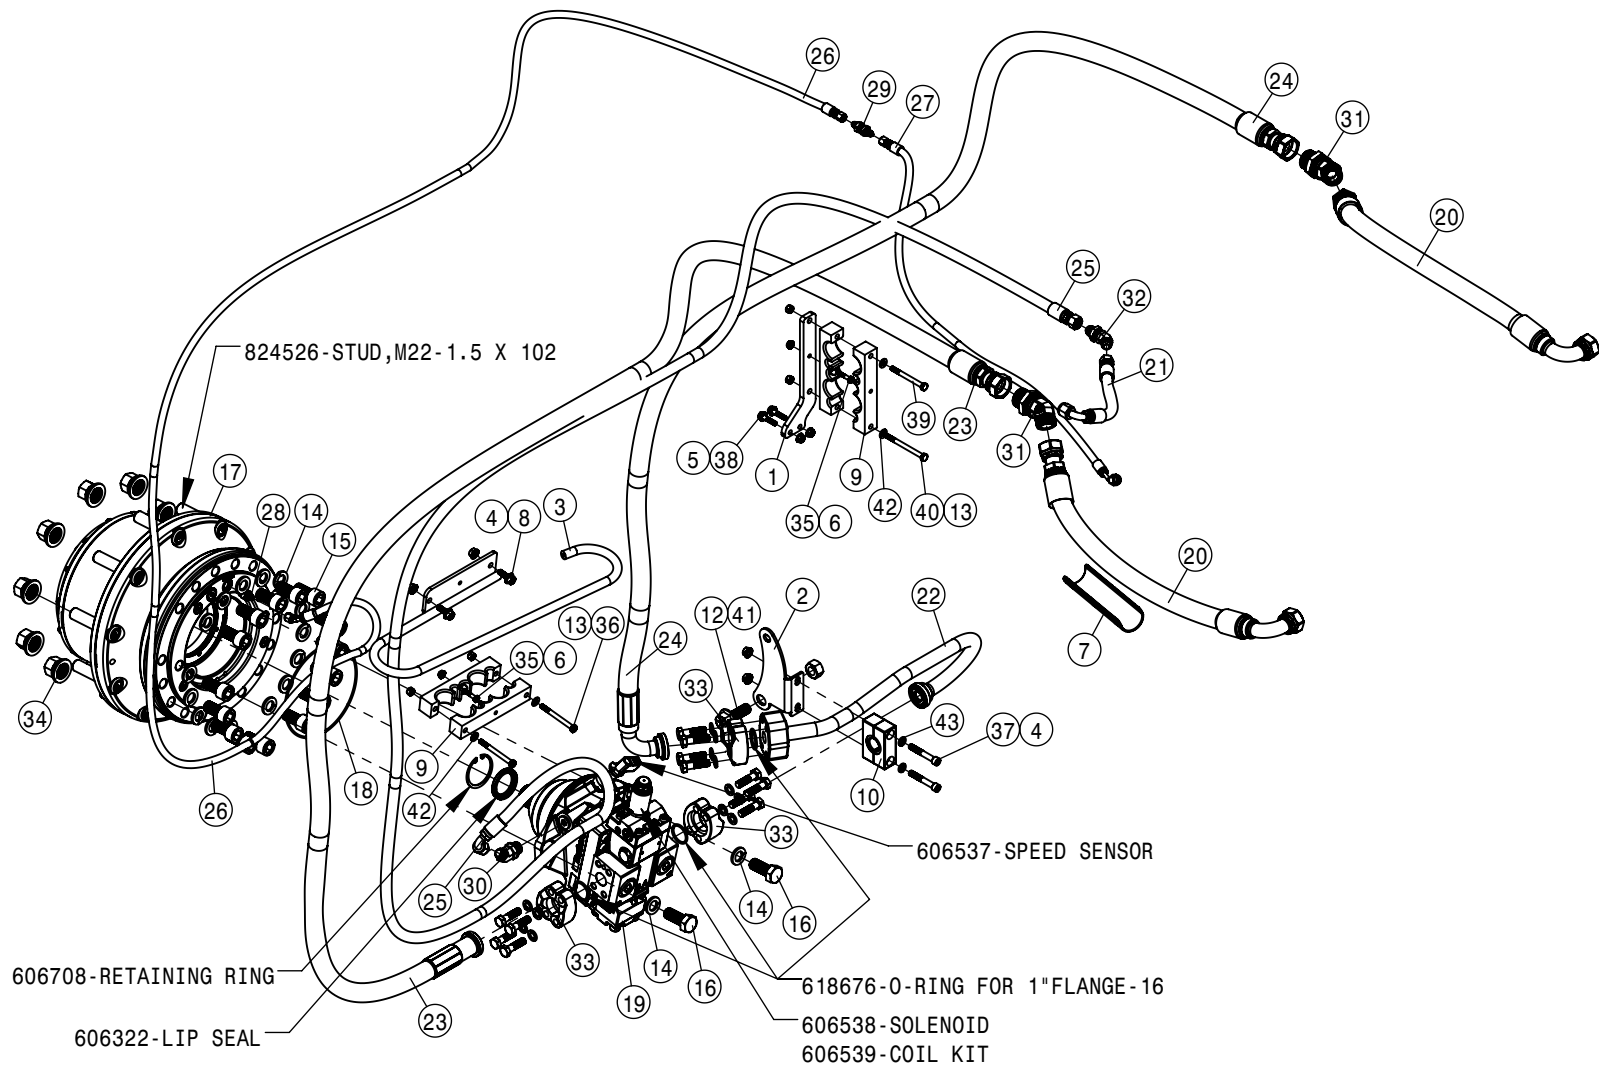

RIGHT REAR WHEEL MOTOR ASSEMBLY			
DET	QTY	P/N	DESCRIPTION
1	1	360065	RIGHT REAR LEG HOSE BRKT
2	1	360212	RGT LEG TUBE BRKT
3	1	362096	RGT REAR TOP HOSE BRKT
4	4	470087	3/8-16UNC HEX FLG NUT SER MC GR5
5	2	470113	5/16-18UNC HEX FLG NUT SER MC GR5
6	2	470121	1/4-20UNC HEX FLG NUT SER MC GR5
7	1	470369	HOSE PROTECTOR, 8" BLACK
8	2	470460	3/8UNC X 1 HHSFB GR5 MC
9	2	470672	HOSE CLAMP, 5-HOLE
10	1	470693	CLAMP ASSY W/ 1" RUBBER INS
NS	1	470762	SIDEWINDER SLEEVE RH
12	1	472367	3/4UNC X 2 HHFB GR8 MC
13	4	473001	5/16-18UNC NYLOCK NUT MC GR5
14	17	473854	20MM LOCK WASHER
15	15	473885	20MM-2.50 X 40 MM SHCS
16	2	473886	20MM-2.50 X 50MM HEX BOLT
17	1	606129	HUB, C017, 30:1
18	1	606190	O-RING,WHL MTR HSNB SAUER
19	1	606632	H1-B 80cc WHL MTR W40SFT SAUER
20	2	617067	16-797TC-16FFOX-16FFOX90-31 H/A
21	1	617077	08-451TC-08FJX-08FJX90-15 H/A
22	1	617457	RGT DRV TUBE 1.00" X 0.120"WT

RIGHT REAR WHEEL MOTOR ASSEMBLY			
DET	QTY	P/N	DESCRIPTION
23	1	617464	16-797TC-16FFOX-16C62F-134 H/A
24	1	617465	16-797TC-16FFOX-16C62FX90-116
25	1	617485	08-451TC-08FJX-08FJX90-161 H/A
26	1	617486	04-451TC-04FJX-04FJX45-154 H/A
27	1	617490	04-451TC-04FJX-06FJX45-42 H/A
28	1	618468	7/16MJIC-9/16MOR ADPTR
29	1	618511	7/16MJIC-7/16MJIC BLKHD UNION
30	1	618602	3/4MJIC-45-7/8MOR LBO
31	2	618930	1 7/16 MFOR-45-BLKHD UNION LBO
32	1	618931	3/4" MJIC-45-BLKHD UNION LBO
33	3	618933	M12 SPLIT FLANGE KIT #62 (-16)
34	10	824055	22MM-1.50 SMTH FLG WHEEL NUT
35	2	900004	1/4UNC X 1 1/4 HHCS GR5 MC
36	2	900073	5/16UNC X 3 1/4 HHCS GR5 MC
37	2	900398	3/8UNC X 2 1/2" SOC HD CAP SCR
38	2	900490	5/16UNC X 1 1/4 HHSFB SS
39	1	900497	5/16UNC X 3 1/4 HHCS SS
40	1	900498	5/16UNC X 3 3/4 HHCS SS
41	1	910012	3/4-10UNC HEX NUT MC GR5
42	4	920001	SAE FLAT WASHER 5/16 MC
43	2	920502	HLOCK WASHER 3/8 MC