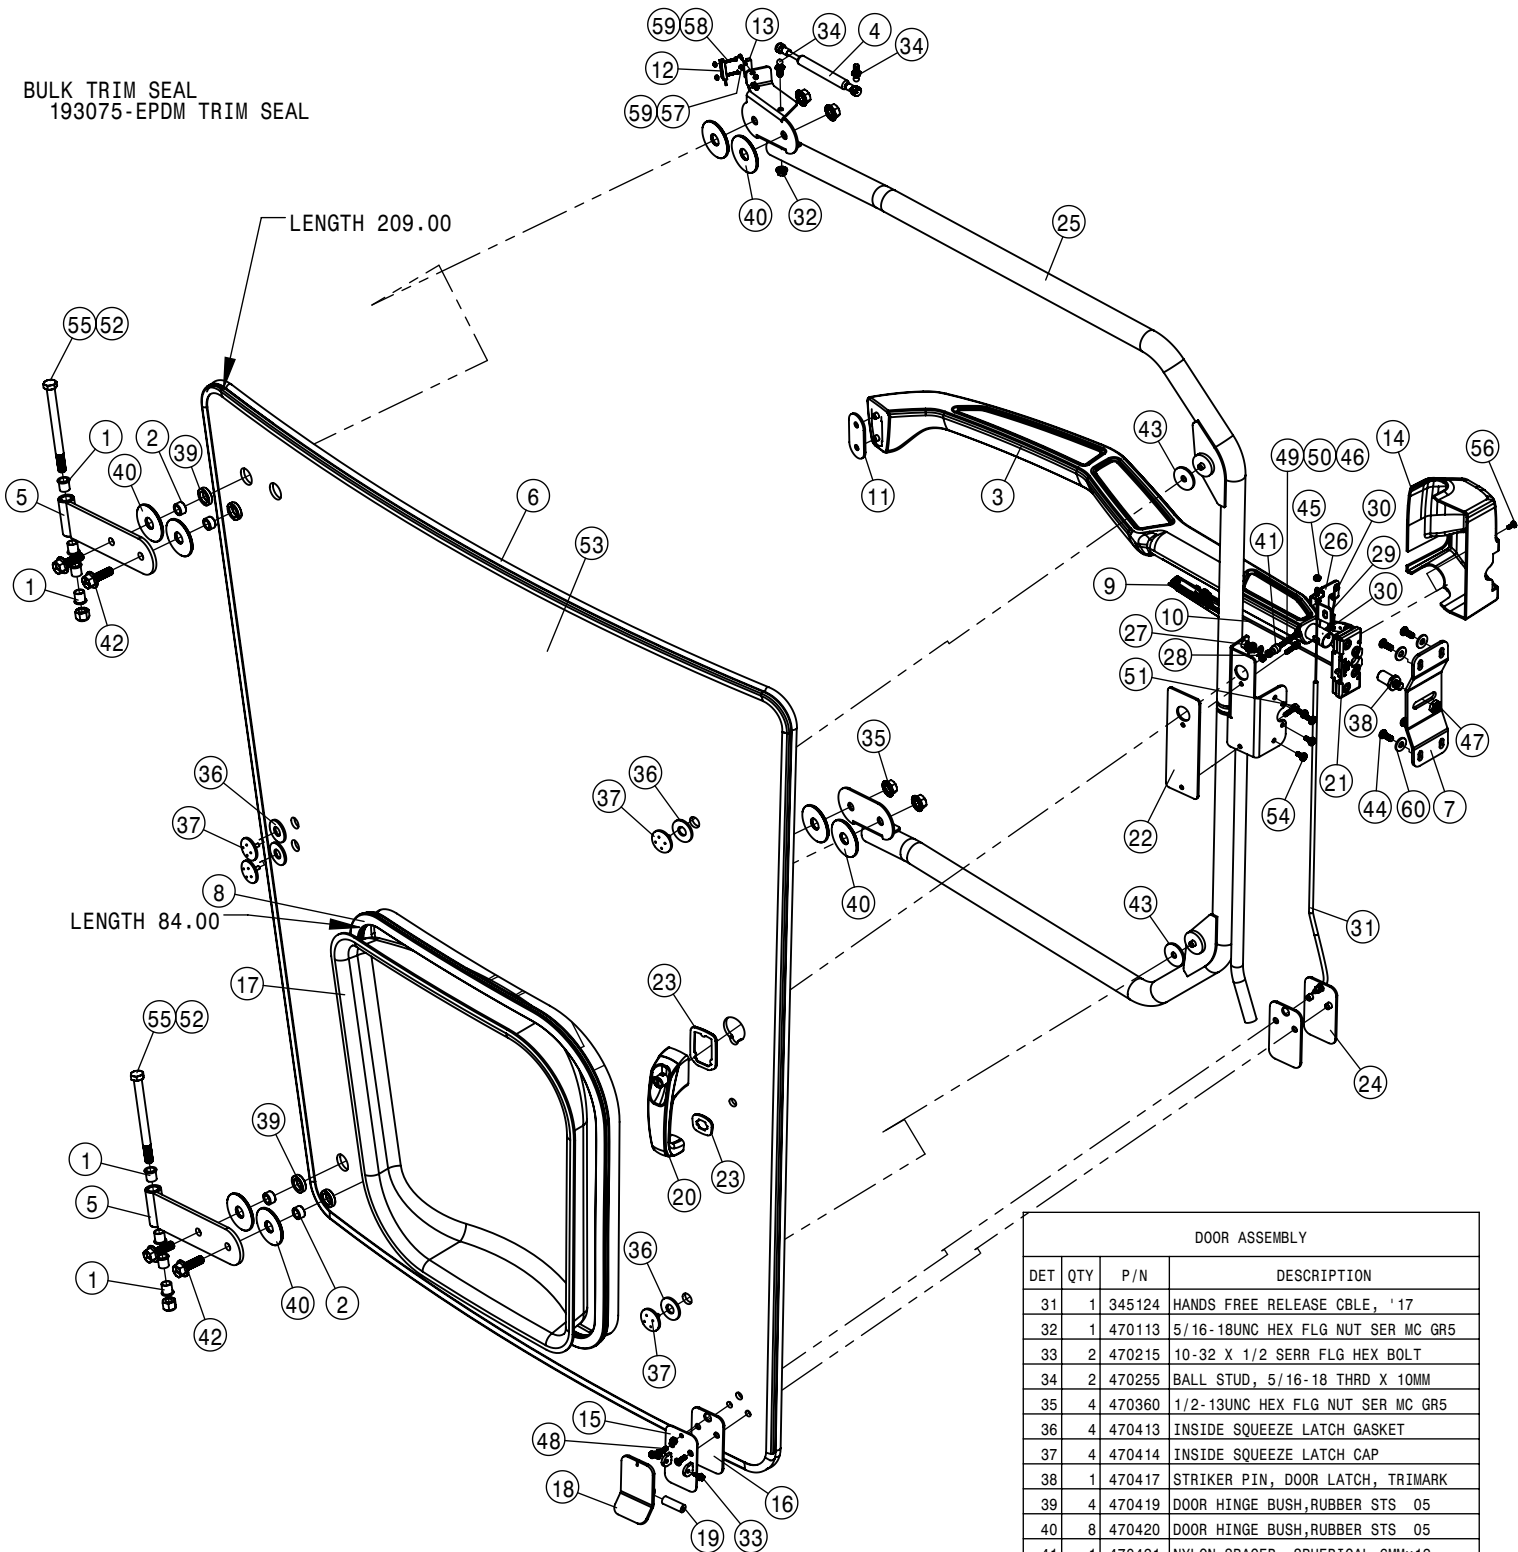

BULK TRIM SEAL
193075-EPDM TRIM SEAL

DOOR ASSEMBLY			
DET	QTY	P/N	DESCRIPTION
1	8	127506	NYLON FLANGE BRG, STS
2	4	343335	DOOR HINGE GLASS BUSH, CAB 05
3	1	344331	DOOR LATCH TUBE MOLDED, STSCAB' 14
4	1	344335	GAS CYLINDER 40LB 2.0 STROKE
5	2	344336	DOOR HINGE WLDT, STSCAB' 14
6	1	344423	BULB SEAL - DOOR, CAB
7	1	344428	DOOR LATCH STRKR PIN MT PLT '14
8	1	344482	TRIM SEAL - BUBBLE STS
9	1	344508	DOOR LOCK KIT, STS' 14
10	1	344510	DOOR LATCH ROD, STS' 14
11	1	344551	GASKET - DOOR ARM REST MOUNT
12	1	344560	DOOR SWITCH, STS' 14
13	1	344561	DOOR SWITCH MAGNET, STS' 14
14	1	344589	DOOR LATCH COVER, STS' 15
15	1	344592	FOOT PEDAL BASE WLDT, STS' 15

DOOR ASSEMBLY			
DET	QTY	P/N	DESCRIPTION
16	2	344600	FOOT PEDAL MT GASKET, STS' 15
17	1	344610	DOOR BUBBLE INSERT, STS' 15
18	1	344611	FOOT PEDAL WLDT, STS' 15
19	1	344618	FOOT PEDAL PIVOT PIN, STS' 15
20	1	344620	DOOR HANDLE PUSH BUTTON' 15
21	1	344621	DOOR LATCH, STS' 15
22	1	344625	DOOR HANDLE MT GASKET, STS' 15
23	1	344627	DOOR HANDLE GASKET, STS' 15
24	1	344628	FOOT PEDAL MT WLDT, STS' 15
25	1	345050	DOOR FRAME WLD, STS/DTS
26	1	345056	DOOR HINGE BRKT
27	1	345057	DOOR LATCH SPRING
28	1	345058	E-STYLE RETAINING RING, .375
29	1	345060	DOOR CABLE '17
30	2	345120	.19 X .5 GRVED CLEXIS PIN ASSY

DOOR ASSEMBLY			
DET	QTY	P/N	DESCRIPTION
31	1	345124	HANDS FREE RELEASE CBLE, '17
32	1	470113	5/16-18UNC HEX FLG NUT SER MC GR5
33	2	470215	10-32 X 1/2 SERR FLG HEX BOLT
34	2	470255	BALL STUD, 5/16-18 THRD X 10MM
35	4	470360	1/2-13UNC HEX FLG NUT SER MC GR5
36	4	470413	INSIDE SQUEEZE LATCH GASKET
37	4	470414	INSIDE SQUEEZE LATCH CAP
38	1	470417	STRIKER PIN, DOOR LATCH, TRIMARK
39	4	470419	DOOR HINGE BUSH,RUBBER STS 05
40	8	470420	DOOR HINGE BUSH,RUBBER STS 05
41	1	470421	NYLON SPACER, SPHERICAL 6MMx12
42	4	470431	1/2UNC X 1 1/2 HHSFB GR5 MC
43	2	470489	GASKET, DOOR HANDLE STIFFENER
44	4	472375	5/16UNC X 3/4 BUTN CAP SCR BLK
45	1	473004	#10-32UNF NYLOCK NUT MC GR5
46	1	473758	6MM X 1.00 NYLON-LOCK HEX NUT
47	1	473759	12MM-1.75 HEX JAM NUT YZ
48	2	473761	6MM-1.00 X 20MM FLT HD SCREW
49	1	473762	6MM-1.00 X 45 PAN HD PHL SCREW
50	1	473767	6MM-1.00 HEX NUT
51	2	473787	6MM-1.00 X 25MM HEX BOLT GR8
52	2	473988	1/2-13UNC NYLOCK NUT SS
53	1	658105	GLASS DOOR, STS' 15
54	4	900000	1/4UNC X 1/2 HHCS GR5 MC
55	2	900348	1/2UNC X 6 HHCS SS
56	1	903706	10-32X1/2 PHIL PAN MACH SCR
57	2	903904	4-40 X 3/8 PHIL PAN MACH SCR
58	2	903906	#4-40 X 5/8 PHIL PAN HD SCREW
59	4	910031	#4-40UNC NYLOCK NUT MC GR2
60	4	910133	USS FLAT WASHER 5/16 BZ