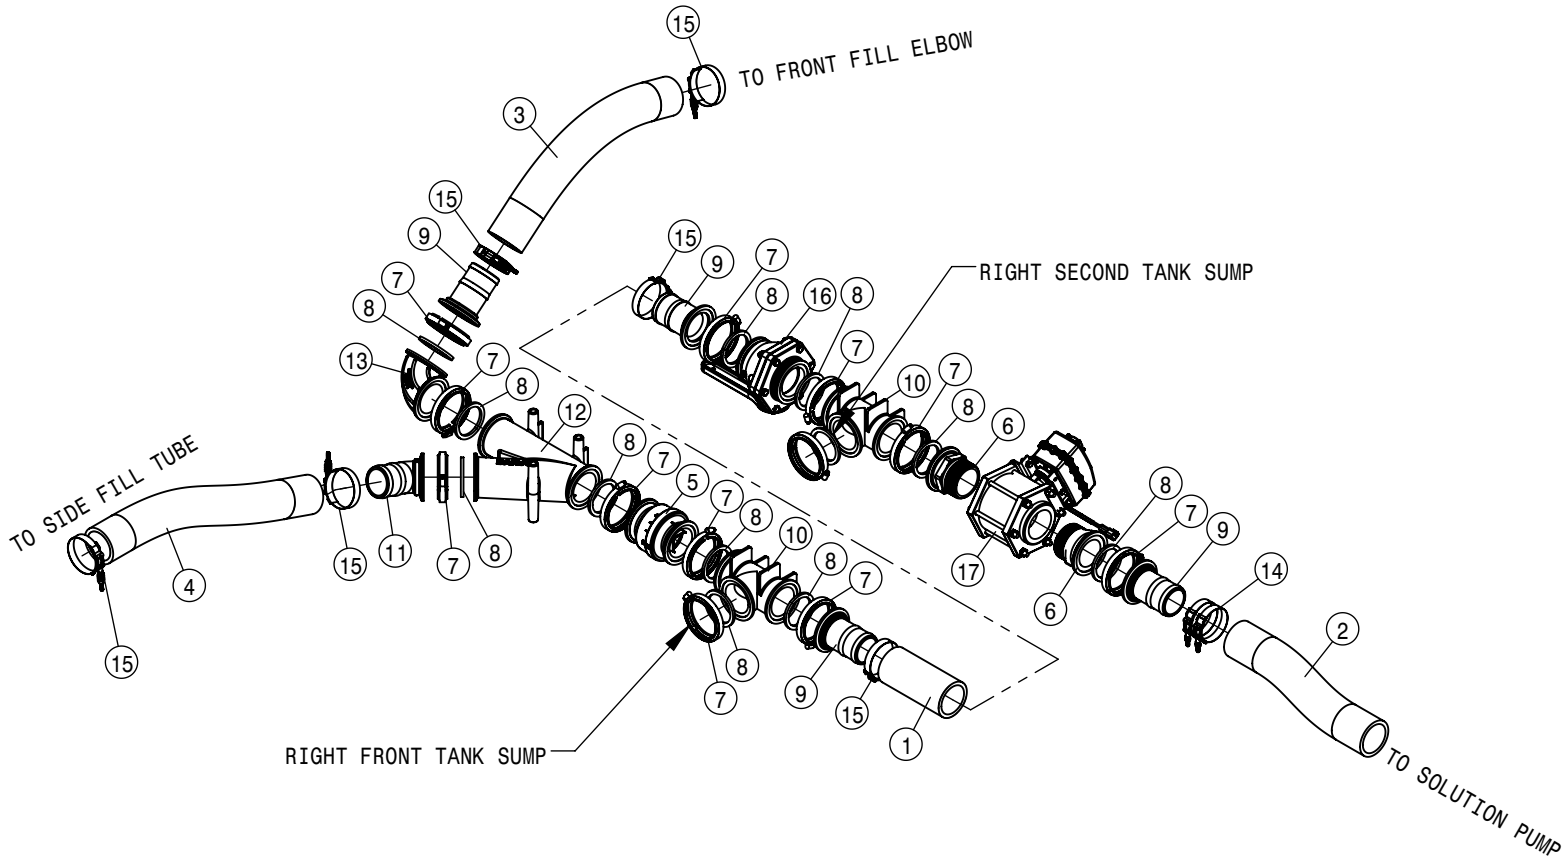

RIGHT TANK SUCTION VALVE ASSEMBLY (DUAL PRODUCT)			
DET	QTY	P/N	DESCRIPTION
1	1	197145-008	HOSE 3" SUCTION,POLY HELIX EPDM
2	1	197145-022	HOSE 3" SUCTION,POLY HELIX EPDM
3	1	197145-024	HOSE 3" SUCTION,POLY HELIX EPDM
4	1	197145-027	HOSE 3" SUCTION,POLY HELIX EPDM
5	1	500142	CHECK VALVE 3" FLANGE
6	2	500164	3" FLANGE- 3.00 MNPT ADPTR POLY
7	12	500208	3" FLANGE CLAMP S.S.
8	12	500209	3" FLANGE GASKET EPDM
9	4	500210	3"FLANGE-3'HOSEBARB POLY
10	2	500217	3"FLANGE TEE POLY
11	1	500258	3"FLANGE-45-3'HOSEBARB, POLY
12	1	500260	3" FP FLANGE 45 Y COUPLING
13	1	500262	3"FLANGE-90-3"FLG SWEEP LBO
14	2	520130	3.31/3.59 T-BOLT HOSE CLAMP SS
15	6	520145	3.56/3.88 T-BOLT HOSE CLAMP SS
16	1	696190	BALL VLV, 3" FP FLANGE
17	1	696268	KZCO, 3" VALVE