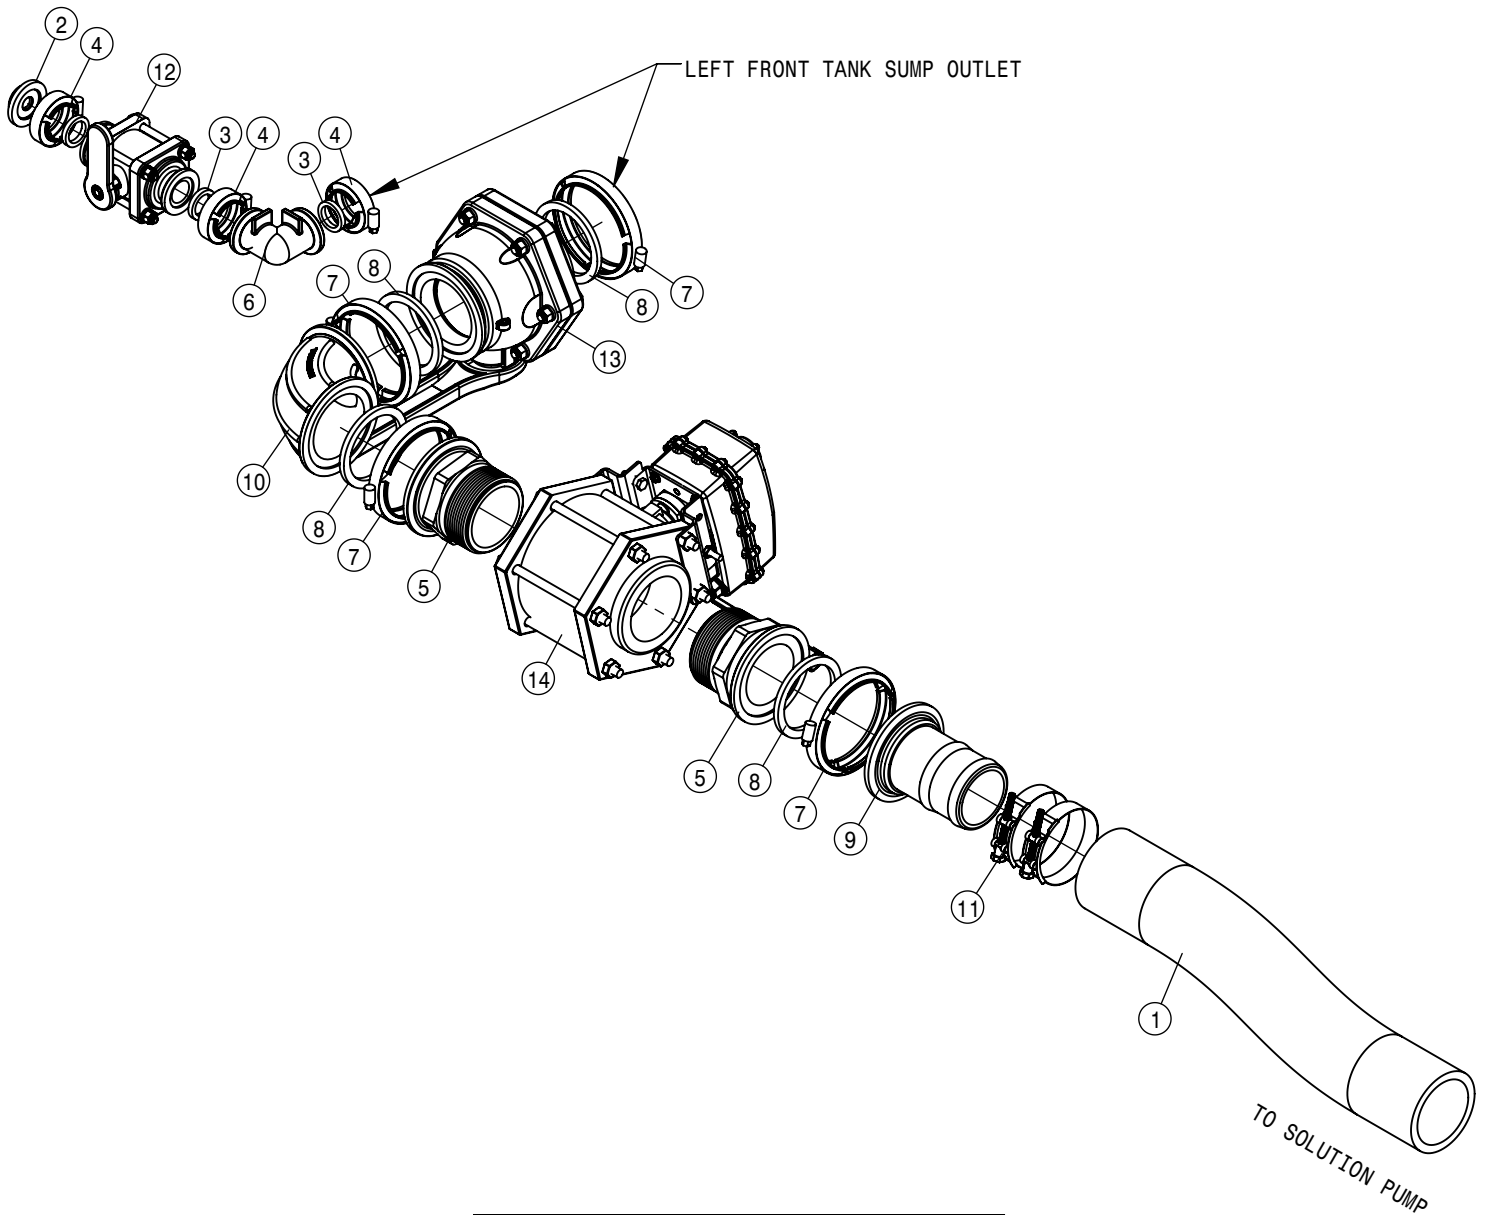

LEFT FRONT TANK VALVE SUCTION ASSEMBLY (DUAL PRODUCT)			
DET	QTY	P/N	DESCRIPTION
1	1	197134-024	HOSE 3" SUCTION, 2F-1W EPDM
2	1	500155	1" FLANGE CAP PLUG POLY
3	3	500157	1" FLANGE GASKET EPDM
4	3	500159	1" FLANGE CLAMP S.S.
5	2	500164	3" FLANGE- 3.00 MNPT ADPTR POLY
6	1	500174	1" FLANGE-90-1" FLANGE LBOPOLY
7	4	500208	3" FLANGE CLAMP S.S.
8	4	500209	3" FLANGE GASKET EPDM
9	1	500210	3"FLANGE-3"HOSEBARB POLY
10	1	500262	3"FLANGE-90-3"FLG SWEEP LBO
11	2	520130	3.31/3.59 T-BOLT HOSE CLAMP SS
12	1	696147	BALL VLV, 1" FLANGE
13	1	696190	BALL VLV, 3" FP FLANGE
14	1	696268	KZCO, 3" VALVE