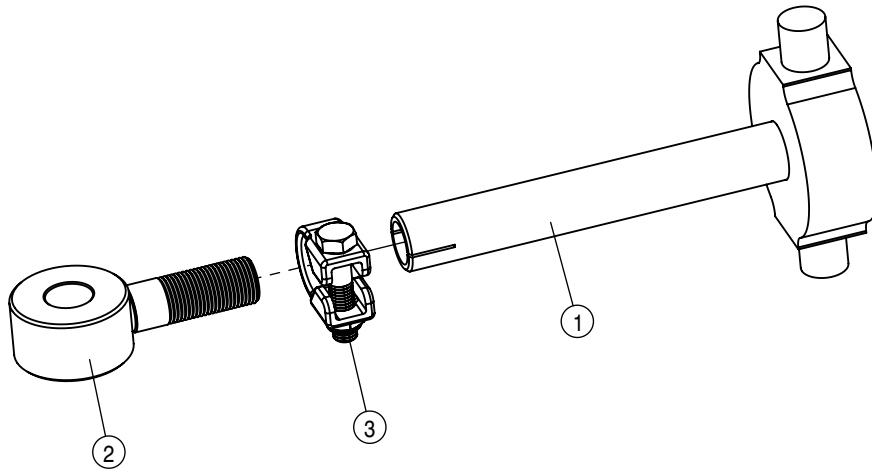

REAR STANDARD TIE ROD ASSEMBLY			
DET	QTY	P/N	DESCRIPTION
1	1	359086	REAR TIE ROD SHAFT WLD
2	1	359089	TIE ROD STUD WLD
3	1	749322	STEERING TUBE CLAMP & BOLT ASSY