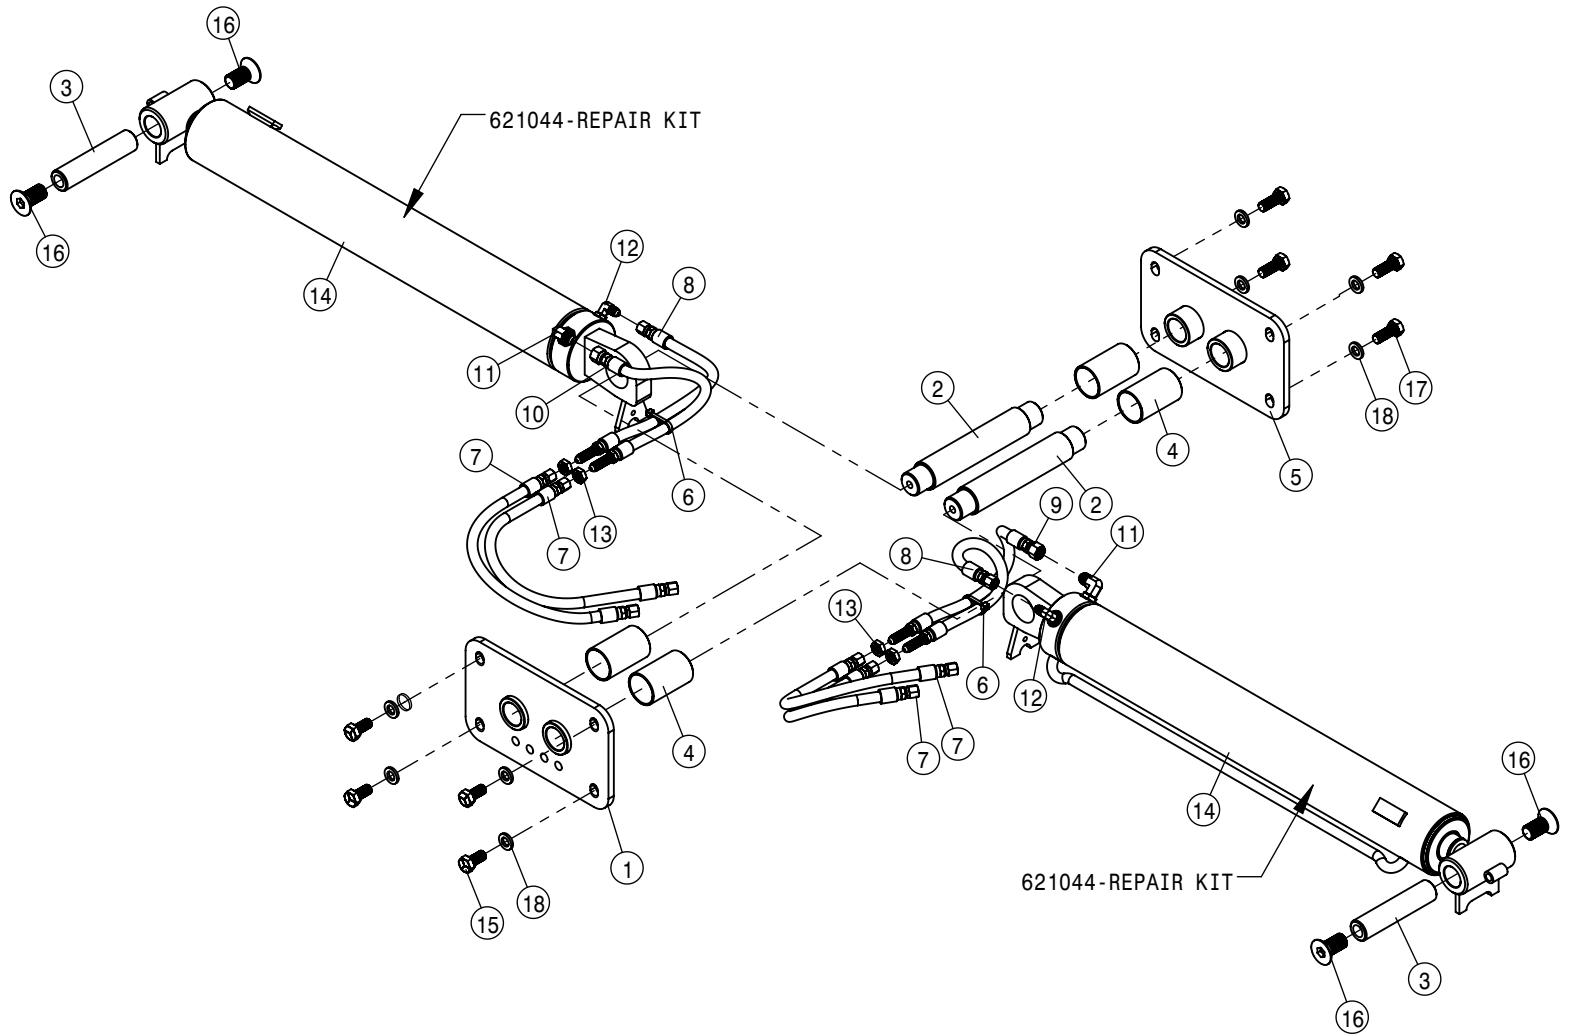

REAR HYDRAULIC TREAD ADJUST ASSEMBLY			
DET	QTY	P/N	DESCRIPTION
1	1	361579	REAR TRD ADJ ACCESS PLT WLD
2	2	361581	TRD ADJ CYL PIVOT PIN, M/F
3	2	361582	TREAD ADJ CYL PIN, OUTER LEG
4	4	361583	TRD ADJ CYL SPACER, M/F
5	1	361697	FRT TREAD ADJ ACCESS PLT WLD
6	2	470154	CABLE TIE, 11.00" BLK NYLON
7	4	617100	04-451TC-04FJX-04FJX-24 H/A
8	2	617493	04-451TC-04MJBH-04FJX-18 H/A
9	1	617494	04-451TC-04MJBH-06FJX-15 H/A
10	1	617511	04-451TC-04MJBH-06FJX-17 H/A
11	2	618119	9/16MJIC-90-9/16MOR LBO
12	2	618473	7/16MJIC-90-7/16MOR LBO
13	4	618525	7/16-20 BLKHD LOCKNUT
14	2	621041	HYD CYL, 3.00 X 21.00 X 1.38
15	4	900301	1/2UNF X 1 HHCS GR5 MC
16	4	900391	3/4UNC X 1 1/2 FLT SOC CAP SCR
17	4	900522	1/2UNF X 1 1/4 HHCS GR5 MC
18	8	920504	HLOCK WASHER 1/2 MC