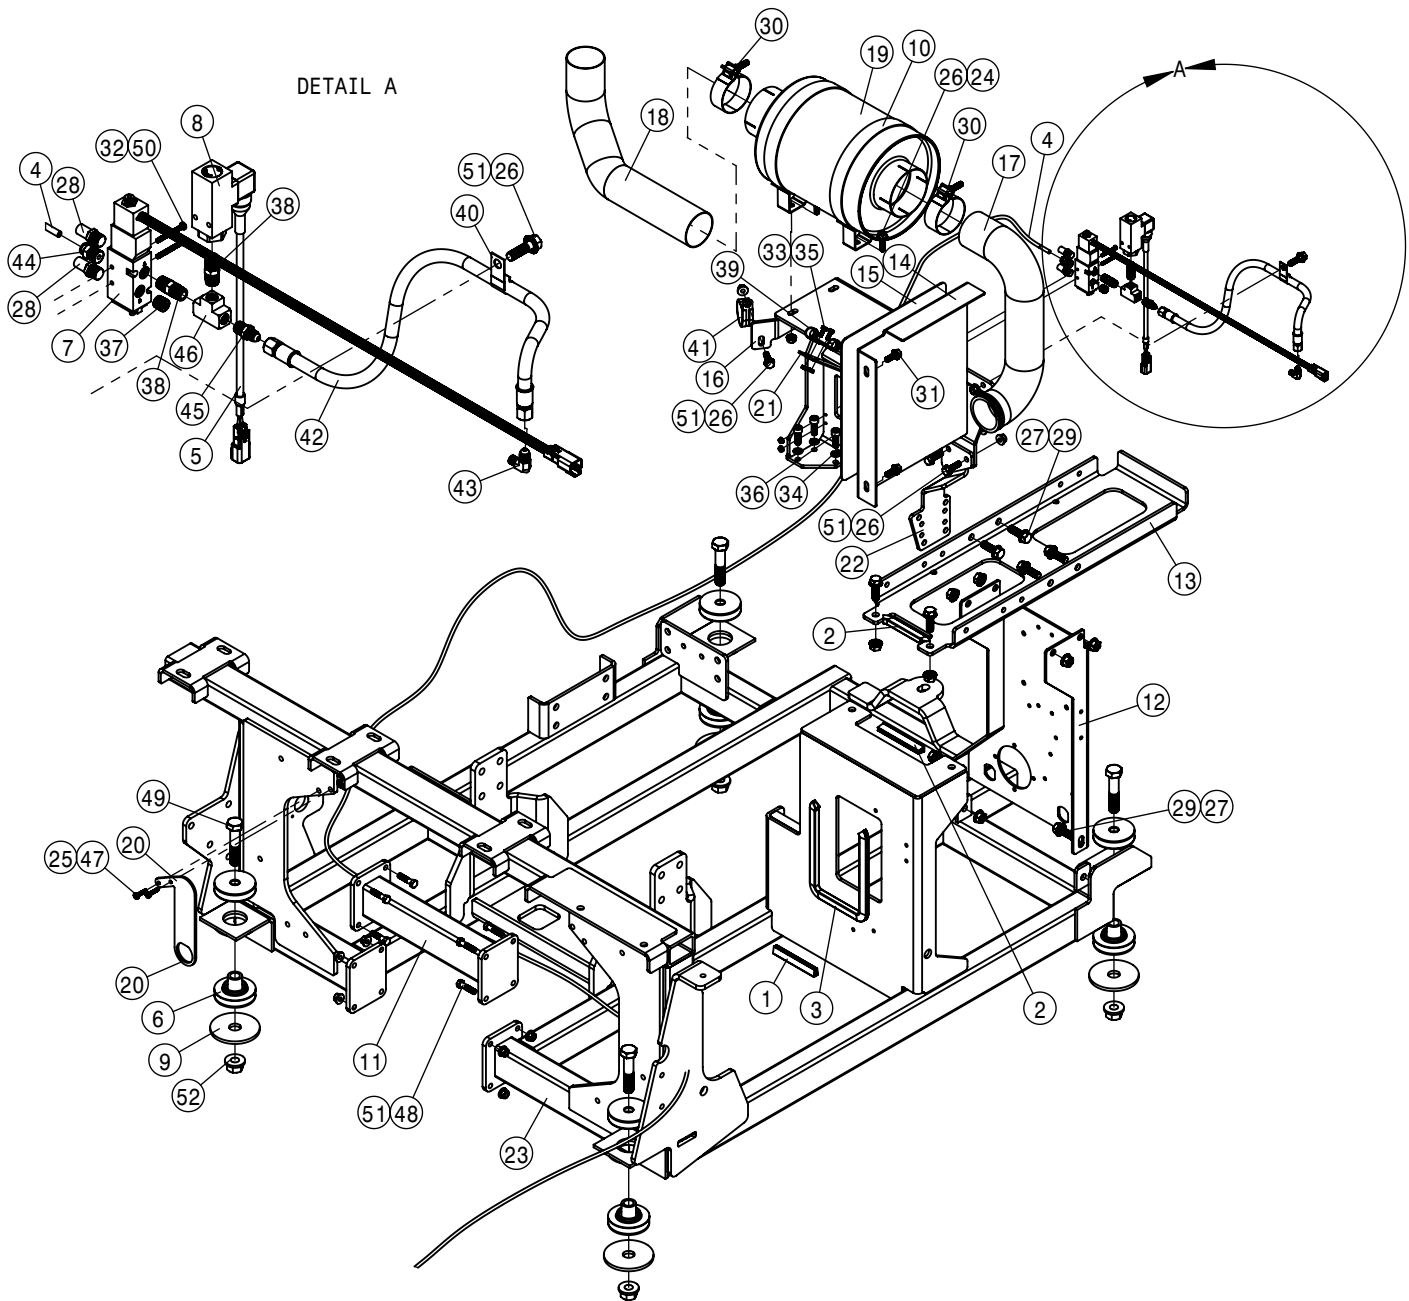

TIER-3 ENGINE FRAME AND EXHAUST ASSEMBLY			
DET	QTY	P/N	DESCRIPTION
1	1	193012-003	QUICKEDGE TRIM .135 TO .250
2	3	193012-005	QUICKEDGE TRIM .135 TO .250
3	1	193012-021	QUICKEDGE TRIM .135 TO .250
4	1	195906-214	1/40D AIR BRAKE TUBING J844-A
5	1	293568	PRESS SWITCH HARNESS,STS16 05
6	4	311057	RUBBER MT SET,SSB33-1000-4
7	1	311082	AIR VALVE ASSY,STS16-GST20 05
8	1	311083	PRESSURE SWITCH,80PSI,12VDC
9	4	311091	SNUBBING WASHER FOR 311090
10	2	317106	MUFFLER MNTG CLAMP
11	1	317248	FRAME SPACER WLD
12	1	317249	BATTERY STAND
13	1	317253	BATT MOUNT
14	1	317254	BATTERY HEAT SHIELD
15	1	317256	REFLECTIVE HEAT SHIELD
16	1	317281	T3 EXHAUST SUPPORT
17	1	317289	T3 TURBO EXHAUST PIPE
18	1	317290	T3 EXHAUST PIPE

TIER-3 ENGINE FRAME AND EXHAUST ASSEMBLY			
DET	QTY	P/N	DESCRIPTION
19	1	317307	RESONATOR, EXHAUST
20	1	317368	WIRE HARNESS BLKHD
21	1	317379	T3 VENT HOSE BRACKET
22	1	317485	T3 EXHAUST BRKT SUPP
23	1	318164	ENG SKID FRAME T4F W/DECAL
24	4	470087	3/8-16UNC HEX FLG NUT SER MC GR5
25	2	470121	1/4-20UNC HEX FLG NUT SER MC GR5
26	8	470329	3/8UNC X 1 1/4 HHSFB GR5 MC
27	8	470360	1/2UNC SERR FLG HEX NUT
28	2	470402	1/4MNPT MUFFLER
29	8	470431	1/2UNC X 1 1/2 SERR FLG BOLT
30	2	470458	MUFFLER CLAMP, 3.00 ACCUSEAL
31	2	470460	3/8 X 1" SERR FLG BOLT
32	2	470463	8-32 SERR FLANGE NUT
33	2	473767	6MM-1.00 HEX NUT
34	3	473798	10MM LOCK WASHER
35	2	473826	6MM-1.00 X 16MM HEX BOLT GR8
36	3	473844	10MM-1.50 X 30 SOC HD CAP SCR

TIER-3 ENGINE FRAME AND EXHAUST ASSEMBLY			
DET	QTY	P/N	DESCRIPTION
37	1	501103	PIPE PLUG .25NPT SKT HD
38	2	502707	PIPE NIPPLE,1/4NPT HEX, BRS
39	2	520104	CUSH HOSE CLMP,#12, 3/4D X 1/2W
40	1	520128	CUSH J-CLIP,#9, 9/16D X 3/4W
41	1	520161	CUSH CLAMP,#32 2"D-3/4W LOOP
42	1	611352	04-213-04FJX-04FJX-25 H/A
43	1	618447	7/16MJIC-90-1/8MNPT LBO
44	1	711049	1/4 NYL TUBE-1/4MNPT FTG
45	1	711057	7/16MJIC-1/4MNPT ADPTR BRS
46	1	711060	1/4 UNION TEE BRS
47	2	900003	1/4UNC X 1 HHCS GR5 MC
48	8	900131	3/8UNC X 1 1/2 HEX BOLT
49	4	900408	3/4UNC X 3 1/2 HEX BOLT
50	2	903855	8-32 X 1 1/2 PHIL PAN HD SCR
51	12	910106	3/8-16UNC CTRLK FLG NUT MC GR5
52	4	910111	3/4-10UNC CTRLK FLG NUT MC GR5