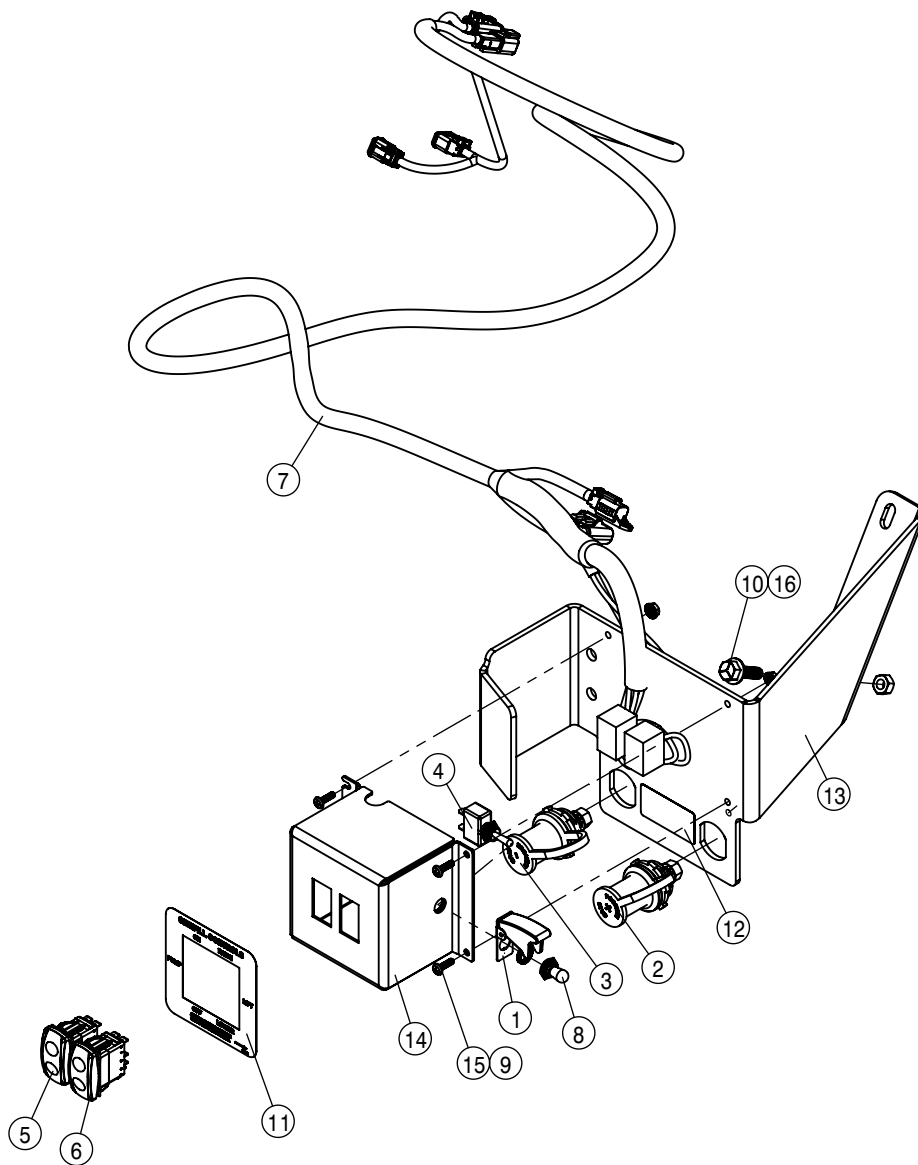

SIDE FILL SWITCH BOX ASSEMBLY			
DET	QTY	P/N	DESCRIPTION
1	1	291655	AIRCRAFT TOGGLE SWITCH GUARD
2	1	291680	POSITIVE JUMPER STUD, RED
3	1	291681	NEGATIVE JUMPER STUD, BLACK
4	1	291937	TOGGLE SWITCH, SPST
5	1	292226	SWITCH - SIDEFILL PUMP SPEED
6	1	292367	SWITCH - SIDEFILL CYLINDER
7	1	294230	SIDE FILL HARNESS
8	1	470001	RUBBER BOOT AND NUT FOR 298012
9	4	470175	10-32 SERR FLANGE NUT
10	1	470329	3/8UNC X 1 1/4 HHSFB GR5 MC
11	1	650155	DECAL, SIDEFILL CTRL STS 05
12	1	650516	FRT/SIDE FILL PANEL DECAL
13	1	691061	SIDEFILL SWITCH BOX MT W/DECAL
14	1	691371	SIDE FILL SWITCH BOX, STS' 16
15	4	903710	#10-32 UNF X 5/8 PHMS PH BZ
16	1	914004	3/8-16UNC STOVER NUT MC GR5