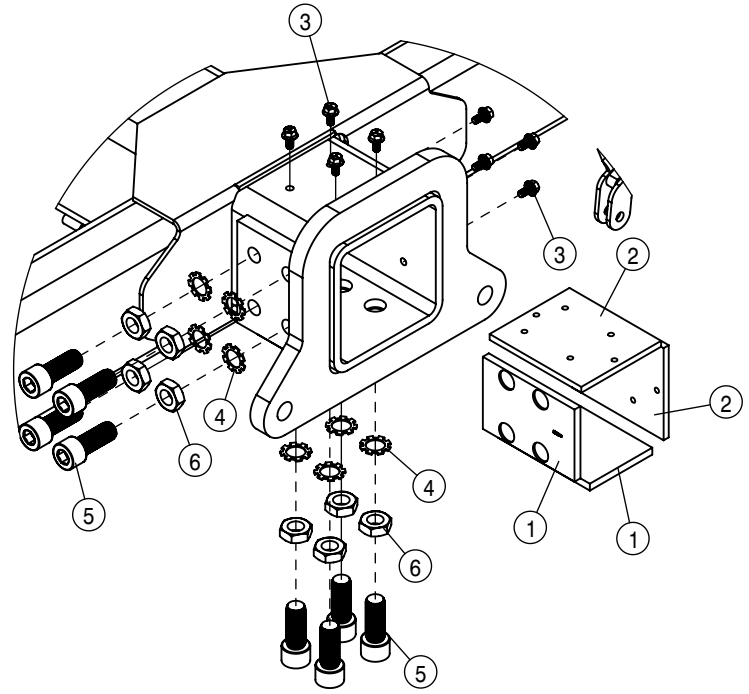

REAR MAINFRAME

NO TREAD MAINFRAME PLATE ASSEMBLY			
DET	QTY	P/N	DESCRIPTION
1	4	342721	TRD ADJ BRONZE BRG
2	4	342917	TREAD ADJ PLATE, TAPPED, STS 10
3	16	470409	3/8UNC X 3/4 HHSFB GR5 MC
4	16	483018	EXT TOOTH LOCK WASHER 1 MC
5	16	900395	1"UNC X 2 1/2 SOCKET CAP SCR
6	16	910101	1-8UNC HEX JAM NUT MC GR5