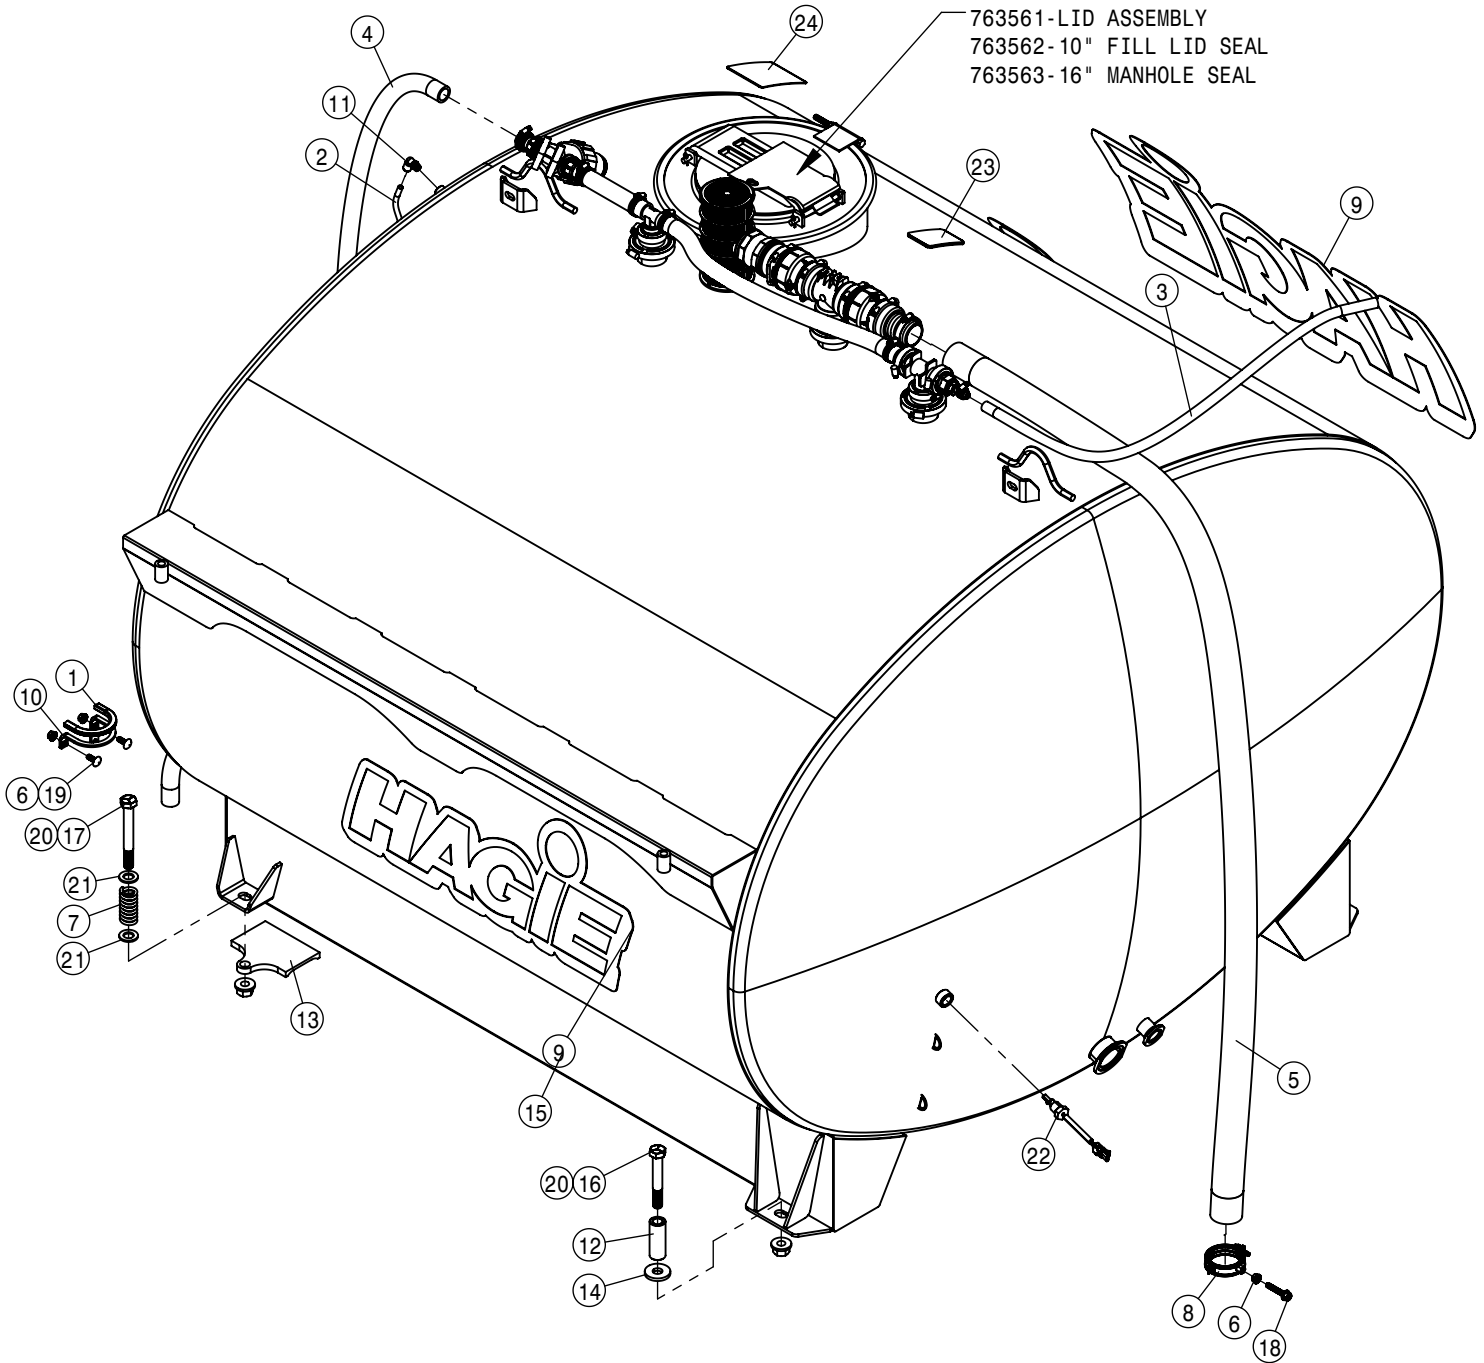

1000 GALLON STAINLESS STEEL TANK ASSEMBLY			
DET	QTY	P/N	DESCRIPTION
1	1	193016-007	QUICKEDGE TRIM .060 TO .170
2	1	195915-083	3/80D AIR BRAKE TUBING J844-B
3	1	197008-040	HOSE 1/2 1-FBR BR BLK EPDM
4	1	197116-082	HOSE 1IN 1-FBR BR BLK EPDM
5	1	197133-091	HOSE 2" SUCTION, 2F-1W EPDM
6	3	470087	3/8-16UNC HEX FLG NUT SER MC GR5
7	2	482016	SPRING, 1.4 X 3.00 COMPRSN
8	1	520170	VIBRATION-DAMPING CLAMP HANGER
9	2	650143	DECAL, LOGO, SOLU TANK STS10
10	1	691563	RINSE HOSE SUPP STS '16
11	1	711124	1/4MNPT-90-3/8 NYL TUBE LBO
12	2	763840	TANK MNT BUSHING

1000 GALLON STAINLESS STEEL TANK ASSEMBLY			
DET	QTY	P/N	DESCRIPTION
13	2	763841	TANK ISOLATOR
14	2	763925	WASHER .78ID-2.0 OD .25THK SS
15	1	763958	1000 GAL SS TANK '18 W/DECAL
16	2	900412	3/4UNC X 5 HHCS GR5 MC
17	2	900414	3/4UNC X 6 HHCS GR5 MC
18	1	900506	3/8UNC X 2 HHSFB GR5 MC FT
19	2	901129	3/8-16 UNC X 1 RHSQNB GR5 MC
20	4	910111	3/4-10UNC CTRLK FLG NUT MC GR5
21	4	920006	SAE FLAT WASHER 3/4 MC
22	1	an275842	SWITCH WATER LEVEL
23	1	N203265	DECAL CAUTION
24	1	N404968	LABEL, DANGER TANK LID OPENING