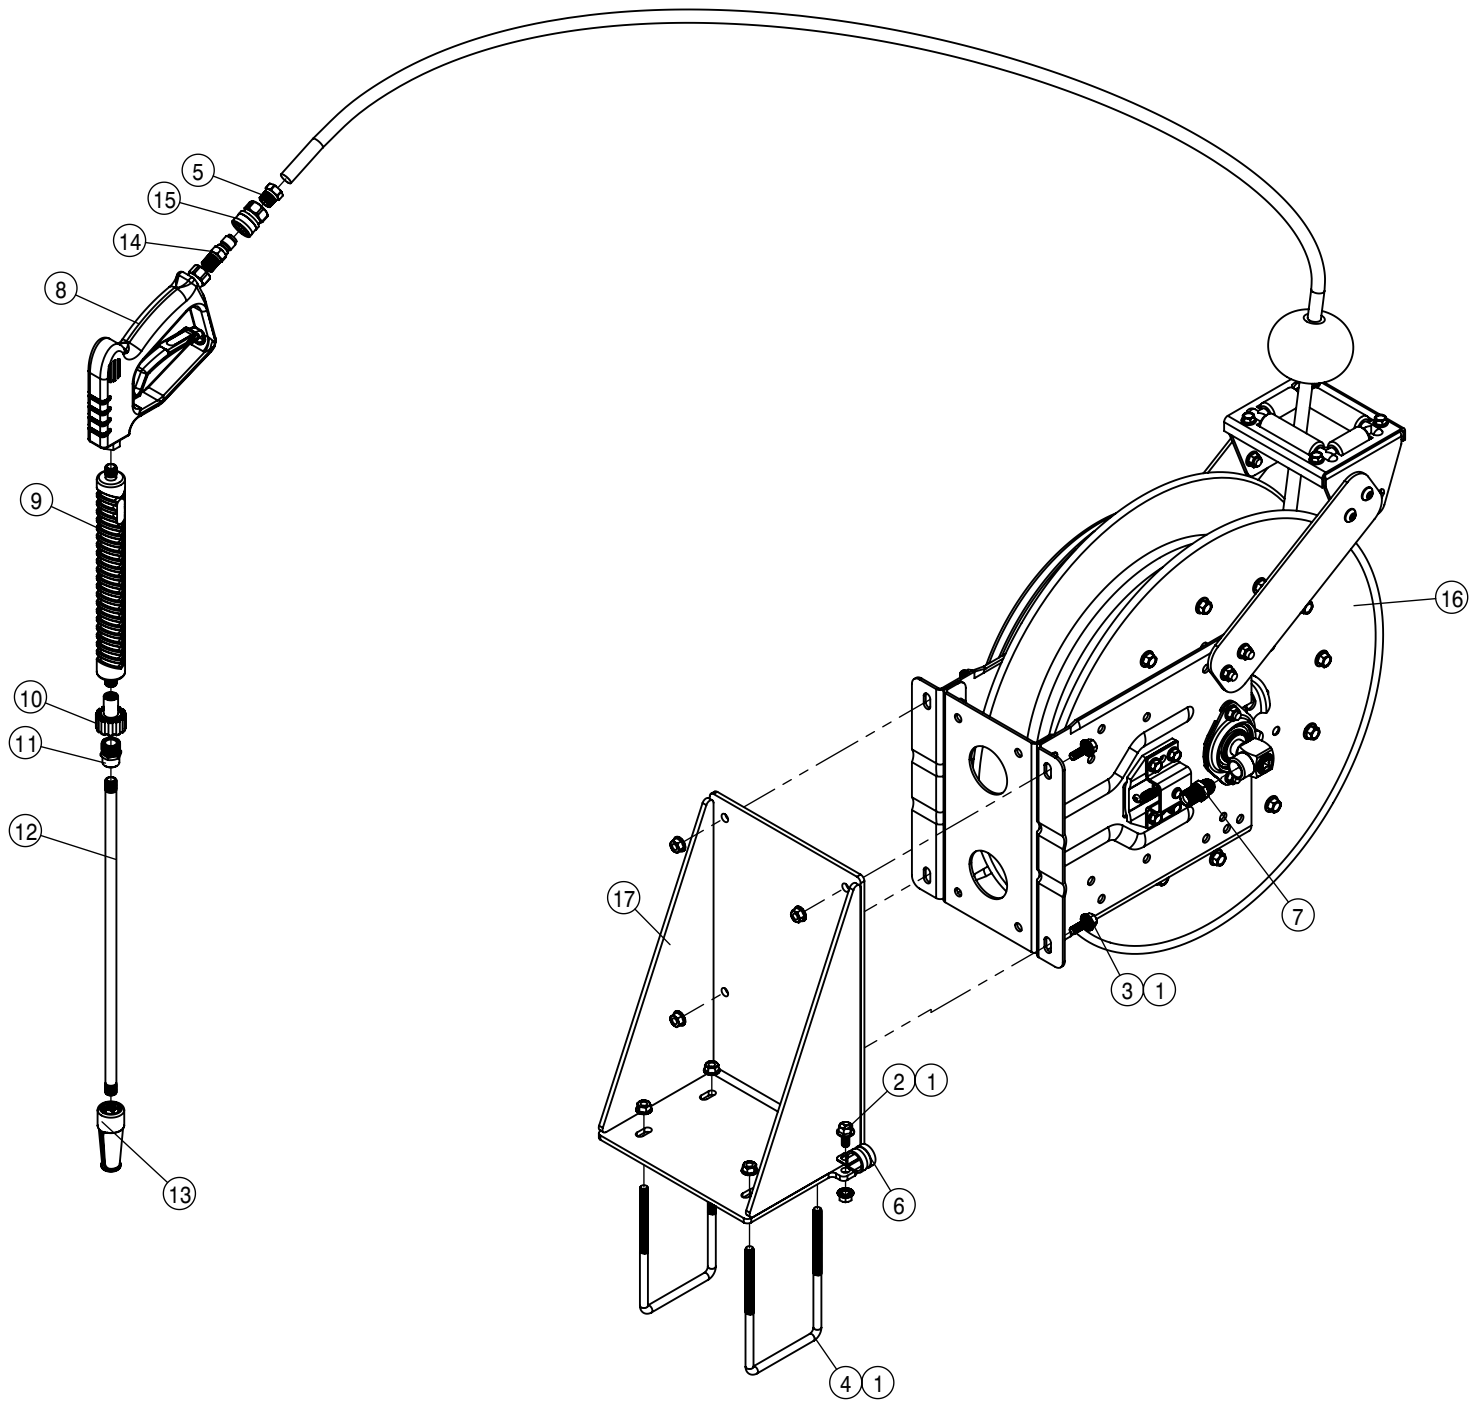

PRESSURE WASHER REEL ASSEMBLY			
DET	QTY	P/N	DESCRIPTION
1	9	470087	3/8-16UNC HEX FLG NUT SER MC GR5
2	1	470409	3/8UNC X 3/4 HHSFB GR5 MC
3	4	470460	3/8UNC X 1 HHSFB GR5 MC
4	2	474027	3/8UNC-4 1/8 ID-7 U BOLT
5	1	505211	3/8-1/4NPT REDU BUSH, BRS
6	1	520121	CUSH CLAMP,#16 1IN X 3/4W
7	1	611147	3/4MJIC-1/2MNPT ADPTR
8	1	690792	TRIGGER GUN, PRESS WASH 690672
9	1	690793	12'' LANCE FOR WASH 690672
10	1	690794	ST-40 CONNECT,PRESS WASH690672
11	1	690795	ST-41 CONNECT,PRESS WASH690672
12	1	690796	LANCE, PRESSURE WASHER 690672
13	1	690797	NOZZEL, PRESSURE WASHER 690672
14	1	690798	MALE CPLR,MNPT FOR 690672
15	1	690799	FEM CPLR FNPT FOR 690672
16	1	690984	HOSE REEL-PRESS WASH .25' X 100'
17	1	691448	PRESSURE WASHER BRKT WLDT, STS' 16