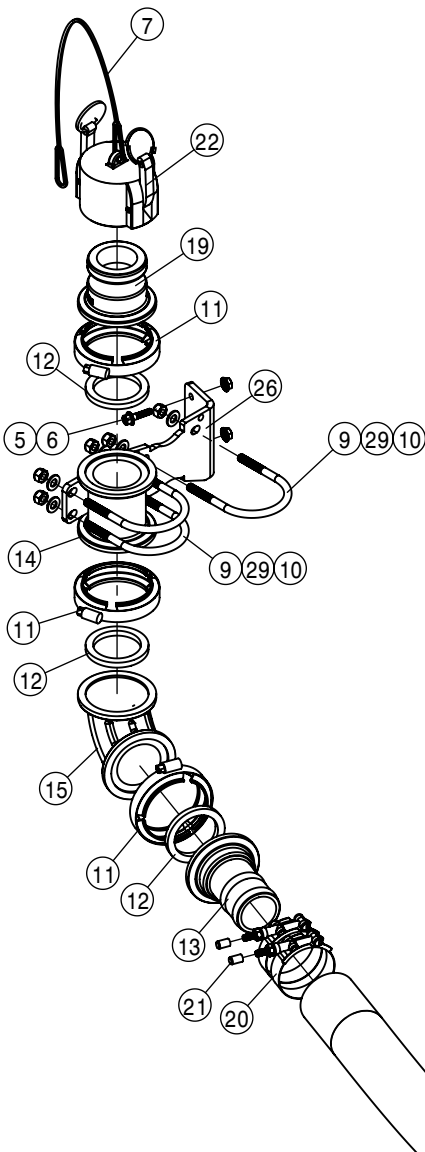

SECOND FLOW METER ASSEMBLY (DUAL PRODUCT)			
DET	QTY	P/N	DESCRIPTION
	1	197133-013	HOSE 2" SUCTION, 2F-1W EPDM
	2	197133-040	HOSE 2" SUCTION, 2F-1W EPDM
	3	197133-101	HOSE 2" SUCTION, 2F-1W EPDM
	4	470118	1/4UNC X 3/4 HHSFB GR5 MC
	5	470121	1/4-20UNC HEX FLG NUT SER MC GR5
	6	470231	1/4UNC X 1 HHSFB GR5 MC
	7	470322	LANYARD 8" NYLON LOOP/LOOP
	8	470409	3/8UNC X 3/4 HHSFB GR5 MC
	9	472195	5/16UNC-2 11/16ID-3 9/16U-BOLT
	10	473001	5/16-18UNC NYLOCK NUT MC GR5
	11	500194	2" FP FLANGE CLAMP S.S.
	12	500195	2" FP FLANGE GASKET EPDM
	13	500196	2"FP FLANGE-2"HOSE BARB POLY
	14	500249	2"FP FLANGE COUPLING
	15	500254	2"FP FLANGE-90-2"FP SWEEP LBO
	16	500292	2" HOSE BARB 2" FLY NUT
	17	500293	FLY NUT 2"
	18	500294	O-RING, -129 EPDM
	19	500407	2" FP X 2" MALE COUPLER
	20	520141	2.31/2.62 T-BOLT HOSE CLAMP SS
	21	629770	CAPPLUGS CAP, .234 X .500 VINYL
	22	690623	CAP FOR 2.00 MALE COUPLER POLY
	23	691327	MAG FLOWMETER 2" FLYNUT
	24	696006	LINE "Y" STRAINER,2"FP FLG 50M
	25	701273	BRKT STRNR MT 2ND DP STS12 '17
	26	701578	QUICK TACH MT DUAL PROD
	27	701579	FLOWMETER #2 MT
	28	734046	ADPTR HARNESS FOR 691327
	29	910113	SAE FLAT WASHER 5/16 SS