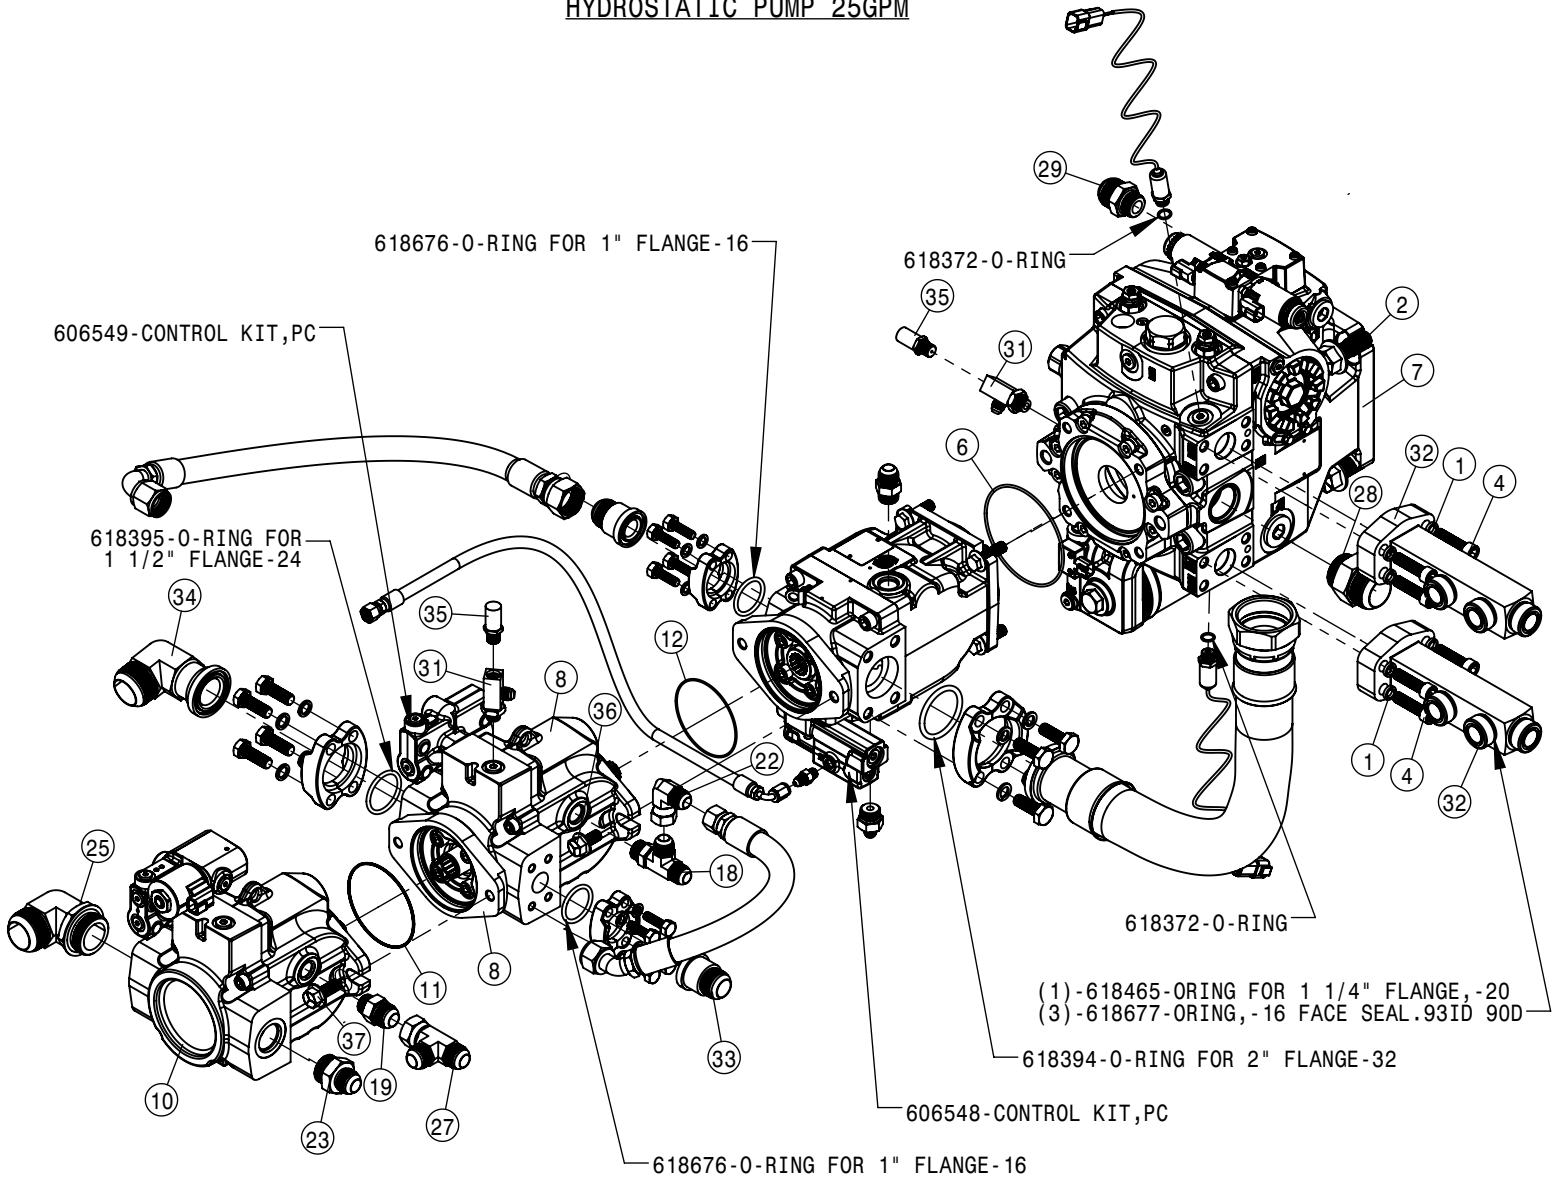

HYDROSTATIC PUMP 25GPM

HYDROSTATIC PUMP WITH 25GPM PUMP ASSEMBLY			
DET	QTY	P/N	DESCRIPTION
1	8	470189	7/16 HC LOCK WASH FOR 618598
2	4	472367	3/4UNC X 2 HHFB GR8 MC
3	4	473856	12MM-1.75 X 40MM SM FLANGED BOLT
4	8	473874	12MM-1.75X 40MM SOC HD CAP SCR
5	2	606196	PRESSURE TRANSDUCER, 9000 PSI
6	1	606197	O-RING, 4.73ID-.103CS-4.9430D
7	1	606522	H1 PUMP, 165CC, D/C MT, ISL
8	1	606523	PUMP-38CC BB/B MNT
9	1	606525	PUMP 45CC C/BB MT
10	1	606606	PUMP-45CC SAE B MNT
11	1	606870	O-RING FOR 606865 SUND B-MT
12	1	607115	O-RING, 3.739ID-.070CS-3.8090D
13	1	611126	7/8MJIC-7/8MOR ADPTR
14	1	617089	32-811-32FJX-32FLG-25 H/A
15	1	617101	12-451TC-16FJX-12FJX90-23 H/A
16	1	617102	04-451TC-06FJX-04FJX90-29 H/A
17	1	617474	12-451TC-10FJX-12FJX45-16 H/A
18	1	618130	7/8MOR RUN TEE-7/8MJIC
19	1	618189	1 1/16MJIC-7/8MOR ADPTR

HYDROSTATIC PUMP WITH 25GPM PUMP ASSEMBLY			
DET	QTY	P/N	DESCRIPTION
20	2	618297	1.00 SPLIT FLANGE KIT #61
21	1	618299	1.50 SPLIT FLANGE KIT #61
22	1	618301	7/8MJIC-90-7/8FJIC SWIV LBO
23	1	618308	1 1/16MJIC-1 5/16MOR ADPTR
24	1	618310	9/16MJIC-7/8MOR ADPTR
25	1	618432	1 7/8MJIC-90-1 7/8MOR LBO
26	1	618467	7/16MJIC-7/16MOR ADPTR
27	1	618487	1 1/16FJ SW RUN TEE-1 1/16MJ
28	1	618527	1 7/8MJIC-1 5/8MOR ADPTR
29	1	618558	1 5/16MJIC-1 1/16MOR ADPTR
30	1	618766	2" SPLIT FLANGE KIT #61
31	2	618782	9/16MOR-9/16FOR-9/16MJIC BRNCH
32	2	618876	1 1/4 FLG CD62 X 1 7/16 ORFS
33	2	618899	1 5/16MJ-1"FLANGE C61 ADPTR
34	1	619020	1 1/2 FLG-90-1 7/8 MJIC LBO
35	2	619023	9/16 MOR DIAGNOSTIC FITTING
36	2	900516	1/2UNC X 1 HHSFB GR5 MC
37	2	900517	1/2UNC X 1 1/4 HHSFB GR5 MC