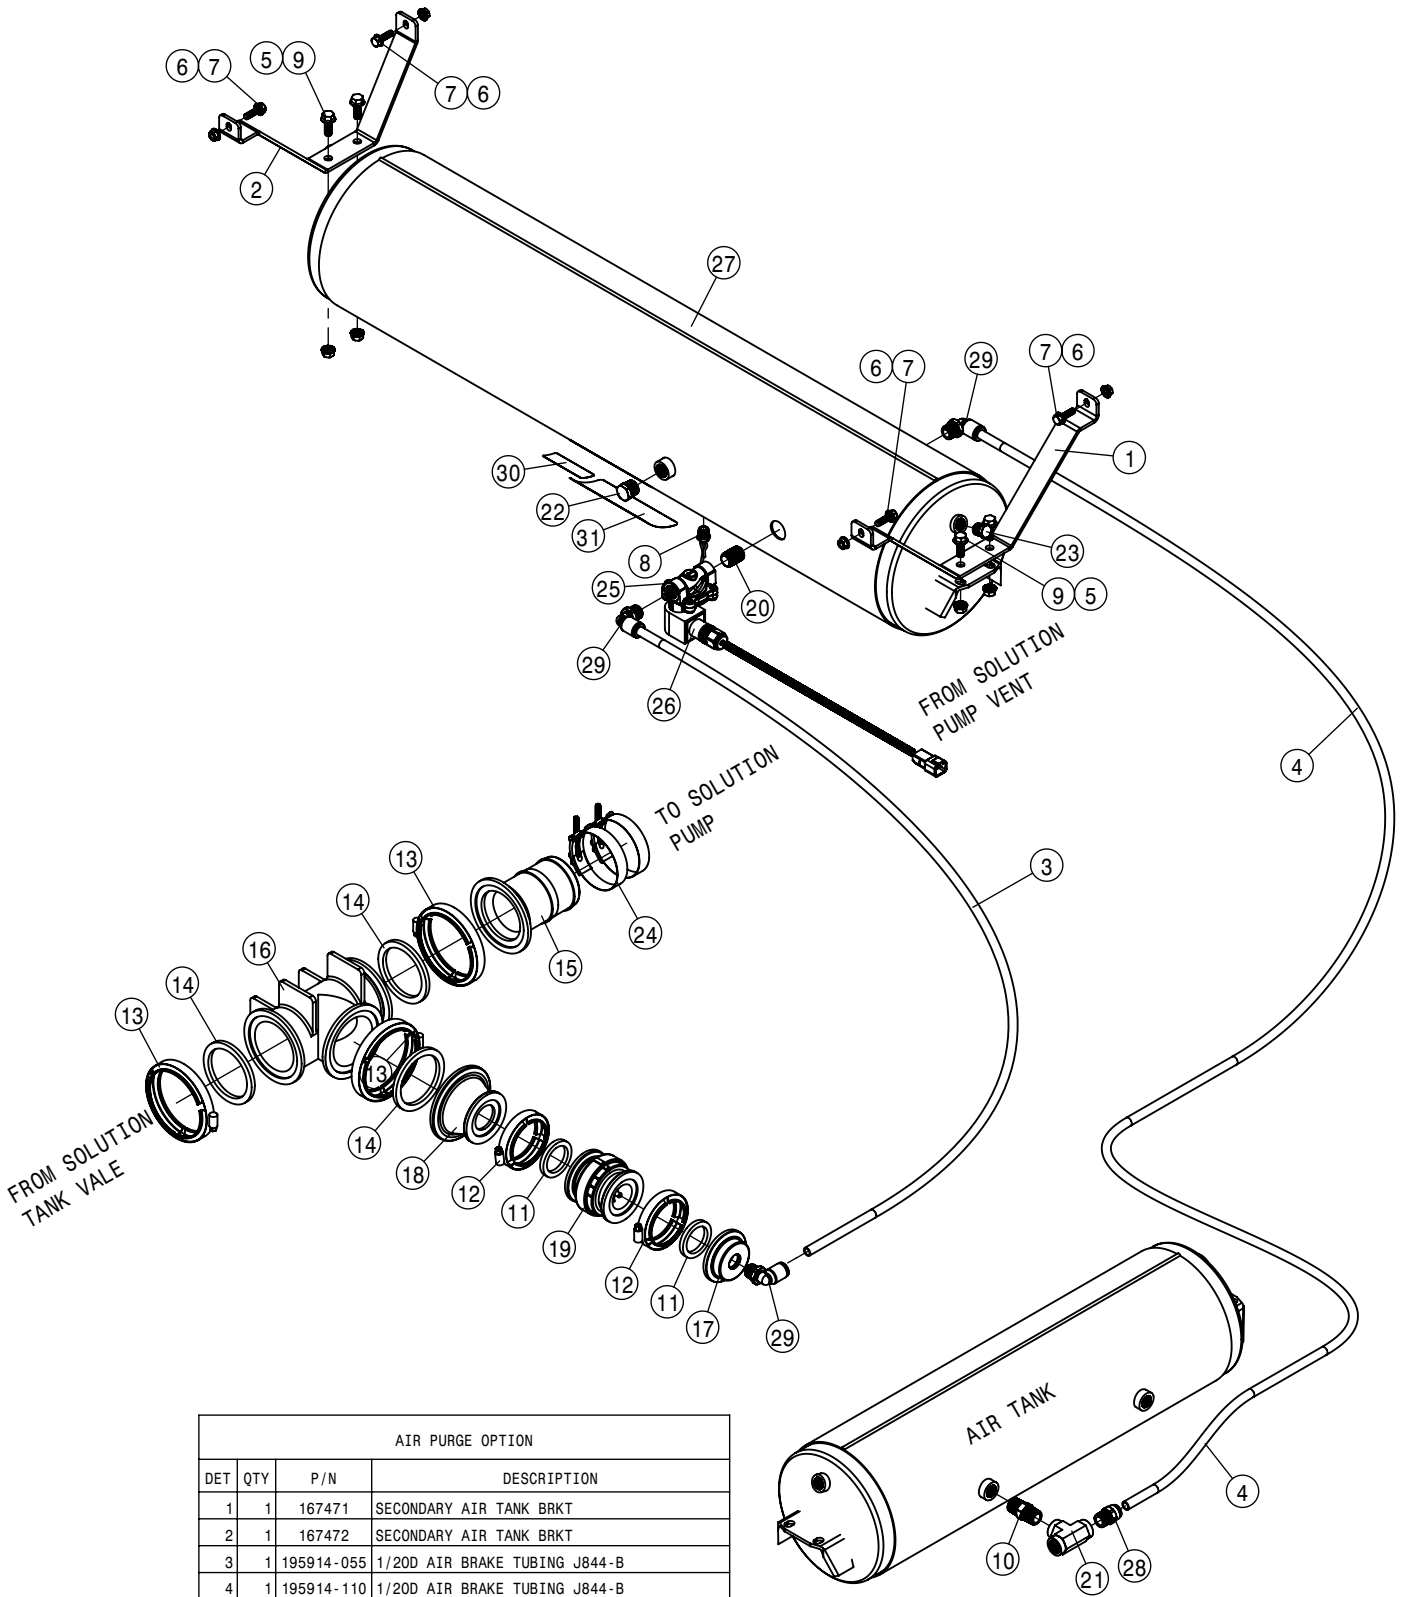

AIR PURGE OPTION			
DET	QTY	P/N	DESCRIPTION
1	1	167471	SECONDARY AIR TANK BRKT
2	1	167472	SECONDARY AIR TANK BRKT
3	1	195914-055	1/20D AIR BRAKE TUBING J844-B
4	1	195914-110	1/20D AIR BRAKE TUBING J844-B
5	4	470087	3/8UNC HEX SERR FLANGE NUT
6	4	470113	5/16-18UNC HEX FLG NUT SER MC GR5
7	4	470234	5/16UNC X 1" SERR FLG HEX BOLT
8	1	470266	DRAIN VALVE KIT, 1/4NPT
9	4	470460	3/8 X 1" SERR FLG BOLT
10	1	500000	1/2MNPT HEX PIPE NIPPLE STL
11	2	500158	1 1/2" GASKET FOR 2" FLANGE
12	2	500160	2" FLANGE CLAMP S.S.
13	3	500208	3" FLANGE CLAMP S.S.
14	3	500209	3" FLANGE GASKET EPDM
15	1	500210	3"FLANGE-3'HOSEBARB POLY
16	1	500217	3"FLANGE TEE POLY
17	1	500224	2" FLANGE PLUG W/1/2" FNPT POLY
18	1	500237	3"FLANGE-2" STD FLANGE ADPTR POLY
19	1	500264	2" CHECK STANDARD PORT
20	1	502717	CLOSE NIPPLE .50NPT BRS

AIR PURGE OPTION			
DET	QTY	P/N	DESCRIPTION
21	1	503819	1/2FNPT PIPE TEE STL
22	1	505231	PIPE PLUG .50NPT HEX HD BRS
23	2	505238	PIPE PLUG .375NPT HEX HD BRS
24	2	520130	3.31/3.59 T-BOLT HOSE CLAMP SS
25	1	696241	.5FNPT N/C SOLENOID VALVE
26	1	696242	12V COIL FOR SOLE VLV
27	1	701520	AIR TANK FOR AIR PURGE W/DECAL
28	1	711037	1/2MNPT-1/2 NYL TUBE FTG
29	3	711042	1/2MNPT-1/2 NYL TUBE LBO
30	1	N209334	LABEL, AIR TANK DRAIN
31	1	N404969	LABEL, DECAL SAFETY AIR DRIER