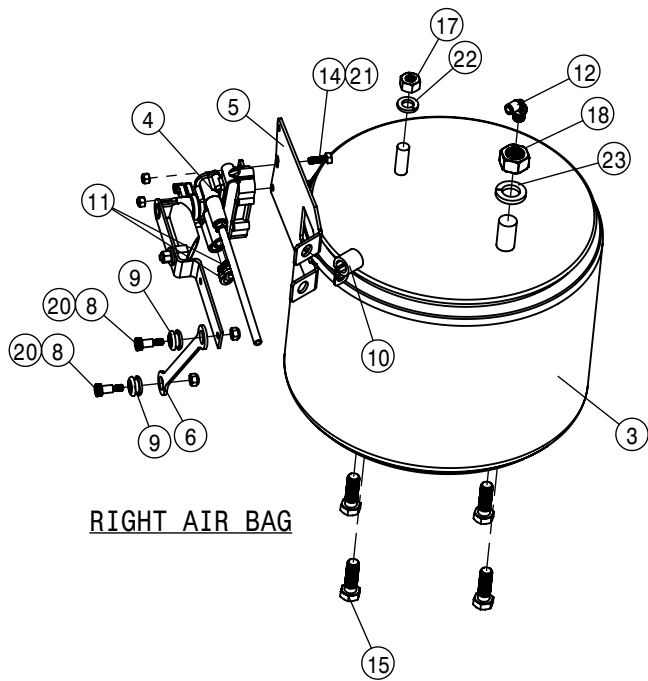

RIGHT AIR BAG

LEFT AIR BAG

FRONT AIR BAG ASSEMBLY			
DET	QTY	P/N	DESCRIPTION
1	1	195906-018	1/40D AIR BRAKE TUBING J844-A
2	1	195906-021	1/40D AIR BRAKE TUBING J844-A
3	2	311100	AIR RIDE SPRING
4	2	358832	AIRIDE SPRING CTRL VALVE 98
5	2	360141	LINK-AIR VALVE, FRONT MOUNT
6	1	360147	AIR DUMP VLV BRKT,STS 15
7	2	360798	AIRIDE VALVE BRACKET
8	4	470607	1/4UNC-5/16 X .50 SHLDR SCR SS
9	4	470608	GROMMET-.31 ID X .56 PD X .19 PG
10	3	520164	CUSH HOSE CLAMP,#9, 9/16D X 3/4W
11	4	711036	1/8MNPT-1/4 NYL TUBE FTG
12	2	711053	AIR VALVE, 1/4 NYL TUBE
13	2	711098	1/4 NPT QUICK CONNECT FITTING
14	4	900002	1/4UNC x 3/4 HEX BOLT
15	2	903854	8-32 X 1 3/4 PHIL PN MACH SCR SS
16	16	910008	1/2-13UNC HEX NUT MC GR5
17	2	910024	8-32 HEX NUT
18	4	910118	1/4-20UNC NYLOCK NUT SS
19	4	914000	1/4UNC HEX STOVER NUT
20	16	920504	1/2 LOCK WASHER