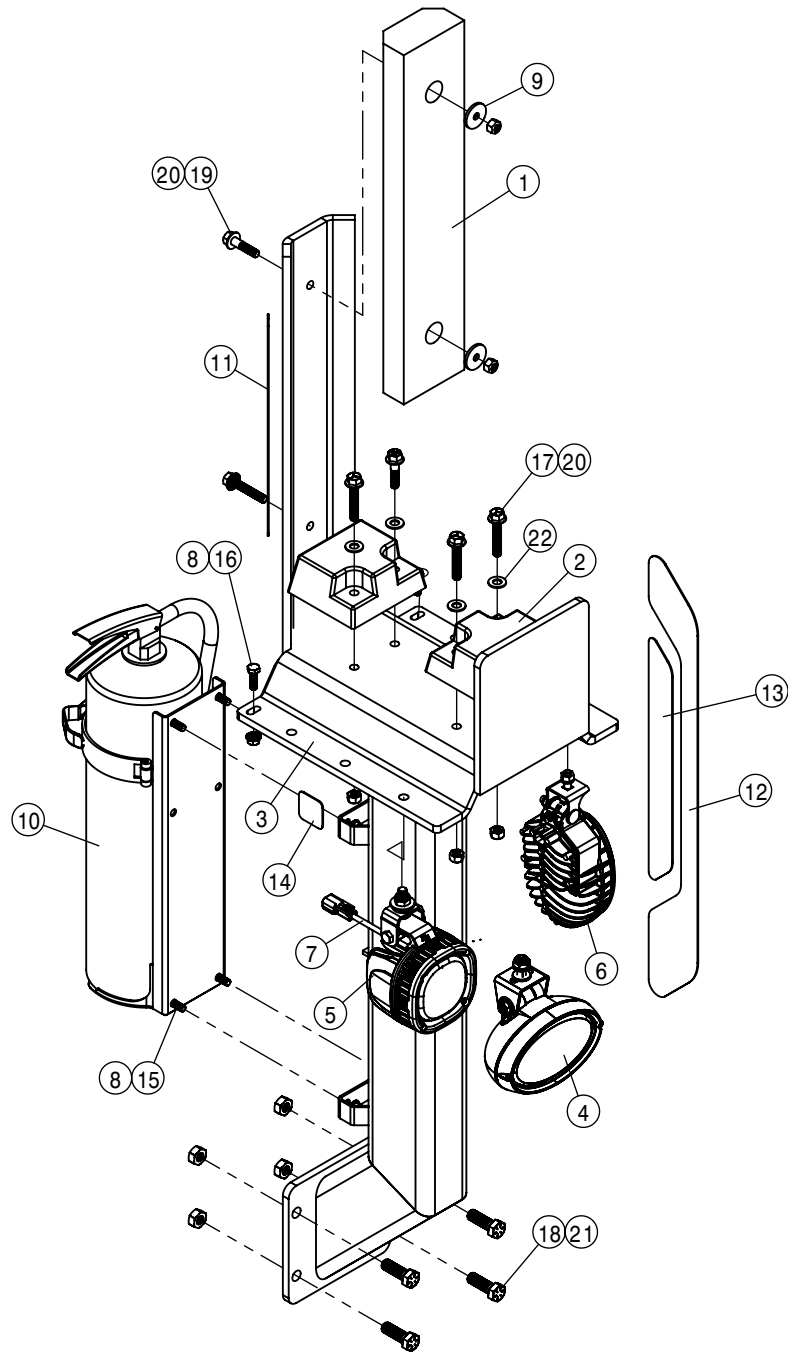

LH 90/100' BOOM CRADLE ASSEMBLY			
DET	QTY	P/N	DESCRIPTION
1	1	164512	RUBBER BUMPER, BOOM CRADLE
2	2	164513	BM CRADLE PAD
3	1	165041	BOOM CRADLE WLD 07
4	1	292614	WORKLIGHT - HALOGEN CLOSE RANGE
5	1	292618	WORKLIGHT-TYRI LED FLOOD
6	1	292917	LED LIGHT, AMBER
7	1	294299	TYRI JUMPER HARNESS
8	6	470113	5/16UNC SERR FLG LOCK NUT
9	2	483024	FENDER WASHER 5/16 MC
10	1	490508	FIRE EXTINGUISHER 10LB ABC
11	1	650508	BM CRDL REFLECTOR, DTS
12	1	650552	STS REFLECTOR LH 90-100 BOOM
13	1	650554	STS REFLECT REAR ORANGE 90/100
14	1	650555	BOOM CRADLE DECAL, STS'17
15	4	900064	5/16UNC X 3/4" HEX BOLT
16	2	900489	5/16UNC X 1 HHCS SS
17	4	900506	3/8UNC X 2 HHSFB GR5 MC FT
18	4	900804	1/2UNC X 1 1/2 HEX BOLT GR8 YZ
19	2	910044	3/8UNC X 1 1/2 HHFB GR8 MC
20	6	914004	3/8UNC HEX STOVER NUT
21	4	914808	1/2UNC HEX STOVER NUT GR8
22	4	920002	SAE FLAT WASHER 3/8 MC