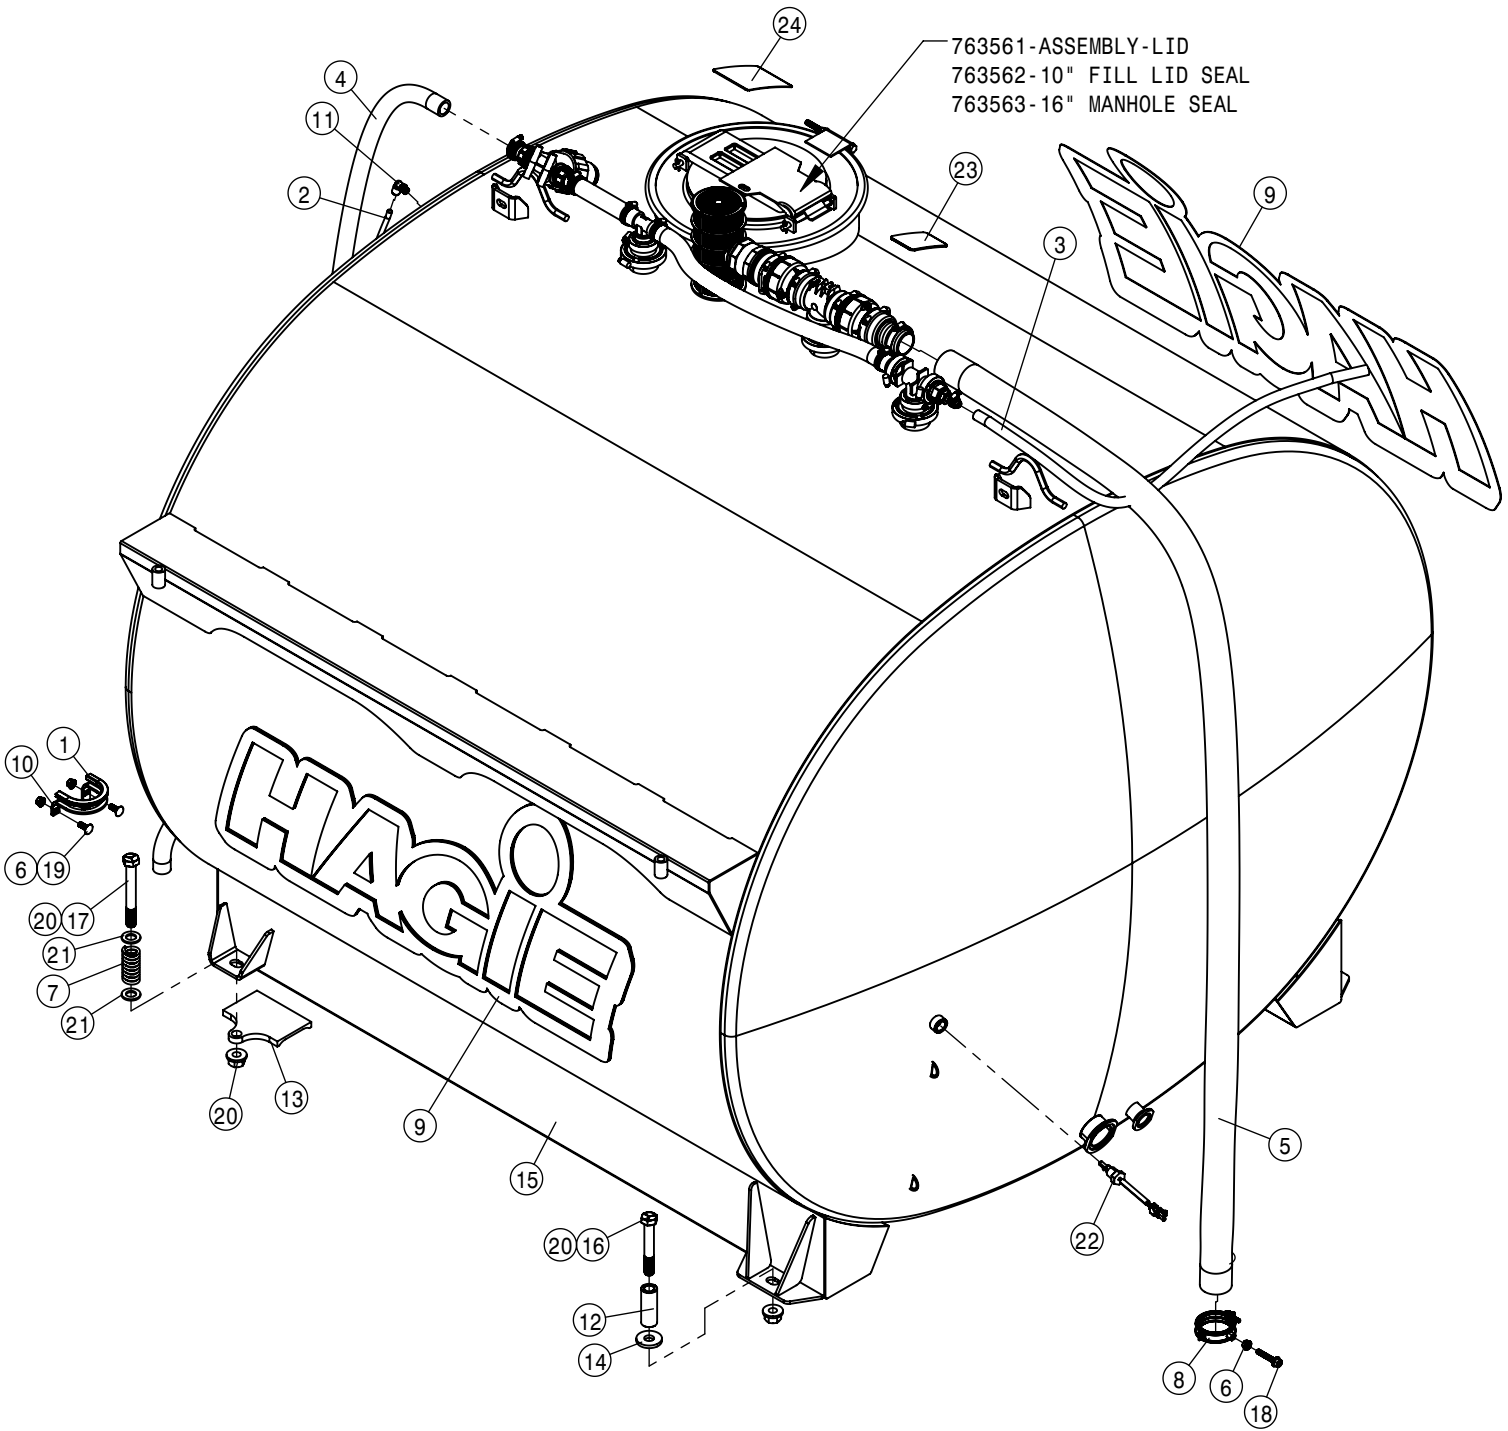

1200 GALLON STAINLESS STEEL TANK ASSEMBLY			
DET	QTY	P/N	DESCRIPTION
1	1	193016-007	QUICKEDGE TRIM .060 TO .170
2	1	195915-075	3/8OD AIR BRAKE TUBING J844-B
3	1	197008-042	HOSE 1/2 1-FBR BR BLK EPDM
4	1	197116-087	HOSE 1IN 1-FBR BR BLK EPDM
5	1	197133-097	HOSE, 2ID X 097 2F-W1 EPDM
6	3	470087	3/8-16UNC HEX FLG NUT SER MC GR5
7	2	482016	SPRING, 1.4 X 3.00 COMPRSN
8	1	520170	VIBRATION-DAMPING CLAMP HANGER
9	2	650144	DECAL, LOGO, SOLU TANK STS12
10	1	691563	RINSE HOSE SUPP STS '16
11	1	711124	1/4MNPT-90-3/8 NYL TUBE LBO
12	2	763840	TANK MNT BUSHING

1200 GALLON STAINLESS STEEL TANK ASSEMBLY			
DET	QTY	P/N	DESCRIPTION
13	2	763841	TANK ISOLATOR
14	2	763925	WASHER .78ID-2.0 OD .25THK SS
15	1	763960	1200 GAL SS TANK '18 W/DECAL
16	2	900412	3/4UNC X 5 HHCS GR5 MC
17	2	900414	3/4UNC X 6 HHCS GR5 MC
18	1	900506	3/8UNC X 2 HHSFB GR5 MC FT
19	2	901129	3/8-16 X 1 CARRIAGE BOLT
20	4	910111	3/4-10UNC CTRLK FLG NUT MC GR5
21	4	920006	SAE FLAT WASHER 3/4 MC
22	1	an275842	SWITCH WATER LEVEL
23	1	N203265	DECAL CAUTION
24	1	N404968	LABEL, DANGER TANK LID OPENING