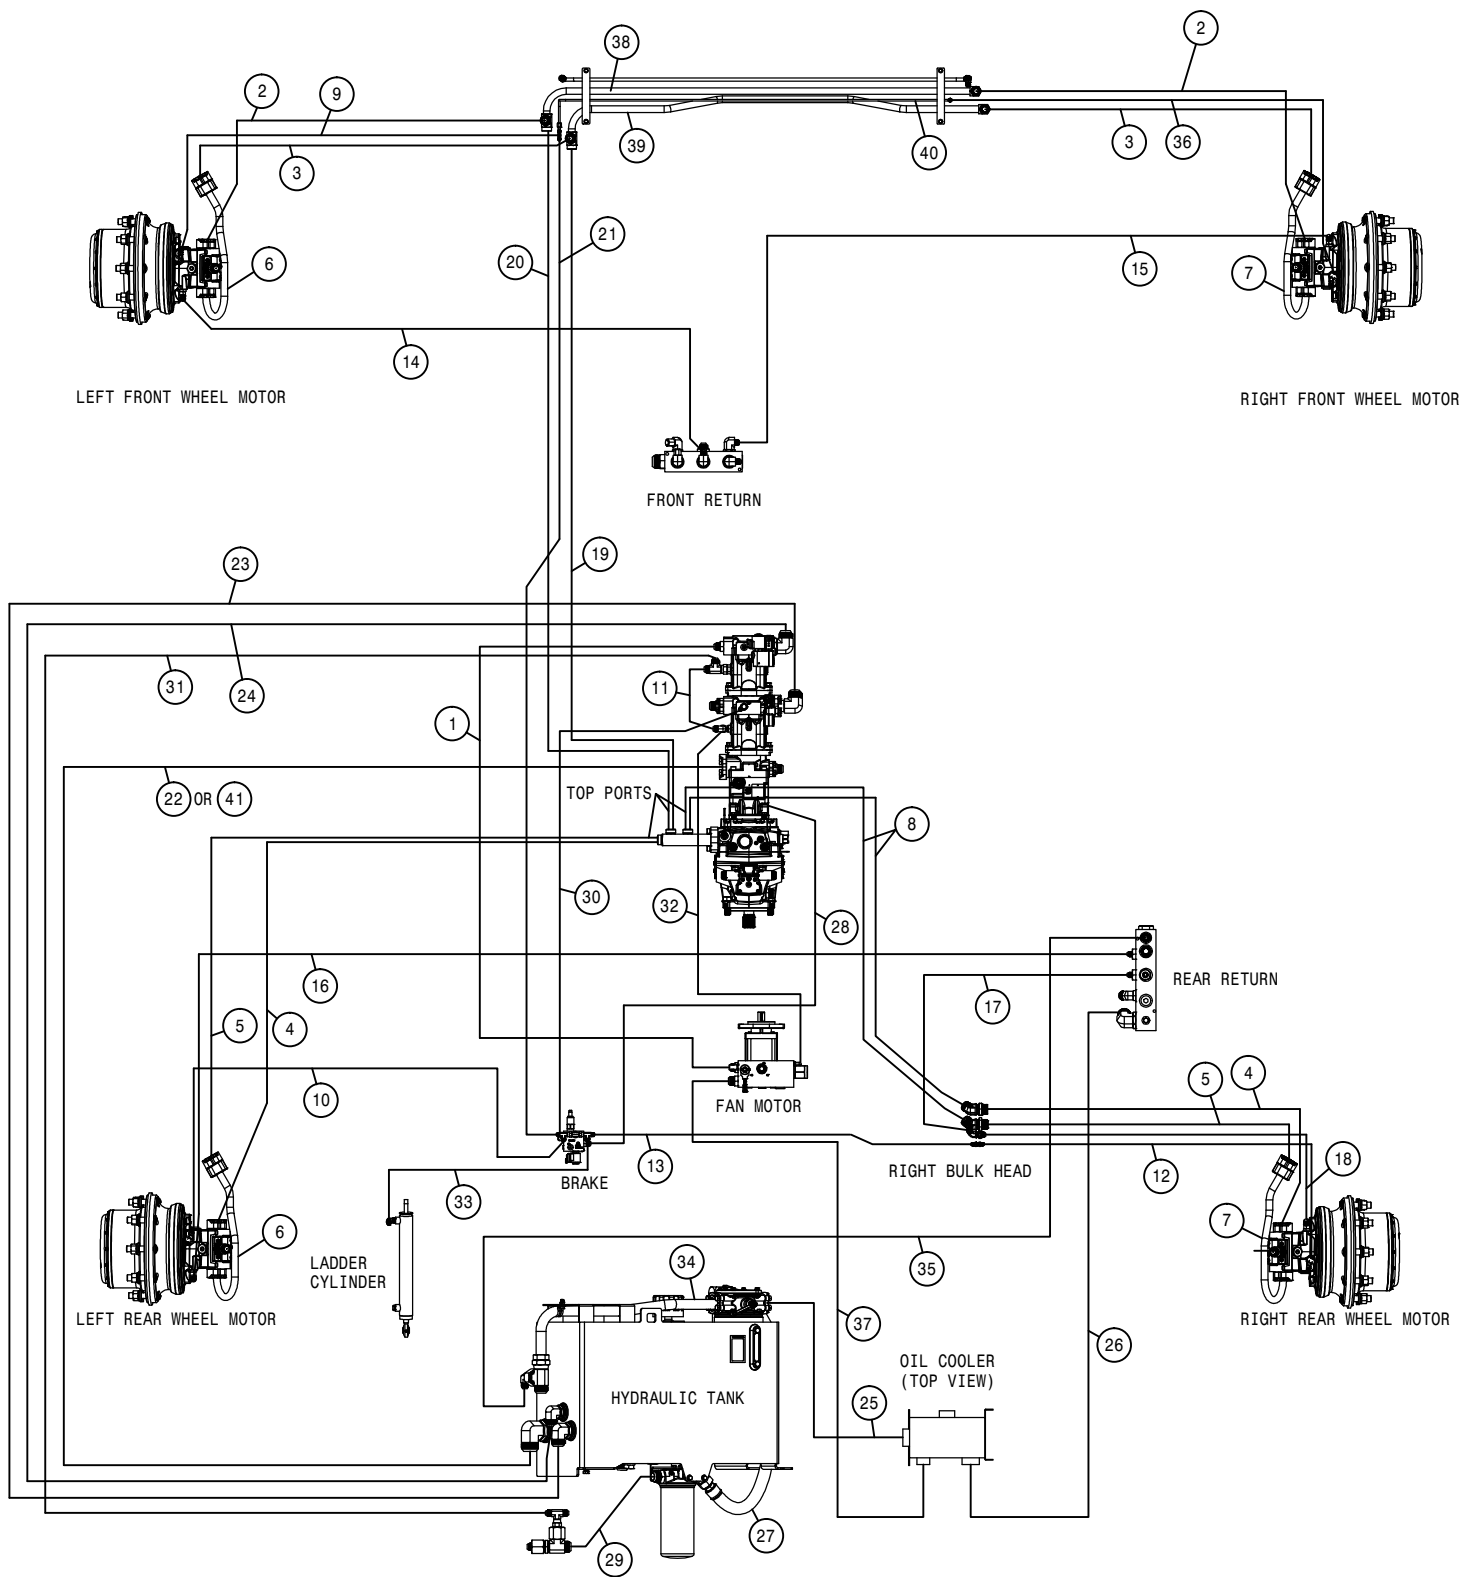

**HAGIE**  
HAGIE MANUFACTURING COMPANY  
CLARION, IOWA 50525

DESCRIPTION WIRING DIAGRAM STS 10/12 2018		
DRAWN BY T. MARKER	SCALE NONE	
CHECKED BY	APPROVED BY	
DATE 7/21/2017	DRAWING NUMBER 499402	REV A
SHEET 1 OF 1		