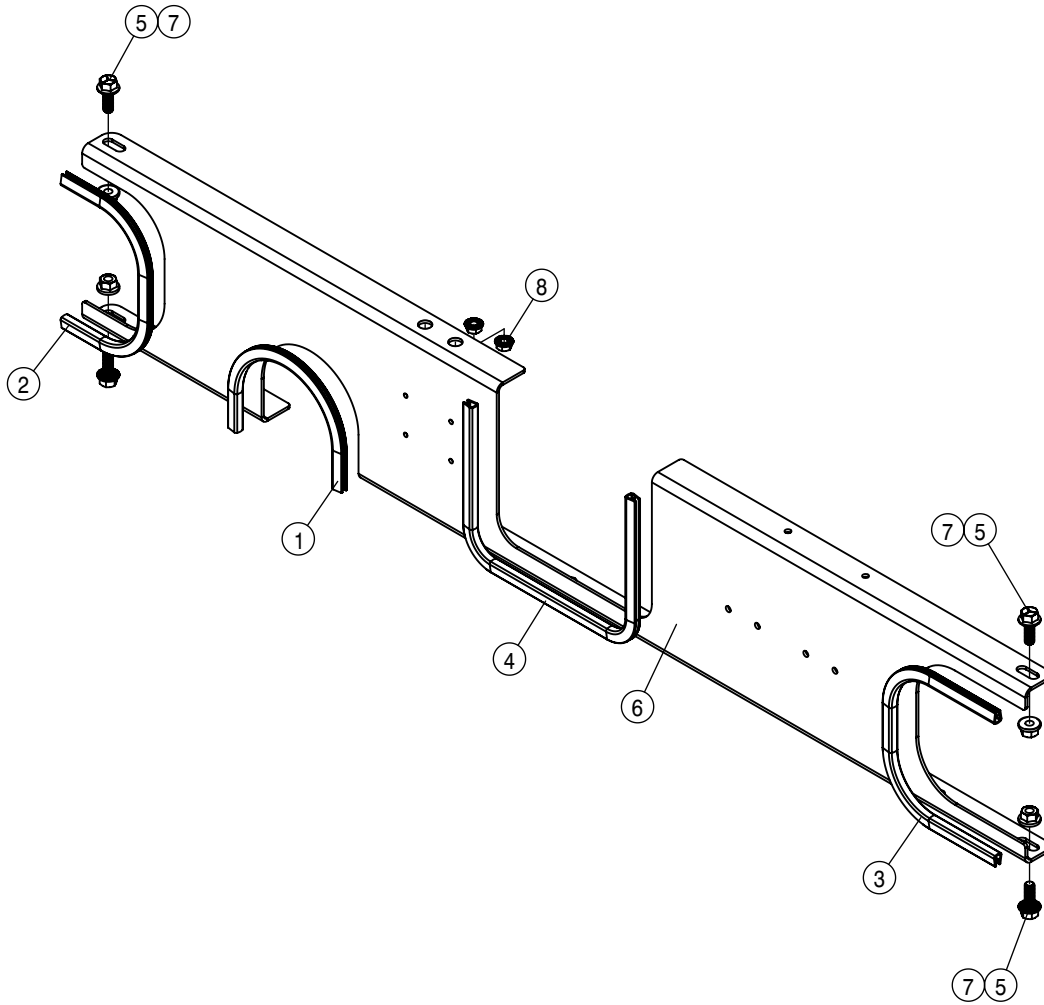

REAR BULKHEAD ASSEMBLY			
DET	QTY	P/N	DESCRIPTION
1	1	193016-011	QUICKEDGE TRIM .060 TO .170
2	1	193016-012	QUICKEDGE TRIM .060 TO .170
3	1	193016-015	QUICKEDGE TRIM .060 TO .170
4	1	193016-020	QUICKEDGE TRIM .060 TO .170
5	4	470460	3/8UNC X 1 HHSFB GR5 MC
6	1	660297	REAR BULKHEAD 2015
7	4	910106	3/8-16UNC CTRLK FLG NUT MC GR5
8	2	910119	5/16-18UNC HEX FLG NUT SER SS