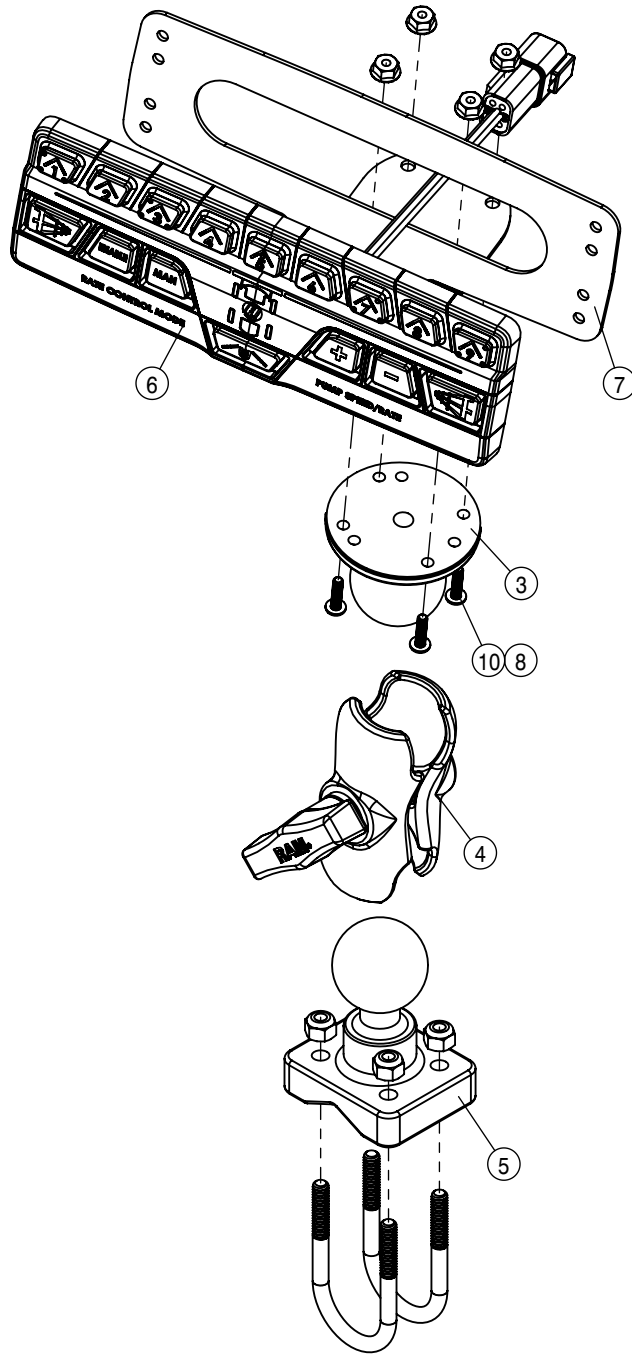

KEYPAD (DUAL PRODUCT)			
DET	QTY	P/N	DESCRIPTION
NS	1	294177	DUAL PRODUCT, CAB HARNESS
NS	1	294354	HARNESS, DUAL PRODUCT CHASSIS
3	1	344384	1.5" RAM BALL MNT BASE 2.50"
4	1	344491	RAM SHRT SCKT ARM 1.5" BALL
5	1	344492	RAM U BLT BASE 1.5 BALL
6	1	344556	SECTION KEYPAD STS' 15
7	1	344630	BRKT SECTION KEYPAD RAM MNT
8	4	470463	#8-32UNC HEX FLG NUT SER MC GR5
NS	1	694019	HARNESS, DUAL SOLU PUMP, RAVEN
10	4	903845	#8-32 UNC X 5/8 PHMS PH ZN