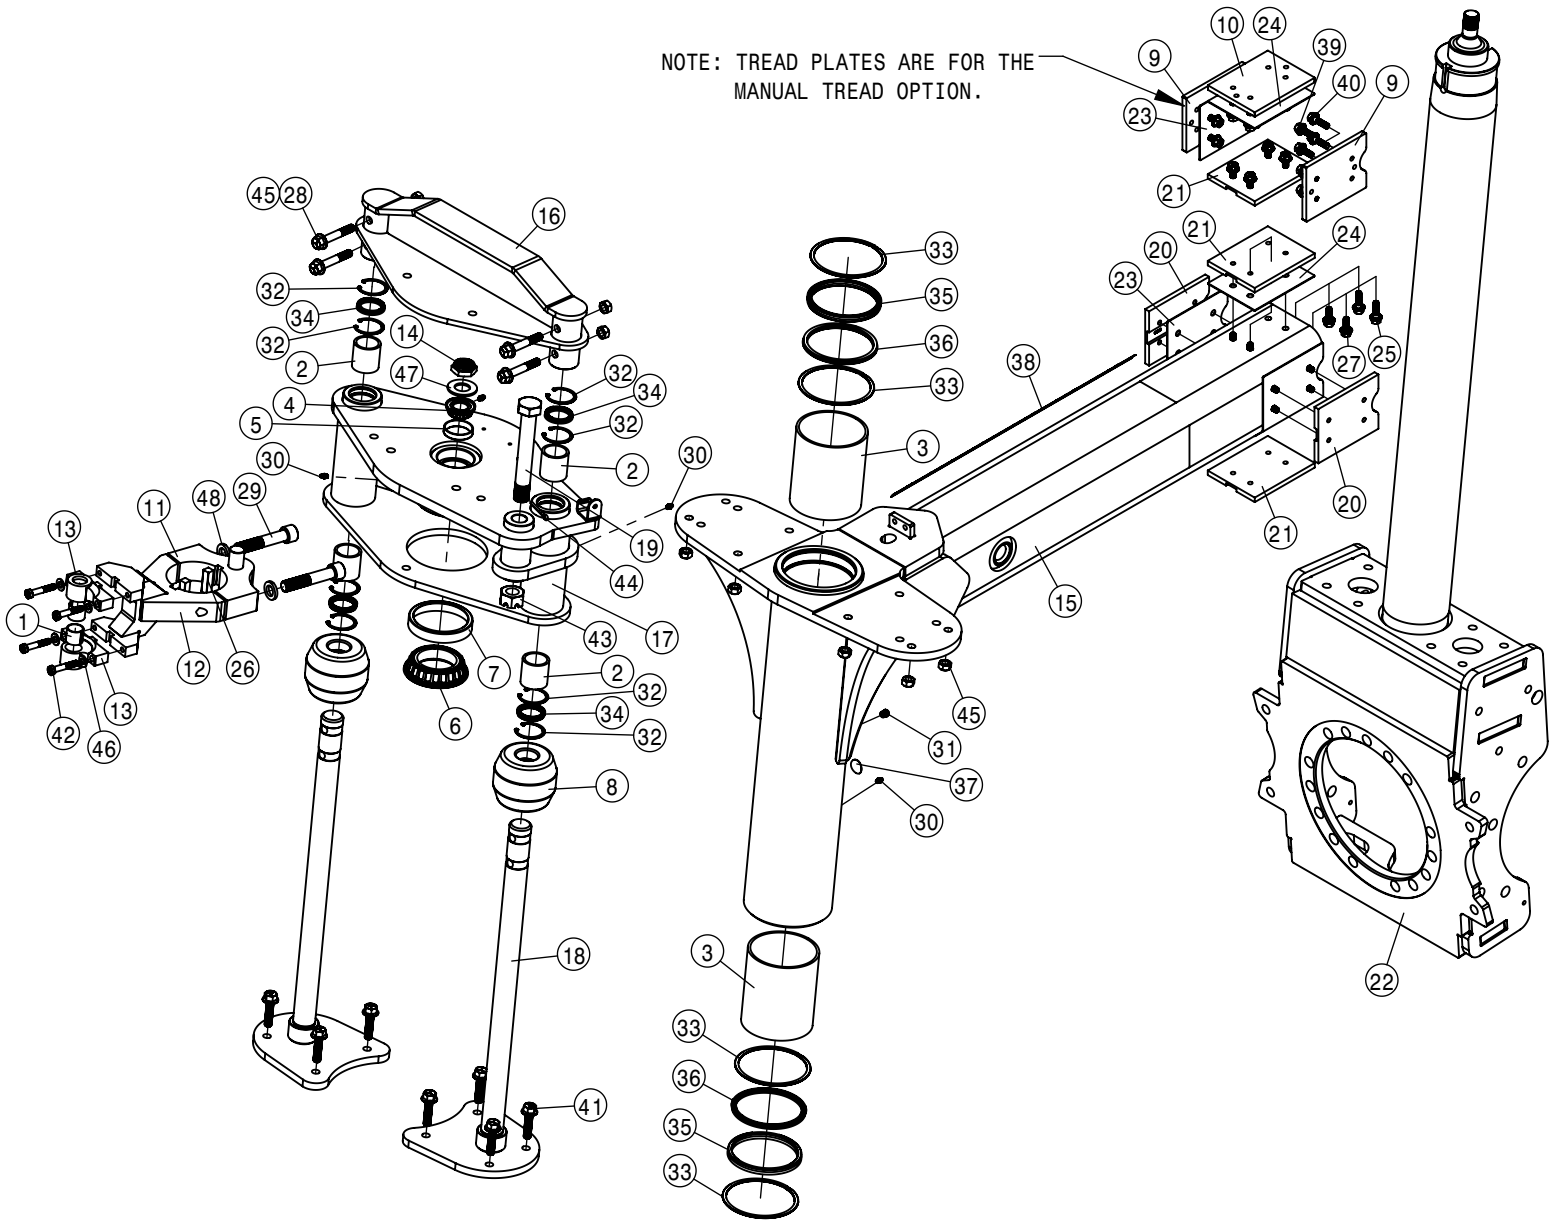

NOTE: TREAD PLATES ARE FOR THE
MANUAL TREAD OPTION.

RIGHT FRONT LEG ASSEMBLY			
DET	QTY	P/N	DESCRIPTION
1	2	121029	JOURNAL BRG, 1.00 ID x 1.00 LG
2	4	121113	TOWER SLEEVE BRG (POLYGON) 05
3	2	121125	BEARING-POLY 4.50 ID X 5.74 LG
4	1	125050	BRG CONE, 1.00 ID W/FACE SEAL
5	1	125051	BRG CUP FOR 125050
6	1	125052	BRG CONE, 2.687 ID W/FACE SEAL
7	1	125053	BRG CUP FOR 125052
8	2	311058	RUBBER SPRING
9	2	343189	MAN TRD NOTCHED PLATE, TAPPED
10	1	343190	MAN TRD PLATE, TAPPED
11	1	359683	STEERING ARM WLDMT-STS
12	1	359684	STEERING TRUN MNT WLD - STS
13	2	359687	TRUNNION-STEERING CYLINDER
14	1	360561	1-14 UNS THIN HEX NUT LCK
15	1	360718	OTR LEG WLD STS
16	1	360780	AIR BAG TOWER TOP MT WLD
17	1	360786	RH AIR BAG LWR PLT WLD
18	2	360795	NITRO TOWER WLD
19	1	360797	STRG CYL BOLT
20	2	360852	TRD ADJ BRONZE BEARING, TAPPED
21	3	360853	TRD ADJ BRONZE BEARING, TAPPED
22	1	360861	INR LEG WLD-STS, SDS LEG
23	3	360864	NOTCHED SHIM - TRD ADJ BEARING
24	3	360865	SHIM - TRD ADJ BEARING

RIGHT FRONT LEG ASSEMBLY			
DET	QTY	P/N	DESCRIPTION
25	16	470329	3/8UNC X 1 1/4 HHSFB GR5 MC
26	2	470447	KEY .50 SQ X 1.69 LONG
27	16	470460	3/8UNC X 1 HHSFB GR5 MC
28	4	470461	1/2UNC X 3 HHSFB GR5 MC
29	2	470904	3/4UNC X 4" SOC HD CAP SCR GR8
30	4	471005	GREASE ZERK, 1/4-28 X 1/2
31	1	471030	PRESSURE RELIEF VALVE-GREASE 45-80 PSI
32	8	629537	187RRH00Z SNAP RING
33	4	629538	4.5 SPIROLOX RING
34	4	629620	SEAL, 1.500 ROD DIA
35	2	629621	SEAL, 4.500 ROD DIA
36	2	629625	SEAL, 4.500 ROD DIA
37	1	650205	DECAL, GREASE WEEKLY
38	1	650486	DECAL,TREAD ADJ INDICATOR DTS
39	16	900163	3/8UNF X 1 HHSFB GR5 MC
40	16	900164	3/8UNF X 1 1/4 HHSFB GR5 MC
41	8	900519	1/2UNC X 2 HHSFB GR5 MC FT
42	4	900821	3/8UNF X 2 HHCS GR8 MC
43	1	910020	1-8UNC HEX SLTTD NUT MC GR5
44	1	910120	3/16 X 1 3/4 COTTER PIN SS
45	12	914008	1/2-13UNC STOVER NUT MC GR5
46	4	920002	SAE FLAT WASHER 3/8 MC
47	1	920008	1" SAE FLAT WASHER
48	2	920506	HLOCK WASHER 3/4 MC