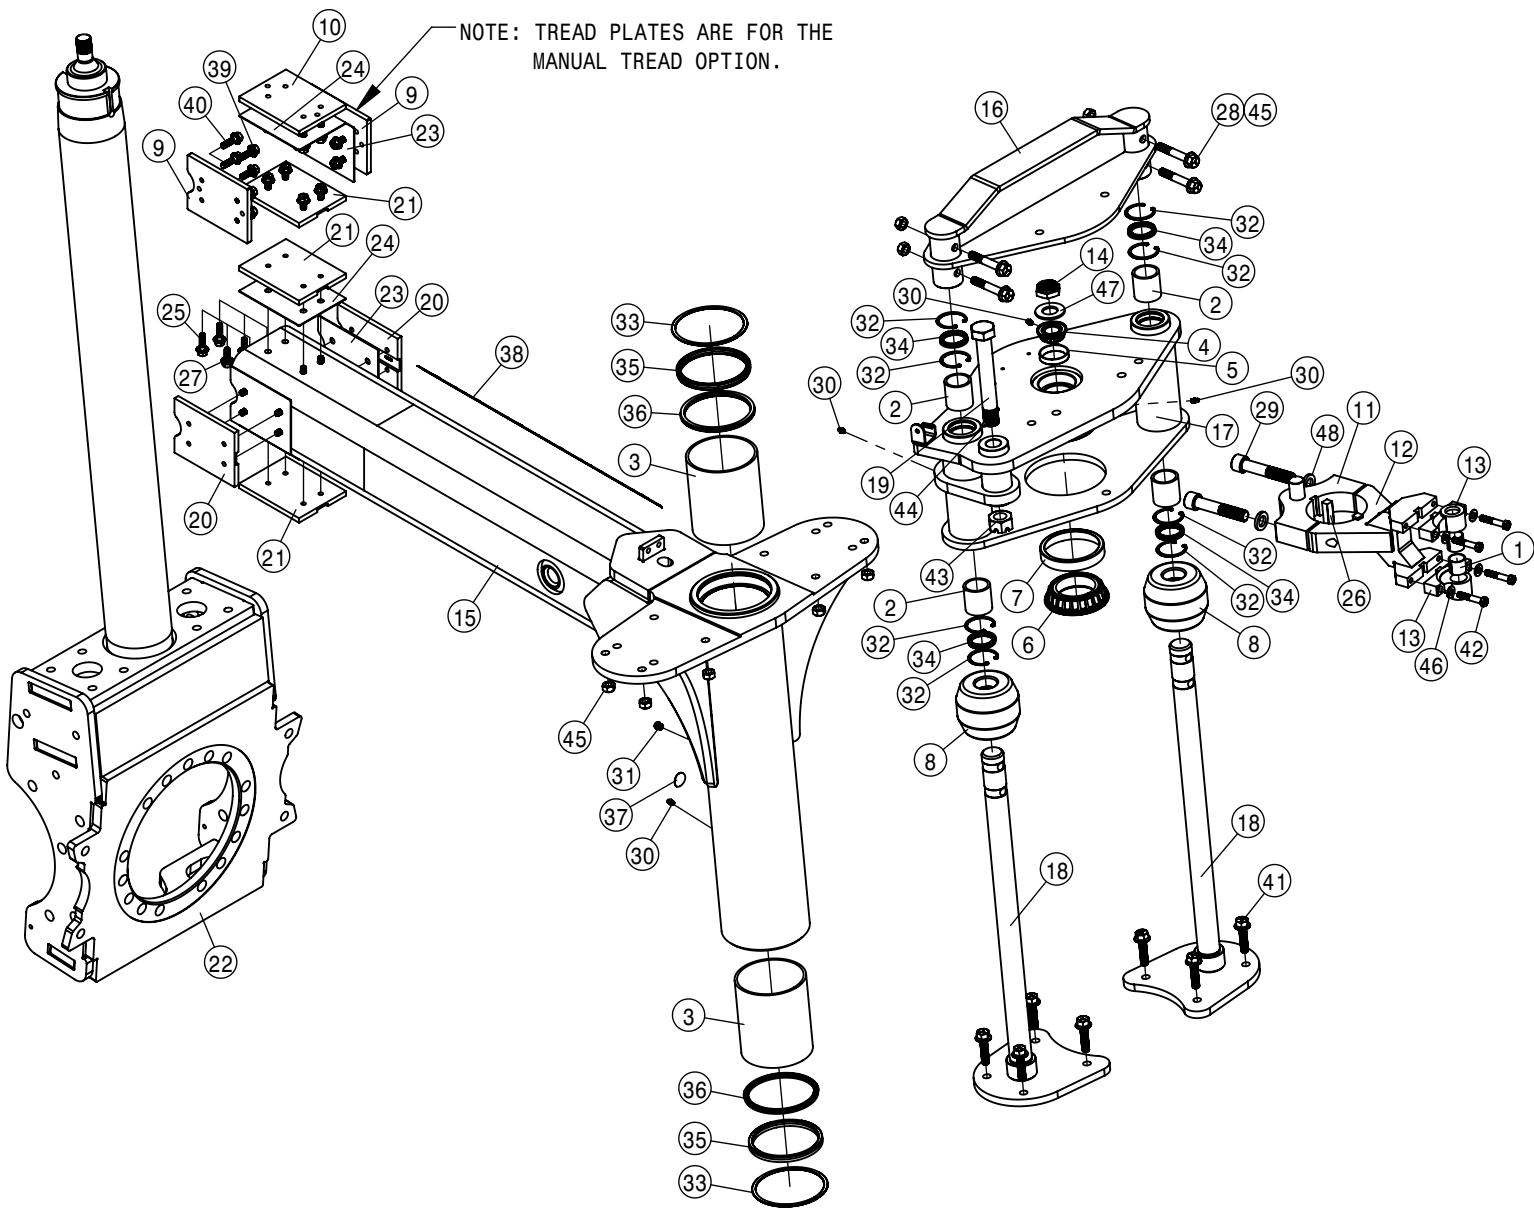

LEFT FRONT LEG ASSEMBLY			
DET	QTY	P/N	DESCRIPTION
1	2	121029	JOURNAL BRG, 1.00 ID x 1.00 LG
2	4	121113	TOWER SLEEVE BRG (POLYGON) 05
3	2	121125	BEARING-POLY 4.50 ID X 5.74 LG
4	1	125050	BRG CONE, 1.00 ID W/FACE SEAL
5	1	125051	BRG CUP FOR 125050
6	1	125052	BRG CONE, 2.687 ID W/FACE SEAL
7	1	125053	BRG CUP FOR 125052
8	2	311058	RUBBER SPRING
9	2	343189	MAN TRD NOTCHED PLATE, TAPPED
10	1	343190	MAN TRD PLATE, TAPPED
11	1	359683	STEERING ARM WLDMT-STS
12	1	359684	STEERING TRUN MNT WLD - STS
13	2	359687	TRUNNION-STEERING CYLINDER
14	1	360561	1-14 UNS THIN HEX NUT LCK
15	1	360718	OTR LEG WLD STS
16	1	360780	AIR BAG TOWER TOP MT WLD
17	1	360785	LH AIR BAG LWR PLT WLD
18	2	360795	NITRO TOWER WLD
19	1	360797	STRG CYL BOLT
20	2	360852	TRD ADJ BRONZE BEARING, TAPPED
21	3	360853	TRD ADJ BRONZE BEARING, TAPPED
22	1	360861	INR LEG WLD-STS, SDS LEG
23	3	360864	NOTCHED SHIM - TRD ADJ BEARING
24	3	360865	SHIM - TRD ADJ BEARING

LEFT FRONT LEG ASSEMBLY			
DET	QTY	P/N	DESCRIPTION
25	16	470329	3/8UNC X 1 1/4 HHSFB GR5 MC
26	2	470447	KEY .50 SQ X 1.69 LONG
27	16	470460	3/8UNC X 1 HHSFB GR5 MC
28	4	470461	1/2UNC X 3 HHSFB GR5 MC
29	2	470904	3/4UNC X 4" SOC HD CAP SCR GR8
30	4	471005	GREASE ZERK, 1/4-28 X 1/2
31	1	471030	PRESSURE RELIEF VALVE-GREASE 45-80 PSI
32	8	629537	187RRHOZ SNAP RING
33	4	629538	4.5 SPIROLOX RING
34	4	629620	SEAL, 1.500 ROD DIA
35	2	629621	SEAL, 4.500 ROD DIA
36	2	629625	SEAL, 4.500 ROD DIA
37	1	650205	DECAL, GREASE WEEKLY
38	1	650486	DECAL, TREAD ADJ INDICATOR DTS
39	16	900163	3/8UNF X 1 HHSFB GR5 MC
40	16	900164	3/8UNF X 1 1/4 HHSFB GR5 MC
41	8	900519	1/2UNC X 2 HHSFB GR5 MC FT
42	4	900821	3/8UNF X 2 HHCS GR8 MC
43	1	910020	1-8UNC HEX SLTTD NUT MC GR5
44	1	910120	3/16 X 1 3/4 COTTER PIN SS
45	12	914008	1/2-13UNC STOVER NUT MC GR5
46	4	920002	SAE FLAT WASHER 3/8 MC
47	1	920008	1" SAE FLAT WASHER
48	2	920506	HLOCK WASHER 3/4 MC