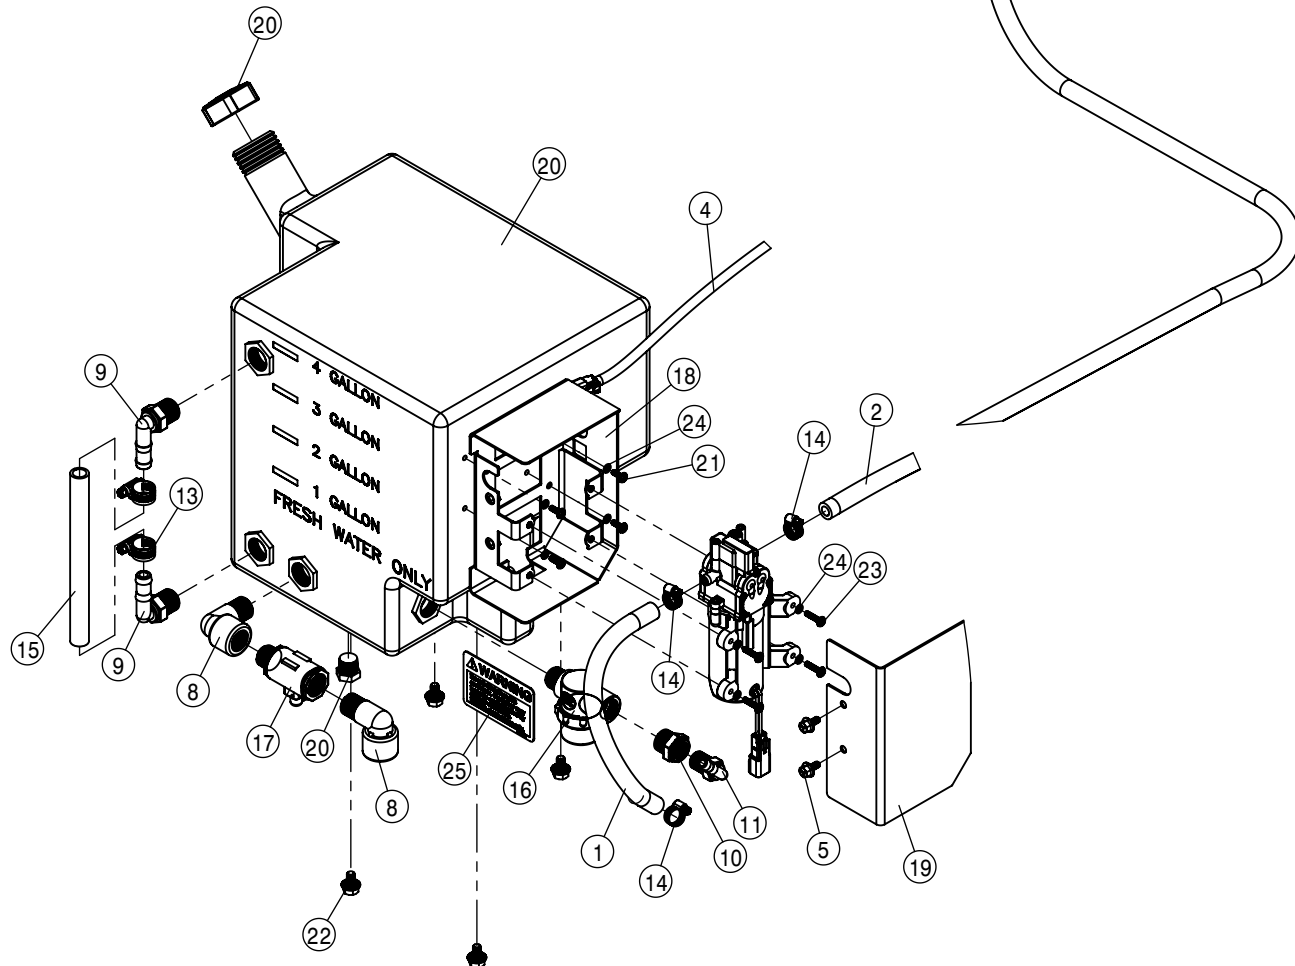

HAND WASH TANK ASSEMBLY			
DET	QTY	P/N	DESCRIPTION
1	1	195923-011	HOSE 3/8 1-FBR BR BLK RLA
2	1	195923-200	HOSE 3/8 1-FBR BR BLK RLA
3	1	294059	FOOTSWITCH ASSY, 60" CORD
4	1	294252	HANDWASH EXTENSION HARNESS
5	2	470122	1/4UNC X 1/2 HHSFB GR5 MC
6	1	470596	DIAPHRAM PUMP W/DEUTSCH CONNEC
7	2	472351	4-40 X 1/2 PAN HD MTL SCR TYP F
8	2	500044	1/2NPT-90 ST EL, POLY
9	2	500047	1/2NPT-90-1/2 HOSE BARB, POLY
10	1	500286	1/2"-3/8"NPT REDU BUSH, POLY
11	2	500287	3/8NPT-90-3/8 HOSE BARB, POLY
12	1	500288	3/8NPT-90 EL, POLY
13	2	520069	HOSE CLAMP NO 6 STAINLESS
14	4	520120	HOSE CLAMP NO 4 STAINLESS
15	1	601078	HOSE, 1/2 X 7.50" CLEAR VINYL
16	1	690207	IN-LINE STRAINER, 1/2 FNPT, HYPRO
17	1	696195	1/2FNPT-1/2MNPT MICRO BALL VLV
18	1	763003	PUMP MT BRKT WLD
19	1	763006	PUMP MT SHIELD
20	1	763831	TANK-HAND WASH, 4.4 GALLON
21	4	903706	#10-32 UNF X 1/2 PHMS PH BZ
22	4	910125	5/16UNC X 1/2 HHSFB SS
23	4	910131	#10-32 UNF X 3/4 PHMS PH BZ
24	8	920510	HLOCK WASHER #10 MC
25	1	N408864	LABEL, CLEAN WATER RINSE TANK