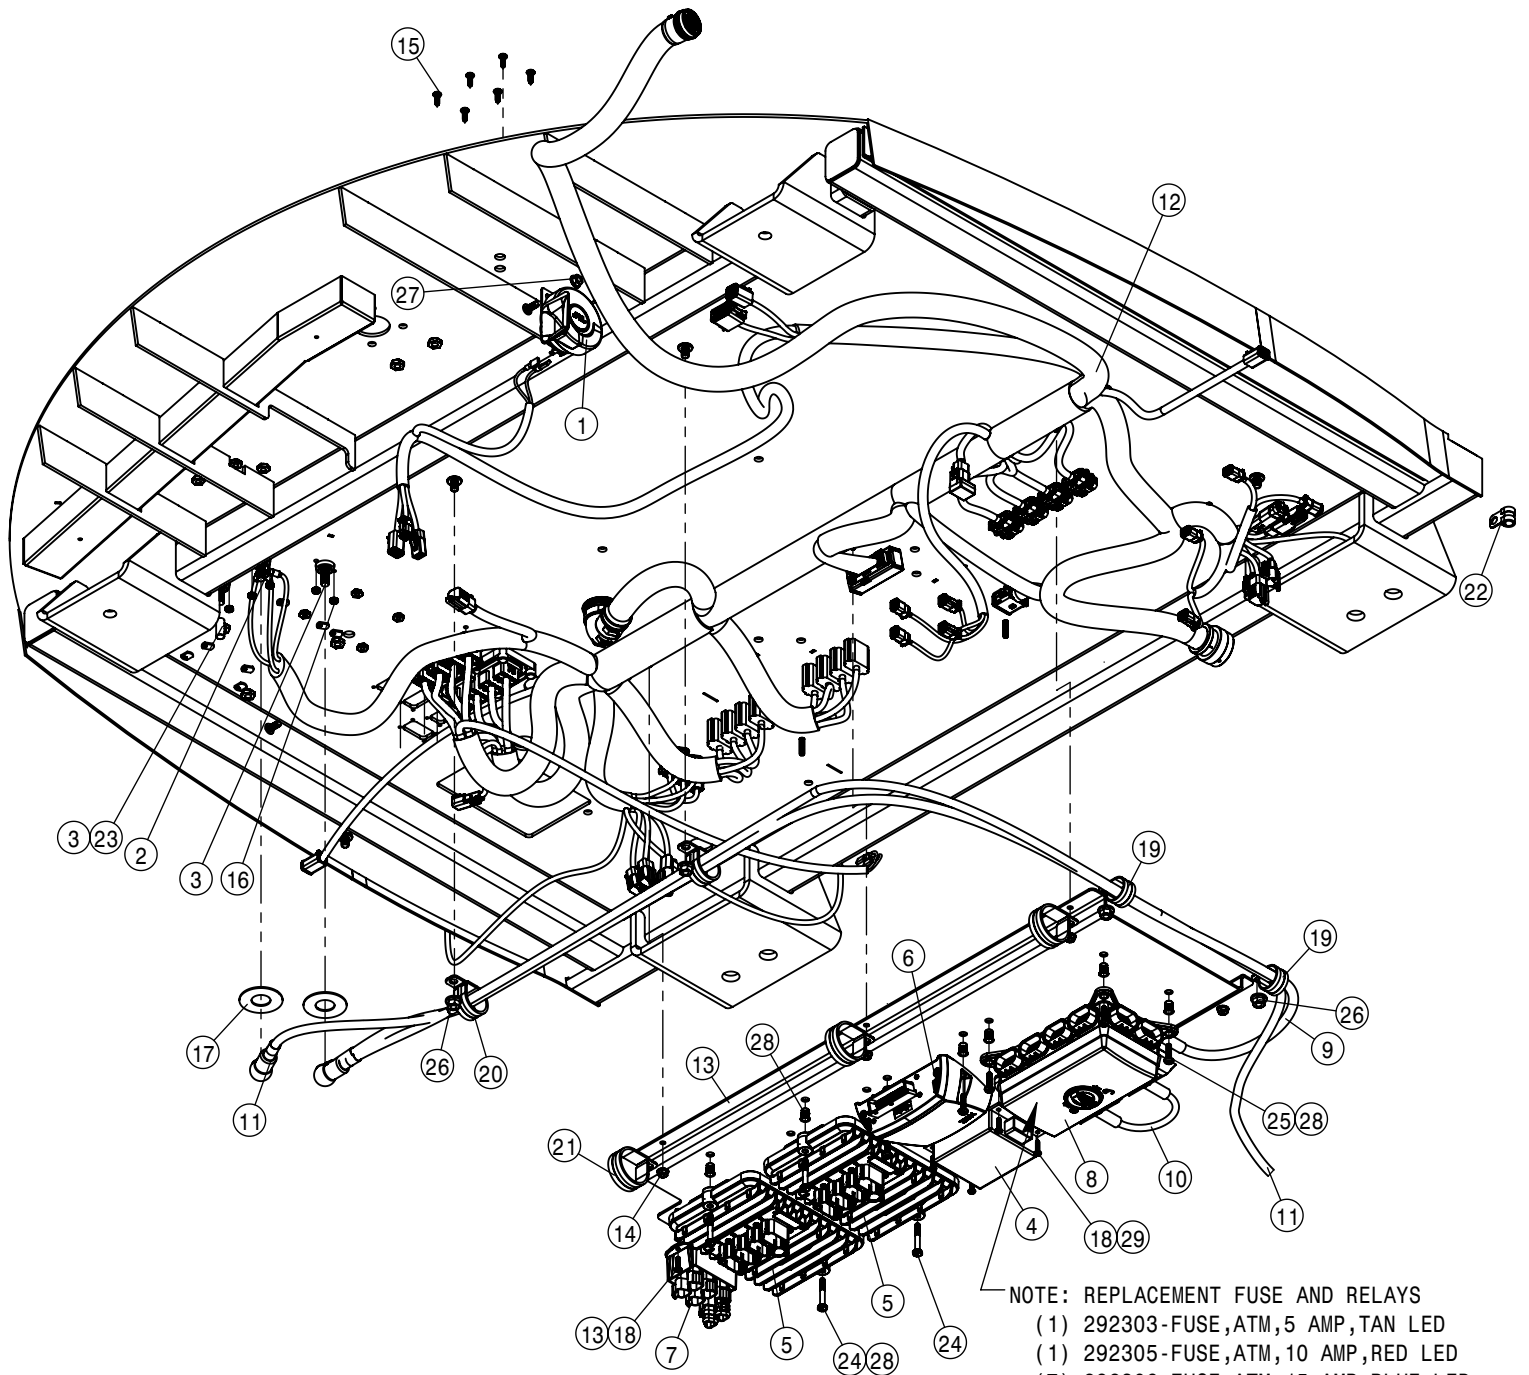

CAB ELECTRICAL-BOTTOM ASSEMBLY			
DET	QTY	P/N	DESCRIPTION
1	1	290062	HORN
2	1	291749	TERM BLOCK,BLACK,3/8-16 THRU
3	2	291750	TERM BLOCK,RED,3/8-16 THRU
4	1	291910	FLASHER, SOLID STATE, 12V
5	2	292005	IQAN MC31
6	1	292087	IQAN-XS2 MODULE>611
7	1	292406	J1939 JUNCTION MODULE
8	1	292440	DVEC - EXTERIOR
9	1	292645	CABLE - SSDVEC POWER CABLE
10	1	292650	CABLE - SSDVEC JUMPER
11	1	292668	CAB PWR,GND CABLE ASY
12	1	294378	MAIN CAB EXT. HARNESS STS-16
13	1	344541	BRKT-CAB ELEC MODULE MOUT
14	6	470121	1/4-20UNC HEX FLG NUT SER MC GR5
15	6	470465	#12 X 3/4 PHIL PAN SHT MTL SCR

CAB ELECTRICAL-BOTTOM ASSEMBLY			
DET	QTY	P/N	DESCRIPTION
16	6	470542	#10-32UNF KEP NUT MC GR5
17	2	470677	NYLON WASHER 1"ID, 2-1/4"OD, .075"W
18	6	472235	#10-32 UNF X 3/4 PHMS PH ZN
19	2	520108	CUSH HOSE CLAMP,#20, 1 1/4D X 3/4W
20	2	520160	CUSH CLAMP,#24 1 1/2D-3/4W LOOP
21	3	520161	CUSH CLAMP,#32 2"D-3/4W LOOP
22	1	520163	CUSH HOSE CLAMP,#8, 1/2D X 3/4W
23	1	629736	CAPPLUGS CAP,.312 X 1.00 VINYL
24	4	900006	1/4UNC X 1 3/4 HHCS GR5 MC
25	6	903701	1/4-20 UNC X 1 PHMS PH ZN
26	4	910106	3/8-16UNC CTRLK FLG NUT MC GR5
27	1	910119	5/16-18UNC HEX FLG NUT SER SS
28	10	910127	1/4-20 NUTSERT .027-1.65 STL
29	6	910130	10-32 NUTSERT .020-.130 STL