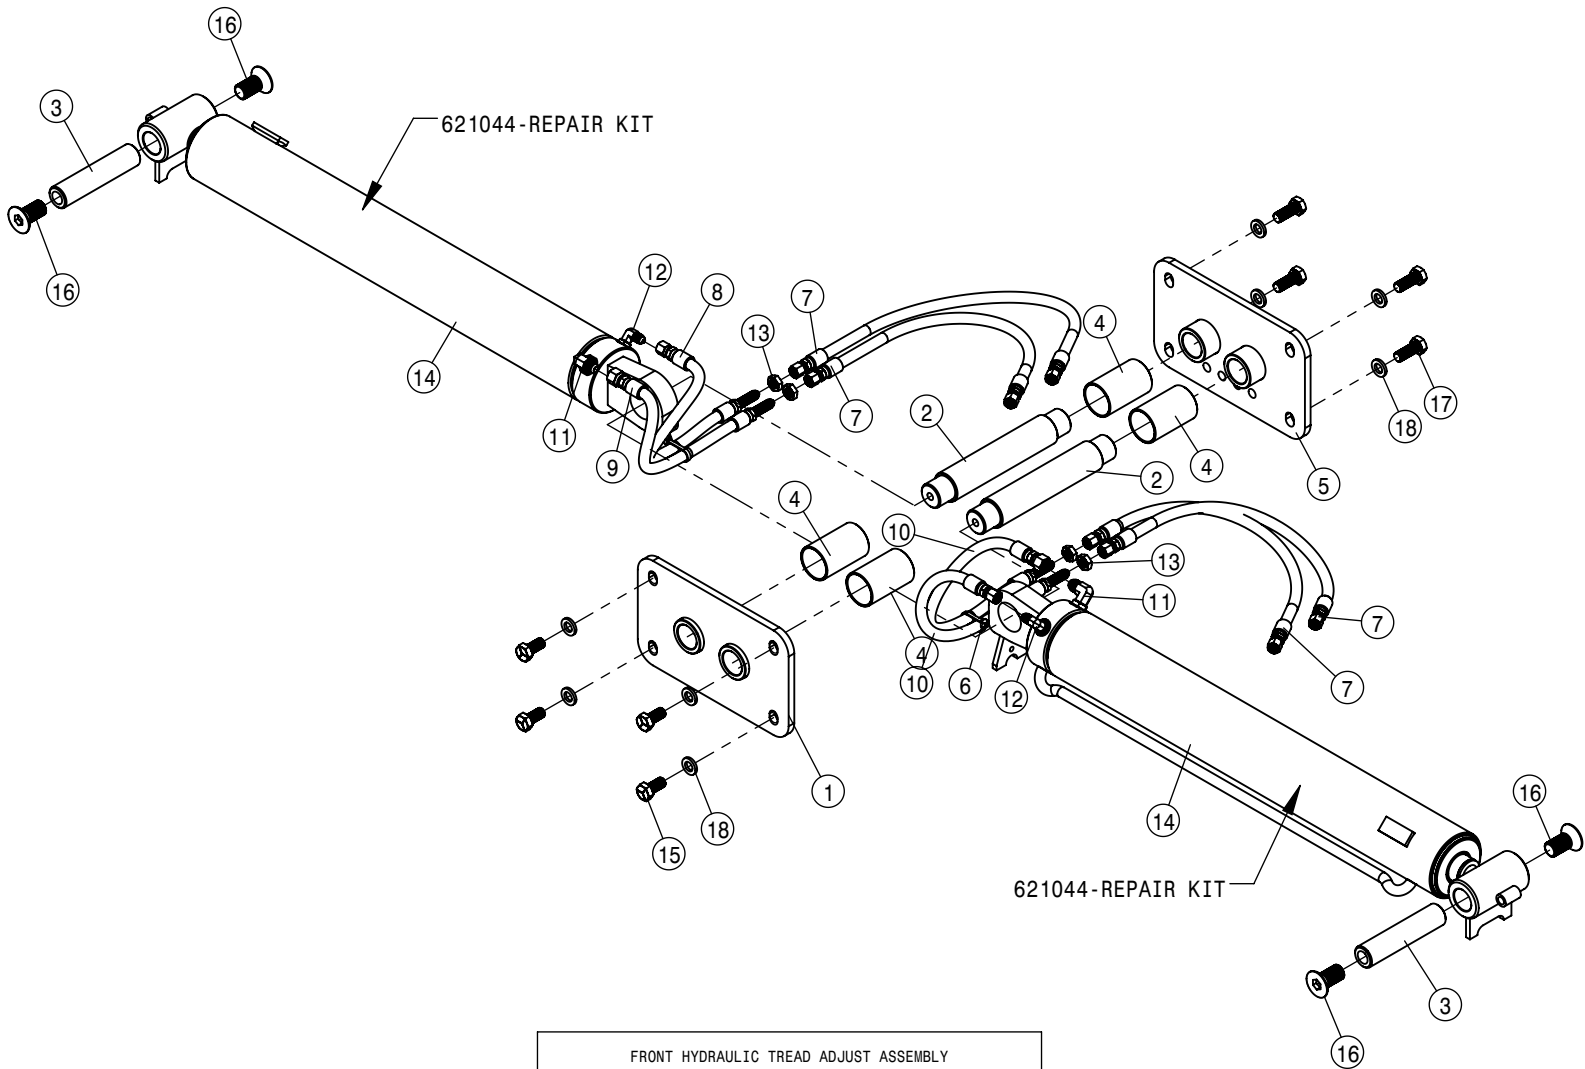

FRONT HYDRAULIC TREAD ADJUST ASSEMBLY			
DET	QTY	P/N	DESCRIPTION
1	1	361576	FRT TRD ADJ ACCESS PLT WLD
2	2	361581	TRD ADJ CYL PIVOT PIN, M/F
3	2	361582	TREAD ADJ CYL PIN, OUTER LEG
4	4	361583	TRD ADJ CYL SPACER, M/F
5	1	361689	REAR TRD ADJ ACCESS PLT WLD 04
6	2	470154	CABLE TIE, 11.00" BLK NYLON
7	4	617100	04-451TC-04FJX-04FJX-24 H/A
8	2	617493	04-451TC-04MJBH-04FJX-18 H/A
9	1	617494	04-451TC-04MJBH-06FJX-15 H/A
10	1	617511	04-451TC-04MJBH-06FJX-17 H/A
11	2	618119	9/16MJIC-90-9/16MOR LBO
12	2	618473	7/16MJIC-90-7/16MOR LBO
13	4	618525	7/16-20 BLKHD LOCKNUT
14	2	621041	HYD CYL, 3.00 X 21.00 X 1.38
15	4	900301	1/2UNF X 1 HHCS GR5 MC
16	4	900391	3/4UNC X 1 1/2 FLT SOC CAP SCR
17	4	900522	1/2UNF X 1 1/4 HHCS GR5 MC
18	8	920504	HLOCK WASHER 1/2 MC