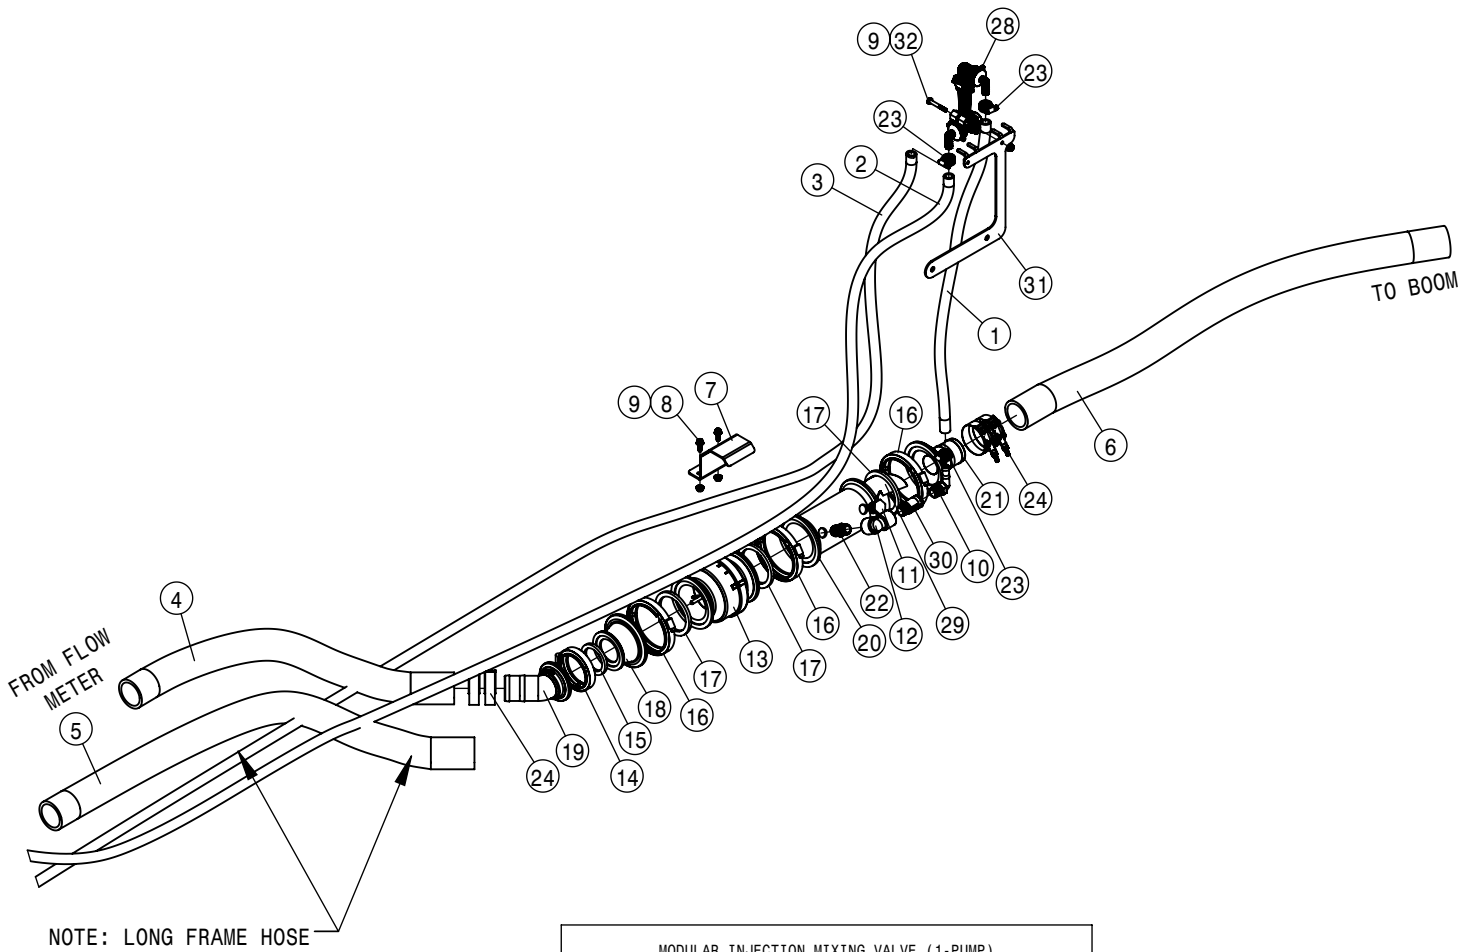

MODULAR INJECTION MIXING VALVE (1-PUMP)			
DET	QTY	P/N	DESCRIPTION
1	1	197008-031	HOSE 1/2 1-FBR BR BLK EPDM
2	1	197008-180	HOSE 1/2 1-FBR BR BLK EPDM
3	1	197008-189	HOSE 1/2 1-FBR BR BLK EPDM
4	1	197133-029	HOSE 2" SUCTION, 2F-1W EPDM
5	1	197133-040	HOSE 2" SUCTION, 2F-1W EPDM
6	1	197133-041	HOSE 2" SUCTION, 2F-1W EPDM
7	1	345023	3" MIXER CLAMP
8	2	470118	1/4UNC X 3/4 HHSFB GR5 MC
9	3	470121	1/4-20UNC HEX FLG NUT SER MC GR5
10	1	500047	1/2NPT-90-1/2 HOSE BARB, POLY
11	1	500062	1/2"NPT PLUG, POLY
12	1	500078	1/2NPT-90 EL, POLY
13	1	500142	CHECK VALVE 3" FLANGE
14	1	500194	2" FP FLANGE CLAMP S.S.
15	1	500195	2" FP FLANGE GASKET EPDM
16	3	500208	3" FLANGE CLAMP S.S.
17	3	500209	3" FLANGE GASKET EPDM
18	1	500212	3"FLANGE - 2" FP FLANGE ADTPTR
19	1	500255	2"FP FLANGE - 45- 2"HOSE BARB POLY
20	1	500345	FLANGE COUPLER 3 X 7, 1/2 NPT
21	1	500346	3" FLANGE-2"HOSE BARB POLY
22	1	503101	1/2NPT CLOSE NIPPLE, POLY
23	3	520070	HOSE CLAMP NO 8 STAINLESS
24	4	520141	2.31/2.62 T-BOLT HOSE CLAMP SS
NS	1	693367	AG LDR MULTI PRODUCT UNLOCK
NS	1	693955	AG LDR ISO INJ INST INSTRUCT
NS	1	693956	AG LDR CBL ISO EXTEND 16'
28	1	701384	FLOW VIEW MANIFOLD
29	2	701492	MIXER FIN
30	1	701619	CHECK VALVE-RAVEN 333-0011-102
31	1	701794	WILGER FLOW VIEW BRKT
32	1	900006	1/4UNC X 1 3/4 HHCS GR5 MC