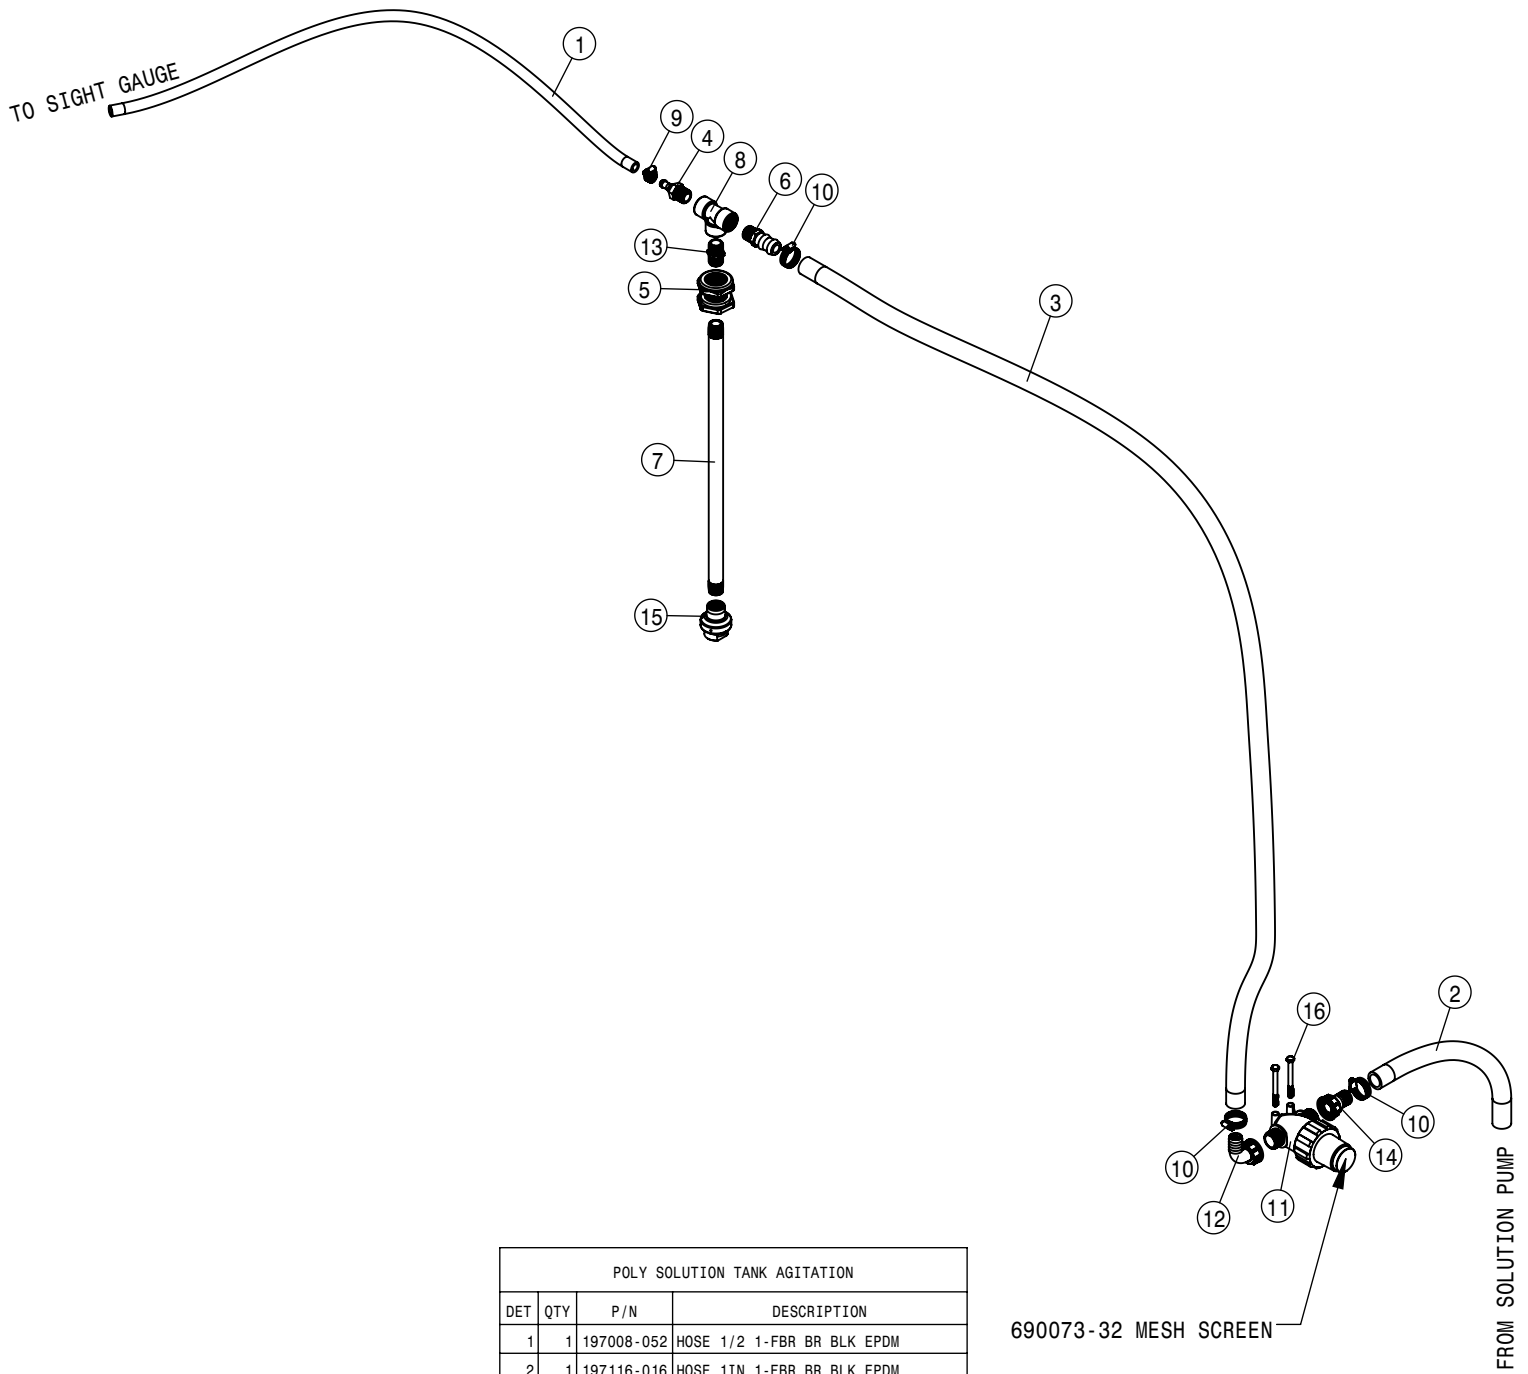

POLY SOLUTION TANK AGITATION			
DET	QTY	P/N	DESCRIPTION
1	1	197008-052	HOSE 1/2 1-FBR BR BLK EPDM
2	1	197116-016	HOSE 1IN 1-FBR BR BLK EPDM
3	1	197116-095	HOSE 1IN 1-FBR BR BLK EPDM
4	1	500019	3/4NPT-1/2HOSE BARB, POLY
5	1	500110	3/4NPT BLKHD TANK FITTING POLY
6	1	500123	3/4NPT-1"HOSE BARB, POLY
7	1	504004	CPVC PIPE .75NPT-24.00
8	1	505218	3/4 NPT PIPE TEE, POLY
9	1	520069	HOSE CLAMP NO 6 STAINLESS
10	3	520090	HOSECLAMP NO 16 STAINLESS
11	1	690071	LINE STRAINER, .32 MESH, 150PSI
12	1	690072	1"-90D HOSE BARB KIT,STRAINER
13	1	690098	3/4NPT CLOSE NIPPLE, POLY
14	1	691280	1" HOSE BARB WITH FLY NUT
15	1	737873	ROTARY NOZZLE, TEFLON
16	2	900073	5/16UNC X 3 1/4 HEX BOLT

690073-32 MESH SCREEN

FROM SOLUTION PUMP