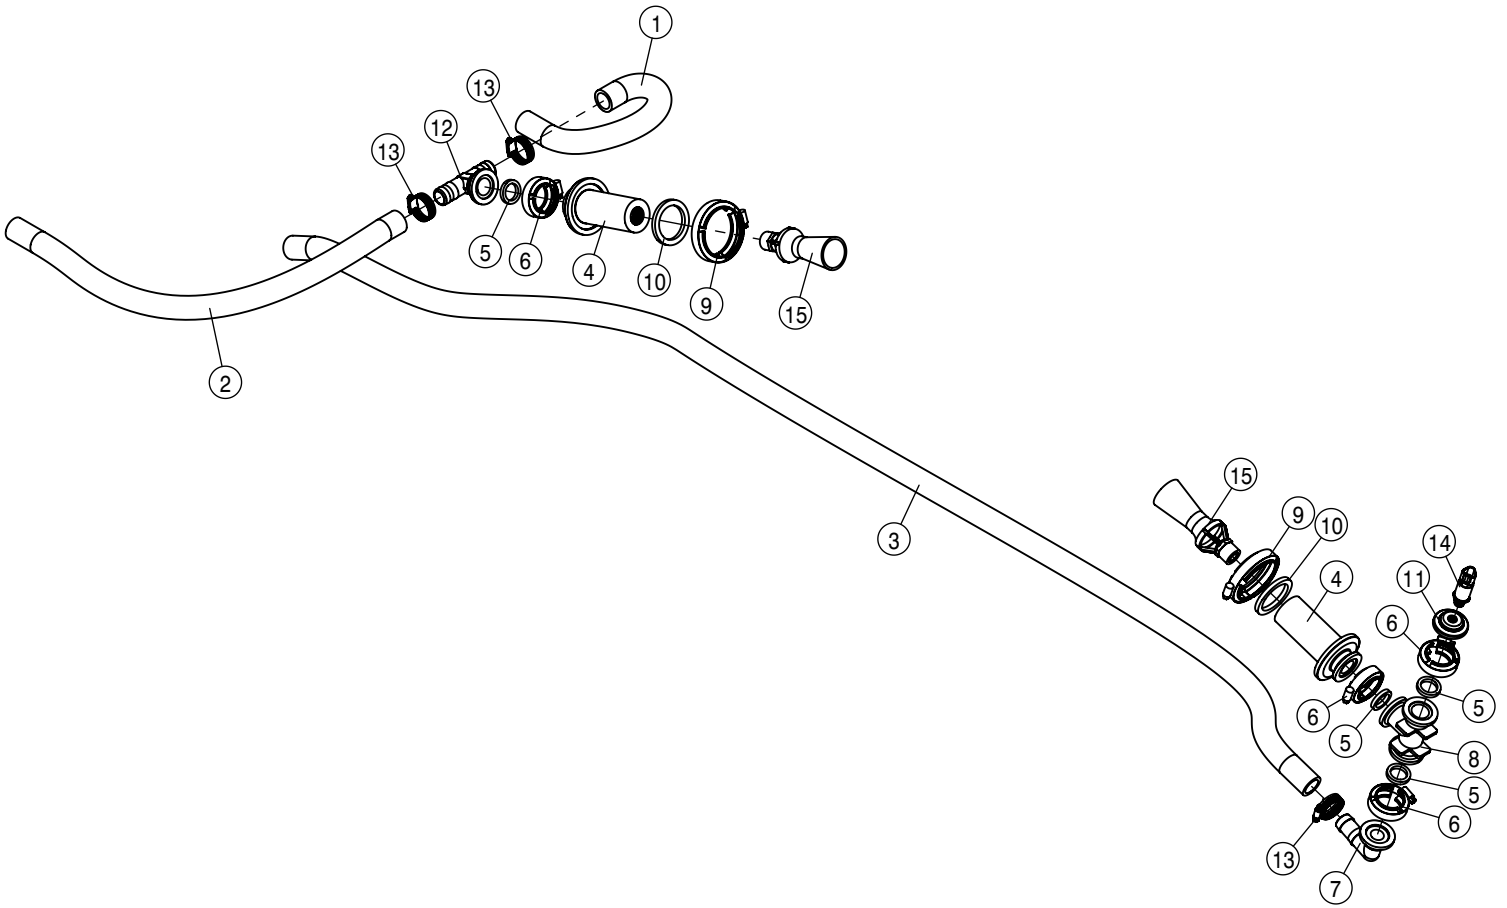

SOLUTION TANK VENT ASSEMBLY				
DET	QTY	P/N	DESCRIPTION	
1	1	500194	2" FP FLANGE CLAMP S.S.	
2	1	500195	2" FP FLANGE GASKET EPDM	
3	1	520068	HOSE CLAMP NO 32 STAINLESS	
4	1	737754	2" FEM T-CONNECTOR POLY	
5	5	737756	2" FORK FOR 737754/755	
6	1	737759	2" F-2" HOSE BARB POLY	
7	2	737761	2" M CHECK VALVE POLY	
8	2	737762	O-RING, -227 EPDM	
9	1	737767	T7 TO "BANJO 2" FP" ADAPTER	
10	1	737768	T7 TO BSP ADAPTER	
11	1	737769	THREADED COUPLING	
12	1	737770	T FILTER WITH BSP THREADS, 16 MESH	