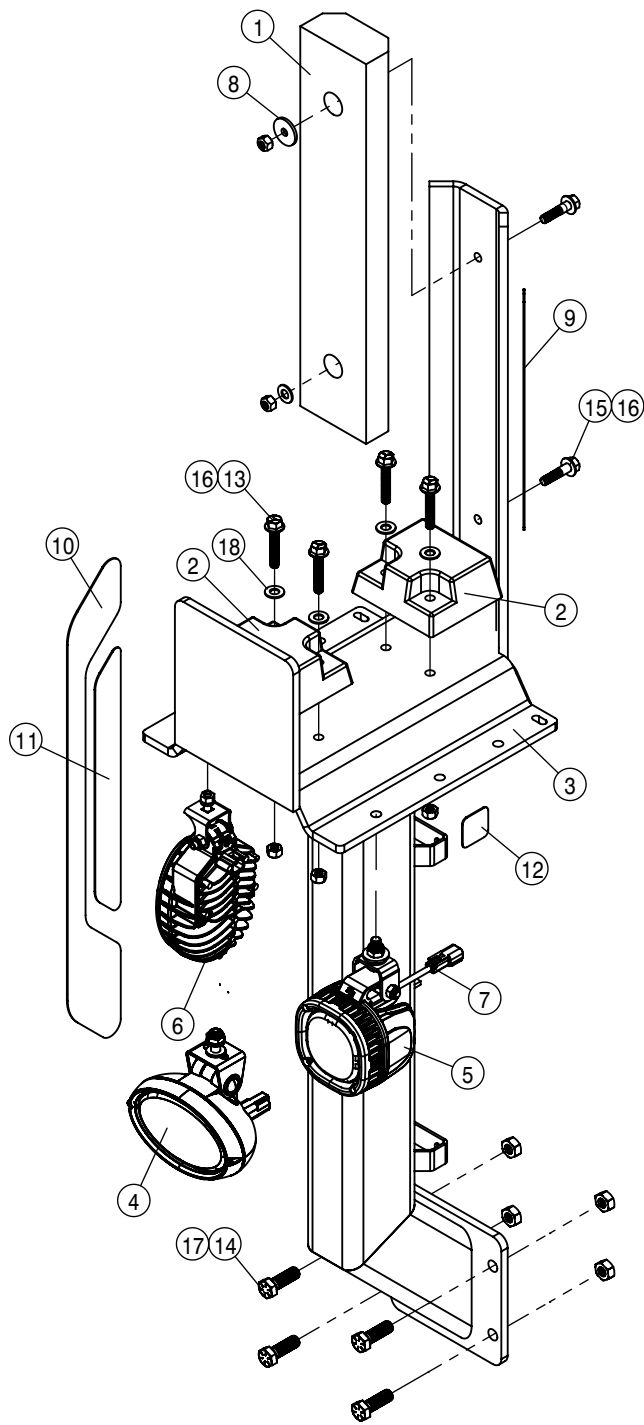

RH 90/100' BOOM CRADLE ASSEMBLY			
DET	QTY	P/N	DESCRIPTION
1	1	164512	RUBBER BUMPER, BOOM CRADLE
2	2	164513	BM CRADLE PAD
3	1	165041	BOOM CRADLE WLD 07
4	1	292614	WORKLIGHT - HALOGEN CLOSE RANGE
5	1	292618	WORKLIGHT-TYRI LED FLOOD
6	1	292917	LED LIGHT, AMBER
7	1	294299	TYRI JUMPER HARNESS
8	1	483024	FENDER WASHER 5/16 MC
9	1	650508	BM CRDL REFLECTOR, DTS
10	1	650553	STS REFLECTOR RH 90-100 BOOM
11	1	650554	STS REFLECT REAR ORANGE 90/100
12	1	650555	BOOM CRADLE DECAL, STS' 17
13	4	900506	3/8UNC X 2 HHSFB GR5 MC FT
14	4	900804	1/2UNC X 1 1/2 HEX BOLT GR8 YZ
15	2	910044	3/8UNC X 1 1/2 HHFB GR8 MC
16	6	914004	3/8UNC HEX STOVER NUT
17	4	914808	1/2UNC HEX STOVER NUT GR8
18	5	920002	SAE FLAT WASHER 3/8 MC