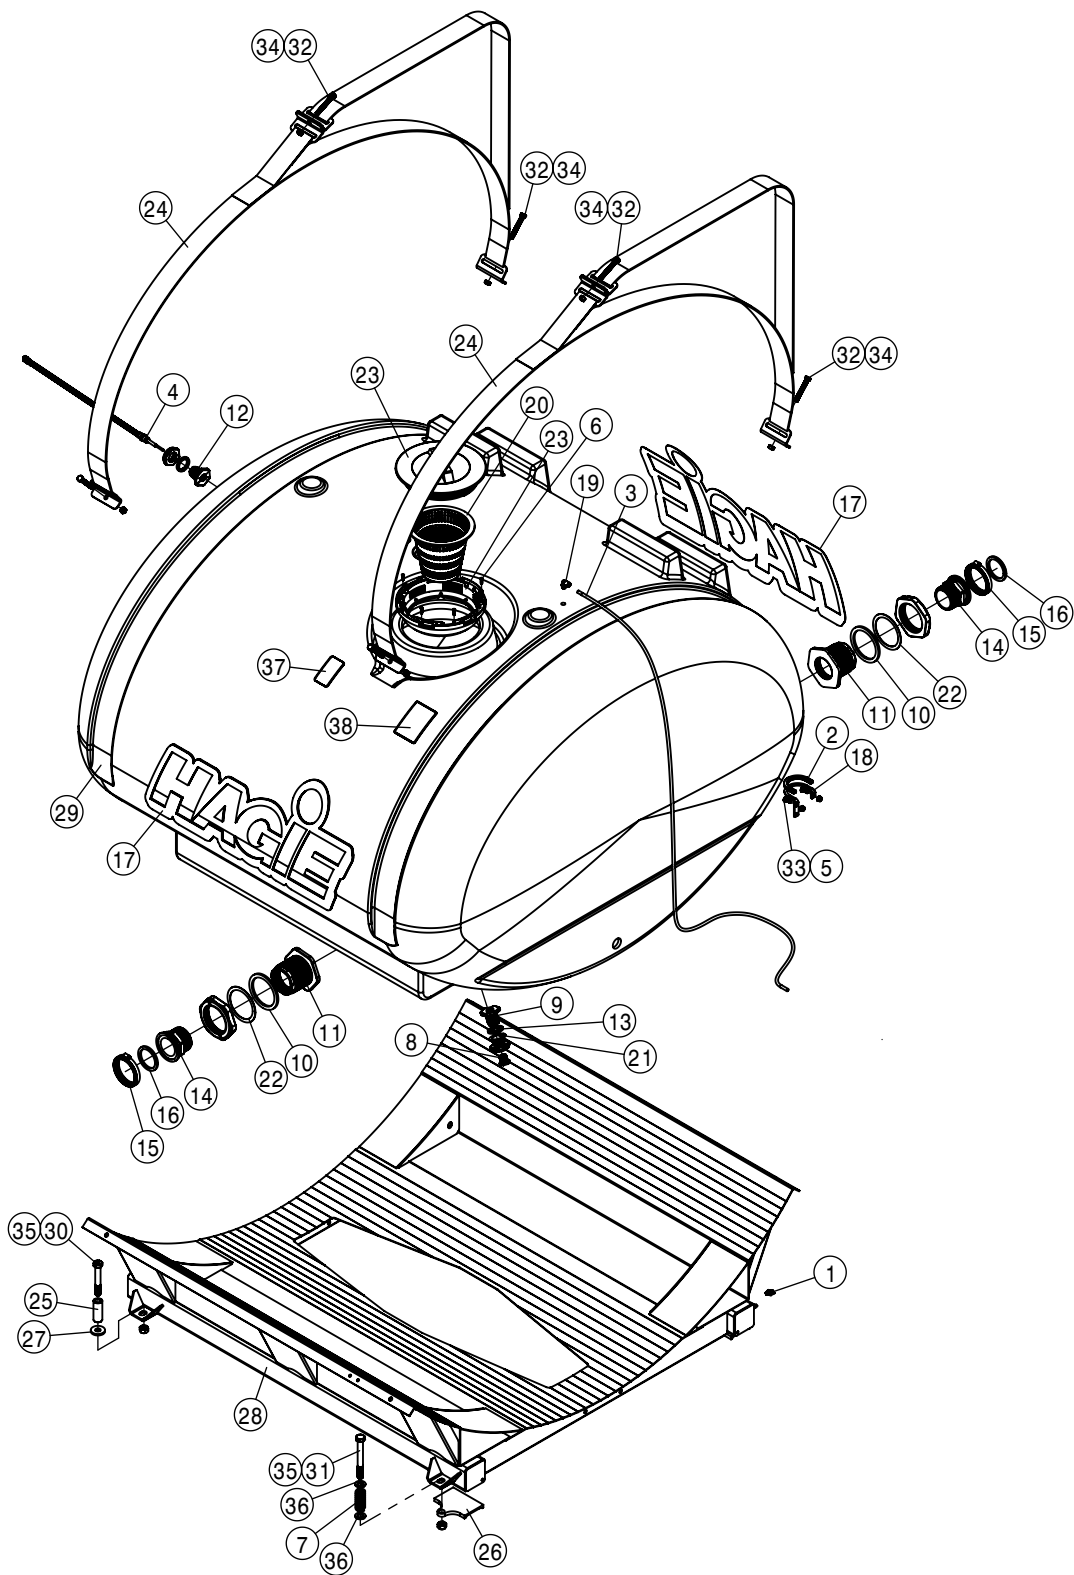

POLY SOLUTION TANK ASSEMBLY			
DET	QTY	P/N	DESCRIPTION
1	1	193012-003	QUICKEDGE TRIM .135 TO .250
2	1	193016-007	QUICKEDGE TRIM .060 TO .170
3	1	195915-093	3/8OD AIR BRAKE TUBING J844-B
4	1	292228	LIQ LEV SWITCH ASSY,1/2NP05 EX
5	2	470087	3/8UNC HEX SERR FLANGE NUT
6	8	473847	10-12 X 1 PHIL FLAT HD SCR SS
7	2	482016	SPRING, 1.4 X 3.00 COMPRSN
8	1	500043	3/4NPT PIPE PLUG, POLY
9	1	500110	3/4NPT BLKHD TANK FITTING POLY
10	2	500115	3"NPT BLKHD FITTING GASKET
11	2	500127	3" TANK FITTING W/ .50 FLG POLY
12	1	500131	1/2"NPT TANK FLANGE POLY
13	1	500158	1 1/2" GASKET FOR 2" FLANGE

POLY SOLUTION TANK ASSEMBLY			
DET	QTY	P/N	DESCRIPTION
14	2	500164	3" FLANGE- 3.00 MNPT ADPTR POLY
15	2	500208	3" FLANGE CLAMP S.S.
16	2	500209	3" FLANGE GASKET EPDM
17	2	650216	HAGIE LOGO, TANK MOLDIN DECAL
18	1	691563	RINSE HOSE SUPP STS '16
19	1	711124	1/4MNPT-90-3/8 NYL TUBE LBO
20	1	763431	8" STRAINER BASKET, SOLU TANK
21	1	763612	1.625 x 2.375 x 16GA WASHER
22	2	763614	4.500 X 5.500 X 16 GA WASHER
23	1	763624	10" TANK LID W/RING ASSY, POLY
24	2	763630	POLY TANK STRAP ASSY STS10
25	2	763840	TANK MNT BUSHING
26	2	763841	TANK ISOLATOR

POLY SOLUTION TANK ASSEMBLY			
DET	QTY	P/N	DESCRIPTION
27	2	763925	WASHER .78ID-2.0 OD .25THK SS
28	1	763941	POLY TANK CRADLE WLD STS '17
29	1	763963	1000 GAL POLY TANK '18 W/DECAL
30	2	900412	3/4UNC X 5 HHCS GR5 MC
31	2	900416	3/4UNC X 6 1/2 HEX BOLT
32	6	900538	1/2UNC X 3 1/2 HEX BOLT FULL
33	2	901129	3/8-16 X 1 CARRIAGE BOLT
34	6	914008	1/2 UNC HEX STOVER NUT
35	4	914012	3/4UNC HEX STOVER NUT
36	4	920006	3/4 SAE FLAT WASHER
37	1	N203265	DECAL CAUTION
38	1	N404968	LABEL, DANGER TANK LID OPENING