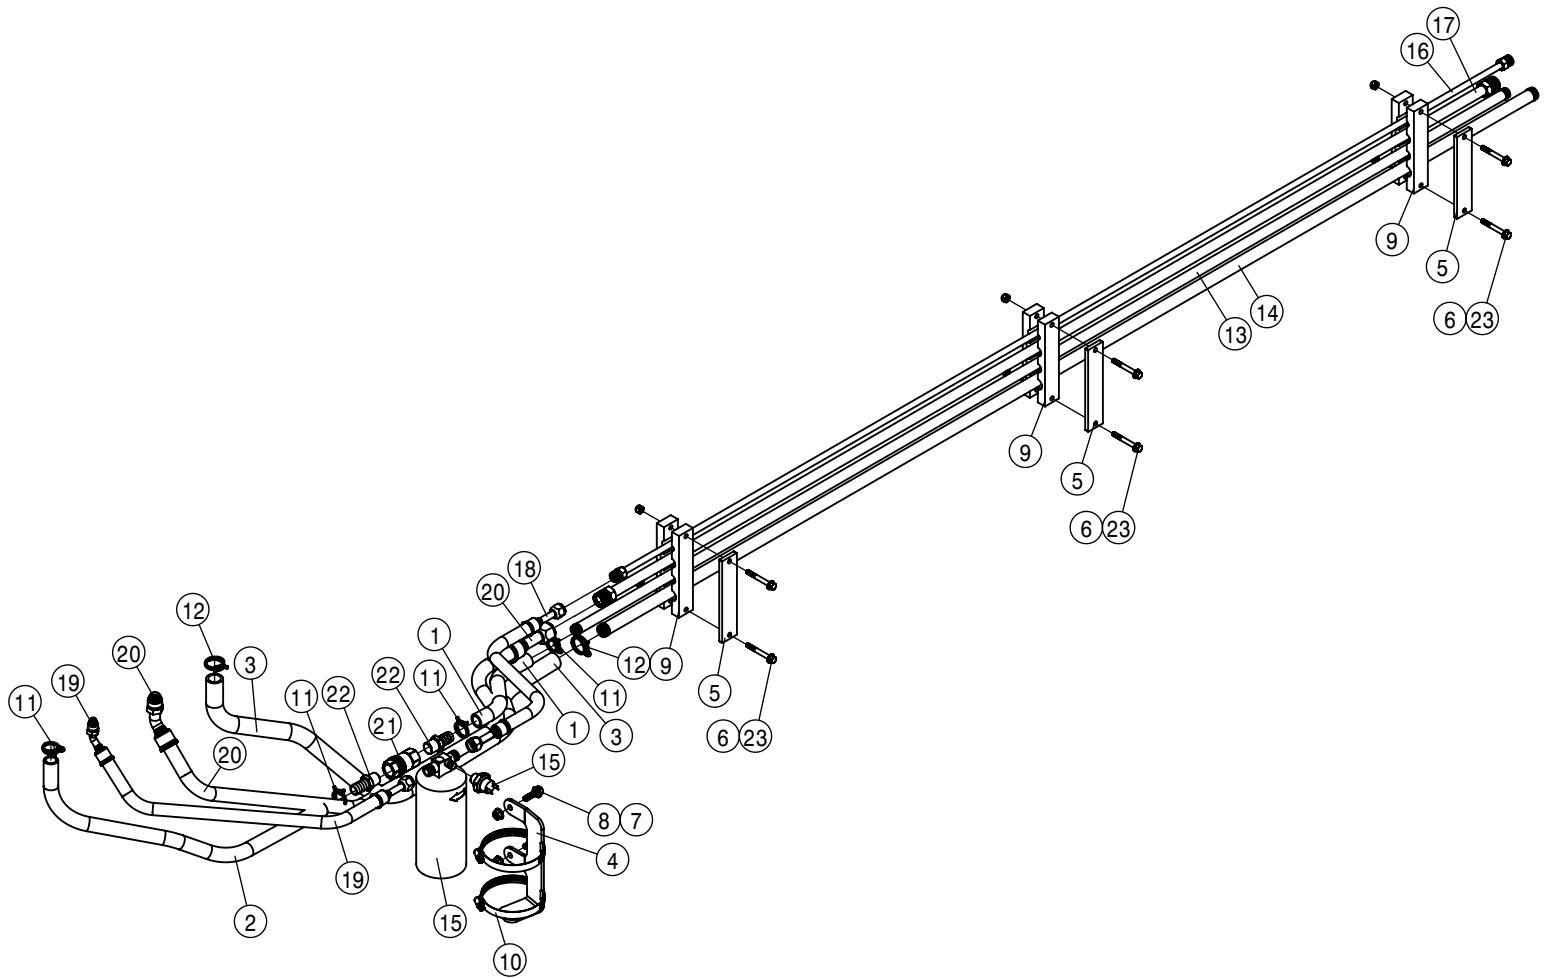

A/C AND HEATER LINES			
DET	QTY	P/N	DESCRIPTION
1	1	195909-010	HOSE 5/8 HEATER 1-FBR BR 20R3
2	1	195909-023	HOSE 5/8 HEATER 1-FBR BR 20R3
3	1	195924-036	HOSE 3/4 HEATER 1-FBR BR 20R3
4	1	317145	A/C DRYER MT
5	3	342718	HYD TUBE CLAMP KEEPER, 6.00
6	6	470089	1/4UNC HEX NYL-LOC NUT
7	2	470113	5/16UNC SERR FLG LOCK NUT
8	2	470234	5/16UNC X 1" SERR FLG HEX BOLT
9	3	470695	TUBE CLAMP BODY,4HOLE.375-.750
10	2	520052	HOSE CLAMP NO 52 STAINLESS
11	4	520081	HOSE CLAMP NO 14 DBL WIRE
12	2	520082	HOSE CLAMP NO 16 DBL WIRE
13	1	615918	M/F TUBE ASSY 79" S/F
14	1	615921	M/F TUBE ASSY 79" S/F
15	1	657438	RECEIVER DRIER W/SWITCH
16	1	657480	A/C TUBE ASSY, .3750D,STS10/12
17	1	657482	A/C TUBE ASSY, .6250D,STS10/12
18	1	657586	A/C HOSE,.06-.06F-.06F-21.5
19	1	657587	A/C HOSE, 06-.06F-.06M45-23.9
20	1	657588	A/C HOSE, 10-10F-10M45-41
21	1	696011	1/2 NPT FEMALE BALL VALVE
22	2	716007	1/2 x 5/8 HOSE BARB
23	6	900464	1/4UNC X 2 HHSFB SS