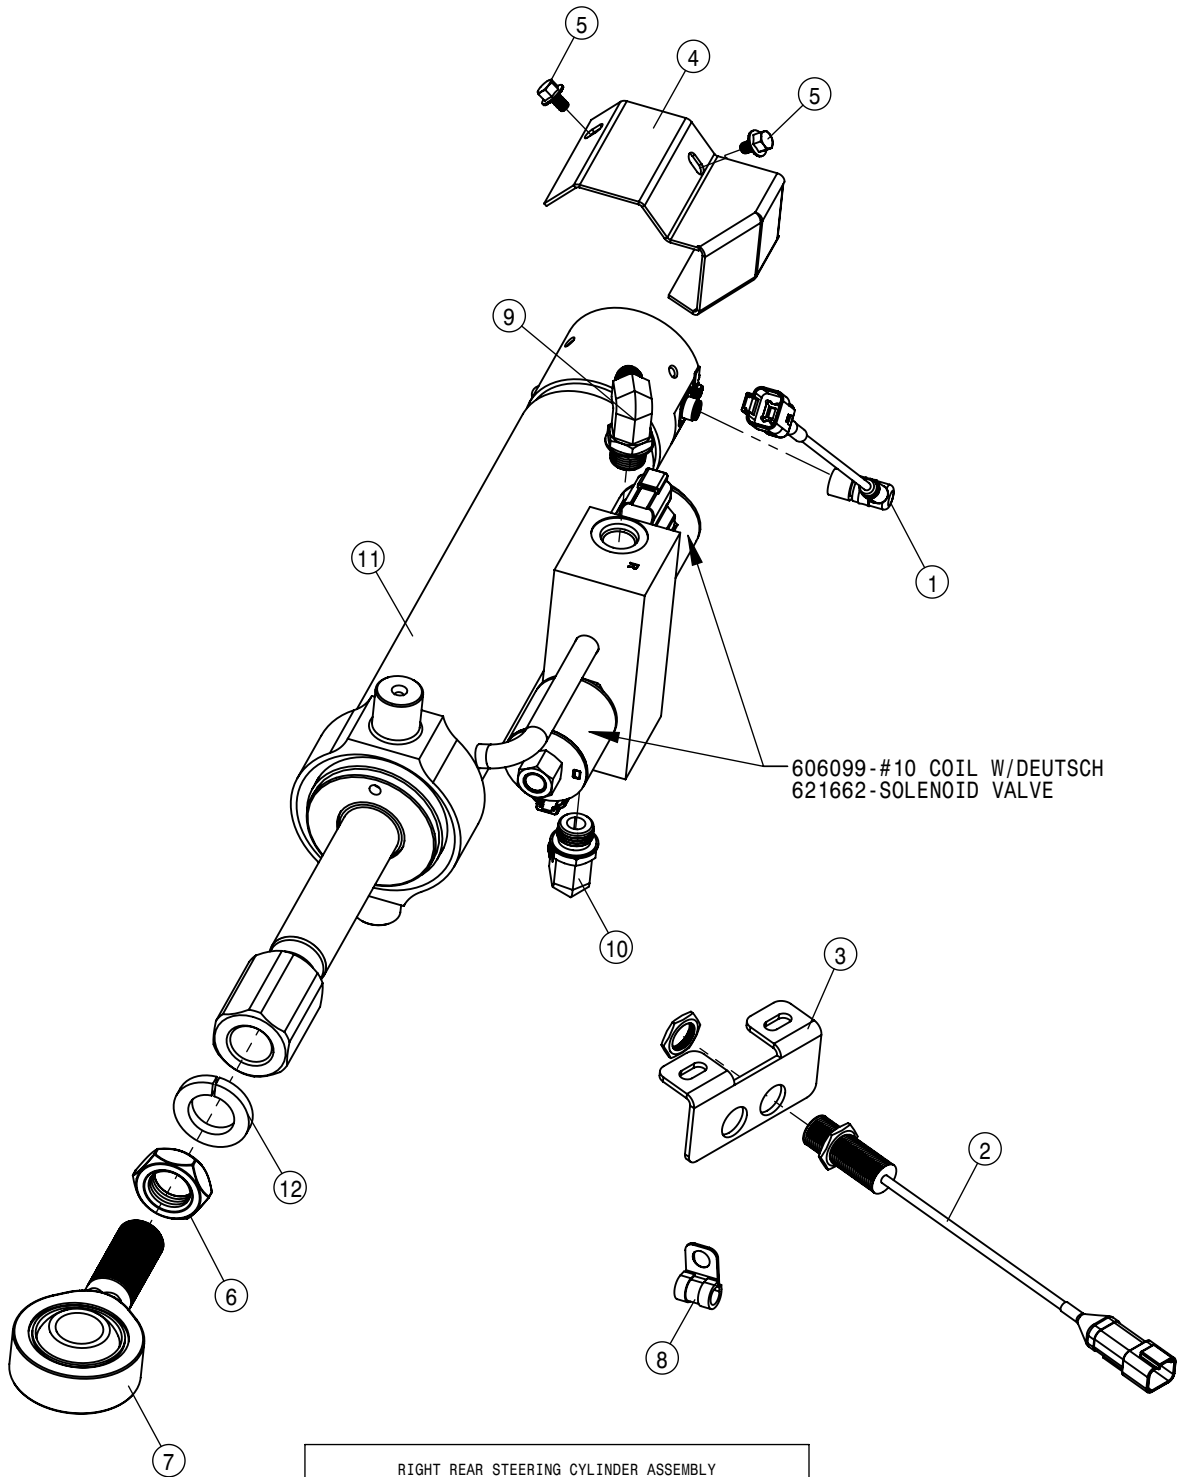

RIGHT REAR STEERING CYLINDER ASSEMBLY			
DET	QTY	P/N	DESCRIPTION
1	1	291994	SENSOR HARNESS FOR AWS
2	1	292926	INDUCTIVE PROX SENSOR, 18MM
3	1	359555	SENSOR BRKT, STS AWS 09
4	1	359645	STRG CYL SENSOR GUARD
5	2	470883	1/4UNC X 3/8 HHSFB SS
6	1	472328	1" -12 HEX JAM NUT
7	1	474004	ROD END, 1.00 BORE, 1-12 RH MALE
8	1	520167	CUSH CLAMP, #6 3/8D X 3/4W
9	1	618115	9/16MJIC-90-3/4MOR LBO
10	1	618241	3/4MJIC-90-3/4MOR LBO
11	1	621653	HYD CYL, 2.50 X 8.81 X 1.25
12	1	920508	1" LOCK WASHER