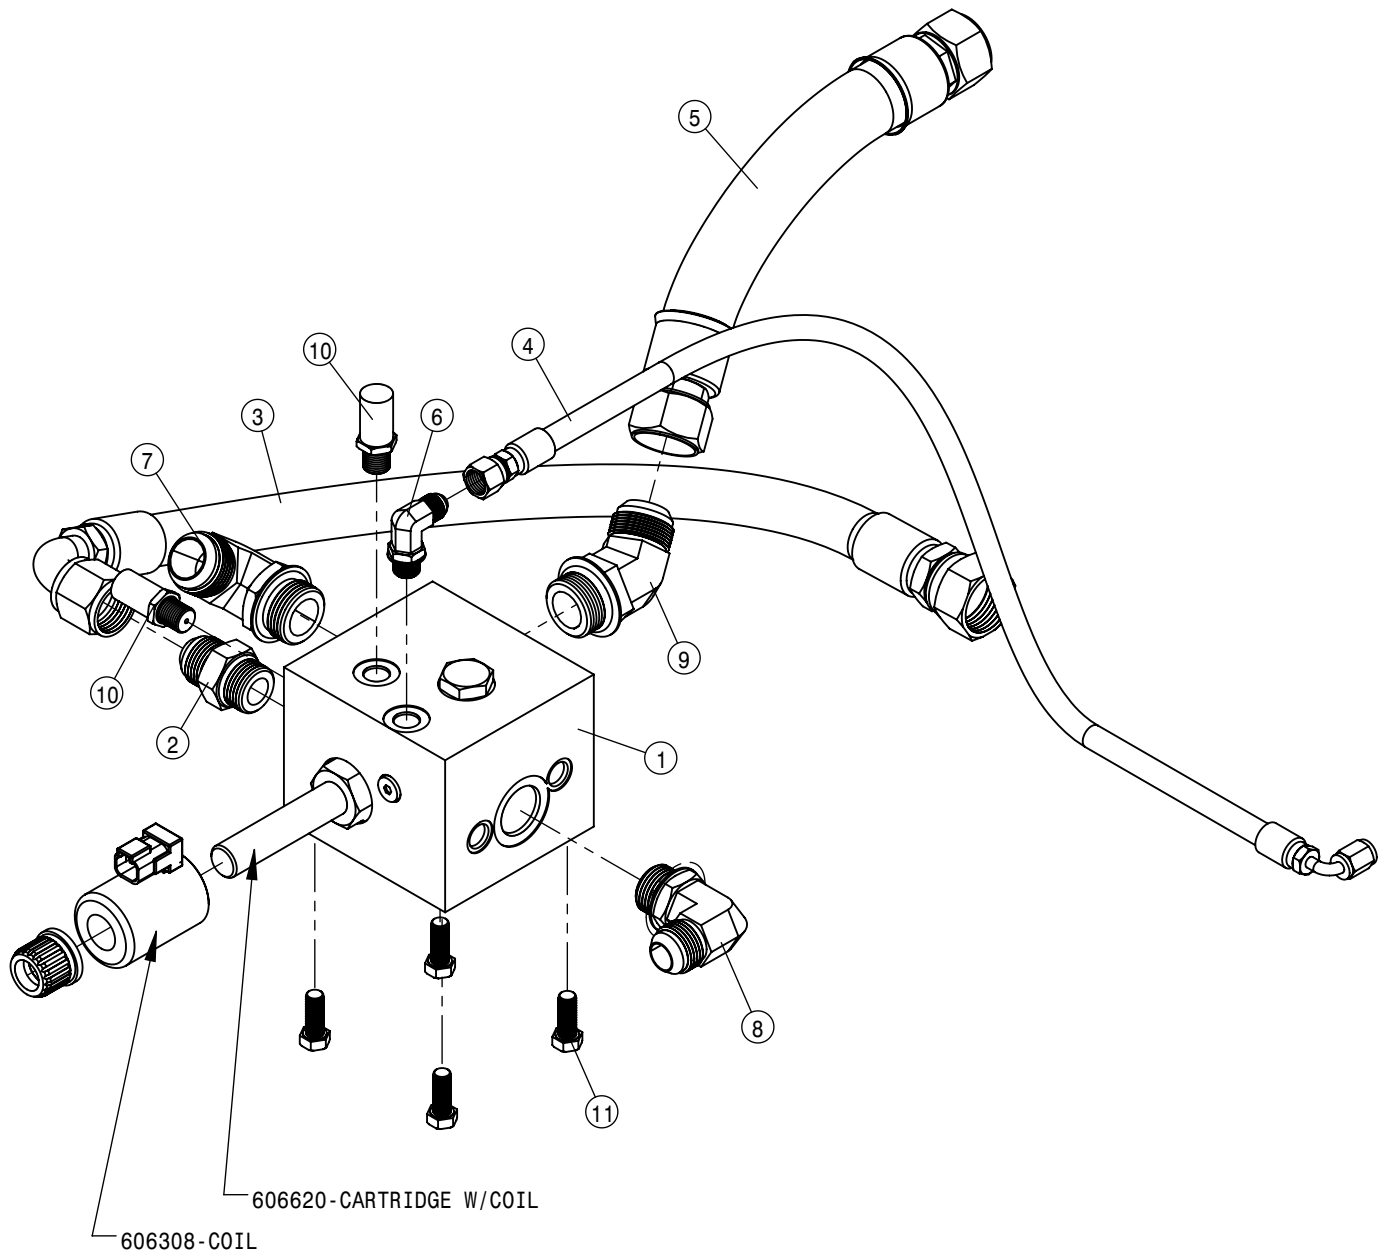

SOLUTION CONTROL VALVE ASSEMBLY			
DET	QTY	P/N	DESCRIPTION
1	1	606253	CTRL VALVE, SOLU PUMP SAUER
2	1	611127	1 1/16MJIC-1 1/16MOR ADPTR
3	1	617101	12-451TC-16FJX-12FJX90-23 H/A
4	1	617102	04-451TC-06FJX-04FJX90-29 H/A
5	1	617139	16-811-16FJX-16FJX-12 H/A
6	1	618119	9/16MJIC-90-9/16MOR LBO
7	1	618178	1 5/16MJIC-90-1 5/16MOR LBO
8	1	618248	1 1/16MJIC-90-1 1/16MOR LBO
9	1	618901	1 5/16MJIC-45-1 5/16MOR LBO
10	2	619023	9/16 MOR DIAGNOSTIC FITTING
11	4	900129	3/8UNC X 1" HEX BOLT