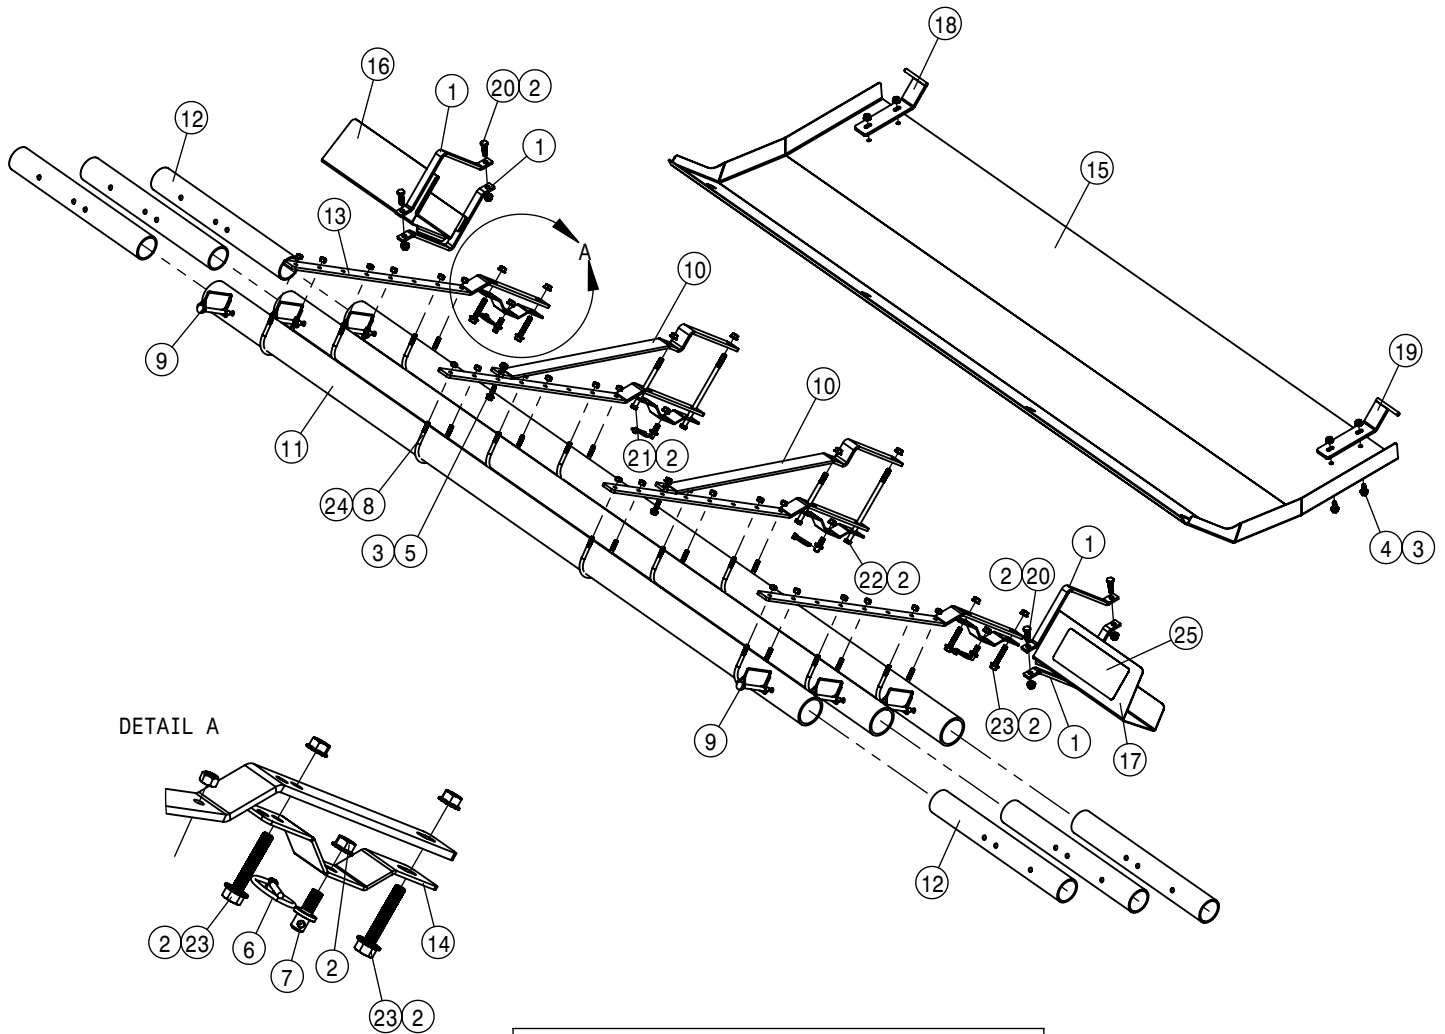

FRONT TALL CROP SHIELD ASSEMBLY			
DET	QTY	P/N	DESCRIPTION
1	4	003078	RECEPT MTG BRKT, PAINTED STS 07
2	16	470087	3/8UNC HEX SERR FLANGE NUT
3	6	470113	5/16UNC SERR FLG LOCK NUT
4	4	470233	5/16UNC X 3/4 SERR FLG HEX BOLT
5	2	470234	5/16UNC X 1" SERR FLG HEX BOLT
6	4	470335	LINCHPIN, 3/16 X 1 1/4 GRIP
7	4	470520	HANGER PIN,3/8UNC x.437Dx.500L
8	12	472046	5/16UNC-3.00ID-3.687 U-BOLT,SS
9	6	475016	KLIK PIN 3/8 DIA x 3 x 1 1/2
10	2	660465	BRUSH GUARD SUPPORT
11	3	660466	BRUSH GUARD PVC TUBE STS
12	6	660467	BRUSH GUARD PVC EXT STS
13	4	660468	BRUSH GUARD MT STS
14	4	660471	FRNT BELLY SHLD RETAINER STS
15	1	660472	FRT BELLY SHIELD STS' 14
16	1	660473	RH FRT TOOLBAR SHIELD STS
17	1	660474	LH FRT TOOLBAR SHIELD STS
18	1	660475	RH FRT SHLD HING WLD STS' 14
19	1	660476	LH FRT SHLD HING WLD STS' 14
20	4	900127	3/8UNC X 1 1/4 HEX BOLT
21	2	900142	3/8 UNC X 5" HEX BOLT
22	2	900151	3/8UNC X 7 1/2 HEX BOLT
23	4	900506	3/8UNC X 2 HHSFB GR5 MC FT
24	24	914002	5/16UNC HEX STOVER NUT
25	1	HXE28534	LABEL, HYDRAULIC ENGLISH