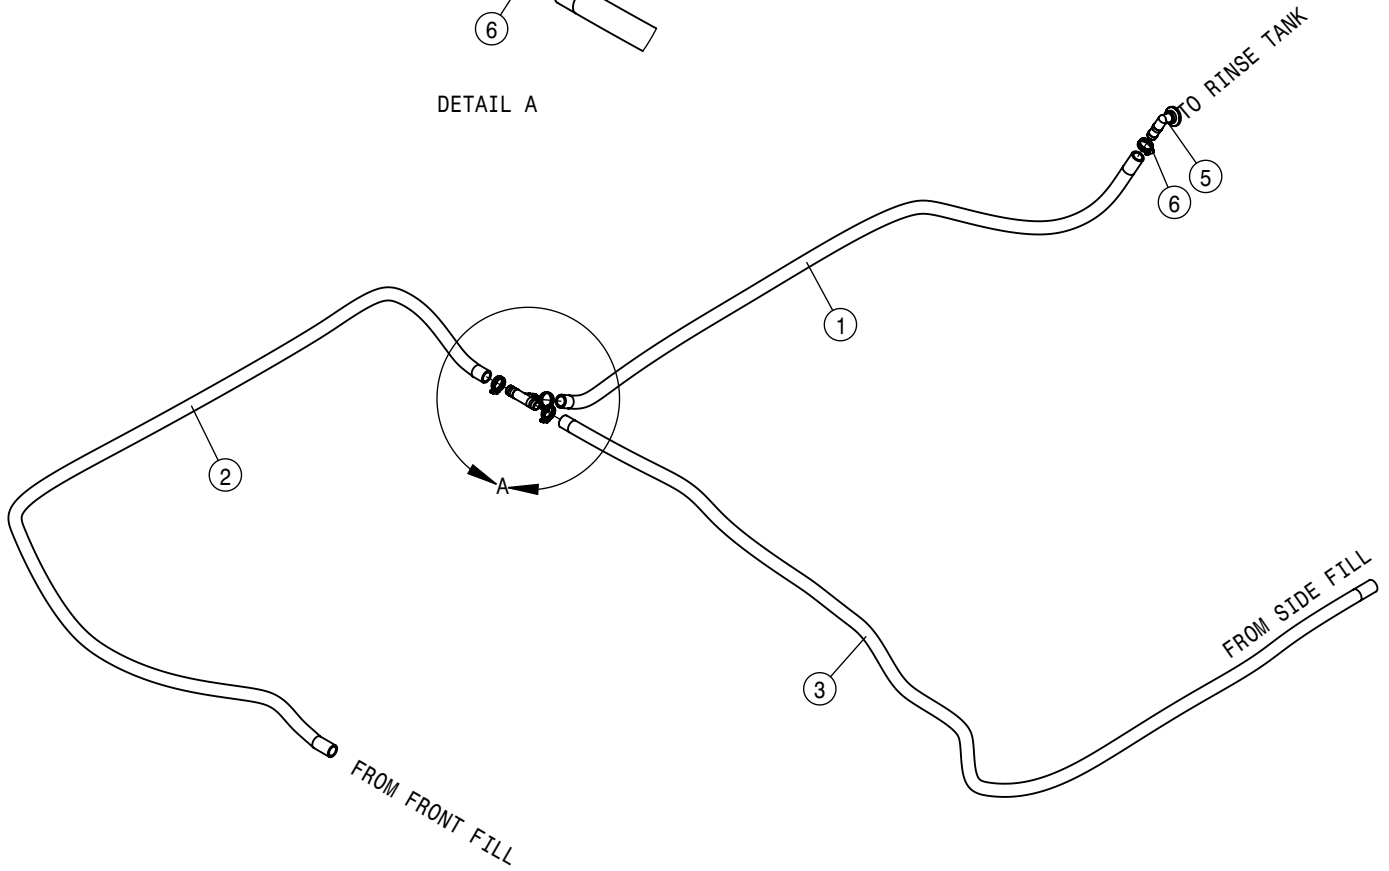

FILL/RINSE HOSES FRONT/SIDE FILL ASSEMBLY			
DET	QTY	P/N	DESCRIPTION
1	1	197116-085	HOSE 1IN 1-FBR BR BLK EPDM
2	1	197116-119	HOSE 1IN 1-FBR BR BLK EPDM
3	1	197116-138	HOSE 1IN 1-FBR BR BLK EPDM
4	1	500105	1.00 HOSE BARB TEE, POLY
5	1	500173	1"FLANGE-90-1"HOSE BARB POLY
6	4	520090	HOSECLAMP NO 16 STAINLESS