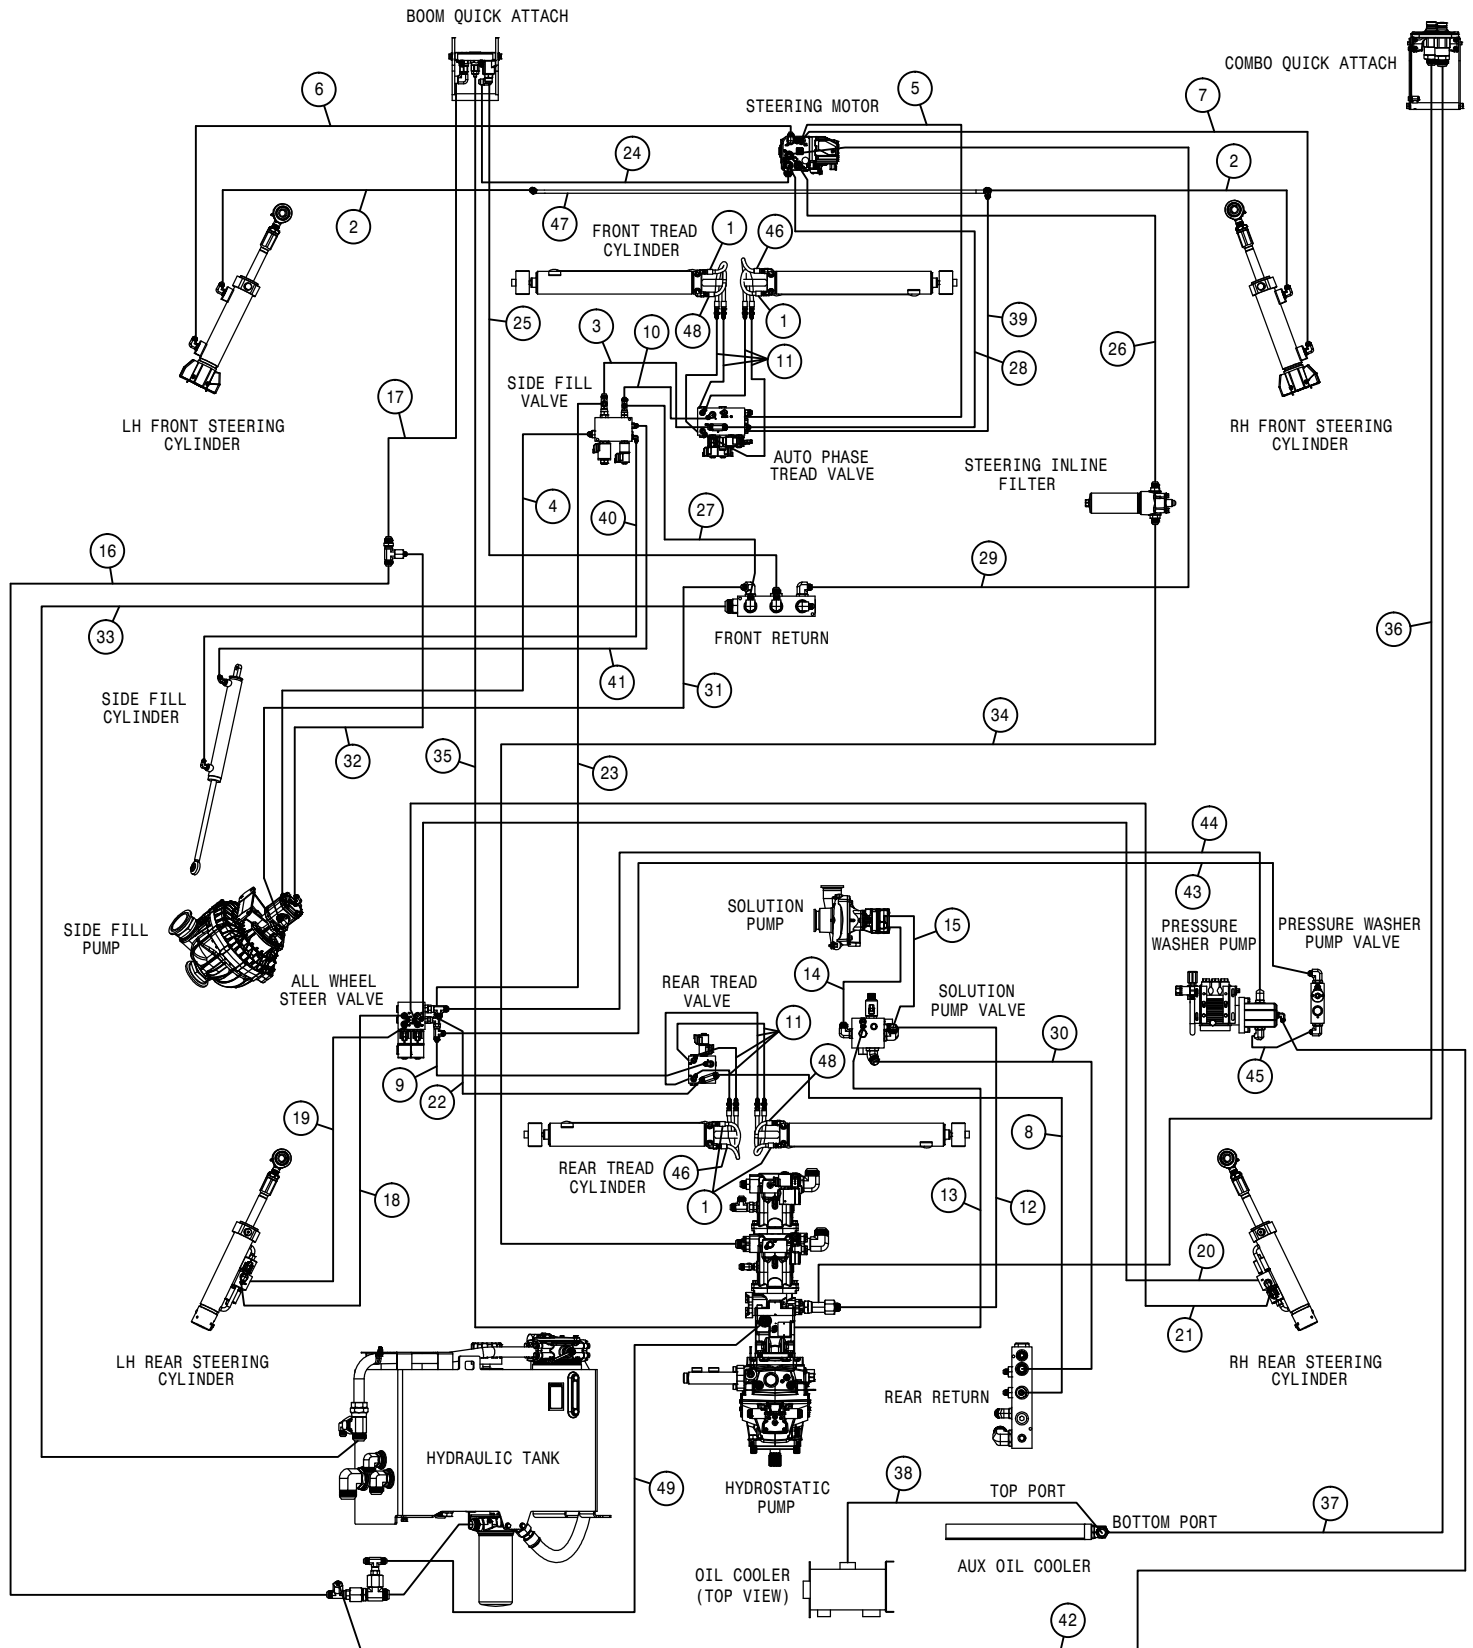

STS 10/12 HYDRAULIC DIAGRAM 2018
REFERENCE DRAWING NO. 499403s2_RevA

DET.	QTY	PART NO.	DESCRIPTION		DET.	QTY	PART NO.	DESCRIPTION	
1	4	617493	04-451TC-04MJBH-04FJX-18	H/A	26	1	617131	12-451TC-12FJX-12FJX-44	H/A
2	2	617478	08-451TC-08FJX-08FJX-80	H/A	27	1	617134	08-451TC-08FJX-08FJX-22	H/A
3	1	616138	06-482TC-06FJX-06FJX-9	H/A	28	1	617136	10-451TC-10FJX-12FJX-53	H/A
4	1	617142	08-451TC-08FJX-08FJX90-113	H/A	29	1	617137	10-451TC-10FJX-10FJX-79	H/A
5	1	616599	06-451TC-06FJX-08FJX90-62	H/A	30	1	617139	16-811-16FJX-16FJX-12	H/A
6	1	617480	08-451TC-08FJX-08FJX90-127	H/A	31	1	617141	10-451TC-10FJX-10FJX-116	H/A
7	1	617479	08-451TC-08FJX-08FJX-119	H/A	32	1	617143	06-451TC-06FJX-06FJX90-115	H/A
8	1	617097	10-451TC-10FJX-10FJX-47	H/A	33	1	617145	24-811-24FJX-24FJX90-151	H/A
9	1	617098	06-451TC-06FJX-08FJX90-13	H/A	34	1	617146	12-451TC-12FJX-16FJX90-161	H/A
10	1	617099	06-451TC-06FJX-08FJX-18	H/A	35	1	617147	04-451TC-04FJX-04FJX45-213	H/A
11	8	617100	04-451TC-04FJX-04FJX-24	H/A	36	1	617148	16-451TC-16FJX-20FJX90-189	H/A
12	1	617101	12-451TC-16FJX-12FJX90-23	H/A	37	1	617149	20-811-20FJX-20FJX-203	H/A
13	1	617102	04-451TC-06FJX-04FJX90-29	H/A	38	1	617173	20-811-20FJX-20FJX-39	H/A
14	1	617103	12-451TC-12FJX-12FJX90-22	H/A	39	1	617210	04-451TC-04FJX-08FJX-78	H/A
15	1	617104	16-811-16FJX-16FJX90-26	H/A	40	1	617387	04-451TC-04FJX-04FJX-82	H/A
16	1	617106	12-451TC-12FJX-12FJX-87	H/A	41	1	617388	04-451TC-06FJX-06FJX90-72	H/A
17	1	616633	12-451TC-12FJX-12FJX-86	H/A	42	1	617446	06-451TC-06FJX-06FJX-84	H/A
18	1	617496	06-451TC-08FJX-06FJX45-108	H/A	43	1	617447	08-451TC-08FJX-08FJX-95	H/A
19	1	617495	06-451TC-06FJX-06FJX-104	H/A	44	1	617448	10-451TC-10FJX-10FJX-89	H/A
20	1	617498	06-451TC-06FJX-08FJX-139	H/A	45	1	617450	06-451TC-06FJX-06FJX-9	H/A
21	1	617497	06-451TC-06FJX-06FJX90-143	H/A	46	2	617494	04-451TC-04MJBH-06FJX-15	H/A
22	1	617119	10-451TC-10FJX-10FJX-18	H/A	47	1	615917	TUBE ASSY, 1/2" OD 8-FJIC	
23	1	617128	08-451TC-08FJX-10FJX90-113	H/A	48	2	617511	04-451TC-04MJBH-06FJX-17	H/A
24	1	617129	10-451TC-10FJX-12FJX90-55	H/A	49	1	617476	12-451TC-10FJX90-16FJX-30	H/A
25	1	617130	12-451TC-12FJX-12FJX90-78	H/A