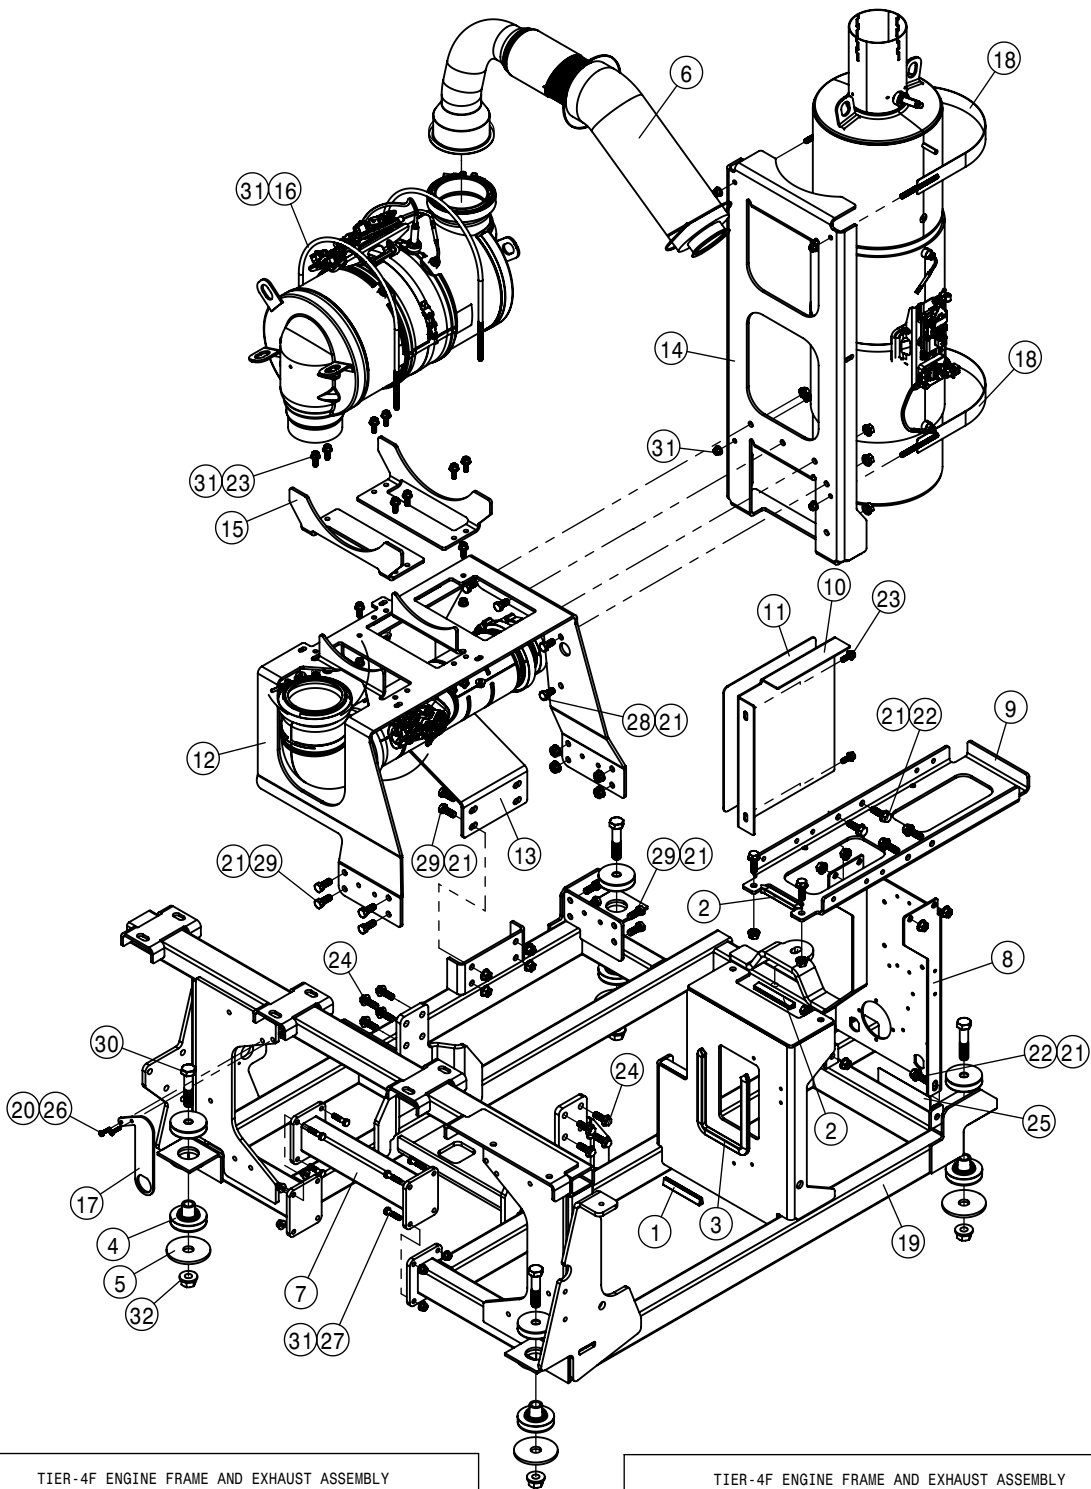

TIER-4F ENGINE FRAME AND EXHAUST ASSEMBLY			
DET	QTY	P/N	DESCRIPTION
1	1	193012-003	QUICKEDGE TRIM .135 TO .250
2	3	193012-005	QUICKEDGE TRIM .135 TO .250
3	1	193012-021	QUICKEDGE TRIM .135 TO .250
4	4	311057	RUBBER MT SET,SSB33-1000-4
5	4	311091	SNUBBING WASHER FOR 311090
6	1	317244	PIPE, T4F - TURBO - DOC
7	1	317248	FRAME SPACER WLD
8	1	317249	BATTERY STAND
9	1	317253	BATT MOUNT
10	1	317254	BATTERY HEAT SHIELD
11	1	317256	REFLECTIVE HEAT SHIELD
12	1	317312	SCR PLATE
13	1	317313	SCR SUPP STIFFNER
14	1	317314	SCR MOUNT
15	2	317321	DOC INNER REST STS' 14
16	2	317322	3/8UNC-11.63ID-14.5 UBOLT

TIER-4F ENGINE FRAME AND EXHAUST ASSEMBLY			
DET	QTY	P/N	DESCRIPTION
17	1	317368	WIRE HARNESS BLKHD
18	2	317531	SCR SUPPORT STRAP WELD
19	1	318164	ENG SKID FRAME T4F W/DECAL
20	2	470121	1/4-20UNC HEX FLG NUT SER MC GR5
21	25	470360	1/2UNC SERR FLG HEX NUT
22	8	470431	1/2UNC X 1 1/2 SERR FLG BOLT
23	12	470460	3/8 X 1" SERR FLG BOLT
24	8	473855	12MM-1.75 X 35MM SM FLG BOLT
25	1	650517	BTRY DISCONNECT PANEL DECAL
26	2	900003	1/4UNC X 1 HHCS GR5 MC
27	8	900131	3/8UNC X 1 1/2 HEX BOLT
28	5	900263	1/2UNC X 1" HEX BOLT
29	12	900264	1/2UNC X 1 1/4 HEX BOLT
30	4	900408	3/4UNC X 3 1/2 HEX BOLT
31	26	910106	3/8-16UNC CTRLK FLG NUT MC GR5
32	4	910111	3/4-10UNC CTRLK FLG NUT MC GR5