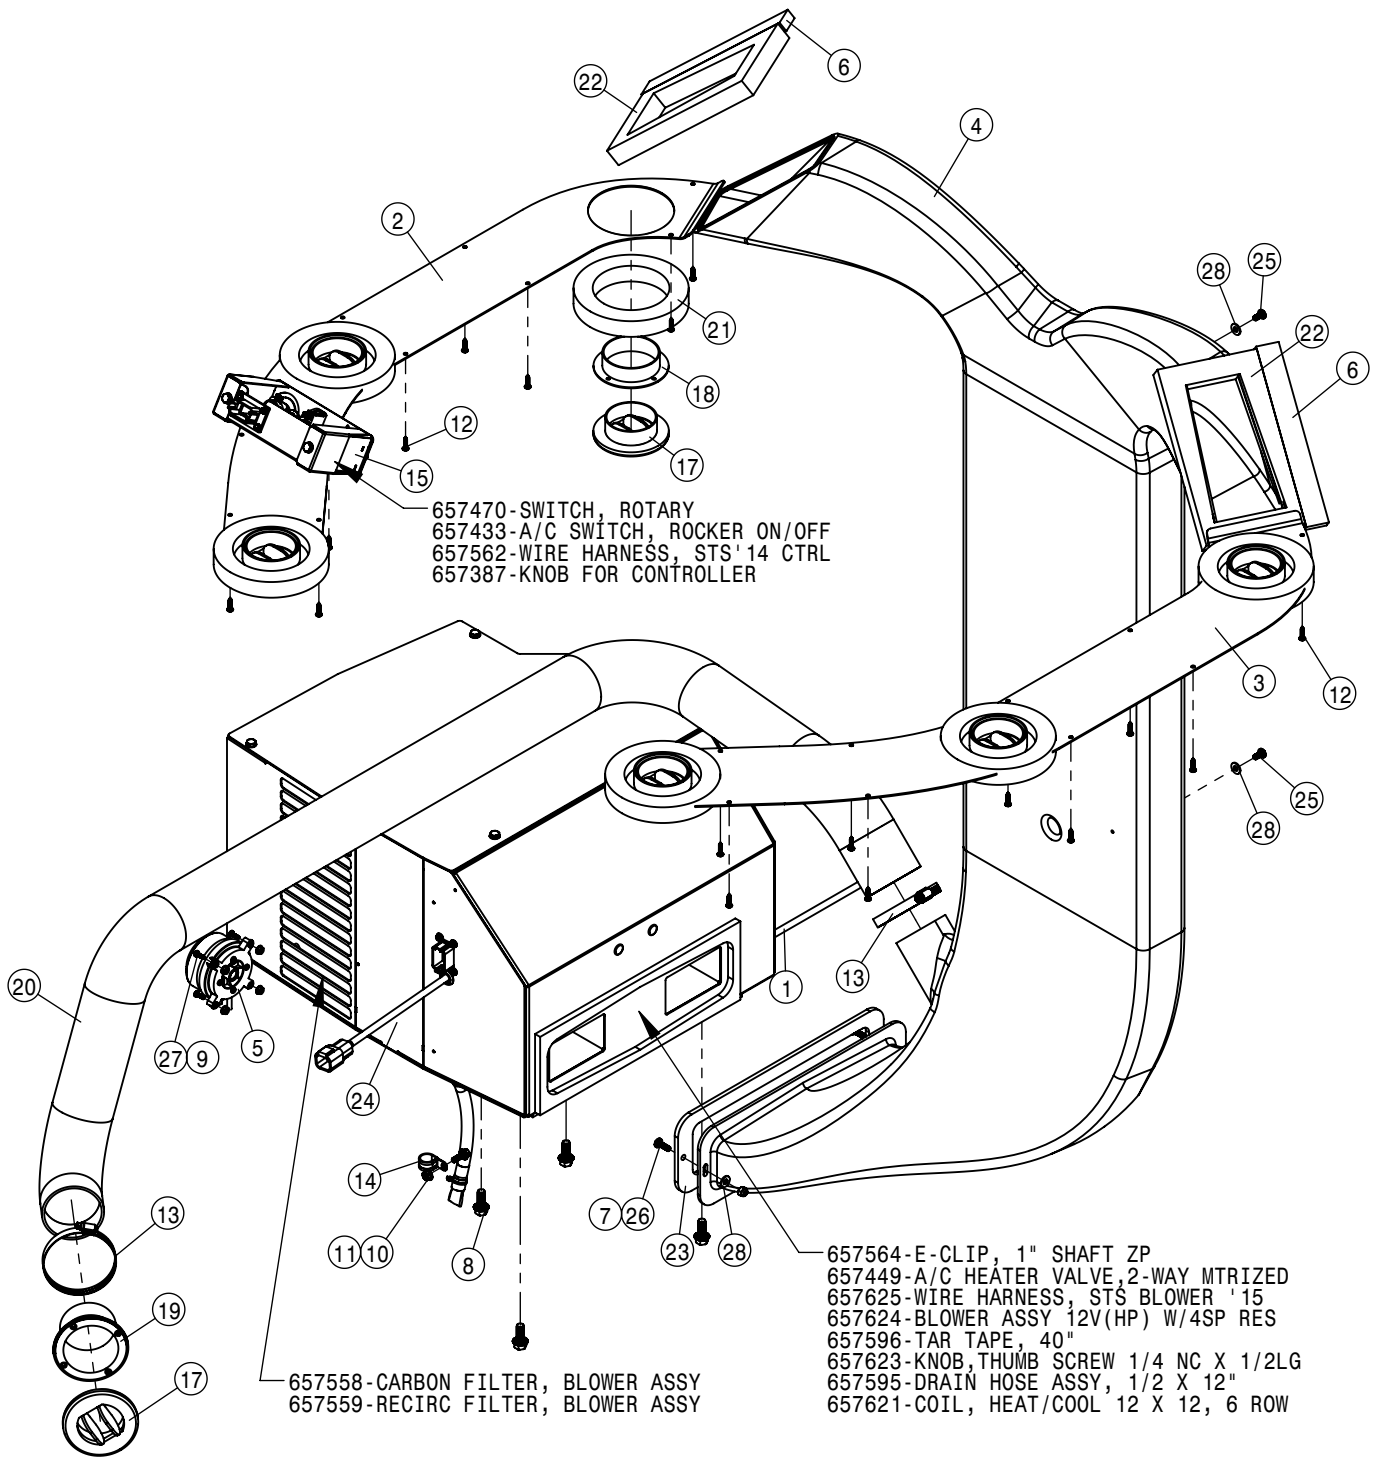

STANDARD HVAC ASSEMBLY			
DET	QTY	P/N	DESCRIPTION
1	1	317315	HOSE - HVAC PRESSURE
2	1	344361	PLATE, ROOF DUCT COVER RH, STSCAB' 14
3	1	344362	PLATE, ROOF DUCT COVER LH, STSCAB' 14
4	1	344366	DUCT HVAC - STS CAB
5	1	344425	PRESSURE SWITCH - HVAC
6	2	344576	TEMP SEAL DUCT, STS' 14
7	2	470089	1/4UNC HEX NYL-LOC NUT
8	4	470460	3/8 X 1" SERR FLG BOLT
9	4	470463	8-32 SERR FLANGE NUT
10	1	473832	1/4UNC HEX FLANGE LOCK NUT SS
11	1	473834	1/4UNC X 3/4 SER FLG BOLT SS
12	20	473990	#8 X 3/4 PHIL PAN SHTMTL(A)SCR
13	2	520052	HOSE CLAMP NO 52 STAINLESS
14	1	520104	CUSH HOSE CLMP,#12, 3/4D x 1/2W

STANDARD HVAC ASSEMBLY			
DET	QTY	P/N	DESCRIPTION
15	1	657542	HVAC CONTROL - MANUAL, STS' 14
NS	1	657544	HARNESS - HVAC MAN CONTROL
17	7	657546	LOUVER, 4" W/O MNT
18	6	657547	PANEL MNT, LOUVER (THK PANEL)
19	1	657548	PANEL MNT, LOUVER (THK PANEL)
20	1	657550	HOSE - 3IN HVAC
21	6	657552	GASKET SEAL ROOF LOUVER
22	2	657553	GASKET SEAL ROOF LOUVER
23	1	657556	GASKET SEAL ROOF LOUVER
24	1	657560	HVAC STANDARD CONTROL ENHANCED
25	2	903708	1/4UNC X1/2PHIL PANHD MACH SCR
26	2	903711	1/4UNC X3/4PHIL PANHD MACH SCR
27	4	903844	8-32 X 1/2 PHIL PANHD MACH SCR
28	4	920000	1/4 SAE FLAT WASHER