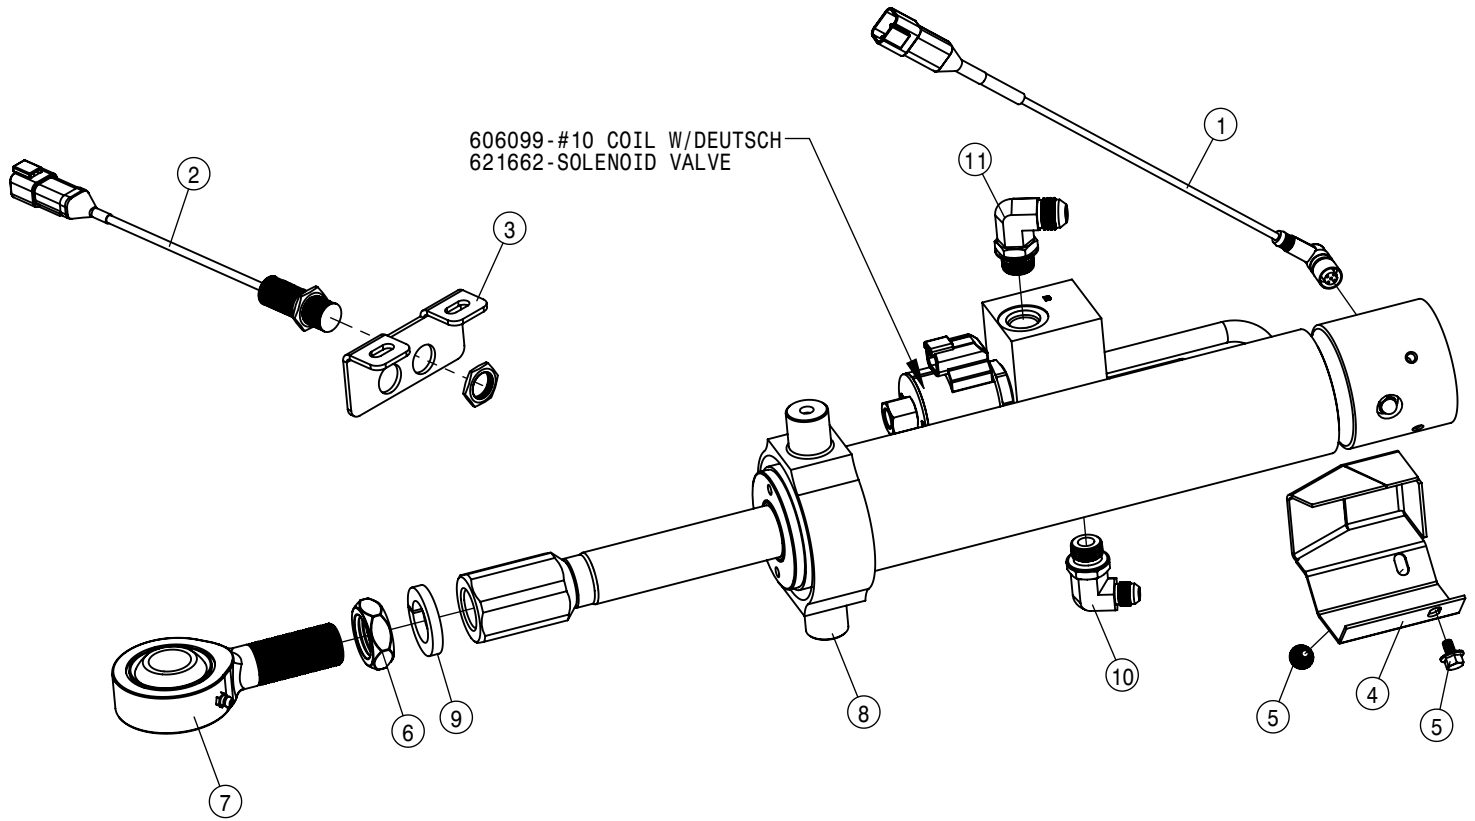

LEFT REAR STEERING CYLINDER ASSEMBLY			
DET	QTY	P/N	DESCRIPTION
1	1	291994	SENSOR HARNESS FOR AWS
2	1	292926	INDUCTIVE PROX SENSOR, 18MM
3	1	359555	SENSOR BRKT, STS AWS 09
4	1	359645	STRG CYL SENSOR GUARD
5	2	470409	3/8UNC X 3/4 HHSFB GR5 MC
6	1	472328	1"-12 HEX JAM NUT
7	1	474004	ROD END, 1.00 BORE, 1-12 RH MALE
8	1	621653	HYD CYL, 2.50 X 8.81 X 1.25
9	1	920508	1" LOCK WASHER
10	1	618115	9/16MJIC-90-3/4MOR LBO
11	1	618241	3/4MJIC-90-3/4MOR LBO