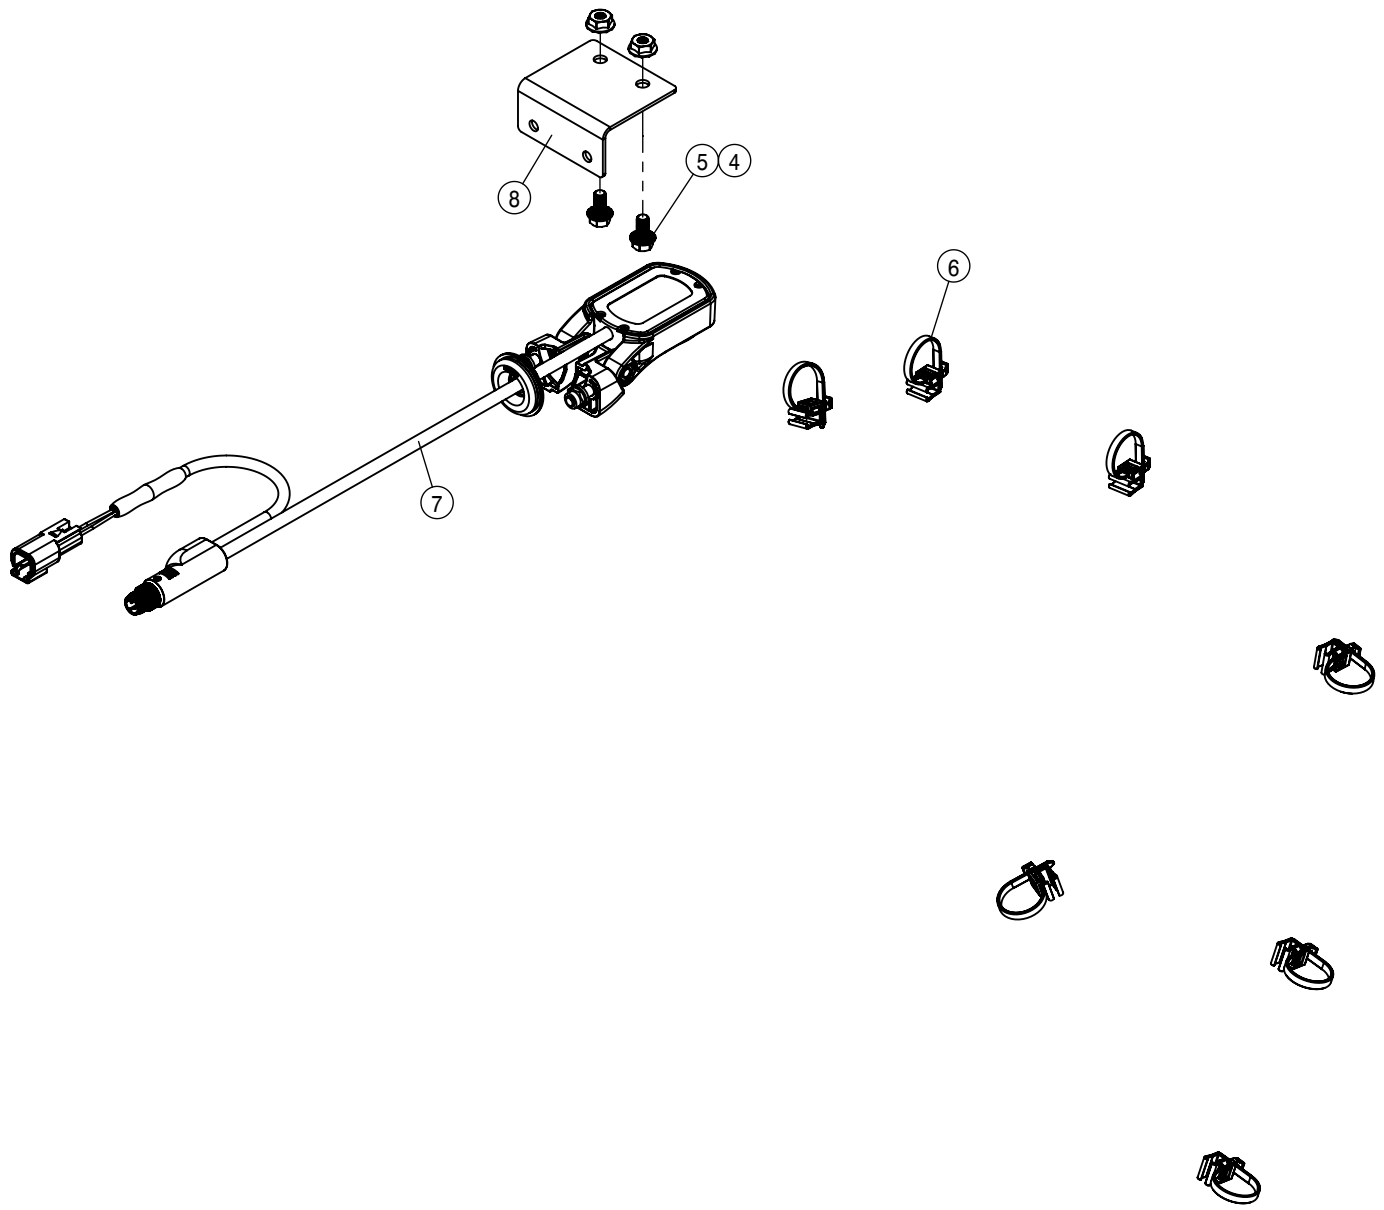

BACK-UP CAMERA ASSEMBLY			
DET	QTY	P/N	DESCRIPTION
NS	1	294384	ETHERNET CABLE (8M)
NS	1	294385	CAMERA POWER ADAPTER HARNESS
NS	1	299110-300	.35 ID WIRE FLEX GUARD
	4	470121	1/4 UNC SERR FLG LOCK NUT
	5	470122	1/4 UNC X 1/2 SERR FLG BOLT
	6	470680	CABLE TIE/CLIP .04"-.12"W
	7	694030	PARKER IQAN CAMERA
	8	694042	CAMERA MT BRKT