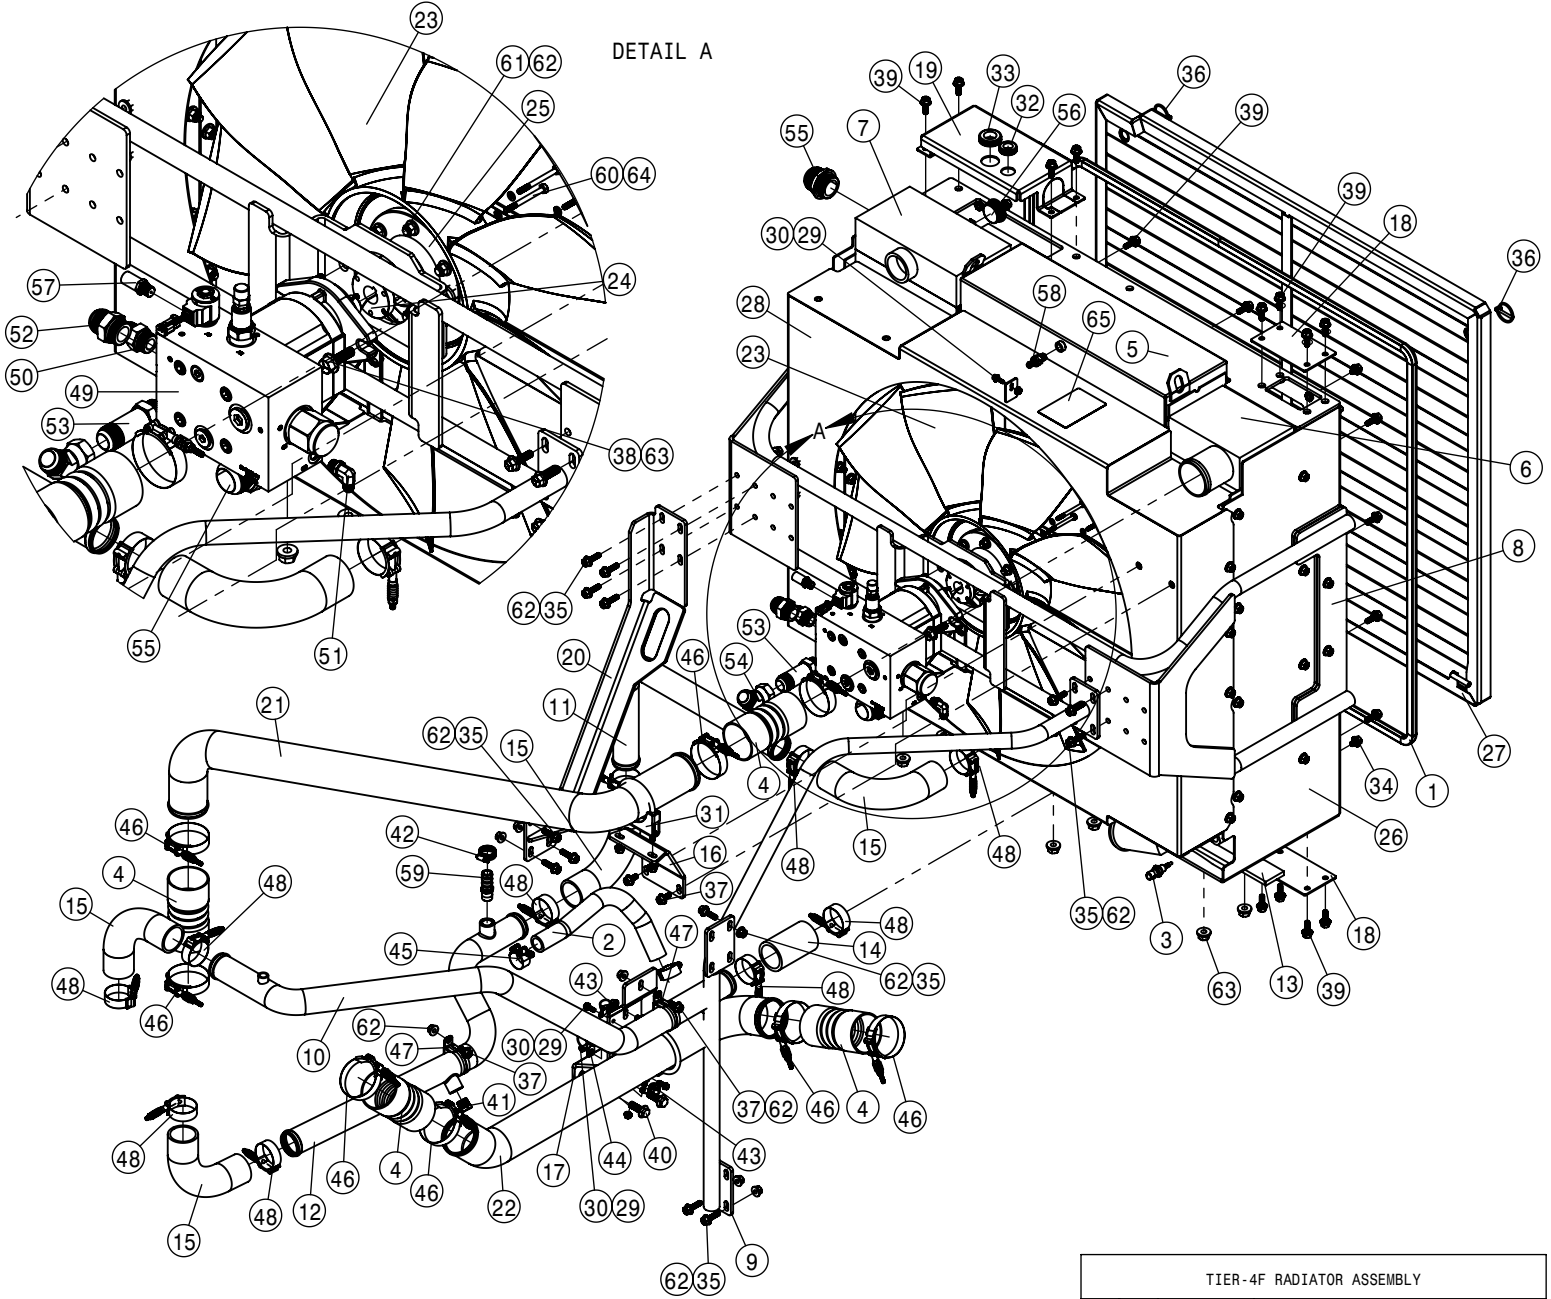

TIER-4F RADIATOR ASSEMBLY			
DET	QTY	P/N	DESCRIPTION
1	1	193070-157	SEAL - ACCESS PANEL
2	1	197217-015	BULK HOSE 1" SAE J20R2-D1 EPDM
3	1	290098	TEMP SENDER - CAC
4	4	311592	3.00 X 6.00 CAC HOSE
5	1	317169	RADIATOR - STS 2014
6	1	317170	CAC - STS 2014
7	1	317171	HOC - 2013 STS
8	1	317181	FAN FRAME WLD
9	1	317194	RH COOLING PKG SUPP WLD
10	1	317199	PIPE - WATER OUTLET TO RAD
11	1	317200	PIPE - RAD TO WATER INLET 1
12	1	317201	PIPE - RAD TO WATER INLET 2
13	1	317202	COOLING PACKAGE ISOLATOR
14	1	317203	COOLANT HOSE
15	4	317204	COOLANT ELBOW
16	1	317206	CAC PIPE SUPP
17	1	317327	CAC / RAD PIPE SUPP
18	2	317341	COOLING PKG FRAME COVER
19	1	317342	CONDENSOR ACCESS COVER
20	1	317390	SUPPORT BRACE COOLING PACK
21	1	317392	PIPE T4F CAC HOT SIDE

TIER-4F RADIATOR ASSEMBLY			
DET	QTY	P/N	DESCRIPTION
22	1	317490	PIPE - CAC TO INTAKE
23	1	317535	32" ENGINE FAN
24	1	317536	SPLIT BUSHING ADPTR
25	1	317537	FAN HUB
26	1	317771	QSB COOLING PKG FRM WLD, STS
27	1	317774	INTAKE SCREEN WLD, STS '17
28	1	318318	FAN SHROUD WLD W/DECAL
29	4	470118	1/4UNC X 3/4 HHSFB GR5 MC
30	4	470121	1/4-20UNC HEX FLG NUT SER MC GR5
31	2	470160	MUFFLER CLAMP 3.00 IN
32	1	470203	GROMMET, .750ID .125GW 1.062GD
33	1	470204	GROMMET, 1.000ID .125GW 1.375GD
34	2	470319	3/8UNC X 1/2 HHSFB GR5 MC
35	15	470329	3/8UNC X 1 1/4 HHSFB GR5 MC
36	2	470335	LINCHPIN, 3/16 X 1 1/4 GRIP
37	4	470409	3/8UNC X 3/4 HHSFB GR5 MC
38	2	470431	1/2UNC X 1 1/2 HHSFB GR5 MC
39	56	470460	3/8UNC X 1 HHSFB GR5 MC
40	2	473855	12MM-1.75 X 35MM SM FLG BOLT
41	1	505231	PIPE PLUG .50NPT HEX HD BRS
42	1	520055	HOSE CLAMP NO 12 STAINLESS

TIER-4F RADIATOR ASSEMBLY			
DET	QTY	P/N	DESCRIPTION
43	2	520104	CUSH HOSE CLMP,#12, 3/4D x 1/2W
44	1	520121	CUSH CLAMP,#16 1IN X 3/4W
45	2	520138	1.38/1.56 T-BOLT HOSE CLAMP
46	8	520146	3.06/3.38 T-BOLT HOSE CLAMP SS
47	2	520161	CUSH CLAMP,#32 2"D-3/4W LOOP
48	10	520177	2.13/2.44 CONT TEN CLAMP SS
49	1	606613	35CC FAN MOTOR ASSY
50	1	611127	1 1/16MJIC-1 1/16MOR ADPTR
51	1	618119	9/16MJIC-90-9/16MOR LBO
52	1	618186	1 5/16MJIC-1 5/16MOR ADPTR
53	1	618610	1 5/16MJIC-1 5/16MOR LG ADPTR
54	1	618630	1 5/16MJ-45-1 5/16FJ SWIV LBO
55	2	618682	1 7/8MOR-1 7/8MJIC ADPTR
56	1	618759	1 5/8MOR PLUG, HEX SOCKET
57	1	619023	9/16 MOR DIAGNOSTIC FITTING
58	1	712100	1/4NPT X 3/8 HOSE FTG,PUSHLOCK
59	1	712440	1/2 NPT X 3/4 HOSE BARB
60	3	900009	1/4UNC X 2 3/4 HEX BOLT
61	6	900517	1/2UNC X 1 1/4 HHSFB GR5 MC
62	48	910106	3/8-16UNC CTRLK FLG NUT MC GR5
63	8	914015	1/2-13UNC CTRLK FLG NUT MC GR5
64	3	920500	1/4 LOCK WASHER
65	1	T188283	LABEL, WARNING,FAN GUARD,ENG