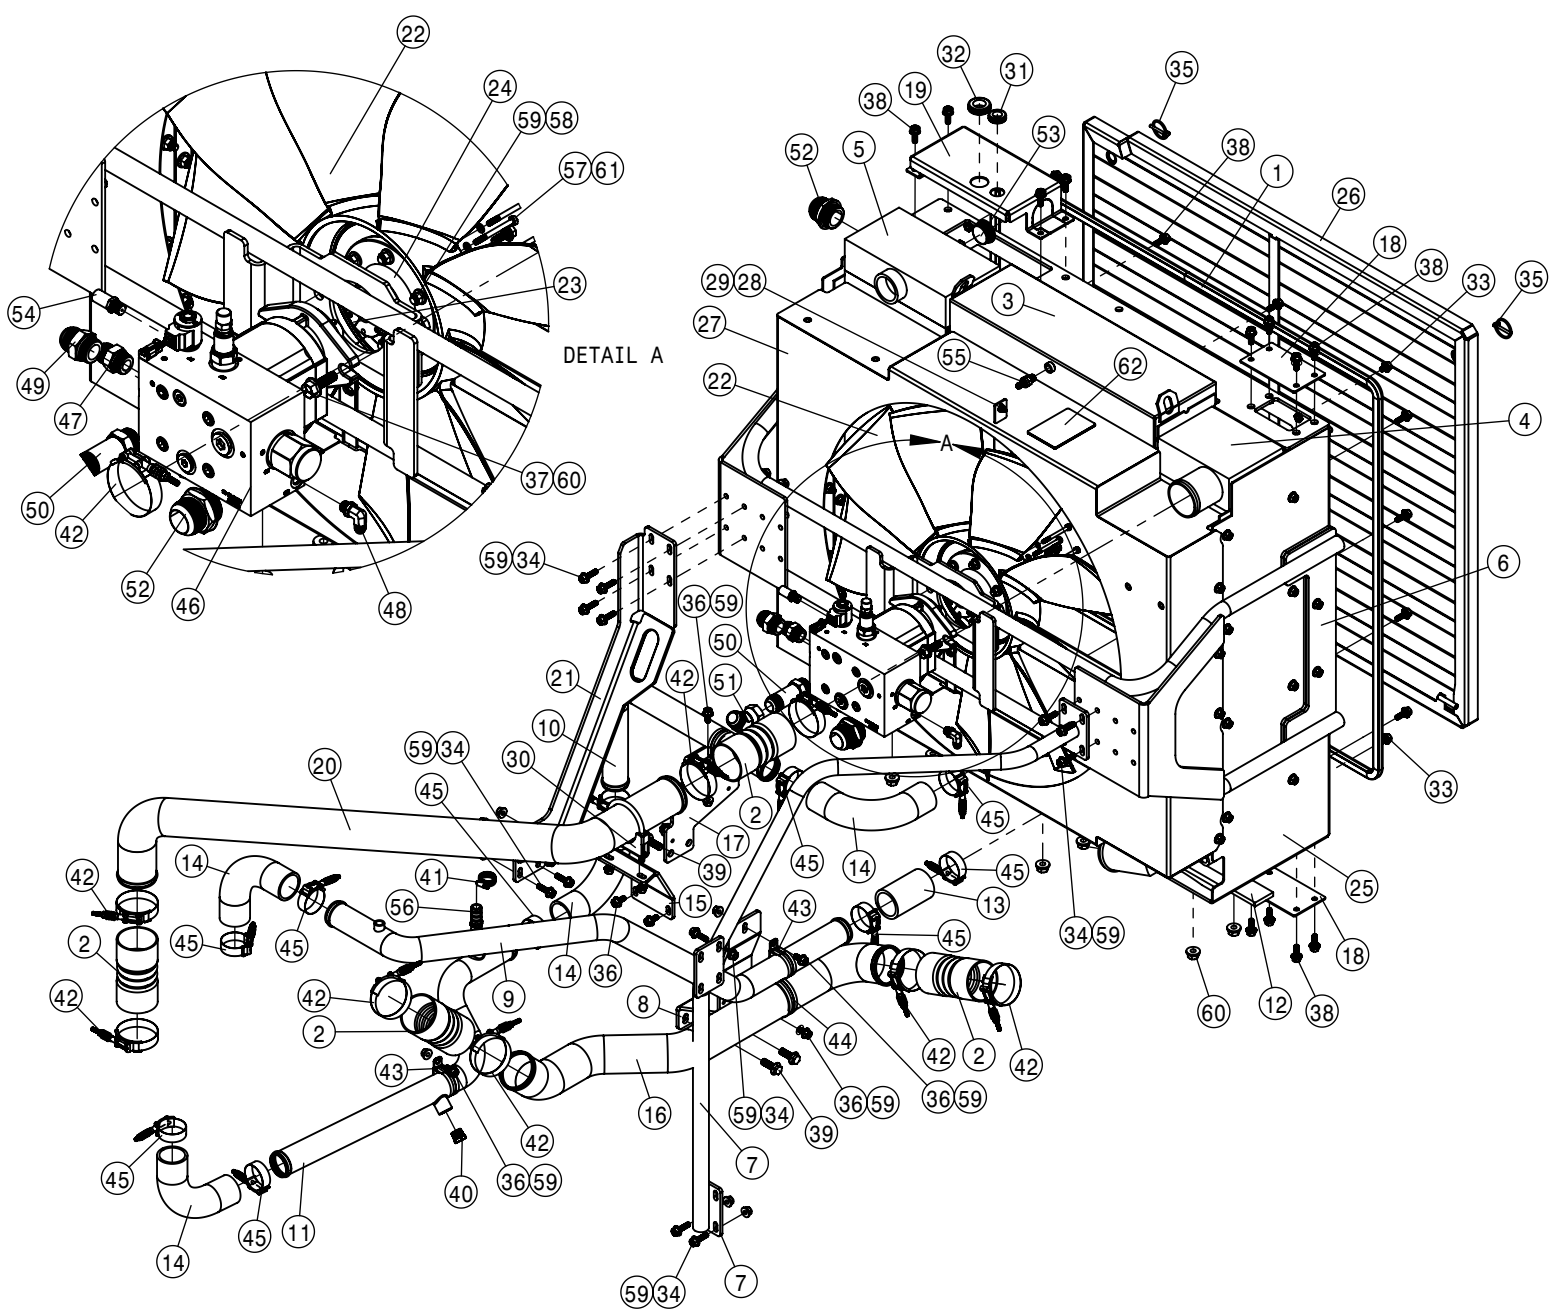

TIER-3 RADIATOR ASSEMBLY			
DET	QTY	P/N	DESCRIPTION
1	1	193070-157	SEAL - ACCESS PANEL
2	4	311592	3.00 X 6.00 CAC HOSE
3	1	317169	RADIATOR - STS 2014
4	1	317170	CAC - STS 2014
5	1	317171	HOC - 2013 STS
6	1	317181	FAN FRAME WLD
7	1	317194	RH COOLING PKG SUPP WLD
8	1	317198	CAC / RAD PIPE SUPP
9	1	317199	PIPE - WATER OUTLET TO RAD
10	1	317200	PIPE - RAD TO WATER INLET 1
11	1	317201	PIPE - RAD TO WATER INLET 2
12	1	317202	COOLING PACKAGE ISOLATOR
13	1	317203	COOLANT HOSE
14	4	317204	COOLANT ELBOW
15	1	317206	CAC PIPE SUPP
16	1	317292	PIPE - CAC TO INTAKE
17	1	317331	HOSE PLATE
18	2	317341	COOLING PKG FRAME COVER
19	1	317342	CONDENSOR ACCESS COVER
20	1	317389	PIPE - T3 CAC HOT SIDE

TIER-3 RADIATOR ASSEMBLY			
DET	QTY	P/N	DESCRIPTION
21	1	317390	SUPPORT BRACE COOLING PACK
22	1	317535	32" ENGINE FAN
23	1	317536	SPLIT BUSHING ADPTR
24	1	317537	FAN HUB
25	1	317771	QSB COOLING PKG FRM WLD, STS
26	1	317774	INTAKE SCREEN WLD, STS '17
27	1	318318	FAN SHROUD WLD W/DECAL
28	1	470118	1/4UNC X 3/4 HHSFB GR5 MC
29	1	470121	1/4-20UNC HEX FLG NUT SER MC GR5
30	1	470160	MUFFLER CLAMP 3.00 IN
31	1	470203	GROMMET, .750ID .125GW 1.062GD
32	1	470204	GROMMET, 1.000ID .125GW 1.375GD
33	2	470319	3/8UNC X 1/2 HHSFB GR5 MC
34	15	470329	3/8UNC X 1 1/4 HHSFB GR5 MC
35	2	470335	LINCHPIN, 3/16 X 1 1/4 GRIP
36	6	470409	3/8UNC X 3/4 HHSFB GR5 MC
37	2	470431	1/2UNC X 1 1/2 HHSFB GR5 MC
38	56	470460	3/8UNC X 1 HHSFB GR5 MC
39	4	473855	12MM-1.75 X 35MM SM FLG BOLT
40	1	505231	PIPE PLUG .50NPT HEX HD BRS

TIER-3 RADIATOR ASSEMBLY			
DET	QTY	P/N	DESCRIPTION
41	1	520055	HOSE CLAMP NO 12 STAINLESS
42	8	520146	3.06/3.38 T-BOLT HOSE CLAMP SS
43	3	520161	CUSH CLAMP,#32 2"D-3/4W LOOP
44	1	520166	CUSH CLAMP, 3"D-3/4W LOOP
45	10	520177	2.13/2.44 CONT TEN CLAMP SS
46	1	606613	35CC FAN MOTOR ASSY
47	1	611127	1 1/16MJIC-1 1/16MOR ADPTR
48	1	618119	9/16MJIC-90-9/16MOR LBO
49	1	618186	1 5/16MJIC-1 5/16MOR ADPTR
50	1	618610	1 5/16MJIC-1 5/16MOR LG ADPTR
51	1	618630	1 5/16MJ-45-1 5/16FJ SWIV LBO
52	2	618682	1 7/8MOR-1 7/8MJIC ADPTR
53	1	618759	1 5/8MOR PLUG, HEX SOCKET
54	1	619023	9/16 MOR DIAGNOSTIC FITTING
55	1	712100	1/4NPT X 3/8 HOSE FTG,PUSHLOCK
56	1	712440	1/2 NPT X 3/4 HOSE BARB
57	3	900009	1/4UNC X 2 3/4 HEX BOLT
58	6	900517	1/2UNC X 1 1/4 HHSFB GR5 MC
59	50	910106	3/8-16UNC CTRLK FLG NUT MC GR5
60	8	914015	1/2-13UNC CTRLK FLG NUT MC GR5
61	3	920500	1/4 LOCK WASHER
62	1	T188283	LABEL, WARNING,FAN GUARD,ENG