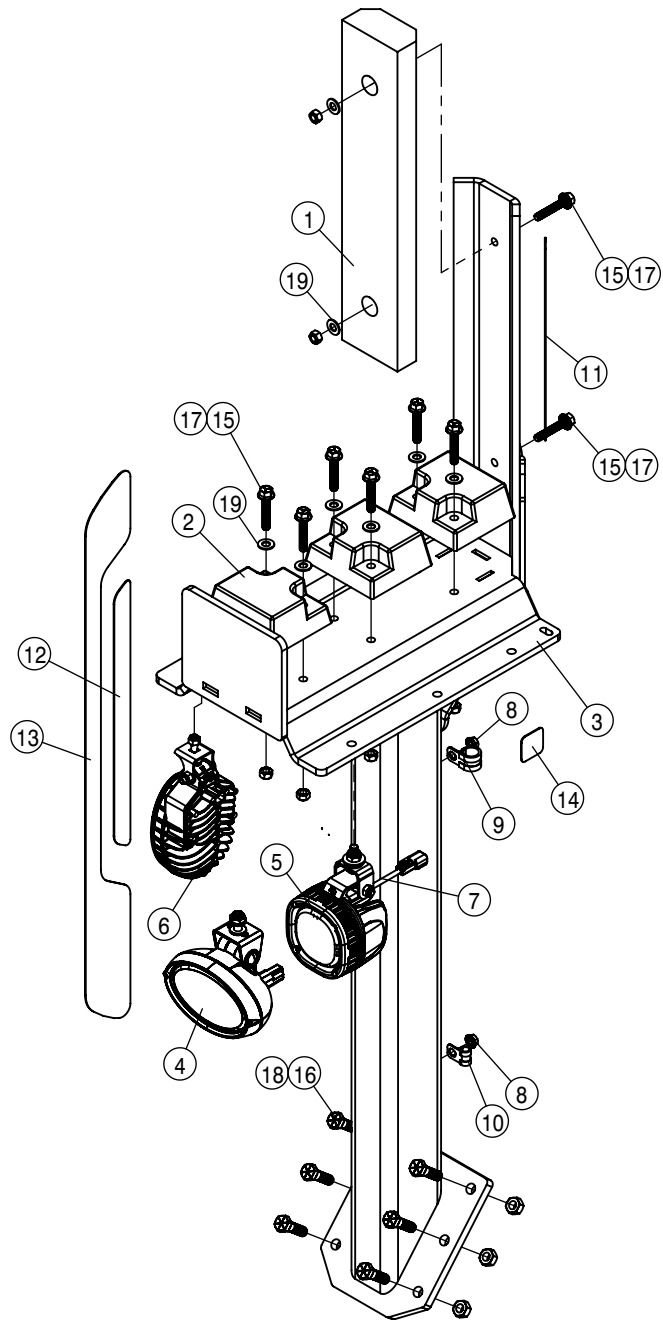

RH 132' BOOM CRADLE ASSEMBLY			
DET	QTY	P/N	DESCRIPTION
1	1	164512	RUBBER BUMPER, BOOM CRADLE
2	3	164513	BM CRADLE PAD
3	1	167756	BM CRADLE WLD-120/132
4	1	292614	WORKLIGHT - HALOGEN CLOSE RANGE
5	1	292618	WORKLIGHT-TYRI LED FLOOD
6	1	292917	LED LIGHT, AMBER
7	1	294299	TYRI JUMPER HARNESS
8	2	470113	5/16-18UNC HEX FLG NUT SER MC GR5
9	1	520115	CUSH CLAMP,#12 0.75"D-3/4W LOOP
10	1	520167	CUSH CLAMP,#6 3/8D X 3/4W
11	1	650508	BM CRDL REFLECTOR, DTS
12	1	650549	REFLECTOR ORANGE STS REAR
13	1	650550	STS REFLECTOR RH REAR
14	1	650555	BOOM CRADLE DECAL, STS' 17
15	8	900506	3/8UNC X 2 HHSFB GR5 MC FT
16	6	900805	1/2UNC X 1 3/4 HHCS GR8 MC
17	8	914004	3/8-16UNC STOVER NUT MC GR5
18	6	914808	1/2-13UNC STOVER NUT MC GR8
19	8	920002	SAE FLAT WASHER 3/8 MC