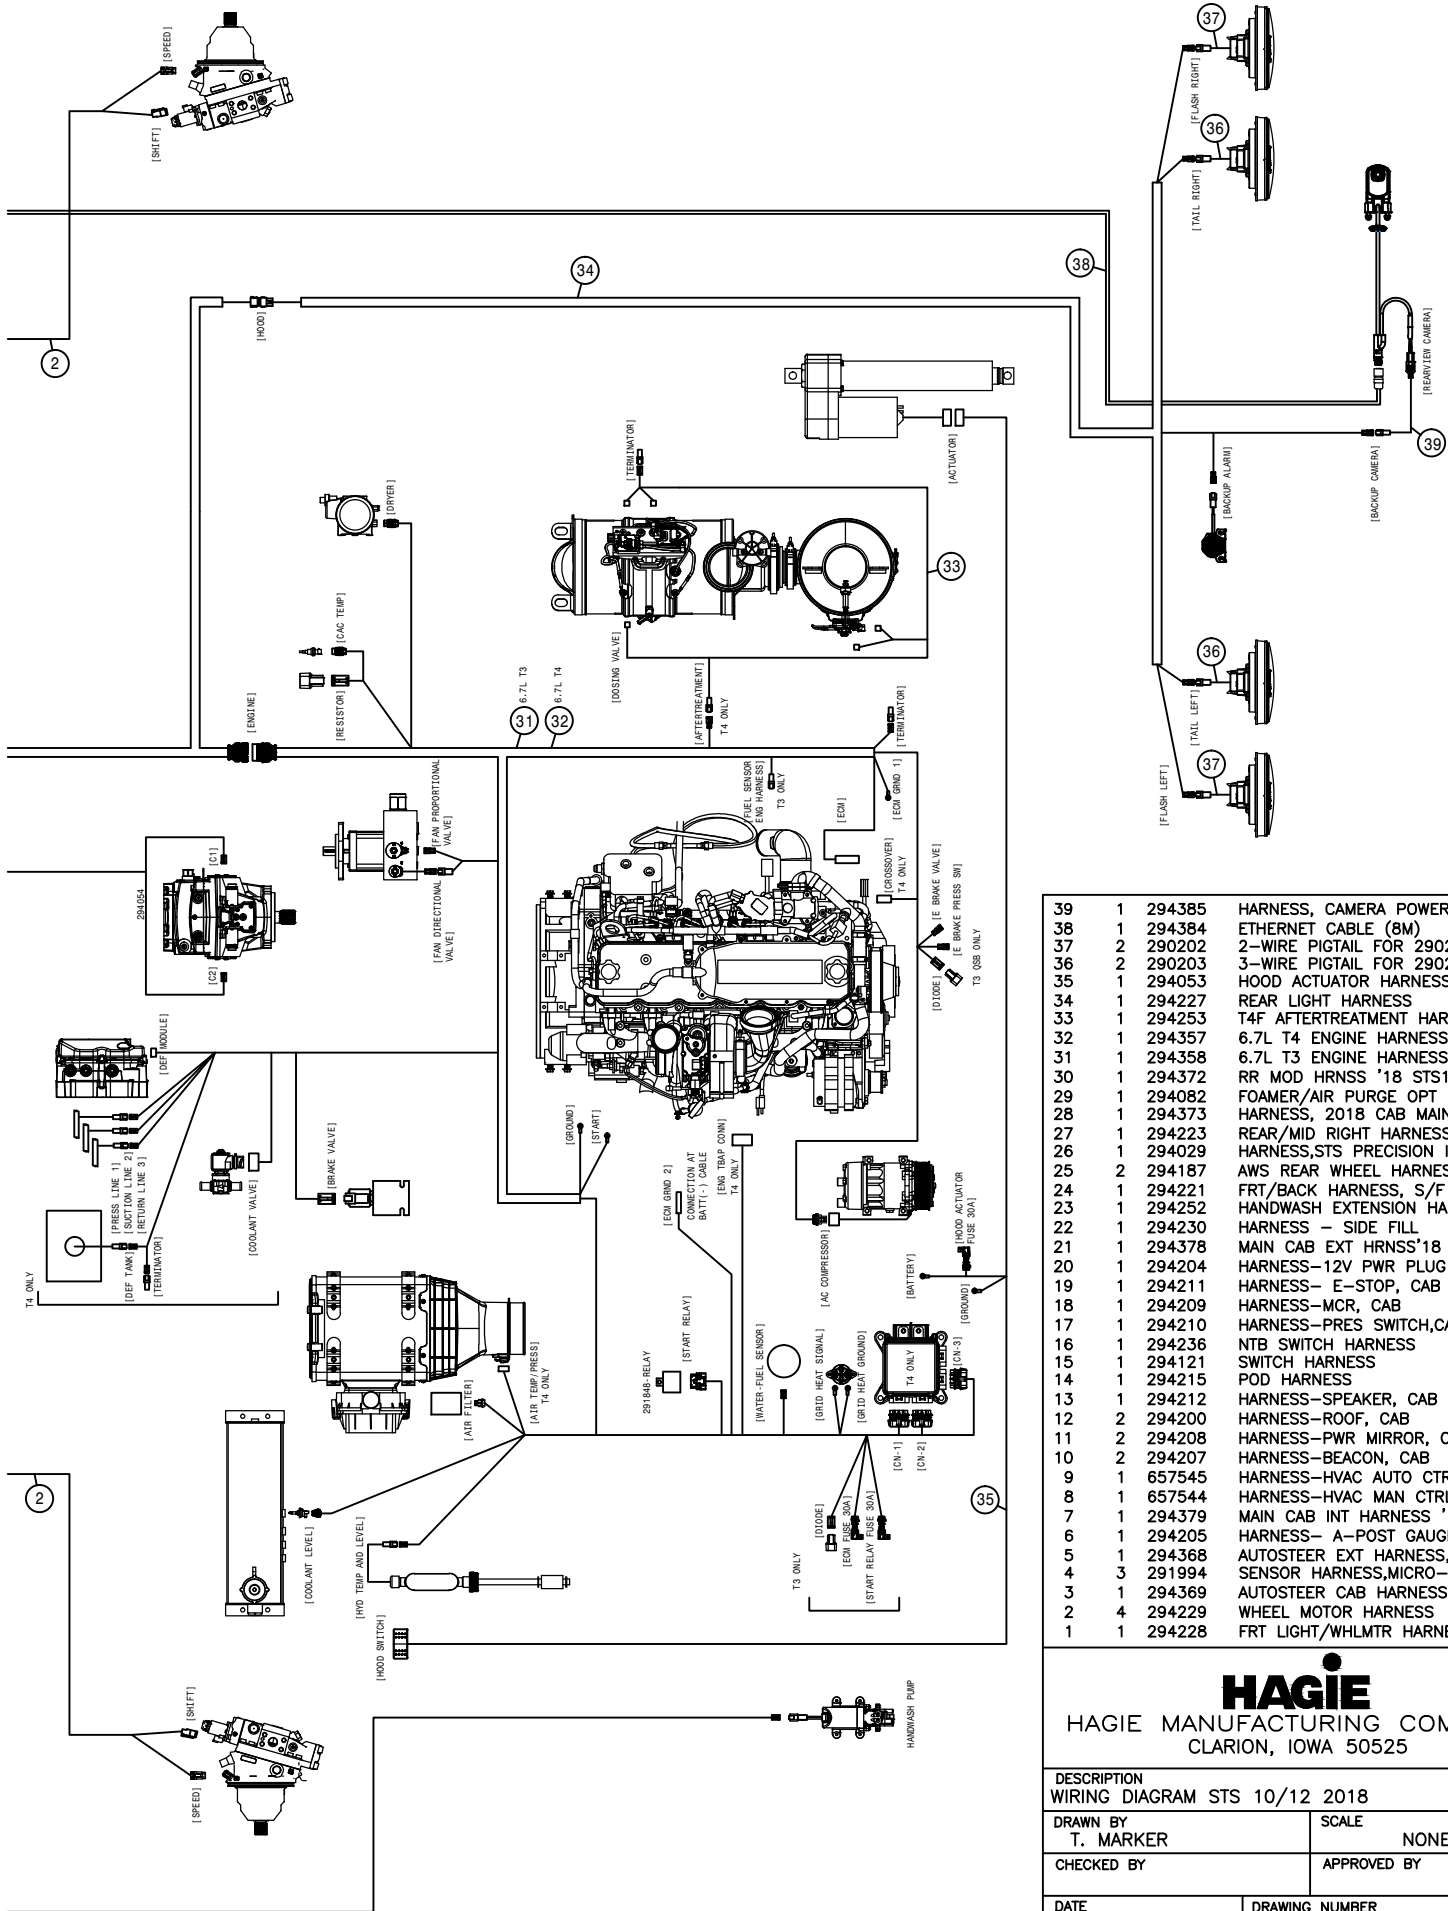

39	1	294385	HARNSS, CAMERA POWER ADAPTER
38	1	294384	ETHERNET CABLE (8M)
37	2	290202	2-WIRE PIGTAIL FOR 290200AMBER
36	2	290203	3-WIRE PIGTAIL FOR 290201 RED
35	1	294053	HOOD ACTUATOR HARNSS
34	1	294227	REAR LIGHT HARNSS STS'14
33	1	294253	T4F AFTERTREATMENT HARNSS
32	1	294357	6.7L T4 ENGINE HARNSS STS'17
31	1	294358	6.7L T3 ENGINE HARNSS STS'17
30	1	294372	RR MOD HRNSS '18 STS'10 THRU 16
29	1	294082	FOAMER/AIR PURGE OPT HRNSS STS
28	1	294373	HARNSS, 2018 CAB MAIN PRECISI
27	1	294223	REAR/MID RIGHT HARNSS STS'14
26	1	294029	HARNSS,STS PRECISION INTERFAC
25	2	294187	AWS REAR WHEEL HARNSS STS'13
24	1	294221	FRT/BACK HARNSS, S/F STS'14
23	1	294252	HANDWASH EXTENSION HARNSS
22	1	294230	HARNSS - EXT FILL STS'14
21	1	294378	MAIN CAB EXT HRNSS'18 STS'10-16
20	1	294204	HARNSS-12V PWR PLUG STS'14
19	1	294211	HARNSS- E-STOP, CAB STS'14
18	1	294209	HARNSS-MCR, CAB STS'14
17	1	294210	HARNSS-PRES SWITCH,CAB STS'14
16	1	294236	NTB SWITCH HARNSS STS'14
15	1	294121	SWITCH HARNSS
14	1	294215	POD HARNSS
13	1	294212	HARNSS-SPEAKER, CAB STS'14
12	2	294200	HARNSS-ROOF, CAB STS'14
11	2	294208	HARNSS-PWR MIRROR, CAB STS'14
10	2	294207	HARNSS-BEACON, CAB STS'14
9	1	657545	HARNSS-HVAC AUTO CTRL STS'14
8	1	657544	HARNSS-HVAC MAN CTRL STS'14
7	1	294379	MAIN CAB INT HARNSS '18 D/STS
6	1	294205	HARNSS- A-POST GAUGE STS'14
5	1	294368	AUTOSTEER EXT HARNSS, STS'12
4	3	291994	SENSOR HARNSS,MICRO-DEUTSCH
3	1	294369	AUTOSTEER CAB HARNSS, STS'17
2	4	294229	WHEEL MOTOR HARNSS STS'14
1	1	294228	FRT LIGHT/WHLMTR HARNSS '14

HAGIE
HAGIE MANUFACTURING COMPANY
CLARION, IOWA 50525

DESCRIPTION WIRING DIAGRAM STS 10/12 2018		
DRAWN BY T. MARKER	SCALE NONE	
CHECKED BY	APPROVED BY	
DATE 7/21/2017	DRAWING NUMBER 499402	REV A
SHEET 1 OF 1