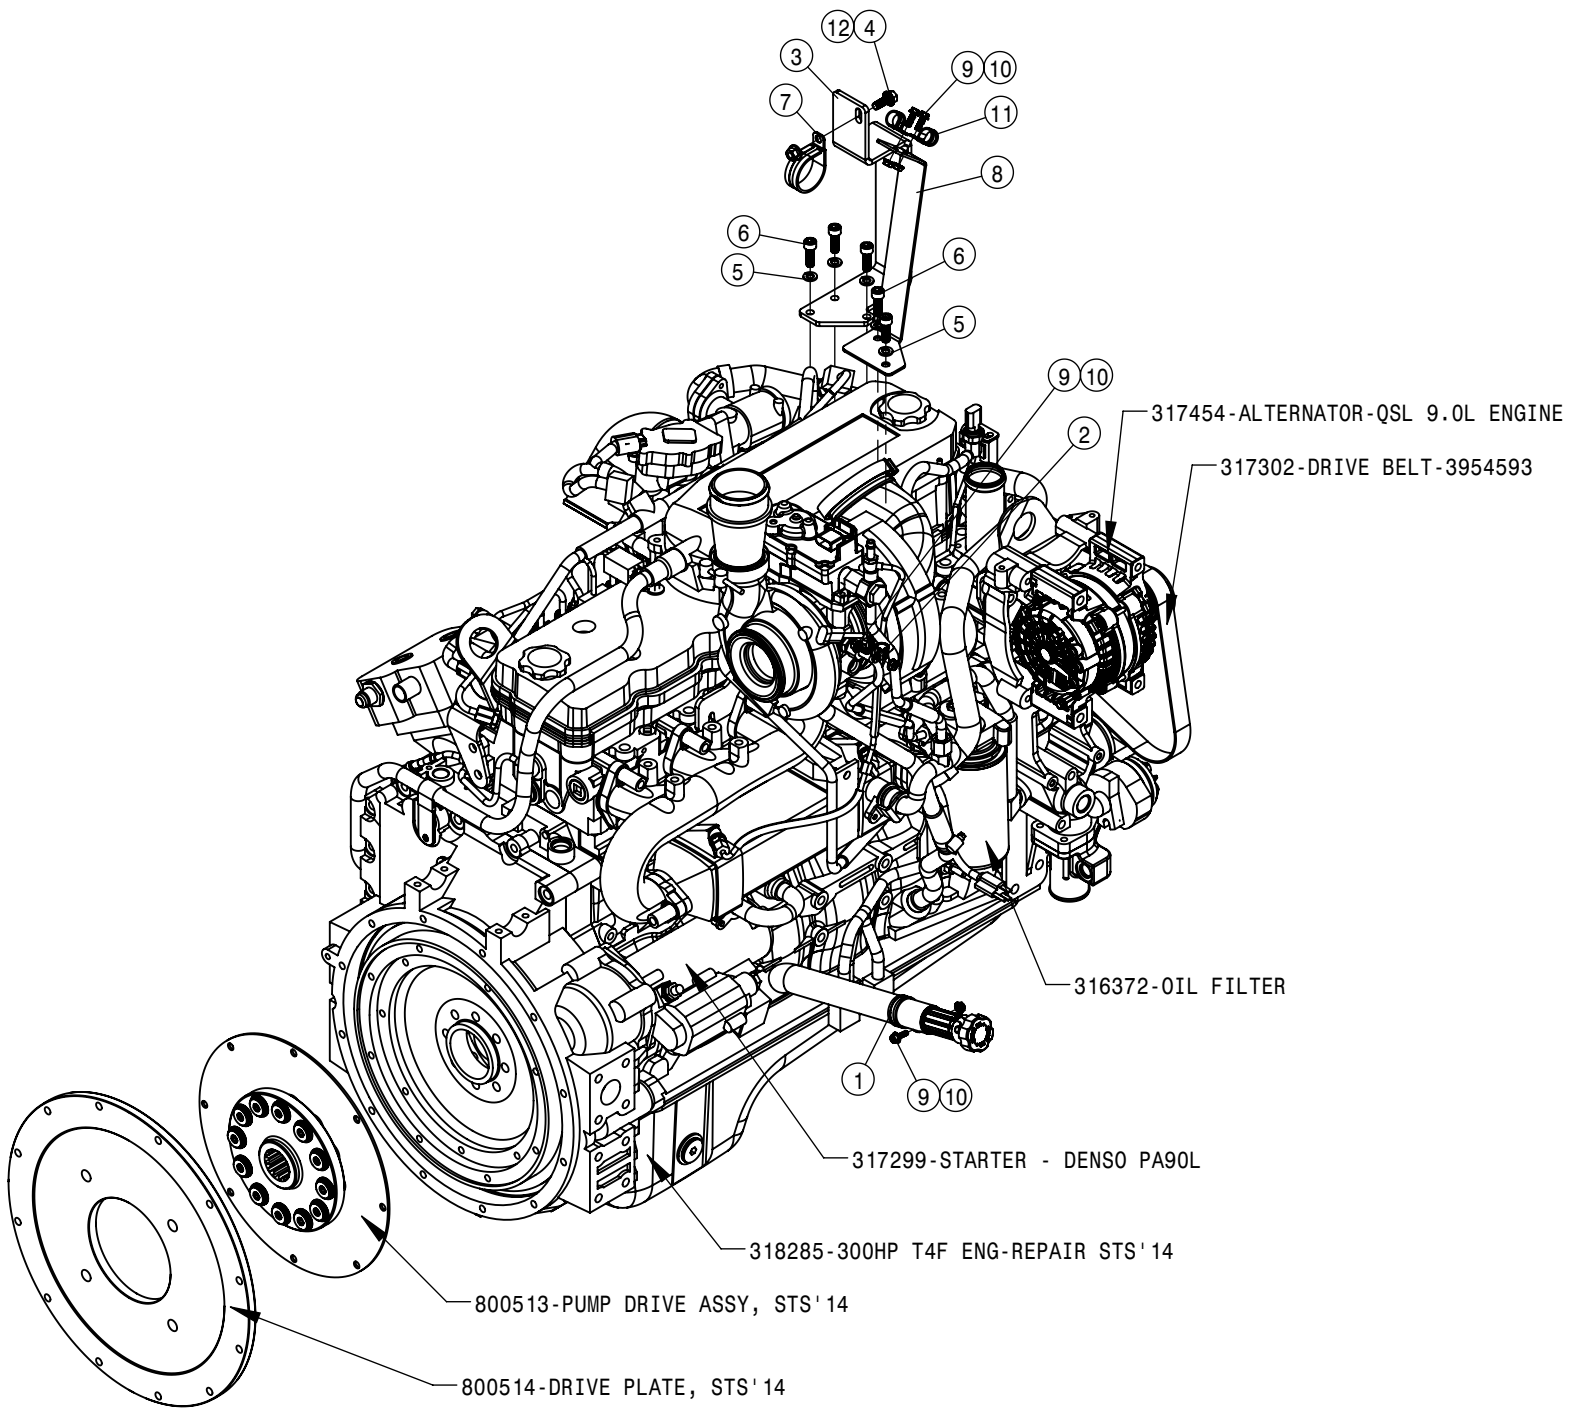

TIER-4F 300 HP ENGINE ASSEMBLY			
DET	QTY	P/N	DESCRIPTION
1	1	520100	CUSH HOSE CLAMP,#24, 1 1/2D X 1/2W
2	1	520118	CUSH CLAMP,#8 1/2D X 1/2W
3	1	317280	PIPE SUPP
4	1	470460	3/8 X 1" SERR FLG BOLT
5	5	473798	10MM LOCK WASHER
6	5	473844	10MM-1.50 X 30 SOC HD CAP SCR
7	1	520161	CUSH CLAMP,#32 2"D-3/4W LOOP
8	1	317380	T4I/T4F VENT HOSE BRACKET
9	4	470118	1/4UNC X 3/4 HHSFB GR5 MC
10	4	470121	1/4-20UNC HEX FLG NUT SER MC GR5
11	2	520104	CUSH HOSE CLMP,#12, 3/4D x 1/2W
12	1	910106	3/8-16UNC CTRLK FLG NUT MC GR5