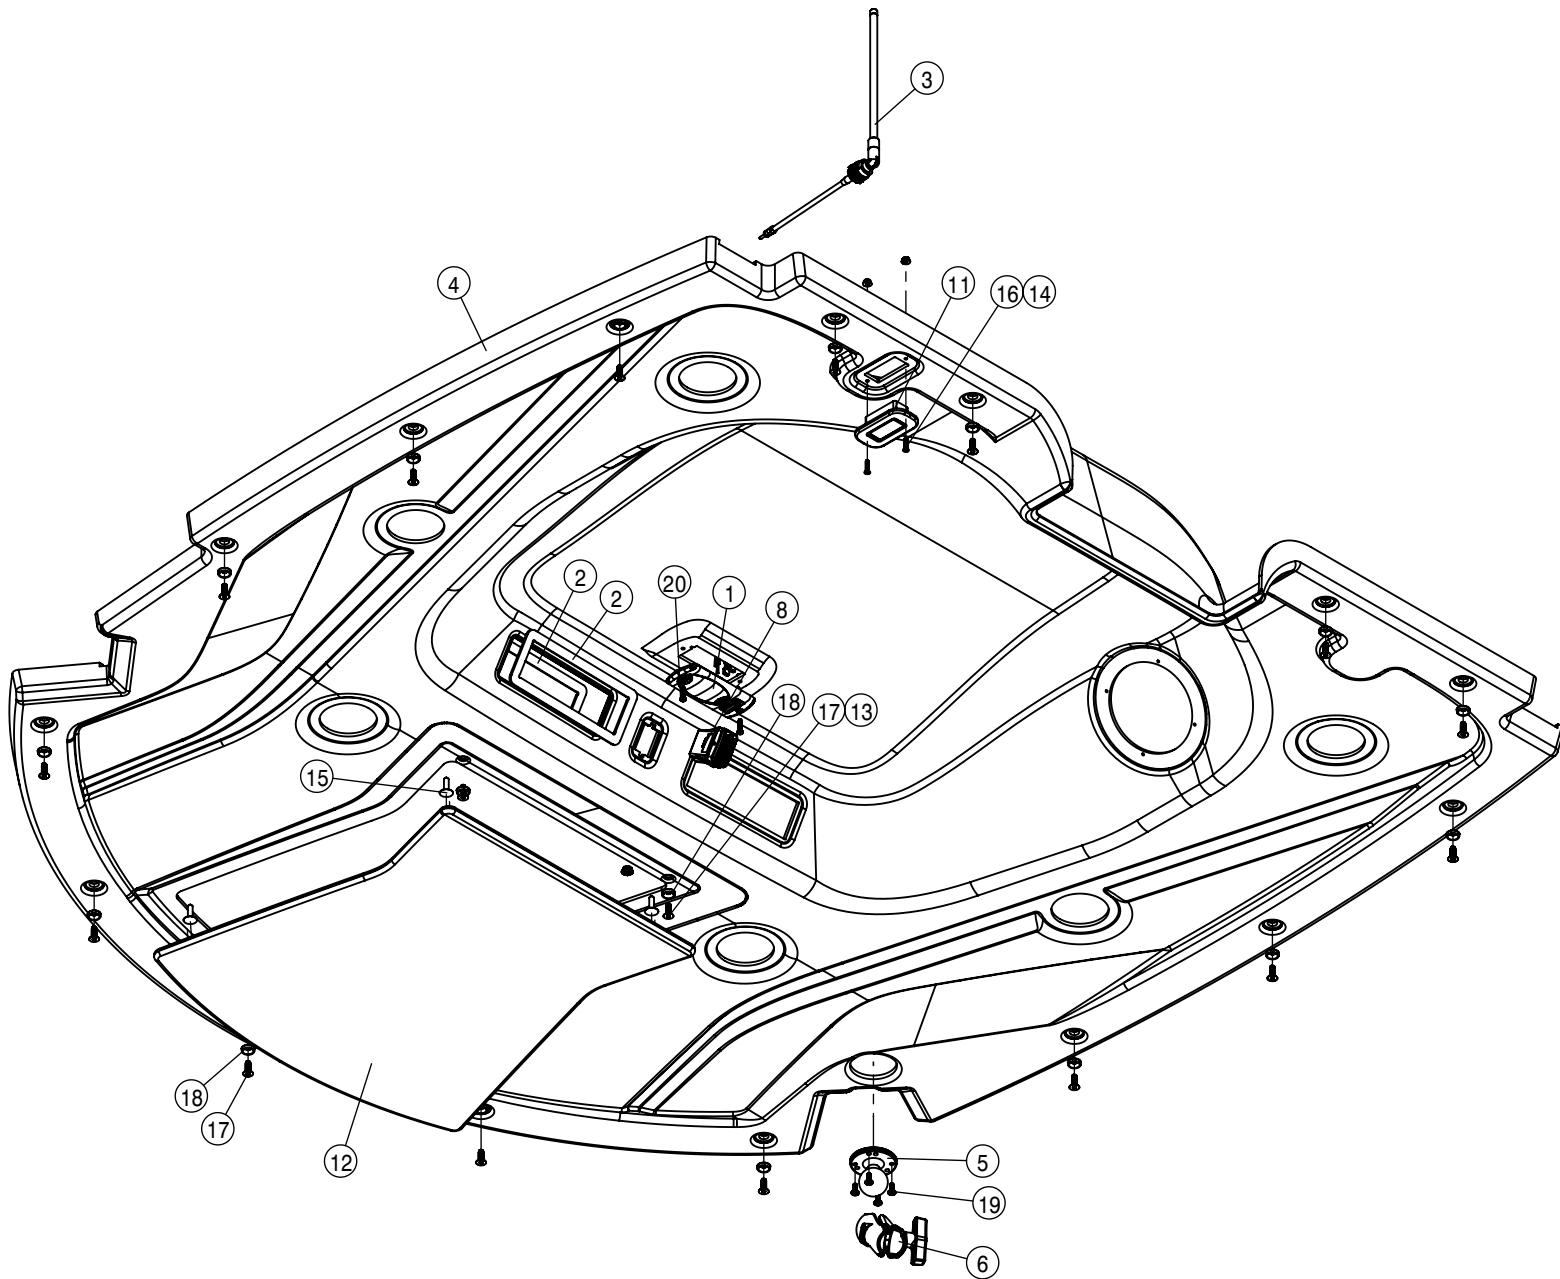

HEADLINER ASSEMBLY			
DET	QTY	P/N	DESCRIPTION
1	1	292620	DOMELIGHT
2	2	343331	RADIO BEZEL,CAB, BLK PLASIC 05
3	1	344177	ANTENNA - RADIO
4	1	344349	HEADLINER
5	1	344384	1.5" RAM BALL MNT BASE 2.50"
6	1	344385	1.5" RAM BALL MNT 4.50"DBL SOC ARM
NS	1	344416	RADIO - PREMIUM
8	1	344417	BLUETOOTH MIC
NS	1	344418	HARNES - BLUETOOTH MIC
NS	2	344419	SPEAKER
11	1	344459	GARMENT HOOK
12	1	344825	HEADLINER ACCESS PANEL
13	2	470121	1/4 UNC SERR FLG LOCK NUT
14	4	470463	8-32 SERR FLANGE NUT
15	4	470545	PUSH TREE FASTENER 1/4 X 1
16	2	472376	#8-32 X 3/4 FLT HD PHIL SCREW
17	17	472378	1/4-20 X 3/4 FLT HD SOCKET SCREW ZN BLK
18	17	472380	1/4 CNTR SNK WASH, NYLON
19	4	903706	10-32X1/2 PHIL PAN MACH SCR
20	2	903850	8-32 X 3/4 PHIL PAN MACH SCR BZ