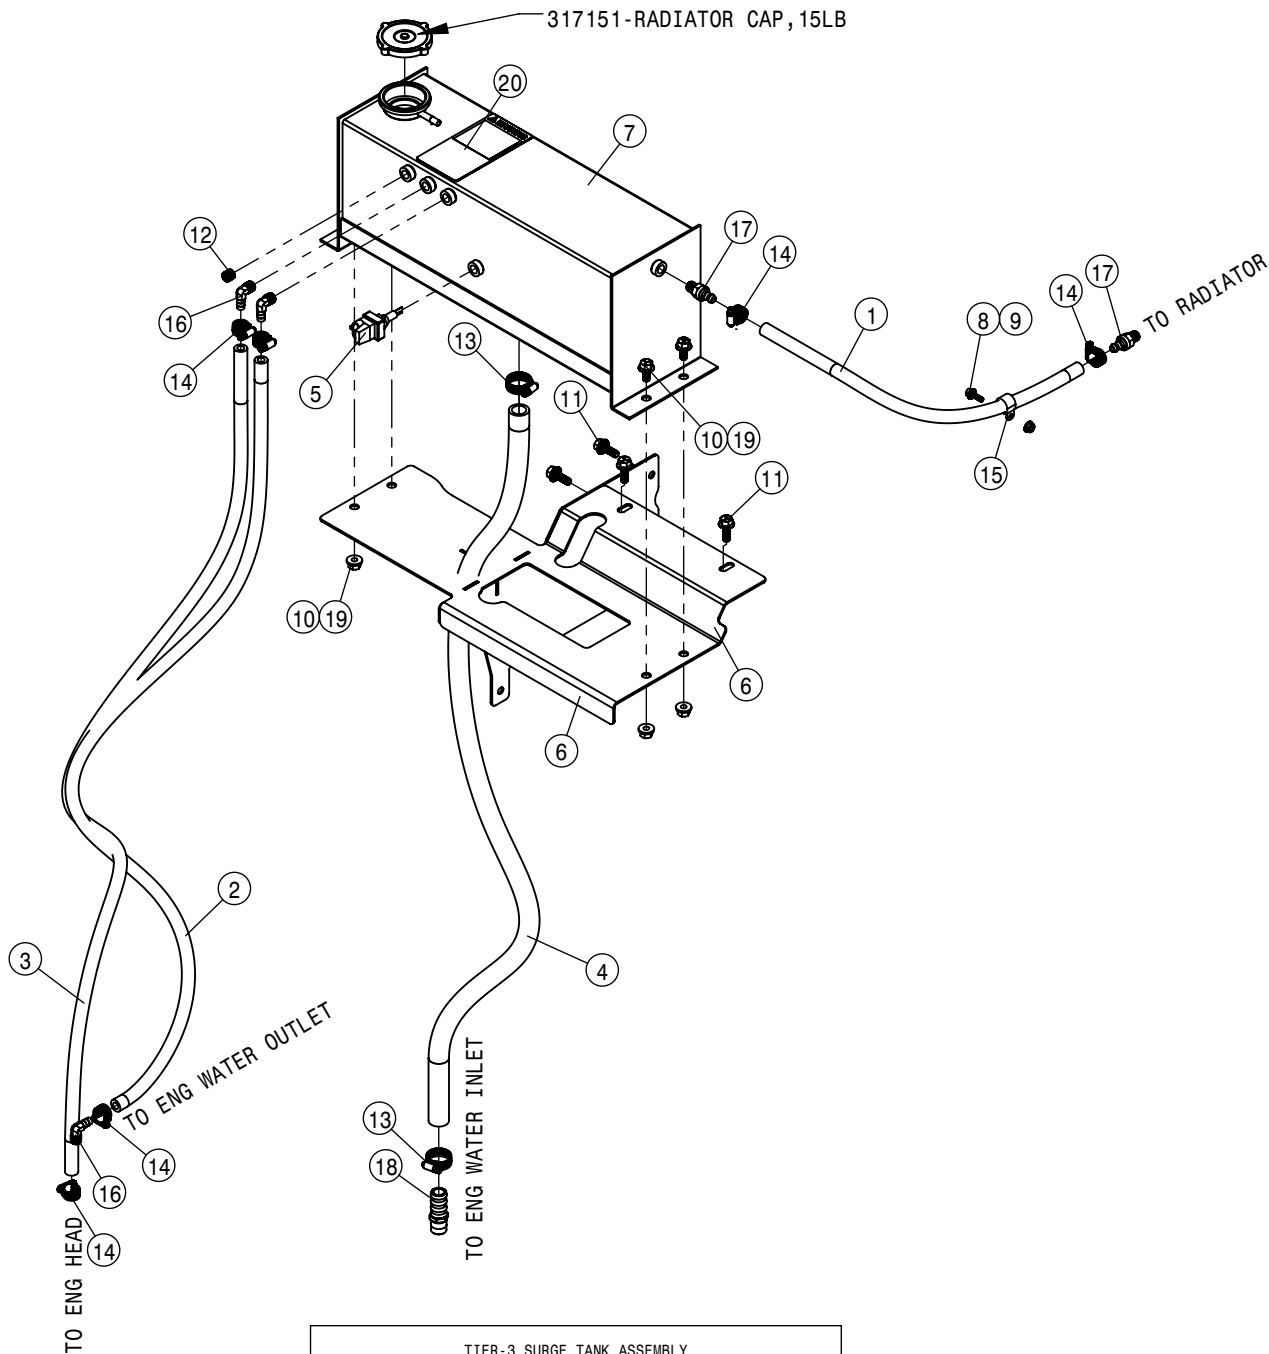

TIER-3 SURGE TANK ASSEMBLY			
DET	QTY	P/N	DESCRIPTION
	1	195917-021	HOSE 3/8 HEATER 1-FBR
	1	195917-050	HOSE 3/8 HEATER 1-FBR
	1	195917-052	HOSE 3/8 HEATER 1-FBR
	1	195924-048	HOSE 3/4 HEATER 1-FBR BR 20R3
	1	317157	SENSOR, LOW COOLANT T4I STS
	1	317795	SURGE TANK SUPP WLD
	1	318317	RESERVOIR TANK STS W/DECAL
	1	470118	1/4UNC X 3/4 HHSFB GR5 MC
	1	470121	1/4-20UNC HEX FLG NUT SER MC GR5
	4	470409	3/8UNC X 3/4 HHSFB GR5 MC
	6	470460	3/8UNC X 1 HHSFB GR5 MC
	1	501103	PIPE PLUG .25NPT SKT HD
	2	520055	HOSE CLAMP NO 12 STAINLESS
	6	520069	HOSE CLAMP NO 6 STAINLESS
	1	520117	CUSH HOSE CLAMP,#10, 5/8D X 1/2W
	3	711104	1/4MNPT-90-3/8 HOSE BARB, BRS
	2	712100	1/4NPT X 3/8 HOSE FTG,PUSHLOCK
	1	712440	1/2 NPT X 3/4 HOSE BARB
	4	910106	3/8-16UNC CTRLK FLG NUT MC GR5
	1	H228964	LABEL, PRESSURE COOLING SYSTEM