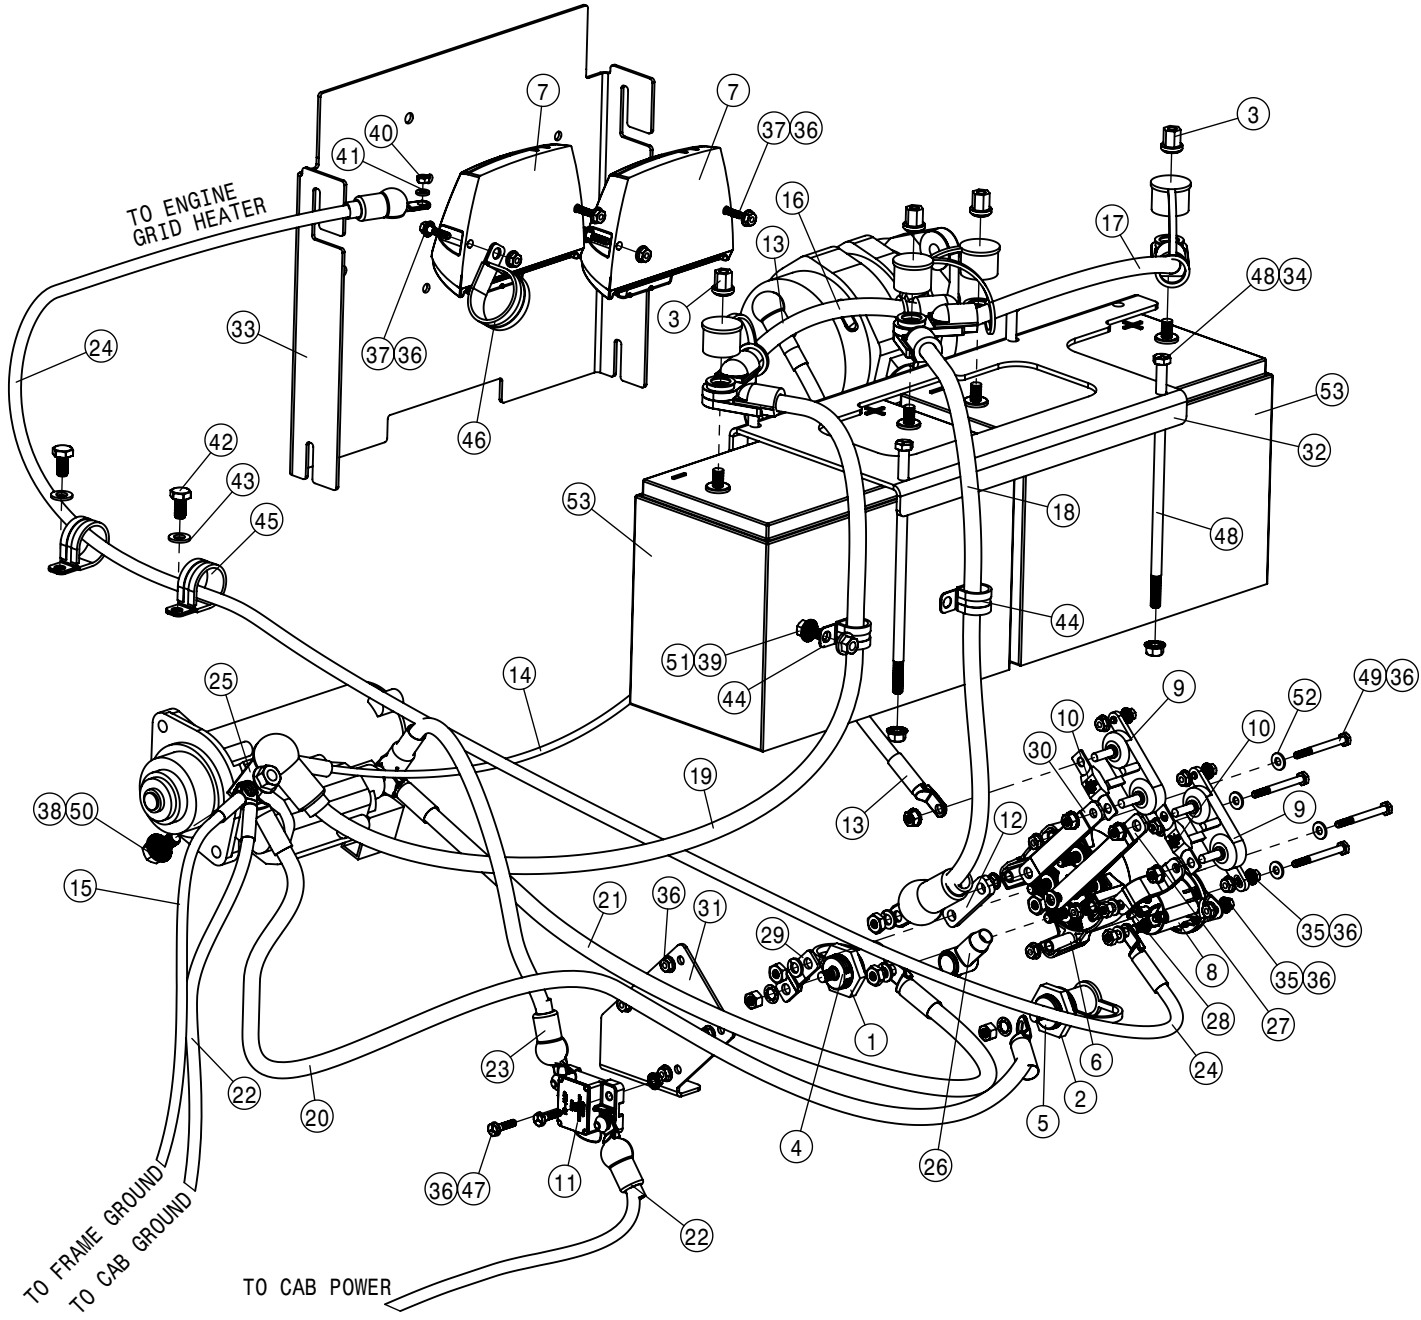

TIER-3 BATTERY AND CABLE ASSEMBLY			
DET	QTY	P/N	DESCRIPTION
1	1	291014	PLASTIC SEALING NUT, RED
2	1	291015	PLASTIC SEALING NUT, BLK
3	4	291205	BATTERY NUT, 3/8-16 SS CLSD CAP
4	1	291680	POSITIVE JUMPER STUD, RED
5	1	291681	NEGATIVE JUMPER STUD, BLACK
6	1	291957	BATTERY SWITCH, DUAL CIRCUIT
7	2	292086	IQAN-XA2 MODULE->611
8	1	292505	MCR
9	2	292578	HIGH AMP FUSE HOLDER W/COVER
10	2	292641	FUSE, 250 AMP 32 VOLT DC
11	1	292642	CIRCUIT BREAKER, 150 AMP BUSS
12	1	292652	BUSBAR, MASTER DISC. JUMPER
13	1	292656	BATT CABLE, RED 20" 1/0 5/16-5/16
14	1	292657	BATT CABLE, BLK 35"2GA 1/2-1/4
15	1	292658	BATT CABLE, BLK 75"2GA 3/8-1/2
16	1	292659	BATT CABLE, BLK 16"2/0 3/8-3/8
17	1	292660	BATT CABLE, RED 18"2/0 3/8-3/8
18	1	292661	BATT CABLE, RED 34"2/0 3/8-3/8
19	1	292662	BATT CABLE, BLK 47"2/0 3/8-1/2

TIER-3 BATTERY AND CABLE ASSEMBLY			
DET	QTY	P/N	DESCRIPTION
20	1	292664	BATT CABLE, BLK 45"2/0 1/2-3/8
21	1	292665	BATT CABLE, RED 42"2/0 1/2-3/8
22	1	292668	CAB PWR, GND CABLE ASY
23	1	292669	BATT CABLE, RED 21"1/0 1/2-1/4
24	1	292670	BATT CABLE, RED 94"2GA 1/4-5/16
25	1	292671	BUSBAR, GND EXT
26	1	292677	RUBBER BOOT (RED) 2 TO 2/0 GAUGE
27	1	292679	BUSBAR, MD TO GRID, SHRINK
28	1	292754	BUSBAR, MCR TO FUSE, W/SHRINK
29	1	292755	BUSBAR, POST TO MD, W/SHRINK
30	1	292756	BUSBAR, MD TO ALT, W/SHRINK
31	1	317345	MST DISC. COVER
32	1	317446	BATTERY CLAMP
33	1	362037	MODULE BOX REMOVABLE COVER
34	4	470087	3/8-16UNC HEX FLG NUT SER MC GR5
35	6	470118	1/4UNC X 3/4 HHSFB GR5 MC
36	20	470121	1/4-20UNC HEX FLG NUT SER MC GR5
37	4	470231	1/4UNC X 1 HHSFB GR5 MC
38	1	470360	1/2-13UNC HEX FLG NUT SER MC GR5

TIER-3 BATTERY AND CABLE ASSEMBLY			
DET	QTY	P/N	DESCRIPTION
39	1	470409	3/8UNC X 3/4 HHSFB GR5 MC
40	1	473767	6MM-1.00 HEX NUT
41	1	473768	6MM LOCK WASHER
42	2	473793	10MM-1.50 X 20MM HEX BOLT GR8
43	2	473799	10MM FLAT WASHER
44	2	520121	CUSH CLAMP, #16 1IN X 3/4W
45	2	520160	CUSH CLAMP, #24 1 1/2D-3/4W LOOP
46	1	520161	CUSH CLAMP, #32 2"D-3/4W LOOP
47	2	900003	1/4UNC X 1 HHCS GR5 MC
48	4	900150	3/8UNC X 9 1/2 HHCS GR5 MC
49	4	900465	1/4UNC X 2 1/2 HHCS SS
50	1	900516	1/2UNC X 1 HHSFB GR5 MC
51	1	910106	3/8-16UNC CTRLK FLG NUT MC GR5
52	4	910112	SAE FLAT WASHER 1/4 SS
53	2	TY24546A	BATTERY 12 V