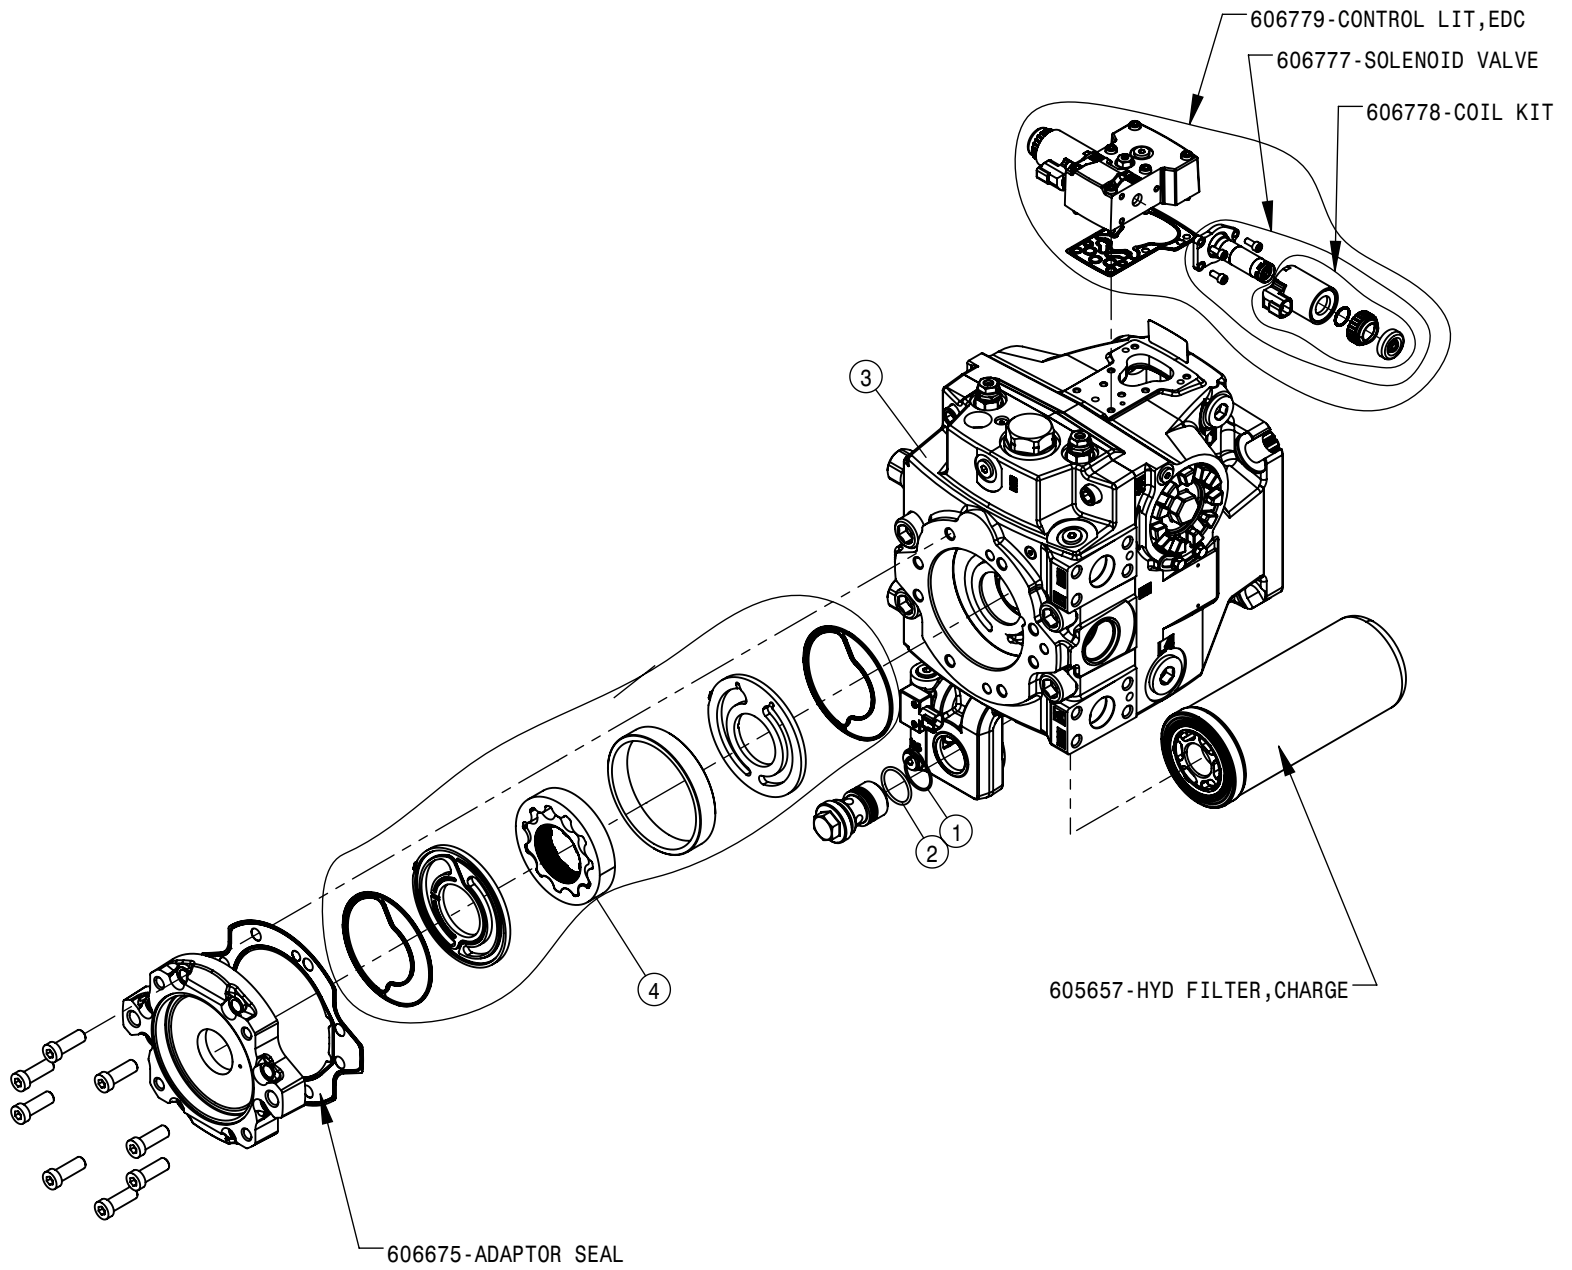

HYDROSTATIC PUMP SERVICE			
DET	QTY	P/N	DESCRIPTION
1	1	317377	O-RING 1.239ID-.070CS 70DURO NBR
2	1	317378	O-RING 1.299ID-.103CS 70DURO NBR
3	1	606522	H1 PUMP, 165CC, D/C MT, ISL
4	1	610009	CHARGE PUMP KIT