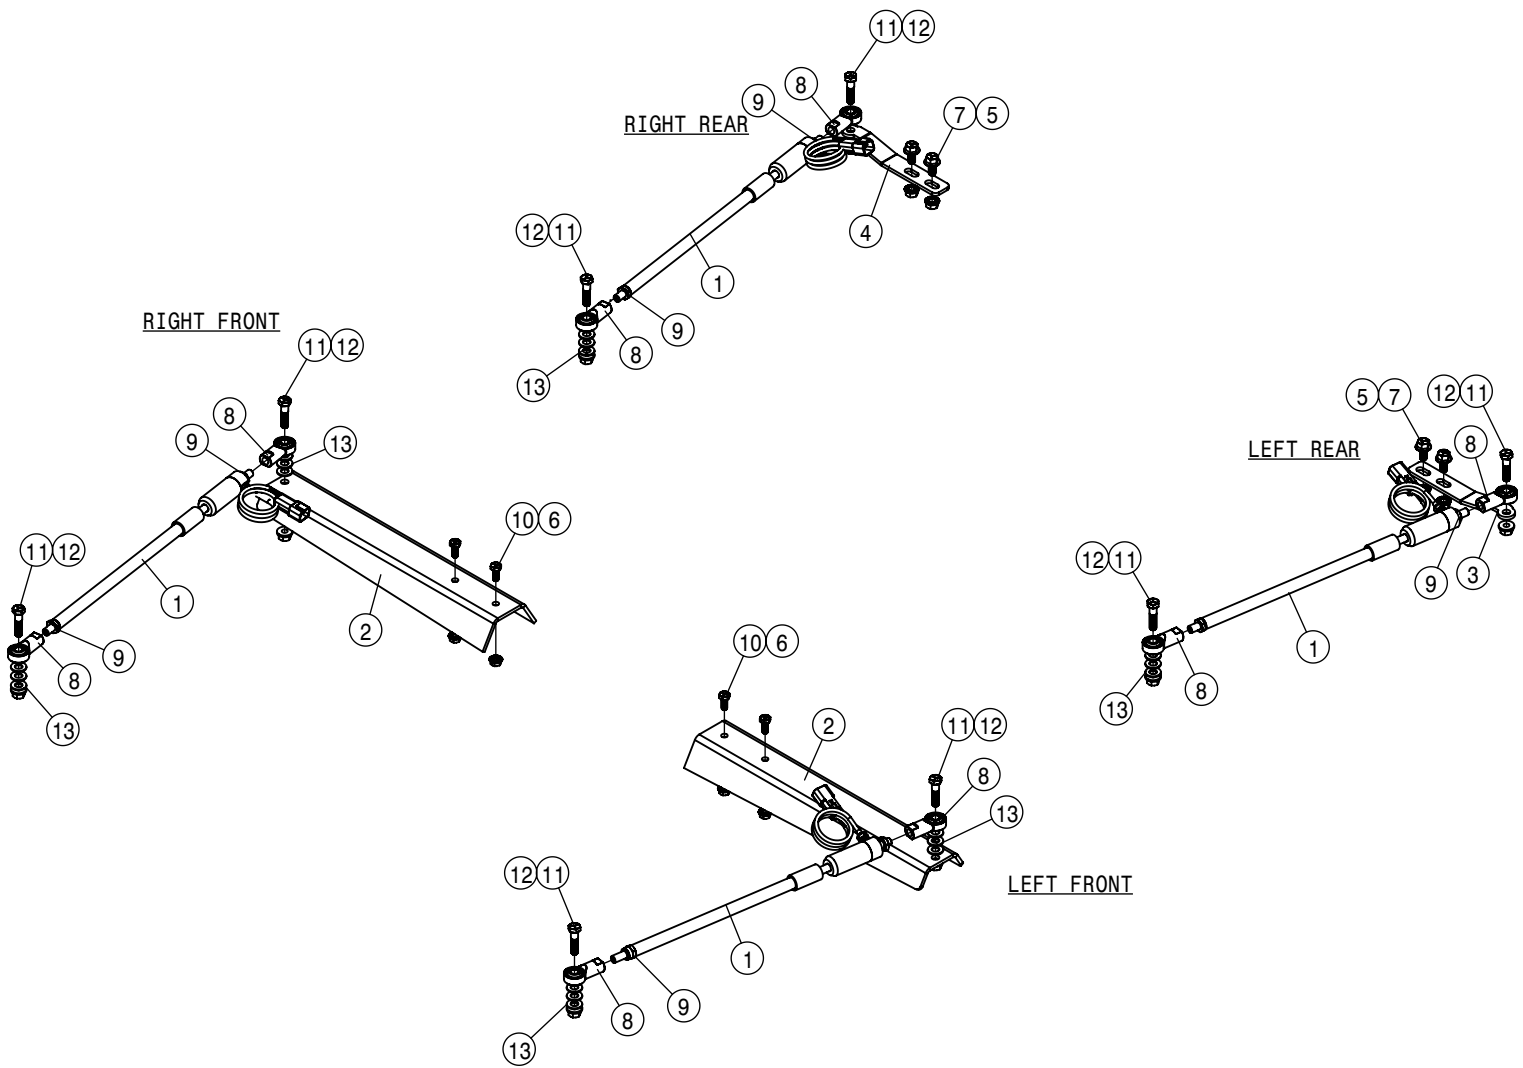

TREAD ADJUST ELECTRICAL ASSEMBLY			
DET	QTY	P/N	DESCRIPTION
1	4	294325	250MM SENSOR WITH DT04-4P CON
2	2	360518	FRT SUPP TRD SENSOR MT
3	1	363012	LH REAR TRD ADJ BRKT
4	1	363013	RH REAR TRD ADJ BRKT
5	4	470087	3/8-16UNC HEX FLG NUT SER MC GR5
6	4	470113	5/16-18UNC HEX FLG NUT SER MC GR5
7	4	470409	3/8UNC X 3/4 HHSFB GR5 MC
8	8	470628	BALL END,9.9MM BORE X 10MM THD
9	8	473887	10MM-1.50 HEX JAM NUT
10	4	900064	5/16UNC X 3/4 HHCS GR5 MC
11	8	900131	3/8UNC X 1 1/2 HHCS GR5 MC
12	8	910106	3/8-16UNC CTRLK FLG NUT MC GR5
13	18	920002	SAE FLAT WASHER 3/8 MC