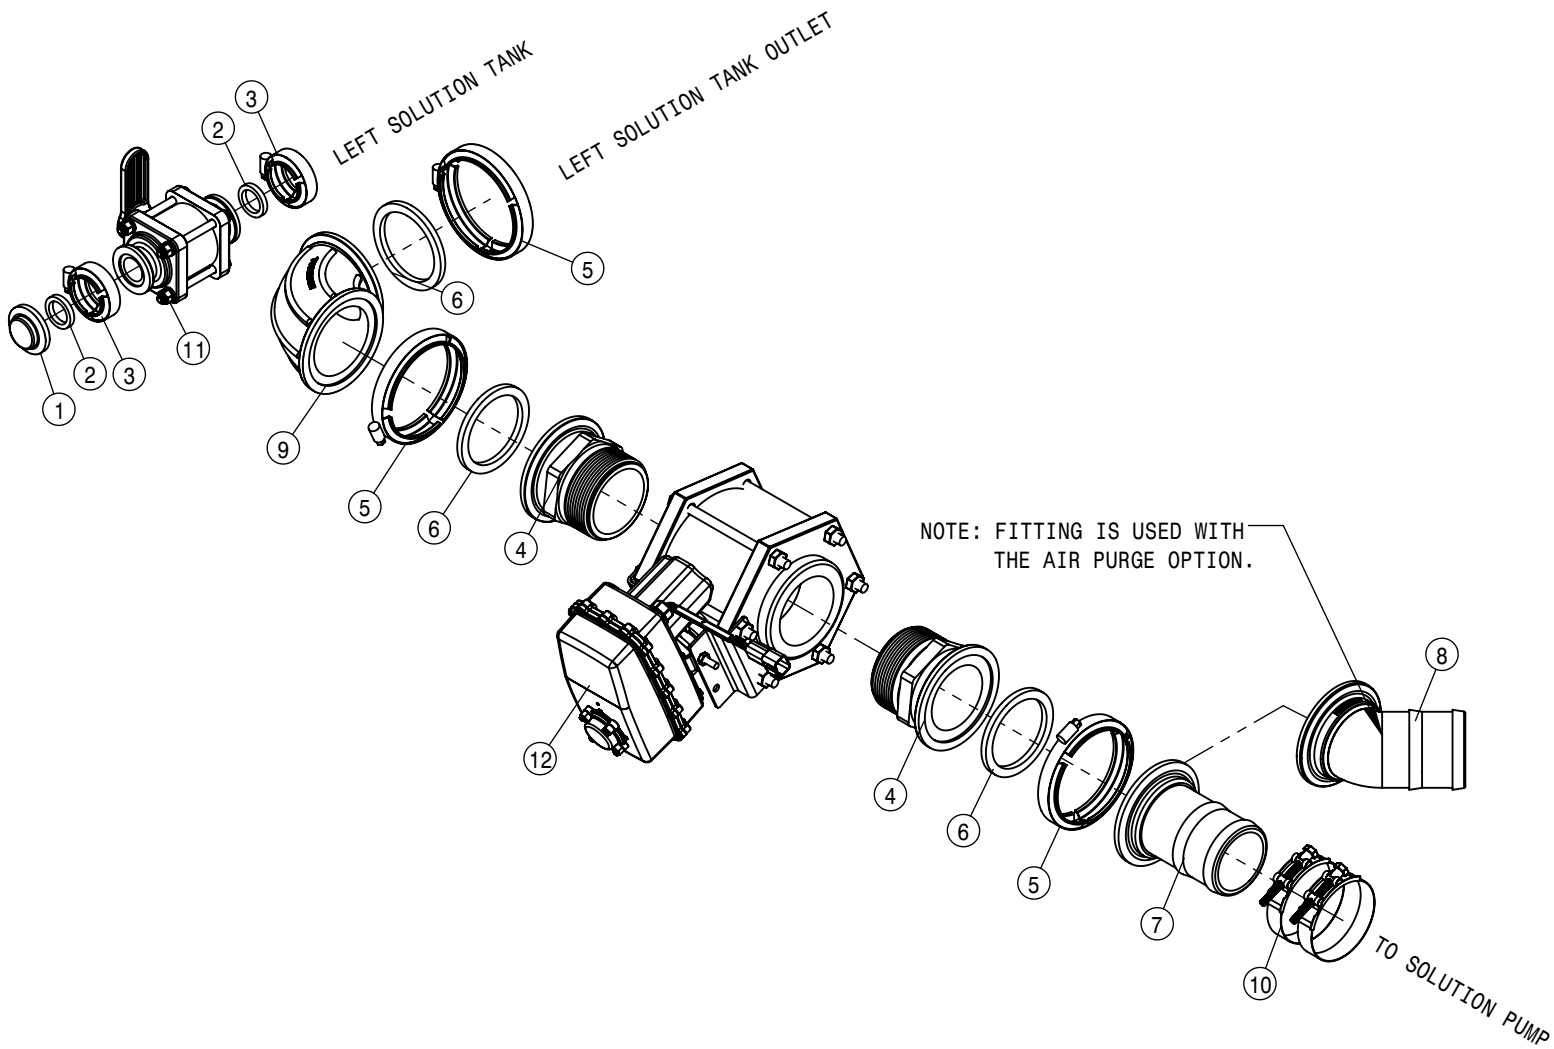

LEFT SOLUTION TANK VALVE ASSEMBLY			
DET	QTY	P/N	DESCRIPTION
1	1	500155	1" FLANGE CAP PLUG POLY
2	2	500157	1" FLANGE GASKET EPDM
3	2	500159	1" FLANGE CLAMP S.S.
4	2	500164	3" FLANGE- 3.00 MNPT ADPTR POLY
5	3	500208	3" FLANGE CLAMP S.S.
6	3	500209	3" FLANGE GASKET EPDM
7	1	500210	3" FLANGE-3" HOSEBARB POLY
8	1	500258	3" FLANGE-45-3" HOSEBARB, POLY
9	1	500262	3" FLANGE-90-3" FLG SWEEP LBO
10	2	520130	3.31/3.59 T-BOLT HOSE CLAMP SS
11	1	696147	BALL VLV, 1" FLANGE
12	1	696268	KZCO, 3" VALVE