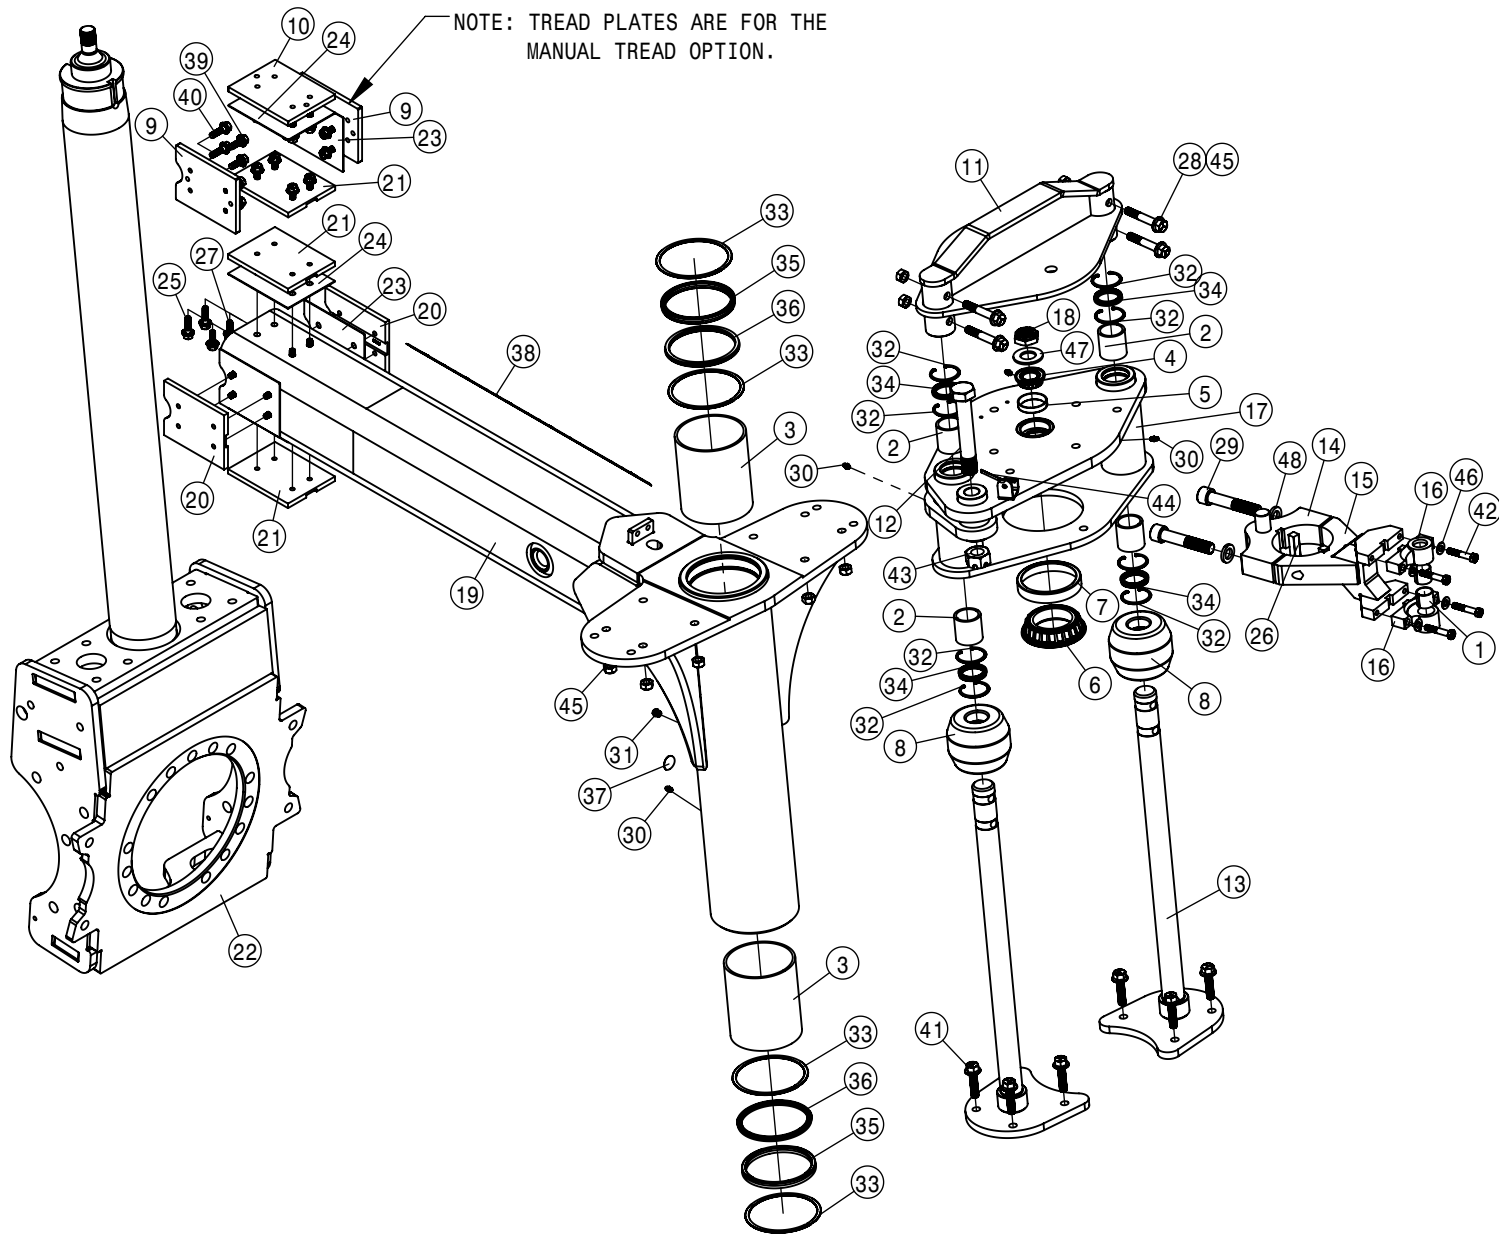

LEFT REAR LEG ASSEMBLY			
DET	QTY	P/N	DESCRIPTION
1	2	121029	JOURNAL BRG, 1.00 ID X 1.00 LG
2	4	121113	TOWER SLEEVE BRG (POLYGON) 05
3	2	121125	BEARING-POLY 4.50 ID X 5.74 LG
4	1	125050	BRG CONE, 1.00 ID W/FACE SEAL
5	1	125051	BRG CUP FOR 125050
6	1	125052	BRG CONE, 2.687 ID W/FACE SEAL
7	1	125053	BRG CUP FOR 125052
8	2	311058	RUBBER SPRING
9	2	343189	MAN TRD NOTCHED PLATE, TAPPED
10	1	343190	MAN TRD PLATE, TAPPED
11	1	359333	AIR BAG TOWER TOP MT WLD
12	1	359546	STRG CYL BOLT, STS AWS LRG 09
13	2	359654	NITRO TOWER WLD, STS AWS 13
14	1	359683	STEERING ARM WLDMT-STS
15	1	359684	STEERING TRUN MNT WLD - STS
16	2	359687	TRUNNION-STEERING CYLINDER
17	1	360149	LH AIR BAG LWR PLT WLD, STS 15
18	1	360561	1-14 UNS THIN HEX NUT LCK
19	1	360718	OTR LEG WLD STS
20	2	360852	TRD ADJ BRONZE BEARING, TAPPED
21	3	360853	TRD ADJ BRONZE BEARING, TAPPED
22	1	360861	INR LEG WLD-STS, SDS LEG
23	3	360864	NOTCHED SHIM - TRD ADJ BEARING
24	3	360865	SHIM - TRD ADJ BEARING

LEFT REAR LEG ASSEMBLY			
DET	QTY	P/N	DESCRIPTION
25	16	470329	3/8UNC X 1 1/4 HHSFB GR5 MC
26	2	470447	KEY .50 SQ X 1.69 LONG
27	16	470460	3/8UNC X 1 HHSFB GR5 MC
28	4	470461	1/2UNC X 3 HHSFB GR5 MC
29	2	470904	3/4UNC X 4" SOC HD CAP SCR GR8
30	4	471005	GREASE ZERK, 1/4-28 X 1/2
31	1	471030	PRESSURE RELIEF VALVE-GREASE 45-80 PSI
32	8	629537	187RRH00Z SNAP RING
33	4	629538	4.5 SPIROLOX RING
34	4	629620	SEAL, 1.500 ROD DIA
35	2	629621	SEAL, 4.500 ROD DIA
36	2	629625	SEAL, 4.500 ROD DIA
37	1	650205	DECAL, GREASE WEEKLY
38	1	650486	DECAL, TREAD ADJ INDICATOR DTS
39	16	900163	3/8UNF X 1 HHSFB GR5 MC
40	16	900164	3/8UNF X 1 1/4 HHSFB GR5 MC
41	8	900519	1/2UNC X 2 HHSFB GR5 MC FT
42	4	900821	3/8UNF X 2 HHCS GR8 MC
43	1	910020	1-8UNC HEX SLTDD NUT MC GR5
44	1	910120	3/16 X 1 3/4 COTTER PIN SS
45	12	914008	1/2-13UNC STOVER NUT MC GR5
46	4	920002	SAE FLAT WASHER 3/8 MC
47	1	920008	1" SAE FLAT WASHER
48	2	920506	HLOCK WASHER 3/4 MC