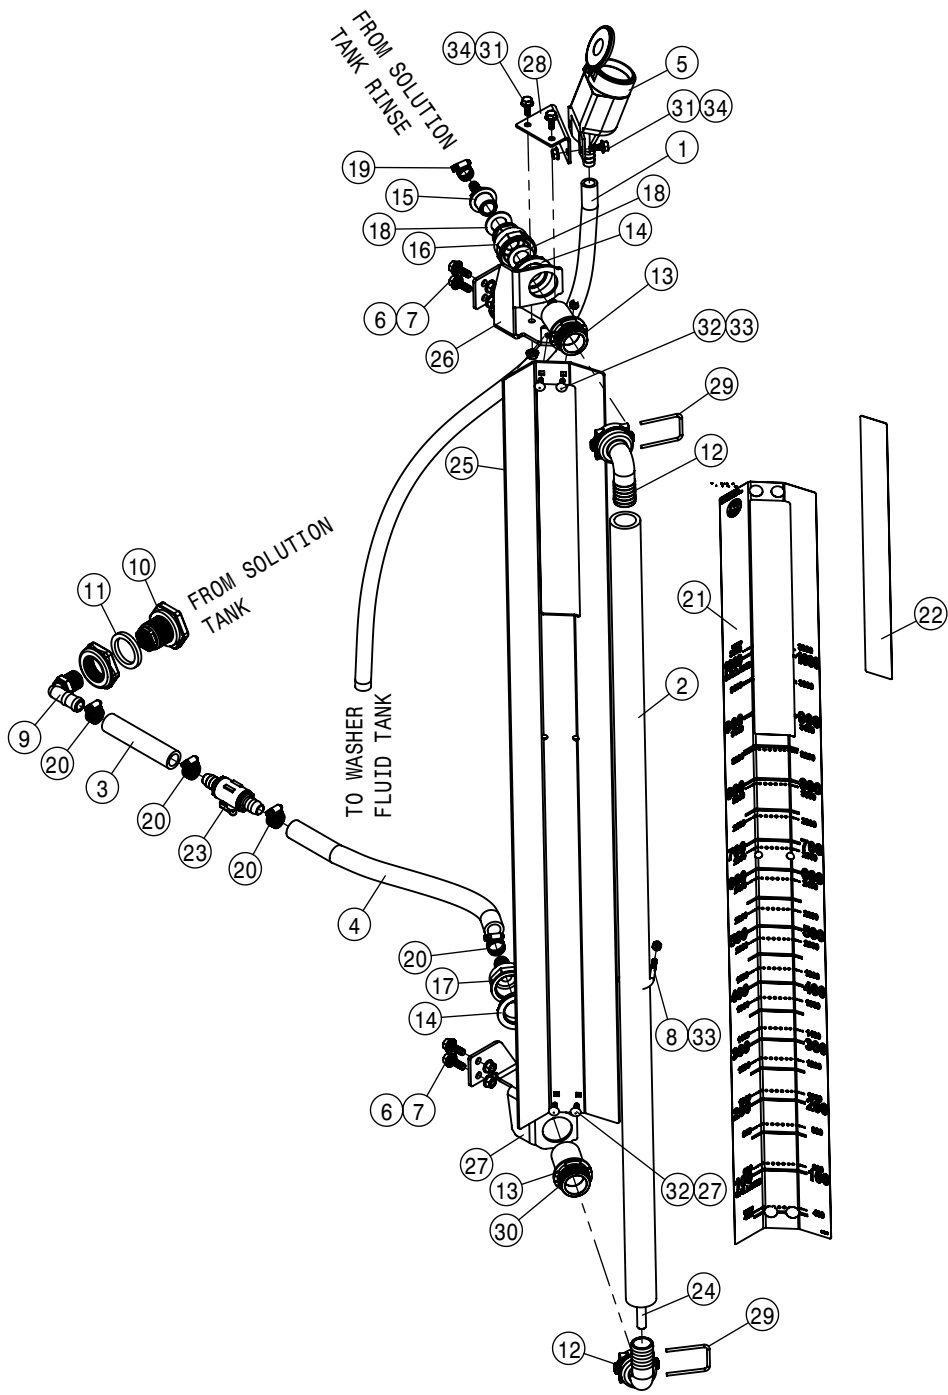

POLY TANK SIGHT GAUGE ASSEMBLY			
DET	QTY	P/N	DESCRIPTION
1	1	195909-043	HOSE 5/8 HEATER 1-FBR BR 20R3
2	1	195964-054	HOSE 1 1/4" ID-1/4W CLEAR VINYL
3	1	197112-005	HOSE 3/4 1-FBR BR BLK EPDM
4	1	197112-016	HOSE 3/4 1-FBR BR BLK EPDM
5	1	343972	REMOTE FILL
6	4	470087	3/8-16UNC HEX FLG NUT SER MC GR5
7	4	470460	3/8UNC X 1 HHSFB GR5 MC
8	1	473969	1/4UNC-1 1/2 X 2 3/4 RD U-BOLT
9	1	500054	3/4NPT-90-3/4 HOSE BARB, POLY
10	1	500110	3/4NPT BLKHD TANK FITTING POLY
11	1	500158	1 1/2" GASKET FOR 2" FLANGE
12	2	500370	T5 TO 32MM HB 90 FEMALE
13	2	500396	T5 MALE BULKHEAD
14	2	500397	BULKHEAD NUT
15	1	502003	STRAIGHT-POLY .75" MPT X 13MM
16	1	502004	REDUCER 1.25 FPT X .75" FPT
17	1	502005	STRGHT-POLY, 1.25" FPT X 19MM
18	3	502006	GASKET 39.5 X 27.5 EPDM

POLY TANK SIGHT GAUGE ASSEMBLY			
DET	QTY	P/N	DESCRIPTION
19	1	520069	HOSE CLAMP NO 6 STAINLESS
20	4	520070	HOSE CLAMP NO 8 STAINLESS
21	1	650527	DECAL, 1000 GAL POL, MAJOR '17
22	1	650528	DECAL, 1000 GAL POLY, MINOR '17
23	1	696193	3/4" HOSE BARB MICRO VALVE
24	1	701448	FLOAT-SIGHT GAUGE 2013
25	1	701569	POLY SIGHT GAUGE DECAL PLT
26	1	701570	POLY SIGHT GA SUPP BRKT-UPR
27	1	701571	POLY SIGHT GA SUPP BRKT-LWR
28	1	701798	WINDOW WASH FILL MT, POLY
29	2	737738	FORK, D.3 DIST.42 (737731)
30	2	737763	O-RING, -221 EPDM
31	4	900486	5/16UNC X 3/4 HHSFB SS
32	4	901127	1/4-20 UNC X 3/4 RHSQNB SS
33	6	910118	1/4-20UNC NYLOCK NUT SS
34	4	910119	5/16-18UNC HEX FLG NUT SER SS