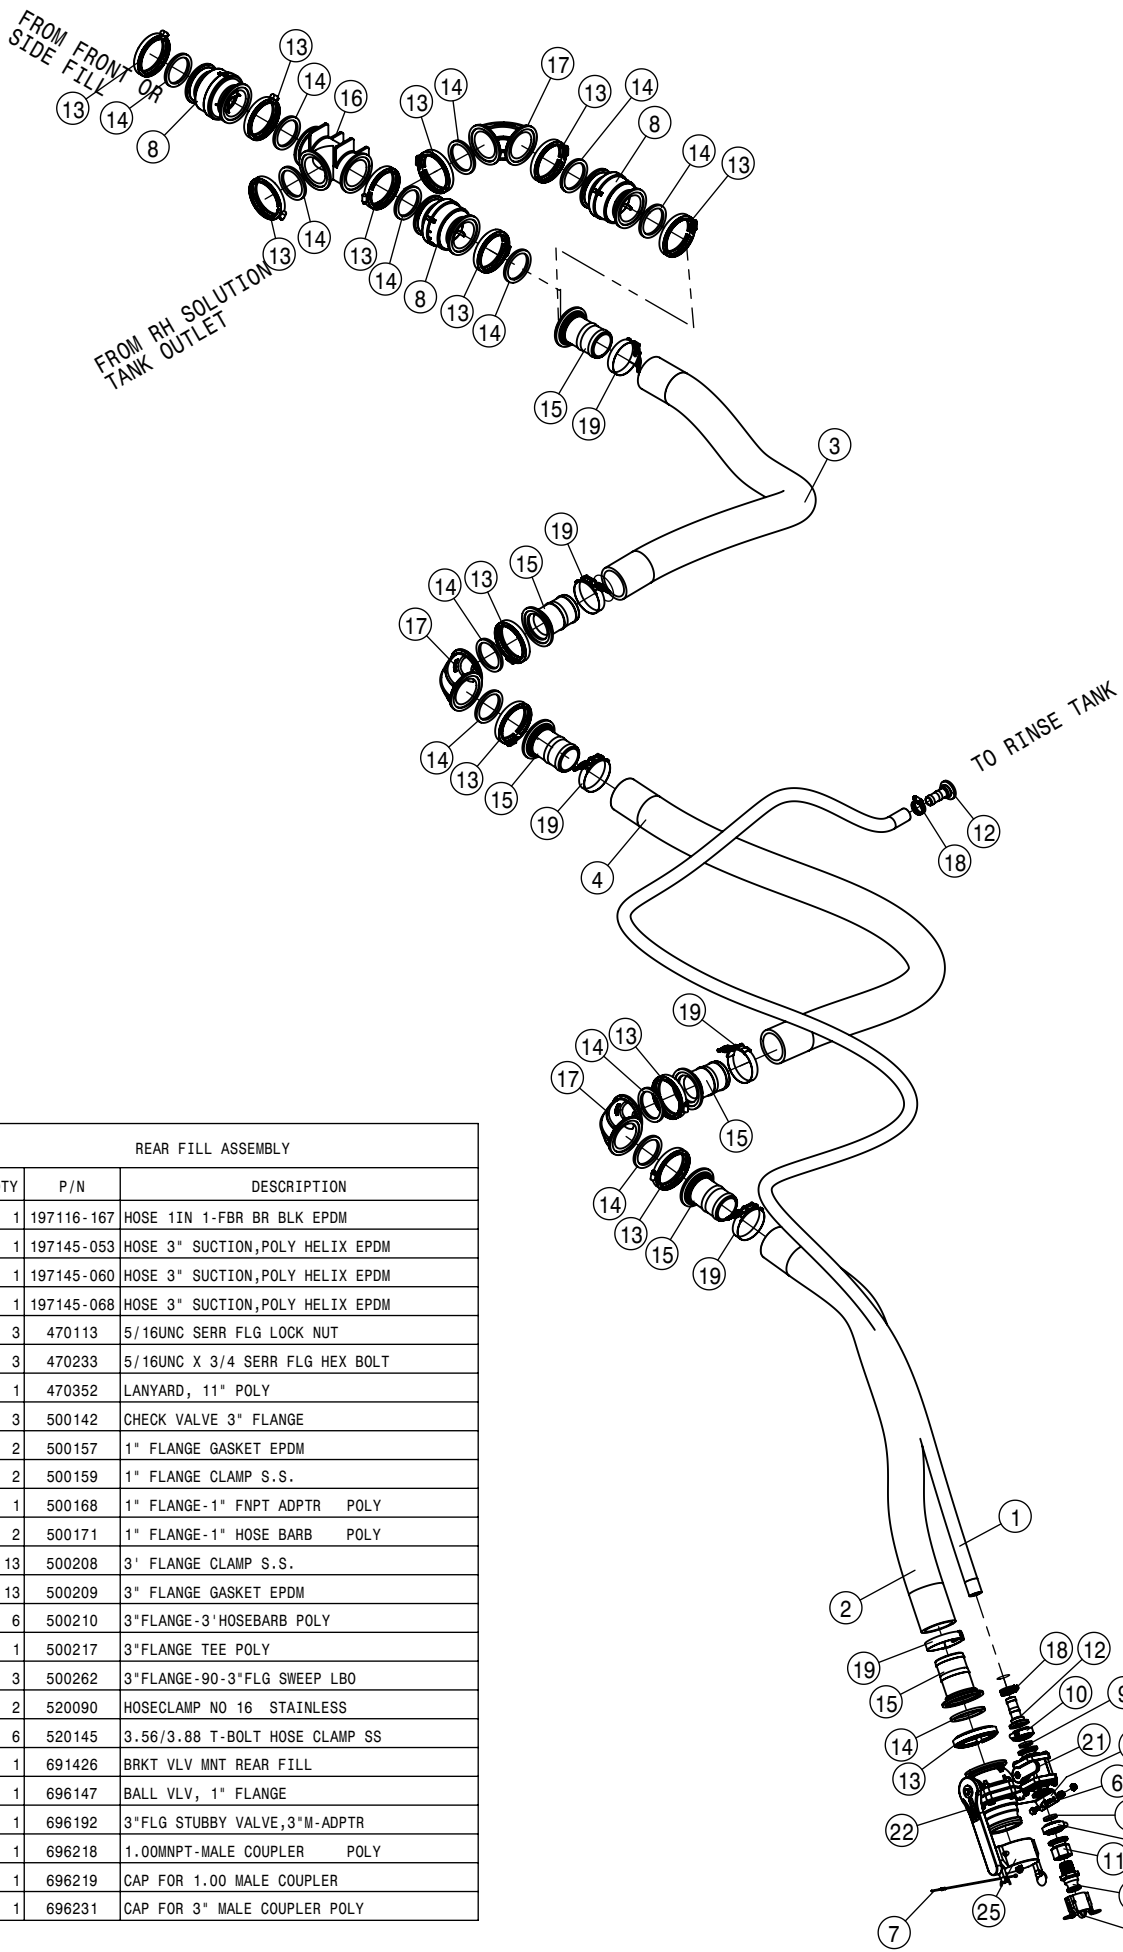

REAR FILL ASSEMBLY			
DET	QTY	P/N	DESCRIPTION
1	1	197116-167	HOSE 1IN 1-FBR BR BLK EPDM
2	1	197145-053	HOSE 3" SUCTION,POLY HELIX EPDM
3	1	197145-060	HOSE 3" SUCTION,POLY HELIX EPDM
4	1	197145-068	HOSE 3" SUCTION,POLY HELIX EPDM
5	3	470113	5/16UNC SERR FLG LOCK NUT
6	3	470233	5/16UNC X 3/4 SERR FLG HEX BOLT
7	1	470352	LANYARD, 11" POLY
8	3	500142	CHECK VALVE 3" FLANGE
9	2	500157	1" FLANGE GASKET EPDM
10	2	500159	1" FLANGE CLAMP S.S.
11	1	500168	1" FLANGE-1" FNPT ADPTR POLY
12	2	500171	1" FLANGE-1" HOSE BARB POLY
13	13	500208	3" FLANGE CLAMP S.S.
14	13	500209	3" FLANGE GASKET EPDM
15	6	500210	3"FLANGE-3"HOSEBARB POLY
16	1	500217	3"FLANGE TEE POLY
17	3	500262	3"FLANGE-90-3"FLG SWEEP LBO
18	2	520090	HOSECLAMP NO 16 STAINLESS
19	6	520145	3.56/3.88 T-BOLT HOSE CLAMP SS
20	1	691426	BRKT VLV MNT REAR FILL
21	1	696147	BALL VLV, 1" FLANGE
22	1	696192	3"FLG STUBBY VALVE,3"M-ADPTR
23	1	696218	1.00MNPT-MALE COUPLER POLY
24	1	696219	CAP FOR 1.00 MALE COUPLER
25	1	696231	CAP FOR 3" MALE COUPLER POLY