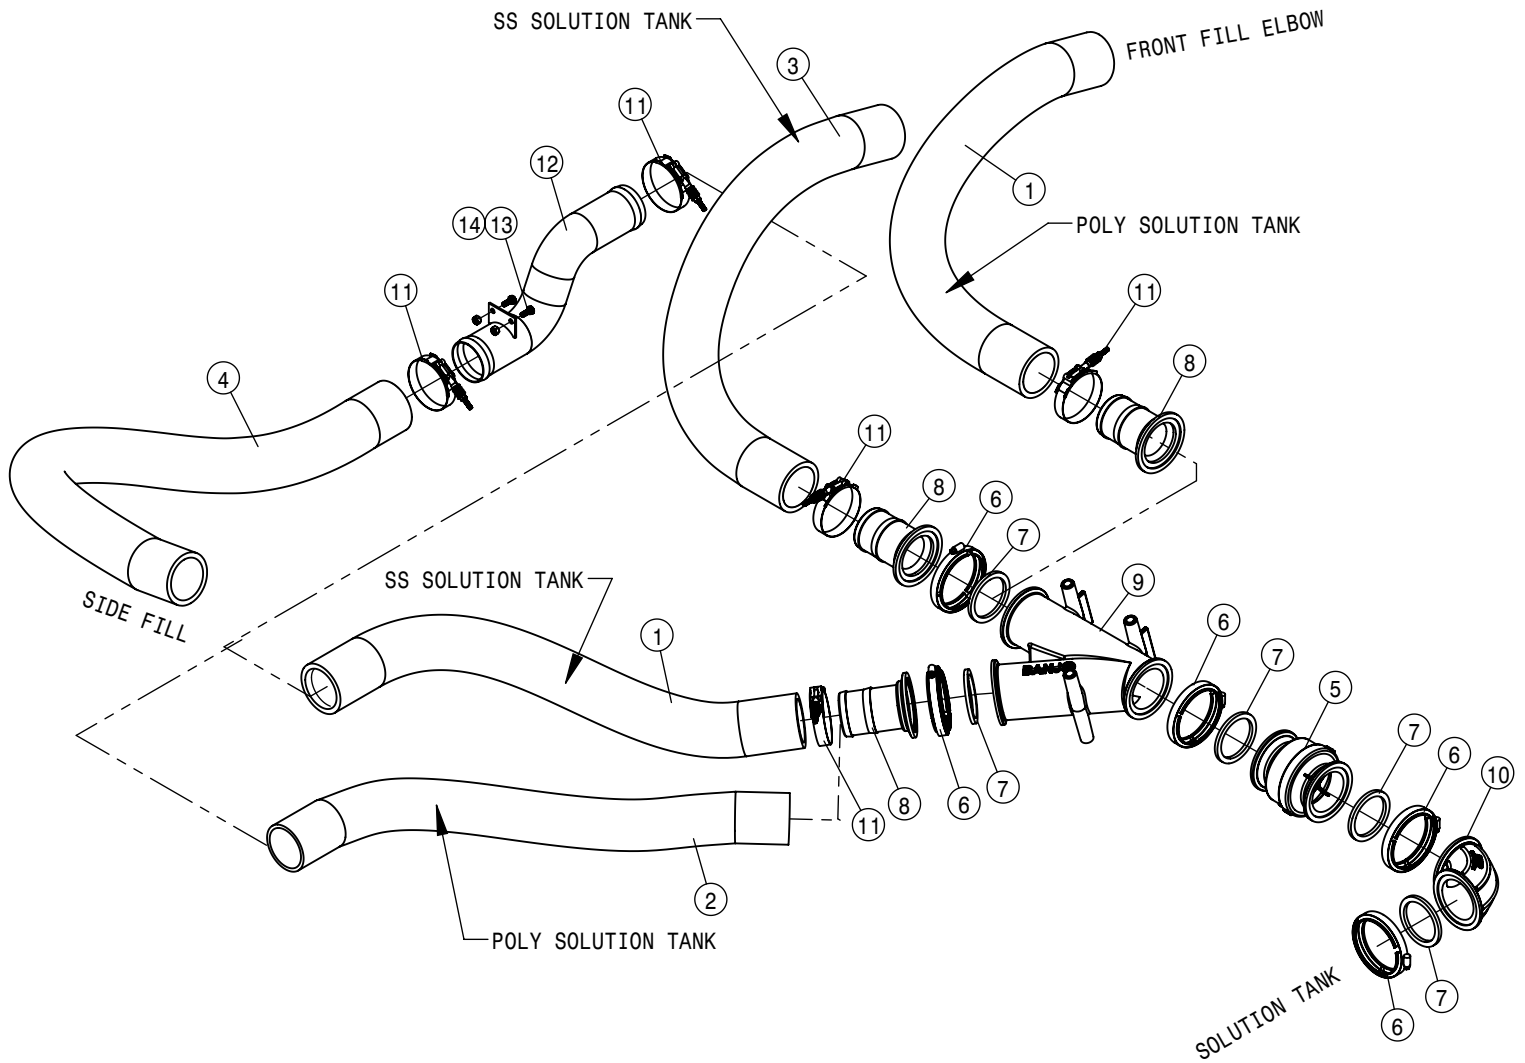

RH SOLUTION TANK VALVE (FRONT AND SIDE FILL)			
DET	QTY	P/N	DESCRIPTION
1	2	197145-037	HOSE 3" SUCTION, POLY HELIX EPDM
2	1	197145-038	HOSE 3" SUCTION, POLY HELIX EPDM
3	1	197145-040	HOSE 3" SUCTION, POLY HELIX EPDM
4	1	197145-055	HOSE 3" SUCTION, POLY HELIX EPDM
5	1	500142	CHECK VALVE 3" FLANGE
6	5	500208	3" FLANGE CLAMP S.S.
7	5	500209	3" FLANGE GASKET EPDM
8	3	500210	3" FLANGE-3" HOSE BARB POLY
9	1	500260	3" FP FLANGE 45 Y COUPLING
10	1	500262	3" FLANGE-90-3" FLG SWEEP LBO
11	5	520145	3.56/3.88 T-BOLT HOSE CLAMP SS
12	1	690731	SOLU TUBE, 3.00 S.S. SIDE FILL
13	2	900064	5/16UNC X 3/4" HEX BOLT
14	2	914002	5/16UNC HEX STOVER NUT