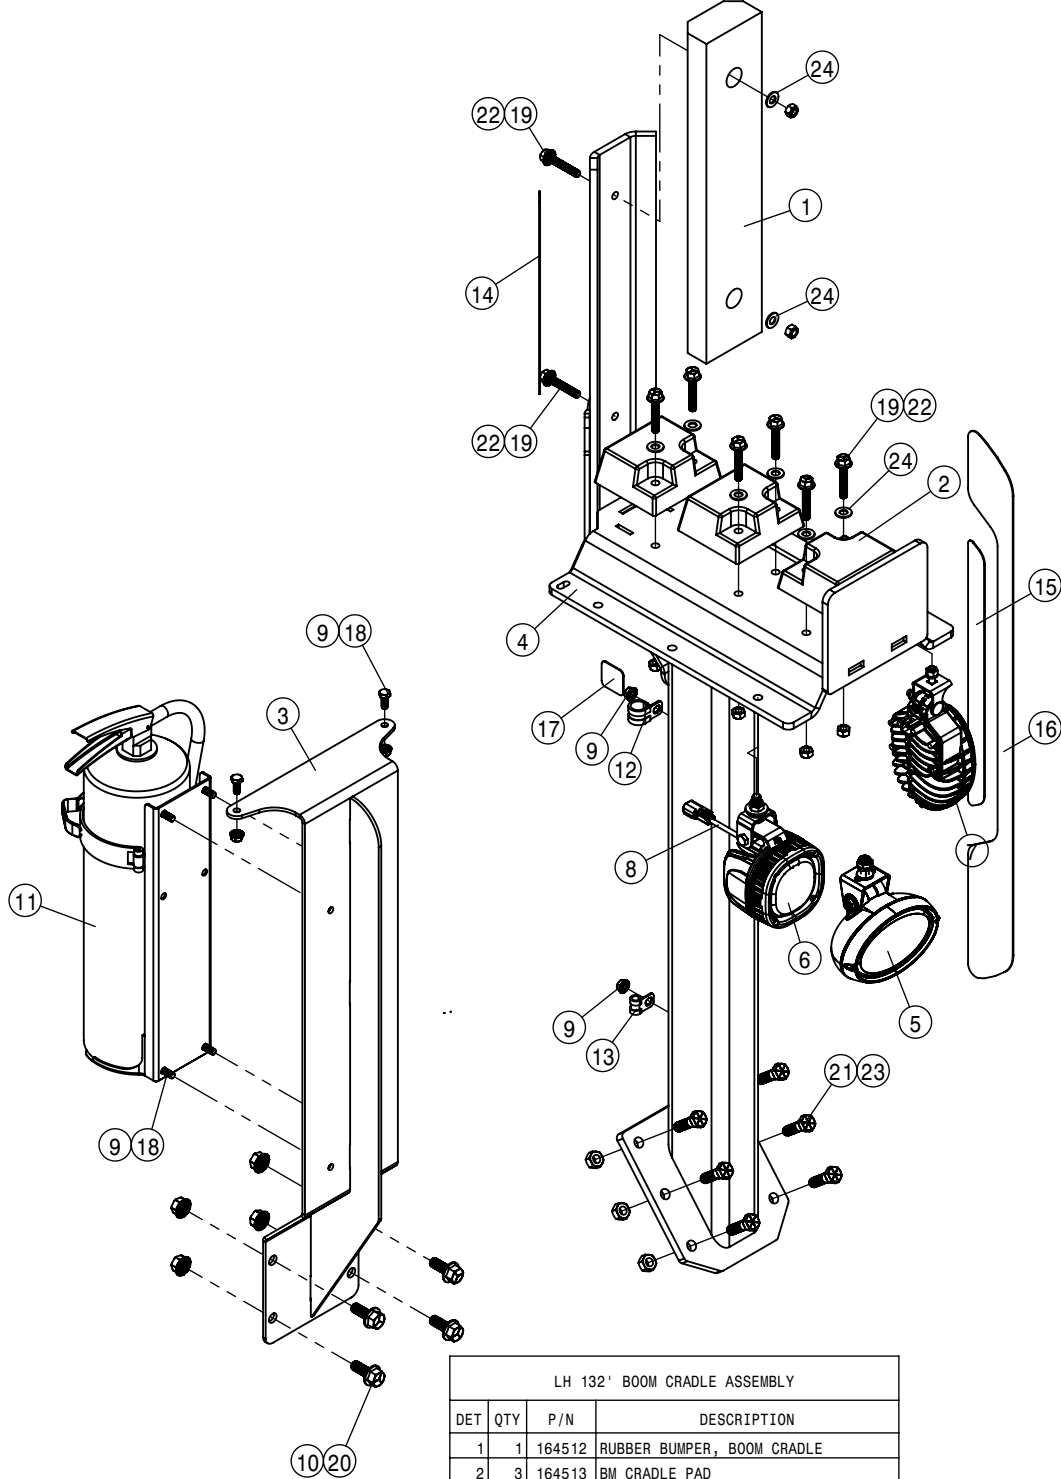

LH 132' BOOM CRADLE ASSEMBLY			
DET	QTY	P/N	DESCRIPTION
1	1	164512	RUBBER BUMPER, BOOM CRADLE
2	3	164513	BM CRADLE PAD
3	1	167185	MTG BRKT-FIRE EXT
4	1	167756	BM CRADLE WLD-120/132
5	1	292614	WORKLIGHT - HALOGEN CLOSE RANGE
6	1	292618	WORKLIGHT-TYRI LED FLOOD
7	1	292917	LED LIGHT, AMBER
8	1	294299	TYRI JUMPER HARNESS
9	8	470113	5/16-18UNC HEX FLG NUT SER MC GR5
10	4	470360	1/2UNC SERR FLG HEX NUT
11	1	490508	FIRE EXTINGUISHER 10LB ABC
12	1	520115	CUSH CLAMP,#12 0.75"D-3/4W LOOP
13	1	520167	CUSH CLAMP,#6 3/8D X 3/4W
14	1	650508	BM CRDL REFLECTOR, DTS
15	1	650549	REFLECTOR ORANGE STS REAR
16	1	650551	STS REFLECTOR LH REAR
17	1	650555	BOOM CRADLE DECAL, STS' 17
18	6	900064	5/16UNC X 3/4" HEX BOLT
19	8	900506	3/8UNC X 2 HHSFB GR5 MC FT
20	4	900517	1/2UNC X 1 1/4 HHSFB GR5 MC
21	6	900805	1/2UNC X 1 3/4 HHCS GR8 MC
22	8	914004	3/8-16UNC STOVER NUT MC GR5
23	6	914808	1/2-13UNC STOVER NUT MC GR8
24	8	920002	SAE FLAT WASHER 3/8 MC