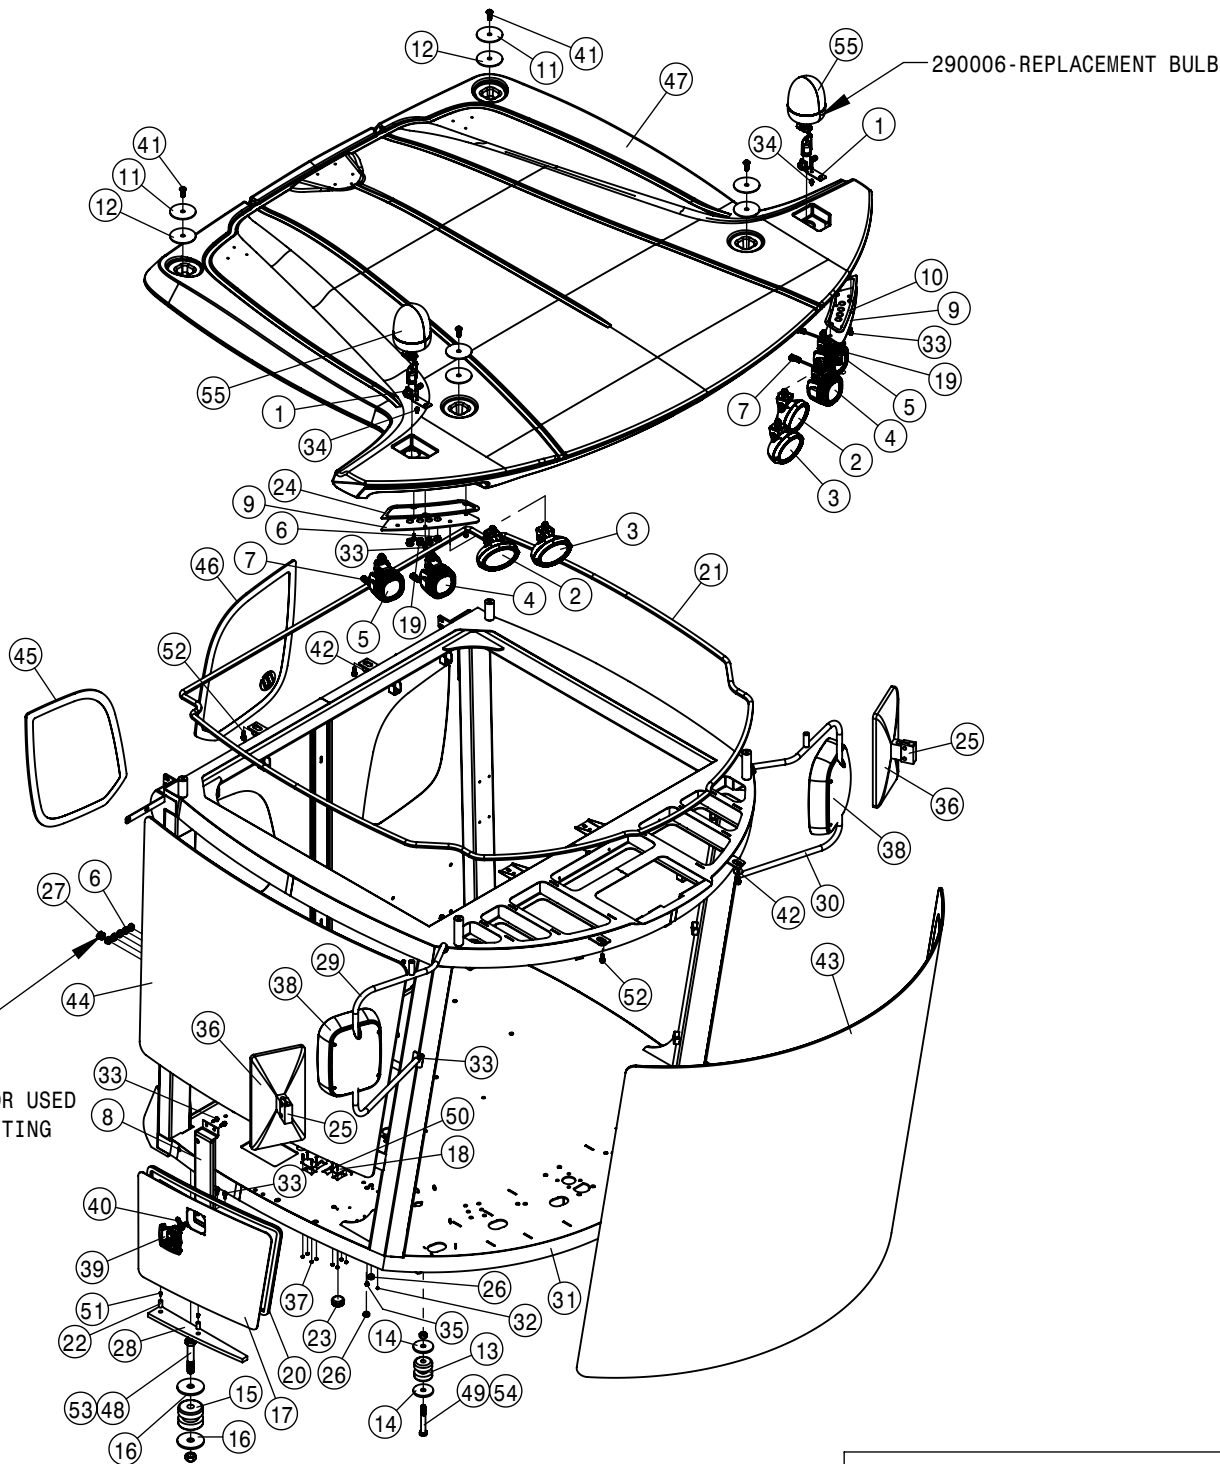

EXTERNAL CAB ASSEMBLY			
DET	QTY	P/N	DESCRIPTION
1	2	290060	BEACON TILT SURFACE MT,QK CHG
2	2	292614	WORKLIGHT - HALOGEN CLOSE RANGE
3	2	292615	Worklight - Oval 100 Long Range
4	2	292618	WORKLIGHT-TYRI LED FLOOD
5	2	292619	WORKLIGHT-TYRI LED TRAP
6	7	292634	HOLE PLUG
7	4	294299	TYRI JUMPER HARNESS
8	1	344299	ACCESS PANEL SEALING SURFACE WLDT
9	2	344357	ROOF LIGHT MNT PLT, STSCAB'14
10	1	344358	ROOF LIGHT MNT PLT GASKET, STSCAB'14
11	4	344359	ROOF RETAINER WASHER, STSCAB'14
12	4	344360	ROOF RETAINER WASHER SEAL, STSCAB'14
13	2	344393	ISO MOUNT
14	4	344394	ISO MT WASHER FRNT, STS'14
15	2	344395	ISO MOUNT
16	4	344396	ISO MT WASHER REAR, STS'14
17	1	344452	FRT ACCESS PNL WLDT, STS'14
18	2	344477	PLATE - 12 PIN COVER

EXTERNAL CAB ASSEMBLY			
DET	QTY	P/N	DESCRIPTION
19	10	344478	BUSHING - STRAIN RELIEF
20	1	344479	SEAL - ACCESS PANEL
21	1	344481	SEAL - CAB ROOF STS
22	2	344497	THREADED NYLN SPCR, STS'14
23	1	344509	HOLE PLUG - 24 SERIES
24	1	344513	ROOF LIGHT MT PLT RH GASKET, STS'14
25	2	344515	STD MIR BRKT, STS'14
26	2	344554	HOSE GROMMET, STS'14
27	1	344572	BUSHING - ANTENNAT STRAIGHT
28	1	344579	ACCESS PANEL SEAL LWR, STS'14
29	1	344631	MIRROR BRKT WLDT RH, STS'15
30	1	344635	MIRROR BRKT WLDT LH, STS'15
31	1	344824	CAB WLD, STS 17 W/DECALS
32	7	470053	1/4-20X1/4 AL HD SET SCR CUP
33	16	470118	1/4UNC X 3/4 HHSFB GR5 MC
34	2	470122	1/4UNC X 1/2 HHSFB GR5 MC
35	3	470143	3/8UNC X 1/2 SKT HD SET SCR
36	2	470348	MIRROR STS 10 & 12

EXTERNAL CAB ASSEMBLY			
DET	QTY	P/N	DESCRIPTION
37	8	470467	#6-32UNC KEP NUT MC GR5
38	2	470648	POWER MIRROR
39	1	470660	LATCH ASSY, STS'14
40	1	470661	CAM LATCH, STS'14
41	4	474001	1/2-13 UNC X 1 1/4 BHCS SS PATCH
42	4	483024	FENDER WASHER 5/16 MC
43	1	658100	WINDOW - FRT 2014 STS
44	1	658101	WINDOW - RH SIDE 2014 STS CAB
45	1	658103	WINDOW - REAR RH 2014 STS CAB
46	1	658104	WINDOW - REAR LH 2014 STS CAB
47	1	658139	CAB ROOF, STS/DTS '17
48	2	900481	7/8UNC X 5 HHCS GR8 MC
49	2	900847	5/8UNC X 4 1/2 HHCS GR8 MC
50	8	903814	#6-32 UNC X 3/4 PHMS PH BZ
51	2	903884	#10-32 UNF X 3/8 PHMS PH BZ
52	4	910126	5/16UNC X 1 HHSFB SS
53	2	914014	7/8-9UNC STOVER NUT MC GR8
54	2	914810	5/8-11UNC STOVER NUT MC GR8
55	2	AZ101891	IDENT LAMP ROTATING BEACON