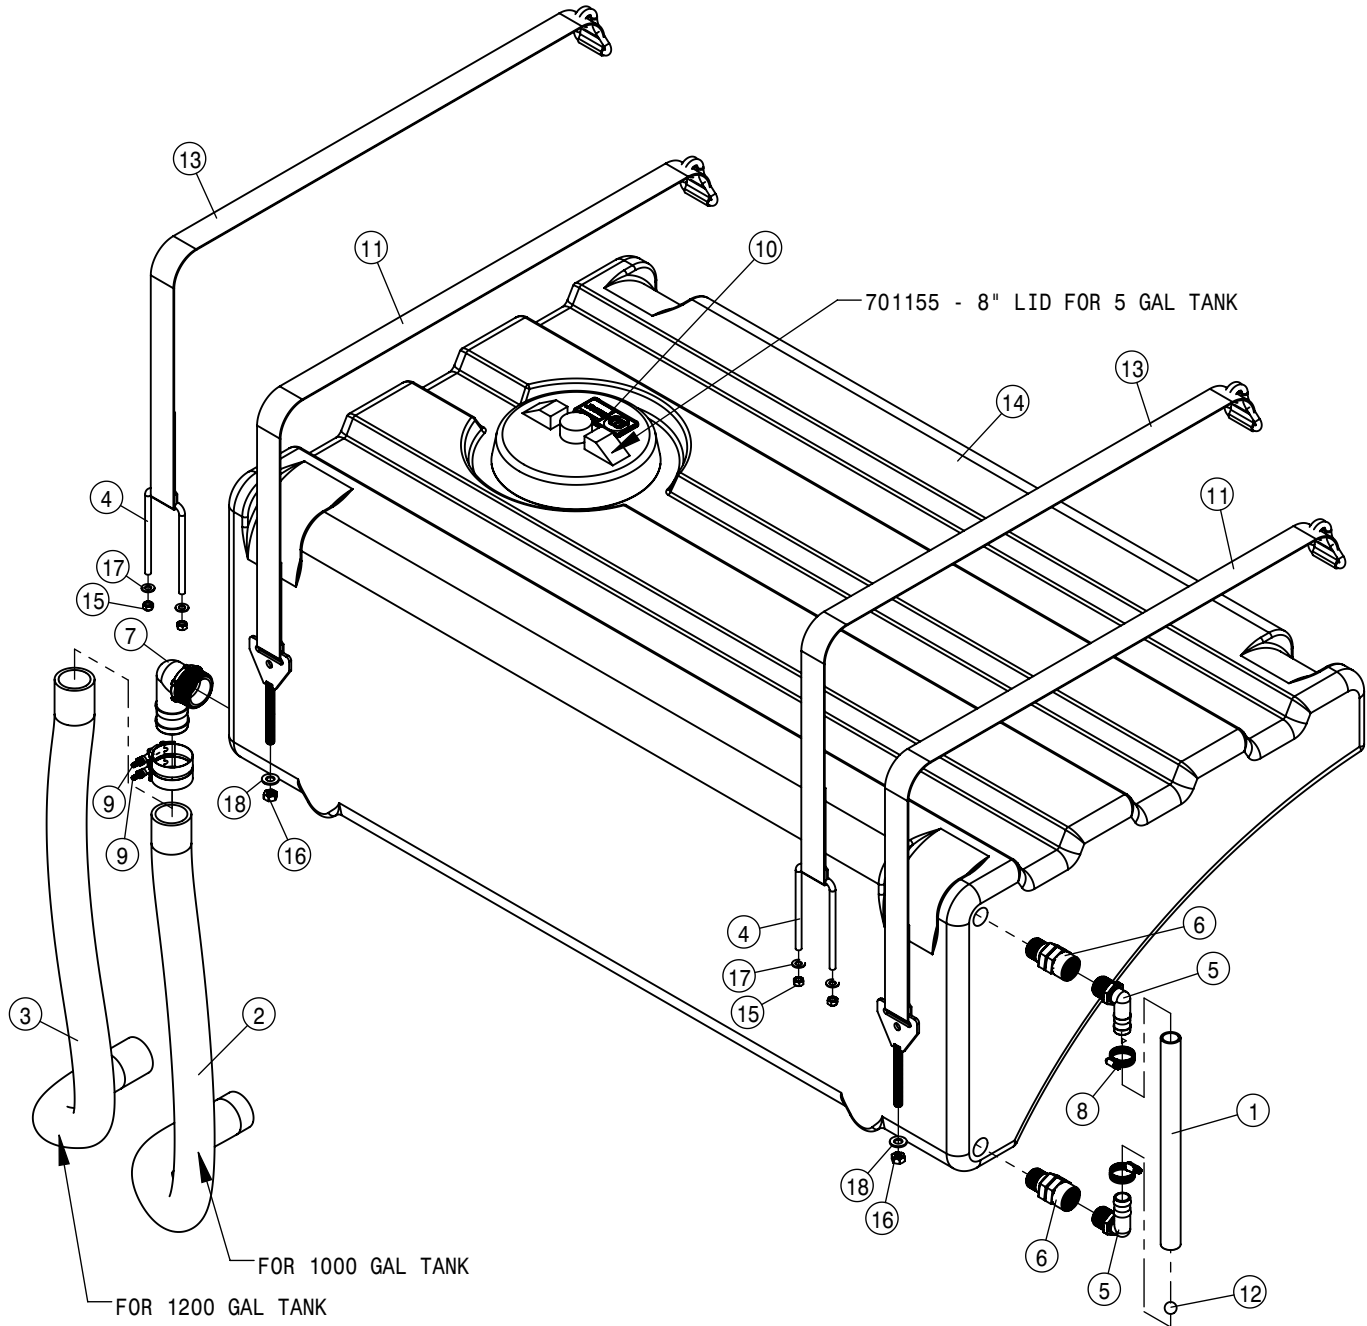

POLY RINSE TANK ASSEMBLY (FOR STAINLESS STEEL TANK)			
DET	QTY	P/N	DESCRIPTION
1	1	195916-016	HOSE 1" ID-1/8W CLEAR VINYL
2	1	197133-057	HOSE 2" SUCTION, 2F-1W EPDM
3	1	197133-062	HOSE 2" SUCTION, 2F-1W EPDM
4	2	475021	3/8UNC-2.63ID-6.25 U-BOLT SQ
5	2	500024	1"NPT-90-1"HOSE BARB, POLY
6	2	500107	1"NPT SWIVEL POLY
7	1	500141	2"MNPT-90-2" HOSE BARB, POLY
8	2	520090	HOSECLAMP NO 16 STAINLESS
9	2	520141	2.31/2.62 T-BOLT HOSE CLAMP SS
10	1	650114	DECAL, FILL WITH FRESH WATER
11	2	763599	POLY RINSE TNK STRAP ASSY STS
12	1	763623	GREEN POLYPROPYLENE BALL 0.750"
13	2	763970	POLY RINSE TNK STRAP ASSY STS
14	1	764378	100 GAL POLY TANK GRAY W/DECAL
15	4	914004	3/8-16UNC STOVER NUT MC GR5
16	2	914008	1/2 UNC HEX STOVER NUT
17	4	920002	SAE FLAT WASHER 3/8 MC
18	2	920004	1/2 SAE FLAT WASHER