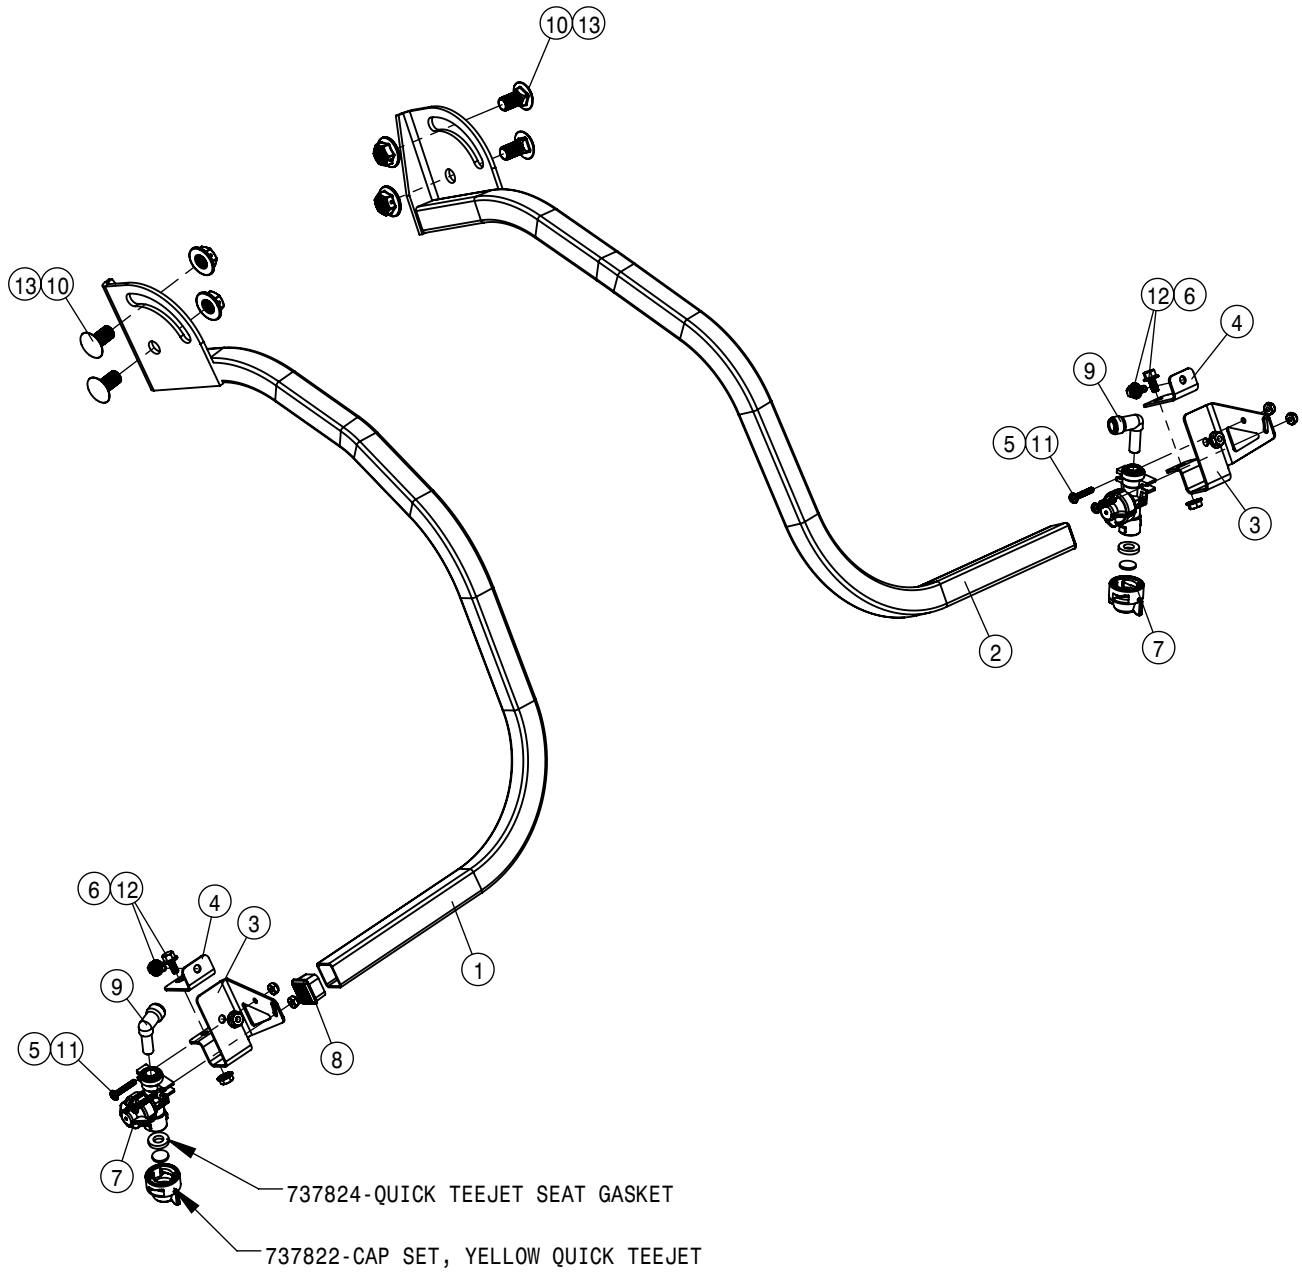

REAR NOZZLE ASSEMBLY			
DET	QTY	P/N	DESCRIPTION
1	1	164978	LH REAR NOZZLE MT WLD STS'12
2	1	164979	RH REAR NOZZLE MT WLD STS'12
3	2	167653	RWN BRKT STS' 17
4	2	167654	TOP RWN BRKT STS' 17
5	4	473004	#10-32UNF NYLOCK NUT MC GR5
6	4	473832	1/4-20UNC HEX FLG NUT SER SS
7	2	500334	NOZZLE-3/8OD PUSH TO CONNECT
8	2	629727	FINISH PLUG 1" SQ 16 GA
9	2	711066	3/8 NYL PUSH IN ELBOW 90 DEG
10	4	901253	1/2UNC X 1" CARR BOLT
11	4	903894	#10-32 UNF X 1 PHMS PH ZN
12	4	910122	1/4UNC X 1/2 HHSFB SS
13	4	914015	1/2UNC HEX CENTER-LOCK NUT