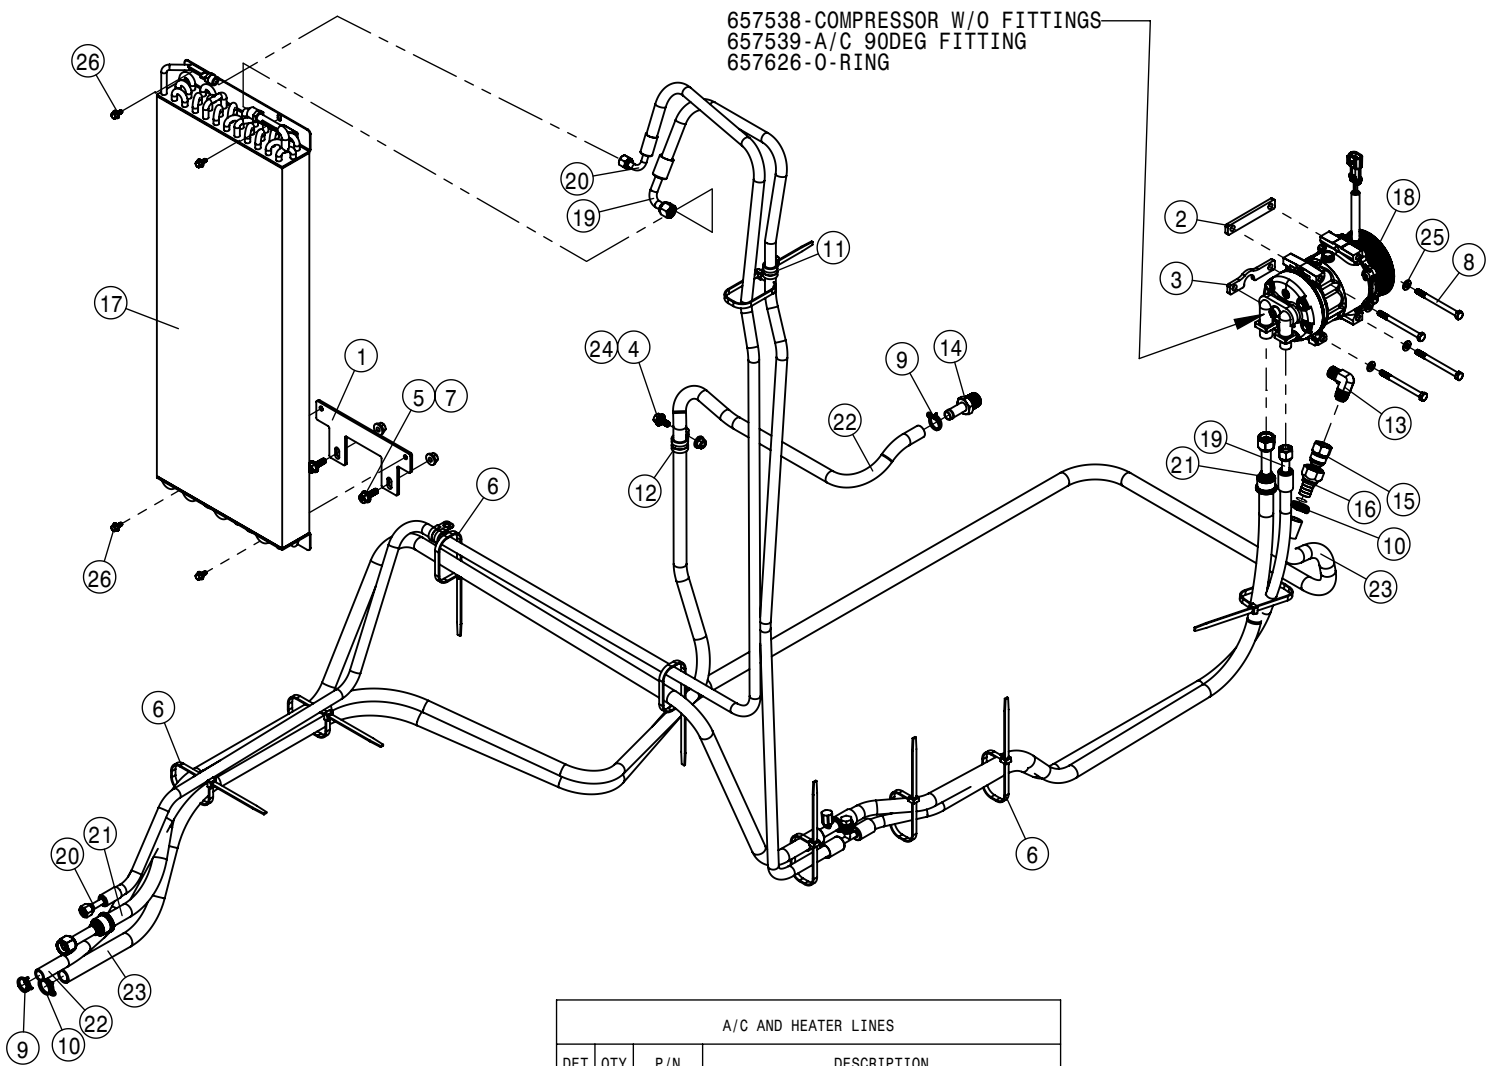

A/C AND HEATER LINES			
DET	QTY	P/N	DESCRIPTION
	1	317450	A/C COND BRKT WLD
	1	317673	SPACER-A/C COMPRESSOR (TOP)
	1	317674	SPACER-A/C COMPRESSOR (BOTTOM)
	1	470409	3/8UNC X 3/4 HHSFB GR5 MC
	2	470460	3/8UNC X 1 HHSFB GR5 MC
	9	470555	CABLE TIE, 1/2 X 15" BLACK NYLON
	2	472043	OBS USE 910042
	4	473868	8MM-1.25 X 100MM HEX BOLT
	2	520081	HOSE CLAMP NO 14 DBL WIRE
	2	520082	HOSE CLAMP NO 16 DBL WIRE
	2	520115	CUSH CLAMP,#12 0.75"D-3/4W LOOP
	1	520121	CUSH CLAMP,#16 1IN X 3/4W
	1	611124	7/8MJIC-90-1/2MNPT LBO
	1	618949	5/8 HOSE BARB - 3/4MNPT
	1	618954	7/8FJIC-1 1/16MJIC
	1	618955	3/4 HOSE BARB-1 1/16FJX ADPTR
	1	657457	COIL, COND 12 X 31.6
	1	657537	A/C COMPRESSOR
	1	657579	A/C HOSE,08-08F-SV-08F90-138
	1	657581	A/C HOSE,06-06F-06F90-136
	1	657589	A/C HOSE,12-10F-SV-10F-148"
	1	657593	HOSE, 5/8 x 112 HEATER
	1	657611	HOSE, 3/4 x 135 HEATER
	1	910106	3/8-16UNC CTRLK FLG NUT MC GR5
	4	910113	SAE FLAT WASHER 5/16 SS
	4	910122	1/4UNC X 1/2 HHSFB SS