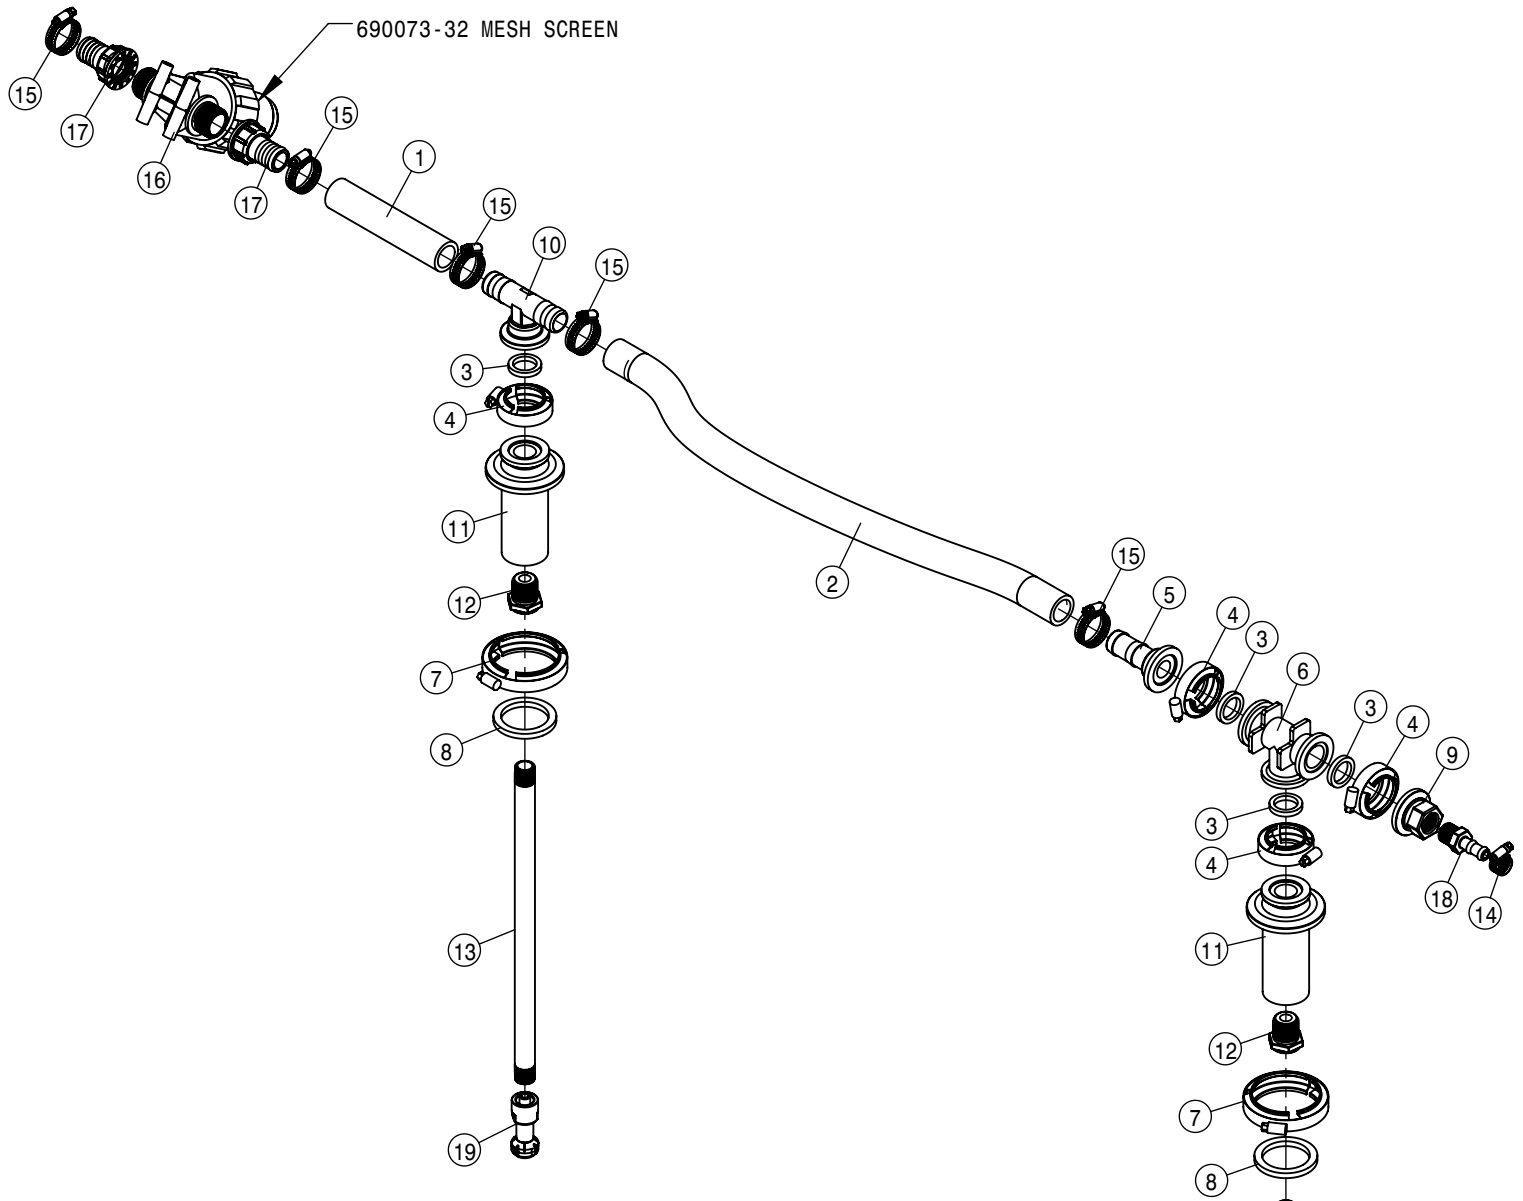

SOLUTION RINSE ASSEMBLY			
DET	QTY	P/N	DESCRIPTION
1	1	197116-006	HOSE 1IN 1-FBR BR BLK EPDM
2	1	197116-027	HOSE 1IN 1-FBR BR BLK EPDM
3	4	500157	1" FLANGE GASKET EPDM
4	4	500159	1" FLANGE CLAMP S.S.
5	1	500171	1" FLANGE-1" HOSE BARB POLY
6	1	500175	1" FLANGE TEE, POLY
7	2	500194	2" FP FLANGE CLAMP S.S.
8	2	500195	2" FP FLANGE GASKET EPDM
9	1	500238	1" FLANGE PLUG W/1/2"FNPT POLY
10	1	500268	1" FLANGE HOSE BARB TEE
11	2	502007	RINSE TANK MT ADPTR 1" FLG
12	2	504211	RED BUSH 3/4MNPT-1/2FNPT,POLY
13	2	507032	SS PIPE NIPPE, .50NPT-16.00
14	1	520069	HOSE CLAMP NO 6 STAINLESS
15	5	520090	HOSECLAMP NO 16 STAINLESS
16	1	690071	LINE STRAINER, .32 MESH, 150PSI
17	2	691280	1" HOSE BARB WITH FLY NUT
18	1	713340	1/2NPT-1/2 HOSE BARB, POLY
19	2	737953	NOZZLE,PROCLEAN TANKWASH