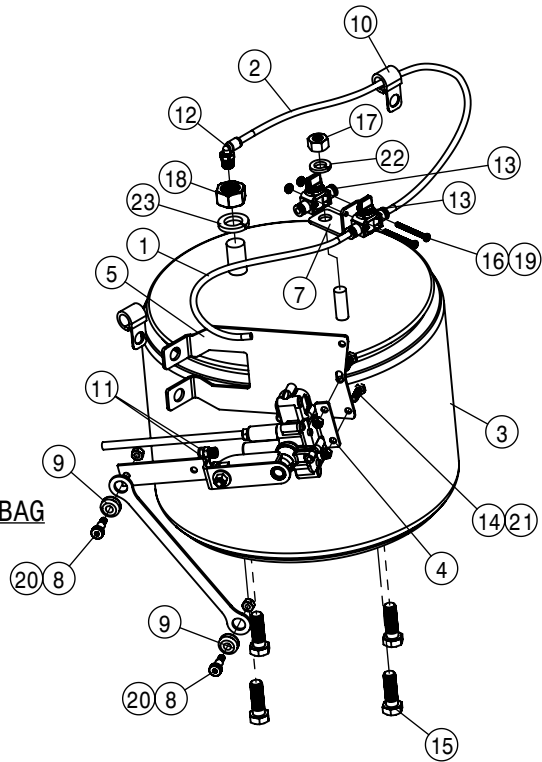

REAR AIR BAG ASSEMBLY			
DET	QTY	P/N	DESCRIPTION
1	1	195906-011	1/40D AIR BRAKE TUBING J844-A
2	1	195906-022	1/40D AIR BRAKE TUBING J844-A
3	2	311080	AIRIDE SPRING, 11.81 BASE
4	2	358832	AIRIDE SPRING CTRL VALVE 98
5	2	360140	AIRRIDE VALVE BRACKET
6	2	360141	LINK-AIR VALVE, FRONT MOUNT
7	1	360147	AIR DUMP VLV BRKT,STS 15
8	4	470607	1/4UNC-5/16 X .50 SHLDR SCR SS
9	4	470608	GROMMET-.31 ID X .56 PD X .19 PG
10	3	520164	CUSH HOSE CLAMP,#9, 9/16D X 3/4W
11	4	711036	1/8MNPT-1/4 NYL TUBE FTG
12	2	711040	1/4MNPT-90-1/4 NYL TUBE LBO
13	2	711053	AIR VALVE, 1/4 NYL TUBE
14	4	900002	1/4UNC x 3/4 HEX BOLT
15	8	900265	1/2UNC X 1 1/2 HEX BOLT
16	2	903854	8-32 X 1 3/4 PHIL PN MACH SCR SS
17	2	910008	1/2UNC HEX NUT
18	2	910013	3/4UNF HEX NUT
19	2	910024	8-32 HEX NUT
20	4	910118	1/4-20UNC NYLOCK NUT SS
21	4	914000	1/4UNC HEX STOVER NUT
22	2	920504	1/2 LOCK WASHER
23	2	920506	3/4 LOCK WASHER