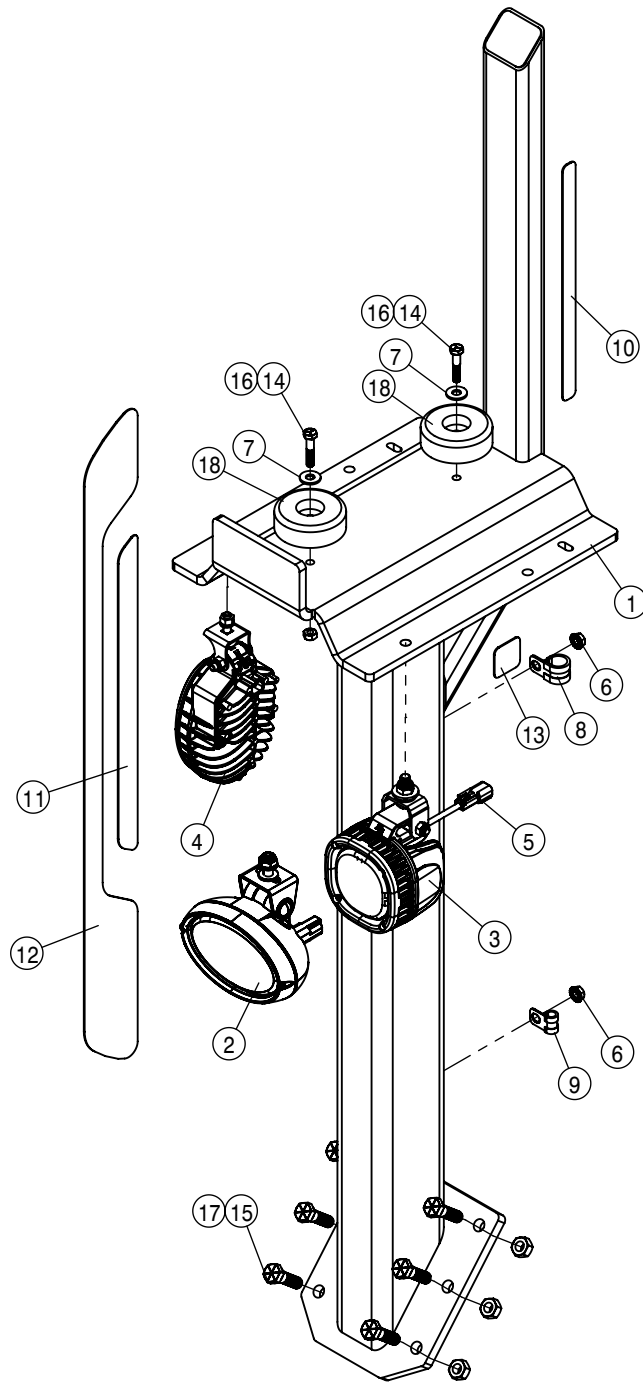

RH 120' HYBRID BOOM CRADLE ASSEMBLY			
DET	QTY	P/N	DESCRIPTION
1	1	167755	BM CRADLE WLD-120 HYBRID
2	1	292614	WORKLIGHT - HALOGEN CLOSE RANGE
3	1	292618	WORKLIGHT-TYRI LED FLOOD
4	1	292917	LED LIGHT, AMBER
5	1	294299	TYRI JUMPER HARNESS
6	2	470113	5/16-18UNC HEX FLG NUT SER MC GR5
7	2	483040	USS FLAT WASHER 5/16 MC
8	1	520115	CUSH CLAMP,#12 0.75"D-3/4W LOOP
9	1	520167	CUSH CLAMP,#6 3/8D X 3/4W
10	1	650508	BM CRDL REFLECTOR, DTS
11	1	650549	REFLECTOR ORANGE STS REAR
12	1	650550	STS REFLECTOR RH REAR
13	1	650555	BOOM CRADLE DECAL, STS'17
14	2	900067	5/16UNC X 1 1/2 HHCS GR5 MC
15	6	900805	1/2UNC X 1 3/4 HHCS GR8 MC
16	2	914002	5/16-18UNC STOVER NUT MC GR5
17	6	914808	1/2-13UNC STOVER NUT MC GR8
18	2	N401204	BUMPER 3.00 DIA X 1.00