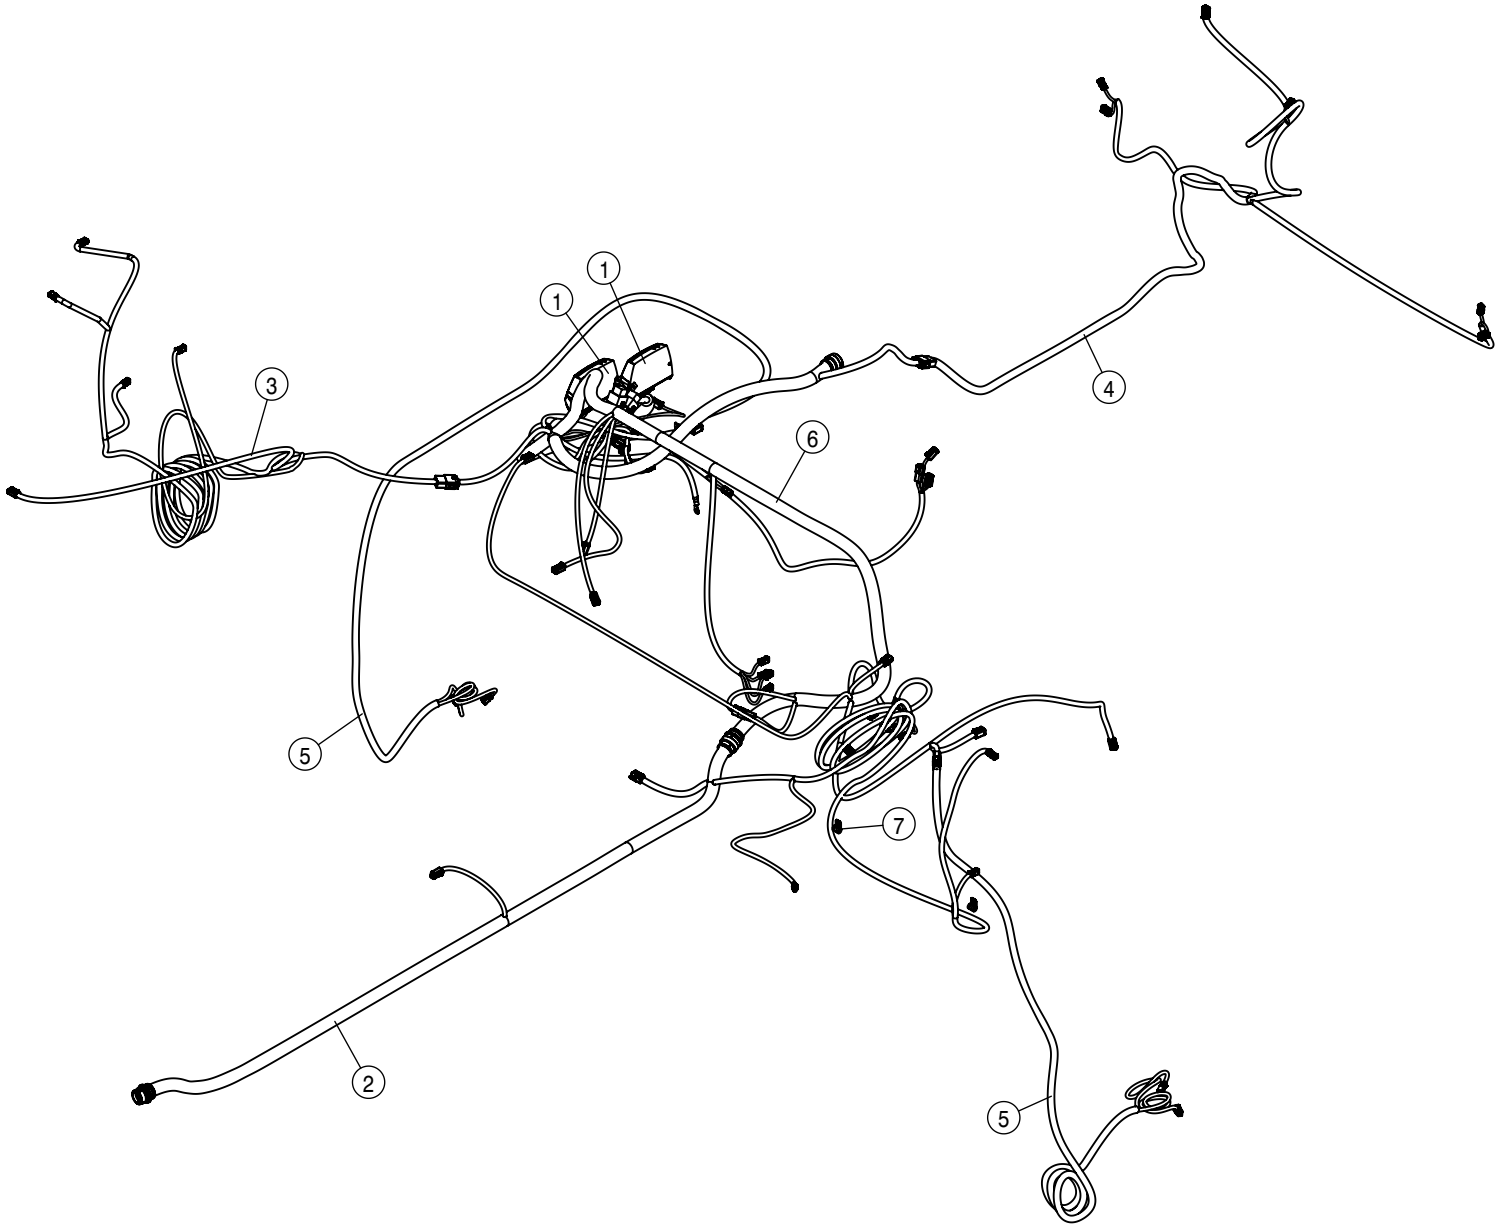

CHASSIS ELECTRICAL HARNESS			
DET	QTY	P/N	DESCRIPTION
1	2	292086	IQAN-XA2 MODULE->611
2	1	294221	FRT/BACK HARNESS, S/F STS'14
3	1	294223	REAR/MID RIGHT HARNESS STS'14
4	1	294227	REAR LIGHT HARNESS STS'14
5	2	294229	WHEEL MOTOR HARNESS STS'14
6	1	294372	HARNESS,REAR MODULE STS '17
7	2	520167	CUSH CLAMP,#6 3/8D X 3/4W