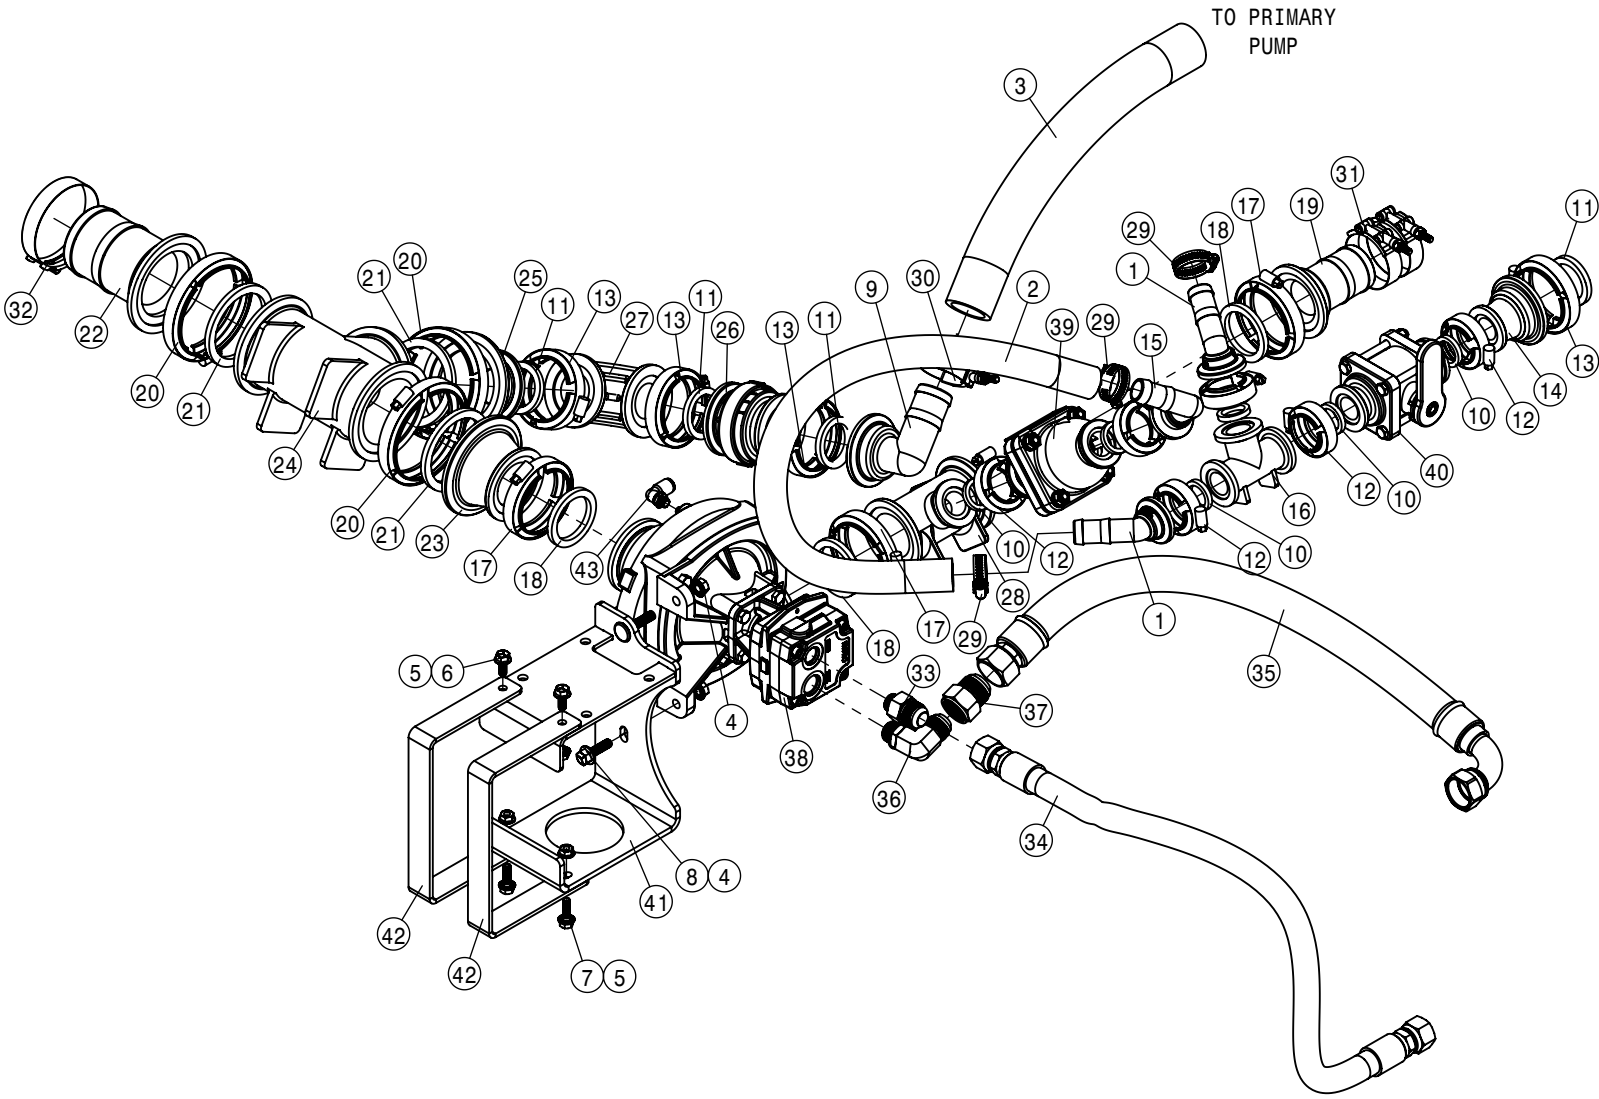

SECONDARY SOLUTION PUMP ASSEMBLY (DUAL PRODUCT)			
DET	QTY	P/N	DESCRIPTION
1	2	166149	1"FLANGE-45-1" HOSE BARB POLY
2	1	197116-030	HOSE 1IN 1-FBR BR BLK EPDM
3	1	197124-016	HOSE 1 1/2 2-FBR BR BLK EPDM
4	2	470087	3/8-16UNC HEX FLG NUT SER MC GR5
5	4	470113	5/16-18UNC HEX FLG NUT SER MC GR5
6	2	470233	5/16UNC X 3/4 HHSFB GR5 MC
7	2	470234	5/16UNC X 1 HHSFB GR5 MC
8	1	470329	3/8UNC X 1 1/4 HHSFB GR5 MC
9	1	500153	2" FLANGE-90-1 1/2 HBARB POLY
10	6	500157	1" FLANGE GASKET EPDM
11	4	500158	1 1/2" GASKET FOR 2" FLANGE
12	6	500159	1" FLANGE CLAMP S.S.
13	4	500160	2" FLANGE CLAMP S.S.
14	1	500161	2" FLANGE-1"FLANGE ADPTR POLY
15	1	500173	1"FLANGE-90-1"HOSE BARB POLY
16	1	500175	1" FLANGE TEE, POLY
17	3	500194	2" FP FLANGE CLAMP S.S.
18	3	500195	2" FP FLANGE GASKET EPDM
19	1	500196	2"FP FLANGE-2"HOSE BARB POLY
20	3	500208	3" FLANGE CLAMP S.S.
21	3	500209	3" FLANGE GASKET EPDM
22	1	500210	3"FLANGE-3"HOSEBARB POLY

SECONDARY SOLUTION PUMP ASSEMBLY (DUAL PRODUCT)			
DET	QTY	P/N	DESCRIPTION
23	1	500212	3"FLANGE - 2" FP FLANGE ADPTR
24	1	500217	3"FLANGE TEE POLY
25	1	500237	3"FLANGE-2" STD FLANGE ADPTR POLY
26	1	500264	2" CHECK STANDARD PORT
27	1	500266	2" FLANGE SWEEP 90
28	1	500272	2" FP FLANGE TEE X 1" FLANGE TEE
29	3	520090	HOSECLAMP NO 16 STAINLESS
30	1	520133	1.81/2.06 T-BOLT HOSE CLAMP SS
31	2	520141	2.31/2.62 T-BOLT HOSE CLAMP SS
32	1	520145	3.56/3.88 T-BOLT HOSE CLAMP SS
33	1	618193	1 1/16MJIC-3/4MOR ADPTR
34	1	618253	12-451TC-12FJX-12FJX-36 H/A
35	1	618259	16-811-16FJX-16FJX90-29 H/A
36	1	618279	1 1/16MJIC-90-7/8MOR LBO
37	1	618641	1 1/16FJIC -1 5/16MJIC ADPTR
38	1	691249	HYPRO PUMP, 9306C-HM5C-BU-001
39	1	696008	PRESS RELIEF VLV,100PSI,1"FLG
40	1	696147	BALL VLV, 1" FLANGE
41	1	701801	DUAL PROD PUMP INR BRKT WLD
42	2	701804	DUAL PROD PUMP OTR BRKT
43	1	711123	1/8MNPT-90-3/8 NYL TUBE LBO