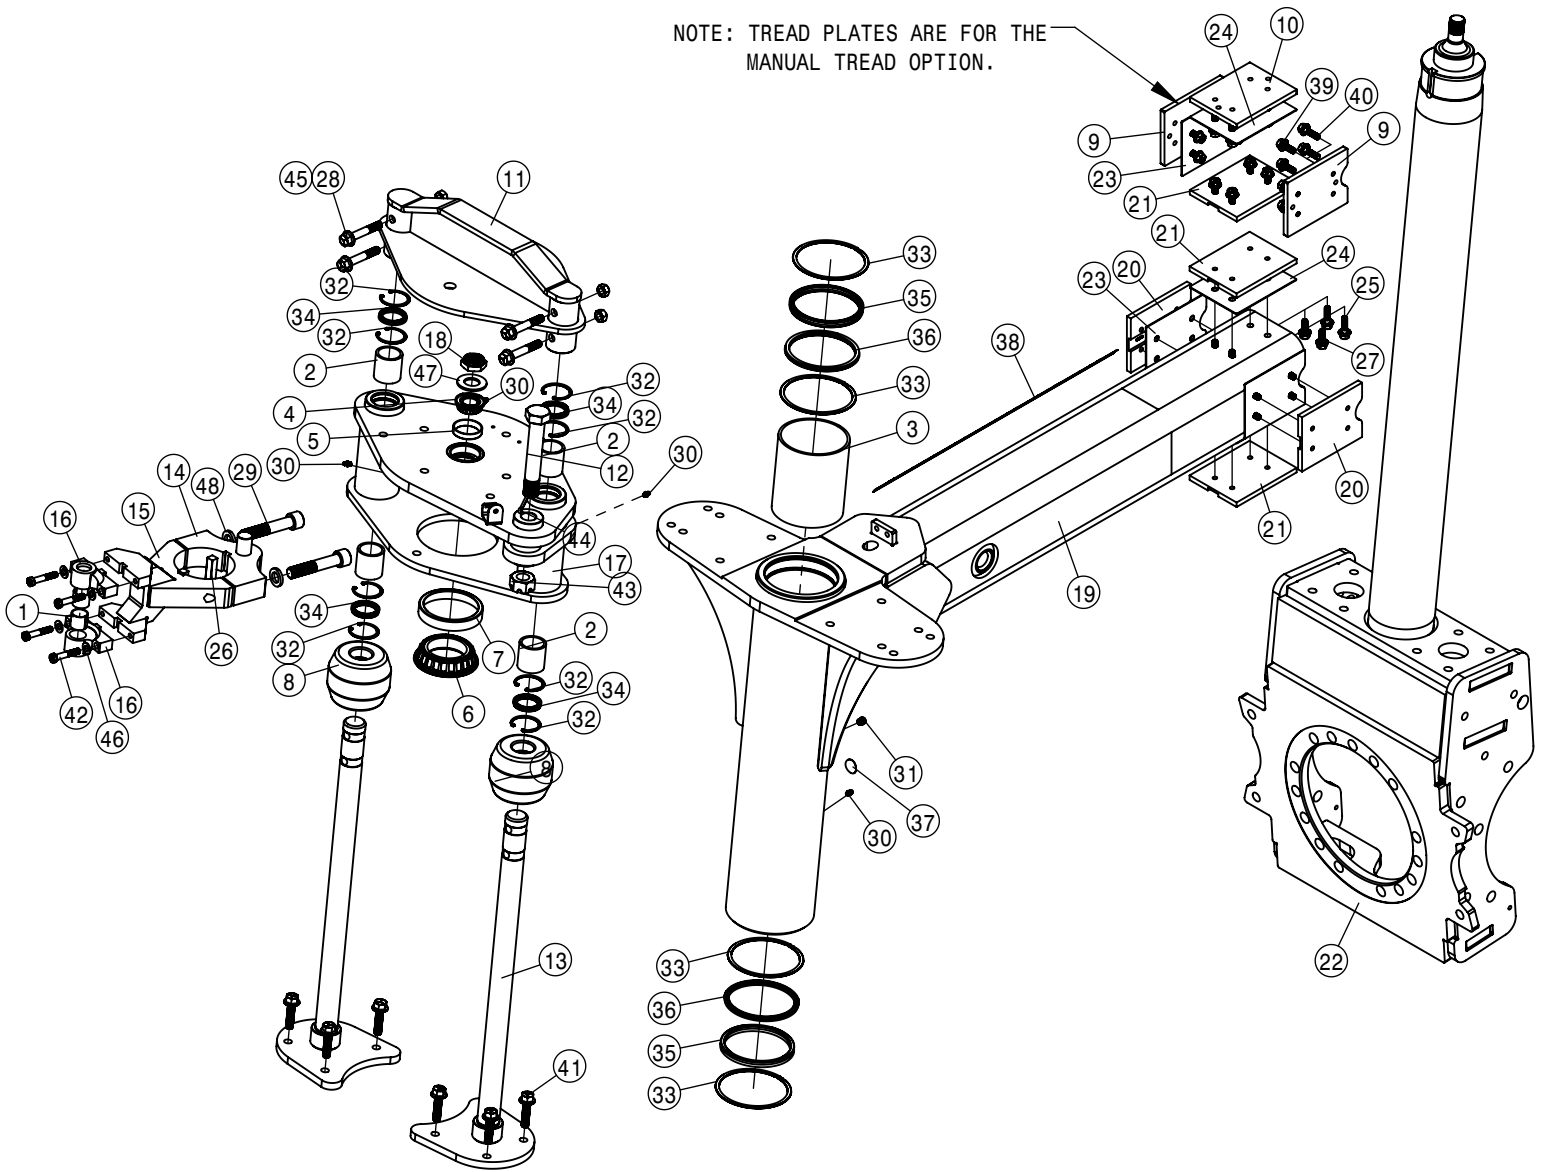

NOTE: TREAD PLATES ARE FOR THE
MANUAL TREAD OPTION.

RIGHT REAR LEG ASSEMBLY			
DET	QTY	P/N	DESCRIPTION
1	2	121029	JOURNAL BRG, 1.00 ID X 1.00 LG
2	4	121113	TOWER SLEEVE BRG (POLYGON) 05
3	2	121125	BEARING-POLY 4.50 ID X 5.74 LG
4	1	125050	BRG CONE, 1.00 ID W/FACE SEAL
5	1	125051	BRG CUP FOR 125050
6	1	125052	BRG CONE, 2.687 ID W/FACE SEAL
7	1	125053	BRG CUP FOR 125052
8	2	311058	RUBBER SPRING
9	2	343189	MAN TRD NOTCHED PLATE, TAPPED
10	1	343190	MAN TRD PLATE, TAPPED
11	1	359333	AIR BAG TOWER TOP MT WLD
12	1	359546	STRG CYL BOLT, STS AWS LRG 09
13	2	359654	NITRO TOWER WLD, STS AWS 13
14	1	359683	STEERING ARM WLDMT-STS
15	1	359684	STEERING TRUN MNT WLD - STS
16	2	359687	TRUNNION-STEERING CYLINDER
17	1	360148	RH AIR BAG LWR PLT WLD, STS 15
18	1	360561	1-14 UNS THIN HEX NUT LCK
19	1	360718	OTR LEG WLD STS
20	2	360852	TRD ADJ BRONZE BEARING, TAPPED
21	3	360853	TRD ADJ BRONZE BEARING, TAPPED
22	1	360861	INR LEG WLD-STS, SDS LEG
23	3	360864	NOTCHED SHIM - TRD ADJ BEARING
24	3	360865	SHIM - TRD ADJ BEARING

RIGHT REAR LEG ASSEMBLY			
DET	QTY	P/N	DESCRIPTION
25	16	470329	3/8UNC X 1 1/4 HHSFB GR5 MC
26	2	470447	KEY .50 SQ X 1.69 LONG
27	16	470460	3/8UNC X 1 HHSFB GR5 MC
28	4	470461	1/2UNC X 3 HHSFB GR5 MC
29	2	470904	3/4UNC X 4" SOC HD CAP SCR GR8
30	4	471005	GREASE ZERK, 1/4-28 X 1/2
31	1	471030	PRESSURE RELIEF VALVE-GREASE 45-80 PSI
32	8	629537	187RRH00Z SNAP RING
33	4	629538	4.5 SPIROLOX RING
34	4	629620	SEAL, 1.500 ROD DIA
35	2	629621	SEAL, 4.500 ROD DIA
36	2	629625	SEAL, 4.500 ROD DIA
37	1	650205	DECAL, GREASE WEEKLY
38	1	650486	DECAL,TREAD ADJ INDICATOR DTS
39	16	900163	3/8UNF X 1 HHSFB GR5 MC
40	16	900164	3/8UNF X 1 1/4 HHSFB GR5 MC
41	8	900519	1/2UNC X 2 HHSFB GR5 MC FT
42	4	900821	3/8UNF X 2 HHCS GR8 MC
43	1	910020	1-8UNC HEX SLTDD NUT MC GR5
44	1	910120	3/16 X 1 3/4 COTTER PIN SS
45	12	914008	1/2-13UNC STOVER NUT MC GR5
46	4	920002	SAE FLAT WASHER 3/8 MC
47	1	920008	1" SAE FLAT WASHER
48	2	920506	HLOCK WASHER 3/4 MC