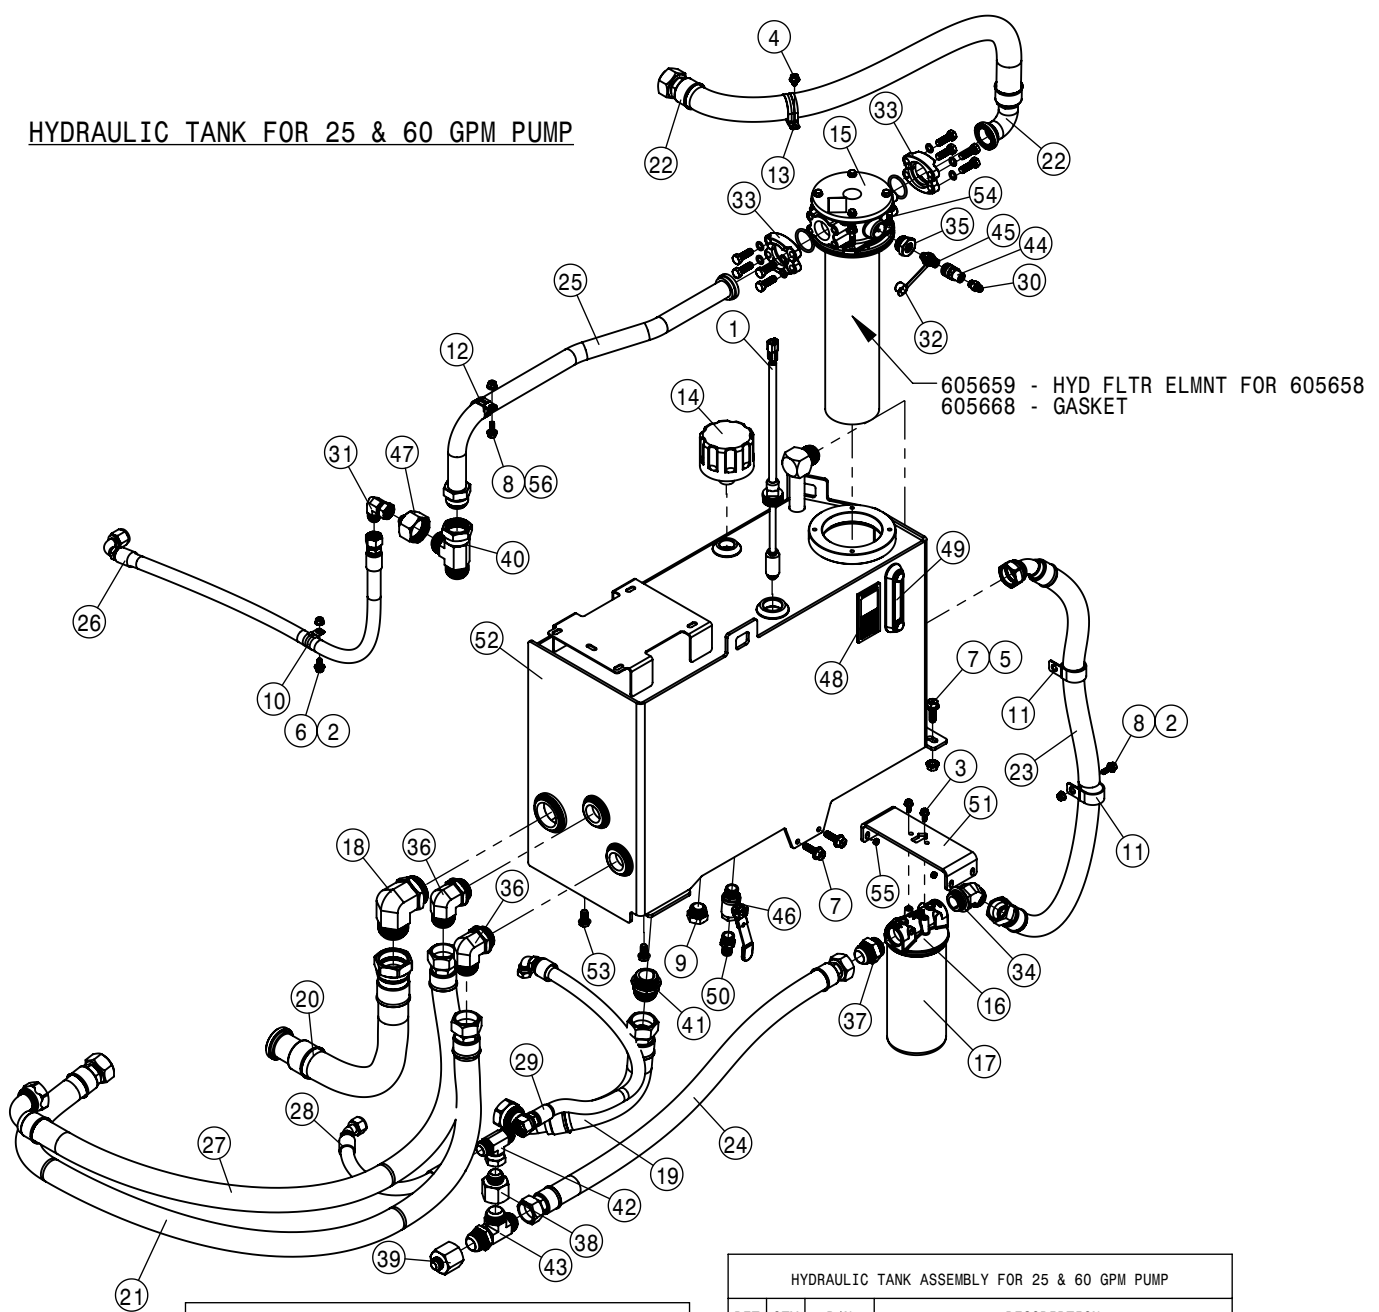

HYDRAULIC TANK FOR 25 & 60 GPM PUMP

HYDRAULIC TANK ASSEMBLY FOR 25 & 60 GPM PUMP			
DET	QTY	P/N	DESCRIPTION
1	1	294069	TEMPERATURE/OIL LEVEL SENSOR
2	4	470087	3/8-16UNC HEX FLG NUT SER MC GR5
3	2	470233	5/16UNC X 3/4 HHSFB GR5 MC
4	1	470319	3/8UNC X 1/2 HHSFB GR5 MC
5	2	470360	1/2-13UNC HEX FLG NUT SER MC GR5
6	1	470409	3/8UNC X 3/4 HHSFB GR5 MC
7	6	470431	1/2UNC X 1 1/2 HHSFB GR5 MC
8	2	470460	3/8UNC X 1 HHSFB GR5 MC
9	1	470471	1 5/16MOR PLUG, MAGNETIC
10	1	520121	CUSH CLAMP,#16 1IN X 3/4W
11	2	520124	CUSH HOSE CLAMP,#28, 1 3/4D X 1 W
12	1	520160	CUSH CLAMP,#24 1 1/2D-3/4WLOOP
13	1	520161	CUSH CLAMP,#32 2"D-3/4W LOOP
14	1	605656	T.R.A.P. BREATHER 1" NPT
15	1	605658	HYD TANK RETURN FILTER
16	1	605662	CASE DRAIN FILTER HEAD
17	1	605663	CASE DRAIN FILTER ELEMENT
18	1	611170	2 1/2 MOR-90-2 1/2 MJIC
19	1	617088	24-811-24FJX-24FJX45-18 H/A
20	1	617089	32-811-32FJX-32FLG-25 H/A
21	1	617091	24-811-24FJX-24FJX-71 H/A
22	1	617093	24-811-24FJX-24FLG90-48 H/A
23	1	617095	20-811-20FJX-20FJX45-47 H/A
24	1	617120	20-811-20FJX-20FJX-37 H/A
25	1	617151	HYD TANK TUBE
26	1	617171	12-451TC-12FJX-12FJX90-43 H/A
27	1	617473	24-811-24FJX-24FJX90-61 H/A

HYDRAULIC TANK ASSEMBLY FOR 25 & 60 GPM PUMP			
DET	QTY	P/N	DESCRIPTION
28	1	617475	12-451TC-16FJX-12FJX45-18 H/A
29	1	617476	12-451TC-10FJX90-16FJX-30 H/A
30	1	618126	9/16MJIC-9/16MOR ADPTR
31	1	618191	1 1/16MJ-90-1 1/16FJ SWIV LBO
32	1	618255	DUST CAP/PLUG FOR 618804/805
33	2	618299	1.50 SPLIT FLANGE KIT #61
34	1	618396	1 5/8MJIC-45-1 5/8MOR LBO
35	1	618397	1 5/16MOR-9/16FOR ADPTR
36	2	618432	1 7/8MJIC-90-1 7/8MOR LBO
37	1	618472	1 5/8MJIC-1 5/8MOR ADPTR
38	1	618547	1 5/8FJIC-1 5/16MJIC ADPTR
39	1	618665	1 5/8FJIC-1 1/16MJIC ADPTR
40	1	618681	1 7/8FJ SW RUN TEE-1 7/8MJ
41	1	618682	1 7/8MOR-1 7/8MJIC ADPTR
42	1	618717	1 5/16FJX BRANCH TEE-1 5/16MJ
43	1	618752	1 5/8MJIC BLKHD RUN TEE
44	1	618805	HYD CPLR, FEM #14,9/16FOR
45	1	618870	HYD CPLR, MALE #14 9/16MOR
46	1	618881	3/4 NPT BALL VLV BRS LOCK
47	1	618936	1 7/8FJIC-1 1/16MJIC ADPTR
48	1	650493	DECAL, HYDRAULIC OIL
49	1	701367	SIGHT GAUGE
50	1	711102	3/4NPT X 3/4 HOSE BARB, BRS
51	1	760809	filter mount plate
52	1	760958	HYD RESERVOIR STS 17 W/DECAL
53	2	900263	1/2UNC X 1" HEX BOLT
54	4	900504	3/8UNC X 1 1/2 HHSFB GR5 MC
55	4	910001	1/4-28UNF HEX NUT MC GR5
56	1	910106	3/8-16UNC CTRLK FLG NUT MC GR5