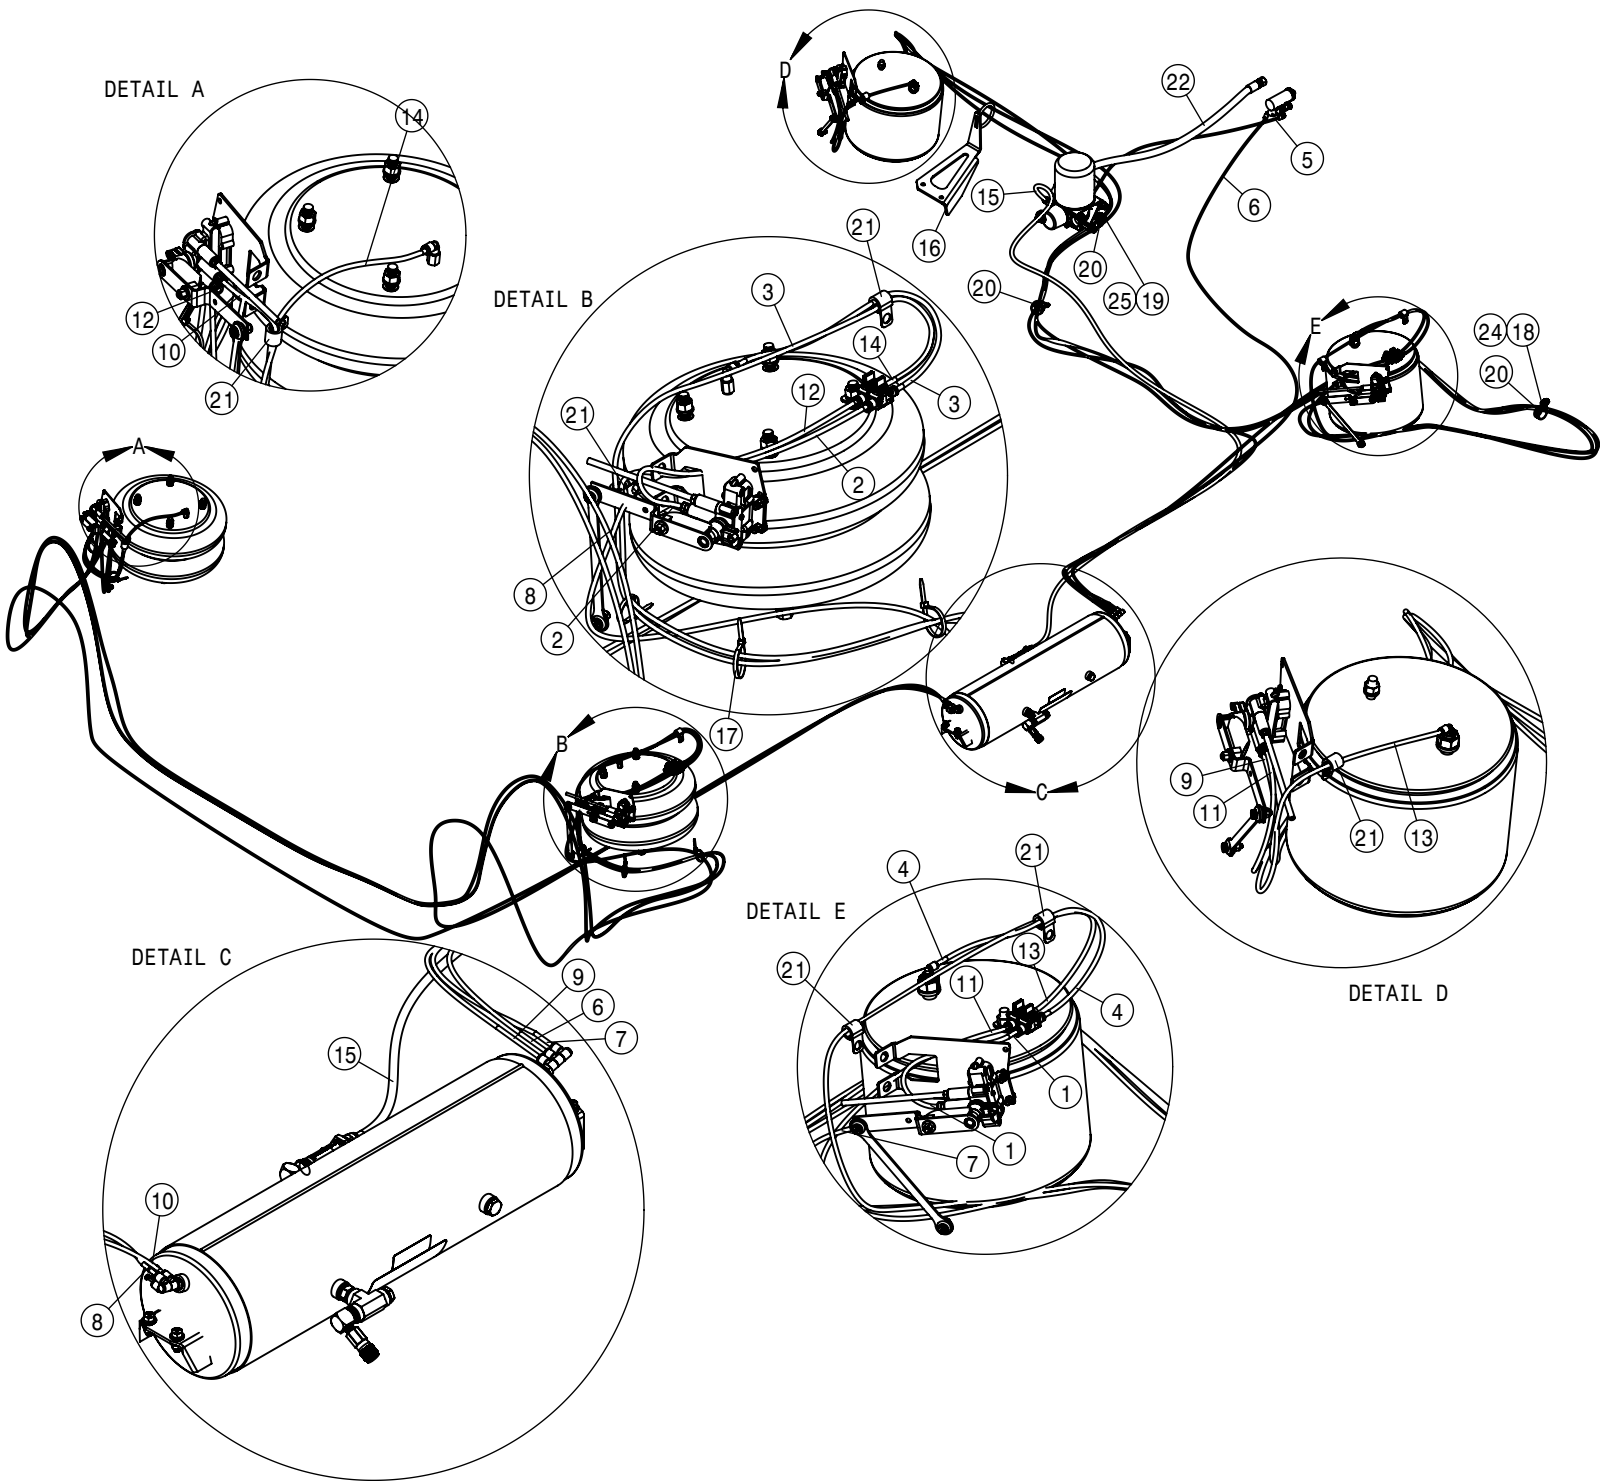

AIR LINE ASSEMBLY			
DET	QTY	P/N	DESCRIPTION
1	1	195906-011	1/40D AIR BRAKE TUBING J844-A
2	1	195906-018	1/40D AIR BRAKE TUBING J844-A
3	1	195906-021	1/40D AIR BRAKE TUBING J844-A
4	1	195906-022	1/40D AIR BRAKE TUBING J844-A
5	1	195906-032	1/40D AIR BRAKE TUBING J844-A
6	1	195906-123	1/40D AIR BRAKE TUBING J844-A
7	1	195906-181	1/40D AIR BRAKE TUBING J844-A
8	1	195906-212	1/40D AIR BRAKE TUBING J844-A
9	1	195906-226	1/40D AIR BRAKE TUBING J844-A
10	1	195906-274	1/40D AIR BRAKE TUBING J844-A
11	1	195906-300	1/40D AIR BRAKE TUBING J844-A
12	1	195906-303	1/40D AIR BRAKE TUBING J844-A
13	1	195906-330	1/40D AIR BRAKE TUBING J844-A

AIR LINE ASSEMBLY			
DET	QTY	P/N	DESCRIPTION
14	1	195906-331	1/40D AIR BRAKE TUBING J844-A
15	1	195914-128	1/20D AIR BRAKE TUBING J844-B
16	1	362115	REAR RGT LEG HOSE BRKT
17	6	470154	CABLE TIE, 11.00" BLK NYLON
18	1	470409	3/8UNC X 3/4" SERR FLG BOLT
19	1	470460	3/8UNC X 1 HHSFB GR5 MC
20	4	520160	CUSH CLAMP,#24 1 1/2D-3/4WLOOP
21	3	520164	CUSH HOSE CLAMP,#9, 9/16D X 3/4W
22	1	601941	10-451TC-10FJX-10FJX45-36
23	1	701518	AIR TANK W/DECAL
24	1	910042	3/8-16UNC HEX FLG NUT SM MC GR8
25	1	910106	3/8-16UNC CTRLK FLG NUT MC GR5