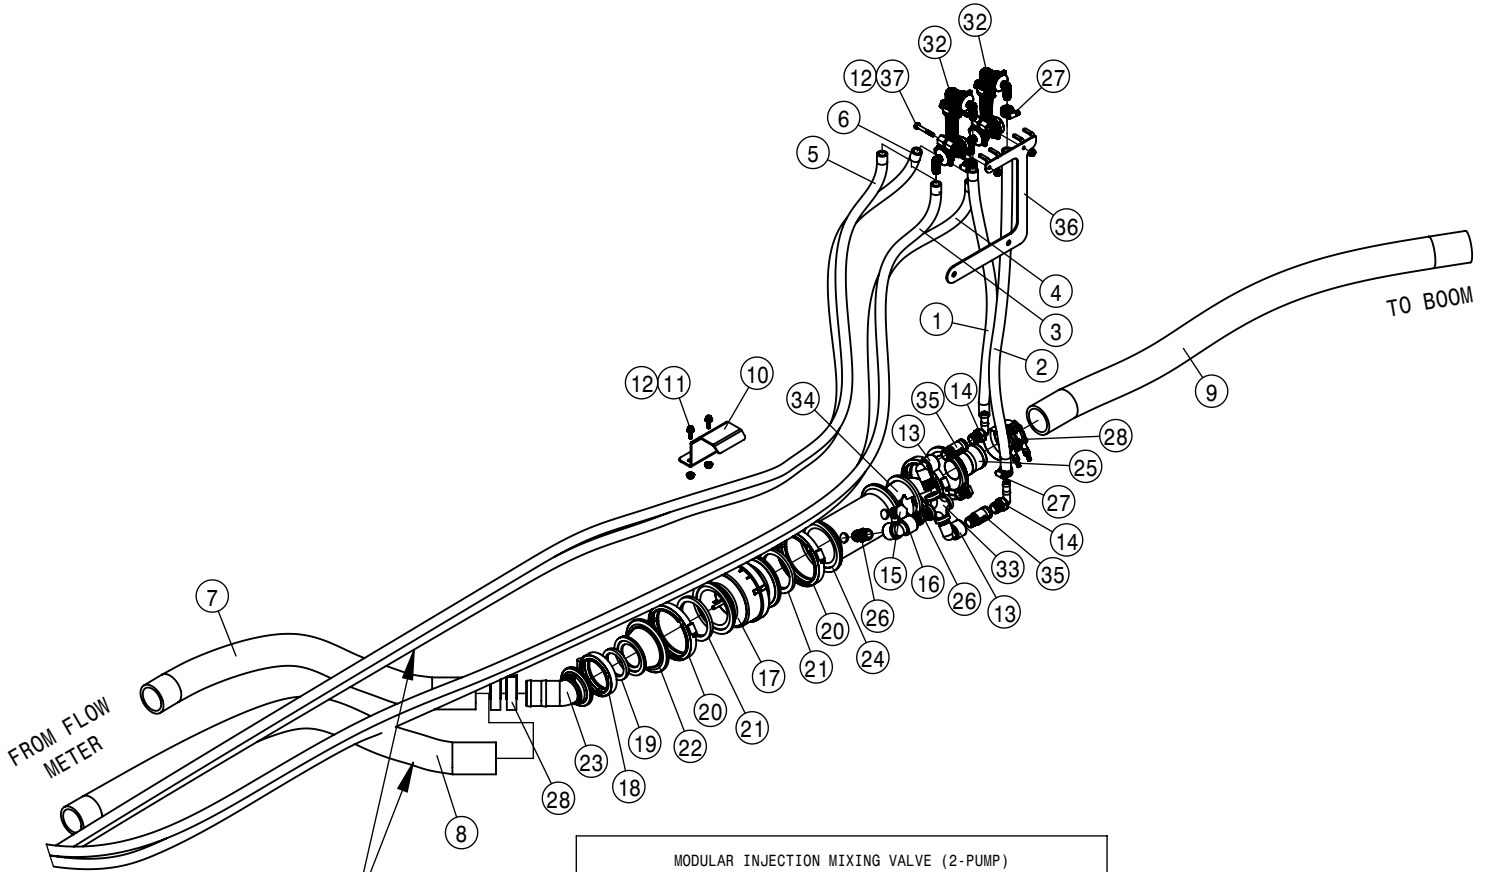

NOTE: LONG FRAME HOSES

MODULAR INJECTION MIXING VALVE (2-PUMP)			
DET	QTY	P/N	DESCRIPTION
1	1	197008-027	HOSE 1/2 1-FBR BR BLK EPDM
2	1	197008-031	HOSE 1/2 1-FBR BR BLK EPDM
3	1	197008-159	HOSE 1/2 1-FBR BR BLK EPDM
4	1	197008-180	HOSE 1/2 1-FBR BR BLK EPDM
5	1	197008-189	HOSE 1/2 1-FBR BR BLK EPDM
6	1	197008-211	HOSE 1/2 1-FBR BR BLK EPDM
7	1	197133-029	HOSE 2" SUCTION, 2F-1W EPDM
8	1	197133-040	HOSE 2" SUCTION, 2F-1W EPDM
9	1	197133-041	HOSE 2" SUCTION, 2F-1W EPDM
10	1	345023	3" MIXER CLAMP
11	2	470118	1/4UNC X 3/4 HHSFB GR5 MC
12	4	470121	1/4-20UNC HEX FLG NUT SER MC GR5
13	2	500044	1/2NPT-90 ST EL, POLY
14	2	500047	1/2NPT-90-1/2 HOSE BARB, POLY
15	2	500062	1/2"NPT PLUG, POLY
16	1	500078	1/2NPT-90 EL, POLY
17	1	500142	CHECK VALVE 3" FLANGE
18	1	500194	2" FP FLANGE CLAMP S.S.
19	1	500195	2" FP FLANGE GASKET EPDM
20	3	500208	3" FLANGE CLAMP S.S.
21	3	500209	3" FLANGE GASKET EPDM
22	1	500212	3"FLANGE - 2" FP FLANGE ADTPTR
23	1	500255	2"FP FLANGE - 45- 2"HOSE BARB POLY
24	1	500345	FLANGE COUPLER 3 X 7, 1/2 NPT
25	1	500346	3" FLANGE-2"HOSE BARB POLY
26	2	503101	1/2NPT CLOSE NIPPLE, POLY
27	3	520070	HOSE CLAMP NO 8 STAINLESS
28	4	520141	2.31/2.62 T-BOLT HOSE CLAMP SS
NS	1	693367	AG LDR MULTI PRODUCT UNLOCK
NS	1	693955	AG LDR ISO INJ INST INSTRUCT
NS	1	693956	AG LDR CBL ISO EXTEND 16'
32	2	701384	FLOW VIEW MANIFOLD
33	1	701422	PIPE CROSS-.50" NPT, POLY
34	2	701492	MIXER FIN
35	2	701619	CHECK VALVE-RAVEN 333-0011-102
36	1	701794	WILGER FLOW VIEW BRKT
37	2	900006	1/4UNC X 1 3/4 HHCS GR5 MC