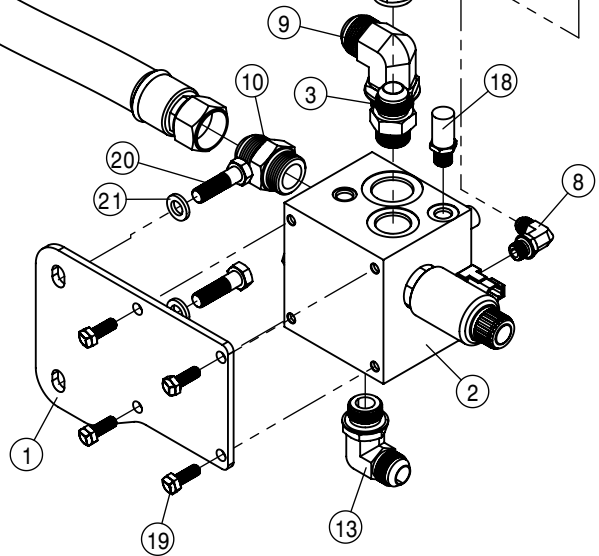

SOLUTION HYDRAULIC VALVE (DUAL PRODUCT)			
DET	QTY	P/N	DESCRIPTION
1	1	363005	BRKT SOLU CNTL VLV MT DP STS12
2	2	606253	CTRL VALVE, SOLU PUMP SAUER
3	2	611127	1 1/16MJIC-1 1/16MOR ADPTR
4	1	617101	12-451TC-16FJX-12FJX90-23 H/A
5	1	617102	04-451TC-06FJX-04FJX90-29 H/A
6	1	617139	16-811-16FJX-16FJX-12 H/A
7	1	617307	04-451TC-06FJX-04FJX-16 H/A
8	2	618119	9/16MJIC-90-9/16MOR LBO
9	2	618178	1 5/16MJIC-90-1 5/16MOR LBO
10	1	618186	1 5/16MJIC-1 5/16MOR ADPTR
11	1	618233	16-811-16FJX-16FJX90-30.50 H/A
12	1	618237	12-451TC-16FJX-12FJX90-32 H/A
13	2	618248	1 1/16MJIC-90-1 1/16MOR LBO
14	1	618509	7/16MOR RUN TEE-7/16MJIC
15	2	618547	1 5/8FJIC-1 5/16MJIC ADPTR
16	1	618726	1 5/8FJ SW RUN TEE-1 5/8MJ
17	1	618901	1 5/16MJIC-45-1 5/16MOR LBO
18	4	619023	9/16 MOR DIAGNOSTIC FITTING
19	8	900129	3/8UNC X 1 HHCS GR5 MC
20	2	900304	1/2UNF X 1 3/4 HHCS GR5 MC
21	2	920504	HLOCK WASHER 1/2 MC