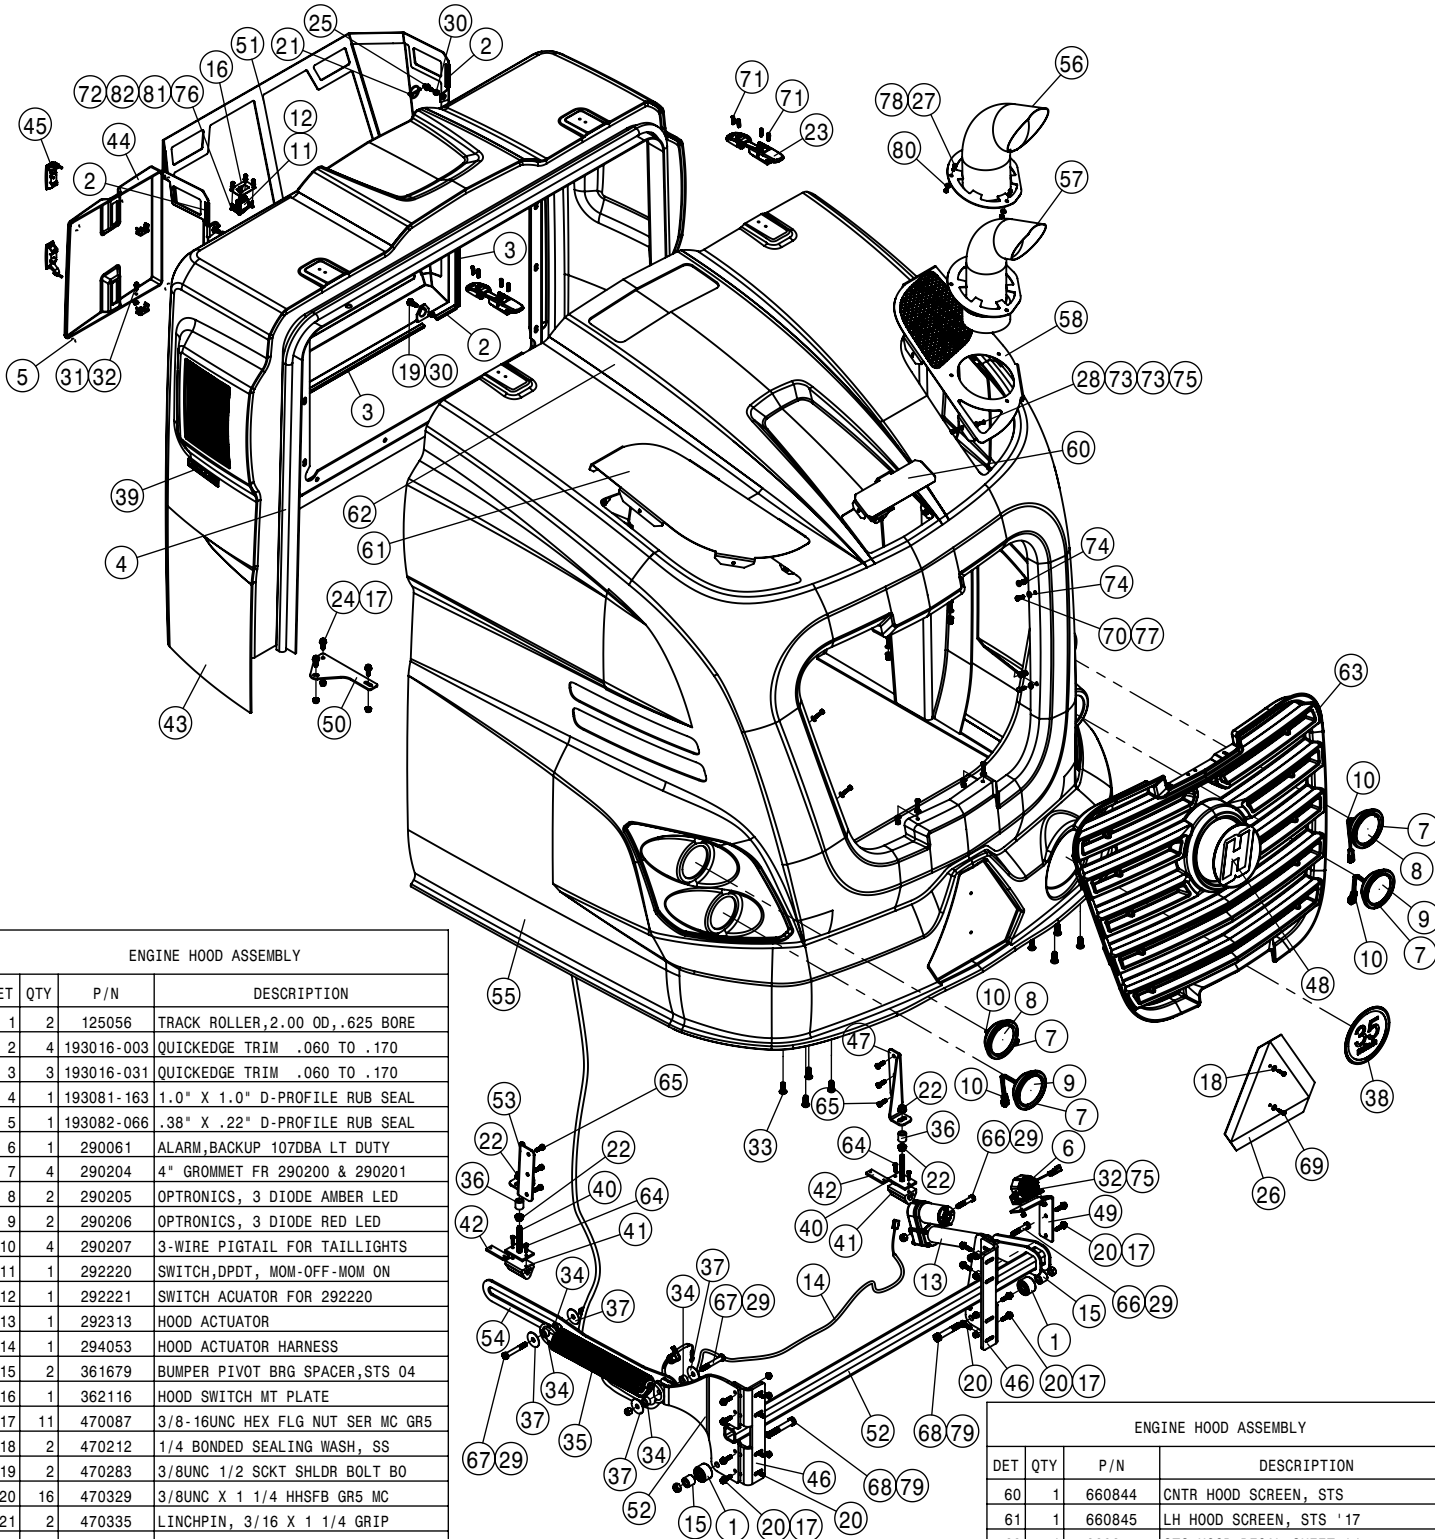

ENGINE HOOD ASSEMBLY

DET	QTY	P/N	DESCRIPTION
1	2	125056	TRACK ROLLER,2.00 OD,.625 BORE
2	4	193016-003	QUICKEDGE TRIM .060 TO .170
3	3	193016-031	QUICKEDGE TRIM .060 TO .170
4	1	193081-163	1.0" X 1.0" D-PROFILE RUB SEAL
5	1	193082-066	.38" X .22" D-PROFILE RUB SEAL
6	1	290061	ALARM,BACKUP 107DBA LT DUTY
7	4	290204	4" GROMMET FR 290200 & 290201
8	2	290205	OPTRONICS, 3 DIODE AMBER LED
9	2	290206	OPTRONICS, 3 DIODE RED LED
10	4	290207	3-WIRE PIGTAIL FOR TAILLIGHTS
11	1	292220	SWITCH,DPDT, MOM-OFF-MOM ON
12	1	292221	SWITCH ACUATOR FOR 292220
13	1	292313	HOOD ACTUATOR
14	1	294053	HOOD ACTUATOR HARNESS
15	2	361679	BUMPER PIVOT BRG SPACER,STS 04
16	1	362116	HOOD SWITCH MT PLATE
17	11	470087	3/8-16UNC HEX FLG NUT SER MC GR5
18	2	470212	1/4 BONDED SEALING WASH, SS
19	2	470283	3/8UNC 1/2 SCKT SHLDR BOLT BO
20	16	470329	3/8UNC X 1 1/4 HHSFB GR5 MC
21	2	470335	LINCHPIN, 3/16 X 1 1/4 GRIP
22	4	470360	1/2-13UNC HEX FLG NUT SER MC GR5
23	2	470368	LATCH W/KEEPER, FLEXIBLE LEVER
24	3	470460	3/8UNC X 1 HHSFB GR5 MC
25	2	470520	HANGER PIN,3/8UNC x.437Dx.500L
26	1	472249	SLOW MOVING VEHICLE SIGN
27	3	472345	1/4-20 UNC X 1 BHCS GR5 MC
28	13	472379	1/4-20 UNC X 3/4 BHCS SS
29	4	473007	1/2-13UNC NYLOCK NUT MC GR5
30	4	473010	3/8-16UNC NYLOCK NUT SS
31	1	473832	1/4-20UNC HEX FLG NUT SER SS
32	3	473834	1/4UNC X 3/4 HHSFB SS
33	8	473987	1/2UNC X 1 1/4BUT SKTHD SCR
34	4	482029	SPACER, 1.0 OD, .53 ID
35	1	482030	EXT. SPRING OD-2.95" LG-20"
36	2	482031	SPACER, 1"OD. 53ID X 1"L
37	4	483082	1/2" X 2" FENDER WASHER
38	1	650224	DECAL,35MPH ID SYMBOL, VINYL
39	2	650426	AWS DECAL
40	2	660224	ENG HOOD BUMPER WLD, STS 04
41	2	660226	ENG HOOD BUMPER, STS 04
42	2	660227	ENG HOOD BUMPER KEEPER, STS 04

ENGINE HOOD ASSEMBLY

DET	QTY	P/N	DESCRIPTION
43	1	660503	ENGINE HOOD FRONT ASSY STS'14
44	1	660510	ENGINE HOOD ACS PANEL STS'14
45	2	660525	LATCH ACS PNL RETAINER STS'14
46	2	660526	ENGINE HOOD BLKHD MNT BRKT STS'14
47	1	660532	ENGINE HOOD BMPR MNT BRKT STS'14
48	1	660559	DECAL HAGIE DOT 8.25"DIA GRILLE
49	1	660562	B-UP ALARM BRKT
50	1	660815	FRONT HOOD TIE BRKT, STS
51	1	660823	AIR INTAKE SCOOP WLD
52	1	660828	HOOD HINGE WLD QSB STS'17
53	1	660832	LH HOOD BMPR MT BRKT STS'17
54	1	660833	HOOD STOP LINKAGE BAR
55	1	660836	ENG HOOD REAR ASSY, STS'17
56	1	660837	6" EXHAUST STACK WLD, STS
57	1	660838	5" EXHAUST STACK WLD, STS
58	1	660842	RH HOOD SCREEN, STS '17
NS	1	660843	MACHINE MODEL DECAL SHEET

ENGINE HOOD ASSEMBLY