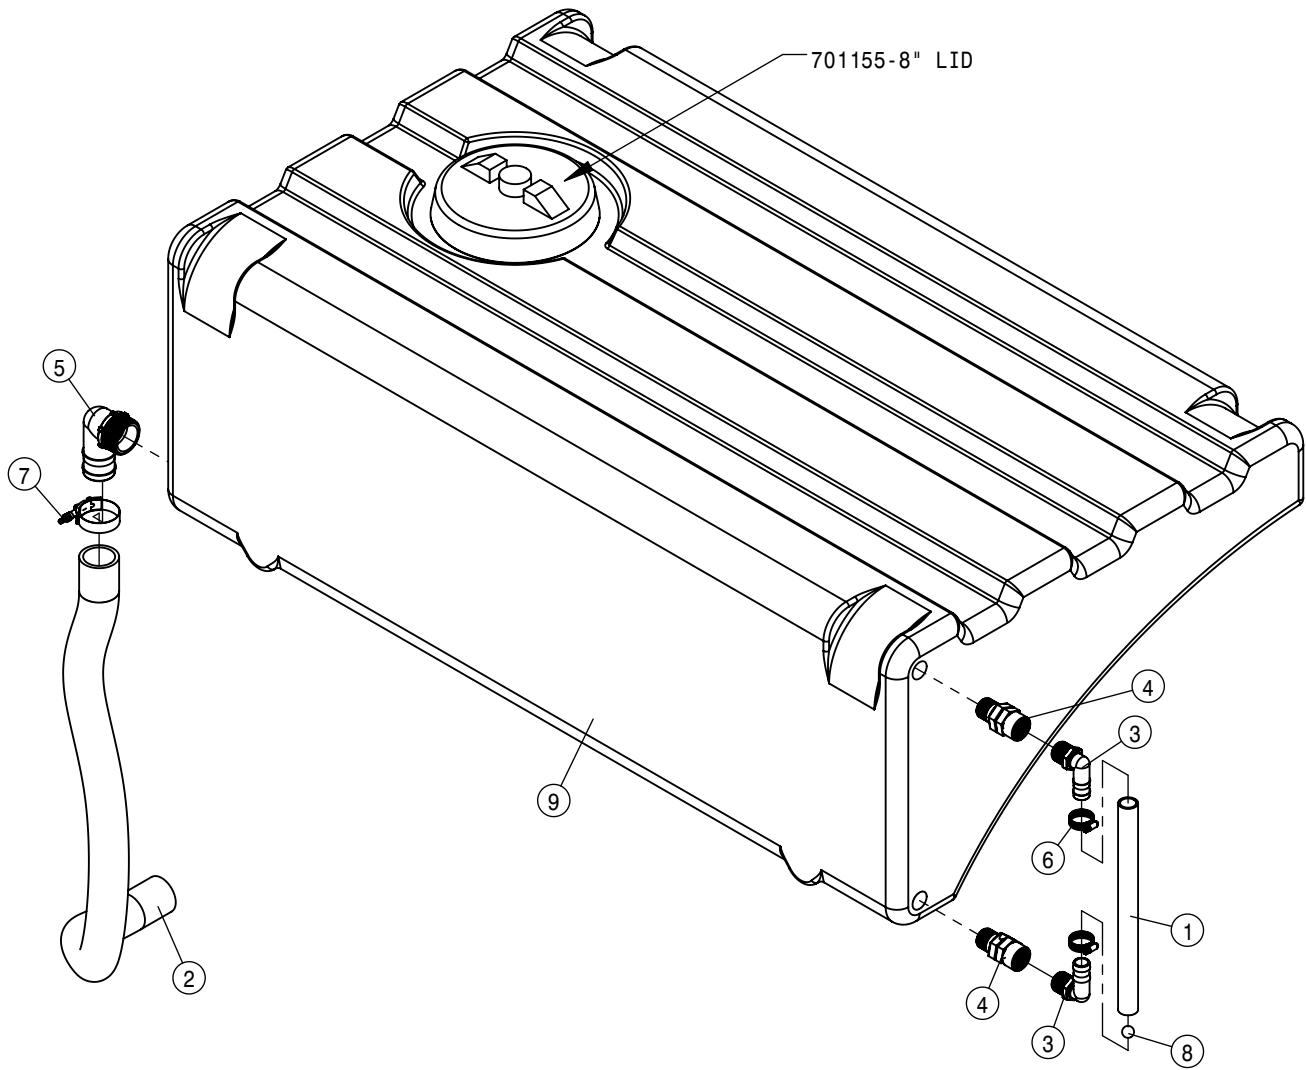

POLY RINSE ASSEMBLY (1000 GAL POLY TANK)			
DET	QTY	P/N	DESCRIPTION
1	1	195916-016	HOSE 1" ID-1/8W CLEAR VINYL
2	1	197133-058	HOSE 2" SUCTION, 2F-1W EPDM
3	2	500024	1"NPT-90-1"HOSE BARB, POLY
4	2	500107	1"NPT SWIVEL POLY
5	1	500141	2"MNPT-90-2" HOSE BARB, POLY
6	2	520090	HOSECLAMP NO 16 STAINLESS
7	1	520141	2.31/2.62 T-BOLT HOSE CLAMP SS
8	1	763623	GREEN POLYPROPYLENE BALL 0.750"
9	1	764180	100 GAL POLY TANK, GRAY '16