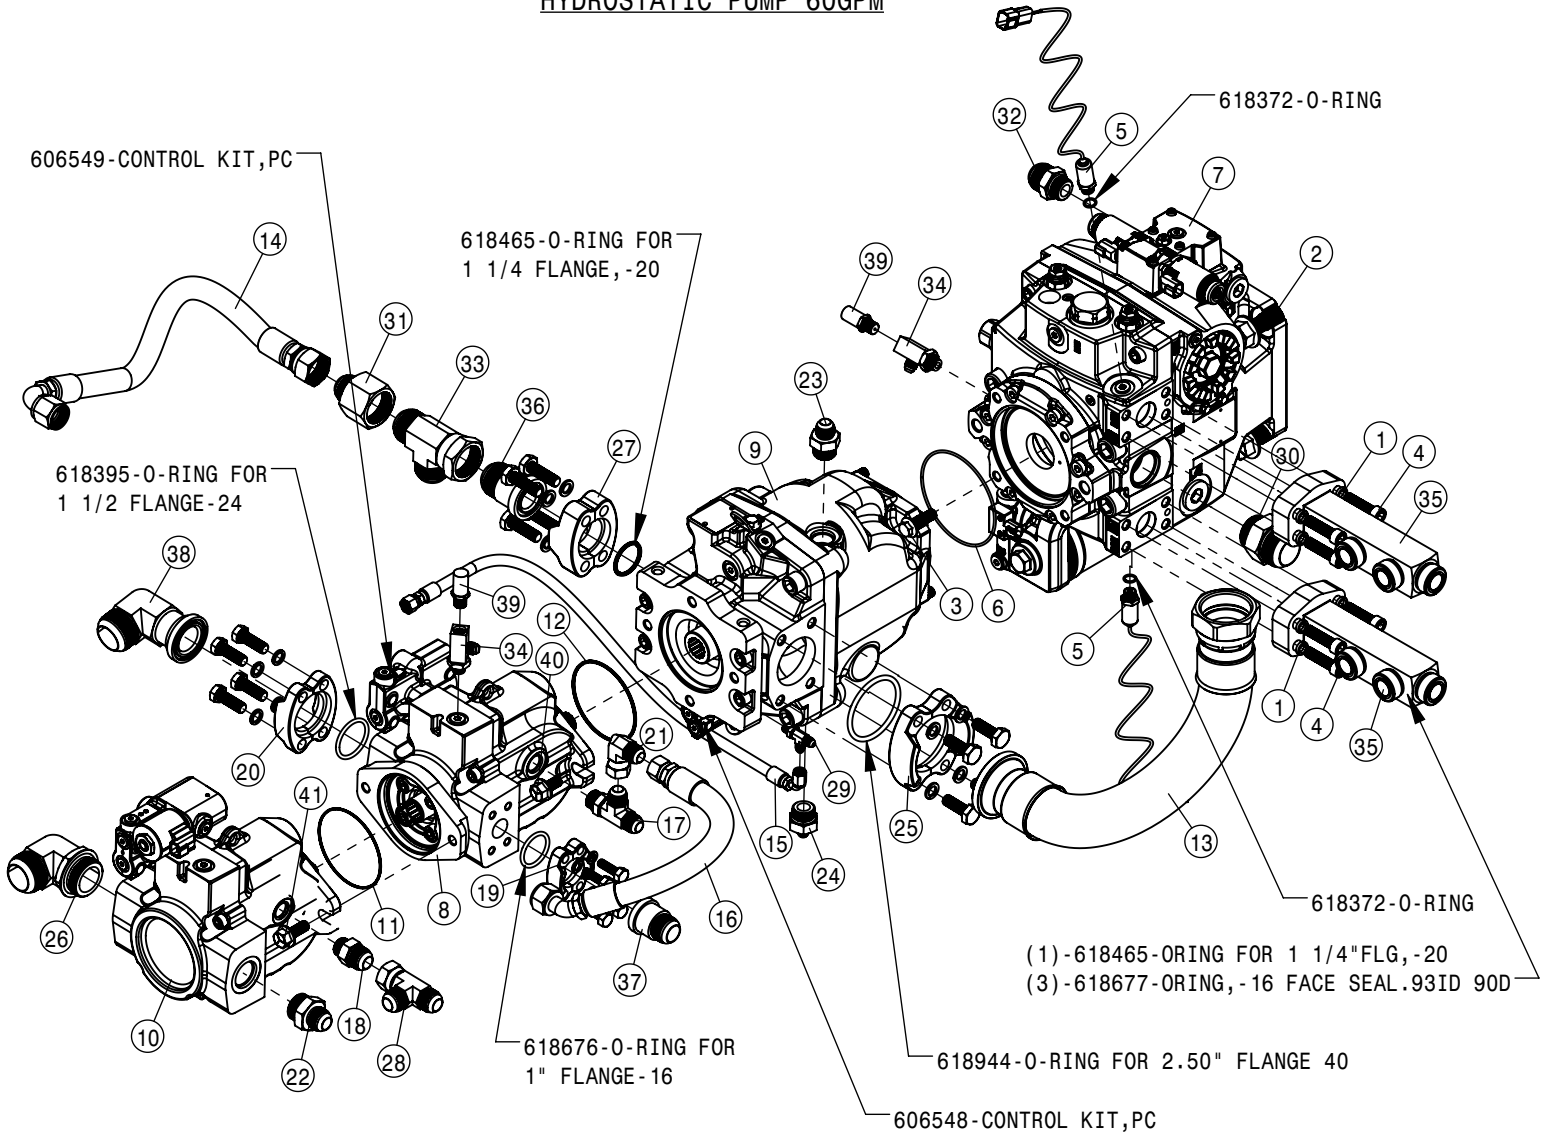

HYDROSTATIC PUMP 60GPM

HYDROSTATIC PUMP WITH 60GPM PUMP ASSEMBLY			
DET	QTY	P/N	DESCRIPTION
1	8	470189	7/16 HC LOCK WASH FOR 618598
2	4	472367	3/4UNC X 2 HHFB GR8 MC
3	4	473856	12MM-1.75 X 40MM SM FLANGED BOLT
4	8	473874	12MM-1.75X 40MM SOC HD CAP SCR
5	2	606196	PRESSURE TRANSDUCER, 9000 PSI
6	1	606197	O-RING, 4.73ID-.103CS-4.9430D
7	1	606522	H1 PUMP, 165CC, D/C MT, ISL
8	1	606523	PUMP-38CC BB/B MNT
9	1	606526	PUMP 100CC C/BB MT
10	1	606606	PUMP-45CC SAE B MNT
11	1	606870	O-RING FOR 606865 SUND B-MT
12	1	606977	O-RING, B-MT, 3.989ID X .103CS
13	1	617090	32-811-32FJX-40FLG-23 H/A
14	1	617101	12-451TC-16FJX-12FJX90-23 H/A
15	1	617102	04-451TC-06FJX-04FJX90-29 H/A
16	1	617474	12-451TC-10FJX-12FJX45-16 H/A
17	1	618130	7/8MOR RUN TEE-7/8MJIC
18	1	618189	1 1/16MJIC-7/8MOR ADPTR
19	1	618297	1.00 SPLIT FLANGE KIT #61
20	1	618299	1.50 SPLIT FLANGE KIT #61
21	1	618301	7/8MJIC-90-7/8FJIC SWIV LBO

HYDROSTATIC PUMP WITH 60GPM PUMP ASSEMBLY			
DET	QTY	P/N	DESCRIPTION
22	1	618308	1 1/16MJIC-1 5/16MOR ADPTR
23	1	618309	7/8MJIC-1 1/16MOR ADPTR
24	1	618344	9/16MJIC-1 1/16MOR ADPTR
25	1	618359	2 1/2" SPLIT FLANGE KIT #61
26	1	618432	1 7/8MJIC-90-1 7/8MOR LBO
27	1	618461	1 1/4 SPLIT FLANGE KIT
28	1	618487	1 1/16FJ SW RUN TEE-1 1/16MJ
29	1	618509	7/16MOR RUN TEE-7/16MJIC
30	1	618527	1 7/8MJIC-1 5/8MOR ADPTR
31	1	618547	1 5/8FJIC-1 5/16MJIC ADPTR
32	1	618558	1 5/16MJIC-1 1/16MOR ADPTR
33	1	618726	1 5/8FJ SW RUN TEE-1 5/8MJ
34	2	618782	9/16MOR-9/16FOR-9/16MJIC BRNCH
35	2	618876	1 1/4 FLG CD62 X 1 7/16 ORFS
36	1	618894	1 5/8MJIC-1 1/4FLG C62
37	1	618899	1 5/16MJ-1"FLANGE C61 ADPTR
38	1	619020	1 1/2 FLG-90-1 7/8 MJIC LBO
39	2	619023	9/16 MOR DIAGNOSTIC FITTING
40	2	900516	1/2UNC X 1 HHSFB GR5 MC
41	2	900517	1/2UNC X 1 1/4 HHSFB GR5 MC