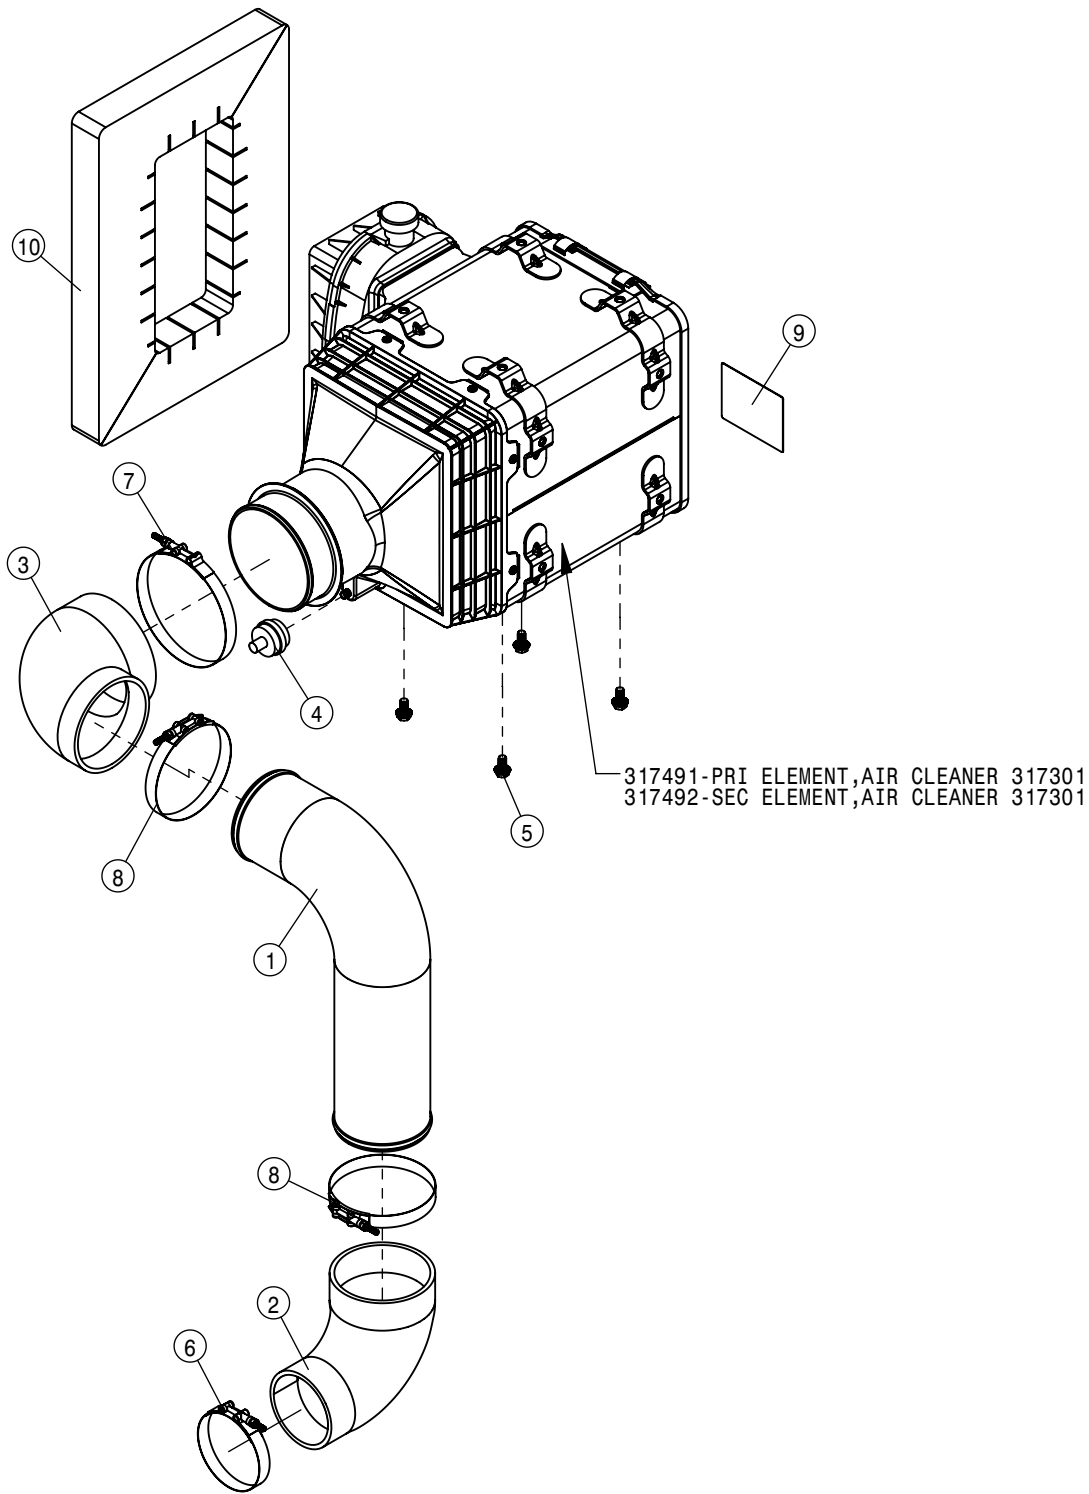

TIER-4F AIR CLEANER ASSEMBLY			
DET	QTY	P/N	DESCRIPTION
	1	317267	AIR INTAKE PIPE
	1	317287	ELBOW, 90 DEG 5"-4" (90L50R40)
	1	317288	ELBOW 90L60R50SR
	1	317355	AIR FILTER MINDER SWITCH
	4	473875	10MM-1.5 X 20MM FLG SER BLT YZ
	1	520134	4.31/4.59 T-BOLT HOSE CLAMP SS
	1	520147	6.38/6.69 T-BOLT HOSE CLAMP
	2	520148	5.38/5.69 T-BOLT HOSE CLAMP SS
	1	650367	AIR FILTER INSTRUCTION DECAL
	1	660560	INTAKE AIR SEAL HOOD STS'14