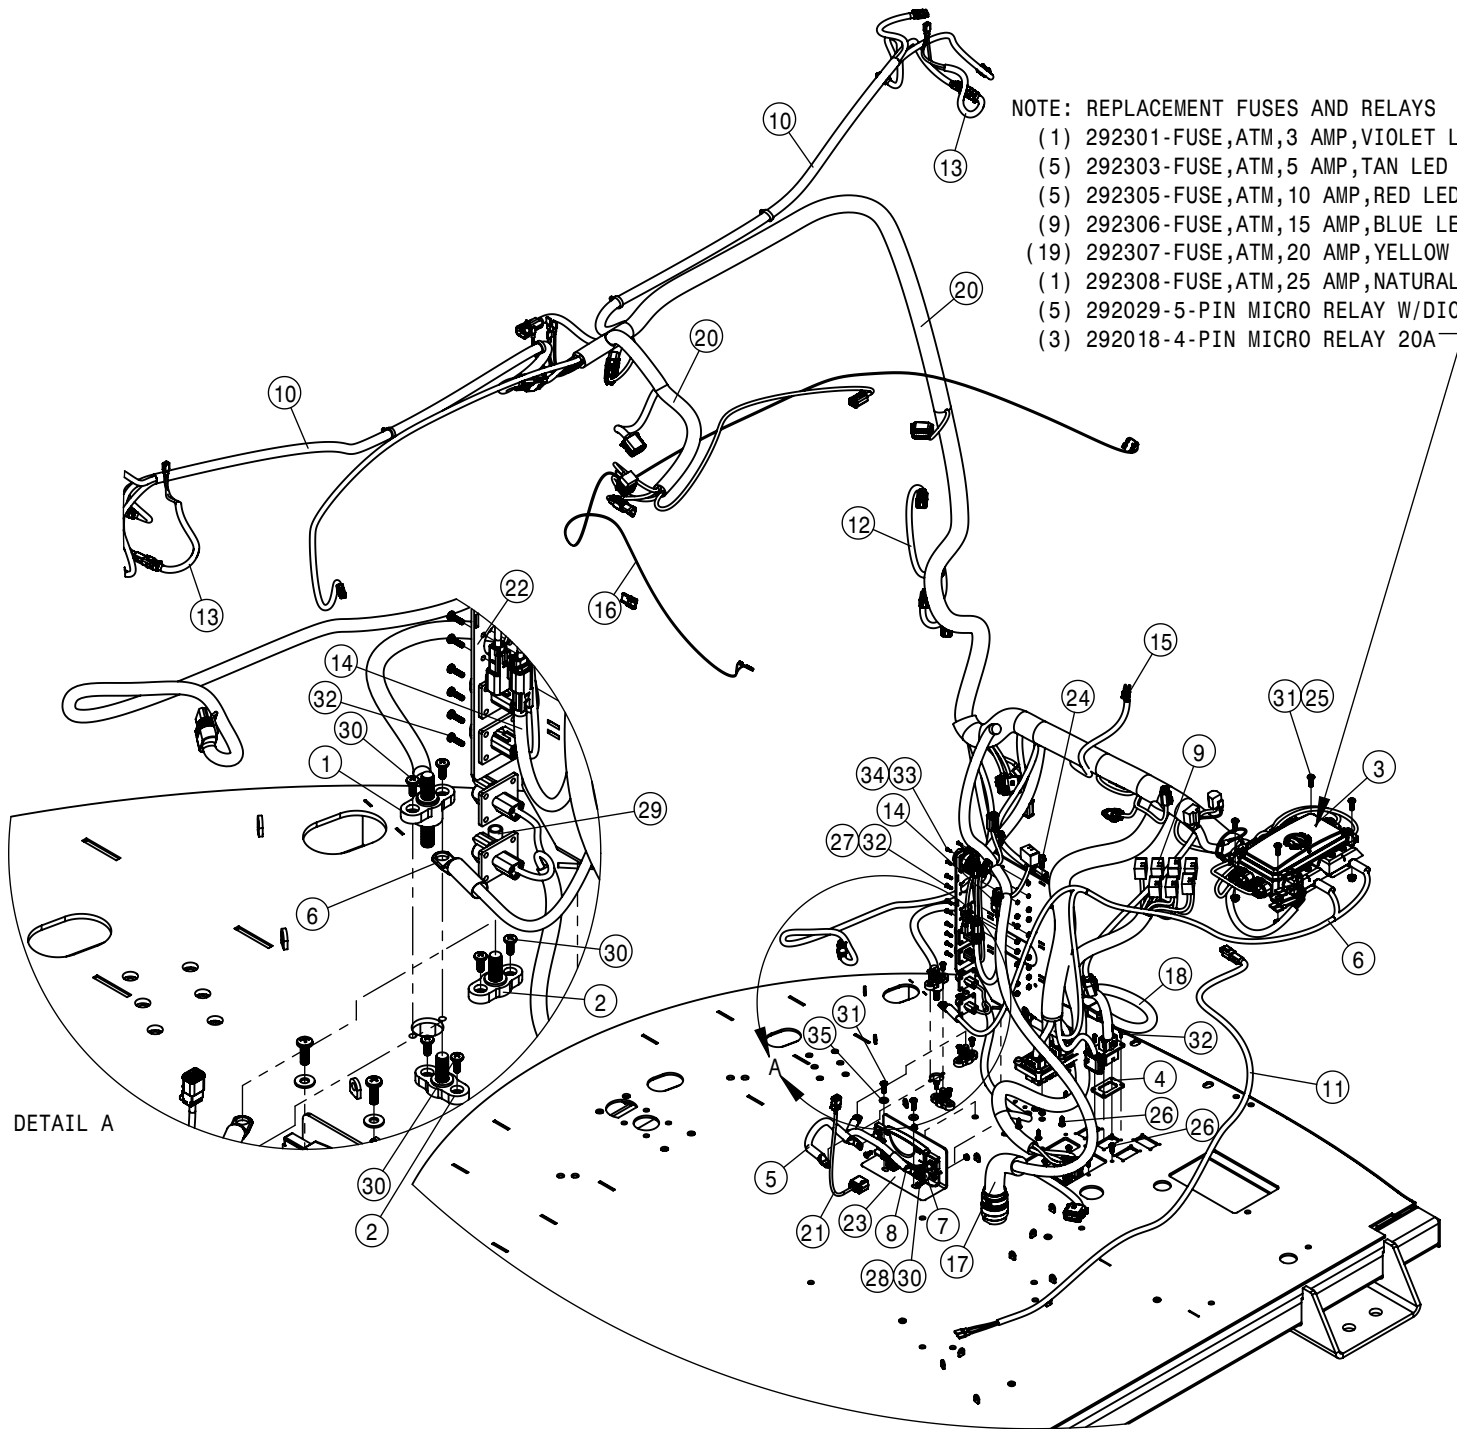

NOTE: REPLACEMENT FUSES AND RELAYS
(1) 292301-FUSE,ATM,3 AMP,VIOLET LED
(5) 292303-FUSE,ATM,5 AMP,TAN LED
(5) 292305-FUSE,ATM,10 AMP,RED LED
(9) 292306-FUSE,ATM,15 AMP,BLUE LED
(19) 292307-FUSE,ATM,20 AMP,YELLOW LED
(1) 292308-FUSE,ATM,25 AMP,NATURAL LED
(5) 292029-5-PIN MICRO RELAY W/DIODE 35A
(3) 292018-4-PIN MICRO RELAY 20A

DETAIL A

CAB ELECTRICAL-TOP ASSEMBLY			
DET	QTY	P/N	DESCRIPTION
1	1	291749	TERM BLOCK,BLACK,3/8-16 THRU
2	2	291750	TERM BLOCK,RED,3/8-16 THRU
3	1	292108	DVEC - INTERIOR
4	1	292120	DEUTSCH GASKET, DT12-L012
5	1	292647	CABLE - BATTERY POWER STS
6	1	292648	CABLE - DVEC POWER STS
7	1	292761	SOLID STATE MCR
8	1	292762	CABLE - SWITCH POWER STS
9	1	294121	HARNESS - CAB SWITCH STS
10	2	294200	HARNESS - ROOF STS
11	1	294204	HARNESS - 12V POWER PLUG STS
12	1	294205	HARNESS - A-POST GAUGE STS
13	2	294207	HARNESS - BEACON STS
14	1	294210	HARNESS - PRES SWITCH STS
15	1	294211	HARNESS - E-STOP STS
16	1	294212	HARNESS - SPEAKER STS
17	1	294215	HARNESS - SEAT POD STS
18	1	294369	HARNESS - AUTO STEER CAB

CAB ELECTRICAL-TOP ASSEMBLY			
DET	QTY	P/N	DESCRIPTION
NS	1	294373	PRECISION INTERFACE HARN. -2018
20	1	294379	MAIN INT. HARNESS '18 STS/DTS
21	1	294425	HARNESS, SOLID STATE MCR
22	1	344310	CAB ELEC BRKT '15
23	1	345233	MCR MT BRKT
24	2	470118	1/4UNC X 3/4 HHSFB GR5 MC
25	4	470121	1/4-20UNC HEX FLG NUT SER MC GR5
26	12	470465	#12 X 3/4 PHIL PAN SHT MTL SCR
27	20	470467	#6-32UNC KEP NUT MC GR5
28	2	470542	#10-32UNF KEP NUT MC GR5
29	1	629736	CAPPLUGS CAP, .312 X 1.00 VINYL
30	8	903706	10-32X1/2 PHIL PAN MACH SCR
31	6	903711	1/4UNC X3/4PHIL PANHD MACH SCR
32	20	903812	6-32 X 1/2 PHIL PAN MACH SCR
33	4	903904	4-40 X 3/8 PHIL PAN MACH SCR
34	4	910029	#4-40UNC HEX NUT MC GR5
35	2	910112	SAE FLAT WASHER 1/4 SS