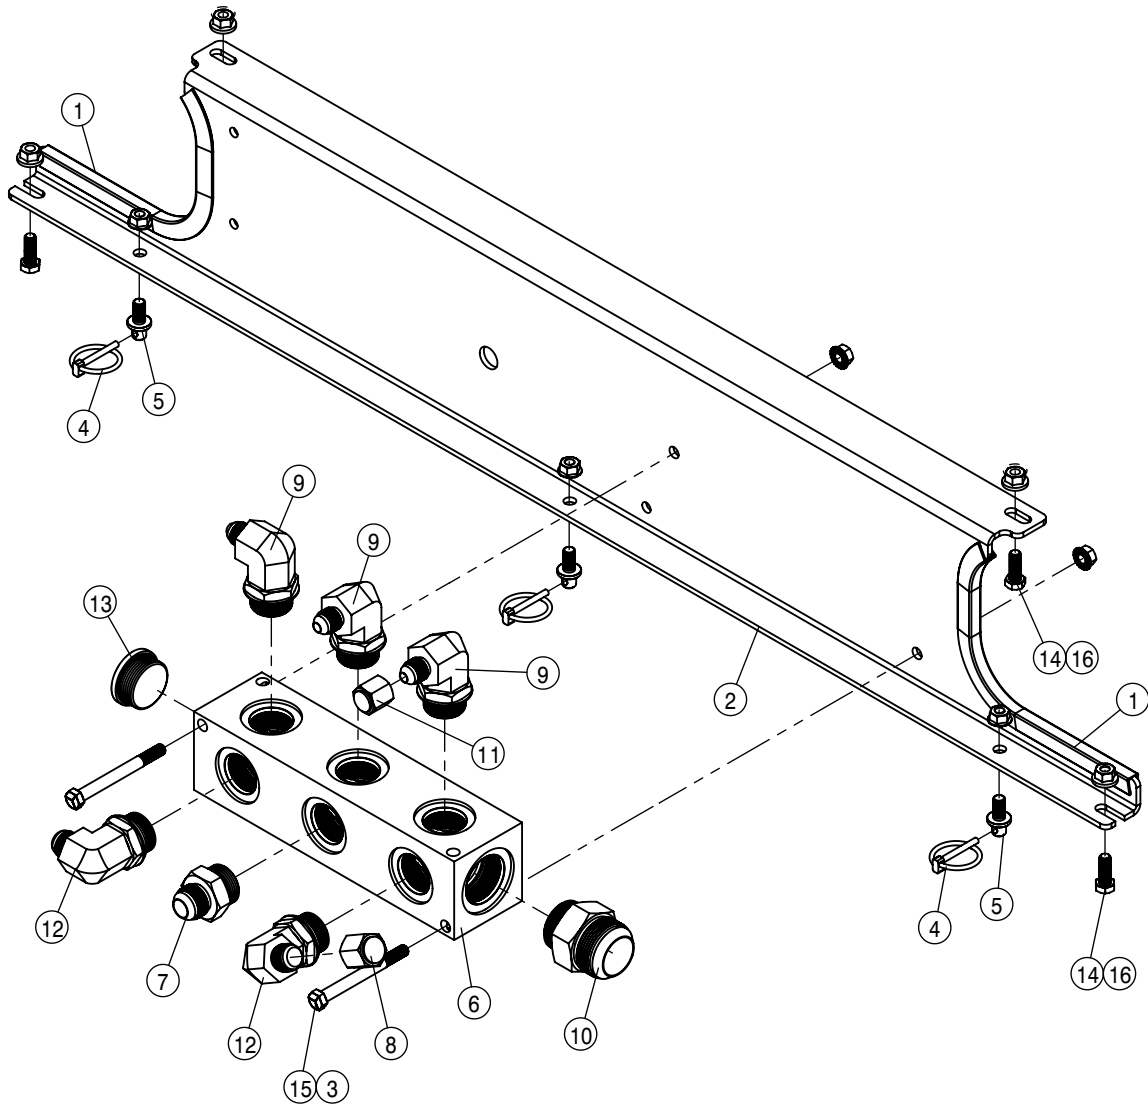

RETURN MANIFOLD AND BULKHEAD ASSEMBLY			
DET	QTY	P/N	DESCRIPTION
1	2	193012-012	QUICKEDGE TRIM .135 TO .250
2	1	362113	FRONT BULKHEAD, STS
3	5	470087	3/8-16UNC HEX FLG NUT SER MC GR5
4	3	470335	LINCHPIN, 3/16 X 1 1/4 GRIP
5	3	470520	HANGER PIN,3/8UNC x.437Dx.500L
6	1	606246	MANIFOLD, 1 5/16FOR
7	1	618308	1 1/16MJIC-1 5/16MOR ADPTR
8	1	618328	7/8FJIC CAP NUT
9	3	618475	3/4MJIC-90-1 5/16MOR LBO
10	1	618527	1 7/8MJIC-1 5/8MOR ADPTR
11	1	618532	3/4FJIC CAP NUT
12	2	618589	7/8MJIC-90-1 5/16MOR LBO
13	1	618759	1 5/8MOR PLUG, HEX SOCKET
14	4	900129	3/8UNC X 1 HHCS GR5 MC
15	2	900139	3/8UNC X 3 3/4 HHCS GR5 MC
16	4	910106	3/8-16UNC CTRLK FLG NUT MC GR5