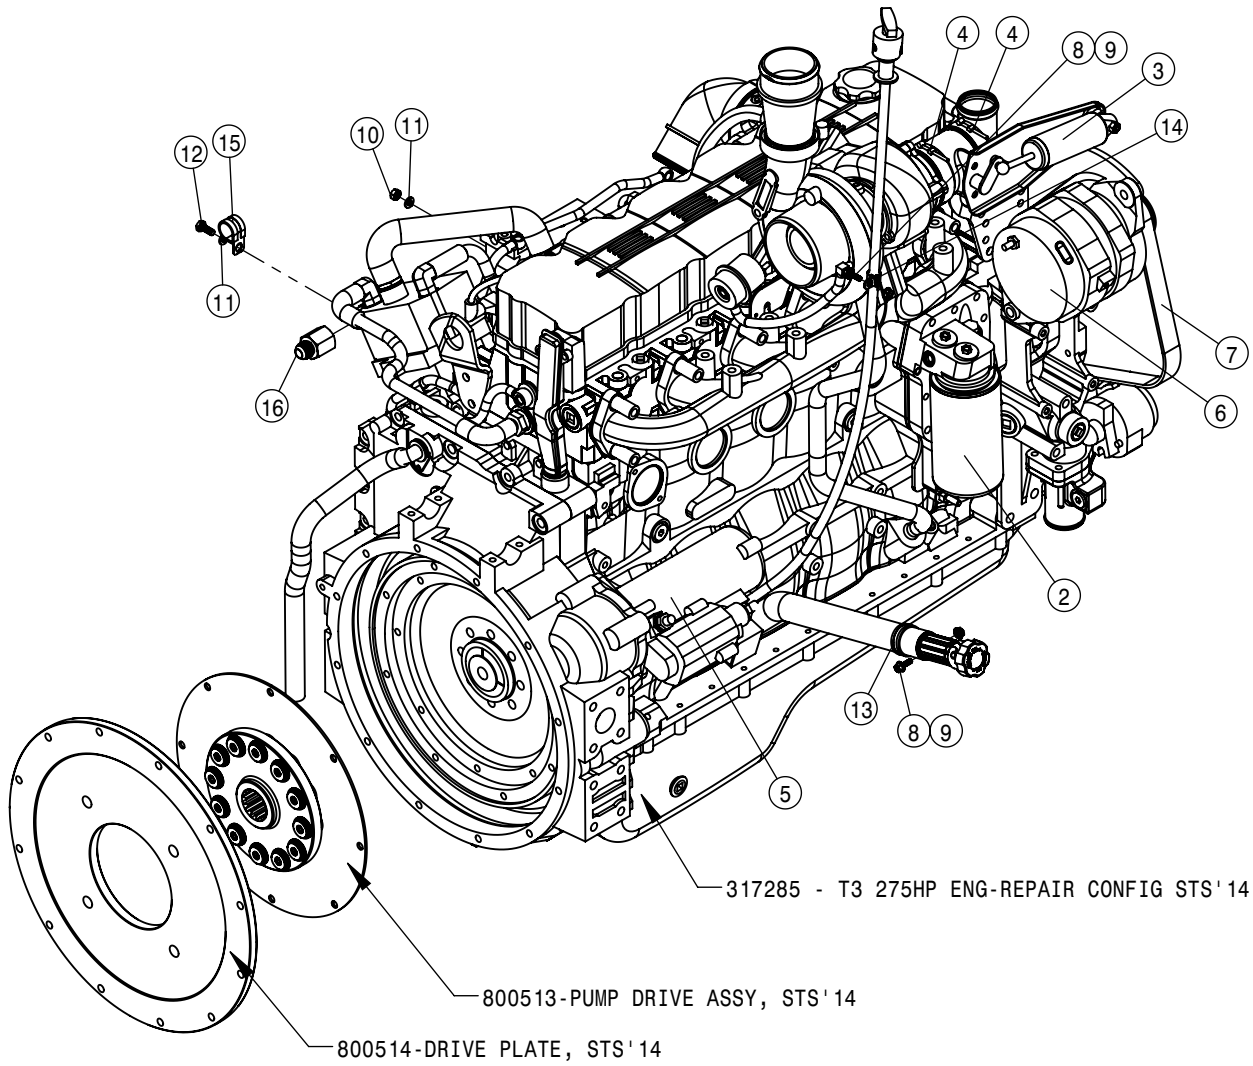

TIER-3 275 HP ENGINE ASSEMBLY			
DET	QTY	P/N	DESCRIPTION
NS	1	294224	ENGINE HARNESS T3, 14
2	1	316372	ENGINE OIL FILTER
3	1	316644	EXHAUST BRAKE
4	2	316646	V-CLAMP, EXHAUST BRAKE,CUMMINS
5	1	317299	STARTER - DENSO PA90L
6	1	317300	ALTERNATOR - DELCO 200 AMP
7	1	317304	DRIVE BELT - 3289716
8	2	470118	1/4UNC X 3/4 HHSFB GR5 MC
9	2	470121	1/4-20UNC HEX FLG NUT SER MC GR5
10	1	473778	8MM-1.25 HEX NUT
11	2	473804	8MM LOCK WASHER
12	1	473827	8MM-1.25 X 20MM HEX BOLT GR8
13	1	520100	CUSH HOSE CLAMP,#24, 1 1/2D X 1/2W
14	1	520118	CUSH CLAMP,#8 1/2D X 1/2W
15	1	520121	CUSH CLAMP,#16 1IN X 3/4W
16	1	618518	1 1/16FJIC-7/8MJIC ADPTR