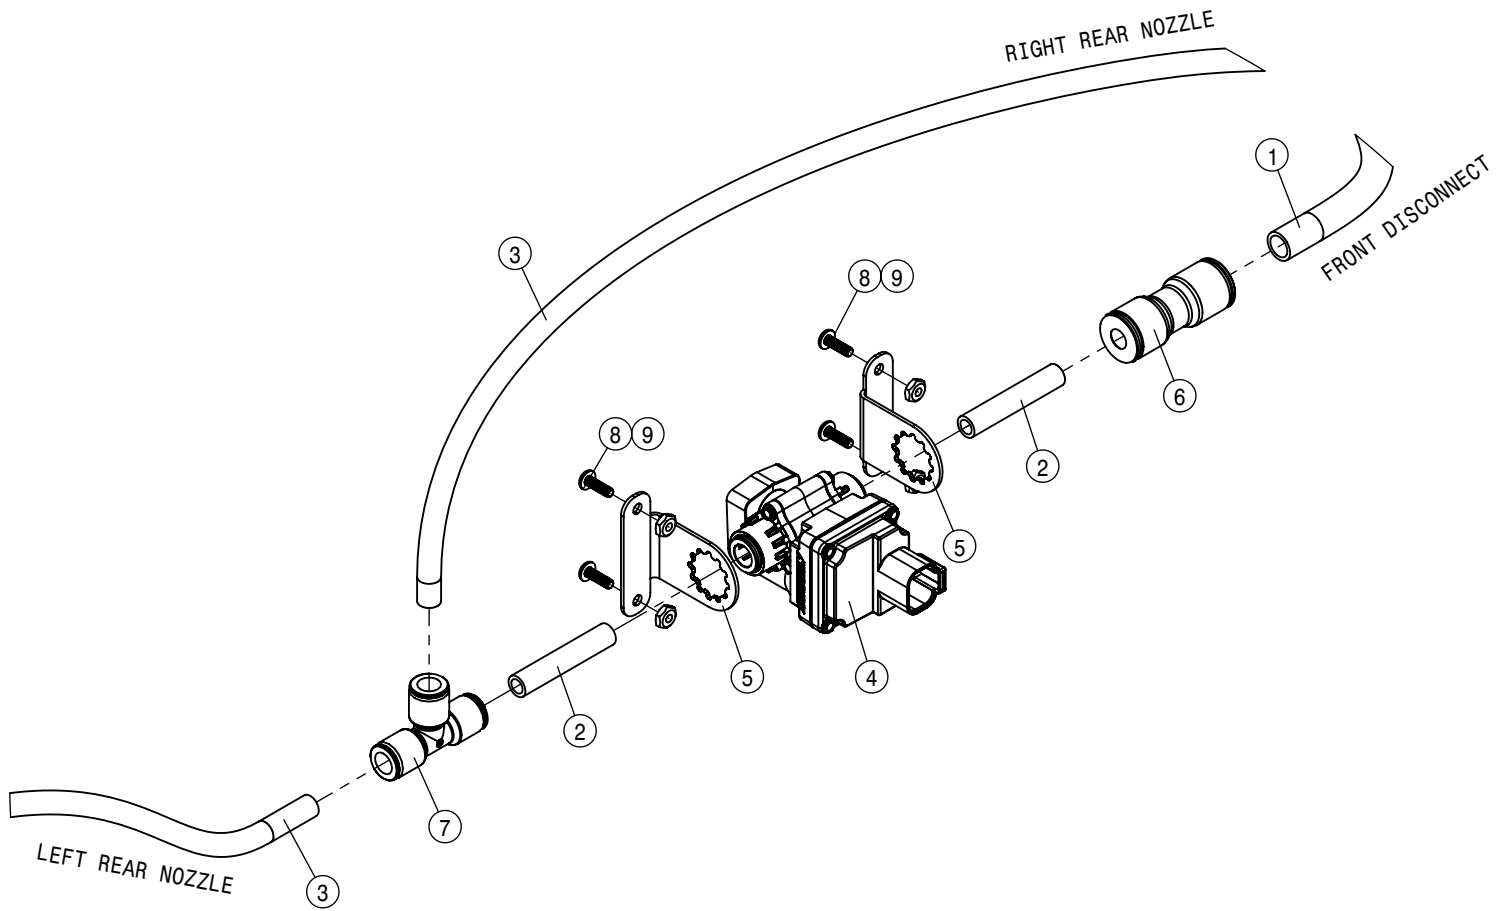

REAR WHEEL NOZZLE VALVE ASSEMBLY			
DET	QTY	P/N	DESCRIPTION
1	1	195914-152	1/20D AIR BRAKE TUBING J844-B
2	2	195915-002	3/80D AIR BRAKE TUBING J844-B
3	2	195915-265	3/80D AIR BRAKE TUBING J844-B
4	1	696246	3/8 PTC 1/4"ELECT BALL VLV
5	2	696293	BRACKET FOR 696246
6	1	711106	3/8" X 1/2"PTC UNION
7	1	711107	3/8"PTC TEE
8	4	903844	#8-32 UNC X 1/2 PHMS PH BZ
9	4	914028	#8-32UNC STOVER NUT MC GR2