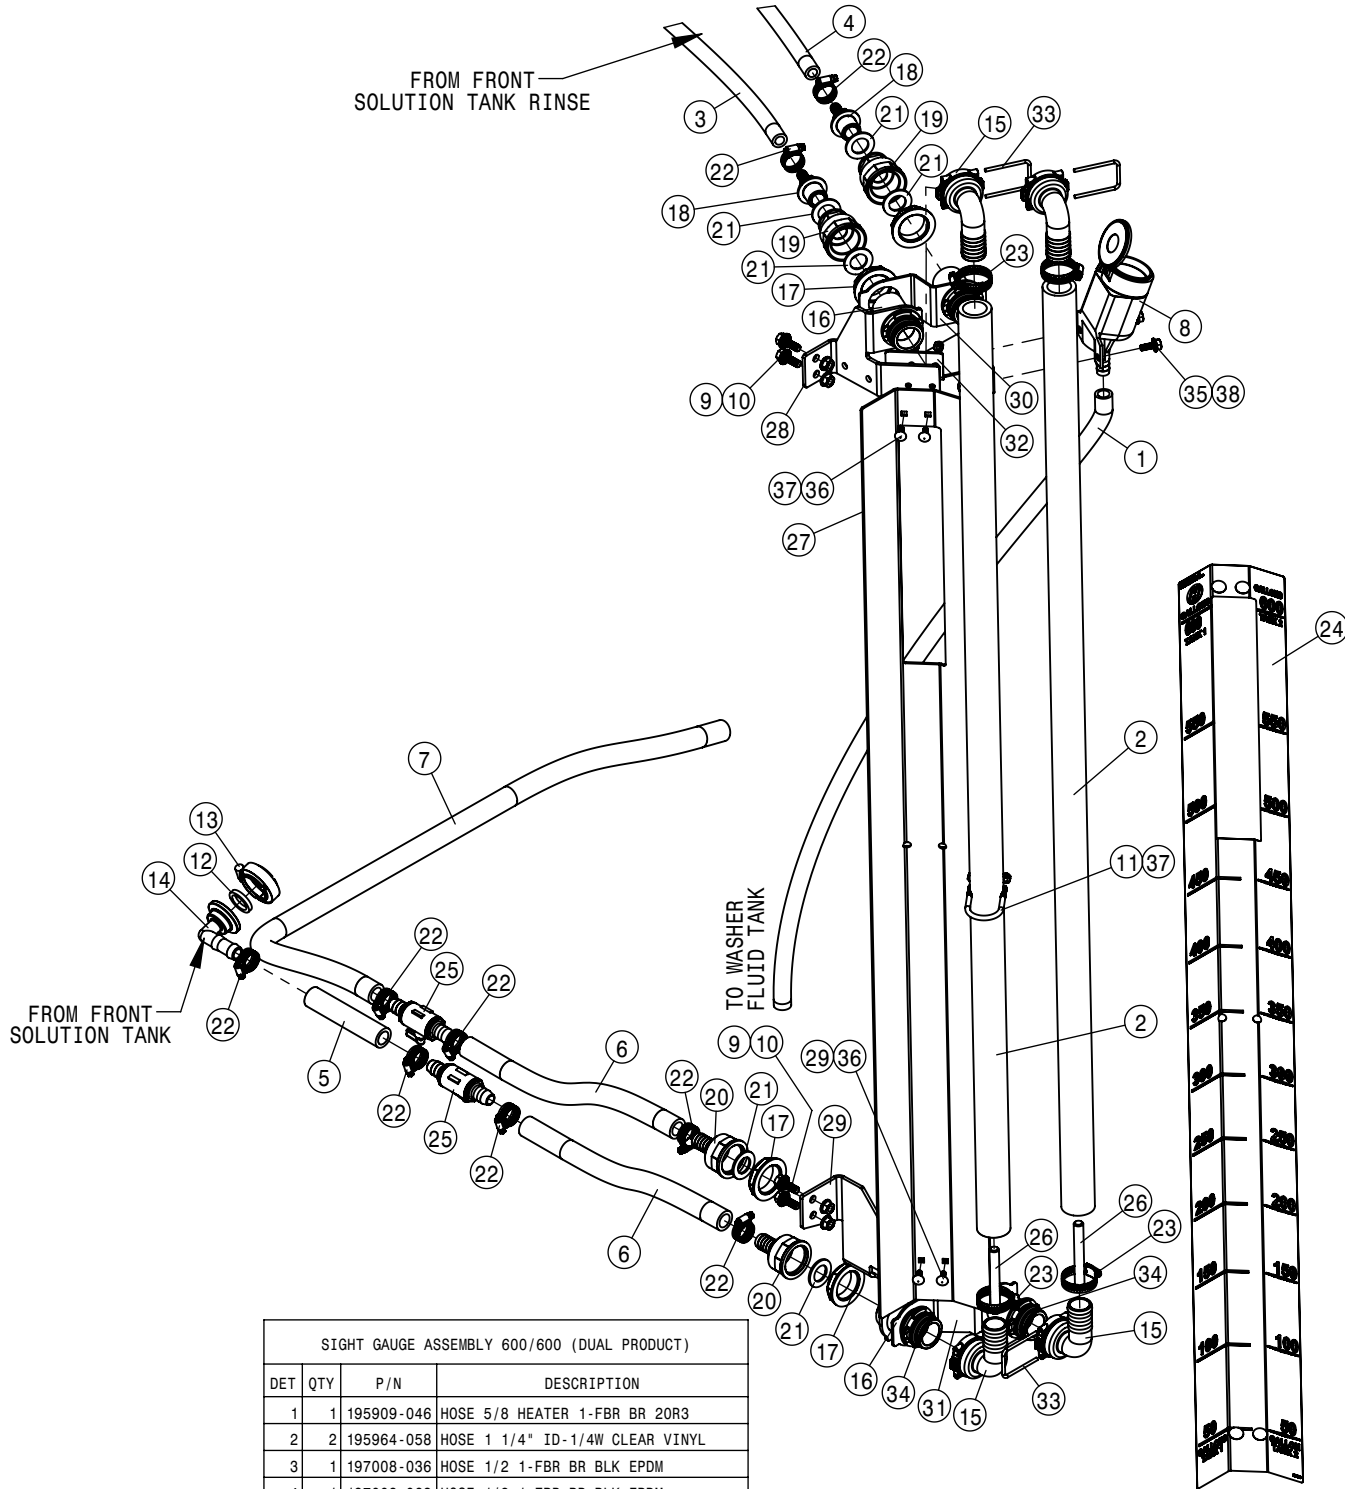

SIGHT GAUGE ASSEMBLY 600/600 (DUAL PRODUCT)

DET	QTY	P/N	DESCRIPTION
1	1	195909-046	HOSE 5/8 HEATER 1-FBR BR 20R3
2	2	195964-058	HOSE 1 1/4" ID-1/4W CLEAR VINYL
3	1	197008-036	HOSE 1/2 1-FBR BR BLK EPDM
4	1	197008-063	HOSE 1/2 1-FBR BR BLK EPDM
5	1	197112-005	HOSE 3/4 1-FBR BR BLK EPDM
6	2	197112-016	HOSE 3/4 1-FBR BR BLK EPDM
7	1	197112-046	HOSE 3/4 1-FBR BR BLK EPDM
8	1	343972	REMOTE FILL
9	4	470087	3/8-16UNC HEX FLG NUT SER MC GR5
10	4	470460	3/8UNC X 1 HHSFB GR5 MC
11	1	473969	1/4UNC-1 1/2 X 2 3/4 RD U-BOLT
12	1	500157	1" FLANGE GASKET EPDM
13	1	500159	1" FLANGE CLAMP S.S.
14	1	500185	1" FLANGE-90-3/4" HOSE BARB POLY
15	4	500370	T5 TO 32MM HB 90 FEMALE
16	4	500396	T5 MALE BULKHEAD
17	4	500397	BULKHEAD NUT
18	2	502003	STRAIGHT-POLY .75" MPT X 13MM
19	2	502004	REDUCER 1.25 FPT X .75" FPT
20	2	502005	STRGHT-POLY, 1.25" FPT X 19MM
21	6	502006	GASKET 39.5 X 27.5 EPDM
22	9	520080	HOSE CLAMP NO 10 STAINLESS
23	4	520087	HOSE CLAMP NO 20 STAINLESS

SIGHT GAUGE ASSEMBLY 600/600 (DUAL PRODUCT)

DET	QTY	P/N	DESCRIPTION
24	1	650538	DECAL, 1200 GAL SS, 600/600 '17
25	2	696193	3/4" HOSE BARB MICRO VALVE
26	2	701448	FLOAT-SIGHT GAUGE 2013
27	1	701566	SS SIGHT GAUGE DECAL PLT
28	1	701567	SS SIGHT GA SUPP BRKT-UPR
29	1	701568	SS SIGHT GA SUPP BRKT-LWR
30	1	701584	BRKT MT SIGHTGA HOSE DUALTOP '17
31	1	701585	BRKT MT SIGHTGA HOSE DUALTOP '17
32	1	701586	BRKT WASH FILL MT, DUAL '17
33	4	737738	FORK, D.3 DIST.42 (737731)
34	4	737763	O-RING, -221 EPDM
35	2	900486	5/16UNC X 3/4 HHSFB SS
36	4	901127	1/4-20 UNC X 3/4 RHSQNB SS
37	6	910118	1/4-20UNC NYLOCK NUT SS
38	2	910132	5/16-18UNC NYLOCK NUT SS