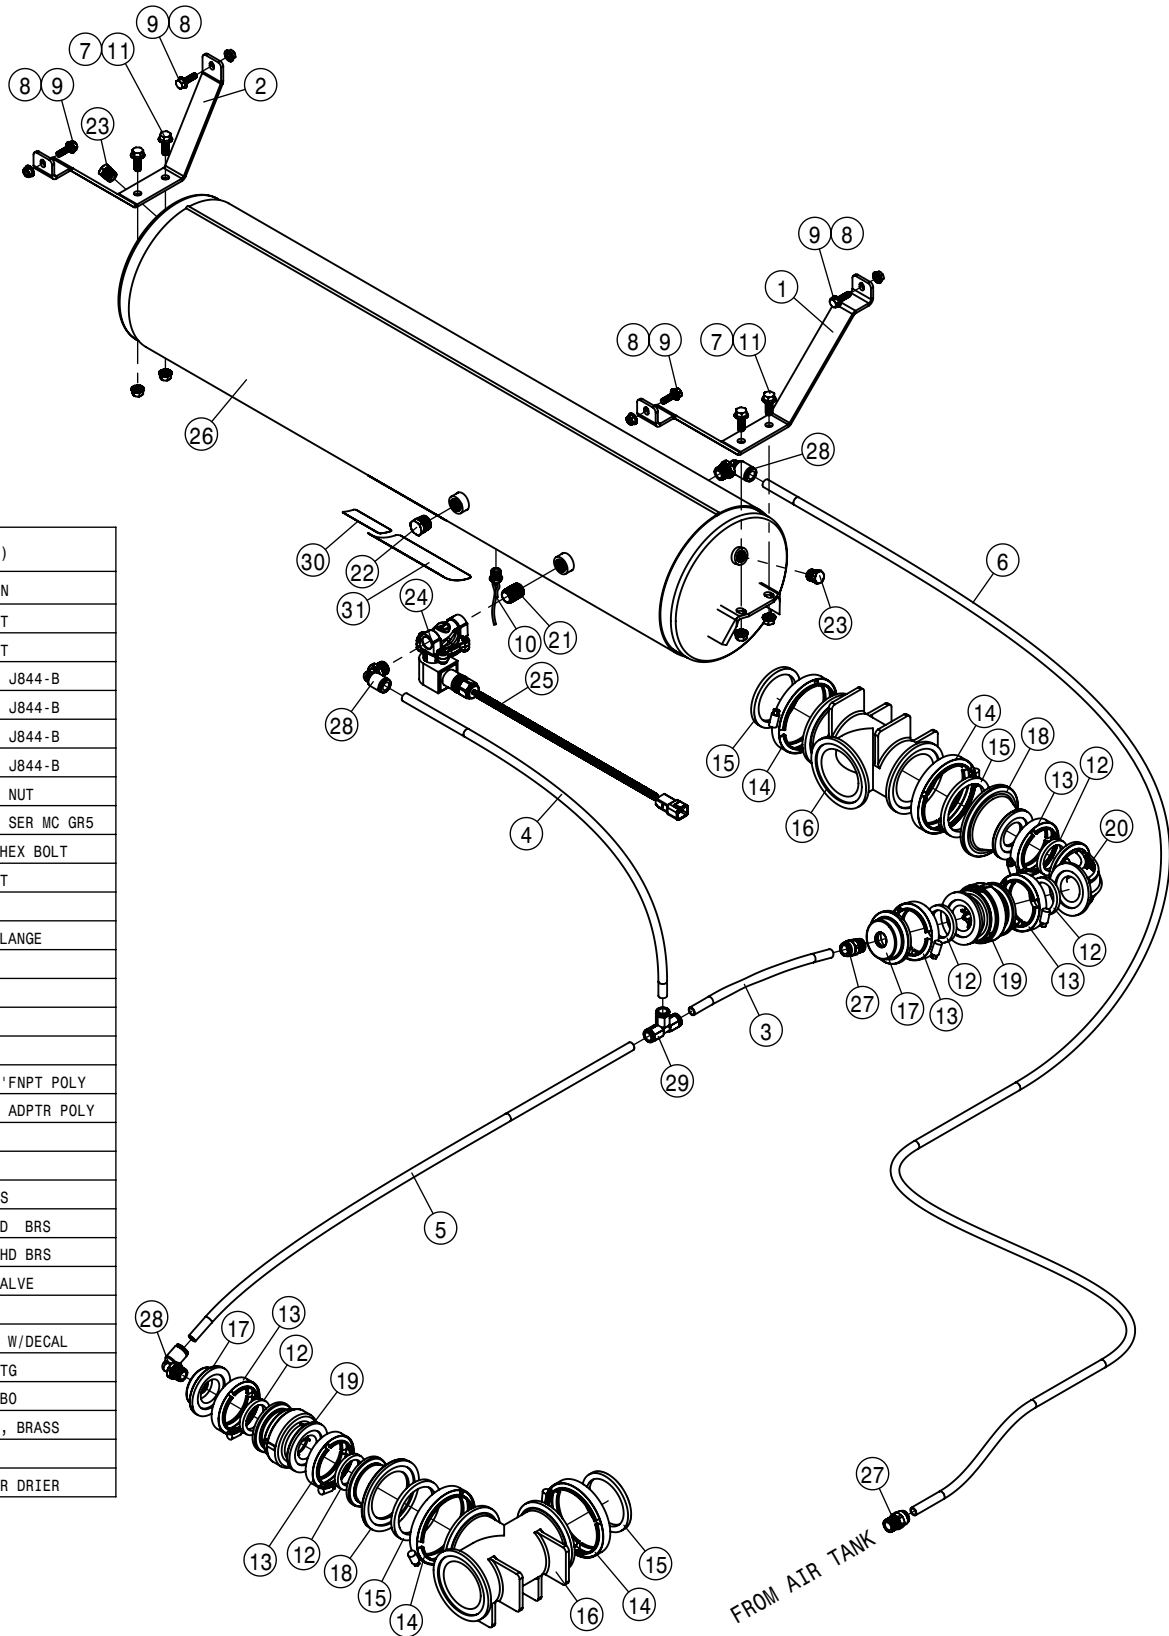

KEYPAD (DUAL PRODUCT)			
DET	QTY	P/N	DESCRIPTION
NS	1	294177	DUAL PRODUCT, CAB HARNESS
NS	1	294354	HARNESS, DUAL PRODUCT CHASSIS
3	1	344384	1.5" RAM BALL MNT BASE 2.50"
4	1	344491	RAM SHRT SCKT ARM 1.5" BALL
5	1	344492	RAM U BLT BASE 1.5 BALL
6	1	344556	SECTION KEYPAD STS' 15
7	1	344630	BRKT SECTION KEYPAD RAM MNT
8	4	470463	#8-32UNC HEX FLG NUT SER MC GR5
NS	1	694019	HARNESS, DUAL SOLU PUMP, RAVEN
10	4	903845	#8-32 UNC X 5/8 PHMS PH ZN