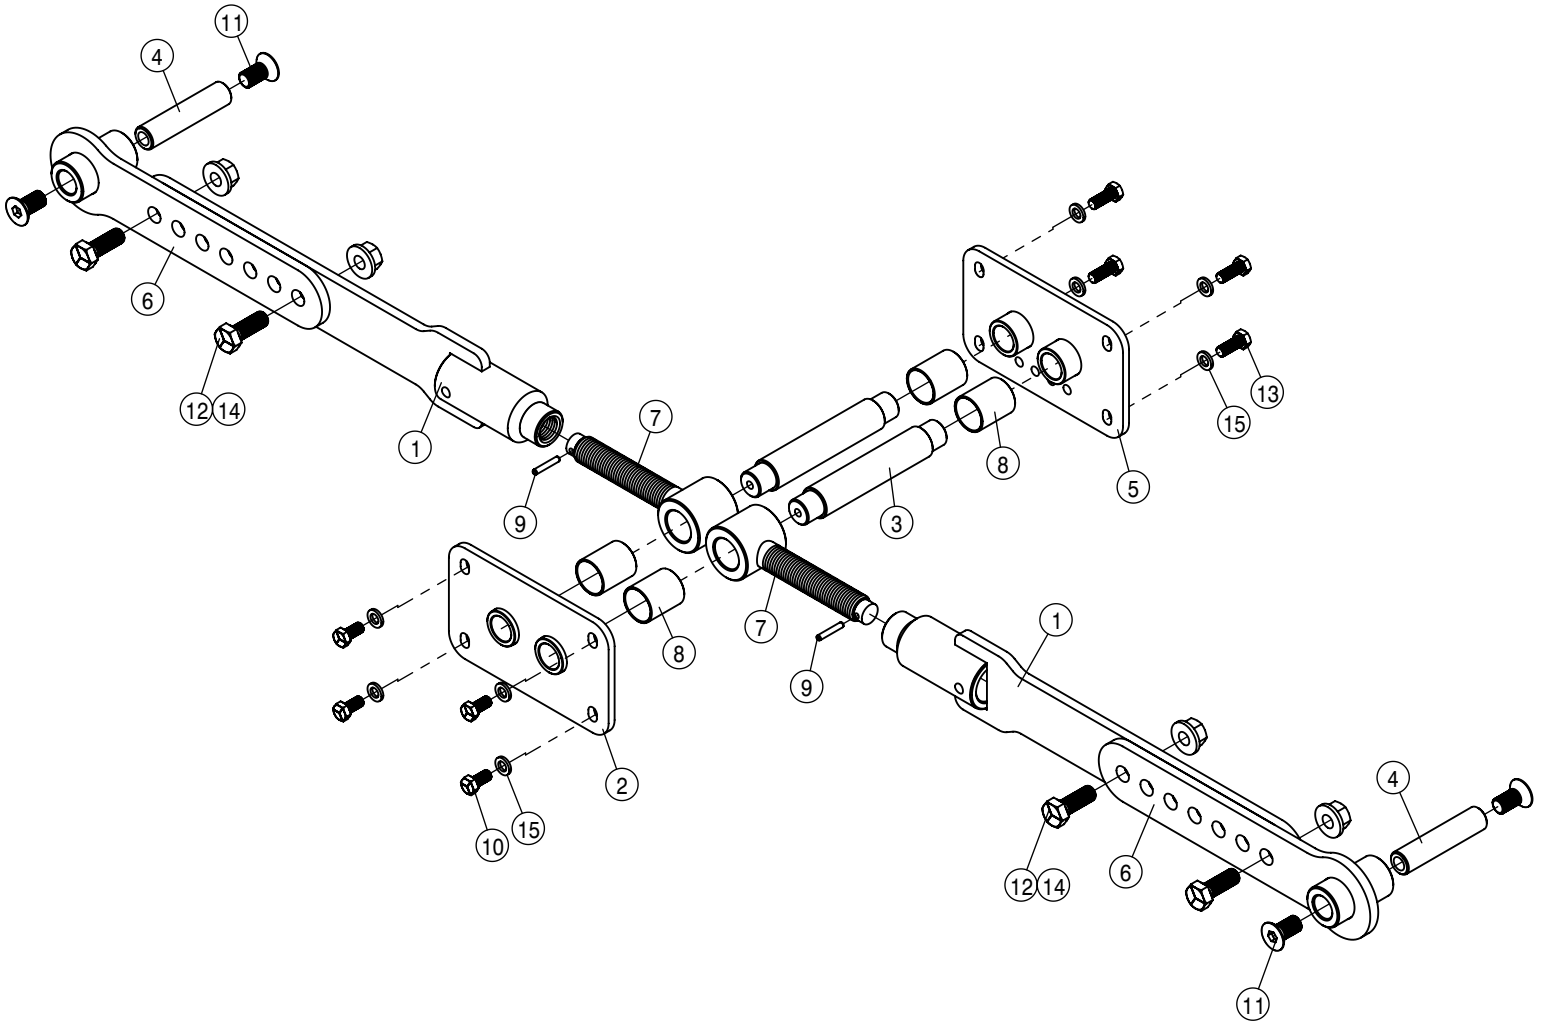

FRONT NO TREAD ADJUST ASSEMBLY				
DET	QTY	P/N	DESCRIPTION	
1	2	343192	MAN TRD TIE ROD CON BAR WLD	
2	1	361576	FRT TRD ADJ ACCESS PLT WLD	
3	2	361581	TRD ADJ CYL PIVOT PIN, M/F	
4	2	361582	TREAD ADJ CYL PIN, OUTER LEG	
5	1	361689	REAR TRD ADJ ACCESS PLT WLD 04	
6	2	361964	TREAD ADJ TIE ROD LEG BAR WLDT	
7	2	361970	TREAD ADJ TIE ROD ADJ BAR WLDT	
8	4	361973	TRD ADJ TIE ROD SPACER	
9	2	473805	ROLL PIN, 1/4 X 1 1/2	
10	4	900301	1/2UNF X 1 HHCS GR5 MC	
11	4	900391	3/4UNC X 1 1/2 FLT SOC CAP SCR	
12	4	900403	3/4UNC X 2 HHCS GR5 MC	
13	4	900522	1/2UNF X 1 1/4 HHCS GR5 MC	
14	4	910111	3/4-10UNC CTRLK FLG NUT MC GR5	
15	8	920504	HLOCK WASHER 1/2 MC