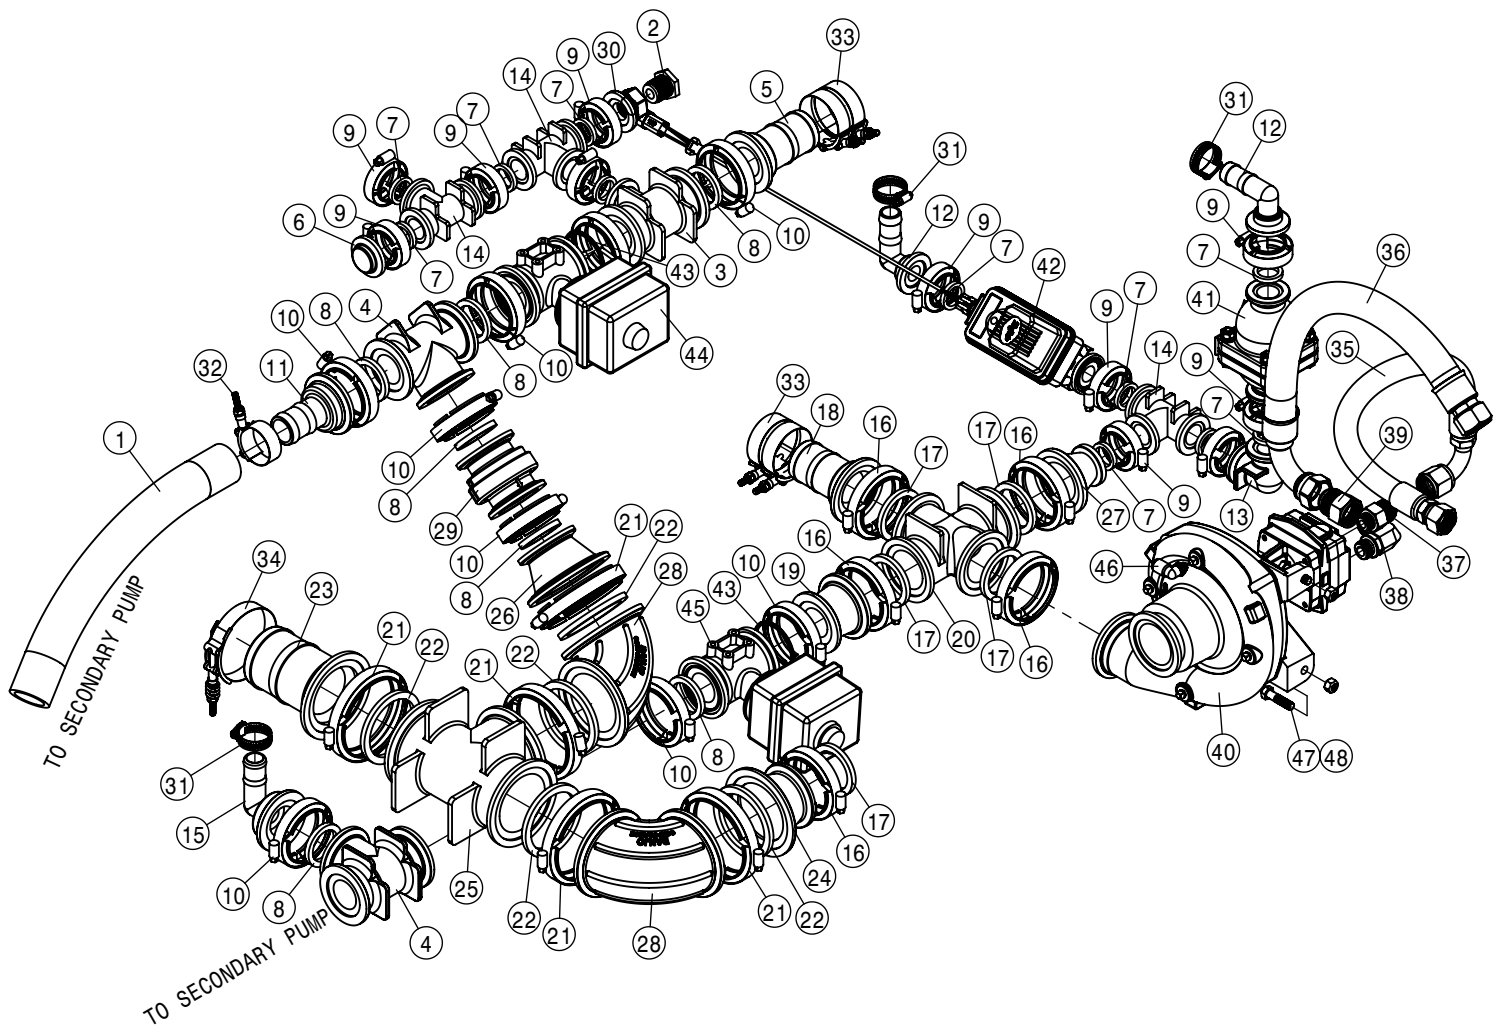

PRIMARY SOLUTION PUMP ASSEMBLY (DUAL PRODUCT)			
DET	QTY	P/N	DESCRIPTION
1	1	197124-016	HOSE 1 1/2 2-FBR BR BLK EPDM
2	1	500043	3/4NPT PIPE PLUG, POLY
3	1	500150	2" FLANGE-1" BRANCH TEE POLY
4	2	500151	2" FLANGE TEE, POLY
5	1	500154	2" FLANGE-2" HOSE BARB POLY
6	1	500155	1" FLANGE CAP PLUG POLY
7	11	500157	1" FLANGE GASKET EPDM
8	7	500158	1 1/2" GASKET FOR 2" FLANGE
9	11	500159	1" FLANGE CLAMP S.S.
10	9	500160	2" FLANGE CLAMP S.S.
11	1	500162	2" FLANGE-1 1/2 HOSE BARB POLY
12	2	500173	1"FLANGE-90-1"HOSE BARB POLY
13	1	500174	1" FLANGE-90-1" FLANGE LBOPOLY
14	3	500175	1" FLANGE TEE, POLY
15	1	500189	2" FLANGE-90-1" HOSE BARB POLY
16	5	500194	2" FP FLANGE CLAMP S.S.
17	5	500195	2" FP FLANGE GASKET EPDM
18	1	500196	2"FP FLANGE-2"HOSE BARB POLY
19	1	500199	2"FP FLANGE-2"FLAGE REDU POLY
20	1	500203	2"FP FLANGE CROSS POLY
21	5	500208	3" FLANGE CLAMP S.S.
22	5	500209	3" FLANGE GASKET EPDM
23	1	500210	3"FLANGE-3"HOSEBARB POLY
24	1	500212	3"FLANGE - 2" FP FLANGE ADTPTR

PRIMARY SOLUTION PUMP ASSEMBLY (DUAL PRODUCT)			
DET	QTY	P/N	DESCRIPTION
25	1	500217	3"FLANGE TEE POLY
26	1	500237	3"FLANGE-2" STD FLANGE ADPTR POLY
27	1	500244	2"FP FLANGE-1"FLAGE ADPTR POLY
28	2	500262	3"FLANGE-90-3"FLG SWEEP LBO
29	1	500264	2" CHECK STANDARD PORT
30	1	500375	1 FLANGE X .75" FNPT
31	3	520090	HOSECLAMP NO 16 STAINLESS
32	1	520133	1.81/2.06 T-BOLT HOSE CLAMP SS
33	4	520141	2.31/2.62 T-BOLT HOSE CLAMP SS
34	1	520145	3.56/3.88 T-BOLT HOSE CLAMP SS
35	1	617103	12-451TC-12FJX-12FJX90-22 H/A
36	1	617104	16-811-16FJX-16FJX90-26 H/A
37	1	618193	1 1/16MJIC-3/4MOR ADPTR
38	1	618279	1 1/16MJIC-90-7/8MOR LBO
39	1	618641	1 1/16FJIC -1 5/16MJIC ADPTR
40	1	691249	HYPRO PUMP, 9306C-HM5C-BU-001
41	1	696008	PRESS RELIEF VLV,100PSI,1"FLG
42	1	696196	3/4" ELEC BALL VALVE SS 1" FLG
43	2	696254	O-RING, KZCO FLANGED VALVE
44	1	696256	VALVE, KZCO C2F-60B-M-S9
45	1	696257	VALVE, KZCO C2F-62-Q-S9
46	1	711123	1/8MNPT-90-3/8 NYL TUBE LBO
47	2	900131	3/8UNC X 1 1/2 HEX BOLT
48	2	914004	3/8UNC HEX STOVER NUT