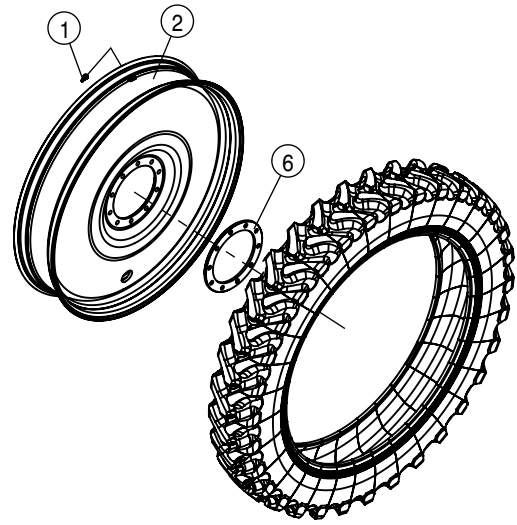

IF320/105 R54 RADIAL TIRE