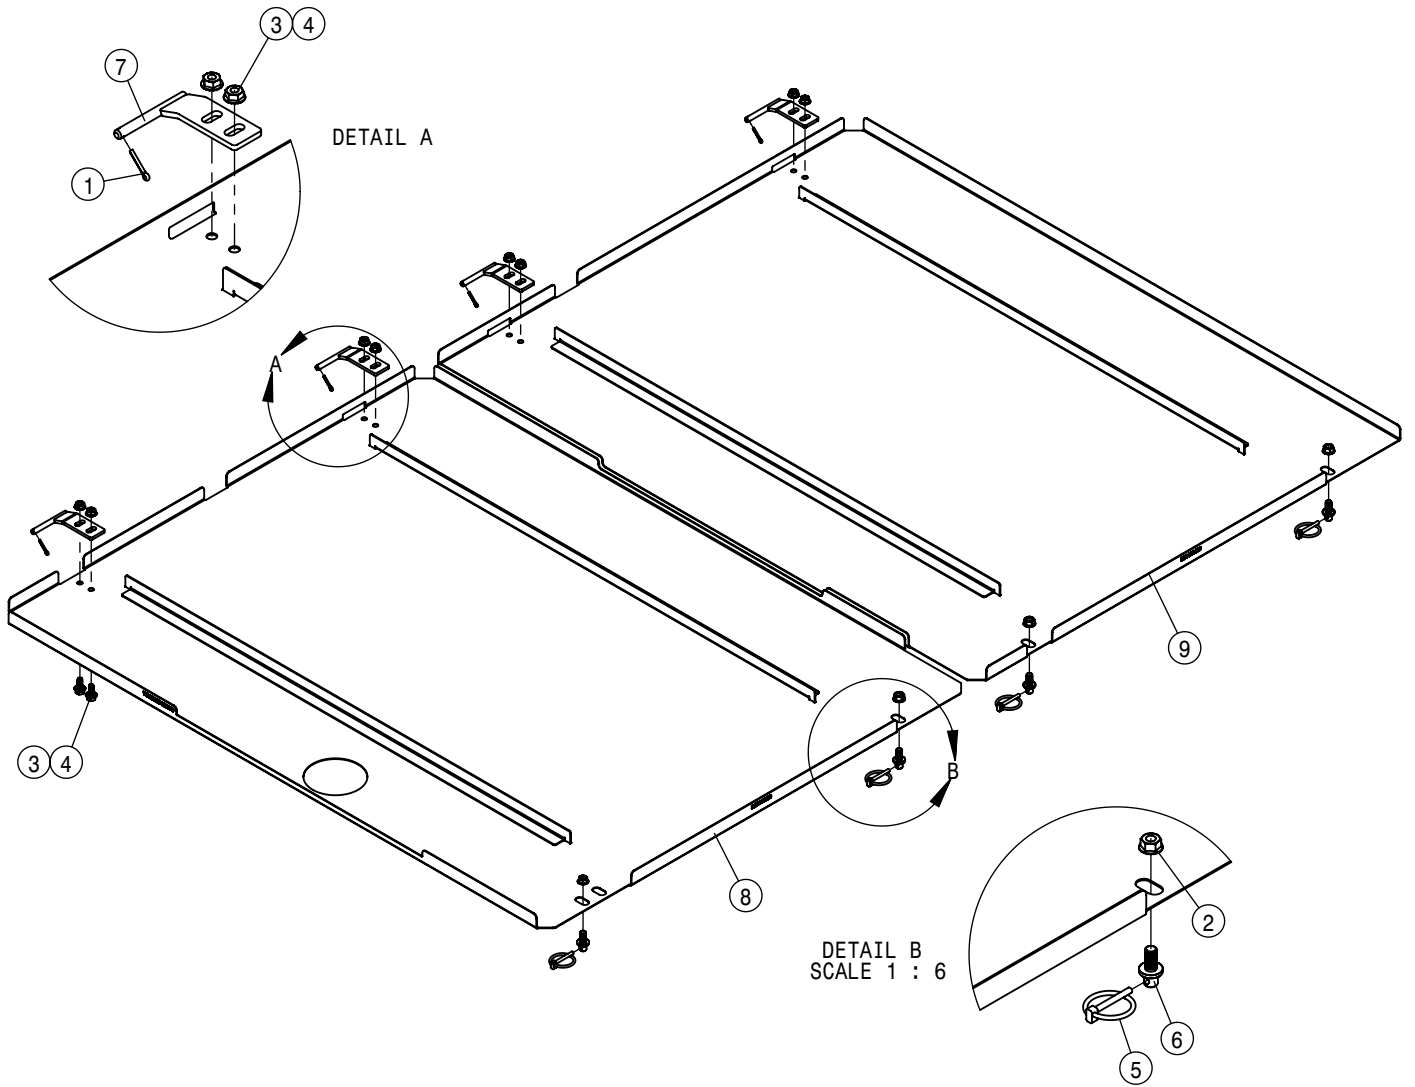

CENTER TALL CROP SHIELD ASSEMBLY			
DET	QTY	P/N	DESCRIPTION
1	4	470075	1/8 X 3/4 COTTER PIN
2	3	470087	3/8-16UNC HEX FLG NUT SER MC GR5
3	9	470113	5/16-18UNC HEX FLG NUT SER MC GR5
4	8	470233	5/16UNC X 3/4 HHSFB GR5 MC
5	4	470335	LINCHPIN, 3/16 X 1 1/4 GRIP
6	4	470520	HANGER PIN, 3/8UNC x .437Dx .500L
7	4	660578	HINGE - BELLY PAN, WLD
8	1	660579	BELLY PAN - SF SOLU FRT, WLD
9	1	660580	BELLY PAN-SF SOLU REAR, WLD