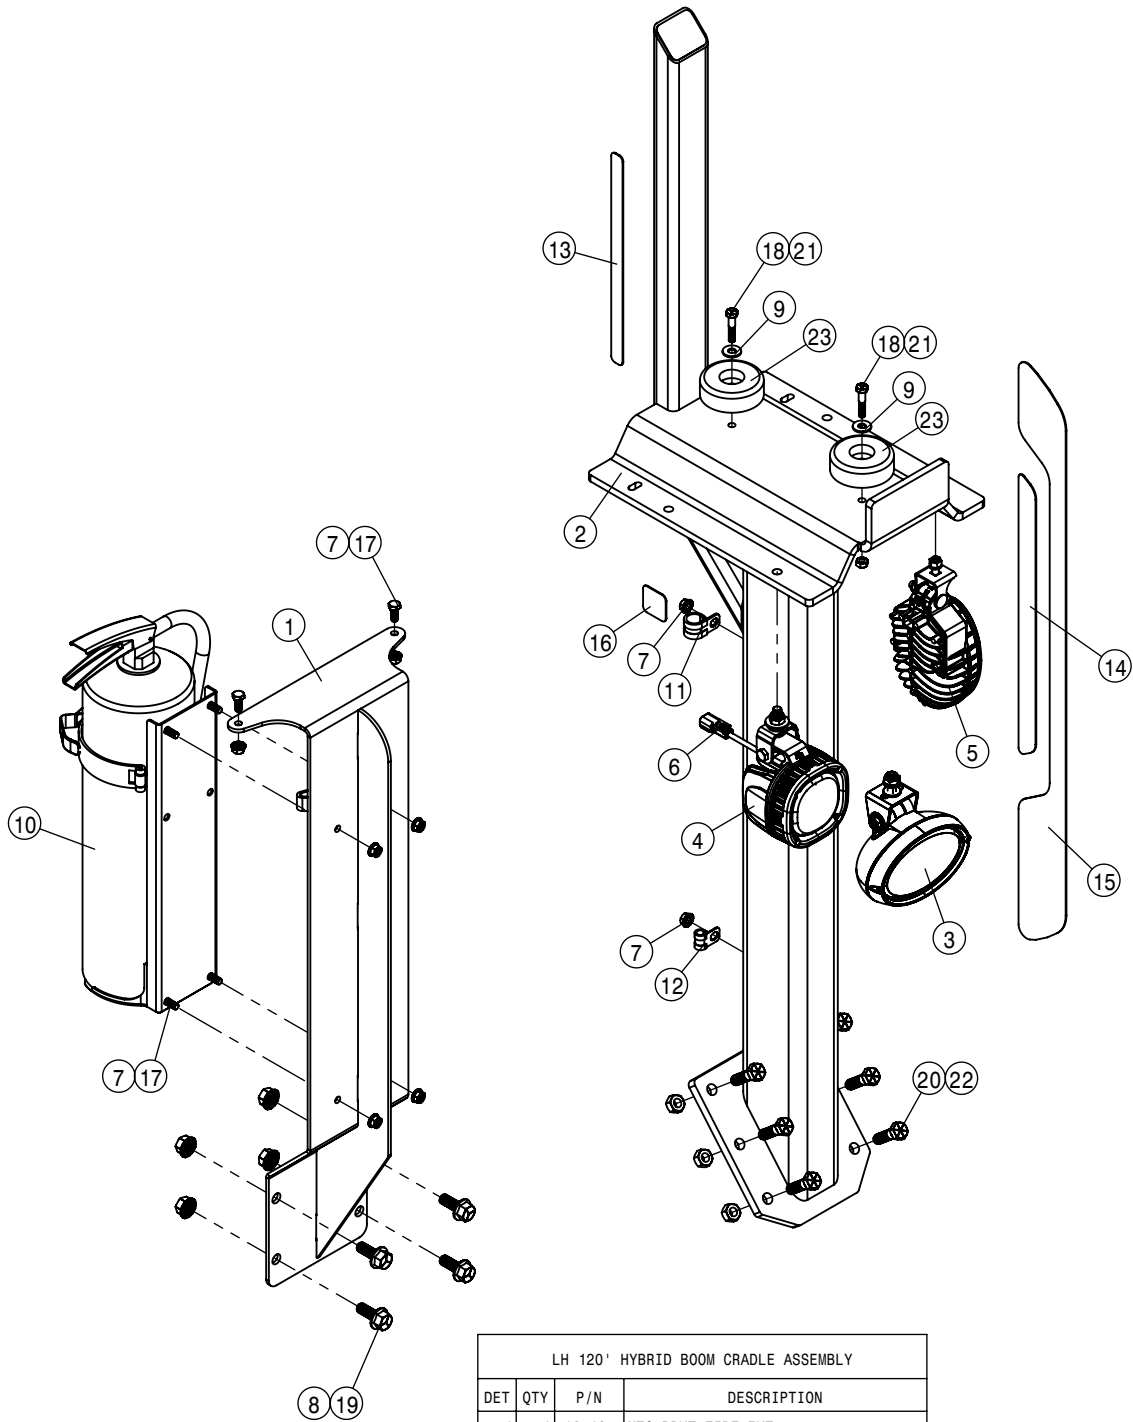

LH 120' HYBRID BOOM CRADLE ASSEMBLY			
DET	QTY	P/N	DESCRIPTION
1	1	167185	MTG BRKT-FIRE EXT
2	1	167755	BM CRADLE WLD-120 HYBRID
3	1	292614	WORKLIGHT - HALOGEN CLOSE RANGE
4	1	292618	WORKLIGHT-TYRI LED FLOOD
5	1	292917	LED LIGHT, AMBER
6	1	294299	TYRI JUMPER HARNESS
7	8	470113	5/16-18UNC HEX FLG NUT SER MC GR5
8	4	470360	1/2UNC SERR FLG HEX NUT
9	2	483040	USS FLAT WASHER 5/16 MC
10	1	490508	FIRE EXTINGUISHER 10LB ABC
11	1	520115	CUSH CLAMP,#12 0.75"D-3/4W LOOP
12	1	520167	CUSH CLAMP,#6 3/8D X 3/4W
13	1	650508	BM CRDL REFLECTOR, DTS
14	1	650549	REFLECTOR ORANGE STS REAR
15	1	650551	STS REFLECTOR LH REAR
16	1	650555	BOOM CRADLE DECAL, STS'17
17	6	900064	5/16UNC X 3/4" HEX BOLT
18	2	900067	5/16UNC X 1 1/2 HHCS GR5 MC
19	4	900517	1/2UNC X 1 1/4 HHSFB GR5 MC
20	6	900805	1/2UNC X 1 3/4 HHCS GR8 MC
21	2	914002	5/16-18UNC STOVER NUT MC GR5
22	6	914808	1/2-13UNC STOVER NUT MC GR8
23	2	N401204	BUMPER 3.00 DIA X 1.00