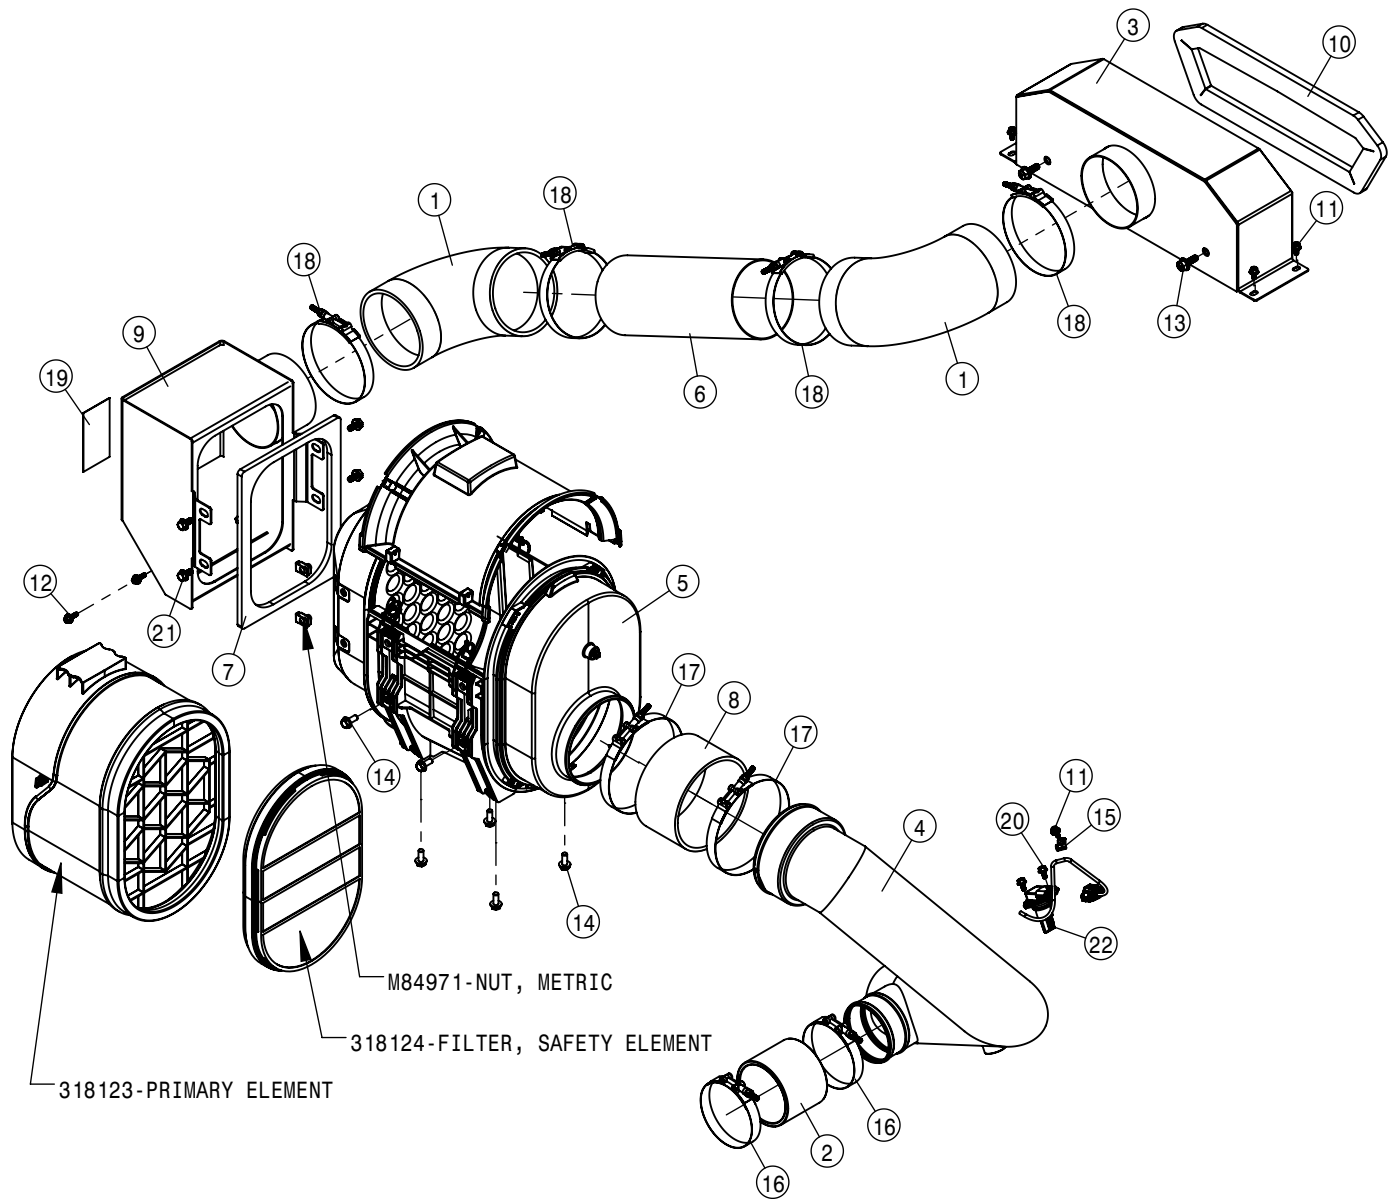

AIR CLEANER ASSEMBLY				
DET	QTY	P/N	DESCRIPTION	
1	2	311593	5" 90DEG ELBOW, RUBBER	
2	1	317296	STRAIGHT SLEEVE, 4.0" X 3.5"	
3	1	317936	AIR INTAKE BOX WLD	
4	1	318119	AIR INTAKE PIPE	
5	1	318122	AIR CLEANER PSD 12S	
6	1	318142	PIPE	
7	1	318145	FOAM ISOLATOR	
8	1	318154	EPDM SLEEVE 6"	
9	1	318155	AIR DUCT WLD W/DECAL	
10	1	318352	INTAKE AIR FOAM SEAL	
11	5	470122	1/4UNC X 1/2 HHSFB GR5 MC	
12	2	470231	1/4UNC X 1 HHSFB GR5 MC	
13	2	470460	3/8UNC X 1 HHSFB GR5 MC	
14	6	473873	M8 x 20MM LG SERR FLG HEX BOLT	
15	1	520119	CUSH CLAMP 3/16D X 1/2W	
16	2	520134	4.31/4.59 T-BOLT HOSE CLAMP SS	
17	2	520147	6.38/6.69 T-BOLT HOSE CLAMP	
18	4	520148	5.38/5.69 T-BOLT HOSE CLAMP SS	
19	1	650584	DECAL, WARNING, PRESSURE COOL	
20	2	910034	M6-1.0 X 12MM HHFB	
21	4	910050	M8-1.25 x 16MM HHFB	
22	1	RE547358	SENSOR,HUMIDITY/TEMP/PRESSURE