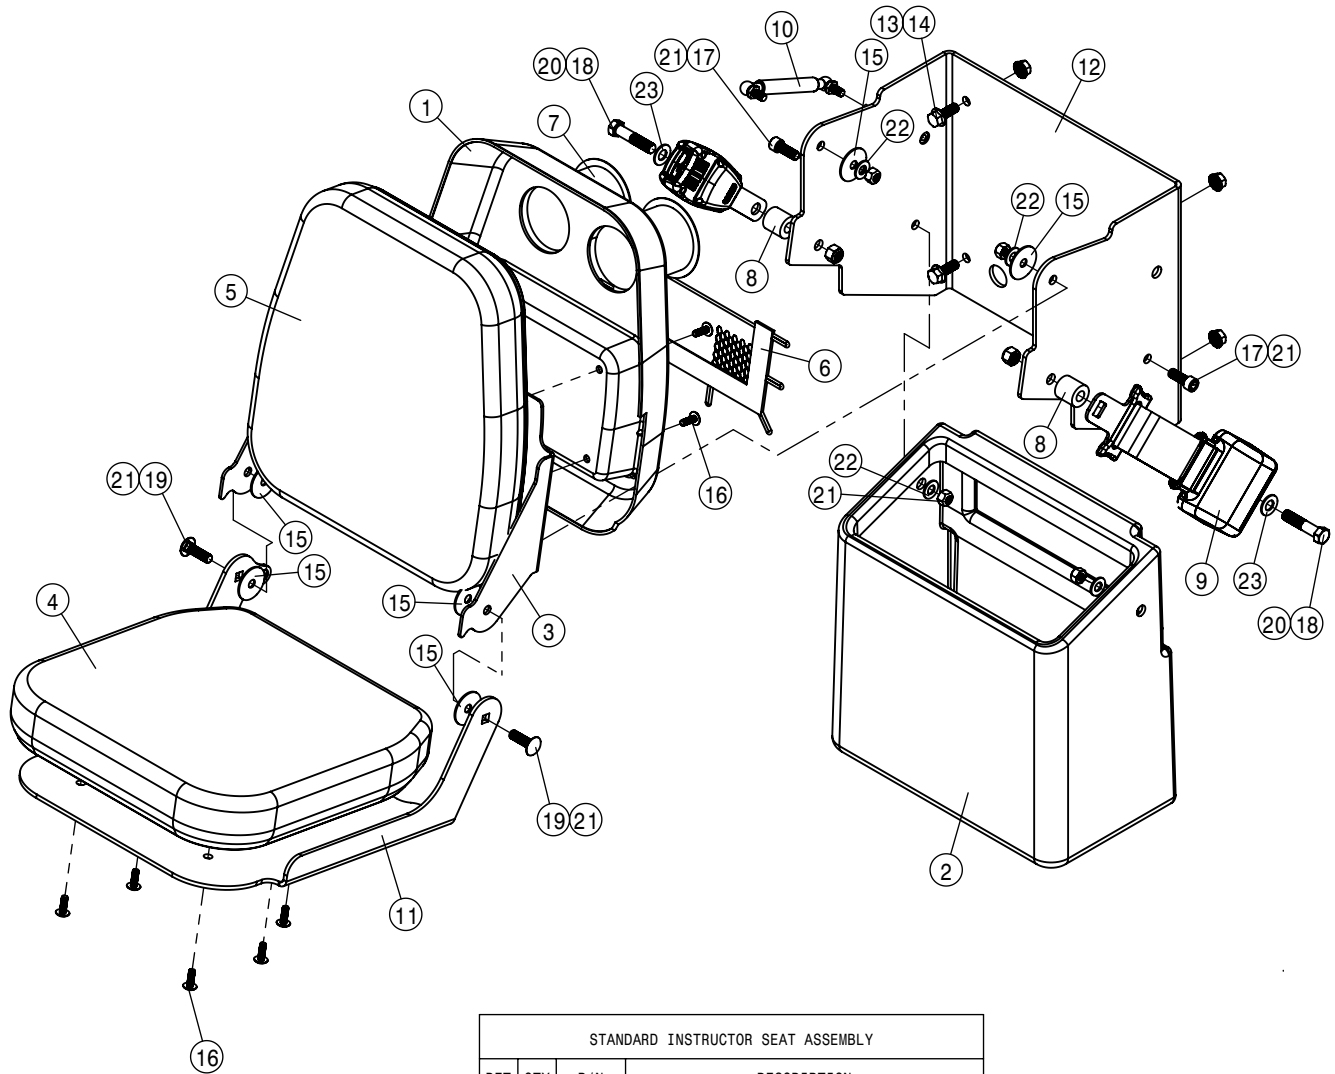

STANDARD INSTRUCTOR SEAT ASSEMBLY			
DET	QTY	P/N	DESCRIPTION
1	1	344162	PANEL BACK INSTRUCTOR SEAT BACK
2	1	344163	BIN STORAGE INSTRUCTOR SEAT
3	1	344166	BRKT BACK INSTRUCTOR SEAT MOUNT
4	1	344174	CUSH BASE INST SEAT STD
5	1	344175	CUSH BACK INST SEAT STD
6	1	344412	CARGO NET - INSTRUCTOR SEAT
7	2	344463	CUP HOLDER - SMALL
8	2	344489	INST SEAT BELT BUSHING, STS' 14
9	1	344493	INST SEAT BELT ASSY, STS' 14
10	1	344559	INST SEAT GAS SPRING, STS' 14
11	1	344564	BRKT BASE INST SEAT WLDT, STS' 14
12	1	344566	BRKT INST SEAT MT WLDT, STS' 14
13	4	470087	3/8UNC HEX SERR FLANGE NUT
14	4	470460	3/8 X 1" SERR FLG BOLT
15	6	470657	3/8 PTFE LOW-FRICT WASHER
16	10	472261	1/4UNC X 3/4 TRUSS HD BOLT
17	2	900172	3/8UNC X 1"SOC HD CAP SCR,ZINC
18	2	900235	7/16-20 HEX HEAD BOLT, GR 5
19	2	901130	3/8UNC X 1 1/4 CARR BOLT
20	2	910030	7/16UNF HEX NUT, NYLOC GR5
21	4	914004	3/8UNC HEX STOVER NUT
22	4	920002	3/8 SAE FLAT WASHER
23	2	920003	7/16 SAE FLAT WASHER