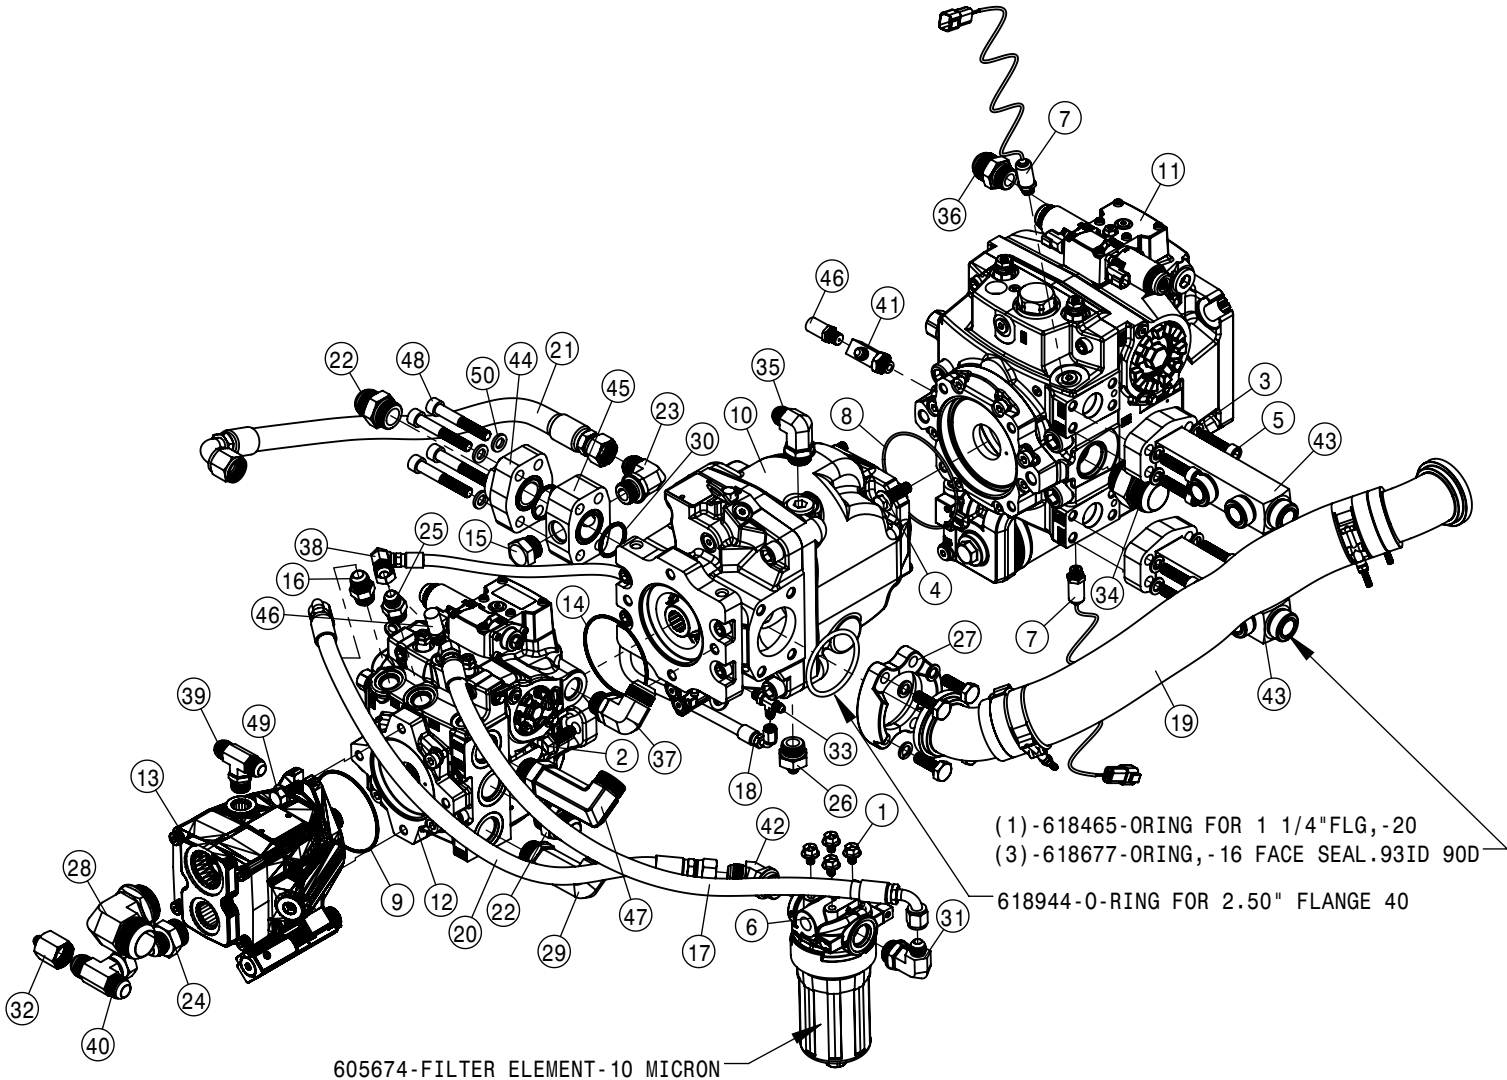

HYDROSTATIC PUMP WITH 80GPM PUMP

605674-FILTER ELEMENT-10 MICRON

HYDROSTATIC PUMP WITH 80GPM PUMP ASSEMBLY			
DET	QTY	P/N	DESCRIPTION
1	4	470319	3/8UNC X 1/2 HHSFB GR5 MC
2	2	470431	1/2UNC X 1 1/2 HHSFB GR5 MC
3	8	473784	12MM LOCK WASHER
4	4	473856	12MM-1.75 X 40MM SM FLANGED BOLT
5	8	473874	12MM-1.75X 40MM SOC HD CAP SCR
6	1	605671	FILTER ASSY, 10 MICRON
7	2	606196	PRESSURE TRANSDUCER, 9000 PSI
8	1	606197	O-RING, 4.73ID-.103CS-4.9430D
9	1	606357	O-RING, B-MT, 3.737ID X .103CS
10	1	606429	LS PUMP, 147CC
11	1	606522	H1 PUMP, 165CC, D/C MT, ISL
12	1	606678	H1P, 053CC, B/B MT
13	1	606679	PUMP-K2-038CC, SAE B MT, 15T
14	1	606977	O-RING, B-MT, 3.989ID X .103CS
15	1	610186	1 1/16MOR PLUG, HEX HEAD
16	1	611126	7/8MJIC-7/8MOR ADPTR
17	1	616627	08-451TC-08FJX-08FJX90-31 H/A
18	1	617102	04-451TC-06FJX-04FJX90-29 H/A
19	1	617518	40-7219-40C61FX45-40C61FX45-27H/A
20	1	617529	08-451TC-10FJX-10FJX90-31 H/A
21	1	617571	12-451TC-12FJX-12FJX90-23 H/A
22	2	618186	1 5/16MJIC-1 5/16MOR ADPTR
23	1	618248	1 1/16MJIC-90-1 1/16MOR LBO
24	1	618308	1 1/16MJIC-1 5/16MOR ADPTR
25	1	618327	3/4MJIC-7/8MOR ADPTR

HYDROSTATIC PUMP WITH 80GPM PUMP ASSEMBLY			
DET	QTY	P/N	DESCRIPTION
26	1	618344	9/16MJIC-1 1/16MOR ADPTR
27	1	618359	2 1/2" SPLIT FLANGE KIT #61
28	1	618432	1 7/8MJIC-90-1 7/8MOR LBO
29	1	618463	1 5/16MJIC-90-1 5/16MOR XL LBO
30	2	618465	O-RING FOR 1 1/4" FLANGE -20
31	1	618474	3/4MJIC-90-1 1/16MOR LBO
32	1	618483	1 1/16FJIC-9/16MJIC ADPTR
33	1	618509	7/16MOR RUN TEE-7/16MJIC
34	1	618527	1 7/8MJIC-1 5/8MOR ADPTR
35	1	618535	7/8MJIC-90-1 1/16MOR LBO
36	1	618558	1 5/16MJIC-1 1/16MOR ADPTR
37	1	618576	1 5/16MJIC-90-1 1/16MOR LBO
38	1	618609	3/4MJIC-90-3/4FJIC SWIV LBO
39	1	618637	7/8MOR BRANCH TEE-7/8MJIC
40	1	618660	1 1/16FJX BRANCH TEE-1 1/16MJ
41	1	618782	9/16MOR-9/16FOR-9/16MJIC BRNCH
42	1	618786	7/8MJIC-45-1 1/16MOR LBO
43	2	618876	1 1/4 FLG CD62 X 1 7/16 ORFS
44	1	618993	1 1/4 4-BOLT FLGX 5/16FOR C62
45	1	618994	1 1/4 4-BOLT FLG X #12FORPORT
46	2	619023	9/16 MOR DIAGNOSTIC FITTING
47	1	619180	1 5/16 MOR-90-1 7/16MORFS XL LBO
48	4	910047	1/2-13 UNC X 3 1/4 SHCS GR8 MC
49	2	910137	12MM-1.75X30MM SM FLG HEX BOLT
50	4	920504	HLOCK WASHER 1/2 MC