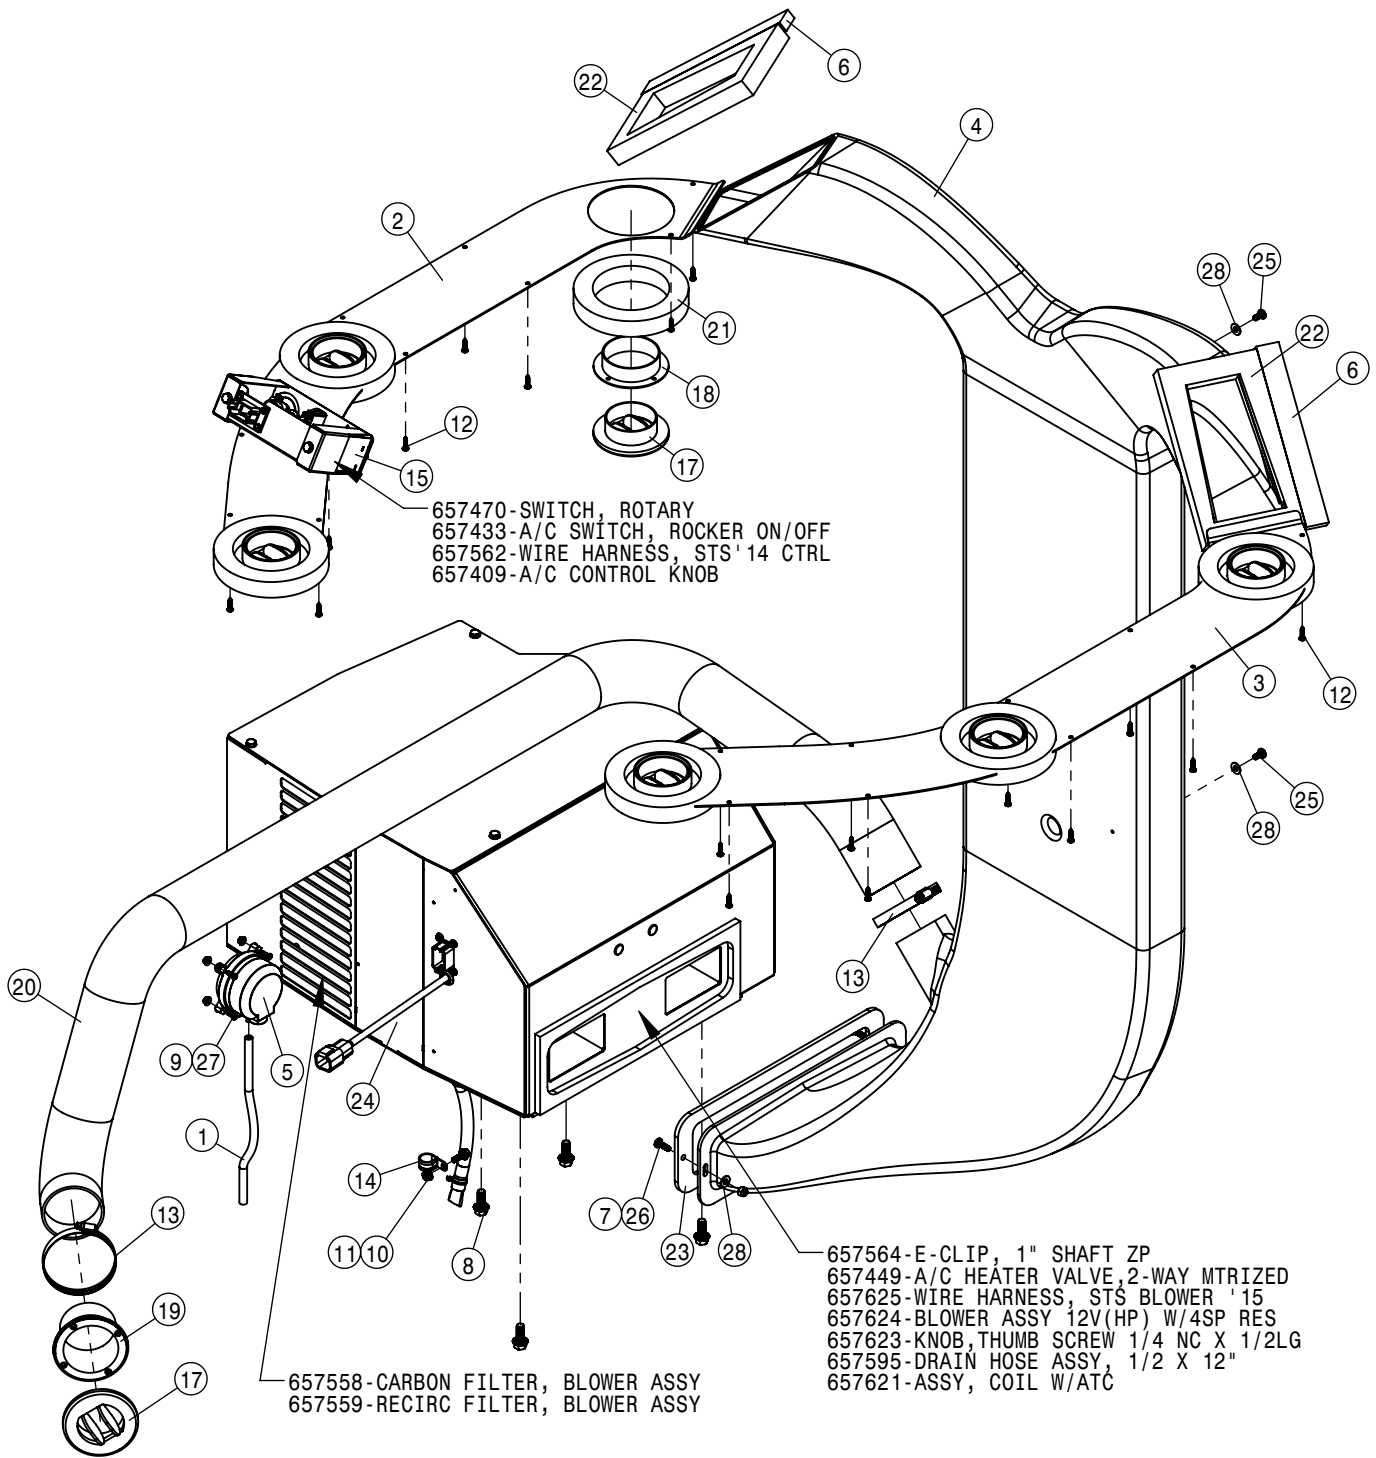

STANDARD HVAC ASSEMBLY			
DET	QTY	P/N	DESCRIPTION
1	1	317315	HOSE - HVAC PRESSURE
2	1	344361	PLATE, ROOF DUCT COVER RH, STSCAB' 14
3	1	344362	PLATE, ROOF DUCT COVER LH, STSCAB' 14
4	1	344366	DUCT HVAC - STS CAB
5	1	344425	PRESSURE SWITCH - HVAC
6	2	344576	TEMP SEAL DUCT, STS' 14
7	2	470089	1/4UNC HEX NYL-LOC NUT
8	4	470460	3/8 X 1" SERR FLG BOLT
9	4	470463	8-32 SERR FLANGE NUT
10	1	473832	1/4UNC HEX FLANGE LOCK NUT SS
11	1	473834	1/4UNC X 3/4 SER FLG BOLT SS
12	20	473990	#8 X 3/4 PHIL PAN SHTMTL(A)SCR
13	2	520052	HOSE CLAMP NO 52 STAINLESS
14	1	520104	CUSH HOSE CLMP,#12, 3/4D x 1/2W

STANDARD HVAC ASSEMBLY			
DET	QTY	P/N	DESCRIPTION
15	1	657542	HVAC CONTROL - MANUAL, STS' 14
NS	1	657544	HARNESS - HVAC MAN CONTROL
17	7	657546	LOUVER, 4" W/O MNT
18	6	657547	PANEL MNT, LOUVER (THK PANEL)
19	1	657548	PANEL MNT, LOUVER (THK PANEL)
20	1	657550	HOSE - 3IN HVAC
21	6	657552	GASKET SEAL ROOF LOUVER
22	2	657553	GASKET SEAL ROOF LOUVER
23	1	657556	GASKET SEAL ROOF LOUVER
24	1	657560	HVAC STANDARD CONTROL ENHANCED
25	2	903708	1/4UNC X1/2PHIL PANHD MACH SCR
26	2	903711	1/4UNC X3/4PHIL PANHD MACH SCR
27	4	903844	8-32 X 1/2 PHIL PANHD MACH SCR
28	4	920000	1/4 SAE FLAT WASHER