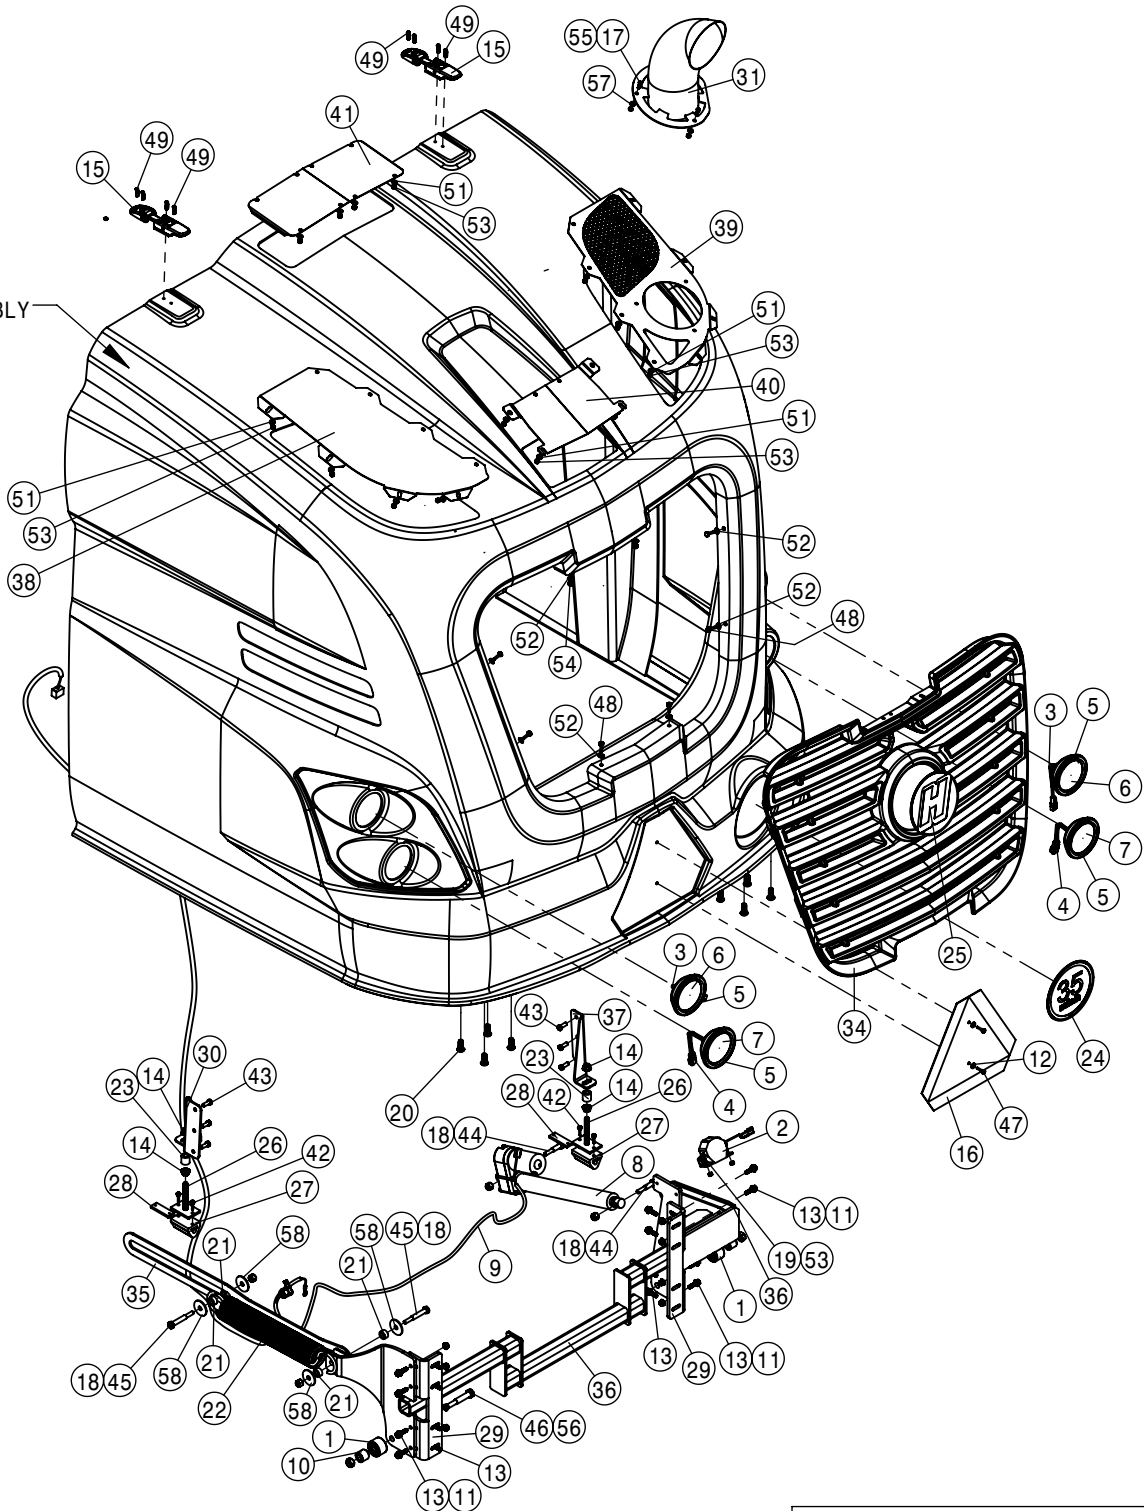

660878-HOOD ASSEMBLY

REAR ENGINE HOOD ASSEMBLY			
DET	QTY	P/N	DESCRIPTION
1	2	125056	TRACK ROLLER, 2.00 OD, .625 BORE
2	1	290061	ALARM, BACKUP 107DBA LT DUTY
3	2	290103	AMBER LIGHT PIGTAIL
4	2	290104	RED LIGHT PIGTAIL
5	4	290204	4" GROMMET FR 290200 & 290201
6	2	290205	OPTRONICS, 3 DIODE AMBER LED
7	2	290206	OPTRONICS, 3 DIODE RED LED
8	1	292247	ACTUATOR, 1500G-2000T, 12" STR
9	1	294053	HOOD ACTUATOR HARNESS
10	2	361679	BUMPER PIVOT BRG SPACER, STS 04
11	8	470087	3/8-16UNC HEX FLG NUT SER MC GR5
12	2	470212	1/4 BONDED SEALING WASH, SS
13	16	470329	3/8UNC X 1 1/4 HHCS GR5 MC
14	4	470360	1/2-13UNC HEX FLG NUT SER MC GR5
15	2	470368	LATCH W/KEEPER, FLEXIBLE LEVER
16	1	472249	SLOW MOVING VEHICLE SIGN
17	3	472345	1/4-20 UNC X 1 BHCS GR5 MC
18	4	473007	1/2-13UNC NYLOCK NUT MC GR5
19	2	473834	1/4UNC X 3/4 HHCS SS

REAR ENGINE HOOD ASSEMBLY			
DET	QTY	P/N	DESCRIPTION
20	8	473987	1/2UNC X 1 1/4 BUT SKTHD SCR
21	4	482029	SPACER, 1.0 OD, .53 ID
22	1	482030	EXT. SPRING OD-2.95" LG-20"
23	2	482031	SPACER, 1" OD, .53 ID X 1"L
24	1	650224	DECAL, 35MPH ID SYMBOL, VINYL
25	1	650910	DECAL HAGIE DOT GRILLE
26	2	660224	ENG HOOD BUMPER WLD, STS 04
27	2	660226	ENG HOOD BUMPER, STS 04
28	2	660227	ENG HOOD BUMPER KEEPER, STS 04
29	2	660526	ENGINE HOOD BLKHD MNT BRKT STS'14
30	1	660832	LH HOOD BMRP MT BRKT STS'17
31	1	660837	6" EXHAUST STACK WLD, STS
NS	1	660843	MACHINE MODEL DECAL SHEET
33	1	660879	STS HOOD DECAL SHEET '17
34	1	660911	GRILL ASSY, STS
35	1	660916	HOOD LIMIT BAR
36	1	660917	HOOD HINGE WLD QSL STS'17
37	1	660920	ENG HOOD BMRP MT BRKT
38	1	660923	LH HOOD SCREEN, STS

REAR ENGINE HOOD ASSEMBLY			
DET	QTY	P/N	DESCRIPTION
39	1	660924	RH HOOD SCREEN, STS
40	1	660927	REAR CTR SCREEN, STS
41	1	660928	FRT CTR SCREEN, STS
42	4	900003	1/4UNC X 1 HHCS GR5 MC
43	6	900129	3/8UNC X 1 HHCS GR5 MC
44	2	900268	1/2UNC X 2 1/2 HHCS GR5 MC
45	2	900272	1/2UNC X 3 1/2 HHCS GR5 MC
46	2	900341	5/8UNC X 3 3/4 HHCS GR5 MC
47	2	900449	1/4UNC X 1 HHCS SS
48	8	900489	5/16UNC X 1 HHCS SS
49	8	903893	10-32 X 1" PHIL PAN MACH SCR
50	1	910027	#10-32UNF HEX NUT MC GR5
51	30	910112	SAE FLAT WASHER 1/4 SS
52	16	910113	SAE FLAT WASHER 5/16 SS
53	32	910118	1/4-20UNC NYLOCK NUT SS
54	8	910132	5/16-18UNC NYLOCK NUT SS
55	3	914000	1/4-20UNC STOVER NUT MC GR5
56	2	914010	5/8-11UNC STOVER NUT MC GR5
57	3	920000	SAE FLAT WASHER 1/4 MC
58	4	920029	FENDER WASHER 21/40 MC