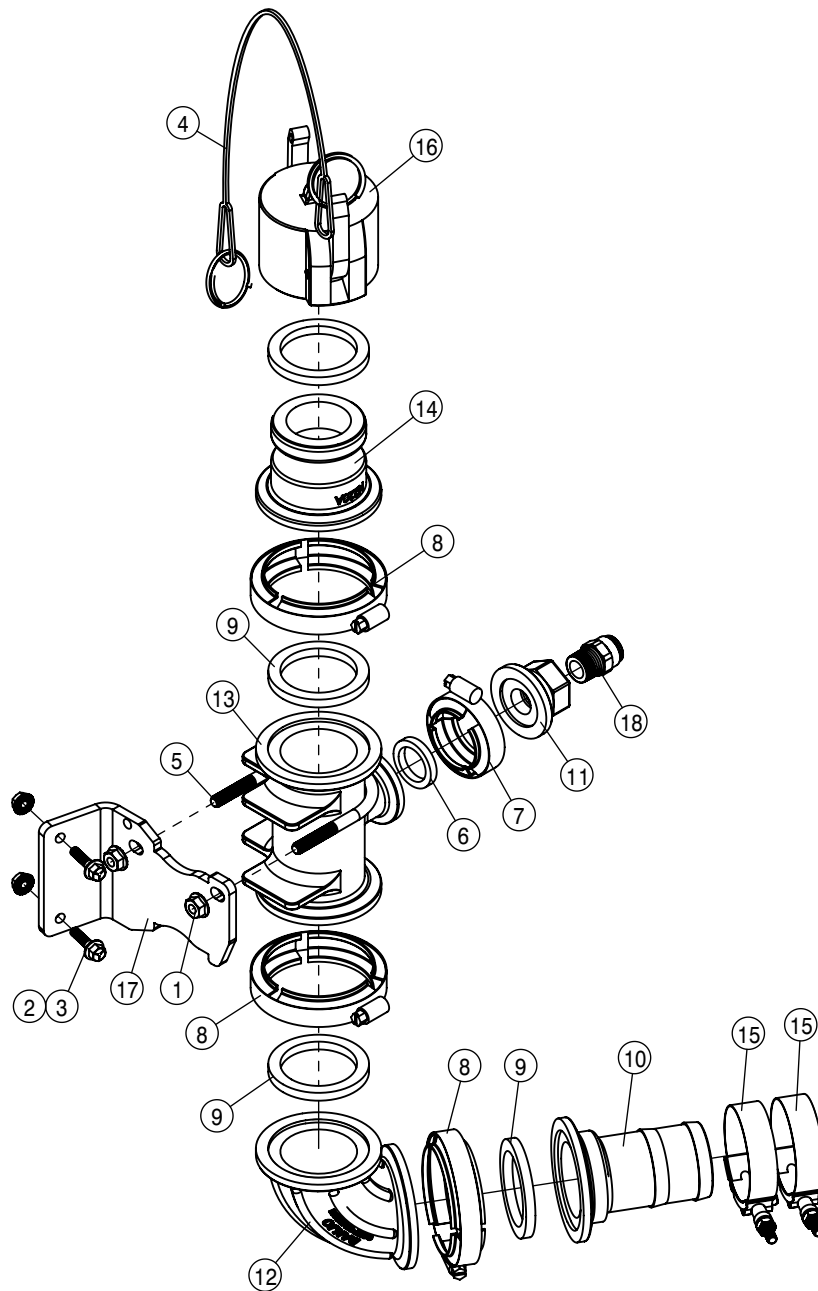

FRONT SOLUTION QUICK ATTACH ASSEMBLY			
DET	QTY	P/N	DESCRIPTION
1	2	470113	5/16-18UNC HEX FLG NUT SER MC GR5
2	2	470121	1/4-20UNC HEX FLG NUT SER MC GR5
3	2	470231	1/4UNC X 1 HHSFB GR5 MC
4	1	470322	LANYARD 8" NYLON LOOP/LOOP
5	1	472195	5/16UNC-2 11/16ID-3 9/16U-BOLT
6	1	500157	1" FLANGE GASKET EPDM
7	1	500159	1" FLANGE CLAMP S.S.
8	3	500194	2" FP FLANGE CLAMP S.S.
9	3	500195	2" FP FLANGE GASKET EPDM
10	1	500196	2"FP FLANGE-2"HOSE BARB POLY
11	1	500238	1" FLANGE PLUG W/1/2"FNPT POLY
12	1	500254	2"FP FLANGE-90-2"FP SWEEP LBO
13	1	500272	2" FP FLANGE TEE X 1" FLANGE TEE
14	1	500407	2" FP X 2" MALE COUPLER
15	2	520141	2.31/2.62 T-BOLT HOSE CLAMP SS
16	1	690623	CAP FOR 2.00 MALE COUPLER POLY
17	1	701582	QUICK TACH MT STS '18
18	1	711037	1/2MNPT-1/2 NYL TUBE FTG