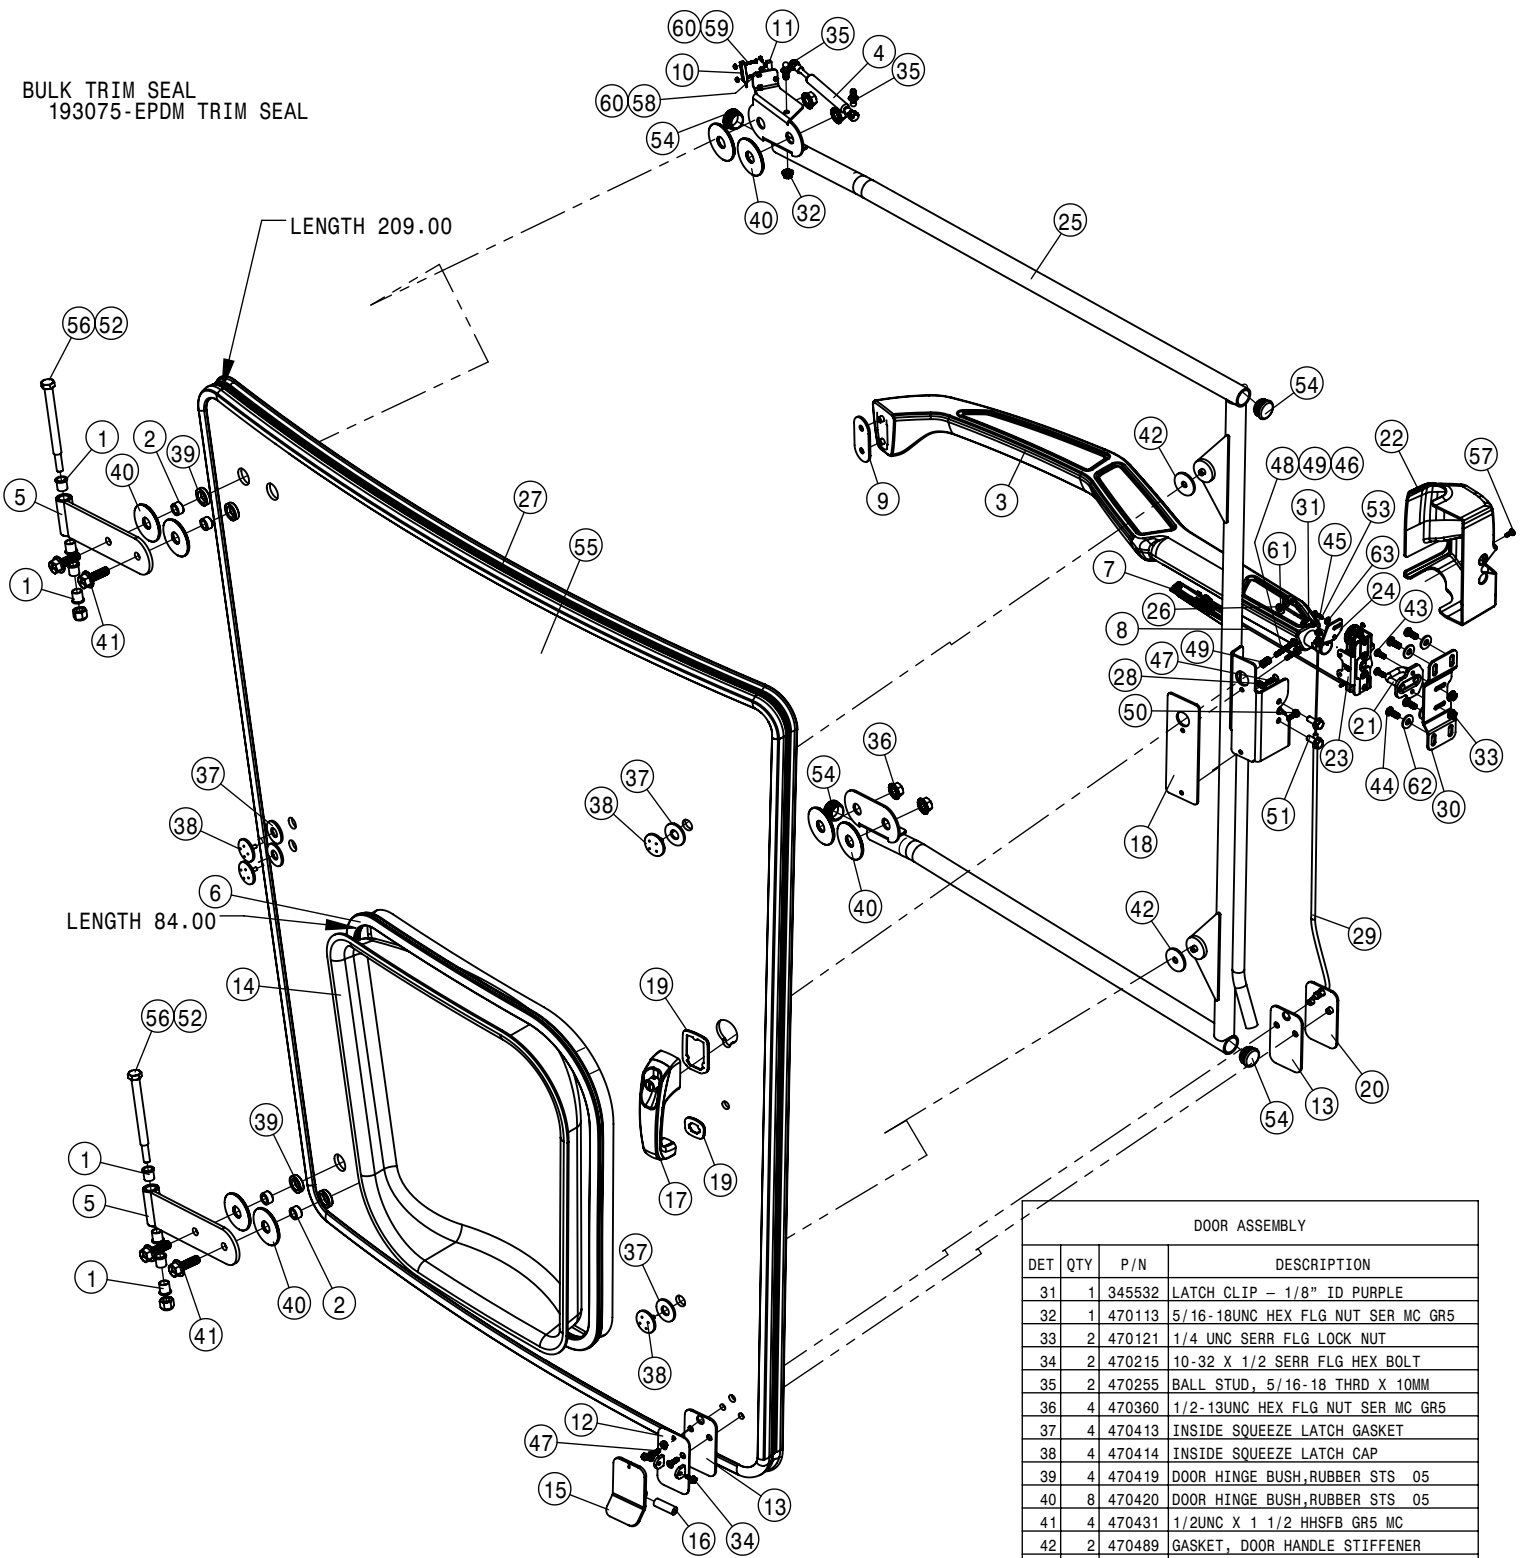

BULK TRIM SEAL
193075-EPDM TRIM SEAL

DOOR ASSEMBLY			
DET	QTY	P/N	DESCRIPTION
1	8	127506	NYLON FLANGE BRG, STS
2	4	343335	DOOR HINGE GLASS BUSH, CAB 05
3	1	344331	DOOR LATCH TUBE MOLDED, STSCAB'14
4	1	344335	GAS CYLINDER 40LB 2.0 STROKE
5	2	344336	DOOR HINGE WLDT, STSCAB'14
6	1	344482	TRIM SEAL - BUBBLE STS
7	1	344508	DOOR LOCK KIT, STS'14
8	1	344510	DOOR LATCH ROD, STS'14
9	1	344551	GASKET - DOOR ARM REST MOUNT
10	1	344560	DOOR SWITCH, STS'14
11	1	344561	DOOR SWITCH MAGNET, STS'14
12	1	344592	FOOT PEDAL BASE WDLT, STS'15
13	2	344600	FOOT PEDAL MT GASKET, STS'15
14	1	344610	DOOR BUBBLE INSERT, STS'15
15	1	344611	FOOT PEDAL WDLT, STS'15

DOOR ASSEMBLY			
DET	QTY	P/N	DESCRIPTION
16	1	344618	FOOT PEDAL PIVOT PIN, STS'15
17	1	344620	DOOR HANDLE PUSH BUTTON'15
18	1	344625	DOOR HANDLE MT GASKET, STS'15
19	1	344627	DOOR HANDLE GASKET, STS'15
20	1	344628	FOOT PEDAL MT WDLT, STS'15
21	1	345068	8MM HOOP FOR DOOR LATCH
22	1	345089	DOOR LATCH COVER, STS'19
23	1	345253	DOOR LATCH - 8MM HOOK
24	1	345254	DOOR LATCH BARREL PLT
25	1	345255	CAB DOOR FRAME WLD
26	1	345256	DOOR LATCH ROD, STS'19
27	1	345258	WEATHERSTRIP- DOOR SEAL 5232MM
28	1	345261	6MM U-SHIELD CLIP SPEED NUT
29	1	345262	HANDS FREE RELEASE CABLE '19
30	1	345526	DOOR LATCH 8MM HOOP MT

DOOR ASSEMBLY			
DET	QTY	P/N	DESCRIPTION
31	1	345532	LATCH CLIP - 1/8" ID PURPLE
32	1	470113	5/16-18UNC HEX FLG NUT SER MC GR5
33	2	470121	1/4 UNC SERR FLG LOCK NUT
34	2	470215	10-32 X 1/2 SERR FLG HEX BOLT
35	2	470255	BALL STUD, 5/16-18 THRD X 10MM
36	4	470360	1/2-13UNC HEX FLG NUT SER MC GR5
37	4	470413	INSIDE SQUEEZE LATCH GASKET
38	4	470414	INSIDE SQUEEZE LATCH CAP
39	4	470419	DOOR HINGE BUSH,RUBBER STS 05
40	8	470420	DOOR HINGE BUSH,RUBBER STS 05
41	4	470431	1/2UNC X 1 1/2 HHSFB GR5 MC
42	2	470489	GASKET, DOOR HANDLE STIFFENER
43	2	472344	1/4UNCX5/8 ALHD BUTTON CAP SCR
44	4	472375	5/16UNC X 3/4 BUTN CAP SCR BLK
45	1	473004	#10-32UNF NYLOCK NUT MC GR5
46	1	473758	6MM X 1.00 NYLON-LOCK HEX NUT
47	3	473761	6MM-1.00 X 20MM FLT HD SCREW
48	1	473762	6MM-1.00 X 45 PAN HD PHL SCREW
49	1	473767	6MM-1.00 HEX NUT
50	2	473787	6MM-1.00 X 25MM HEX BOLT GR8
51	2	473873	M8 X 20MM LG SERR FLG HEX BOLT
52	2	473988	1/2-13UNC NYLOCK NUT SS
53	1	473990	#8 X 3/4 PHIL PAN SHITML(A)SCR
54	6	629779	CAPLUG, 1 1/4" RD, BLK POLY
55	1	658105	GLASS DOOR, STS'15
56	2	900348	1/2UNC X 6 HHCS SS
57	1	903706	10-32X1/2 PHIL PAN MACH SCR
58	2	903904	4-40 X 3/8 PHIL PAN MACH SCR
59	2	903906	#4-40 X 5/8 PHIL PAN HD SCREW
60	4	910031	#4-40UNC NYLOCK NUT MC GR2
61	2	910112	1/4 SAE FLAT WASHER SS
62	4	910133	USS FLAT WASHER 5/16 BZ
63	1	920021	# 8 SAE FLAT WASHER