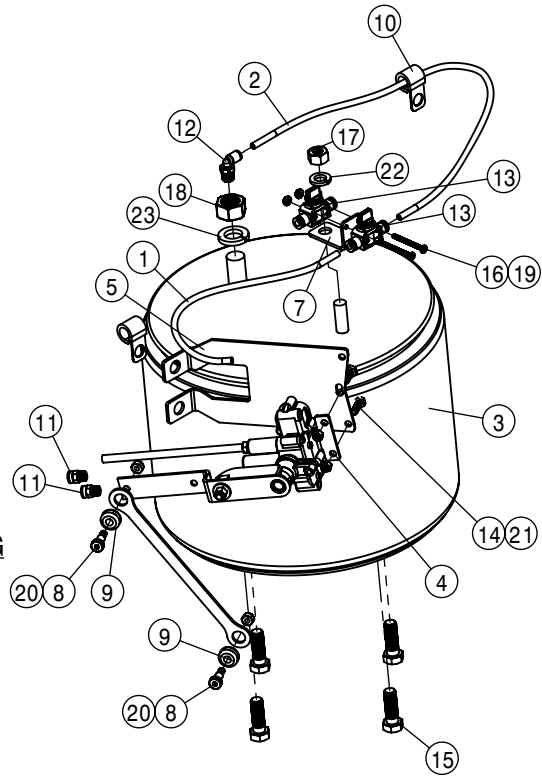

LEFT AIR BAG

REAR AIR BAG ASSEMBLY			
DET	QTY	P/N	DESCRIPTION
1	1	195906-011	1/40D AIR BRAKE TUBING J844-A
2	1	195906-022	1/40D AIR BRAKE TUBING J844-A
3	2	311080	AIRIDE SPRING, 11.81 BASE
4	2	358832	AIRIDE SPRING CTRL VALVE 98
5	2	360140	AIRRIDE VALVE BRACKET
6	2	360141	LINK-AIR VALVE, FRONT MOUNT
7	1	360147	AIR DUMP VLV BRKT,STS 15
8	4	470607	1/4UNC-5/16 X .50 SHLDR SCR SS
9	4	470608	GROMMET-.31 ID X .56 PD X .19 PG
10	3	520164	CUSH HOSE CLAMP,#9, 9/16D X 3/4W
11	4	711036	1/8MNPT-1/4 NYL TUBE FTG
12	2	711040	1/4MNPT-90-1/4 NYL TUBE LBO
13	2	711053	AIR VALVE, 1/4 NYL TUBE
14	4	900002	1/4UNC x 3/4 HEX BOLT
15	8	900265	1/2UNC X 1 1/2 HEX BOLT
16	2	903854	8-32 X 1 3/4 PHIL PN MACH SCR SS
17	2	910008	1/2UNC HEX NUT
18	2	910013	3/4UNF HEX NUT
19	2	910024	8-32 HEX NUT
20	4	910118	1/4-20UNC NYLOCK NUT SS
21	4	914000	1/4UNC HEX STOVER NUT
22	2	920504	1/2 LOCK WASHER
23	2	920506	3/4 LOCK WASHER