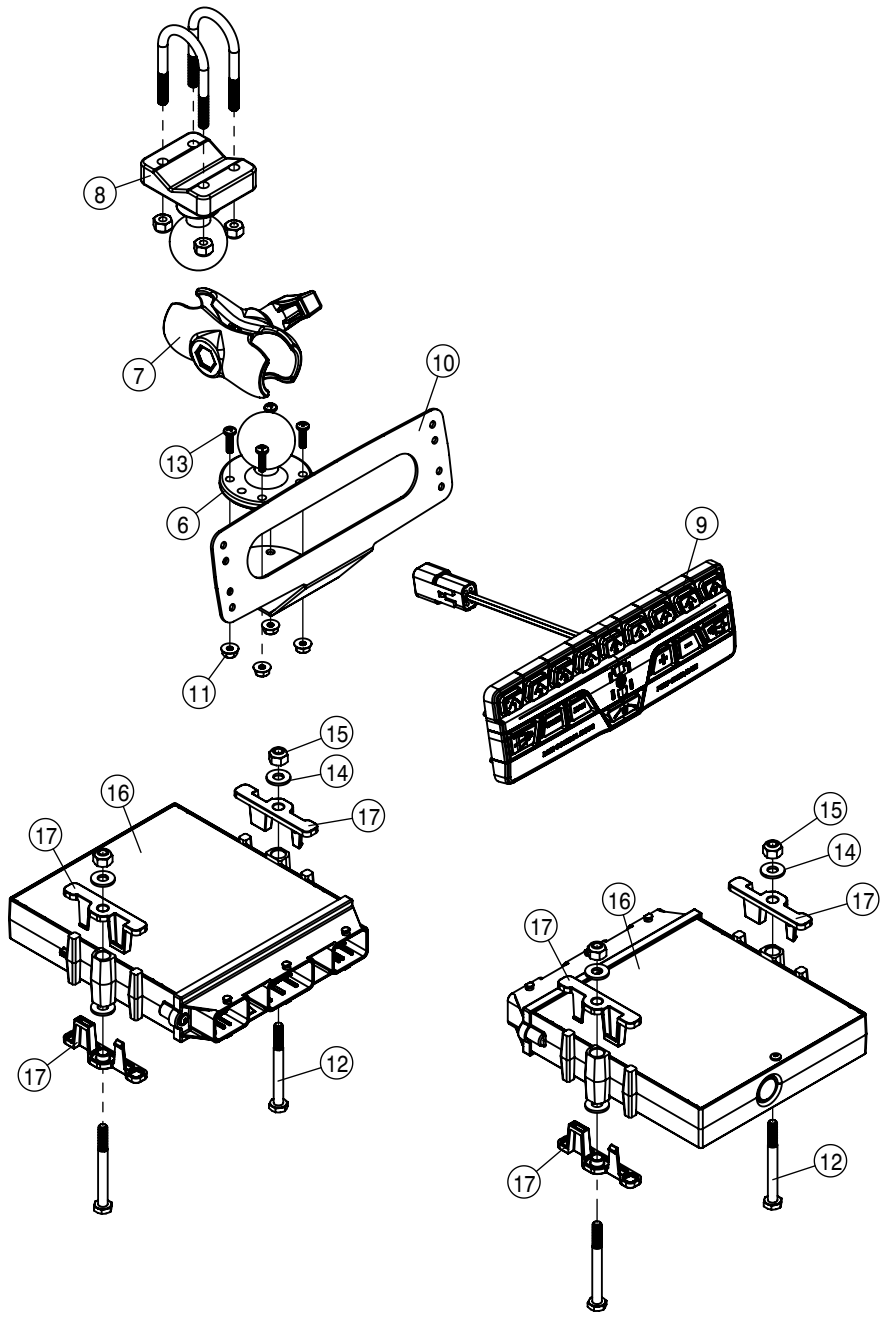

KEYPAD (DUAL PRODUCT)			
DET	QTY	P/N	DESCRIPTION
NS	1	294177	DUAL PRODUCT, CAB HARNESS
NS	1	294220	HARNESS, PRESSURE TRANS EXTEN
NS	2	294366	HARNESS,GRC INTERCONNECT
NS	1	294389	HARNESS, TANK VLV SPLIT/EXTN
NS	1	294434	HARNESS, CHASSIS DUAL PROD
6	1	344384	1.5" RAM BALL MNT BASE 2.50"
7	1	344491	RAM SHRT SCKT ARM 1.5" BALL
8	1	344492	RAM U BLT BASE 1.5 BALL
9	1	344556	SECTION KEYPAD STS'15
10	1	344630	BRKT SECTION KEYPAD RAM MNT
11	4	470463	8-32 SERR FLANGE NUT
12	4	900465	1/4UNC X 2 1/2 HHCS SS
13	4	903845	8-32 X 5/8 PHIL PAN MACH SCR
14	8	910112	SAE FLAT WASHER 1/4 SS
15	4	910118	1/4-20UNC NYLOCK NUT SS
16	2	PF81019	ELEC CNTL UNIT, GS2 RATE CNTLR
17	8	R231112	CONTROLLER ISOLATOR