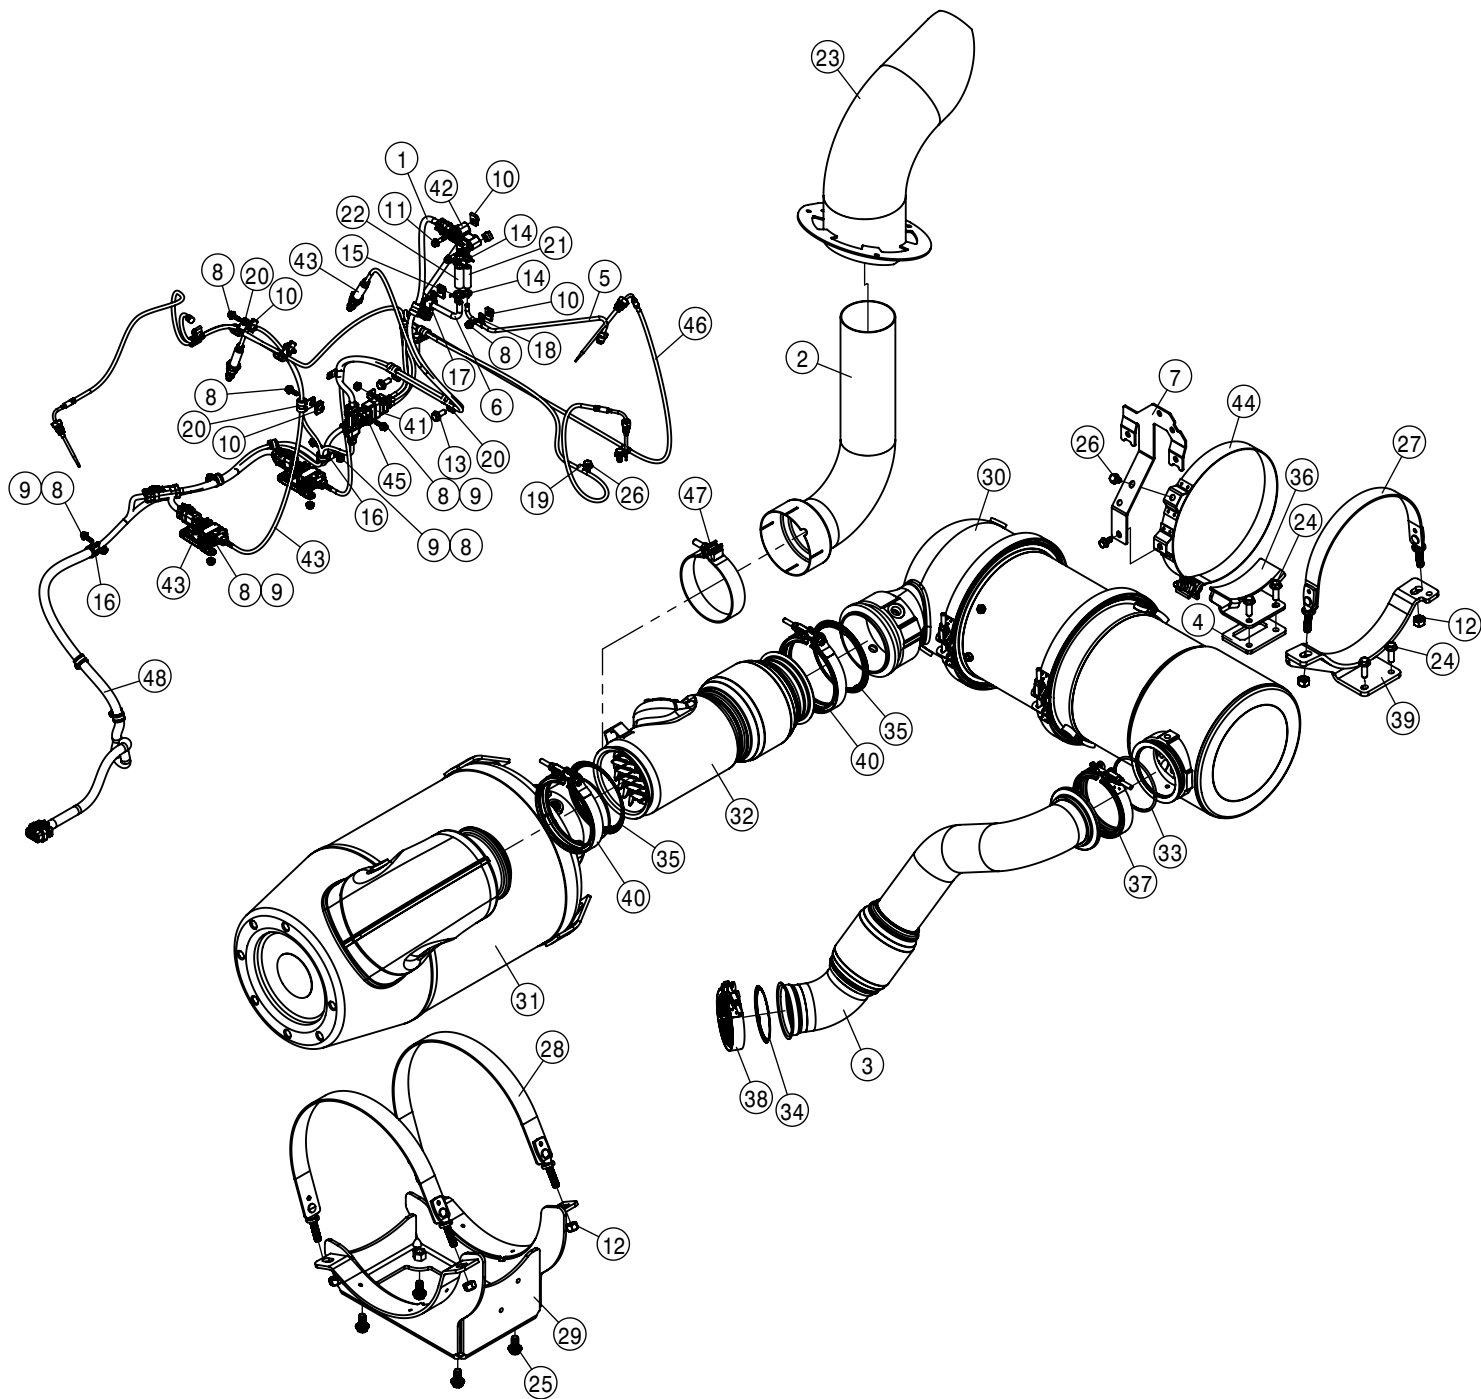

6.8L EXHAUST ASSEMBLY			
DET	QTY	P/N	DESCRIPTION
1	1	294404	A/T PRESSURE SNSR MOD EXT. HAR
2	1	318171	PIPE, EXHAUST OUT
3	1	318176	TURBINE OUT PIPE, JD 6068
4	1	318178	SPACER PLT
5	1	318182	TUBE, DPF IN, SIZE 5 6.8L
6	1	318183	TUBE, DPF OUT, SIZE 5 6.8L
7	1	318194	PRESS SENSOR MT
8	20	470118	1/4UNC X 3/4 HHSFB GR5 MC
9	13	470121	1/4-20UNC HEX FLG NUT SER MC GR5
10	9	470386	1/4 -20 SPRING NUT LUG
11	2	470407	1/4UNC X 1 1/4 HHSFB GR5 MC
12	6	473846	12MM-1.75 HEX STOVER NUT
13	2	473873	M8 x 20MM LG SERR FLG HEX BOLT
14	2	520006	HOSE CLAMP NO 8 DBL WIRE
15	2	520007	HOSE CLAMP NO 11 DBL WIRE
16	6	520104	CUSH HOSE CLMP,#12, 3/4D x 1/2W
17	1	520118	CUSH CLAMP,#8 1/2D X 1/2W

6.8L EXHAUST ASSEMBLY			
DET	QTY	P/N	DESCRIPTION
18	1	520119	CUSH CLAMP 3/16D X 1/2W
19	3	520125	CUSH CLMP,#5, 5/16DX1/2W
20	9	520163	CUSH HOSE CLAMP,#8, 1/2D X 3/4W
21	1	601060	HOSE, 1/4ID x 1.75 MUL FIB SIL
22	1	601061	HOSE, 3/8ID x 1.75 MUL FIB SIL
23	1	660837	6" EXHAUST STACK WLD, STS
24	5	910048	M10- 1.5 X 30MM HHSFB
25	4	910049	M12-1.75 X 25MM HHSFB
26	4	910050	M8-1.25 x 16MM HHFB
27	1	AT366596	ATD STRAP SIZE 5
28	2	AT374215	STRAP ASSY RIVETED #8 ATD
29	1	AT406129	BRKT ASSY, SCR
30	1	DZ100497	SIZE 5 DOC/DPF ASSY
31	1	DZ107530	GEN 1.5 SIZE 5 SCR (180,A0)
32	1	FA318061	EXHAUST PIPE, DECOMP TUBE
33	1	R300529	WILLS RING
34	1	R529510	GASKET-V CLAMP Ø110

6.8L EXHAUST ASSEMBLY			
DET	QTY	P/N	DESCRIPTION
35	2	R529640	GASKET-V CLAMP Ø150
36	1	re331858	SUPPORT, SIZE 5 AFTERTREATMENT
37	1	RE298757	5.00 DIA QUICK LATCH, V-BAND
38	1	RE304965	4.33 DIA. QUICK LATCH, V-BAND
39	1	RE331857	SUPPORT, SIZE 5 AFTERTREATMENT
40	2	RE540348	5.88 DIA. QUICK LATCH, V-BAND
41	1	RE542006	STRAP,TEMP SENDOR MT W/CUSHION
42	1	RE546719	PRESSURE SENSOR, DELTA
43	2	RE552182	CHEMICAL SENSOR, NOX, 12V
44	1	RE562639	CLAMP SIZE 5, DPF MOUNT
45	1	RE562716	HARNESS, TEMP MODULE
46	1	RE566739	TEMPERATURE SENSOR,DOC/DPF/SCR
47	1	RE567361	CLAMP BAND
48	1	RE567753	HRNS, REMOTE AT JUMPER