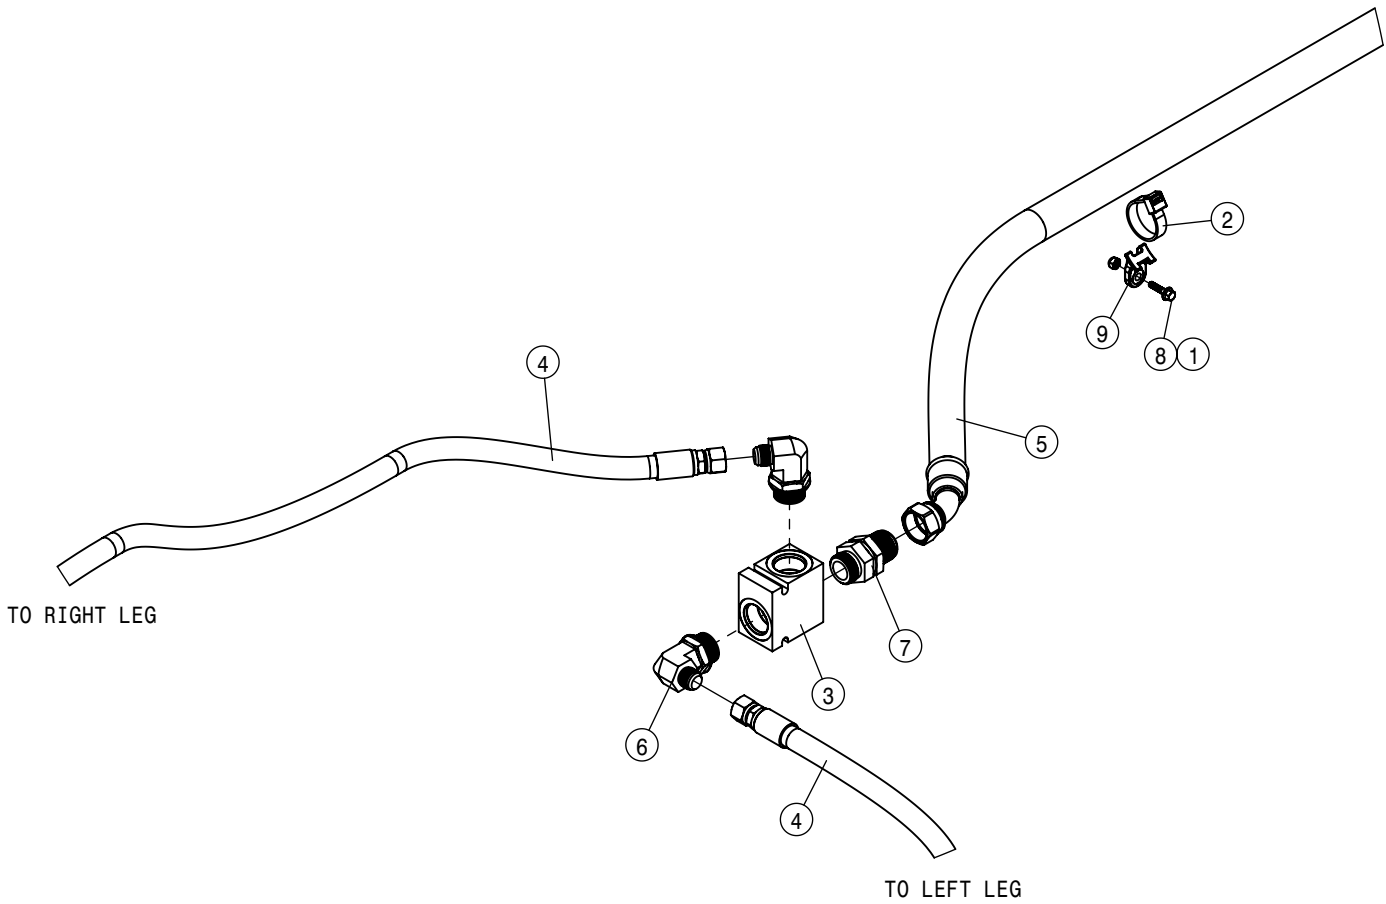

FRONT CASE DRAIN MANIFOLD ASSEMBLY			
DET	QTY	P/N	DESCRIPTION
1	1	470089	1/4UNC HEX NYL-LOC NUT
2	3	470555	CABLE TIE, 1/2 X 15" BLACK NYL
3	1	606454	MANIFOLD 16-2 SAE16 PORT
4	2	617539	10-451TC-10FJX-10FJX90-219 H/A
5	1	618375	16-811-16FJX-16FJX45-128 H/A
6	2	618589	7/8MJIC-90-1 5/16MOR LBO
7	1	618845	1 5/16-12UN BLKHD CONNECTOR
8	1	910124	1/4UNC X 1 HHSFB SS
9	3	H224072	HELLERMANTYTON HDM320BHIHSUVH4