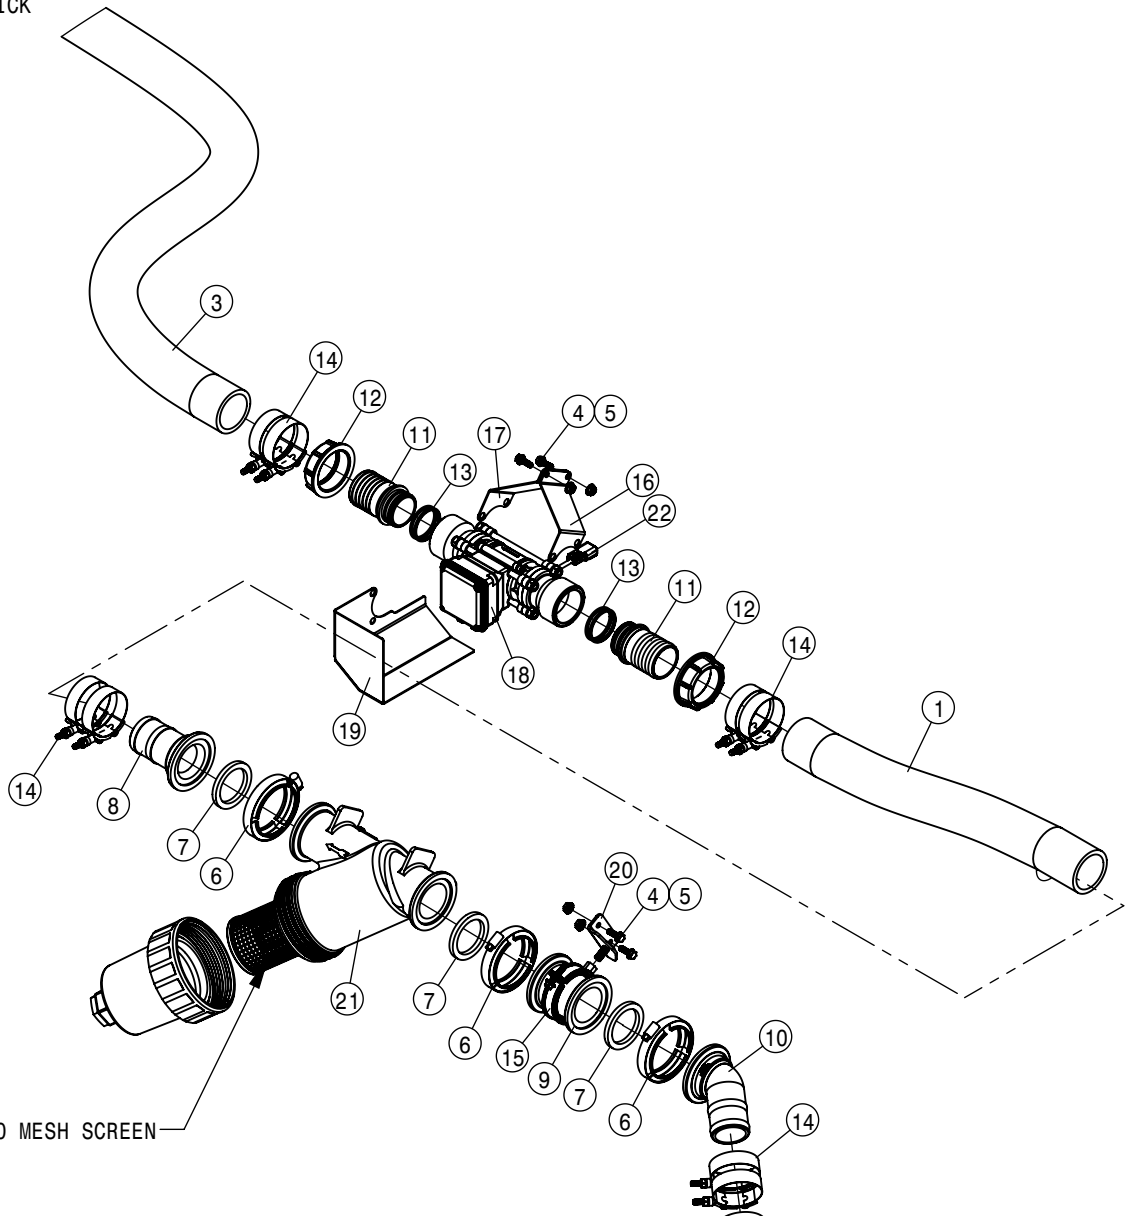

TO BOOM QUICK
COUPLER

696007-50 MESH SCREEN

FROM SOLUTION PUMP

FLOW METER ASSEMBLY			
DET	QTY	P/N	DESCRIPTION
1	1	197133-021	HOSE, 2 X 21 2F-1W EPDM
2	1	197133-027	HOSE, 2ID X 097 2F-W1 EPDM
3	1	197133-087	HOSE 2" SUCTON, 2F-1W EPDM
4	4	470118	1/4 UNC X 3/4 SER FLG BOLT
5	4	470121	1/4 UNC SERR FLG LOCK NUT
6	3	500194	2" FP FLANGE CLAMP S.S.
7	3	500195	2" FP FLANGE GASKET EPDM
8	1	500196	2"FP FLANGE-2"HOSE BARB POLY
9	1	500249	2"FP FLANGE COUPLING
10	1	500255	2"FP FLANGE - 45- 2"HOSE BARB POLY
11	2	500292	2" HOSE BARB 2" FLY NUT
12	2	500293	FLY NUT 2"
13	4	500294	O-RING, -129 EPDM
14	8	520141	2.31/2.62 T-BOLT HOSE CLAMP SS
15	1	520170	VIBRATION-DAMPING CLAMP HANGER
16	1	691302	ORION FLOW METER MNT FRONT
17	1	691303	ORION FLOW METER MNT REAR
18	1	691327	MAG FLOWMETER 2" FLYNUT
19	1	691332	STS Flowmeter Shield
20	1	691337	STRAINER CLAMP MNT WLD
21	1	696006	LINE *Y* STRAINER,2"FP FLG 50M
22	1	734046	ADPTR HARNESS FOR 691327