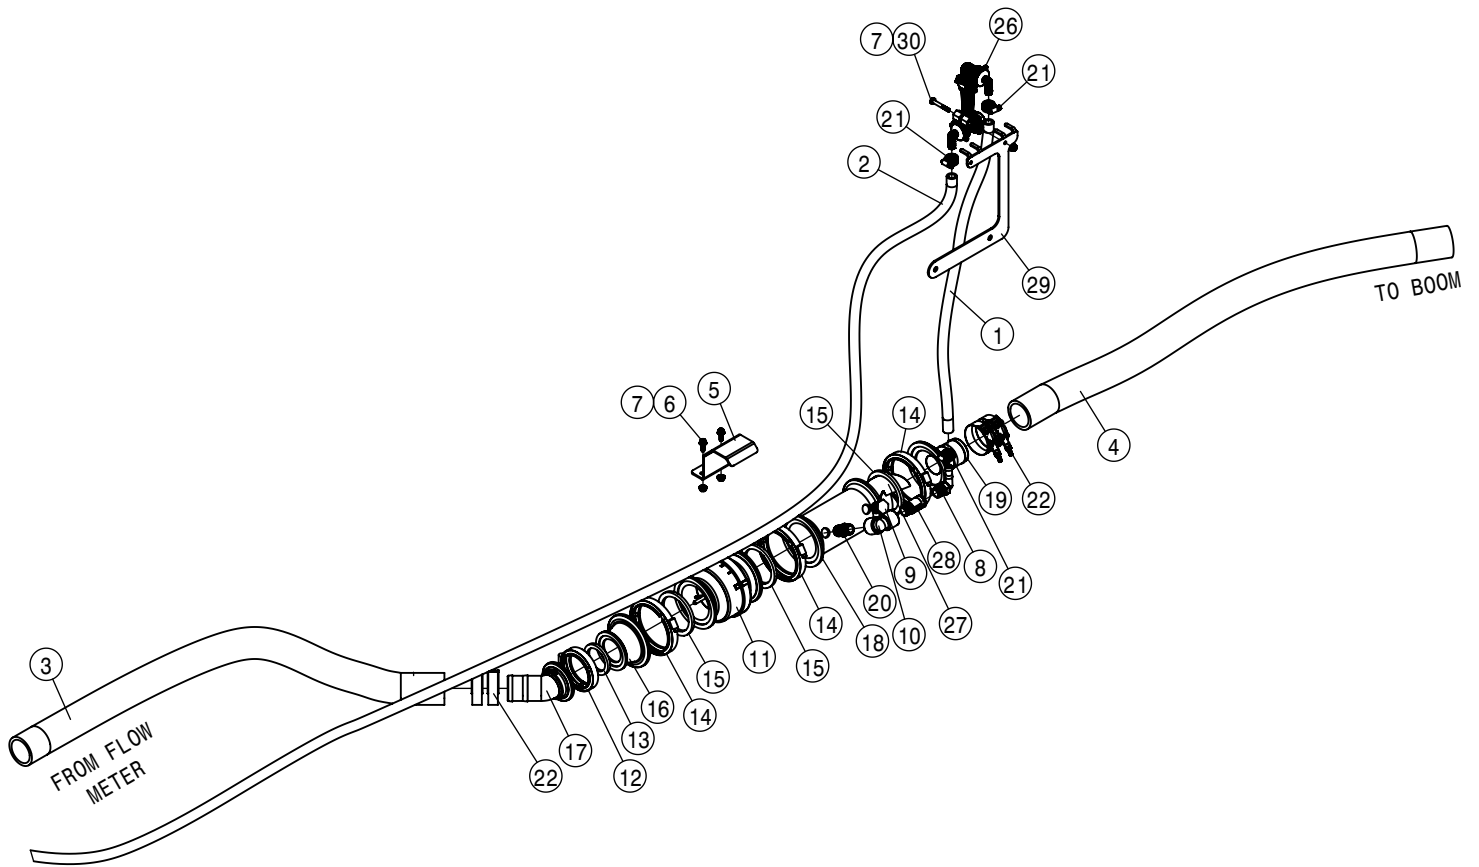

MODULAR INJECTION MIXING VALVE (1-PUMP)			
DET	QTY	P/N	DESCRIPTION
1	1	197008-031	HOSE 1/2 1-FBR BR BLK EPDM
2	1	197008-180	HOSE 1/2 1-FBR BR BLK EPDM
3	1	197133-040	HOSE 2" SUCTION, 2F-1W EPDM
4	1	197133-041	HOSE 2" SUCTION, 2F-1W EPDM
5	1	345023	3" MIXER CLAMP
6	2	470118	1/4UNC X 3/4 HHSFB GR5 MC
7	3	470121	1/4-20UNC HEX FLG NUT SER MC GR5
8	1	500047	1/2NPT-90-1/2 HOSE BARB, POLY
9	1	500062	1/2"NPT PLUG, POLY
10	1	500078	1/2NPT-90 EL, POLY
11	1	500142	CHECK VALVE 3" FLANGE
12	1	500194	2" FP FLANGE CLAMP S.S.
13	1	500195	2" FP FLANGE GASKET EPDM
14	3	500208	3" FLANGE CLAMP S.S.
15	3	500209	3" FLANGE GASKET EPDM
16	1	500212	3"FLANGE - 2" FP FLANGE ADTPTR
17	1	500255	2"FP FLANGE - 45- 2"HOSE BARB POLY
18	1	500345	FLANGE COUPLER 3 X 7, 1/2 NPT
19	1	500346	3" FLANGE-2"HOSE BARB POLY
20	1	503101	1/2NPT CLOSE NIPPLE, POLY
21	3	520070	HOSE CLAMP NO 8 STAINLESS
22	4	520141	2.31/2.62 T-BOLT HOSE CLAMP SS
NS	1	693367	AG LDR MULTI PRODUCT UNLOCK
NS	1	693955	AG LDR ISO INJ INST INSTRUCT
NS	1	693956	AG LDR CBL ISO EXTEND 16'
26	1	701384	FLOW VIEW MANIFOLD
27	2	701492	MIXER FIN
28	1	701619	CHECK VALVE-RAVEN 333-0011-102
29	1	701794	WILGER FLOW VIEW BRKT
30	1	900006	1/4UNC X 1 3/4 HHCS GR5 MC