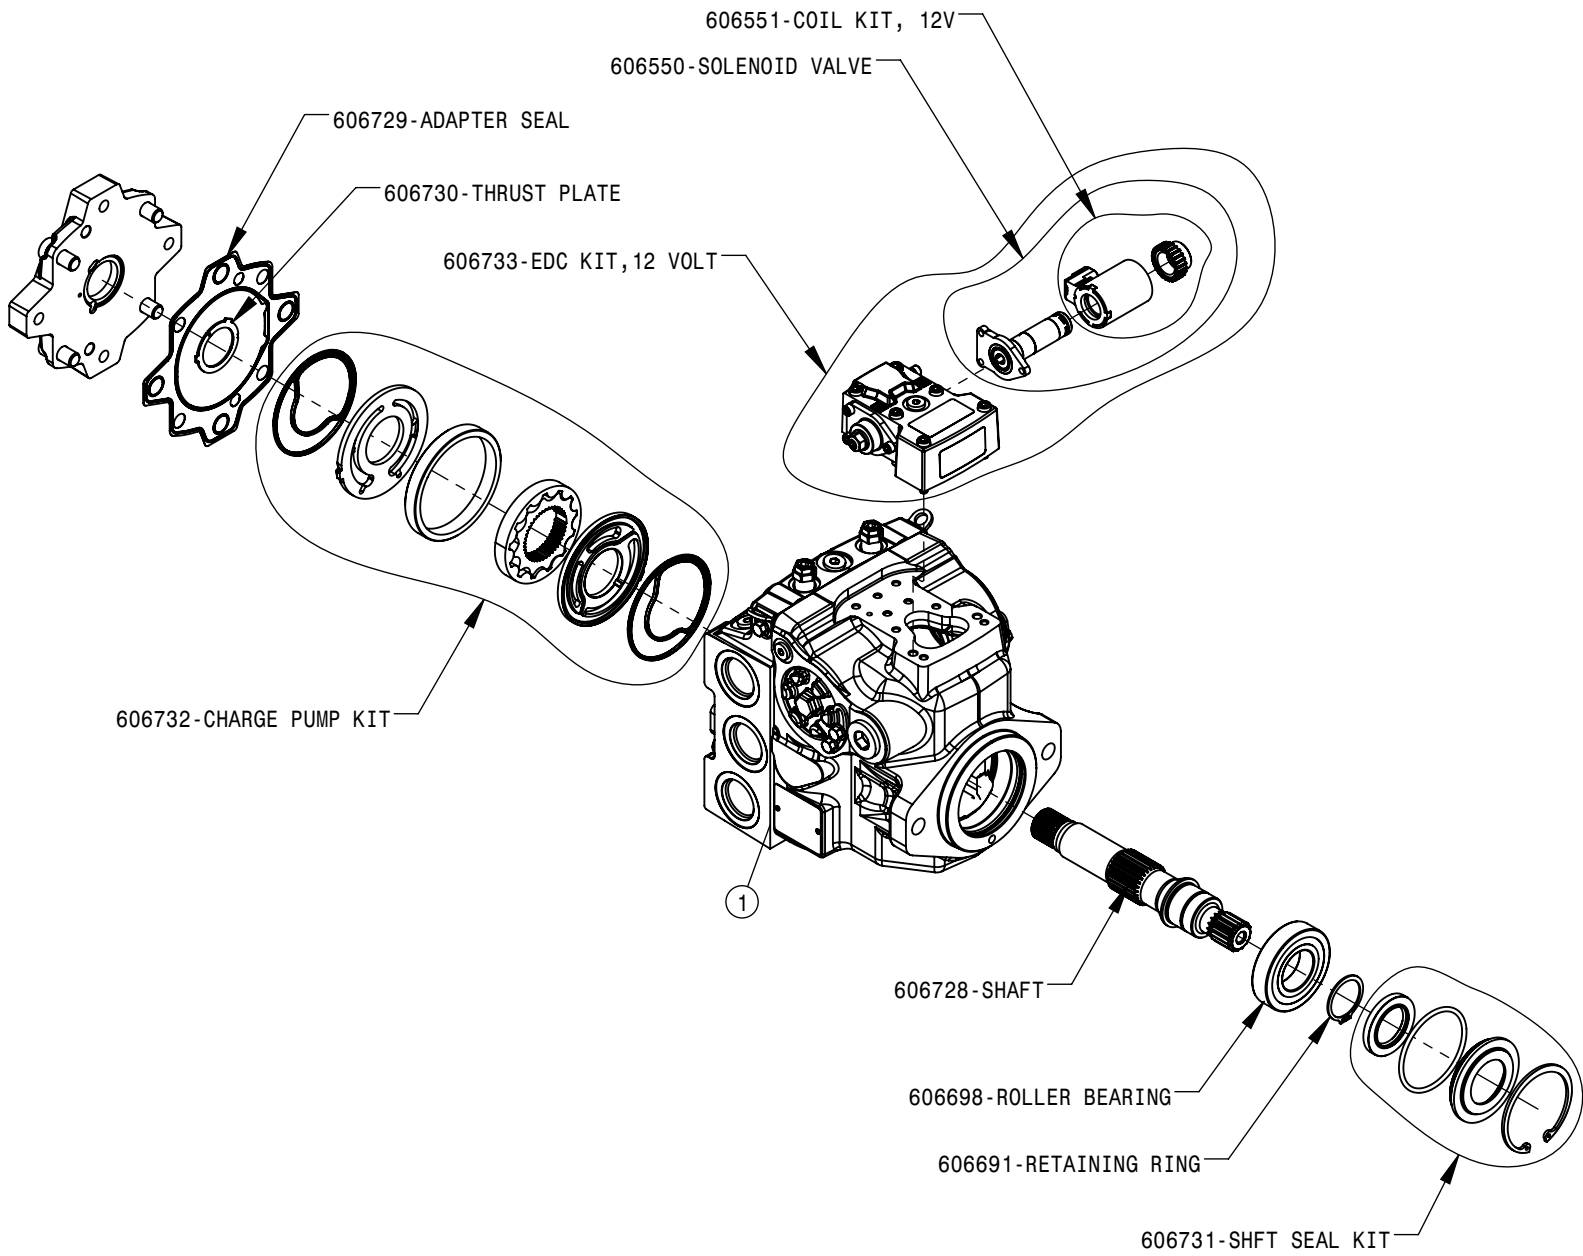

H1P, 053CC PUMP SERVICE			
DET	QTY	P/N	DESCRIPTION
1	1	606678	H1P, 053CC, B/B MT