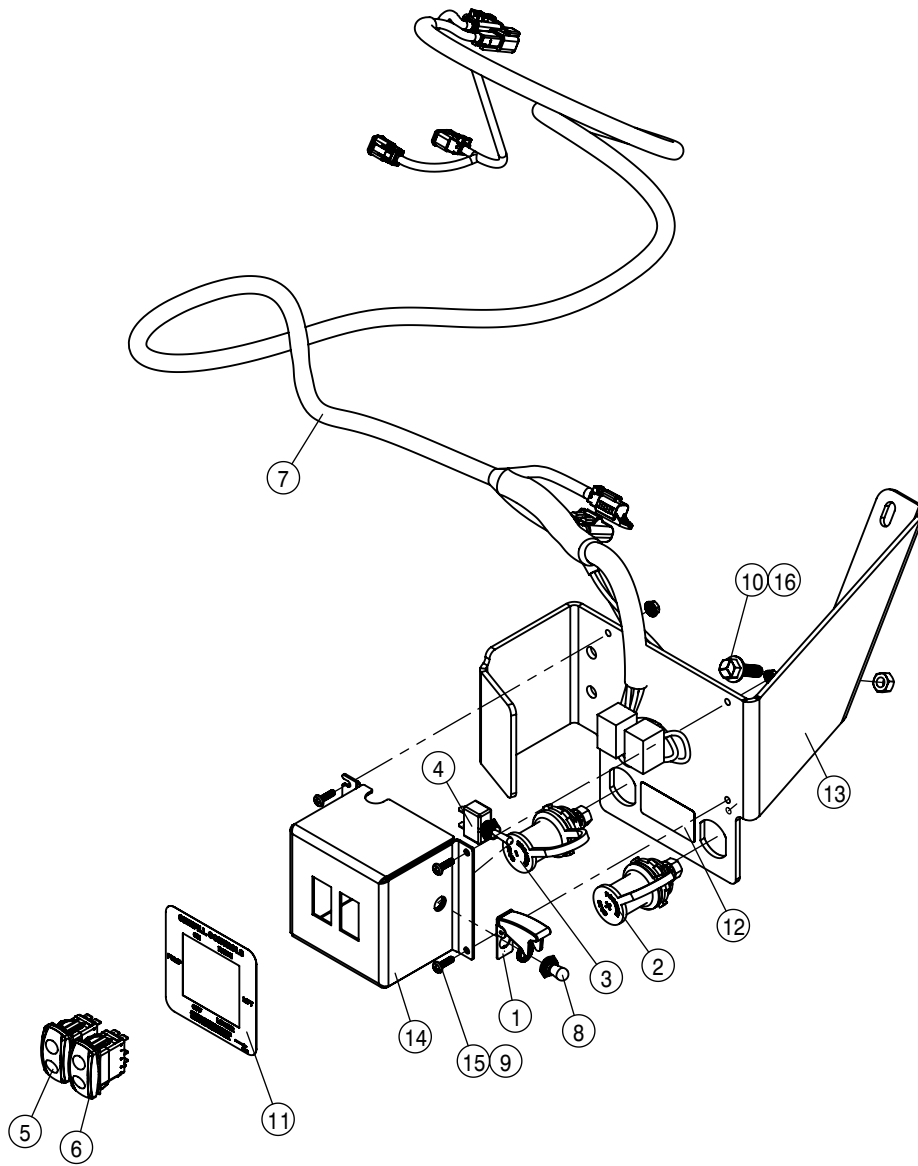

SIDE FILL SWITCH BOX ASSEMBLY			
DET	QTY	P/N	DESCRIPTION
	1	291655	AIRCRAFT TOGGLE SWITCH GUARD
	1	291680	POSITIVE JUMPER STUD, RED
	1	291681	NEGATIVE JUMPER STUD, BLACK
	1	291937	TOGGLE SWITCH, SPST
	1	292226	SWITCH - SIDEFILL PUMP SPEED
	1	292367	SWITCH - SIDEFILL CYLINDER
	1	294230	SIDE FILL HARNESS
	1	470001	RUBBER BOOT AND NUT FOR 298012
	4	470175	10-32 SERR FLANGE NUT
	1	470329	3/8UNC X 1 1/4 HHSFB GR5 MC
	1	650155	DECAL, SIDEFILL CTRL STS 05
	1	650516	FRT/SIDE FILL PANEL DECAL
	1	691061	SIDEFILL SWITCH BOX MT W/DECAL
	1	691371	SIDE FILL SWITCH BOX, STS' 16
	4	903710	#10-32 UNF X 5/8 PHMS PH BZ
	1	914004	3/8-16UNC STOVER NUT MC GR5