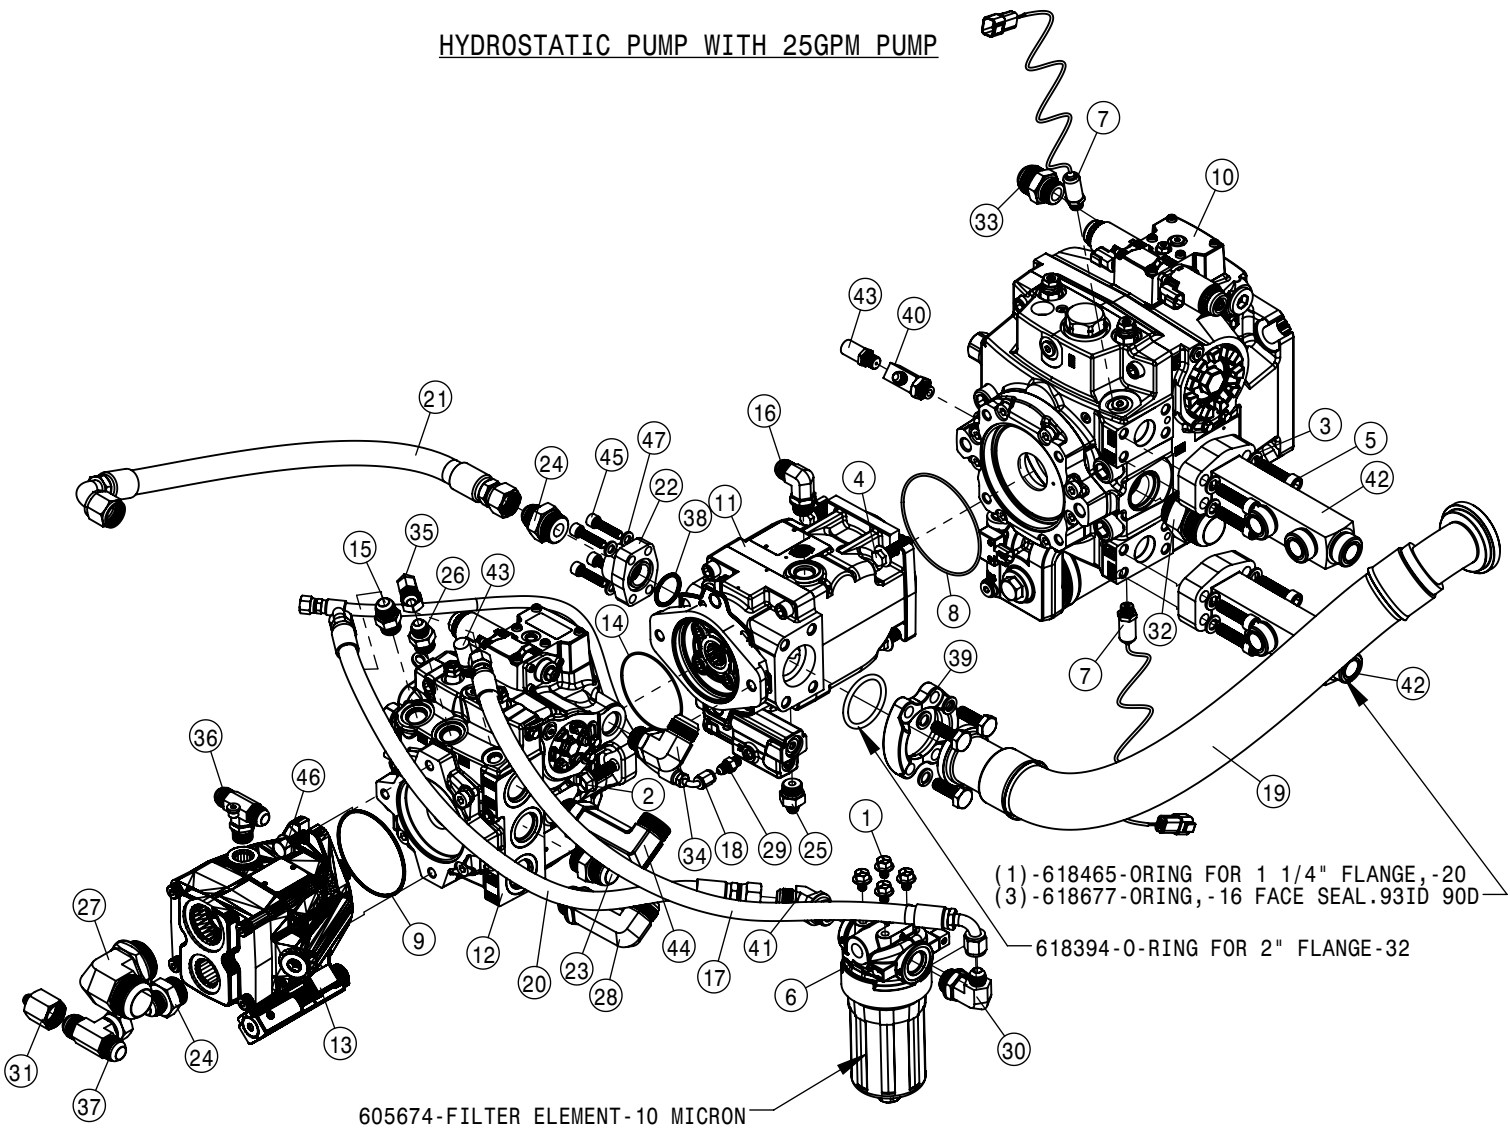

HYDROSTATIC PUMP WITH 25GPM PUMP

HYDROSTATIC PUMP WITH 25GPM PUMP ASSEMBLY			
DET	QTY	P/N	DESCRIPTION
1	4	470319	3/8UNC X 1/2 HHSFB GR5 MC
2	2	470431	1/2UNC X 1 1/2 HHSFB GR5 MC
3	8	473784	12MM LOCK WASHER
4	4	473856	12MM-1.75 X 40MM SM FLANGED BOLT
5	8	473874	12MM-1.75X 40MM SOC HD CAP SCR
6	1	605671	FILTER ASSY, 10 MICRON
7	2	606196	PRESSURE TRANSDUCER, 9000 PSI
8	1	606197	O-RING, 4.73ID-.103CS-4.9430D
9	1	606357	O-RING, B-MT, 3.737ID X .103CS
10	1	606522	H1 PUMP, 165CC, D/C MT, ISL
11	1	606525	PUMP 45CC C/BB MT
12	1	606678	H1P, 053CC, B/B MT
13	1	606679	PUMP-K2-038CC, SAE B MT, 15T
14	1	607115	O-RING, 3.739ID-.070CS-3.8090D
15	1	611126	7/8MJIC-7/8MOR ADPTR
16	1	611128	7/8MJIC-90-7/8MOR LBO
17	1	616627	08-451TC-08FJX-08FJX90-31 H/A
18	1	617308	04-451TC-06FJX-04FJX90-26 H/A
19	1	617519	32-811-32C61F-40C61F45-29 H/A
20	1	617529	08-451TC-10FJX-10FJX90-31 H/A
21	1	617571	12-451TC-12FJX-12FJX90-23 H/A
22	1	618176	1" 4 BOLT FLANGE X 1 5/16 OR
23	1	618186	1 5/16MJIC-1 5/16MOR ADPTR
24	2	618308	1 1/16MJIC-1 5/16MOR ADPTR

HYDROSTATIC PUMP WITH 25GPM PUMP ASSEMBLY			
DET	QTY	P/N	DESCRIPTION
25	1	618310	9/16MJIC-7/8MOR ADPTR
26	1	618327	3/4MJIC-7/8MOR ADPTR
27	1	618432	1 7/8MJIC-90-1 7/8MOR LBO
28	1	618463	1 5/16MJIC-90-1 5/16MOR XL LBO
29	1	618467	7/16MJIC-7/16MOR ADPTR
30	1	618474	3/4MJIC-90-1 1/16MOR LBO
31	1	618483	1 1/16FJIC-9/16MJIC ADPTR
32	1	618527	1 7/8MJIC-1 5/8MOR ADPTR
33	1	618558	1 5/16MJIC-1 1/16MOR ADPTR
34	1	618576	1 5/16MJIC-90-1 1/16MOR LBO
35	1	618609	3/4MJIC-90-3/4FJIC SWIV LBO
36	1	618637	7/8MOR BRANCH TEE-7/8MJIC
37	1	618660	1 1/16FJX BRANCH TEE-1 1/16MJ
38	1	618676	O-RING FOR 1" FLANGE -16
39	1	618766	2" SPLIT FLANGE KIT #61
40	1	618782	9/16MOR-9/16FOR-9/16MJIC BRNCH
41	1	618786	7/8MJIC-45-1 1/16MOR LBO
42	2	618876	1 1/4 FLG CD62 X 1 7/16 ORFS
43	2	619023	9/16 MOR DIAGNOSTIC FITTING
44	1	619180	1 5/16 MOR-90-1 7/16MORFS XL LBO
45	4	900174	3/8-16 UNC X 1 1/2 SHCS GR8 MC
46	2	910137	12MM-1.75X30MM SM FLG HEX BOLT
47	4	920502	HLOCK WASHER 3/8 MC