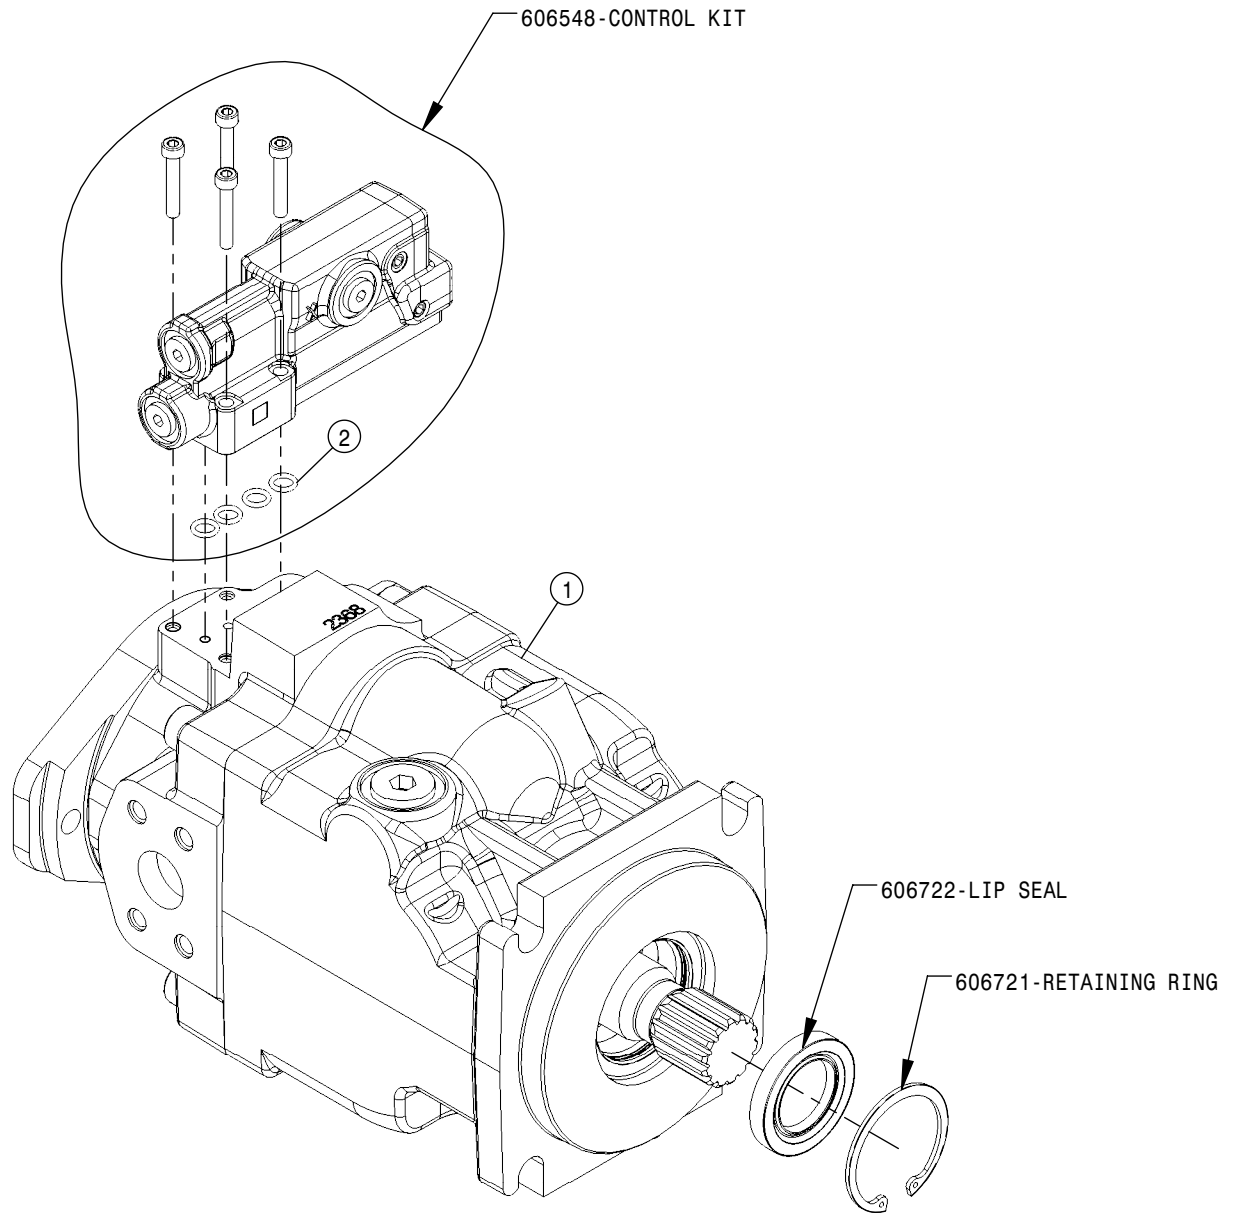

AUX PUMP, 45CC SERVICE			
DET	QTY	P/N	DESCRIPTION
1	1	606525	AUX PUMP, 45CC C/BB MT STS' 14
2	4	606720	SEAL O-RING 4740154