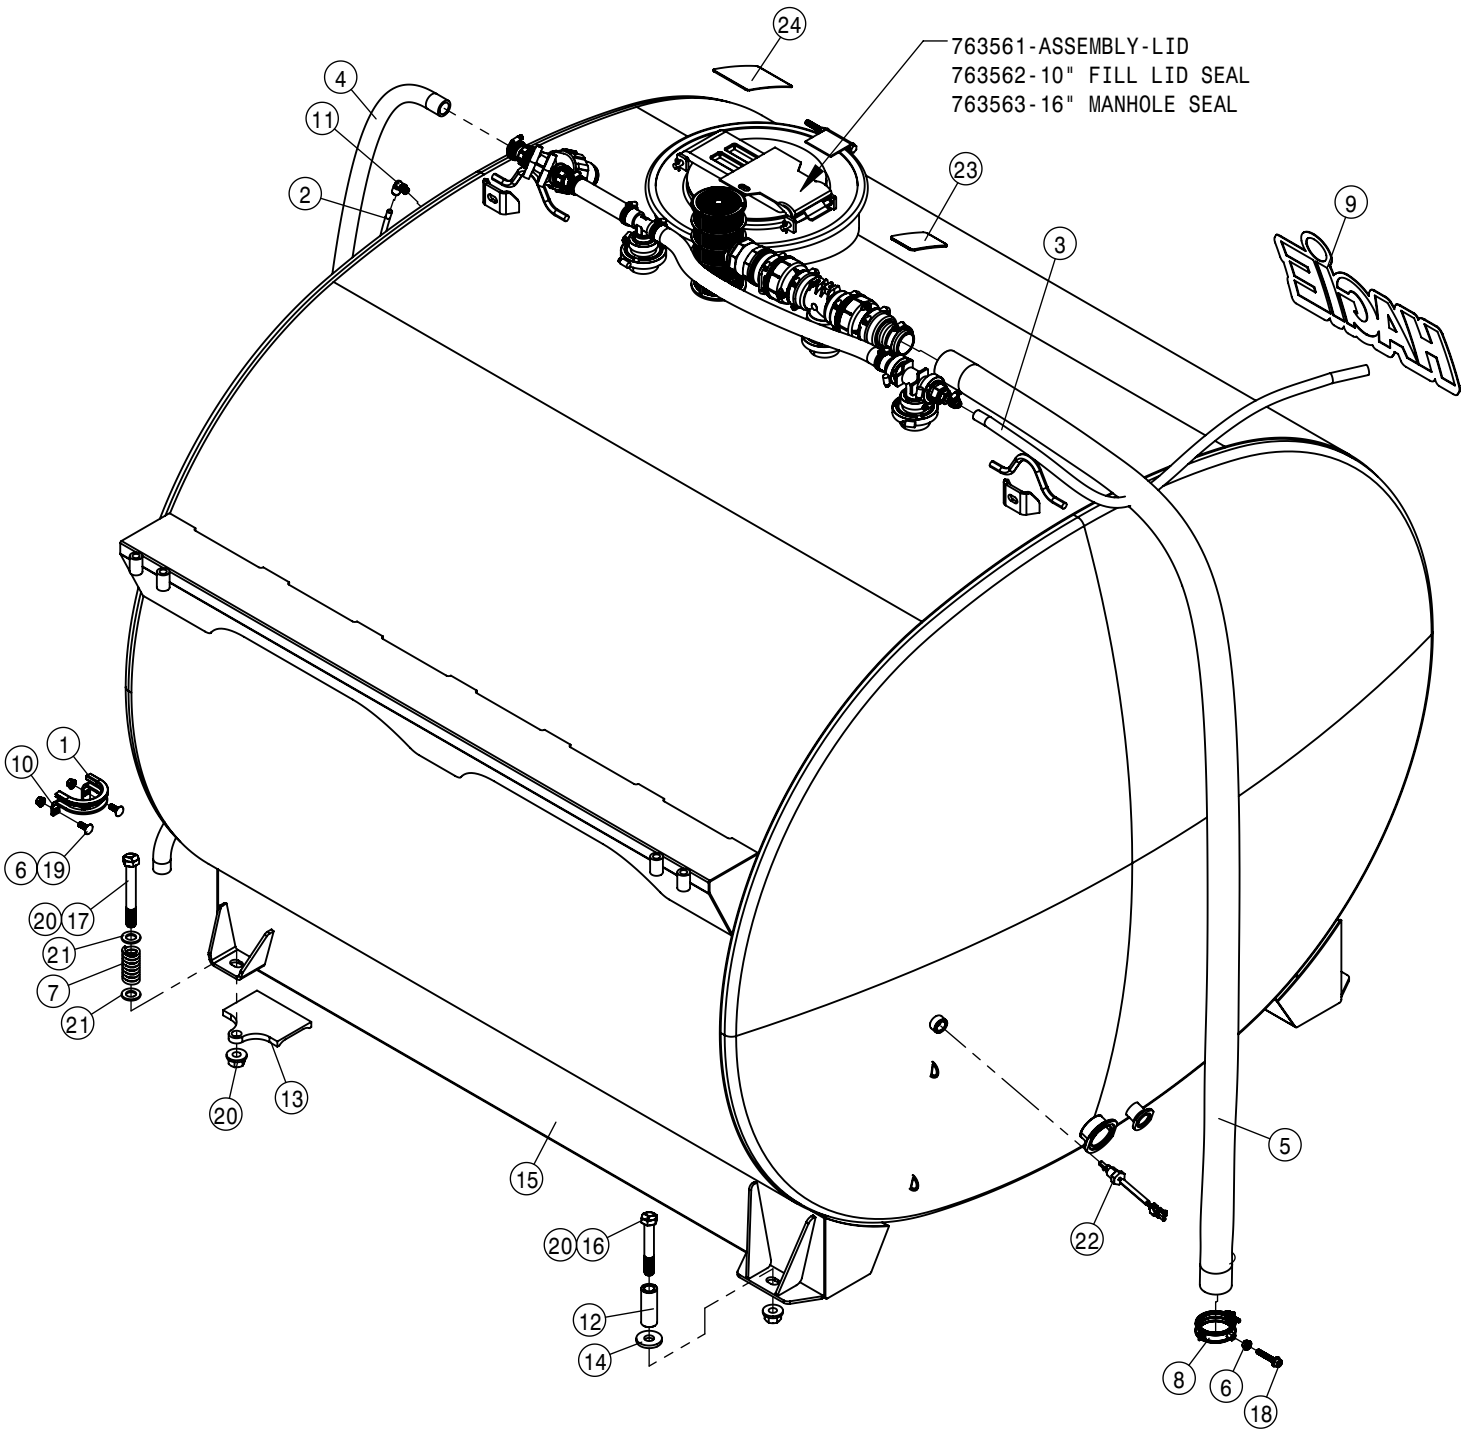

1200 GALLON STAINLESS STEEL TANK ASSEMBLY			
DET	QTY	P/N	DESCRIPTION
1	1	193016-007	QUICKEDGE TRIM .060 TO .170
2	1	195915-082	3/8OD AIR BRAKE TUBING J844-B
3	1	197008-042	HOSE 1/2 1-FBR BR BLK EPDM
4	1	197116-087	HOSE 1IN 1-FBR BR BLK EPDM
5	1	197133-097	HOSE, 2ID X 097 2F-W1 EPDM
6	3	470087	3/8-16UNC HEX FLG NUT SER MC GR5
7	2	482016	SPRING, 1.4 X 3.00 COMPRSN
8	1	520170	VIBRATION-DAMPING CLAMP HANGER
9	1	650588	DECAL,HAGIE, STS '19
10	1	691563	RINSE HOSE SUPP STS '16
11	1	711124	1/4MNPT-90-3/8 NYL TUBE LBO
12	2	763840	TANK MNT BUSHING

1200 GALLON STAINLESS STEEL TANK ASSEMBLY			
DET	QTY	P/N	DESCRIPTION
13	2	763841	TANK ISOLATOR
14	2	763925	WASHER .78ID-2.0 OD .25THK SS
15	1	763976	1200 GAL SS TANK '19 W/DECAL
16	2	900412	3/4UNC X 5 HHCS GR5 MC
17	2	900414	3/4UNC X 6 HHCS GR5 MC
18	1	900506	3/8UNC X 2 HHSFB GR5 MC FT
19	2	901129	3/8-16 X 1 CARRIAGE BOLT
20	4	910111	3/4-10UNC CTRLK FLG NUT MC GR5
21	4	920006	SAE FLAT WASHER 3/4 MC
22	1	an275842	SWITCH WATER LEVEL
23	1	N203265	DECAL CAUTION
24	1	N404968	LABEL, DANGER TANK LID OPENING