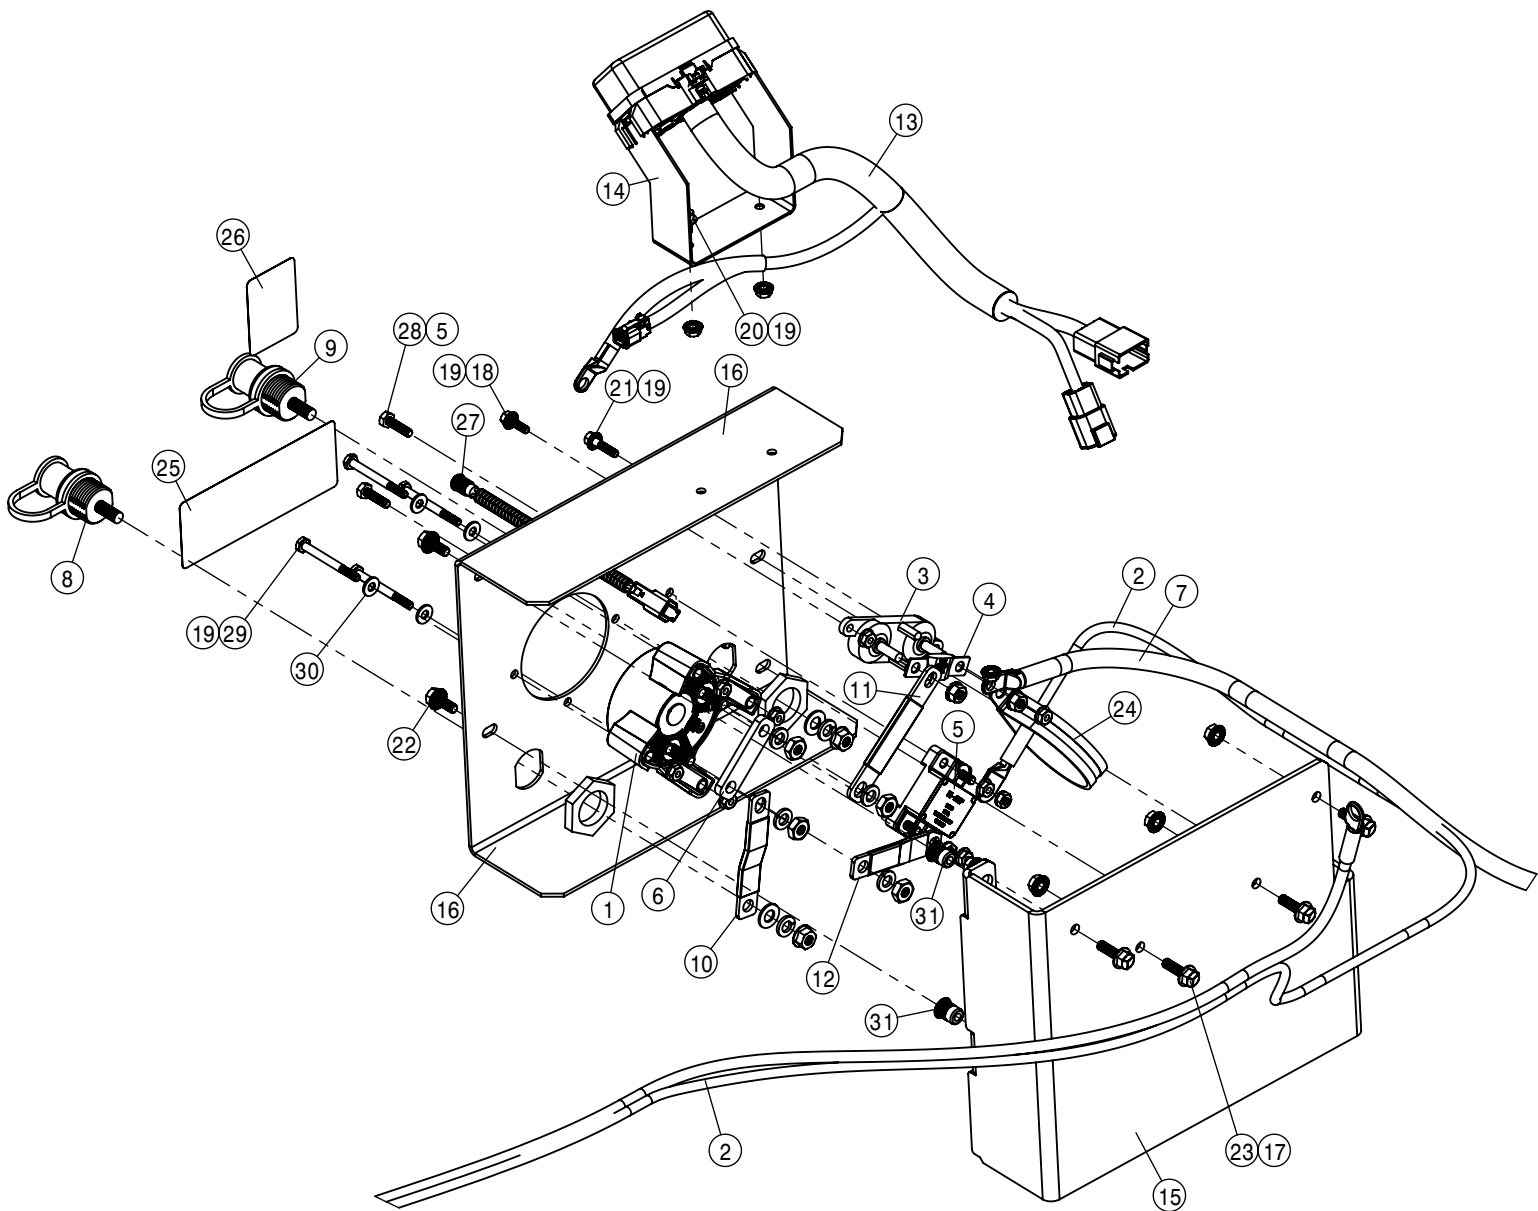

BATTERY DISCONNECT BOX ASSEMBLY			
DET	QTY	P/N	DESCRIPTION
1	1	291957	BATTERY SWITCH, DUAL CIRCUIT
2	1	292443	CAB PWR,GND CABLE ASSY S/F
3	1	292578	HIGH AMP FUSE HOLDER W/COVER
4	1	292641	FUSE, 250 AMP 32 VOLT DC
5	1	292642	CIRCUIT BREAKER,150 AMP BUSS
6	1	292652	BUSBAR, MASTER DISC. JUMPER
7	1	292728	BATT CABLE,RED 102"1/0 5/16
8	1	292737	POSITIVE JUMPER STUD, RED
9	1	292738	NEGATIVE JUMPER STUD, BLACK
10	1	292757	BUSBAR, POS TO DISCONN,SHRINK
11	1	292758	BUSBAR,MD TO ALT W/SHRINK
12	1	292759	BUSBAR,MD TO BREAHER W/SHRINK
13	1	294362	9.0L T4 FUSE RELAY MODULE
14	1	317050	FUSE RELAY MODULE BRKT
15	1	317867	BATT DISCON MT
16	1	318165	BAT DISCON PLT W/DECAL

BATTERY DISCONNECT BOX ASSEMBLY			
DET	QTY	P/N	DESCRIPTION
17	4	470113	5/16-18UNC HEX FLG NUT SER MC GR5
18	1	470118	1/4UNC X 3/4 HHSFB GR5 MC
19	11	470121	1/4-20UNC HEX FLG NUT SER MC GR5
20	2	470122	1/4UNC X 1/2 HHSFB GR5 MC
21	1	470231	1/4UNC X 1 HHSFB GR5 MC
22	4	470233	5/16UNC X 3/4 HHSFB GR5 MC
23	4	470234	5/16UNC X 1 HHSFB GR5 MC
24	1	520166	CUSH CLAMP, 3"D-3/4W LOOP
25	1	650517	BTTY DISCONNECT PANEL DECAL
26	1	651002	DECAL, MASTER DISCONN SWTCH
27	1	701420	INDICATOR LIGHT-INJECT SYSTEM
28	2	900003	1/4UNC X 1" HEX BOLT
29	4	900465	1/4UNC X 2 1/2 HHCS SS
30	4	910112	SAE FLAT WASHER 1/4 SS
31	4	910128	5/16-18 NUTSERT .027-.150 STL