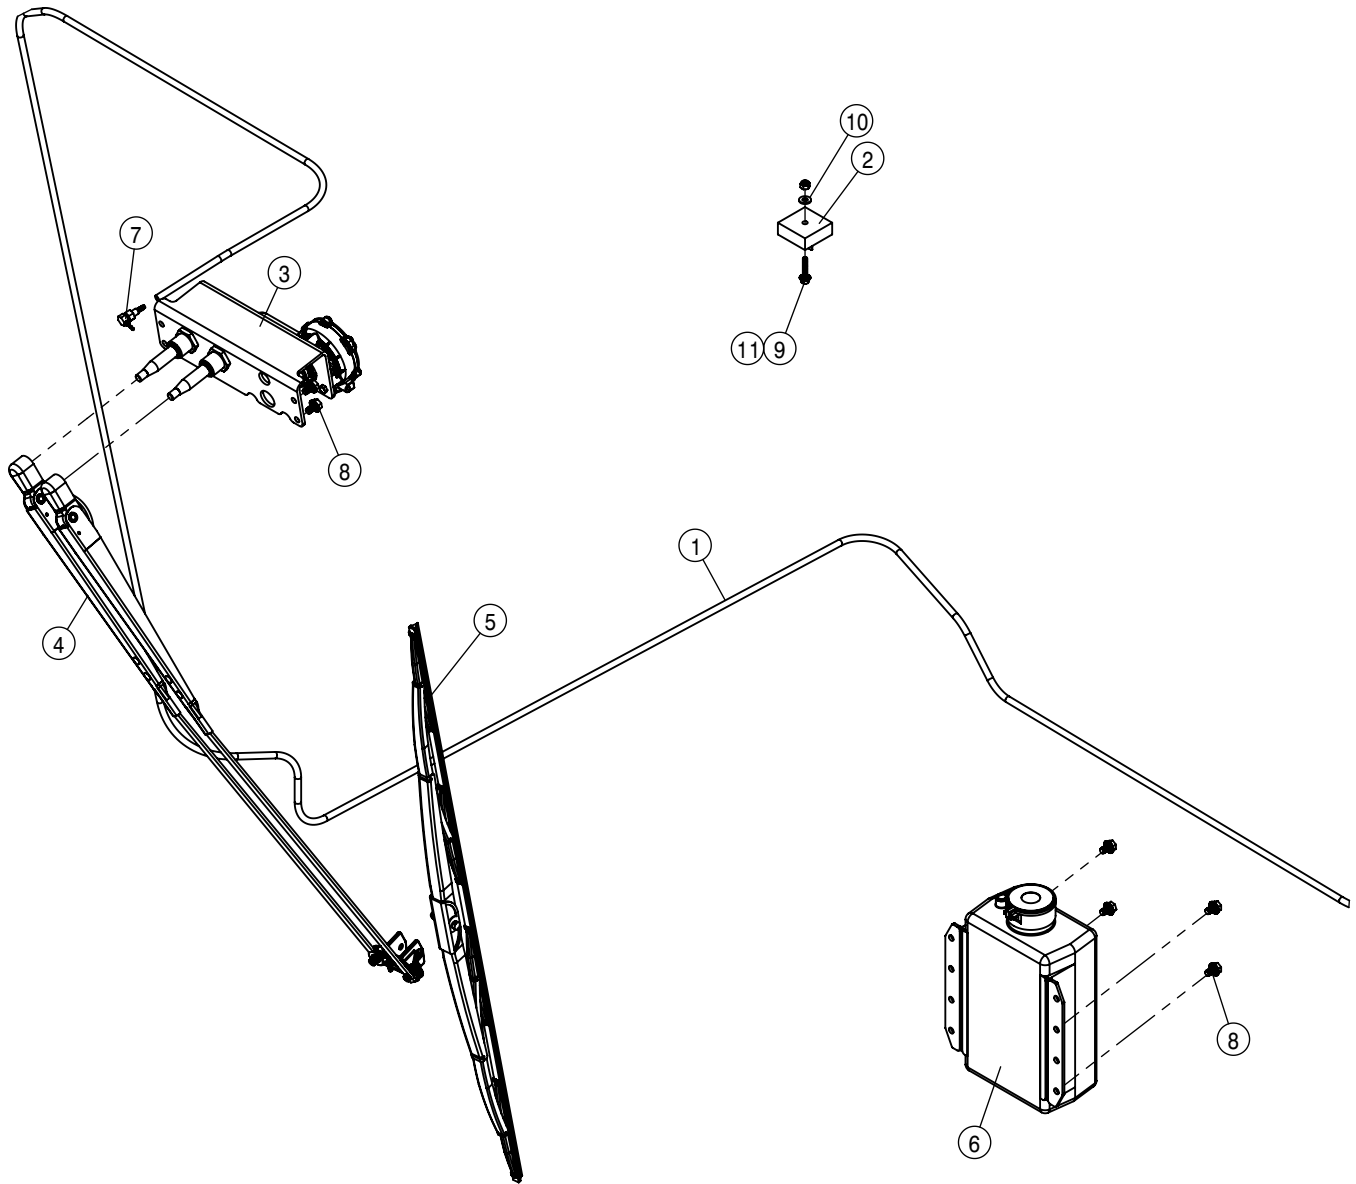

WIPER ASSEMBLY			
DET	QTY	P/N	DESCRIPTION
1	1	195922-200	HOSE 5/32" WINDSHIELD WASHER
2	1	290094	TIMER - WIPER
3	1	344367	WIPER MOTOR STS
4	1	344379	WIPER ARM STS
5	1	344380	WIPER BLADE STS
6	1	344382	WASHER BOTTLE
7	1	344483	WASHER BULKHEAD, STS' 14
8	8	470232	5/16UNC X 1/2 SERR FLG HEX BOLT
9	1	473836	1/4UNC X 1 1/4 HHSFB SS FT
10	1	910112	SAE FLAT WASHER 1/4 SS
11	1	910118	1/4-20UNC NYLOCK NUT SS