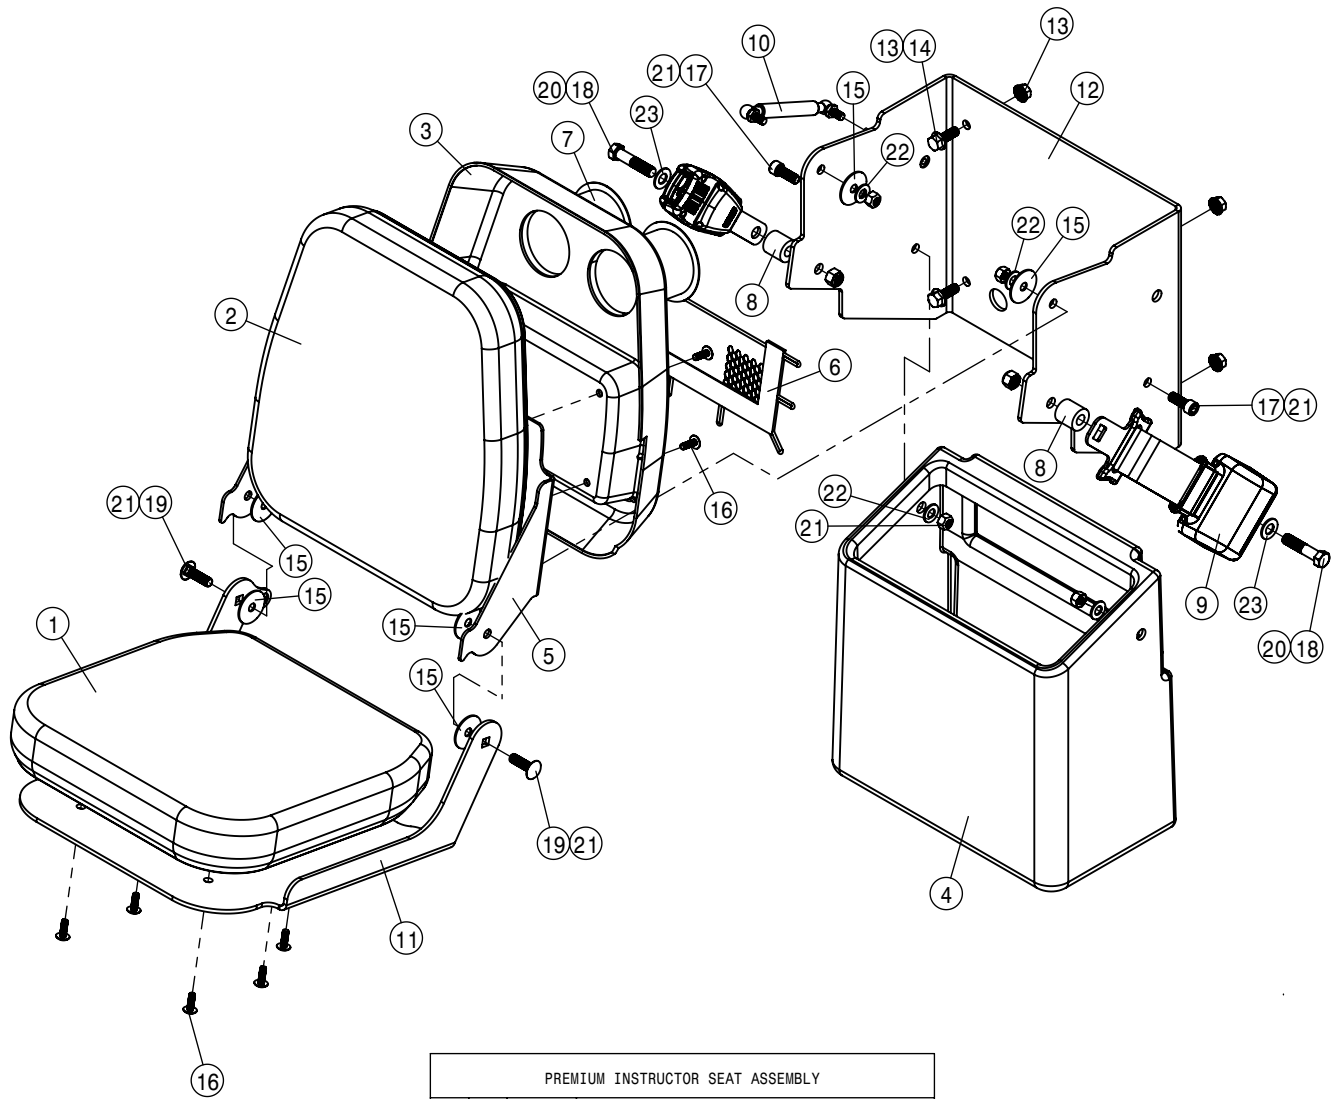

PREMIUM INSTRUCTOR SEAT ASSEMBLY			
DET	QTY	P/N	DESCRIPTION
1	1	330070	CUSH BASE INST SEAT PREM
2	1	330071	CUSH BACK INST SEAT PREM
3	1	344162	PANEL BACK INSTRUCTOR SEAT BACK
4	1	344163	BIN STORAGE INSTRUCTOR SEAT
5	1	344166	BRKT BACK INSTRUCTOR SEAT MOUNT
6	1	344412	CARGO NET - INSTRUCTOR SEAT
7	2	344463	CUP HOLDER - SMALL
8	2	344489	INST SEAT BELT BUSHING, STS' 14
9	1	344493	INST SEAT BELT ASSY, STS' 14
10	1	344559	INST SEAT GAS SPRING, STS' 14
11	1	344564	BRKT BASE INST SEAT WLDT, STS' 14
12	1	344566	BRKT INST SEAT MT WLDT, STS' 14
13	4	470087	3/8UNC HEX SERR FLANGE NUT
14	4	470460	3/8 X 1" SERR FLG BOLT
15	6	470657	3/8 PTFE LOW-FRICT WASHER
16	10	472261	1/4UNC X 3/4 TRUSS HD BOLT
17	2	900172	3/8UNC X 1" SOC HD CAP SCR, ZINC
18	2	900235	7/16-20 HEX HEAD BOLT, GR 5
19	2	901130	3/8UNC X 1 1/4 CARR BOLT
20	2	910030	7/16UNF HEX NUT, NYLOC GR5
21	4	914004	3/8UNC HEX STOVER NUT
22	4	920002	3/8 SAE FLAT WASHER
23	2	920003	7/16 SAE FLAT WASHER