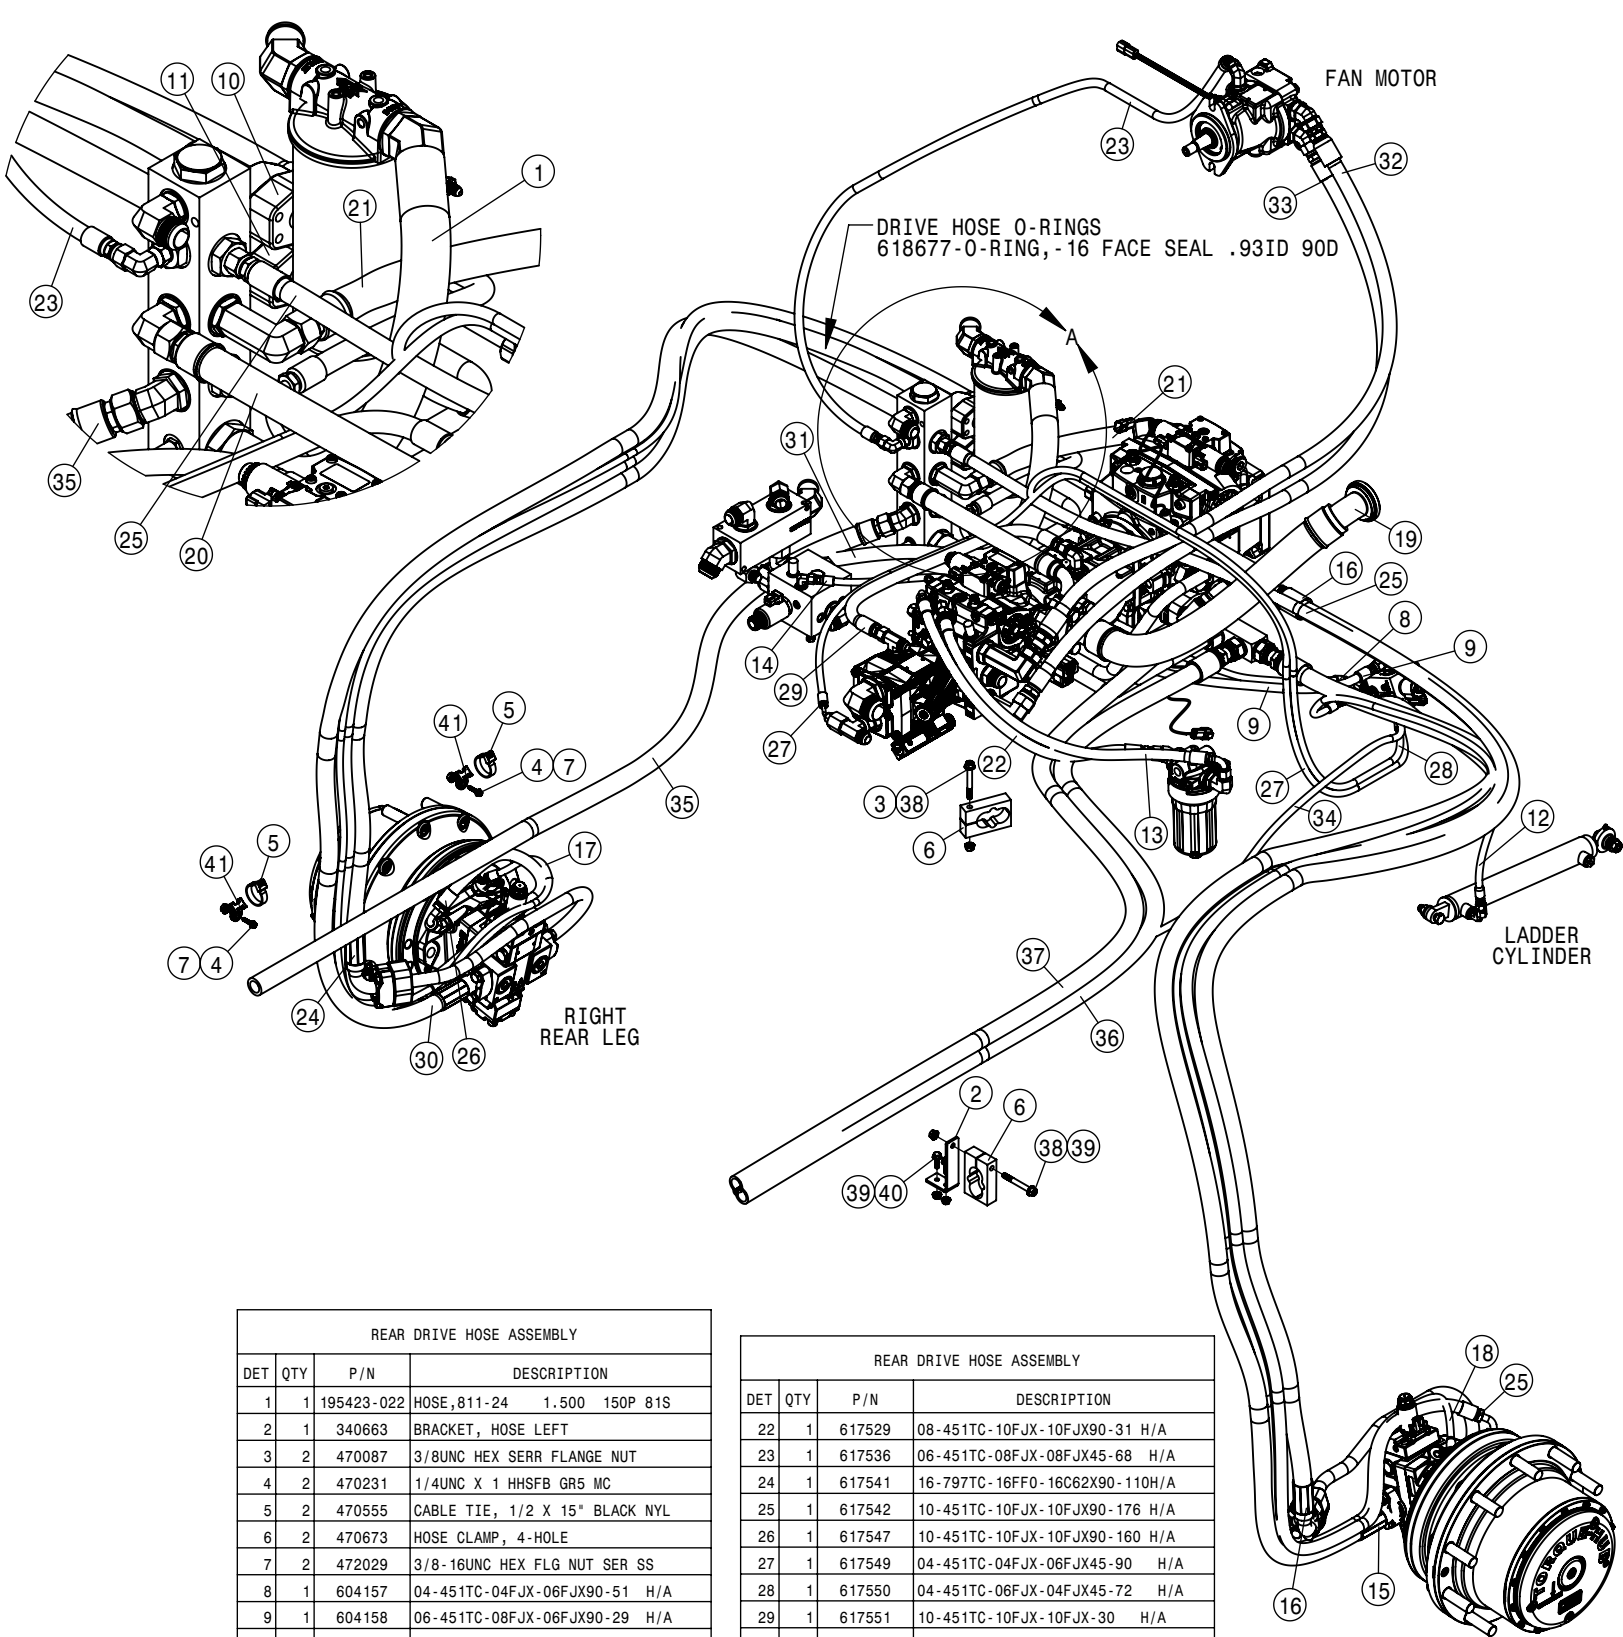

REAR DRIVE HOSE ASSEMBLY			
DET	QTY	P/N	DESCRIPTION
1	1	195423-022	HOSE, 811-24 1.500 150P 81S
2	1	340663	BRACKET, HOSE LEFT
3	2	470087	3/8UNC HEX SERR FLANGE NUT
4	2	470231	1/4UNC X 1 HHSFB GR5 MC
5	2	470555	CABLE TIE, 1/2 X 15" BLACK NYL
6	2	470673	HOSE CLAMP, 4-HOLE
7	2	472029	3/8-16UNC HEX FLG NUT SER SS
8	1	604157	04-451TC-04FJX-06FJX90-51 H/A
9	1	604158	06-451TC-08FJX-06FJX90-29 H/A
10	1	615016	DRV TUBE JUMPER 1.00"X0.120"WT
11	1	615017	DRV TUBE JUMPER 1.00"X0.120"WT
12	1	616520	04-451TC-06FJX-06FJX90-32 H/A
13	1	616627	08-451TC-08FJX-08FJX90-31 H/A
14	1	617308	04-451TC-06FJX-04FJX90-26 H/A
15	1	617464	16-797TC-16FFOX-16C62F-134 H/A
16	1	617465	16-797TC-16FFOX-16C62FX90-116
17	1	617486	04-451TC-04FJX-04FJX45-154 H/A
18	1	617488	04-451TC-06FJX-04FJX45-155 H/A
19	1	617519	32-811-32C61F-40C61F45-29 H/A
20	1	617524	16-811-16FJX-16FJX90-19.5 H/A
21	1	617526	16-811-16FJX-16FJX45-19 H/A

REAR DRIVE HOSE ASSEMBLY			
DET	QTY	P/N	DESCRIPTION
22	1	617529	08-451TC-10FJX-10FJX90-31 H/A
23	1	617536	06-451TC-08FJX-08FJX45-68 H/A
24	1	617541	16-797TC-16FFO-16C62X90-110H/A
25	1	617542	10-451TC-10FJX-10FJX90-176 H/A
26	1	617547	10-451TC-10FJX-10FJX90-160 H/A
27	1	617549	04-451TC-04FJX-06FJX45-90 H/A
28	1	617550	04-451TC-06FJX-04FJX45-72 H/A
29	1	617551	10-451TC-10FJX-10FJX-30 H/A
30	1	617558	16-797TC-16C62FX-16C62FX-133 H/A
31	1	617571	12-451TC-12FJX-12FJX90-23 H/A
32	1	617579	12-797TC-12FFOX-16FFOX-64 H/A
33	1	617580	12-387TC-12FJX-16FJX-65 H/A
34	1	618369	04-451TC-04FJX-06FJX45-193 H/A
35	1	618375	16-811-16FJX-16FJX45-128 H/A
36	1	619001	16-797TC-16FFOX-16FFOX-195H/A
37	1	619002	16-797TC-16FFOX-16FFOX45-194H/
38	2	900508	3/8UNC X 3 HHSFB GR5 MC
39	2	910119	5/16-18UNC HEX FLG NUT SER SS
40	2	910126	5/16UNC X 1 HHSFB SS
41	2	H224072	HELLERMANTYTON HDM320BHIHSUVH4