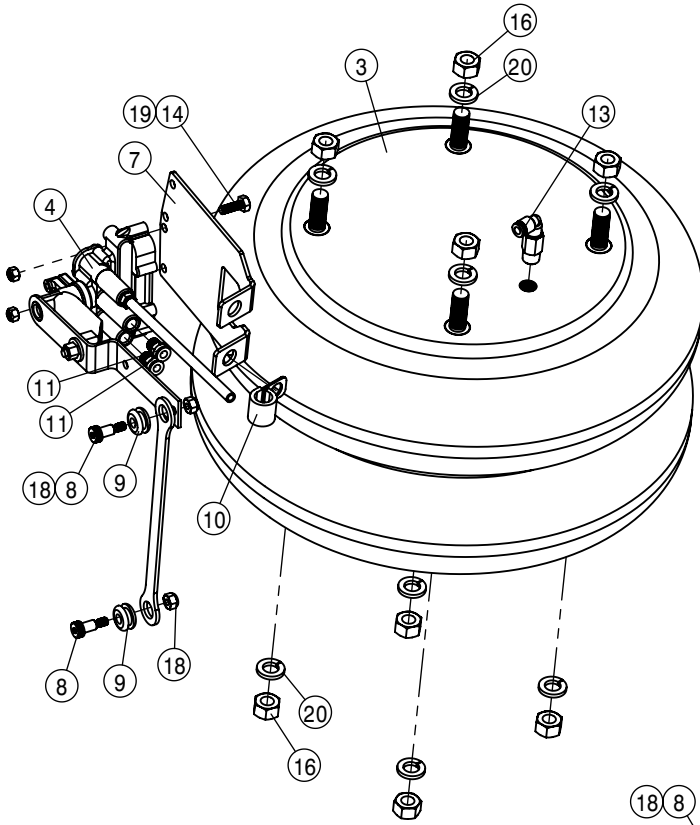

RIGHT AIR BAG