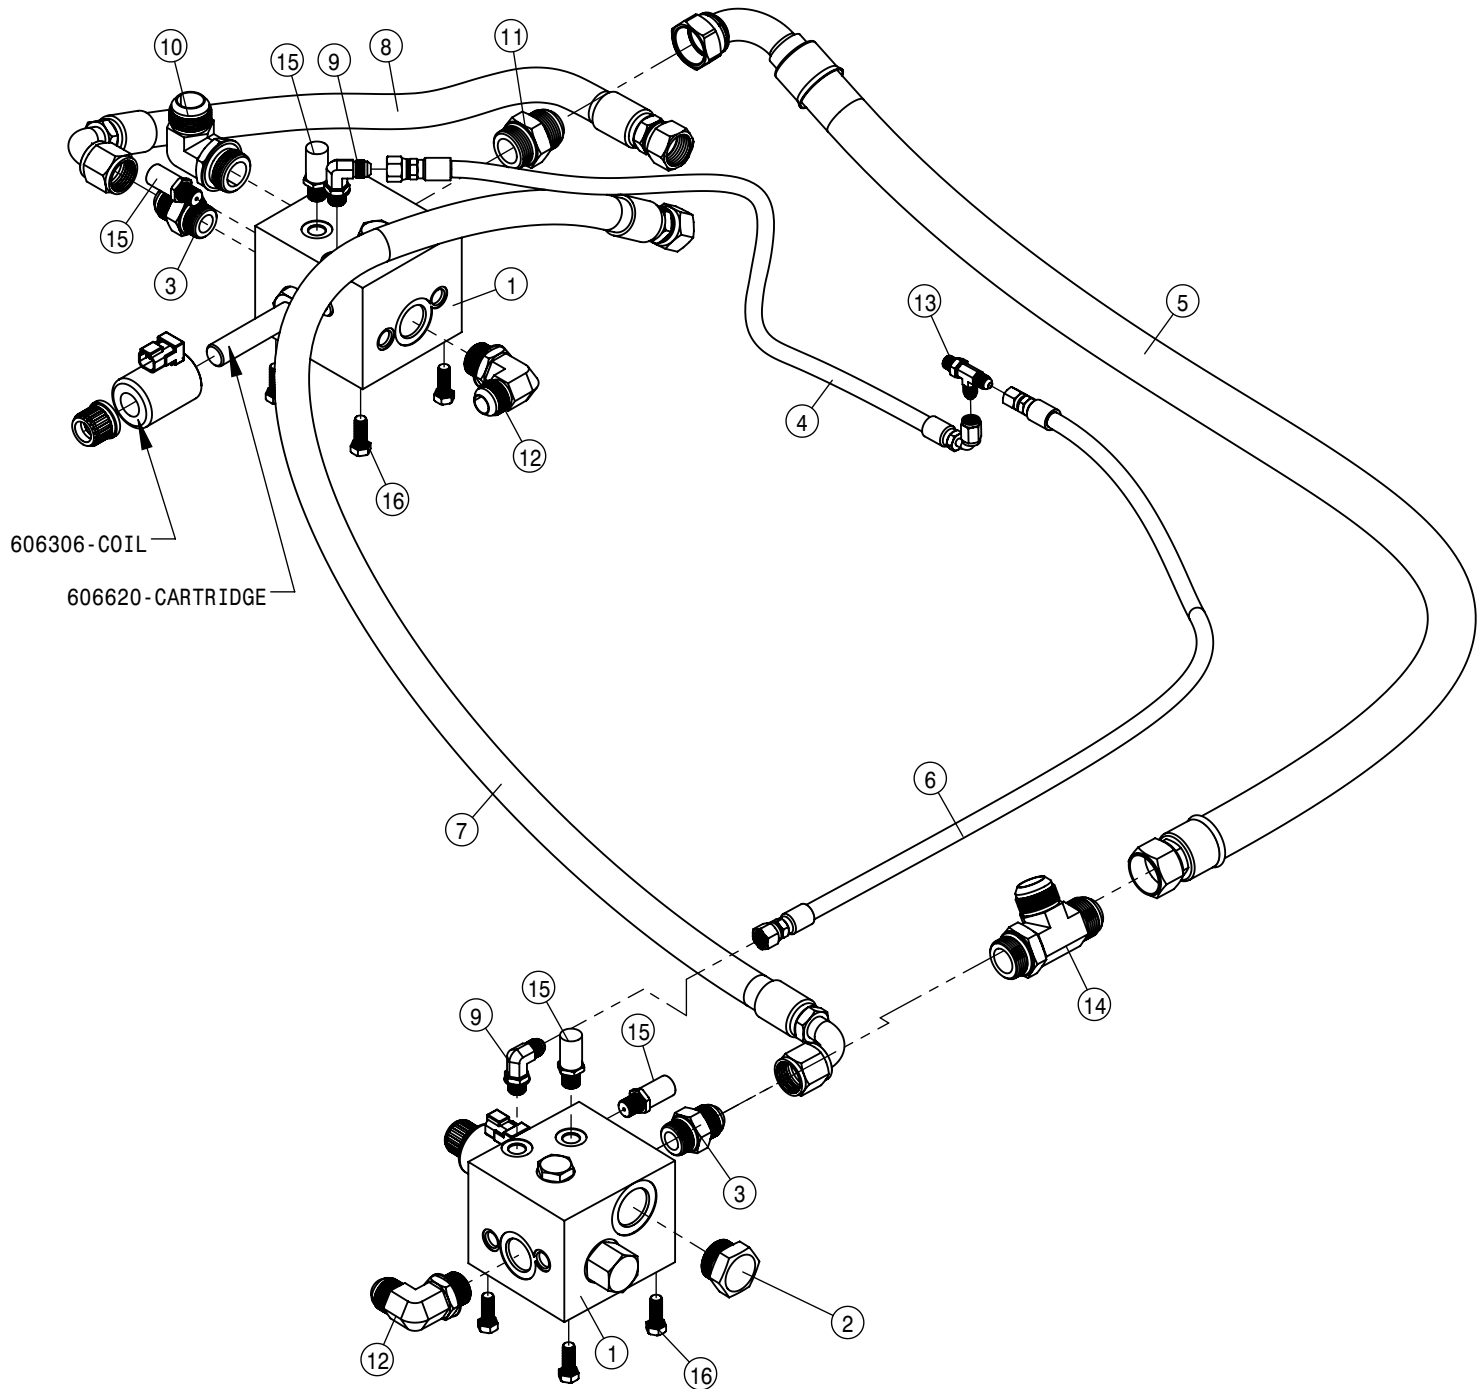

SOLUTION HYDRAULIC VALVE (DUAL PRODUCT)			
DET	QTY	P/N	DESCRIPTION
1	2	606253	CTRL VALVE, SOLU PUMP SAUER
2	1	610194	1 5/16MOR PLUG, HEX HEAD
3	2	611127	1 1/16MJIC-1 1/16MOR ADPTR
4	1	617102	04-451TC-06FJX-04FJX90-29 H/A
5	1	617568	16-811-16FJX-16FJX90-55 H/A
6	1	617569	04-451TC-04FJX-06FJX-46 H/A
7	1	617570	12-451TC-12FJX-12FJX90-52 H/A
8	1	617571	12-451TC-12FJX-12FJX90-23 H/A
9	2	618119	9/16MJIC-90-9/16MOR LBO
10	1	618178	1 5/16MJIC-90-1 5/16MOR LBO
11	1	618186	1 5/16MJIC-1 5/16MOR ADPTR
12	2	618248	1 1/16MJIC-90-1 1/16MOR LBO
13	1	618509	7/16MOR RUN TEE-7/16MJIC
14	1	618534	1 5/16MOR RUN TEE- 1 5/16MJIC
15	4	619023	9/16 MOR DIAGNOSTIC FITTING
16	8	900129	3/8UNC X 1" HEX BOLT