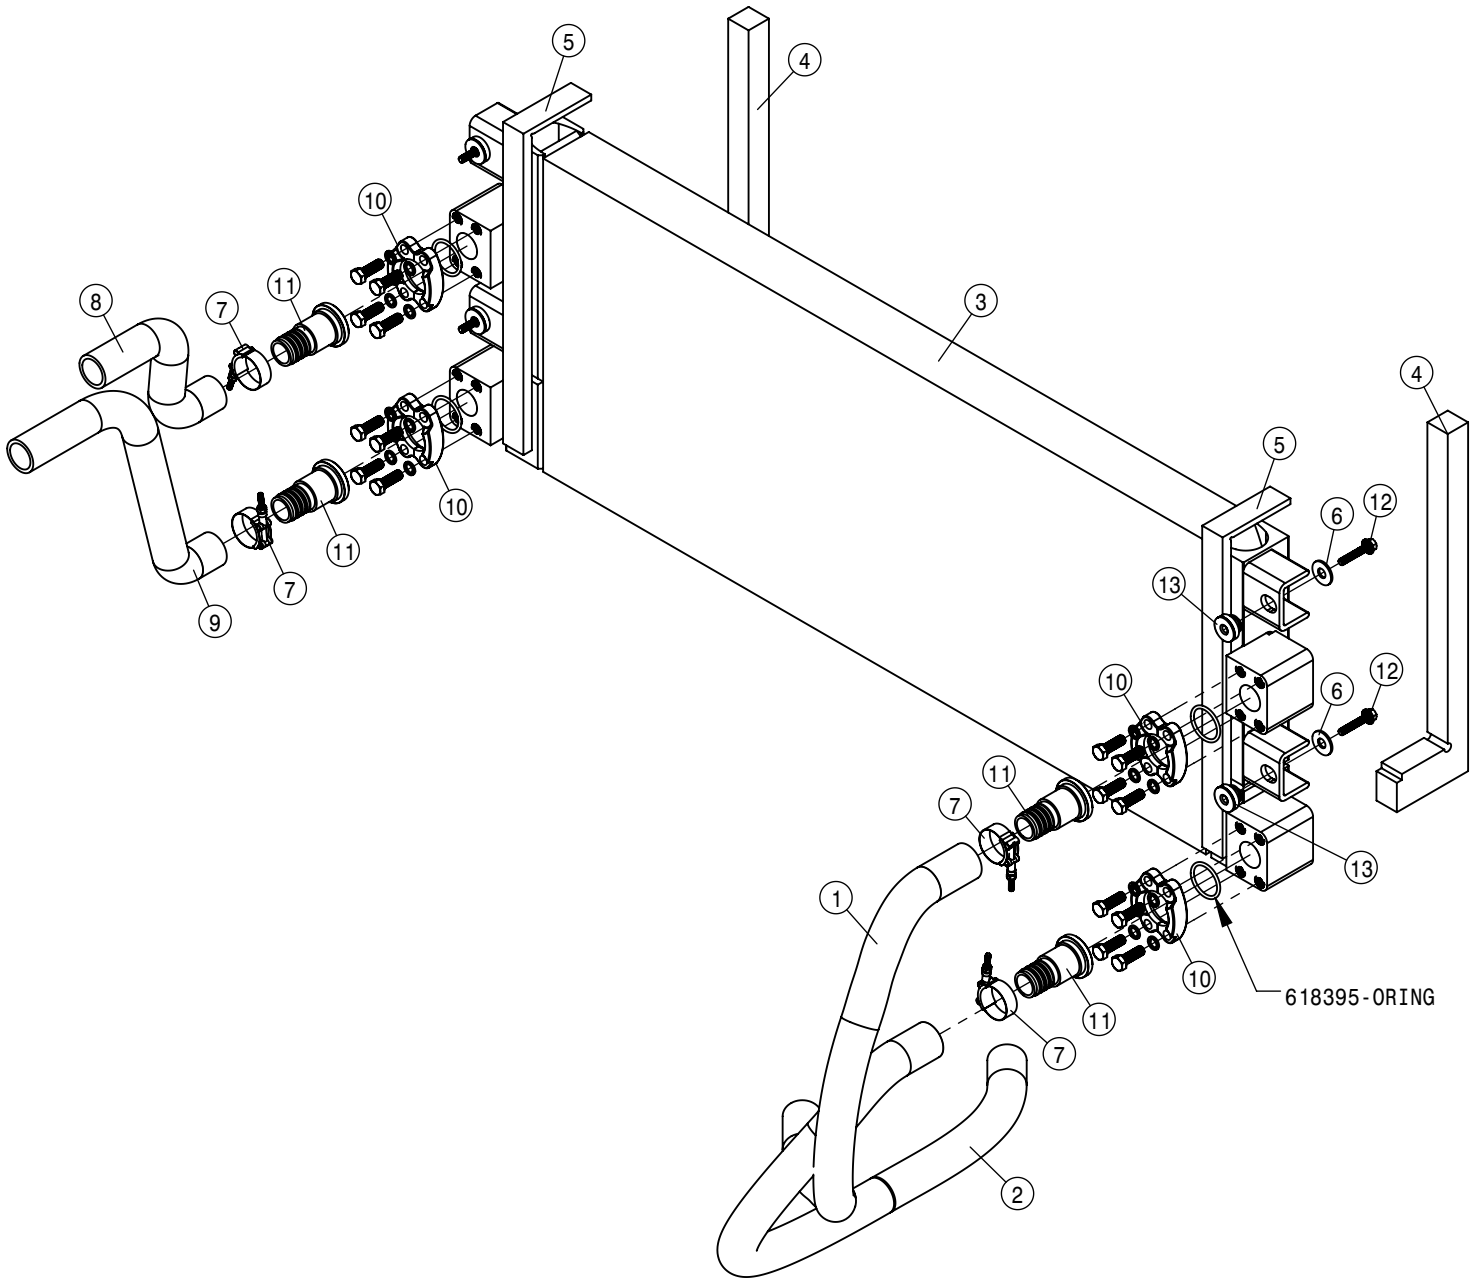

DOUBLE CORE OIL COOLER ASSEMBLY			
DET	QTY	P/N	DESCRIPTION
1	1	195423-042	HOSE,811-24 1.500 150P 81S
2	1	195423-050	HOSE,811-24 1.500 150P 81S
3	1	317901	HOC - DUAL CORE
4	2	318354	FOAM SEAL-DUAL HOC BTM, STS
5	2	318362	FOAM SEAL-DUAL HOC TOP, STS
6	4	483041	USS FLAT WASHER 1/2 MC
7	4	520133	1.81/2.06 T-BOLT HOSE CLAMP SS
8	1	617582	HYD OUTLET HOSE, TOP
9	1	617583	HYD OUTLET HOSE, BTM
10	4	618299	1.50 SPLIT FLANGE KIT #61
11	4	618990	1588-24-24-ZJ 2.04 CA
12	4	900506	3/8UNC X 2 HHSFB GR5 MC FT
13	4	AXE18508	ISOLATOR