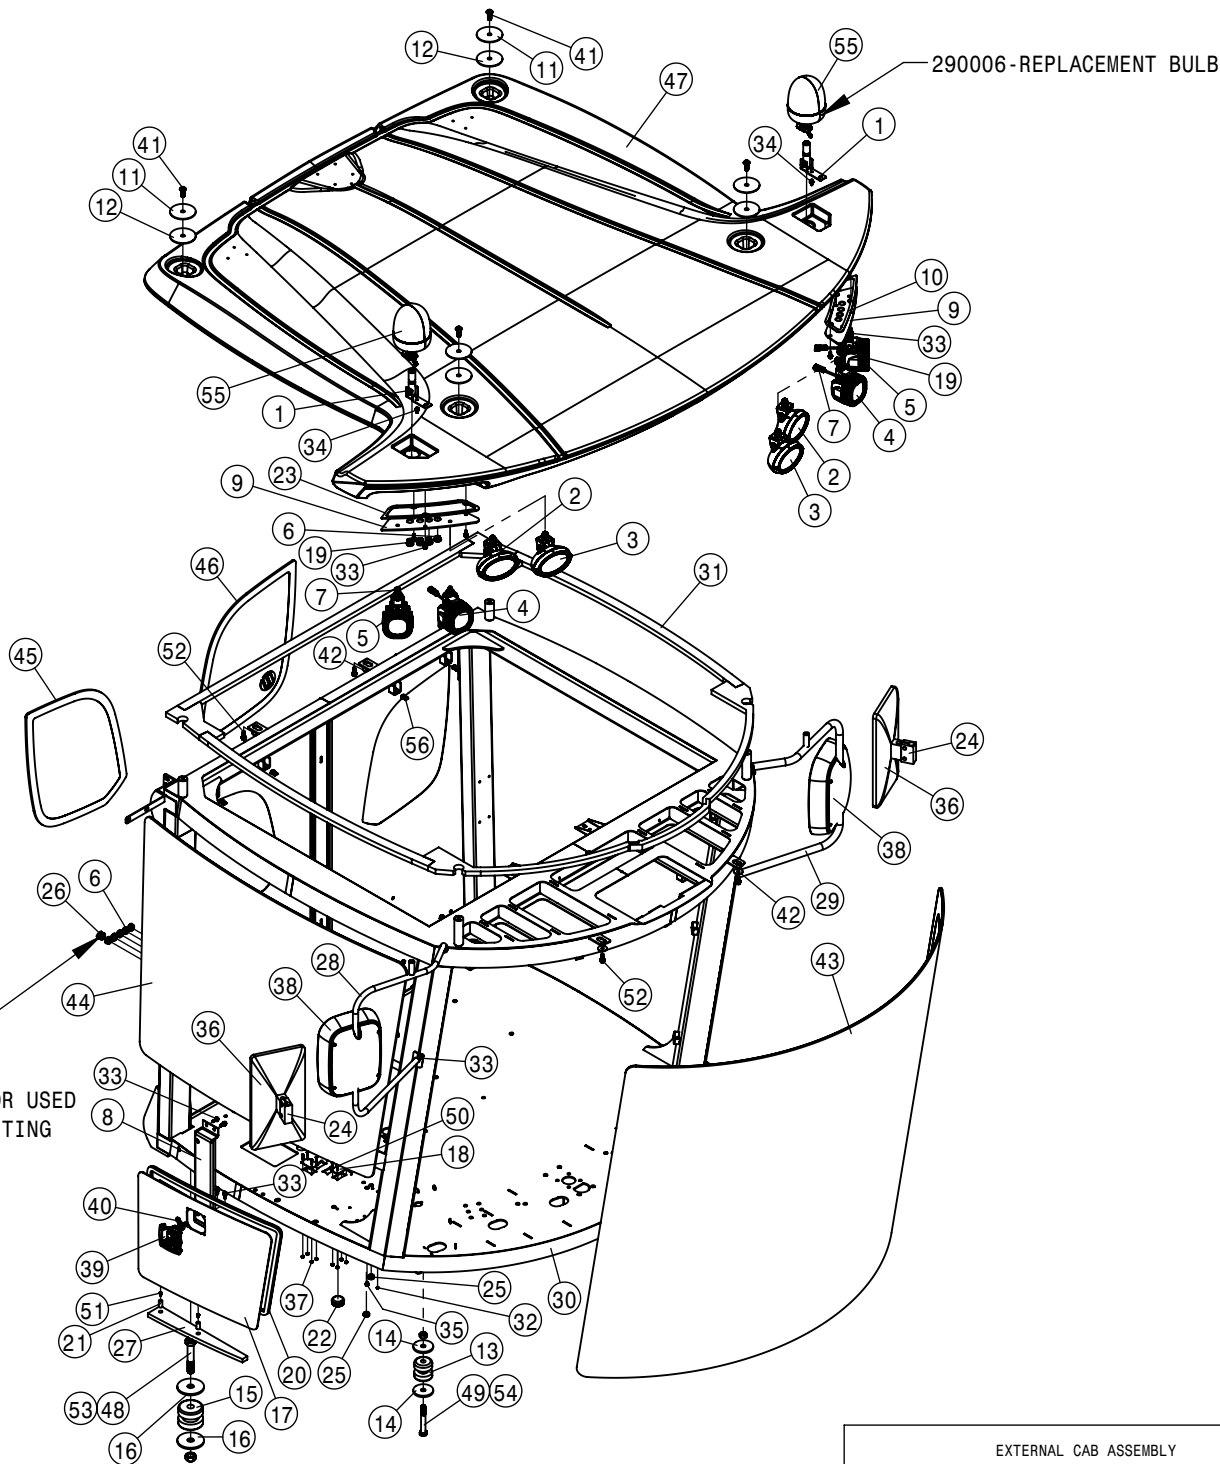

CHASSIS ELECTRICAL HARNESS			
DET	QTY	P/N	DESCRIPTION
1	1	292015	IQAN-MC2 MODULE
2	1	292086	IQAN-XA2 MODULE->611
3	1	294227	REAR LIGHT HARNESS STS' 14
4	2	294229	WHEEL MOTOR HARNESS STS' 14
5	1	294415	HARNESS, FRONT/BACK SF
6	1	294417	HARNESS, REAR MODULE STS '19
7	1	294419	HRNS, RH S/F '19 STS
8	1	294421	HARNESS, STS12 DRIVE CTRL '19
9	2	363442	FRT CLAMP KEEPER W/ BULKHEAD
10	9	470154	CABLE TIE, 11.00" BLK NYLON
11	1	470175	#10-32UNF HEX FLG NUT SER MC GR5
12	1	470215	10-32UNF X 1/2 HHSFB GR5 MC
13	16	470467	#6-32UNC KEP NUT MC GR5
14	2	520101	CUSH HOSE CLAMP,#16, 1"D X 1/2W
15	2	520167	CUSH CLAMP,#6 3/8D X 3/4W
16	16	903814	6-32 X 3/4 PHIL PANHD MACH SCR BZ
17	2	A87779	HELLERMAN-TYTON MSBT120
18	2	HXE18716	HELLERMAN-TYTON 136-00009
19	2	T389883	RATCHET P CLAMP .52 - .77