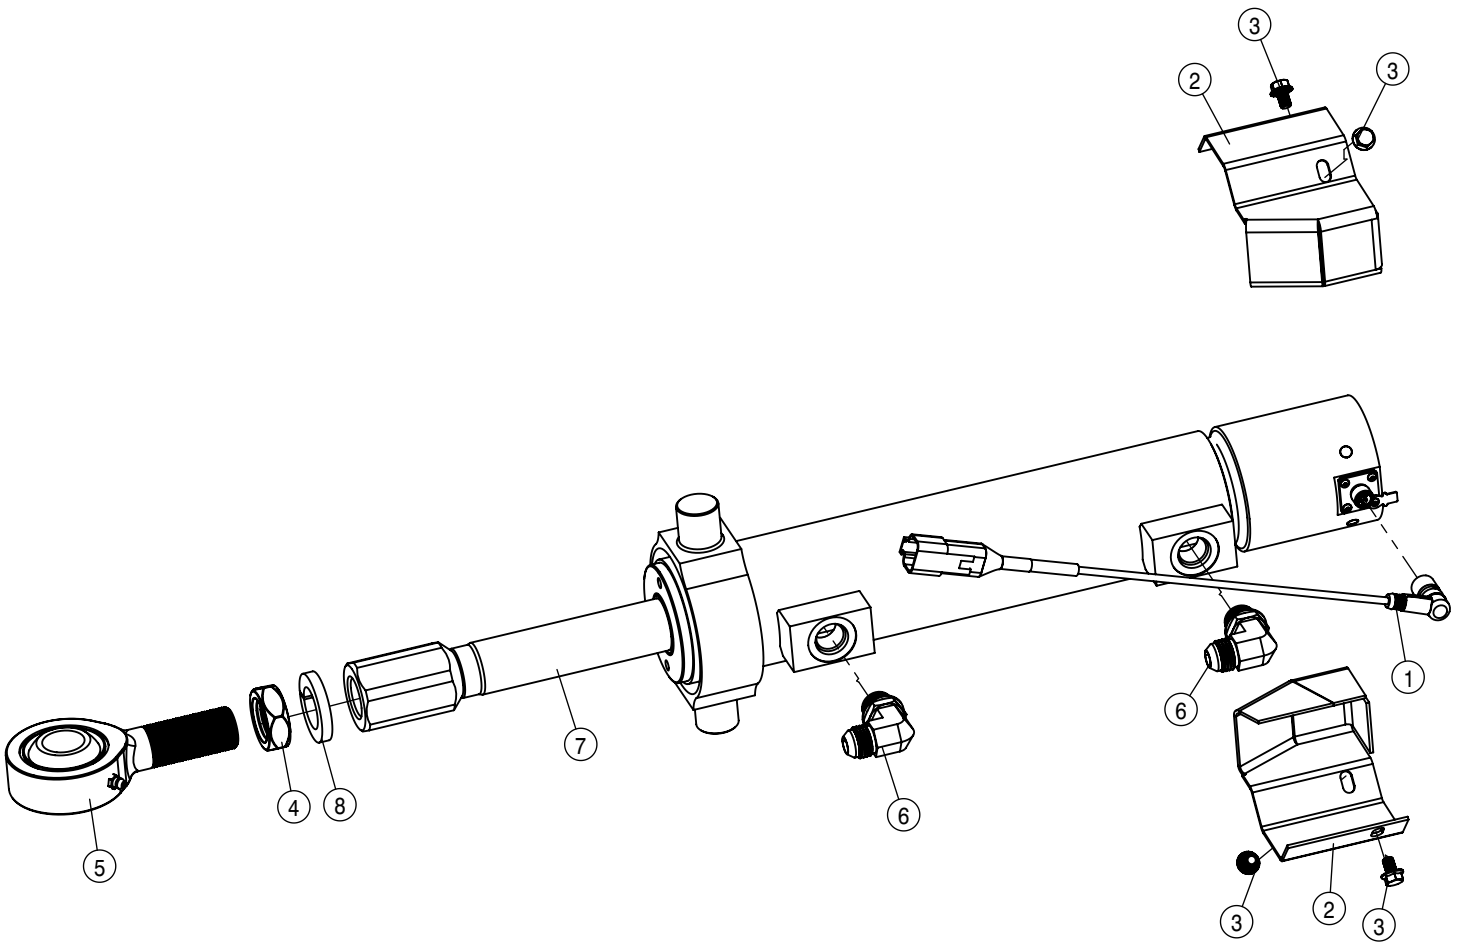

LEFT FRONT STEERING CYLINDER ASSEMBLY			
DET	QTY	P/N	DESCRIPTION
1	1	291994	SENSOR HARNESS FOR AWS
2	2	359645	STRG CYL SENSOR GUARD
3	4	470883	1/4UNC X 3/8 SERR FLG BOLT SS
4	1	472328	1" - 12 HEX JAM NUT
5	1	474004	ROD END, 1.00 BORE, 1-12 RH MALE
6	2	618241	3/4MJIC-90-3/4MOR LBO
7	1	621654	HYD CYL, 2.50 X 8.81 PHASE/SENS
8	1	920508	1" LOCK WASHER