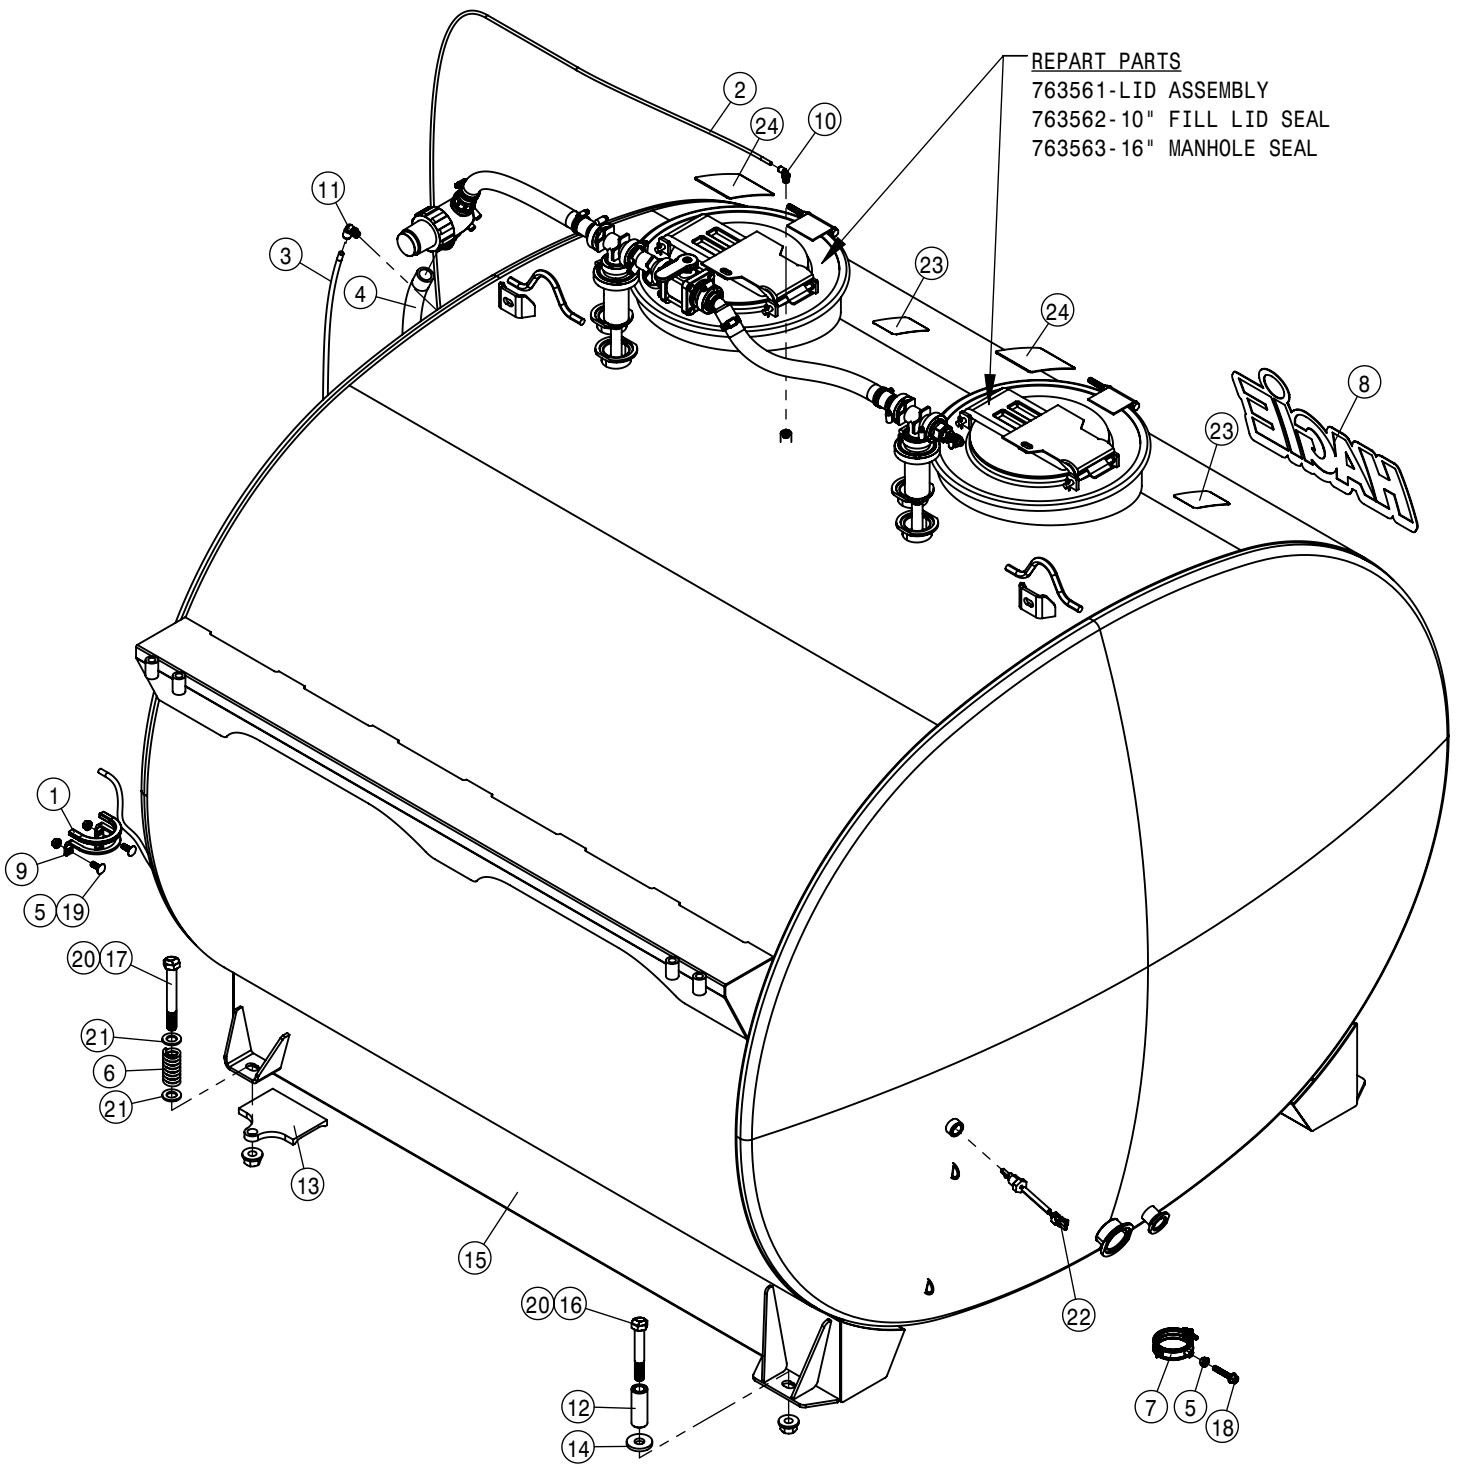

KEYPAD (DUAL PRODUCT)			
DET	QTY	P/N	DESCRIPTION
NS	1	294177	DUAL PRODUCT, CAB HARNESS
NS	1	294220	HARNESS, PRESSURE TRANS EXTEN
NS	2	294366	HARNESS,GRC INTERCONNECT
NS	1	294389	HARNESS, TANK VLV SPLIT/EXTN
NS	1	294434	HARNESS, CHASSIS DUAL PROD
6	1	344384	1.5" RAM BALL MNT BASE 2.50"
7	1	344491	RAM SHRT SCKT ARM 1.5" BALL
8	1	344492	RAM U BLT BASE 1.5 BALL
9	1	344556	SECTION KEYPAD STS'15
10	1	344630	BRKT SECTION KEYPAD RAM MNT
11	4	470463	8-32 SERR FLANGE NUT
12	4	900465	1/4UNC X 2 1/2 HHCS SS
13	4	903845	8-32 X 5/8 PHIL PAN MACH SCR
14	8	910112	SAE FLAT WASHER 1/4 SS
15	4	910118	1/4-20UNC NYLOCK NUT SS
16	2	PF81019	ELEC CNTL UNIT, GS2 RATE CNTLR
17	8	R231112	CONTROLLER ISOLATOR