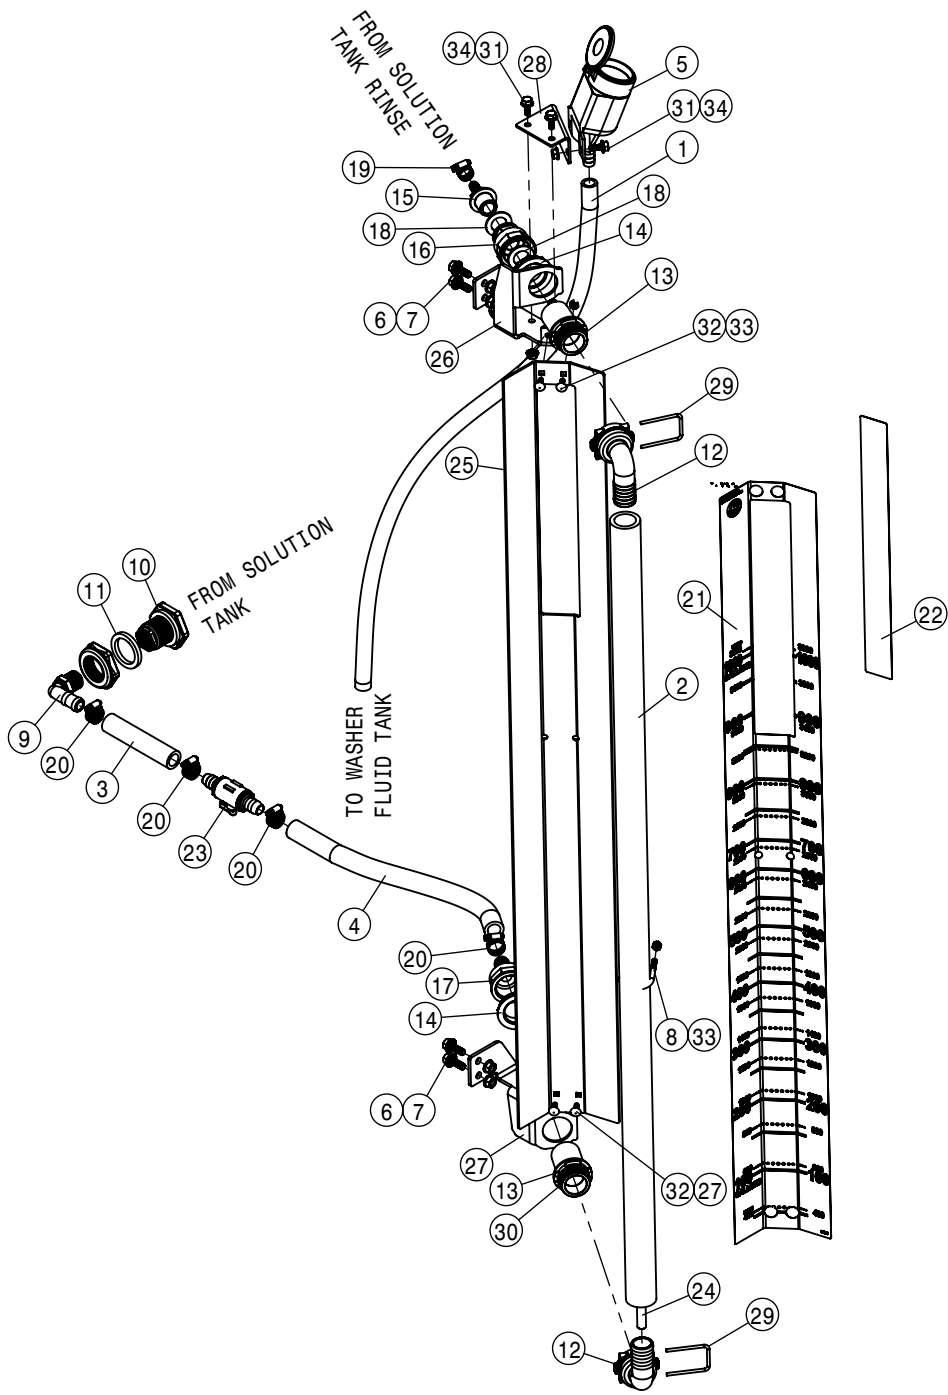

POLY TANK SIGHT GAUGE ASSEMBLY			
DET	QTY	P/N	DESCRIPTION
1	1	195909-043	HOSE 5/8 HEATER 1-FBR BR 20R3
2	1	195964-054	HOSE 1 1/4" ID-1/4W CLEAR VINYL
3	1	197112-005	HOSE 3/4 1-FBR BR BLK EPDM
4	1	197112-016	HOSE 3/4 1-FBR BR BLK EPDM
5	1	343972	REMOTE FILL
6	4	470087	3/8-16UNC HEX FLG NUT SER MC GR5
7	4	470460	3/8UNC X 1 HHSFB GR5 MC
8	1	473969	1/4UNC-1 1/2 X 2 3/4 RD U-BOLT
9	1	500054	3/4NPT-90-3/4 HOSE BARB, POLY
10	1	500110	3/4NPT BLKHD TANK FITTING POLY
11	1	500158	1 1/2" GASKET FOR 2" FLANGE
12	2	500370	T5 TO 32MM HB 90 FEMALE
13	2	500396	T5 MALE BULKHEAD
14	2	500397	BULKHEAD NUT
15	1	502003	STRAIGHT-POLY .75" MPT X 13MM
16	1	502004	REDUCER 1.25 FPT X .75" FPT
17	1	502005	STRGHT-POLY, 1.25" FPT X 19MM
18	3	502006	GASKET 39.5 X 27.5 EPDM

POLY TANK SIGHT GAUGE ASSEMBLY			
DET	QTY	P/N	DESCRIPTION
19	1	520069	HOSE CLAMP NO 6 STAINLESS
20	4	520070	HOSE CLAMP NO 8 STAINLESS
21	1	650527	DECAL, 1000 GAL POL, MAJOR '17
22	1	650528	DECAL, 1000 GAL POLY, MINOR '17
23	1	696193	3/4" HOSE BARB MICRO VALVE
24	1	701448	FLOAT-SIGHT GAUGE 2013
25	1	701569	POLY SIGHT GAUGE DECAL PLT
26	1	701570	POLY SIGHT GA SUPP BRKT-UPR
27	1	701571	POLY SIGHT GA SUPP BRKT-LWR
28	1	701798	WINDOW WASH FILL MT, POLY
29	2	737738	FORK, D.3 DIST.42 (737731)
30	2	737763	O-RING, -221 EPDM
31	4	900486	5/16UNC X 3/4 HHSFB SS
32	4	901127	1/4-20 UNC X 3/4 RHSQB SS
33	6	910118	1/4-20UNC NYLOCK NUT SS
34	4	910119	5/16-18UNC HEX FLG NUT SER SS