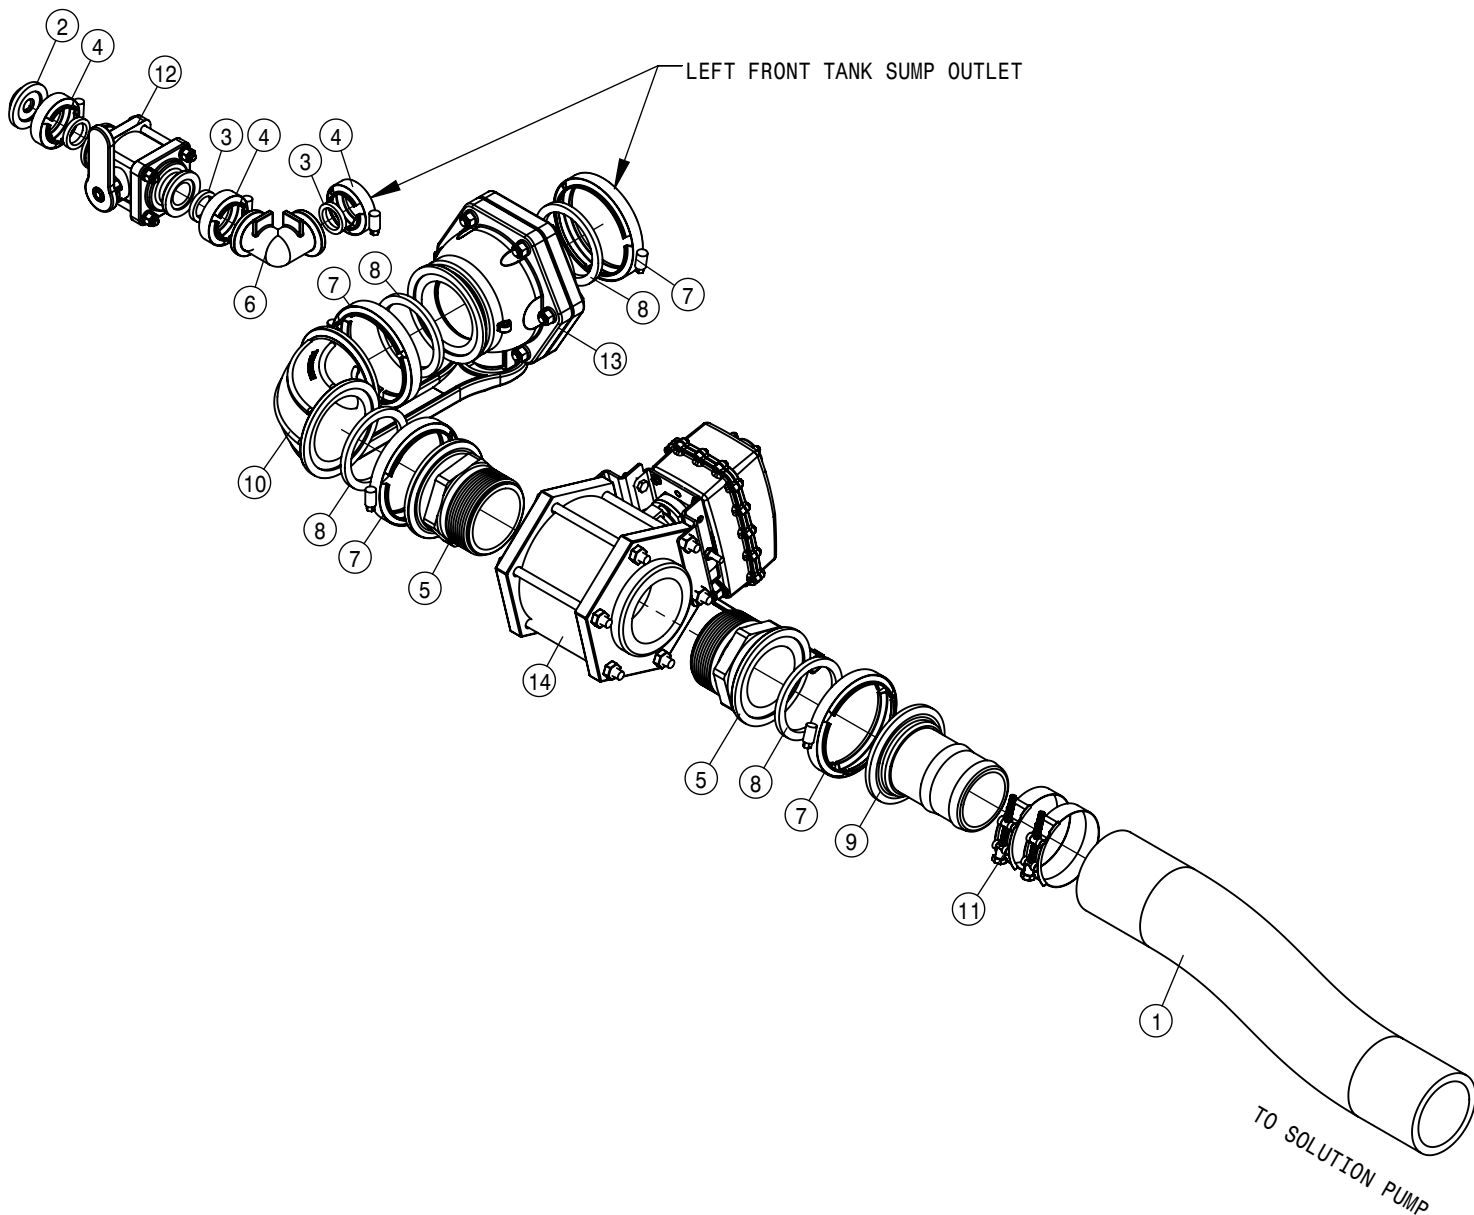

LEFT FRONT TANK VALVE SUCTION ASSEMBLY (DUAL PRODUCT)			
DET	QTY	P/N	DESCRIPTION
1	1	197134-024	HOSE 3" SUCTION, 2F-1W EPDM
2	1	500155	1" FLANGE CAP PLUG POLY
3	3	500157	1" FLANGE GASKET EPDM
4	3	500159	1" FLANGE CLAMP S.S.
5	2	500164	3" FLANGE- 3.00 MNPT ADPTR POLY
6	1	500174	1" FLANGE-90-1" FLANGE LBOPOLY
7	4	500208	3" FLANGE CLAMP S.S.
8	4	500209	3" FLANGE GASKET EPDM
9	1	500210	3"FLANGE-3"HOSEBARB POLY
10	1	500262	3"FLANGE-90-3"FLG SWEEP LBO
11	2	520130	3.31/3.59 T-BOLT HOSE CLAMP SS
12	1	696147	BALL VLV, 1" FLANGE
13	1	696190	BALL VLV, 3" FP FLANGE
14	1	696268	KZCO, 3" VALVE