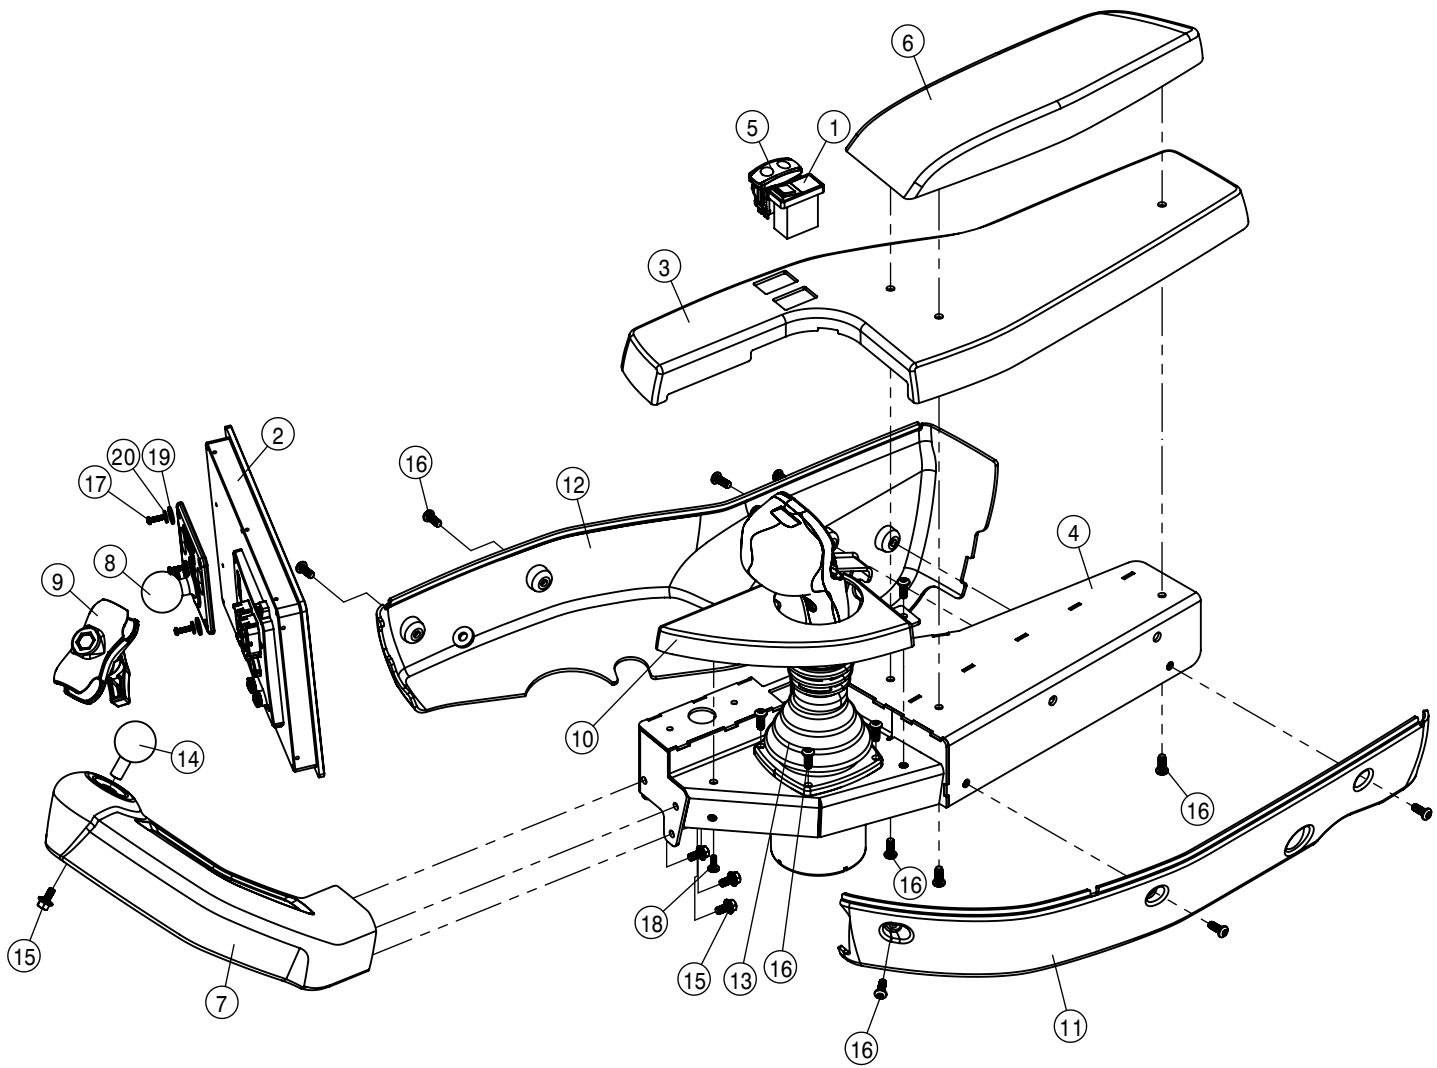

SEAT POD ASSEMBLY			
DET	QTY	P/N	DESCRIPTION
1	1	292201	SWITCH, BRAKE, STS
2	1	292628	PARKER MD4-10" TOUCH DISPLAY
3	1	343915	UPR POD COVER STD SEAT, DTS
4	1	344167	POD STRUCTURE WLDMT
5	1	344311	SWITCH - THROTTLE
6	1	344340	ARMREST POD, ASSY, STSCAB'14
7	1	344342	POD DISPLAY MNT ASSY MOLDED, STSCAB'14
8	1	344386	1.5" RAM BALL MNT BASE 3.625" SQ
9	1	344491	RAM SHRT SCKT ARM 1.5" BALL
10	1	344517	POD MIDDLE, CAB
11	1	344518	POD INNER, CAB
12	1	344519	POD OUTER
13	1	344656	JOYSTICK, CAB
14	1	344988	1.5" RAM BALL MT 1/4UNC THRD
15	4	470122	1/4 UNC X 1/2 SERR FLG BOLT
16	15	472344	1/4UNCX5/8 ALHD BUTTON CAP SCR
17	4	473701	4MM-0.70 x 12 PAN HD PHL SCREW
18	1	903706	10-32X1/2 PHIL PAN MACH SCR
19	4	920000	SAE FLAT WASHER 1/4 MC
20	4	920021	SAE FLAT WASHER #8 MC