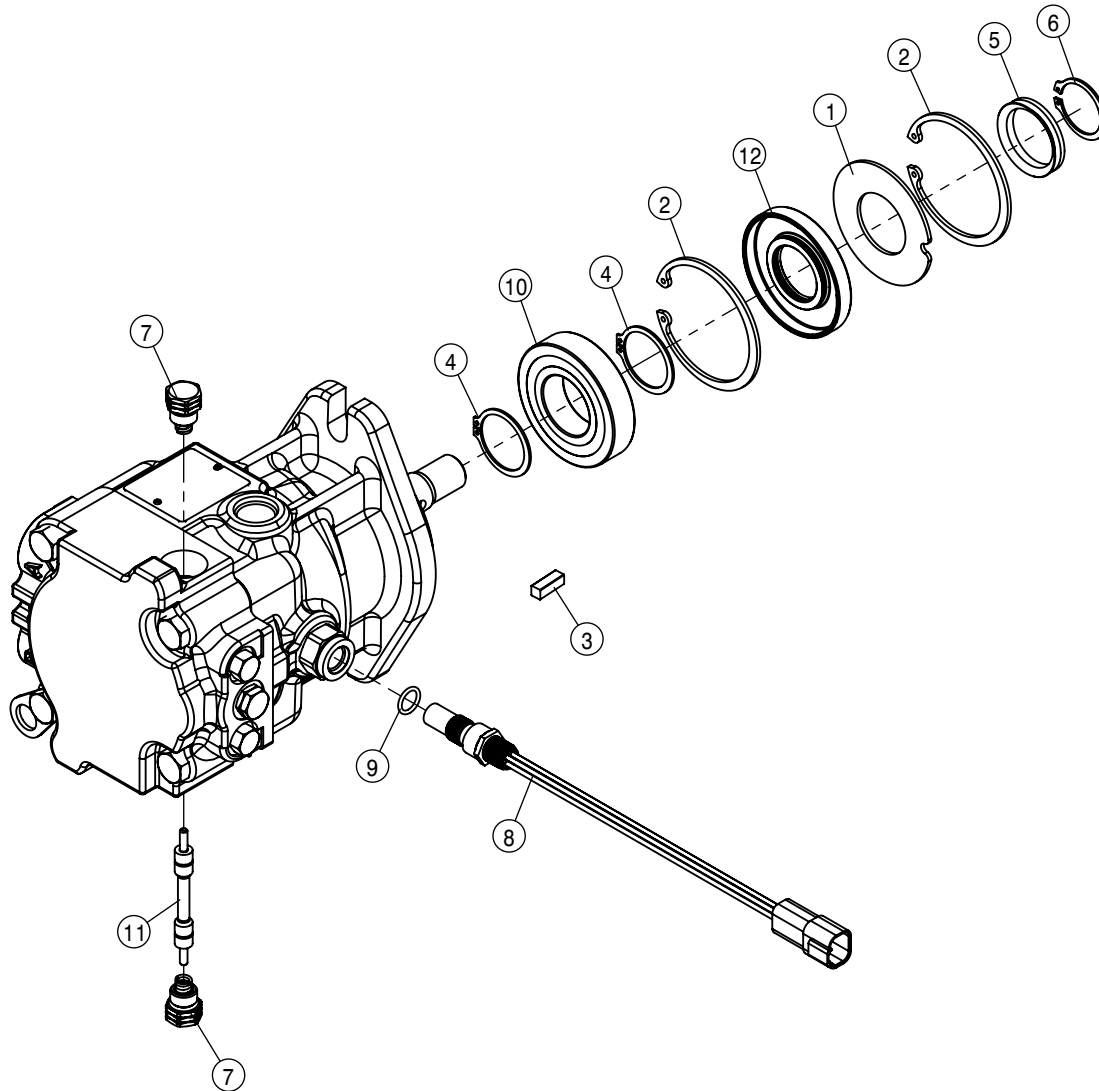

RADIATOR FAN MOTOR 606681-SERVICE			
DET	QTY	P/N	DESCRIPTION
1	1	606688	SUPP WASHER (11083729)
2	2	606689	RETAINING RING (9006200-0281)
3	1	606690	KEY (5000664)
4	2	606691	RETAINING RING (9006300-0137)
5	1	606692	DUST COVER
6	1	606693	RETAINING RING (5000365)
7	2	606694	SPRING (4800912)
8	1	606695	SPEED SENSOR (KPPG13703)
9	1	606696	O-RING (9004201-3700)
10	1	606698	ROLLER BEARING (357616)
11	1	606699	SPOOL (8800550)
12	1	606700	LIP SEAL (11103135)