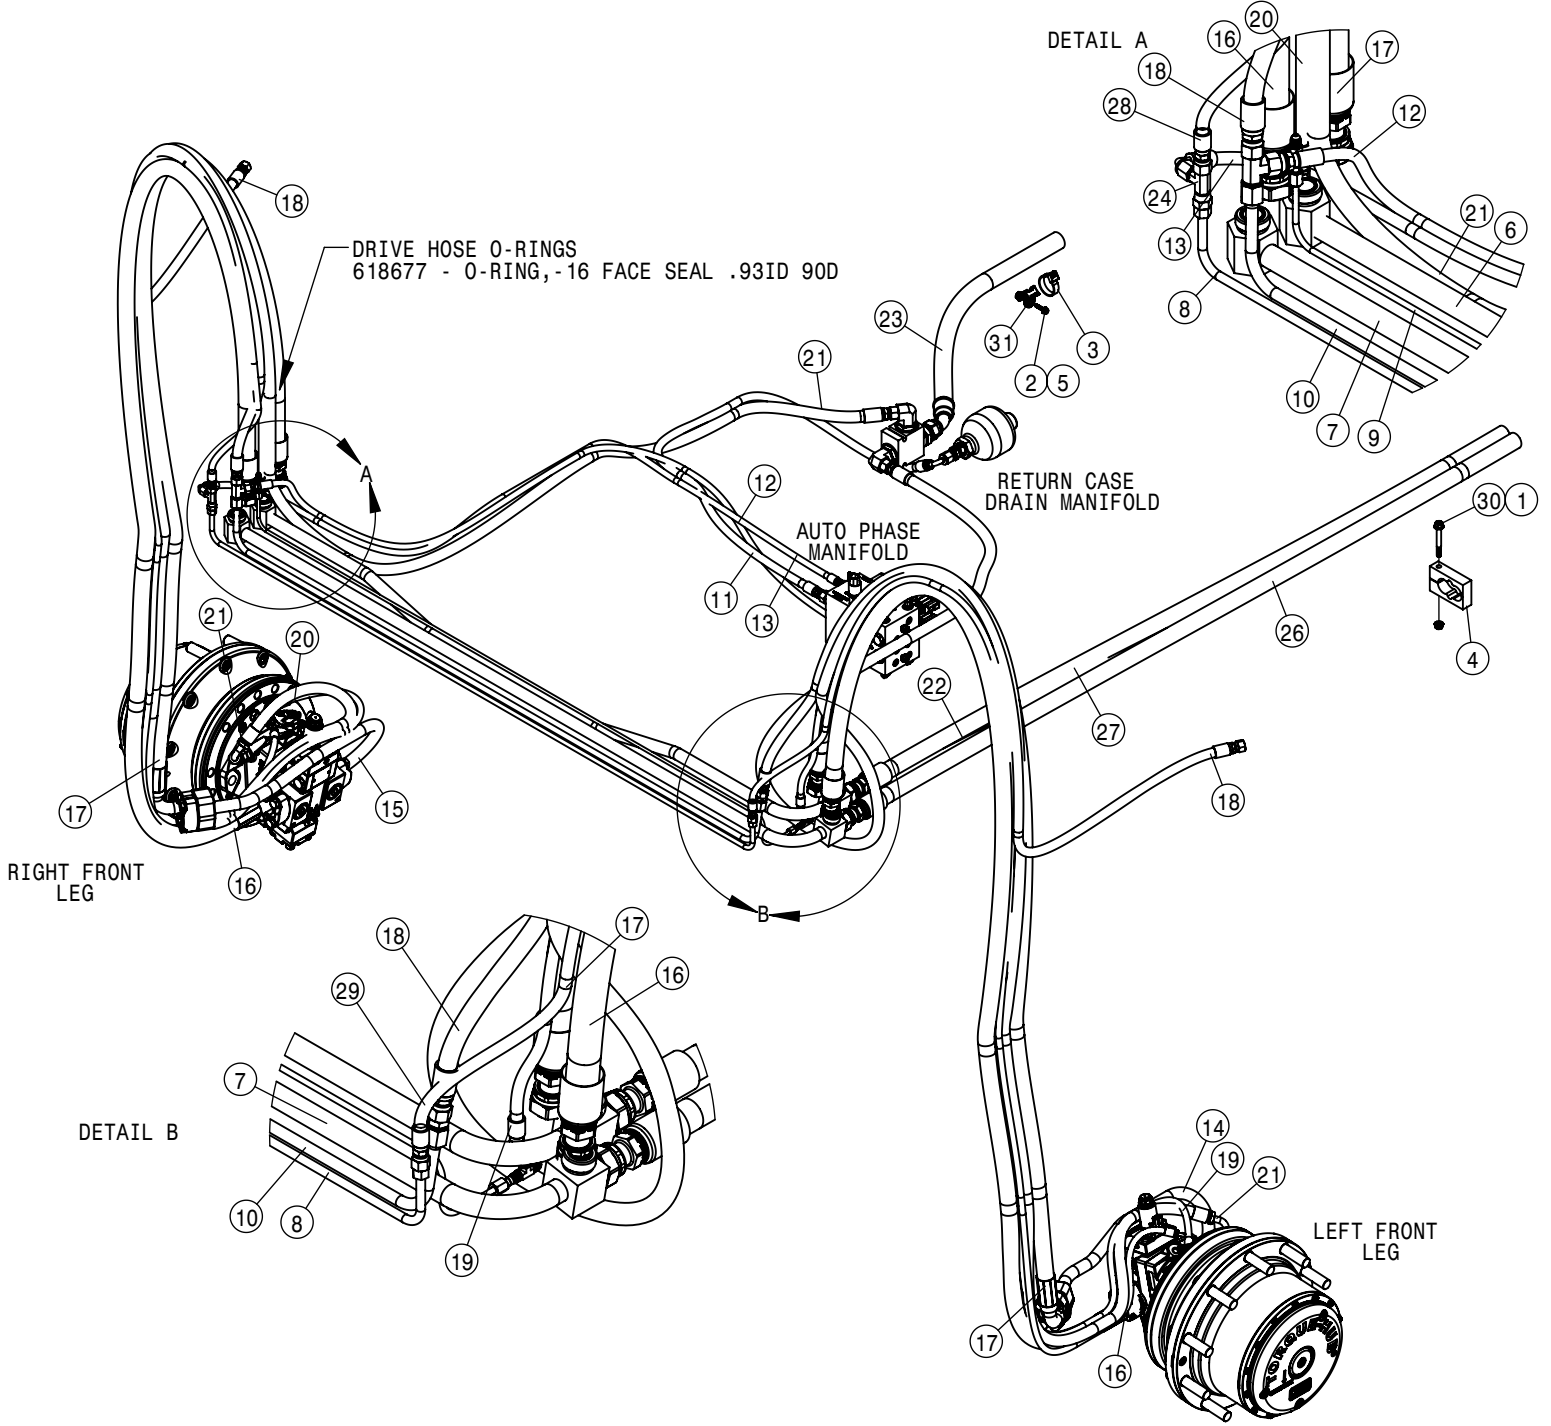

FRONT DRIVE HOSE ASSEMBLY			
DET	QTY	P/N	DESCRIPTION
1	1	470087	3/8UNC HEX SERR FLANGE NUT
2	1	470231	1/4UNC X 1 HHSFB GR5 MC
3	1	470555	CABLE TIE, 1/2 X 15" BLACK NYL
4	1	470673	HOSE CLAMP, 4-HOLE
5	1	472029	3/8-16UNC HEX FLG NUT SER SS
6	1	615913	TUBE ASSY 1"OD 16-ORFS
7	1	615914	TUBE ASSY 1"OD 16-ORFS
8	1	615915	TUBE ASSY 3/8"OD 6-MJIC
9	1	615916	TUBE ASSY 1/4"OD 4-FJIC
10	1	615917	TUBE ASSY 1/2"OD 8-FJIC
11	1	616323	06-451TC-08FJX-08FJX90-56 H/A
12	1	617210	04-451TC-04FJX-08FJX-78 H/A
13	1	617388	04-451TC-06FJX-06FJX90-72 H/A
14	1	617456	LFT DRV TUBE 1.00"X 0.120"WT
15	1	617457	RGT DRV TUBE 1.00"X 0.120"WT
16	2	617462	16-797TC-16FFOX-16C62F-126 H/A

FRONT DRIVE HOSE ASSEMBLY			
DET	QTY	P/N	DESCRIPTION
17	2	617463	16-797TC-16FFOX-16C62F90-112 H/A
18	2	617478	08-451TC-08FJX-08FJX-80 H/A
19	1	617483	04-451TC-04FJX-04FJX45-149 H/A
20	1	617484	04-451TC-04FJX-04FJX45-145 H/A
21	2	617539	10-451TC-10FJX-10FJX90-219 H/A
22	1	618369	04-451TC-04FJX-06FJX45-193 H/A
23	1	618375	16-811-16FJX-16FJX45-128 H/A
24	1	618486	9/16FJIC SW RUN TEE-9/16MJIC
NS	6	618677	O-RING, -16 FACE SEAL .93ID 90D
26	1	619001	16-797TC-16FFOX-16FFOX-195H/A
27	1	619002	16-797TC-16FFOX-16FFOX45-194H/
28	1	619248	04-387TC-06FJX-06FJX45-136 H/A
29	1	619248	04-387TC-06FJX-06FJX45-136 H/A
30	1	900508	3/8UNC X 3 HHSFB GR5 MC
31	1	H224072	HELLERMANTYTON HDM320BHHSUVH4