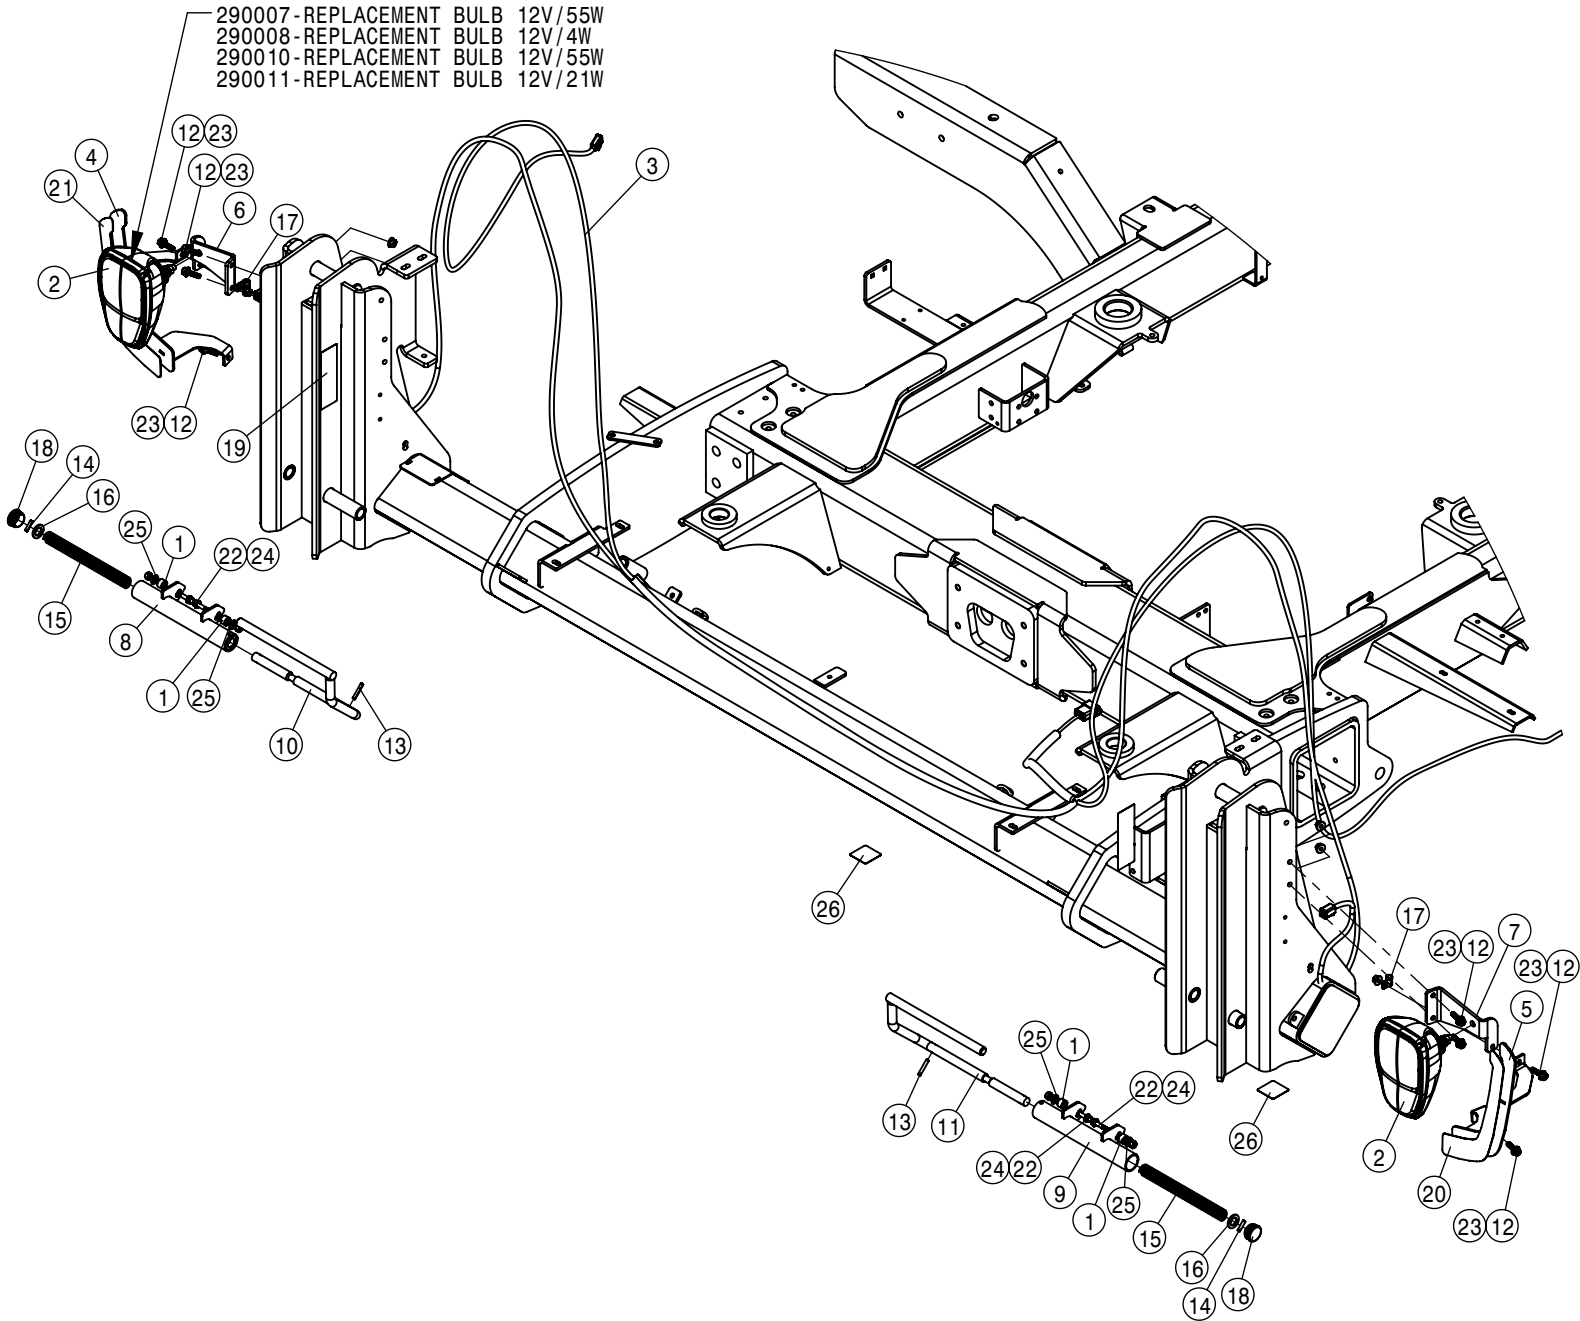

290007-REPLACEMENT BULB 12V/55W
290008-REPLACEMENT BULB 12V/4W
290010-REPLACEMENT BULB 12V/55W
290011-REPLACEMENT BULB 12V/21W

QUICK ATTACH LEVER ASSEMBLY			
DET	QTY	P/N	DESCRIPTION
1	4	167864	SPACER .75 OD X .38 ID X .50 L
2	2	292556	HEAD/FLASHER LIGHT
3	1	294420	FRONT LIGHT/WHEEL MTR HARNESS
4	1	360911	REFLECTOR WLD STS RH FRT
5	1	360912	REFLECTOR WLD STS LH FRT
6	1	360917	RT FT STS LIGHT BRKT
7	1	360918	STS LT FT LIGHT BRKT
8	1	361665	RH Q-ATTACH LOCK WLD, STS 04
9	1	361666	LH Q-ATTACH LOCK WLD, STS 04
10	1	361670	RH Q-ATTACH LOCK PIN WLD,STS04
11	1	361671	LH Q-ATTACH LOCK PIN WLD,STS04
12	8	470329	3/8UNC X 1 1/4 HHSFB GR5 MC
13	2	473805	ROLL PIN, 1/4 X 1 1/2

QUICK ATTACH LEVER ASSEMBLY			
DET	QTY	P/N	DESCRIPTION
14	2	473850	ROLL PIN, 1/4 X 1"
15	2	482018	SPRING, 1.00 X 12.00 COMPRSN
16	2	483055	.771ID-1.2500D-.135T MACH WASH
17	2	520167	CUSH CLAMP,#6 3/8D X 3/4W
18	2	629765	CAPLUG, 1 1/2" RD, BLACK POLY
19	2	650178	DECAL,CAUTION QUICK ATTACH LOC
20	1	650513	LH FRONT REFLECTOR, DTS
21	1	650514	RH FRONT REFLECTOR, DTS
22	4	900492	5/16UNC X 1 3/4 HHSFB SS
23	8	910106	3/8-16UNC CTRLK FLG NUT MC GR5
24	4	914004	3/8UNC HEX STOVER NUT
25	4	920002	3/8 SAE FLAT WASHER
26	4	L212136	LABEL, JACKING POINT