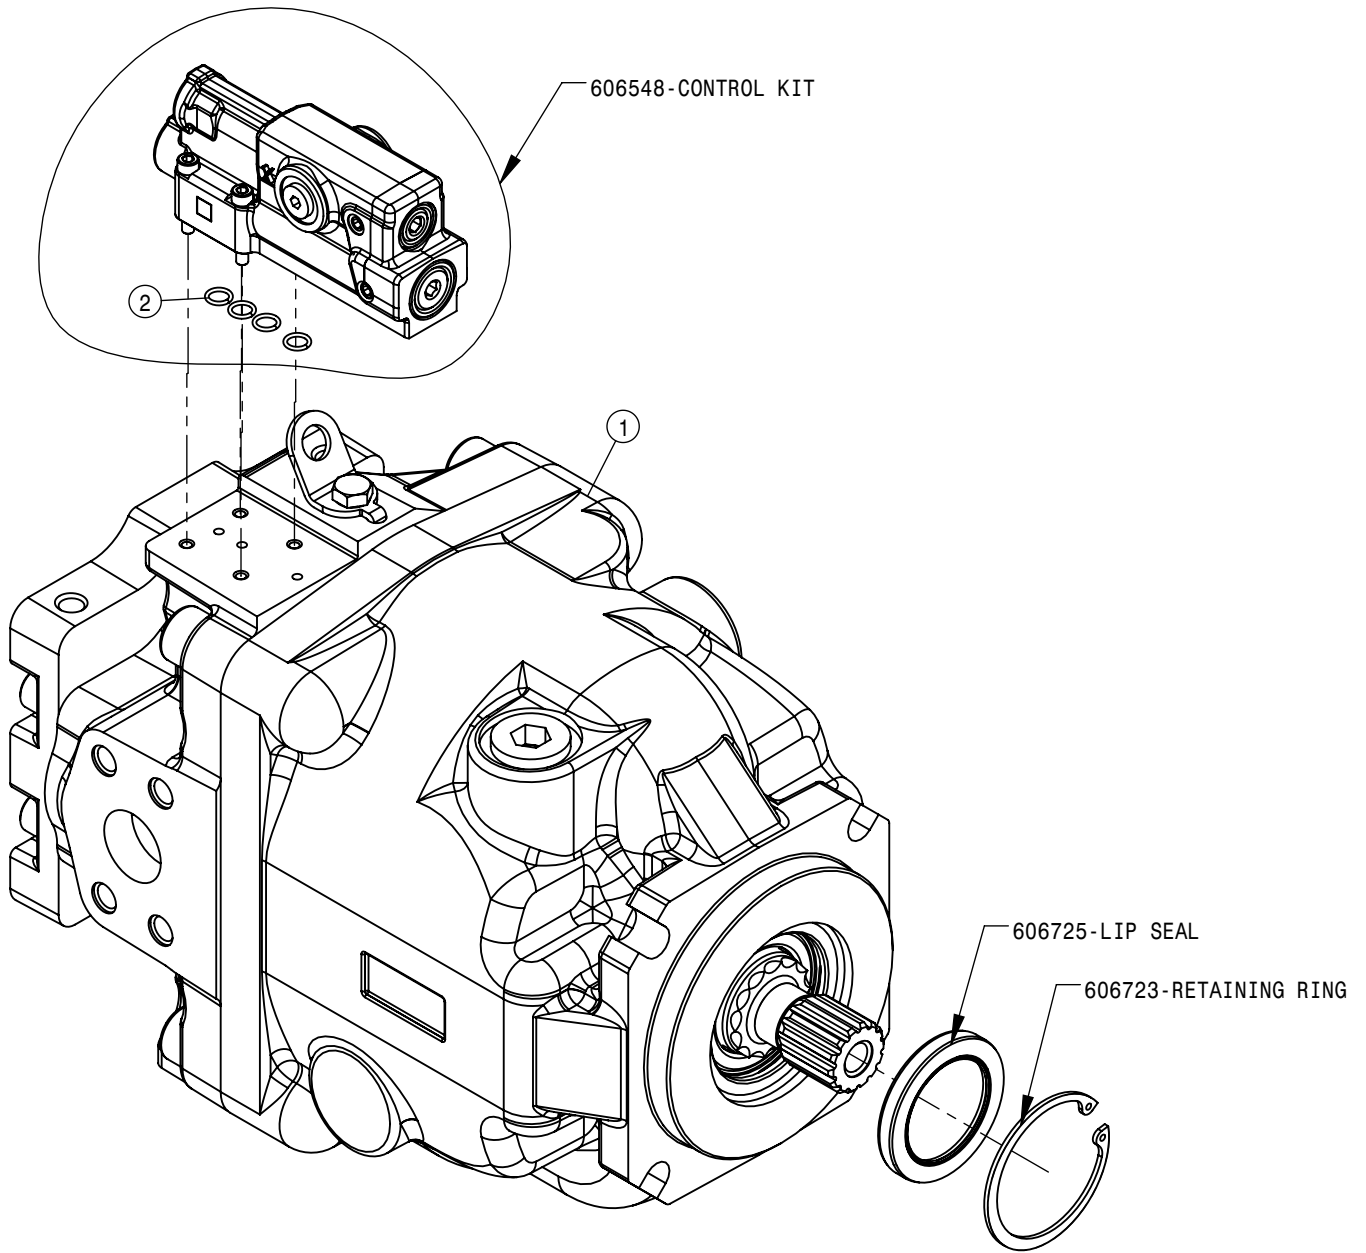

AUX PUMP, 100CC SERVICE			
DET	QTY	P/N	DESCRIPTION
1	1	606526	AUX PUMP, 100CC C/BB MT STS' 14
2	4	606720	SEAL O-RING 4740154