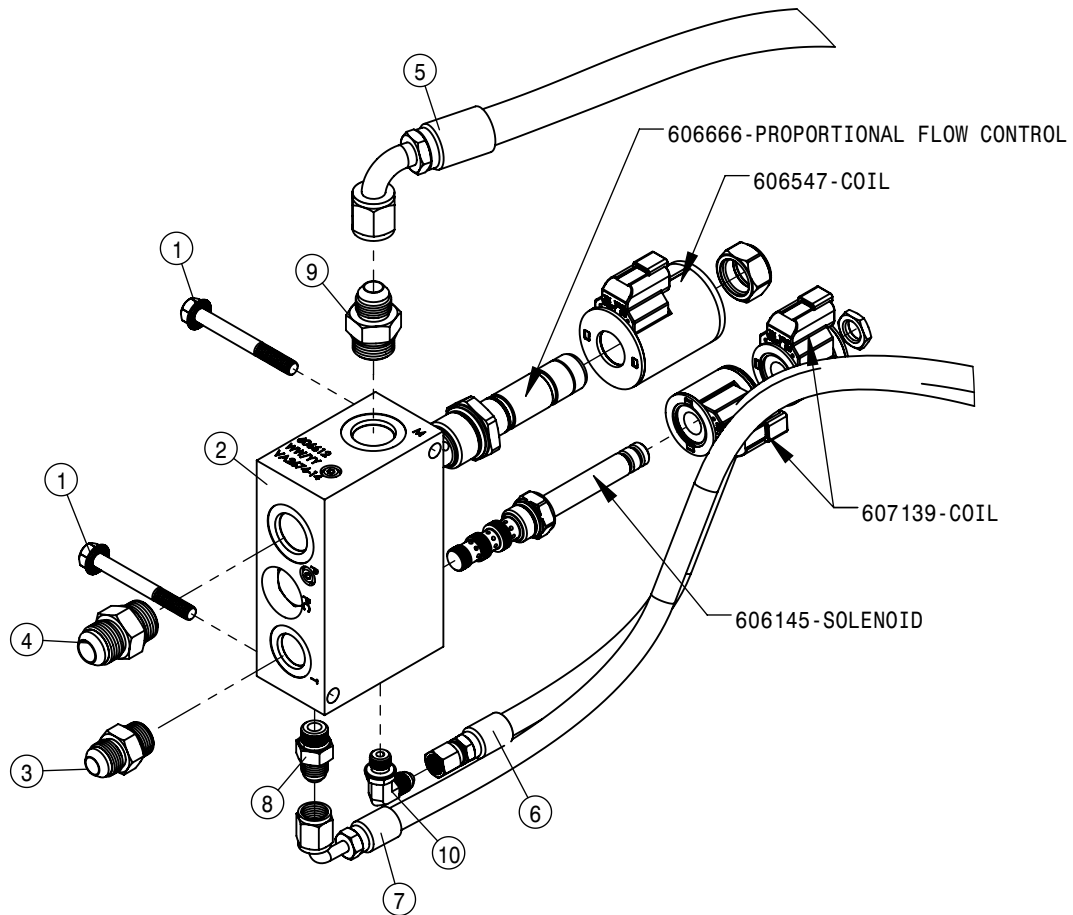

SIDE FILL LIFT ASSEMBLY				
DET	QTY	P/N	DESCRIPTION	
1	2	470669	5/16UNC X 2 3/4 FLANG HEX BOLT	
2	1	606612	SIDE FILL VLV ASSY STS' 16	
3	1	611125	3/4MJIC-3/4MOR ADPTR	
4	1	611126	7/8MJIC-7/8MOR ADPTR	
5	1	617142	08-451TC-08FJX-08FJX90-113	H/A
6	1	617387	04-451TC-04FJX-04FJX-82	H/A
7	1	617388	04-451TC-06FJX-06FJX90-72	H/A
8	1	618126	9/16MJIC-9/16MOR ADPTR	
9	1	618327	3/4MJIC-7/8MOR ADPTR	
10	1	618473	7/16MJIC-90-7/16MOR LBO