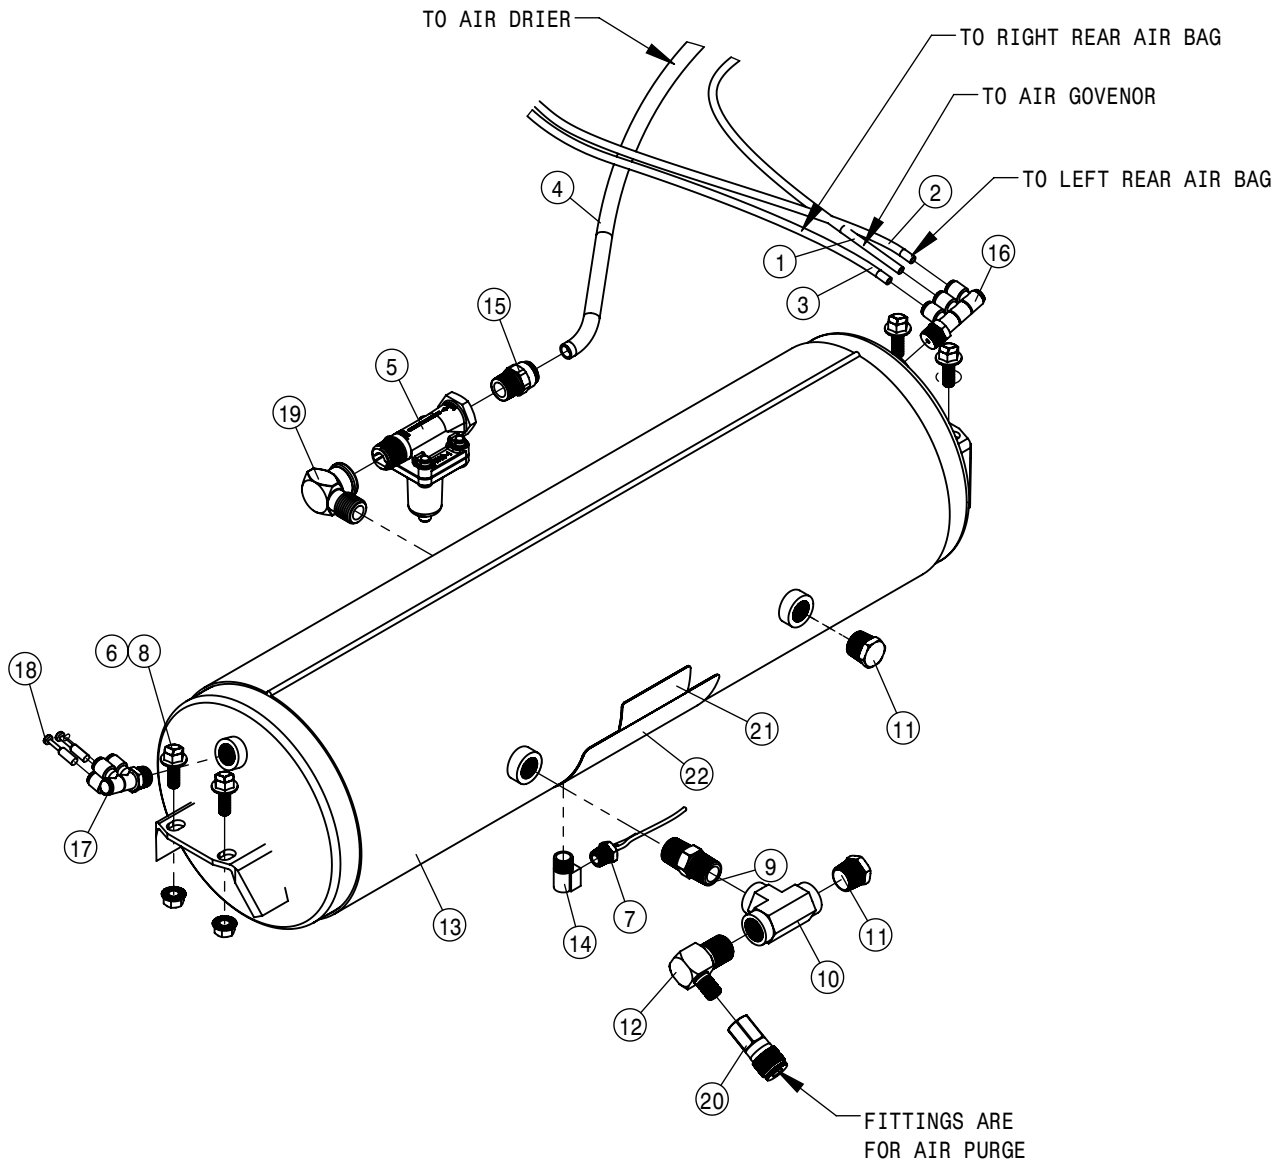

AIR TANK ASSEMBLY			
DET	QTY	P/N	DESCRIPTION
1	1	195906-132	1/40D AIR BRAKE TUBING J844-A
2	1	195906-195	1/40D AIR BRAKE TUBING J844-A
3	1	195906-248	1/40D AIR BRAKE TUBING J844-A
4	1	195914-069	1/20D AIR BRAKE TUBING J844-A
5	1	311086	CHECK VALVE, PRESS CRTL, WABCO
6	4	470087	3/8-16UNC HEX FLG NUT SER MC GR5
7	1	470266	DRAIN VALVE KIT, 1/4NPT
8	4	470460	3/8UNC X 1 HHSFB GR5 MC
9	1	500000	1/2MNPT HEX PIPE NIPPLE STL
10	1	503819	1/2FNPT PIPE TEE STL
11	2	505231	PIPE PLUG .50NPT HEX HD BRS
12	1	618633	1/2MNPT-90-1/4MNPT REDU LBO
13	1	701518	AIR TANK W/DECAL
14	1	711027	1/4 NPT ST EL BRS
15	1	711037	1/2MNPT-1/2 NYL TUBE FTG
16	1	711046	3/8MNPT-1/4 NYL TUBE TRPL LBO
17	1	711047	3/8MNPT-1/4NYL TUBE,DBL BRANCH
18	2	711063	RUBBER PLUG FOR 1/4 PISCO CPLR7
19	1	711079	1/2NPT ST EL BRS
20	1	711118	AIR CPLR F 1/4IND 1/4FNPT BR
21	1	N209334	LABEL, AIR TANK DRAIN
22	1	N404969	LABEL, DECAL SAFETY AIR DRIER