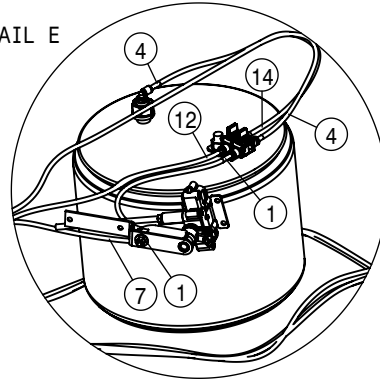

DETAIL E

AIR LINE ASSEMBLY				
DET	QTY	P/N	DESCRIPTION	
1	1	195906-011	1/40D AIR BRAKE TUBING J844-A	
2	1	195906-018	1/40D AIR BRAKE TUBING J844-A	
3	1	195906-021	1/40D AIR BRAKE TUBING J844-A	
4	1	195906-022	1/40D AIR BRAKE TUBING J844-A	
5	1	195906-071	1/40D AIR BRAKE TUBING J844-A	
6	1	195906-132	1/40D AIR BRAKE TUBING J844-A	
7	1	195906-195	1/40D AIR BRAKE TUBING J844-A	
8	1	195906-212	1/40D AIR BRAKE TUBING J844-A	
9	1	195906-248	1/40D AIR BRAKE TUBING J844-A	
10	1	195906-274	1/40D AIR BRAKE TUBING J844-A	
11	1	195906-303	1/40D AIR BRAKE TUBING J844-A	

AIR LINE ASSEMBLY				
DET	QTY	P/N	DESCRIPTION	
12	1	195906-322	1/40D AIR BRAKE TUBING J844-A	
13	1	195906-331	1/40D AIR BRAKE TUBING J844-A	
14	1	195906-356	1/40D AIR BRAKE TUBING J844-A	
15	1	195914-069	1/20D AIR BRAKE TUBING J844-A	
16	3	470087	3/8-16UNC HEX FLG NUT SER MC GR5	
17	6	470154	CABLE TIE, 11.00" BLK NYLON	
18	3	470460	3/8UNC X 1 HHSFB GR5 MC	
19	4	520160	CUSH CLAMP, #24 1 1/2D-3/4WLOOP	
20	1	617574	10-451TC-10FJX-10FJX45-56 H/A	
21	1	617575	10-451TC-10FJX-10FJX-61