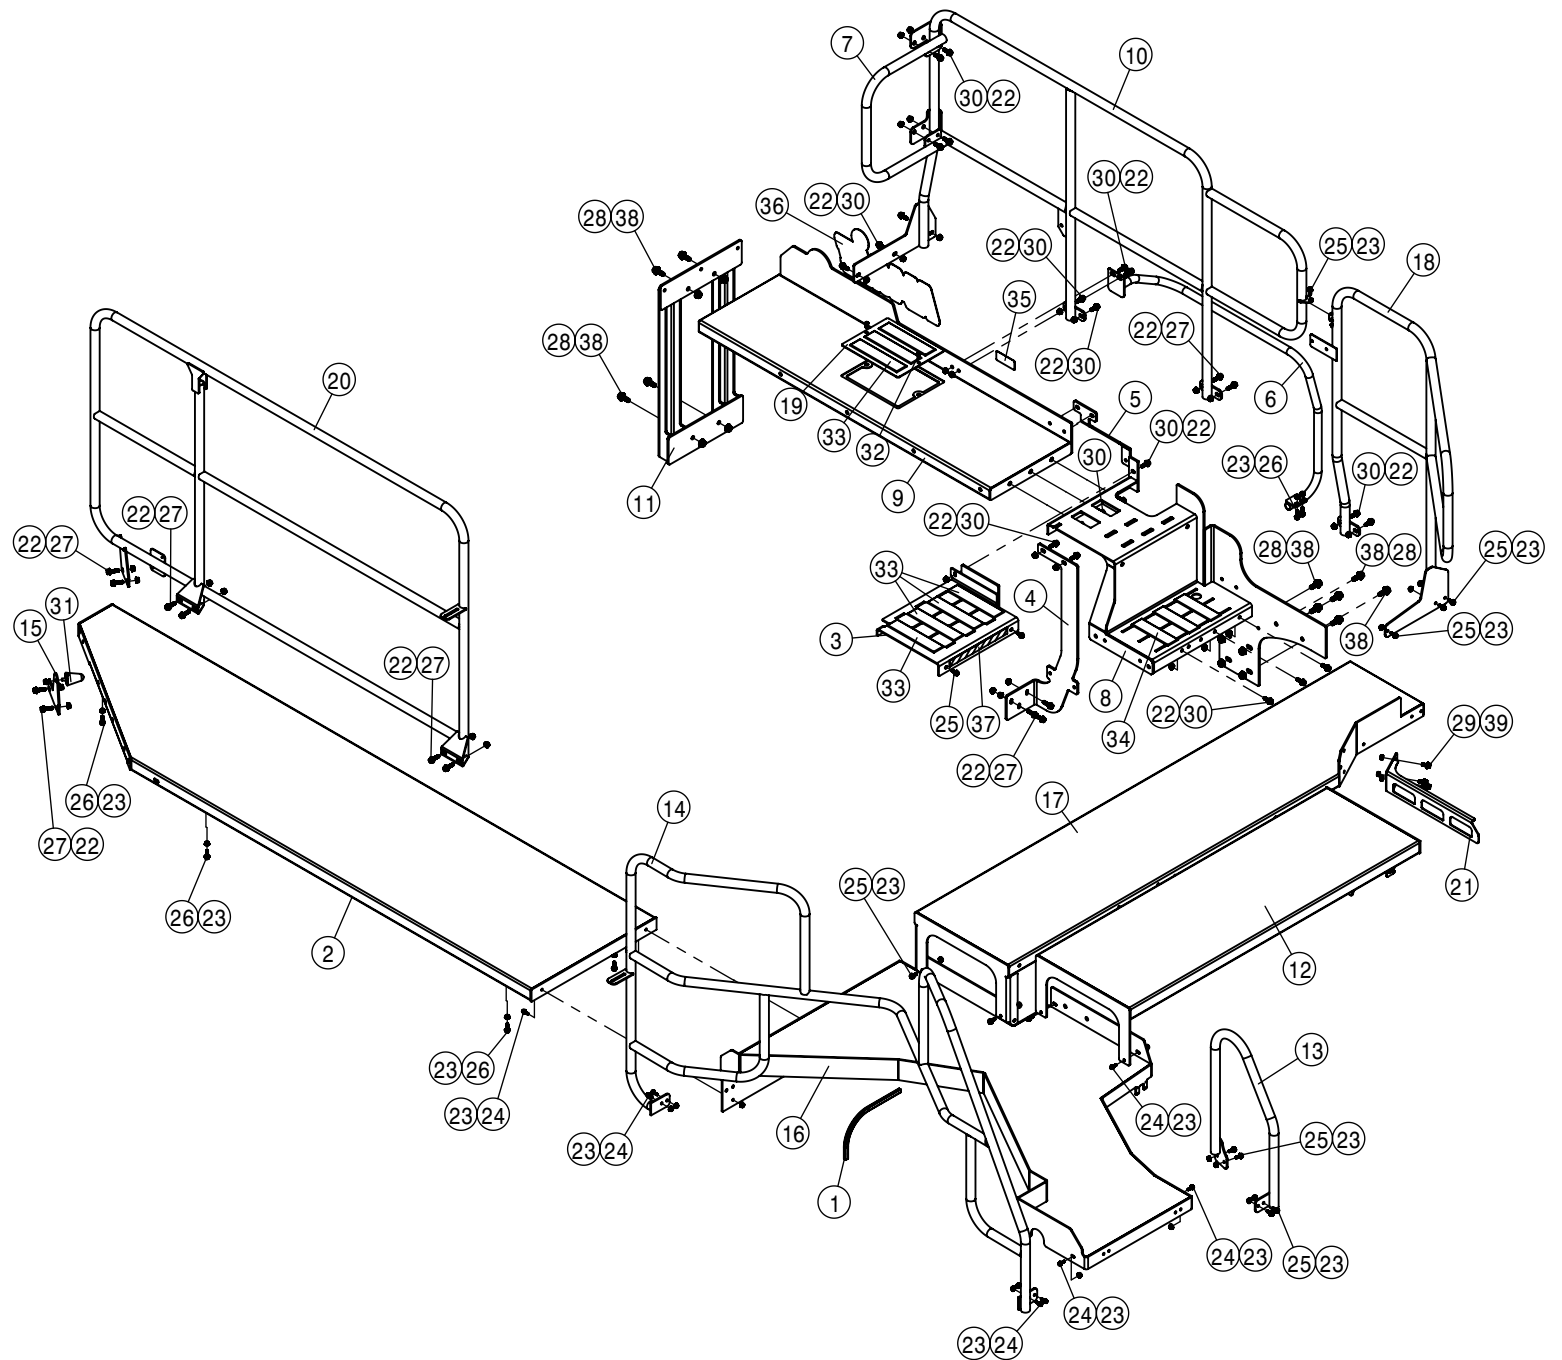

SERVICE PLATFORM ASSEMBLY			
DET	QTY	P/N	DESCRIPTION
1	1	193077-014	PLASTIC EDGE GUARD .19
2	1	342985	LH SIDE SERV PLTFRM WLD,STS05
3	1	344024	FUEL STEP COVER WLD
4	1	344027	FUEL PLTFRM SUPP
5	1	344028	DEF TANK HANGER BRKT
6	1	344031	FUEL LADDER HDRL WLD
7	1	344036	FUEL PLTFRM END HDRL WLD
8	1	344111	FUEL PLTFRM STEP WLD
9	1	344117	FUEL PLTFRM WLD
10	1	344122	FUEL PLTFRM HDRL WLD
11	1	344126	PLTFRM SUPP MT BRKT WLD
12	1	344473	CNTR SERV PLATFORM WLD, STS '14
13	1	344520	RH HANDRAIL WLD,LH PLTFRM '14
14	1	344522	LH REAR HANDRAIL WLD
15	1	344578	BRACKET-DOOR STOP STS 2014
16	1	344748	PLTFRM, LH REAR SERVWLD, STS16
17	1	362679	REAR CTR PLTFRM
18	1	362697	HANDRAIL WLD ASSY RIGHT '17.5
19	1	362743	PLATFORM FUEL SERVICE COVER
20	1	362844	LH FRT HANDRAIL WLD STS SF '18

SERVICE PLATFORM ASSEMBLY			
DET	QTY	P/N	DESCRIPTION
21	1	363261	REAR PLTFRM TOEKICK WLD, STS
22	32	470087	3/8-16UNC HEX FLG NUT SER MC GR5
23	31	470113	5/16-18UNC HEX FLG NUT SER MC GR5
24	11	470118	1/4UNC X 3/4 HHSFB GR5 MC
25	12	470233	5/16UNC X 3/4 HHSFB GR5 MC
26	9	470234	5/16UNC X 1 HHSFB GR5 MC
27	13	470329	3/8UNC X 1 1/4 HHSFB GR5 MC
28	10	470360	1/2-13UNC HEX FLG NUT SER MC GR5
29	3	470409	3/8UNC X 3/4 HHSFB GR5 MC
30	22	470460	3/8UNC X 1 HHSFB GR5 MC
31	1	470571	BUMPER,MALE STUD 2.375 X 1.75
32	2	472375	5/16-18 UNC X 3/4 BHCS GR5 BZ
33	7	490670	SAFETY TREAD TAPE, 2" X 9"
34	3	490683	SAFETY TREAD TAPE, 2" X 7"
35	1	650431	DECAL, ULTRA LOW SULFUR FUEL
36	1	650588	DECAL,HAGIE, STS '19
37	1	650909	SAFETY GLOW TAPE 11"
38	10	900517	1/2UNC X 1 1/4 HHSFB GR5 MC
39	3	914004	3/8-16UNC STOVER NUT MC GR5