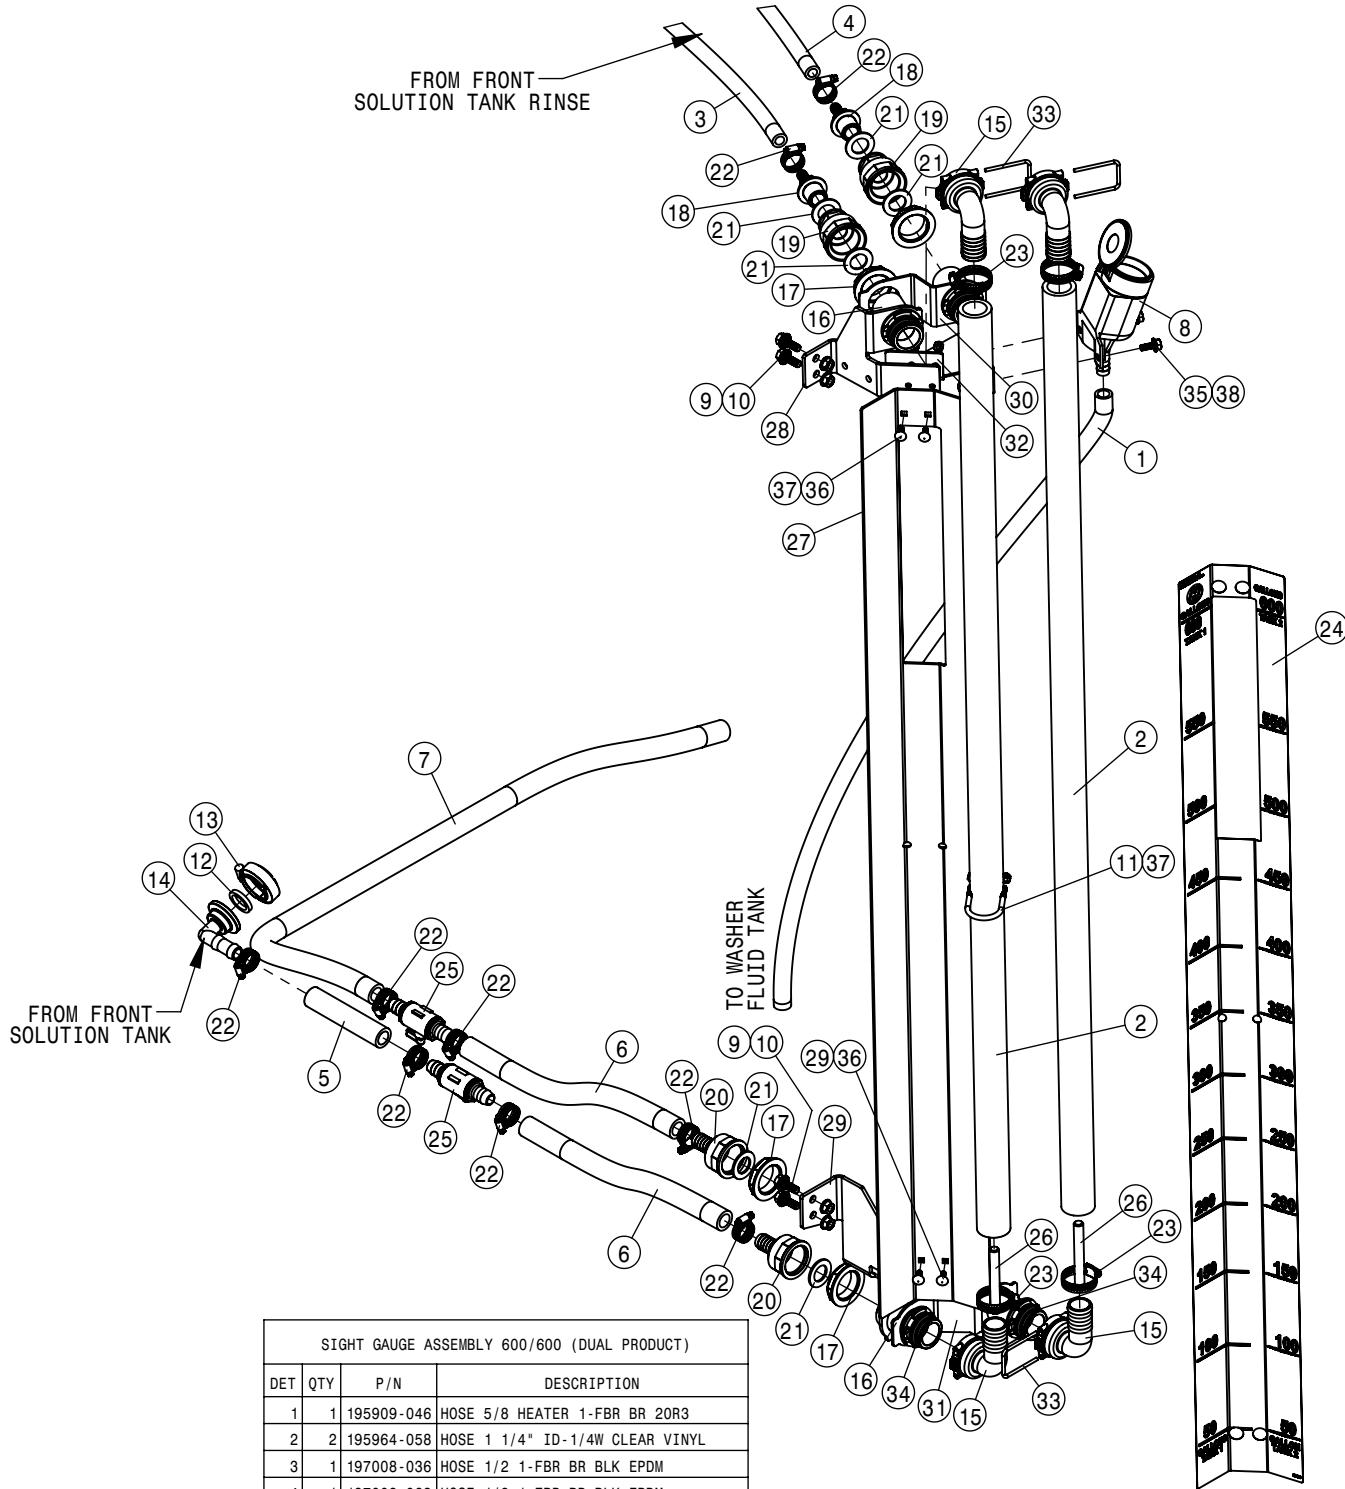

SIGHT GAUGE ASSEMBLY 600/600 (DUAL PRODUCT)			
DET	QTY	P/N	DESCRIPTION
1	1	195909-046	HOSE 5/8 HEATER 1-FBR BR 20R3
2	2	195964-058	HOSE 1 1/4" ID-1/4W CLEAR VINYL
3	1	197008-036	HOSE 1/2 1-FBR BR BLK EPDM
4	1	197008-063	HOSE 1/2 1-FBR BR BLK EPDM
5	1	197112-005	HOSE 3/4 1-FBR BR BLK EPDM
6	2	197112-016	HOSE 3/4 1-FBR BR BLK EPDM
7	1	197112-046	HOSE 3/4 1-FBR BR BLK EPDM
8	1	343972	REMOTE FILL
9	4	470087	3/8-16UNC HEX FLG NUT SER MC GR5
10	4	470460	3/8UNC X 1 HHSFB GR5 MC
11	1	473969	1/4UNC-1 1/2 X 2 3/4 RD U-BOLT
12	1	500157	1" FLANGE GASKET EPDM
13	1	500159	1" FLANGE CLAMP S.S.
14	1	500185	1" FLANGE-90-3/4" HOSE BARB POLY
15	4	500370	T5 TO 32MM HB 90 FEMALE
16	4	500396	T5 MALE BULKHEAD
17	4	500397	BULKHEAD NUT
18	2	502003	STRAIGHT-POLY .75" MPT X 13MM
19	2	502004	REDUCER 1.25 FPT X .75" FPT
20	2	502005	STRGHT-POLY, 1.25" FPT X 19MM
21	6	502006	GASKET 39.5 X 27.5 EPDM
22	9	520080	HOSE CLAMP NO 10 STAINLESS
23	4	520087	HOSE CLAMP NO 20 STAINLESS

SIGHT GAUGE ASSEMBLY 600/600 (DUAL PRODUCT)			
DET	QTY	P/N	DESCRIPTION
24	1	650538	DECAL, 1200 GAL SS, 600/600 '17
25	2	696193	3/4" HOSE BARB MICRO VALVE
26	2	701448	FLOAT-SIGHT GAUGE 2013
27	1	701566	SS SIGHT GAUGE DECAL PLT
28	1	701567	SS SIGHT GA SUPP BRKT-UPR
29	1	701568	SS SIGHT GA SUPP BRKT-LWR
30	1	701584	BRKT MT SIGHTGA HOSE DUALTOP '17
31	1	701585	BRKT MT SIGHTGA HOSE DUALTOP '17
32	1	701586	BRKT WASH FILL MT, DUAL '17
33	4	737738	FORK, D.3 DIST.42 (737731)
34	4	737763	O-RING, -221 EPDM
35	2	900486	5/16UNC X 3/4 HHSFB SS
36	4	901127	1/4-20 UNC X 3/4 RHSQB SS
37	6	910118	1/4-20UNC NYLOCK NUT SS
38	2	910132	5/16-18UNC NYLOCK NUT SS