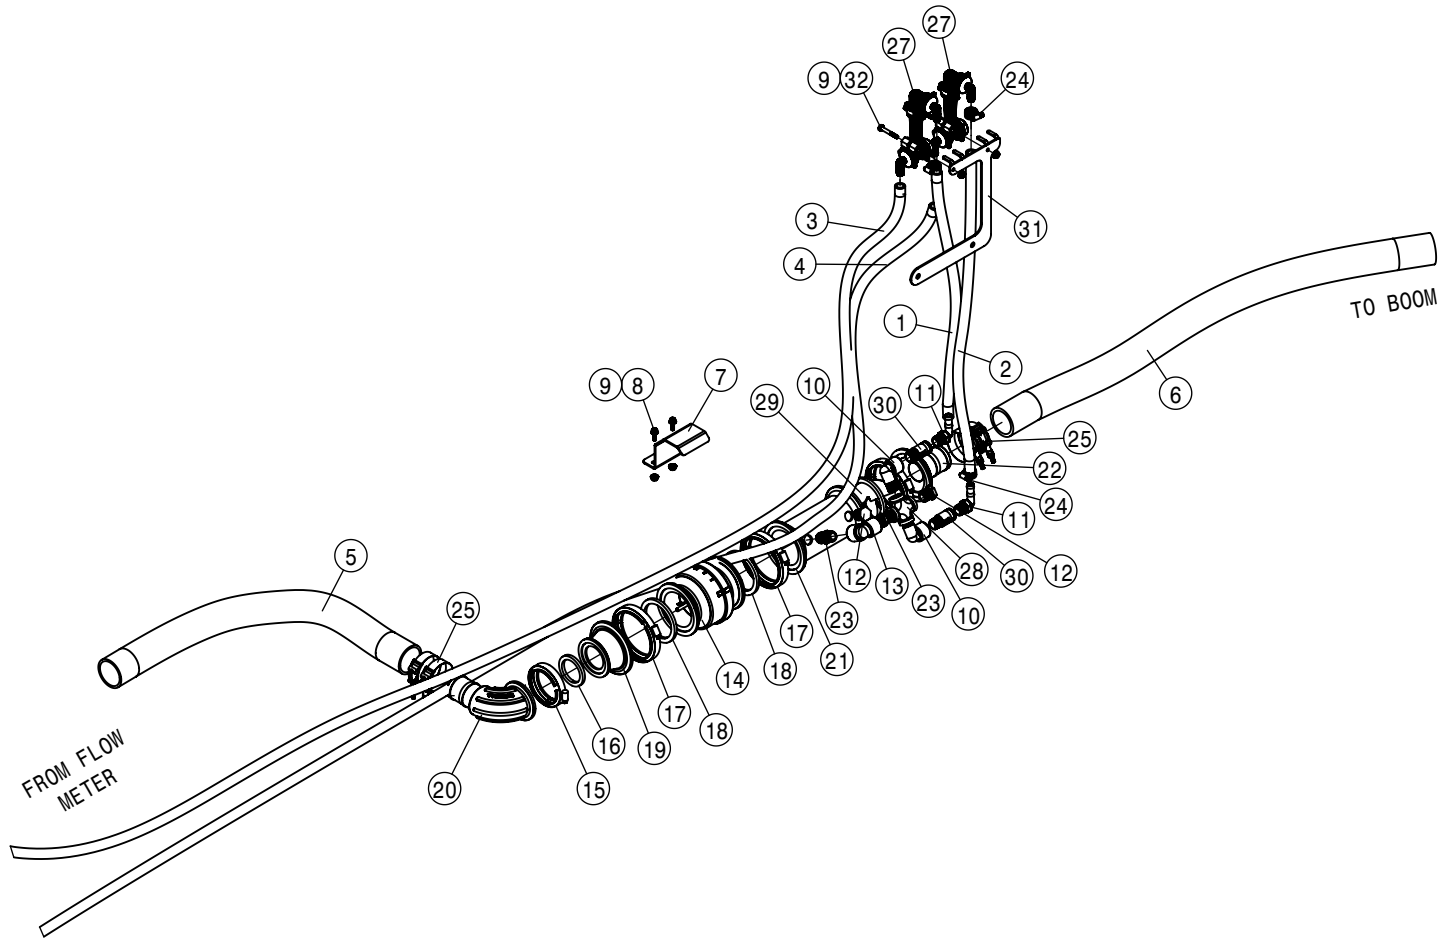

MODULAR INJECTION MIXING VALVE (2-PUMP) SHORT FRAME			
DET	QTY	P/N	DESCRIPTION
	1	197008-027	HOSE 1/2 1-FBR BR BLK EPDM
	1	197008-031	HOSE 1/2 1-FBR BR BLK EPDM
	1	197008-159	HOSE 1/2 1-FBR BR BLK EPDM
	1	197008-211	HOSE 1/2 1-FBR BR BLK EPDM
	1	197133-028	HOSE 2" SUCTION, 2F-1W EPDM
	1	197133-041	HOSE 2" SUCTION, 2F-1W EPDM
	1	345023	3" MIXER CLAMP
	2	470118	1/4UNC X 3/4 HHSFB GR5 MC
	4	470121	1/4-20UNC HEX FLG NUT SER MC GR5
	2	500044	1/2NPT-90 ST EL, POLY
	2	500047	1/2NPT-90-1/2 HOSE BARB, POLY
	2	500062	1/2"NPT PLUG, POLY
	1	500078	1/2NPT-90 EL, POLY
	1	500142	CHECK VALVE 3" FLANGE
	1	500194	2" FP FLANGE CLAMP S.S.
	1	500195	2" FP FLANGE GASKET EPDM
	3	500208	3' FLANGE CLAMP S.S.
	3	500209	3" FLANGE GASKET EPDM
	1	500212	3"FLANGE - 2" FP FLANGE ADTPTR
	1	500265	2"FP FLANGE SWEEP 90 HB
	1	500345	FLANGE COUPLER 3 X 7, 1/2 NPT
	1	500346	3" FLANGE-2"HOSE BARB POLY
	2	503101	1/2NPT CLOSE NIPPLE, POLY
	3	520070	HOSE CLAMP NO 8 STAINLESS
	4	520141	2.31/2.62 T-BOLT HOSE CLAMP SS
	1	693956	AG LDR CBL ISO EXTEND 16'
	2	701384	FLOW VIEW MANIFOLD
	1	701422	PIPE CROSS-.50" NPT, POLY
	2	701492	MIXER FIN
	2	701619	CHECK VALVE-RAVEN 333-0011-102
	1	701794	WILGER FLOW VIEW BRKT
	2	900006	1/4UNC X 1 3/4 HHCS GR5 MC