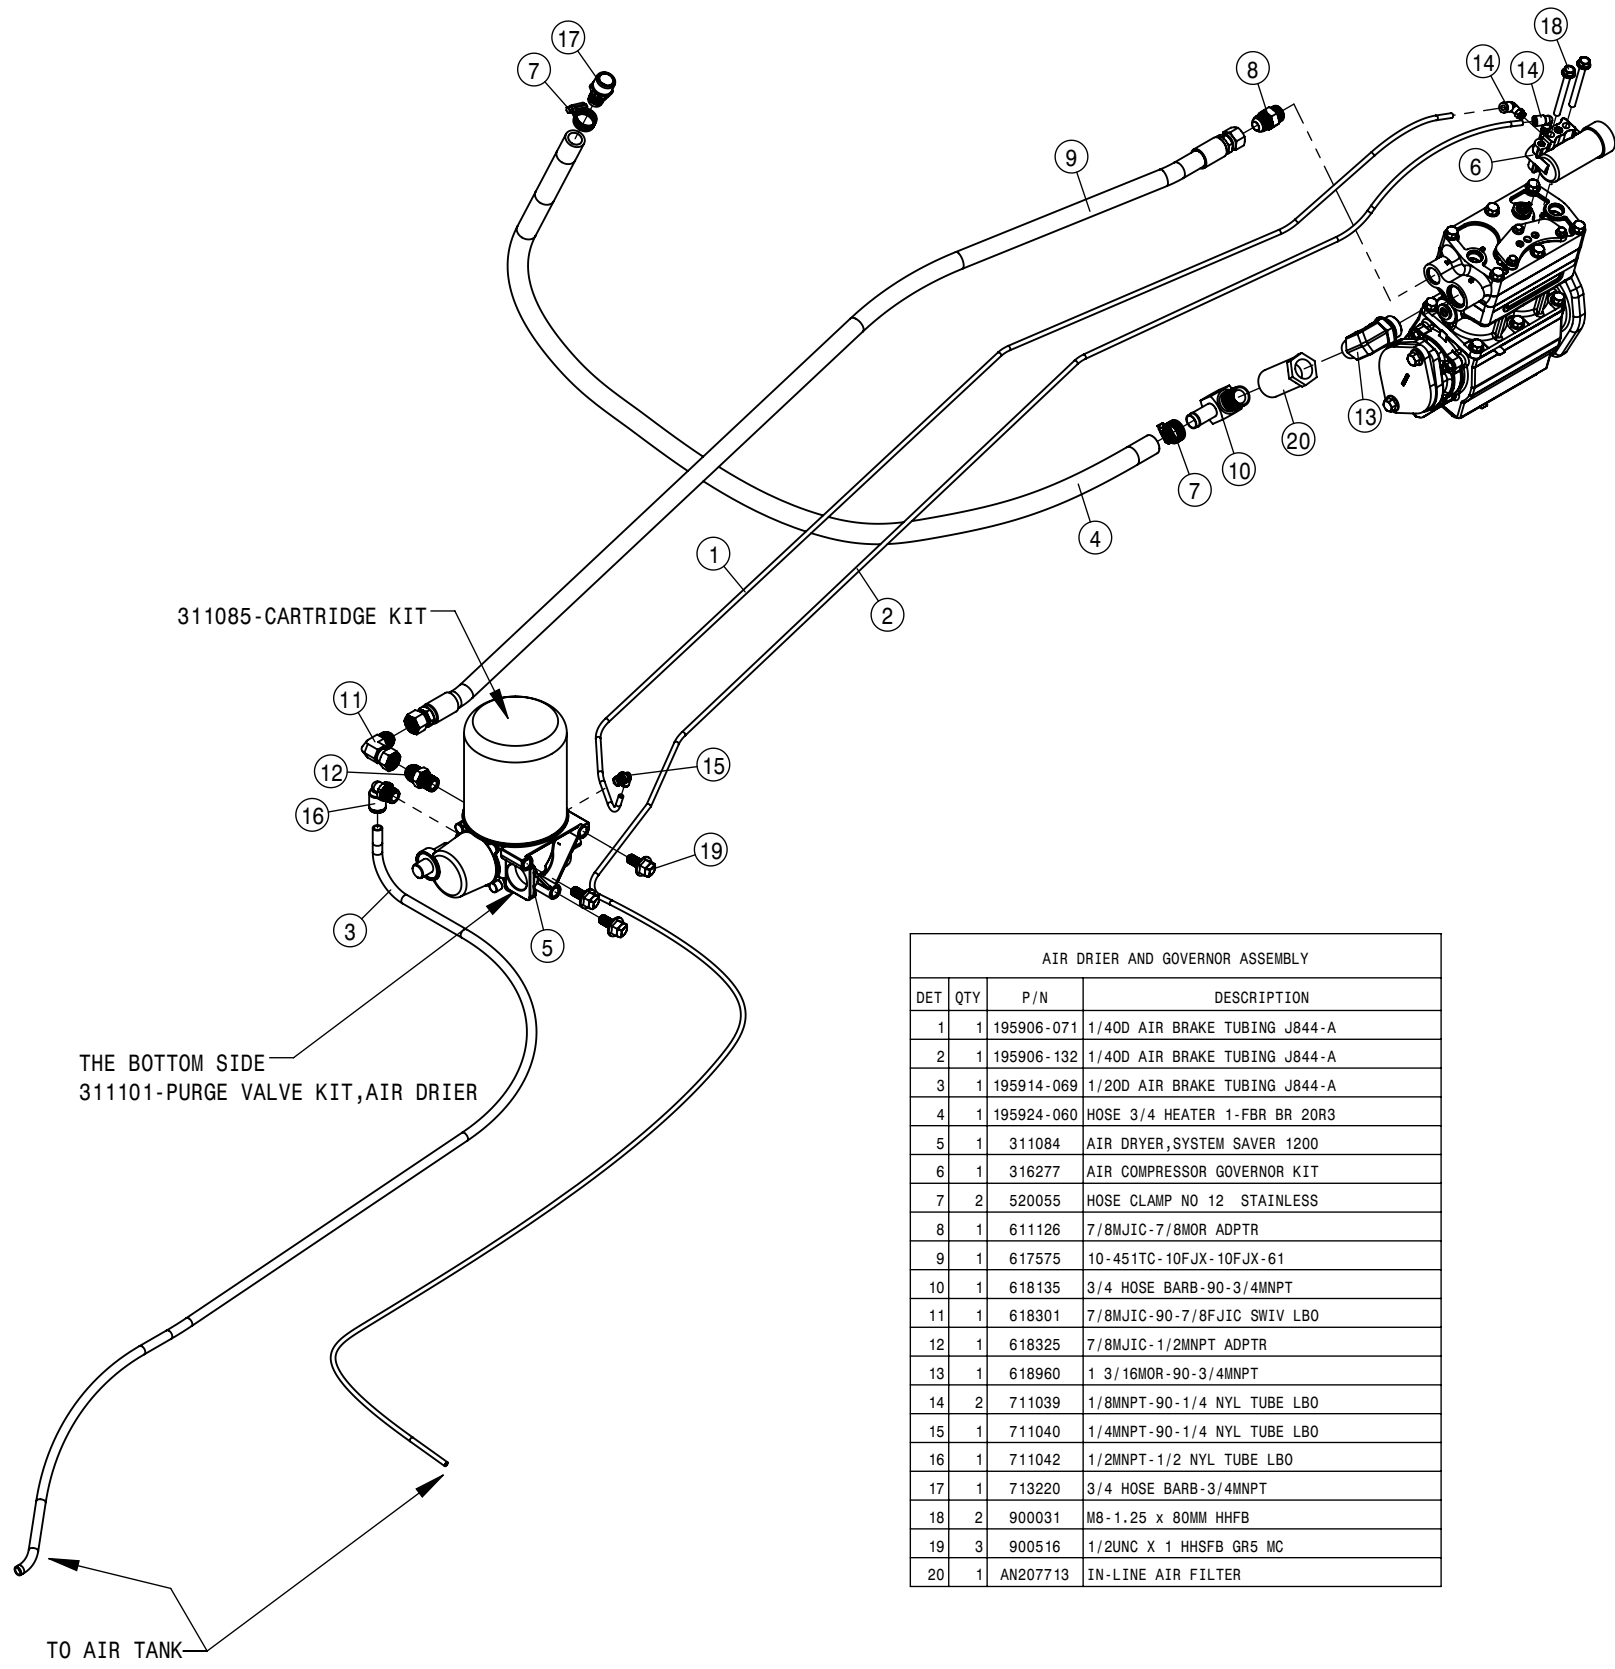

AIR DRIER AND GOVERNOR ASSEMBLY			
DET	QTY	P/N	DESCRIPTION
1	1	195906-071	1/40D AIR BRAKE TUBING J844-A
2	1	195906-132	1/40D AIR BRAKE TUBING J844-A
3	1	195914-069	1/20D AIR BRAKE TUBING J844-A
4	1	195924-060	HOSE 3/4 HEATER 1-FBR BR 20R3
5	1	311084	AIR DRYER, SYSTEM SAVER 1200
6	1	316277	AIR COMPRESSOR GOVERNOR KIT
7	2	520055	HOSE CLAMP NO 12 STAINLESS
8	1	611126	7/8MJIC-7/8MOR ADPTR
9	1	617575	10-451TC-10FJX-10FJX-61
10	1	618135	3/4 HOSE BARB-90-3/4MNPT
11	1	618301	7/8MJIC-90-7/8FJIC SWIV LBO
12	1	618325	7/8MJIC-1/2MNPT ADPTR
13	1	618960	1 3/16MOR-90-3/4MNPT
14	2	711039	1/8MNPT-90-1/4 NYL TUBE LBO
15	1	711040	1/4MNPT-90-1/4 NYL TUBE LBO
16	1	711042	1/2MNPT-1/2 NYL TUBE LBO
17	1	713220	3/4 HOSE BARB-3/4MNPT
18	2	900031	M8-1.25 x 80MM HHFB
19	3	900516	1/2UNC X 1 HHSFB GR5 MC
20	1	AN207713	IN-LINE AIR FILTER