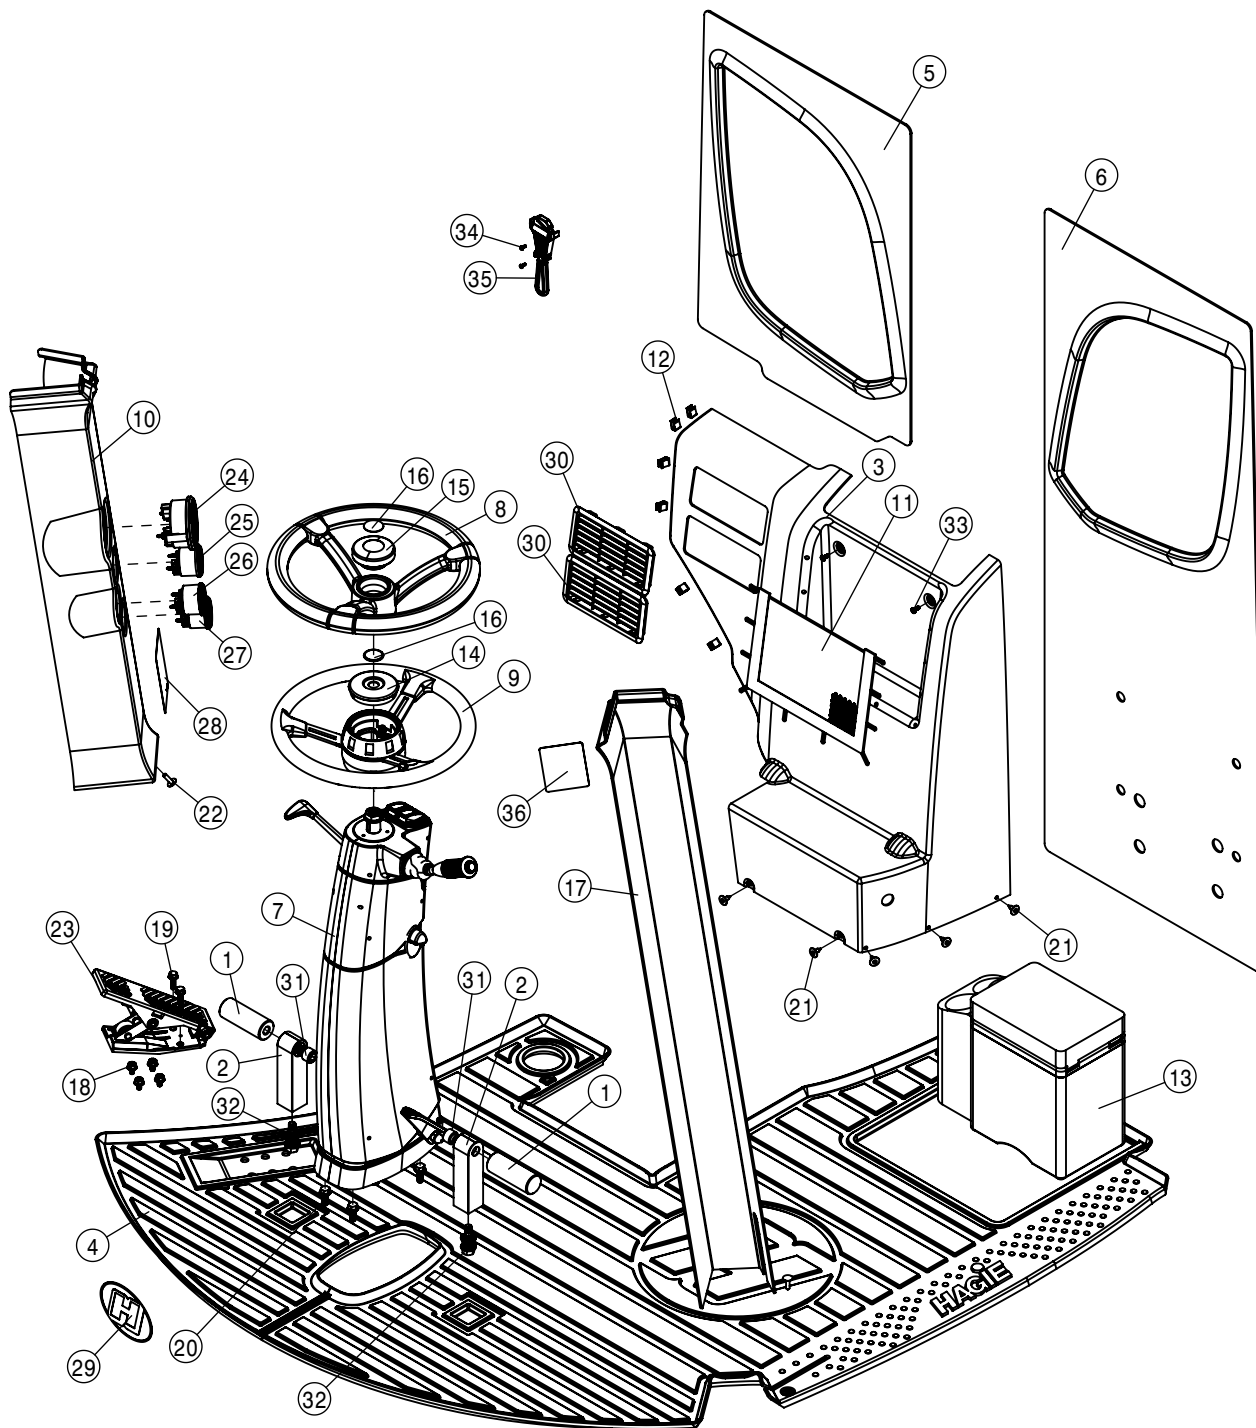

CAB INTERIOR ASSEMBLY			
DET	QTY	P/N	DESCRIPTION
1	2	344284	STS CAB FOOT PEG '14
2	2	344286	STS CAB FOOT PEG RISER
3	1	344308	REAR CONSOLE
4	1	344339	FLOORMAT - MOLDED
5	1	344347	RH REAR WALL LINER
6	1	344348	LH REAR WALL LINER
7	1	344390	STEERING COLUMN ASSY, STSCAB '14
8	1	344391	STEERING WHEEL - DELUXE
9	1	344392	STEERING WHEEL - PREMIUM
10	1	344397	RH A POST COVER
11	1	344411	CARGO NET - REAR CONSOLE
12	6	344413	"U" CLIP
13	1	344420	ELEC COOLER
14	1	344573	CTR CAP, STEERING WHEEL - PREMIUM
15	1	344574	CTR CAP STEERING WHEEL - DELUXE
16	2	344575	DECAL - STEERING WHEEL CENTER
17	1	344823	LH A PSOT COVER, CAB W/DECAL
18	4	470232	5/16UNC X 1/2 HHSFB GR5 MC

CAB INTERIOR ASSEMBLY			
DET	QTY	P/N	DESCRIPTION
19	2	470234	5/16UNC X 1" SERR FLG HEX BOLT
20	4	470460	3/8 X 1" SERR FLG BOLT
21	5	470466	1/4 X 3/4 PLTC LCK RIVET
22	2	470545	PUSH TREE FASTENER 1/4 X 1
23	1	470649	PEDAL - DECEL
24	1	470650	GAUGE - 3" RPM
25	1	470651	GAUGE - 2" FUEL
26	1	470652	GAUGE - 2" COOLANT TEMP
27	1	470654	GAUGE, DEF 2" '14
28	1	650479	JOYSTICK DECAL, STS '15
29	1	651008	DECAL - H-DOT FRONT GLASS 5.00"
30	2	657549	2412, 4"X8" Louver Grill
31	2	900396	5/8UNC X 2 SOCKET CAP SCR
32	4	900516	1/2UNC X 1 HHSFB GR5 MC
33	2	903706	10-32X1/2 PHIL PAN MACH SCR
34	2	903808	#6-32 UNC X 3/8 PHMS PH ZN
35	1	AXE66081	TOOL, WINDOW BREAKING TOOL JD
36	1	N204628	LABEL, TACH OPENING