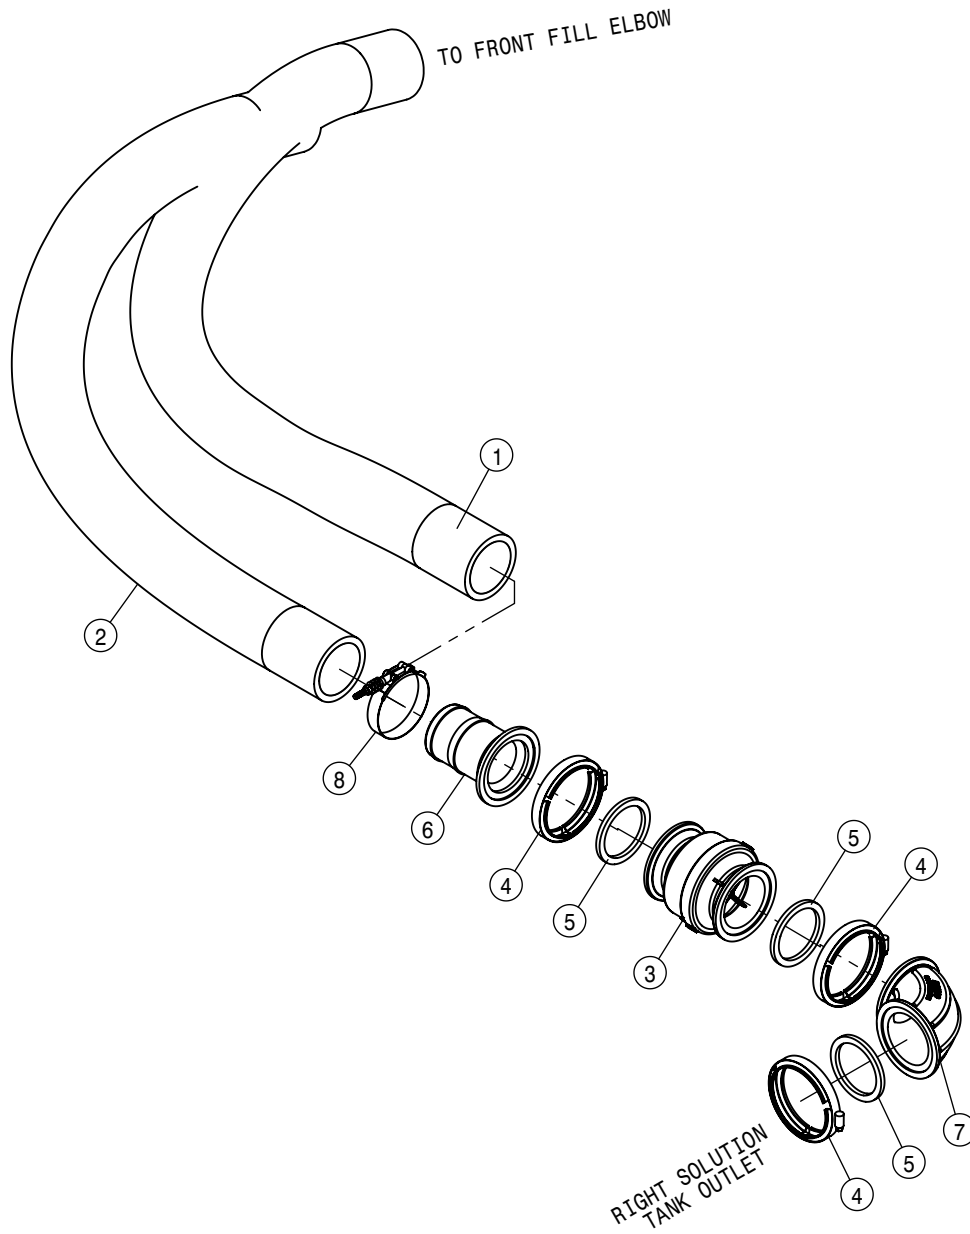

RH SOLUTION TANK VALVE (FRONT FILL)			
DET	QTY	P/N	DESCRIPTION
1	1	197145-049	HOSE 3"SUCTION,POLY HELIX EPDM
2	1	197145-050	HOSE 3"SUCTION,POLY HELIX EPDM
3	1	500142	CHECK VALVE 3" FLANGE
4	3	500208	3" FLANGE CLAMP S.S.
5	3	500209	3" FLANGE GASKET EPDM
6	1	500210	3"FLANGE-3'HOSEBARB POLY
7	1	500262	3"FLANGE-90-3"FLG SWEEP LBO
8	1	520145	3.56/3.88 T-BOLT HOSE CLAMP SS