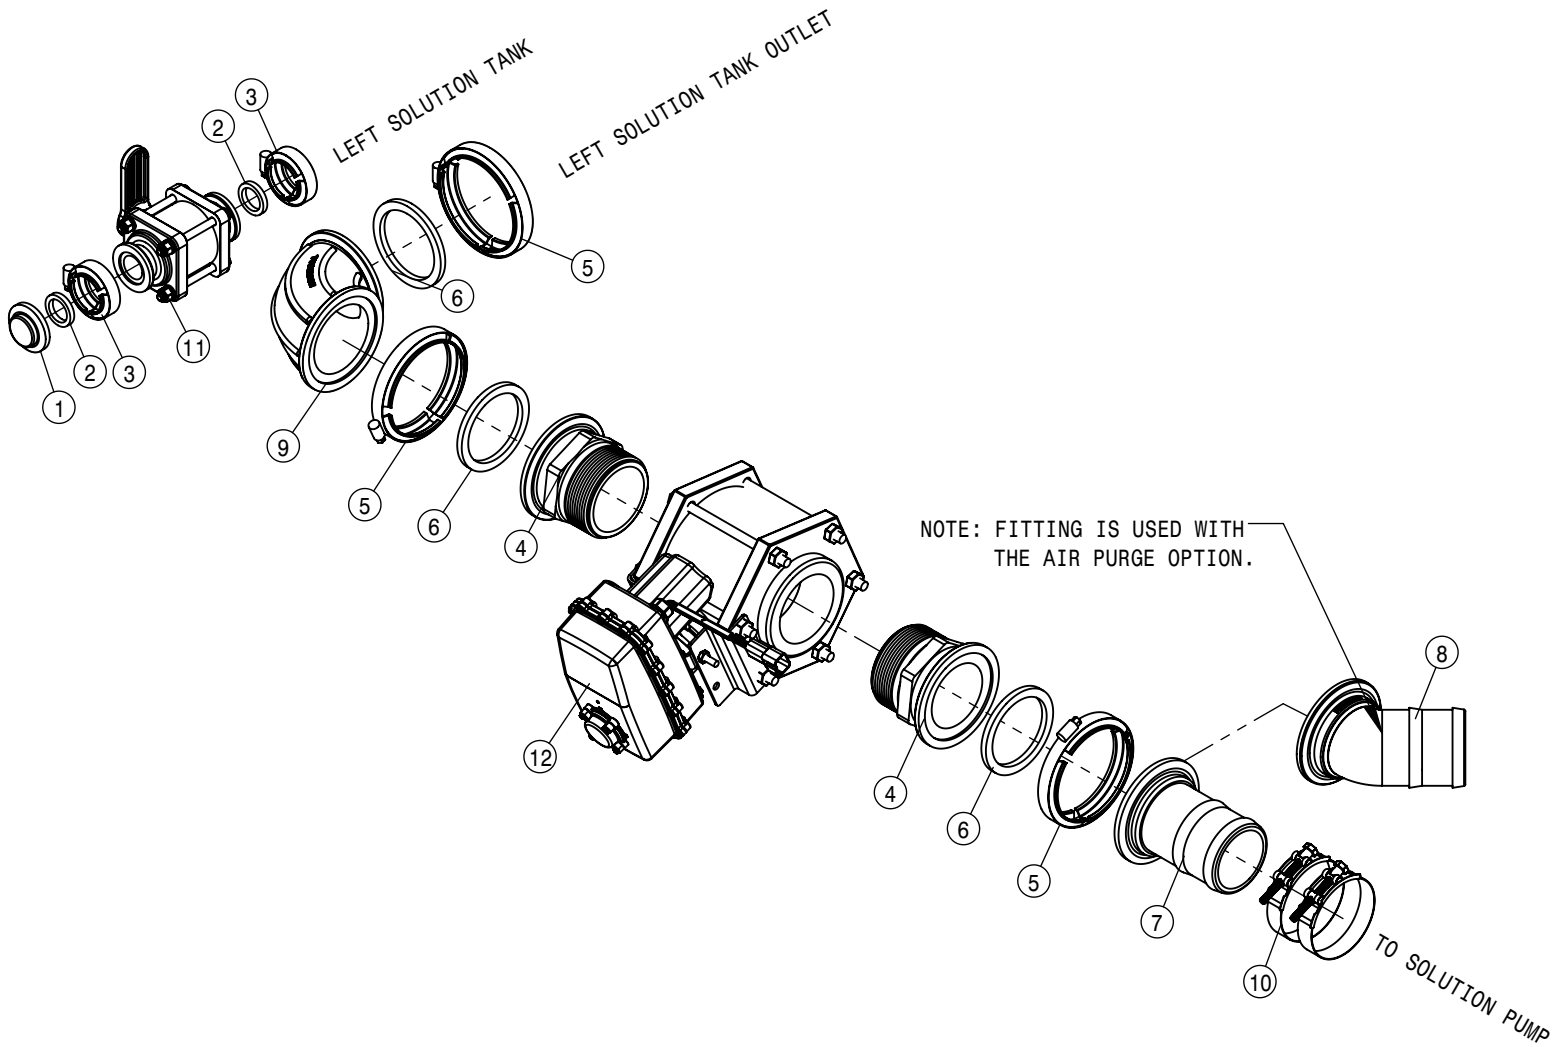

LEFT SOLUTION TANK VALVE ASSEMBLY			
DET	QTY	P/N	DESCRIPTION
1	1	500155	1" FLANGE CAP PLUG POLY
2	2	500157	1" FLANGE GASKET EPDM
3	2	500159	1" FLANGE CLAMP S.S.
4	2	500164	3" FLANGE- 3.00 MNPT ADPTR POLY
5	3	500208	3" FLANGE CLAMP S.S.
6	3	500209	3" FLANGE GASKET EPDM
7	1	500210	3" FLANGE-3" HOSEBARB POLY
8	1	500258	3" FLANGE-45-3" HOSEBARB, POLY
9	1	500262	3" FLANGE-90-3" FLG SWEEP LBO
10	2	520130	3.31/3.59 T-BOLT HOSE CLAMP SS
11	1	696147	BALL VLV, 1" FLANGE
12	1	696268	KZCO, 3" VALVE