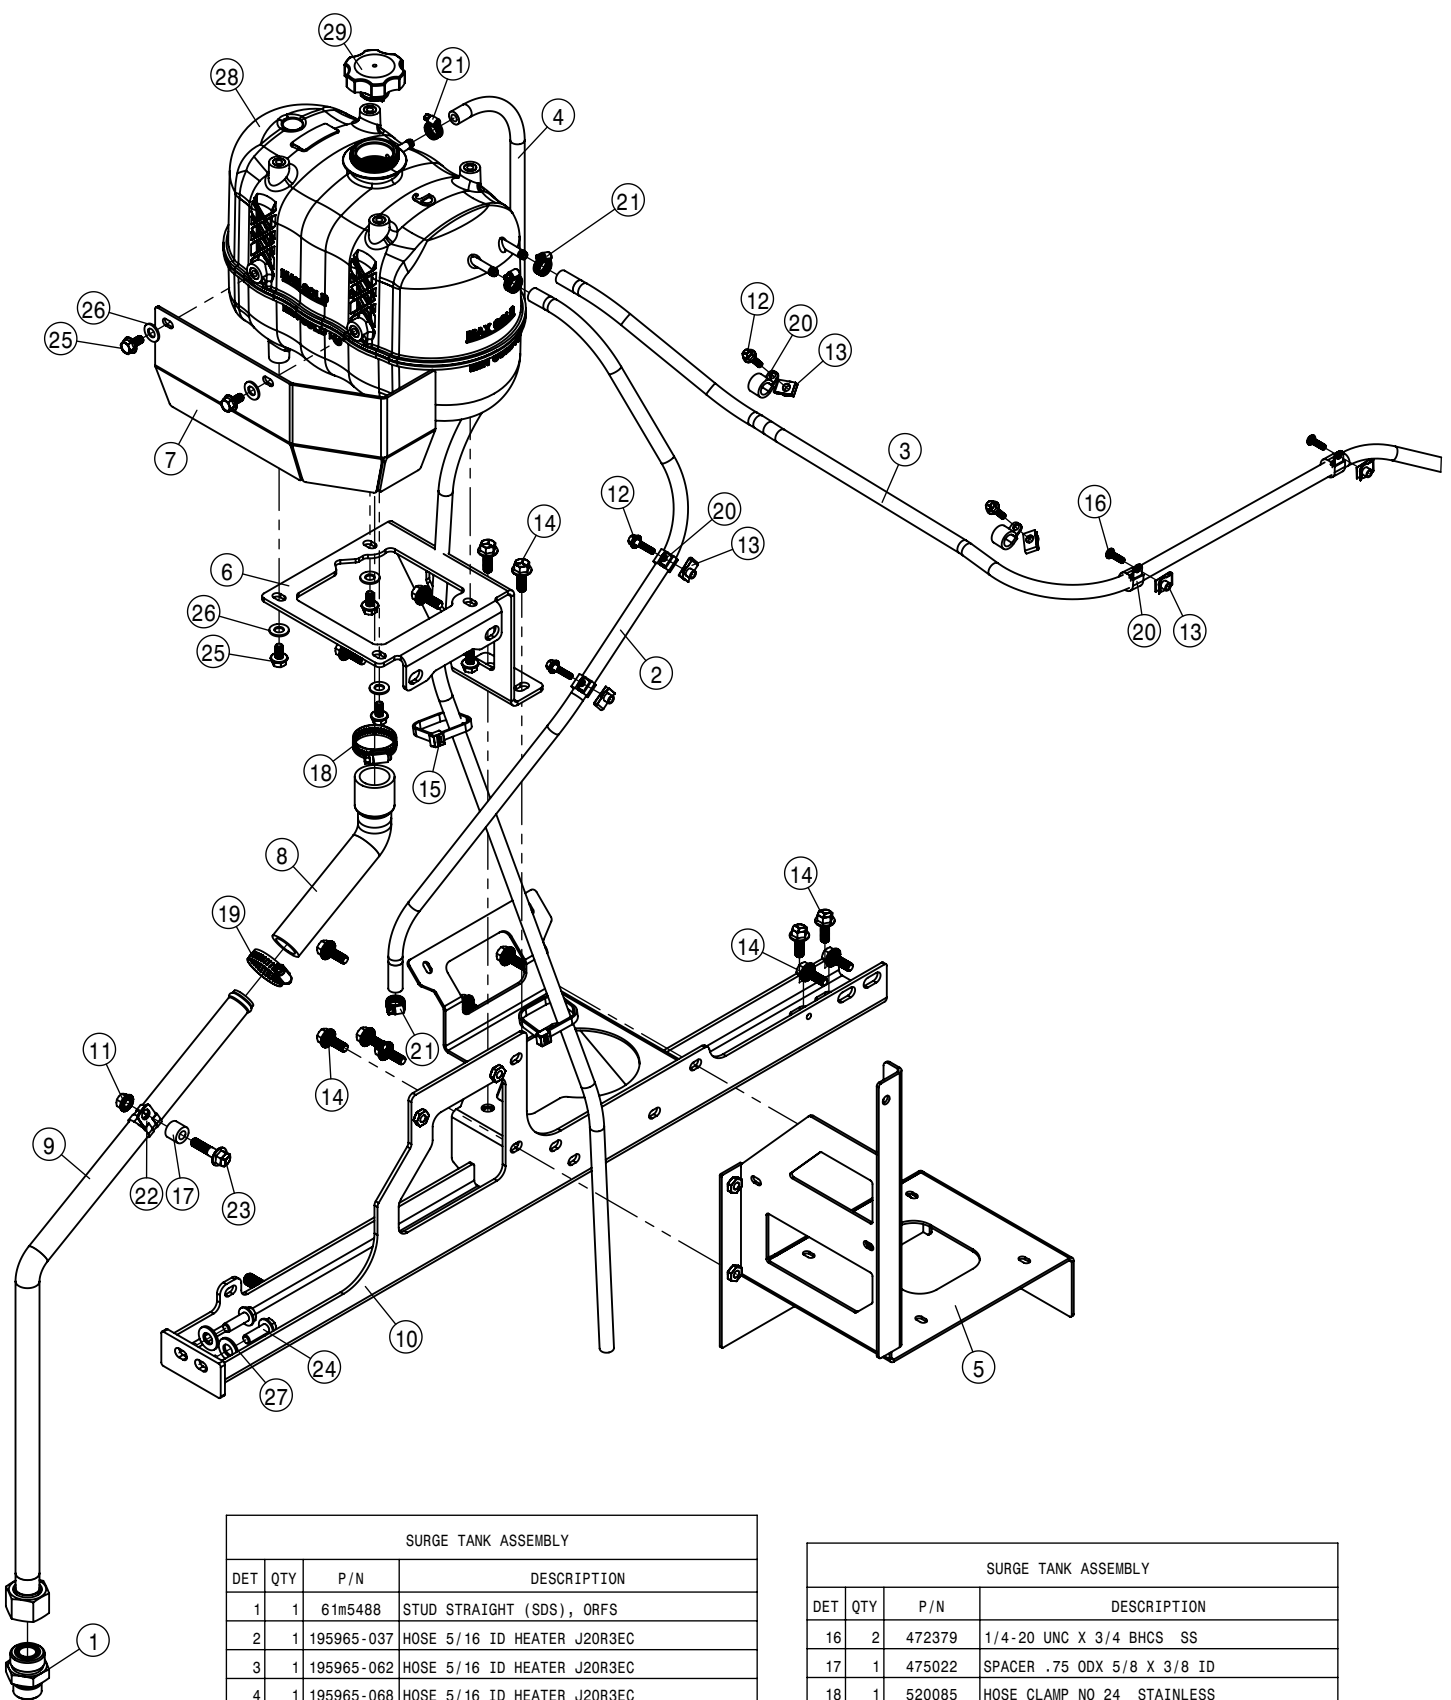

SURGE TANK ASSEMBLY			
DET	QTY	P/N	DESCRIPTION
1	1	61m5488	STUD STRAIGHT (SDS), ORFS
2	1	195965-037	HOSE 5/16 ID HEATER J20R3EC
3	1	195965-062	HOSE 5/16 ID HEATER J20R3EC
4	1	195965-068	HOSE 5/16 ID HEATER J20R3EC
5	1	318052	AIR CLEANER SUPP WLD
6	1	318054	BRKT, SURGE TANK
7	1	318066	HEAT SHIELD BRKT
8	1	318240	TUBE, COOLANT RECOVERY T4
9	1	318241	PIPE, COOLANT RECOVERY T4
10	1	318491	ENGINE COMPONENT SUPP WLD
11	1	470087	3/8-16UNC HEX FLG NUT SER MC GR5
12	4	470231	1/4UNC X 1 HHSFB GR5 MC
13	6	470386	1/4 -20 SPRING NUT LUG
14	14	470460	3/8UNC X 1 HHSFB GR5 MC
15	2	470555	.345 X 15" CABLE TIE-UV BLACK

SURGE TANK ASSEMBLY			
DET	QTY	P/N	DESCRIPTION
16	2	472379	1/4-20 UNC X 3/4 BHCS SS
17	1	475022	SPACER .75 ODX 5/8 X 3/8 ID
18	1	520085	HOSE CLAMP NO 24 STAINLESS
19	1	520087	HOSE SUPP CLAMP
20	6	520117	CUSH HOSE CLAMP,#10, 5/8D X 1/2W
21	5	520120	HOSE CLAMP NO 4 STAINLESS
22	1	520121	CUSH CLAMP,#16 1IN X 3/4W
23	1	900504	3/8UNC X 1 1/2 HHSFB GR5 MC
24	2	910048	M10- 1.5 X 30MM HHSFB
25	6	910050	M8-1.25 x 16MM HHFB
26	6	920002	SAE FLAT WASHER 3/8 MC
27	2	920004	SAE FLAT WASHER 1/2 MC
28	1	AT446748	SURGE TANK 10L
29	1	RE312969	FILLER CAP COOLANT PRESSURE 15