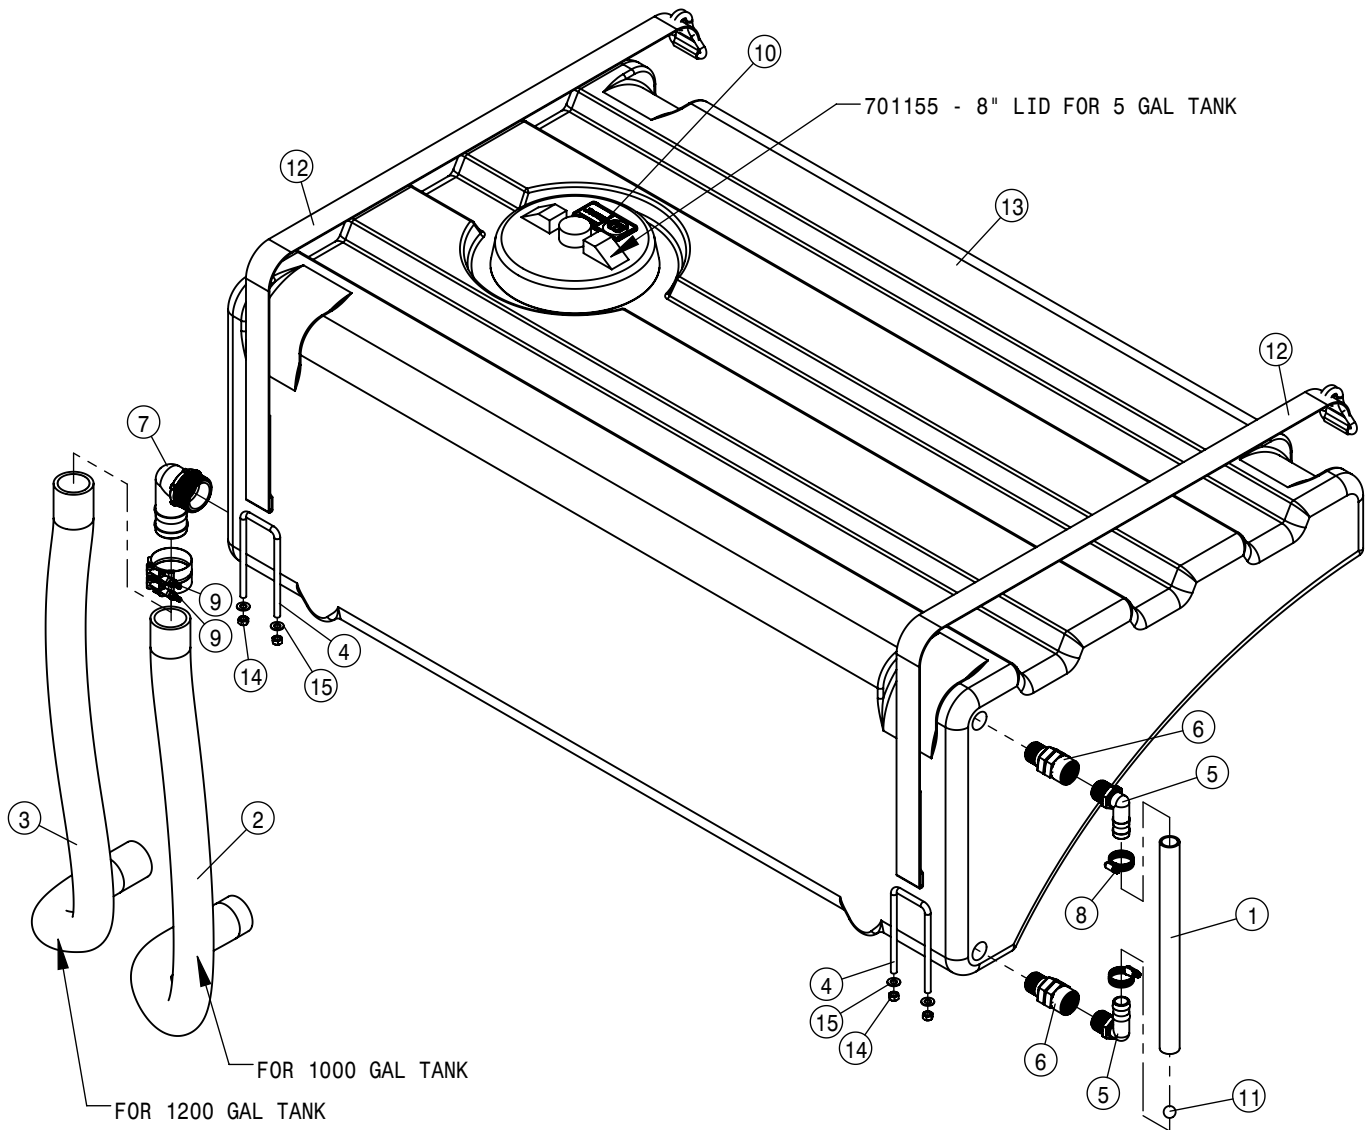

POLY RINSE TANK ASSEMBLY (FOR STAINLESS STEEL TANK)			
DET	QTY	P/N	DESCRIPTION
1	1	195916-016	HOSE 1" ID-1/8W CLEAR VINYL
2	1	197133-057	HOSE 2" SUCTION, 2F-1W EPDM
3	1	197133-062	HOSE 2" SUCTION, 2F-1W EPDM
4	2	475021	3/8UNC-2.63ID-6.25 U-BOLT SQ
5	2	500024	1"NPT-90-1"HOSE BARB, POLY
6	2	500107	1"NPT SWIVEL POLY
7	1	500141	2"MNPT-90-2" HOSE BARB, POLY
8	2	520090	HOSECLAMP NO 16 STAINLESS
9	2	520141	2.31/2.62 T-BOLT HOSE CLAMP SS
10	1	650114	DECAL, FILL WITH FRESH WATER
11	1	763623	GREEN POLYPROPYLENE BALL 0.750"
12	2	763970	POLY RINSE TNK STRAP ASSY STS
13	1	764378	100 GAL POLY TANK GRAY W/DECAL
14	4	914004	3/8-16UNC STOVER NUT MC GR5
15	4	920002	SAE FLAT WASHER 3/8 MC