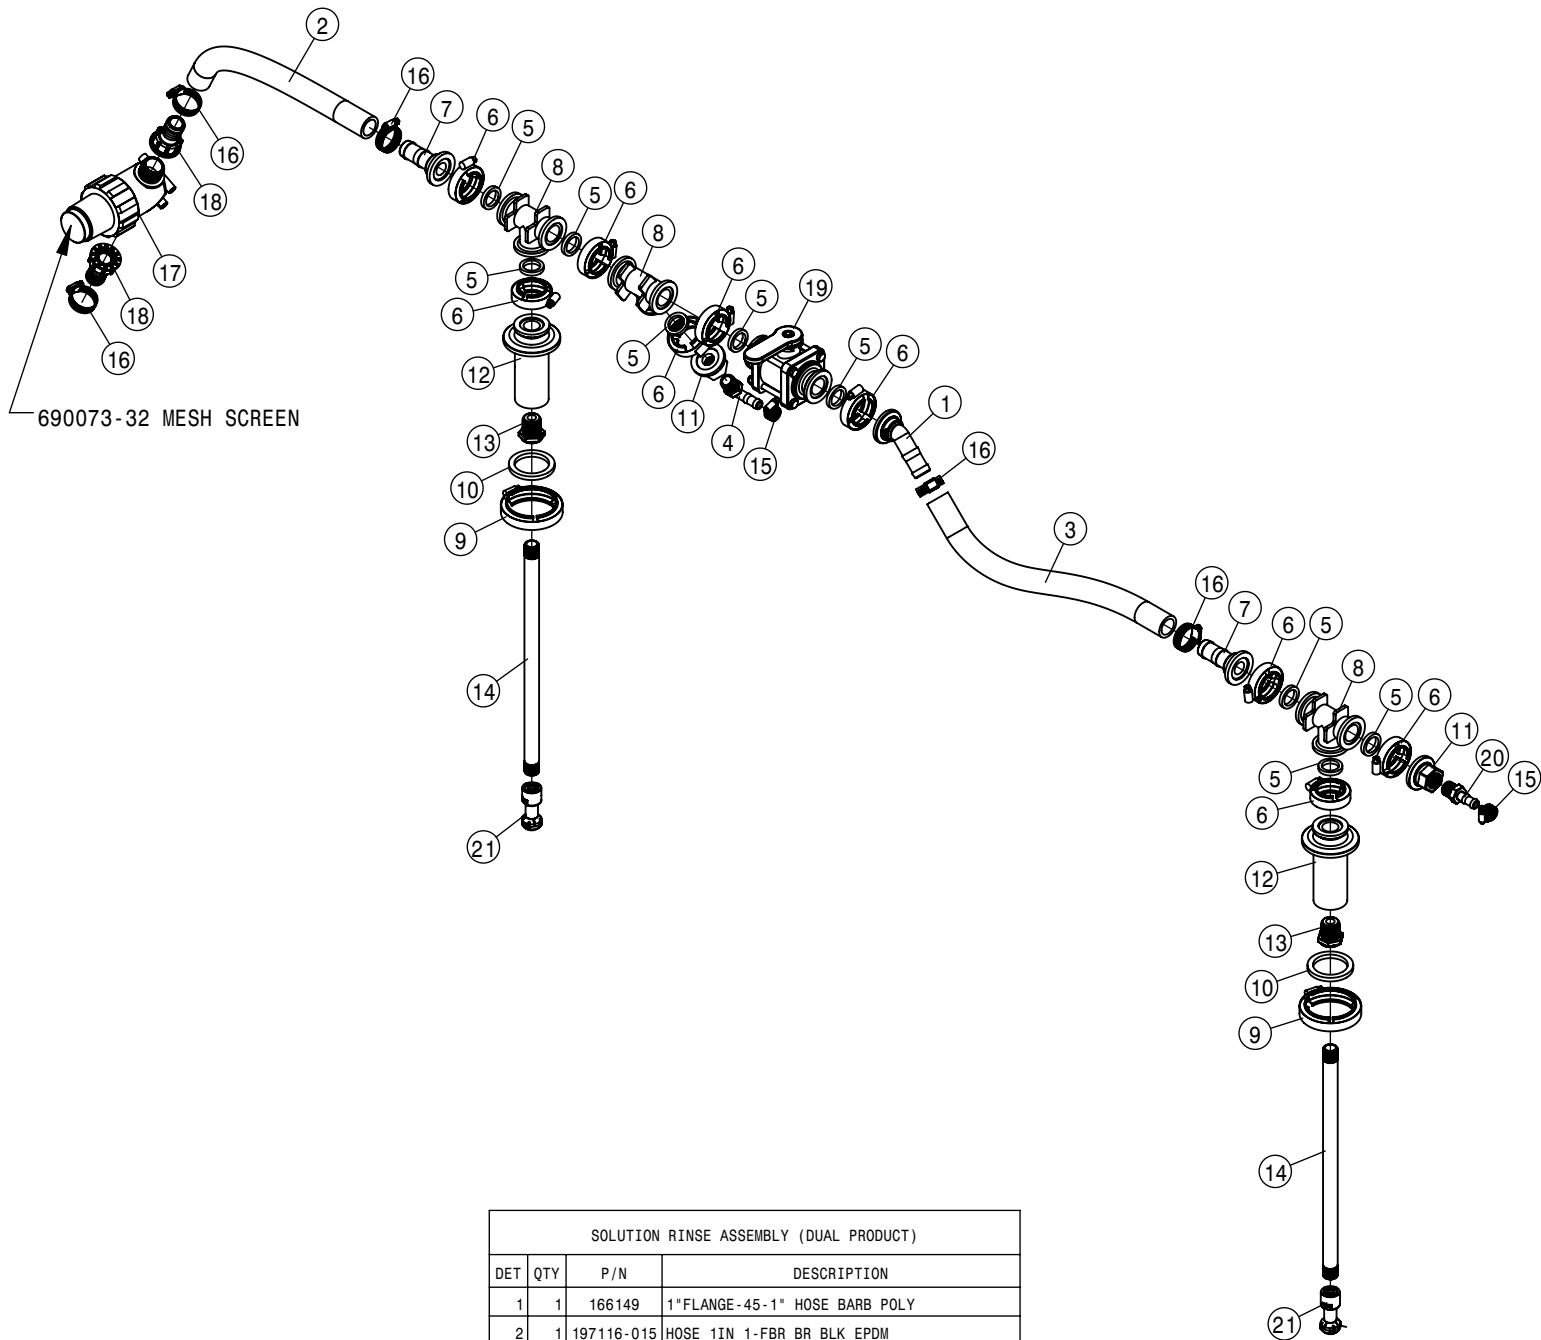

SOLUTION RINSE ASSEMBLY (DUAL PRODUCT)			
DET	QTY	P/N	DESCRIPTION
1	1	166149	1" FLANGE-45-1" HOSE BARB POLY
2	1	197116-015	HOSE 1IN 1-FBR BR BLK EPDM
3	1	197116-020	HOSE 1IN 1-FBR BR BLK EPDM
4	1	500047	1/2NPT-90-1/2 HOSE BARB, POLY
5	9	500157	1" FLANGE GASKET EPDM
6	9	500159	1" FLANGE CLAMP S.S.
7	2	500171	1" FLANGE-1" HOSE BARB POLY
8	3	500175	1" FLANGE TEE, POLY
9	2	500194	2" FP FLANGE CLAMP S.S.
10	2	500195	2" FP FLANGE GASKET EPDM
11	2	500238	1" FLANGE PLUG W/1/2"FNPT POLY
12	2	502007	RINSE TANK MT ADPTR 1" FLG
13	2	504211	RED BUSH 3/4MNPT-1/2FNPT,POLY
14	2	507032	SS PIPE NIPPE, .50NPT-16.00
15	2	520069	HOSE CLAMP NO 6 STAINLESS
16	5	520090	HOSECLAMP NO 16 STAINLESS
17	1	690071	LINE STRAINER, .32 MESH, 150PSI
18	2	691280	1" HOSE BARB WITH FLY NUT
19	1	696147	BALL VLV, 1" FLANGE
20	1	713340	1/2NPT-1/2 HOSE BARB, POLY
21	2	737953	NOZZLE,PROCLEAN TANKWASH