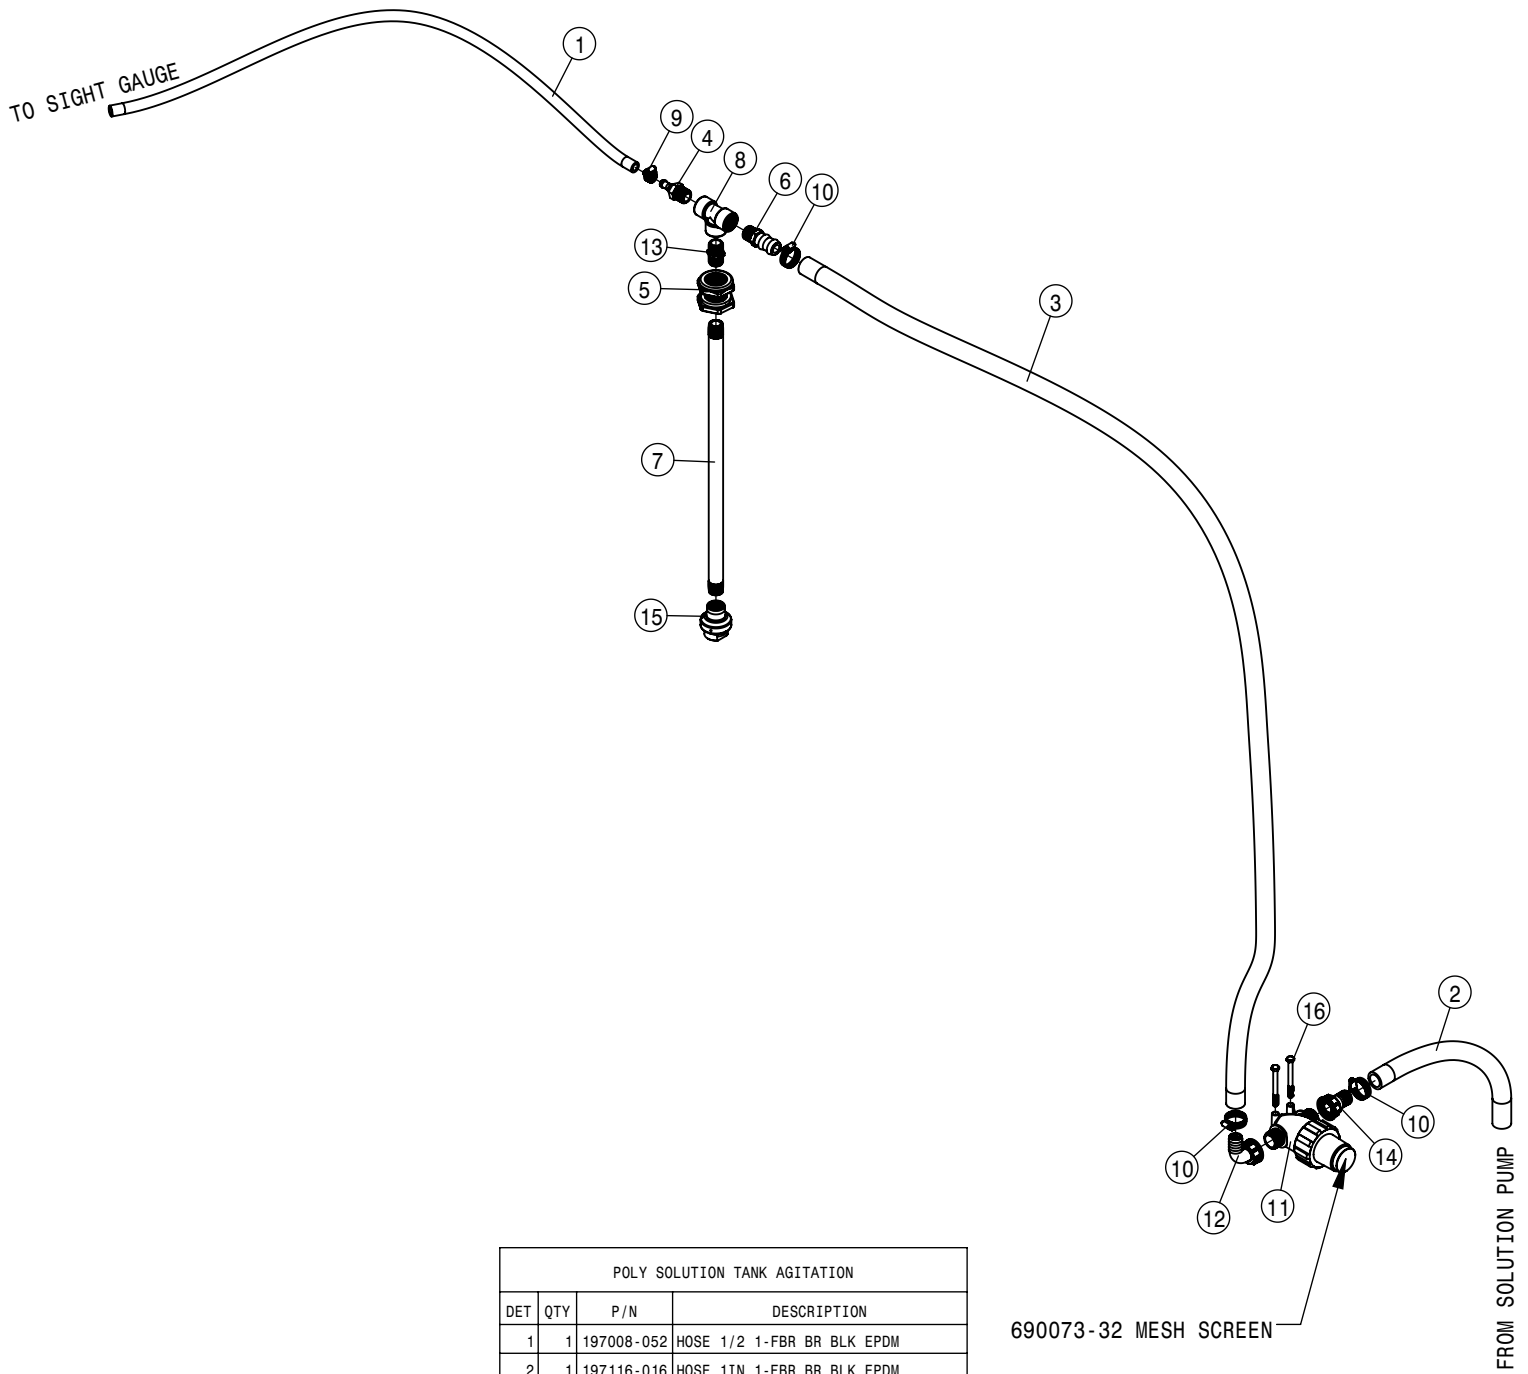

POLY SOLUTION TANK AGITATION			
DET	QTY	P/N	DESCRIPTION
1	1	197008-052	HOSE 1/2 1-FBR BR BLK EPDM
2	1	197116-016	HOSE 1IN 1-FBR BR BLK EPDM
3	1	197116-095	HOSE 1IN 1-FBR BR BLK EPDM
4	1	500019	3/4NPT-1/2HOSE BARB, POLY
5	1	500110	3/4NPT BLKHD TANK FITTING POLY
6	1	500123	3/4NPT-1"HOSE BARB, POLY
7	1	504004	CPVC PIPE .75NPT-24.00
8	1	505218	3/4 NPT PIPE TEE, POLY
9	1	520069	HOSE CLAMP NO 6 STAINLESS
10	3	520090	HOSECLAMP NO 16 STAINLESS
11	1	690071	LINE STRAINER, .32 MESH, 150PSI
12	1	690072	1"-90D HOSE BARB KIT,STRAINER
13	1	690098	3/4NPT CLOSE NIPPLE, POLY
14	1	691280	1" HOSE BARB WITH FLY NUT
15	1	737873	ROTARY NOZZLE, TEFLON
16	2	900073	5/16UNC X 3 1/4 HEX BOLT

690073-32 MESH SCREEN

FROM SOLUTION PUMP