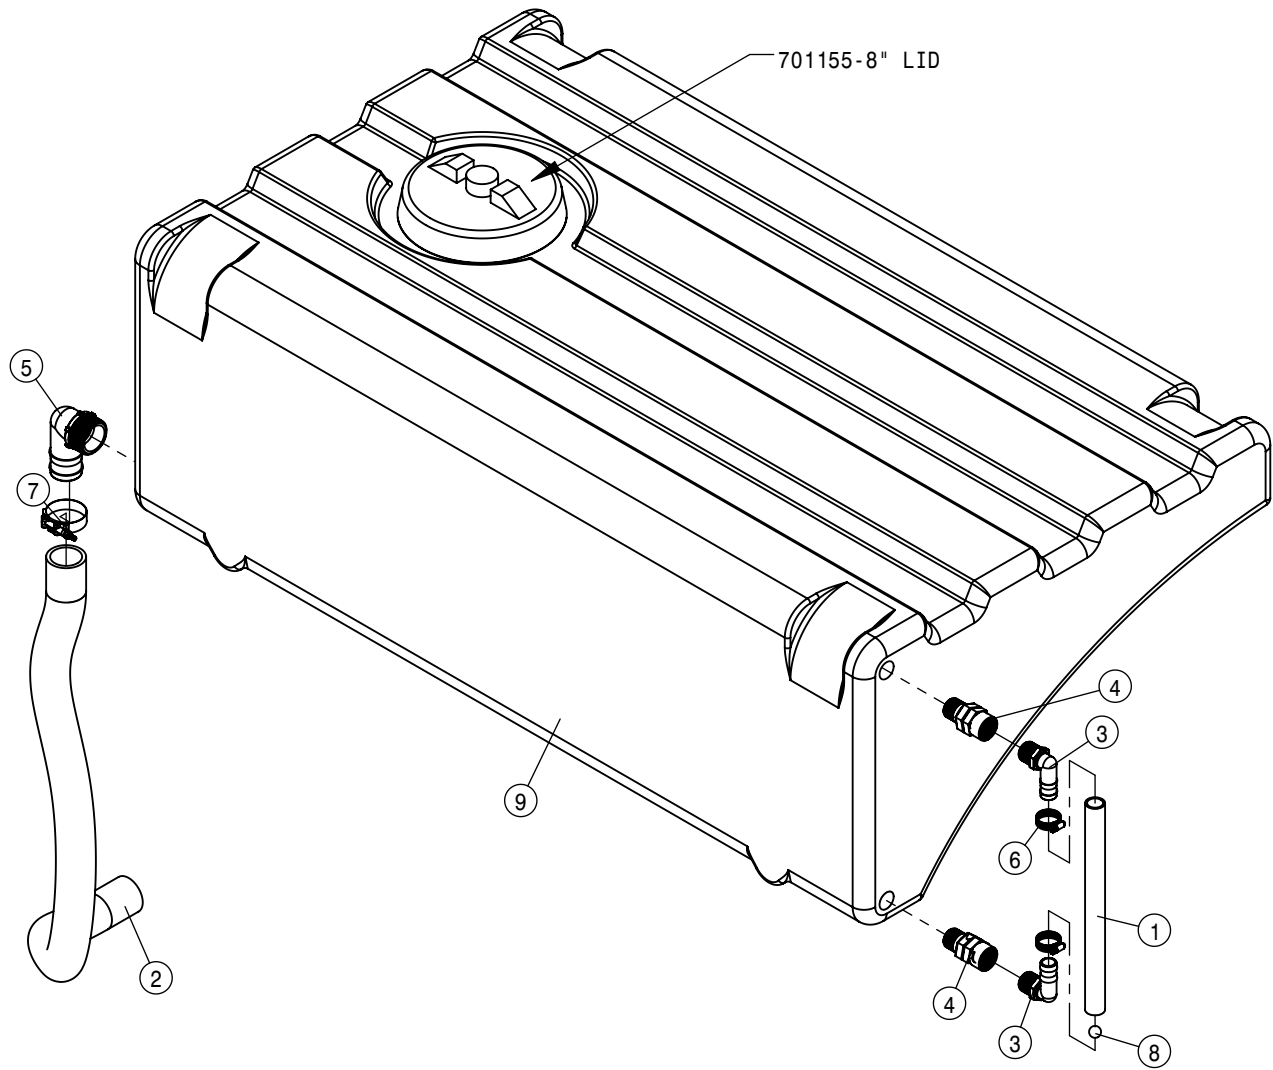

POLY RINSE ASSEMBLY (1000 GAL POLY TANK)			
DET	QTY	P/N	DESCRIPTION
1	1	195916-016	HOSE 1" ID-1/8W CLEAR VINYL
2	1	197133-058	HOSE 2" SUCTION, 2F-1W EPDM
3	2	500024	1"NPT-90-1"HOSE BARB, POLY
4	2	500107	1"NPT SWIVEL POLY
5	1	500141	2"MNPT-90-2" HOSE BARB, POLY
6	2	520090	HOSECLAMP NO 16 STAINLESS
7	1	520141	2.31/2.62 T-BOLT HOSE CLAMP SS
8	1	763623	GREEN POLYPROPYLENE BALL 0.750"
9	1	764180	100 GAL POLY TANK, GRAY '16