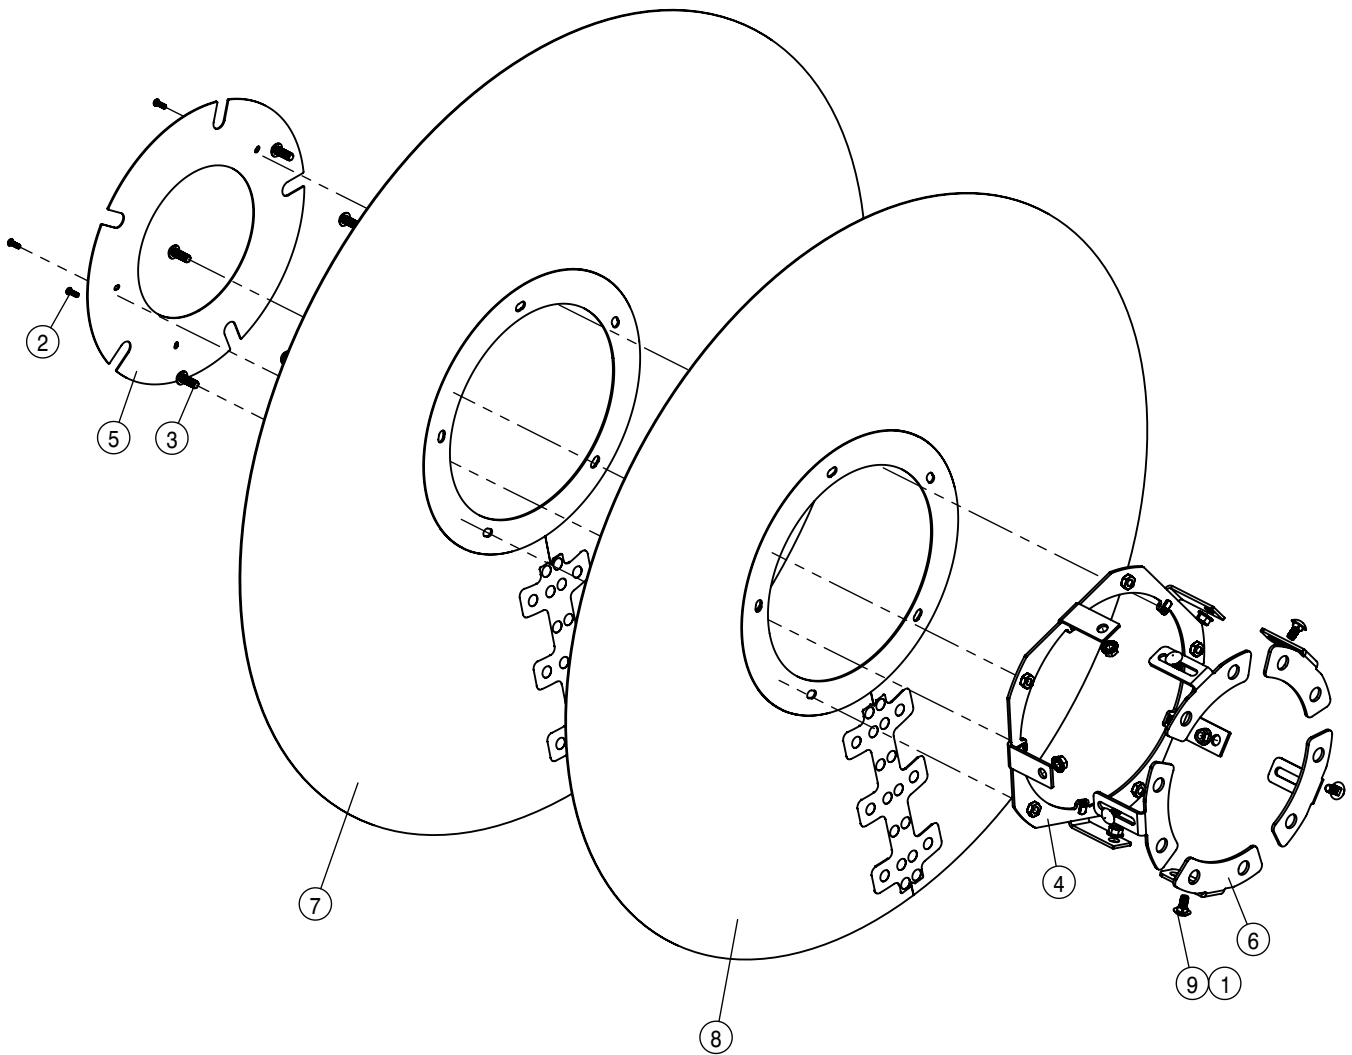

TALL CROP WHEEL GUARD				
DET	QTY	P/N	DESCRIPTION	
1	5	470360	1/2-13UNC HEX FLG NUT SER MC GR5	
2	3	472379	1/4UNC X 3/4 SKT HD LOC SCR SS	
3	5	473987	1/2-13 UNC X 1 1/4 BHCS SS	
4	1	662307	HUB CAP ADAPTER WLD	
5	1	662318	FAIRFIELD HUB CAP ACCESS DOOR	
6	5	662319	FAIRFIELD HUB CAP ADAPTER PLATE	
7	1	662327	STS 17' 320-54 HUB CAP WLD	
8	1	662333	STS 17' 380-50 HUB CAP WLD	
9	5	901253	1/2-13 UNC X 1 RHSQNB GR5 MC