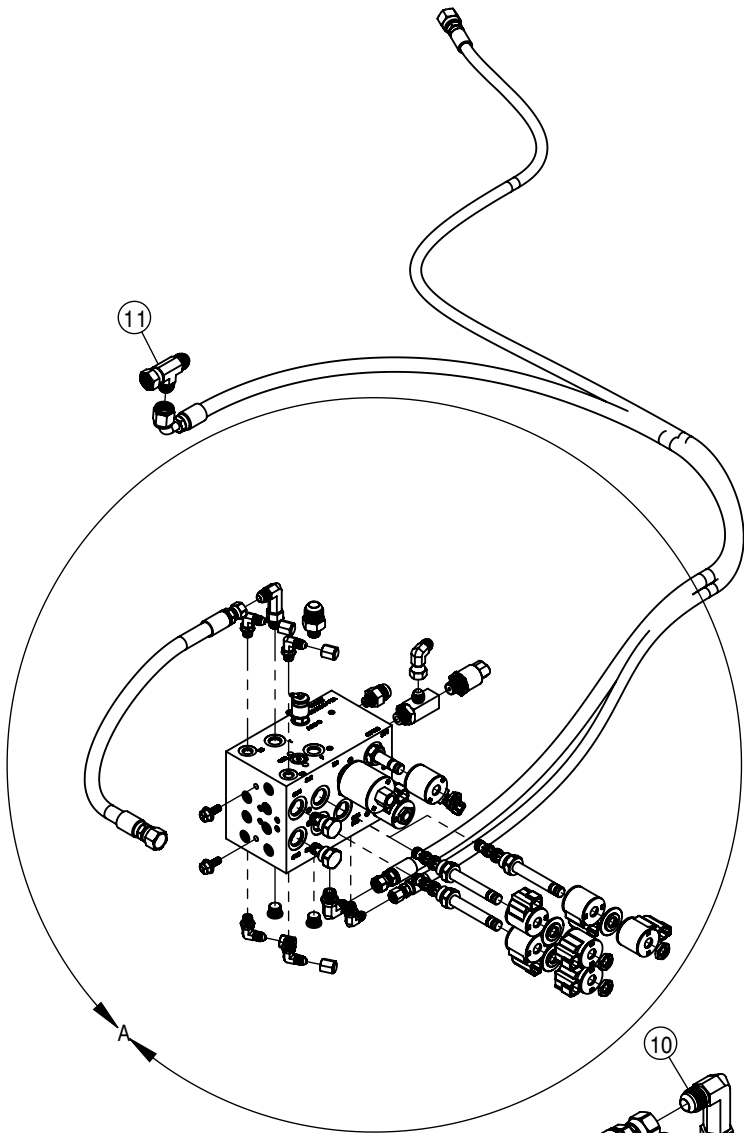

AUTO-REPHASE HYDRAULIC VALVE ASSEMBLY				
DET	QTY	P/N	DESCRIPTION	
1	2	470233	5/16UNC X 3/4 HHSFB GR5 MC	
2	1	606347	PRESSURE TRANSDUCER,7500PSI	
3	1	616599	06-451TC-06FJX-08FJX90-62 H/A	
4	1	617099	06-451TC-06FJX-08FJX-18	
5	1	617210	04-451TC-04FJX-08FJX-78 H/A	
6	1	617513	PROP. MULTIFUNCTION BLOCK	
7	1	618119	9/16MJIC-90-9/16MOR LBO	
8	1	618160	3/4MJIC-7/16MOR ADPTR	
9	4	618363	7/16FJIC CAP NUT	
10	1	618440	9/16MJIC-90-9/16MOR EX LG LBO	
11	1	618451	3/4FJIC SW RUN TEE-3/4MJIC	
12	5	618473	7/16MJIC-90-7/16MOR LBO	
13	1	618618	9/16MJIC-90-9/16FJIC SWIV LBO	
14	2	618754	9/16 MOR PLUG, HEX SOCKET	
15	1	618782	9/16MOR-9/16FOR-9/16MJIC BRNCH	
16	1	618832	7/8MJIC-9/16MOR ADPTR	
17	1	619025	7/16MOR DIAG FITTING