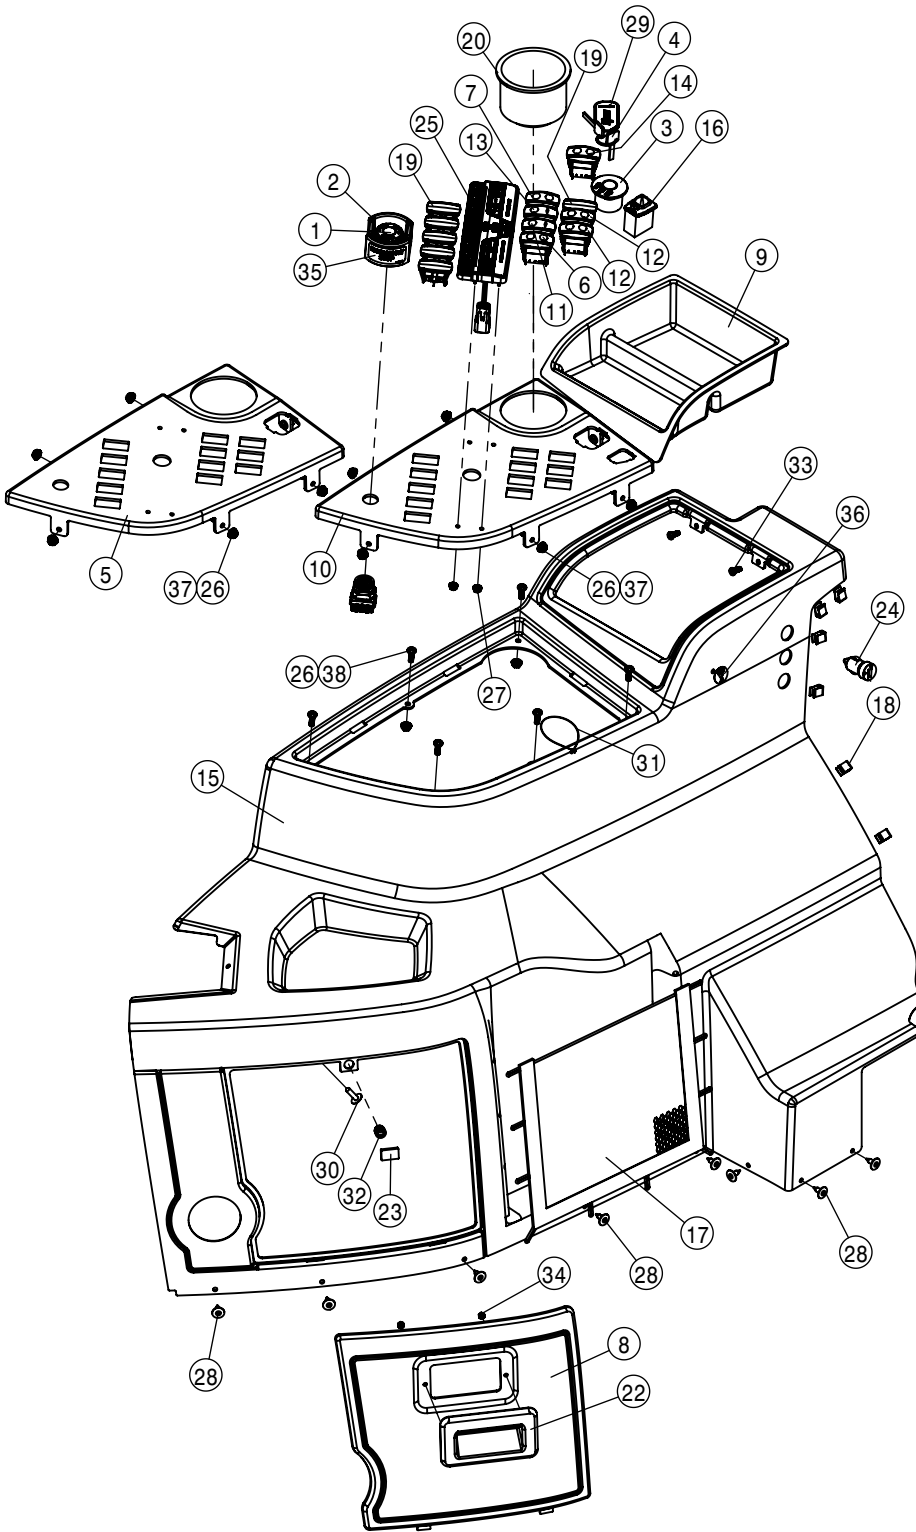

CONSOLE ASSEMBLY			
DET	QTY	P/N	DESCRIPTION
1	1	290081	E-STOP SWITCH,LED MUSHROOM
2	1	290089	E-STOP SHROUD, STS '11
3	1	291916	IGNITION SWITCH
4	2	291917	IGNITION KEY FOR 291916
5	1	343912	CONSOLE SWITCH PANEL, NO MRR
6	1	344076	SWITCH - MAIN TANK '18
7	1	344159	SWITCH - RINSE '18
8	1	344306	CONSOLE DOOR
9	1	344307	CONSOLE TRAY
10	1	344309	CONSOLE SWITCH PANEL
11	1	344312	SWITCH - SOLUTION PUMP
12	2	344314	SWITCH - BOOM FOLD
13	1	344316	SWITCH - AGITATION
14	1	344317	SWITCH - FOAMER
15	1	344407	CONSOLE BODY
16	1	344409	SWITCH - POWER MIRROR
17	1	344410	CARGO NET - SIDE CONSOLE
18	6	344413	"U" CLIP
19	6	344461	HOLE PLUG - CUNTURA V
20	1	344462	CUP HOLDER - LARGE
NS	4	344464	POWER OUTLET 12V
22	1	344465	DOOR HANDLE
23	1	344514	PLATE - CONSOLE DOOR
24	1	344555	USB CHARGING ADAPTER - DC
25	1	344556	SECTION KEYPAD STS'15
26	18	470121	1/4 UNC SERR FLG LOCK NUT
27	4	470175	10-32 SERR FLANGE NUT
28	8	470466	1/4 X 3/4 PLTC LCK RIVET
29	1	470544	HAGIE KEY CHAIN
30	1	470545	PUSH TREE FASTENER 1/4 X 1
31	1	470609	8" BEAD CHAIN
32	1	470676	MORTISE MOUNT-PULL MAG CATCH
33	2	472344	1/4UNCX5/8 ALHD BUTTON CAP SCR
34	2	473870	M5 HEX NUT
35	1	650278	DECAL, E-STOP, STS '11
36	1	650467	DECAL - AUX 2
37	12	903708	1/4UNC X1/2PHIL PANHD MACH SCR
38	6	903711	1/4UNC X3/4PHIL PANHD MACH SCR