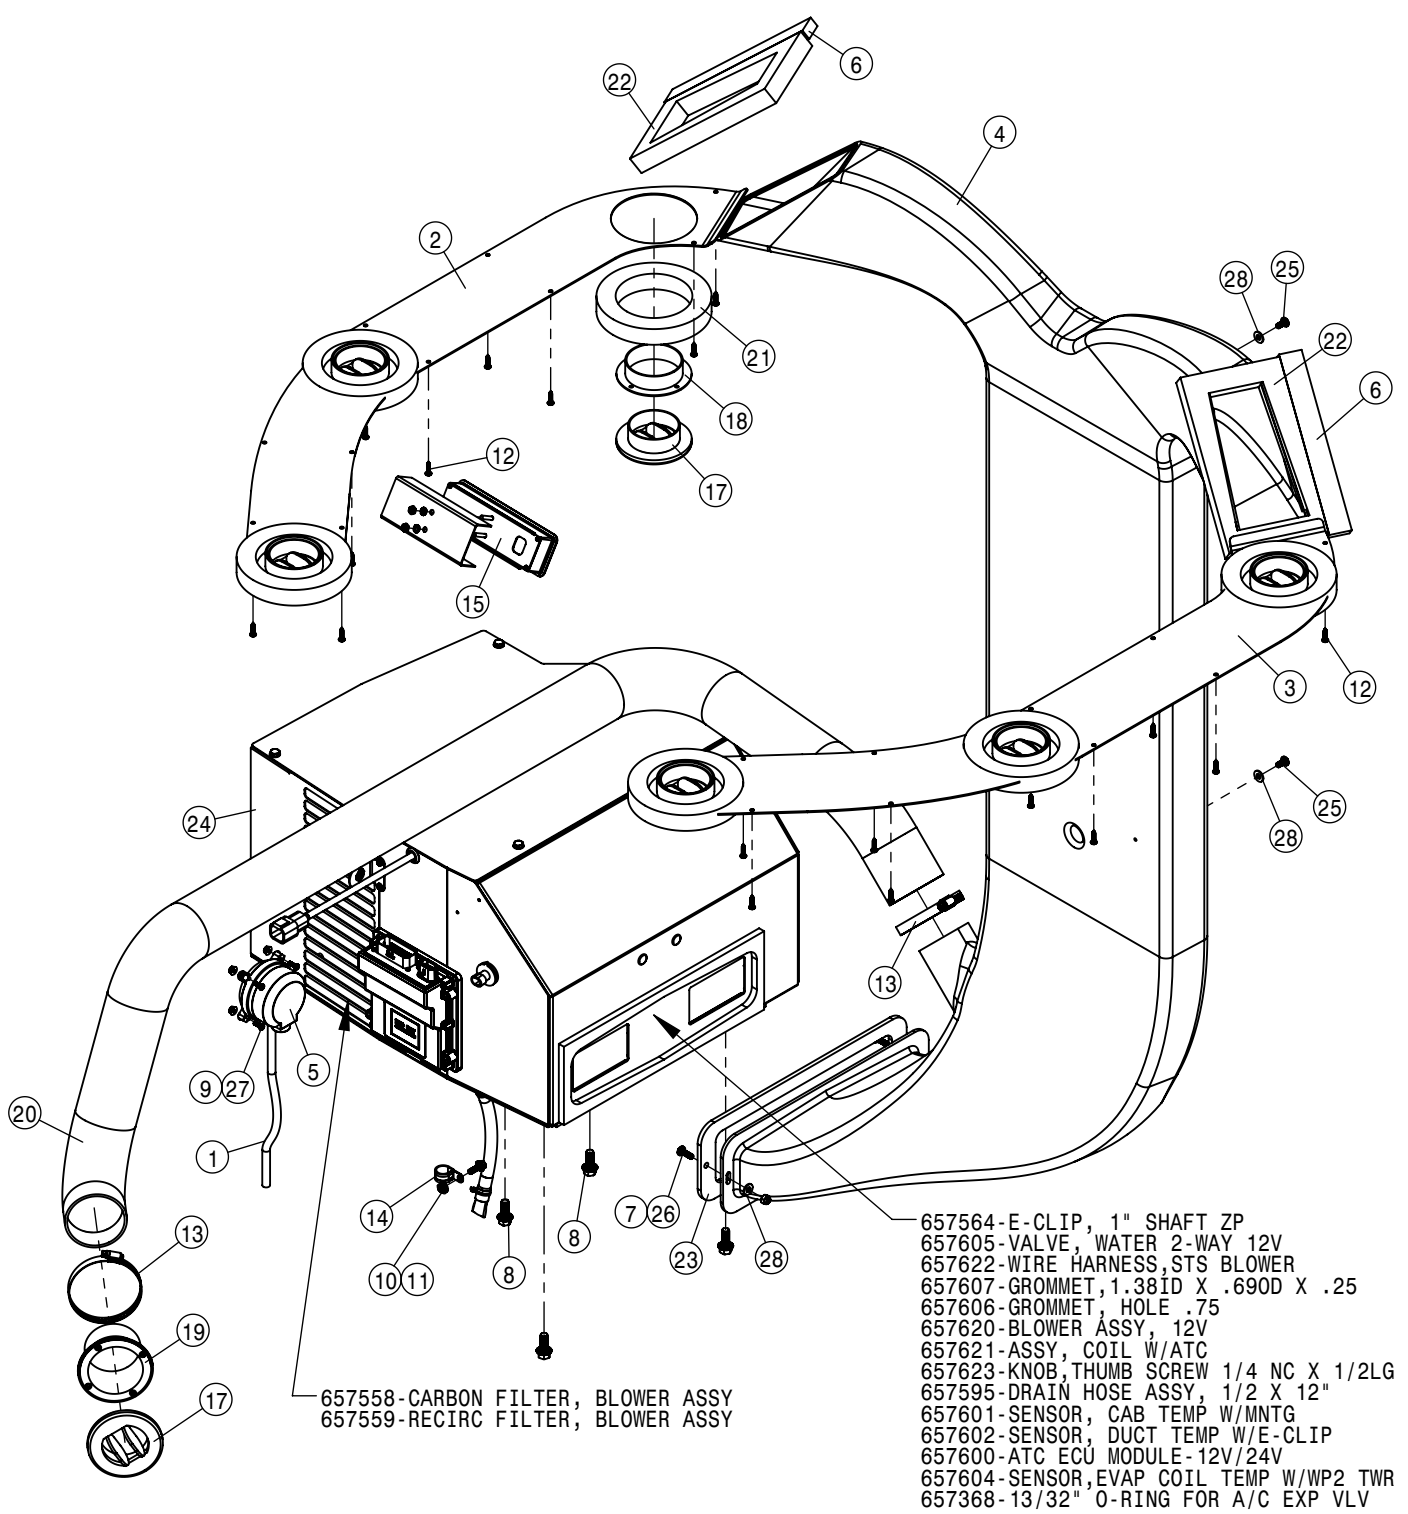

PREMIUM HVAC ASSEMBLY			
DET	QTY	P/N	DESCRIPTION
1	1	317315	HOSE - HVAC PRESSURE
2	1	344361	PLATE, ROOF DUCT COVER RH, STSCAB' 14
3	1	344362	PLATE, ROOF DUCT COVER LH, STSCAB' 14
4	1	344366	DUCT HVAC - STS CAB
5	1	344425	PRESSURE SWITCH - HVAC
6	2	344576	TEMP SEAL DUCT, STS' 14
7	2	470089	1/4UNC HEX NYL-LOC NUT
8	4	470460	3/8 X 1" SERR FLG BOLT
9	4	470463	8-32 SERR FLANGE NUT
10	1	473832	1/4UNC HEX FLANGE LOCK NUT SS
11	1	473834	1/4UNC X 3/4 SER FLG BOLT SS
12	20	473990	#8 X 3/4 PHIL PAN SHTMTL(A)SCR
13	2	520052	HOSE CLAMP NO 52 STAINLESS
14	1	520104	CUSH HOSE CLMP, #12, 3/4D x 1/2W

PREMIUM HVAC ASSEMBLY			
DET	QTY	P/N	DESCRIPTION
15	1	657543	HVAC-CTRL-AUTO, CAB
NS	1	657545	HARNESS-HVAC AUTO CTRL STS' 14
17	7	657546	LOUVER, 4" W/O MNT
18	6	657547	PANEL MNT, LOUVER (THK PANEL)
19	1	657548	PANEL MNT, LOUVER (THK PANEL)
20	1	657550	HOSE - 3IN HVAC
21	6	657552	GASKET SEAL ROOF LOUVER
22	2	657553	GASKET SEAL ROOF LOUVER
23	1	657556	GASKET SEAL ROOF LOUVER
24	1	657561	BLOWER UNIT-AUT TMP CTRL STS' 15
25	2	903708	1/4UNC X1/2PHIL PANHD MACH SCR
26	2	903711	1/4UNC X3/4PHIL PANHD MACH SCR
27	4	903844	8-32 X 1/2 PHIL PANHD MACH SCR
28	4	920000	1/4 SAE FLAT WASHER