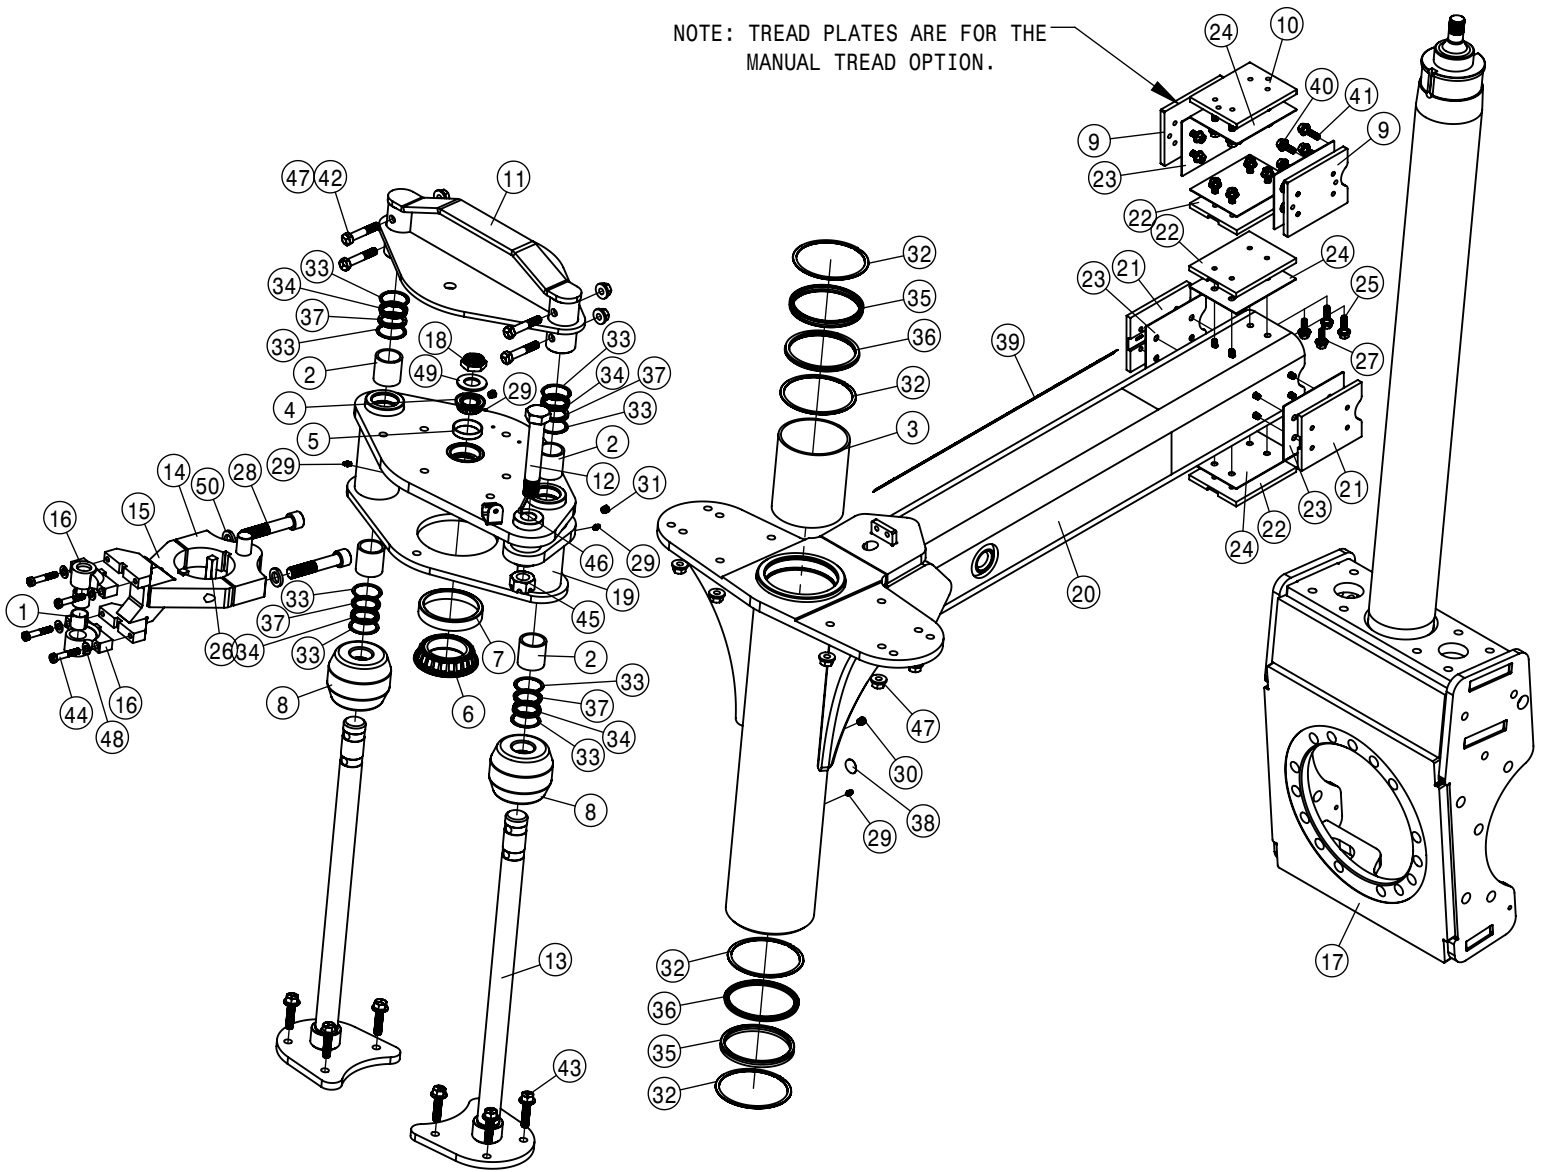

NOTE: TREAD PLATES ARE FOR THE
MANUAL TREAD OPTION.

RIGHT REAR LEG ASSEMBLY			
DET	QTY	P/N	DESCRIPTION
1	2	121029	JOURNAL BRG, 1.00 ID X 1.00 LG
2	4	121113	TOWER SLEEVE BRG (POLYGON) 05
3	2	121125	BEARING-POLY 4.50 ID X 5.74 LG
4	1	125050	BRG CONE, 1.00 ID W/FACE SEAL
5	1	125051	BRG CUP FOR 125050
6	1	125052	BRG CONE, 2.687 ID W/FACE SEAL
7	1	125053	BRG CUP FOR 125052
8	2	311058	RUBBER SPRING
9	2	343189	MAN TRD NOTCHED PLATE, TAPPED
10	1	343190	MAN TRD PLATE, TAPPED
11	1	359333	AIR BAG TOWER TOP MT WLD
12	1	359546	STRG CYL BOLT, STS AWS LRG 09
13	2	359654	NITRO TOWER WLD, STS AWS 13
14	1	359683	STEERING ARM WLDMT-STS
15	1	359684	STEERING TRUN MNT WLD - STS
16	2	359687	TRUNNION-STEERING CYLINDER
17	1	360526	INR LEG WLD-STS, SDS LEG
18	1	360561	1-14 UNS THIN HEX NUT LCK
19	1	360702	RH AIR BAG LWR PLT WLD
20	1	360718	OTR LEG WLD STS
21	2	360852	TRD ADJ BRONZE BEARING, TAPPED
22	3	360853	TRD ADJ BRONZE BEARING, TAPPED
23	4	360864	NOTCHED SHIM - TRD ADJ BEARING
24	4	360865	SHIM - TRD ADJ BEARING
25	16	470329	3/8UNC X 1 1/4 HHSFB GR5 MC

RIGHT REAR LEG ASSEMBLY			
DET	QTY	P/N	DESCRIPTION
26	2	470447	KEY .50 SQ X 1.69 LONG
27	16	470460	3/8UNC X 1 HHSFB GR5 MC
28	2	470904	3/4UNC X 4" SOC HD CAP SCR GR8
29	4	471005	GREASE ZERK, 1/4-28 X 1/2
30	1	471030	PRESSURE RELIEF VALVE-GREASE 45-80 PSI
31	2	471032	PRESS REL VLV-GREASE 15-25 PSI
32	4	629538	4.5 SPIROLOX RING
33	8	629549	SPIRAL RETAINING RING-INT 1.87
34	4	629620	SEAL, 1.500 ROD DIA
35	2	629621	SEAL, 4.500 ROD DIA
36	2	629625	SEAL, 4.500 ROD DIA
37	4	629627	SEAL, 1.500 ROD DIA
38	1	650205	DECAL, GREASE WEEKLY
39	1	650486	DECAL, TREAD ADJ INDICATOR DTS
40	16	900163	3/8UNF X 1 HHSFB GR5 MC
41	16	900164	3/8UNF X 1 1/4 HHSFB GR5 MC
42	4	900269	1/2UNC X 2 3/4 HHCS GR5 MC
43	8	900519	1/2UNC X 2 HHSFB GR5 MC FT
44	4	900821	3/8UNF X 2 HHCS GR8 MC
45	1	910020	1-8UNC HEX SLTTD NUT MC GR5
46	1	910120	3/16 X 1 3/4 COTTER PIN SS
47	12	914015	1/2-13UNC CTRLK FLG NUT MC GR5
48	4	920002	SAE FLAT WASHER 3/8 MC
49	1	920008	1" SAE FLAT WASHER
50	2	920506	HLOCK WASHER 3/4 MC