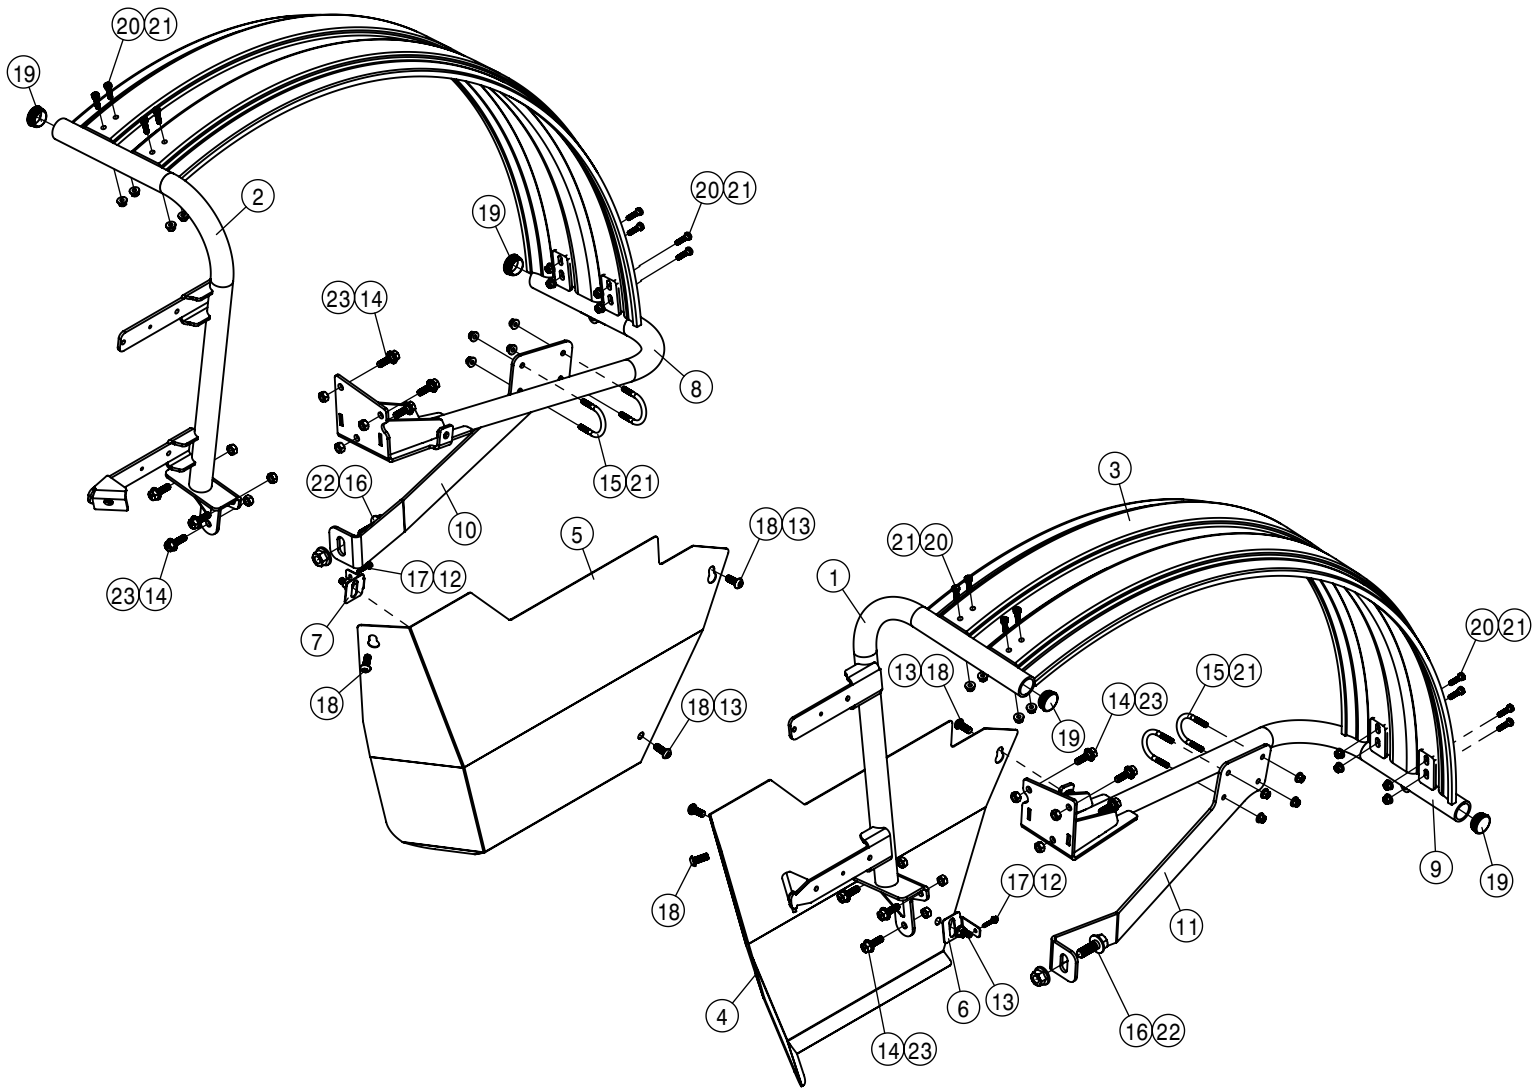

FRONT/REAR FENDER ASSEMBLY			
DET	QTY	P/N	DESCRIPTION
1	1	360123	FENDER BRKT-LH FRT, SDS LEG
2	1	360124	FENDER BRKT-RH FRT, SDS LEG
3	2	360311	FENDER, STS
4	1	360868	CROP SHIELD WLD-LH SDS LEG
5	1	360869	CROP SHIELD WLD - RH SDS LEG
6	1	360870	SDS CROP SHIELD LH MT BRKT
7	1	360871	SDS CROP SHIELD RH MT BRKT
8	1	362849	FENDER BRKT WLD RH, STS
9	1	362850	FENDER BRKT WLD LH, STS
10	1	362852	RH FENDER BRKT LWR BRACE
11	1	362853	FENDER BRKT LWR BRACE LH STS
12	2	470089	1/4UNC HEX NYL-LOC NUT
13	4	470360	1/2UNC SERR FLG HEX NUT
14	12	470431	1/2UNC X 1 1/2 HHSFB GR5 MC
15	4	472050	3/8UNC- 2ID-2 5/8 U-BOLT
16	2	472367	3/4UNC X 2 HHFB GR8 MC
17	2	473836	1/4UNC X 1 1/4 HHSFB SS FT
18	6	473987	1/2UNC X 1 1/4 BUT SKTHD SCR
19	4	629772	CAPPLUGS PLUG, 1 3/4" RD, BLACK POLY
20	16	900130	3/8UNC X 1 1/4 HHCS GR5 MC
21	24	910106	3/8-16UNC CTRLK FLG NUT MC GR5
22	2	910111	3/4-10UNC CTRLK FLG NUT MC GR5
23	12	914008	1/2-13UNC STOVER NUT MC GR5