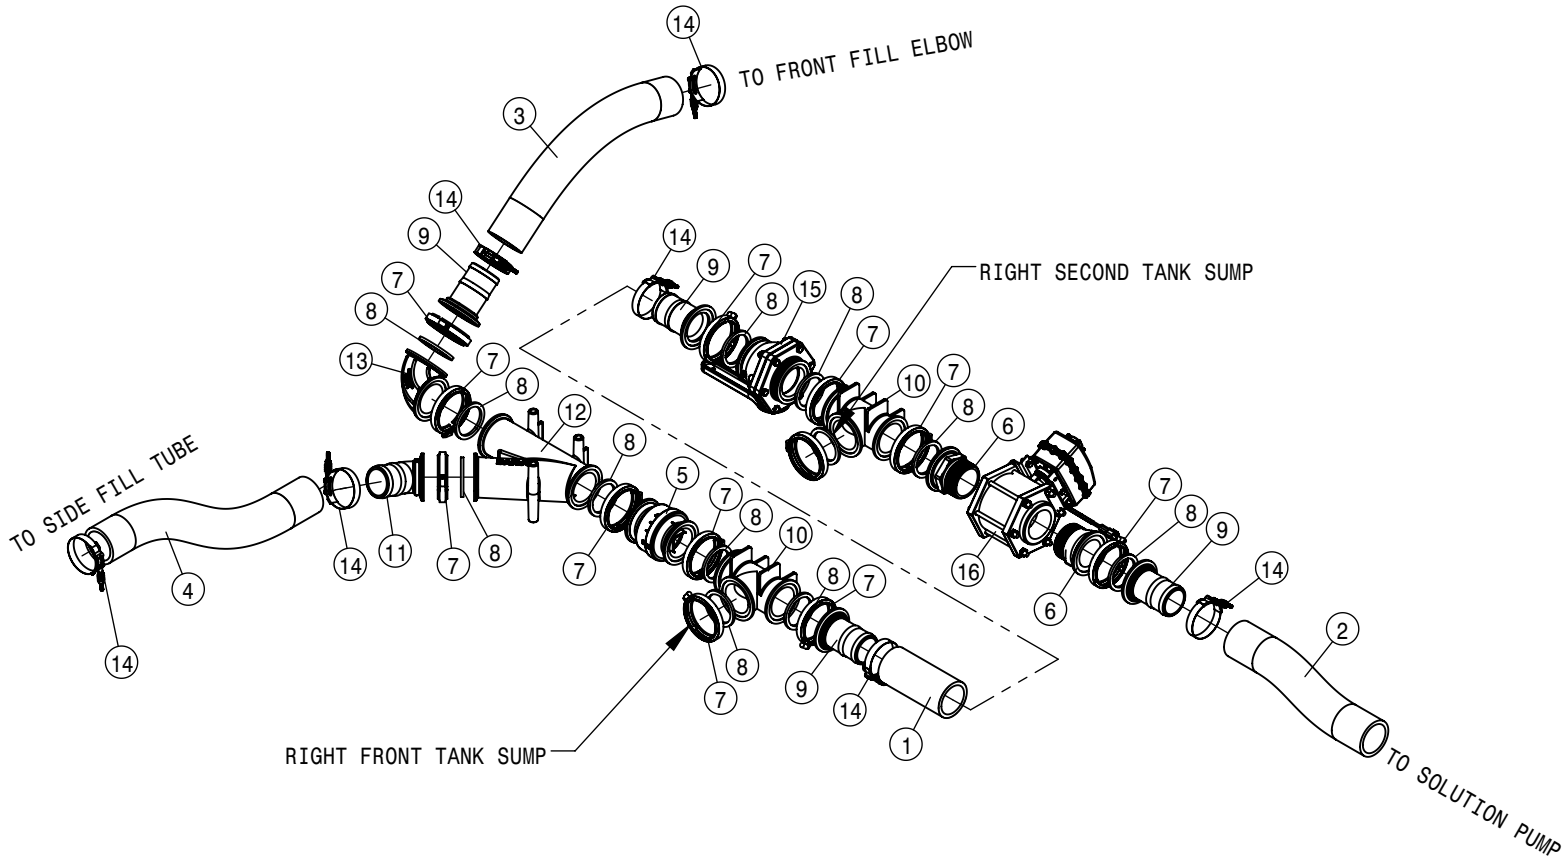

RIGHT TANK SUCTION VALVE ASSEMBLY (DUAL PRODUCT)			
DET	QTY	P/N	DESCRIPTION
1	1	197145-008	HOSE 3" SUCTION,POLY HELIX EPDM
2	1	197145-022	HOSE 3" SUCTION,POLY HELIX EPDM
3	1	197145-024	HOSE 3" SUCTION,POLY HELIX EPDM
4	1	197145-027	HOSE 3" SUCTION,POLY HELIX EPDM
5	1	500142	CHECK VALVE 3" FLANGE
6	2	500164	3" FLANGE- 3.00 MNPT ADPTR POLY
7	12	500208	3" FLANGE CLAMP S.S.
8	12	500209	3" FLANGE GASKET EPDM
9	4	500210	3"FLANGE-3"HOSEBARB POLY
10	2	500217	3"FLANGE TEE POLY
11	1	500258	3"FLANGE-45-3"HOSEBARB, POLY
12	1	500260	3" FP FLANGE 45 Y COUPLING
13	1	500262	3"FLANGE-90-3"FLG SWEEP LBO
14	7	520145	3.56/3.88 T-BOLT HOSE CLAMP SS
15	1	696190	BALL VLV, 3" FP FLANGE
16	1	696268	KZCO, 3" VALVE