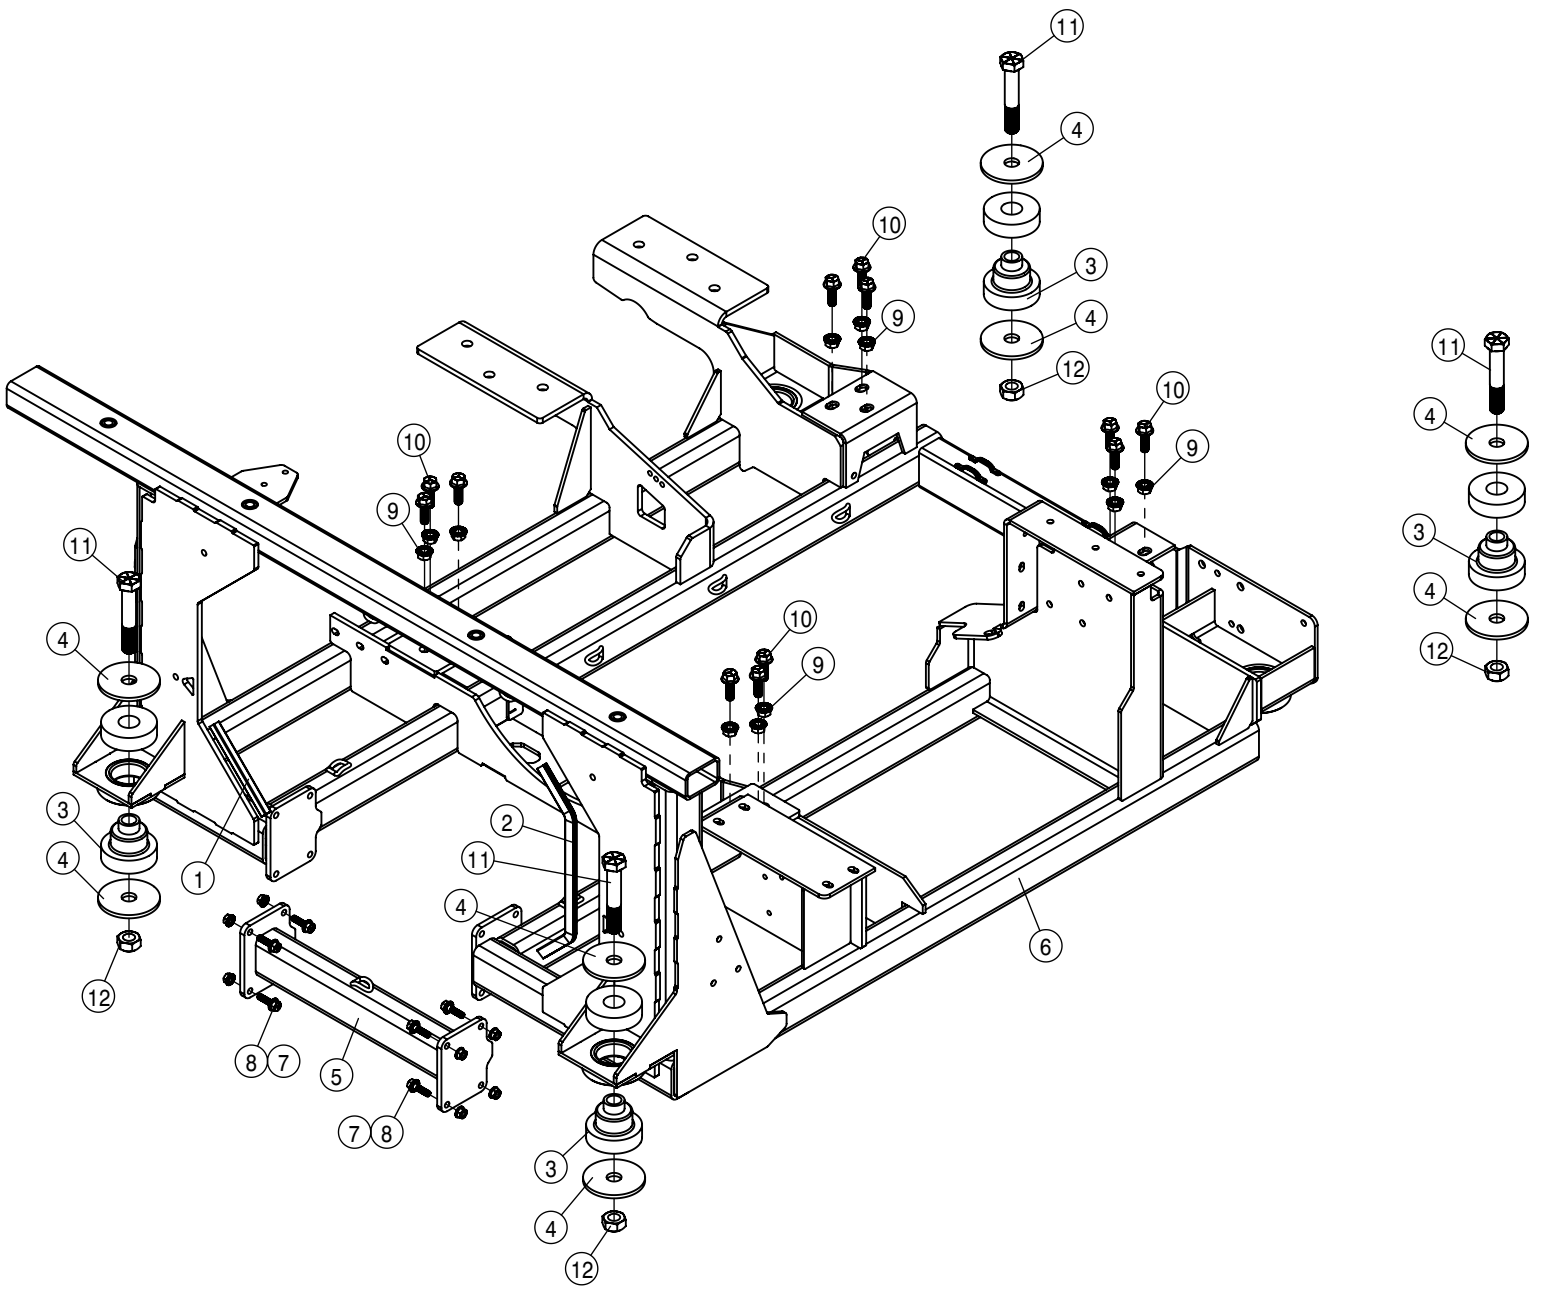

ENGINE FRAME ASSEMBLY			
DET	QTY	P/N	DESCRIPTION
1	1	193012-006	QUICKEDGE TRIM .135 TO .250
2	1	193012-016	QUICKEDGE TRIM .135 TO .250
3	4	311059	RUBBER MT SET, 60045
4	8	311091	SNUBBING WASHER FOR 311090
5	1	317884	FRT ENG FRAME CTR SUPP WLD
6	1	318337	DEERE ENG FRM WLD, STS
7	8	470087	3/8-16UNC HEX FLG NUT SER MC GR5
8	8	470329	3/8UNC X 1 1/4 HHSFB GR5 MC
9	12	470360	1/2-13UNC HEX FLG NUT SER MC GR5
10	12	470431	1/2UNC X 1 1/2 HHSFB GR5 MC
11	4	900481	7/8UNC X 5 HHCS GR8 MC
12	4	914014	7/8-9UNC STOVER NUT MC GR8