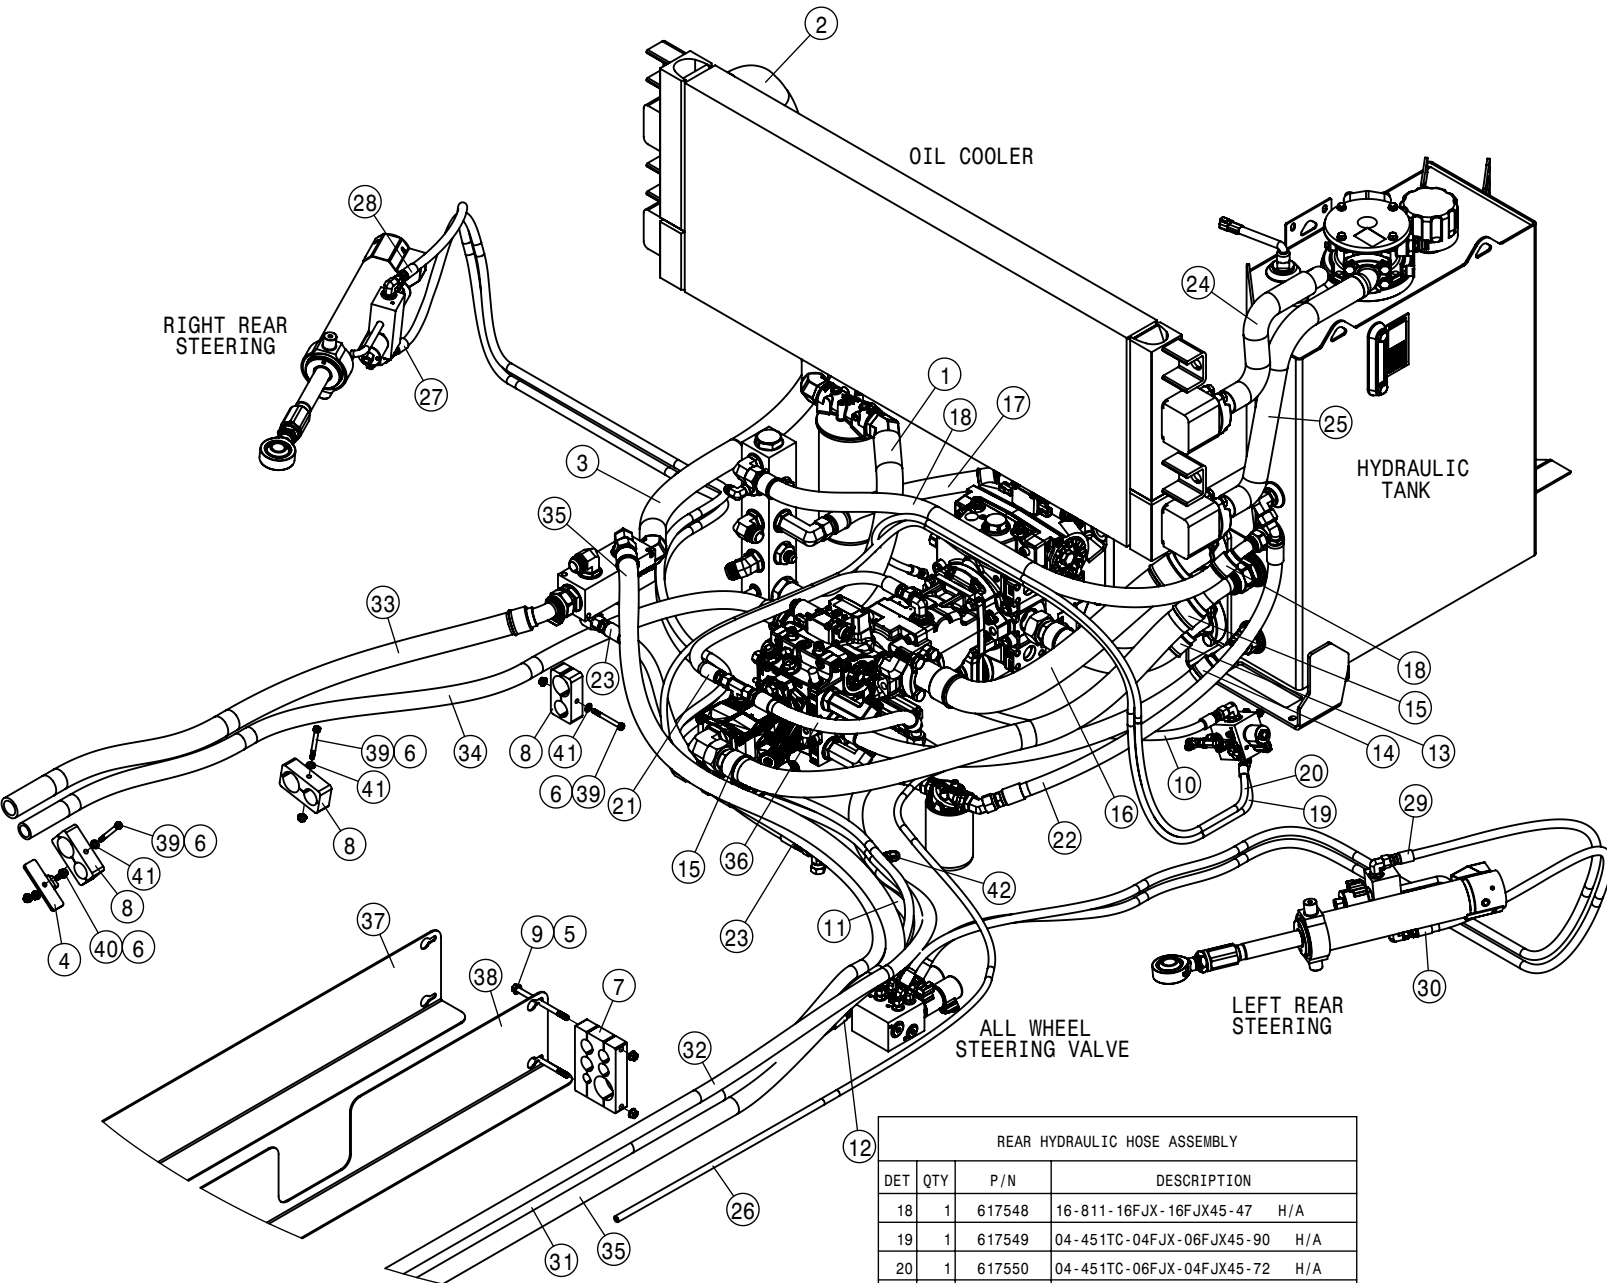

REAR HYDRAULIC HOSE ASSEMBLY				
DET	QTY	P/N	DESCRIPTION	
1	1	195423-022	HOSE,811-24	1.500 150P 81S
2	1	195423-042	HOSE,811-24	1.500 150P 81S
3	1	195423-050	HOSE,811-24	1.500 150P 81S
4	1	362840	HOSE BRKT	LOW PROFILE
5	7	470087	3/8UNC	HEX SERR FLNG NUT
6	4	470113	5/16-18UNC	HEX FLG NUT SER MC GR5
7	1	470671	HOSE CLAMP,	6-HOLE
8	3	470674	HOSE CLAMP,	2-HOLE
9	2	470683	3/8UNC X5	1/2SMTH FLG HEX BOLT
10	1	604158	06-451TC-08FJX-06FJX90-29	H/A
11	1	617119	10-387TC-10FJX-10FJX-18	H/A
12	1	617128	08-451TC-08FJX-10FJX90-113	H/A
13	1	617515	24-811-24FJX-32C61FX45-18	H/A
14	1	617516	16-811-16FJX-16FJX45-39	H/A
15	1	617517	24-811-24FJX-24FJX45-50	H/A
16	1	617519	32-811-32C61F-40C61F45-29	H/A
17	1	617526	16-811-16FJX-16FJX45-19	H/A

REAR HYDRAULIC HOSE ASSEMBLY				
DET	QTY	P/N	DESCRIPTION	
18	1	617548	16-811-16FJX-16FJX45-47	H/A
19	1	617549	04-451TC-04FJX-06FJX45-90	H/A
20	1	617550	04-451TC-06FJX-04FJX45-72	H/A
21	1	617551	10-451TC-10FJX-10FJX-30	H/A
22	1	617553	12-451TC-12FJX-12FJX45-36	H/A
23	1	617562	10-451TC-10FJX-10FJX-30	H/A
24	1	617582	HYD OUTLET HOSE,	TOP
25	1	617583	HYD OUTLET HOSE,	BTM
26	1	619003	04-451TC-04FJX-04FJX-203	H/A
27	1	619053	06-451TC-06FJX45-08FJX-145	H/A
28	1	619054	06-451TC-06FJX-06FJX-145	H/A
29	1	619055	06-451TC-08FJX-06FJX45-113	H/A
30	1	619056	06-451TC-06FJX-06FJX-110	H/A
31	1	619100	12-451TC-12FJX-12FJX-165	H/A
32	1	619101	12-451TC-12FJX-12FJX-106	H/A
33	1	619102	20-811-20FJX-20FJX45-171	H/A
34	1	619103	16-451TC-16FJX-16FJX-191	H/A
35	1	619104	16-811-16FJX-16FJX90-149	H/A
36	1	619246	12-451TC-10FJX-12FJX45-22	H/A
37	1	660291	HOSE GUARD -	S/F
38	1	660295	HOSE GUARD -	S/F, POLY TANK
39	3	900072	5/16UNC X 3	HHS GR5 MC
40	1	900099	5/16UNC X 1	HHSFB GR5 MC
41	3	920001	SAE FLAT WASHER	5/16 MC
42	1	T372741	HT-HD-CABLE	TIE MOUNT