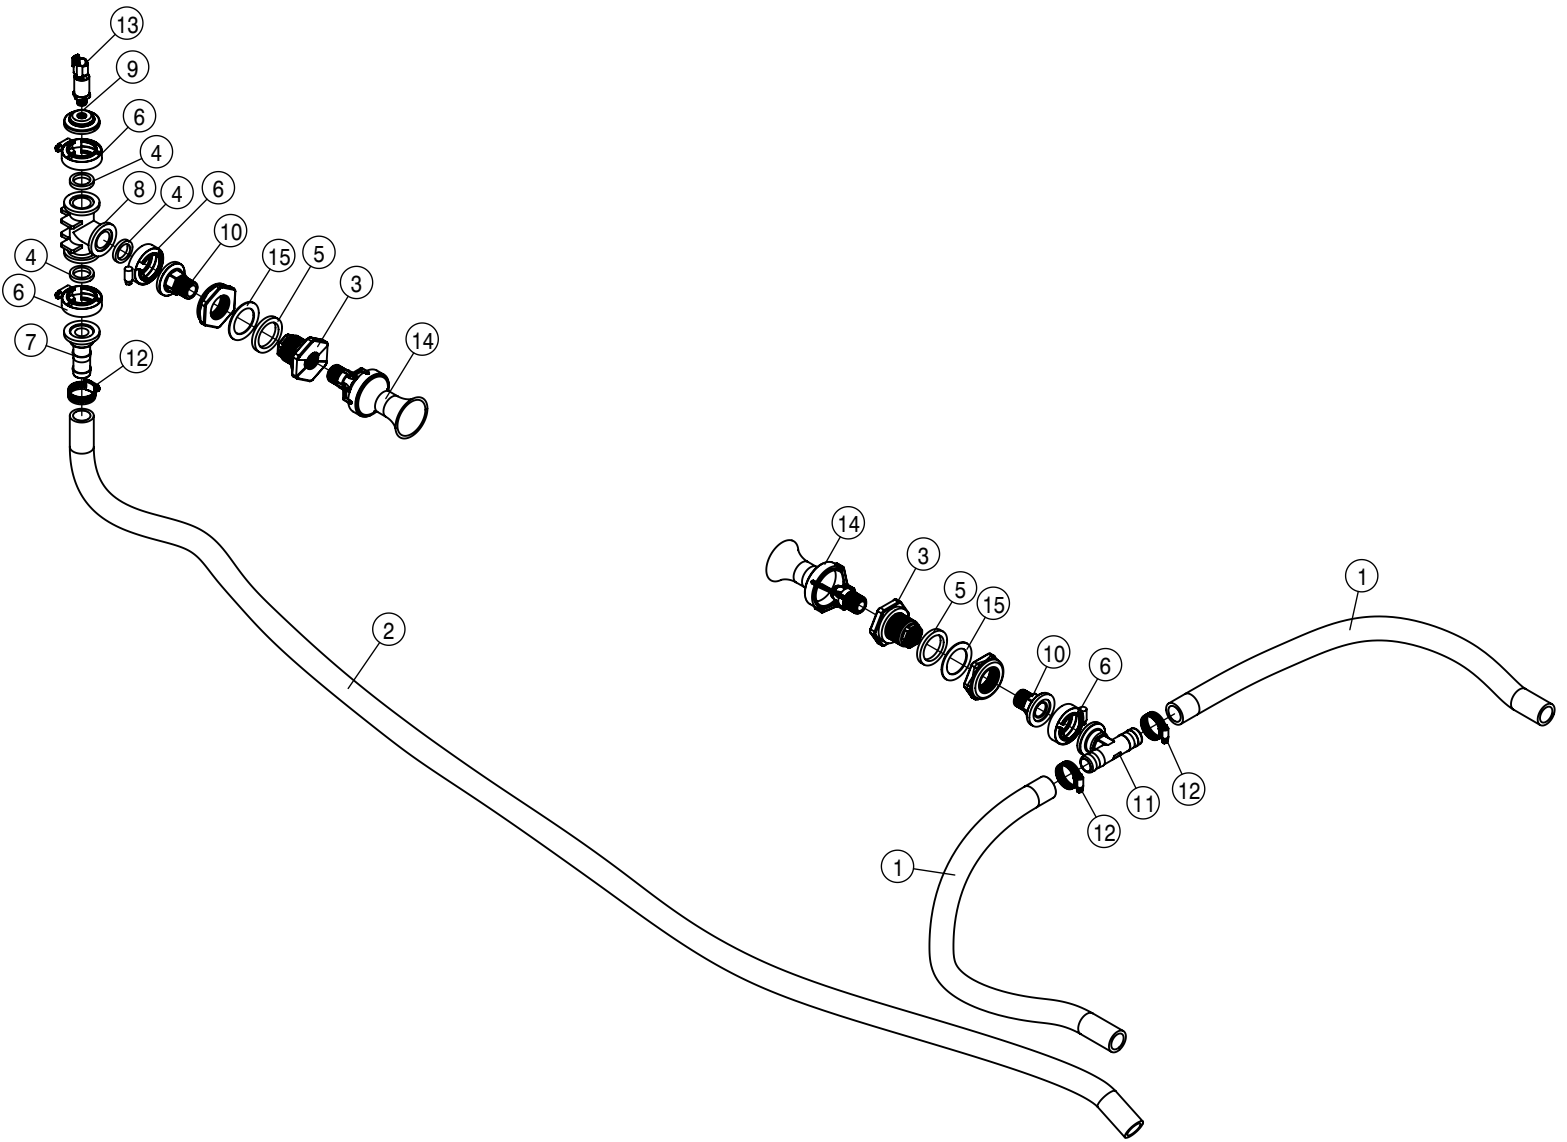

POLY SOLUTION TANK AGITATION ASSEMBLY			
DET	QTY	P/N	DESCRIPTION
1	2	197116-027	HOSE 1IN 1-FBR BR BLK EPDM
2	1	197116-093	HOSE 1IN 1-FBR BR BLK EPDM
3	2	500110	3/4NPT BLKHD TANK FITTING POLY
4	4	500157	1" FLANGE GASKET EPDM
5	2	500158	1 1/2" GASKET FOR 2" FLANGE
6	4	500159	1" FLANGE CLAMP S.S.
7	1	500171	1" FLANGE-1" HOSE BARB POLY
8	1	500175	1" FLANGE TEE, POLY
9	1	500226	1" FLANGE PLUG W/1/4"FNPT POLY
10	2	500235	1" FLANGE-3/4" MNPT
11	1	500268	1" FLANGE HOSE BARB TEE
12	3	520090	HOSECLAMP NO 16 STAINLESS
13	1	691281	PRESSURE TRANSDUCER,300PSI
14	2	737879	EDUCTOR NOZZLE, 3/4MNPT TEEJET
15	2	763612	1.625 x 2.375 x 16GA WASHER