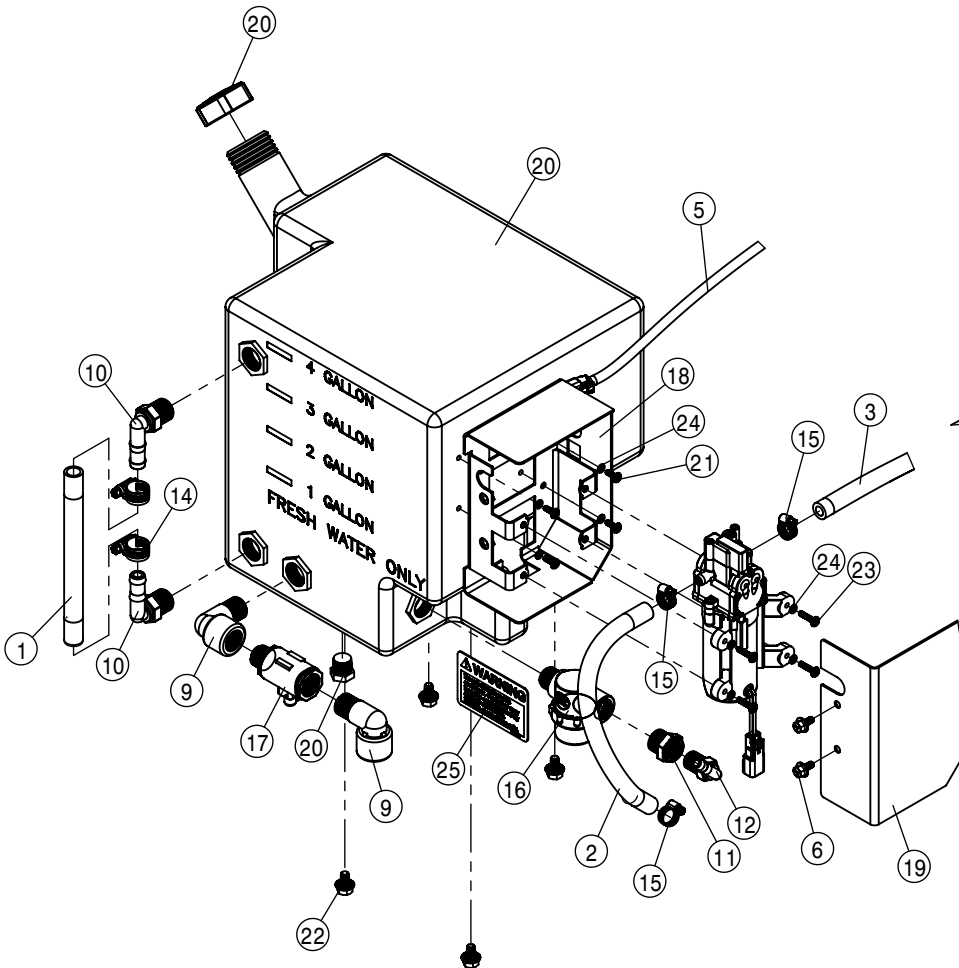

HAND WASH TANK ASSEMBLY			
DET	QTY	P/N	DESCRIPTION
	1	195902-008	HOSE 1/2ID-3/32W CLEAR VINYL
	2	195923-011	HOSE 3/8 1-FBR BR BLK RLA
	3	195923-200	HOSE 3/8 1-FBR BR BLK RLA
	4	294059	FOOTSWITCH ASSY, 60" CORD
	5	294252	HANDWASH EXTENSION HARNESS
	6	470122	1/4UNC X 1/2 HHSFB GR5 MC
	7	470596	DIAPHRAM PUMP W/DEUTSCH CONNEC
	8	472351	4-40 X 1/2 PAN HD MTL SCR TYP F
	9	500044	1/2NPT-90 ST EL, POLY
	10	500047	1/2NPT-90-1/2 HOSE BARB, POLY
	11	500286	1/2"-3/8"NPT REDU BUSH, POLY
	12	500287	3/8NPT-90-3/8 HOSE BARB, POLY
	13	500288	3/8NPT-90 EL, POLY
	14	520069	HOSE CLAMP NO 6 STAINLESS
	15	520120	HOSE CLAMP NO 4 STAINLESS
	16	690207	IN-LINE STRAINER, 1/2 FNPT, HYPRO
	17	696195	1/2FNPT-1/2MNPT MICRO BALL VLV
	18	763003	PUMP MT BRKT WLD
	19	763006	PUMP MT SHIELD
	20	763831	TANK-HAND WASH, 4.4 GALLON
	21	903706	#10-32 UNF X 1/2 PHMS PH BZ
	22	910125	5/16UNC X 1/2 HHSFB SS
	23	910131	#10-32 UNF X 3/4 PHMS PH BZ
	24	920510	HLOCK WASHER #10 MC
	25	N408864	LABEL, CLEAN WATER RINSE TANK