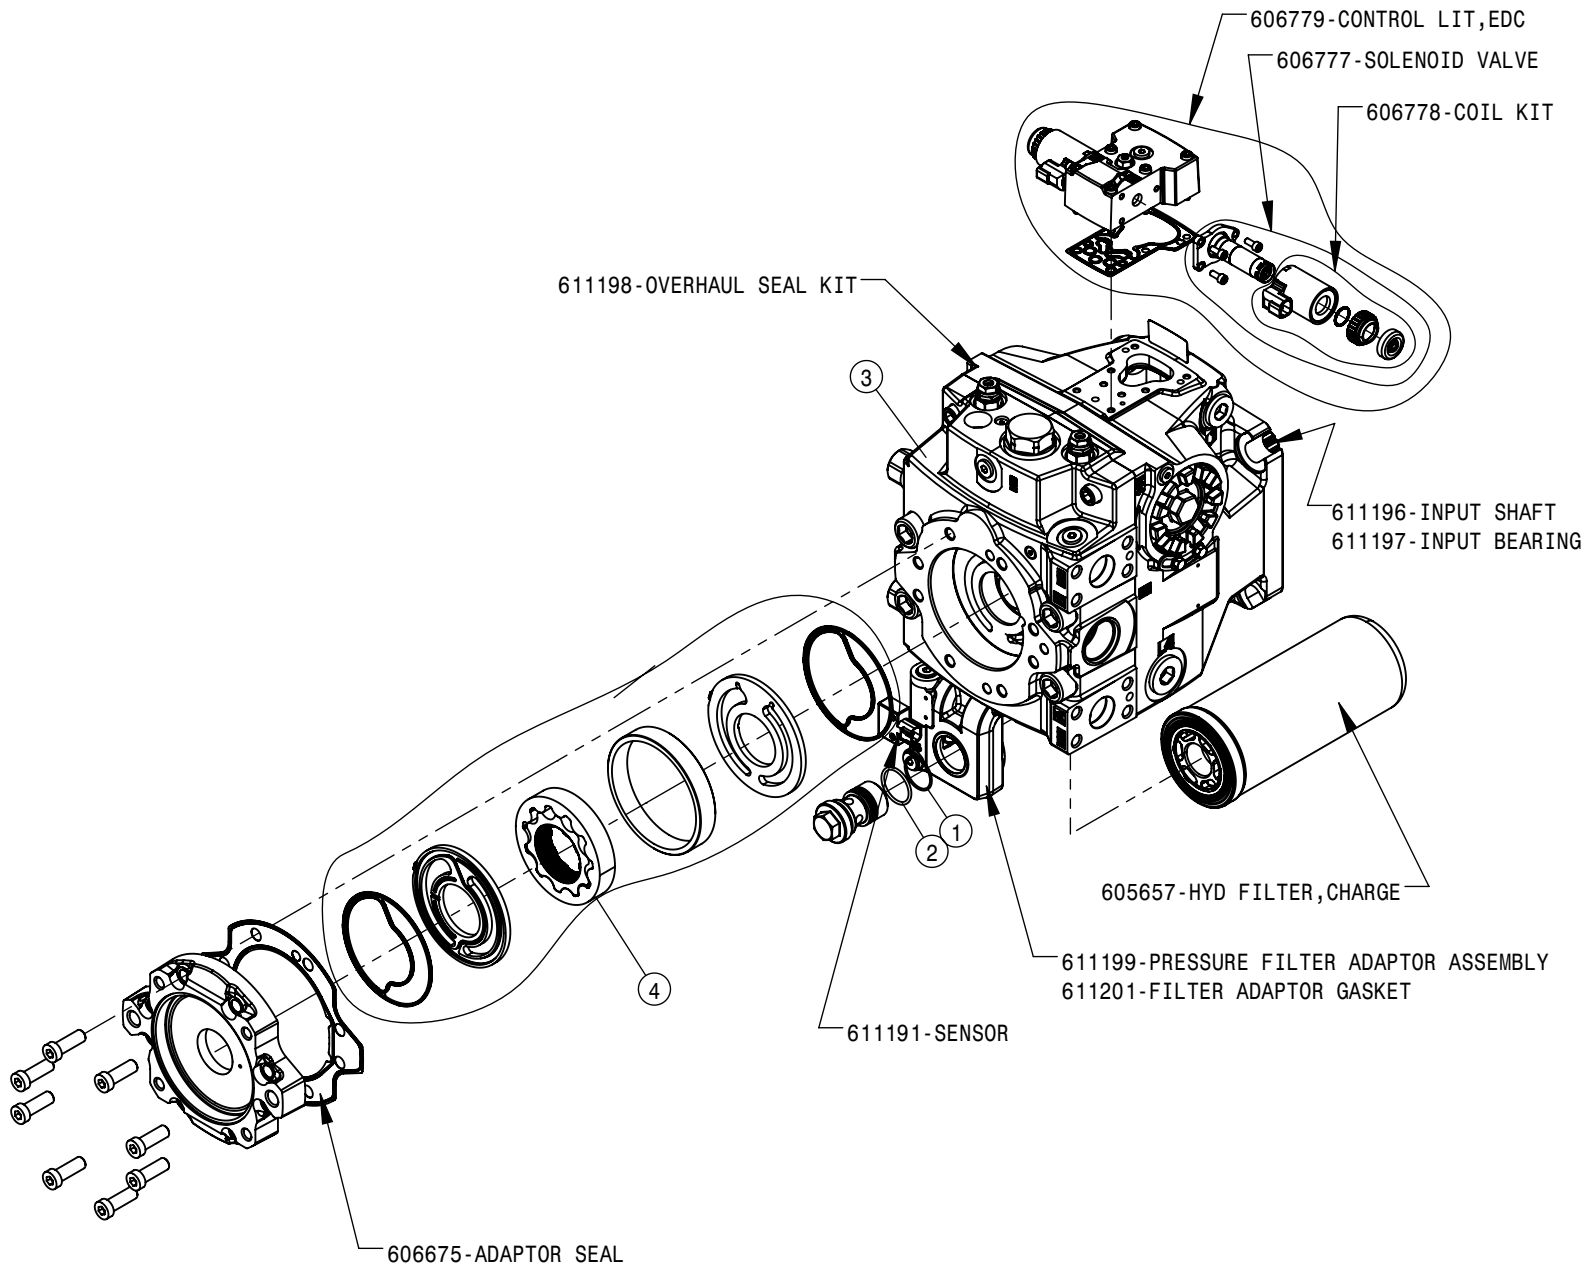

HYDROSTATIC PUMP SERVICE			
DET	QTY	P/N	DESCRIPTION
1	1	317377	O-RING 1.239ID-.070CS 70DURO NBR
2	1	317378	O-RING 1.299ID-.103CS 70DURO NBR
3	1	606522	H1 PUMP, 165CC, D/C MT, ISL
4	1	610009	CHARGE PUMP KIT