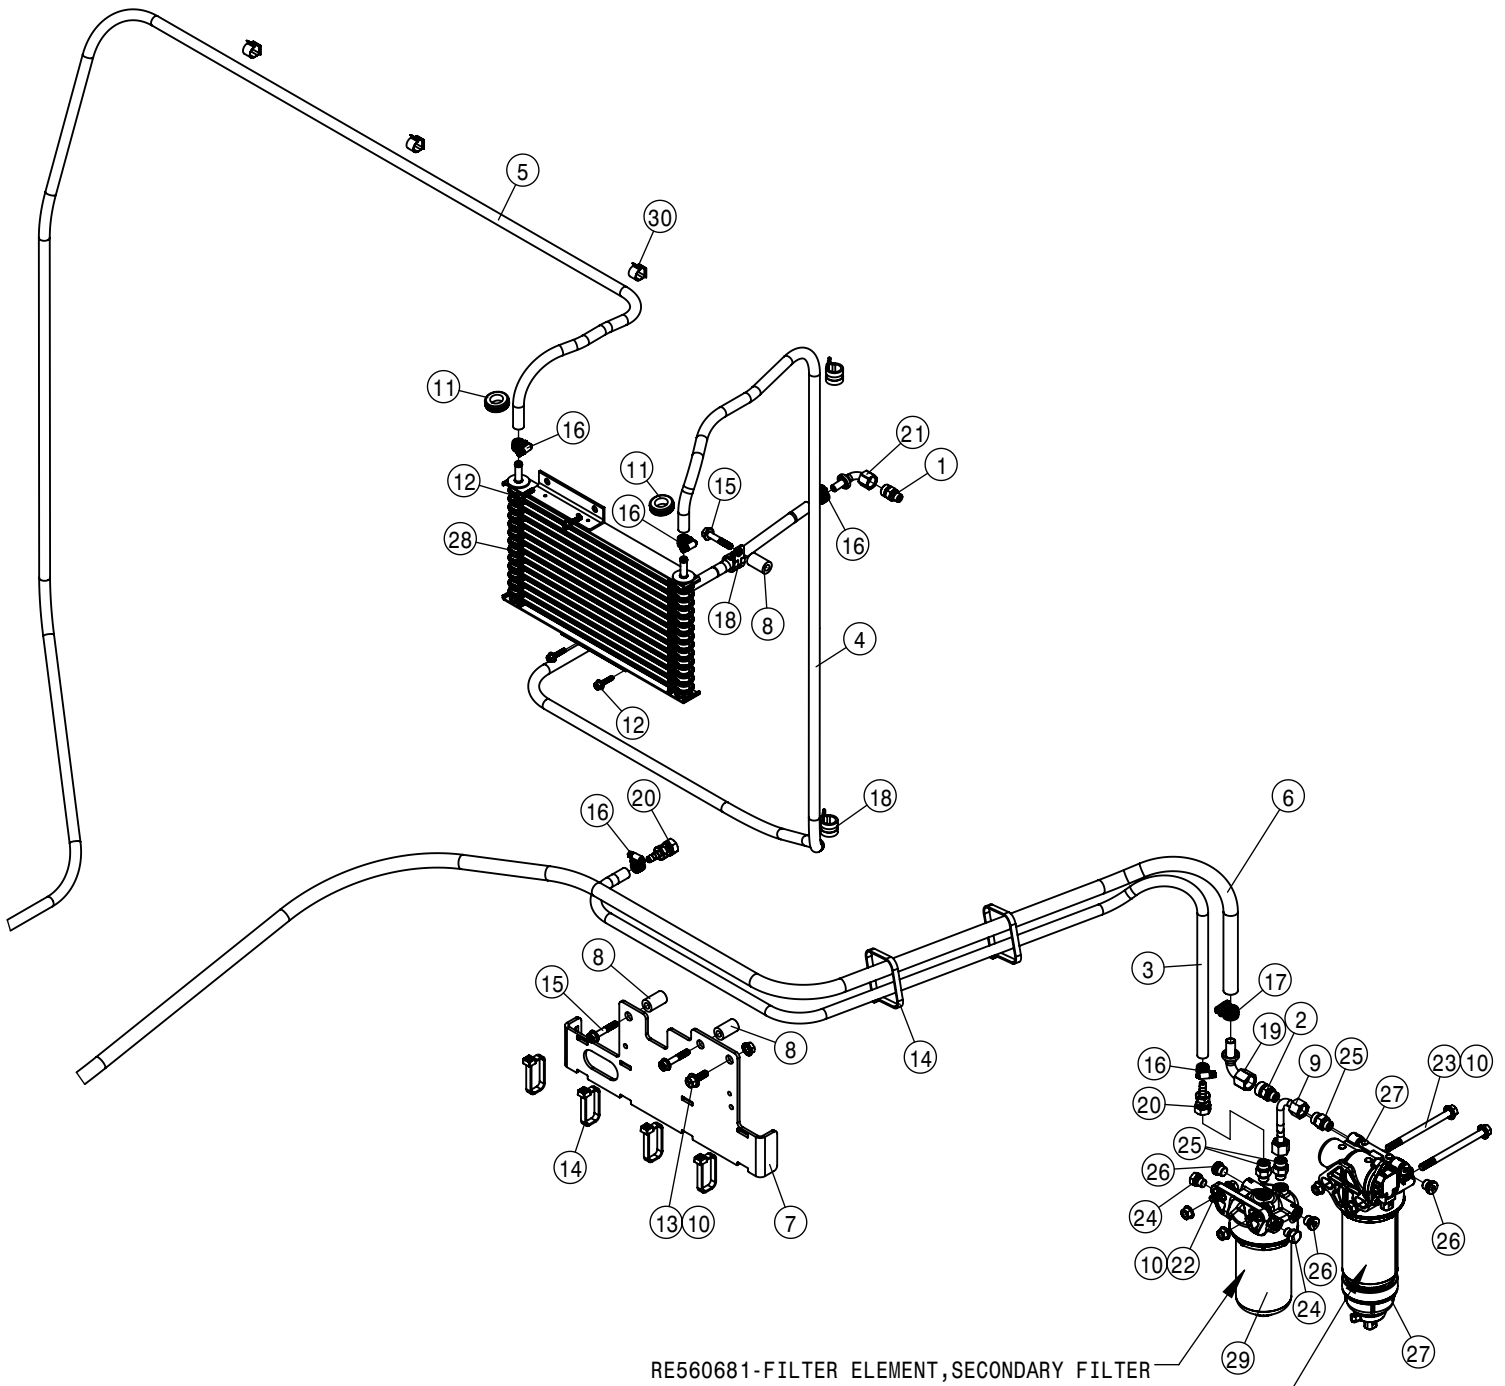

RE560681-FILTER ELEMENT, SECONDARY FILTER

RE551507-6" PRIMARY FILTER ELEMENT

FUEL COOLER AND FILTER ASSEMBLY			
DET	QTY	P/N	DESCRIPTION
1	1	61M5008	STUD STRAIGHT (SDS), ORFS
2	1	61M5009	STUD STRAIGHT (SDS), ORFS
3	1	195970-058	HOSE 3/8 ID BIO FUEL SAE J30R7
4	1	195970-110	HOSE 3/8 ID BIO FUEL SAE J30R7
5	1	195970-234	HOSE 3/8 ID BIO FUEL SAE J30R7
6	1	195971-194	HOSE 1/2 ID BIOFUEL SAE J30R7
7	1	318127	FUEL HOSE BRKT
8	3	318128	SPACER
9	1	318470	FUEL LINE, PRIMARY-SECONDARY
10	5	470087	3/8-16UNC HEX FLG NUT SER MC GR5
11	2	470203	GROMMET, .750ID .125GW 1.062GD
12	4	470231	1/4UNC X 1 HHSFB GR5 MC
13	1	470460	3/8UNC X 1 HHSFB GR5 MC
14	6	470555	.345 X 15" CABLE TIE-UV BLACK
15	3	474029	M8-1.25 X 45MM HHFB MC

FUEL COOLER AND FILTER ASSEMBLY			
DET	QTY	P/N	DESCRIPTION
16	5	520070	HOSE CLAMP NO 8 STAINLESS
17	1	520080	HOSE CLAMP NO 10 STAINLESS
18	3	520115	CUSH CLAMP, #12 0.75"D-3/4W LOOP
19	1	619033	8 FORFS to 1/2" Barb, 90 deg
20	2	619034	6 FORFS to 3/8" BARB, STRAIGHT
21	1	619035	6 FORFS to 3/8" Barb, 90 deg
22	2	900504	3/8UNC X 1 1/2 HHSFB GR5 MC
23	2	901151	3/8UNC X 5 HHSFB GR 5 MC
24	2	RE46686	FITTING PLUG, WITH O-RING
25	3	RE539472	Fitting, ORFS Straight
26	4	RE540405	PLUG, WITH O-RING, M14X1.5
27	1	RE560672	FUEL FILTER
28	1	RE563679	FUEL COOLER
29	1	RE570134	FUEL FILTER
30	3	1169020	CLAMP, PANEL