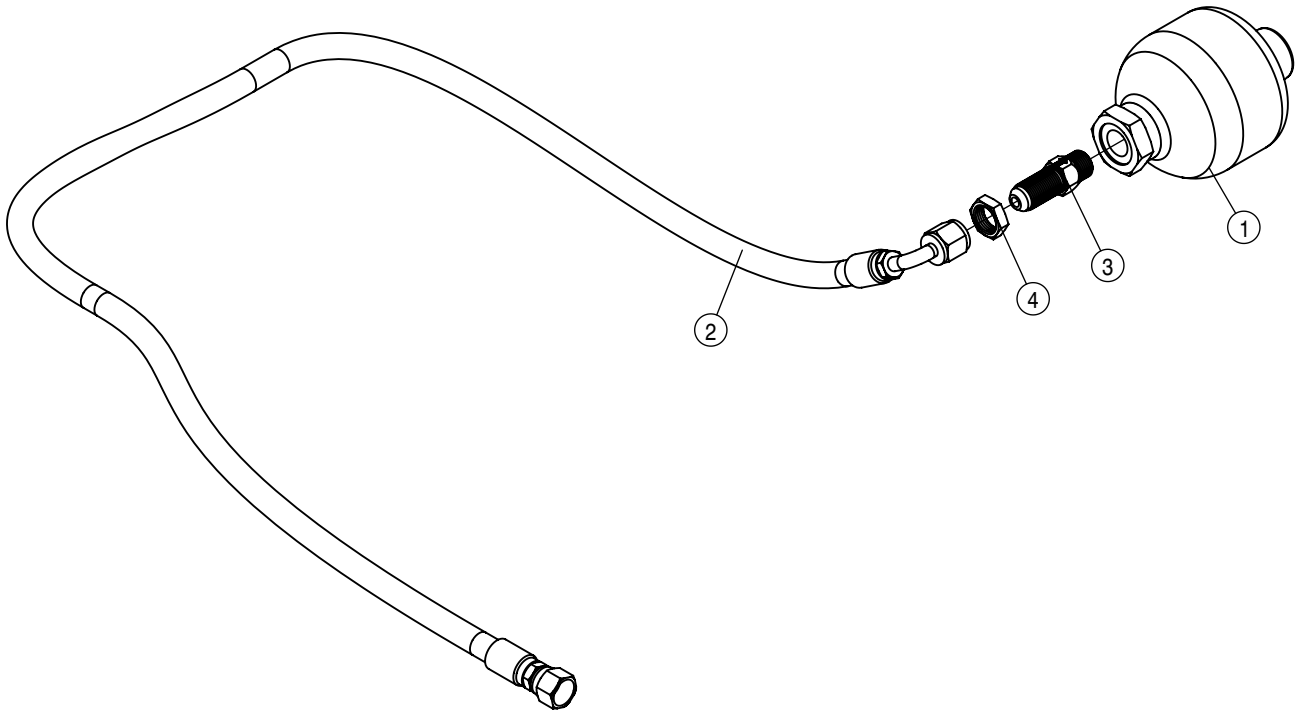

INTERNAL BRAKE ACCUMULATOR			
DET	QTY	P/N	DESCRIPTION
1	1	470444	ACCUM, DIAPHRAGM, 30CI 1508 PSI
2	1	616323	06-451TC-08FJX-08FJX90-56 H/A
3	1	618743	3/4MOR-3/4MJIC BLKHD, .040 ORF
4	1	618744	3/4 THD BLKHD LOCK NUT