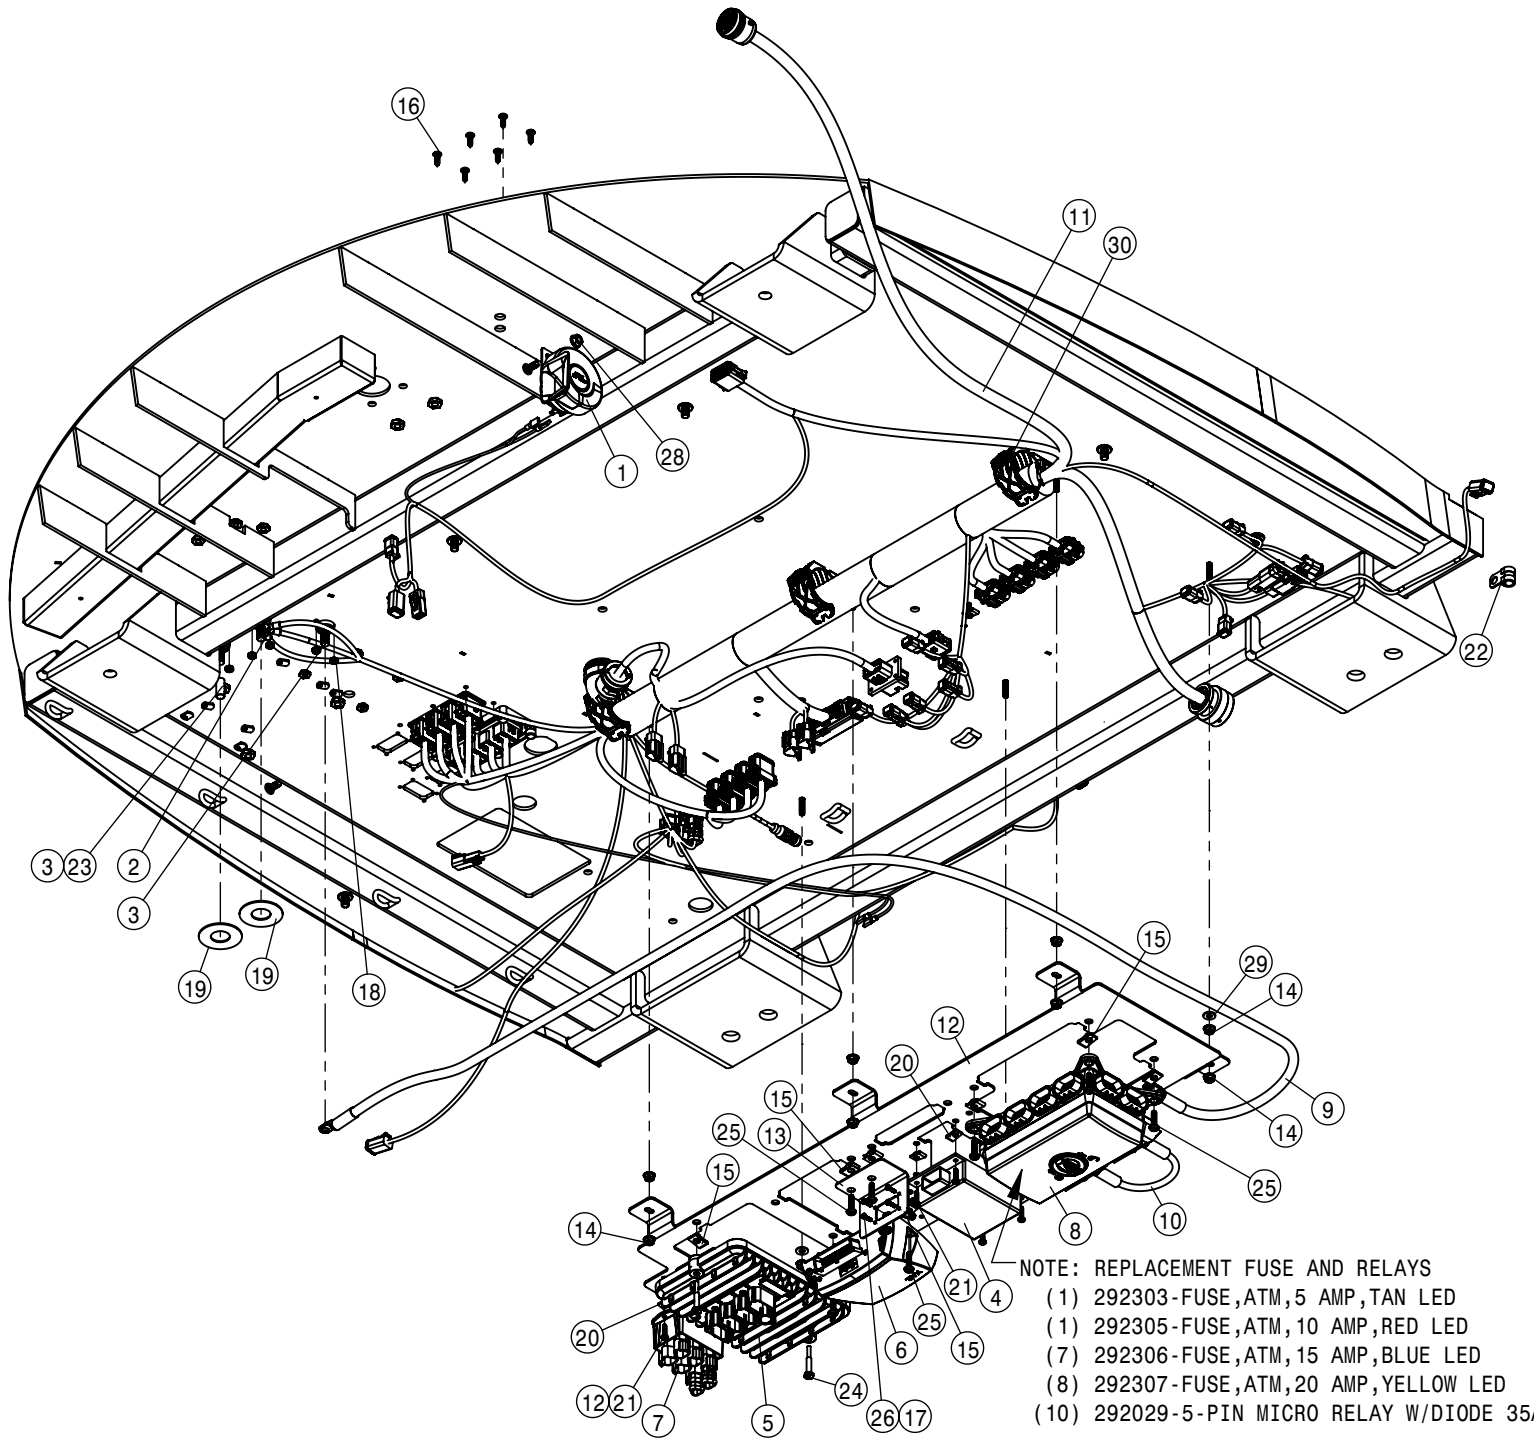

CAB ELECTRICAL-BOTTOM ASSEMBLY			
DET	QTY	P/N	DESCRIPTION
1	1	290062	HORN
2	1	291749	TERM BLOCK,BLACK,3/8-16 THRU
3	2	291750	TERM BLOCK,RED,3/8-16 THRU
4	1	291910	FLASHER, SOLID STATE, 12V
5	1	292005	IQAN MC31
6	1	292086	IQAN-XA2 MODULE->611
7	1	292406	J1939 JUNCTION MODULE
8	1	292440	DVEC - EXTERIOR
9	1	292645	CABLE - SSDVEC POWER CABLE
10	1	292650	CABLE - SSDVEC JUMPER
11	1	294413	MAIN CAB EXT. HARNESS '19 STS
12	1	345207	BRKT-CAB ELEC MODULE MT
13	1	345208	BRKT-CAB/DRIVE BULKHEAD MT
14	12	470121	1/4-20UNC HEX FLG NUT SER MC GR5
15	10	470386	1/4 -20 SPRING NUT LUG
16	6	470465	#12 X 3/4 PHIL PAN SHT MTL SCR

CAB ELECTRICAL-BOTTOM ASSEMBLY			
DET	QTY	P/N	DESCRIPTION
17	4	470467	#6-32UNC KEP NUT MC GR5
18	6	470542	#10-32UNF KEP NUT MC GR5
19	2	470677	NYLON WASHER 1"ID, 2-1/4"OD, .075"W
20	7	470678	10-24 SPRING NUT
21	6	472235	#10-32 UNF X 3/4 PHMS PH ZN
22	1	520163	CUSH HOSE CLAMP,#8, 1/2D X 3/4W
23	1	629736	CAPPLUGS CAP,.312 X 1.00 VINYL
24	2	900006	1/4UNC X 1 3/4 HHCS GR5 MC
25	8	903701	1/4-20 UNC X 1 PHMS PH ZN
26	4	903812	6-32 X 1/2 PHIL PAN MACH SCR
27	1	903888	#10-24 UNC X 3/4 PHMS PH ZN
28	1	910119	5/16-18UNC HEX FLG NUT SER SS
29	3	920000	SAE FLAT WASHER 1/4 MC
30	3	T397760	RCD P CLAMP SIZE 36.0 T 51.0