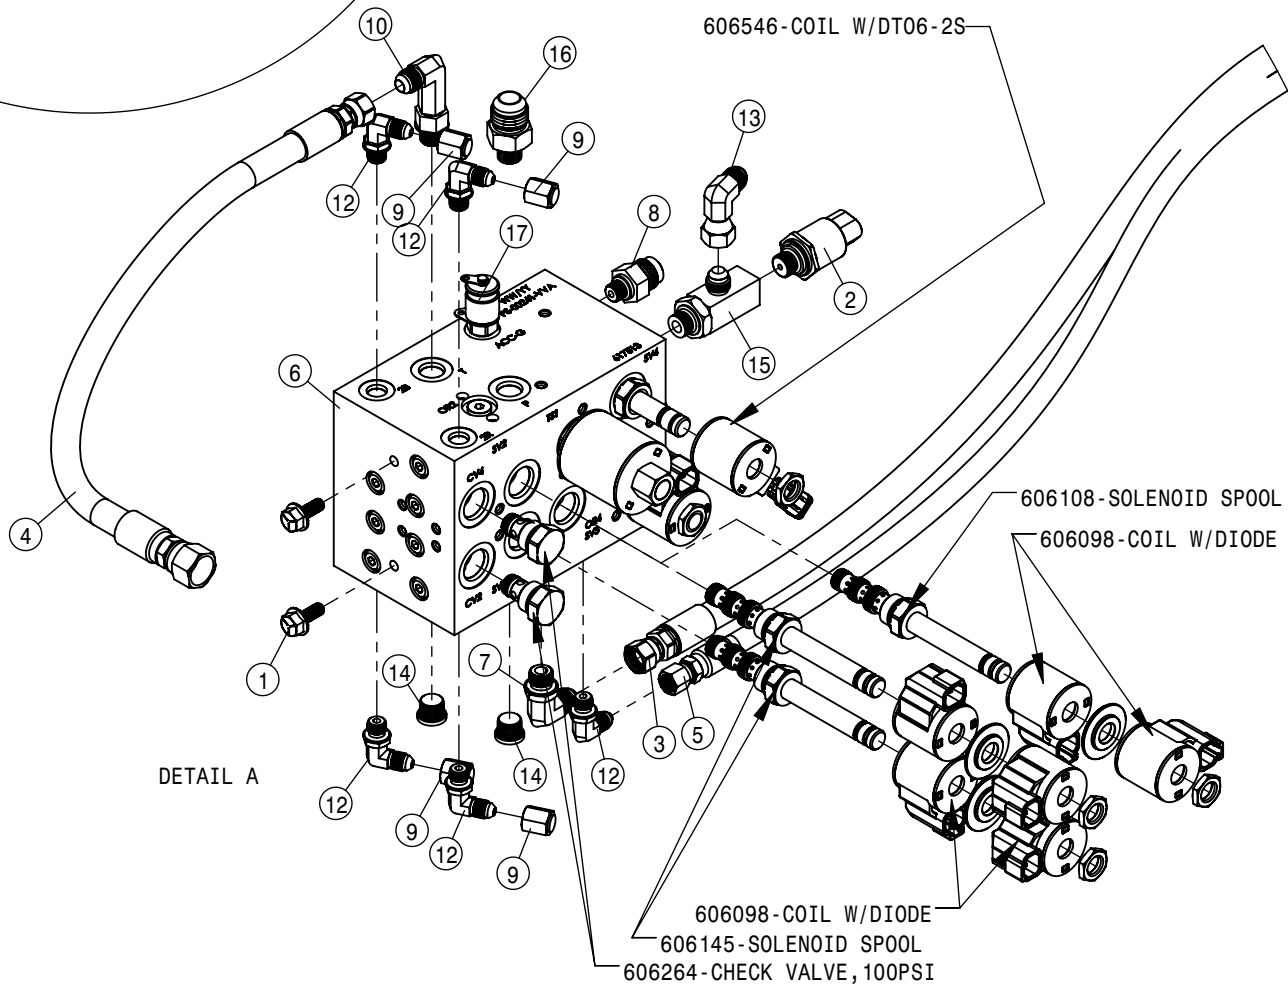

AUTO-REPHASE HYDRAULIC VALVE ASSEMBLY				
DET	QTY	P/N	DESCRIPTION	
1	2	470233	5/16UNC X 3/4 HHSFB GR5 MC	
2	1	606347	PRESSURE TRANSDUCER,7500PSI	
3	1	616599	06-451TC-06FJX-08FJX90-62 H/A	
4	1	617099	06-451TC-06FJX-08FJX-18	
5	1	617210	04-451TC-04FJX-08FJX-78 H/A	
6	1	617513	PROP. MULTIFUNCTION BLOCK	
7	1	618119	9/16MJIC-90-9/16MOR LBO	
8	1	618160	3/4MJIC-7/16MOR ADPTR	
9	4	618363	7/16FJIC CAP NUT	
10	1	618440	9/16MJIC-90-9/16MOR EX LG LBO	
11	1	618451	3/4FJIC SW RUN TEE-3/4MJIC	
12	5	618473	7/16MJIC-90-7/16MOR LBO	
13	1	618618	9/16MJIC-90-9/16FJIC SWIV LBO	
14	2	618754	9/16 MOR PLUG, HEX SOCKET	
15	1	618782	9/16MOR-9/16FOR-9/16MJIC BRNCH	
16	1	618832	7/8MJIC-9/16MOR ADPTR	
17	1	619025	7/16MOR DIAG FITTING