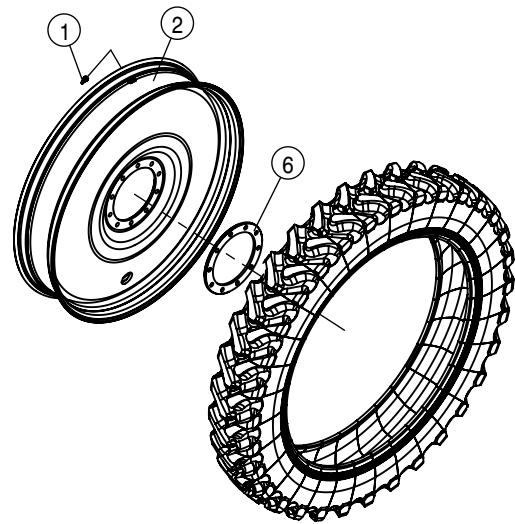

REAR STANDARD TIE ROD ASSEMBLY			
DET	QTY	P/N	DESCRIPTION
1	1	359086	REAR TIE ROD SHAFT WLD
2	1	359089	TIE ROD STUD WLD
3	1	749322	STEERING TUBE CLAMP & BOLT ASSY

- * IF380/105 R50 RADIAL TIRE
- * VF380/105 R50 RADIAL TIRE
- ** VF420/95 R50 RADIAL TIRE
- *** VF480/80 R50 RADIAL TIRE