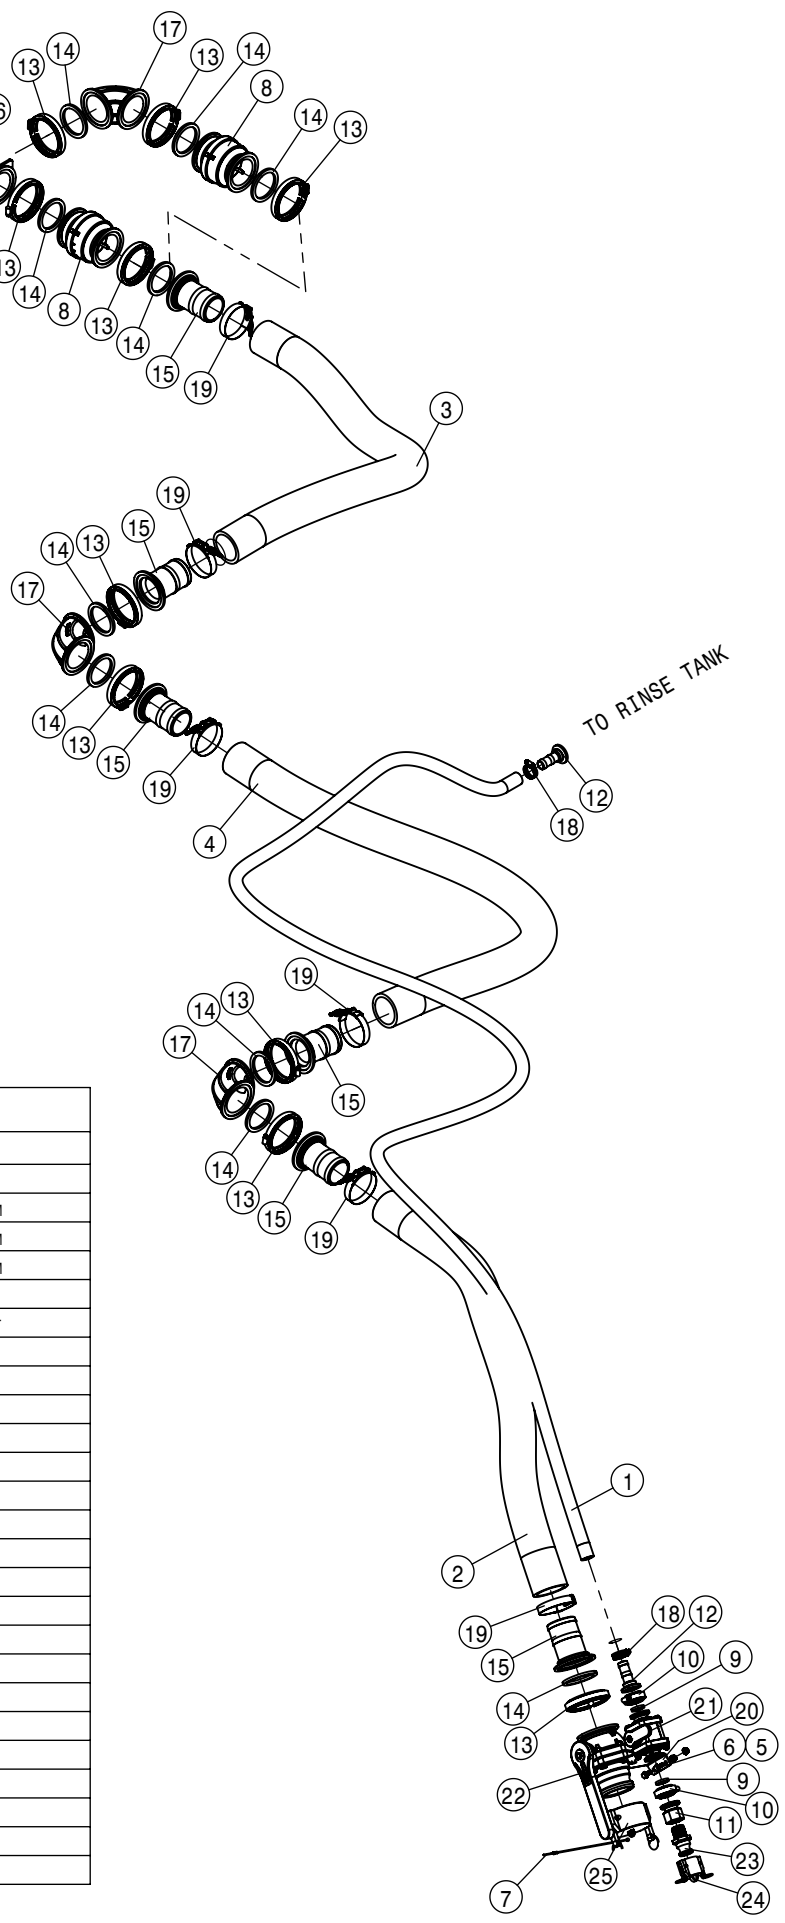

FROM FRONT OR
SIDE FILL

FROM RH SOLUTION
TANK OUTLET

TO RINSE TANK

REAR FILL ASSEMBLY			
DET	QTY	P/N	DESCRIPTION
1	1	197116-167	HOSE 1IN 1-FBR BR BLK EPDM
2	1	197145-053	HOSE 3" SUCTION,POLY HELIX EPDM
3	1	197145-060	HOSE 3" SUCTION,POLY HELIX EPDM
4	1	197145-068	HOSE 3" SUCTION,POLY HELIX EPDM
5	3	470113	5/16UNC SERR FLG LOCK NUT
6	3	470233	5/16UNC X 3/4 SERR FLG HEX BOLT
7	1	470352	LANYARD, 11" POLY
8	3	500142	CHECK VALVE 3" FLANGE
9	2	500157	1" FLANGE GASKET EPDM
10	2	500159	1" FLANGE CLAMP S.S.
11	1	500168	1" FLANGE-1" FNPT ADPTR POLY
12	2	500171	1" FLANGE-1" HOSE BARB POLY
13	13	500208	3" FLANGE CLAMP S.S.
14	13	500209	3" FLANGE GASKET EPDM
15	6	500210	3"FLANGE-3"HOSEBARB POLY
16	1	500217	3"FLANGE TEE POLY
17	3	500262	3"FLANGE-90-3"FLG SWEEP LBO
18	2	520090	HOSECLAMP NO 16 STAINLESS
19	6	520145	3.56/3.88 T-BOLT HOSE CLAMP SS
20	1	691426	BRKT VLV MNT REAR FILL
21	1	696147	BALL VLV, 1" FLANGE
22	1	696192	3"FLG STUBBY VALVE,3"M-ADPTR
23	1	696218	1.00MNPT-MALE COUPLER POLY
24	1	696219	CAP FOR 1.00 MALE COUPLER
25	1	696231	CAP FOR 3" MALE COUPLER POLY