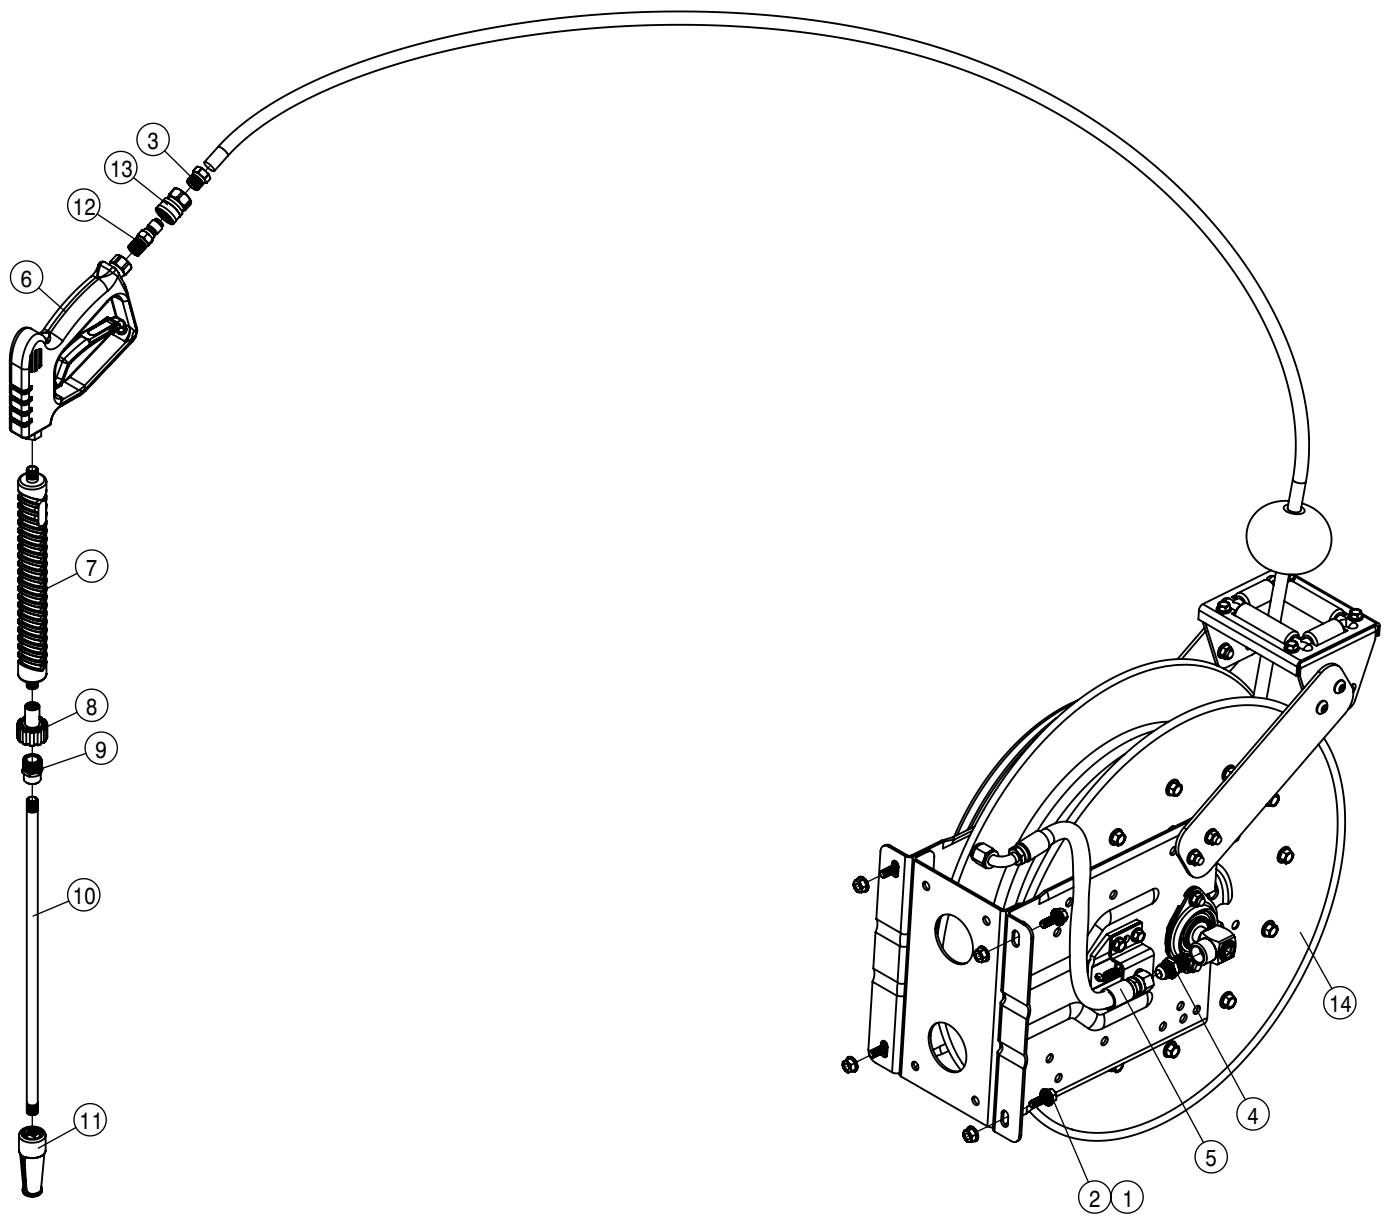

PRESSURE WASHER REEL ASSEMBLY			
DET	QTY	P/N	DESCRIPTION
1	4	470087	3/8-16UNC HEX FLG NUT SER MC GR5
2	4	470460	3/8UNC X 1 HHSFB GR5 MC
3	1	505211	3/8-1/4NPT REDU BUSH, BRS
4	1	611147	3/4MJIC-1/2MNPT ADPTR
5	1	617254	08-451TC-08FJX-08FJX90-21 H/A
6	1	690792	TRIGGER GUN, PRESS WASH 690672
7	1	690793	12' LANCE FOR WASH 690672
8	1	690794	ST-40 CONNECT,PRESS WASH690672
9	1	690795	ST-41 CONNECT,PRESS WASH690672
10	1	690796	LANCE, PRESSURE WASHER 690672
11	1	690797	NOZZEL, PRESSURE WASHER 690672
12	1	690798	MALE CPLR,MNPT FOR 690672
13	1	690799	FEM CPLR FNPT FOR 690672
14	1	690984	HOSE REEL-PRESS WASH .25" X 100'