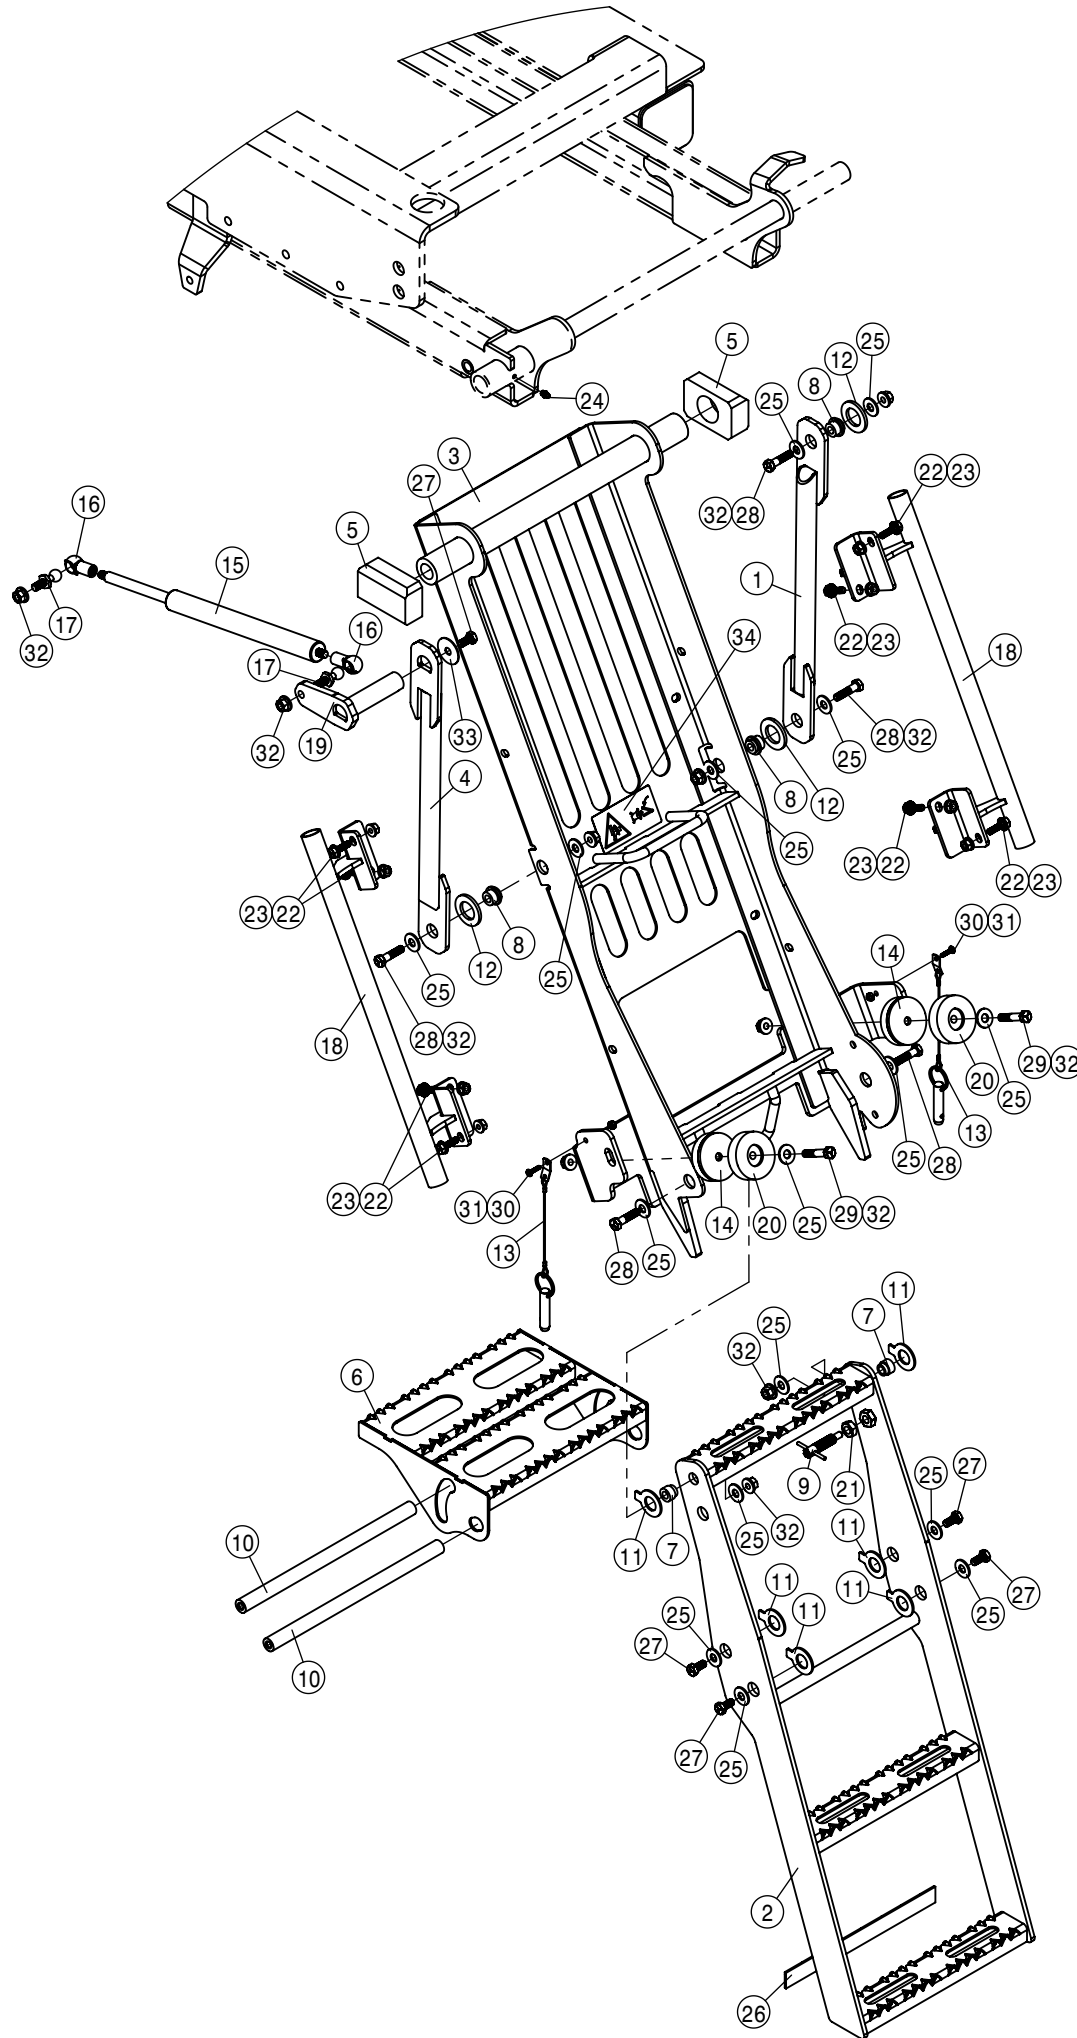

FUEL ACCESS LADDER ASSEMBLY			
DET	QTY	P/N	DESCRIPTION
1	1	362699	LADDER LINKAGE HANDLE WLD RH
2	1	362704	LADDER, FUEL ACCESS BOTTOM WLD
3	1	362708	LADDER MIDDLE SUPP WLD
4	1	362709	LADDER LINKAGE HANDLE WLD LH
5	2	362727	LADDER SLIDER PAD
6	1	362731	FUEL PLTFRM WLD
7	2	362782	LADDER BUSHING
8	3	362783	LADDER SPACER BUSHING
9	1	362785	T-HANDLE LATCH PIN 0.312 DIA
10	2	362786	FUEL STEP SHAFT
11	6	362787	.094 THRUST RING
12	3	362788	.156 THRUST RING
13	2	362789	FUEL LADDER LOCK PIN ASSY
14	2	362790	FUEL LADDER STOP WLD
15	1	362793	GAS SPRING 10.9-18.9 500LB
16	2	362794	BALL SOCKET M10 THD X 16MM
17	2	362795	BALL STUD 3/8-16 X 16MM
18	2	362803	FUEL LADDER HANDRAIL WLD
19	1	363226	FUEL LADDER LEVER WLD
20	2	470098	RUBBER BUMPER 2.500 OD X .375 ID
21	1	470124	1/2-13UNC HEX JAM NUT MC GR5
22	8	470234	5/16UNC X 1 HHSFB GR5 MC
23	8	470570	5/16-18UNC CTRLK FLG NUT MC GR5
24	1	471005	GREASE ZERK, 1/4-28 X 1/2
25	16	483043	USS FLAT WASHER 3/8 MC
26	1	650909	SAFETY GLOW TAPE 11"
27	5	900128	3/8UNC X 3/4 HHCS GR5 MC
28	5	900131	3/8UNC X 1 1/2 HHCS GR5 MC
29	2	900133	3/8UNC X 2 HHCS GR5 MC
30	2	903888	#10-24 UNC X 3/4 PHMS PH ZN
31	2	903890	#10-24UNC NYLOCK NUT MC GR5
32	9	910106	3/8-16UNC CTRLK FLG NUT MC GR5
33	1	920025	WASHER, 1.50D, .406 ID
34	1	n401323	SAFETY SIGN - CAUTION PINCH