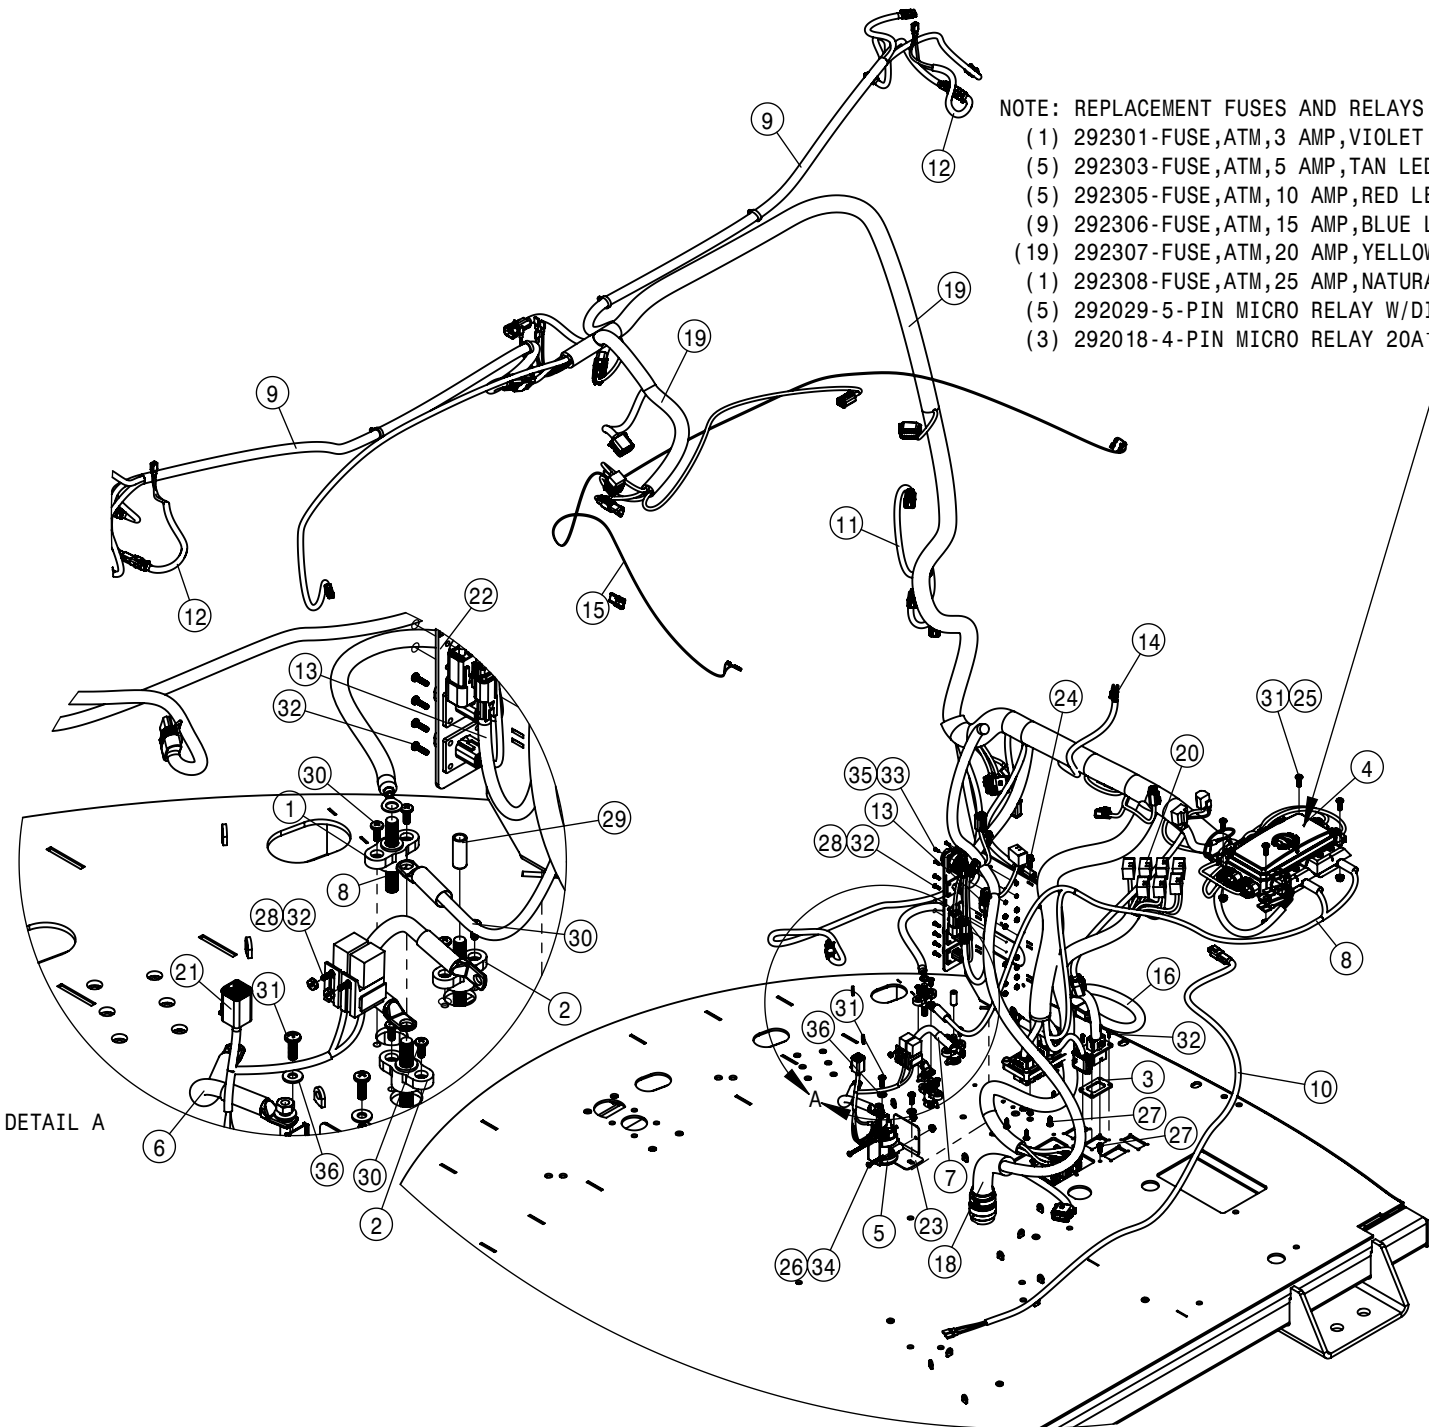

NOTE: REPLACEMENT FUSES AND RELAYS
(1) 292301-FUSE,ATM,3 AMP,VIOLET LED
(5) 292303-FUSE,ATM,5 AMP,TAN LED
(5) 292305-FUSE,ATM,10 AMP,RED LED
(9) 292306-FUSE,ATM,15 AMP,BLUE LED
(19) 292307-FUSE,ATM,20 AMP,YELLOW LED
(1) 292308-FUSE,ATM,25 AMP,NATURAL LED
(5) 292029-5-PIN MICRO RELAY W/DIODE 35A
(3) 292018-4-PIN MICRO RELAY 20A

DETAIL A

CAB ELECTRICAL-TOP ASSEMBLY			
DET	QTY	P/N	DESCRIPTION
1	1	291749	TERM BLOCK,BLACK,3/8-16 THRU
2	2	291750	TERM BLOCK,RED,3/8-16 THRU
3	1	292120	DEUTSCH GASKET, DT12-LO12
4	1	292444	DVEC, INTERIOR '19 STS
5	1	292611	MCR
6	1	292646	CABLE - SWITCH POWER STS
7	1	292647	CABLE - BATTERY POWER STS
8	1	292648	CABLE - DVEC POWER STS
9	2	294200	HARNESS - ROOF STS
10	1	294204	HARNESS - 12V POWER PLUG STS
11	1	294205	HARNESS - A-POST GAUGE STS
12	2	294207	HARNESS - BEACON STS
13	1	294210	HARNESS - PRES SWITCH STS
14	1	294211	HARNESS - E-STOP STS
15	1	294212	HARNESS - SPEAKER STS
16	1	294369	HARNESS - AUTO STEER CAB
NS	1	294373	PRECISION INTERFACE HARN.-2018
18	1	294412	POD HARNESS-'19 STS

CAB ELECTRICAL-TOP ASSEMBLY			
DET	QTY	P/N	DESCRIPTION
19	1	294414	HARNESS, MAIN CAB INT STS '19
20	1	294422	HARNESS - CAB SWITCH STS
21	1	294423	HRNS - MCR STS
22	1	344310	CAB ELEC BRKT '15
23	1	345209	MCR MT BRKT
24	2	470118	1/4UNC X 3/4 HHSFB GR5 MC
25	4	470121	1/4-20UNC HEX FLG NUT SER MC GR5
26	2	470175	#10-32UNF HEX FLG NUT SER MC GR5
27	12	470465	#12 X 3/4 PHIL PAN SHT MTL SCR
28	18	470467	#6-32UNC KEP NUT MC GR5
29	1	629736	CAPPLUGS CAP, .312 X 1.00 VINYL
30	6	903706	10-32X1/2 PHIL PAN MACH SCR
31	6	903711	1/4UNC X3/4PHIL PANHD MACH SCR
32	18	903812	6-32 X 1/2 PHIL PAN MACH SCR
33	4	903904	4-40 X 3/8 PHIL PAN MACH SCR
34	2	903905	#10-32 UNF X 1 1/2 PHMS PH BZ
35	4	910029	#4-40UNC HEX NUT MC GR5
36	2	910112	SAE FLAT WASHER 1/4 SS