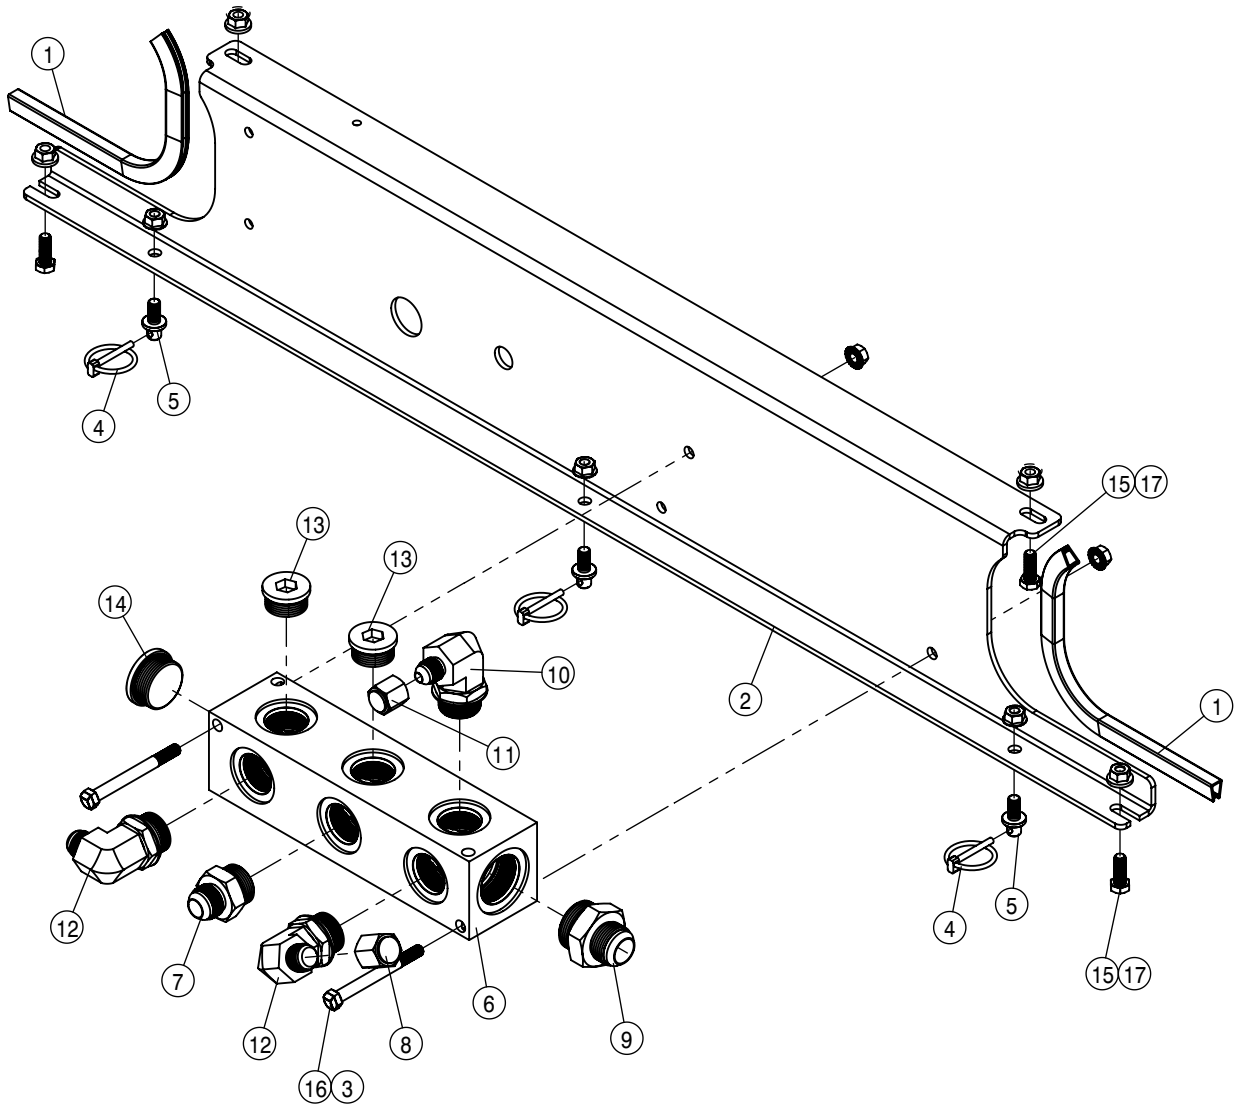

RETURN MANIFOLD AND BULKHEAD ASSEMBLY			
DET	QTY	P/N	DESCRIPTION
1	2	193012-012	QUICKEDGE TRIM .135 TO .250
2	1	362382	FRT BULKHEAD, STS
3	5	470087	3/8-16UNC HEX FLG NUT SER MC GR5
4	3	470335	LINCHPIN, 3/16 X 1 1/4 GRIP
5	3	470520	HANGER PIN,3/8UNC x.437Dx.500L
6	1	606246	MANIFOLD, 1 5/16FOR
7	1	618308	1 1/16MJIC-1 5/16MOR ADPTR
8	1	618328	7/8FJIC CAP NUT
9	1	618455	1 5/16MJIC-1 5/8 MOR ADPTR
10	1	618475	3/4MJIC-90-1 5/16MOR LBO
11	1	618532	3/4FJIC CAP NUT
12	2	618589	7/8MJIC-90-1 5/16MOR LBO
13	2	618758	1 5/16MOR PLUG, HEX SOCKET
14	1	618759	1 5/8MOR PLUG, HEX SOCKET
15	4	900129	3/8UNC X 1 HHCS GR5 MC
16	2	900139	3/8UNC X 3 3/4 HHCS GR5 MC
17	4	910106	3/8-16UNC CTRLK FLG NUT MC GR5