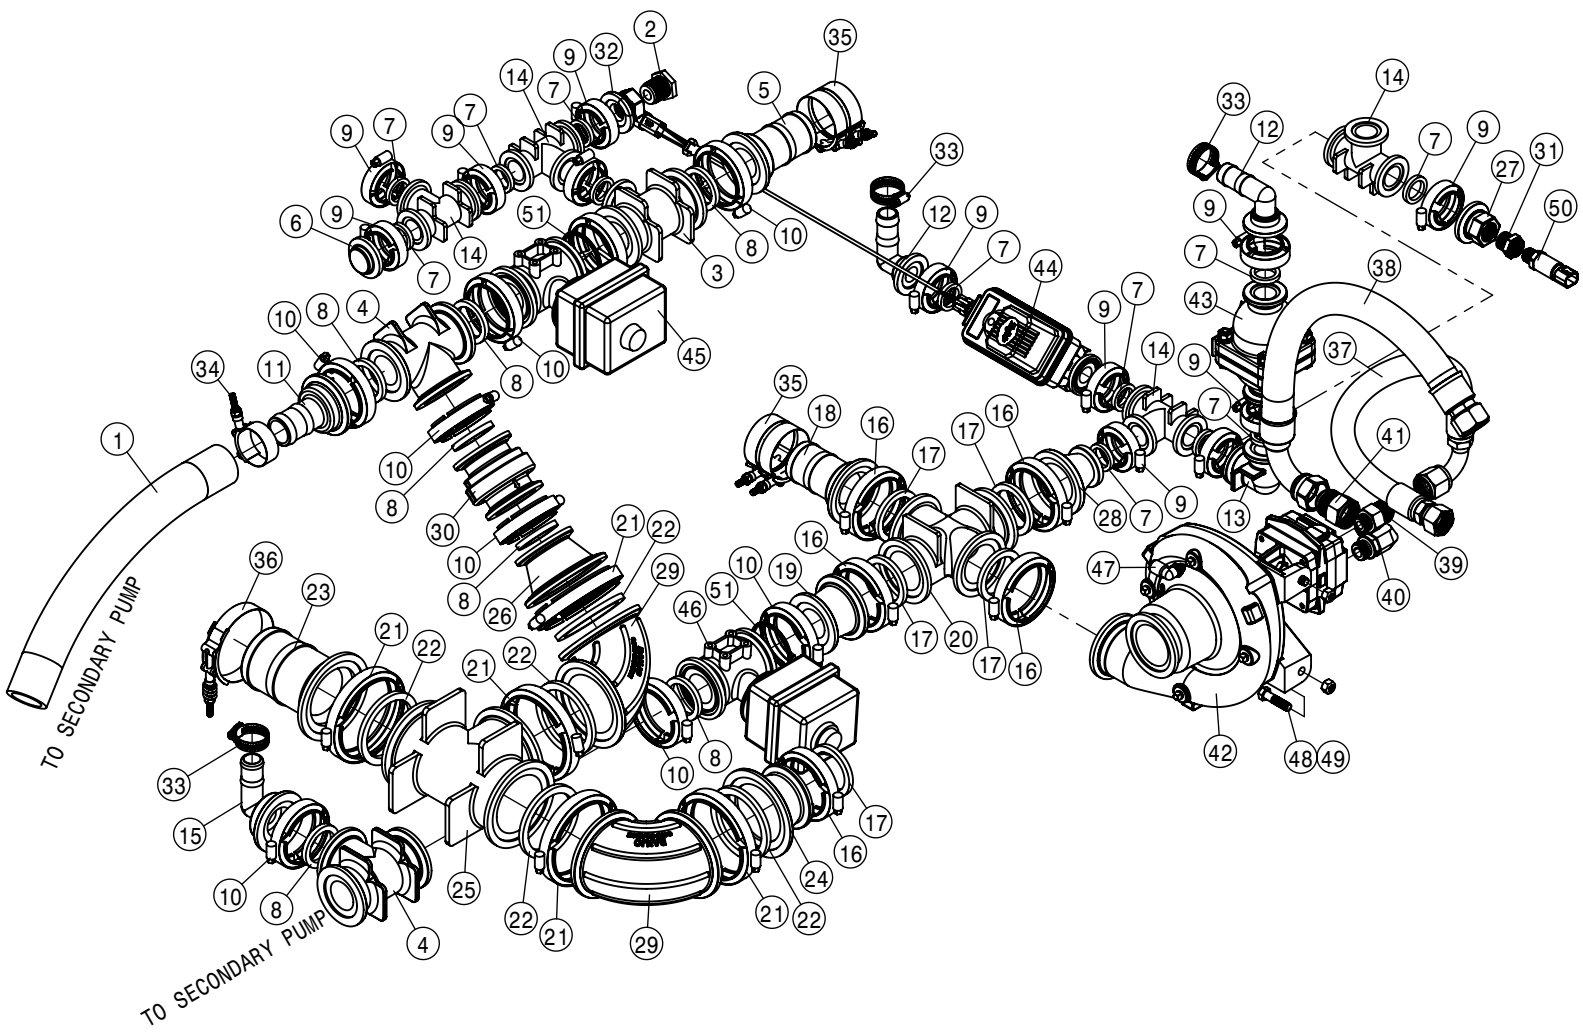

PRIMARY SOLUTION PUMP ASSEMBLY (DUAL PRODUCT)			
DET	QTY	P/N	DESCRIPTION
1	1	197124-016	HOSE 1 1/2 2-FBR BR BLK EPDM
2	1	500043	3/4NPT PIPE PLUG, POLY
3	1	500150	2" FLANGE-1" BRANCH TEE POLY
4	2	500151	2" FLANGE TEE, POLY
5	1	500154	2" FLANGE-2" HOSE BARB POLY
6	1	500155	1" FLANGE CAP PLUG POLY
7	12	500157	1" FLANGE GASKET EPDM
8	7	500158	1 1/2" GASKET FOR 2" FLANGE
9	12	500159	1" FLANGE CLAMP S.S.
10	9	500160	2" FLANGE CLAMP S.S.
11	1	500162	2" FLANGE-1 1/2 HOSE BARB POLY
12	2	500173	1"FLANGE-90-1"HOSE BARB POLY
13	1	500174	1" FLANGE-90-1" FLANGE LBO POLY
14	4	500175	1" FLANGE TEE, POLY
15	1	500189	2" FLANGE-90-1" HOSE BARB POLY
16	5	500194	2" FP FLANGE CLAMP S.S.
17	5	500195	2" FP FLANGE GASKET EPDM
18	1	500196	2"FP FLANGE-2"HOSE BARB POLY
19	1	500199	2"FP FLANGE-2"FLAGE REDU POLY
20	1	500203	2"FP FLANGE CROSS POLY
21	5	500208	3' FLANGE CLAMP S.S.
22	5	500209	3" FLANGE GASKET EPDM
23	1	500210	3"FLANGE-3"HOSEBARB POLY
24	1	500212	3"FLANGE - 2" FP FLANGE ADPTR
25	1	500217	3"FLANGE TEE POLY
26	1	500237	3'FLANGE-2" STD FLANGE ADPTR POLY

PRIMARY SOLUTION PUMP ASSEMBLY (DUAL PRODUCT)			
DET	QTY	P/N	DESCRIPTION
27	1	500238	1" FLANGE PLUG W/1/2"FNPT POLY
28	1	500244	2"FP FLANGE-1"FLAGE ADPTR POLY
29	2	500262	3"FLANGE-90-3"FLG SWEEP LBO
30	1	500264	2" CHECK STANDARD PORT
31	1	500286	1/2"-3/8"NPT REDU BUSH, POLY
32	1	500375	1 FLANGE X .75" FNPT
33	3	520090	HOSECLAMP NO 16 STAINLESS
34	1	520133	1.81/2.06 T-BOLT HOSE CLAMP SS
35	4	520141	2.31/2.62 T-BOLT HOSE CLAMP SS
36	1	520145	3.56/3.88 T-BOLT HOSE CLAMP SS
37	1	617103	12-451TC-12FJX-12FJX90-22 H/A
38	1	617104	16-811-16FJX-16FJX90-26 H/A
39	1	618193	1 1/16MJIC-3/4MOR ADPTR
40	1	618279	1 1/16MJIC-90-7/8MOR LBO
41	1	618641	1 1/16FJIC -1 5/16MJIC ADPTR
42	1	691249	HYPRO PUMP, 9306C-HM5C-BU-001
43	1	696008	PRESS RELIEF VLV,100PSI,1"FLG
44	1	696196	3/4" ELEC BALL VALVE SS 1" FLG
45	1	696256	VALVE, KZCO C2F-60B-M-S9
46	1	696257	VALVE, KZCO C2F-62-Q-S9
47	1	711123	1/8MNPT-90-3/8 NYL TUBE LBO
48	2	900131	3/8UNC X 1 1/2 HEX BOLT
49	2	914004	3/8UNC HEX STOVER NUT
50	1	AKK13435	PRESSURE TRANSDUCER, 0-200 PSI
51	2	N208245	O-RING, KZCO FLANGED VALVE