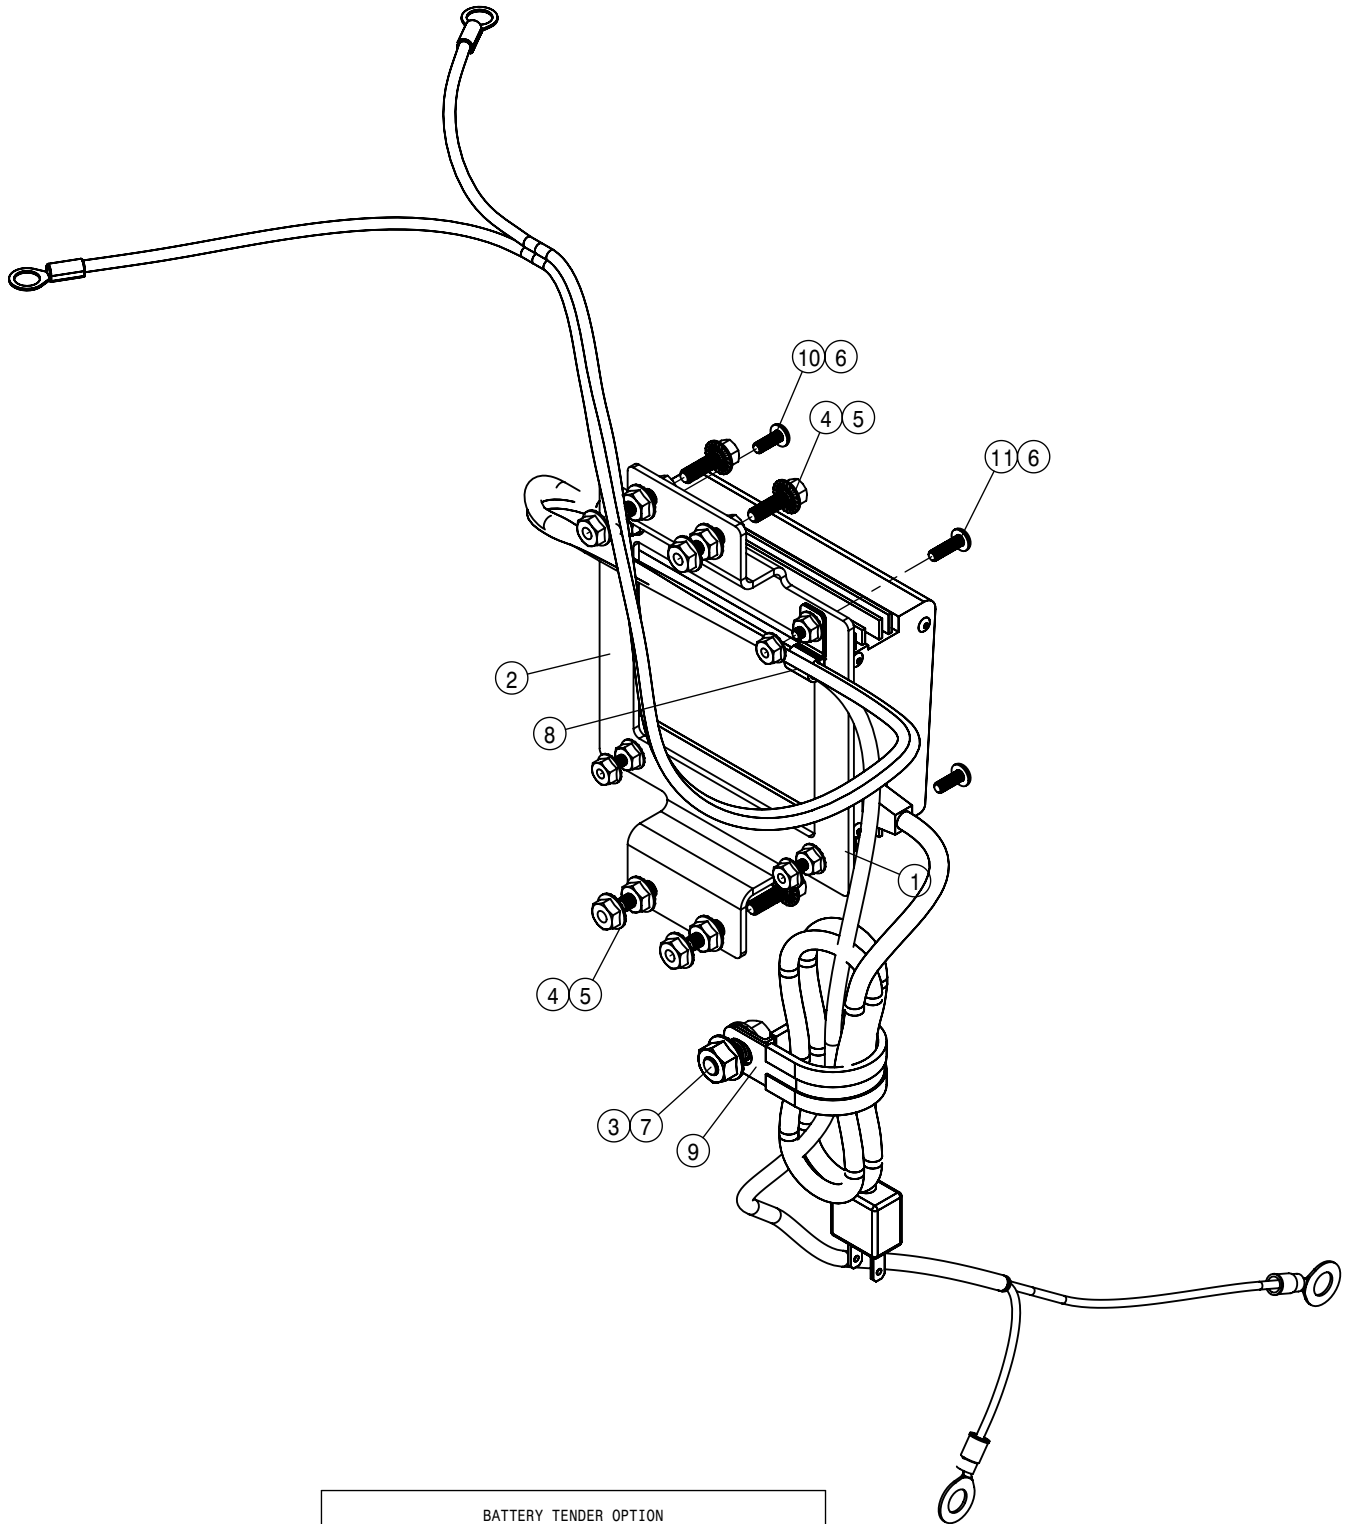

BATTERY TENDER OPTION			
DET	QTY	P/N	DESCRIPTION
1	2	292722	BATTERY TENDER, STS' 17
2	2	317806	BATTERY TENDER MT BRKT
3	2	470087	3/8-16UNC HEX FLG NUT SER MC GR5
4	8	470118	1/4UNC X 3/4 HHSFB GR5 MC
5	8	470121	1/4-20UNC HEX FLG NUT SER MC GR5
6	8	470175	#10-32UNF HEX FLG NUT SER MC GR5
7	2	470409	3/8UNC X 3/4 HHSFB GR5 MC
8	2	520125	CUSH CLMP,#5, 5/16DX1/2W
9	2	520160	CUSH CLAMP,#24 1 1/2D-3/4WLOOP
10	3	903706	#10-32 UNF X 1/2 PHMS PH BZ
11	5	903710	#10-32 UNF X 5/8 PHMS PH BZ