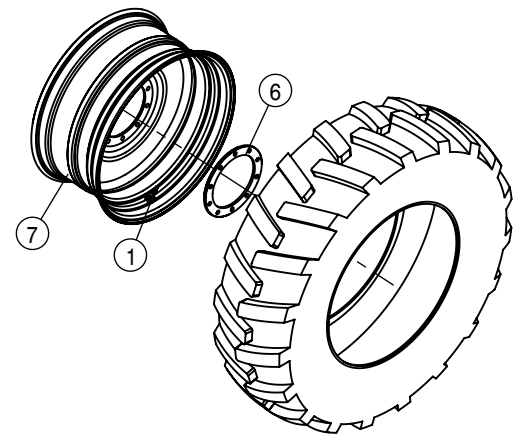

520/85 R38 RADIAL TIRE
620/70 R38 RADIAL TIRE

TIRE AND RIM ASSEMBLY			
DET	QTY	P/N	DESCRIPTION
1	7	821252	VALVE STEM, TR-618A, STAINLESS
2	1	821298	RIM WLD 54X10 10-14.567
3	2	821299	RIM WLD 50XDW13A 10-14.567
4	1	821300	RIM WLD 46XDW13B 10-14.567
5	1	821301	RIM WLD 50XW15A 10-14.567
6	5	821305	SPACER RING STS 10-14.567
7	1	821308	RIM WLD 38XDW18L 10-14.567
8	1	821321	RIM WLD 38XMW20B 10-14.567