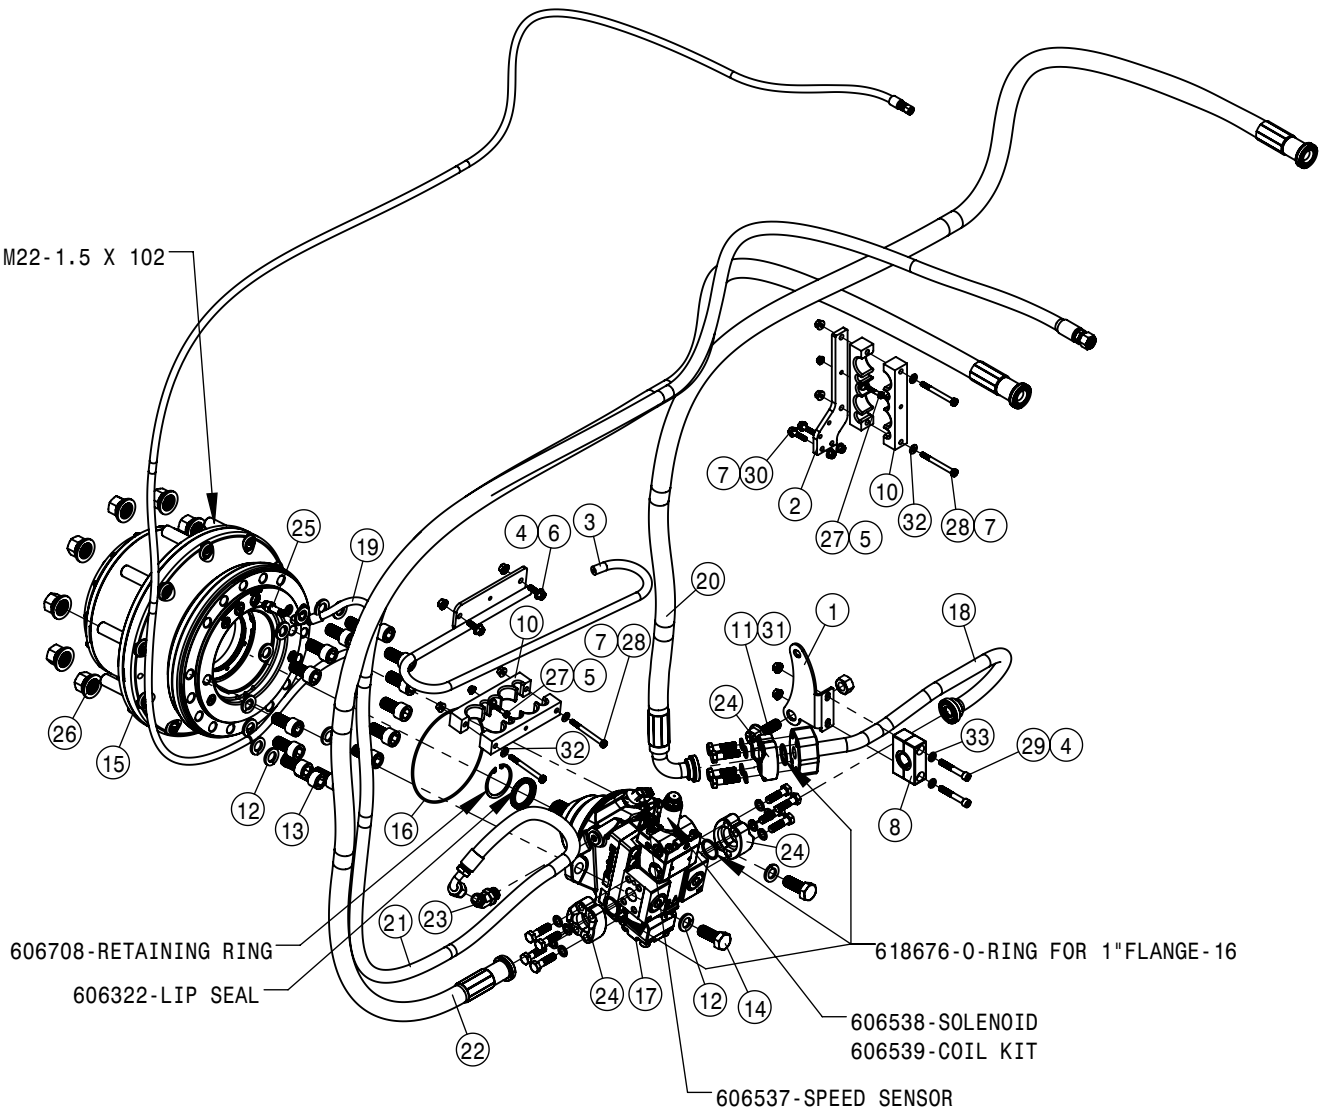

824526-STUD,M22-1.5 X 102

RIGHT REAR WHEEL MOTOR ASSEMBLY			
DET	QTY	P/N	DESCRIPTION
1	1	360212	RGT LEG TUBE BRKT
2	1	360214	RIGHT REAR LEG HOSE BRKT
3	1	362096	RGT REAR TOP HOSE BRKT
4	4	470087	3/8-16UNC HEX FLG NUT SER MC GR5
5	2	470121	1/4-20UNC HEX FLG NUT SER MC GR5
6	2	470460	3/8UNC X 1 HHSFB GR5 MC
7	6	470570	5/16-18UNC CTRLK FLG NUT MC GR5
8	1	470693	CLAMP ASSY W/ 1" RUBBER INS
NS	1	470762	SIDEWINDER SLEEVE RH
10	2	470764	HOSE CLAMP, 5-HOLE
11	1	472367	3/4UNC X 2 HHFB GR8 MC
12	17	473854	20MM LOCK WASHER
13	15	473885	20MM-2.50 X 40 MM SHCS
14	2	473886	20MM-2.50 X 50MM HEX BOLT
15	1	606129	HUB, C017, 30:1
16	1	606190	O-RING,WHL MTR HSNG SAUER
17	1	606632	H1-B 80cc WHL MTR W40SFT SAUER

RIGHT REAR WHEEL MOTOR ASSEMBLY			
DET	QTY	P/N	DESCRIPTION
18	1	617457	RGT DRV TUBE 1.00"X 0.120"WT
19	1	617486	04-451TC-04FJX-04FJX45-154 H/A
20	1	617541	16-797TC-16FF0-16C62X90-110H/A
21	1	617547	10-451TC-10FJX-10FJX90-160 H/A
22	1	617558	16-797TC-16C62FX-16C62FX-133 H/A
23	1	618644	7/8MJIC-45-7/8MOR LBO
24	3	618933	M12 SPLIT FLANGE KIT #62 (-16)
25	1	619182	7/16MJIC - 9/16MOR LG ADPTR
26	10	824055	22MM-1.50 SMTH FLG WHEEL NUT
27	2	900004	1/4UNC X 1 1/4 HHCS GR5 MC
28	4	900073	5/16UNC X 3 1/4 HHCS GR5 MC
29	2	900398	3/8UNC X 2 1/2" SOC HD CAP SCR
30	2	900490	5/16UNC X 1 1/4 HHSFB SS
31	1	910012	3/4-10UNC HEX NUT MC GR5
32	4	920001	SAE FLAT WASHER 5/16 MC
33	2	920502	HLOCK WASHER 3/8 MC