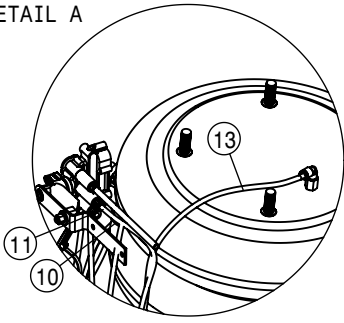

DETAIL A

AIR LINE ASSEMBLY				
DET	QTY	P/N	DESCRIPTION	
1	1	195906-011	1/40D AIR BRAKE TUBING J844-A	
2	1	195906-018	1/40D AIR BRAKE TUBING J844-A	
3	1	195906-021	1/40D AIR BRAKE TUBING J844-A	
4	1	195906-022	1/40D AIR BRAKE TUBING J844-A	
5	1	195906-071	1/40D AIR BRAKE TUBING J844-A	
6	1	195906-132	1/40D AIR BRAKE TUBING J844-A	
7	1	195906-195	1/40D AIR BRAKE TUBING J844-A	
8	1	195906-212	1/40D AIR BRAKE TUBING J844-A	
9	1	195906-248	1/40D AIR BRAKE TUBING J844-A	
10	1	195906-274	1/40D AIR BRAKE TUBING J844-A	
11	1	195906-303	1/40D AIR BRAKE TUBING J844-A	

AIR LINE ASSEMBLY				
DET	QTY	P/N	DESCRIPTION	
12	1	195906-322	1/40D AIR BRAKE TUBING J844-A	
13	1	195906-331	1/40D AIR BRAKE TUBING J844-A	
14	1	195906-356	1/40D AIR BRAKE TUBING J844-A	
15	1	195914-069	1/20D AIR BRAKE TUBING J844-A	
16	3	470087	3/8-16UNC HEX FLG NUT SER MC GR5	
17	6	470154	CABLE TIE, 11.00" BLK NYLON	
18	3	470460	3/8UNC X 1 HHSFB GR5 MC	
19	4	520160	CUSH CLAMP, #24 1 1/2D-3/4WLOOP	
20	1	617574	10-451TC-10FJX-10FJX45-56 H/A	
21	1	617575	10-451TC-10FJX-10FJX-61