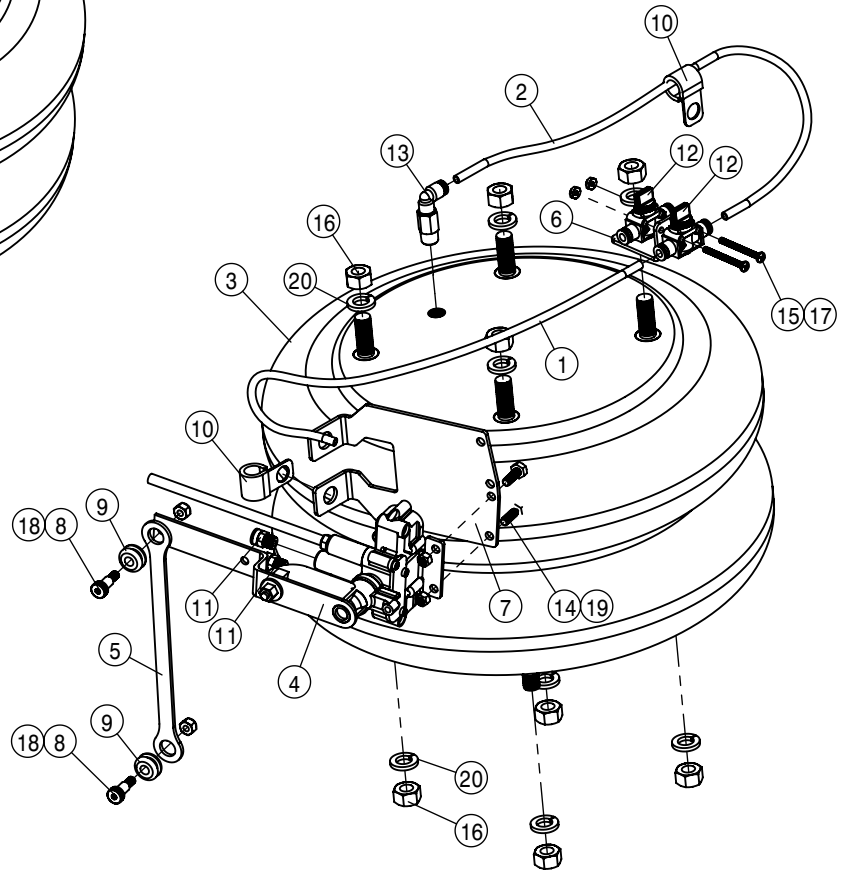

LEFT AIR BAG

FRONT AIR BAG ASSEMBLY			
DET	QTY	P/N	DESCRIPTION
1	1	195906-018	1/40D AIR BRAKE TUBING J844-A
2	1	195906-021	1/40D AIR BRAKE TUBING J844-A
3	2	311100	AIR RIDE SPRING
4	2	358832	AIRIDE SPRING CTRL VALVE 98
5	2	360141	LINK-AIR VALVE, FRONT MOUNT
6	1	360147	AIR DUMP VLV BRKT,STS 15
7	2	360798	AIRIDE VALVE BRACKET
8	4	470607	1/4UNC-5/16 X .50 SHLDR SCR SS
9	4	470608	GROMMET-.31 ID X .56 PD X .19 PG
10	3	520164	CUSH HOSE CLAMP,#9, 9/16D X 3/4W
11	4	711036	1/8MNPT-1/4 NYL TUBE FTG
12	2	711053	AIR VALVE, 1/4 NYL TUBE
13	2	711098	1/4 NPT QUICK CONNECT FITTING
14	4	900002	1/4UNC x 3/4 HEX BOLT
15	2	903854	8-32 X 1 3/4 PHIL PN MACH SCR SS
16	16	910008	1/2-13UNC HEX NUT MC GR5
17	2	910024	8-32 HEX NUT
18	4	910118	1/4-20UNC NYLOCK NUT SS
19	4	914000	1/4UNC HEX STOVER NUT
20	16	920504	1/2 LOCK WASHER