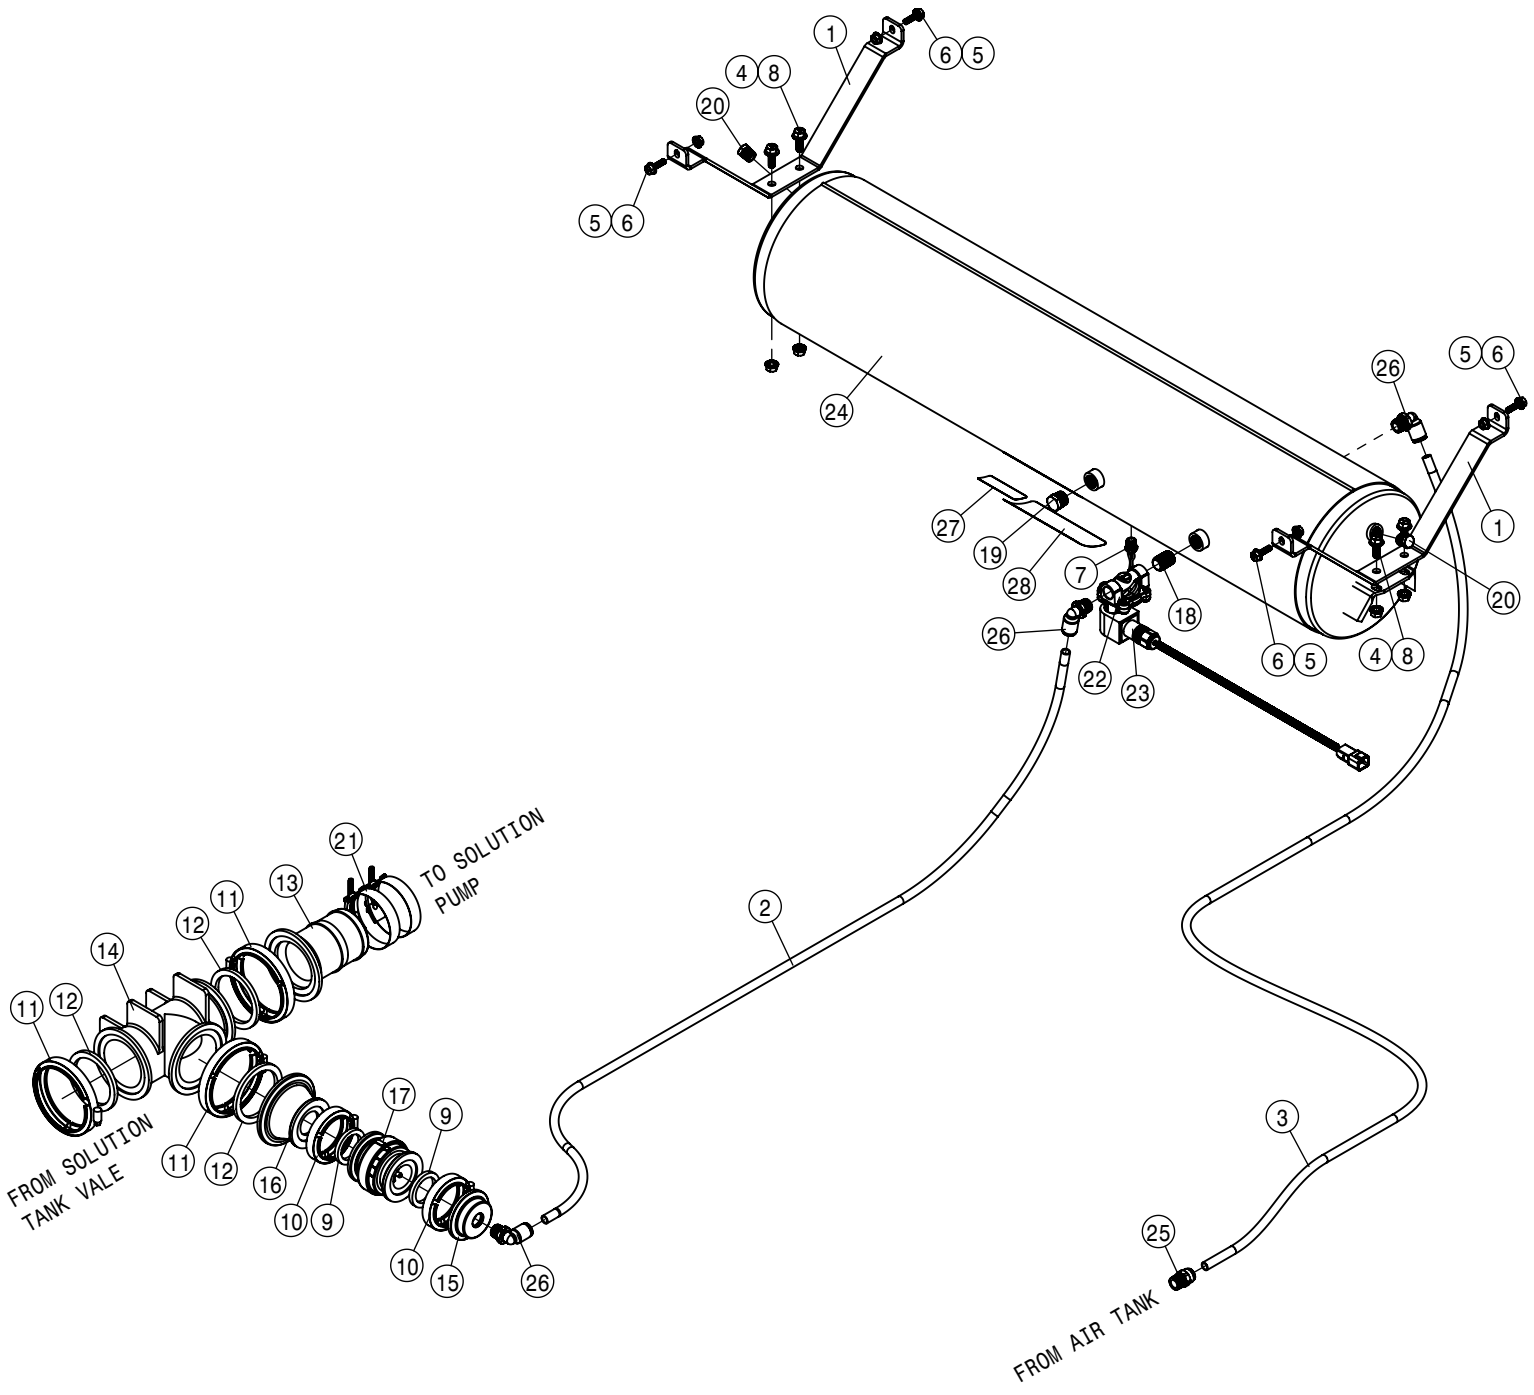

AIR PURGE OPTION			
DET	QTY	P/N	DESCRIPTION
1	2	167471	SECONDARY AIR TANK BRKT
2	1	195914-060	1/20D AIR BRAKE TUBING J844-B
3	1	195914-110	1/20D AIR BRAKE TUBING J844-B
4	4	470087	3/8-16UNC HEX FLG NUT SER MC GR5
5	4	470113	5/16-18UNC HEX FLG NUT SER MC GR5
6	4	470234	5/16UNC X 1 HHSFB GR5 MC
7	1	470266	DRAIN VALVE KIT, 1/4NPT
8	4	470460	3/8UNC X 1 HHSFB GR5 MC
9	2	500158	1 1/2" GASKET FOR 2" FLANGE
10	2	500160	2" FLANGE CLAMP S.S.
11	3	500208	3" FLANGE CLAMP S.S.
12	3	500209	3" FLANGE GASKET EPDM
13	1	500210	3"FLANGE-3'HOSEBARB POLY
14	1	500217	3"FLANGE TEE POLY

AIR PURGE OPTION			
DET	QTY	P/N	DESCRIPTION
15	1	500224	2" FLANGE PLUG W/1/2"FNPT POLY
16	1	500237	3" FLANGE-2" STD FLANGE ADPTR POLY
17	1	500264	2" CHECK STANDARD PORT
18	1	502717	CLOSE NIPPLE .50NPT BR5
19	1	505231	PIPE PLUG .50NPT HEX HD BR5
20	2	505238	PIPE PLUG .375NPT HEX HD BR5
21	2	520130	3.31/3.59 T-BOLT HOSE CLAMP SS
22	1	696241	.5FNPT N/C SOLENOID VALVE
23	1	696242	12V COIL FOR SOLE VLV
24	1	701520	AIR TANK FOR AIR PURGE W/DECAL
25	1	711037	1/2MNPT-1/2 NYL TUBE FTG
26	3	711042	1/2MNPT-1/2 NYL TUBE LBO
27	1	N209334	LABEL, AIR TANK DRAIN
28	1	N404969	LABEL, DECAL SAFETY AIR DRIER