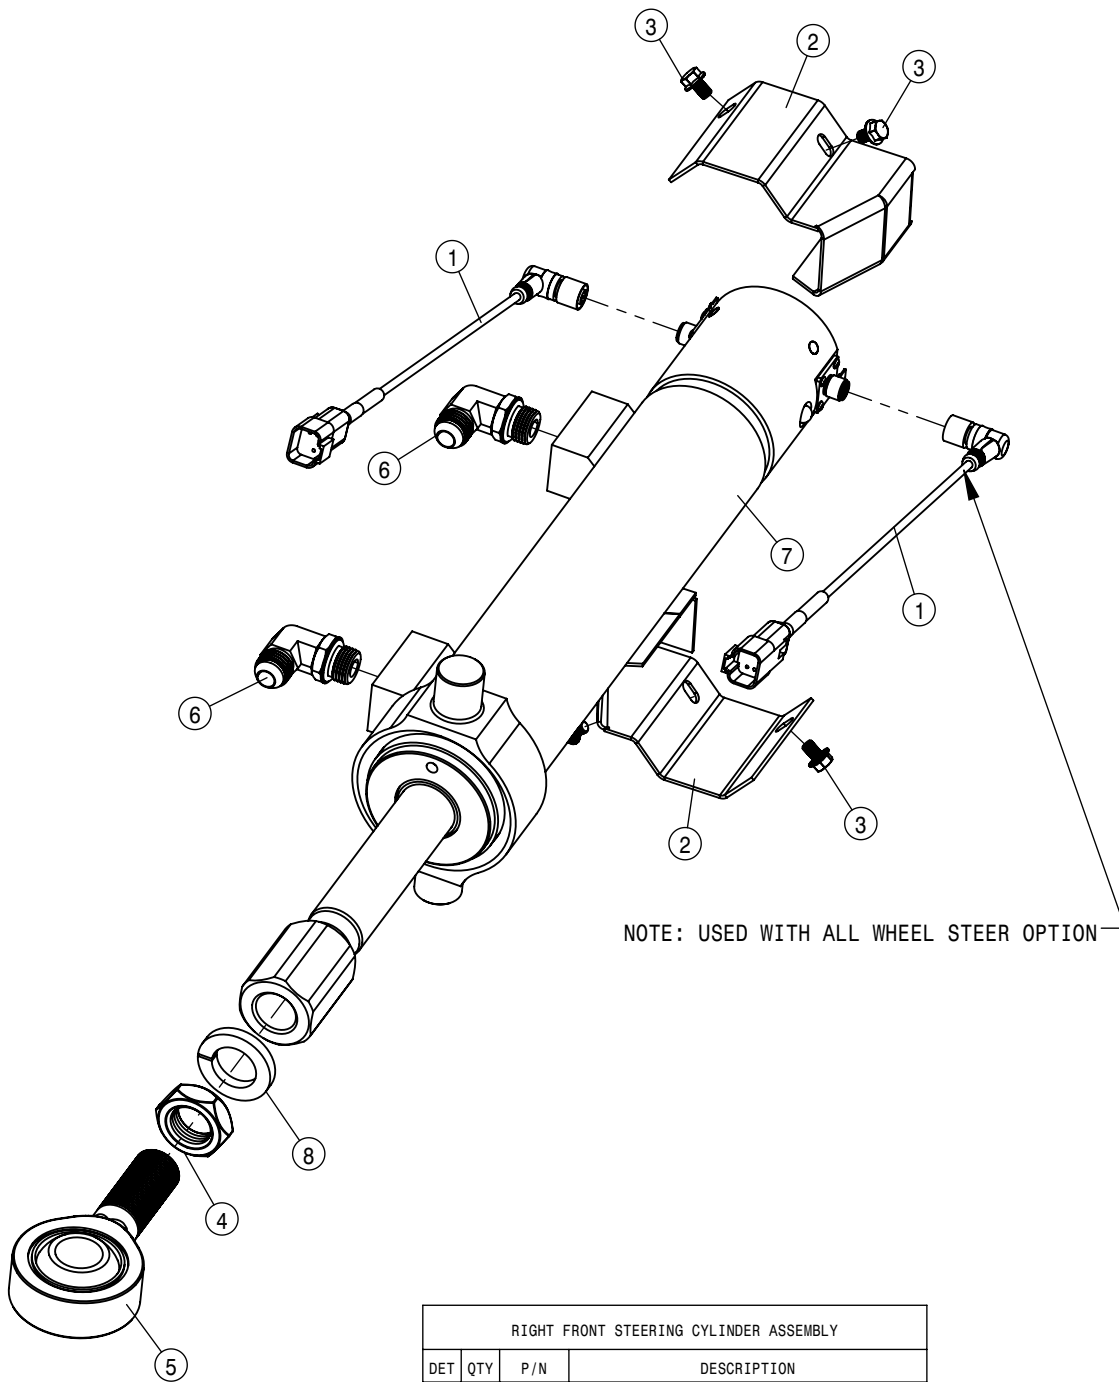

RIGHT FRONT STEERING CYLINDER ASSEMBLY				
DET	QTY	P/N	DESCRIPTION	
1	2	291994	SENSOR HARNESS FOR AWS	
2	2	359645	STRG CYL SENSOR GUARD	
3	4	470883	1/4UNC X 3/8 SERR FLG BOLT SS	
4	1	472328	1" - 12 HEX JAM NUT	
5	1	474004	ROD END, 1.00 BORE, 1- 12 RH MALE	
6	2	618241	3/4MJIC-90-3/4MOR LBO	
7	1	621654	HYD CYL, 2.50 X 8.81 PHASE/SENS	
8	1	920508	1" LOCK WASHER