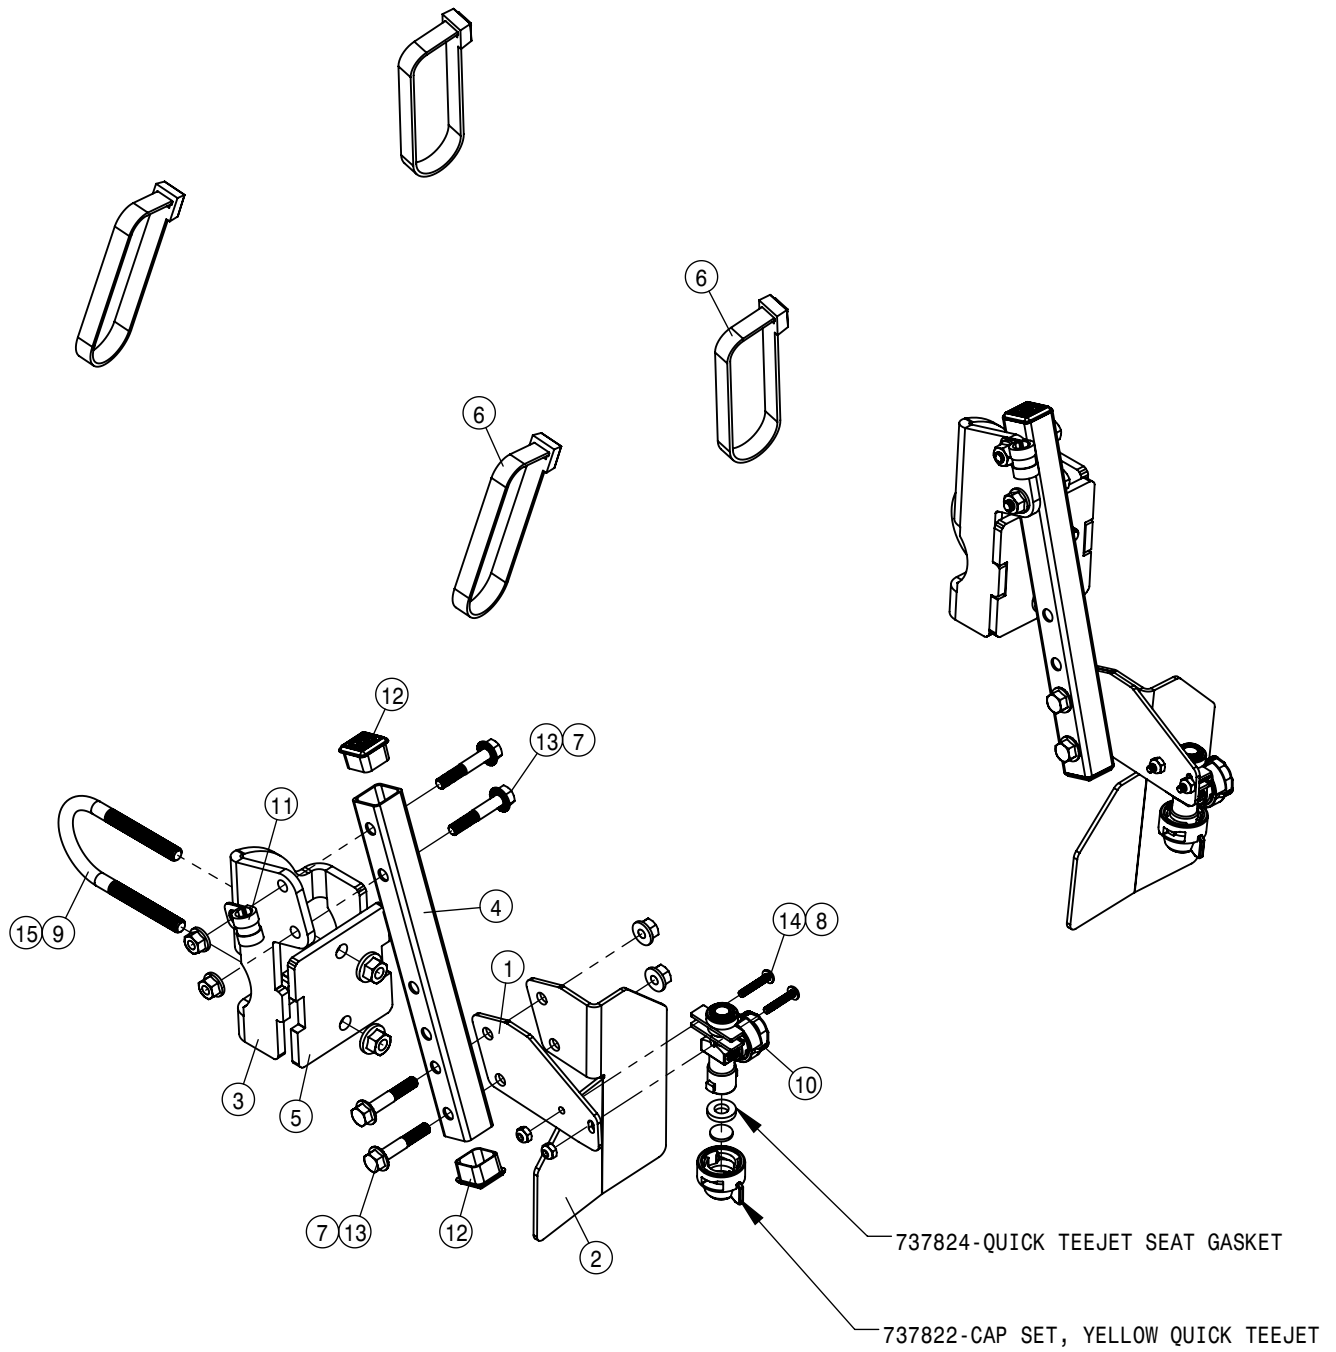

REAR NOZZLE ASSEMBLY			
DET	QTY	P/N	DESCRIPTION
1	2	167786	REAR NOZL MT BRKT
2	2	167787	REAR NOZZLE MUD GUARD
3	2	167788	REAR TRACK NOZL FENDER MT
4	2	167789	REAR NOZL TUBE
5	2	167790	REAR TRACK NOZL FENDER MT PLT
6	4	470000	.50 X 28" CABLE TIE - UV BLACK NYLON
7	8	470570	5/16-18UNC CTRLK FLG NUT MC GR5
8	4	473004	#10-32UNF NYLOCK NUT MC GR5
9	2	473015	3/8 UNC-2 ID-4 U-BOLT
10	2	500334	NOZZLE-3/8OD PUSH TO CONNECT
11	2	520163	CUSH HOSE CLAMP,#8, 1/2D X 3/4W
12	4	629727	FINISH PLUG 1" SQ 16 GA
13	8	900492	5/16UNC X 1 3/4 HHSFB SS
14	4	903894	#10-32 UNF X 1 PHMS PH ZN
15	4	910106	3/8-16UNC CTRLK FLG NUT MC GR5