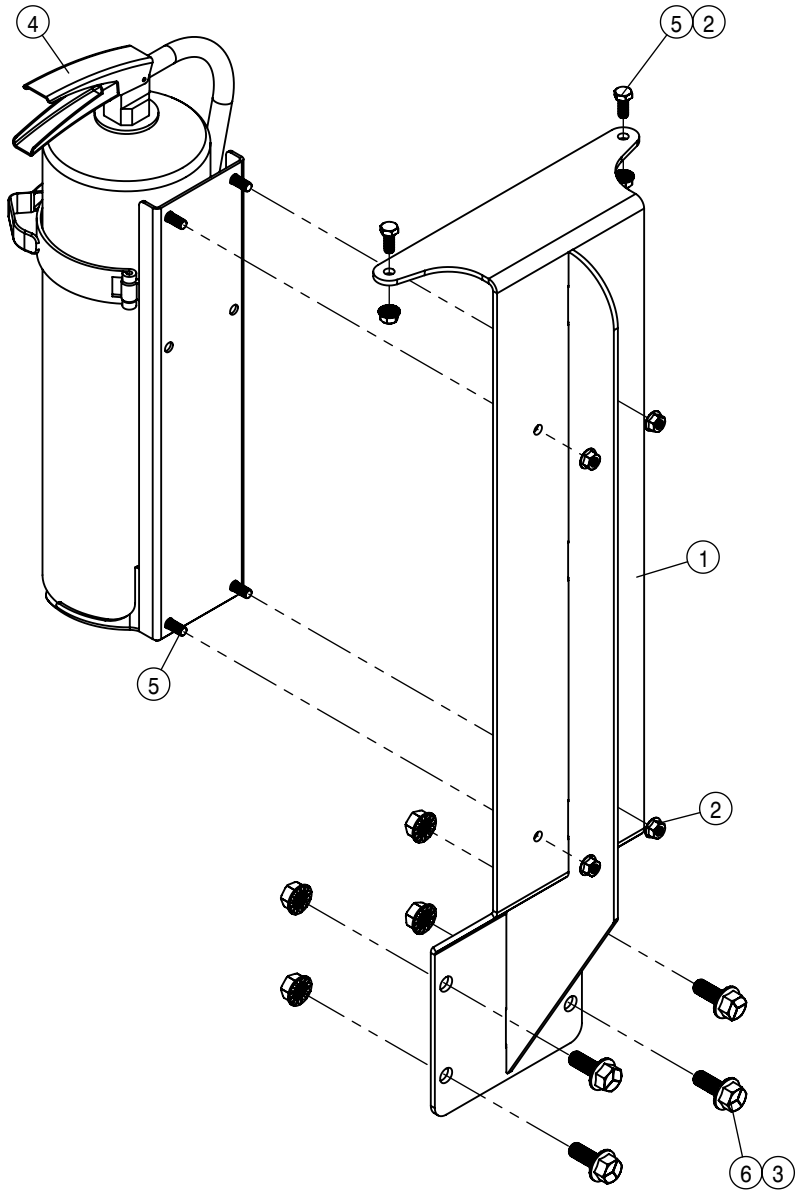

FIRE EXTINGUISHER ASSEMBLY				
DET	QTY	P/N	DESCRIPTION	
1	1	167185	MTG BRKT-FIRE EXT	
2	6	470113	5/16UNC SERR FLG LOCK NUT	
3	4	470360	1/2UNC SERR FLG HEX NUT	
4	1	490508	FIRE EXTINGUISHER 10LB ABC	
5	6	900064	5/16UNC X 3/4" HEX BOLT	
6	4	900517	1/2UNC X 1 1/4 HHSFB GR5 MC