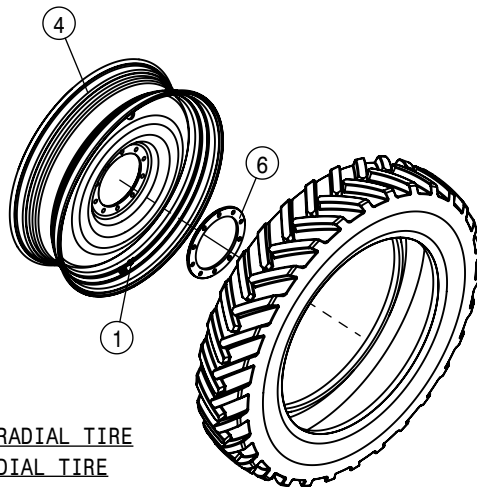

VF380/90 R46 RADIAL TIRE
380/90 R46 RADIAL TIRE