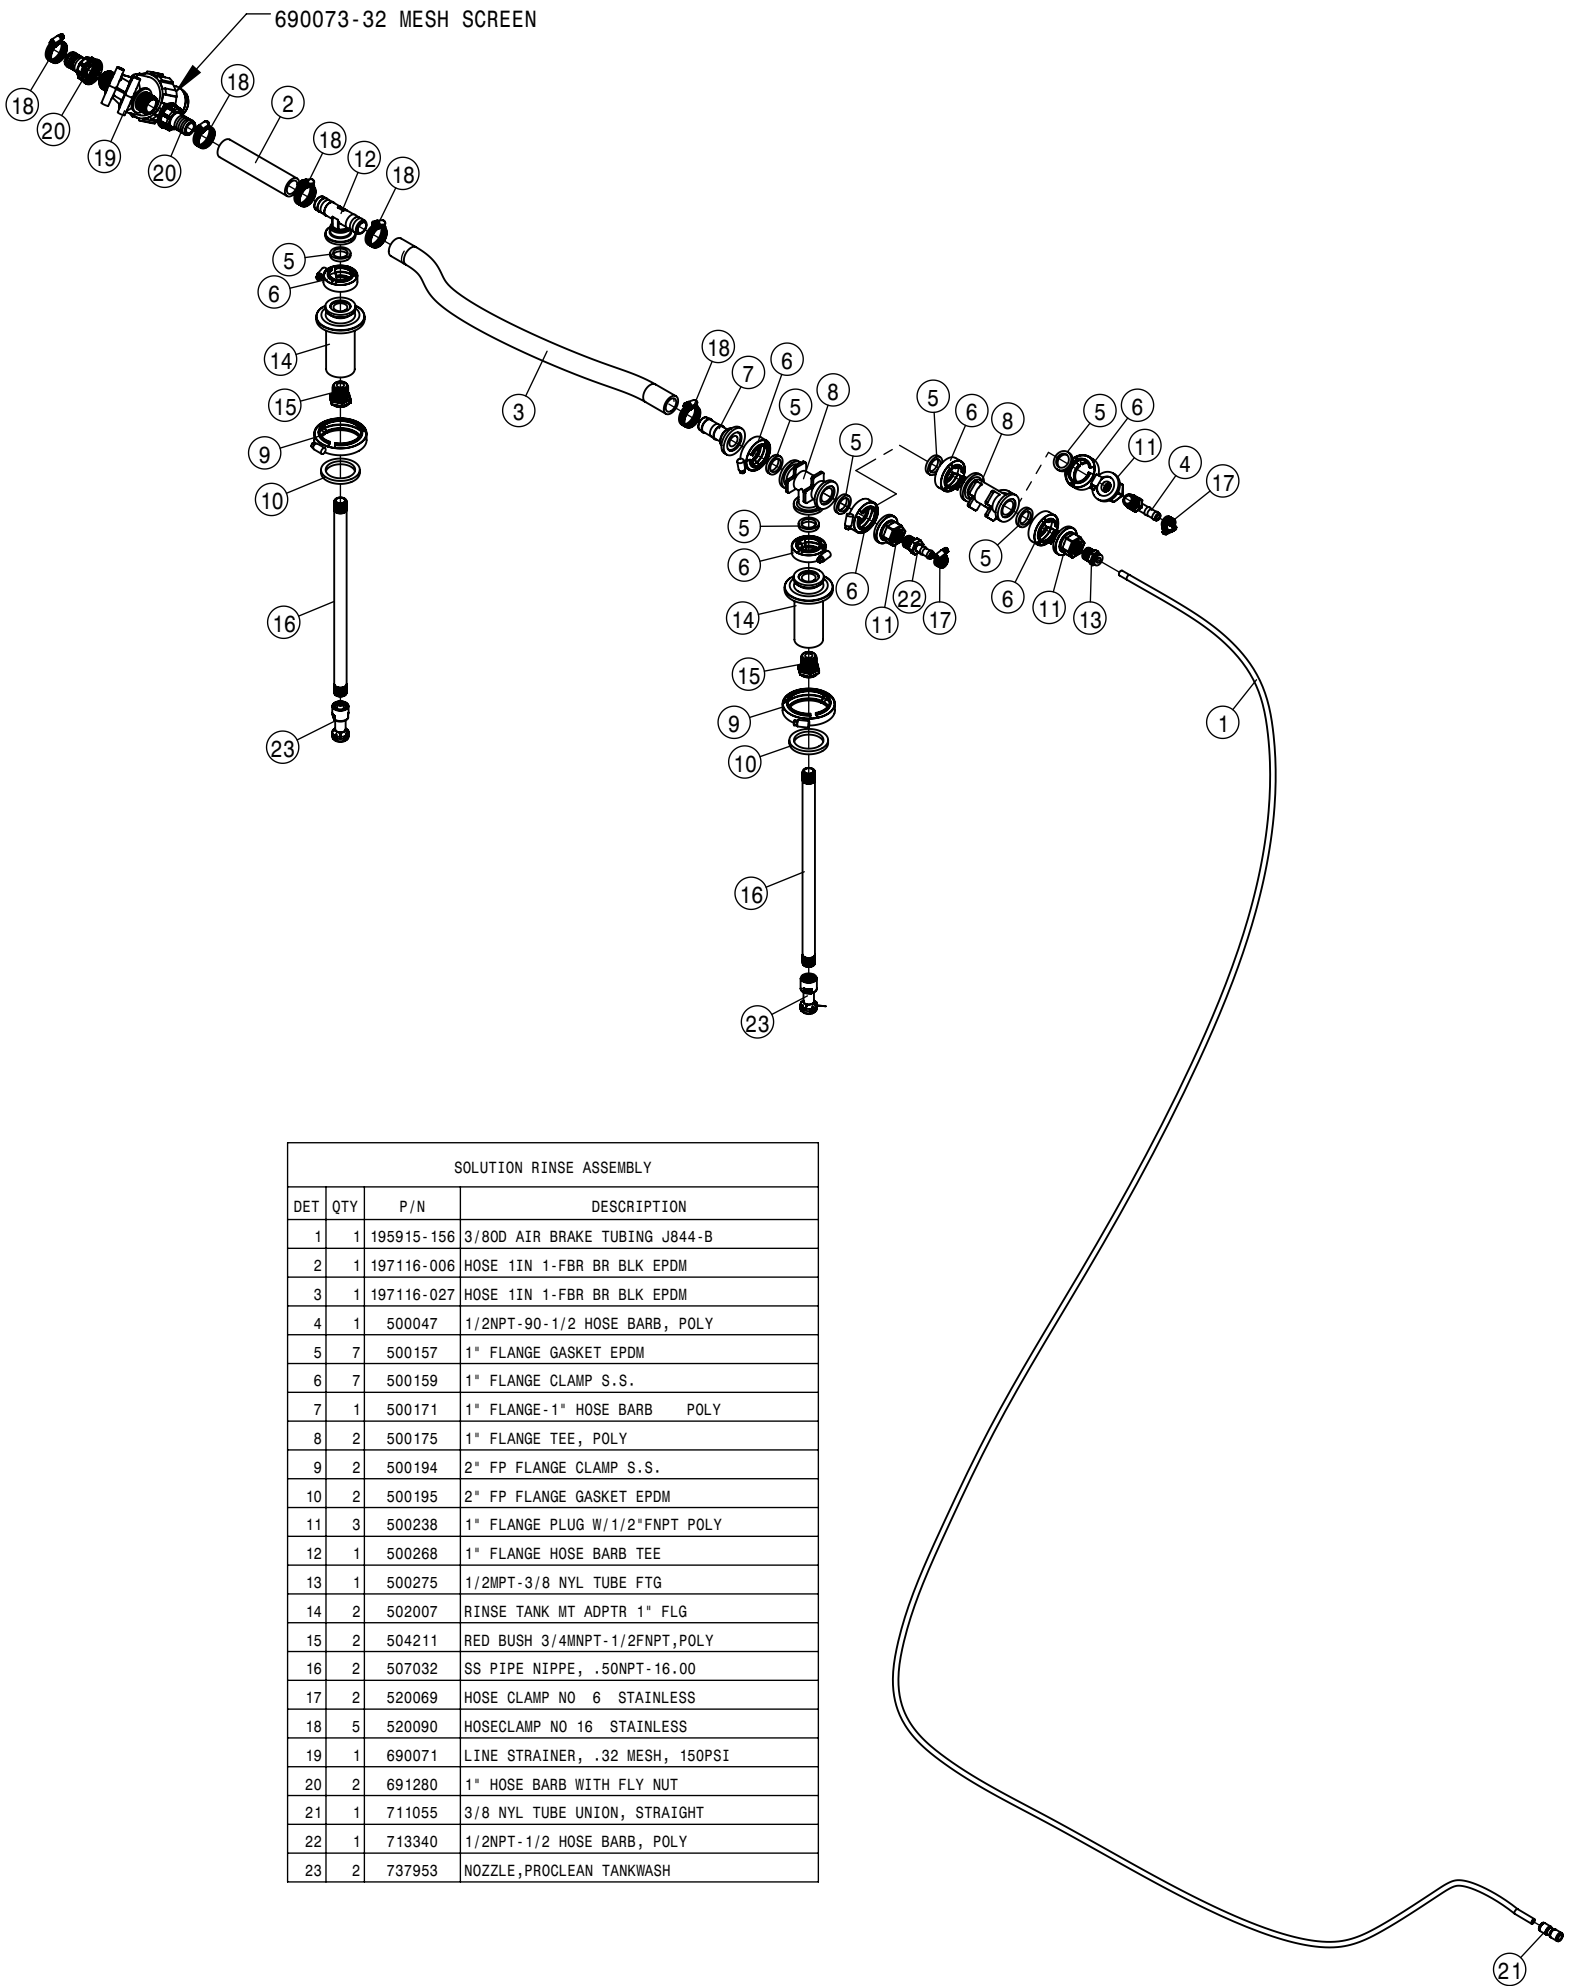

SOLUTION RINSE ASSEMBLY			
DET	QTY	P/N	DESCRIPTION
1	1	195915-156	3/80D AIR BRAKE TUBING J844-B
2	1	197116-006	HOSE 1IN 1-FBR BR BLK EPDM
3	1	197116-027	HOSE 1IN 1-FBR BR BLK EPDM
4	1	500047	1/2NPT-90-1/2 HOSE BARB, POLY
5	7	500157	1" FLANGE GASKET EPDM
6	7	500159	1" FLANGE CLAMP S.S.
7	1	500171	1" FLANGE-1" HOSE BARB POLY
8	2	500175	1" FLANGE TEE, POLY
9	2	500194	2" FP FLANGE CLAMP S.S.
10	2	500195	2" FP FLANGE GASKET EPDM
11	3	500238	1" FLANGE PLUG W/1/2"FNPT POLY
12	1	500268	1" FLANGE HOSE BARB TEE
13	1	500275	1/2MPT-3/8 NYL TUBE FTG
14	2	502007	RINSE TANK MT ADPTR 1" FLG
15	2	504211	RED BUSH 3/4MNPT-1/2FNPT,POLY
16	2	507032	SS PIPE NIPPE, .50NPT-16.00
17	2	520069	HOSE CLAMP NO 6 STAINLESS
18	5	520090	HOSECLAMP NO 16 STAINLESS
19	1	690071	LINE STRAINER, .32 MESH, 150PSI
20	2	691280	1" HOSE BARB WITH FLY NUT
21	1	711055	3/8 NYL TUBE UNION, STRAIGHT
22	1	713340	1/2NPT-1/2 HOSE BARB, POLY
23	2	737953	NOZZLE,PROCLEAN TANKWASH