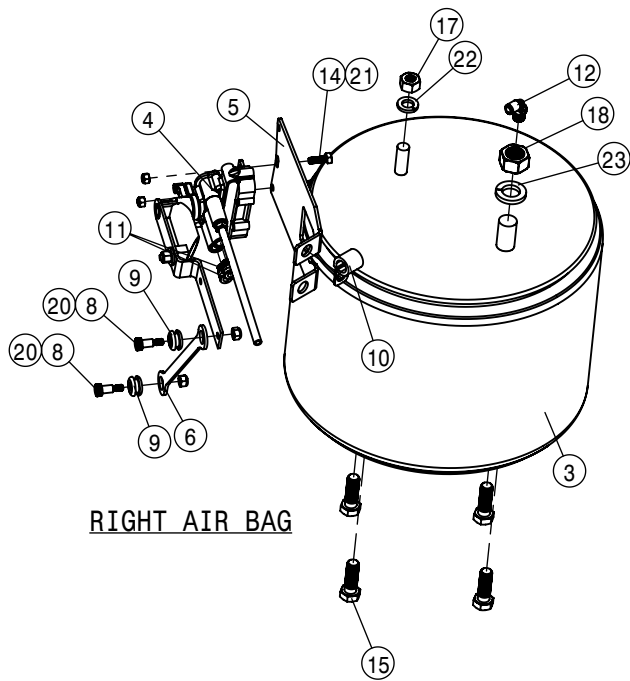

RIGHT AIR BAG