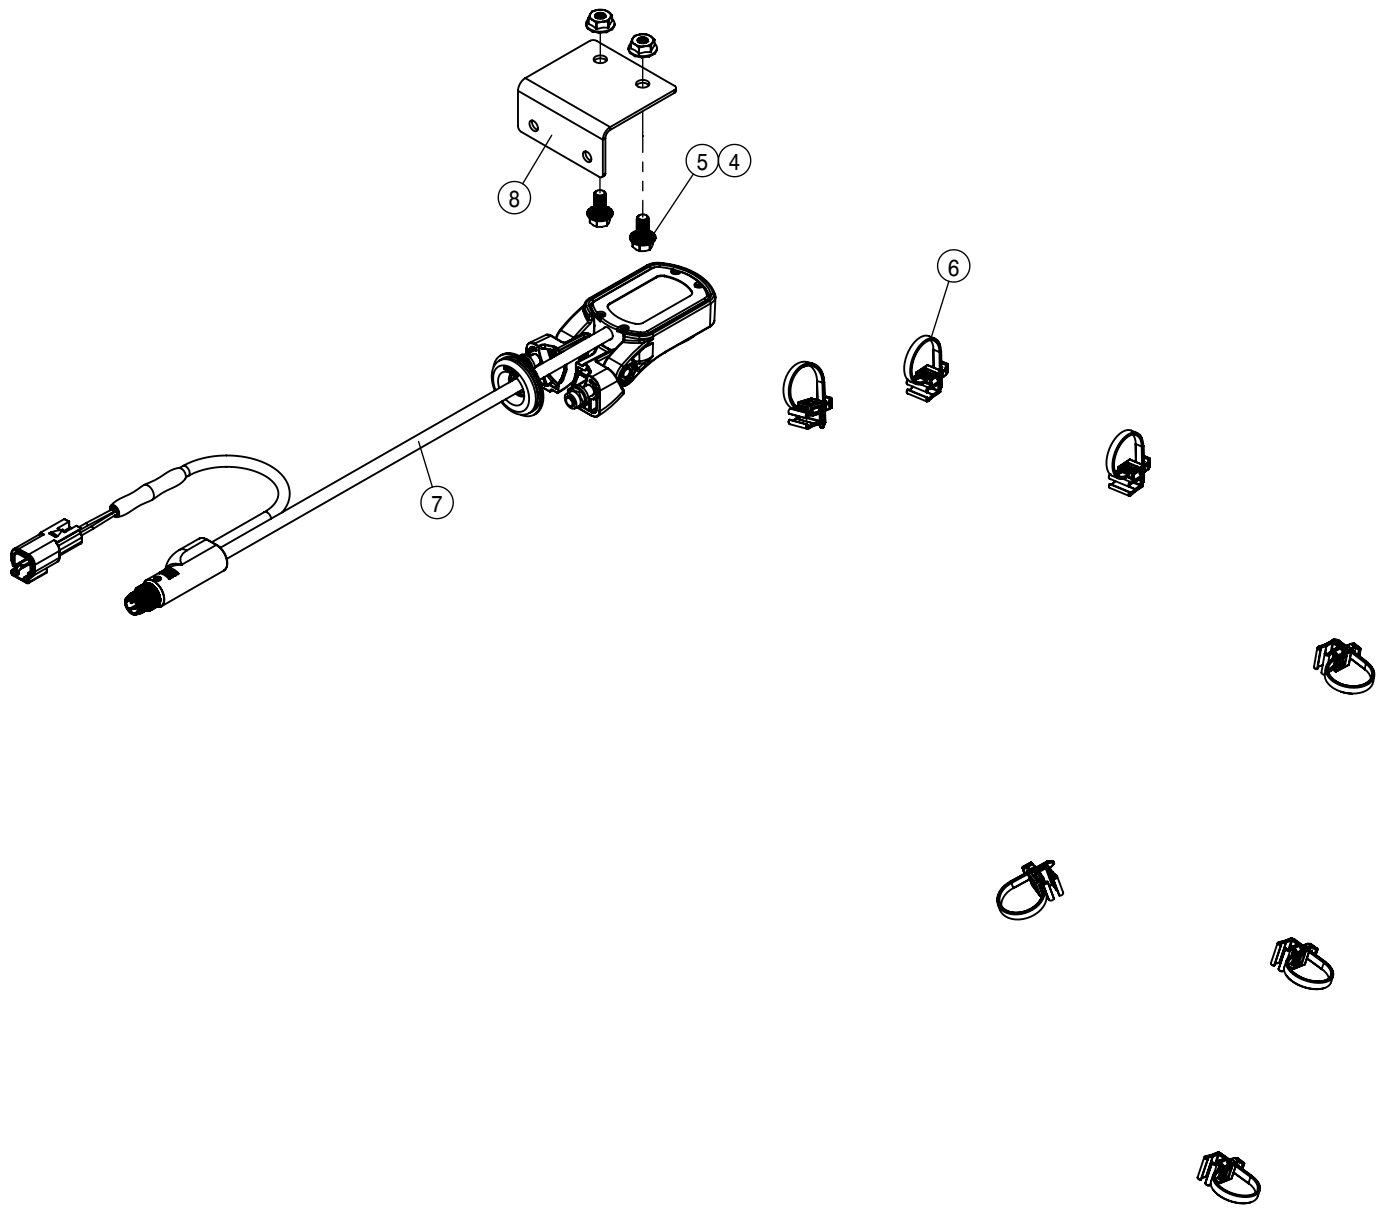

BACK-UP CAMERA ASSEMBLY			
DET	QTY	P/N	DESCRIPTION
NS	1	294384	ETHERNET CABLE (8M)
NS	1	294385	CAMERA POWER ADAPTER HARNESS
NS	1	299110-300	.35 ID WIRE FLEX GUARD
	4	470121	1/4 UNC SERR FLG LOCK NUT
	5	470122	1/4 UNC X 1/2 SERR FLG BOLT
	6	470680	CABLE TIE/CLIP .04"-.12"W
	7	694030	PARKER IQAN CAMERA
	8	694042	CAMERA MT BRKT