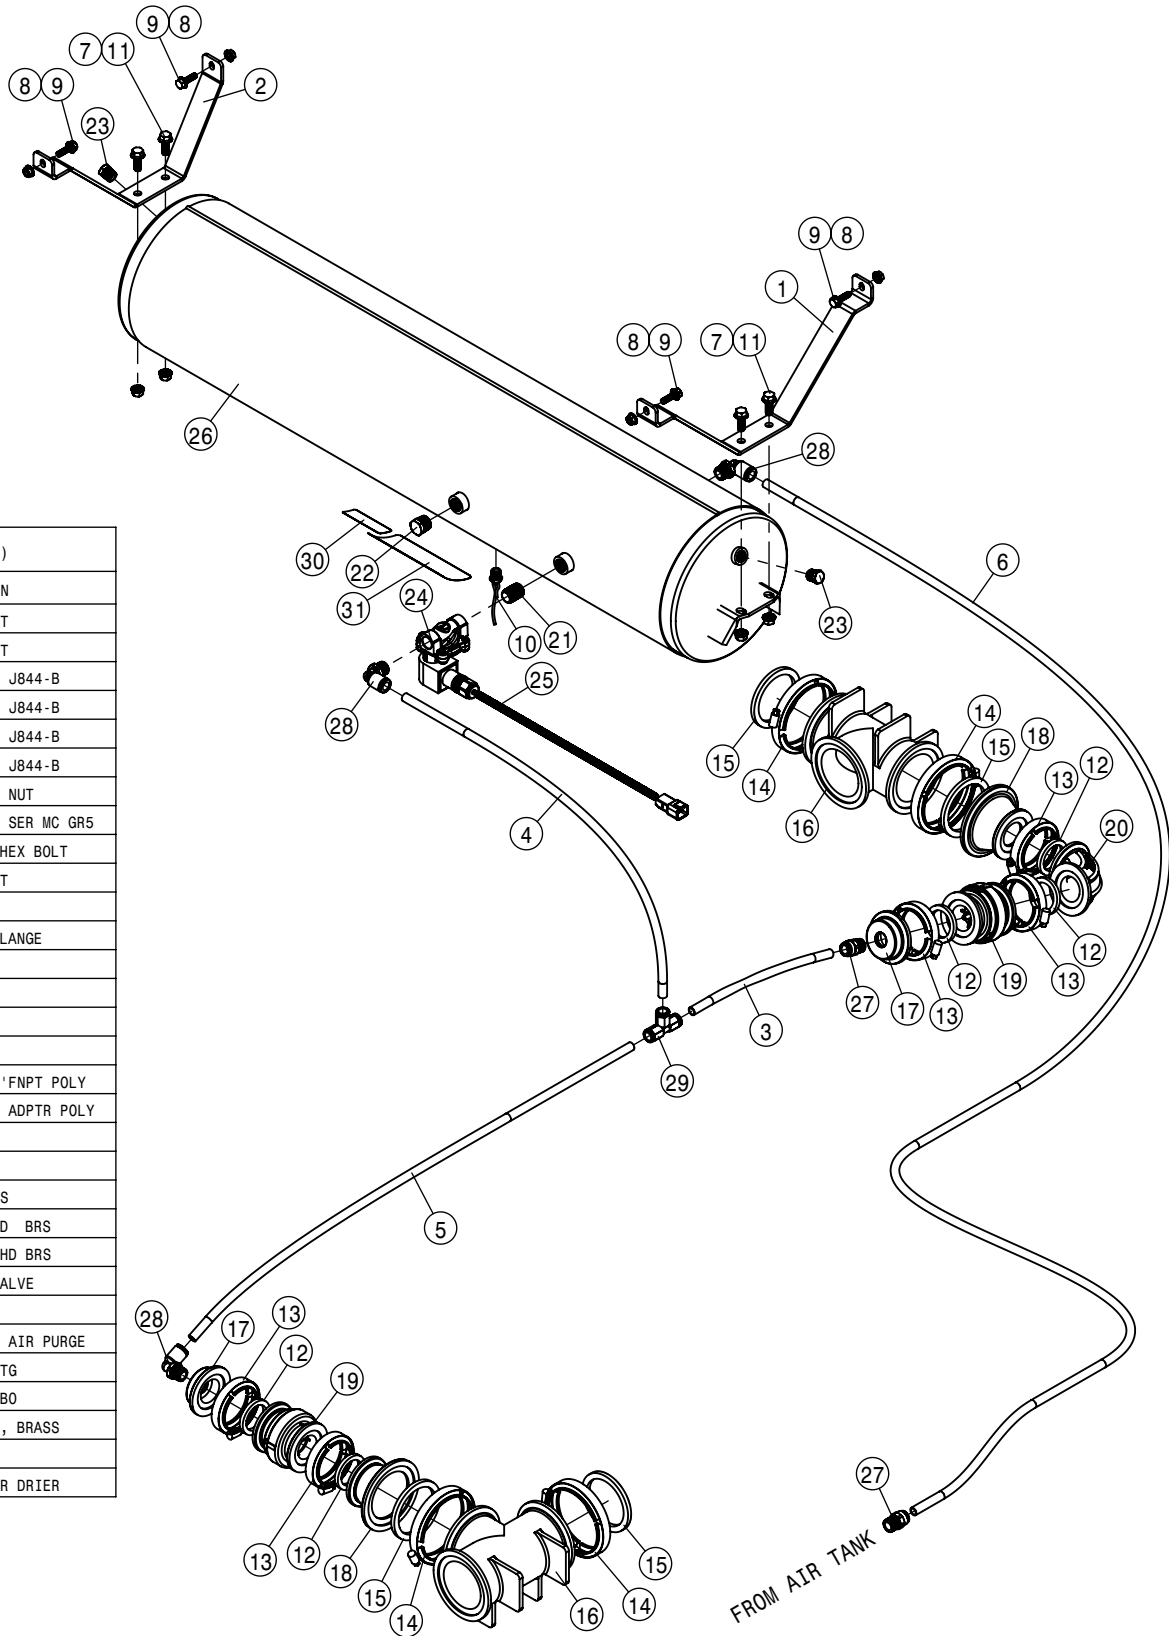

KEYPAD (DUAL PRODUCT)			
DET	QTY	P/N	DESCRIPTION
NS	1	294177	DUAL PRODUCT, CAB HARNESS
NS	1	294220	HARNESS, PRESSURE TRANS EXTEN
NS	2	294366	HARNESS,GRC INTERCONNECT
NS	1	294389	HARNESS, TANK VLV SPLIT/EXTN
NS	1	294434	HARNESS, CHASSIS DUAL PROD
6	1	344384	1.5" RAM BALL MNT BASE 2.50"
7	1	344491	RAM SHRT SCKT ARM 1.5" BALL
8	1	344492	RAM U BLT BASE 1.5 BALL
9	1	344556	SECTION KEYPAD STS'15
10	1	344630	BRKT SECTION KEYPAD RAM MNT
11	4	470463	8-32 SERR FLANGE NUT
12	4	900465	1/4UNC X 2 1/2 HHCS SS
13	4	903845	8-32 X 5/8 PHIL PAN MACH SCR
14	8	910112	SAE FLAT WASHER 1/4 SS
15	4	910118	1/4-20UNC NYLOCK NUT SS
16	2	PF81019	ELEC CNTL UNIT, GS2 RATE CNTLR
17	8	R231112	CONTROLLER ISOLATOR