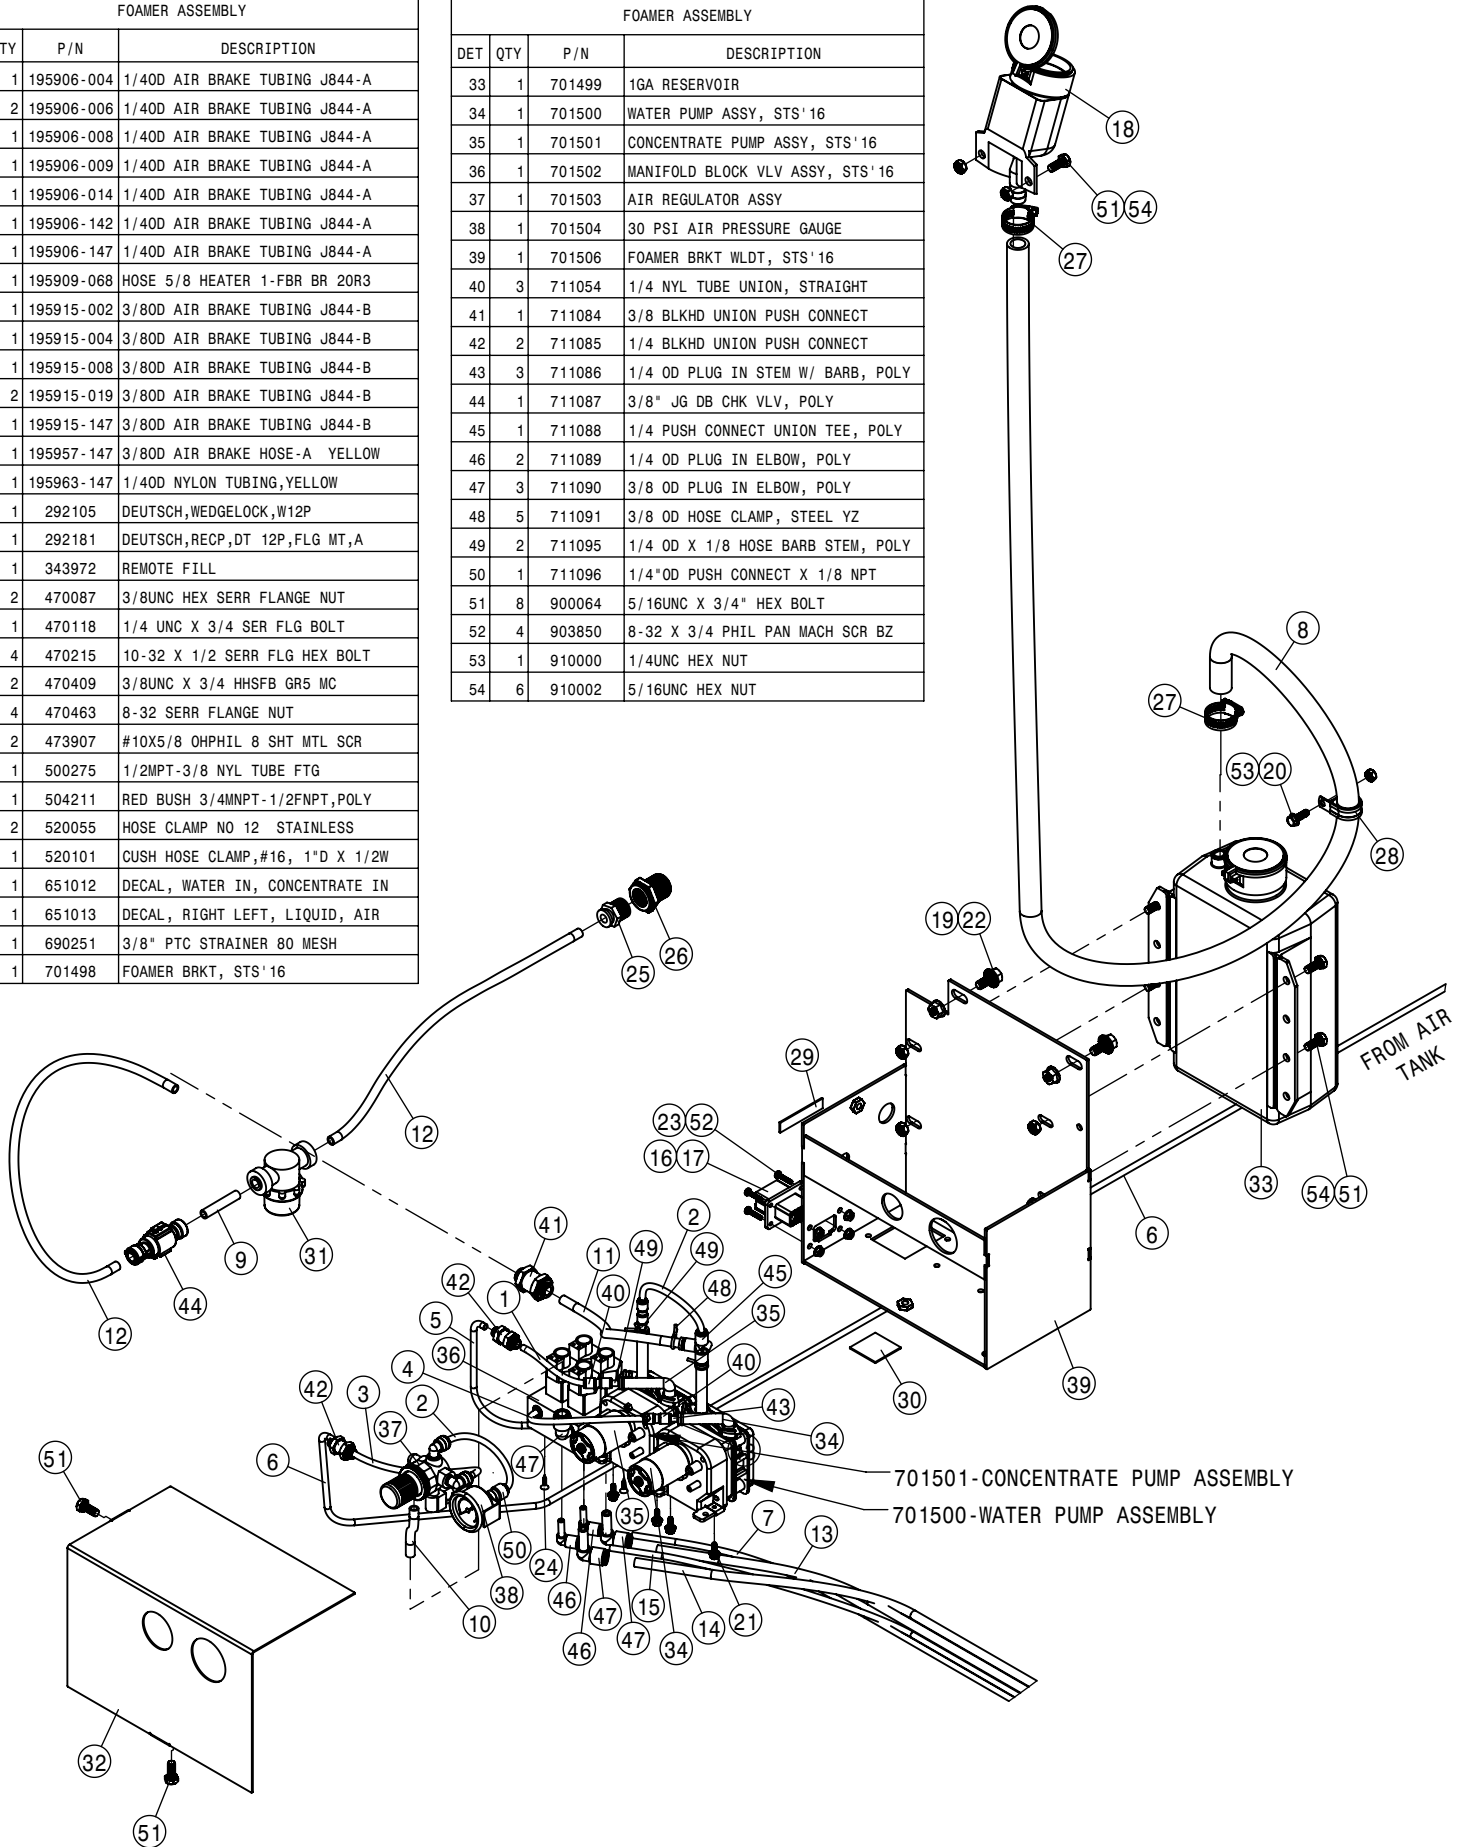

FOAMER ASSEMBLY			
DET	QTY	P/N	DESCRIPTION
33	1	701499	1GA RESERVOIR
34	1	701500	WATER PUMP ASSY, STS' 16
35	1	701501	CONCENTRATE PUMP ASSY, STS' 16
36	1	701502	MANIFOLD BLOCK VLV ASSY, STS' 16
37	1	701503	AIR REGULATOR ASSY
38	1	701504	30 PSI AIR PRESSURE GAUGE
39	1	701506	FOAMER BRKT WLDT, STS' 16
40	3	711054	1/4 NYL TUBE UNION, STRAIGHT
41	1	711084	3/8 BLKHD UNION PUSH CONNECT
42	2	711085	1/4 BLKHD UNION PUSH CONNECT
43	3	711086	1/4 OD PLUG IN STEM W/ BARB, POLY
44	1	711087	3/8" JG DB CHK VLV, POLY
45	1	711088	1/4 PUSH CONNECT UNION TEE, POLY
46	2	711089	1/4 OD PLUG IN ELBOW, POLY
47	3	711090	3/8 OD PLUG IN ELBOW, POLY
48	5	711091	3/8 OD HOSE CLAMP, STEEL YZ
49	2	711095	1/4 OD X 1/8 HOSE BARB STEM, POLY
50	1	711096	1/4"OD PUSH CONNECT X 1/8 NPT
51	8	900064	5/16UNC X 3/4" HEX BOLT
52	4	903850	8-32 X 3/4 PHIL PAN MACH SCR BZ
53	1	910000	1/4UNC HEX NUT
54	6	910002	5/16UNC HEX NUT