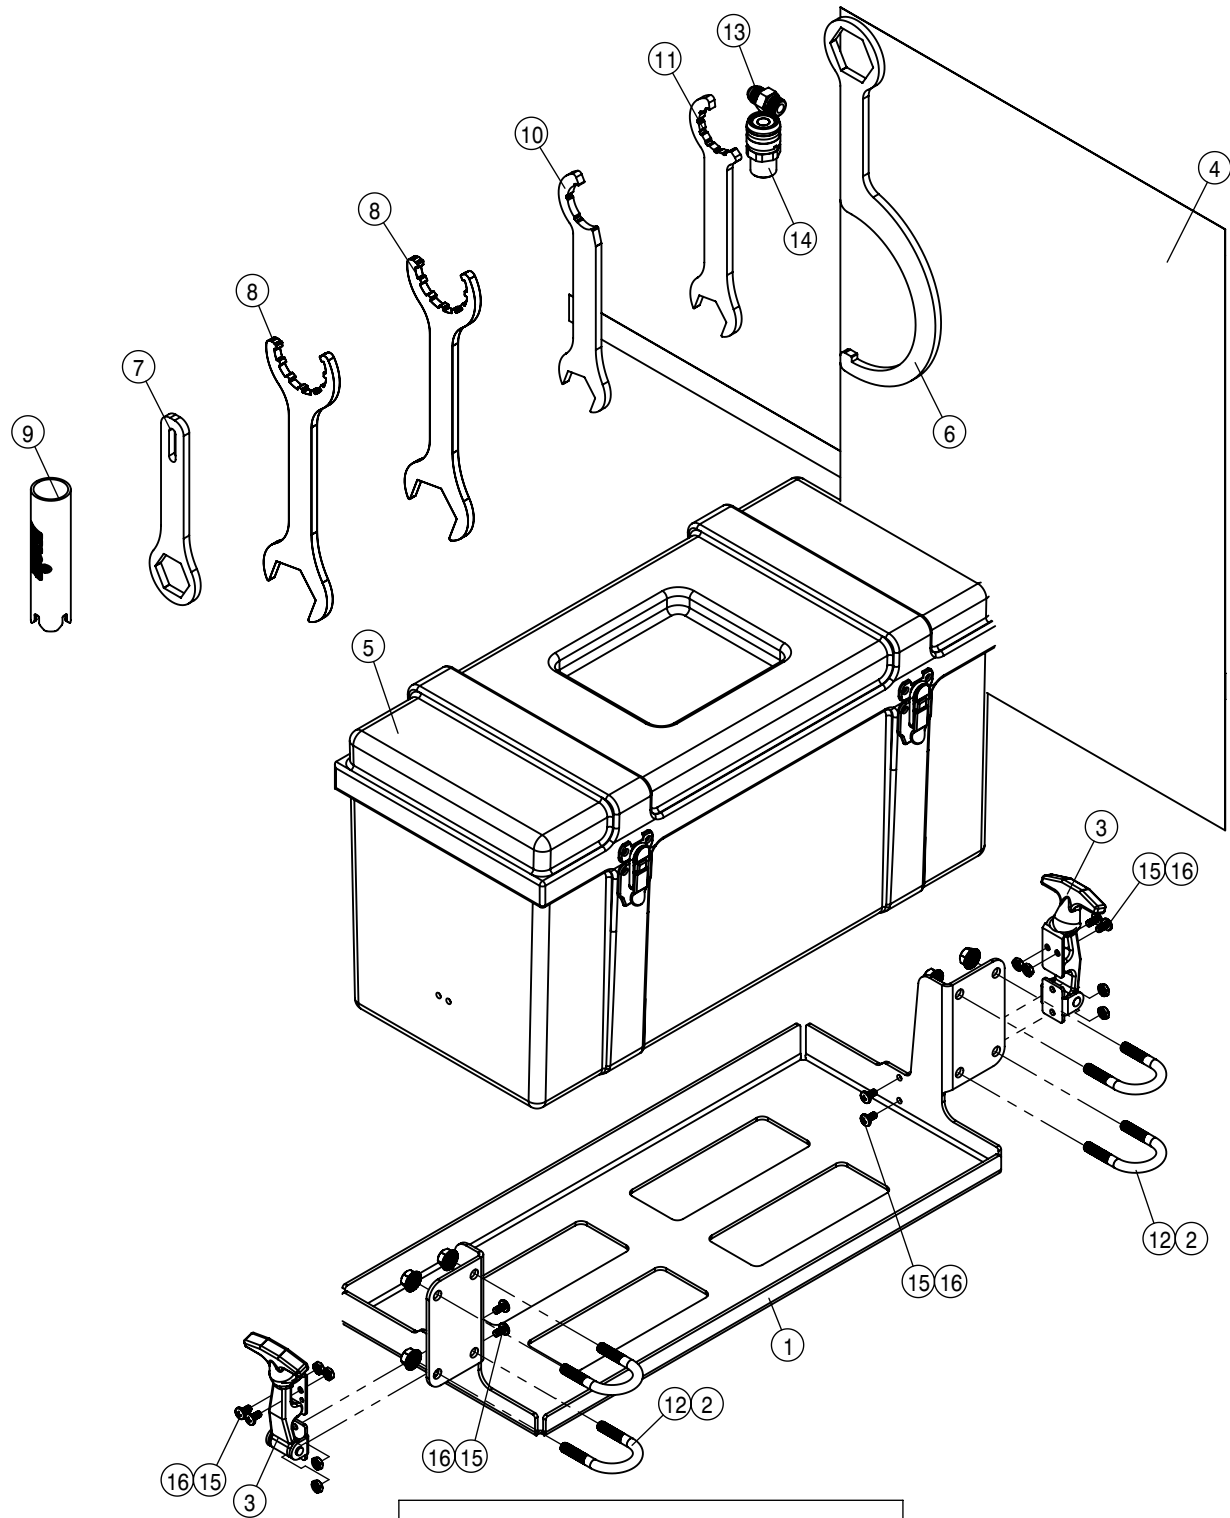

TOOL BOX ASSEMBLY			
DET	QTY	P/N	DESCRIPTION
1	1	345042	TOOLBOX MNT BASE, STS '12
2	8	470113	5/16UNC SERR FLG LOCK NUT
3	2	470643	RUBBER DRAW LATCH
4	1	470758	STS/DTS TOOL POUCH
5	1	470841	TOOL BOX w/TRAY
6	1	470893	BANJO MLS222 SERIES SPNR WRNH
7	1	470894	BANJO MLST100 SERIES WRENCH
8	2	470895	EASY FIT T5 FITTING WRENCH
9	1	470896	TEEJET NOZZEL REMOVAL SOCKET
10	1	470899	EASY FIT T3 FITTING SPEED WRNH
11	1	470900	EASY FIT T3 FITTING WRENCH
12	4	473911	5/16UNC-1.31ID-2.00 U-BOLT ZINC
13	1	618126	9/16MJIC-9/16MOR ADPTR
14	1	618805	HYD CPLR, FEM #14,9/16FOR
15	8	903884	10-32X3/8 PHIL PN MACH SCR
16	8	914027	10-32 HEX STOVER NUT