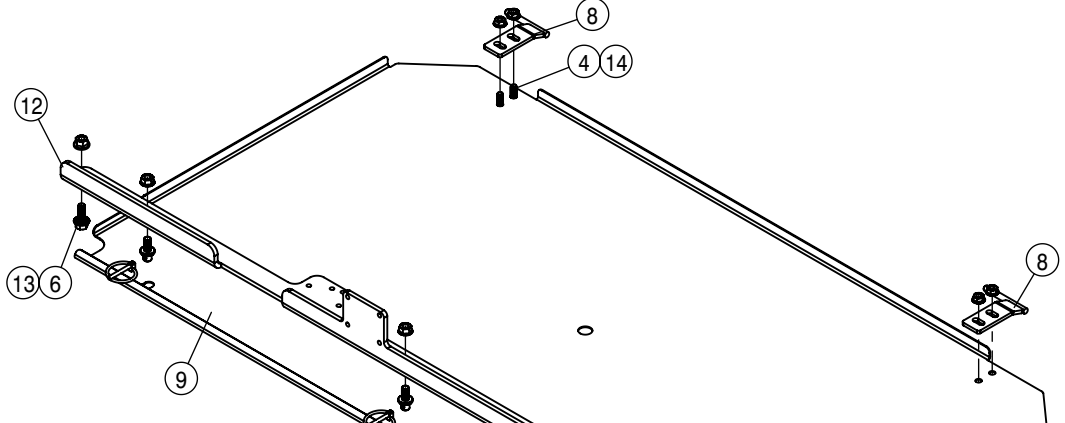

REAR SHIELD (DUAL PRODUCTS)