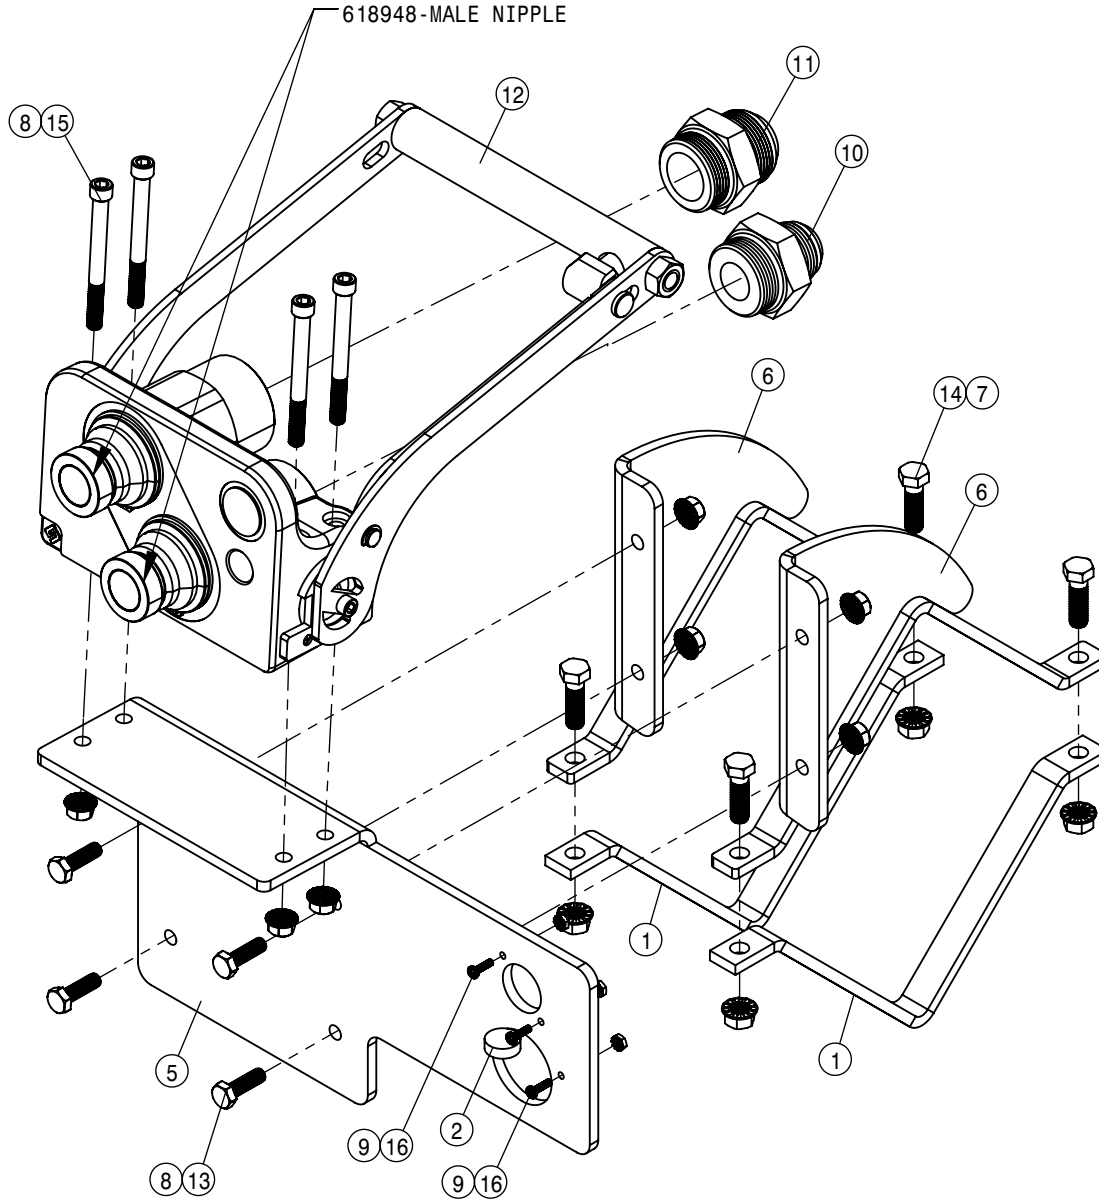

COMBO OPTION QUICK ATTACH

COMBO OPTION HYDRAULIC QUICK COUPLER ASSEMBLY			
DET	QTY	P/N	DESCRIPTION
1	2	003078	RECEPT MTG BRKT, PAINTED STS 07
2	1	291754	AMP CAP, 17 SHELL
NS	1	293866	POWER HARNESS, MAIN STSC 05
NS	1	294463	COMBO CHASSIS HARNESS (2019)
5	1	362043	SOLUTION COMBO MOUNT
6	2	362047	RECEPT SCM BRKT WLD LFT
7	4	470087	3/8UNC HEX SERR FLANGE NUT
8	8	470113	5/16UNC SERR FLG LOCK NUT
9	3	470467	6-32 KEP NUT
10	1	618455	1 5/16MJIC-1 5/8 MOR ADPTR
11	1	618472	1 5/8MJIC-1 5/8MOR ADPTR
12	1	618877	COMBO MULT CPLR MACHINE
13	4	900065	5/16UNC X 1" HEX BOLT
14	4	900127	3/8UNC X 1 1/4 HEX BOLT
15	4	900175	5/16UNC X 3 1/4 SKT HD CAP SCR
16	3	903812	6-32 X 1/2 PHIL PAN MACH SCR