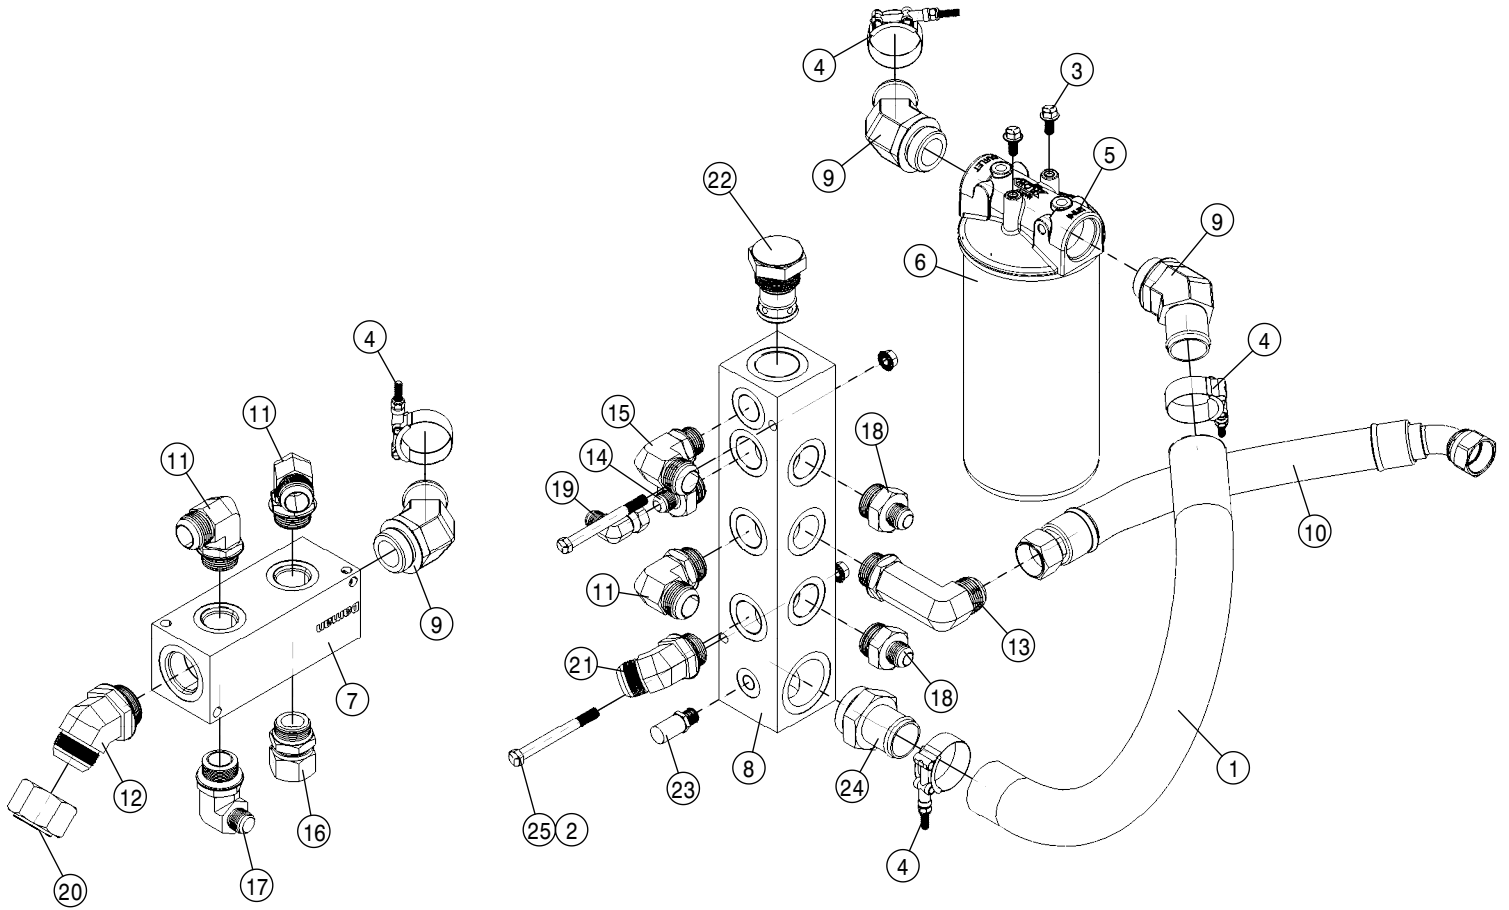

REAR RETURN MANIFOLD ASSEMBLY				
DET	QTY	P/N	DESCRIPTION	
1	1	195423-022	HOSE,811-24	1.500 150P 81S
2	2	470087	3/8-16UNC HEX FLG NUT SER MC GR5	
3	2	470233	5/16UNC X 3/4 HHSFB GR5 MC	
4	4	520133	1.81/2.06 T-BOLT HOSE CLAMP SS	
5	1	605662	CASE DRAIN FILTER HEAD	
6	1	605663	CASE DRAIN FILTER ELEMENT	
7	1	606711	MANIFOLD - HYDRAULIC	
8	1	607574	MANIFOLD, #16, # 24 ends	
9	3	616951	1 1/2 HOSE BARB-45-1 5/8 MOR	
10	1	617526	16-811-16FJX-16FJX45-19	H/A
11	3	618178	1 5/16MJIC-90-1 5/16MOR LBO	
12	1	618396	1 5/8MJIC-45-1 5/8MOR LBO	
13	1	618463	1 5/16MJIC-90-1 5/16MOR XL LBO	
14	1	618470	3/4MJIC-1 5/16MOR ADPTR	
15	1	618576	1 5/16MJIC-90-1 1/16MOR LBO	
16	1	618588	1 5/16MOR-1 5/16FJIC SWIV	
17	1	618589	7/8MJIC-90-1 5/16MOR LBO	
18	2	618601	7/8MJIC-1 5/16MOR ADPT	
19	1	618609	3/4MJIC-90-3/4FJIC SWIV LBO	
20	1	618828	1 5/8FJIC CAP NUT	
21	1	618901	1 5/16MJIC-45-1 5/16MOR LBO	
22	1	618935	20 SIZE CHECK VALVE	
23	1	619023	9/16 MOR DIAGNOSTIC FITTING	
24	1	619060	1 1/2 HOSE BARB- 1 7/8 MOR	
25	2	900140	3/8UNC X 4 HHCS GR5 MC