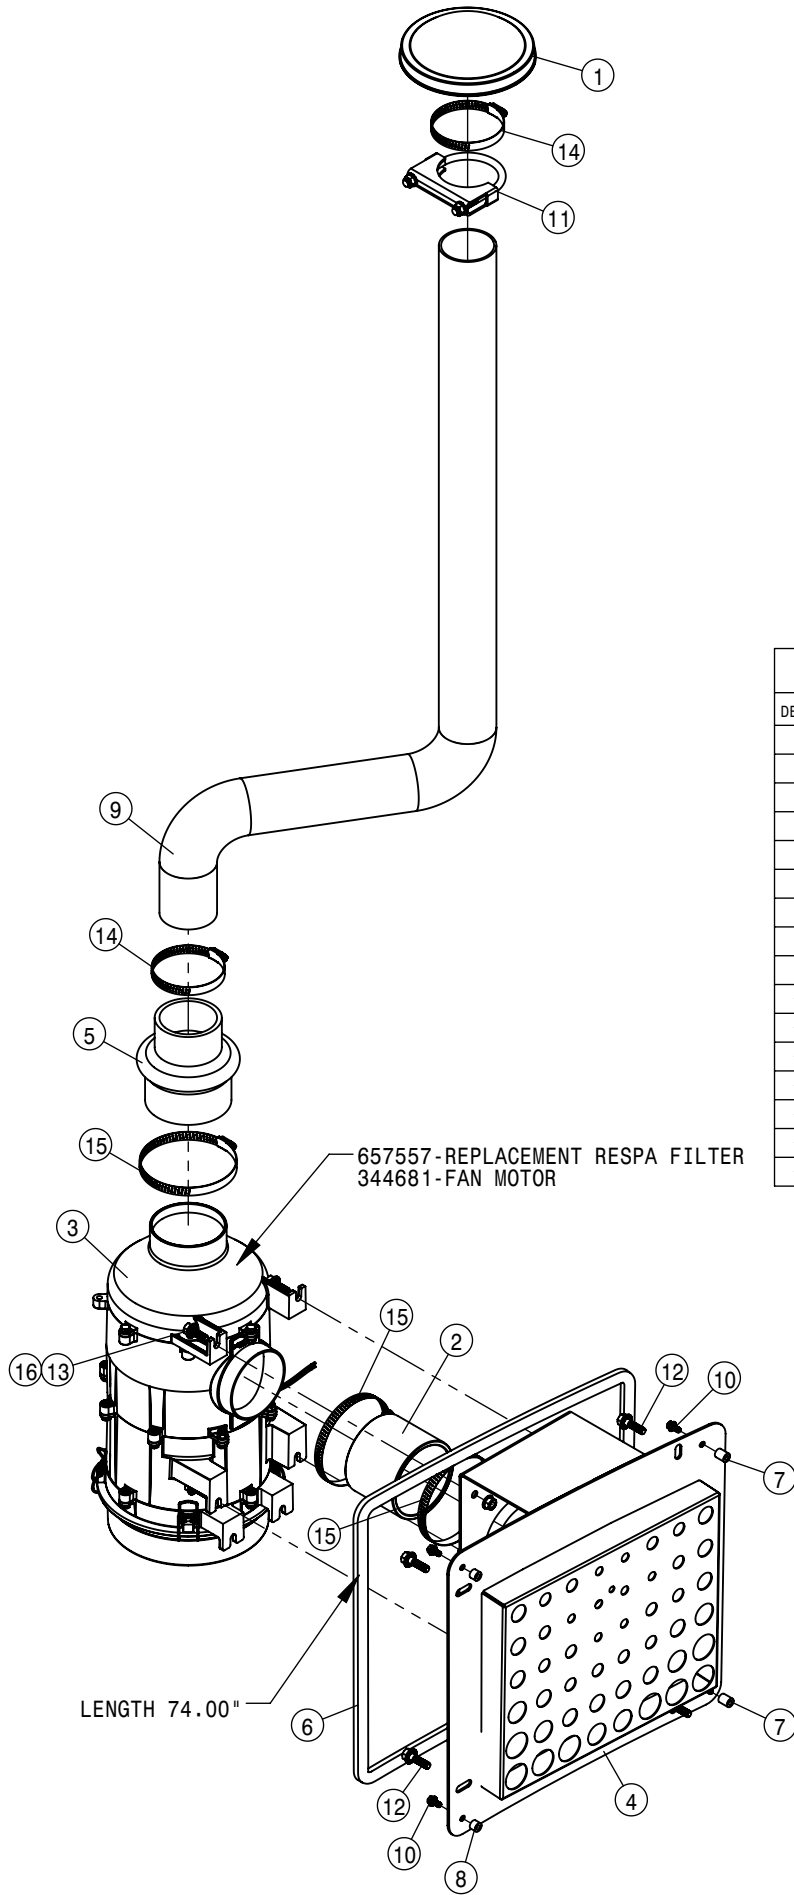

BULK TRIM SEAL
193070-SEAL, .63 X .63 D-SECT EDPM

AIR INTAKE ASSEMBLY			
DET	QTY	P/N	DESCRIPTION
1	1	311534	RAIN CAP, 3" INLET, POLY
2	1	317296	STRAIGHT SLEEVE, 4.0" X 3.5"
3	1	343863	HVAC FILTRATION UNIT, DTS
4	1	343903	TALL CROP MT WLD, DTS
5	1	343909	AIR INTAKE COUPLING, DTS
6	1	344480	SEAL - RESPA PANEL
7	2	344557	STAND OFF 5/8" LG, STS' 14
8	2	344558	STAND OFF 3/8" LG, STS' 14
9	1	344667	TALL CROP INTAKE TUBE, STS' 16
10	4	470122	1/4 UNC X 1/2 SERR FLG BOLT
11	1	470160	MUFFLER CLAMP 3.00 IN
12	4	470329	3/8UNC X 1 1/4 HHSFB GR5 MC
13	4	470460	3/8UNC X 1 HHSFB GR5 MC
14	2	520052	HOSE CLAMP NO 52 STAINLESS
15	3	520072	HOSE CLAMP NO 72 STAINLESS
16	4	910042	3/8-16UNC HEX FLG NUT SM MC GR8