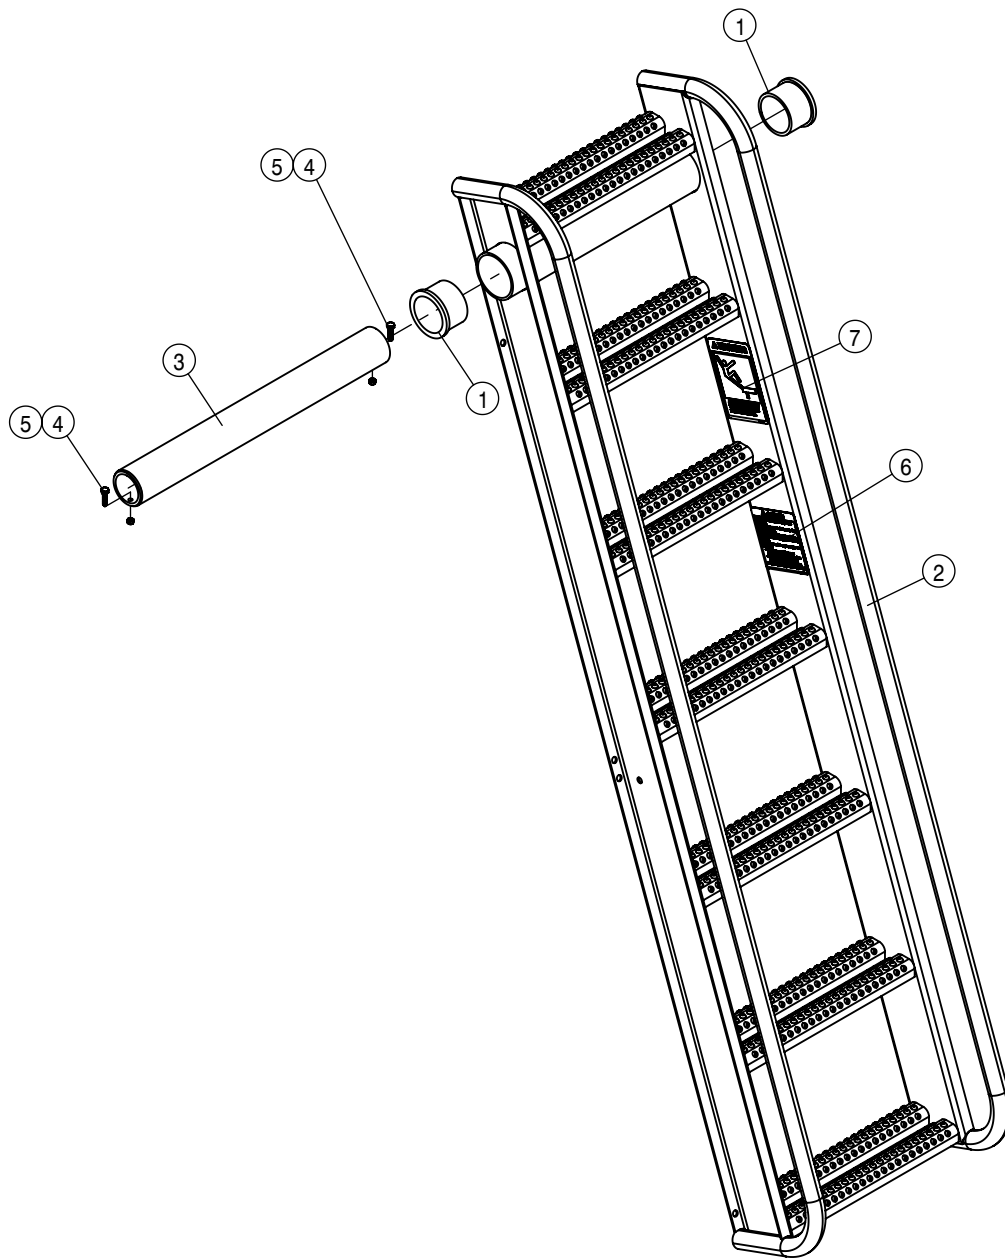

LADDER ASSEMBLY			
DET	QTY	P/N	DESCRIPTION
1	2	121102	LADDER PIVOT BEARING, POLYGON
2	1	343944	LADDER W/DECAL, STS
3	1	344534	LADDER MT TUBE, STS '14
4	2	900003	1/4UNC X 1" HEX BOLT
5	2	914000	1/4UNC HEX STOVER NUT
6	1	HXE19558	LABEL, CAUTION
7	1	N403721	LABEL, DO-NOT-RIDE