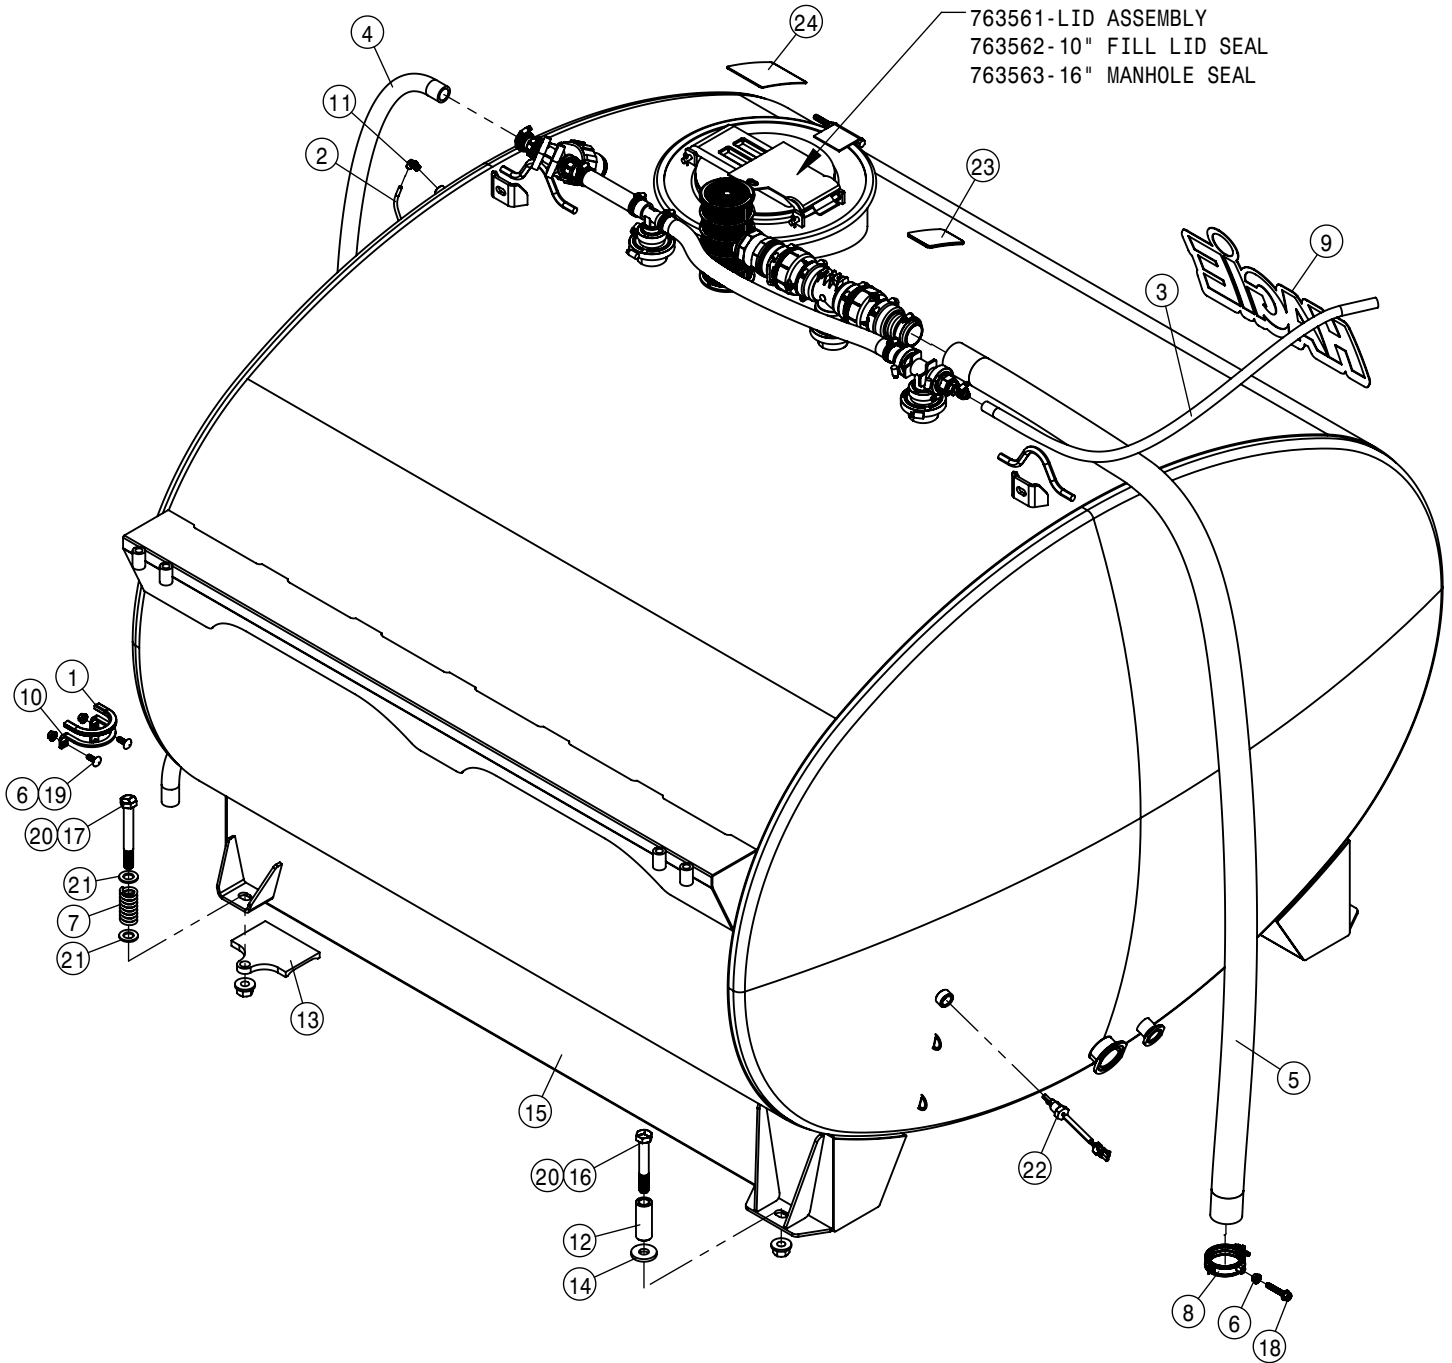

763561-LID ASSEMBLY
763562-10" FILL LID SEAL
763563-16" MANHOLE SEAL

1000 GALLON STAINLESS STEEL TANK ASSEMBLY			
DET	QTY	P/N	DESCRIPTION
1	1	193016-007	QUICKEDGE TRIM .060 TO .170
2	1	195906-083	1/40D AIR BRAKE TUBING J844-A
3	1	197008-040	HOSE 1/2 1-FBR BR BLK EPDM
4	1	197116-082	HOSE 1IN 1-FBR BR BLK EPDM
5	1	197133-091	HOSE 2" SUCTION, 2F-1W EPDM
6	3	470087	3/8-16UNC HEX FLG NUT SER MC GR5
7	2	482016	SPRING, 1.4 X 3.00 COMPRSN
8	1	520170	VIBRATION-DAMPING CLAMP HANGER
9	1	650588	DECAL,HAGIE, STS '19
10	1	691563	RINSE HOSE SUPP STS '16
11	1	711040	1/4MNPT-90-1/4 NYL TUBE LBO
12	2	763840	TANK MNT BUSHING

1000 GALLON STAINLESS STEEL TANK ASSEMBLY			
DET	QTY	P/N	DESCRIPTION
13	2	763841	TANK ISOLATOR
14	2	763925	WASHER .78ID-2.0 OD .25THK SS
15	1	763975	1000 GAL SS TANK '19 W/DECAL
16	2	900412	3/4UNC X 5 HHCS GR5 MC
17	2	900414	3/4UNC X 6 HHCS GR5 MC
18	1	900506	3/8UNC X 2 HHSFB GR5 MC FT
19	2	901129	3/8-16 UNC X 1 RHSQNB GR5 MC
20	4	910111	3/4-10UNC CTRLK FLG NUT MC GR5
21	4	920006	SAE FLAT WASHER 3/4 MC
22	1	an275842	SWITCH WATER LEVEL
23	1	N203265	DECAL CAUTION
24	1	N404968	LABEL, DANGER TANK LID OPENING