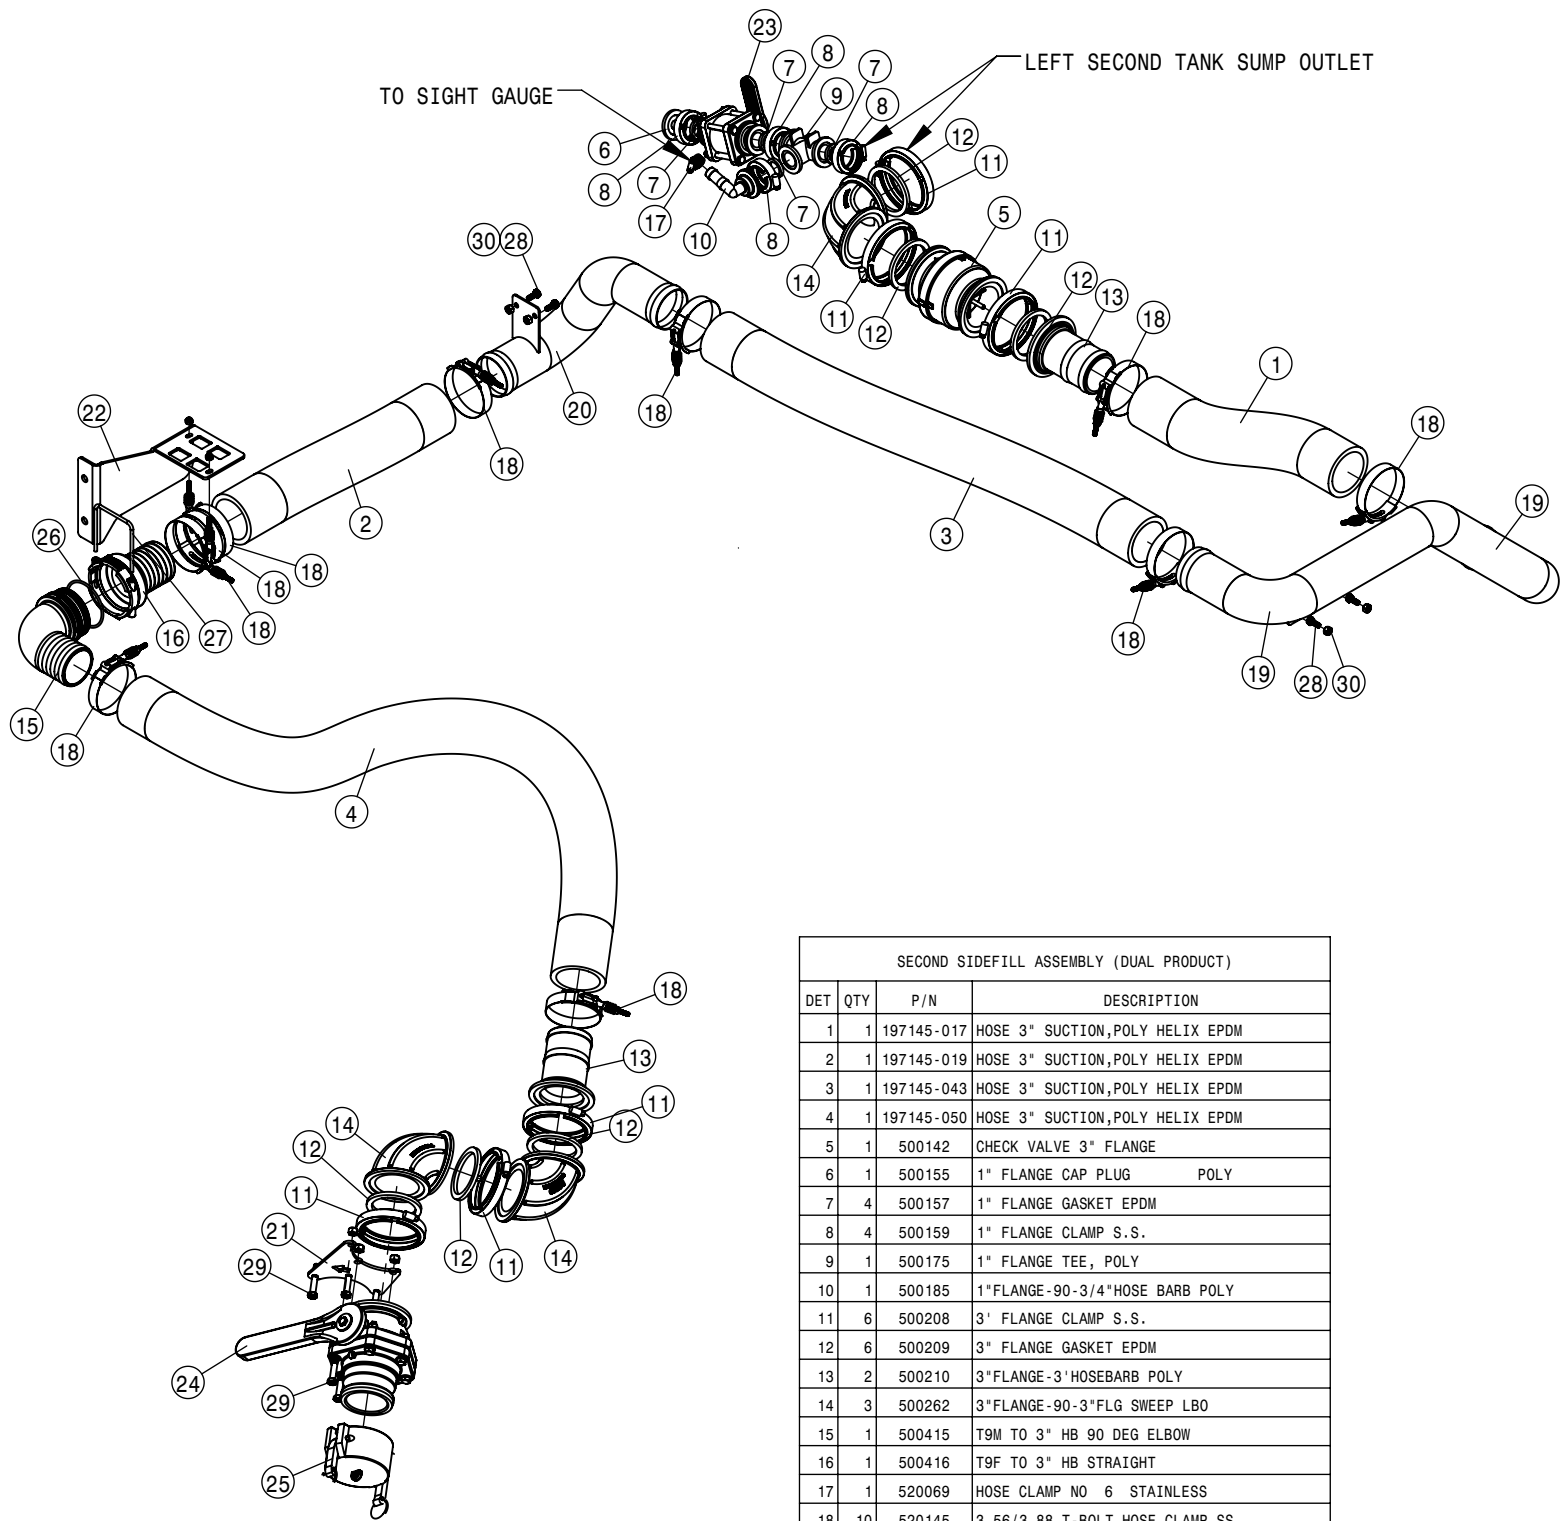

SECOND SIDEFILL ASSEMBLY (DUAL PRODUCT)			
DET	QTY	P/N	DESCRIPTION
1	1	197145-017	HOSE 3" SUCTION,POLY HELIX EPDM
2	1	197145-019	HOSE 3" SUCTION,POLY HELIX EPDM
3	1	197145-043	HOSE 3" SUCTION,POLY HELIX EPDM
4	1	197145-050	HOSE 3" SUCTION,POLY HELIX EPDM
5	1	500142	CHECK VALVE 3" FLANGE
6	1	500155	1" FLANGE CAP PLUG POLY
7	4	500157	1" FLANGE GASKET EPDM
8	4	500159	1" FLANGE CLAMP S.S.
9	1	500175	1" FLANGE TEE, POLY
10	1	500185	1"FLANGE-90-3/4"HOSE BARB POLY
11	6	500208	3' FLANGE CLAMP S.S.
12	6	500209	3" FLANGE GASKET EPDM
13	2	500210	3"FLANGE-3'HOSEBARB POLY
14	3	500262	3"FLANGE-90-3'FLG SWEEP LBO
15	1	500415	T9M TO 3" HB 90 DEG ELBOW
16	1	500416	T9F TO 3" HB STRAIGHT
17	1	520069	HOSE CLAMP NO 6 STAINLESS
18	10	520145	3.56/3.88 T-BOLT HOSE CLAMP SS
19	1	691456	SOLU TUBE, 3.00SS SFL DLPRD RR
20	1	691457	SOLU TUBE, 3.00SS SFL DLPRD FR
21	1	691458	BRKT MT SIDE FILL SECOND '17
22	1	691459	BRKT MT SIDE FILL SEC HOSE '17
23	1	696147	BALL VLV, 1" FLANGE
24	1	696192	3"FLG STUBBY VALVE,3"M-ADPTR
25	1	696231	CAP FOR 3" MALE COUPLER POLY
26	1	737773	O-RING EPDM -236
27	1	737774	FORK D5 DIST 88
28	4	900064	5/16UNC X 3/4" HEX BOLT
29	6	900170	3/8UNC X 2 1/4 HHCS GR5 MC
30	4	914002	5/16UNC HEX STOVER NUT