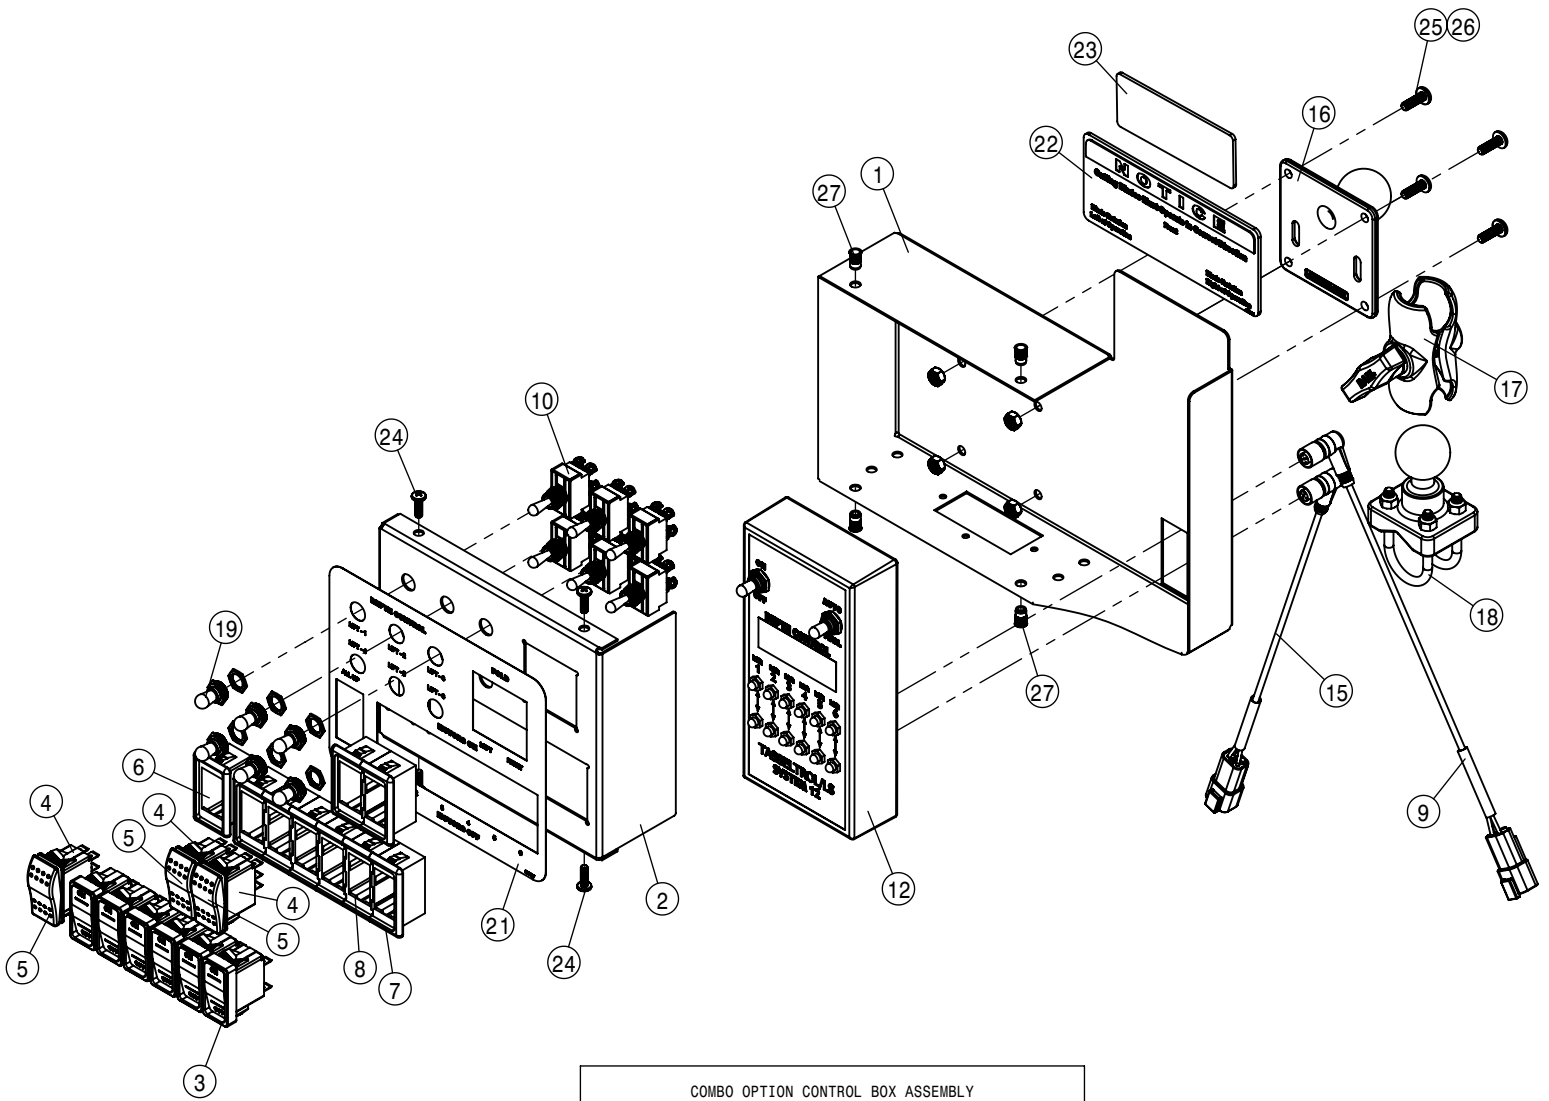

COMBO OPTION CONTROL BOX ASSEMBLY			
DET	QTY	P/N	DESCRIPTION
	1	003200	SWITCH BOX HOUSING WLD,STSC 05
	1	003201	SWITCH BOX COVER,STS COMBO 05
	6	292204	SWITCH,SOLU TANK/NTB FLOAT,STS
	3	292220	SWITCH,DPDT, MOM-OFF-MOM ON
	3	292221	SWITCH ACUATOR FOR 292220
	1	292260	MOUNTING TRIM, SINGLE VMS
	4	292261	MOUNTING TRIM, END VME
	4	292262	MOUNTING TRIM, MIDDLE VME
	1	292583	SENSOR HARNESS FOR AWS
	6	293172	TOGGLE SWITCH DPDT W/JUMPERS
NS	1	293862	SWITCH BOX HARNESS,STS COMB005
	1	294035	LS CTRL 6L DISPLAY BOX ASSY
NS	1	294036	STS COMBO CAB HARNESS, '14
NS	1	294048	STS CAB HARNESS 2
	1	294049	SENSOR HARNESS FOR SIE
	1	344386	1.5" RAM BALL MNT BASE 3.625"SQ
	1	344491	RAM SHRT SCKT ARM 1.5" BALL
	1	344492	RAM U BLT BASE 1.5 BALL
	6	470001	RUBBER BOOT AND NUT FOR 298012
NS	2	471100	DUAL LOCK, 1.00 x 1.00
	1	650127	DECAL,STS COMBO CAB BOX 05
	1	650303	CUTTER ROTATION DECAL
	1	650379	DECAL,ENGAGE DET HD HYD MTRS
	4	903710	10-32 X 5/8 PHIL PANHD MACH SCR
	4	903711	1/4-20 UNC X 3/4 PHMS PH BZ
	4	910000	1/4UNC HEX NUT
	4	910130	10-32 NUTSERT .020-.130 STL