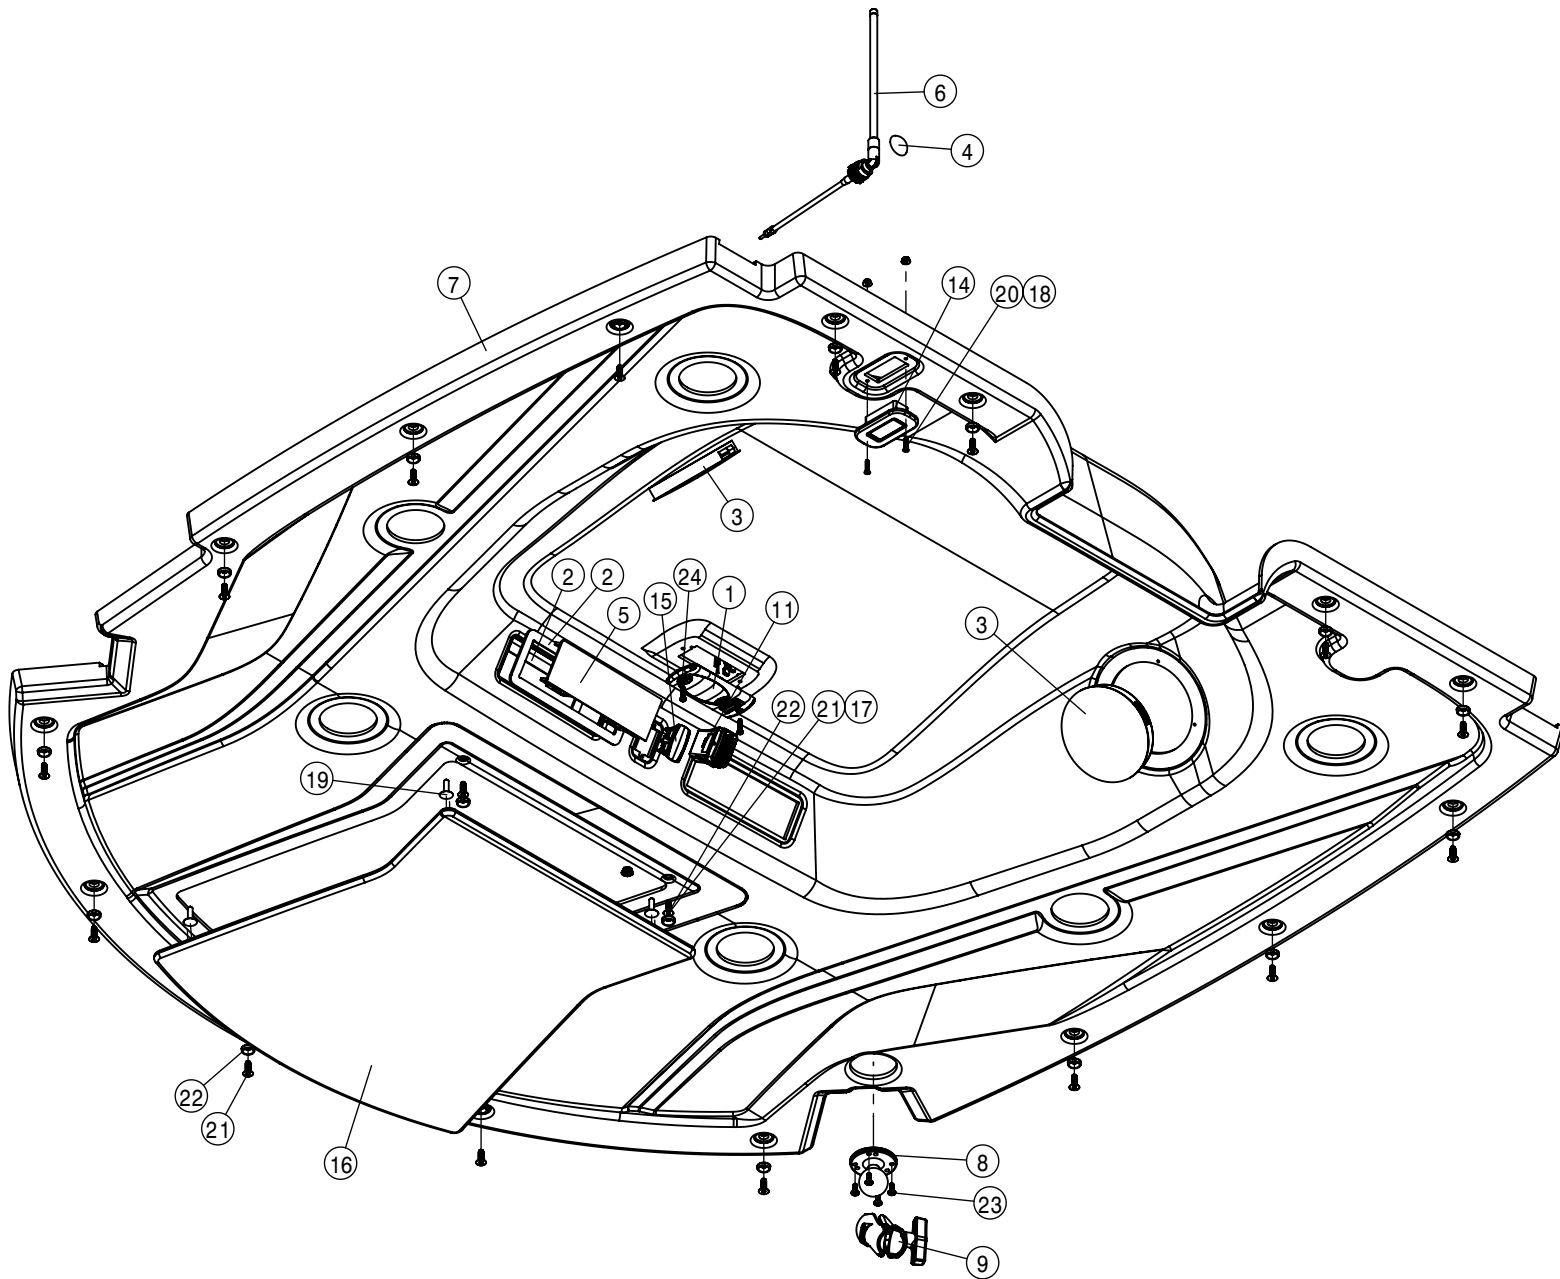

HEADLINER ASSEMBLY			
DET	QTY	P/N	DESCRIPTION
1	1	292620	DOMELIGHT
2	2	343331	RADIO BEZEL,CAB, BLK PLASIC 05
3	2	343893	SPEAKER COVER, DTS 10
4	1	343899	ANTENNA HOLE PLUG, DTS
5	1	343900	RADIO COVER STD CAB, DTS
6	1	344177	ANTENNA - RADIO
7	1	344349	HEADLINER
8	1	344384	1.5" RAM BALL MNT BASE 2.50"
9	1	344385	1.5" RAM BALL MNT 4.50"DBL SOC ARM
NS	1	344416	RADIO - PREMIUM
11	1	344417	BLUETOOTH MIC
NS	1	344418	HARNES - BLUETOOTH MIC

HEADLINER ASSEMBLY			
DET	QTY	P/N	DESCRIPTION
NS	2	344419	SPEAKER
14	1	344459	GARMENT HOOK
15	1	344461	HOLE PLUG - CONTURA V
16	1	344825	HEADLINER ACCESS PANEL
17	2	470121	1/4 UNC SERR FLG LOCK NUT
18	4	470463	8-32 SERR FLANGE NUT
19	4	470545	PUSH TREE FASTENER 1/4 X 1
20	2	472376	#8-32 X 3/4 FLT HD PHIL SCREW
21	17	472378	1/4-20 X 3/4 FLT HD SOCKET SCREW ZN BLK
22	17	472380	1/4 CNTR SNK WASH, NYLON
23	4	903706	10-32X1/2 PHIL PAN MACH SCR
24	2	903850	8-32 X 3/4 PHIL PAN MACH SCR BZ