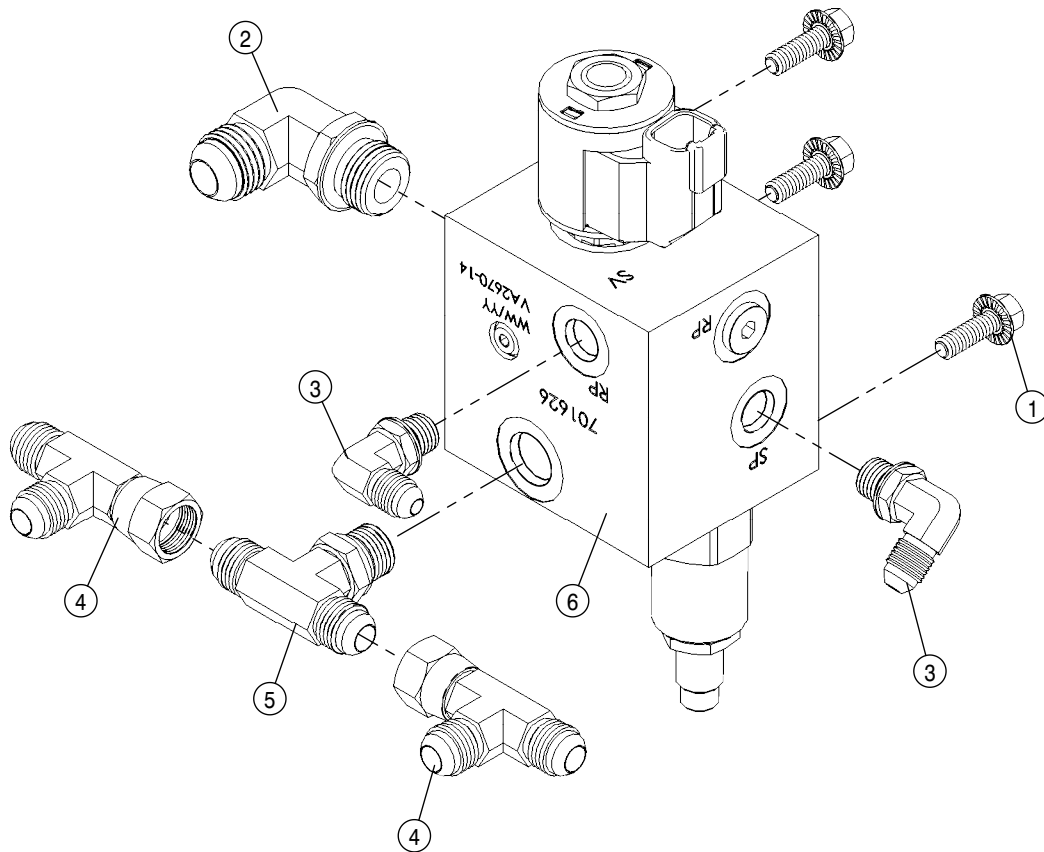

PARK BRAKE CONTROL VALVE ASSEMBLY				
DET	QTY	P/N	DESCRIPTION	
1	3	470118	1/4UNC X 3/4 HHSFB GR5 MC	
2	1	618241	3/4MJIC-90-3/4MOR LBO	
3	2	618473	7/16MJIC-90-7/16MOR LBO	
4	2	618486	9/16FJIC SW RUN TEE-9/16MJIC	
5	1	618629	9/16MOR BRANCH TEE-9/16MJIC	
6	1	701626	ASSY, PARK BRAKE CNTRL-REDUC/RELIEVE