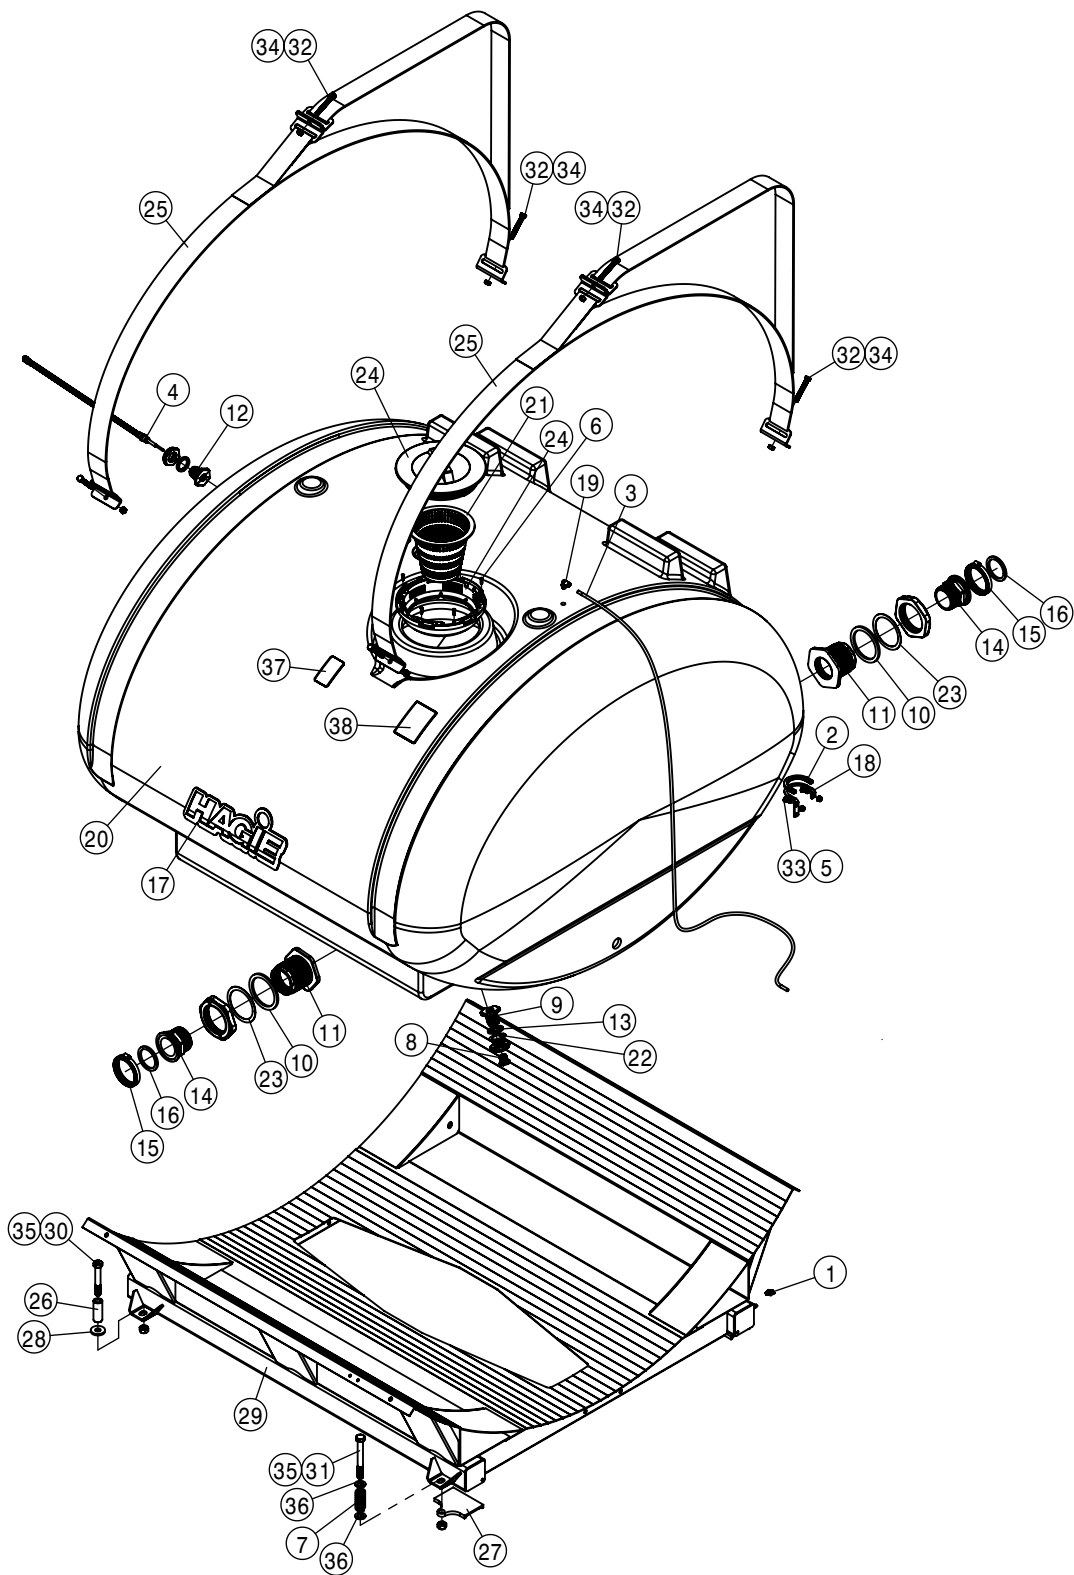

POLY SOLUTION TANK ASSEMBLY			
DET	QTY	P/N	DESCRIPTION
1	1	193012-003	QUICKEDGE TRIM .135 TO .250
2	1	193016-007	QUICKEDGE TRIM .060 TO .170
3	1	195915-093	3/8OD AIR BRAKE TUBING J844-B
4	1	292228	LIQ LEV SWITCH ASSY,1/2NP05 EX
5	2	470087	3/8UNC HEX SERR FLANGE NUT
6	8	473847	10-12 X 1 PHIL FLAT HD SCR SS
7	2	482016	SPRING, 1.4 X 3.00 COMPRSN
8	1	500043	3/4NPT PIPE PLUG, POLY
9	1	500110	3/4NPT BLKHD TANK FITTING POLY
10	2	500115	3"NPT BLKHD FITTING GASKET
11	2	500127	3" TANK FITTING W/ .50 FLG POLY
12	1	500131	1/2"NPT TANK FLANGE POLY
13	1	500158	1 1/2" GASKET FOR 2" FLANGE

POLY SOLUTION TANK ASSEMBLY			
DET	QTY	P/N	DESCRIPTION
14	2	500164	3" FLANGE- 3.00 MNPT ADPTR POLY
15	2	500208	3' FLANGE CLAMP S.S.
16	2	500209	3" FLANGE GASKET EPDM
17	1	651023	DECAL,HAGIE, STS '19
18	1	691563	RINSE HOSE SUPP STS '16
19	1	711124	1/4MNPT-90-3/8 NYL TUBE LBO
20	1	763008	1000 GAL POLY TANK '19 W/DECAL
21	1	763431	8" STRAINER BASKET, SOLU TANK
22	1	763612	1.625 x 2.375 x 16GA WASHER
23	2	763614	4.500 X 5.500 X 16 GA WASHER
24	1	763624	10" TANK LID W/RING ASSY, POLY
25	2	763630	POLY TANK STRAP ASSY STS10
26	2	763840	TANK MNT BUSHING

POLY SOLUTION TANK ASSEMBLY			
DET	QTY	P/N	DESCRIPTION
27	2	763841	TANK ISOLATOR
28	2	763925	WASHER .78ID-2.0 OD .25THK SS
29	1	763941	POLY TANK CRADLE WLD STS '17
30	2	900412	3/4UNC X 5 HHCS GR5 MC
31	2	900416	3/4UNC X 6 1/2 HEX BOLT
32	6	900538	1/2UNC X 3 1/2 HEX BOLT FULL
33	2	901129	3/8-16 X 1 CARRIAGE BOLT
34	6	914008	1/2 UNC HEX STOVER NUT
35	4	914012	3/4UNC HEX STOVER NUT
36	4	920006	3/4 SAE FLAT WASHER
37	1	N203265	DECAL CAUTION
38	1	N404968	LABEL, DANGER TANK LID OPENING