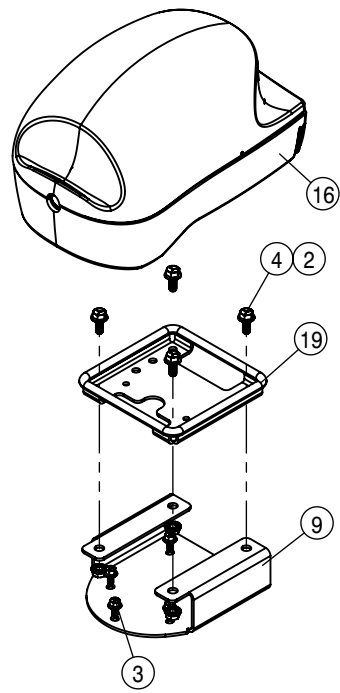

DEERE PRECISION COMPONENTS			
DET	QTY	P/N	DESCRIPTION
1	1	344385	1.5" RAM BALL MNT 4.50"DBL SOC ARM
2	4	470113	5/16-18UNC HEX FLG NUT SER MC GR5
3	5	470122	1/4UNC X 1/2 HHSFB GR5 MC
4	4	470233	5/16UNC X 3/4 HHSFB GR5 MC
5	1	470460	3/8UNC X 1 HHSFB GR5 MC
6	2	470510	10-24 SERR. FLANGE NUT
7	2	472199	10-24 X 1/2 PHIL PANHD MACH SCR
8	2	473832	1/4-20UNC HEX FLG NUT SER SS
9	1	693107	STARFIRE HOOP MT BRKT
10	1	693870	THIRD PARTY PLATE
NS	1	693999	MAGNET KIT
NS	1	694037	CABLE RCM/JDRC 2000 2018
NS	1	694038	HARNESS SSU ADAPTER 2018+

DEERE PRECISION COMPONENTS			
DET	QTY	P/N	DESCRIPTION
14	2	900464	1/4UNC X 2 HHSFB SS
15	2	910034	M6-1.0 X 12MM HHFB
16	1	BPF11018	POSITION RCVR STARFIRE 6000
NS	1	BPF11559	MANUAL KIT, JDRC 2000-ENGLISH
18	1	PF11019	MNT, DISPLAY BRCKT, RAM MNT
19	1	PF81190	BRACKET KIT ASSY, ROOF RACK
20	1	PFA10679	JDRC2000 W/SOFTWARE
21	1	PFA11060	GREENSTAR 3 2630 DISPLAY W/SW
NS	1	PFA11102	STARFIRE RCVR HARNESS STS/DTS
23	1	PFA11270	STEERING CONTROLLER ATSSU
NS	1	PF12435	WIRE HRNSS GS3 CRNRPST W/3 VID
25	4	R231112	CONTROLLER ISOLATOR