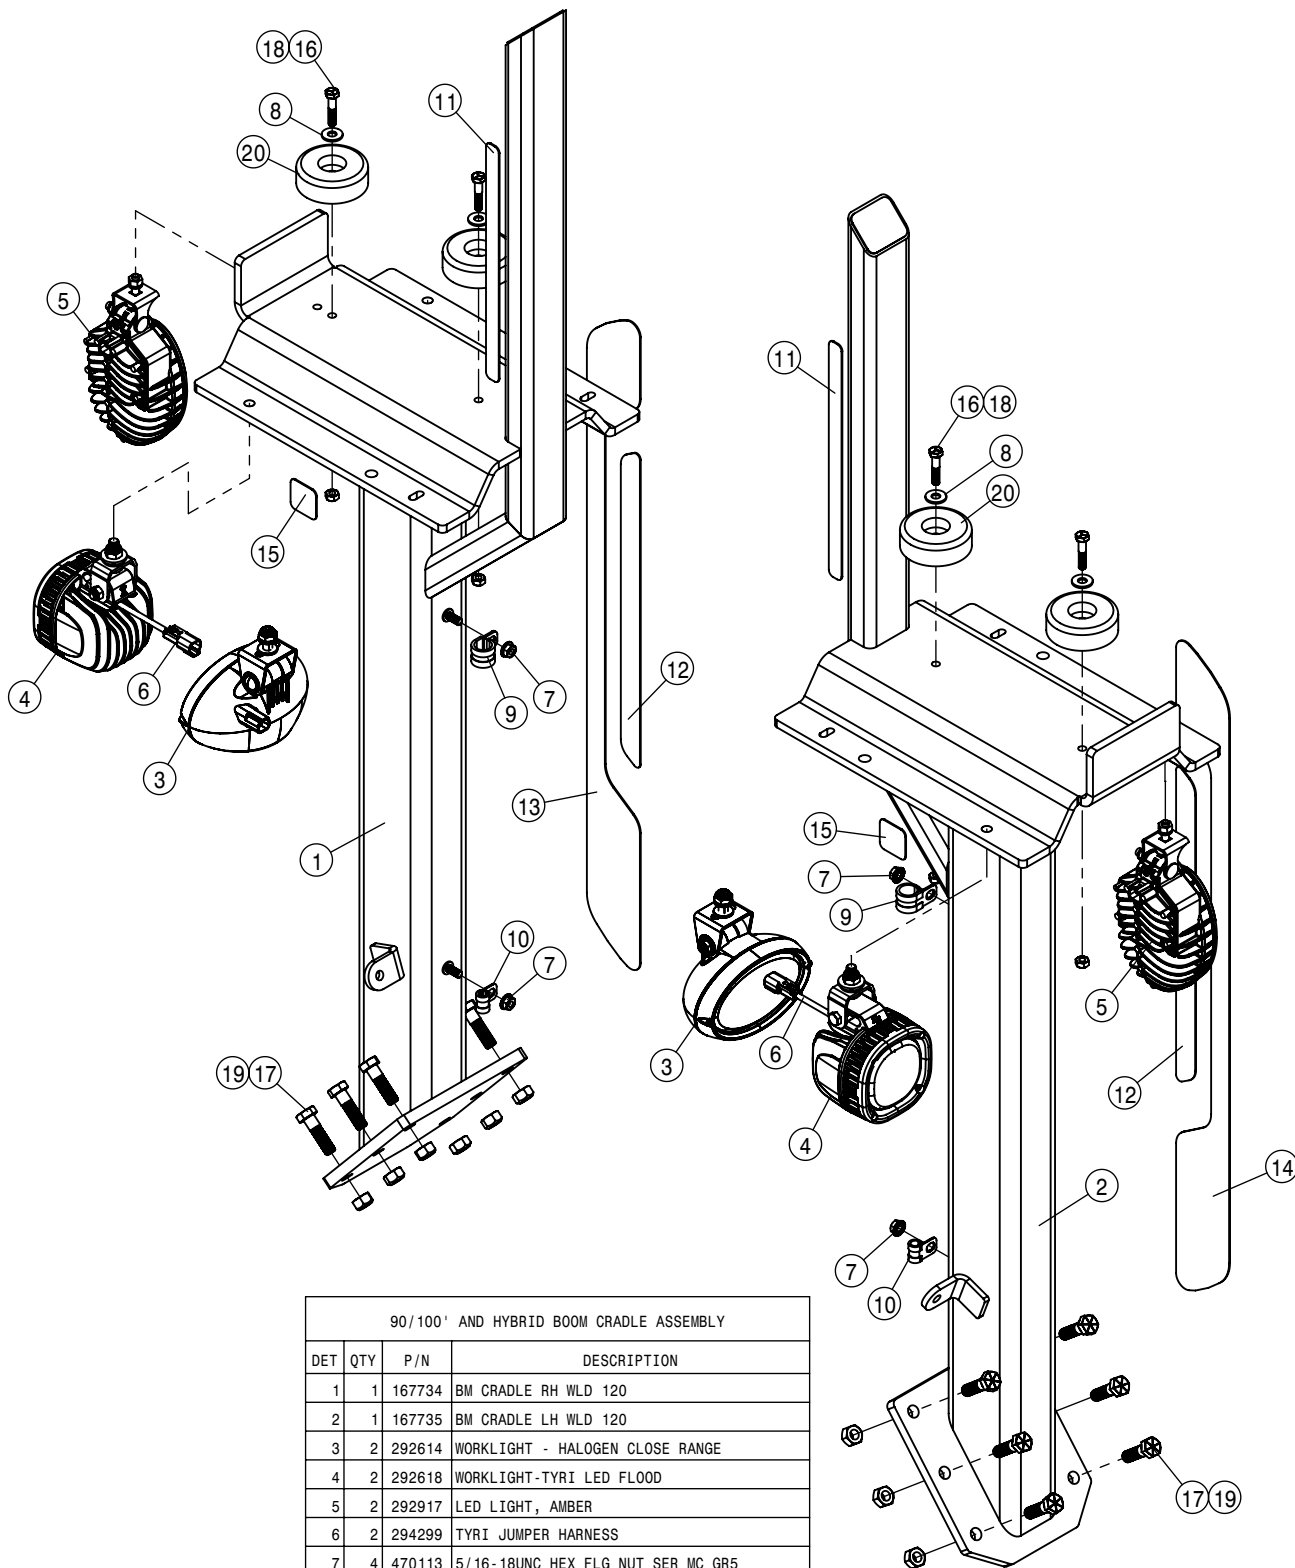

90/100' AND HYBRID BOOM CRADLE ASSEMBLY			
DET	QTY	P/N	DESCRIPTION
1	1	167734	BM CRADLE RH WLD 120
2	1	167735	BM CRADLE LH WLD 120
3	2	292614	WORKLIGHT - HALOGEN CLOSE RANGE
4	2	292618	WORKLIGHT-TYRI LED FLOOD
5	2	292917	LED LIGHT, AMBER
6	2	294299	TYRI JUMPER HARNESS
7	4	470113	5/16-18UNC HEX FLG NUT SER MC GR5
8	4	483040	USS FLAT WASHER 5/16 MC
9	2	520115	CUSH CLAMP,#12 0.75"D-3/4W LOOP
10	2	520167	CUSH CLAMP,#6 3/8D X 3/4W
11	2	650508	BM CRDL REFLECTOR, DTS
12	2	650549	REFLECTOR ORANGE STS REAR
13	1	650550	STS REFLECTOR RH REAR
14	1	650551	STS REFLECTOR LH REAR
15	2	650555	BOOM CRADLE DECAL, STS' 17
16	4	900067	5/16UNC X 1 1/2 HHCS GR5 MC
17	12	900805	1/2UNC X 1 3/4 HHCS GR8 MC
18	4	914002	5/16-18UNC STOVER NUT MC GR5
19	12	914808	1/2-13UNC STOVER NUT MC GR8
20	4	N401204	BUMPER 3.00 DIA X 1.00