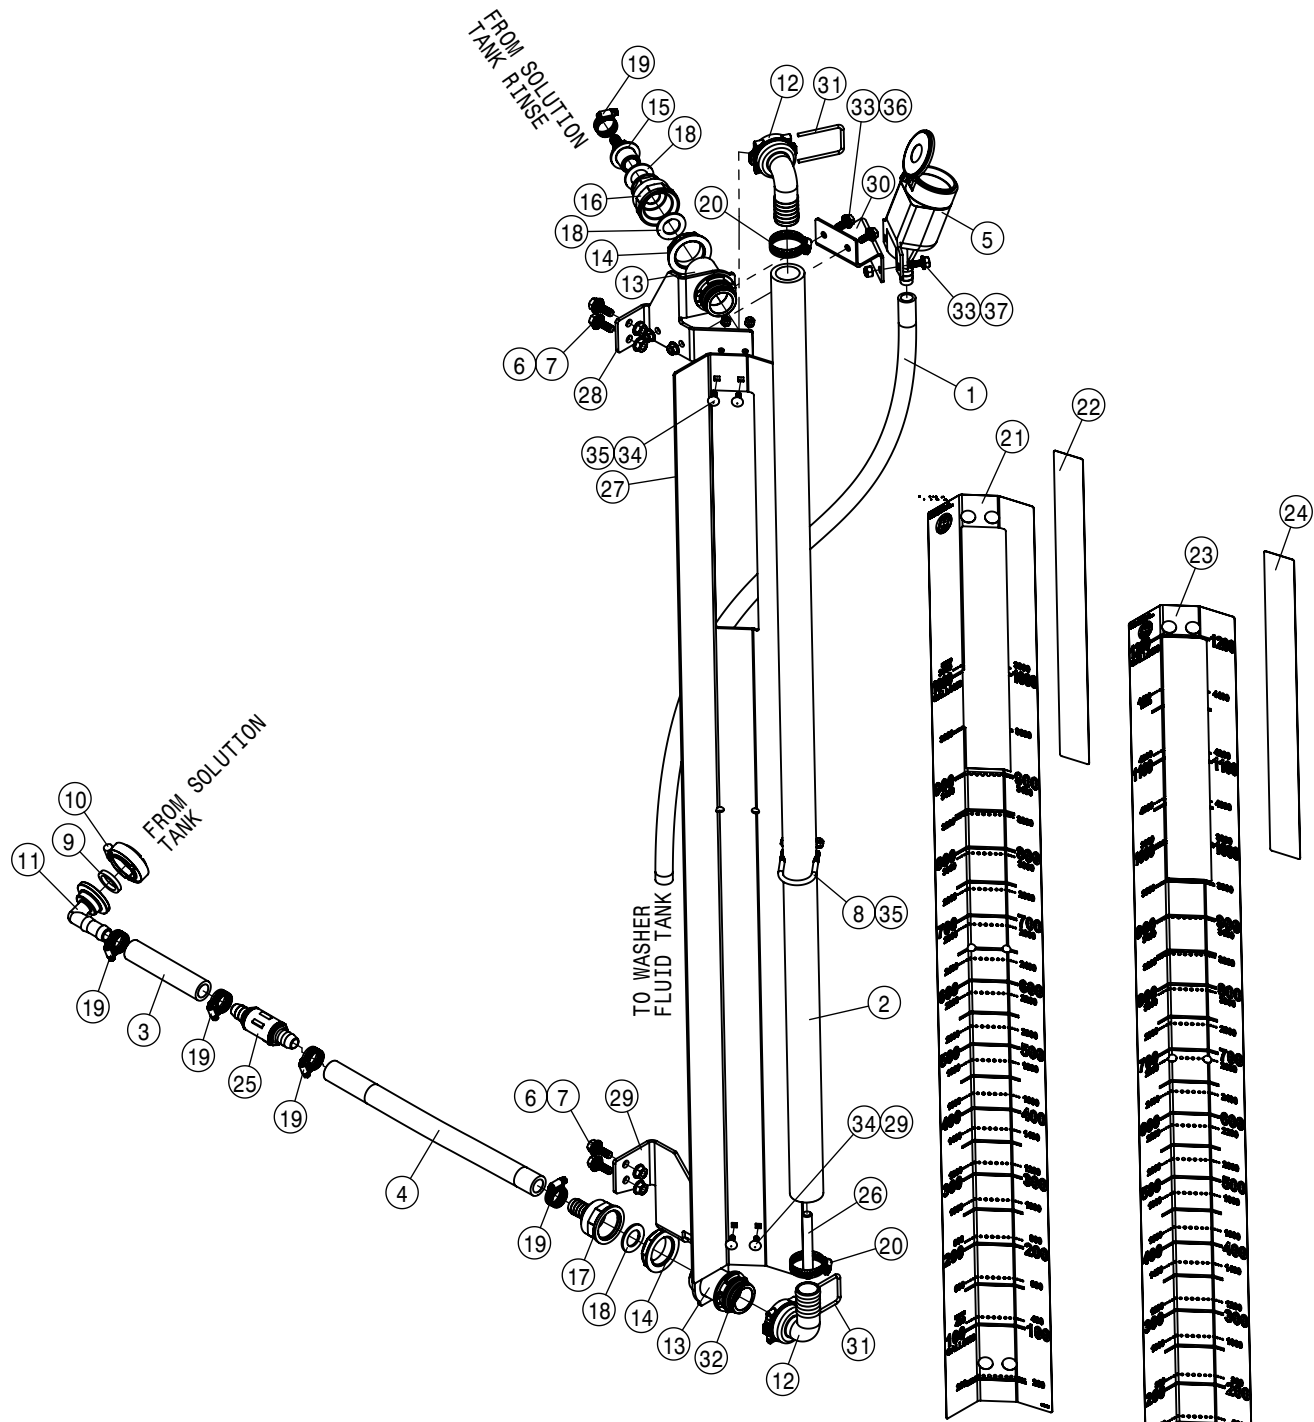

STAINLESS STEEL TANK SIGHT GAUGE ASSEMBLY			
DET	QTY	P/N	DESCRIPTION
1	1	195909-042	HOSE 5/8 HEATER 1-FBR BR 20R3
2	1	195964-058	HOSE 1 1/4" ID-1/4W CLEAR VINYL
3	1	197112-005	HOSE 3/4 1-FBR BR BLK EPDM
4	1	197112-016	HOSE 3/4 1-FBR BR BLK EPDM
5	1	343972	REMOTE FILL
6	4	470087	3/8-16UNC HEX FLG NUT SER MC GR5
7	4	470460	3/8UNC X 1 HHSFB GR5 MC
8	1	473969	1/4UNC-1 1/2 X 2 3/4 RD U-BOLT
9	1	500157	1" FLANGE GASKET EPDM
10	1	500159	1" FLANGE CLAMP S.S.
11	1	500185	1"FLANGE-90-3/4"HOSE BARB POLY
12	2	500370	T5 TO 32MM HB 90 FEMALE
13	2	500396	T5 MALE BULKHEAD
14	2	500397	BULKHEAD NUT
15	1	502003	STRAIGHT-POLY .75" MPT X 13MM
16	1	502004	REDUCER 1.25 FPT X .75"FPT
17	1	502005	STRGHT-POLY,1.25" FPT X 19MM
18	3	502006	GASKET 39.5 X 27.5 EPDM
19	5	520080	HOSE CLAMP NO 10 STAINLESS

STAINLESS STEEL TANK SIGHT GAUGE ASSEMBLY			
DET	QTY	P/N	DESCRIPTION
20	2	520087	HOSE CLAMP NO 20 STAINLESS
21	1	650529	DECAL, 1000 GAL SS, MAJOR '17
22	1	650530	DECAL, 1000 GAL SS, MINOR '17
23	1	650531	DECAL, 1200 GAL SS, MAJOR '17
24	1	650532	DECAL, 1200 GAL SS, MINOR '17
25	1	696193	3/4" HOSE BARB MICRO VALVE
26	1	701448	FLOAT-SIGHT GAUGE 2013
27	1	701566	SS SIGHT GAUGE DECAL PLT
28	1	701567	SS SIGHT GA SUPP BRKT-UPR
29	1	701568	SS SIGHT GA SUPP BRKT-LWR
30	1	701797	WINDOW WASH FILL MT, SS
31	2	737738	FORK,D.3 DIST.42 (737731)
32	2	737763	O-RING, -221 EPDM
33	4	900486	5/16UNC X 3/4 HHSFB SS
34	4	901127	1/4-20 UNC X 3/4 RHSQNB SS
35	6	910118	1/4-20UNC NYLOCK NUT SS
36	2	910119	5/16-18UNC HEX FLG NUT SER SS
37	2	910132	5/16-18UNC NYLOCK NUT SS