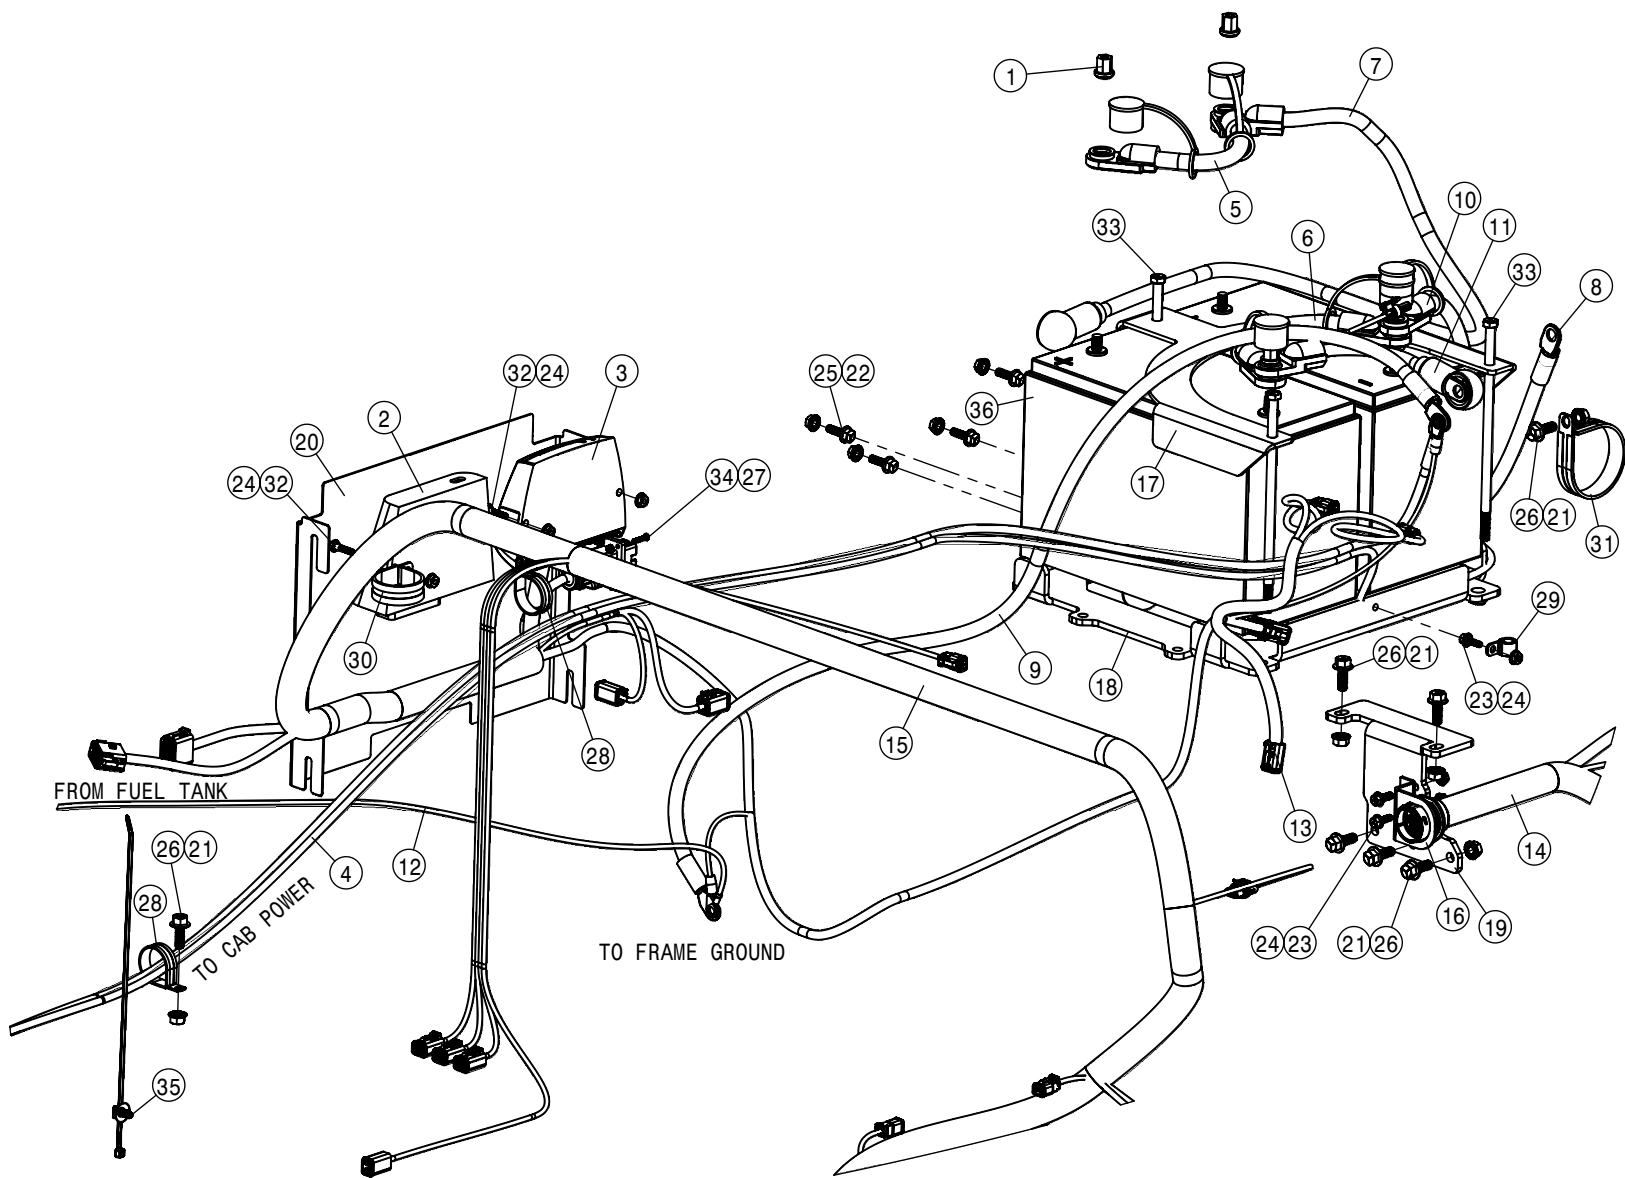

BATTERY AND CABLE ASSEMBLY			
DET	QTY	P/N	DESCRIPTION
1	4	291205	BATTERY NUT, 3/8-16 SS CLSD CAP
2	1	292015	IQAN-MC2 MODULE
3	1	292086	IQAN-XA2 MODULE->611
4	1	292443	CAB PWR, GND CABLE ASSY S/F
5	1	292723	BATT CABLE, RED 13*2/0 3/8-3/8
6	1	292724	BLACK CABLE BATT/BATT STS'14
7	1	292725	BATT CABLE, RED 42*2/0 3/8-3/8
8	1	292726	BATT CABLE, RED 39*2/0 1/2-3/8
9	1	292729	BATT CABLE, BLK 75*2GA 3/8-1/2
10	1	292730	BATT CABLE, BLK 38*2/0 1/2-3/8
11	1	292732	BATT CABLE, BLK 10* 2/0 3/8-1/2
12	1	292736	GROUND-FILL NECK TO MAINFRAME
13	1	294054	HYDRO JUMPER HARNESS
14	1	294380	6.8L T4 ENGINE HARNESS
15	1	294417	HARNESS, REAR MODULE STS '19
16	1	317057	DEUTSCH RECP HOLDER BRACKET
17	1	317866	BATT TIE DOWN BRKT
18	1	317871	BATT BOX WLD

BATTERY AND CABLE ASSEMBLY			
DET	QTY	P/N	DESCRIPTION
19	1	317986	BATT BOX MT
20	1	362649	MODULE BOX REMOVABLE COVER
21	7	470087	3/8-16UNC HEX FLG NUT SER MC GR5
22	4	470113	5/16-18UNC HEX FLG NUT SER MC GR5
23	3	470118	1/4UNC X 3/4 HHSFB GR5 MC
24	7	470121	1/4-20UNC HEX FLG NUT SER MC GR5
25	4	470234	5/16UNC X 1 HHSFB GR5 MC
26	7	470460	3/8UNC X 1 HHSFB GR5 MC
27	4	470467	6-32 KEP NUT
28	2	520100	CUSH HOSE CLAMP, #24, 1 1/2D X 1/2W
29	1	520118	CUSH CLAMP, #8 1/2D X 1/2W
30	1	520161	CUSH CLAMP, #32 2"D-3/4W LOOP
31	1	520166	CUSH CLAMP, 3"D-3/4W LOOP
32	4	900003	1/4UNC X 1 HHCS GR5 MC
33	3	900150	3/8UNC X 9 1/2 HHCS GR5 MC
34	4	903814	6-32 X 3/4 PHIL PANHD MACH SCR BZ
35	1	H226530	HELLERMAN-TYTON 156-0057
36	2	TY24546A	BATTERY 12 V