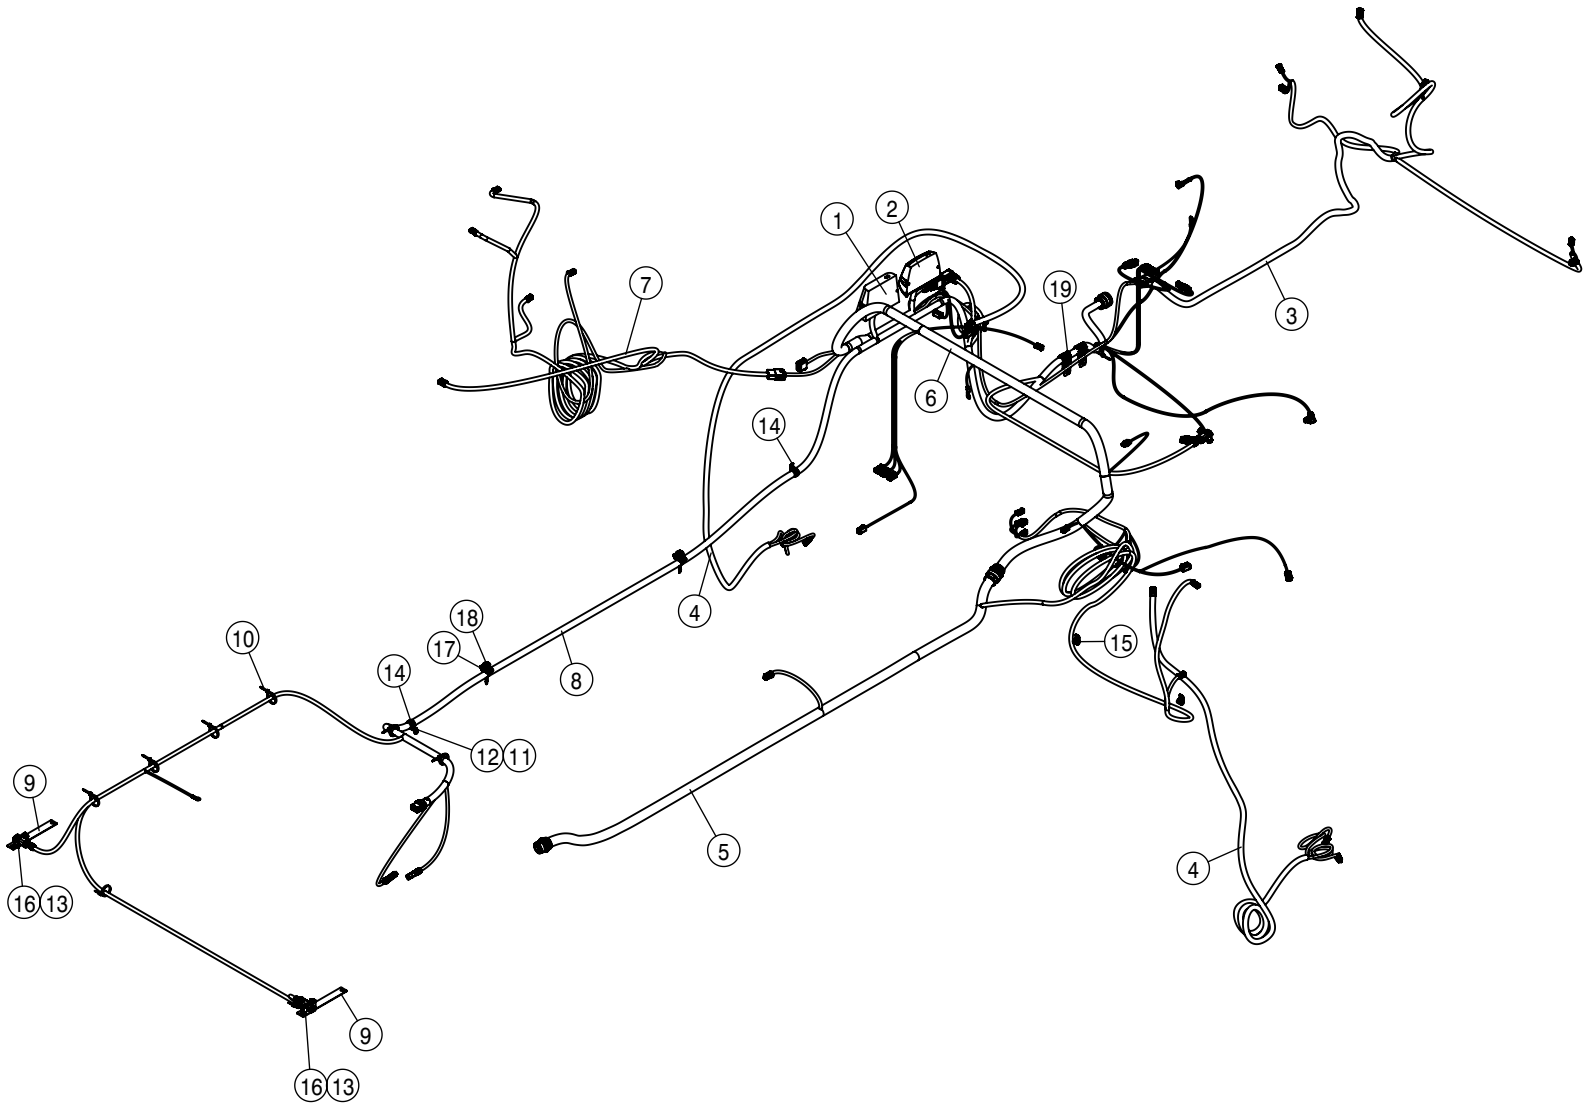

CHASSIS ELECTRICAL HARNESS			
DET	QTY	P/N	DESCRIPTION
1	1	292015	IQAN-MC2 MODULE
2	1	292086	IQAN-XA2 MODULE->611
3	1	294227	REAR LIGHT HARNESS STS' 14
4	2	294229	WHEEL MOTOR HARNESS STS' 14
5	1	294415	HARNESS, FRONT/BACK SF
6	1	294417	HARNESS, REAR MODULE STS '19
7	1	294419	HRNS, RH S/F '19 STS
8	1	294421	HARNESS, STS12 DRIVE CTRL '19
9	2	363442	FRT CLAMP KEEPER W/ BULKHEAD
10	9	470154	CABLE TIE, 11.00" BLK NYLON
11	1	470175	#10-32UNF HEX FLG NUT SER MC GR5
12	1	470215	10-32UNF X 1/2 HHSFB GR5 MC
13	16	470467	#6-32UNC KEP NUT MC GR5
14	2	520101	CUSH HOSE CLAMP,#16, 1"D X 1/2W
15	2	520167	CUSH CLAMP,#6 3/8D X 3/4W
16	16	903814	6-32 X 3/4 PHIL PANHD MACH SCR BZ
17	2	A87779	HELLERMAN-TYTON MSBT120
18	2	HXE18716	HELLERMAN-TYTON 136-00009
19	2	T389883	RATCHET P CLAMP .52 - .77