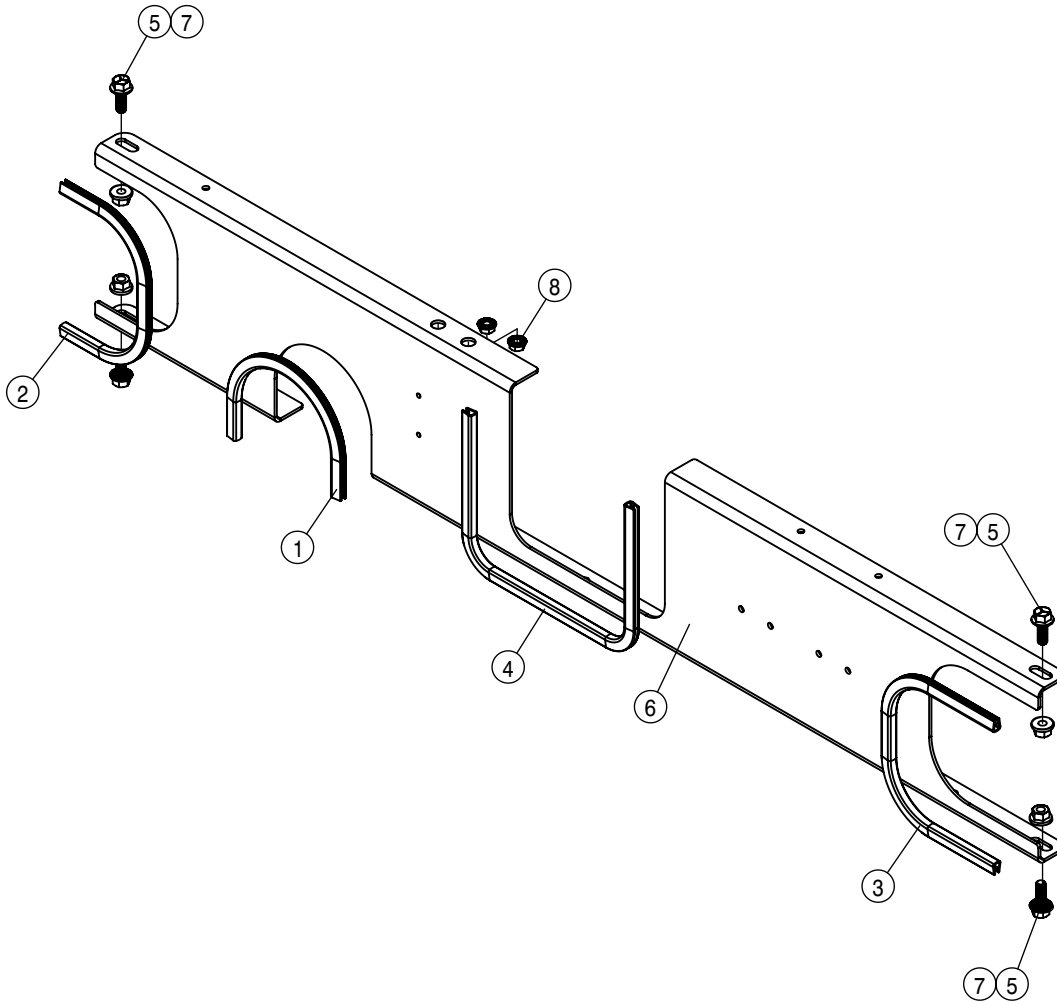

REAR BULKHEAD ASSEMBLY			
DET	QTY	P/N	DESCRIPTION
1	1	193016-011	QUICKEDGE TRIM .060 TO .170
2	1	193016-012	QUICKEDGE TRIM .060 TO .170
3	1	193016-015	QUICKEDGE TRIM .060 TO .170
4	1	193016-020	QUICKEDGE TRIM .060 TO .170
5	4	470460	3/8UNC X 1 HHSFB GR5 MC
6	1	660297	REAR BULKHEAD 2015
7	4	910106	3/8-16UNC CTRLK FLG NUT MC GR5
8	2	910119	5/16-18UNC HEX FLG NUT SER SS