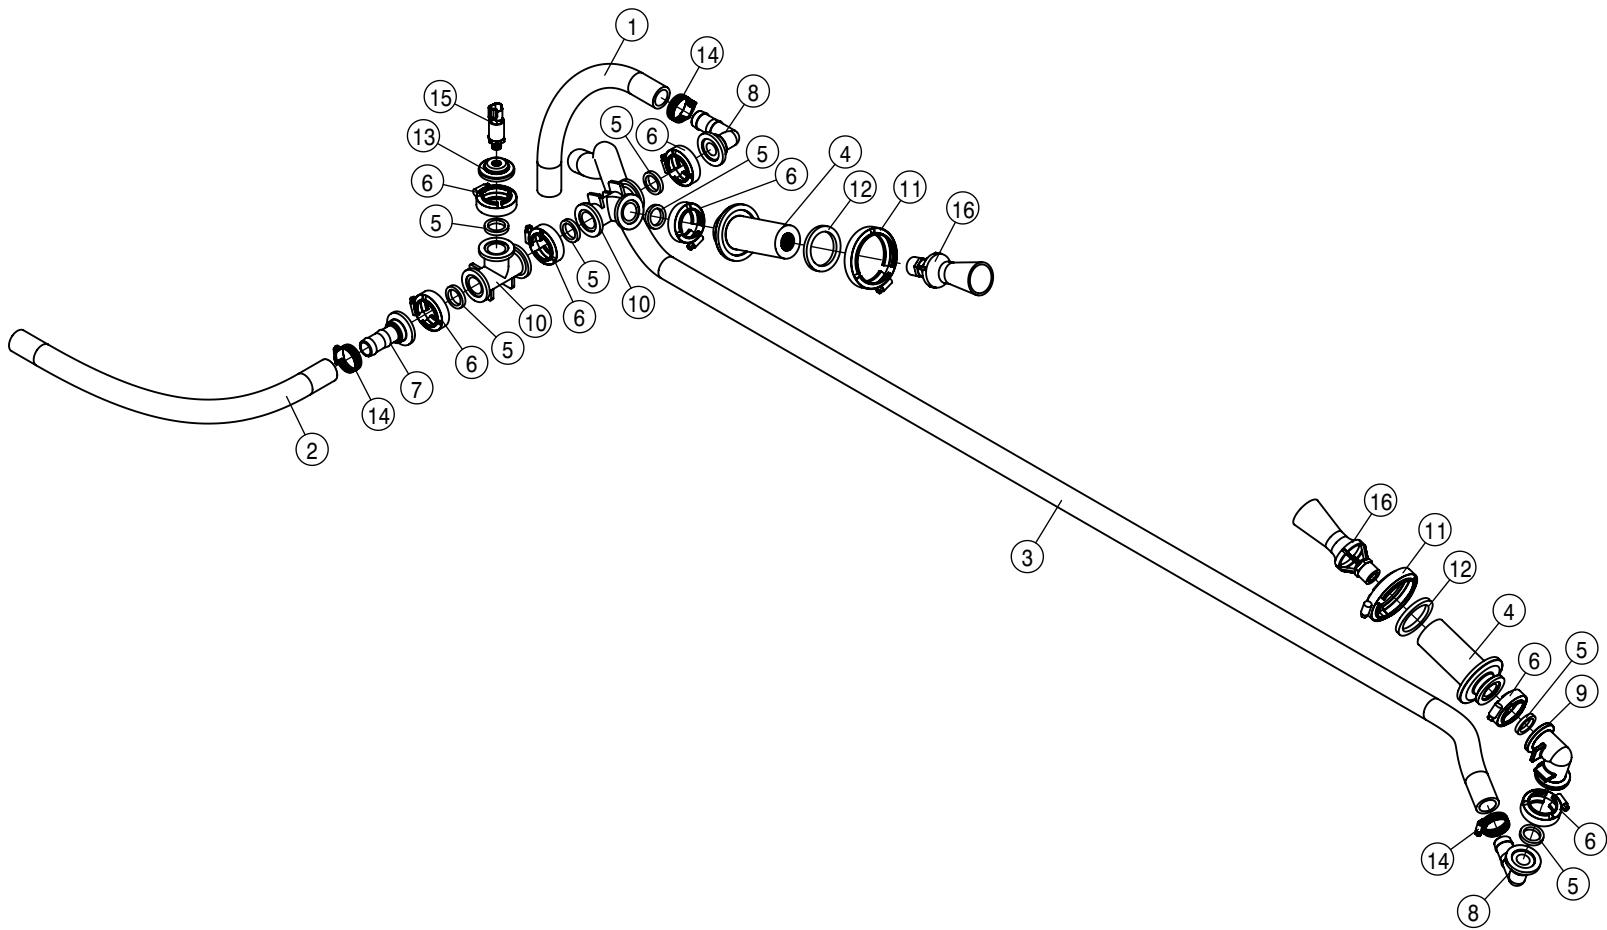

SOLUTION TANK AGITATION ASSEMBLY (DUAL PRODUCT)			
DET	QTY	P/N	DESCRIPTION
1	1	197116-013	HOSE 1IN 1-FBR BR BLK EPDM
2	1	197116-022	HOSE 1IN 1-FBR BR BLK EPDM
3	1	197116-090	HOSE 1IN 1-FBR BR BLK EPDM
4	2	362127	TANK MOUNT ADAPTER 1" FLANGE
5	7	500157	1" FLANGE GASKET EPDM
6	7	500159	1" FLANGE CLAMP S.S.
7	1	500171	1" FLANGE-1" HOSE BARB POLY
8	2	500173	1" FLANGE-90-1" HOSE BARB POLY
9	1	500174	1" FLANGE-90-1" FLANGE LBOPOLY
10	2	500175	1" FLANGE TEE, POLY
11	2	500194	2" FP FLANGE CLAMP S.S.
12	2	500195	2" FP FLANGE GASKET EPDM
13	1	500226	1" FLANGE PLUG W/1/4" FNPT POLY
14	3	520090	HOSECLAMP NO 16 STAINLESS
15	1	691281	PRESSURE TRANSDUCER, 300PSI
16	2	737956	JET AGITATION NOZZLE HYPRO, GROUND