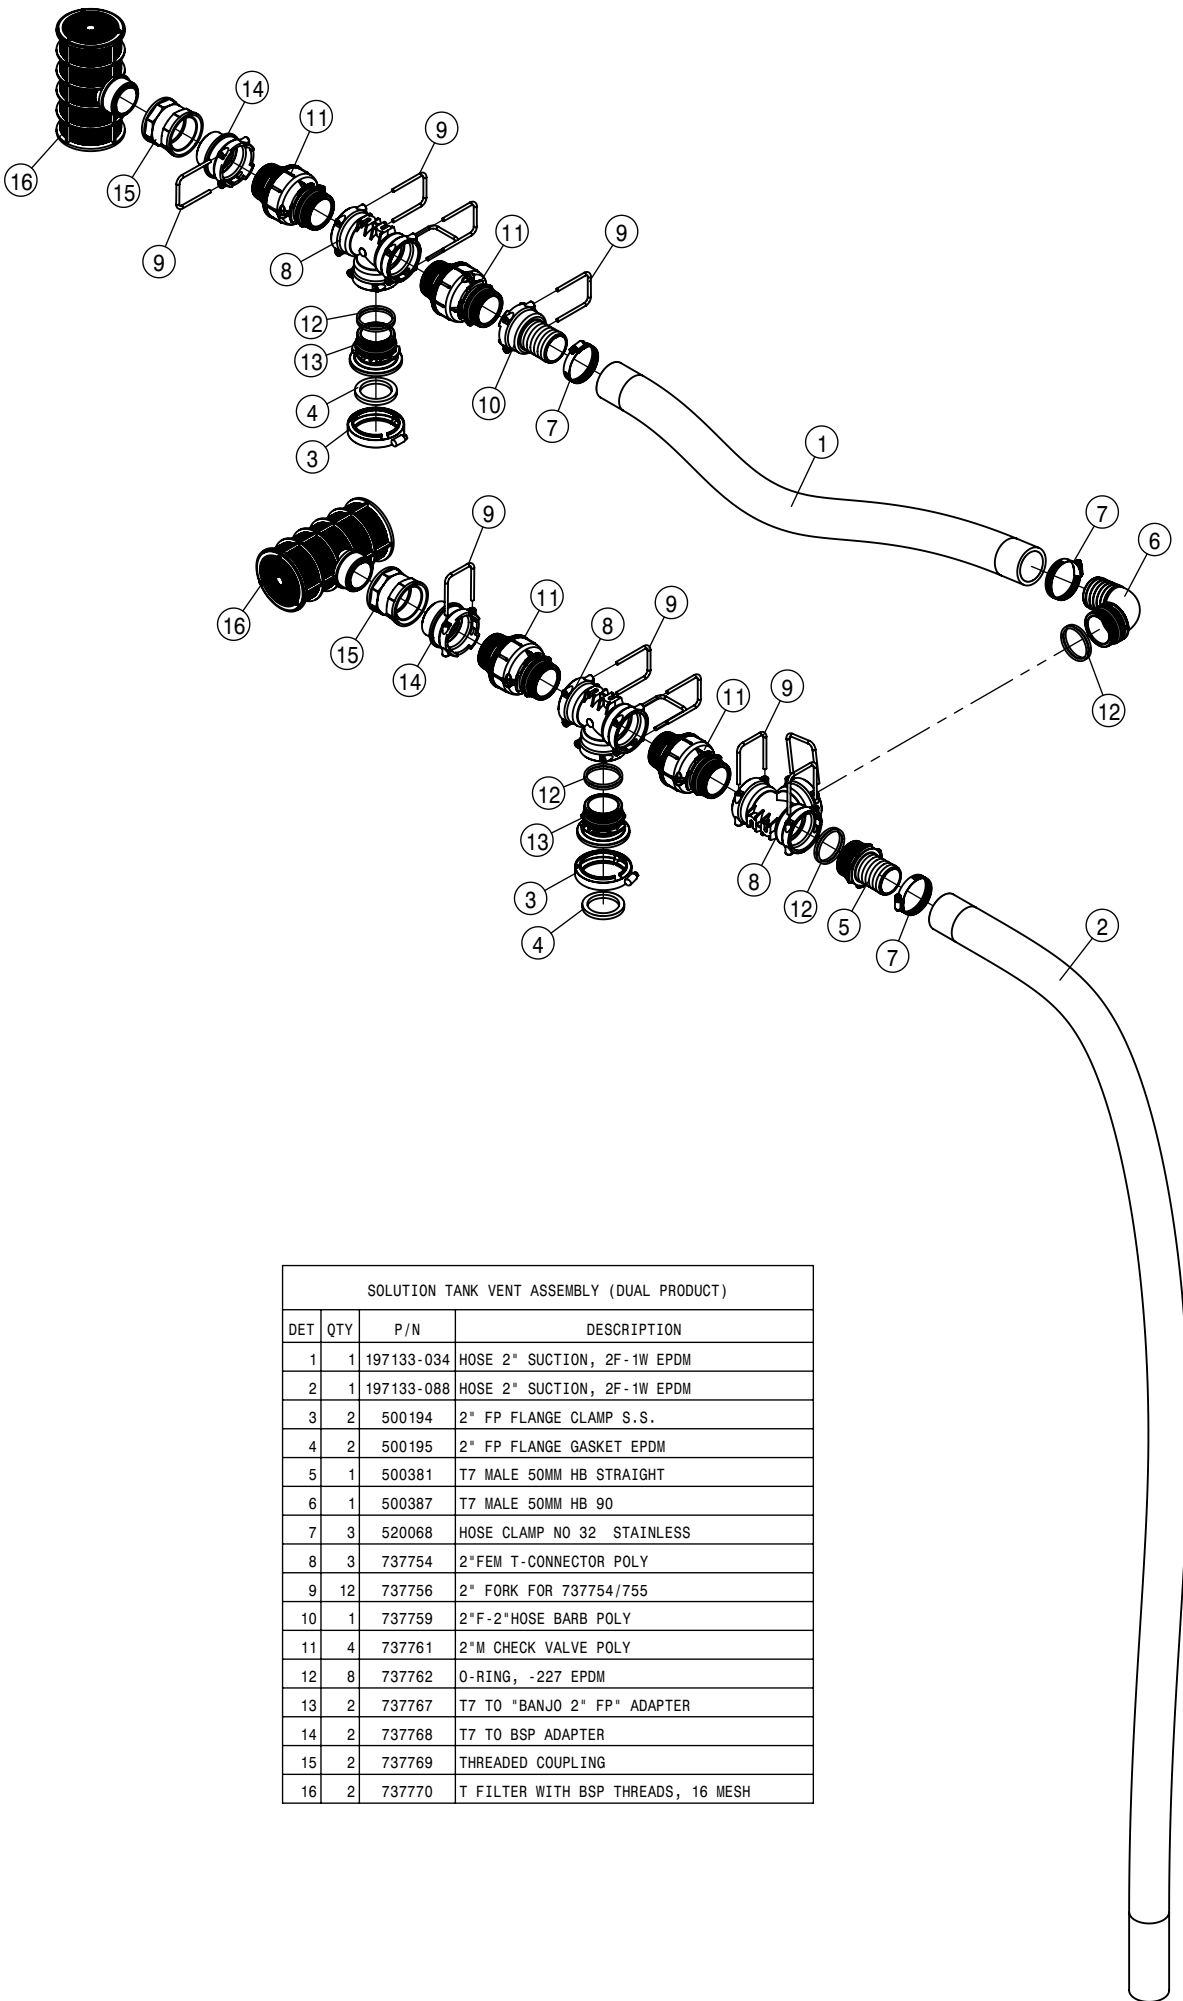

SOLUTION TANK VENT ASSEMBLY (DUAL PRODUCT)			
DET	QTY	P/N	DESCRIPTION
1	1	197133-034	HOSE 2" SUCTION, 2F-1W EPDM
2	1	197133-088	HOSE 2" SUCTION, 2F-1W EPDM
3	2	500194	2" FP FLANGE CLAMP S.S.
4	2	500195	2" FP FLANGE GASKET EPDM
5	1	500381	T7 MALE 50MM HB STRAIGHT
6	1	500387	T7 MALE 50MM HB 90
7	3	520068	HOSE CLAMP NO 32 STAINLESS
8	3	737754	2"FEM T-CONNECTOR POLY
9	12	737756	2" FORK FOR 737754/755
10	1	737759	2"F-2"HOSE BARB POLY
11	4	737761	2"M CHECK VALVE POLY
12	8	737762	O-RING, -227 EPDM
13	2	737767	T7 TO "BANJO 2" FP" ADAPTER
14	2	737768	T7 TO BSP ADAPTER
15	2	737769	THREADED COUPLING
16	2	737770	T FILTER WITH BSP THREADS, 16 MESH