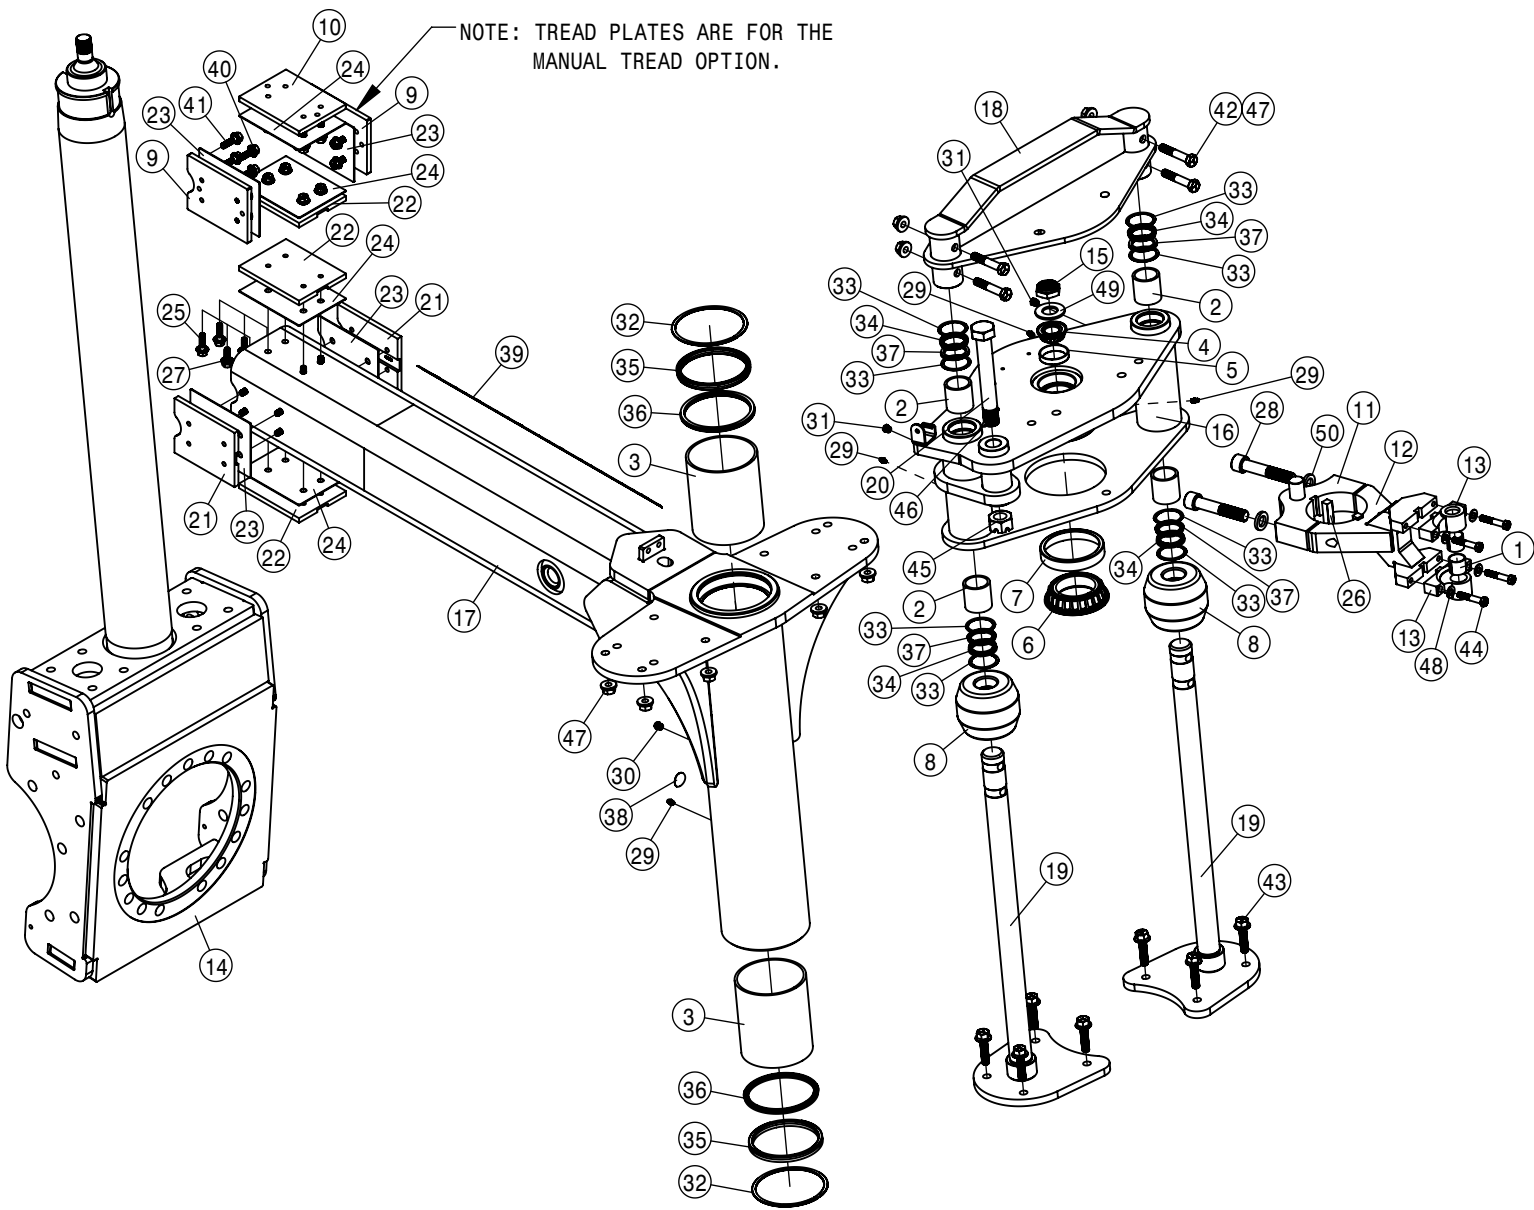

LEFT FRONT LEG ASSEMBLY			
DET	QTY	P/N	DESCRIPTION
1	2	121029	JOURNAL BRG, 1.00 ID x 1.00 LG
2	4	121113	TOWER SLEEVE BRG (POLYGON) 05
3	2	121125	BEARING-POLY 4.50 ID X 5.74 LG
4	1	125050	BRG CONE, 1.00 ID W/FACE SEAL
5	1	125051	BRG CUP FOR 125050
6	1	125052	BRG CONE, 2.687 ID W/FACE SEAL
7	1	125053	BRG CUP FOR 125052
8	2	311058	RUBBER SPRING
9	2	343189	MAN TRD NOTCHED PLATE, TAPPED
10	1	343190	MAN TRD PLATE, TAPPED
11	1	359683	STEERING ARM WLDMT-STS
12	1	359684	STEERING TRUN MNT WLD - STS
13	2	359687	TRUNNION-STEERING CYLINDER
14	1	360526	INR LEG WLD-STS, SDS LEG
15	1	360561	1-14 UNS THIN HEX NUT LCK
16	1	360700	LH AIR BAG LWR PLT WLD
17	1	360718	OTR LEG WLD STS
18	1	360780	AIR BAG TOWER TOP MT WLD
19	2	360795	NITRO TOWER WLD
20	1	360797	STRG CYL BOLT
21	2	360852	TRD ADJ BRONZE BEARING, TAPPED
22	3	360853	TRD ADJ BRONZE BEARING, TAPPED
23	4	360864	NOTCHED SHIM - TRD ADJ BEARING
24	4	360865	SHIM - TRD ADJ BEARING
25	16	470329	3/8UNC X 1 1/4 HHSFB GR5 MC

LEFT FRONT LEG ASSEMBLY			
DET	QTY	P/N	DESCRIPTION
26	2	470447	KEY .50 SQ X 1.69 LONG
27	16	470460	3/8UNC X 1 HHSFB GR5 MC
28	2	470904	3/4UNC X 4" SOC HD CAP SCR GR8
29	4	471005	GREASE ZERK, 1/4-28 X 1/2
30	1	471030	PRESSURE RELIEF VALVE-GREASE 45-80 PSI
31	2	471032	PRESS REL VLV-GREASE 15-25 PSI
32	4	629538	4.5 SPIROLOX RING
33	8	629549	SPIRAL RETAINING RING-INT 1.87
34	4	629620	SEAL, 1.500 ROD DIA
35	2	629621	SEAL, 4.500 ROD DIA
36	2	629625	SEAL, 4.500 ROD DIA
37	4	629627	SEAL, 1.500 ROD DIA
38	1	650205	DECAL, GREASE WEEKLY
39	1	650486	DECAL,TREAD ADJ INDICATOR DTS
40	16	900163	3/8UNF X 1 HHSFB GR5 MC
41	16	900164	3/8UNF X 1 1/4 HHSFB GR5 MC
42	4	900269	1/2UNC X 2 3/4 HHCS GR5 MC
43	8	900519	1/2UNC X 2 HHSFB GR5 MC FT
44	4	900821	3/8UNF X 2 HHCS GR8 MC
45	1	910020	1-8UNC HEX SLTTD NUT MC GR5
46	1	910120	3/16 X 1 3/4 COTTER PIN SS
47	12	914015	1/2-13UNC CTRLK FLG NUT MC GR5
48	4	920002	SAE FLAT WASHER 3/8 MC
49	1	920008	1" SAE FLAT WASHER
50	2	920506	HLOCK WASHER 3/4 MC