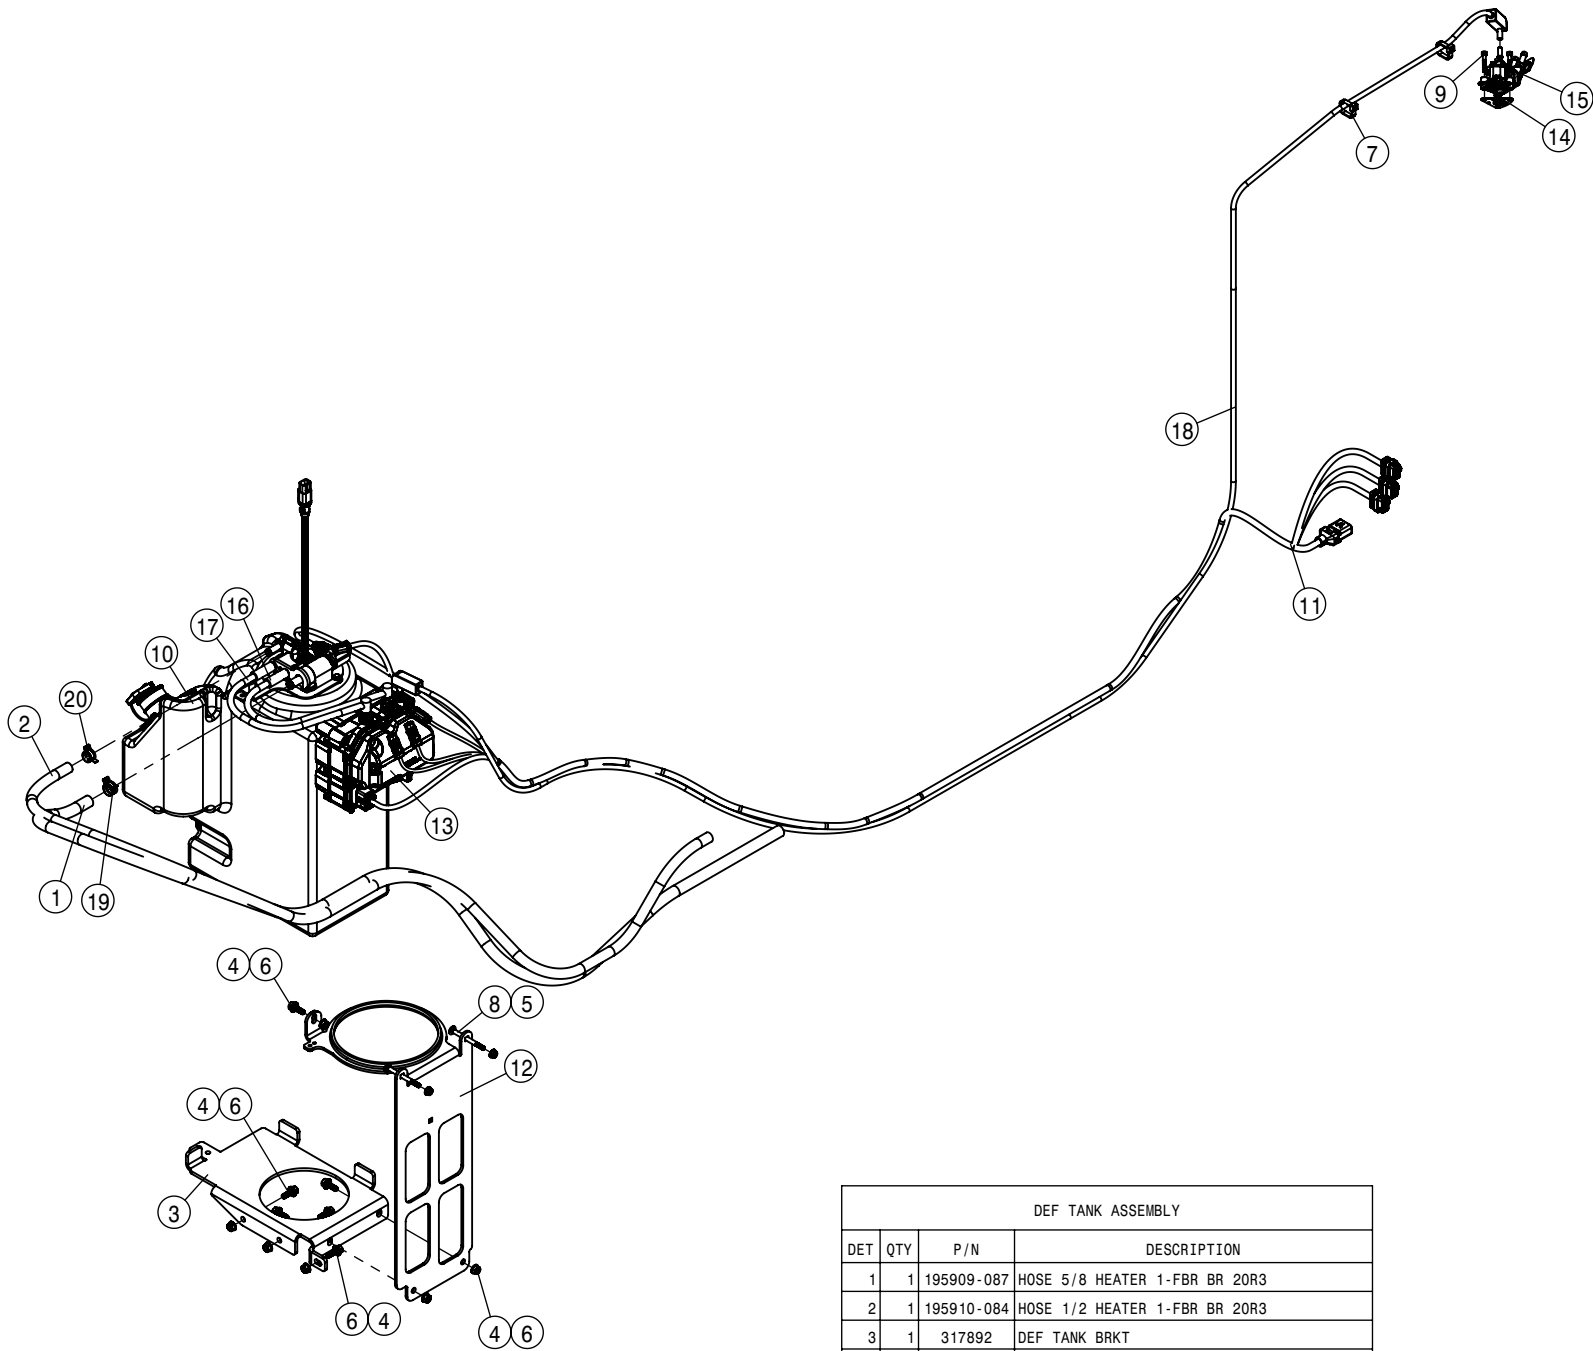

DEF TANK ASSEMBLY			
DET	QTY	P/N	DESCRIPTION
1	1	195909-087	HOSE 5/8 HEATER 1-FBR BR 20R3
2	1	195910-084	HOSE 1/2 HEATER 1-FBR BR 20R3
3	1	317892	DEF TANK BRKT
4	6	470087	3/8-16UNC HEX FLG NUT SER MC GR5
5	3	470113	5/16-18UNC HEX FLG NUT SER MC GR5
6	6	470460	3/8UNC X 1 HHSFB GR5 MC
7	2	470555	.345 X 15" CABLE TIE-UV BLACK
8	3	901075	5/16-18 UNC X 3 1/2 RHSQNB GR5 MC
9	3	910043	M6 - 1.0 X 35MM SHCS MC
10	1	AKK28285	DEF TANK
11	1	DZ105897	HARNESS, DEF MODULE
12	1	KK22235	DEF TANK BRKT
13	1	RE552175	DEF DOSING UNIT PUMP
14	1	RE556879	GASKET, DANA, 3 LAYER
15	1	RE560468	DEF INJECTION NOZZLE, 6 HOLES
16	1	RE560899	DEF BACKFLOW LINE - 500MM
17	1	RE560901	TAB-ZSB SCR JD 90DEG/STR 8X1
18	1	RE561448	DEF PRESSURE LINE - 4000MM
19	1	t184924	HOSE CLAMP, CONST.TENSION 21MM
20	1	t392677	HOSE CLAMP, CONST.TENSION 19MM