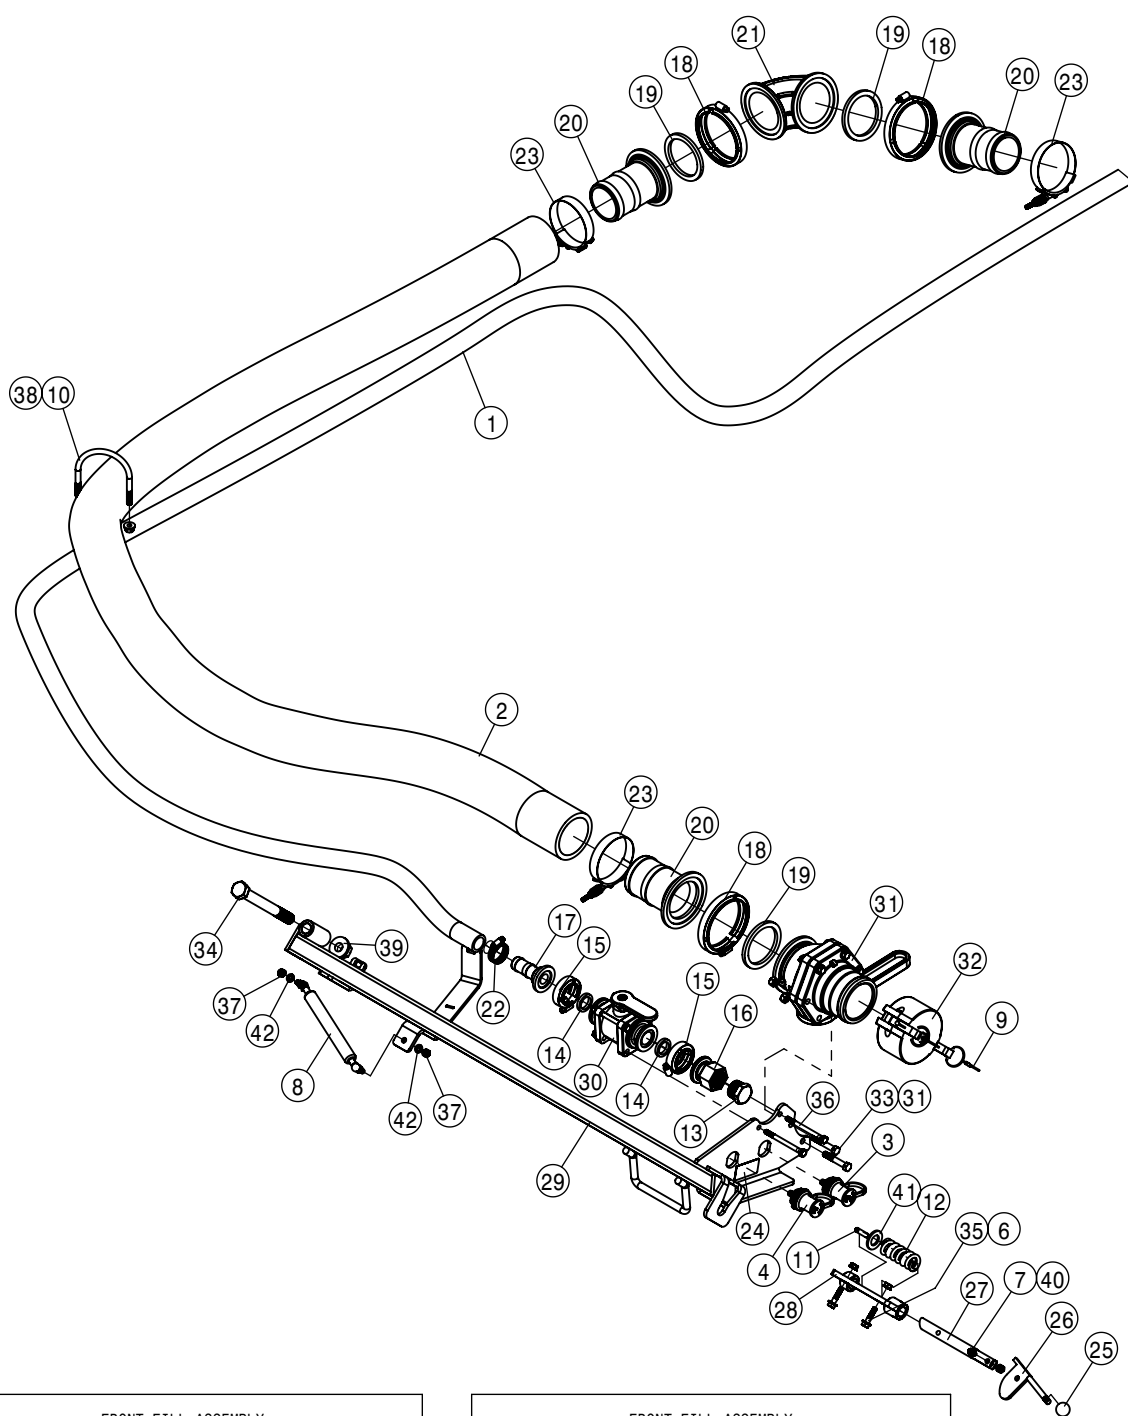

FRONT FILL ASSEMBLY			
DET	QTY	P/N	DESCRIPTION
1	1	197116-203	HOSE 1IN 1-FBR BR BLK EPDM
2	1	197145-098	HOSE 3"SUCTION,POLY HELIX EPDM
3	1	291680	POSITIVE JUMPER STUD, RED
4	1	291681	NEGATIVE JUMPER STUD, BLACK
NS	1	294168	FRONT FILL PWR HARNESS STS'12
6	2	470113	5/16UNC SERR FLG LOCK NUT
7	1	470122	1/4UNC X 1/2 HHSFB GR5 MC
8	1	470253	HYD DAMPER 100LB 4.0 STROKE
9	1	470352	LANYARD, 11" POLY
10	1	472048	3/8 UNC U-BOLT 3.50ID X 4.125 ZINC
11	1	472316	ROLL PIN, 5/16 X 1 1/2
12	1	482017	SPRING
13	1	500063	1"NPT PIP PLUG, POLY
14	2	500157	1" FLANGE GASKET EPDM
15	2	500159	1" FLANGE CLAMP S.S.
16	1	500168	1" FLANGE-1" FNPT ADPTR POLY
17	1	500171	1" FLANGE-1" HOSE BARB POLY
18	3	500208	3" FLANGE CLAMP S.S.
19	3	500209	3" FLANGE GASKET EPDM
20	3	500210	3"FLANGE-3"HOSEBARB POLY
21	1	500262	3"FLANGE-90-3"FLG SWEEP LBO

FRONT FILL ASSEMBLY			
DET	QTY	P/N	DESCRIPTION
22	1	520090	HOSECLAMP NO 16 STAINLESS
23	3	520145	3.56/3.88 T-BOLT HOSE CLAMP SS
24	1	650516	FRT/SIDE FILL PANEL DECAL
25	1	659291	KNOB, BLK, 3/8" - 16 UNC
26	1	690698	FRT FILL SUPP ARM REL WLD
27	1	691139	FRT FILL SUPP ARM LATCH PIN' 10
28	1	691140	FRT FILL LATCH BRKT WLD,STS' 10
29	1	691378	FRT FILL SUPP ARM W/DECAL
30	1	696147	BALL VLV, 1" FLANGE
31	1	696192	3"FLG STUBBY VALVE,3"M-ADPTR
32	1	696231	CAP FOR 3" MALE COUPLER POLY
33	2	900170	3/8UNC X 2 1/4 HEX BOLT
34	1	900418	3/4UNC X 7" HEX BOLT
35	2	900490	5/16UNC X 1 1/4 HHSFB SS
36	2	900498	5/16UNC X 3 3/4 HHCS SS
37	2	910002	5/16UNC HEX NUT
38	2	910106	3/8-16UNC CTRLK FLG NUT MC GR5
39	1	910111	3/4-10UNC CTRLK FLG NUT MC GR5
40	1	914002	5/16UNC HEX STOVER NUT
41	1	920006	3/4 SAE FLAT WASHER
42	2	920501	5/16 LOCK WASHER