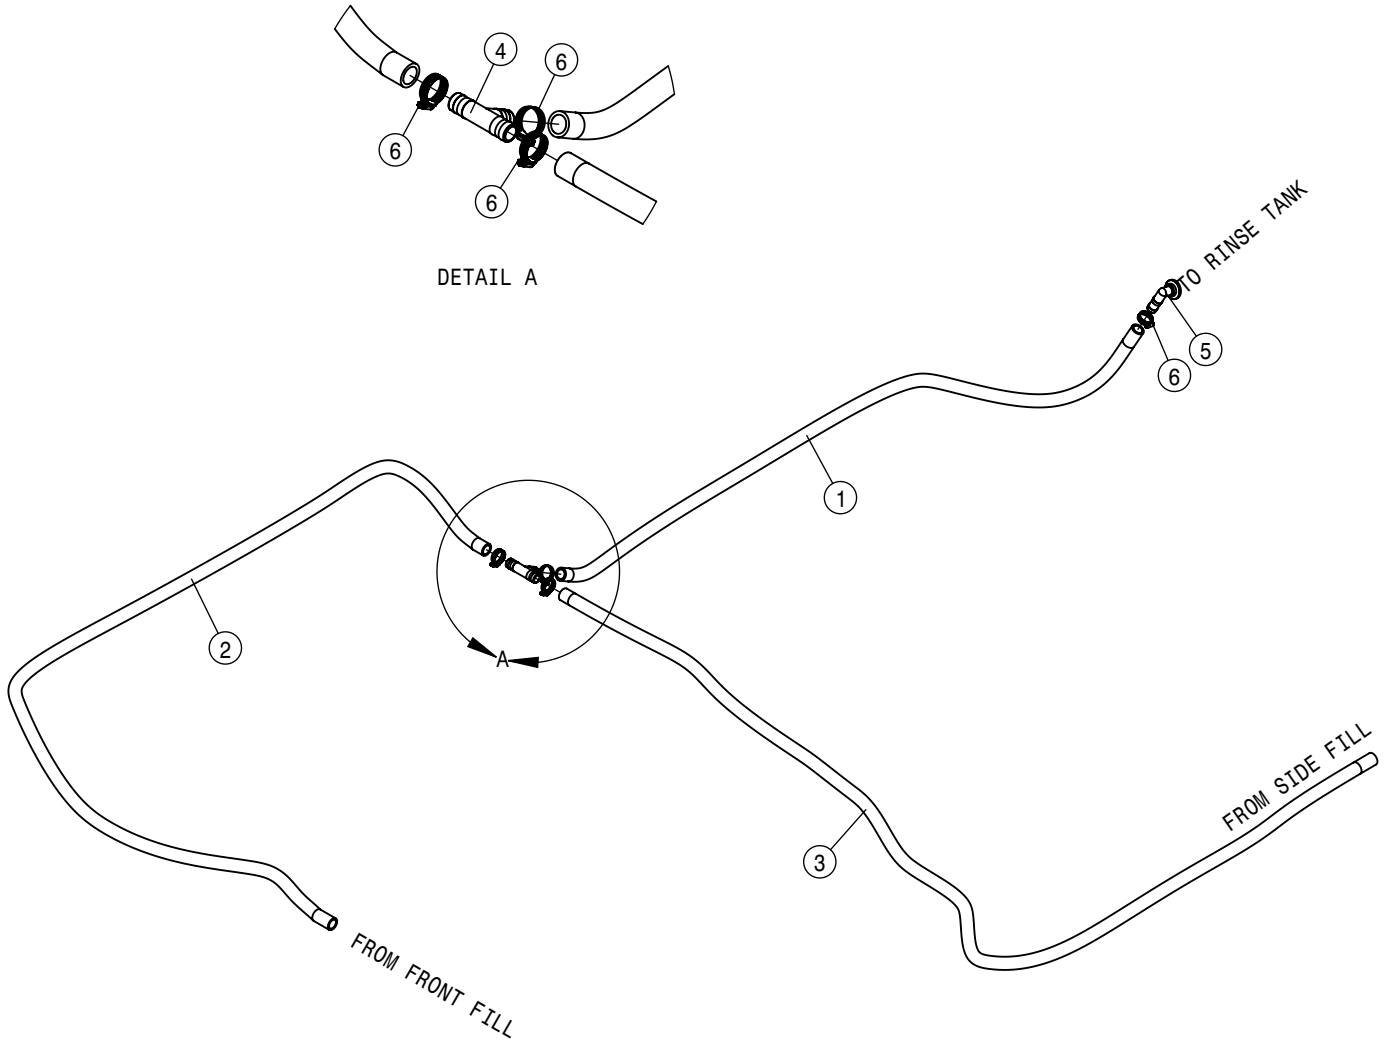

DETAIL A

FILL/RINSE HOSES FRONT/SIDE FILL ASSEMBLY			
DET	QTY	P/N	DESCRIPTION
1	1	197116-085	HOSE 1IN 1-FBR BR BLK EPDM
2	1	197116-119	HOSE 1IN 1-FBR BR BLK EPDM
3	1	197116-138	HOSE 1IN 1-FBR BR BLK EPDM
4	1	500105	1.00 HOSE BARB TEE, POLY
5	1	500173	1"FLANGE-90-1"HOSE BARB POLY
6	4	520090	HOSECLAMP NO 16 STAINLESS