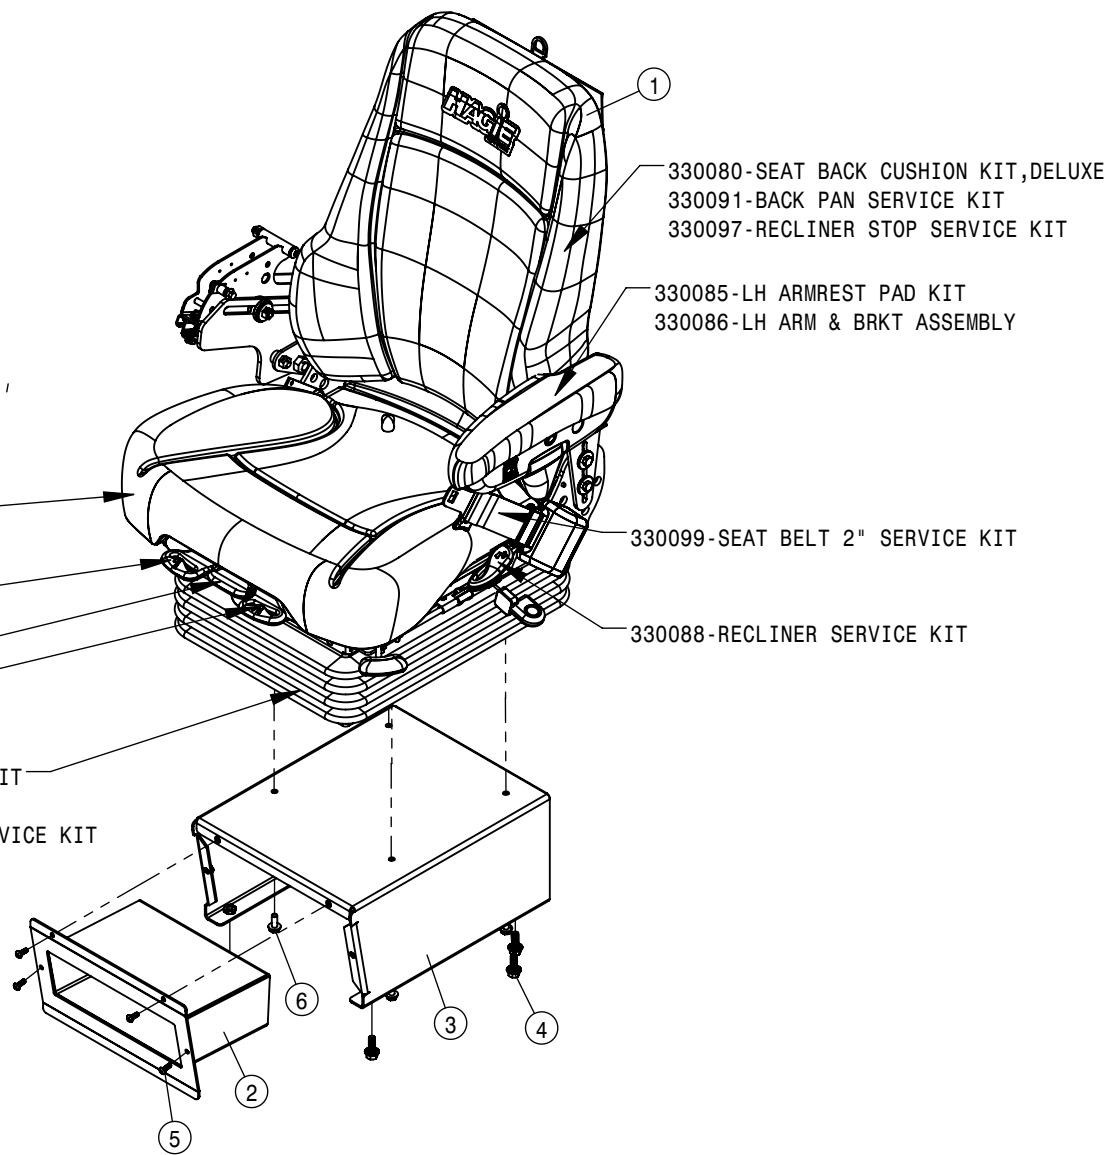

STANDARD SEAT ASSEMBLY				
DET	QTY	P/N	DESCRIPTION	
1	1	330075	SEAT - DELUXE, CAB	STS' 14
2	1	344271	STS CAB FIRST AID WLDMNT	' 14
3	1	344275	STS CAB SEAT RISER WLDMNT	' 14
4	6	470460	3/BUNC X 1 HHSFB GR5 MC	
5	4	472344	1/4-20 UNC X 5/8 BHCS GR5 MC	
6	4	473873	M8 x 20MM LG SERR FLG HEX BOLT