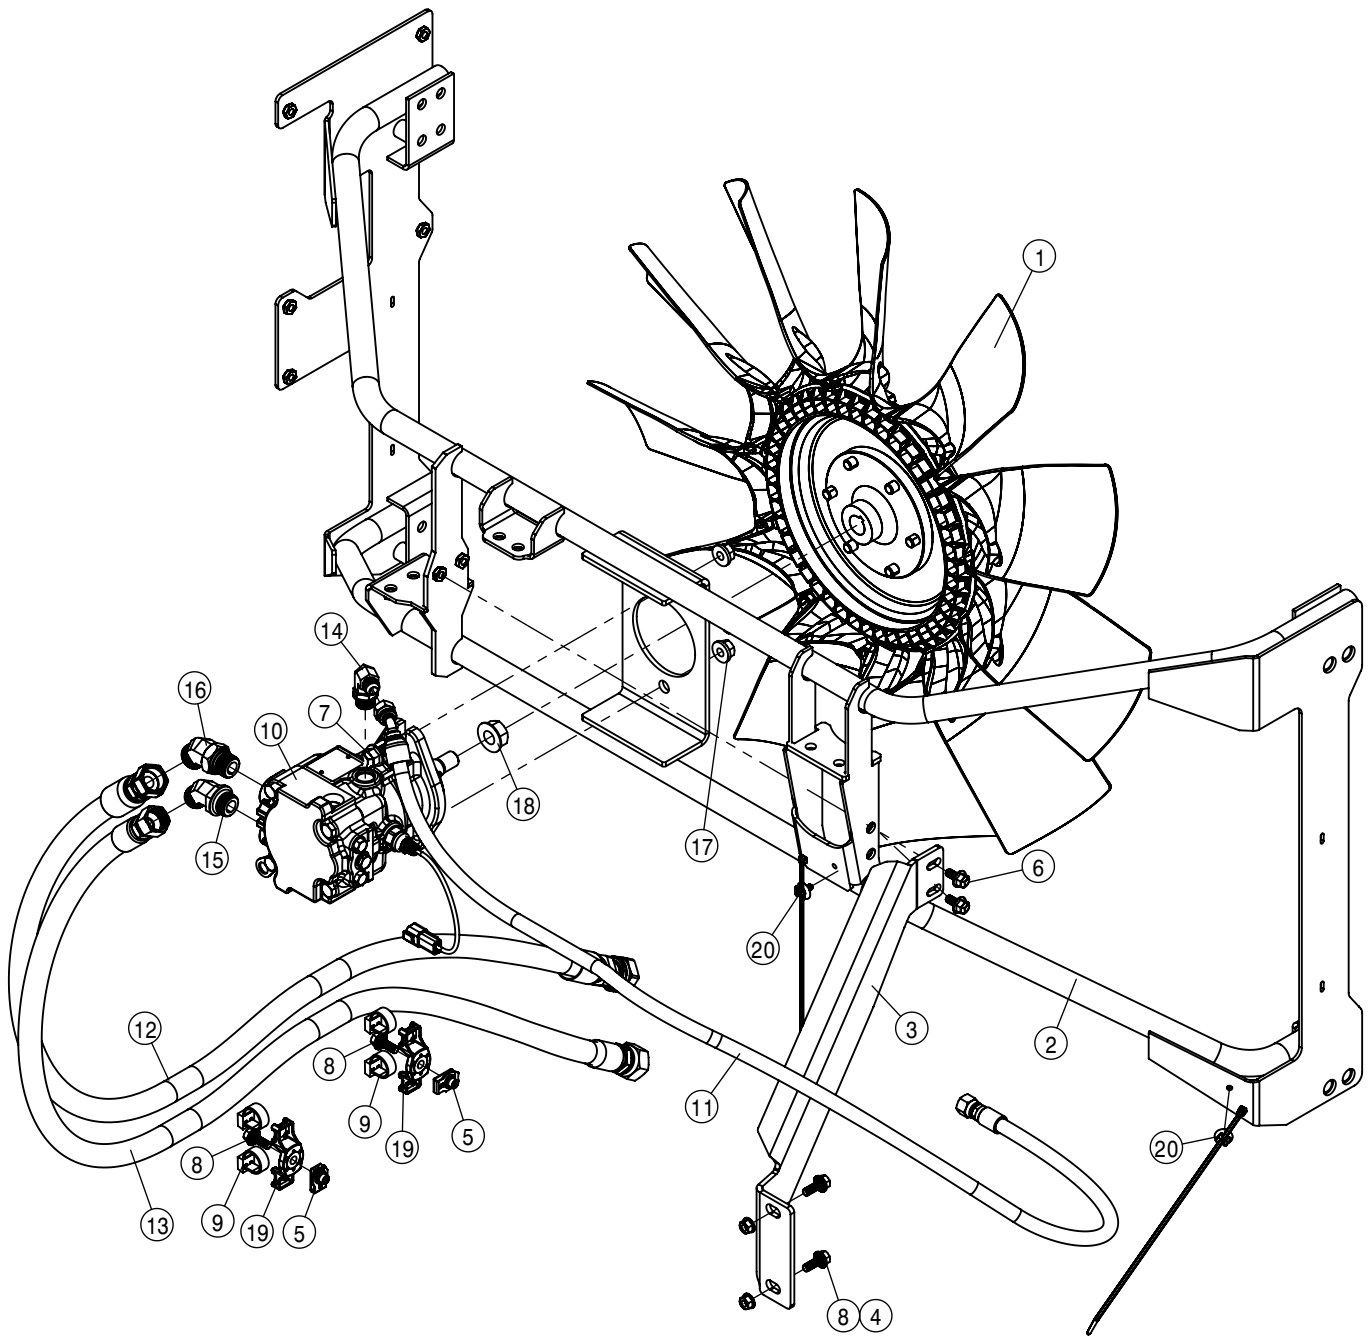

RADIATOR FAN ASSEMBLY			
DET	QTY	P/N	DESCRIPTION
1	1	317477	COOLING FAN - 34"
2	1	318376	FAN FRAME WLD
3	1	318475	COOLING PKG SUPP BRKT
4	2	470087	3/8-16UNC HEX FLG NUT SER MC GR5
5	2	470261	3/8UNC U-NUT, .75 CLIP ON
6	2	470409	3/8UNC X 3/4 HHSFB GR5 MC
7	2	470431	1/2UNC X 1 1/2 HHSFB GR5 MC
8	4	470460	3/8UNC X 1 HHSFB GR5 MC
9	4	470556	.50 X 19" CABLE TIE - UV BLACK NYLON
10	1	606681	MMF 044CC PISTON MOTOR

RADIATOR FAN ASSEMBLY			
DET	QTY	P/N	DESCRIPTION
11	1	617536	06-451TC-08FJX-08FJX45-68 H/A
12	1	617579	12-797TC-12FFOX-16FFOX-64 H/A
13	1	617580	12-387TC-12FJX-16FJX-65 H/A
14	1	618183	3/4MJIC-90-7/8MOR LBO
15	1	618313	1 1/16MJIC-45-1 1/16MOR LBO
16	1	619006	1 1/16MOR-45-1 3/16MORFS LBO
17	2	914015	1/2-13UNC CTRLK FLG NUT MC GR5
18	1	914030	3/4-16UNF HEX FLG NUT SM MC GR8
19	2	AT360806	HI-TORQUE 4WAY MNT
20	2	H226530	HELLERMAN-TYTON 156-0057