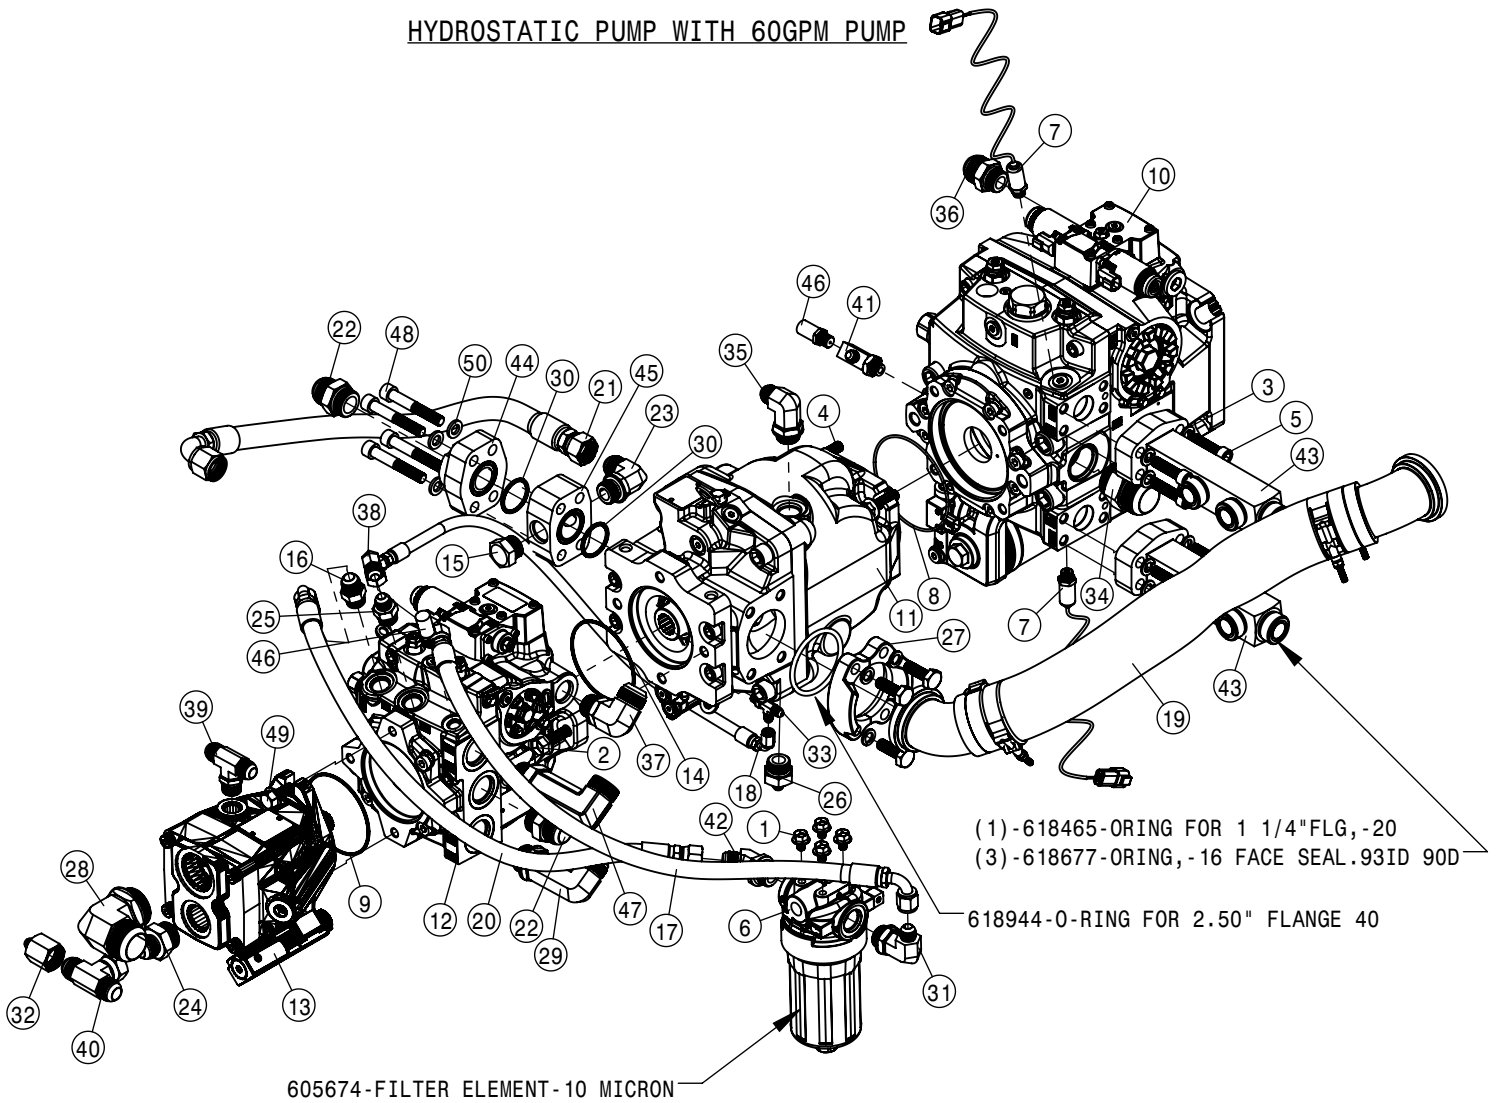

HYDROSTATIC PUMP WITH 60GPM PUMP

605674-FILTER ELEMENT-10 MICRON

HYDROSTATIC PUMP WITH 60GPM PUMP ASSEMBLY			
DET	QTY	P/N	DESCRIPTION
1	4	470319	3/8UNC X 1/2 HHSFB GR5 MC
2	2	470431	1/2UNC X 1 1/2 HHSFB GR5 MC
3	8	473784	12MM LOCK WASHER
4	4	473856	12MM-1.75 X 40MM SM FLANGED BOLT
5	8	473874	12MM-1.75X 40MM SOC HD CAP SCR
6	1	605671	FILTER ASSY, 10 MICRON
7	2	606196	PRESSURE TRANSDUCER, 9000 PSI
8	1	606197	O-RING, 4.73ID-.103CS-4.9430D
9	1	606357	O-RING, B-MT, 3.737ID X .103CS
10	1	606522	H1 PUMP, 165CC, D/C MT, ISL
11	1	606526	PUMP 100CC C/BB MT
12	1	606678	H1P, 053CC, B/B MT
13	1	606679	PUMP-K2-038CC, SAE B MT, 15T
14	1	606977	O-RING, B-MT, 3.989ID X .103CS
15	1	610186	1 1/16MOR PLUG, HEX HEAD
16	1	611126	7/8MJIC-7/8MOR ADPTR
17	1	616627	08-451TC-08FJX-08FJX90-31 H/A
18	1	617102	04-451TC-06FJX-04FJX90-29 H/A
19	1	617518	40-7219-40C61FX45-40C61FX45-27H/A
20	1	617529	08-451TC-10FJX-10FJX90-31 H/A
21	1	617571	12-451TC-12FJX-12FJX90-23 H/A
22	2	618186	1 5/16MJIC-1 5/16MOR ADPTR
23	1	618248	1 1/16MJIC-90-1 1/16MOR LBO
24	1	618308	1 1/16MJIC-1 5/16MOR ADPTR
25	1	618327	3/4MJIC-7/8MOR ADPTR

HYDROSTATIC PUMP WITH 60GPM PUMP ASSEMBLY			
DET	QTY	P/N	DESCRIPTION
26	1	618344	9/16MJIC-1 1/16MOR ADPTR
27	1	618359	2 1/2\" SPLIT FLANGE KIT #61
28	1	618432	1 7/8MJIC-90-1 7/8MOR LBO
29	1	618463	1 5/16MJIC-90-1 5/16MOR XL LBO
30	2	618465	O-RING FOR 1 1/4\" FLANGE -20
31	1	618474	3/4MJIC-90-1 1/16MOR LBO
32	1	618483	1 1/16FJIC-9/16MJIC ADPTR
33	1	618509	7/16MOR RUN TEE-7/16MJIC
34	1	618527	1 7/8MJIC-1 5/8MOR ADPTR
35	1	618535	7/8MJIC-90-1 1/16MOR LBO
36	1	618558	1 5/16MJIC-1 1/16MOR ADPTR
37	1	618576	1 5/16MJIC-90-1 1/16MOR LBO
38	1	618609	3/4MJIC-90-3/4FJIC SWIV LBO
39	1	618637	7/8MOR BRANCH TEE-7/8MJIC
40	1	618660	1 1/16FJX BRANCH TEE-1 1/16MJ
41	1	618782	9/16MOR-9/16FOR-9/16MJIC BRNCH
42	1	618786	7/8MJIC-45-1 1/16MOR LBO
43	2	618876	1 1/4 FLG CD62 X 1 7/16 ORFS
44	1	618993	1 1/4 4-BOLT FLGX1 5/16FOR C62
45	1	618994	1 1/4 4-BOLT FLG X #12FORPORT
46	2	619023	9/16 MOR DIAGNOSTIC FITTING
47	1	619180	1 5/16 MOR-90-1 7/16MORFS XL LBO
48	4	910047	1/2-13 UNC X 3 1/4 SHCS GR8 MC
49	2	910137	12MM-1.75X30MM SM FLG HEX BOLT
50	4	920504	HLOCK WASHER 1/2 MC