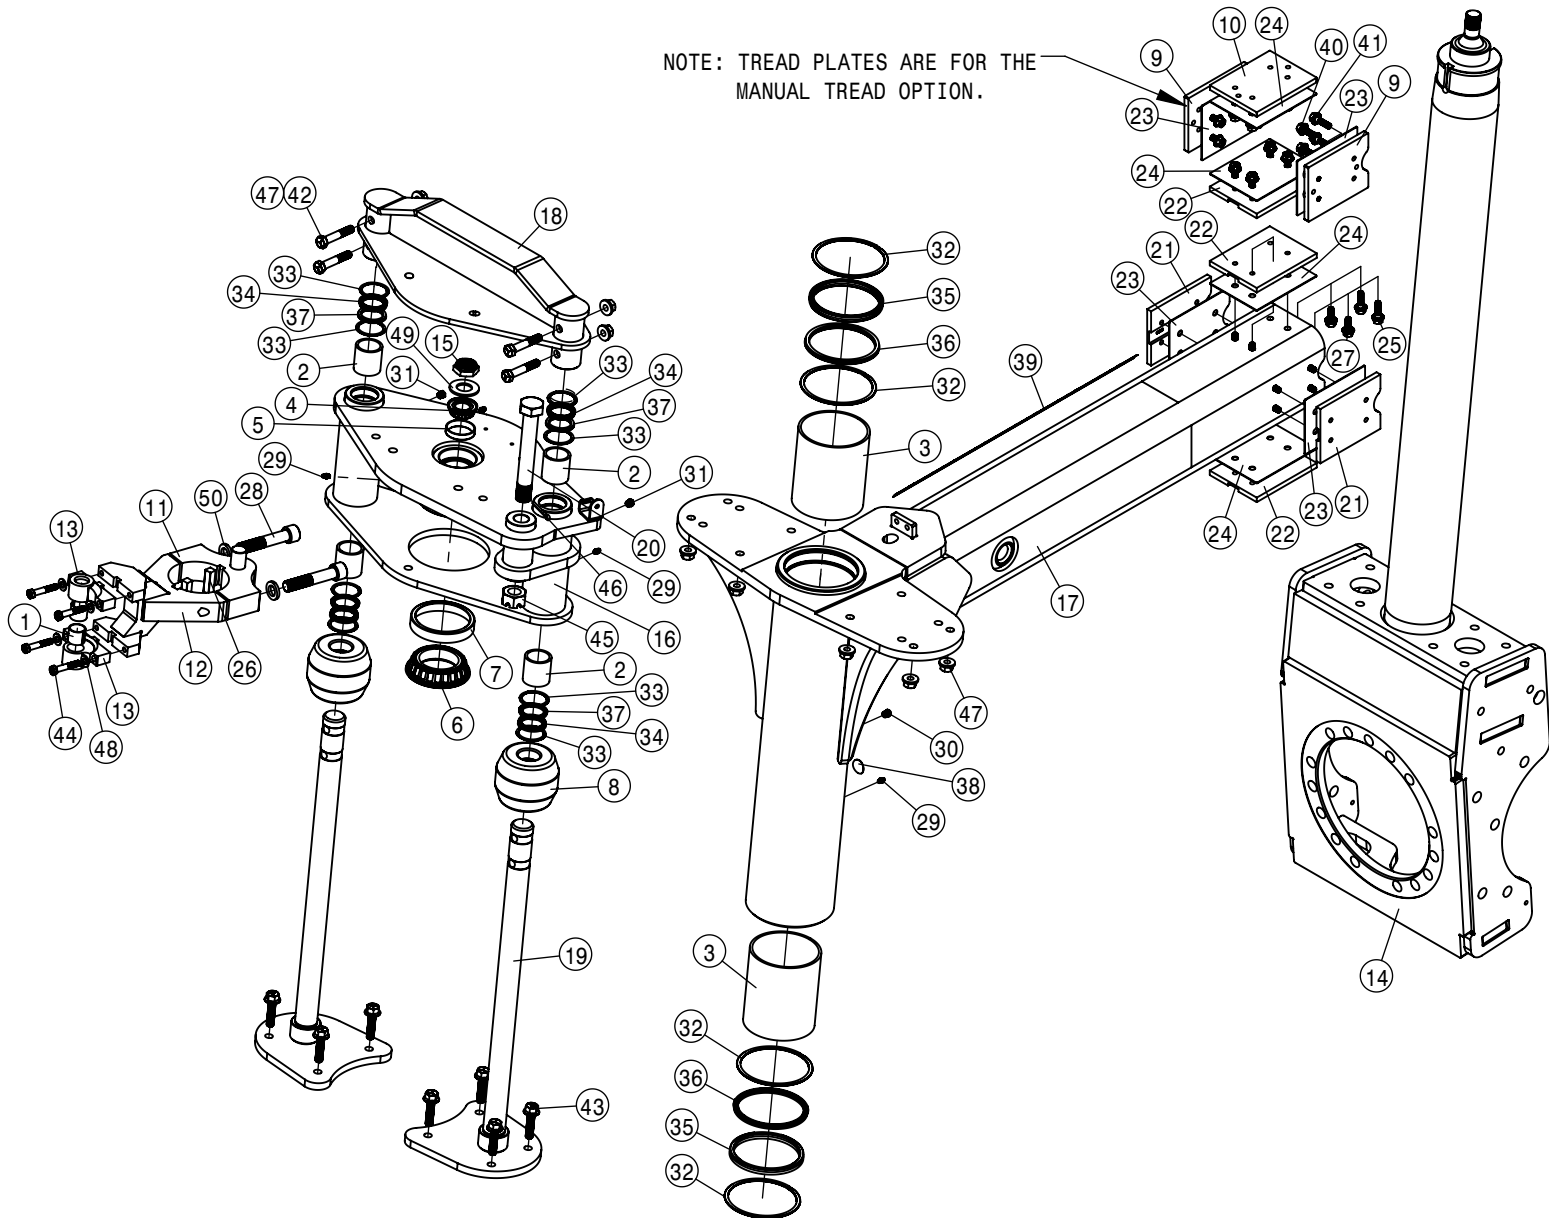

NOTE: TREAD PLATES ARE FOR THE
MANUAL TREAD OPTION.

RIGHT FRONT LEG ASSEMBLY			
DET	QTY	P/N	DESCRIPTION
1	2	121029	JOURNAL BRG, 1.00 ID x 1.00 LG
2	4	121113	TOWER SLEEVE BRG (POLYGON) 05
3	2	121125	BEARING-POLY 4.50 ID X 5.74 LG
4	1	125050	BRG CONE, 1.00 ID W/FACE SEAL
5	1	125051	BRG CUP FOR 125050
6	1	125052	BRG CONE, 2.687 ID W/FACE SEAL
7	1	125053	BRG CUP FOR 125052
8	2	311058	RUBBER SPRING
9	2	343189	MAN TRD NOTCHED PLATE, TAPPED
10	1	343190	MAN TRD PLATE, TAPPED
11	1	359683	STEERING ARM WLDMT-STS
12	1	359684	STEERING TRUN MNT WLD - STS
13	2	359687	TRUNNION-STEERING CYLINDER
14	1	360526	INR LEG WLD-STS, SDS LEG
15	1	360561	1-14 UNS THIN HEX NUT LCK
16	1	360701	RH AIR BAG LWR PLT WLD
17	1	360718	OTR LEG WLD STS
18	1	360780	AIR BAG TOWER TOP MT WLD
19	2	360795	NITRO TOWER WLD
20	1	360797	STRG CYL BOLT
21	2	360852	TRD ADJ BRONZE BEARING, TAPPED
22	3	360853	TRD ADJ BRONZE BEARING, TAPPED
23	4	360864	NOTCHED SHIM - TRD ADJ BEARING
24	4	360865	SHIM - TRD ADJ BEARING
25	16	470329	3/8UNC X 1 1/4 HHSFB GR5 MC

RIGHT FRONT LEG ASSEMBLY			
DET	QTY	P/N	DESCRIPTION
26	2	470447	KEY .50 SQ X 1.69 LONG
27	16	470460	3/8UNC X 1 HHSFB GR5 MC
28	2	470904	3/4UNC X 4" SOC HD CAP SCR GR8
29	4	471005	GREASE ZERK, 1/4-28 X 1/2
30	1	471030	PRESSURE RELIEF VALVE-GREASE 45-80 PSI
31	2	471032	PRESS REL VLV-GREASE 15-25 PSI
32	4	629538	4.5 SPIROLOX RING
33	8	629549	SPIRAL RETAINING RING-INT 1.87
34	4	629620	SEAL, 1.500 ROD DIA
35	2	629621	SEAL, 4.500 ROD DIA
36	2	629625	SEAL, 4.500 ROD DIA
37	4	629627	SEAL, 1.500 ROD DIA
38	1	650205	DECAL, GREASE WEEKLY
39	1	650486	DECAL, TREAD ADJ INDICATOR DTS
40	16	900163	3/8UNF X 1 HHSFB GR5 MC
41	16	900164	3/8UNF X 1 1/4 HHSFB GR5 MC
42	4	900269	1/2UNC X 2 3/4 HHCS GR5 MC
43	8	900519	1/2UNC X 2 HHSFB GR5 MC FT
44	4	900821	3/8UNF X 2 HHCS GR8 MC
45	1	910020	1-BUNC HEX SLT TD NUT MC GR5
46	1	910120	3/16 X 1 3/4 COTTER PIN SS
47	12	914015	1/2-13UNC CTRLK FLG NUT MC GR5
48	4	920002	SAE FLAT WASHER 3/8 MC
49	1	920008	1" SAE FLAT WASHER
50	2	920506	HLOCK WASHER 3/4 MC