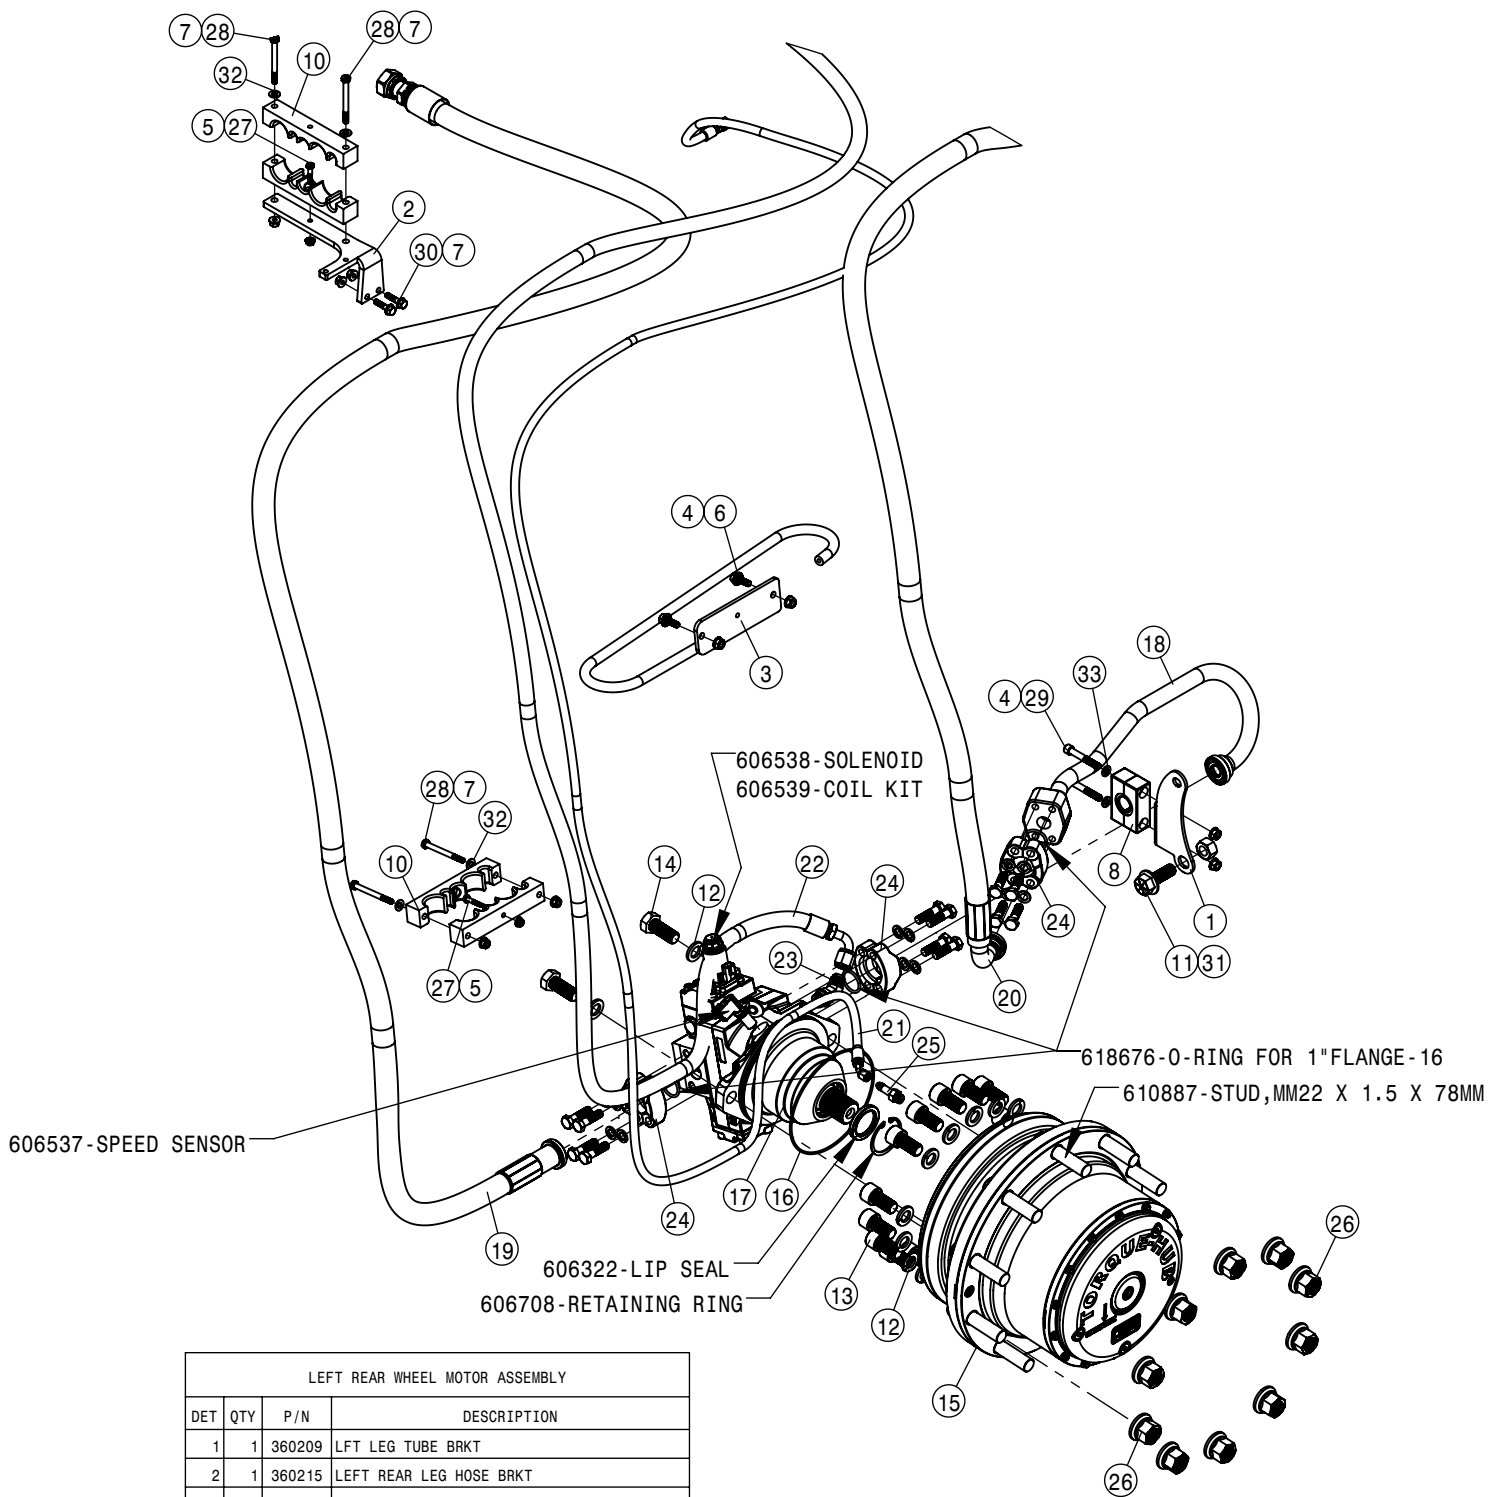

LEFT REAR WHEEL MOTOR ASSEMBLY			
DET	QTY	P/N	DESCRIPTION
1	1	360209	LFT LEG TUBE BRKT
2	1	360215	LEFT REAR LEG HOSE BRKT
3	1	362095	LFT REAR HOSE BRKT TOP WLDMENT
4	4	470087	3/8-16UNC HEX FLG NUT SER MC GR5
5	2	470121	1/4-20UNC HEX FLG NUT SER MC GR5
6	2	470460	3/8UNC X 1 HHSFB GR5 MC
7	6	470570	5/16-18UNC CTRLK FLG NUT MC GR5
8	1	470693	CLAMP ASSY W/ 1" RUBBER INS
NS	1	470763	SIDEWINDER SLEEVE LH
10	2	470764	HOSE CLAMP, 5-HOLE
11	1	472367	3/4UNC X 2 HHFB GR8 MC
12	17	473854	20MM LOCK WASHER
13	15	473885	20MM-2.50 X 40 MM SHCS
14	2	473886	20MM-2.50 X 50MM HEX BOLT
15	1	606129	HUB, C017, 30:1
16	1	606190	O-RING,WHL MTR HSNQ SAUER
17	1	606632	H1-B 80cc WHL MTR W40SFT SAUER
18	1	617456	LFT DRV TUBE 1.00"X 0.120"WT
19	1	617464	16-797TC-16FFOX-16C62F-134 H/A
20	1	617465	16-797TC-16FFOX-16C62FX90-116
21	1	617488	04-451TC-06FJX-04FJX45-155 H/A

LEFT REAR WHEEL MOTOR ASSEMBLY			
DET	QTY	P/N	DESCRIPTION
22	1	617542	10-451TC-10FJX-10FJX90-176 H/A
23	1	618644	7/8MJIC-45-7/8MOR LBO
24	3	618933	M12 SPLIT FLANGE KIT #62 (-16)
25	1	619182	7/16MJIC - 9/16MOR LG ADPTR
26	10	824055	22MM-1.50 SMTH FLG WHEEL NUT
27	2	900004	1/4UNC X 1 1/4 HHCS GR5 MC
28	4	900073	5/16UNC X 3 1/4 HHCS GR5 MC
29	2	900398	3/8UNC X 2 1/2" SOC HD CAP SCR
30	2	900490	5/16UNC X 1 1/4 HHSFB SS
31	1	910012	3/4-10UNC HEX NUT MC GR5
32	4	920001	SAE FLAT WASHER 5/16 MC
33	2	920502	HLOCK WASHER 3/8 MC