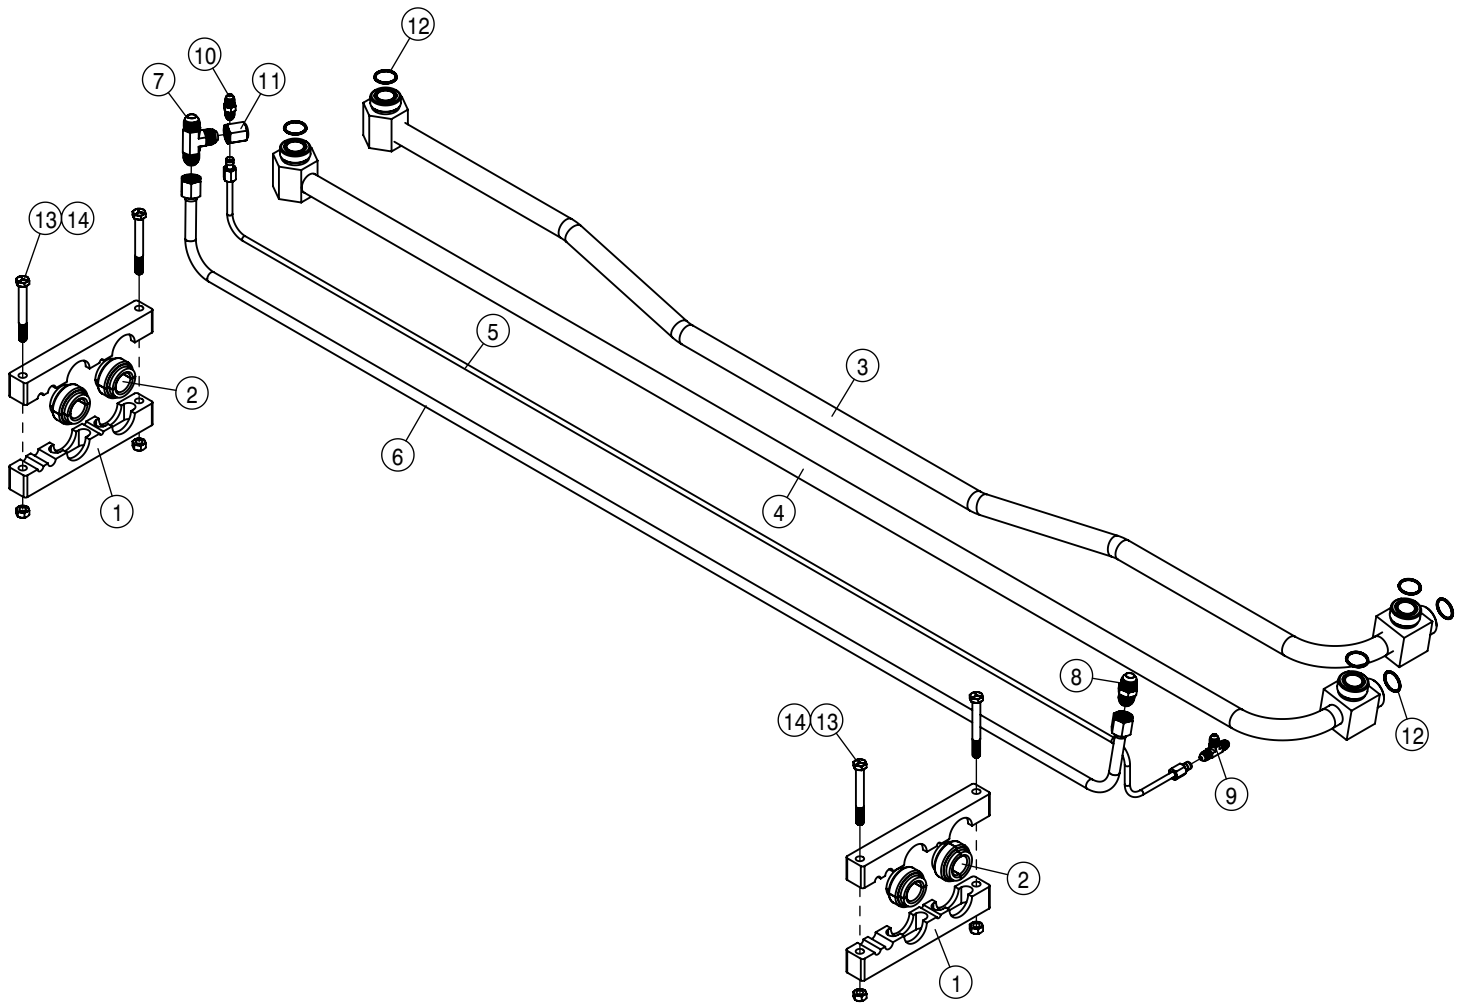

FRONT HYDRAULIC TUBES			
DET	QTY	P/N	DESCRIPTION
1	2	470685	HOSE CLAMP
2	4	470686	RUBBER INSERT, CLAMP
3	1	615913	TUBE ASSY 1"OD 16-ORFS
4	1	615914	TUBE ASSY 1"OD 16-ORFS
5	1	615916	TUBE ASSY 1/4"OD 4-FJIC
6	1	615917	TUBE ASSY 1/2"OD 8-FJIC
7	1	618311	3/4MJIC UNION TEE
8	1	618314	3/4MJIC UNION
9	1	618488	7/16MJIC UNION TEE
10	1	618524	7/16MJIC UNION
11	1	618532	3/4FJIC CAP NUT
12	6	618677	O-RING, -16 FACE SEAL .93ID 90D
13	4	900137	3/8UNC X 3 1/4 HHCS GR5 MC
14	4	914004	3/8-16UNC STOVER NUT MC GR5