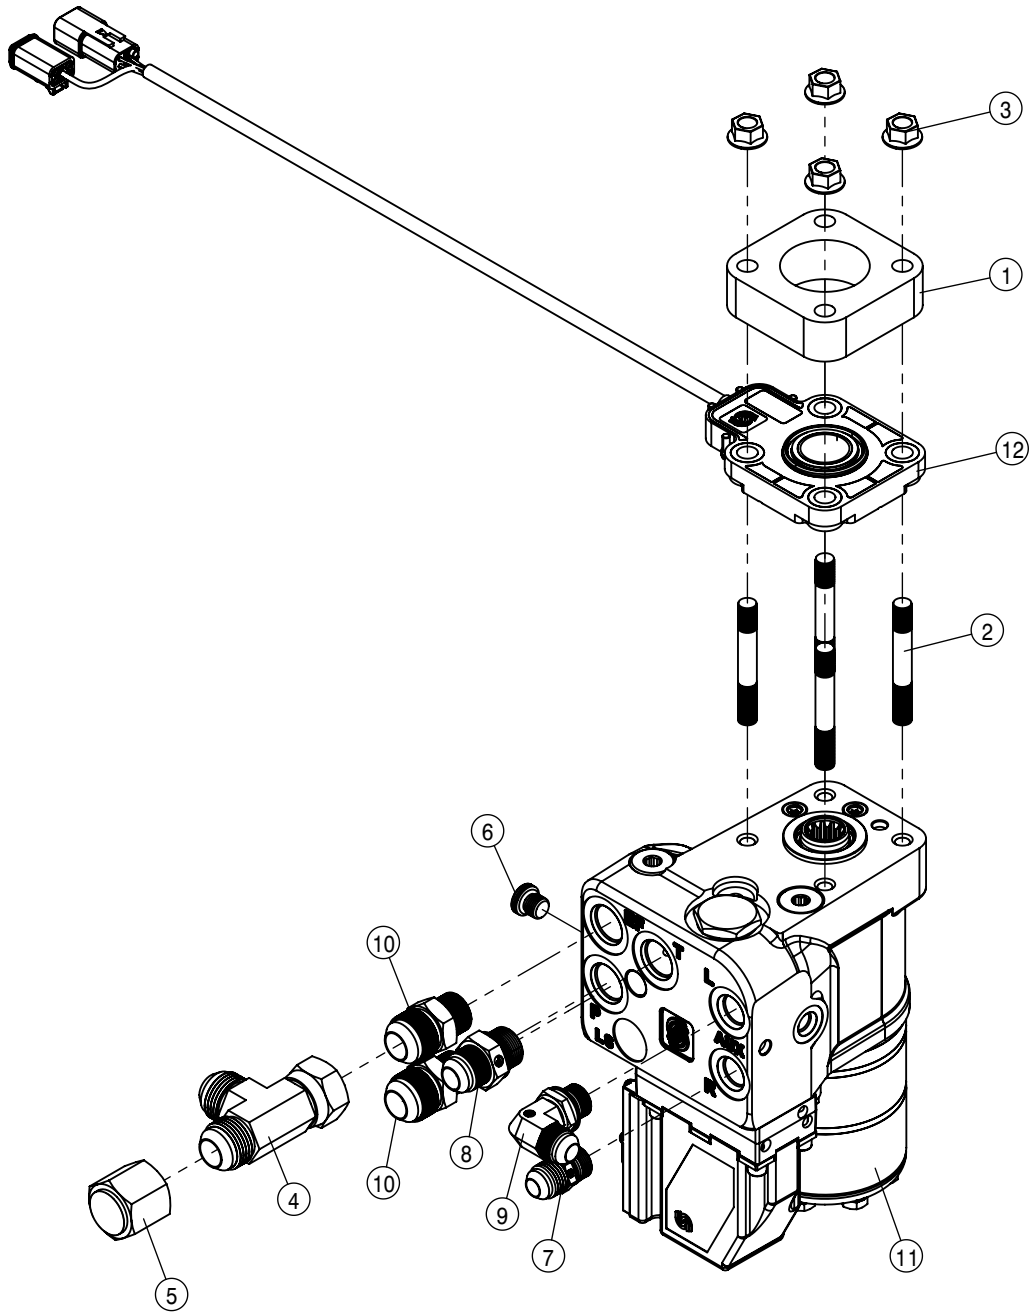

STEERING MOTOR ASSEMBLY			
DET	QTY	P/N	DESCRIPTION
1	1	345017	STEERING VALVE SPACER BLOCK
2	4	472340	M10 X 1.5 X 3" STUD BOLT, DBL END
3	4	473866	M10 X 1.5 HEX SERR FLG NUT
4	1	618487	1 1/16FJ SW RUN TEE-1 1/16MJ
5	1	618533	1 1/16FJIC CAP NUT
6	1	618909	M12 MOR PLUG, HEX SOCKET
7	1	618910	3/4MJIC-M18MOR ADPTR
8	1	618911	7/8MJIC-M22 MOR ADPTR
9	1	618912	3/4MJIC-90-M18MOR LBO
10	2	619019	1 1/16MJIC-M22 MOR ADPTR
11	1	749343	VALVE ASM-STEERING,AUTO
12	1	749344	BEI STEERING ANGLE SENSOR