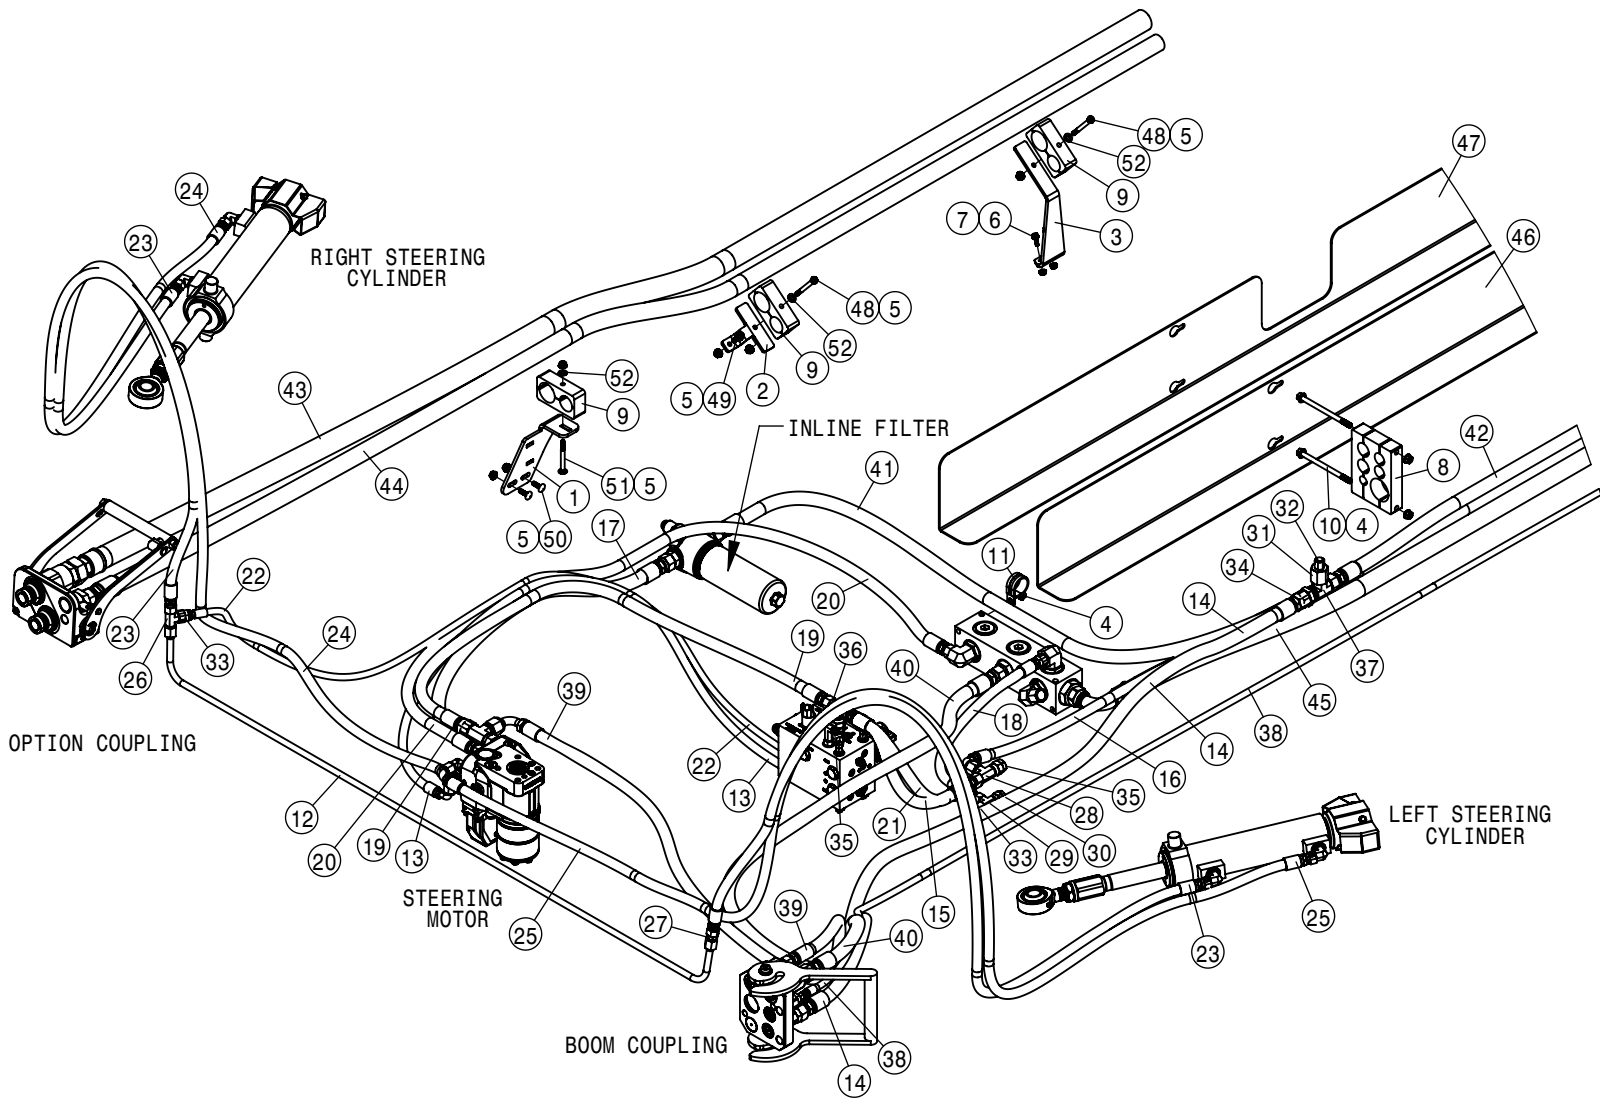

FRONT AUX HYDRAULIC HOSE ASSEMBLY			
DET	QTY	P/N	DESCRIPTION
1	1	362035	COMBO SUPP BRKT
2	1	362840	HOSE BRKT LOW PROFILE
3	1	362841	HOSE BRKT
4	3	470087	3/8UNC HEX SERR FLANGE NUT
5	6	470113	5/16-18UNC HEX FLG NUT SER MC GR5
6	2	470118	1/4UNC X 3/4 HHSFB GR5 MC
7	2	470121	1/4-20UNC HEX FLG NUT SER MC GR5
8	1	470671	HOSE CLAMP, 6-HOLE
9	3	470674	HOSE CLAMP, 2-HOLE
10	2	470683	3/8UNC X5 1/2SMTH FLG HEX BOLT
11	1	520160	CUSH CLAMP, #24 1 1/2D-3/4WLOOP
12	1	615917	TUBE ASSY 1/2"OD 8-FJIC
13	1	616599	06-451TC-06FJX-08FJX90-62 H/A
14	1	616633	12-451TC-12FJX-12FJX-86 H/A
15	1	617119	10-387TC-10FJX-10FJX-18 H/A
16	1	617128	08-451TC-08FJX-10FJX90-113 H/A
17	1	617131	12-387TC-12FJX-12FJX-44 H/A
18	1	617134	08-451TC-08FJX-08FJX-22 H/A
19	1	617136	10-451TC-10FJX-12FJX-53 H/A
20	1	617137	10-387TC-10FJX-10FJX-79 H/A
21	1	617138	10-451TC-10FJX-10FJX-16 H/A
22	1	617210	04-451TC-04FJX-08FJX-78 H/A
23	2	617478	08-451TC-08FJX-08FJX-80 H/A
24	1	617479	08-451TC-08FJX-08FJX-119 H/A
25	1	617480	08-451TC-08FJX-08FJX90-127 H/A
26	1	618311	3/4MJIC UNION TEE

FRONT AUX HYDRAULIC HOSE ASSEMBLY			
DET	QTY	P/N	DESCRIPTION
27	1	618314	3/4MJIC UNION
28	1	618333	7/8FJIC SW RUN TEE-7/8MJIC
29	1	618451	3/4FJIC SW RUN TEE-3/4MJIC
30	1	618457	3/4MJIC PLUG
31	1	618483	1 1/16FJIC-9/16MJIC ADPTR
32	1	618531	9/16FJIC CAP NUT
33	1	618532	3/4FJIC CAP NUT
34	1	618533	1 1/16FJIC CAP NUT
35	2	618543	7/8MJIC PLUG
36	1	618593	7/8FJ SW BRANCH TEE-7/8MJ
37	1	618750	1 1/16MJIC BLKHD RUN TEE
38	1	619003	04-451TC-04FJX-04FJX-203 H/A
39	1	619004	10-451TC-10FJX-12FJX90-61 H/A
40	1	619005	12-451TC-12FJX-12FJX-81 H/A
41	1	619100	12-451TC-12FJX-12FJX-165 H/A
42	1	619101	12-451TC-12FJX-12FJX-106 H/A
43	1	619102	20-811-20FJX-20FJX45-171 H/A
44	1	619103	16-451TC-16FJX-16FJX-191 H/A
45	1	619104	16-811-16FJX-16FJX90-149 H/A
46	1	660291	HOSE GUARD - S/F
47	1	660295	HOSE GUARD - S/F, POLY TANK
48	2	900072	5/16UNC X 3 HHCS GR5 MC
49	1	900099	5/16UNF X 1 HHSFB GR5 MC
50	2	901065	5/16-18 UNC X 1 RHSQB GR5 MC
51	1	901073	5/16-18 UNC X 3 RHSQB GR5 MC
52	3	920001	SAE FLAT WASHER 5/16 MC