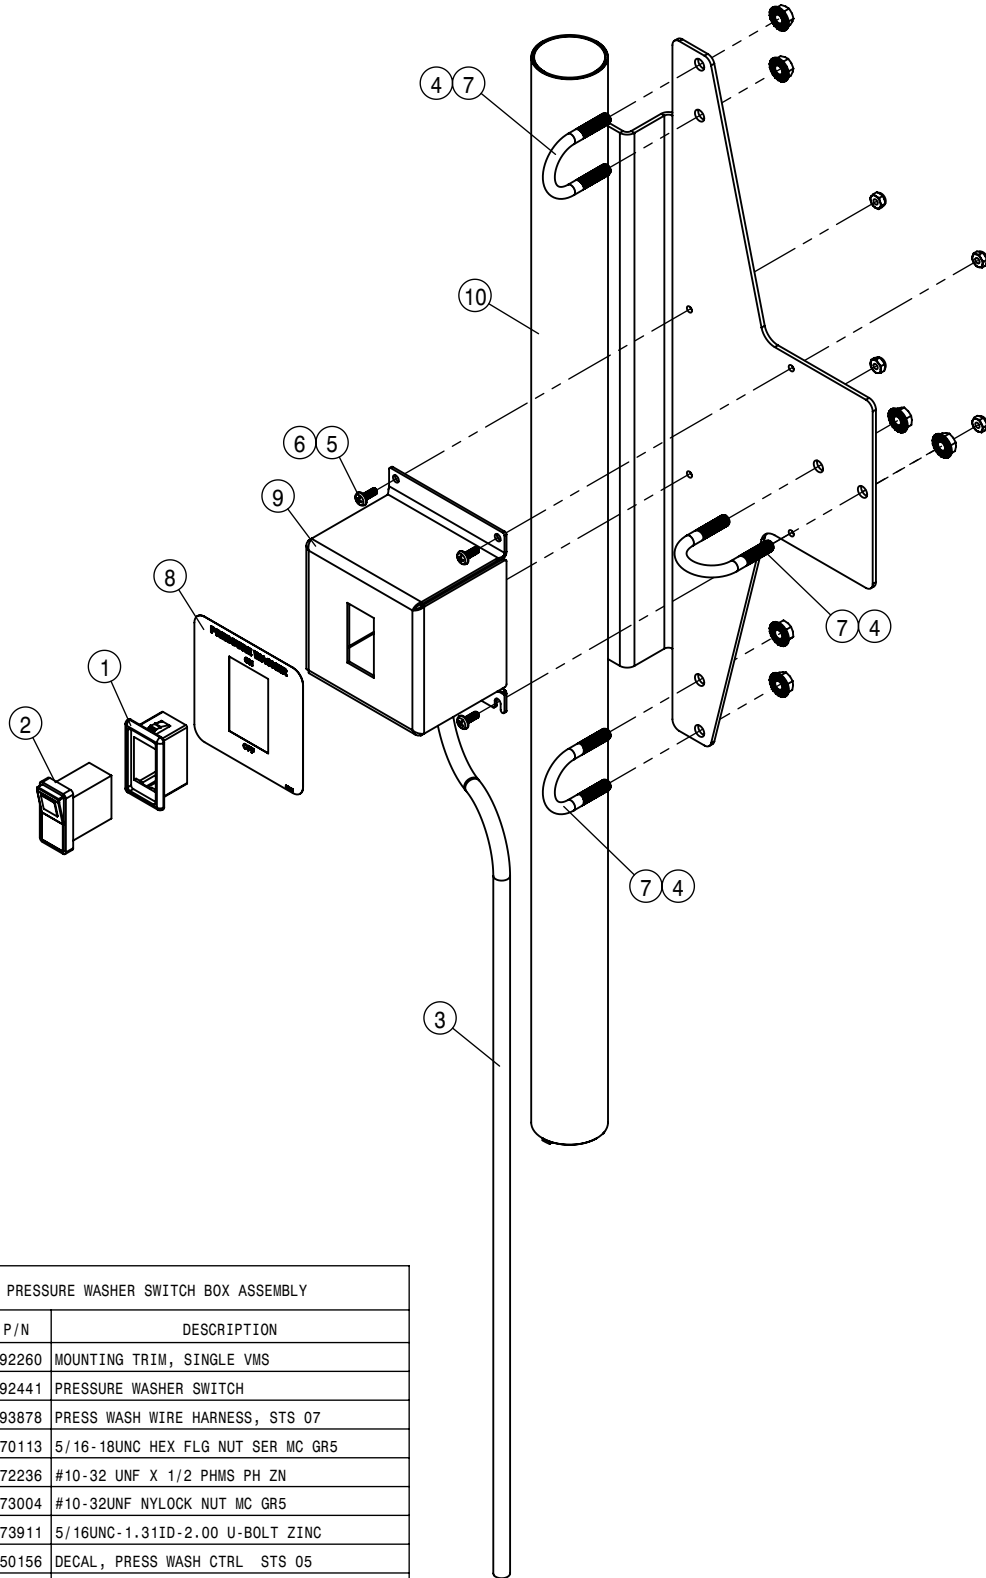

PRESSURE WASHER SWITCH BOX ASSEMBLY			
DET	QTY	P/N	DESCRIPTION
1	1	292260	MOUNTING TRIM, SINGLE VMS
2	1	292441	PRESSURE WASHER SWITCH
3	1	293878	PRESS WASH WIRE HARNESS, STS 07
4	6	470113	5/16-18UNC HEX FLG NUT SER MC GR5
5	4	472236	#10-32 UNF X 1/2 PHMS PH ZN
6	4	473004	#10-32UNF NYLOCK NUT MC GR5
7	3	473911	5/16UNC-1.31ID-2.00 U-BOLT ZINC
8	1	650156	DECAL, PRESS WASH CTRL STS 05
9	1	691369	PRESSURE WASHER SWITCH BOX WLD
10	1	691462	PRESS WASH WAND BRKT WLD, STS