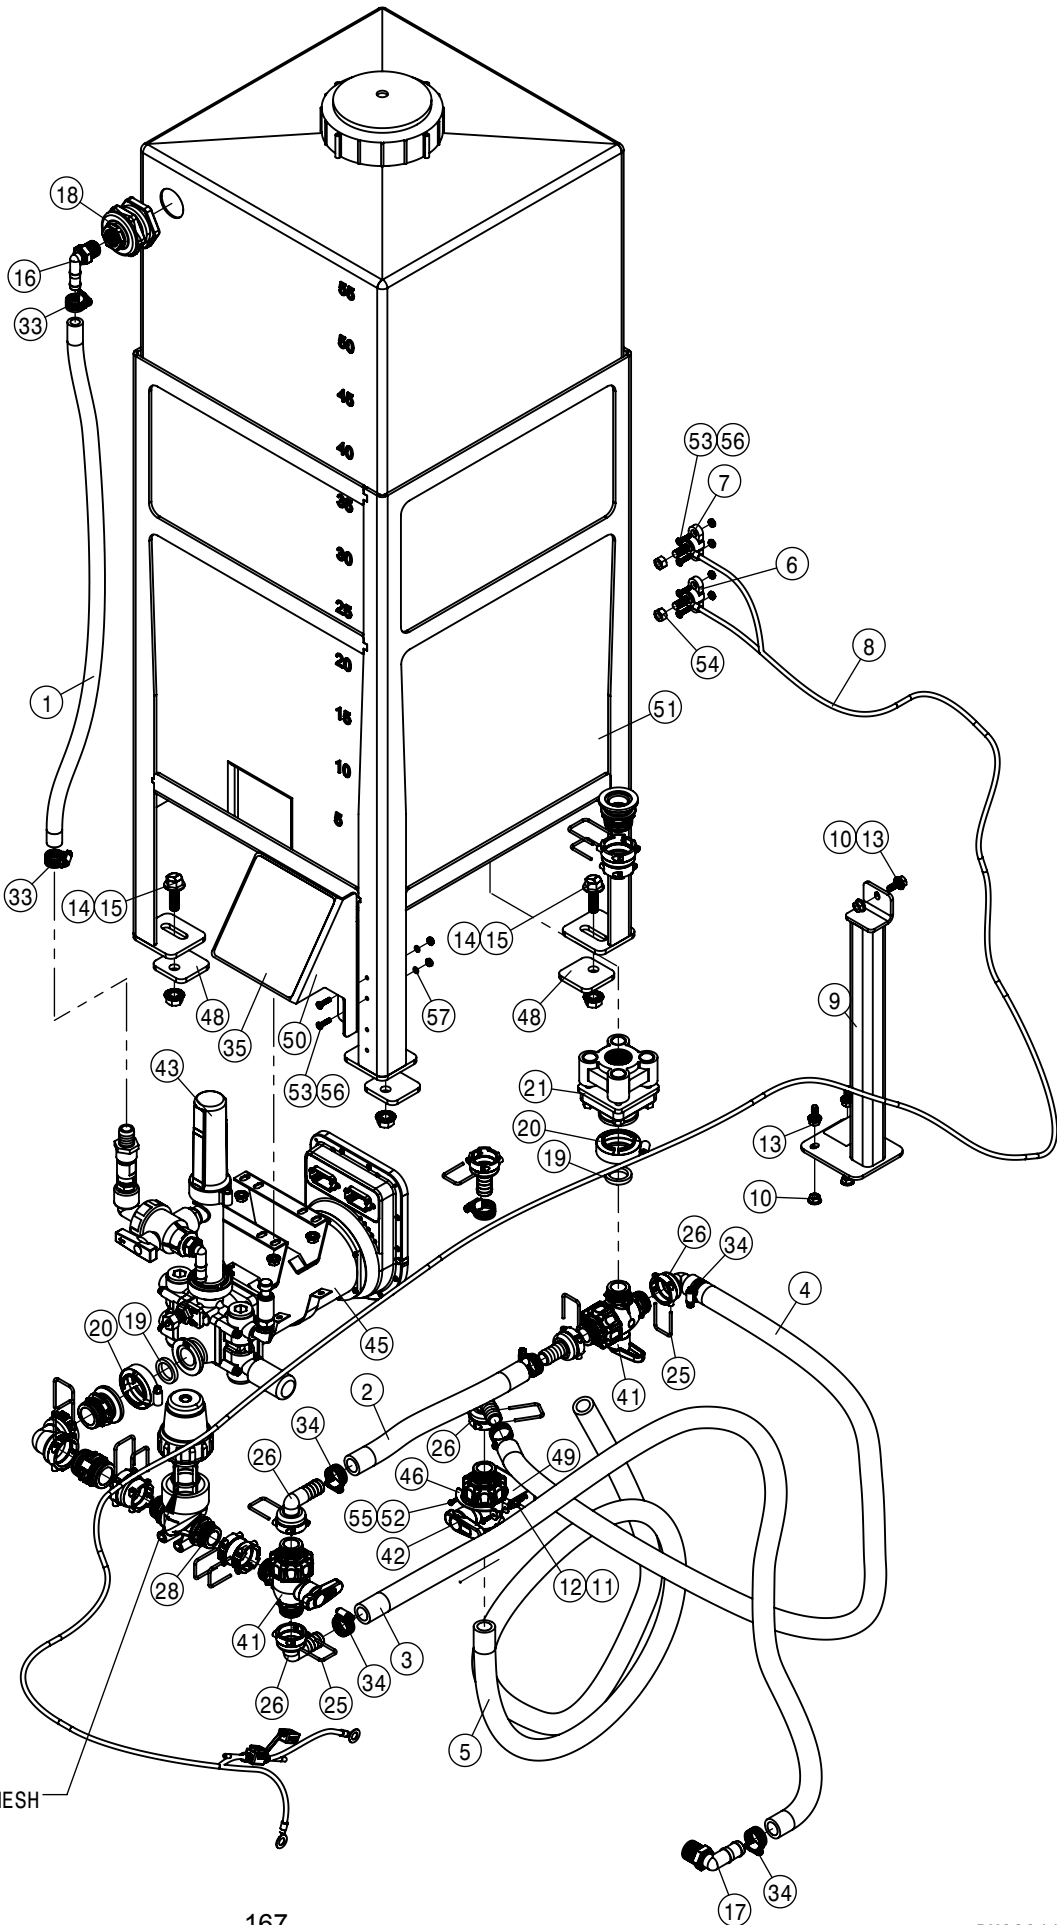

MODULAR INJECTION TANK ASSEMBLY (1-TANK)			
DET	QTY	P/N	DESCRIPTION
1	1	197008-032	HOSE 1/2 1-FBR BR BLK EPDM
2	1	197112-014	HOSE 3/4 1-FBR BR BLK EPDM
3	1	197112-051	HOSE 3/4 1-FBR BR BLK EPDM
4	1	197112-055	HOSE 3/4 1-FBR BR BLK EPDM
5	1	197112-076	HOSE 3/4 1-FBR BR BLK EPDM
6	1	291792	TERM BLOCK, BLACK, 3/8-16 SINGLE
7	1	291936	TERM BLOCK, RED, 3/8-16 SINGLE
8	1	294396	STS 2018 MODULAR INJ BATT CBL
9	1	362859	PLTFRM SUPP WLD '19
10	7	470113	5/16-18UNC HEX FLG NUT SER MC GR5
11	2	470121	1/4-20UNC HEX FLG NUT SER MC GR5
12	2	470122	1/4UNC X 1/2 HHSFB GR5 MC
13	3	470233	5/16UNC X 3/4 HHSFB GR5 MC
14	4	470360	1/2-13UNC HEX FLG NUT SER MC GR5
15	4	470431	1/2UNC X 1 1/2 HHSFB GR5 MC
16	1	500047	1/2NPT-90-1/2 HOSE BARB, POLY
17	1	500054	3/4NPT-90-3/4 HOSE BARB, POLY
18	1	500131	1/2"NPT TANK FLANGE POLY
19	2	500157	1" FLANGE GASKET EPDM
20	2	500159	1" FLANGE CLAMP S.S.
21	1	500178	1"FLG TANK FTG,BOTDRN BLT POLY
22	2	500305	T4 - T3 FEMALE REDUCER
23	4	500308	O-RING, -216 EPDM
24	4	500310	FORK D3 DIST 34.2
25	10	500311	FORK D3 DIST 29
26	4	500327	T3 TO 20MM HB 90
27	1	500341	T4 NIPPLE
28	1	500342	STRAINER T3M 80 MESH
29	1	500348	T3 FEMALE COUPLER
30	2	500349	T3 FEMALE - .75 HB
31	1	500356	T4 FEMALE 90
32	2	500357	1" FLANGE - T4M ADAPTER
33	3	520070	HOSE CLAMP NO 8 STAINLESS
34	7	520080	HOSE CLAMP NO 10 STAINLESS
35	1	650515	DECAL, INST MODULR CHEM INJECT
NS	1	693392	RVN INJ CAN/LOGIC EXT 18'
NS	1	693956	AG LDR CBL ISO EXTEND 16'
NS	1	693957	AG LDR CBL ISO PUMP ADAPTOR
NS	1	693981	CABLE-POWER, MULTI MODULE, 3'
NS	1	694174	RAVEN CBL INJ NO AGIT
41	2	696013	3 WAY T3 INTERRUPTED FLOW VLV
42	1	696014	T3 2 WAY BALL VLV
43	2	701438	RAVEN CALIBRATOR
44	1	701444	RVN SPRO ISO PMP, 5-200, HW/SW
45	1	701446	HAGIE SIDEKICK PRO ICD HW/SW
46	1	701791	INJ VLV BRKT
47	1	701792	INJECTION STAND WLD
48	4	701793	MODULAR INJ BACKING PLT
49	1	701795	VLV MNT BRKT
50	1	701796	INSTRUCTION DECAL MT BRKT
51	1	763745	MODULAR INJ TANK W HOLES
52	2	903812	6-32 X 1/2 PHIL PAN MACH SCR
53	6	903888	10-24 X 3/4 PHIL PAN MACH SCR
54	2	910004	3/8-16UNC HEX NUT MC GR5
55	2	910022	#6-32UNC HEX NUT MC GR5
56	6	910026	#10-24UNC HEX NUT MC GR5
57	6	920510	HLOCK WASHER #10 MC

691481-REPLACEMENT SCREEN 80 MESH