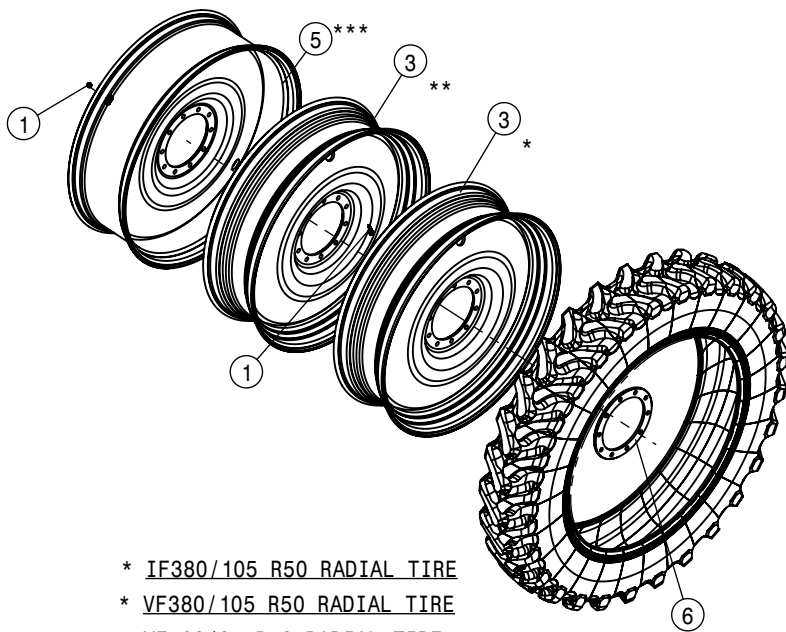

REAR STANDARD TIE ROD ASSEMBLY			
DET	QTY	P/N	DESCRIPTION
1	1	359086	REAR TIE ROD SHAFT WLD
2	1	359089	TIE ROD STUD WLD
3	1	749322	STEERING TUBE CLAMP & BOLT ASSY

- * IF380/105 R50 RADIAL TIRE
- * VF380/105 R50 RADIAL TIRE
- ** VF420/95 R50 RADIAL TIRE
- *** VF480/80 R50 RADIAL TIRE