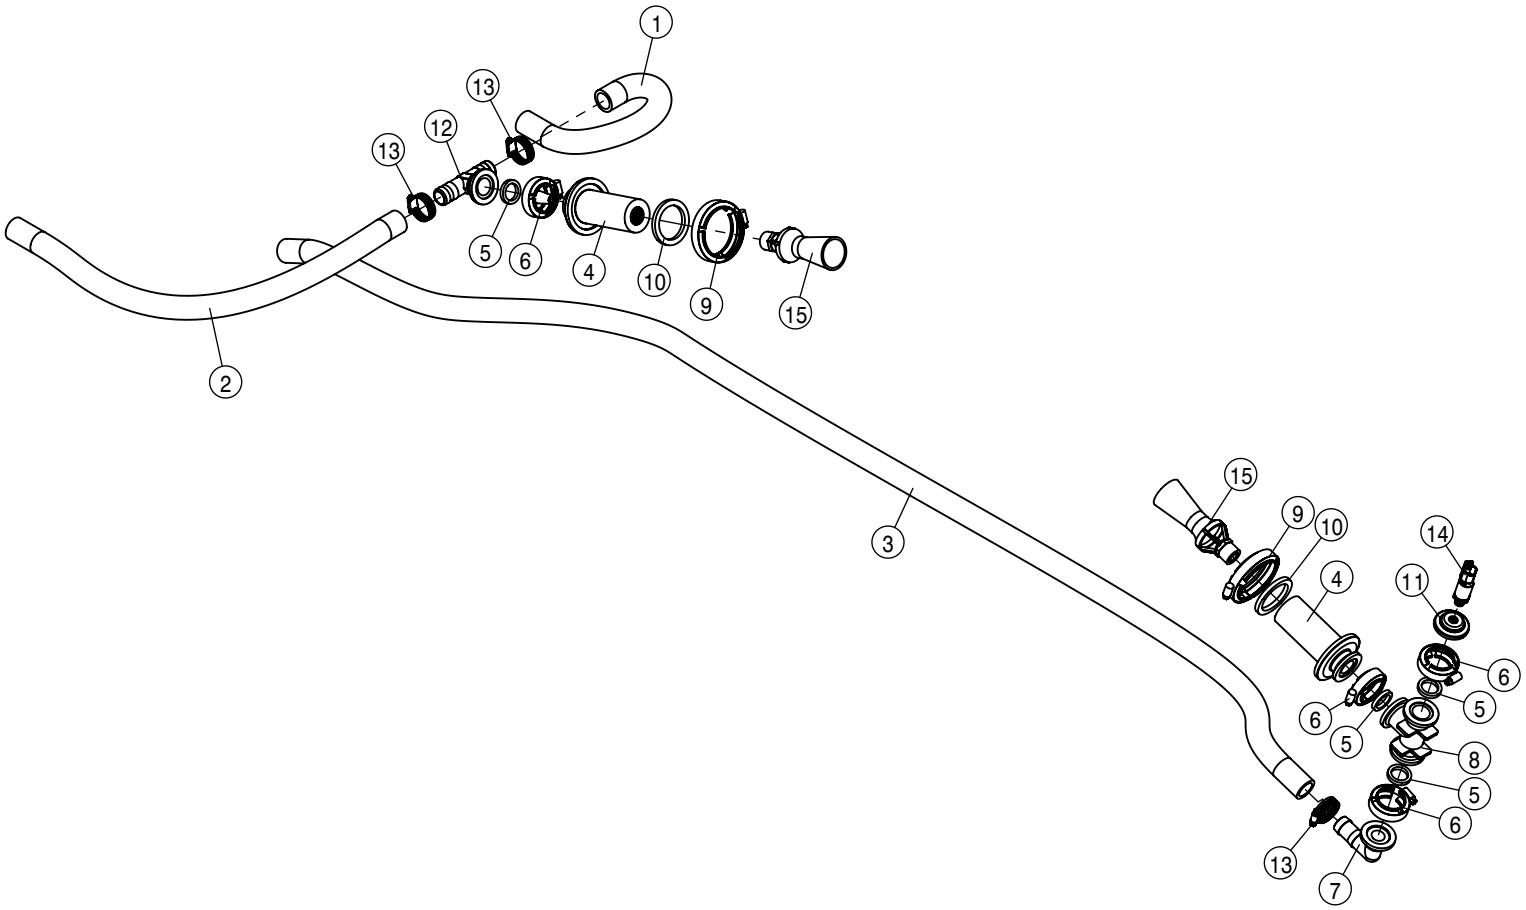

SOLUTION TANK AGITATION ASSEMBLY			
DET	QTY	P/N	DESCRIPTION
1	1	197116-018	HOSE 1IN 1-FBR BR BLK EPDM
2	1	197116-027	HOSE 1IN 1-FBR BR BLK EPDM
3	1	197116-085	HOSE 1IN 1-FBR BR BLK EPDM
4	2	362127	TANK MOUNT ADAPTER 1" FLANGE
5	4	500157	1" FLANGE GASKET EPDM
6	4	500159	1" FLANGE CLAMP S.S.
7	1	500173	1"FLANGE-90-1"HOSE BARB POLY
8	1	500175	1" FLANGE TEE, POLY
9	2	500194	2" FP FLANGE CLAMP S.S.
10	2	500195	2" FP FLANGE GASKET EPDM
11	1	500226	1" FLANGE PLUG W/1/4"FNPT POLY
12	1	500268	1" FLANGE HOSE BARB TEE
13	3	520090	HOSECLAMP NO 16 STAINLESS
14	1	691281	PRESSURE TRANSDUCER,300PSI
15	2	737956	JET AGITATION NOZZLE HYPRO, GROUND