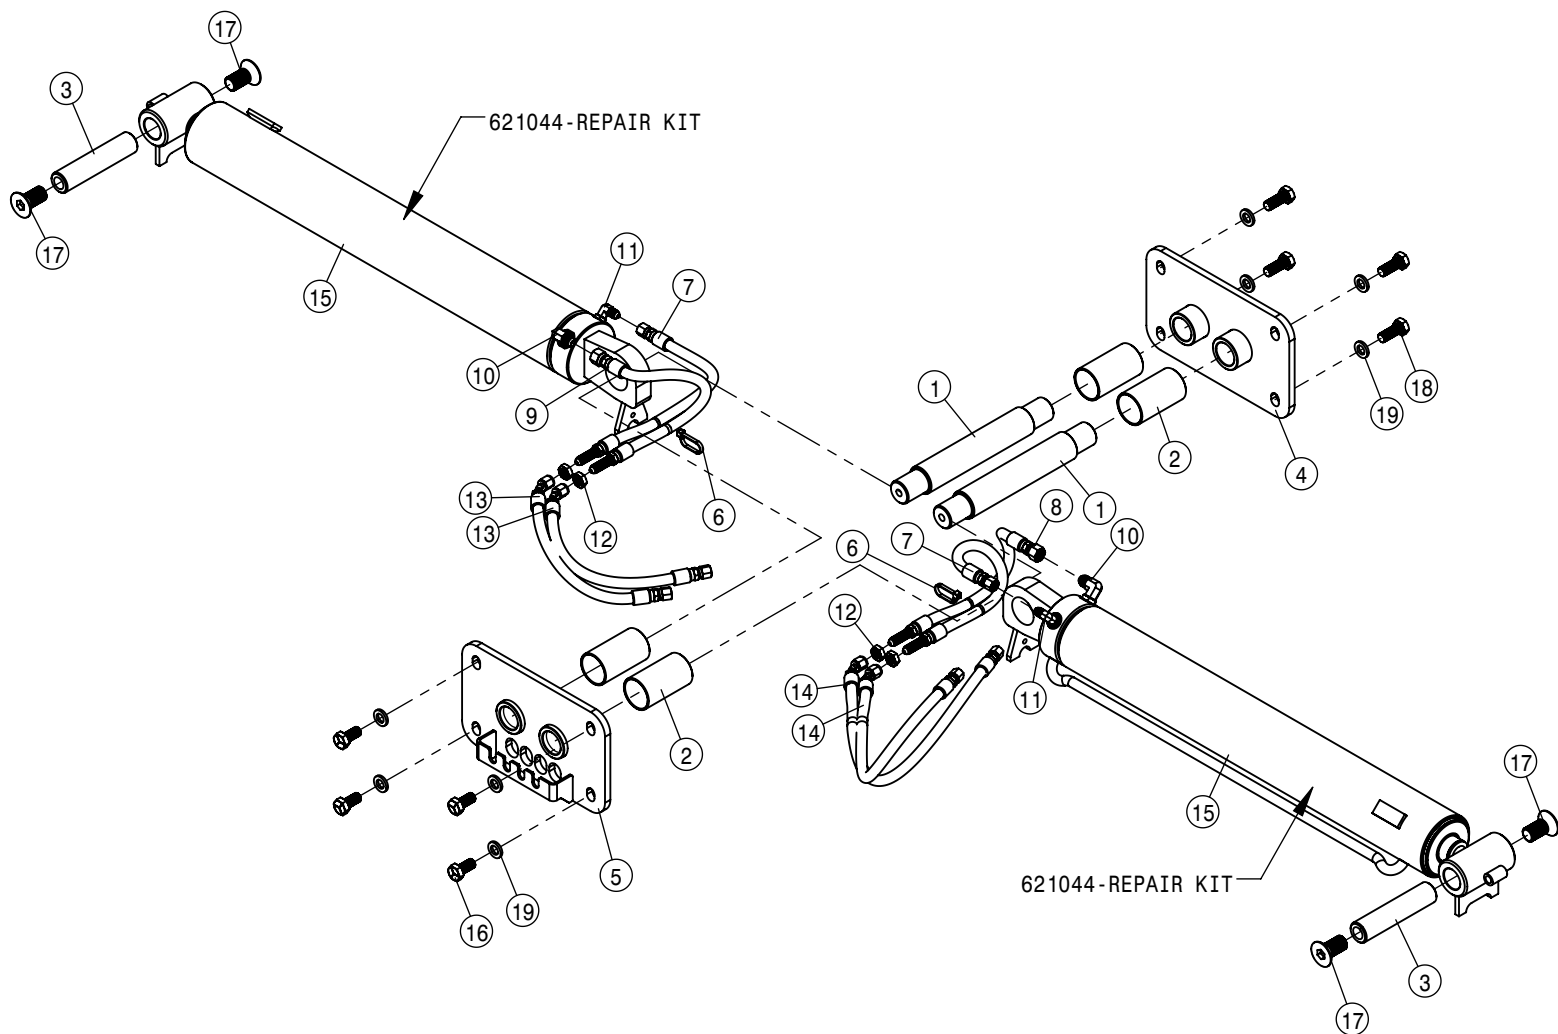

REAR HYDRAULIC TREAD ADJUST ASSEMBLY			
DET	QTY	P/N	DESCRIPTION
1	2	360580	TRD ADJ CYL PIV PIN, M/F
2	4	360965	TRD ADJ CYL SPACER
3	2	361582	TREAD ADJ CYL PIN, OUTER LEG
4	1	361697	FRT TREAD ADJ ACCESS PLT WLD
5	1	362046	TRD ADJ ACCESS PLT WLD
6	2	470154	CABLE TIE, 11.00" BLK NYLON
7	2	617493	04-451TC-04MJBH-04FJX-18 H/A
8	1	617494	04-451TC-04MJBH-06FJX-15 H/A
9	1	617511	04-451TC-04MJBH-06FJX-17 H/A
10	2	618119	9/16MJIC-90-9/16MOR LBO
11	2	618473	7/16MJIC-90-7/16MOR LBO
12	4	618525	7/16-20 BLKHD LOCKNUT
13	2	619292	04-387TC-04FJX-04FJX45-14 H/A
14	2	619293	04-387TC-04FJX-04FJX45-20 H/A
15	2	621041	HYD CYL, 3.00 X 21.00 X 1.38
16	4	900301	1/2UNF X 1 HHCS GR5 MC
17	4	900391	3/4UNC X 1 1/2 FLT SOC CAP SCR
18	4	900522	1/2UNF X 1 1/4 HHCS GR5 MC
19	8	920504	HLOCK WASHER 1/2 MC