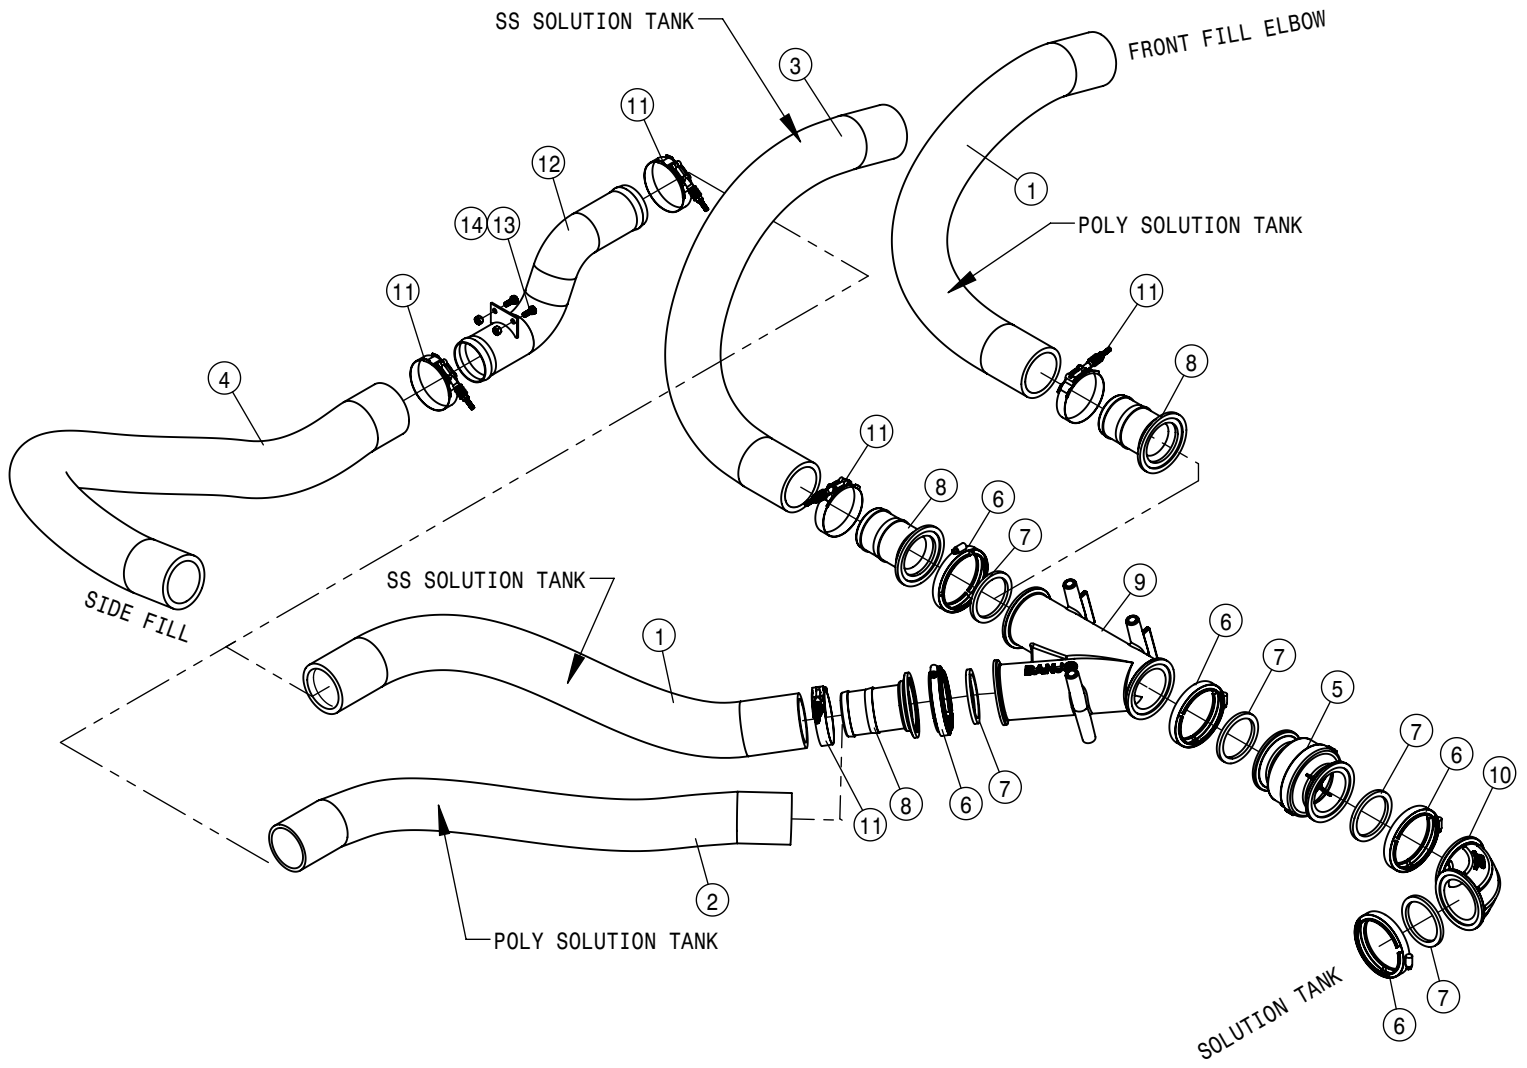

RH SOLUTION TANK VALVE (FRONT AND SIDE FILL)			
DET	QTY	P/N	DESCRIPTION
1	2	197145-037	HOSE 3" SUCTION, POLY HELIX EPDM
2	1	197145-038	HOSE 3" SUCTION, POLY HELIX EPDM
3	1	197145-040	HOSE 3" SUCTION, POLY HELIX EPDM
4	1	197146-051	HOSE 3" SUC, POLY SPIRAL 6" RAD
5	1	500142	CHECK VALVE 3" FLANGE
6	5	500208	3" FLANGE CLAMP S.S.
7	5	500209	3" FLANGE GASKET EPDM
8	3	500210	3" FLANGE-3" HOSE BARB POLY
9	1	500260	3" FP FLANGE 45 Y COUPLING
10	1	500262	3" FLANGE-90-3" FLG SWEEP LBO
11	5	520145	3.56/3.88 T-BOLT HOSE CLAMP SS
12	1	690731	SOLU TUBE, 3.00 S.S. SIDE FILL
13	2	900064	5/16UNC X 3/4" HEX BOLT
14	2	914002	5/16UNC HEX STOVER NUT