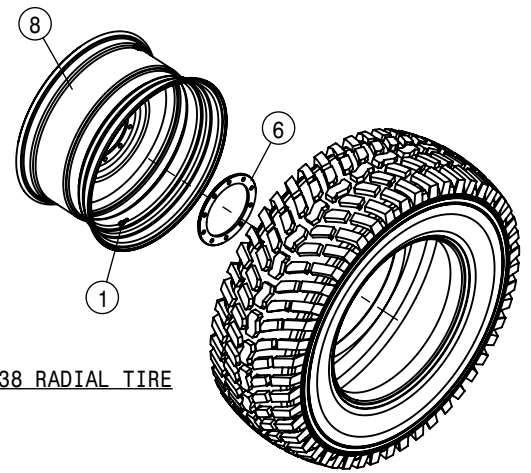

650/65 R38 RADIAL TIRE