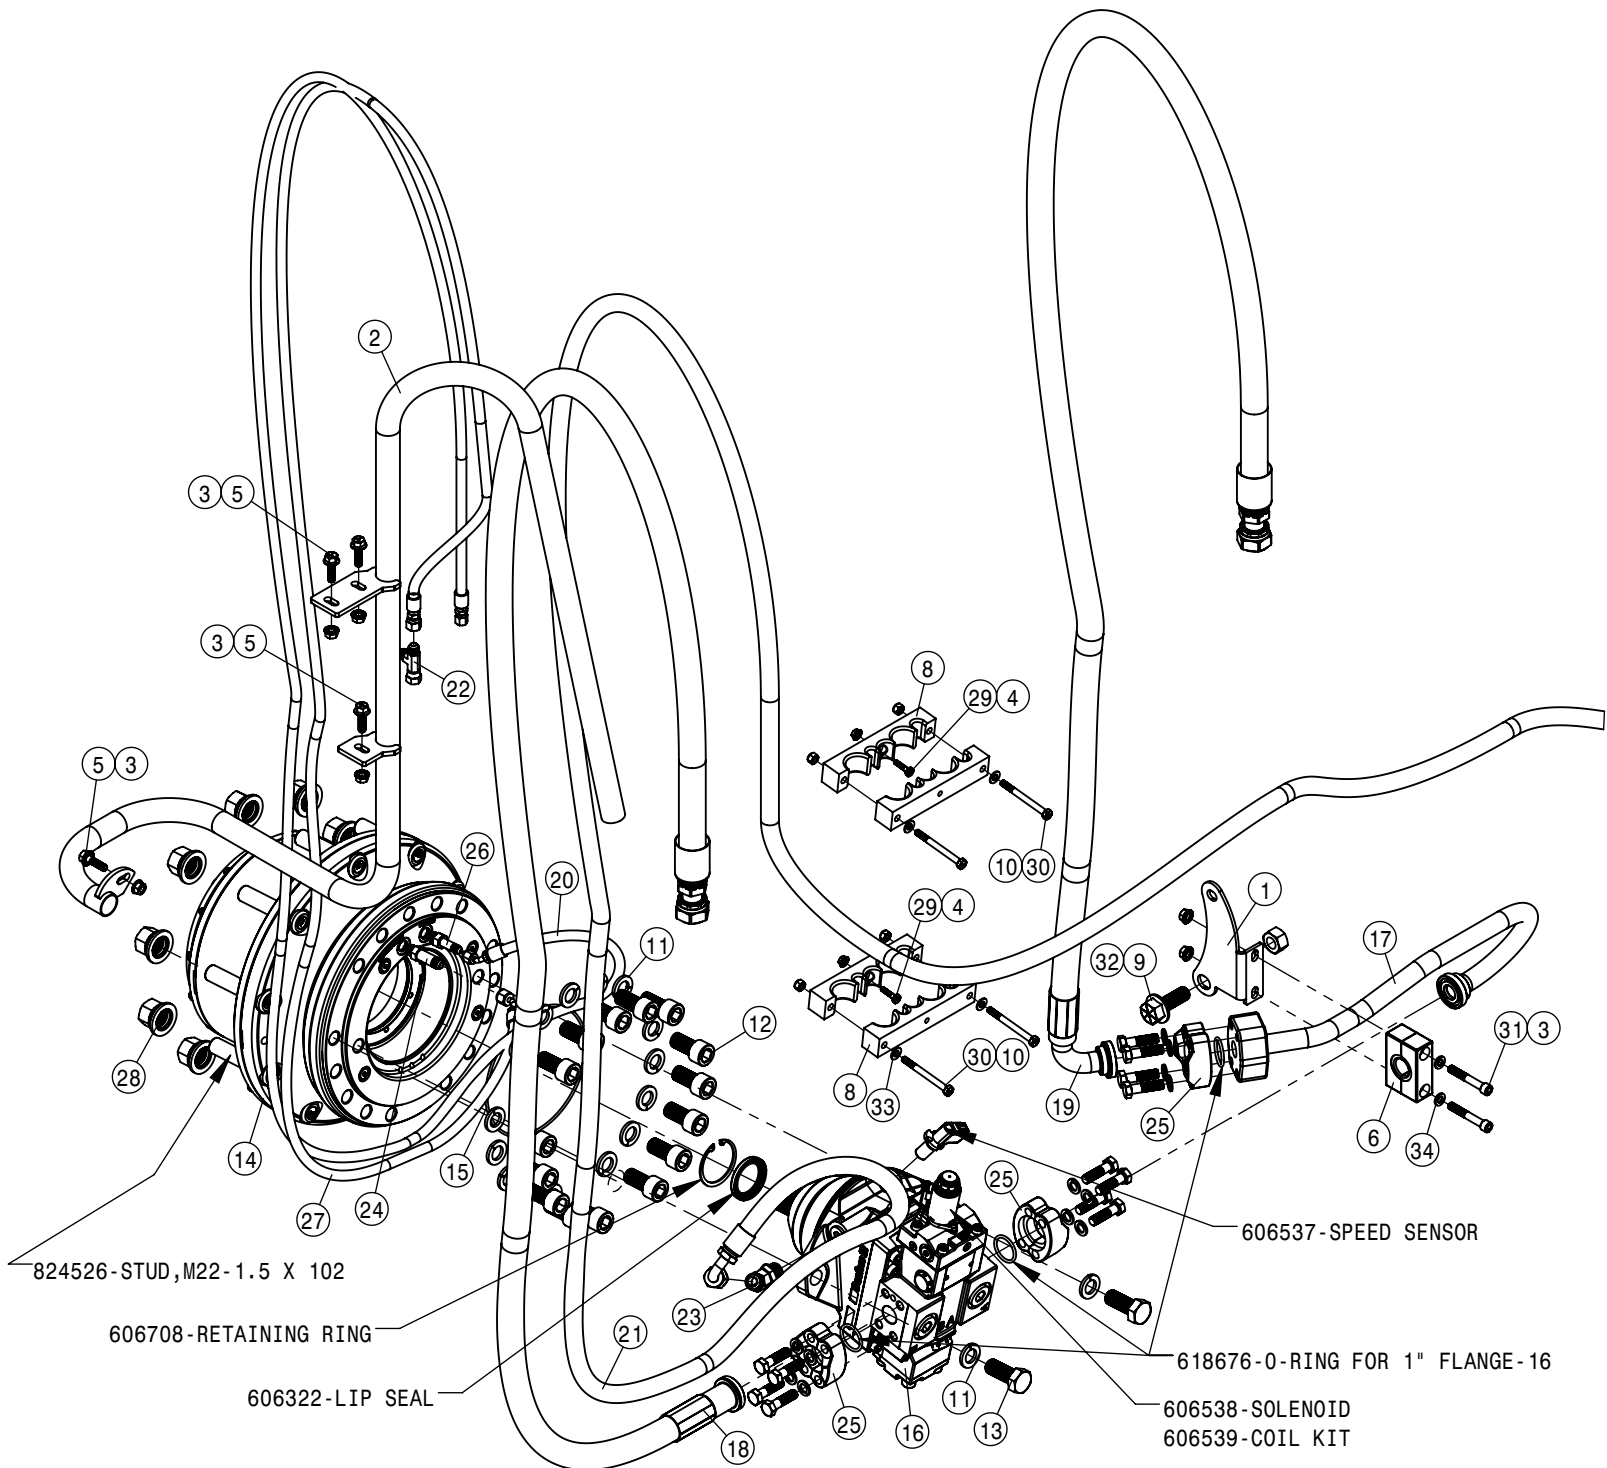

RIGHT FRONT WHEEL MOTOR ASSEMBLY			
DET	QTY	P/N	DESCRIPTION
1	1	360212	RGT LEG TUBE BRKT
2	1	362591	RH WEAR BAR WLD
3	6	470087	3/8-16UNC HEX FLG NUT SER MC GR5
4	2	470121	1/4-20UNC HEX FLG NUT SER MC GR5
5	4	470329	3/8UNC X 1 1/4 HHSFB GR5 MC
6	1	470693	CLAMP ASSY W/ 1" RUBBER INS
NS	1	470762	SIDEWINDER SLEEVE RH
8	2	470764	HOSE CLAMP, 5-HOLE
9	1	472367	3/4UNC X 2 HHFB GR8 MC
10	4	473001	5/16-18UNC NYLOCK NUT MC GR5
11	17	473854	20MM LOCK WASHER
12	15	473885	20MM-2.50 X 40 MM SHCS
13	2	473886	20MM-2.50 X 50MM HEX BOLT
14	1	606130	HUB C017, 30:1 W/DYNAMIC BRAKE
15	1	606190	O-RING,WHL MTR HSNG SAUER
16	1	606632	H1-B 80cc WHL MTR W40SFT SAUER
17	1	617457	RGT DRV TUBE 1.00" X 0.120"WT

RIGHT FRONT WHEEL MOTOR ASSEMBLY			
DET	QTY	P/N	DESCRIPTION
18	1	617462	16-797TC-16FFOX-16C62F-126 H/A
19	1	617463	16-797TC-16FFOX-16C62F90-112 H/A
20	1	617484	04-451TC-04FJX-04FJX45-145 H/A
21	1	617539	10-451TC-10FJX-10FJX90-219 H/A
22	1	618486	9/16FJIC SW RUN TEE-9/16MJIC
23	1	618644	7/8MJIC-45-7/8MOR LBO
24	1	618892	9/16MJIC - 9/16MOR LG ADPTR
25	3	618933	M12 SPLIT FLANGE KIT #62 (-16)
26	1	619182	7/16MJIC - 9/16MOR LG ADPTR
27	1	619248	04-387TC-06FJX-06FJX45-136 H/A
28	10	824055	22MM-1.50 SMTH FLG WHEEL NUT
29	2	900003	1/4UNC X 1 HHCS GR5 MC
30	4	900073	5/16UNC X 3 1/4 HHCS GR5 MC
31	2	900398	3/8UNC X 2 1/2" SOC HD CAP SCR
32	1	910012	3/4-10UNC HEX NUT MC GR5
33	4	920001	SAE FLAT WASHER 5/16 MC
34	2	920502	HLOCK WASHER 3/8 MC