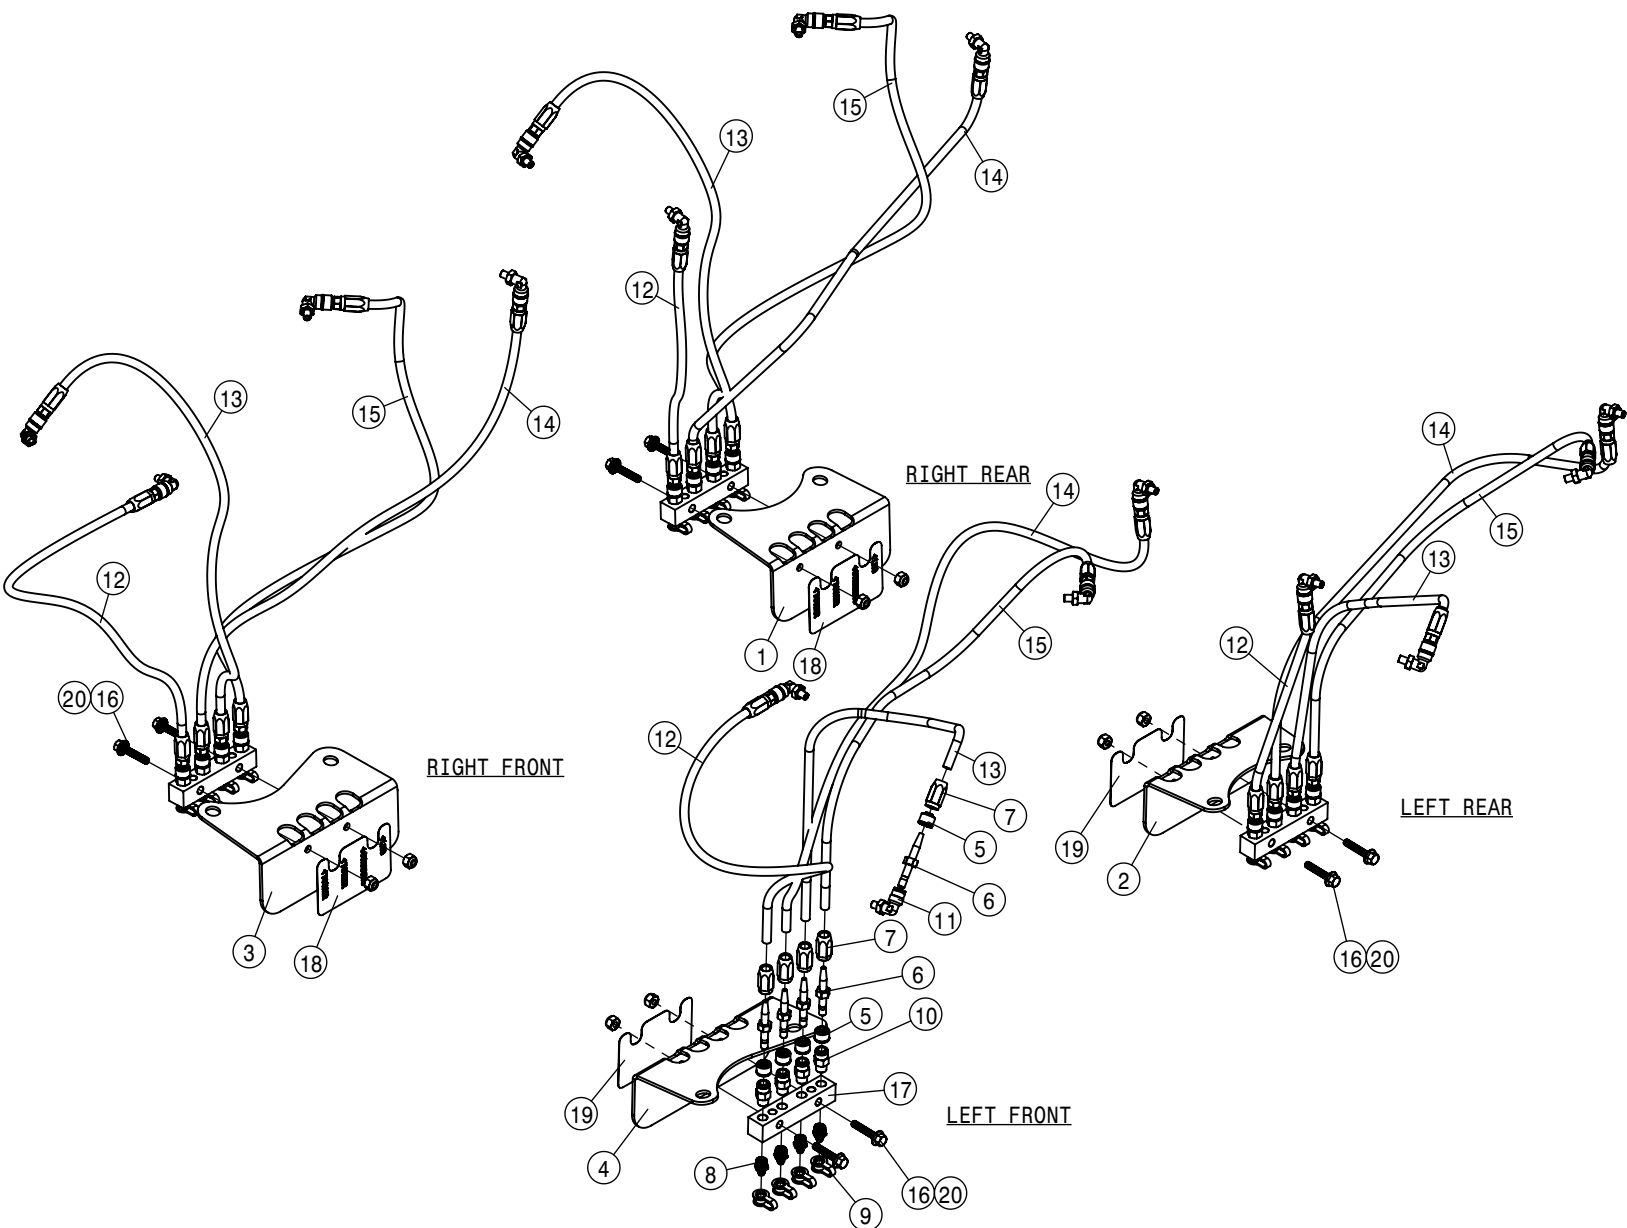

REMOTE GREASE BANK ASSEMBLY			
DET	QTY	P/N	DESCRIPTION
1	1	360424	2017 GREASE ZERK RHR BRKT
2	1	360425	2017 GREASE ZERK LHR BRKT
3	1	360902	2017 GREASE ZERK RHF BRKT
4	1	360903	2017 GREASE ZERK LHF BRKT
5	32	470735	PROTECTIVE RUBBER BOOT
6	32	470736	SHORT FIELD INSTALL
7	32	470737	FIELD INSTALL NUT
8	16	470738	LEAKLESS ZERK (1/8" - 27 PTF)
9	16	470740	PROTECTIVE ZERK CAP
10	16	470741	STR PUSH CON 1/4 X 1/8 NPT
11	16	470744	90 SWIVEL PUSH CON 1/4 - 28
12	4	470745-022	5/16"OD HOSE 35' GREASE FILLED
13	4	470745-025	5/16"OD HOSE 35' GREASE FILLED
14	4	470745-028	5/16"OD HOSE 35' GREASE FILLED
15	4	470745-038	5/16"OD HOSE 35' GREASE FILLED
16	8	473836	1/4UNC X 1 1/4 HHSFB SS FT
17	4	606474	MANIFOLD
18	2	650506	2017 GREASE ZERK RH DECAL
19	2	650507	2017 GREASE ZERK LH DECAL
20	8	910118	1/4-20UNC NYLOCK NUT SS