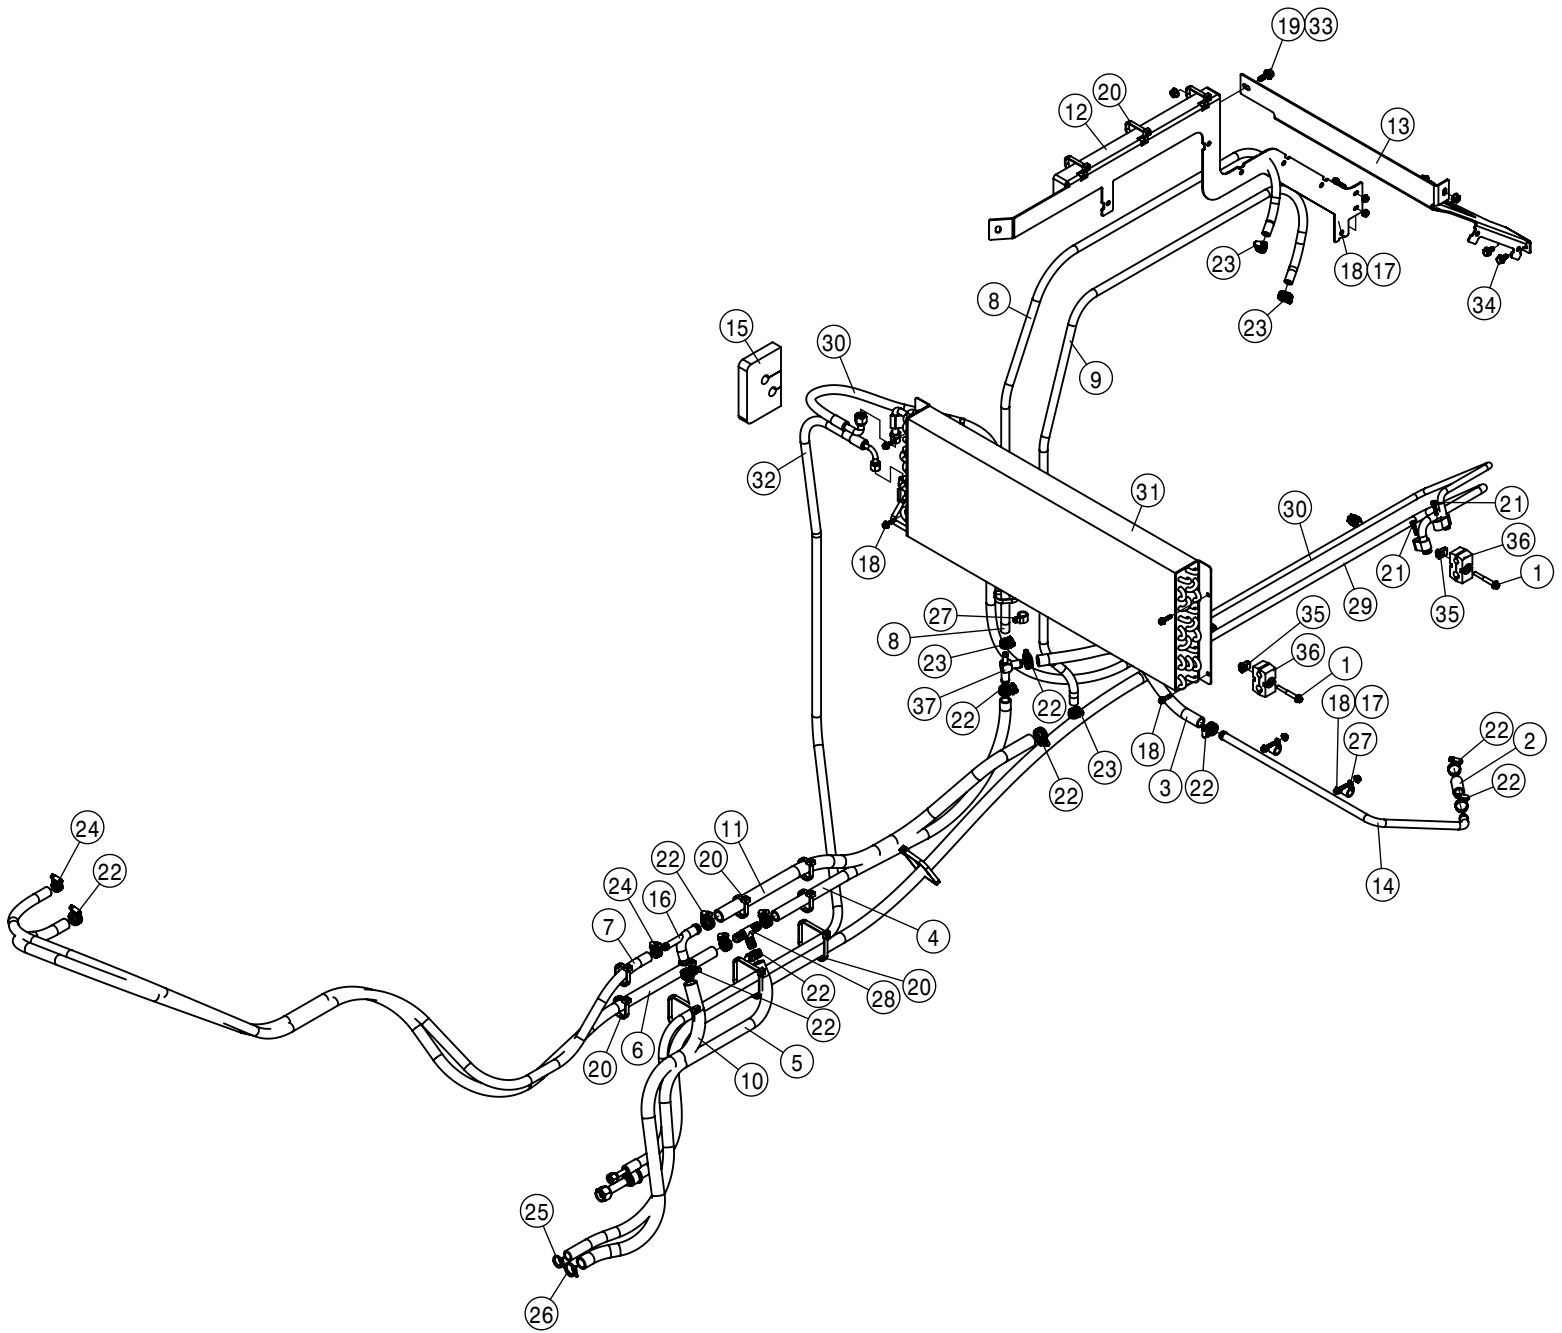

A/C AND HEATER LINES			
DET	QTY	P/N	DESCRIPTION
1	2	19M9842	8-1.25 X 60 MHHFB CL10.9 ZF
2	1	195909-003	HOSE 5/8 HEATER 1-FBR BR 20R3
3	1	195909-018	HOSE 5/8 HEATER 1-FBR BR 20R3
4	1	195909-031	HOSE 5/8 HEATER 1-FBR BR 20R3
5	1	195909-036	HOSE 5/8 HEATER 1-FBR BR 20R3
6	1	195909-087	HOSE 5/8 HEATER 1-FBR BR 20R3
7	1	195910-084	HOSE 1/2 HEATER 1-FBR BR 20R3
8	1	195917-068	HOSE 3/8 HEATER 1-FBR
9	1	195917-073	HOSE 3/8 HEATER 1-FBR
10	1	195924-030	HOSE 3/4 HEATER 1-FBR BR 20R3
11	1	195924-036	HOSE 3/4 HEATER 1-FBR BR 20R3
12	1	318055	HOSE BRKT
13	1	318056	HOSE BRKT
14	1	318057	PIPE, AUX COOLANT SUPPLY
15	1	318067	FOAM SEAL
16	1	318159	TEE, REDUCING
17	4	470121	1/4-20UNC HEX FLG NUT SER MC GR5
18	8	470231	1/4UNC X 1 HHSFB GR5 MC
19	2	470460	3/8UNC X 1 HHSFB GR5 MC

A/C AND HEATER LINES			
DET	QTY	P/N	DESCRIPTION
20	18	470555	.345 X 15" CABLE TIE-UV BLACK
21	2	473787	6MM-1.00 X 25MM HEX BOLT GR8
22	12	520055	HOSE CLAMP NO 12 STAINLESS
23	4	520069	HOSE CLAMP NO 6 STAINLESS
24	2	520080	HOSE CLAMP NO 10 STAINLESS
25	1	520081	HOSE CLAMP NO 14 DBL WIRE
26	1	520082	HOSE CLAMP NO 16 DBL WIRE
27	4	520117	CUSH HOSE CLAMP,#10, 5/8D X 1/2W
28	1	619030	5/8 HOSE BARB TEE
29	1	657000	A/C HOSE ASSY, LOW PRESSURE
30	1	657001	A/C HOSE ASSY, HIGH PRESSURE
31	1	657457	COIL, COND 12 X 31.6
32	1	657633	A/C HOSE ASSY
33	2	910042	3/8-16UNC HEX FLG NUT SM MC GR8
34	2	910050	M8-1.25 x 16MM HHFB
35	2	M84971	M8 x 1.25 SPRING NUT LUG
36	4	r551648	Clamp: Block, 12.7mm x 15.9mm
37	1	T379229	TEE FITTING ,SUPPLY,COOLANT