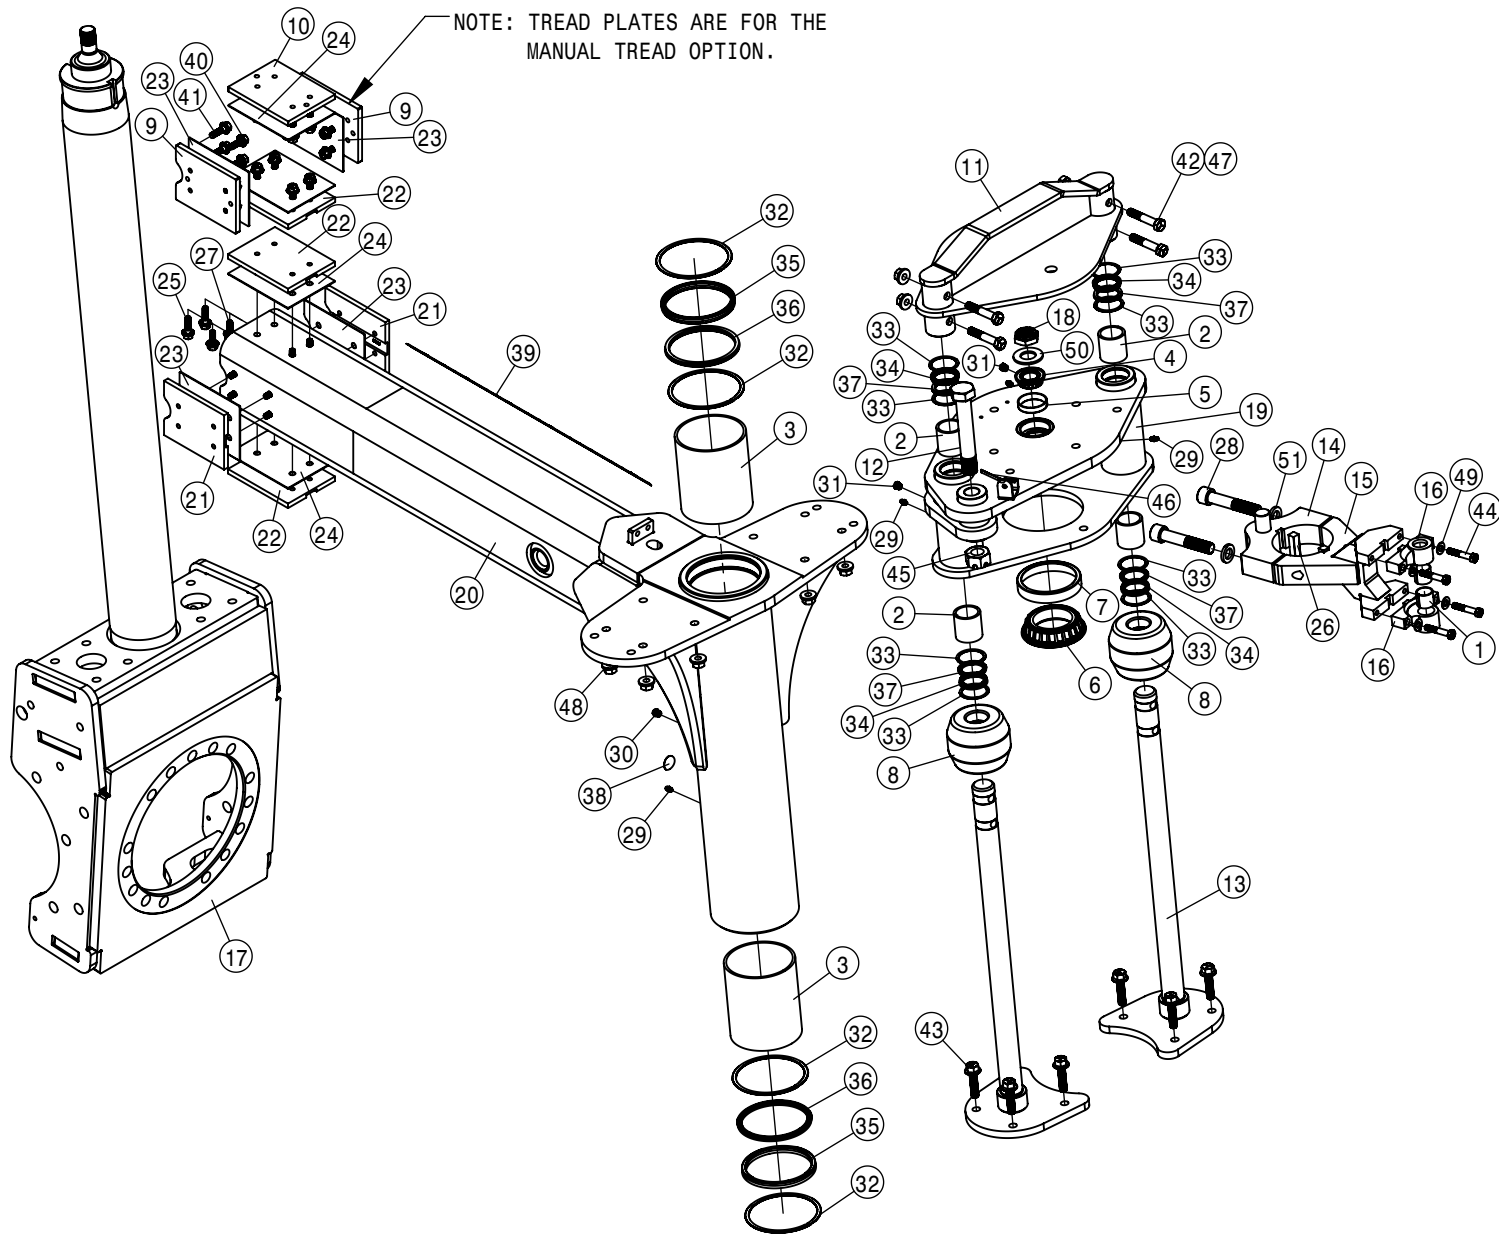

LEFT REAR LEG ASSEMBLY			
DET	QTY	P/N	DESCRIPTION
1	2	121029	JOURNAL BRG, 1.00 ID X 1.00 LG
2	4	121113	TOWER SLEEVE BRG (POLYGON) 05
3	2	121125	BEARING-POLY 4.50 ID X 5.74 LG
4	1	125050	BRG CONE, 1.00 ID W/FACE SEAL
5	1	125051	BRG CUP FOR 125050
6	1	125052	BRG CONE, 2.687 ID W/FACE SEAL
7	1	125053	BRG CUP FOR 125052
8	2	311058	RUBBER SPRING
9	2	343189	MAN TRD NOTCHED PLATE, TAPPED
10	1	343190	MAN TRD PLATE, TAPPED
11	1	359333	AIR BAG TOWER TOP MT WLD
12	1	359546	STRG CYL BOLT, STS AWS LRG 09
13	2	359654	NITRO TOWER WLD, STS AWS 13
14	1	359683	STEERING ARM WLDMT-STS
15	1	359684	STEERING TRUN MNT WLD - STS
16	2	359687	TRUNNION-STEERING CYLINDER
17	1	360526	INR LEG WLD-STS, SDS LEG
18	1	360561	1-14 UNS THIN HEX NUT LCK
19	1	360703	LH AIR BAG LWR PLT WLD
20	1	360718	OTR LEG WLD STS
21	2	360852	TRD ADJ BRONZE BEARING, TAPPED
22	3	360853	TRD ADJ BRONZE BEARING, TAPPED
23	4	360864	NOTCHED SHIM - TRD ADJ BEARING
24	4	360865	SHIM - TRD ADJ BEARING
25	16	470329	3/8UNC X 1 1/4 HHSFB GR5 MC
26	2	470447	KEY .50 SQ X 1.69 LONG

LEFT REAR LEG ASSEMBLY			
DET	QTY	P/N	DESCRIPTION
27	16	470460	3/8UNC X 1 HHSFB GR5 MC
28	2	470904	3/4UNC X 4" SOC HD CAP SCR GR8
29	4	471005	GREASE ZERK, 1/4-28 X 1/2
30	1	471030	PRESSURE RELIEF VALVE-GREASE 45-80 PSI
31	2	471032	PRESS REL VLV-GREASE 15-25 PSI
32	4	629538	4.5 SPIROLOX RING
33	8	629549	SPIRAL RETAINING RING-INT 1.87
34	4	629620	SEAL, 1.500 ROD DIA
35	2	629621	SEAL, 4.500 ROD DIA
36	2	629625	SEAL, 4.500 ROD DIA
37	4	629627	SEAL, 1.500 ROD DIA
38	1	650205	DECAL, GREASE WEEKLY
39	1	650486	DECAL, TREAD ADJ INDICATOR DTS
40	16	900163	3/8UNF X 1 HHSFB GR5 MC
41	16	900164	3/8UNF X 2 1/4 HHSFB GR5 MC
42	4	900269	1/2UNC X 2 3/4 HHCS GR5 MC
43	8	900519	1/2UNC X 2 HHSFB GR5 MC FT
44	4	900821	3/8UNF X 2 HHCS GR8 MC
45	1	910020	1-8UNC HEX SLTDD NUT MC GR5
46	1	910120	3/16 X 1 3/4 COTTER PIN SS
47	1	914008	1/2-13UNC STOVER NUT MC GR5
48	11	914015	1/2-13UNC CTRLK FLG NUT MC GR5
49	4	920002	SAE FLAT WASHER 3/8 MC
50	1	920008	1" SAE FLAT WASHER
51	2	920506	HLOCK WASHER 3/4 MC