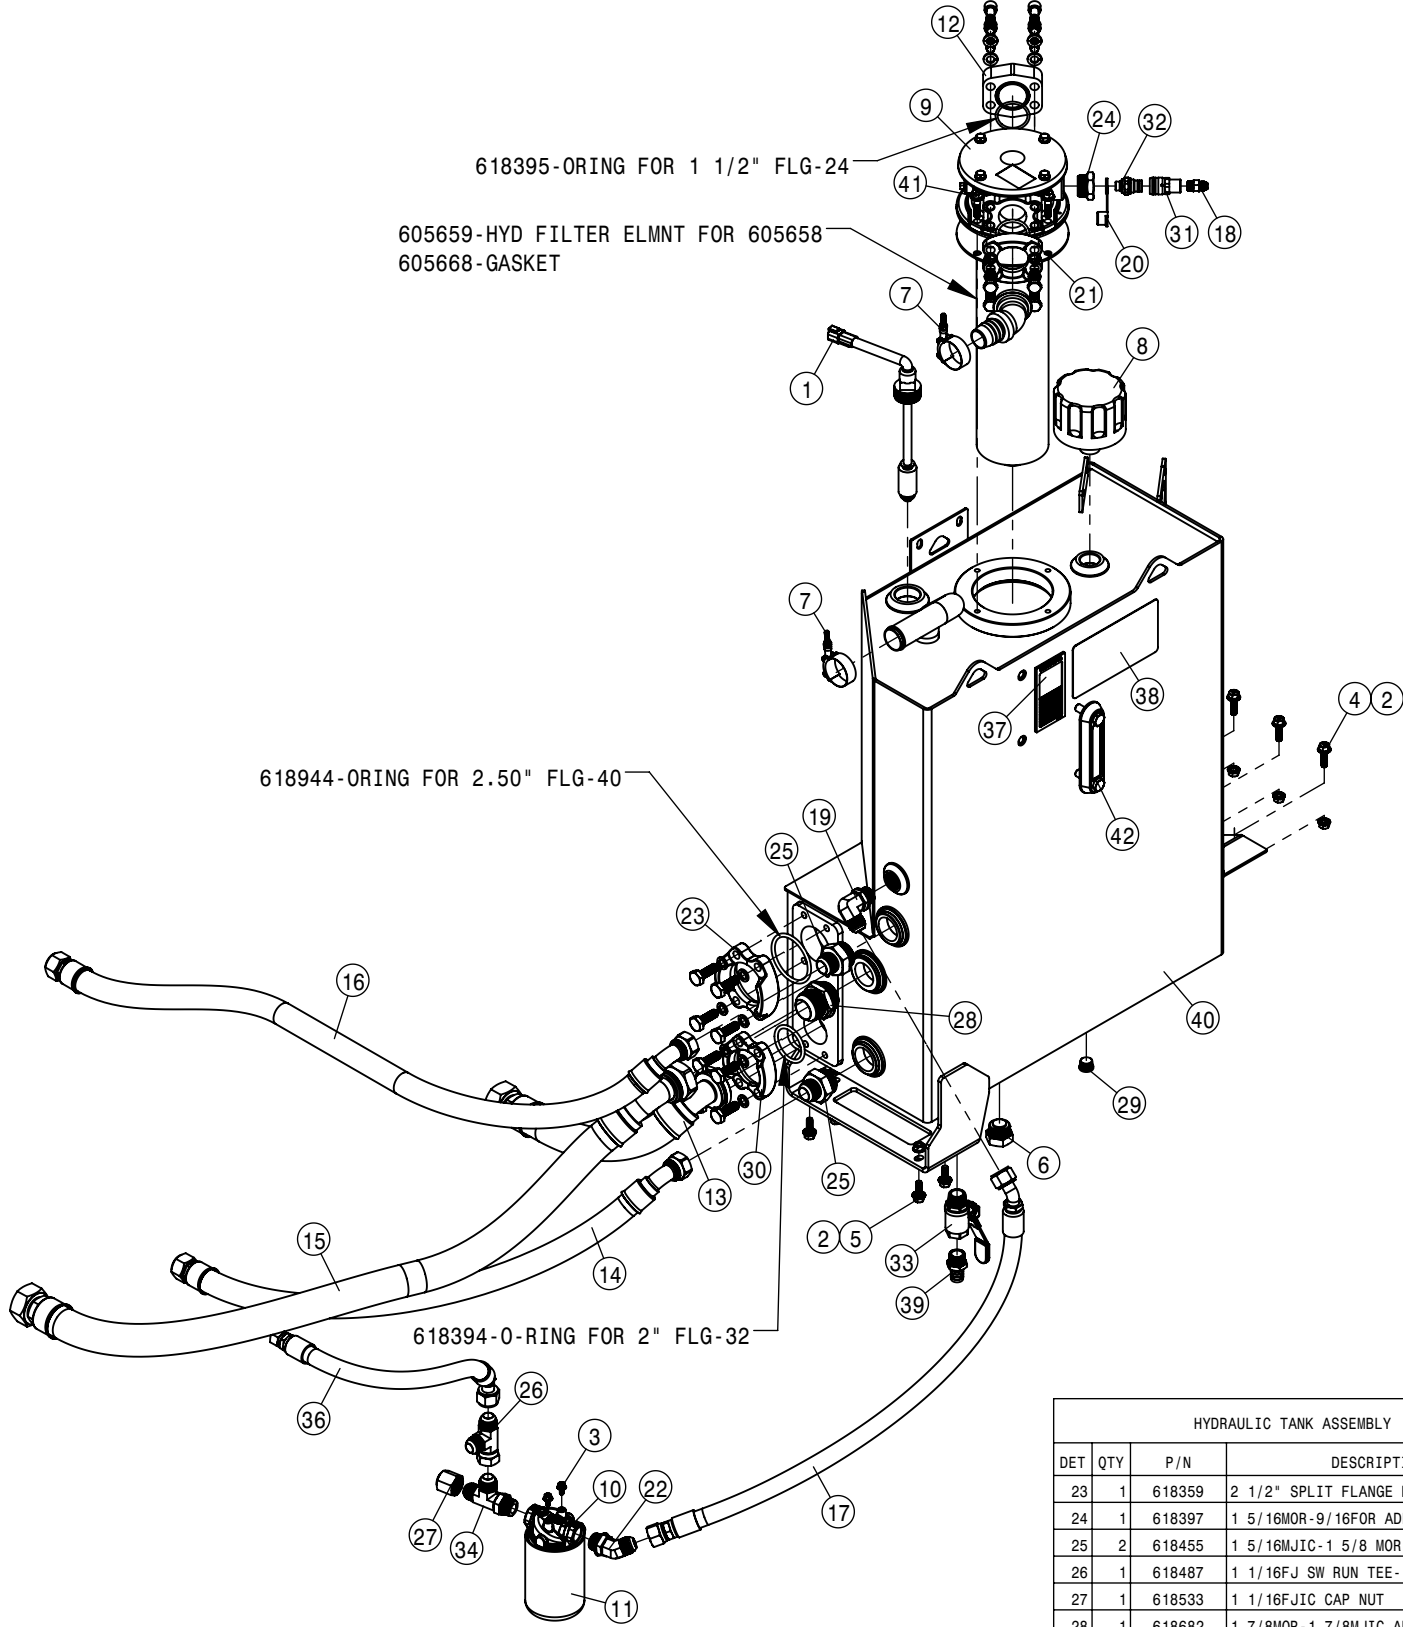

HYDRAULIC TANK ASSEMBLY			
DET	QTY	P/N	DESCRIPTION
1	1	294069	TEMPERATURE/OIL LEVEL SENSOR
2	7	470087	3/8-16UNC HEX FLG NUT SER MC GR5
3	2	470122	1/4UNC X 1/2 HHSFB GR5 MC
4	3	470329	3/8UNC X 1 1/4 HHSFB GR5 MC
5	4	470460	3/8UNC X 1 HHSFB GR5 MC
6	1	470471	1 5/16MOR PLUG, MAGNETIC
7	2	520133	1.81/2.06 T-BOLT HOSE CLAMP SS
8	1	605656	T.R.A.P. BREATHER 1" NPT
9	1	605658	HYD TANK RETURN FILTER
10	1	605672	SPIN-ON FILTER HEAD (ZAF11)
11	1	605673	AE SPIN ON FILTER (10 MICRON)

HYDRAULIC TANK ASSEMBLY			
DET	QTY	P/N	DESCRIPTION
12	1	617196	1.50 SPLIT FLANGE PLUG KIT #61
13	1	617515	24-811-24FJX-32C61FX45-18 H/A
14	1	617516	16-811-16FJX-16FJX45-39 H/A
15	1	617517	24-811-24FJX-24FJX45-50 H/A
16	1	617548	16-811-16FJX-16FJX45-47 H/A
17	1	617553	12-451TC-12FJX-12FJX45-36 H/A
18	1	618126	9/16MJIC-9/16MOR ADPTR
19	1	618248	1 1/16MJIC-90-1 1/16MOR LBO
20	1	618255	DUST CAP/PLUG FOR 618804/805
21	1	618299	1.50 SPLIT FLANGE KIT #61
22	1	618313	1 1/16MJIC-45-1 1/16MOR LBO

HYDRAULIC TANK ASSEMBLY			
DET	QTY	P/N	DESCRIPTION
23	1	618359	2 1/2" SPLIT FLANGE KIT #61
24	1	618397	1 5/16MOR-9/16FOR ADPTR
25	2	618455	1 5/16MJIC-1 5/8 MOR ADPTR
26	1	618487	1 1/16FJ SW RUN TEE-1 1/16MJ
27	1	618533	1 1/16FJIC CAP NUT
28	1	618682	1 7/8MOR-1 7/8MJIC ADPTR
29	1	618755	3/4MOR PLUG, HEX SOCKET
30	1	618766	2" SPLIT FLANGE KIT #61
31	1	618805	HYD CPLR, FEM #14,9/16FOR
32	1	618870	HYD CPLR, MALE #14 9/16MOR
33	1	618881	3/4 NPT BALL VLV BRS LOCK
34	1	618914	1 1/16MOR RUN TEE-1 1/16MJIC
35	1	618979	1788-24-24-ZJ 2.41 CA
36	1	619246	12-451TC-10FJX-12FJX45-22 H/A
37	1	650493	DECAL, HYDRAULIC OIL
38	1	650558	DECAL, FLUIDS JD ENGINE
39	1	711102	3/4NPT X 3/4 HOSE BARB, BRS
40	1	760985	HYD RESERVOIR W/DECAL
41	4	900504	3/8UNC X 1 1/2 HHSFB GR5 MC
42	1	AT227279	SIGHT GAUGE