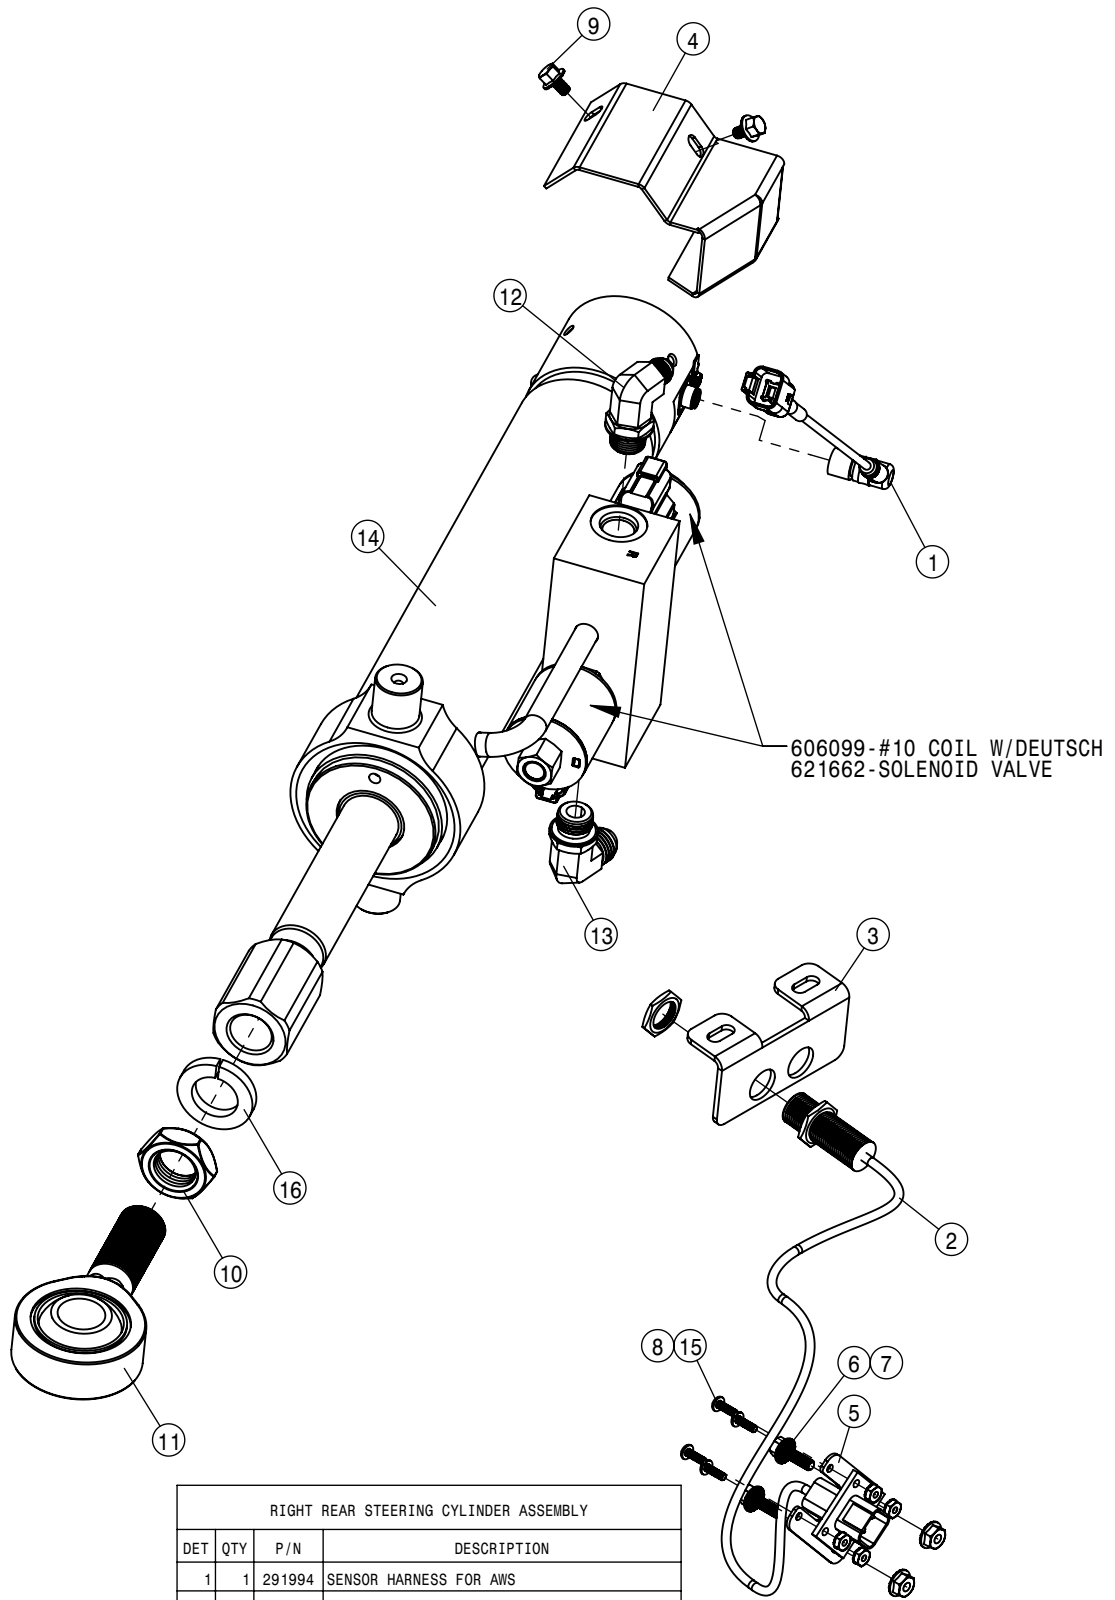

RIGHT REAR STEERING CYLINDER ASSEMBLY			
DET	QTY	P/N	DESCRIPTION
1	1	291994	SENSOR HARNESS FOR AWS
2	1	292930	INDUCTIVE PROX SENSOR, 18MM
3	1	359555	SENSOR BRKT, STS AWS 09
4	1	359645	STRG CYL SENSOR GUARD
5	1	360240	RIGHT PROX SENSOR BLKHD BRKT
6	2	470118	1/4UNC X 3/4 HHSFB GR5 MC
7	2	470121	1/4-20UNC HEX FLG NUT SER MC GR5
8	4	470541	#8-32UNC KEP NUT MC GR5
9	2	470883	1/4UNC X 3/8 HHSFB SS
10	1	472328	1" -12 HEX JAM NUT
11	1	474004	ROD END, 1.00 BORE, 1-12 RH MALE
12	1	618115	9/16MJIC-90-3/4MOR LBO
13	1	618241	3/4MJIC-90-3/4MOR LBO
14	1	621653	HYD CYL, 2.50 X 8.81 X 1.25
15	4	903844	#8-32 UNC X 1/2 PHMS PH BZ
16	1	920508	1" LOCK WASHER