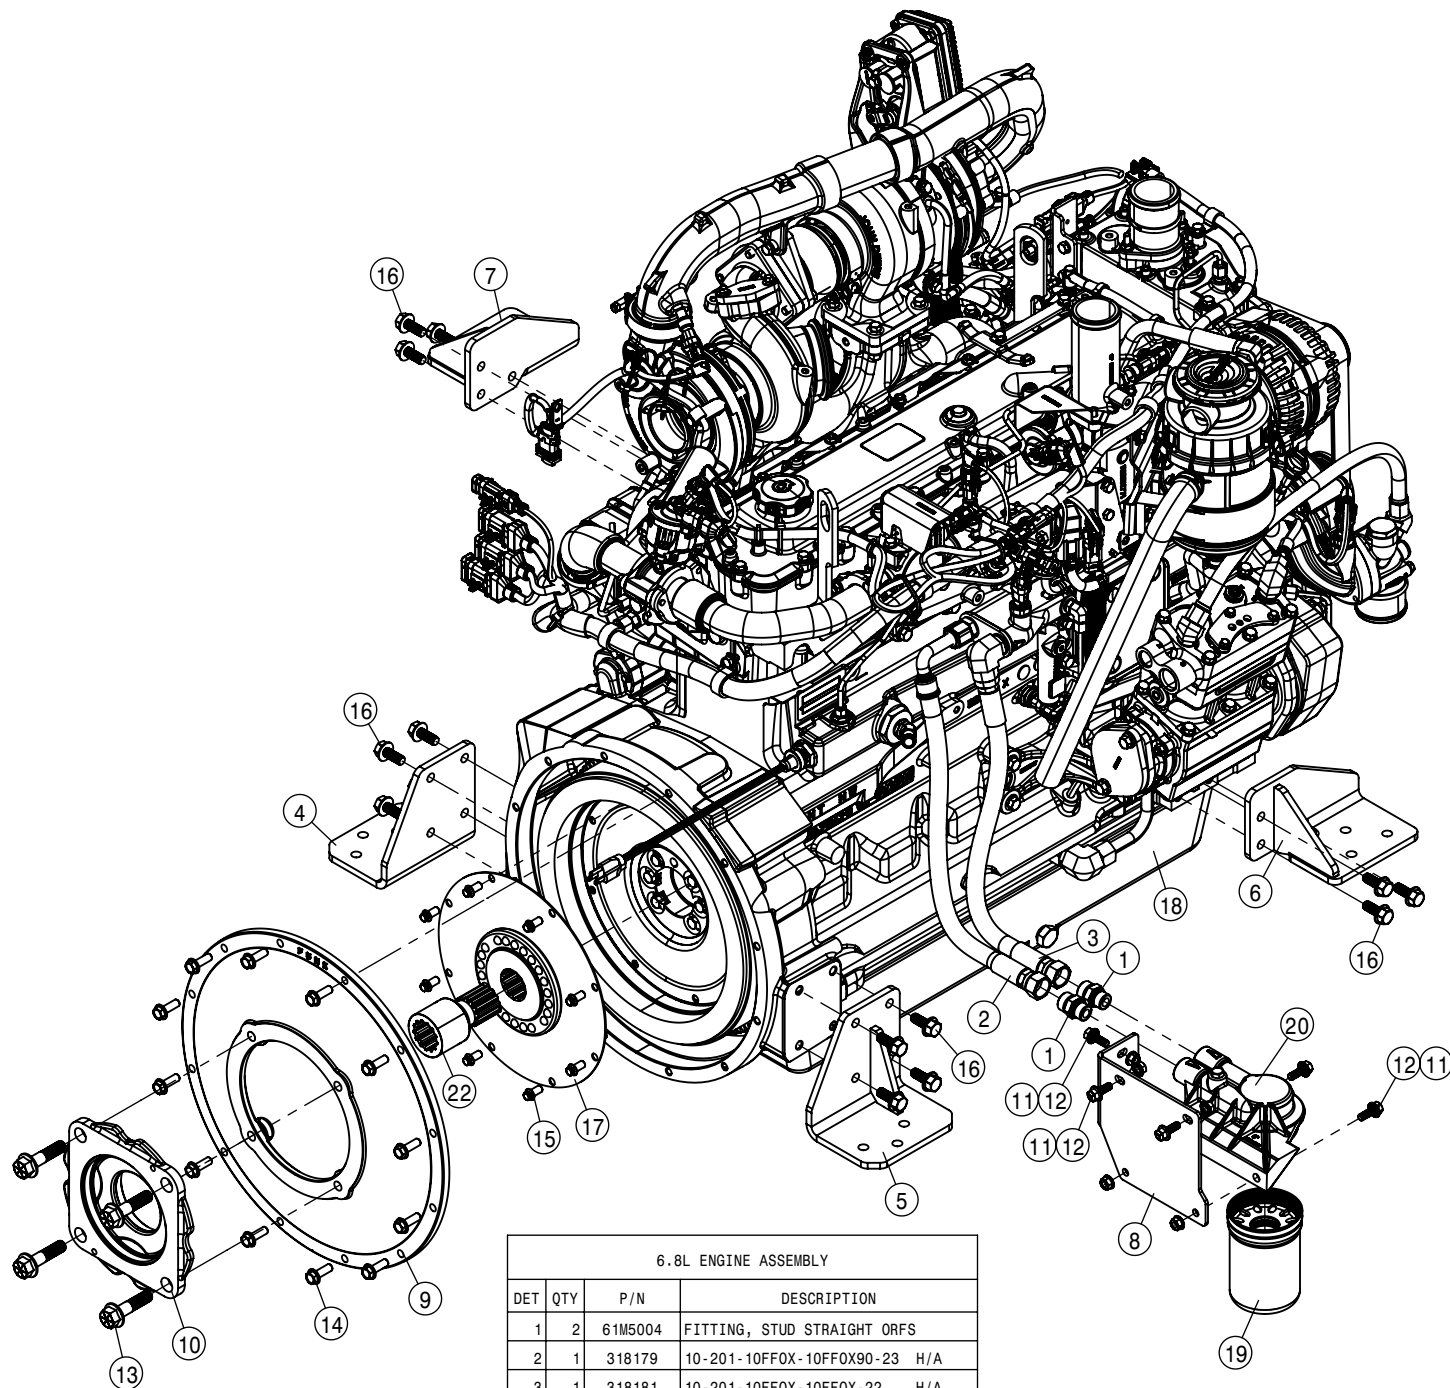

6.8L ENGINE ASSEMBLY			
DET	QTY	P/N	DESCRIPTION
1	2	61M5004	FITTING, STUD STRAIGHT ORFS
2	1	318179	10-201-10FFOX-10FFOX90-23 H/A
3	1	318181	10-201-10FFOX-10FFOX-22 H/A
4	1	318196	FRT ENG MT, RH
5	1	318198	FRT ENG MT, LH
6	1	318201	REAR ENG MT, LH
7	1	318203	REAR ENG MT, RH
8	1	318205	RM OIL FILTER BRKT, 6.8L
9	1	318283	SAE 2 ADAPTER
10	1	318284	ADAPTER D PUMP
11	5	470087	3/8-16UNC HEX FLG NUT SER MC GR5
12	5	470460	3/8UNC X 1 HHSFB GR5 MC
13	4	900015	5/8UNC X 2 1/2 HHFB GR8 MC
14	12	910048	M10- 1.5 X 30MM HHSFB
15	8	910052	3/8-16 X .75" 12 POINT SCREW
16	14	910137	12MM-1.75X30MM SM FLG HEX BOLT
17	1	4028083	PLT, DRIVE ASSY
18	1	DZ110358	JOHN DEERE 6068 ENGINE
19	1	RE539279	OIL FILTER
20	1	RE541933	FILTER HEAD, HEADER
NS	1	RG39499	DEERE ENGINE OM
22	1	yz102229	SHAFT, ADAPTER