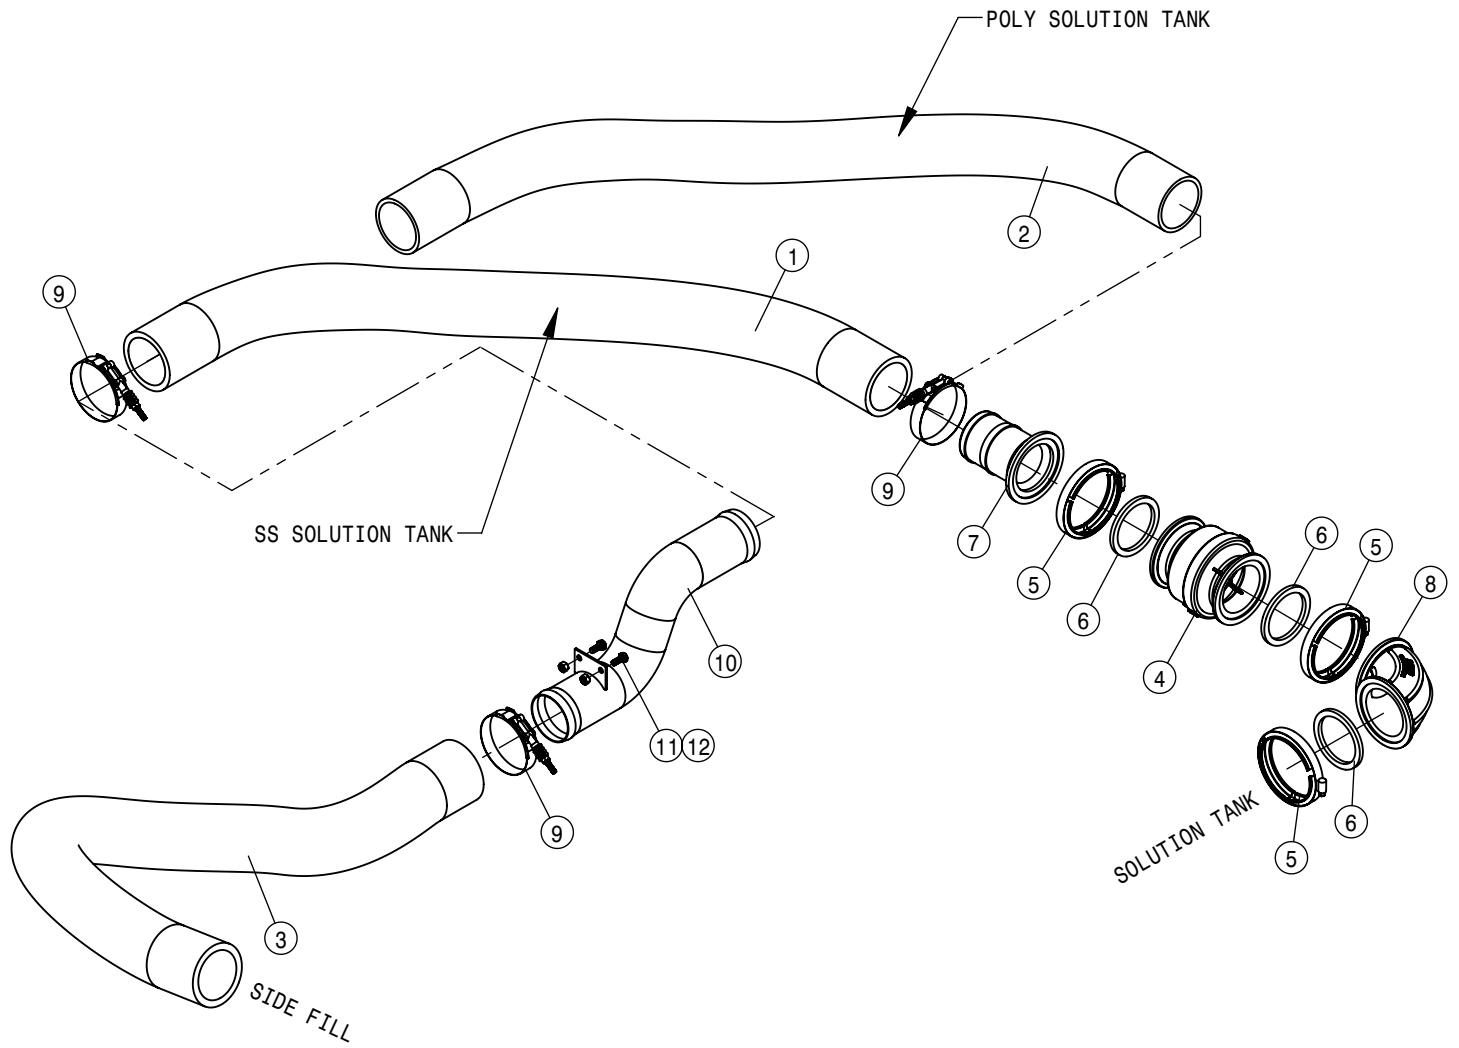

RH SOLUTION TANK VALVE (SIDE FILL)			
DET	QTY	P/N	DESCRIPTION
1	1	197145-051	HOSE 3" SUCTION, POLY HELIX EPDM
2	1	197145-053	HOSE 3" SUCTION, POLY HELIX EPDM
3	1	197146-051	HOSE 3" SUC, POLY SPIRAL 6" RAD
4	1	500142	CHECK VALVE 3" FLANGE
5	3	500208	3" FLANGE CLAMP S.S.
6	3	500209	3" FLANGE GASKET EPDM
7	1	500210	3" FLANGE - 3' HOSE BARB POLY
8	1	500262	3" FLANGE - 90 - 3' FLG SWEEP LBO
9	3	520145	3.56/3.88 T-BOLT HOSE CLAMP SS
10	1	690731	SOLU TUBE, 3.00 S.S. SIDE FILL
11	2	900064	5/16UNC X 3/4" HEX BOLT
12	2	914002	5/16UNC HEX STOVER NUT