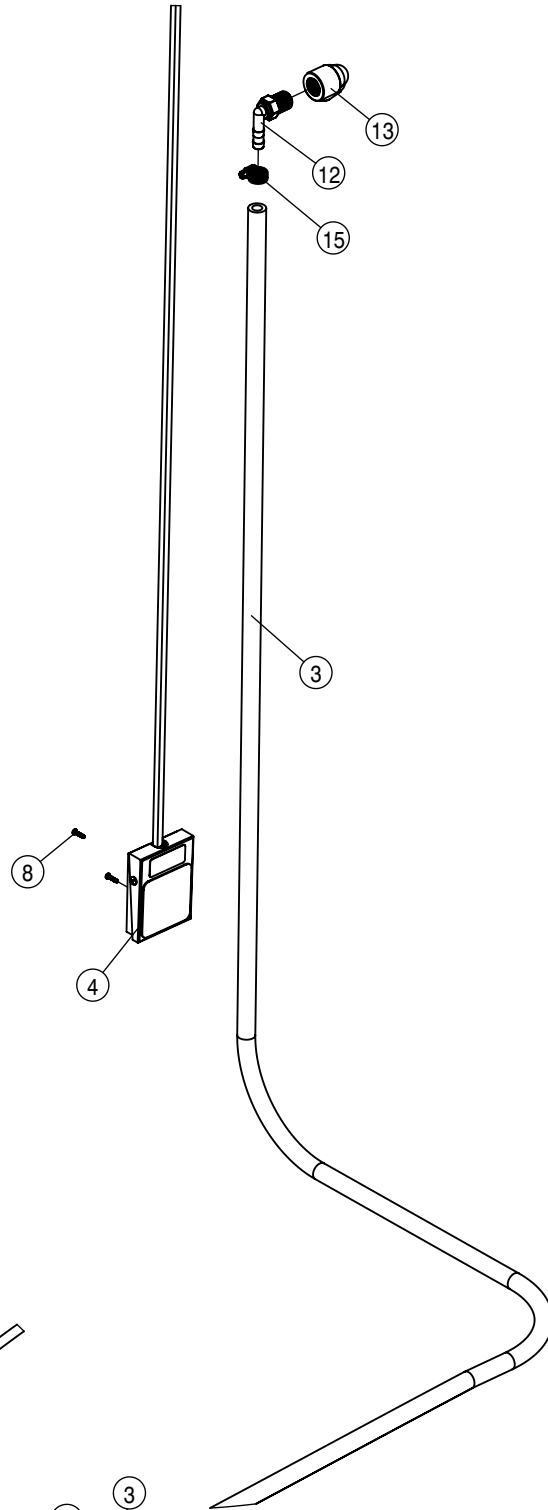

HAND WASH TANK ASSEMBLY			
DET	QTY	P/N	DESCRIPTION
	1	195902-008	HOSE 1/2ID-3/32W CLEAR VINYL
	2	195923-011	HOSE 3/8 1-FBR BR BLK RLA
	3	195923-200	HOSE 3/8 1-FBR BR BLK RLA
	4	294059	FOOTSWITCH ASSY, 60" CORD
	5	294252	HANDWASH EXTENSION HARNESS
	6	470122	1/4UNC X 1/2 HHSFB GR5 MC
	7	470596	DIAPHRAM PUMP W/DEUTSCH CONNEC
	8	472351	4-40 X 1/2 PAN HD MTL SCR TYP F
	9	500044	1/2NPT-90 ST EL, POLY
	10	500047	1/2NPT-90-1/2 HOSE BARB, POLY
	11	500286	1/2"-3/8"NPT REDU BUSH, POLY
	12	500287	3/8NPT-90-3/8 HOSE BARB, POLY
	13	500288	3/8NPT-90 EL, POLY
	14	520069	HOSE CLAMP NO 6 STAINLESS
	15	520120	HOSE CLAMP NO 4 STAINLESS
	16	690207	IN-LINE STRAINER, 1/2 FNPT, HYPRO
	17	696195	1/2FNPT-1/2MNPT MICRO BALL VLV
	18	763003	PUMP MT BRKT WLD
	19	763006	PUMP MT SHIELD
	20	763831	TANK-HAND WASH, 4.4 GALLON
	21	903706	#10-32 UNF X 1/2 PHMS PH BZ
	22	910125	5/16UNC X 1/2 HHSFB SS
	23	910131	#10-32 UNF X 3/4 PHMS PH BZ
	24	920510	HLOCK WASHER #10 MC
	25	N408864	LABEL, CLEAN WATER RINSE TANK