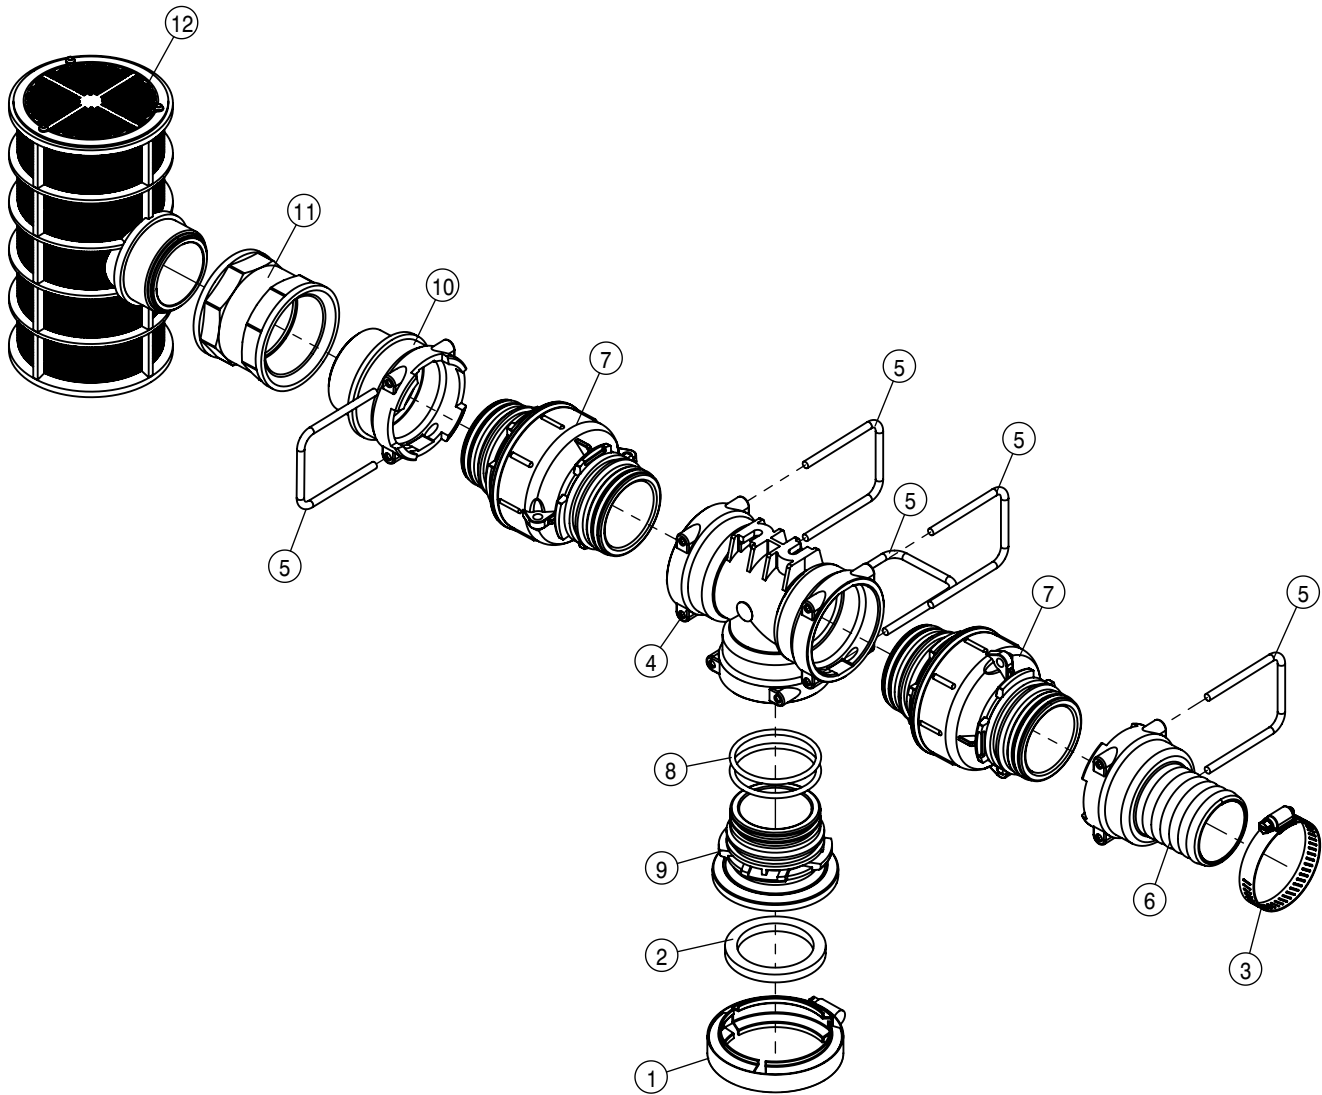

SOLUTION TANK VENT ASSEMBLY				
DET	QTY	P/N	DESCRIPTION	
1	1	500194	2" FP FLANGE CLAMP S.S.	
2	1	500195	2" FP FLANGE GASKET EPDM	
3	1	520068	HOSE CLAMP NO 32 STAINLESS	
4	1	737754	2" FEM T-CONNECTOR POLY	
5	5	737756	2" FORK FOR 737754/755	
6	1	737759	2" F-2" HOSE BARB POLY	
7	2	737761	2" M CHECK VALVE POLY	
8	2	737762	O-RING, -227 EPDM	
9	1	737767	T7 TO "BANJO 2" FP" ADAPTER	
10	1	737768	T7 TO BSP ADAPTER	
11	1	737769	THREADED COUPLING	
12	1	737770	T FILTER WITH BSP THREADS, 16 MESH