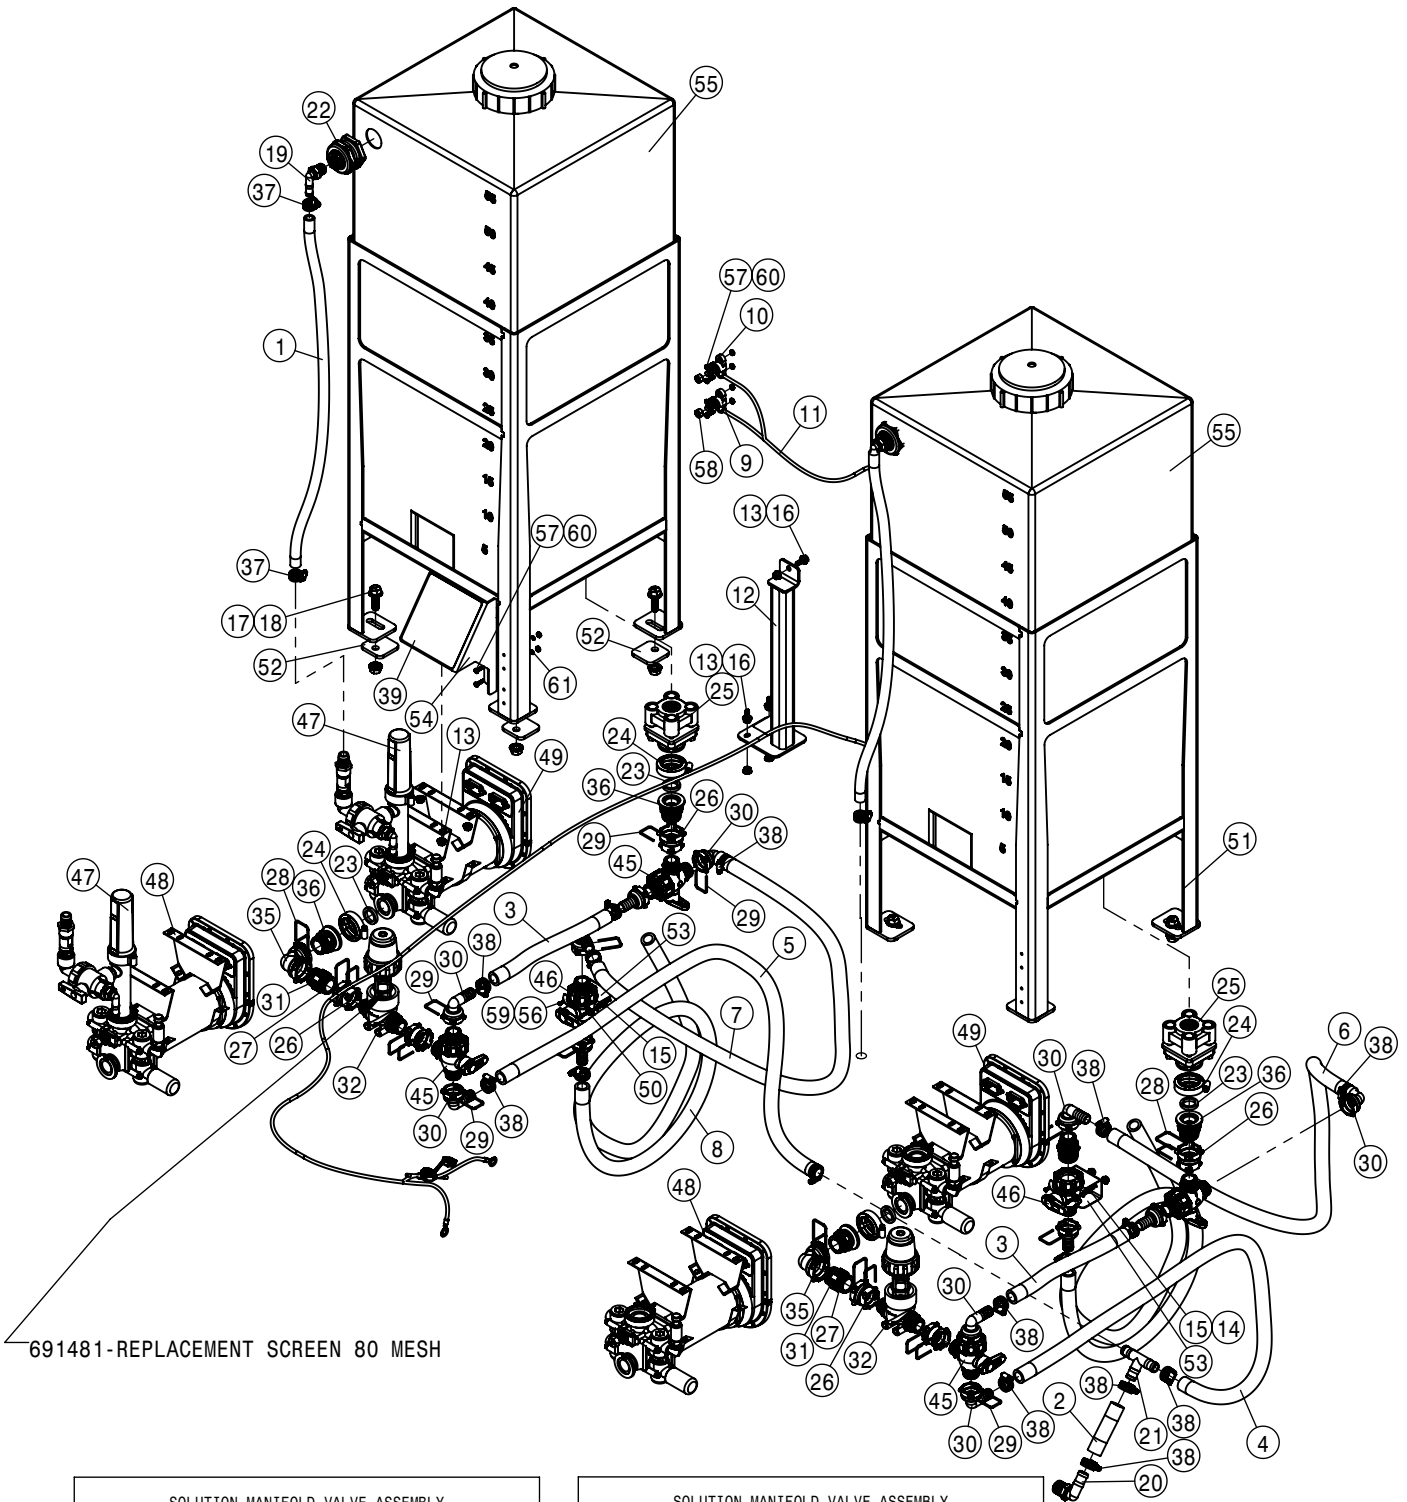

691481-REPLACEMENT SCREEN 80 MESH

SOLUTION MANIFOLD VALVE ASSEMBLY			
DET	QTY	P/N	DESCRIPTION
1	2	197008-032	HOSE 1/2 1-FBR BR BLK EPDM
2	1	197112-004	HOSE 3/4 1-FBR BR BLK EPDM
3	2	197112-014	HOSE 3/4 1-FBR BR BLK EPDM
4	1	197112-045	HOSE 3/4 1-FBR BR BLK EPDM
5	1	197112-047	HOSE 3/4 1-FBR BR BLK EPDM
6	1	197112-051	HOSE 3/4 1-FBR BR BLK EPDM
7	1	197112-055	HOSE 3/4 1-FBR BR BLK EPDM
8	2	197112-076	HOSE 3/4 1-FBR BR BLK EPDM
9	1	291792	TERM BLOCK, BLACK, 3/8-16 SINGLE
10	1	291936	TERM BLOCK, RED, 3/8-16 SINGLE
11	1	294396	STS 2018 MODULAR INJ BATT CBL
12	1	362859	PLTFRM SUPP WLD '19
13	7	470113	5/16-18UNC HEX FLG NUT SER MC GR5
14	4	470121	1/4-20UNC HEX FLG NUT SER MC GR5
15	4	470122	1/4UNC X 1/2 HHSFB GR5 MC
16	3	470233	5/16UNC X 3/4 HHSFB GR5 MC
17	8	470360	1/2-13UNC HEX FLG NUT SER MC GR5
18	8	470431	1/2UNC X 1 1/2 HHSFB GR5 MC
19	2	500047	1/2NPT-90-1/2 HOSE BARB, POLY
20	1	500054	3/4NPT-90-3/4 HOSE BARB, POLY
21	1	500073	3/4 HOSE BARB TEE, POLY

SOLUTION MANIFOLD VALVE ASSEMBLY			
DET	QTY	P/N	DESCRIPTION
22	2	500131	1/2"NPT TANK FLANGE POLY
23	4	500157	1" FLANGE GASKET EPDM
24	4	500159	1" FLANGE CLAMP S.S.
25	2	500178	1"FLG TANK FTG,BOTDRN BLT POLY
26	4	500305	T4 - T3 FEMALE REDUCER
27	8	500308	O-RING, -216 EPDM
28	8	500310	FORK D3 DIST 34.2
29	20	500311	FORK D3 DIST 29
30	8	500327	T3 TO 20MM HB 90
31	2	500341	T4 NIPPLE
32	2	500342	T3 FEMALE COUPLER
33	2	500348	T3 FEMALE COUPLER
34	4	500349	T3 FEMALE - .75 HB
35	2	500356	T4 FEMALE 90
36	4	500357	1" FLANGE - T4M ADAPTER
37	5	520070	HOSE CLAMP NO 8 STAINLESS
38	16	520080	HOSE CLAMP NO 10 STAINLESS
39	1	650515	DECAL, INST MODULR CHEM INJECT
NS	1	693392	RVN INJ CAN/LOGIC EXT 18'
NS	1	693956	AG LDR CBL ISO EXTEND 16'
NS	1	693957	AG LDR CBL ISO PUMP ADAPTOR

SOLUTION MANIFOLD VALVE ASSEMBLY			
DET	QTY	P/N	DESCRIPTION
NS	1	693981	CABLE-POWER, MULTI MODULE, 3'
NS	1	694174	RAVEN CBL INJ NO AGIT
45	4	696013	3 WAY T3 INTERRUPTED FLOW VLV
46	2	696014	T3 2 WAY BALL VLV
47	2	701438	RAVEN CALIBRATOR
48	2	701444	RVN SPRO ISO PMP, 5-200, HW/SW
49	2	701446	HAGIE SIDEKICK PRO ICD HW/SW
50	2	701791	INJ VLV BRKT
51	2	701792	INJECTION STAND WLD
52	4	701793	MODULAR INJ BACKING PLT
53	2	701795	VLV MNT BRKT
54	1	701796	INSTRUCTION DECAL MT BRKT
55	2	763745	MODULAR INJ TANK W HOLES
56	4	903812	6-32 X 1/2 PHIL PAN MACH SCR
57	6	903888	10-24 X 3/4 PHIL PAN MACH SCR
58	2	910004	3/8-16UNC HEX NUT MC GR5
59	3	910022	#6-32UNC HEX NUT MC GR5
60	6	910026	#10-24UNC HEX NUT MC GR5
61	6	920510	HLOCK WASHER #10 MC