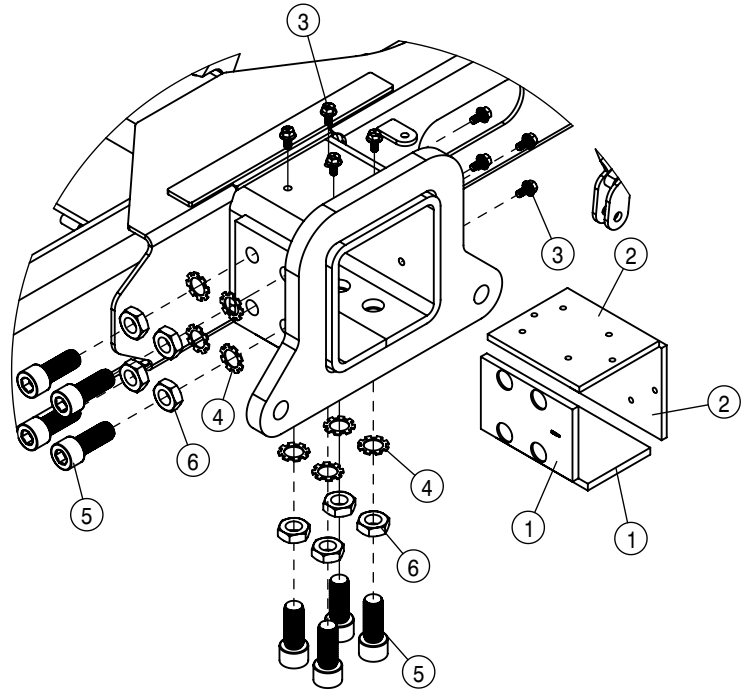

REAR MAINFRAME

NO TREAD MAINFRAME PLATE ASSEMBLY			
DET	QTY	P/N	DESCRIPTION
1	4	342721	TRD ADJ BRONZE BRG
2	4	342917	TREAD ADJ PLATE, TAPPED, STS 10
3	16	470409	3/8UNC X 3/4 HHSFB GR5 MC
4	16	483018	EXT TOOTH LOCK WASHER 1 MC
5	16	900395	1"UNC X 2 1/2 SOCKET CAP SCR
6	16	910101	1-8UNC HEX JAM NUT MC GR5