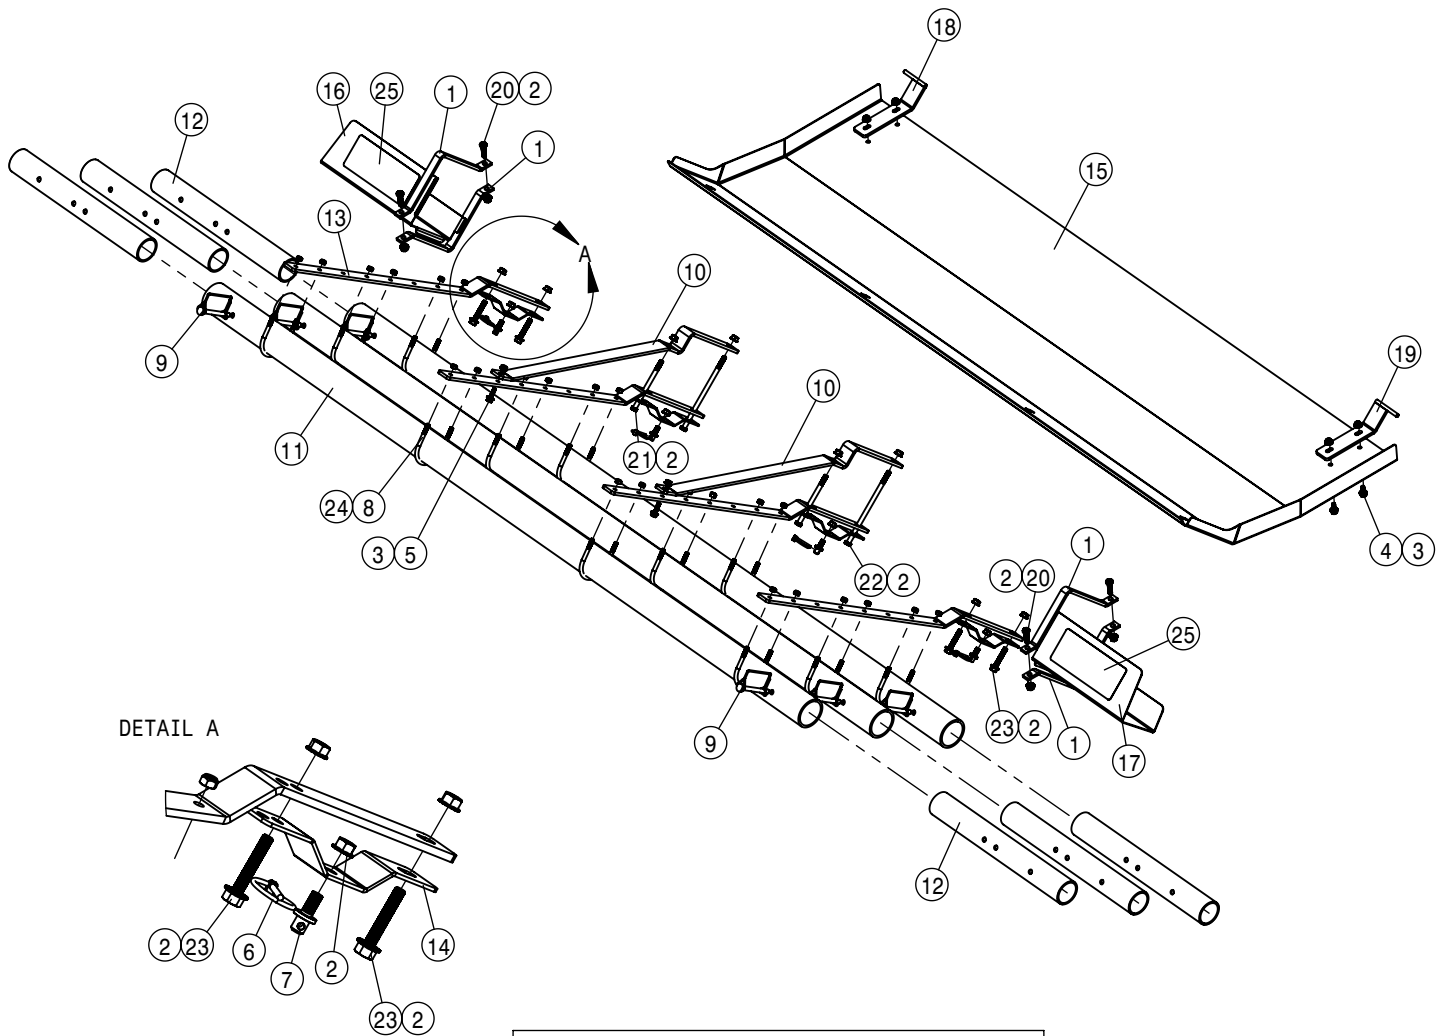

FRONT TALL CROP SHIELD ASSEMBLY			
DET	QTY	P/N	DESCRIPTION
1	4	003078	RECEPT MTG BRKT, PAINTED STS 07
2	16	470087	3/8-16UNC HEX FLG NUT SER MC GR5
3	6	470113	5/16-18UNC HEX FLG NUT SER MC GR5
4	4	470233	5/16UNC X 3/4 HHSFB GR5 MC
5	2	470234	5/16UNC X 1 HHSFB GR5 MC
6	4	470335	LINCHPIN, 3/16 X 1 1/4 GRIP
7	4	470520	HANGER PIN,3/8UNC x.437Dx.500L
8	12	472046	5/16UNC-3.00ID-3.687 U-BOLT,SS
9	6	475016	KLIK PIN 3/8 DIA x 3 x 1 1/2
10	2	660465	BRUSH GUARD SUPPORT
11	3	660466	BRUSH GUARD PVC TUBE STS
12	6	660467	BRUSH GUARD PVC EXT STS
13	4	660468	BRUSH GUARD MT STS
14	4	660471	FRNT BELLY SHLD RETAINER STS
15	1	660472	FRT BELLY SHIELD STS' 14
16	1	660473	RH FRT TOOLBAR SHIELD STS
17	1	660474	LH FRT TOOLBAR SHIELD STS
18	1	660475	RH FRT SHLD HING WLD STS' 14
19	1	660476	LH FRT SHLD HING WLD STS' 14
20	4	900130	3/8UNC X 1 1/4 HHCS GR5 MC
21	2	900142	3/8UNC X 5 HHCS GR5 MC
22	2	900151	3/8UNC X 7 1/2 HHCS GR5 MC
23	4	900506	3/8UNC X 2 HHSFB GR5 MC FT
24	24	914002	5/16-18UNC STOVER NUT MC GR5
25	2	HXE28534	LABEL, HYDRAULIC ENGLISH