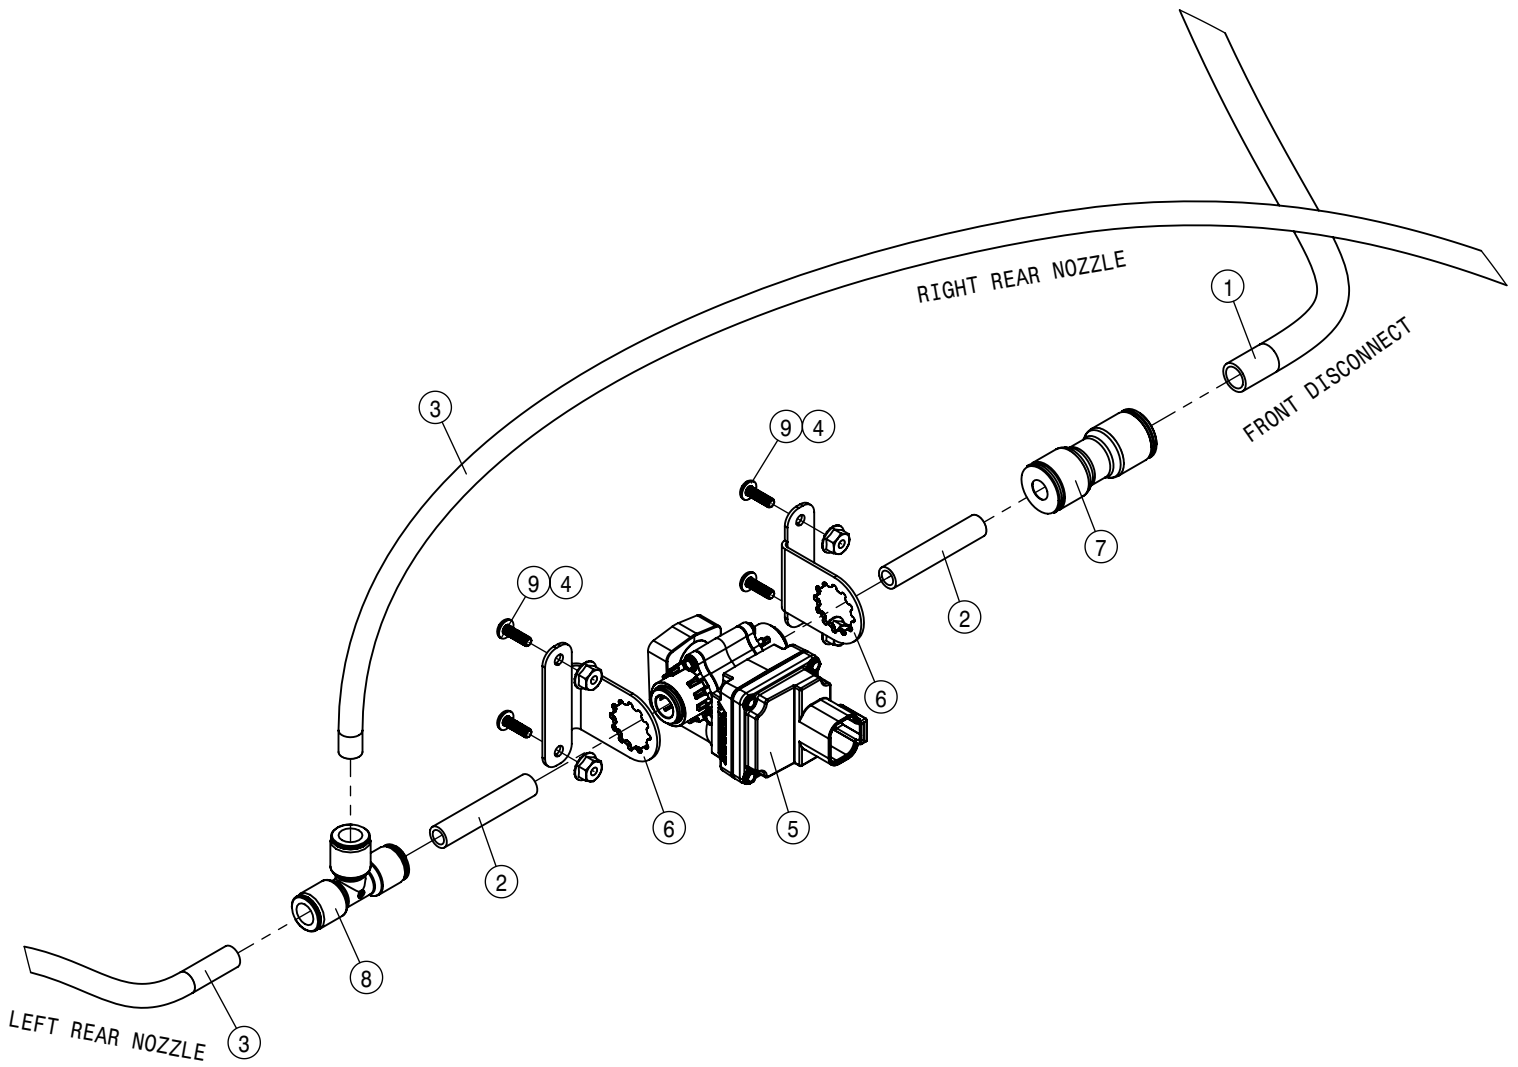

REAR WHEEL NOZZLE VALVE ASSEMBLY			
DET	QTY	P/N	DESCRIPTION
1	1	195914-152	1/20D AIR BRAKE TUBING J844-B
2	2	195915-002	3/80D AIR BRAKE TUBING J844-B
3	2	195915-263	3/80D AIR BRAKE TUBING J844-B
4	4	470463	#8-32UNC HEX FLG NUT SER MC GR5
5	1	696246	3/8 PTC 1/4"ELECT BALL VLV
6	2	696293	BRACKET FOR 696246
7	1	711106	3/8" X 1/2"PTC UNION
8	1	711107	3/8"PTC TEE
9	4	903844	#8-32 UNC X 1/2 PHMS PH BZ