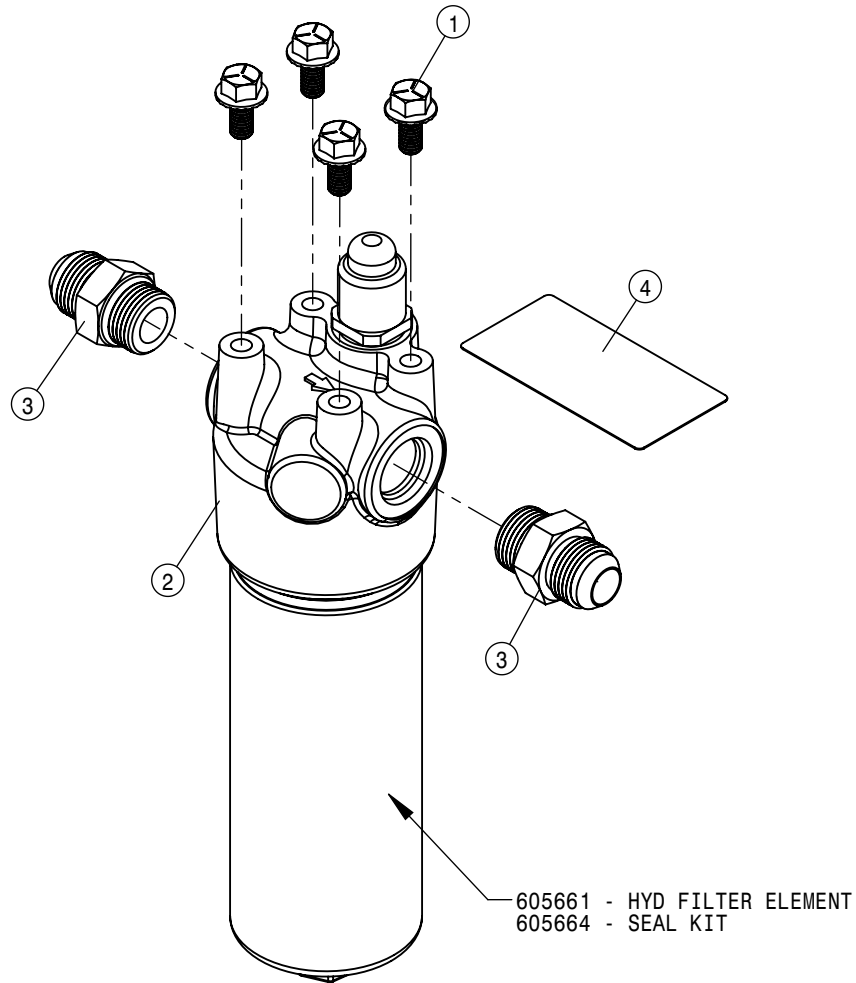

STEERING MOTOR INLINE FILTER			
DET	QTY	P/N	DESCRIPTION
1	4	470409	3/8UNC X 3/4 HHSFB GR5 MC
2	1	605660	HYD FILTER 5M SAE12
3	2	611127	1 1/16MJC-1 1/16MOR ADPTR
4	1	650637	DECAL, WARNING, HIGH PRESSURE