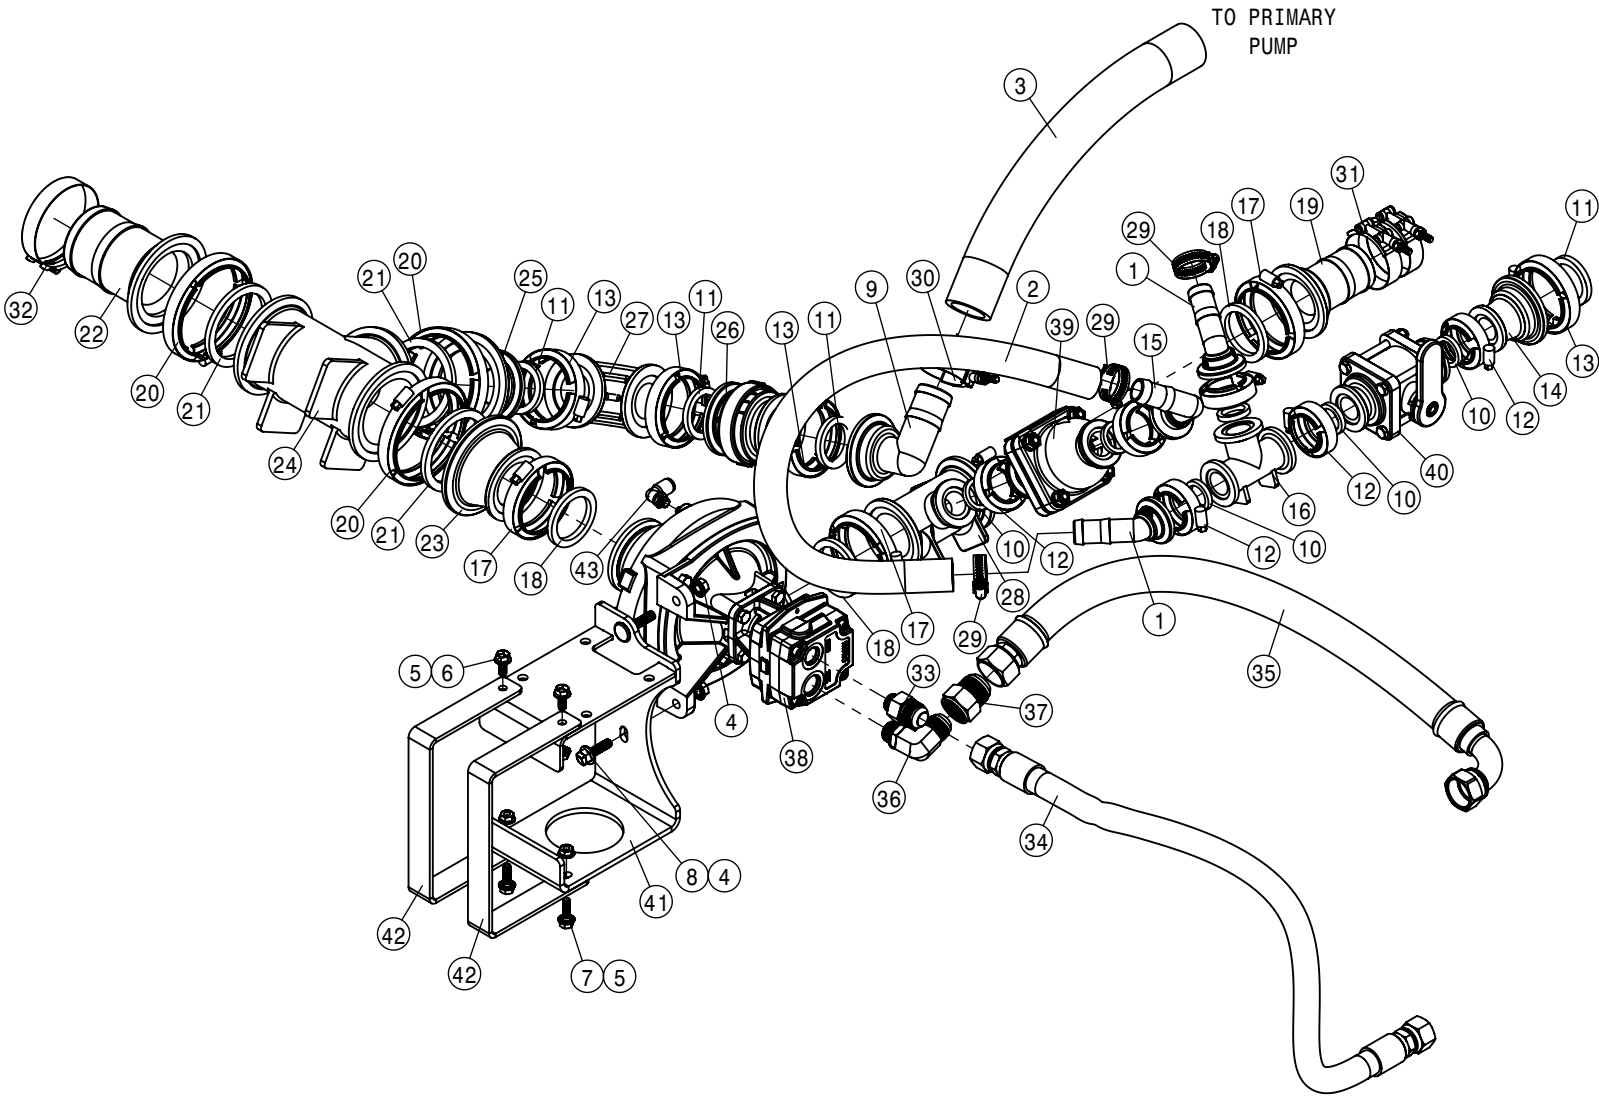

SECONDARY SOLUTION PUMP ASSEMBLY (DUAL PRODUCT)			
DET	QTY	P/N	DESCRIPTION
1	2	166149	1"FLANGE-45-1" HOSE BARB POLY
2	1	197116-030	HOSE 1IN 1-FBR BR BLK EPDM
3	1	197124-016	HOSE 1 1/2 2-FBR BR BLK EPDM
4	2	470087	3/8-16UNC HEX FLG NUT SER MC GR5
5	4	470113	5/16-18UNC HEX FLG NUT SER MC GR5
6	2	470233	5/16UNC X 3/4 HHSFB GR5 MC
7	2	470234	5/16UNC X 1 HHSFB GR5 MC
8	1	470329	3/8UNC X 1 1/4 HHSFB GR5 MC
9	1	500153	2" FLANGE-90-1 1/2 HBARB POLY
10	6	500157	1" FLANGE GASKET EPDM
11	4	500158	1 1/2" GASKET FOR 2" FLANGE
12	6	500159	1" FLANGE CLAMP S.S.
13	4	500160	2" FLANGE CLAMP S.S.
14	1	500161	2" FLANGE-1"FLANGE ADPTR POLY
15	1	500173	1"FLANGE-90-1"HOSE BARB POLY
16	1	500175	1" FLANGE TEE, POLY
17	3	500194	2" FP FLANGE CLAMP S.S.
18	3	500195	2" FP FLANGE GASKET EPDM
19	1	500196	2"FP FLANGE-2"HOSE BARB POLY
20	3	500208	3" FLANGE CLAMP S.S.
21	3	500209	3" FLANGE GASKET EPDM
22	1	500210	3"FLANGE-3"HOSEBARB POLY

SECONDARY SOLUTION PUMP ASSEMBLY (DUAL PRODUCT)			
DET	QTY	P/N	DESCRIPTION
23	1	500212	3"FLANGE - 2" FP FLANGE ADPTR
24	1	500217	3"FLANGE TEE POLY
25	1	500237	3"FLANGE-2" STD FLANGE ADPTR POLY
26	1	500264	2" CHECK STANDARD PORT
27	1	500266	2" FLANGE SWEEP 90
28	1	500272	2" FP FLANGE TEE X 1" FLANGE TEE
29	3	520090	HOSECLAMP NO 16 STAINLESS
30	1	520133	1.81/2.06 T-BOLT HOSE CLAMP SS
31	2	520141	2.31/2.62 T-BOLT HOSE CLAMP SS
32	1	520145	3.56/3.88 T-BOLT HOSE CLAMP SS
33	1	618193	1 1/16MJIC-3/4MOR ADPTR
34	1	618253	12-451TC-12FJX-12FJX-36 H/A
35	1	618259	16-811-16FJX-16FJX90-29 H/A
36	1	618279	1 1/16MJIC-90-7/8MOR LBO
37	1	618641	1 1/16FJIC -1 5/16MJIC ADPTR
38	1	691249	HYPRO PUMP, 9306C-HM5C-BU-001
39	1	696008	PRESS RELIEF VLV,100PSI,1"FLG
40	1	696147	BALL VLV, 1" FLANGE
41	1	701801	DUAL PROD PUMP INR BRKT WLD
42	2	701804	DUAL PROD PUMP OTR BRKT
43	1	711123	1/8MNPT-90-3/8 NYL TUBE LBO