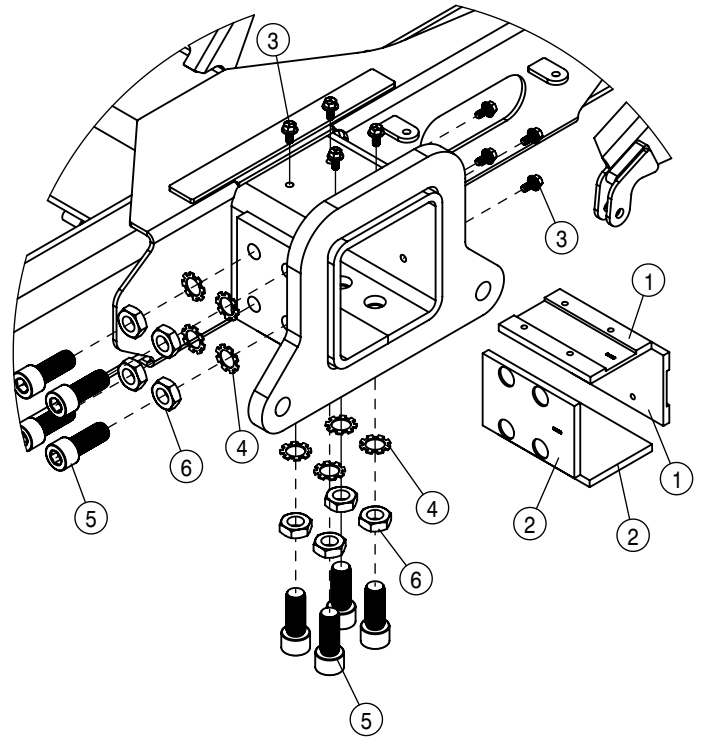

REAR MAINFRAME

HYDRAULIC TREAD MAINFRAME PLATE ASSEMBLY				
DET	QTY	P/N	DESCRIPTION	
1	4	342719	TRD ADJ BRONZE BEARING, TAPPED	
2	4	342721	TRD ADJ BRONZE BRG	
3	16	470409	3/8UNC X 3/4 HHSFB GR5 MC	
4	16	483018	EXT TOOTH LOCK WASHER 1 MC	
5	16	900395	1"UNC X 2 1/2 SOCKET CAP SCR	
6	16	910101	1-8UNC HEX JAM NUT MC GR5