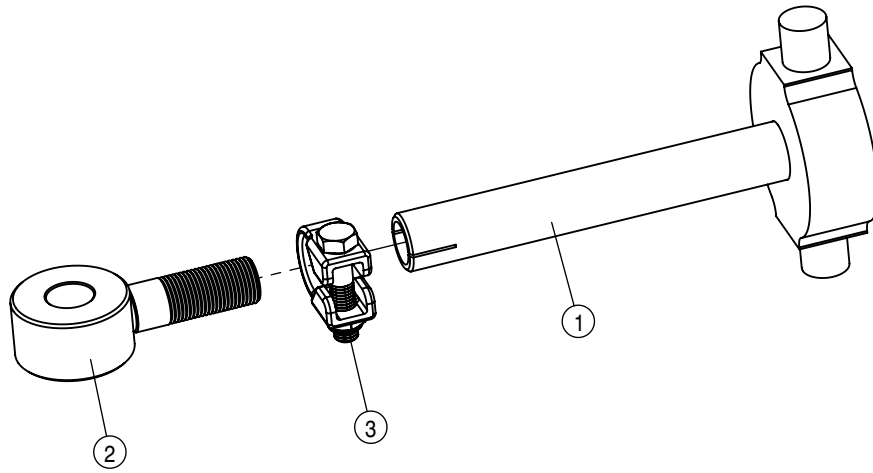

REAR STANDARD TIE ROD ASSEMBLY			
DET	QTY	P/N	DESCRIPTION
1	1	359086	REAR TIE ROD SHAFT WLD
2	1	359089	TIE ROD STUD WLD
3	1	749322	STEERING TUBE CLAMP & BOLT ASSY