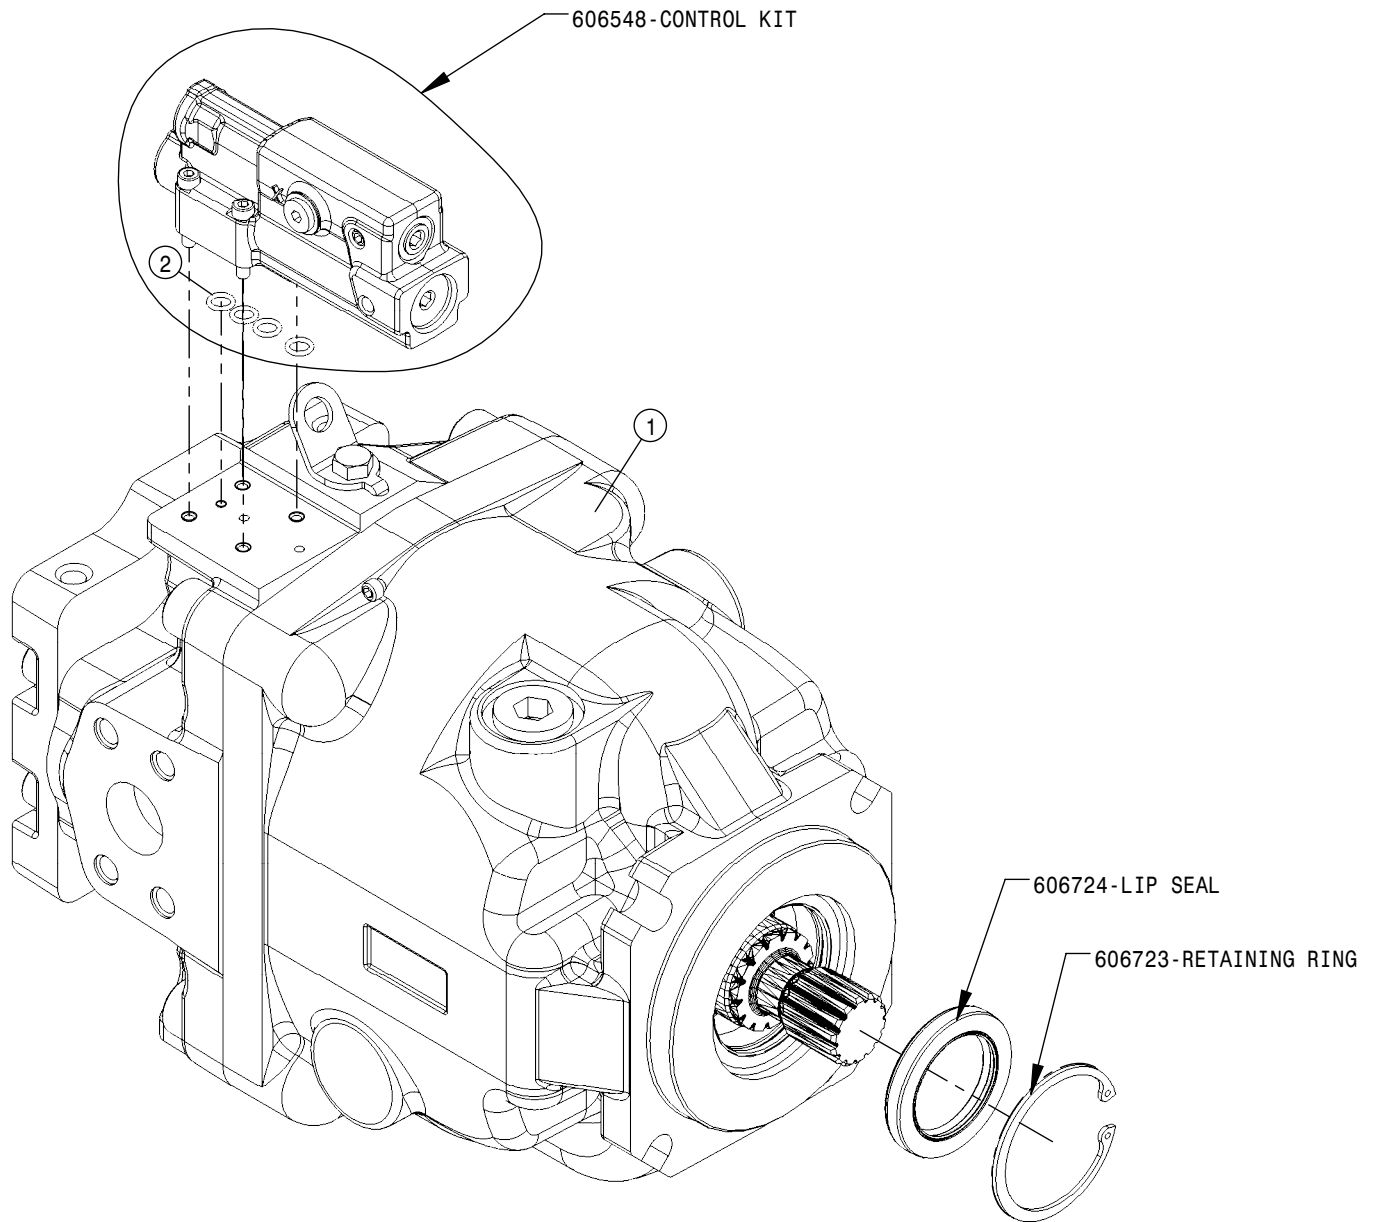

AUX PUMP, 147CC SERVICE			
DET	QTY	P/N	DESCRIPTION
1	1	606429	LS PUMP, 147CC
2	4	606720	SEAL O-RING 4740154