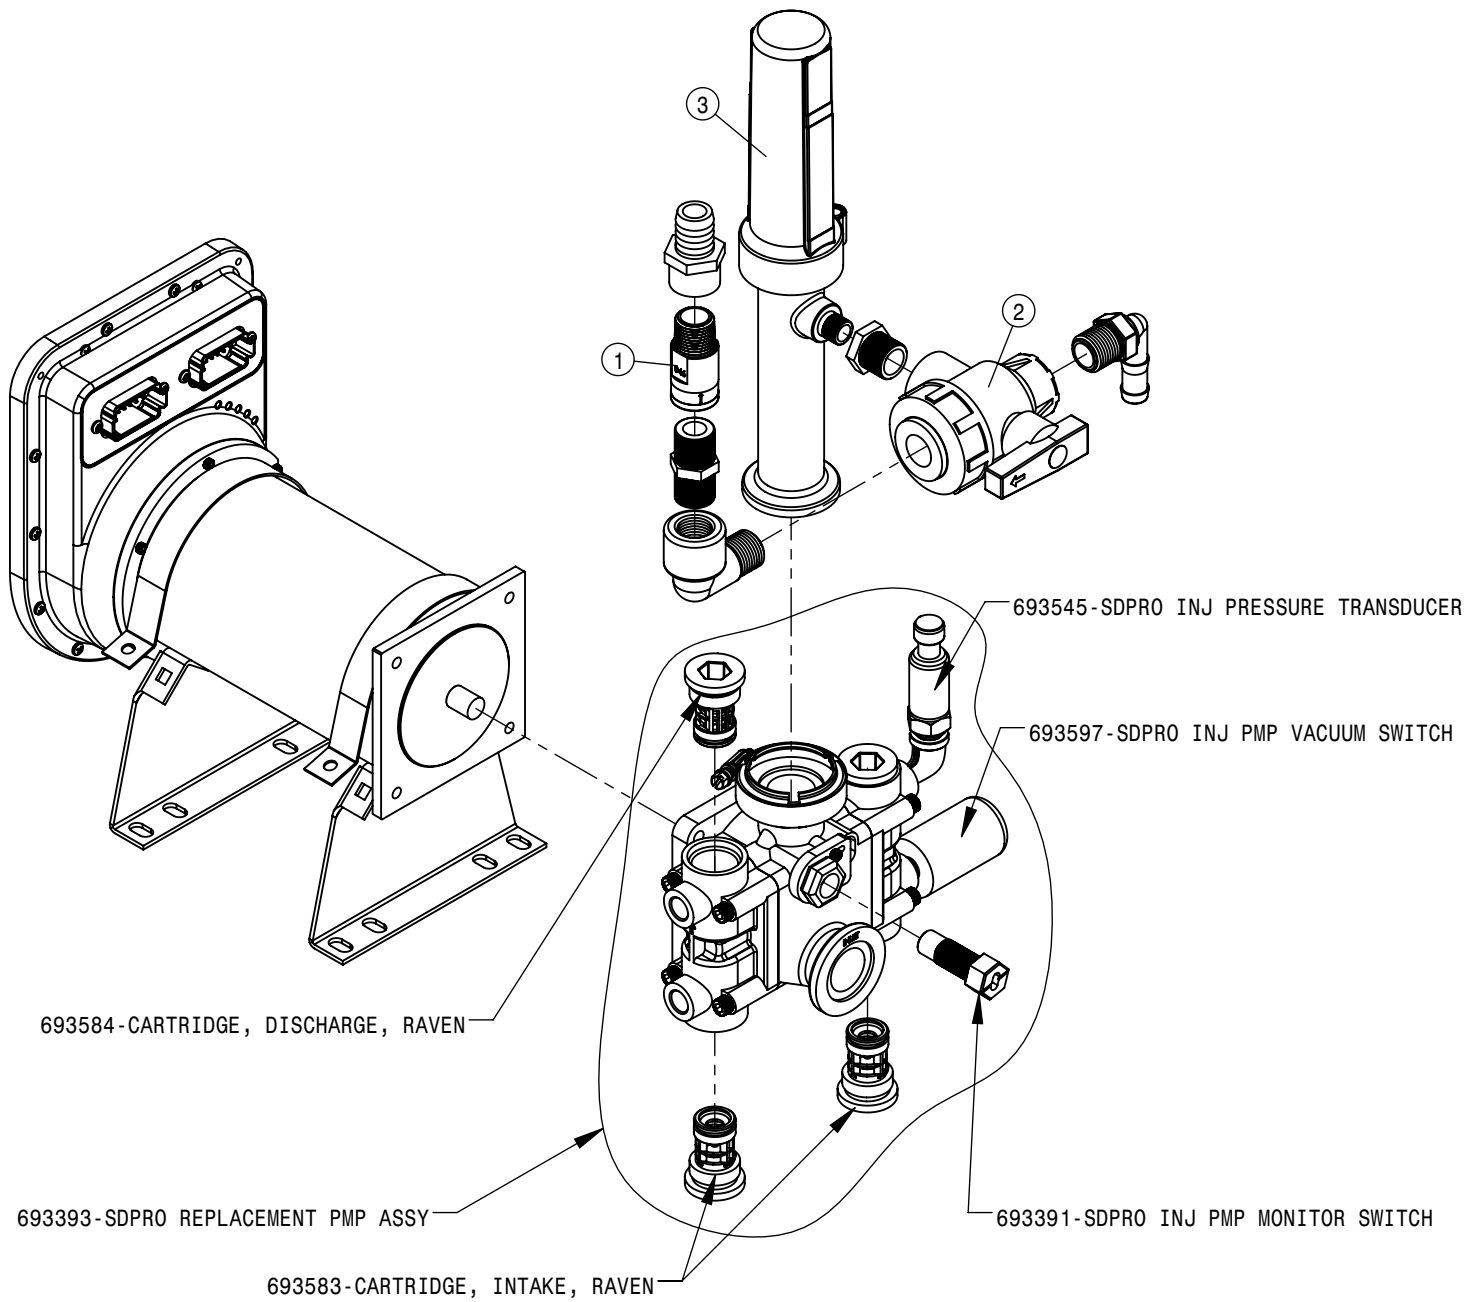

REPAIR PARTS FOR BOTH INJECTION PUMPS			
DET	QTY	P/N	DESCRIPTION
1	1	701423	CHECK VALVE-RAVEN 333-0011-100
2	1	694011	STDPRO INJ CMLPT ASBLY W/ 3WAY
3	1	694010	SDPRO INJ CALIBRATION TUBE