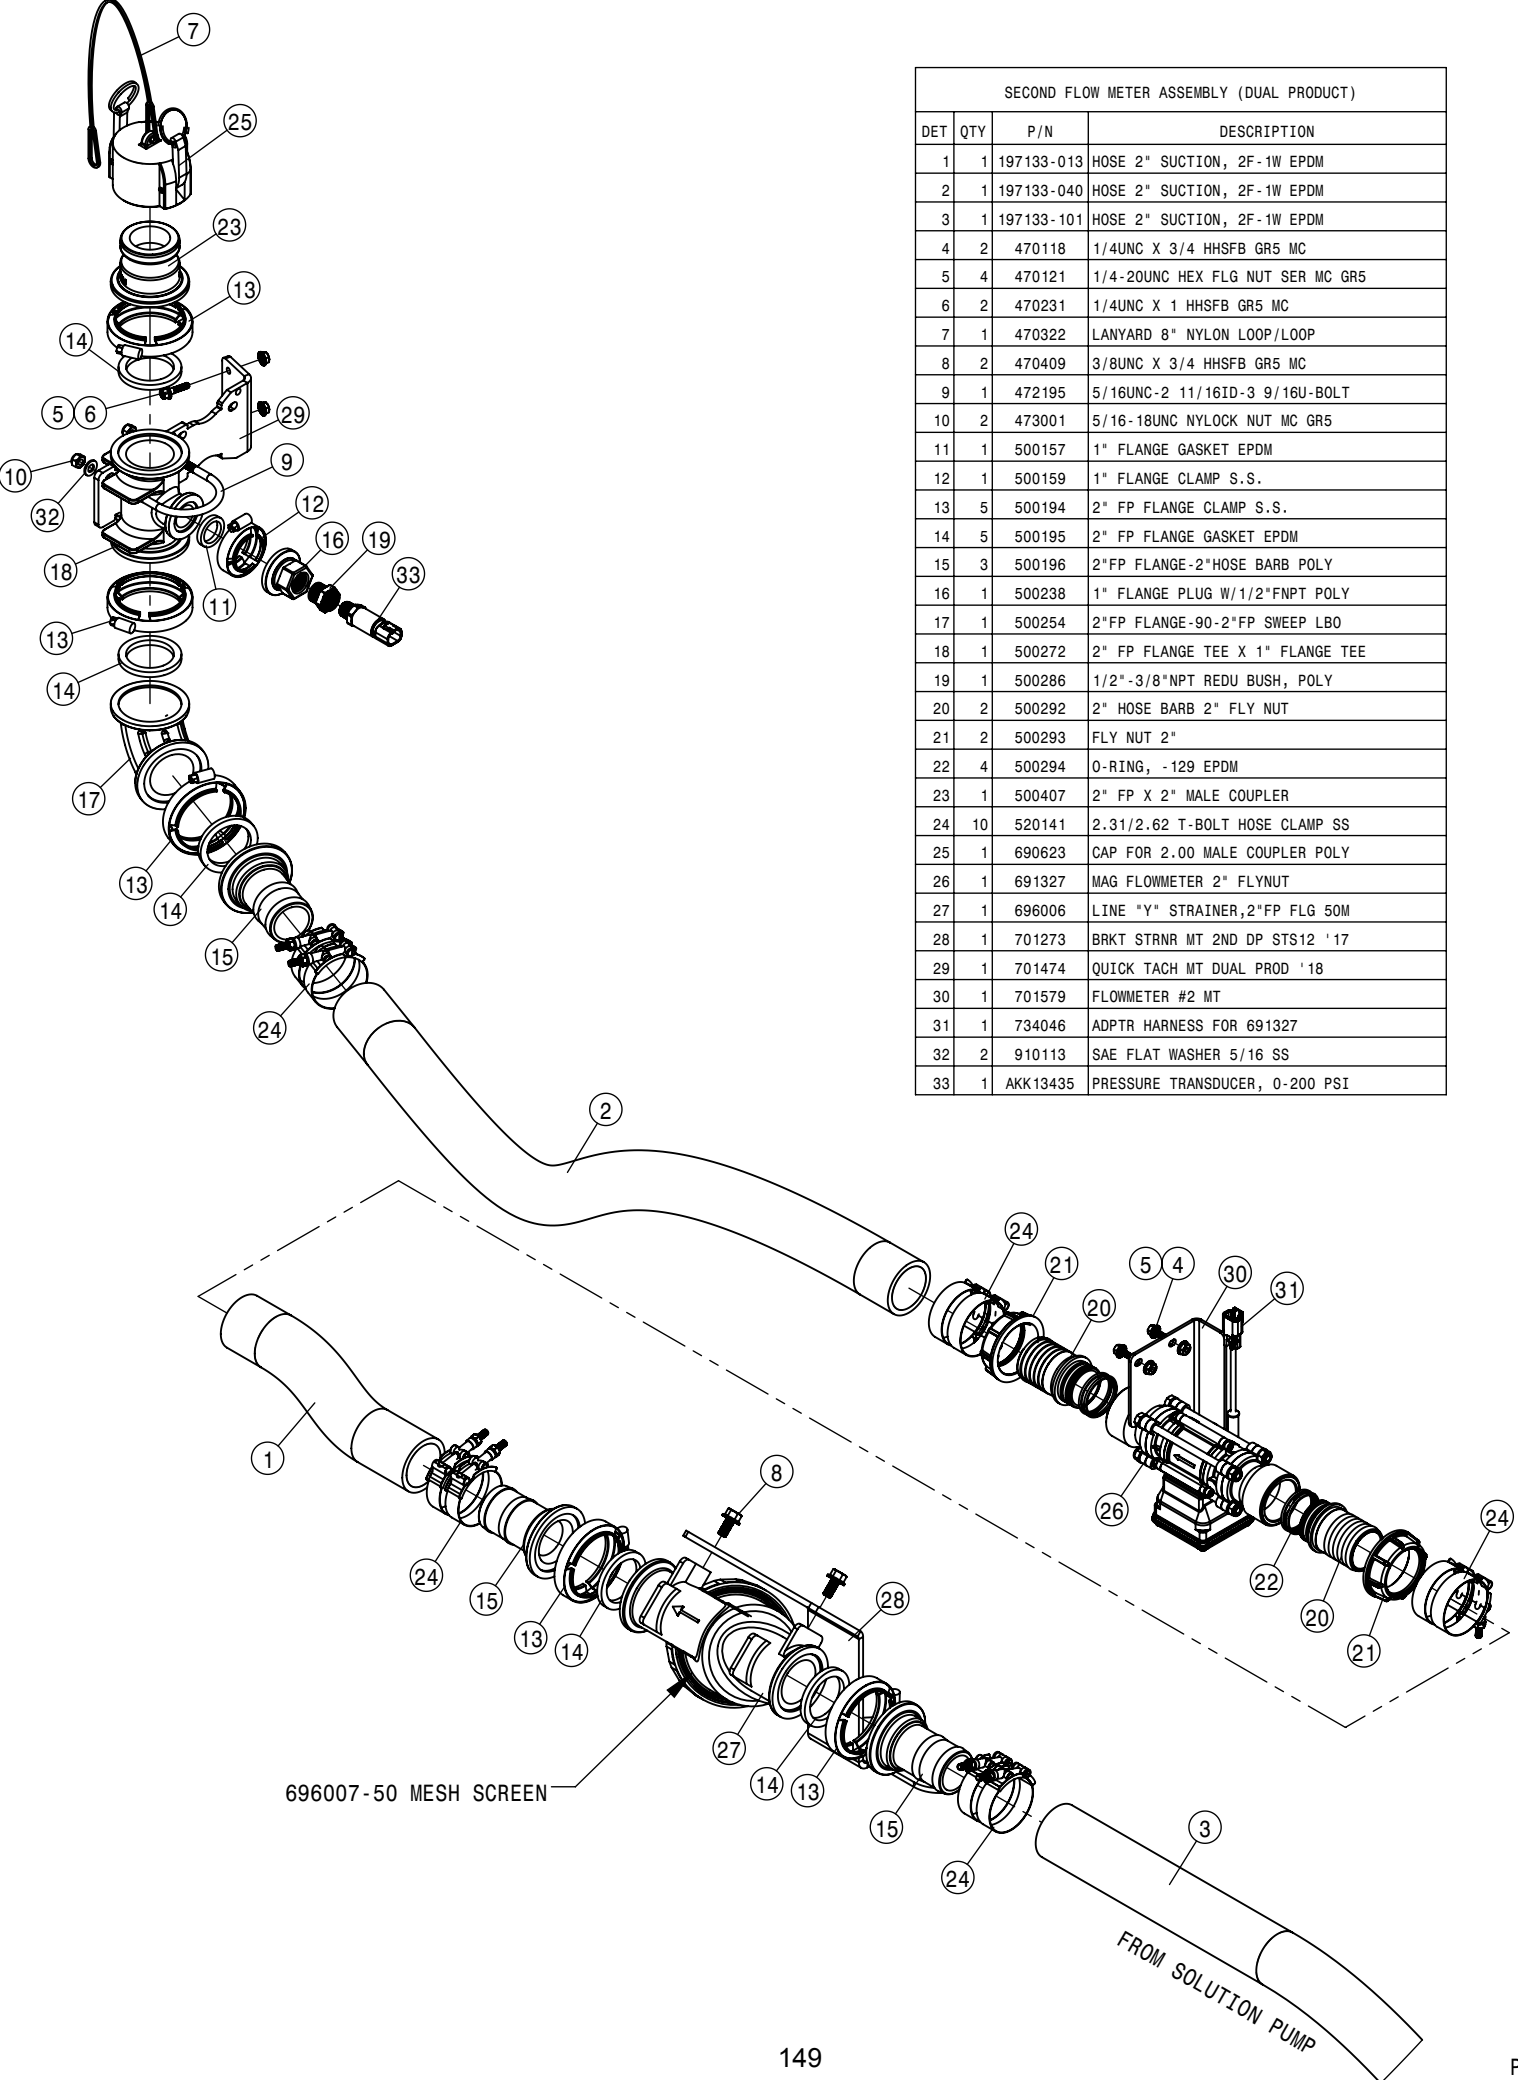

SECOND FLOW METER ASSEMBLY (DUAL PRODUCT)			
DET	QTY	P/N	DESCRIPTION
1	1	197133-013	HOSE 2" SUCTION, 2F-1W EPDM
2	1	197133-040	HOSE 2" SUCTION, 2F-1W EPDM
3	1	197133-101	HOSE 2" SUCTION, 2F-1W EPDM
4	2	470118	1/4UNC X 3/4 HHSFB GR5 MC
5	4	470121	1/4-20UNC HEX FLG NUT SER MC GR5
6	2	470231	1/4UNC X 1 HHSFB GR5 MC
7	1	470322	LANYARD 8" NYLON LOOP/LOOP
8	2	470409	3/8UNC X 3/4 HHSFB GR5 MC
9	1	472195	5/16UNC-2 11/16ID-3 9/16U-BOLT
10	2	473001	5/16-18UNC NYLOCK NUT MC GR5
11	1	500157	1" FLANGE GASKET EPDM
12	1	500159	1" FLANGE CLAMP S.S.
13	5	500194	2" FP FLANGE CLAMP S.S.
14	5	500195	2" FP FLANGE GASKET EPDM
15	3	500196	2"FP FLANGE-2"HOSE BARB POLY
16	1	500238	1" FLANGE PLUG W/1/2"FNPT POLY
17	1	500254	2"FP FLANGE-90-2"FP SWEEP LBO
18	1	500272	2" FP FLANGE TEE X 1" FLANGE TEE
19	1	500286	1/2"-3/8"NPT REDU BUSH, POLY
20	2	500292	2" HOSE BARB 2" FLY NUT
21	2	500293	FLY NUT 2"
22	4	500294	O-RING, -129 EPDM
23	1	500407	2" FP X 2" MALE COUPLER
24	10	520141	2.31/2.62 T-BOLT HOSE CLAMP SS
25	1	690623	CAP FOR 2.00 MALE COUPLER POLY
26	1	691327	MAG FLOWMETER 2" FLYNUT
27	1	696006	LINE "Y" STRAINER,2"FP FLG 50M
28	1	701273	BRKT STRNR MT 2ND DP STS12 '17
29	1	701474	QUICK TACH MT DUAL PROD '18
30	1	701579	FLOWMETER #2 MT
31	1	734046	ADPTR HARNESS FOR 691327
32	2	910113	SAE FLAT WASHER 5/16 SS
33	1	AKK13435	PRESSURE TRANSDUCER, 0-200 PSI