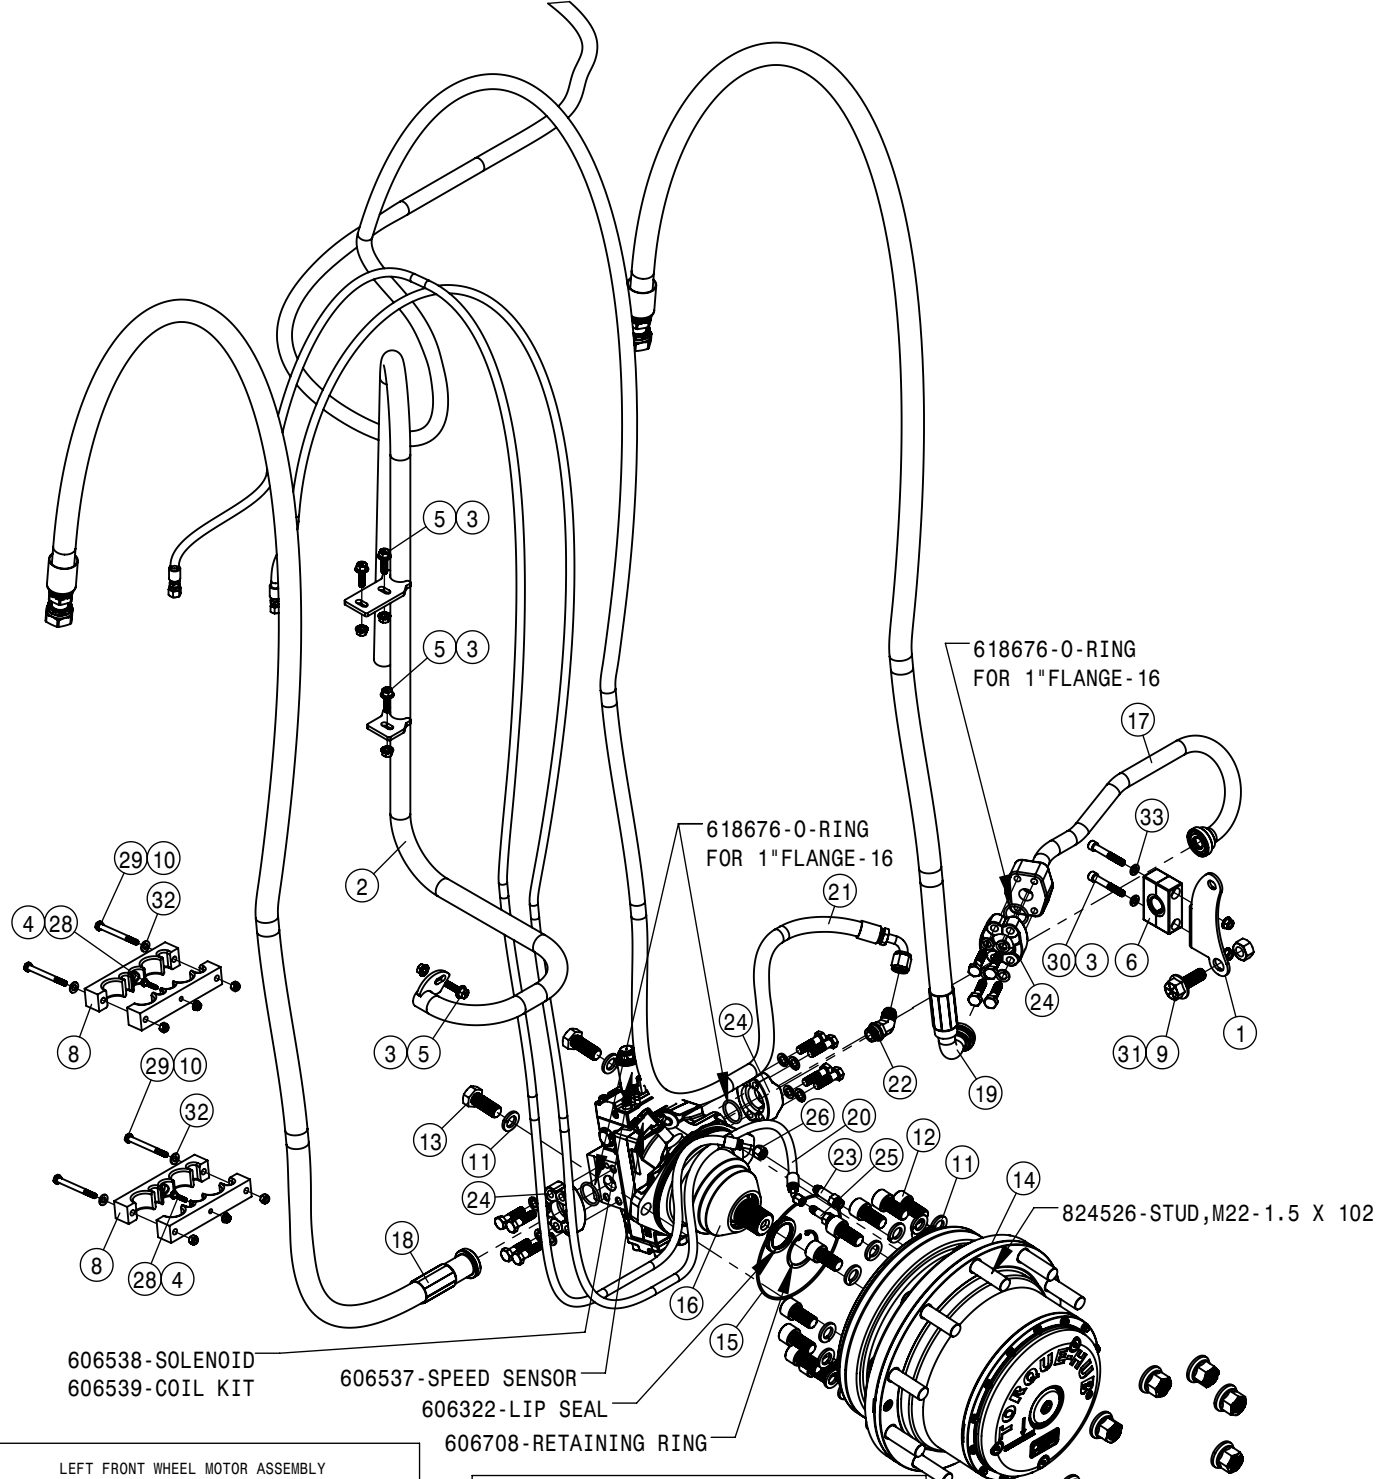

606538-SOLENOID
606539-COIL KIT

606537-SPEED SENSOR

606322-LIP SEAL

606708-RETAINING RING

618676-O-RING
FOR 1" FLANGE-16

618676-O-RING
FOR 1" FLANGE-16

824526-STUD, M22-1.5 X 102

LEFT FRONT WHEEL MOTOR ASSEMBLY			
DET	QTY	P/N	DESCRIPTION
1	1	360209	LFT LEG TUBE BRKT
2	1	362590	LH WEAR BAR WLD
3	6	470087	3/8-16UNC HEX FLG NUT SER MC GR5
4	2	470121	1/4-20UNC HEX FLG NUT SER MC GR5
5	4	470329	3/8UNC X 1 1/4 HHSFB GR5 MC
6	1	470693	CLAMP ASSY W/ 1" RUBBER INS
NS	1	470763	SIDEWINDER SLEEVE LH
8	2	470764	HOSE CLAMP, 5-HOLE
9	1	472367	3/4UNC X 2 HHFB GR8 MC
10	4	473001	5/16-18UNC NYLOCK NUT MC GR5
11	17	473854	20MM LOCK WASHER
12	15	473885	20MM-2.50 X 40 MM SHCS
13	2	473886	20MM-2.50 X 50MM HEX BOLT
14	1	606130	HUB C017, 30:1 W/DYNAMIC BRAKE
15	1	606190	O-RING,WHL MTR HSNQ SAUER
16	1	606632	H1-B 80cc WHL MTR W40SFT SAUER
17	1	617456	LFT DRV TUBE 1.00" X 0.120"WT

LEFT FRONT WHEEL MOTOR ASSEMBLY			
DET	QTY	P/N	DESCRIPTION
18	1	617462	16-797TC-16FFOX-16C62F-126 H/A
19	1	617463	16-797TC-16FFOX-16C62F90-112 H/A
20	1	617483	04-451TC-04FJX-04FJX45-149 H/A
21	1	617539	10-451TC-10FJX-10FJX90-219 H/A
22	1	618644	7/8MJIC-45-7/8MOR LBO
23	1	618892	9/16MJIC - 9/16MOR LG ADPTR
24	3	618933	M12 SPLIT FLANGE KIT #62 (-16)
25	1	619182	7/16MJIC - 9/16MOR LG ADPTR
26	1	619248	04-387TC-06FJX-06FJX45-136 H/A
27	10	824055	22MM-1.50 SMTH FLG WHEEL NUT
28	2	900003	1/4UNC X 1 HHCS GR5 MC
29	4	900073	5/16UNC X 3 1/4 HHCS GR5 MC
30	2	900398	3/8UNC X 2 1/2" SOC HD CAP SCR
31	1	910012	3/4-10UNC HEX NUT MC GR5
32	4	920001	SAE FLAT WASHER 5/16 MC
33	2	920502	HLOCK WASHER 3/8 MC