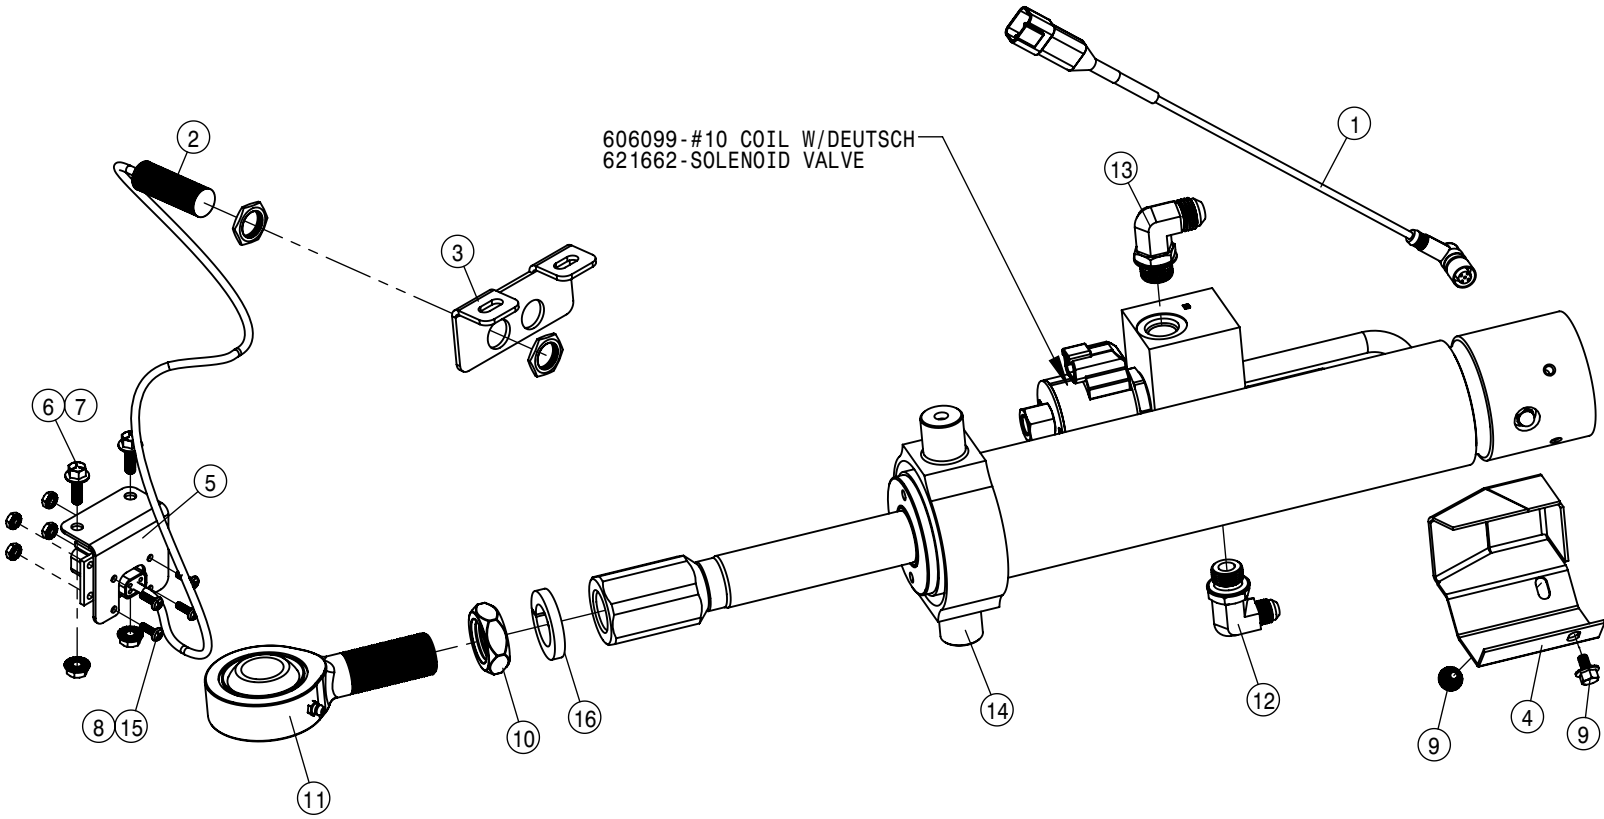

LEFT REAR STEERING CYLINDER ASSEMBLY			
DET	QTY	P/N	DESCRIPTION
1	1	291994	SENSOR HARNESS FOR AWS
2	1	292930	INDUCTIVE PROX SENSOR, 18MM
3	1	359555	SENSOR BRKT, STS AWS 09
4	1	359645	STRG CYL SENSOR GUARD
5	1	360164	LEFT PROX SENSOR BLKHD BRKT
6	2	470118	1/4UNC X 3/4 HHSFB GR5 MC
7	2	470121	1/4-20UNC HEX FLG NUT SER MC GR5
8	4	470541	#8-32UNC KEP NUT MC GR5
9	2	470883	1/4UNC X 3/8 HHSFB SS
10	1	472328	1"-12 HEX JAM NUT
11	1	474004	ROD END, 1.00 BORE, 1-12 RH MALE
12	1	618115	9/16MJIC-90-3/4MOR LBO
13	1	618241	3/4MJIC-90-3/4MOR LBO
14	1	621653	HYD CYL, 2.50 X 8.81 X 1.25
15	4	903844	#8-32 UNC X 1/2 PHMS PH BZ
16	1	920508	1" LOCK WASHER