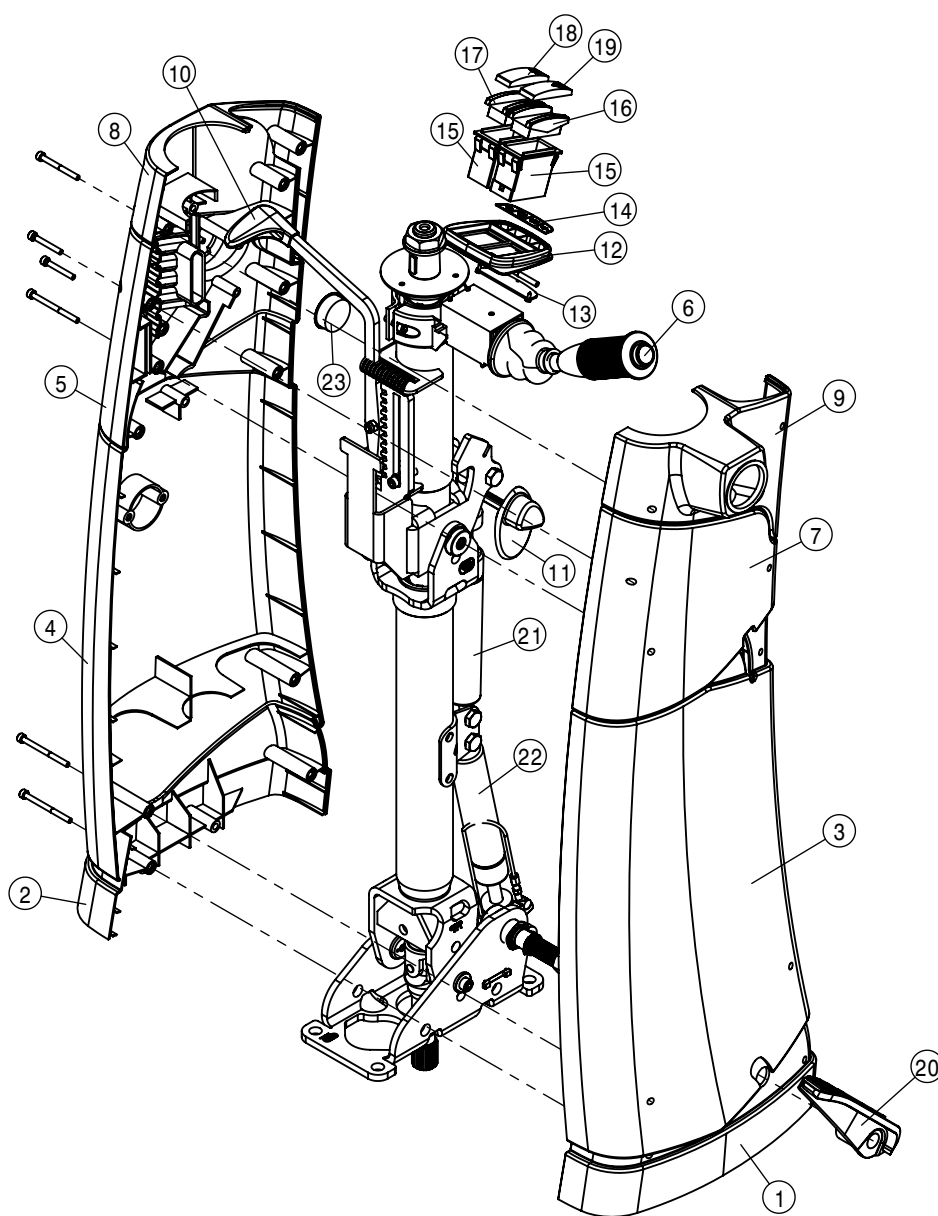

STEERING COLUMN ASSEMBLY			
DET	QTY	P/N	DESCRIPTION
1	1	344686	LH SIDE-LWR COVER, STRG COLUMN
2	1	344687	RH SIDE-LWR COVER, STRG COLUMN
3	1	344688	LH SIDE-MID COVER, STRG COLUMN
4	1	344689	RH SIDE-MID COVER, STRG COLUMN
5	1	344690	RH SIDE-UPR COVER, STRG COLUMN
6	1	344691	LH SWITCH, WIPER/LIGHTS, STRG
7	1	344692	LH SIDE-UPR COVER, STRG COLUMN
8	1	344693	RH SIDE-TOP COVER, STRG COLUMN
9	1	344694	LH SIDE-TOP COVER, STRG COLUMN
10	1	344695	UPR HANDLE RAL, STRG COLUMN
11	1	344696	LH UPR HANDLE RAL, STRG COLUMN
12	1	344697	SWITCH HOUSING, STRG COLUMN
13	1	344698	LIGHT 4LED 12V, STRG COLUMN
14	1	344699	INDICATOR PAD, STRG COLUMN
15	2	344700	SWITCH BASE, STRG COLUMN
16	1	344701	SWITCH ON/OFF SERIES 533
17	1	344702	SWITCH ON/OFF SERIES 533
18	1	344703	BLUE COVER, LIGHTS, 1-LED
19	1	344704	RED COVER, HAZARD SERIES 533
20	1	344705	LEFT PEDAL, STRG COLUMN
21	1	344707	GAS SPRING 400N, STRG COLUMN
22	1	344708	GAS SPRING 500N, STRG COLUMN
23	1	344734	RH CAP, STRG COLUMN