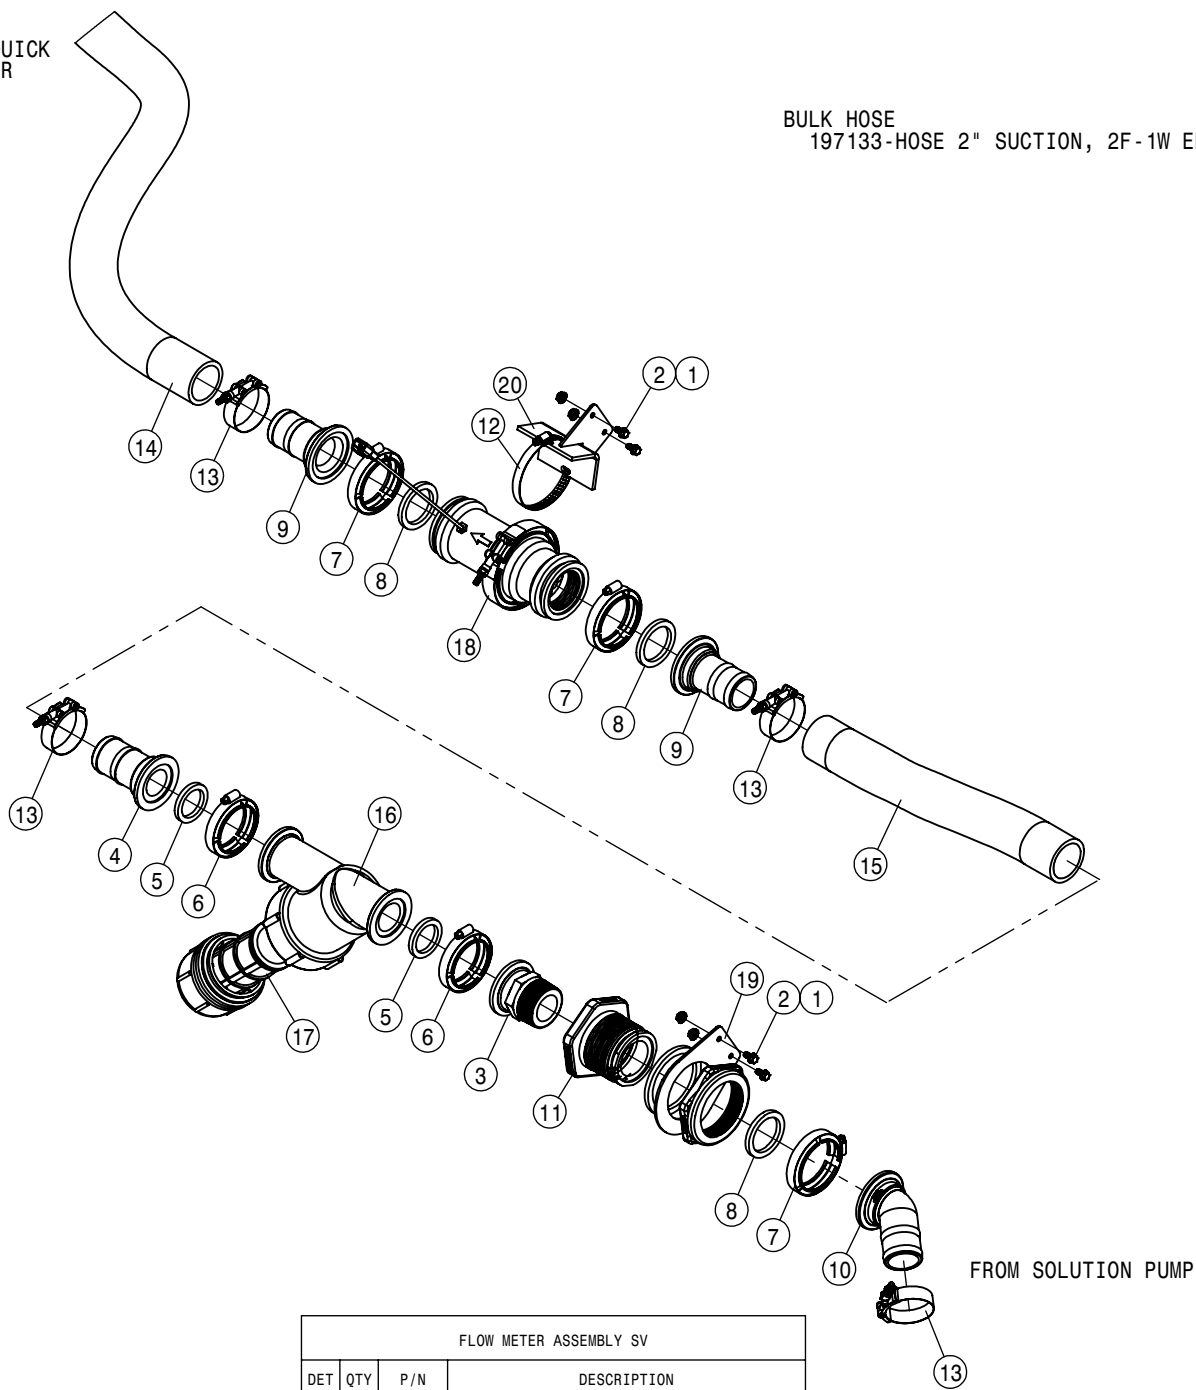

TO BOOM QUICK
COUPLER

BULK HOSE
197133-HOSE 2" SUCTION, 2F-1W EPDM

FROM SOLUTION PUMP

FLOW METER ASSEMBLY SV			
DET	QTY	P/N	DESCRIPTION
1	4	470121	1/4 UNC SERR FLG LOCK NUT
2	4	470122	1/4 UNC X 1/2 SERR FLG BOLT
3	1	500152	2" FLANGE-2" MNPT ADPTR POLY
4	1	500154	2" FLANGE-2" HOSE BARB POLY
5	2	500158	1 1/2" GASKET FOR 2" FLANGE
6	2	500160	2" FLANGE CLAMP S.S.
7	3	500194	2" FP FLANGE CLAMP S.S.
8	3	500195	2" FP FLANGE GASKET EPDM
9	2	500196	2"FP FLANGE-2"HOSE BARB POLY
10	1	500255	2"FP FLANGE - 45- 2"HOSE BARB POLY
11	1	500271	2"FP BULKHEAD 2" NPT
12	1	520056	HOSE CLAMP NO 56 STAINLESS
13	4	520141	2.31/2-.62 T-BOLT HOSE CLAMP SS
14	1	601450	HOSE, 2 X 84 2F-1W EPDM
15	1	601885	HOSE, 2 X 18 2F-1W EPDM
16	1	690628	LINE "Y" STRAINER, 2" FLANGE
17	1	690629	50 MESH SCREEN FOR 690628
18	1	690961	RFM 100 FLOW METER, RAVEN 05
19	1	691277	STRAINER MNT
20	1	691278	SV FLOWMETER MNT '14