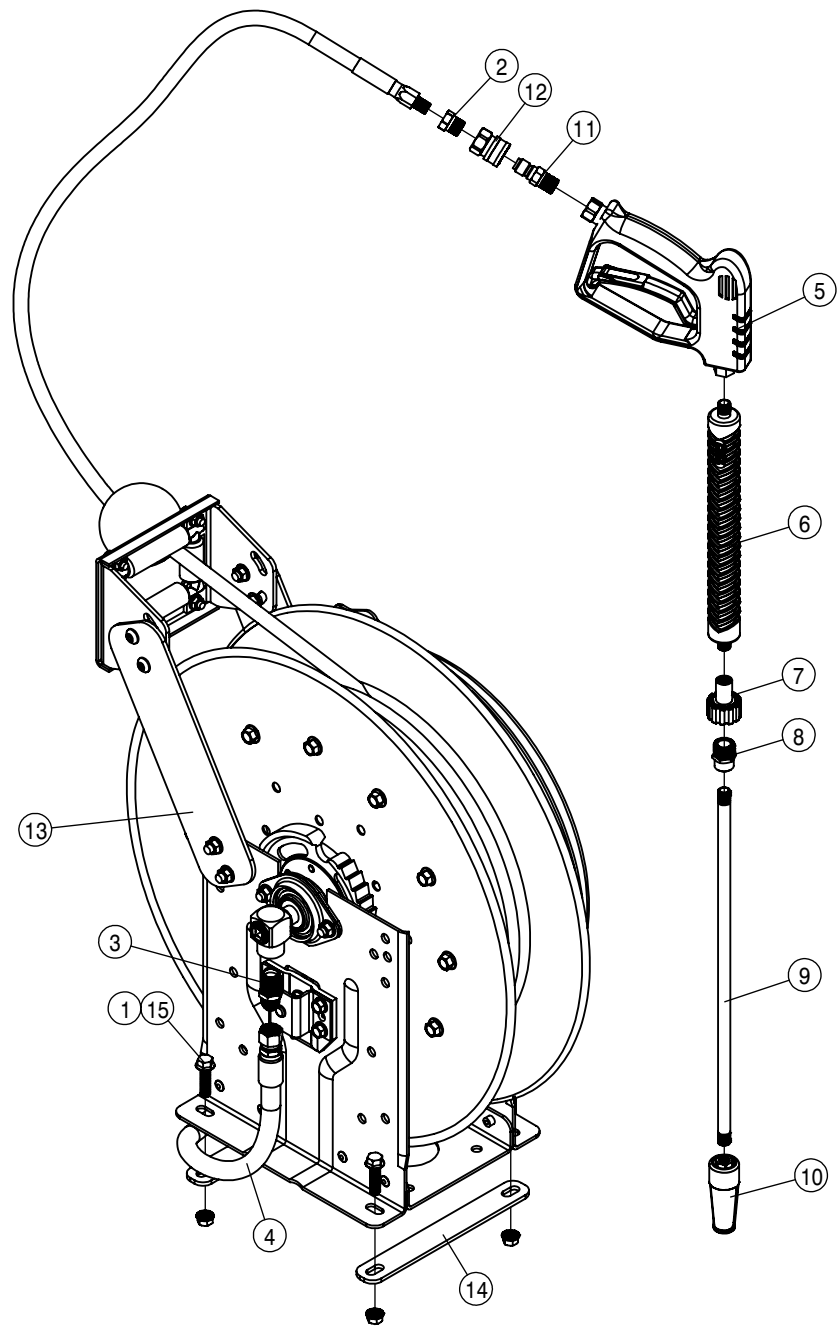

PRESSURE WASHER HOSE REEL ASSEMBLY			
DET	QTY	P/N	DESCRIPTION
1	4	470087N	3/8UNC HEX SERR FLG NUT YZ
2	1	505211	3/8-1/4NPT REDU BUSH, BRS
3	1	611147	3/4MJIC-1/2MNPT ADPTR
4	1	616928	08-451TC-08FJX-08FJX90-36 H/A
5	1	690792	TRIGGER GUN, PRESS WASH 690672
6	1	690793	12' LANCE FOR WASH 690672
7	1	690794	ST-40 CONNECT,PRESS WASH690672
8	1	690795	ST-41 CONNECT,PRESS WASH690672
9	1	690796	LANCE, PRESSURE WASHER 690672
10	1	690797	NOZZEL, PRESSURE WASHER 690672
11	1	690798	MALE CPLR,MNPT FOR 690672
12	1	690799	FEM CPLR FNPT FOR 690672
13	1	690984	HOSE REEL-PRESS WASH .25" X 100'
14	2	691298	RETAINING STRAP-HOSE REEL
15	4	900131N	3/8UNC X 1 1/2 SER FLANGE BOLT