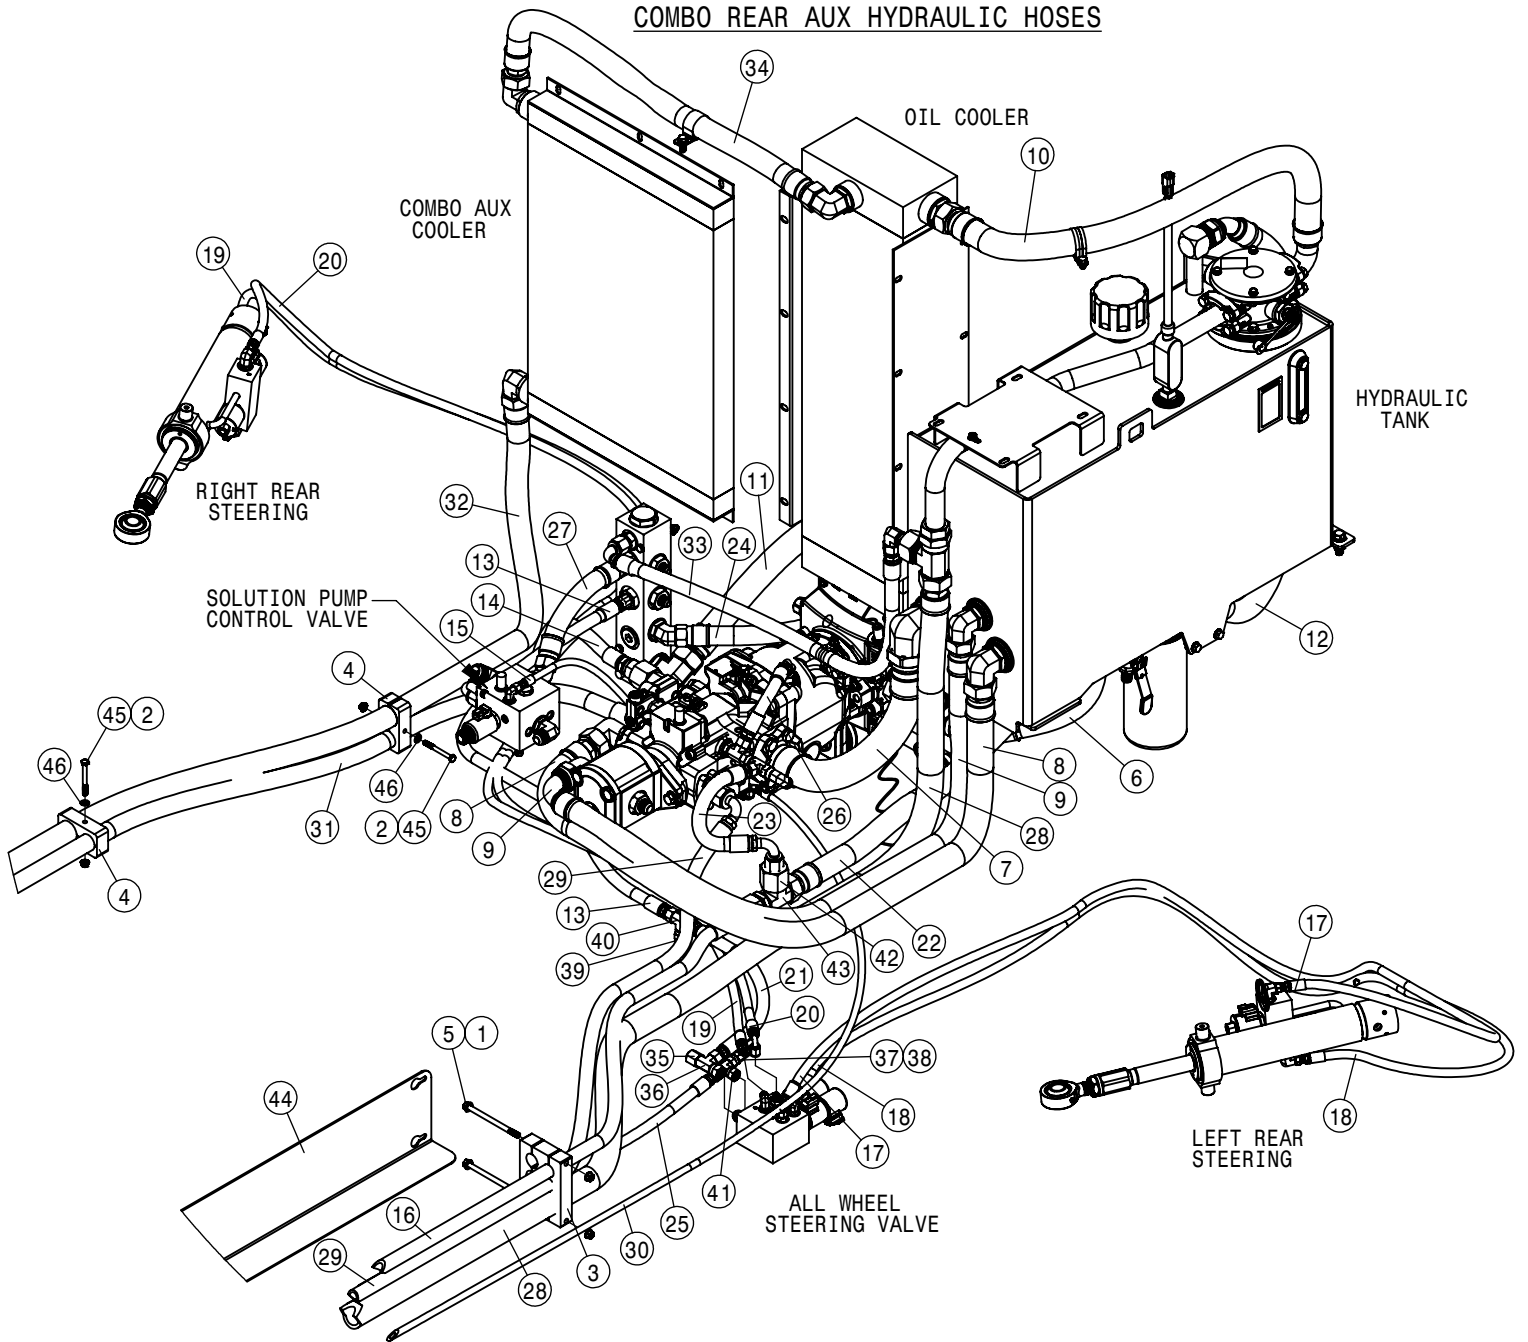

COMBO REAR AUX HYDRAULIC HOSES

COMBO REAR AUX HYDRAULIC HOSE ASSEMBLY			
DET	QTY	P/N	DESCRIPTION
1	2	470087	3/8UNC HEX SERR FLANGE NUT
2	2	470113N	5/16UNC SERR FLG LOCK NUT SS
3	1	470671	HOSE CLAMP, 6-HOLE
4	2	470674	HOSE CLAMP, 2-HOLE
5	2	470683	3/8UNC X5 1/2SMTH FLG HEX BOLT
6	1	617088	24-811-24FJX-24FJX45-18 H/A
7	1	617090	32-811-32FJX-40FLG-23 H/A
8	1	617091	24-811-24FJX-24FJX-71 H/A
9	1	617092	20-811-20FJX-20FJX90-60 H/A
10	1	617093	24-811-24FJX-24FLG90-48 H/A
11	1	617094	24-811-24FJX-24FJX90-31 H/A
12	1	617095	20-811-20FJX-20FJX45-47 H/A
13	1	617097	10-451TC-10FJX-10FJX-47 H/A
14	1	617101	12-451TC-16FJX-12FJX90-23 H/A
15	1	617102	04-451TC-06FJX-04FJX90-29 H/A
16	1	617106	12-451TC-12FJX-12FJX-87 H/A
17	1	617115	06-451TC-06FJX-06FJX45-101 H/A
18	1	617116	06-451TC-06FJX-06FJX-99 H/A
19	1	617117	06-451TC-06FJX-06FJX-137
20	1	617118	06-451TC-06FJX-06FJX90-137 H/A
21	1	617119	10-451TC-10FJX-10FJX-18 H/A
22	1	617120	20-811-20FJX-20FJX-37 H/A
23	1	617122	12-451TC-10FJX-12FJX90-18 H/A

COMBO REAR AUX HYDRAULIC HOSE ASSEMBLY			
DET	QTY	P/N	DESCRIPTION
24	1	617123	16-811-16FJX-16FJX90-22 H/A
25	1	617128	08-451TC-08FJX-10FJX90-113 H/A
26	1	617132	10-451TC-10FJX-10FJX90-11 H/A
27	1	617139	16-811-16FJX-16FJX-12 H/A
28	1	617145	24-811-24FJX-24FJX90-151 H/A
29	1	617146	12-451TC-12FJX-16FJX90-161 H/A
30	1	617147	04-451TC-04FJX-04FJX45-213 H/A
31	1	617148	16-451TC-16FJX-20FJX90-189 H/A
32	1	617149	20-811-20-FJX-20FJX-203 H/A
33	1	617171	12-451TC-12FJX-12FJX90-43 H/A
34	1	617173	20-811-20FJX-20FJX-39 H/A
35	1	618328	7/8FJIC CAP NUT
36	1	618333	7/8FJIC SW RUN TEE-7/8MJIC
37	1	618451	3/4FJIC SW RUN TEE-3/4MJIC
38	2	618532	3/4FJIC CAP NUT
39	1	618543	7/8MJIC PLUG
40	1	618593	7/8FJ SW BRANCH TEE-7/8MJ
41	1	618643	3/4FJ SW BRANCH TEE-3/4MJ
42	2	618665	1 5/8FJIC-1 1/16MJIC ADPTR
43	1	618752	1 5/8MJIC BLKHD RUN TEE
44	1	660291	HOSE GUARD - S/F
45	2	900072N	5/16UNC X 3" HEX BOLT SS
46	2	920001N	5/16 SAE FLAT WASHER SS