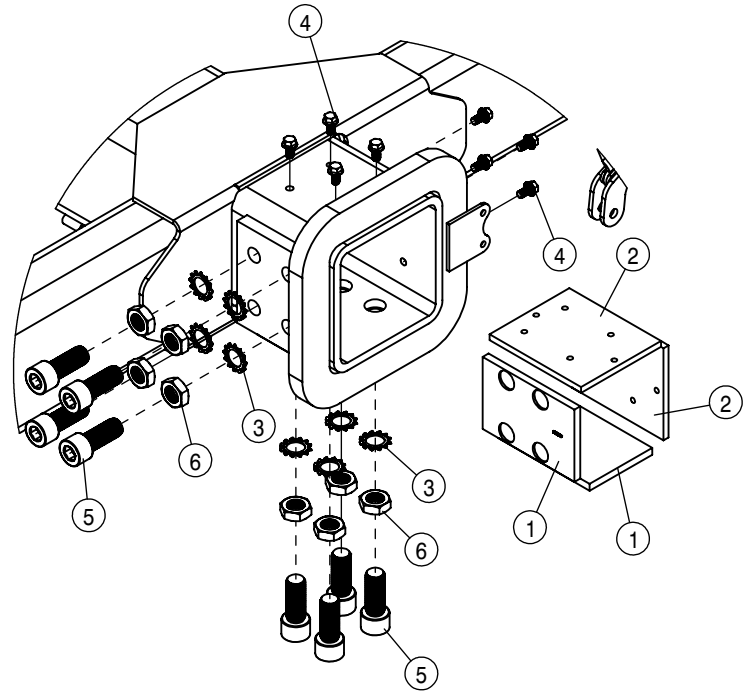

REAR MAINFRAME

NO TREAD MAINFRAME PLATE ASSEMBLY				
DET	QTY	P/N	DESCRIPTION	
1	4	342721	TRD ADJ BRONZE BRG	
2	4	342917	TREAD ADJ PLATE, TAPPED, STS 10	
3	16	483018N	1" EXTERNAL TOOTH LOCK WASHER YZ	
4	16	900128N	3/8UNC X 3/4 SER FLANGE BOLT	
5	16	900395N	1"UNC X 2 1/2 SOCKET CAP SCR	
6	16	910101N	1" UNC HEX JAM NUT