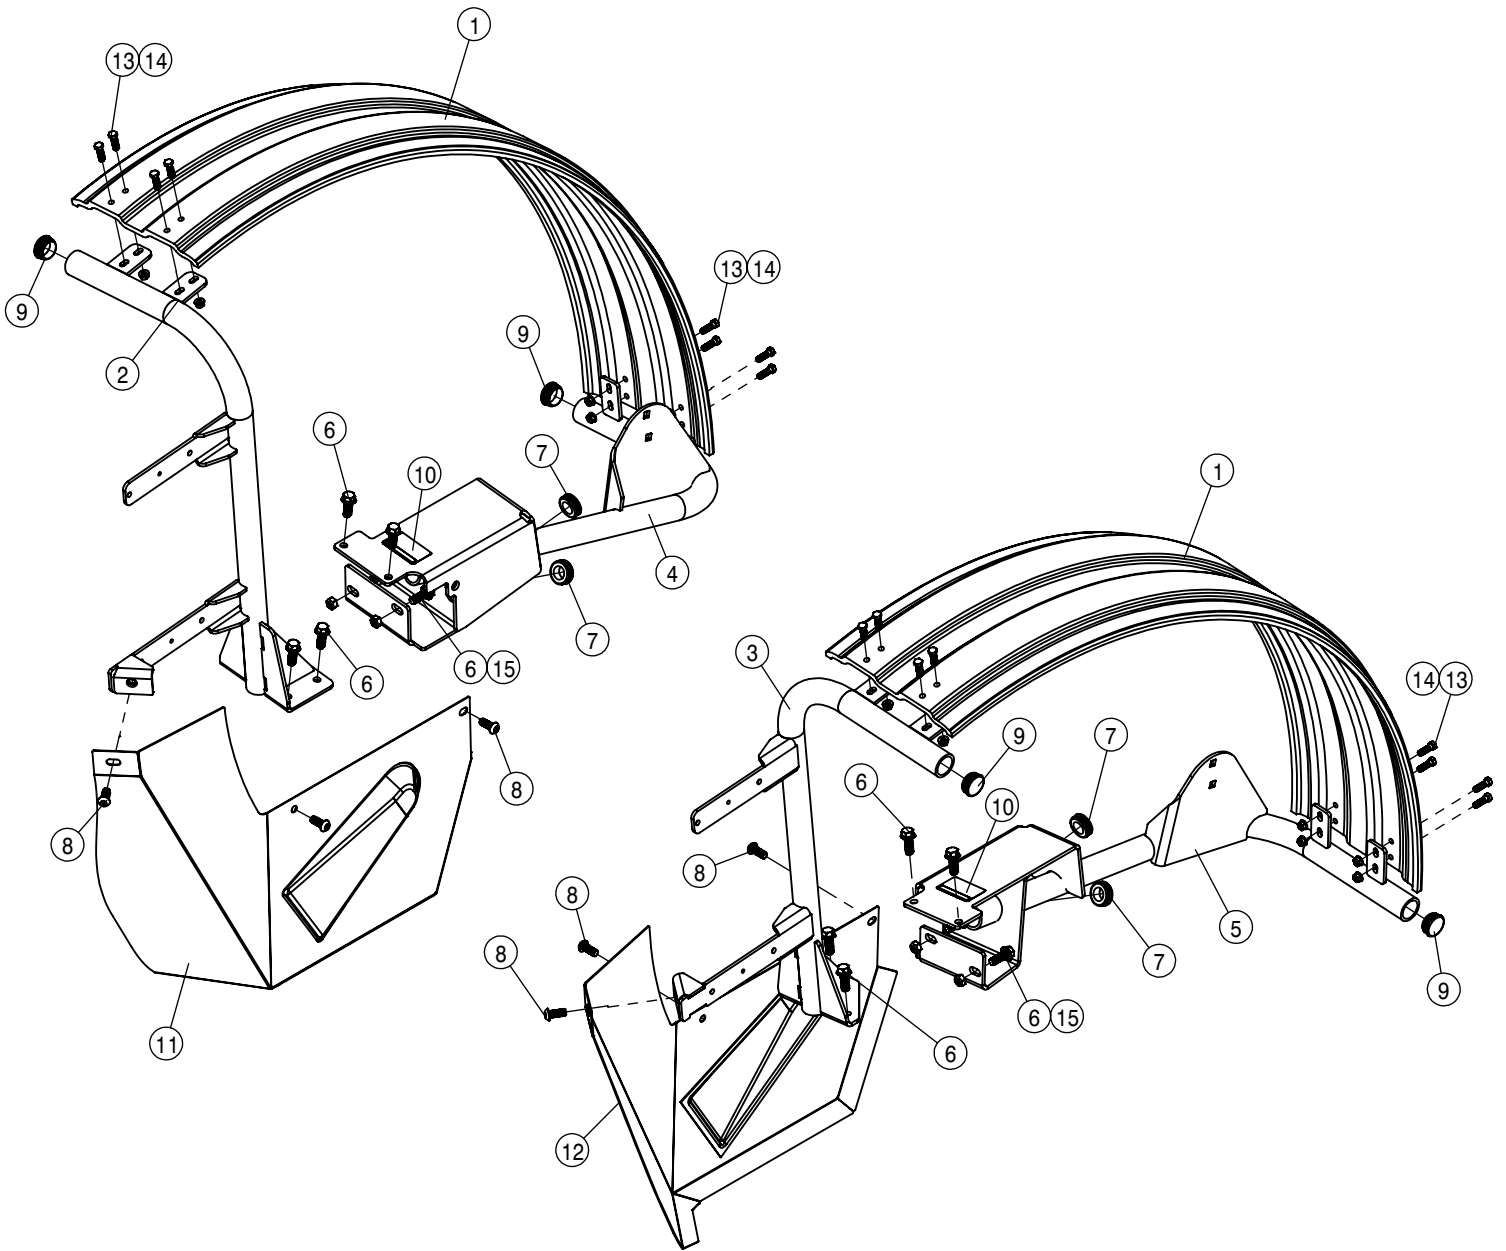

REAR FENDER ASSEMBLY			
DET	QTY	P/N	DESCRIPTION
1	2	359598	FRONT FENDER, STS '10
2	1	360042	RH FENDER BRKT WLD, STS '14
3	1	360043	LFT FENDER BRKT WELD
4	1	360050	RH LWR FENDER MT WLD, STS'14
5	1	360051	LFT LWR FENDER MT WLD, STS'14
6	14	470431	1/2UNC X 1 1/2 SERR FLG BOLT
7	4	473913	GROMMET, 1ID, 0.25GW 1.375GD
8	6	473987	1/2UNC X 1 1/4BUT SKTHD SCR
9	4	629772	CAPPLUGS PLUG, 1 3/4" RD, BLACK POLY
10	2	650851	CAUTION DECAL - SHEILDS
11	1	662288	CROP SHIELD INDENT WLDMENT RGT
12	1	662289	CROP SHIELD INDENT WLDMENT LFT
13	16	900130	3/8UNC X 1 1/4 HEX BOLT
14	16	910004N	3/8UNC FLANGE CNTR LOCK NUT
15	4	914008	1/2 UNC HEX STOVER NUT