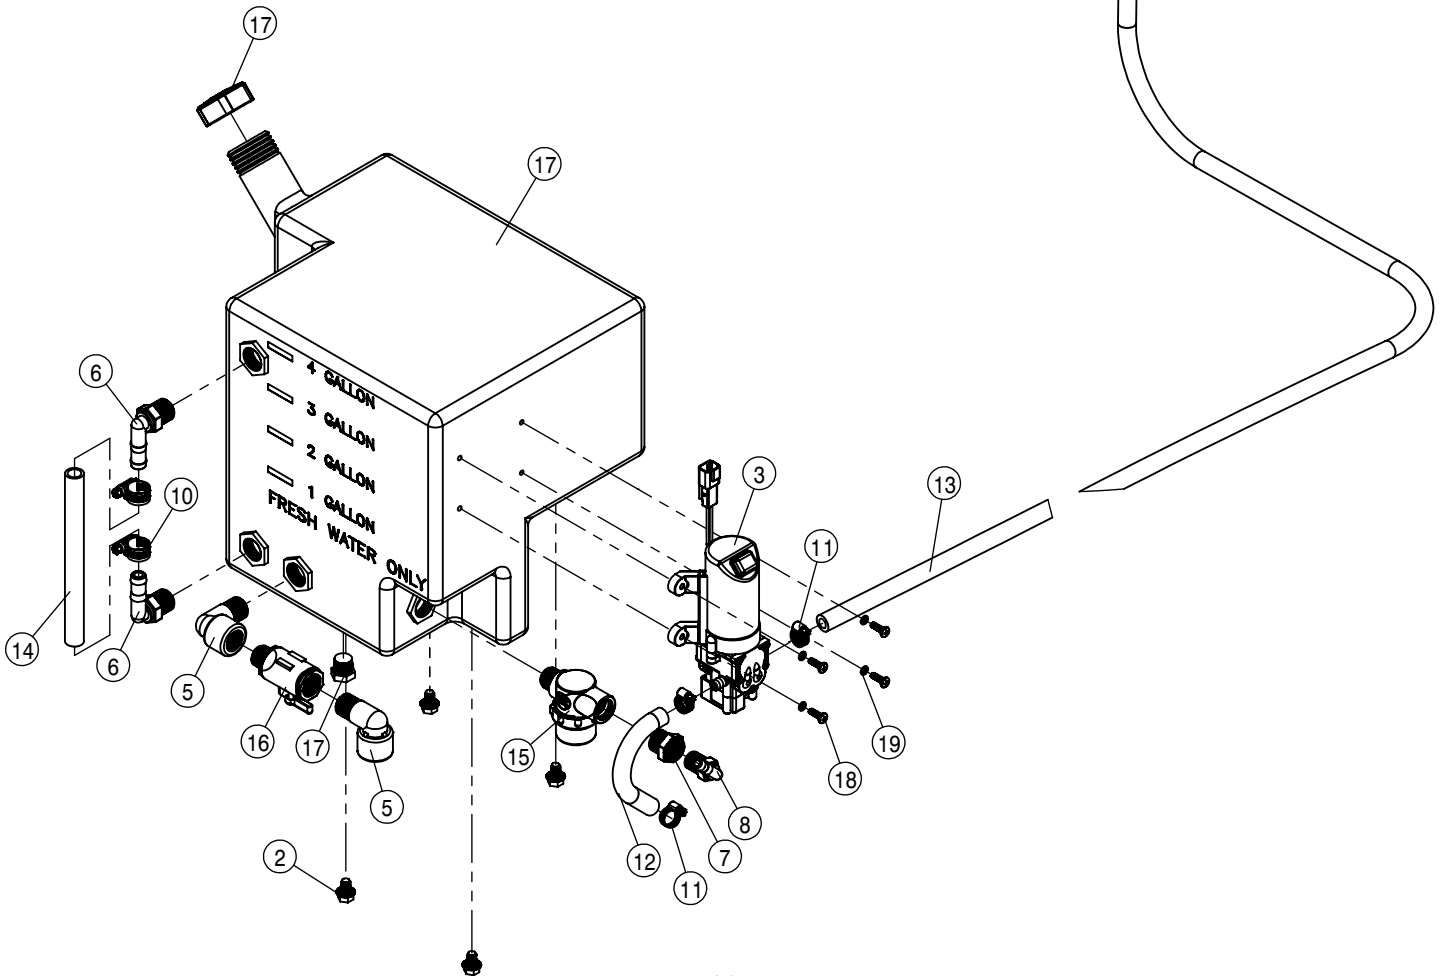

BULK HOSE
195902-HOSE 1/2ID-3/32W CLEAR VINYL
195923-HOSE 3/8 1-FBR BR BLK RLA

HAND WASH TANK ASSEMBLY			
DET	QTY	P/N	DESCRIPTION
1	1	294059	footswitch assembly, 60" cord
2	4	470232N	5/16UNC X 1/2 SERR FLG BOLT SS
3	1	470596	DIAPHRAM PUMP W/DEUTSCH CONNEC
4	2	472351	4-40 X 1/2 PAN HD MTL SCR TYP F
5	2	500044	1/2NPT-90 ST EL, POLY
6	2	500047	1/2NPT-90-1/2 HOSE BARB, POLY
7	1	500286	1/2"-3/8"NPT REDU BUSH, POLY
8	2	500287	3/8NPT-90-3/8 HOSE BARB, POLY
9	1	500288	3/8NPT-90 EL, POLY
10	2	520069	HOSE CLAMP NO 6 STAINLESS
11	4	520120	HOSE CLAMP NO 4 STAINLESS
12	1	601076	HOSE, 3/8 X 7.00 1FBR BR
13	1	601077	HOSE, 3/8 X 200.00 1FBR BR
14	1	601078	HOSE, 1/2 X 7.50" CLEAR VINYL
15	1	690207	IN-LINE STRAINER, 1/2 FNPT, HYPRO
16	1	696195	1/2FNPT-1/2MNPT MICRO BALL VLV
17	1	763831	TANK-HAND WASH, 4.4 GALLON
18	4	903710N	10-32 X 5/8 PHIL PANHD MACH SCR
19	4	920510N	#10 LOCK WASHER YZ
20	1	294252	HANDWASH EXTENSION HARNESS