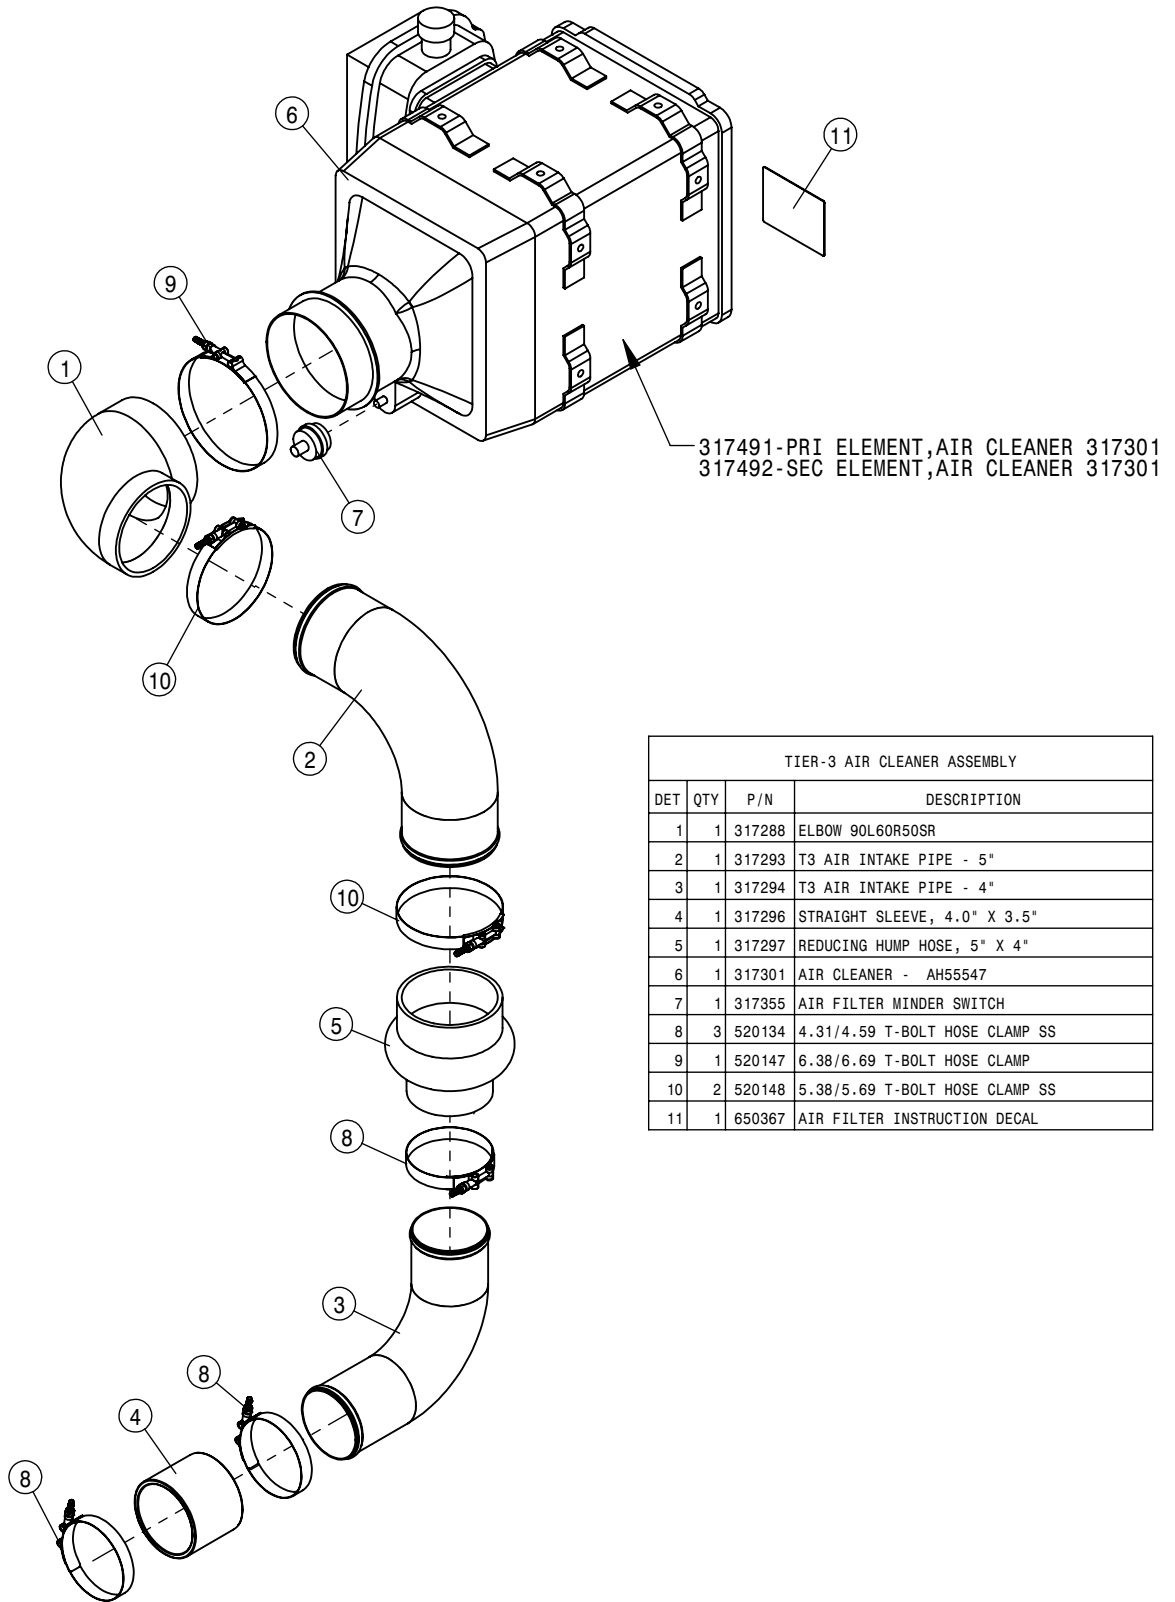

TIER-3 AIR CLEANER ASSEMBLY			
DET	QTY	P/N	DESCRIPTION
1	1	317288	ELBOW 90L60R50SR
2	1	317293	T3 AIR INTAKE PIPE - 5"
3	1	317294	T3 AIR INTAKE PIPE - 4"
4	1	317296	STRAIGHT SLEEVE, 4.0" X 3.5"
5	1	317297	REDUCING HUMP HOSE, 5" X 4"
6	1	317301	AIR CLEANER - AH55547
7	1	317355	AIR FILTER MINDER SWITCH
8	3	520134	4.31/4.59 T-BOLT HOSE CLAMP SS
9	1	520147	6.38/6.69 T-BOLT HOSE CLAMP
10	2	520148	5.38/5.69 T-BOLT HOSE CLAMP SS
11	1	650367	AIR FILTER INSTRUCTION DECAL