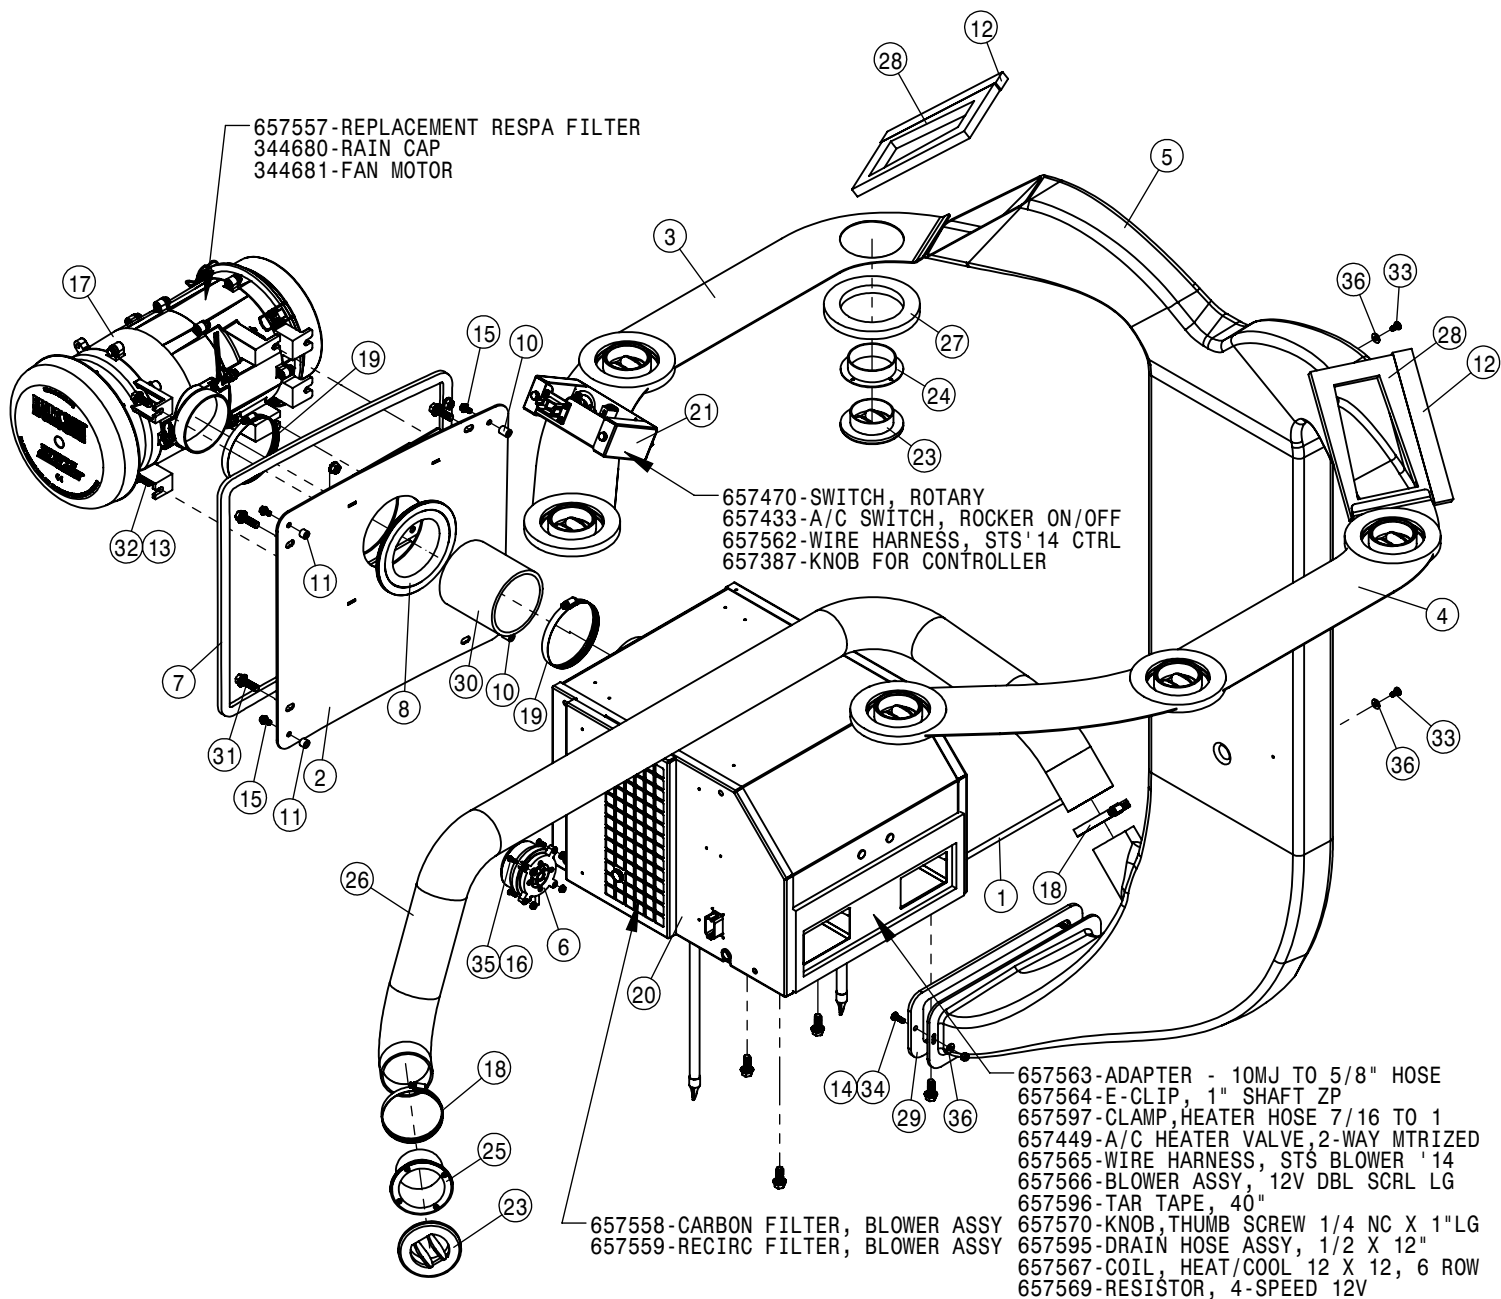

STANDARD HVAC ASSEMBLY			
DET	QTY	P/N	DESCRIPTION
1	1	317315	HOSE - HVAC PRESSURE
2	1	344295	PANEL ACCESS HVAC WLDT, STSCAB'14
3	1	344361	PLATE, ROOF DUCT COVER RH, STSCAB'14
4	1	344362	PLATE, ROOF DUCT COVER LH, STSCAB'14
5	1	344366	DUCT HVAC - STS CAB
6	1	344425	PRESSURE SWITCH - HVAC
7	1	344480	SEAL - RESPA PANEL
8	1	344512	RESPA BULB SEAL, STS'14
NS	2	344552	HVAC DUCT PLT SEAL, STS'14
10	2	344557	STAND OFF 5/8" LG, STS'14
11	2	344558	STAND OFF 3/8" LG, STS'14
12	2	344576	TEMP SEAL DUCT, STS'14
13	4	470087	3/8UNC HEX SERR FLANGE NUT
14	2	470089	1/4UNC HEX NYL-LOC NUT
15	4	470122	1/4 UNC X 1/2 SERR FLG BOLT
16	4	470463	8-32 SERR FLANGE NUT
17	1	470655	HVAC FILTRATION UNIT PRECLEANER
18	2	520052	HOSE CLAMP NO 52 STAINLESS

STANDARD HVAC ASSEMBLY			
DET	QTY	P/N	DESCRIPTION
19	2	520064	HOSE CLAMP NO 64 STAINLESS
20	1	657540	BLOWER UNIT - MAN TMP CNTRL
21	1	657542	HVAC CONTROL - MANUAL, STS'14
NS	1	657544	HARNESS - HVAC MAN CONTROL
23	7	657546	LOUVER, 4" W/O MNT
24	6	657547	PANEL MNT, LOUVER (THK PANEL)
25	1	657548	PANEL MNT, LOUVER (THK PANEL)
26	1	657550	HOSE - 3IN HVAC
27	6	657552	GASKET SEAL ROOF LOUVER
28	2	657553	GASKET SEAL ROOF LOUVER
29	1	657556	GASKET SEAL ROOF LOUVER
30	1	657585	HVAC DUCT, STS'14
31	4	900127N	3/8UNC X 1 1/4 SER FLANGE BOLT
32	8	900129N	3/8UNC X 1" SERR FLANGE BOLT
33	2	903708N	1/4UNC X1/2PHIL PAN MACH SCR BZ
34	2	903711	1/4UNC X3/4PHIL PANHD MACH SCR
35	4	903844	8-32 X 1/2 PHIL PANHD MACH SCR
36	4	920000	1/4 SAE FLAT WASHER