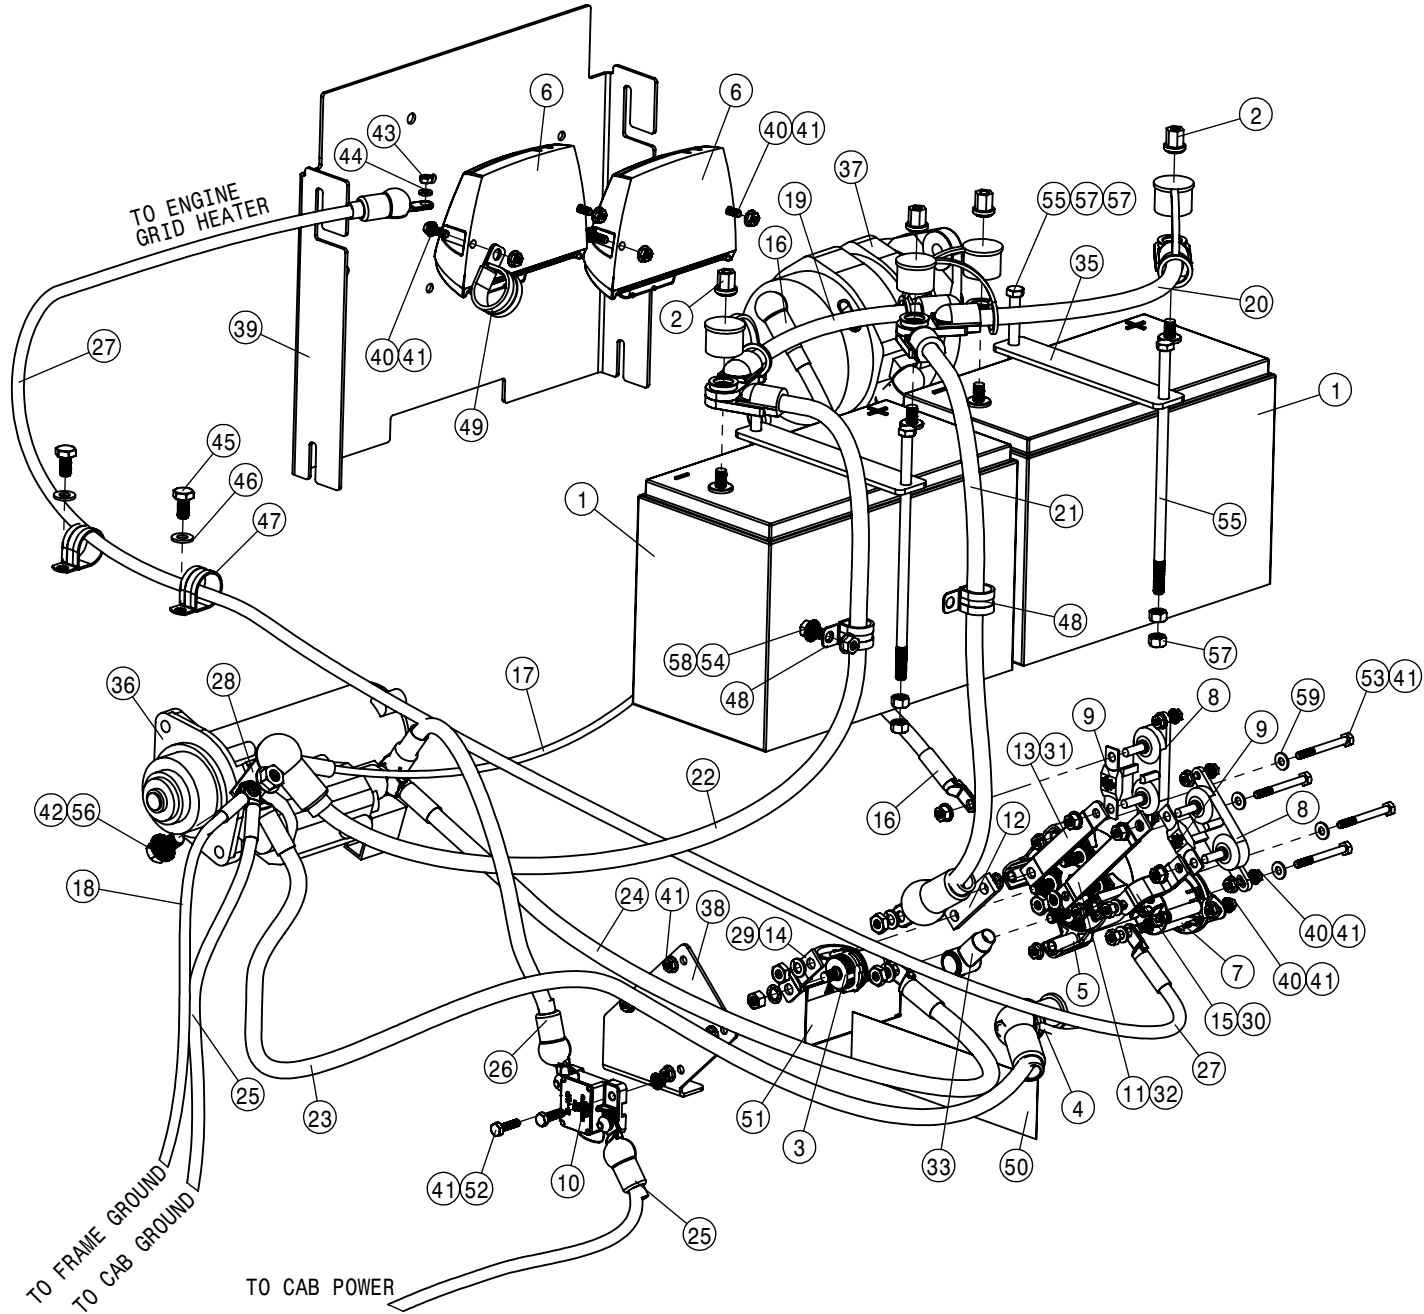

TIER-3 AND 4I BATTERY AND CABLE ASSEMBLY			
DET	QTY	P/N	DESCRIPTION
1	2	291196	BATTERY,12V 900CCA, SS STUD
2	4	291205	BATTERY NUT,3/8-16 SS CLSD CAP
3	1	291680	POSITIVE JUMPER STUD, RED
4	1	291681	NEGATIVE JUMPER STUD, BLACK
5	1	291957	BATTERY SWITCH, DUAL CIRCUIT
6	2	292016	IQAN-XA2 MODULE
7	1	292505	MCR
8	2	292578	HIGH AMP FUSE HOLDER W/COVER
9	2	292641	FUSE, 250 AMP 32 VOLT DC
10	1	292642	CIRCUIT BREAKER,150 AMP BUSS
11	1	292651	BUSBAR, MD TO GRID HEAT FUSE
12	1	292652	BUSBAR, MASTER DISC. JUMPER
13	1	292653	BUSBAR, MD TO ALT. FUSE
14	1	292654	BUSBAR, POST TO MD
15	1	292655	BUSBAR, MCR TO FUSE
16	1	292656	BATT CABLE,RED 20" 1/0 5/16-5/16
17	1	292657	BATT CABLE,BLK 35"2GA 1/2-1/4
18	1	292658	BATT CABLE,BLK 75"2GA 3/8-1/2
19	1	292659	BATT CABLE, BLK 16"2/0 3/8-3/8
20	1	292660	BATT CABLE,RED 18"2/0 3/8-3/8

TIER-3 AND 4I BATTERY AND CABLE ASSEMBLY			
DET	QTY	P/N	DESCRIPTION
21	1	292661	BATT CABLE,RED 34"2/0 3/8-3/8
22	1	292662	BATT CABLE,BLK 47"2/0 3/8-1/2
23	1	292664	BATT CABLE,BLK 45"2/0 1/2-3/8
24	1	292665	BATT CABLE, RED 42"2/0 1/2-3/8
25	1	292668	CAB PWR,GND CABLE ASY
26	1	292669	BATT CABLE,RED 21"1/0 1/2-1/4
27	1	292670	BATT CABLE,RED 94"2GA 1/4-5/16
28	1	292671	BUSBAR, GND EXT
29	1	292673	HEAT SHRINK, RED .75 X .03 X 1 1/2"
30	1	292674	HEAT SHRINK, RED .75 X .03 X 2 1/2"
31	1	292675	HEAT SHRINK, RED .75 X .03 X 3 1/2"
32	1	292676	HEAT SHRINK, RED .75 X .03 X 4 1/2"
33	1	292677	RUBBER BOOT (RED) 2 TO 2/0 GAUGE
NS	1	294062	SOL PUMP DIODE TO RELAY ADAPTR
35	2	316470	BATTERY TIE-DOWN
36	1	317299	STARTER - DENSO PA90L
37	1	317300	ALTERNATOR - DELCO 200 AMP
38	1	317345	MST DISC. COVER
39	1	362037	MODULE BOX REMOVABLE COVER
40	10	470118	1/4 UNC X 3/4 SER FLG BOLT

TIER-3 AND 4I BATTERY AND CABLE ASSEMBLY			
DET	QTY	P/N	DESCRIPTION
41	20	470121	1/4 UNC SERR FLG LOCK NUT
42	1	470360	1/2UNC SERR FLG HEX NUT
43	1	473767	6MM-1.00 HEX NUT
44	1	473768	6MM LOCK WASHER
45	2	473793	10MM-1.50 X 20MM HEX BOLT GR8
46	2	473799	10MM FLAT WASHER
47	2	520108	CUSH HOSE CLAMP,#20, 1 1/4 X 3/4W
48	3	520121	CUSH CLAMP,#16 1IN X 3/4W
49	1	520160	CUSH CLAMP,#24 1 1/2D-3/4WLOOP
50	1	650295	IMPORTANT/ NEG/ POS DECAL
51	1	650296	CAUTION DECAL
52	2	900003	1/4UNC X 3/4 HEX BOLT
53	4	900008N	1/4UNC X 2 1/2 HEX BOLT SS
54	1	900128N	3/8UNC X 3/4 SER FLANGE BOLT
55	4	900150	3/8UNC X 9 1/2 HEX BOLT
56	1	900263N	1/2UNC X 1" SER FLANGE BOLT
57	8	910004	3/8UNC HEX NUT
58	1	910004N	3/8UNC FLANGE CNTR LOCK NUT
59	4	920000N	1/4 SAE FLAT WASHER SS