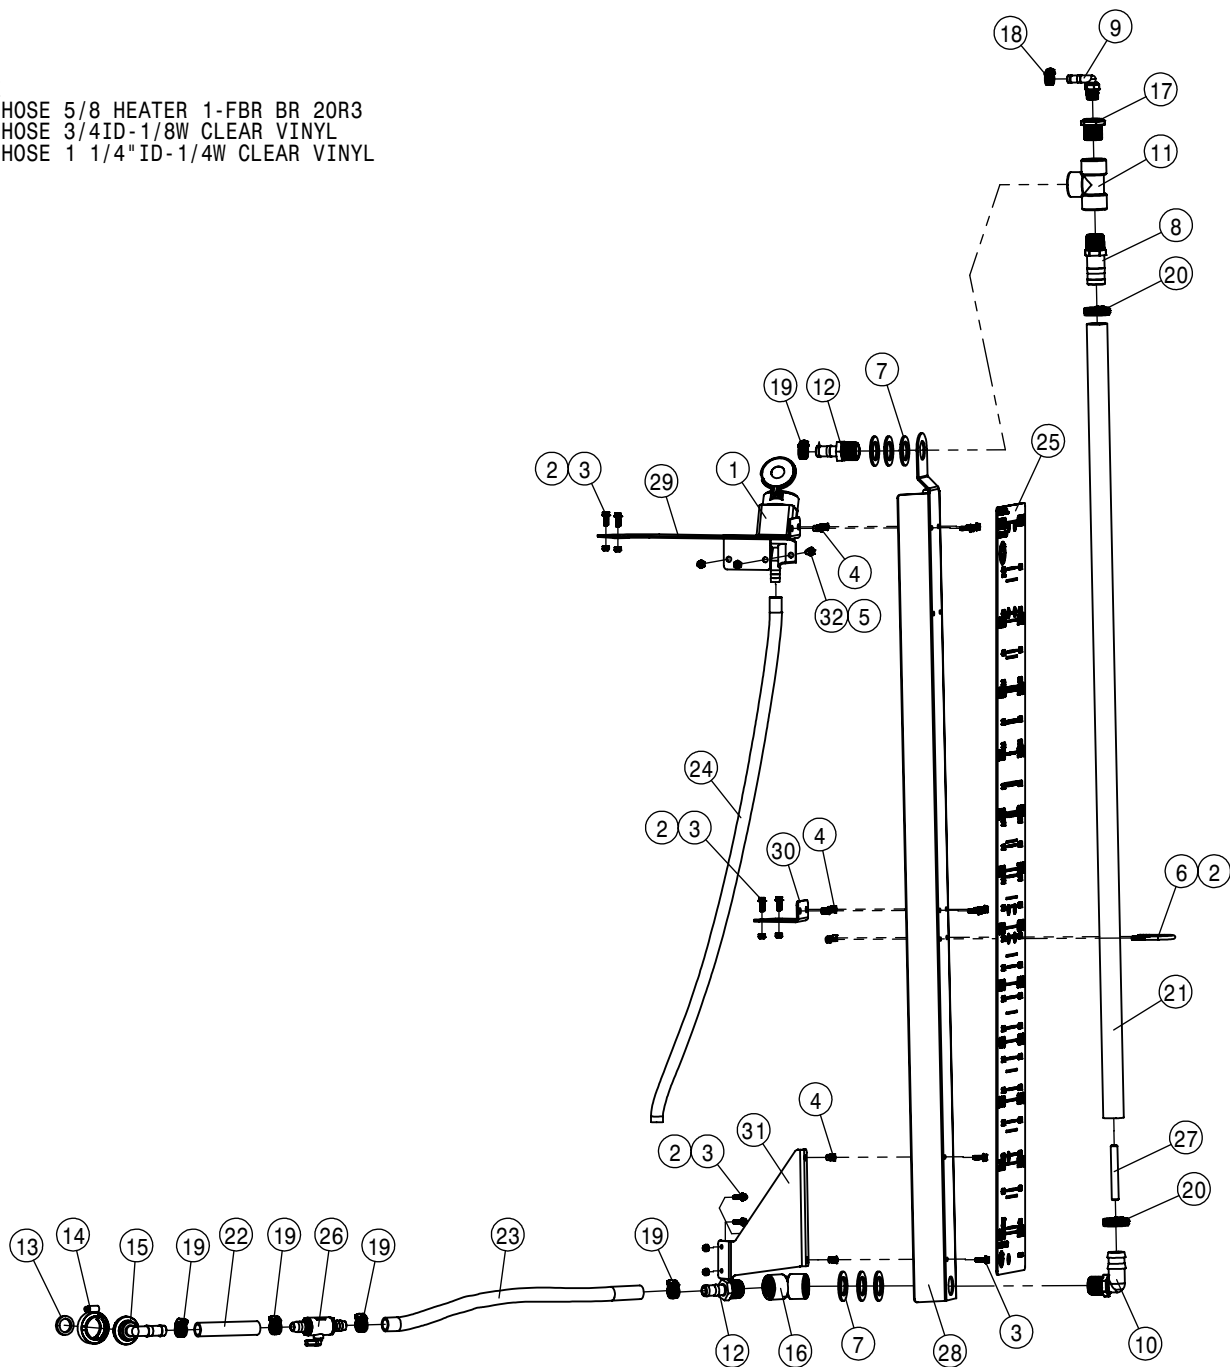

BULK HOSE

- 195909-HOSE 5/8 HEATER 1-FBR BR 20R3
- 195908-HOSE 3/4ID-1/8W CLEAR VINYL
- 195964-HOSE 1 1/4" ID-1/4W CLEAR VINYL

SIGHT GAUGE ASSEMBLY			
DET	QTY	P/N	DESCRIPTION
1	1	343972	REMOTE FILL
2	8	470089	1/4UNC HEX NYL-LOC NUT
3	12	470118	1/4 UNC X 3/4 SER FLG BOLT
4	6	470380	1/4-20 NUTSERT .027-1.65 ALUM
5	2	473001	5/16UNC HEX NUT,NYLOC
6	1	473969	1/4UNC-1 1/2 X 2 3/4 RD U-BOLT
7	6	483022	1.375 X 2.125 X .134 MACH WASH
8	1	500021	HOSE BARB-1" NPT X 1.25" HOSE
9	1	500047	1/2NPT-90-1/2 HOSE BARB, POLY
10	1	500051	1"NPT-90-1 1/4" HOSE BARB, POLY
11	1	500075	1" NPT PIPE TEE, POLY
12	2	500108	STRAIGHT-POLY, 1" MPT X 3/4 HOSE BARB
13	1	500157	1" FLANGE GASKET EPDM
14	1	500159	1" FLANGE CLAMP S.S.
15	1	500185	1"FLANGE-90-3/4"HOSE BARB POLY
16	1	503110	1" NPT 45 ELBOW

SIGHT GAUGE ASSEMBLY			
DET	QTY	P/N	DESCRIPTION
17	1	505233	1"-1/2"NPT REDU BUSH, POLY
18	1	520069	HOSE CLAMP NO 6 STAINLESS
19	5	520070	HOSE CLAMP NO 8 STAINLESS
20	2	520087	HOSE CLAMP NO 20 STAINLESS
21	1	601025	HOSE, 1 1/4 X 58 CLEAR VINYL
22	1	601070	HOSE, 3/4 X 5, CLEAR VINYL
23	1	601768	HOSE, 3/4 X 22, CLEAR VINYL
24	1	601890	HOSE-5/8 X 41 1-FBR BR 20R3
25	1	650441	DECAL, 1200G SS SIGHT GAUGE STS'14
26	1	696193	3/4" HOSE BARB MICRO VALVE
27	1	701448	FLOAT-SIGHT GAUGE 2013
28	1	701466	SS TANK SIGHT GAUGE, STS '14
29	1	701467	SIGHT GAUGE MNT BRKT UPR, STS'14
30	1	701468	SIGHT GAUGE MNT BRKT MID, STS'14
31	1	701469	SIGHT GAUGE MNT BRKT LWR, STS'14
32	2	900065	5/16UNC X 1" HEX BOLT