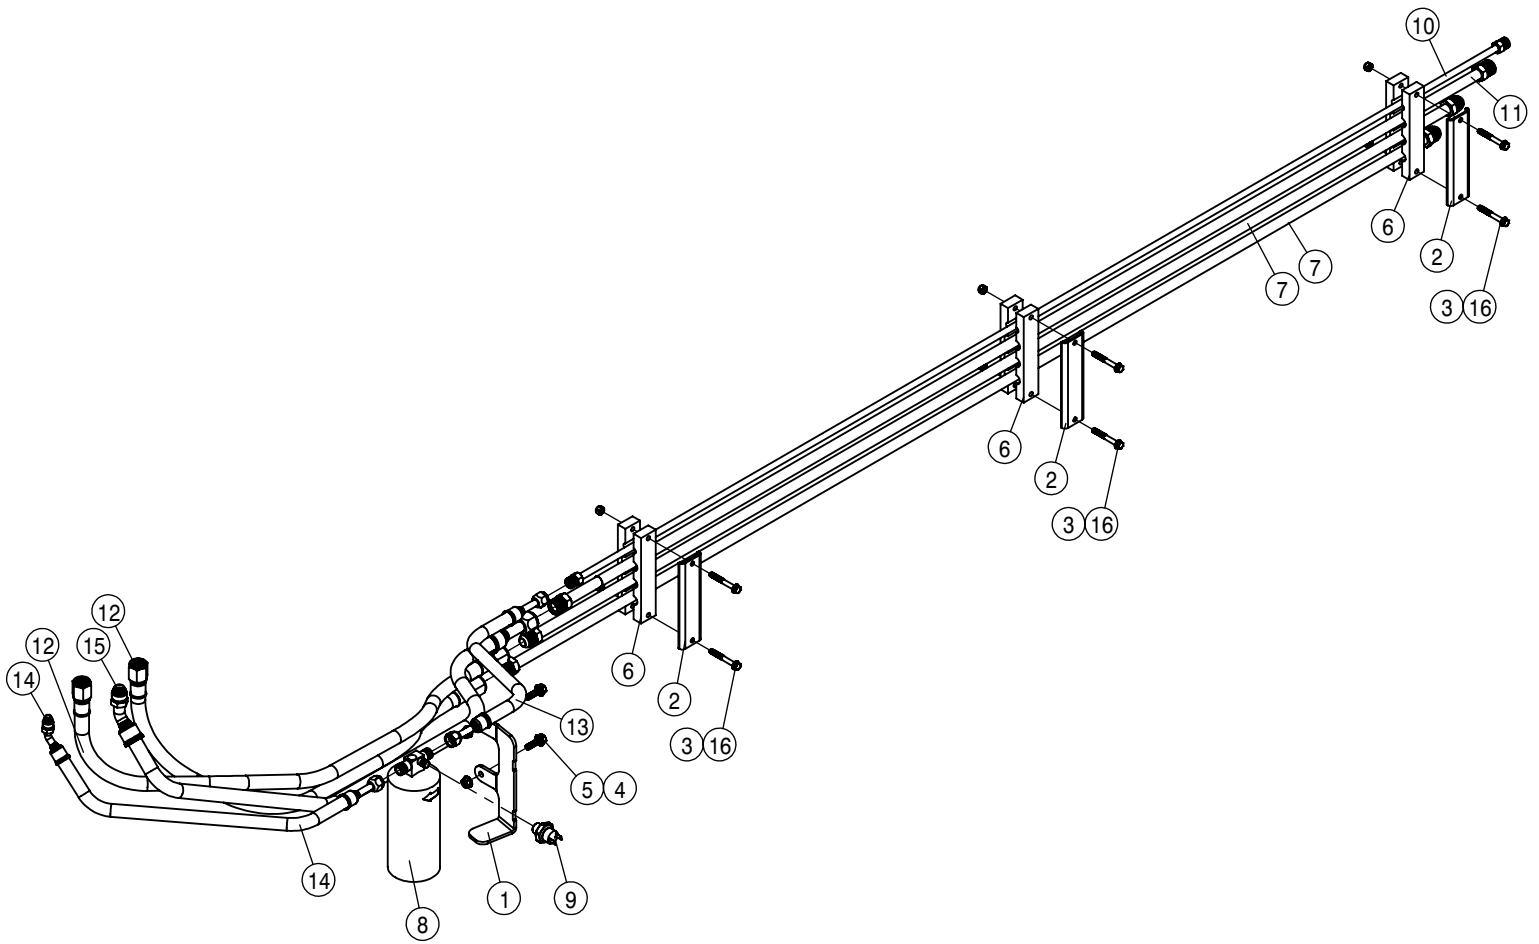

A/C AND HEATER LINES T4F			
DET	QTY	P/N	DESCRIPTION
1	1	317145	A/C DRYER MT
2	3	342718	HYD TUBE CLAMP KEEPER, 6.00
3	6	470089	1/4UNC HEX NYL-LOC NUT
4	2	470113	5/16UNC SERR FLG LOCK NUT
5	2	470234	5/16UNC X 1" SERR FLG HEX BOLT
6	3	470304	TUBE CLAMP BODY,4HOLE.375-.625
7	2	615842	M/F TUBE ASSY 76" STS10/12 07
8	1	657421	A/C RECEIVER/DRIER
9	1	657422	A/C BINARY SWITCH
10	1	657480	A/C TUBE ASSY, .3750D,STS10/12
11	1	657482	A/C TUBE ASSY, .6250D,STS10/12
12	2	657576	10-213-10FJX-10FJX-40
13	1	657586	A/C HOSE,06-06F-06F-21.5
14	1	657587	A/C HOSE, 06-06F-06M45-23.9
15	1	657588	A/C HOSE, 10-10F-10M45-41
16	6	900007N	1/4 UNC X 2 SER FLG BOLT SS