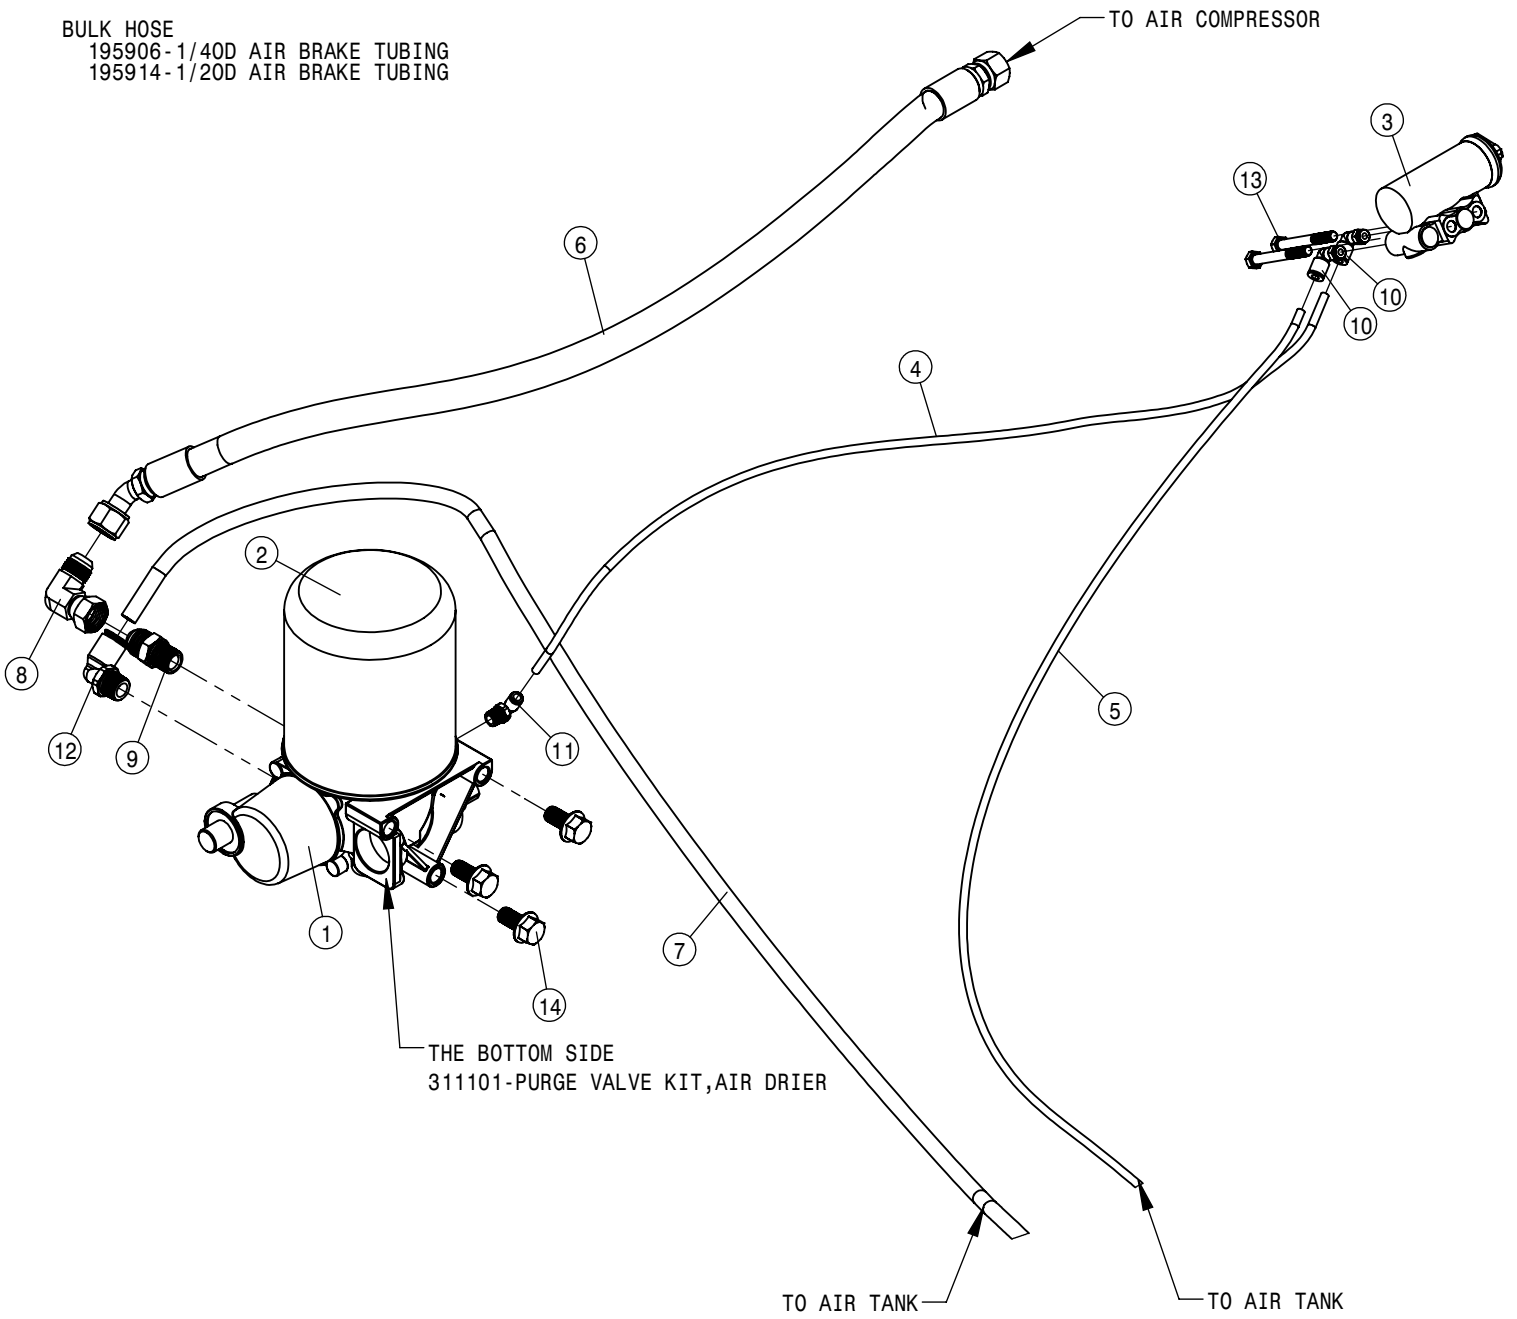

BULK HOSE
195906 - 1/40D AIR BRAKE TUBING
195914 - 1/20D AIR BRAKE TUBING

AIR DRIER AND GOVERNOR ASSEMBLY			
DET	QTY	P/N	DESCRIPTION
1	1	311084	AIR DRYER, SYSTEM SAVER 1200
2	1	311085	CARTRIDGE KIT FOR 311084 DRYER
3	1	316277	AIR COMPRESSOR GOVERNOR KIT
4	1	601928	HOSE, 1/4 X 32 AIR
5	1	601929	HOSE, 1/4 X 124 AIR
6	1	601941	10-451TC-10FJX-10FJX45-36
7	1	601942	HOSE, 1/2 X 128 AIR
8	1	618301	7/8MJIC-90-7/8FJIC SWIV LBO
9	1	618325	7/8MJIC-1/2MNPT ADPTR
10	2	711039	1/8MNPT-90-1/4 NYL TUBE LBO
11	1	711040	1/4MNPT-90-1/4 NYL TUBE LBO
12	1	711042	1/2MNPT-1/2 NYL TUBE LBO
13	2	900071	5/16UNC X 2 3/4 HEX BOLT
14	3	900263N	1/2UNC X 1" SER FLANGE BOLT