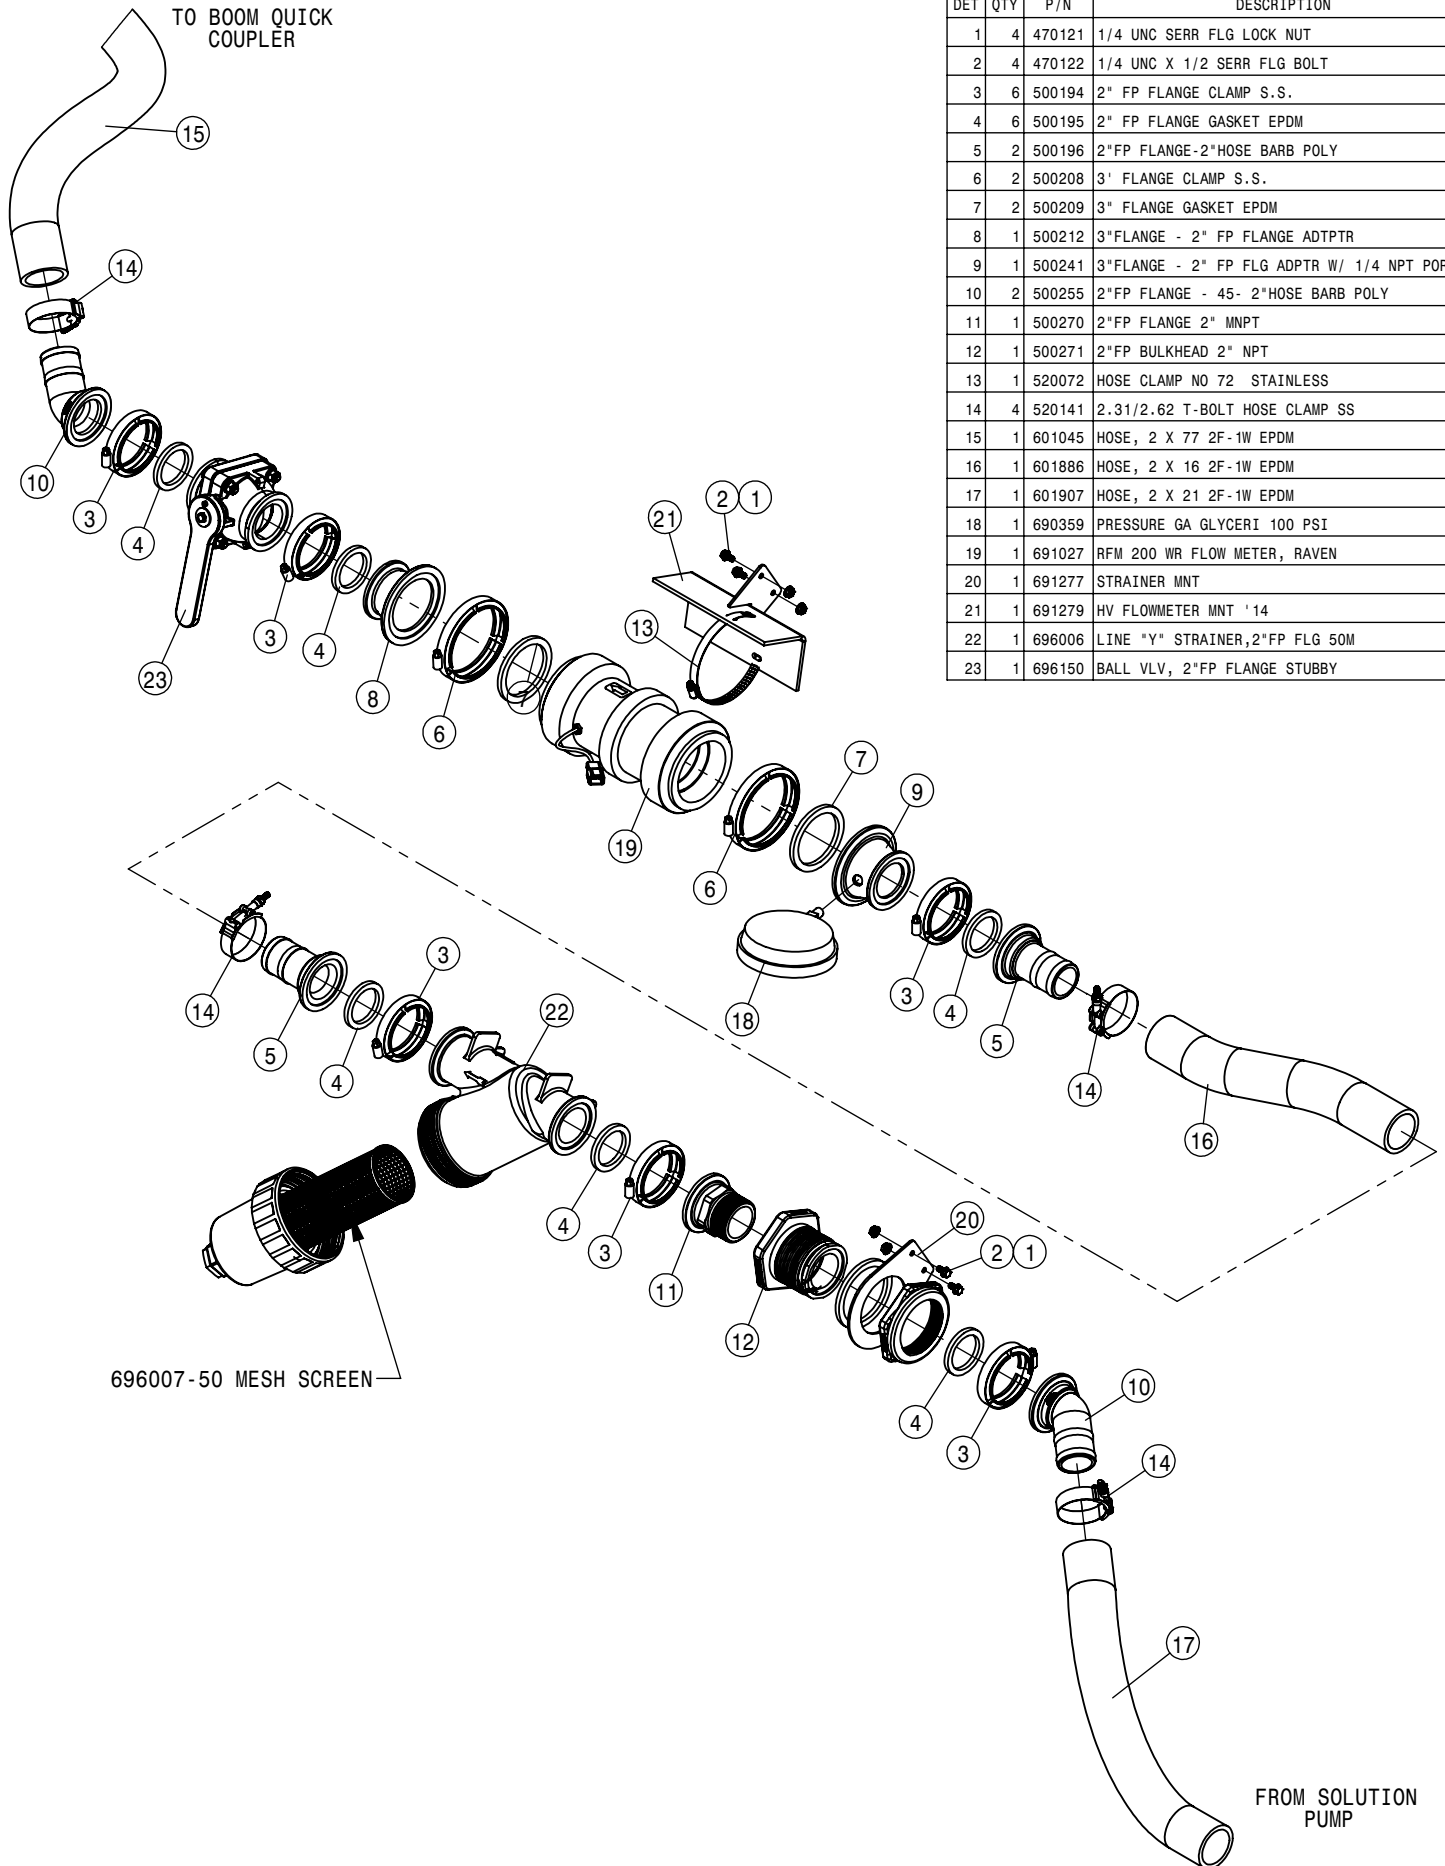

BULK HOSE
197133-HOSE 2" SUCTION, 2F-1W EPDM

FLOW METER ASSEMBLY HV			
DET	QTY	P/N	DESCRIPTION
1	4	470121	1/4 UNC SERR FLG LOCK NUT
2	4	470122	1/4 UNC X 1/2 SERR FLG BOLT
3	6	500194	2" FP FLANGE CLAMP S.S.
4	6	500195	2" FP FLANGE GASKET EPDM
5	2	500196	2"FP FLANGE-2"HOSE BARB POLY
6	2	500208	3' FLANGE CLAMP S.S.
7	2	500209	3" FLANGE GASKET EPDM
8	1	500212	3"FLANGE - 2" FP FLANGE ADTPTR
9	1	500241	3"FLANGE - 2" FP FLG ADPTR W/ 1/4 NPT PORT
10	2	500255	2"FP FLANGE - 45- 2"HOSE BARB POLY
11	1	500270	2"FP FLANGE 2" MNPT
12	1	500271	2"FP BULKHEAD 2" NPT
13	1	520072	HOSE CLAMP NO 72 STAINLESS
14	4	520141	2.31/2.62 T-BOLT HOSE CLAMP SS
15	1	601045	HOSE, 2 X 77 2F-1W EPDM
16	1	601886	HOSE, 2 X 16 2F-1W EPDM
17	1	601907	HOSE, 2 X 21 2F-1W EPDM
18	1	690359	PRESSURE GA GLYCERI 100 PSI
19	1	691027	RFM 200 WR FLOW METER, RAVEN
20	1	691277	STRAINER MNT
21	1	691279	HV FLOWMETER MNT '14
22	1	696006	LINE "Y" STRAINER,2"FP FLG 50M
23	1	696150	BALL VLV, 2"FP FLANGE STUBBY