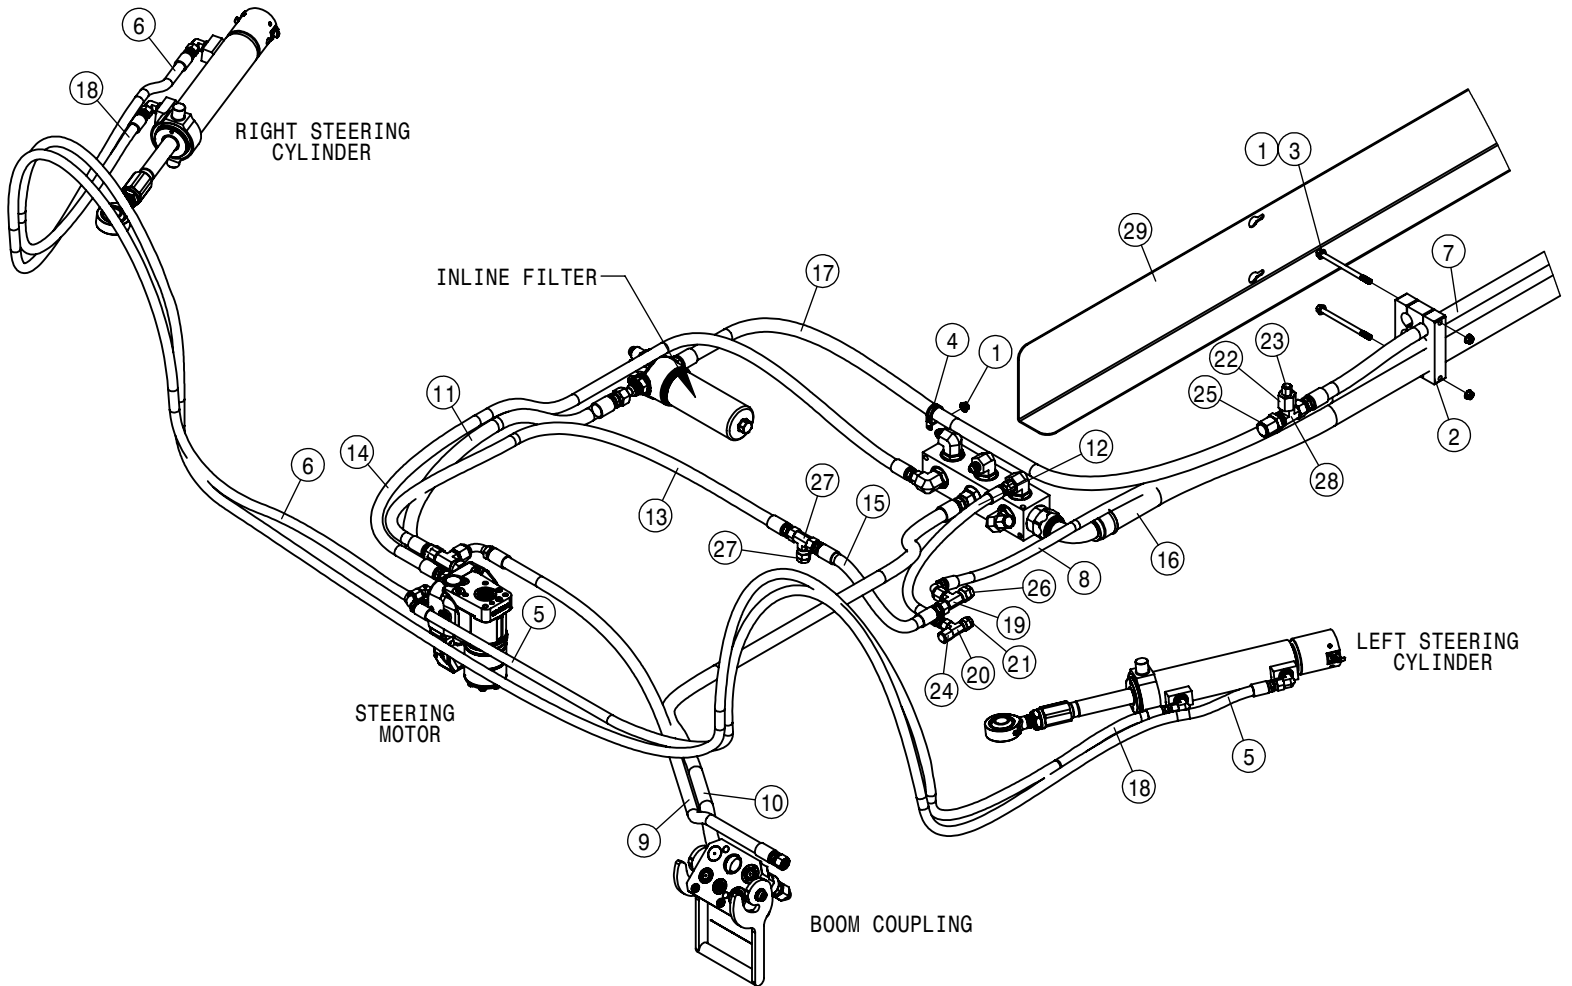

STANDARD FRONT AUX HYDRAULIC HOSES

STANDARD FRONT AUX HYDRAULIC HOSE ASSEMBLY				
DET	QTY	P/N	DESCRIPTION	
1	3	470087	3/8UNC HEX SERR FLANGE NUT	
2	1	470671	HOSE CLAMP, 6-HOLE	
3	2	470683	3/8UNC X5 1/2SMTH FLG HEX BOLT	
4	1	520102	CUSH HOSE CLAMP, #20, 1 1/4D X 1/2W	
5	1	617078	08-451TC-08FJX-08FJX90-118	H/A
6	1	617079	08-451TC-08FJX-08FJX-107	H/A
7	1	617106	12-451TC-12FJX-12FJX-87	H/A
8	1	617128	08-451TC-08FJX-10FJX90-113	H/A
9	1	617129	10-451TC-10FJX-12FJX90-55	H/A
10	1	617130	12-451TC-12FJX-12FJX90-78	H/A
11	1	617131	12-451TC-12FJX-12FJX-44	H/A
12	1	617134	08-451TC-08FJX-08FJX-22	H/A
13	1	617136	10-451TC-10FJX-12FJX-53	H/A
14	1	617137	10-451TC-10FJX-10FJX-79	H/A
15	1	617138	10-451TC-10FJX-10FJX-16	H/A

STANDARD FRONT AUX HYDRAULIC HOSE ASSEMBLY				
DET	QTY	P/N	DESCRIPTION	
16	1	617145	24-811-24FJX-24FJX90-151	H/A
17	1	617146	12-451TC-12FJX-16FJX90-161	H/A
18	1	617172	08-451TC-08FJX-08FJX-204	
19	1	618333	7/8FJIC SW RUN TEE-7/8MJIC	
20	1	618451	3/4FJIC SW RUN TEE-3/4MJIC	
21	1	618457	3/4MJIC PLUG	
22	1	618483	1 1/16FJIC-9/16MJIC ADPTR	
23	1	618531	9/16FJIC CAP NUT	
24	1	618532	3/4FJIC CAP NUT	
25	1	618533	1 1/16FJIC CAP NUT	
26	2	618543	7/8MJIC PLUG	
27	1	618593	7/8FJ SW BRANCH TEE-7/8MJ	
28	1	618750	1 1/16MJIC BLKHD RUN TEE	
29	1	660291	HOSE GUARD - S/F