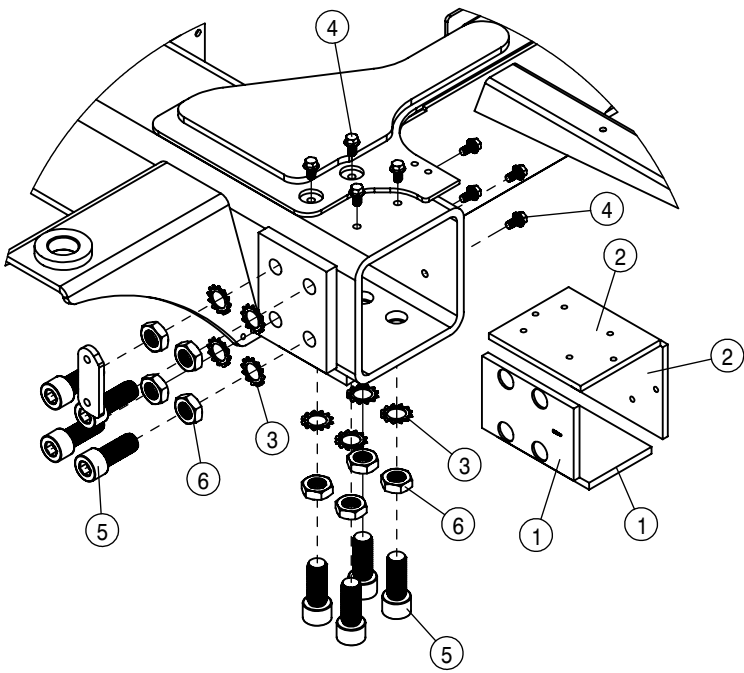

FRONT MAINFRAME