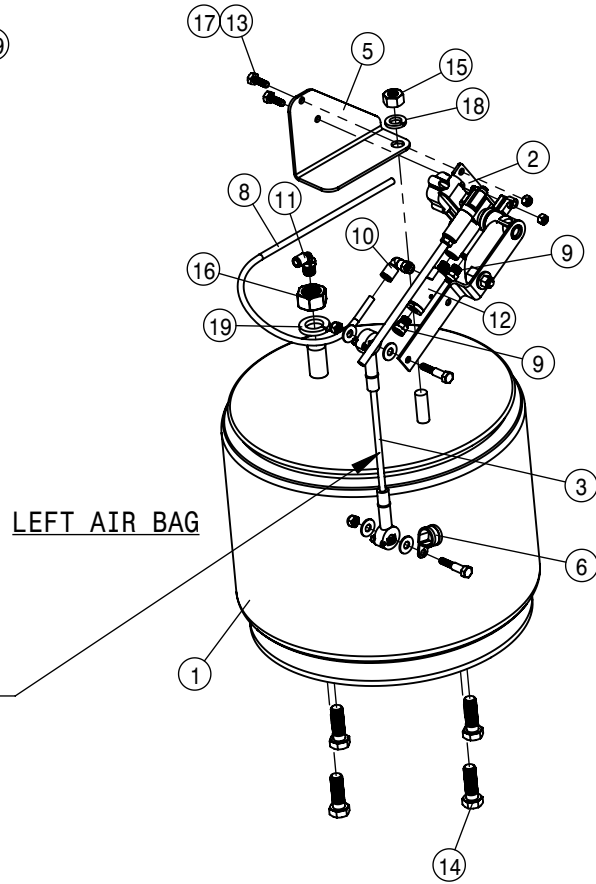

RIGHT AIR BAG

LEFT AIR BAG

NOTE: FOR LINKAGE ROD LENGTH IS 7.69" LONG.
ASSEMBLY HOLE CENTERS ARE 9.43" LONG.

AIR BAG ASSEMBLY			
DET	QTY	P/N	DESCRIPTION
1	2	311080	AIRIDE SPRING, 11.81 BASE
2	2	358832	AIRIDE SPRING CTRL VALVE 98
3	2	358833	AIRIDE SPRING CTRL LINK KIT 98
4	1	359661	MTG BRKT-RH AIRBAG VALVE 2014
5	1	359662	MTG BRKT-LH AIRBAG VALVE 2014
6	2	520104	CUSH HOSE CLMP,#12, 3/4D x 1/2W
7	1	601473	HOSE, 1/4 X 18 AIR
8	1	601473	HOSE, 1/4 X 18 AIR
9	4	711036	1/8MNPT-1/4 NYL TUBE FTG
10	2	711039	1/8MNPT-90-1/4 NYL TUBE LBO
11	2	711040	1/4MNPT-90-1/4 NYL TUBE LBO
12	2	711076	AIR DUMP VALVE
13	4	900002	1/4UNC x 3/4 HEX BOLT
14	8	900265	1/2UNC X 1 1/2 HEX BOLT
15	2	910008	1/2UNC HEX NUT
16	2	910013	3/4UNF HEX NUT
17	4	914000	1/4UNC HEX STOVER NUT
18	2	920504	1/2 LOCK WASHER
19	2	920506	3/4 LOCK WASHER