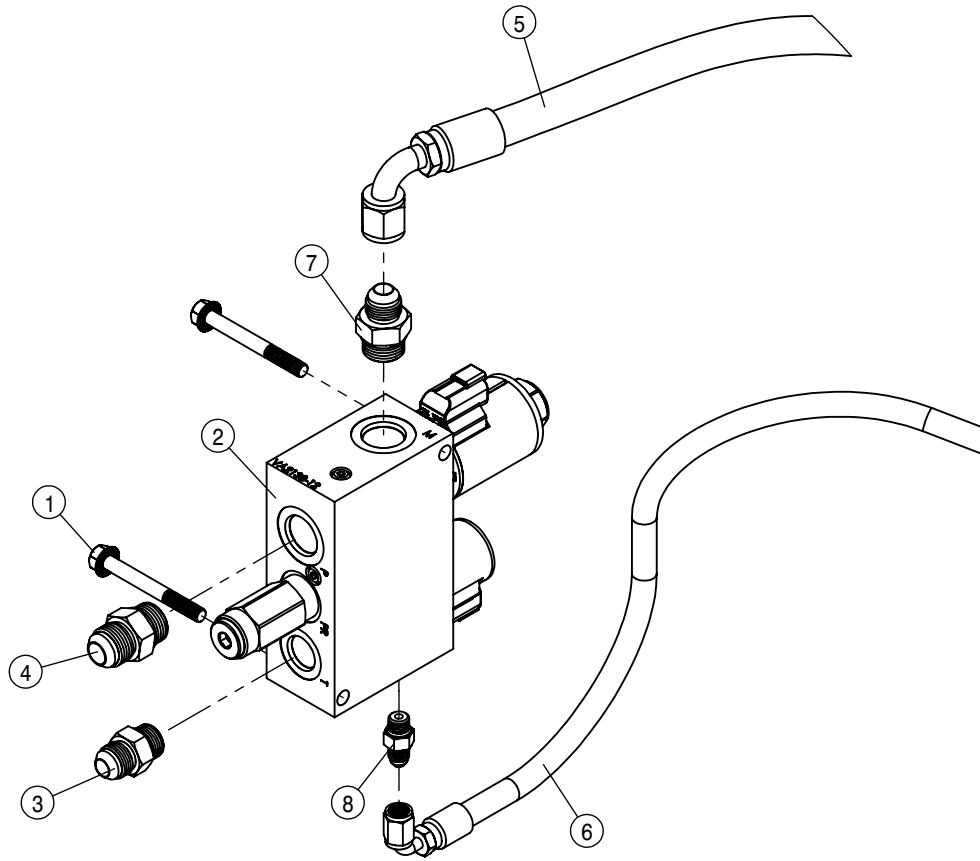

SIDE FILL LIFT ASSEMBLY			
DET	QTY	P/N	DESCRIPTION
1	2	470669	5/16UNC X 2 3/4 FLANG HEX BOLT
2	1	606541	SIDE FILL VLV, STS PWRSYS 14
3	1	611125	3/4MJIC-3/4MOR ADPTR
4	1	611126	7/8MJIC-7/8MOR ADPTR
5	1	617142	08-451TC-08FJX-08FJX90-113 H/A
6	1	617144	04-451TC-06FJX-04FJX90-82 H/A
7	1	618327	3/4MJIC-7/8MOR ADPTR
8	1	618467	7/16MJIC-7/16MOR ADPTR