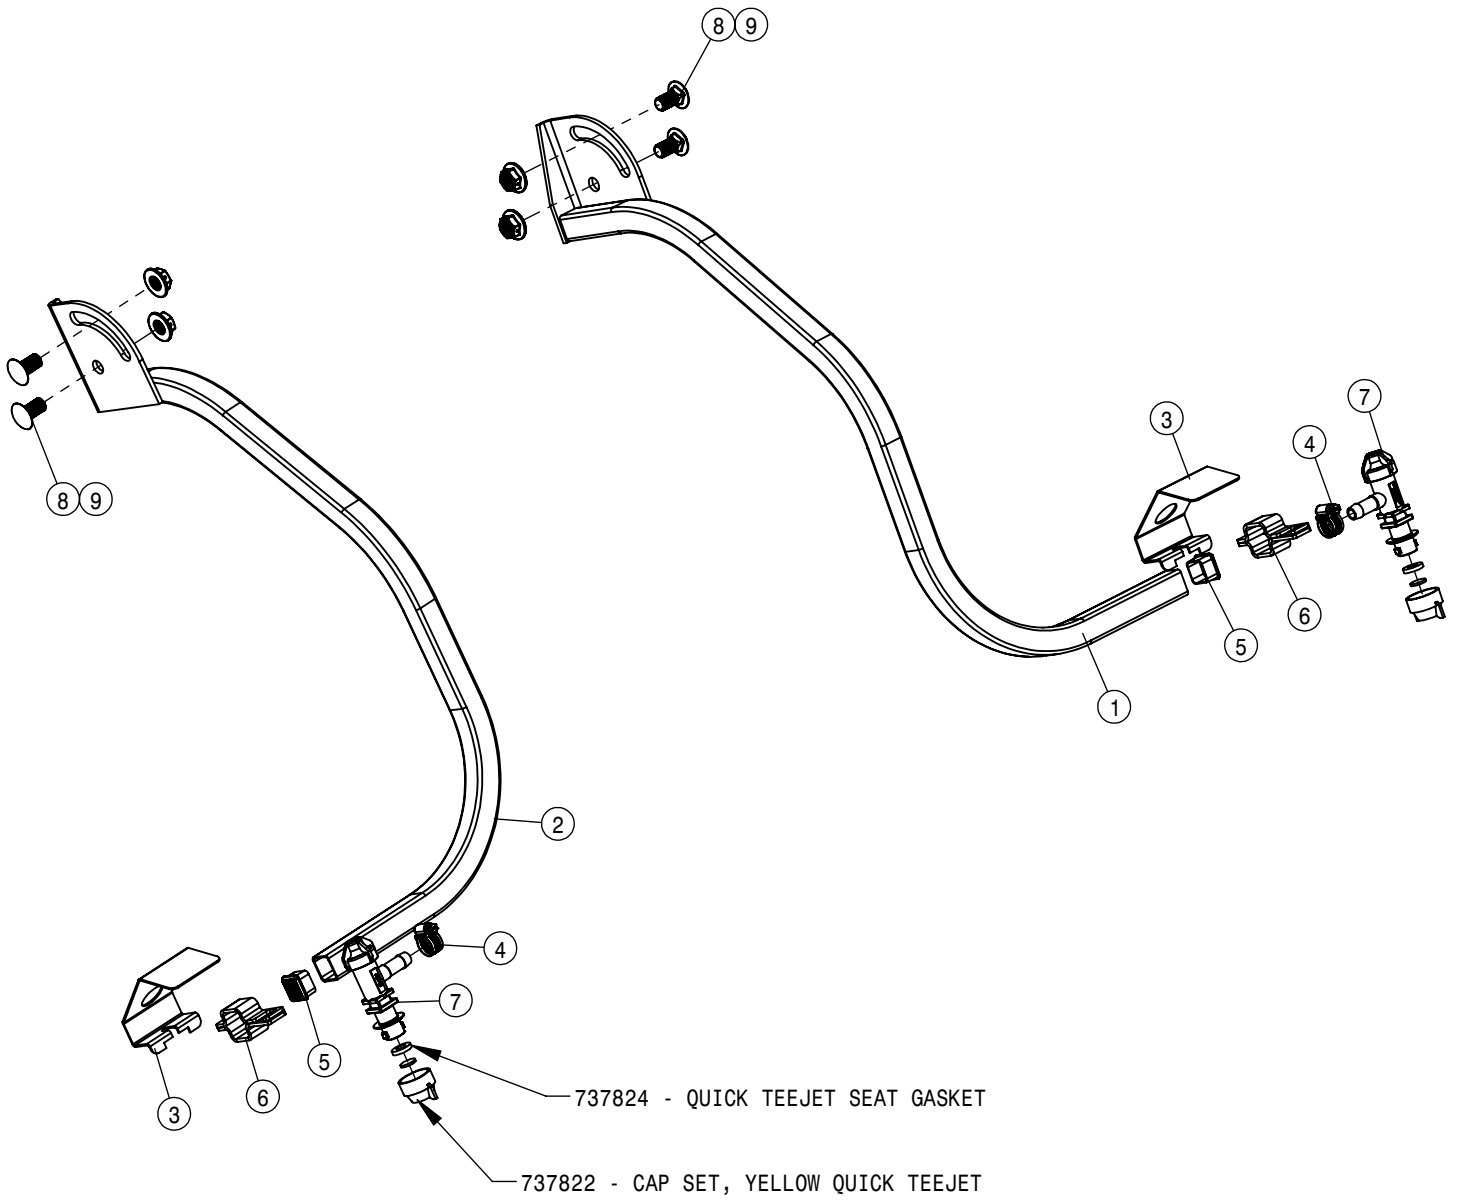

REAR NOZZLE ASSEMBLY			
DET	QTY	P/N	DESCRIPTION
	1	164670	RH REAR NOZL MT WLD STS12
	1	164671	LH REAR NOZL MT WLD STS12
	2	164676	NOZL SHIELD, REAR WHEEL 00
	2	520069	HOSE CLAMP NO 6 STAINLESS
	2	629727	FINISH PLUG 1" SQ 16 GA
	2	737817	NOZZLE BRACKET
	2	737827	QUICK TJET LBO, 1-TIP BODY .50
	4	901253	1/2UNC X 1" CARR BOLT
	4	914015	1/2UNC HEX CENTER-LOCK NUT