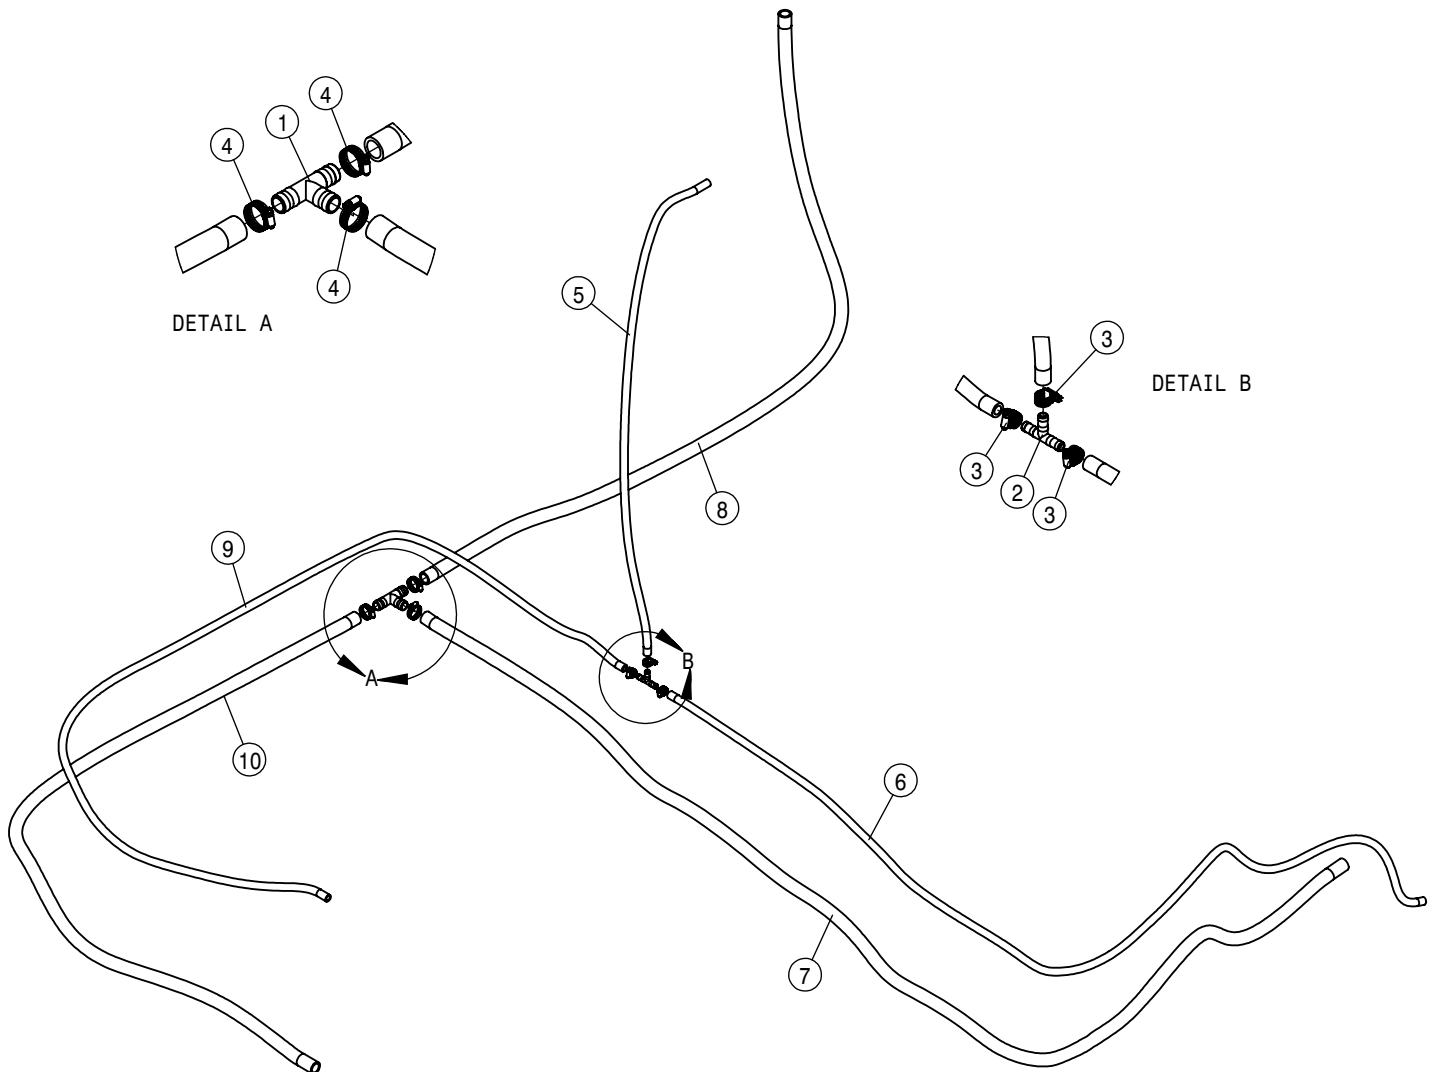

BULK HOSE
197008-HOSE 1/2 1-FBR BR BLK EPDM
197116-HOSE 1IN 1-FBR BR BLK EPDM

FILL/RINSE HOSES FRONT/SIDE FILL ASSEMBLY			
DET	QTY	P/N	DESCRIPTION
1	1	500105	1.00 HOSE BARB TEE, POLY
2	1	500120	1/2" HOSE BARB TEE
3	3	520069	HOSE CLAMP NO 6 STAINLESS
4	3	520090	HOSECLAMP NO 16 STAINLESS
5	1	601029	HOSE, 1/2 X 63 1BR BLK EPDM
6	1	601030	HOSE, 1/2 X 126 1BR BLK EPDM
7	1	601037	HOSE, 1 X 147 1BR BLK EPDM
8	1	601357	HOSE, 1 X 98 1BR BLK EPDM
9	1	601563	HOSE, 1/2 X 120 1BR BLK EPDM
10	1	601636	HOSE, 1 X 100 1BR BLK EPDM