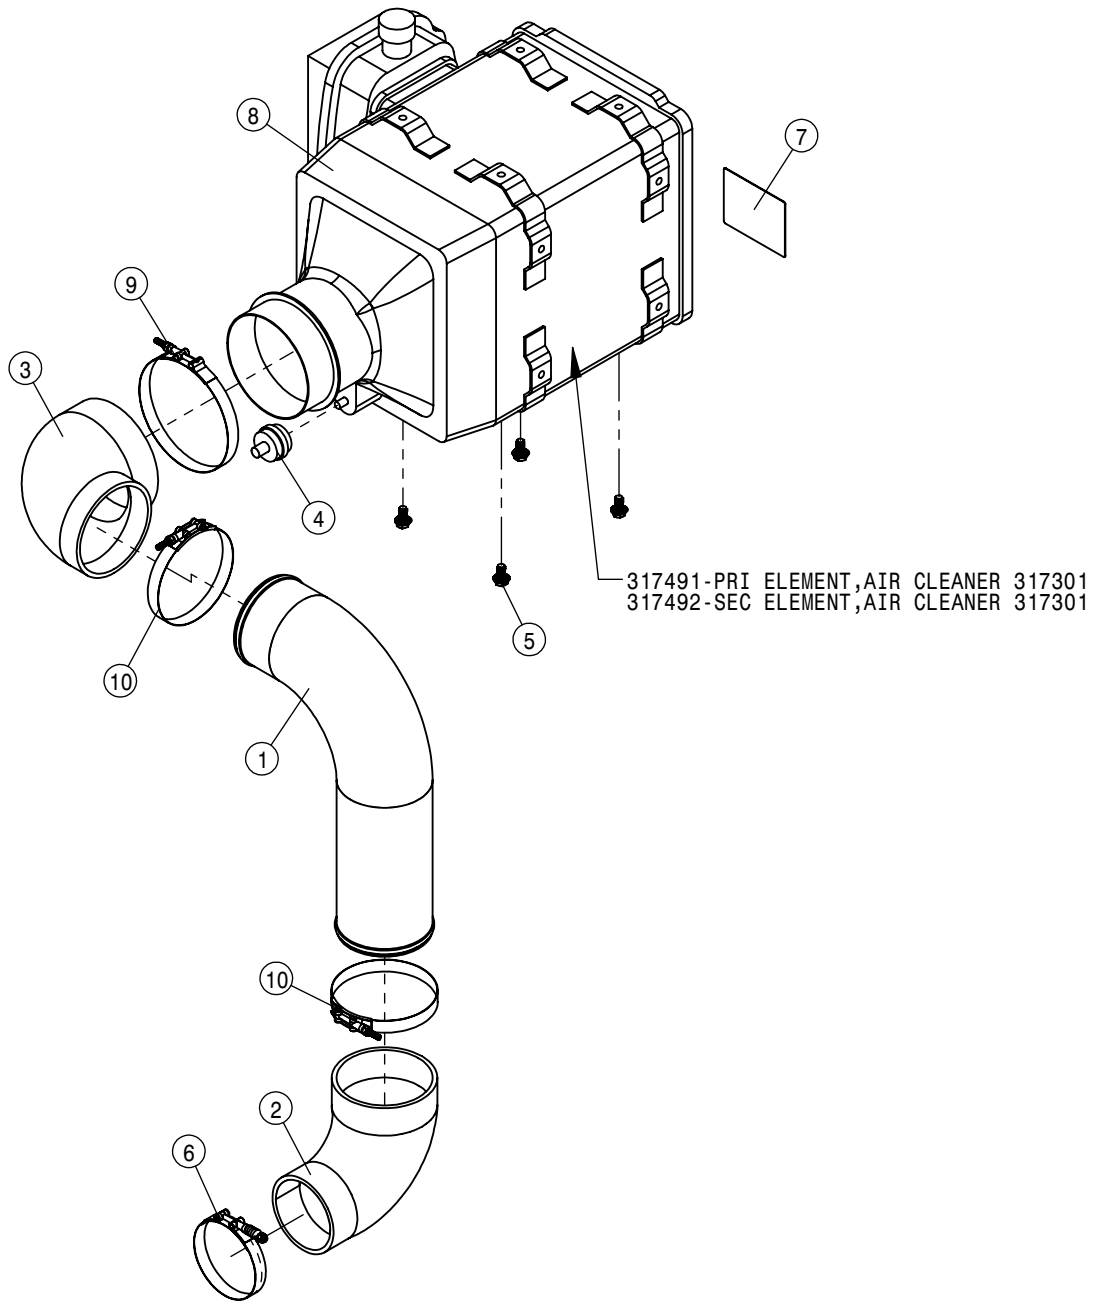

TIER-4I AIR CLEANER ASSEMBLY				
DET	QTY	P/N	DESCRIPTION	
1	1	317267	AIR INTAKE PIPE	
2	1	317287	ELBOW, 90 DEG 5" -4" (90L50R40)	
3	1	317288	ELBOW 90L60R50SR	
4	1	317355	AIR FILTER MINDER SWITCH	
5	4	473875	10MM-1.5 X 20MM FLG SER BLT YZ	
6	1	520173	4.43/4.75 CONT TEN CLAMP SS	
7	1	650367	AIR FILTER INSTRUCTION DECAL	
8	1	317301	AIR CLEANER - AH55547	
9	1	520147	6.38/6.69 T-BOLT HOSE CLAMP	
10	2	520148	5.38/5.69 T-BOLT HOSE CLAMP SS