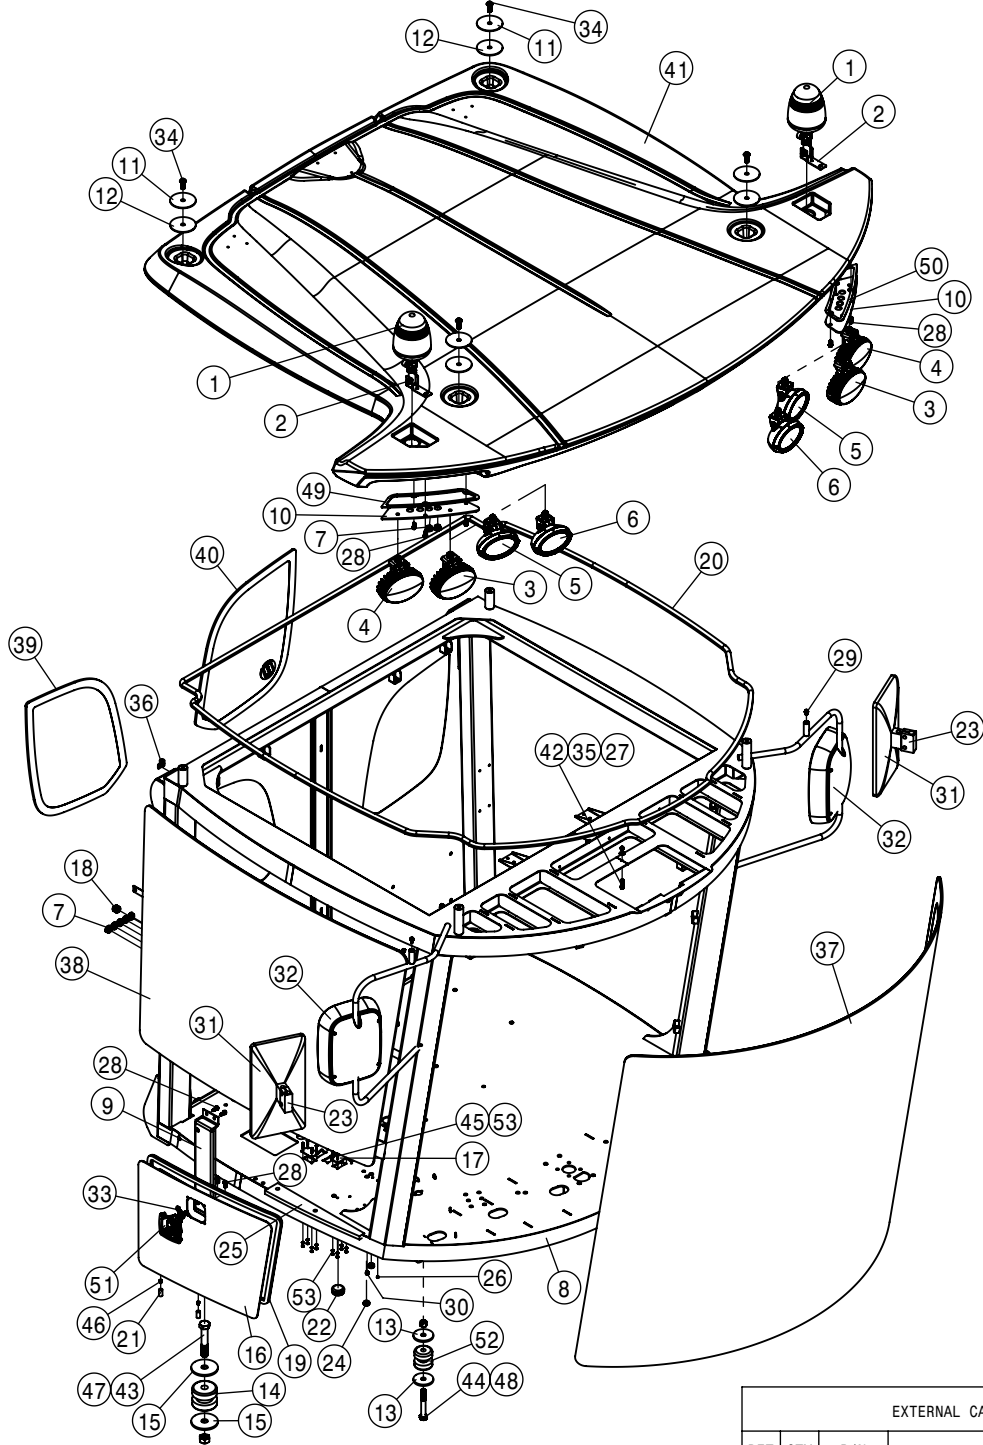

EXTERNAL CAB ASSEMBLY			
DET	QTY	P/N	DESCRIPTION
1	2	290059	BEACON, 12V AMBER HALOGEN
2	2	290060	BEACON TILT SURFACE MT,QK CHG
3	2	292612	WORKLIGHT - LED FLOOD
4	2	292613	WORKLIGHT - LED TRAP
5	2	292614	WORKLIGHT - HALOGEN CLOSE RANGE
6	2	292615	Worklight - Oval 100 Long Range
7	8	292634	HOLE PLUG
8	1	344180	STS CAB WELDMENT
9	1	344299	ACCESS PANEL SEALING SURFACE WLDT
10	2	344357	ROOF LIGHT MNT PLT, STSCAB '14
11	4	344359	ROOF RETAINER WASHER, STSCAB '14
12	4	344360	ROOF RETAINER WASHER SEAL, STSCAB '14
13	4	344394	ISO MT WASHER FRNT, STS '14
14	2	344395	ISO MOUNT
15	4	344396	ISO MT WASHER REAR, STS '14
16	1	344452	FRT ACCESS PNL WLDT, STS '14
17	2	344477	PLATE - 12 PIN COVER

EXTERNAL CAB ASSEMBLY			
DET	QTY	P/N	DESCRIPTION
18	10	344478	BUSHING - STRAIN RELIEF
19	1	344479	SEAL - ACCESS PANEL
20	1	344481	SEAL - CAB ROOF STS
21	2	344497	THREADED NYLN SPCR, STS '14
22	1	344509	HOLE PLUG - 24 SERIES
23	2	344515	STD MIR BRKT, STS '14
24	2	344554	HOSE GROMMET, STS '14
25	1	344579	ACCESS PANEL SEAL LWR, STS '14
26	7	470053	1/4-20X1/4 AL HD SET SCR CUP
27	1	470089N	1/4UNC HEX NYLOC NUT, 316 SS
28	10	470118	1/4 UNC X 3/4 SER FLG BOLT
29	2	470122	1/4 UNC X 1/2 SERR FLG BOLT
30	3	470143	3/8UNC X 1/2 SKT HD SET SCR
31	2	470348	MIRROR STS 10 & 12
32	2	470648	POWER MIRROR
33	1	470861	CAM LATCH, STS '14
34	4	474001	1/2-13 X 1 1/4 BUTTN SKT HD SS

EXTERNAL CAB ASSEMBLY			
DET	QTY	P/N	DESCRIPTION
35	1	483038	1/4 REGULAR FLAT WASHER
36	1	520163	CUSH HOSE CLAMP,#8, 1/2D X 3/4W
37	1	658100	WINDOW - FRT 2014 STS
38	1	658101	WINDOW - RH SIDE 2014 STS CAB
39	1	658103	WINDOW - REAR RH 2014 STS CAB
40	1	658104	WINDOW - REAR LH 2014 STS CAB
41	1	659139	CAB ROOF, STS/DTS '17
42	1	900004N	1/4 UNC X 1 1/4 SER FLG BOLT SS
43	2	900481	7/8UNC X 5 HEX BOLT, GR8
44	2	900847	5/8UNC X 4 1/2 HEX BOLT GR8 YZ
45	8	903814	6-32 X 3/4 PHIL PANHD MACH SCR BZ
46	2	903884	10-32X3/8 PHIL PN MACH SCR
47	2	914014	7/8UNC HEX STOVER NUT
48	2	914810	5/8UNC HEX STOVER NUT GR8
49	1	344513	ROOF LIGHT MNT PLT RH GASKET, STS '14
50	1	344358	ROOF LIGHT MNT PLT GASKET, STSCAB '14
51	1	470660	LATCH ASSY, STS '14
52	2	344393	ISO MOUNT
53	8	470467	6-32 KEP NUT
54	8	903844	8-32 X 1/2 PHIL PANHD MACH SCR
55	8	470541	8-32 KEP NUT