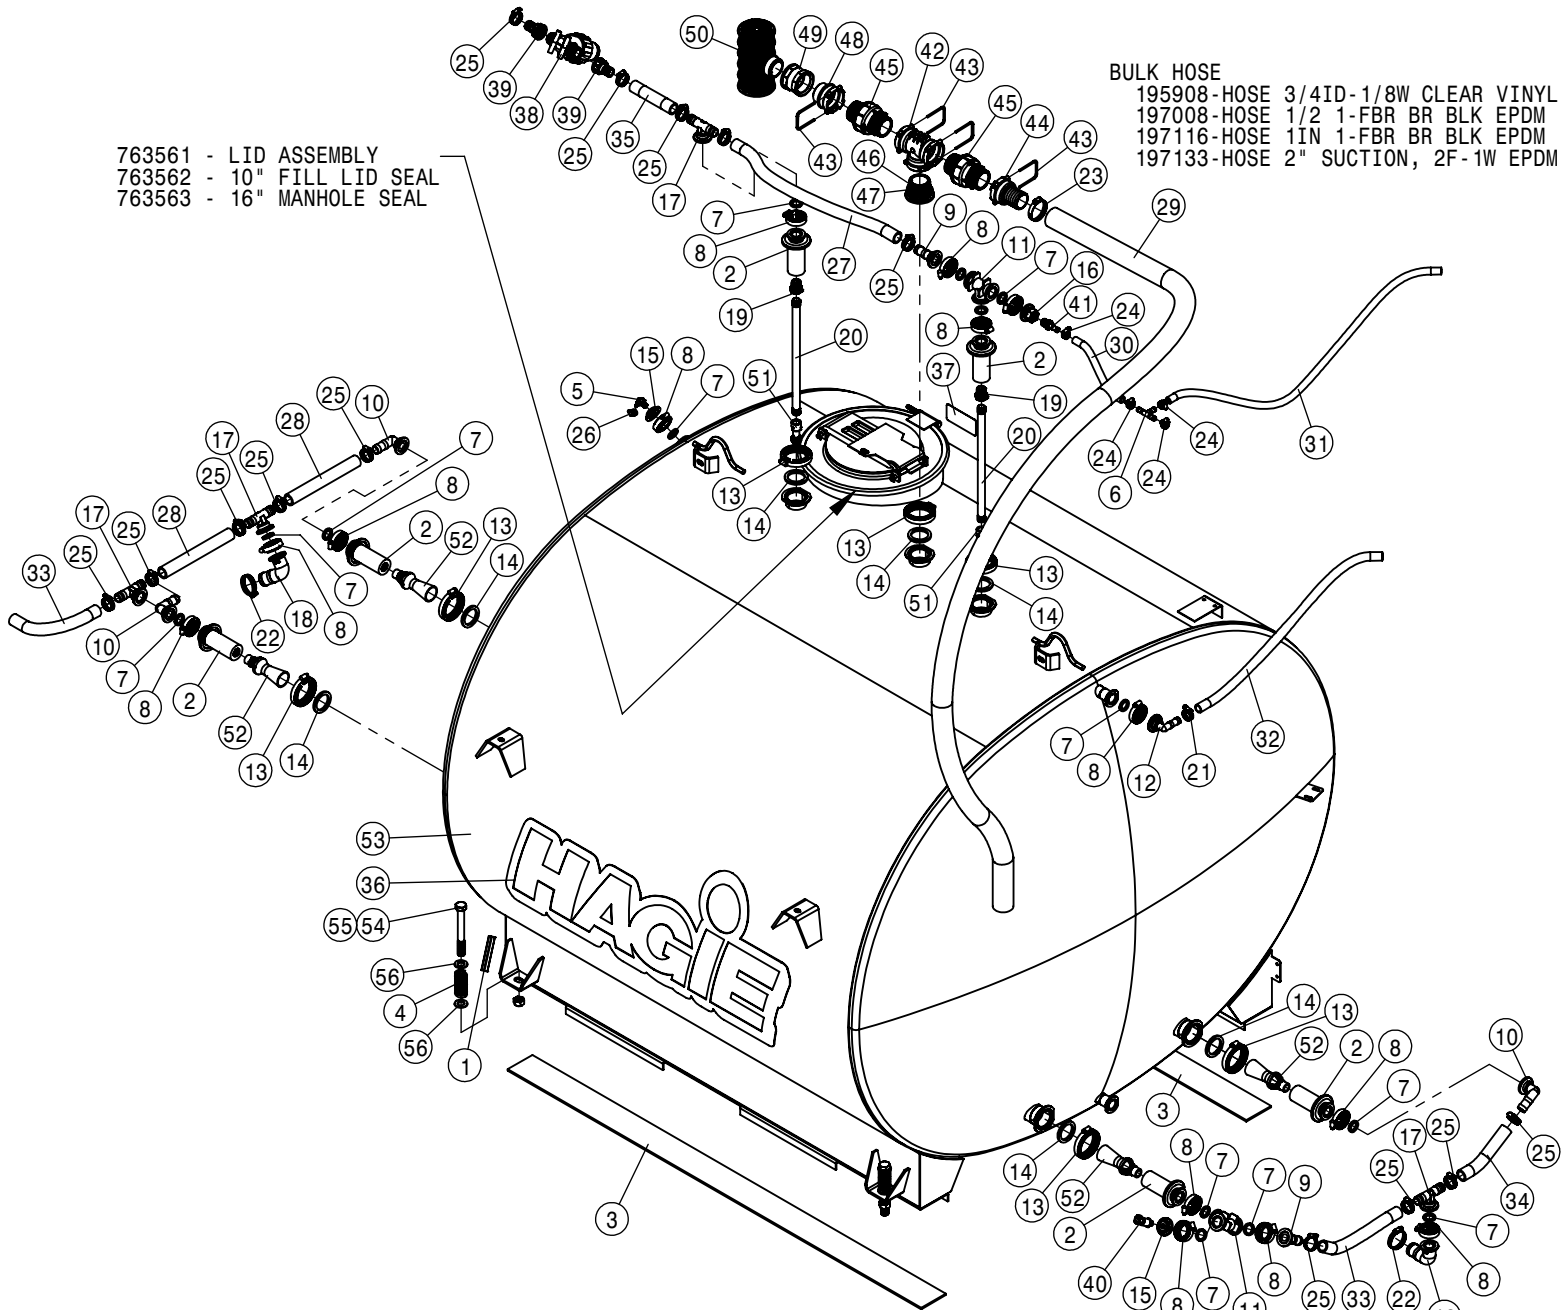

763561 - LID ASSEMBLY
763562 - 10" FILL LID SEAL
763563 - 16" MANHOLE SEAL

BULK HOSE
195908-HOSE 3/4ID-1/8W CLEAR VINYL
197008-HOSE 1/2 1-FBR BR BLK EPDM
197116-HOSE 1IN 1-FBR BR BLK EPDM
197133-HOSE 2" SUCTION, 2F-1W EPDM

SOLUTION TANK ASSEMBLY			
DET	QTY	P/N	DESCRIPTION
1	0.33	193012	QUICKEDGE TRIM .135 TO .250
2	6	362127	TANK MOUNT ADAPTER 1" FLANGE
3	2	470321	IND BELT, 4.00 X 67.00 X .203 THK
4	4	482016	SPRING, 1.4 X 3.00 COMPRSN
5	1	500104	1/4NPT-90-1/4 HOSE BARB, POLY
6	1	500120	1/2" HOSE BARB TEE
7	14	500157	1" FLANGE GASKET EPDM
8	14	500159	1" FLANGE CLAMP S.S.
9	2	500171	1" FLANGE-1" HOSE BARB POLY
10	3	500173	1"FLANGE-90-1"HOSE BARB POLY
11	2	500175	1" FLANGE TEE, POLY
12	1	500185	1"FLANGE-90-3/4"HOSE BARB POLY
13	7	500194	2" FP FLANGE CLAMP S.S.
14	7	500195	2" FP FLANGE GASKET EPDM
15	2	500226	1" FLANGE PLUG W/1/4"FNPT POLY
16	1	500238	1" FLANGE PLUG W/1/2"FNPT POLY
17	4	500268	1" FLANGE HOSE BARB TEE
18	3	500269	1" FLANGE 1 1/2" HOSE BARB 90
19	2	504211	RED BUSH 3/4MNPT-1/2FNPT,POLY
20	2	507032	SS PIPE NIPPE, .50NPT-16.00
21	1	520055	HOSE CLAMP NO 12 STAINLESS
22	3	520067	HOSE CLAMP NO 28 STAINLESS
23	1	520068	HOSE CLAMP NO 32 STAINLESS
24	4	520069	HOSE CLAMP NO 6 STAINLESS
25	14	520090	HOSECLAMP NO 16 STAINLESS
26	1	520120	HOSE CLAMP NO 4 STAINLESS
27	1	601065	HOSE, 1 X 27 1BR BLK EPDM
28	2	601726	HOSE, 1 X 11 1BR BLK EPDM

SOLUTION TANK ASSEMBLY			
DET	QTY	P/N	DESCRIPTION
29	1	601743	HOSE, 2 X 113 1BR BLK EPDM
30	1	601855	HOSE, 1/2 X 10 1BR BLK EPDM
31	1	601856	HOSE, 1/2 X 41 1BR BLK EPDM
32	1	601858	HOSE, 3/4 X 32 CLEAR VINYL
33	2	601860	HOSE, 1 X 13 1BR BLK EPDM
34	1	601861	HOSE, 1 X 8 1BR BLK EPDM
35	1	601874	HOSE, 1 X 7 1BR BLK EPDM
36	2	650144	DECAL, LOGO, SOLU TANK STS12
37	1	650850	DECAL,WARNING, DANGEROUS CHEM
38	1	690071	LINE STRAINER, .32 MESH, 150PSI
39	2	691280	1" HOSE BARB WITH FLY NUT
40	1	691281	PRESSURE TRANSDUCER,300PSI
41	1	713340	1/2NPT-1/2 HOSE BARB, POLY
42	1	737754	2"FEM T-CONNECTOR POLY
43	5	737756	2" FORK FOR 737754/755
44	1	737759	2"F-2"HOSE BARB POLY
45	2	737761	2"M CHECK VALVE POLY
46	2	737762	O-RING, 2"CONN EPDM
47	1	737767	T7 TO "BANJO 2" FP" ADAPTER
48	1	737768	T7 TO BSP ADAPTER
49	1	737769	THREADED COUPLING
50	1	737770	T FILTER WITH BSP THREADS, 16 MESH
51	2	737953	NOZZLE,PROCLEAN TANKWASH
52	4	737956	JET AGITATION NOZZLE HYPRO, GROUND
53	1	763825	1200 GAL SS TANK 14
54	4	900416	3/4UNC X 6 1/2 HEX BOLT
55	4	914012	3/4UNC HEX STOVER NUT
56	8	920006	3/4 SAE FLAT WASHER