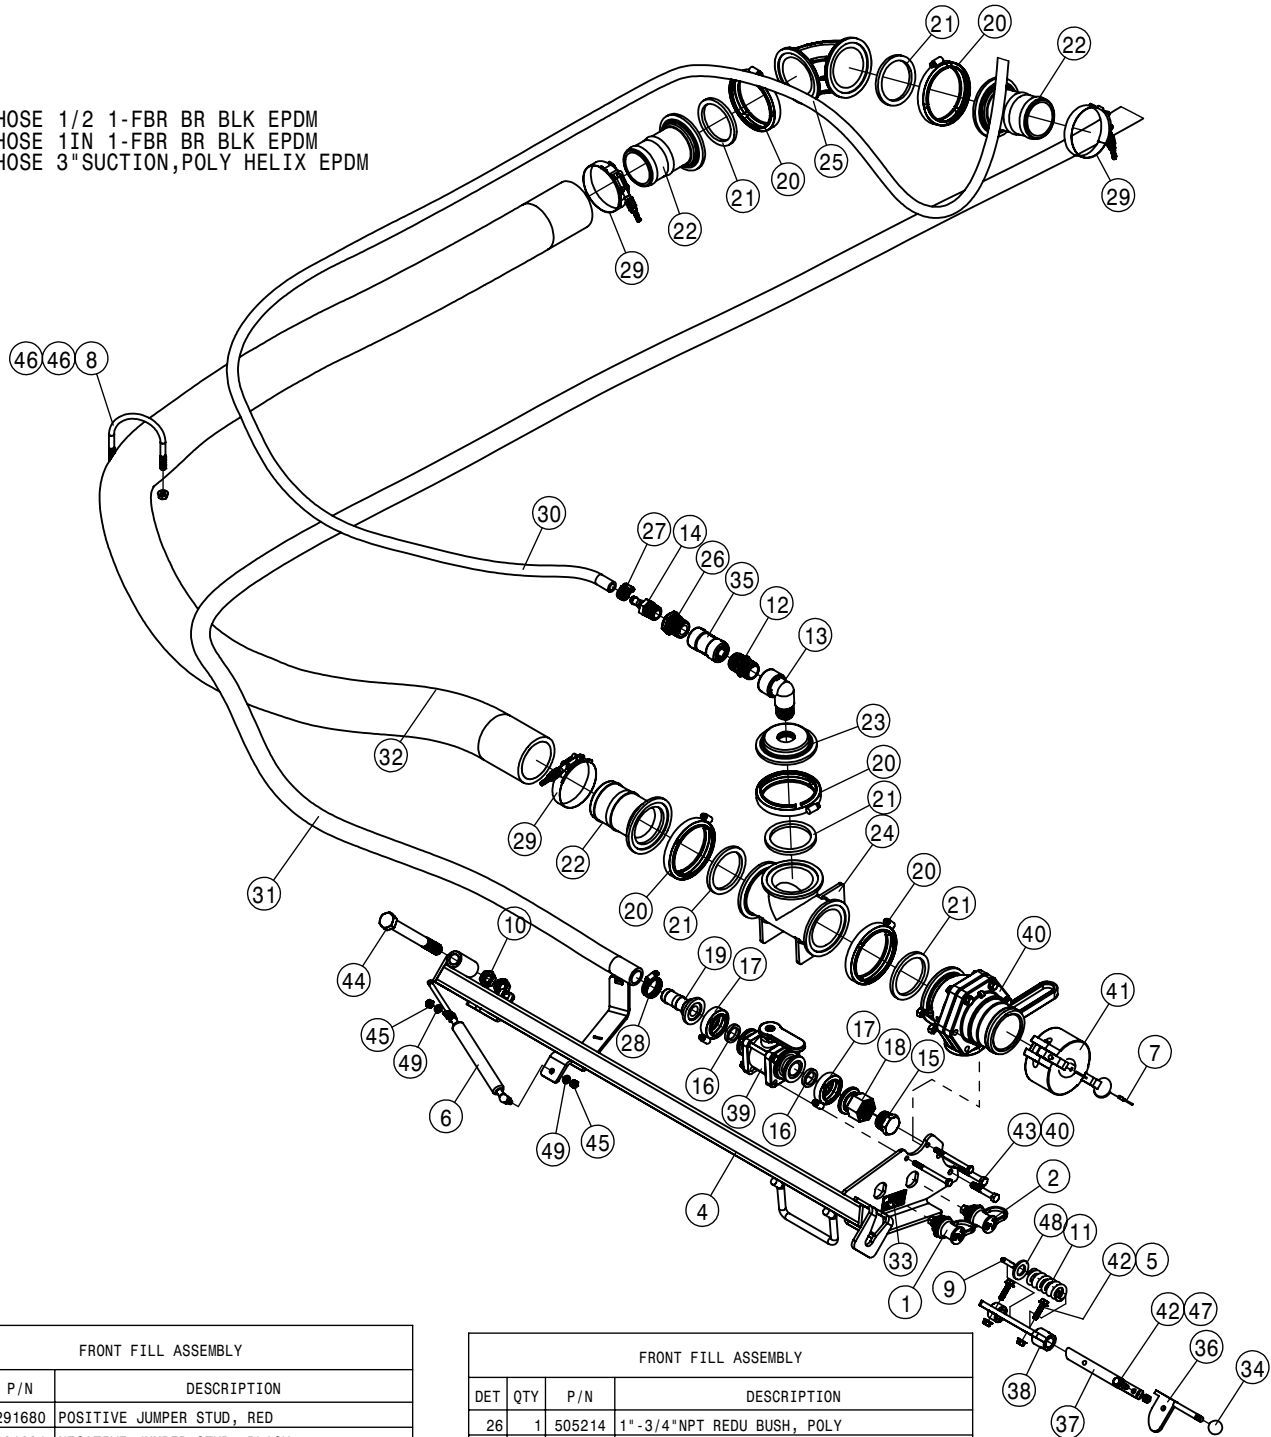

BULK HOSE

- 197008-HOSE 1/2 1-FBR BR BLK EPDM
- 197116-HOSE 1IN 1-FBR BR BLK EPDM
- 197145-HOSE 3" SUCTION, POLY HELIX EPDM

FRONT FILL ASSEMBLY			
DET	QTY	P/N	DESCRIPTION
1	1	291680	POSITIVE JUMPER STUD, RED
2	1	291681	NEGATIVE JUMPER STUD, BLACK
NS	1	294168	Front fill harness
4	1	344485	FRT FILL SUPP ARM WLD '13
5	2	470113	5/16UNC SERR FLG LOCK NUT
6	1	470253	HYD DAMPER 100LB 4.0 STROKE
7	1	470352	LANYARD, 11" POLY
8	1	472048	3/8 UNC U-BOLT 3.50ID X 4.125 ZINC
9	1	472316	ROLL PIN, 5/16 X 1 1/2
10	2	473006	3/4UNC HEX JAM NUT, NYLOC
11	1	482017	SPRING
12	1	500013	1"NPT HEX PIPE NIPPLE, POLY
13	1	500014	1"NPT-90 ST EL, POLY
14	1	500019	3/4NPT-1/2HOSE BARB, POLY
15	1	500063	1"NPT PIP PLUG, POLY
16	2	500157	1" FLANGE GASKET EPDM
17	2	500159	1" FLANGE CLAMP S.S.
18	1	500168	1" FLANGE-1" FNPT ADPTR POLY
19	1	500171	1" FLANGE-1" HOSE BARB POLY
20	5	500208	3" FLANGE CLAMP S.S.
21	5	500209	3" FLANGE GASKET EPDM
22	3	500210	3"FLANGE-3"HOSEBARB POLY
23	1	500216	3"FLANGE PLUG W/1"FNPT
24	1	500217	3"FLANGE TEE POLY
25	1	500262	3"FLANGE-90-3"FLG SWEEP LBO

FRONT FILL ASSEMBLY			
DET	QTY	P/N	DESCRIPTION
26	1	505214	1"-3/4"NPT REDU BUSH, POLY
27	1	520069	HOSE CLAMP NO 6 STAINLESS
28	1	520090	HOSECLAMP NO 16 STAINLESS
29	3	520145	3.56/3.88 T-BOLT HOSE CLAMP SS
30	1	601564	HOSE, 1/2 X 174 1BR BLK EPDM
31	1	601662	HOSE, 1 X 197 1BR BLK EPDM
32	1	601680	HOSE 3 X 91 POLY HELIX EPDM
33	1	650401	DECAL, AUX POWER PORT
34	1	659291	KNOB, BLK, 3/8" - 16 UNC
35	1	690488	1.00 CHECK VLV, SPRING LOADED
36	1	690698	FRT FILL SUPP ARM REL WLD
37	1	691139	FRT FILL SUPP ARM LATCH PIN'10
38	1	691140	FRT FILL LATCH BRKT WLD,STS' 10
39	1	696147	BALL VLV, 1" FLANGE
40	1	696192	3"FLG STUBBY VALVE,3"M-ADPTR
41	1	696231	CAP FOR 3" MALE COUPLER POLY
42	3	900066N	5/16UNC X 1 1/4 SERR.FLG.HEX BOLT
43	2	900170	3/8UNC X 2 1/4 HEX BOLT
44	1	900418	3/4UNC X 7" HEX BOLT
45	2	910002	5/16UNC HEX NUT
46	2	910004N	3/8UNC FLANGE CNTR LOCK NUT
47	1	914002	5/16UNC HEX STOVER NUT
48	1	920006	3/4 SAE FLAT WASHER
49	2	920501	5/16 LOCK WASHER