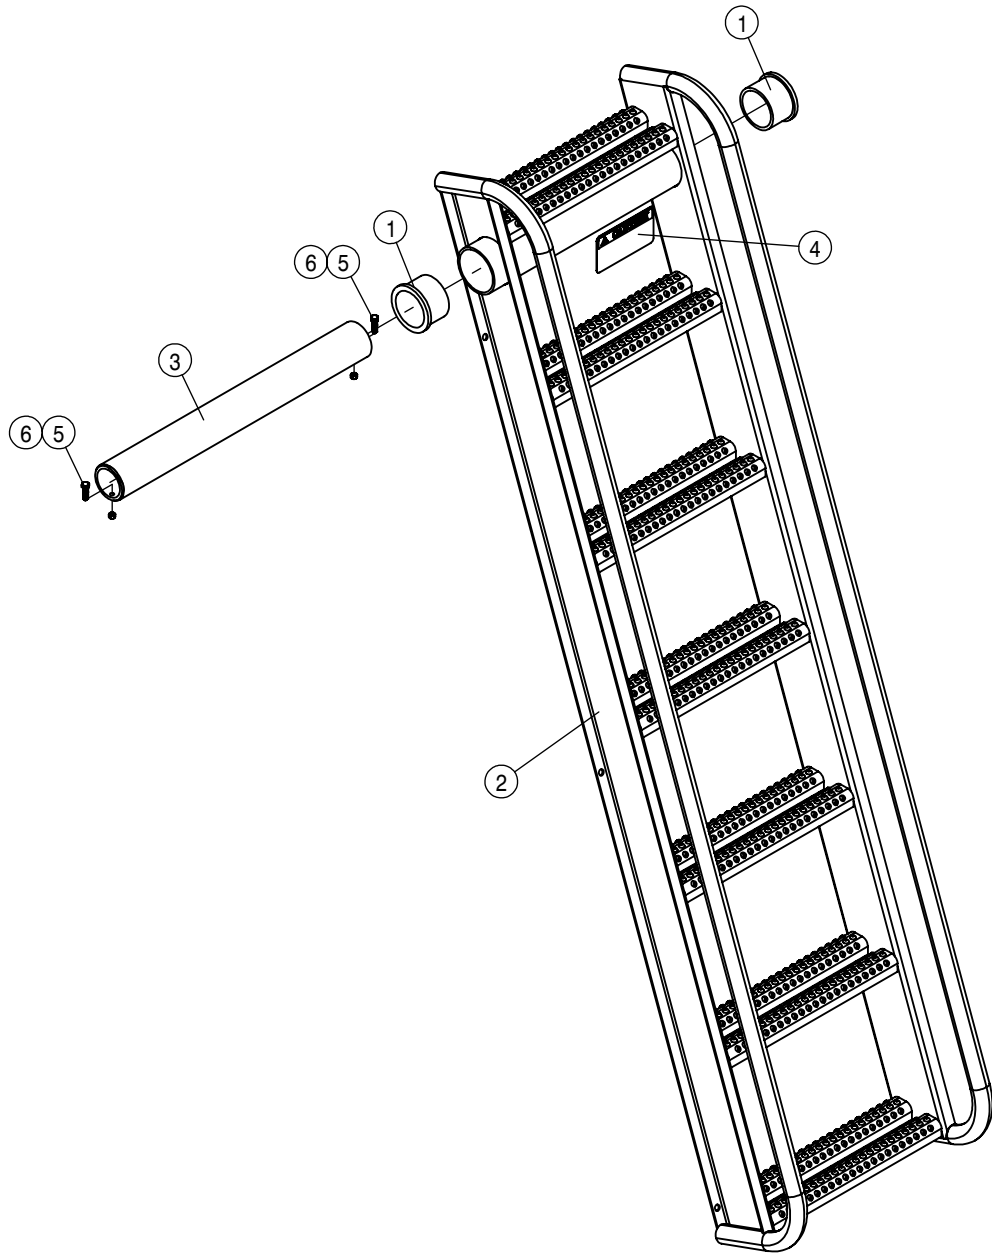

LADDER ASSEMBLY			
DET	QTY	P/N	DESCRIPTION
1	2	121102	LADDER PIVOT BEARING, POLYGON
2	1	343808	LADDER WDMNT, STS 10/16 11
3	1	344534	LADDER MT TUBE, STS '14
4	1	650848	DECAL, CAUTION, SLIP/FALL
5	2	900003	1/4UNC x 3/4 HEX BOLT
6	2	914000	1/4UNC HEX STOVER NUT