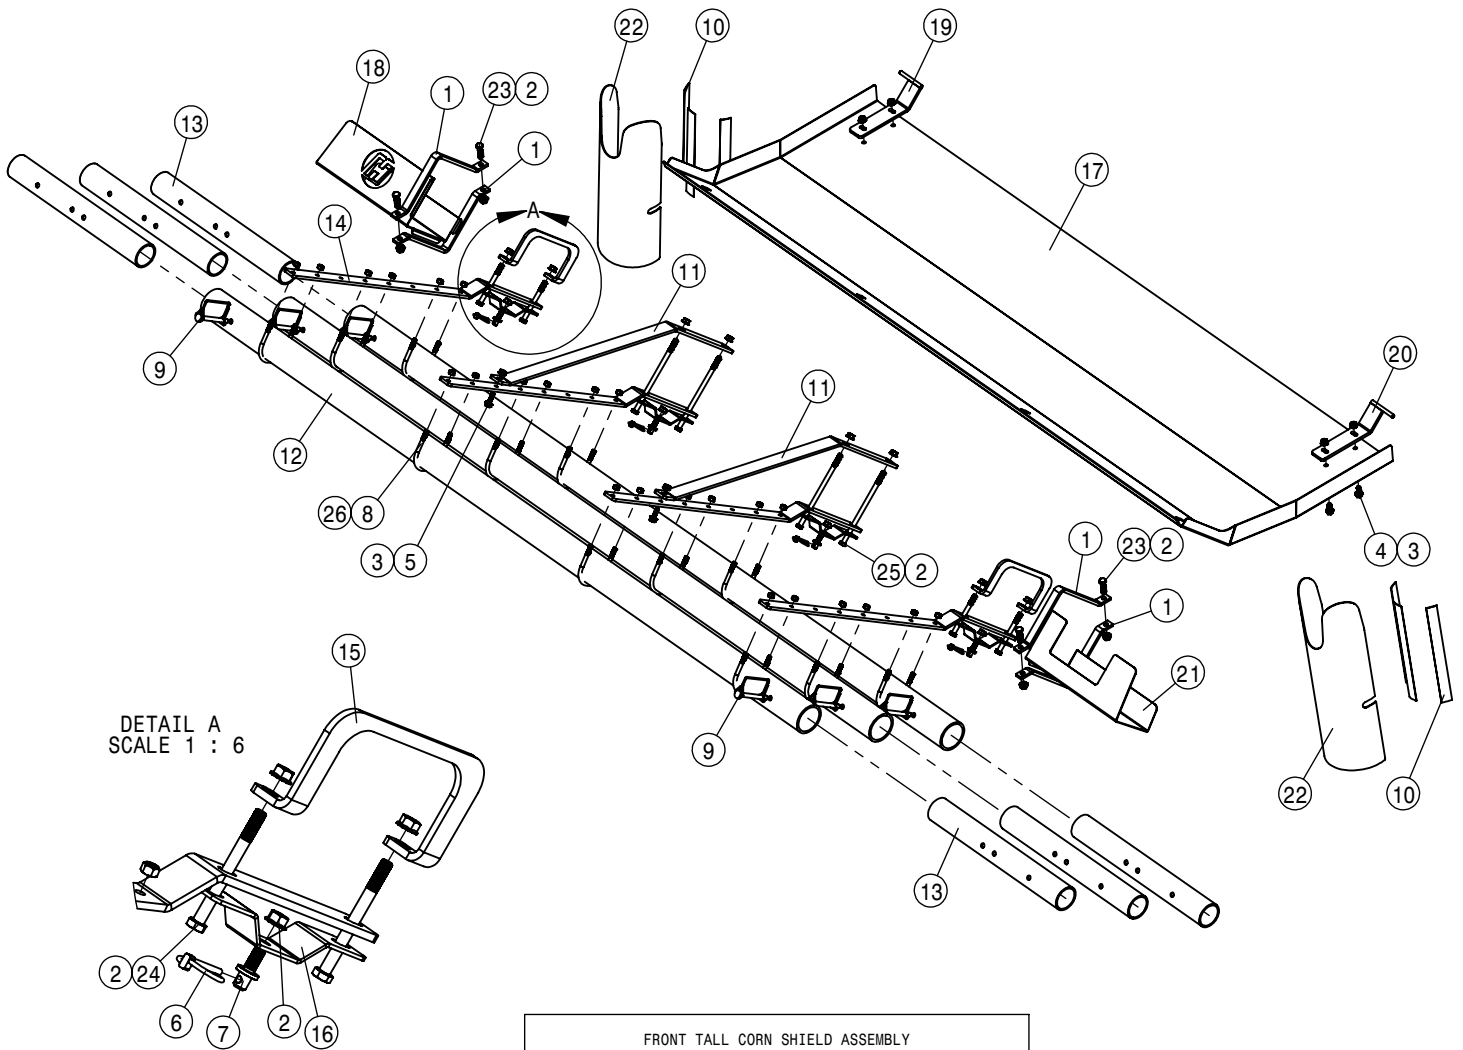

DETAIL A
SCALE 1 : 6

FRONT TALL CORN SHIELD ASSEMBLY			
DET	QTY	P/N	DESCRIPTION
1	4	003078	RECEPT MTG BRKT, PAINTED STS 07
2	16	470087	3/8UNC HEX SERR FLANGE NUT
3	6	470113	5/16UNC SERR FLG LOCK NUT
4	4	470233	5/16UNC X 3/4 SERR FLG HEX BOLT
5	2	470234	5/16UNC X 1" SERR FLG HEX BOLT
6	4	470335	LINCHPIN, 3/16 X 1 1/4 GRIP
7	4	470520	HANGER PIN,3/8UNC x.437Dx.500L
8	12	472046	5/16UNC-3.00ID-3.687 U-BOLT,SS
9	6	475016	KLIK PIN 3/8 DIA x 3 x 1 1/2
10	6	490645	VHB TAPE 5952, BLACK
11	2	660465	BRUSH GUARD SUPPORT
12	3	660466	BRUSH GUARD PVC TUBE STS
13	6	660467	BRUSH GUARD PVC EXT STS
14	4	660468	BRUSH GUARD MT STS
15	2	660470	BRUSH GUARD MT SUPPORT STS
16	4	660471	FRNT BELLY SHLD RETAINER STS
17	1	660472	FRT BELLY SHIELD STS'14
18	1	660473	RH FRT TOOLBAR SHIELD STS
19	1	660475	RH FRT SHLD HING WLD STS'14
20	1	660476	LH FRT SHLD HING WLD STS'14
21	1	660584	LH FRT TOOLBAR SHIELD STS
22	2	662285	TALL CORN LEG SHIELD
23	4	900127	3/8UNC X 1 1/4 HEX BOLT
24	4	900140	3/8UNC X 4" HEX BOLT
25	4	900151	3/8UNC X 7 1/2 HEX BOLT
26	24	914002	5/16UNC HEX STOVER NUT