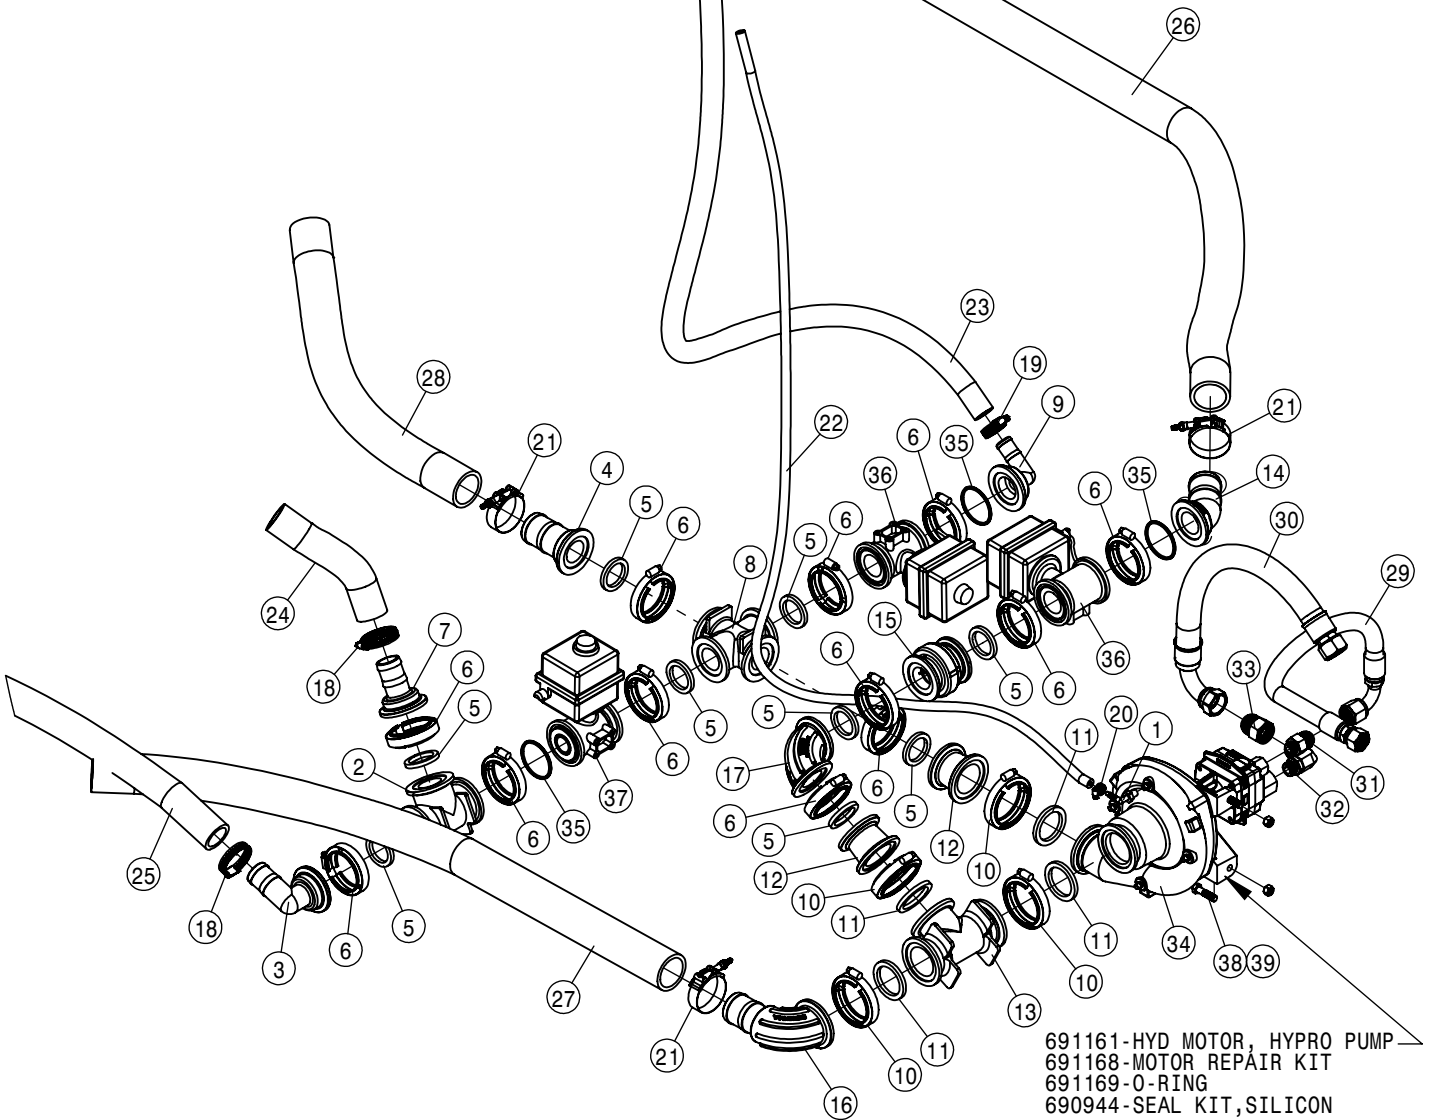

STANDARD SOLUTION PUMP

BULK HOSE

- 197104-HOSE 1/4 1-FBR BR BLK EPDM
- 197116-HOSE 1IN 1-FBR BR BLK EPDM
- 197124-HOSE 1 1/2 2-FBR BR BLK EPDM
- 197133-HOSE 2" SUCTION, 2F-1W EPDM

- 691161-HYD MOTOR, HYPRO PUMP
- 691168-MOTOR REPAIR KIT
- 691169-O-RING
- 690944-SEAL KIT, SILICON

SOLUTION PUMP ASSEMBLY SV			
DET	QTY	P/N	DESCRIPTION
1	1	500103	1/8"NPT-90-1/4 HOSE BARB,NYLON
2	1	500151	2" FLANGE TEE, POLY
3	1	500153	2" FLANGE-90-1 1/2 HBARB POLY
4	1	500154	2" FLANGE-2" HOSE BARB POLY
5	9	500158	1 1/2" GASKET FOR 2" FLANGE
6	12	500160	2" FLANGE CLAMP S.S.
7	1	500162	2" FLANGE-1 1/2 HOSE BARB POLY
8	1	500176	2" FLANGE CROSS POLY
9	1	500189	2" FLANGE-90-1" HOSE BARB POLY
10	4	500194	2" FP FLANGE CLAMP S.S.
11	4	500195	2" FP FLANGE GASKET EPDM
12	2	500199	2"FP FLANGE-2"FLAGE REDU POLY
13	1	500207	2"FP FLANGE TEE
14	1	500257	2" STANDARD PORT HOSE BARB 45
15	1	500264	2" CHECK STANDARD PORT
16	1	500265	2"FP FLANGE SWEEP 90 HB
17	1	500266	2" FLANGE SWEEP 90
18	2	520067	HOSE CLAMP NO 28 STAINLESS
19	1	520090	HOSECLAMP NO 16 STAINLESS
20	1	520120	HOSE CLAMP NO 4 STAINLESS

SOLUTION PUMP ASSEMBLY SV			
DET	QTY	P/N	DESCRIPTION
21	3	520141	2.31/2.62 T-BOLT HOSE CLAMP SS
22	1	601849	HOSE, 1/4 X 76 1 BR BLK EPDM
23	1	601870	HOSE, 1 X 94 1 BR BLK EPDM
24	1	601878	HOSE, 1 1/2 X 9 2BR BLK EPDM
25	1	601883	HOSE, 1 1/2 X 86 2BR BLK EPDM
26	1	601897	HOSE, 2 X 119 2F-1W EPDM
27	1	601908	HOSE, 2 X 45 2F-1W EPDM
28	1	601958	HOSE, 2 X 25 2F-1W EPDM
29	1	617103	12-451TC-12FJX-12FJX90-22 H/A
30	1	617104	16-811-16FJX-16FJX90-26 H/A
31	1	618193	1 1/16MJIC-3/4MOR ADPTR
32	1	618279	1 1/16MJIC-90-7/8MOR LBO
33	1	618641	1 1/16FJIC -1 5/16MJIC ADPTR
34	1	691160	HYPRO PUMP, 9306C-HMSC-BU, FLG
35	3	696254	O-RING, KZCO FLANGED VALVE
36	2	696256	VALVE, KZCO C2F-60B-M-S9
37	1	696257	VALVE, KZCO C2F-62-Q-S9
38	2	900131	3/8UNC X 1 1/2 HEX BOLT
39	2	914004	3/8UNC HEX STOVER NUT