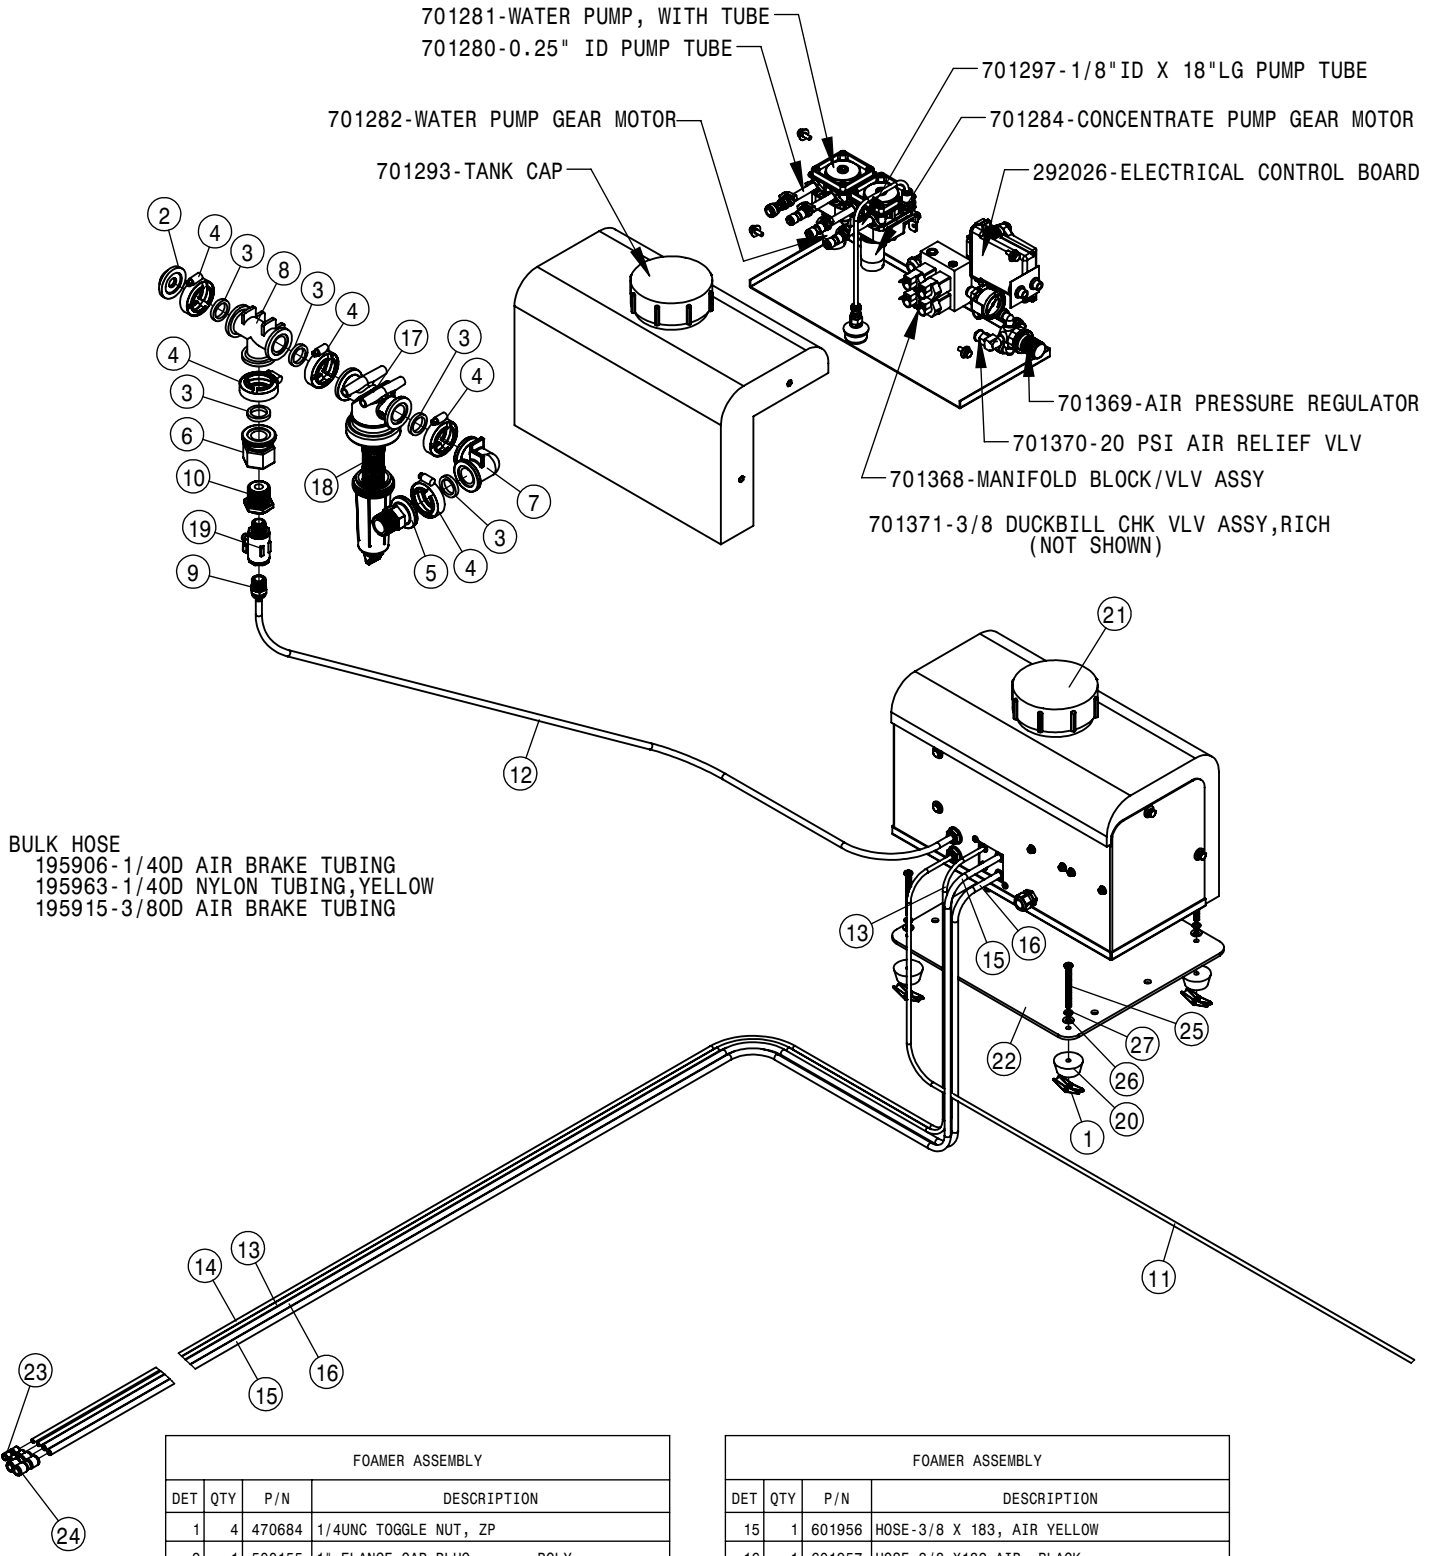

FOAMER ASSEMBLY			
DET	QTY	P/N	DESCRIPTION
1	4	470684	1/4UNC TOGGLE NUT, ZP
2	1	500155	1" FLANGE CAP PLUG POLY
3	5	500157	1" FLANGE GASKET EPDM
4	5	500159	1" FLANGE CLAMP S.S.
5	1	500163	1" FLANGE-1" MNPT ADPTR POLY
6	1	500168	1" FLANGE-1" FNPT ADPTR POLY
7	1	500174	1" FLANGE-90-1" FLANGE LBOPOLY
8	1	500175	1" FLANGE TEE, POLY
9	1	500275	1/2MPT-3/8 NYL TUBE FTG
10	1	505233	1"-1/2"NPT REDU BUSH, POLY
11	1	601415	HOSE, 1/4 X 108 AIR
12	1	601624	HOSE, 3/8 X 60 AIR
13	1	601954	HOSE- 1/4 X 182 AIR, YELLOW
14	1	601955	HOSE-1/4 X181 AIR, BLACK