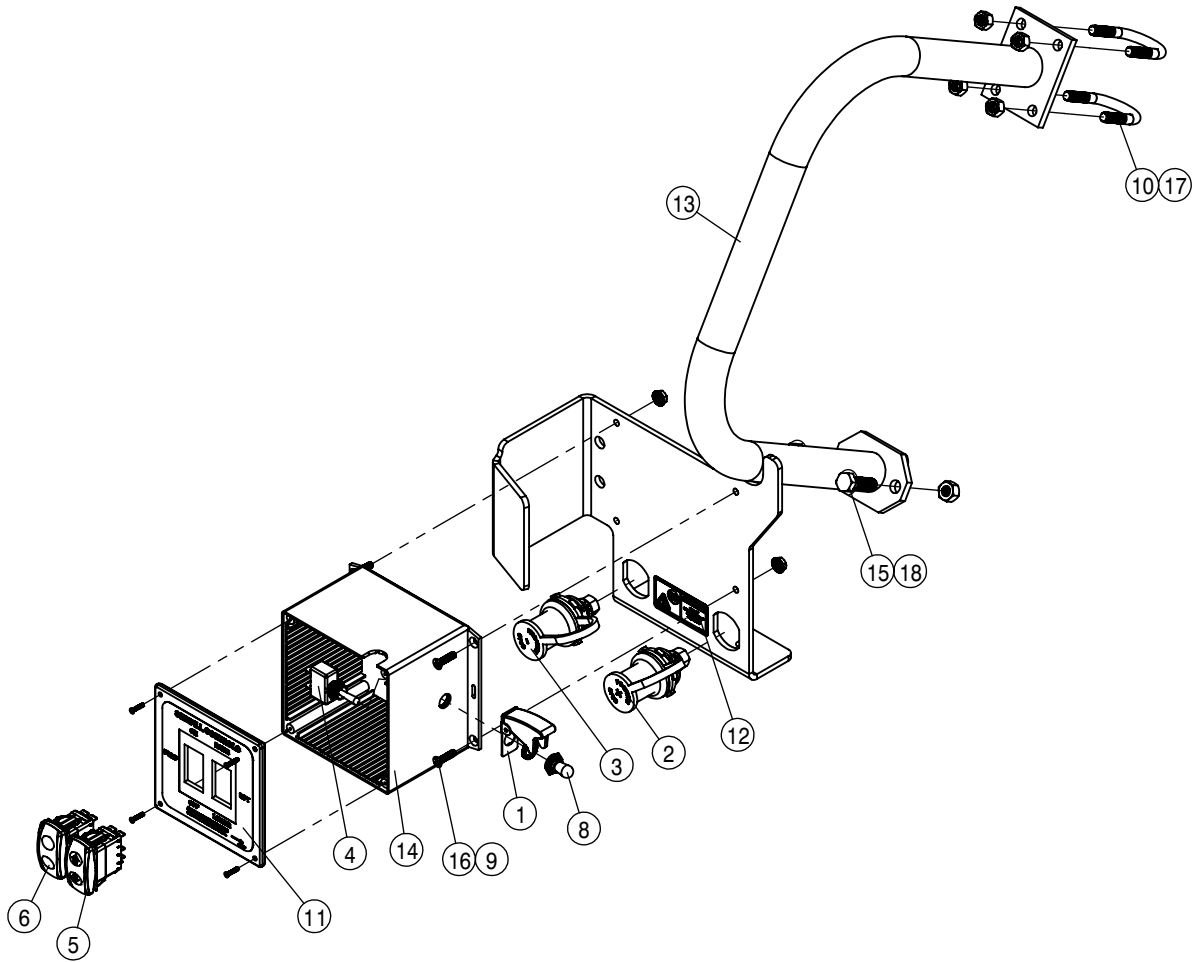

SIDE FILL SWITCH BOX ASSEMBLY			
DET	QTY	P/N	DESCRIPTION
1	1	291655	AIRCRAFT TOGGLE SWITCH GUARD
2	1	291680	POSITIVE JUMPER STUD, RED
3	1	291681	NEGATIVE JUMPER STUD, BLACK
4	1	291937	TOGGLE SWITCH, SPST
5	1	292225	SWITCH - SIDEFILL LIFT
6	1	292226	SWITCH - SIDEFILL PUMP SPEED
NS	1	294230	SIDE FILL HARNESS
8	1	470001	RUBBER BOOT AND NUT FOR 298012
9	4	470175	10-32 SERR FLANGE NUT
10	2	473911	5/16UNC-1.31ID-2.00 U-BOLT ZINC
11	1	650155	DECAL, SIDEFILL CTRL STS '05
12	1	650401	DECAL, AUX POWER PORT
13	1	691194	CHEM IND GUARD WLD, 2012
14	1	691206	SIDE FILL SWITCH BOX, STS '14
15	2	900130	3/8UNC X 1 1/4 HEX BOLT
16	4	903723	10-32 X 3/4 PHL FL HD MACH SCR BZ
17	4	914002	5/16UNC HEX STOVER NUT
18	2	914004	3/8UNC HEX STOVER NUT