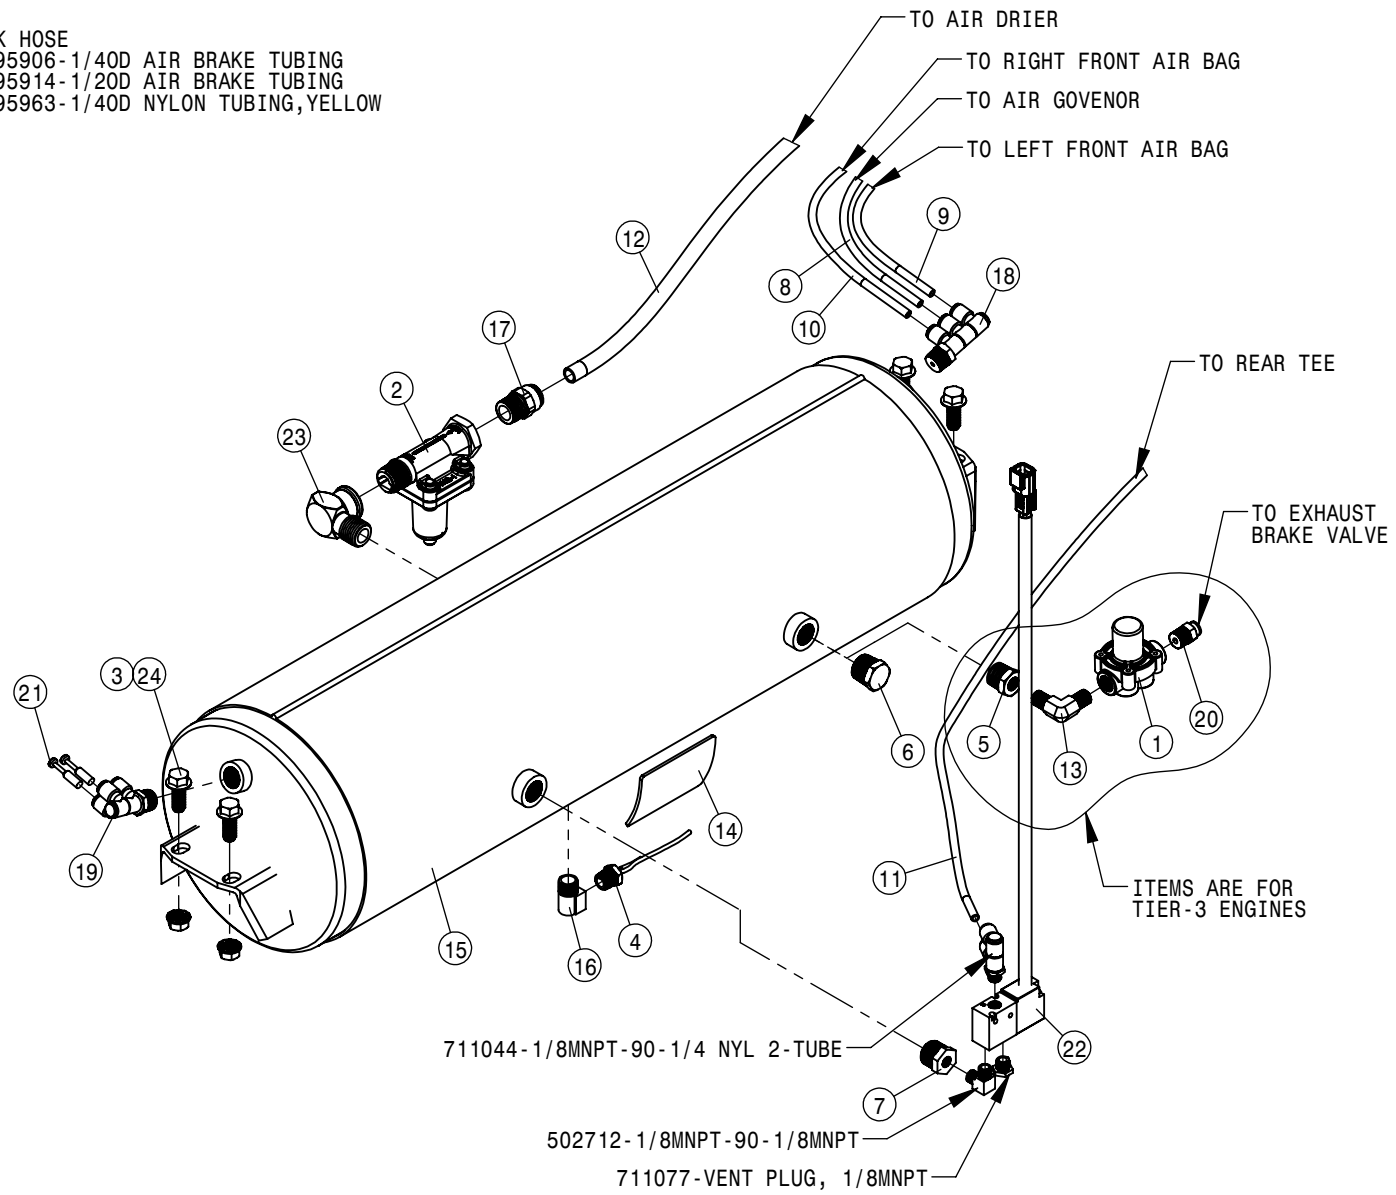

BULK HOSE
195906-1/40D AIR BRAKE TUBING
195914-1/20D AIR BRAKE TUBING
195963-1/40D NYLON TUBING, YELLOW

AIR TANK ASSEMBLY			
DET	QTY	P/N	DESCRIPTION
1	1	311081	PROTECTION VALVE, JACOBS
2	1	311086	CHECK VALVE, PRESS CRTL, WABCO
3	4	470087N	3/8UNC HEX SERR FLG NUT YZ
4	1	470266	DRAIN VALVE KIT, 1/4NPT
5	1	505212	1/2-1/4NPT REDU BUSH, BRS
6	1	505231	PIPE PLUG .50NPT HEX HD BRS
7	1	505234	RED BUSH 1/2MNPT-1/8FNPT , BRS
8	1	601929	HOSE, 1/4 X 124 AIR
9	1	601931	HOSE, 1/4 X 172 AIR
10	1	601932	HOSE, 1/4 X 215 AIR
11	1	601935	HOSE, 1/4 X 62.5 AIR, YEL NYLON
12	1	601942	HOSE, 1/2 X 128 AIR
13	1	618571	1/4MNPT-90-1/4MNPT LBO
14	1	650348	AIR TANK DECAL
15	1	701365	AIR TANK
16	1	711027	1/4 NPT ST EL BRS
17	1	711037	1/2MNPT-1/2 NYL TUBE FTG
18	1	711046	3/8MNPT-1/4 NYL TUBE TRPL LBO
19	1	711047	3/8MNPT-1/4NYL TUBE,DBL BRANCH
20	1	711049	1/4 NYL TUBE-1/4MNPT FTG
21	2	711063	RUBBER PLUG FOR 1/4 PISCO CPLR7
22	1	711078	AIR VALVE ASSEMBLY
23	1	711079	1/2NPT ST EL BRS
24	4	900129N	3/8UNC X 1" SERR FLANGE BOLT