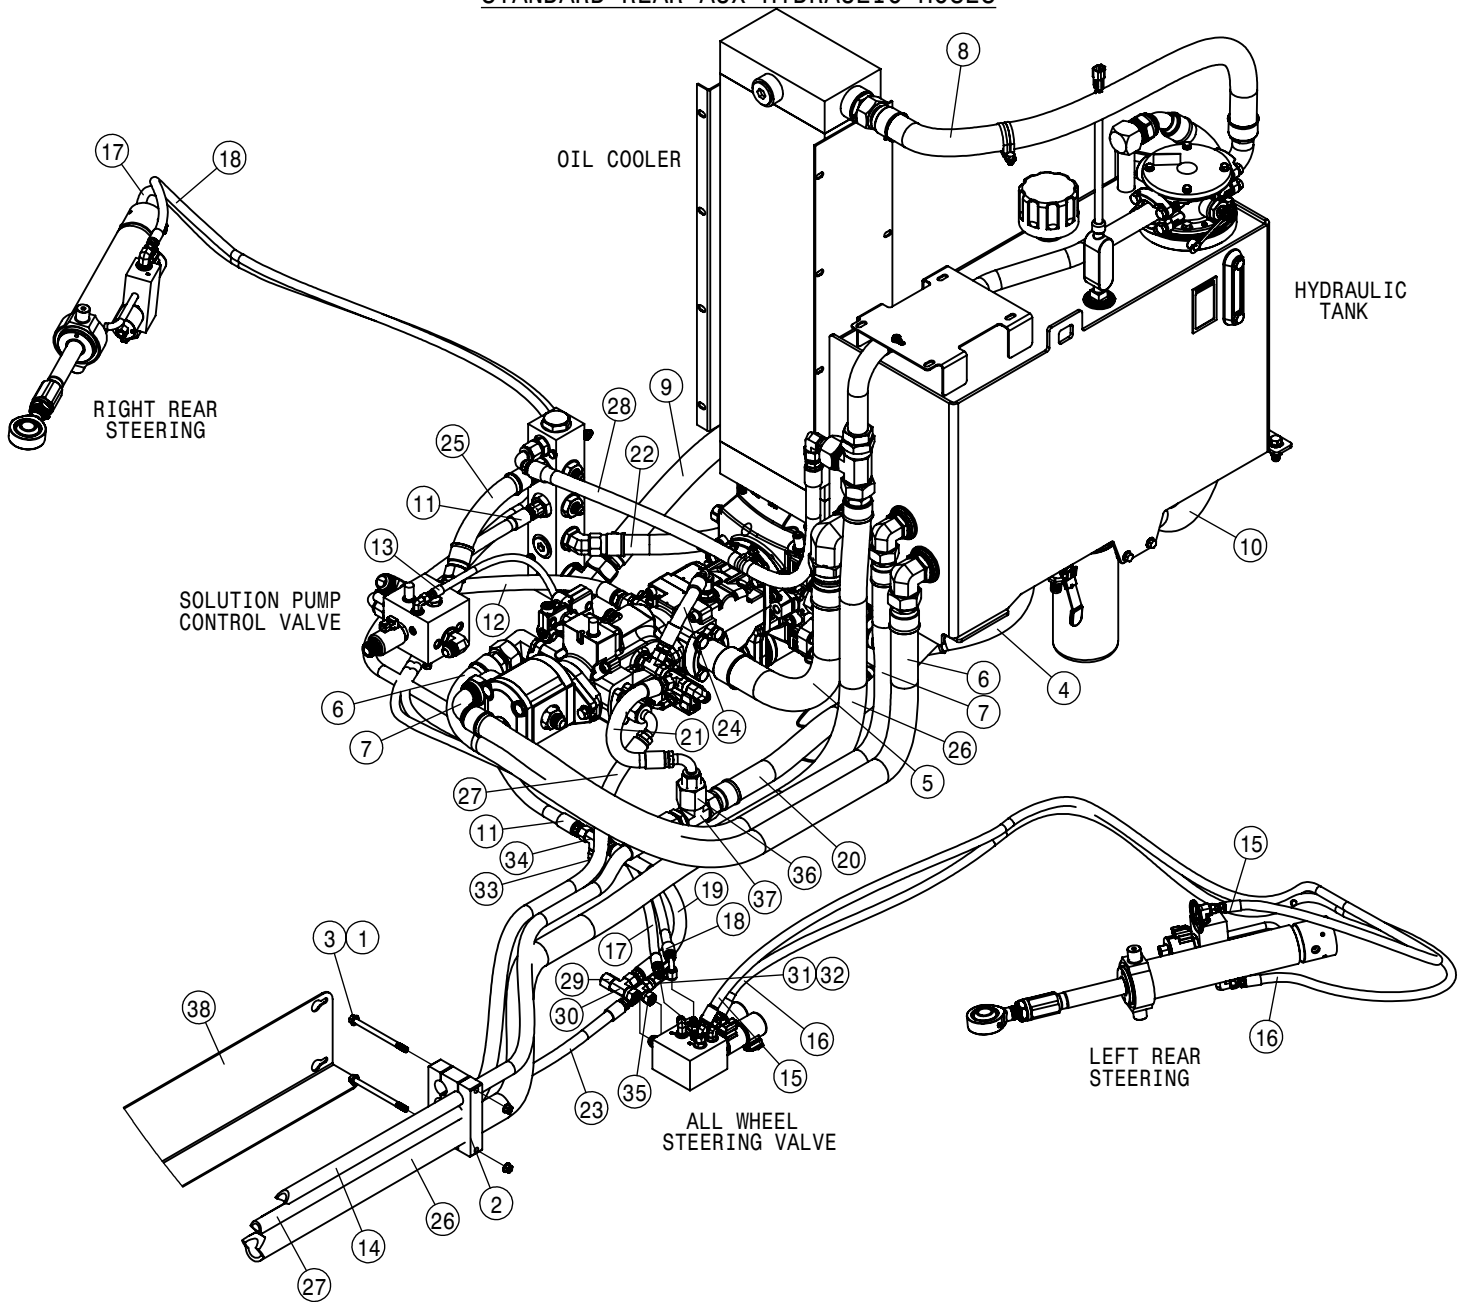

STANDARD REAR AUX HYDRAULIC HOSES

STANDARD REAR AUX HYDRAULIC HOSE ASSEMBLY			
DET	QTY	P/N	DESCRIPTION
1	2	470087	3/8UNC HEX SERR FLANGE NUT
2	1	470671	HOSE CLAMP, 6-HOLE
3	2	470683	3/8UNC X5 1/2SMTH FLG HEX BOLT
4	1	617088	24-811-24FJX-24FJX45-18 H/A
5	1	617089	32-811-32FJX-32FLG-25 H/A
6	1	617091	24-811-24FJX-24FJX-71 H/A
7	1	617092	20-811-20FJX-20FJX90-60 H/A
8	1	617093	24-811-24FJX-24FLG90-48 H/A
9	1	617094	24-811-24FJX-24FJX90-31 H/A
10	1	617095	20-811-20FJX-20FJX45-47 H/A
11	1	617097	10-451TC-10FJX-10FJX-47 H/A
12	1	617101	12-451TC-16FJX-12FJX90-23 H/A
13	1	617102	04-451TC-06FJX-04FJX90-29 H/A
14	1	617106	12-451TC-12FJX-12FJX-87 H/A
15	1	617115	06-451TC-06FJX-06FJX45-101 H/A
16	1	617116	06-451TC-06FJX-06FJX-99 H/A
17	1	617117	06-451TC-06FJX-06FJX-137
18	1	617118	06-451TC-06FJX-06FJX90-137 H/A
19	1	617119	10-451TC-10FJX-10FJX-18 H/A

STANDARD REAR AUX HYDRAULIC HOSE ASSEMBLY			
DET	QTY	P/N	DESCRIPTION
20	1	617120	20-811-20FJX-20FJX-37 H/A
21	1	617122	12-451TC-10FJX-12FJX90-18 H/A
22	1	617123	16-811-16FJX-16FJX90-22 H/A
23	1	617128	08-451TC-08FJX-10FJX90-113 H/A
24	1	617132	10-451TC-10FJX-10FJX90-11 H/A
25	1	617139	16-811-16FJX-16FJX-12 H/A
26	1	617145	24-811-24FJX-24FJX90-151 H/A
27	1	617146	12-451TC-12FJX-16FJX90-161 H/A
28	1	617171	12-451TC-12FJX-12FJX90-43 H/A
29	1	618328	7/8FJIC CAP NUT
30	1	618333	7/8FJIC SW RUN TEE-7/8MJIC
31	1	618451	3/4FJIC SW RUN TEE-3/4MJIC
32	2	618532	3/4FJIC CAP NUT
33	1	618543	7/8MJIC PLUG
34	1	618593	7/8FJ SW BRANCH TEE-7/8MJ
35	1	618643	3/4FJ SW BRANCH TEE-3/4MJ
36	2	618665	1 5/8FJIC-1 1/16MJIC ADPTR
37	1	618752	1 5/8MJIC BLKHD RUN TEE
38	1	660291	HOSE GUARD - S/F