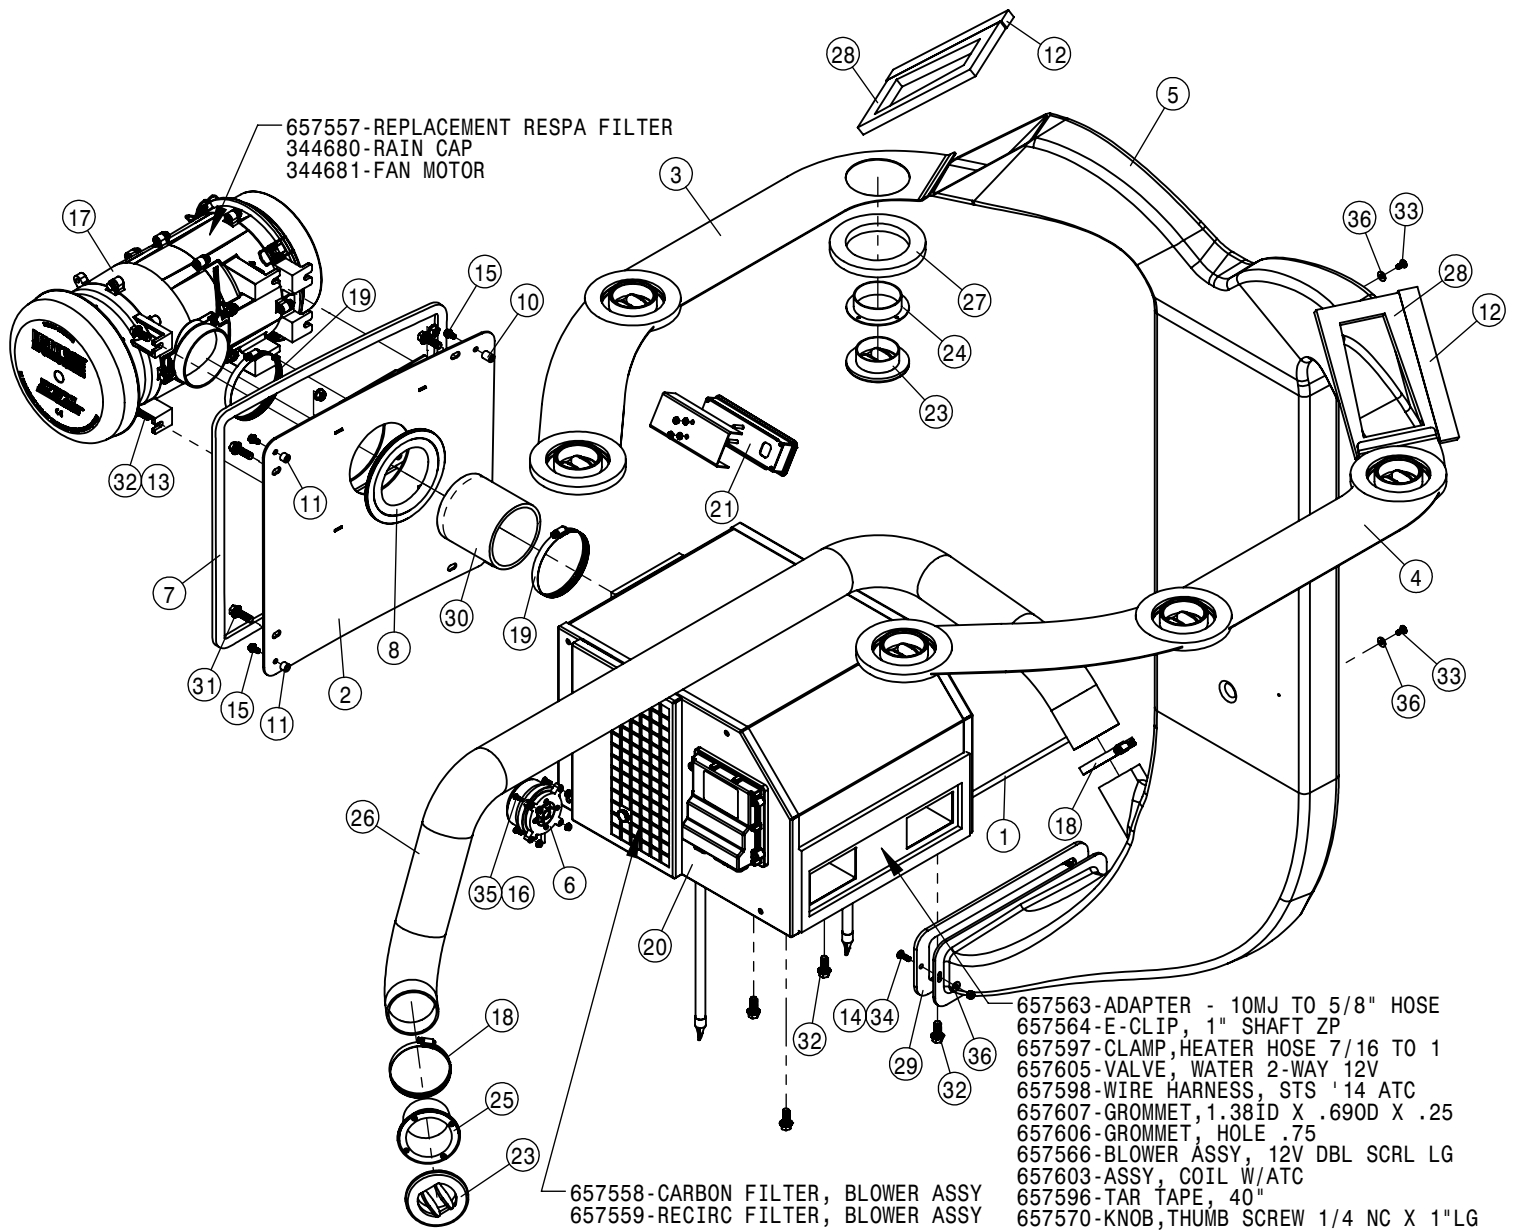

PREMIUM HVAC ASSEMBLY			
DET	QTY	P/N	DESCRIPTION
1	1	317315	HOSE - HVAC PRESSURE
2	1	344295	PANEL ACCESS HVAC WLDT, STSCAB'14
3	1	344361	PLATE, ROOF DUCT COVER RH, STSCAB'14
4	1	344362	PLATE, ROOF DUCT COVER LH, STSCAB'14
5	1	344366	DUCT HVAC - STS CAB
6	1	344425	PRESSURE SWITCH - HVAC
7	1	344480	SEAL - RESPA PANEL
8	1	344512	RESPA BULB SEAL, STS'14
NS	2	344552	HVAC DUCT PLT SEAL, STS'14
10	2	344557	STAND OFF 5/8" LG, STS'14
11	2	344558	STAND OFF 3/8" LG, STS'14
12	2	344576	TEMP SEAL DUCT, STS'14
13	4	470087	3/8UNC HEX SERR FLANGE NUT
14	2	470089	1/4UNC HEX NYL-LOC NUT
15	4	470122	1/4 UNC X 1/2 SERR FLG BOLT
16	4	470463	8-32 SERR FLANGE NUT
17	1	470655	HVAC FILTRATION UNIT PRECLEANER
18	2	520052	HOSE CLAMP NO 52 STAINLESS

PREMIUM HVAC ASSEMBLY			
DET	QTY	P/N	DESCRIPTION
19	2	520064	HOSE CLAMP NO 64 STAINLESS
20	1	657541	BLOWER ASSY, STS'14 AUTO TEMP
21	1	657543	Control Head Assembly Auto Temp CNT
NS	1	657545	HARNESS-HVAC AUTO CTRL STS'14
23	7	657546	LOUVER, 4" W/O MNT
24	6	657547	PANEL MNT, LOUVER (THK PANEL)
25	1	657548	PANEL MNT, LOUVER (THK PANEL)
26	1	657550	HOSE - 3IN HVAC
27	6	657552	GASKET SEAL ROOF LOUVER
28	2	657553	GASKET SEAL ROOF LOUVER
29	1	657556	GASKET SEAL ROOF LOUVER
30	1	657585	HVAC DUCT, STS'14
31	4	900127N	3/8UNC X 1 1/4 SER FLANGE BOLT
32	8	900129N	3/8UNC X 1" SERR FLANGE BOLT
33	2	903708N	1/4UNC X1/2PHIL PAN MACH SCR BZ
34	2	903711	1/4UNC X3/4PHIL PANHD MACH SCR
35	4	903844	8-32 X 1/2 PHIL PANHD MACH SCR
36	4	920000	1/4 SAE FLAT WASHER