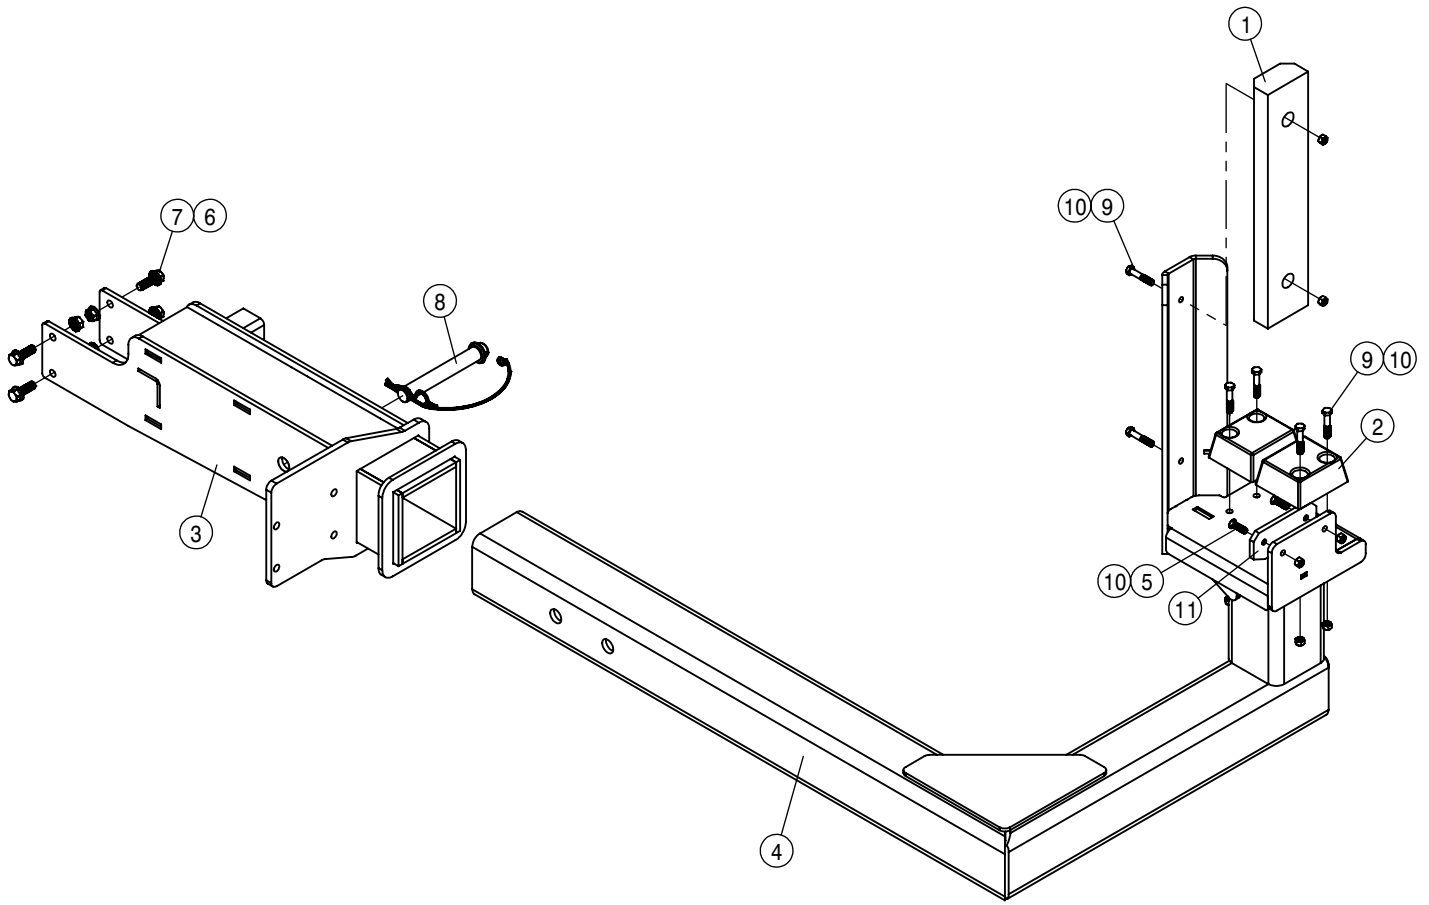

LEFT 60FT NTB CRADLE ASSEMBLY			
DET	QTY	P/N	DESCRIPTION
1	1	164512	RUBBER BUMPER, BOOM CRADLE
2	2	164513	BOOM CRADLE PAD
3	1	439654	CRADLE MOUNT LH WLDT, NTB 60'
4	1	439861	LH CRADLE TOOLBAR WLDT, NTB 60'
5	2	470328	3/8UNC X 1 1/4 #3HD PLOW BOLT
6	4	470360	1/2UNC SERR FLG HEX NUT
7	4	470431	1/2UNC X 1 1/2 SERR FLG BOLT
8	1	470499	1" HITCH PIN, W/HANDLE,HAIRPIN
9	6	900133	3/8UNC X 2" HEX BOLT
10	8	914004	3/8UNC HEX STOVER NUT
11	1	A53915	WEAR PAD-BOOM CRADLE 120' BOOM