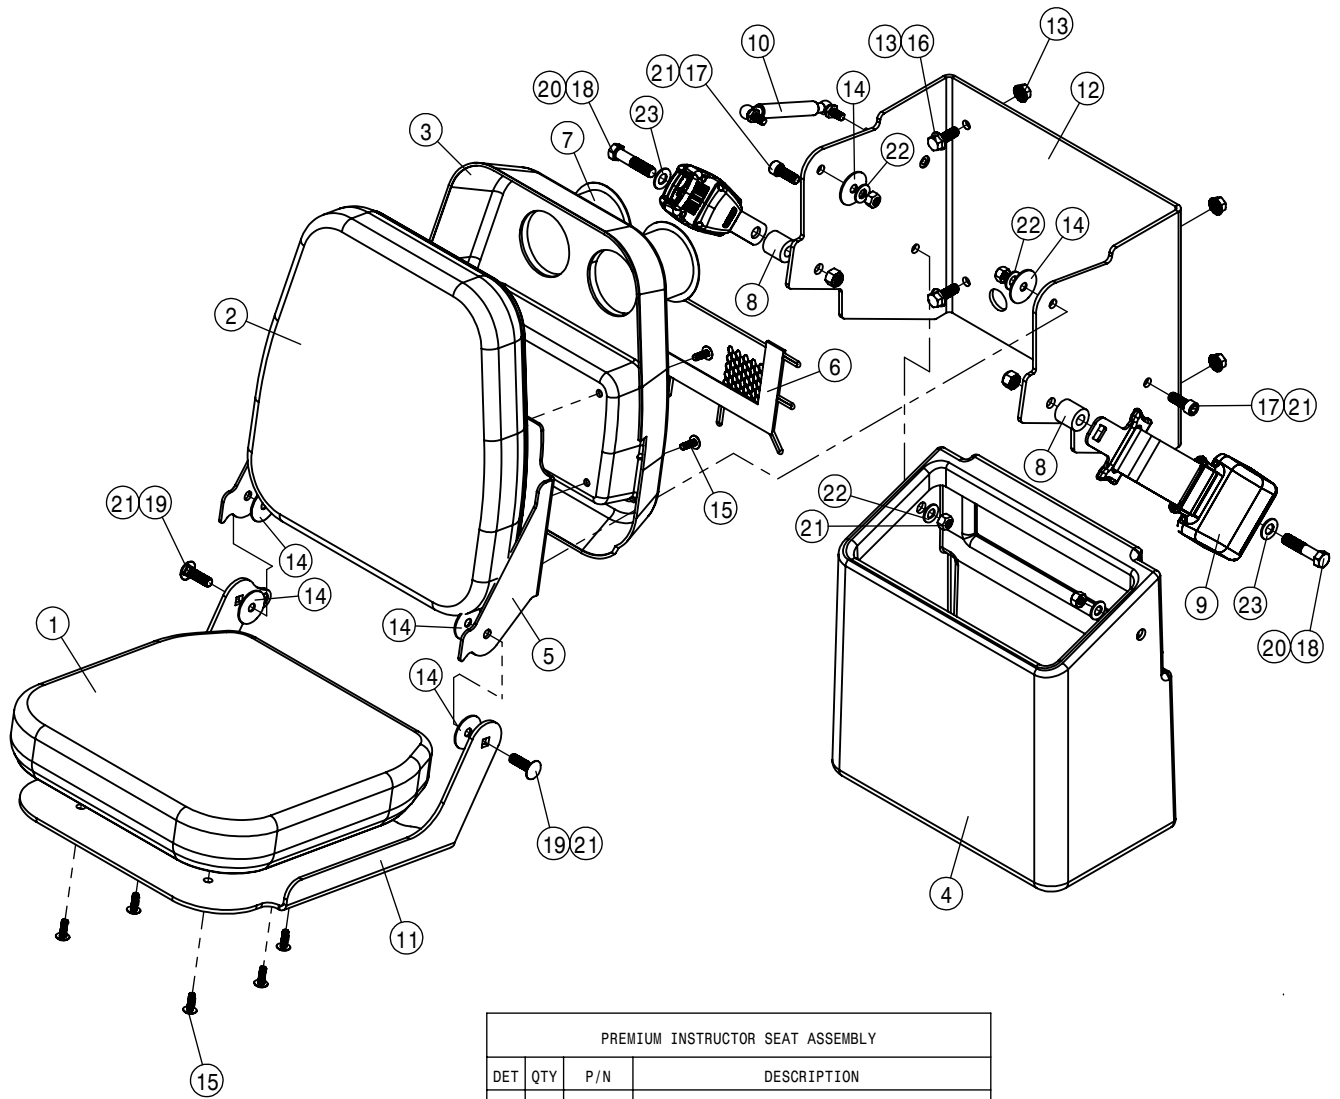

PREMIUM INSTRUCTOR SEAT ASSEMBLY			
DET	QTY	P/N	DESCRIPTION
1	1	330070	CUSH BASE INST SEAT PREM
2	1	330071	CUSH BACK INST SEAT PREM
3	1	344162	PANEL BACK INSTRUCTOR SEAT BACK
4	1	344163	BIN STORAGE INSTRUCTOR SEAT
5	1	344166	BRKT BACK INSTRUCTOR SEAT MOUNT
6	1	344412	CARGO NET - INSTRUCTOR SEAT
7	2	344463	CUP HOLDER - SMALL
8	2	344489	INST SEAT BELT BUSHING, STS' 14
9	1	344493	INST SEAT BELT ASSY, STS' 14
10	1	344559	INST SEAT GAS SPRING, STS' 14
11	1	344564	BRKT BASE INST SEAT WLDT, STS' 14
12	1	344566	BRKT INST SEAT MT WLDT, STS' 14
13	4	470087	3/8UNC HEX SERR FLANGE NUT
14	6	470657	3/8 PTFE LOW-FRICT WASHER
15	10	472261	1/4UNC X 3/4 TRUSS HD BOLT
16	4	900129N	3/8UNC X 1" SERR FLANGE BOLT
17	2	900172	3/8UNC X 1" SOC HD CAP SCR,ZINC
18	2	900235	7/16-20 HEX HEAD BOLT, GR 5
19	2	901130	3/8UNC X 1 1/4 CARR BOLT
20	2	910030	7/16UNF HEX NUT, NYLOC GR5
21	4	914004	3/8UNC HEX STOVER NUT
22	4	920002	3/8 SAE FLAT WASHER
23	2	920003	7/16 SAE FLAT WASHER