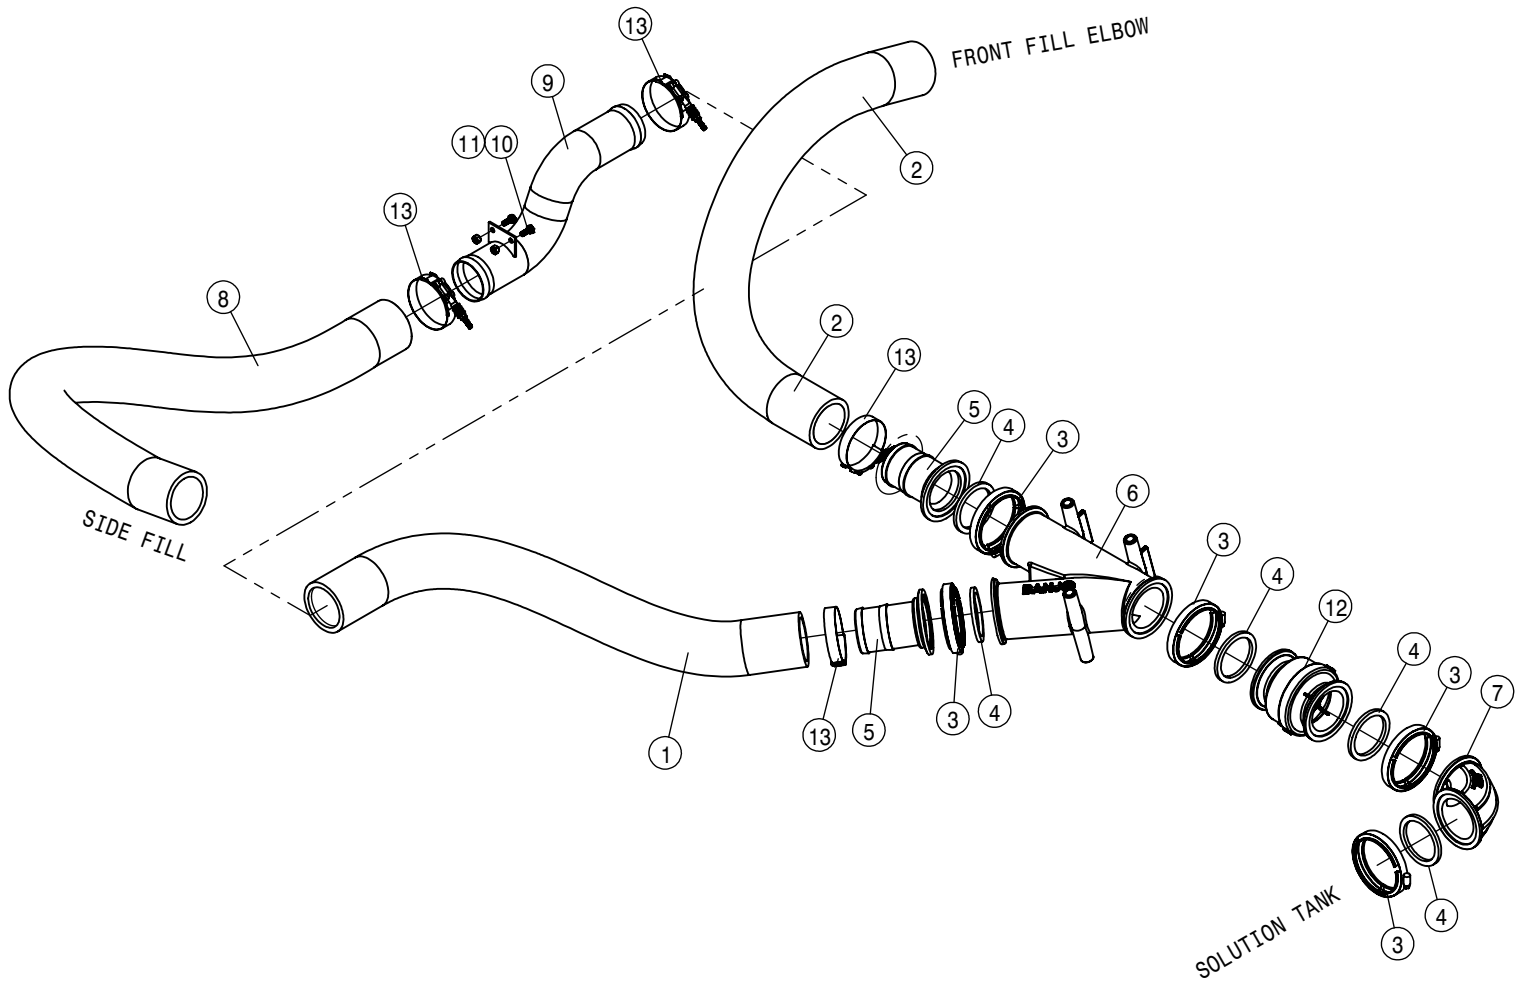

BULK HOSE
197145-HOSE 3"SUCTION,POLY HELIX EPDM

RH SOLUTION TANK VALVE (FRONT AND SIDE FILL)			
DET	QTY	P/N	DESCRIPTION
1	1	197145-037	HOSE 3" SUCTION,POLY HELIX EPDM
2	1	197145-040	HOSE 3" SUCTION,POLY HELIX EPDM
3	5	500208	3" FLANGE CLAMP S.S.
4	5	500209	3" FLANGE GASKET EPDM
5	2	500210	3"FLANGE-3" HOSEBARB POLY
6	1	500260	3" FP FLANGE 45 Y COUPLING
7	1	500262	3"FLANGE-90-3"FLG SWEEP LBO
8	1	601664	HOSE, 3 X 55 POLY HELIX EPDM
9	1	690731	SOLU TUBE, 3.00 S.S. SIDE FILL
10	2	900064	5/16UNC X 3/4" HEX BOLT
11	2	914002	5/16UNC HEX STOVER NUT
12	1	500142	CHECK VALVE 3" FLANGE
13	4	520145	3.56/3.88 T-BOLT HOSE CLAMP SS