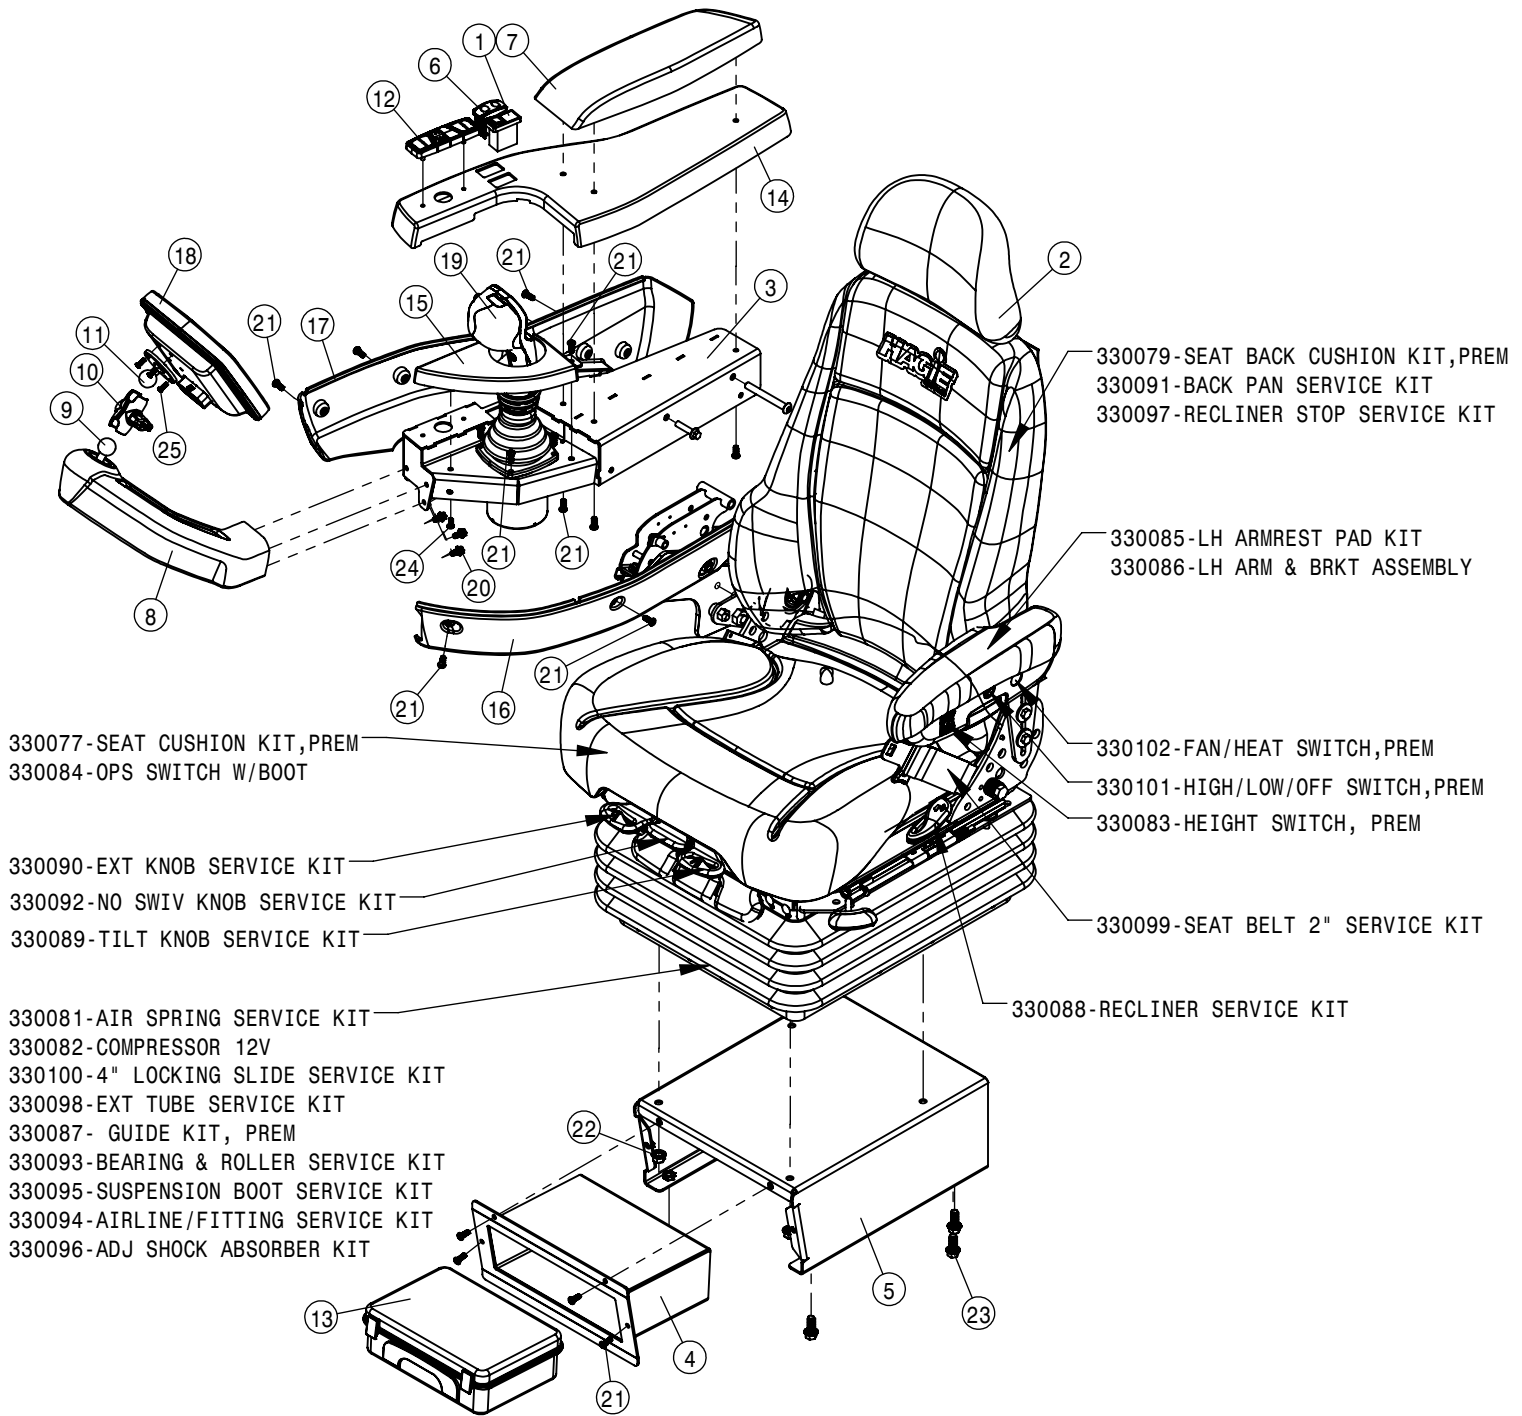

330077-SEAT CUSHION KIT, PREM
330084-OPS SWITCH W/BOOT

330090-EXT KNOB SERVICE KIT
330092-NO SWIV KNOB SERVICE KIT
330089-TILT KNOB SERVICE KIT

330081-AIR SPRING SERVICE KIT
330082-COMPRESSOR 12V
330100-4" LOCKING SLIDE SERVICE KIT
330098-EXT TUBE SERVICE KIT
330087- GUIDE KIT, PREM
330093-BEARING & ROLLER SERVICE KIT
330095-SUSPENSION BOOT SERVICE KIT
330094-AIRLINE/FITTING SERVICE KIT
330096-ADJ SHOCK ABSORBER KIT

330079-SEAT BACK CUSHION KIT, PREM
330091-BACK PAN SERVICE KIT
330097-RECLINER STOP SERVICE KIT

330085-LH ARMREST PAD KIT
330086-LH ARM & BRKT ASSEMBLY

330102-FAN/HEAT SWITCH, PREM
330101-HIGH/LOW/OFF SWITCH, PREM
330083-HEIGHT SWITCH, PREM

330099-SEAT BELT 2" SERVICE KIT

330088-RECLINER SERVICE KIT

PREMIUM SEAT ASSEMBLY			
DET	QTY	P/N	DESCRIPTION
1	1	292201	SWITCH, BRAKE, STS
2	1	330068	SEAT - PREMIUM, CAB STS '14
3	1	344167	POD STRUCTURE WLDMT
4	1	344279	STS CAB FIRST AID WLDMNT '14
5	1	344280	STS CAB SEAT RSR WLDMNT '14
6	1	344311	SWITCH - THROTTLE
7	1	344340	ARMREST POD, ASSY, STSCAB '14
8	1	344342	POD DISPLAY MNT ASSY MOLDED, STSCAB '14
9	1	344363	1" RAM BALL MNT 1/4UNC THRD HOLE
10	1	344364	1" RAM BALL MNT 2.00"DBL SOC ARM
11	1	344365	1" RAM BALL MNT BASE 2.50"DIA
12	1	344399	RADIO KEYPAD
13	1	344427	MEDICAL KIT

PREMIUM SEAT ASSEMBLY			
DET	QTY	P/N	DESCRIPTION
14	1	344516	POD UPPER, CAB
15	1	344517	POD MIDDLE, CAB
16	1	344518	POD INNER, CAB
17	1	344519	POD OUTER
18	1	344612	MACHINE DISPLAY ASSEMBLY, 2014
19	1	344656	JOYSTICK, CAB
20	4	470122	1/4 UNC X 1/2 SERR FLG BOLT
21	19	472344	1/4UNCX5/8 ALHD BUTTON CAP SCR
22	4	473866	M10 X 1.5 HEX SERR FLG NUT
23	6	900129N	3/8UNC X 1" SERR FLANGE BOLT
24	1	903706	10-32X1/2 PHIL PAN MACH SCR
25	4	903844	8-32 X 1/2 PHIL PANHD MACH SCR