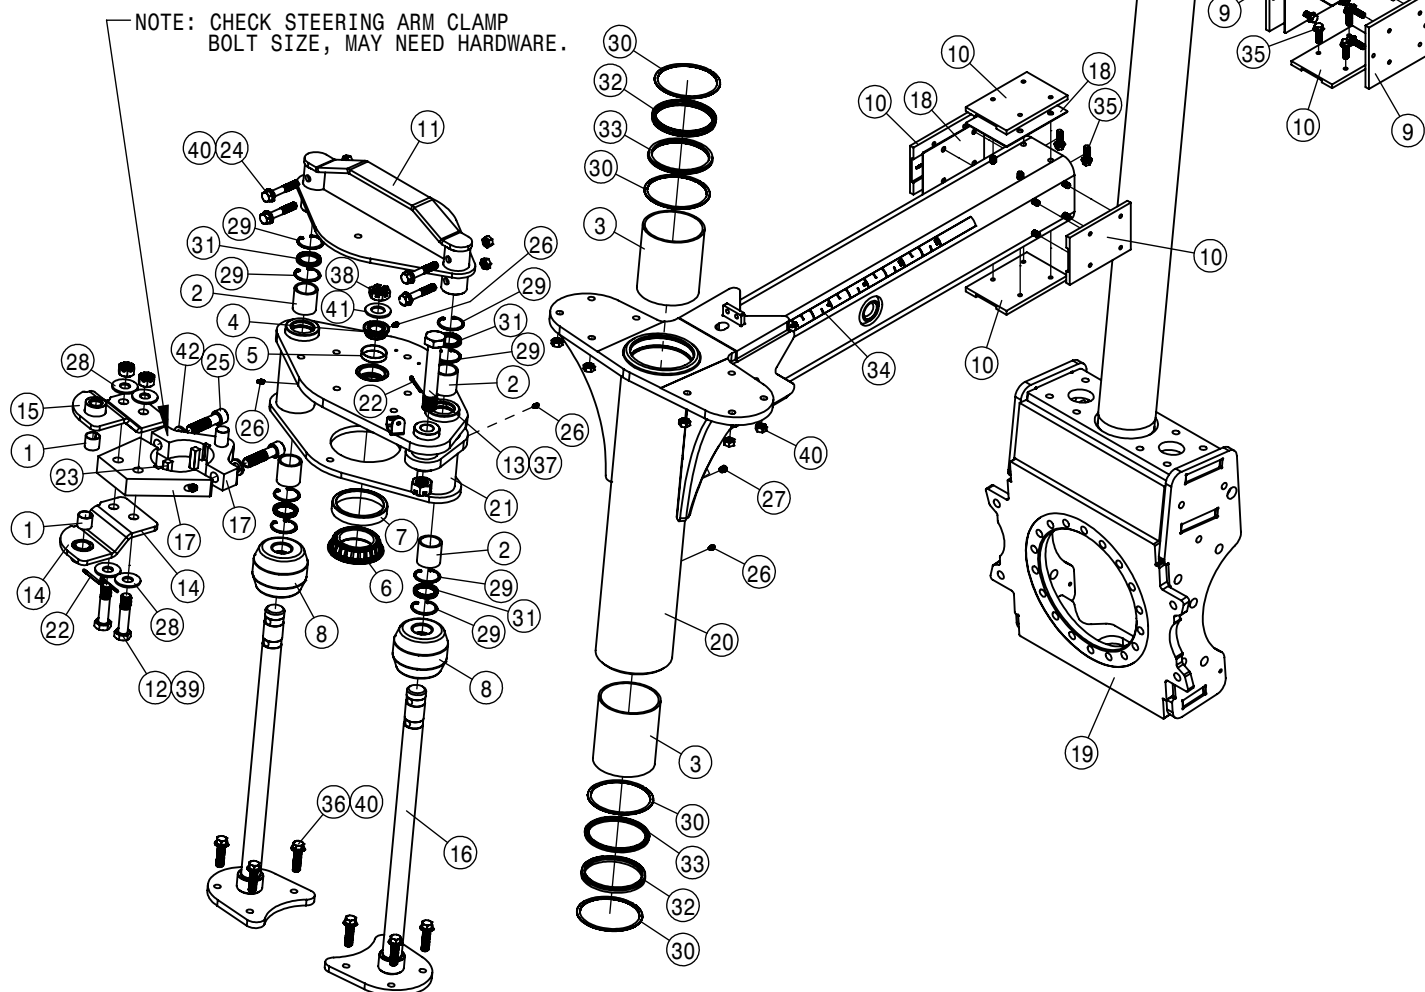

NOTE: TREAD PLATES ARE FOR THE MANUAL TREAD OPTION.

RIGHT SEVERE DUTY LEG ASSEMBLY			
DET	QTY	P/N	DESCRIPTION
1	2	121029	JOURNAL BRG, 1.00 ID x 1.00 LG
2	4	121113	TOWER SLEEVE BRG (POLYGON) 05
3	2	121125	BEARING-POLY 4.50 ID X 5.74 LG
4	1	125050	BRG CONE, 1.00 ID W/FACE SEAL
5	1	125051	BRG CUP FOR 125050
6	1	125052	BRG CONE, 2.687 ID W/FACE SEAL
7	1	125053	BRG CUP FOR 125052
8	2	311058	RUBBER SPRING
9	3	342917	TREAD ADJ PLATE, TAPPED, STS 10
10	5	343009	TRD ADJ BRONZE BEARING, TAPPED
11	1	359333	AIR BAG TOWER TOP MT WLD
12	2	359545	TRUNION MT BOLT, STS AWS 09
13	1	359546	STRG CYL BOLT, STS AWS LRG 09
14	1	359547	TOP TRUNION MT WLD, STS AWS 09
15	1	359548	BTM TRUNION MT WLD, STS AWS 09
16	2	359654	NITRO TOWER WLD, STS AWS 13
17	1	359664	3/4" STRG ARM CLAMP WLD
18	4	360072	SHIM - TRD ADJ BEARING
19	1	360075	INNER LEG WELDMT-STS, SDS LEG
20	1	360082	OUTER LEG-WLDMT, SDS LEG
21	1	360148	RH AIR BAG LWR PLT WLD, STS 15

RIGHT SEVERE DUTY LEG ASSEMBLY			
DET	QTY	P/N	DESCRIPTION
22	4	470117N	3/16 X 1 3/4 COTTER PIN SS
23	2	470447	KEY .50 SQ X 1.69 LONG
24	4	470461N	1/2UNC X 3" SERR FLG BOLT YZ
25	2	470890	3/4UNC X 3" SOC HD CAP SCR GR8
26	4	471005N	GREASE ZERK, 1/4-28 X 1/2 YZ
27	1	471030	PRESSURE RELIEF VALVE-GREASE 45-80 PSI
28	4	483048	3/4 REG FLAT WASH, THRU-HARD YZ
29	8	629537	187RRH00Z SNAP RING
30	4	629538	4.5 SPIROLOX RING
31	4	629620	SEAL, 1.500 ROD DIA
32	2	629621	SEAL, 4.500 ROD DIA
33	2	629625	SEAL, 4.500 ROD DIA
34	1	650459	DECAL, TREAD ADJ INDICATOR '14
35	32	900127N	3/8UNC X 1 1/4 SER FLANGE BOLT
36	8	900267N	1/2UNC X 2" SERR FLG BOLT
37	1	910020N	1" UNC HEX SLOTTED NUT
38	1	910021	1"-14 SLOT JAM NUT
39	2	910102	3/4UNC HEX SLOT NUT GR8
40	12	914008	1/2 UNC HEX STOVER NUT
41	1	920008	1" SAE FLAT WASHER
42	2	920506	3/4 LOCK WASHER