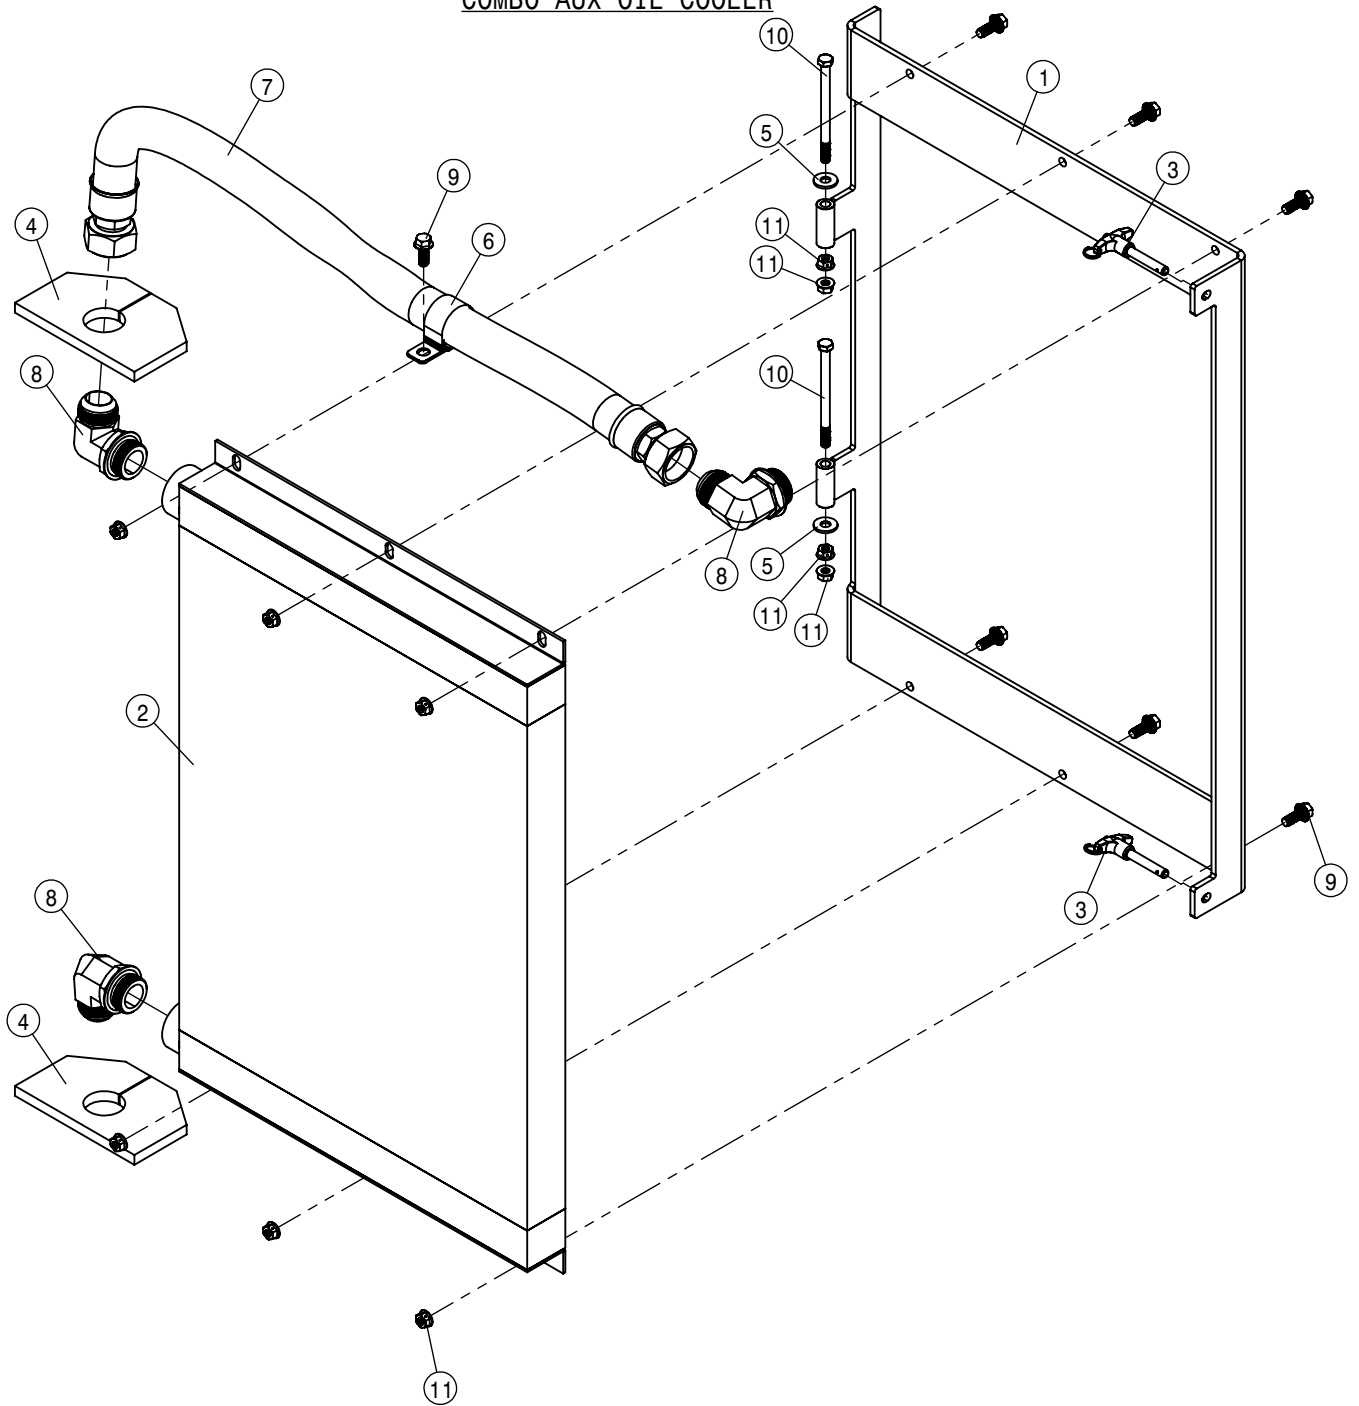

COMBO AUX OIL COOLER

COMBO AUX OIL COOLER ASSEMBLY			
DET	QTY	P/N	DESCRIPTION
1	1	317353	COMBO COOLER FRAME
2	1	317356	OIL COOLER
3	2	317364	T-HANDLE QUICK PIN - 1.75" X 3/8 D
4	2	362126	COMBO COOLER FOAM SEAL
5	2	483043	3/8 REGULAR FLAT WASHER
6	1	520124	CUSH HOSE CLAMP, #28, 1 3/4 X 1 W
7	1	617173	20-811-20FJX-20FJX-39 H/A
8	3	618477	1 5/8MJIC-90-1 5/8MOR LBO
9	7	900129N	3/8UNC X 1" SERR FLANGE BOLT
10	2	900142	3/8 UNC X 5" HEX BOLT
11	10	910004N	3/8UNC FLANGE CNTR LOCK NUT