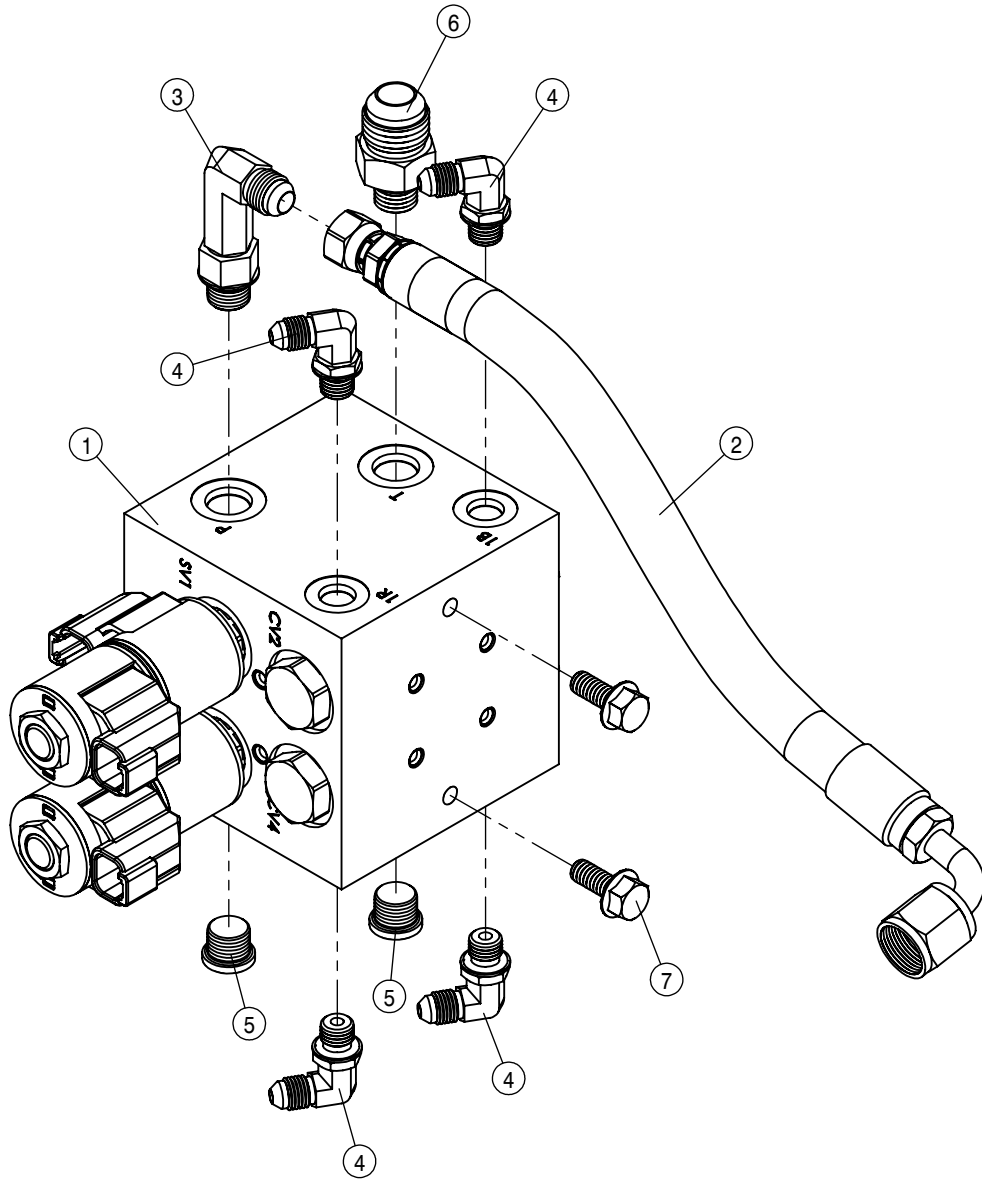

REAR TREAD ADJUST HYDRAULIC VALVE ASSEMBLY			
DET	QTY	P/N	DESCRIPTION
1	1	606540	TREAD ADJ VLV, STS PWRSYS 14
2	1	617098	06-451TC-06FJX-08FJX90-13 H/A
3	1	618440	9/16MJIC-90-9/16MOR EX LG LBO
4	4	618473	7/16MJIC-90-7/16MOR LBO
5	2	618754	9/16 MOR PLUG, HEX SOCKET
6	1	618832	7/8MJIC-9/16MOR ADPTR
7	2	900064N	5/16UNC X 3/4" SER FLG BOLT SS