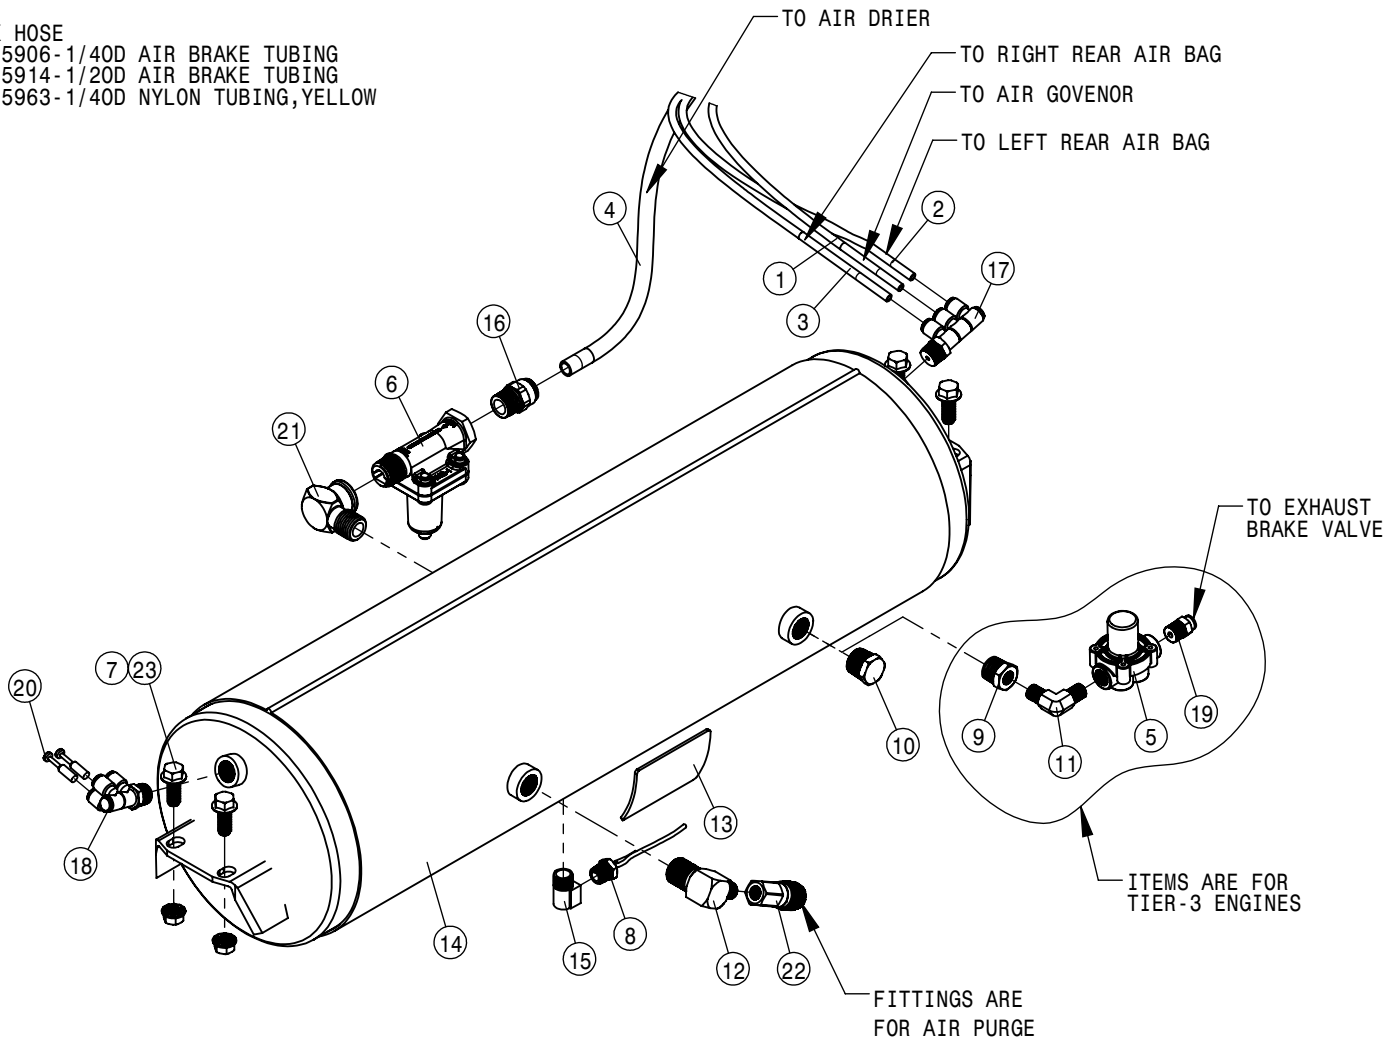

BULK HOSE
195906-1/40D AIR BRAKE TUBING
195914-1/20D AIR BRAKE TUBING
195963-1/40D NYLON TUBING, YELLOW

AIR TANK ASSEMBLY			
DET	QTY	P/N	DESCRIPTION
1	1	195906-123	1/40D AIR BRAKE TUBING J844-A
2	1	195906-181	1/40D AIR BRAKE TUBING J844-A
3	1	195906-226	1/40D AIR BRAKE TUBING J844-A
4	1	195914-128	1/20D AIR BRAKE TUBING J844-B
5	1	311081	PROTECTION VALVE, JACOBS
6	1	311086	CHECK VALVE, PRESS CRTL, WABCO
7	4	470087N	3/8UNC HEX SERR FLG NUT YZ
8	1	470266	DRAIN VALVE KIT, 1/4NPT
9	1	505212	1/2-1/4NPT REDU BUSH, BRS
10	1	505231	PIPE PLUG .50NPT HEX HD BRS
11	1	618571	1/4MNPT-90-1/4MNPT LBO
12	1	618633	1/2MNPT-90-1/4MNPT REDU LBO
13	1	650348	DECAL, NOTICE, DRAIN AIR TANK
14	1	701365	AIR TANK
15	1	711027	1/4 NPT ST EL BRS
16	1	711037	1/2MNPT-1/2 NYL TUBE FTG
17	1	711046	3/8MNPT-1/4 NYL TUBE TRPL LBO
18	1	711047	3/8MNPT-1/4NYL TUBE, DBL BRANCH
19	1	711049	1/4 NYL TUBE-1/4MNPT FTG
20	2	711063	RUBBER PLUG FOR 1/4 PISCO CPLR7
21	1	711079	1/2NPT ST EL BRS
22	1	711083	1/4 NPTF SLV LOCK SOCKET BRS
23	4	900129N	3/8UNC X 1" SERR FLANGE BOLT