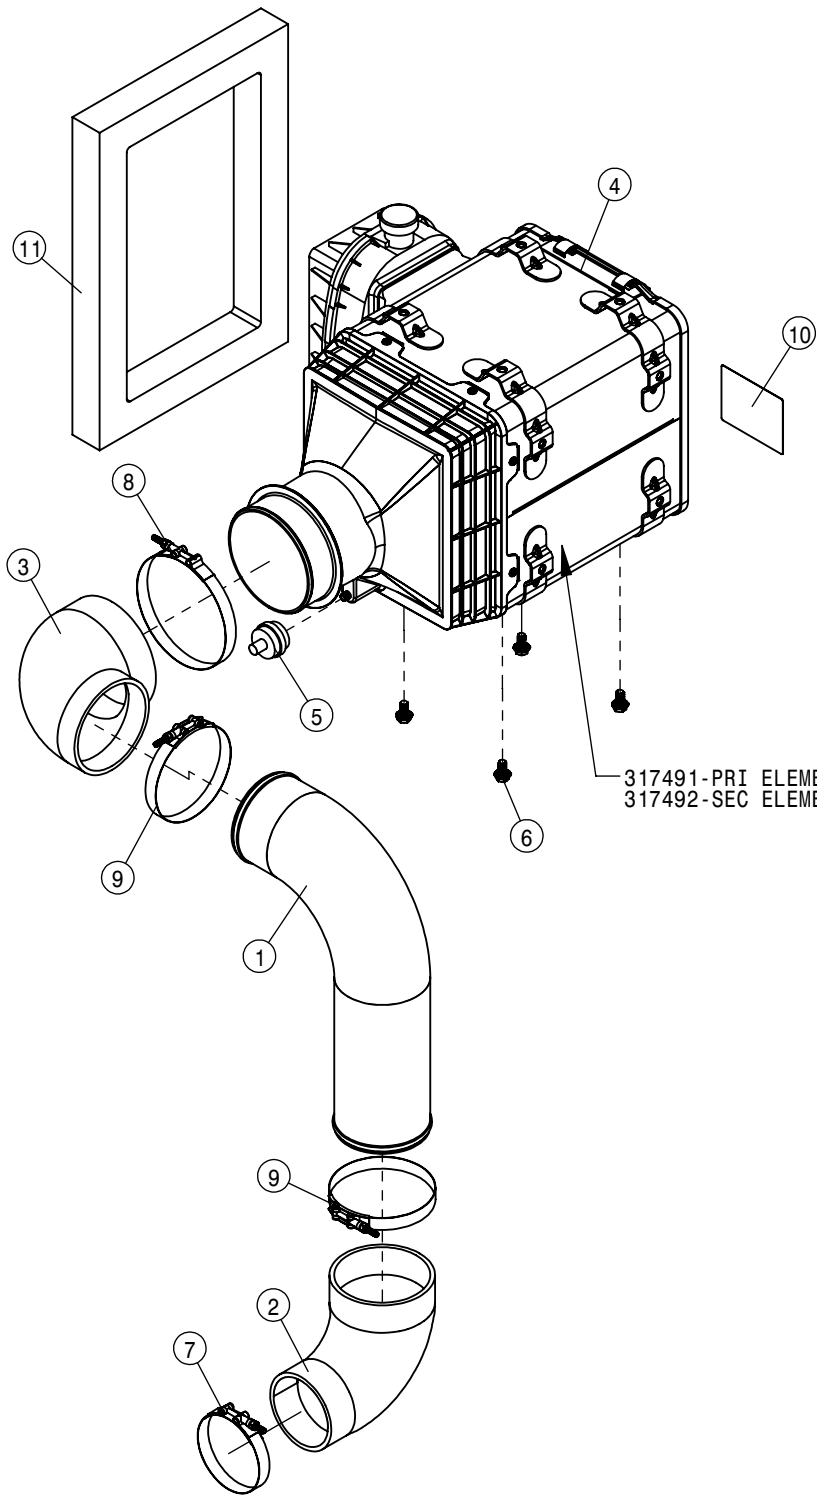

317491-PRI ELEMENT,AIR CLEANER 317301
317492-SEC ELEMENT,AIR CLEANER 317301

TIER-4F AIR CLEANER ASSEMBLY			
DET	QTY	P/N	DESCRIPTION
1	1	317267	AIR INTAKE PIPE
2	1	317287	ELBOW, 90 DEG 5"-4" (90L50R40)
3	1	317288	ELBOW 90L60R50SR
4	1	317301	AIR CLEANER - AH55547
5	1	317355	AIR FILTER MINDER SWITCH
6	4	473875	10MM-1.5 X 20MM FLG SER BLT YZ
7	1	520134	4.31/4.59 T-BOLT HOSE CLAMP SS
8	1	520147	6.38/6.69 T-BOLT HOSE CLAMP
9	2	520148	5.38/5.69 T-BOLT HOSE CLAMP SS
10	1	650367	AIR FILTER INSTRUCTION DECAL
11	1	660560	INTAKE AIR SEAL HOOD STS'14