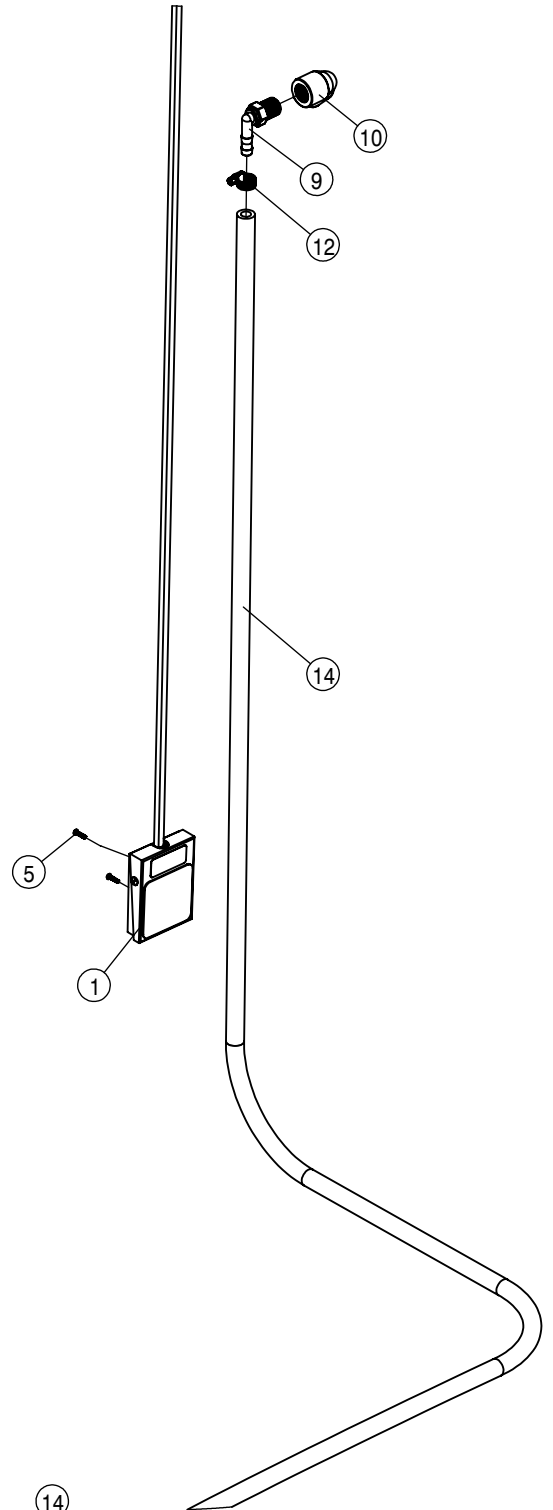

BULK HOSE
195902-HOSE 1/2ID-3/32W CLEAR VINYL
195923-HOSE 3/8 1-FBR BR BLK RLA

HAND WASH TANK ASSEMBLY			
DET	QTY	P/N	DESCRIPTION
1	1	294059	footswitch assembly, 60" cord
2	1	294252	HANDWASH EXTENSION HARNESS
3	4	470232N	5/16UNC X 1/2 SERR FLG BOLT SS
4	1	470596	DIAPHRAM PUMP W/DEUTSCH CONNEC
5	2	472351	4-40 X 1/2 PAN HD MTL SCR TYP F
6	2	500044	1/2NPT-90 ST EL, POLY
7	2	500047	1/2NPT-90-1/2 HOSE BARB, POLY
8	1	500286	1/2"-3/8"NPT REDU BUSH, POLY
9	2	500287	3/8NPT-90-3/8 HOSE BARB, POLY
10	1	500288	3/8NPT-90 EL, POLY
11	2	520069	HOSE CLAMP NO 6 STAINLESS
12	4	520120	HOSE CLAMP NO 4 STAINLESS
13	1	601076	HOSE, 3/8 X 7.00 1FBR BR
14	1	601077	HOSE, 3/8 X 200.00 1FBR BR
15	1	601078	HOSE, 1/2 X 7.50" CLEAR VINYL
16	1	690207	IN-LINE STRAINER, 1/2 FNPT, HYPRO
17	1	696195	1/2FNPT-1/2MNPT MICRO BALL VLV
18	1	763831	TANK-HAND WASH, 4.4 GALLON
19	4	903710N	10-32 X 5/8 PHIL PANHD MACH SCR
20	4	920510N	#10 LOCK WASHER YZ