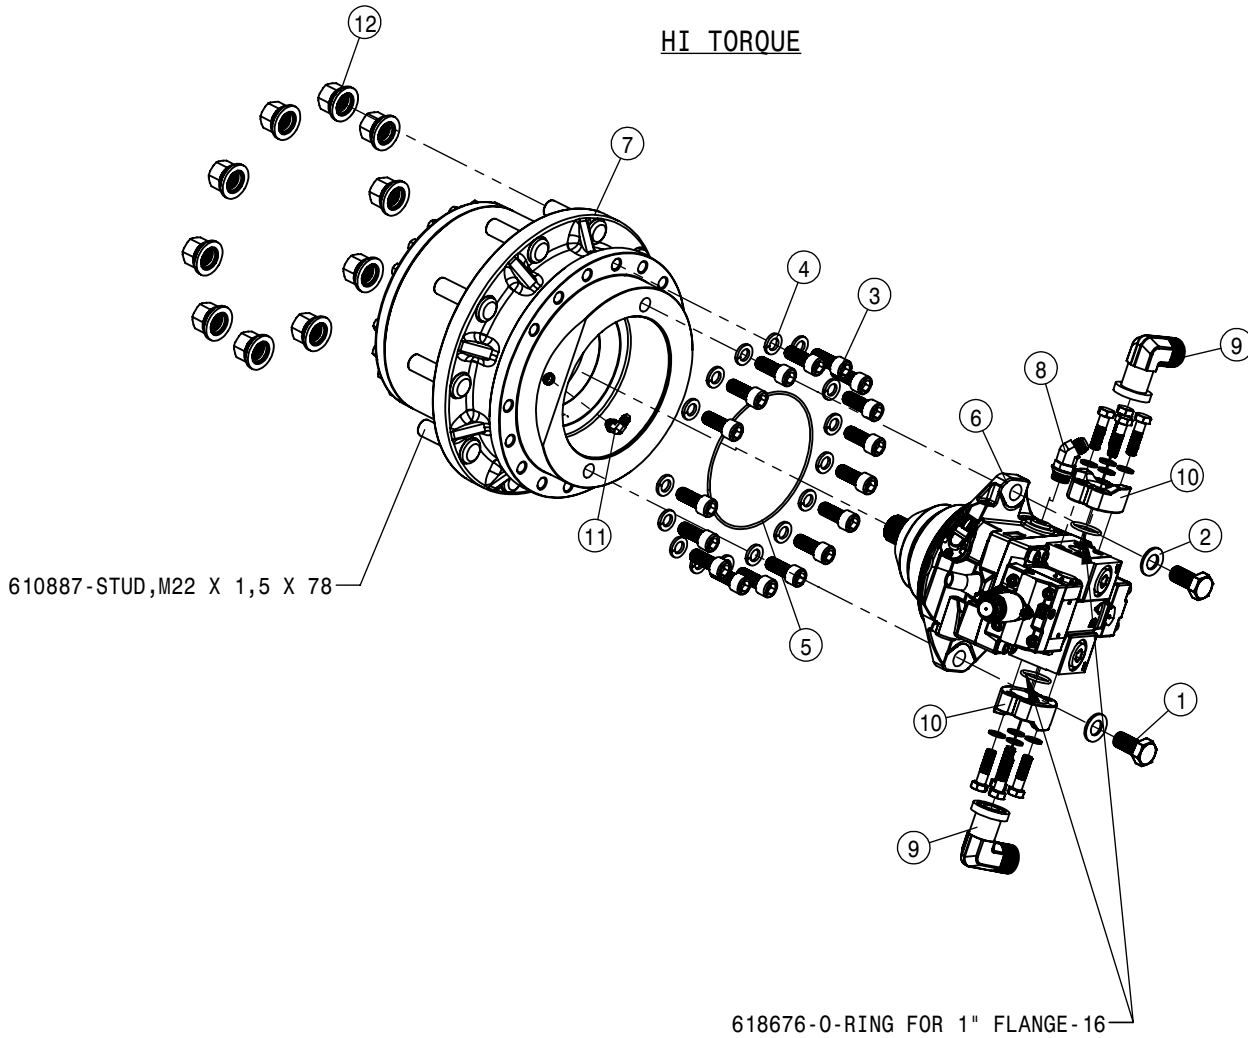

HI TORQUE

LEFT WHEEL MOTOR ASSEMBLY			
DET	QTY	P/N	DESCRIPTION
1	2	473838	20MM-1.5 X 40MM HEX BOLT GR8
2	2	473839	20MM FLAT WASHER
3	17	473840	16MM-2.00 X 40MM SOC CAP SCR
4	17	473841	16MM LOCK WASHER
5	1	606190	O-RING,WHL MTR HSNG SAUER
6	2	606514	H1-B-80CC WHL MTR SAUER
7	1	610506	TORQ HUB,25:1 CW18E
8	1	618602	3/4MJIC-45-7/8MOR LBO
9	2	618654	1" FLANGE-90-1 7/16MFOR LBO
10	2	618933	M12 SPLIT FLANGE KIT #62 (-16)
11	1	618934	7/16MJIC-90-M12MOR LBO
12	10	824055	22MM-1.50 SMTH FLG WHEEL NUT