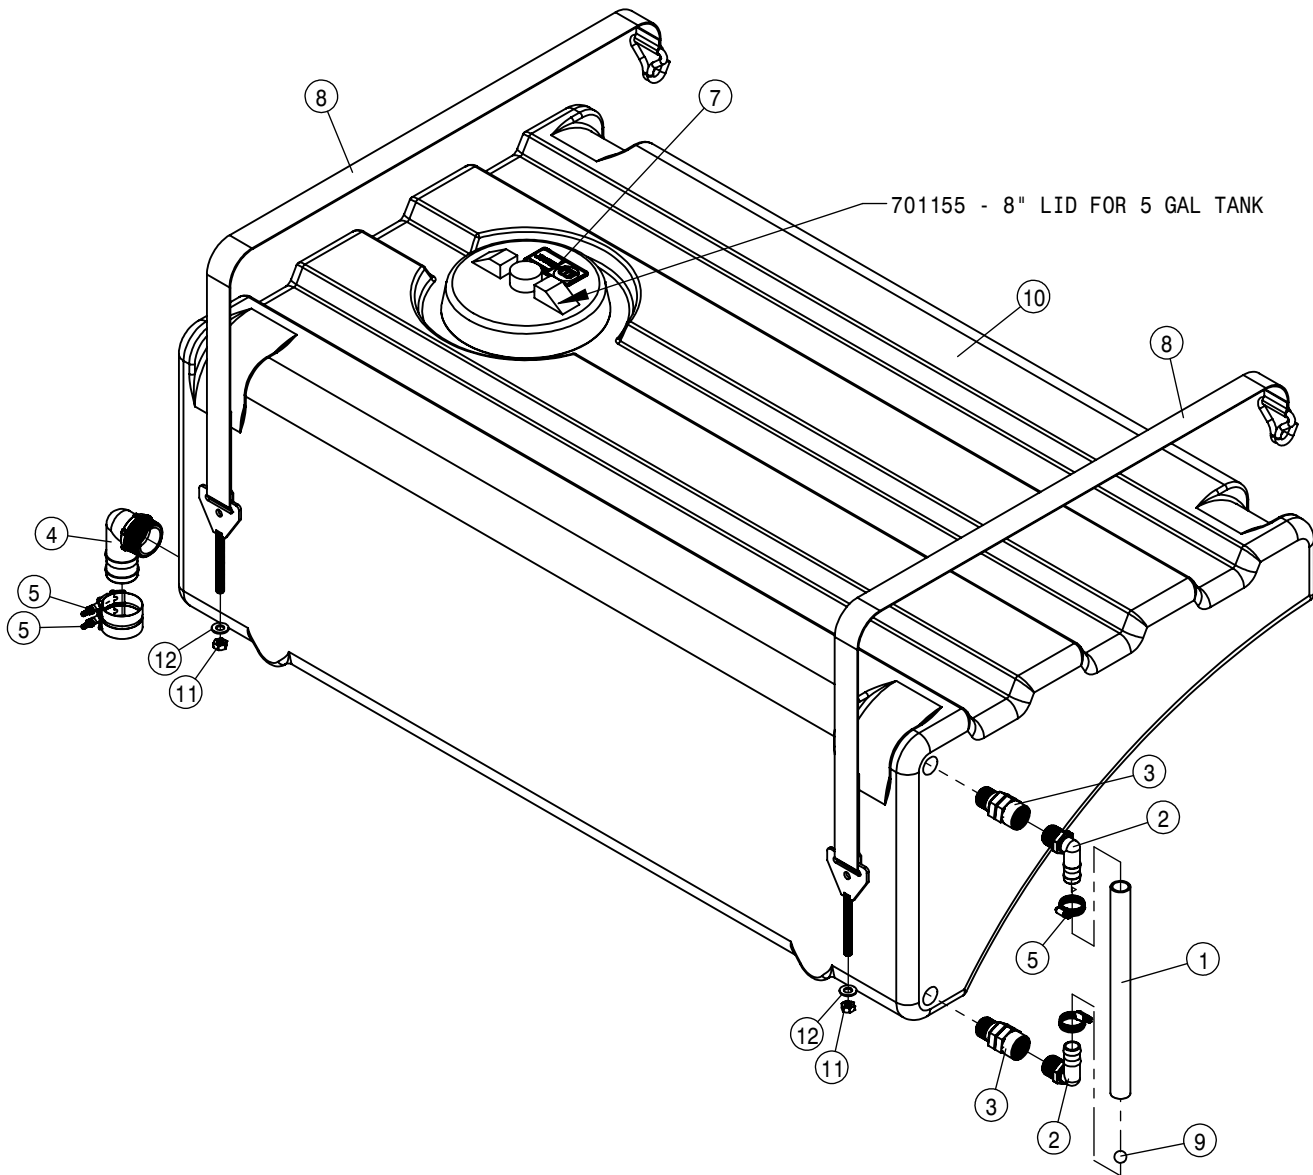

POLY RINSE TANK ASSEMBLY			
DET	QTY	P/N	DESCRIPTION
1	1	195916-016	HOSE 1"ID-1/8W CLEAR VINYL
2	2	500024	1"NPT-90-1"HOSE BARB, POLY
3	2	500107	1"NPT SWIVEL POLY
4	1	500141	2"MNPT-90-2" HOSE BARB, POLY
5	2	520090	HOSECLAMP NO 16 STAINLESS
5	2	520141	2.31/2.62 T-BOLT HOSE CLAMP SS
7	1	650114	DECAL, FILL WITH FRESH WATER
8	2	763599	POLY RINSE TNK STRAP ASSY STS
9	1	763623	GREEN POLYPROPYLENE BALL 0.750"
10	1	764180	100 GAL POLY TANK, GRAY '16
11	2	914008	1/2 UNC HEX STOVER NUT
12	2	920004	1/2 SAE FLAT WASHER