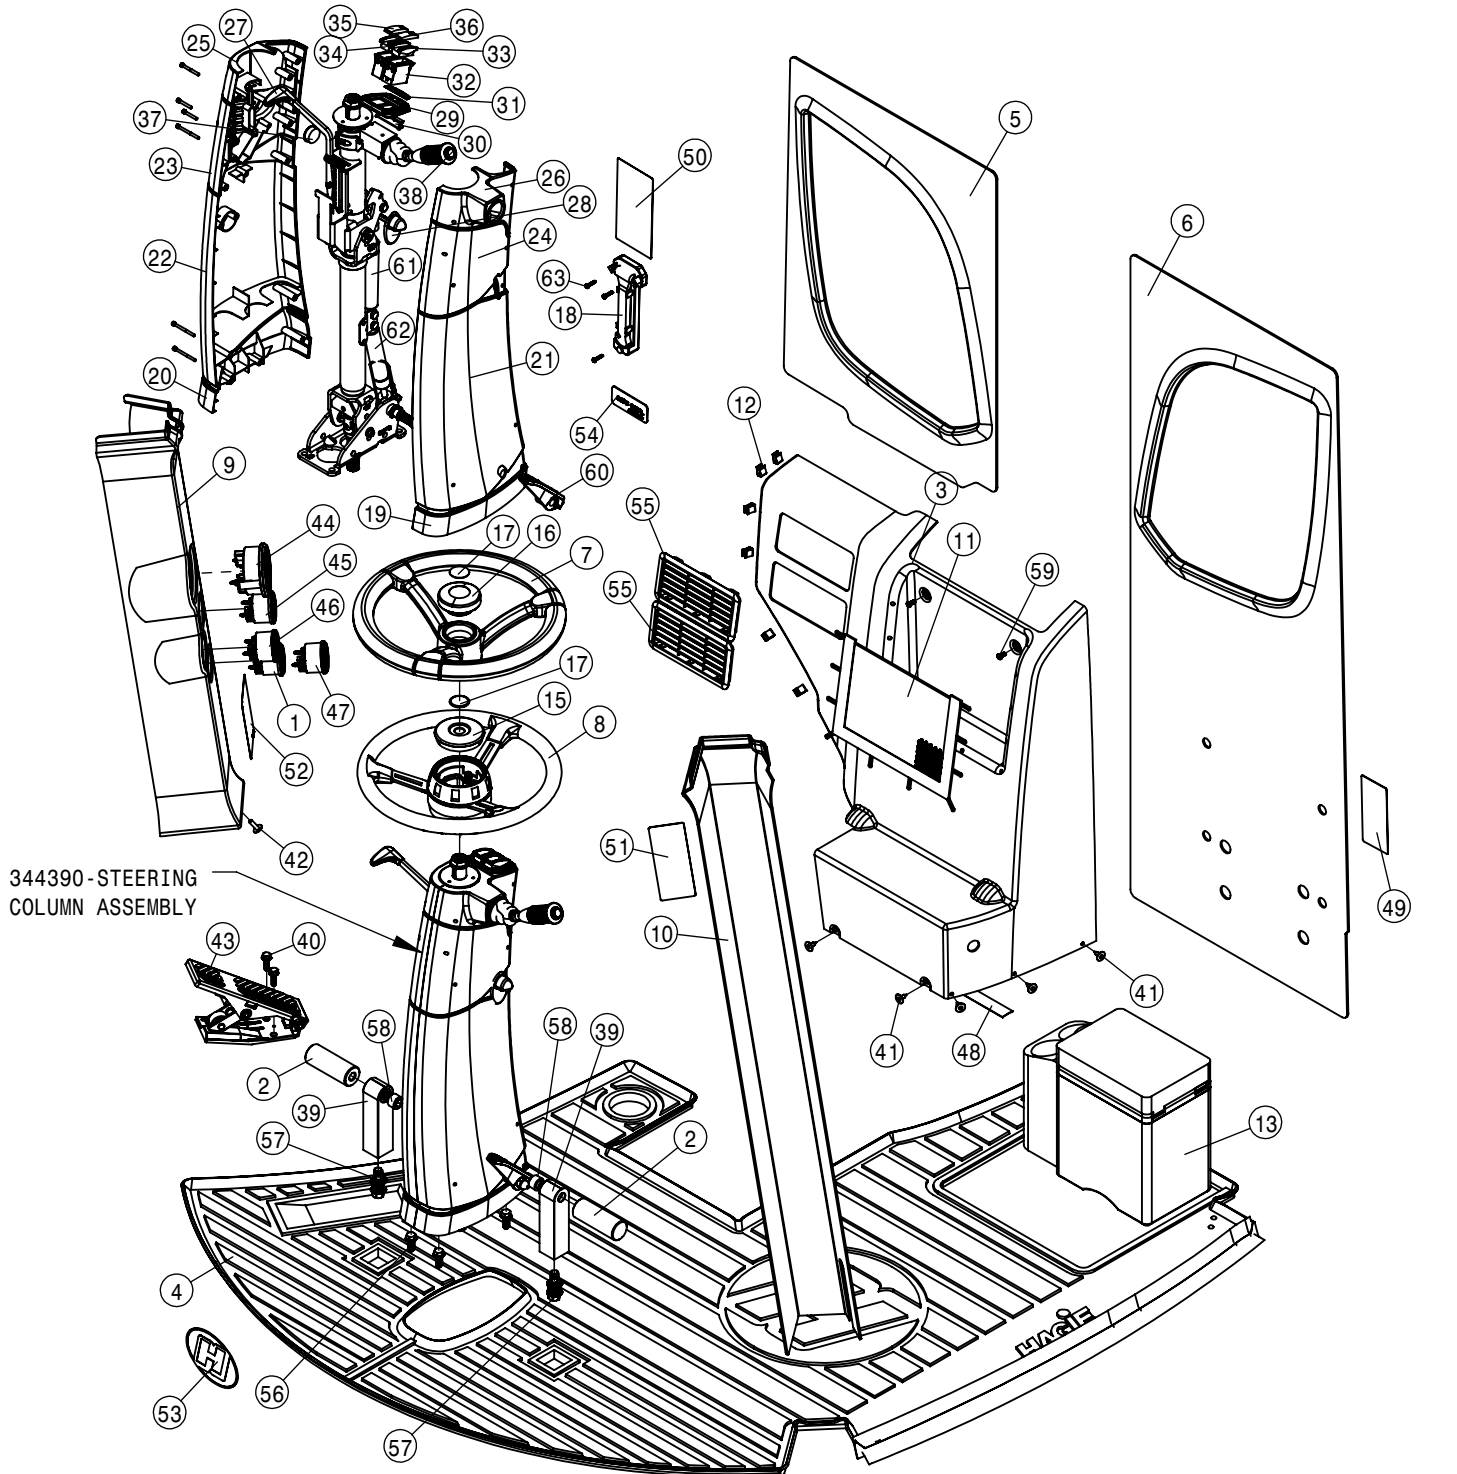

344390-STEERING COLUMN ASSEMBLY

CAB INTERIOR ASSEMBLY			
DET	QTY	P/N	DESCRIPTION
1	1	344171	GAUGE BLANK
2	2	344284	STS CAB FOOT PEG '14
3	1	344308	REAR CONSOLE
4	1	344339	FLOORMAT - MOLDED
5	1	344347	RH REAR WALL LINER
6	1	344348	LH REAR WALL LINER
7	1	344391	STEERING WHEEL - DELUXE
8	1	344392	STEERING WHEEL - PREMIUM
9	1	344397	RH A POST COVER
10	1	344398	LH A POST COVER
11	1	344411	CARGO NET - REAR CONSOLE
12	6	344413	"U" CLIP
13	1	344420	ELEC COOLER
14	4	344464	POWER OUTLET 12V
15	1	344573	CTR CAP,STEERING WHEEL-PREMIUM
16	1	344574	CTR CAP STEERING WHEEL - DELUXE
17	2	344575	DECAL - STEERING WHEEL CENTER
18	1	344646	WINDOW BREAKING TOOL, STS' 15
19	1	344686	LH SIDE-LWR COVER, STRG COLUMN
20	1	344687	RH SIDE-LWR COVER, STRG COLUMN
21	1	344688	LH SIDE-MID COVER, STRG COLUMN

CAB INTERIOR ASSEMBLY			
DET	QTY	P/N	DESCRIPTION
22	1	344689	RH SIDE-MID COVER, STRG COLUMN
23	1	344690	RH SIDE-UPR COVER, STRG COLUMN
24	1	344692	LH SIDE-UPR COVER, STRG COLUMN
25	1	344693	RH SIDE-TOP COVER, STRG COLUMN
26	1	344694	LH SIDE-TOP COVER, STRG COLUMN
27	1	344695	UPR HANDLE RAL, STRG COLUMN
28	1	344696	LH UPR HANDLE RAL, STRG COLUMN
29	1	344697	SWITCH HOUSING, STRG COLUMN
30	1	344698	LIGHT 4LED 12V, STRG COLUMN
31	1	344699	INDICATOR PAD, STRG COLUMN
32	2	344700	SWITCH BASE, STRG COLUMN
33	1	344701	SWITCH ON/OFF SERIES 533
34	1	344702	SWITCH ON/OFF SERIES 533
35	1	344703	BLUE COVER, LIGHTS, 1-LED
36	1	344704	RED COVER, HAZARD SERIES 533
37	1	344734	RH CAP, STRG COLUMN
38	1	344691	LH SWITCH, WIPER/LIGHTS, STRG
39	2	344286	STS CAB FOOT PEG RISER
40	2	470234	5/16UNC X 1" SERR FLG HEX BOLT
41	5	470466	1/4 X 3/4 PLTC LCK RIVET
42	1	470545	PUSH TREE FASTENER 1/4 X 1

CAB INTERIOR ASSEMBLY			
DET	QTY	P/N	DESCRIPTION
43	1	470649	PEDAL - DECAL
44	1	470650	GAUGE - 3" RPM
45	1	470651	GAUGE - 2" FUEL
46	1	470652	GAUGE - 2" COOLANT TEMP
47	1	470654	GAUGE, DEF 2" '14
48	1	490645	VHB TAPE 5952, BLACK
49	1	650164	DECAL,NO PASSNGR/NOT NEAR LEAK
50	1	650176	DECAL,CAUTION,CAB CHEM EXPOSUR
51	1	650474	DECAL,PWR LINE/BM FOLD
52	1	650479	JOYSTICK DECAL, STS' 15
53	1	651008	DECAL - H-DOT FRONT GLASS 5.00"
54	1	651009	ROPS DECAL, STS' 14
55	2	657549	2412, 4"X8" Louver Grill
56	4	900129N	3/8UNC X 1" SERR FLANGE BOLT
57	4	900263N	1/2UNC X 1" SER FLANGE BOLT
58	2	900396	5/8UNC X 2 SOCKET CAP SCR
59	2	903706	10-32X1/2 PHIL PAN MACH SCR
60	1	344705	LEFT PEDAL, STRG COLUMN
61	1	344707	GAS SPRING 400N, STRG COLUMN
62	1	344708	GAS SPRING 500N, STRG COLUMN
63	3	903850	8-32 X 3/4 PHIL PAN MACH SCR BZ