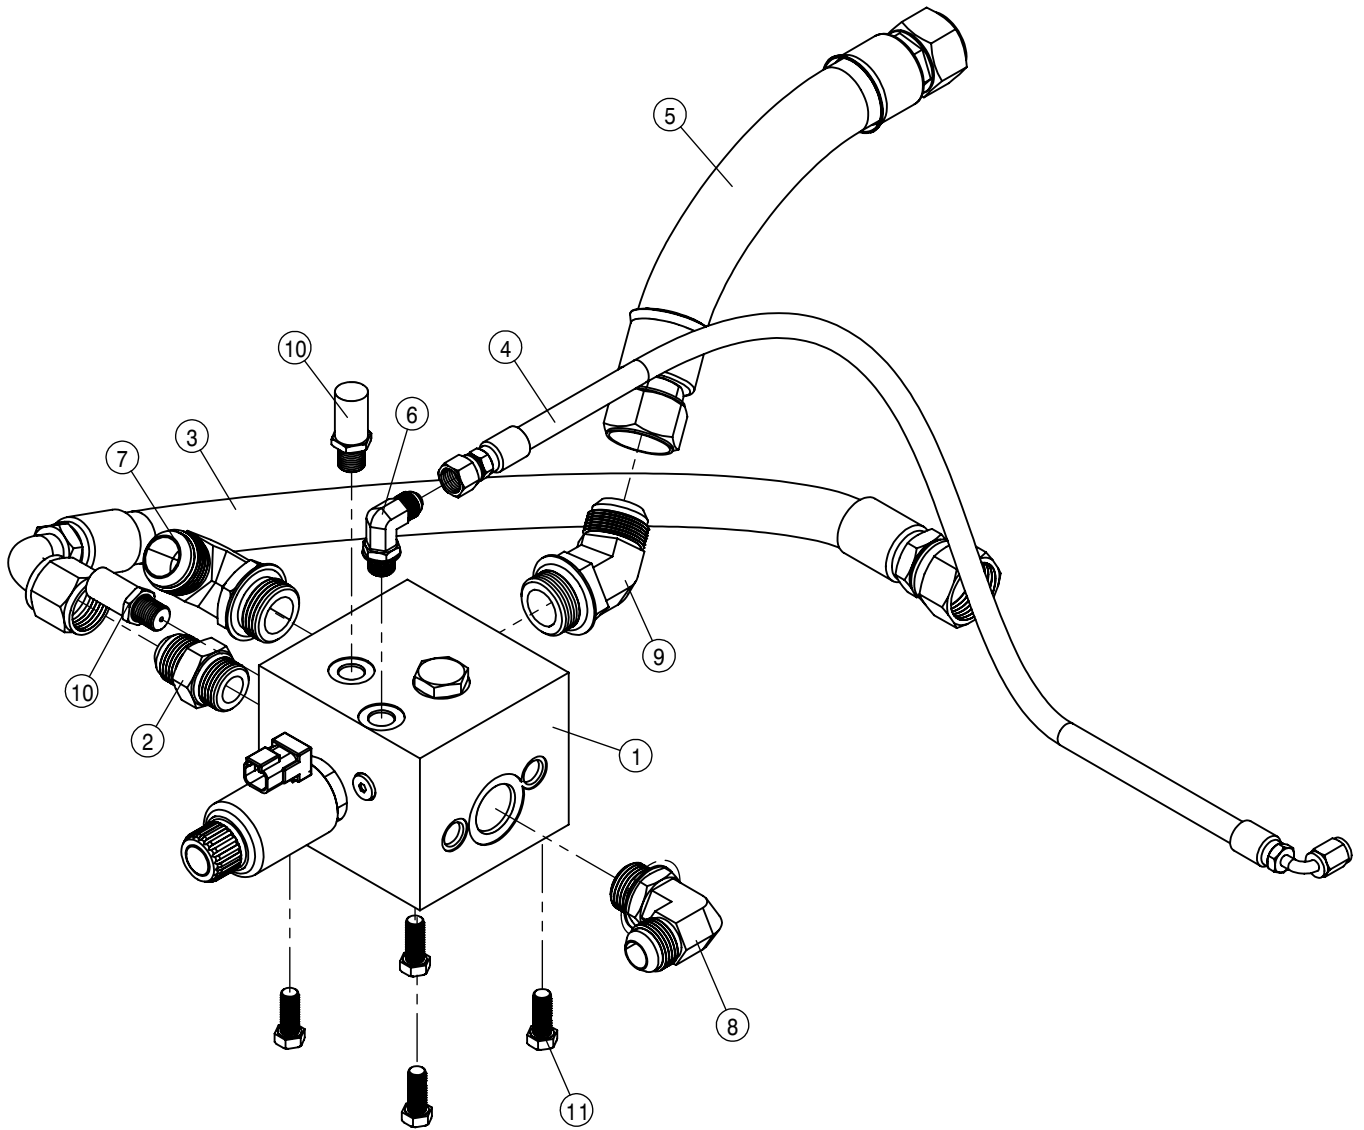

SOLUTION CONTROL VALVE ASSEMBLY			
DET	QTY	P/N	DESCRIPTION
1	1	606253	CTRL VALVE, SOLU PUMP SAUER
2	1	611127	1 1/16MJIC-1 1/16MOR ADPTR
3	1	617101	12-451TC-16FJX-12FJX90-23 H/A
4	1	617102	04-451TC-06FJX-04FJX90-29 H/A
5	1	617139	16-811-16FJX-16FJX-12 H/A
6	1	618119	9/16MJIC-90-9/16MOR LBO
7	1	618178	1 5/16MJIC-90-1 5/16MOR LBO
8	1	618248	1 1/16MJIC-90-1 1/16MOR LBO
9	1	618901	1 5/16MJIC-45-1 5/16MOR LBO
10	2	619023	9/16 MOR DIAGNOSTIC FITTING
11	4	900129	3/8UNC X 1" HEX BOLT