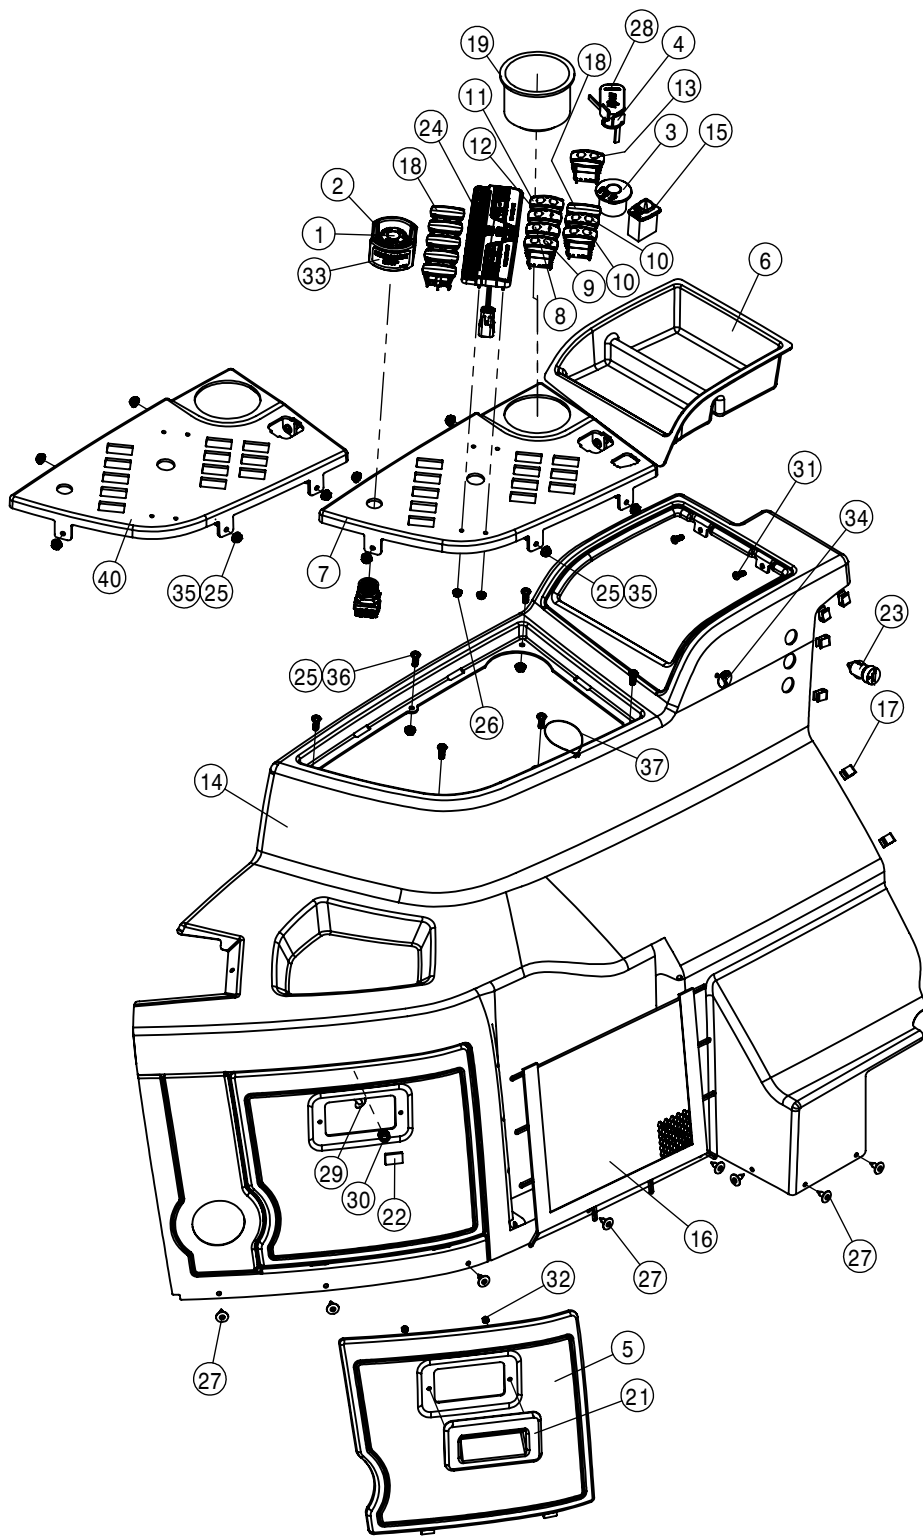

CONSOLE ASSEMBLY			
DET	QTY	P/N	DESCRIPTION
1	1	290081	E-STOP SWITCH,LED MUSHROOM
2	1	290089	E-STOP SHROUD, STS '11
3	1	291916	IGNITION SWITCH
4	2	291917	IGNITION KEY FOR 291916
5	1	344306	CONSOLE DOOR
6	1	344307	CONSOLE TRAY
7	1	344309	CONSOLE SWITCH PANEL
8	1	344312	SWITCH - SOLUTION PUMP
9	1	344313	SWITCH - MAIN TANK
10	2	344314	SWITCH - BOOM FOLD
11	1	344315	SWITCH - RINSE
12	1	344316	SWITCH - AGITATION
13	1	344317	SWITCH - FOAMER
14	1	344407	CONSOLE BODY
15	1	344409	SWITCH - POWER MIRROR
16	1	344410	CARGO NET - SIDE CONSOLE
17	6	344413	"U" CLIP
18	6	344461	HOLE PLUG - CONTURA V
19	1	344462	CUP HOLDER - LARGE
NS	4	344464	POWER OUTLET 12V
21	1	344465	DOOR HANDLE
22	1	344514	PLATE - CONSOLE DOOR
23	1	344555	USB CHARGING ADAPTER - DC
24	1	344556	SECTION KEYPAD STS' 15
25	18	470121	1/4 UNC SERR FLG LOCK NUT
26	4	470175	10-32 SERR FLANGE NUT
27	8	470466	1/4 X 3/4 PLTC LCK RIVET
28	1	470544	HAGIE KEY CHAIN
29	1	470545	PUSH TREE FASTENER 1/4 X 1
30	1	470676	MORTISE MOUNT-PULL MAG CATCH
31	2	472344	1/4UNCX5/8 ALHD BUTTON CAP SCR
32	2	473870	M5 HEX NUT
33	1	650278	DECAL, E-STOP, STS '11
34	1	650467	DECAL - AUX 2
35	12	903708	1/4UNC X1/2PHIL PANHD MACH SCR
36	6	903711	1/4UNC X3/4PHIL PANHD MACH SCR
37	1	470609	8" BEAD CHAIN
NS	1	493626	STS QUICK START GUIDE
NS	1	493662	STS TOOL INSTRUCTION SHEET
40	1	343912	CONSOLE SWITCH PANEL, NO MRR