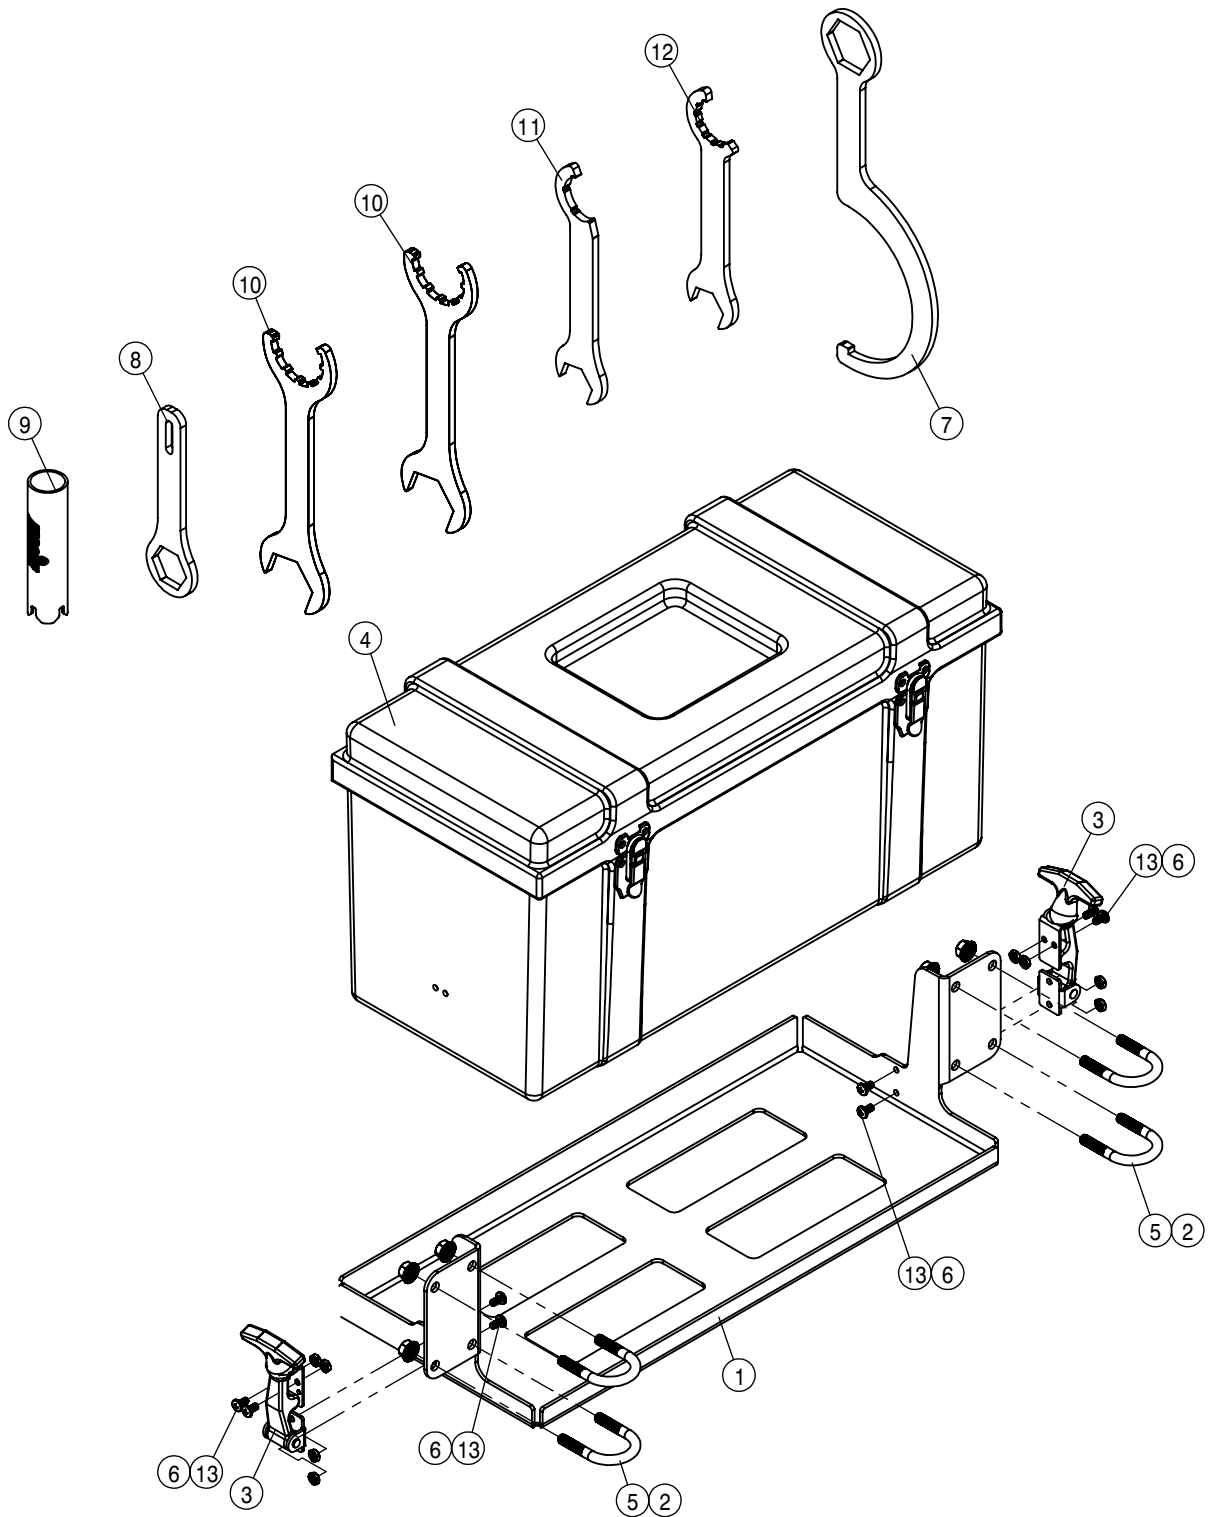

TOOLBOX ASSEMBLY			
DET	QTY	P/N	DESCRIPTION
1	1	345042	TOOLBOX MNT BASE, STS '12
2	8	470113	5/16UNC SERR FLG LOCK NUT
3	2	470643	RUBBER DRAW LATCH
4	1	470841	TOOL BOX w/TRAY
5	4	473911	5/16UNC-1.31ID-2.00 U-BOLT ZINC
6	8	914027	10-32 HEX STOVER NUT
7	1	470893	BANJO MLS222 SERIES SPNR WRNH
8	1	470894	BANJO MLST100 SERIES WRENCH
9	1	470896	TEEJET NOZZEL REMOVAL SOCKET
10	2	470895	EASY FIT T5 FITTING WRENCH
11	1	470899	EASY FIT T3 FITTING SPEED WRNH
12	1	470900	EASY FIT T3 FITTING WRENCH
13	8	903884	10-32X3/8 PHIL PN MACH SCR