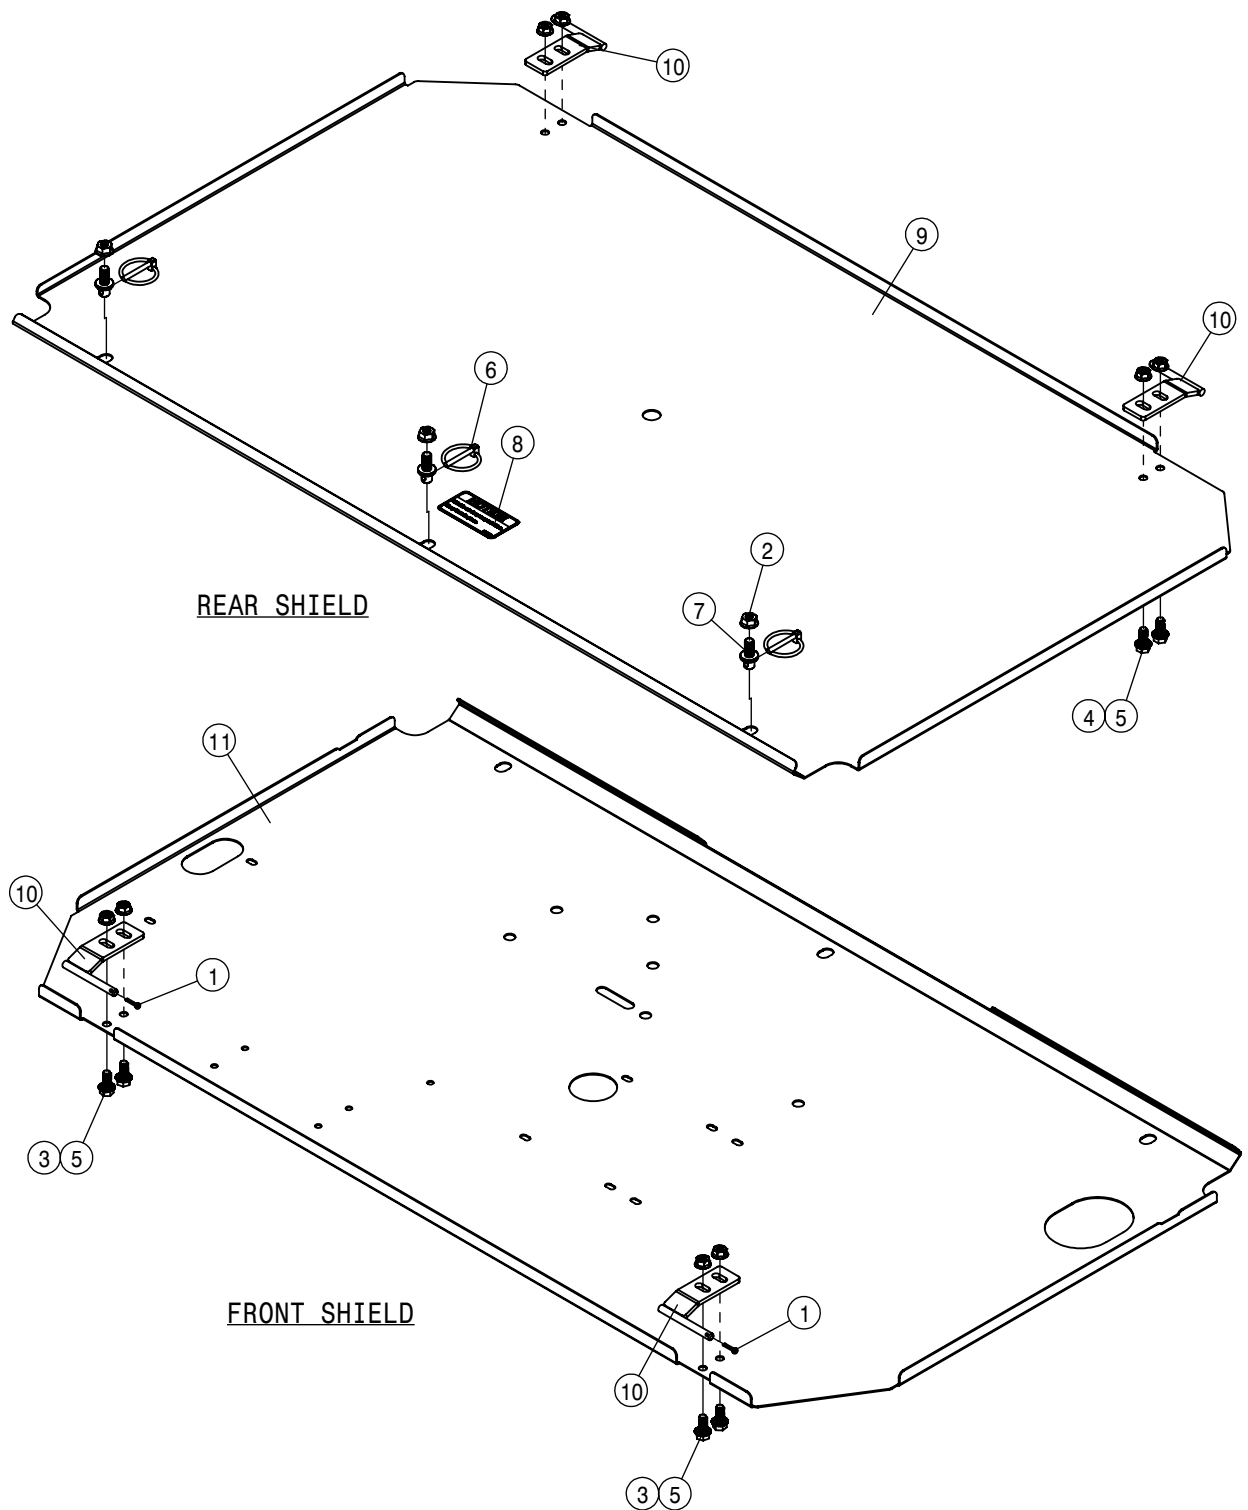

FRONT AND REAR BELLY SHIELD ASSEMBLY			
DET	QTY	P/N	DESCRIPTION
1	2	470075	1/8 X 3/4 COTTER PIN
2	3	470087N	3/8UNC HEX SERR FLG NUT YZ
3	4	470113	5/16UNC SERR FLG LOCK NUT
4	4	470113N	5/16UNC SERR FLG LOCK NUT SS
5	8	470233	5/16UNC X 3/4 SERR FLG HEX BOLT
6	3	470335	LINCHPIN, 3/16 X 1 1/4 GRIP
7	3	470520	HANGER PIN,3/8UNC x.437Dx.500L
8	1	650851	DECAL, NOTICE, SHIELD PROTECT
9	1	660289	REAR BELLY SHIELD, STS 13
10	4	660578	HINGE - BELLY PAN, WLD
11	1	660597	BELLY SHIELD - FRONT