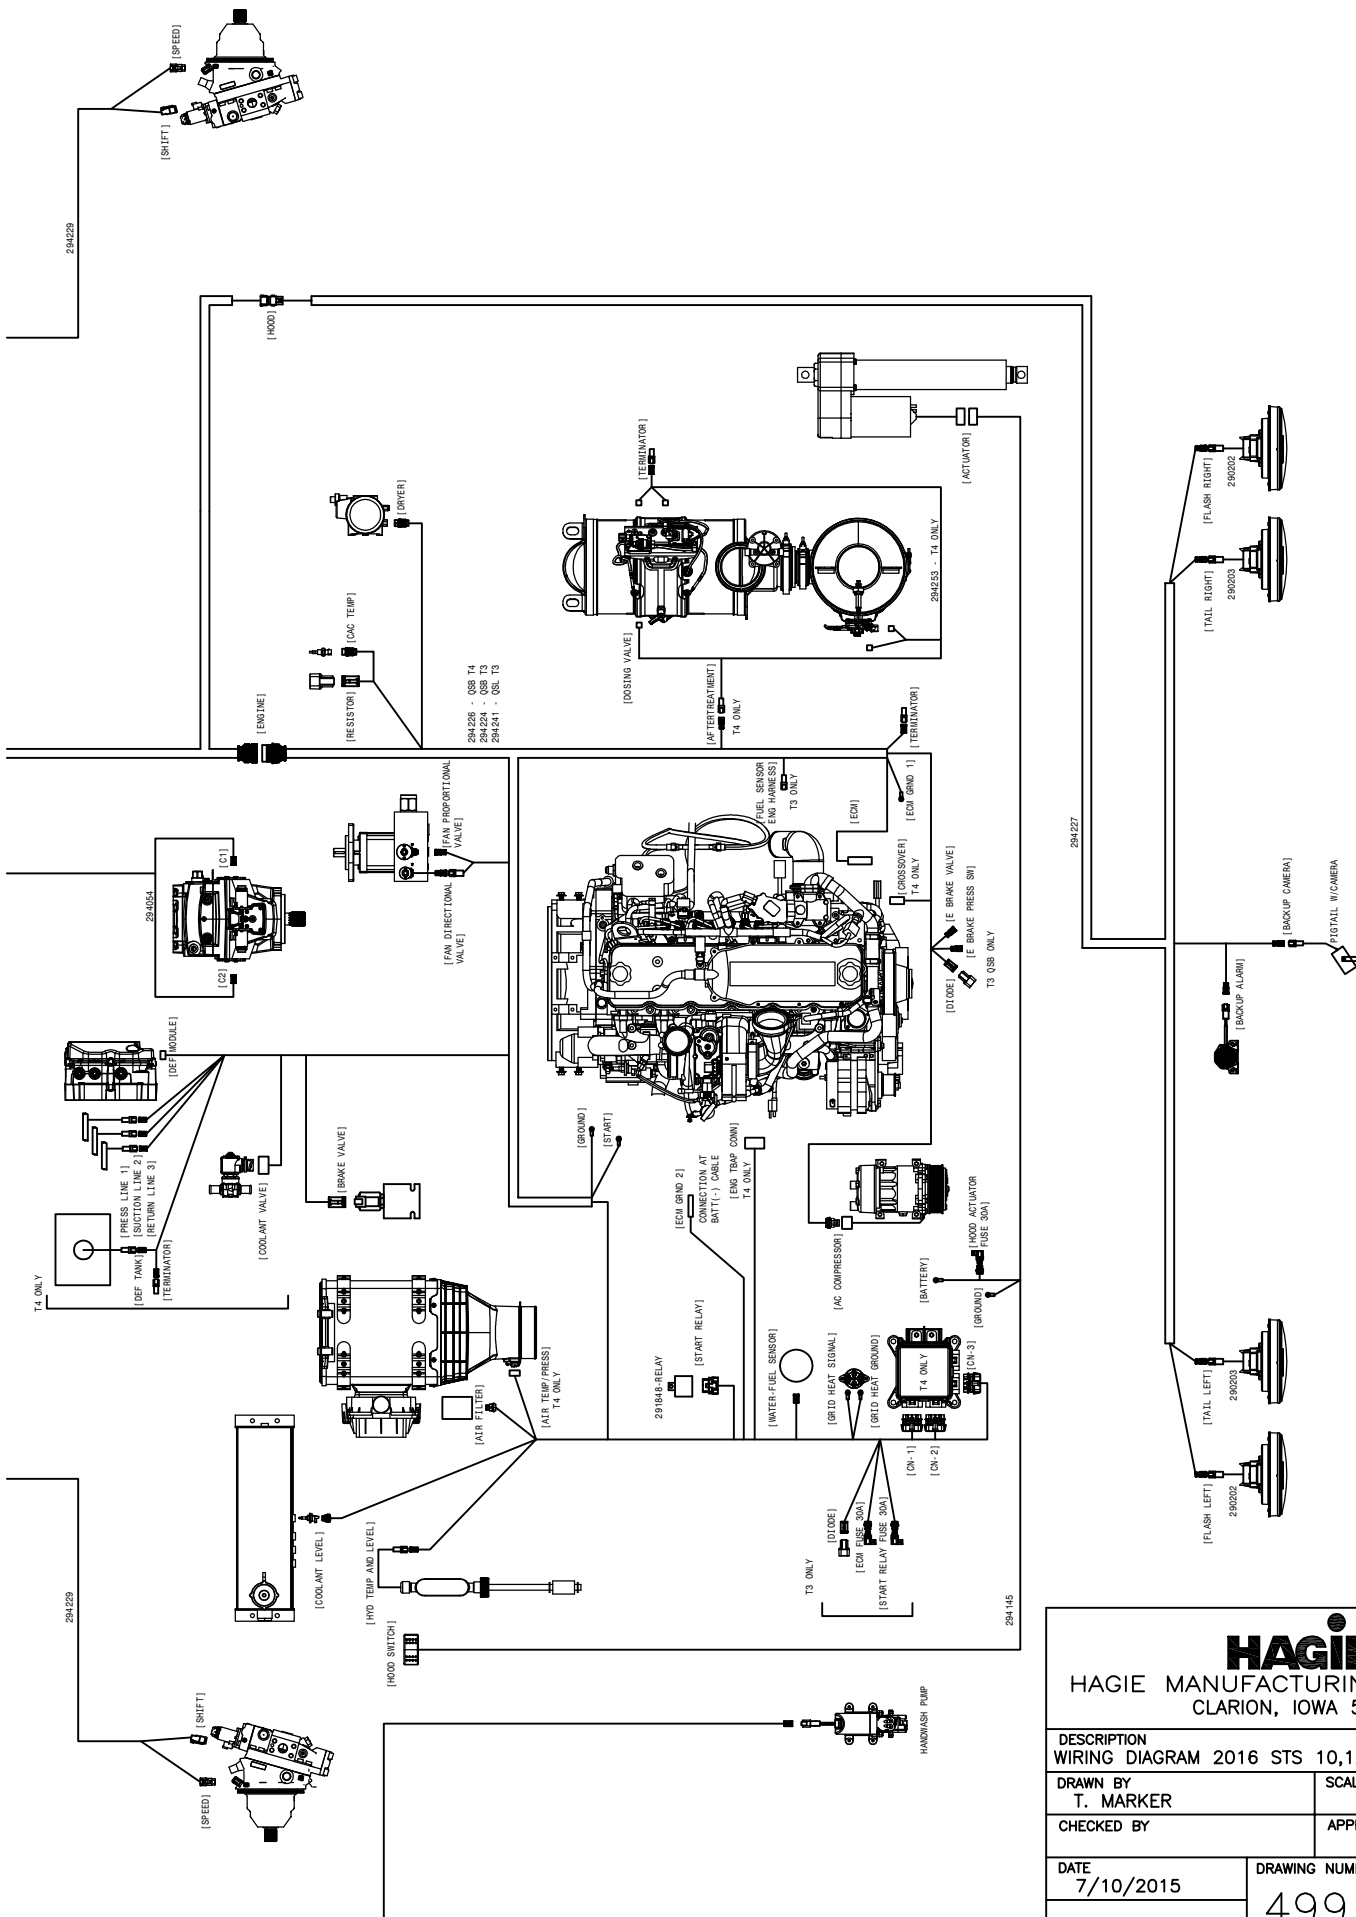

REFERENCE ONLY

 HAGIE HAGIE MANUFACTURING COMPANY CLARION, IOWA 50525		
DESCRIPTION WIRING DIAGRAM 2016 STS 10,12,14,16		
DRAWN BY T. MARKER		SCALE NONE
CHECKED BY		APPROVED BY
DATE 7/10/2015	DRAWING NUMBER 499344	REV A
SHEET 1 OF 1		