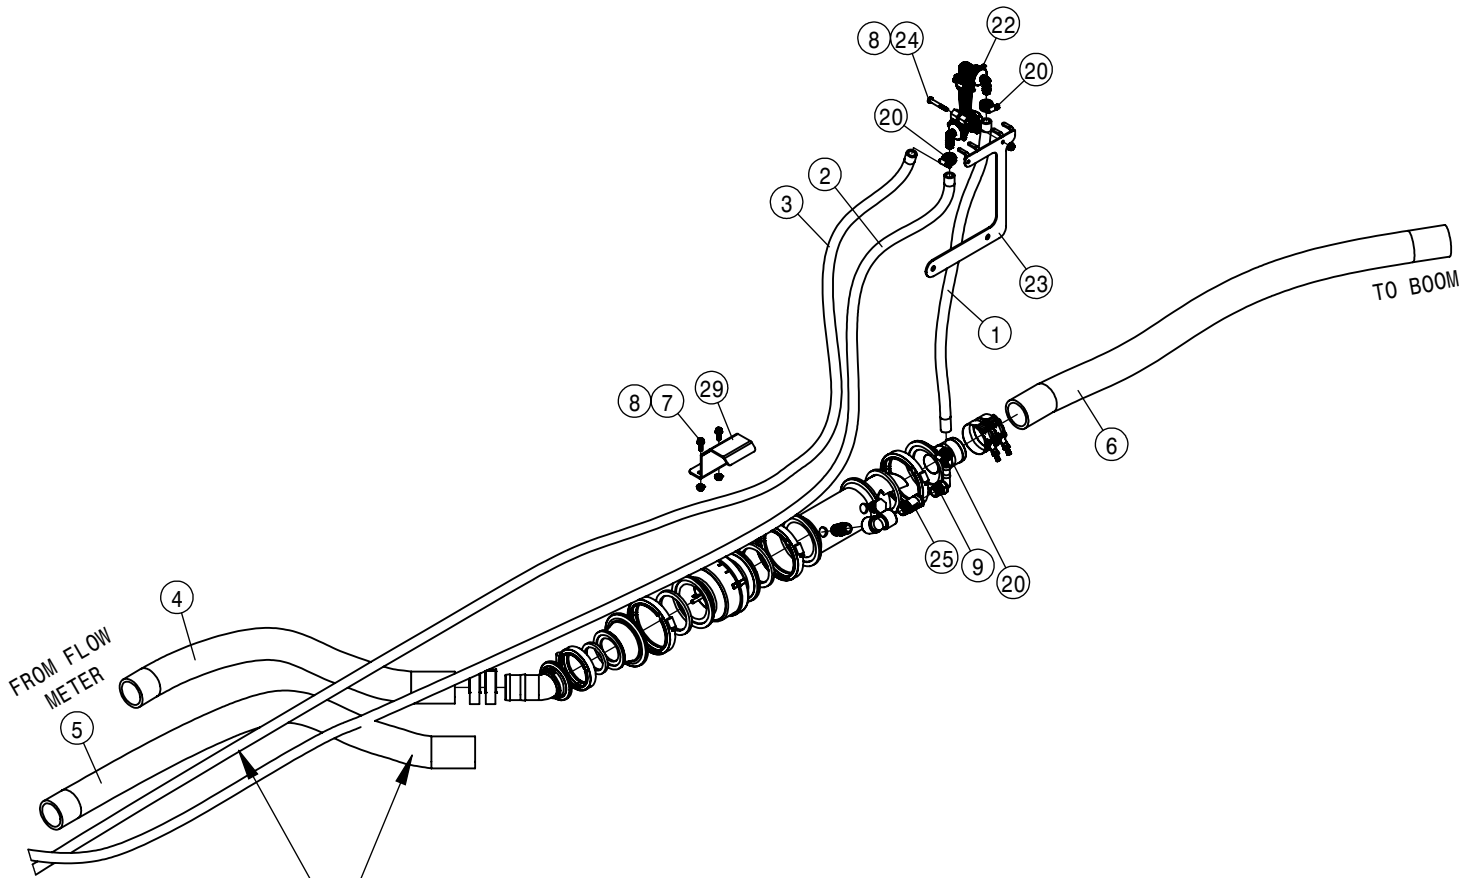

NOTE: LONG FRAME HOSE

MODULAR INJECTION MIXING VALVE (1-PUMP)				
DET	QTY	P/N	DESCRIPTION	
1	1	197008-031	HOSE 1/2 1-FBR BR BLK EPDM	
2	1	197008-180	HOSE 1/2 1-FBR BR BLK EPDM	
3	1	197008-211	HOSE 1/2 1-FBR BR BLK EPDM	
4	1	197133-029	HOSE 2" SUCTION, 2F-1W EPDM	
5	1	197133-040	HOSE 2" SUCTION, 2F-1W EPDM	
6	1	197133-041	HOSE 2" SUCTION, 2F-1W EPDM	
7	2	470118	1/4UNC X 3/4 HHSFB GR5 MC	
8	3	470121	1/4-20UNC HEX FLG NUT SER MC GR5	
9	1	500047	1/2NPT-90-1/2 HOSE BARB, POLY	
10	1	500062	1/2"NPT PLUG, POLY	
11	1	500078	1/2NPT-90 EL, POLY	
12	1	500194	2" FP FLANGE CLAMP S.S.	
13	1	500195	2" FP FLANGE GASKET EPDM	
14	3	500208	3" FLANGE CLAMP S.S.	
15	3	500209	3" FLANGE GASKET EPDM	
16	1	500212	3"FLANGE - 2" FP FLANGE ADTPTR	
17	1	500255	2"FP FLANGE - 45- 2"HOSE BARB POLY	
18	1	500346	3" FLANGE-2"HOSE BARB POLY	
19	1	503101	1/2NPT CLOSE NIPPLE, POLY	
20	3	520070	HOSE CLAMP NO 8 STAINLESS	
21	4	520141	2.31/2.62 T-BOLT HOSE CLAMP SS	
22	1	701384	FLOW VIEW MANIFOLD	
23	1	701794	WILGER FLOW VIEW BRKT	
24	1	900006	1/4UNC X 1 3/4 HHCS GR5 MC	
25	1	701619	CHECK VALVE-RAVEN 333-0011-102	
26	1	500142	CHECK VALVE 3" FLANGE	
27	1	500345	FLANGE COUPLER 3 X 7, 1/2 NPT	
28	2	701492	MIXER FIN	
29	1	345023	3" MIXER CLAMP