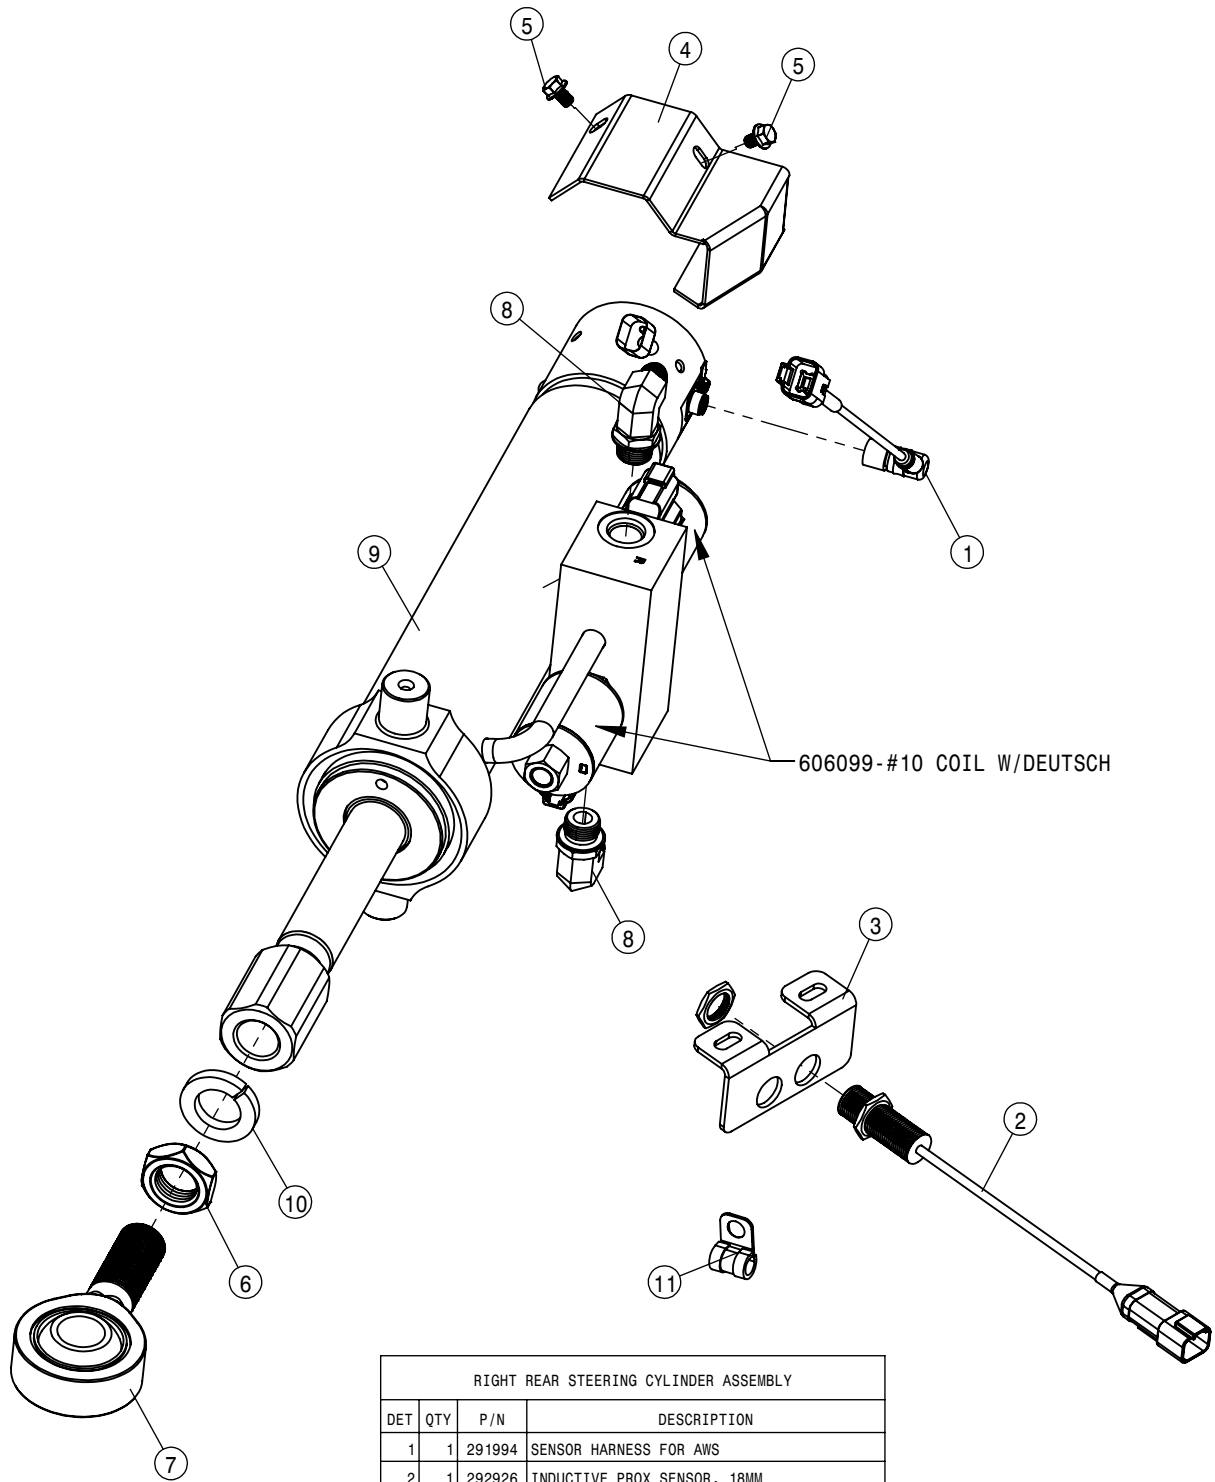

RIGHT REAR STEERING CYLINDER ASSEMBLY			
DET	QTY	P/N	DESCRIPTION
1	1	291994	SENSOR HARNESS FOR AWS
2	1	292926	INDUCTIVE PROX SENSOR, 18MM
3	1	359555	SENSOR BRKT, STS AWS 09
4	1	359645	STRG CYL SENSOR GUARD
5	2	470883	1/4UNC X 3/8 SERR FLG BOLT SS
6	1	472328	1" -12 HEX JAM NUT
7	1	474004	ROD END, 1.00 BORE, 1-12 RH MALE
8	2	618115	9/16MJIC-90-3/4MOR LBO
9	1	621653	HYD CYL, 2.50 X 8.81 X 1.25
10	1	920508	1" LOCK WASHER
11	1	520167	CUSH CLAMP, #6 3/8D X 3/4W