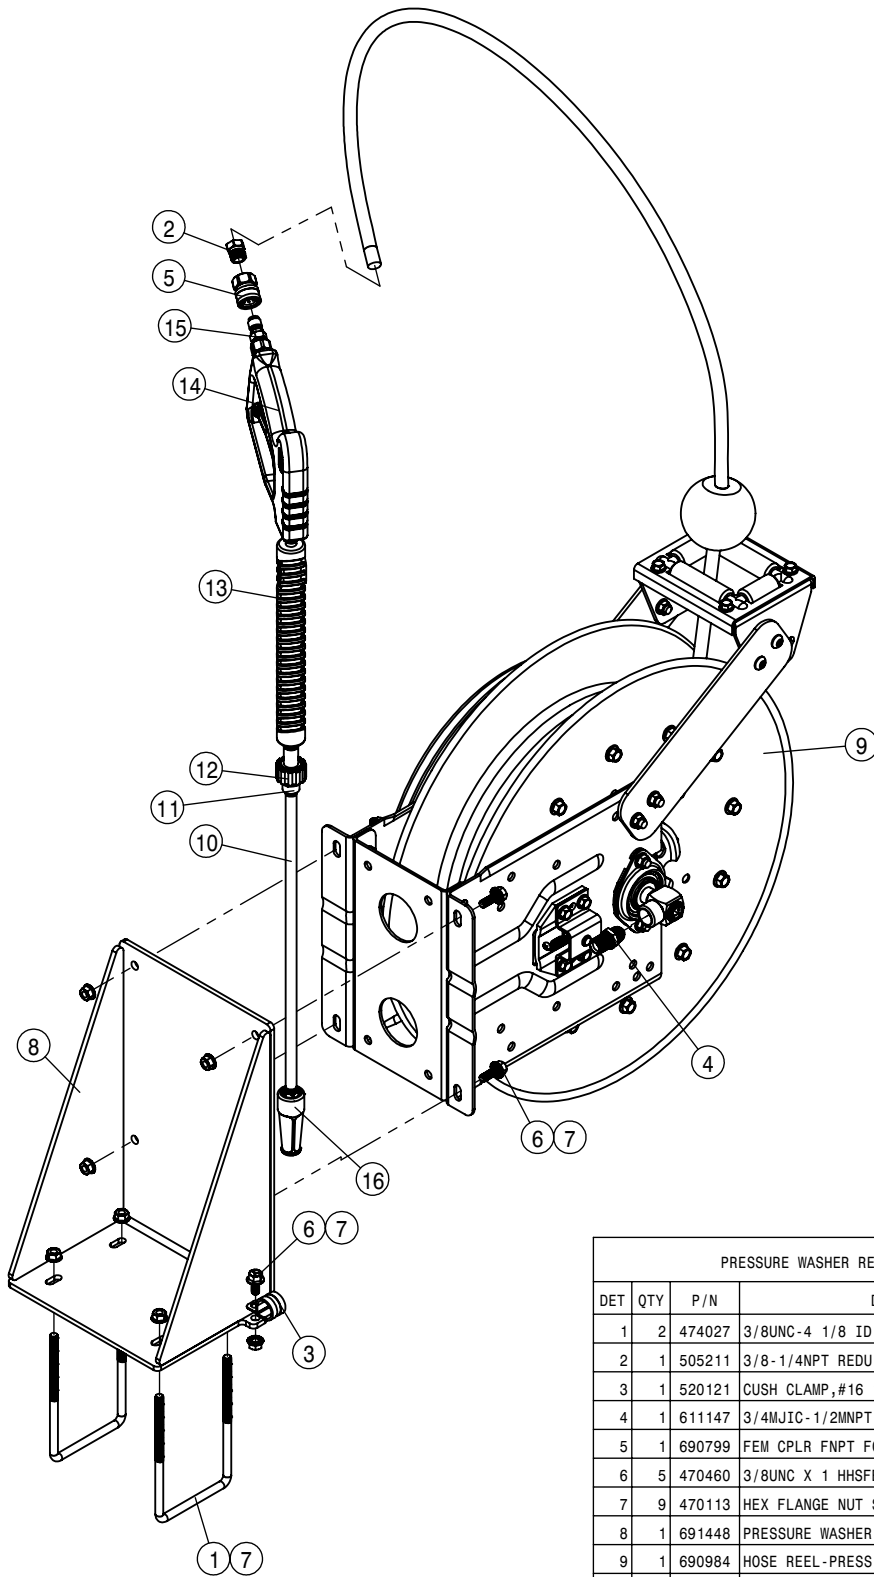

PRESSURE WASHER REEL ASSEMBLY			
DET	QTY	P/N	DESCRIPTION
1	2	474027	3/8UNC-4 1/8 ID-7 U BOLT
2	1	505211	3/8-1/4NPT REDU BUSH, BRS
3	1	520121	CUSH CLAMP,#16 1IN X 3/4W
4	1	611147	3/4MJIC-1/2MNPT ADPTR
5	1	690799	FEM CPLR FNPT FOR 690672
6	5	470460	3/8UNC X 1 HHSFB GR5 MC
7	9	470113	HEX FLANGE NUT SER 5/16-18 MC GR5
8	1	691448	PRESSURE WASHER BRKT WLDT, STS'16
9	1	690984	HOSE REEL-PRESS WASH .25" X 100'
10	1	690796	LANCE, PRESSURE WASHER 690672
11	1	690795	ST-41 CONNECT,PRESS WASH690672
12	1	690794	ST-40 CONNECT,PRESS WASH690672
13	1	690793	12'' LANCE FOR WASH 690672
14	1	690792	TRIGGER GUN, PRESS WASH 690672
15	1	690798	MALE CPLR,MNPT FOR 690672
16	1	690797	NOZZEL, PRESSURE WASHER 690672