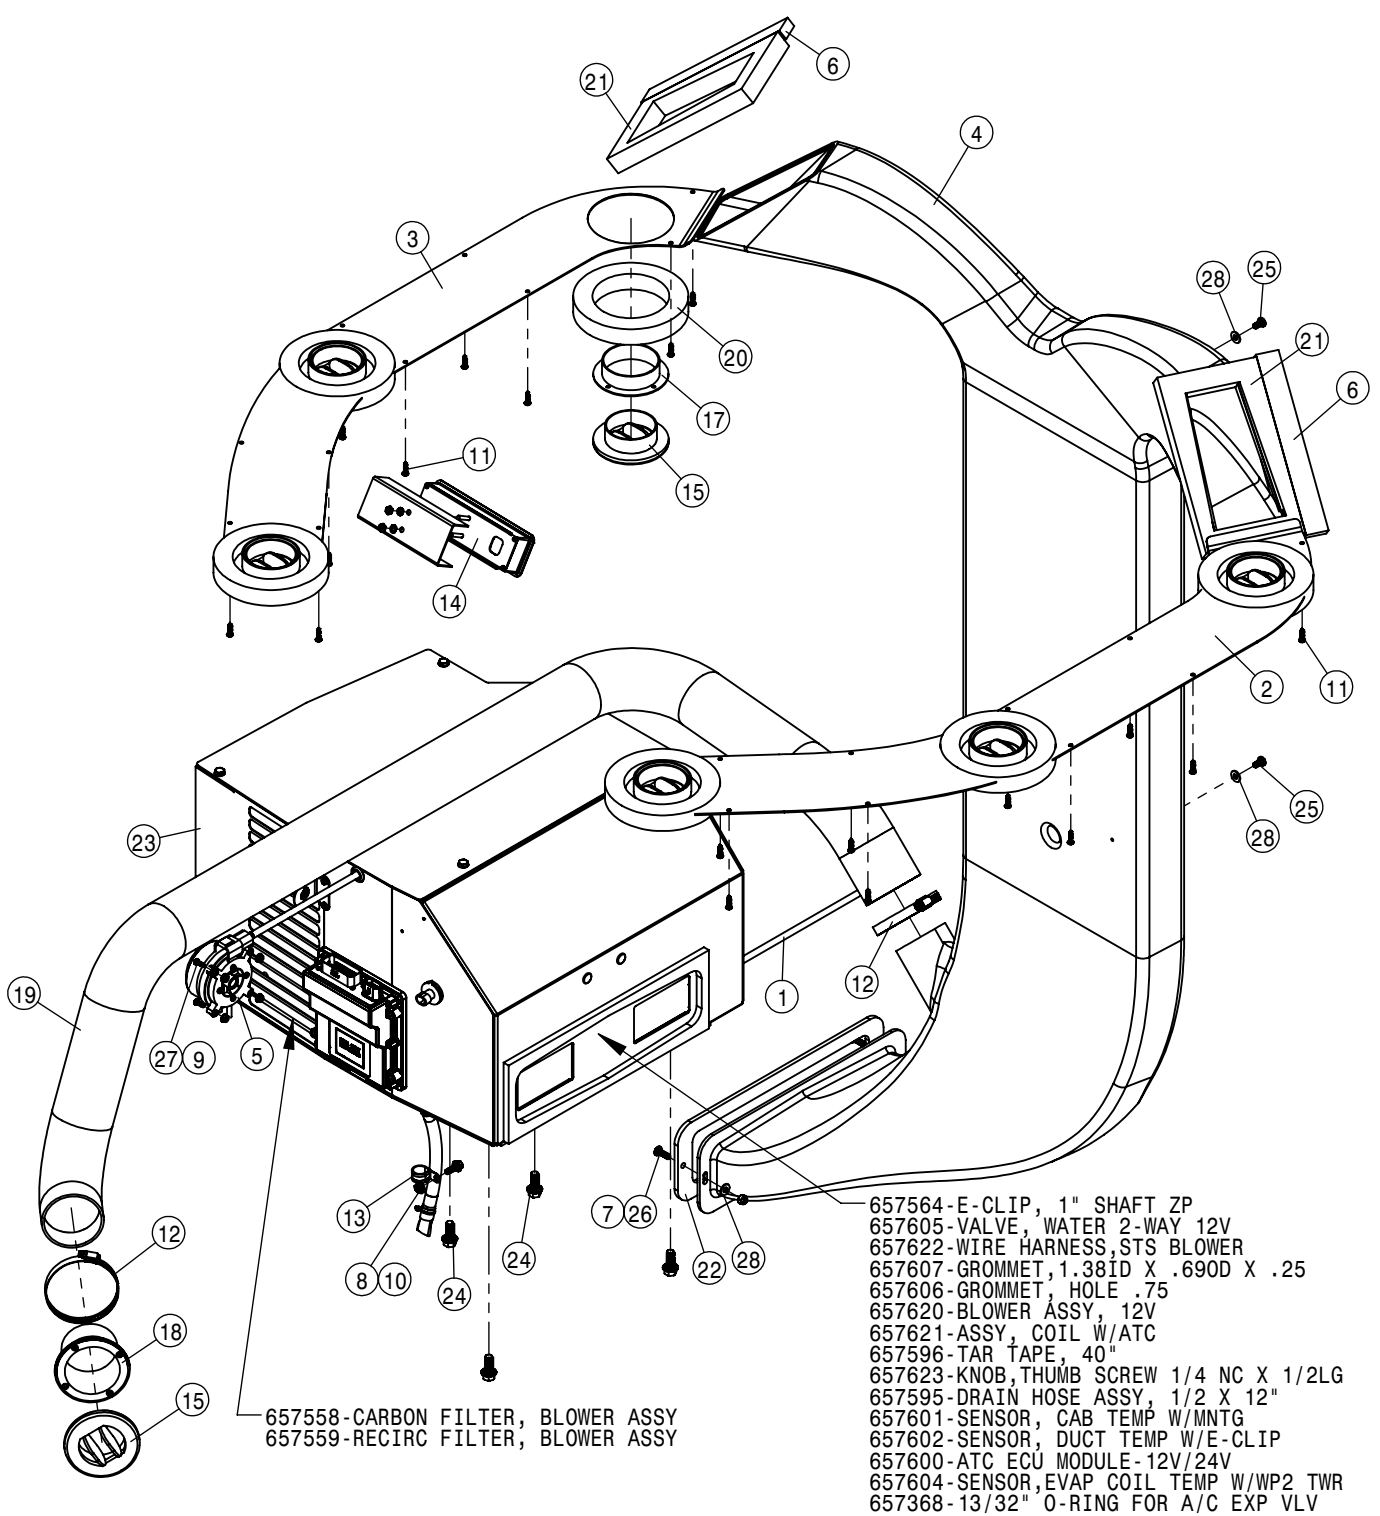

PREMIUM HVAC ASSEMBLY			
DET	QTY	P/N	DESCRIPTION
1	1	317315	HOSE - HVAC PRESSURE
2	1	344362	PLATE, ROOF DUCT COVER LH, STSCAB'14
3	1	344361	PLATE, ROOF DUCT COVER RH, STSCAB'14
4	1	344366	DUCT HVAC - STS CAB
5	1	344425	PRESSURE SWITCH - HVAC
6	2	344576	TEMP SEAL DUCT, STS'14
7	2	470089	1/4UNC HEX NYL-LOC NUT
8	1	470121N	1/4 UNC SERR FLG LOCK NUT SS
9	4	470463	8-32 SERR FLANGE NUT
10	1	473834	1/4UNC X 3/4 SER FLG BOLT SS
11	20	473990N	#8 X 3/4 PHIL PAN SMS TY-A BZ
12	2	520052	HOSE CLAMP NO 52 STAINLESS
13	1	520104	CUSH HOSE CLMP,#12, 3/4D x 1/2W
14	1	657543	HVAC-CTRL-AUTO,CAB

PREMIUM HVAC ASSEMBLY			
DET	QTY	P/N	DESCRIPTION
15	7	657546	LOUVER, 4" W/O MNT
NS	1	657545	HARNESS-HVAC AUTO CTRL STS'14
17	6	657547	PANEL MNT, LOUVER (THK PANEL)
18	1	657548	PANEL MNT, LOUVER (THK PANEL)
19	1	657550	HOSE - 3IN HVAC
20	6	657552	GASKET SEAL ROOF LOUVER
21	2	657553	GASKET SEAL ROOF LOUVER
22	1	657556	GASKET SEAL ROOF LOUVER
23	1	657561	BLOWER UNIT-AUT TMP CTRL STS'15
24	4	900129N	3/8UNC X 1" SERR FLANGE BOLT
25	2	903708N	1/4UNC X1/2PHIL PAN MACH SCR BZ
26	2	903711	1/4UNC X3/4PHIL PANHD MACH SCR
27	4	903844	8-32 X 1/2 PHIL PANHD MACH SCR
28	4	920000	1/4 SAE FLAT WASHER