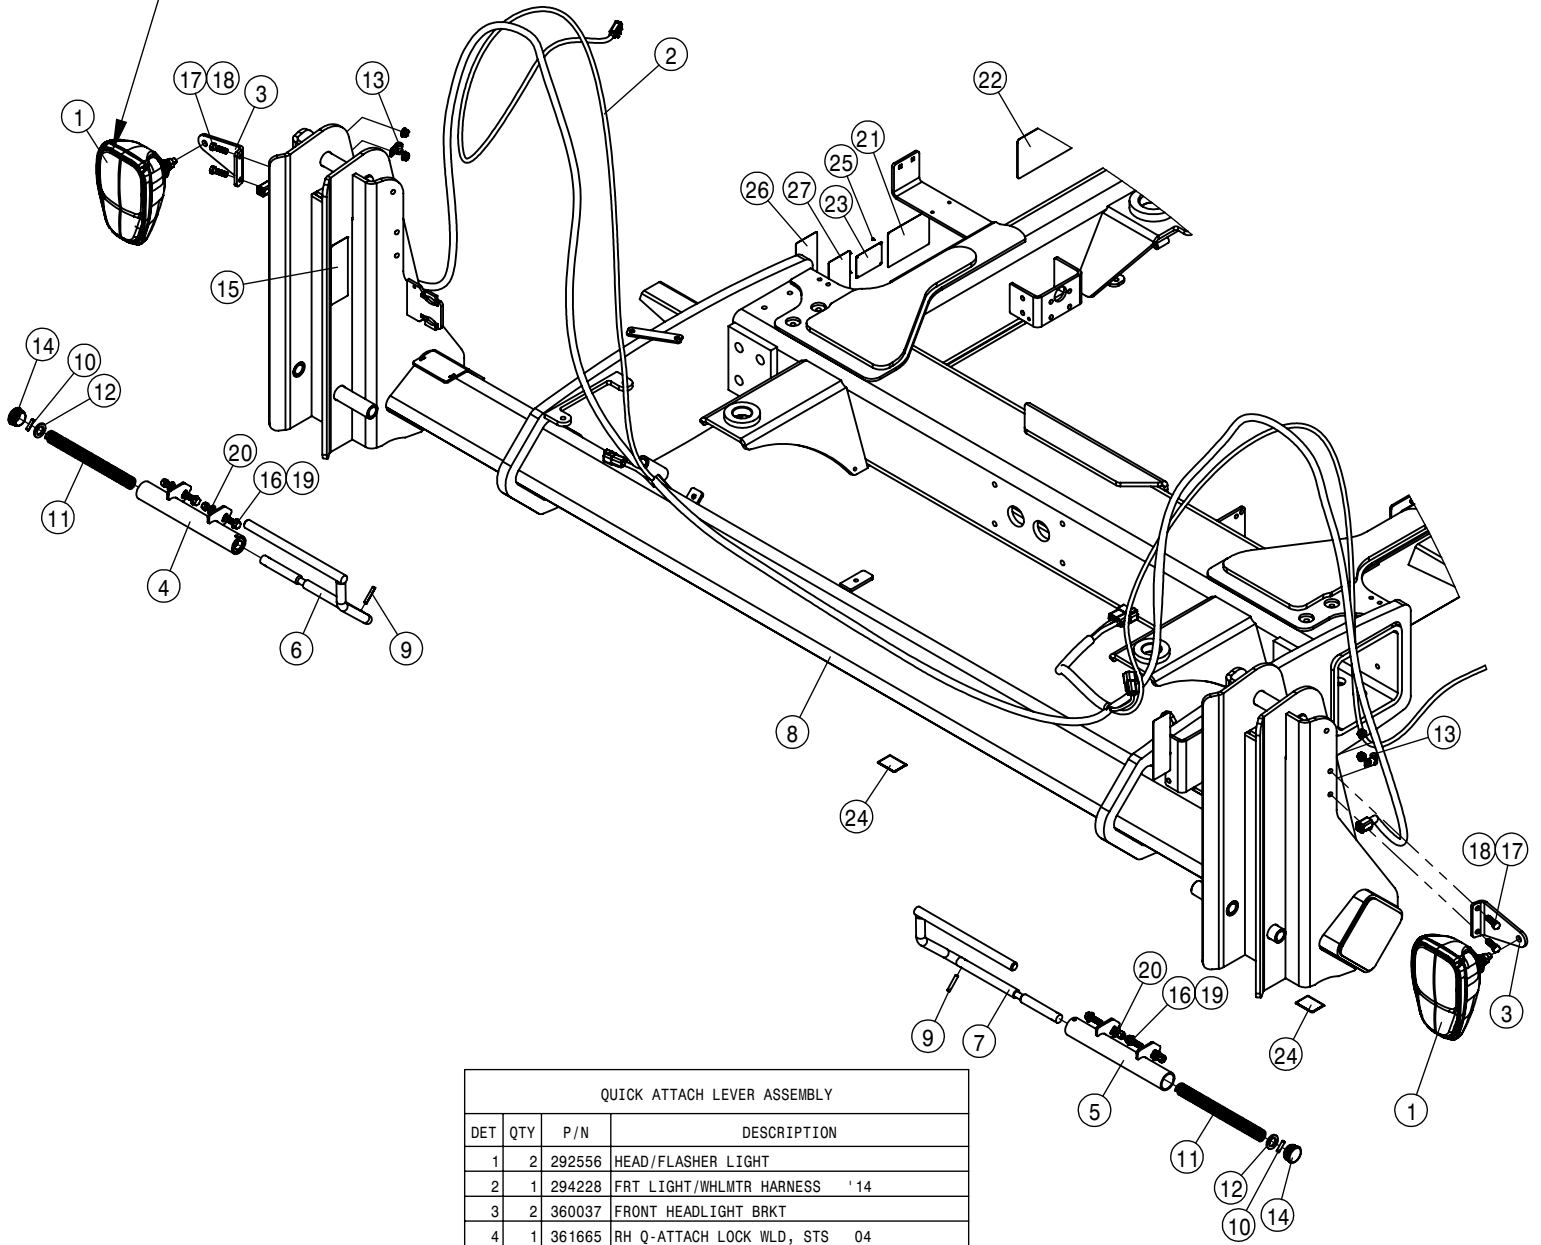

290007-REPLACEMENT BULB 12V/55W
290008-REPLACEMENT BULB 12V/4W
290010-REPLACEMENT BULB 12V/55W
290011-REPLACEMENT BULB 12V/21W

QUICK ATTACH LEVER ASSEMBLY			
DET	QTY	P/N	DESCRIPTION
1	2	292556	HEAD/FLASHER LIGHT
2	1	294228	FRT LIGHT/WHLMTR HARNESS '14
3	2	360037	FRONT HEADLIGHT BRKT
4	1	361665	RH Q-ATTACH LOCK WLD, STS 04
5	1	361666	LH Q-ATTACH LOCK WLD, STS 04
6	1	361670	RH Q-ATTACH LOCK PIN WLD,STS04
7	1	361671	LH Q-ATTACH LOCK PIN WLD,STS04
8	1	362170	MAINFRAME WLDMT-ST510/12 2015
9	2	473805	ROLL PIN, 1/4 X 1 1/2
10	2	473850	ROLL PIN, 1/4 X 1"
11	2	482018	SPRING, 1.00 X 12.00 COMPRSN
12	2	483055	.771ID-1.250OD-.135T MACH WASH
13	2	520167	CUSH CLAMP,#6 3/8D X 3/4W
14	2	629765	CAPLUG, 1 1/2" RD, BLACK POLY
15	2	650178	DECAL,CAUTION QUICK ATTACH LOC
16	4	900127N	3/8UNC X 1 1/4 SER FLANGE BOLT
17	4	900130	3/8UNC X 1 1/4 HEX BOLT
18	4	910004N	3/8UNC FLANGE CNTR LOCK NUT
19	4	914004N	3/8UNC HEX STOVER NUT
20	4	920002N	3/8 SAE FLAT WASHER
21	1	650455	DECAL,PATENTS, HAGIE STS
22	1	650466	DECAL, FLUIDS FOR ALL MODELS
23	1	650315	HAGIE NAMEPLATE
24	4	650277	DECAL,LIFT POINT
25	4	485073	METAL-TACK GRIP .02/.03,3/16HD
26	1	650505	DECAL, NOTICE:EMISSION CTRL'16
27	1	650484	DECAL, NOTICE:EMISSION CTRL'15