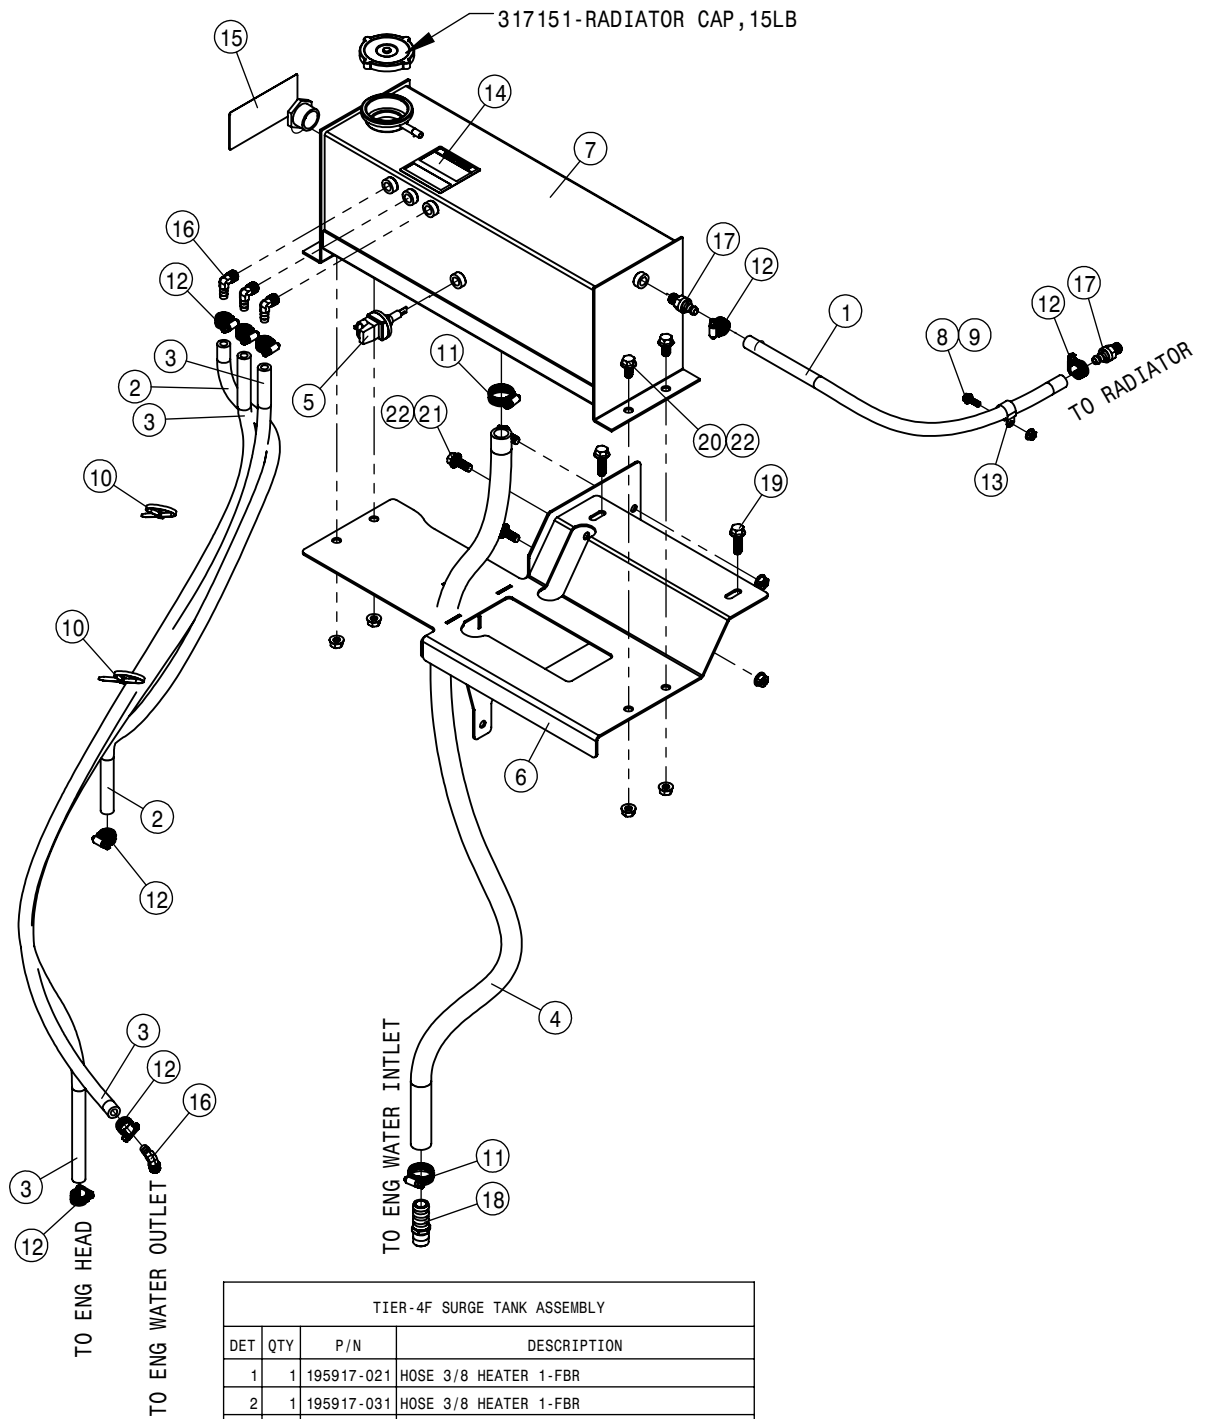

TIER-4F SURGE TANK ASSEMBLY			
DET	QTY	P/N	DESCRIPTION
1	1	195917-021	HOSE 3/8 HEATER 1-FBR
2	1	195917-031	HOSE 3/8 HEATER 1-FBR
3	2	195917-049	HOSE 3/8 HEATER 1-FBR
4	1	195924-048	HOSE 3/4 HEATER 1-FBR BR 20R3
5	1	317157	SENSOR, LOW COOLANT T4I STS
6	1	317756	SURGE TANK SUPPORT WLD
7	1	317172	SURGE TANK
8	1	470118	1/4 UNC X 3/4 SER FLG BOLT
9	1	470121	1/4 UNC SERR FLG LOCK NUT
10	2	470154	CABLE TIE, 11.00" BLK NYLON
11	2	520055	HOSE CLAMP NO 12 STAINLESS
12	8	520069	HOSE CLAMP NO 6 STAINLESS
13	1	520117	CUSH HOSE CLAMP,#10, 5/8D X 1/2W
14	1	650174	DECAL,CAUTION RADIATOR,STS 07
15	1	650462	DECAL,COOLING SYSTEM PROCEDURE
16	4	711104	1/4MNPT-90-3/8 HOSE BARB, BRS
17	2	712100	1/4NPT X 3/8 HOSE FTG,PUSHLOCK
18	1	712440	1/2 NPT X 3/4 HOSE BARB
19	2	900127N	3/8UNC X 1 1/4 SER FLANGE BOLT
20	4	900128N	3/8UNC X 3/4 SER FLANGE BOLT
21	4	900129N	3/8UNC X 1" SERR FLANGE BOLT
22	6	910004N	3/8UNC FLANGE CNTR LOCK NUT