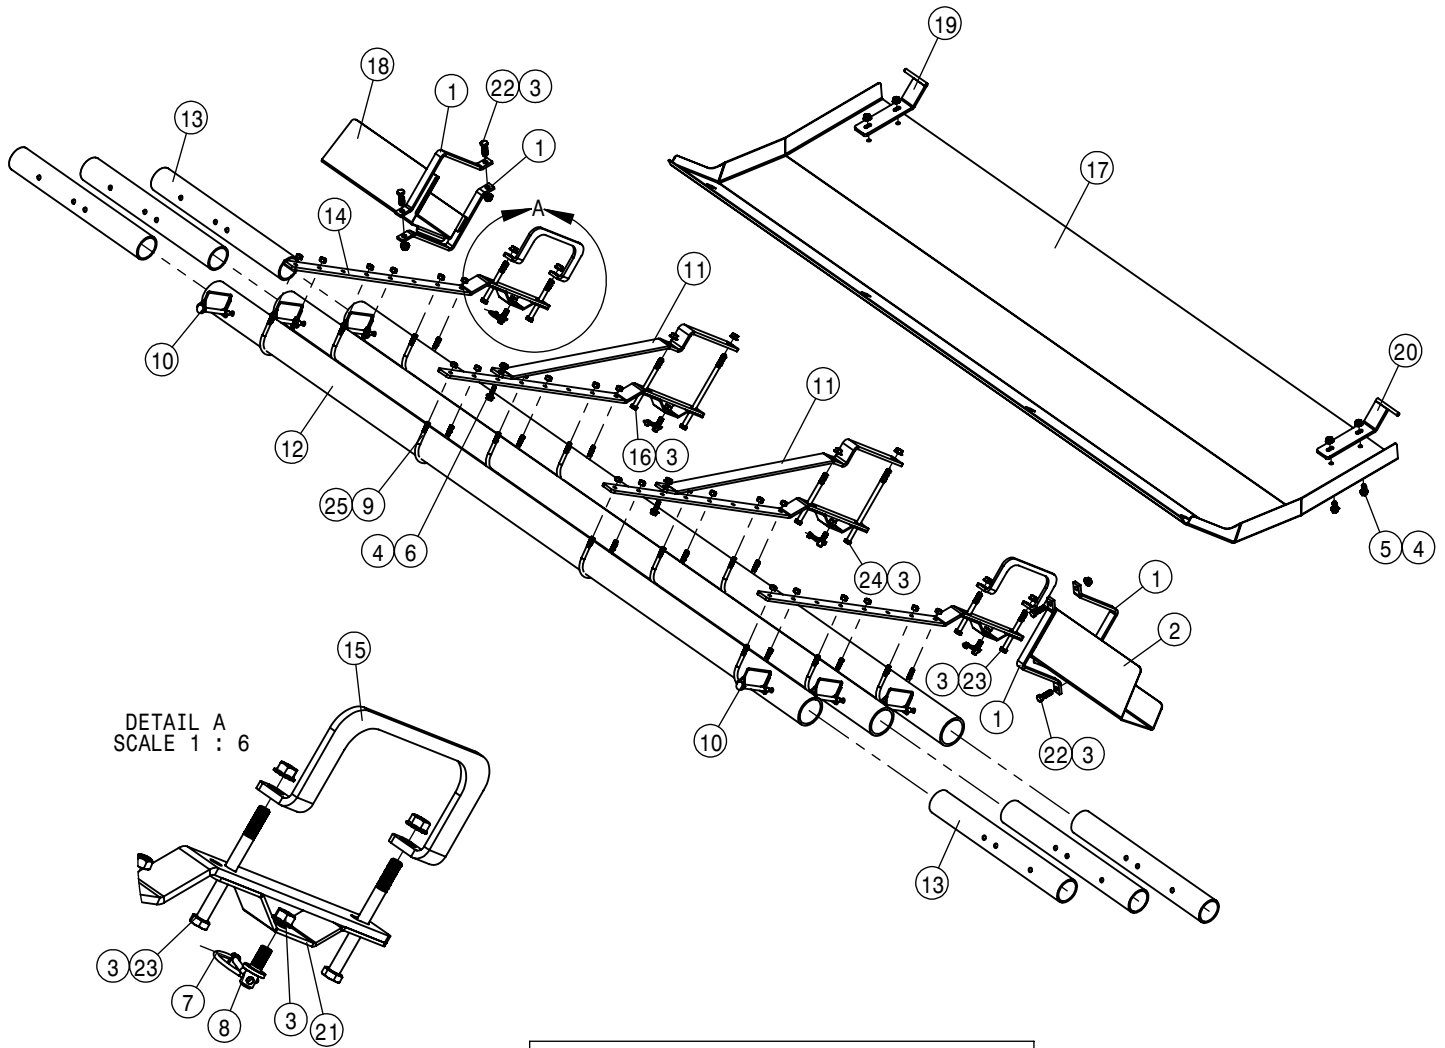

DETAIL A
SCALE 1 : 6

FRONT TALL CROP SHIELD ASSEMBLY			
DET	QTY	P/N	DESCRIPTION
1	4	003078	RECEPT MTG BRKT, PAINTED STS 07
2	1	660474	LH FRT TOOLBAR SHIELD STS
3	16	470087	3/8UNC HEX SERR FLANGE NUT
4	6	470113	5/16UNC SERR FLG LOCK NUT
5	4	470233	5/16UNC X 3/4 SERR FLG HEX BOLT
6	2	470234	5/16UNC X 1" SERR FLG HEX BOLT
7	4	470335	LINCHPIN, 3/16 X 1 1/4 GRIP
8	4	470520	HANGER PIN,3/8UNC x.437Dx.500L
9	12	472046	5/16UNC-3.00ID-3.687 U-BOLT,SS
10	6	475016	KLIK PIN 3/8 DIA x 3 x 1 1/2
11	2	660465	BRUSH GUARD SUPPORT
12	3	660466	BRUSH GUARD PVC TUBE STS
13	6	660467	BRUSH GUARD PVC EXT STS
14	4	660468	BRUSH GUARD MT STS
15	2	660470	BRUSH GUARD MT SUPPORT STS
16	2	900142	3/8 UNC X 5" HEX BOLT
17	1	660472	FRT BELLY SHIELD STS'14
18	1	660473	RH FRT TOOLBAR SHIELD STS
19	1	660475	RH FRT SHLD HING WLD STS'14
20	1	660476	LH FRT SHLD HING WLD STS'14
21	4	660471	FRNT BELLY SHLD RETAINER STS
22	4	900127	3/8UNC X 1 1/4 HEX BOLT
23	4	900140	3/8UNC X 4" HEX BOLT
24	2	900151	3/8UNC X 7 1/2 HEX BOLT
25	24	914002	5/16UNC HEX STOVER NUT