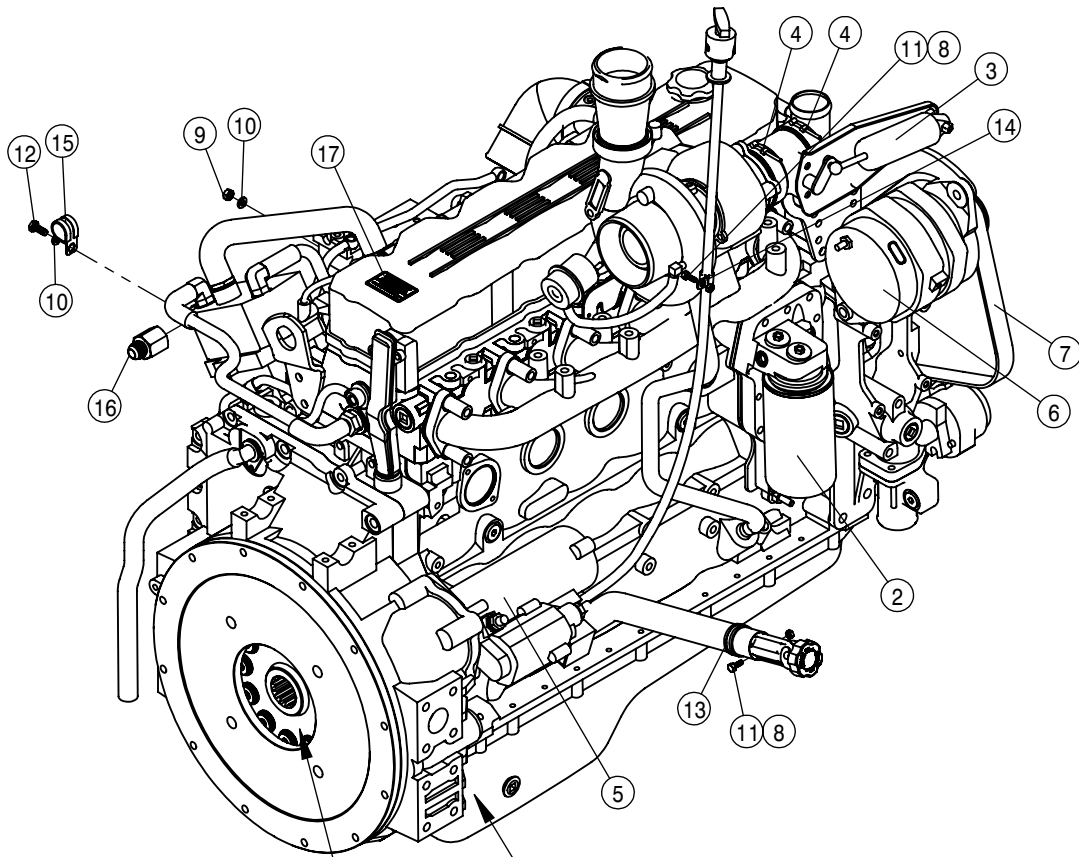

317285 - T3 275HP ENG-REPAIR CONFIG STS' 14

800513-PUMP DRIVE ASSY, STS' 14
800514-DRIVE PLATE, STS' 14

TIER-3 275 HP ENGINE ASSEMBLY			
DET	QTY	P/N	DESCRIPTION
NS	1	294224	ENGINE HARNESS T3, 14
	1	316372	ENGINE OIL FILTER
	1	316644	EXHAUST BRAKE
	2	316646	V-CLAMP, EXHAUST BRAKE,CUMMINS
	1	317299	STARTER - DENSO PA90L
	1	317300	ALTERNATOR - DELCO 200 AMP
	1	317304	DRIVE BELT - 3289716
	2	473767	6MM-1.00 HEX NUT
	1	473778	8MM-1.25 HEX NUT
	2	473804	8MM LOCK WASHER
	2	473826	6MM-1.00 X 16MM HEX BOLT GR8
	1	473827	8MM-1.25 X 20MM HEX BOLT GR8
	1	520100	CUSH HOSE CLAMP,#24, 1 1/2D X 1/2W
	1	520118	CUSH CLAMP,#8 1/2D X 1/2W
	1	520121	CUSH CLAMP,#16 1IN X 3/4W
	1	618518	1 1/16FJIC-7/8MJIC ADPTR
	1	650461	DECAL,MCO REQUIREMENTS,275 HP