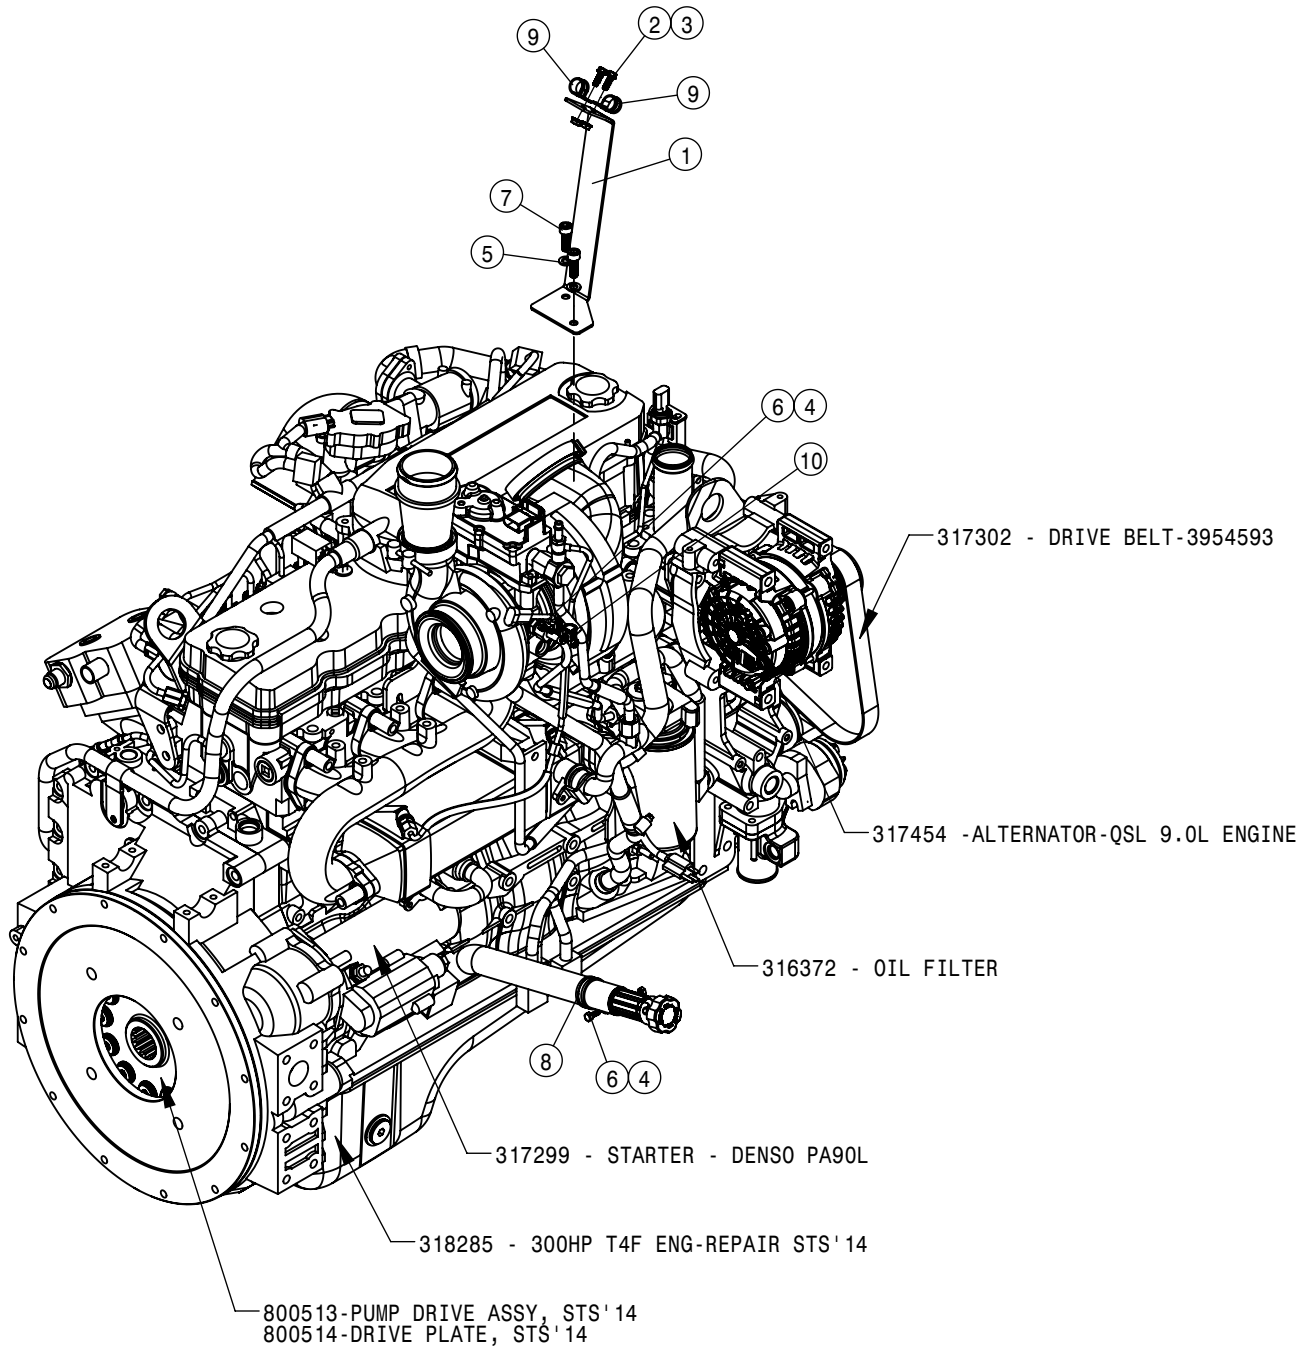

TIER-4F 300 HP ENGINE ASSEMBLY			
DET	QTY	P/N	DESCRIPTION
1	1	317380	T4I/T4F VENT HOSE BRACKET
2	2	470118	1/4 UNC X 3/4 SER FLG BOLT
3	2	470121	1/4 UNC SERR FLG LOCK NUT
4	2	473767	6MM-1.00 HEX NUT
5	2	473798	10MM LOCK WASHER
6	2	473826	6MM-1.00 X 16MM HEX BOLT GR8
7	2	473844	10MM-1.50 X 30 SOC HD CAP SCR
8	1	520100	CUSH HOSE CLAMP,#24, 1 1/2D X 1/2W
9	2	520104	CUSH HOSE CLMP,#12, 3/4D X 1/2W
10	1	520118	CUSH CLAMP,#8 1/2D X 1/2W