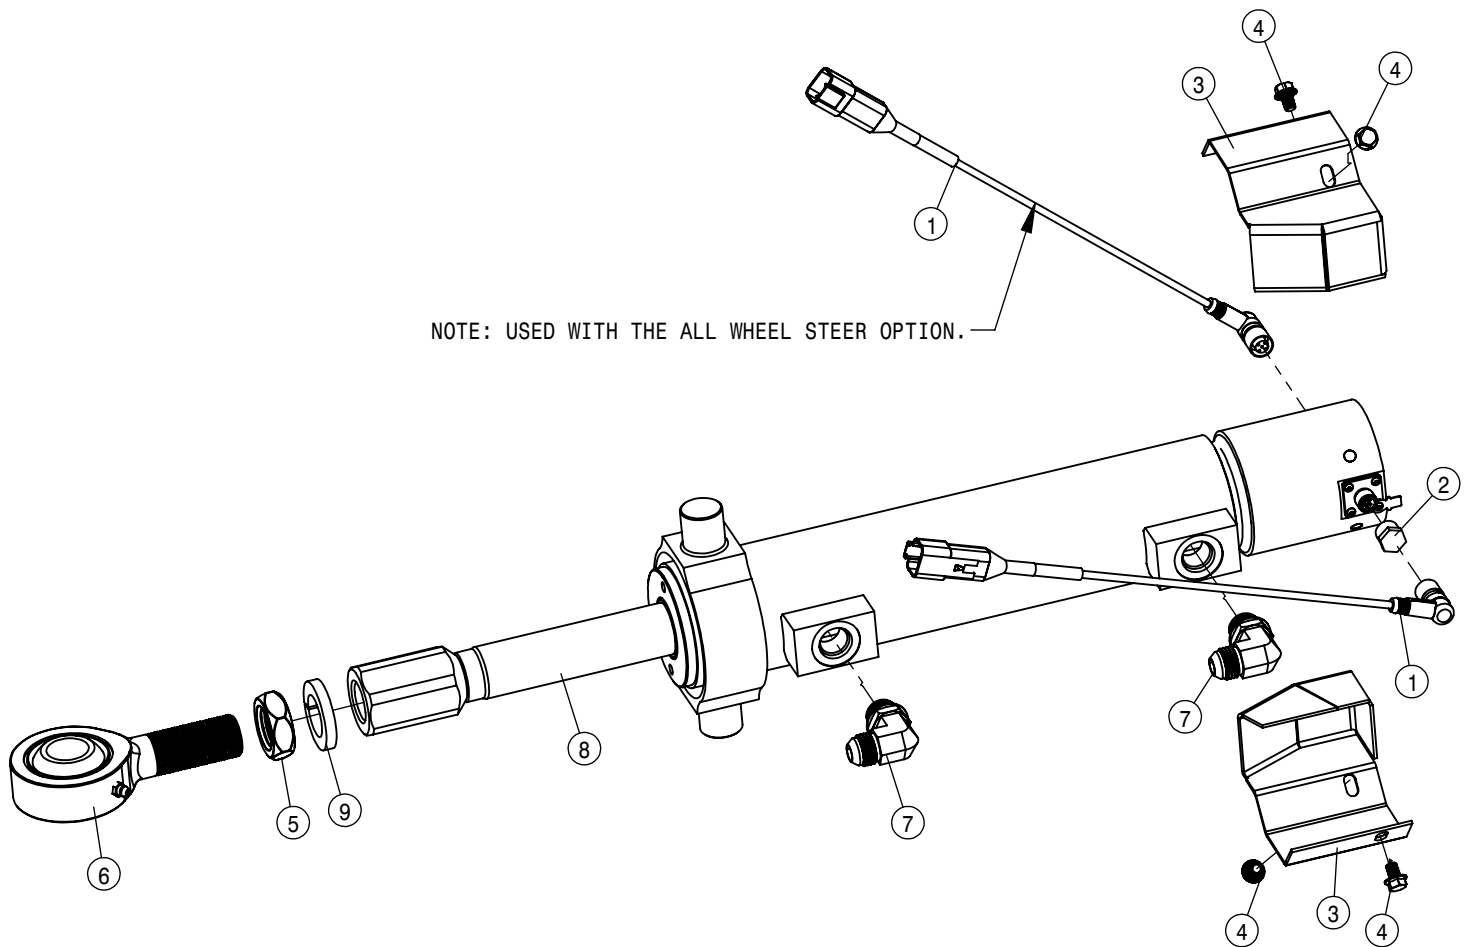

LEFT FRONT STEERING CYLINDER ASSEMBLY			
DET	QTY	P/N	DESCRIPTION
1	2	291994	SENSOR HARNESS FOR AWS
2	2	294056	M12 CAP
3	2	359645	STRG CYL SENSOR GUARD
4	4	470883	1/4UNC X 3/8 SERR FLG BOLT SS
5	1	472328	1"-12 HEX JAM NUT
6	1	474004	ROD END,1.00 BORE,1-12 RH MALE
7	2	618241	3/4MJIC-90-3/4MOR LBO
8	1	621654	HYD CYL,2.50 X 8.81 PHASE/SENS
9	1	920508	1" LOCK WASHER