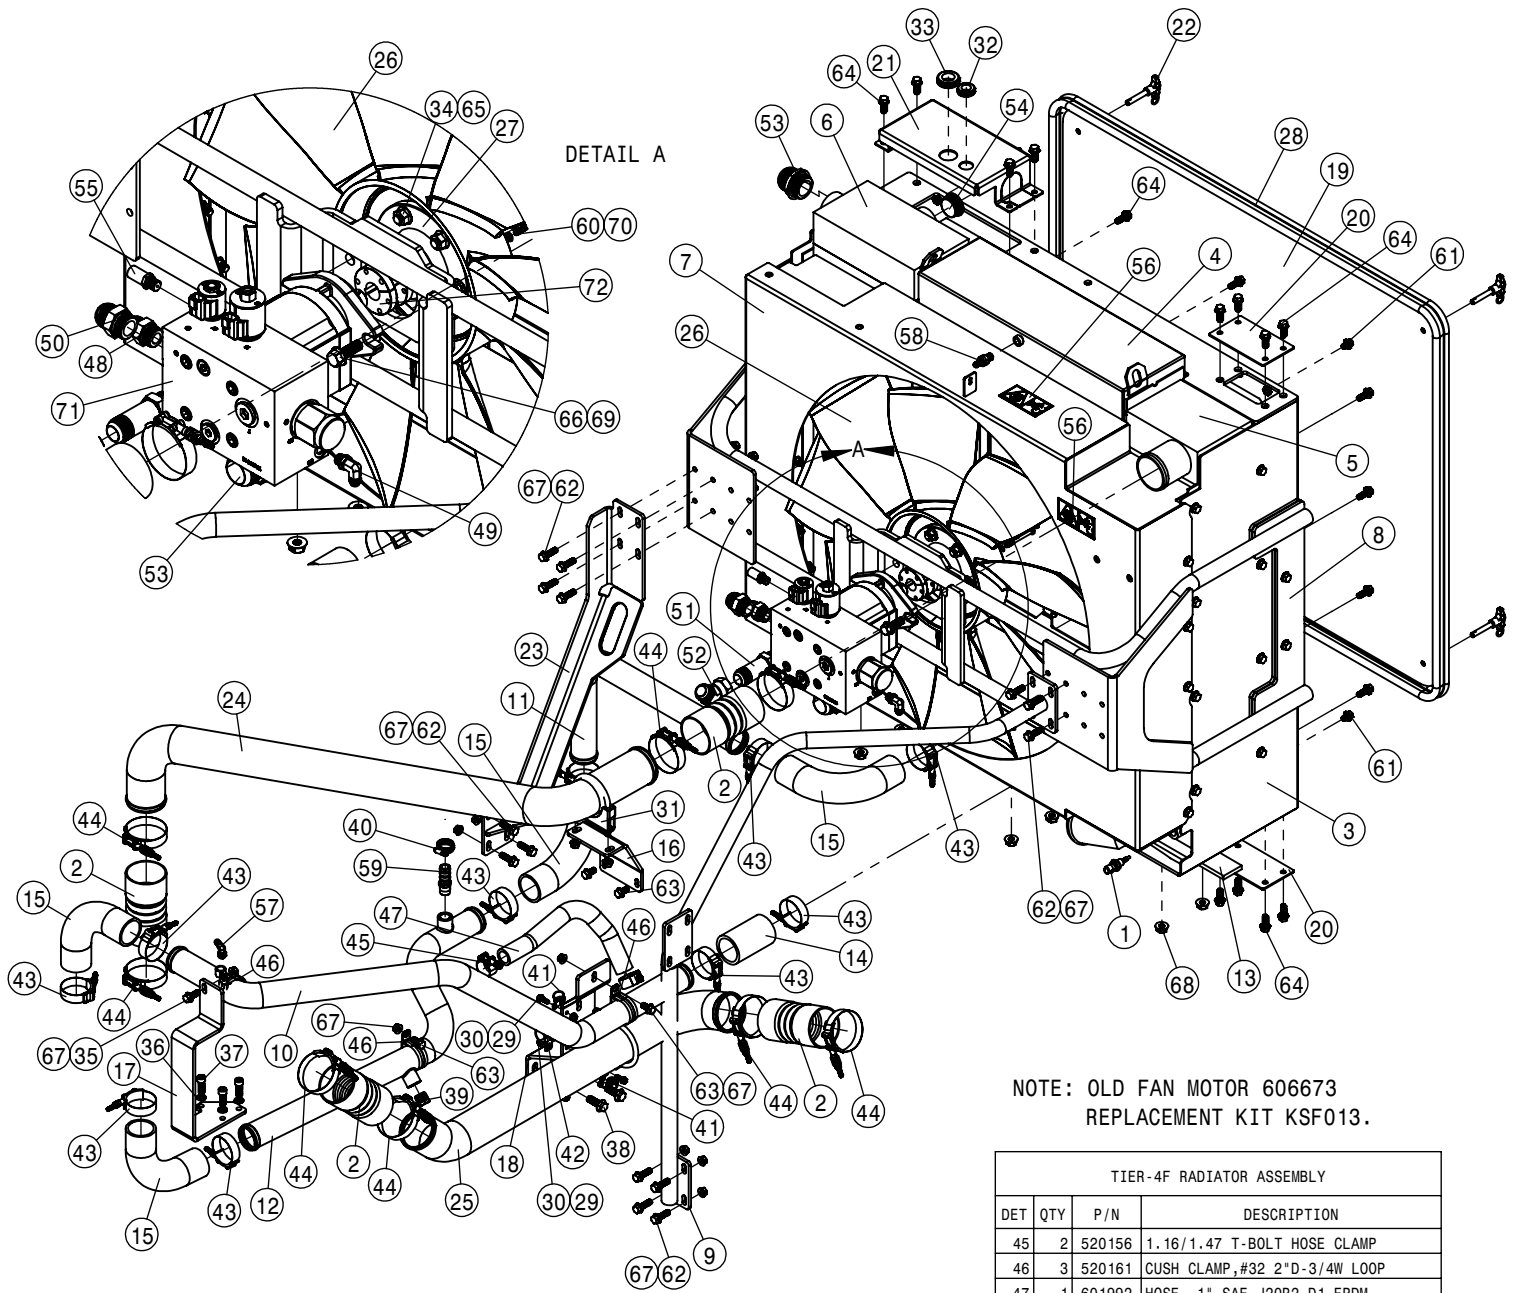

NOTE: OLD FAN MOTOR 606673
REPLACEMENT KIT KSF013.

TIER-4F RADIATOR ASSEMBLY			
DET	QTY	P/N	DESCRIPTION
1	1	290098	TEMP SENDER - CAC
2	4	311592	3.00 X 6.00 CAC HOSE
3	1	317162	COOLING PKG FRAME WLD
4	1	317169	RADIATOR STS'14
5	1	317170	CHARGE AIR COOLER STS'14
6	1	317171	HYD OIL COOLER STS'14
7	1	317173	FAN SHROUD WLD
8	1	317181	FAN FRAME WLD
9	1	317194	RH COOLING PKG SUPP WLD
10	1	317199	PIPE - WATER OUTLET TO RAD
11	1	317200	PIPE - RAD TO WATER INLET 1
12	1	317201	PIPE - RAD TO WATER INLET 2
13	1	317202	COOLING PACKAGE ISOLATOR
14	1	317203	COOLANT HOSE
15	4	317204	COOLANT ELBOW
16	1	317206	CAC PIPE SUPP
17	1	317280	PIPE SUPP
18	1	317327	CAC / RAD PIPE SUPP
19	1	317337	INTAKE SCREEN WLD
20	2	317341	COOLING PKG FRAME COVER
21	1	317342	CONDENSOR ACCESS COVER
22	4	317364	T-HANDLE QUICK PIN - 1.75" X 3/8 D

TIER-4F RADIATOR ASSEMBLY			
DET	QTY	P/N	DESCRIPTION
23	1	317390	SUPPORT BRACE COOLING PACK
24	1	317392	PIPE T4F CAC HOT SIDE
25	1	317490	PIPE - CAC TO INTAKE
26	1	317535	32" ENGINE FAN
27	1	317537	FAN HUB
28	1	344553	INTAKE SCREEN SEAL
29	3	470118	1/4 UNC X 3/4 SER FLG BOLT
30	3	470121	1/4 UNC SERR FLG LOCK NUT
31	2	470160	MUFFLER CLAMP 3.00 IN
32	1	470203	GROMMET, .750ID .125GW 1.062GD
33	1	470204	GROMMET,1.000ID .125GW 1.375GD
34	6	470360N	1/2UNC SERR FLG HEX NUT YZ
35	1	470460	3/8 X 1" SERR FLG BOLT
36	3	473798	10MM LOCK WASHER
37	3	473844	10MM-1.50 X 30 SOC HD CAP SCR
38	2	473855	12MM-1.75 X 35MM SM FLG BOLT
39	1	505231	PIPE PLUG .50NPT HEX HD BRS
40	1	520055	HOSE CLAMP NO 12 STAINLESS
41	2	520104	CUSH HOSE CLMP,#12, 3/4D X 1/2W
42	1	520121	CUSH CLAMP,#16 1IN X 3/4W
43	10	520140	2.18/2.50 T-BOLT HOSE CLAMP SS
44	8	520146	3.06/3.38 T-BOLT HOSE CLAMP SS

TIER-4F RADIATOR ASSEMBLY			
DET	QTY	P/N	DESCRIPTION
45	2	520156	1.16/1.47 T-BOLT HOSE CLAMP
46	3	520161	CUSH CLAMP,#32 2"D-3/4W LOOP
47	1	601992	HOSE, 1" SAE J20R2-D1 EPDM
48	1	611127	1 1/16MJIC-1 1/16MOR ADPTR
49	1	618119	9/16MJIC-90-9/16MOR LBO
50	1	618186	1 5/16MJIC-1 5/16MOR ADPTR
51	1	618610	1 5/16MJIC-1 5/16MOR LG ADPTR
52	1	618630	1 5/16MJIC-45-1 5/16FJ SWIV LBO
53	2	618662	1 7/8MOR-1 7/8MJIC ADPTR
54	1	618759	1 5/8MOR PLUG, HEX SOCKET
55	1	619023	9/16 MOR DIAGNOSTIC FITTING
56	2	650434	DECAL, FAN BLADE WARNING
57	1	711104	1/4MNPT-90-3/8 HOSE BARB, BRS
58	1	712100	1/4NPT X 3/8 HOSE FTG,PUSHLOCK
59	1	712440	1/2 NPT X 3/4 HOSE BARB
60	6	900009	1/4UNC X 2 3/4 HEX BOLT
61	2	900126	3/8UNC X 1/2 SERR FLG BOLT YZ
62	20	900127N	3/8UNC X 1 1/4 SER FLANGE BOLT
63	4	900128N	3/8UNC X 3/4 SER FLANGE BOLT
64	51	900129N	3/8UNC X 1" SERR FLANGE BOLT
65	6	900264N	1/2UNC X 1 1/4 SER FLANGE BOLT
66	2	900265N	1/2UNC X 1 1/2 SERR FLANGE BOLT
67	45	910004N	3/8UNC FLANGE CNTR LOCK NUT
68	6	914008N	1/2UNC SMTH FLG CTR LCK NUT YZ
69	2	914015	1/2UNC HEX CENTER-LOCK NUT
70	6	920500	1/4 LOCK WASHER
71	1	606544	35CC FAN MOTOR ASSY
72	2	317536	SPLIT BUSHING ADAPTOR
73	3	900023	1/4UNC X 2 1/4 HEX BOLT