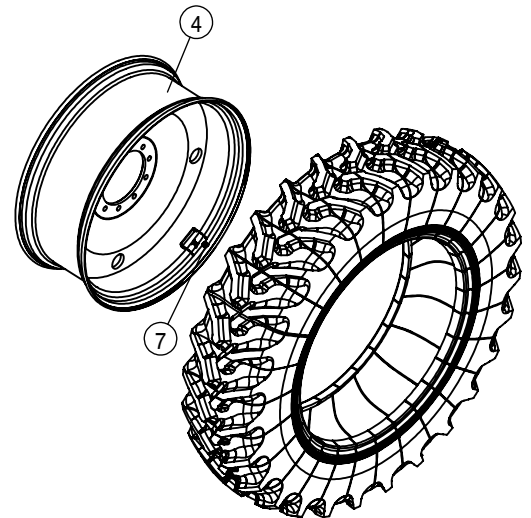

520/85 R42 RADIAL TIRE

480/80 R42 RADIAL TIRE

TIRE AND RIM ASSEMBLY			
DET	QTY	P/N	DESCRIPTION
1	1	820174	WHEEL 54 X W10A
2	1	820176	WHEEL - 50 X W13B
3	1	820183	WHEEL - 50 X W15B
4	1	820191	WHEEL - 42 X W16B
5	1	820207	WHEEL - 50 X W12B
6	1	821054	RIM WLD,46 X W13A (PAINTED)
7	5	821252	VALVE STEM, TR-618A, STAINLESS