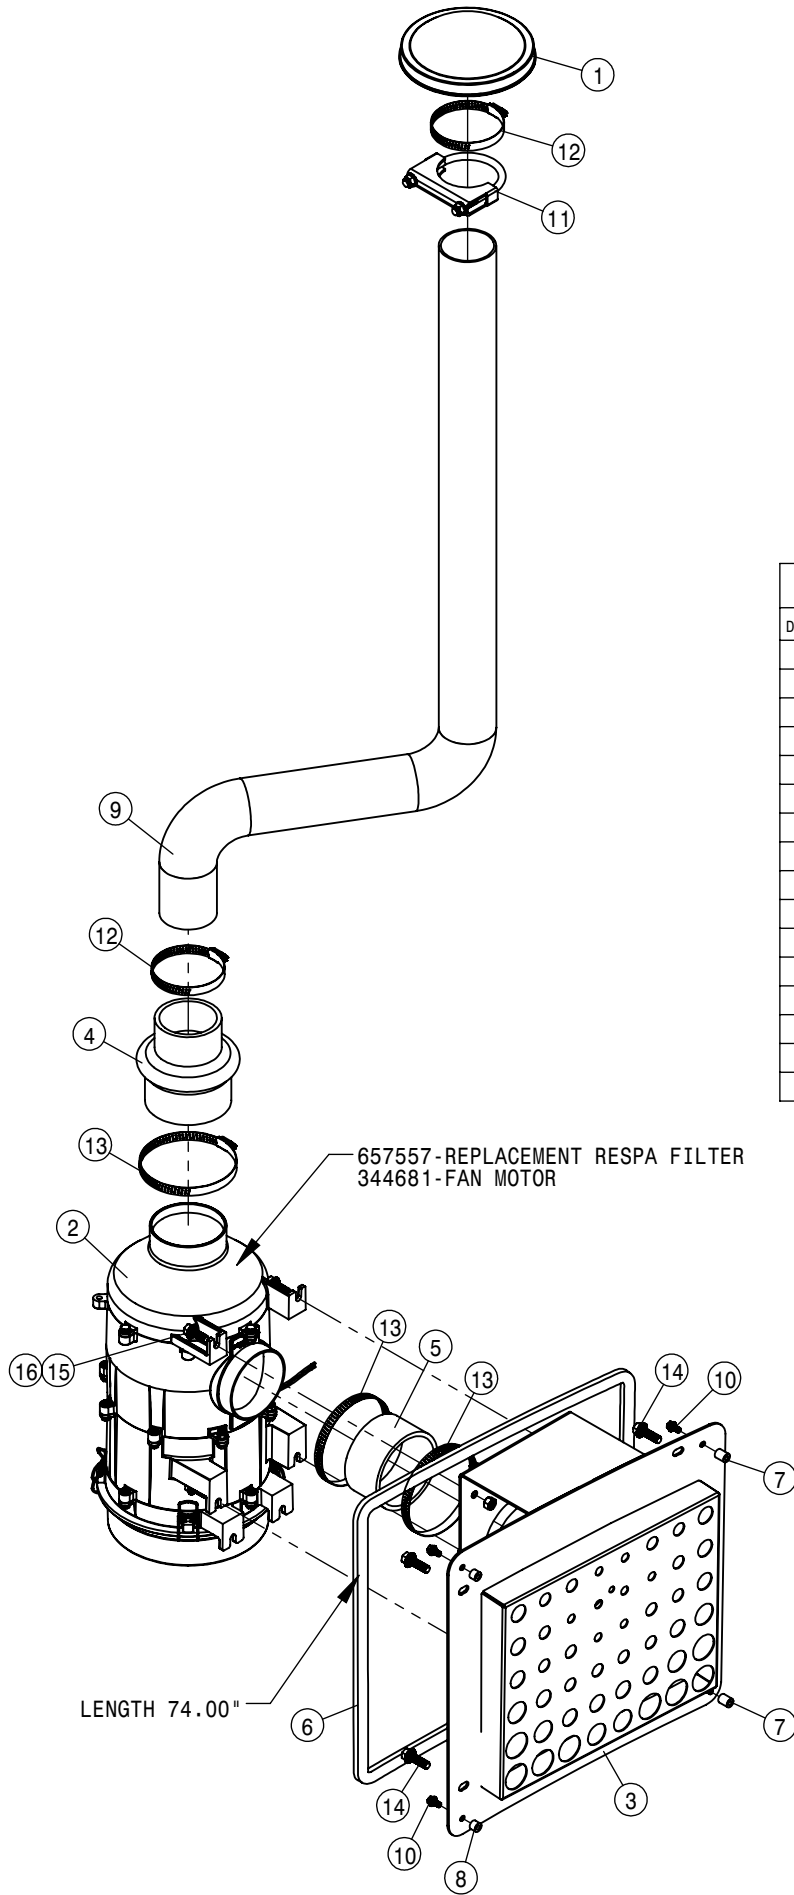

BULK TRIM SEAL
193070-SEAL, .63 X .63 D-SECT EDPM

AIR INTAKE ASSEMBLY			
DET	QTY	P/N	DESCRIPTION
1	1	311534	RAIN CAP, 3" INLET, POLY
2	1	343863	HVAC FILTRATION UNIT, DTS
3	1	343903	TALL CROP MT WLD, DTS
4	1	343909	AIR INTAKE COUPLING, DTS
5	1	344669	TC HVAC DUCT, STS' 15
6	1	344480	SEAL - RESPA PANEL
7	2	344557	STAND OFF 5/8" LG, STS' 14
8	2	344558	STAND OFF 3/8" LG, STS' 14
9	1	344667	TALL CROP INTAKE TUBE, STS' 16
10	4	470122	1/4 UNC X 1/2 SERR FLG BOLT
11	1	470160	MUFFLER CLAMP 3.00 IN
12	2	520052	HOSE CLAMP NO 52 STAINLESS
13	3	520072	HOSE CLAMP NO 72 STAINLESS
14	4	900127N	3/8UNC X 1 1/4 SER FLANGE BOLT
15	4	900129N	3/8UNC X 1" SERR FLANGE BOLT
16	4	910004	3/8UNC HEX NUT