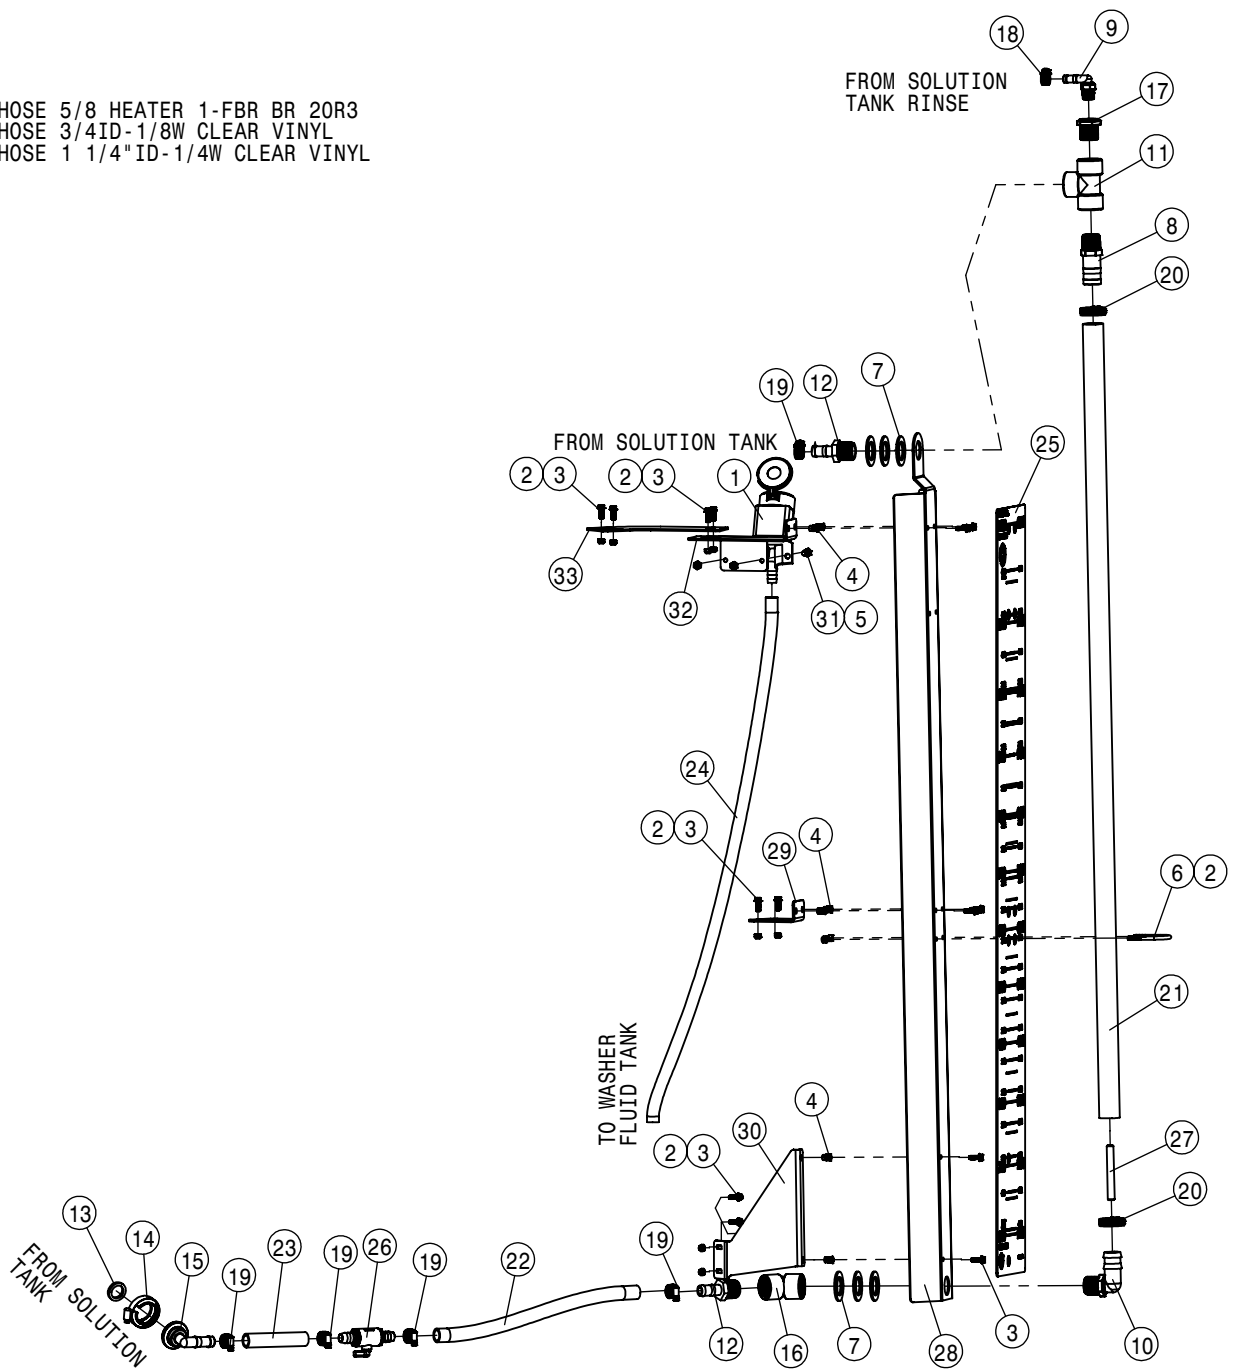

BULK HOSE

- 195909-HOSE 5/8 HEATER 1-FBR BR 20R3
- 195908-HOSE 3/4ID-1/8W CLEAR VINYL
- 195964-HOSE 1 1/4"ID-1/4W CLEAR VINYL

SIGHT GAUGE ASSEMBLY			
DET	QTY	P/N	DESCRIPTION
			REMOTE FILL
1	1	343972	REMOTE FILL
2	10	470089	1/4UNC HEX NYL-LOC NUT
3	14	470118	1/4 UNC X 3/4 SER FLG BOLT
4	6	470380	1/4-20 NUTSERT .027-1.65 ALUM
5	2	473001	5/16UNC HEX NUT,NYLOC
6	1	473969	1/4UNC-1 1/2 X 2 3/4 RD U-BOLT
7	6	483022	1.375 X 2.125 X .134 MACH WASH
8	1	500021	HOSE BARB-1" NPT X 1.25" HOSE
9	1	500047	1/2NPT-90-1/2 HOSE BARB, POLY
10	1	500051	1"NPT-90-1 1/4" HOSE BARB, POLY
11	1	500075	1" NPT PIPE TEE, POLY
12	2	500108	STRAIGHT-POLY, 1" MPT X 3/4 HOSE BARB
13	1	500157	1" FLANGE GASKET EPDM
14	1	500159	1" FLANGE CLAMP S.S.
15	1	500185	1"FLANGE-90-3/4"HOSE BARB POLY
16	1	503110	1" NPT 45 ELBOW

SIGHT GAUGE ASSEMBLY			
DET	QTY	P/N	DESCRIPTION
17	1	505233	1"-1/2"NPT REDU BUSH, POLY
18	1	520069	HOSE CLAMP NO 6 STAINLESS
19	5	520070	HOSE CLAMP NO 8 STAINLESS
20	2	520087	HOSE CLAMP NO 20 STAINLESS
21	1	601025	HOSE, 1 1/4 X 58 CLEAR VINYL
22	1	601057	HOSE, 3/4 X 17 CLEAR VINYL
23	1	601070	HOSE, 3/4 X 5, CLEAR VINYL
24	1	601890	HOSE-5/8 X 41 1-FBR BR 20R3
25	1	650441	DECAL, 1200G SS SIGHT GAUGE STS'14
26	1	696193	3/4" HOSE BARB MICRO VALVE
27	1	701448	FLOAT-SIGHT GAUGE 2013
28	1	701466	SS TANK SIGHT GAUGE, STS '14
29	1	701468	SIGHT GAUGE MNT BRKT MID, STS'14
30	1	701469	SIGHT GAUGE MT BRKT LWR, STS'14
31	2	900065	5/16UNC X 1" HEX BOLT
32	1	701377	SIGHT GAUGE MT BRKT OTR
33	1	701378	SIGHT GAUGE MT BRKT INR