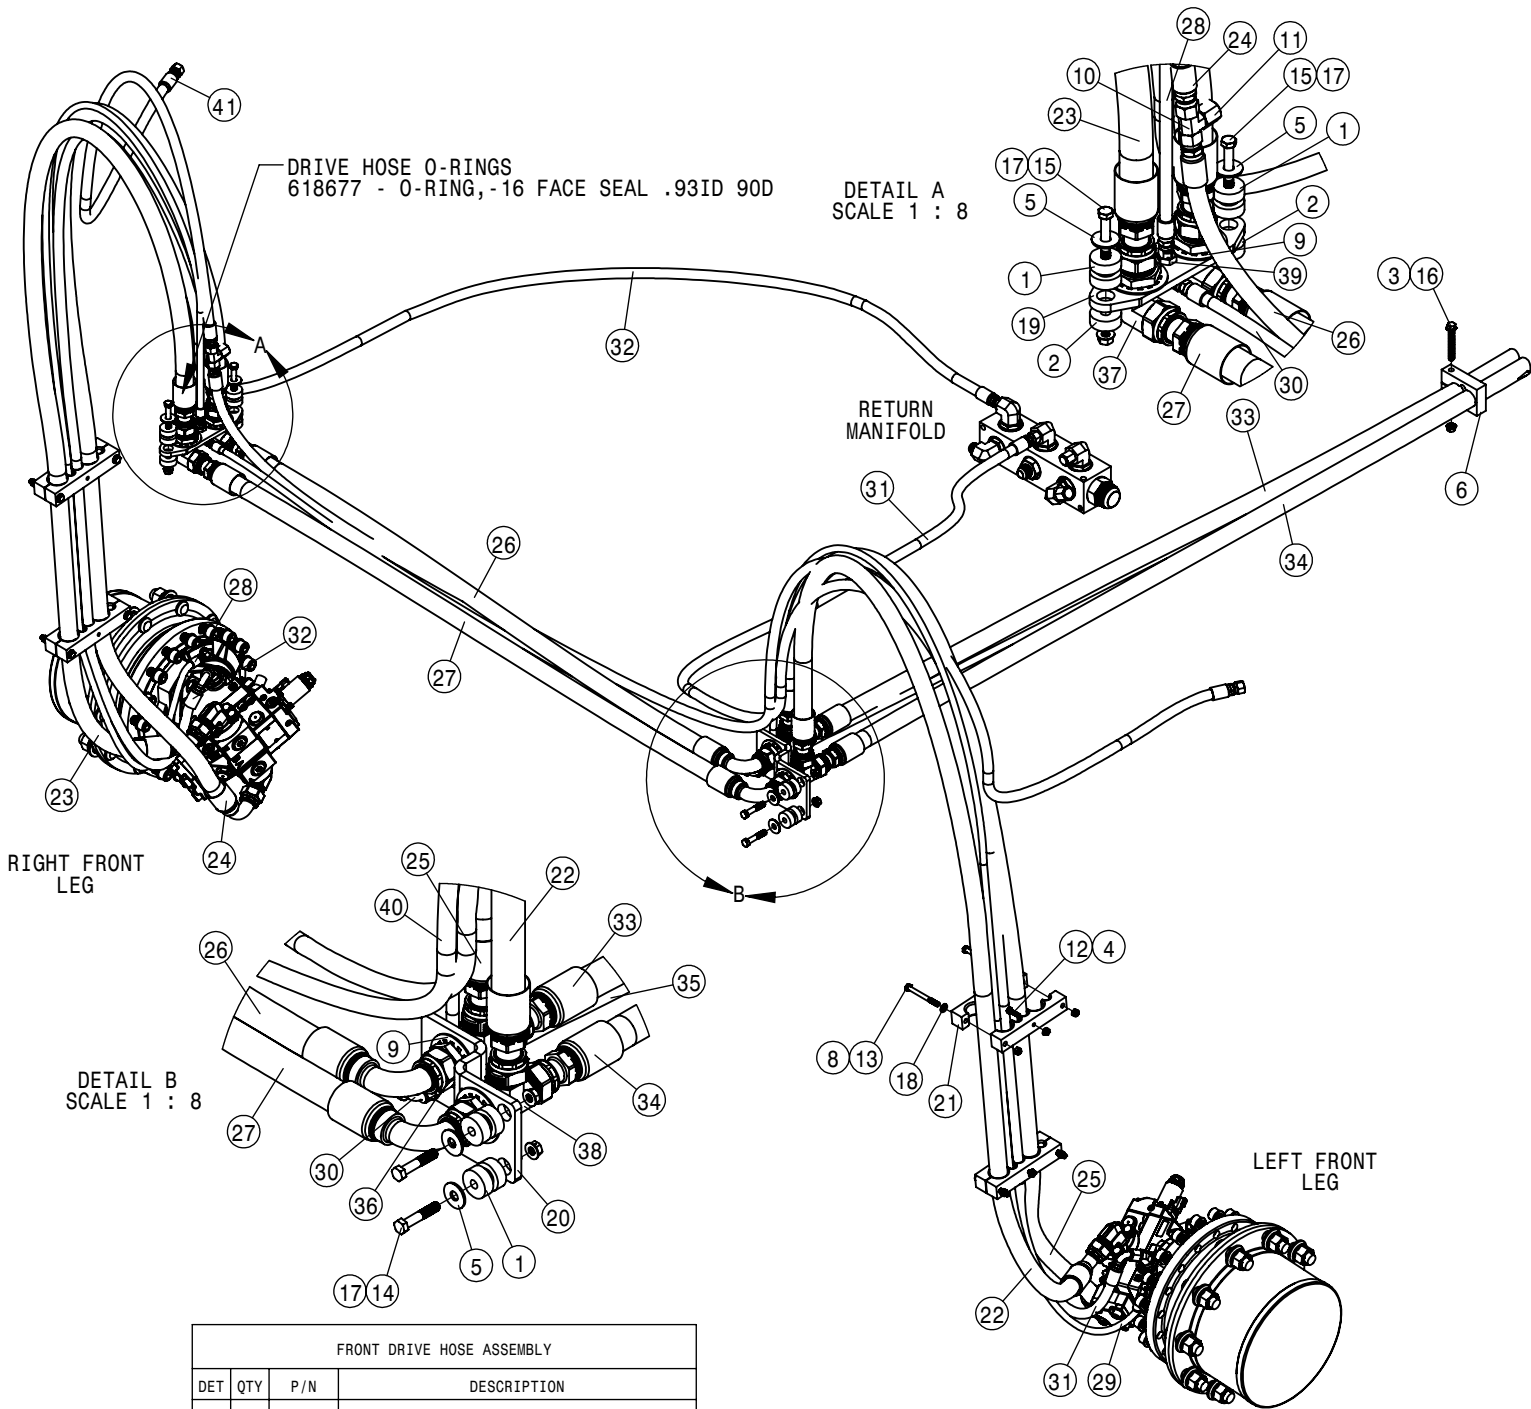

FRONT DRIVE HOSE ASSEMBLY

DET	QTY	P/N	DESCRIPTION
1	4	344565	ISO BARRY MOUNT
2	2	344584	.41 X 1.31 X .50 BUSHING
3	1	470087N	3/8UNC HEX SERR FLG NUT YZ
4	4	470121	1/4 UNC SERR FLG LOCK NUT
5	4	470377	3/8 X 1 3/16 BONDED SS WASHER
6	1	470673	HOSE CLAMP, 4-HOLE
NS	2	470679	SIDEWINDER SLEEVE
8	8	473001	5/16UNC HEX NUT,NYLOC
9	4	474003	WASHER - INT TOOTH, 1.5" ID
10	1	618311	3/4MJIC UNION TEE
11	1	618532	3/4FJIC CAP NUT
12	4	900003	1/4UNC X 1" HEX BOLT
13	8	900073N	5/16UNC X 3 1/4 HEX BOLT SS
14	2	900133	3/8UNC X 2" HEX BOLT
15	2	900135N	3/8UNC X 2 3/4 HEX BOLT
16	1	900136N	3/8UNC X 3" SERR FLANGE BOLT
17	4	910004N	3/8UNC FLANGE CNTR LOCK NUT
18	8	920001N	5/16 SAE FLAT WASHER SS
19	1	362103	RF BULKHEAD BRKT BUSHING MGT
20	1	362104	LF BULKHEAD BRKT
21	4	470672	HOSE CLAMP, 5-HOLE
22	1	617060	16-797TC-16FFOX-16FFOX45-110 H/A

FRONT DRIVE HOSE ASSEMBLY

DET	QTY	P/N	DESCRIPTION
23	1	617060	16-797TC-16FFOX-16FFOX45-110 H/A
24	1	617061	16-797TC-16FFOX-16FFOX90-114 H/A
25	1	617061	16-797TC-16FFOX-16FFOX90-114 H/A
26	1	617064	16-797TC-16FFOX-16FFOX90-61 H/A
27	1	617065	16-797TC-16FFOX-16FFOX90-65 H/A
28	1	617068	04-451TC-04FJX-04FJX-126 H/A
29	1	617068	04-451TC-04FJX-04FJX-126 H/A
30	1	617070	04-451TC-04FJX-04FJX90-61 H/A
31	1	617073	08-451TC-08FJX-08FJX90-173
32	1	617074	08-451TC-08FJX-08FJX90-190 H/A
33	1	617084	16-797TC-16FFOX-16FFOX45-187 H/A
34	1	617085	16-797TC-16FFOX-16FFOX45-191 H/A
35	1	617086	04-451TC-04FJX-06FJX90-182 H/A
36	1	618748	7/16MJIC BLKHD RUN TEE
37	2	618886	1 7/16MFOR-90-BLKHD UNION LBO
38	2	618887	1 7/16MFOR-BLKHD RUN TEE
39	1	618889	7/16MJIC-90-BLKHD UNION LBO
40	1	616102	08-451TC-08FJX-08FJX-206
41	1	617212	8-451TC-8FJX-8FJX-75 H/A