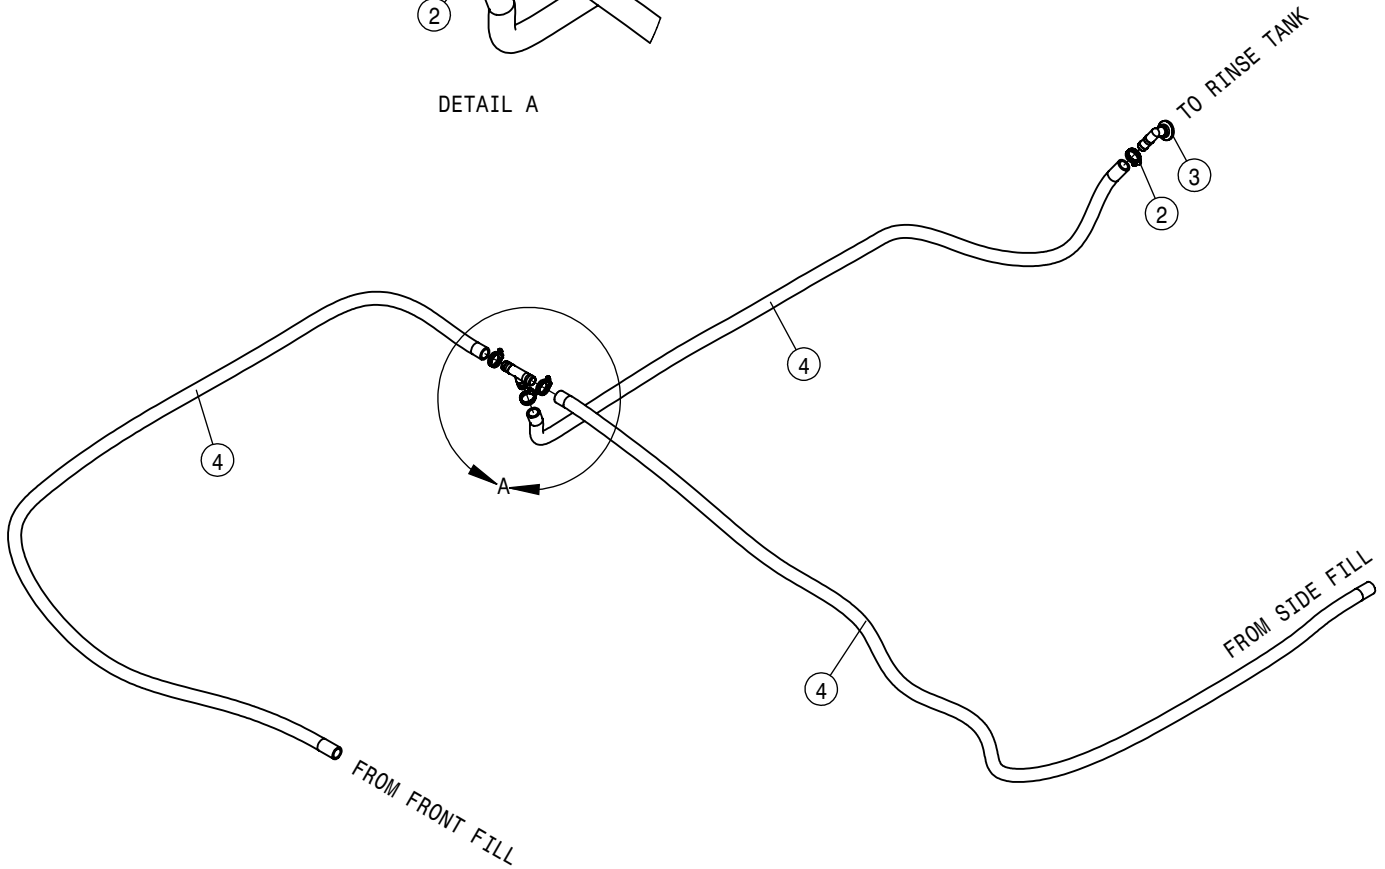

BULK HOSE
197116-HOSE 1IN 1-FBR BR BLK EPDM

FILL/RINSE HOSES FRONT/SIDE FILL ASSEMBLY			
DET	QTY	P/N	DESCRIPTION
1	1	500105	1.00 HOSE BARB TEE, POLY
2	4	520090	HOSECLAMP NO 16 STAINLESS
3	1	500173	1*FLANGE-90-1*HOSE BARB POLY
4	3	197116-091	HOSE 1IN 1-FBR BR BLK EPDM