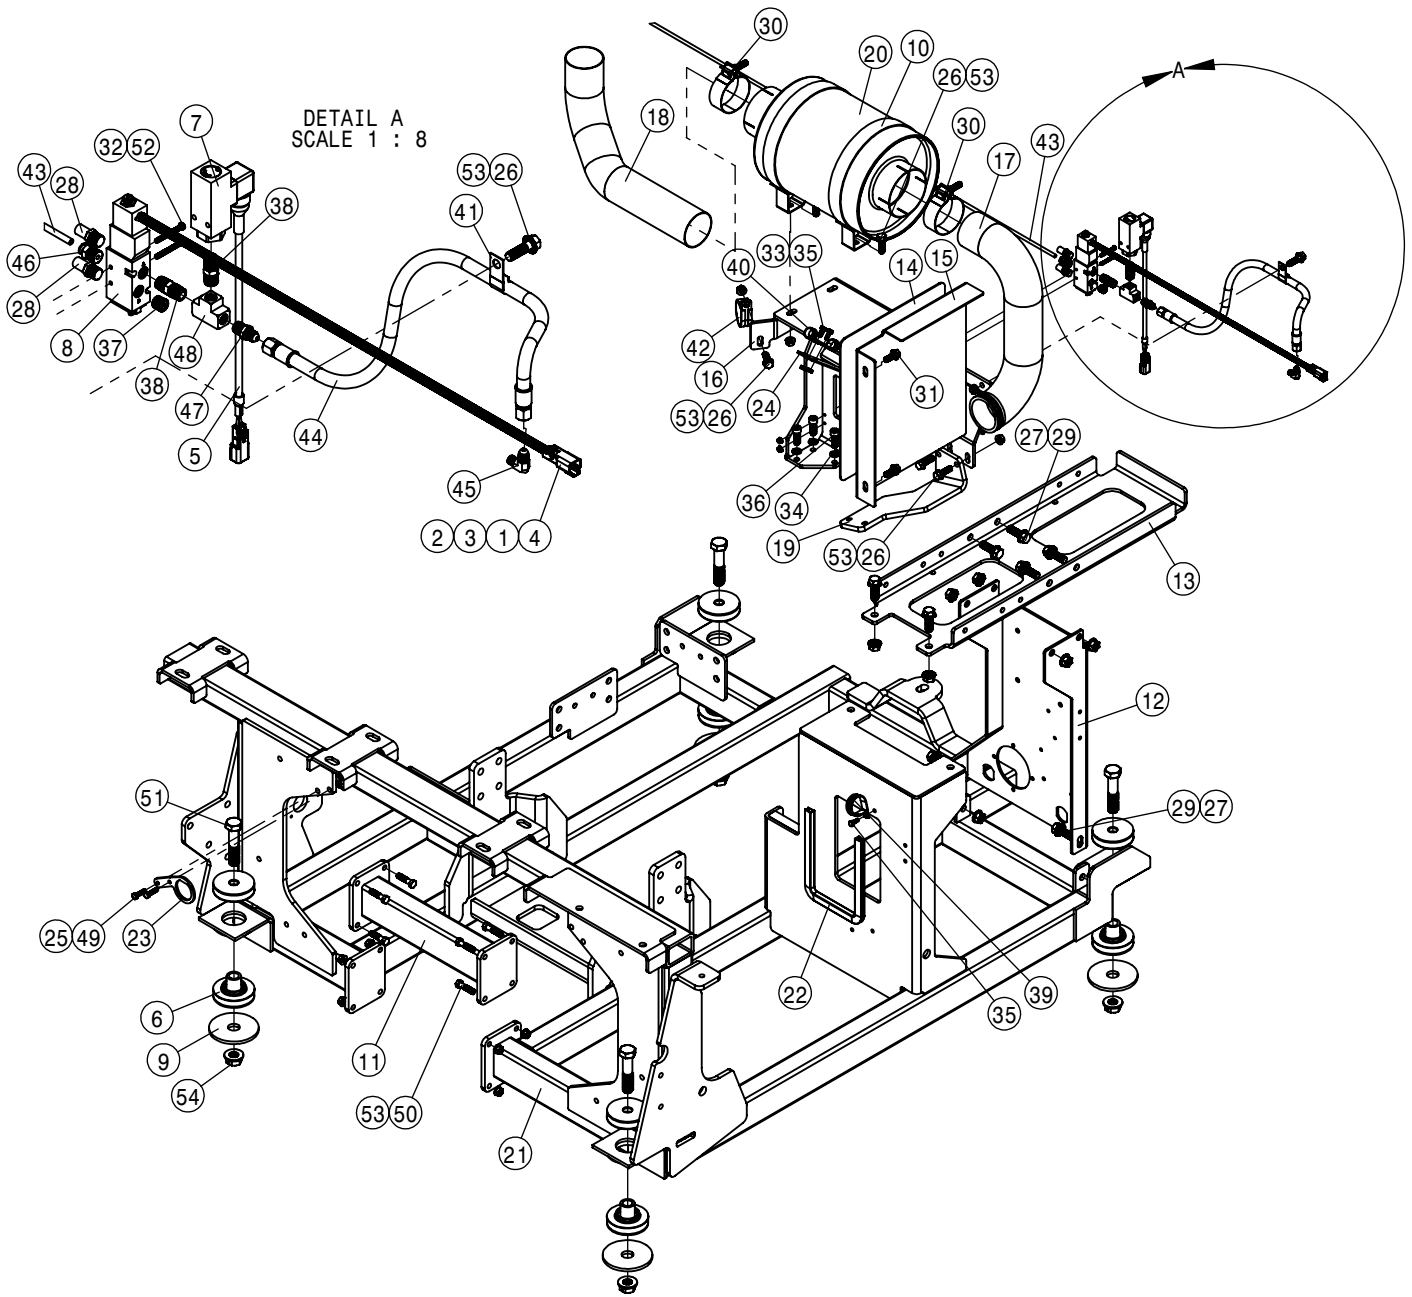

DETAIL A
SCALE 1 : 8

TIER-3 ENGINE SKID AND EXHAUST ASSEMBLY			
DET	QTY	P/N	DESCRIPTION
1	2	192507	.25 ID WIRE FLEX GUARD
2	1	292100	DEUTSCH DT WEDGE LOCK, W2P
3	2	292109	DEUTSCH,S&F PIN,SZ16,16-14GA
4	1	292332	DEUTSCH RECEPTACLE, DT04-2PE004
5	1	293568	PRESS SWITCH HARNESS,STS16 05
6	4	311057	RUBBER MT SET,SSB33-1000-4
7	1	311083	PRESSURE SWITCH,80PSI,12VDC
8	1	311087	AIR VALVE,1/4FNPT,12VDC
9	4	311091	SNUBBING WASHER FOR 311090
10	2	317106	MUFFLER MNTG CLAMP
11	1	317248	FRAME SPACER WLD
12	1	317249	BATTERY STAND
13	1	317253	BATT MOUNT
14	1	317256	REFLECTIVE HEAT SHIELD
15	1	317254	BATTERY HEAT SHIELD
16	1	317281	T3 EXHAUST SUPPORT
17	1	317289	T3 TURBO EXHAUST PIPE
18	1	317290	T3 EXHAUST PIPE

TIER-3 ENGINE SKID AND EXHAUST ASSEMBLY			
DET	QTY	P/N	DESCRIPTION
19	1	317295	T3 EXHAUST MOUNT PLATE
20	1	317307	RESONATOR, EXHAUST
21	1	317310	ENGINE SKID FRAME
22	1	317352	QUICKEDGE TRIM, C/L 19.5"
23	1	317368	WIRE HARNESS BLKHD
24	1	317379	T3 VENT HOSE BRACKET
25	2	470121	1/4 UNC SERR FLG LOCK NUT
26	8	470329	3/8UNC X 1 1/4 SERR FLG HEX BOLT
27	8	470360	1/2UNC SERR FLG HEX NUT
28	2	470402	1/4MNPT MUFFLER
29	8	470431	1/2UNC X 1 1/2 SERR FLG BOLT
30	2	470458	MUFFLER CLAMP, 3.00 ACCUSEAL
31	2	470460	3/8 X 1" SERR FLG BOLT
32	2	470463	8-32 SERR FLANGE NUT
33	3	473767	6MM-1.00 HEX NUT
34	3	473798	10MM LOCK WASHER
35	3	473826	6MM-1.00 X 16MM HEX BOLT GR8
36	3	473844	10MM-1.50 X 30 SOC HD CAP SCR

TIER-3 ENGINE SKID AND EXHAUST ASSEMBLY			
DET	QTY	P/N	DESCRIPTION
37	1	501103	PIPE PLUG .25NPT SKT HD
38	2	502707	PIPE NIPPLE,1/4NPT HEX, BRS
39	1	520100	CUSH HOSE CLAMP,#24, 1 1/2D X 1/2W
40	2	520104	CUSH HOSE CLMP,#12, 3/4D x 1/2W
41	1	520128	CUSH J-CLIP,#9, 9/16D X 3/4W
42	1	520161	CUSH CLAMP,#32 2"D-3/4W LOOP
43	1	601671	HOSE, 1/4 X 145 AIR
44	1	611352	04-213-04FJX-04FJX-25 H/A
45	1	618447	7/16MJIC-90-1/8MNPT LBO
46	1	711049	1/4 NYL TUBE-1/4MNPT FTG
47	1	711057	7/16MJIC-1/4MNPT ADPTR BRS
48	1	711060	1/4 UNION TEE BRS
49	2	900003	1/4UNC X 1" HEX BOLT
50	8	900131	3/8UNC X 1 1/2 HEX BOLT
51	4	900408	3/4UNC X 3 1/2 HEX BOLT
52	2	903855	8-32 X 1 1/2 PHIL PAN HD SCR
53	16	910004N	3/8UNC FLANGE CNTR LOCK NUT
54	4	914012N	3/4UNC CNTLCK SM FLG HEX NUT