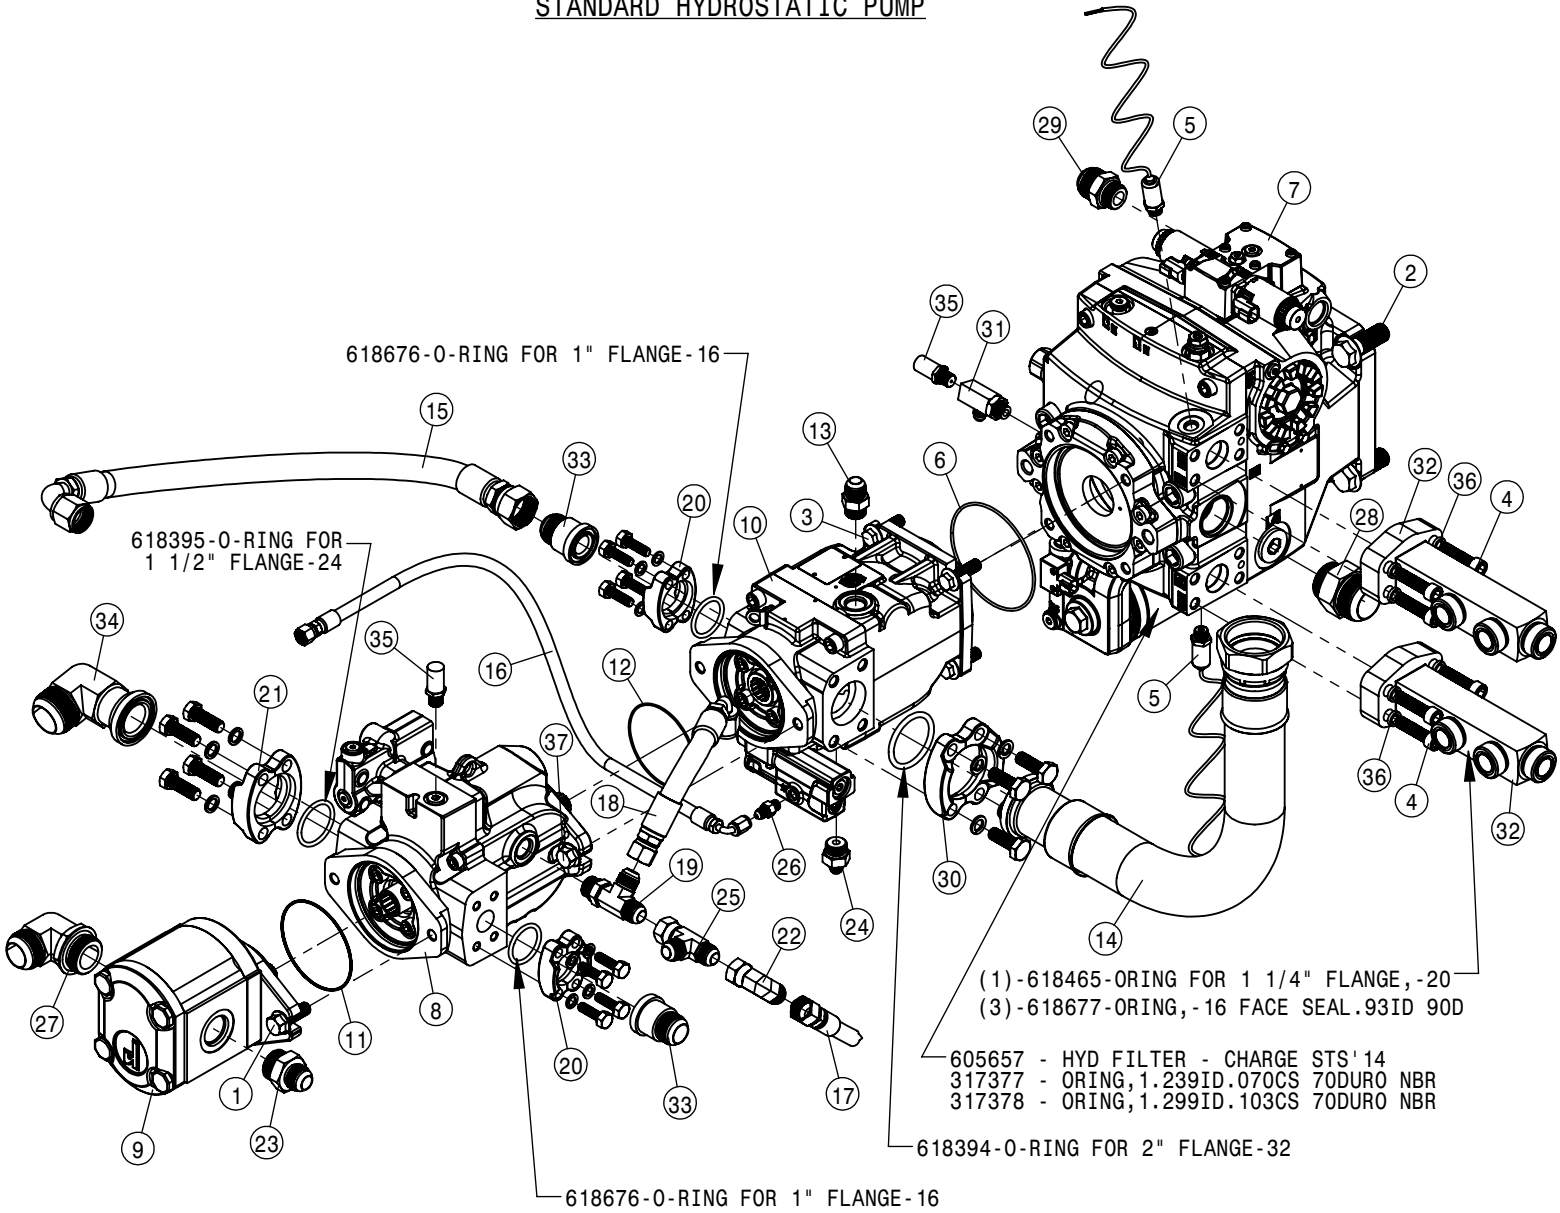

STANDARD HYDROSTATIC PUMP

STANDARD HYDROSTATIC PUMP ASSEMBLY			
DET	QTY	P/N	DESCRIPTION
1	2	470431	1/2UNC X 1 1/2 SERR FLG BOLT
2	4	472367	3/4UNC X 2" SM FLG BOLT GR8 YZ
3	4	473856	12MM-1.75 X 40MM SM FLANGED BOLT
4	8	473874	12MM-1.75X 40MM SOC HD CAP SCR
5	2	606196	PRESSURE TRANSDUCER, 9000 PSI
6	1	606197	O-RING, 4.73ID-.103CS-4.9430D
7	1	606519	H1 PUMP 147CC D/C MT
8	1	606523	PUMP-38CC BB/B MNT
9	1	606524	40CC GEAR PUMP
10	1	606525	PUMP 45CC C/BB MT
11	1	606870	O-RING FOR 606865 SUND B-MT
12	1	607115	O-RING, 3.739ID-.070CS-3.8090D
13	1	611126	7/8MJIC-7/8MOR ADPTR
14	1	617089	32-811-32FJX-32FLG-25 H/A
15	1	617101	12-451TC-16FJX-12FJX90-23 H/A
16	1	617102	04-451TC-06FJX-04FJX90-29 H/A
17	1	617124	06-451TC-10FJX-06FJX90-85 H/A
18	1	617132	10-451TC-10FJX-10FJX90-11 H/A

STANDARD HYDROSTATIC PUMP ASSEMBLY			
DET	QTY	P/N	DESCRIPTION
19	1	618130	7/8MOR RUN TEE-7/8MJIC
20	2	618297	1.00 SPLIT FLANGE KIT #61
21	1	618299	1.50 SPLIT FLANGE KIT #61
22	1	618301	7/8MJIC-90-7/8FJIC SWIV LBO
23	1	618308	1 1/16MJIC-1 5/16MOR ADPTR
24	1	618310	9/16MJIC-7/8MOR ADPTR
25	1	618333	7/8FJIC SW RUN TEE-7/8MJIC
26	1	618467	7/16MJIC-7/16MOR ADPTR
27	1	618477	1 5/8MJIC-90-1 5/8MOR LBO
28	1	618527	1 7/8MJIC-1 5/8MOR ADPTR
29	1	618558	1 5/16MJIC-1 1/16MOR ADPTR
30	1	618766	2" SPLIT FLANGE KIT #61
31	1	618782	9/16MOR-9/16FOR-9/16MJIC BRNCH
32	2	618876	DRIVE PUMP MANIFOLD BLK
33	2	618899	1 5/16MJ-1"FLANGE C61 ADPTR
34	1	619020	1 1/2 FLG-90-1 7/8 MJIC LBO
35	2	619023	9/16 MOR DIAGNOSTIC FITTING
36	8	470189	7/16 HC LOCK WASH FOR 618598
37	2	900263N	1/2UNC X 1" SER FLANGE BOLT