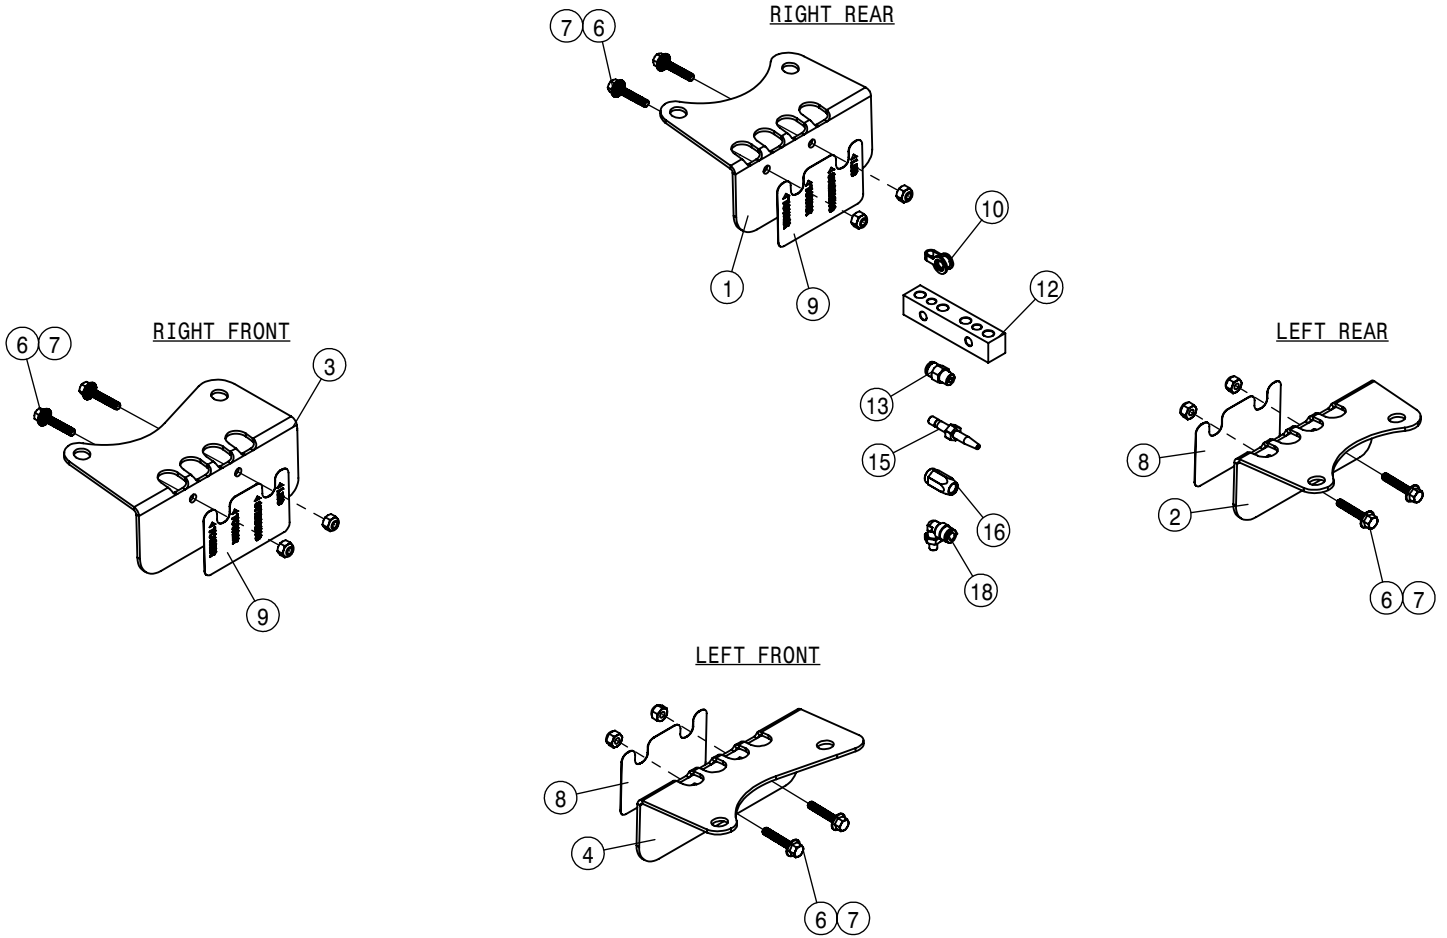

REMOTE GREASE BANK ASSEMBLY			
DET	QTY	P/N	DESCRIPTION
1	1	360424	2017 GREASE ZERK RHR BRKT
2	1	360425	2017 GREASE ZERK LHR BRKT
3	1	360902	2017 GREASE ZERK RHF BRKT
4	1	360903	2017 GREASE ZERK LHF BRKT
NS	16	470154	CABLE TIE, 11.00" BLK NYLON
6	8	473836	1/4UNC X 1 1/4 HHSFB SS FT
7	8	910118	1/4-20UNC NYLOCK NUT SS
8	2	650507	2017 GREASE ZERK LH DECAL
9	2	650506	2017 GREASE ZERK RH DECAL
10	16	470740	PROTECTIVE ZERK CAP
NS	16	470738	LEAKLESS ZERK (1/8" - 27 PTF)
12	4	606474	MANIFOLD
13	16	470741	STR PUSH CON 1/4 X 1/8 NPT
NS	32	470735	PROTECTIVE RUBBER BOOT
15	32	470736	SHORT FIELD INSTALL
16	32	470737	FIELD INSTALL NUT
NS	1	470745	5/16"OD HOSE 35' GREASE FILLED
18	16	470744	90 SWIVEL PUSH CON 1/4 - 28