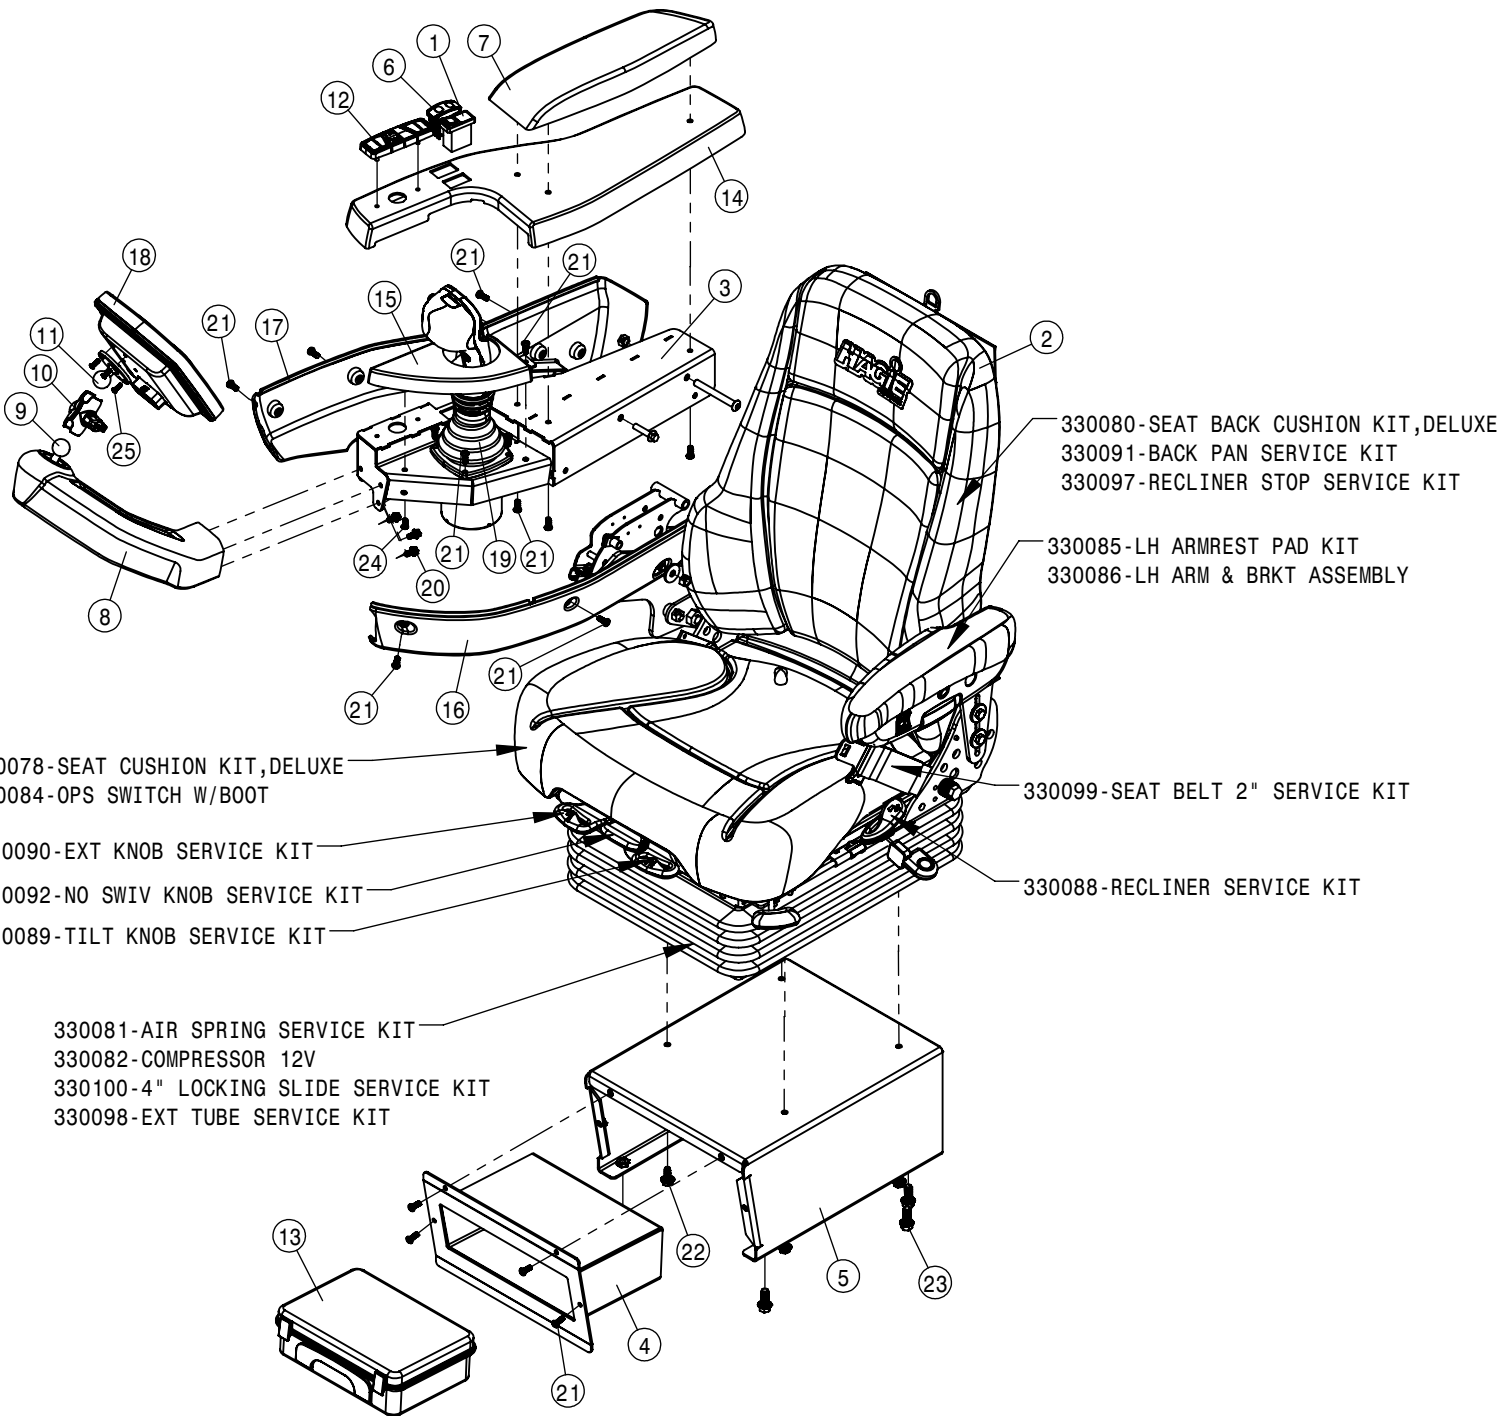

DELUXE SEAT ASSEMBLY			
DET	QTY	P/N	DESCRIPTION
1	1	292201	SWITCH, BRAKE, STS
2	1	330075	SEAT - DELUXE, CAB STS'14
3	1	344167	POD STRUCTURE WLDMT
4	1	344271	STS CAB FIRST AID WLDMNT '14
5	1	344275	STS CAB SEAT RISER WLDMNT '14
6	1	344311	SWITCH - THROTTLE
7	1	344340	ARMREST POD, ASSY, STSCAB'14
8	1	344342	POD DISPLAY MNT ASSY MOLDED, STSCAB'14
9	1	344363	1" RAM BALL MNT 1/4UNC THRD HOLE
10	1	344364	1" RAM BALL MNT 2.00"DBL SOC ARM
11	1	344365	1" RAM BALL MNT BASE 2.50"DIA
12	1	344399	RADIO KEYPAD
13	1	344427	MEDICAL KIT

DELUXE SEAT ASSEMBLY			
DET	QTY	P/N	DESCRIPTION
14	1	344516	POD UPPER, CAB
15	1	344517	POD MIDDLE, CAB
16	1	344518	POD INNER, CAB
17	1	344519	POD OUTER
18	1	344612	MACHINE DISPLAY ASSEMBLY, 2014
19	1	344656	JOYSTICK, CAB
20	4	470122	1/4 UNC X 1/2 SERR FLG BOLT
21	19	472344	1/4UNCX5/8 ALHD BUTTON CAP SCR
22	4	473873	M8 x 20MM LG SERR FLANGE HEX BOLT
23	6	900129N	3/8UNC X 1" SERR FLANGE BOLT
24	1	903706	10-32X1/2 PHIL PAN MACH SCR
25	4	903844	8-32 X 1/2 PHIL PANHD MACH SCR