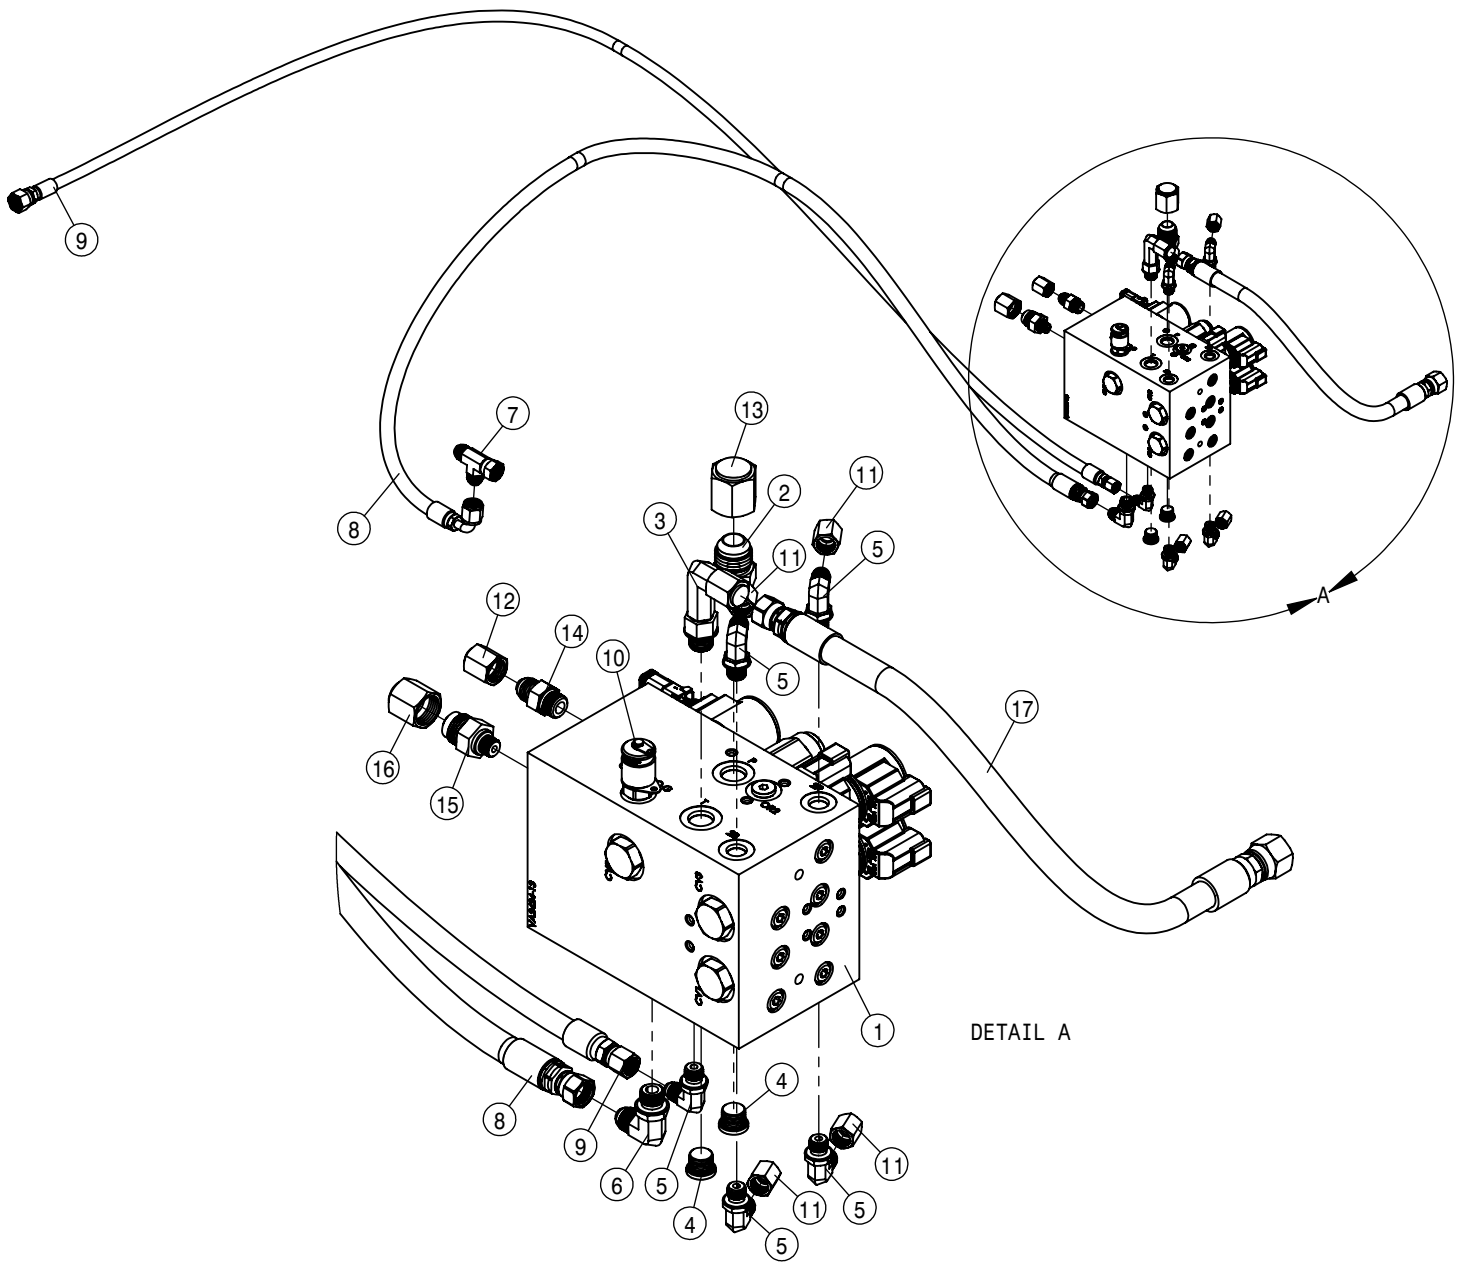

DETAIL A

AUTO-PHASING HYDRAULIC VALVE ASSEMBLY			
DET	QTY	P/N	DESCRIPTION
1	1	606293	MULTIFUNCTION VALVE
2	1	618832	7/8MJIC-9/16MOR ADPTR
3	1	618440	9/16MJIC-90-9/16MOR EX LG LBO
4	2	618754	9/16 MOR PLUG, HEX SOCKET
5	5	618473	7/16MJIC-90-7/16MOR LBO
6	1	618119	9/16MJIC-90-9/16MOR LBO
7	1	618451	3/4FJIC SW RUN TEE-3/4MJIC
8	1	616599	06-451TC-06FJX-08FJX90-62 H/A
9	1	617210	04-451TC-04FJX-08FJX-78 H/A
10	1	619025	7/16MOR DIAG FITTING
11	4	618363	7/16FJIC CAP NUT
12	2	618531	9/16FJIC CAP NUT
13	1	618328	7/8FJIC CAP NUT
14	1	618126	9/16MJIC-9/16MOR ADPTR
15	1	618160	3/4MJIC-7/16MOR ADPTR
16	1	618532	3/4FJIC CAP NUT
17	1	617099	06-451TC-06FJX-08FJX-18