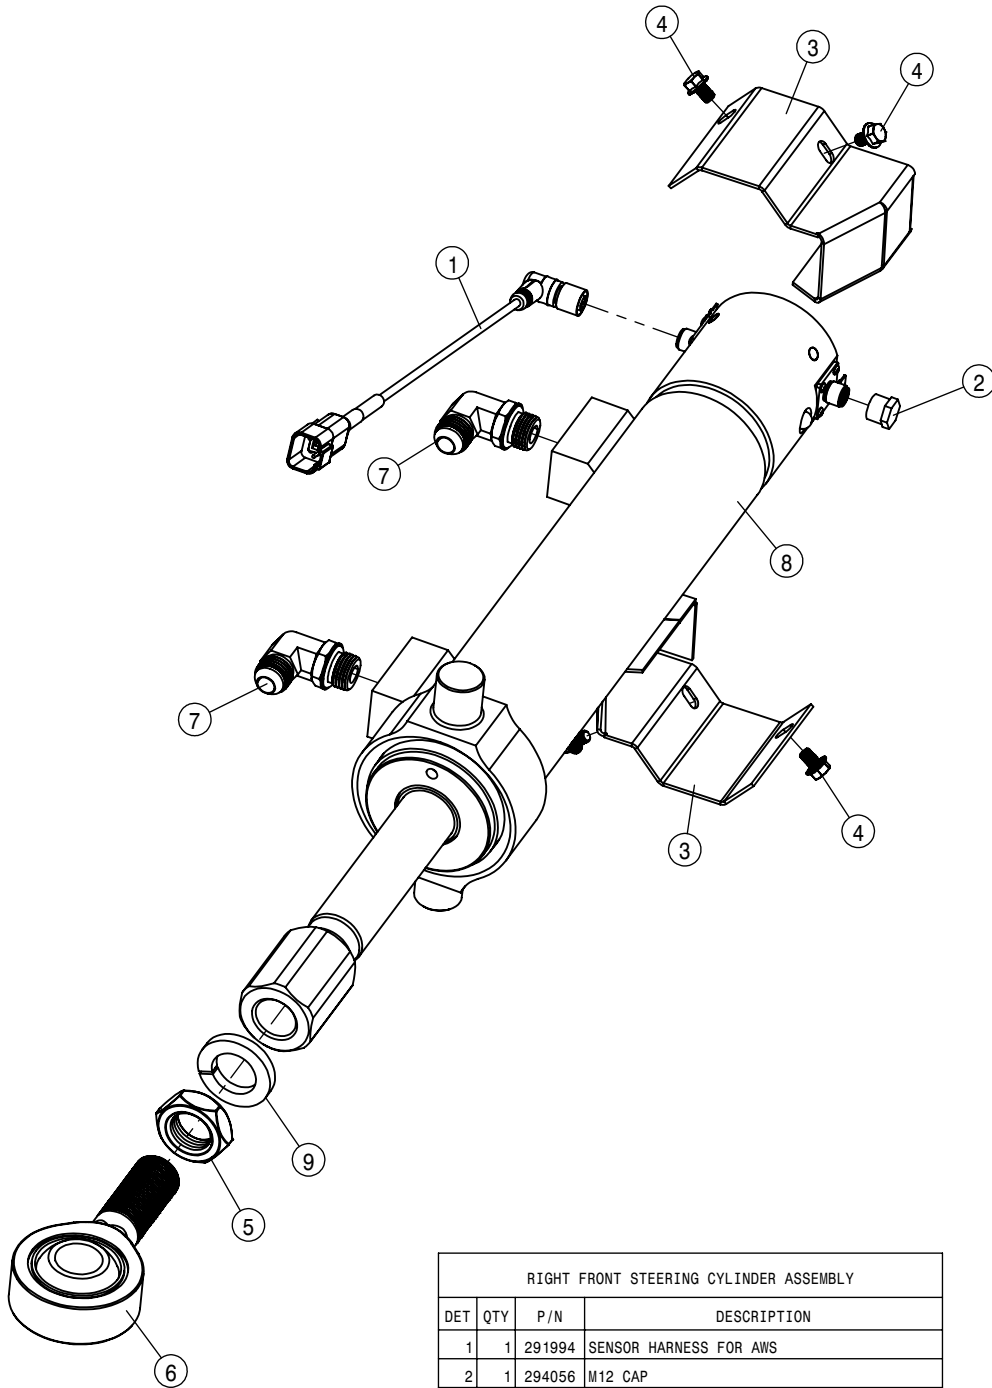

RIGHT FRONT STEERING CYLINDER ASSEMBLY			
DET	QTY	P/N	DESCRIPTION
1	1	291994	SENSOR HARNESS FOR AWS
2	1	294056	M12 CAP
3	2	359645	STRG CYL SENSOR GUARD
4	4	470883	1/4UNC X 3/8 SERR FLG BOLT SS
5	1	472328	1" - 12 HEX JAM NUT
6	1	474004	ROD END, 1.00 BORE, 1-12 RH MALE
7	2	618241	3/4MJIC-90-3/4MOR LBO
8	1	621654	HYD CYL, 2.50 X 8.81 PHASE/SENS
9	1	920508	1" LOCK WASHER