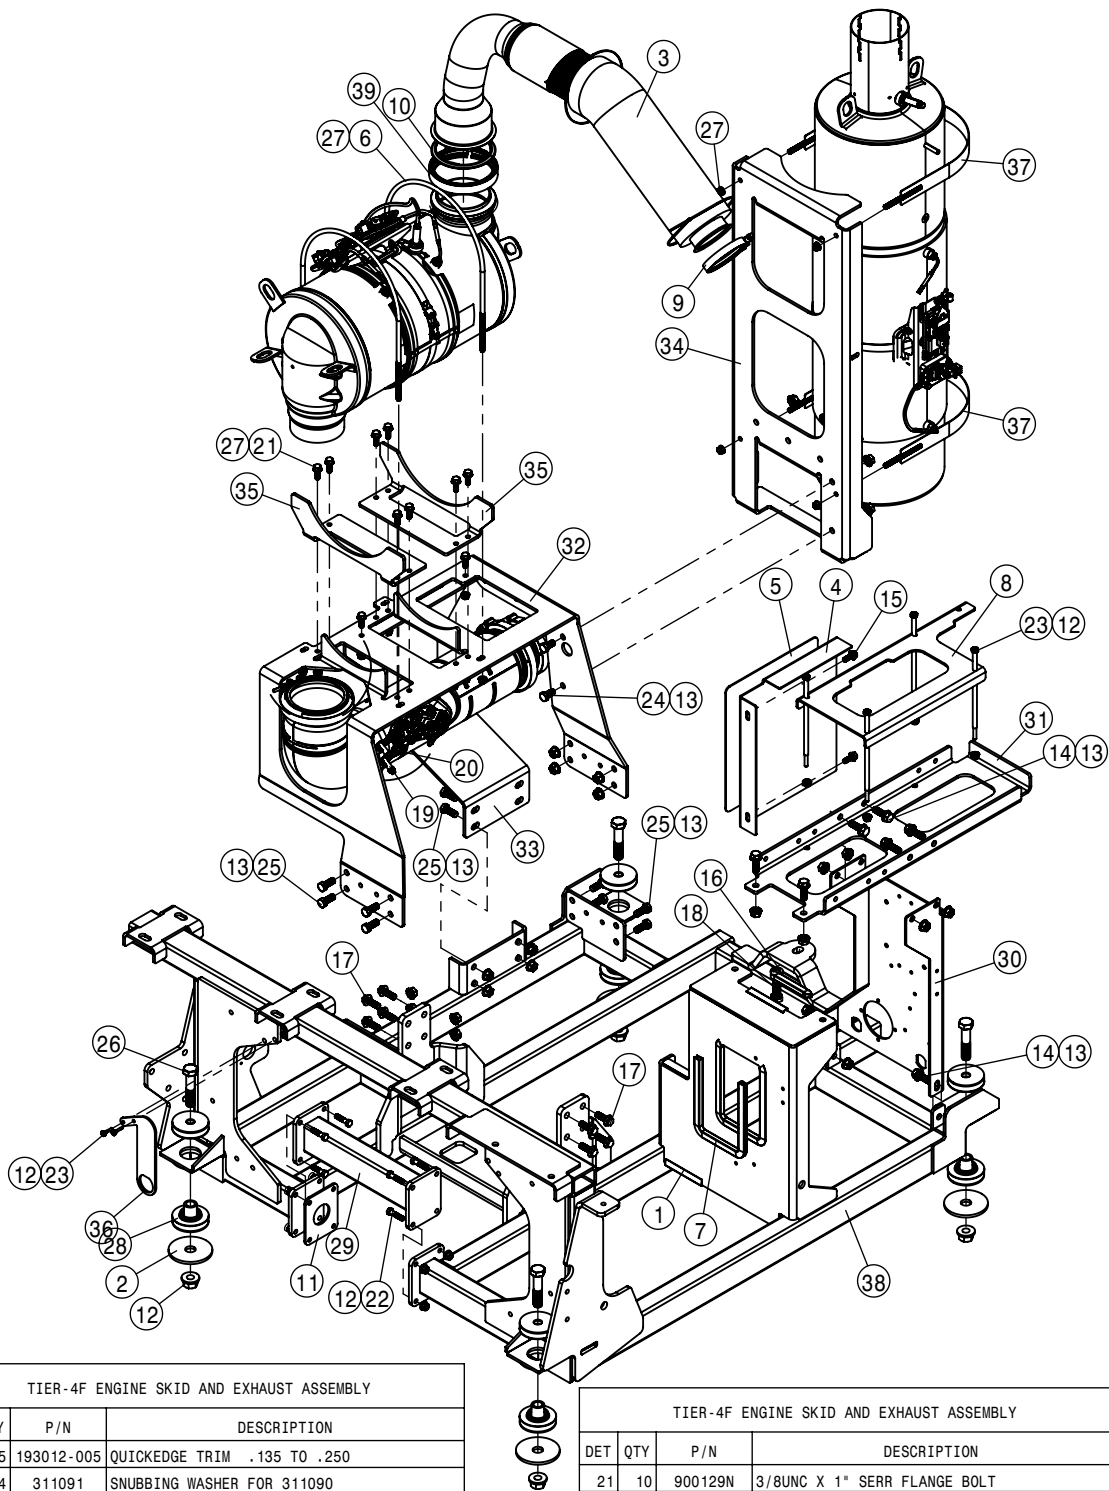

TIER-4F ENGINE SKID AND EXHAUST ASSEMBLY			
DET	QTY	P/N	DESCRIPTION
1	5	193012-005	QUICKEDGE TRIM .135 TO .250
2	4	311091	SNUBBING WASHER FOR 311090
3	1	317244	PIPE, T4F - TURBO - DOC
4	1	317254	BATTERY HEAT SHIELD
5	1	317256	REFLECTIVE HEAT SHIELD
6	2	317322	3/8UNC-11.63ID-14.5 UBOLT
7	1	317352	QUICKEDGE TRIM, C/L 19.5"
8	1	317446	BATTERY CLAMP
9	1	317732	TURBO OUTLET CLAMP 3905216
10	1	318228	5" EXHAUST GASKET Q312516
11	1	318327	SPCR, ENGINE FRAME
12	18	470087	3/8-16UNC HEX FLG NUT SER MC GR5
13	25	470360	1/2UNC SERR FLG HEX NUT
14	8	470431	1/2UNC X 1 1/2 SERR FLG BOLT
15	2	470460	3/8 X 1" SERR FLG BOLT
16	1	473841	16MM LOCK WASHER
17	8	473855	12MM-1.75 X 35MM SM FLG BOLT
18	1	473861	16MM-2.00 X 40MM HEX BOLT YZ
19	2	520168	CLAMP, CONSTANT TORQUE HOSE
20	2	618880	3/8 J2044 QUICK CONNECT

TIER-4F ENGINE SKID AND EXHAUST ASSEMBLY			
DET	QTY	P/N	DESCRIPTION
21	10	900129N	3/8UNC X 1" SERR FLANGE BOLT
22	8	900131	3/8UNC X 1 1/2 HEX BOLT
23	6	900150	3/8UNC X 9 1/2 HHCS GR5 MC
24	5	900263	1/2UNC X 1" HEX BOLT
25	12	900264	1/2UNC X 1 1/4 HEX BOLT
26	4	900408	3/4UNC X 3 1/2 HEX BOLT
27	18	910004N	3/8UNC FLANGE CNTR LOCK NUT
28	4	311057	RUBBER MT SET,SSB33-1000-4
29	1	317248	FRAME SPACER WLD
30	1	317249	BATTERY STAND
31	1	317253	BATT MOUNT
32	1	317312	SCR PLATE
33	1	317313	SCR SUPP STIFFNER
34	1	317314	SCR MOUNT
35	2	317321	DOC INNER REST STS'14
36	1	317368	WIRE HARNESS BLKHD
37	2	317531	SCR SUPPORT STRAP WELD
38	1	318164	ENG SKID FRAME T4F W/DECAL
39	1	318227	DOC INLET CLAMP A035R793