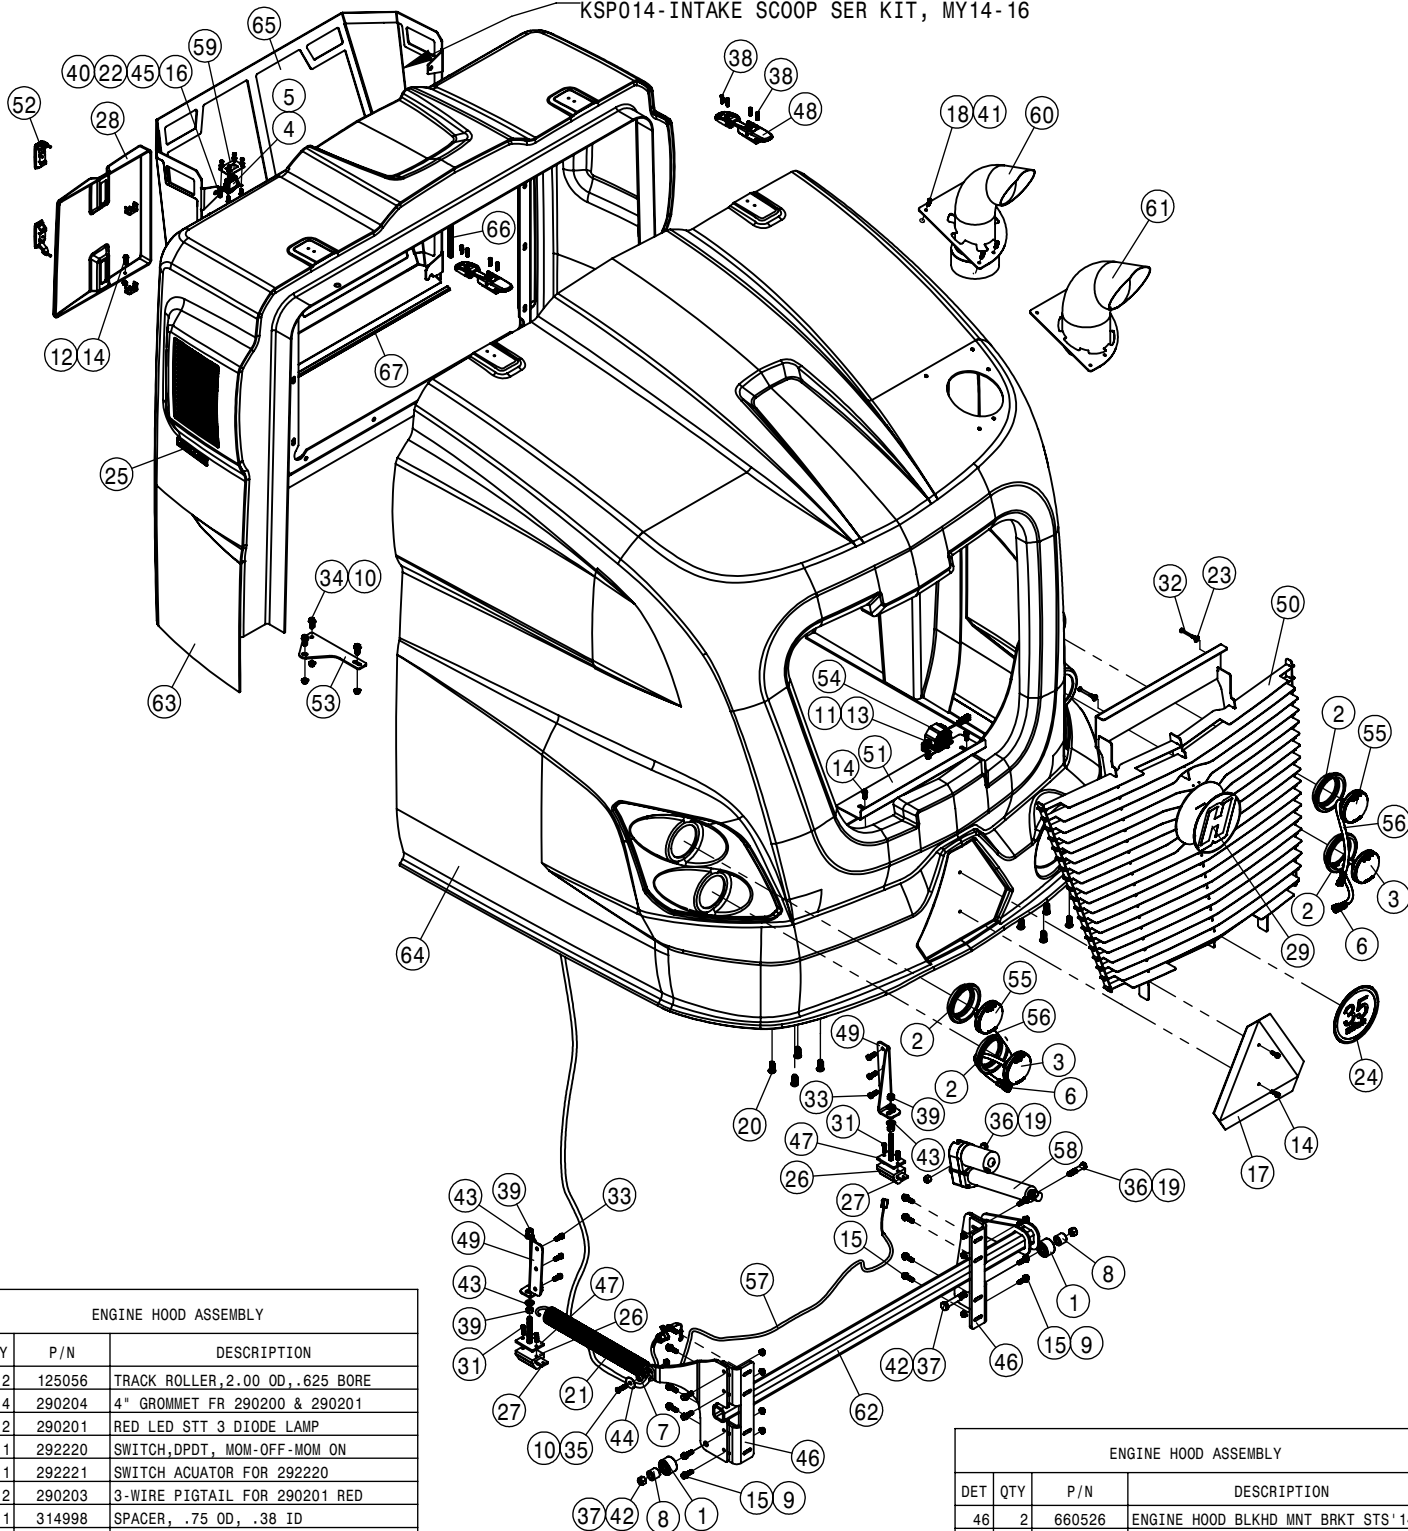

ENGINE HOOD ASSEMBLY

DET	QTY	P/N	DESCRIPTION
1	2	125056	TRACK ROLLER,2.00 OD,.625 BORE
2	4	290204	4" GROMMET FR 290200 & 290201
3	2	290201	RED LED STT 3 DIODE LAMP
4	1	292220	SWITCH,DPDT, MOM-OFF-MOM ON
5	1	292221	SWITCH ACUATOR FOR 292220
6	2	290203	3-WIRE PIGTAIL FOR 290201 RED
7	1	314998	SPACER, .75 OD, .38 ID
8	2	361679	BUMPER PIVOT BRG SPACER,STS 04
9	8	470087	3/8UNC HEX SERR FLANGE NUT
10	4	470087N	3/8UNC HEX SERR FLG NUT YZ
11	2	470121	1/4 UNC SERR FLG LOCK NUT
12	1	470121N	1/4 UNC SERR FLG LOCK NUT SS
13	2	470122	1/4 UNC X 1/2 SERR FLG BOLT
14	5	470231N	1/4UNC X 1" SERR FLG BOLT SS
15	16	470329	3/8UNC X 1 1/4 SERR FLG HEX BOLT
16	4	472235N	10-32 X 3/4 PHIL PAN MACH SCR BZ
17	1	472249	SLOW MOVING VEHICLE SIGN
18	5	472345	1/4UNC X 1 ALHD BUTTON CAP SCR
19	2	473007	1/2UNC HEX NUT, NYLOC
20	8	473987	1/2UNC X 1 1/4BUT SKTHD SCR
21	1	482028	EXT. SPRING OD-2.1875", LG-20"
22	4	483016	#10 REGULAR FLAT WASHER
23	2	483038	1/4 REGULAR FLAT WASHER
24	1	650224	DECAL,35MPH ID SYMBOL, VINYL
25	2	650426	AWS DECAL
26	2	660226	ENG HOOD BUMPER, STS 04
27	2	660227	ENG HOOD BUMPER KEEPER, STS 04
28	1	660510	ENGINE HOOD ACS PANEL STS'14

ENGINE HOOD ASSEMBLY

DET	QTY	P/N	DESCRIPTION
29	1	660559	DECAL HAGIE DOT 8.25"DIA GRILLE
NS	1	660561	HOOD DECAL SHEET
31	4	900003N	1/4UNC X 1" HEX BOLT SS
32	2	900008	1/4UNC X 2 1/2 HEX BOLT
33	9	900129	3/8UNC X 1" HEX BOLT
34	3	900129N	3/8UNC X 1" SERR FLANGE BOLT
35	1	900130	3/8UNC X 1 1/4 HEX BOLT
36	2	900268	1/2UNC X 2 1/2 HEX BOLT
37	2	900341	5/8UNC X 3 3/4 HEX BOLT
38	8	903893	10-32 X 1" PHIL PAN MACH SCR
39	4	910008	1/2UNC HEX NUT
40	4	910027N	10-32 HEX NUT
41	5	914000	1/4UNC HEX STOVER NUT
42	2	914010P	5/8UNC HEX STOVER NUT
43	4	920004	1/2 SAE FLAT WASHER
44	1	920025	WASHER, 1.50D, .406 ID
45	4	920510	#10 LOCK WASHER

ENGINE HOOD ASSEMBLY

DET	QTY	P/N	DESCRIPTION
46	2	660526	ENGINE HOOD BLKHD MNT BRKT STS'14
47	2	660224	ENG HOOD BUMPER WLD, STS 04
48	2	470368	LATCH W/KEEPER, FLEXIBLE LEVER
49	2	660532	ENGINE HOOD BMPR MNT BRKT STS'14
50	1	660533	GRILLE INSERT WLDT STS'14
51	1	660600	GRILLE RETAINER BRACKET STS'14
52	2	660525	LATCH ACS PNL RETAINER STS'14
53	1	660815	FRONT HOOD TIE BRKT, STS
54	1	290061	ALARM,BACKUP 107DBA LT DUTY
55	2	290200	AMBER LED STT 3 DIODE LAMP
56	2	290202	2-WIRE PIGTAIL FOR 290200AMBER
57	1	294053	HOOD ACTUATOR HARNESS
58	1	292235	STS HOOD ACTUATOR
59	1	362116	HOOD SWITCH MT PLATE
60	1	660531	EXHAUST STACK WLDT STS'14
61	1	660253	EXHAUST STACK WLDT STS T4F
62	1	660809	ENGHOOD HINGE MNT WLDT STS'16
63	1	660503	ENGINE HOOD FRONT ASSY STS'14
64	1	660506	ENGINE HOOD REAR ASSYSTS'14
65	1	660827	AIR INTAKE SCOOP SER KIT WLD
66	2	193016-028	QUICKEDGE TRIM .060 TO .170
67	1	193016-042	QUICKEDGE TRIM .060 TO .170