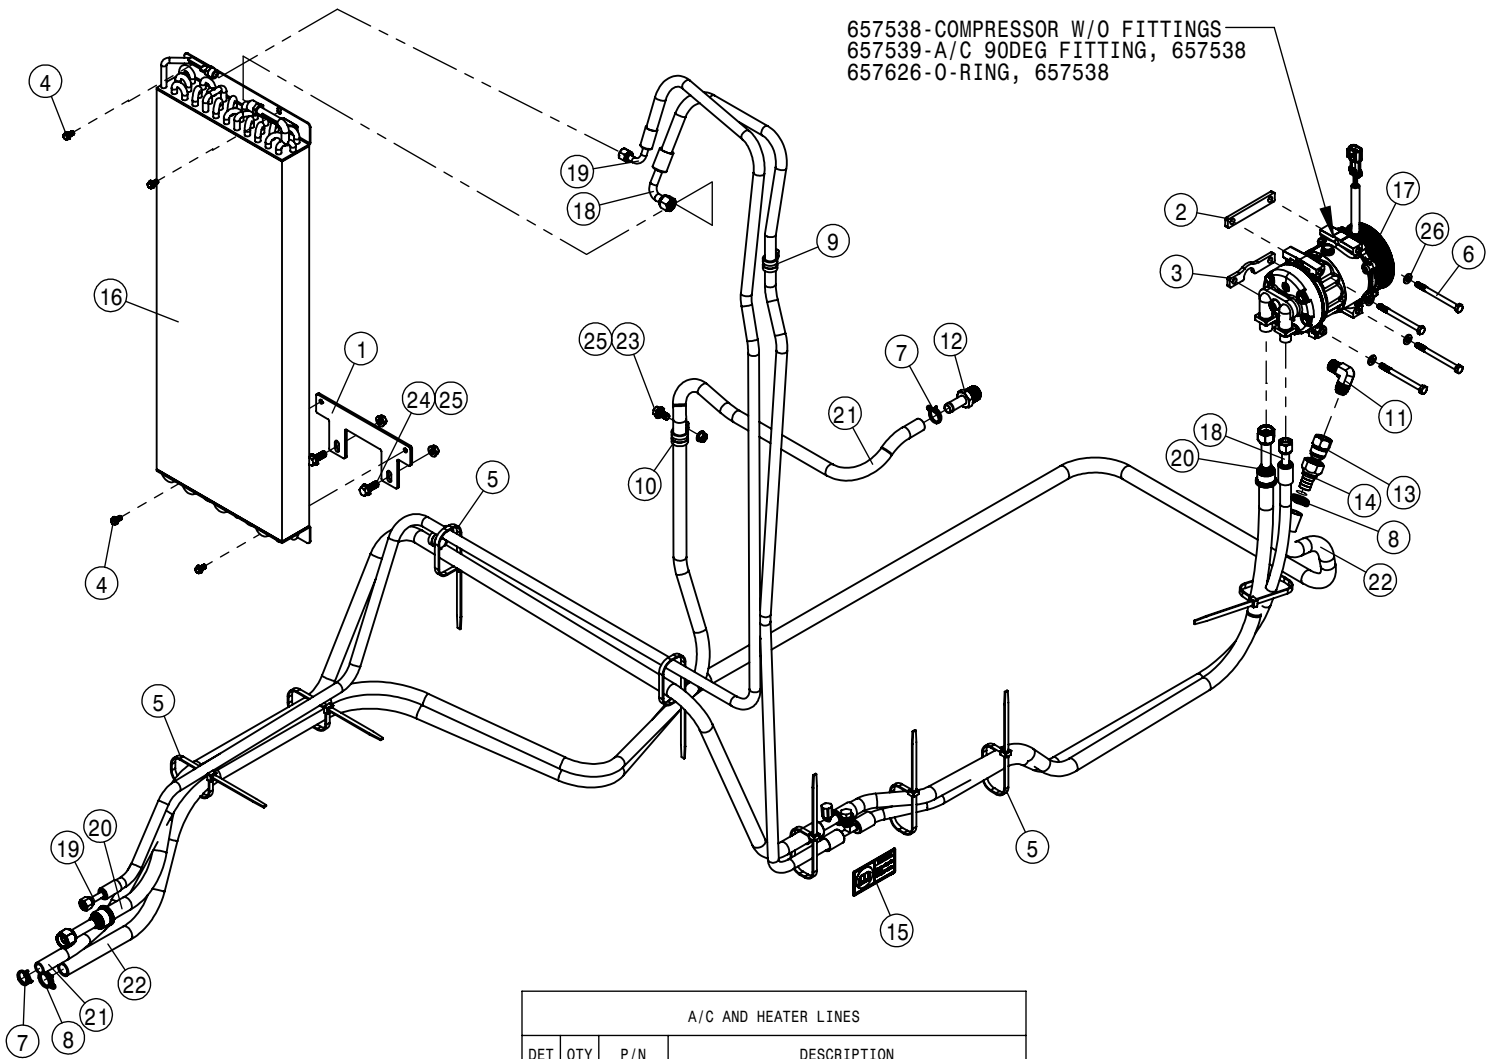

657538-COMPRESSOR W/O FITTINGS
657539-A/C 90DEG FITTING, 657538
657626-O-RING, 657538

A/C AND HEATER LINES			
DET	QTY	P/N	DESCRIPTION
	1	317450	A/C COND BRKT WLD
	1	317673	SPACER-A/C COMPRESSOR (TOP)
	1	317674	SPACER-A/C COMPRESSOR (BOTTOM)
	4	470122N	1/4 UNC X 1/2 SERR FLG BOLT SS
	8	470555	CABLE TIE, 1/2 X 15" BLACK NYLON
	4	473868	8MM-1.25 X 100MM HEX BOLT
	2	520081	HOSE CLAMP NO 14 DBL WIRE
	2	520082	HOSE CLAMP NO 16 DBL WIRE
	2	520115	CUSH CLAMP, #12 0.75"D-3/4W LOOP
	1	520121	CUSH CLAMP, #16 1IN X 3/4W
	1	611124	7/8MJIC-90-1/2MNPT LBO
	1	618949	5/8 HOSE BARB - 3/4MNPT
	1	618954	7/8FJIC-1 1/16MJIC
	1	618955	3/4 HOSE BARB-1 1/16FJX ADPTR
	1	650542	DECAL, NOTICE R134A, 4.00LB
	1	657457	COIL, COND 12 X 31.6
	1	657537	A/C COMPRESSOR
	1	657579	A/C HOSE, 08-08F-SV-08F90-138
	1	657581	A/C HOSE, 06-06F-06F90-136
	1	657589	A/C HOSE, 12-10F-SV-10F-148"
	1	657593	HOSE, 5/8 x 112 HEATER
	1	657611	HOSE, 3/4 x 135 HEATER
	1	900128N	3/8UNC X 3/4 SER FLANGE BOLT
	2	900129N	3/8UNC X 1" SERR FLANGE BOLT
	3	910004N	3/8UNC FLANGE CNTR LOCK NUT
	4	920001N	5/16 SAE FLAT WASHER SS