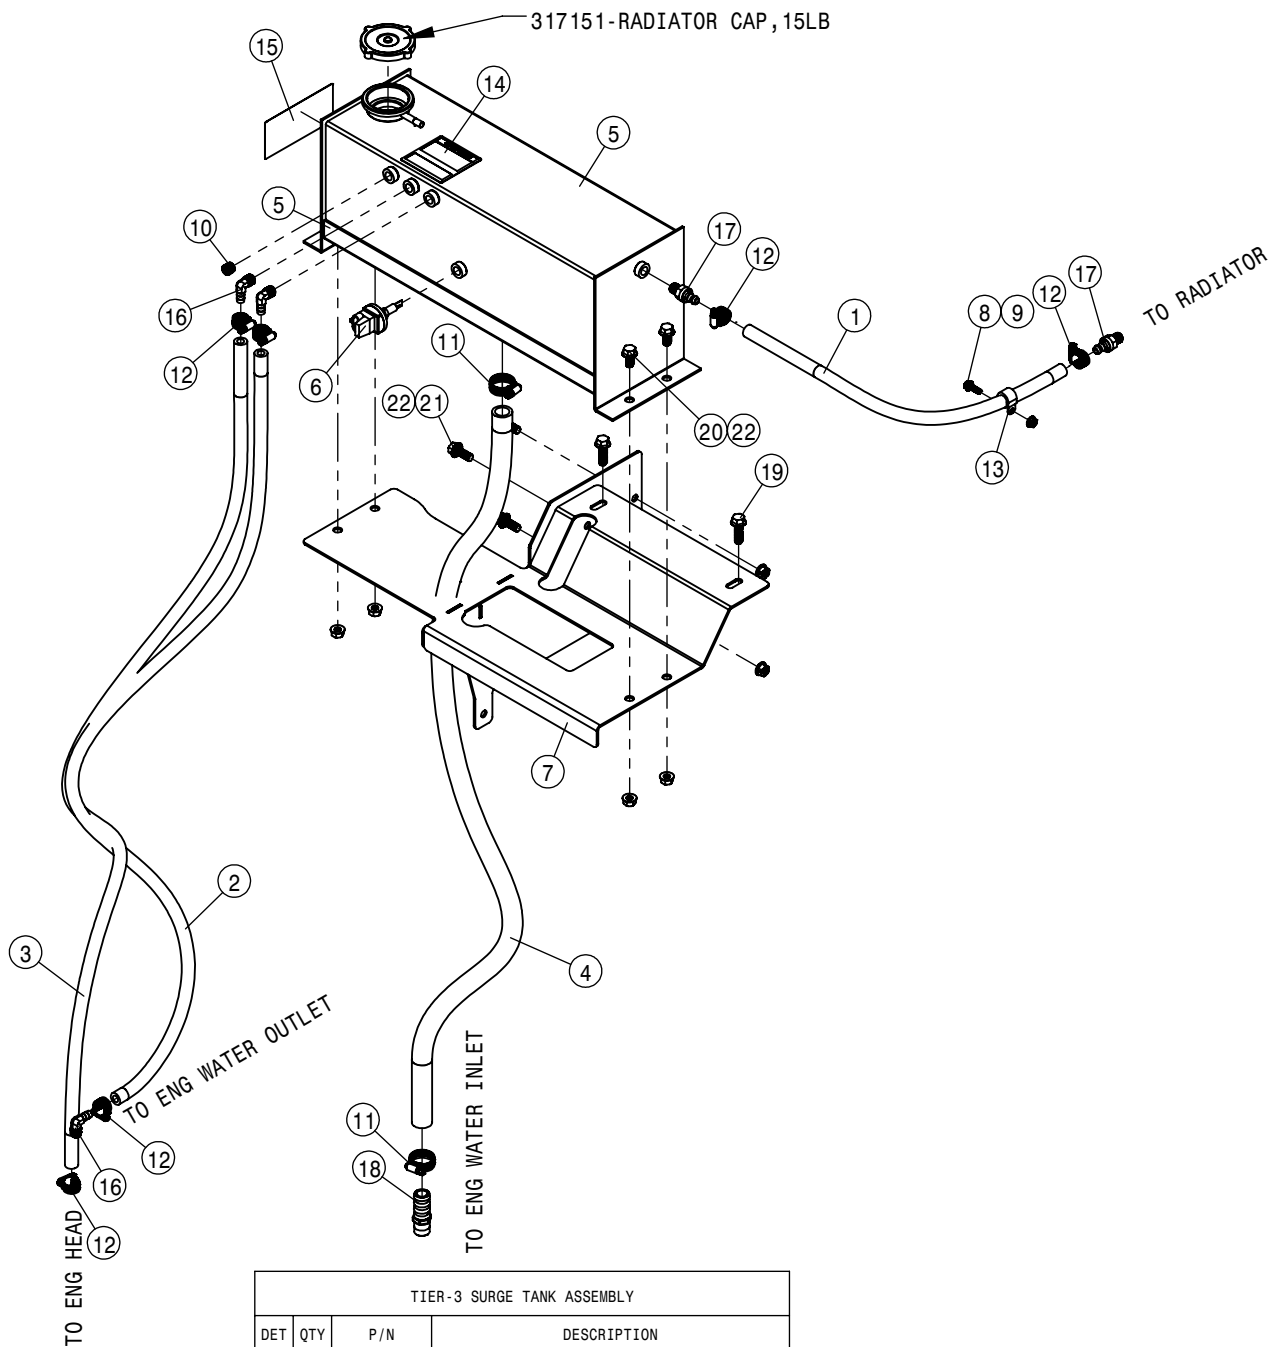

TIER-3 SURGE TANK ASSEMBLY			
DET	QTY	P/N	DESCRIPTION
1	1	195917-021	HOSE 3/8 HEATER 1-FBR
2	1	195917-050	HOSE 3/8 HEATER 1-FBR
3	1	195917-052	HOSE 3/8 HEATER 1-FBR
4	1	195924-048	HOSE 3/4 HEATER 1-FBR BR 20R3
5	1	317172	SURGE TANK
6	1	317157	SENSOR, LOW COOLANT T4I STS
7	1	317756	SURGE TANK SUPPORT WLD
8	1	470118	1/4 UNC X 3/4 SER FLG BOLT
9	1	470121	1/4 UNC SERR FLG LOCK NUT
10	1	501103	PIPE PLUG .25NPT SKT HD
11	2	520055	HOSE CLAMP NO 12 STAINLESS
12	6	520069	HOSE CLAMP NO 6 STAINLESS
13	1	520117	CUSH HOSE CLAMP,#10, 5/8D X 1/2W
14	1	650174	DECAL,CAUTION RADIATOR,STS 07
15	1	650462	DECAL,COOLING SYSTEM PROCEDURE
16	3	711104	1/4MNPT-90-3/8 HOSE BARB, BRS
17	2	712100	1/4NPT X 3/8 HOSE FTG,PUSHLOCK
18	1	712440	1/2 NPT X 3/4 HOSE BARB
19	2	900127N	3/8UNC X 1 1/4 SER FLANGE BOLT
20	4	900128N	3/8UNC X 3/4 SER FLANGE BOLT
21	4	900129N	3/8UNC X 1" SERR FLANGE BOLT
22	6	910004N	3/8UNC FLANGE CNTR LOCK NUT