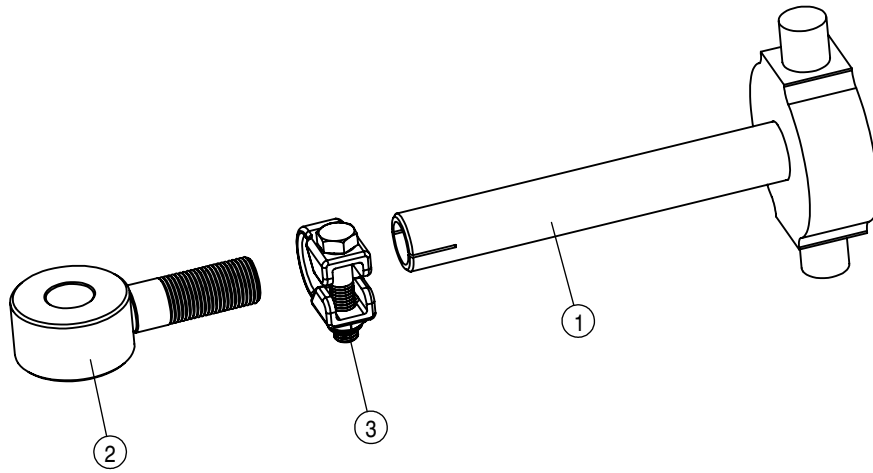

REAR STANDARD TIE ROD ASSEMBLY			
DET	QTY	P/N	DESCRIPTION
1	1	359086	REAR TIE ROD SHAFT WLD
2	1	359089	TIE ROD STUD WLD
3	1	749322	STEERING TUBE CLAMP & BOLT ASSY