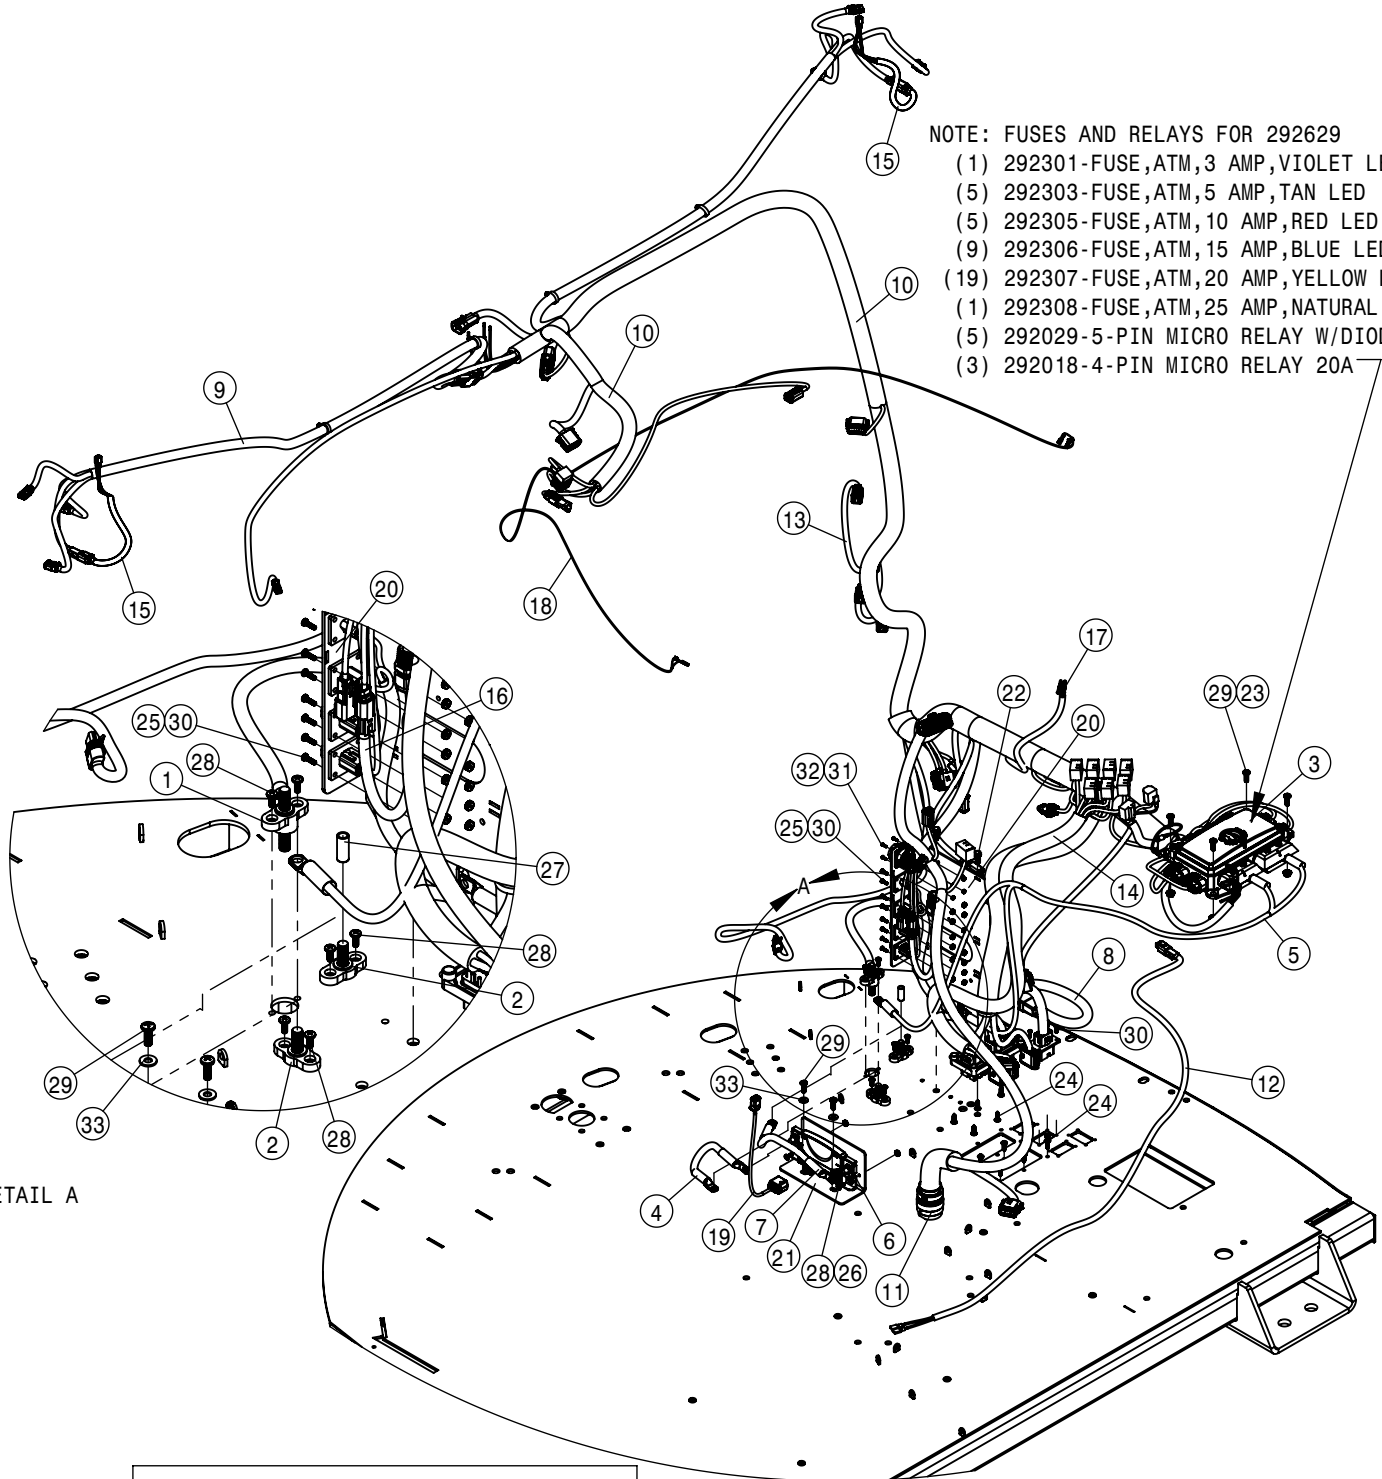

NOTE: FUSES AND RELAYS FOR 292629
(1) 292301-FUSE,ATM,3 AMP,VIOLET LED
(5) 292303-FUSE,ATM,5 AMP,TAN LED
(5) 292305-FUSE,ATM,10 AMP,RED LED
(9) 292306-FUSE,ATM,15 AMP,BLUE LED
(19) 292307-FUSE,ATM,20 AMP,YELLOW LED
(1) 292308-FUSE,ATM,25 AMP,NATURAL LED
(5) 292029-5-PIN MICRO RELAY W/DIODE 35A
(3) 292018-4-PIN MICRO RELAY 20A

DETAIL A

CAB ELECTRICAL - TOP ASSEMBLY			
DET	QTY	P/N	DESCRIPTION
1	1	291749	TERM BLOCK,BLACK,3/8-16 THRU
2	2	291750	TERM BLOCK,RED,3/8-16 THRU
3	1	292629	DVEC - INTERIOR
4	1	292647	CABLE - BATTERY POWER STS
5	1	292648	CABLE - DVEC POWER STS
6	1	292761	SOLID STATE MCR
7	1	292762	CABLE - SWITCH POWER STS
8	1	294146	HARNESS - AUTO STEER CAB
9	2	294200	HARNESS - ROOF STS
10	1	294201	HARNESS - MAIN CAB INT STS
11	1	294203	HARNESS - SEAT POD STS
12	1	294204	HARNESS - 12V POWER PLUG STS
13	1	294205	HARNESS - A-POST GAUGE STS
14	1	294206	HARNESS - CAB SWITCH STS
15	2	294207	HARNESS - BEACON STS
16	1	294210	HARNESS - PRES SWITCH STS
17	1	294211	HARNESS - E-STOP STS

CAB ELECTRICAL - TOP ASSEMBLY			
DET	QTY	P/N	DESCRIPTION
18	1	294212	HARNESS - SPEAKER STS
19	1	294425	HARNESS, SOLID STATE MCR
20	1	344310	CAB ELEC BRKT '15
21	1	345233	MCR MT BRKT
22	2	470118	1/4 UNC X 3/4 SER FLG BOLT
23	4	470121	1/4 UNC SERR FLG LOCK NUT
24	12	470465	#12 X 3/4 PHIL PAN SHT MTL SCR
25	20	470467	#6-32UNC KEP NUT MC GR5
26	2	470542	#10-32UNF KEP NUT MC GR5
27	1	629736	CAPPLUGS CAP,.312 X 1.00 VINYL
28	8	903706	10-32X1/2 PHIL PAN MACH SCR
29	6	903711	1/4UNC X3/4PHIL PANHD MACH SCR
30	20	903812	6-32 X 1/2 PHIL PAN MACH SCR
31	4	903904	4-40 X 3/8 PHIL PAN MACH SCR
32	4	910029	4-40 HEX NUT
33	2	910112	SAE FLAT WASHER 1/4 SS