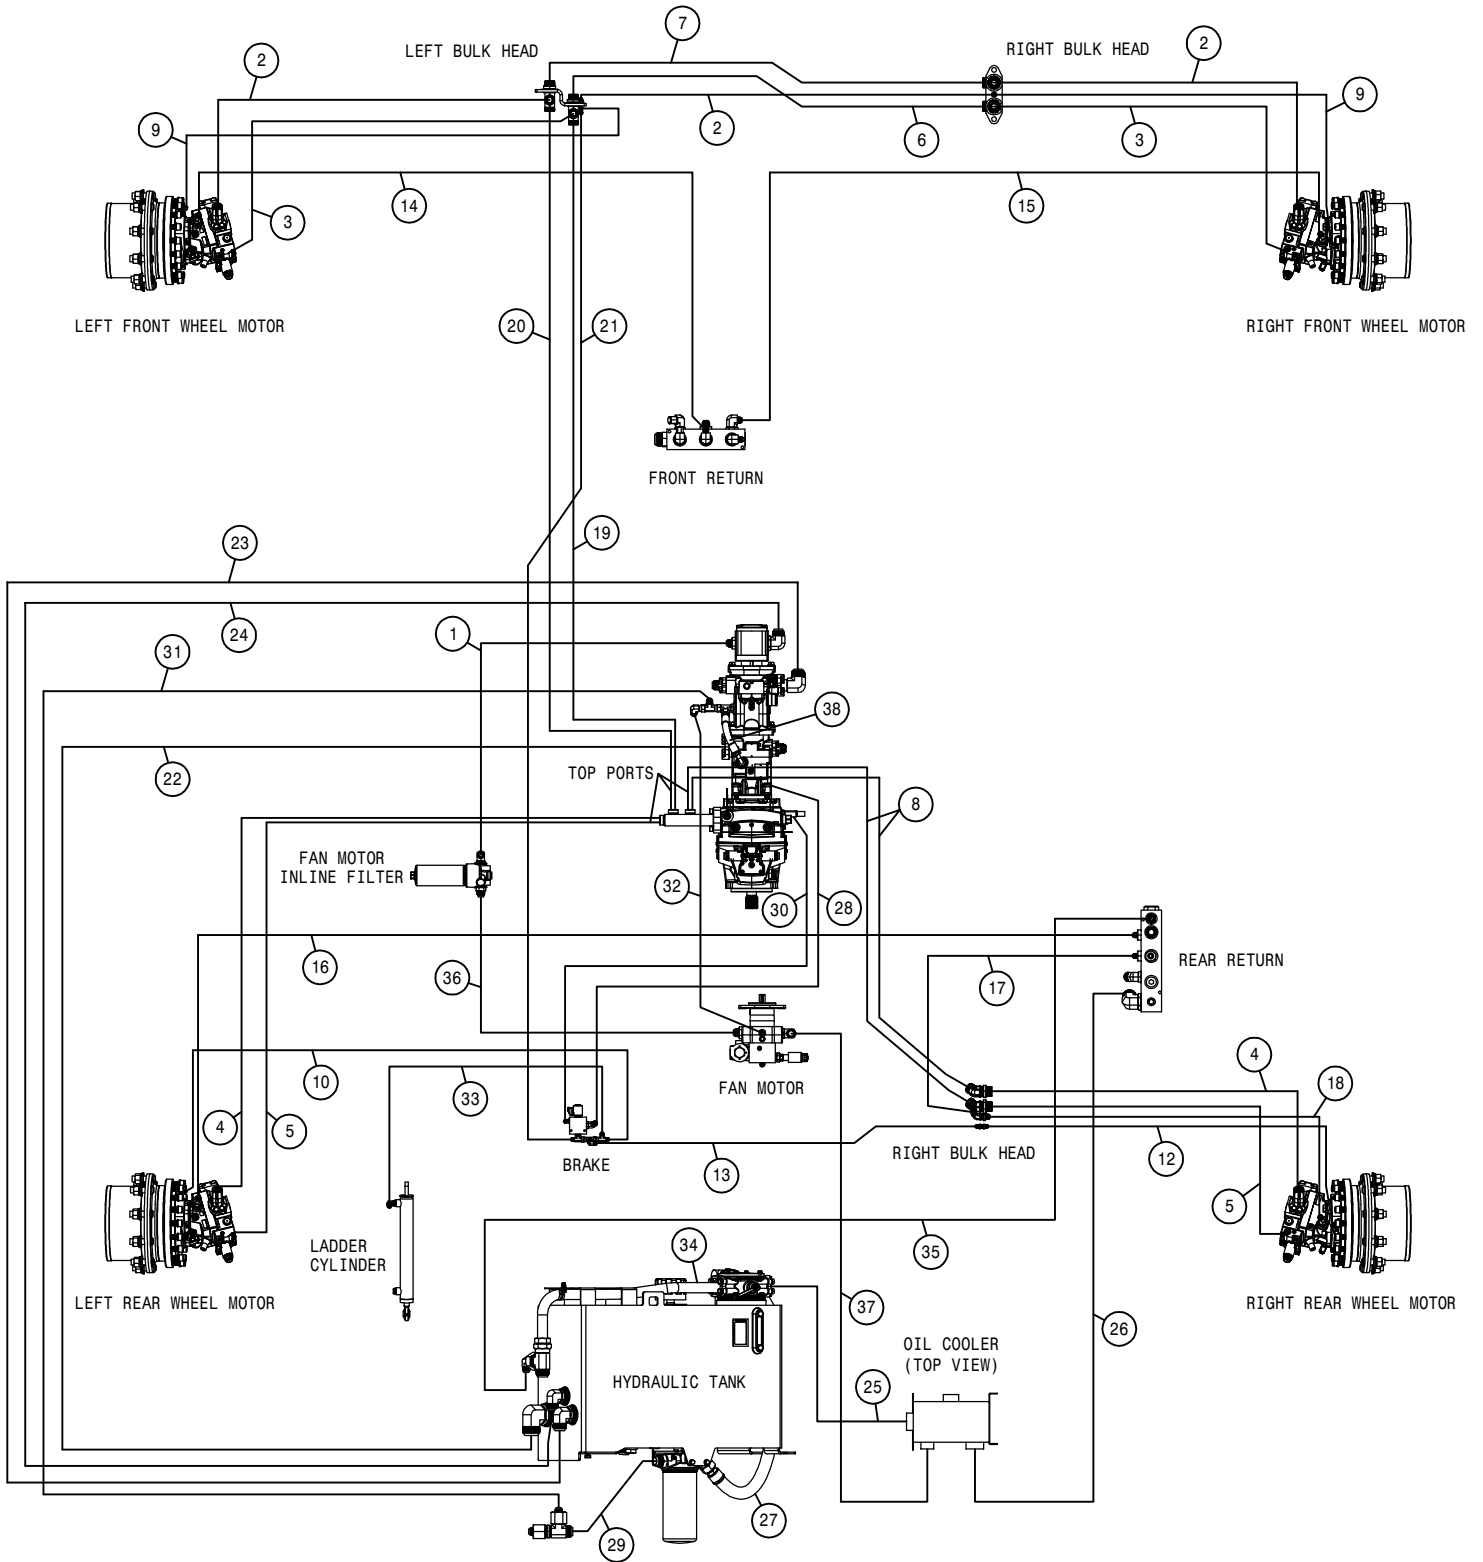

REFERENCE ONLY

 HAGIE HAGIE MANUFACTURING COMPANY CLARION, IOWA 50525		
DESCRIPTION WIRING DIAGRAM 2016 STS 10,12,14,16		
DRAWN BY T. MARKER		SCALE NONE
CHECKED BY		APPROVED BY
DATE 7/10/2015	DRAWING NUMBER 499344	REV A
SHEET 1 OF 1		