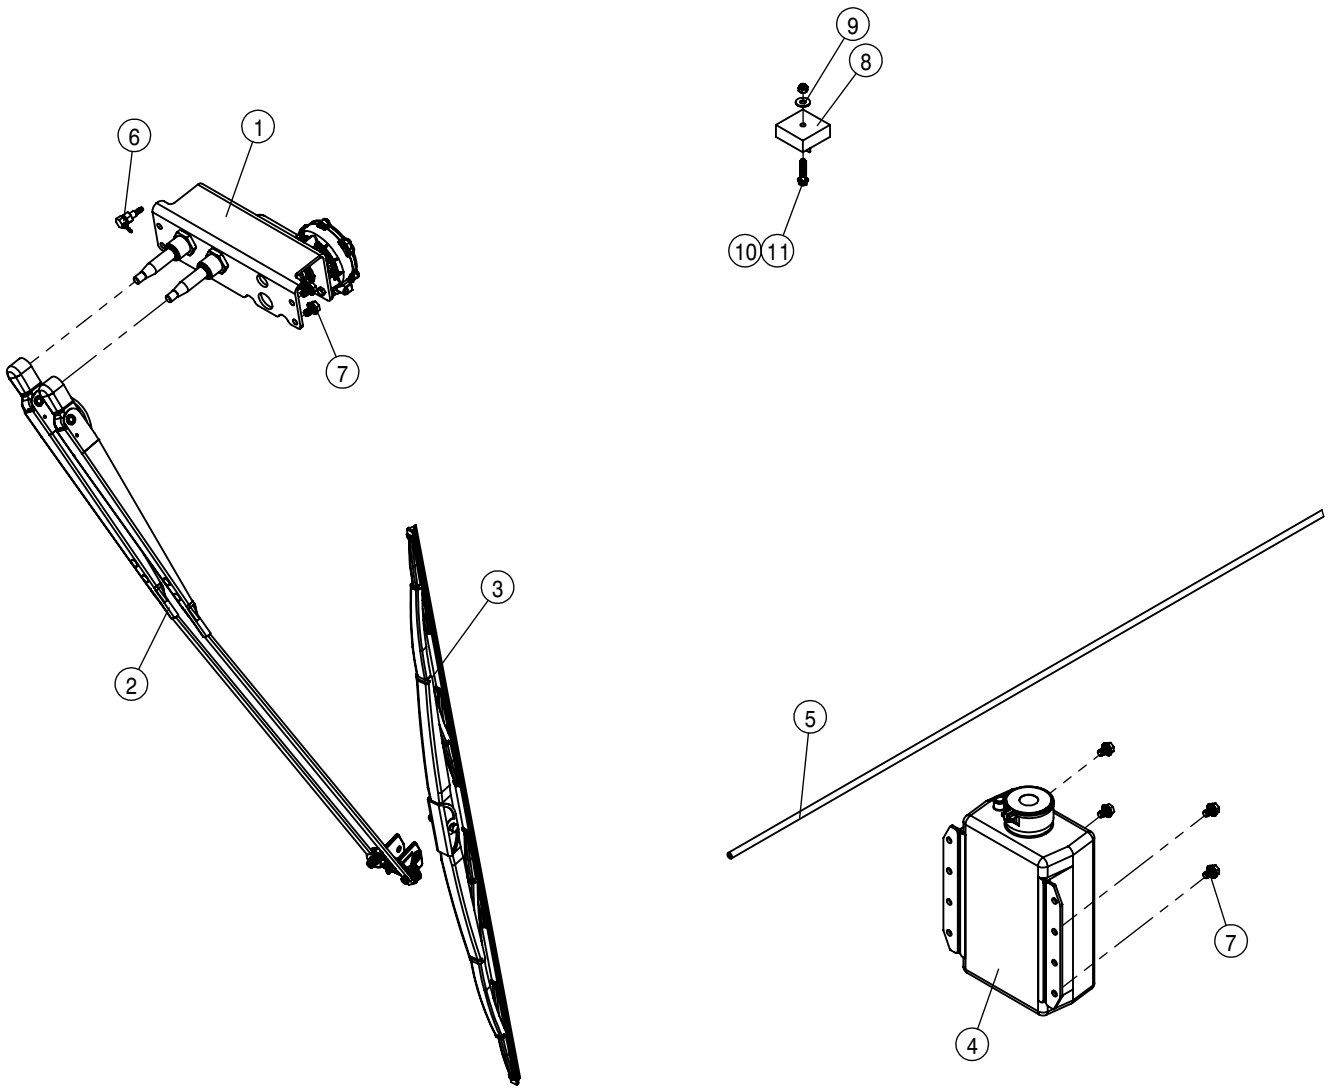

WIPER ASSEMBLY			
DET	QTY	P/N	DESCRIPTION
1	1	344367	WIPER MOTOR STS
2	1	344379	WIPER ARM STS
3	1	344380	WIPER BLADE STS
4	1	344382	WASHER BOTTLE
5	1	344383	HOSE - WASHER STS
6	1	344483	WASHER BULKHEAD, STS' 14
7	8	470232	5/16UNC X 1/2 SERR FLG HEX BOLT
8	1	290094	TIMER - WIPER
9	1	483038	1/4 REGULAR FLAT WASHER
10	1	470089N	1/4UNC HEX NYLOC NUT, 316 SS
11	1	900004N	1/4 UNC X 1 1/4 SER FLG BOLT SS