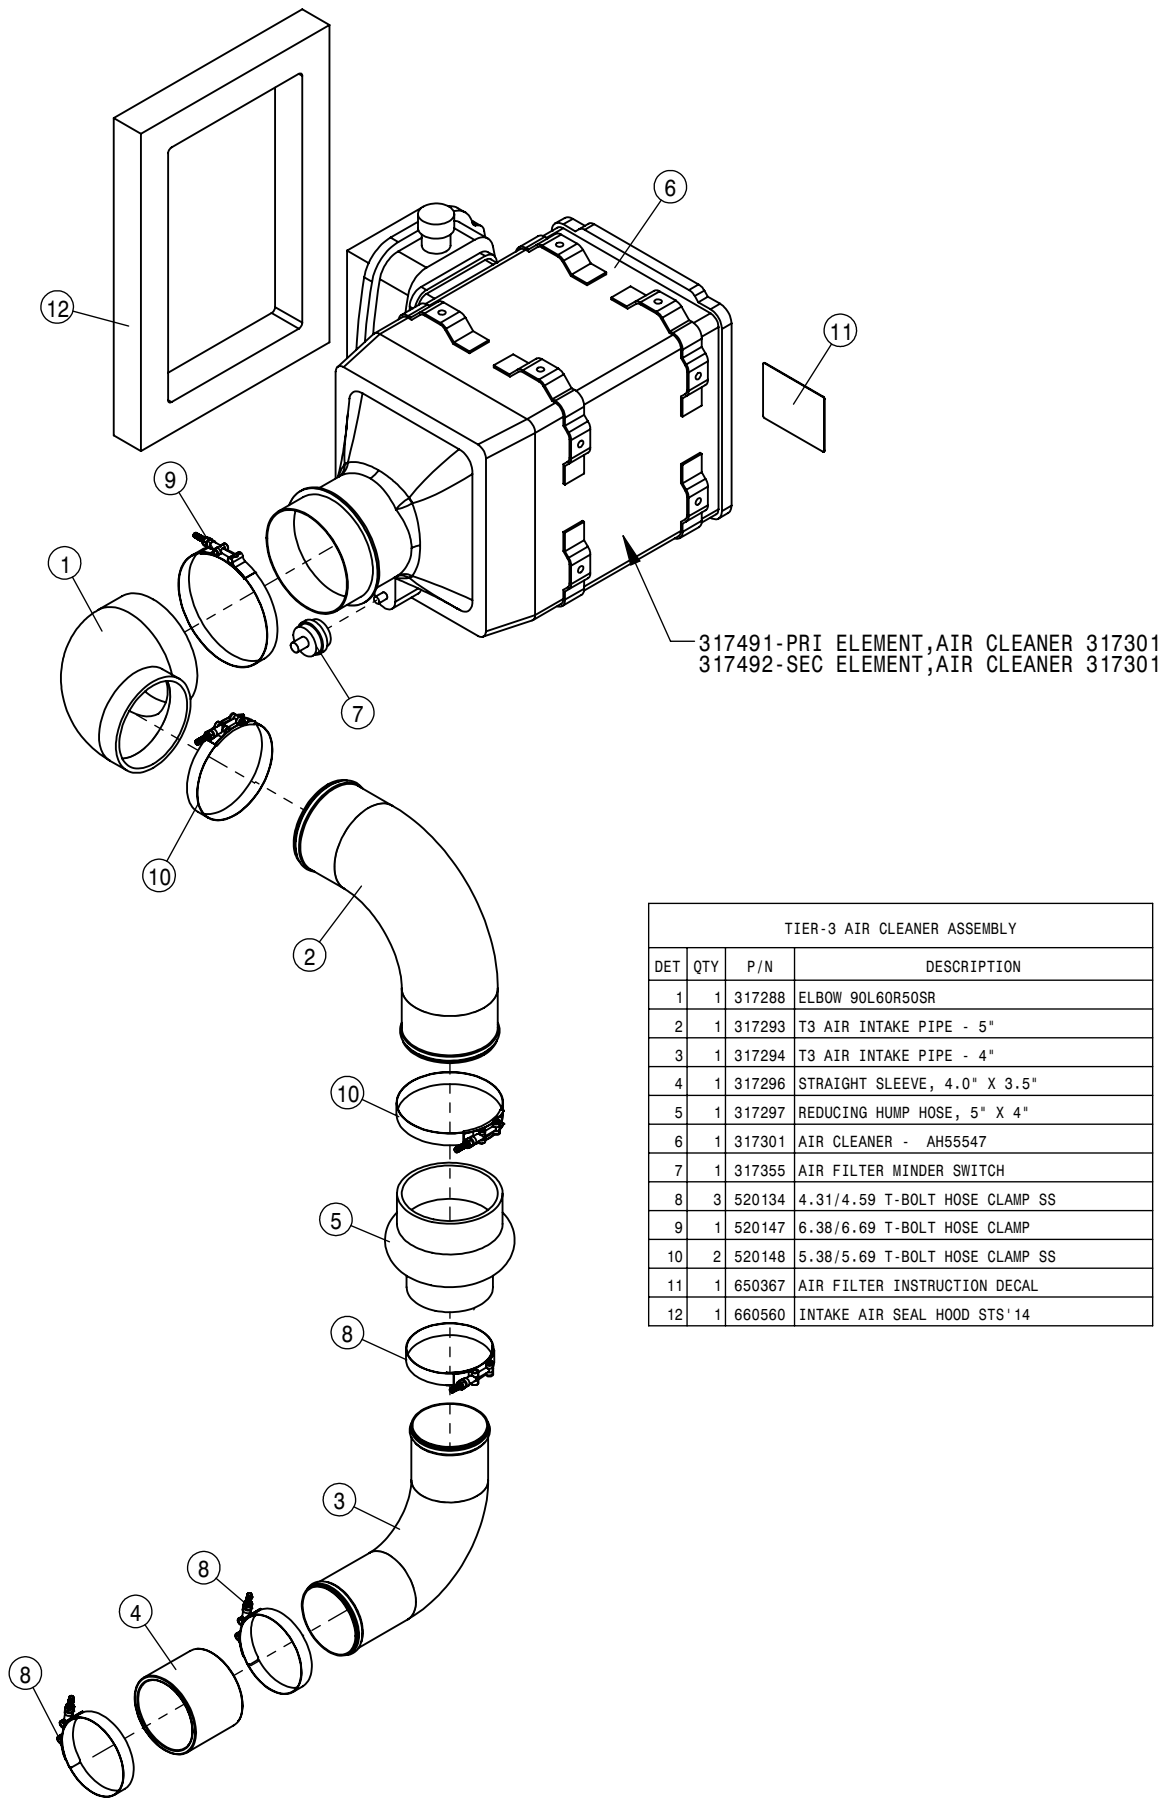

TIER-3 AIR CLEANER ASSEMBLY			
DET	QTY	P/N	DESCRIPTION
1	1	317288	ELBOW 90L60R50SR
2	1	317293	T3 AIR INTAKE PIPE - 5"
3	1	317294	T3 AIR INTAKE PIPE - 4"
4	1	317296	STRAIGHT SLEEVE, 4.0" X 3.5"
5	1	317297	REDUCING HUMP HOSE, 5" X 4"
6	1	317301	AIR CLEANER - AH55547
7	1	317355	AIR FILTER MINDER SWITCH
8	3	520134	4.31/4.59 T-BOLT HOSE CLAMP SS
9	1	520147	6.38/6.69 T-BOLT HOSE CLAMP
10	2	520148	5.38/5.69 T-BOLT HOSE CLAMP SS
11	1	650367	AIR FILTER INSTRUCTION DECAL
12	1	660560	INTAKE AIR SEAL HOOD STS' 14