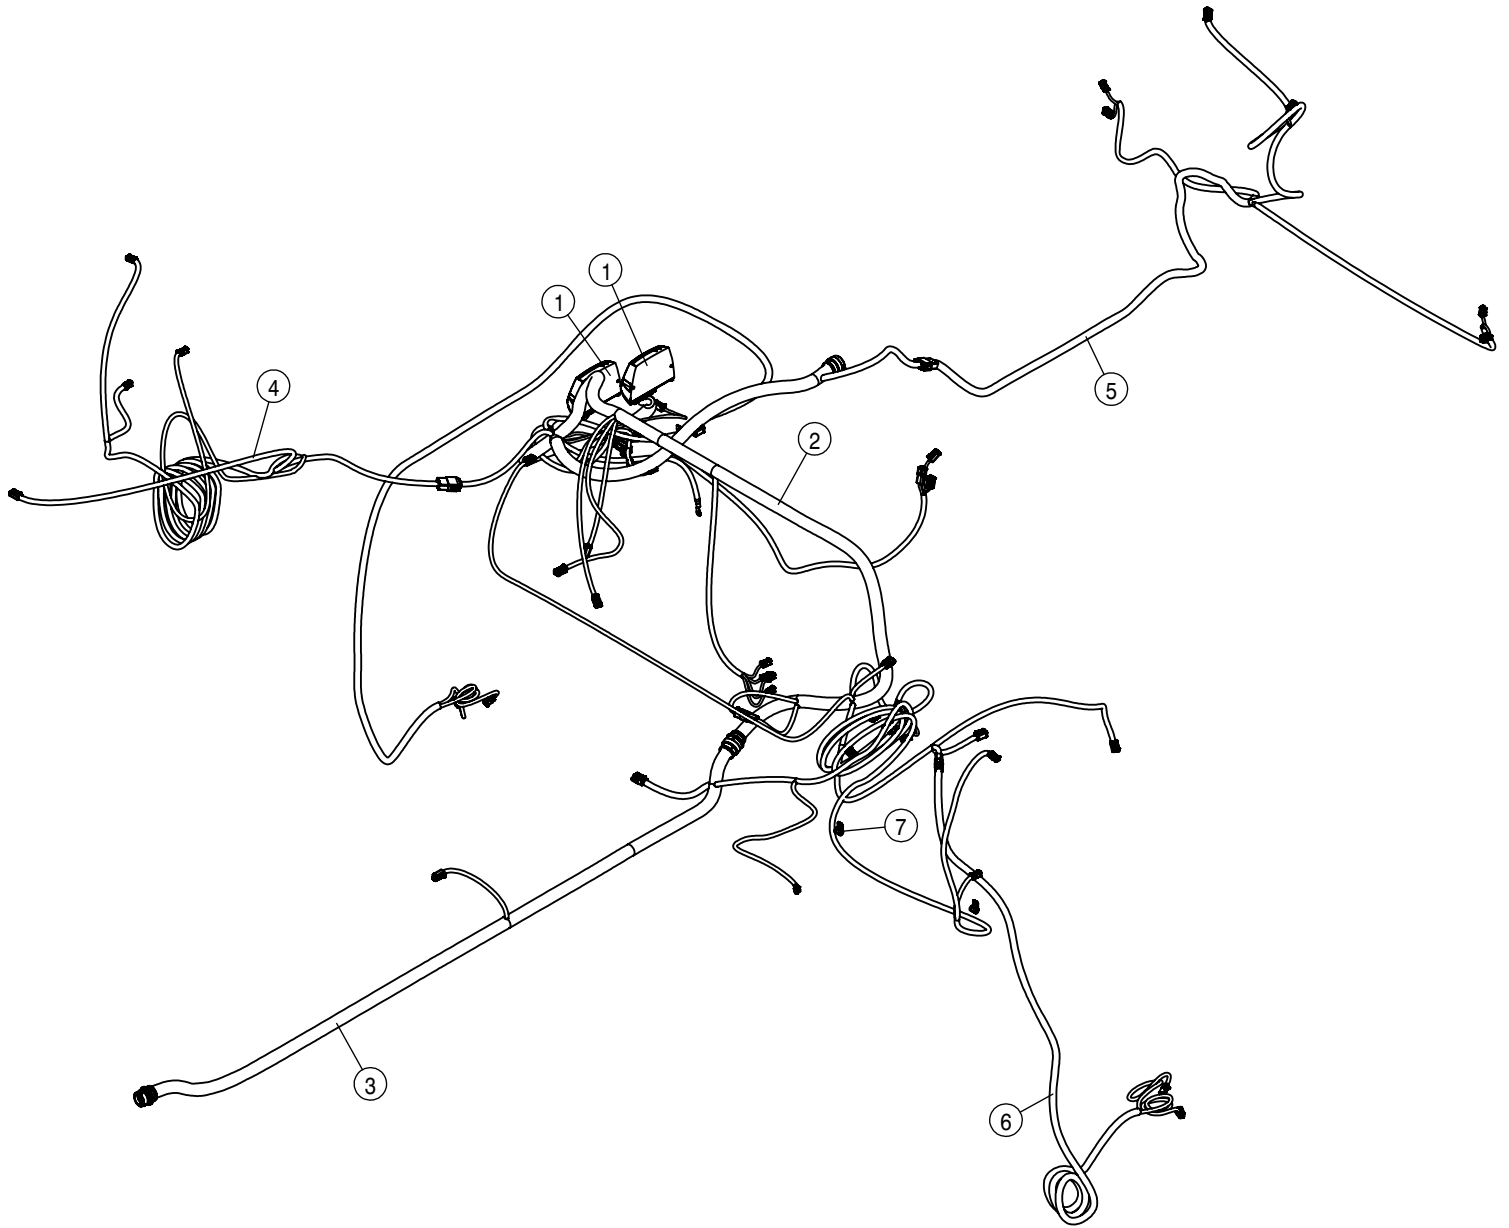

CHASSIS ELECTRICAL HARNESS			
DET	QTY	P/N	DESCRIPTION
1	2	292016	IQAN-XA2 MODULE
2	1	294073	HARNESS-REAR MODULE
3	1	294221	FRT/BACK HARNESS, S/F STS' 14
4	1	294223	REAR/MID RIGHT HARNESS STS' 14
5	1	294227	REAR LIGHT HARNESS STS' 14
6	2	294229	WHEEL MOTOR HARNESS STS' 14
7	2	520167	CUSH CLAMP,#6 3/8D X 3/4W