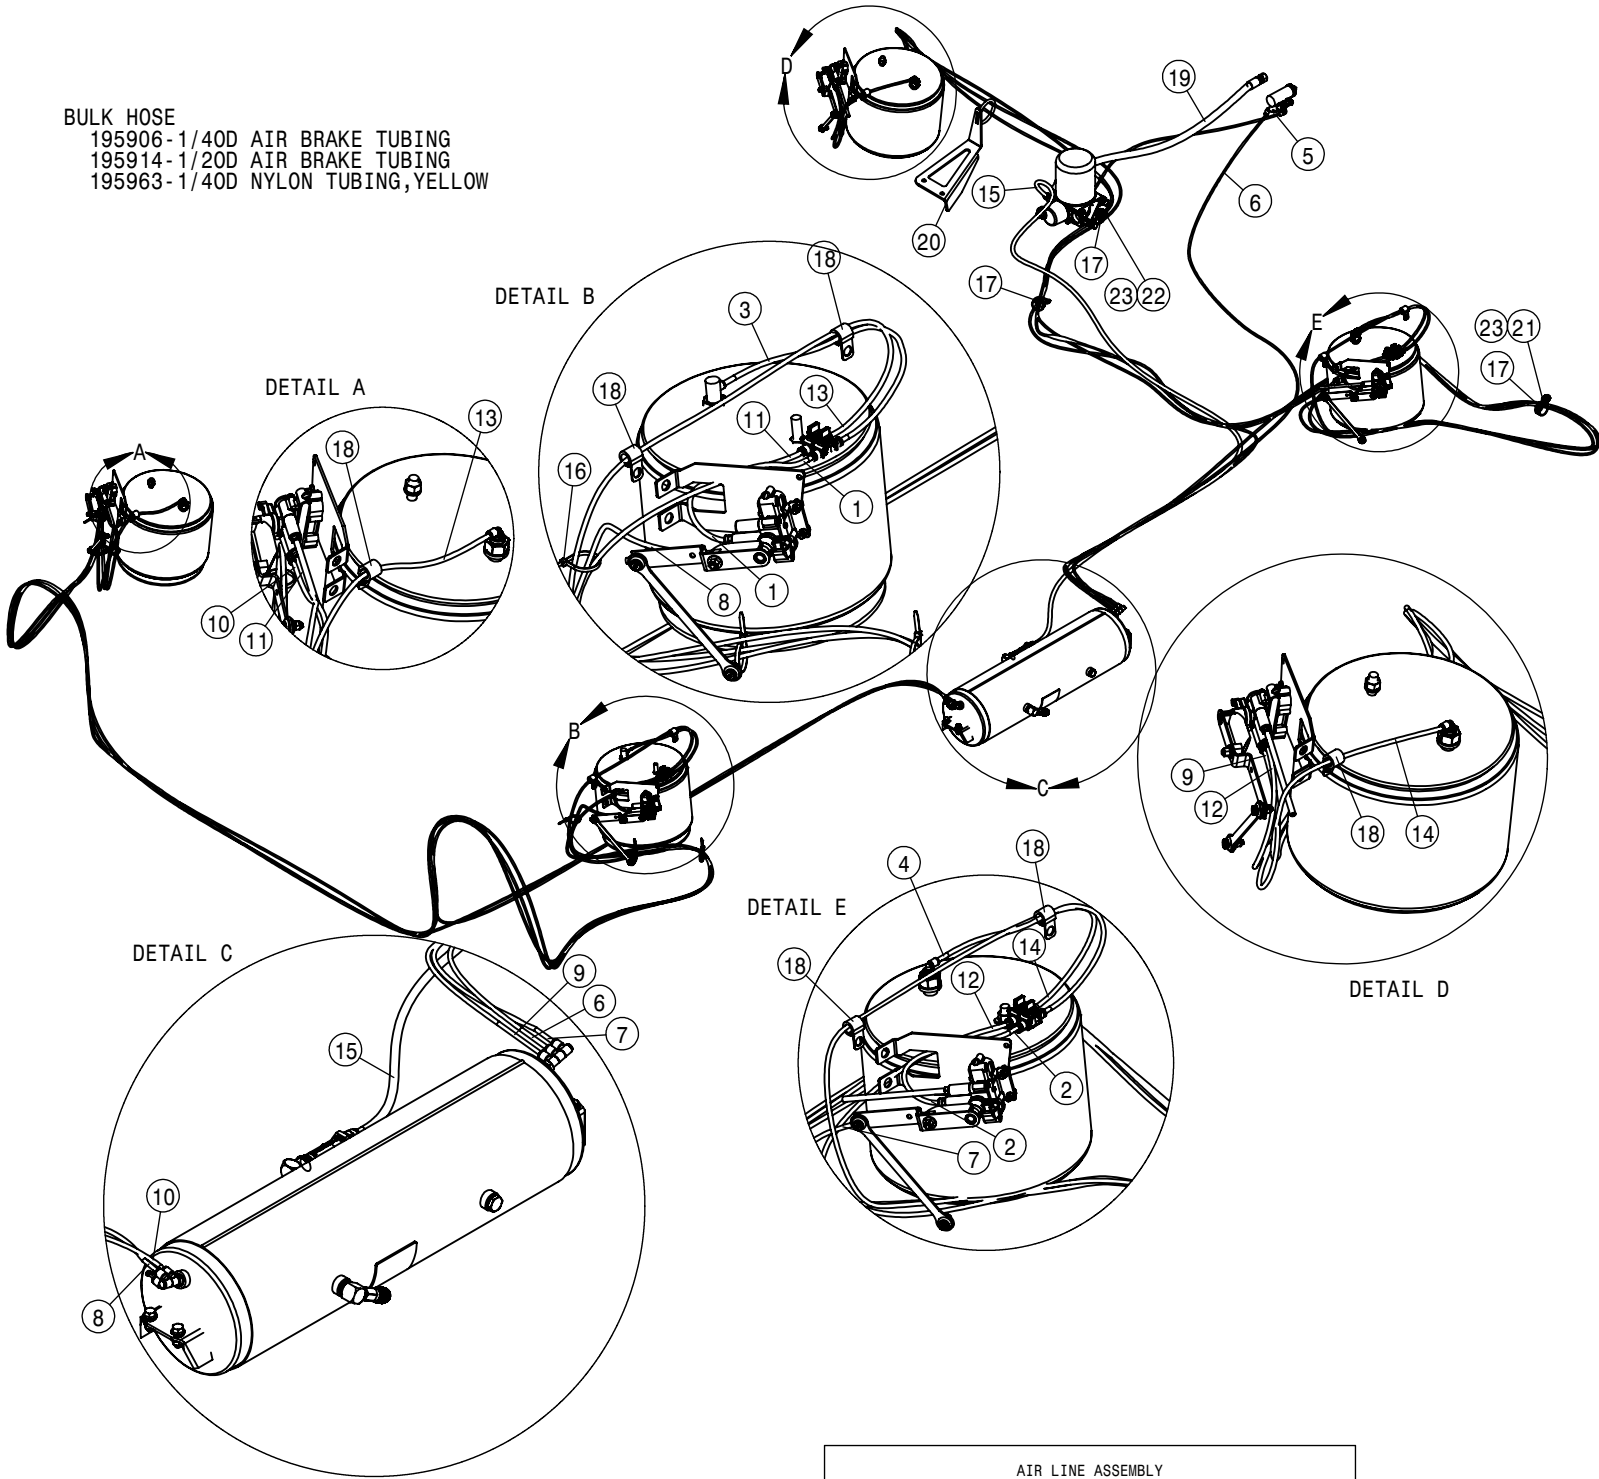

BULK HOSE

- 195906- 1/4OD AIR BRAKE TUBING
- 195914- 1/2OD AIR BRAKE TUBING
- 195963- 1/4OD NYLON TUBING, YELLOW

AIR LINE ASSEMBLY			
DET	QTY	P/N	DESCRIPTION
1	1	195906-011	1/4OD AIR BRAKE TUBING J844-A
2	1	195906-011	1/4OD AIR BRAKE TUBING J844-A
3	1	195906-022	1/4OD AIR BRAKE TUBING J844-A
4	1	195906-022	1/4OD AIR BRAKE TUBING J844-A
5	1	195906-032	1/4OD AIR BRAKE TUBING J844-A
6	1	195906-123	1/4OD AIR BRAKE TUBING J844-A
7	1	195906-181	1/4OD AIR BRAKE TUBING J844-A
8	1	195906-212	1/4OD AIR BRAKE TUBING J844-A
9	1	195906-226	1/4OD AIR BRAKE TUBING J844-A
10	1	195906-274	1/4OD AIR BRAKE TUBING J844-A

AIR LINE ASSEMBLY			
DET	QTY	P/N	DESCRIPTION
11	1	195906-300	1/4OD AIR BRAKE TUBING J844-A
12	1	195906-300	1/4OD AIR BRAKE TUBING J844-A
13	1	195906-326	1/4OD AIR BRAKE TUBING J844-A
14	1	195906-330	1/4OD AIR BRAKE TUBING J844-A
15	1	195914-128	1/2OD AIR BRAKE TUBING J844-B
16	6	470154	CABLE TIE, 11.00" BLK NYLON
17	4	520160	CUSH CLAMP,#24 1 1/2D-3/4WLOOP
18	6	520164	CUSH HOSE CLAMP,#9, 9/16D X 3/4W
19	1	601941	10-451TC-10FJX-10FJX45-36
20	1	362115	REAR RGT LEG HOSE BRKT
21	1	900128N	3/8UNC X 3/4 SER FLANGE BOLT
22	1	900129N	3/8UNC X 1" SERR FLANGE BOLT
23	2	910004N	3/8UNC FLANGE CNTR LOCK NUT