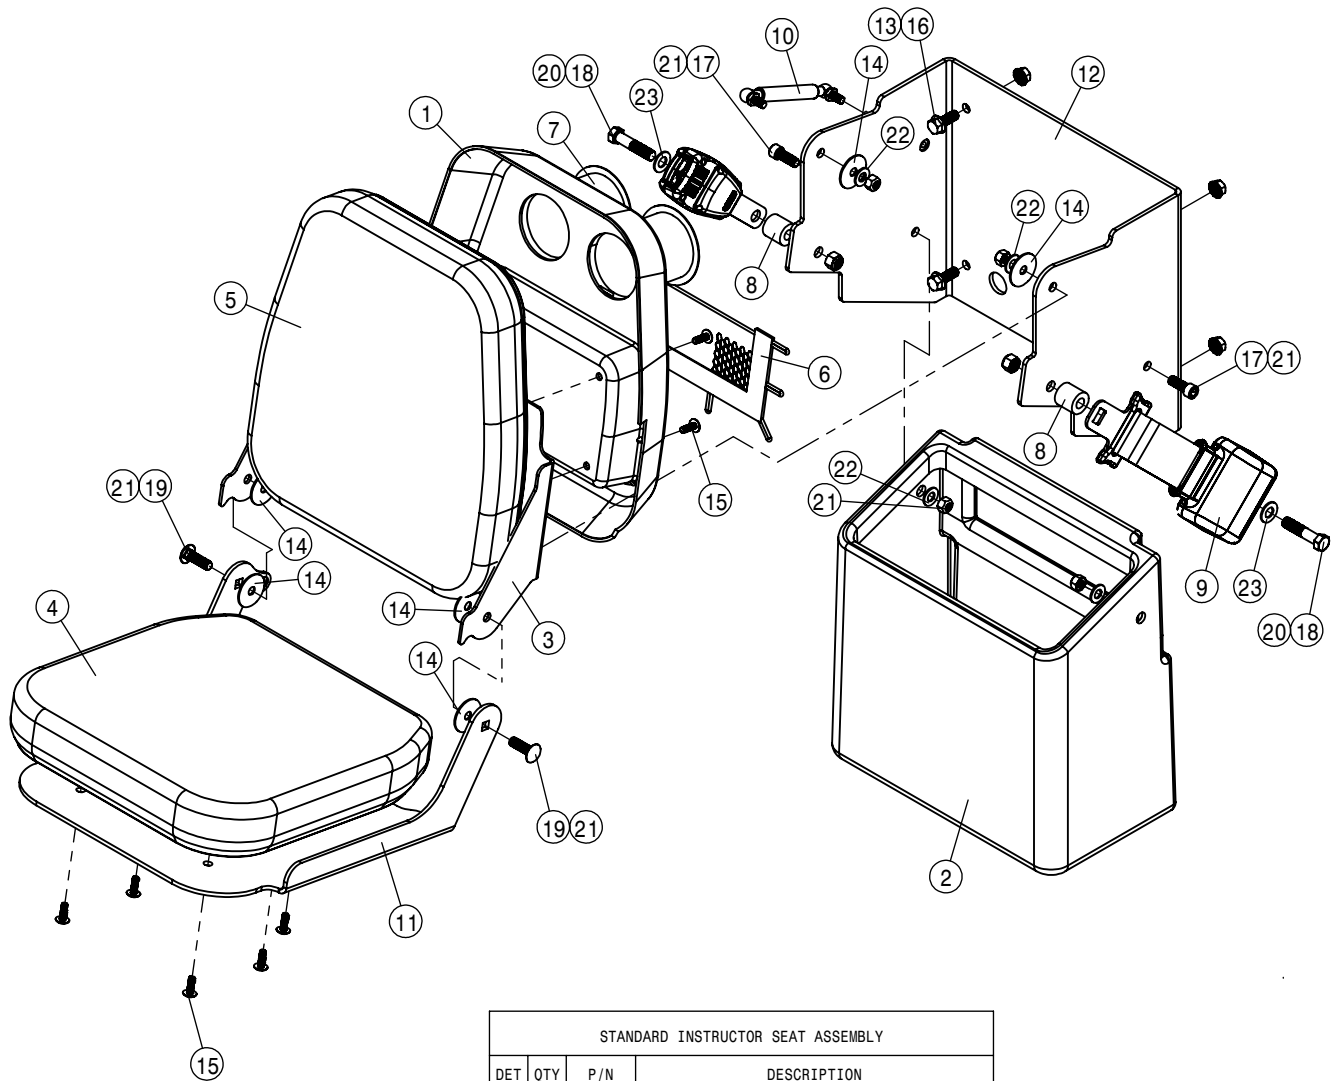

STANDARD INSTRUCTOR SEAT ASSEMBLY			
DET	QTY	P/N	DESCRIPTION
1	1	344162	PANEL BACK INSTRUCTOR SEAT BACK
2	1	344163	BIN STORAGE INSTRUCTOR SEAT
3	1	344166	BRKT BACK INSTRUCTOR SEAT MOUNT
4	1	344174	CUSH BASE INST SEAT STD
5	1	344175	CUSH BACK INST SEAT STD
6	1	344412	CARGO NET - INSTRUCTOR SEAT
7	2	344463	CUP HOLDER - SMALL
8	2	344489	INST SEAT BELT BUSHING, STS' 14
9	1	344493	INST SEAT BELT ASSY, STS' 14
10	1	344559	INST SEAT GAS SPRING, STS' 14
11	1	344564	BRKT BASE INST SEAT WLDT, STS' 14
12	1	344566	BRKT INST SEAT MT WLDT, STS' 14
13	4	470087	3/8UNC HEX SERR FLANGE NUT
14	6	470657	3/8 PTFE LOW-FRICT WASHER
15	10	472261	1/4UNC X 3/4 TRUSS HD BOLT
16	4	900129N	3/8UNC X 1" SERR FLANGE BOLT
17	2	900172	3/8UNC X 1" SOC HD CAP SCR, ZINC
18	2	900235	7/16-20 HEX HEAD BOLT, GR 5
19	2	901130	3/8UNC X 1 1/4 CARR BOLT
20	2	910030	7/16UNF HEX NUT, NYLOC GR5
21	4	914004	3/8UNC HEX STOVER NUT
22	4	920002	3/8 SAE FLAT WASHER
23	2	920003	7/16 SAE FLAT WASHER