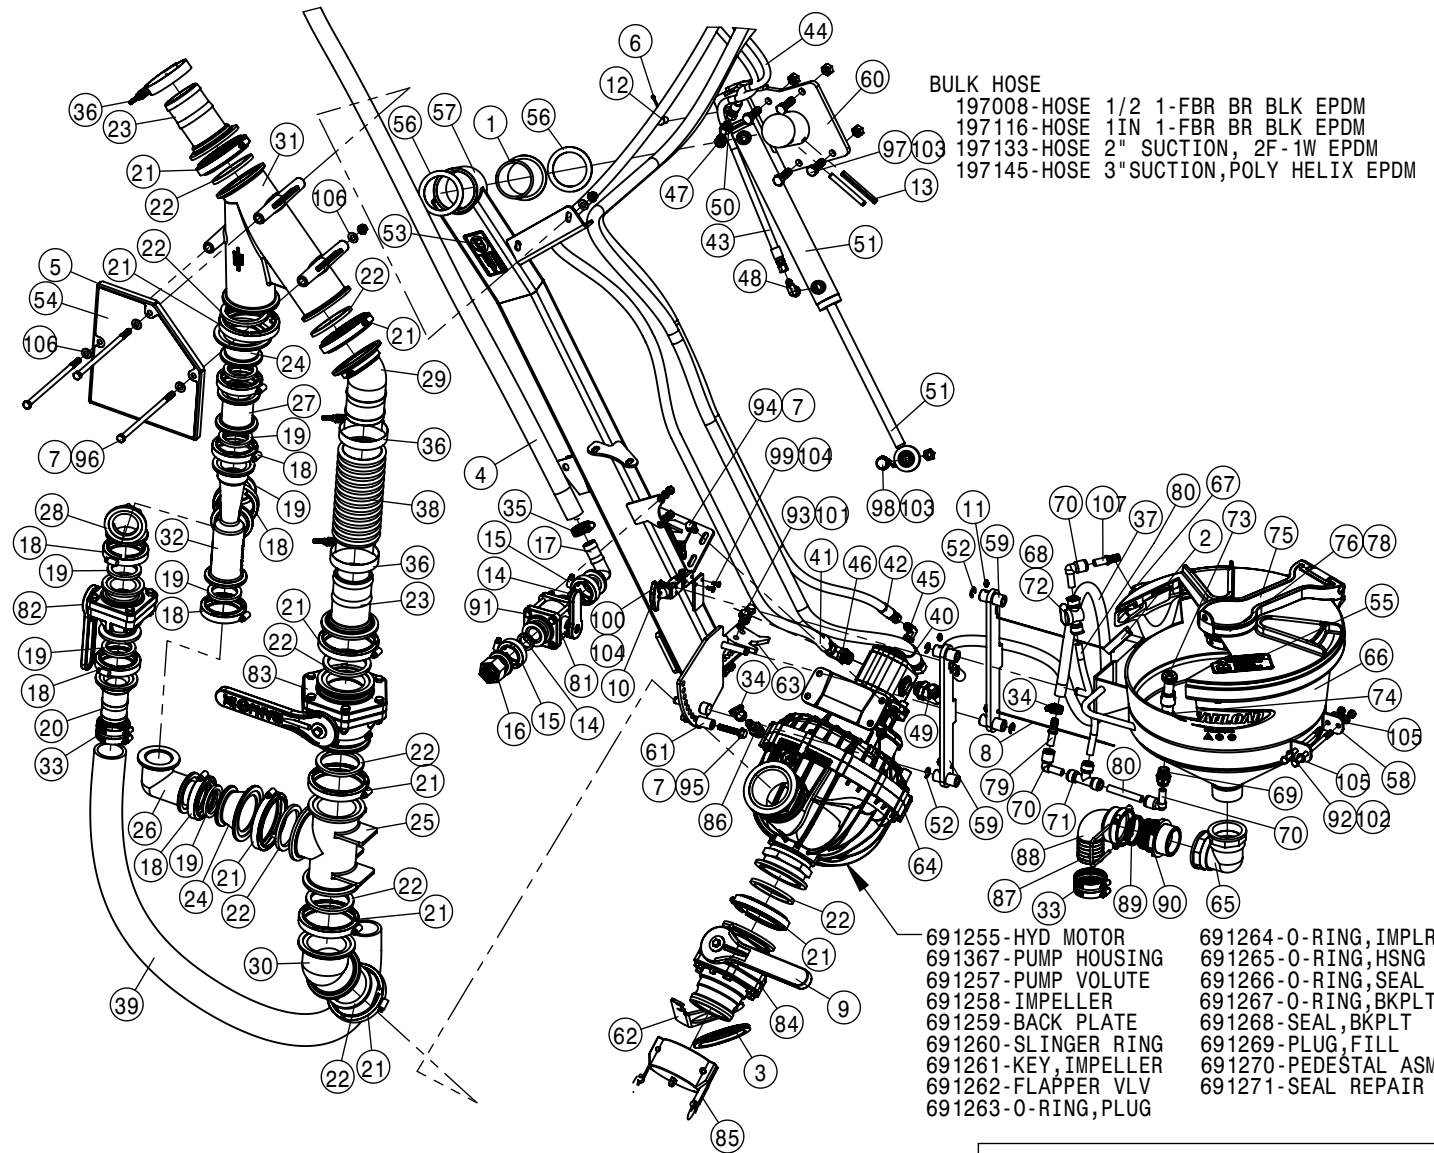

BULK HOSE
197008-HOSE 1/2 1-FBR BR BLK EPDM
197116-HOSE 1IN 1-FBR BR BLK EPDM
197133-HOSE 2" SUCTION, 2F-1W EPDM
197145-HOSE 3" SUCTION, POLY HELIX EPDM

691255-HYD MOTOR
691367-PUMP HOUSING
691257-PUMP VOLUTE
691258-IMPELLER
691259-BACK PLATE
691260-SLINGER RING
691261-KEY, IMPELLER
691262-FLAPPER VLV
691263-O-RING, PLUG
691264-O-RING, IMPLR
691265-O-RING, HSNL
691266-O-RING, SEAL
691267-O-RING, BKPLT
691268-SEAL, BKPLT
691269-PLUG, FILL
691270-PEDESTAL ASM
691271-SEAL REPAIR KIT

SIDE FILL ASSEMBLY			
DET	QTY	P/N	DESCRIPTION
1	1	121101	TRANSOM PIVOT BRG, TOP POLYGON
2	0.25	193012-003	QUICKEDGE TRIM .135 TO .250
3	1	193016	QUICKEDGE TRIM .060 TO .170
4	1	197116-225	HOSE 1IN 1-FBR BR BLK EPDM
5	1	344616	SIDE FILL DECAL PLT
6	1	390984N	OBS>:COTTER PIN (USE 470021)
7	8	470087N	3/8UNC HEX SERR FLG NUT YZ
8	2	470154	CABLE TIE, 11.00" BLK NYLON
9	1	470352	LANYARD, 11" POLY
10	1	470643	RUBBER DRAW LATCH
11	4	471005	GREASE ZERK, 1/4-28 X 1/2
12	1	472279	CLEVIS PIN 1/2DIA X 1 3/4
13	2	473963	ROLL PIN, 3/8 X 3 1/2
14	2	500157	1" FLANGE GASKET EPDM
15	2	500159	1" FLANGE CLAMP S.S.
16	1	500168	1" FLANGE-1" FNPT ADPTR POLY
17	1	500173	1" FLANGE-90-1" HOSE BARB POLY
18	7	500194	2" FP FLANGE CLAMP S.S.
19	7	500195	2" FP FLANGE GASKET EPDM
20	1	500196	2" FP FLANGE-2" FP HOSE BARB POLY
21	9	500208	3" FLANGE CLAMP S.S.
22	9	500209	3" FLANGE GASKET EPDM
23	2	500210	3" FLANGE-3" HOSE BARB POLY
24	2	500212	3" FLANGE - 2" FP FLANGE ADPTR
25	1	500217	3" FLANGE TEE POLY
26	1	500219	2" FP FLANGE-90-2" FP FLANGE LBO
27	1	500249	2" FP FLANGE COUPLING
28	1	500254	2" FP FLANGE-90-2" FP SWEEP LBO
29	1	500258	3" FLANGE-45-3" HOSE BARB, POLY
30	1	500259	3" FLANGE X 45" FLANGED COUPLING
31	1	500260	3" FP FLANGE 45 Y COUPLING
32	1	500261	2" FP FLANGE POLY VENTURI
33	4	520068	HOSE CLAMP NO 32 STAINLESS
34	2	520069	HOSE CLAMP NO 6 STAINLESS
35	1	520090	HOSE CLAMP NO 16 STAINLESS