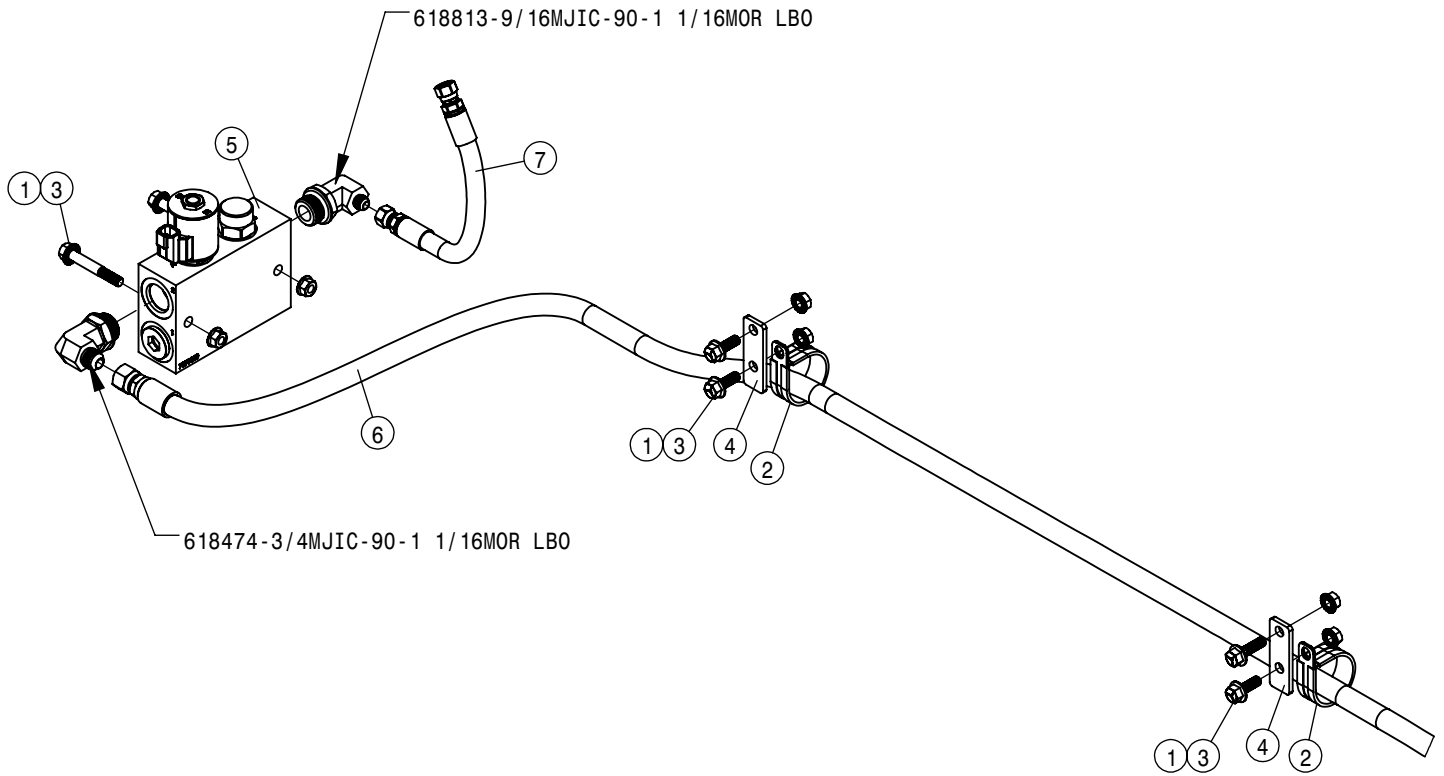

PRESSURE WASHER HYDRAULIC VALVE ASSEMBLY			
DET	QTY	P/N	DESCRIPTION
1	6	470087	HEX FLANGE NUT SER 3/8-16 MC GR5
2	2	520161	CUSH CLAMP,#32 2"D-3/4W LOOP
3	6	900507	3/8UNC X 2 1/2 HHSFB GR5 MC
4	2	344110	STS BRCKT PRESSURE WASHER
5	1	606543	HYD VLV 7GPM PFC
6	1	617447	08-451TC-08FJX-08FJX-95 H/A
7	1	617450	06-451TC-06FJX-06FJX-9 H/A