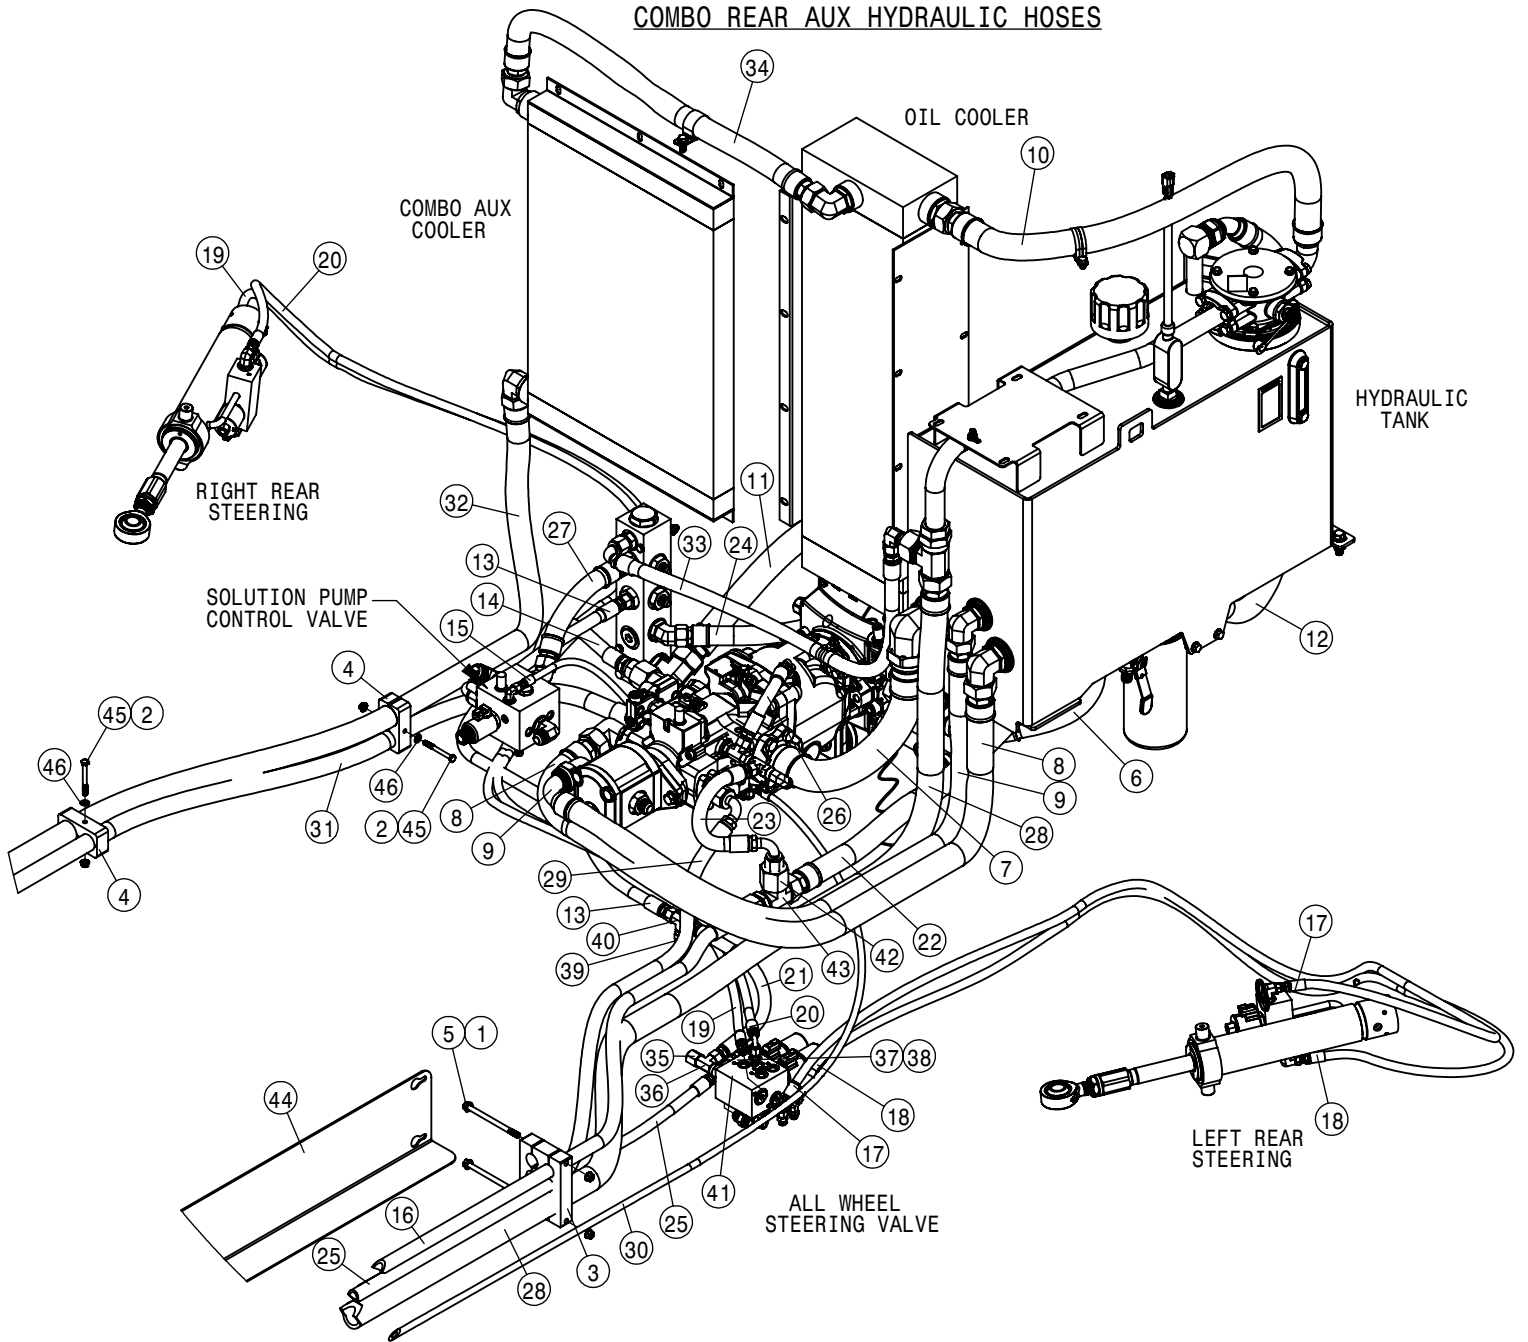

COMBO REAR AUX HYDRAULIC HOSES

COMBO REAR AUX HYDRAULIC HOSE ASSEMBLY			
DET	QTY	P/N	DESCRIPTION
1	2	470087	3/8UNC HEX SERR FLANGE NUT
2	2	470113N	5/16UNC SERR FLG LOCK NUT SS
3	1	470671	HOSE CLAMP, 6-HOLE
4	2	470674	HOSE CLAMP, 2-HOLE
5	2	470683	3/8UNC X5 1/2SMTH FLG HEX BOLT
6	1	617088	24-811-24FJX-24FJX45-18 H/A
7	1	617090	32-811-32FJX-40FLG-23 H/A
8	1	617091	24-811-24FJX-24FJX-71 H/A
9	1	617092	20-811-20FJX-20FJX90-60 H/A
10	1	617093	24-811-24FJX-24FLG90-48 H/A
11	1	617094	24-811-24FJX-24FJX90-31 H/A
12	1	617095	20-811-20FJX-20FJX45-47 H/A
13	1	617097	10-451TC-10FJX-10FJX-47 H/A
14	1	617101	12-451TC-16FJX-12FJX90-23 H/A
15	1	617102	04-451TC-06FJX-04FJX90-29 H/A
16	1	617106	12-451TC-12FJX-12FJX-87 H/A
17	1	617115	06-451TC-06FJX-06FJX45-101 H/A
18	1	617116	06-451TC-06FJX-06FJX-99 H/A
19	1	617117	06-451TC-06FJX-06FJX-137
20	1	617118	06-451TC-06FJX-06FJX90-137 H/A
21	1	617119	10-451TC-10FJX-10FJX-18 H/A
22	1	617120	20-811-20FJX-20FJX-37 H/A
23	1	617122	12-451TC-10FJX-12FJX90-18 H/A

COMBO REAR AUX HYDRAULIC HOSE ASSEMBLY			
DET	QTY	P/N	DESCRIPTION
24	1	617123	16-811-16FJX-16FJX90-22 H/A
25	1	617128	08-451TC-08FJX-10FJX90-113 H/A
26	1	617132	10-451TC-10FJX-10FJX90-11 H/A
27	1	617139	16-811-16FJX-16FJX-12 H/A
28	1	617145	24-811-24FJX-24FJX90-151 H/A
29	1	617146	12-451TC-12FJX-16FJX90-161 H/A
30	1	617147	04-451TC-04FJX-04FJX45-213 H/A
31	1	617148	16-451TC-16FJX-20FJX90-189 H/A
32	1	617149	20-811-20-FJX-20FJX-203 H/A
33	1	617171	12-451TC-12FJX-12FJX90-43 H/A
34	1	617173	20-811-20FJX-20FJX-39 H/A
35	1	618328	7/8FJIC CAP NUT
36	1	618333	7/8FJIC SW RUN TEE-7/8MJIC
37	1	618451	3/4FJIC SW RUN TEE-3/4MJIC
38	2	618532	3/4FJIC CAP NUT
39	1	618543	7/8MJIC PLUG
40	1	618593	7/8FJ SW BRANCH TEE-7/8MJ
41	1	618643	3/4FJ SW BRANCH TEE-3/4MJ
42	2	618665	1 5/8FJIC-1 1/16MJIC ADPTR
43	1	618752	1 5/8MJIC BLKHD RUN TEE
44	1	660291	HOSE GUARD - S/F
45	2	900072N	5/16UNC X 3" HEX BOLT SS
46	2	920001N	5/16 SAE FLAT WASHER SS