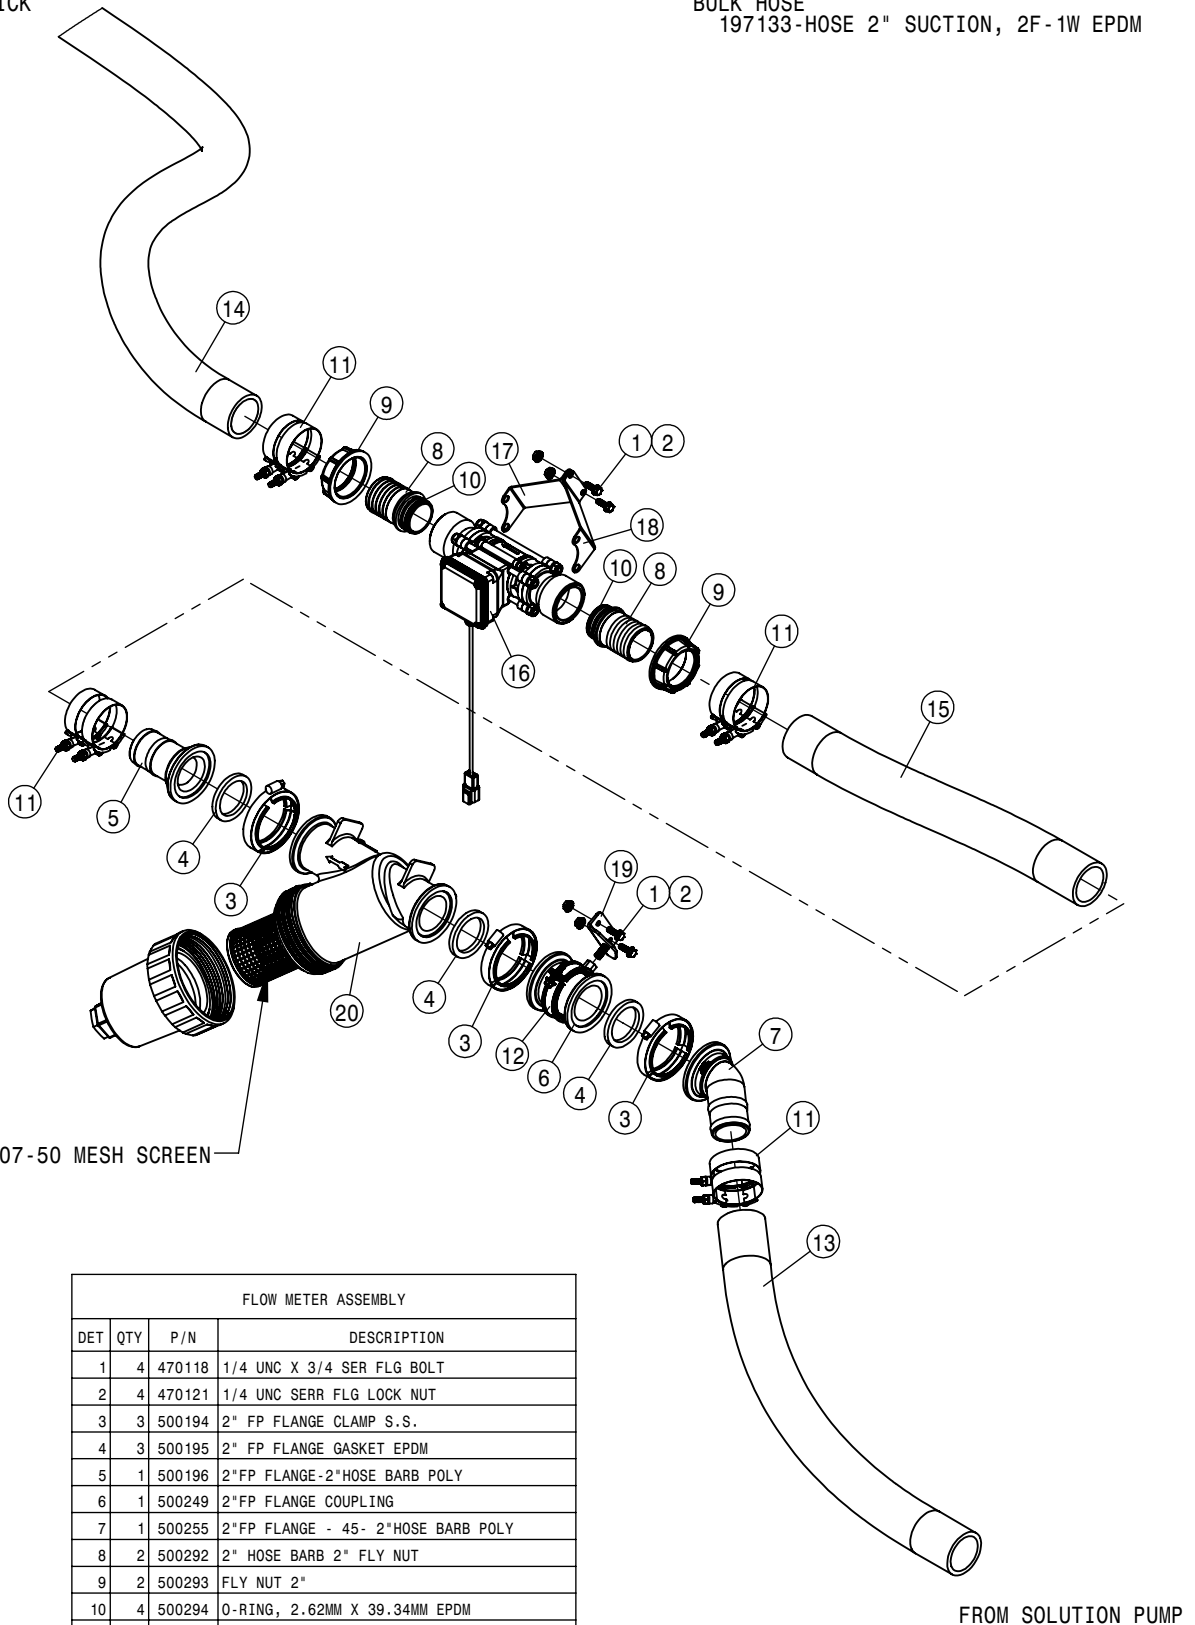

TO BOOM QUICK
COUPLER

BULK HOSE
197133-HOSE 2" SUCTION, 2F-1W EPDM

696007-50 MESH SCREEN

FROM SOLUTION PUMP

FLOW METER ASSEMBLY			
DET	QTY	P/N	DESCRIPTION
1	4	470118	1/4 UNC X 3/4 SER FLG BOLT
2	4	470121	1/4 UNC SERR FLG LOCK NUT
3	3	500194	2" FP FLANGE CLAMP S.S.
4	3	500195	2" FP FLANGE GASKET EPDM
5	1	500196	2"FP FLANGE-2"HOSE BARB POLY
6	1	500249	2"FP FLANGE COUPLING
7	1	500255	2"FP FLANGE - 45- 2"HOSE BARB POLY
8	2	500292	2" HOSE BARB 2" FLY NUT
9	2	500293	FLY NUT 2"
10	4	500294	O-RING, 2.62MM X 39.34MM EPDM
11	8	520141	2.31/2.62 T-BOLT HOSE CLAMP SS
12	1	520170	VIBRATION-DAMPING CLAMP HANGER
13	1	601501	HOSE, 2ID" X 27 2F-1W EPDM
14	1	601887	HOSE, 2 X 86 2F-1W EPDM
15	1	601907	HOSE, 2 X 21 2F-1W EPDM
16	1	691101	MAGNETIC FLOWMETER 2" FLYNUT
17	1	691302	ORION FLOW METER MNT FRONT
18	1	691303	ORION FLOW METER MNT REAR
19	1	691337	STRAINER CLAMP MNT WLD
20	1	696006	LINE "Y" STRAINER,2"FP FLG 50M