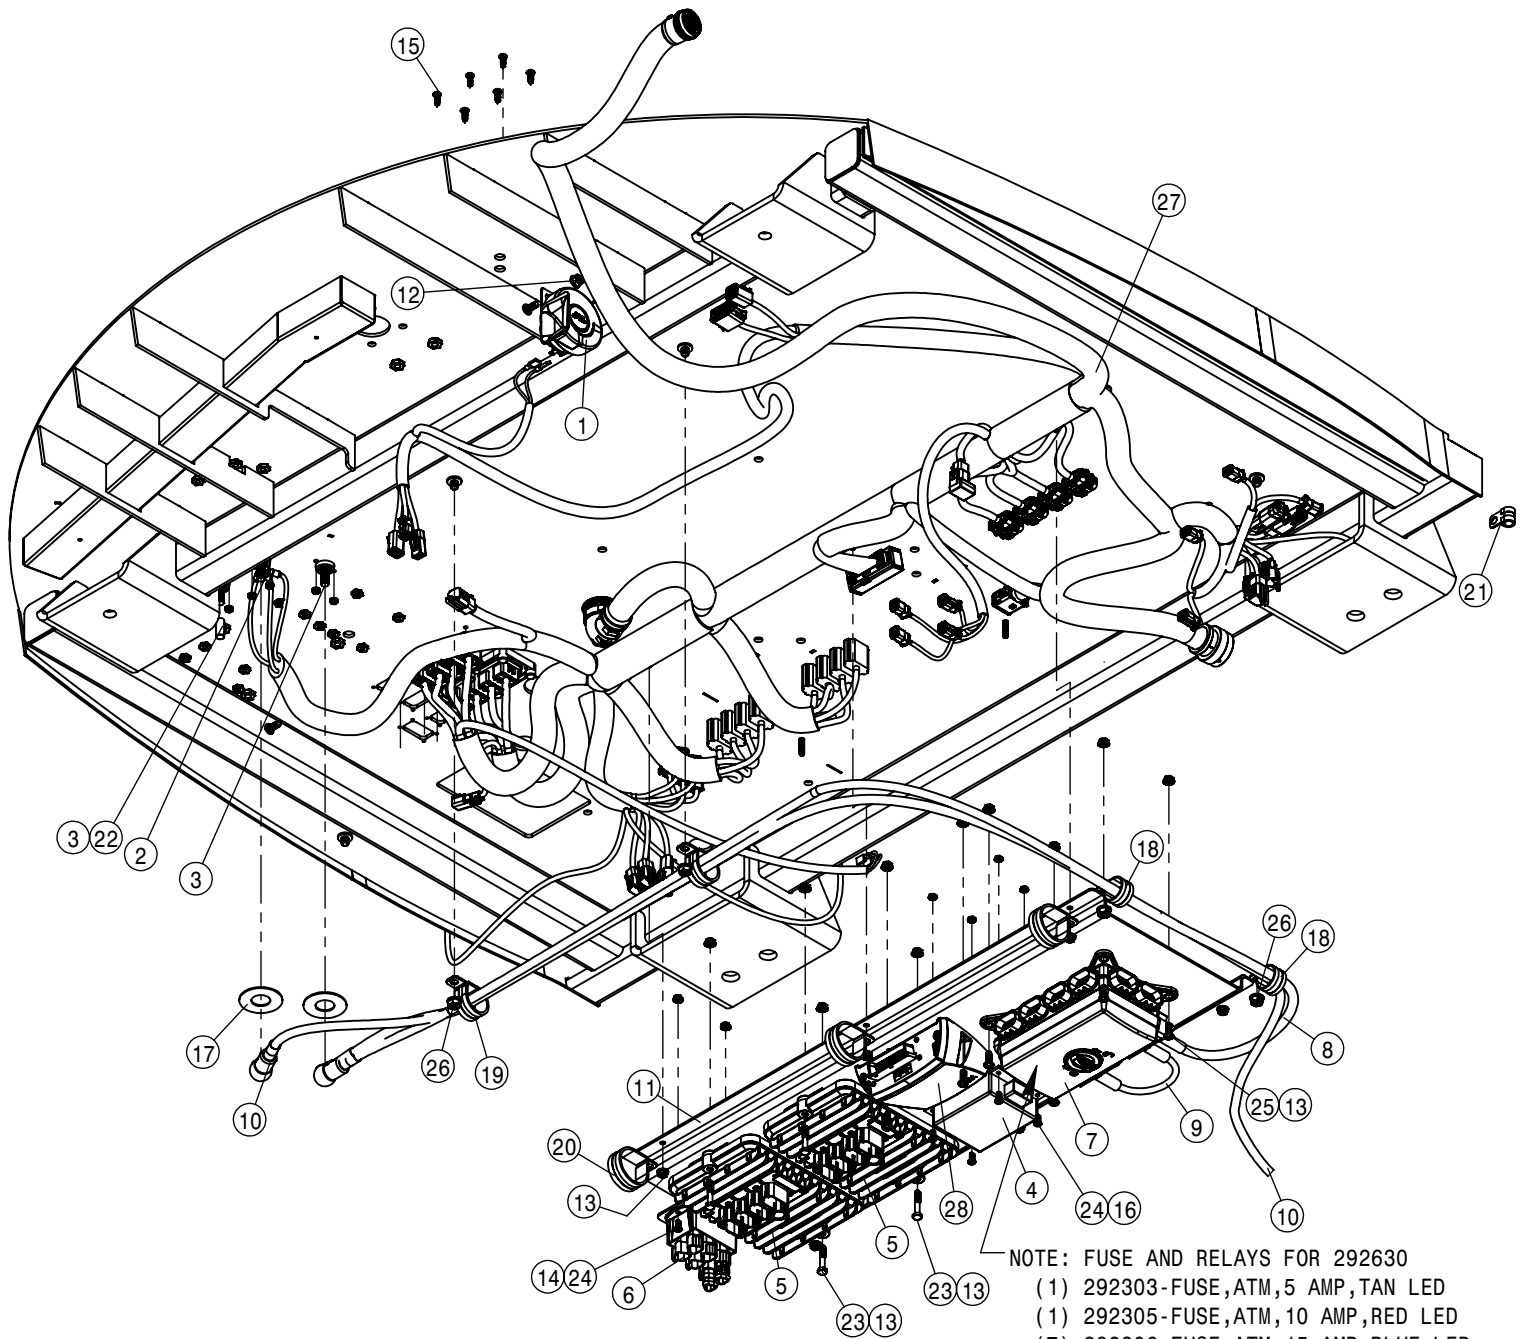

CAB ELECTRICAL-BOTTOM ASSEMBLY			
DET	QTY	P/N	DESCRIPTION
1	1	290062	HORN
2	1	291749	TERM BLOCK,BLACK,3/8-16 THRU
3	2	291750	TERM BLOCK,RED,3/8-16 THRU
4	1	291910	FLASHER, SOLID STATE, 12V
5	2	292009	IQAN-MC3 CONTROLLER
6	1	292406	J1939 JUNCTION MODULE
7	1	292630	DVEC - EXTERIOR
8	1	292645	CABLE - SSDVEC POWER CABLE
9	1	292650	CABLE - SSDVEC JUMPER
10	1	292668	CAB PWR,GND CABLE ASY
11	1	344442	BRACKET - ELEC MODULE MOUT CAB
12	1	470113N	5/16UNC SERR FLG LOCK NUT SS
13	16	470121	1/4 UNC SERR FLG LOCK NUT
14	2	470175	10-32 SERR FLANGE NUT

CAB ELECTRICAL-BOTTOM ASSEMBLY			
DET	QTY	P/N	DESCRIPTION
15	6	470465	#12 X 3/4 PHIL PAN SHT MTL SCR
16	10	470542	10-32 KEP NUT
17	2	470677	NYLON WASHER 1"ID, 2-1/4"OD, .075"W
18	2	520108	CUSH HOSE CLAMP,#20, 1 1/4D X 3/4W
19	2	520160	CUSH CLAMP,#24 1 1/2D-3/4WLOOP
20	3	520161	CUSH CLAMP,#32 2"D-3/4W LOOP
21	1	520163	CUSH HOSE CLAMP,#8, 1/2D X 3/4W
22	1	629736	CAPPLUGS CAP,.312 X 1.00 VINYL
23	4	900005	1/4UNC X 1 1/2 HEX BOLT
24	6	903706	10-32X1/2 PHIL PAN MACH SCR
25	6	903711	1/4UNC X3/4PHIL PANHD MACH SCR
26	4	910004N	3/8UNC FLANGE CNTR LOCK NUT
27	1	294288	HARNESS - MAIN CAB EXT STS
28	1	292017	IQAN-XS2 MODULE