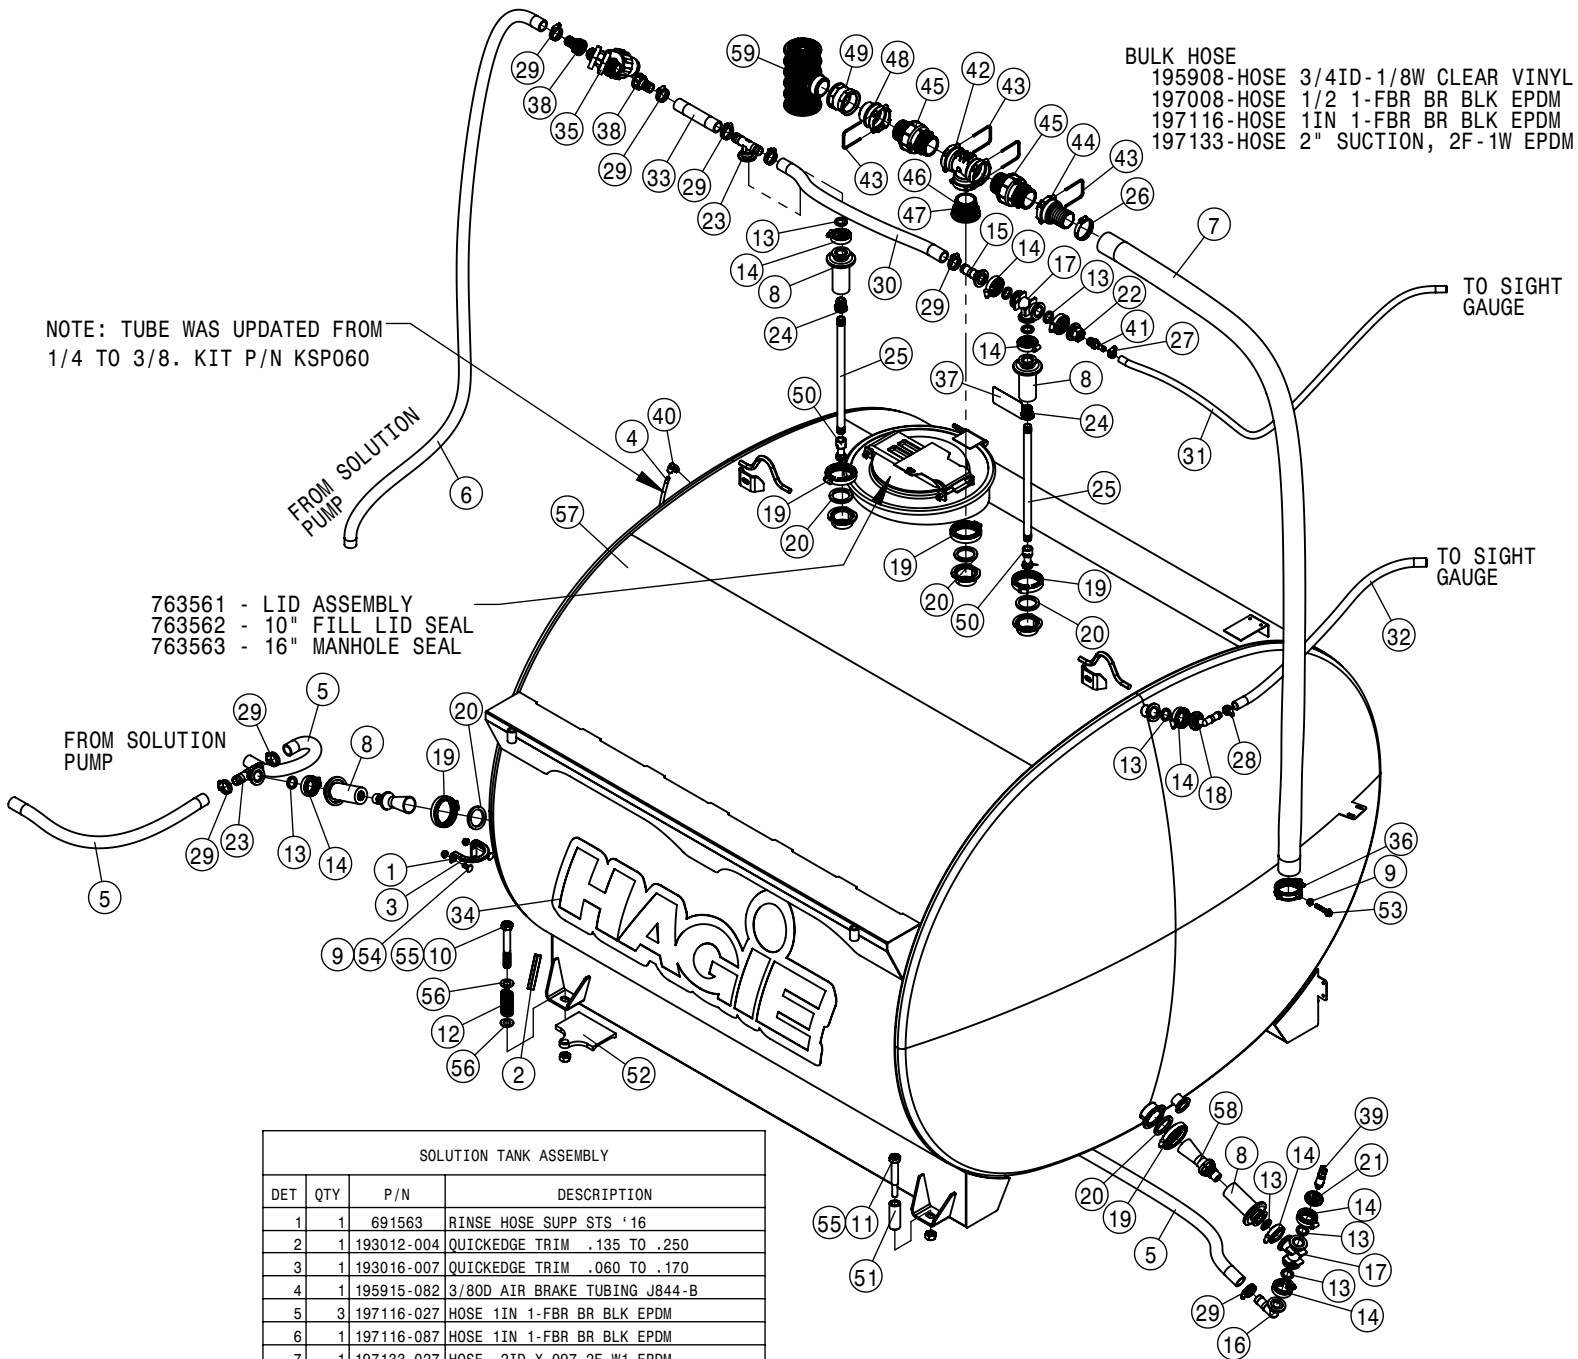

BULK HOSE
195908-HOSE 3/4ID-1/8W CLEAR VINYL
197008-HOSE 1/2 1-FBR BR BLK EPDM
197116-HOSE 1IN 1-FBR BR BLK EPDM
197133-HOSE 2" SUCTION, 2F-1W EPDM

NOTE: TUBE WAS UPDATED FROM
1/4 TO 3/8. KIT P/N KSP060

763561 - LID ASSEMBLY
763562 - 10" FILL LID SEAL
763563 - 16" MANHOLE SEAL

SOLUTION TANK ASSEMBLY			
DET	QTY	P/N	DESCRIPTION
1	1	691563	RINSE HOSE SUPP STS '16
2	1	193012-004	QUICKEDGE TRIM .135 TO .250
3	1	193016-007	QUICKEDGE TRIM .060 TO .170
4	1	195915-082	3/8OD AIR BRAKE TUBING J844-B
5	3	197116-027	HOSE 1IN 1-FBR BR BLK EPDM
6	1	197116-087	HOSE 1IN 1-FBR BR BLK EPDM
7	1	197133-027	HOSE, 2ID X 097 2F-W1 EPDM
8	4	362127	TANK MOUNT ADAPTER 1" FLANGE
9	3	470087	3/8UNC HEX SERR FLANGE NUT
10	2	470131	3/4UNC X 5 1/2 HEX BOLT GR8
11	2	470765	3/4UNC X 5 HHCS GR8 MC
12	2	482016	SPRING, 1.4 X 3.00 COMPRSN
13	9	500157	1" FLANGE GASKET EPDM
14	9	500159	1" FLANGE CLAMP S.S.
15	1	500171	1" FLANGE-1" HOSE BARB POLY
16	1	500173	1"FLANGE-90-1"HOSE BARB POLY
17	2	500175	1" FLANGE TEE, POLY
18	1	500185	1"FLANGE-90-3/4"HOSE BARB POLY
19	5	500194	2" FP FLANGE CLAMP S.S.
20	5	500195	2" FP FLANGE GASKET EPDM
21	1	500226	1" FLANGE PLUG W/1/4"FNPT POLY
22	1	500238	1" FLANGE PLUG W/1/2"FNPT POLY
23	2	500268	1" FLANGE HOSE BARB TEE
24	2	504211	RED BUSH 3/4MNPT-1/2FNPT,POLY
25	2	507032	SS PIPE NIPPE, .50NPT-16.00
26	1	520068	HOSE CLAMP NO 32 STAINLESS
27	1	520069	HOSE CLAMP NO 6 STAINLESS
28	1	520070	HOSE CLAMP NO 8 STAINLESS
29	8	520090	HOSECLAMP NO 16 STAINLESS
30	1	601065	HOSE, 1 X 27 1BR BLK EPDM
31	1	601097	HOSE, 1/2 X 51 1BR BLK EPDM
32	1	601858	HOSE, 3/4 X 32 CLEAR VINYL
33	1	601874	HOSE, 1 X 7 1BR BLK EPDM
34	2	650144	DECAL, LOGO, SOLU TANK STS12
35	1	690071	LINE STRAINER, .32 MESH, 150PSI
36	1	520170	VIBRATION-DAMPING CLAMP HANGER

SOLUTION TANK ASSEMBLY			
DET	QTY	P/N	DESCRIPTION
37	1	650850	DECAL,WARNING, DANGEROUS CHEM
38	2	691280	1" HOSE BARB WITH FLY NUT
39	1	691281	PRESSURE TRANSDUCER,300PSI
40	1	711124	1/4MNPT-90-3/8 NYL TUBE LBO
41	1	713340	1/2NPT-1/2 HOSE BARB, POLY
42	1	737754	2"FEM T-CONNECTOR POLY
43	5	737756	2" FORK FOR 737754/755
44	1	737759	2"F-2"HOSE BARB POLY
45	2	737761	2"M CHECK VALVE POLY
46	2	737762	O-RING, -227 EPDM
47	1	737767	T7 TO "BANJO 2" FP" ADAPTER
48	1	737768	T7 TO BSP ADAPTER
49	1	737769	THREADED COUPLING
50	2	737953	NOZZLE,PROCLEAN TANKWASH
51	2	763840	TANK MNT BUSHING
52	2	763841	TANK ISOLATOR
53	1	900506	3/8UNC X 2 HHSFB GR5 MC FT
54	2	901129	3/8-16 X 1 CARRIAGE BOLT
55	4	914012	3/4UNC HEX STOVER NUT
56	4	920006	3/4 SAE FLAT WASHER
57	1	763837	1200 GAL SS TANK 15
58	2	737956	JET AGITATION NOZZLE HYPRO, GROUND
59	1	737770	T FILTER WITH BSP THREADS, 16 MESH