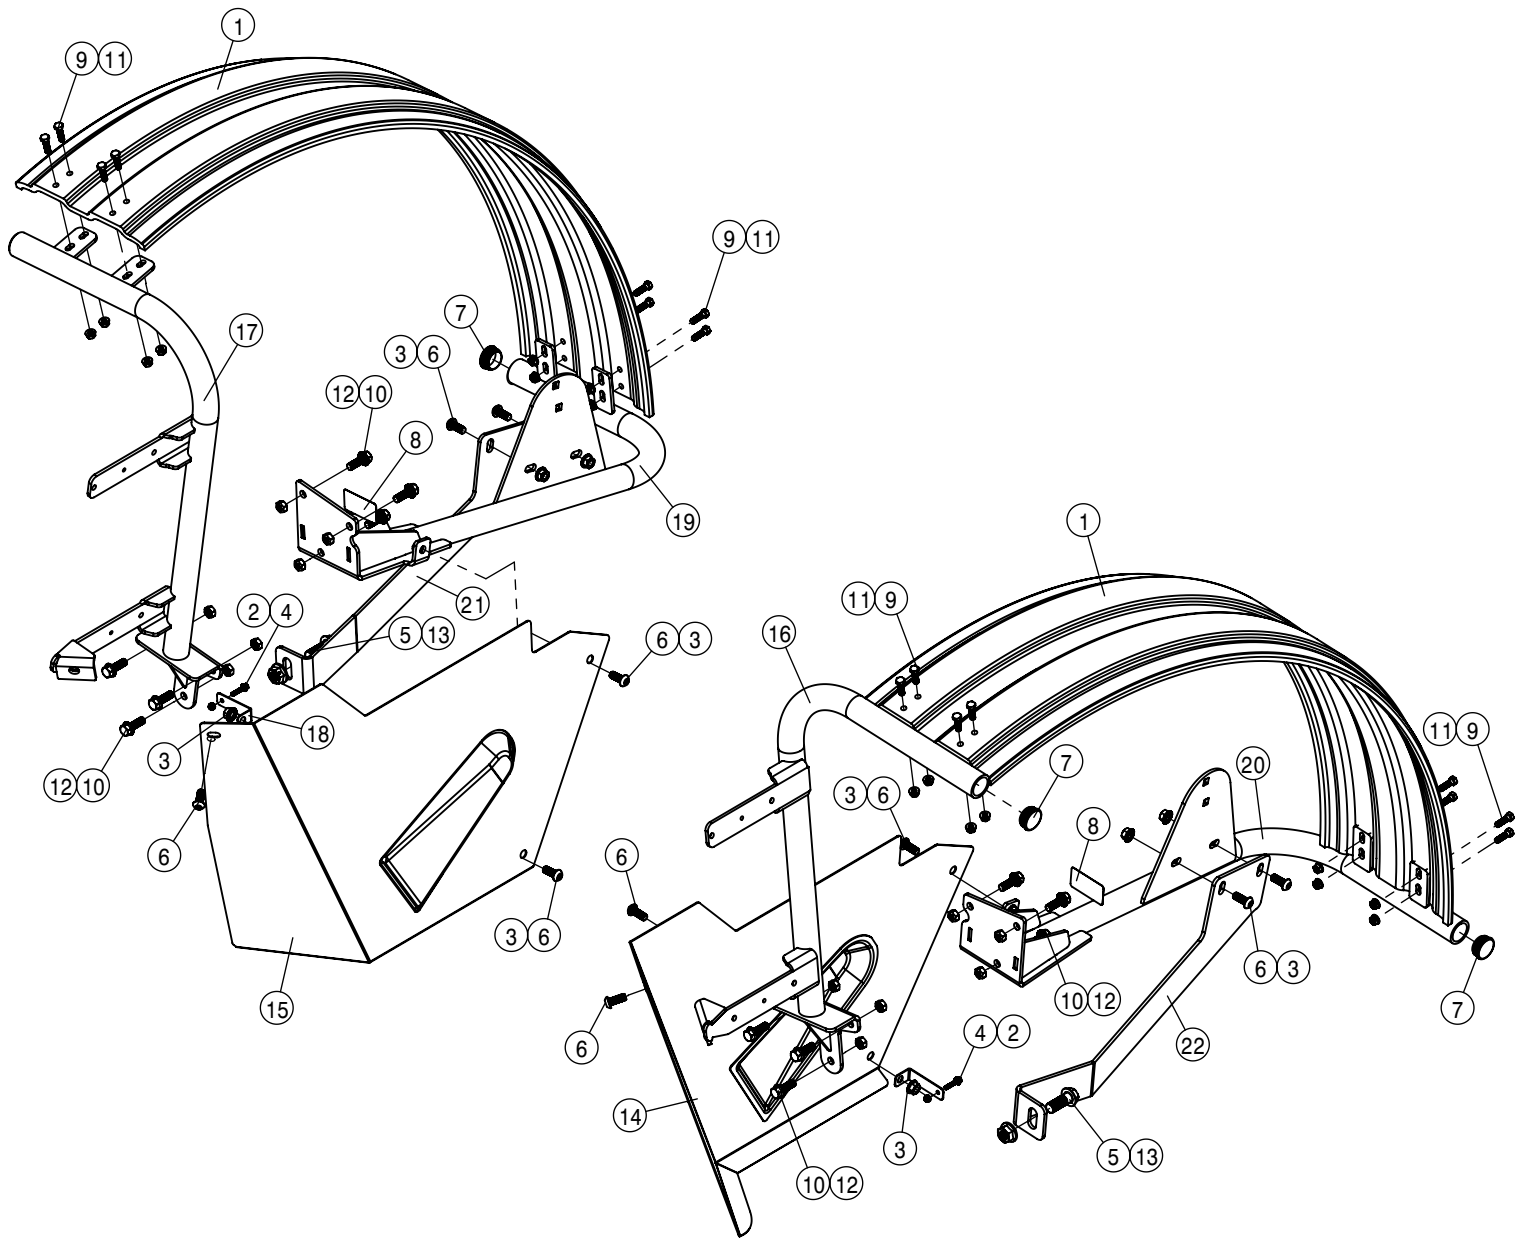

FRONT/REAR FENDER ASSEMBLY (SEVERE DUTY LEG)			
DET	QTY	P/N	DESCRIPTION
1	2	359598	FRONT FENDER, STS '10
2	2	470089	1/4UNC HEX NYL-LOC NUT
3	8	470360	1/2-13UNC HEX FLG NUT SER MC GR5
4	2	470407	1/4UNC X 1 1/4 SERR FLG BOLT
5	2	472367	3/4UNC X 2" SM FLG BOLT GR8 YZ
6	10	473987	1/2UNC X 1 1/4BUT SKTHD SCR
7	4	629772	CAPPLUGS PLUG, 1 3/4" RD, BLACK POLY
8	2	650851	DECAL, NOTICE, SHIELD PROTECT
9	16	900130	3/8UNC X 1 1/4 HEX BOLT
10	12	900265N	1/2UNC X 1 1/2 SERR FLANGE BOLT
11	16	910004N	3/8UNC FLANGE CNTR LOCK NUT
12	12	914008	1/2 UNC HEX STOVER NUT
13	2	914012N	3/4UNC CNTLCK SM FLG HEX NUT
14	1	360121	CROP SHIELD WLD-LH SDS LEG
15	1	360122	CROP SHIELD WLD-RH SDS LEG
16	1	360123	FENDER BRKT-LH FRT, SDS LEG
17	1	360124	FENDER BRKT-RH FRT, SDS LEG
18	2	360139	MTG STRAP-CROP SHIELD SDS LEG
19	1	362571	SDS FENDER BRKT WLD RH, STS'16
20	1	362575	SDS FENDER BRKT WLD LH, STS'16
21	1	362577	RH FENDER BRKT LWR BRACE, STS'16
22	1	362578	LH FENDER BRKT LWR BRACE, STS'16