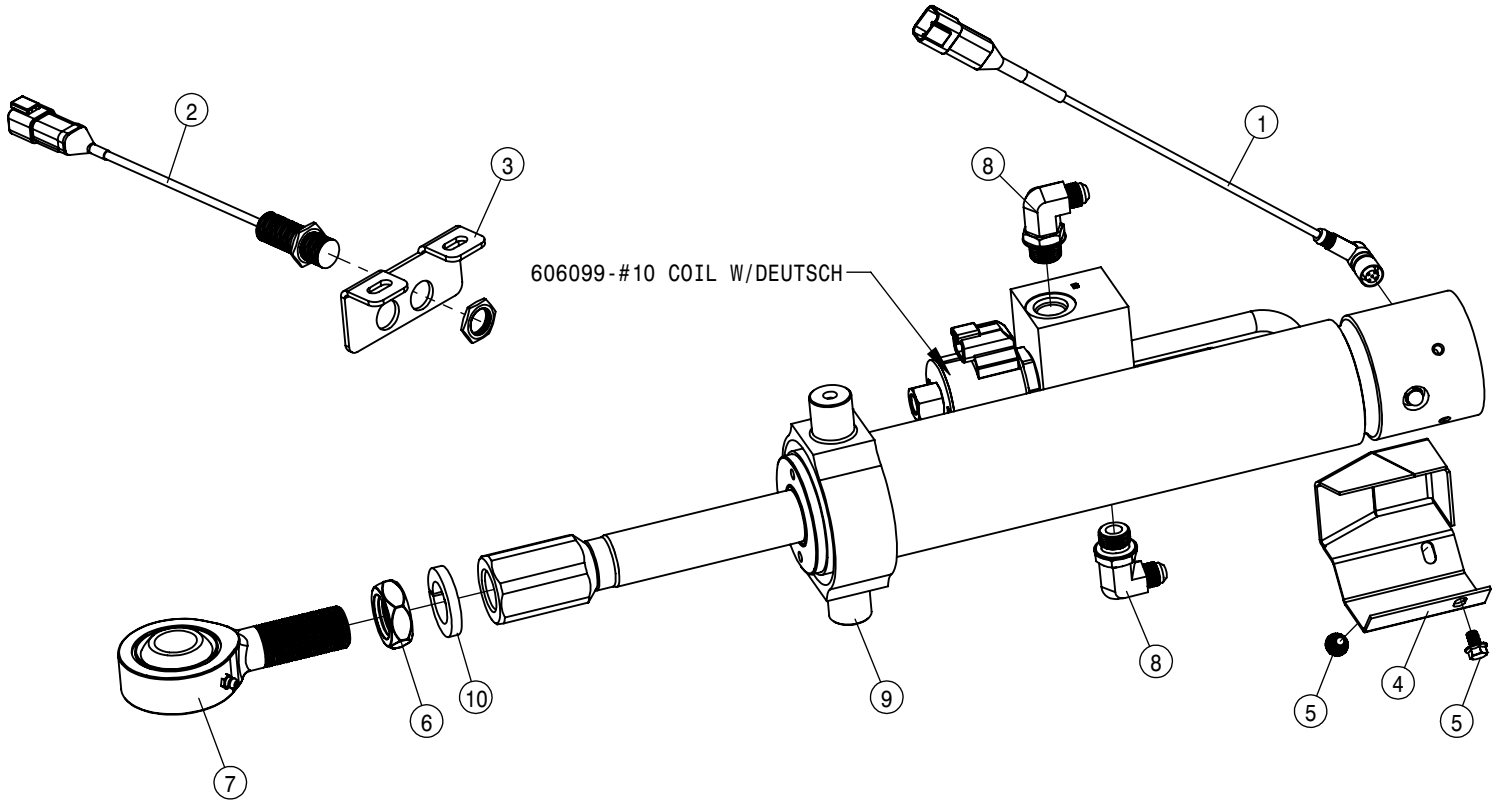

LEFT REAR STEERING CYLINDER ASSEMBLY			
DET	QTY	P/N	DESCRIPTION
1	1	291994	SENSOR HARNESS FOR AWS
2	1	292926	INDUCTIVE PROX SENSOR, 18MM
3	1	359555	SENSOR BRKT, STS AWS 09
4	1	359645	STRG CYL SENSOR GUARD
5	2	470883	1/4UNC X 3/8 SERR FLG BOLT SS
6	1	472328	1"-12 HEX JAM NUT
7	1	474004	ROD END, 1.00 BORE, 1-12 RH MALE
8	2	618115	9/16MJIC-90-3/4MOR LBO
9	1	621653	HYD CYL, 2.50 X 8.81 X 1.25
10	1	920508	1" LOCK WASHER