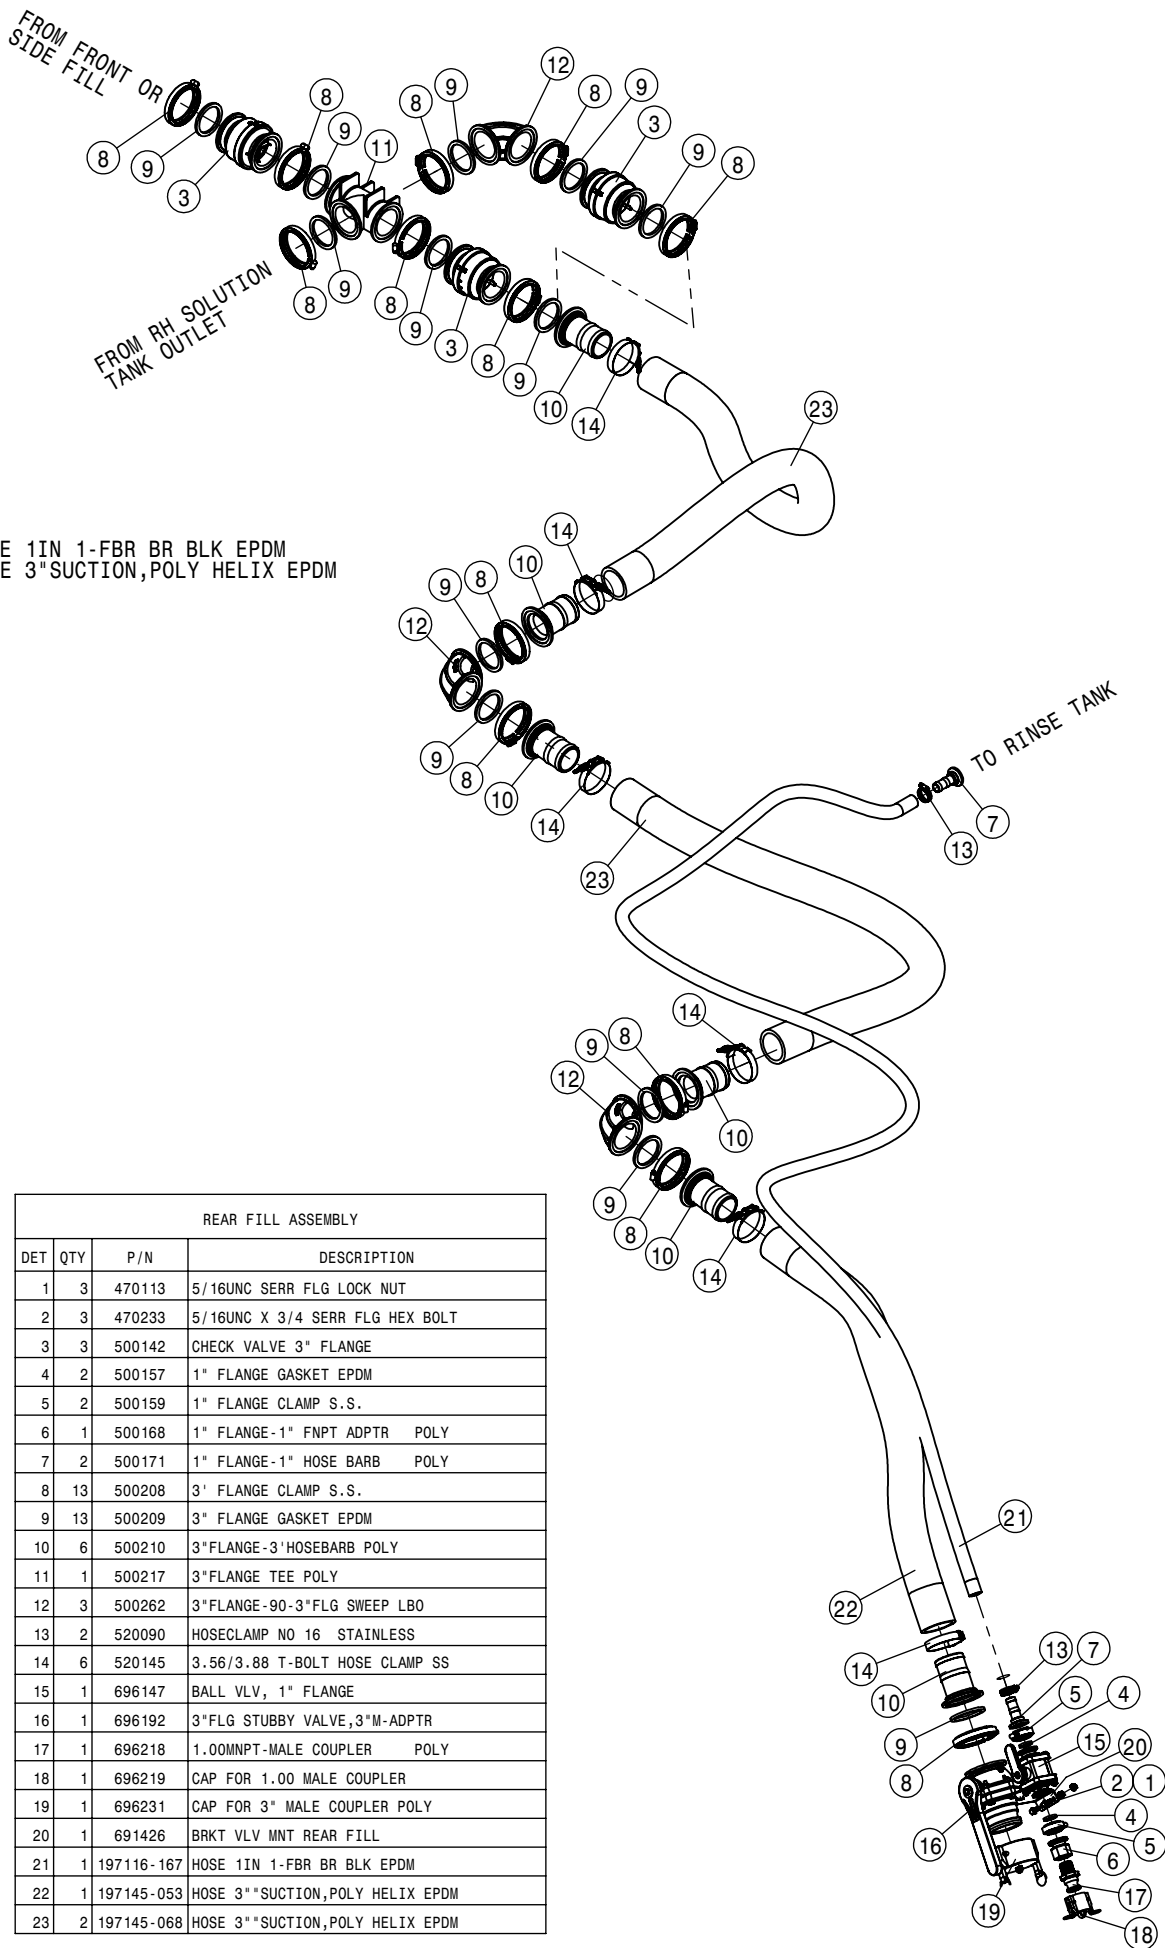

BULK HOSE
197116-HOSE 1IN 1-FBR BR BLK EPDM
197145-HOSE 3" SUCTION, POLY HELIX EPDM

REAR FILL ASSEMBLY			
DET	QTY	P/N	DESCRIPTION
1	3	470113	5/16UNC SERR FLG LOCK NUT
2	3	470233	5/16UNC X 3/4 SERR FLG HEX BOLT
3	3	500142	CHECK VALVE 3" FLANGE
4	2	500157	1" FLANGE GASKET EPDM
5	2	500159	1" FLANGE CLAMP S.S.
6	1	500168	1" FLANGE-1" FNPT ADPTR POLY
7	2	500171	1" FLANGE-1" HOSE BARB POLY
8	13	500208	3' FLANGE CLAMP S.S.
9	13	500209	3" FLANGE GASKET EPDM
10	6	500210	3" FLANGE-3' HOSE BARB POLY
11	1	500217	3" FLANGE TEE POLY
12	3	500262	3" FLANGE-90-3" FLG SWEEP LBO
13	2	520090	HOSE CLAMP NO 16 STAINLESS
14	6	520145	3.56/3.88 T-BOLT HOSE CLAMP SS
15	1	696147	BALL VLV, 1" FLANGE
16	1	696192	3" FLG STUBBY VALVE, 3" M-ADPTR
17	1	696218	1.00MNPT-MALE COUPLER POLY
18	1	696219	CAP FOR 1.00 MALE COUPLER
19	1	696231	CAP FOR 3" MALE COUPLER POLY
20	1	691426	BRKT VLV MNT REAR FILL
21	1	197116-167	HOSE 1IN 1-FBR BR BLK EPDM
22	1	197145-053	HOSE 3" SUCTION, POLY HELIX EPDM
23	2	197145-068	HOSE 3" SUCTION, POLY HELIX EPDM