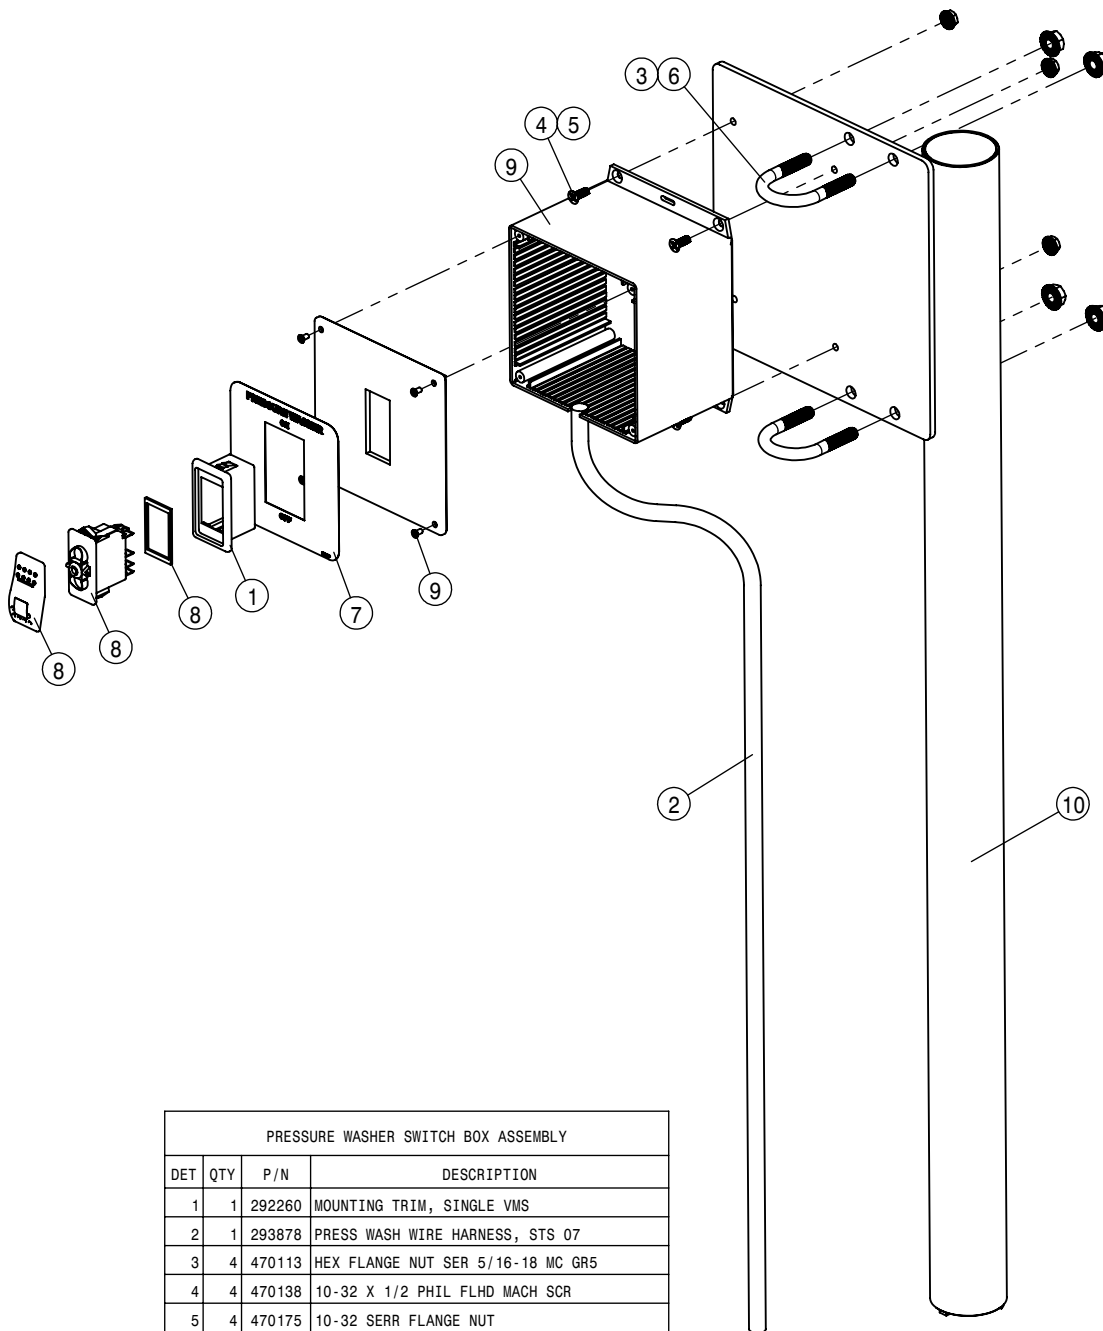

PRESSURE WASHER SWITCH BOX ASSEMBLY			
DET	QTY	P/N	DESCRIPTION
1	1	292260	MOUNTING TRIM, SINGLE VMS
2	1	293878	PRESS WASH WIRE HARNESS, STS 07
3	4	470113	HEX FLANGE NUT SER 5/16-18 MC GR5
4	4	470138	10-32 X 1/2 PHIL FLHD MACH SCR
5	4	470175	10-32 SERR FLANGE NUT
6	2	473911N	5/16UNC-1.31ID-2.00 U-BOLT YZ
7	1	650156	DECAL, PRESS WASH CTRL STS 05
8	1	292218	SWITCH,SIDE FILL PUMP/PRESWASH
9	1	690975	PRESS WASH SWTCH BOX, STS 05
10	1	691452	BRACKET WELDMT-PRESS WASH WAND