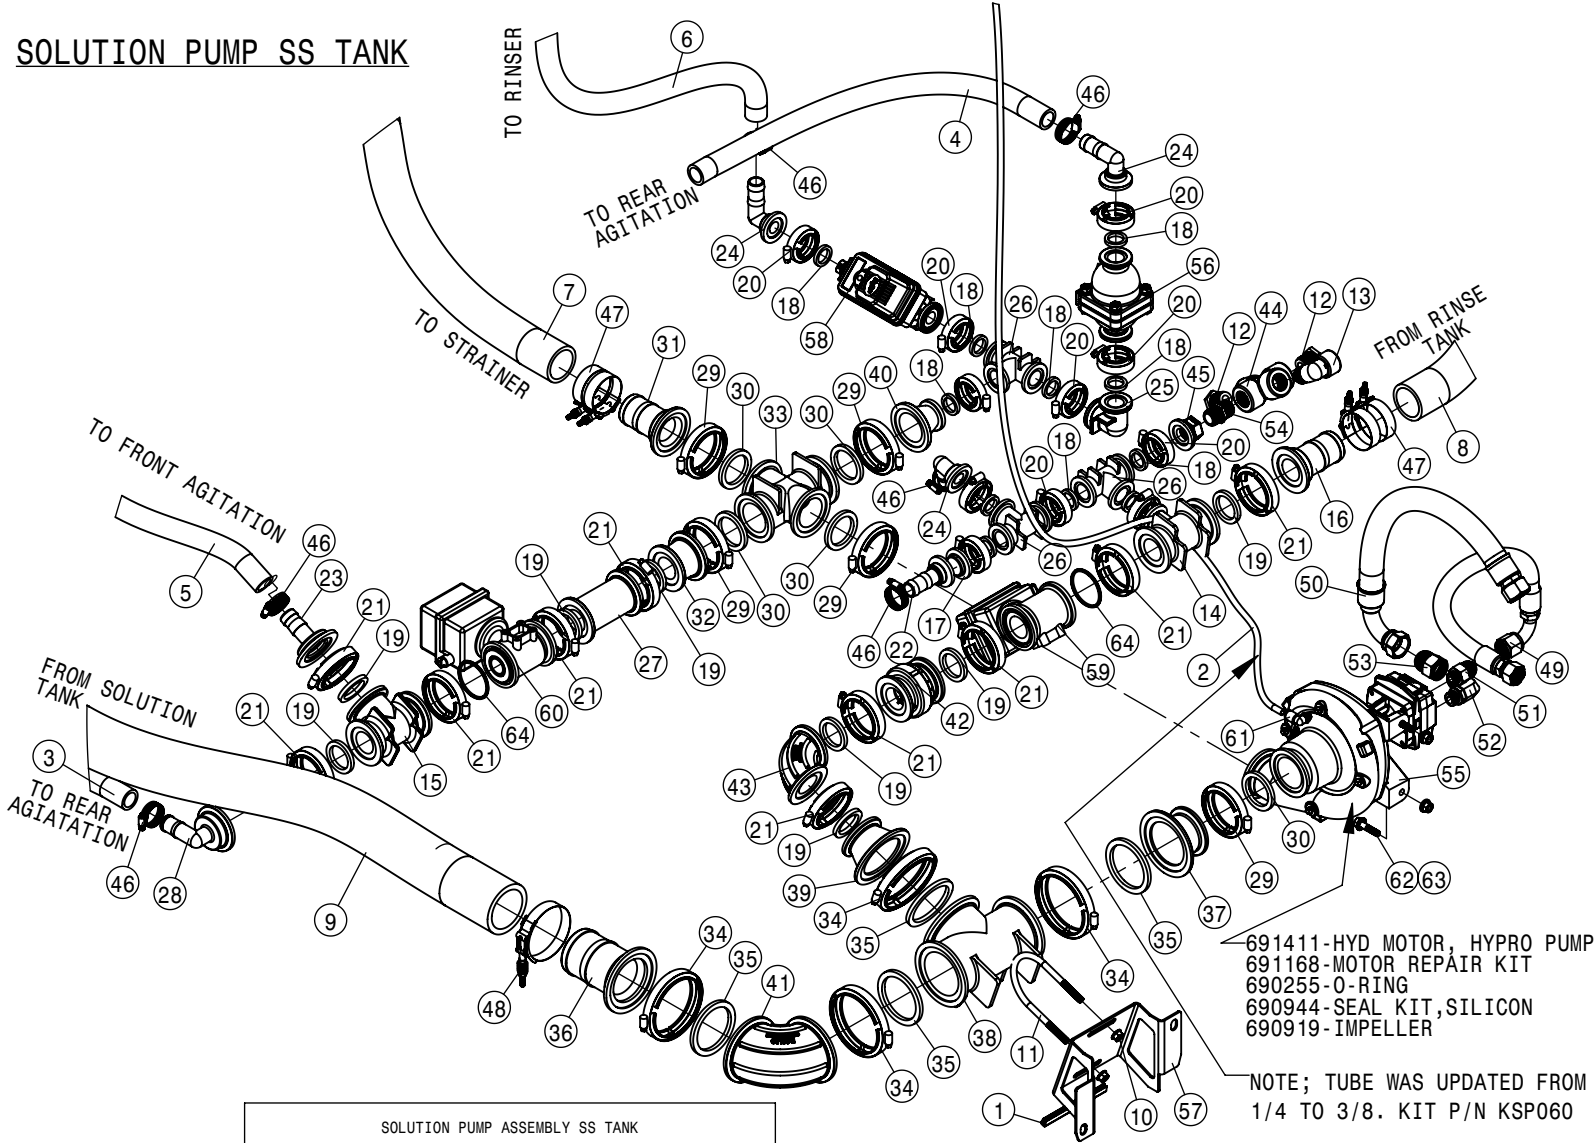

SOLUTION PUMP SS TANK

SOLUTION PUMP ASSEMBLY SS TANK			
DET	QTY	P/N	DESCRIPTION
1	1	193016-005	QUICKEDGE TRIM .060 TO .170
2	1	195915-082	3/8OD AIR BRAKE TUBING J844-B
3	1	197116-018	HOSE 1IN 1-FBR BR BLK EPDM
4	1	197116-027	HOSE 1IN 1-FBR BR BLK EPDM
5	1	197116-085	HOSE 1IN 1-FBR BR BLK EPDM
6	1	197116-087	HOSE 1IN 1-FBR BR BLK EPDM
7	1	197133-027	HOSE, 2ID X 097 2F-W1 EPDM
8	1	197133-062	HOSE 2" SUCTION, 2F-1W EPDM
9	1	197134-039	HOSE 3" SUCTION, 2F-1W EPDM
10	2	470087	3/8-16UNC HEX FLG NUT SER MC GR5
11	1	475011	3/8UNC-3 5/8ID-5 3/8 U-BOLT SS
12	2	500043	3/4NPT PIPE PLUG, POLY
13	1	500139	POLY STREET EL 3/4", (SL075-90)
14	1	500150	2" FLANGE-1" BRANCH TEE POLY
15	1	500151	2" FLANGE TEE, POLY
16	1	500154	2" FLANGE-2" HOSE BARB POLY
17	1	500155	1" FLANGE CAP PLUG POLY
18	11	500157	1" FLANGE GASKET EPDM
19	8	500158	1 1/2" GASKET FOR 2" FLANGE
20	11	500159	1" FLANGE CLAMP S.S.
21	10	500160	2" FLANGE CLAMP S.S.
22	1	500171	1" FLANGE-1" HOSE BARB POLY
23	1	500172	2" FLANGE-1" HOSE BARB
24	3	500173	1"FLANGE-90-1"HOSE BARB POLY
25	1	500174	1" FLANGE-90-1" FLANGE LBOPOLY
26	3	500175	1" FLANGE TEE, POLY
27	1	500177	2" FLANGE-2" FLANGE CPLR POLY
28	1	500189	2" FLANGE-90-1" HOSE BARB POLY
29	5	500194	2" FP FLANGE CLAMP S.S.
30	5	500195	2" FP FLANGE GASKET EPDM
31	1	500196	2"FP FLANGE-2"HOSE BARB POLY
32	1	500199	2"FP FLANGE-2"FLAGE REDU POLY
33	1	500203	2"FP FLANGE CROSS POLY
34	4	500208	3" FLANGE CLAMP S.S.

SOLUTION PUMP ASSEMBLY SS TANK			
DET	QTY	P/N	DESCRIPTION
35	4	500209	3" FLANGE GASKET EPDM
36	1	500210	3"FLANGE-3"HOSEBARB POLY
37	1	500212	3"FLANGE - 2" FP FLANGE ADPTR
38	1	500217	3"FLANGE TEE POLY
39	1	500237	3"FLANGE-2" STD FLANGE ADPTR POLY
40	1	500244	2"FP FLANGE-1"FLAGE ADPTR POLY
41	1	500262	3"FLANGE-90-3"FLG SWEEP LBO
42	1	500264	2" CHECK STANDARD PORT
43	1	500266	2" FLANGE SWEEP 90
44	1	500267	3/4NPT CROSS POLY
45	1	500375	1 FLANGE X .75" FNPT
46	6	520090	HOSECLAMP NO 16 STAINLESS
47	4	520141	2.31/2.62 T-BOLT HOSE CLAMP SS
48	1	520145	3.56/3.88 T-BOLT HOSE CLAMP SS
49	1	617103	12-451TC-12FJX-12FJX90-22 H/A
50	1	617104	16-811-16FJX-16FJX90-26 H/A
51	1	618193	1 1/16MJIC-3/4MOR ADPTR
52	1	618279	1 1/16MJIC-90-7/8MOR LBO
53	1	618641	1 1/16FJIC -1 5/16MJIC ADPTR
54	1	690098	3/4NPT CLOSE NIPPLE, POLY
55	1	691249	HYPRO PUMP, 9306C-HM5C-BU-001
56	1	696008	PRESS RELIEF VLV,100PSI,1"FLG
57	1	696023	SOL FIT MT
58	1	696196	3/4" ELEC BALL VALVE SS 1" FLG
59	1	696256	VALVE, KZCO C2F-60B-M-S9
60	1	696257	VALVE, KZCO C2F-62-Q-S9
61	1	711123	1/8MNPT-90-3/8 NYL TUBE LBO
62	2	900504	3/8UNC X 1 1/2 HHSFB GR5 MC
63	2	910106	3/8-16UNC CTRLK FLG NUT MC GR5
64	2	N208245	O-RING, KZCO FLANGED VALVE