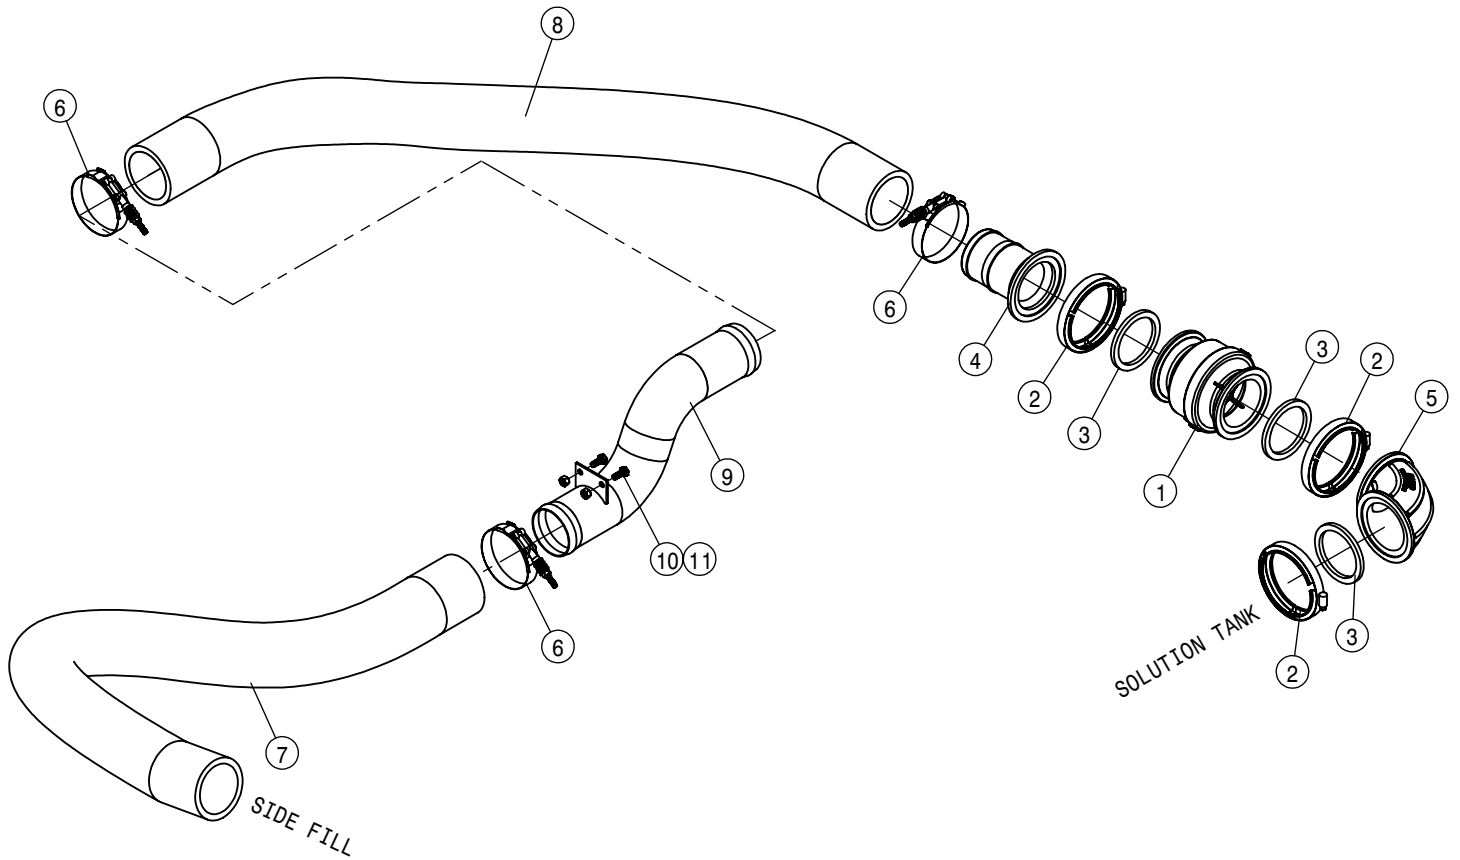

BULK HOSE
197145-HOSE 3" SUCTION, POLY HELIX EPDM

RH SOLUTION TANK VALVE (SIDE FILL)			
DET	QTY	P/N	DESCRIPTION
1	1	500142	CHECK VALVE 3" FLANGE
2	3	500208	3" FLANGE CLAMP S.S.
3	3	500209	3" FLANGE GASKET EPDM
4	1	500210	3" FLANGE-3" HOSE BARB POLY
5	1	500262	3" FLANGE-90-3" FLG SWEEP LBO
6	3	520145	3.56/3.88 T-BOLT HOSE CLAMP SS
7	1	601664	HOSE, 3 X 55 POLY HELIX EPDM
8	1	601798	HOSE, 3 X 51 POLY HELIX EPDM
9	1	690731	SOLU TUBE, 3.00 S.S. SIDE FILL
10	2	900064	5/16UNC X 3/4" HEX BOLT
11	2	914002	5/16UNC HEX STOVER NUT