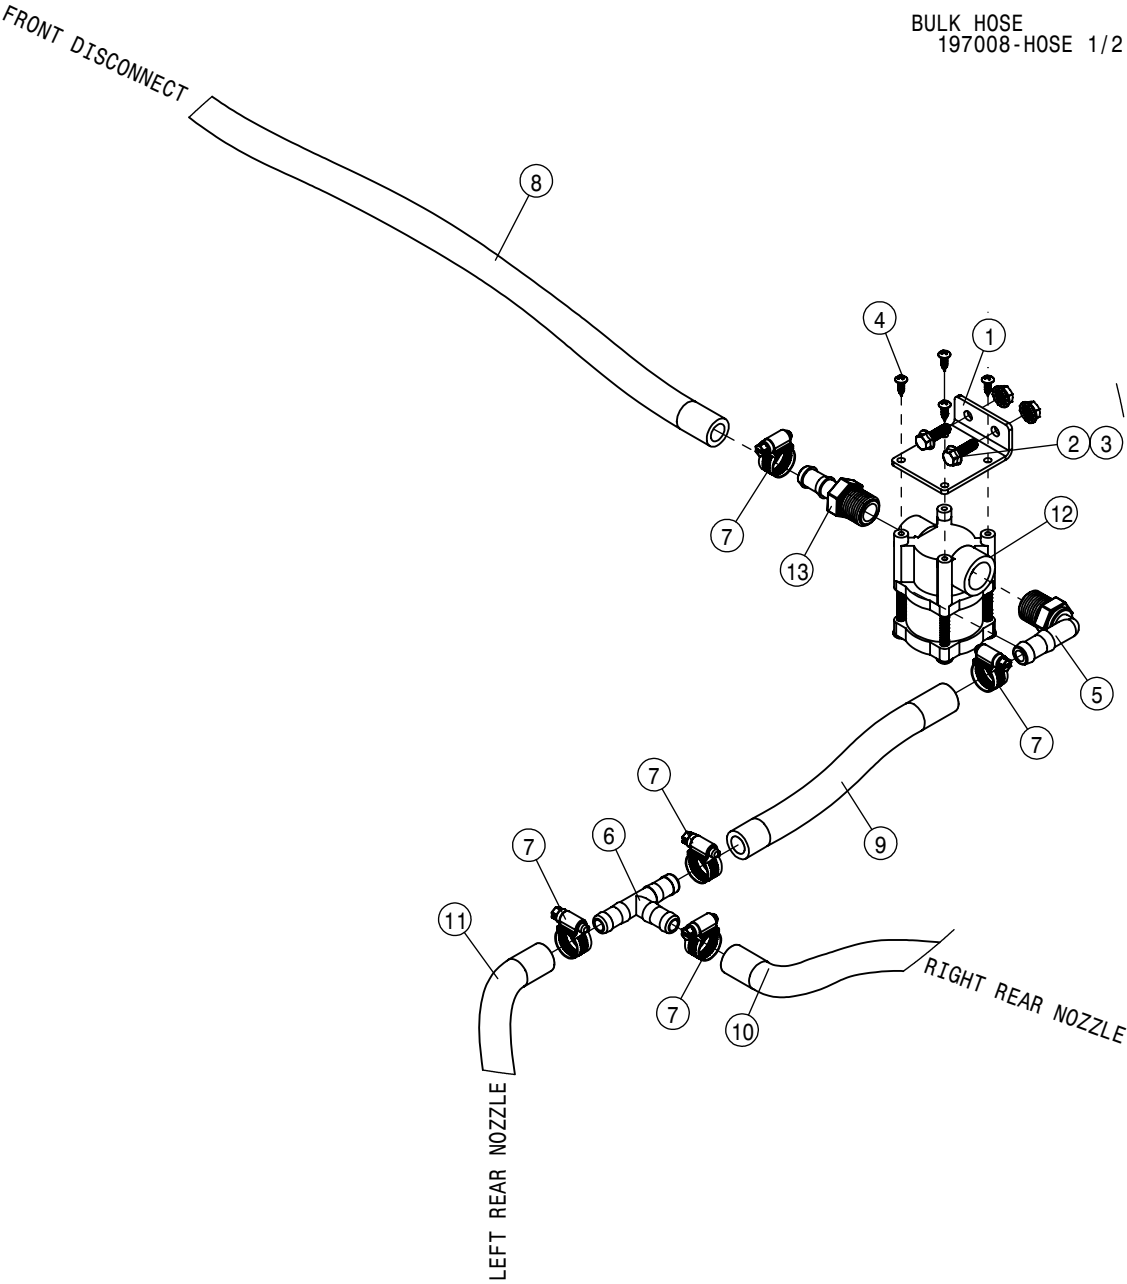

BULK HOSE
197008-HOSE 1/2 1-FBR BR BLK EPDM

REAR WHEEL NOZZLE VALVE ASSEMBLY			
DET	QTY	P/N	DESCRIPTION
1	1	345018	REAR WHEEL SPRAY VLV MNT
2	2	470118	1/4 UNC X 3/4 SER FLG BOLT
3	2	470121	1/4 UNC SERR FLG LOCK NUT
4	4	473902	#8 X 1/2 PHIL PAN HD MTL SCR
5	1	500047	1/2NPT-90-1/2 HOSE BARB, POLY
6	1	500120	1/2" HOSE BARB TEE
7	5	520069	HOSE CLAMP NO 6 STAINLESS
8	1	601016	HOSE, 1/2 X 177 1BR BLK EPDM
9	1	601021	HOSE, 1/2 X 9 1BR BLK EPDM
10	1	601022	HOSE, 1/2 X 222 1BR BLK EPDM
11	1	601608	HOSE, 1/2 X 235 1BR EPDM
12	1	696238	SOLU VLV, 1/2FNPT, 12V 150PSI
13	1	713340	1/2NPT-1/2 HOSE BARB, POLY