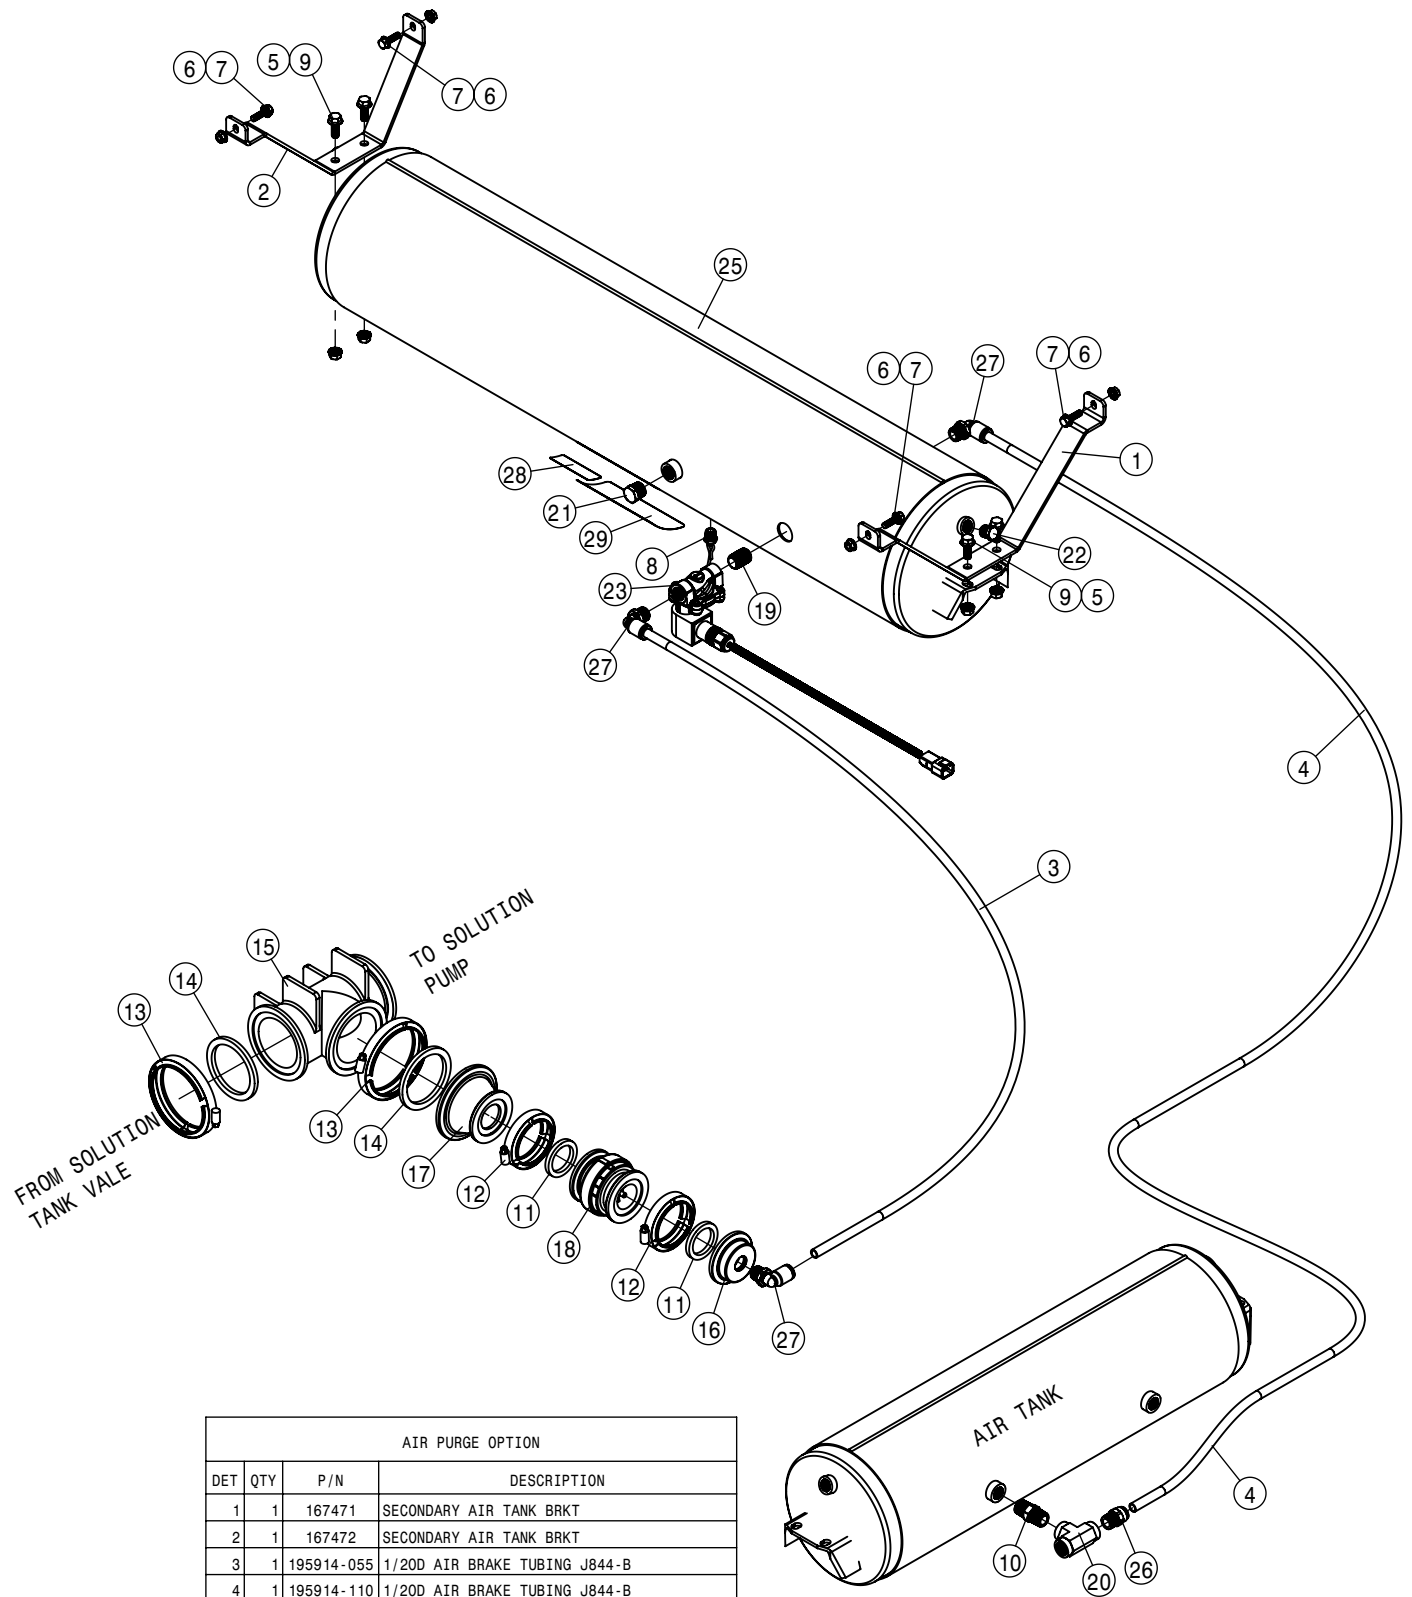

AIR PURGE OPTION			
DET	QTY	P/N	DESCRIPTION
1	1	167471	SECONDARY AIR TANK BRKT
2	1	167472	SECONDARY AIR TANK BRKT
3	1	195914-055	1/20D AIR BRAKE TUBING J844-B
4	1	195914-110	1/20D AIR BRAKE TUBING J844-B
5	4	470087	3/8UNC HEX SERR FLANGE NUT
6	4	470113	5/16-18UNC HEX FLG NUT SER MC GR5
7	4	470234	5/16UNC X 1" SERR FLG HEX BOLT
8	1	470266	DRAIN VALVE KIT, 1/4NPT
9	4	470460	3/8 X 1" SERR FLG BOLT
10	1	500000	1/2MNPT HEX PIPE NIPPLE STL
11	2	500158	1 1/2" GASKET FOR 2" FLANGE
12	2	500160	2" FLANGE CLAMP S.S.
13	2	500208	3" FLANGE CLAMP S.S.
14	2	500209	3" FLANGE GASKET EPDM
15	1	500217	3"FLANGE TEE POLY
16	1	500224	2" FLANGE PLUG W/1/2" FNPT POLY
17	1	500237	3" FLANGE-2" STD FLANGE ADPTR POLY
18	1	500264	2" CHECK STANDARD PORT
19	1	502717	CLOSE NIPPLE .50NPT BRS
20	1	503819	1/2FNPT PIPE TEE STL

AIR PURGE OPTION			
DET	QTY	P/N	DESCRIPTION
21	1	505231	PIPE PLUG .50NPT HEX HD BRS
22	2	505238	PIPE PLUG .375NPT HEX HD BRS
23	1	696241	.5FNPT N/C SOLENOID VALVE
24	1	696242	12V COIL FOR SOLE VLV
25	1	701520	AIR TANK FOR AIR PURGE W/DECAL
26	1	711037	1/2MNPT-1/2 NYL TUBE FTG
27	3	711042	1/2MNPT-1/2 NYL TUBE LBO
28	1	N209334	LABEL, AIR TANK DRAIN
29	1	N404969	LABEL, DECAL SAFETY AIR DRIER