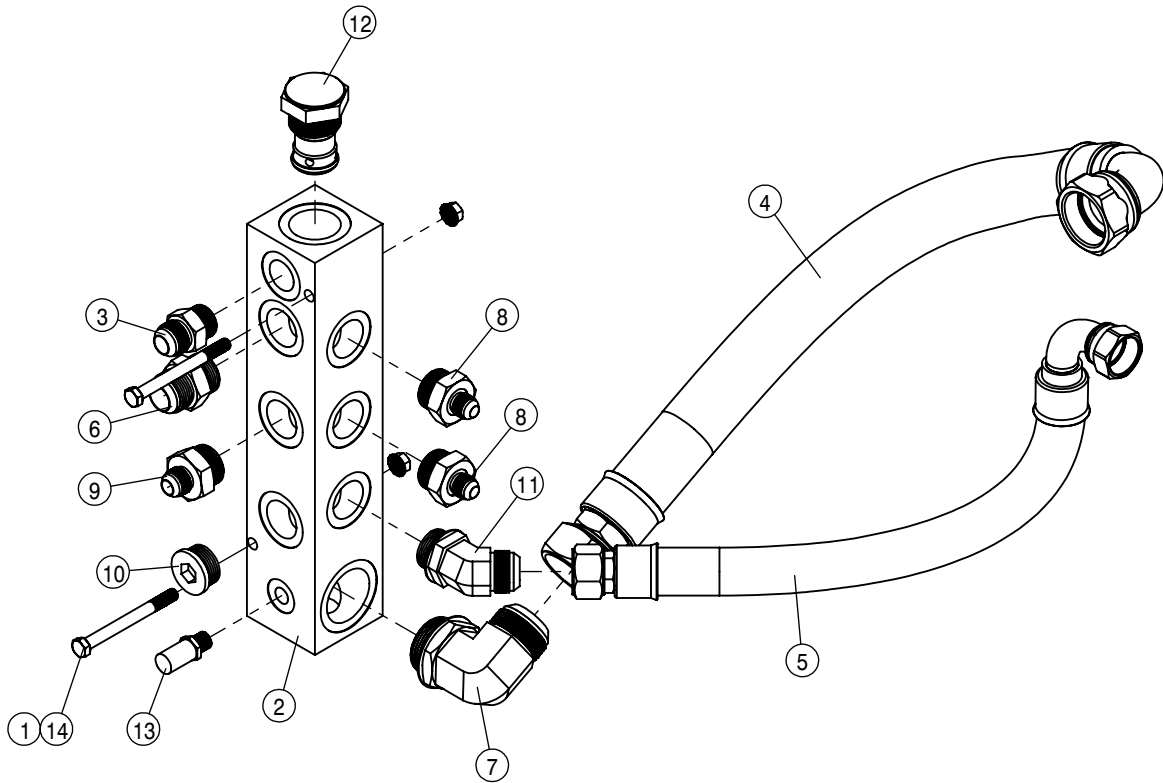

REAR RETURN MANIFOLD ASSEMBLY			
DET	QTY	P/N	DESCRIPTION
1	2	470087	3/8UNC HEX SERR FLANGE NUT
2	1	607574	MANIFOLD, #16, # 24 ends
3	1	611127	1 1/16MJIC-1 1/16MOR ADPTR
4	1	617094	24-811-24FJX-24FJX90-31 H/A
5	1	617123	16-811-16FJX-16FJX90-22 H/A
6	1	618186	1 5/16MJIC-1 5/16MOR ADPTR
7	1	618432	1 7/8MJIC-90-1 7/8MOR LBO
8	2	618470	3/4MJIC-1 5/16MOR ADPTR
9	1	618601	7/8MJIC-1 5/16MOR ADPT
10	1	618758	1 5/16MOR PLUG, HEX SOCKET
11	1	618901	1 5/16MJIC-45-1 5/16MOR LBO
12	1	618935	20 SIZE CHECK VALVE
13	1	619023	9/16 MOR DIAGNOSTIC FITTING
14	2	900140	3/8UNC X 4" HEX BOLT