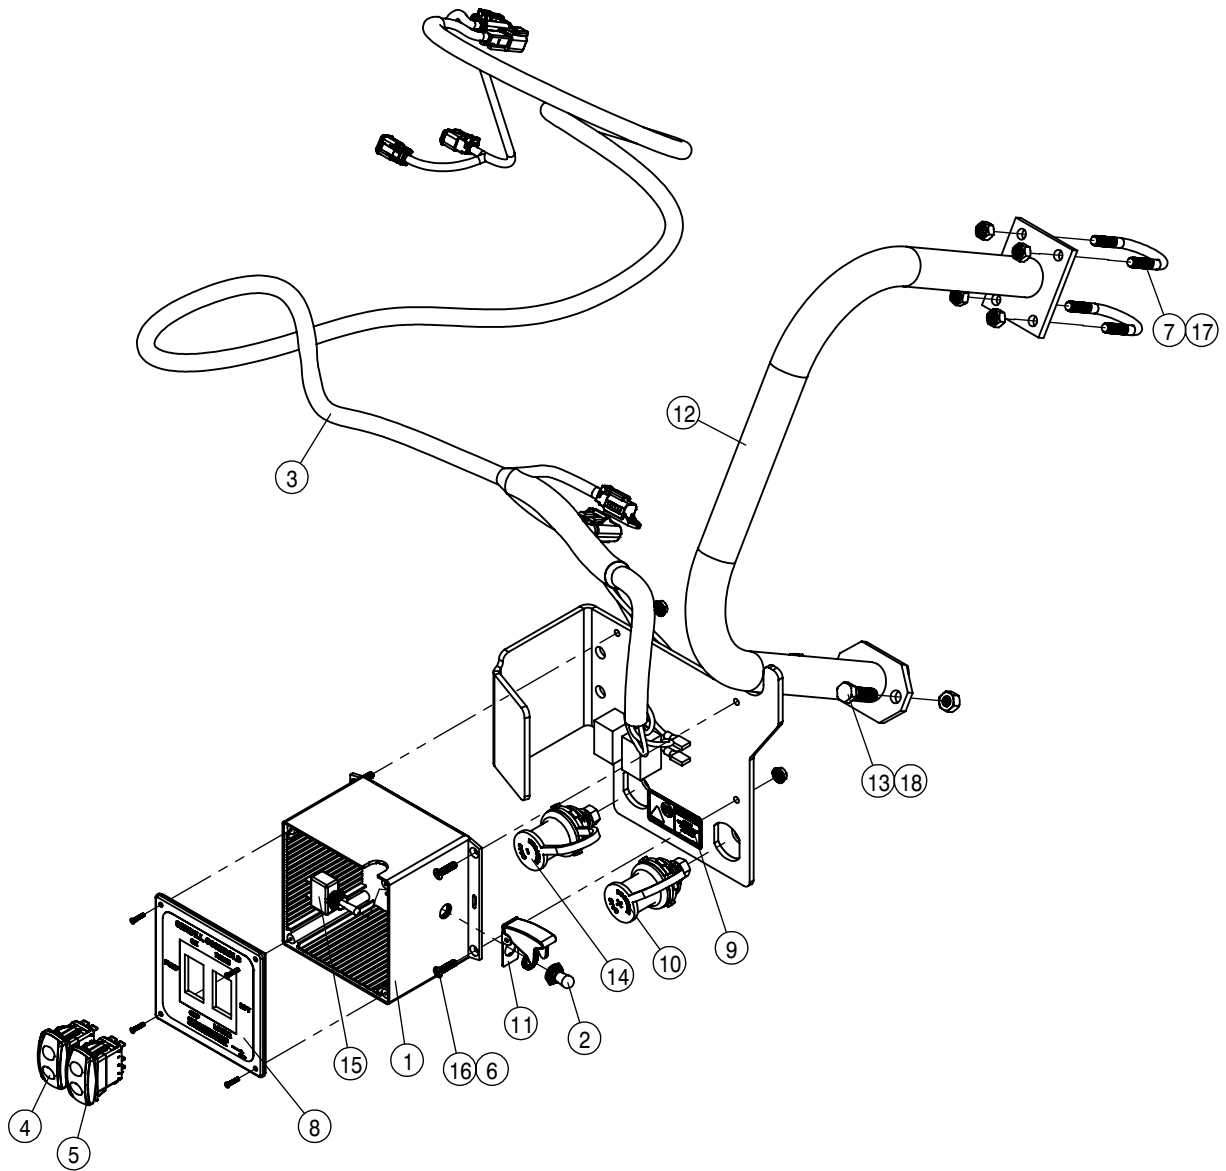

SIDE FILL SWITCH BOX ASSEMBLY			
DET	QTY	P/N	DESCRIPTION
1	1	691206	SIDE FILL SWITCH BOX, STS '14
2	1	470001	RUBBER BOOT AND NUT FOR 298012
3	1	294230	SIDE FILL HARNESS
4	1	292226	SWITCH - SIDEFILL PUMP SPEED
5	1	292367	SWITCH - SIDEFILL CYLINDER
6	4	470175	10-32 SERR FLANGE NUT
7	2	473911	5/16UNC-1.31ID-2.00 U-BOLT ZINC
8	1	650155	DECAL, SIDEFILL CTRL STS 05
9	1	650401	DECAL, AUX POWER PORT
10	1	291680	POSITIVE JUMPER STUD, RED
11	1	291655	AIRCRAFT TOGGLE SWITCH GUARD
12	1	691301	CHEM IND GUARD WLD, 2015
13	2	900130	3/8UNC X 1 1/4 HEX BOLT
14	1	291681	NEGATIVE JUMPER STUD, BLACK
15	1	291937	TOGGLE SWITCH, SPST
16	4	903723	10-32 X 3/4 PHL FL HD MACH SCR BZ
17	4	914002	5/16UNC HEX STOVER NUT
18	2	914004	3/8UNC HEX STOVER NUT