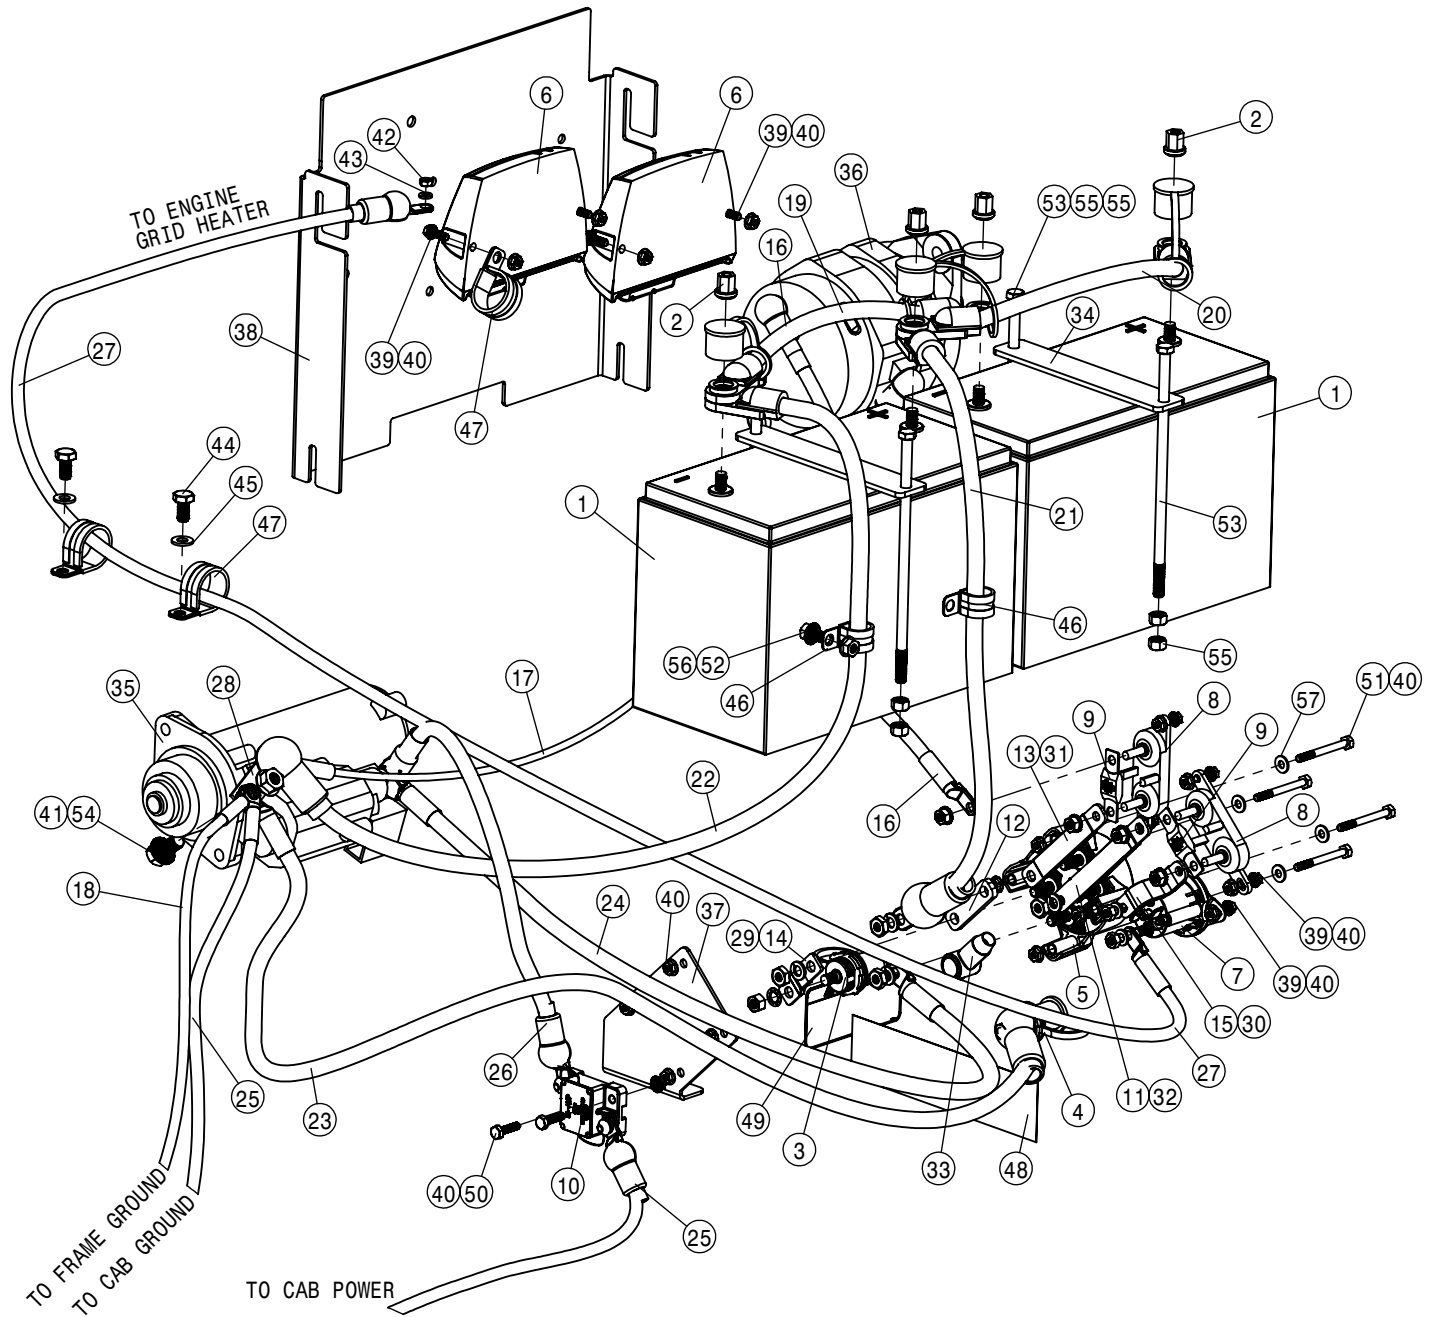

TIER-3 BATTERY AND CABLE ASSEMBLY			
DET	QTY	P/N	DESCRIPTION
1	2	291196	BATTERY, 12V 900CCA, SS STUD
2	4	291205	BATTERY NUT, 3/8-16 SS CLSD CAP
3	1	291680	POSITIVE JUMPER STUD, RED
4	1	291681	NEGATIVE JUMPER STUD, BLACK
5	1	291957	BATTERY SWITCH, DUAL CIRCUIT
6	2	292016	IQAN-XA2 MODULE
7	1	292505	MCR
8	2	292578	HIGH AMP FUSE HOLDER W/COVER
9	2	292641	FUSE, 250 AMP 32 VOLT DC
10	1	292642	CIRCUIT BREAKER, 150 AMP BUSS
11	1	292651	BUSBAR, MD TO GRID HEAT FUSE
12	1	292652	BUSBAR, MASTER DISC. JUMPER
13	1	292653	BUSBAR, MD TO ALT. FUSE
14	1	292654	BUSBAR, POST TO MD
15	1	292655	BUSBAR, MCR TO FUSE
16	1	292656	BATT CABLE, RED 20" 1/0 5/16-5/16
17	1	292657	BATT CABLE, BLK 35" 2GA 1/2-1/4
18	1	292658	BATT CABLE, BLK 75" 2GA 3/8-1/2
19	1	292659	BATT CABLE, BLK 16" 2/0 3/8-3/8

TIER-3 BATTERY AND CABLE ASSEMBLY			
DET	QTY	P/N	DESCRIPTION
20	1	292660	BATT CABLE, RED 18" 2/0 3/8-3/8
21	1	292661	BATT CABLE, RED 34" 2/0 3/8-3/8
22	1	292662	BATT CABLE, BLK 47" 2/0 3/8-1/2
23	1	292664	BATT CABLE, BLK 45" 2/0 1/2-3/8
24	1	292665	BATT CABLE, RED 42" 2/0 1/2-3/8
25	1	292668	CAB PWR, GND CABLE ASY
26	1	292669	BATT CABLE, RED 21" 1/0 1/2-1/4
27	1	292670	BATT CABLE, RED 94" 2GA 1/4-5/16
28	1	292671	BUSBAR, GND EXT
29	1	292673	HEAT SHRINK, RED .75 X .03 X 1 1/2"
30	1	292674	HEAT SHRINK, RED .75 X .03 X 2 1/2"
31	1	292675	HEAT SHRINK, RED .75 X .03 X 3 1/2"
32	1	292676	HEAT SHRINK, RED .75 X .03 X 4 1/2"
33	1	292677	RUBBER BOOT (RED) 2 TO 2/0 GAUGE
34	2	316470	BATTERY TIE-DOWN
35	1	317299	STARTER - DENSO PA90L
36	1	317300	ALTERNATOR - DELCO 200 AMP
37	1	317345	MST DISC. COVER
38	1	362037	MODULE BOX REMOVABLE COVER

TIER-3 BATTERY AND CABLE ASSEMBLY			
DET	QTY	P/N	DESCRIPTION
39	10	470118	1/4 UNC X 3/4 SER FLG BOLT
40	20	470121	1/4 UNC SERR FLG LOCK NUT
41	1	470360	1/2UNC SERR FLG HEX NUT
42	1	473767	6MM-1.00 HEX NUT
43	1	473768	6MM LOCK WASHER
44	2	473793	10MM-1.50 X 20MM HEX BOLT GR8
45	2	473799	10MM FLAT WASHER
46	2	520121	CUSH CLAMP, #16 1IN X 3/4W
47	3	520160	CUSH CLAMP, #24 1 1/2D-3/4W LOOP
48	1	650295	IMPORTANT/ NEG/ POS DECAL
49	1	650296	CAUTION DECAL
50	2	900003	1/4UNC X 1" HEX BOLT
51	4	900008N	1/4UNC X 2 1/2 HEX BOLT SS
52	1	900128N	3/8UNC X 3/4 SER FLANGE BOLT
53	4	900150	3/8UNC X 9 1/2 HEX BOLT
54	1	900263N	1/2UNC X 1" SER FLANGE BOLT
55	8	910004	3/8UNC HEX NUT
56	1	910004N	3/8UNC FLANGE CNTR LOCK NUT
57	4	920000N	1/4 SAE FLAT WASHER SS