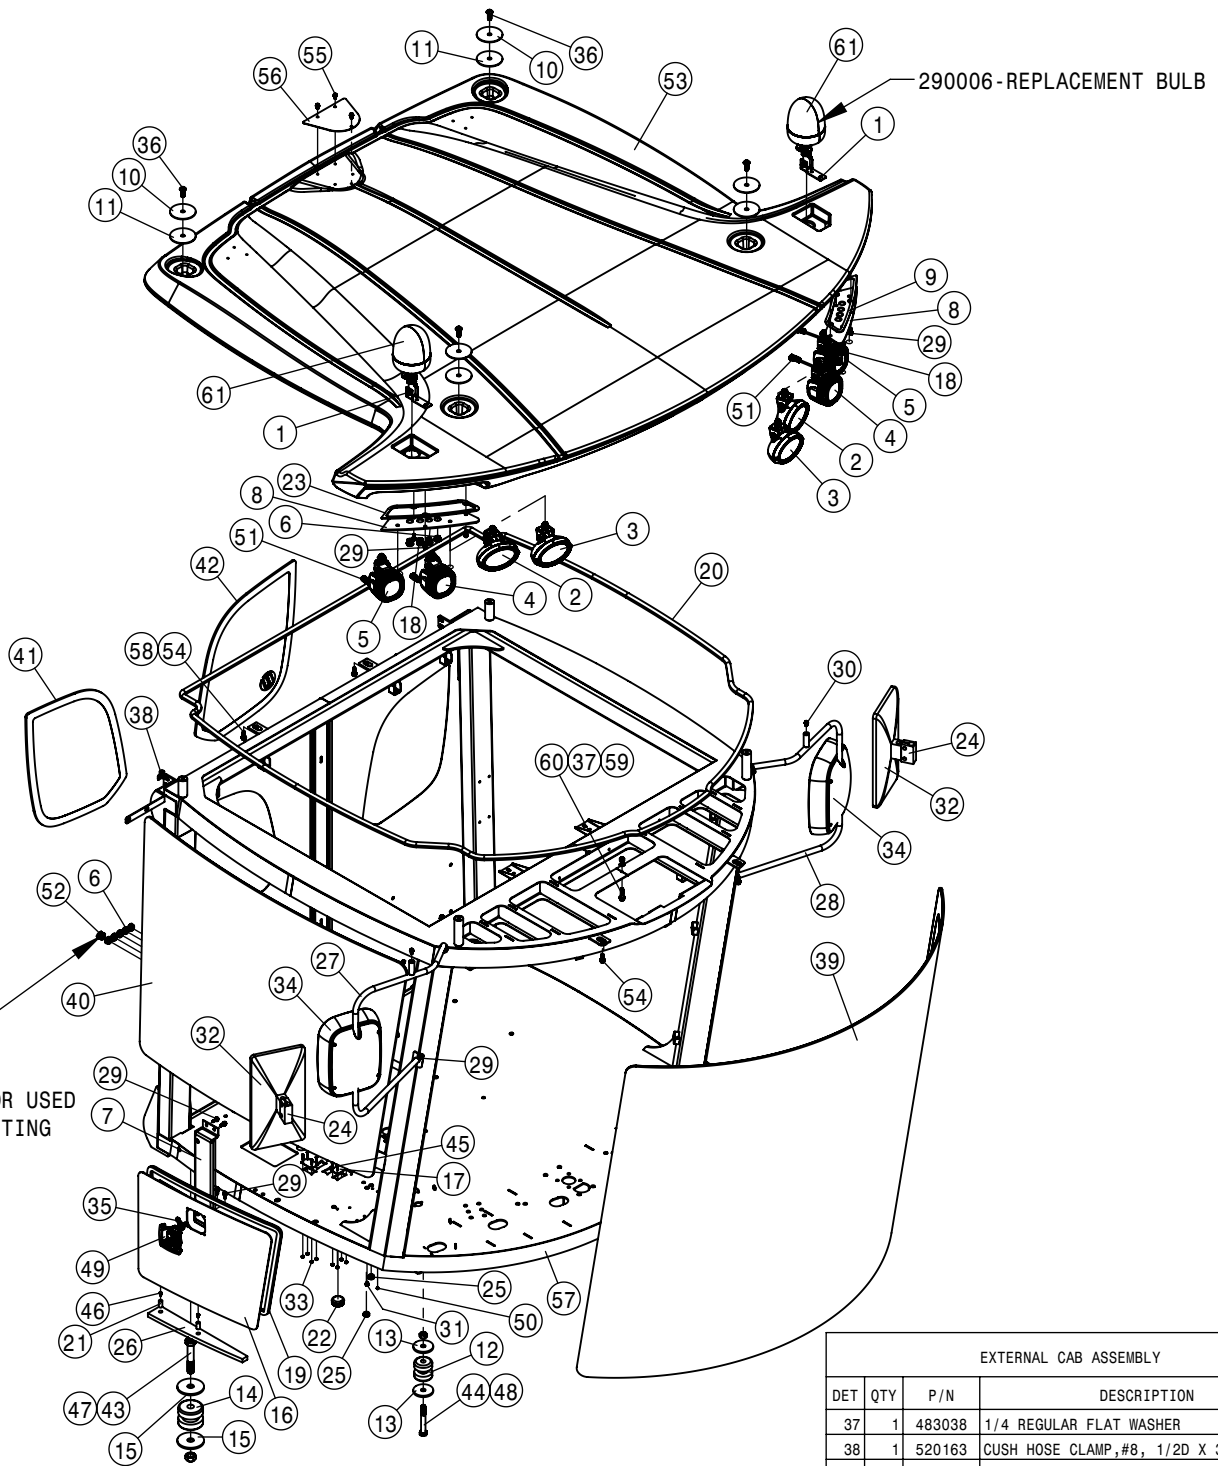

NOTE:
WIRE PROTECTOR USED
FOR WIRES EXITING
THE CAB.

EXTERNAL CAB ASSEMBLY			
DET	QTY	P/N	DESCRIPTION
1	2	290060	BEACON TILT SURFACE MT,QK CHG
2	2	292614	WORKLIGHT - HALOGEN CLOSE RANGE
3	2	292615	Worklight - Oval 100 Long Range
4	2	292618	WORKLIGHT-TYRI LED FLOOD
5	2	292619	WORKLIGHT-TYRI LED TRAP
6	7	292634	HOLE PLUG
7	1	344299	ACCESS PANEL SEALING SURFACE WLDT
8	2	344357	ROOF LIGHT MNT PLT, STSCAB'14
9	1	344358	ROOF LIGHT MNT PLT GASKET, STSCAB'14
10	4	344359	ROOF RETAINER WASHER, STSCAB'14
11	4	344360	ROOF RETAINER WASHER SEAL, STSCAB'14
12	2	344393	ISO MOUNT
13	4	344394	ISO MT WASHER FRNT, STS'14
14	2	344395	ISO MOUNT
15	4	344396	ISO MT WASHER REAR, STS'14
16	1	344452	FRT ACCESS PNL WLDT, STS'14
17	2	344477	PLATE - 12 PIN COVER
18	10	344478	BUSHING - STRAIN RELIEF

EXTERNAL CAB ASSEMBLY			
DET	QTY	P/N	DESCRIPTION
19	1	344479	SEAL - ACCESS PANEL
20	1	344481	SEAL - CAB ROOF STS
21	2	344497	THREADED NYLN SPCR, STS'14
22	1	344509	HOLE PLUG - 24 SERIES
23	1	344513	ROOF LIGHT MT PLT RH GASKET, STS'14
24	2	344515	STD MIR BRKT, STS'14
25	2	344554	HOSE GROMMET, STS'14
26	1	344579	ACCESS PANEL SEAL LWR, STS'14
27	1	344631	MIRROR BRKT WLDT RH, STS'15
28	1	344635	MIRROR BRKT WLDT LH, STS'15
29	16	470118	1/4UNC X 3/4 HHSFB GR5 MC
30	2	470122	1/4 UNC X 1/2 SERR FLG BOLT
31	3	470143	3/8UNC X 1/2 SKT HD SET SCR
32	2	470348	MIRROR STS 10 & 12
33	8	470467	#6-32UNC KEP NUT MC GR5
34	2	470648	POWER MIRROR
35	1	470661	CAM LATCH, STS'14
36	4	474001	1/2-13 UNC X 1 1/4 BHCS SS PATCH

EXTERNAL CAB ASSEMBLY			
DET	QTY	P/N	DESCRIPTION
37	1	483038	1/4 REGULAR FLAT WASHER
38	1	520163	CUSH HOSE CLAMP,#8, 1/2D X 3/4W
39	1	658100	WINDOW - FRT 2014 STS
40	1	658101	WINDOW - RH SIDE 2014 STS CAB
41	1	658103	WINDOW - REAR RH 2014 STS CAB
42	1	658104	WINDOW - REAR LH 2014 STS CAB
43	2	900481	7/8UNC X 5 HHCS GR8 MC
44	2	900847	5/8UNC X 4 1/2 HHCS GR8 MC
45	8	903814	#6-32 UNC X 3/4 PHMS PH BZ
46	2	903884	#10-32 UNF X 3/8 PHMS PH BZ
47	2	914014	7/8-9UNC STOVER NUT MC GR8
48	2	914810	5/8-11UNC STOVER NUT MC GR8
49	1	470660	LATCH ASSY, STS'14
50	7	470053	1/4-20X1/4 AL HD SET SCR CUP
51	4	294299	TYRI JUMPER HARNESS
52	1	344572	BUSHING - ANTENNA STRAIGHT
53	1	658139	CAB ROOF, STS/DTS '17
54	4	910126	5/16UNC X 1 HHSFB SS
55	3	470122N	1/4 UNC X 1/2 SERR FLG BOLT SS
56	1	344449	PLATE - ROOF ANTENNA STS
57	1	344824	CAB WLDT, STS 17 W/DECALS
58	4	483024	FENDER WASHER 5/16 MC
59	1	473010	3/8-16UNC NYLOCK NUT SS
60	1	910044	3/8UNC X 1 1/2 HHFB GR8 MC
61	2	AZ101891	IDENT LAMP ROTATING BEACON