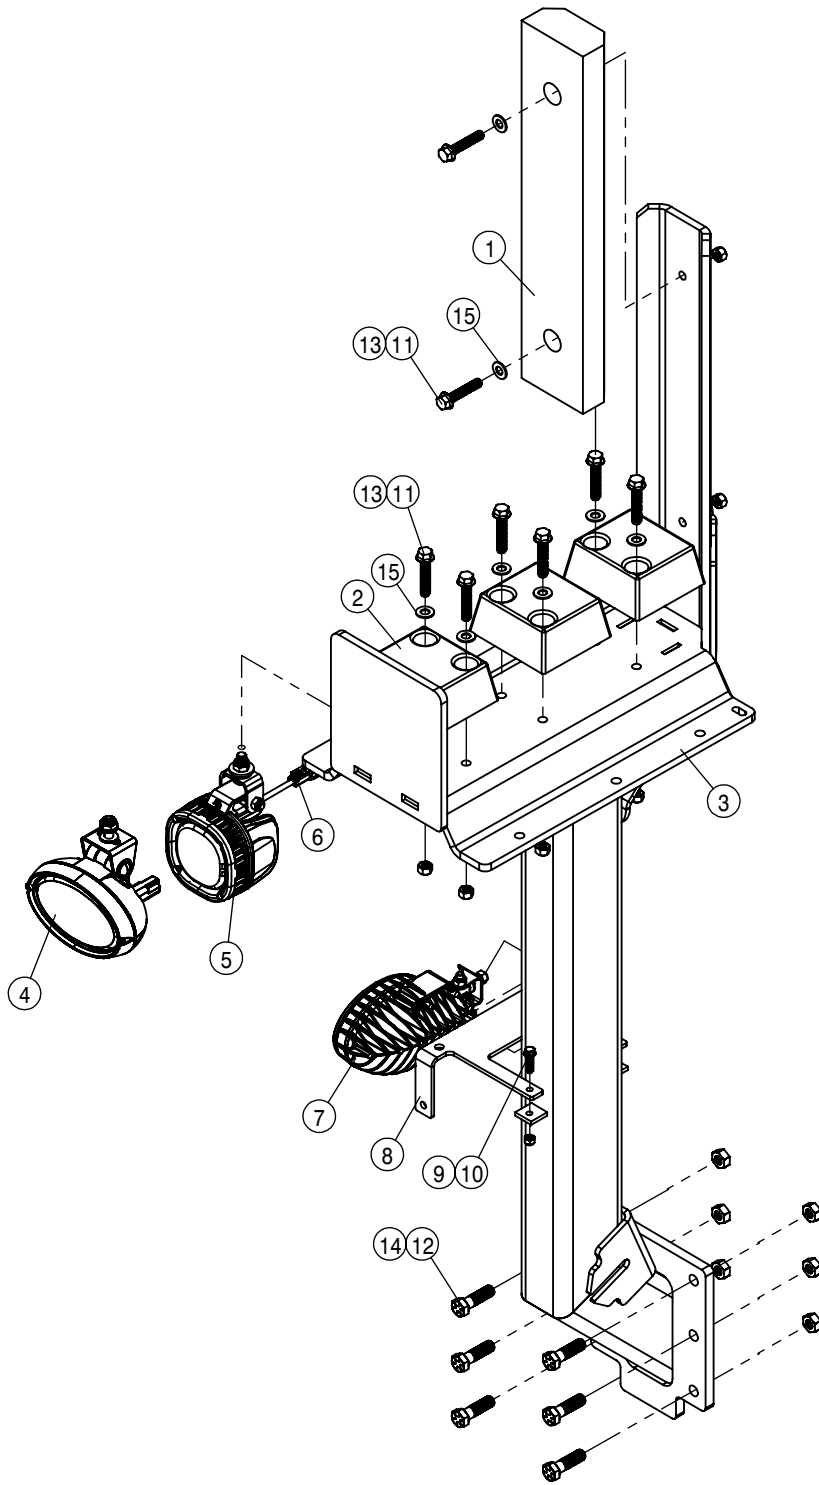

RH 120' BOOM CRADLE ASSEMBLY			
DET	QTY	P/N	DESCRIPTION
1	1	164512	RUBBER BUMPER, BOOM CRADLE
2	3	164513	BOOM CRADLE PAD
3	1	167182	BOOM CRADLE WLD-120 STS 2015
4	1	292614	WORKLIGHT - HALOGEN CLOSE RANGE
5	1	292618	WORKLIGHT-TYRI LED FLOOD
6	1	294299	TYRI JUMPER HARNESS
7	1	292917	LED LIGHT, AMBER
8	1	343689	EXTREMITY FLASHER MT, STS '11
9	2	470089N	1/4UNC HEX NYLOC NUT, 316 SS
10	2	470231N	1/4UNC X 1" SERR FLG BOLT SS
11	8	900133N	3/8UNC X 2" SERR FLANGE BOLT
12	6	900805	1/2UNC X 1 3/4 HEX BOLT GR8 YZ
13	8	914004	3/8UNC HEX STOVER NUT
14	6	914808	1/2UNC HEX STOVER NUT GR8
15	8	920002N	3/8 SAE FLAT WASHER