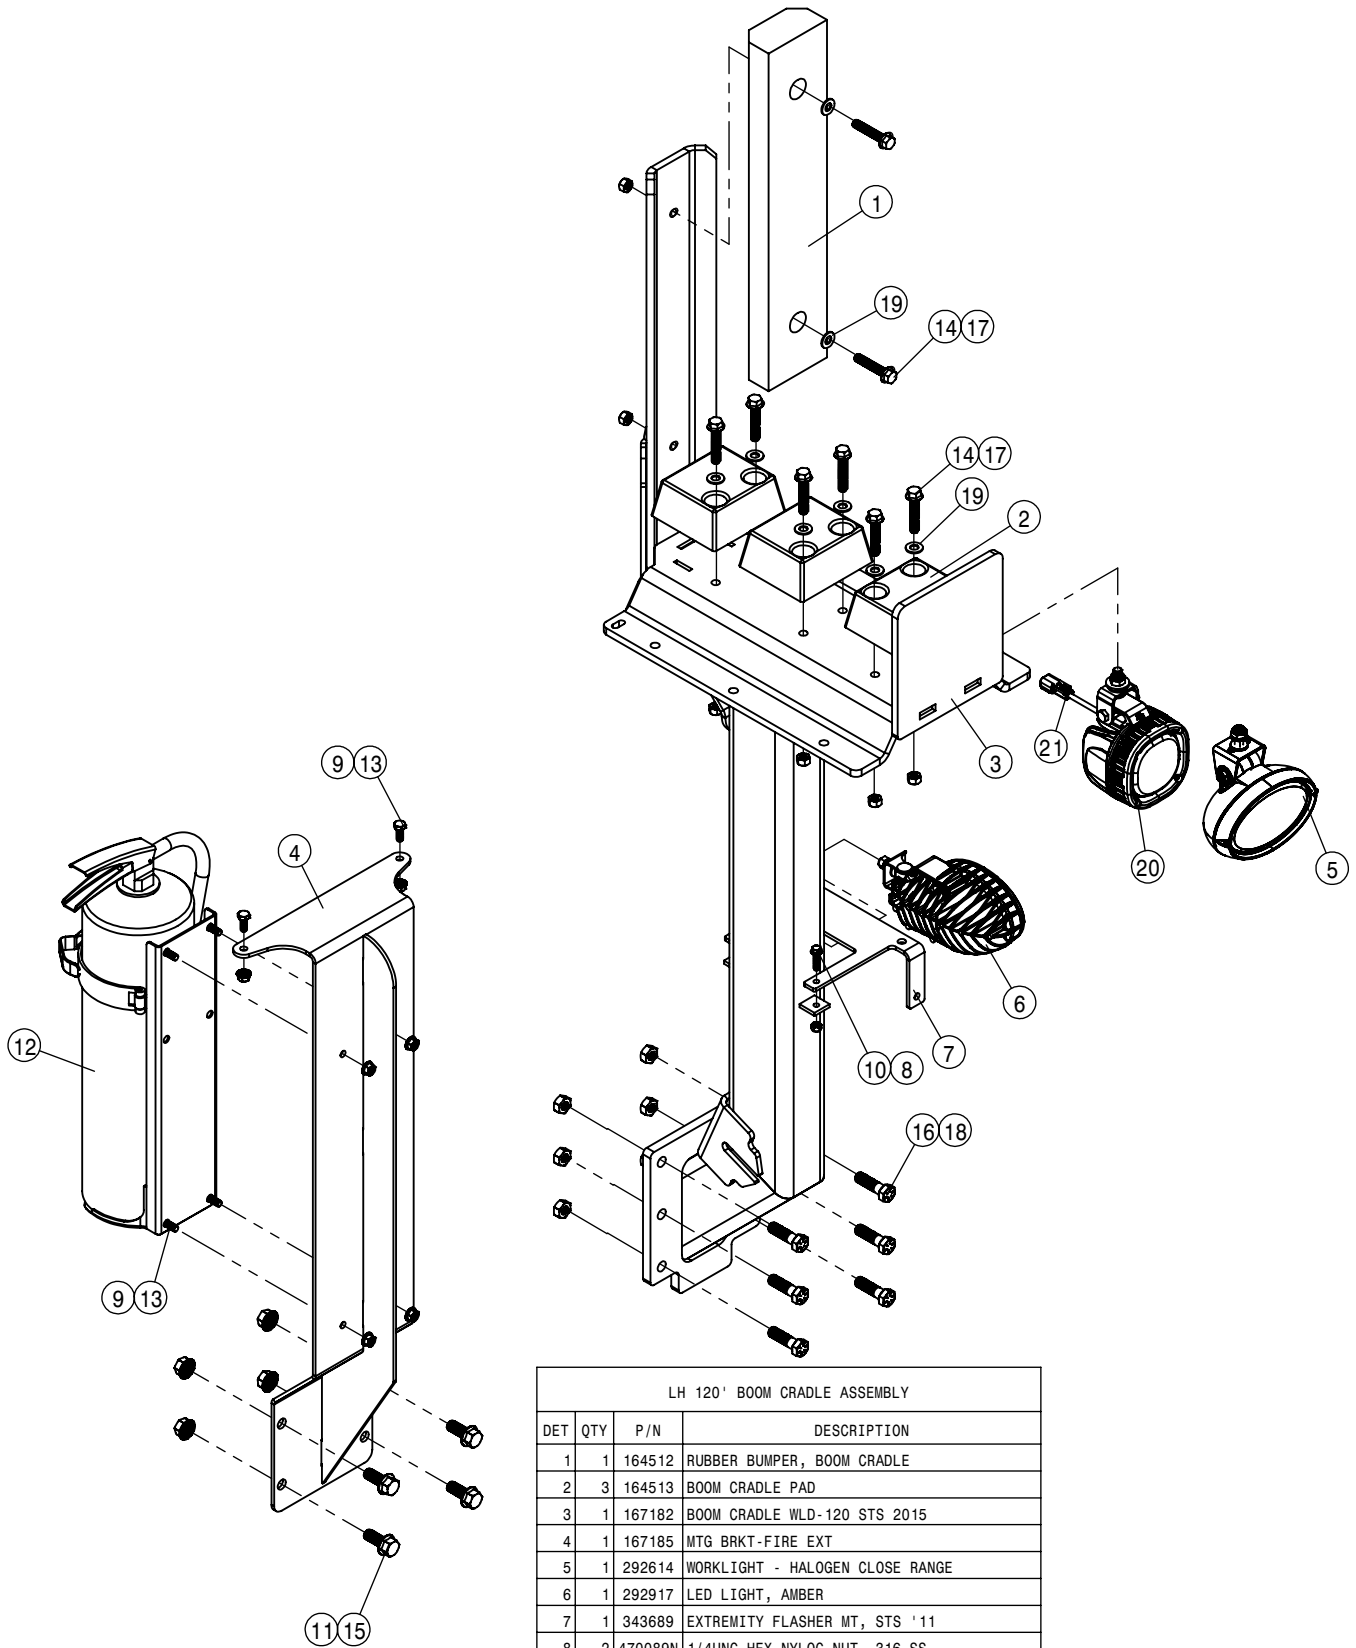

LH 120' BOOM CRADLE ASSEMBLY			
DET	QTY	P/N	DESCRIPTION
1	1	164512	RUBBER BUMPER, BOOM CRADLE
2	3	164513	BOOM CRADLE PAD
3	1	167182	BOOM CRADLE WLD-120 STS 2015
4	1	167185	MTG BRKT-FIRE EXT
5	1	292614	WORKLIGHT - HALOGEN CLOSE RANGE
6	1	292917	LED LIGHT, AMBER
7	1	343689	EXTREMITY FLASHER MT, STS '11
8	2	470089N	1/4UNC HEX NYLOC NUT, 316 SS
9	6	470113	5/16UNC SERR FLG LOCK NUT
10	2	470231N	1/4UNC X 1" SERR FLG BOLT SS
11	4	470360	1/2UNC SERR FLG HEX NUT
12	1	490508	FIRE EXTINGUISHER
13	6	900064	5/16UNC X 3/4" HEX BOLT
14	8	900133N	3/8UNC X 2" SERR FLANGE BOLT
15	4	900264N	1/2UNC X 1 1/4 SER FLANGE BOLT
16	6	900805	1/2UNC X 1 3/4 HEX BOLT GR8 YZ
17	8	914004	3/8UNC HEX STOVER NUT
18	6	914808	1/2UNC HEX STOVER NUT GR8
19	8	920002N	3/8 SAE FLAT WASHER
20	1	292618	WORKLIGHT-TYRI LED FLOOD
21	1	294299	TYRI JUMPER HARNESS