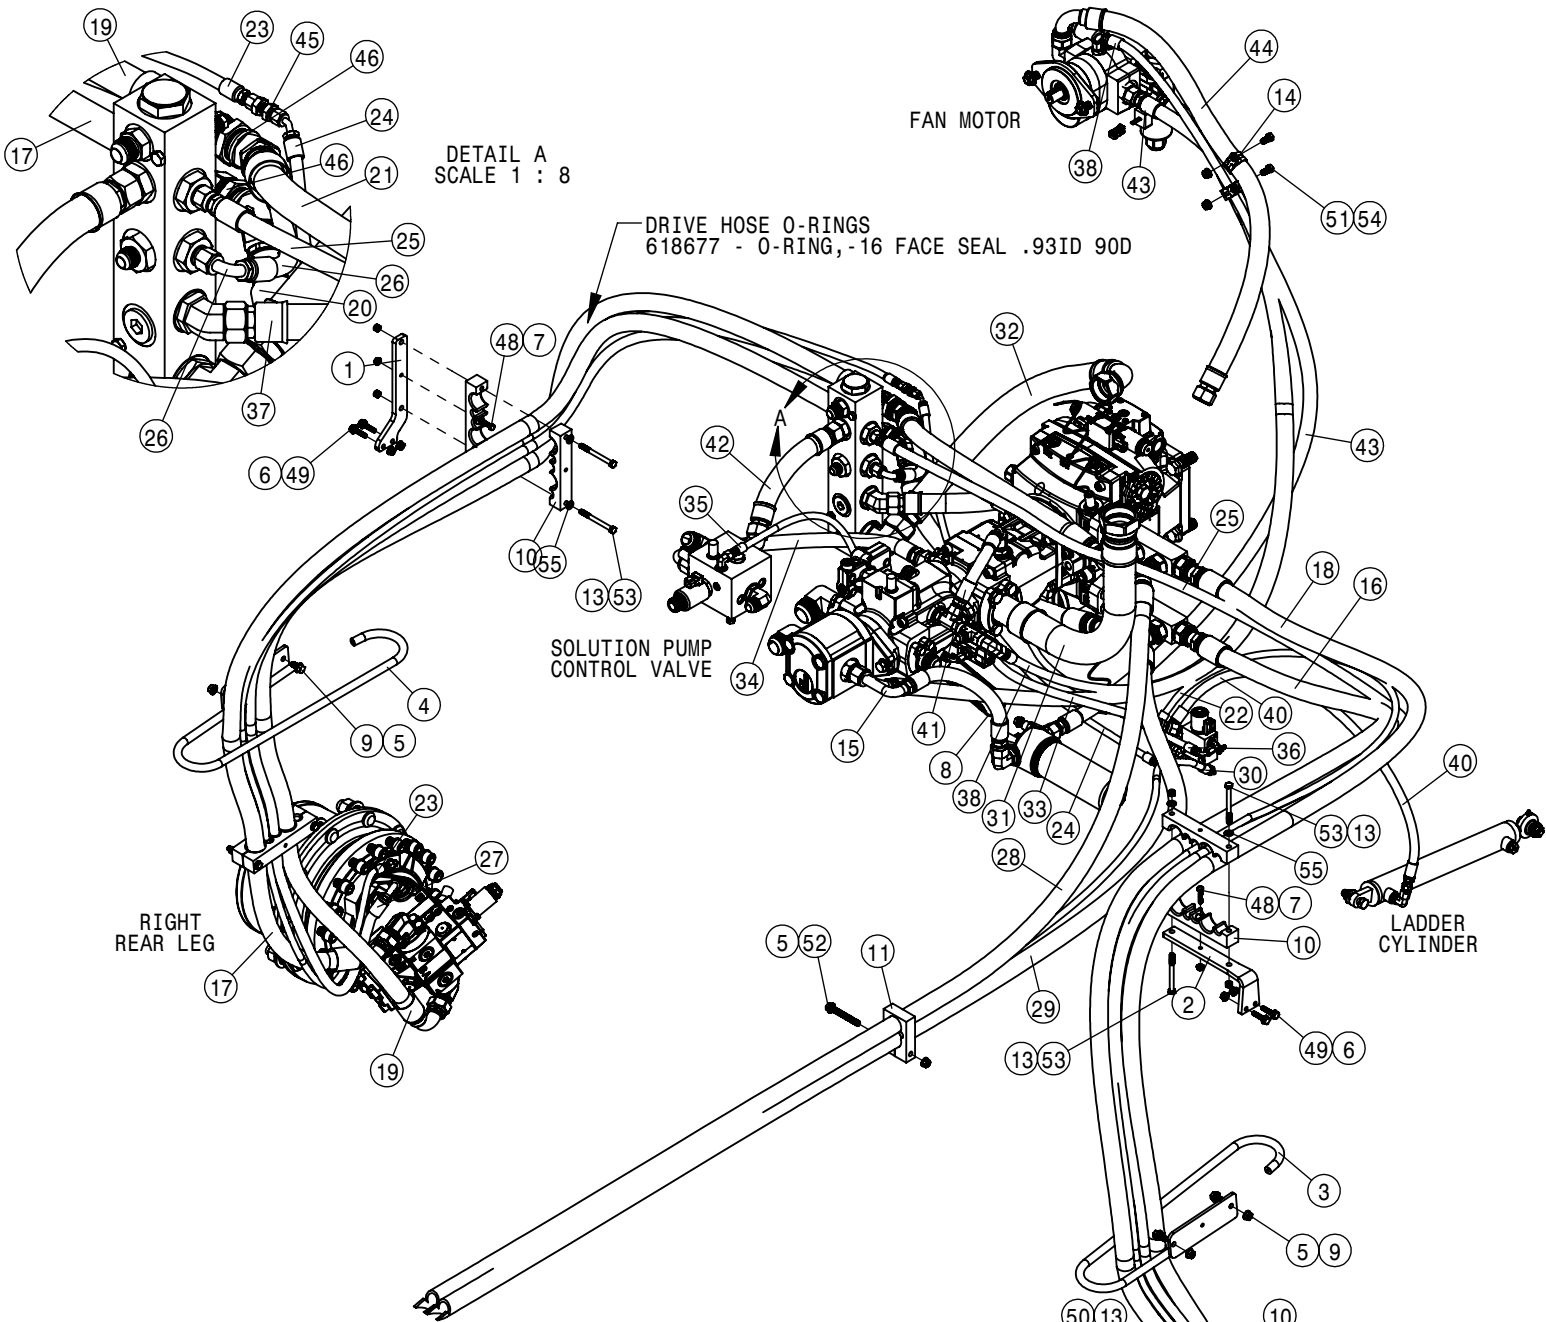

REAR DRIVE HOSE ASSEMBLY			
DET	QTY	P/N	DESCRIPTION
1	1	360065	RIGHT REAR LEG HOSE BRKT
2	1	360066	LFT REAR LEG HOSE BRKT
3	1	362095	LFT REAR HOSE BRKT TOP WLDMENT
4	1	362096	RGT REAR TOP HOSE BRKT
5	5	470087N	3/8UNC HEX SERR FLG NUT YZ
6	4	470113N	5/16UNC SERR FLG LOCK NUT SS
7	4	470121	1/4 UNC SERR FLG LOCK NUT
8	1	470369	HOSE PROTECTOR, 8" BLACK
9	4	470409	3/8UNC X 3/4" SERR FLG BOLT
10	4	470672	HOSE CLAMP, 5-HOLE
11	1	470673	HOSE CLAMP, 4-HOLE
NS	2	470679	SIDEWINDER SLEEVE
13	8	473001	5/16UNC HEX NUT,NYLOC
14	2	520160	CUSH CLAMP,#24 1 1/2D-3/4WLOOP
15	1	616676	12-451TC-12FJX-12FJX90L-18 H/A
16	1	617062	16-797TC-16FFOX-16FFOX45-123 H/A
17	1	617062	16-797TC-16FFOX-16FFOX45-123 H/A
18	1	617063	16-797TC-16FFOX-16FFOX90-128 H/A
19	1	617063	16-797TC-16FFOX-16FFOX90-128 H/A
20	1	617067	16-797TC-16FFOX-16FFOX90-31 H/A
21	1	617067	16-797TC-16FFOX-16FFOX90-31 H/A
22	1	617069	04-451TC-04FJX-06FJX90-139 H/A
23	1	617071	04-451TC-04FJX-04FJX-138 H/A
24	1	617072	04-451TC-06FJX-04FJX45-43 H/A
25	1	617075	08-451TC-08FJX-08FJX90-160 H/A
26	1	617077	08-451TC-08FJX-08FJX90-15 H/A
27	1	617080	08-451TC-08FJX-08FJX90-133 H/A

REAR DRIVE HOSE ASSEMBLY			
DET	QTY	P/N	DESCRIPTION
28	1	617084	16-797TC-16FFOX-16FFOX45-187 H/A
29	1	617085	16-797TC-16FFOX-16FFOX45-191 H/A
30	1	617086	04-451TC-04FJX-06FJX90-182 H/A
31	1	617089	32-811-32FJX-32FLG-25 H/A
32	1	617094	24-811-24FJX-24FJX90-31 H/A
33	1	617096	06-451TC-08FJX-06FJX90-22 H/A
34	1	617101	12-451TC-16FJX-12FJX90-23 H/A
35	1	617102	04-451TC-06FJX-04FJX90-29 H/A
36	1	617121	04-451TC-06FJX-04FJX90-34 H/A
37	1	617123	16-811-16FJX-16FJX90-22 H/A
38	1	617124	06-451TC-10FJX-06FJX90-85 H/A
39	1	617125	12-451TC-12FJX-12FJX90-88 H/A
40	1	617127	06-451TC-06FJX-06FJX45-36 H/A
41	1	617132	10-451TC-10FJX-10FJX90-11 H/A
42	1	617139	16-811-16FJX-16FJX-12 H/A
43	1	617199	12-451TC-12FJX-12FJX-73 H/A
44	1	617214	16-811-16FJX-16FJX90-43
45	1	618511	7/16MJIC-7/16MJIC BLKHD UNION
46	2	618930	1 7/16 MFOR-45-BLKHD UNION LBO
47	2	900003	1/4UNC X 1" HEX BOLT
48	2	900004	1/4UNC X 1 1/4 HEX BOLT
49	4	900066N	5/16UNC X 1 1/4 SERR.FLG.HEX BOLT
50	4	900073N	5/16UNC X 3 1/4 HEX BOLT SS
51	2	900128	3/8UNC X 3/4 HEX BOLT
52	1	900136N	3/8UNC X 3" SERR FLANGE BOLT
53	4	900539N	5/16UNC X 3 1/2 HEX BOLT SS
54	2	910004N	3/8UNC FLANGE CNTR LOCK NUT
55	8	920001N	5/16 SAE FLAT WASHER SS