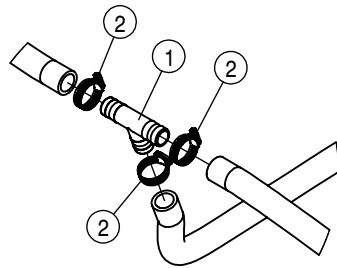

BULK HOSE
197116-HOSE 1IN 1-FBR BR BLK EPDM

DETAIL A