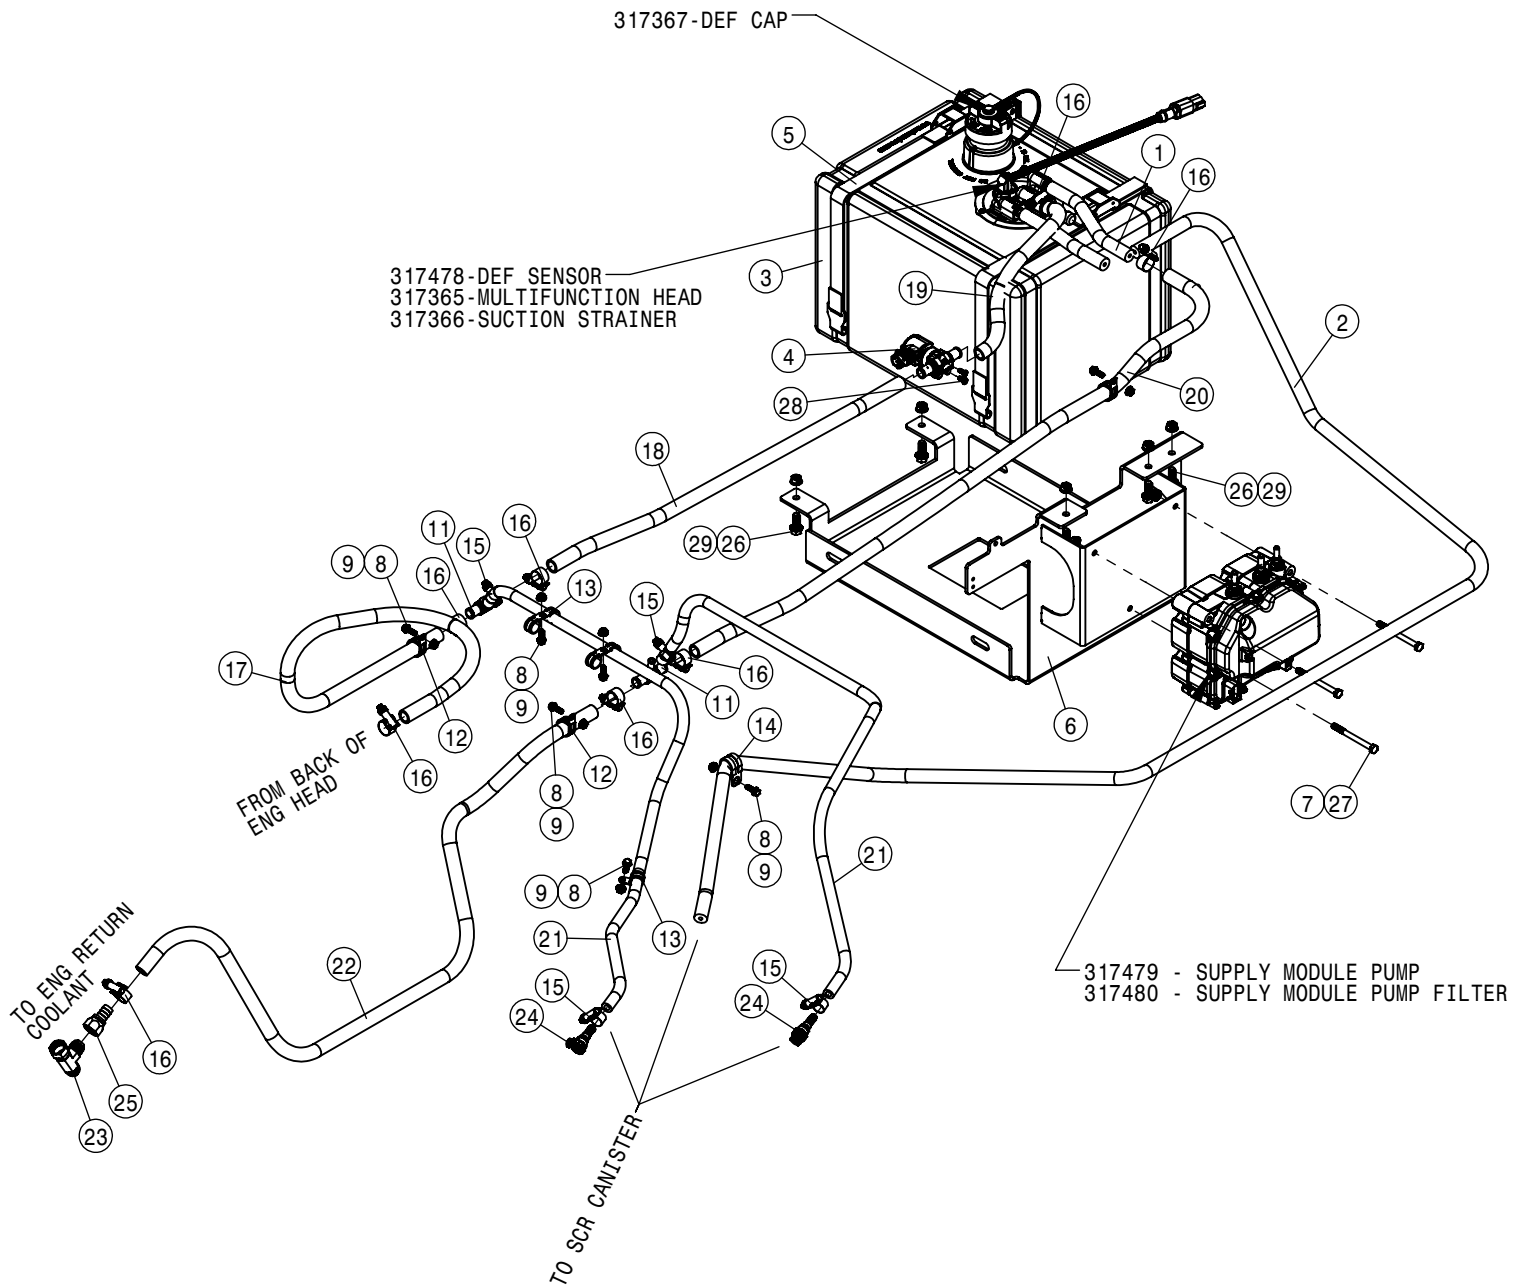

TIER-4F DEF TANK ASSEMBLY			
DET	QTY	P/N	DESCRIPTION
1	2	317329	DEF SUCTION/THROTTLE HOSE ASSY
2	1	317330	DEF PRESSURE HOSE ASSY
3	1	317358	DEF TANK 10 GALLON
4	1	317359	COOLANT VALVE STS '14
5	2	317395	DEF TIE DOWN STRAP
6	1	343950	DEF TANK CRADLE ASM
7	3	470113	5/16UNC SERR FLG LOCK NUT
8	7	470118	1/4 UNC X 3/4 SER FLG BOLT
9	7	470121	1/4 UNC SERR FLG LOCK NUT
NS	5	490522	DEF FLUID 1 GAL
11	2	500285	3/8 x 5/8 x 5/8 MOLDED TEE
12	3	520101	CUSH HOSE CLAMP,#16, 1"D X 1/2W
13	5	520104	CUSH HOSE CLMP,#12, 3/4D X 1/2W
14	1	520121	CUSH CLAMP,#16 1IN X 3/4W
15	4	520168	CLAMP, CONSTANT TORQUE HOSE

TIER-4F DEF TANK ASSEMBLY			
DET	QTY	P/N	DESCRIPTION
16	10	520169	CLAMP, CONSTANT TORQUE HOSE
17	1	601039	HOSE, 5/8 X 39.4 HEATER
18	1	601040	DEF TANK SUPPLY HOSE 1
19	1	601041	DEF TANK SUPPLY HOSE 2
20	1	601042	DEF TANK RETURN HOSE
21	2	601051	HOSE, 3/8 X 46.00 HEATER
22	1	601052	HOSE, MAIN RETURN
23	1	618333	7/8FJIC SW RUN TEE-7/8MJIC
24	2	618880	3/8 J2044 QUICK CONNECT
25	1	711101	5/8 HOSE BARB-7/8FJX ADPTR,BRS
26	5	900129N	3/8UNC X 1" SERR FLANGE BOLT
27	3	900539	5/16UNC X 3 1/2 HEX BOLT
28	2	903706N	10-32X1/2 PHIL PAN MACH SCR BZ
29	5	910004N	3/8UNC FLANGE CNTR LOCK NUT