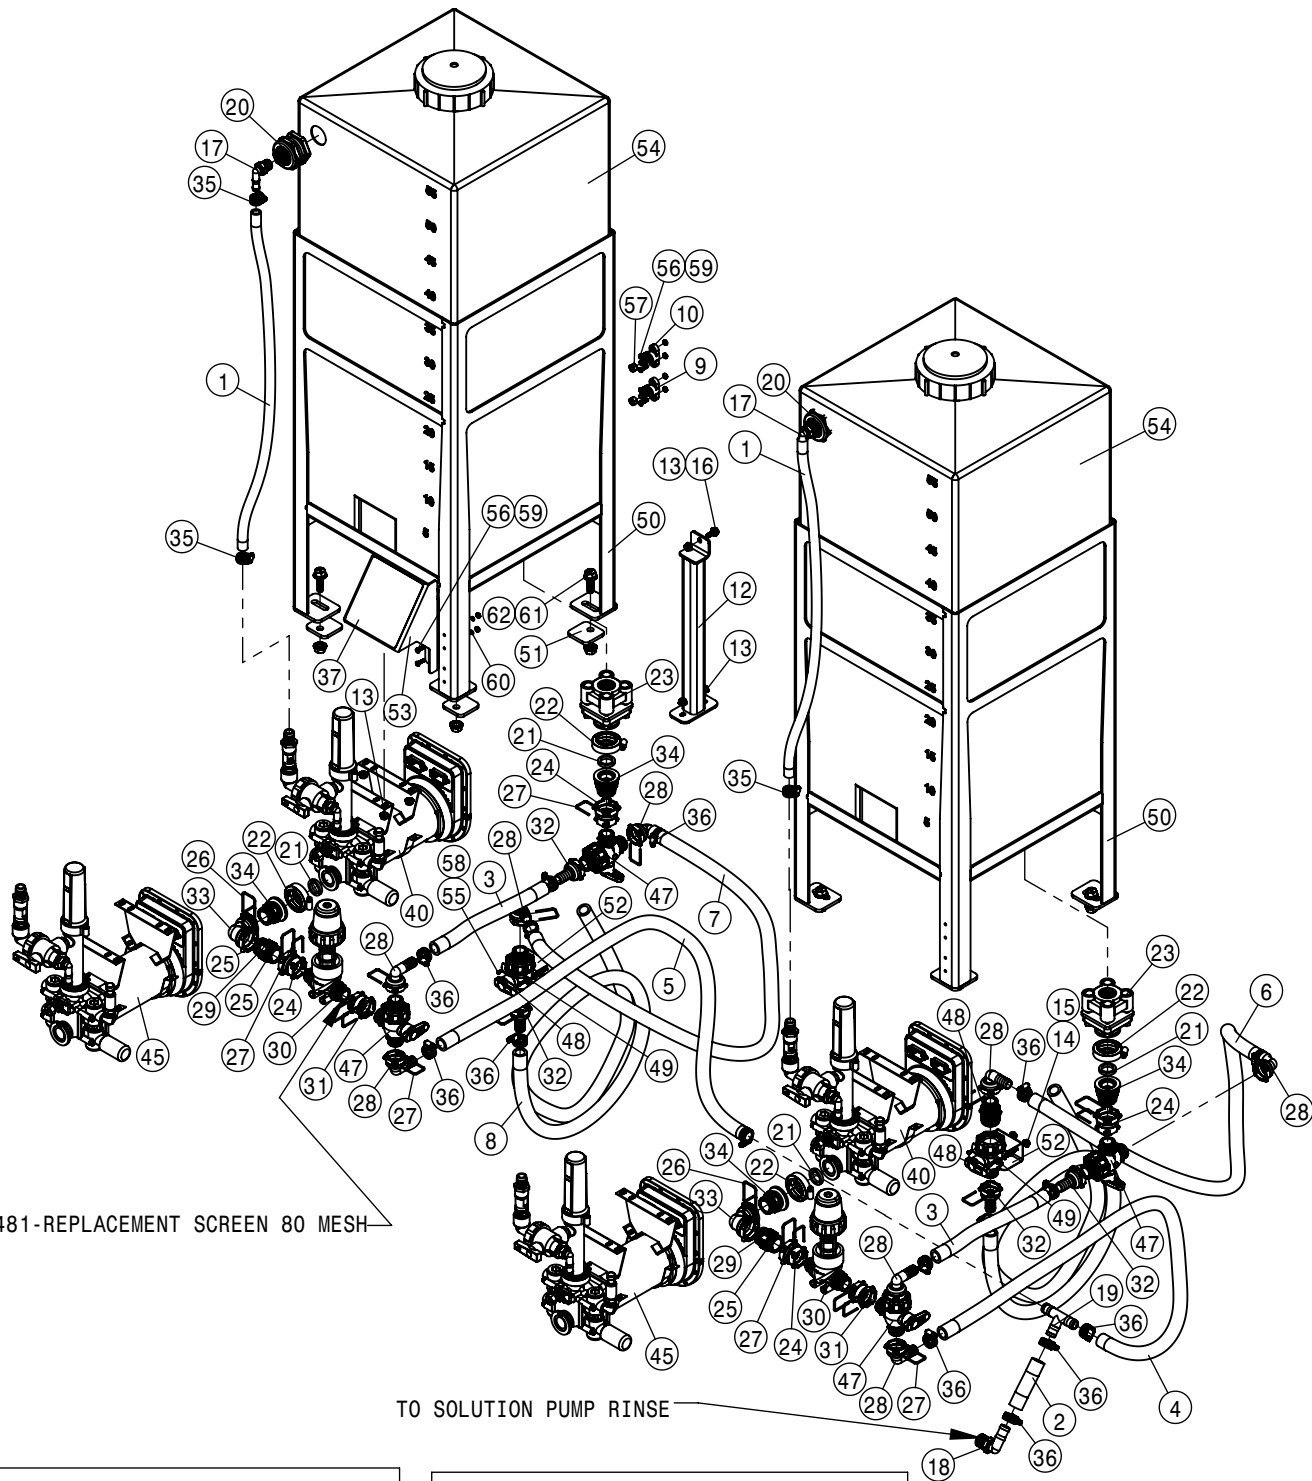

691481-REPLACEMENT SCREEN 80 MESH

TO SOLUTION PUMP RINSE

MODULAR INJECTION TANK ASSEMBLY (2-TANKS)			
DET	QTY	P/N	DESCRIPTION
1	2	197008-032	HOSE 1/2 1-FBR BR BLK EPDM
2	1	197112-004	HOSE 3/4 1-FBR BR BLK EPDM
3	2	197112-014	HOSE 3/4 1-FBR BR BLK EPDM
4	1	197112-045	HOSE 3/4 1-FBR BR BLK EPDM
5	1	197112-047	HOSE 3/4 1-FBR BR BLK EPDM
6	1	197112-051	HOSE 3/4 1-FBR BR BLK EPDM
7	1	197112-055	HOSE 3/4 1-FBR BR BLK EPDM
8	2	197112-076	HOSE 3/4 1-FBR BR BLK EPDM
9	1	291792	TERM BLOCK, BLACK, 3/8-16 SINGLE
10	1	291936	TERM BLOCK, RED, 3/8-16 SINGLE
NS	1	294106	HAGIE MODULAR INJ BATT CBL
12	1	362564	PLATFORM SUPP WLD
13	7	470113	5/16-18UNC HEX FLG NUT SER MC GR5
14	4	470121	1/4-20UNC HEX FLG NUT SER MC GR5
15	4	470122	1/4UNC X 1/2 HHSFB GR5 MC
16	1	470233	5/16UNC X 3/4 HHSFB GR5 MC
17	2	500047	1/2NPT-90-1/2 HOSE BARB, POLY
18	1	500054	3/4NPT-90-3/4 HOSE BARB, POLY
19	1	500073	3/4 HOSE BARB TEE, POLY
20	2	500131	1/2"NPT TANK FLANGE POLY
21	4	500157	1" FLANGE GASKET EPDM

MODULAR INJECTION TANK ASSEMBLY (2-TANKS)			
DET	QTY	P/N	DESCRIPTION
22	4	500159	1" FLANGE CLAMP S.S.
23	2	500178	1" FLG TANK FTG, BOTDRN BLT POLY
24	4	500305	T4 - T3 FEMALE REDUCER
25	8	500308	O-RING, -.216 EPDM
26	8	500310	FORK D3 DIST 34.2
27	20	500311	FORK D3 DIST 29
28	8	500327	T3 TO 20MM HB 90
29	2	500341	T4 NIPPLE
30	2	500342	STRAINER T3M 80 MESH
31	2	500348	T3 FEMALE COUPLER
32	4	500349	T3 FEMALE - .75 HB
33	2	500356	T4 FEMALE 90
34	4	500357	1" FLANGE - T4M ADAPTER
35	5	520070	HOSE CLAMP NO 8 STAINLESS
36	16	520080	HOSE CLAMP NO 10 STAINLESS
37	1	650515	DECAL, INST MODULR CHEM INJECT
NS	1	693367	AG LDR MULTI PRODUCT UNLOCK
NS	1	693392	RVN INJ CAN/LOGIC EXT 18'
40	2	693879	HAGIE SIDEKICK PRO HW/SW
NS	1	693955	AG LDR ISO INJ INST INSTRUCT
NS	1	693956	AG LDR CBL ISO EXTEND 16'

MODULAR INJECTION TANK ASSEMBLY (2-TANKS)			
DET	QTY	P/N	DESCRIPTION
NS	1	693957	AG LDR CBL ISO PUMP ADAPTOR
NS	1	693981	CABLE-POWER, MULTI MODULE, 3'
45	2	693998	RVN SPRO ISO PMP, 5-200, HW/SW
NS	1	694174	RAVEN CBL INJ NO AGIT
47	4	696013	3 WAY T3 INTERRUPTED FLOW VLV
48	2	696014	T3 2 WAY BALL VLV
49	2	701791	INJ VLV BRKT
50	2	701792	INJECTION STAND WLD
51	4	701793	MODULAR INJ BACKING PLT
52	2	701795	VLV MNT BRKT
53	1	701796	INSTRUCTION DECAL MT BRKT
54	2	763745	MODULAR INJ TANK W HOLES
55	4	903812	6-32 X 1/2 PHIL PAN MACH SCR
56	6	903888	10-24 X 3/4 PHIL PAN MACH SCR
57	2	910004	3/8-16UNC HEX NUT MC GR5
58	3	910022	#6-32UNC HEX NUT MC GR5
59	6	910026	#10-24UNC HEX NUT MC GR5
60	6	920510	HLOCK WASHER #10 MC
61	8	470431	1/2UNC X 1 1/2 HHSFB GR5 MC
62	8	470360	1/2-13UNC HEX FLG NUT SER MC GR5