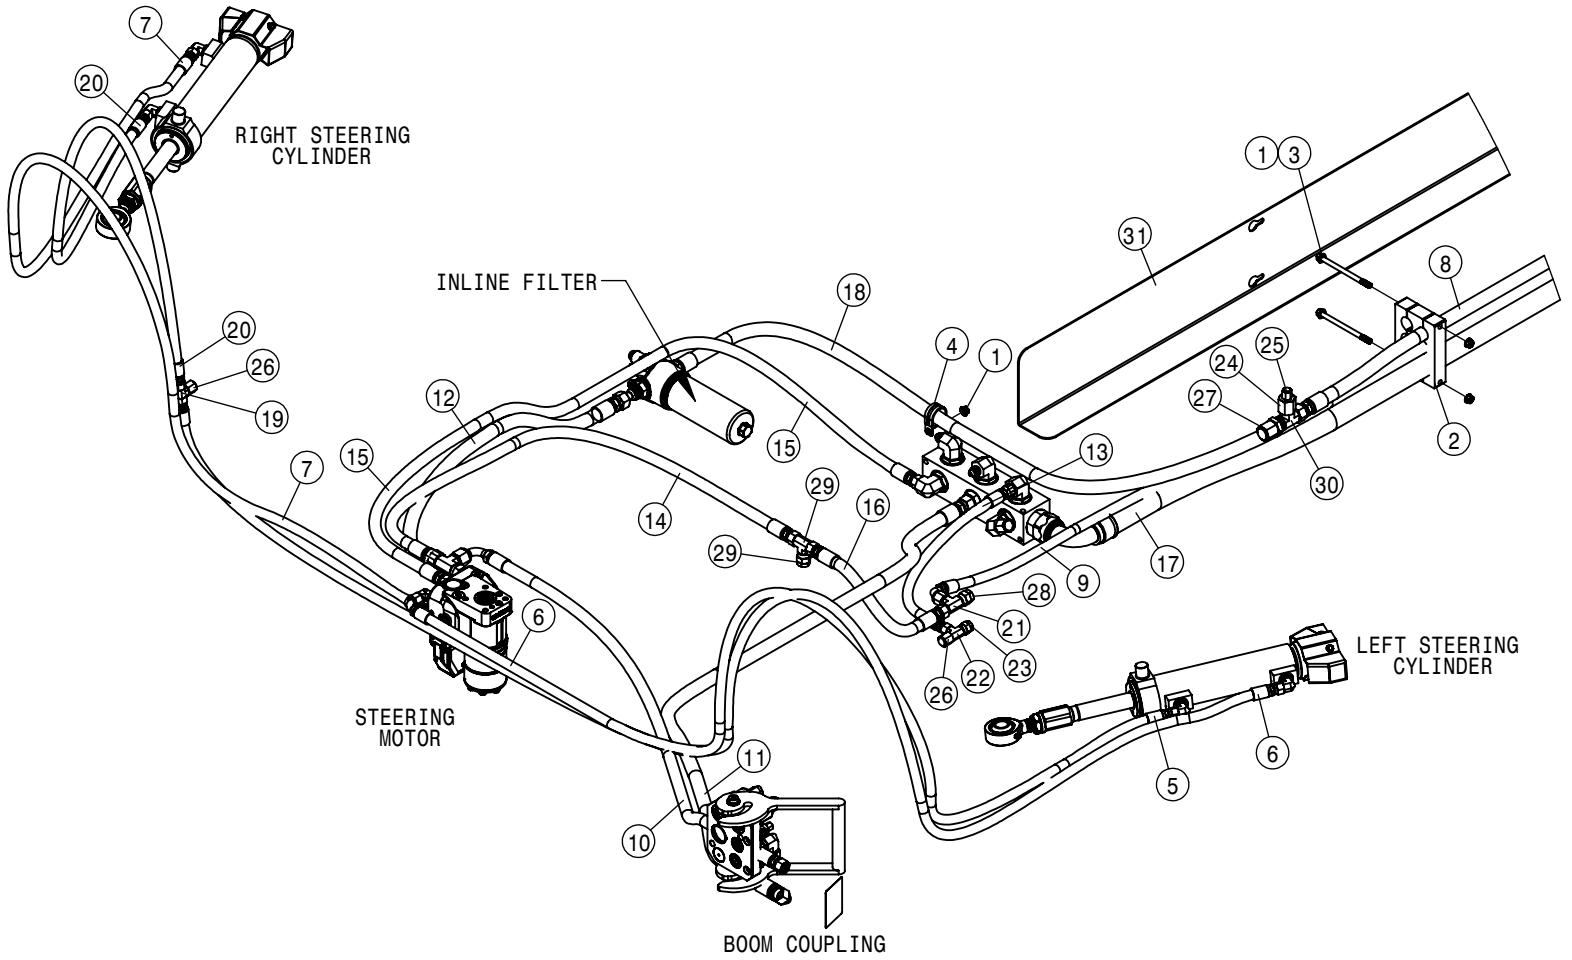

STANDARD FRONT AUX HYDRAULIC HOSES

STANDARD FRONT AUX HYDRAULIC HOSE ASSEMBLY			
DET	QTY	P/N	DESCRIPTION
1	3	470087	3/8UNC HEX SERR FLANGE NUT
2	1	470671	HOSE CLAMP, 6-HOLE
3	2	470683	3/8UNC X5 1/2SMTH FLG HEX BOLT
4	1	520160	CUSH CLAMP,#24 1 1/2D-3/4WLOOP
5	1	616102	08-451TC-08FJX-08FJX-206
6	1	617078	08-451TC-08FJX-08FJX90-118 H/A
7	1	617079	08-451TC-08FJX-08FJX-107 H/A
8	1	617106	12-451TC-12FJX-12FJX-87 H/A
9	1	617128	08-451TC-08FJX-10FJX90-113 H/A
10	1	617129	10-451TC-10FJX-12FJX90-55 H/A
11	1	617130	12-451TC-12FJX-12FJX90-78 H/A
12	1	617131	12-451TC-12FJX-12FJX-44 H/A
13	1	617134	08-451TC-08FJX-08FJX-22 H/A
14	1	617136	10-451TC-10FJX-12FJX-53 H/A
15	1	617137	10-451TC-10FJX-10FJX-79 H/A
16	1	617138	10-451TC-10FJX-10FJX-16 H/A

STANDARD FRONT AUX HYDRAULIC HOSE ASSEMBLY			
DET	QTY	P/N	DESCRIPTION
17	1	617145	24-811-24FJX-24FJX90-151 H/A
18	1	617146	12-451TC-12FJX-16FJX90-161 H/A
19	1	618311	3/4MJIC UNION TEE
20	1	617212	8-451TC-8FJX-8FJX-75 H/A
21	1	618333	7/8FJIC SW RUN TEE-7/8MJIC
22	1	618451	3/4FJIC SW RUN TEE-3/4MJIC
23	1	618457	3/4MJIC PLUG
24	1	618483	1 1/16FJIC-9/16MJIC ADPTR
25	1	618531	9/16FJIC CAP NUT
26	2	618532	3/4FJIC CAP NUT
27	1	618533	1 1/16FJIC CAP NUT
28	2	618543	7/8MJIC PLUG
29	1	618593	7/8FJ SW BRANCH TEE-7/8MJ
30	1	618750	1 1/16MJIC BLKHD RUN TEE
31	1	660291	HOSE GUARD - S/F