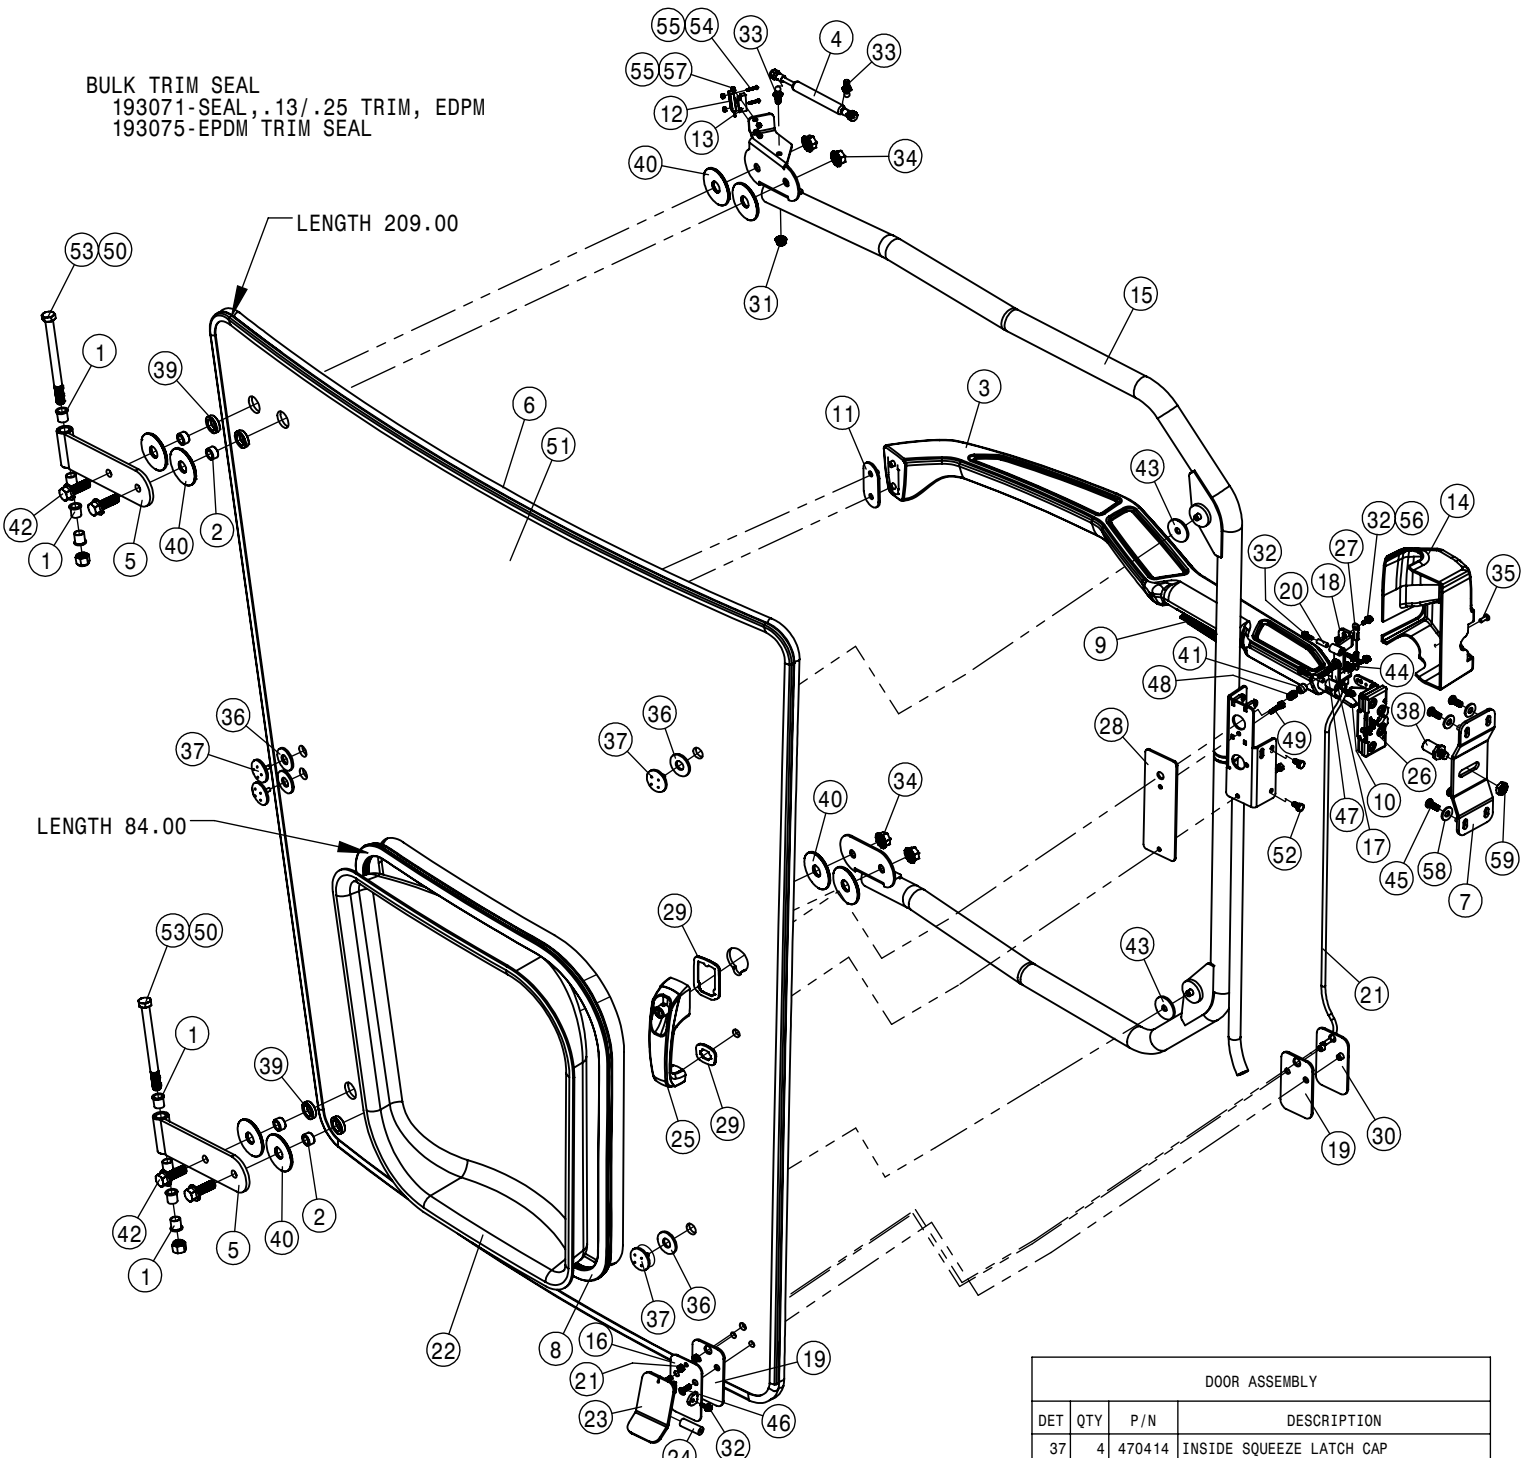

BULK TRIM SEAL
193071-SEAL, .13/.25 TRIM, EDPM
193075-EPDM TRIM SEAL

DOOR ASSEMBLY			
DET	QTY	P/N	DESCRIPTION
1	8	127506	NYLON FLANGE BRG, STS
2	4	343335	DOOR HINGE GLASS BUSH, CAB 05
3	1	344331	DOOR LATCH TUBE MOLDED, STSCAB' 14
4	1	344335	GAS CYLINDER 40LB 2.0 STROKE
5	2	344336	DOOR HINGE WLDT, STSCAB' 14
6	1	344423	BULB SEAL - DOOR, CAB
7	1	344428	DOOR LATCH STRKR PIN MNT PLATE '14
8	1	344482	TRIM SEAL - BUBBLE STS
9	1	344508	DOOR LOCK KIT, STS' 14
10	1	344510	DOOR LATCH ROD, STS' 14
11	1	344551	GASKET - DOOR ARM REST MOUNT
12	1	344560	DOOR SWITCH, STS' 14
13	1	344561	DOOR SWITCH MAGNET, STS' 14
14	1	344589	DOOR LATCH COVER, STS' 15
15	1	344590	DOOR FRAME WLDT, STS' 15
16	1	344592	FOOT PEDAL BASE WLDT, STS' 15
17	1	344596	DOOR LATCH HINGE, STS' 15
18	1	344597	DOOR LATCH HINGE WLDT, STS' 15

DOOR ASSEMBLY			
DET	QTY	P/N	DESCRIPTION
19	2	344600	FOOT PEDAL MT GASKET, STS' 15
20	2	344604	DOOR LATCH HINGE PIN, STS' 15
21	1	344607	DOOR RELEASE CABLE, STS' 15
22	1	344610	DOOR BUBBLE INSERT, STS' 15
23	1	344611	FOOT PEDAL WLDT, STS' 15
24	1	344618	FOOT PEDAL PIVOT PIN, STS' 15
25	1	344620	DOOR HANDLE PUSH BUTTON' 15
26	1	344621	DOOR LATCH, STS' 15
27	1	344624	DOOR LATCH CABLE ASSY, STS' 15
28	1	344625	DOOR HANDLE MT GASKET, STS' 15
29	1	344627	DOOR HANDLE GASKET, STS' 15
30	1	344628	FOOT PEDAL MT WLDT, STS' 15
31	1	470113	5/16UNC SERR FLG LOCK NUT
32	8	470215	10-32 X 1/2 SERR FLG HEX BOLT
33	2	470255	BALL STUD, 5/16-18 THRD X 10MM
34	4	470360	1/2UNC SERR FLG HEX NUT
35	1	470412	INSIDE SQUEEZE LATCH SCREWS
36	4	470413	INSIDE SQUEEZE LATCH GASKET

DOOR ASSEMBLY			
DET	QTY	P/N	DESCRIPTION
37	4	470414	INSIDE SQUEEZE LATCH CAP
38	1	470417	STRIKER PIN, DOOR LATCH, TRIMARK
39	4	470419	DOOR HINGE BUSH,RUBBER STS 05
40	8	470420	DOOR HINGE BUSH,RUBBER STS 05
41	1	470421	NYLON SPACER, SPHERICAL 6MMx12
42	4	470431	1/2UNC X 1 1/2 SERR FLG BOLT
43	2	470489	GASKET, DOOR HANDLE STIFFENER
44	1	470689	10-24 HEX NYLOC NUT, SS
45	4	472375	5/16UNC X 3/4 BUTN CAP SCR BLK
46	2	473761	6MM-1.00 X 20MM FLT HD SCREW
47	1	473762	6MM-1.00 X 45 PAN HD PHL SCREW
48	2	473767	6MM-1.00 HEX NUT
49	2	473787	6MM-1.00 X 25MM HEX BOLT GR8
50	2	473988	1/2UNC HEX NUT, NYLOC SS
51	1	658105	GLASS DOOR, STS' 15
52	2	900000	1/4UNC X 1/2 HEX BOLT
53	2	900348	1/2UNC X 6" HEX BOLT SS
54	2	903906	#4-40 X 5/8 PHIL PAN HD SCREW
55	4	910031	#4-40 HEX LOCK NUT
56	2	914027	10-32 HEX STOVER NUT
57	2	903904	4-40 X 3/8 PHIL PAN MACH SCR
58	4	910133	USS FLAT WASHER 5/16 BZ
59	1	473759	12MM-1.75 HEX JAM NUT YZ