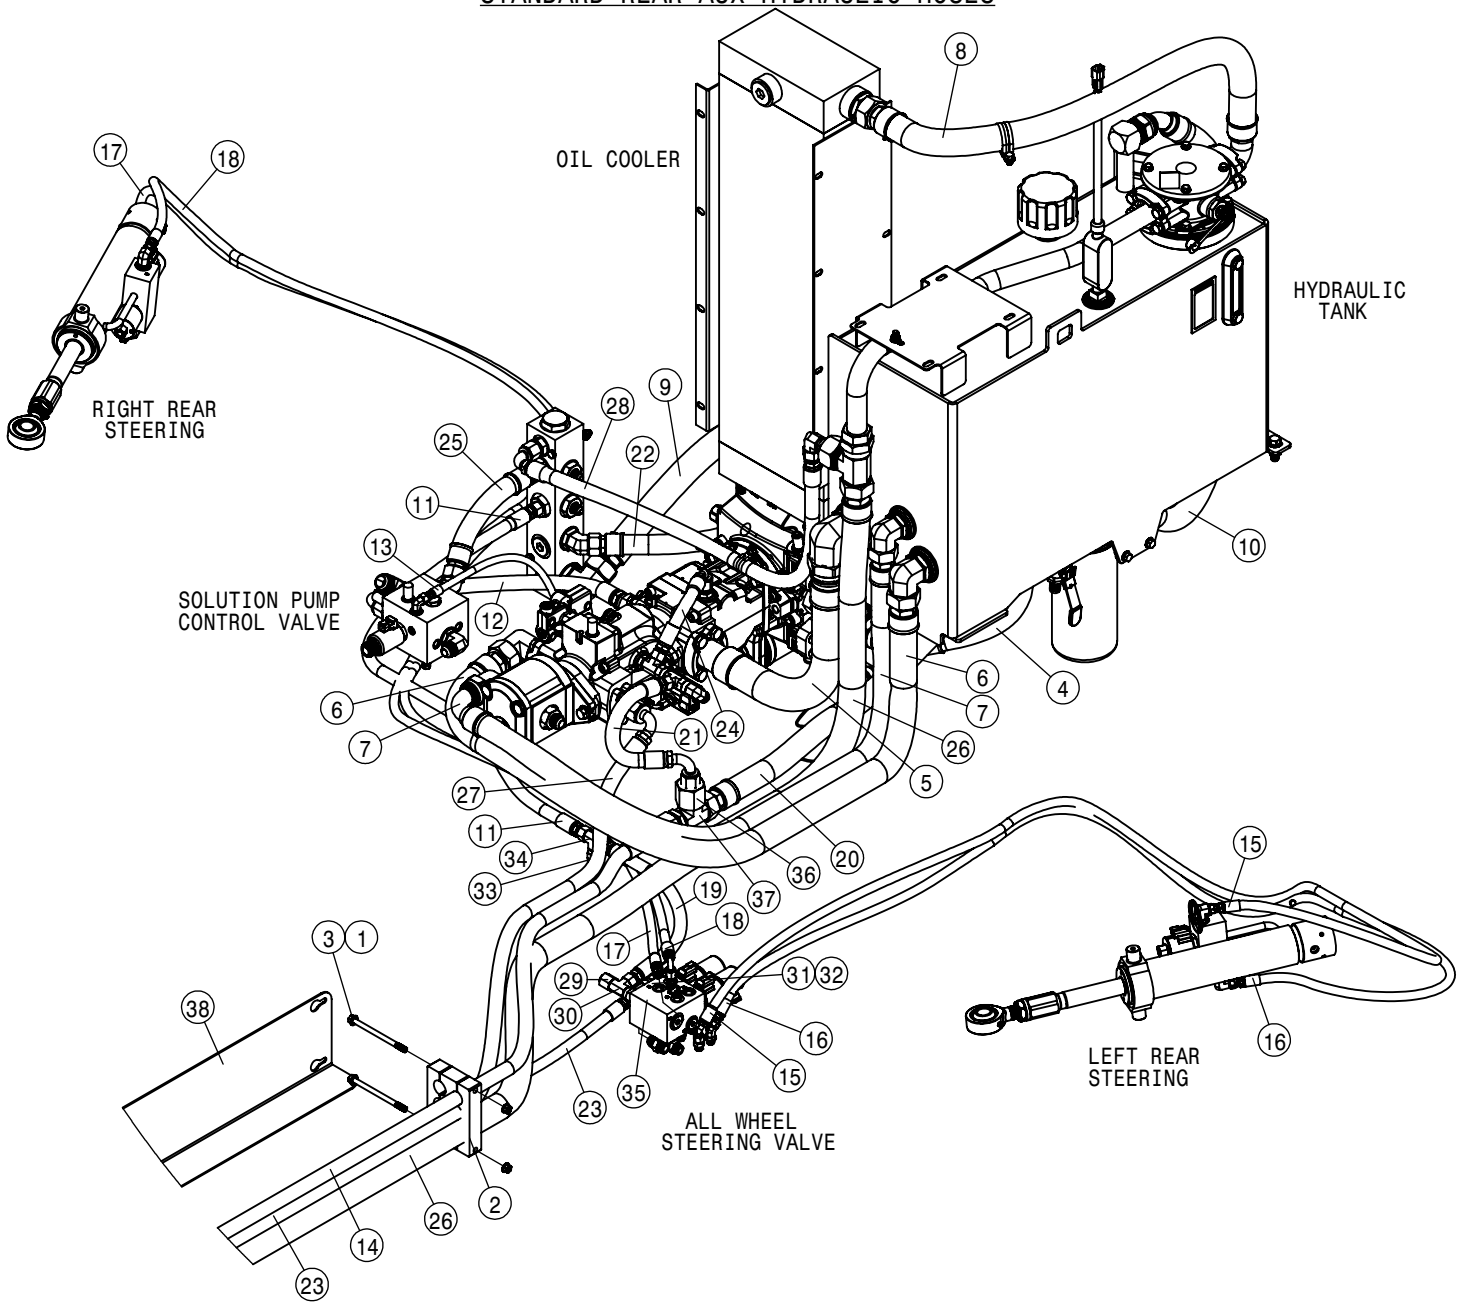

STANDARD REAR AUX HYDRAULIC HOSES

STANDARD REAR AUX HYDRAULIC HOSE ASSEMBLY			
DET	QTY	P/N	DESCRIPTION
1	2	470087	3/8UNC HEX SERR FLANGE NUT
2	1	470671	HOSE CLAMP, 6-HOLE
3	2	470683	3/8UNC X5 1/2SMTH FLG HEX BOLT
4	1	617088	24-811-24FJX-24FJX45-18 H/A
5	1	617089	32-811-32FJX-32FLG-25 H/A
6	1	617091	24-811-24FJX-24FJX-71 H/A
7	1	617092	20-811-20FJX-20FJX90-60 H/A
8	1	617093	24-811-24FJX-24FLG90-48 H/A
9	1	617094	24-811-24FJX-24FJX90-31 H/A
10	1	617095	20-811-20FJX-20FJX45-47 H/A
11	1	617097	10-451TC-10FJX-10FJX-47 H/A
12	1	617101	12-451TC-16FJX-12FJX90-23 H/A
13	1	617102	04-451TC-06FJX-04FJX90-29 H/A
14	1	617106	12-451TC-12FJX-12FJX-87 H/A
15	1	617115	06-451TC-06FJX-06FJX45-101 H/A
16	1	617116	06-451TC-06FJX-06FJX-99 H/A
17	1	617117	06-451TC-06FJX-06FJX-137
18	1	617118	06-451TC-06FJX-06FJX90-137 H/A
19	1	617119	10-451TC-10FJX-10FJX-18 H/A

STANDARD REAR AUX HYDRAULIC HOSE ASSEMBLY			
DET	QTY	P/N	DESCRIPTION
20	1	617120	20-811-20FJX-20FJX-37 H/A
21	1	617122	12-451TC-10FJX-12FJX90-18 H/A
22	1	617123	16-811-16FJX-16FJX90-22 H/A
23	1	617128	08-451TC-08FJX-10FJX90-113 H/A
24	1	617132	10-451TC-10FJX-10FJX90-11 H/A
25	1	617139	16-811-16FJX-16FJX-12 H/A
26	1	617145	24-811-24FJX-24FJX90-151 H/A
27	1	617146	12-451TC-12FJX-16FJX90-161 H/A
28	1	617171	12-451TC-12FJX-12FJX90-43 H/A
29	1	618328	7/8FJIC CAP NUT
30	1	618333	7/8FJIC SW RUN TEE-7/8MJIC
31	1	618451	3/4FJIC SW RUN TEE-3/4MJIC
32	2	618532	3/4FJIC CAP NUT
33	1	618543	7/8MJIC PLUG
34	1	618593	7/8FJ SW BRANCH TEE-7/8MJ
35	1	618643	3/4FJ SW BRANCH TEE-3/4MJ
36	2	618665	1 5/8FJIC-1 1/16MJIC ADPTR
37	1	618752	1 5/8MJIC BLKHD RUN TEE
38	1	660291	HOSE GUARD - S/F