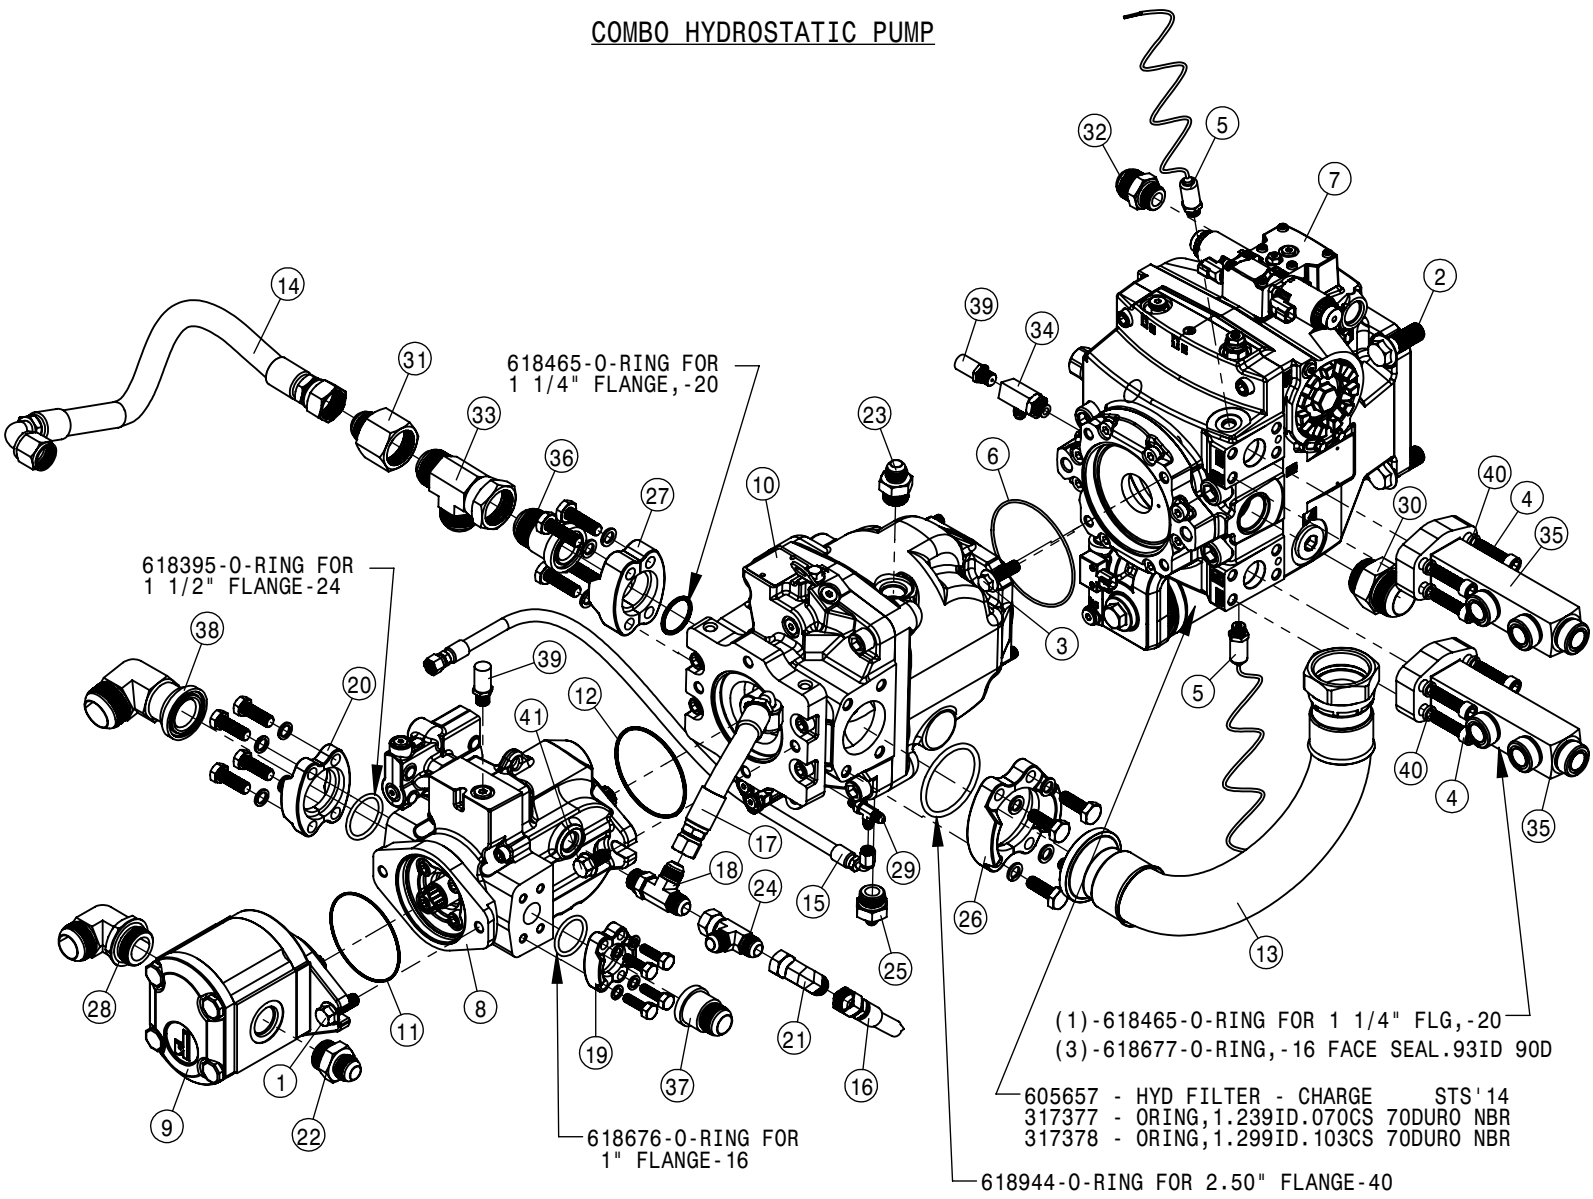

COMBO HYDROSTATIC PUMP

COMBO HYDROSTATIC PUMP ASSEMBLY			
DET	QTY	P/N	DESCRIPTION
1	2	470431	1/2UNC X 1 1/2 SERR FLG BOLT
2	4	472367	3/4UNC X 2" SM FLG BOLT GR8 YZ
3	4	473856	12MM-1.75 X 40MM SM FLANGED BOLT
4	8	473874	12MM-1.75X 40MM SOC HD CAP SCR
5	2	606196	PRESSURE TRANSDUCER, 9000 PSI
6	1	606197	O-RING, 4.73ID-.103CS-4.9430D
7	1	606519	H1 PUMP 147CC D/C MT
8	1	606523	PUMP-38CC BB/B MNT
9	1	606524	40CC GEAR PUMP
10	1	606526	PUMP 100CC C/BB MT
11	1	606870	O-RING FOR 606865 SUND B-MT
12	1	606977	O-RING, B-MT, 3.989ID X .103CS
13	1	617090	32-811-32FJX-40FLG-23 H/A
14	1	617101	12-451TC-16FJX-12FJX90-23 H/A
15	1	617102	04-451TC-06FJX-04FJX90-29 H/A
16	1	617124	06-451TC-10FJX-10FJX90-85 H/A
17	1	617132	10-451TC-10FJX-10FJX90-11 H/A
18	1	618130	7/8MOR RUN TEE-7/8MJIC
19	1	618297	1.00 SPLIT FLANGE KIT #61
20	1	618299	1.50 SPLIT FLANGE KIT #61

COMBO HYDROSTATIC PUMP ASSEMBLY			
DET	QTY	P/N	DESCRIPTION
21	1	618301	7/8MJIC-90-7/8FJIC SWIV LBO
22	1	618308	1 1/16MJIC-1 5/16MOR ADPTR
23	1	618309	7/8MJIC-1 1/16MOR ADPTR
24	1	618333	7/8FJIC SW RUN TEE-7/8MJIC
25	1	618344	9/16MJIC-1 1/16MOR ADPTR
26	1	618359	2 1/2" SPLIT FLANGE KIT #61
27	1	618461	1 1/4 SPLIT FLANGE KIT
28	1	618477	1 5/8MJIC-90-1 5/8MOR LBO
29	1	618509	7/16MOR RUN TEE-7/16MJIC
30	1	618527	1 7/8MJIC-1 5/8MOR ADPTR
31	1	618547	1 5/8FJIC-1 5/16MJIC ADPTR
32	1	618558	1 5/16MJIC-1 1/16MOR ADPTR
33	1	618726	1 5/8FJ SW RUN TEE-1 5/8MJ
34	1	618782	9/16MOR-9/16FOR-9/16MJIC BRNCH
35	2	618876	DRIVE PUMP MANIFOLD BLK
36	1	618894	1 5/8MJIC-1 1/4FLG C62
37	1	618899	1 5/16MJ-1"FLANGE C61 ADPTR
38	1	619020	1 1/2 FLG-90-1 7/8 MJIC LBO
39	2	619023	9/16 MOR DIAGNOSTIC FITTING
40	8	470189	7/16 HC LOCK WASH FOR 618598
41	2	900263N	1/2UNC X 1" SER FLANGE BOLT