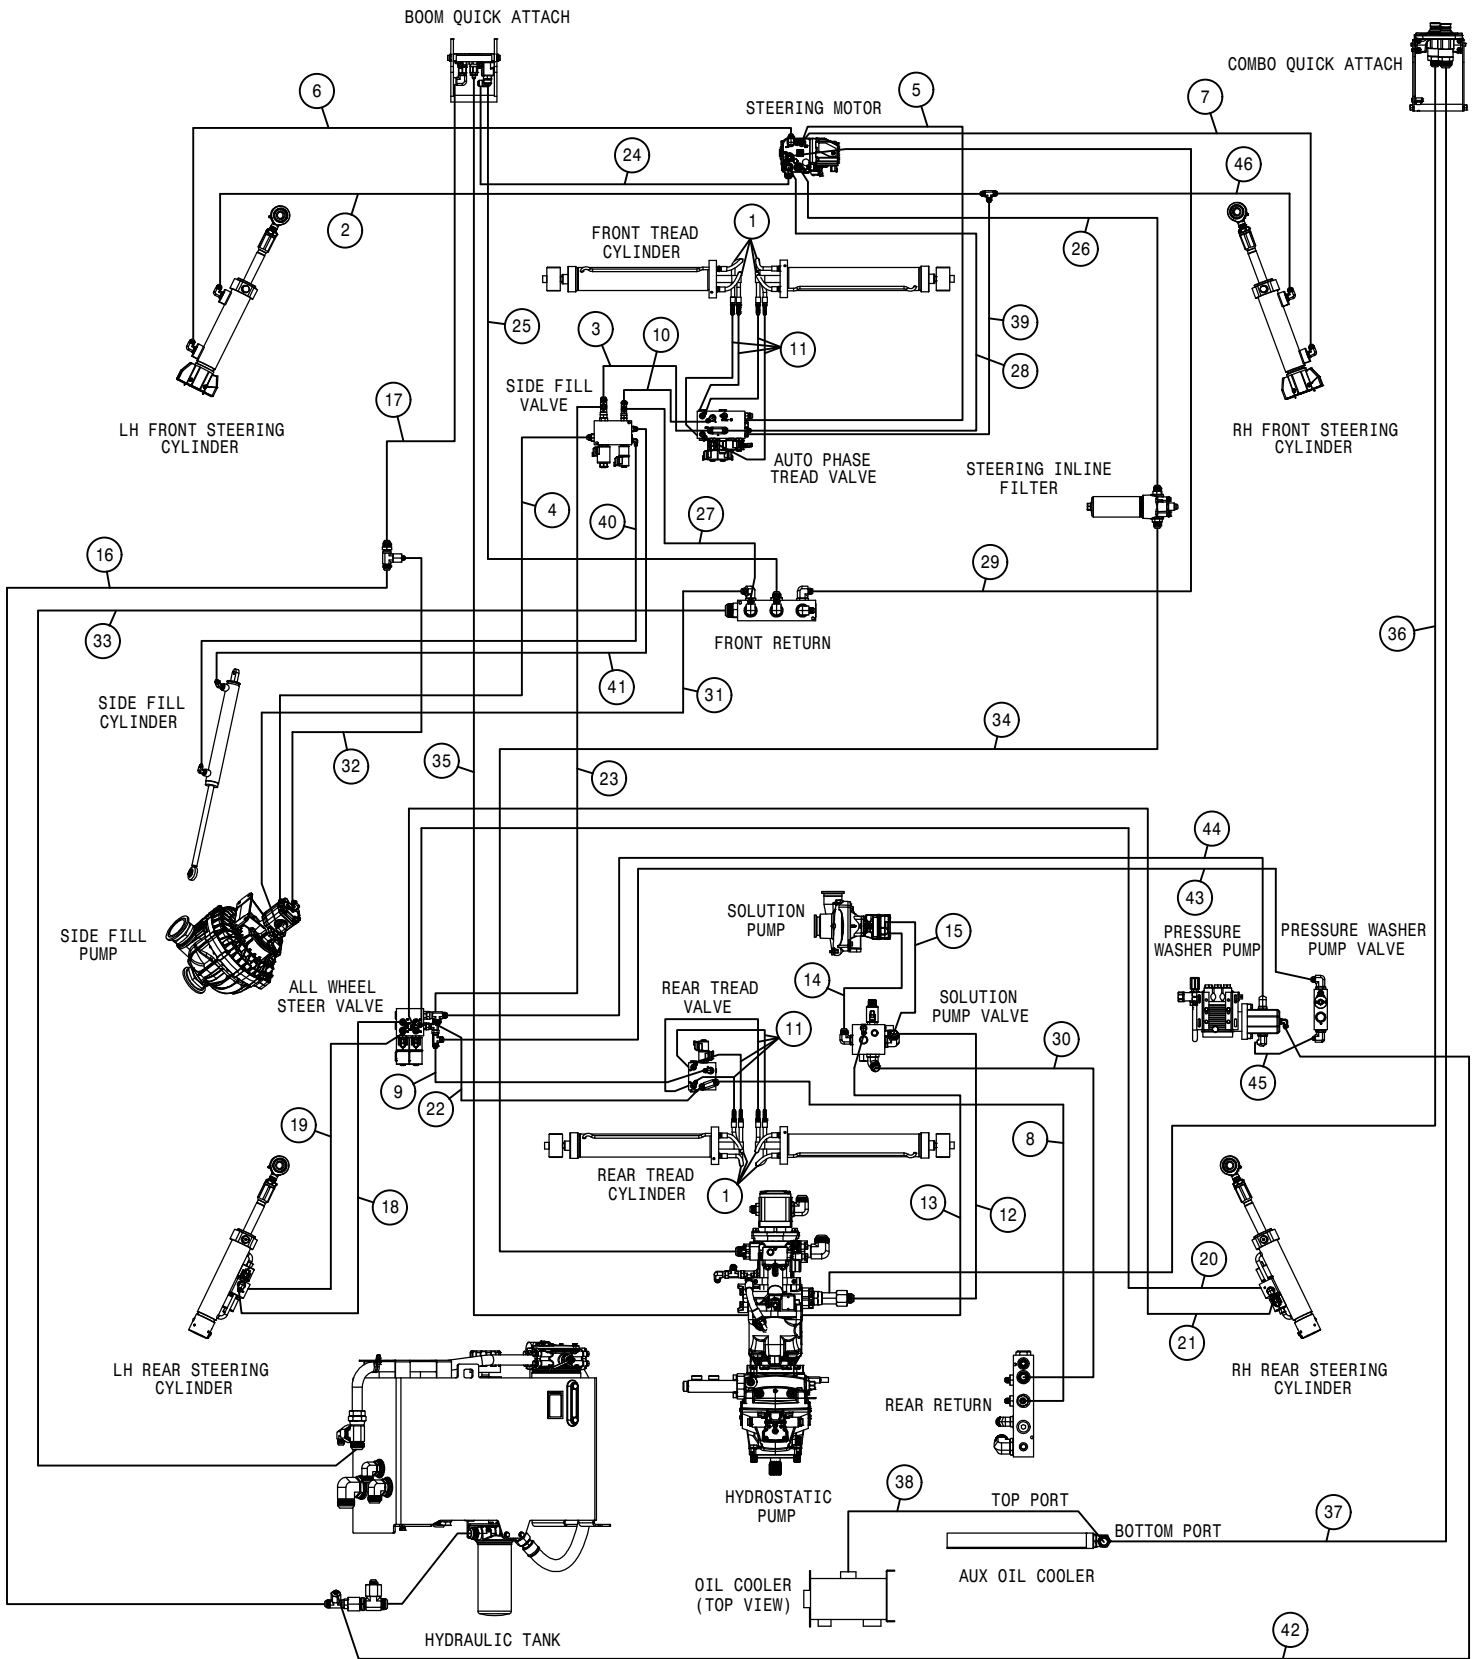

STS 10/12 HYDRAULIC DIAGRAM 2016
REFERENCE DRAWING NO. 499350s2_RevA

DET.	QTY	PART NO.	DESCRIPTION	DET.	QTY	PART NO.	DESCRIPTION
1	8	616070	04-451TC-04MJBH-06MOR-11.00H/A	24	1	617129	10-451TC-10FJX-12FJX90-55 H/A
2	1	616102	08-451TC-08FJX-08FJX-132 H/A	25	1	617130	12-451TC-12FJX-12FJX90-78 H/A
3	1	616138	06-482TC-06FJX-06FJX-9 H/A	26	1	617131	12-451TC-12FJX-12FJX-44 H/A
4	1	616142	12-721-16FJX-16FJX-93 H/A	27	1	617134	08-451TC-08FJX-08FJX-22 H/A
5	1	616599	06-451TC-06FJX-08FJX90-62 H/A	28	1	617136	10-451TC-10FJX-12FJX-53 H/A
6	1	617078	08-451TC-08FJX-08FJX90-118 H/A	29	1	617137	10-451TC-10FJX-10FJX-79 H/A
7	1	617079	08-451TC-08FJX-08FJX-107 H/A	30	1	617139	16-811-16FJX-16FJX-12 H/A
8	1	617097	10-451TC-10FJX-10FJX-47 H/A	31	1	617141	10-451TC-10FJX-10FJX-116 H/A
9	1	617098	06-451TC-06FJX-08FJX90-13 H/A	32	1	617143	06-451TC-06FJX-06FJX90-115 H/A
10	1	617099	06-451TC-06FJX-08FJX-18 H/A	33	1	617145	24-811-24FJX-24FJX90-151 H/A
11	8	617100	04-451TC-04FJX-04FJX-24 H/A	34	1	617146	12-451TC-12FJX-16FJX90-161 H/A
12	1	617101	12-451TC-16FJX-12FJX90-23 H/A	35	1	617147	04-451TC-04FJX-04FJX45-213 H/A
13	1	617102	04-451TC-06FJX-04FJX90-29 H/A	36	1	617148	16-451TC-16FJX-20FJX90-189 H/A
14	1	617103	12-451TC-12FJX-12FJX90-22 H/A	37	1	617149	20-811-20FJX-20FJX-203 H/A
15	1	617104	16-811-16FJX-16FJX90-26 H/A	38	1	617173	20-811-20FJX-20FJX-39 H/A
16	1	617106	12-451TC-12FJX-12FJX-87 H/A	39	1	617210	04-451TC-04FJX-08FJX-78 H/A
17	1	617111	12-451TC-12FJX-12FJX-93 H/A	40	1	617387	04-451TC-04FJX-04FJX-82 H/A
18	1	617115	06-451TC-06FJX-06FJX45-101 H/A	41	1	617388	04-451TC-06FJX-06FJX90-72 H/A
19	1	617116	06-451TC-06FJX-06FJX-99 H/A	42	1	617446	06-451TC-06FJX-06FJX-84 H/A
20	1	617117	06-451TC-06FJX-06FJX-137 H/A	43	1	617447	08-451TC-08FJX-08FJX-95 H/A
21	1	617118	06-451TC-06FJX-06FJX90-137 H/A	44	1	617448	10-451TC-10FJX-10FJX-89 H/A
22	1	617119	10-451TC-10FJX-10FJX-18 H/A	45	1	617450	06-451TC-06FJX-06FJX-9 H/A
23	1	617128	08-451TC-08FJX-10FJX90-113 H/A	46	1	616212	06-482TC-06FJX-06FJX-54 H/A