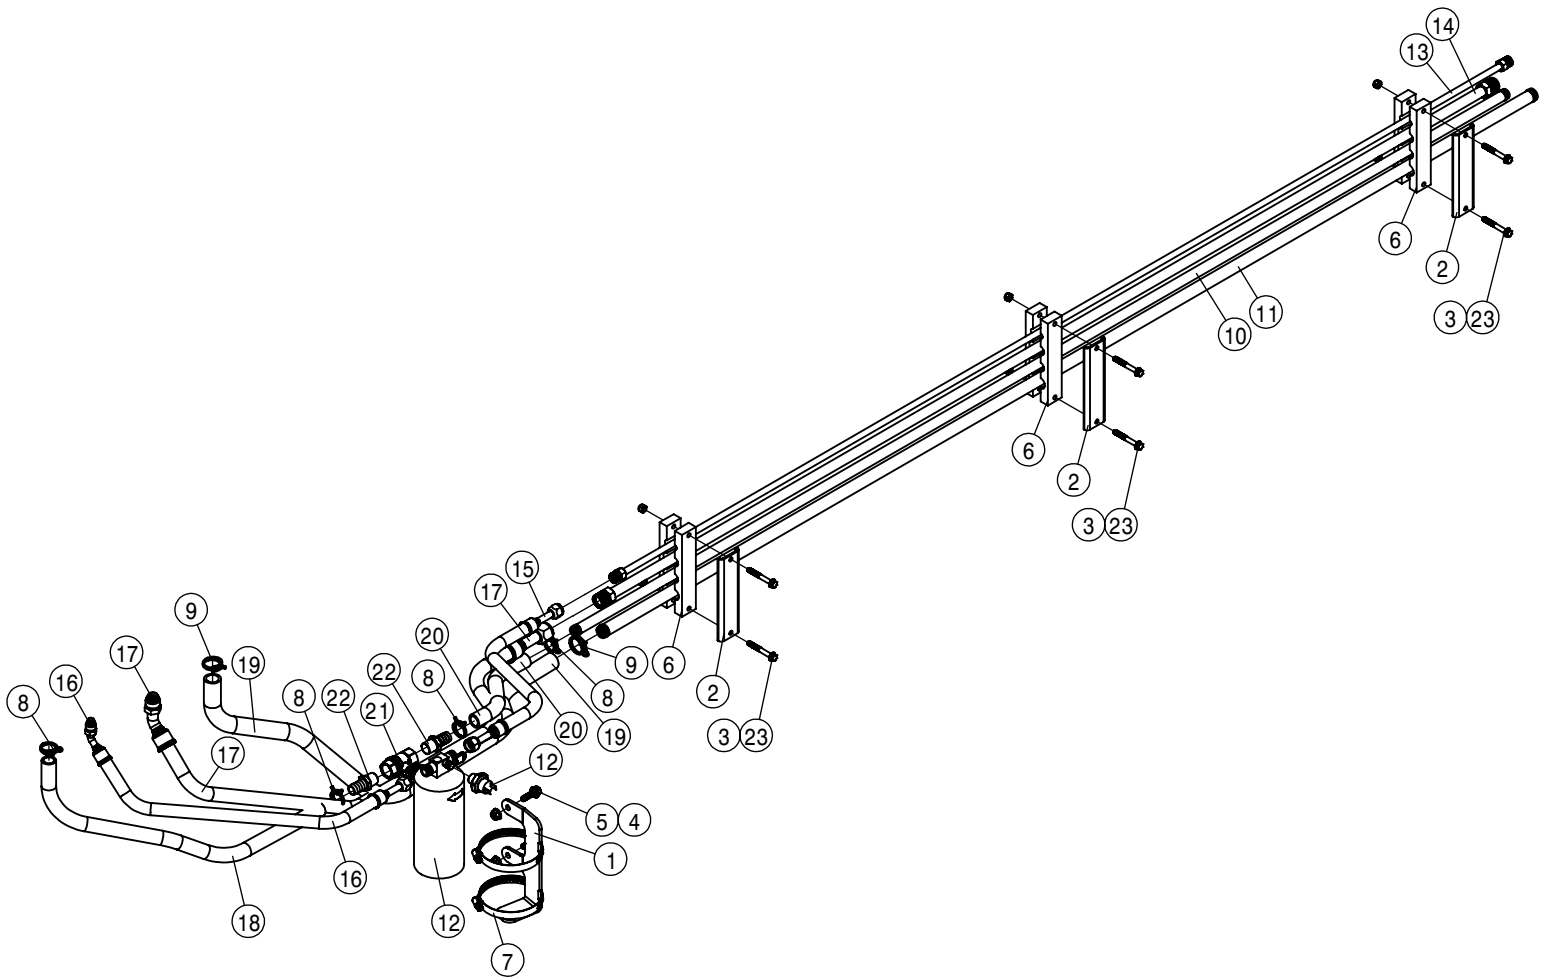

A/C AND HEATER LINES			
DET	QTY	P/N	DESCRIPTION
1	1	317145	A/C DRYER MT
2	3	342718	HYD TUBE CLAMP KEEPER, 6.00
3	6	470089	1/4UNC HEX NYL-LOC NUT
4	2	470113	5/16UNC SERR FLG LOCK NUT
5	2	470234	5/16UNC X 1" SERR FLG HEX BOLT
6	3	470695	TUBE CLAMP BODY,4HOLE.375-.750
7	2	520052	HOSE CLAMP NO 52 STAINLESS
8	4	520081	HOSE CLAMP NO 14 DBL WIRE
9	2	520082	HOSE CLAMP NO 16 DBL WIRE
10	1	615918	M/F TUBE ASSY 79" S/F
11	1	615921	M/F TUBE ASSY 79" S/F
12	1	657438	RECEIVER DRIER W/SWITCH
13	1	657480	A/C TUBE ASSY, .3750D,STS10/12
14	1	657482	A/C TUBE ASSY, .6250D,STS10/12
15	1	657586	A/C HOSE,06-06F-06F-21.5
16	1	657587	A/C HOSE, 06-06F-06M45-23.9
17	1	657588	A/C HOSE, 10-10F-10M45-41
18	1	657592	HOSE, 5/8 x 23 HEATER
19	1	657610	HOSE, 3/4 x 36 HEATER
20	1	657618	HOSE, 5/8 x 10 HEATER
21	1	696011	1/2 NPT FEMALE BALL VALVE
22	2	716007	1/2 x 5/8 HOSE BARB
23	6	900007N	1/4 UNC X 2 SER FLG BOLT SS