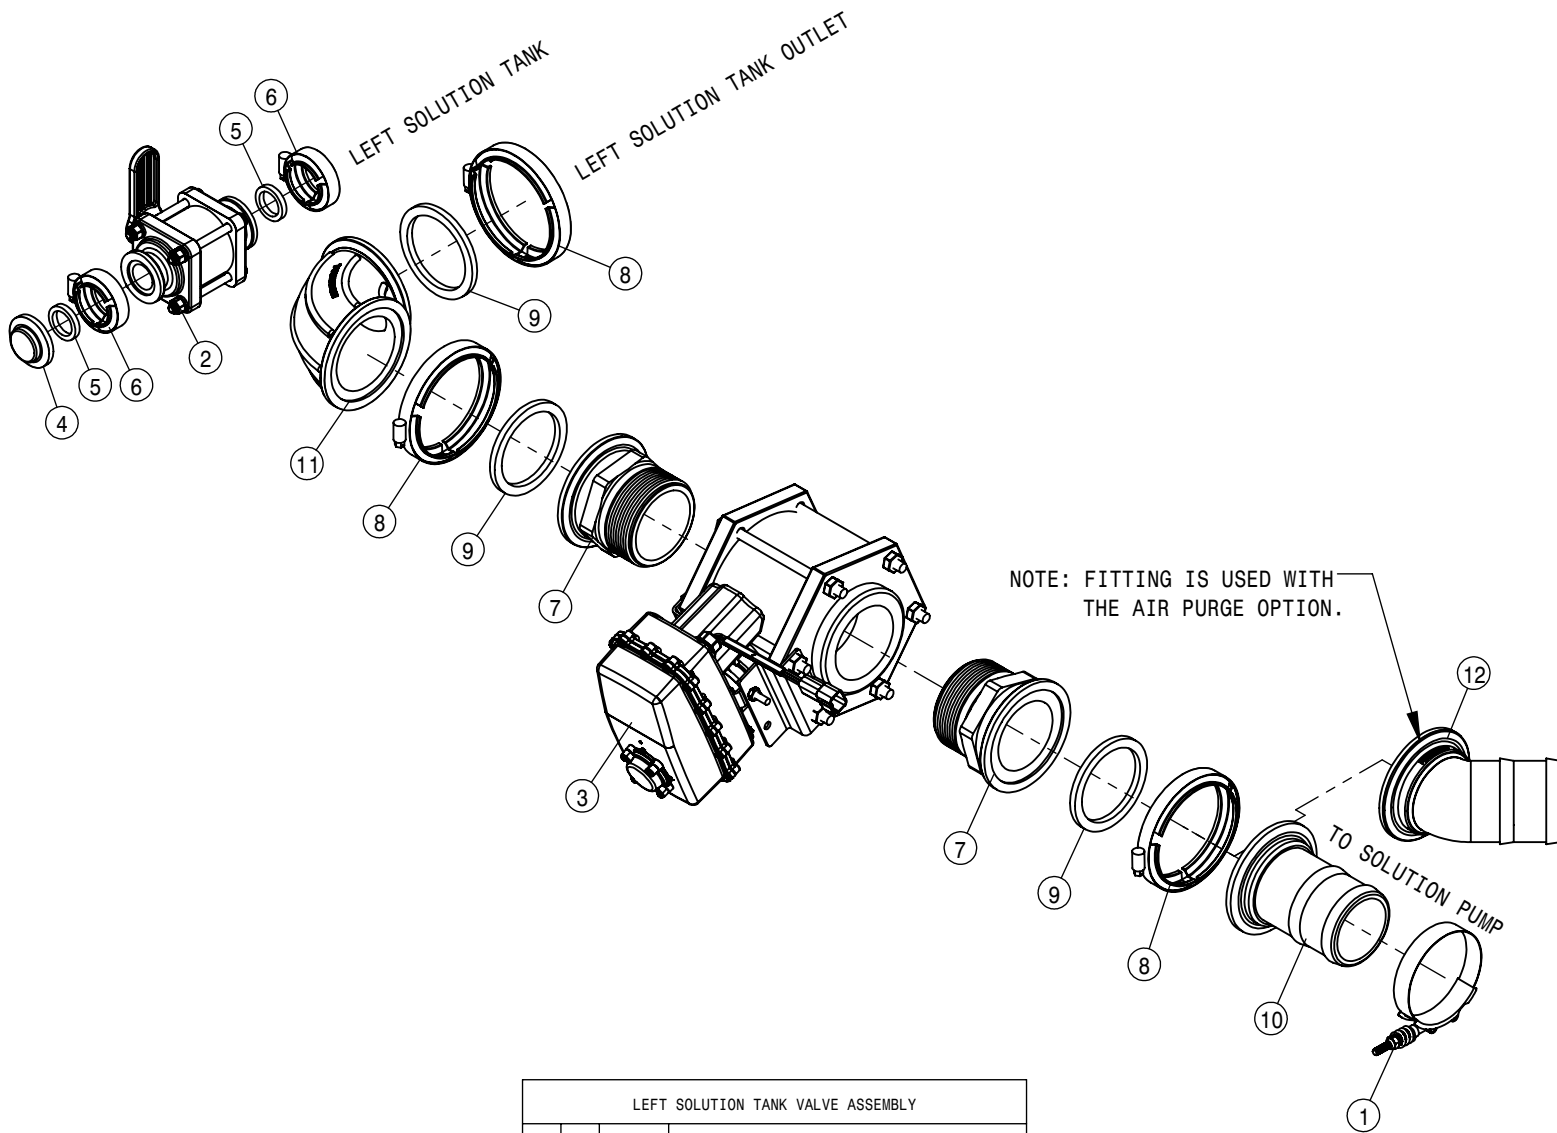

LEFT SOLUTION TANK VALVE ASSEMBLY			
DET	QTY	P/N	DESCRIPTION
1	1	520145	3.56/3.88 T-BOLT HOSE CLAMP SS
2	1	696147	BALL VLV, 1" FLANGE
3	1	696268	KZCO, 3" VALVE
4	1	500155	1" FLANGE CAP PLUG POLY
5	2	500157	1" FLANGE GASKET EPDM
6	2	500159	1" FLANGE CLAMP S.S.
7	2	500164	3" FLANGE - 3.00 MNPT ADPTR POLY
8	3	500208	3" FLANGE CLAMP S.S.
9	3	500209	3" FLANGE GASKET EPDM
10	1	500210	3"FLANGE-3" HOSEBARB POLY
11	1	500262	3"FLANGE-90-3"FLG SWEEP LBO
12	1	500258	3"FLANGE-45-3" HOSEBARB, POLY