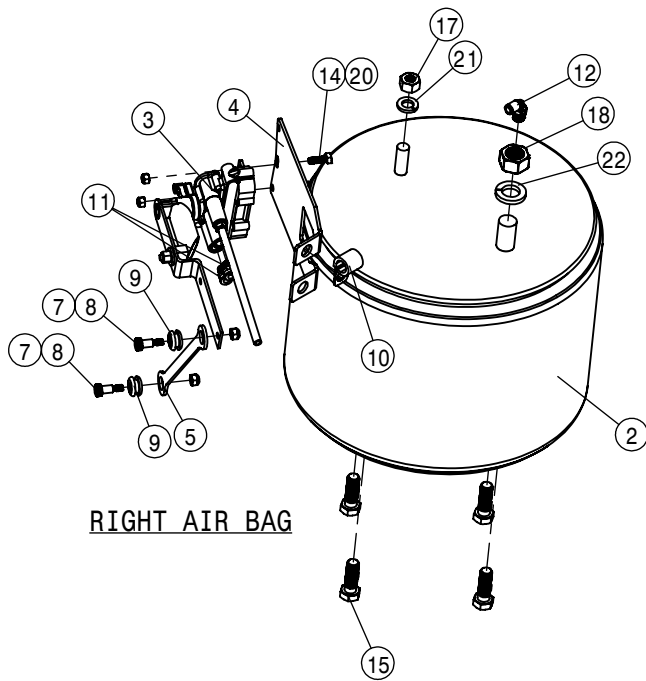

AIR BAG ASSEMBLY			
DET	QTY	P/N	DESCRIPTION
1	2	195906-022	1/40D AIR BRAKE TUBING J844-A
2	2	311080	AIRIDE SPRING, 11.81 BASE
3	2	358832	AIRIDE SPRING CTRL VALVE 98
4	2	360140	AIRIDE VALVE BRACKET
5	2	360141	LINK-AIR VALVE, FRONT MOUNT
6	1	360147	AIR DUMP VLV BRKT,STS 15
7	4	470089N	1/4UNC HEX NYLOC NUT, 316 SS
8	4	470607	1/4UNC-5/16 X .50 SHLDR SCR SS
9	4	470608	GROMMET-.31 ID X .56 PD X .19 PG
10	3	520164	CUSH HOSE CLAMP,#9, 9/16D X 3/4W
11	4	711036	1/8MNPT-1/4 NYL TUBE FTG
12	2	711040	1/4MNPT-90-1/4 NYL TUBE LBO
13	2	711053	AIR VALVE, 1/4 NYL TUBE
14	3	900002	1/4UNC x 3/4 HEX BOLT
15	8	900265	1/2UNC X 1 1/2 HEX BOLT
16	2	903854	8-32 X 1 3/4 PHIL PN MACH SCR SS
17	2	910008	1/2UNC HEX NUT
18	2	910013	3/4UNF HEX NUT
19	2	910024	8-32 HEX NUT
20	4	914000	1/4UNC HEX STOVER NUT
21	2	920504	1/2 LOCK WASHER
22	2	920506	3/4 LOCK WASHER