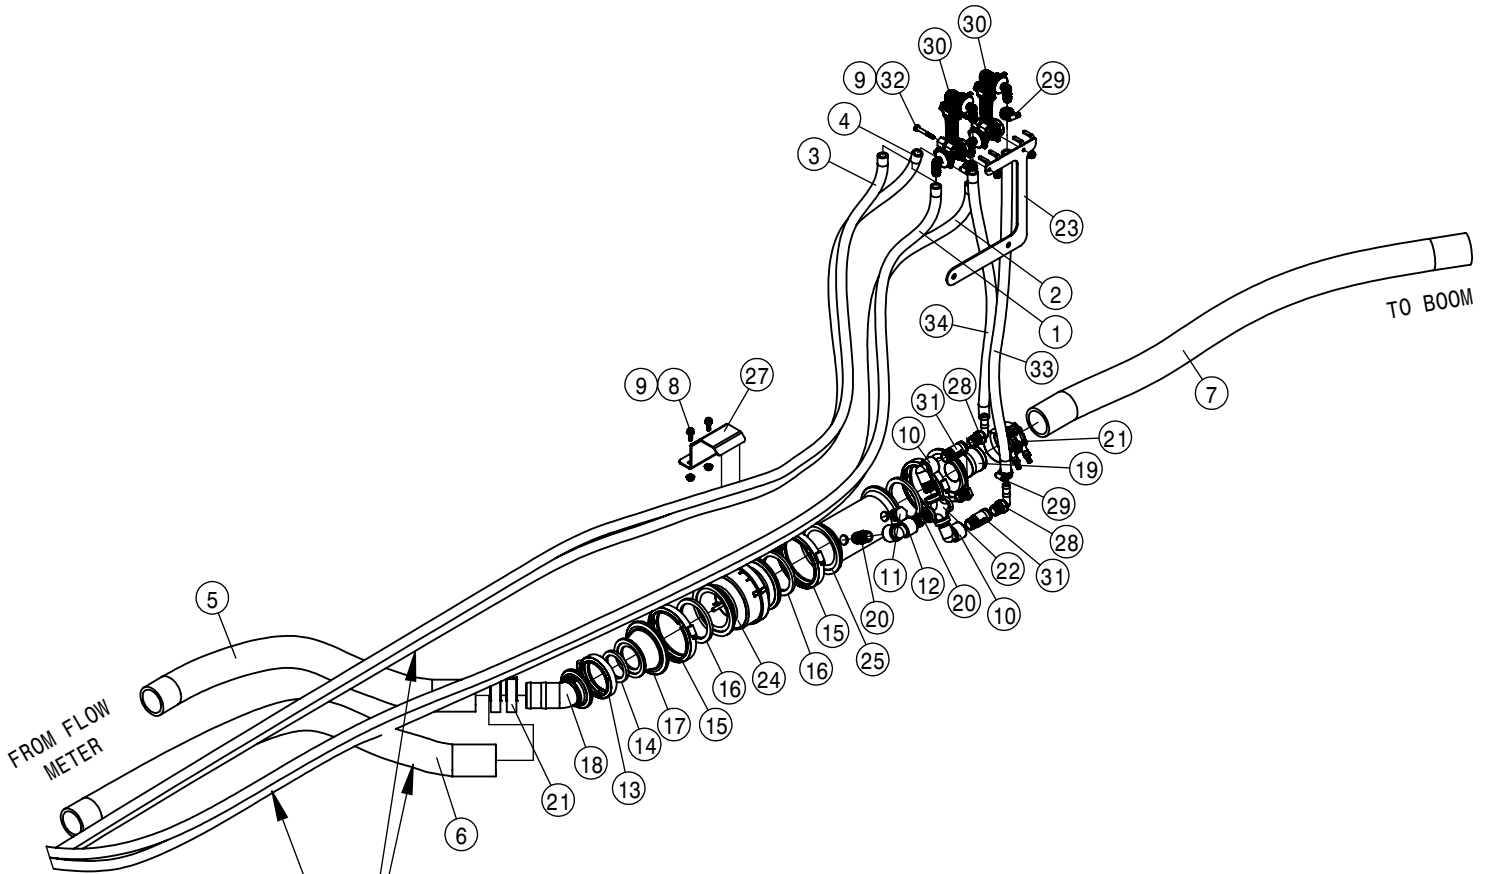

NOTE: LONG FRAME HOSES

MODULAR INJECTION MIXING VALVE (2-PUMP)			
DET	QTY	P/N	DESCRIPTION
1	1	197008-159	HOSE 1/2 1-FBR BR BLK EPDM
2	1	197008-180	HOSE 1/2 1-FBR BR BLK EPDM
3	1	197008-189	HOSE 1/2 1-FBR BR BLK EPDM
4	1	197008-211	HOSE 1/2 1-FBR BR BLK EPDM
5	1	197133-029	HOSE 2" SUCTION, 2F-1W EPDM
6	1	197133-040	HOSE 2" SUCTION, 2F-1W EPDM
7	1	197133-041	HOSE 2" SUCTION, 2F-1W EPDM
8	2	470118	1/4UNC X 3/4 HHSFB GR5 MC
9	4	470121	1/4-20UNC HEX FLG NUT SER MC GR5
10	2	500044	1/2NPT-90 ST EL, POLY
11	2	500062	1/2"NPT PLUG, POLY
12	1	500078	1/2NPT-90 EL, POLY
13	1	500194	2" FP FLANGE CLAMP S.S.
14	1	500195	2" FP FLANGE GASKET EPDM
15	3	500208	3" FLANGE CLAMP S.S.
16	3	500209	3" FLANGE GASKET EPDM
17	1	500212	3"FLANGE - 2" FP FLANGE ADTPTR
18	1	500255	2"FP FLANGE - 45- 2"HOSE BARB POLY
19	1	500346	3" FLANGE-2"HOSE BARB POLY
20	2	503101	1/2NPT CLOSE NIPPLE, POLY
21	4	520141	2.31/2.62 T-BOLT HOSE CLAMP SS
22	1	701422	PIPE CROSS-.50" NPT, POLY
23	1	701794	WILGER FLOW VIEW BRKT
24	1	500142	CHECK VALVE 3" FLANGE
25	1	500345	FLANGE COUPLER 3 X 7, 1/2 NPT
26	2	701492	MIXER FIN
27	1	345023	3" MIXER CLAMP
28	2	500047	1/2NPT-90-1/2 HOSE BARB, POLY
29	3	520070	HOSE CLAMP NO 8 STAINLESS
30	2	701384	FLOW VIEW MANIFOLD
31	2	701619	CHECK VALVE-RAVEN 333-0011-102
32	2	900006	1/4UNC X 1 3/4 HHCS GR5 MC
33	1	197008-031	HOSE 1/2 1-FBR BR BLK EPDM
34	1	197008-027	HOSE 1/2 1-FBR BR BLK EPDM