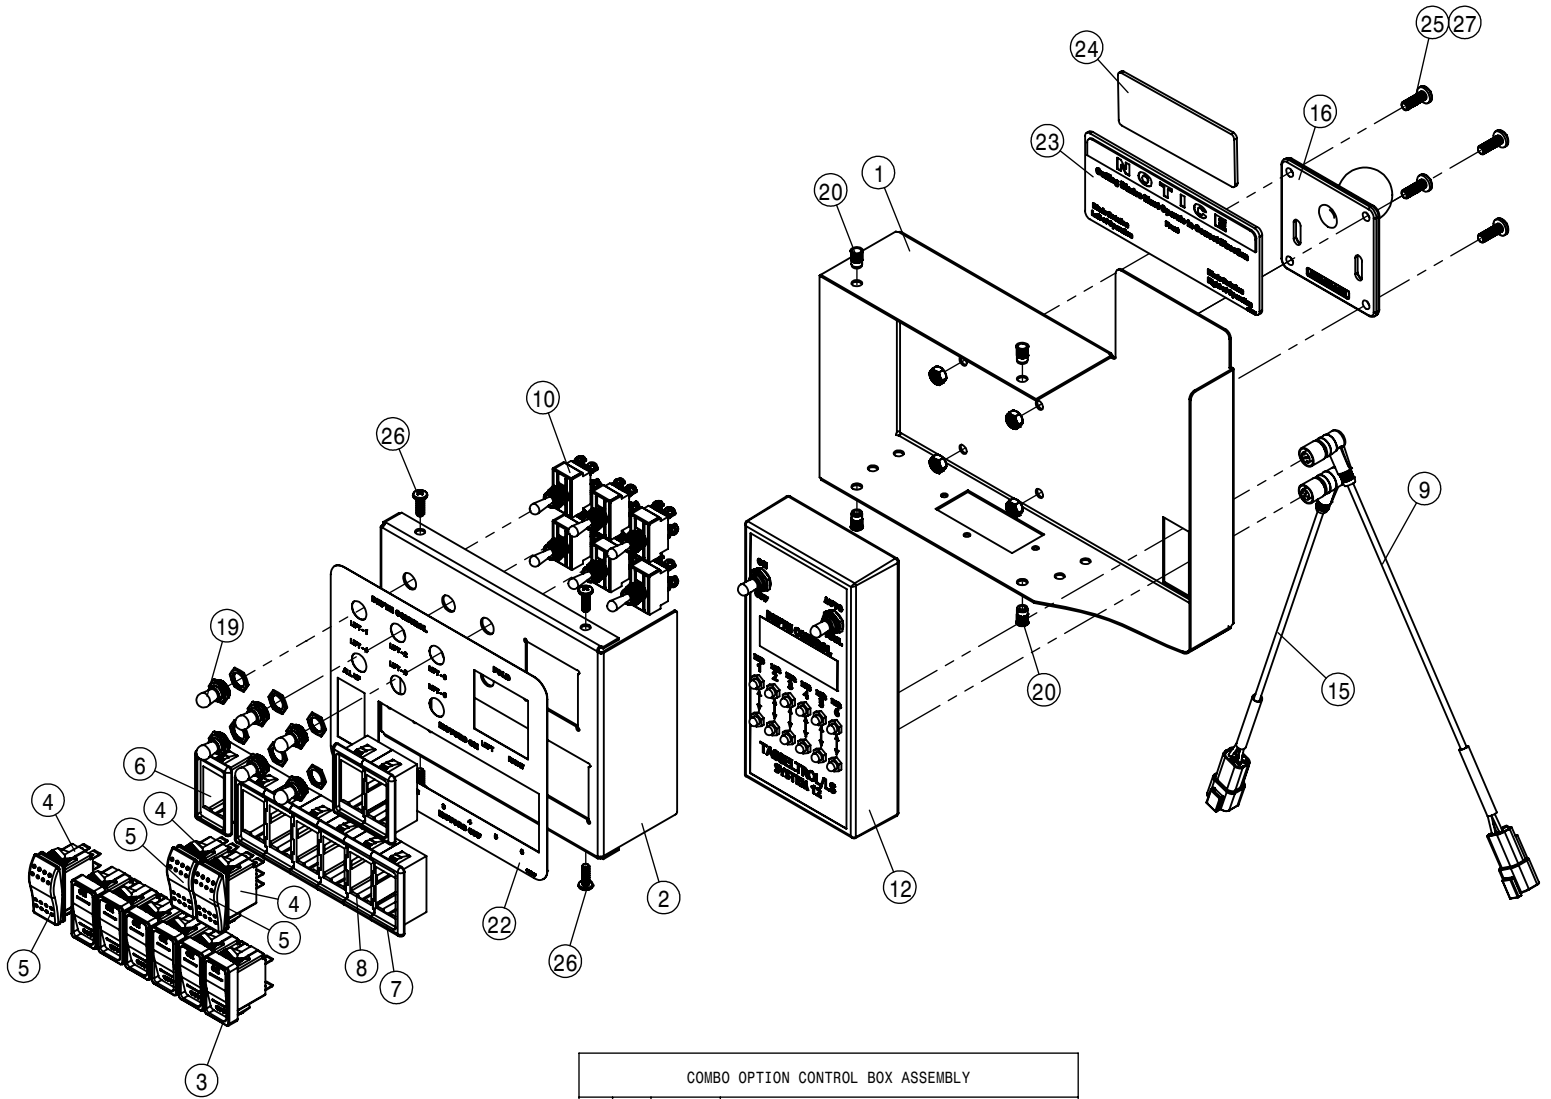

COMBO OPTION CONTROL BOX ASSEMBLY			
DET	QTY	P/N	DESCRIPTION
1	1	003200	SWITCH BOX HOUSING WLD,STSC 05
2	1	003201	SWITCH BOX COVER,STS COMBO 05
3	6	292204	SWITCH,SOLU TANK/NTB FLOAT,STS
4	3	292220	SWITCH,DPDT, MOM-OFF-MOM ON
5	3	292221	SWITCH ACUATOR FOR 292220
6	1	292260	MOUNTING TRIM, SINGLE VMS
7	4	292261	MOUNTING TRIM, END VME
8	4	292262	MOUNTING TRIM, MIDDLE VME
9	1	292583	SENSOR HARNESS FOR AWS
10	6	293172	TOGGLE SWITCH DPDT W/JUMPERS
NS	1	293862	SWITCH BOX HARNESS,STS COMBO05
12	1	294035	LS CTRL 6L DISPLAY BOX ASSY
NS	1	294036	STS COMBO CAB HARNESS, '14
NS	1	294048	STS CAB HARNESS 2
15	1	294049	SENSOR HARNESS FOR SIE
16	1	344386	1.5" RAM BALL MNT BASE 3.625"SQ
NS	1	344491	RAM SHRT SCKT ARM 1.5" BALL, STS'14
NS	1	344492	RAM U BLT BASE 1.5 BALL, STS'14
19	6	470001	RUBBER BOOT AND NUT FOR 298012
20	4	470384N	10-32 NUTSERT .020-.130 STL
NS	2	471100	DUAL LOCK, 1.00 x 1.00
22	1	650127	DECAL,STS COMBO CAB BOX 05
23	1	650303	CUTTER ROTATION DECAL
24	1	650379	DECAL,ENGAGE DET HD HYD MTRS
25	4	903700	1/4UNC X 3/4 PHIL PAN MACH SCR
26	4	903710	10-32 X 5/8 PHIL PANHD MACH SCR
27	4	910000	1/4UNC HEX NUT