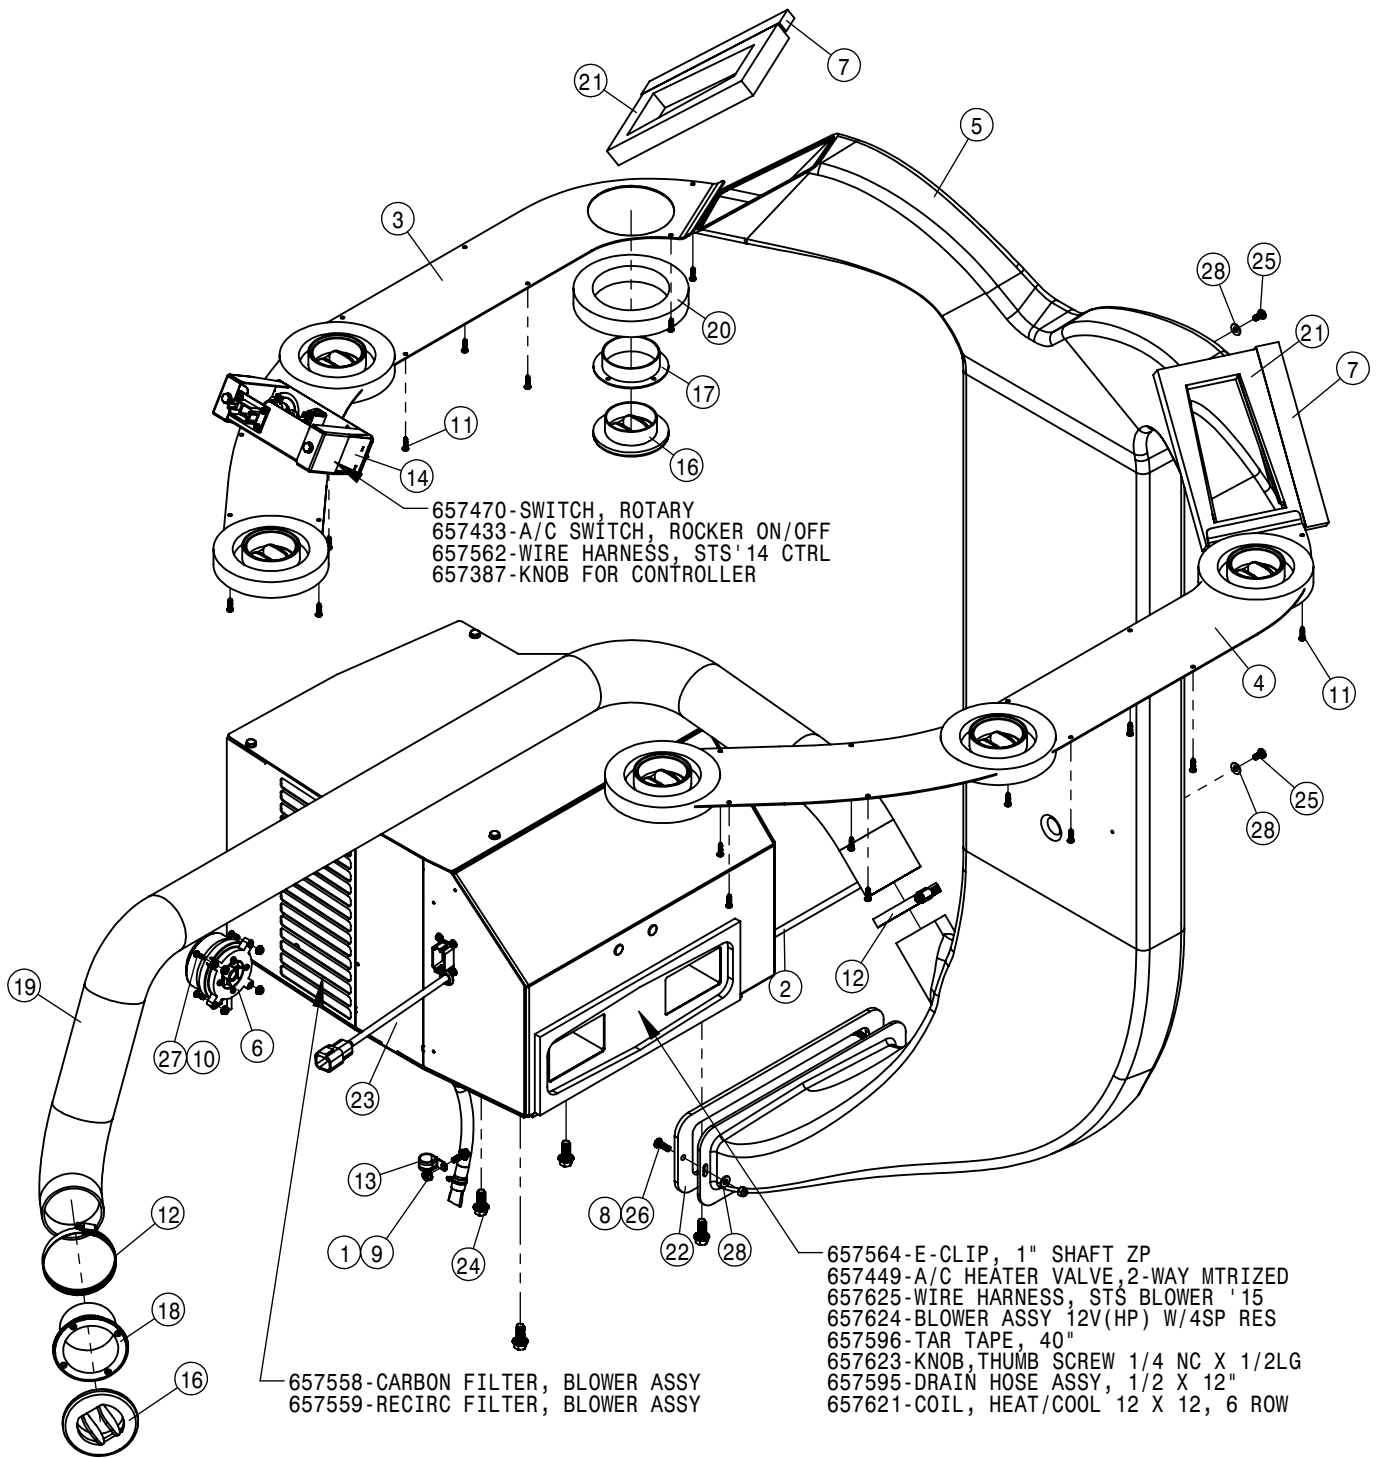

DELUXE/STANDARD HVAC ASSEMBLY			
DET	QTY	P/N	DESCRIPTION
1	1	473834	1/4UNC X 3/4 SER FLG BOLT SS
2	1	317315	HOSE - HVAC PRESSURE
3	1	344361	PLATE, ROOF DUCT COVER RH, STSCAB' 14
4	1	344362	PLATE, ROOF DUCT COVER LH, STSCAB' 14
5	1	344366	DUCT HVAC - STS CAB
6	1	344425	PRESSURE SWITCH - HVAC
7	2	344576	TEMP SEAL DUCT, STS' 14
8	2	470089	1/4UNC HEX NYL-LOC NUT
9	1	470121N	1/4 UNC SERR FLG LOCK NUT SS
10	4	470463	8-32 SERR FLANGE NUT
11	20	473990N	#8 X 3/4 PHIL PAN SMS TY-A BZ
12	2	520052	HOSE CLAMP NO 52 STAINLESS
13	1	520104	CUSH HOSE CLMP, #12, 3/4D x 1/2W
14	1	657542	HVAC CONTROL - MANUAL, STS' 14

DELUXE/STANDARD HVAC ASSEMBLY			
DET	QTY	P/N	DESCRIPTION
NS	1	657544	HARNESS - HVAC MAN CONTROL
16	7	657546	LOUVER, 4" W/O MNT
17	6	657547	PANEL MNT, LOUVER (THK PANEL)
18	1	657548	PANEL MNT, LOUVER (THK PANEL)
19	1	657550	HOSE - 3IN HVAC
20	6	657552	GASKET SEAL ROOF LOUVER
21	2	657553	GASKET SEAL ROOF LOUVER
22	1	657556	GASKET SEAL ROOF LOUVER
23	1	657560	HVAC STANDARD CONTROL ENHANCED
24	4	900129N	3/8UNC X 1" SERR FLANGE BOLT
25	2	903708N	1/4UNC X1/2PHIL PAN MACH SCR BZ
26	2	903711	1/4UNC X3/4PHIL PANHD MACH SCR
27	4	903844	8-32 X 1/2 PHIL PANHD MACH SCR
28	4	920000	1/4 SAE FLAT WASHER