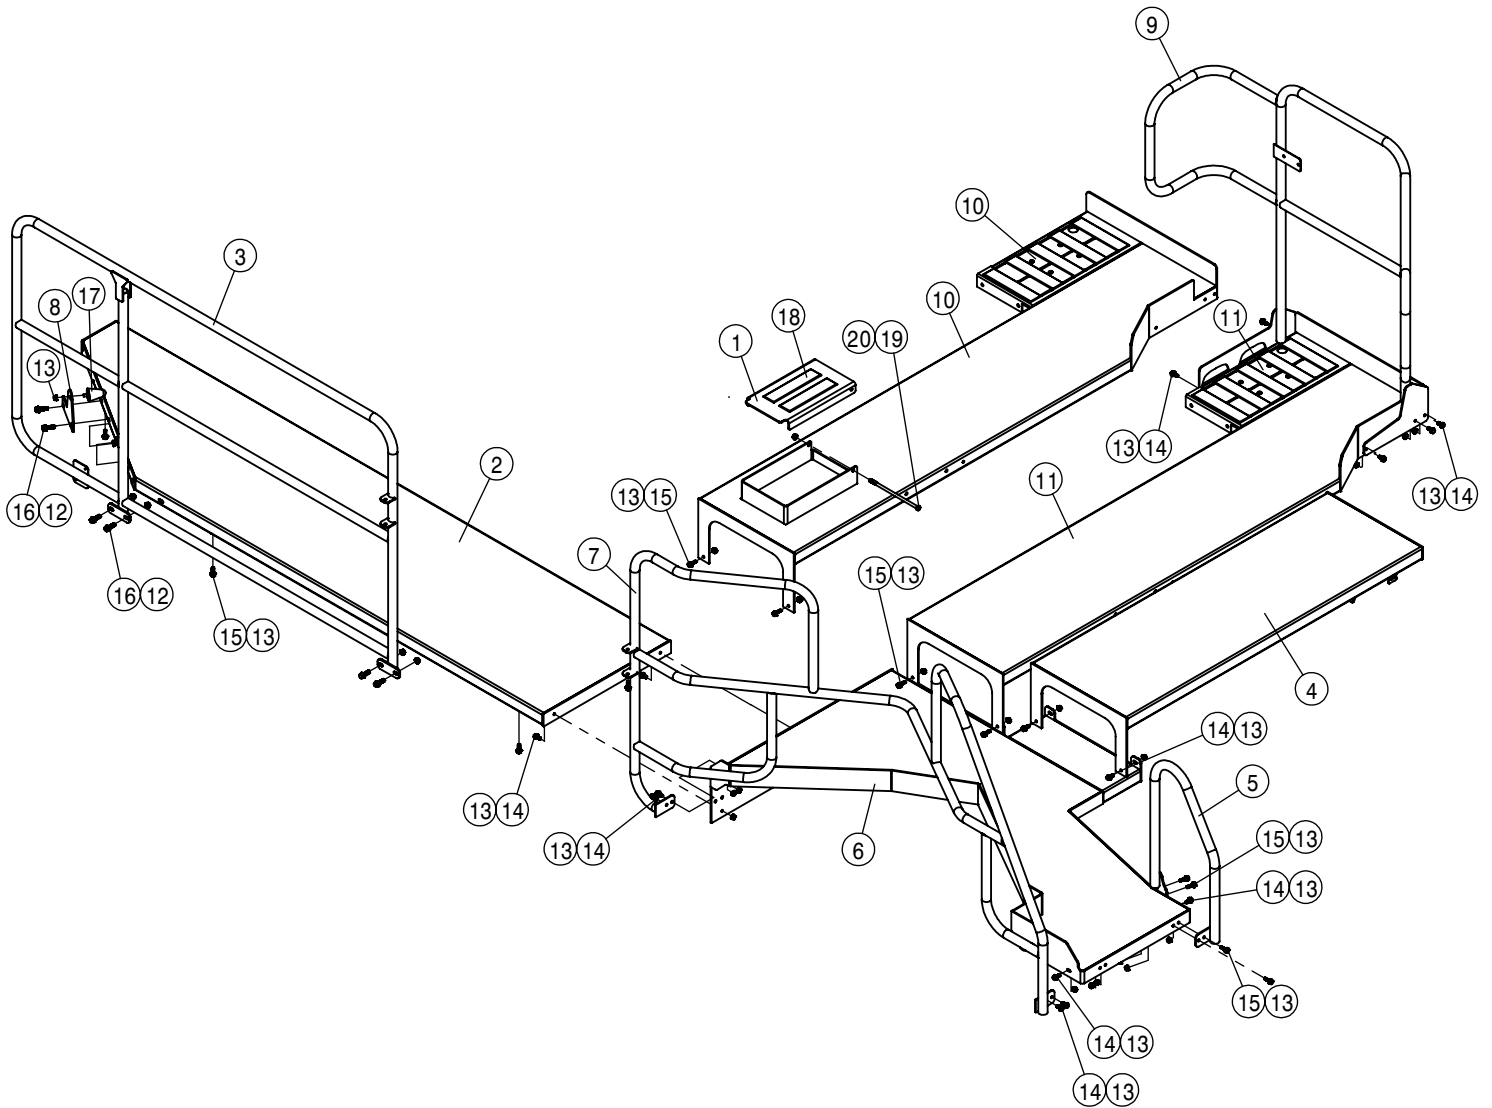

SERVICE PLATFORM ASSEMBLY			
DET	QTY	P/N	DESCRIPTION
1	1	317326	DEF FILL COVER
2	1	342985	LH SIDE SERV PLATFORM WLD, STS 05
3	1	343511	LH FRT HANDRAIL WLD STS 05
4	1	344473	CNTR SERV PLATFORM WLD, STS '14
5	1	344520	RH HANDRAIL WLD,LH PLTFRM '14
6	1	344521	LH REAR SERV PLTFRM WLD STS '14
7	1	344522	LH REAR HANDRAIL WLD
8	1	344578	BRACKET-DOOR STOP STS 2014
9	1	344902	HAND RAIL WELD ASMY
10	1	344903	REAR CENTER PLATFORM T4F
11	1	344904	REAR CENTER PLATFORM
12	6	470087N	3/8UNC HEX SERR FLG NUT YZ
13	33	470113	5/16UNC SERR FLG LOCK NUT
14	16	470233	5/16UNC X 3/4 SERR FLG HEX BOLT
15	16	470234	5/16UNC X 1" SERR FLG HEX BOLT
16	10	470329	3/8UNC X 1 1/4 SERR FLG HEX BOLT
17	1	470571	BUMPER,MALE STUD 2.375 X 1.75
18	12	490670	SAFETY TREAD TAPE, 2" X 9"
19	1	900152	3/8UNC X 9" HEX BOLT YZ
20	5	910004N	3/8UNC FLANGE CNTR LOCK NUT