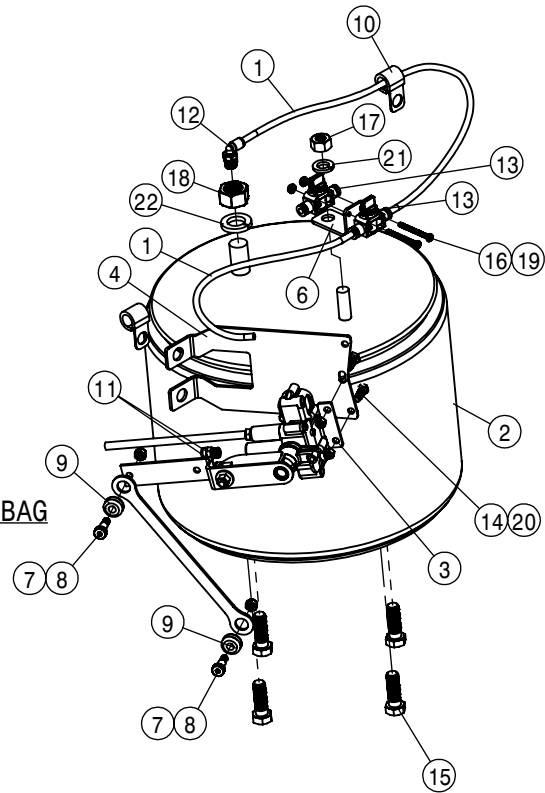

AIR BAG ASSEMBLY			
DET	QTY	P/N	DESCRIPTION
1	2	195906-022	1/40D AIR BRAKE TUBING J844-A
2	2	311080	AIRIDE SPRING, 11.81 BASE
3	2	358832	AIRIDE SPRING CTRL VALVE 98
4	2	360140	AIRIDE VALVE BRACKET
5	2	360141	LINK-AIR VALVE, FRONT MOUNT
6	1	360147	AIR DUMP VLV BRKT,STS 15
7	4	470089N	1/4UNC HEX NYLOC NUT, 316 SS
8	4	470607	1/4UNC-5/16 X .50 SHLDR SCR SS
9	4	470608	GROMMET-.31 ID X .56 PD X .19 PG
10	3	520164	CUSH HOSE CLAMP,#9, 9/16D X 3/4W
11	4	711036	1/8MNPT-1/4 NYL TUBE FTG
12	2	711040	1/4MNPT-90-1/4 NYL TUBE LBO
13	2	711053	AIR VALVE, 1/4 NYL TUBE
14	3	900002	1/4UNC x 3/4 HEX BOLT
15	8	900265	1/2UNC X 1 1/2 HEX BOLT
16	2	903854	8-32 X 1 3/4 PHIL PN MACH SCR SS
17	2	910008	1/2UNC HEX NUT
18	2	910013	3/4UNF HEX NUT
19	2	910024	8-32 HEX NUT
20	4	914000	1/4UNC HEX STOVER NUT
21	2	920504	1/2 LOCK WASHER
22	2	920506	3/4 LOCK WASHER