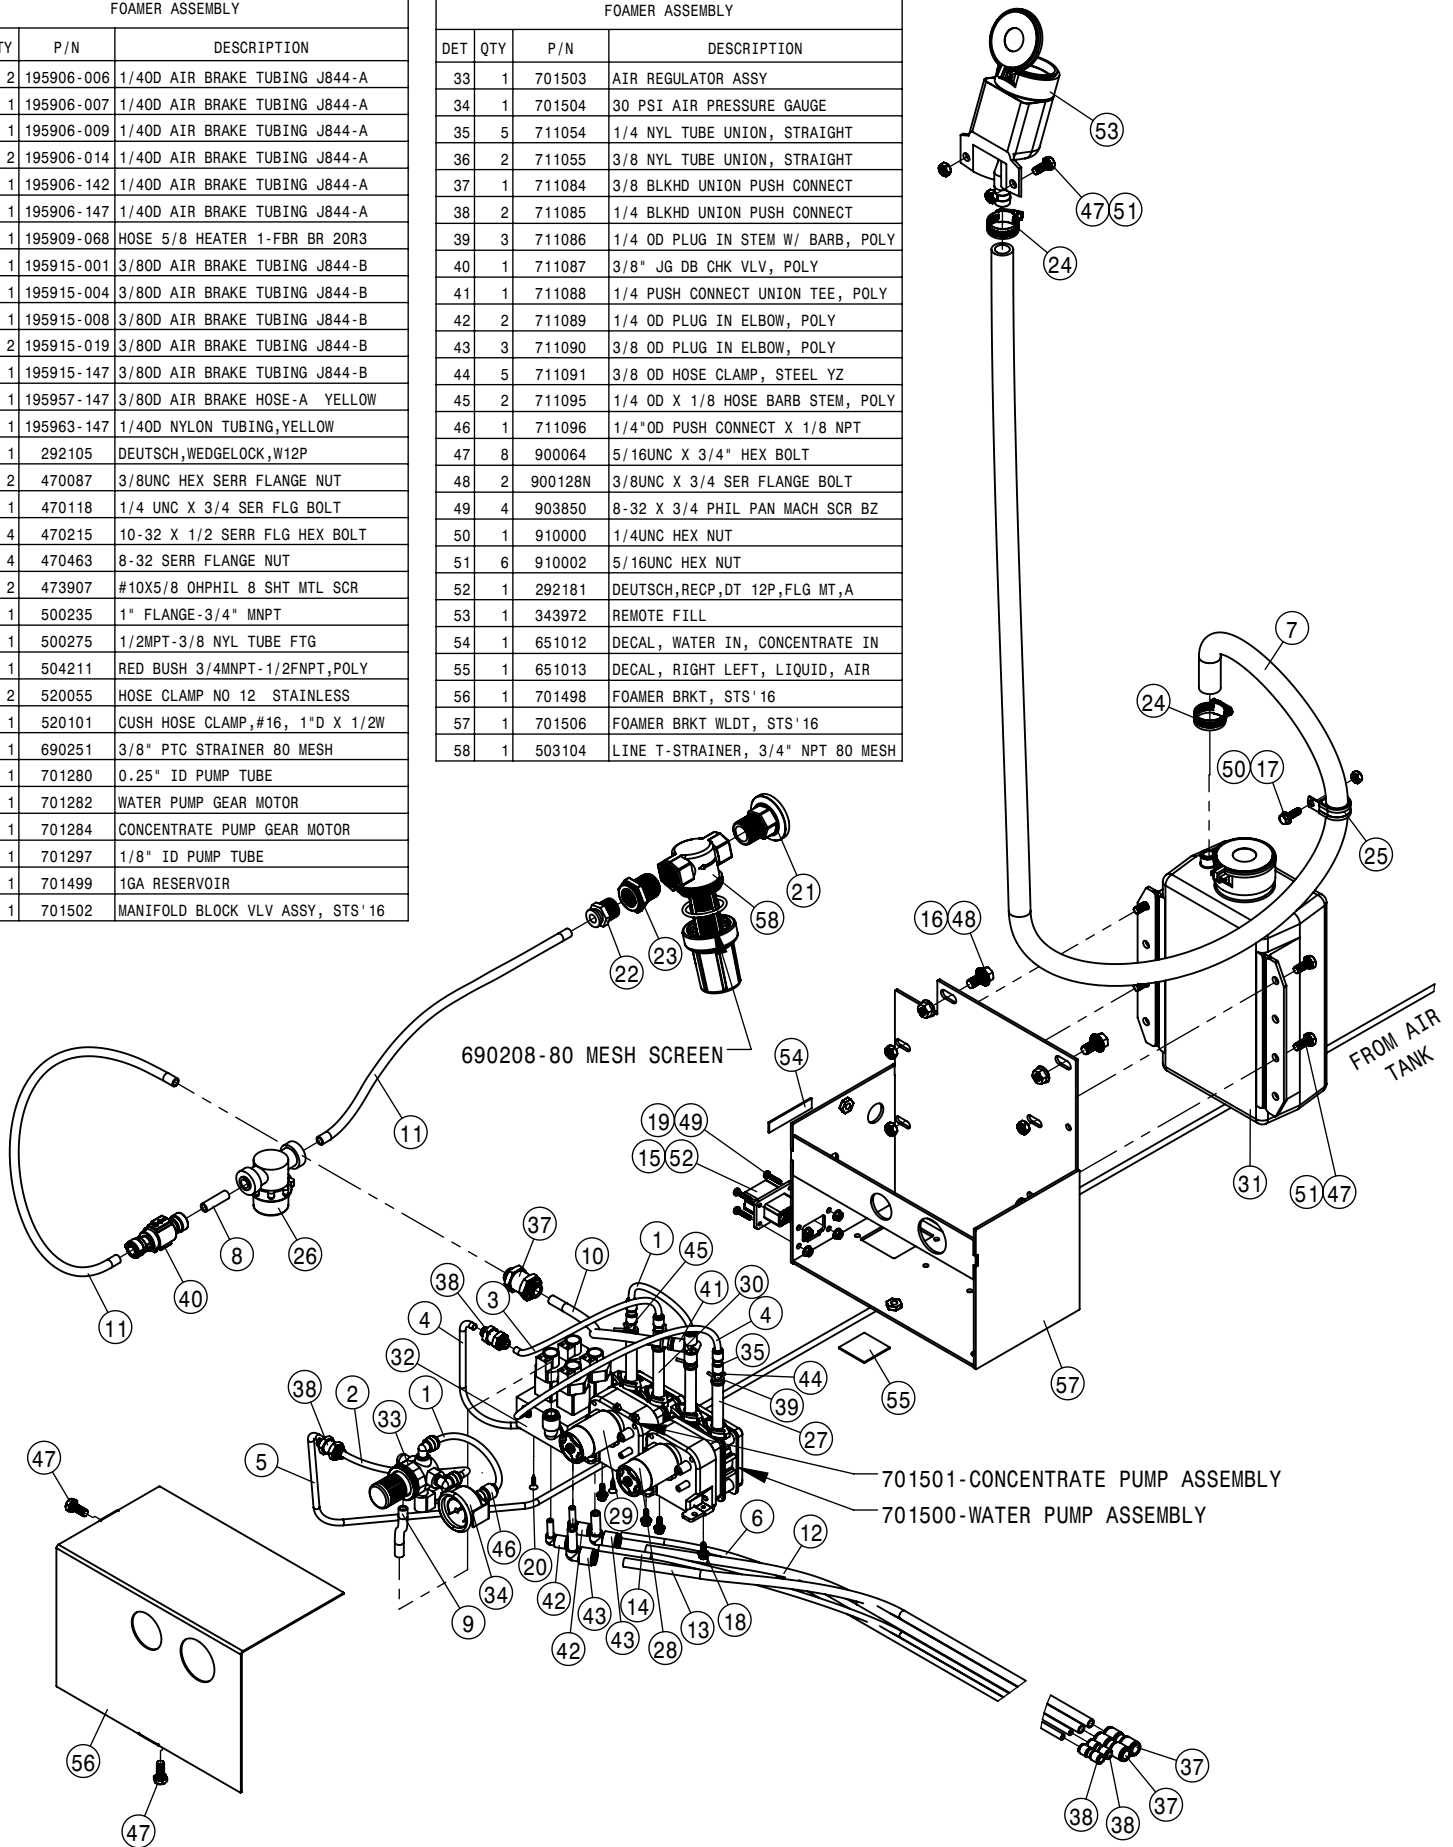

FOAMER ASSEMBLY			
DET	QTY	P/N	DESCRIPTION
33	1	701503	AIR REGULATOR ASSY
34	1	701504	30 PSI AIR PRESSURE GAUGE
35	5	711054	1/4 NYL TUBE UNION, STRAIGHT
36	2	711055	3/8 NYL TUBE UNION, STRAIGHT
37	1	711084	3/8 BLKHD UNION PUSH CONNECT
38	2	711085	1/4 BLKHD UNION PUSH CONNECT
39	3	711086	1/4 OD PLUG IN STEM W/ BARB, POLY
40	1	711087	3/8" JG DB CHK VLV, POLY
41	1	711088	1/4 PUSH CONNECT UNION TEE, POLY
42	2	711089	1/4 OD PLUG IN ELBOW, POLY
43	3	711090	3/8 OD PLUG IN ELBOW, POLY
44	5	711091	3/8 OD HOSE CLAMP, STEEL YZ
45	2	711095	1/4 OD X 1/8 HOSE BARB STEM, POLY
46	1	711096	1/4"OD PUSH CONNECT X 1/8 NPT
47	8	900064	5/16UNC X 3/4" HEX BOLT
48	2	900128N	3/8UNC X 3/4 SER FLANGE BOLT
49	4	903850	8-32 X 3/4 PHIL PAN MACH SCR BZ
50	1	910000	1/4UNC HEX NUT
51	6	910002	5/16UNC HEX NUT
52	1	292181	DEUTSCH, RECP, DT 12P, FLG MT, A
53	1	343972	REMOTE FILL
54	1	651012	DECAL, WATER IN, CONCENTRATE IN
55	1	651013	DECAL, RIGHT LEFT, LIQUID, AIR
56	1	701498	FOAMER BRKT, STS' 16
57	1	701506	FOAMER BRKT WLDT, STS' 16
58	1	503104	LINE T-STRAINER, 3/4" NPT 80 MESH