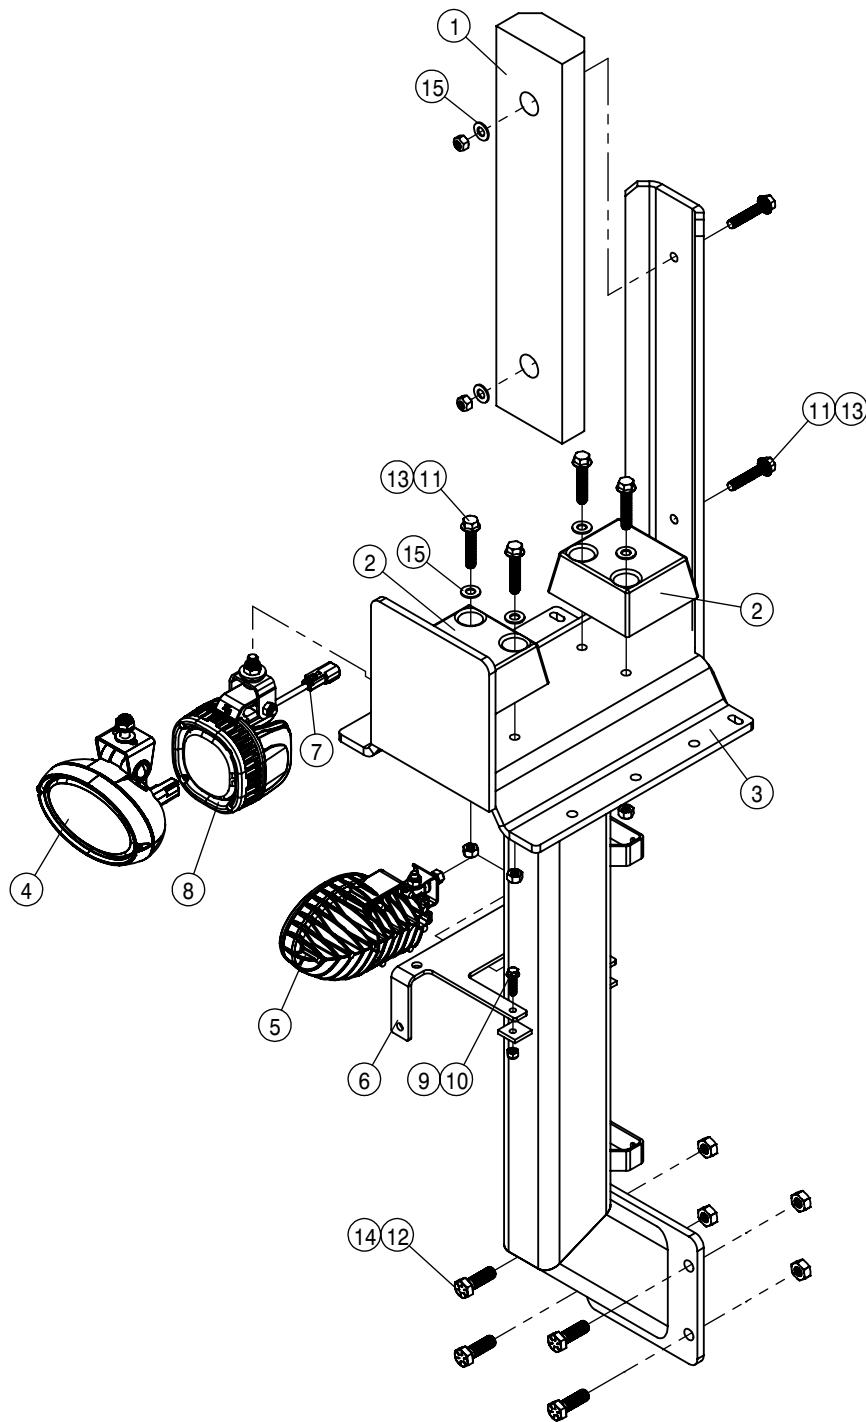

RH 90/100' BOOM CRADLE ASSEMBLY			
DET	QTY	P/N	DESCRIPTION
1	1	164512	RUBBER BUMPER, BOOM CRADLE
2	2	164513	BOOM CRADLE PAD
3	1	165041	BOOM CRADLE WLD 07
4	1	292614	WORKLIGHT - HALOGEN CLOSE RANGE
5	1	292917	LED LIGHT, AMBER
6	1	343689	EXTREMITY FLASHER MT, STS '11
7	1	294299	TYRI JUMPER HARNESS
8	1	292618	WORKLIGHT-TYRI LED FLOOD
9	2	470089N	1/4UNC HEX NYLOC NUT, 316 SS
10	2	470231N	1/4UNC X 1" SERR FLG BOLT SS
11	6	900133N	3/8UNC X 2" SERR FLANGE BOLT
12	4	900804	1/2UNC X 1 1/2 HEX BOLT GR8 YZ
13	6	914004	3/8UNC HEX STOVER NUT
14	4	914808	1/2UNC HEX STOVER NUT GR8
15	6	920002N	3/8 SAE FLAT WASHER