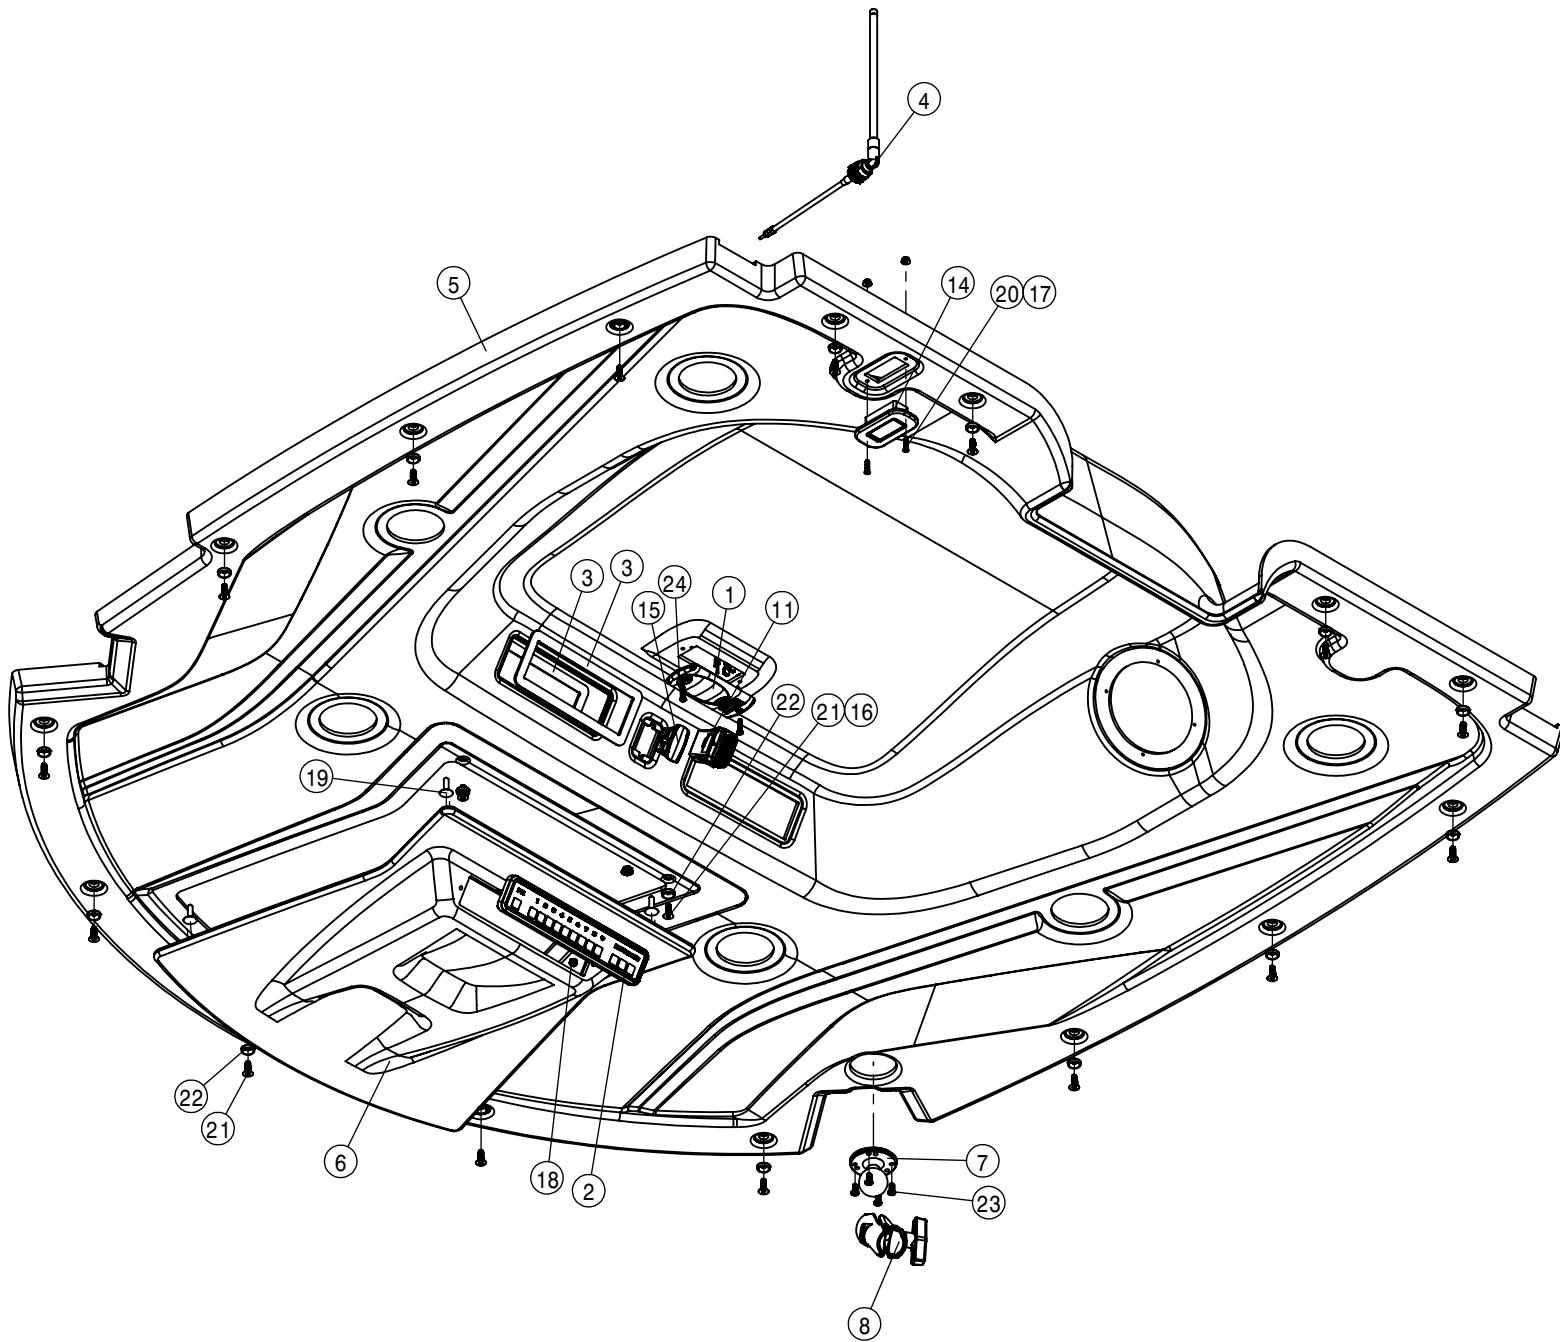

HEADLINER ASSEMBLY			
DET	QTY	P/N	DESCRIPTION
1	1	292620	DOMELIGHT
2	1	292678	LIGHT BAR - SECTION INDICATOR
3	2	343331	RADIO BEZEL,CAB, BLK PLASIC 05
4	1	344177	ANTENNA - RADIO
5	1	344349	HEADLINER
6	1	344350	HEADLINER ACCESS PANEL
7	1	344384	1.5" RAM BALL MNT BASE 2.50"DIA
8	1	344385	1.5" RAM BALL MNT 4.50"DBL SOC ARM
NS	1	344415	RADIO - STANDARD
NS	1	344416	RADIO - PREMIUM
11	1	344417	BLUETOOTH MIC
NS	1	344418	HARNESS - BLUETOOTH MIC

HEADLINER ASSEMBLY			
DET	QTY	P/N	DESCRIPTION
NS	2	344419	SPEAKER
14	1	344459	GARMENT HOOK
15	1	344461	HOLE PLUG - CONTURA V
16	2	470121	1/4 UNC SERR FLG LOCK NUT
17	4	470463	8-32 SERR FLANGE NUT
18	2	470541	8-32 KEP NUT
19	4	470545	PUSH TREE FASTENER 1/4 X 1
20	2	472376	#8-32 X 3/4 FLT HD PHIL SCREW
21	17	472378	1/4-20 X 3/4 FLT HD SOCKET SCREW ZN BLK
22	17	472380	1/4 CNTR SNK WASH, NYLON
23	4	903706	10-32X1/2 PHIL PAN MACH SCR
24	2	903850	8-32 X 3/4 PHIL PAN MACH SCR BZ