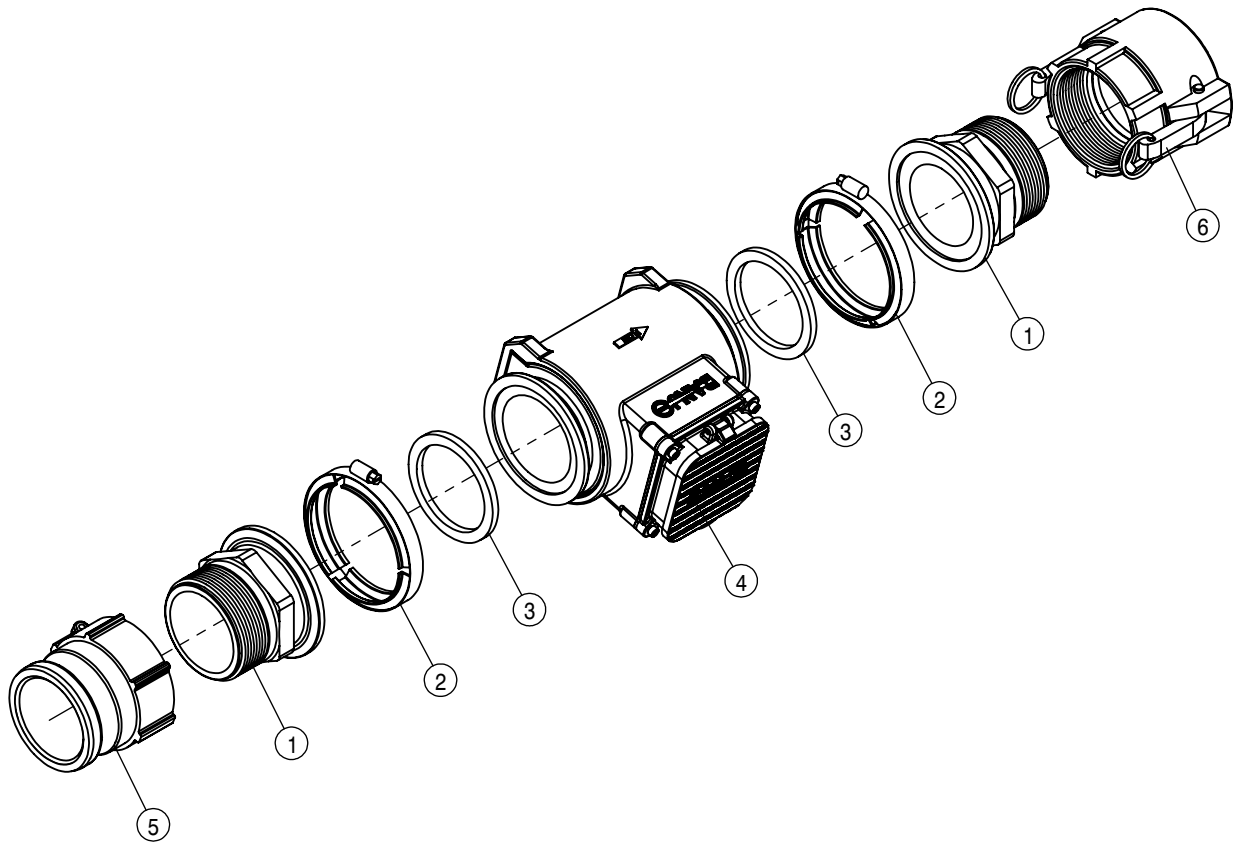

FILL FLOW METER ASSEMBLY			
DET	QTY	P/N	DESCRIPTION
1	2	500164	3" FLANGE- 3.00 MNPT ADPTR POLY
2	2	500208	3" FLANGE CLAMP S.S.
3	2	500209	3" FLANGE GASKET EPDM
4	1	691242	3" MANIFOLD FLOWMETER, BANJO
5	1	696225	3.00 FNPT-MALE COUPLER POLY
6	1	696228	3.00FNPT-FEMALE COUPLER POLY