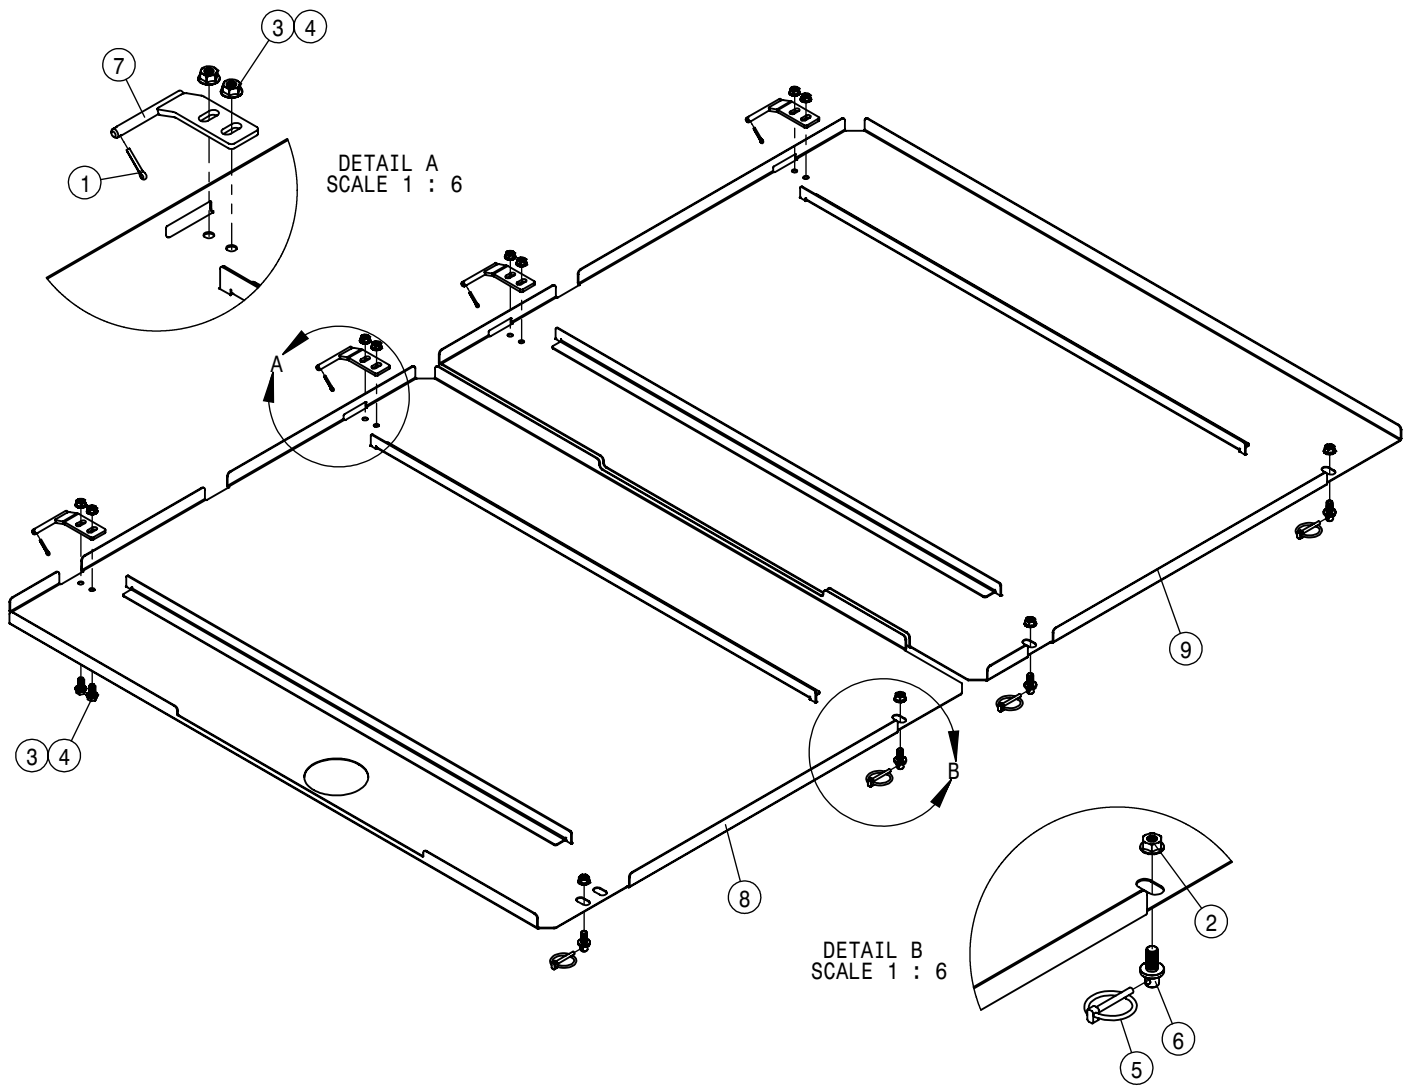

CENTER TALL CROP SHIELD ASSEMBLY			
DET	QTY	P/N	DESCRIPTION
1	4	470075	1/8 X 3/4 COTTER PIN
2	4	470087	3/8UNC HEX SERR FLANGE NUT
3	8	470113	5/16UNC SERR FLG LOCK NUT
4	8	470233	5/16UNC X 3/4 SERR FLG HEX BOLT
5	4	470335	LINCHPIN, 3/16 X 1 1/4 GRIP
6	4	470520	HANGER PIN, 3/8UNC x .437Dx .500L
7	4	660578	HINGE - BELLY PAN, WLD
8	1	660579	BELLY PAN - SF SOLU FRT, WLD
9	1	660580	BELLY PAN-SF SOLU REAR, WLD