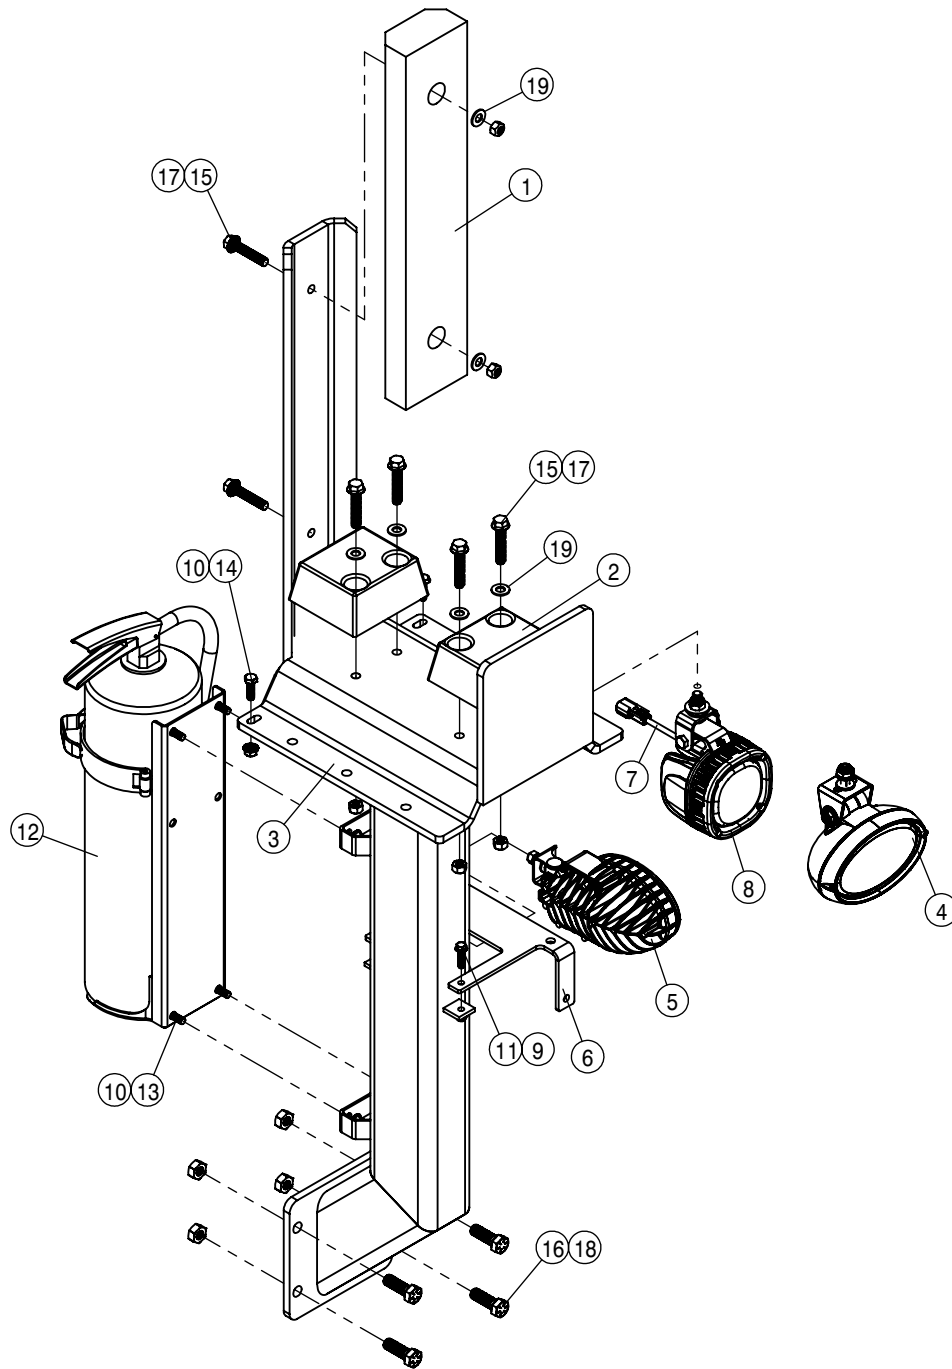

LH 90/100' BOOM CRADLE ASSEMBLY			
DET	QTY	P/N	DESCRIPTION
1	1	164512	RUBBER BUMPER, BOOM CRADLE
2	2	164513	BOOM CRADLE PAD
3	1	165041	BOOM CRADLE WLD 07
4	1	292614	WORKLIGHT - HALOGEN CLOSE RANGE
5	1	292917	LED LIGHT, AMBER
6	1	343689	EXTREMITY FLASHER MT, STS '11
7	1	294299	TYRI JUMPER HARNESS
8	1	292618	WORKLIGHT-TYRI LED FLOOD
9	2	470089N	1/4UNC HEX NYLOC NUT, 316 SS
10	6	470113	5/16UNC SERR FLG LOCK NUT
11	2	470231N	1/4UNC X 1" SERR FLG BOLT SS
12	1	490508	FIRE EXTINGUISHER
13	4	900064	5/16UNC X 3/4" HEX BOLT
14	2	900065N	5/16UNC X 1" HEX BOLT SS
15	6	900133N	3/8UNC X 2" SERR FLANGE BOLT
16	4	900804	1/2UNC X 1 1/2 HEX BOLT GR8 YZ
17	6	914004	3/8UNC HEX STOVER NUT
18	4	914808	1/2UNC HEX STOVER NUT GR8
19	6	920002N	3/8 SAE FLAT WASHER