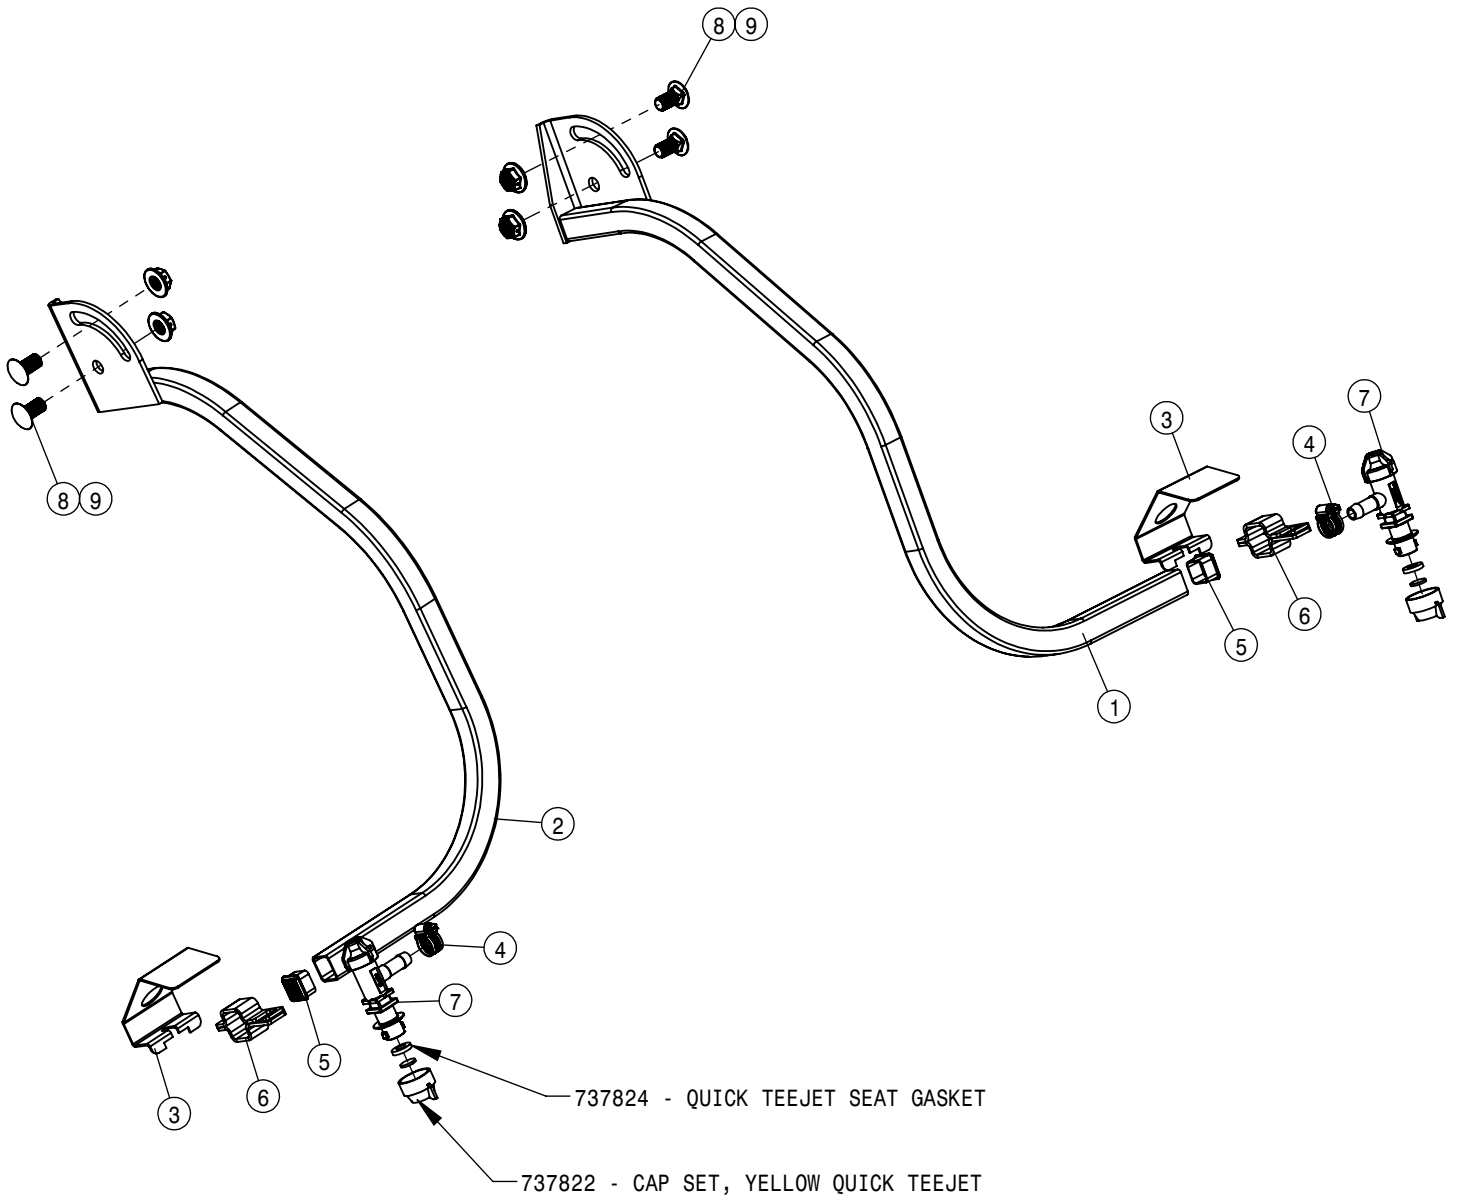

REAR NOZZLE ASSEMBLY			
DET	QTY	P/N	DESCRIPTION
1	1	164670	RH REAR NOZL MT WLD STS12
2	1	164671	LH REAR NOZL MT WLD STS12
3	2	164676	NOZL SHIELD, REAR WHEEL 00
4	2	520069	HOSE CLAMP NO 6 STAINLESS
5	2	629727	FINISH PLUG 1" SQ 16 GA
6	2	737817	NOZZLE BRACKET
7	2	737827	QUICK TJET LBO, 1-TIP BODY .50
8	4	901253	1/2UNC X 1" CARR BOLT
9	4	914015	1/2UNC HEX CENTER-LOCK NUT