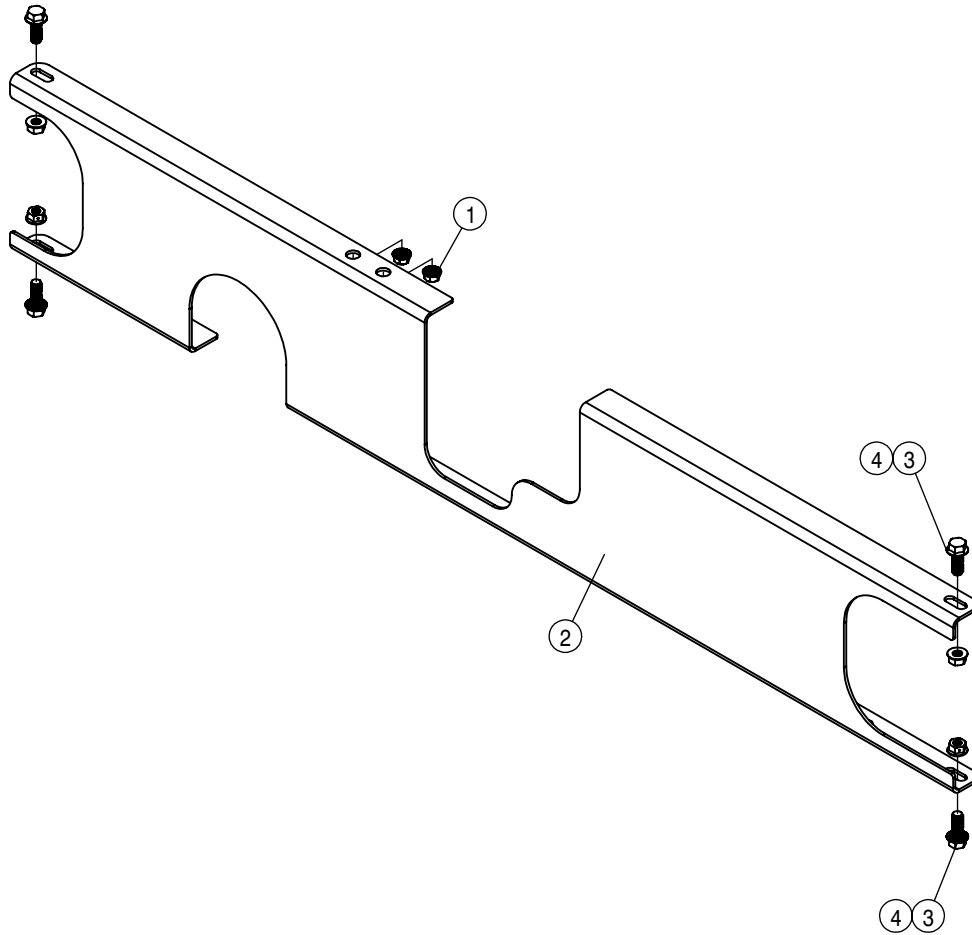

REAR BULKHEAD ASSEMBLY			
DET	QTY	P/N	DESCRIPTION
1	2	470113N	5/16UNC SERR FLG LOCK NUT SS
2	1	660297	REAR BULKHEAD 2015
3	4	900129N	3/8UNC X 1" SERR FLANGE BOLT
4	4	910004N	3/8UNC FLANGE CNTR LOCK NUT