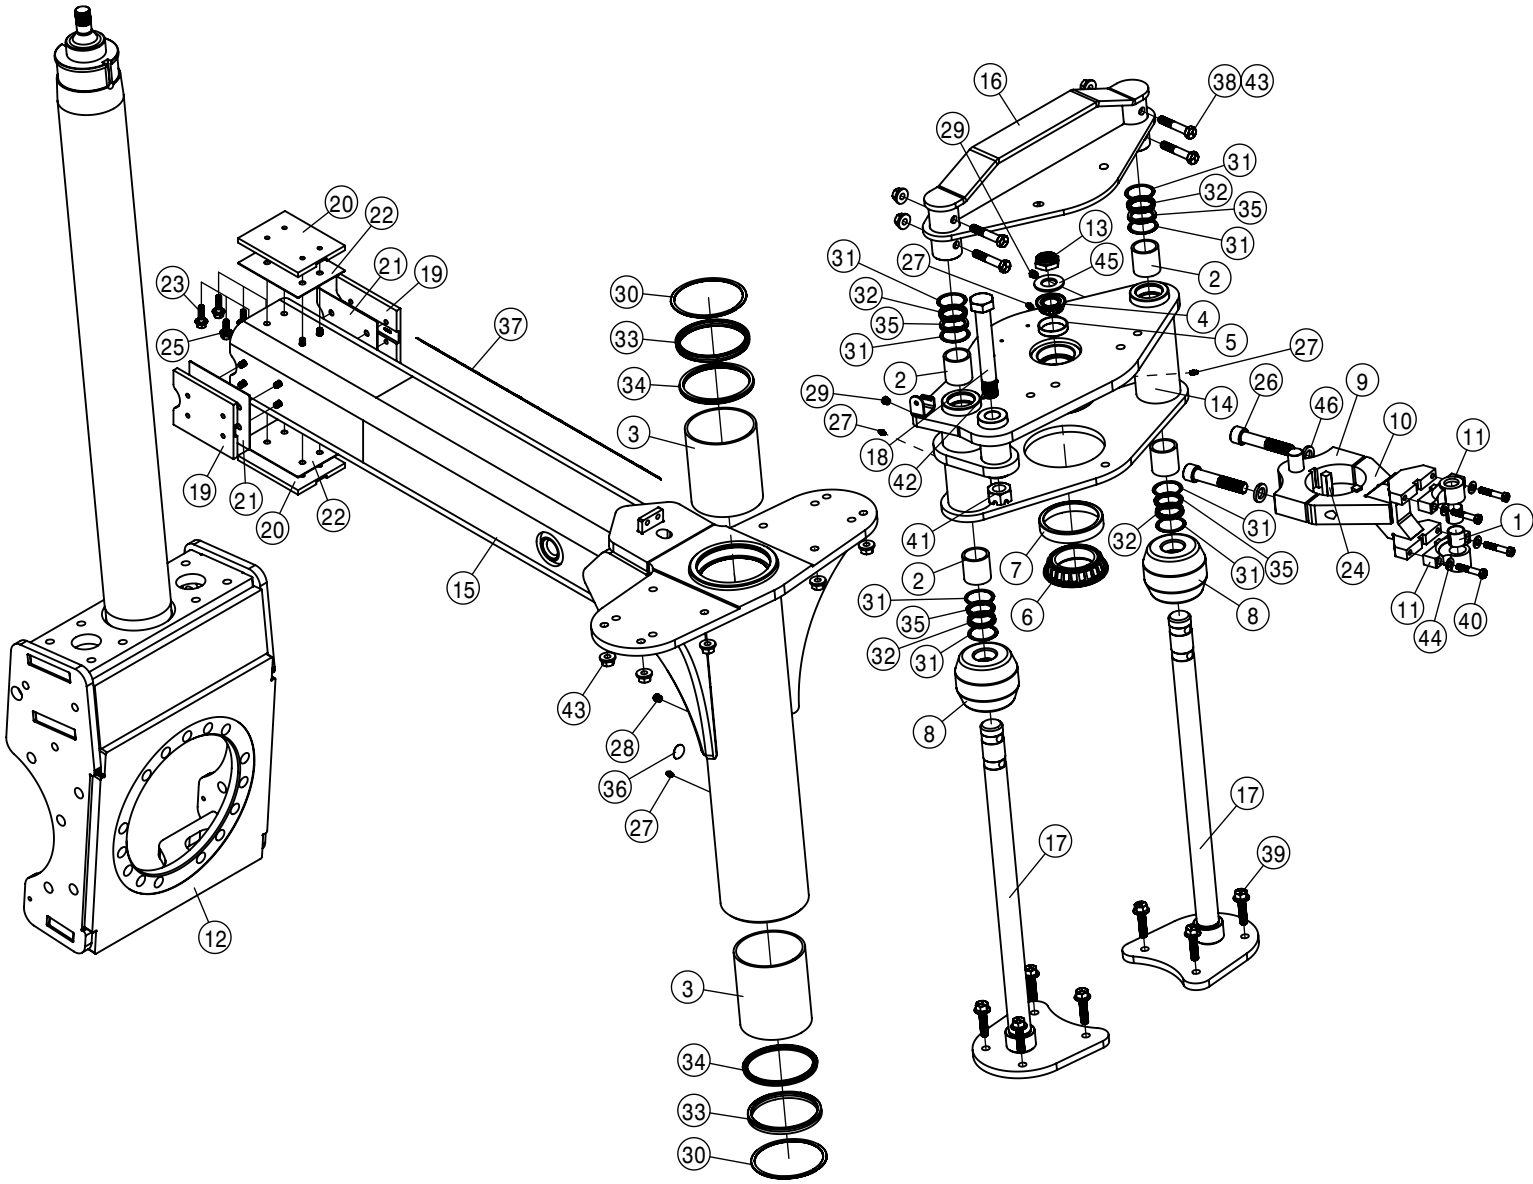

LEFT FRONT LEG ASSEMBLY			
DET	QTY	P/N	DESCRIPTION
1	2	121029	JOURNAL BRG, 1.00 ID x 1.00 LG
2	4	121113	TOWER SLEEVE BRG (POLYGON) 05
3	2	121125	BEARING-POLY 4.50 ID X 5.74 LG
4	1	125050	BRG CONE, 1.00 ID W/FACE SEAL
5	1	125051	BRG CUP FOR 125050
6	1	125052	BRG CONE, 2.687 ID W/FACE SEAL
7	1	125053	BRG CUP FOR 125052
8	2	311058	RUBBER SPRING
9	1	359683	STEERING ARM WLDMT-STS
10	1	359684	STEERING TRUN MNT WLD - STS
11	2	359687	TRUNNION-STEERING CYLINDER
12	1	360526	INR LEG WLD-STS, SDS LEG
13	1	360561	1-14 UNS THIN HEX NUT LCK
14	1	360700	LH AIR BAG LWR PLT WLD
15	1	360718	OTR LEG WLD STS
16	1	360780	AIR BAG TOWER TOP MT WLD
17	2	360795	NITRO TOWER WLD
18	1	360797	STRG CYL BOLT
19	2	360852	TRD ADJ BRONZE BEARING, TAPPED
20	2	360853	TRD ADJ BRONZE BEARING, TAPPED
21	2	360864	NOTCHED SHIM - TRD ADJ BEARING
22	2	360865	SHIM - TRD ADJ BEARING
23	16	470329	3/8UNC X 1 1/4 HHSFB GR5 MC

LEFT FRONT LEG ASSEMBLY			
DET	QTY	P/N	DESCRIPTION
24	2	470447	KEY .50 SQ X 1.69 LONG
25	16	470460	3/8UNC X 1 HHSFB GR5 MC
26	2	470904	3/4UNC X 4" SOC HD CAP SCR GR8
27	4	471005	GREASE ZERK, 1/4-28 X 1/2
28	1	471030	PRESSURE RELIEF VALVE-GREASE 45-80 PSI
29	2	471032	PRESS REL VLV-GREASE 15-25 PSI
30	4	629538	4.5 SPIROLOX RING
31	8	629549	SPIRAL RETAINING RING-INT 1.87
32	4	629620	SEAL, 1.500 ROD DIA
33	2	629621	SEAL, 4.500 ROD DIA
34	2	629625	SEAL, 4.500 ROD DIA
35	4	629627	SEAL, 1.500 ROD DIA
36	1	650205	DECAL, GREASE WEEKLY
37	1	650486	DECAL, TREAD ADJ INDICATOR DTS
38	4	900269	1/2UNC X 2 3/4 HHCS GR5 MC
39	8	900519	1/2UNC X 2 HHSFB GR5 MC FT
40	4	900821	3/8UNC X 2 HHCS GR8 MC
41	1	910020	1-8UNC HEX SLTTD NUT MC GR5
42	1	910120	3/16 X 1 3/4 COTTER PIN SS
43	12	914015	1/2-13UNC CTRLK FLG NUT MC GR5
44	4	920002	SAE FLAT WASHER 3/8 MC
45	1	920008	1" SAE FLAT WASHER
46	2	920506	HLOCK WASHER 3/4 MC