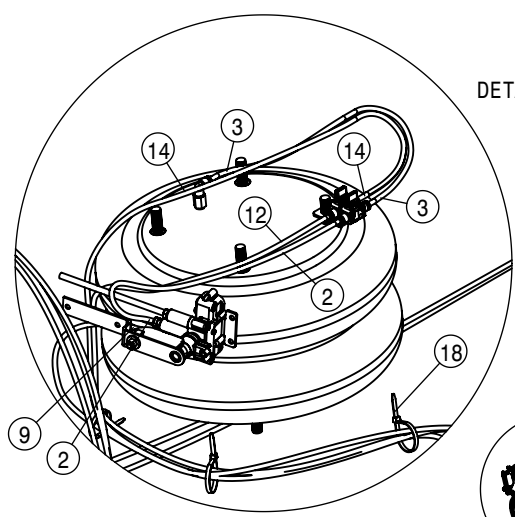

DETAIL E

DETAIL D

AIR LINE ASSEMBLY				
DET	QTY	P/N	DESCRIPTION	
1	1	195906-011	1/40D AIR BRAKE TUBING J844-A	
2	1	195906-018	1/40D AIR BRAKE TUBING J844-A	
3	1	195906-021	1/40D AIR BRAKE TUBING J844-A	
4	1	195906-022	1/40D AIR BRAKE TUBING J844-A	
5	1	195906-031	1/40D AIR BRAKE TUBING J844-A	
6	1	195906-111	1/40D AIR BRAKE TUBING J844-A	
7	1	195906-156	1/40D AIR BRAKE TUBING J844-A	
8	1	195906-195	1/40D AIR BRAKE TUBING J844-A	
9	1	195906-238	1/40D AIR BRAKE TUBING J844-A	
10	1	195906-248	1/40D AIR BRAKE TUBING J844-A	
11	1	195906-300	1/40D AIR BRAKE TUBING J844-A	
12	1	195906-303	1/40D AIR BRAKE TUBING J844-A	
13	1	195906-322	1/40D AIR BRAKE TUBING J844-A	
14	1	195906-331	1/40D AIR BRAKE TUBING J844-A	
15	1	195906-356	1/40D AIR BRAKE TUBING J844-A	
16	1	195914-069	1/20D AIR BRAKE TUBING J844-A	
17	3	470087	3/8-16UNC HEX FLG NUT SER MC GR5	
18	6	470154	CABLE TIE, 11.00" BLK NYLON	
19	3	470460	3/8UNC X 1 HHSFB GR5 MC	
20	4	520160	CUSH CLAMP,#24 1 1/2D-3/4WLOOP	
21	1	617567	10-451TC-10FJX-10FJX90-120	
22	1	617573	10-451TC-10FJX-10FJX90-74 H/A