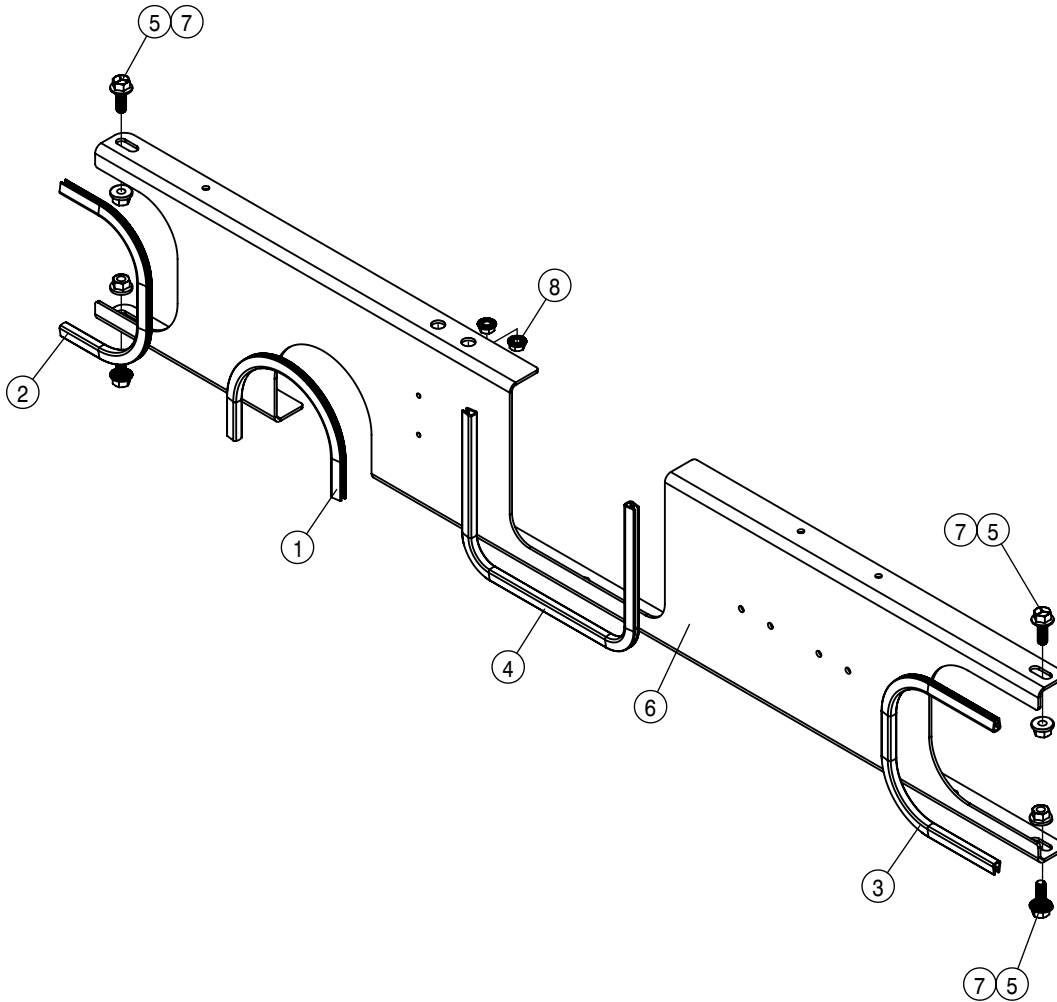

REAR BULKHEAD ASSEMBLY			
DET	QTY	P/N	DESCRIPTION
1	1	193016-011	QUICKEDGE TRIM .060 TO .170
2	1	193016-012	QUICKEDGE TRIM .060 TO .170
3	1	193016-015	QUICKEDGE TRIM .060 TO .170
4	1	193016-020	QUICKEDGE TRIM .060 TO .170
5	4	470460	3/8UNC X 1 HHSFB GR5 MC
6	1	660297	REAR BULKHEAD 2015
7	4	910106	3/8-16UNC CTRLK FLG NUT MC GR5
8	2	910119	5/16-18UNC HEX FLG NUT SER SS