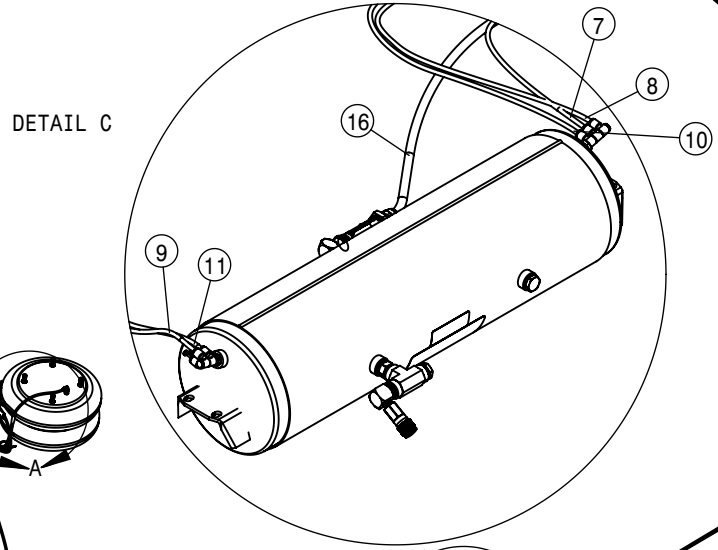

DETAIL E

DETAIL D

AIR LINE ASSEMBLY				
DET	QTY	P/N	DESCRIPTION	
1	1	195906-011	1/40D AIR BRAKE TUBING J844-A	
2	1	195906-018	1/40D AIR BRAKE TUBING J844-A	
3	1	195906-021	1/40D AIR BRAKE TUBING J844-A	
4	1	195906-022	1/40D AIR BRAKE TUBING J844-A	
5	1	195906-031	1/40D AIR BRAKE TUBING J844-A	
6	1	195906-111	1/40D AIR BRAKE TUBING J844-A	
7	1	195906-156	1/40D AIR BRAKE TUBING J844-A	
8	1	195906-195	1/40D AIR BRAKE TUBING J844-A	
9	1	195906-238	1/40D AIR BRAKE TUBING J844-A	
10	1	195906-248	1/40D AIR BRAKE TUBING J844-A	
11	1	195906-300	1/40D AIR BRAKE TUBING J844-A	
12	1	195906-303	1/40D AIR BRAKE TUBING J844-A	
13	1	195906-322	1/40D AIR BRAKE TUBING J844-A	
14	1	195906-331	1/40D AIR BRAKE TUBING J844-A	
15	1	195906-356	1/40D AIR BRAKE TUBING J844-A	
16	1	195914-069	1/20D AIR BRAKE TUBING J844-A	
17	3	470087	3/8-16UNC HEX FLG NUT SER MC GR5	
18	6	470154	CABLE TIE, 11.00" BLK NYLON	
19	3	470460	3/8UNC X 1 HHSFB GR5 MC	
20	4	520160	CUSH CLAMP,#24 1 1/2D-3/4WLOOP	
21	1	617567	10-451TC-10FJX-10FJX90-120	
22	1	617573	10-451TC-10FJX-10FJX90-74 H/A