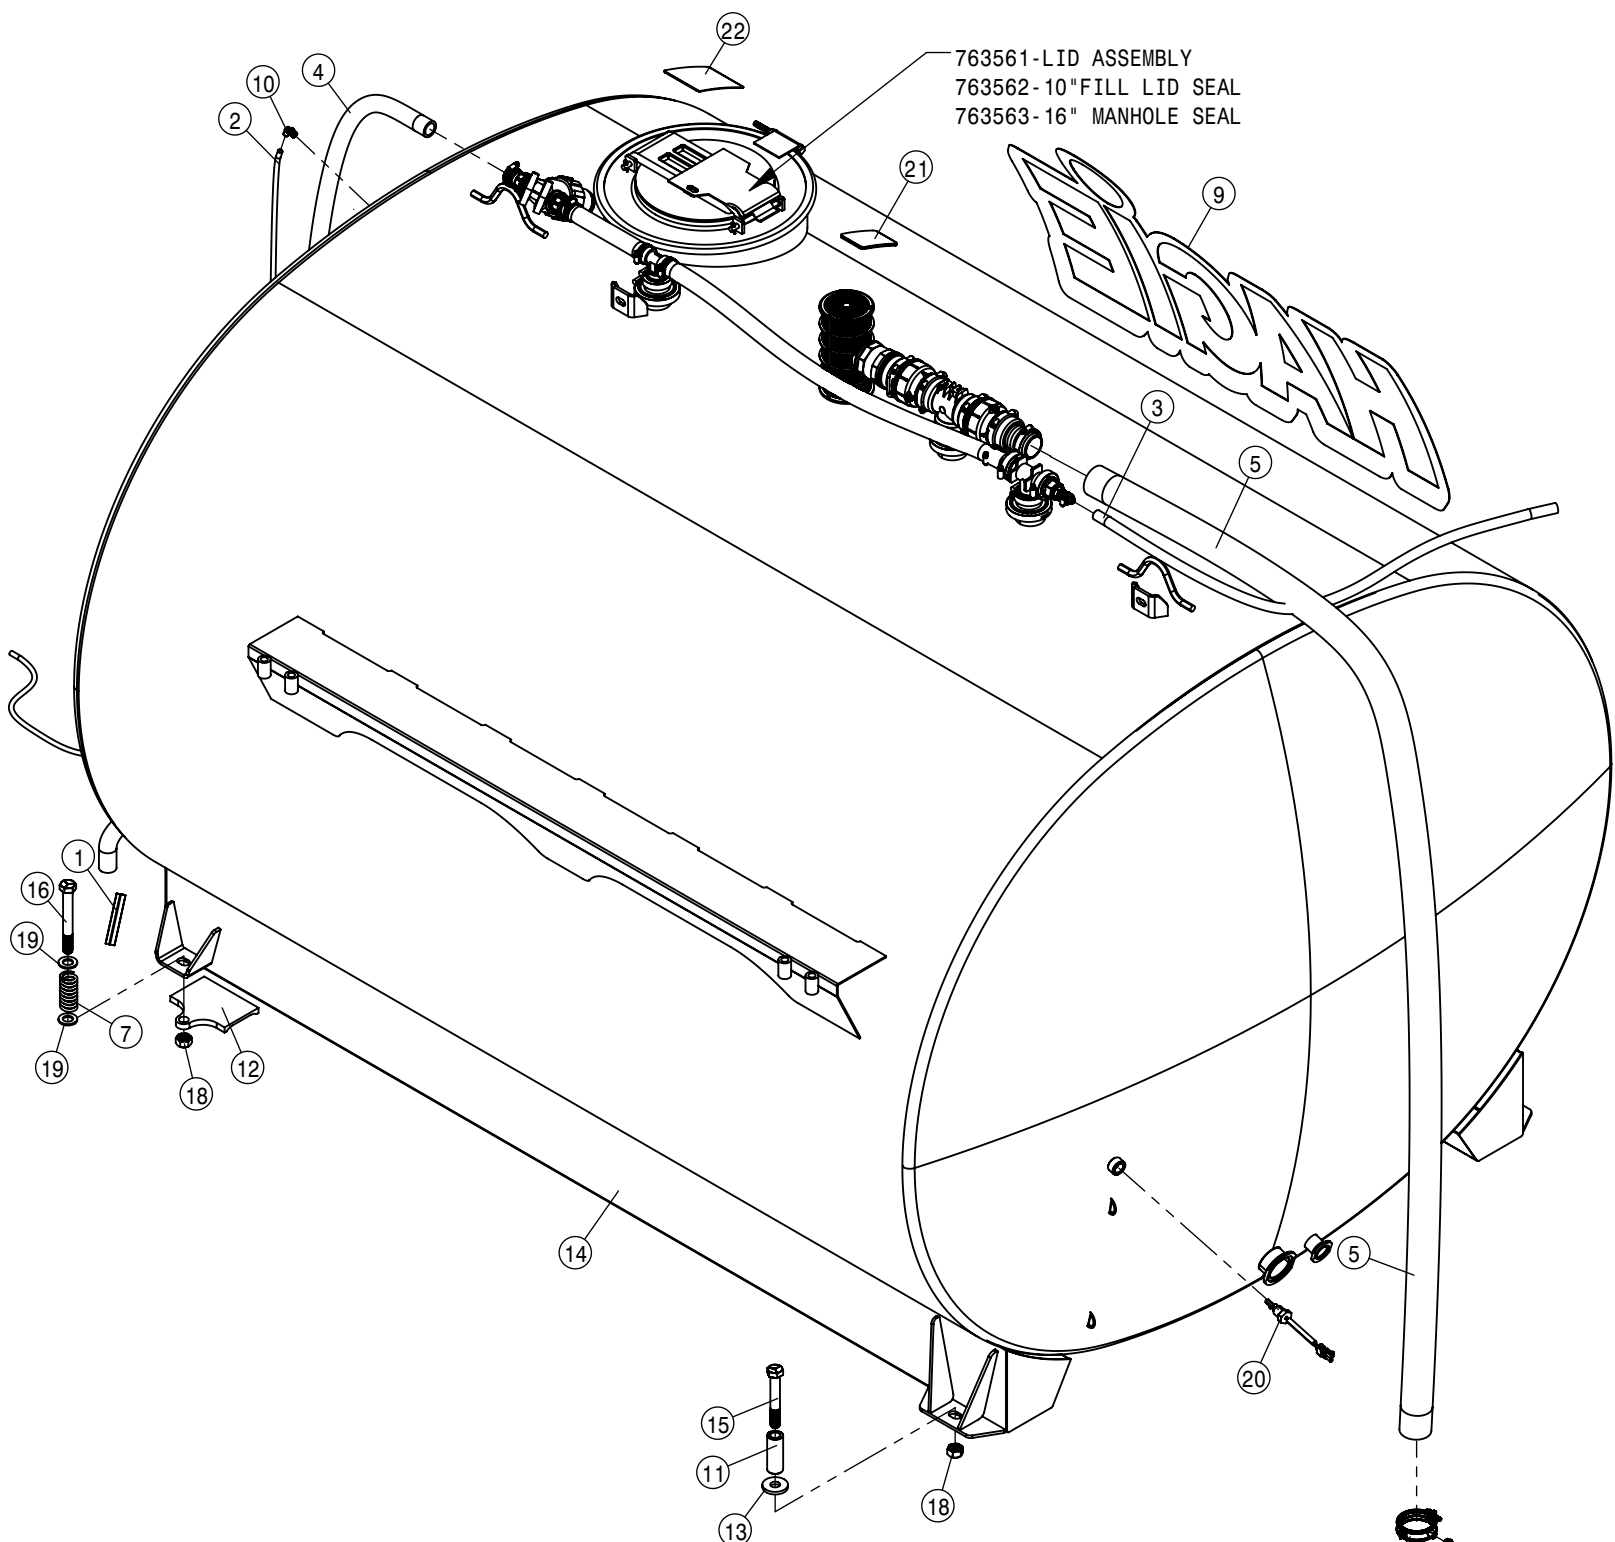

763561-LID ASSEMBLY
763562-10" FILL LID SEAL
763563-16" MANHOLE SEAL

1600 GALLON SS TANK ASSEMBLY			
DET	QTY	P/N	DESCRIPTION
1	1	193012-004	QUICKEDGE TRIM .135 TO .250
2	1	195915-085	3/8OD AIR BRAKE TUBING J844-B
3	1	197008-046	HOSE 1/2 1-FBR BR BLK EPDM
4	1	197116-088	HOSE 1IN 1-FBR BR BLK EPDM
5	1	197133-102	HOSE 2" SUCTION, 2F-1W EPDM
6	1	470087	3/8-16UNC HEX FLG NUT SER MC GR5
7	2	482016	SPRING, 1.4 X 3.00 COMPRSN
8	1	520170	VIBRATION-DAMPING CLAMP HANGER
9	1	650144	DECAL, LOGO, SOLU TANK STS12
10	1	711040	1/4MNPT-90-1/4 NYL TUBE LBO
11	2	763840	TANK MNT BUSHING

1600 GALLON SS TANK ASSEMBLY			
DET	QTY	P/N	DESCRIPTION
12	2	763841	TANK ISOLATOR
13	2	763925	WASHER .78ID-2.0 OD .25THK SS
14	1	763978	1600 GAL SS TANK '19 W/DECALS
15	2	900412	3/4UNC X 5 HHCS GR5 MC
16	2	900414	3/4UNC X 6 HHCS GR5 MC
17	1	900506	3/8UNC X 2 HHSFB GR5 MC FT
18	4	914012	3/4UNC HEX STOVER NUT
19	4	920006	3/4 SAE FLAT WASHER
20	1	an275842	SWITCH WATER LEVEL
21	1	N203265	DECAL CAUTION
22	1	N404968	LABEL, DANGER TANK LID OPENING