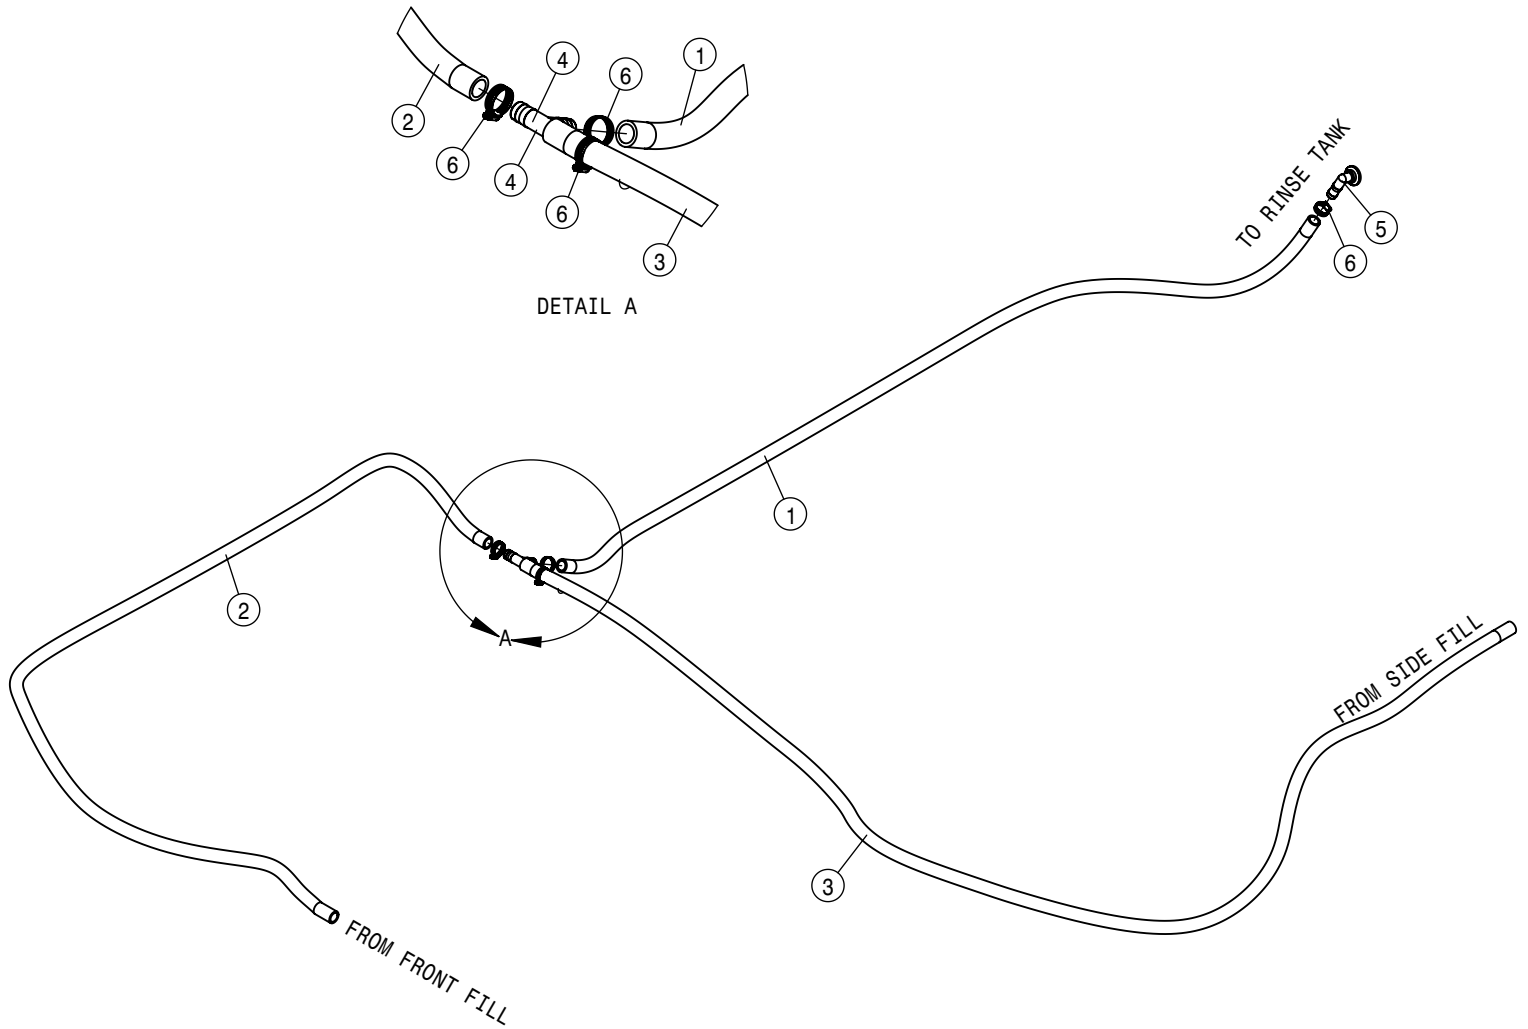

FILL/RINSE HOSES FRONT/SIDE FILL ASSEMBLY			
DET	QTY	P/N	DESCRIPTION
1	1	197116-109	HOSE 1IN 1-FBR BR BLK EPDM
2	1	197116-119	HOSE 1IN 1-FBR BR BLK EPDM
3	1	197116-154	HOSE 1IN 1-FBR BR BLK EPDM
4	1	500105	1.00 HOSE BARB TEE, POLY
5	1	500173	1"FLANGE-90-1"HOSE BARB POLY
6	4	520090	HOSECLAMP NO 16 STAINLESS