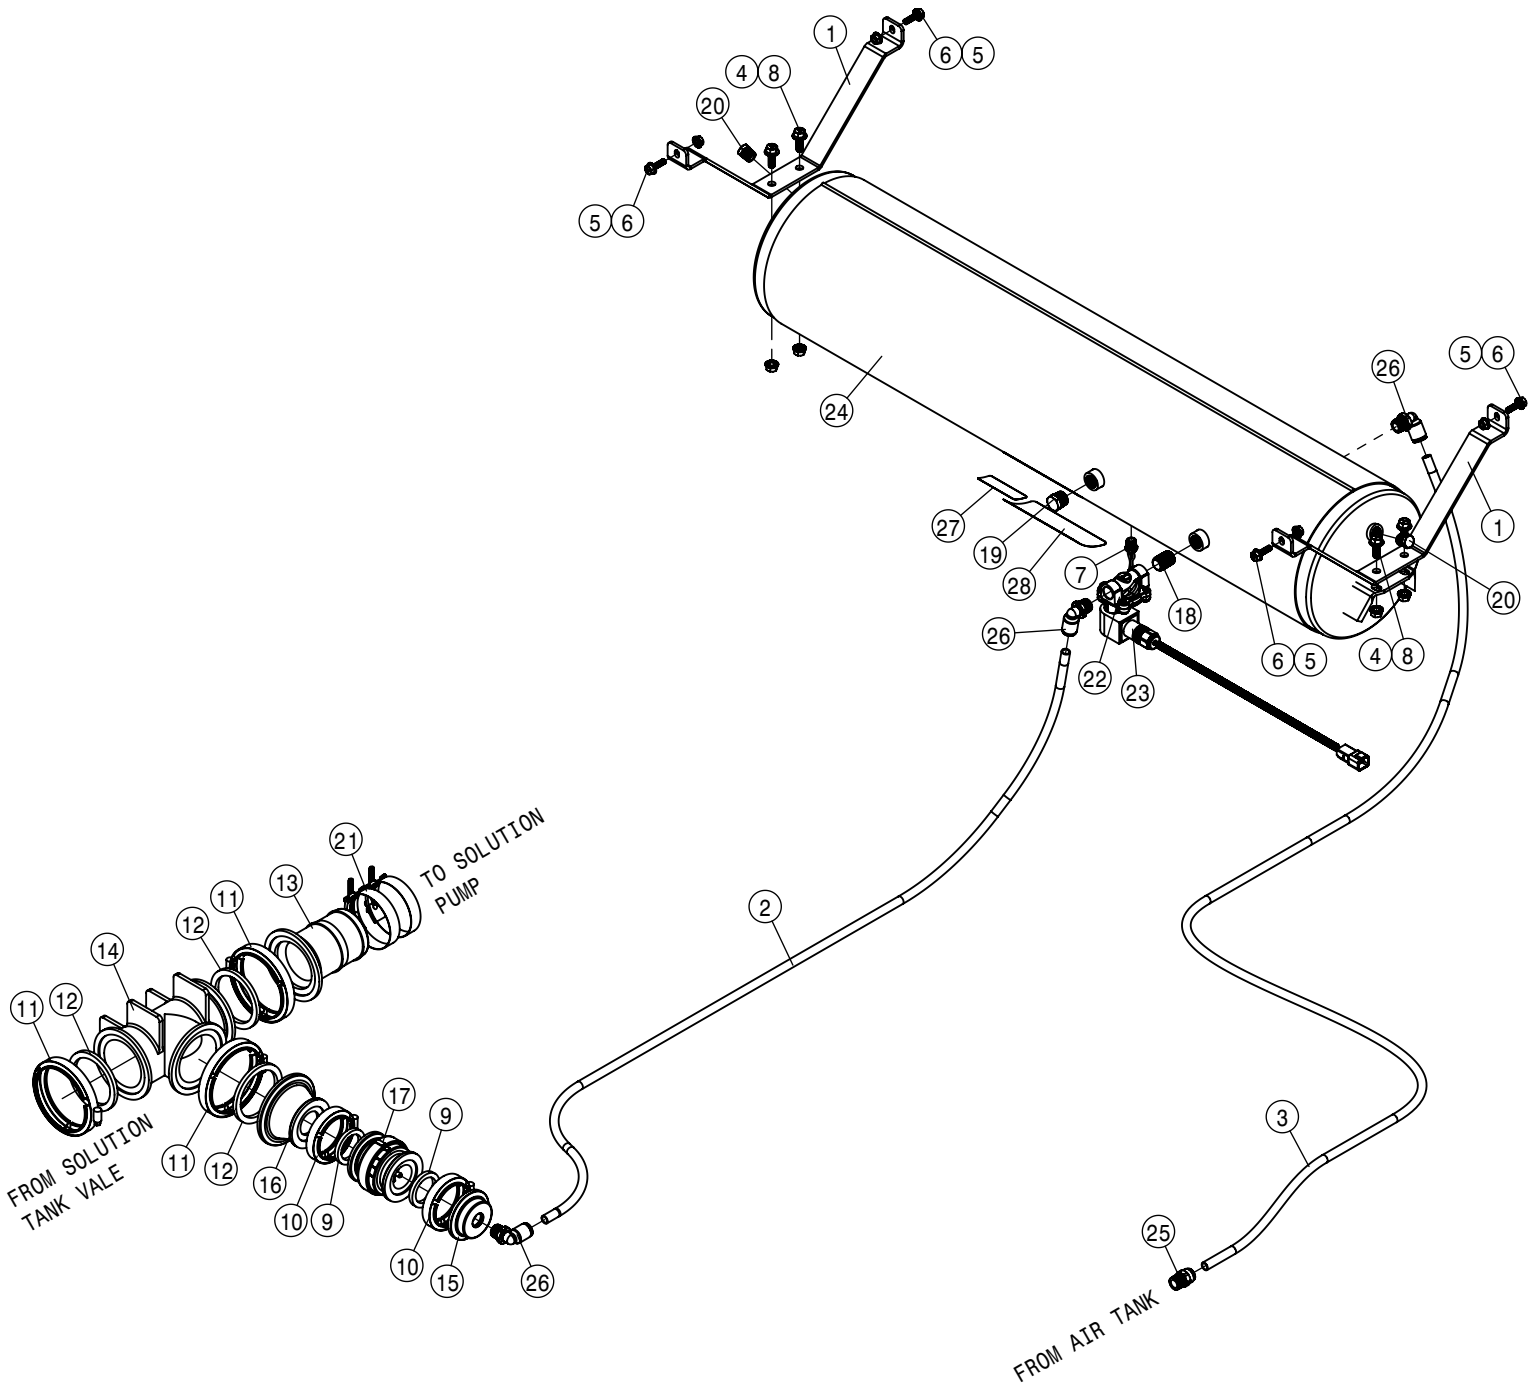

AIR PURGE OPTION			
DET	QTY	P/N	DESCRIPTION
1	2	167471	SECONDARY AIR TANK BRKT
2	1	195914-060	1/20D AIR BRAKE TUBING J844-B
3	1	195914-110	1/20D AIR BRAKE TUBING J844-B
4	4	470087	3/8-16UNC HEX FLG NUT SER MC GR5
5	4	470113	5/16-18UNC HEX FLG NUT SER MC GR5
6	4	470234	5/16UNC X 1 HHSFB GR5 MC
7	1	470266	DRAIN VALVE KIT, 1/4NPT
8	4	470460	3/8UNC X 1 HHSFB GR5 MC
9	2	500158	1 1/2" GASKET FOR 2" FLANGE
10	2	500160	2' FLANGE CLAMP S.S.
11	3	500208	3' FLANGE CLAMP S.S.
12	3	500209	3" FLANGE GASKET EPDM
13	1	500210	3"FLANGE-3'HOSEBARB POLY
14	1	500217	3"FLANGE TEE POLY

AIR PURGE OPTION			
DET	QTY	P/N	DESCRIPTION
15	1	500224	2'' FLANGE PLUG W/1/2''FNPT POLY
16	1	500237	3' FLANGE-2" STD FLANGE ADPTR POLY
17	1	500264	2" CHECK STANDARD PORT
18	1	502717	CLOSE NIPPLE .50NPT BR5
19	1	505231	PIPE PLUG .50NPT HEX HD BR5
20	2	505238	PIPE PLUG .375NPT HEX HD BR5
21	2	520130	3.31/3.59 T-BOLT HOSE CLAMP SS
22	1	696241	.5FNPT N/C SOLENOID VALVE
23	1	696242	12V COIL FOR SOLE VLV
24	1	701520	AIR TANK FOR AIR PURGE W/DECAL
25	1	711037	1/2MNPT-1/2 NYL TUBE FTG
26	3	711042	1/2MNPT-1/2 NYL TUBE LBO
27	1	N209334	LABEL, AIR TANK DRAIN
28	1	N404969	LABEL, DECAL SAFETY AIR DRIER