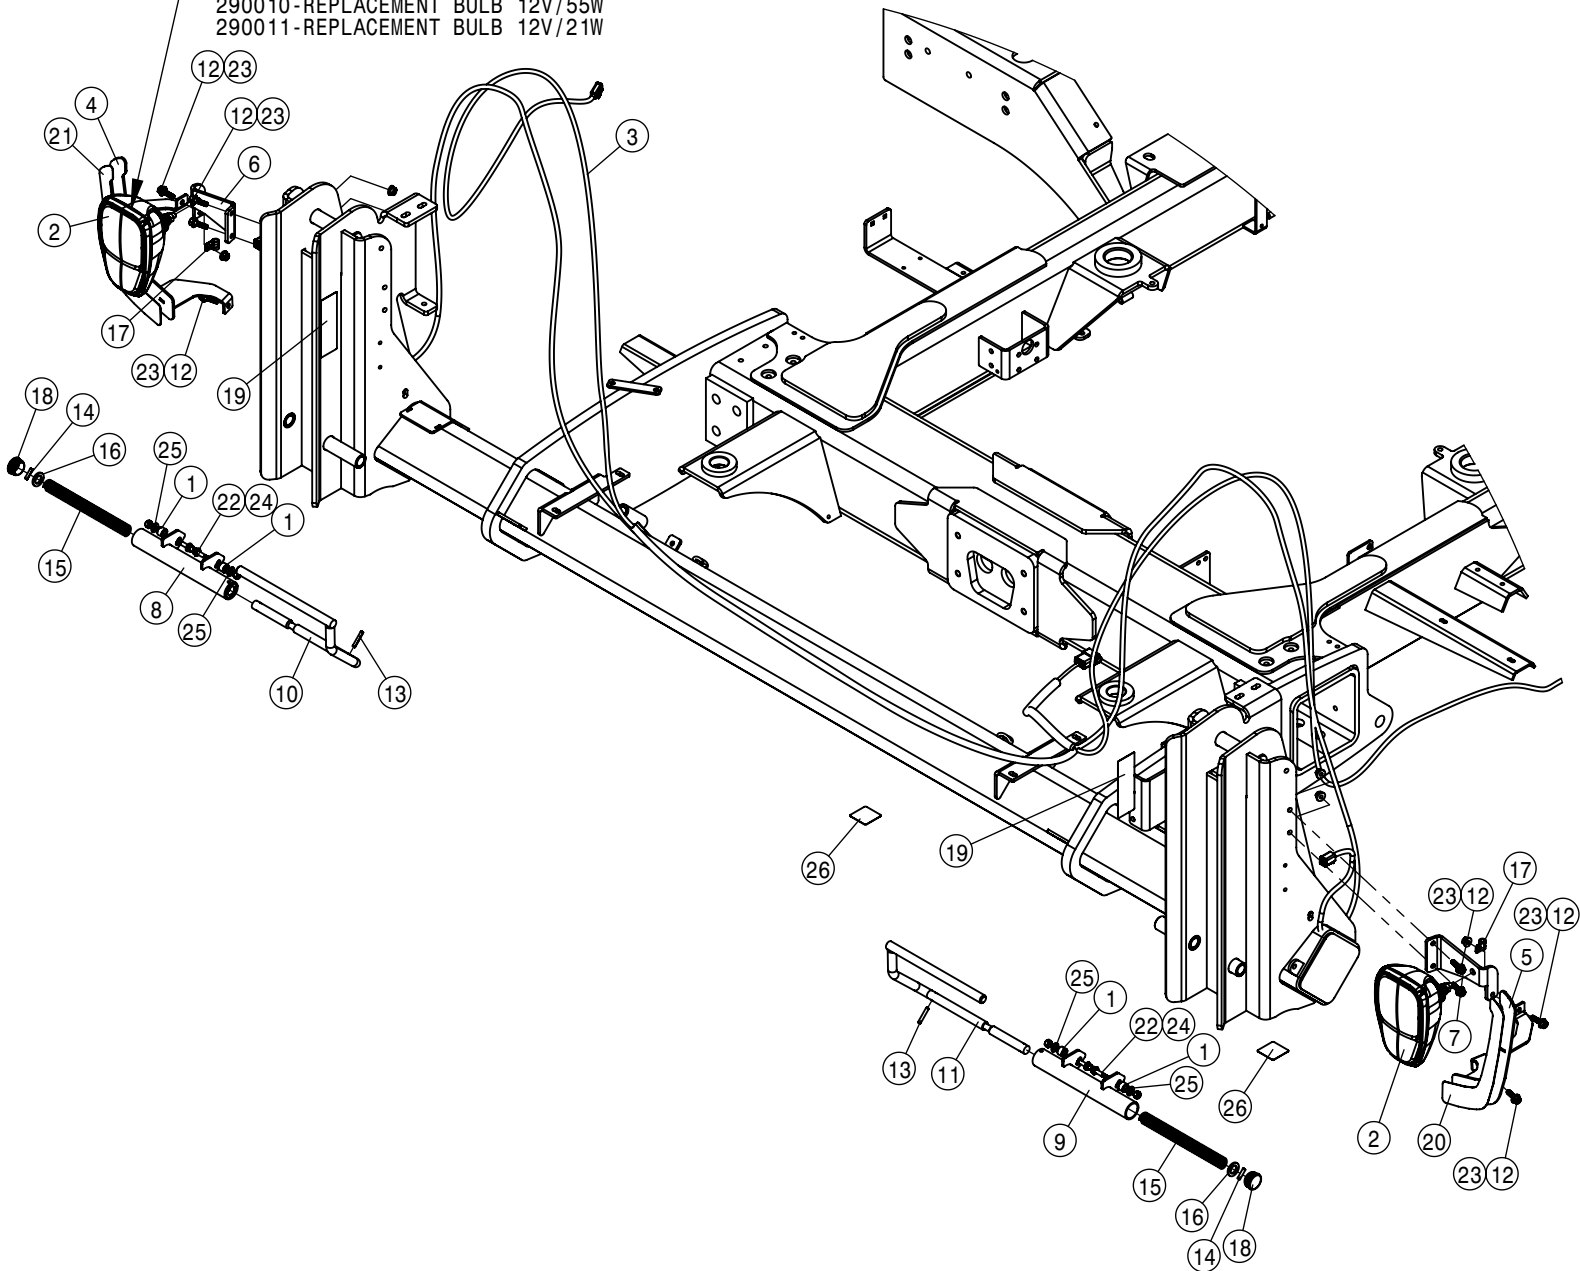

290007-REPLACEMENT BULB 12V/55W
290008-REPLACEMENT BULB 12V/4W
290010-REPLACEMENT BULB 12V/55W
290011-REPLACEMENT BULB 12V/21W

QUICK ATTACH LEVER ASSEMBLY			
DET	QTY	P/N	DESCRIPTION
1	4	167864	SPACER .75 OD X .38 ID X .50 L
2	2	292556	HEAD/FLASHER LIGHT
3	1	294420	Front Light/Wheel Mtr. Harness
4	1	360911	REFLECTOR WLD STS RH FRT
5	1	360912	REFLECTOR WLD STS LH FRT
6	1	360917	RT FT STS LIGHT BRKT
7	1	360918	STS LT FT LIGHT BRKT
8	1	361665	RH Q-ATTACH LOCK WLD, STS 04
9	1	361666	LH Q-ATTACH LOCK WLD, STS 04
10	1	361670	RH Q-ATTACH LOCK PIN WLD,STS04
11	1	361671	LH Q-ATTACH LOCK PIN WLD,STS04
12	8	470329	3/8UNC X 1 1/4 HHSFB GR5 MC
13	2	473805	ROLL PIN, 1/4 X 1 1/2

QUICK ATTACH LEVER ASSEMBLY			
DET	QTY	P/N	DESCRIPTION
14	2	473850	ROLL PIN, 1/4 X 1"
15	2	482018	SPRING, 1.00 X 12.00 COMPRSN
16	2	483055	.771ID-1.2500D-.135T MACH WASH
17	2	520167	CUSH CLAMP,#6 3/8D X 3/4W
18	2	629765	CAPLUG, 1 1/2" RD, BLACK POLY
19	2	650178	DECAL,CAUTION QUICK ATTACH LOC
20	1	650513	LH FRONT REFLECTOR, DTS
21	1	650514	RH FRONT REFLECTOR, DTS
22	4	900492	5/16UNC X 1 3/4 HHSFB SS
23	8	910106	3/8-16UNC CTRLK FLG NUT MC GR5
24	4	914004	3/8UNC HEX STOVER NUT
25	4	920002	3/8 SAE FLAT WASHER
26	4	L212136	LABEL, JACKING POINT