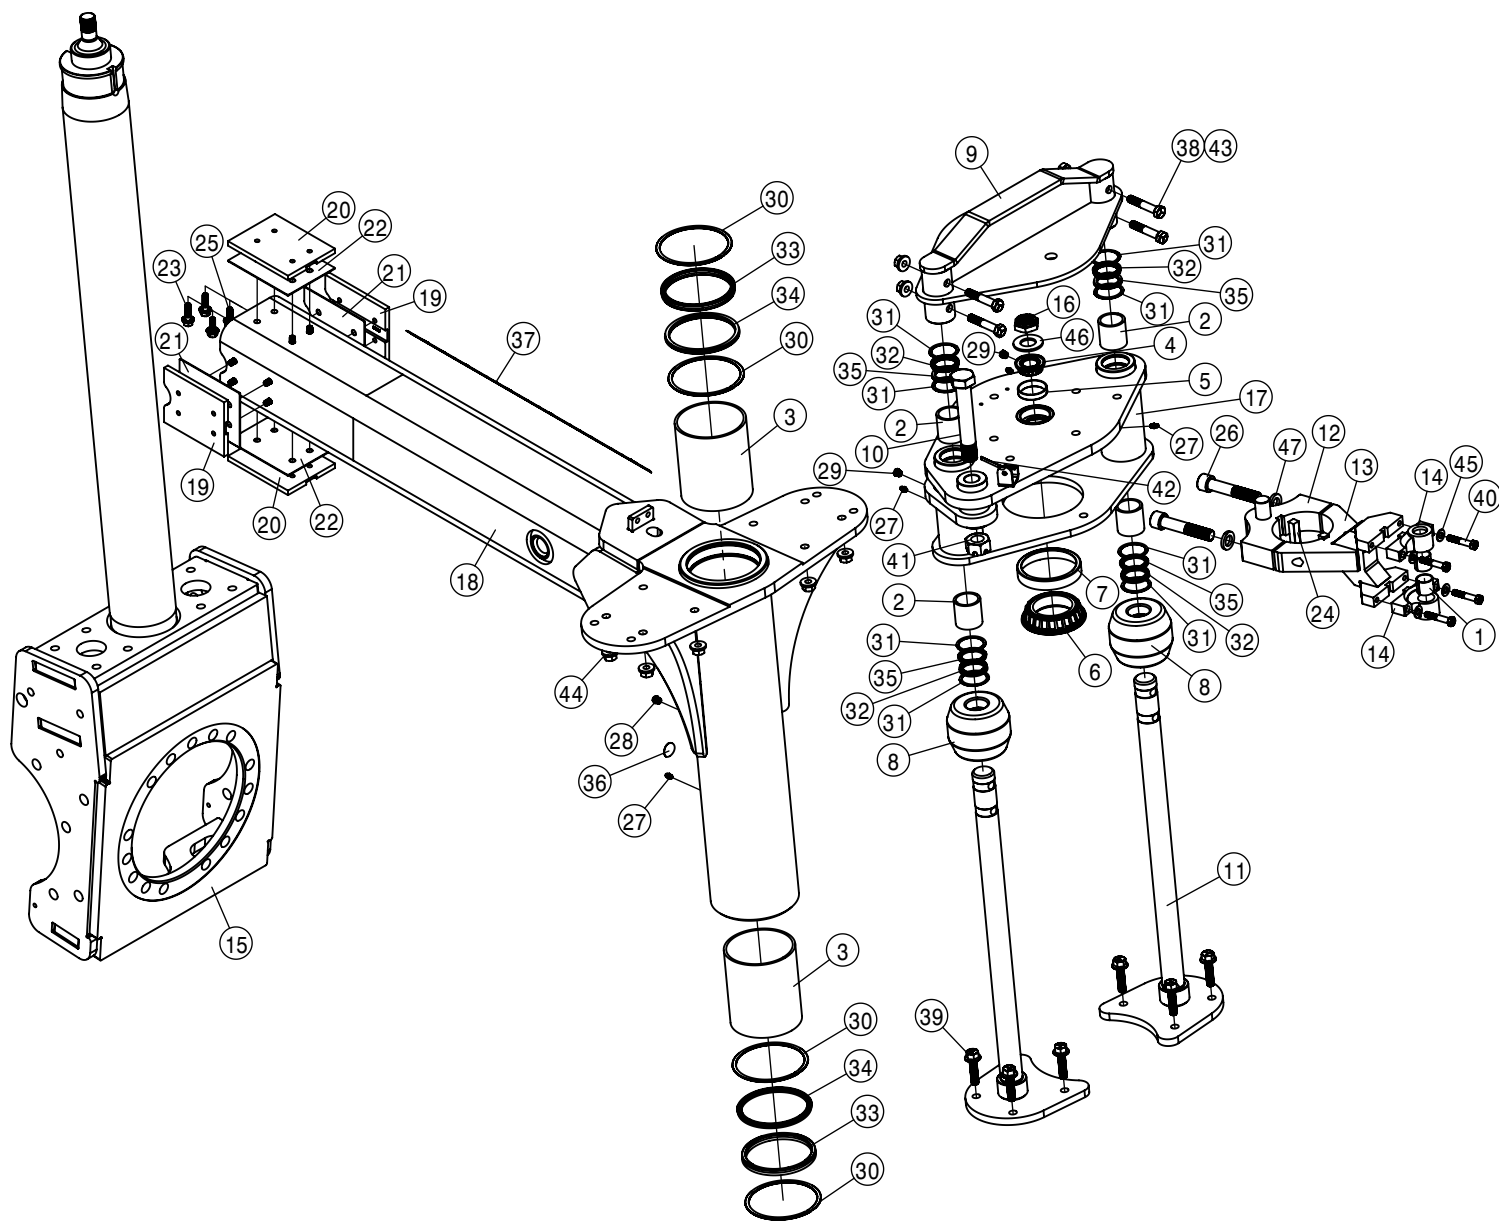

LEFT REAR LEG ASSEMBLY			
DET	QTY	P/N	DESCRIPTION
1	2	121029	JOURNAL BRG, 1.00 ID x 1.00 LG
2	4	121113	TOWER SLEEVE BRG (POLYGON) 05
3	2	121125	BEARING-POLY 4.50 ID X 5.74 LG
4	1	125050	BRG CONE, 1.00 ID W/FACE SEAL
5	1	125051	BRG CUP FOR 125050
6	1	125052	BRG CONE, 2.687 ID W/FACE SEAL
7	1	125053	BRG CUP FOR 125052
8	2	311058	RUBBER SPRING
9	1	359333	AIR BAG TOWER TOP MT WLD
10	1	359546	STRG CYL BOLT, STS AWS LRG 09
11	2	359654	NITRO TOWER WLD, STS AWS 13
12	1	359683	STEERING ARM WLDMT-STS
13	1	359684	STEERING TRUN MNT WLD - STS
14	2	359687	TRUNNION-STEERING CYLINDER
15	1	360526	INR LEG WLD-STS, SDS LEG
16	1	360561	1-14 UNS THIN HEX NUT LCK
17	1	360703	LH AIR BAG LWR PLT WLD
18	1	360718	OTR LEG WLD STS
19	2	360852	TRD ADJ BRONZE BEARING, TAPPED
20	2	360853	TRD ADJ BRONZE BEARING, TAPPED
21	2	360864	NOTCHED SHIM - TRD ADJ BEARING
22	2	360865	SHIM - TRD ADJ BEARING
23	16	470329	3/8UNC X 1 1/4 HHSFB GR5 MC
24	2	470447	KEY .50 SQ X 1.69 LONG

LEFT REAR LEG ASSEMBLY			
DET	QTY	P/N	DESCRIPTION
25	16	470460	3/8UNC X 1 HHSFB GR5 MC
26	2	470904	3/4UNC X 4" SOC HD CAP SCR GR8
27	4	471005	GREASE ZERK, 1/4-28 X 1/2
28	1	471030	PRESSURE RELIEF VALVE-GREASE 45-80 PSI
29	2	471032	PRESS REL VLV-GREASE 15-25 PSI
30	4	629538	4.5 SPIROLOX RING
31	8	629549	SPIRAL RETAINING RING-INT 1.87
32	4	629620	SEAL, 1.500 ROD DIA
33	2	629621	SEAL, 4.500 ROD DIA
34	2	629625	SEAL, 4.500 ROD DIA
35	4	629627	SEAL, 1.500 ROD DIA
36	1	650205	DECAL, GREASE WEEKLY
37	1	650486	DECAL, TREAD ADJ INDICATOR DTS
38	4	900269	1/2UNC X 2 3/4 HHCS GR5 MC
39	8	900519	1/2UNC X 2 HHSFB GR5 MC FT
40	4	900821	3/8UNF X 2 HHCS GR8 MC
41	1	910020	1-8UNC HEX SLTDD NUT MC GR5
42	1	910120	3/16 X 1 3/4 COTTER PIN SS
43	1	914008	1/2-13UNC STOVER NUT MC GR5
44	11	914015	1/2-13UNC CTRLK FLG NUT MC GR5
45	4	920002	SAE FLAT WASHER 3/8 MC
46	1	920008	1" SAE FLAT WASHER
47	2	920506	HLOCK WASHER 3/4 MC