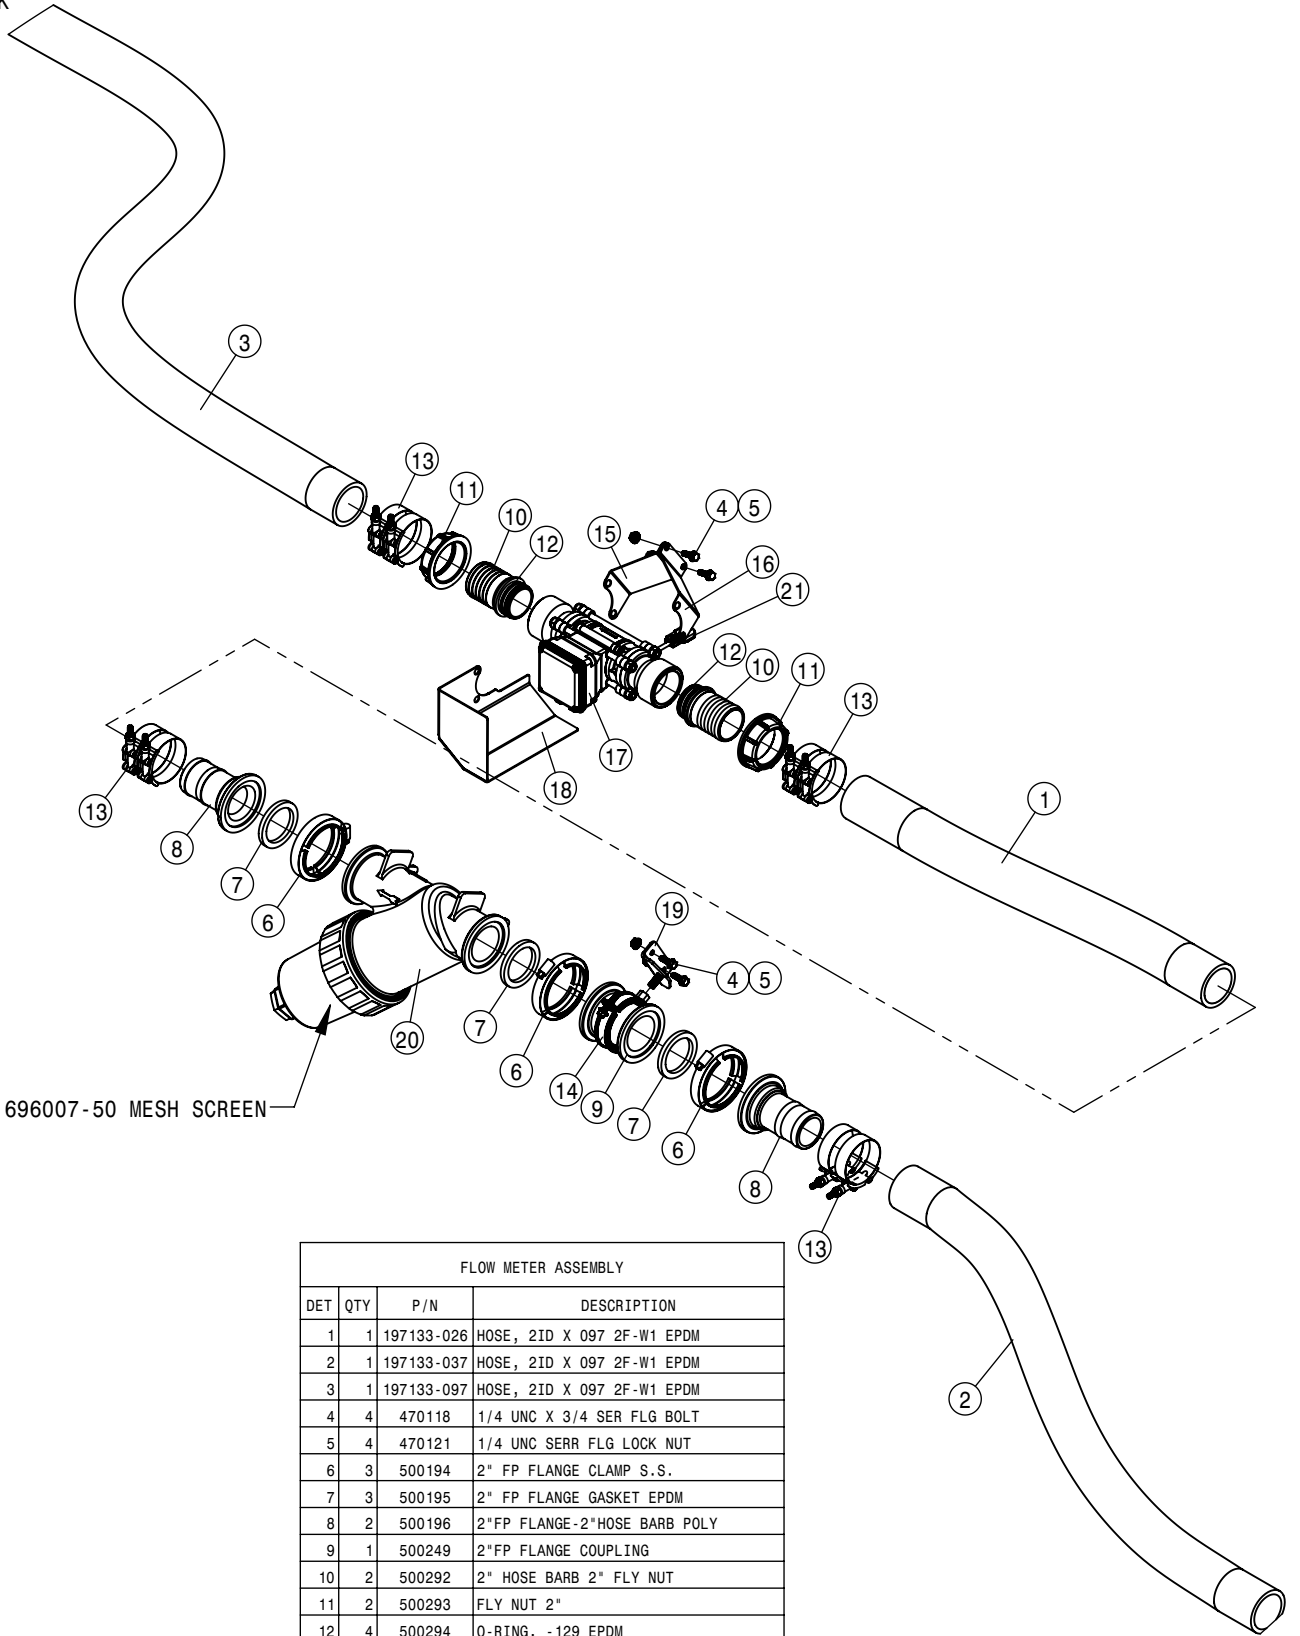

TO BOOM QUICK
COUPLER

696007-50 MESH SCREEN

FROM SOLUTION PUMP

FLOW METER ASSEMBLY			
DET	QTY	P/N	DESCRIPTION
1	1	197133-026	HOSE, 2ID X 097 2F-W1 EPDM
2	1	197133-037	HOSE, 2ID X 097 2F-W1 EPDM
3	1	197133-097	HOSE, 2ID X 097 2F-W1 EPDM
4	4	470118	1/4 UNC X 3/4 SER FLG BOLT
5	4	470121	1/4 UNC SERR FLG LOCK NUT
6	3	500194	2" FP FLANGE CLAMP S.S.
7	3	500195	2" FP FLANGE GASKET EPDM
8	2	500196	2"FP FLANGE-2"HOSE BARB POLY
9	1	500249	2"FP FLANGE COUPLING
10	2	500292	2" HOSE BARB 2" FLY NUT
11	2	500293	FLY NUT 2"
12	4	500294	O-RING, -129 EPDM
13	8	520141	2.31/2.62 T-BOLT HOSE CLAMP SS
14	1	520170	VIBRATION-DAMPING CLAMP HANGER
15	1	691302	ORION FLOW METER MNT FRONT
16	1	691303	ORION FLOW METER MNT REAR
17	1	691327	MAG FLOWMETER 2" FLYNUT
18	1	691332	STS Flowmeter Shield
19	1	691337	STRAINER CLAMP MNT WLD
20	1	696006	LINE "Y" STRAINER,2"FP FLG 50M
21	1	734046	ADPTR HARNESS FOR 691327