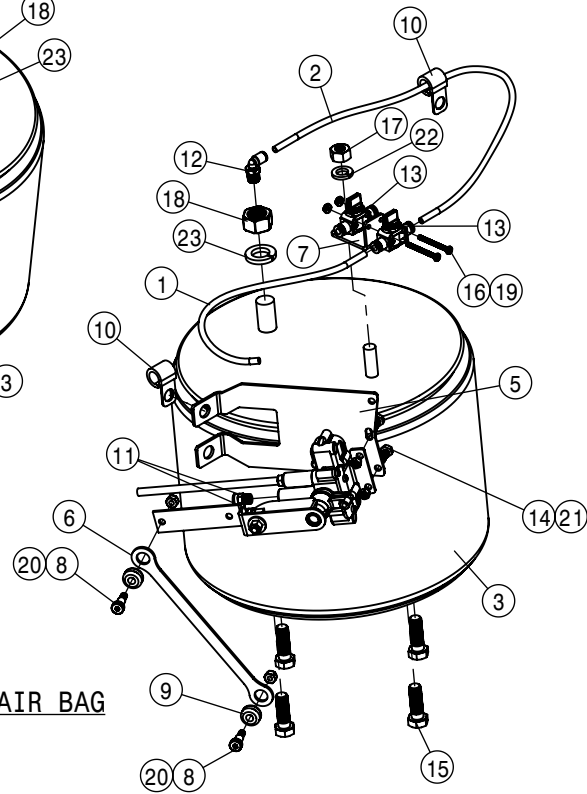

LEFT AIR BAG

REAR AIR BAG ASSEMBLY			
DET	QTY	P/N	DESCRIPTION
1	1	195906-011	1/40D AIR BRAKE TUBING J844-A
2	1	195906-022	1/40D AIR BRAKE TUBING J844-A
3	2	311080	AIRIDE SPRING, 11.81 BASE
4	2	358832	AIRIDE SPRING CTRL VALVE 98
5	2	360140	AIRIDE VALVE BRACKET
6	2	360141	LINK-AIR VALVE, FRONT MOUNT
7	1	360147	AIR DUMP VLV BRKT,STS 15
8	4	470607	1/4UNC-5/16 X .50 SHLDR SCR SS
9	4	470608	GROMMET-.31 ID X .56 PD X .19 PG
10	3	520164	CUSH HOSE CLAMP,#9, 9/16D X 3/4W
11	4	711036	1/8MNPT-1/4 NYL TUBE FTG
12	2	711040	1/4MNPT-90-1/4 NYL TUBE LBO
13	2	711053	AIR VALVE, 1/4 NYL TUBE
14	4	900002	1/4UNC x 3/4 HEX BOLT
15	8	900265	1/2UNC X 1 1/2 HEX BOLT
16	2	903854	8-32 X 1 3/4 PHIL PN MACH SCR SS
17	2	910008	1/2UNC HEX NUT
18	2	910013	3/4UNF HEX NUT
19	2	910024	8-32 HEX NUT
20	4	910118	1/4-20UNC NYLOCK NUT SS
21	4	914000	1/4UNC HEX STOVER NUT
22	2	920504	1/2 LOCK WASHER
23	2	920506	3/4 LOCK WASHER