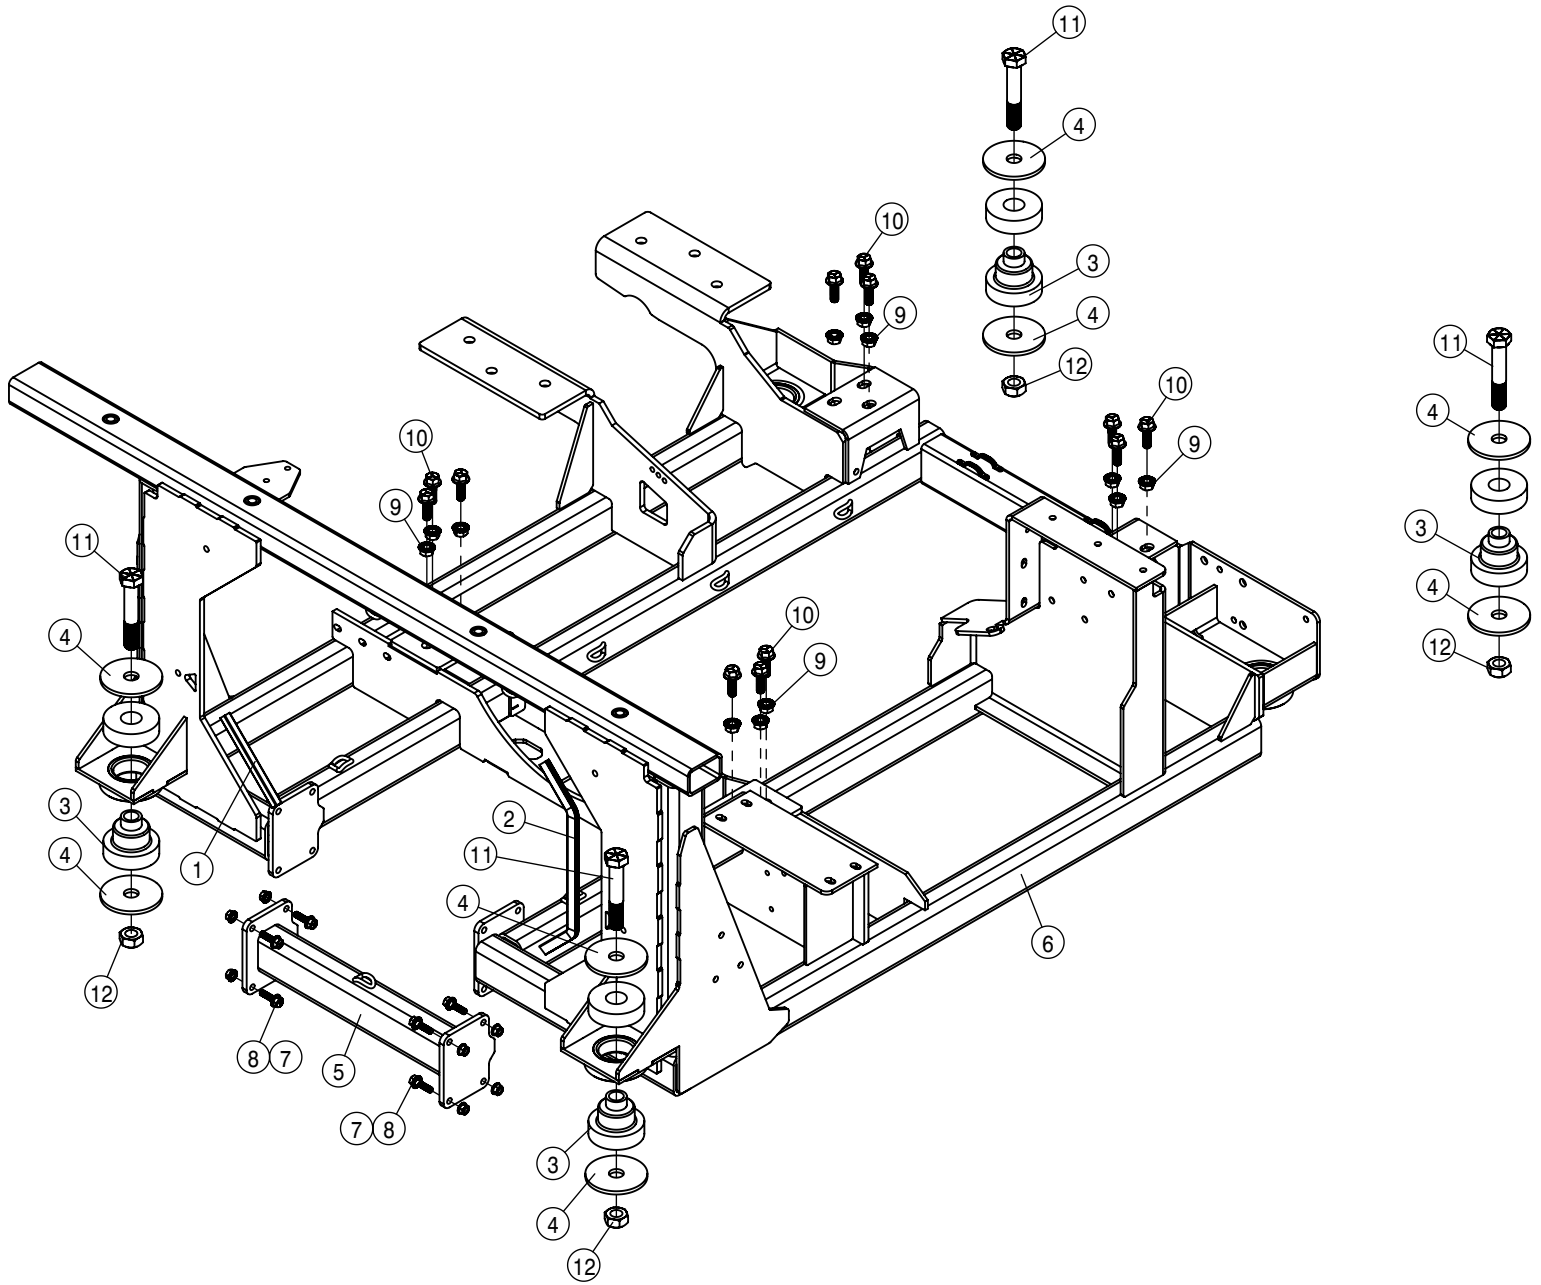

ENGINE FRAME ASSEMBLY			
DET	QTY	P/N	DESCRIPTION
1	1	193012-006	QUICKEDGE TRIM .135 TO .250
2	1	193012-016	QUICKEDGE TRIM .135 TO .250
3	4	311059	RUBBER MT SET, 60045
4	8	311091	SNUBBING WASHER FOR 311090
5	1	317884	FRT ENG FRAME CTR SUPP WLD
6	1	318337	DEERE ENG FRM WLD, STS
7	8	470087	3/8-16UNC HEX FLG NUT SER MC GR5
8	8	470329	3/8UNC X 1 1/4 HHSFB GR5 MC
9	12	470360	1/2-13UNC HEX FLG NUT SER MC GR5
10	12	470431	1/2UNC X 1 1/2 HHSFB GR5 MC
11	4	900481	7/8UNC X 5 HHCS GR8 MC
12	4	914014	7/8-9UNC STOVER NUT MC GR8