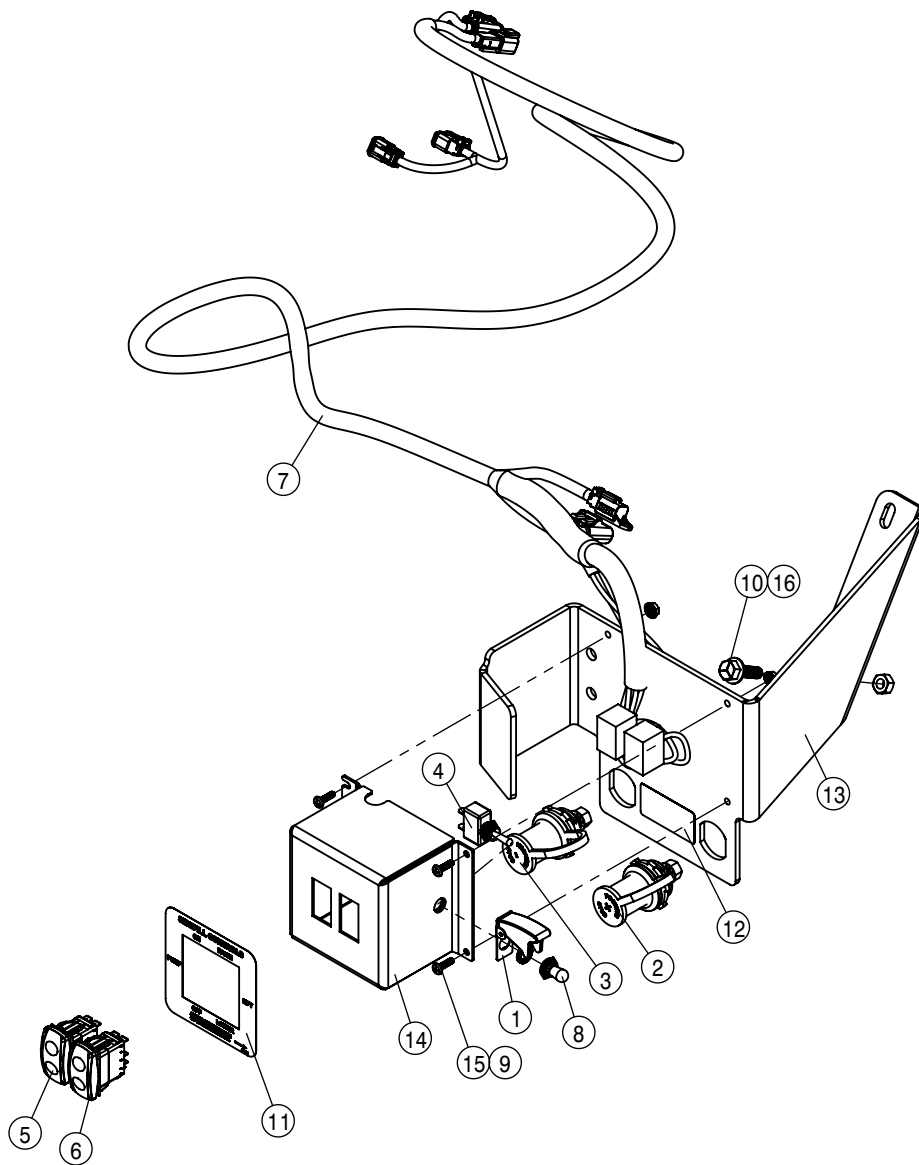

SIDE FILL SWITCH BOX ASSEMBLY			
DET	QTY	P/N	DESCRIPTION
1	1	291655	AIRCRAFT TOGGLE SWITCH GUARD
2	1	291680	POSITIVE JUMPER STUD, RED
3	1	291681	NEGATIVE JUMPER STUD, BLACK
4	1	291937	TOGGLE SWITCH, SPST
5	1	292226	SWITCH - SIDEFILL PUMP SPEED
6	1	292367	SWITCH - SIDEFILL CYLINDER
7	1	294230	SIDE FILL HARNESS
8	1	470001	RUBBER BOOT AND NUT FOR 298012
9	4	470175	10-32 SERR FLANGE NUT
10	1	470329	3/8UNC X 1 1/4 HHSFB GR5 MC
11	1	650155	DECAL, SIDEFILL CTRL STS 05
12	1	650516	FRT/SIDE FILL PANEL DECAL
13	1	691061	SIDEFILL SWITCH BOX MT W/DECAL
14	1	691371	SIDE FILL SWITCH BOX, STS'16
15	4	903710	#10-32 UNF X 5/8 PHMS PH BZ
16	1	914004	3/8-16UNC STOVER NUT MC GR5