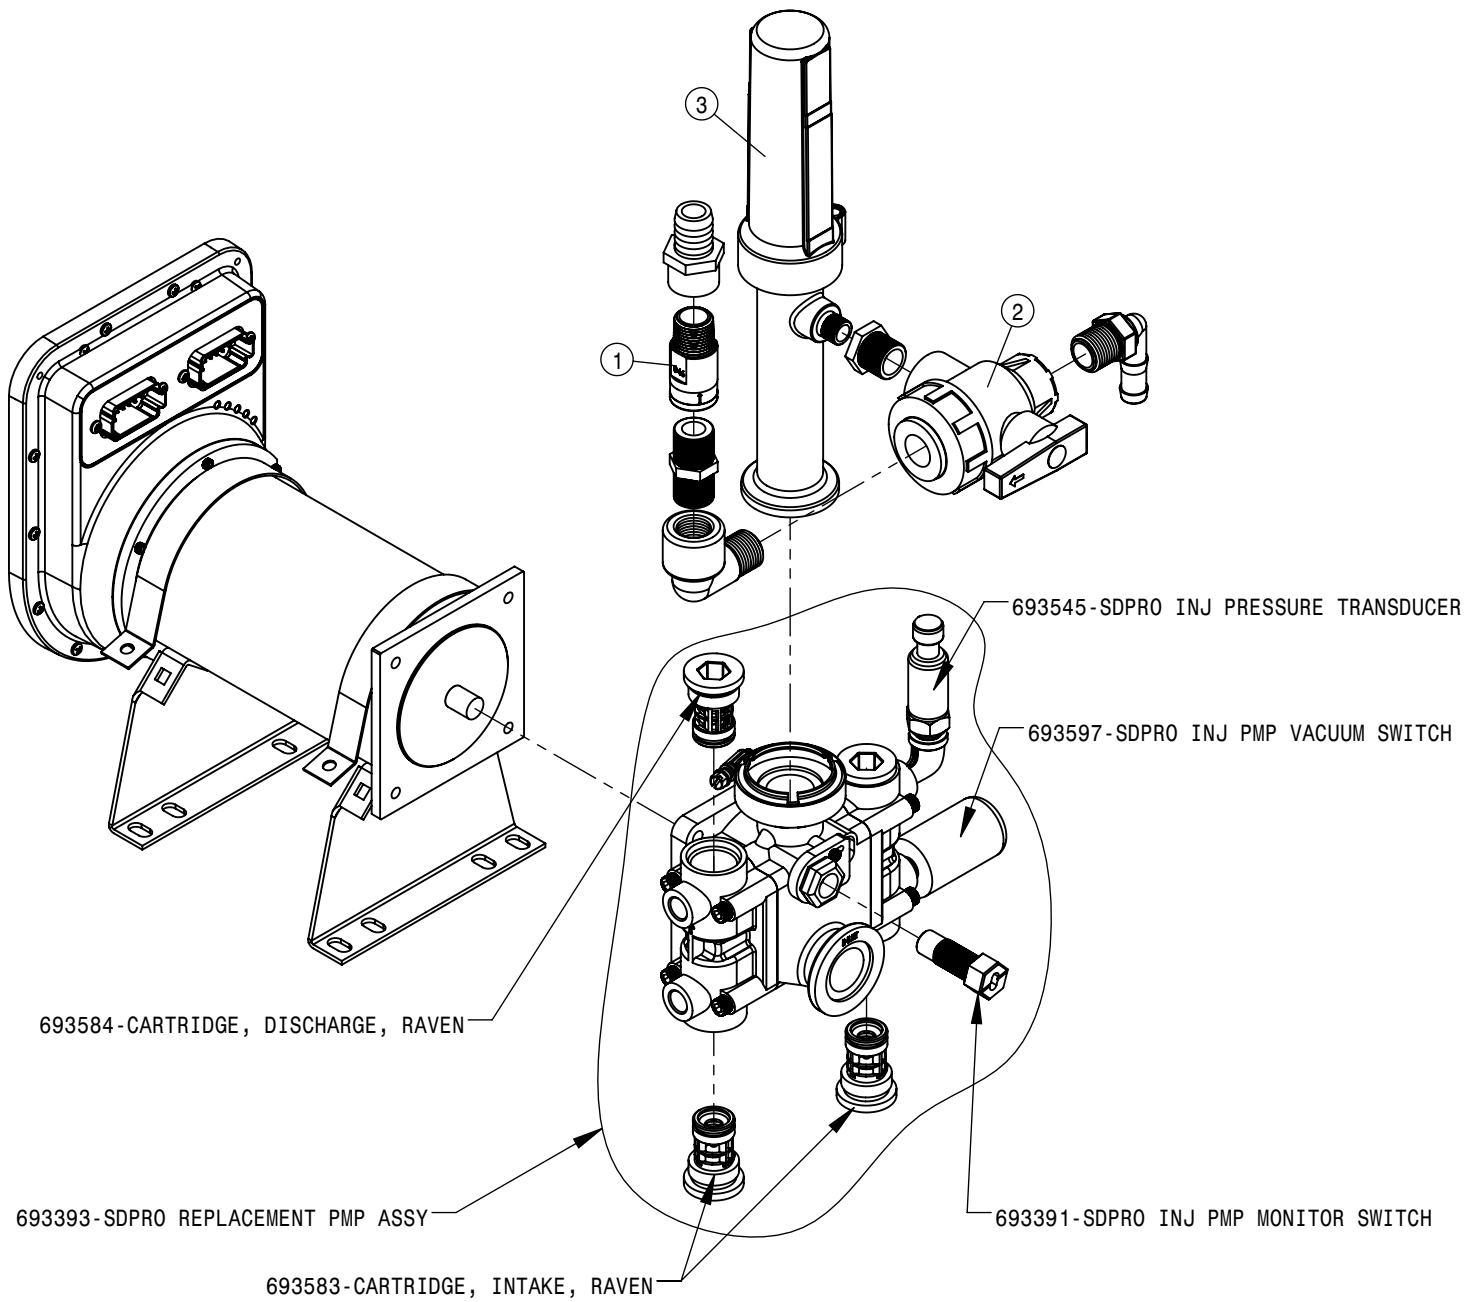

REPAIR PARTS FOR BOTH INJECTION PUMPS			
DET	QTY	P/N	DESCRIPTION
1	1	701423	CHECK VALVE-RAVEN 333-0011-100
2	1	694011	STDPRO INJ CMLPT ASBLY W/ 3WAY
3	1	694010	SDPRO INJ CALIBRATION TUBE