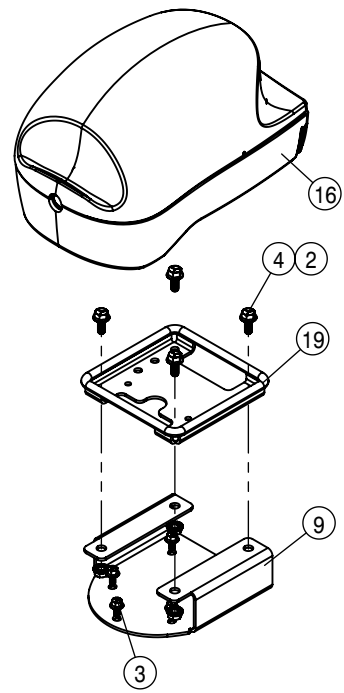

DEERE PRECISION COMPONENTS			
DET	QTY	P/N	DESCRIPTION
1	1	344385	1.5" RAM BALL MNT 4.50"DBL SOC ARM
2	4	470113	5/16-18UNC HEX FLG NUT SER MC GR5
3	5	470122	1/4UNC X 1/2 HHSFB GR5 MC
4	4	470233	5/16UNC X 3/4 HHSFB GR5 MC
5	1	470460	3/8UNC X 1 HHSFB GR5 MC
6	2	470510	10-24 SERR. FLANGE NUT
7	2	472199	10-24 X 1/2 PHIL PANHD MACH SCR
8	2	473832	1/4-20UNC HEX FLG NUT SER SS
9	1	693107	STARFIRE HOOP MT BRKT
10	1	693870	THIRD PARTY PLATE
NS	1	693999	MAGNET KIT
NS	1	694037	CABLE RCM/JDRC 2000 2018
NS	1	694038	HARNESS SSU ADAPTER 2018+

DEERE PRECISION COMPONENTS			
DET	QTY	P/N	DESCRIPTION
14	2	900464	1/4UNC X 2 HHSFB SS
15	2	910034	M6-1.0 X 12MM HHFB
16	1	BPF11018	POSITION RCVR STARFIRE 6000
NS	1	BPF11559	MANUAL KIT, JDRC 2000-ENGLISH
18	1	PF11019	MNT, DISPLAY BRCKT, RAM MNT
19	1	PF81190	BRACKET KIT ASSY, ROOF RACK
20	1	PFA10679	JDRC2000 W/SOFTWARE
21	1	PFA11060	GREENSTAR 3 2630 DISPLAY W/SW
NS	1	PFA11102	STARFIRE RCVR HARNESS STS/DTS
23	1	PFA11270	STEERING CONTROLLER ATSSU
NS	1	PF12435	WIRE HRNSS GS3 CRNRPST W/3 VID
25	4	R231112	CONTROLLER ISOLATOR