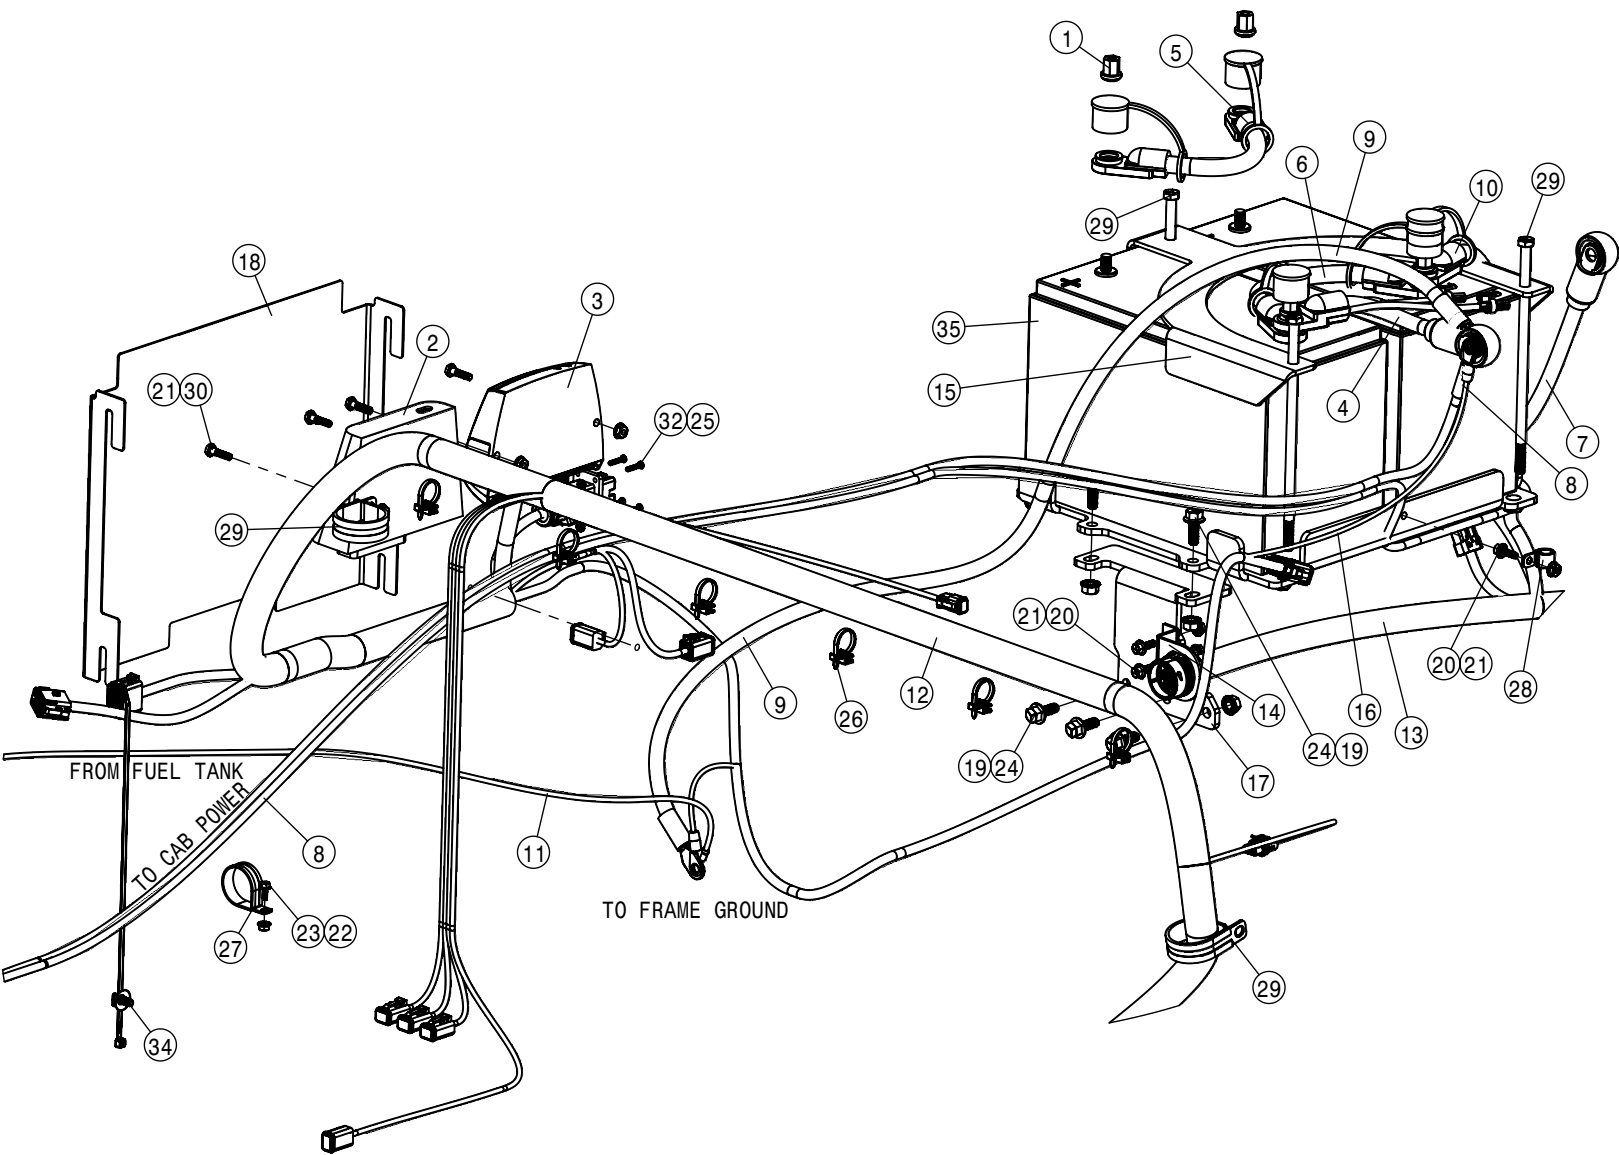

BATTERY AND CABLE ASSEMBLY			
DET	QTY	P/N	DESCRIPTION
1	4	291205	BATTERY NUT, 3/8-16 SS CLSD CAP
2	1	292015	IQAN-MC2 MODULE
3	1	292086	IQAN-XA2 MODULE->611
4	1	292445	BATT CABLE, BLK 8"2/0 3/8-1/2
5	1	292723	BATT CABLE, RED 13"2/0 3/8-3/8
6	1	292724	BLACK CABLE BATT/BATT STS'14
7	1	292726	BATT CABLE, RED 39"2/0 1/2-3/8
8	1	292727	CAB PWR, GND CABLE ASSY
9	1	292729	BATT CABLE, BLK 75"2GA 3/8-1/2
10	1	292730	BATT CABLE, BLK 38"2/0 1/2-3/8
11	1	292736	GROUND-FILL NECK TO MAINFRAME
12	1	294417	HARNESS, REAR MODULE STS '19
13	1	294424	9.0L T4 ENGINE HRNS
14	1	317057	DEUTSCH RECP HOLDER BRACKET
15	1	317866	BATT TIE DOWN BRKT
16	1	317871	BATT BOX WLD
17	1	317986	BATT BOX MT
18	1	362649	MODULE BOX REMOVABLE COVER

BATTERY AND CABLE ASSEMBLY			
DET	QTY	P/N	DESCRIPTION
19	5	470087	3/8-16UNC HEX FLG NUT SER MC GR5
20	3	470118	1/4UNC X 3/4 HHSFB GR5 MC
21	7	470121	1/4-20UNC HEX FLG NUT SER MC GR5
22	1	470175	#10-32UNF HEX FLG NUT SER MC GR5
23	1	470215	10-32UNF X 1/2 HHSFB GR5 MC
24	5	470460	3/8UNC X 1 HHSFB GR5 MC
25	4	470467	6-32 KEP NUT
26	6	470680	CABLE TIE/CLIP .04"-.12"W
27	1	520100	CUSH HOSE CLAMP, #24, 1 1/2D X 1/2W
28	1	520118	CUSH CLAMP, #8 1/2D X 1/2W
29	2	520161	CUSH CLAMP, #32 2"D-3/4W LOOP
30	4	900003	1/4UNC X 1 HHCS GR5 MC
29	3	900150	3/8UNC X 9 1/2 HHCS GR5 MC
32	4	903814	6-32 X 3/4 PHIL PANHD MACH SCR BZ
NS	1	DZ105897	HARNESS, DEF MODULE
34	1	H226530	HELLERMAN-TYTON 156-0057
35	2	TY24546A	BATTERY 12 V