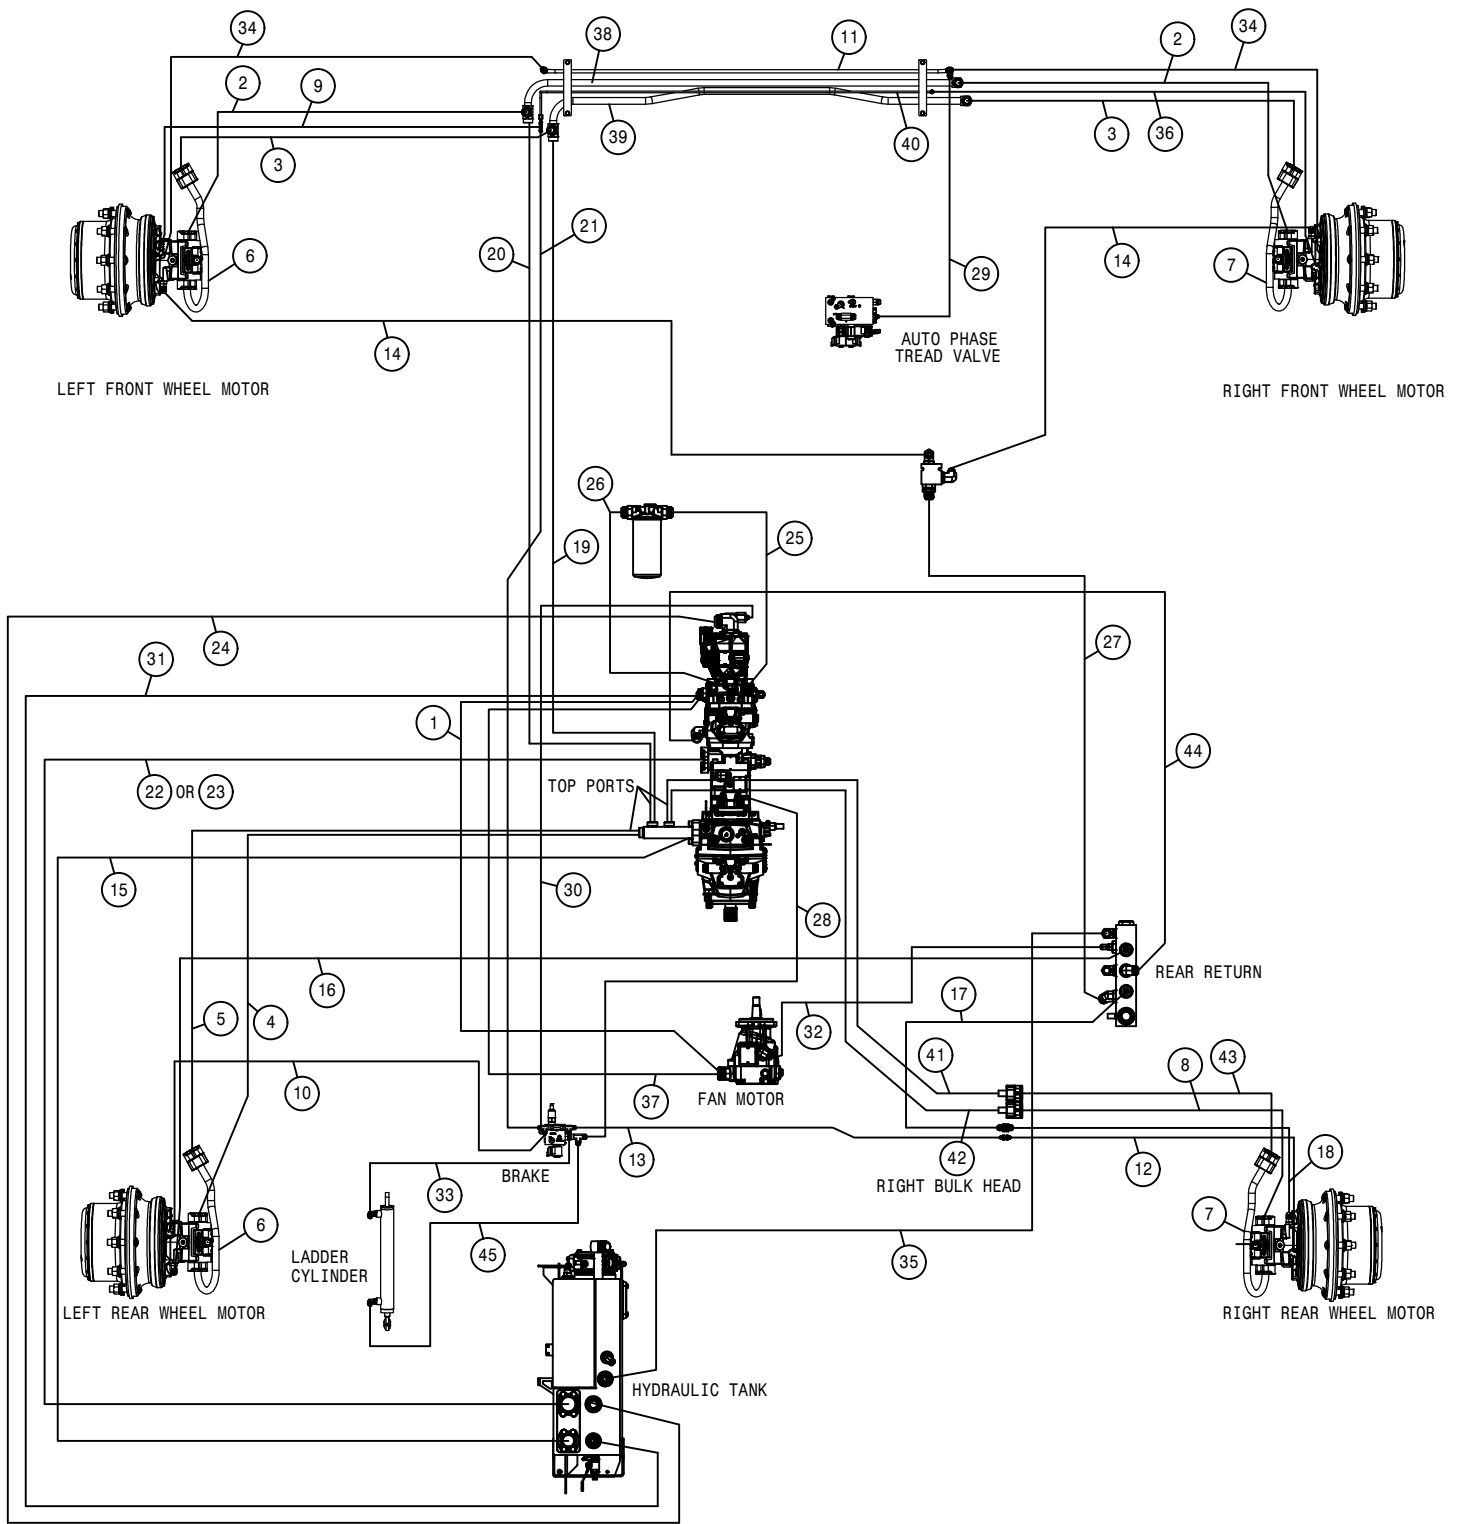

STS 14/16 HYDRAULIC DIAGRAM 2019
REFERENCE DRAWING NO. 499422s1_RevA

DET.	QTY	PART NO.	DESCRIPTION	DET.	QTY	PART NO.	DESCRIPTION
1	1	617580	12-387TC-12FJX-16FJX-65 H/A	23	1	617518	40-7219-40C61FX45-40C61FX45-27
2	2	617462	16-797TC-16FFOX-16C62F-126 H/A	24	1	617517	24-811-24FJX-24FJX45-50 H/A
3	2	617463	16-797TC-16FFOX-16C62F90-112 H	25	1	617529	08-387TC-10FJX-10FJX90-31 H/A
4	1	617464	16-797TC-16FFOX-16C62F-134 H/A	26	1	616627	08-387TC-08FJX-08FJX90-31 H/A
5	1	617465	16-797TC-16FFOX-16C62FX90-116H	27	1	617543	16-811-16FJX-16FJX45-153 H/A
6	2	617456	LFT DRV TUBE 1.00" X 0.120" WT	28	1	604158	06-387TC-08FJX-06FJX90-29 H/A
7	2	617457	RGT DRV TUBE 1.00" X 0.120" WT	29	1	617388	04-387TC-06FJX-06FJX90-72 H/A
8	1	617558	16-797TC-16C62FX-16C62FX-133 H	30	1	617549	04-387TC-04FJX-06FJX45-90 H/A
9	1	617483	04-387TC-04FJX-04FJX45-149 H/A	31	1	617516	16-811-16FJX-16FJX45-39 H/A
10	1	617488	04-387TC-06FJX-04FJX45-155 H/A	32	1	617536	06-387TC-08FJX-08FJX45-68 H/A
11	1	615915	HYD TUBE ASSY, 3/8" OD 6-MJIC	33	1	616520	04-387TC-06FJX-06FJX90-32 H/A
12	1	617486	04-387TC-04FJX-04FJX45-154 H/A	34	2	619248	04-387TC-06FJX-06FJX45-136 H/A
13	1	614157	04-482TC-06FJX-06FJX-101 H/A	35	1	617548	16-811-16FJX-16FJX45-47 H/A
14	2	617539	10-387TC-10FJX-10FJX90-219 H/A	36	1	617484	04-387TC-04FJX-04FJX45-145 H/A
15	1	617515	24-811-24FJX-32C61FX45-17.5H/A	37	1	617579	12-797TC-12FFOX-16FFOX-64 H/A
16	1	617542	10-387TC-10FJX-10FJX90-176 H/A	38	1	615914	TUBE ASSY, 1" OD 16-ORFS
17	1	617554	10-387TC-10FJX-10FJX90-22 H/A	39	1	615913	TUBE ASSY, 1" OD 16-ORFS
18	1	617547	10-387TC-10FJX-10FJX90-160 H/A	40	1	615916	TUBE ASSY, 1/4" OD FJIC
19	1	619085	16-797TC-16FFOX-16FFOX45-218H/	41	1	615016	DRV TUBE JUMPER 1.00"X0.120"WT
20	1	619086	16-797TC-16FFOX-16FFOX-218 H/A	42	1	615017	DRV TUBE JUMPER 1.00"X0.120"WT
21	1	604156	04-387TC-04FJX-06FJX45-220 H/A	43	1	617541	16-797TC-16FFO-16C62X90-110H/A
22	1	617519	32-811-32C61F-40C61F45-29 H/A	44	1	617524	16-811-16FJX-16FJX90-19.5 H/A
				45	1	617150	04-387TC-06FJX-08FJX-46 H/A