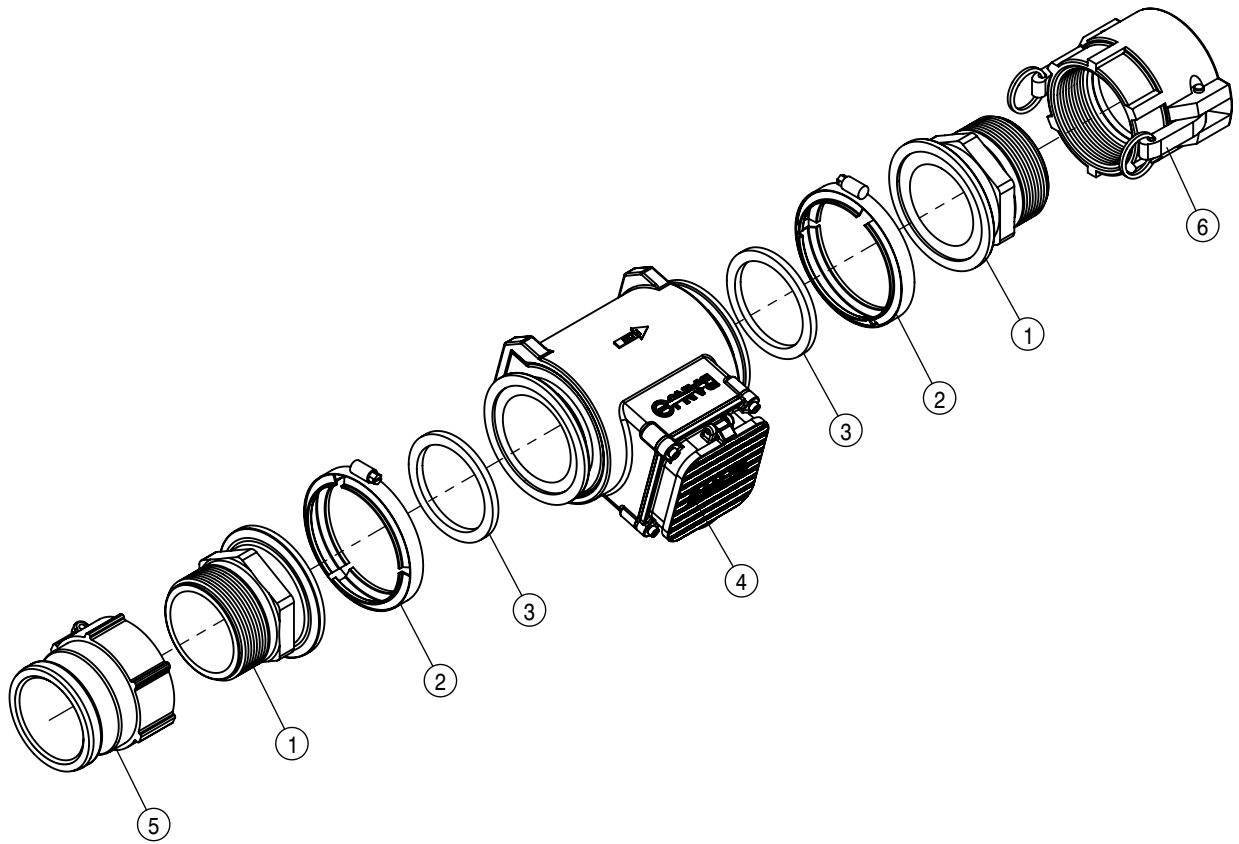

FILL FLOW METER ASSEMBLY			
DET	QTY	P/N	DESCRIPTION
1	2	500164	3" FLANGE- 3.00 MNPT ADPTR POLY
2	2	500208	3" FLANGE CLAMP S.S.
3	2	500209	3" FLANGE GASKET EPDM
4	1	691242	3" MANIFOLD FLOWMETER, BANJO
5	1	696225	3.00 FNPT-MALE COUPLER POLY
6	1	696228	3.00FNPT-FEMALE COUPLER POLY