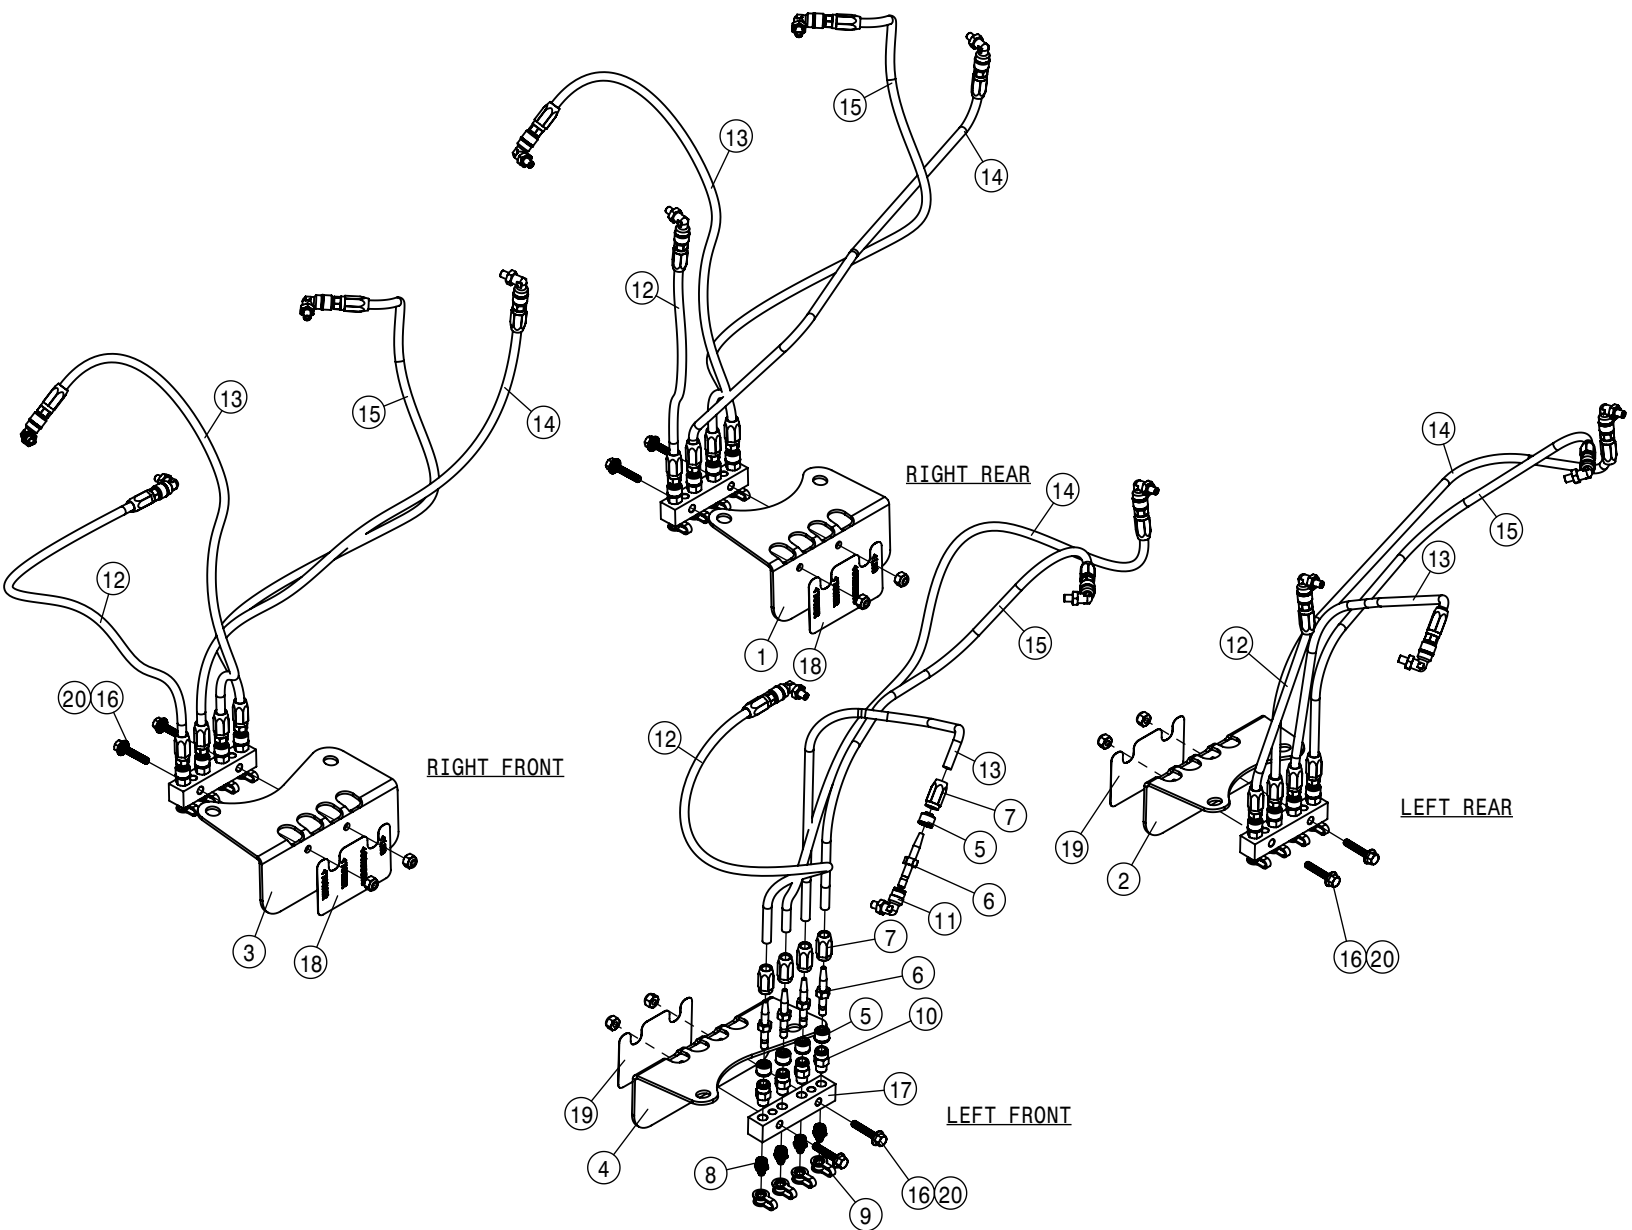

REMOTE GREASE BANK ASSEMBLY			
DET	QTY	P/N	DESCRIPTION
1	1	360424	2017 GREASE ZERK RHR BRKT
2	1	360425	2017 GREASE ZERK LHR BRKT
3	1	360902	2017 GREASE ZERK RHF BRKT
4	1	360903	2017 GREASE ZERK LHF BRKT
5	32	470735	PROTECTIVE RUBBER BOOT
6	32	470736	SHORT FIELD INSTALL
7	32	470737	FIELD INSTALL NUT
8	16	470738	LEAKLESS ZERK (1/8" - 27 PTF)
9	16	470740	PROTECTIVE ZERK CAP
10	16	470741	STR PUSH CON 1/4 X 1/8 NPT
11	16	470744	90 SWIVEL PUSH CON 1/4 - 28
12	4	470745-022	5/16"OD HOSE 35' GREASE FILLED
13	4	470745-025	5/16"OD HOSE 35' GREASE FILLED
14	4	470745-028	5/16"OD HOSE 35' GREASE FILLED
15	4	470745-038	5/16"OD HOSE 35' GREASE FILLED
16	8	473836	1/4UNC X 1 1/4 HHSFB SS FT
17	4	606474	MANIFOLD
18	2	650506	2017 GREASE ZERK RH DECAL
19	2	650507	2017 GREASE ZERK LH DECAL
20	8	910118	1/4-20UNC NYLOCK NUT SS