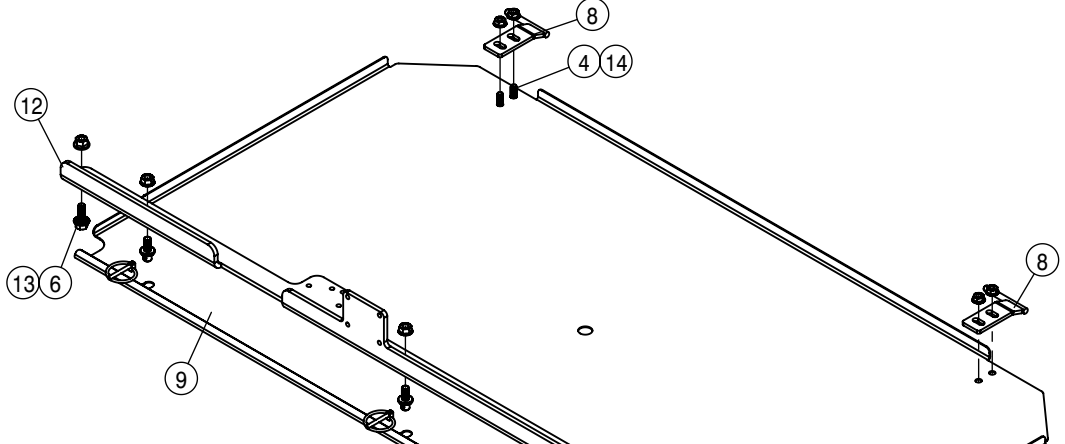

REAR SHIELD (DUAL PRODUCTS)