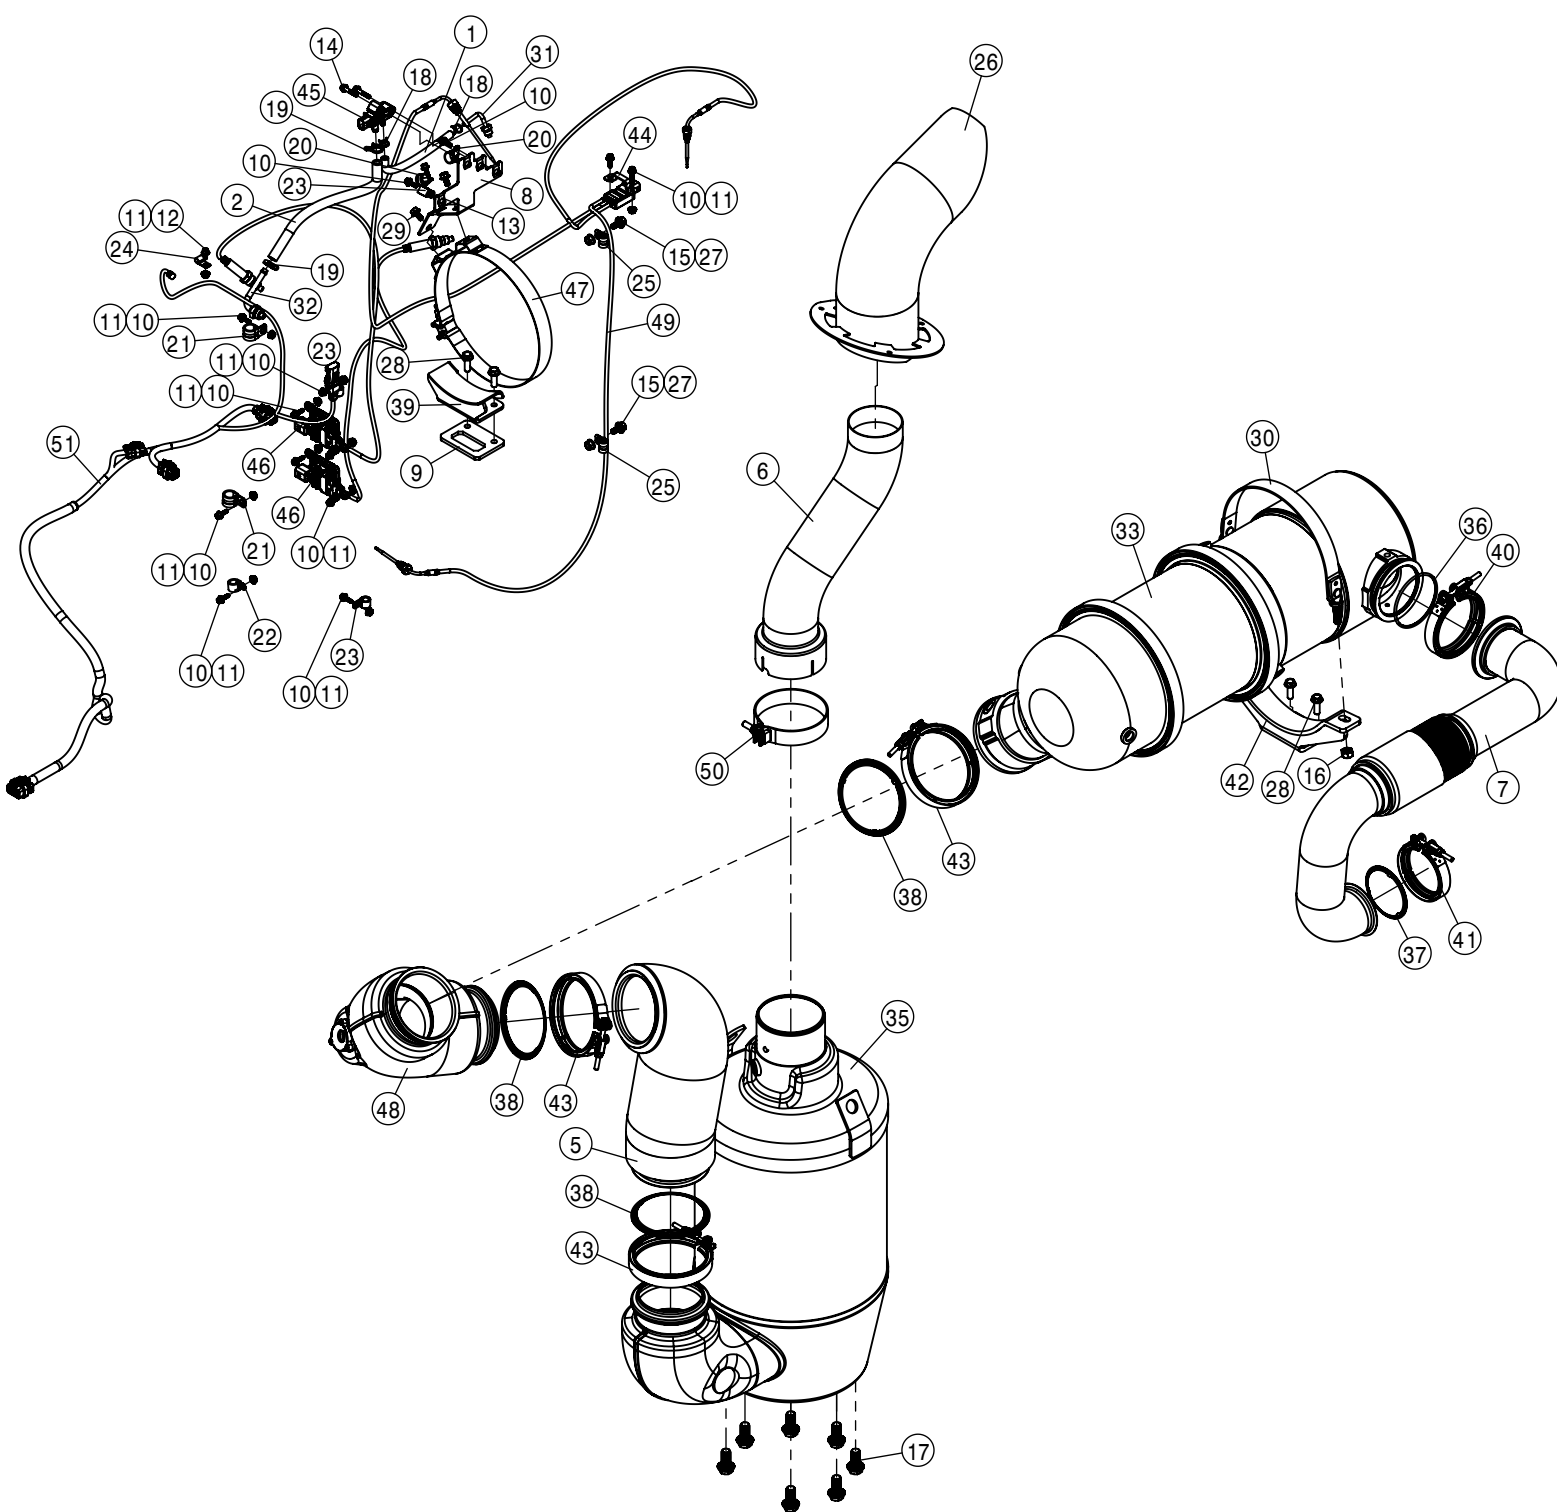

EXHAUST FT4 GEN 1.5 SIZE 5 ASSEMBLY			
DET	QTY	P/N	DESCRIPTION
1	1	197108-010	HOSE 1/4 MULTI FIBER SILICONE
2	1	197110-012	HOSE 3/8 MULTI FIBER SILICONE
NS	1	294382	A/T TEMP SNSR EXT. HARNESS
NS	1	294383	A/T PRESSURE SNSR MOD EXT. HAR
5	1	317807	PIPE, DPF - SCR
6	1	317809	PIPE, EXHAUST OUT
7	1	318000	PIPE, TURBO - DOC
8	1	318002	PRESS SENSOR MT
9	1	318178	SPACER PLT
10	14	470118	1/4UNC X 3/4 HHSFB GR5 MC
11	12	470121	1/4-20UNC HEX FLG NUT SER MC GR5
12	1	470122	1/4UNC X 1/2 HHSFB GR5 MC
13	5	470386	1/4 -20 SPRING NUT LUG
14	2	470407	1/4UNC X 1 1/4 HHSFB GR5 MC
15	2	470409	3/8UNC X 3/4 HHSFB GR5 MC
16	2	473846	12MM-1.75 HEX STOVER NUT
17	7	473872	M16 - 2 X 35MM SER HHFB

EXHAUST FT4 GEN 1.5 SIZE 5 ASSEMBLY			
DET	QTY	P/N	DESCRIPTION
18	2	520006	HOSE CLAMP NO 8 DBL WIRE
19	2	520007	HOSE CLAMP NO 11 DBL WIRE
20	2	520104	CUSH HOSE CLMP,#12, 3/4D X 1/2W
21	2	520115	CUSH CLAMP,#12 0.75"D-3/4W LOOP
22	1	520117	CUSH HOSE CLAMP,#10, 5/8D X 1/2W
23	3	520118	CUSH CLAMP,#8 1/2D X 1/2W
24	1	520125	CUSH CLMP,#5, 5/16DX1/2W
25	2	520163	CUSH HOSE CLAMP,#8, 1/2D X 3/4W
26	1	660837	6" EXHAUST STACK WLD, STS
27	2	910042	3/8-16UNC HEX FLG NUT SM MC GR8
28	4	910048	M10- 1.5 X 30MM HHSFB
29	2	910050	M8-1.25 x 16MM HHFB
30	1	AT366596	ATD STRAP SIZE 5
31	1	AT419164	HIGH PRESS SIDE TUBE ASSY, ATD
32	1	AT433390	LOW PRESS SIDE TUBE ASSY,ATD
33	1	DZ100497	SIZE 5 DOC/DPF ASSY
NS	1	DZ105897	HARNESS, DEF MODULE

EXHAUST FT4 GEN 1.5 SIZE 5 ASSEMBLY			
DET	QTY	P/N	DESCRIPTION
35	1	DZ107530	GEN 1.5 SIZE 5 SCR (180,A0)
36	1	R300529	WILLS RING
37	1	R529510	GASKET-V CLAMP Ø110
38	3	R529640	GASKET-V CLAMP Ø150
39	1	re331858	SUPPORT, SIZE 5 AFTERTREATMENT
40	1	RE298757	5.00 DIA QUICK LATCH, V-BAND
41	1	RE304965	4.33 DIA. QUICK LATCH, V-BAND
42	1	RE331857	SUPPORT, SIZE 5 AFTERTREATMENT
43	3	RE540348	5.88 DIA. QUICK LATCH, V-BAND
44	1	RE542006	STRAP,TEMP SENSOR MT W/CUSHION
45	1	RE546719	PRESSURE SENSOR, DELTA
46	2	RE552182	CHEMICAL SENSOR, NOX, 12V
47	1	RE562639	CLAMP SIZE 5, DPF MOUNT
48	1	RE565074	ASSY-DECOMP FULL ELBOW 5"
49	1	RE566739	TEMPERATURE SENSOR,DOC/DPF/SCR
50	1	RE567361	CLAMP BAND
51	1	RE567753	HRNS, REMOTE AT JUMPER