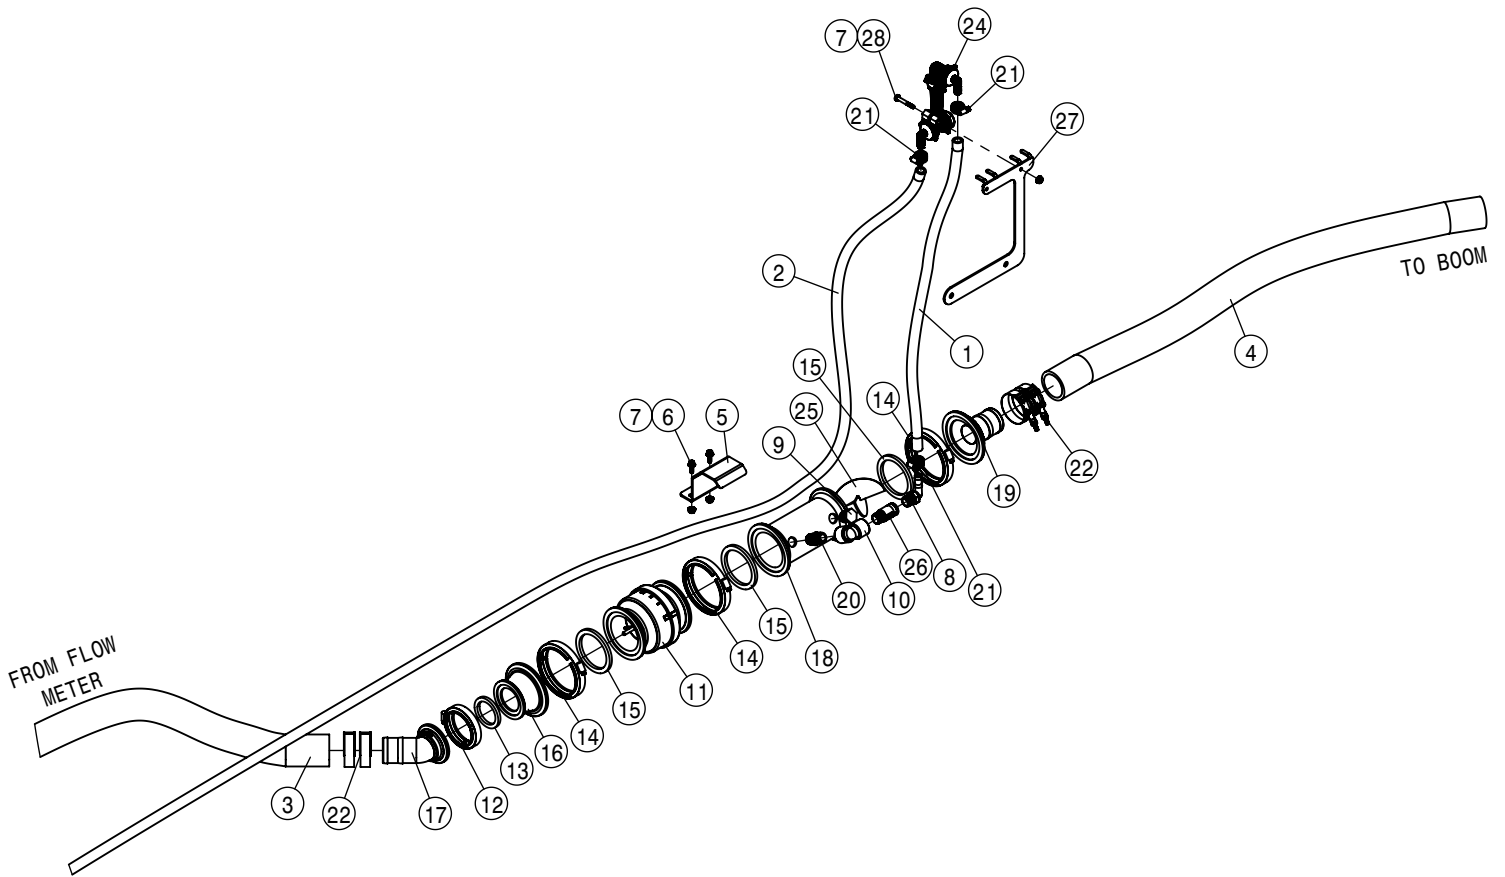

MODULAR INJECTION MIXING VALVE (1-PUMP) LONG FRAME			
DET	QTY	P/N	DESCRIPTION
1	1	197008-031	HOSE 1/2 1-FBR BR BLK EPDM
2	1	197008-211	HOSE 1/2 1-FBR BR BLK EPDM
3	1	197133-040	HOSE 2" SUCTION, 2F-1W EPDM
4	1	197133-041	HOSE 2" SUCTION, 2F-1W EPDM
5	1	345023	3" MIXER CLAMP
6	2	470118	1/4UNC X 3/4 HHSFB GR5 MC
7	3	470121	1/4-20UNC HEX FLG NUT SER MC GR5
8	1	500047	1/2NPT-90-1/2 HOSE BARB, POLY
9	1	500062	1/2"NPT PLUG, POLY
10	1	500078	1/2NPT-90 EL, POLY
11	1	500142	CHECK VALVE 3" FLANGE
12	1	500194	2" FP FLANGE CLAMP S.S.
13	1	500195	2" FP FLANGE GASKET EPDM
14	3	500208	3" FLANGE CLAMP S.S.
15	3	500209	3" FLANGE GASKET EPDM
16	1	500212	3"FLANGE - 2" FP FLANGE ADTPTR
17	1	500255	2"FP FLANGE - 45- 2"HOSE BARB POLY
18	1	500345	FLANGE COUPLER 3 X 7, 1/2 NPT
19	1	500346	3" FLANGE-2"HOSE BARB POLY
20	1	503101	1/2NPT CLOSE NIPPLE, POLY
21	3	520070	HOSE CLAMP NO 8 STAINLESS
22	4	520141	2.31/2.62 T-BOLT HOSE CLAMP SS
NS	1	693956	AG LDR CBL ISO EXTEND 16'
24	1	701384	FLOW VIEW MANIFOLD
25	2	701492	MIXER FIN
26	1	701619	CHECK VALVE-RAVEN 333-0011-102
27	1	701794	WILGER FLOW VIEW BRKT
28	1	900006	1/4UNC X 1 3/4 HHCS GR5 MC