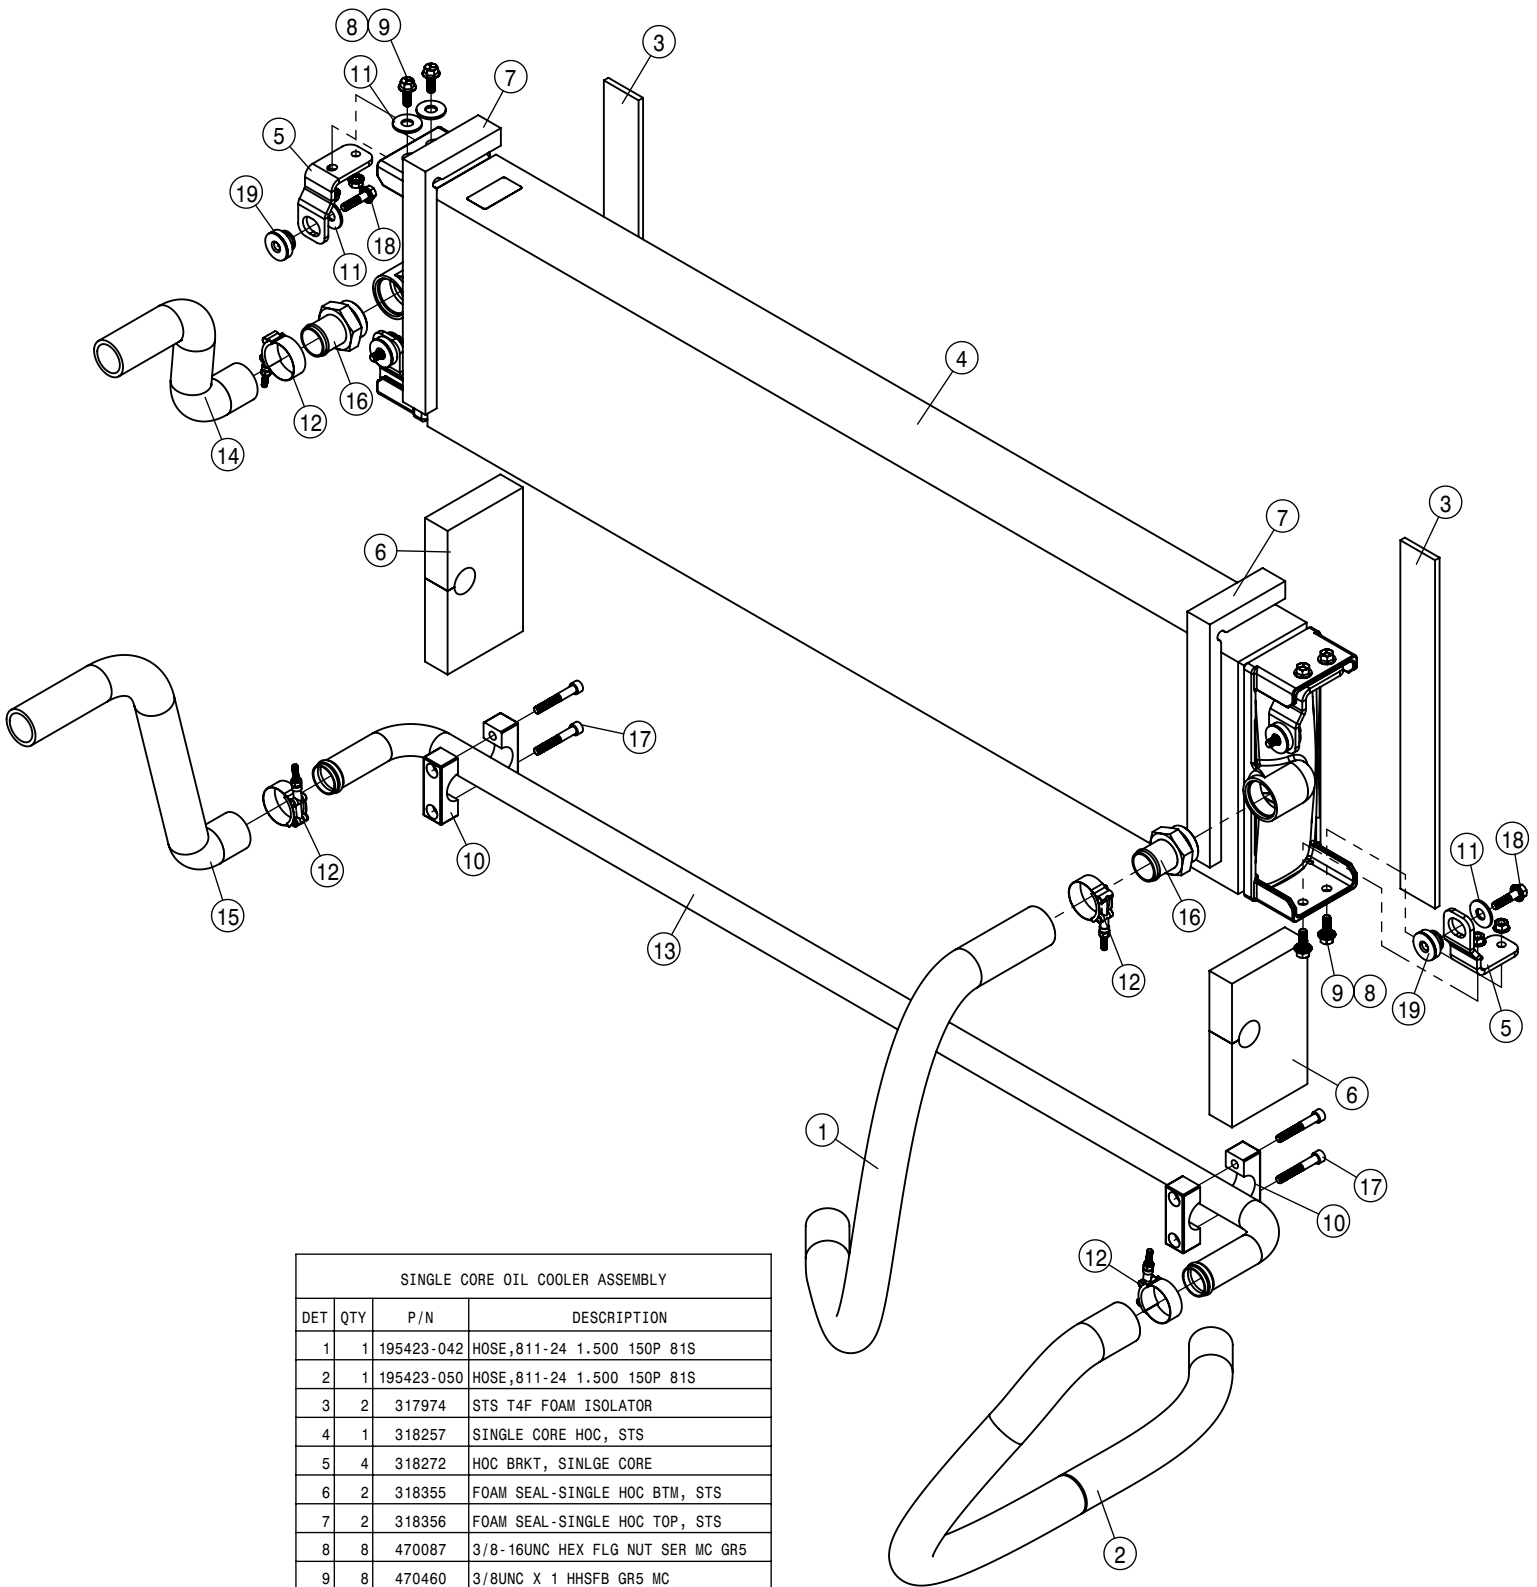

SINGLE CORE OIL COOLER ASSEMBLY			
DET	QTY	P/N	DESCRIPTION
1	1	195423-042	HOSE,811-24 1.500 150P 81S
2	1	195423-050	HOSE,811-24 1.500 150P 81S
3	2	317974	STS T4F FOAM ISOLATOR
4	1	318257	SINGLE CORE HOC, STS
5	4	318272	HOC BRKT, SINLGE CORE
6	2	318355	FOAM SEAL-SINGLE HOC BTM, STS
7	2	318356	FOAM SEAL-SINGLE HOC TOP, STS
8	8	470087	3/8-16UNC HEX FLG NUT SER MC GR5
9	8	470460	3/8UNC X 1 HHSFB GR5 MC
10	2	470694	CLAMP BODY FOR 1.5" OD
11	8	483041	USS FLAT WASHER 1/2 MC
12	4	520133	1.81/2.06 T-BOLT HOSE CLAMP SS
13	1	617306	RETURN TUBE 1.50 O.D. X 57.68"
14	1	617582	HYD OUTLET HOSE, TOP
15	1	617583	HYD OUTLET HOSE, BTM
16	2	619060	1 1/2 HOSE BARB- 1 7/8 MOR
17	4	900398	3/8-16 UNC X 2 1/2 SHCS GR8 BO
18	4	900504	3/8UNC X 1 1/2 HHSFB GR5 MC
19	4	AXE18508	ISOLATOR