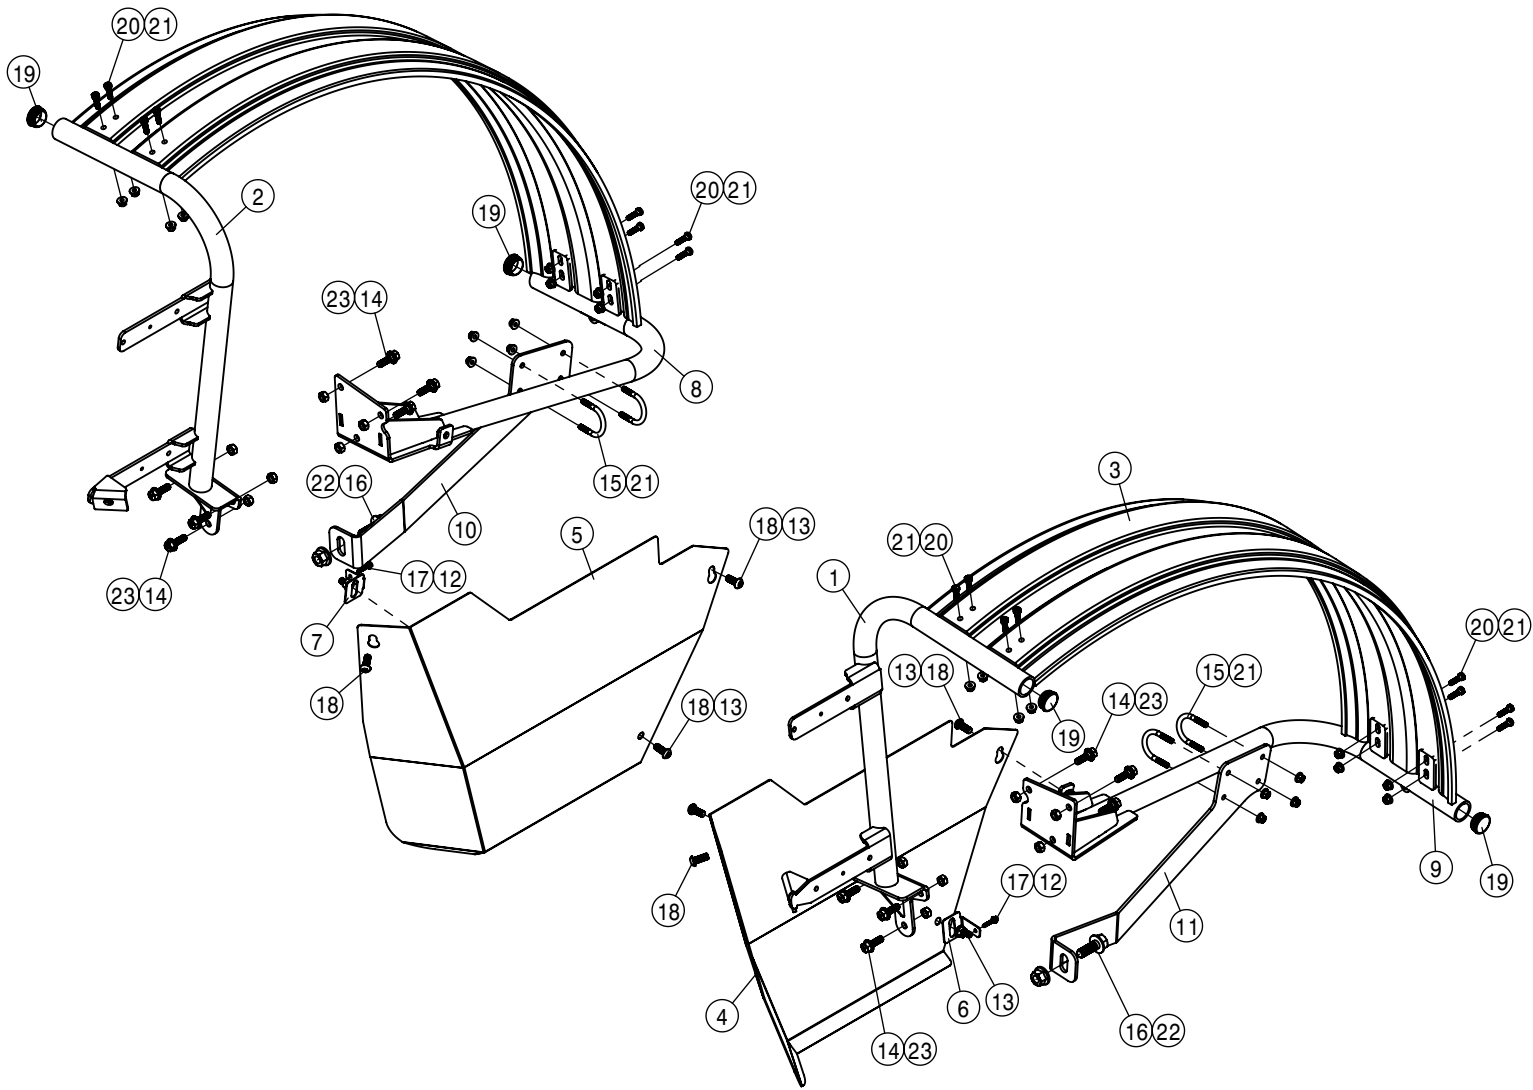

FRONT/REAR FENDER ASSEMBLY			
DET	QTY	P/N	DESCRIPTION
1	1	360123	FENDER BRKT-LH FRT, SDS LEG
2	1	360124	FENDER BRKT-RH FRT, SDS LEG
3	2	360311	FENDER, STS
4	1	360868	CROP SHIELD WLD-LH SDS LEG
5	1	360869	CROP SHIELD WLD - RH SDS LEG
6	1	360870	SDS CROP SHIELD LH MT BRKT
7	1	360871	SDS CROP SHIELD RH MT BRKT
8	1	362849	FENDER BRKT WLD RH, STS
9	1	362850	FENDER BRKT WLD LH, STS
10	1	362852	RH FENDER BRKT LWR BRACE
11	1	362853	FENDER BRKT LWR BRACE LH STS
12	2	470089	1/4UNC HEX NYL-LOC NUT
13	4	470360	1/2UNC SERR FLG HEX NUT
14	12	470431	1/2UNC X 1 1/2 HHSFB GR5 MC
15	4	472050	3/8UNC- 2ID-2 5/8 U-BOLT
16	2	472367	3/4UNC X 2 HHFB GR8 MC
17	2	473836	1/4UNC X 1 1/4 HHSFB SS FT
18	6	473987	1/2UNC X 1 1/4BUT SKTHD SCR
19	4	629772	CAPPLUGS PLUG, 1 3/4" RD, BLACK POLY
20	16	900130	3/8UNC X 1 1/4 HHCS GR5 MC
21	24	910106	3/8-16UNC CTRLK FLG NUT MC GR5
22	2	910111	3/4-10UNC CTRLK FLG NUT MC GR5
23	12	914008	1/2-13UNC STOVER NUT MC GR5