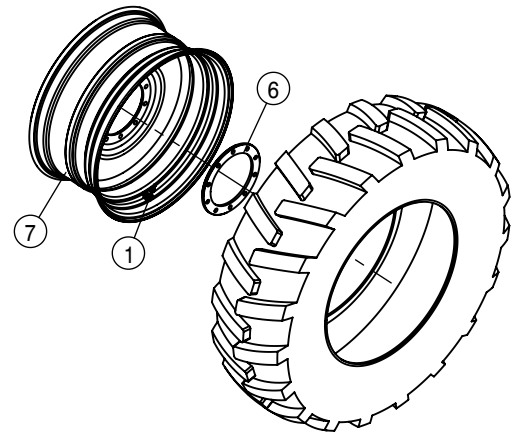

520/85 R38 RADIAL TIRE
620/70 R38 RADIAL TIRE

TIRE AND RIM ASSEMBLY			
DET	QTY	P/N	DESCRIPTION
1	7	821252	VALVE STEM, TR-618A, STAINLESS
2	1	821298	RIM WLD 54X10 10-14.567
3	2	821299	RIM WLD 50XDW13A 10-14.567
4	1	821300	RIM WLD 46XDW13B 10-14.567
5	1	821301	RIM WLD 50XW15A 10-14.567
6	5	821305	SPACER RING STS 10-14.567
7	1	821308	RIM WLD 38XDW18L 10-14.567
8	1	821321	RIM WLD 38XMW20B 10-14.567