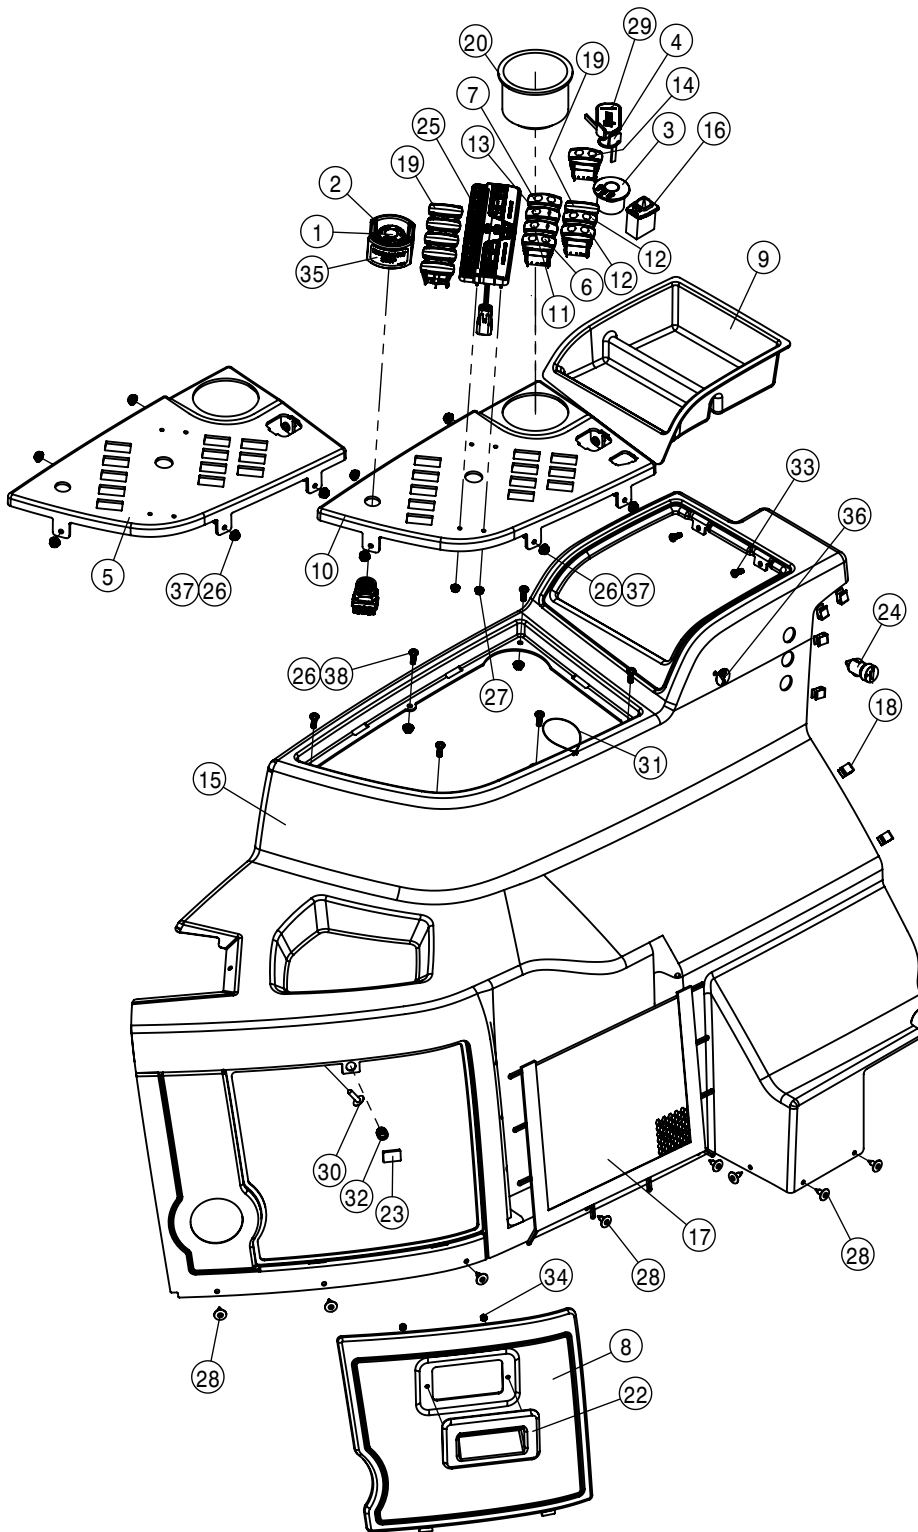

CONSOLE ASSEMBLY			
DET	QTY	P/N	DESCRIPTION
1	1	290081	E-STOP SWITCH,LED MUSHROOM
2	1	290089	E-STOP SHROUD, STS '11
3	1	291916	IGNITION SWITCH
4	2	291917	IGNITION KEY FOR 291916
5	1	343912	CONSOLE SWITCH PANEL, NO MRR
6	1	344076	SWITCH - MAIN TANK '18
7	1	344159	SWITCH - RINSE '18
8	1	344306	CONSOLE DOOR
9	1	344307	CONSOLE TRAY
10	1	344309	CONSOLE SWITCH PANEL
11	1	344312	SWITCH - SOLUTION PUMP
12	2	344314	SWITCH - BOOM FOLD
13	1	344316	SWITCH - AGITATION
14	1	344317	SWITCH - FOAMER
15	1	344407	CONSOLE BODY
16	1	344409	SWITCH - POWER MIRROR
17	1	344410	CARGO NET - SIDE CONSOLE
18	6	344413	"U" CLIP
19	6	344461	HOLE PLUG - CUNTURA V
20	1	344462	CUP HOLDER - LARGE
NS	4	344464	POWER OUTLET 12V
22	1	344465	DOOR HANDLE
23	1	344514	PLATE - CONSOLE DOOR
24	1	344555	USB CHARGING ADAPTER - DC
25	1	344556	SECTION KEYPAD STS'15
26	18	470121	1/4 UNC SERR FLG LOCK NUT
27	4	470175	10-32 SERR FLANGE NUT
28	8	470466	1/4 X 3/4 PLTC LCK RIVET
29	1	470544	HAGIE KEY CHAIN
30	1	470545	PUSH TREE FASTENER 1/4 X 1
31	1	470609	8" BEAD CHAIN
32	1	470676	MORTISE MOUNT-PULL MAG CATCH
33	2	472344	1/4UNCX5/8 ALHD BUTTON CAP SCR
34	2	473870	M5 HEX NUT
35	1	650278	DECAL, E-STOP, STS '11
36	1	650467	DECAL - AUX 2
37	12	903708	1/4UNC X1/2PHIL PANHD MACH SCR
38	6	903711	1/4UNC X3/4PHIL PANHD MACH SCR