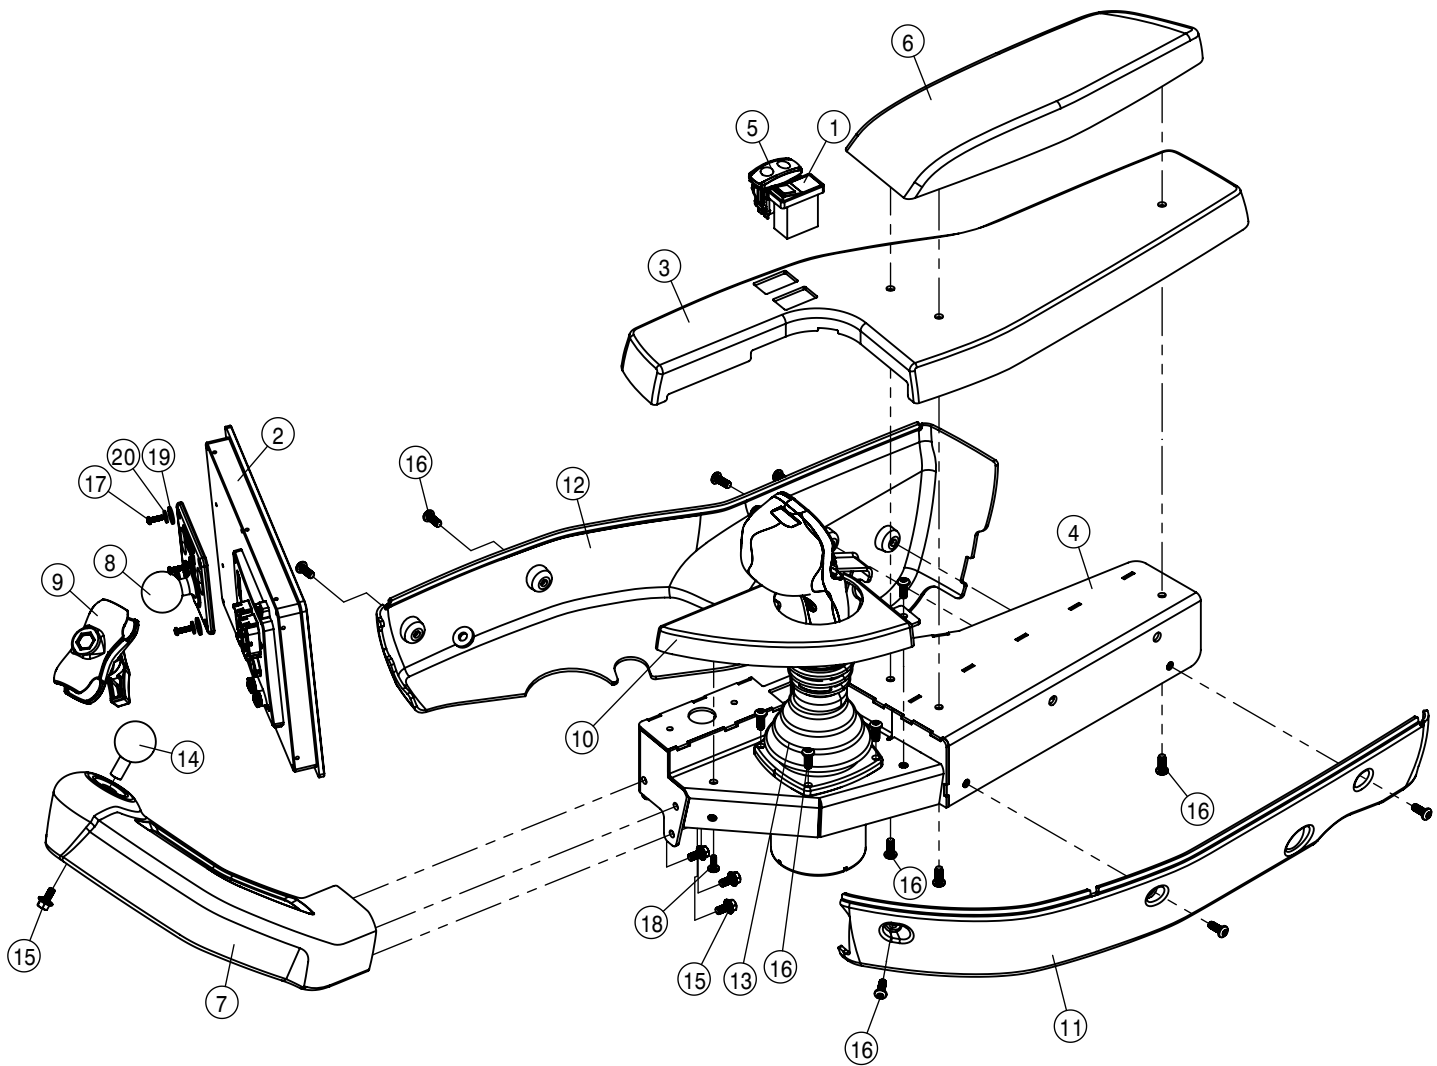

SEAT POD ASSEMBLY			
DET	QTY	P/N	DESCRIPTION
1	1	292201	SWITCH, BRAKE, STS
2	1	292628	PARKER MD4-10" TOUCH DISPLAY
3	1	343915	UPR POD COVER STD SEAT, DTS
4	1	344167	POD STRUCTURE WLDMT
5	1	344311	SWITCH - THROTTLE
6	1	344340	ARMREST POD, ASSY, STSCAB'14
7	1	344342	POD DISPLAY MNT ASSY MOLDED, STSCAB'14
8	1	344386	1.5" RAM BALL MNT BASE 3.625" SQ
9	1	344491	RAM SHRT SCKT ARM 1.5" BALL
10	1	344517	POD MIDDLE, CAB
11	1	344518	POD INNER, CAB
12	1	344519	POD OUTER
13	1	344656	JOYSTICK, CAB
14	1	344988	1.5" RAM BALL MT 1/4UNC THRD
15	4	470122	1/4 UNC X 1/2 SERR FLG BOLT
16	15	472344	1/4UNCX5/8 ALHD BUTTON CAP SCR
17	4	473701	4MM-0.70 x 12 PAN HD PHL SCREW
18	1	903706	10-32X1/2 PHIL PAN MACH SCR
19	4	920000	SAE FLAT WASHER 1/4 MC
20	4	920021	SAE FLAT WASHER #8 MC