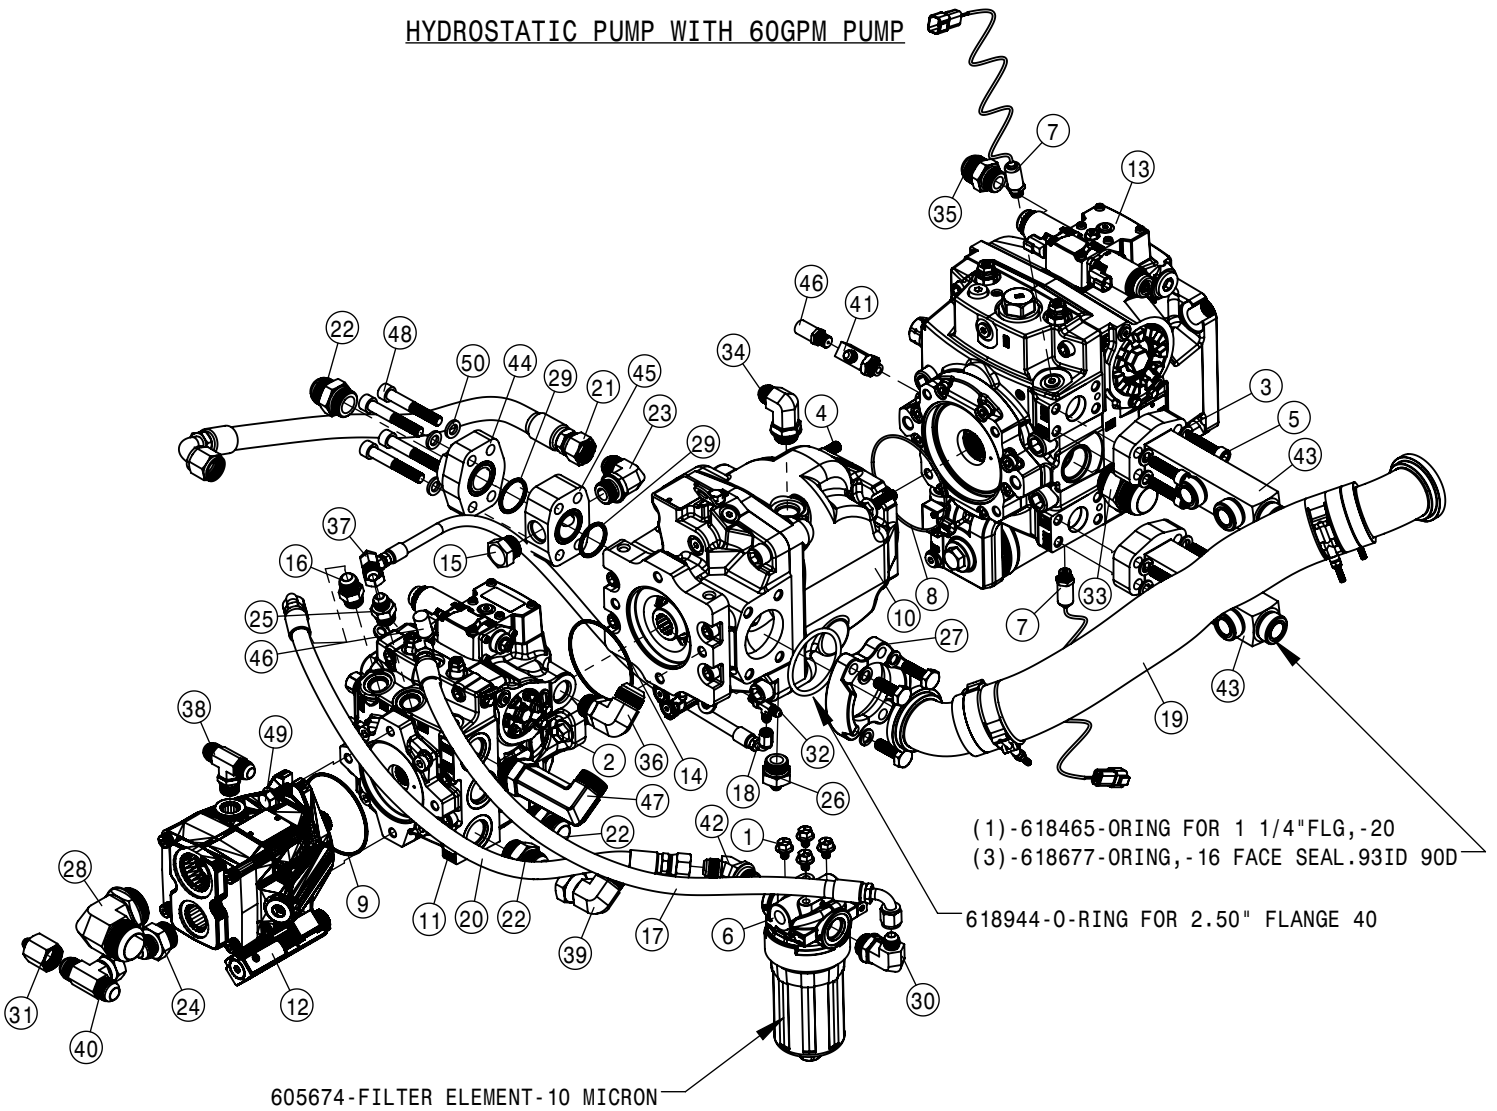

HYDROSTATIC PUMP WITH 60GPM PUMP

HYDROSTATIC PUMP WITH 60GPM PUMP ASSEMBLY			
DET	QTY	P/N	DESCRIPTION
1	4	470319	3/8UNC X 1/2 HHSFB GR5 MC
2	2	470431	1/2UNC X 1 1/2 HHSFB GR5 MC
3	8	473784	12MM LOCK WASHER
4	4	473856	12MM-1.75 X 40MM SM FLANGED BOLT
5	8	473874	12MM-1.75X 40MM SOC HD CAP SCR
6	1	605671	FILTER ASSY, 10 MICRON
7	2	606196	PRESSURE TRANSDUCER, 9000 PSI
8	1	606197	O-RING, 4.73ID-.103CS-4.9430D
9	1	606357	O-RING, B-MT, 3.737ID X .103CS
10	1	606526	PUMP 100CC C/BB MT
11	1	606678	H1P, 053CC, B/B MT
12	1	606679	PUMP-K2-038CC, SAE B MT, 15T
13	1	606680	H1 PUMP,165CC, D/C MT,ISL,27T
14	1	606977	O-RING, B-MT, 3.989ID X .103CS
15	1	610186	1 1/16MOR PLUG, HEX HEAD
16	1	611126	7/8MJIC-7/8MOR ADPTR
17	1	616627	08-451TC-08FJX-08FJX90-31 H/A
18	1	617102	04-451TC-06FJX-04FJX90-29 H/A
19	1	617518	40-7219-40C61FX45-40C61FX45-27H/A
20	1	617529	08-451TC-10FJX-10FJX90-31 H/A
21	1	617571	12-451TC-12FJX-12FJX90-23 H/A
22	3	618186	1 5/16MJIC-1 5/16MOR ADPTR
23	1	618248	1 1/16MJIC-90-1 1/16MOR LBO
24	1	618308	1 1/16MJIC-1 5/16MOR ADPTR
25	1	618327	3/4MJIC-7/8MOR ADPTR

HYDROSTATIC PUMP WITH 60GPM PUMP ASSEMBLY			
DET	QTY	P/N	DESCRIPTION
26	1	618344	9/16MJIC-1 1/16MOR ADPTR
27	1	618359	2 1/2" SPLIT FLANGE KIT #61
28	1	618432	1 7/8MJIC-90-1 7/8MOR LBO
29	2	618465	O-RING FOR 1 1/4" FLANGE -20
30	1	618474	3/4MJIC-90-1 1/16MOR LBO
31	1	618483	1 1/16FJIC-9/16MJIC ADPTR
32	1	618509	7/16MOR RUN TEE-7/16MJIC
33	1	618527	1 7/8MJIC-1 5/8MOR ADPTR
34	1	618535	7/8MJIC-90-1 1/16MOR LBO
35	1	618558	1 5/16MJIC-1 1/16MOR ADPTR
36	1	618576	1 5/16MJIC-90-1 1/16MOR LBO
37	1	618609	3/4MJIC-90-3/4FJIC SWIV LBO
38	1	618637	7/8MOR BRANCH TEE-7/8MJIC
39	1	618640	1 5/16MJ-90-1 5/16FJ SWIV LBO
40	1	618660	1 1/16FJX BRANCH TEE-1 1/16MJ
41	1	618782	9/16MOR-9/16FOR-9/16MJIC BRNCH
42	1	618786	7/8MJIC-45-1 1/16MOR LBO
43	2	618876	1 1/4 FLG CD62 X 1 7/16 ORFS
44	1	618993	1 1/4 4-BOLT FLGX1 5/16FOR C62
45	1	618994	1 1/4 4-BOLT FLG X #12FORPORT
46	2	619023	9/16 MOR DIAGNOSTIC FITTING
47	1	619180	1 5/16 MOR-90-1 7/16MORFS XL LBO
48	4	910047	1/2-13 UNC X 3 1/4 SHCS GR8 MC
49	2	910137	12MM-1.75X30MM SM FLG HEX BOLT
50	4	920504	HLOCK WASHER 1/2 MC