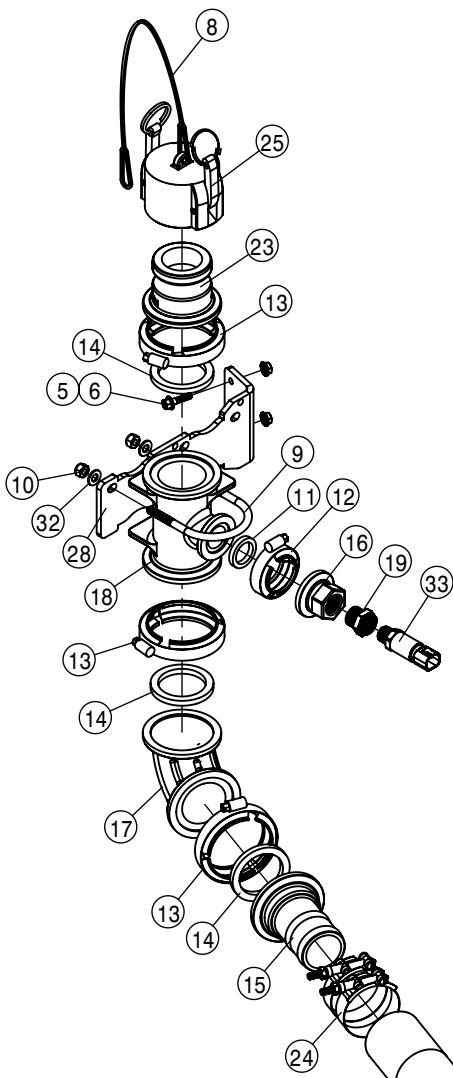

SECOND FLOW METER ASSEMBLY (DUAL PRODUCT)			
DET	QTY	P/N	DESCRIPTION
1	1	197133-009	HOSE 2" SUCTION, 2F-1W EPDM
2	1	197133-040	HOSE 2" SUCTION, 2F-1W EPDM
3	1	197133-131	HOSE 2" SUCTION, 2F-1W EPDM
4	2	470118	1/4UNC X 3/4 HHSFB GR5 MC
5	4	470121	1/4-20UNC HEX FLG NUT SER MC GR5
6	2	470231	1/4UNC X 1 HHSFB GR5 MC
7	2	470233	5/16UNC X 3/4 HHSFB GR5 MC
8	1	470322	LANYARD 8" NYLON LOOP/LOOP
9	1	472195	5/16UNC-2 11/16ID-3 9/16U-BOLT
10	2	473001	5/16-18UNC NYLOCK NUT MC GR5
11	1	500157	1" FLANGE GASKET EPDM
12	1	500159	1" FLANGE CLAMP S.S.
13	5	500194	2" FP FLANGE CLAMP S.S.
14	5	500195	2" FP FLANGE GASKET EPDM
15	3	500196	2"FP FLANGE-2"HOSE BARB POLY
16	1	500238	1" FLANGE PLUG W/1/2"FNPT POLY
17	1	500254	2"FP FLANGE-90-2"FP SWEEP LBO
18	1	500272	2" FP FLANGE TEE X 1" FLANGE TEE
19	1	500286	1/2"-3/8"NPT REDU BUSH, POLY
20	2	500292	2" HOSE BARB 2" FLY NUT
21	2	500293	FLY NUT 2"
22	4	500294	O-RING, -129 EPDM
23	1	500407	2" FP X 2" MALE COUPLER
24	10	520141	2.31/2.62 T-BOLT HOSE CLAMP SS
25	1	690623	CAP FOR 2.00 MALE COUPLER POLY
26	1	691327	MAG FLOWMETER 2" FLYNUT
27	1	696006	LINE "Y" STRAINER,2"FP FLG 50M
28	1	701474	QUICK TACH MT DUAL PROD '18
29	1	701579	FLOWMETER #2 MT
30	1	701583	BRKT STRNR MT 2ND DUALPROD '17
31	1	734046	ADPTR HARNESS FOR 691327
32	2	910113	SAE FLAT WASHER 5/16 SS
33	1	AKK13435	PRESSURE TRANSDUCER, 0-200 PSI