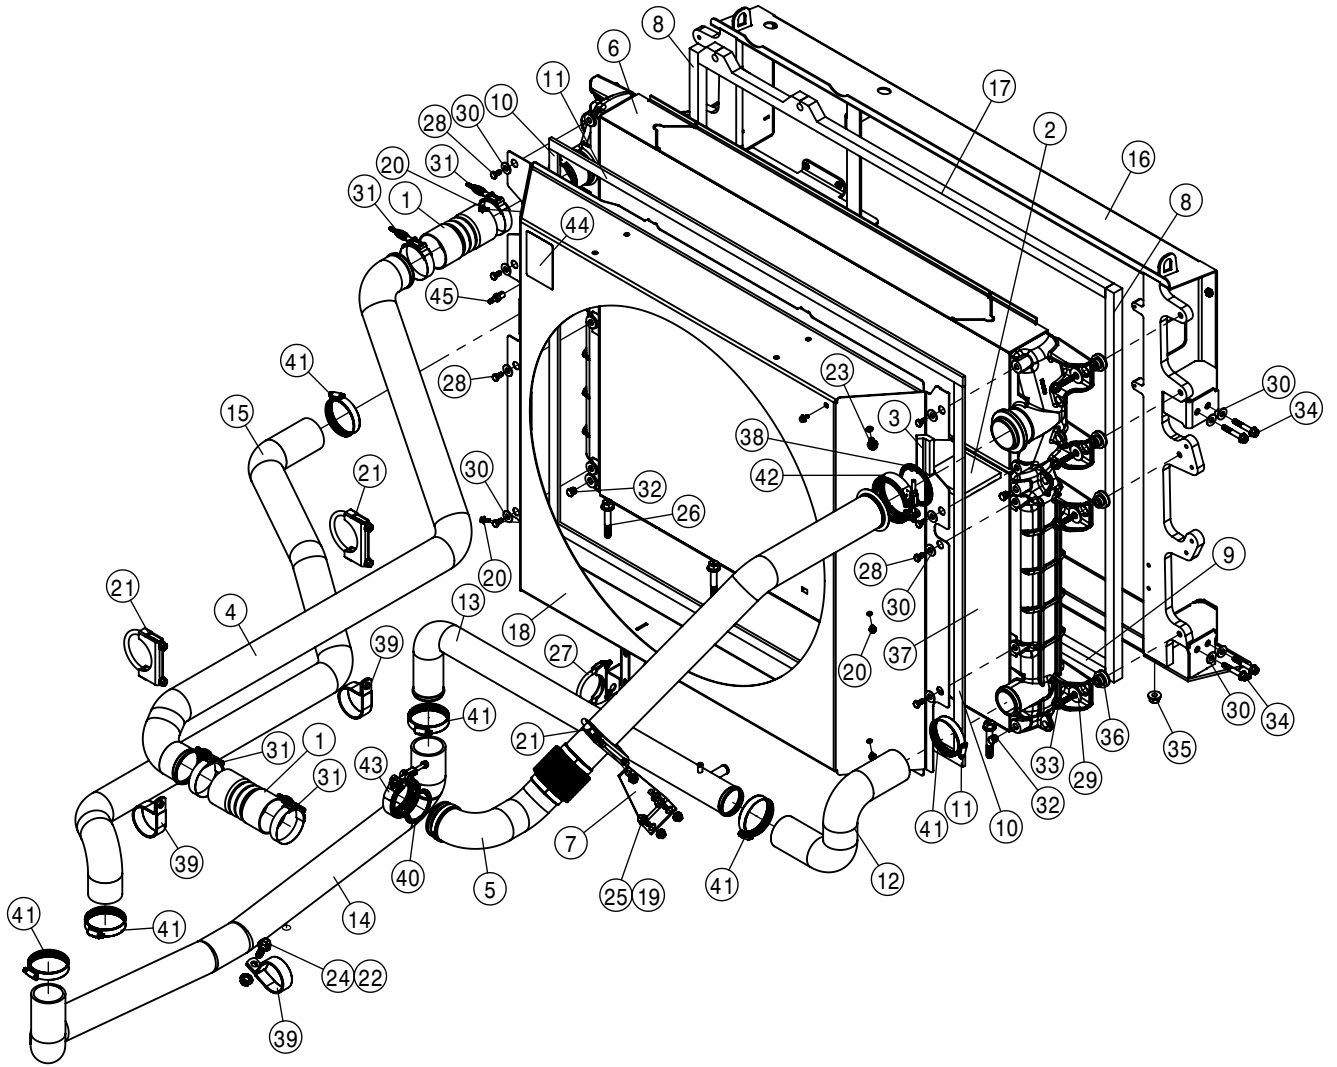

RADIATOR ASSEMBLY			
DET	QTY	P/N	DESCRIPTION
1	2	311592	3.00 X 6.00 CAC HOSE
2	2	317094	FOAM ISOLATOR
3	2	317097	FOAM ISOLATOR
4	1	317895	CAC PIPE
5	1	317896	CAC PIPE W/BELLOWS
6	1	317900	CAC
7	1	317931	CAC BRKT
8	2	317950	FOAM ISOLATOR
9	1	317952	FOAM ISOLATOR
10	2	317953	FOAM ISOLATOR
11	2	317954	FOAM ISOLATOR
12	1	318242	RAD OUTLET HOSE
13	1	318243	RAD RETURN PIPE
14	1	318245	RAD RETURN HOSE 9L
15	1	318252	THERMOSTAT OUT HOSE 9.0L
16	1	318274	COOLING PKG FRAME WLD
17	1	318357	FOAM SEAL, CAC TOP, STS
18	1	318358	FAN SHIELD W/DECAL STS
19	2	470087	3/8-16UNC HEX FLG NUT SER MC GR5
20	5	470122	1/4UNC X 1/2 HHSFB GR5 MC
21	3	470160	MUFFLER CLAMP 3.00 IN
22	1	470360	1/2-13UNC HEX FLG NUT SER MC GR5
23	1	470409	3/8UNC X 3/4 HHSFB GR5 MC

RADIATOR ASSEMBLY			
DET	QTY	P/N	DESCRIPTION
24	1	470431	1/2UNC X 1 1/2 HHSFB GR5 MC
25	2	470460	3/8UNC X 1 HHSFB GR5 MC
26	4	470461	1/2UNC X 3 HHSFB GR5 MC
27	1	472216	2.50 MUFFLER CLAMP 3/8 UNC
28	8	473803	8MM-1.25 X 16MM HEX BOLT
29	8	483041	USS FLAT WASHER 1/2 MC
30	16	483043	USS FLAT WASHER 3/8 MC
31	4	520146	3.06/3.38 T-BOLT HOSE CLAMP SS
32	3	619031	1/4" NPT PLUG
33	8	900506	3/8UNC X 2 HHSFB GR5 MC FT
34	8	900509	3/8UNC X 2 1/4 HHSFB GR5 MC
35	4	914015	1/2-13UNC CTRLK FLG NUT MC GR5
36	8	axe18508	ISOLATOR
37	1	axe47195	RADIATOR (ALBP)
38	1	HXE17307	GASKET-V CLAMP DIA 3"
39	3	N209808	CUSH CLAMP 2 5/8D X 1W
40	1	r529509	GASKET-V CLAMP DIA 80
41	6	re561077	CLAMP ASSY, TRIDON SIZE 0338
42	1	RE289839	3.95 DIA, QUICK LATCH, V-BAND
43	1	RE292067	3.21 DIA, QUICK LATCH, V-BAND
44	1	T188283	LABEL, WARNING,FAN GUARD,ENG
45	1	T236232	FIT STR 1/4NPT-5/16 HSE W/ORIF