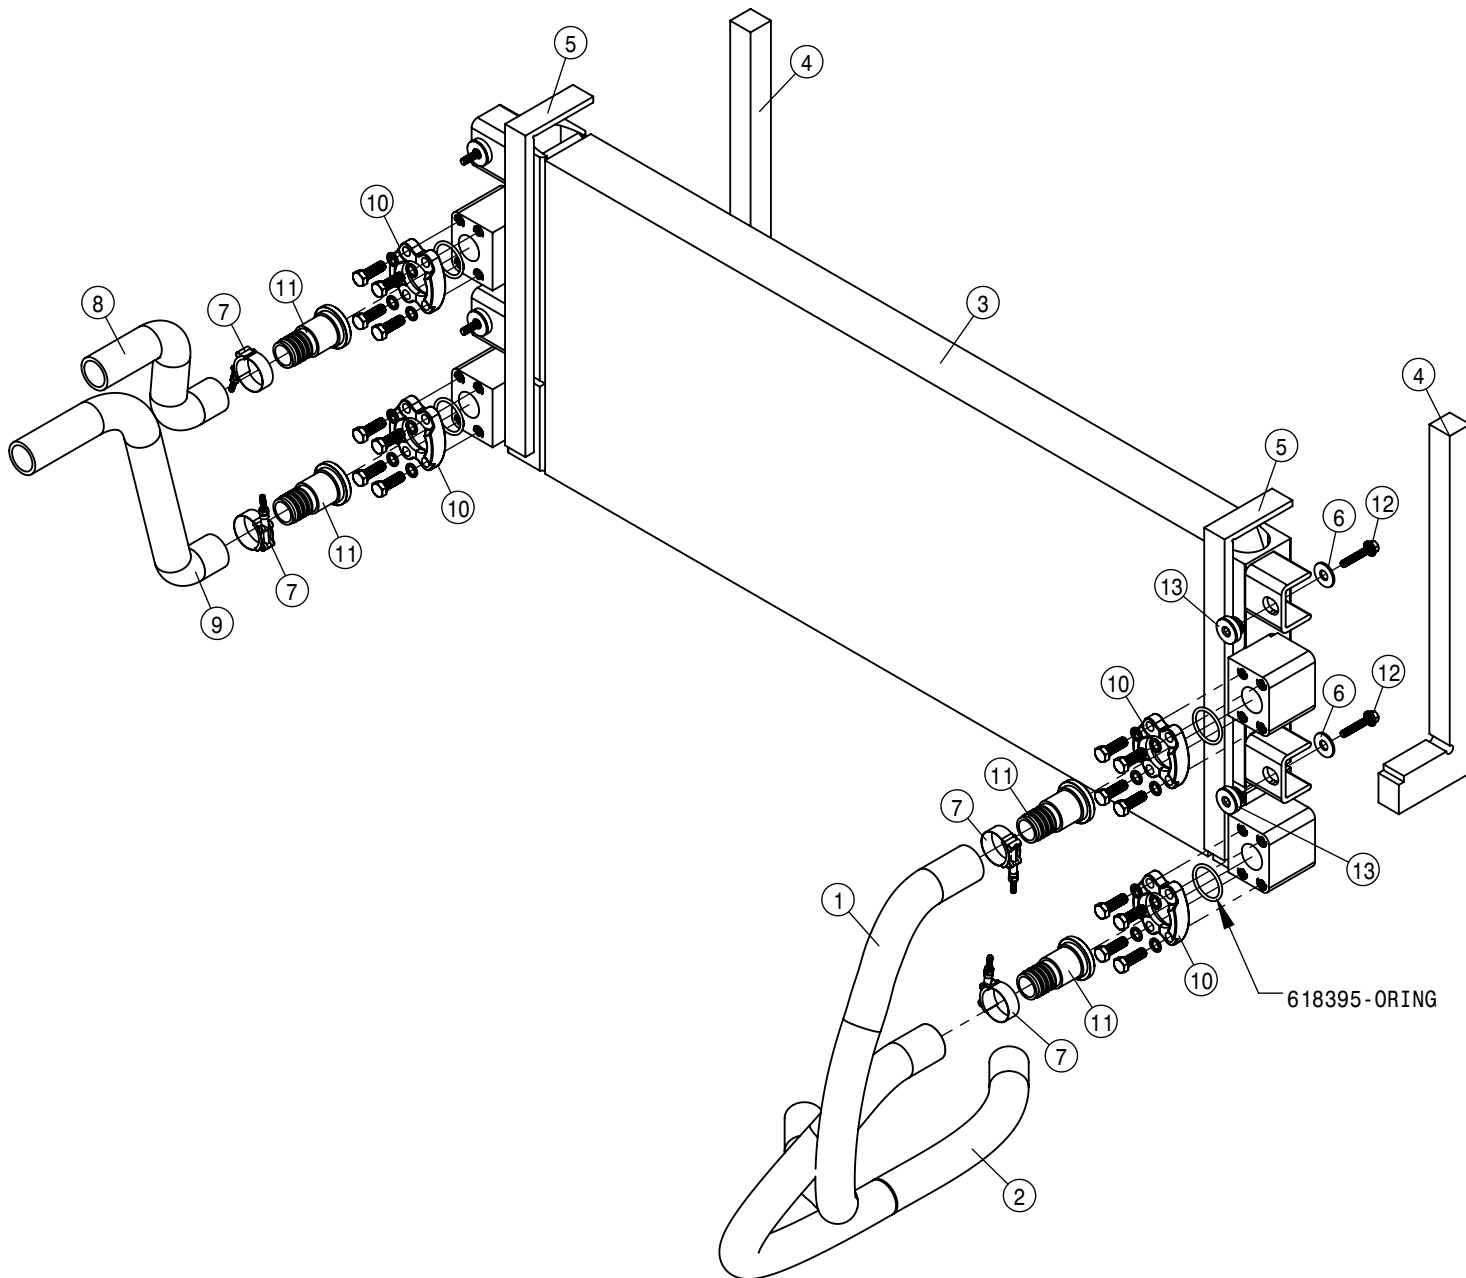

DOUBLE CORE OIL COOLER ASSEMBLY			
DET	QTY	P/N	DESCRIPTION
1	1	195423-042	HOSE,811-24 1.500 150P 81S
2	1	195423-050	HOSE,811-24 1.500 150P 81S
3	1	317901	HOC - DUAL CORE
4	2	318354	FOAM SEAL-DUAL HOC BTM, STS
5	2	318362	FOAM SEAL-DUAL HOC TOP, STS
6	4	483041	USS FLAT WASHER 1/2 MC
7	4	520133	1.81/2.06 T-BOLT HOSE CLAMP SS
8	1	617582	HYD OUTLET HOSE, TOP
9	1	617583	HYD OUTLET HOSE, BTM
10	4	618299	1.50 SPLIT FLANGE KIT #61
11	4	618990	1588-24-24-ZJ 2.04 CA
12	4	900506	3/8UNC X 2 HHSFB GR5 MC FT
13	4	AXE18508	ISOLATOR