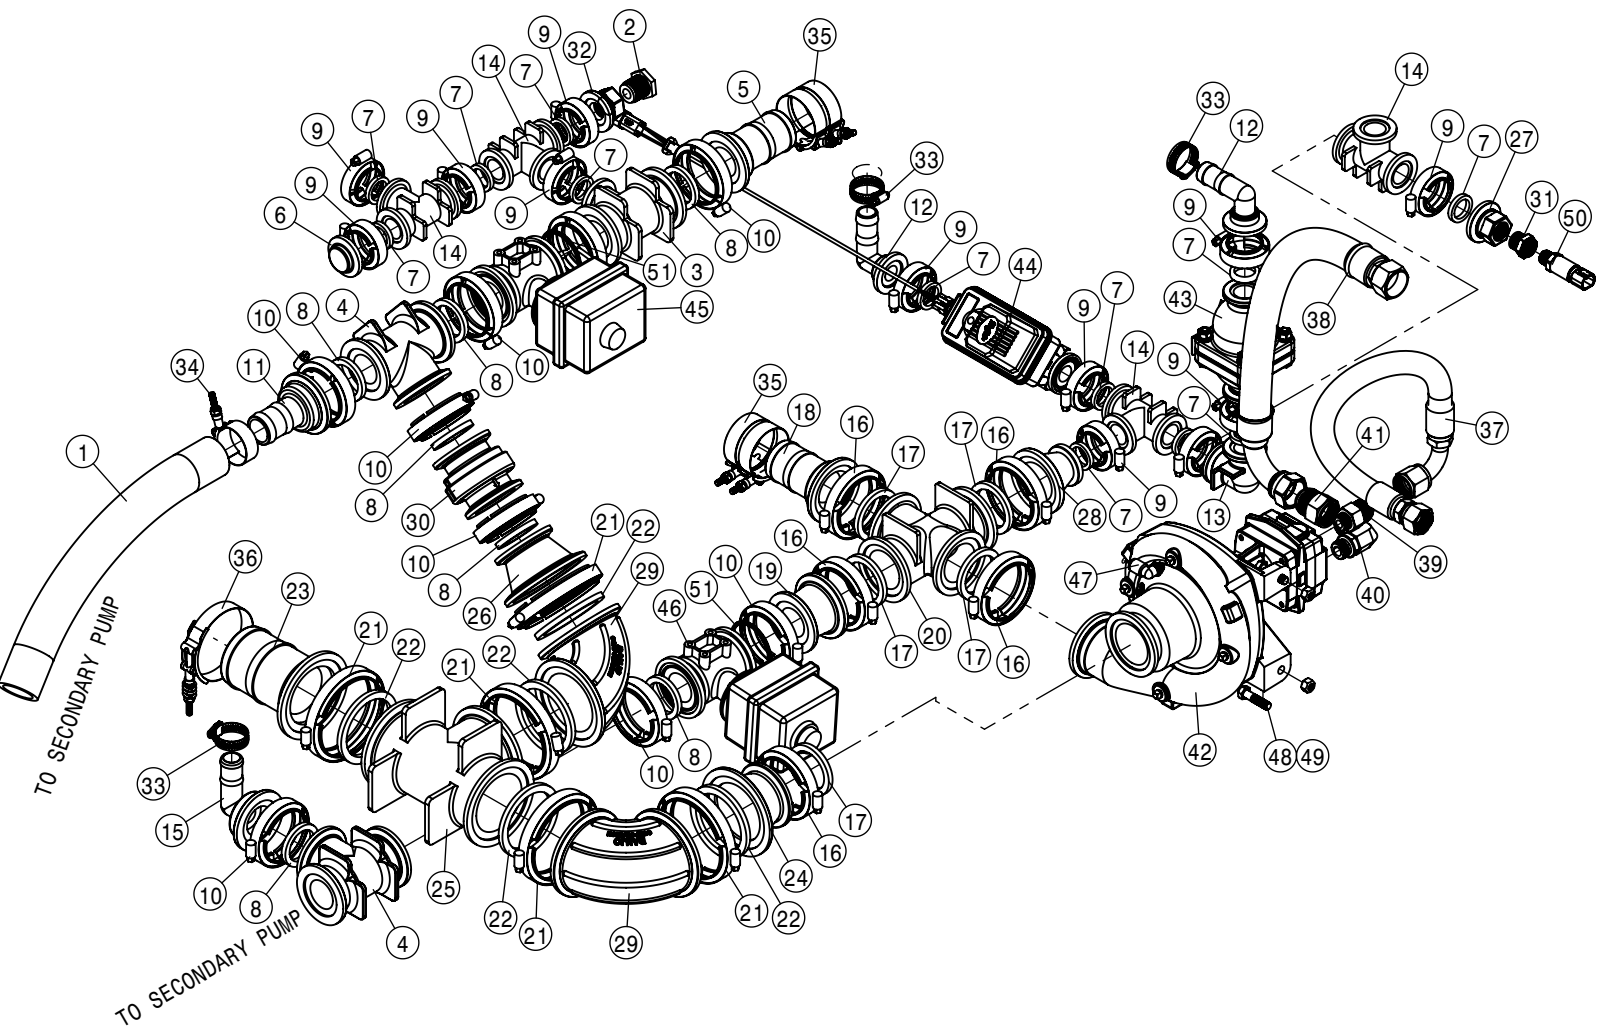

PRIMARY SOLUTION PUMP ASSEMBLY (DUAL PRODUCT)			
DET	QTY	P/N	DESCRIPTION
1	1	197124-016	HOSE 1 1/2 2-FBR BR BLK EPDM
2	1	500043	3/4NPT PIPE PLUG, POLY
3	1	500150	2" FLANGE-1" BRANCH TEE POLY
4	2	500151	2" FLANGE TEE, POLY
5	1	500154	2" FLANGE-2" HOSE BARB POLY
6	1	500155	1" FLANGE CAP PLUG POLY
7	12	500157	1" FLANGE GASKET EPDM
8	7	500158	1 1/2" GASKET FOR 2" FLANGE
9	12	500159	1" FLANGE CLAMP S.S.
10	9	500160	2" FLANGE CLAMP S.S.
11	1	500162	2" FLANGE-1 1/2 HOSE BARB POLY
12	2	500173	1"FLANGE-90-1"HOSE BARB POLY
13	1	500174	1" FLANGE-90-1" FLANGE LBOPOLY
14	4	500175	1" FLANGE TEE, POLY
15	1	500189	2" FLANGE-90-1" HOSE BARB POLY
16	5	500194	2" FP FLANGE CLAMP S.S.
17	5	500195	2" FP FLANGE GASKET EPDM
18	1	500196	2"FP FLANGE-2"HOSE BARB POLY
19	1	500199	2"FP FLANGE-2"FLAGE REDU POLY
20	1	500203	2"FP FLANGE CROSS POLY
21	5	500208	3" FLANGE CLAMP S.S.
22	5	500209	3" FLANGE GASKET EPDM
23	1	500210	3"FLANGE-3"HOSEBARB POLY
24	1	500212	3"FLANGE - 2" FP FLANGE ADTPTR
25	1	500217	3"FLANGE TEE POLY
26	1	500237	3"FLANGE-2" STD FLANGE ADPTR POLY

PRIMARY SOLUTION PUMP ASSEMBLY (DUAL PRODUCT)			
DET	QTY	P/N	DESCRIPTION
27	1	500238	1" FLANGE PLUG W/1/2"FNPT POLY
28	1	500244	2"FP FLANGE-1"FLAGE ADPTR POLY
29	2	500262	3"FLANGE-90-3"FLG SWEEP LBO
30	1	500264	2" CHECK STANDARD PORT
31	1	500286	1/2"-3/8"NPT REDU BUSH, POLY
32	1	500375	1 FLANGE X .75" FNPT
33	3	520090	HOSECLAMP NO 16 STAINLESS
34	1	520133	1.81/2.06 T-BOLT HOSE CLAMP SS
35	4	520141	2.31/2.62 T-BOLT HOSE CLAMP SS
36	1	520145	3.56/3.88 T-BOLT HOSE CLAMP SS
37	1	617103	12-451TC-12FJX-12FJX90-22 H/A
38	1	617557	16-811-16FJX-16FJX90-23 H/A
39	1	618193	1 1/16MJIC-3/4MOR ADPTR
40	1	618279	1 1/16MJIC-90-7/8MOR LBO
41	1	618641	1 1/16FJIC -1 5/16MJIC ADPTR
42	1	691249	HYPRO PUMP, 9306C-HM5C-BU-001
43	1	696008	PRESS RELIEF VLV,100PSI,1"FLG
44	1	696196	3/4" ELEC BALL VALVE SS 1" FLG
45	1	696256	VALVE, KZCO C2F-60B-M-S9
46	1	696257	VALVE, KZCO C2F-62-Q-S9
47	1	711123	1/8MNPT-90-3/8 NYL TUBE LBO
48	2	900131	3/8UNC X 1 1/2 HEX BOLT
49	2	914004	3/8UNC HEX STOVER NUT
50	1	AKK13435	PRESSURE TRANSDUCER, 0-200 PSI
51	2	N208245	O-RING, KZCO FLANGED VALVE