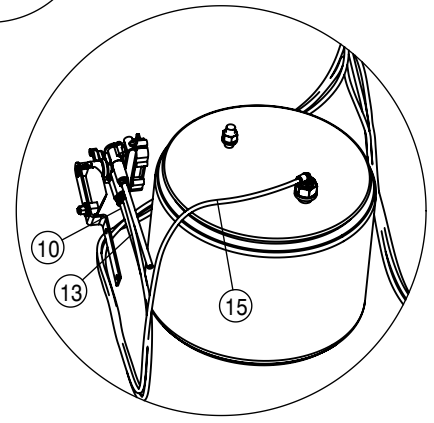

DETAIL D

AIR LINE ASSEMBLY				
DET	QTY	P/N	DESCRIPTION	
1	1	195906-011	1/40D AIR BRAKE TUBING J844-A	
2	1	195906-018	1/40D AIR BRAKE TUBING J844-A	
3	1	195906-021	1/40D AIR BRAKE TUBING J844-A	
4	1	195906-022	1/40D AIR BRAKE TUBING J844-A	
5	1	195906-031	1/40D AIR BRAKE TUBING J844-A	
6	1	195906-111	1/40D AIR BRAKE TUBING J844-A	
7	1	195906-156	1/40D AIR BRAKE TUBING J844-A	
8	1	195906-195	1/40D AIR BRAKE TUBING J844-A	
9	1	195906-238	1/40D AIR BRAKE TUBING J844-A	
10	1	195906-248	1/40D AIR BRAKE TUBING J844-A	
11	1	195906-300	1/40D AIR BRAKE TUBING J844-A	
12	1	195906-303	1/40D AIR BRAKE TUBING J844-A	
13	1	195906-322	1/40D AIR BRAKE TUBING J844-A	
14	1	195906-331	1/40D AIR BRAKE TUBING J844-A	
15	1	195906-356	1/40D AIR BRAKE TUBING J844-A	
16	1	195914-069	1/20D AIR BRAKE TUBING J844-A	
17	3	470087	3/8-16UNC HEX FLG NUT SER MC GR5	
18	6	470154	CABLE TIE, 11.00" BLK NYLON	
19	3	470460	3/8UNC X 1 HHSFB GR5 MC	
20	4	520160	CUSH CLAMP,#24 1 1/2D-3/4WLOOP	
21	1	617567	10-451TC-10FJX-10FJX90-120	
22	1	617573	10-451TC-10FJX-10FJX90-74 H/A