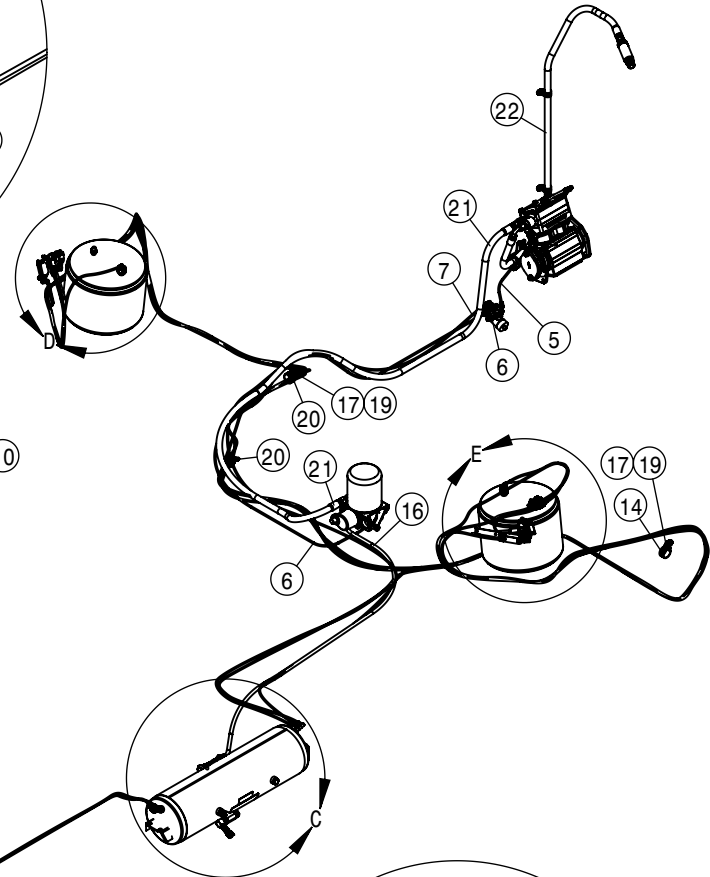

DETAIL E

DETAIL D

AIR LINE ASSEMBLY				
DET	QTY	P/N	DESCRIPTION	
1	1	195906-011	1/40D AIR BRAKE TUBING J844-A	
2	1	195906-018	1/40D AIR BRAKE TUBING J844-A	
3	1	195906-021	1/40D AIR BRAKE TUBING J844-A	
4	1	195906-022	1/40D AIR BRAKE TUBING J844-A	
5	1	195906-031	1/40D AIR BRAKE TUBING J844-A	
6	1	195906-111	1/40D AIR BRAKE TUBING J844-A	
7	1	195906-156	1/40D AIR BRAKE TUBING J844-A	
8	1	195906-195	1/40D AIR BRAKE TUBING J844-A	
9	1	195906-238	1/40D AIR BRAKE TUBING J844-A	
10	1	195906-248	1/40D AIR BRAKE TUBING J844-A	
11	1	195906-300	1/40D AIR BRAKE TUBING J844-A	
12	1	195906-303	1/40D AIR BRAKE TUBING J844-A	
13	1	195906-322	1/40D AIR BRAKE TUBING J844-A	
14	1	195906-331	1/40D AIR BRAKE TUBING J844-A	
15	1	195906-356	1/40D AIR BRAKE TUBING J844-A	
16	1	195914-069	1/20D AIR BRAKE TUBING J844-A	
17	3	470087	3/8-16UNC HEX FLG NUT SER MC GR5	
18	6	470154	CABLE TIE, 11.00" BLK NYLON	
19	3	470460	3/8UNC X 1 HHSFB GR5 MC	
20	4	520160	CUSH CLAMP,#24 1 1/2D-3/4WLOOP	
21	1	617567	10-451TC-10FJX-10FJX90-120	
22	1	617573	10-451TC-10FJX-10FJX90-74 H/A