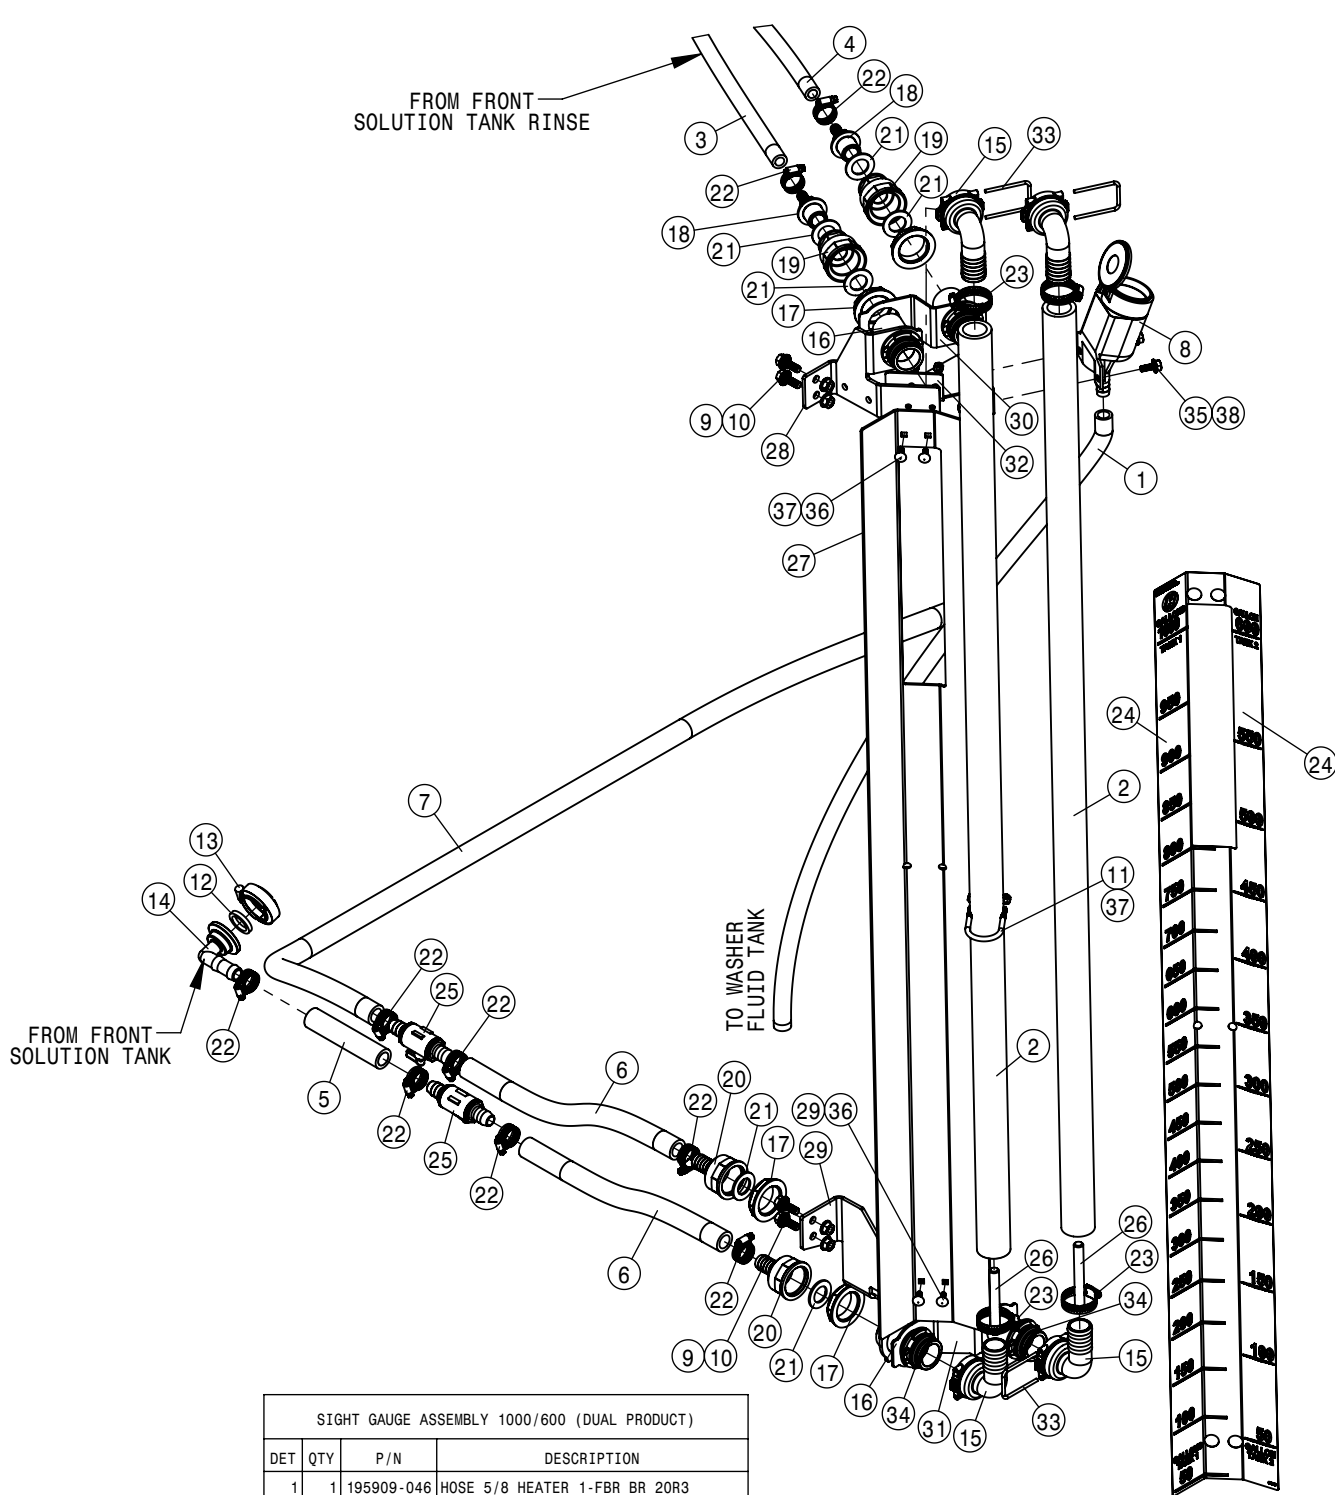

SIGHT GAUGE ASSEMBLY 1000/600 (DUAL PRODUCT)			
DET	QTY	P/N	DESCRIPTION
1	1	195909-046	HOSE 5/8 HEATER 1-FBR BR 20R3
2	2	195964-058	HOSE 1 1/4" ID-1/4W CLEAR VINYL
3	1	197008-041	HOSE 1/2 1-FBR BR BLK EPDM
4	1	197008-085	HOSE 1/2 1-FBR BR BLK EPDM
5	1	197112-005	HOSE 3/4 1-FBR BR BLK EPDM
6	2	197112-016	HOSE 3/4 1-FBR BR BLK EPDM
7	1	197112-062	HOSE 3/4 1-FBR BR BLK EPDM
8	1	343972	REMOTE FILL
9	4	470087	3/8-16UNC HEX FLG NUT SER MC GR5
10	4	470460	3/8UNC X 1 HHSFB GR5 MC
11	1	473969	1/4UNC-1 1/2 X 2 3/4 RD U-BOLT
12	1	500157	1" FLANGE GASKET EPDM
13	1	500159	1" FLANGE CLAMP S.S.
14	1	500185	1"FLANGE-90-3/4"HOSE BARB POLY
15	4	500370	T5 TO 32MM HB 90 FEMALE
16	4	500396	T5 MALE BULKHEAD
17	4	500397	BULKHEAD NUT
18	2	502003	STRAIGHT-POLY .75" MPT X 13MM
19	2	502004	REDUCER 1.25 FPT X .75" FPT
20	2	502005	STRGHT-POLY,1.25" FPT X 19MM
21	6	502006	GASKET 39.5 X 27.5 EPDM

SIGHT GAUGE ASSEMBLY 1000/600 (DUAL PRODUCT)			
DET	QTY	P/N	DESCRIPTION
22	9	520080	HOSE CLAMP NO 10 STAINLESS
23	4	520087	HOSE CLAMP NO 20 STAINLESS
24	1	650537	DECAL, 1600 GAL SS, MAJOR '17
25	2	696193	3/4" HOSE BARB MICRO VALVE
26	2	701448	FLOAT-SIGHT GAUGE 2013
27	1	701566	SS SIGHT GAUGE DECAL PLT
28	1	701567	SS SIGHT GA SUPP BRKT-UPR
29	1	701568	SS SIGHT GA SUPP BRKT-LWR
30	1	701584	BRKT MT SIGHTGA HOSE DUALTOP '17
31	1	701585	BRKT MT SIGHTGA HOSE DUALTOP '17
32	1	701586	BRKT WASH FILL MT, DUAL '17
33	4	737738	FORK,D.3 DIST.42 (737731)
34	4	737763	O-RING, -221 EPDM
35	2	900486	5/16UNC X 3/4 HHSFB SS
36	4	901127	1/4-20 UNC X 5/8 RHSNB GR5 MC
37	6	910118	1/4-20UNC NYLOCK NUT SS
38	2	910132	5/16-18UNC NYLOCK NUT SS