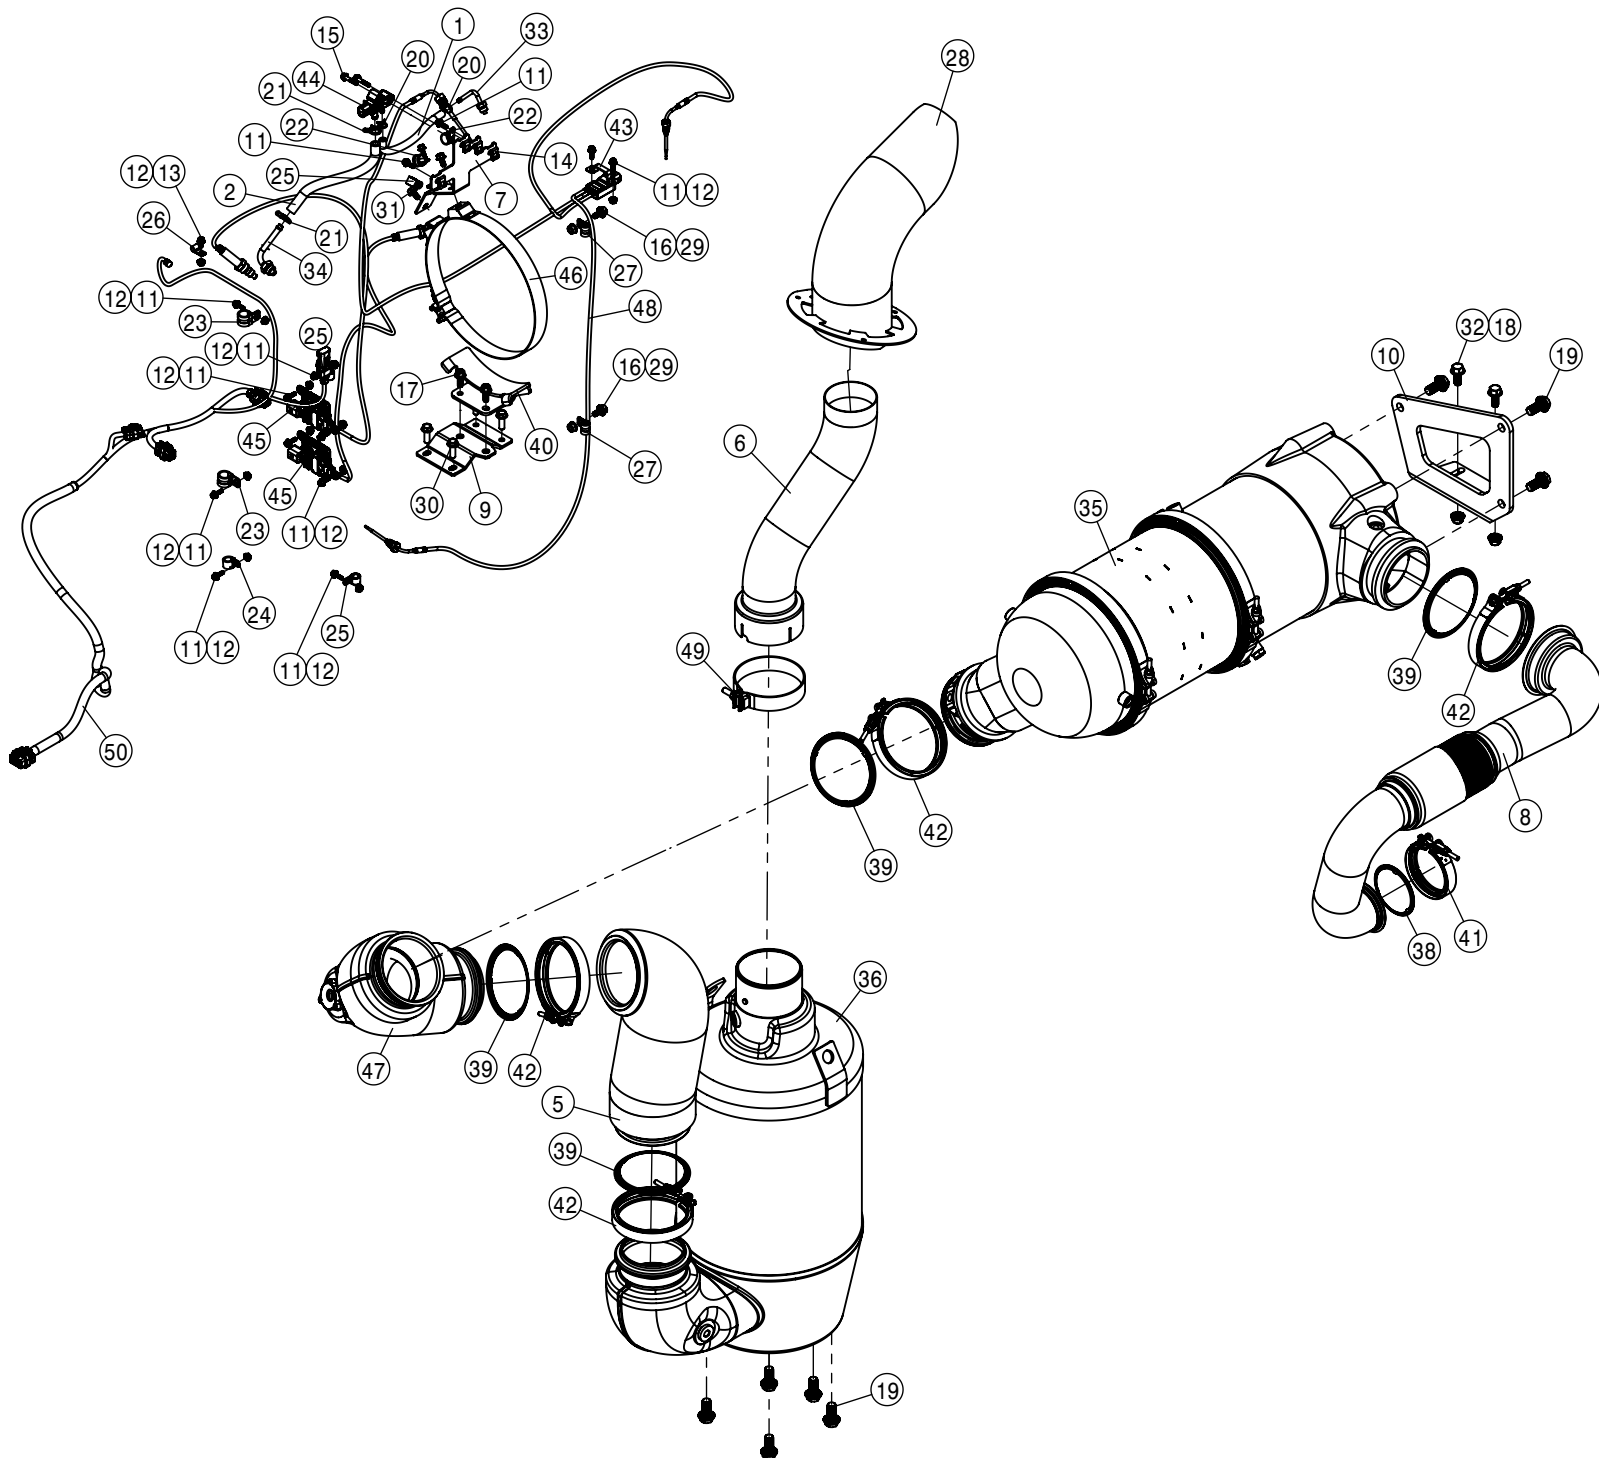

EXHAUST FT4 GEN 1.5 SIZE 6 ASSEMBLY			
DET	QTY	P/N	DESCRIPTION
1	1	197108-010	HOSE 1/4 MULTI FIBER SILICONE
2	1	197110-010	HOSE 3/8 MULTI FIBER SILICONE
NS	1	294382	A/T TEMP SNSR EXT. HARNESS
NS	1	294383	A/T PRESSURE SNSR MOD EXT. HAR
5	1	317807	PIPE, DPF - SCR
6	1	317809	PIPE, EXHAUST OUT
7	1	318002	PRESS SENSOR MT
8	1	318174	PIPE, TURBO - DOC
9	1	318175	ADAPTER BRKT WLD
10	1	318488	SIZE 6 DOC SUPP BRKT
11	14	470118	1/4UNC X 3/4 HHSFB GR5 MC
12	12	470121	1/4-20UNC HEX FLG NUT SER MC GR5
13	1	470122	1/4UNC X 1/2 HHSFB GR5 MC
14	5	470386	1/4 -20 SPRING NUT LUG
15	2	470407	1/4UNC X 1 1/4 HHSFB GR5 MC
16	2	470409	3/8UNC X 3/4 HHSFB GR5 MC
17	2	470460	3/8UNC X 1 HHSFB GR5 MC

EXHAUST FT4 GEN 1.5 SIZE 6 ASSEMBLY			
DET	QTY	P/N	DESCRIPTION
18	2	473852	12MM-1.75 SERR FLG NUT,ZINC
19	8	473872	M16 - 2 X 35MM SER HHFB
20	2	520006	HOSE CLAMP NO 8 DBL WIRE
21	2	520007	HOSE CLAMP NO 11 DBL WIRE
22	2	520104	CUSH HOSE CLMP,#12, 3/4D X 1/2W
23	2	520115	CUSH CLAMP,#12 0.75"D-3/4W LOOP
24	1	520117	CUSH HOSE CLAMP,#10, 5/8D X 1/2W
25	3	520118	CUSH CLAMP,#8 1/2D X 1/2W
26	1	520125	CUSH CLMP,#5, 5/16DX1/2W
27	2	520163	CUSH HOSE CLAMP,#8, 1/2D X 3/4W
28	1	660837	6" EXHAUST STACK WLD, STS
29	2	910042	3/8-16UNC HEX FLG NUT SM MC GR8
30	4	910048	M10- 1.5 X 30MM HHSFB
31	2	910050	M8-1.25 x 16MM HHFB
32	2	910137	12MM-1.75X30MM SM FLG HEX BOLT
33	1	AT419164	HIGH PRESS SIDE TUBE ASSY, ATD
34	1	AT433390	LOW PRESS SIDE TUBE ASSY,ATD

EXHAUST FT4 GEN 1.5 SIZE 6 ASSEMBLY			
DET	QTY	P/N	DESCRIPTION
35	1	DZ100140	RI/RO DOC/DPF ASM-SIZE 6
36	1	DZ100694	GEN 1.5 SIZE 6 SCR
NS	1	DZ105897	HARNESS, DEF MODULE
38	1	R529510	GASKET-V CLAMP Ø110
39	4	R529640	GASKET-V CLAMP Ø150
40	1	re331855	SUPPORT SIZE 6 AFTERTREATMENT
41	1	RE304965	4.33 DIA. QUICK LATCH, V-BAND
42	4	RE540348	5.88 DIA. QUICK LATCH, V-BAND
43	1	RE542006	STRAP,TEMP SENSOR MT W/CUSHION
44	1	RE546719	PRESSURE SENSOR, DELTA
45	2	RE552182	CHEMICAL SENSOR, NOX, 12V
46	1	RE564566	SIZE 6 ATD STRAP
47	1	RE565074	ASSY-DECOMP FULL ELBOW 5"
48	1	RE566739	TEMPERATURE SENSOR,DOC/DPF/SCR
49	1	RE567361	CLAMP BAND
50	1	RE567753	HRNS, REMOTE AT JUMPER