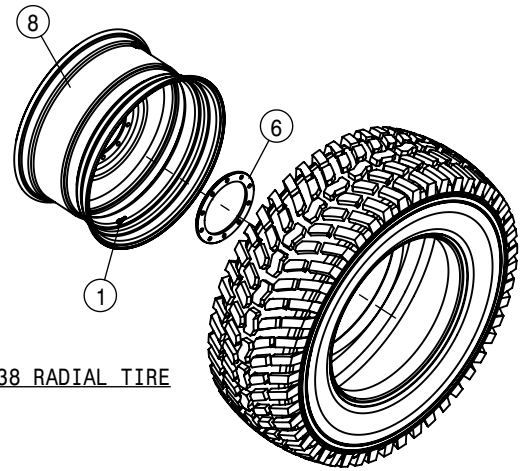

650/65 R38 RADIAL TIRE