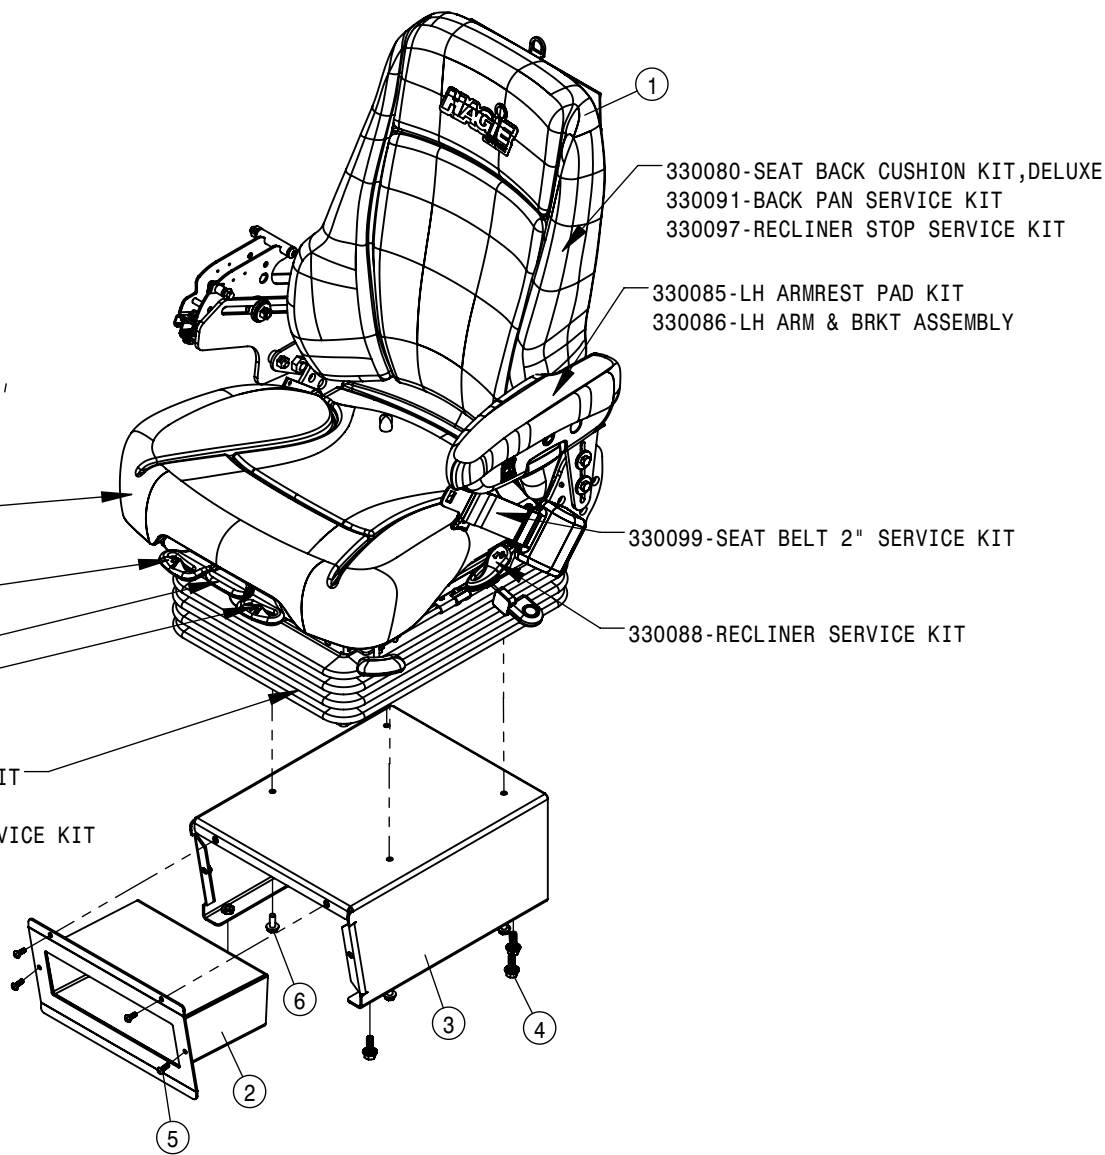

STANDARD SEAT ASSEMBLY				
DET	QTY	P/N	DESCRIPTION	
1	1	330075	SEAT - DELUXE, CAB	STS' 14
2	1	344271	STS CAB FIRST AID WLDMNT	' 14
3	1	344275	STS CAB SEAT RISER WLDMNT	' 14
4	6	470460	3/BUNC X 1 HHSFB GR5 MC	
5	4	472344	1/4-20 UNC X 5/8 BHCS GR5 MC	
6	4	473873	M8 x 20MM LG SERR FLG HEX BOLT