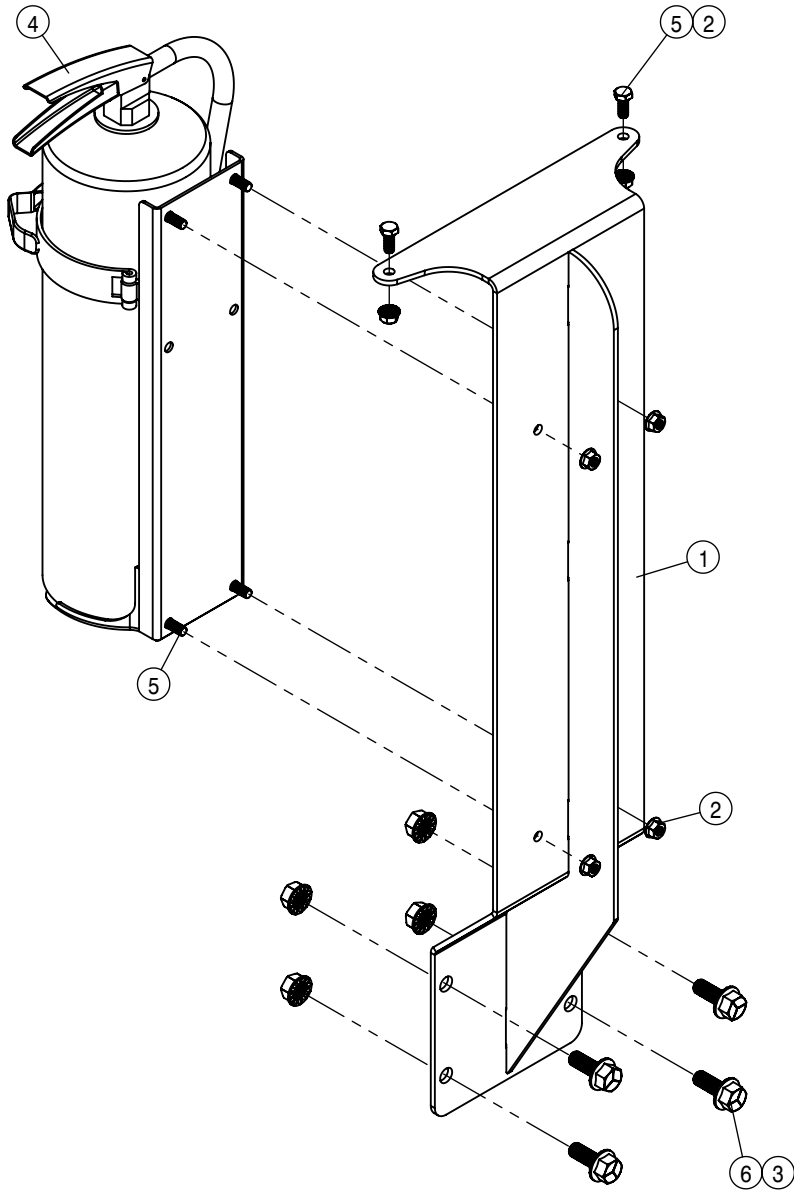

FIRE EXTINGUISHER ASSEMBLY				
DET	QTY	P/N	DESCRIPTION	
1	1	167185	MTG BRKT-FIRE EXT	
2	6	470113	5/16UNC SERR FLG LOCK NUT	
3	4	470360	1/2UNC SERR FLG HEX NUT	
4	1	490508	FIRE EXTINGUISHER 10LB ABC	
5	6	900064	5/16UNC X 3/4" HEX BOLT	
6	4	900517	1/2UNC X 1 1/4 HHSFB GR5 MC