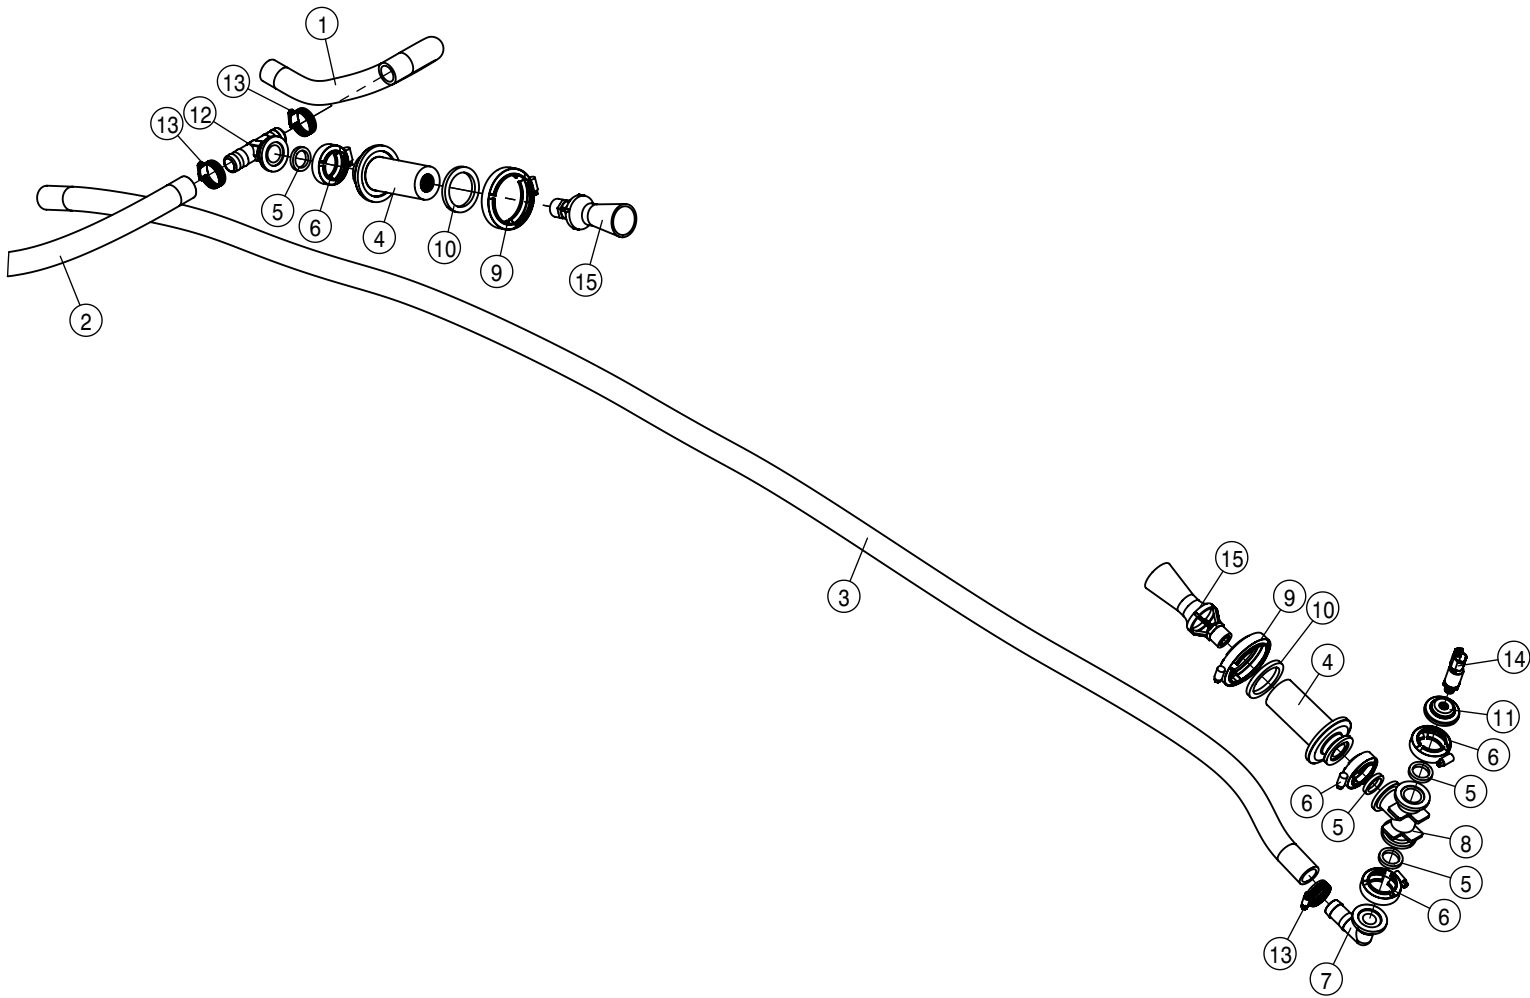

SOLUTION TANK VENT ASSEMBLY				
DET	QTY	P/N	DESCRIPTION	
1	1	500194	2" FP FLANGE CLAMP S.S.	
2	1	500195	2" FP FLANGE GASKET EPDM	
3	1	520068	HOSE CLAMP NO 32 STAINLESS	
4	1	737754	2" FEM T-CONNECTOR POLY	
5	5	737756	2" FORK FOR 737754/755	
6	1	737759	2" F-2" HOSE BARB POLY	
7	2	737761	2" M CHECK VALVE POLY	
8	2	737762	O-RING, -227 EPDM	
9	1	737767	T7 TO "BANJO 2" FP" ADAPTER	
10	1	737768	T7 TO BSP ADAPTER	
11	1	737769	THREADED COUPLING	
12	1	737770	T FILTER WITH BSP THREADS, 16 MESH	