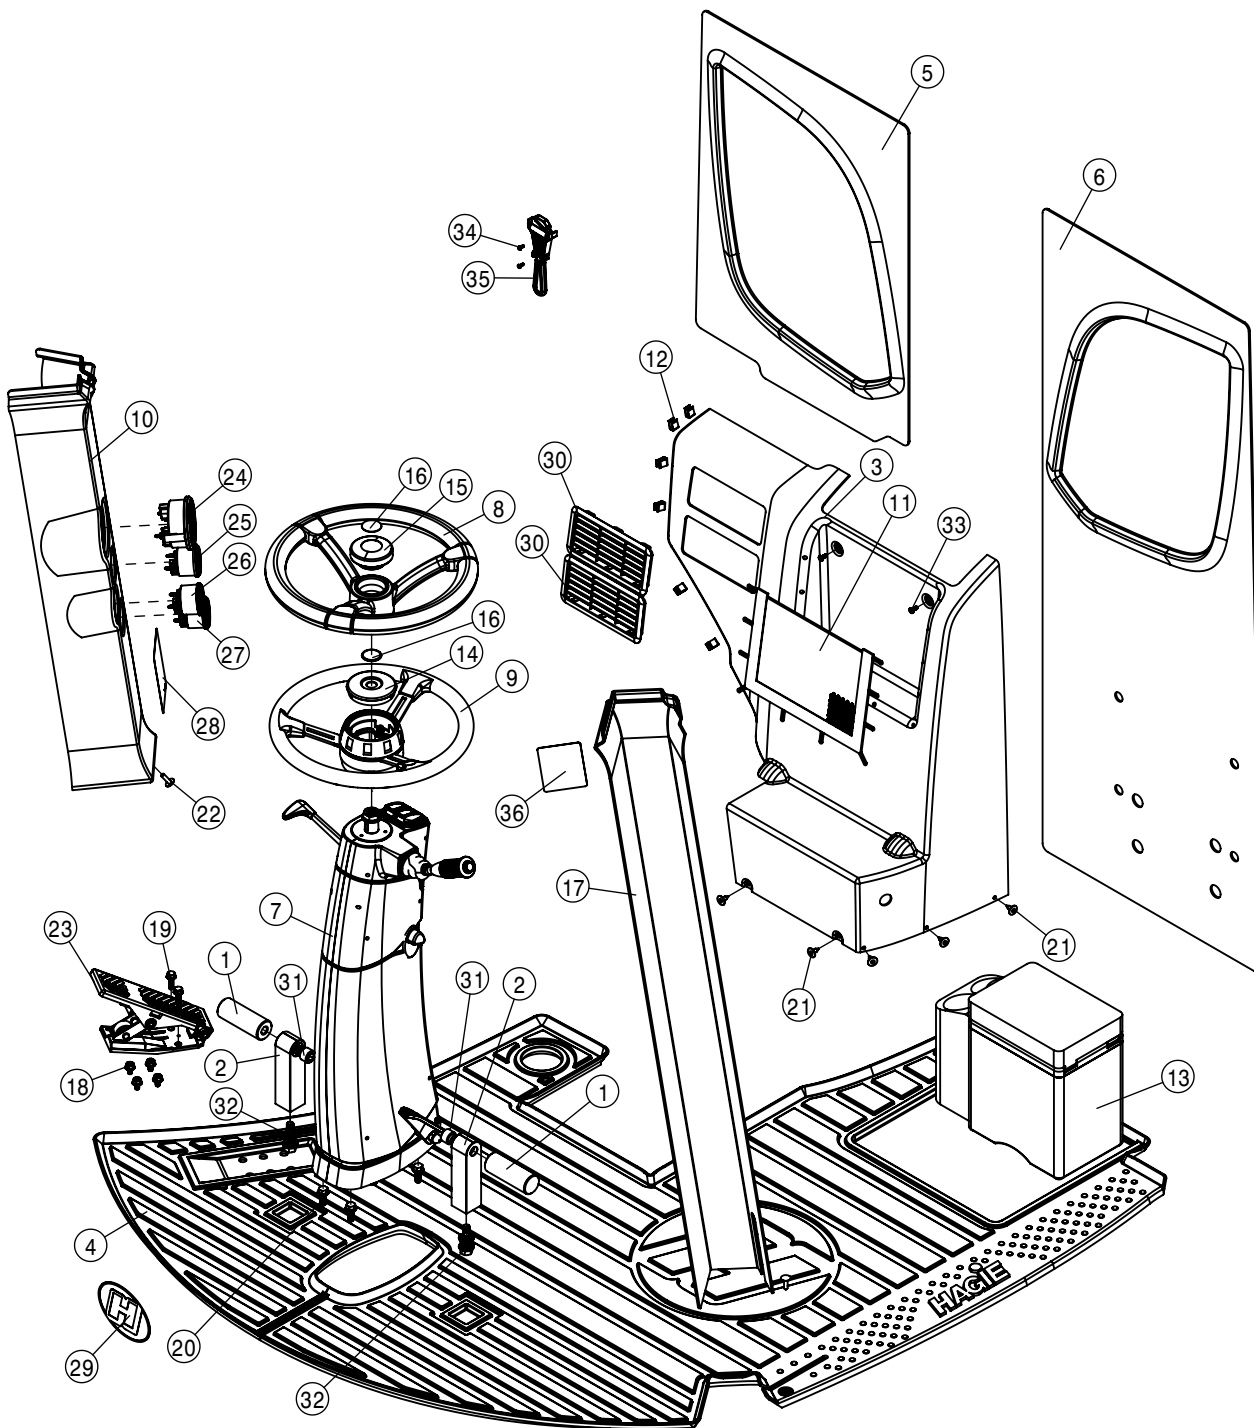

CAB INTERIOR ASSEMBLY			
DET	QTY	P/N	DESCRIPTION
1	2	344284	STS CAB FOOT PEG '14
2	2	344286	STS CAB FOOT PEG RISER
3	1	344308	REAR CONSOLE
4	1	344339	FLOORMAT - MOLDED
5	1	344347	RH REAR WALL LINER
6	1	344348	LH REAR WALL LINER
7	1	344390	STEERING COLUMN ASSY, STSCAB'14
8	1	344391	STEERING WHEEL - DELUXE
9	1	344392	STEERING WHEEL - PREMIUM
10	1	344397	RH A POST COVER
11	1	344411	CARGO NET - REAR CONSOLE
12	6	344413	"U" CLIP
13	1	344420	ELEC COOLER
14	1	344573	CTR CAP,STEERING WHEEL-PREMIUM
15	1	344574	CTR CAP STEERING WHEEL - DELUXE
16	2	344575	DECAL - STEERING WHEEL CENTER
17	1	344823	LH A PSOT COVER,CAB W/DECAL
18	4	470232	5/16UNC X 1/2 HHSFB GR5 MC

CAB INTERIOR ASSEMBLY			
DET	QTY	P/N	DESCRIPTION
19	2	470234	5/16UNC X 1" SERR FLG HEX BOLT
20	4	470460	3/8 X 1" SERR FLG BOLT
21	5	470466	1/4 X 3/4 PLTC LCK RIVET
22	2	470545	PUSH TREE FASTENER 1/4 X 1
23	1	470649	PEDAL - DECEL
24	1	470650	GAUGE - 3" RPM
25	1	470651	GAUGE - 2" FUEL
26	1	470652	GAUGE - 2" COOLANT TEMP
27	1	470654	GAUGE, DEF 2" '14
28	1	650479	JOYSTICK DECAL, STS'15
29	1	651008	DECAL - H-DOT FRONT GLASS 5.00"
30	2	657549	2412, 4"X8" Louver Grill
31	2	900396	5/8UNC X 2 SOCKET CAP SCR
32	4	900516	1/2UNC X 1 HHSFB GR5 MC
33	2	903706	10-32X1/2 PHIL PAN MACH SCR
34	2	903808	#6-32 UNC X 3/8 PHMS PH ZN
35	1	AXE66081	TOOL, WINDOW BREAKING TOOL JD
36	1	N204628	LABEL, TACH OPENING