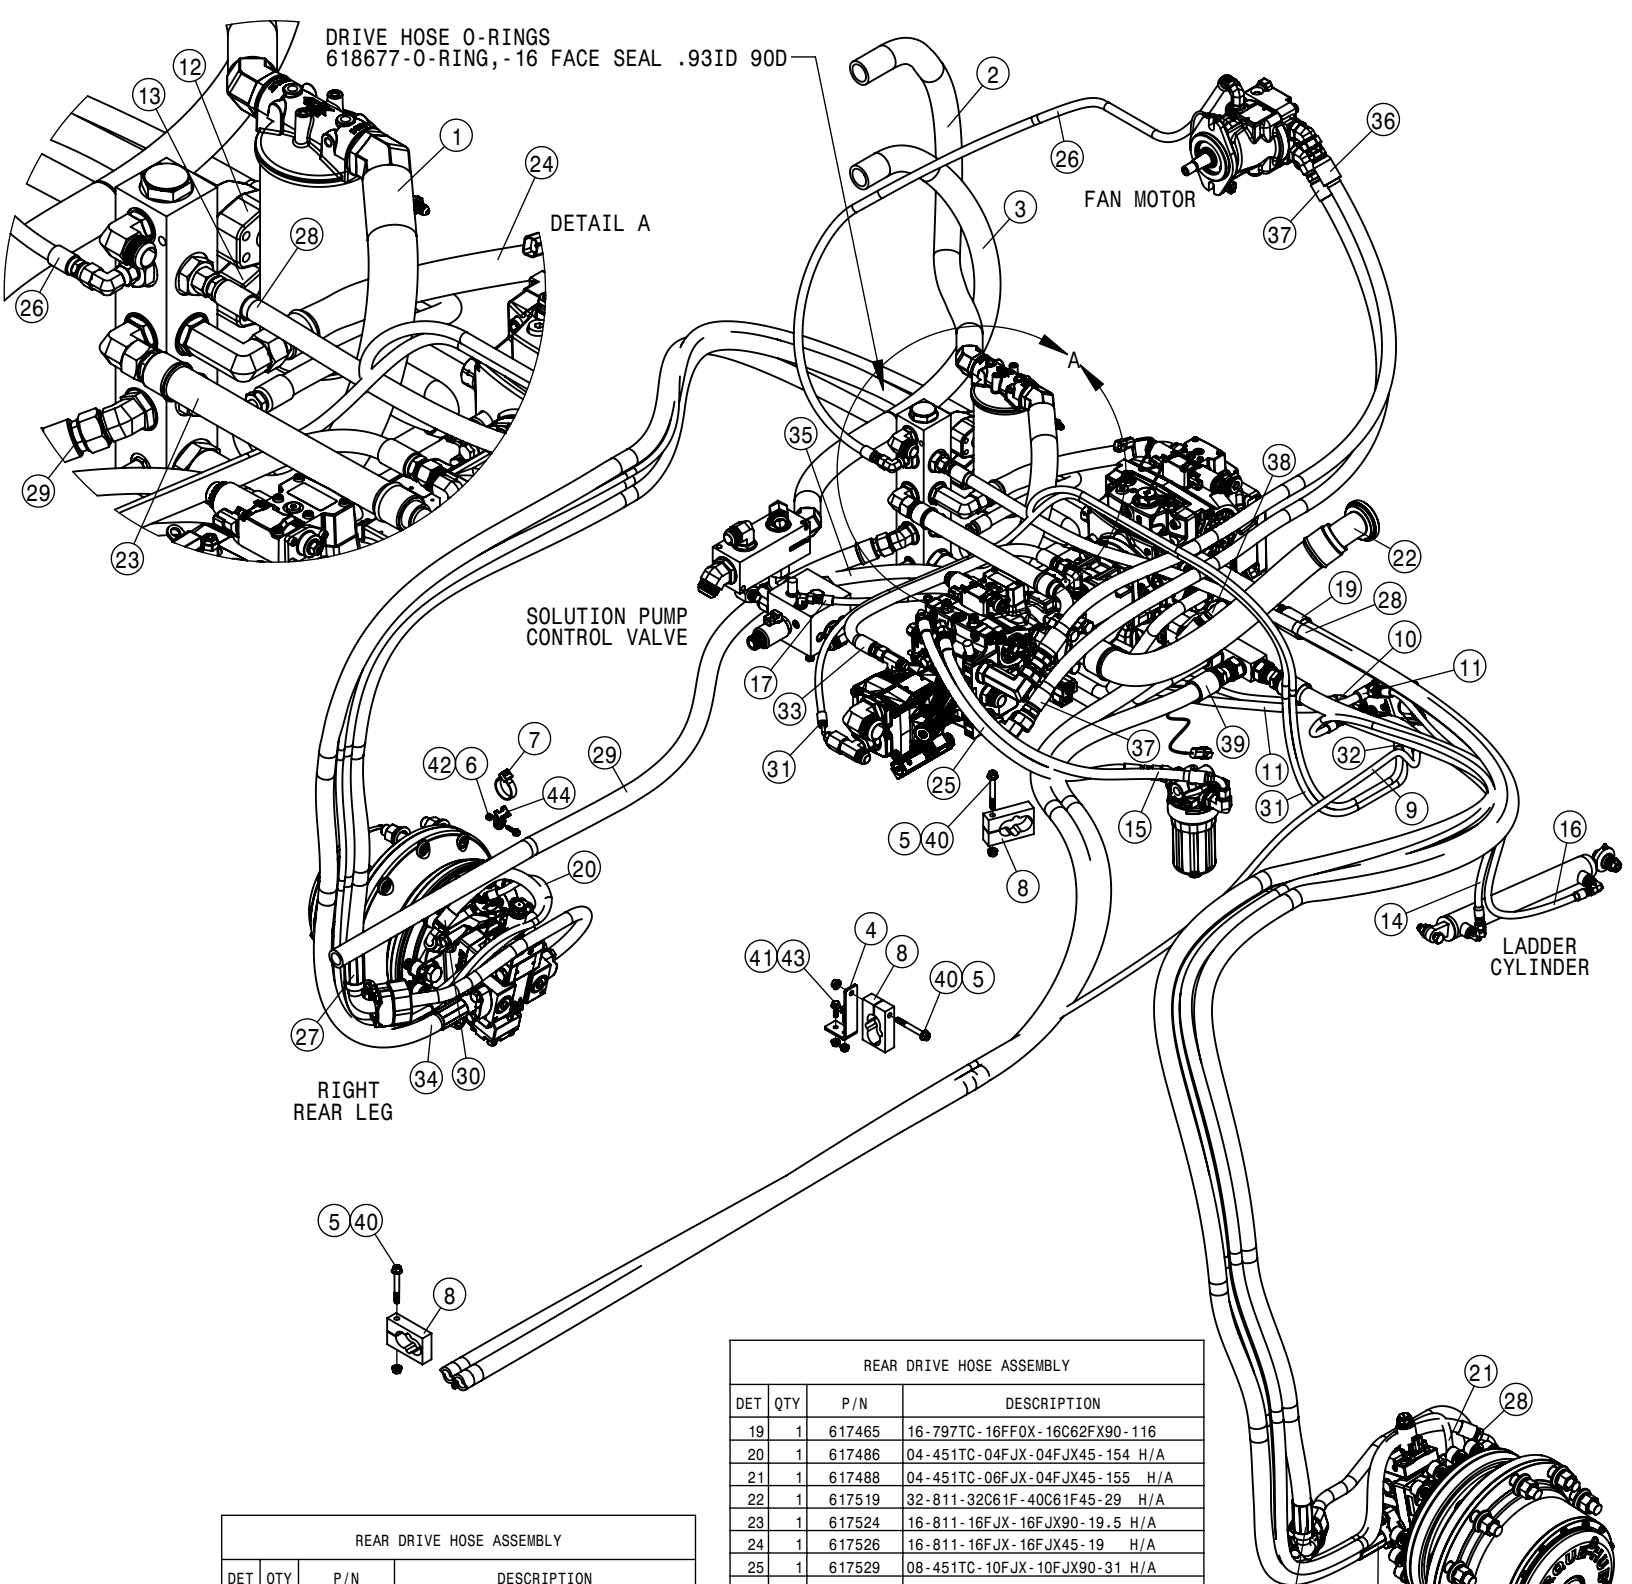

DRIVE HOSE O-RINGS
618677-O-RING, -16 FACE SEAL .93ID 90D

REAR DRIVE HOSE ASSEMBLY			
DET	QTY	P/N	DESCRIPTION
1	1	195423-022	HOSE, 811-24 1.500 150P 81S
2	1	195423-042	HOSE, 811-24 1.500 150P 81S
3	1	195423-050	HOSE, 811-24 1.500 150P 81S
4	1	340663	BRACKET, HOSE LEFT
5	3	470087	3/8-16UNC HEX FLG NUT SER MC GR5
6	1	470089	1/4-20UNC NYLOCK NUT MC GR5
7	1	470555	CABLE TIE, 1/2 X 15" BLACK NYL
8	3	470673	HOSE CLAMP, 4-HOLE
9	1	604156	04-451TC-04FJX-06FJX45-220 H/A
10	1	604157	04-451TC-04FJX-06FJX90-51 H/A
11	1	604158	06-451TC-08FJX-06FJX90-29 H/A
12	1	615016	DRV TUBE JUMPER 1.00"X0.120"WT
13	1	615017	DRV TUBE JUMPER 1.00"X0.120"WT
14	1	616520	04-451TC-06FJX-06FJX90-32 H/A
15	1	616627	08-451TC-08FJX-08FJX90-31 H/A
16	1	617150	04-387TC-06FJX-08FJX - 46 H/A
17	1	617308	04-451TC-06FJX-04FJX90-26 H/A
18	1	617464	16-797TC-16FFOX-16C62F-134 H/A

REAR DRIVE HOSE ASSEMBLY			
DET	QTY	P/N	DESCRIPTION
19	1	617465	16-797TC-16FFOX-16C62FX90-116
20	1	617486	04-451TC-04FJX-04FJX45-154 H/A
21	1	617488	04-451TC-06FJX-04FJX45-155 H/A
22	1	617519	32-811-32C61F-40C61F45-29 H/A
23	1	617524	16-811-16FJX-16FJX90-19.5 H/A
24	1	617526	16-811-16FJX-16FJX45-19 H/A
25	1	617529	08-451TC-10FJX-10FJX90-31 H/A
26	1	617536	06-451TC-08FJX-08FJX45-68 H/A
27	1	617541	16-797TC-16FFO-16C62X90-110H/A
28	1	617542	10-451TC-10FJX-10FJX90-176 H/A
29	1	617543	16-811-16FJX-16FJX45-153 H/A
30	1	617547	10-451TC-10FJX-10FJX90-160 H/A
31	1	617549	04-451TC-04FJX-06FJX45-90 H/A
32	1	617550	04-451TC-06FJX-04FJX45-72 H/A
33	1	617551	10-451TC-10FJX-10FJX-30 H/A
34	1	617558	16-797TC-16C62FX-16C62FX-133 H/A
35	1	617571	12-451TC-12FJX-12FJX90-23 H/A
36	1	617579	12-797TC-12FFOX-16FFOX-64 H/A
37	1	617580	12-387TC-12FJX-16FJX-65 H/A
38	1	619085	16-797TC-16FFOX-16FFOX45-218
39	1	619086	16-797TC-16FFOX-16FFOX-218 H/A
40	3	900508	3/8UNC X 3 HHSFB GR5 MC
41	2	910119	5/16-18UNC HEX FLG NUT SER SS
42	1	910124	1/4UNC X 1 HHSFB SS
43	2	910126	5/16UNC X 1 HHSFB SS
44	1	H224072	HELLERMANTYTON HDM320BHIHSUVH4