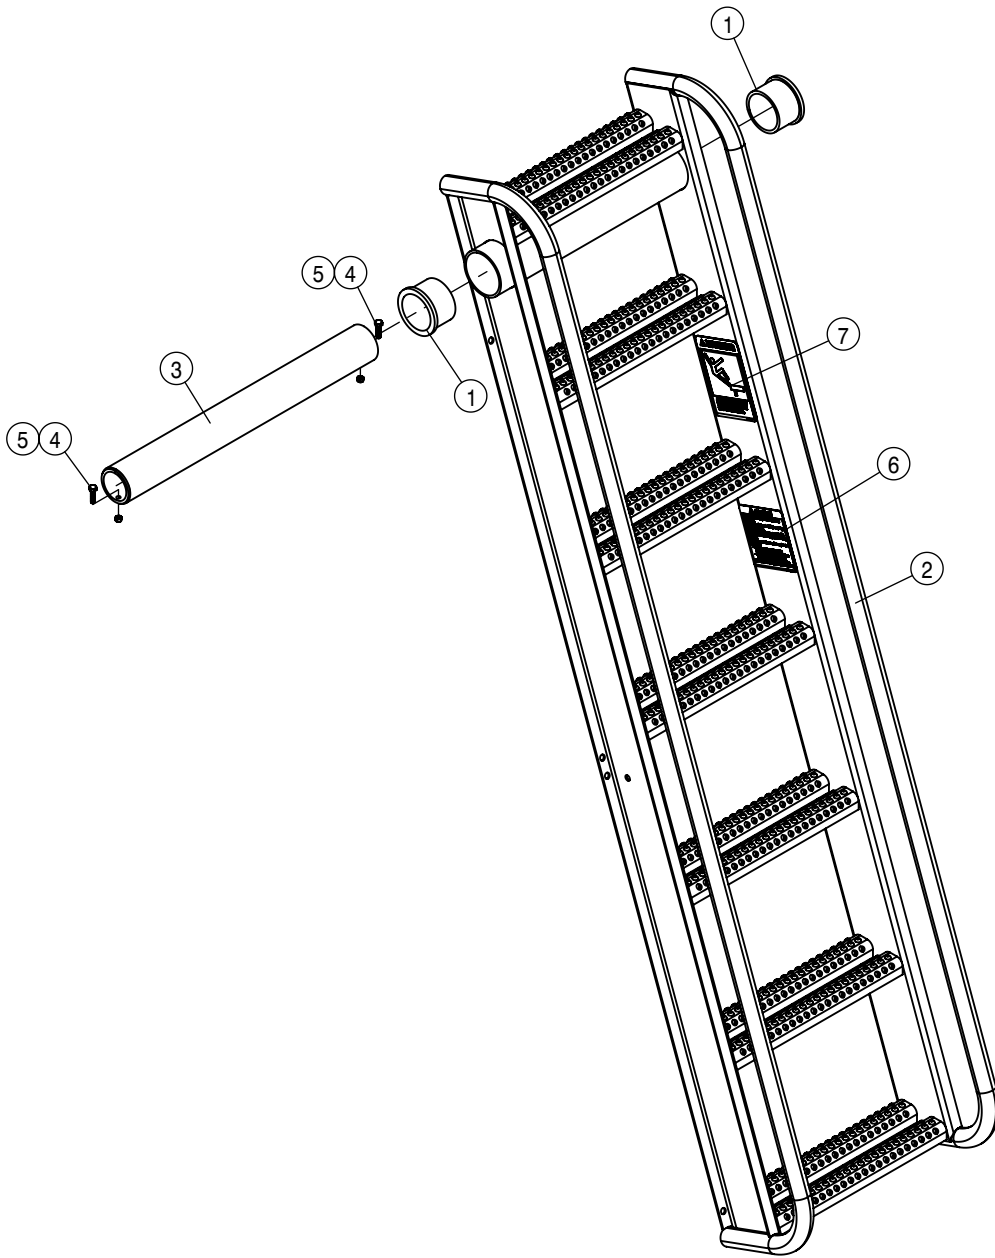

LADDER ASSEMBLY			
DET	QTY	P/N	DESCRIPTION
1	2	121102	LADDER PIVOT BEARING, POLYGON
2	1	343944	LADDER W/DECAL, STS
3	1	344534	LADDER MT TUBE, STS '14
4	2	900003	1/4UNC X 1" HEX BOLT
5	2	914000	1/4UNC HEX STOVER NUT
6	1	HXE19558	LABEL, CAUTION
7	1	N403721	LABEL, DO-NOT-RIDE