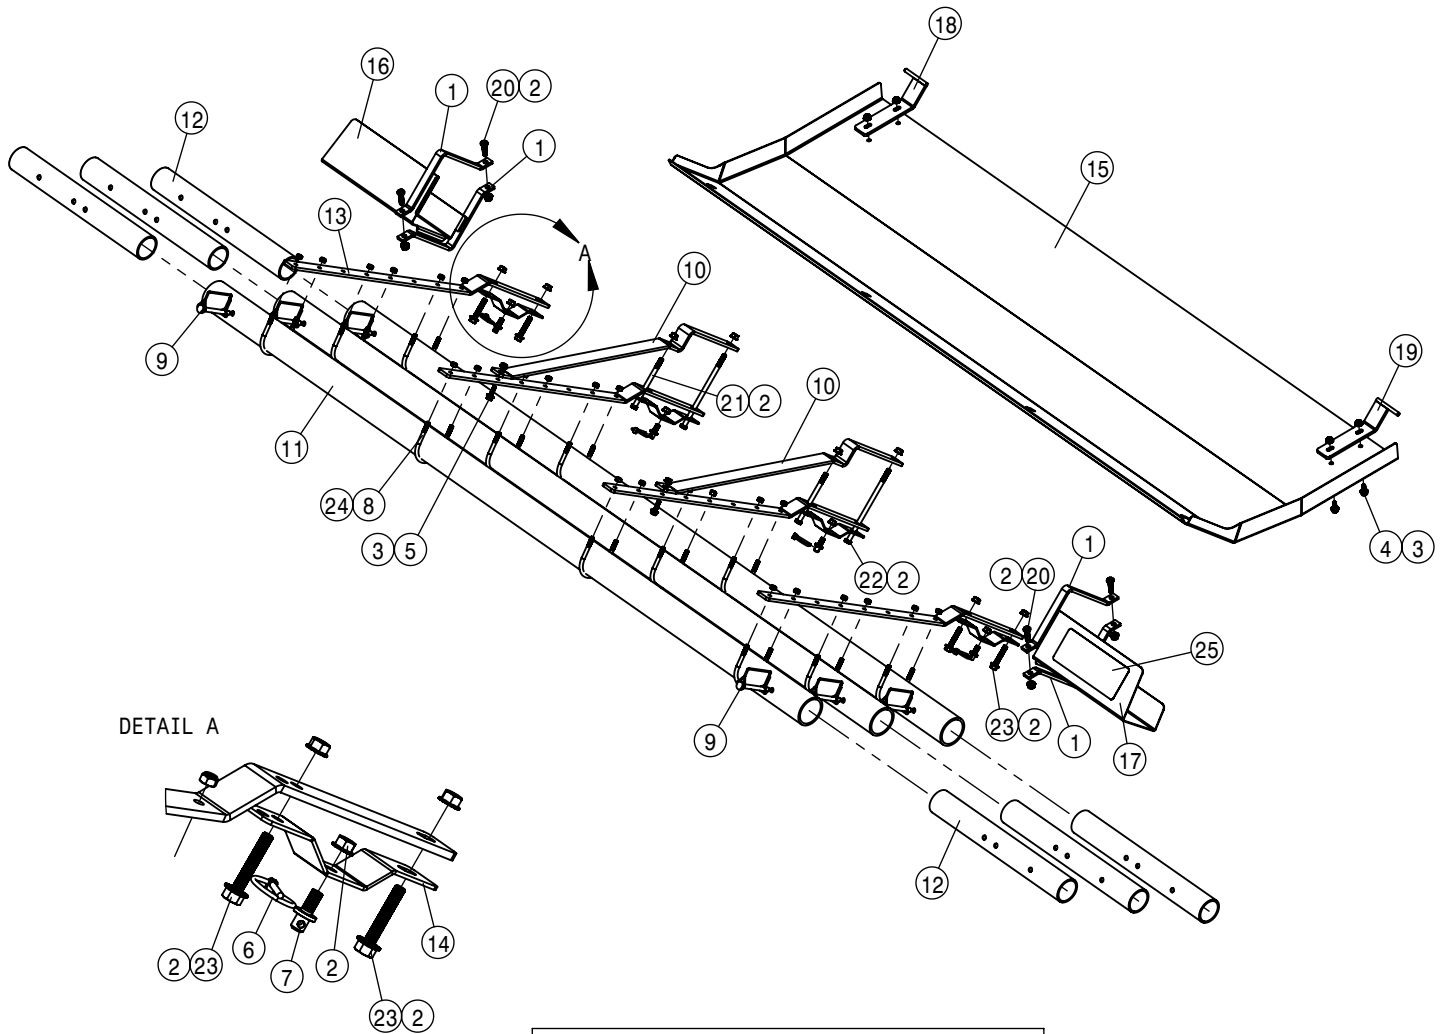

FRONT TALL CROP SHIELD ASSEMBLY			
DET	QTY	P/N	DESCRIPTION
1	4	003078	RECEPT MTG BRKT, PAINTED STS 07
2	16	470087	3/8-16UNC HEX FLG NUT SER MC GR5
3	6	470113	5/16-18UNC HEX FLG NUT SER MC GR5
4	4	470233	5/16UNC X 3/4 HHSFB GR5 MC
5	2	470234	5/16UNC X 1 HHSFB GR5 MC
6	4	470335	LINCHPIN, 3/16 X 1 1/4 GRIP
7	4	470520	HANGER PIN,3/8UNC x.437Dx.500L
8	12	472046	5/16UNC-3.00ID-3.687 U-BOLT,SS
9	6	475016	KLIK PIN 3/8 DIA x 3 x 1 1/2
10	2	660465	BRUSH GUARD SUPPORT
11	3	660466	BRUSH GUARD PVC TUBE STS
12	6	660467	BRUSH GUARD PVC EXT STS
13	4	660468	BRUSH GUARD MT STS
14	4	660471	FRNT BELLY SHLD RETAINER STS
15	1	660472	FRT BELLY SHIELD STS' 14
16	1	660473	RH FRT TOOLBAR SHIELD STS
17	1	660474	LH FRT TOOLBAR SHIELD STS
18	1	660475	RH FRT SHLD HING WLD STS' 14
19	1	660476	LH FRT SHLD HING WLD STS' 14
20	4	900130	3/8UNC X 1 1/4 HHCS GR5 MC
21	2	900142	3/8UNC X 5 HHCS GR5 MC
22	2	900151	3/8UNC X 7 1/2 HHCS GR5 MC
23	4	900506	3/8UNC X 2 HHSFB GR5 MC FT
24	24	914002	5/16-18UNC STOVER NUT MC GR5
25	1	HXE28534	LABEL, HYDRAULIC ENGLISH