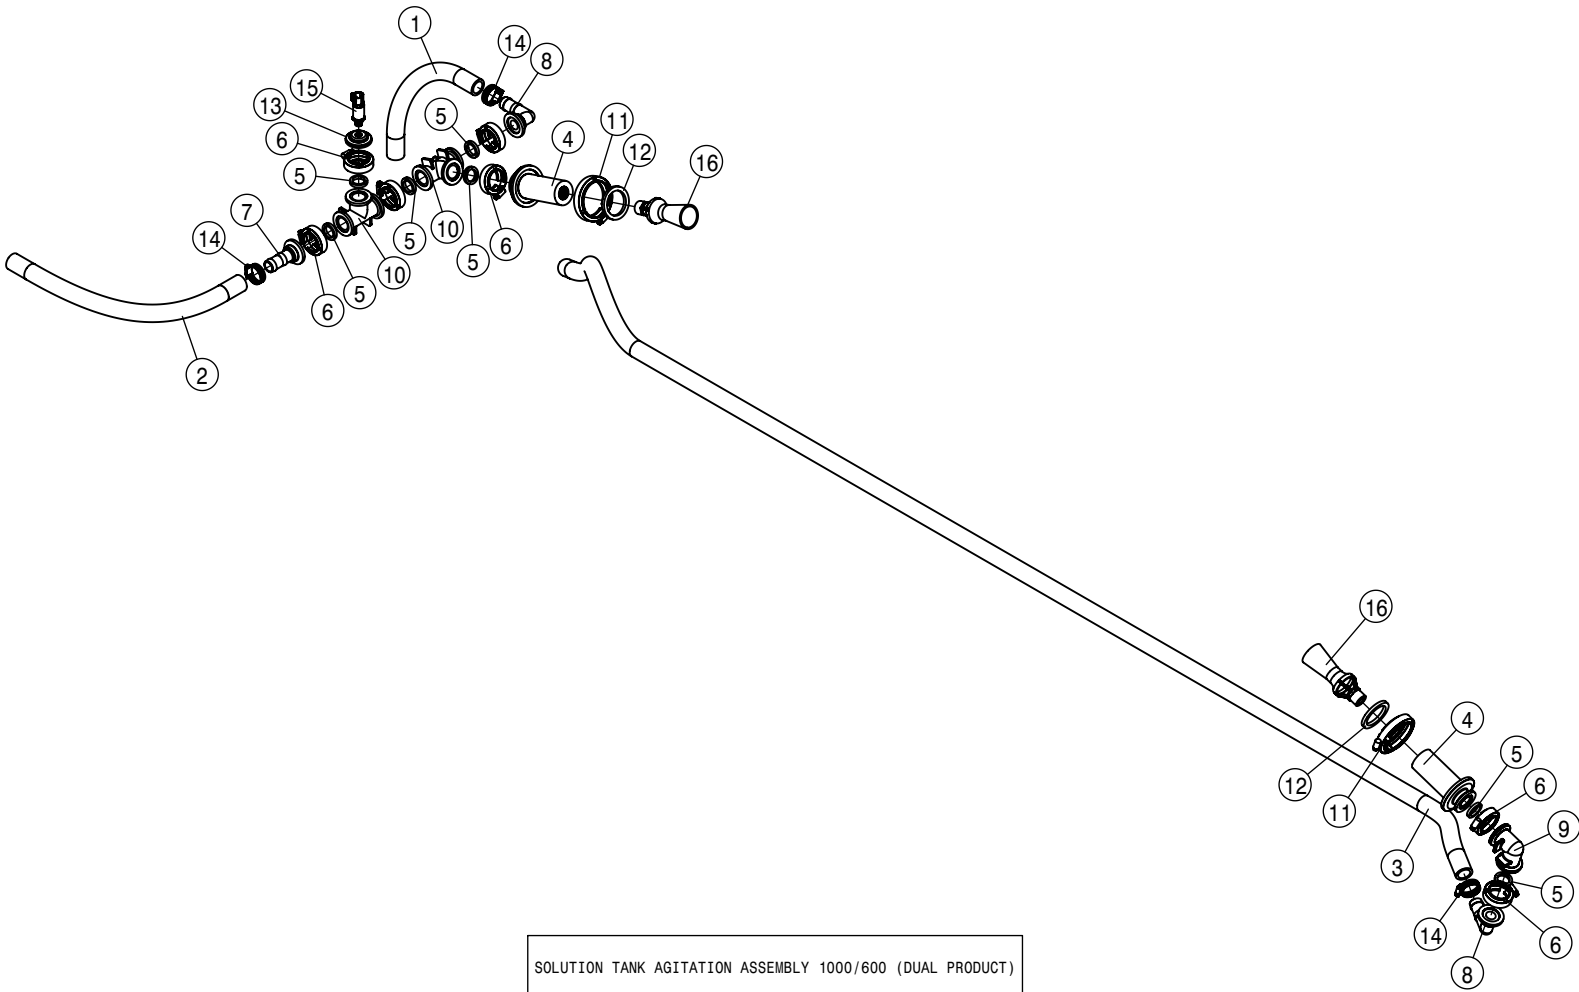

SOLUTION TANK AGITATION ASSEMBLY 1000/600 (DUAL PRODUCT)			
DET	QTY	P/N	DESCRIPTION
1	1	197116-013	HOSE 1IN 1-FBR BR BLK EPDM
2	1	197116-022	HOSE 1IN 1-FBR BR BLK EPDM
3	1	197116-115	HOSE 1IN 1-FBR BR BLK EPDM
4	2	362127	TANK MOUNT ADAPTER 1" FLANGE
5	7	500157	1" FLANGE GASKET EPDM
6	7	500159	1" FLANGE CLAMP S.S.
7	1	500171	1" FLANGE-1" HOSE BARB POLY
8	2	500173	1"FLANGE-90-1"HOSE BARB POLY
9	1	500174	1" FLANGE-90-1" FLANGE LBOPOLY
10	2	500175	1" FLANGE TEE, POLY
11	2	500194	2" FP FLANGE CLAMP S.S.
12	2	500195	2" FP FLANGE GASKET EPDM
13	1	500226	1" FLANGE PLUG W/1/4"FNPT POLY
14	3	520090	HOSECLAMP NO 16 STAINLESS
15	1	691281	PRESSURE TRANSDUCER,300PSI
16	2	737956	JET AGITATION NOZZLE HYPRO, GROUND