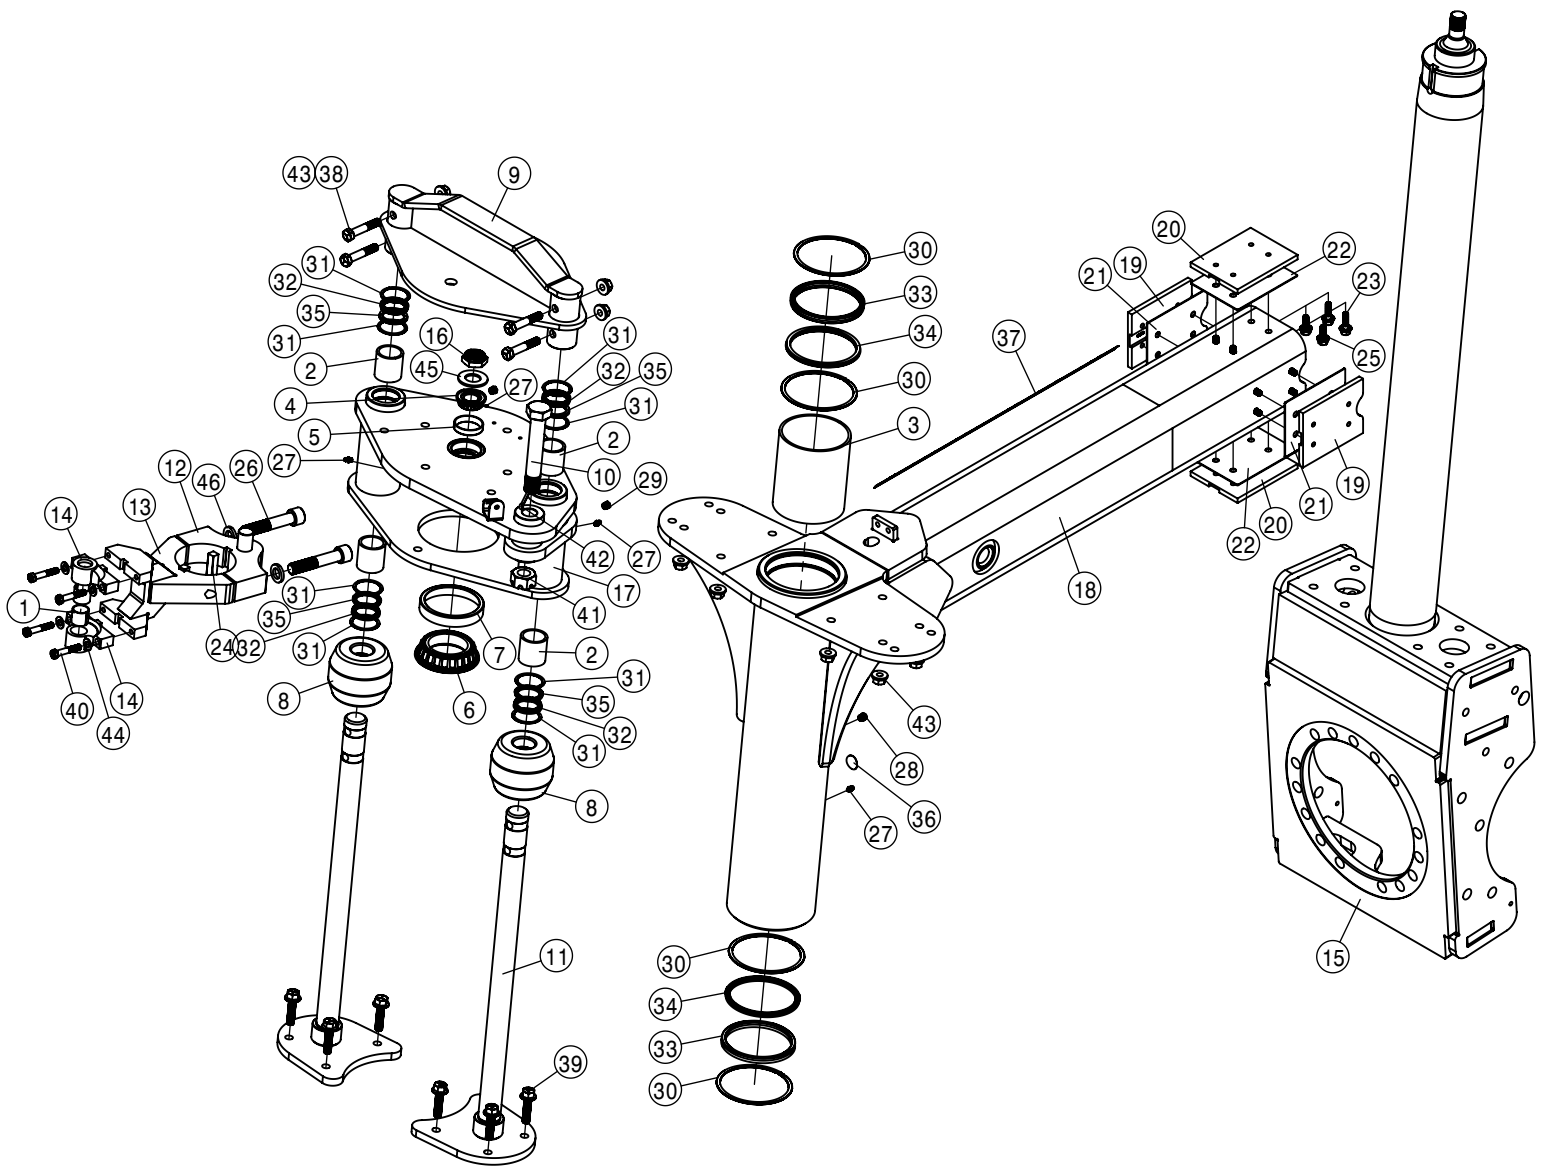

RIGHT REAR LEG ASSEMBLY			
DET	QTY	P/N	DESCRIPTION
1	2	121029	JOURNAL BRG, 1.00 ID X 1.00 LG
2	4	121113	TOWER SLEEVE BRG (POLYGON) 05
3	2	121125	BEARING-POLY 4.50 ID X 5.74 LG
4	1	125050	BRG CONE, 1.00 ID W/FACE SEAL
5	1	125051	BRG CUP FOR 125050
6	1	125052	BRG CONE, 2.687 ID W/FACE SEAL
7	1	125053	BRG CUP FOR 125052
8	2	311058	RUBBER SPRING
9	1	359333	AIR BAG TOWER TOP MT WLD
10	1	359546	STRG CYL BOLT, STS AWS LRG 09
11	2	359654	NITRO TOWER WLD, STS AWS 13
12	1	359683	STEERING ARM WLDMT-STS
13	1	359684	STEERING TRUN MNT WLD - STS
14	2	359687	TRUNNION-STEERING CYLINDER
15	1	360526	INR LEG WLD-STS, SDS LEG
16	1	360561	1-14 UNS THIN HEX NUT LCK
17	1	360702	RH AIR BAG LWR PLT WLD
18	1	360718	OTR LEG WLD STS
19	2	360852	TRD ADJ BRONZE BEARING, TAPPED
20	2	360853	TRD ADJ BRONZE BEARING, TAPPED
21	2	360864	NOTCHED SHIM - TRD ADJ BEARING
22	2	360865	SHIM - TRD ADJ BEARING
23	16	470329	3/8UNC X 1 1/4 HHSFB GR5 MC

RIGHT REAR LEG ASSEMBLY			
DET	QTY	P/N	DESCRIPTION
24	2	470447	KEY .50 SQ X 1.69 LONG
25	16	470460	3/8UNC X 1 HHSFB GR5 MC
26	2	470904	3/4UNC X 4" SOC HD CAP SCR GR8
27	4	471005	GREASE ZERK, 1/4-28 X 1/2
28	1	471030	PRESSURE RELIEF VALVE-GREASE 45-80 PSI
29	2	471032	PRESS REL VLV-GREASE 15-25 PSI
30	4	629538	4.5 SPIROLOX RING
31	8	629549	SPIRAL RETAINING RING-INT 1.87
32	4	629620	SEAL, 1.500 ROD DIA
33	2	629621	SEAL, 4.500 ROD DIA
34	2	629625	SEAL, 4.500 ROD DIA
35	4	629627	SEAL, 1.500 ROD DIA
36	1	650205	DECAL, GREASE WEEKLY
37	1	650486	DECAL, TREAD ADJ INDICATOR DTS
38	4	900269	1/2UNC X 2 3/4 HHCS GR5 MC
39	8	900519	1/2UNC X 2 HHSFB GR5 MC FT
40	4	900821	3/8UNF X 2 HHCS GR8 MC
41	1	910020	1-8UNC HEX SLTDD NUT MC GR5
42	1	910120	3/16 X 1 3/4 COTTER PIN SS
43	12	914015	1/2-13UNC CTRLK FLG NUT MC GR5
44	4	920002	SAE FLAT WASHER 3/8 MC
45	1	920008	1" SAE FLAT WASHER
46	2	920506	HLOCK WASHER 3/4 MC