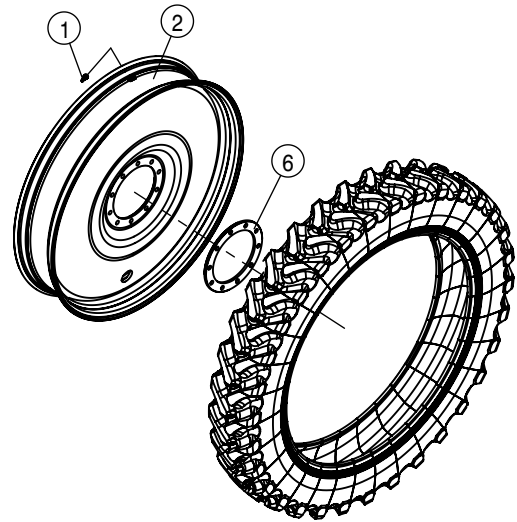

REAR STANDARD TIE ROD ASSEMBLY			
DET	QTY	P/N	DESCRIPTION
1	1	359086	REAR TIE ROD SHAFT WLD
2	1	359089	TIE ROD STUD WLD
3	1	749322	STEERING TUBE CLAMP & BOLT ASSY

- * IF380/105 R50 RADIAL TIRE
- * VF380/105 R50 RADIAL TIRE
- ** VF420/95 R50 RADIAL TIRE
- *** VF480/80 R50 RADIAL TIRE