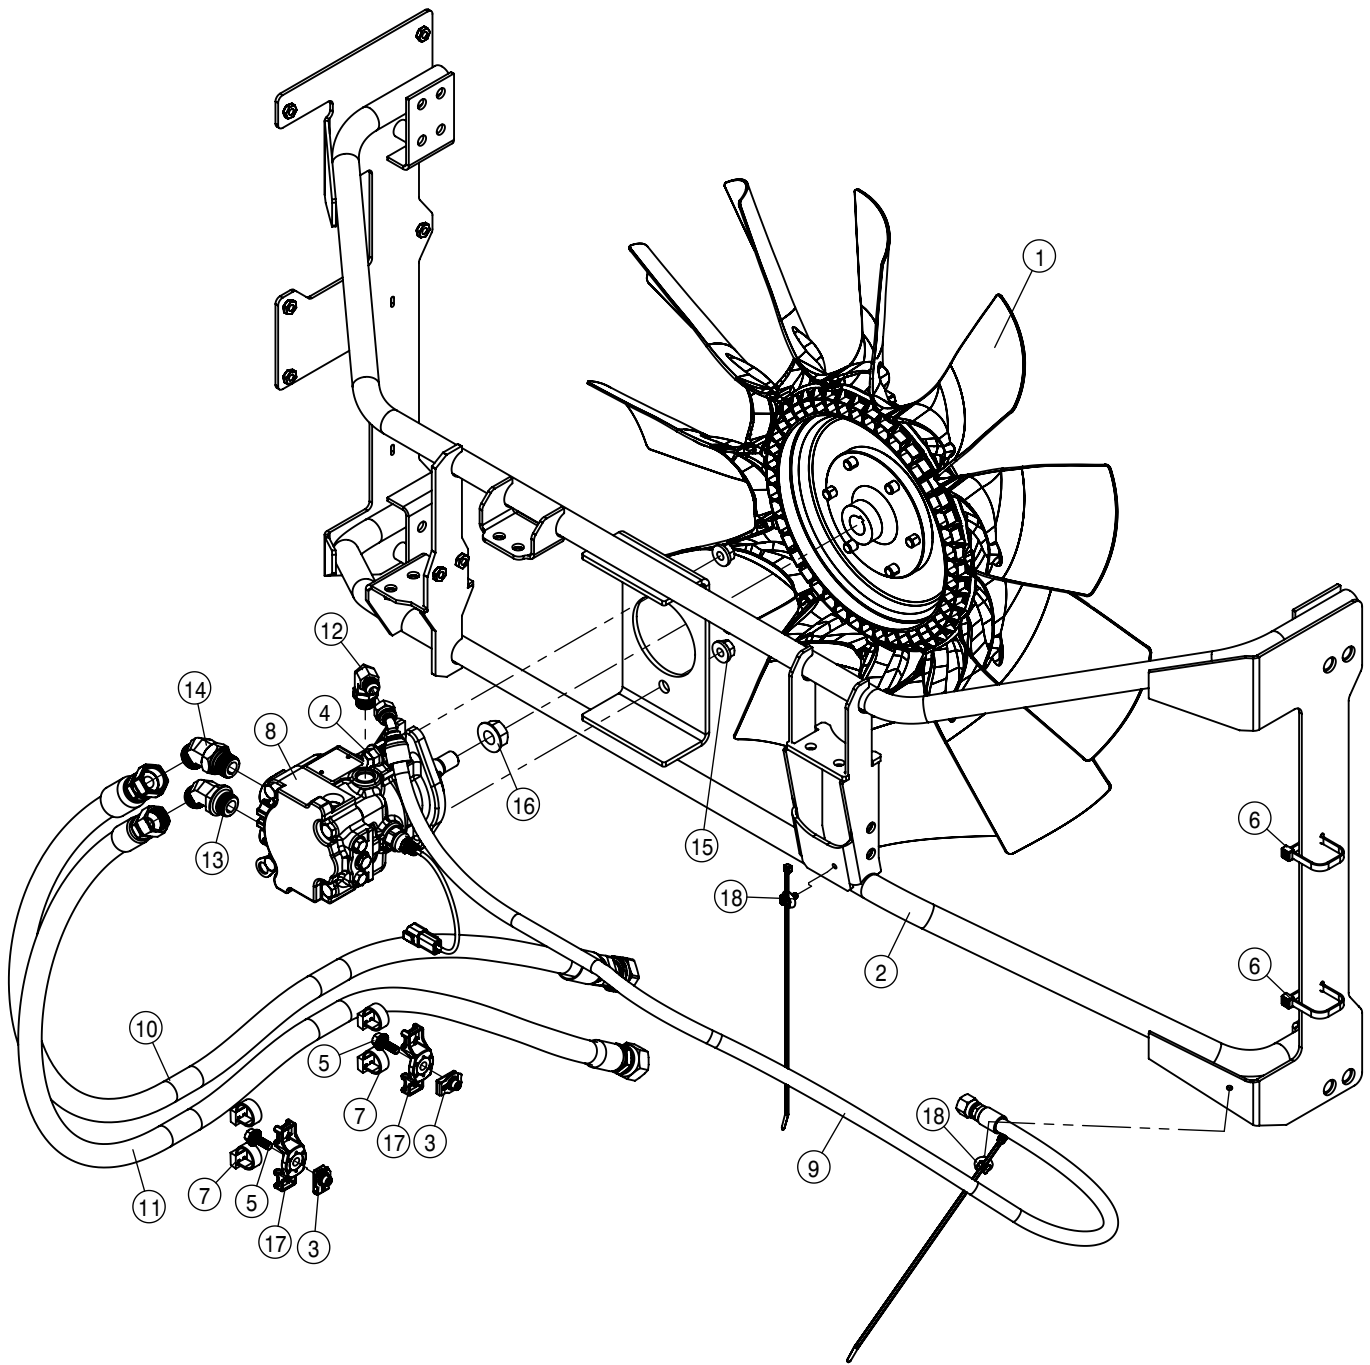

RADIATOR FAN ASSEMBLY			
DET	QTY	P/N	DESCRIPTION
1	1	317477	COOLING FAN - 34"
2	1	318376	FAN FRAME WLD
3	2	470261	3/8UNC U-NUT, .75 CLIP ON
4	2	470431	1/2UNC X 1 1/2 HHSFB GR5 MC
5	2	470460	3/8UNC X 1 HHSFB GR5 MC
6	2	470555	.345 X 15" CABLE TIE-UV BLACK
7	4	470556	.50 X 19" CABLE TIE - UV BLACK NYLON
8	1	606681	MMF 044CC PISTON MOTOR
9	1	617536	06-451TC-08FJX-08FJX45-68 H/A

RADIATOR FAN ASSEMBLY			
DET	QTY	P/N	DESCRIPTION
10	1	617579	12-797TC-12FFOX-16FFOX-64 H/A
11	1	617580	12-387TC-12FJX-16FJX-65 H/A
12	1	618183	3/4MJIC-90-7/8MOR LBO
13	1	618313	1 1/16MJIC-45-1 1/16MOR LBO
14	1	619006	1 1/16MOR-45-1 3/16MORFS LBO
15	2	914015	1/2-13UNC CTRLK FLG NUT MC GR5
16	1	914030	3/4-16UNF HEX FLG NUT SM MC GR8
17	2	AT360806	HI-TORQUE 4WAY MNT
18	2	H226530	HELLERMAN-TYTON 156-0057