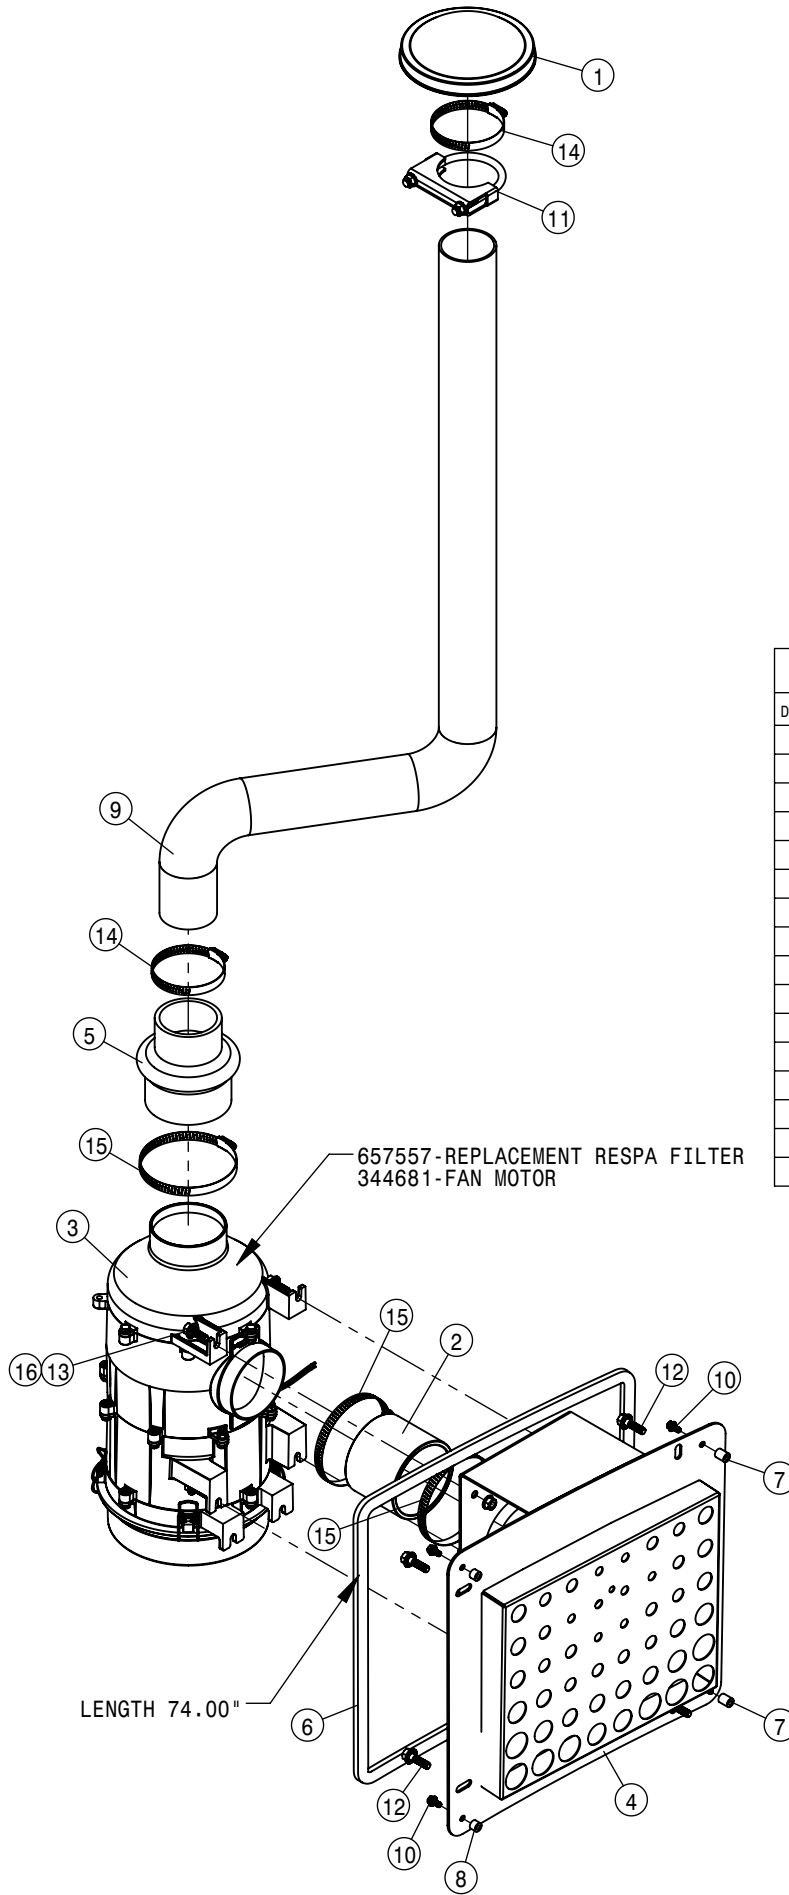

BULK TRIM SEAL
193070-SEAL, .63 X .63 D-SECT EDPM

AIR INTAKE ASSEMBLY			
DET	QTY	P/N	DESCRIPTION
1	1	311534	RAIN CAP, 3" INLET, POLY
2	1	317296	STRAIGHT SLEEVE, 4.0" X 3.5"
3	1	343863	HVAC FILTRATION UNIT, DTS
4	1	343903	TALL CROP MT WLD, DTS
5	1	343909	AIR INTAKE COUPLING, DTS
6	1	344480	SEAL - RESPA PANEL
7	2	344557	STAND OFF 5/8" LG, STS' 14
8	2	344558	STAND OFF 3/8" LG, STS' 14
9	1	344667	TALL CROP INTAKE TUBE, STS' 16
10	4	470122	1/4 UNC X 1/2 SERR FLG BOLT
11	1	470160	MUFFLER CLAMP 3.00 IN
12	4	470329	3/8UNC X 1 1/4 HHSFB GR5 MC
13	4	470460	3/8UNC X 1 HHSFB GR5 MC
14	2	520052	HOSE CLAMP NO 52 STAINLESS
15	3	520072	HOSE CLAMP NO 72 STAINLESS
16	4	910042	3/8-16UNC HEX FLG NUT SM MC GR8