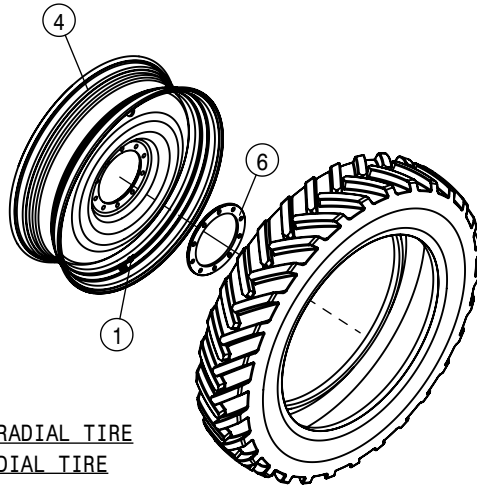

VF380/90 R46 RADIAL TIRE
380/90 R46 RADIAL TIRE