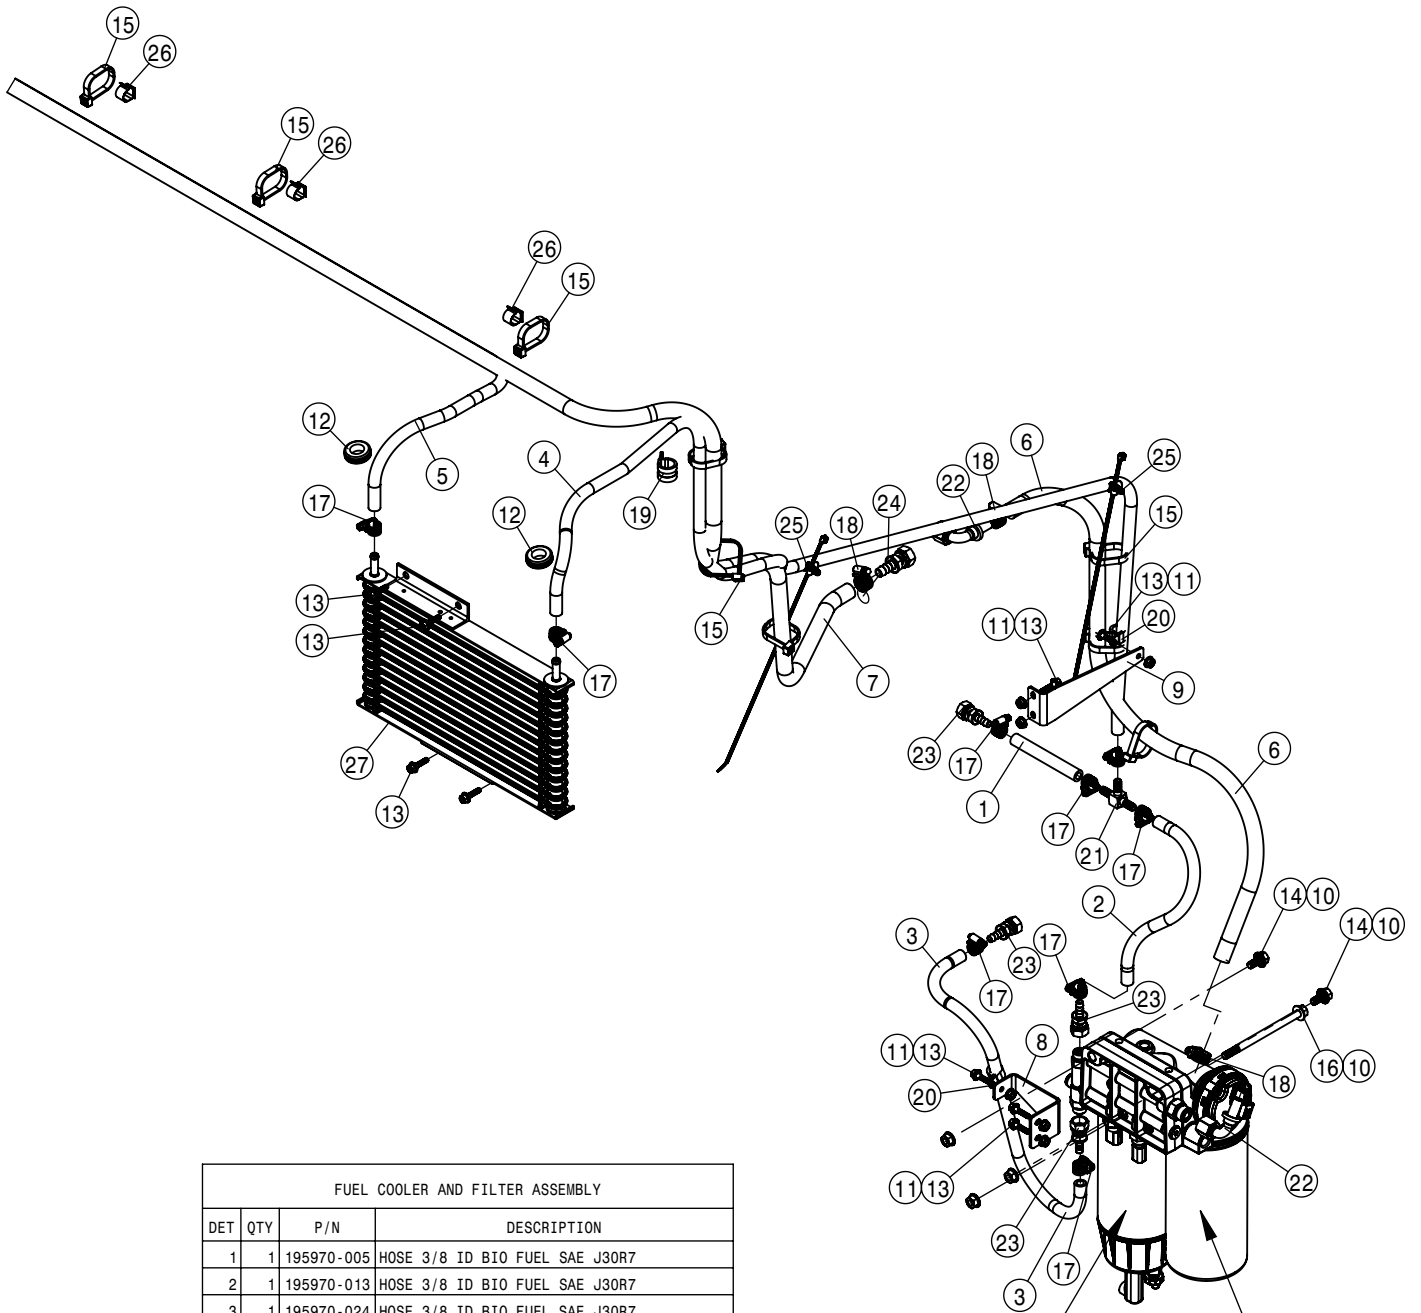

FUEL COOLER AND FILTER ASSEMBLY			
DET	QTY	P/N	DESCRIPTION
1	1	195970-005	HOSE 3/8 ID BIO FUEL SAE J30R7
2	1	195970-013	HOSE 3/8 ID BIO FUEL SAE J30R7
3	1	195970-024	HOSE 3/8 ID BIO FUEL SAE J30R7
4	1	195970-082	HOSE 3/8 ID BIO FUEL SAE J30R7
5	1	195970-248	HOSE 3/8 ID BIO FUEL SAE J30R7
6	1	195971-036	HOSE 1/2 ID BIO FUEL SAE J30R7
7	1	195971-293	HOSE 1/2 ID BIO FUEL SAE J30R7
8	1	317888	FUEL HOSE BRKT
9	1	317889	FUEL HOSE BRKT
10	3	470087	3/8-16UNC HEX FLG NUT SER MC GR5
11	6	470121	1/4-20UNC HEX FLG NUT SER MC GR5
12	2	470203	GROMMET, .750ID .125GW 1.062GD
13	10	470231	1/4UNC X 1 HHSFB GR5 MC
14	2	470409	3/8UNC X 3/4 HHSFB GR5 MC
15	9	470555	.345 X 15" CABLE TIE-UV BLACK
16	1	470683	3/8UNC X 5 1/2 HHFB GR5 MC
17	9	520070	HOSE CLAMP NO 8 STAINLESS
18	3	520080	HOSE CLAMP NO 10 STAINLESS
19	1	520115	CUSH CLAMP,#12 0.75"D-3/4W LOOP
20	2	520117	CUSH HOSE CLAMP,#10, 5/8D X 1/2W
21	1	619032	TEE FITTING 3/8" HOSE BARB SS
22	2	619033	8 FORFS to 1/2" Barb, 90 deg
23	4	619034	6 FORFS to 3/8" BARB, STRAIGHT
24	1	619036	8 ORFS TO 1/2" BARB, STRAIGHT
25	2	H226530	HELLERMAN-TYTON 156-0057
26	3	1169020	CLAMP, PANEL
27	1	RE563679	FUEL COOLER

RE539465-FILTER ELEMENT, PRIMARY

RE533911-FILTER ELEMENT, FUEL FILTER