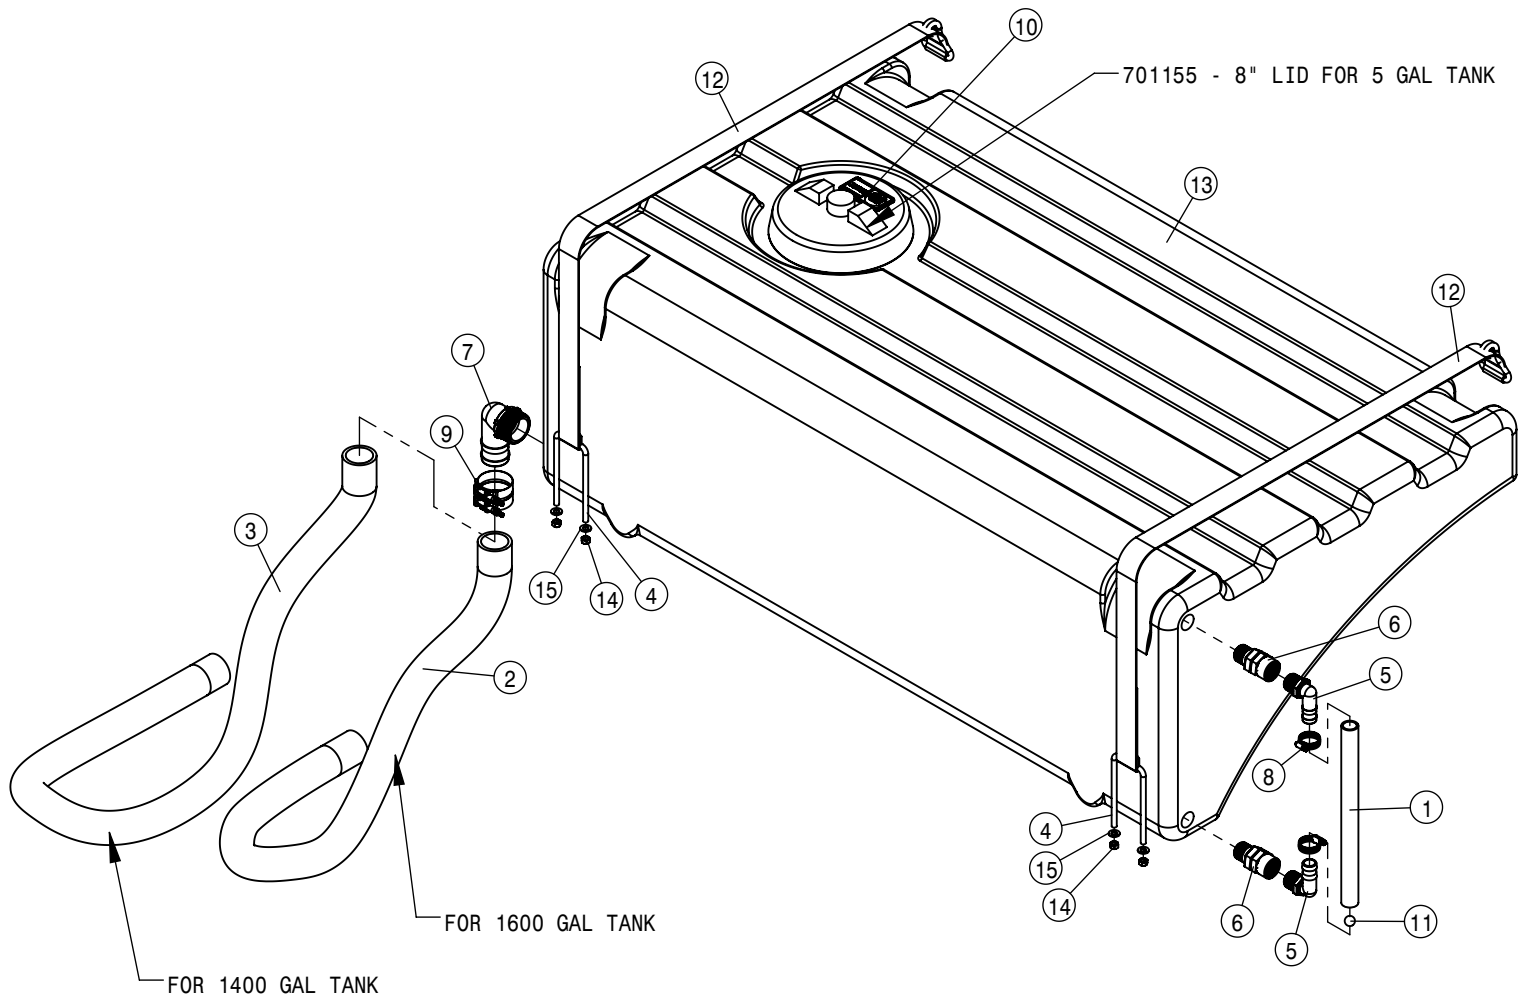

POLY RINSE TANK ASSEMBLY			
DET	QTY	P/N	DESCRIPTION
1	1	195916-016	HOSE 1" ID-1/8W CLEAR VINYL
2	1	197133-076	HOSE 2" SUCTION, 2F-1W EPDM
3	1	197133-085	HOSE 2" SUCTION, 2F-1W EPDM
4	2	475021	3/8UNC-2.63ID-6.25 U-BOLT SQ
5	2	500024	1"NPT-90-1"HOSE BARB, POLY
6	2	500107	1"NPT SWIVEL POLY
7	1	500141	2"MNPT-90-2" HOSE BARB, POLY
8	2	520090	HOSECLAMP NO 16 STAINLESS
9	2	520141	2.31/2.62 T-BOLT HOSE CLAMP SS
10	1	650114	DECAL, FILL WITH FRESH WATER
11	1	763623	GREEN POLYPROPYLENE BALL 0.750"
12	2	763970	POLY RINSE TNK STRAP ASSY STS
13	1	764378	100 GAL POLY TANK GRAY W/DECAL
14	4	914004	3/8-16UNC STOVER NUT MC GR5
15	4	920002	SAE FLAT WASHER 3/8 MC