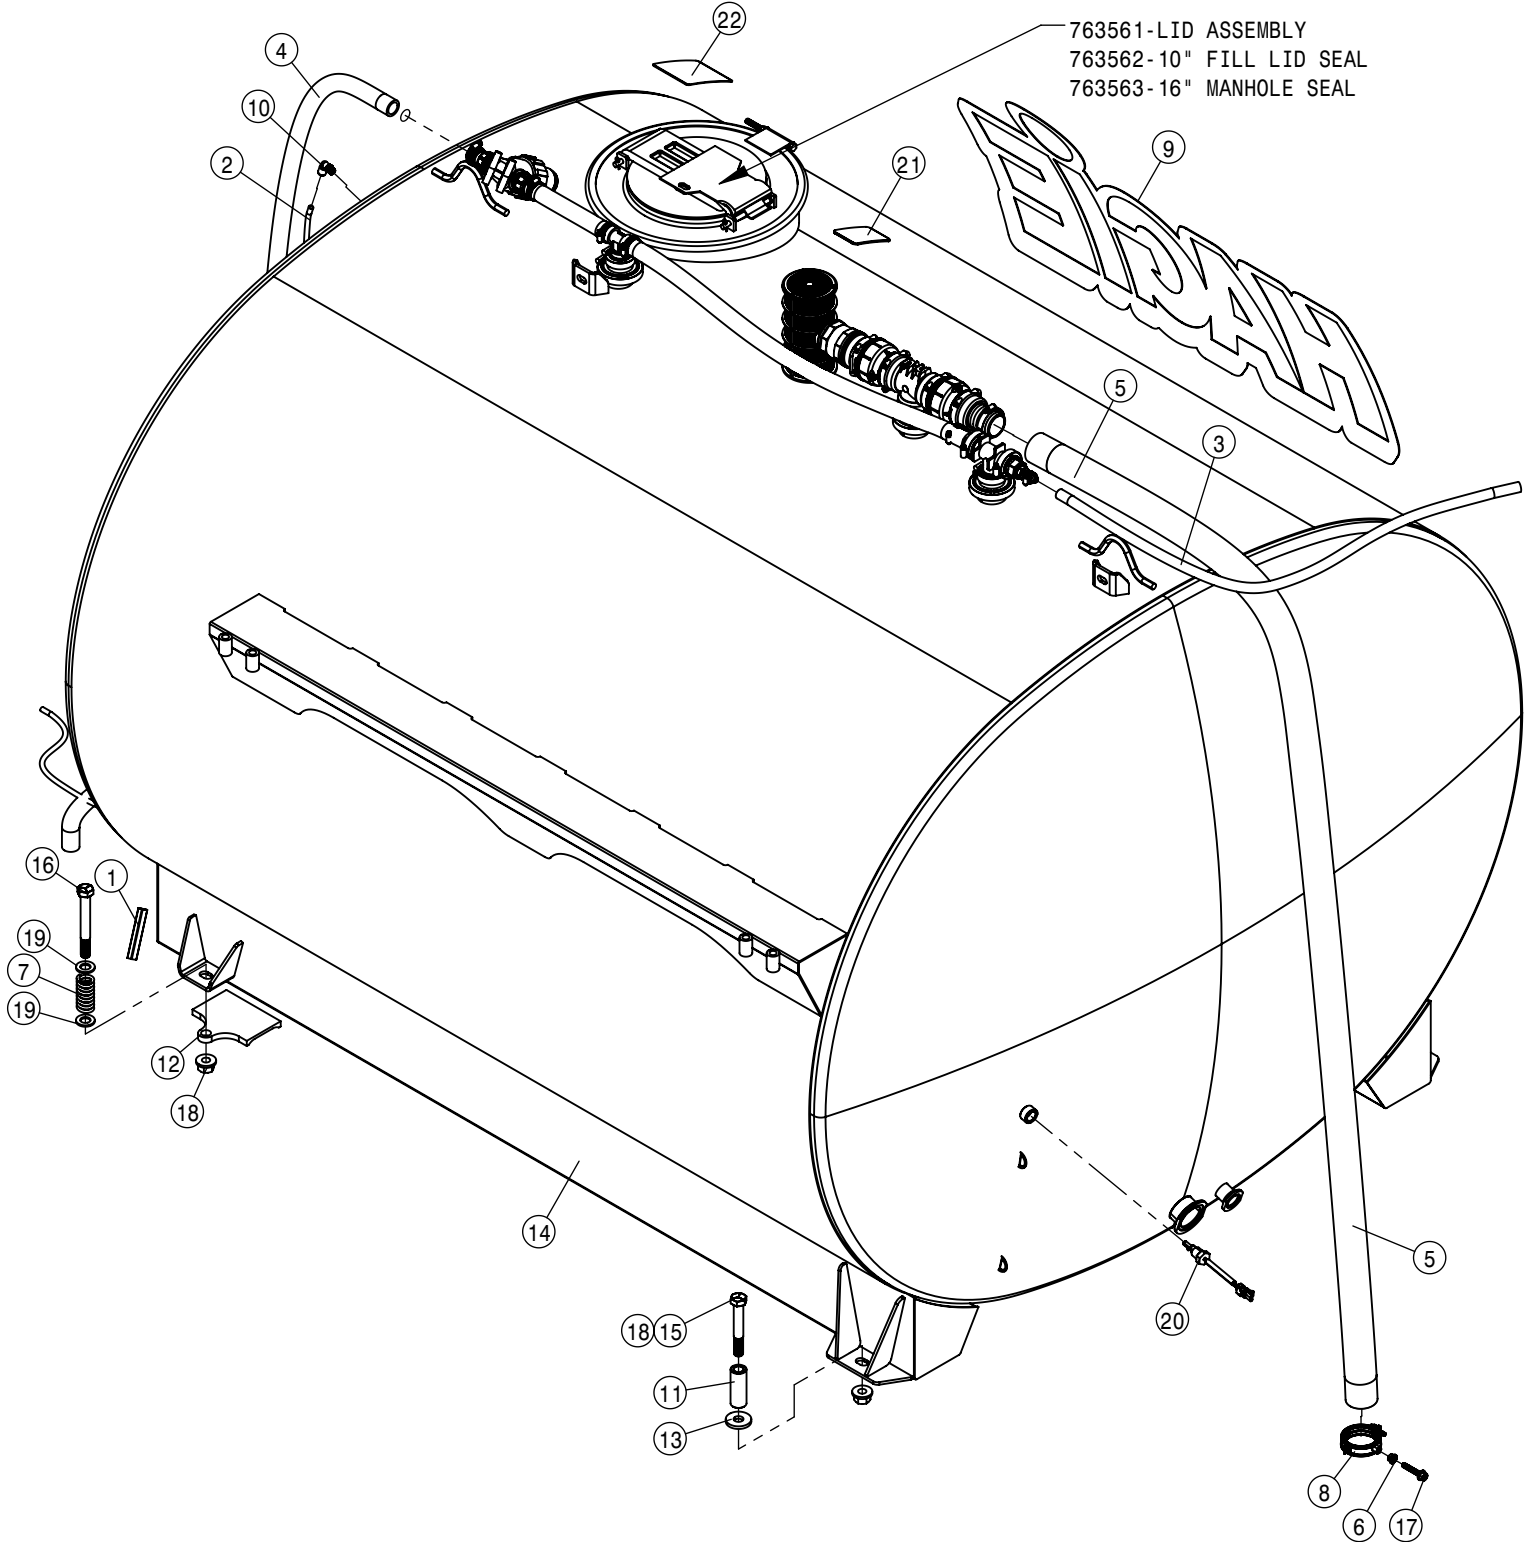

763561-LID ASSEMBLY
763562-10" FILL LID SEAL
763563-16" MANHOLE SEAL

1400 GALLON SS TANK ASSEMBLY			
DET	QTY	P/N	DESCRIPTION
1	1	193012-004	QUICKEDGE TRIM .135 TO .250
2	1	195915-085	3/8OD AIR BRAKE TUBING J844-B
3	1	197008-046	HOSE 1/2 1-FBR BR BLK EPDM
4	1	197116-088	HOSE 1IN 1-FBR BR BLK EPDM
5	1	197133-097	HOSE 2" SUCTION, 2F-1W EPDM
6	1	470087	3/8-16UNC HEX FLG NUT SER MC GR5
7	2	482016	SPRING, 1.4 X 3.00 COMPRSN
8	1	520170	VIBRATION-DAMPING CLAMP HANGER
9	1	650144	DECAL, LOGO, SOLU TANK STS12
10	1	711124	1/4MNPT-90-3/8 NYL TUBE LBO
11	2	763840	TANK MNT BUSHING

1400 GALLON SS TANK ASSEMBLY			
DET	QTY	P/N	DESCRIPTION
12	2	763841	TANK ISOLATOR
13	2	763925	WASHER .78ID-2.0 OD .25THK SS
14	1	763977	1400 GAL SS TANK '19 W/DECAL
15	2	900412	3/4UNC X 5 HHCS GR5 MC
16	2	900414	3/4UNC X 6 HHCS GR5 MC
17	1	900506	3/8UNC X 2 HHSFB GR5 MC FT
18	4	910111	3/4-10UNC CTRLK FLG NUT MC GR5
19	4	920006	SAE FLAT WASHER 3/4 MC
20	1	an275842	SWITCH WATER LEVEL
21	1	N203265	DECAL CAUTION
22	1	N404968	LABEL, DANGER TANK LID OPENING