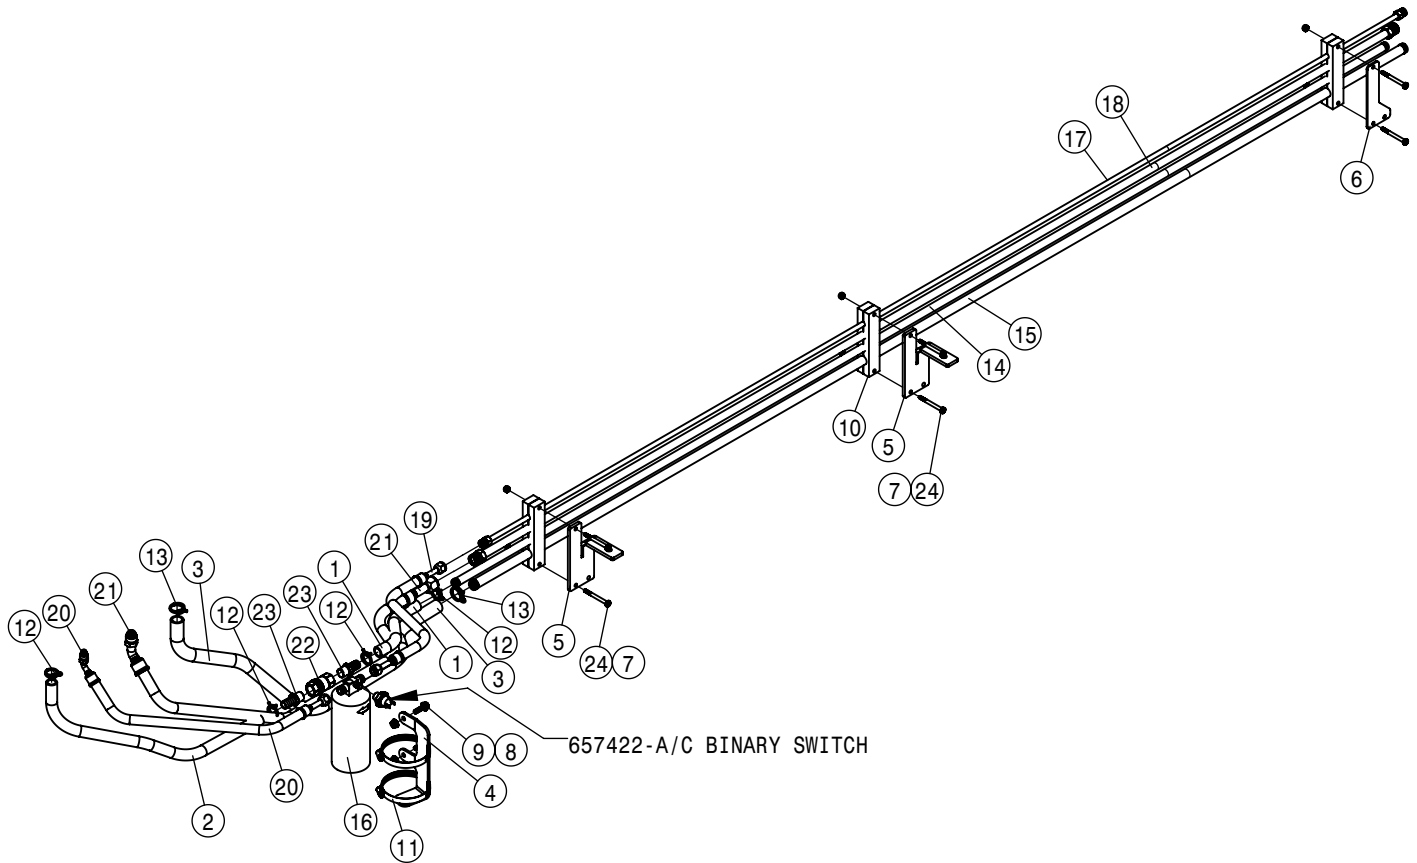

A/C AND HEATER LINES			
DET	QTY	P/N	DESCRIPTION
	1	195909-010	HOSE 5/8 HEATER 1-FBR BR 20R3
	2	195909-023	HOSE 5/8 HEATER 1-FBR BR 20R3
	3	195924-036	HOSE 3/4 HEATER 1-FBR BR 20R3
	4	317145	A/C DRYER MT
	5	360103	CLAMP KEEPER W/ HRNS MT
	6	360312	CLAMP KEEPER W/ HRNS MT
	7	470089	1/4UNC HEX NYL-LOC NUT
	8	470113	5/16UNC SERR FLG LOCK NUT
	9	470234	5/16UNC X 1" SERR FLG HEX BOLT
	10	470695	TUBE CLAMP BODY, 4HOLE.375-.750
	11	520052	HOSE CLAMP NO 52 STAINLESS
	12	520081	HOSE CLAMP NO 14 DBL WIRE
	13	520082	HOSE CLAMP NO 16 DBL WIRE
	14	615919	M/F TUBE ASSY 103" L/F
	15	615922	M/F TUBE ASSY 103" L/F
	16	657438	RECEIVER DRIER W/SWITCH
	17	657481	A/C TUBE ASSY, .375OD, STS16
	18	657483	A/C TUBE ASSY, .625OD, STS16
	19	657586	A/C HOSE, 06-06F-06F-21.5
	20	657587	A/C HOSE, 06-06F-06M45-23.9
	21	657588	A/C HOSE, 10-10F-10M45-41
	22	696011	1/2 NPT FEMALE BALL VALVE
	23	716007	1/2 x 5/8 HOSE BARB
	24	900008	1/4UNC X 2 1/2 HHCS GR5 MC