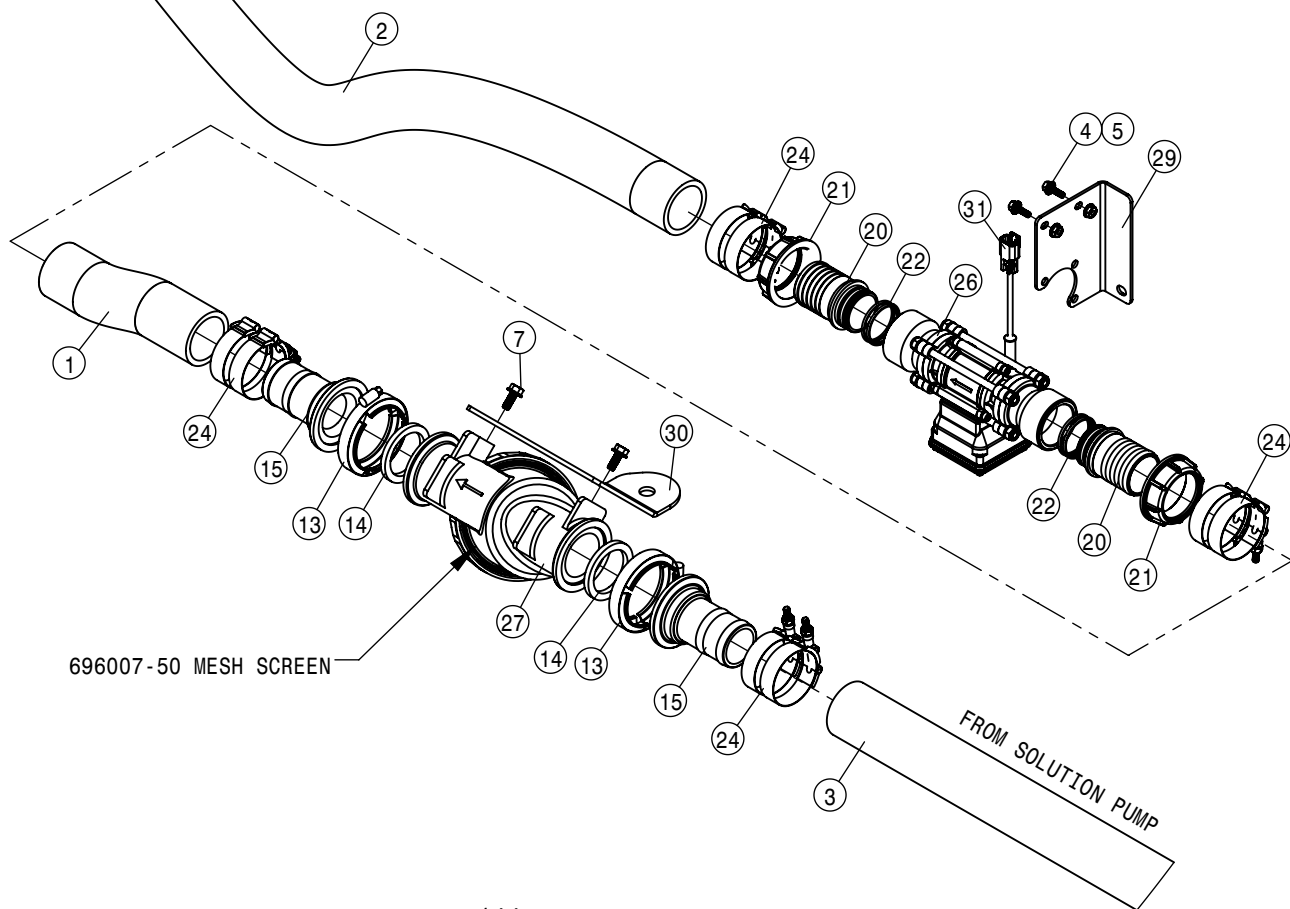

SECOND FLOW METER ASSEMBLY (DUAL PRODUCT)			
DET	QTY	P/N	DESCRIPTION
1	1	197133-009	HOSE 2" SUCTION, 2F-1W EPDM
2	1	197133-040	HOSE 2" SUCTION, 2F-1W EPDM
3	1	197133-131	HOSE 2" SUCTION, 2F-1W EPDM
4	2	470118	1/4UNC X 3/4 HHSFB GR5 MC
5	4	470121	1/4-20UNC HEX FLG NUT SER MC GR5
6	2	470231	1/4UNC X 1 HHSFB GR5 MC
7	2	470233	5/16UNC X 3/4 HHSFB GR5 MC
8	1	470322	LANYARD 8" NYLON LOOP/LOOP
9	1	472195	5/16UNC-2 11/16ID-3 9/16U-BOLT
10	2	473001	5/16-18UNC NYLOCK NUT MC GR5
11	1	500157	1" FLANGE GASKET EPDM
12	1	500159	1" FLANGE CLAMP S.S.
13	5	500194	2" FP FLANGE CLAMP S.S.
14	5	500195	2" FP FLANGE GASKET EPDM
15	3	500196	2"FP FLANGE-2"HOSE BARB POLY
16	1	500238	1" FLANGE PLUG W/1/2"FNPT POLY
17	1	500254	2"FP FLANGE-90-2"FP SWEEP LBO
18	1	500272	2" FP FLANGE TEE X 1" FLANGE TEE
19	1	500286	1/2"-3/8"NPT REDU BUSH, POLY
20	2	500292	2" HOSE BARB 2" FLY NUT
21	2	500293	FLY NUT 2"
22	4	500294	O-RING, -129 EPDM
23	1	500407	2" FP X 2" MALE COUPLER
24	10	520141	2.31/2.62 T-BOLT HOSE CLAMP SS
25	1	690623	CAP FOR 2.00 MALE COUPLER POLY
26	1	691327	MAG FLOWMETER 2" FLYNUT
27	1	696006	LINE "Y" STRAINER,2"FP FLG 50M
28	1	701474	QUICK TACH MT DUAL PROD '18
29	1	701579	FLOWMETER #2 MT
30	1	701583	BRKT STRNR MT 2ND DUALPROD '17
31	1	734046	ADPTR HARNESS FOR 691327
32	2	910113	SAE FLAT WASHER 5/16 SS
33	1	AKK13435	PRESSURE TRANSDUCER, 0-200 PSI