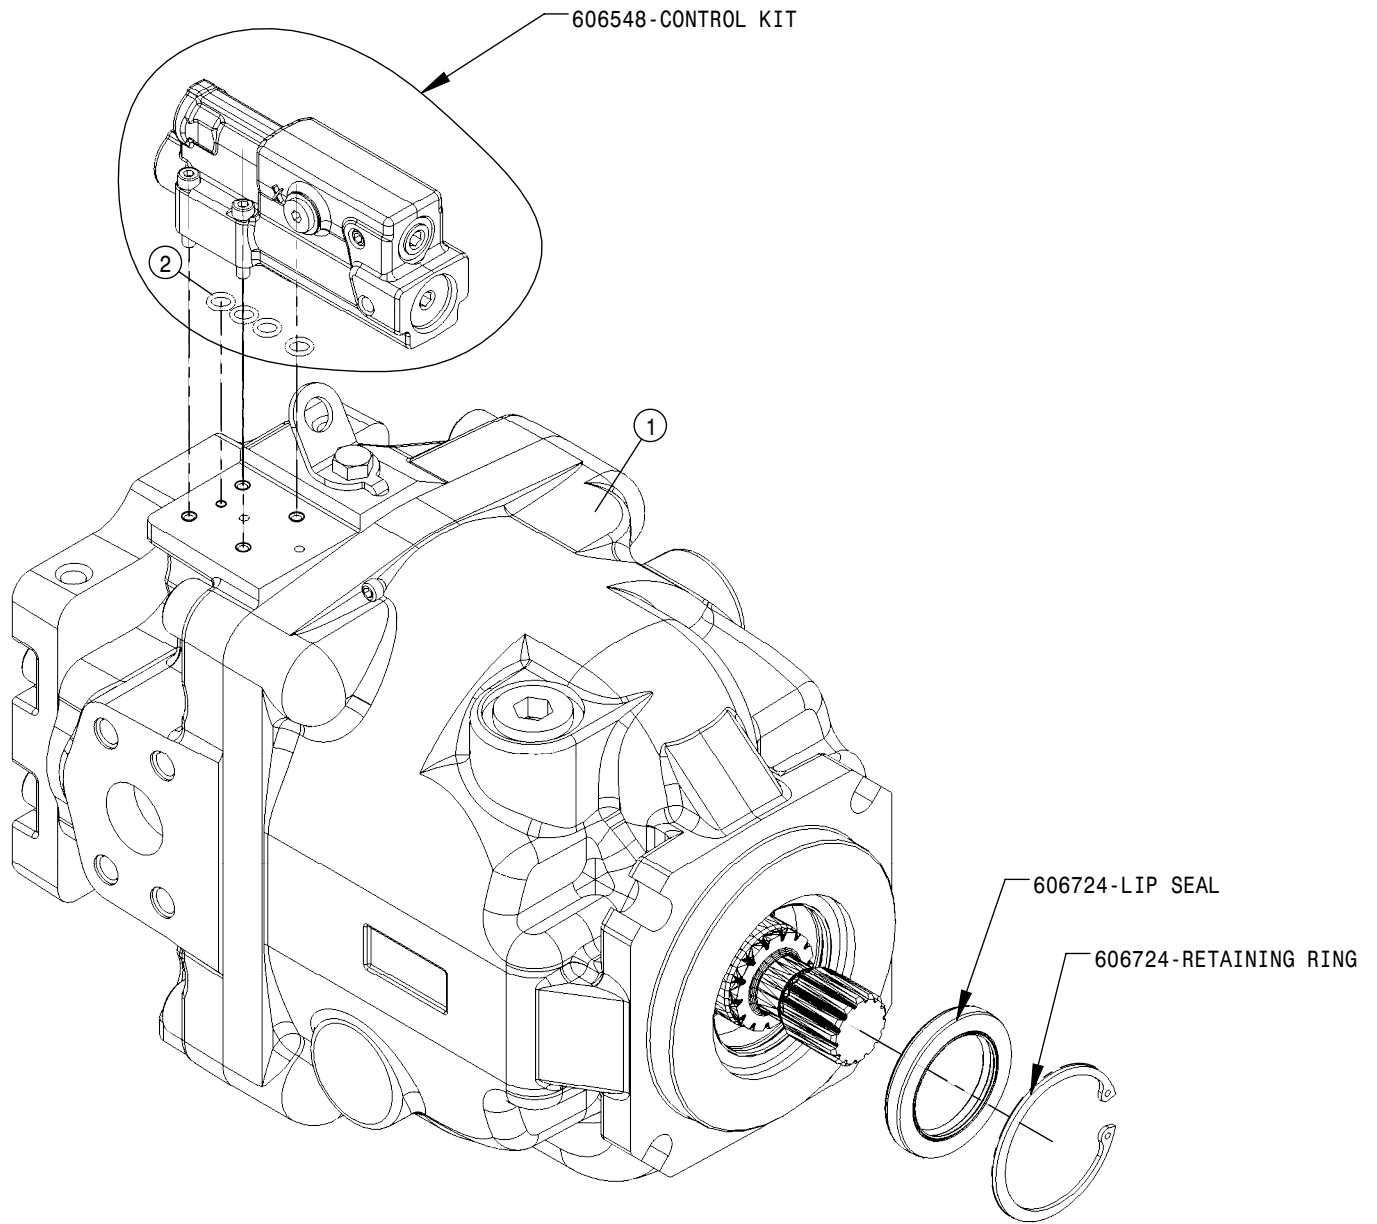

H1P, 053CC PUMP SERVICE			
DET	QTY	P/N	DESCRIPTION
1	1	606678	H1P, 053CC, B/B MT

AUX PUMP, 147CC SERVICE			
DET	QTY	P/N	DESCRIPTION
1	1	606429	LS PUMP, 147CC
2	4	606720	SEAL O-RING 4740154

AUX PUMP, 100CC SERVICE			
DET	QTY	P/N	DESCRIPTION
1	1	606526	AUX PUMP, 100CC C/BB MT STS' 14
2	4	606720	SEAL O-RING 4740154