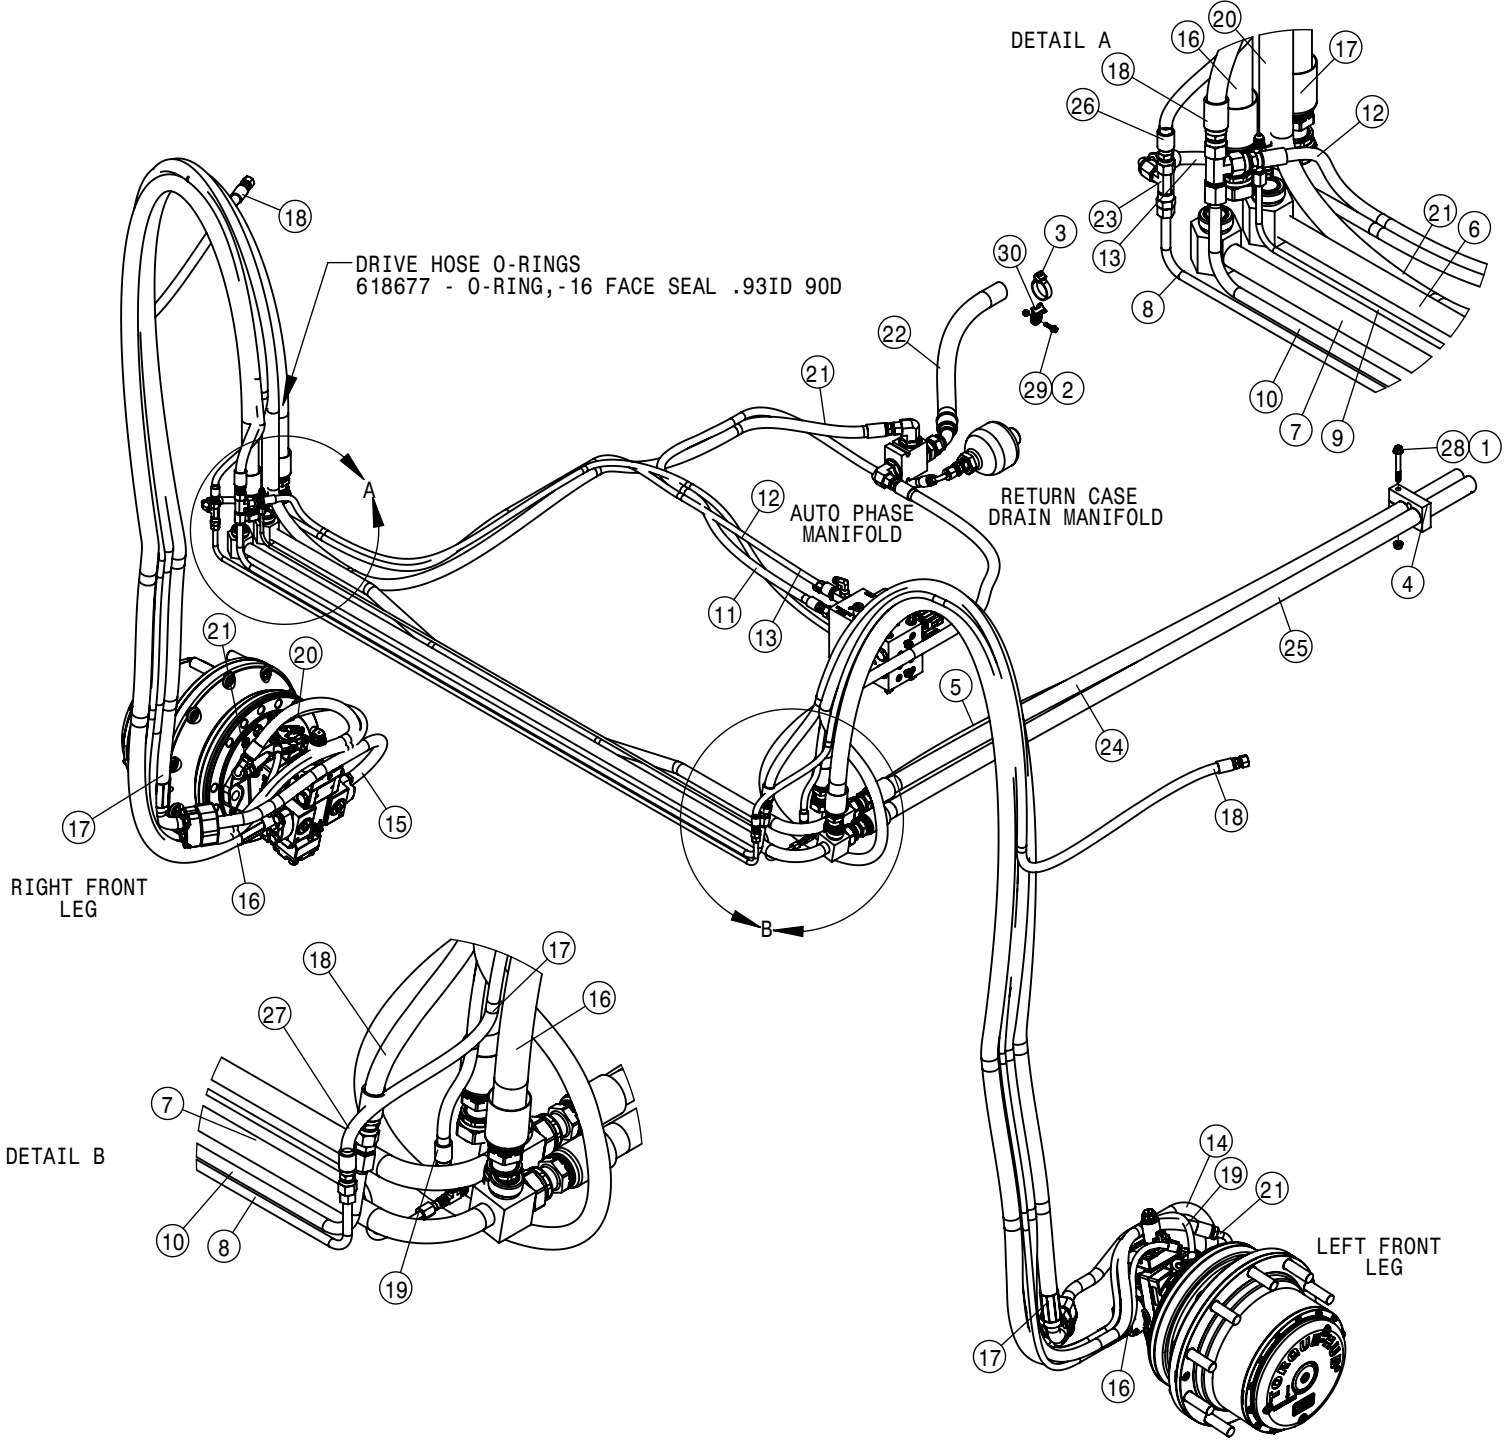

FRONT DRIVE HOSE ASSEMBLY			
DET	QTY	P/N	DESCRIPTION
1	1	470087	3/8-16UNC HEX FLG NUT SER MC GR5
2	1	470089	1/4-20UNC NYLOCK NUT MC GR5
3	1	470555	CABLE TIE, 1/2 X 15" BLACK NYL
4	1	470673	HOSE CLAMP, 4-HOLE
5	1	604156	04-451TC-04FJX-06FJX45-220 H/A
6	1	615913	TUBE ASSY 1"OD 16-ORFS
7	1	615914	TUBE ASSY 1"OD 16-ORFS
8	1	615915	TUBE ASSY 3/8"OD 6-MJIC
9	1	615916	TUBE ASSY 1/4"OD 4-FJIC
10	1	615917	TUBE ASSY 1/2"OD 8-FJIC
11	1	616323	06-451TC-08FJX-08FJX90-56 H/A
12	1	617210	04-451TC-04FJX-08FJX-78 H/A
13	1	617388	04-451TC-06FJX-06FJX90-72 H/A
14	1	617456	LFT DRV TUBE 1.00"X 0.120"WT
15	1	617457	RGT DRV TUBE 1.00"X 0.120"WT

FRONT DRIVE HOSE ASSEMBLY			
DET	QTY	P/N	DESCRIPTION
16	2	617462	16-797TC-16FFOX-16C62F-126 H/A
17	2	617463	16-797TC-16FFOX-16C62F90-112 H/A
18	2	617478	08-451TC-08FJX-08FJX-80 H/A
19	1	617483	04-451TC-04FJX-04FJX45-149 H/A
20	1	617484	04-451TC-04FJX-04FJX45-145 H/A
21	2	617539	10-451TC-10FJX-10FJX90-219 H/A
22	1	617543	16-811-16FJX-16FJX45-153 H/A
23	1	618486	9/16FJIC SW RUN TEE-9/16MJIC
24	1	619085	16-797TC-16FFOX-16FFOX45-218
25	1	619086	16-797TC-16FFOX-16FFOX-218 H/A
26	1	619248	04-387TC-06FJX-06FJX45-136 H/A
27	1	619248	04-387TC-06FJX-06FJX45-136 H/A
28	1	900508	3/8UNC X 3 HHSFB GR5 MC
29	1	910124	1/4UNC X 1 HHSFB SS
30	1	H224072	HELLERMANTYTON HDM320BHHSUVH4