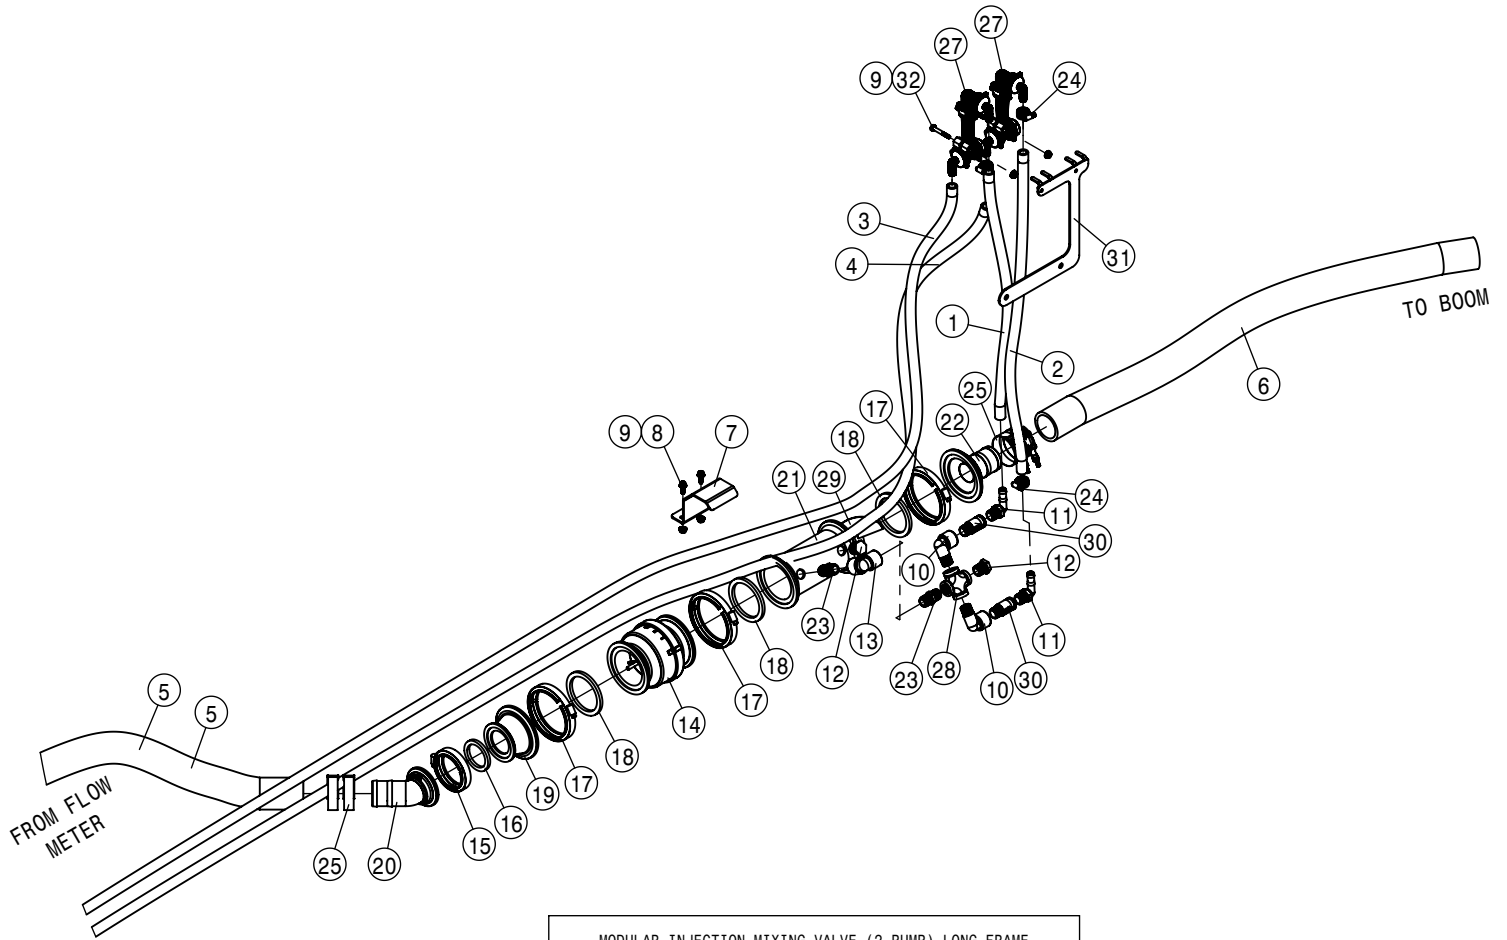

MODULAR INJECTION MIXING VALVE (2-PUMP) LONG FRAME			
DET	QTY	P/N	DESCRIPTION
1	1	197008-027	HOSE 1/2 1-FBR BR BLK EPDM
2	1	197008-031	HOSE 1/2 1-FBR BR BLK EPDM
3	1	197008-189	HOSE 1/2 1-FBR BR BLK EPDM
4	1	197008-211	HOSE 1/2 1-FBR BR BLK EPDM
5	1	197133-040	HOSE 2" SUCTION, 2F-1W EPDM
6	1	197133-041	HOSE 2" SUCTION, 2F-1W EPDM
7	1	345023	3" MIXER CLAMP
8	2	470118	1/4UNC X 3/4 HHSFB GR5 MC
9	4	470121	1/4-20UNC HEX FLG NUT SER MC GR5
10	2	500044	1/2NPT-90 ST EL, POLY
11	2	500047	1/2NPT-90-1/2 HOSE BARB, POLY
12	2	500062	1/2"NPT PLUG, POLY
13	1	500078	1/2NPT-90 EL, POLY
14	1	500142	CHECK VALVE 3" FLANGE
15	1	500194	2" FP FLANGE CLAMP S.S.
16	1	500195	2" FP FLANGE GASKET EPDM
17	3	500208	3" FLANGE CLAMP S.S.
18	3	500209	3" FLANGE GASKET EPDM
19	1	500212	3"FLANGE - 2" FP FLANGE ADTPTR
20	1	500255	2"FP FLANGE - 45- 2"HOSE BARB POLY
21	1	500345	FLANGE COUPLER 3 X 7, 1/2 NPT
22	1	500346	3" FLANGE-2"HOSE BARB POLY
23	2	503101	1/2NPT CLOSE NIPPLE, POLY
24	3	520070	HOSE CLAMP NO 8 STAINLESS
25	4	520141	2.31/2.62 T-BOLT HOSE CLAMP SS
NS	1	693956	AG LDR CBL ISO EXTEND 16'
27	2	701384	FLOW VIEW MANIFOLD
28	1	701422	PIPE CROSS-.50" NPT, POLY
29	2	701492	MIXER FIN
30	2	701619	CHECK VALVE-RAVEN 333-0011-102
31	1	701794	WILGER FLOW VIEW BRKT
32	2	900006	1/4UNC X 1 3/4 HHCS GR5 MC