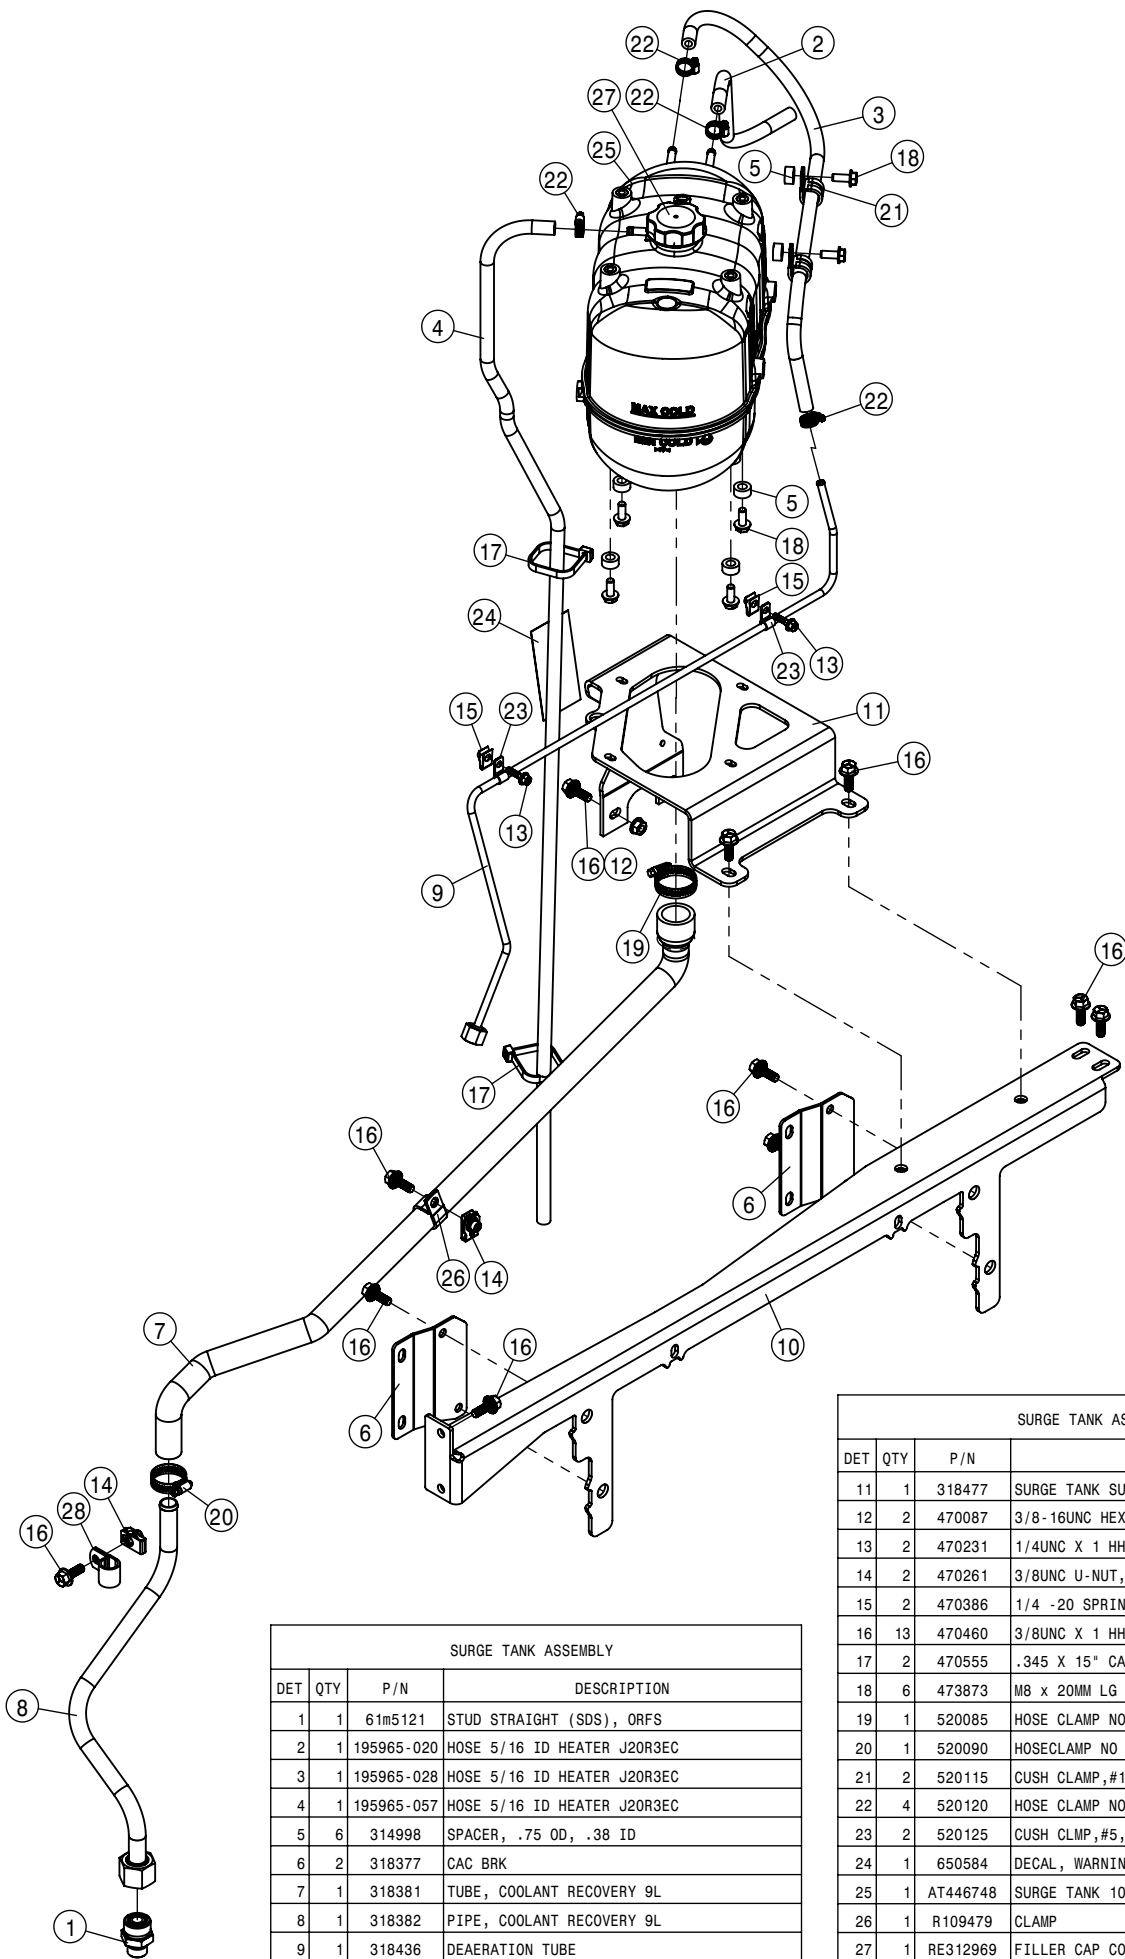

SURGE TANK ASSEMBLY			
DET	QTY	P/N	DESCRIPTION
1	1	61m5121	STUD STRAIGHT (SDS), ORFS
2	1	195965-020	HOSE 5/16 ID HEATER J20R3EC
3	1	195965-028	HOSE 5/16 ID HEATER J20R3EC
4	1	195965-057	HOSE 5/16 ID HEATER J20R3EC
5	6	314998	SPACER, .75 OD, .38 ID
6	2	318377	CAC BRK
7	1	318381	TUBE, COOLANT RECOVERY 9L
8	1	318382	PIPE, COOLANT RECOVERY 9L
9	1	318436	DEAERATION TUBE
10	1	318438	COOLING PKG SUPP

SURGE TANK ASSEMBLY			
DET	QTY	P/N	DESCRIPTION
11	1	318477	SURGE TANK SUPP W/ DECAL
12	2	470087	3/8-16UNC HEX FLG NUT SER MC GR5
13	2	470231	1/4UNC X 1 HHSFB GR5 MC
14	2	470261	3/8UNC U-NUT, .75 CLIP ON
15	2	470386	1/4 -20 SPRING NUT LUG
16	13	470460	3/8UNC X 1 HHSFB GR5 MC
17	2	470555	.345 X 15" CABLE TIE-UV BLACK
18	6	473873	M8 X 20MM LG SERR FLG HEX BOLT
19	1	520085	HOSE CLAMP NO 24 STAINLESS
20	1	520090	HOSECLAMP NO 16 STAINLESS
21	2	520115	CUSH CLAMP,#12 0.75"D-3/4W LOOP
22	4	520120	HOSE CLAMP NO 4 STAINLESS
23	2	520125	CUSH CLMP,#5, 5/16DX1/2W
24	1	650584	DECAL, WARNING, PRESSURE COOL
25	1	AT446748	SURGE TANK 10L
26	1	R109479	CLAMP
27	1	RE312969	FILLER CAP COOLANT PRESSURE 15
28	1	T24959	CLAMP, COATED COATED