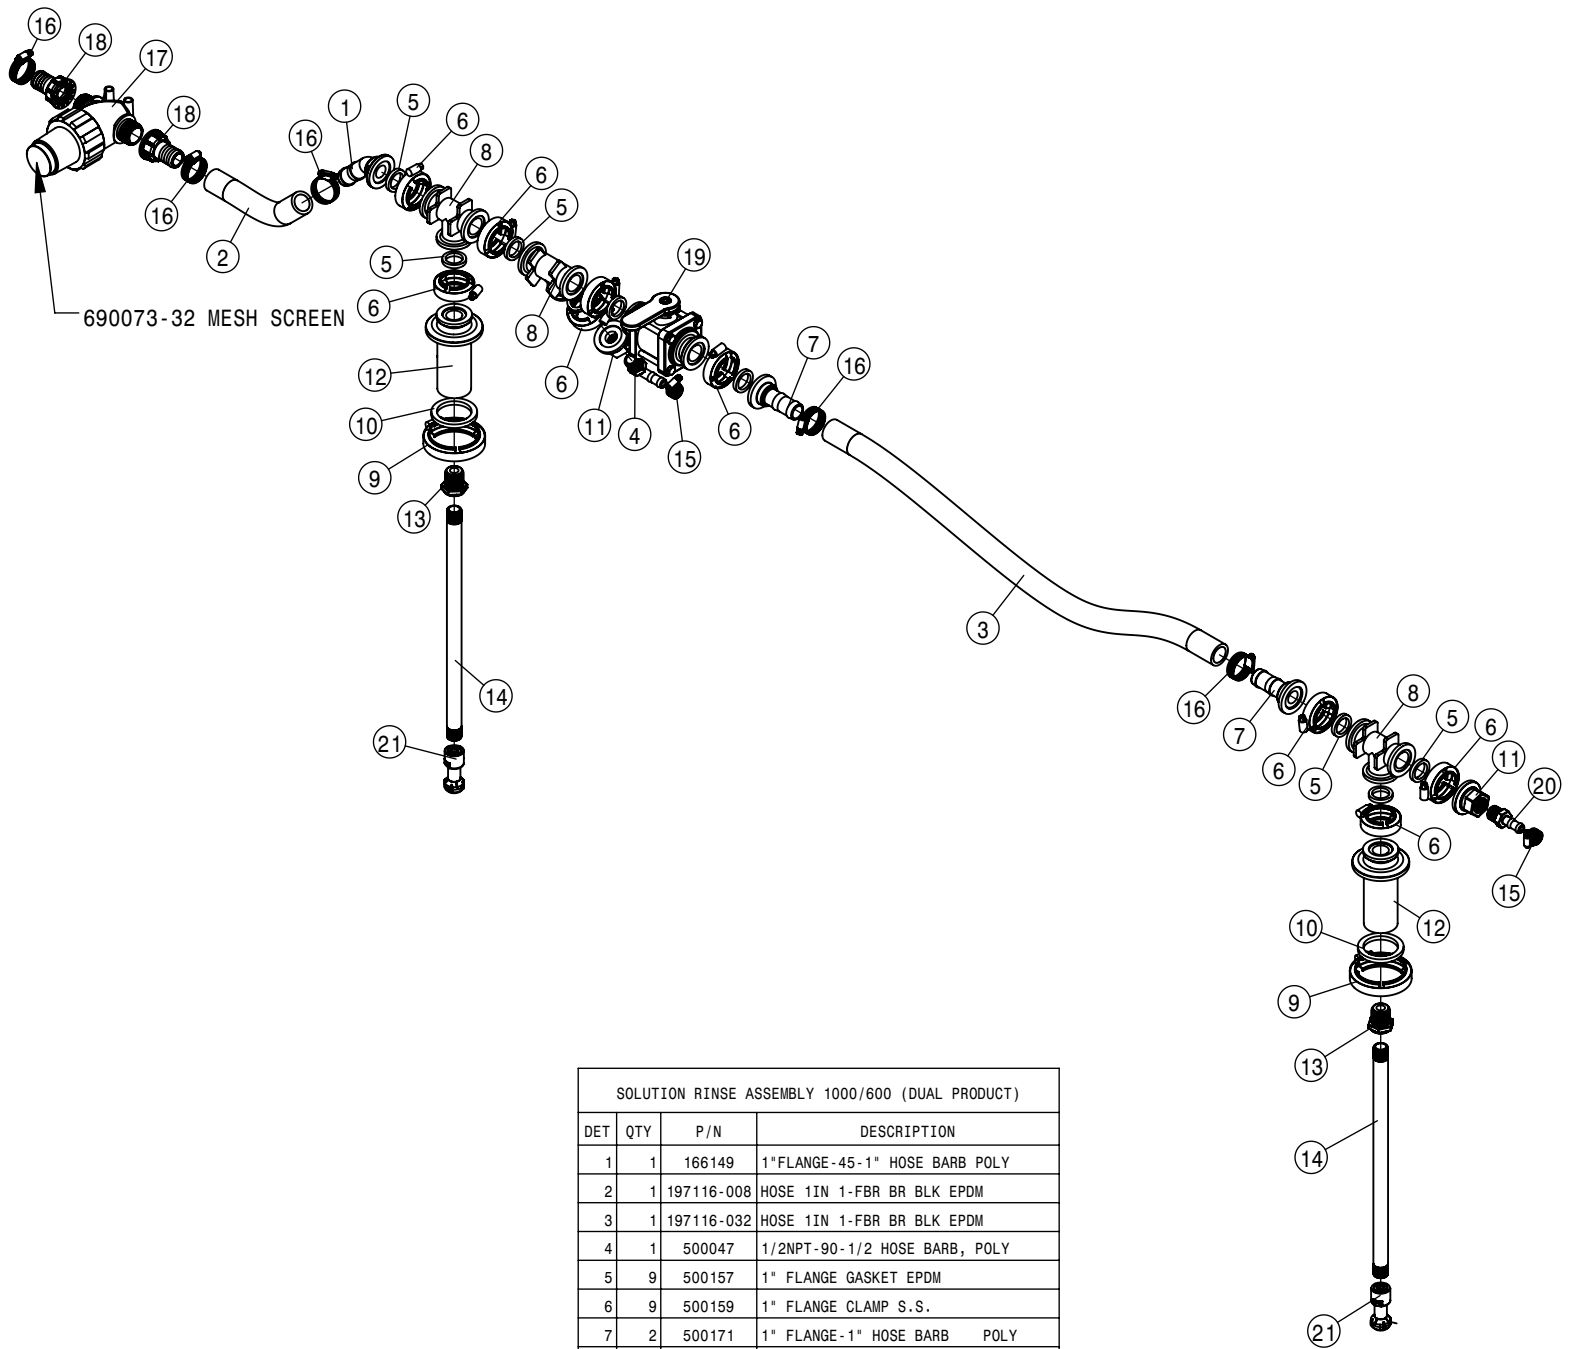

SOLUTION RINSE ASSEMBLY 1000/600 (DUAL PRODUCT)			
DET	QTY	P/N	DESCRIPTION
1	1	166149	1" FLANGE-45-1" HOSE BARB POLY
2	1	197116-008	HOSE 1IN 1-FBR BR BLK EPDM
3	1	197116-032	HOSE 1IN 1-FBR BR BLK EPDM
4	1	500047	1/2NPT-90-1/2 HOSE BARB, POLY
5	9	500157	1" FLANGE GASKET EPDM
6	9	500159	1" FLANGE CLAMP S.S.
7	2	500171	1" FLANGE-1" HOSE BARB POLY
8	3	500175	1" FLANGE TEE, POLY
9	2	500194	2" FP FLANGE CLAMP S.S.
10	2	500195	2" FP FLANGE GASKET EPDM
11	2	500238	1" FLANGE PLUG W/1/2"FNPT POLY
12	2	502007	RINSE TANK MT ADPTR 1" FLG
13	2	504211	RED BUSH 3/4MNPT-1/2FNPT,POLY
14	2	507032	SS PIPE NIPPE, .50NPT-16.00
15	2	520069	HOSE CLAMP NO 6 STAINLESS
16	5	520090	HOSECLAMP NO 16 STAINLESS
17	1	690071	LINE STRAINER, .32 MESH, 150PSI
18	2	691280	1" HOSE BARB WITH FLY NUT
19	1	696147	BALL VLV, 1" FLANGE
20	1	713340	1/2NPT-1/2 HOSE BARB, POLY
21	2	737953	NOZZLE,PROCLEAN TANKWASH