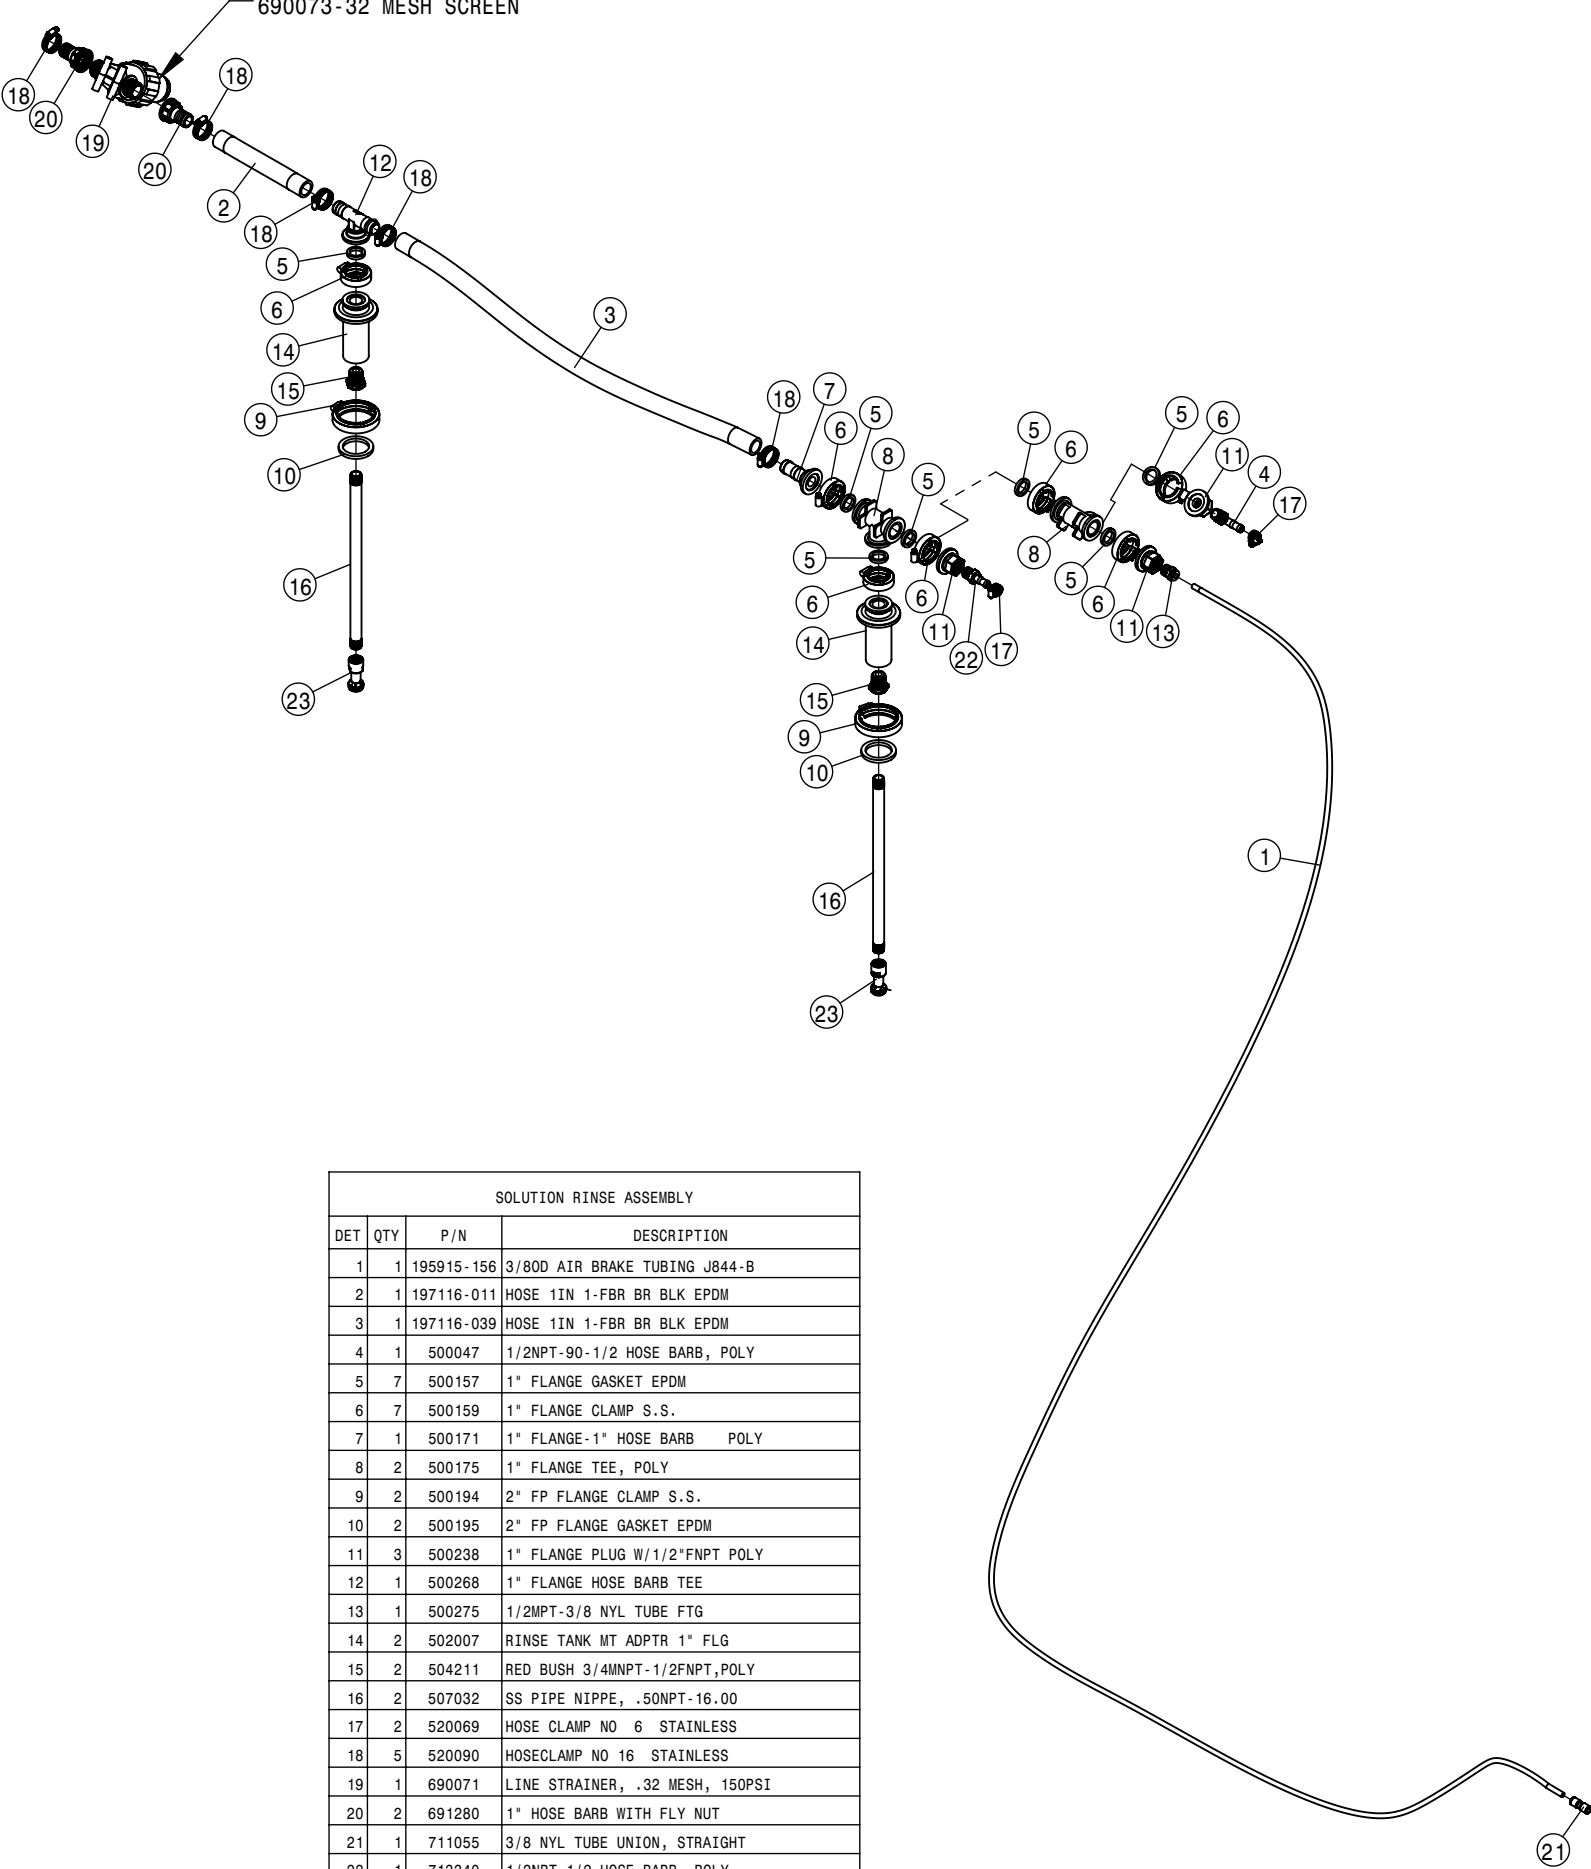

690073-32 MESH SCREEN

SOLUTION RINSE ASSEMBLY			
DET	QTY	P/N	DESCRIPTION
1	1	195915-156	3/8OD AIR BRAKE TUBING J844-B
2	1	197116-011	HOSE 1IN 1-FBR BR BLK EPDM
3	1	197116-039	HOSE 1IN 1-FBR BR BLK EPDM
4	1	500047	1/2NPT-90-1/2 HOSE BARB, POLY
5	7	500157	1" FLANGE GASKET EPDM
6	7	500159	1" FLANGE CLAMP S.S.
7	1	500171	1" FLANGE-1" HOSE BARB POLY
8	2	500175	1" FLANGE TEE, POLY
9	2	500194	2" FP FLANGE CLAMP S.S.
10	2	500195	2" FP FLANGE GASKET EPDM
11	3	500238	1" FLANGE PLUG W/1/2"FNPT POLY
12	1	500268	1" FLANGE HOSE BARB TEE
13	1	500275	1/2MPT-3/8 NYL TUBE FTG
14	2	502007	RINSE TANK MT ADPTR 1" FLG
15	2	504211	RED BUSH 3/4MNPT-1/2FNPT,POLY
16	2	507032	SS PIPE NIPPE, .50NPT-16.00
17	2	520069	HOSE CLAMP NO 6 STAINLESS
18	5	520090	HOSECLAMP NO 16 STAINLESS
19	1	690071	LINE STRAINER, .32 MESH, 150PSI
20	2	691280	1" HOSE BARB WITH FLY NUT
21	1	711055	3/8 NYL TUBE UNION, STRAIGHT
22	1	713340	1/2NPT-1/2 HOSE BARB, POLY
23	2	737953	NOZZLE,PROCLEAN TANKWASH