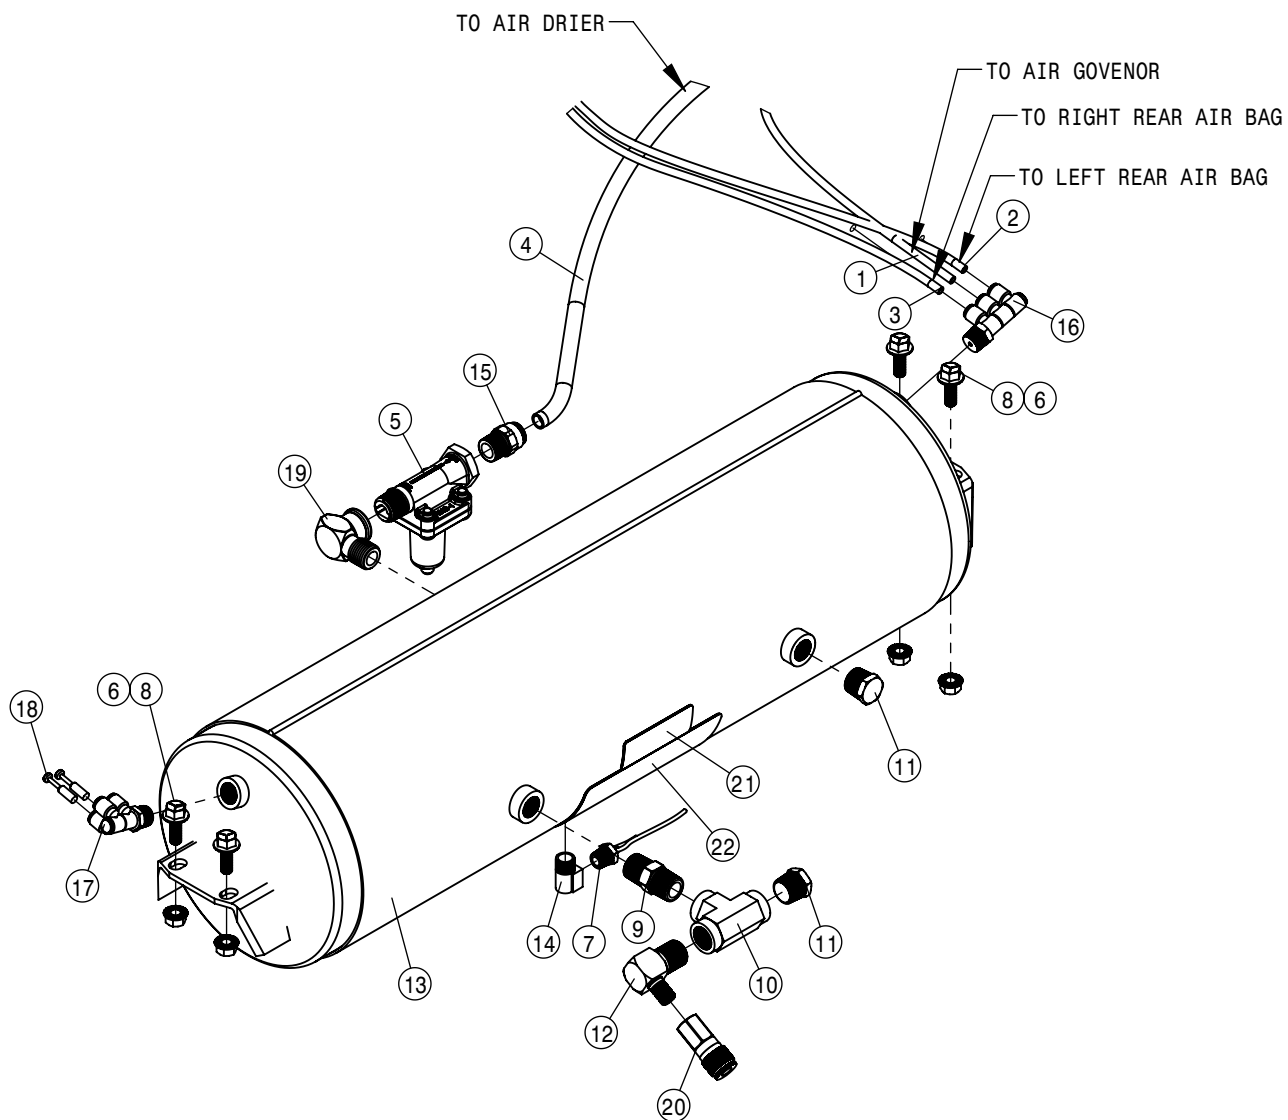

AIR TANK ASSEMBLY			
DET	QTY	P/N	DESCRIPTION
1	1	195906-156	1/40D AIR BRAKE TUBING J844-A
2	1	195906-195	1/40D AIR BRAKE TUBING J844-A
3	1	195906-248	1/40D AIR BRAKE TUBING J844-A
4	1	195914-069	1/20D AIR BRAKE TUBING J844-A
5	1	311086	CHECK VALVE, PRESS CRTL, WABCO
6	4	470087	3/8-16UNC HEX FLG NUT SER MC GR5
7	1	470266	DRAIN VALVE KIT, 1/4NPT
8	4	470460	3/8UNC X 1 HHSFB GR5 MC
9	1	500000	1/2MNPT HEX PIPE NIPPLE STL
10	1	503819	1/2FNPT PIPE TEE STL
11	2	505231	PIPE PLUG .50NPT HEX HD BRS
12	1	618633	1/2MNPT-90-1/4MNPT REDU LBO
13	1	701518	AIR TANK W/DECAL
14	1	711027	1/4 NPT ST EL BRS
15	1	711037	1/2MNPT-1/2 NYL TUBE FTG
16	1	711046	3/8MNPT-1/4 NYL TUBE TRPL LBO
17	1	711047	3/8MNPT-1/4NYL TUBE,DBL BRANCH
18	2	711063	RUBBER PLUG FOR 1/4 PISCO CPLR7
19	1	711079	1/2NPT ST EL BRS
20	1	711118	AIR CPLR F 1/4IND 1/4FNPT BR
21	1	N209334	LABEL, AIR TANK DRAIN
22	1	N404969	LABEL, DECAL SAFETY AIR DRIER