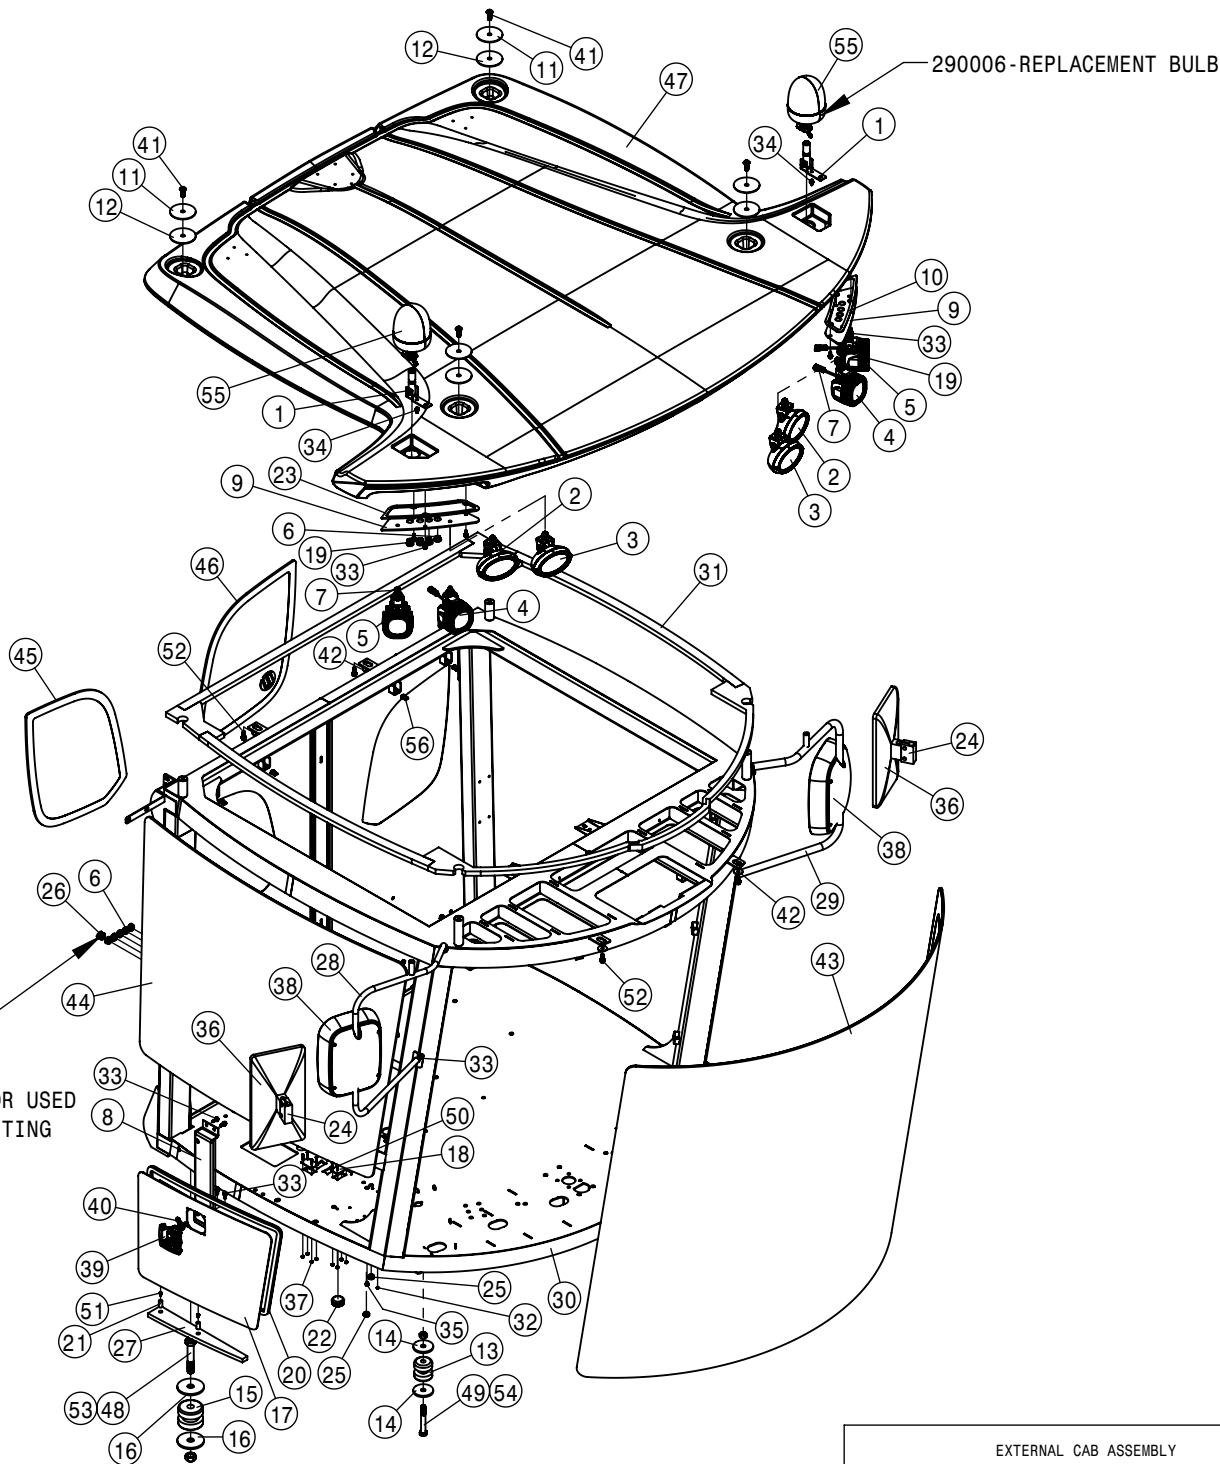

CHASSIS ELECTRICAL HARNESS			
DET	QTY	P/N	DESCRIPTION
1	1	292015	IQAN-MC2 MODULE
2	1	292086	IQAN-XA2 MODULE->611
3	1	294227	REAR LIGHT HARNESS STS' 14
4	2	294229	WHEEL MOTOR HARNESS STS' 14
5	1	294416	HARNESS, FRONT/BACK LF
6	1	294417	HARNESS, REAR MODULE STS '19
7	1	294418	HRNS RH MID '19 STS-16
8	1	294441	HARNESS, STS16 DRIVE CTRL '19
9	1	362649	MODULE BOX REMOVABLE COVER
10	2	363442	FRT CLAMP KEEPER W/ BULKHEAD
11	8	470154	CABLE TIE, 11.00" BLK NYLON
12	1	470175	#10-32UNF HEX FLG NUT SER MC GR5
13	1	470215	10-32UNF X 1/2 HHSFB GR5 MC
14	20	470467	6-32 KEP NUT
15	2	520121	CUSH CLAMP,#16 1IN X 3/4W
16	1	520163	CUSH HOSE CLAMP,#8, 1/2D X 3/4W
17	2	520167	CUSH CLAMP,#6 3/8D X 3/4W
18	20	903814	6-32 X 3/4 PHIL PANHD MACH SCR BZ
19	2	A87779	HELLERMAN-TYTON MSBT120
20	2	HXE18716	HELLERMAN-TYTON 136-00009
21	2	T389883	RATCHET P CLAMP .52 - .77