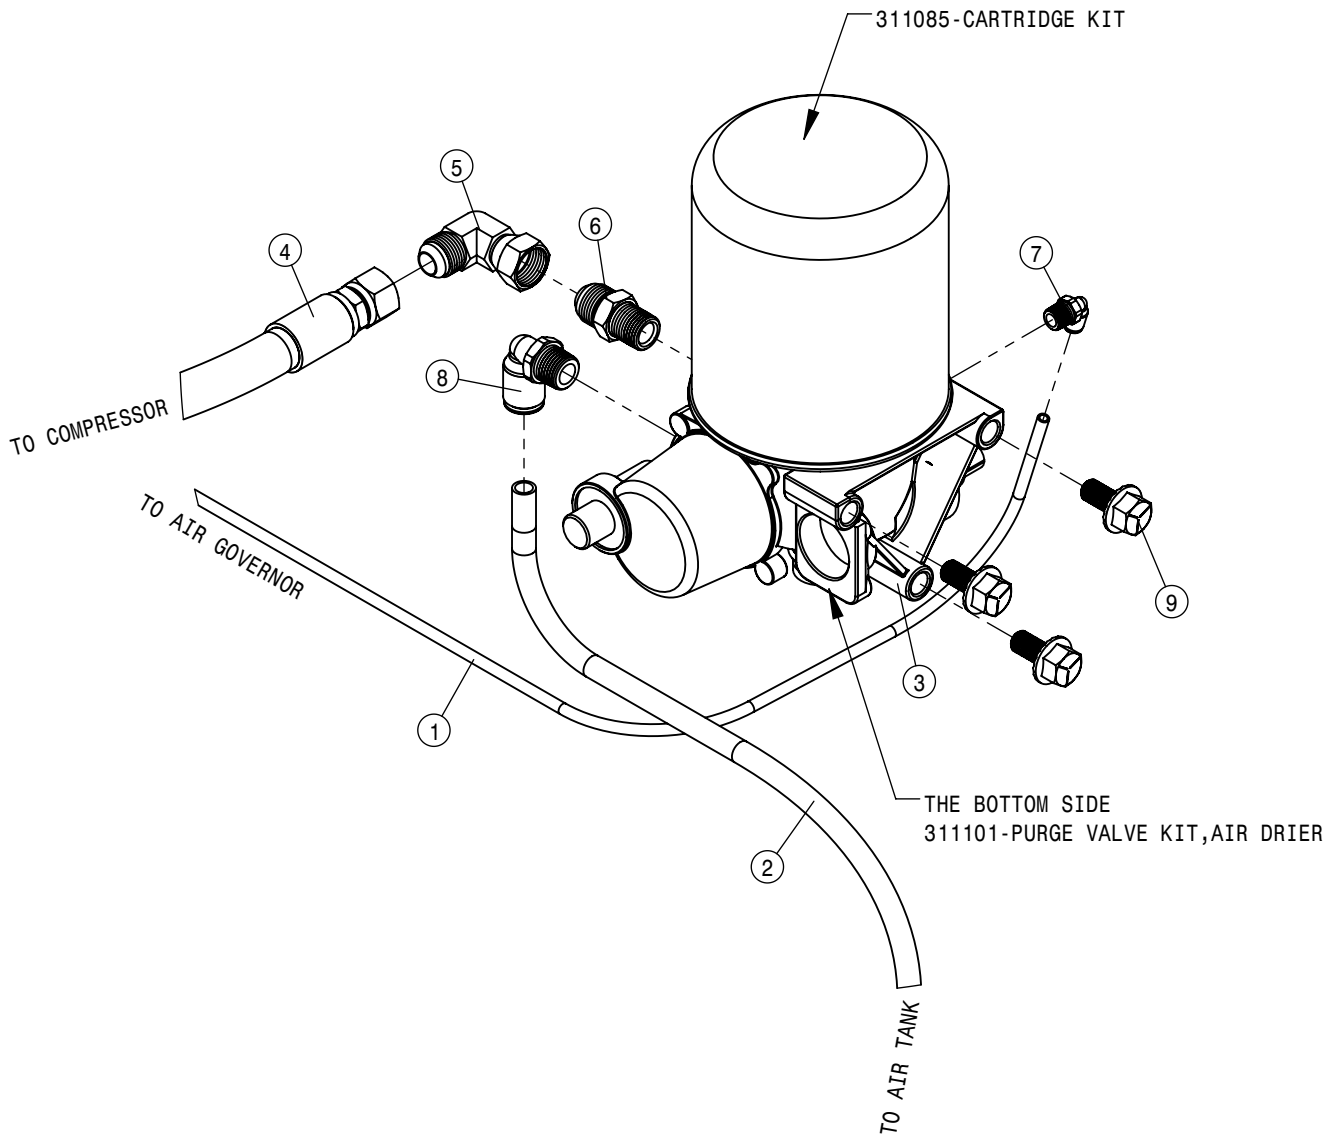

AIR DRIER ASSEMBLY			
DET	QTY	P/N	DESCRIPTION
1	1	195906-111	1/40D AIR BRAKE TUBING J844-A
2	1	195914-069	1/20D AIR BRAKE TUBING J844-A
3	1	311084	AIR DRYER, SYSTEM SAVER 1200
4	1	617567	10-451TC-10FJX-10FJX90-120
5	1	618301	7/8MJIC-90-7/8FJIC SWIV LBO
6	1	618325	7/8MJIC-1/2MNPT ADPTR
7	1	711040	1/4MNPT-90-1/4 NYL TUBE LBO
8	1	711042	1/2MNPT-1/2 NYL TUBE LBO
9	3	900516	1/2UNC X 1 HHSFB GR5 MC