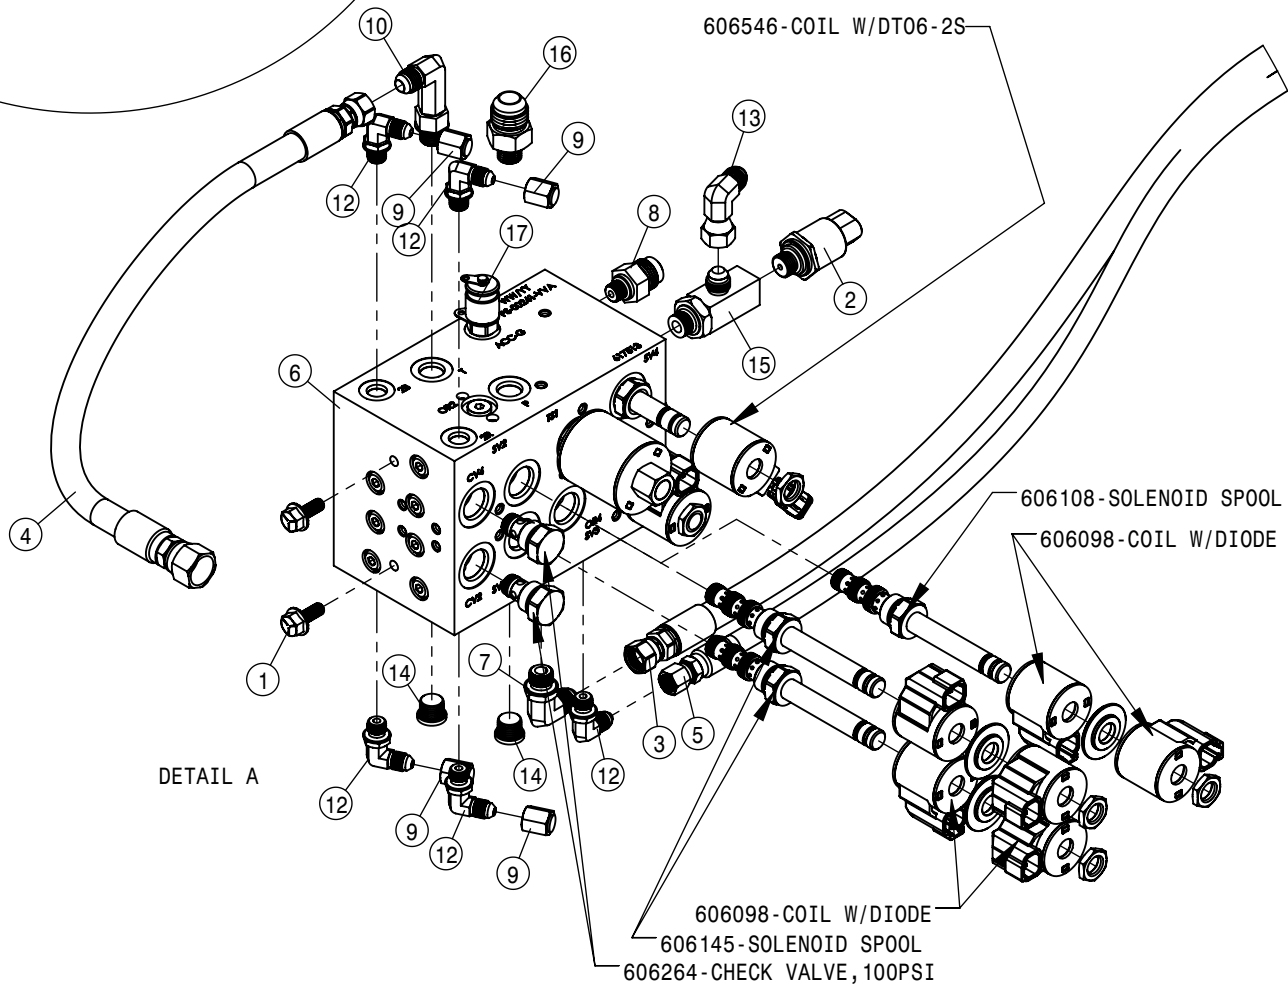

AUTO-REPHASE HYDRAULIC VALVE ASSEMBLY			
DET	QTY	P/N	DESCRIPTION
1	2	470233	5/16UNC X 3/4 HHSFB GR5 MC
2	1	606347	PRESSURE TRANSDUCER,7500PSI
3	1	616599	06-451TC-06FJX-08FJX90-62 H/A
4	1	617099	06-451TC-06FJX-08FJX-18
5	1	617210	04-451TC-04FJX-08FJX-78 H/A
6	1	617513	PROP. MULTIFUNCTION BLOCK
7	1	618119	9/16MJIC-90-9/16MOR LBO
8	1	618160	3/4MJIC-7/16MOR ADPTR
9	4	618363	7/16FJIC CAP NUT
10	1	618440	9/16MJIC-90-9/16MOR EX LG LBO
11	1	618451	3/4FJIC SW RUN TEE-3/4MJIC
12	5	618473	7/16MJIC-90-7/16MOR LBO
13	1	618618	9/16MJIC-90-9/16FJIC SWIV LBO
14	2	618754	9/16 MOR PLUG, HEX SOCKET
15	1	618782	9/16MOR-9/16FOR-9/16MJIC BRNCH
16	1	618832	7/8MJIC-9/16MOR ADPTR
17	1	619025	7/16MOR DIAG FITTING