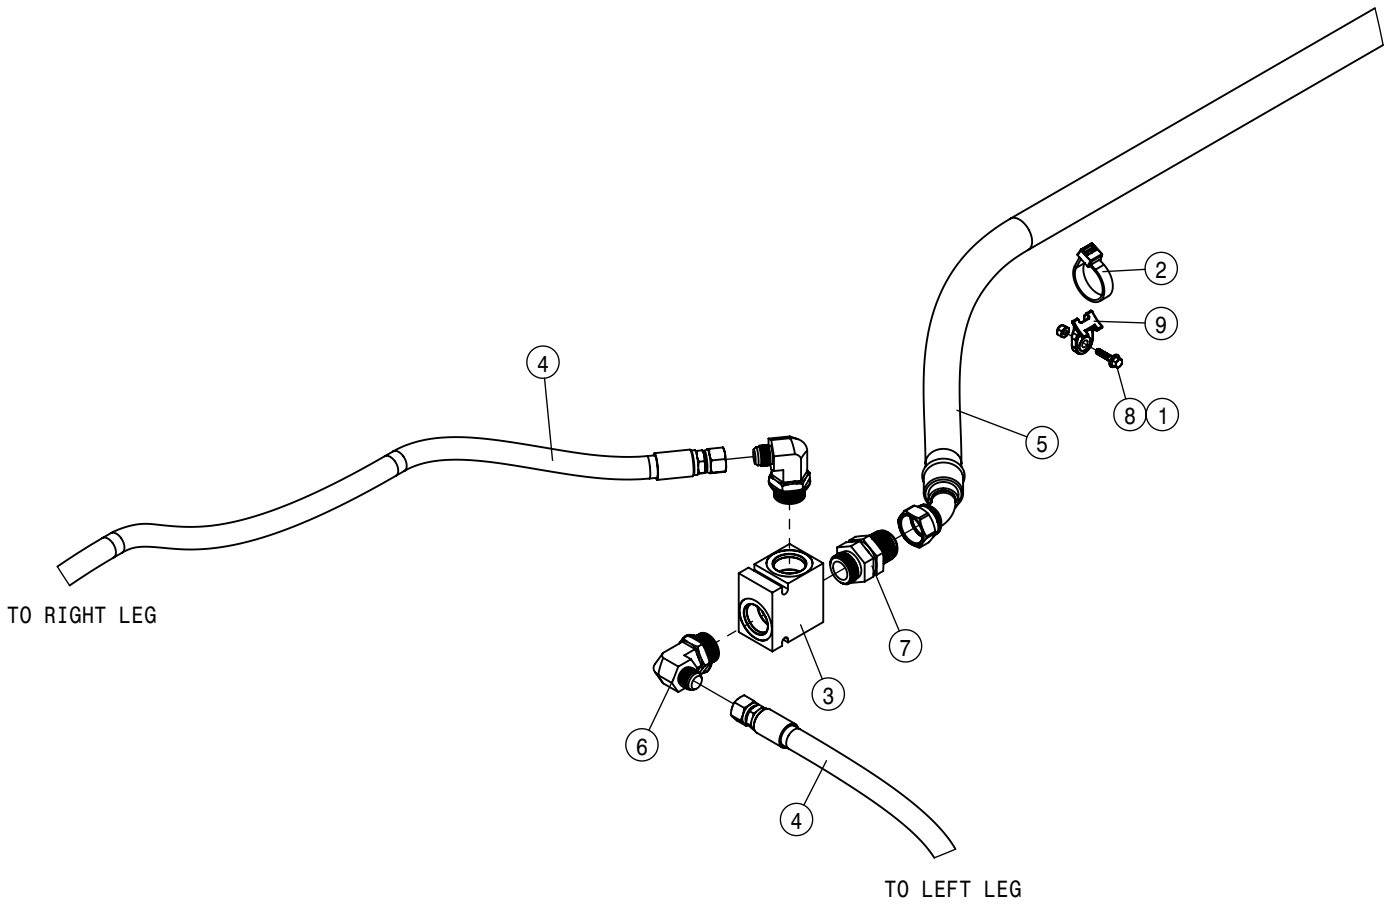

FRONT CASE DRAIN MANIFOLD ASSEMBLY			
DET	QTY	P/N	DESCRIPTION
1	1	470089	1/4-20UNC NYLOCK NUT MC GR5
2	1	470555	CABLE TIE, 1/2 X 15" BLACK NYL
3	1	606454	MANIFOLD 16-2 SAE16 PORT
4	2	617539	10-451TC-10FJX-10FJX90-219 H/A
5	1	617543	16-811-16FJX-16FJX45-153 H/A
6	2	618589	7/8MJIC-90-1 5/16MOR LBO
7	1	618845	1 5/16-12UN BLKHD CONNECTOR
8	1	910124	1/4UNC X 1 HHSFB SS
9	1	H224072	HELLERMANTYTON HDM320BHIHSUVH4