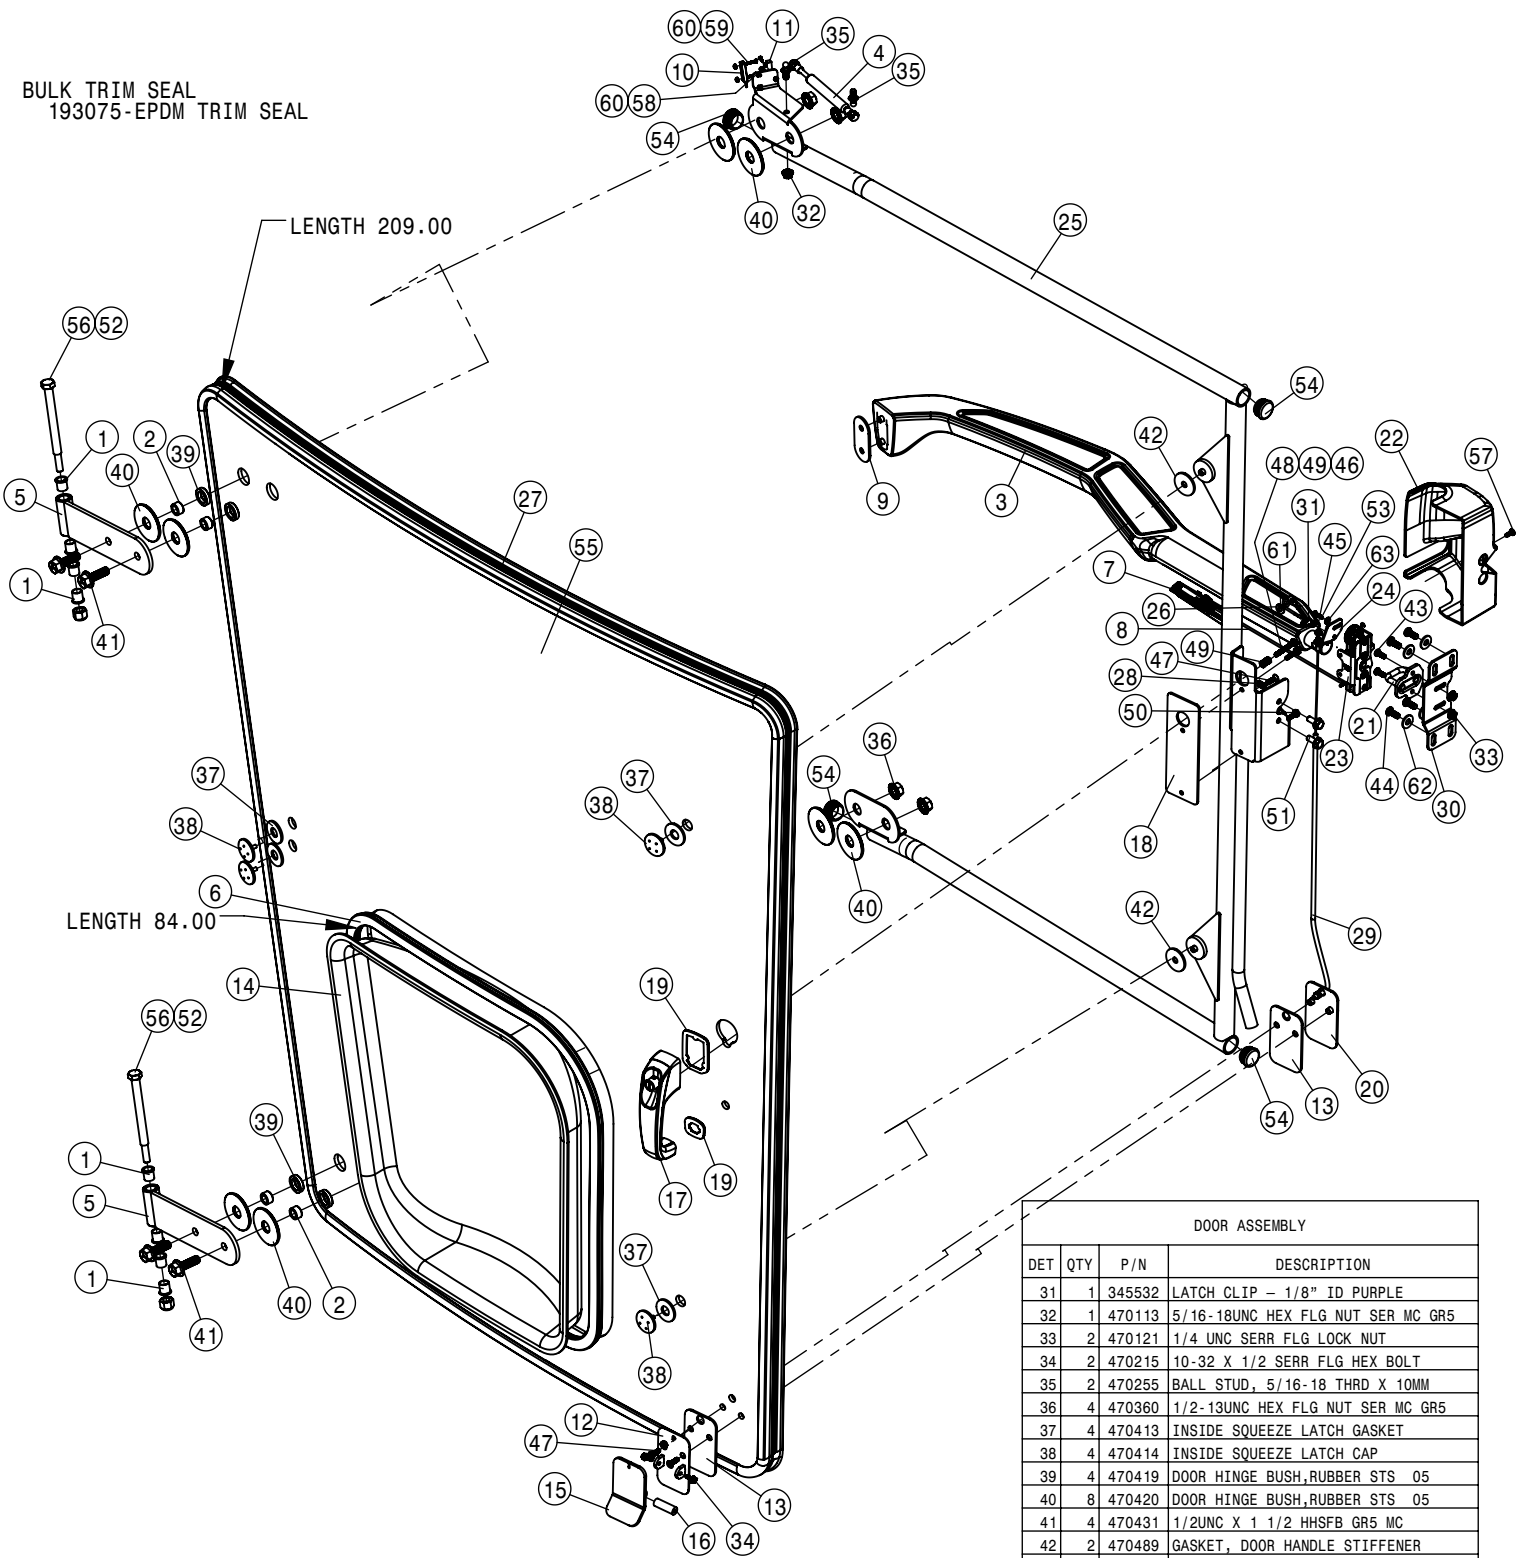

BULK TRIM SEAL
193075-EPDM TRIM SEAL

DOOR ASSEMBLY			
DET	QTY	P/N	DESCRIPTION
1	8	127506	NYLON FLANGE BRG, STS
2	4	343335	DOOR HINGE GLASS BUSH, CAB 05
3	1	344331	DOOR LATCH TUBE MOLDED, STSCAB' 14
4	1	344335	GAS CYLINDER 40LB 2.0 STROKE
5	2	344336	DOOR HINGE WLDT, STSCAB' 14
6	1	344482	TRIM SEAL - BUBBLE STS
7	1	344508	DOOR LOCK KIT, STS' 14
8	1	344510	DOOR LATCH ROD, STS' 14
9	1	344551	GASKET - DOOR ARM REST MOUNT
10	1	344560	DOOR SWITCH, STS' 14
11	1	344561	DOOR SWITCH MAGNET, STS' 14
12	1	344592	FOOT PEDAL BASE WDLT, STS' 15
13	2	344600	FOOT PEDAL MT GASKET, STS' 15
14	1	344610	DOOR BUBBLE INSERT, STS' 15
15	1	344611	FOOT PEDAL WDLT, STS' 15

DOOR ASSEMBLY			
DET	QTY	P/N	DESCRIPTION
16	1	344618	FOOT PEDAL PIVOT PIN, STS' 15
17	1	344620	DOOR HANDLE PUSH BUTTON' 15
18	1	344625	DOOR HANDLE MT GASKET, STS' 15
19	1	344627	DOOR HANDLE GASKET, STS' 15
20	1	344628	FOOT PEDAL MT WDLT, STS' 15
21	1	345068	8MM HOOP FOR DOOR LATCH
22	1	345089	DOOR LATCH COVER, STS' 19
23	1	345253	DOOR LATCH - 8MM HOOK
24	1	345254	DOOR LATCH BARREL PLT
25	1	345255	CAB DOOR FRAME WLD
26	1	345256	DOOR LATCH ROD, STS' 19
27	1	345258	WEATHERSTRIP- DOOR SEAL 5232MM
28	1	345261	6MM U-SHIELD CLIP SPEED NUT
29	1	345262	HANDS FREE RELEASE CABLE '19
30	1	345526	DOOR LATCH 8MM HOOP MT

DOOR ASSEMBLY			
DET	QTY	P/N	DESCRIPTION
31	1	345532	LATCH CLIP - 1/8" ID PURPLE
32	1	470113	5/16-18UNC HEX FLG NUT SER MC GR5
33	2	470121	1/4 UNC SERR FLG LOCK NUT
34	2	470215	10-32 X 1/2 SERR FLG HEX BOLT
35	2	470255	BALL STUD, 5/16-18 THRD X 10MM
36	4	470360	1/2-13UNC HEX FLG NUT SER MC GR5
37	4	470413	INSIDE SQUEEZE LATCH GASKET
38	4	470414	INSIDE SQUEEZE LATCH CAP
39	4	470419	DOOR HINGE BUSH,RUBBER STS 05
40	8	470420	DOOR HINGE BUSH,RUBBER STS 05
41	4	470431	1/2UNC X 1 1/2 HHSFB GR5 MC
42	2	470489	GASKET, DOOR HANDLE STIFFENER
43	2	472344	1/4UNCX5/8 ALHD BUTTON CAP SCR
44	4	472375	5/16UNC X 3/4 BUTN CAP SCR BLK
45	1	473004	#10-32UNF NYLOCK NUT MC GR5
46	1	473758	6MM X 1.00 NYLON-LOCK HEX NUT
47	3	473761	6MM-1.00 X 20MM FLT HD SCREW
48	1	473762	6MM-1.00 X 45 PAN HD PHL SCREW
49	1	473767	6MM-1.00 HEX NUT
50	2	473787	6MM-1.00 X 25MM HEX BOLT GR8
51	2	473873	M8 X 20MM LG SERR FLG HEX BOLT
52	2	473988	1/2-13UNC NYLOCK NUT SS
53	1	473990	#8 X 3/4 PHIL PAN SHMTML(A)SCR
54	6	629779	CAPLUG, 1 1/4" RD, BLK POLY
55	1	658105	GLASS DOOR, STS' 15
56	2	900348	1/2UNC X 6 HHCS SS
57	1	903706	10-32X1/2 PHIL PAN MACH SCR
58	2	903904	4-40 X 3/8 PHIL PAN MACH SCR
59	2	903906	#4-40 X 5/8 PHIL PAN HD SCREW
60	4	910031	#4-40UNC NYLOCK NUT MC GR2
61	2	910112	1/4 SAE FLAT WASHER SS
62	4	910133	USS FLAT WASHER 5/16 BZ
63	1	920021	# 8 SAE FLAT WASHER