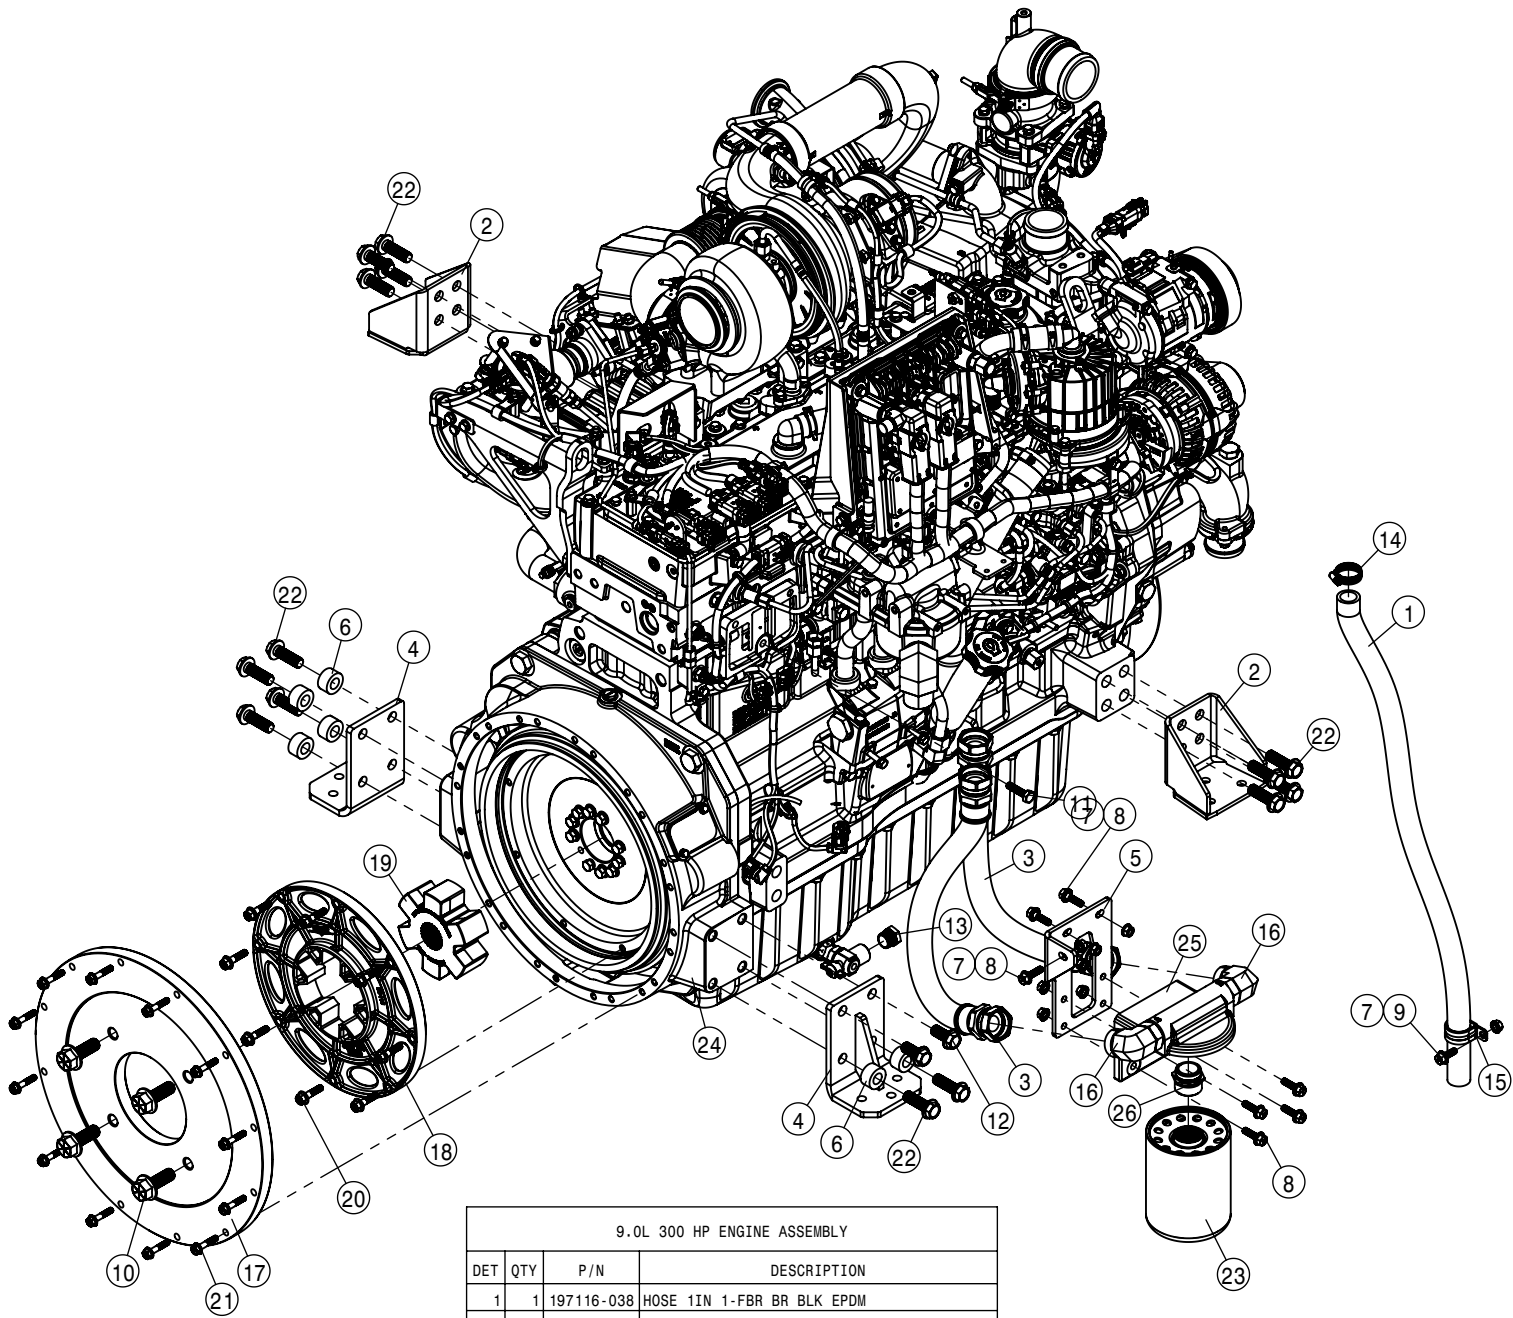

<u>QTY</u>	<u>P/N</u>	<u>DESCRIPTION</u>
1	KDC528	DECAL KIT, STS FRENCH
1	KDC530	TEXT FREE DECAL KIT, STS

TABLE OF CONTENTS

ENGINE ASSEMBLY T4F	4-16
BATTERY AND CABLE ASSEMBLY.	17-18
FUEL SYSTEM.	19-21
A/C AND HEATER LINES.	22-23
HYDRAULIC HOISING.	24-29
HYDRAULIC PUMP ASSEMBLY.	30-38
WHEEL MOTOR ASSEMBLY.	39-42
HYDRAULIC TANK ASSEMBLY.	44
HYDRAULIC COMPONENTS.	45-59
LEG ASSEMBLIES.	60-63
STEERING CYLINDER AND TIE ROD ASSEMBLY.	64-68
TIRE ASSEMBLY.	69
AIR BAG AND AIR SYSTEM.	70-75
AIR PURGE OPTION.	76
TREAD ADJUST ASSEMBLY.	77-80
CHASSIS ELECTRICAL	81
CAB ASSEMBLY.	82-98
COMBO OPTION CONTROL BOX	99
TOOLBOX OPTION.	100
QUICK ATTACH.	101
BULKHEAD AND BELLY PAN.	102-103
ENGINE HOOD.	104-105
BACK-UP CAMERA.	106
SERVICE PLATFORM AND LADDER.	107-109
SOLUTION SYSTEM.	110-120
FRONT FILL AND SIDE FILL OPTION.	121-127
REAR FILL OPTION.	128
REAR WHEEL NOZZLE OPTION.	129-130
DUAL PRODUCT	131-144
FILL FLOW METER.	145
HAND WASH OPTION.	146
FOAMER OPTION.	147
FENDER OPTION.	148
BOOM CRADLE OPTION.	150
TALL CROP OPTION.	151-155
PRESSURE WASHER OPTION	156-159
MODULAR INJECTION OPTION	160-164
REMOTE GREASE BANK OPTION.	165
BATTERY TENDER OPTION.	166
PRECISION OPTION	167-170
WIRING AND HYDRAULIC DIAGRAM.	172-177
INDEX.	179