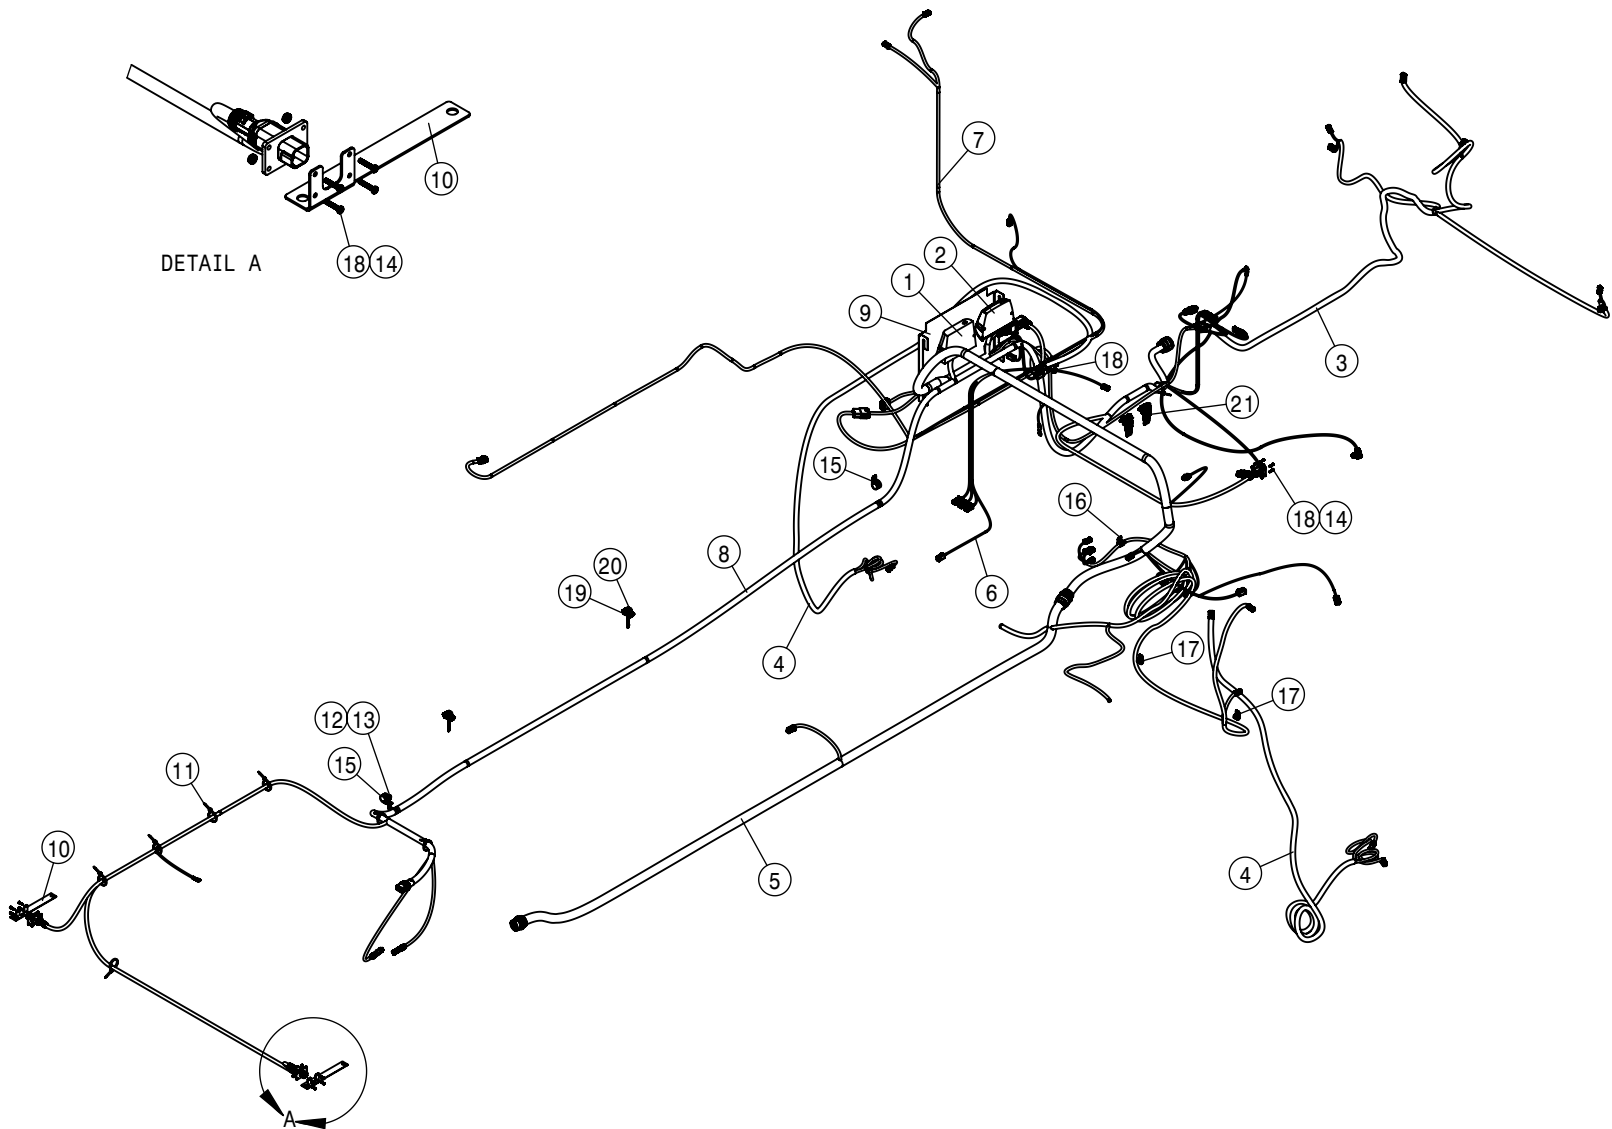

CHASSIS ELECTRICAL HARNESS			
DET	QTY	P/N	DESCRIPTION
1	1	292015	IQAN-MC2 MODULE
2	1	292086	IQAN-XA2 MODULE->611
3	1	294227	REAR LIGHT HARNESS STS' 14
4	2	294229	WHEEL MOTOR HARNESS STS' 14
5	1	294416	HARNESS, FRONT/BACK LF
6	1	294417	HARNESS, REAR MODULE STS '19
7	1	294418	HRNS RH MID '19 STS-16
8	1	294441	HARNESS, STS16 DRIVE CTRL '19
9	1	362649	MODULE BOX REMOVABLE COVER
10	2	363442	FRT CLAMP KEEPER W/ BULKHEAD
11	8	470154	CABLE TIE, 11.00" BLK NYLON
12	1	470175	#10-32UNF HEX FLG NUT SER MC GR5
13	1	470215	10-32UNF X 1/2 HHSFB GR5 MC
14	20	470467	6-32 KEP NUT
15	2	520121	CUSH CLAMP,#16 1IN X 3/4W
16	1	520163	CUSH HOSE CLAMP,#8, 1/2D X 3/4W
17	2	520167	CUSH CLAMP,#6 3/8D X 3/4W
18	20	903814	6-32 X 3/4 PHIL PANHD MACH SCR BZ
19	2	A87779	HELLERMAN-TYTON MSBT120
20	2	HXE18716	HELLERMAN-TYTON 136-00009
21	2	T389883	RATCHET P CLAMP .52 - .77