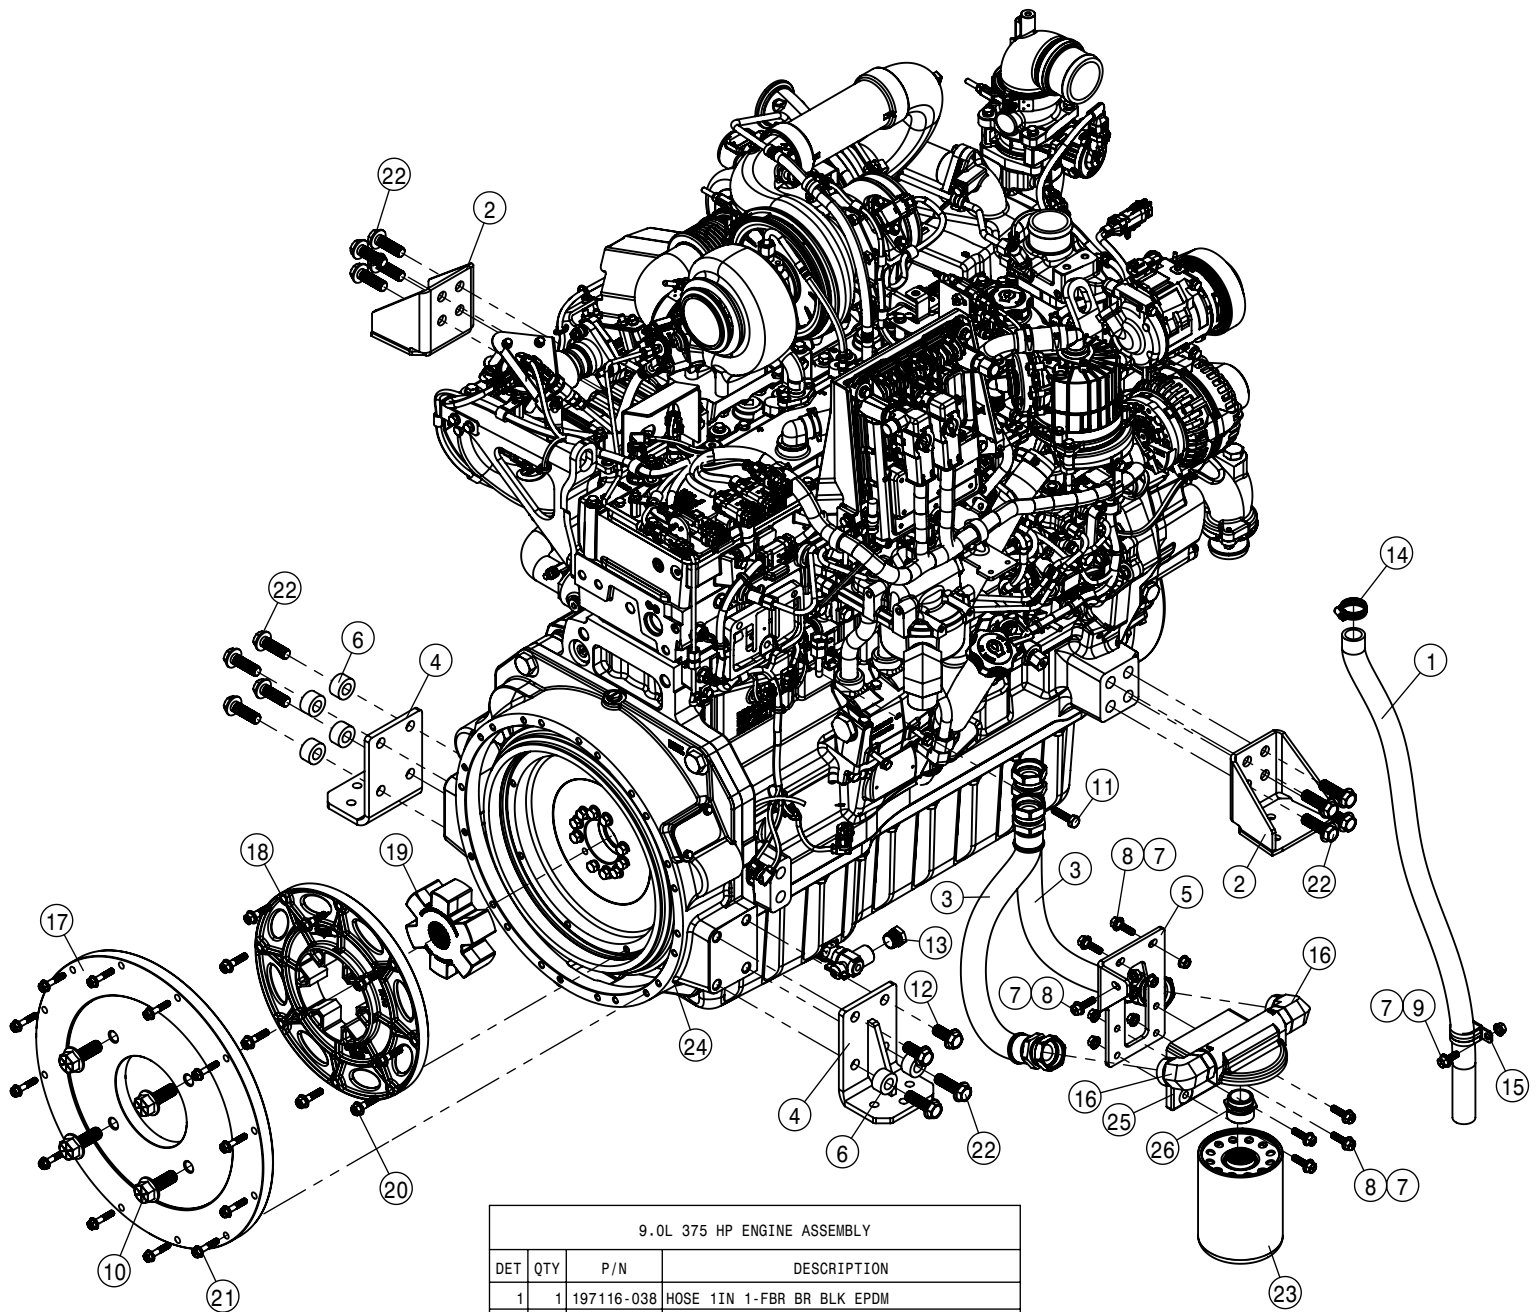

9.0L 375 HP ENGINE ASSEMBLY			
DET	QTY	P/N	DESCRIPTION
1	1	197116-038	HOSE 1IN 1-FBR BR BLK EPDM
2	2	317834	REAR ENG MT WLD
3	2	317976	20-201-20FFOX-20FFOX-22 H/A
4	2	317983	FRT ENG MT WLD, 9.0L
5	1	318215	RM OIL FILTER BRKT, 9.0L
6	6	360598	SPACER - .72ID X 1.380D X .75
7	8	470087	3/8-16UNC HEX FLG NUT SER MC GR5
8	7	470329	3/8UNC X 1 1/4 HHSFB GR5 MC
9	1	470460	3/8UNC X 1 HHSFB GR5 MC
10	4	472367	3/4UNC X 2 HHFB GR8 MC
11	1	473818	10MM-1.50 X 40MM HEX BOLT GR8
12	2	473872	M16 - 2 X 35MM SER HHFB
13	1	505229	PIPE PLUG .75NPT HEX HD BRS
14	1	520090	HOSECLAMP NO 16 STAINLESS
15	1	520160	CUSH CLAMP,#24 1 1/2D-3/4WLOOP
16	2	618996	1 1/4MORFS -90 -1 5/16SAE ORB
17	1	800515	DRIVE PLATE
18	1	800523	HEX-FLX DRIVE PLT
19	1	800524	DT SERIES DRIVE HUB
20	8	910044	3/8UNC X 1 1/2 HHFB GR8 MC
21	12	910045	M10 - 1.5 X 40 HHFB
22	14	910046	M16 - 2 X 50MM HHFB
23	1	DZ101884	FILTER AND GASKET-ENGINE OIL
24	1	DZ110945	JD 6090 Engine
25	1	R501447	FILTER HEAD
26	1	R518382	FILTER ADAPTER FITTING