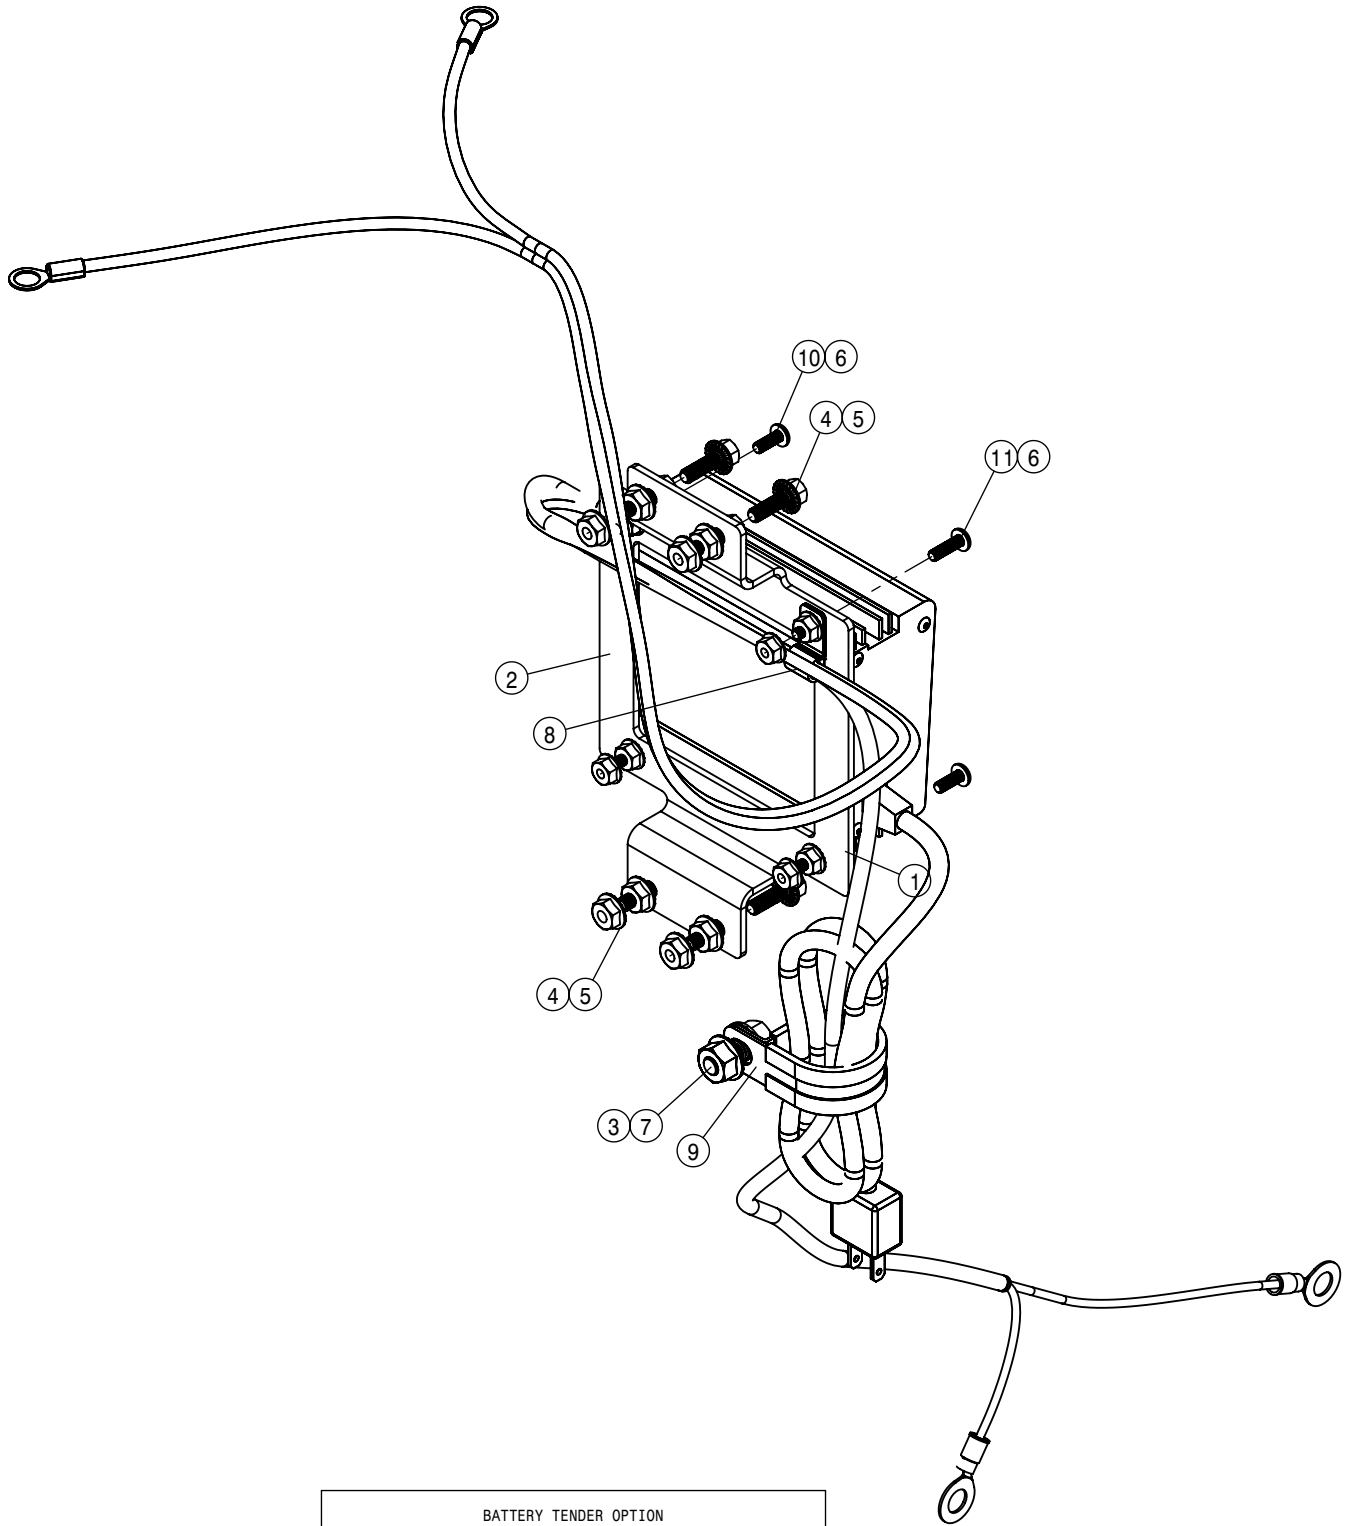

BATTERY TENDER OPTION			
DET	QTY	P/N	DESCRIPTION
1	2	292722	BATTERY TENDER, STS' 17
2	2	317806	BATTERY TENDER MT BRKT
3	2	470087	3/8-16UNC HEX FLG NUT SER MC GR5
4	8	470118	1/4UNC X 3/4 HHSFB GR5 MC
5	8	470121	1/4-20UNC HEX FLG NUT SER MC GR5
6	8	470175	#10-32UNF HEX FLG NUT SER MC GR5
7	2	470409	3/8UNC X 3/4 HHSFB GR5 MC
8	2	520125	CUSH CLMP,#5, 5/16DX1/2W
9	2	520160	CUSH CLAMP,#24 1 1/2D-3/4WLOOP
10	3	903706	#10-32 UNF X 1/2 PHMS PH BZ
11	5	903710	#10-32 UNF X 5/8 PHMS PH BZ