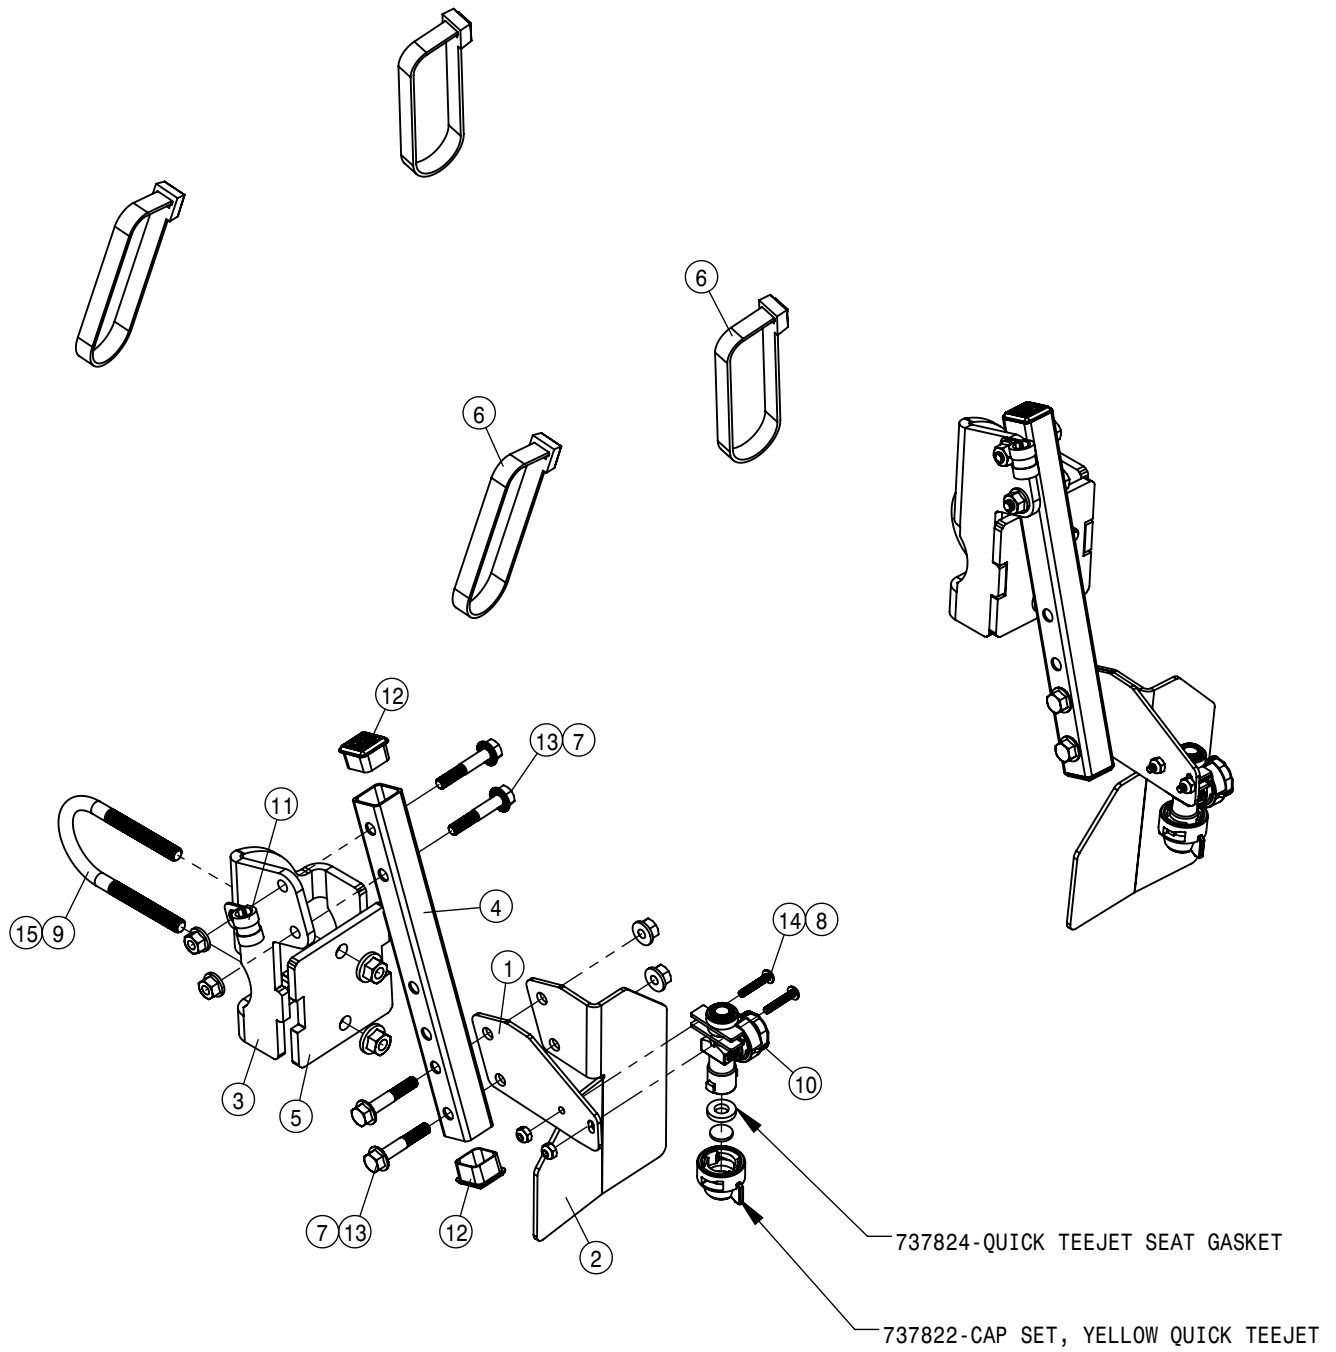

REAR NOZZLE ASSEMBLY			
DET	QTY	P/N	DESCRIPTION
1	2	167786	REAR NOZL MT BRKT
2	2	167787	REAR NOZZLE MUD GUARD
3	2	167788	REAR TRACK NOZL FENDER MT
4	2	167789	REAR NOZL TUBE
5	2	167790	REAR TRACK NOZL FENDER MT PLT
6	4	470000	.50 X 28" CABLE TIE - UV BLACK NYLON
7	8	470570	5/16-18UNC CTRLK FLG NUT MC GR5
8	4	473004	#10-32UNF NYLOCK NUT MC GR5
9	2	473015	3/8 UNC-2 ID-4 U-BOLT
10	2	500334	NOZZLE-3/8OD PUSH TO CONNECT
11	2	520163	CUSH HOSE CLAMP,#8, 1/2D X 3/4W
12	4	629727	FINISH PLUG 1" SQ 16 GA
13	8	900492	5/16UNC X 1 3/4 HHSFB SS
14	4	903894	#10-32 UNF X 1 PHMS PH ZN
15	4	910106	3/8-16UNC CTRLK FLG NUT MC GR5