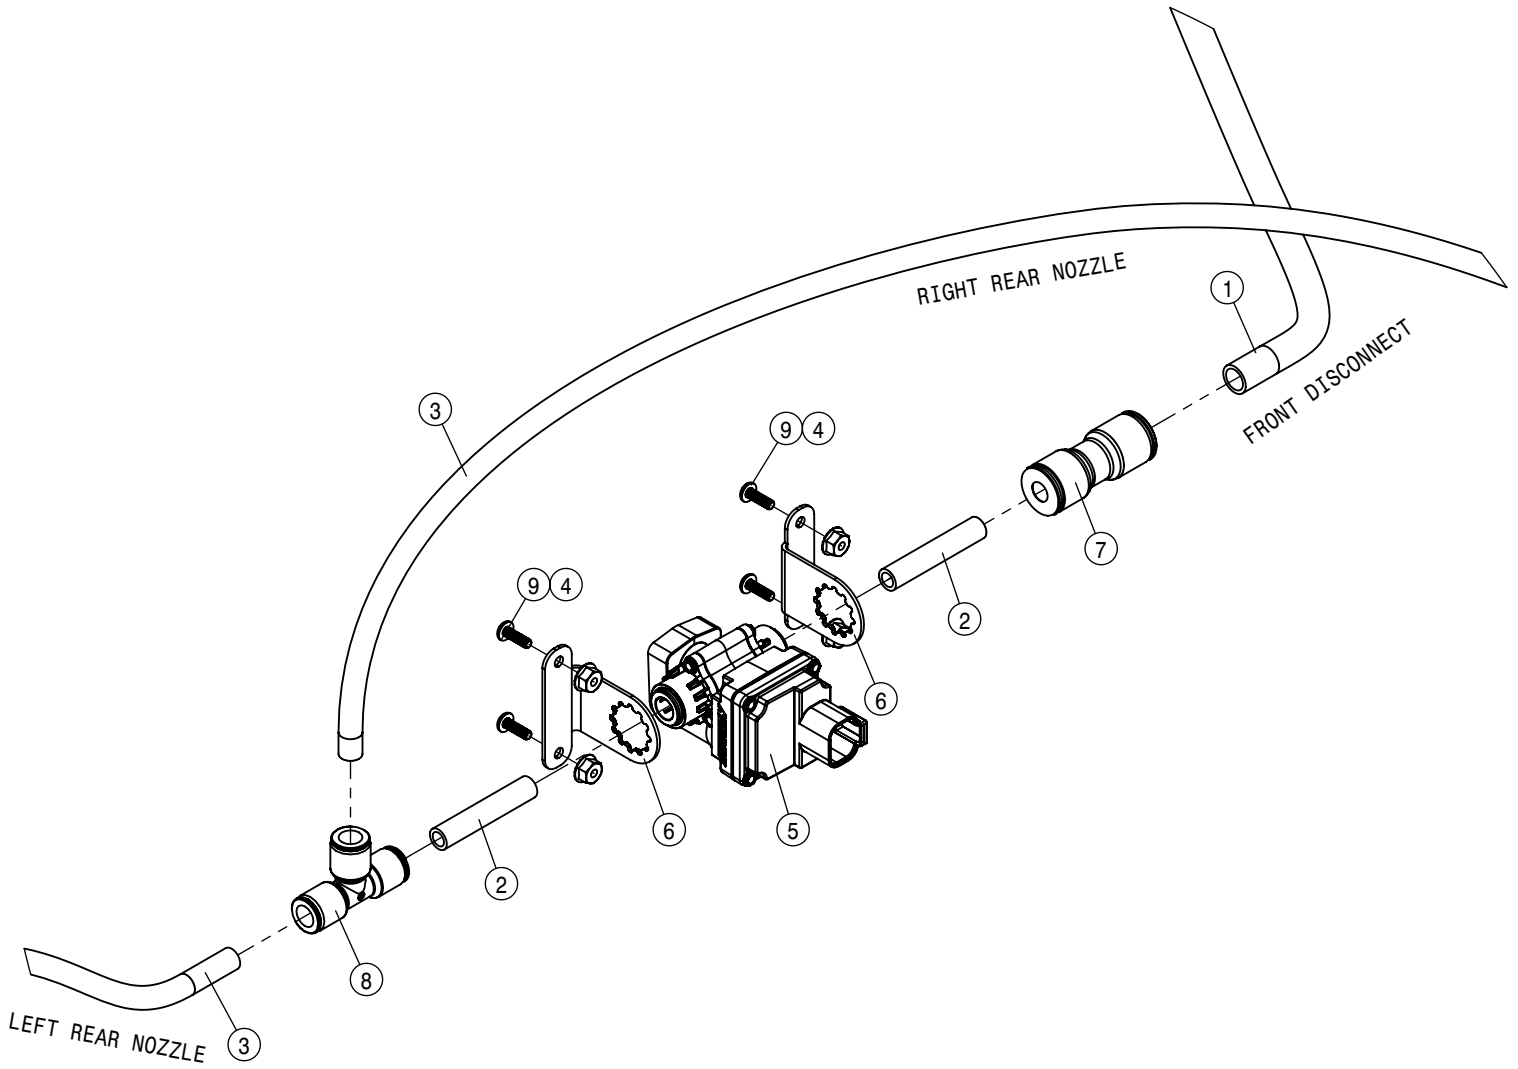

REAR WHEEL NOZZLE VALVE ASSEMBLY			
DET	QTY	P/N	DESCRIPTION
1	1	195914-177	1/20D AIR BRAKE TUBING J844-B
2	2	195915-002	3/80D AIR BRAKE TUBING J844-B
3	2	195915-263	3/80D AIR BRAKE TUBING J844-B
4	4	470463	#8-32UNC HEX FLG NUT SER MC GR5
5	1	696246	3/8 PTC 1/4"ELECT BALL VLV
6	2	696293	BRACKET FOR 696246
7	1	711106	3/8" X 1/2"PTC UNION
8	1	711107	3/8"PTC TEE
9	4	903844	#8-32 UNC X 1/2 PHMS PH BZ