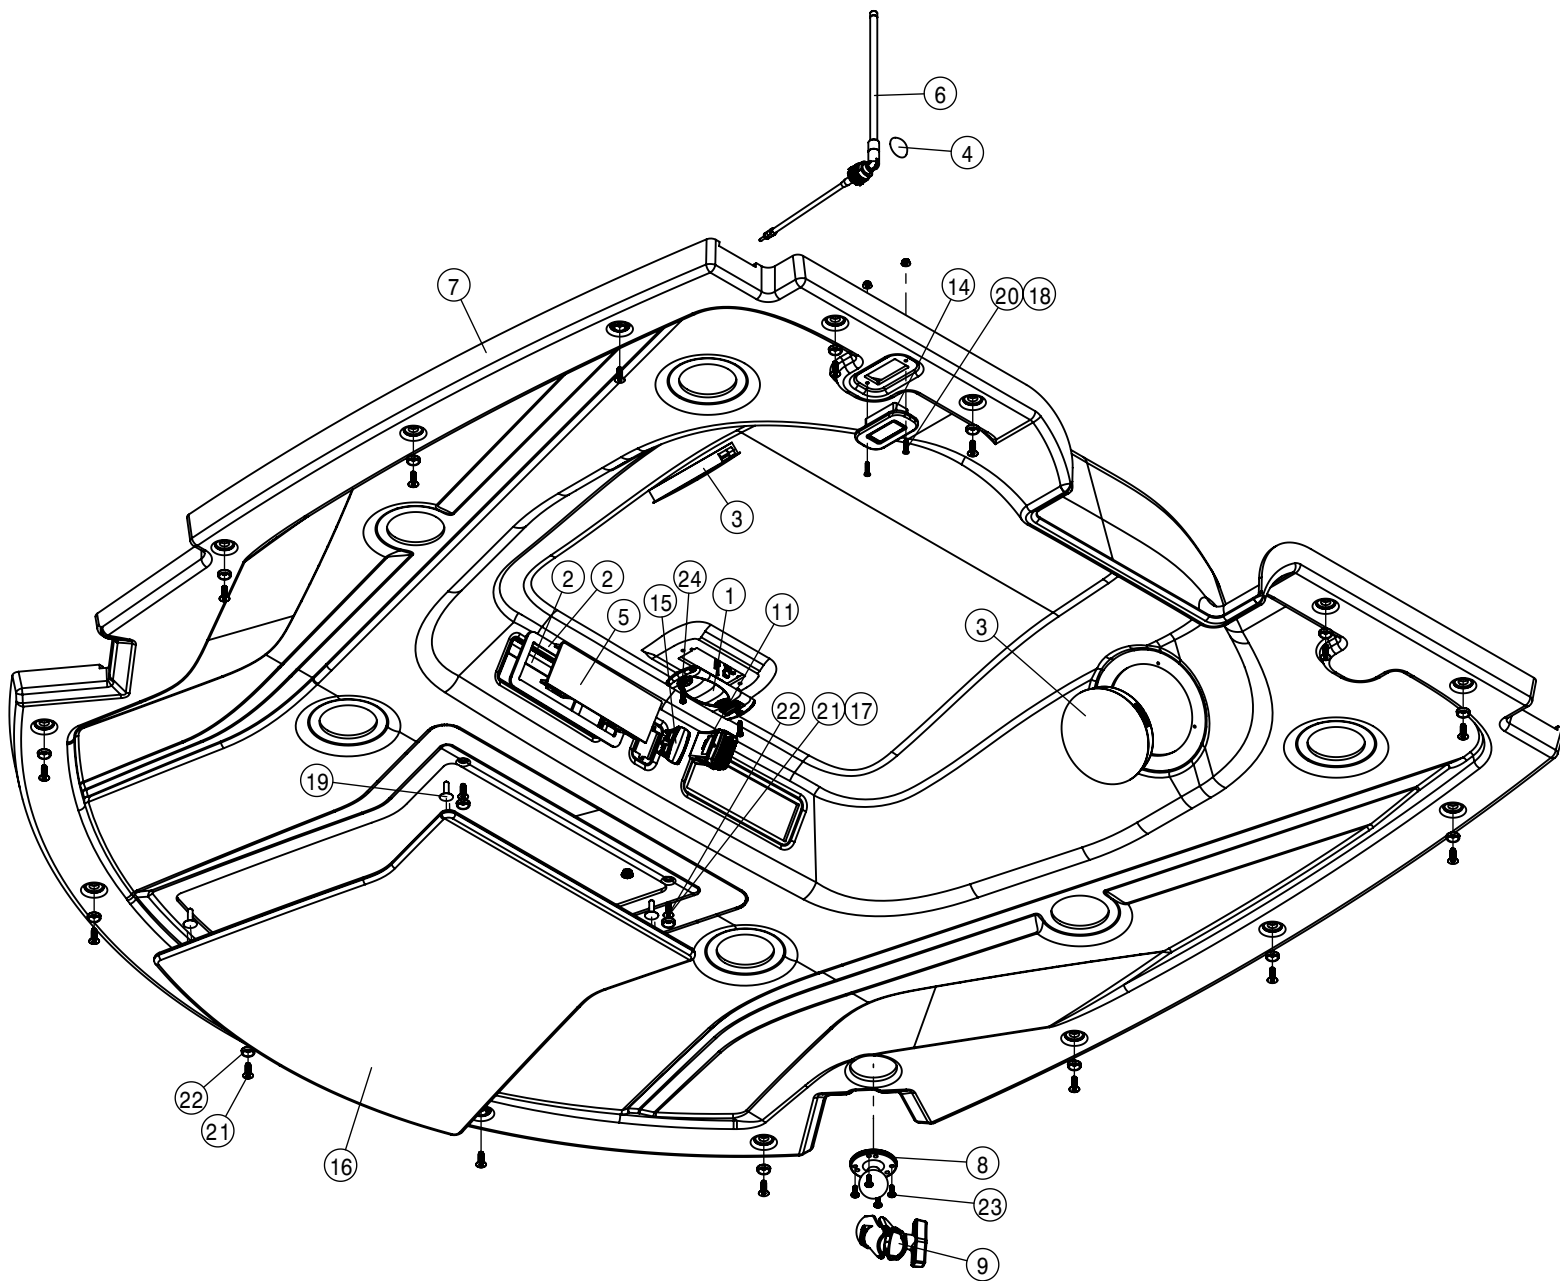

HEADLINER ASSEMBLY			
DET	QTY	P/N	DESCRIPTION
1	1	292620	DOMELIGHT
2	2	343331	RADIO BEZEL,CAB, BLK PLASIC 05
3	2	343893	SPEAKER COVER, DTS 10
4	1	343899	ANTENNA HOLE PLUG, DTS
5	1	343900	RADIO COVER STD CAB, DTS
6	1	344177	ANTENNA - RADIO
7	1	344349	HEADLINER
8	1	344384	1.5" RAM BALL MNT BASE 2.50"
9	1	344385	1.5" RAM BALL MNT 4.50"DBL SOC ARM
NS	1	344416	RADIO - PREMIUM
11	1	344417	BLUETOOTH MIC
NS	1	344418	HARNES - BLUETOOTH MIC

HEADLINER ASSEMBLY			
DET	QTY	P/N	DESCRIPTION
NS	2	344419	SPEAKER
14	1	344459	GARMENT HOOK
15	1	344461	HOLE PLUG - CONTURA V
16	1	344825	HEADLINER ACCESS PANEL
17	2	470121	1/4 UNC SERR FLG LOCK NUT
18	4	470463	8-32 SERR FLANGE NUT
19	4	470545	PUSH TREE FASTENER 1/4 X 1
20	2	472376	#8-32 X 3/4 FLT HD PHIL SCREW
21	17	472378	1/4-20 X 3/4 FLT HD SOCKET SCREW ZN BLK
22	17	472380	1/4 CNTR SNK WASH, NYLON
23	4	903706	10-32X1/2 PHIL PAN MACH SCR
24	2	903850	8-32 X 3/4 PHIL PAN MACH SCR BZ