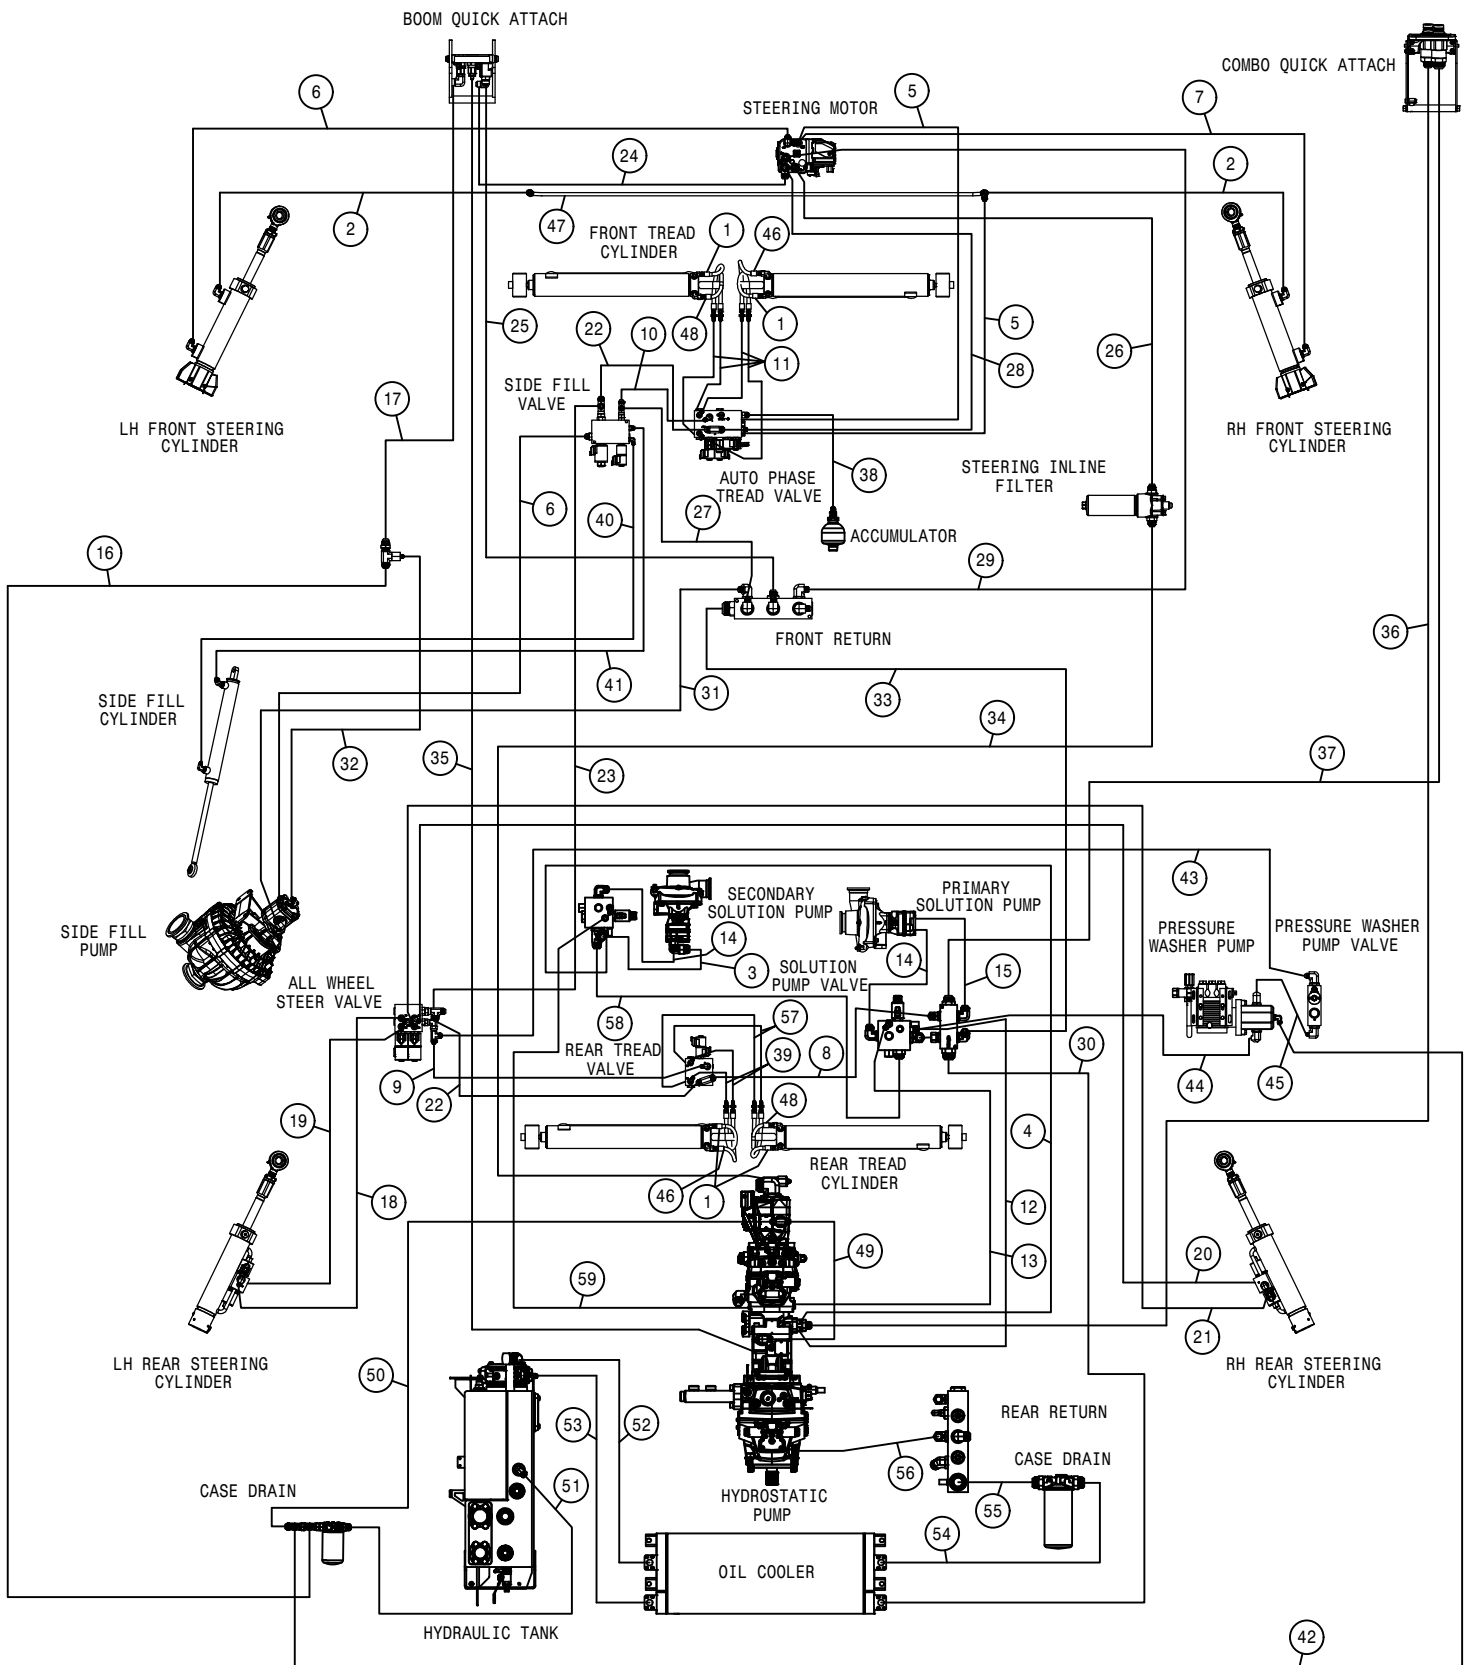

STS 14/16 HYDRAULIC DIAGRAM 2019
REFERENCE DRAWING NO. 499422s2_RevA

DET.	QTY	PART NO.	DESCRIPTION		DET.	QTY	PART NO.	DESCRIPTION	
1	4	617493	04-451TC-04MJBH-04FJX-18	H/A	32	1	617109	06-387TC-06FJX-06FJX90-133	H/A
2	2	617478	08-451TC-08FJX-08FJX-80	H/A	33	1	617559	16-811-16FJX-16FJX90-175	H/A
3	1	617104	16-811-16FJX-16FJX90-26	H/A	34	1	617560	12-387TC-12FJX-12FJX-191	H/A
4	1	617570	12-387TC-12FJX-12FJX90-52	H/A	35	1	619089	04-387TC-04FJX-04FJX-229	H/A
5	2	617210	04-387TC-04FJX-08FJX-78	H/A	36	1	617572	16-387TC-16FJX-16FJX-218	H/A
6	4	617480	08-451TC-08FJX-08FJX90-127	H/A	37	1	617563	20-811-20FJX-20FJX45-198	H/A
7	1	617479	08-451TC-08FJX-08FJX-119	H/A	38	1	616323	06-451TC-08FJX-08FJX90-56	H/A
8	1	617562	10-451TC-10FJX-10FJX-30	H/A	39	2	618259	16-811-16FJX-16FJX90-29	H/A
9	1	617538	06-387TC-06FJX-08FJX45-17	H/A	40	1	617389	04-387TC-04FJX-04FJX-111	H/A
10	1	617099	06-451TC-06FJX-08FJX-18	H/A	41	1	617390	04-387TC-06FJX-06FJX90-100	H/A
11	4	617100	04-451TC-04FJX-04FJX-24	H/A	42	1	617446	06-387TC-06FJX-06FJX-84	H/A
12	1	617571	12-387TC-12FJX-12FJX90-23	H/A	43	1	617447	08-451TC-08FJX-08FJX-95	H/A
13	1	617102	04-387TC-06FJX-04FJX90-29	H/A	44	1	619094	10-451TC-10FJX-10FJX-74	H/A
14	2	617103	12-451TC-12FJX-12FJX90-22	H/A	45	1	616781	06-451TC-06FJX-06FJX-12	H/A
15	1	617557	16-811-16FJX-16FJX90-23	H/A	46	2	617494	04-451TC-04MJBH-06FJX-15	H/A
16	1	617581	12-387TC-12FJX-12FJX-132	H/A	47	1	615917	TUBE ASSY, 1/2" OD 8-FJIC	
17	1	616633	12-451TC-12FJX-12FJX-86	H/A	48	2	617511	04-451TC-04MJBH-06FJX-17	H/A
18	1	619055	06-451TC-08FJX-06FJX45-113	H/A	49	1	617551	10-451TC-10FJX-10FJX-30	H/A
19	1	619056	06-451TC-06FJX-06FJX-110	H/A	50	1	619246	12-387TC-10FJX-12FJX45-22	H/A
20	1	619053	06-451TC-06FJX45-08FJX-145	H/A	51	1	617553	12-451TC-12FJX-12FJX45-36	H/A
21	1	619054	06-451TC-06FJX-06FJX-145	H/A	52	1	617582	HYD OUTLET HOSE, TOP	
22	2	617119	10-451TC-10FJX-10FJX-18	H/A	53	1	617583	HYD OUTLET HOSE, BTM	
23	1	617135	08-387TC-08FJX-10FJX90-141	H/A	54	1	195423-042	HOSE,811-24 1.500 150P 81S	
24	1	619004	10-451TC-10FJX-12FJX90-58	H/A	55	1	195423-022	HOSE,811-24 1.500 150P 81S	
25	1	619005	12-451TC-12FJX-12FJX-78	H/A	56	1	617526	16-811-16FJX-16FJX45-19	H/A
26	1	617131	12-451TC-12FJX-12FJX-44	H/A	57	2	619292	04-387TC-04FJX-04FJX45-14	H/A
27	1	617134	08-451TC-08FJX-08FJX-22	H/A	58	1	617568	16-811-16FJX-16FJX90-55	H/A
28	1	617136	10-451TC-10FJX-12FJX-53	H/A	59	1	617308	04-387TC-06FJX-06FJX90-24	H/A
29	1	617137	10-451TC-10FJX-10FJX-79	H/A					
30	1	195423-050	HOSE,811-24 1.500 150P 81S						
31	1	617107	10-387TC-10FJX-10FJX-132	H/A