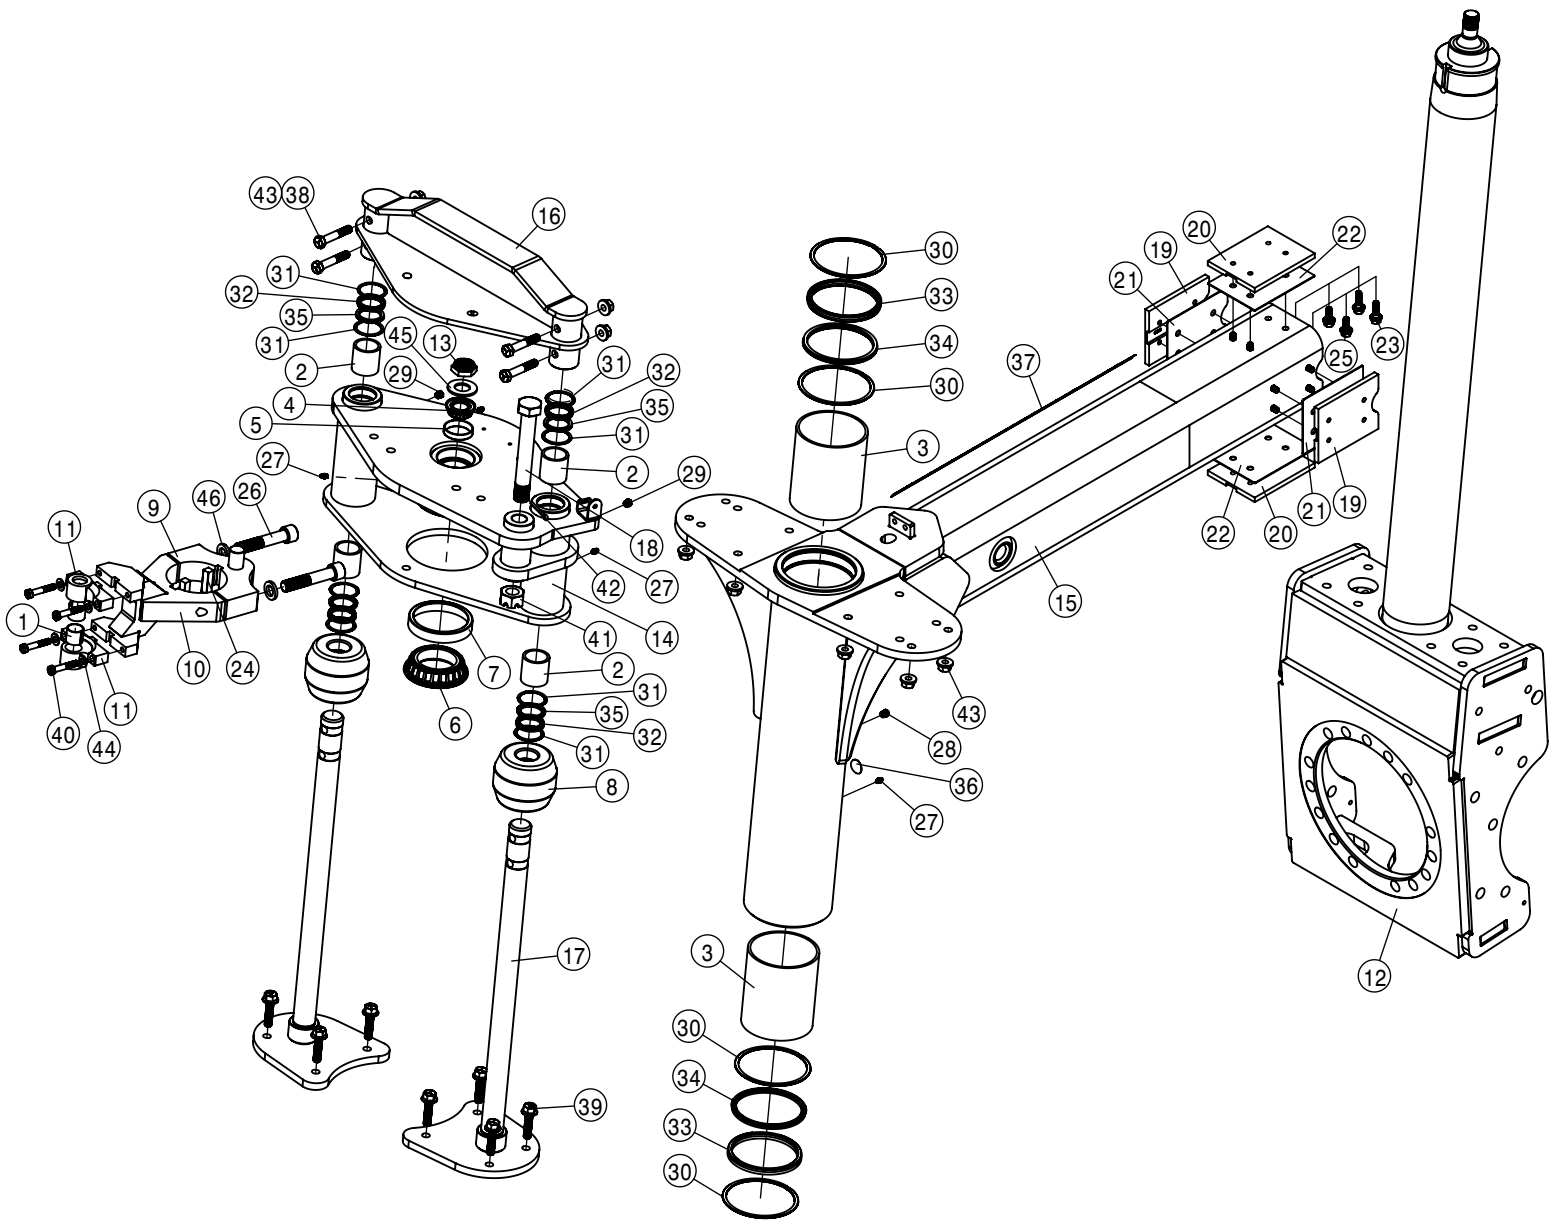

RIGHT FRONT LEG ASSEMBLY			
DET	QTY	P/N	DESCRIPTION
1	2	121029	JOURNAL BRG, 1.00 ID X 1.00 LG
2	4	121113	TOWER SLEEVE BRG (POLYGON) 05
3	2	121125	BEARING-POLY 4.50 ID X 5.74 LG
4	1	125050	BRG CONE, 1.00 ID W/FACE SEAL
5	1	125051	BRG CUP FOR 125050
6	1	125052	BRG CONE, 2.687 ID W/FACE SEAL
7	1	125053	BRG CUP FOR 125052
8	2	311058	RUBBER SPRING
9	1	359683	STEERING ARM WLDMT-STS
10	1	359684	STEERING TRUN MNT WLD - STS
11	2	359687	TRUNNION-STEERING CYLINDER
12	1	360526	INR LEG WLD-STS, SDS LEG
13	1	360561	1-14 UNS THIN HEX NUT LCK
14	1	360701	RH AIR BAG LWR PLT WLD
15	1	360718	OTR LEG WLD STS
16	1	360780	AIR BAG TOWER TOP MT WLD
17	2	360795	NITRO TOWER WLD
18	1	360797	STRG CYL BOLT
19	2	360852	TRD ADJ BRONZE BEARING, TAPPED
20	2	360853	TRD ADJ BRONZE BEARING, TAPPED
21	2	360864	NOTCHED SHIM - TRD ADJ BEARING
22	2	360865	SHIM - TRD ADJ BEARING
23	16	470329	3/8UNC X 1 1/4 HHSFB GR5 MC

RIGHT FRONT LEG ASSEMBLY			
DET	QTY	P/N	DESCRIPTION
24	2	470447	KEY .50 SQ X 1.69 LONG
25	16	470460	3/8UNC X 1 HHSFB GR5 MC
26	2	470904	3/4UNC X 4" SOC HD CAP SCR GR8
27	4	471005	GREASE ZERK, 1/4-28 X 1/2
28	1	471030	PRESSURE RELIEF VALVE-GREASE 45-80 PSI
29	2	471032	PRESS REL VLV-GREASE 15-25 PSI
30	4	629538	4.5 SPIROLOX RING
31	8	629549	SPIRAL RETAINING RING-INT 1.87
32	4	629620	SEAL, 1.500 ROD DIA
33	2	629621	SEAL, 4.500 ROD DIA
34	2	629625	SEAL, 4.500 ROD DIA
35	4	629627	SEAL, 1.500 ROD DIA
36	1	650205	DECAL, GREASE WEEKLY
37	1	650486	DECAL, TREAD ADJ INDICATOR DTS
38	4	900269	1/2UNC X 2 3/4 HHCS GR5 MC
39	8	900519	1/2UNC X 2 HHSFB GR5 MC FT
40	4	900821	3/8UNF X 2 HHCS GR8 MC
41	1	910020	1-BUNC HEX SLTDD NUT MC GR5
42	1	910120	3/16 X 1 3/4 COTTER PIN SS
43	12	914015	1/2-13UNC CTRLK FLG NUT MC GR5
44	4	920002	SAE FLAT WASHER 3/8 MC
45	1	920008	1" SAE FLAT WASHER
46	2	920506	HLOCK WASHER 3/4 MC