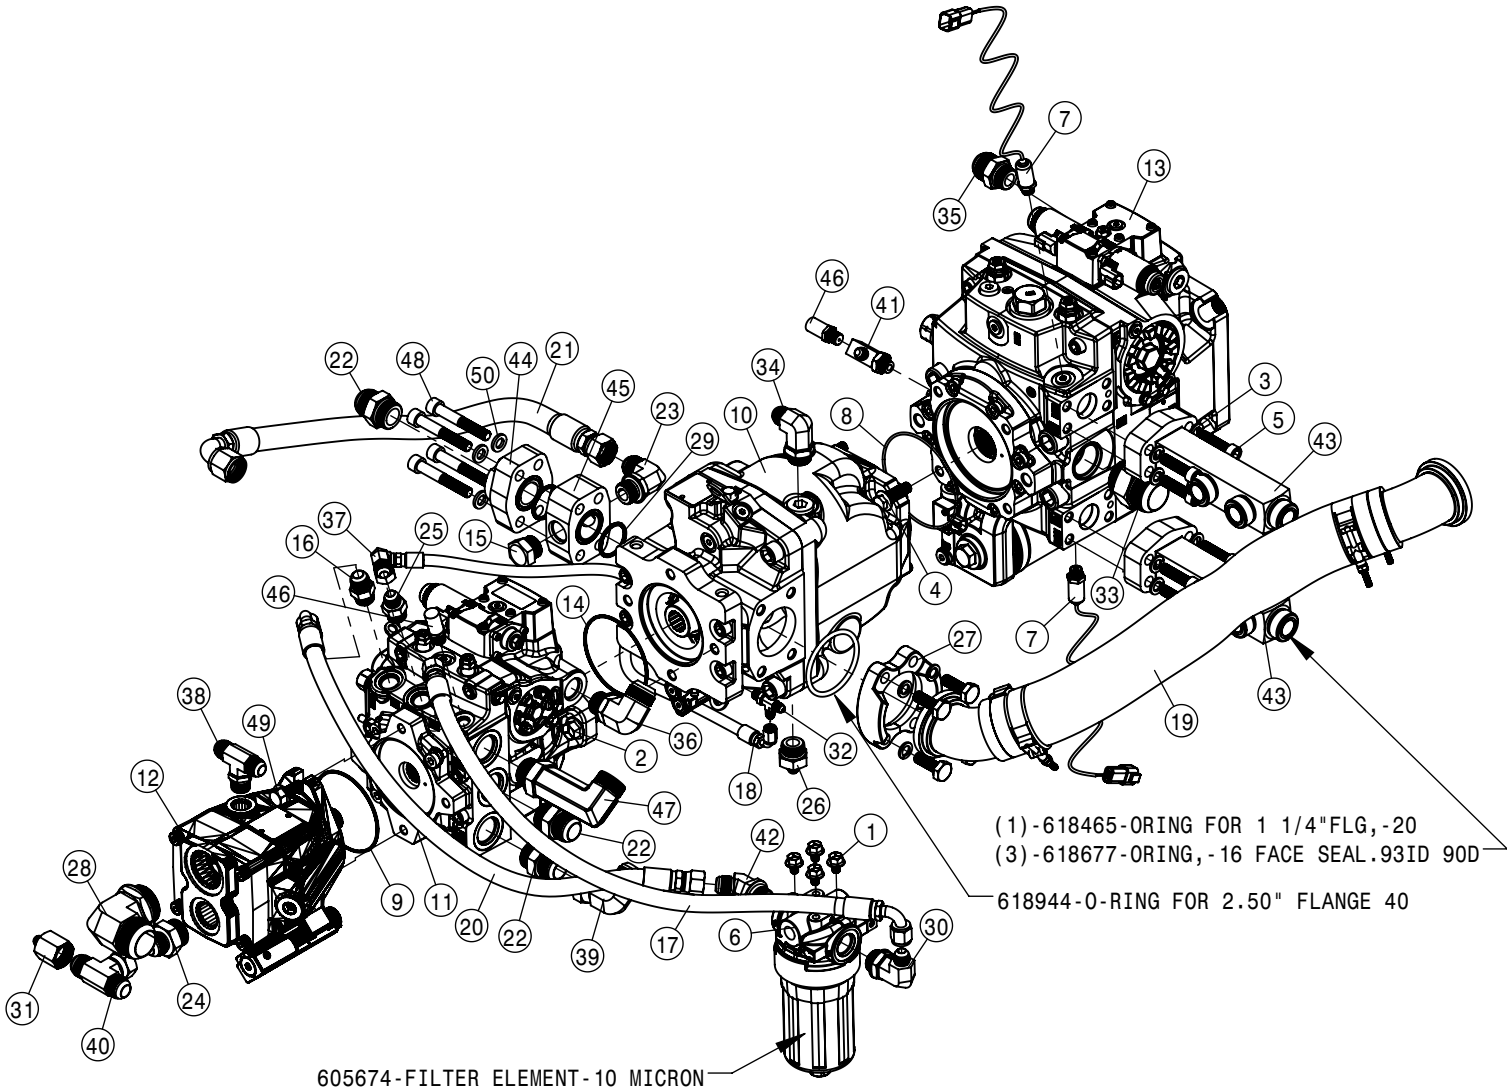

HYDROSTATIC PUMP WITH 80GPM PUMP

605674-FILTER ELEMENT-10 MICRON

HYDROSTATIC PUMP WITH 80GPM PUMP ASSEMBLY			
DET	QTY	P/N	DESCRIPTION
1	4	470319	3/8UNC X 1/2 HHSFB GR5 MC
2	2	470431	1/2UNC X 1 1/2 HHSFB GR5 MC
3	8	473784	12MM LOCK WASHER
4	4	473856	12MM-1.75 X 40MM SM FLANGED BOLT
5	8	473874	12MM-1.75X 40MM SOC HD CAP SCR
6	1	605671	FILTER ASSY, 10 MICRON
7	2	606196	PRESSURE TRANSDUCER, 9000 PSI
8	1	606197	O-RING, 4.73ID-.103CS-4.9430D
9	1	606357	O-RING, B-MT, 3.737ID X .103CS
10	1	606429	LS PUMP, 147CC
11	1	606678	H1P, 053CC, B/B MT
12	1	606679	PUMP-K2-038CC, SAE B MT, 15T
13	1	606680	H1 PUMP,165CC, D/C MT,ISL,27T
14	1	606977	O-RING, B-MT, 3.989ID X .103CS
15	1	610186	1 1/16MOR PLUG, HEX HEAD
16	1	611126	7/8MJIC-7/8MOR ADPTR
17	1	616627	08-451TC-08FJX-08FJX90-31 H/A
18	1	617102	04-451TC-06FJX-04FJX90-29 H/A
19	1	617518	40-7219-40C61FX45-40C61FX45-27H/A
20	1	617529	08-451TC-10FJX-10FJX90-31 H/A
21	1	617571	12-451TC-12FJX-12FJX90-23 H/A
22	3	618186	1 5/16MJIC-1 5/16MOR ADPTR
23	1	618248	1 1/16MJIC-90-1 1/16MOR LBO
24	1	618308	1 1/16MJIC-1 5/16MOR ADPTR
25	1	618327	3/4MJIC-7/8MOR ADPTR

HYDROSTATIC PUMP WITH 80GPM PUMP ASSEMBLY			
DET	QTY	P/N	DESCRIPTION
26	1	618344	9/16MJIC-1 1/16MOR ADPTR
27	1	618359	2 1/2" SPLIT FLANGE KIT #61
28	1	618432	1 7/8MJIC-90-1 7/8MOR LBO
29	2	618465	O-RING FOR 1 1/4" FLANGE -20
30	1	618474	3/4MJIC-90-1 1/16MOR LBO
31	1	618483	1 1/16FJIC-9/16MJIC ADPTR
32	1	618509	7/16MOR RUN TEE-7/16MJIC
33	1	618527	1 7/8MJIC-1 5/8MOR ADPTR
34	1	618535	7/8MJIC-90-1 1/16MOR LBO
35	1	618558	1 5/16MJIC-1 1/16MOR ADPTR
36	1	618576	1 5/16MJIC-90-1 1/16MOR LBO
37	1	618609	3/4MJIC-90-3/4FJIC SWIV LBO
38	1	618637	7/8MOR BRANCH TEE-7/8MJIC
39	1	618640	1 5/16MJ-90-1 5/16FJ SWIV LBO
40	1	618660	1 1/16FJX BRANCH TEE-1 1/16MJ
41	1	618782	9/16MOR-9/16FOR-9/16MJIC BRNCH
42	1	618786	7/8MJIC-45-1 1/16MOR LBO
43	2	618876	1 1/4 FLG CD62 X 1 7/16 ORFS
44	1	618993	1 1/4 4-BOLT FLGX 5/16FOR C62
45	1	618994	1 1/4 4-BOLT FLG X #12FORPORT
46	2	619023	9/16 MOR DIAGNOSTIC FITTING
47	1	619180	1 5/16 MOR-90-1 7/16MORFS XL LBO
48	4	910047	1/2-13 UNC X 3 1/4 SHCS GR8 MC
49	2	910137	12MM-1.75X30MM SM FLG HEX BOLT
50	4	920504	HLOCK WASHER 1/2 MC