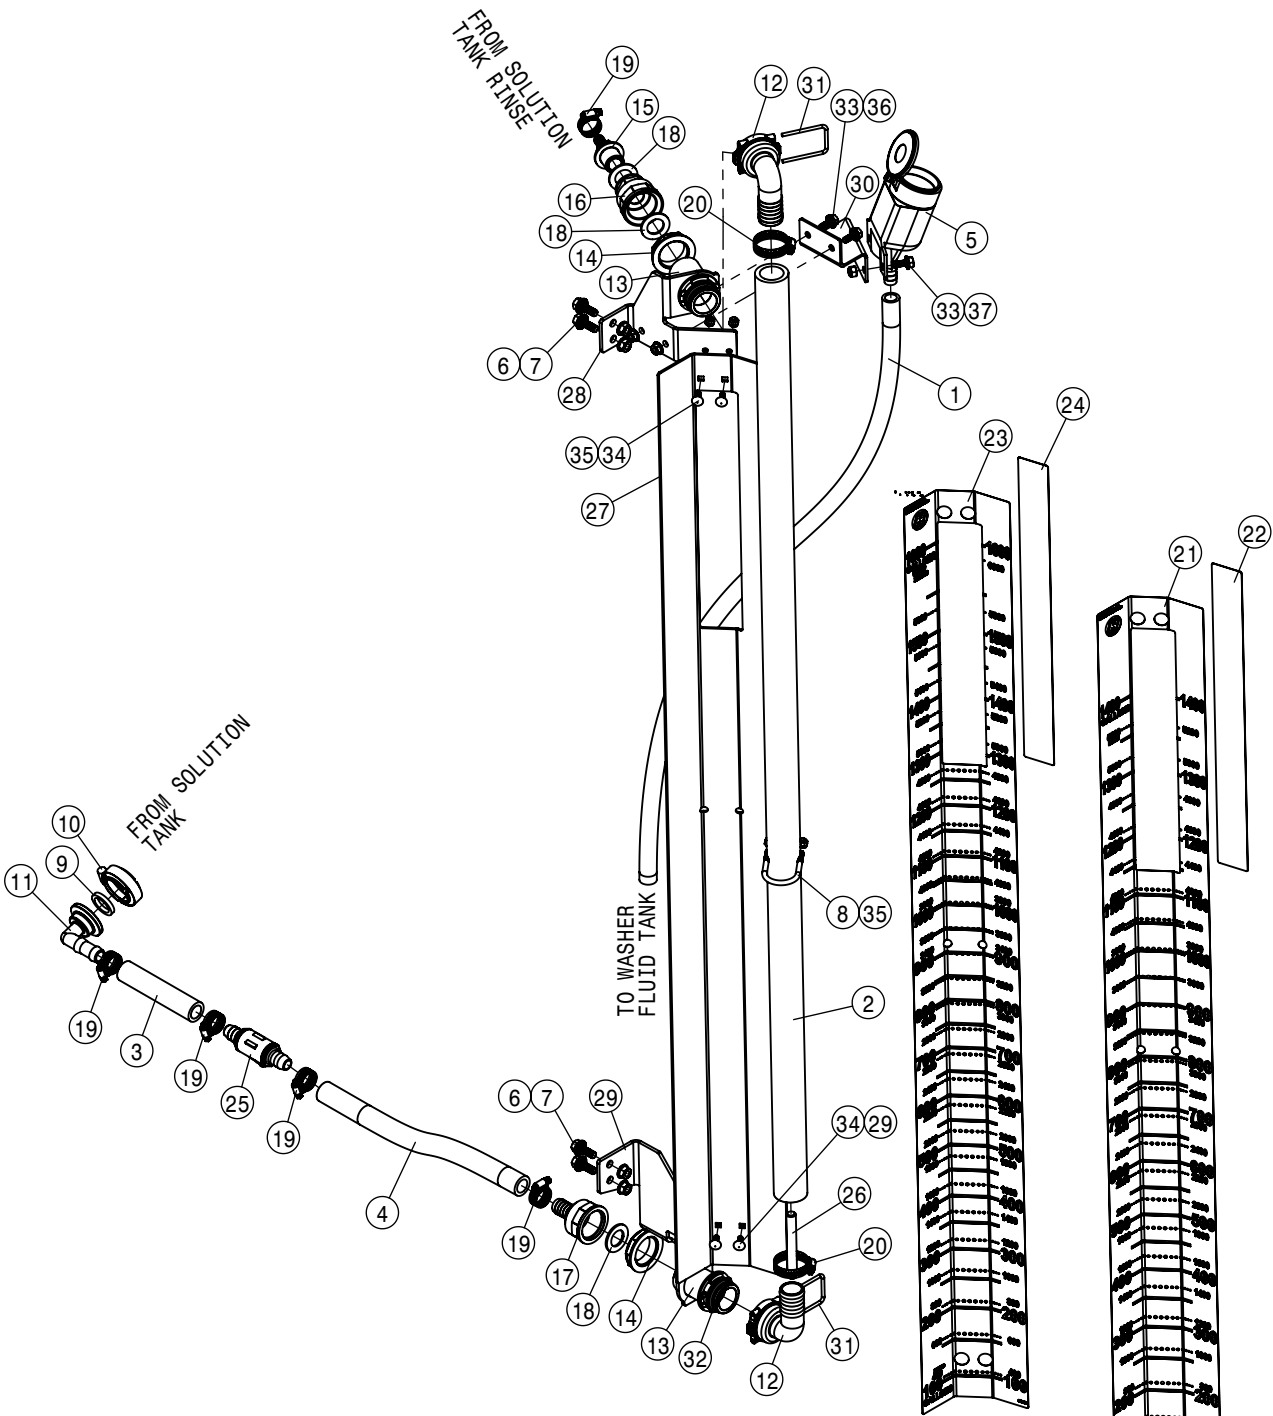

STAINLESS STEEL TANK SIGHT GAUGE ASSEMBLY			
DET	QTY	P/N	DESCRIPTION
1	1	195909-042	HOSE 5/8 HEATER 1-FBR BR 20R3
2	1	195964-058	HOSE 1 1/4" ID-1/4W CLEAR VINYL
3	1	197112-005	HOSE 3/4 1-FBR BR BLK EPDM
4	1	197112-016	HOSE 3/4 1-FBR BR BLK EPDM
5	1	343972	REMOTE FILL
6	4	470087	3/8-16UNC HEX FLG NUT SER MC GR5
7	4	470460	3/8UNC X 1 HHSFB GR5 MC
8	1	473969	1/4UNC-1 1/2 X 2 3/4 RD U-BOLT
9	1	500157	1" FLANGE GASKET EPDM
10	1	500159	1" FLANGE CLAMP S.S.
11	1	500185	1"FLANGE-90-3/4"HOSE BARB POLY
12	2	500370	T5 TO 32MM HB 90 FEMALE
13	2	500396	T5 MALE BULKHEAD
14	2	500397	BULKHEAD NUT
15	1	502003	STRAIGHT-POLY .75" MPT X 13MM
16	1	502004	REDUCER 1.25 FPT X .75"FPT
17	1	502005	STRGHT-POLY,1.25" FPT X 19MM
18	3	502006	GASKET 39.5 X 27.5 EPDM
19	5	520080	HOSE CLAMP NO 10 STAINLESS

STAINLESS STEEL TANK SIGHT GAUGE ASSEMBLY			
DET	QTY	P/N	DESCRIPTION
20	2	520087	HOSE CLAMP NO 20 STAINLESS
21	1	650533	DECAL, 1400 GAL SS, MAJOR '17
22	1	650534	DECAL, 1400 GAL SS, MINOR '17
23	1	650535	DECAL, 1600 GAL SS, MAJOR '17
24	1	650536	DECAL, 1600 GAL SS, MINOR '17
25	1	696193	3/4" HOSE BARB MICRO VALVE
26	1	701448	FLOAT-SIGHT GAUGE 2013
27	1	701566	SS SIGHT GAUGE DECAL PLT
28	1	701567	SS SIGHT GA SUPP BRKT-UPR
29	1	701568	SS SIGHT GA SUPP BRKT-LWR
30	1	701797	WINDOW WASH FILL MT, SS
31	2	737738	FORK,D.3 DIST.42 (737731)
32	2	737763	O-RING, -221 EPDM
33	4	900486	5/16UNC X 3/4 HHSFB SS
34	4	901127	1/4-20 UNC X 5/8 RHSNB GR5 MC
35	6	910118	1/4-20UNC NYLOCK NUT SS
36	2	910119	5/16-18UNC HEX FLG NUT SER SS
37	2	910132	5/16-18UNC NYLOCK NUT SS