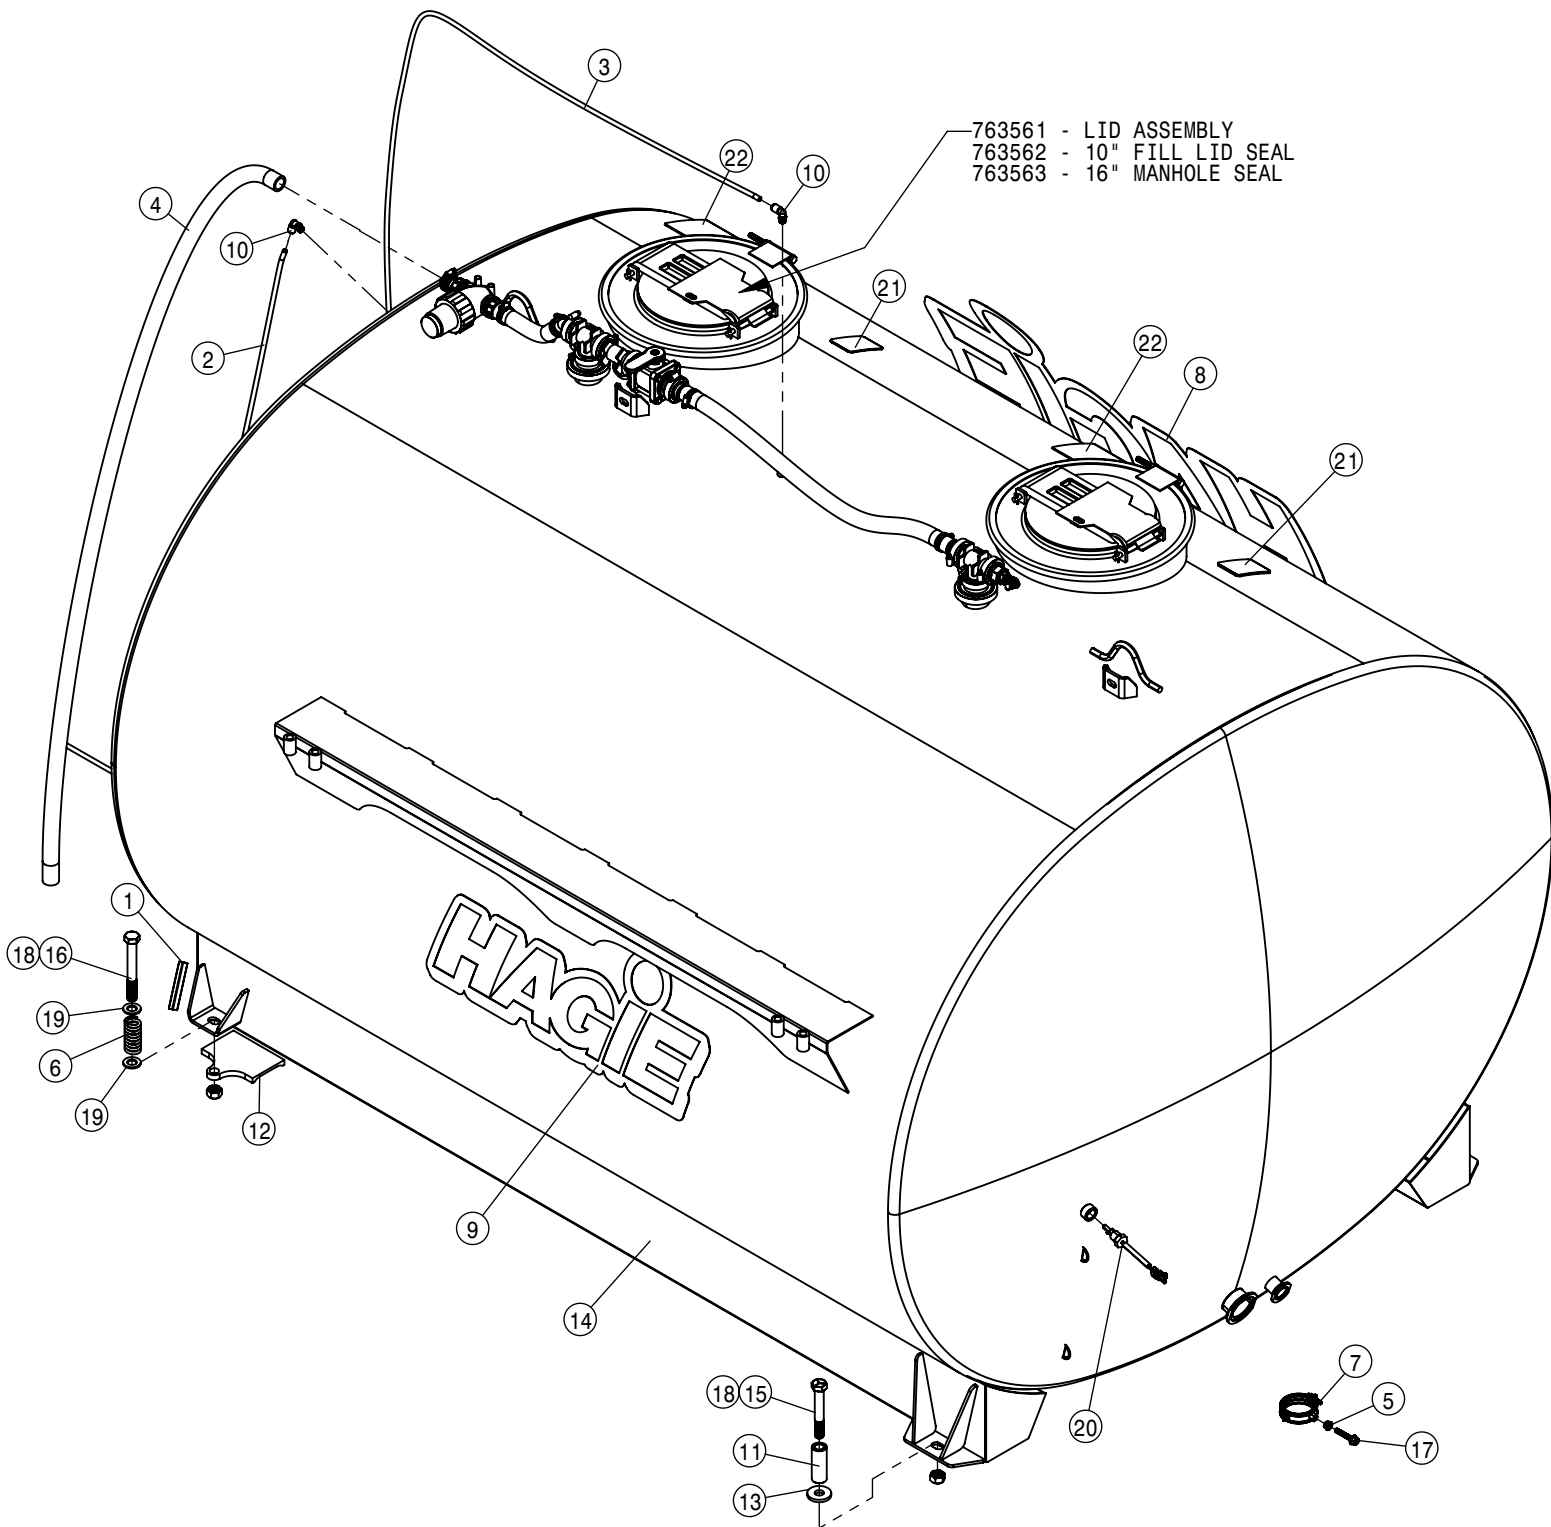

KEYPAD (DUAL PRODUCT)			
DET	QTY	P/N	DESCRIPTION
NS	1	294177	DUAL PRODUCT, CAB HARNESS
NS	1	294220	HARNESS, PRESSURE TRANS EXTEN
NS	2	294366	HARNESS,GRC INTERCONNECT
NS	1	294389	HARNESS, TANK VLV SPLIT/EXTN
NS	1	294434	HARNESS, CHASSIS DUAL PROD
6	1	344384	1.5" RAM BALL MNT BASE 2.50"
7	1	344491	RAM SHRT SCKT ARM 1.5" BALL
8	1	344492	RAM U BLT BASE 1.5 BALL
9	1	344556	SECTION KEYPAD STS'15
10	1	344630	BRKT SECTION KEYPAD RAM MNT
11	4	470463	8-32 SERR FLANGE NUT
12	4	900465	1/4UNC X 2 1/2 HHCS SS
13	4	903845	8-32 X 5/8 PHIL PAN MACH SCR
14	8	910112	SAE FLAT WASHER 1/4 SS
15	4	910118	1/4-20UNC NYLOCK NUT SS
16	2	PF81019	ELEC CNTL UNIT, GS2 RATE CNTLR
17	8	R231112	CONTROLLER ISOLATOR