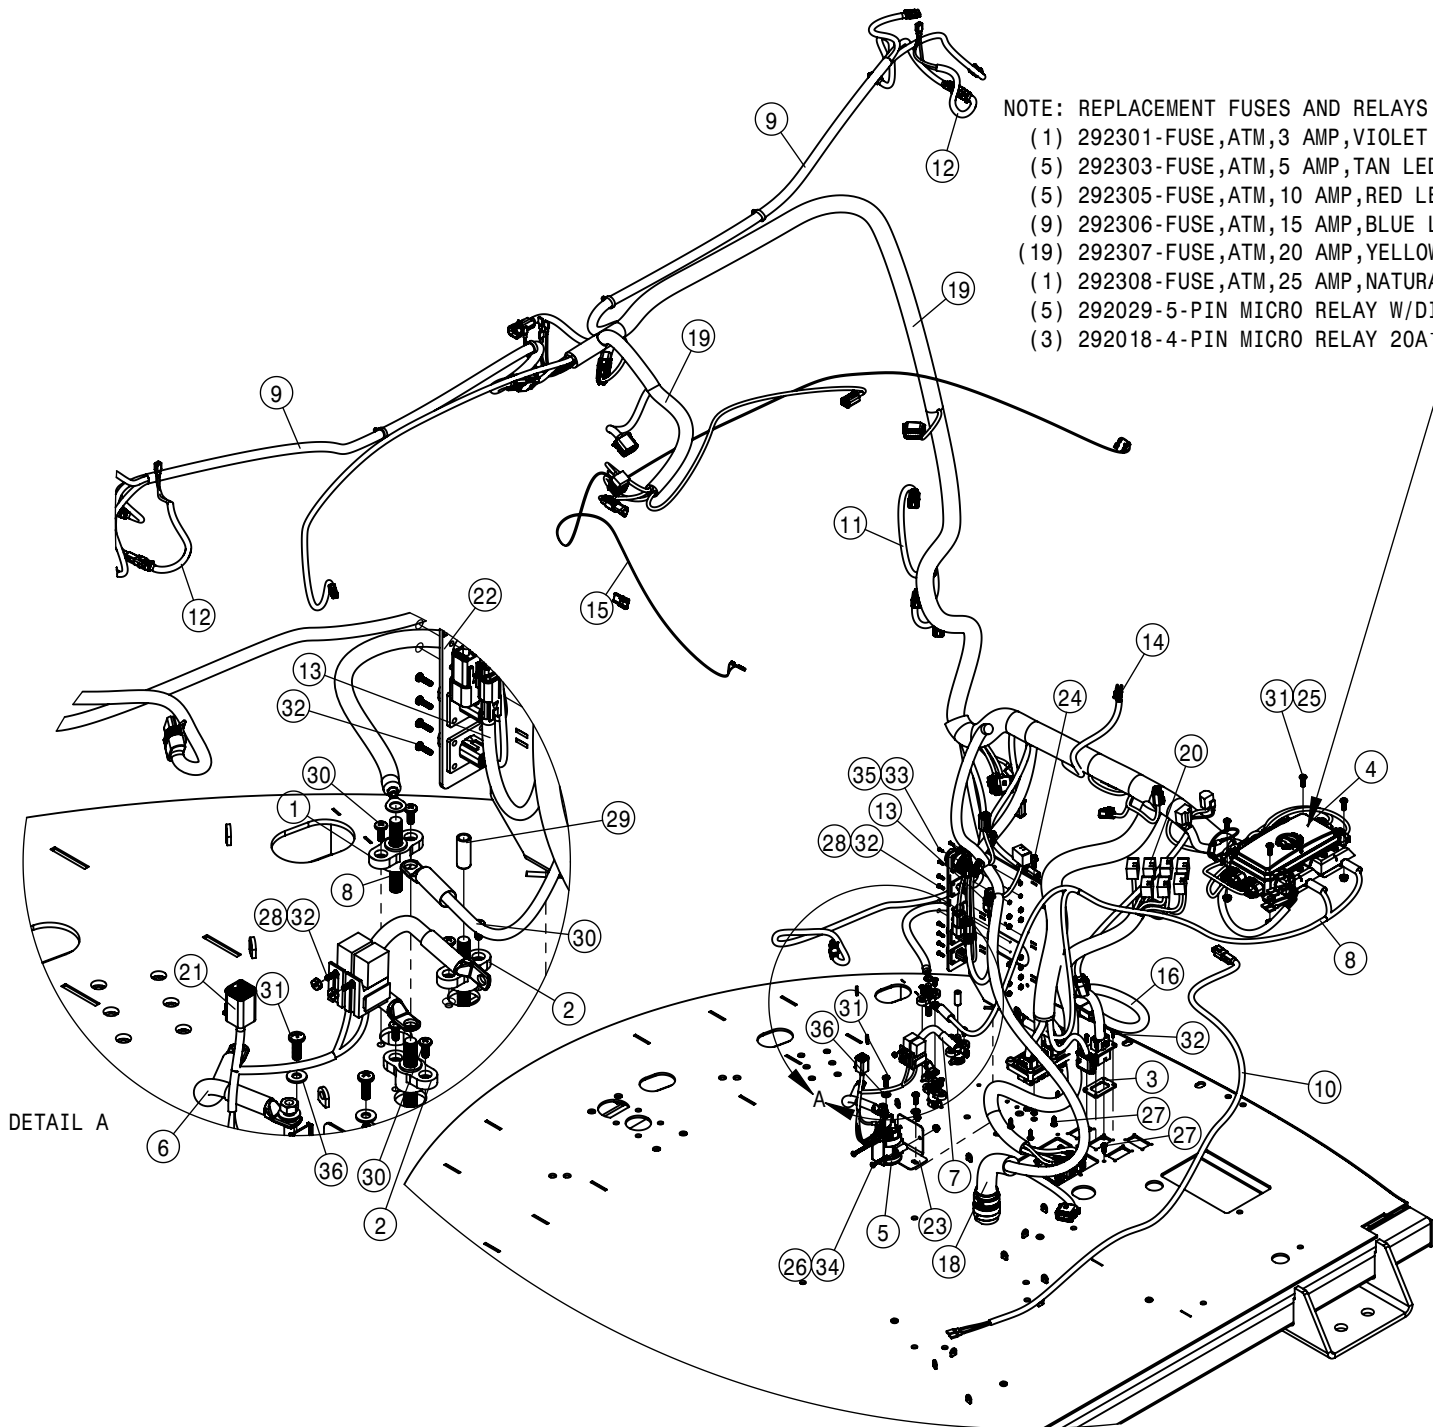

NOTE: REPLACEMENT FUSES AND RELAYS
(1) 292301-FUSE,ATM,3 AMP,VIOLET LED
(5) 292303-FUSE,ATM,5 AMP,TAN LED
(5) 292305-FUSE,ATM,10 AMP,RED LED
(9) 292306-FUSE,ATM,15 AMP,BLUE LED
(19) 292307-FUSE,ATM,20 AMP,YELLOW LED
(1) 292308-FUSE,ATM,25 AMP,NATURAL LED
(5) 292029-5-PIN MICRO RELAY W/DIODE 35A
(3) 292018-4-PIN MICRO RELAY 20A

DETAIL A

CAB ELECTRICAL-TOP ASSEMBLY			
DET	QTY	P/N	DESCRIPTION
1	1	291749	TERM BLOCK,BLACK,3/8-16 THRU
2	2	291750	TERM BLOCK,RED,3/8-16 THRU
3	1	292120	DEUTSCH GASKET, DT12-LO12
4	1	292444	DVEC, INTERIOR '19 STS
5	1	292611	MCR
6	1	292646	CABLE - SWITCH POWER STS
7	1	292647	CABLE - BATTERY POWER STS
8	1	292648	CABLE - DVEC POWER STS
9	2	294200	HARNESS - ROOF STS
10	1	294204	HARNESS - 12V POWER PLUG STS
11	1	294205	HARNESS - A-POST GAUGE STS
12	2	294207	HARNESS - BEACON STS
13	1	294210	HARNESS - PRES SWITCH STS
14	1	294211	HARNESS - E-STOP STS
15	1	294212	HARNESS - SPEAKER STS
16	1	294369	HARNESS - AUTO STEER CAB
NS	1	294373	PRECISION INTERFACE HARN.-2018
18	1	294412	POD HARNESS-'19 STS

CAB ELECTRICAL-TOP ASSEMBLY			
DET	QTY	P/N	DESCRIPTION
19	1	294414	HARNESS, MAIN CAB INT STS '19
20	1	294422	HARNESS - CAB SWITCH STS
21	1	294423	HRNS - MCR STS
22	1	344310	CAB ELEC BRKT '15
23	1	345209	MCR MT BRKT
24	2	470118	1/4UNC X 3/4 HHSFB GR5 MC
25	4	470121	1/4-20UNC HEX FLG NUT SER MC GR5
26	2	470175	#10-32UNF HEX FLG NUT SER MC GR5
27	12	470465	#12 X 3/4 PHIL PAN SHT MTL SCR
28	18	470467	#6-32UNC KEP NUT MC GR5
29	1	629736	CAPPLUGS CAP, .312 X 1.00 VINYL
30	6	903706	10-32X1/2 PHIL PAN MACH SCR
31	6	903711	1/4UNC X3/4PHIL PANHD MACH SCR
32	18	903812	6-32 X 1/2 PHIL PAN MACH SCR
33	4	903904	4-40 X 3/8 PHIL PAN MACH SCR
34	2	903905	#10-32 UNF X 1 1/2 PHMS PH BZ
35	4	910029	#4-40UNC HEX NUT MC GR5
36	2	910112	SAE FLAT WASHER 1/4 SS