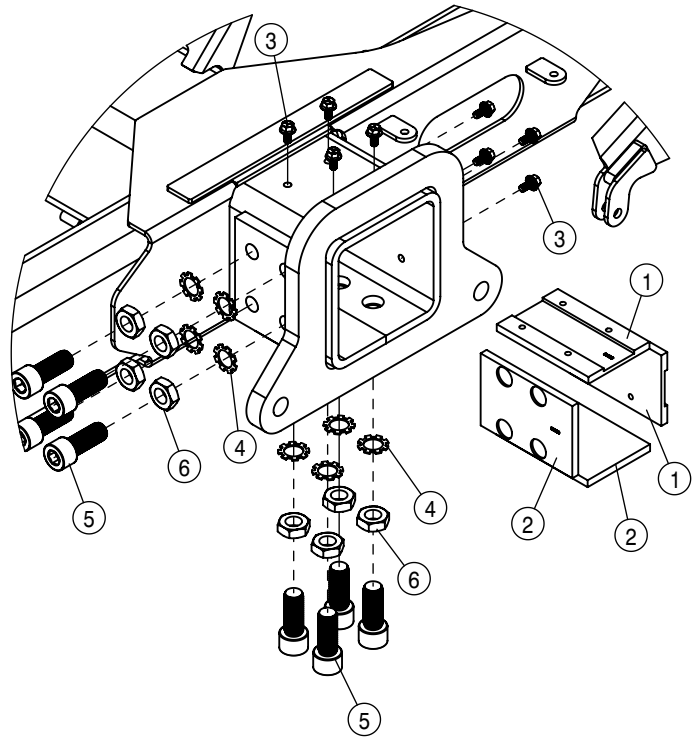

REAR MAINFRAME

HYDRAULIC TREAD MAINFRAME PLATE ASSEMBLY			
DET	QTY	P/N	DESCRIPTION
1	4	342719	TRD ADJ BRONZE BEARING, TAPPED
2	4	342721	TRD ADJ BRONZE BRG
3	16	470409	3/8UNC X 3/4 HHSFB GR5 MC
4	16	483018	EXT TOOTH LOCK WASHER 1 MC
5	16	900395	1"UNC X 2 1/2 SOCKET CAP SCR
6	16	910101	1-8UNC HEX JAM NUT MC GR5