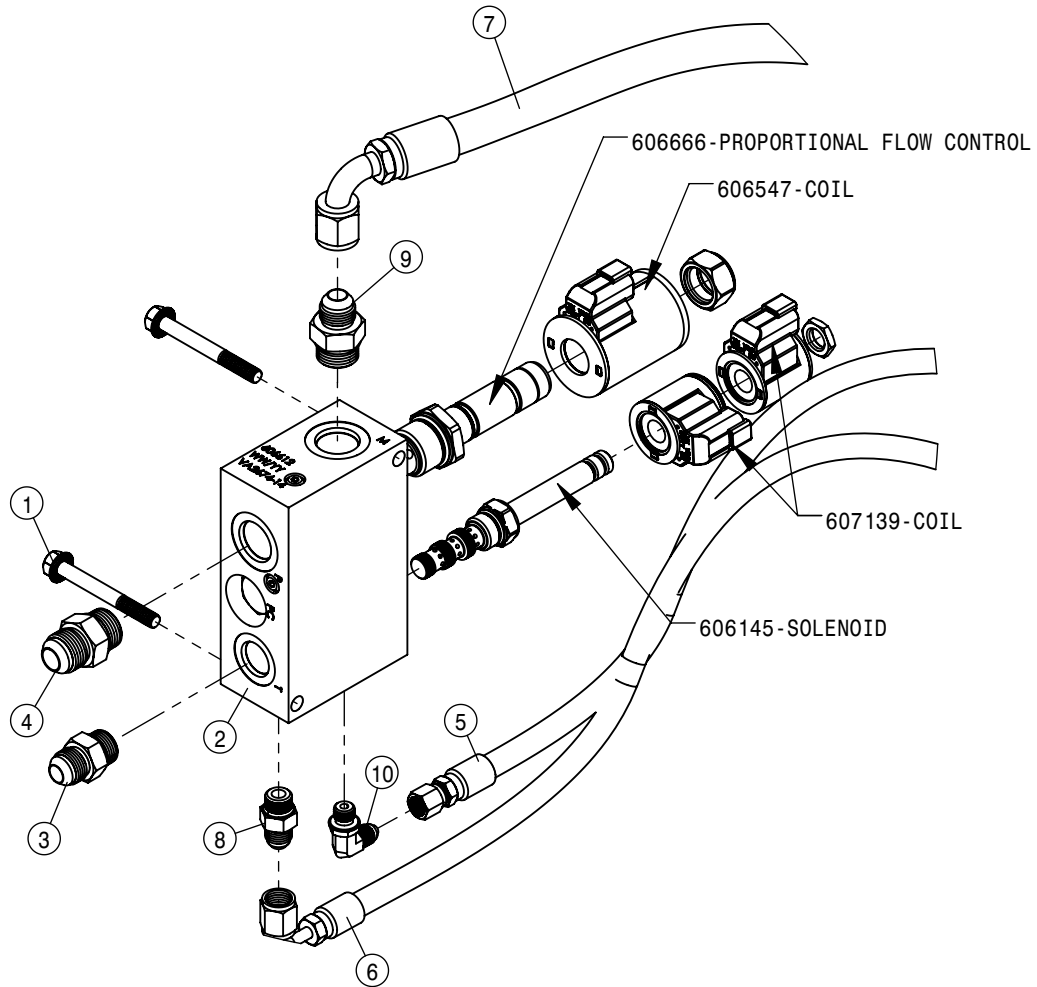

SIDE FILL LIFT ASSEMBLY			
DET	QTY	P/N	DESCRIPTION
1	2	470669	5/16UNC X 2 3/4 FLANG HEX BOLT
2	1	606612	SIDE FILL VLV ASSY STS' 16
3	1	611125	3/4MJIC-3/4MOR ADPTR
4	1	611126	7/8MJIC-7/8MOR ADPTR
5	1	617389	04-451TC-04FJX-04FJX-111 H/A
6	1	617390	04-451TC-06FJX-06FJX90-100 H/A
7	1	617480	08-451TC-08FJX-08FJX90-127 H/A
8	1	618126	9/16MJIC-9/16MOR ADPTR
9	1	618327	3/4MJIC-7/8MOR ADPTR
10	1	618473	7/16MJIC-90-7/16MOR LBO