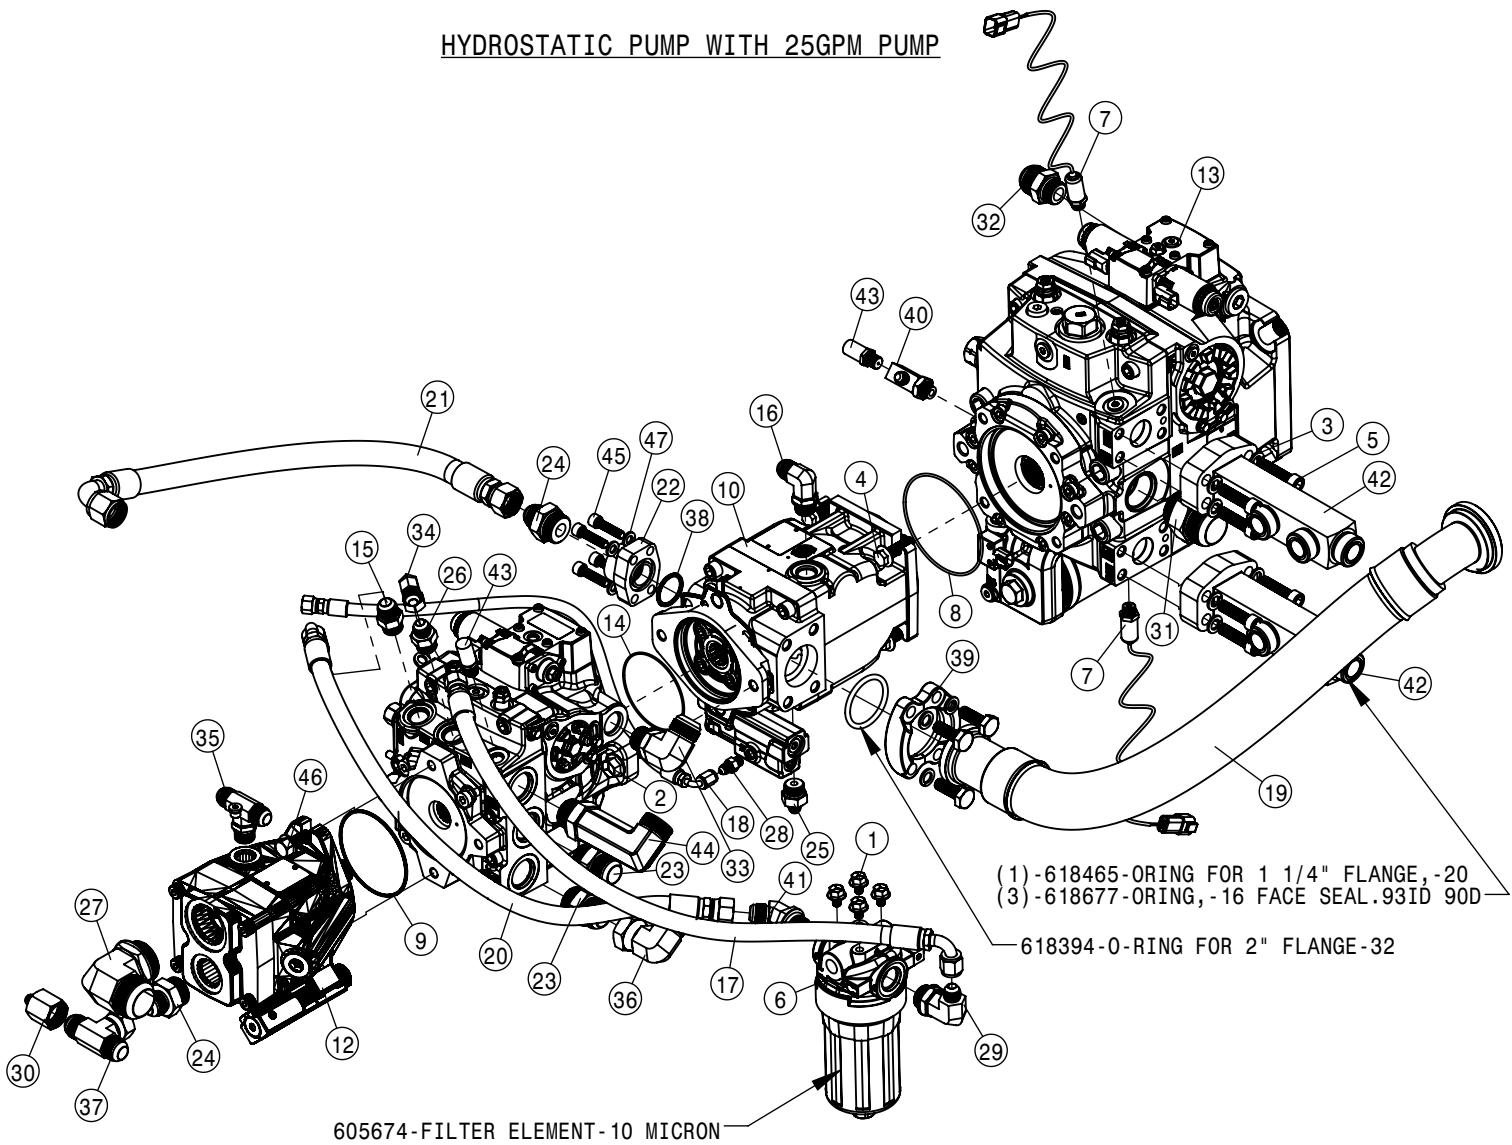

HYDROSTATIC PUMP WITH 25GPM PUMP

605674-FILTER ELEMENT-10 MICRON

HYDROSTATIC PUMP WITH 25GPM PUMP ASSEMBLY			
DET	QTY	P/N	DESCRIPTION
1	4	470319	3/8UNC X 1/2 HHSFB GR5 MC
2	2	470431	1/2UNC X 1 1/2 HHSFB GR5 MC
3	8	473784	12MM LOCK WASHER
4	4	473856	12MM-1.75 X 40MM SM FLANGED BOLT
5	8	473874	12MM-1.75X 40MM SOC HD CAP SCR
6	1	605671	FILTER ASSY, 10 MICRON
7	2	606196	PRESSURE TRANSDUCER, 9000 PSI
8	1	606197	O-RING, 4.73ID-.103CS-4.9430D
9	1	606357	O-RING, B-MT, 3.737ID X .103CS
10	1	606525	PUMP 45CC C/BB MT
11	1	606678	H1P, 053CC, B/B MT
12	1	606679	PUMP-K2-038CC, SAE B MT, 15T
13	1	606680	H1 PUMP, 165CC, D/C MT, ISL, 27T
14	1	607115	O-RING, 3.739ID-.070CS-3.8090D
15	1	611126	7/8MJIC-7/8MOR ADPTR
16	1	611128	7/8MJIC-90-7/8MOR LBO
17	1	616627	08-451TC-08FJX-08FJX90-31 H/A
18	1	617308	04-451TC-06FJX-04FJX90-26 H/A
19	1	617519	32-811-32C61F-40C61F45-29 H/A
20	1	617529	08-451TC-10FJX-10FJX90-31 H/A
21	1	617571	12-451TC-12FJX-12FJX90-23 H/A
22	1	618176	1" 4 BOLT FLANGE X 1 5/16 OR
23	2	618186	1 5/16MJIC-1 5/16MOR ADPTR
24	2	618308	1 1/16MJIC-1 5/16MOR ADPTR

HYDROSTATIC PUMP WITH 25GPM PUMP ASSEMBLY			
DET	QTY	P/N	DESCRIPTION
25	1	618310	9/16MJIC-7/8MOR ADPTR
26	1	618327	3/4MJIC-7/8MOR ADPTR
27	1	618432	1 7/8MJIC-90-1 7/8MOR LBO
28	1	618467	7/16MJIC-7/16MOR ADPTR
29	1	618474	3/4MJIC-90-1 1/16MOR LBO
30	1	618483	1 1/16FJIC-9/16MJIC ADPTR
31	1	618527	1 7/8MJIC-1 5/8MOR ADPTR
32	1	618558	1 5/16MJIC-1 1/16MOR ADPTR
33	1	618576	1 5/16MJIC-90-1 1/16MOR LBO
34	1	618609	3/4MJIC-90-3/4FJIC SWIV LBO
35	1	618637	7/8MOR BRANCH TEE-7/8MJIC
36	1	618640	1 5/16MJIC-90-1 5/16FJ SWIV LBO
37	1	618660	1 1/16FJX BRANCH TEE-1 1/16MJ
38	1	618676	O-RING FOR 1" FLANGE -16
39	1	618766	2" SPLIT FLANGE KIT #61
40	1	618782	9/16MOR-9/16FOR-9/16MJIC BRNCH
41	1	618786	7/8MJIC-45-1 1/16MOR LBO
42	2	618876	1 1/4 FLG CD62 X 1 7/16 ORFS
43	2	619023	9/16 MOR DIAGNOSTIC FITTING
44	1	619180	1 5/16 MOR-90-1 7/16MORFS XL LBO
45	4	900174	3/8-16 UNC X 1 1/2 SHCS GR8 MC
46	2	910137	12MM-1.75X30MM SM FLG HEX BOLT
47	4	920502	HLOCK WASHER 3/8 MC