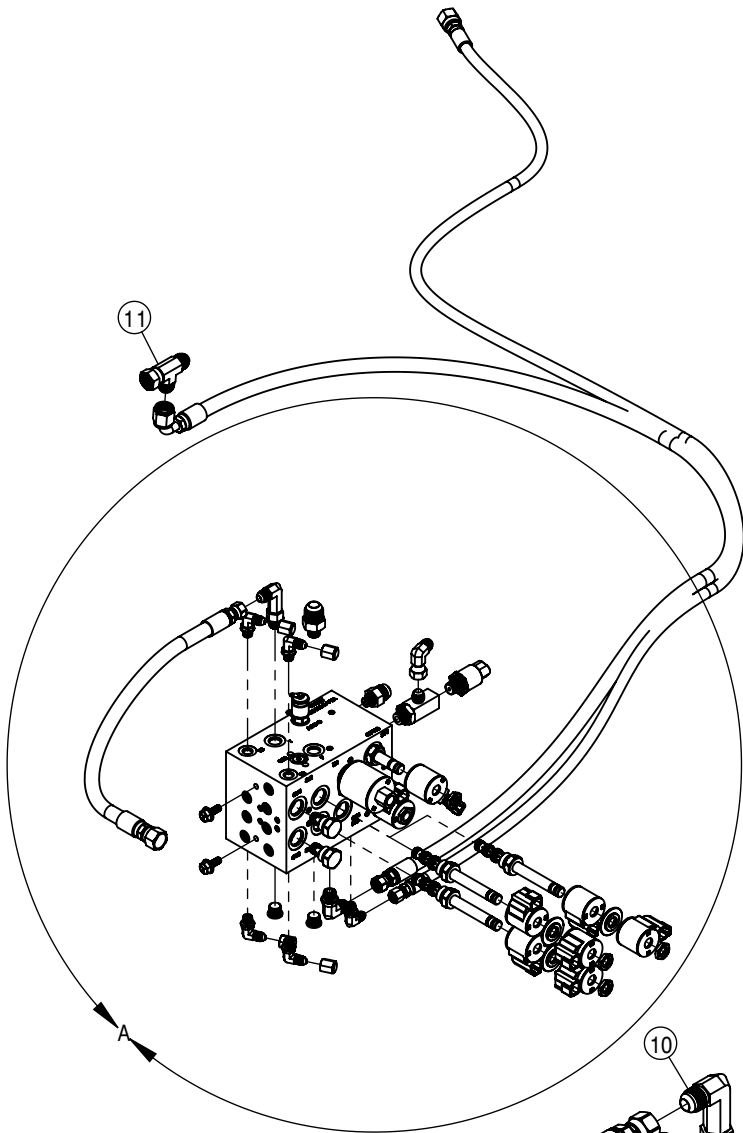

AUTO-REPHASE HYDRAULIC VALVE ASSEMBLY			
DET	QTY	P/N	DESCRIPTION
1	2	470233	5/16UNC X 3/4 HHSFB GR5 MC
2	1	606347	PRESSURE TRANSDUCER,7500PSI
3	1	616599	06-451TC-06FJX-08FJX90-62 H/A
4	1	617099	06-451TC-06FJX-08FJX-18
5	1	617210	04-451TC-04FJX-08FJX-78 H/A
6	1	617513	PROP. MULTIFUNCTION BLOCK
7	1	618119	9/16MJIC-90-9/16MOR LBO
8	1	618160	3/4MJIC-7/16MOR ADPTR
9	4	618363	7/16FJIC CAP NUT
10	1	618440	9/16MJIC-90-9/16MOR EX LG LBO
11	1	618451	3/4FJIC SW RUN TEE-3/4MJIC
12	5	618473	7/16MJIC-90-7/16MOR LBO
13	1	618618	9/16MJIC-90-9/16FJIC SWIV LBO
14	2	618754	9/16 MOR PLUG, HEX SOCKET
15	1	618782	9/16MOR-9/16FOR-9/16MJIC BRNCH
16	1	618832	7/8MJIC-9/16MOR ADPTR
17	1	619025	7/16MOR DIAG FITTING