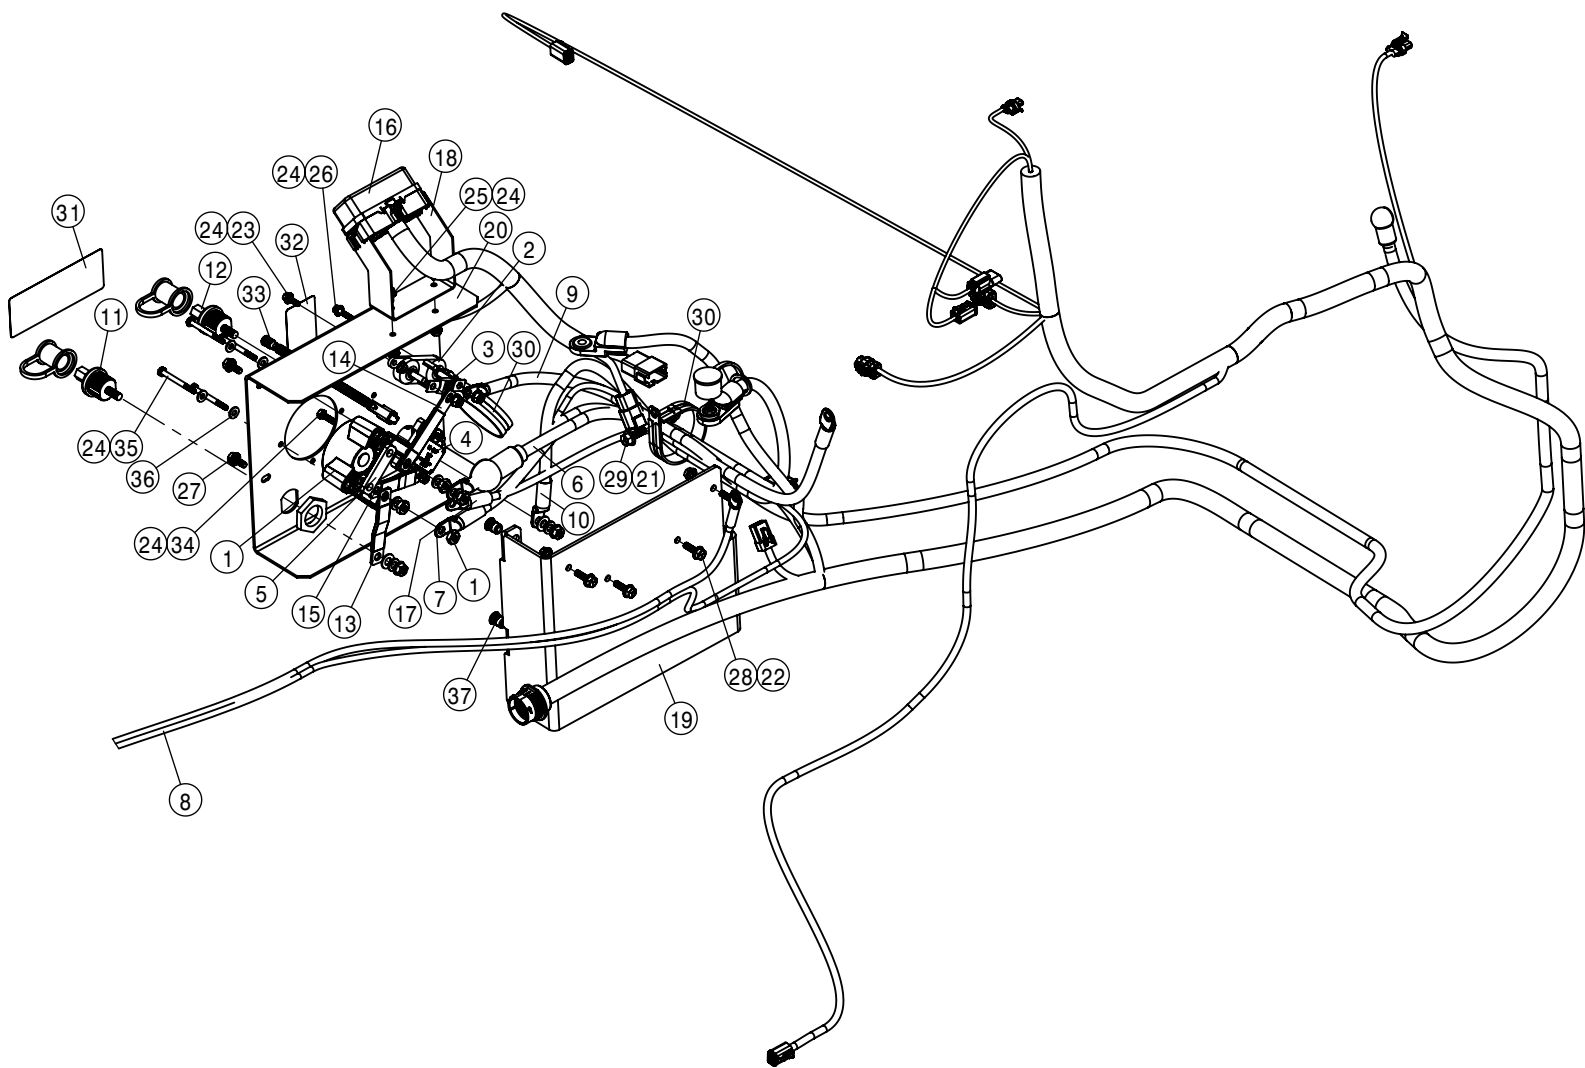

BATTERY DISCONNECT BOX ASSEMBLY			
DET	QTY	P/N	DESCRIPTION
1	1	291957	BATTERY SWITCH, DUAL CIRCUIT
2	1	292578	HIGH AMP FUSE HOLDER W/COVER
3	1	292641	FUSE, 250 AMP 32 VOLT DC
4	1	292642	CIRCUIT BREAKER, 150 AMP BUSS
5	1	292652	BUSBAR, MASTER DISC. JUMPER
6	1	292725	BATT CABLE, RED 42"2/0 3/8-3/8
7	1	292726	BATT CABLE, RED 39"2/0 1/2-3/8
8	1	292727	CAB PWR, GND CABLE ASSY
9	1	292728	BATT CABLE, RED 102"1/0 5/16
10	1	292730	BATT CABLE, BLK 38"2/0 1/2-3/8
11	1	292737	POSITIVE JUMPER STUD, RED
12	1	292738	NEGATIVE JUMPER STUD, BLACK
13	1	292757	BUSBAR, POS TO DISCONN, SHRINK
14	1	292758	BUSBAR, MD TO ALT W/SHRINK
15	1	292759	BUSBAR, MD TO BREAHER W/SHRINK
16	1	294362	9.0L T4 FUSE RELAY MODULE
17	1	294424	9.0L T4 ENGINE HRNS
18	1	317050	FUSE RELAY MODULE BRKT

BATTERY DISCONNECT BOX ASSEMBLY			
DET	QTY	P/N	DESCRIPTION
19	1	317867	BATT DISCON MT
20	1	318165	BAT DISCON PLT W/DECAL
21	1	470087	3/8-16UNC HEX FLG NUT SER MC GR5
22	4	470113	5/16-18UNC HEX FLG NUT SER MC GR5
23	1	470118	1/4UNC X 3/4 HHSFB GR5 MC
24	10	470121	1/4-20UNC HEX FLG NUT SER MC GR5
25	2	470122	1/4UNC X 1/2 HHSFB GR5 MC
26	1	470231	1/4UNC X 1 HHSFB GR5 MC
27	4	470233	5/16UNC X 3/4 HHSFB GR5 MC
28	4	470234	5/16UNC X 1 HHSFB GR5 MC
29	1	470460	3/8UNC X 1 HHSFB GR5 MC
30	2	520166	CUSH CLAMP, 3"D-3/4W LOOP
31	1	650517	BATTERY DISCONNECT PANEL DECAL
32	1	651002	DECAL, MASTER DISCONN SWITCH
33	1	701420	INDICATOR LIGHT-INJECT SYSTEM
34	2	900003	1/4UNC X 1" HEX BOLT
35	4	900465	1/4UNC X 2 1/2 HHCS SS
36	4	910112	SAE FLAT WASHER 1/4 SS
37	4	910128	5/16-18 NUTSERT .027-.150 STL