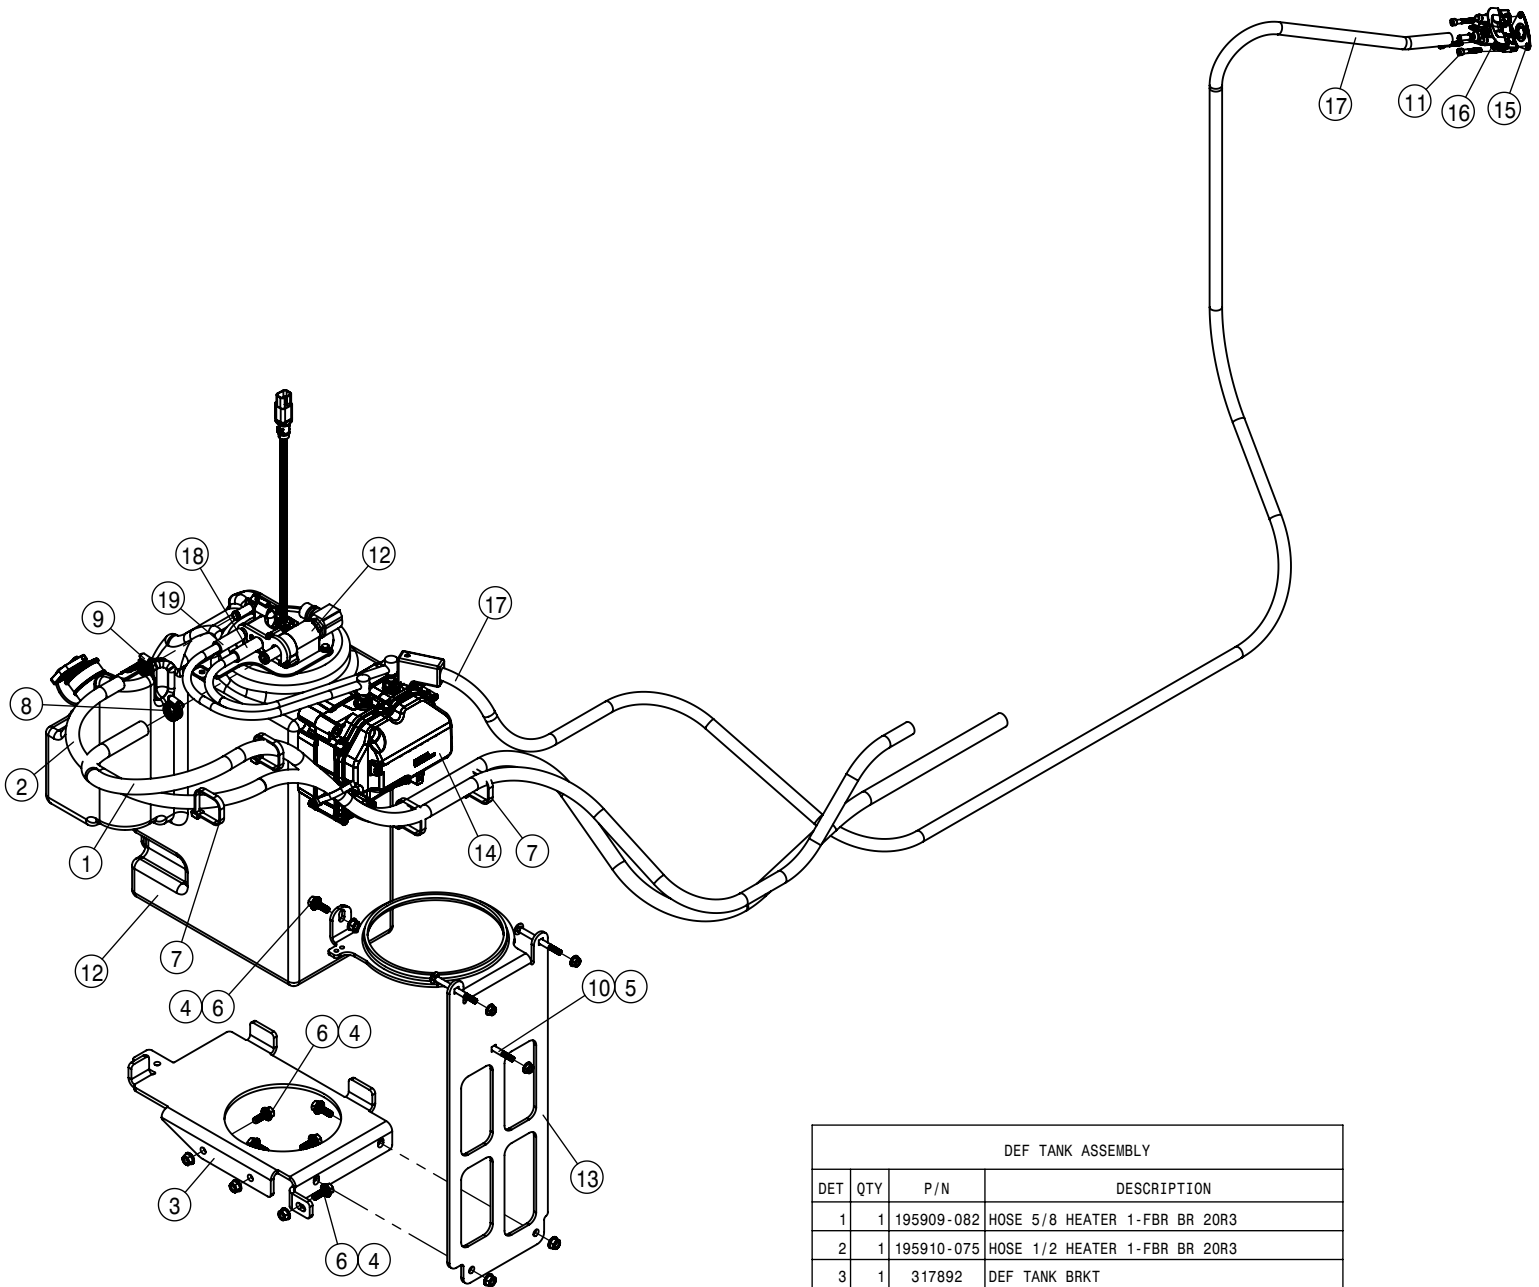

DEF TANK ASSEMBLY			
DET	QTY	P/N	DESCRIPTION
1	1	195909-082	HOSE 5/8 HEATER 1-FBR BR 20R3
2	1	195910-075	HOSE 1/2 HEATER 1-FBR BR 20R3
3	1	317892	DEF TANK BRKT
4	6	470087	3/8-16UNC HEX FLG NUT SER MC GR5
5	3	470113	5/16-18UNC HEX FLG NUT SER MC GR5
6	6	470460	3/8UNC X 1 HHSFB GR5 MC
7	5	470555	.345 X 15" CABLE TIE-UV BLACK
8	1	520055	HOSE CLAMP NO 12 STAINLESS
9	1	520080	HOSE CLAMP NO 10 STAINLESS
10	3	901075	1/4-20 UNC X 5/8 RHSNB GR5 MC
11	3	910043	M6 - 1.0 X 35MM SHCS MC
12	1	AKK28285	DEF TANK
13	1	kk22235	DEF TANK BRKT
14	1	RE552175	DEF DOSING UNIT PUMP
15	1	RE556879	GASKET, DANA, 3 LAYER
16	1	RE560468	DEF INJECTION NOZZLE, 6 HOLES
17	1	RE560898	DEF PRESSURE LINE
18	1	RE560899	DEF BACKFLOW LINE - 500MM
19	1	RE560901	TAB-ZSB SCR JD 90DEG/STR 8X1