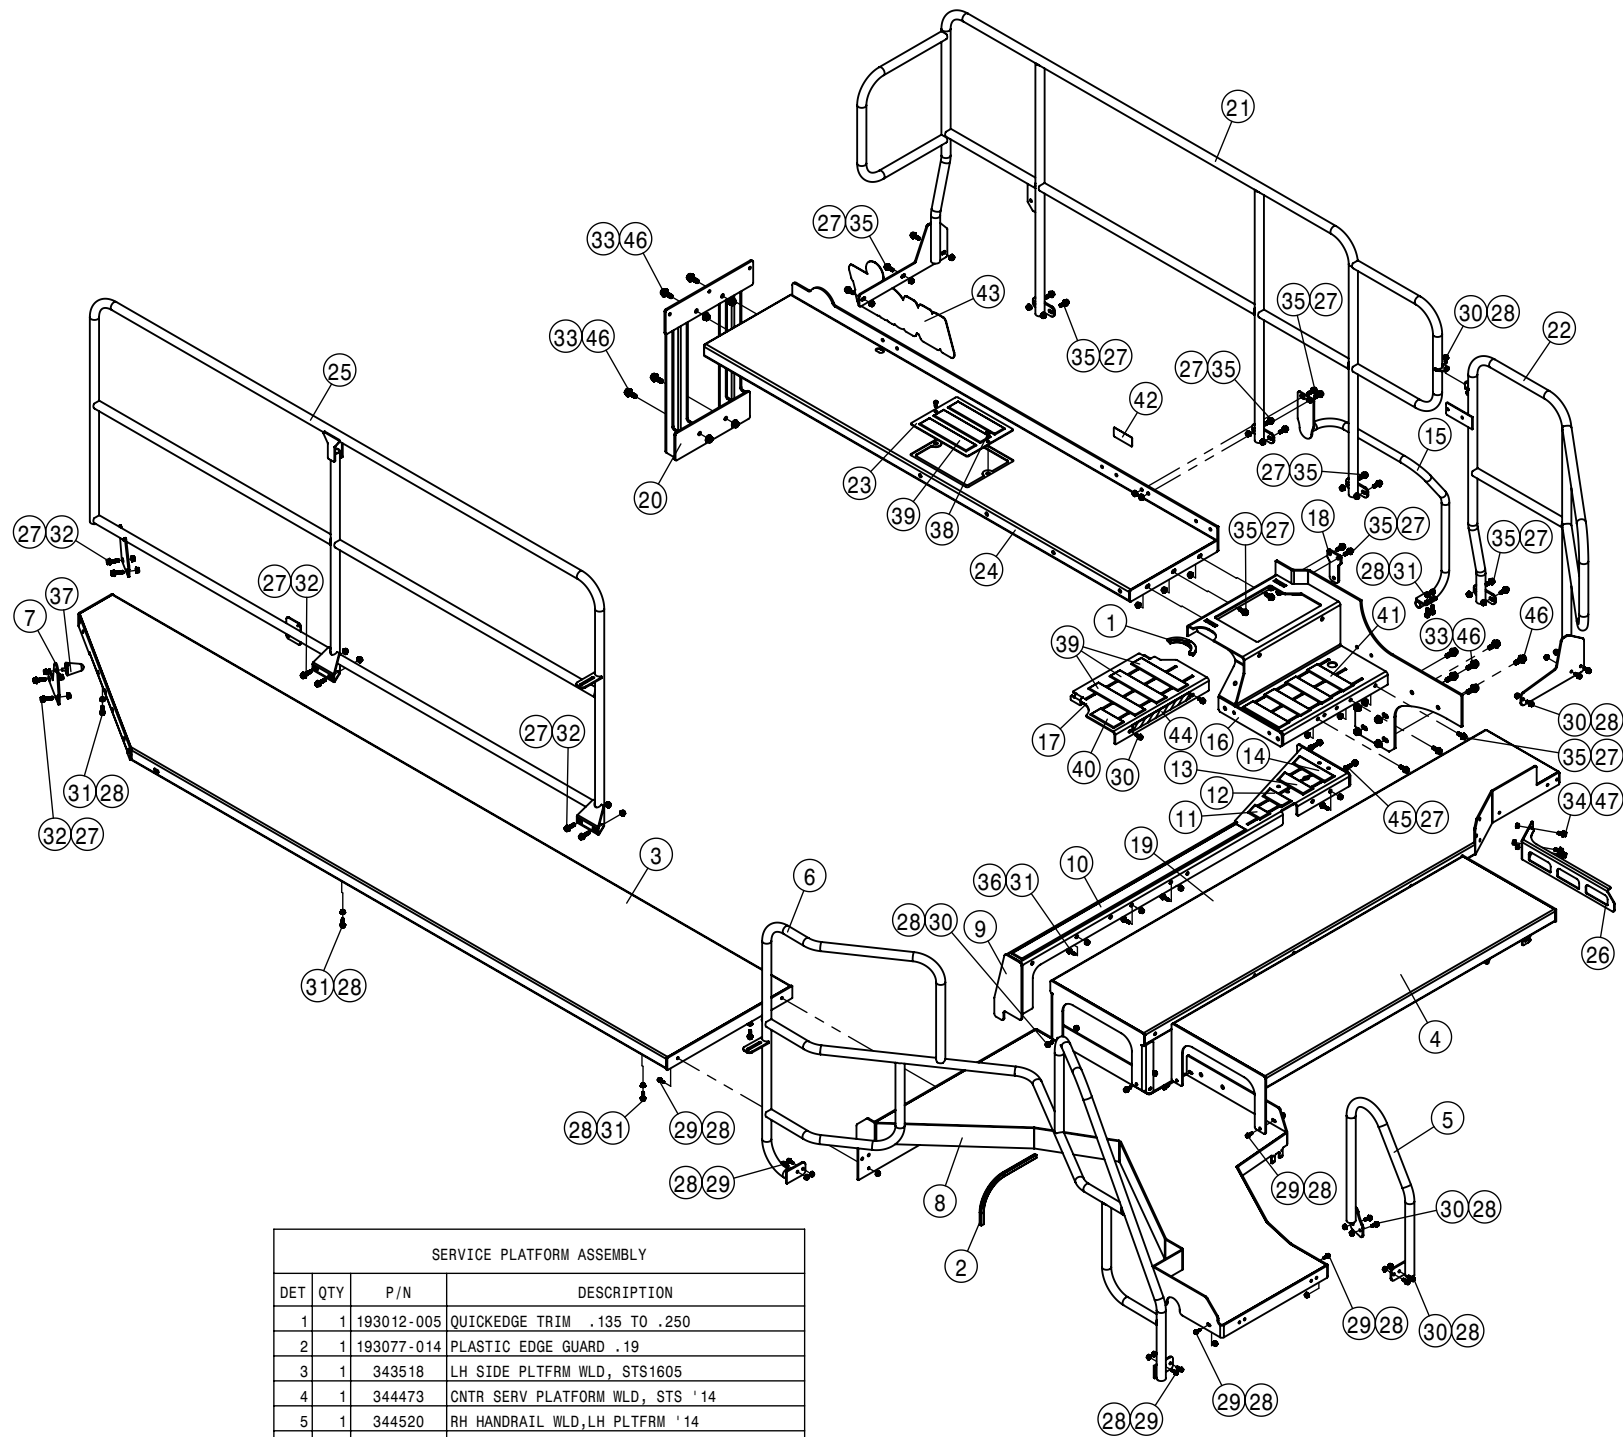

SERVICE PLATFORM ASSEMBLY			
DET	QTY	P/N	DESCRIPTION
1	1	193012-005	QUICKEDGE TRIM .135 TO .250
2	1	193077-014	PLASTIC EDGE GUARD .19
3	1	343518	LH SIDE PLTFRM WLD, STS1605
4	1	344473	CNTR SERV PLATFORM WLD, STS '14
5	1	344520	RH HANDRAIL WLD,LH PLTFRM '14
6	1	344522	LH REAR HANDRAIL WLD
7	1	344578	BRACKET-DOOR STOP STS 2014
8	1	344748	PLTFRM, LH REAR SERVWLD, STS16
9	1	345625	STS 14 PLTFRM EXT WLD
10	1	345626	SAFETY TREAD TAPE, 2" X 43"
11	1	345627	SAFETY TREAD TAPE, 2" X 3"
12	1	345628	SAFETY TREAD TAPE, 2" X 4.26"
13	1	345629	SAFETY TREAD TAPE, 2" X 5.53"
14	1	345630	SAFETY TREAD TAPE, 2" X 6.81"
15	1	362383	FUEL FILL HANDRAIL ASSY
16	1	362676	PLTFRM FUEL STEP WLD
17	1	362677	PLTFRM DEF COVER
18	1	362678	DEF PLATFORM BRKT
19	1	362679	REAR CTR PLTFRM
20	1	362688	PLATFORM SUPP MT BRKT WLD
21	1	362694	RH FUEL HANDRAIL WLD STS17
22	1	362697	HANDRAIL WLD ASSY RIGHT '17.5
23	1	362743	PLATFORM FUEL SERVICE COVER
24	1	362798	FUEL TANK PLTFRM W/DECAL
25	1	362845	LH FRT HANDRAIL WLD STS LF '18
26	1	363261	REAR PLTFRM TOEKICK WLD, STS
27	31	470087	3/8-16UNC HEX FLG NUT SER MC GR5
28	31	470113	5/16-18UNC HEX FLG NUT SER MC GR5

SERVICE PLATFORM ASSEMBLY			
DET	QTY	P/N	DESCRIPTION
29	11	470118	1/4UNC X 3/4 HHSFB GR5 MC
30	12	470233	5/16UNC X 3/4 HHSFB GR5 MC
31	13	470234	5/16UNC X 1 HHSFB GR5 MC
32	8	470329	3/8UNC X 1 1/4 HHSFB GR5 MC
33	10	470360	1/2-13UNC HEX FLG NUT SER MC GR5
34	3	470409	3/8UNC X 3/4 HHSFB GR5 MC
35	21	470460	3/8UNC X 1 HHSFB GR5 MC
36	4	470570	5/16-18UNC CTRLK FLG NUT MC GR5
37	1	470571	BUMPER,MALE STUD 2.375 X 1.75
38	2	472375	5/16-18 UNC X 3/4 BHCS GR5 BZ
39	6	490670	SAFETY TREAD TAPE, 2" X 9"
40	1	490682	SAFETY TREAD TAPE, 2" X 4.5"
41	4	490683	SAFETY TREAD TAPE, 2" X 7"
42	1	650431	DECAL, ULTRA LOW SULFUR FUEL
43	1	650588	DECAL,HAGIE, STS '19
44	1	650909	SAFETY GLOW TAPE 11"
45	2	900129	3/8UNC X 1 HHCS GR5 MC
46	10	900517	1/2UNC X 1 1/4 HHSFB GR5 MC
47	3	914004	3/8-16UNC STOVER NUT MC GR5