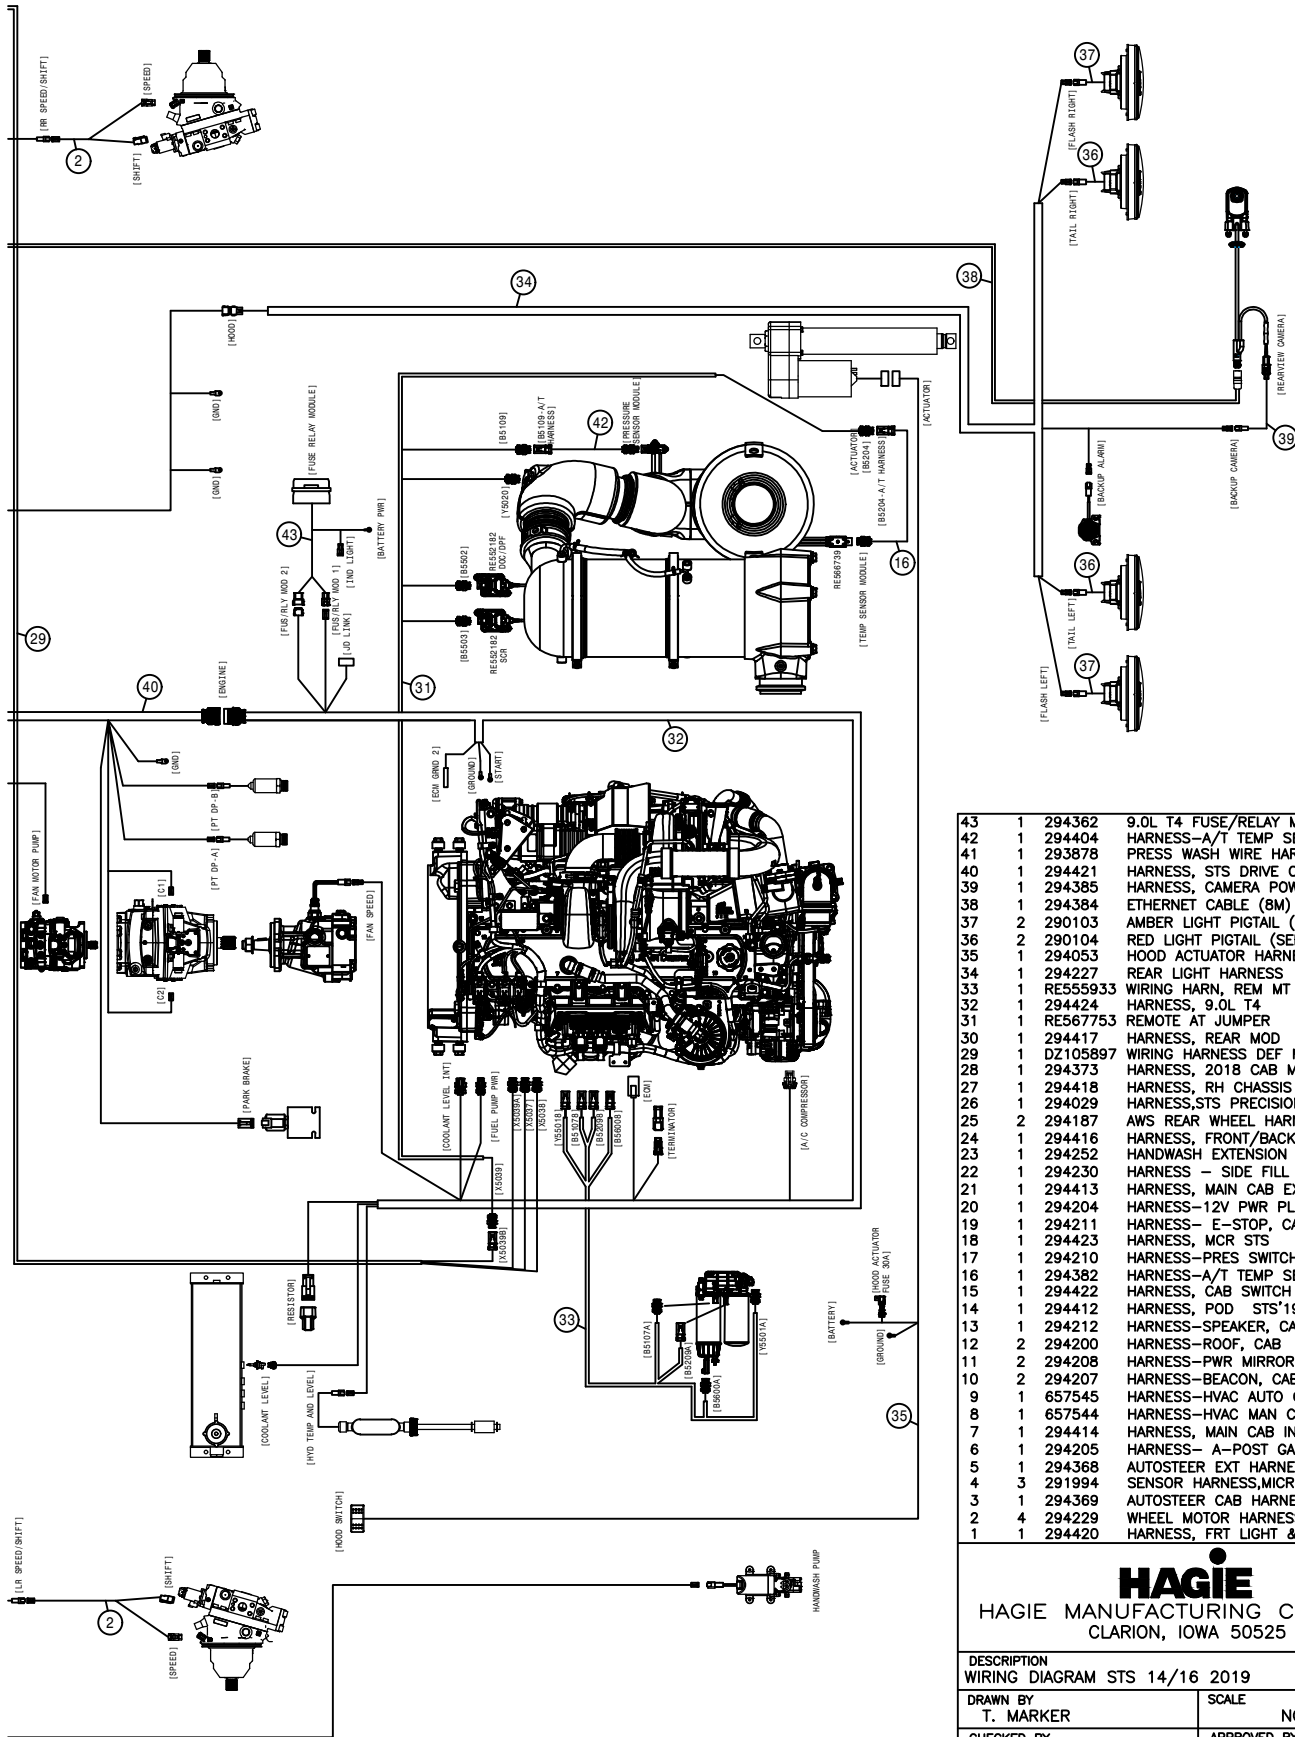

43	1	294362	9.0L T4 FUSE/RELAY MOD HARNESS
42	1	294404	HARNESS-A/T TEMP SENSR MOD EXT
41	1	293878	PRESS WASH WIRE HARNESS STS 07
40	1	294421	HARNESS, STS DRIVE CTRL '19
39	1	294385	HARNESS, CAMERA POWER ADAPTER
38	1	294384	ETHERNET CABLE (8M)
37	2	290103	AMBER LIGHT PIGTAIL (SERVICE)
36	2	290104	RED LIGHT PIGTAIL (SERVICE)
35	1	294053	HOOD ACTUATOR HARNESS
34	1	294227	REAR LIGHT HARNESS STS'14
33	1	RE555933	WIRING HARN, REM MT F FIL JUMP
32	1	294424	HARNESS, 9.0L T4
31	1	RE567753	REMOTE AT JUMPER
30	1	294417	HARNESS, REAR MOD STS'19
29	1	DZ105897	WIRING HARNESS DEF MODULE
28	1	294373	HARNESS, 2018 CAB MAIN PRECISI
27	1	294418	HARNESS, RH CHASSIS STS'19 L/F
26	1	294029	HARNESS,STS PRECISION INTERFAC
25	2	294187	AWS REAR WHEEL HARNESS STS'13
24	1	294416	HARNESS, FRONT/BACK LF
23	1	294252	HANDWASH EXTENSION HARNESS
22	1	294230	HARNESS - SIDE FILL STS'14
21	1	294413	HARNESS, MAIN CAB EXT STS'19
20	1	294204	HARNESS-12V PWR PLUG STS'14
19	1	294211	HARNESS- E-STOP, CAB STS'14
18	1	294423	HARNESS, MCR STS
17	1	294210	HARNESS-PRES SWITCH,CAB STS'14
16	1	294382	HARNESS-A/T TEMP SENSOR MODULE
15	1	294422	HARNESS, CAB SWITCH
14	1	294412	HARNESS, POD STS'19
13	1	294212	HARNESS-SPEAKER, CAB STS'14
12	2	294200	HARNESS-ROOF, CAB STS'14
11	2	294208	HARNESS-PWR MIRROR, CAB STS'14
10	2	294207	HARNESS-BEACON, CAB STS'14
9	1	657545	HARNESS-HVAC AUTO CTRL STS'14
8	1	657544	HARNESS-HVAC MAN CTRL STS'14
7	1	294414	HARNESS, MAIN CAB INT STS'19
6	1	294205	HARNESS- A-POST GAUGE STS'14
5	1	294368	AUTOSTEER EXT HARNESS, STS'12
4	3	291994	SENSOR HARNESS,MICRO-DEUTSCH
3	1	294369	AUTOSTEER CAB HARNESS, STS'17
2	4	294229	WHEEL MOTOR HARNESS STS'14
1	1	294420	HARNESS, FRT LIGHT & WHEEL MTR

HAGIE
HAGIE MANUFACTURING COMPANY
CLARION, IOWA 50525

DESCRIPTION
WIRING DIAGRAM STS 14/16 2019

DRAWN BY T. MARKER	SCALE NONE
CHECKED BY	APPROVED BY

DATE 1/16/2018	DRAWING NUMBER 499417	REV A

SHEET 1 OF 1