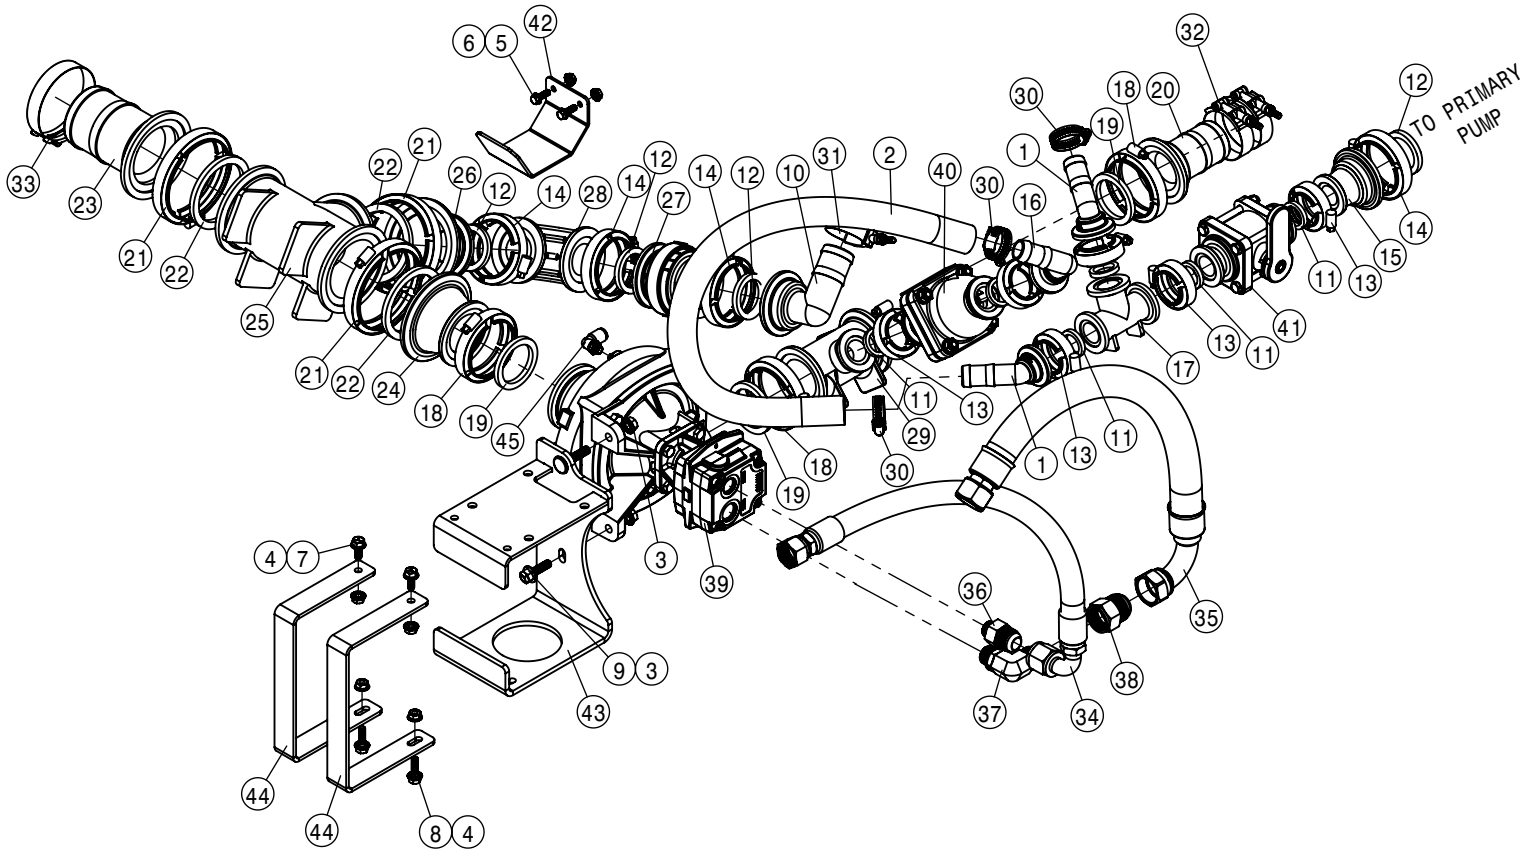

SECONDARY SOLUTION PUMP ASSEMBLY (DUAL PRODUCT)			
DET	QTY	P/N	DESCRIPTION
1	2	166149	1" FLANGE-45-1" HOSE BARB POLY
2	1	197116-030	HOSE 1IN 1-FBR BR BLK EPDM
3	2	470087	3/8-16UNC HEX FLG NUT SER MC GR5
4	4	470113	5/16-18UNC HEX FLG NUT SER MC GR5
5	2	470118	1/4 UNC X 3/4 SER FLG BOLT
6	2	470121	1/4 UNC SERR FLG LOCK NUT
7	2	470233	5/16UNC X 3/4 HHSFB GR5 MC
8	2	470234	5/16UNC X 1 HHSFB GR5 MC
9	1	470329	3/8UNC X 1 1/4 HHSFB GR5 MC
10	1	500153	2" FLANGE-90-1 1/2 HBARB POLY
11	6	500157	1" FLANGE GASKET EPDM
12	4	500158	1 1/2" GASKET FOR 2" FLANGE
13	6	500159	1" FLANGE CLAMP S.S.
14	4	500160	2" FLANGE CLAMP S.S.
15	1	500161	2" FLANGE-1" FLANGE ADPTR POLY
16	1	500173	1" FLANGE-90-1" HOSE BARB POLY
17	1	500175	1" FLANGE TEE, POLY
18	3	500194	2" FP FLANGE CLAMP S.S.
19	3	500195	2" FP FLANGE GASKET EPDM
20	1	500196	2" FP FLANGE-2" HOSE BARB POLY
21	3	500208	3" FLANGE CLAMP S.S.
22	3	500209	3" FLANGE GASKET EPDM
23	1	500210	3" FLANGE-3' HOSE BARB POLY

SECONDARY SOLUTION PUMP ASSEMBLY (DUAL PRODUCT)			
DET	QTY	P/N	DESCRIPTION
24	1	500212	3" FLANGE - 2" FP FLANGE ADPTR
25	1	500217	3" FLANGE TEE POLY
26	1	500237	3' FLANGE-2" STD FLANGE ADPTR POLY
27	1	500264	2" CHECK STANDARD PORT
28	1	500266	2" FLANGE SWEEP 90
29	1	500272	2" FP FLANGE TEE X 1" FLANGE TEE
30	3	520090	HOSECLAMP NO 16 STAINLESS
31	1	520133	1.81/2.06 T-BOLT HOSE CLAMP SS
32	2	520141	2.31/2.62 T-BOLT HOSE CLAMP SS
33	1	520145	3.56/3.88 T-BOLT HOSE CLAMP SS
34	1	617103	12-451TC-12FJX-12FJX90-22 H/A
35	1	617104	16-811-16FJX-16FJX90-26 H/A
36	1	618193	1 1/16MJIC-3/4MOR ADPTR
37	1	618279	1 1/16MJIC-90-7/8MOR LBO
38	1	618641	1 1/16FJIC -1 5/16MJIC ADPTR
39	1	691249	HYPRO PUMP, 9306C-HM5C-BU-001
40	1	696008	PRESS RELIEF VLV, 100PSI, 1" FLG
41	1	696147	BALL VLV, 1" FLANGE
42	1	701471	HOSE SUPPORT STS 14/16
43	1	701801	DUAL PROD PUMP INR BRKT WLD
44	2	701804	DUAL PROD PUMP OTR BRKT
45	1	711123	1/8MNPT-90-3/8 NYL TUBE LBO