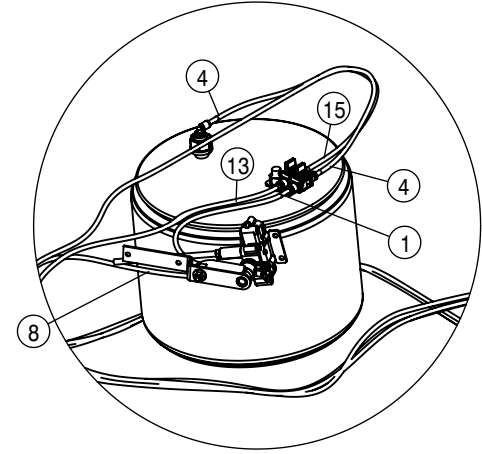

DETAIL E

AIR LINE ASSEMBLY				
DET	QTY	P/N	DESCRIPTION	
1	1	195906-011	1/40D AIR BRAKE TUBING J844-A	
2	1	195906-018	1/40D AIR BRAKE TUBING J844-A	
3	1	195906-021	1/40D AIR BRAKE TUBING J844-A	
4	1	195906-022	1/40D AIR BRAKE TUBING J844-A	
5	1	195906-031	1/40D AIR BRAKE TUBING J844-A	
6	1	195906-111	1/40D AIR BRAKE TUBING J844-A	
7	1	195906-156	1/40D AIR BRAKE TUBING J844-A	
8	1	195906-195	1/40D AIR BRAKE TUBING J844-A	
9	1	195906-238	1/40D AIR BRAKE TUBING J844-A	
10	1	195906-248	1/40D AIR BRAKE TUBING J844-A	
11	1	195906-300	1/40D AIR BRAKE TUBING J844-A	
12	1	195906-303	1/40D AIR BRAKE TUBING J844-A	
13	1	195906-322	1/40D AIR BRAKE TUBING J844-A	
14	1	195906-331	1/40D AIR BRAKE TUBING J844-A	
15	1	195906-356	1/40D AIR BRAKE TUBING J844-A	
16	1	195914-069	1/20D AIR BRAKE TUBING J844-A	
17	3	470087	3/8-16UNC HEX FLG NUT SER MC GR5	
18	6	470154	CABLE TIE, 11.00" BLK NYLON	
19	3	470460	3/8UNC X 1 HHSFB GR5 MC	
20	4	520160	CUSH CLAMP,#24 1 1/2D-3/4WLOOP	
21	1	617567	10-451TC-10FJX-10FJX90-120	
22	1	617573	10-451TC-10FJX-10FJX90-74 H/A