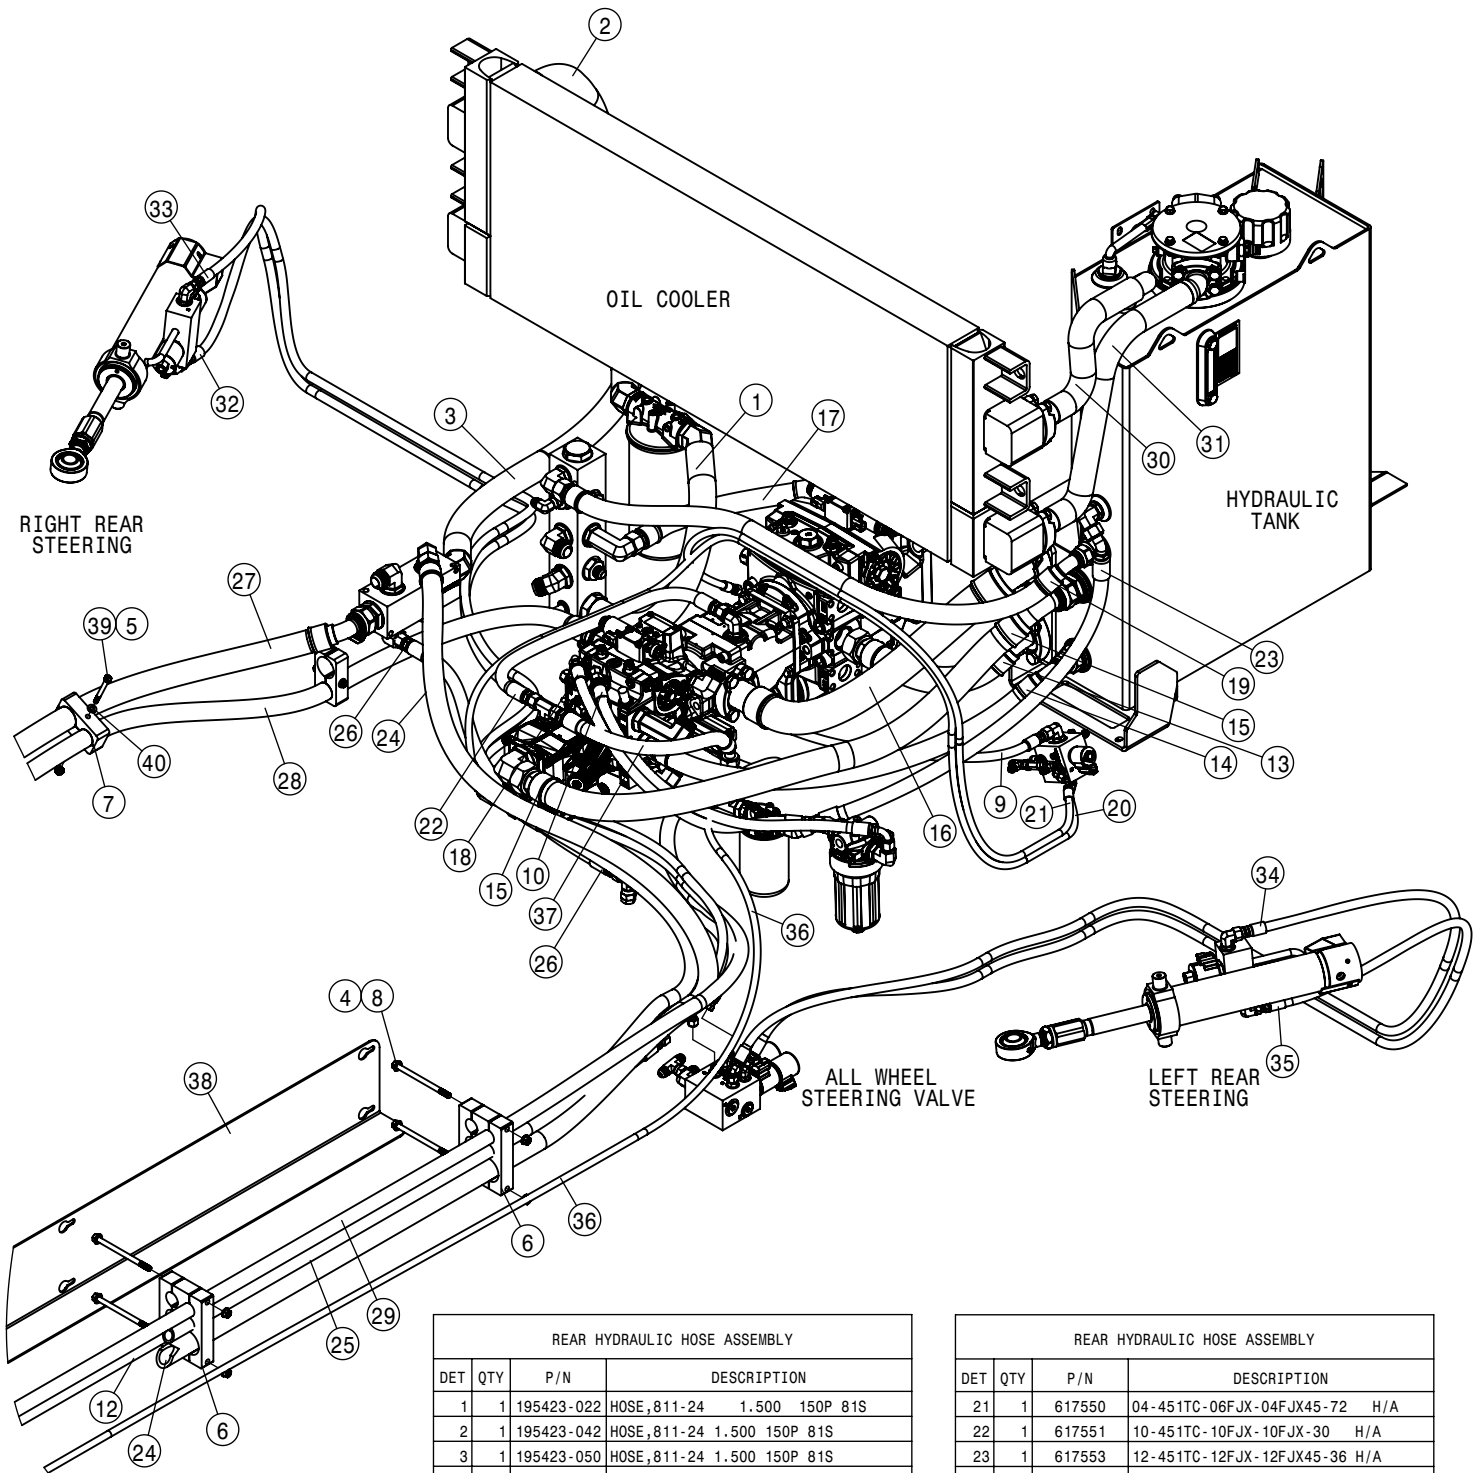

REAR HYDRAULIC HOSE ASSEMBLY				
DET	QTY	P/N	DESCRIPTION	
1	1	195423-022	HOSE,811-24	1.500 150P 81S
2	1	195423-042	HOSE,811-24	1.500 150P 81S
3	1	195423-050	HOSE,811-24	1.500 150P 81S
4	9	470087	3/8UNC HEX SERR	FLANGE NUT
5	3	470113	5/16-18UNC HEX	FLG NUT SER MC GR5
6	2	470671	HOSE CLAMP, 6-HOLE	
7	3	470674	HOSE CLAMP, 2-HOLE	
8	4	470683	3/8UNC X5 1/2SMTH	FLG HEX BOLT
9	1	604158	06-451TC-08FJX-06FJX90-29	H/A
10	1	616627	08-451TC-08FJX-08FJX90-31	H/A
11	1	617119	10-451TC-10FJX-10FJX-18	H/A
12	1	617135	08-451TC-08FJX-10FJX90-141	H/A
13	1	617515	24-811-24FJX-32C61FX45-18	H/A
14	1	617516	16-811-16FJX-16FJX45-39	H/A
15	1	617517	24-811-24FJX-24FJX45-50	H/A
16	1	617519	32-811-32C61F-40C61F45-29	H/A
17	1	617526	16-811-16FJX-16FJX45-19	H/A
18	1	617529	08-451TC-10FJX-10FJX90-31	H/A
19	1	617548	16-811-16FJX-16FJX45-47	H/A
20	1	617549	04-451TC-04FJX-06FJX45-90	H/A

REAR HYDRAULIC HOSE ASSEMBLY				
DET	QTY	P/N	DESCRIPTION	
21	1	617550	04-451TC-06FJX-04FJX45-72	H/A
22	1	617551	10-451TC-10FJX-10FJX-30	H/A
23	1	617553	12-451TC-12FJX-12FJX45-36	H/A
24	1	617559	16-811-16FJX-16FJX90-175	H/A
25	1	617560	12-451TC-12FJX-12FJX-191	H/A
26	1	617562	10-451TC-10FJX-10FJX-30	H/A
27	1	617563	20-811-20FJX-20FJX45-198	H/A
28	1	617572	16-451TC-16FJX-16FJX-218	H/A
29	1	617581	12-387TC-12FJX-12FJX-132	H/A
30	1	617582	HYD OUTLET HOSE, TOP	
31	1	617583	HYD OUTLET HOSE, BTM	
32	1	619053	06-451TC-06FJX45-08FJX-145	H/A
33	1	619054	06-451TC-06FJX-06FJX-145	H/A
34	1	619055	06-451TC-08FJX-06FJX45-113	H/A
35	1	619056	06-451TC-06FJX-04FJX-110	H/A
36	1	619089	04-451TC-04FJX-04FJX-229	H/A
37	1	619246	12-451TC-10FJX-12FJX45-22	H/A
38	1	660290	HOSE GUARD - L/F	
39	3	900072	5/16UNC X 3 HHCS	GR5 MC
40	3	920001	SAE FLAT WASHER 5/16 MC