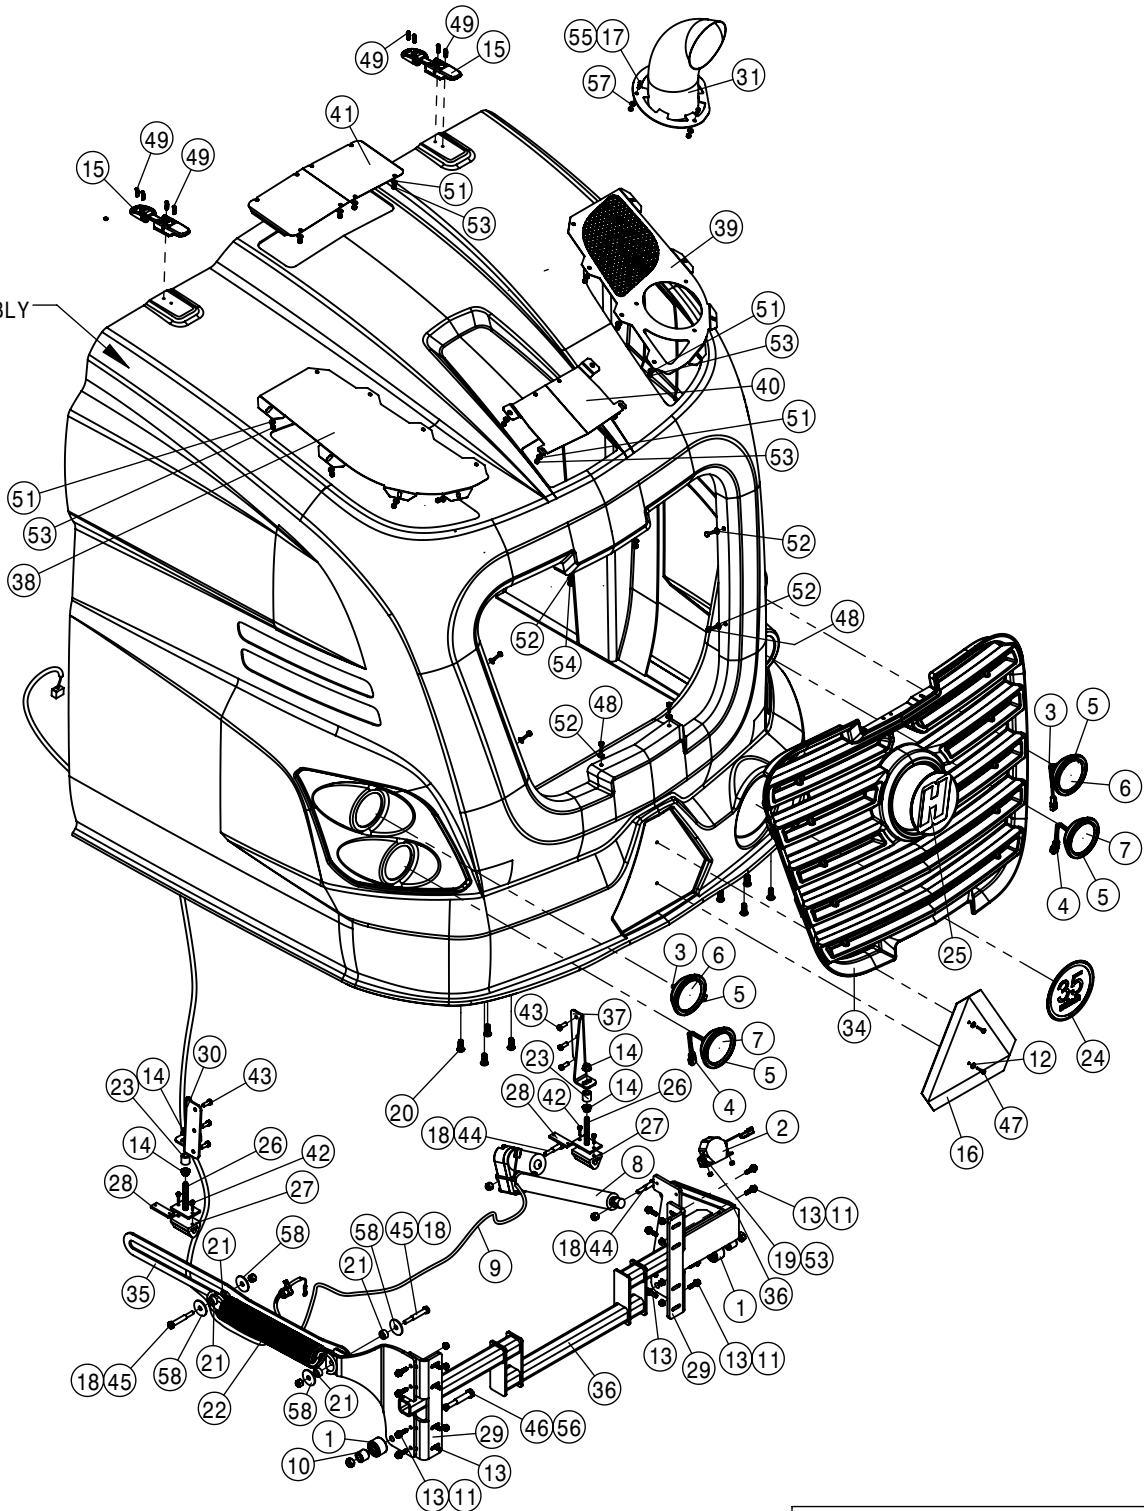

660878-HOOD ASSEMBLY

REAR ENGINE HOOD ASSEMBLY			
DET	QTY	P/N	DESCRIPTION
1	2	125056	TRACK ROLLER, 2.00 OD, .625 BORE
2	1	290061	ALARM, BACKUP 107DBA LT DUTY
3	2	290103	AMBER LIGHT PIGTAIL
4	2	290104	RED LIGHT PIGTAIL
5	4	290204	4" GROMMET FR 290200 & 290201
6	2	290205	OPTRONICS, 3 DIODE AMBER LED
7	2	290206	OPTRONICS, 3 DIODE RED LED
8	1	292247	ACTUATOR, 1500G-2000T, 12" STR
9	1	294053	HOOD ACTUATOR HARNESS
10	2	361679	BUMPER PIVOT BRG SPACER, STS 04
11	8	470087	3/8-16UNC HEX FLG NUT SER MC GR5
12	2	470212	1/4 BONDED SEALING WASH, SS
13	16	470329	3/8UNC X 1 1/4 HHCS GR5 MC
14	4	470360	1/2-13UNC HEX FLG NUT SER MC GR5
15	2	470368	LATCH W/KEEPER, FLEXIBLE LEVER
16	1	472249	SLOW MOVING VEHICLE SIGN
17	3	472345	1/4-20 UNC X 1 BHCS GR5 MC
18	4	473007	1/2-13UNC NYLOCK NUT MC GR5
19	2	473834	1/4UNC X 3/4 HHCS SS

REAR ENGINE HOOD ASSEMBLY			
DET	QTY	P/N	DESCRIPTION
20	8	473987	1/2UNC X 1 1/4 BUT SKTHD SCR
21	4	482029	SPACER, 1.0 OD, .53 ID
22	1	482030	EXT. SPRING OD-2.95" LG-20"
23	2	482031	SPACER, 1"OD. 53ID X 1"L
24	1	650224	DECAL, 35MPH ID SYMBOL, VINYL
25	1	650910	DECAL HAGIE DOT GRILLE
26	2	660224	ENG HOOD BUMPER WLD, STS 04
27	2	660226	ENG HOOD BUMPER, STS 04
28	2	660227	ENG HOOD BUMPER KEEPER, STS 04
29	2	660526	ENGINE HOOD BLKHD MNT BRKT STS'14
30	1	660832	LH HOOD BMRP MT BRKT STS'17
31	1	660837	6" EXHAUST STACK WLD, STS
NS	1	660843	MACHINE MODEL DECAL SHEET
33	1	660879	STS HOOD DECAL SHEET '17
34	1	660911	GRILL ASSY, STS
35	1	660916	HOOD LIMIT BAR
36	1	660917	HOOD HINGE WLD QSL STS'17
37	1	660920	ENG HOOD BMRP MT BRKT
38	1	660923	LH HOOD SCREEN, STS

REAR ENGINE HOOD ASSEMBLY			
DET	QTY	P/N	DESCRIPTION
39	1	660924	RH HOOD SCREEN, STS
40	1	660927	REAR CTR SCREEN, STS
41	1	660928	FRT CTR SCREEN, STS
42	4	900003	1/4UNC X 1 HHCS GR5 MC
43	6	900129	3/8UNC X 1 HHCS GR5 MC
44	2	900268	1/2UNC X 2 1/2 HHCS GR5 MC
45	2	900272	1/2UNC X 3 1/2 HHCS GR5 MC
46	2	900341	5/8UNC X 3 3/4 HHCS GR5 MC
47	2	900449	1/4UNC X 1 HHCS SS
48	8	900489	5/16UNC X 1 HHCS SS
49	8	903893	10-32 X 1" PHIL PAN MACH SCR
50	1	910027	#10-32UNF HEX NUT MC GR5
51	30	910112	SAE FLAT WASHER 1/4 SS
52	16	910113	SAE FLAT WASHER 5/16 SS
53	32	910118	1/4-20UNC NYLOCK NUT SS
54	8	910132	5/16-18UNC NYLOCK NUT SS
55	3	914000	1/4-20UNC STOVER NUT MC GR5
56	2	914010	5/8-11UNC STOVER NUT MC GR5
57	3	920000	SAE FLAT WASHER 1/4 MC
58	4	920029	FENDER WASHER 21/40 MC