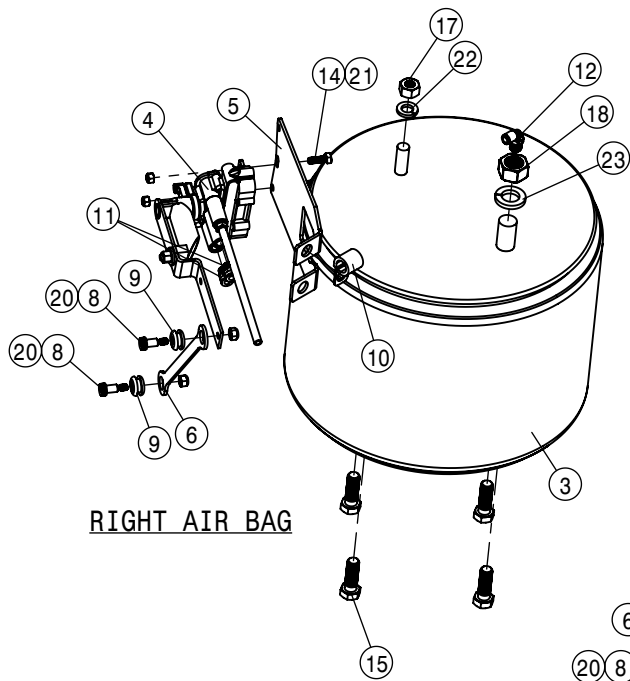

RIGHT AIR BAG