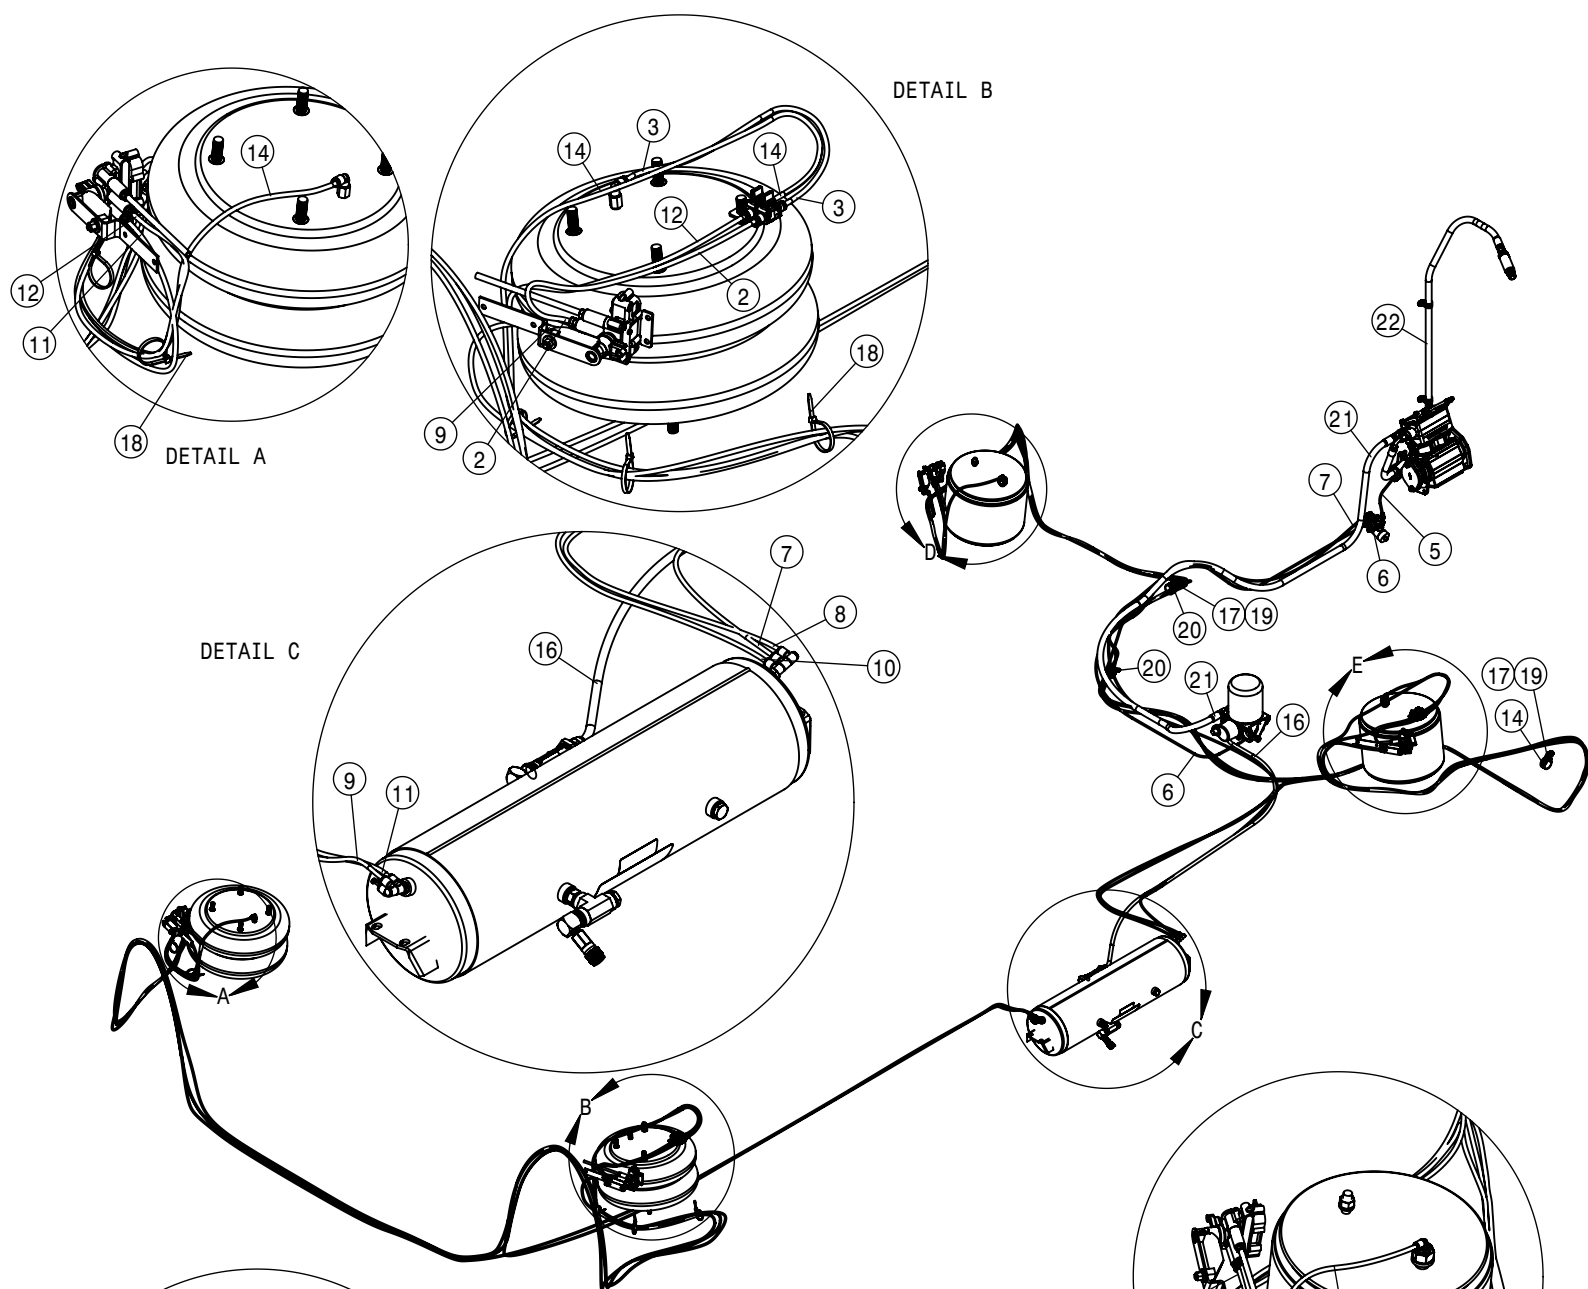

DETAIL E

DETAIL D

AIR LINE ASSEMBLY				
DET	QTY	P/N	DESCRIPTION	
1	1	195906-011	1/40D AIR BRAKE TUBING J844-A	
2	1	195906-018	1/40D AIR BRAKE TUBING J844-A	
3	1	195906-021	1/40D AIR BRAKE TUBING J844-A	
4	1	195906-022	1/40D AIR BRAKE TUBING J844-A	
5	1	195906-031	1/40D AIR BRAKE TUBING J844-A	
6	1	195906-111	1/40D AIR BRAKE TUBING J844-A	
7	1	195906-156	1/40D AIR BRAKE TUBING J844-A	
8	1	195906-195	1/40D AIR BRAKE TUBING J844-A	
9	1	195906-238	1/40D AIR BRAKE TUBING J844-A	
10	1	195906-248	1/40D AIR BRAKE TUBING J844-A	
11	1	195906-300	1/40D AIR BRAKE TUBING J844-A	
12	1	195906-303	1/40D AIR BRAKE TUBING J844-A	
13	1	195906-322	1/40D AIR BRAKE TUBING J844-A	
14	1	195906-331	1/40D AIR BRAKE TUBING J844-A	
15	1	195906-356	1/40D AIR BRAKE TUBING J844-A	
16	1	195914-069	1/20D AIR BRAKE TUBING J844-A	
17	3	470087	3/8-16UNC HEX FLG NUT SER MC GR5	
18	6	470154	CABLE TIE, 11.00" BLK NYLON	
19	3	470460	3/8UNC X 1 HHSFB GR5 MC	
20	4	520160	CUSH CLAMP,#24 1 1/2D-3/4WLOOP	
21	1	617567	10-451TC-10FJX-10FJX90-120	
22	1	617573	10-451TC-10FJX-10FJX90-74 H/A