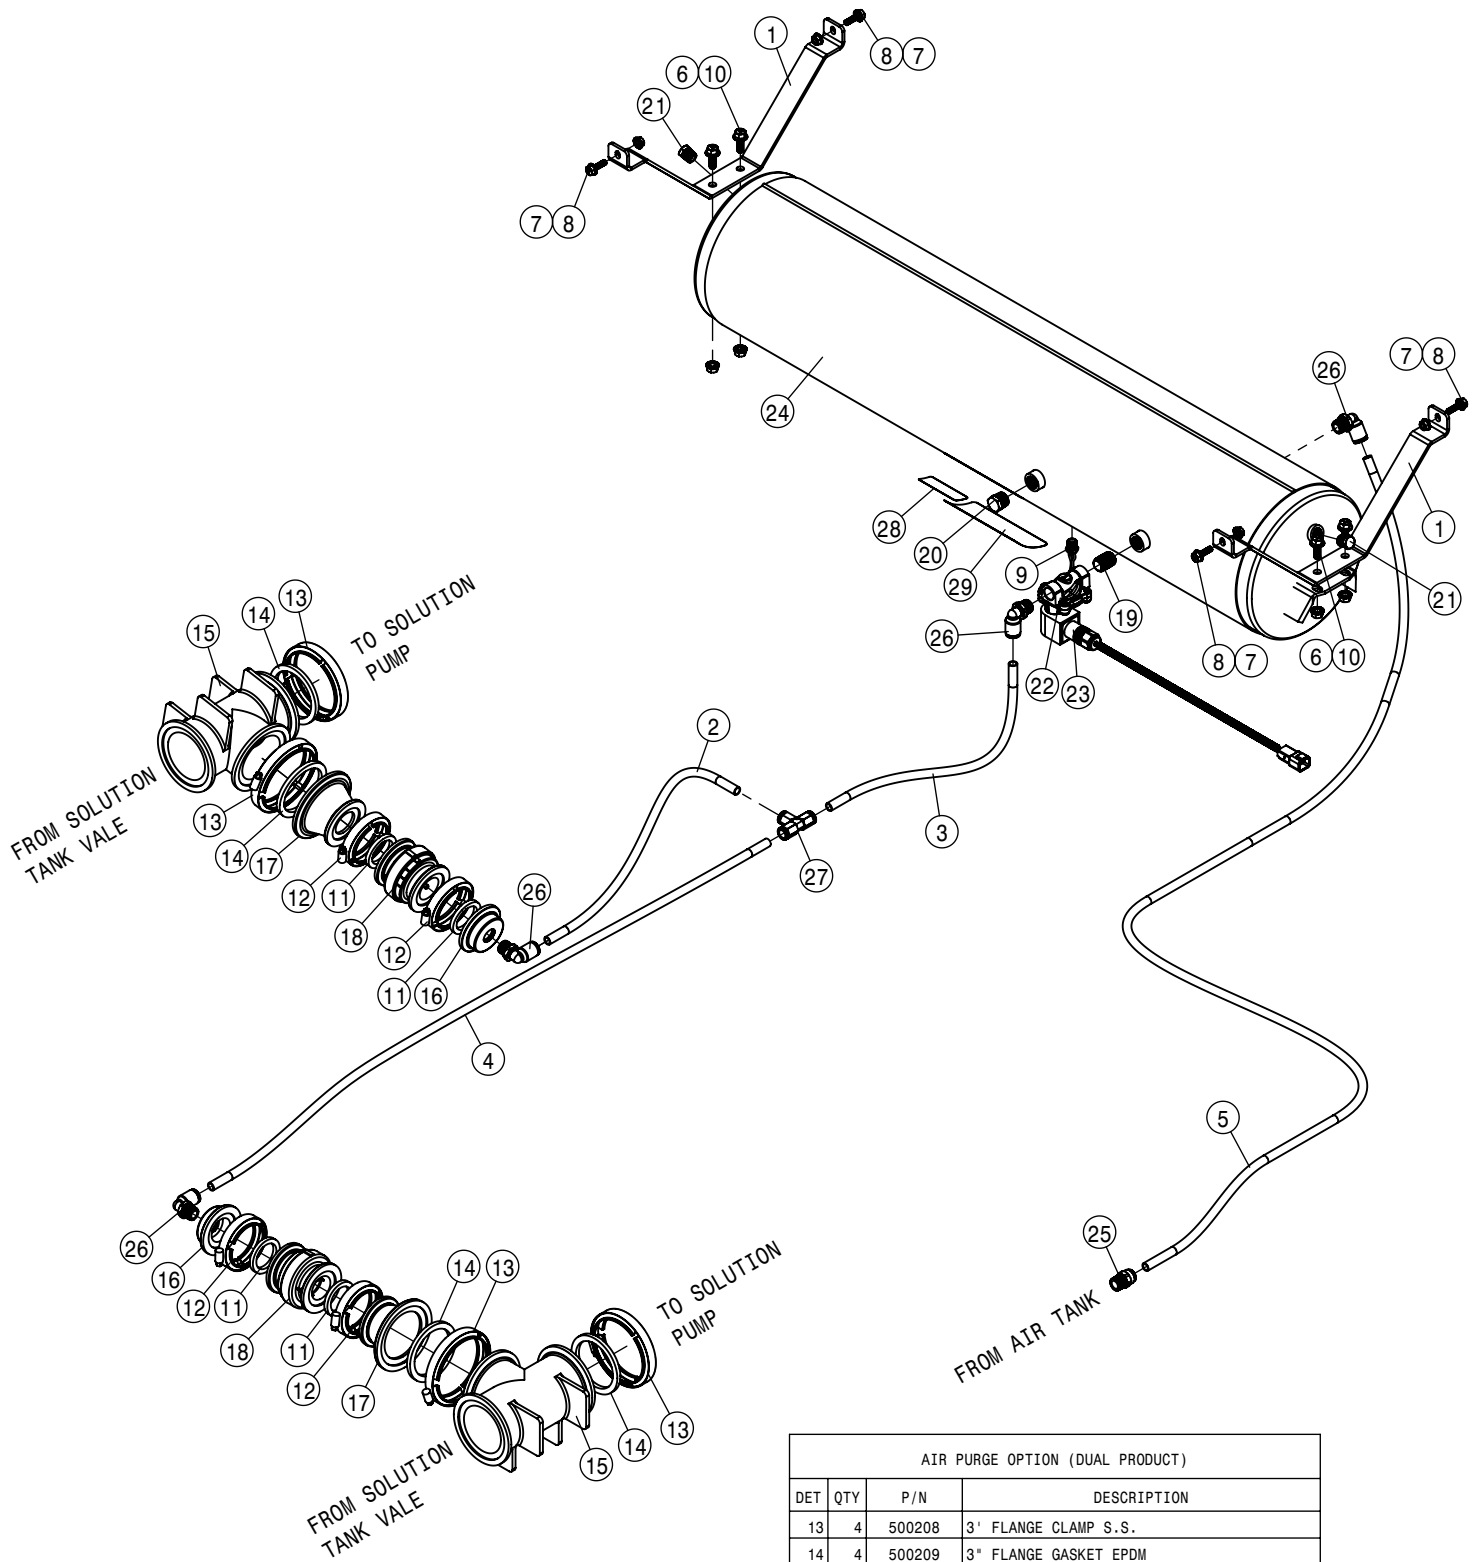

AIR PURGE OPTION (DUAL PRODUCT)			
DET	QTY	P/N	DESCRIPTION
1	2	167471	SECONDARY AIR TANK BRKT
2	1	195914-019	1/20D AIR BRAKE TUBING J844-B
3	1	195914-020	1/20D AIR BRAKE TUBING J844-B
4	1	195914-045	1/20D AIR BRAKE TUBING J844-B
5	1	195914-110	1/20D AIR BRAKE TUBING J844-B
6	4	470087	3/8-16UNC HEX FLG NUT SER MC GR5
7	4	470113	5/16-18UNC HEX FLG NUT SER MC GR5
8	4	470234	5/16UNC X 1 HHSFB GR5 MC
9	1	470266	DRAIN VALVE KIT, 1/4NPT
10	4	470460	3/8UNC X 1 HHSFB GR5 MC
11	4	500158	1 1/2" GASKET FOR 2" FLANGE
12	4	500160	2' FLANGE CLAMP S.S.

AIR PURGE OPTION (DUAL PRODUCT)			
DET	QTY	P/N	DESCRIPTION
13	4	500208	3' FLANGE CLAMP S.S.
14	4	500209	3" FLANGE GASKET EPDM
15	2	500217	3"FLANGE TEE POLY
16	2	500224	2'' FLANGE PLUG W/1/2''FNPT POLY
17	2	500237	3'FLANGE-2" STD FLANGE ADPTR POLY
18	2	500264	2" CHECK STANDARD PORT
19	1	502717	CLOSE NIPPLE .50NPT BRS
20	1	505231	PIPE PLUG .50NPT HEX HD BRS
21	2	505238	PIPE PLUG .375NPT HEX HD BRS
22	1	696241	.5FNPT N/C SOLENOID VALVE
23	1	696242	12V COIL FOR SOLE VLV
24	1	701520	AIR TANK FOR AIR PURGE W/DECAL
25	1	711037	1/2MNPT-1/2 NYL TUBE FTG
26	4	711042	1/2MNPT-1/2 NYL TUBE LBO
27	1	711075	1/2 TUBE, PRESS ON TEE, BRASS
28	1	N209334	LABEL, AIR TANK DRAIN
29	1	N404969	LABEL, DECAL SAFETY AIR DRIER