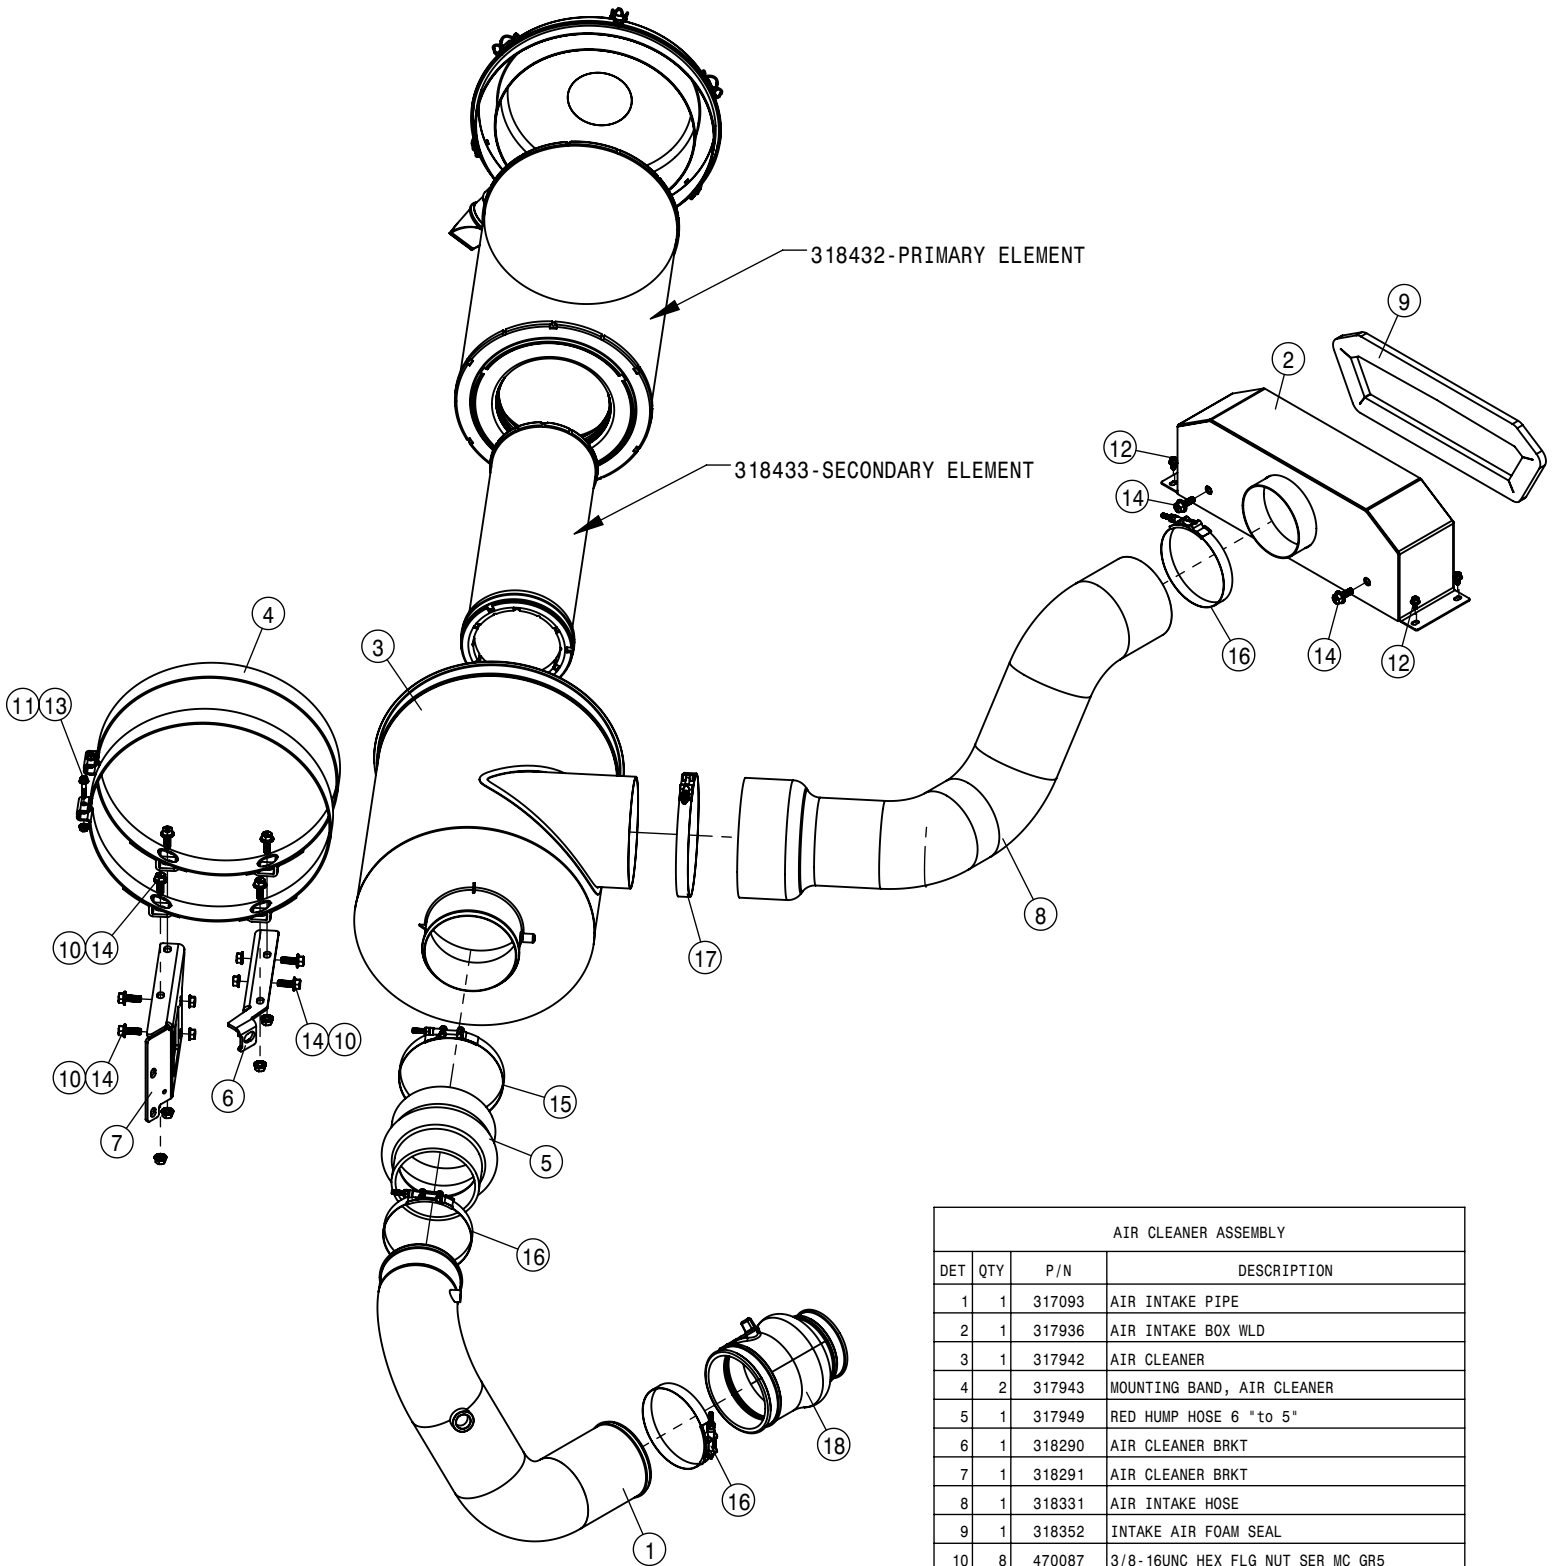

AIR CLEANER ASSEMBLY			
DET	QTY	P/N	DESCRIPTION
1	1	317093	AIR INTAKE PIPE
2	1	317936	AIR INTAKE BOX WLD
3	1	317942	AIR CLEANER
4	2	317943	MOUNTING BAND, AIR CLEANER
5	1	317949	RED HUMP HOSE 6 "to 5"
6	1	318290	AIR CLEANER BRKT
7	1	318291	AIR CLEANER BRKT
8	1	318331	AIR INTAKE HOSE
9	1	318352	INTAKE AIR FOAM SEAL
10	8	470087	3/8-16UNC HEX FLG NUT SER MC GR5
11	2	470121	1/4-20UNC HEX FLG NUT SER MC GR5
12	4	470122	1/4UNC X 1/2 HHSFB GR5 MC
13	2	470407	1/4UNC X 1 1/4 HHSFB GR5 MC
14	10	470460	3/8UNC X 1 HHSFB GR5 MC
15	1	520147	6.38/6.69 T-BOLT HOSE CLAMP
16	3	520148	5.38/5.69 T-BOLT HOSE CLAMP SS
17	1	520150	7.38/7.69 T-BOLT HOSE CLAMP SS
18	1	RE538441	AIR INTAKE HOSE REP