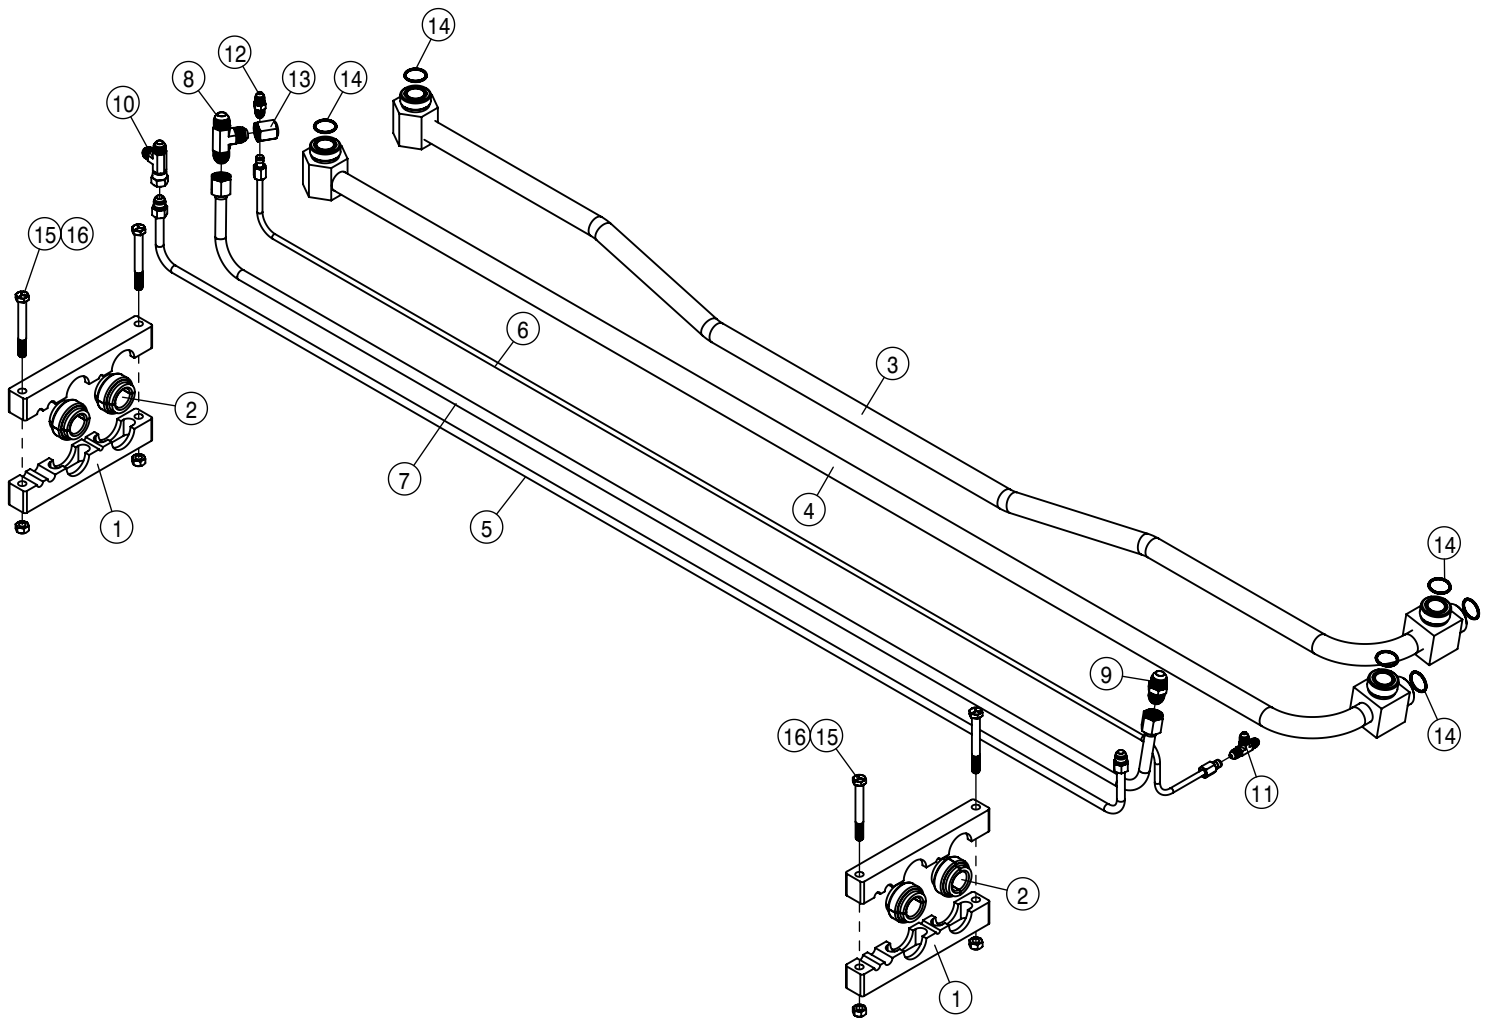

FRONT HYDRAULIC TUBES			
DET	QTY	P/N	DESCRIPTION
1	2	470685	HOSE CLAMP
2	4	470686	RUBBER INSERT, CLAMP
3	1	615913	TUBE ASSY 1"OD 16-ORFS
4	1	615914	TUBE ASSY 1"OD 16-ORFS
5	1	615915	TUBE ASSY 3/8"OD 6-MJIC
6	1	615916	TUBE ASSY 1/4"OD 4-FJIC
7	1	615917	TUBE ASSY 1/2"OD 8-FJIC
8	1	618311	3/4MJIC UNION TEE
9	1	618314	3/4MJIC UNION
10	1	618486	9/16FJIC SW RUN TEE-9/16MJIC
11	1	618488	7/16MJIC UNION TEE
12	1	618524	7/16MJIC UNION
13	1	618532	3/4FJIC CAP NUT
14	6	618677	O-RING, -16 FACE SEAL .93ID 90D
15	4	900137	3/8UNC X 3 1/4 HHCS GR5 MC
16	4	914004	3/8-16UNC STOVER NUT MC GR5