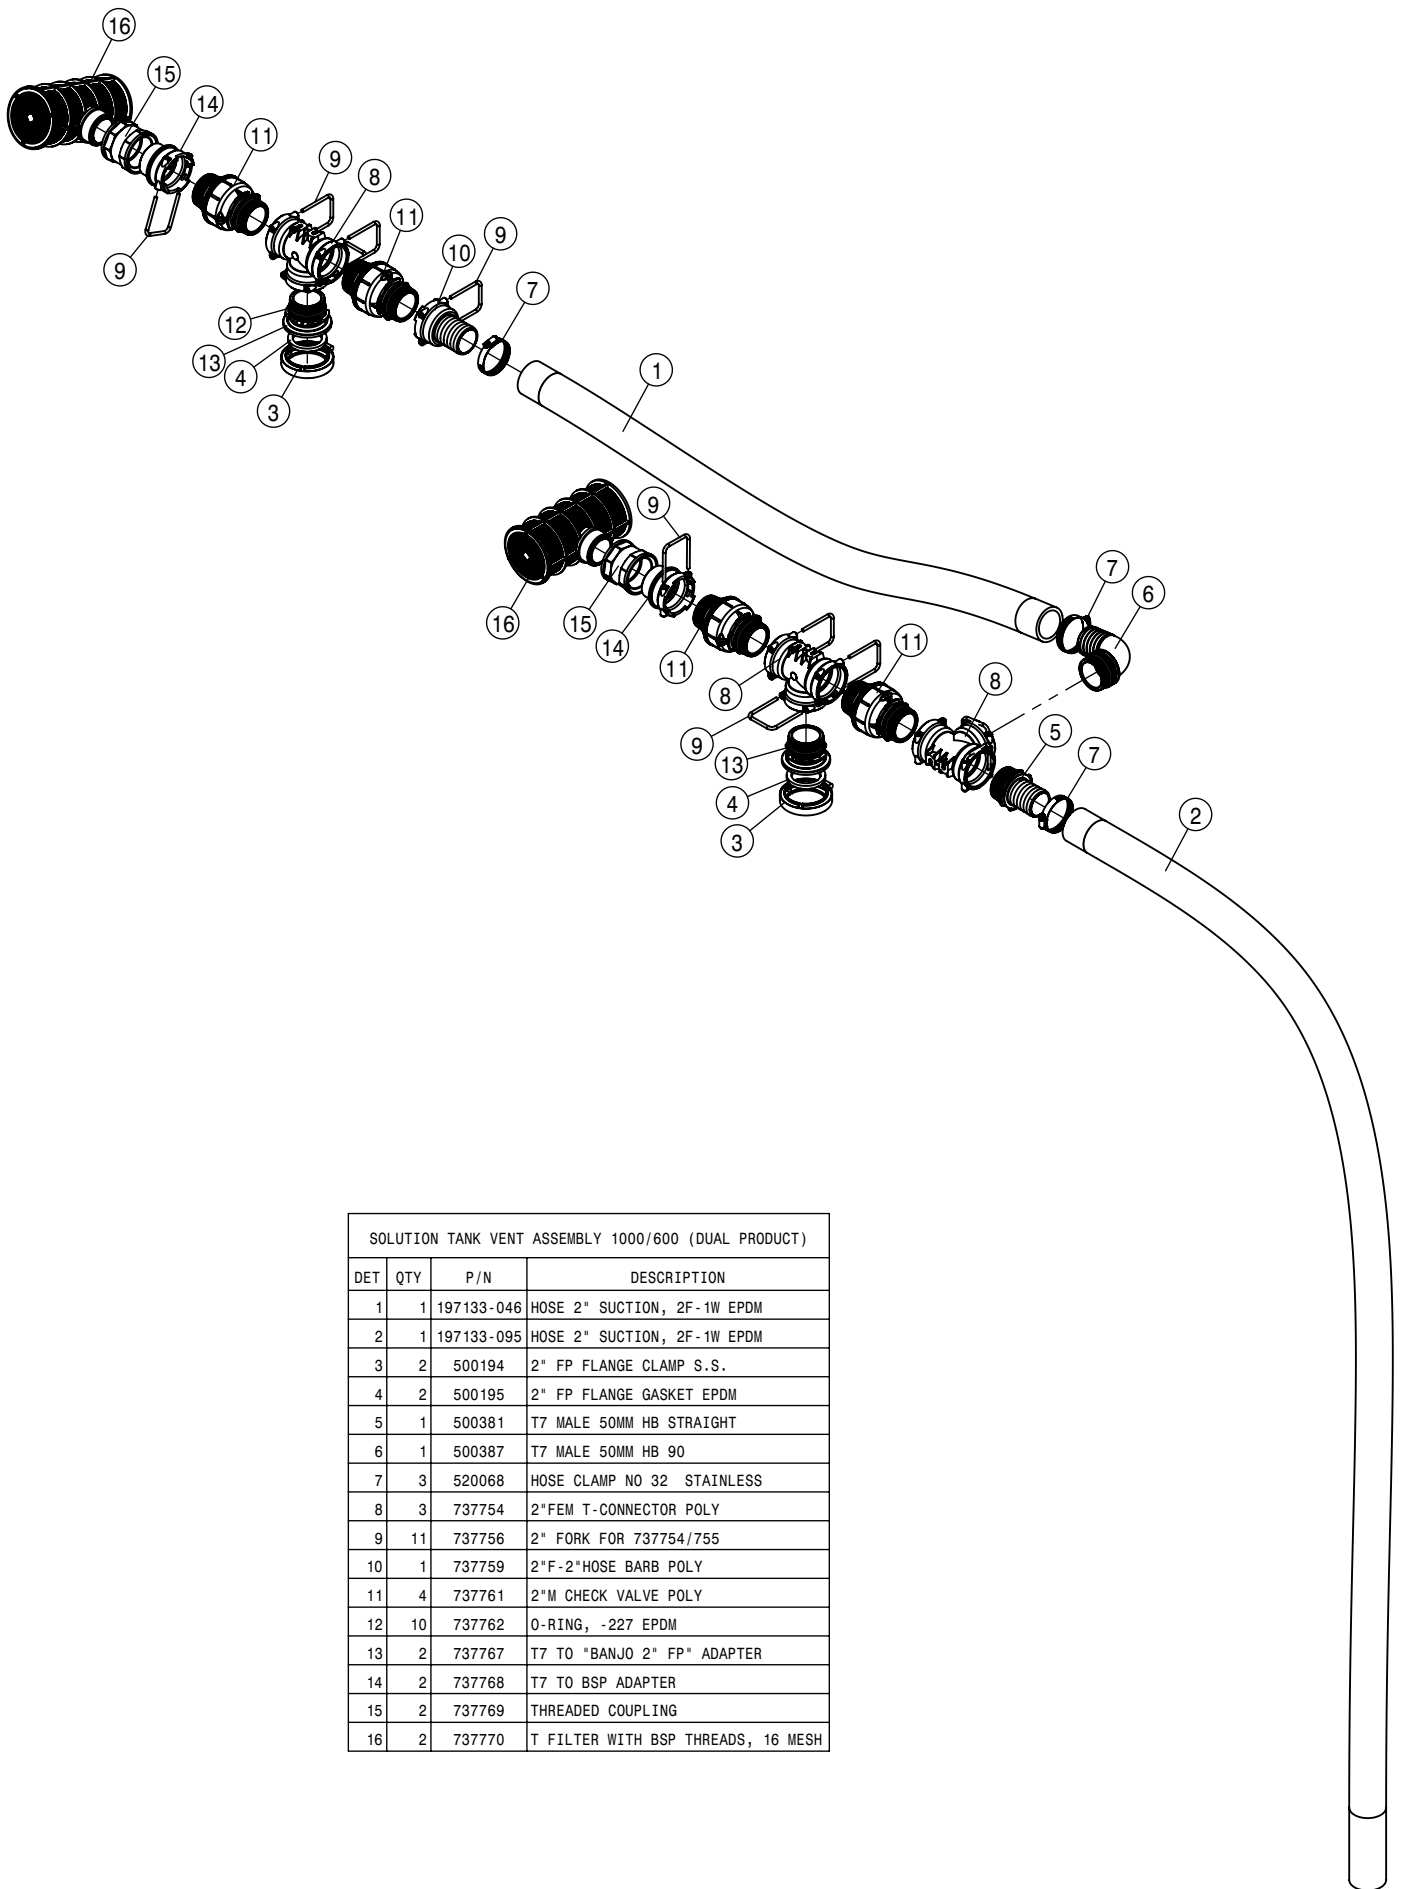

SOLUTION TANK VENT ASSEMBLY 1000/600 (DUAL PRODUCT)			
DET	QTY	P/N	DESCRIPTION
1	1	197133-046	HOSE 2" SUCTION, 2F-1W EPDM
2	1	197133-095	HOSE 2" SUCTION, 2F-1W EPDM
3	2	500194	2" FP FLANGE CLAMP S.S.
4	2	500195	2" FP FLANGE GASKET EPDM
5	1	500381	T7 MALE 50MM HB STRAIGHT
6	1	500387	T7 MALE 50MM HB 90
7	3	520068	HOSE CLAMP NO 32 STAINLESS
8	3	737754	2"FEM T-CONNECTOR POLY
9	11	737756	2" FORK FOR 737754/755
10	1	737759	2"F-2"HOSE BARB POLY
11	4	737761	2"M CHECK VALVE POLY
12	10	737762	O-RING, -227 EPDM
13	2	737767	T7 TO "BANJO 2" FP" ADAPTER
14	2	737768	T7 TO BSP ADAPTER
15	2	737769	THREADED COUPLING
16	2	737770	T FILTER WITH BSP THREADS, 16 MESH