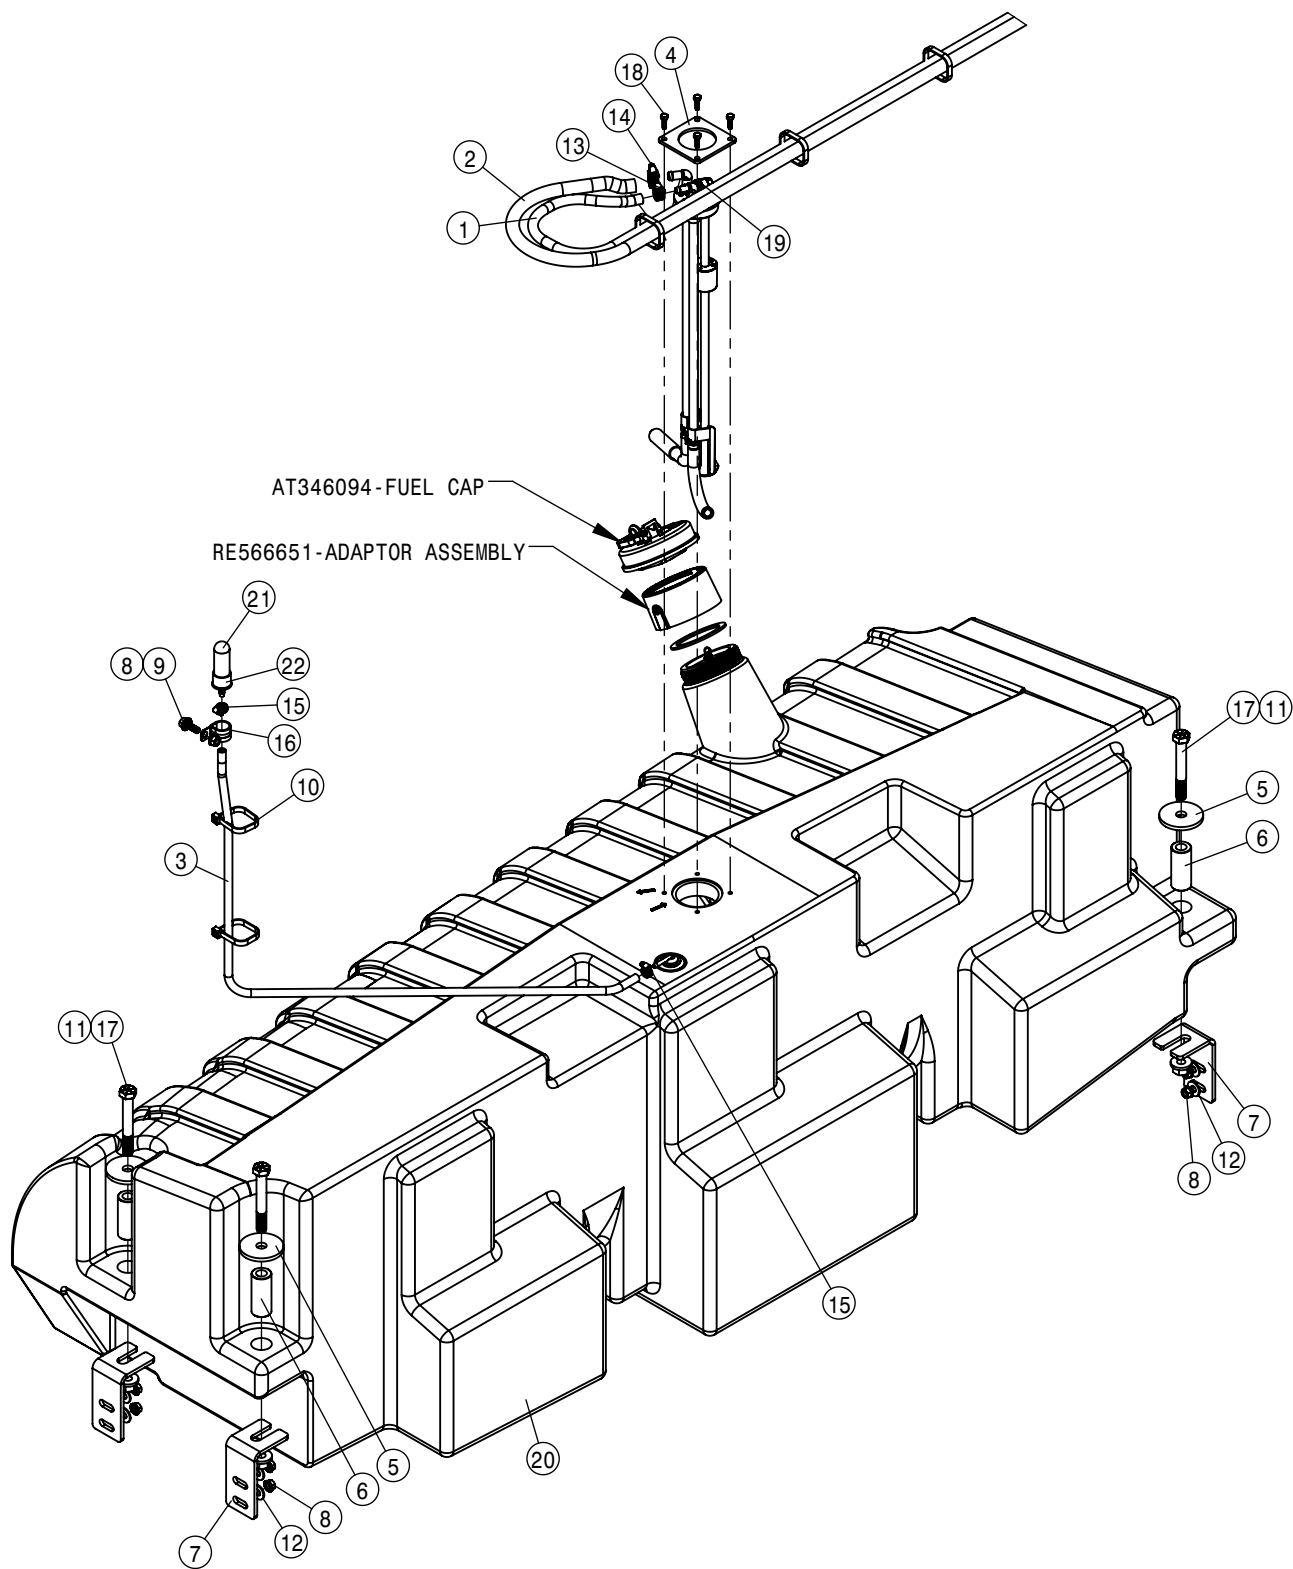

FUEL TANK ASSEMBLY			
DET	QTY	P/N	DESCRIPTION
1	1	195970-248	HOSE 3/8 ID BIO FUEL SAE J30R7
2	1	195971-293	HOSE 1/2 ID BIO FUEL SAE J30R7
3	1	195978-045	HOSE 1/4 ID BIO FUEL SAE J30R7
4	1	317890	FUEL SENDER PLT
5	4	317957	WASHER 2.750D x .66ID x .25
6	4	317959	SPACER .69ID x 1.250D x 2.93
7	4	317960	FUEL TANK BRKT
8	9	470087	3/8-16UNC HEX FLG NUT SER MC GR5
9	1	470460	3/8UNC X 1 HHSFB GR5 MC
10	10	470555	.345 X 15" CABLE TIE-UV BLACK
11	4	470682	5/8-11UNC CTRLK FLG NUT MC GR5

FUEL TANK ASSEMBLY			
DET	QTY	P/N	DESCRIPTION
12	8	483043	USS FLAT WASHER 3/8 MC
13	1	520070	HOSE CLAMP NO 8 STAINLESS
14	1	520080	HOSE CLAMP NO 10 STAINLESS
15	2	520120	HOSE CLAMP NO 4 STAINLESS
16	1	520121	CUSH CLAMP,#16 1IN X 3/4W
17	4	900847	5/8UNC X 4 1/2 HHCS GR8 MC
18	4	910096	6MM-1.00 X 20MM HEX BOLT SS
19	1	AKK12119	FUEL LEVEL SENDER
20	1	AKK19916	FUEL TANK ASSY
21	1	H216169	BREATHER FUEL TANK
22	1	H217849	FITTING RDCR FEM PIP TO M BARB