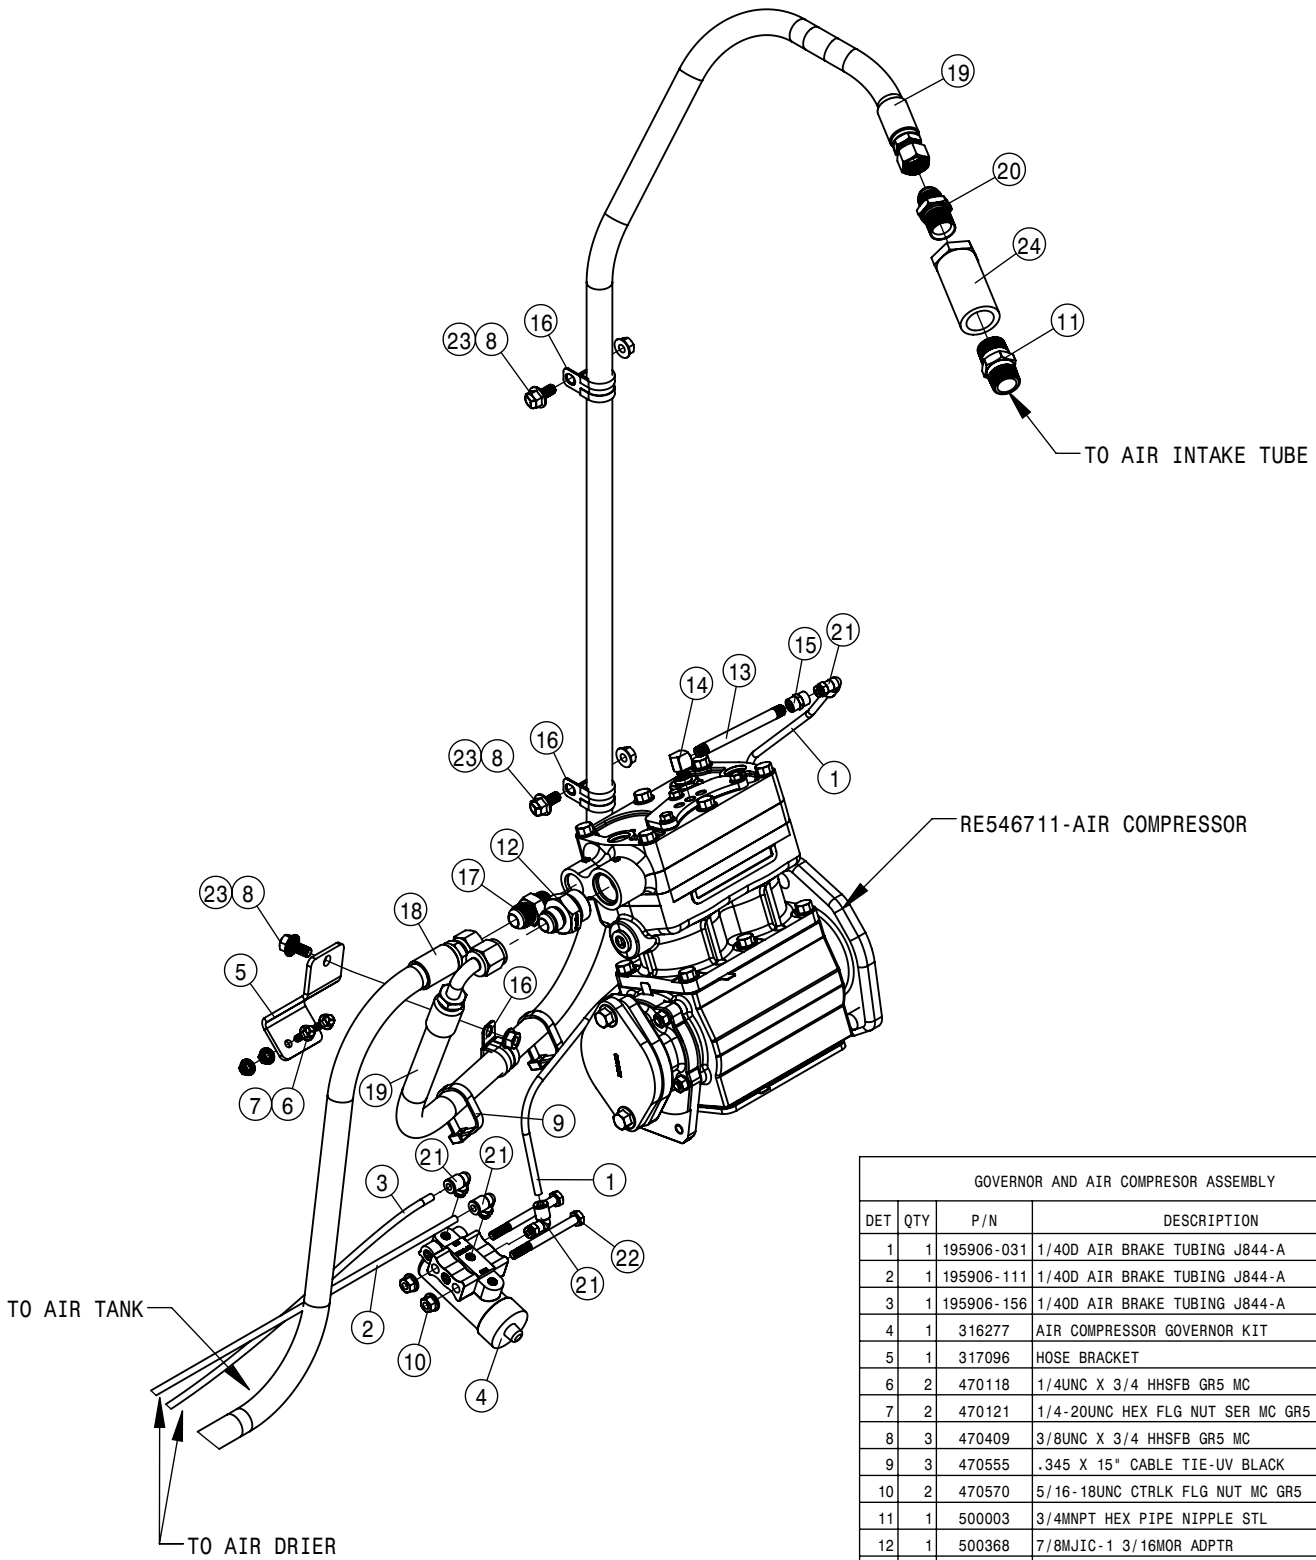

GOVERNOR AND AIR COMPRESOR ASSEMBLY			
DET	QTY	P/N	DESCRIPTION
1	1	195906-031	1/40D AIR BRAKE TUBING J844-A
2	1	195906-111	1/40D AIR BRAKE TUBING J844-A
3	1	195906-156	1/40D AIR BRAKE TUBING J844-A
4	1	316277	AIR COMPRESSOR GOVERNOR KIT
5	1	317096	HOSE BRACKET
6	2	470118	1/4UNC X 3/4 HHSFB GR5 MC
7	2	470121	1/4-20UNC HEX FLG NUT SER MC GR5
8	3	470409	3/8UNC X 3/4 HHSFB GR5 MC
9	3	470555	.345 X 15" CABLE TIE-UV BLACK
10	2	470570	5/16-18UNC CTRLK FLG NUT MC GR5
11	1	500003	3/4MNPT HEX PIPE NIPPLE STL
12	1	500368	7/8MJIC-1 3/16MOR ADPTR
13	1	500409	BRASS PIPE NIPPLE - 1/8 NPT
14	1	500410	BRASS STREET ELBOW - 1/8 NPT
15	1	500411	BRASS HEX COUPLING 1/8 NPT
16	3	520121	CUSH CLAMP,#16 1IN X 3/4W
17	1	611126	7/8MJIC-7/8MOR ADPTR
18	1	617567	10-451TC-10FJX-10FJX90-120
19	1	617573	10-451TC-10FJX-10FJX90-74 H/A
20	1	618059	7/8MJIC-3/4MNPT ADPTR
21	4	711039	1/8MNPT-90-1/4 NYL TUBE LBO
22	2	900073	5/16UNC X 3 1/4 HHCS GR5 MC
23	3	910042	3/8-16UNC HEX FLG NUT SM MC GR8
24	1	AN207713	IN-LINE AIR FILTER