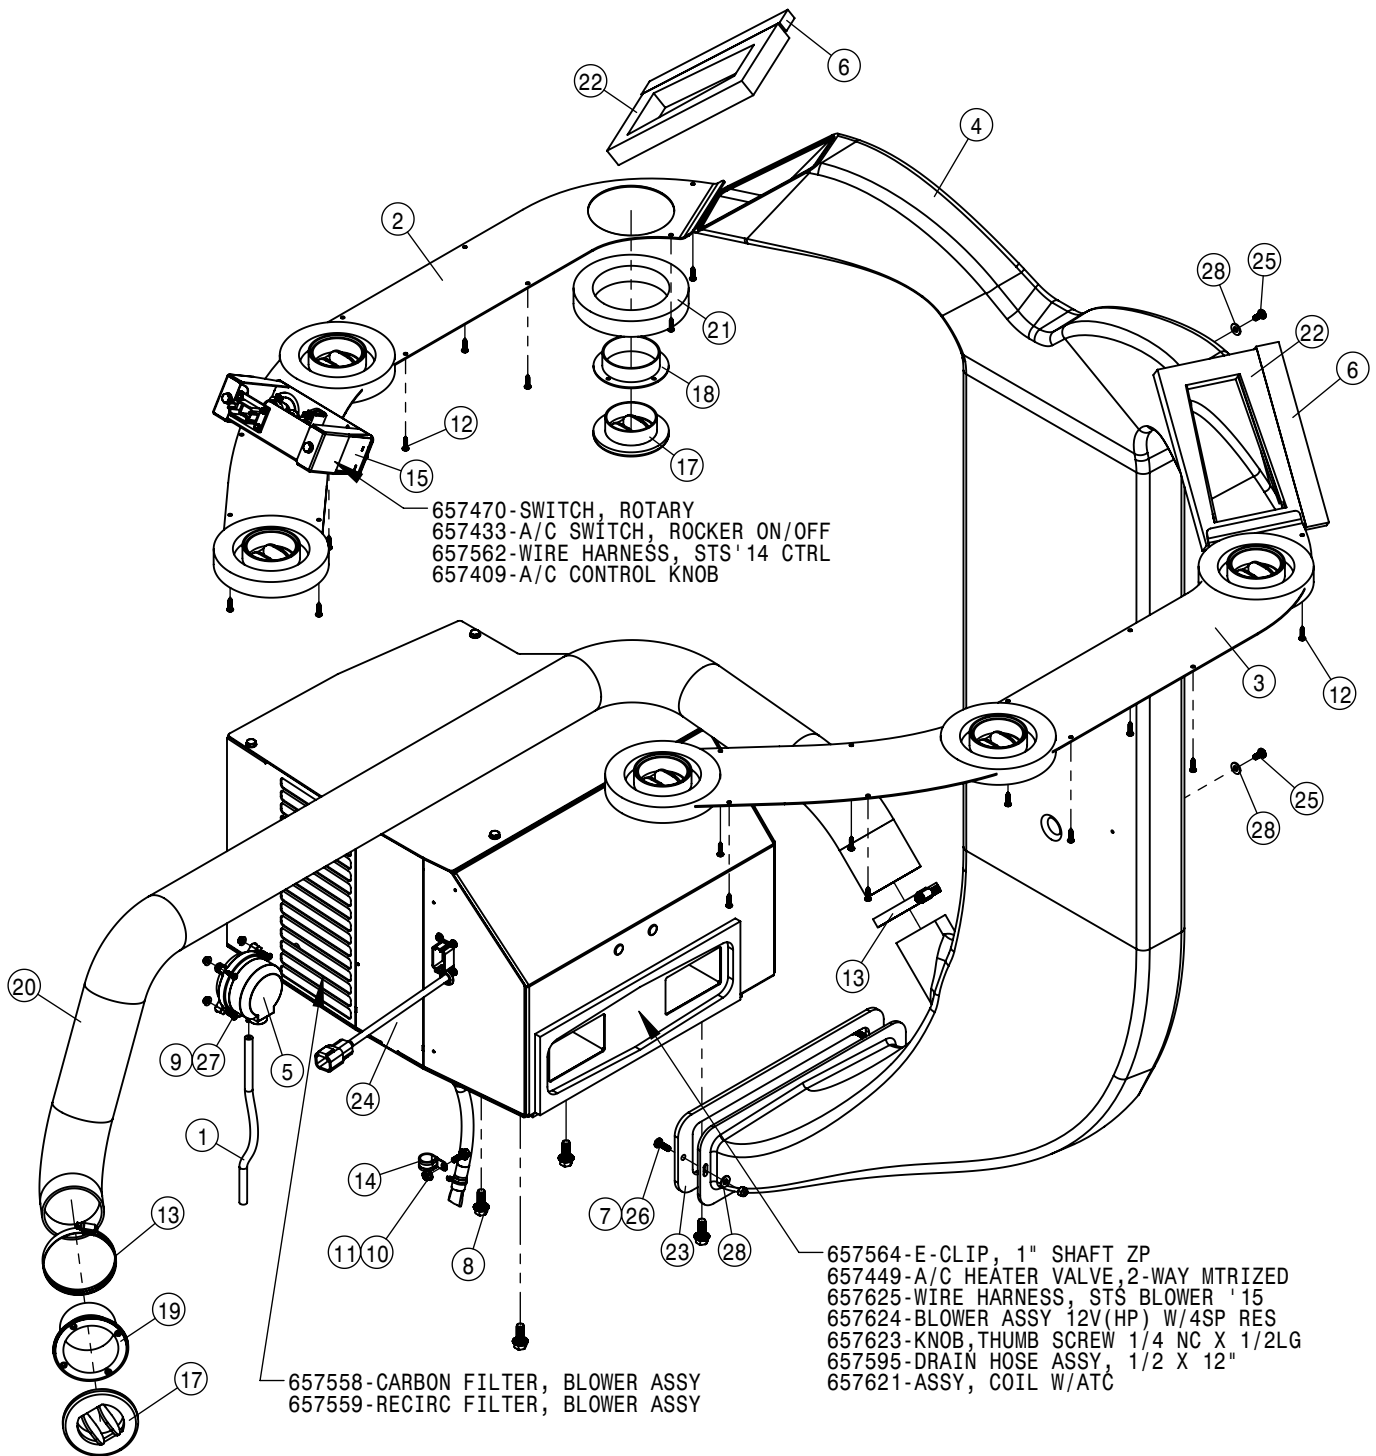

STANDARD HVAC ASSEMBLY			
DET	QTY	P/N	DESCRIPTION
1	1	317315	HOSE - HVAC PRESSURE
2	1	344361	PLATE, ROOF DUCT COVER RH, STSCAB' 14
3	1	344362	PLATE, ROOF DUCT COVER LH, STSCAB' 14
4	1	344366	DUCT HVAC - STS CAB
5	1	344425	PRESSURE SWITCH - HVAC
6	2	344576	TEMP SEAL DUCT, STS' 14
7	2	470089	1/4UNC HEX NYL-LOC NUT
8	4	470460	3/8 X 1" SERR FLG BOLT
9	4	470463	8-32 SERR FLANGE NUT
10	1	473832	1/4UNC HEX FLANGE LOCK NUT SS
11	1	473834	1/4UNC X 3/4 SER FLG BOLT SS
12	20	473990	#8 X 3/4 PHIL PAN SHTMTL(A)SCR
13	2	520052	HOSE CLAMP NO 52 STAINLESS
14	1	520104	CUSH HOSE CLMP,#12, 3/4D x 1/2W

STANDARD HVAC ASSEMBLY			
DET	QTY	P/N	DESCRIPTION
15	1	657542	HVAC CONTROL - MANUAL, STS' 14
NS	1	657544	HARNESS - HVAC MAN CONTROL
17	7	657546	LOUVER, 4" W/O MNT
18	6	657547	PANEL MNT, LOUVER (THK PANEL)
19	1	657548	PANEL MNT, LOUVER (THK PANEL)
20	1	657550	HOSE - 3IN HVAC
21	6	657552	GASKET SEAL ROOF LOUVER
22	2	657553	GASKET SEAL ROOF LOUVER
23	1	657556	GASKET SEAL ROOF LOUVER
24	1	657560	HVAC STANDARD CONTROL ENHANCED
25	2	903708	1/4UNC X1/2PHIL PANHD MACH SCR
26	2	903711	1/4UNC X3/4PHIL PANHD MACH SCR
27	4	903844	8-32 X 1/2 PHIL PANHD MACH SCR
28	4	920000	1/4 SAE FLAT WASHER