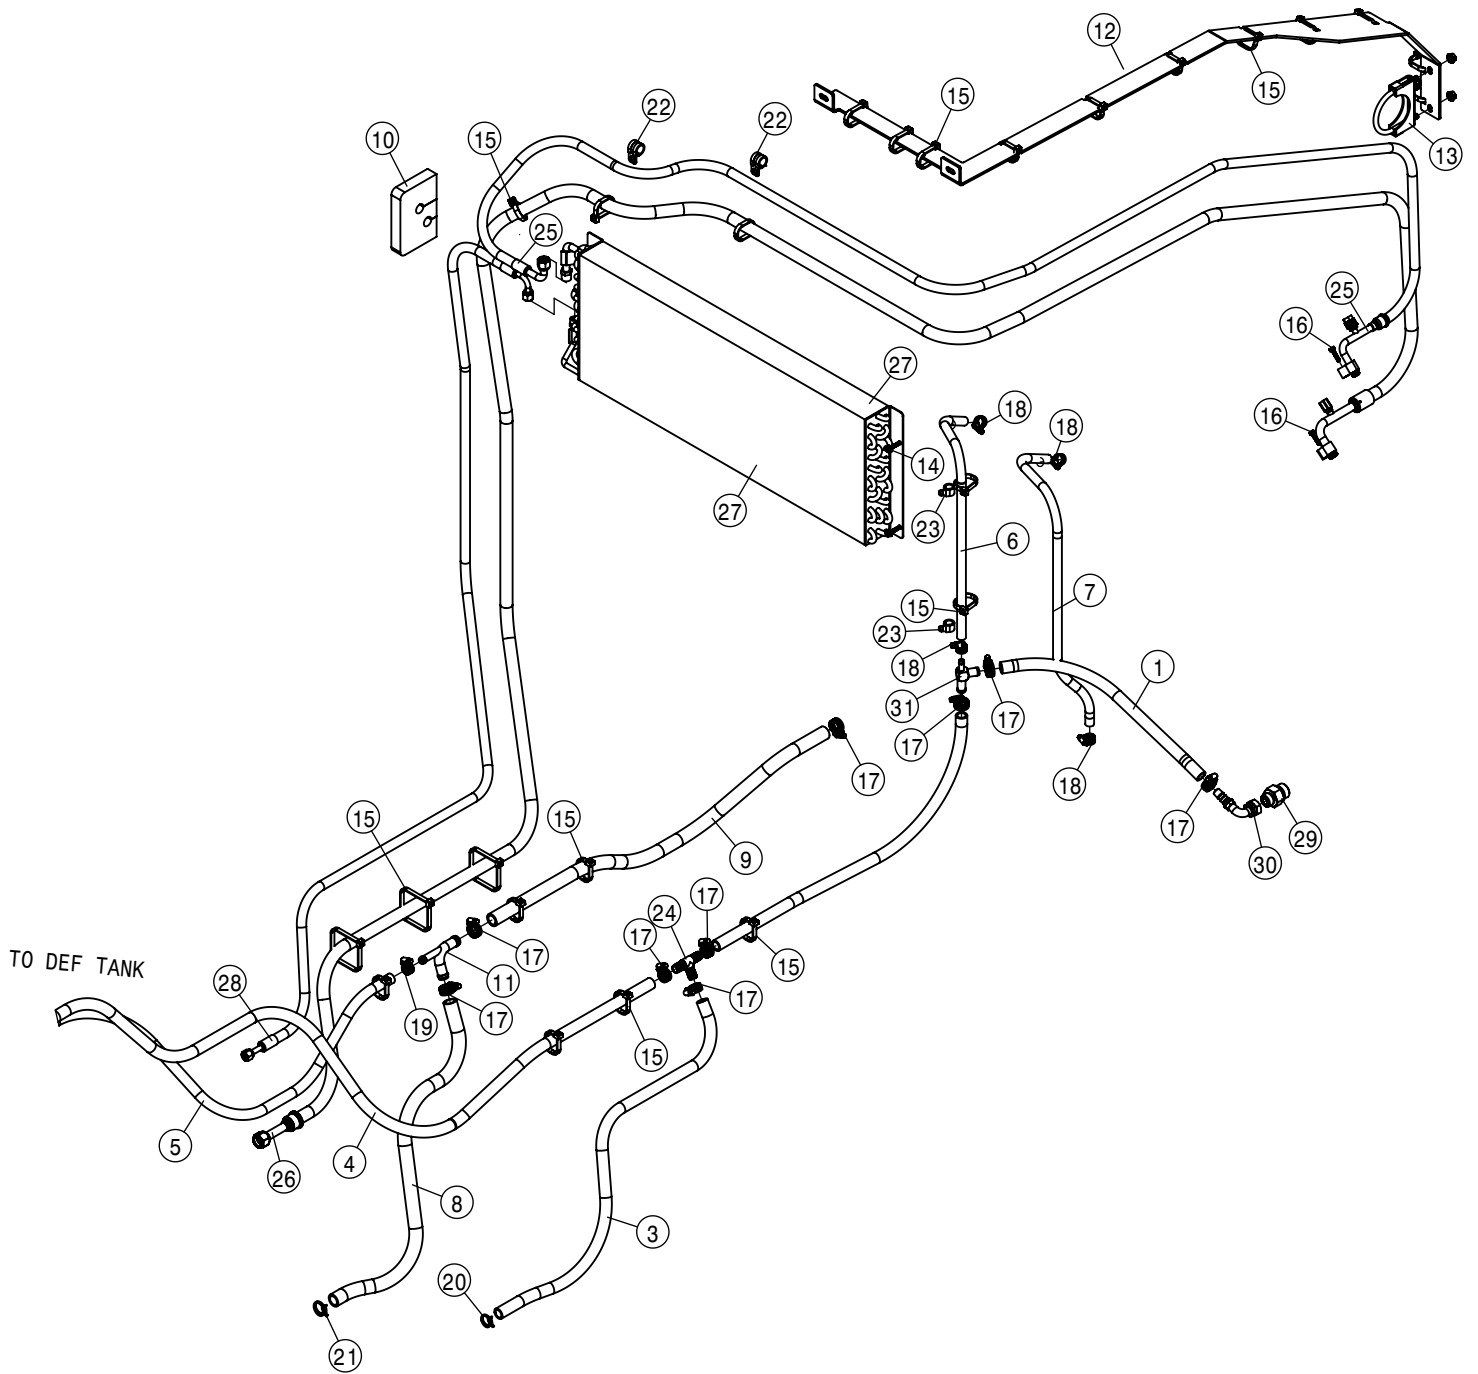

A/C AND HEATER LINES			
DET	QTY	P/N	DESCRIPTION
1	1	195909-020	HEATER HOSE
2	1	195909-031	HOSE 5/8 HEATER 1-FBR BR 20R3
3	1	195909-036	HOSE 5/8 HEATER 1-FBR BR 20R3
4	1	195909-082	HOSE 5/8 HEATER 1-FBR BR 20R3
5	1	195910-075	HOSE 1/2 HEATER 1-FBR BR 20R3
6	1	195917-026	HOSE 3/8 HEATER 1-FBR
7	1	195917-032	HOSE 3/8 HEATER 1-FBR
8	1	195924-030	HOSE 3/4 HEATER 1-FBR BR 20R3
9	1	195924-036	HOSE 3/4 HEATER 1-FBR BR 20R3
10	1	318067	FOAM SEAL
11	1	318159	TEE, REDUCING
12	1	318340	A/C HOSE SUPP
13	1	470160	MUFFLER CLAMP 3.00 IN
14	4	470231	1/4UNC X 1 HHSFB GR5 MC
15	25	470555	.345 X 15" CABLE TIE-UV BLACK
16	2	473787	6MM-1.00 X 25MM HEX BOLT GR8

A/C AND HEATER LINES			
DET	QTY	P/N	DESCRIPTION
17	9	520055	HOSE CLAMP NO 12 STAINLESS
18	4	520069	HOSE CLAMP NO 6 STAINLESS
19	1	520080	HOSE CLAMP NO 10 STAINLESS
20	1	520081	HOSE CLAMP NO 14 DBL WIRE
21	1	520082	HOSE CLAMP NO 16 DBL WIRE
22	2	520115	CUSH CLAMP,#12 0.75"D-3/4W LOOP
23	2	520117	CUSH HOSE CLAMP,#10, 5/8D X 1/2W
24	1	619030	5/8 HOSE BARB TEE
25	1	657050	A/C HOSE ASSY
26	1	657051	A/C HOSE ASSY
27	1	657457	COIL, COND 12 X 31.6
28	1	657633	A/C HOSE ASSY
29	1	AKK25682	ADAPTOR FITTING W/ORING
30	1	AT386329	FITTING, FEMALE, SWIVEL, 90D E
31	1	T379229	TEE FITTING ,SUPPLY,COOLANT