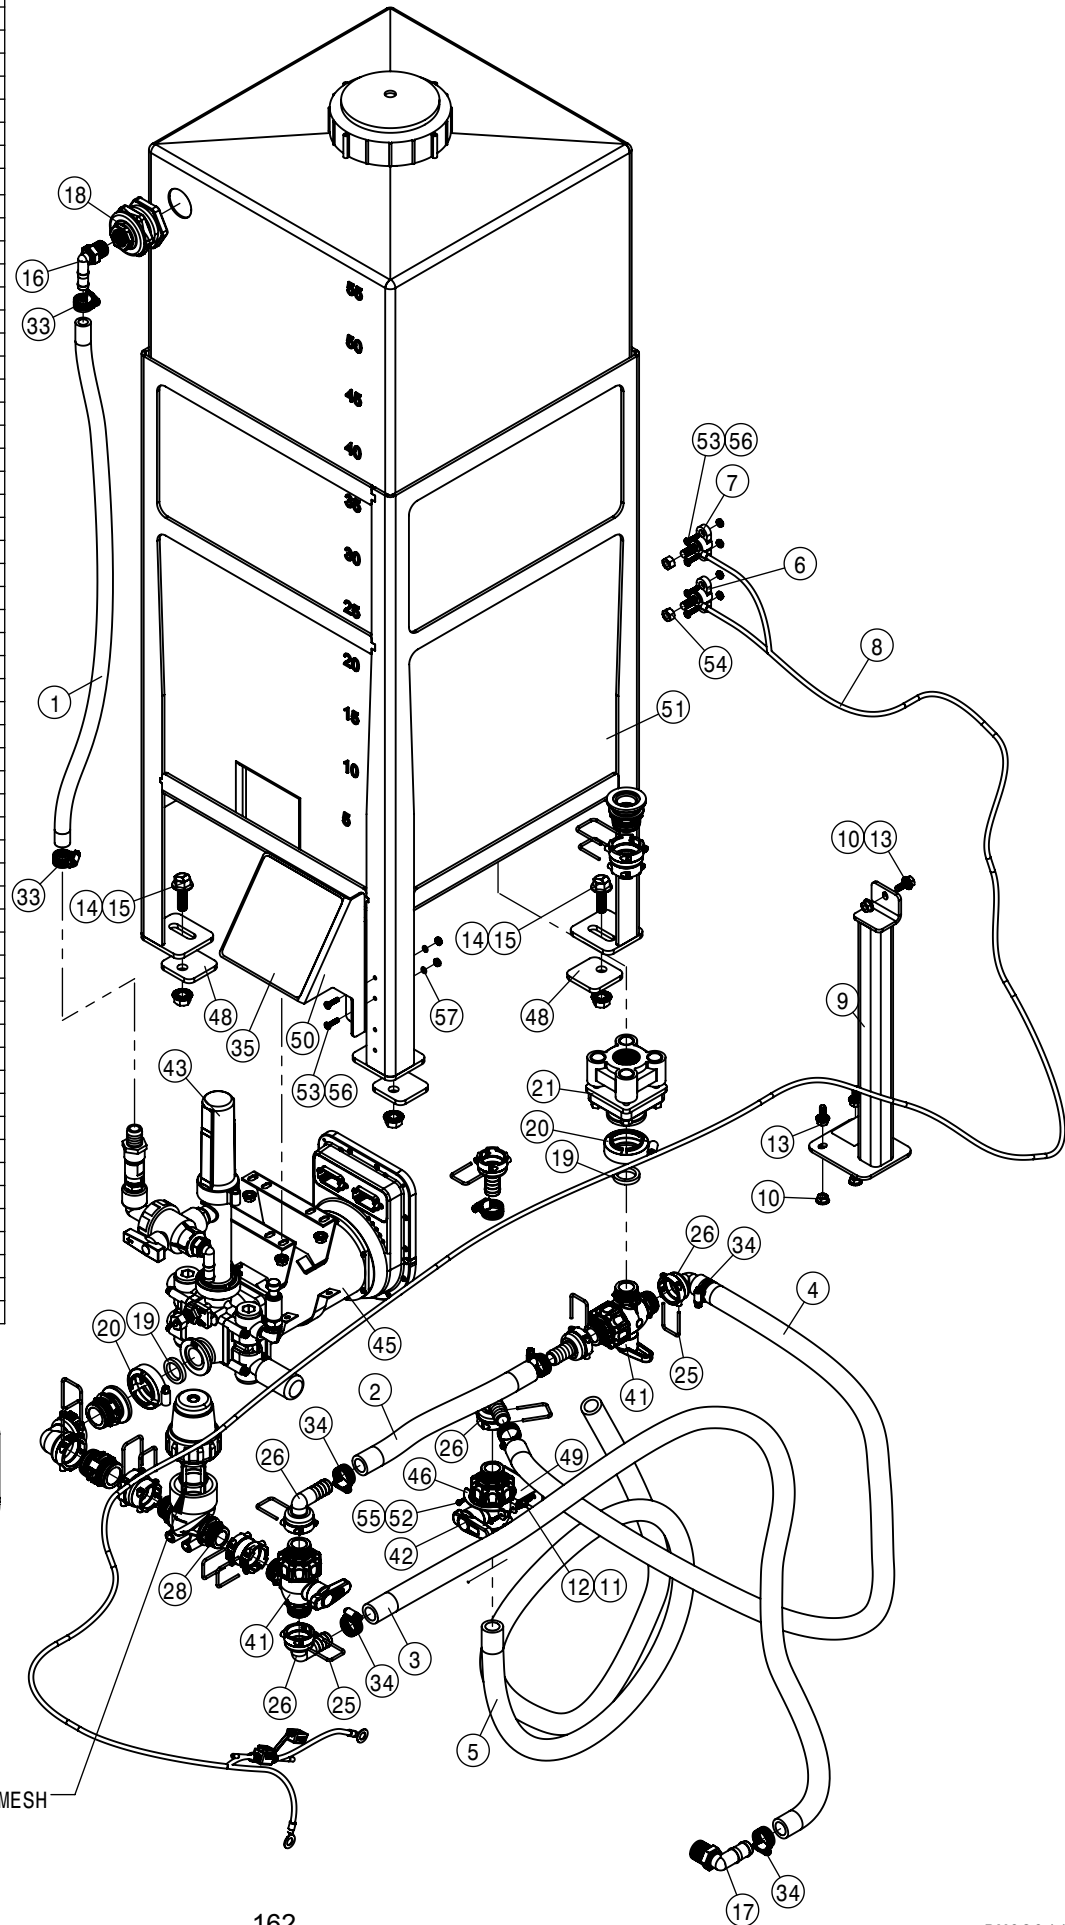

MODULAR INJECTION TANK ASSEMBLY (1-TANK)			
DET	QTY	P/N	DESCRIPTION
1	1	197008-032	HOSE 1/2 1-FBR BR BLK EPDM
2	1	197112-014	HOSE 3/4 1-FBR BR BLK EPDM
3	1	197112-051	HOSE 3/4 1-FBR BR BLK EPDM
4	1	197112-055	HOSE 3/4 1-FBR BR BLK EPDM
5	1	197112-076	HOSE 3/4 1-FBR BR BLK EPDM
6	1	291792	TERM BLOCK, BLACK, 3/8-16 SINGLE
7	1	291936	TERM BLOCK, RED, 3/8-16 SINGLE
8	1	294396	STS 2018 MODULAR INJ BATT CBL
9	1	362859	PLTFRM SUPP WLD '19
10	7	470113	5/16-18UNC HEX FLG NUT SER MC GR5
11	2	470121	1/4-20UNC HEX FLG NUT SER MC GR5
12	2	470122	1/4UNC X 1/2 HHSFB GR5 MC
13	3	470233	5/16UNC X 3/4 HHSFB GR5 MC
14	4	470360	1/2-13UNC HEX FLG NUT SER MC GR5
15	4	470431	1/2UNC X 1 1/2 HHSFB GR5 MC
16	1	500047	1/2NPT-90-1/2 HOSE BARB, POLY
17	1	500054	3/4NPT-90-3/4 HOSE BARB, POLY
18	1	500131	1/2"NPT TANK FLANGE POLY
19	2	500157	1" FLANGE GASKET EPDM
20	2	500159	1" FLANGE CLAMP S.S.
21	1	500178	1"FLG TANK FTG,BOTDRN BLT POLY
22	2	500305	T4 - T3 FEMALE REDUCER
23	4	500308	O-RING, -216 EPDM
24	4	500310	FORK D3 DIST 34.2
25	10	500311	FORK D3 DIST 29
26	4	500327	T3 TO 20MM HB 90
27	1	500341	T4 NIPPLE
28	1	500342	STRAINER T3M 80 MESH
29	1	500348	T3 FEMALE COUPLER
30	2	500349	T3 FEMALE - .75 HB
31	1	500356	T4 FEMALE 90
32	2	500357	1" FLANGE - T4M ADAPTER
33	3	520070	HOSE CLAMP NO 8 STAINLESS
34	7	520080	HOSE CLAMP NO 10 STAINLESS
35	1	650515	DECAL, INST MODULR CHEM INJECT
NS	1	693392	RVN INJ CAN/LOGIC EXT 18'
NS	1	693956	AG LDR CBL ISO EXTEND 16'
NS	1	693957	AG LDR CBL ISO PUMP ADAPTOR
NS	1	693981	CABLE-POWER, MULTI MODULE, 3'
NS	1	694174	RAVEN CBL INJ NO AGIT
41	2	696013	3 WAY T3 INTERRUPTED FLOW VLV
42	1	696014	T3 2 WAY BALL VLV
43	2	701438	RAVEN CALIBRATOR
44	1	701444	RVN SPRO ISO PMP, 5-200, HW/SW
45	1	701446	HAGIE SIDEKICK PRO ICD HW/SW
46	1	701791	INJ VLV BRKT
47	1	701792	INJECTION STAND WLD
48	4	701793	MODULAR INJ BACKING PLT
49	1	701795	VLV MNT BRKT
50	1	701796	INSTRUCTION DECAL MT BRKT
51	1	763745	MODULAR INJ TANK W HOLES
52	2	903812	6-32 X 1/2 PHIL PAN MACH SCR
53	6	903888	10-24 X 3/4 PHIL PAN MACH SCR
54	2	910004	3/8-16UNC HEX NUT MC GR5
55	2	910022	#6-32UNC HEX NUT MC GR5
56	6	910026	#10-24UNC HEX NUT MC GR5
57	6	920510	HLOCK WASHER #10 MC

691481-REPLACEMENT SCREEN 80 MESH