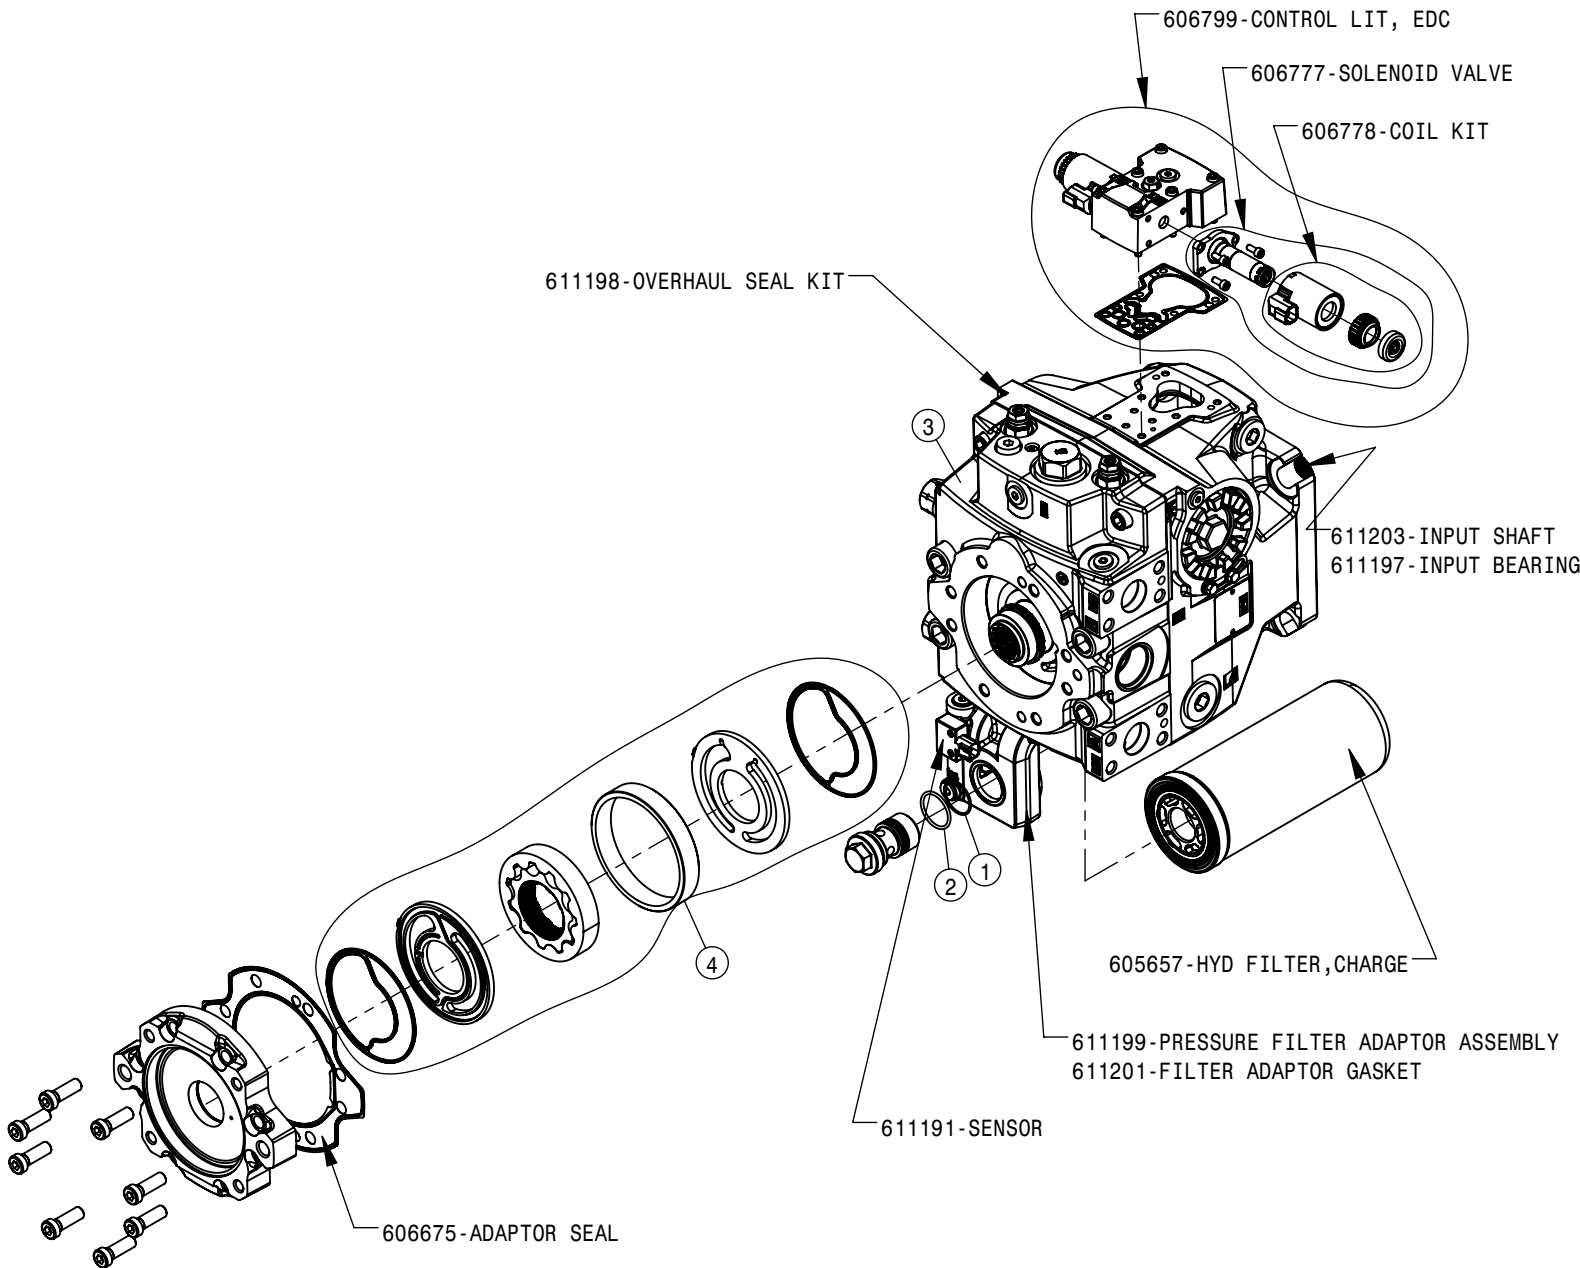

HYDROSTATIC PUMP SERVICE			
DET	QTY	P/N	DESCRIPTION
1	1	317377	O-RING 1.239ID-.070CS 70DURO NBR
2	1	317378	O-RING 1.299ID-.103CS 70DURO NBR
3	1	606680	H1 PUMP,165CC, D/C MT,ISL,27T
4	1	610009	CHARGE PUMP KIT