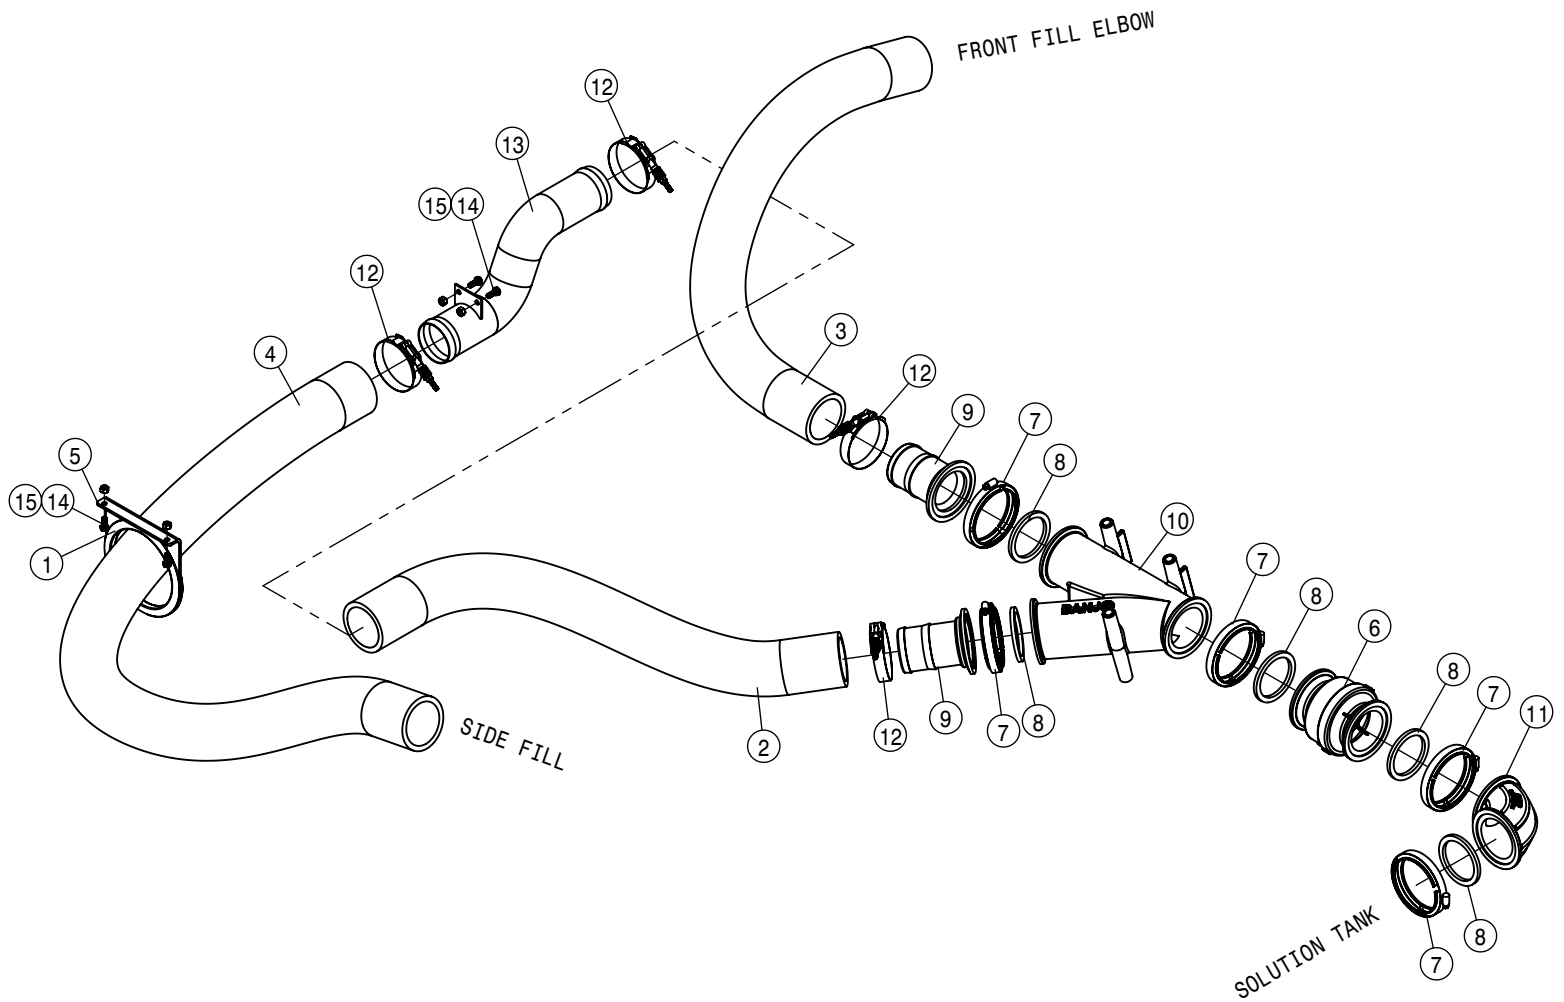

RH SOLUTION TANK VALVE (FRONT AND SIDE FILL)			
DET	QTY	P/N	DESCRIPTION
1	1	193012-019	QUICKEDGE TRIM .135 TO .250
2	1	197145-037	HOSE 3" SUCTION, POLY HELIX EPDM
3	1	197145-040	HOSE 3" SUCTION, POLY HELIX EPDM
4	1	197146-069	HOSE 3" SUCTION, POLY HELIX EPDM
5	1	342991	SIDEFILL HOSE SUPP BRKT, STS 05
6	1	500142	CHECK VALVE 3" FLANGE
7	5	500208	3" FLANGE CLAMP S.S.
8	5	500209	3" FLANGE GASKET EPDM
9	2	500210	3" FLANGE-3' HOSE BARB POLY
10	1	500260	3" FP FLANGE 45 Y COUPLING
11	1	500262	3" FLANGE-90-3" FLG SWEEP LBO
12	4	520145	3.56/3.88 T-BOLT HOSE CLAMP SS
13	1	690731	SOLU TUBE, 3.00 S.S. SIDE FILL
14	4	900064	5/16UNC X 3/4" HEX BOLT
15	4	914002	5/16UNC HEX STOVER NUT