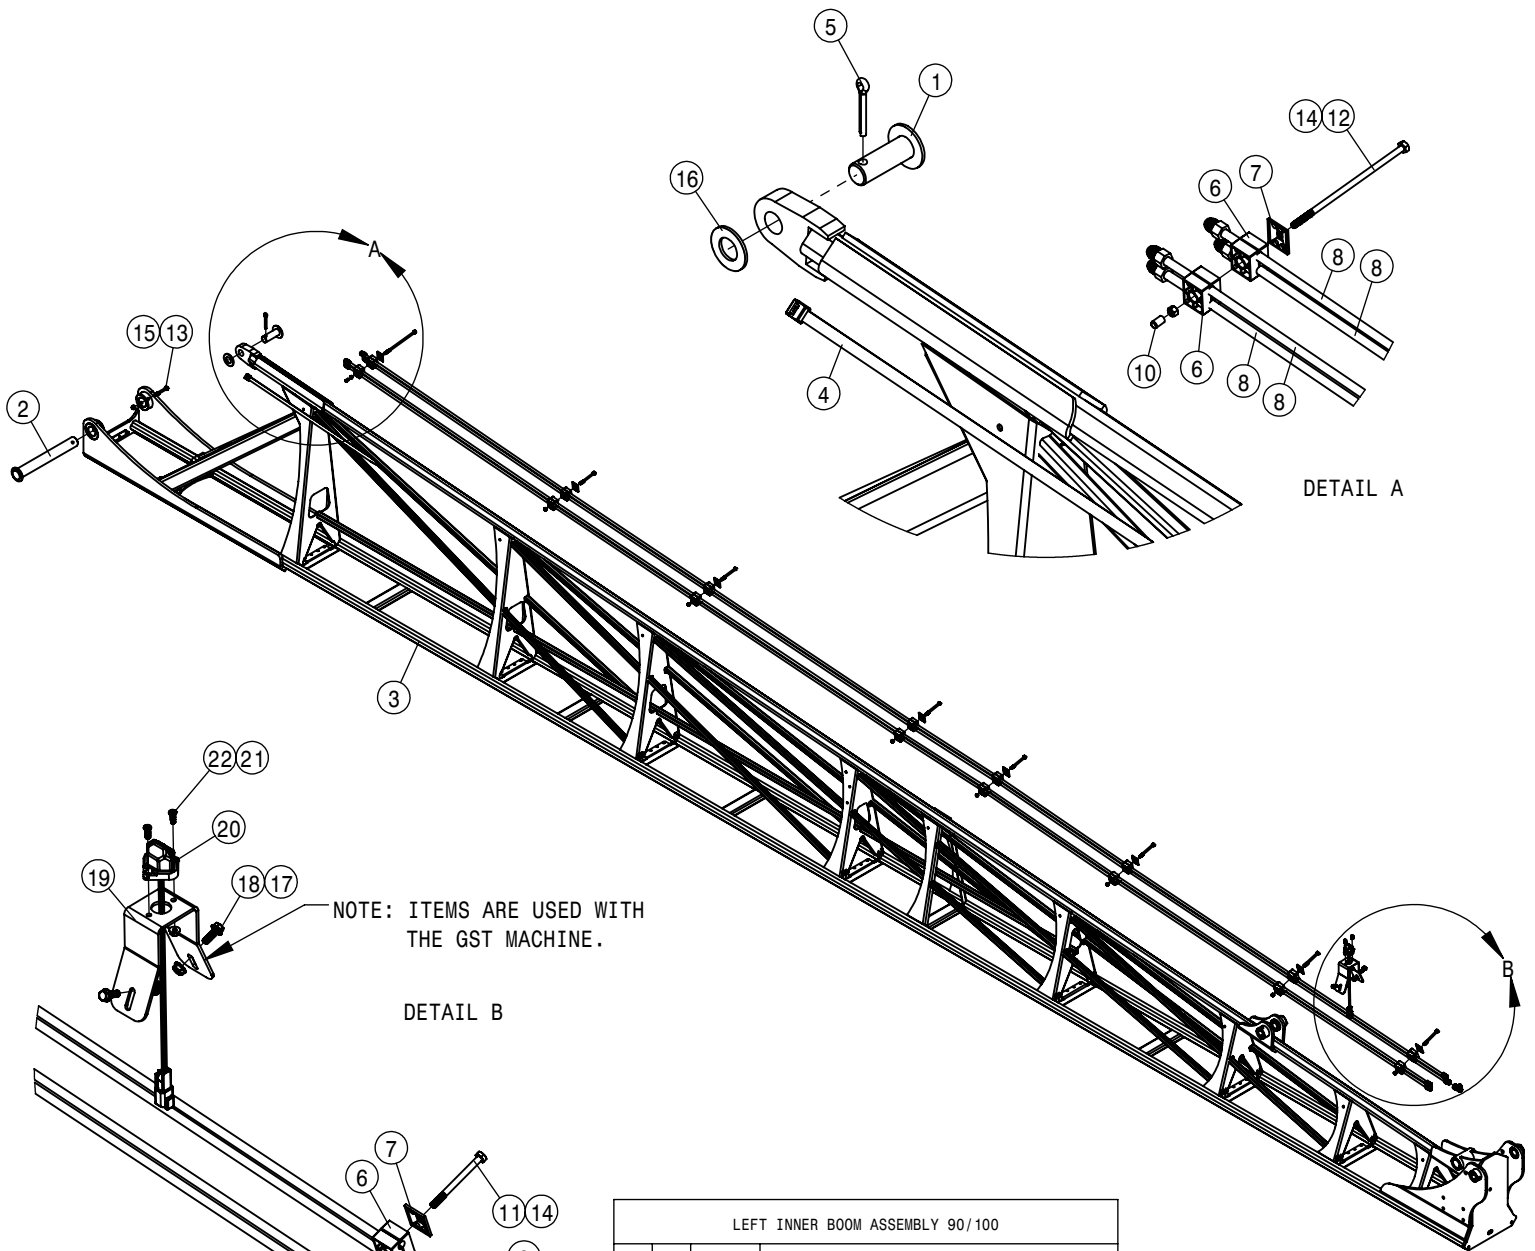

NOTE: ITEMS ARE USED WITH THE GST MACHINE.

LEFT INNER BOOM ASSEMBLY 90/100			
DET	QTY	P/N	DESCRIPTION
1	1	164500	LEVEL CYL PIN WLD, SHAFT END
2	1	164515	BOOM HINGE PIN WLD
3	1	164880	INNER BOOM WLD, SECT-1 STS 05
4	1	470000	.50 X 28" CABLE TIE - UV BLACK NYLON
5	1	470012	5/16 X 2 COTTER PIN
6	16	470473	TUBE CLAMP, HVY DTY .375-.375
7	8	470474	COVER PLATE FOR 470473 CLAMP
8	4	615851	HYD TUBE, MAIN BOOM, STS LS
9	1	618618	9/16MJIC-90-9/16FJIC SWIV LBO
10	1	629770	CAPPLUGS CAP, .234 X .500 VINYL
11	7	900010	1/4UNC X 3" HEX BOLT
12	1	900032	1/4UNC X 6 1/2" HEX BOLT
13	1	900073	5/16UNC X 3 1/4 HEX BOLT
14	8	914000	1/4UNC HEX STOVER NUT
15	1	914002	5/16UNC HEX STOVER NUT
16	1	920008N	1" SAE FLAT WASHER
17	2	470121	1/4 UNC SERR FLG LOCK NUT
18	2	470118	1/4 UNC X 3/4 SER FLG BOLT
19	1	164904	60' BOOM LIGHT MOUNT, GST 06
20	1	291934	BOOM LIGHT ASSY, GST20
21	2	470463	8-32 SERR FLANGE NUT
22	2	903844	8-32 X 1/2 PHIL PANHD MACH SCR