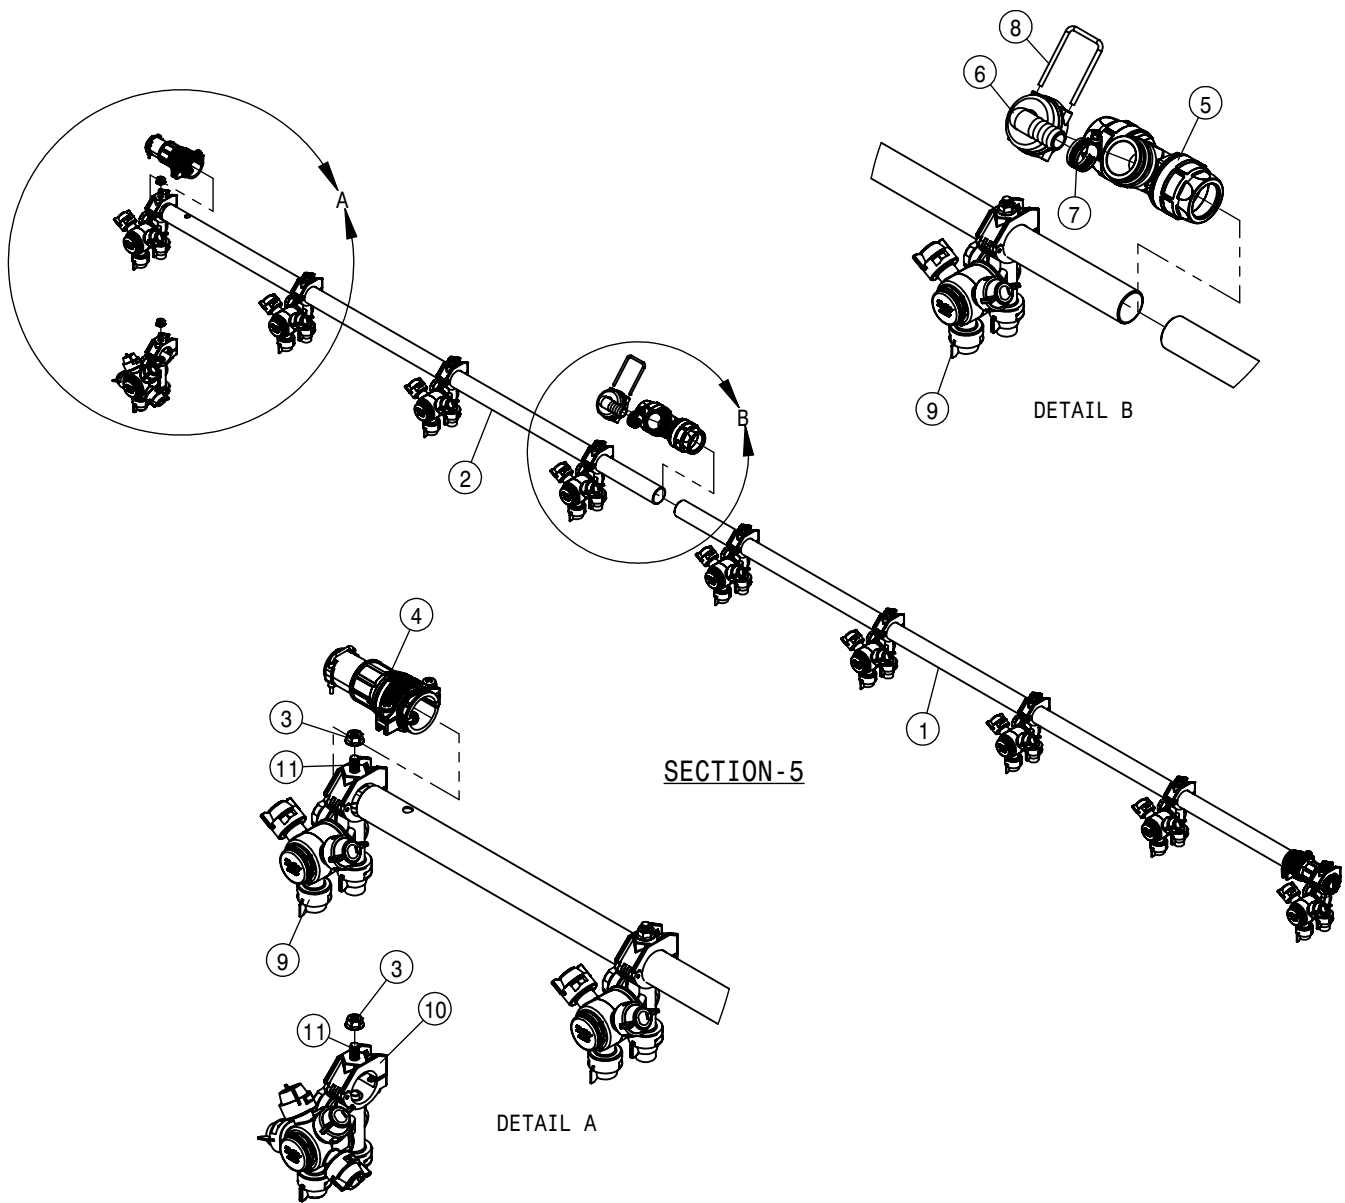

15" WET BOOM SPACING, SECTION-5 120' BOOM			
DET	QTY	P/N	DESCRIPTION
1	1	167225	15" WET BOOM TUBE, 65.66 LG
2	1	167229	15" WET BOOM TUBE, 50.66 LG
3	18	470113N	5/16UNC SERR FLG LOCK NUT SS
4	2	500295	NOZZLE BODY END CAP
5	1	500296	EASY FIT TEE 1" PIPE
6	1	500297	T5 TO 20MM HB 90
7	1	520080	HOSE CLAMP NO 10 STAINLESS
8	1	737738	FORK,D.3 DIST.42 (737731)
9	9	737921	QUICK TJET 3-TIP BODY,1" HV
10	9	737925	QUICK TJET 5 + 1-TIP BODY 1"
11	18	900064S	5/16UNC X 3/4" HEX BOLT SS