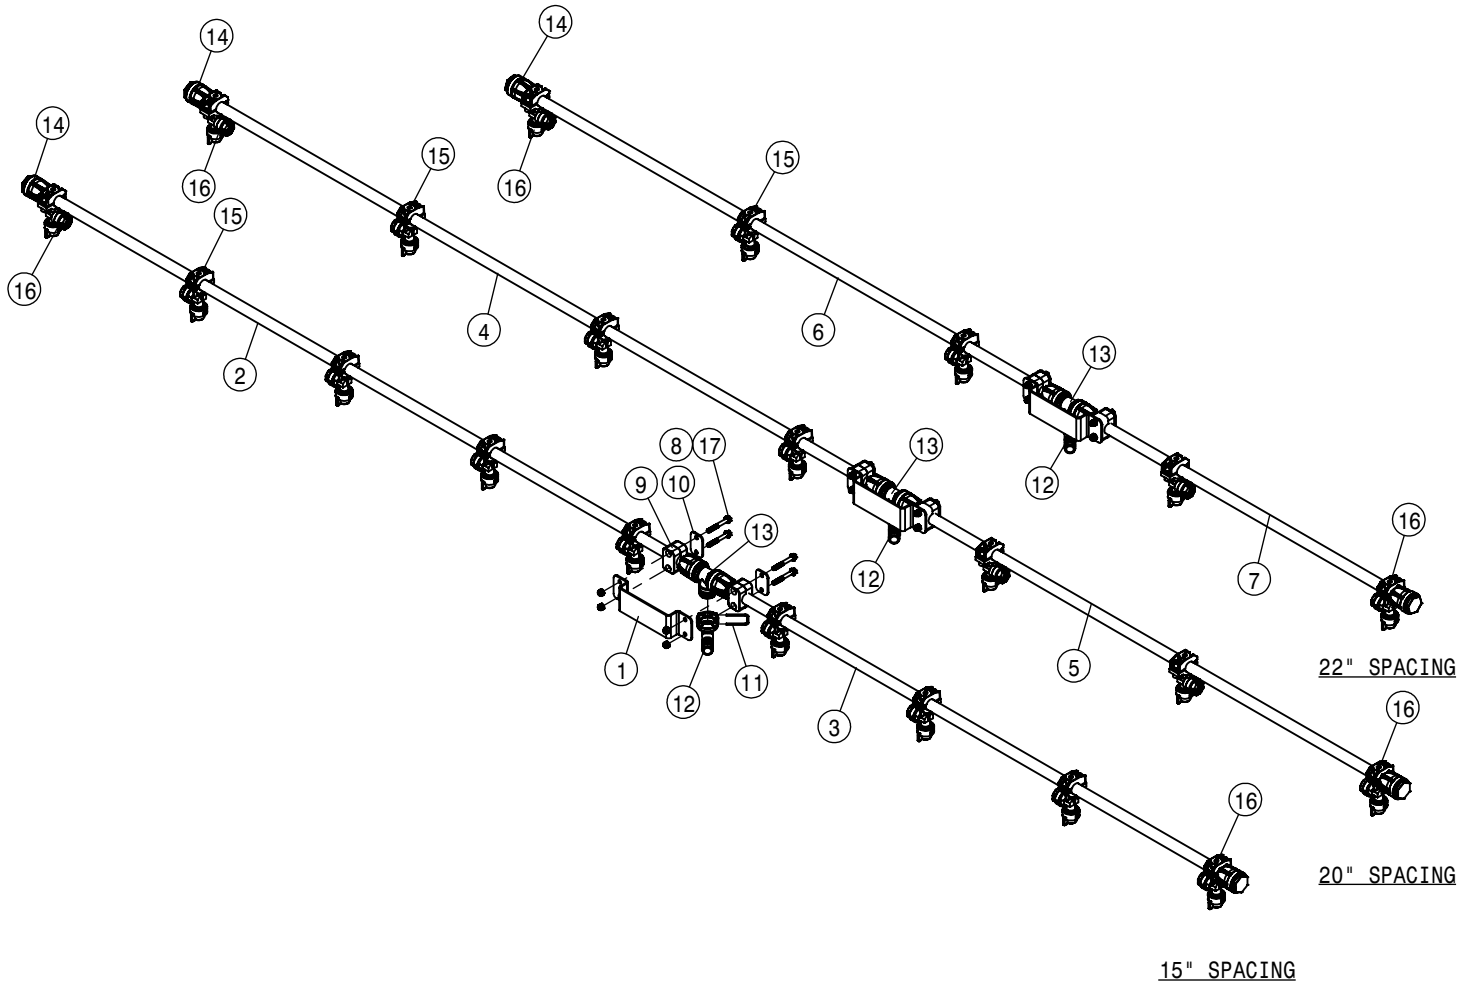

REAR BOOM NOZZLE SPACING			
DET	QTY	P/N	DESCRIPTION
1	3	165088	REAR BOOM SOL SUPPORT BRK
2	1	167264	TUBE-WET BM .50X69.08 15" SP
3	1	167265	TUBE-WET BM .50X54.08 15" SP
4	1	167466	TUBE-WET BM .5X71.58 20" SP
5	1	167467	TUBE-WET BM .5X51.58 20" SP
6	1	167468	TUBE-WET BM .5X56.58 22" SP
7	1	167469	TUBE-WET BM .5X34.58 22" SP
8	12	470089N	1/4UNC HEX NYLOC NUT, 316 SS
9	6	470358	TUBE CLAMP BODY, .840 (1/2 PIPE)
10	6	470359	COVER PLATE FOR 470358
11	3	500311	FORK D3 DIST 29
12	3	500327	T3 TO 20MM HB 90
13	3	500330	T3 - TEE 1/2" PIPE BOOM END
14	6	500332	1/2" PIPE BOOM END
15	15	737970	QUICK TJET SINGLE BODY, 1/2"
16	6	737971	QUICK TJET SINGLE BODY 1/2" RS
17	12	900007N	1/4 UNC X 2 SER FLG BOLT SS