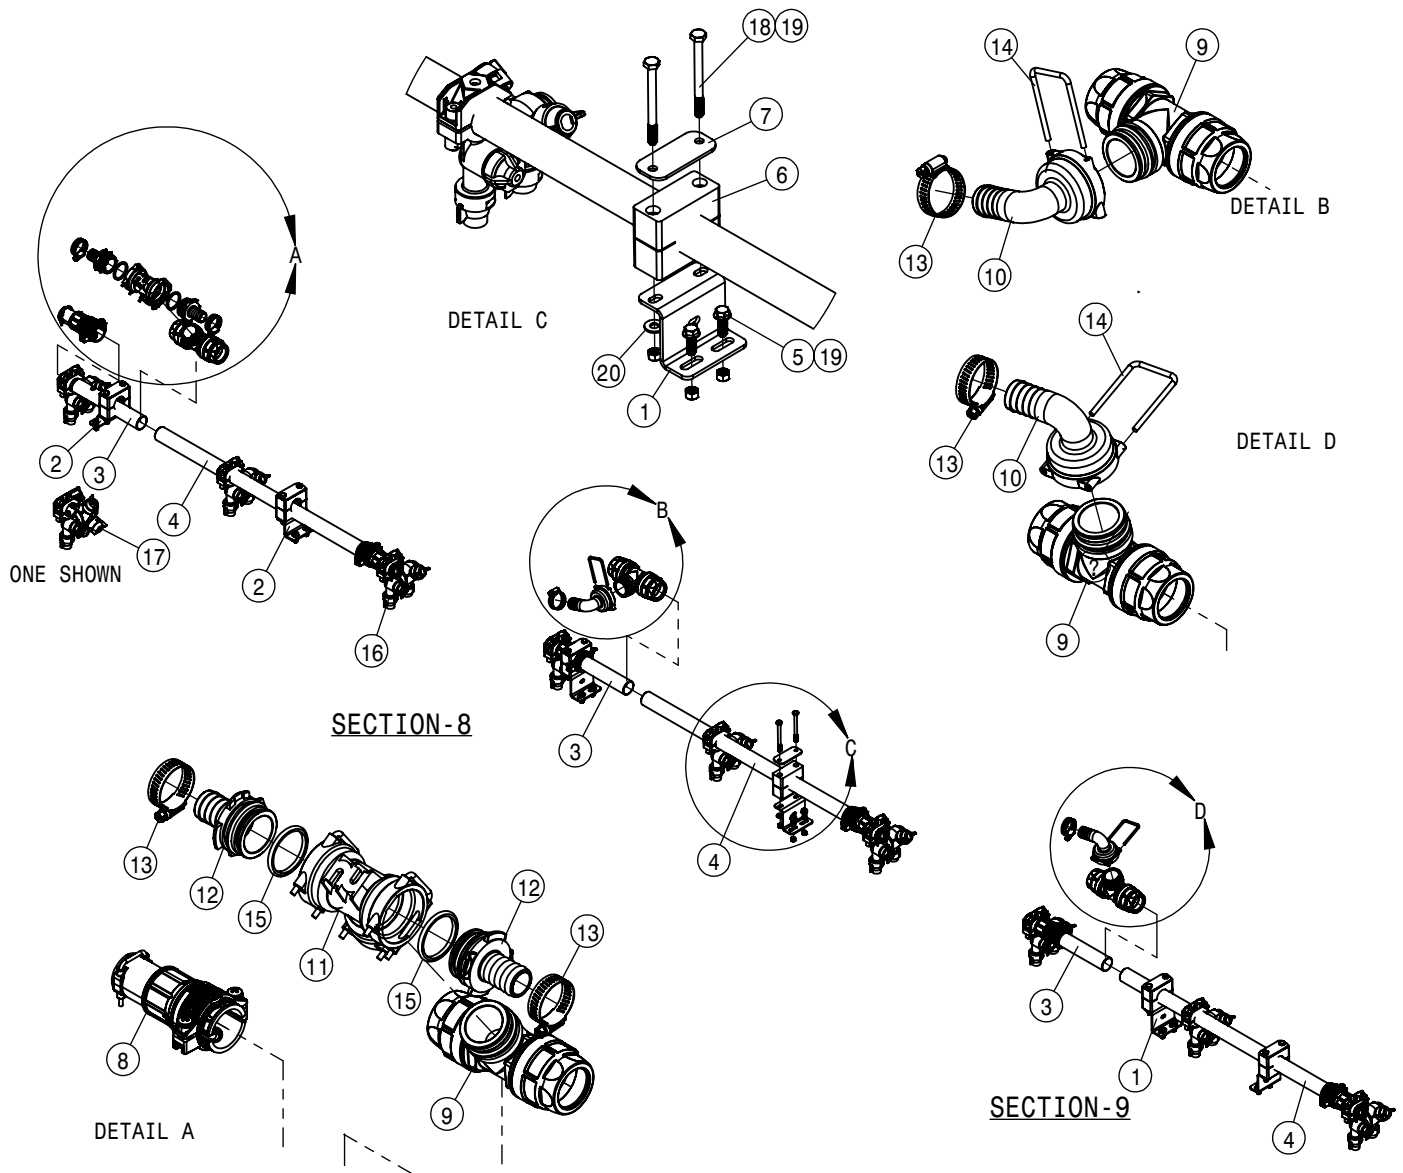

20" WET BOOM SPACING, SECTION 8-9 90' BOOM			
DET	QTY	P/N	DESCRIPTION
1	4	164716	TALL CLAMP MT BRKT, WET BOOM, STS
2	2	164859	CLAMP MT BRKT, WET BOOM, STS 04
3	3	167234	20" WET BOOM TUBE, 8.13 LG
4	3	167263	20" WET BOOM TUBE, 28.13 LG
5	12	470118	1/4 UNC X 3/4 SER FLG BOLT
6	6	470375	TUBE CLAMP BODY, 1.31 I.D. (PAIR)
7	6	470376	COVER PLATE FOR 470375
8	6	500295	NOZZLE BODY END CAP
9	3	500296	EASY FIT TEE 1" PIPE
10	2	500299	T5 TO 25MM HB 90
11	1	500300	T5 FEMALE TEE
12	2	500301	T5 MALE TO 25MM HB
13	4	520090	HOSECLAMP NO 16 STAINLESS
14	5	737738	FORK,D.3 DIST.42 (737731)
15	2	737763	O-RING, 1 1/4"CONN EPDM
16	9	737921	QUICK TJET 3-TIP BODY,1" HV
17	9	737925	QUICK TJET 5 + 1-TIP BODY 1"
18	12	900010	1/4UNC X 3" HEX BOLT
19	24	914000	1/4UNC HEX STOVER NUT
20	12	920000	1/4 SAE FLAT WASHER