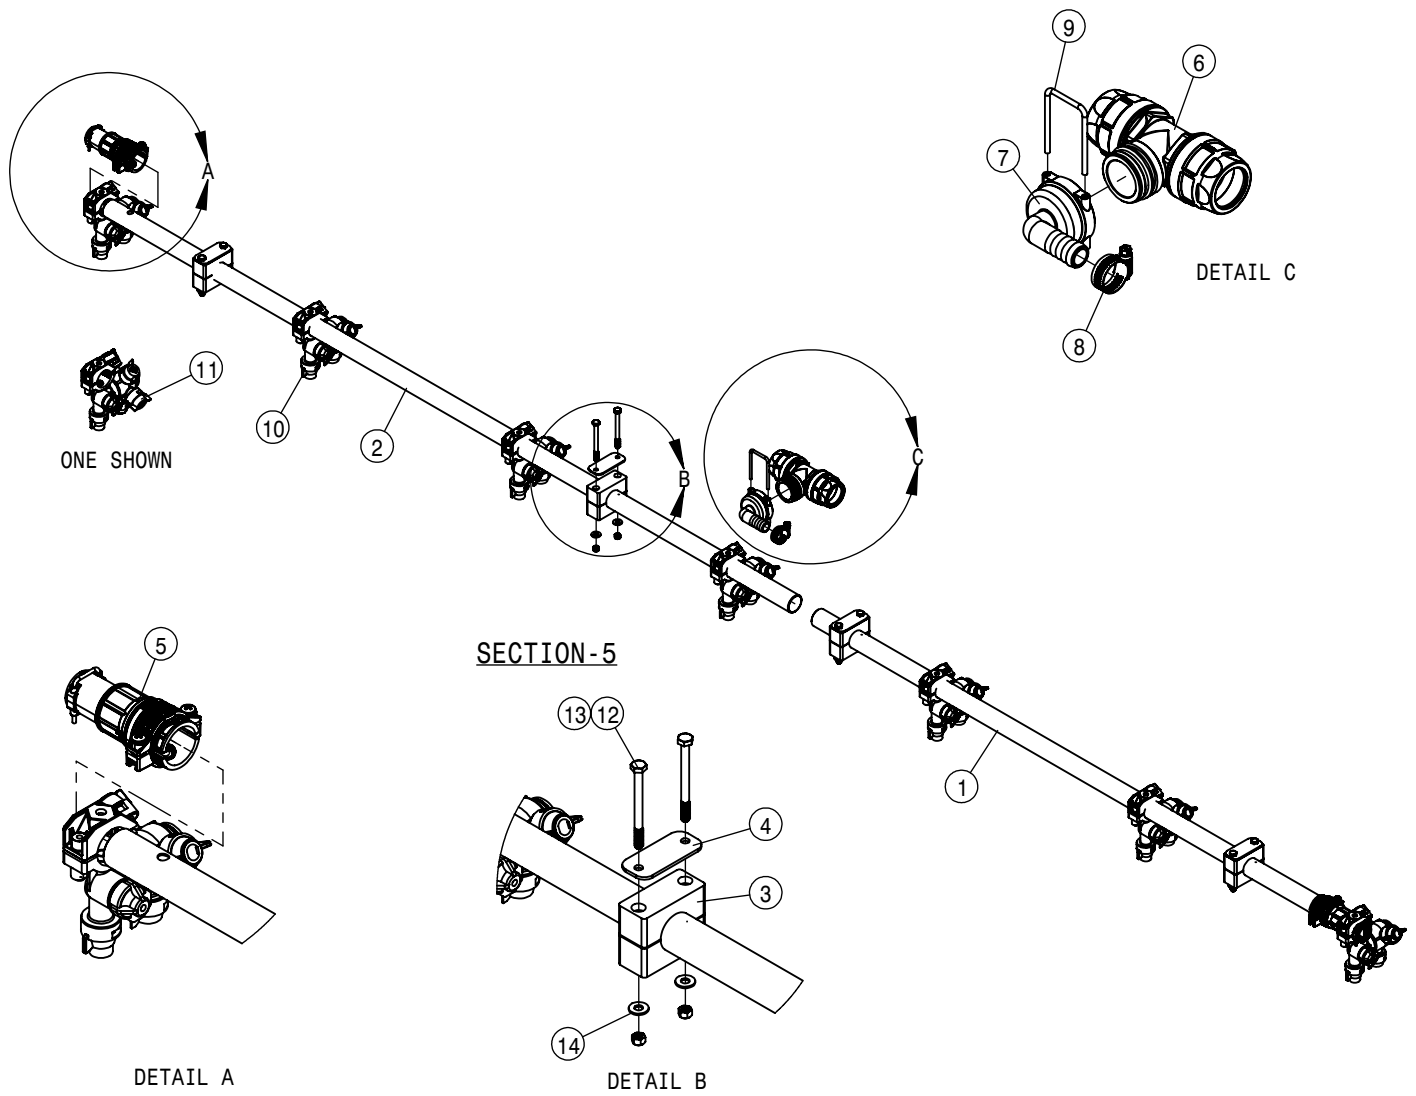

20" WET BOOM SPACING, SECTION-5 90/100 BOOM			
DET	QTY	P/N	DESCRIPTION
1	1	167231	20" WET BOOM TUBE, 50.66 LG
2	1	167237	20" WET BOOM TUBE, 65.66 LG
3	4	470375	TUBE CLAMP BODY, 1.31 I.D. (PAIR)
4	4	470376	COVER PLATE FOR 470375
5	2	500295	NOZZLE BODY END CAP
6	1	500296	EASY FIT TEE 1" PIPE
7	1	500297	T5 TO 20MM HB 90
8	1	520080	HOSE CLAMP NO 10 STAINLESS
9	1	737738	FORK,D.3 DIST.42 (737731)
10	7	737921	QUICK TJET 3-TIP BODY,1" HV
11	7	737925	QUICK TJET 5 + 1-TIP BODY 1"
12	8	900010	1/4UNC X 3" HEX BOLT
13	8	914000	1/4UNC HEX STOVER NUT
14	8	920000	1/4 SAE FLAT WASHER