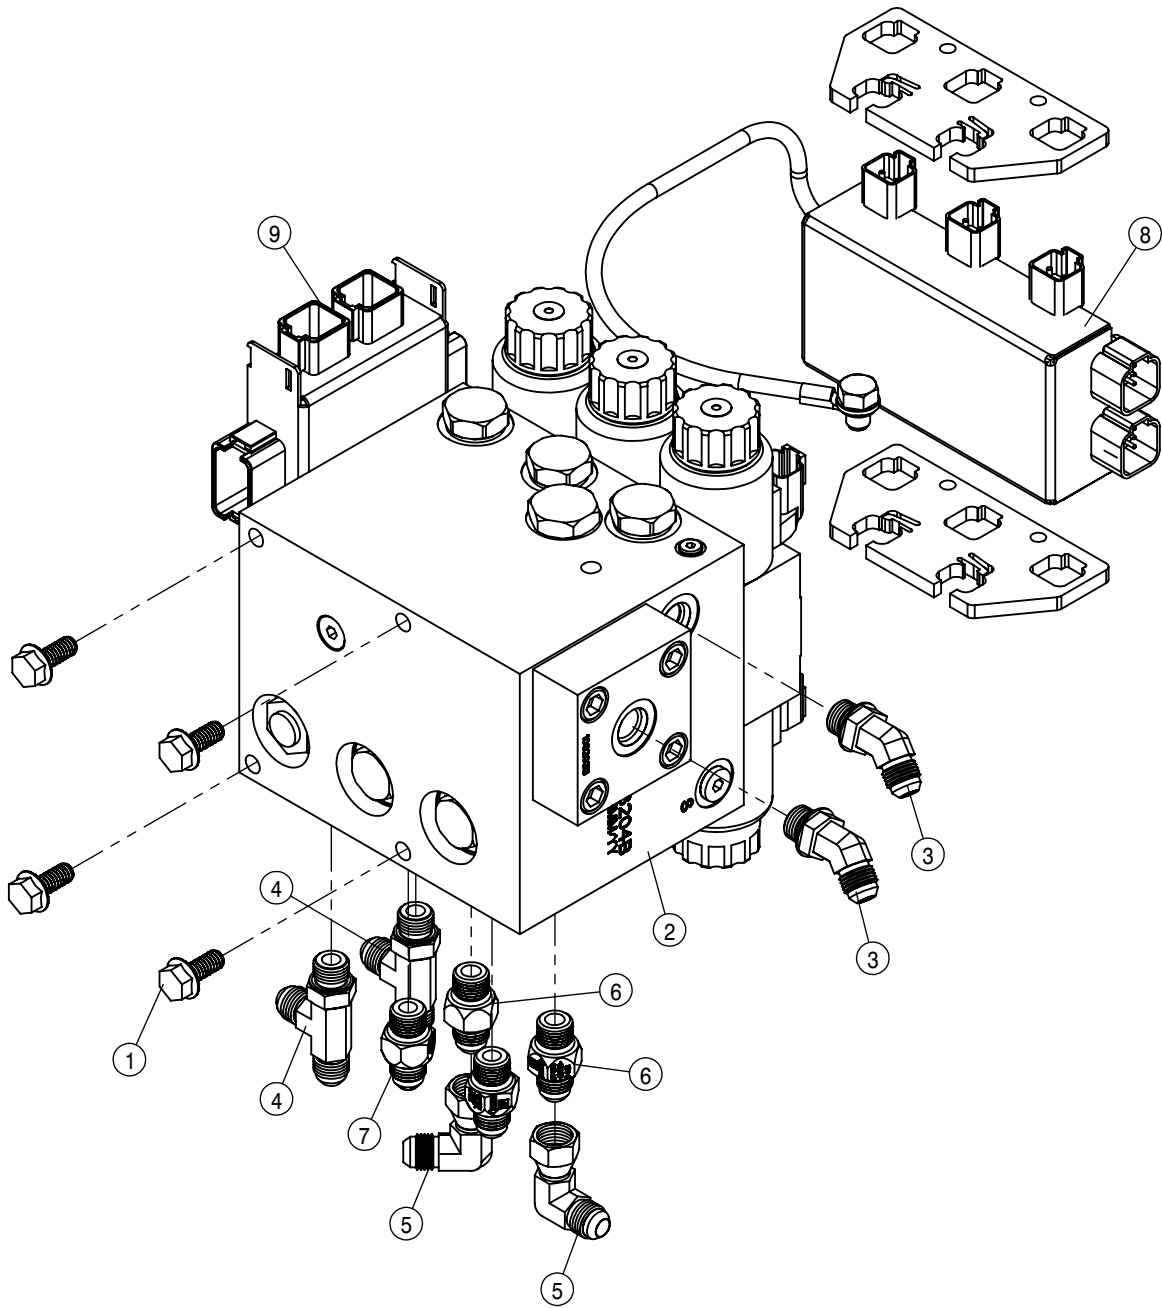

NORAC HYDRAULIC VALVE ASSEMBLY 120/132			
DET	QTY	P/N	DESCRIPTION
1	4	470233	5/16UNC X 3/4 SERR FLG HEX BOLT
2	1	606456	NORAC HYD VALVE (44960D)
3	2	618425	9/16MJIC-45-9/16MOR LBO
4	2	618444	9/16MOR RUN TEE-9/16MJIC
5	2	618618	9/16MJIC-90-9/16FJIC SWIV LBO
6	2	618884	9/16MJIC-9/16MOR.042MFMO ADPTR
7	2	618885	9/16MJIC-9/16MOR.055MOMF ADPTR
8	1	693133	NORAC MODULE, UC5 VALVE
9	1	693751	UC5 INPUT PASS THRU MODULE
NS	1	693147	NORAC UC5 NETWORK CPLR, 3-WAY