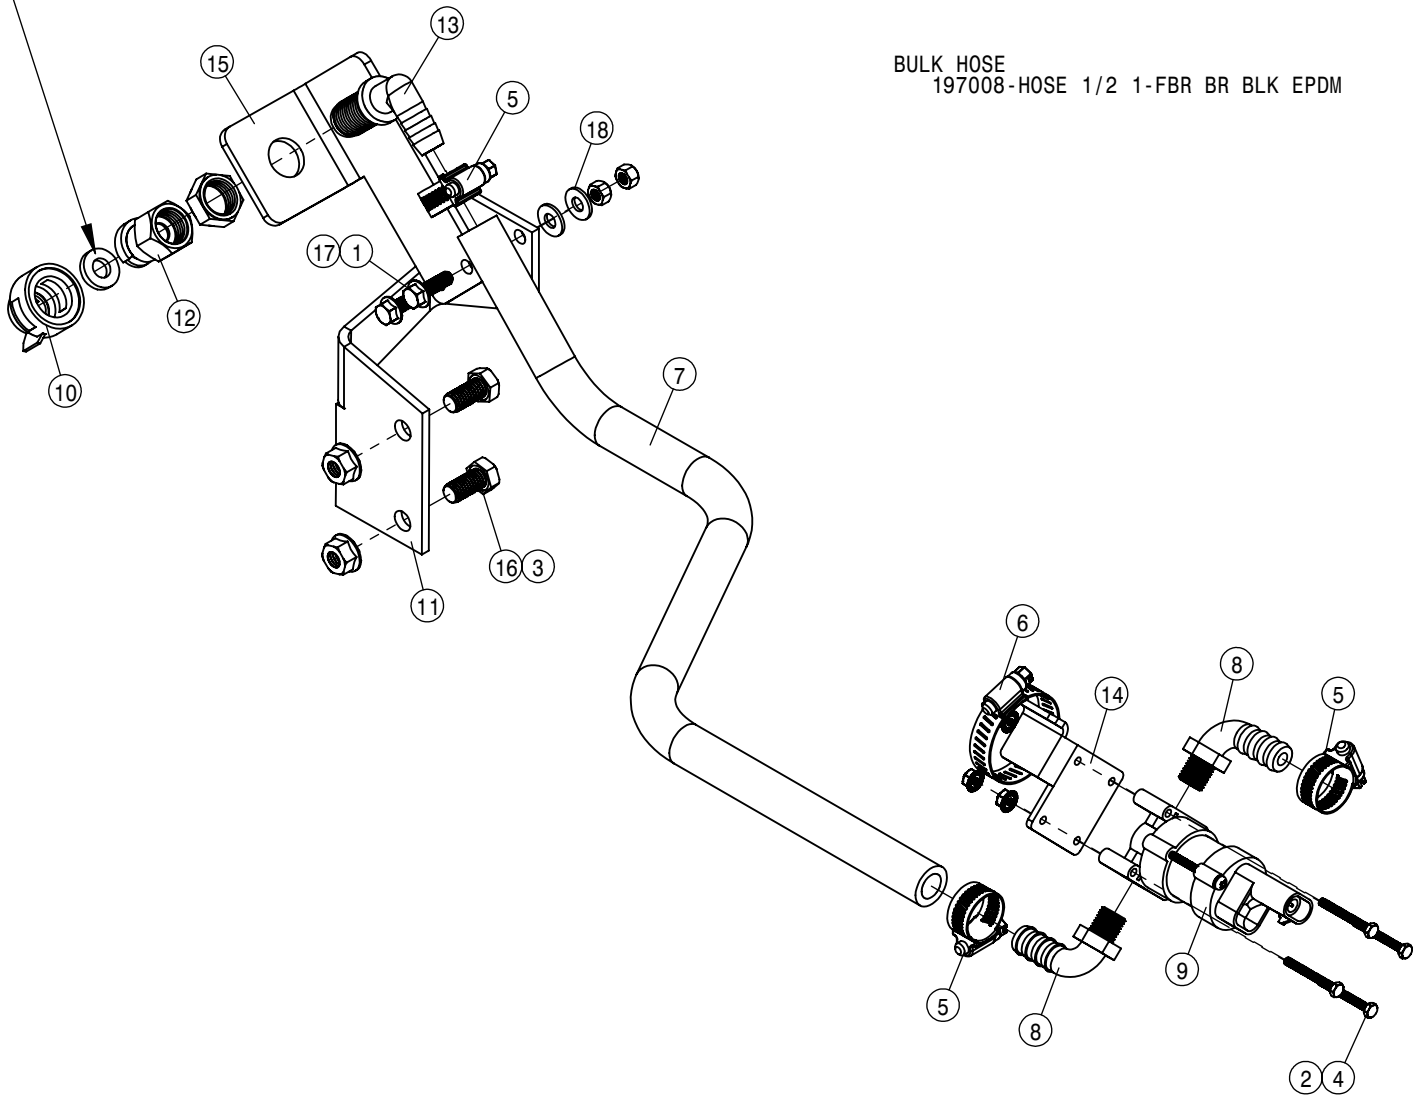

737824-QUICK TEEJET SEAT GASKET

BULK HOSE
197008-HOSE 1/2 1-FBR BR BLK EPDM

RIGHT FENCE ROW NOZZLE ASSEMBLY 90/100			
DET	QTY	P/N	DESCRIPTION
1	2	470118	1/4 UNC X 3/4 SER FLG BOLT
2	4	470509	6-32 SERR. FLANGE NUT
3	2	472029	3/8UNC SERR FLANGE NUT SS
4	4	473993	6-32 X 1 1/4 HH MACH SCR
5	3	520070	HOSE CLAMP NO 8 STAINLESS
6	1	520087	HOSE CLAMP NO 20 STAINLESS
7	1	601719	HOSE, 1/2 X 23 1BR BLK EPDM
8	2	618556	1/4NPT-90 1/2 HOSE BARB POLY
9	1	696235	1/4" ELECT SOLU SOLE VLV, 2203
10	1	737822	CAP SET, YELLOW QUICK TEEJET
11	1	737907	RH FENCE ROW TIP BRKT MT
12	1	737931	11/16-16F-QUICK TJET ADAPTER
13	1	737932	11/16MPS-90-1/2 HBARB NOZLBODY
14	1	737945	MTG BRKT-SOLENOID, FENCE ROW
15	1	737946	MTG BRKT-RH FENCE ROW NOZZLE
16	2	900128	3/8UNC X 3/4 HEX BOLT
17	2	914000	1/4UNC HEX STOVER NUT
18	2	920000	1/4 SAE FLAT WASHER