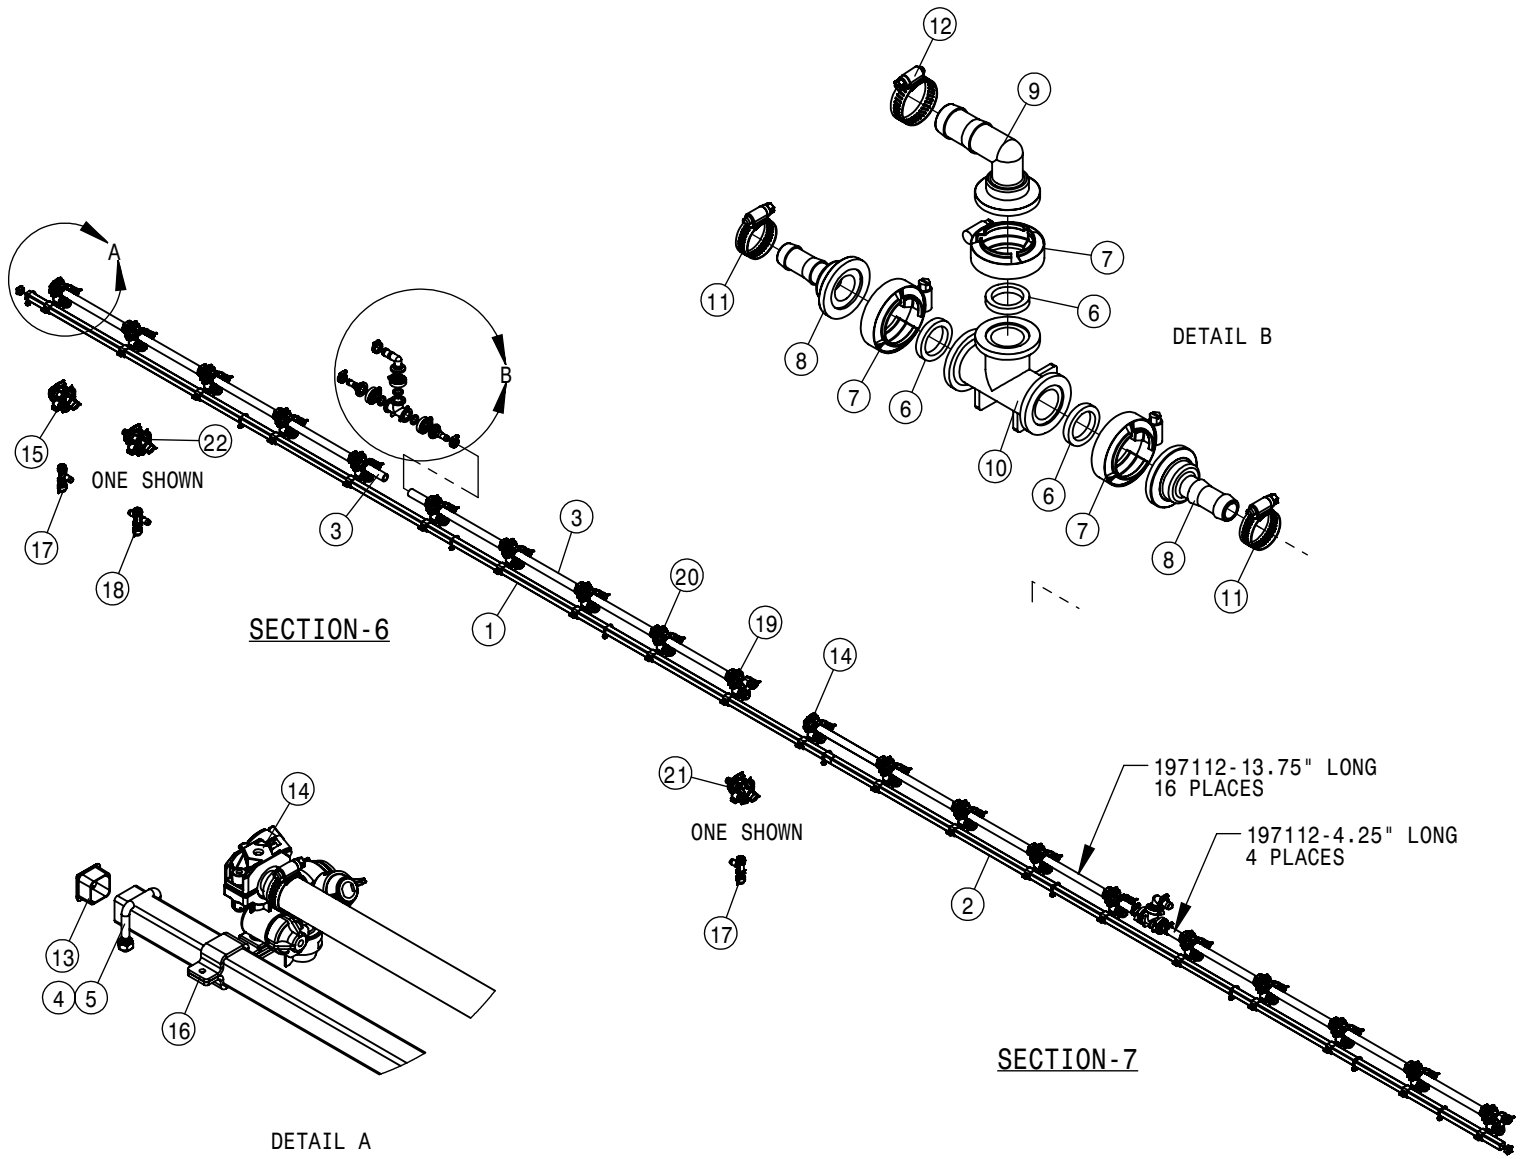

15" DRY BOOM SPACING, SECTION 6-7 90/100 BOOM			
DET	QTY	P/N	DESCRIPTION
1	1	164547	1.000 SQ X 16GA X 160.25 C/L
2	1	164548	NOZL MT TUBE WLD, SECT-1 (B)
3	21	197112	HOSE 3/4 1-FBR BR BLK EPDM
4	21	473842	1/4UNC LOCK NUT,CNTR POINT
5	10	473979	1/4UNC-1 1/8ID-1 1/2U-BOLTSQSS
6	6	500157	1" FLANGE GASKET EPDM
7	6	500159	1" FLANGE CLAMP S.S.
8	4	500170	1" FLANGE-3/4" HOSE BARB POLY
9	2	500173	1"FLANGE-90-1"HOSE BARB POLY
10	2	500175	1" FLANGE TEE, POLY
11	40	520055	HOSE CLAMP NO 12 STAINLESS
12	2	520090	HOSECLAMP NO 16 STAINLESS
13	2	629727	FINISH PLUG 1" SQ 16 GA
14	2	737792	RH QUICK TJET LBO,3-TIP BODY .75
15	1	737796	RH QUICK TJET LBO, 5-TIP BODY .75
16	20	737817	NOZZLE BRACKET
17	4	737829	QUICK TJET LBO,1-TIP BODY .75
18	16	737830	QUICK TJET TEE,1-TIP BODY .75
19	2	737833	LH QUICK TJET LBO,3-TIP BODY .75
20	16	737834	QUICK TJET TEE,3-TIP BODY .75
21	1	737850	LH QUICK TJET LBO, 5-TIP BODY .75
22	1	737851	QUICK TJET TEE, 5-TIP BODY .75