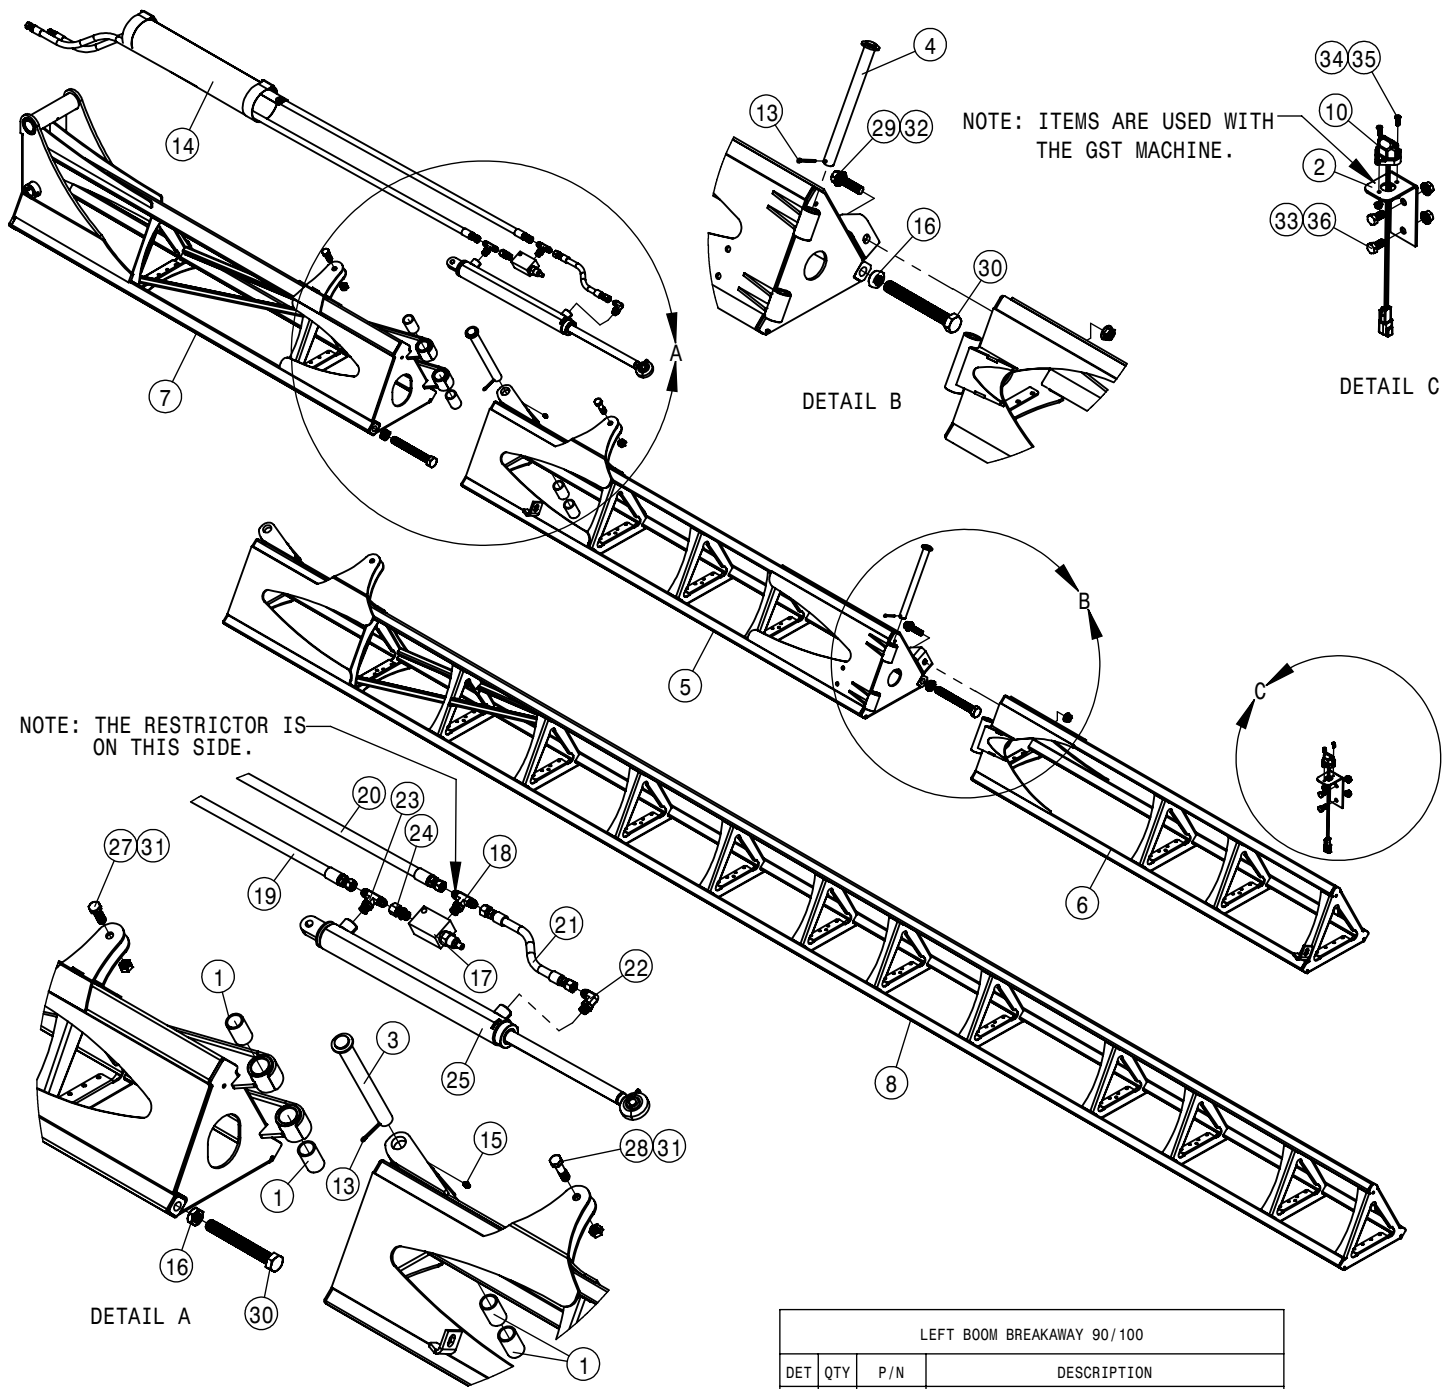

LEFT BOOM BREAKAWAY 90/100			
DET	QTY	P/N	DESCRIPTION
1	4	121110	BOOM FOLD BRG, POLYGON
2	1	164905	90' BOOM LIGHT MOUNT, GST 06
3	1	164526	BOOM BREAKAWAY PIVOT PIN WLD
4	1	164637	BOOM TIP SECTION PIN WLD
5	1	164973	LH BREAKAWAY BOOM WLD, SECT-3
6	1	164975	LH 90' BOOM TIP WLD, SECT-4
7	1	165801	LH FLDOVR BM WLD, 100' SECT-2' 10
8	1	165816	LH BRKWAY BM WLD, 100' SECT-3' 10
NS	1	293860	FENCE ROW EXT HARNESS 100'STS
10	1	291934	BOOM LIGHT ASSY, GST20
NS	1	294308	GST BOOM WING HARNESS
NS	1	294153	BOOM WING HARNESS, STS '12
13	2	470011	COTTER PIN 5/32 X 1 1/2
14	1	470378	SIDEWINDER SLEEVE, 14.06 X 21"
15	1	471005	GREASE ZERK, 1/4-28 X 1/2
16	2	472334	3/4UNC HEX JAM NUT

LEFT BOOM BREAKAWAY 90/100			
DET	QTY	P/N	DESCRIPTION
17	1	607540	KICK DOWN RELIEF VALVE, 800 PSI
18	1	614752	RESTRICTOR BR TEE ASSY, .042DIA
19	1	616360	06-451TC-06FJX-06FJX-84 H/A
20	1	616361	06-451TC-06FJX-06FJX-86 H/A
21	1	617054	04-451TC-06FJX-06FJX-11
22	1	618119	9/16MJIC-90-9/16MOR LBO
23	1	618629	9/16MOR BRANCH TEE-9/16MJIC
24	1	618668	9/16FJIC SWIV-9/16MOR ADPTR
25	1	621590	120' TIP FOLD CYL, STS 120' BM 08
NS	1	650428	DECAL SHEET, 90' BOOM
27	1	900265	1/2UNC X 1 1/2 HEX BOLT
28	1	900267	1/2UNC X 2" HEX BOLT
29	1	900267N	1/2UNC X 2" SERR FLG BOLT
30	2	906350	3/4UNC X 6" HEX BOLT FULL
31	2	914008	1/2 UNC HEX STOVER NUT
32	1	914008N	1/2UNC SMTH FLG CTR LCK NUT YZ
33	2	470087	3/8UNC HEX SERR FLANGE NUT
34	2	470463	8-32 SERR FLANGE NUT
35	2	903844	8-32 X 1/2 PHIL PANHD MACH SCR
36	2	900128	3/8UNC X 3/4 HEX BOLT