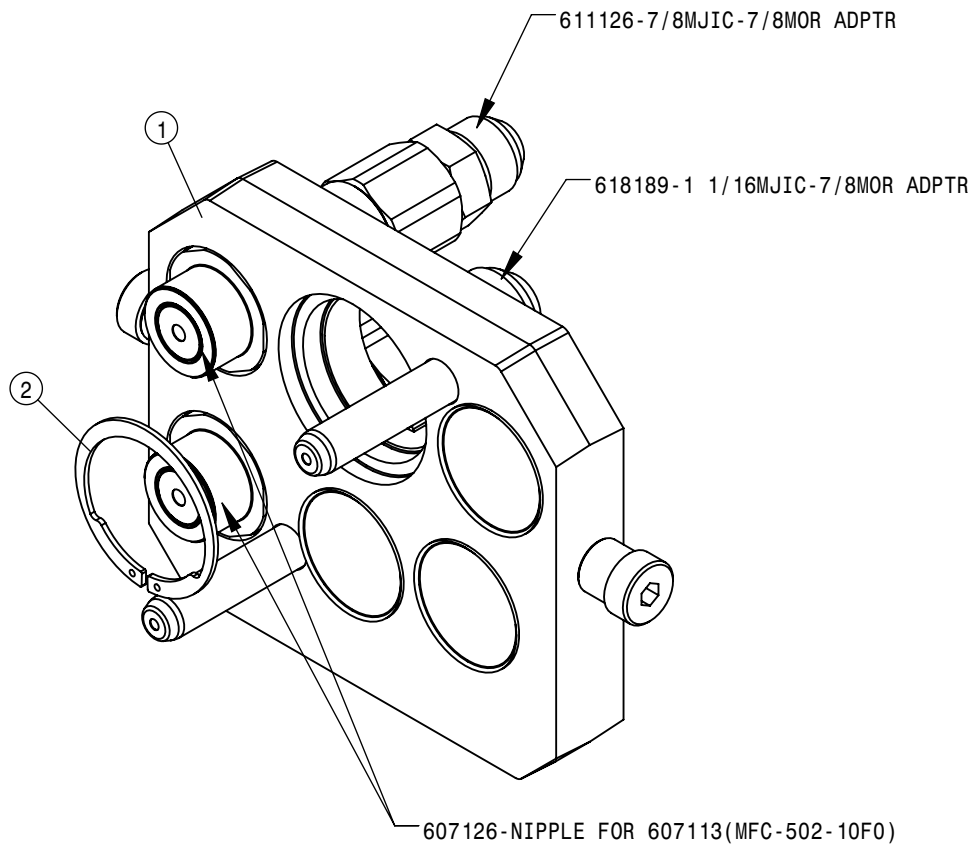

MULTICOUPLER ASSEMBLY 90/100/120/132			
DET	QTY	P/N	DESCRIPTION
1	1	607114	MOBILE HALF COUPLER ASSY, 0502
2	1	629546	SNAP RING, 1.637 EXTERNAL