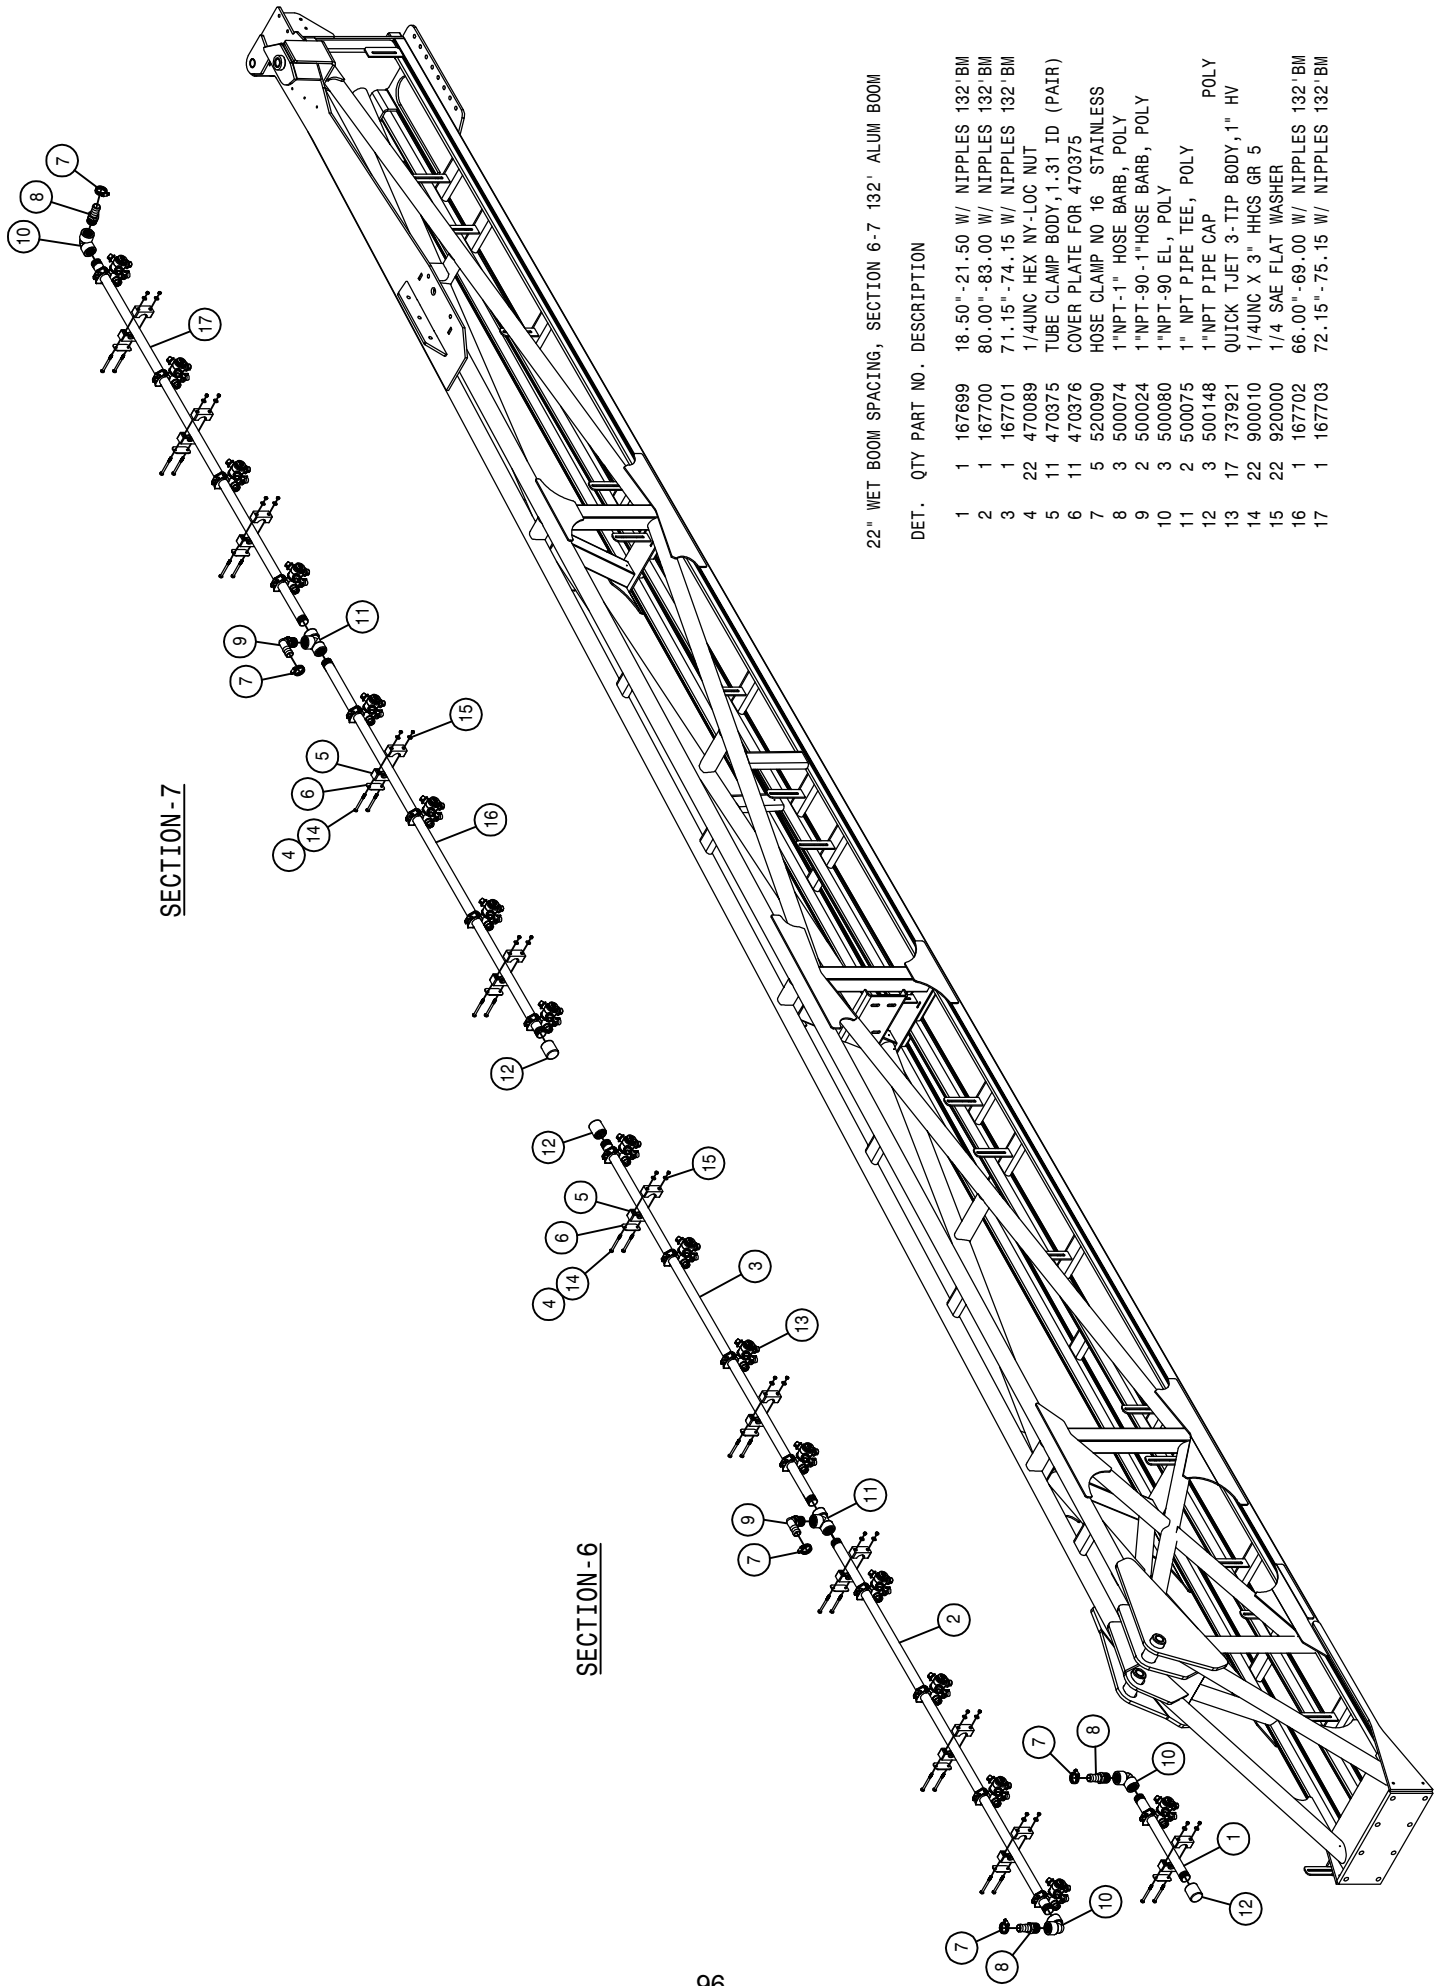

SECTION - 7

SECTION - 6

22" WET BOOM SPACING, SECTION 6-7 132' ALUM BOOM

DET. QTY PART NO. DESCRIPTION

1	1	167699	18.50" - 21.50 W/ NIPPLES 132' BM
2	1	167700	80.00" - 83.00 W/ NIPPLES 132' BM
3	1	167701	71.15" - 74.15 W/ NIPPLES 132' BM
4	22	470089	1/4UNC HEX NY-LOC NUT
5	11	470375	TUBE CLAMP BODY, 1.31 ID (PAIR)
6	11	470376	COVER PLATE FOR 470375
7	5	520090	HOSE CLAMP NO 16 STAINLESS
8	3	500074	1"NPT-1" HOSE BARB, POLY
9	2	500024	1"NPT-90-1" HOSE BARB, POLY
10	3	500080	1"NPT-90 EL, POLY
11	2	500075	1" NPT PIPE TEE, POLY
12	3	500148	1"NPT PIPE CAP POLY
13	17	737921	QUICK TJET 3-TIP BODY, 1" HV
14	22	900010	1/4UNC X 3" HHCS GR 5
15	22	920000	1/4 SAE FLAT WASHER
16	1	167702	66.00" - 69.00 W/ NIPPLES 132' BM
17	1	167703	72.15" - 75.15 W/ NIPPLES 132' BM