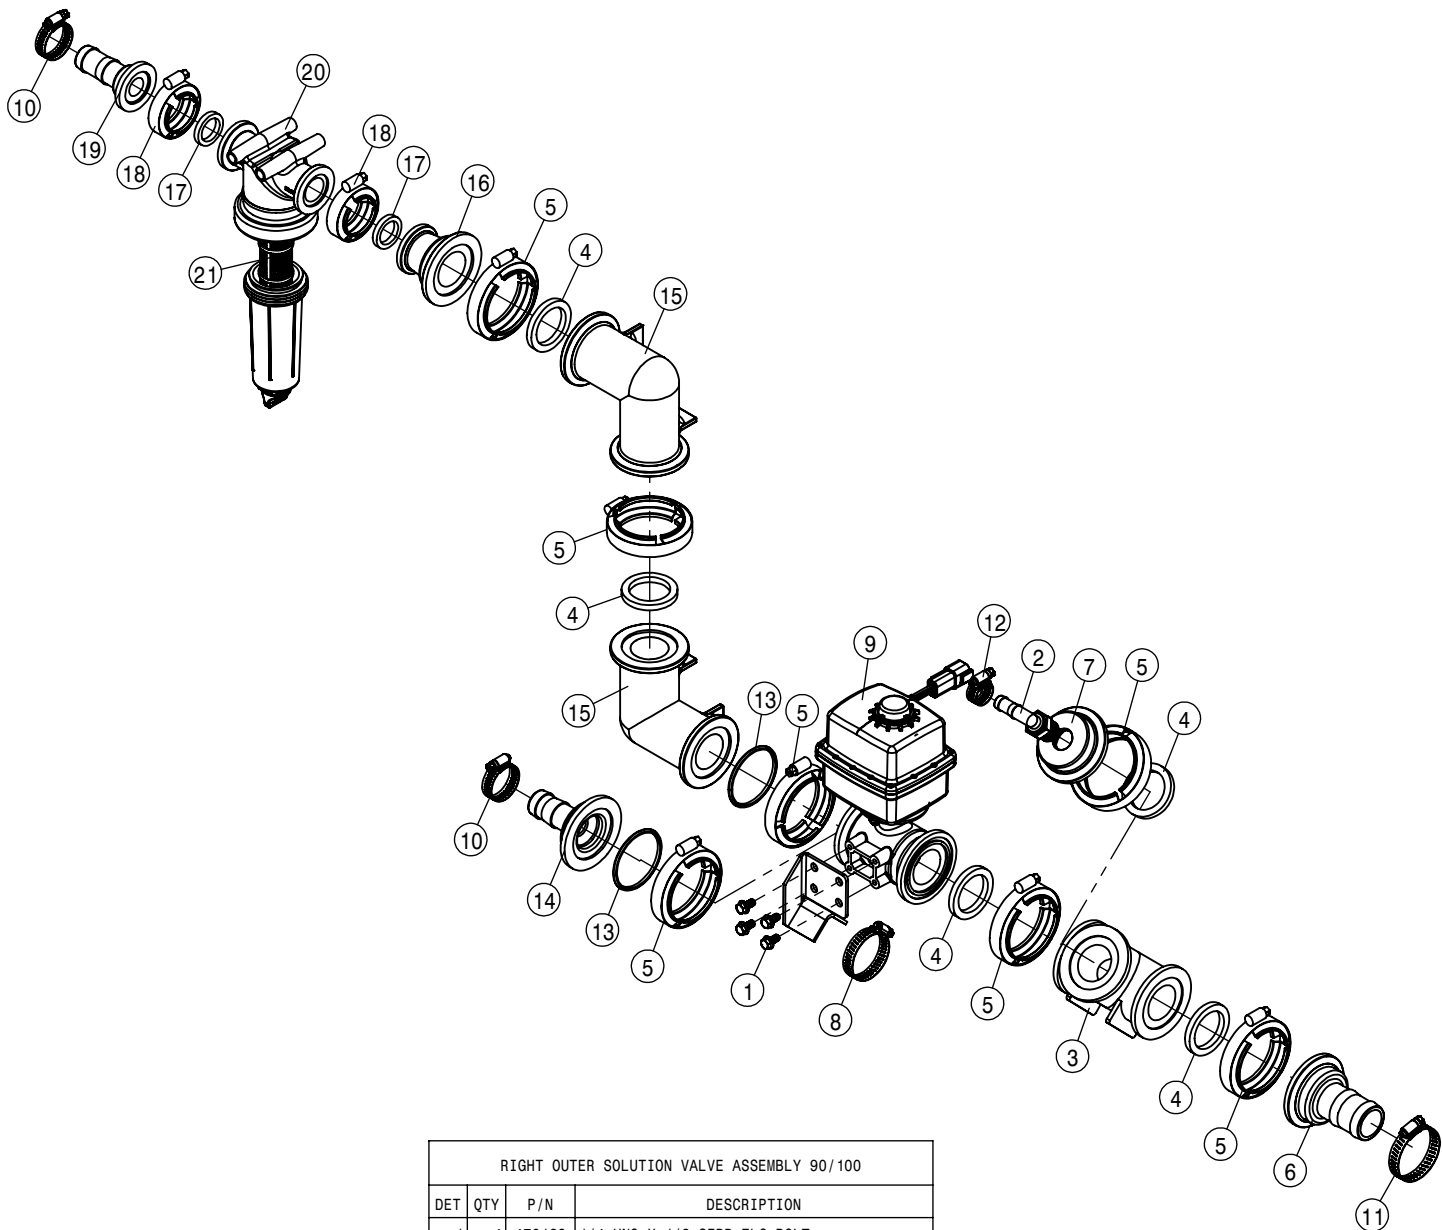

RIGHT OUTER SOLUTION VALVE ASSEMBLY 90/100			
DET	QTY	P/N	DESCRIPTION
1	4	470122	1/4 UNC X 1/2 SERR FLG BOLT
2	1	500047	1/2NPT-90-1/2 HOSE BARB, POLY
3	1	500151	2" FLANGE TEE, POLY
4	5	500158	1 1/2" GASKET FOR 2" FLANGE
5	7	500160	2" FLANGE CLAMP S.S.
6	1	500162	2" FLANGE-1 1/2 HOSE BARB POLY
7	1	500224	2" FLANGE PLUG W/1/2" FNPT POLY
8	1	520085	HOSE CLAMP NO 24 STAINLESS
9	1	696260	VALVE, KZCO C2F-55B-M-S9
10	2	520090	HOSECLAMP NO 16 STAINLESS
11	1	520067	HOSE CLAMP NO 28 STAINLESS
12	1	520070	HOSE CLAMP NO 8 STAINLESS
13	2	696254	O-RING, KZCO FLANGED VALVE
14	1	500172	2" FLANGE-1 " HOSE BARB
15	2	500180	2" FLANGE-90-2"FLANGE LBO POLY
16	1	500161	2" FLANGE-1"FLANGE ADPTR POLY
17	2	500157	1" FLANGE GASKET EPDM
18	2	500159	1" FLANGE CLAMP S.S.
19	1	500171	1" FLANGE-1" HOSE BARB POLY
20	1	690660	LINE "T" STRAINER, 1" FLANGE W/O SCREEN
21	1	690661	50 MESH SCREEN FOR 690660
22	1	690871	80/90 BOOM VLV MT WLD 03