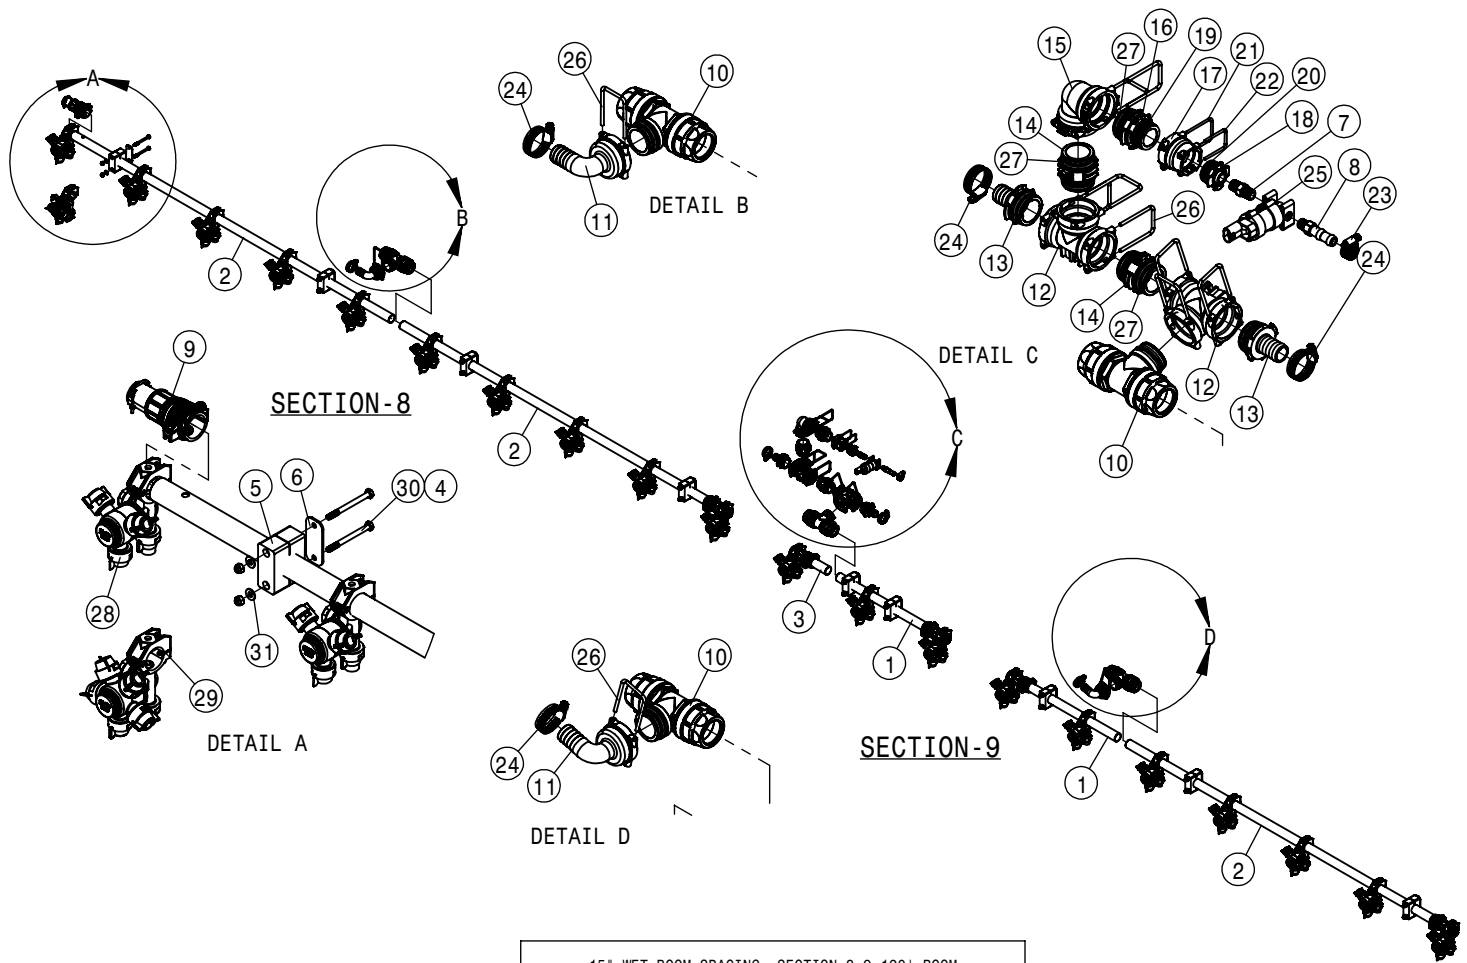

15" WET BOOM SPACING, SECTION 8-9 120' BOOM			
DET	QTY	P/N	DESCRIPTION
1	2	167224	15" WET BOOM TUBE, 20.66 LG
2	3	167225	15" WET BOOM TUBE, 65.66 LG
3	1	167226	15" WET BOOM TUBE, 5.66 LG
4	18	470089N	1/4UNC HEX NYLOC NUT, 316 SS
5	9	470375	TUBE CLAMP BODY, 1.31 I.D. (PAIR)
6	9	470376	COVER PLATE FOR 470375
7	1	500001	1/4MNPT HEX PIPE NIPPLE STL
8	1	500128	1/4NPT-1/2 HOSE BARB, POLY
9	6	500295	NOZZLE BODY END CAP
10	3	500296	EASY FIT TEE 1" PIPE
11	2	500299	T5 TO 25MM HB 90
12	2	500300	T5 FEMALE TEE
13	2	500301	T5 MALE TO 25MM HB
14	2	500302	T5 MALE COUPLER
15	1	500303	T5 FEMALE 90
16	1	500304	T5 - T4 MALE REDUCER
17	1	500305	T4 - T3 FEMALE REDUCER
18	1	500306	T3 MALE TO 1/4" NPT
19	1	500308	O-RING, 3.53MM X 28.17MM EPDM
20	1	500309	O-RING, 2.62MM X 25.07MM EPDM
21	1	500310	FORK D3 DIST 34.2
22	1	500311	FORK D3 DIST 29
23	1	520069	HOSE CLAMP NO 6 STAINLESS
24	4	520090	HOSECLAMP NO 16 STAINLESS
25	1	696235	1/4" ELECT SOLU SOLE VLV, 2203
26	10	737738	FORK,D.3 DIST.42 (737731)
27	7	737763	O-RING, 1 1/4" CONN EPDM
28	20	737921	QUICK TJET 3-TIP BODY,1" HV
29	20	737925	QUICK TJET 5 + 1-TIP BODY 1"
30	18	900010N	1/4UNC X 3" HEX BOLT SS
31	18	920000N	1/4 SAE FLAT WASHER SS