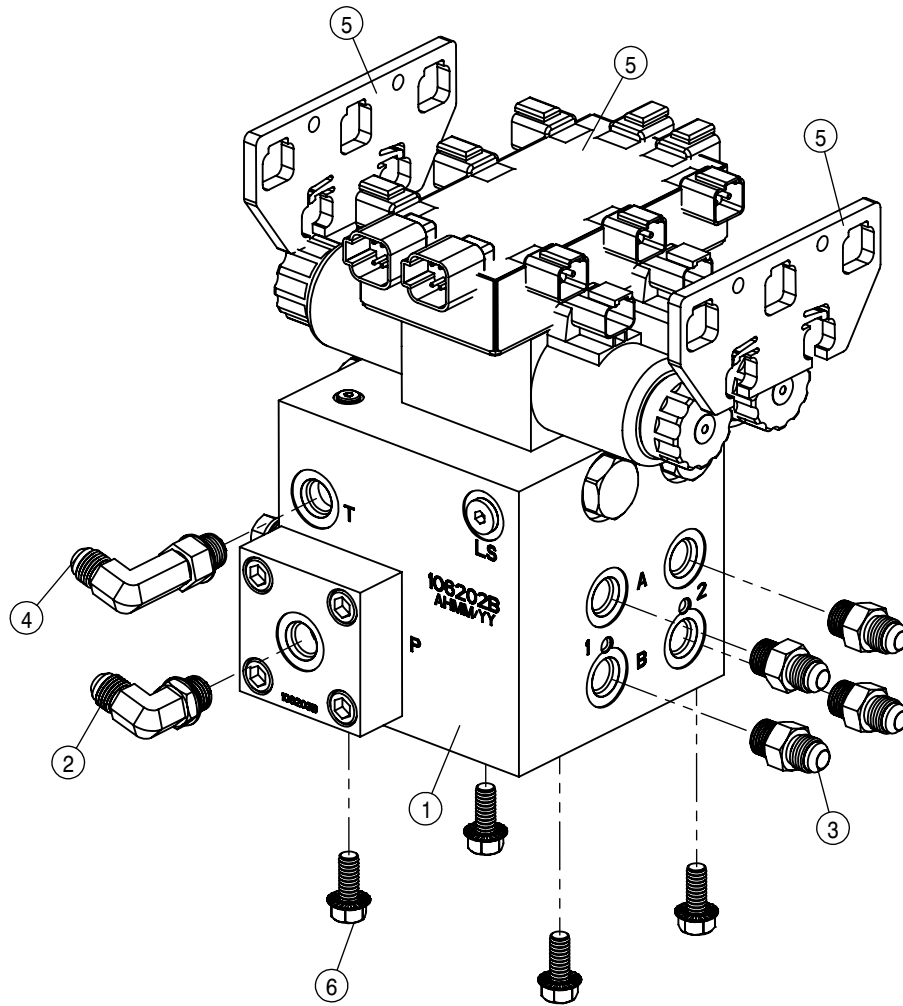

NORAC VALVE ASSEMBLY 90/100			
DET	QTY	P/N	DESCRIPTION
1	1	606455	NORAC HYD VALVE (44963D)
2	1	618119	9/16MJIC-90-9/16MOR LBO
3	4	618126	9/16MJIC-9/16MOR ADPTR
4	1	618440	9/16MJIC-90-9/16MOR EX LG LBO
5	1	693133	NORAC MODULE, UC5 VALVE
6	4	900064N	5/16UNC X 3/4" SER FLG BOLT SS