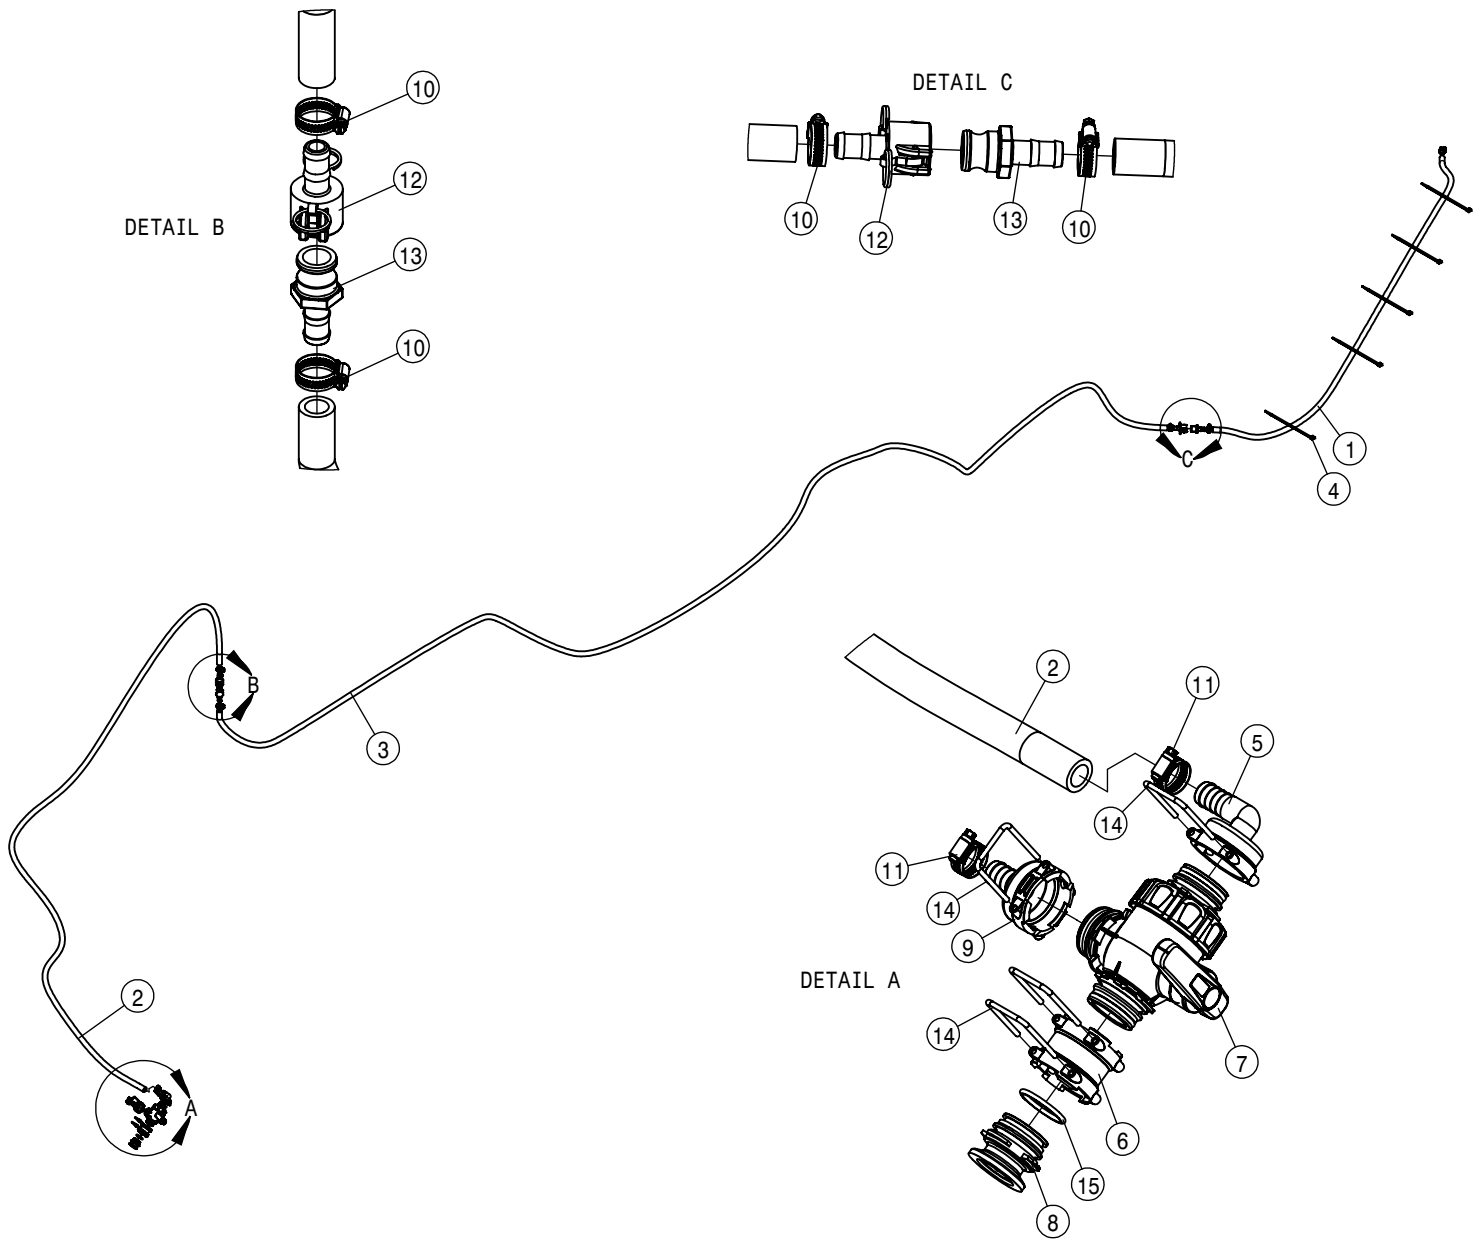

REAR BOOM SOLUTION HOISING			
DET	QTY	P/N	DESCRIPTION
1	1	197121-093	HOSE 3/4 2-FBR BR BLK EPDM
2	1	197121-170	HOSE 3/4 2-FBR BR BLK EPDM
3	1	197121-306	HOSE 3/4 2-FBR BR BLK EPDM
4	5	470555	CABLE TIE, 1/2 X 15" BLACK NYL
5	1	500297	T5 TO 20MM HB 90
6	1	503112	T5 - FEMALE COUPLING
7	1	503113	T5 - 455 3-WAY BALL VLV
8	1	503114	T5 - 1" BANGO FLANGE ADAPTR
9	1	503115	T5 FEM - 20MM HOSE BARB
10	5	520055	HOSE CLAMP NO 12 STAINLESS
11	2	520080	HOSE CLAMP NO 10 STAINLESS
12	2	696207	.75 HOSE BARB-FEMALE COUPLER
13	2	696208	.75 HOSE BARB-MALE COUPLER
14	4	737738	FORK,D.3 DIST.42 (737731)
15	1	737763	O-RING, 1 1/4"CONN EPDM