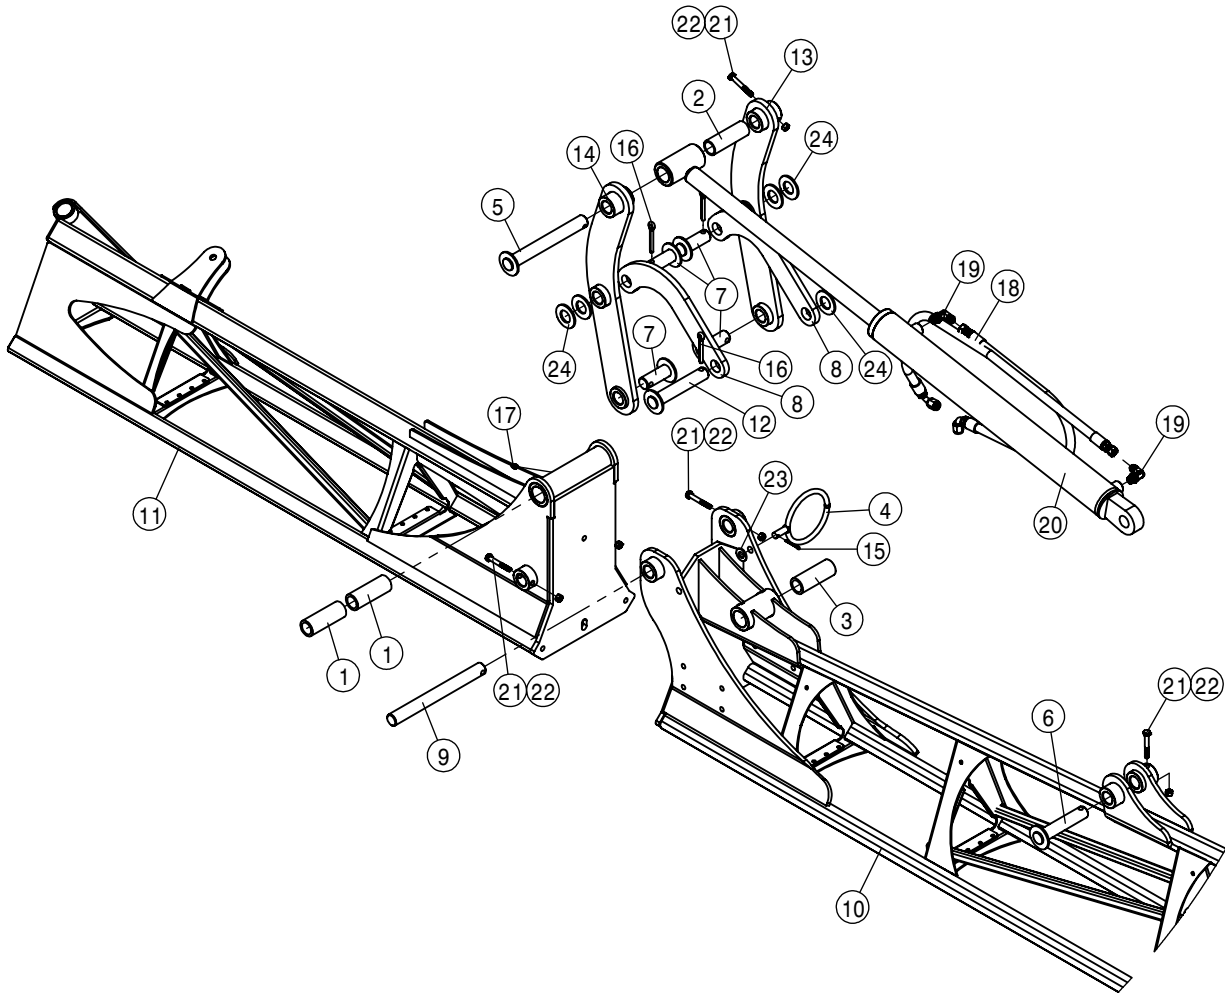

RIGHT BOOM HINGE ASSEMBLY 90/100			
DET	QTY	P/N	DESCRIPTION
1	2	121106	BOOM FOLD BRG, POLYGON
2	1	121108	OUTR BOOM FOLD CYL BRG,POLYGON
3	1	121121	BEARING, 1.006-1.368-3.6POLYGON
4	1	164517	HOSE SUPPORT RING WLD
5	1	164520	BOOM CYL PIVOT PIN WLD
6	1	164522	BOOM FOLD CYL PIN WLD
7	4	164524	BOOMERANG CNTR PIVOT PIN WLD
8	2	164643	XK402 TOP ARM(LEFT) 10.35 CNTR
9	1	164678	BOOM FOLD PIVOT PIN, STS 05
10	1	164880	INNER BOOM WLD, SECT-1 STS 05
11	1	165800	RH FLDOVR BM WLD,100'SECT-2'10
12	1	165834	BOOM FOLD CYL PIN WLD
13	1	165836	RH FOLD-OVER BOOMERANG WLD
14	1	165837	LH FOLD-OVER BOOMERANG WLD
15	1	390984	1/8 X 1 1/4 COTTER PIN
16	3	470012	5/16 X 2 COTTER PIN
17	1	471005	GREASE ZERK, 1/4-28 X 1/2
18	2	616356	06-451TC-06FJX-06FJX90-27 H/A
19	2	618688	9/16MOR-90-9/16MJ .025 CHK VLV
20	1	621562	OUTR FOLD CYL,2.25 X 21.00 STS
21	5	900086	5/16UNC X 2 1/4 HEX BOLT
22	5	914002	5/16UNC HEX STOVER NUT
23	1	920004	1/2 SAE FLAT WASHER
24	5	920008	1" SAE FLAT WASHER