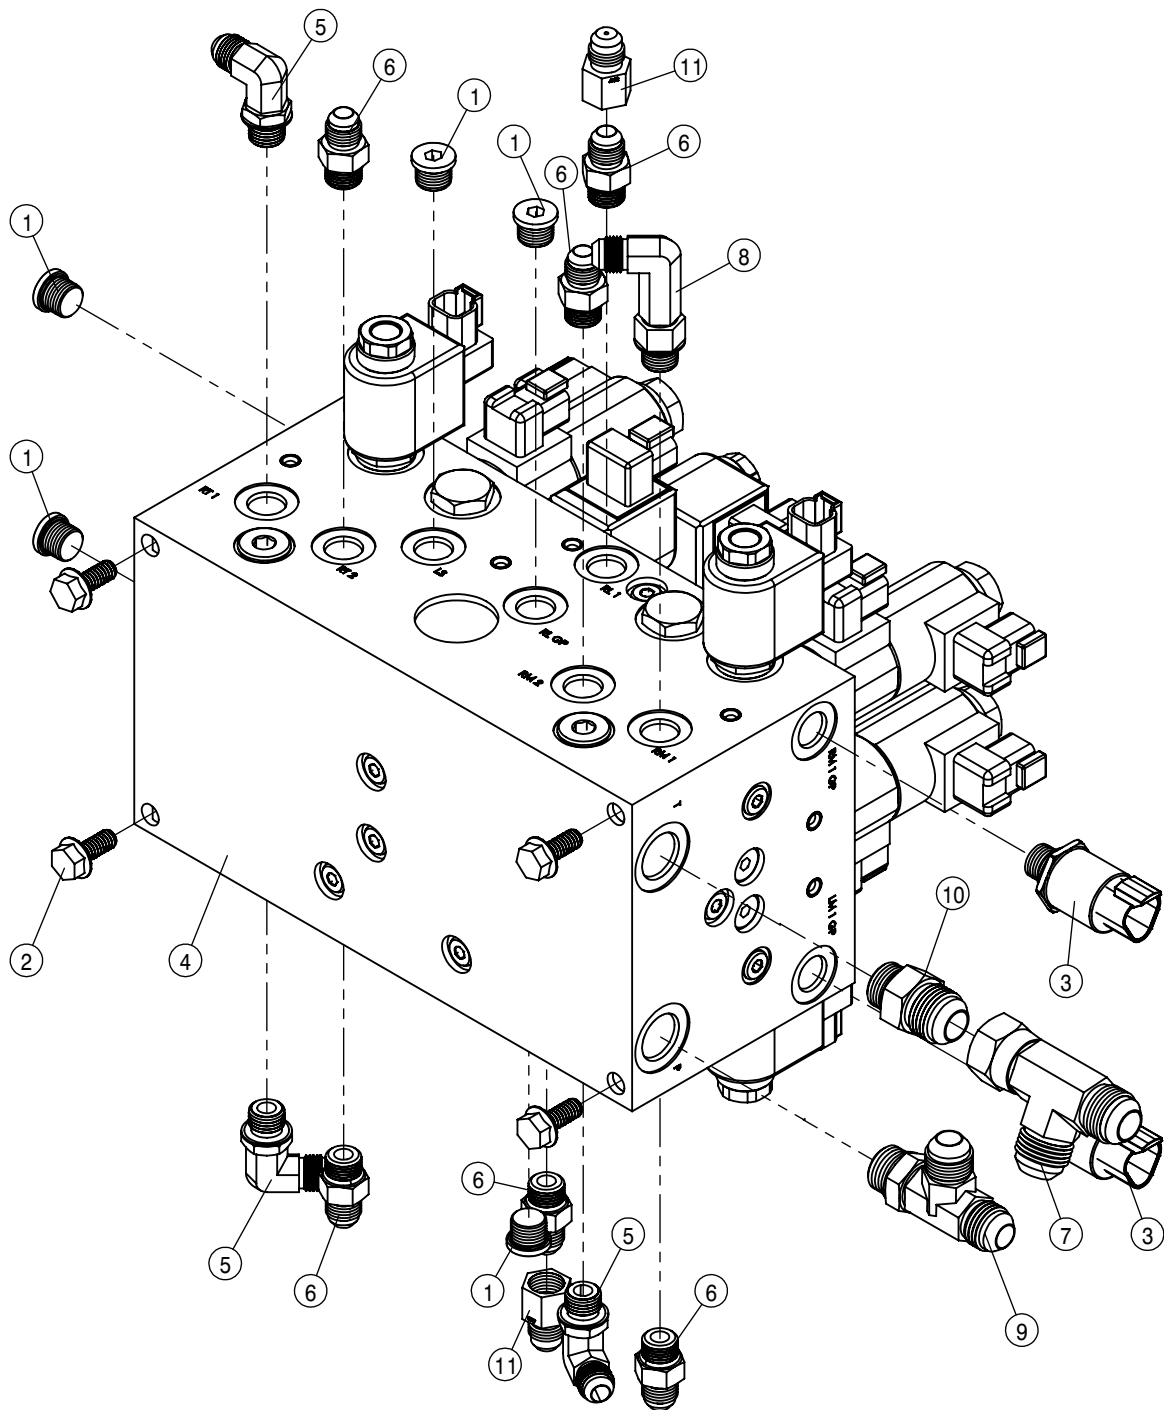

FOLD CONTROL VALVE ASSEMBLY 120/132			
DET	QTY	P/N	DESCRIPTION
1	5	618754	9/16 MOR PLUG, HEX SOCKET
2	4	470233	5/16UNC X 3/4 SERR FLG HEX BOLT
3	2	606347	PRESSURE TRANSDUCER,7500PSI
4	1	606527	FOLD MANIFOLD, 120'A STS'14
5	3	618119	9/16MJIC-90-9/16MOR LBO
6	6	618126	9/16MJIC-9/16MOR ADPTR
7	1	618333	7/8FJIC SW RUN TEE-7/8MJIC
8	1	618440	9/16MJIC-90-9/16MOR EX LG LBO
9	1	618494	3/4MOR RUN TEE-3/4MJIC
10	1	618574	7/8MJIC-3/4MOR ADPTR
11	2	618735	9/16JIC .062 ORIFICE ADPTR