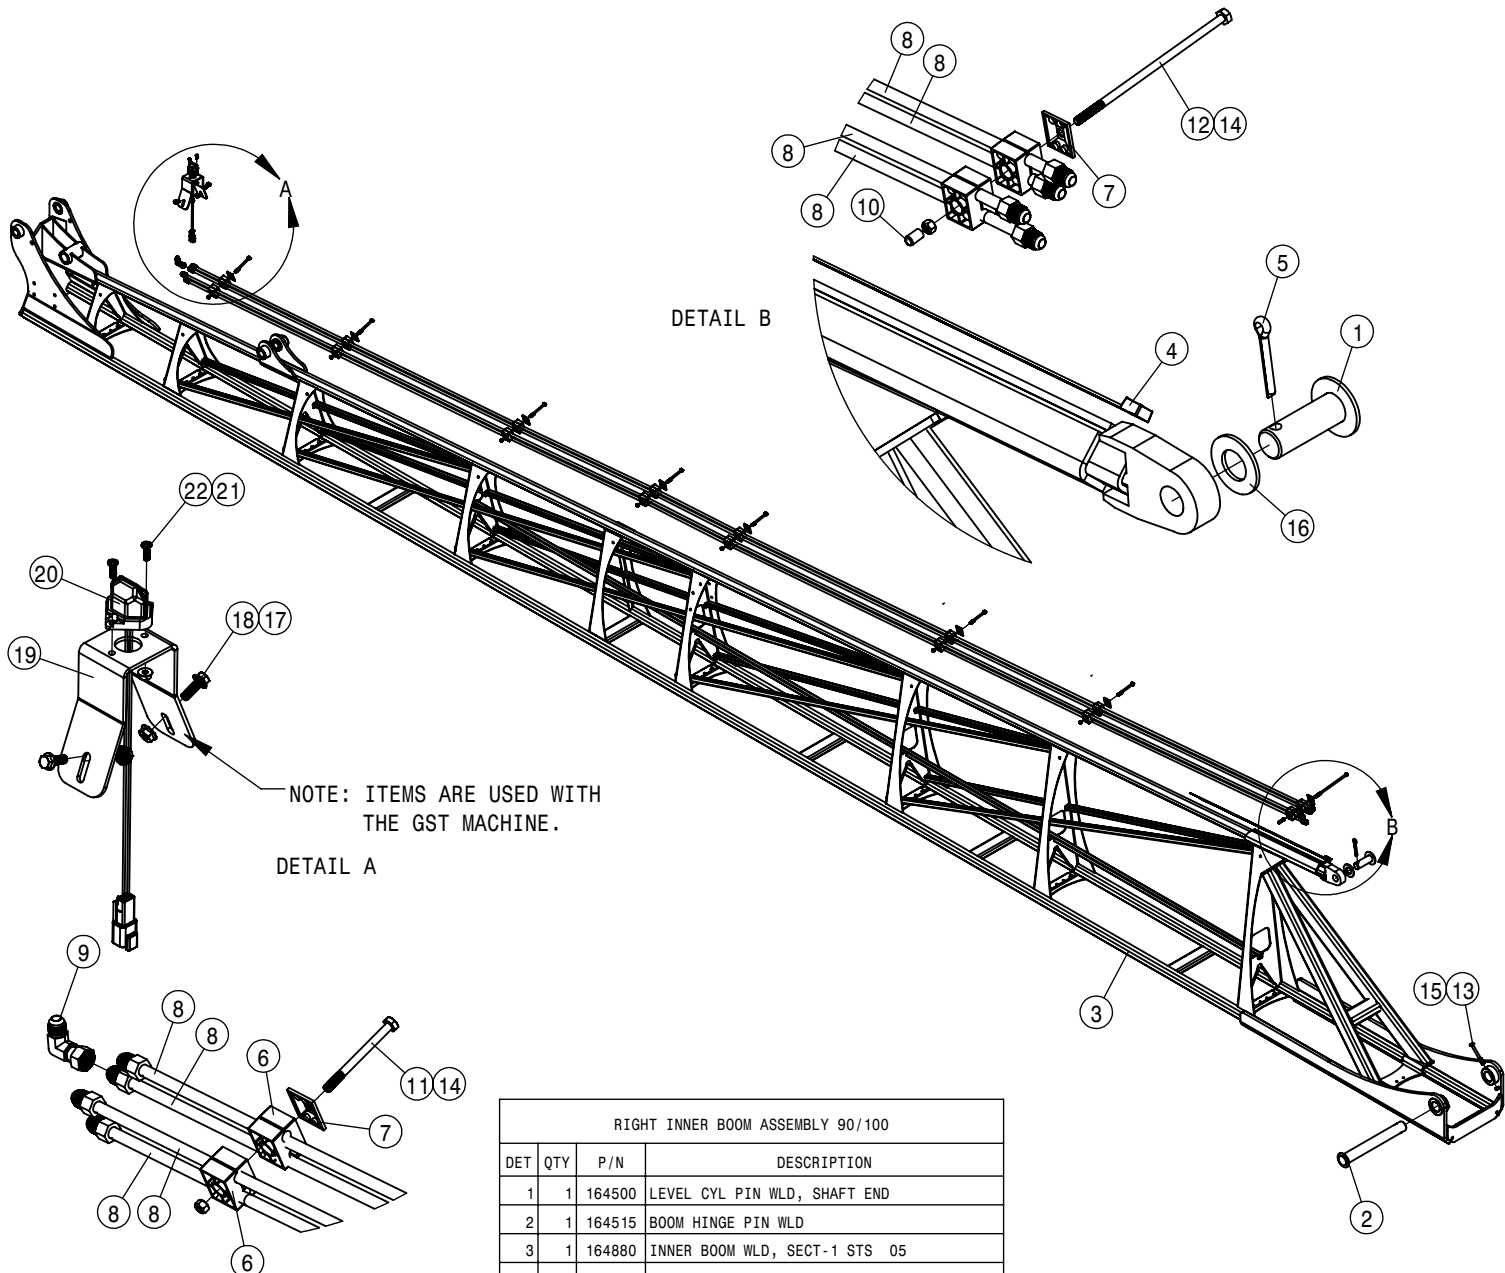

NOTE: ITEMS ARE USED WITH THE GST MACHINE.

RIGHT INNER BOOM ASSEMBLY 90/100			
DET	QTY	P/N	DESCRIPTION
1	1	164500	LEVEL CYL PIN WLD, SHAFT END
2	1	164515	BOOM HINGE PIN WLD
3	1	164880	INNER BOOM WLD, SECT-1 STS 05
4	1	470000	.50 X 28" CABLE TIE - UV BLACK NYLON
5	1	470012	5/16 X 2 COTTER PIN
6	16	470473	TUBE CLAMP, HVY DTY .375-.375
7	8	470474	COVER PLATE FOR 470473 CLAMP
8	4	615851	HYD TUBE, MAIN BOOM, STS LS
9	1	618618	9/16MJIC-90-9/16FJIC SWIV LBO
10	1	629770	CAPPLUGS CAP, .234 X .500 VINYL
11	7	900010	1/4UNC X 3" HEX BOLT
12	1	900032	1/4UNC X 6 1/2" HEX BOLT
13	1	900073	5/16UNC X 3 1/4 HEX BOLT
14	8	914000	1/4UNC HEX STOVER NUT
15	1	914002	5/16UNC HEX STOVER NUT
16	1	920008N	1" SAE FLAT WASHER
17	2	470121	1/4 UNC SERR FLG LOCK NUT
18	2	470118	1/4 UNC X 3/4 SER FLG BOLT
19	1	164904	60' BOOM LIGHT MOUNT, GST 06
20	1	291934	BOOM LIGHT ASSY, GST20
21	2	470463	8-32 SERR FLANGE NUT
22	2	903844	8-32 X 1/2 PHIL PANHD MACH SCR