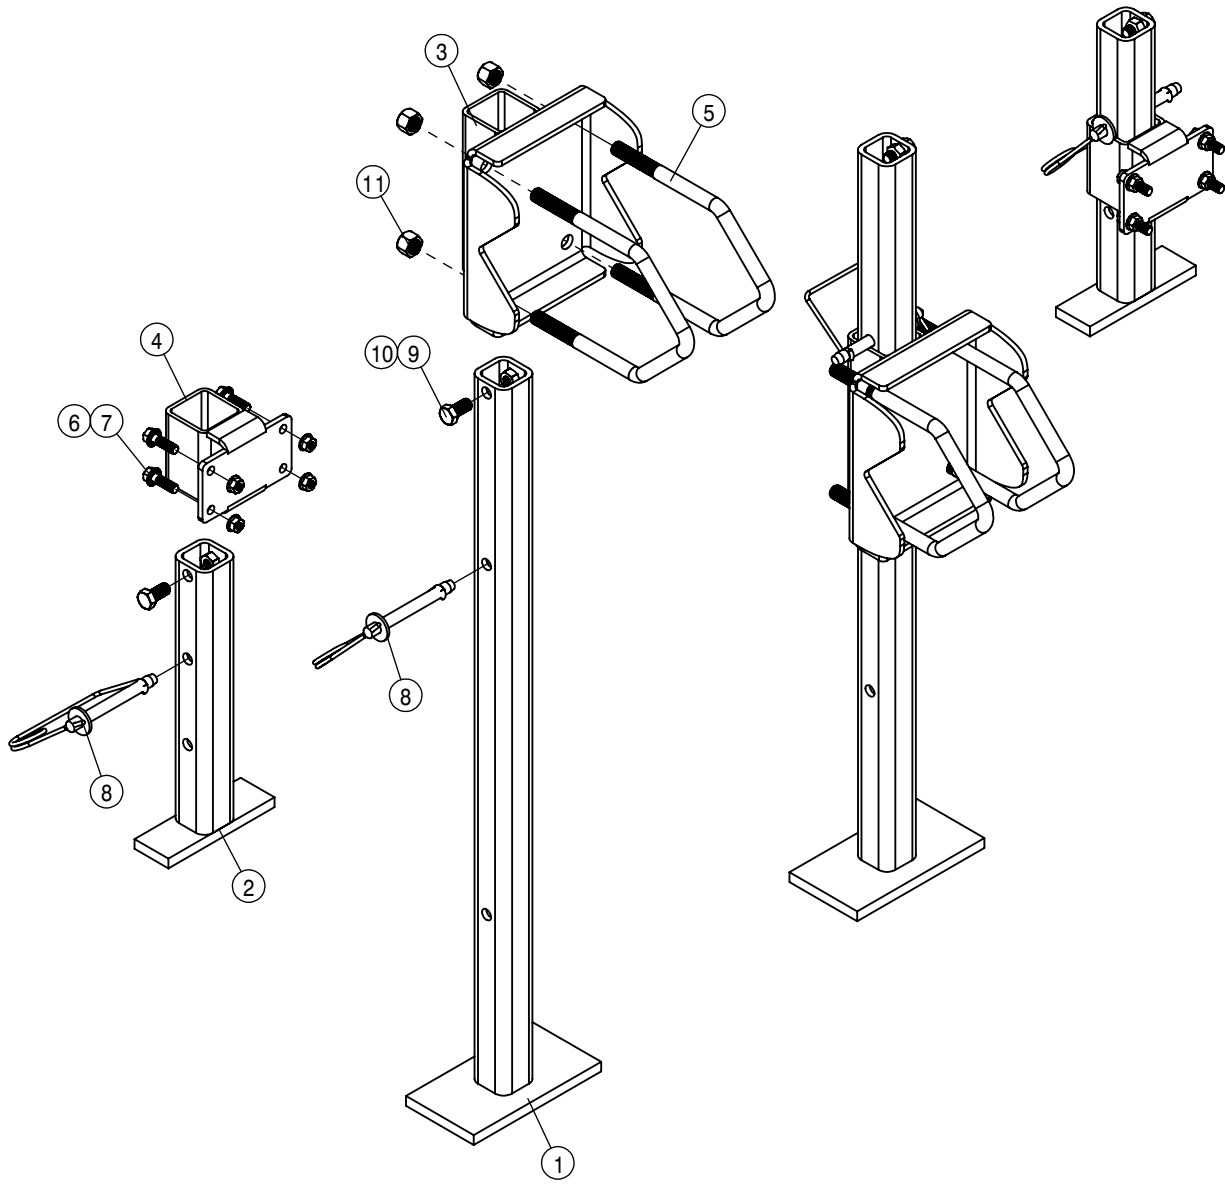

BOOM STAND OPTION 90/100			
DET	QTY	P/N	DESCRIPTION
1	2	164787	TRANSOM STAND POST WLD, STS 04
2	2	164794	BOOM STAND POST WLD, STS 04
3	2	164855	TRANSOM STAND MT WLD, STS 05
4	2	164857	MAIN BOOM JACKSTAND WLD, STS 05
5	4	438293	5/8UNC X 6 1/4 CTR U-BOLT TRI
6	8	470087	3/8UNC HEX SERR FLANGE NUT
7	8	470329	3/8UNC X 1 1/4 SERR FLG HEX BOLT
8	4	470361	SNAP LOCK PIN, 1/2 X 3 1/2
9	4	900263	1/2UNC X 1" HEX BOLT
10	4	914008	1/2 UNC HEX STOVER NUT
11	8	914010	5/8UNC HEX STOVER NUT