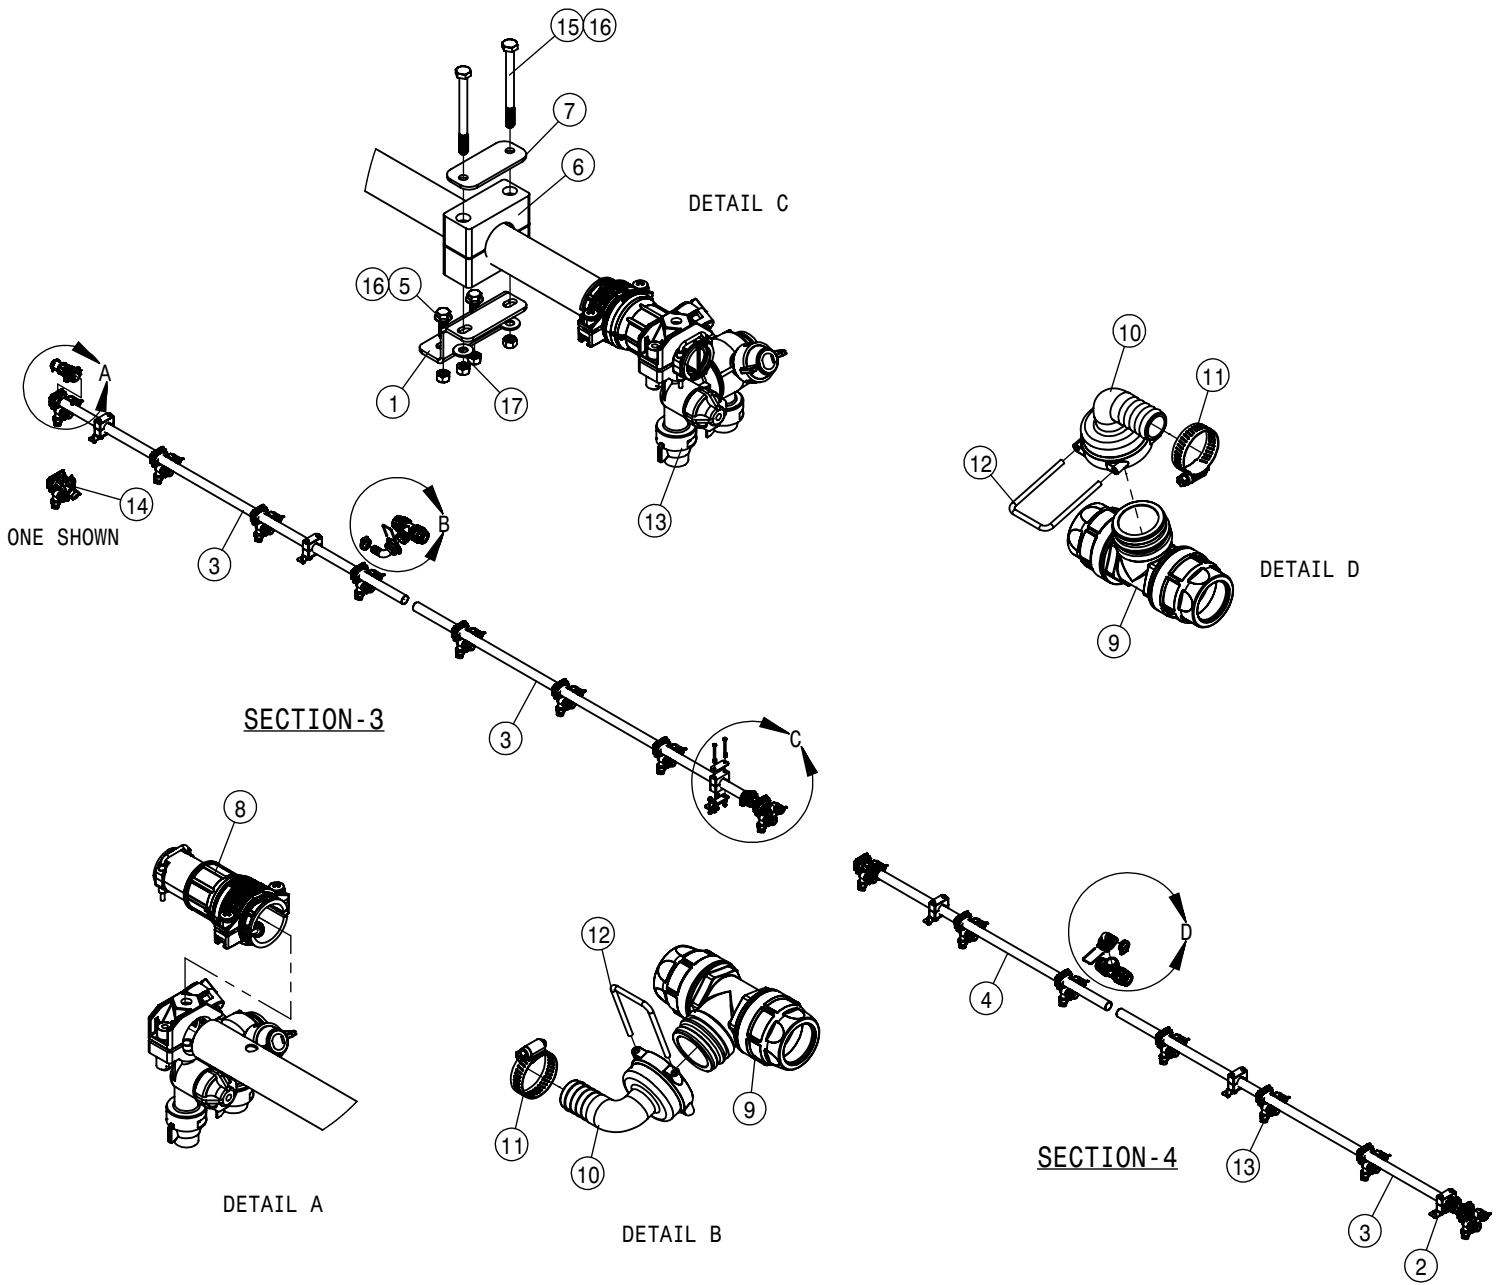

20" WET BOOM SPACING, SECTION 3-4 90/100 BOOM			
DET	QTY	P/N	DESCRIPTION
1	5	164859	CLAMP MT BRKT, WET BOOM, STS 04
2	1	164916	Z-BRKT, WET BOOM SECT 1, STS
3	3	167230	20" WET BOOM TUBE, 68.13 LG
4	1	167238	20" WET BOOM TUBE, 48.13 LG
5	12	470118	1/4 UNC X 3/4 SER FLG BOLT
6	6	470375	TUBE CLAMP BODY, 1.31 I.D. (PAIR)
7	6	470376	COVER PLATE FOR 470375
8	4	500295	NOZZLE BODY END CAP
9	2	500296	EASY FIT TEE 1" PIPE
10	2	500299	T5 TO 25MM HB 90
11	2	520090	HOSECLAMP NO 16 STAINLESS
12	2	737738	FORK,D.3 DIST.42 (737731)
13	15	737921	QUICK TJET 3-TIP BODY,1" HV
14	15	737925	QUICK TJET 5 + 1-TIP BODY 1"
15	12	900010	1/4UNC X 3" HEX BOLT
16	24	914000	1/4UNC HEX STOVER NUT
17	12	920000	1/4 SAE FLAT WASHER