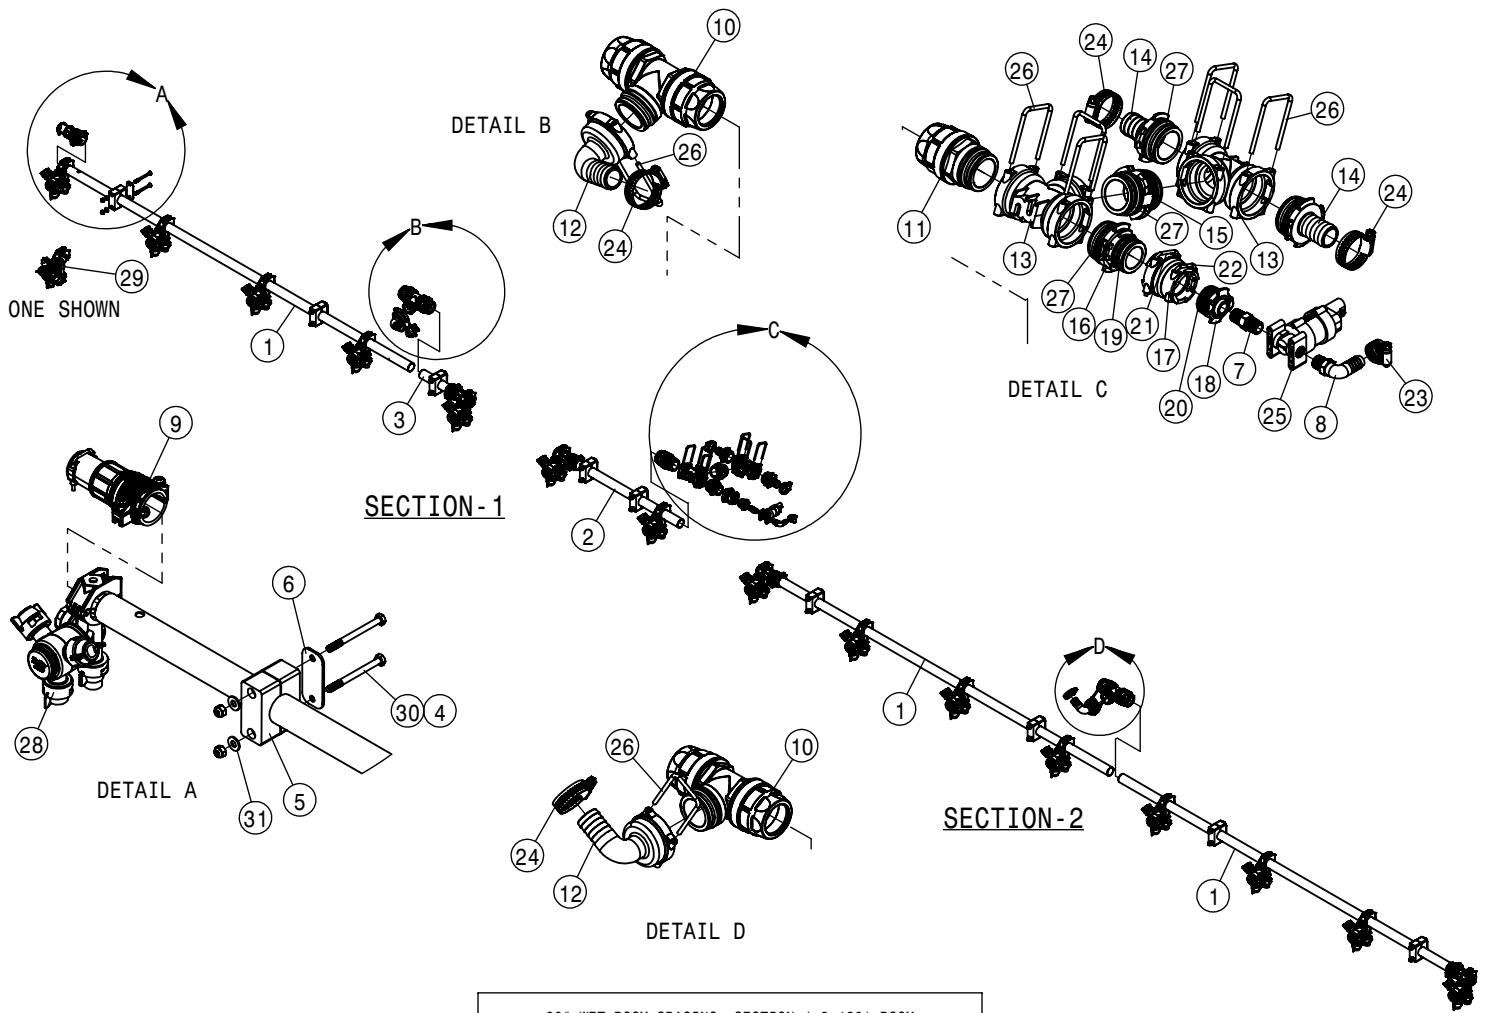

20" WET BOOM SPACING, SECTION 1-2 120' BOOM			
DET	QTY	P/N	DESCRIPTION
1	3	167230	20" WET BOOM TUBE, 68.13 LG
2	1	167233	20" WET BOOM TUBE, 23 LG
3	1	167234	20" WET BOOM TUBE, 8.13 LG
4	18	470089N	1/4UNC HEX NYLOC NUT, 316 SS
5	9	470375	TUBE CLAMP BODY, 1.31 I.D. (PAIR)
6	9	470376	COVER PLATE FOR 470375
7	1	500001	1/4MNPT HEX PIPE NIPPLE STL
8	1	500118	1/4"NPT-90-1/2"HOSE BARB, POLY
9	5	500295	NOZZLE BODY END CAP
10	2	500296	EASY FIT TEE 1" PIPE
11	1	500298	EASY FIT END T5, 1" PIPE
12	2	500299	T5 TO 25MM HB 90
13	2	500300	T5 FEMALE TEE
14	2	500301	T5 MALE TO 25MM HB
15	1	500302	T5 MALE COUPLER
16	1	500304	T5 - T4 MALE REDUCER
17	1	500305	T4 - T3 FEMALE REDUCER
18	1	500306	T3 MALE TO 1/4" NPT
19	1	500308	O-RING, 3.53MM X 28.17MM EPDM
20	1	500309	O-RING, 2.62MM X 25.07MM EPDM
21	1	500310	FORK D3 DIST 34.2
22	1	500311	FORK D3 DIST 29
23	1	520069	HOSE CLAMP NO 6 STAINLESS
24	4	520090	HOSECLAMP NO 16 STAINLESS
25	1	696235	1/4" ELECT SOLU SOLE VLV, 2203
26	8	737738	FORK,D.3 DIST.42 (737731)
27	5	737763	O-RING, 1 1/4"CONN EPDM
28	15	737921	QUICK TJET 3-TIP BODY,1" HV
29	15	737925	QUICK TJET 5 + 1-TIP BODY 1"
30	18	900010N	1/4UNC X 3" HEX BOLT SS
31	18	920000N	1/4 SAE FLAT WASHER SS