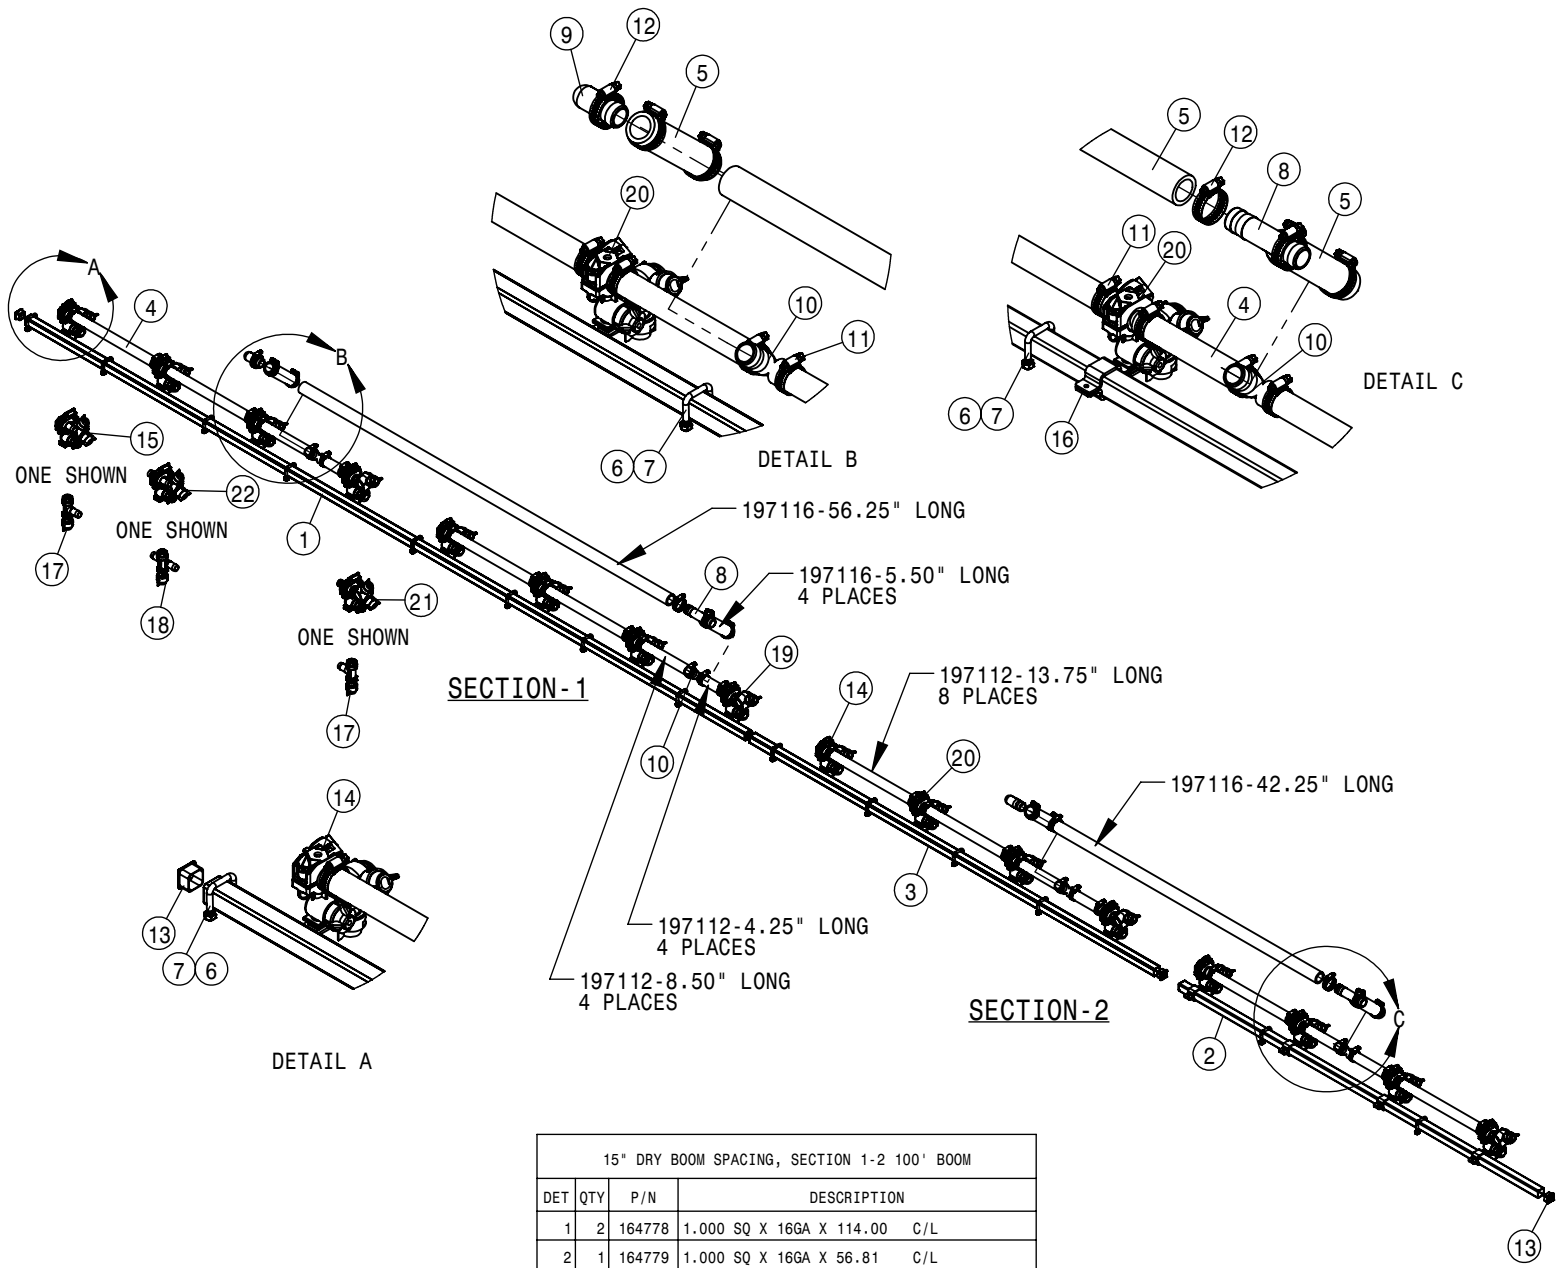

15" DRY BOOM SPACING, SECTION 1-2 100' BOOM			
DET	QTY	P/N	DESCRIPTION
1	2	164778	1.000 SQ X 16GA X 114.00 C/L
2	1	164779	1.000 SQ X 16GA X 56.81 C/L
3	2	164799	1.000 SQ X 16GA X 64.00 C/L
4	16	197112	HOSE 3/4 1-FBR BR BLK EPDM
5	6	197116	HOSE 1IN 1-FBR BR BLK EPDM
6	28	473842	1/4UNC LOCK NUT,CNTR POINT
7	18	473979	1/4UNC-1 1/8ID-1 1/2U-BOLTSQSS
8	2	500105	1.00 HOSE BARB TEE, POLY
9	2	500109	1.00-90-1.00 HOSE BARB, POLY
10	4	500121	1"BRNCH-3/4 HOSE BARB TEE,POLY
11	32	520055	HOSE CLAMP NO 12 STAINLESS
12	14	520090	HOSECLAMP NO 16 STAINLESS
13	6	629727	FINISH PLUG 1" SQ 16 GA
14	4	737792	RH QUICK TJET LBO,3-TIP BODY .75
15	4	737796	RH QUICK TJET LBO, 5-TIP BODY .75
16	4	737817	NOZZLE BRACKET
17	8	737829	QUICK TJET LBO,1-TIP BODY .75
18	8	737830	QUICK TJET TEE,1-TIP BODY .75
19	4	737833	LH QUICK TJET LBO,3-TIP BODY .75
20	8	737834	QUICK TJET TEE,3-TIP BODY .75
21	4	737850	LH QUICK TJET LBO, 5-TIP BODY .75
22	8	737851	QUICK TJET TEE, 5-TIP BODY .75