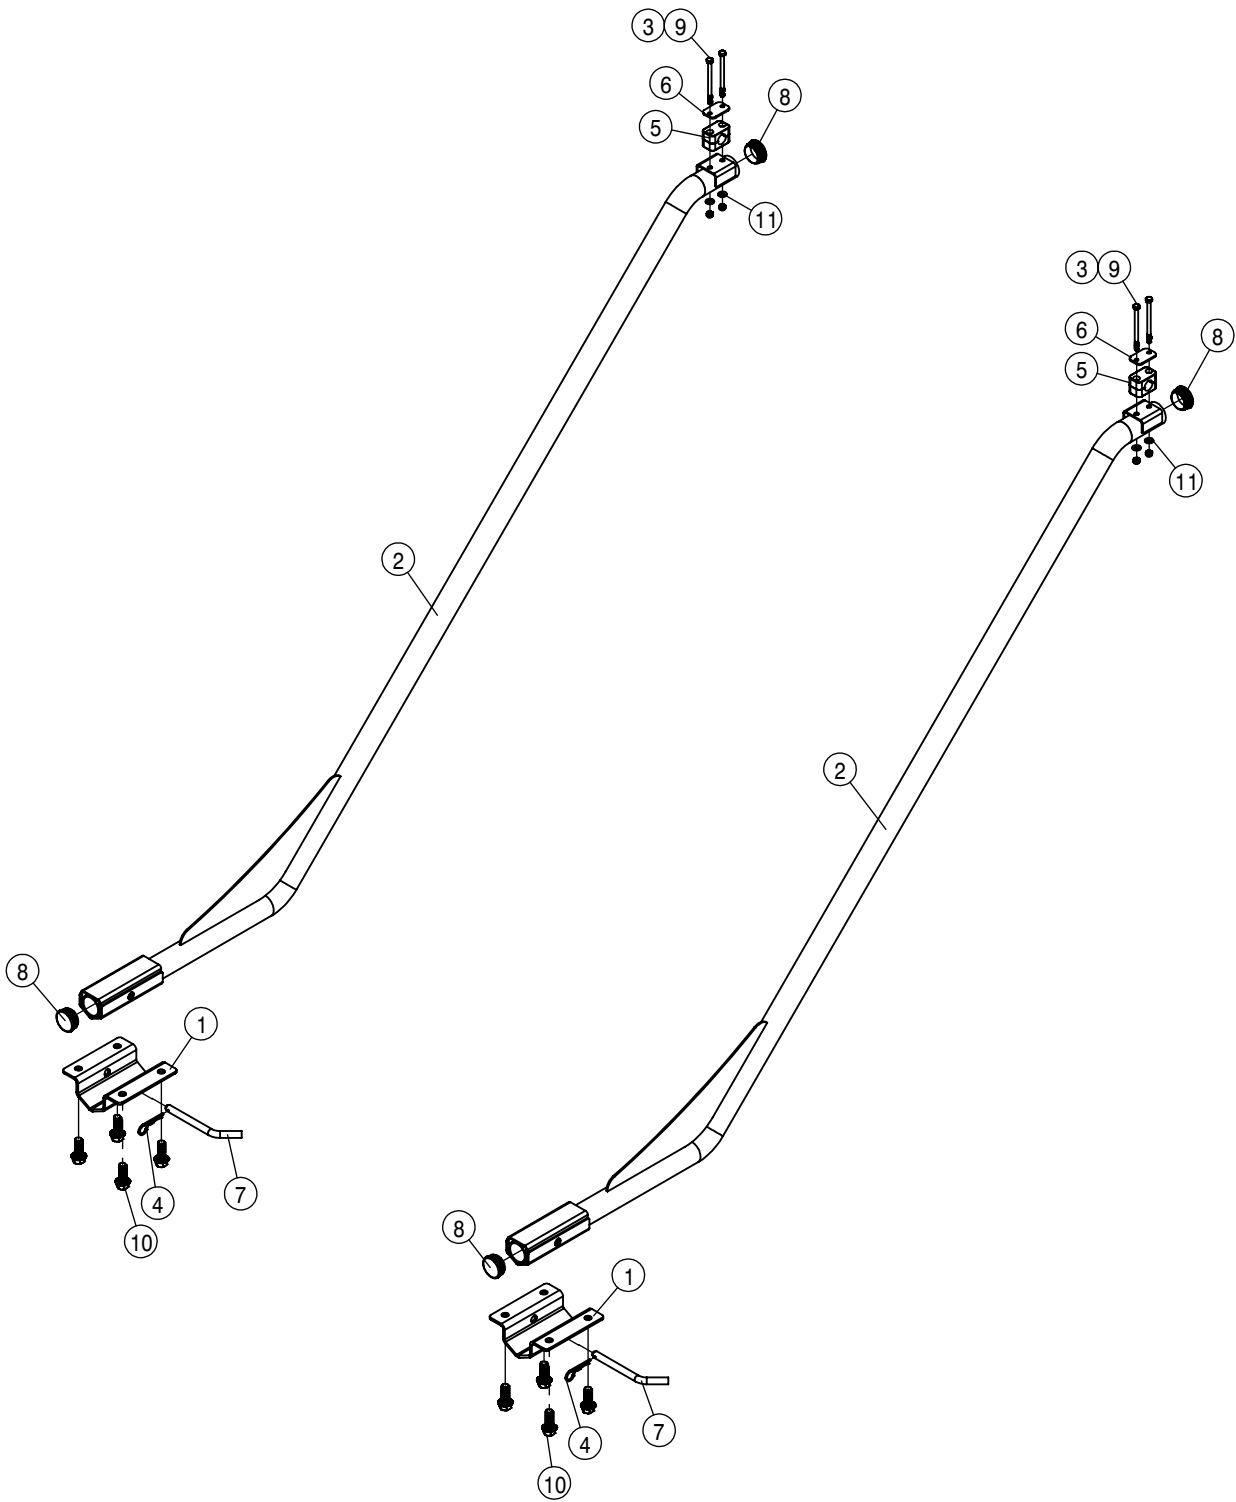

REAR BOOM MOUNTING ASSEMBLY			
DET	QTY	P/N	DESCRIPTION
1	2	165083	REAR BOOM MNT BRACKET
2	2	165087	REAR BOOM WLD
3	4	470089N	1/4UNC HEX NYLOC NUT, 316 SS
4	2	470235	1/8 #11 HAIR PIN
5	2	470358	TUBE CLAMP BODY, .840 (1/2 PIPE)
6	2	470359	COVER PLATE FOR 470358
7	2	472382	BENT PIN 1/2 X 4
8	4	629772	CAPPLUGS PLUG, 1 3/4" RD, BLACK POLY
9	4	900013N	1/4UNC X 3 3/4 HEX BOLT SS
10	8	900265N	1/2UNC X 1 1/2 SERR FLANGE BOLT
11	4	920000N	1/4 SAE FLAT WASHER SS