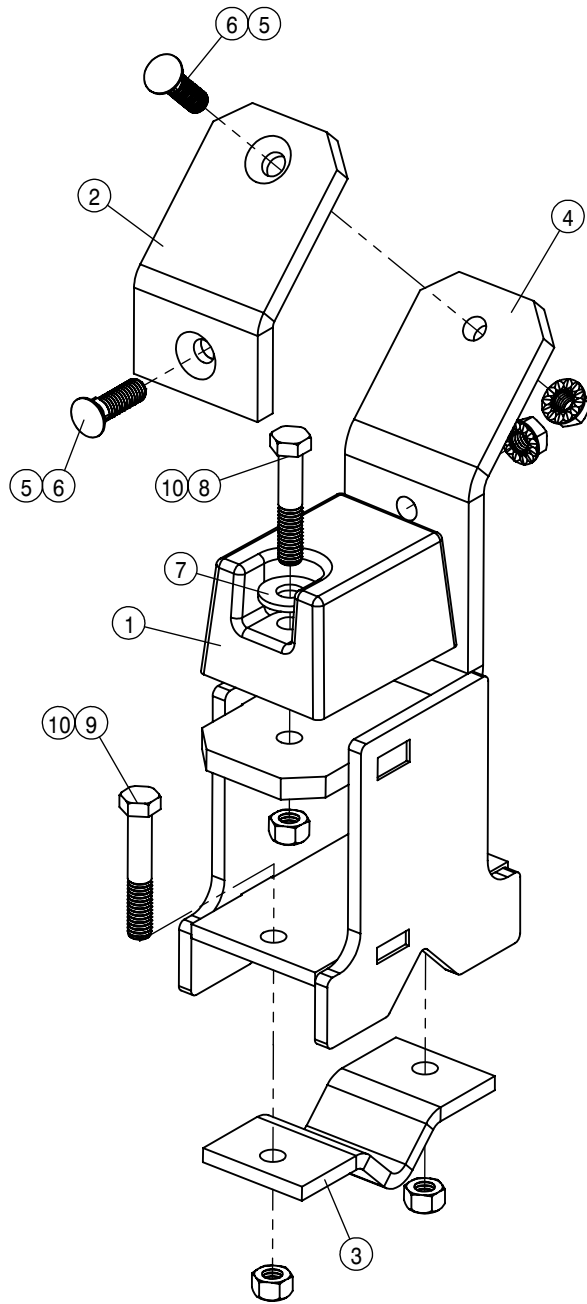

BOOM SUPPORT CRADLE ASSEMBLY 90/100			
DET	QTY	P/N	DESCRIPTION
1	1	164541	BOOM SUPPORT PAD
2	1	164542	BOOM SUPPORT CRADLE PAD
3	1	164543	BOOM SUPPORT KEEPER
4	1	164811	BOOM SUPP CRADLE WLD,80/90' 04
5	2	470087	3/8UNC HEX SERR FLANGE NUT
6	4	470328	3/8UNC X 1 1/4 #3HD PLOW BOLT
7	1	483043N	3/8 REGULAR FLAT WASHER YZ
8	1	900133	3/8UNC X 2" HEX BOLT
9	2	900170	3/8UNC X 2 1/4 HEX BOLT
10	3	914004	3/8UNC HEX STOVER NUT