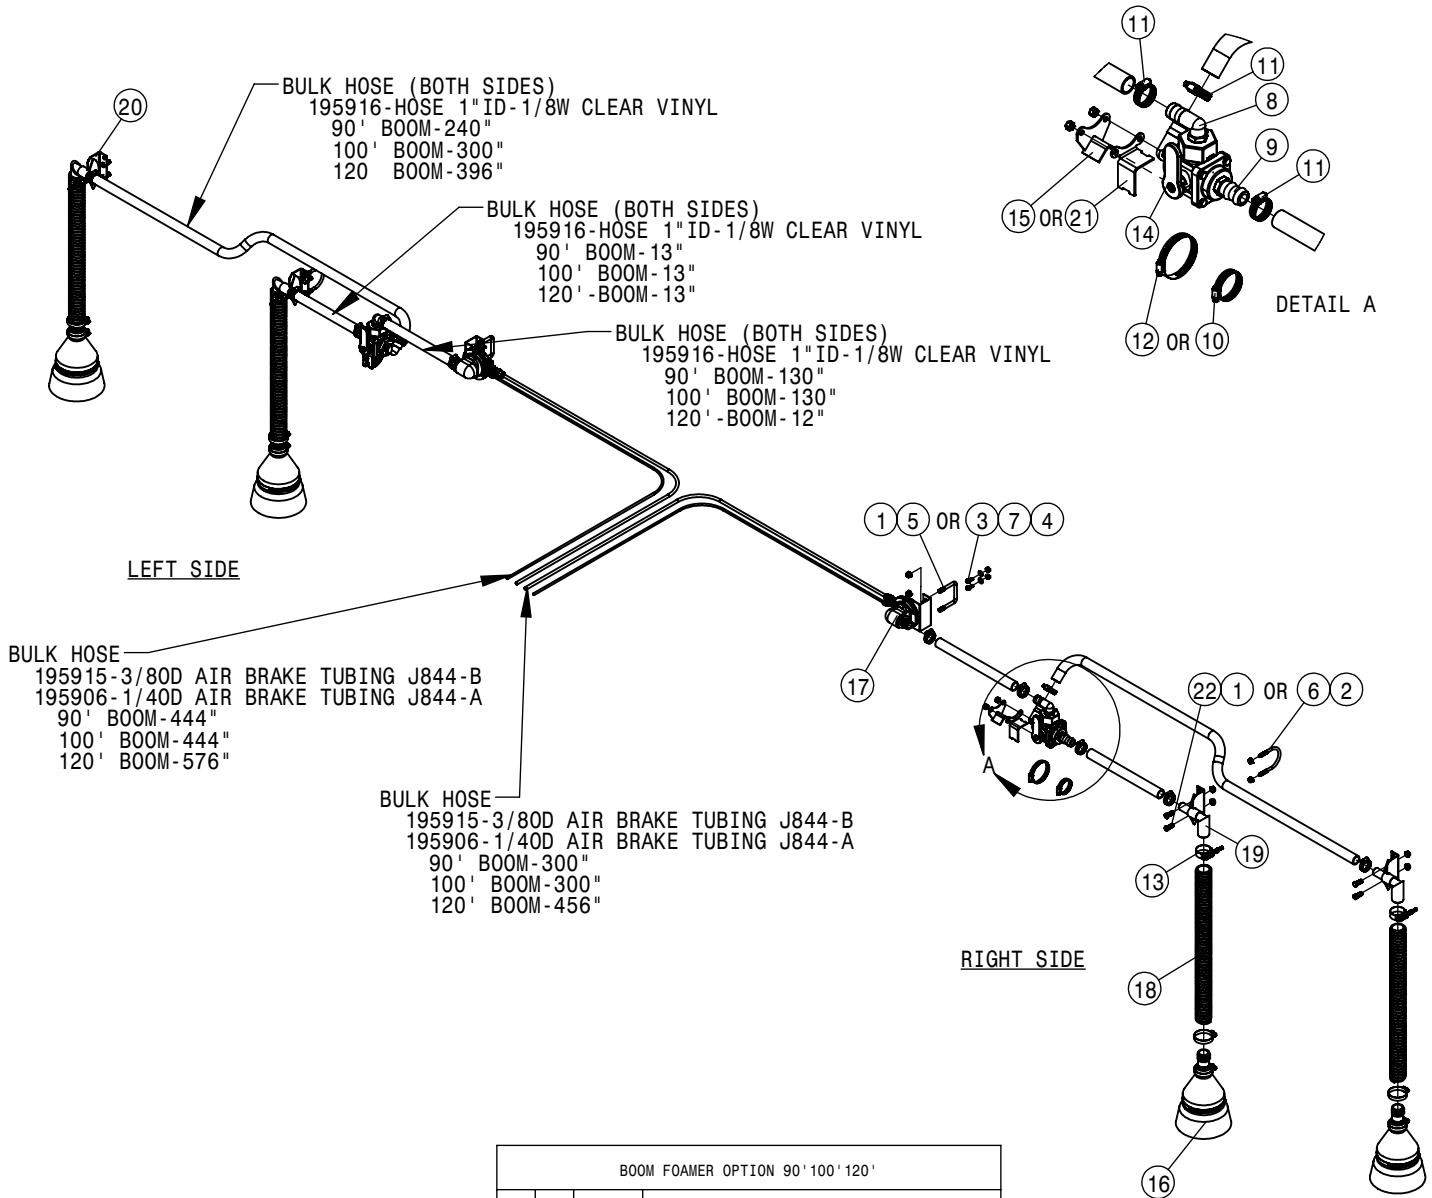

BOOM FOAMER OPTION 90' 100' 120'			
DET	QTY	P/N	DESCRIPTION
1	12	470087	3/8UNC HEX SERR FLANGE NUT
2	4	470113	5/16UNC SERR FLG LOCK NUT
3	4	470118	1/4 UNC X 3/4 SER FLG BOLT
4	4	470121	1/4 UNC SERR FLG LOCK NUT
5	2	472036	3/8UNC-2.63ID-2.88 U-BOLT SQ
6	2	472195	5/16UNC-2 11/16ID-3 9/16U-BOLT
7	4	483038	1/4 REGULAR FLAT WASHER
8	4	500026	3/4NPT-90-1"HOSE BARB, POLY
9	2	500123	3/4NPT-1"HOSE BARB, POLY
10	2	520085	HOSE CLAMP NO 24 STAINLESS
11	12	520090	HOSECLAMP NO 16 STAINLESS
12	2	520099	HOSE CLAMP NO 40 STAINLESS
13	4	520133	1.81/2.06 T-BOLT HOSE CLAMP SS
14	2	696003	BALL VLV,3/4NPT 3WAY-SIDE POLY
15	2	701191	1" SOLU VLV MT WLD
16	4	701290	1 1/2" COLLECTOR DEFLECTOR
17	2	701296	RICHWAY FOAMHEAD ASSEMBLY
18	4	701334	2' DROP HOSE 1 1/2"
19	2	701335	RH FOAMER DROP HOSE SWIV WLD
20	2	701336	LH FOAMER DROP HOSE SWIV WLD
21	2	701343	BALL VLV BRKT 120' BOOM
22	8	900129	3/8UNC X 1" HEX BOLT