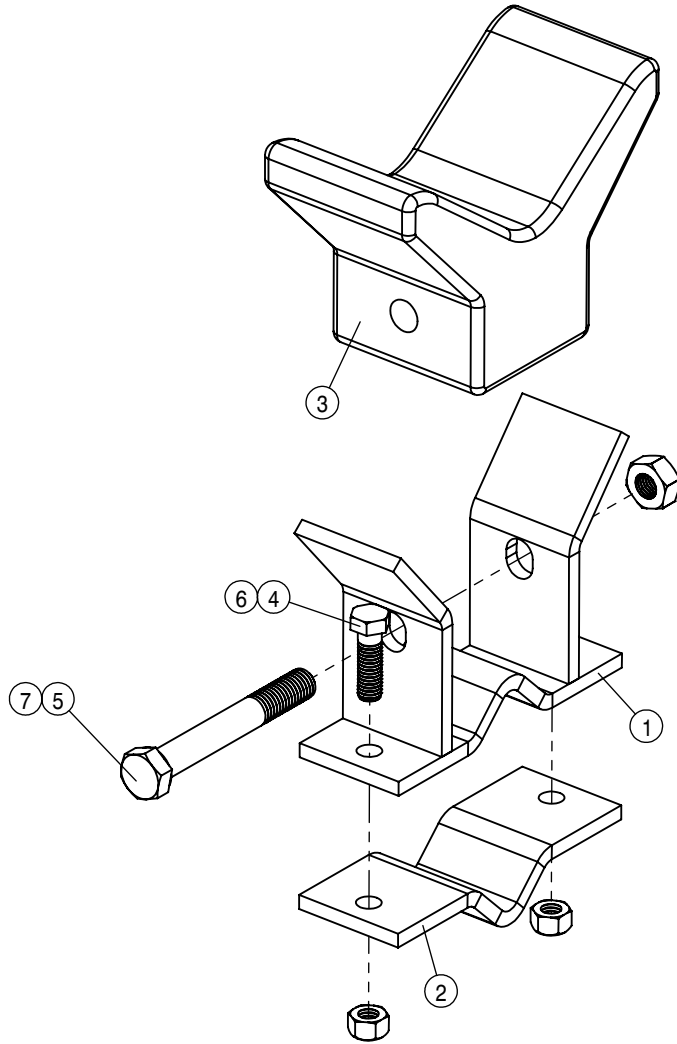

BOOM SUPPORT ASSEMBLY 90/100			
DET	QTY	P/N	DESCRIPTION
1	1	164544	FRT BOOM SUPPORT WLD, 90' BOOM
2	1	164545	FRT BOOM SUPPORT MT
3	1	470324	3" RUBBER BOW GUARD
4	2	900130	3/8UNC X 1 1/4 HEX BOLT
5	1	900273	1/2UNC X 3 3/4 HEX BOLT
6	2	914004	3/8UNC HEX STOVER NUT
7	1	914008	1/2 UNC HEX STOVER NUT