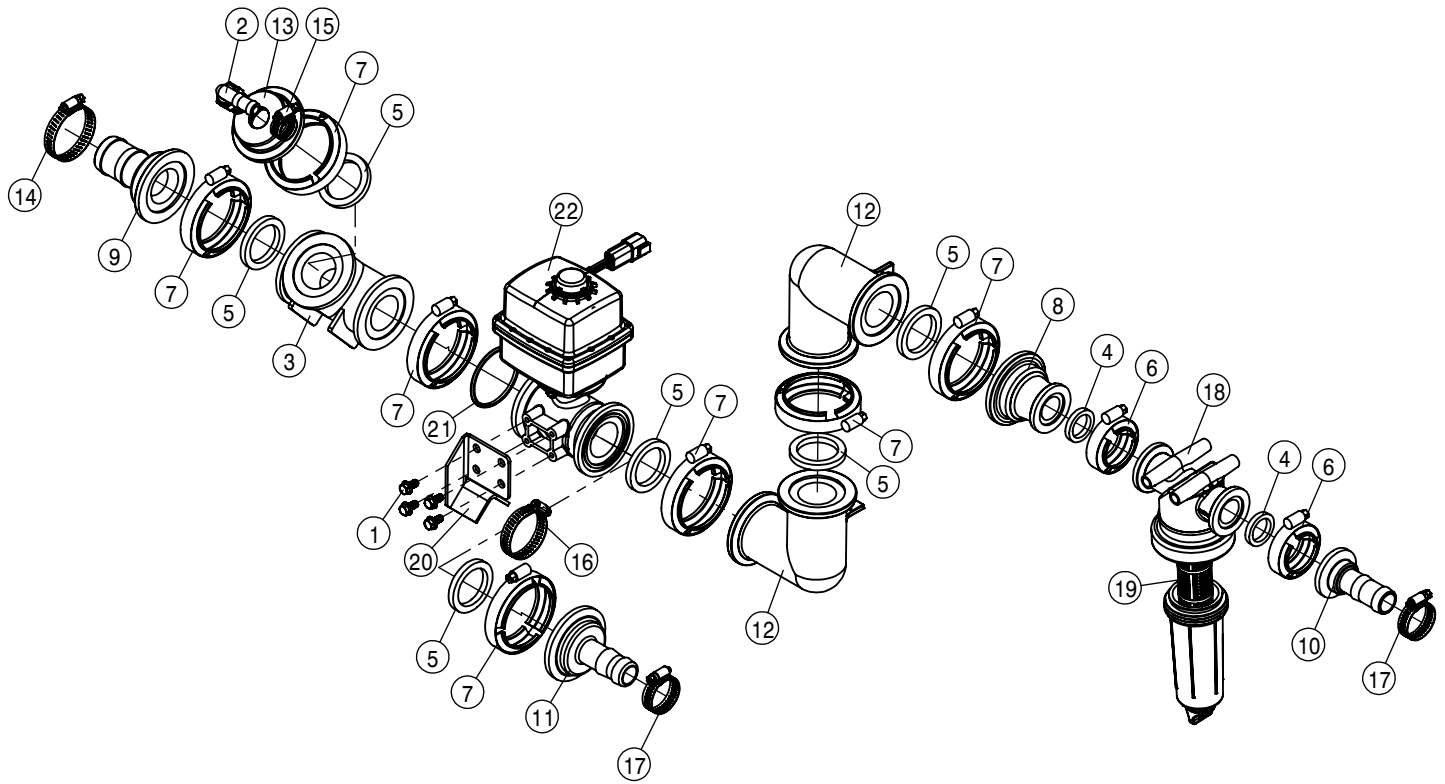

LEFT OUTER SOLUTION VALVE ASSEMBLY 90/100			
DET	QTY	P/N	DESCRIPTION
1	4	470122	1/4 UNC X 1/2 SERR FLG BOLT
2	1	500047	1/2NPT-90-1/2 HOSE BARB, POLY
3	1	500151	2" FLANGE TEE, POLY
4	2	500157	1" FLANGE GASKET EPDM
5	6	500158	1 1/2" GASKET FOR 2" FLANGE
6	2	500159	1" FLANGE CLAMP S.S.
7	7	500160	2" FLANGE CLAMP S.S.
8	1	500161	2" FLANGE-1"FLANGE ADPTR POLY
9	1	500162	2" FLANGE-1 1/2 HOSE BARB POLY
10	1	500171	1" FLANGE-1" HOSE BARB POLY
11	1	500172	2" FLANGE-1 " HOSE BARB
12	2	500180	2" FLANGE-90-2"FLANGE LBO POLY
13	1	500224	2" FLANGE PLUG W/1/2" FNPT POLY
14	1	520067	HOSE CLAMP NO 28 STAINLESS
15	1	520070	HOSE CLAMP NO 8 STAINLESS
16	1	520085	HOSE CLAMP NO 24 STAINLESS
17	2	520090	HOSECLAMP NO 16 STAINLESS
18	1	690660	LINE "T" STRAINER, 1" FLANGE W/O SCREEN
19	1	690661	50 MESH SCREEN FOR 690660
20	1	690871	80/90 BOOM VLV MT WLD 03
21	1	696254	O-RING, KZCO FLANGED VALVE
22	1	696260	VALVE, KZCO C2F-55B-M-S9