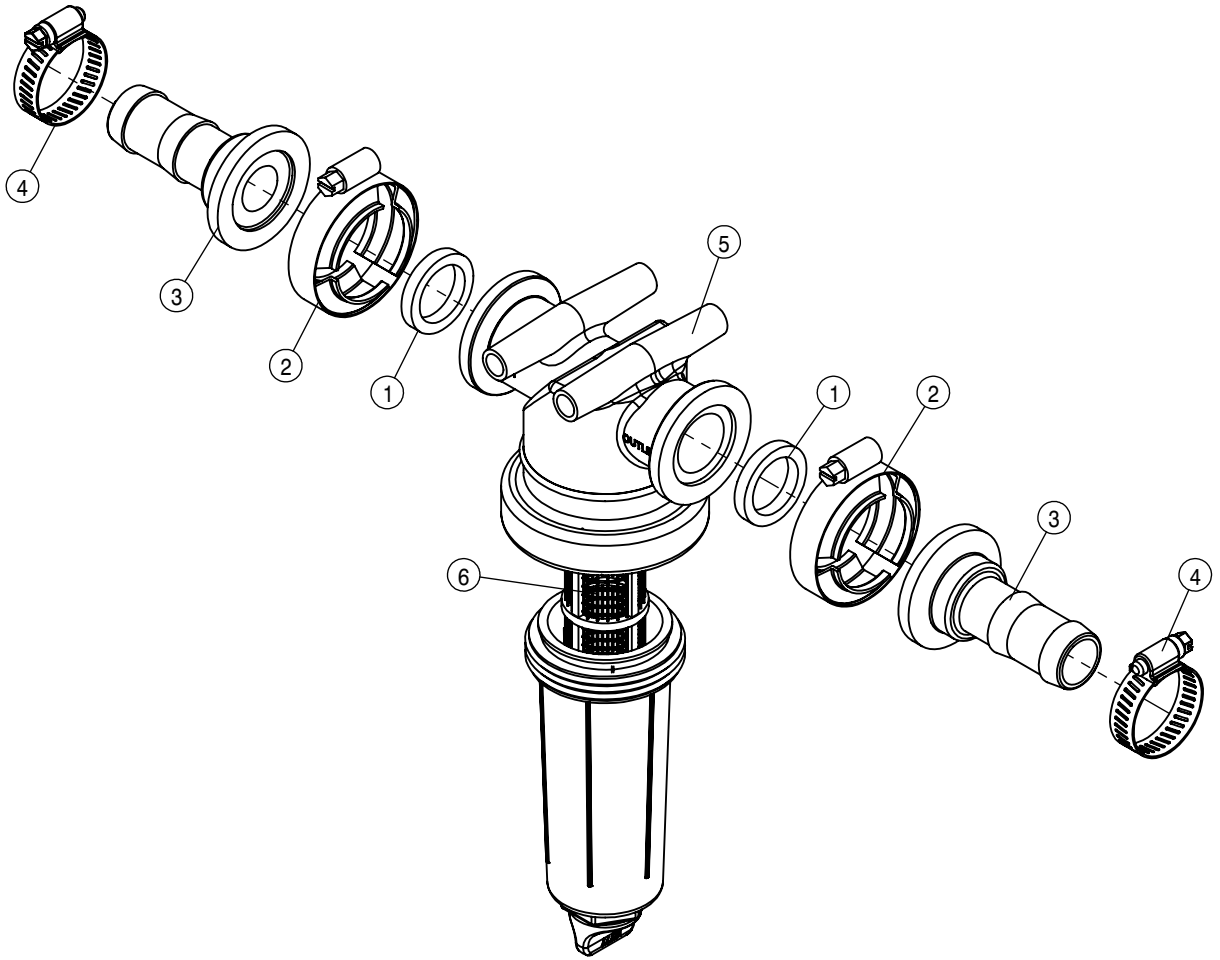

BOOM STRAINER ASSEMBLY 120/132			
DET	QTY	P/N	DESCRIPTION
1	2	500157	1" FLANGE GASKET EPDM
2	2	500159	1" FLANGE CLAMP S.S.
3	2	500171	1" FLANGE-1" HOSE BARB POLY
4	2	520090	HOSECLAMP NO 16 STAINLESS
5	1	690660	LINE "T" STRAINER, 1" FLANGE W/O SCREEN
6	1	690661	50 MESH SCREEN FOR 690660