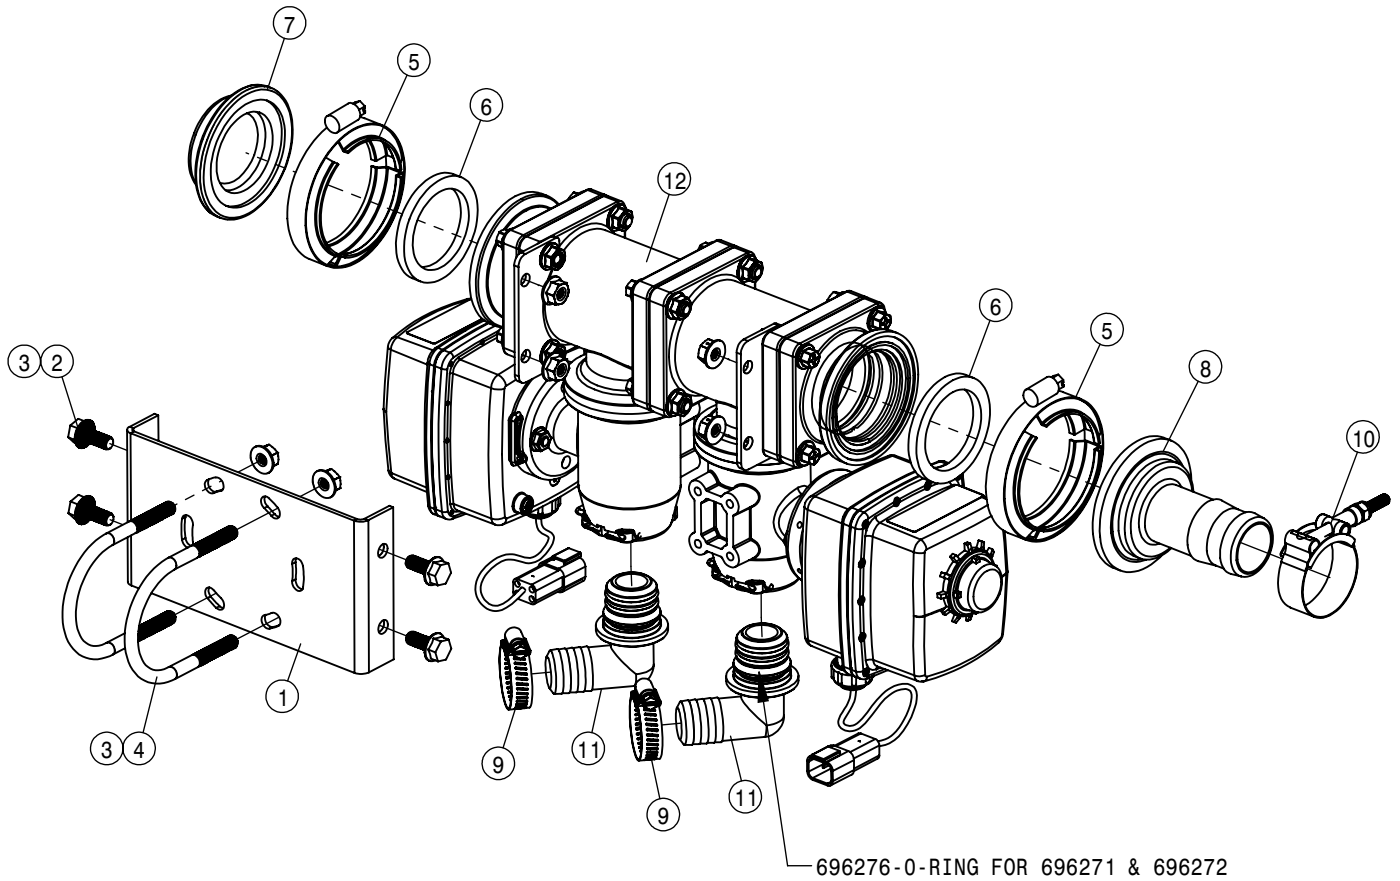

RIGHT OUTER SOLUTION VALVE ASSEMBLY 120/132			
DET	QTY	P/N	DESCRIPTION
1	1	167335	MTG BRKT SLTN VALVE 120' - 1
2	4	470233	5/16UNC X 3/4 SERR FLG HEX BOLT
3	8	470570	5/16UNC HEX FLG CNTR LOCK NUT
4	2	473974	5/16UNC-2 9/16-3 1/2 U-BOLT SS
5	2	500194	2" FP FLANGE CLAMP S.S.
6	2	500195	2" FP FLANGE GASKET EPDM
7	1	500206	2"FP FLANGE PLUG
8	1	500230	2" FP FLANGE PLUG-1 1/2" HOSE BARB
9	2	520090	HOSECLAMP NO 16 STAINLESS
10	1	520133	1.81/2.06 T-BOLT HOSE CLAMP SS
11	2	696272	1" 90 HOSE BARB FOR 696270, KZCO
12	1	696295	2-VALVE STACK, QX4 KZCO