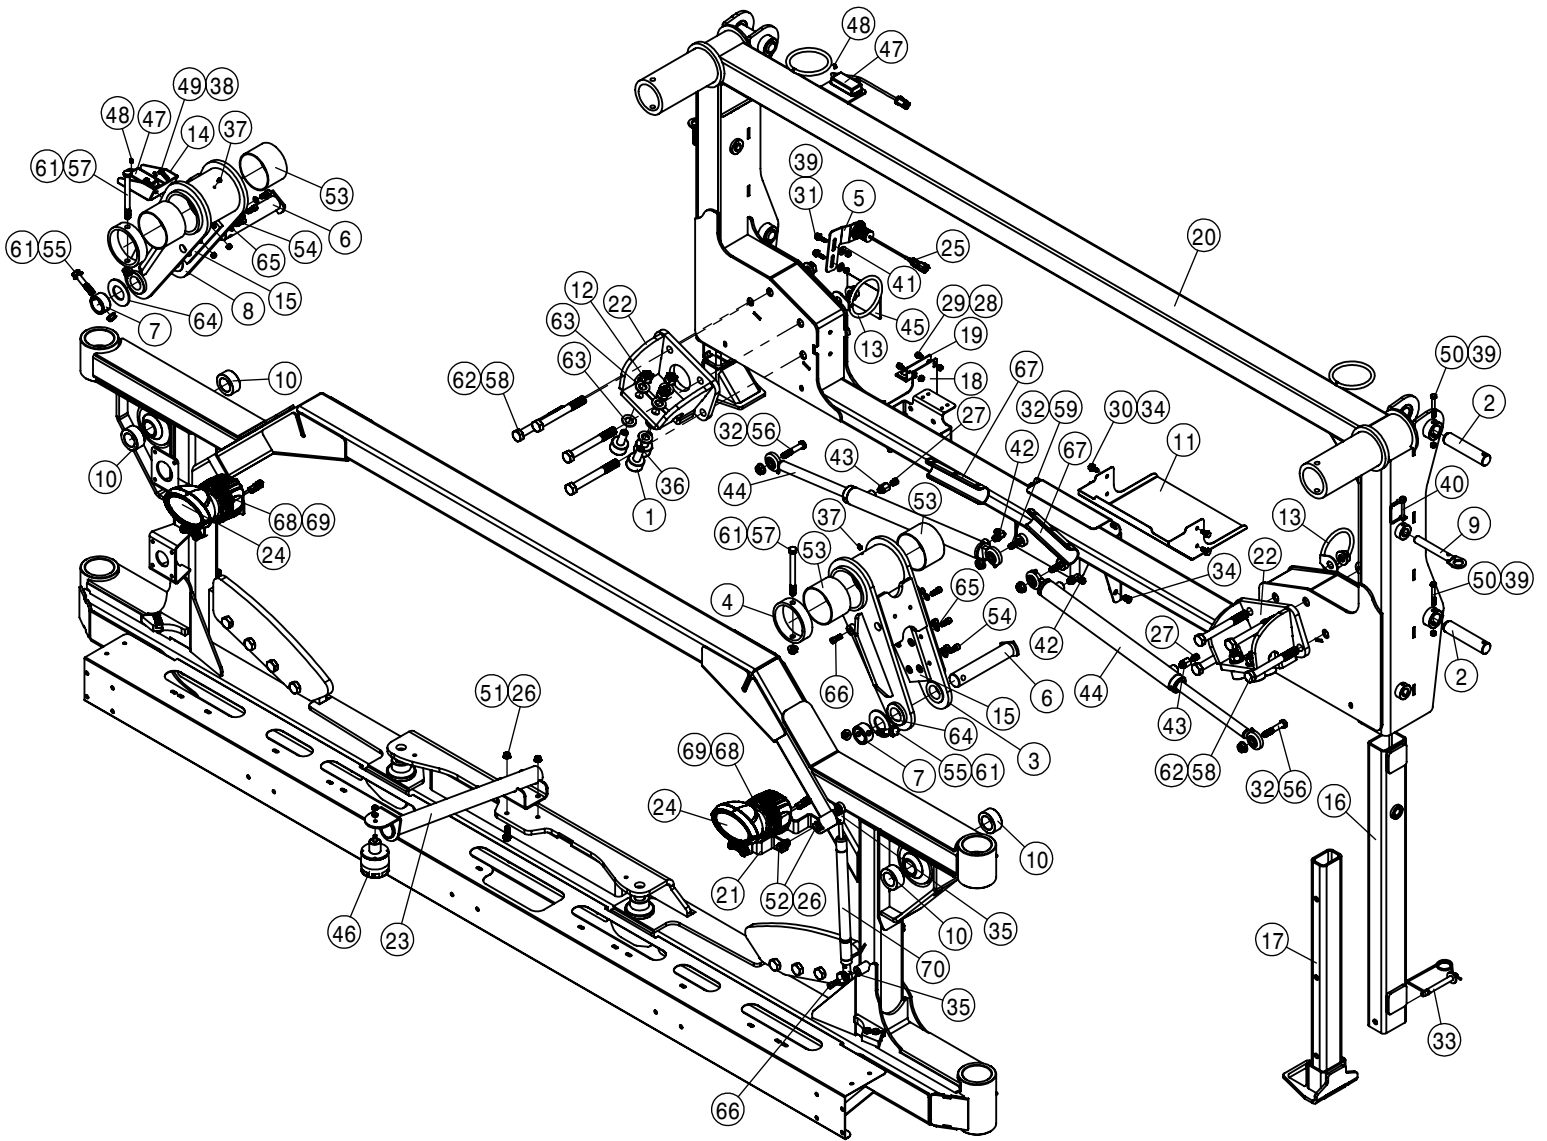

TRANSM PIVOT ASSEMBLY 120/132			
DET	QTY	P/N	DESCRIPTION
1	6	125058	TRACK ROLLER, 1.750D, .75-16THD
2	4	165713	LIFT ARM MT PIV PIN, 120'BM 09
3	1	166544	PENDULUM-WLD LH, TRANSM
4	2	166552	RET RING-PENDULUM, 120
5	1	166874	FRMD PROX BRKT, LIFT, 120
6	2	166611	LWR PENDULUM PIN, 120
7	2	166697	PEND RETNR BUSH, 120
8	1	166698	PENDULUM-WLD RH, TRANSM
9	2	166772	BM STND PIN WLD, 120
10	4	166861	SPCR BUSHING, BALL JOINT, 120
11	1	166871	MANIFOLD GUARD WLD, 120
12	6	910013N	3/4UNF HEX NUT
13	2	166903	HOSE RING WLD, 4" X 3/4"
14	1	166915	NORAC ROLL SENS WLD, 120
15	2	166938	PENDULUM WEAR PLT, 120
16	2	167055	BOOM STAND OTR TUBE WLD, 120'ALUM
17	2	167057	BOOM STND INR TUBE WLD, 120'ALUM
18	1	167178	UC5 MTG BRKT
19	1	167179	CLAMP UC5 BRKT
20	1	167243	TRANSM FIXED WLD, 120'AL '14
21	4	167253	LIGHT EXTENSION MOUNT
22	2	167305	ROLLER MNT WLD, 120A, 15'
23	1	167310	NORAC MNT WLD CTR, 120

TRANSM PIVOT ASSEMBLY 120/132			
DET	QTY	P/N	DESCRIPTION
24	2	292614	WORK LIGHT, HALOGEN FLOOD '14
25	1	292927	INDUCTIVE PROX SENSOR, 30MM
26	6	470087N	3/8UNC HEX SERR FLG NUT YZ
27	2	470114	BREATHER FILTER VENT, 1/4 NPT
28	4	470121N	1/4 UNC SERR FLG LOCK NUT SS
29	4	470122N	1/4 UNC X 1/2 SERR FLG BOLT SS
30	4	470233	5/16UNC X 3/4 SERR FLG HEX BOLT
31	2	470234N	5/16UNC X 1" SERR FLG BOLT SS
32	4	470345N	1/2UNC SMTH FLG LOCK NUT YZ
33	2	470361	SNAP LOCK PIN, 1/2 X 3 1/2
34	4	470381N	5/16-18 NUTSERT .027-.150 STL
35	2	470628	BALL END, 9.9MM BORE X 10MM THD
36	6	471001	GREASE ZERK, 3/16 DRIVE-IN
37	2	471005	GREASE ZERK, 1/4-28 X 1/2
38	2	473001	5/16UNC HEX NUT, NYLOC
39	6	473001N	5/16UNC HEX NUT, NYLOC 316 SS
40	2	473895	1/4 X 1 3/4 LINCHPIN
41	2	483040N	5/16 REGULAR FLAT WASHER BZ
42	2	618119	9/16MJIC-90-9/16MOR LBO
43	2	618123	9/16MOR-1/4FNPT ADPTR
44	2	621661	1.50X16.00X1.00 ROLL LOCK CYL
45	1	650458	DECAL, PATENTS, HAGIE BOOM/DTB
46	1	693113	SENSOR, NORAC UC5 ULTRASONIC

TRANSM PIVOT ASSEMBLY 120/132			
DET	QTY	P/N	DESCRIPTION
47	2	693165	NORAC UC5 ROLL SENSOR
48	4	903808	6-32 X 3/8 PHIL PANHD MACH SCR
49	2	900065	5/16UNC X 1" HEX BOLT
50	4	900070N	3/8UNC X 2 1/2 BOLT SS
51	1	900127N	3/8UNC X 1 1/4 SER FLANGE BOLT
52	4	900128N	3/8UNC X 3/4 SER FLANGE BOLT
53	4	166591	POLYGON BRG 4.0ID X 2.72LG X 1/8WA
54	12	900173	3/8UNC X 7/8SOC HD CAP SCR, ZNC
55	2	900268N	1/2UNC X 2 1/2 SERR FLG BOLT
56	2	900269N	1/2UNC X 2 3/4 HEX BOLT
57	2	900277N	1/2UNC X 5 1/2 HEX BOLT
58	8	900416N	3/4UNC X 6 1/2 HEX BOLT
59	2	900842	1/2UNC X 2 1/2 HEX BOLT GR8 YZ
NS	1	693147	NORAC UC5 NETWORK CPLR, 3-WAY
61	4	914008N	1/2UNC SMTH FLG CTR LCK NUT YZ
62	16	914012N	3/4UNC CNTLCK SM FLG HEX NUT
63	12	920066N	3/4 SAE FLAT WASHER
64	2	920013	1 1/2 SAE FLAT WASHER
65	12	920502	3/8 LOCK WASHER
66	2	900172	3/8UNC X 1" SOC HD CAP SCR, ZINC
67	2	470369	HOSE PROTECTOR, 8" BLACK
68	2	292618	WORKLIGHT-TYRI LED FLOOD
69	2	294299	TYRI JUMPER HARNESS
70	1	294330	LINEAR POSITION SENSOR, 250mm