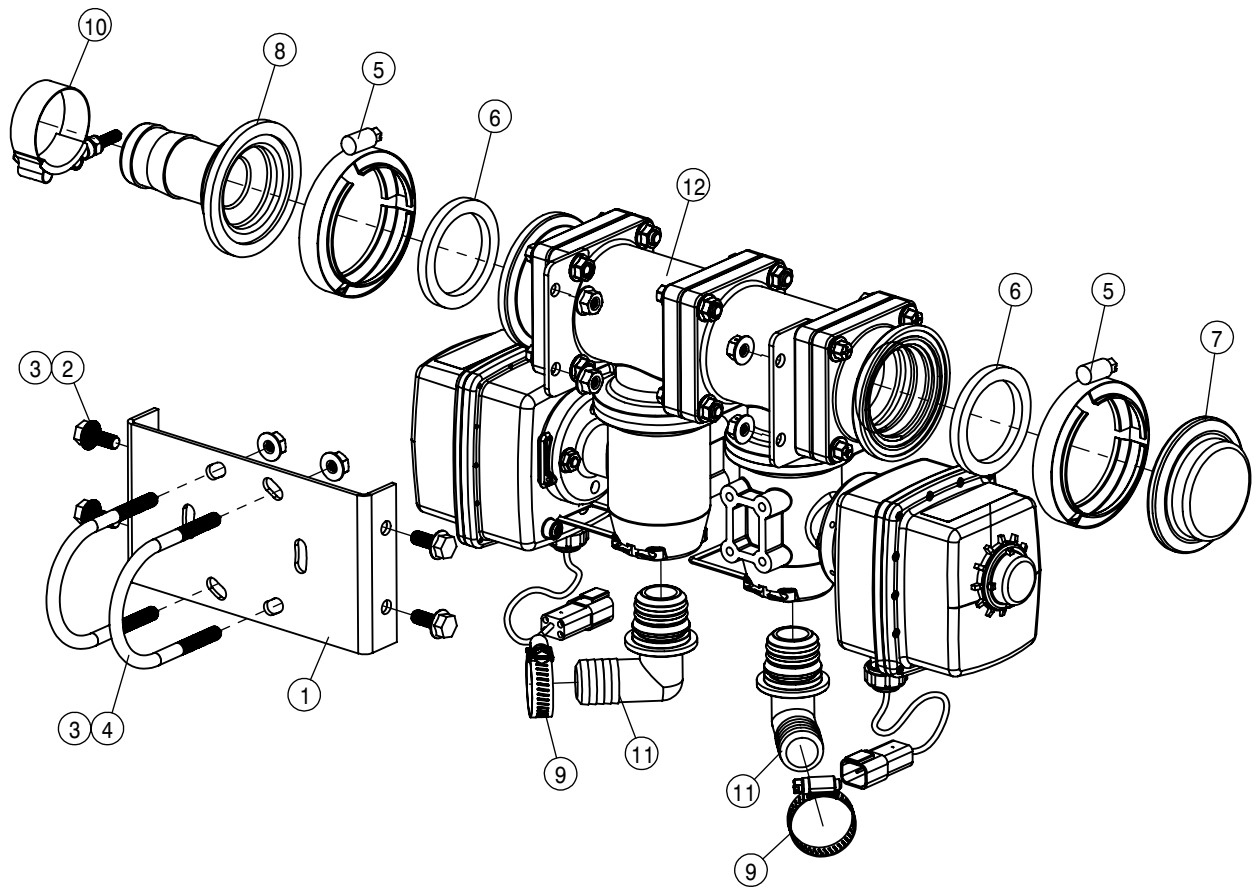

LEFT OUTER SOLUTION VALVE ASSEMBLY 120/132			
DET	QTY	P/N	DESCRIPTION
1	1	167335	MTG BRKT SLTN VALVE 120' - 1
2	4	470233	5/16UNC X 3/4 SERR FLG HEX BOLT
3	8	470570	5/16UNC HEX FLG CNTR LOCK NUT
4	2	473974	5/16UNC-2 9/16-3 1/2 U-BOLT SS
5	2	500194	2" FP FLANGE CLAMP S.S.
6	2	500195	2" FP FLANGE GASKET EPDM
7	1	500206	2"FP FLANGE PLUG
8	1	500230	2" FP FLANGE PLUG-1 1/2" HOSE BARB
9	2	520090	HOSECLAMP NO 16 STAINLESS
10	1	520133	1.81/2.06 T-BOLT HOSE CLAMP SS
11	2	696272	1" 90 HOSE BARB FOR 696270, KZCO
12	1	696295	2-VALVE STACK, QX4 KZCO