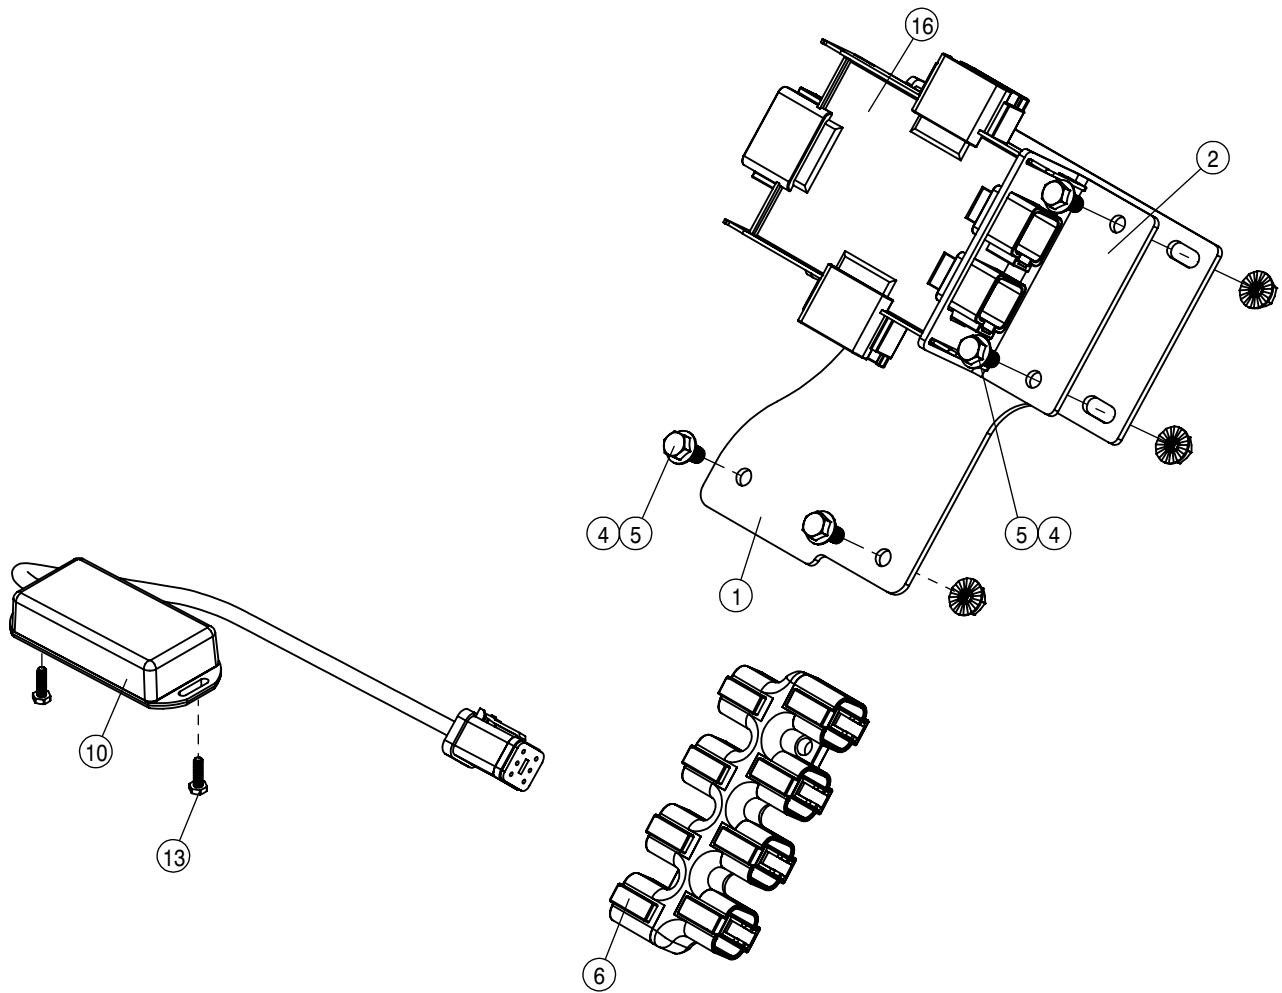

NORAC MODULE ASSEMBLY 90/100			
DET	QTY	P/N	DESCRIPTION
1	1	167178	UC5 MTG BRKT
2	1	167179	CLAMP UC5 BRKT
NS	1	294251	HARNESS-NORAC INPUT INTERFACE
4	4	470121	1/4 UNC SERR FLG LOCK NUT
5	4	470122	1/4 UNC X 1/2 SERR FLG BOLT
6	1	693131	NORAC UC5 NETWORK CPLR, 8-WAY
NS	1	693135	NORAC CABLE, STS BM DISCNT, 150"
NS	2	693145	NORAC CABLE, UC5 NETWORK, 10M
NS	1	693161	NORAC CABLE, UC5 NETWORK, 5M
10	1	693165	NORAC UC5 ROLL SENSOR
NS	2	693741	CABLE UC5 NETWORK 14 AWG 1M
NS	1	693742	INSTALLATION MANUAL UC5, STS
13	2	693743	MACH HEX SCREW SS 6-32X1/2 IN
NS	1	693749	UC5 CABLE, VALVE
NS	1	693750	UC5 INTERFACE CABLE
16	1	693751	UC5 INPUT PASS THRU MODULE
NS	1	693752	UC5 NETWORK 2 PIN PLUG
NS	5	693800	UC5 NETWORK 6 PIN PLUG
NS	1	693802	CABLE, UC5 VALVE LOCK
NS	2	693806	CABLE,UC5 12 AWG 7M