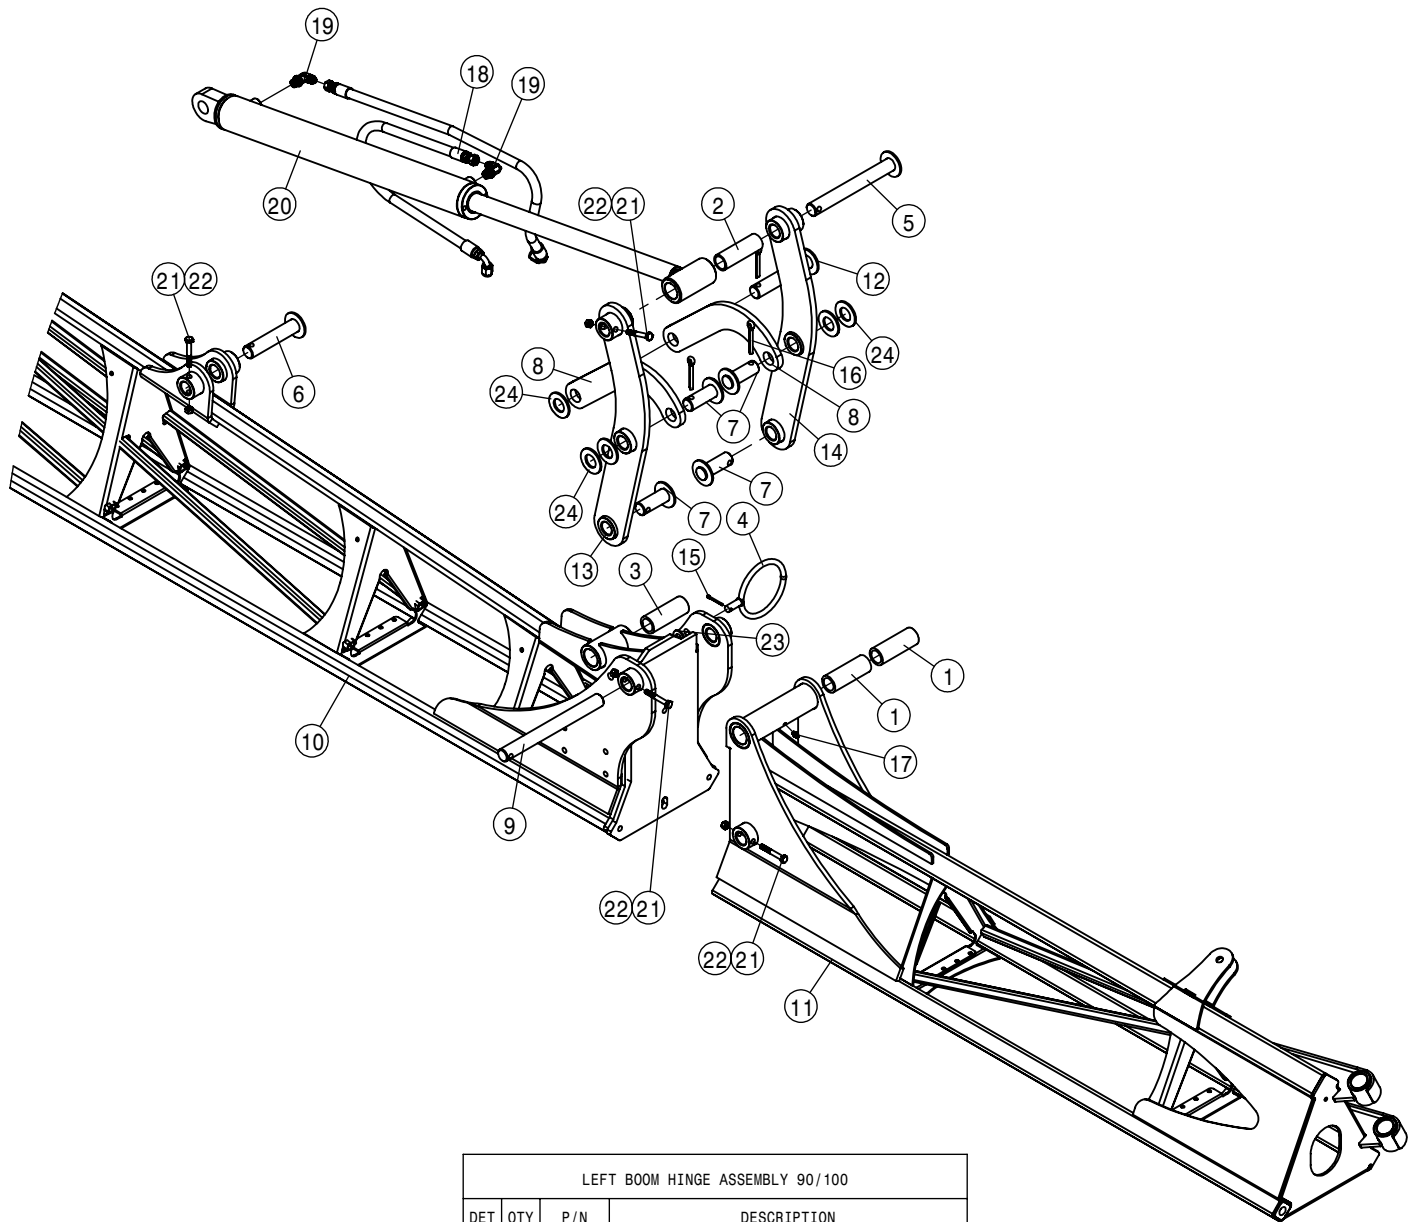

LEFT BOOM HINGE ASSEMBLY 90/100			
DET	QTY	P/N	DESCRIPTION
1	2	121106	BOOM FOLD BRG, POLYGON
2	1	121108	OUTR BOOM FOLD CYL BRG,POLYGON
3	1	121121	BEARING, 1.006-1.368-3.6PLYGON
4	1	164517	HOSE SUPPORT RING WLD
5	1	164520	BOOM CYL PIVOT PIN WLD
6	1	164522	BOOM FOLD CYL PIN WLD
7	4	164524	BOOMERANG CNTR PIVOT PIN WLD
8	2	164643	XK402 TOP ARM(LEFT) 10.35 CNTR
9	1	164678	BOOM FOLD PIVOT PIN, STS 05
10	1	164880	INNER BOOM WLD, SECT-1 STS 05
11	1	165801	LH FLDOVR BM WLD,100'SECT-2'10
12	1	165834	BOOM FOLD CYL PIN WLD
13	1	165836	RH FOLD-OVER BOOMERANG WLD
14	1	165837	LH FOLD-OVER BOOMERANG WLD
15	1	390984	1/8 X 1 1/4 COTTER PIN
16	3	470012	5/16 X 2 COTTER PIN
17	1	471005	GREASE ZERK, 1/4-28 X 1/2
18	2	616356	06-451TC-06FJX-06FJX90-27 H/A
19	2	618688	9/16MOR-90-9/16MJ .025 CHK VLV
20	1	621562	OUTR FOLD CYL,2.25 X 21.00 STS
21	5	900086	5/16UNC X 2 1/4 HEX BOLT
22	5	914002	5/16UNC HEX STOVER NUT
23	1	920004	1/2 SAE FLAT WASHER
24	5	920008	1" SAE FLAT WASHER