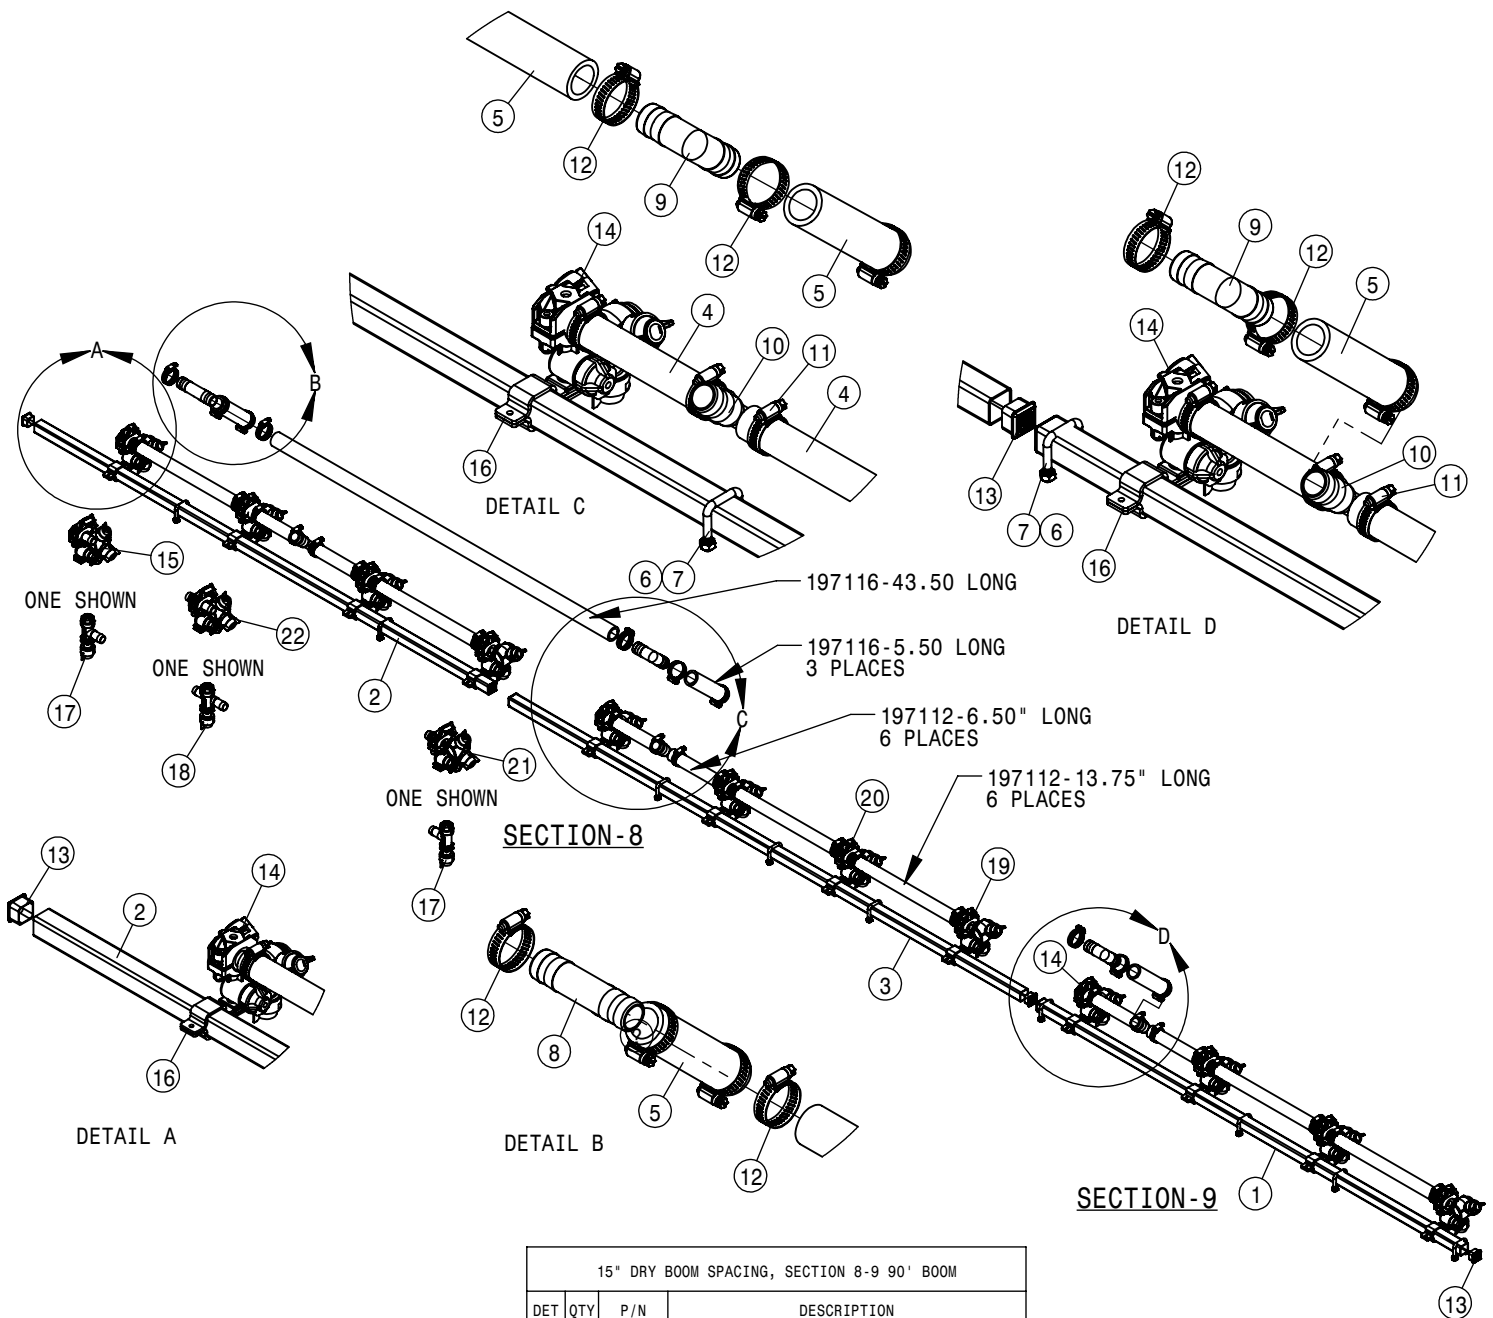

15" DRY BOOM SPACING, SECTION 8-9 90' BOOM				
DET	QTY	P/N	DESCRIPTION	
1	1	164553	1.000 SQ X 16GA X 53.00	C/L
2	1	164779	1.000 SQ X 16GA X 56.81	C/L
3	1	164799	1.000 SQ X 16GA X 64.00	C/L
4	12	197112	HOSE 3/4 1-FBR BR BLK EPDM	
5	4	197116	HOSE 1IN 1-FBR BR BLK EPDM	
6	19	473842	1/4UNC LOCK NUT,CNTR POINT	
7	11	473979	1/4UNC-1 1/8ID-1 1/2U-BOLTSQSS	
8	1	500105	1.00 HOSE BARB TEE, POLY	
9	2	500109	1.00-90-1.00 HOSE BARB, POLY	
10	3	500121	1"BRNCH-3/4 HOSE BARB TEE,POLY	
11	24	520055	HOSE CLAMP NO 12 STAINLESS	
12	10	520090	HOSECLAMP NO 16 STAINLESS	
13	6	629727	FINISH PLUG 1" SQ 16 GA	
14	3	737792	RH QUICK TJET LBO,3-TIP BODY .75	
15	3	737796	RH QUICK TJET LBO, 5-TIP BODY .75	
16	12	737817	NOZZLE BRACKET	
17	6	737829	QUICK TJET LBO,1-TIP BODY .75	
18	6	737830	QUICK TJET TEE,1-TIP BODY .75	
19	3	737833	LH QUICK TJET LBO,3-TIP BODY .75	
20	6	737834	QUICK TJET TEE,3-TIP BODY .75	
21	3	737850	LH QUICK TJET LBO, 5-TIP BODY .75	
22	6	737851	QUICK TJET TEE, 5-TIP BODY .75