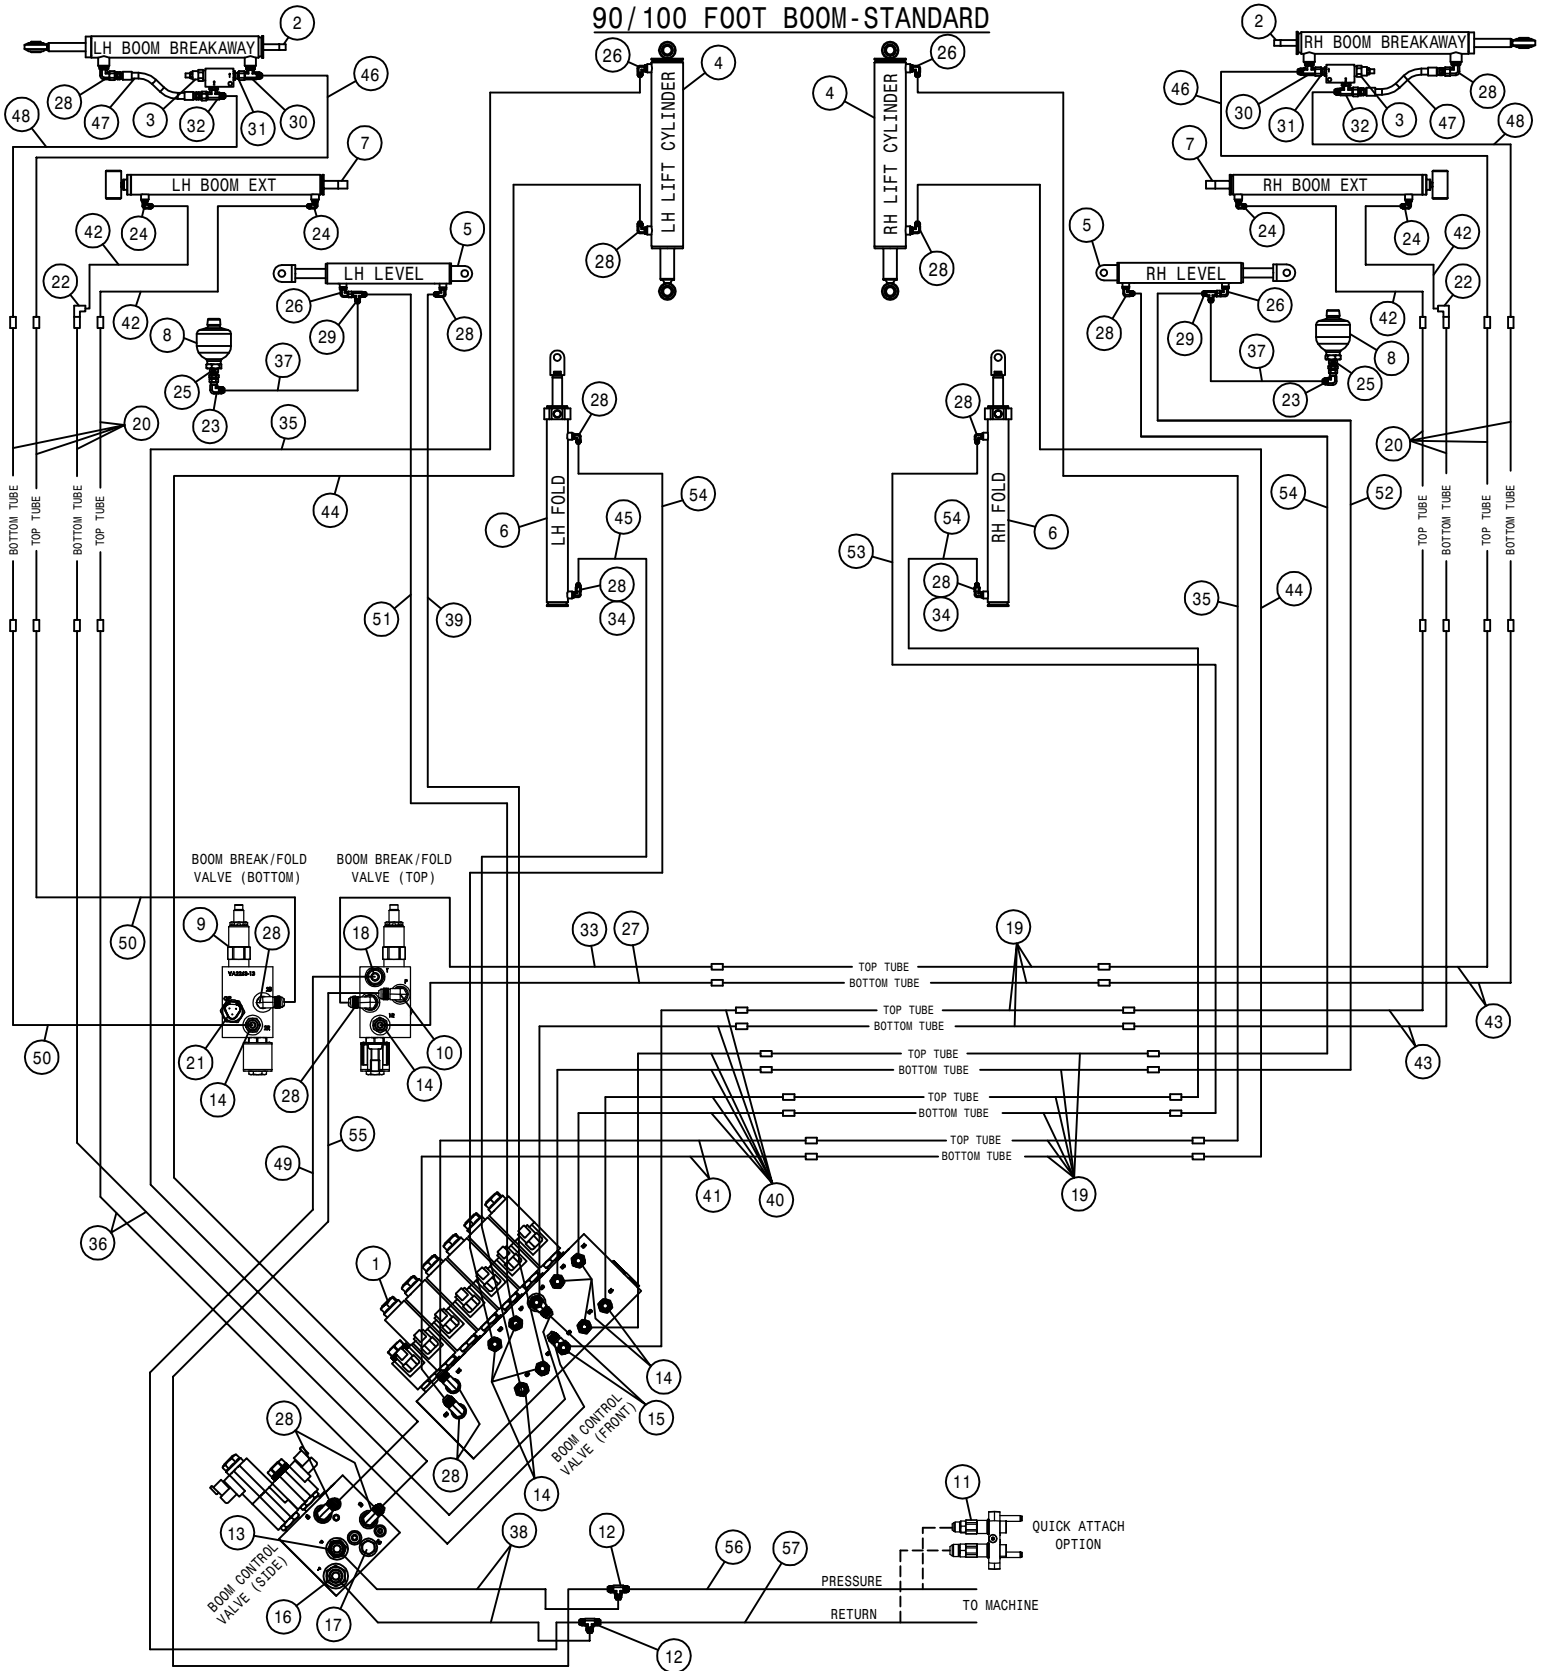

90 / 100 FOOT BOOM-STANDARD

90/100 BOOM STANDARD HYD DIAG 2014
REFERENCE DRAWING NO. 499331

DET.	QTY	PART NO.	DESCRIPTION	DET.	QTY	PART NO.	DESCRIPTION
1	1	606272	VALVE, LOAD SENSE BOOM SAUER	29	2	618486	9/16FJIC SW RUN TEE-9/16MJIC
2	2	621590	HYD CYL, 1.50 X 10.88 X .875	30	2	618629	9/16MOR BRANCH TEE-9/16MJIC
2	2	621590	HYD CYL, 1.50 X 10.88 X .875	31	2	618668	9/16FJIC SWIV-9/16MOR ADPTR
3	2	607540	KICK-DOWN RELIEF VALVE, 800PSI	32	2	614752	RESTRICTOR BR TEE ASSY, .042DIA
4	2	621556	HYD CYL, 2.50 X 18.00 X 1.500	33	1	616578	06-451TC-06FJX-06FJX90-18 H/A
5	2	621558	HYD CYL, 3.00 X 11.00 X 1.380	34	2	618733	9/16JIC .042 ORIFICE ADPTR
6	2	621560	HYD CYL, 2.50 X 21.00 X 1.380	35	2	616358	06-451TC-06FJX-06FJX-56 H/A
7	2	621562	HYD CYL, 2.25 X 21.00 X 1.380	36	2	616357	06-451TC-06FJX-06FJX90-79 H/A
8	2	470444	ACCUMULATOR, 30CI 1508 PSI	37	2	616365	06-451TC-08FJX-06FJX90-30 H/A
9	1	607119	90/100 BREAKAWAY BLOCK STS'14	38	2	616366	08-451TC-08FJX-08FJX90-18 H/A
10	1	618440	9/16MJIC-90-9/16MOR EX LG LBO	39	1	616403	06-451TC-06FJX-06FJX-65 H/A
11	1	607114	MOBILE HALF COUPLER ASSY, 0502	40	6	616316	06-451TC-06FJX-06FJX45-18 H/A
12	2	618749	3/4MJIC BLKHD RUN TEE	41	2	616304	06-451TC-06FJX-06FJX-36 H/A
13	1	611125	3/4MJIC-3/4MOR ADPTR	42	4	616356	06-451TC-06FJX-06FJX90-27 H/A
14	10	618126	9/16MJIC-9/16MOR ADPTR	43	4	616353	06-451TC-06FJX-06FJX-71 H/A
15	2	618444	9/16MOR RUN TEE-9/16MJIC	44	2	616371	06-451TC-06FJX-06FJX-38 H/A
16	1	618327	3/4MJIC-7/8MOR ADPTR	45	1	616352	06-451TC-06FJX-06FJX-62 H/A
17	1	618754	9/16MOR PLUG, HEX SOCKET	46	2	616360	06-451TC-06FJX-06FJX-84 H/A
18	1	618360	3/4MJIC-9/16MOR ADPTR	47	2	617054	04-451TC-06FJX-06FJX-11 H/A
19	10	615852	LIFTARM HYD TUBE ASSY,STSL5 07	48	2	616361	06-451TC-06FJX-06FJX-86 H/A
20	8	615851	HYD TUBE,MAIN BOOM,STS	49	1	617193	06-451TC-08FJX-08FJX90-33 H/A
21	1	606347	PRESSURE TRANSDUCER,7500PSI	50	2	616359	06-451TC-06FJX-06FJX-78 H/A
22	2	618618	9/16MJIC-90-9/16FJIC SWIV LBO	51	1	616349	06-451TC-06FJX-06FJX-47 H/A
23	2	618609	3/4MJIC-90-3/4FJIC SWIV LBO	52	1	616348	06-451TC-06FJX-06FJX-42 H/A
24	4	618688	9/16MJ-90-9/16MOR .025 CHK VLV	53	1	616350	06-451TC-06FJX-06FJX-58 H/A
25	2	618743	3/4MOR-3/4MJIC BLKHD, .040MFMO	54	3	616351	06-451TC-06FJX-06FJX-60 H/A
26	4	618689	9/16MJ-90-9/16MOR .042 CHK VLV	55	1	617192	06-451TC-06FJX-08FJX-33 H/A
27	1	616740	06-451TC-06FJX-06FJX-20 H/A	56	1	617194	08-451TC-08FJX-10FJX-50 H/A
28	16	618119	9/16MJIC-90-9/16MOR LBO	57	1	617195	08-451TC-08FJX-12FJX-50 H/A