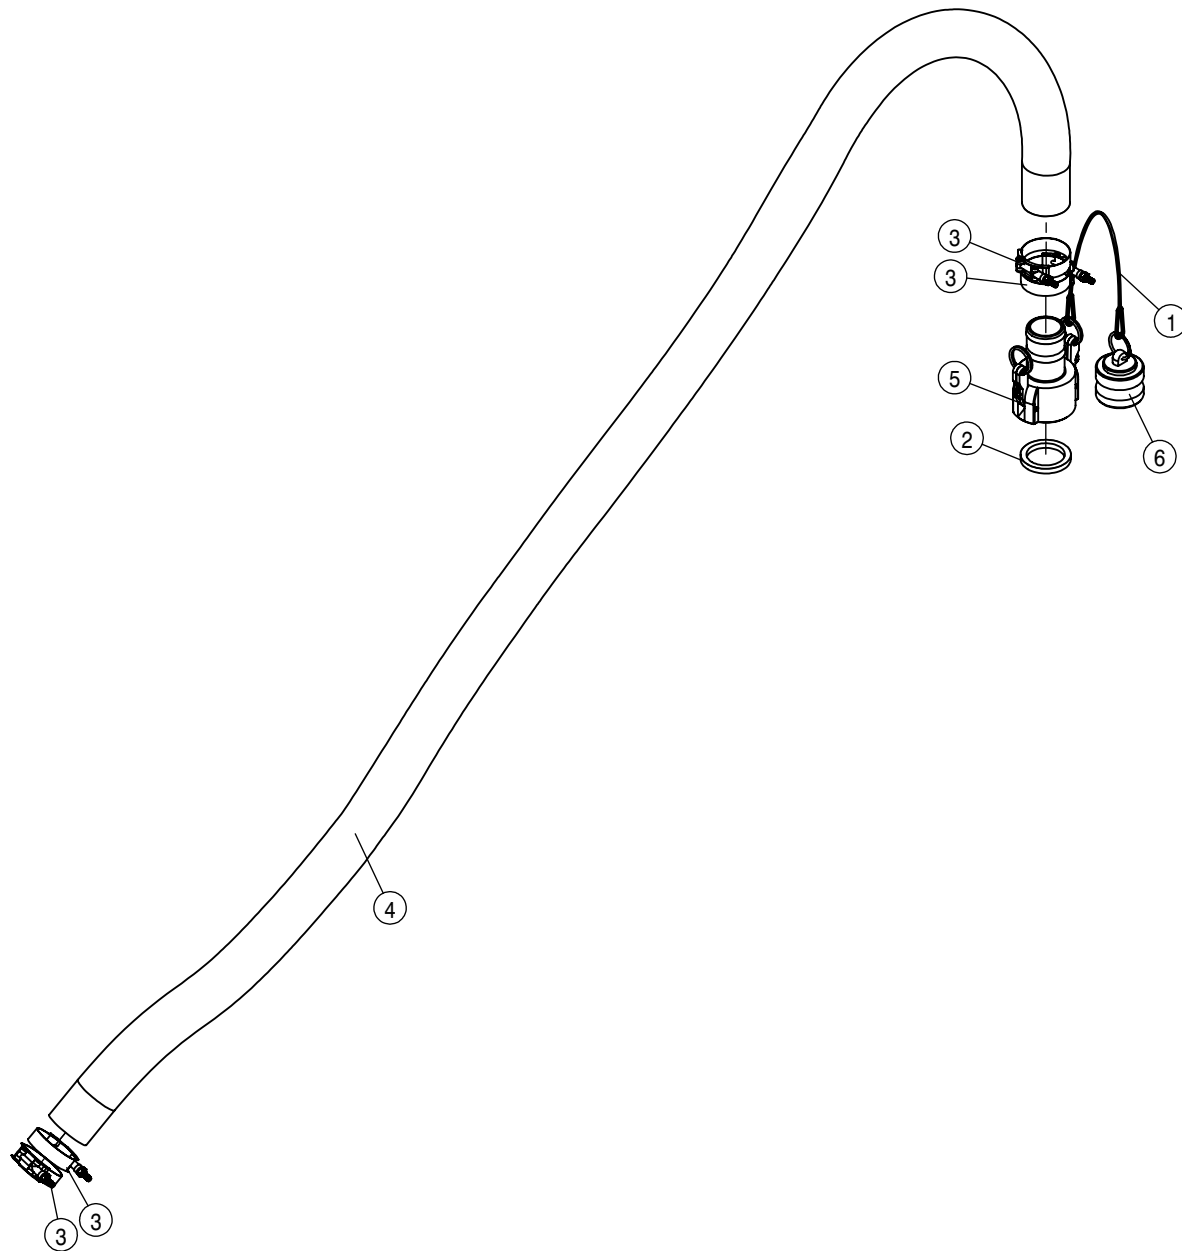

CAM COUPLING ASSEMBLY 90/100			
DET	QTY	P/N	DESCRIPTION
1	1	470322	LANYARD 8" NYLON LOOP/LOOP
2	1	500231	2"FP FLANGE GASKET,EXTRA THICK
3	4	520141	2.31/2.62 T-BOLT HOSE CLAMP SS
4	1	601894	HOSE, 2 X 91 2F-1W EPDM
5	1	690272	2" FEM COUPLER W/LOCK,2" BARB
6	1	690392	PLUG FOR 2.00 FEMALE COUPLER