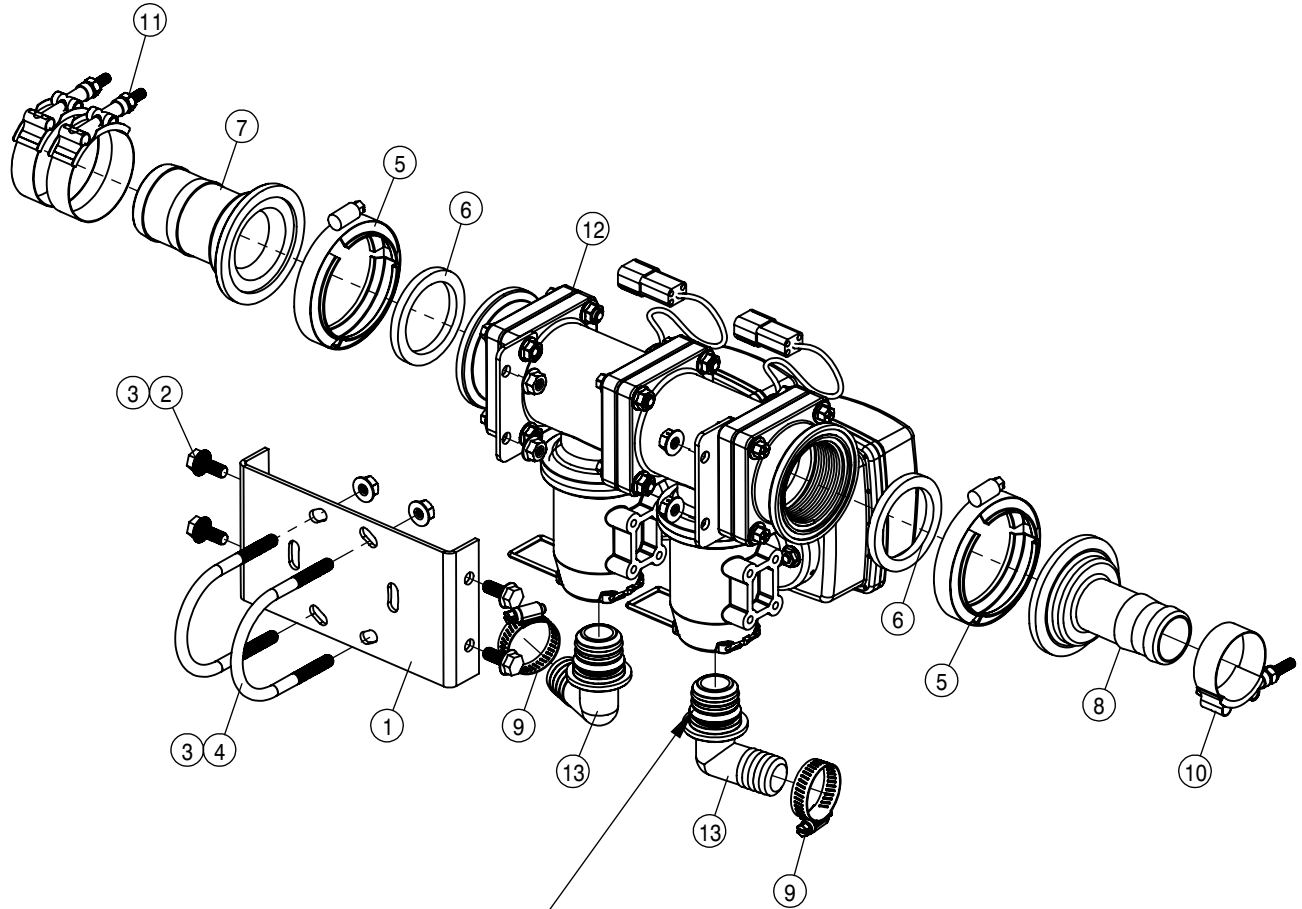

696276-0-RING FOR 696271 & 696272

LEFT INNER SOLUTION VALVE ASSEMBLY 120/132			
DET	QTY	P/N	DESCRIPTION
1	1	167335	MTG BRKT SLTN VALVE 120' - 1
2	4	470233	5/16UNC X 3/4 SERR FLG HEX BOLT
3	8	470570	5/16UNC HEX FLG CNTR LOCK NUT
4	2	473974	5/16UNC-2 9/16-3 1/2 U-BOLT SS
5	2	500194	2" FP FLANGE CLAMP S.S.
6	2	500195	2" FP FLANGE GASKET EPDM
7	1	500196	2"FP FLANGE-2"HOSE BARB POLY
8	1	500230	2" FP FLANGE PLUG-1 1/2" HOSE BARB
9	2	520090	HOSECLAMP NO 16 STAINLESS
10	1	520133	1.81/2.06 T-BOLT HOSE CLAMP SS
11	2	520141	2.31/2.62 T-BOLT HOSE CLAMP SS
12	1	696270	2-VALVE STACK, QX4 KZCO
13	2	696272	1" 90 HOSE BARB FOR 696270, KZCO