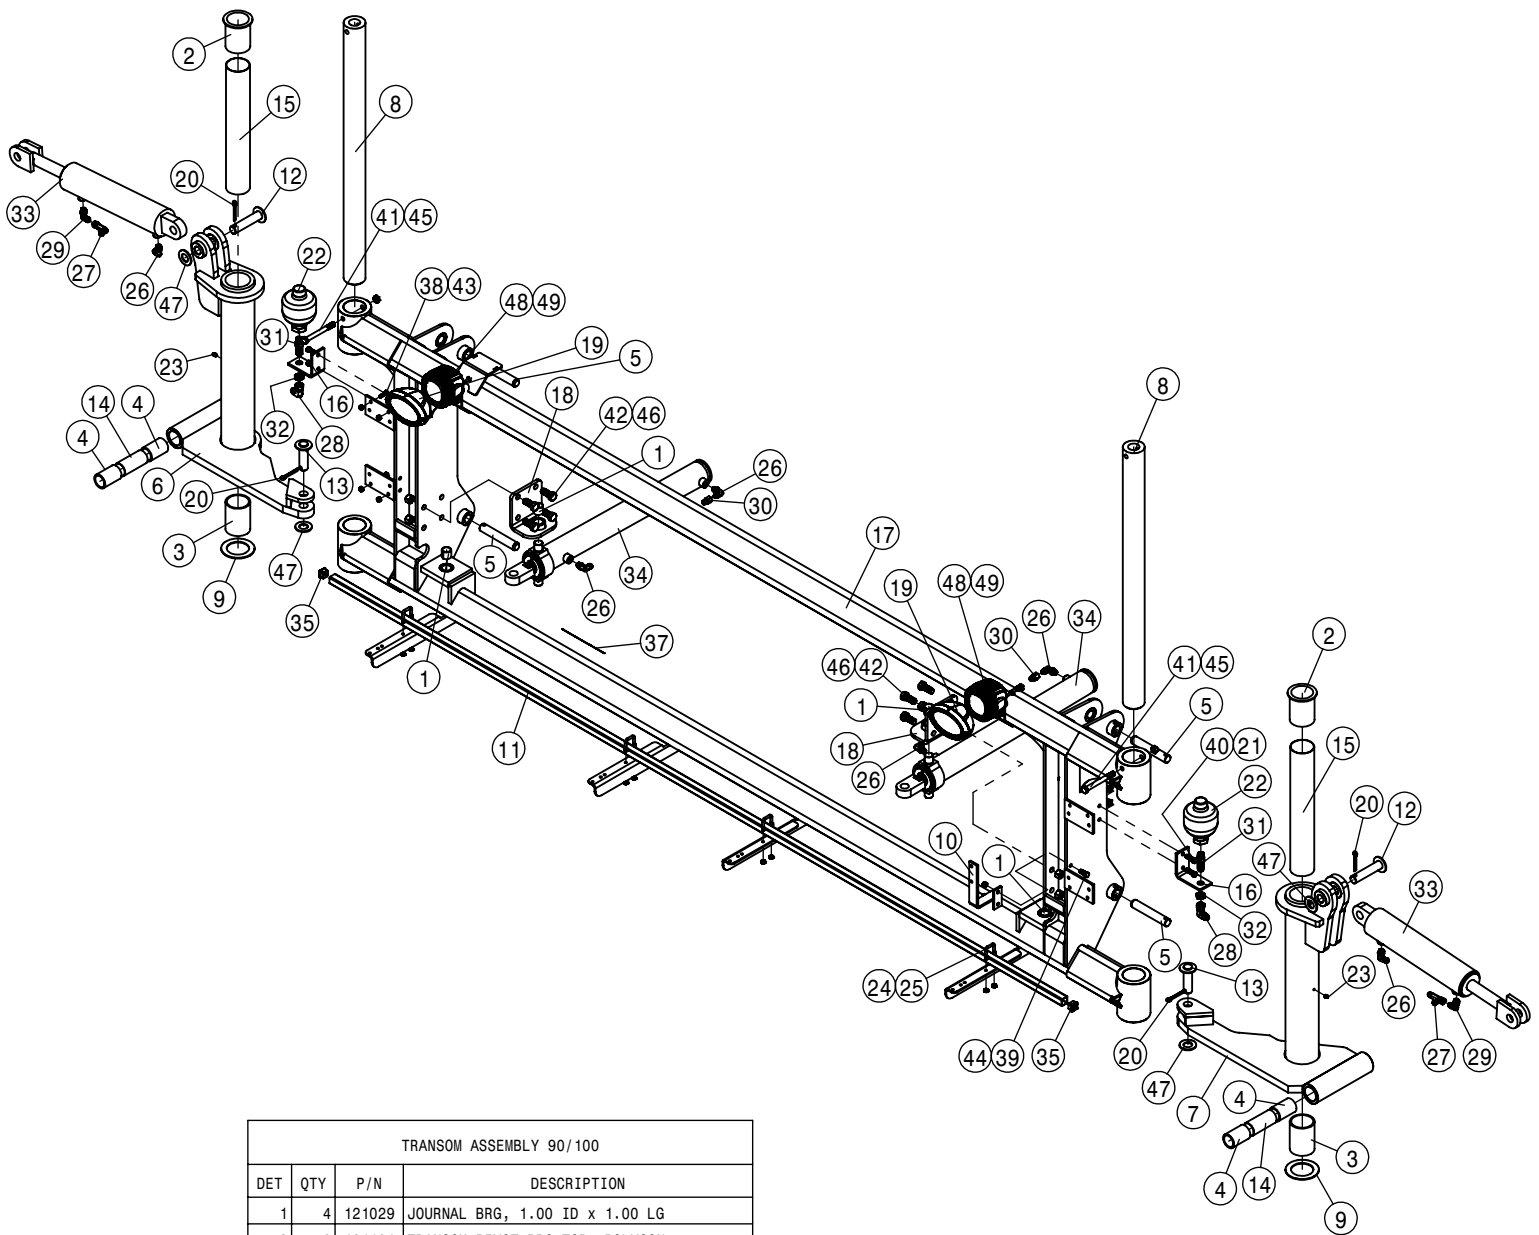

TRANSOM ASSEMBLY 90/100			
DET	QTY	P/N	DESCRIPTION
1	4	121029	JOURNAL BRG, 1.00 ID x 1.00 LG
2	2	121101	TRANSOM PIVOT BRG, TOP POLYGON
3	2	121103	TRANSOM PIVOT BRG, LWR POLYGON
4	4	121104	BOOM PIVOT BEARING, POLYGON
5	4	164452	LIFT ARM MT PIVOT PIN
6	1	164469	RH TRANSOM PIVOT WLD
7	1	164470	LH TRANSOM PIVOT TUBE WLD
8	2	164481	INNER TRANSOM PIVOT TUBE
9	2	164482	TRANSOM PIVOT WASHER
10	1	164485	HOSE SUPPORT WLD
11	1	164491	1.000 SQ X 16GA X 124.00 C/L
12	2	164496	LEVEL CYL PIN WLD, TRANSOM END
13	2	164498	BOOM FOLD CYL PIN WLD
14	2	164641	BOOM PIVOT BRG SPACER
15	2	164642	TRANSOM PIVOT BRG SPACER
16	2	165027	ACCUMULATOR MT, STSLS
17	1	165825	TRANSOM WLD STS12 '10
18	2	165828	FOLD CYL TRUNNION MT WLD 10
19	2	292614	WORK LIGHT, HALOGEN FLOOD '14
20	4	470012	5/16 X 2 COTTER PIN
21	4	470087	3/8UNC HEX SERR FLANGE NUT
22	2	470444	ACCUM, DIAPHRAGM, 30CI 1508 PSI
23	2	471005	GREASE ZERK, 1/4-28 X 1/2
24	8	473842	1/4UNC LOCK NUT, CNTR POINT
25	4	473979	1/4UNC-1 1/8ID-1 1/2U-BOLTSQSS
26	6	618119	9/16MJIC-90-9/16MOR LBO
27	2	618486	9/16FJIC SW RUN TEE-9/16MJIC
28	2	618609	3/4MJIC-90-3/4FJIC SWIV LBO

TRANSOM ASSEMBLY 90/100			
DET	QTY	P/N	DESCRIPTION
29	2	618689	9/16MOR-90-9/16MJ .042 CHK VLV
30	2	618733	9/16JIC .042 ORIFICE ADPTR
31	2	618743	3/4MOR-3/4MJIC BLKHD, .040 ORF
32	2	618744	3/4 THD BLKHD LOCK NUT
33	2	621558	3.00 X 11.00 X 1.38 LEVEL CYL.
34	2	621560	2.50 x 21.00 x 1.38 FOLD CYL.
35	2	629727	FINISH PLUG 1" SQ 16 GA
NS	1	650428	DECAL SHEET, 90' BOOM
37	1	650458	DECAL, PATENTS, HAGIE BOOM/DTB
38	4	900065	5/16UNC X 1" HEX BOLT
39	2	900129	3/8UNC X 1" HEX BOLT
40	4	900130	3/8UNC X 1 1/4 HEX BOLT
41	2	900284	1/2UNC X 4 3/4 HEX BOLT
42	8	900333	5/8UNC X 1 1/2 HEX BOLT
43	4	914002	5/16UNC HEX STOVER NUT
44	2	914004	3/8UNC HEX STOVER NUT
45	2	914008	1/2 UNC HEX STOVER NUT
46	8	914010	5/8UNC HEX STOVER NUT
47	4	920008	1" SAE FLAT WASHER
48	2	292618	WORKLIGHT-TYRI LED FLOOD
49	2	294299	TYRI JUMPER HARNESS