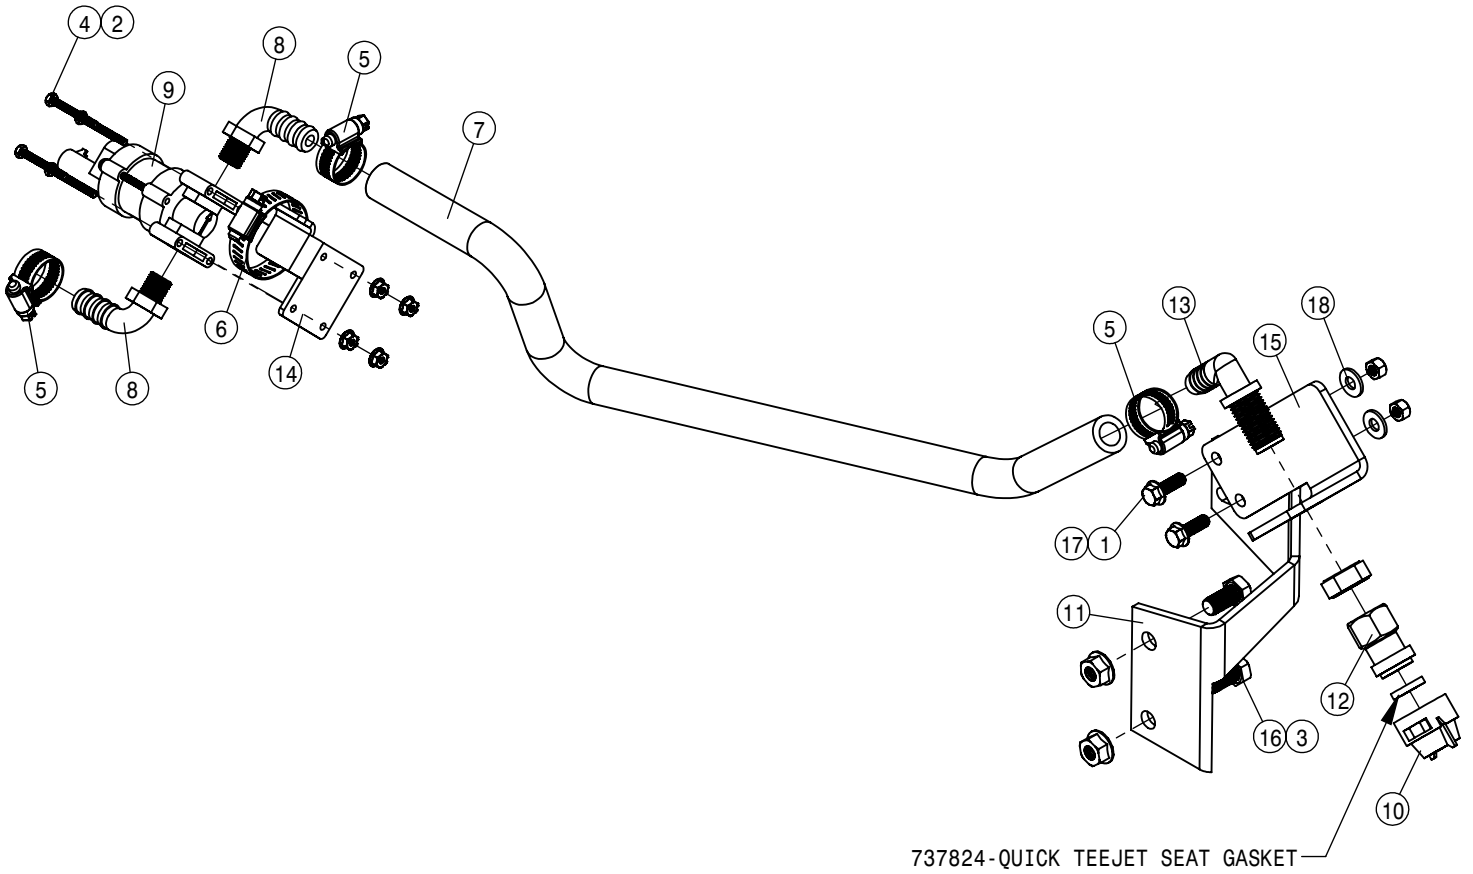

BULK HOSE
197008-HOSE 1/2 1-FBR BR BLK EPDM

LEFT FENCE ROW NOZZLE ASSEMBLY 90/100			
DET	QTY	P/N	DESCRIPTION
1	2	470118	1/4 UNC X 3/4 SER FLG BOLT
2	4	470509	6-32 SERR. FLANGE NUT
3	2	472029	3/8UNC SERR FLANGE NUT SS
4	4	473993	6-32 X 1 1/4 HH MACH SCR
5	3	520070	HOSE CLAMP NO 8 STAINLESS
6	1	520087	HOSE CLAMP NO 20 STAINLESS
7	1	601719	HOSE, 1/2 X 23 1BR BLK EPDM
8	2	618556	1/4NPT-90 1/2 HOSE BARB POLY
9	1	696235	1/4" ELECT SOLU SOLE VLV, 2203
10	1	737822	CAP SET, YELLOW QUICK TEEJET
11	1	737908	LH FENCE ROW TIP BRKT MT
12	1	737931	11/16-16F-QUICK TJET ADAPTER
13	1	737932	11/16MPS-90-1/2 HBARB NOZLBODY
14	1	737945	MTG BRKT-SOLENOID, FENCE ROW
15	1	737947	MTG BRKT-LH FENCE ROW NOZZLE
16	2	900128	3/8UNC X 3/4 HEX BOLT
17	2	914000	1/4UNC HEX STOVER NUT
18	2	920000	1/4 SAE FLAT WASHER