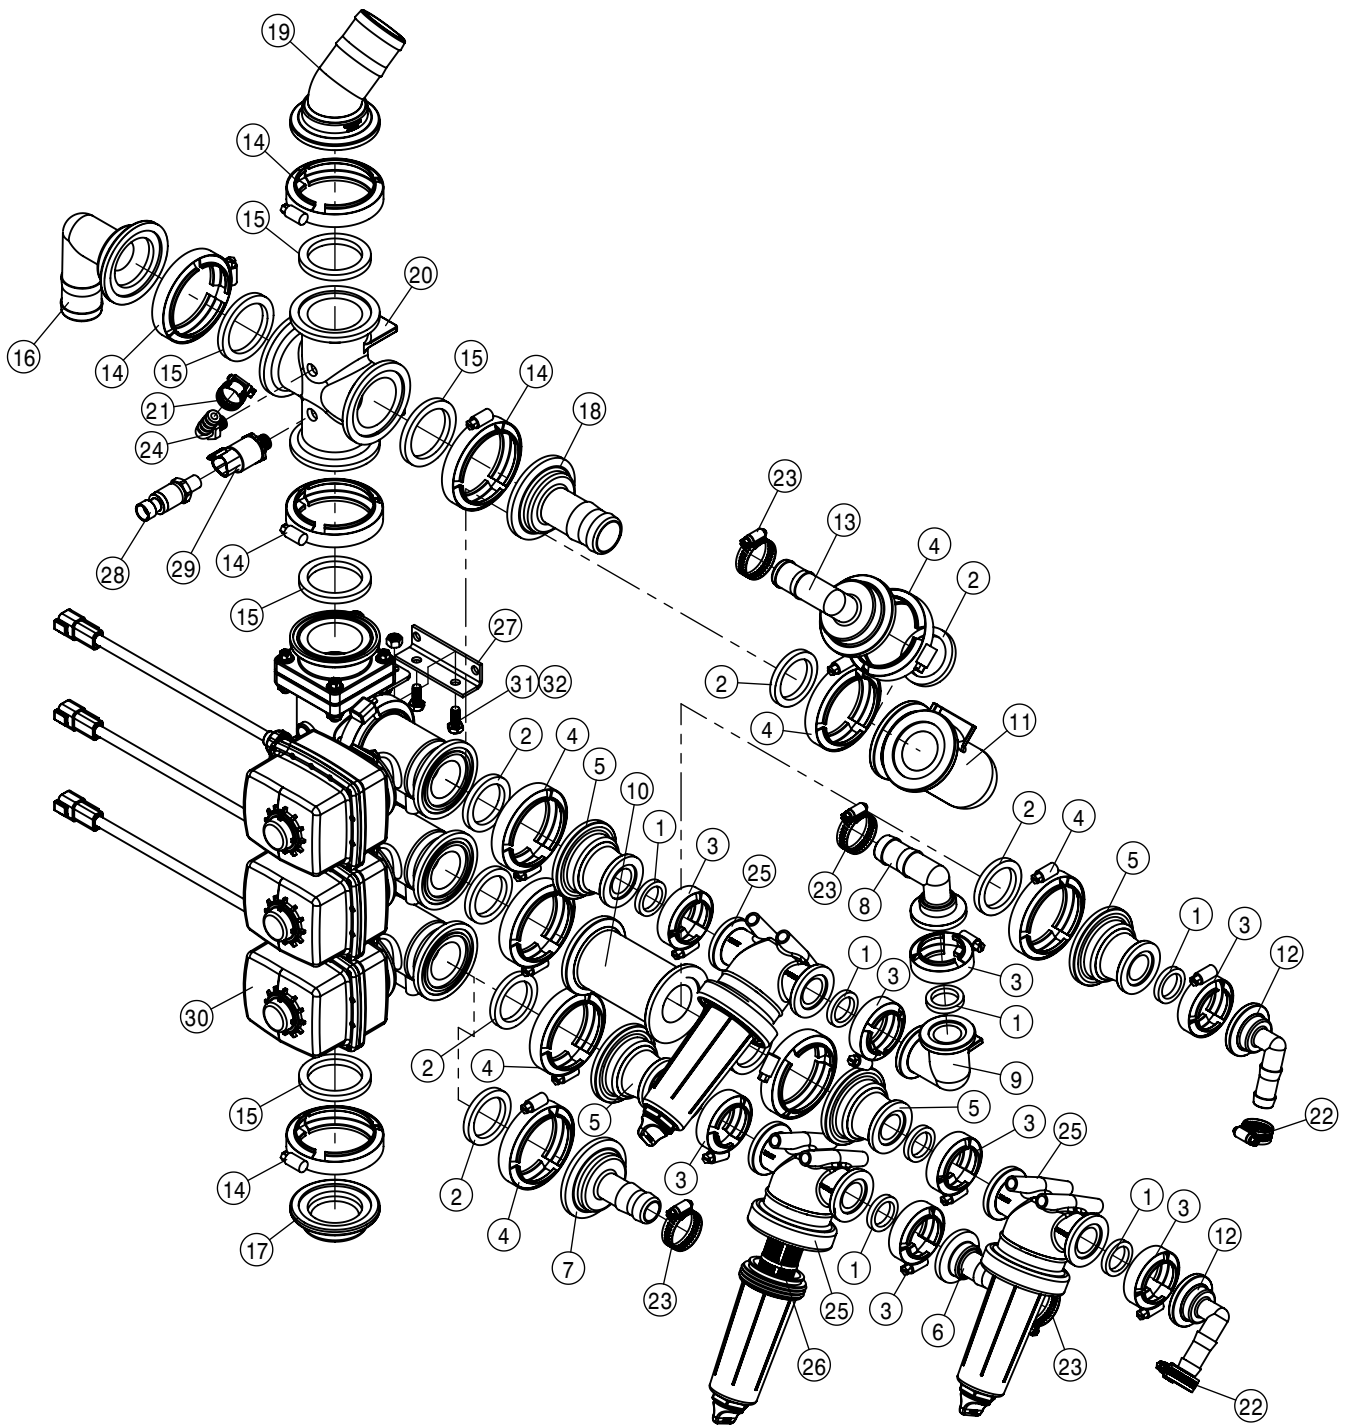

SOLUTION CONTROL VALVE ASSEMBLY 90/100			
DET	QTY	P/N	DESCRIPTION
1	8	500157	1" FLANGE GASKET EPDM
2	8	500158	1 1/2" GASKET FOR 2" FLANGE
3	8	500159	1" FLANGE CLAMP S.S.
4	8	500160	2" FLANGE CLAMP S.S.
5	4	500161	2" FLANGE-1"FLANGE ADPTR POLY
6	1	500171	1" FLANGE-1" HOSE BARB POLY
7	1	500172	2" FLANGE-1 " HOSE BARB
8	1	500173	1"FLANGE-90-1"HOSE BARB POLY
9	1	500174	1" FLANGE-90-1" FLANGE LBPOLY
10	1	500177	2" FLANGE-2" FLANGE CPLR POLY
11	1	500180	2" FLANGE-90-2"FLANGE LBO POLY
12	2	500185	1"FLANGE-90-3/4"HOSE BARB POLY
13	1	500189	2" FLANGE-90-1" HOSE BARB POLY
14	5	500194	2" FP FLANGE CLAMP S.S.
15	5	500195	2" FP FLANGE GASKET EPDM
16	1	500197	2" FP FLANGE-90-1 1/2 HBARB

SOLUTION CONTROL VALVE ASSEMBLY 90/100			
DET	QTY	P/N	DESCRIPTION
17	1	500206	2"FP FLANGE PLUG
18	1	500230	2" FP FLANGE PLUG-1 1/2" HOSE BARB
19	1	500255	2"FP FLANGE - 45- 2"HOSE BARB POLY
20	1	503111	2" FP CROSS W/ TWO GAGE PORTS
21	1	520070	HOSE CLAMP NO 8 STAINLESS
22	2	520080	HOSE CLAMP NO 10 STAINLESS
23	4	520090	HOSECLAMP NO 16 STAINLESS
24	1	618556	1/4NPT-90 1/2 HOSE BARB POLY
25	3	690660	LINE "T" STRAINER, 1" FLANGE W/O SCREEN
26	3	690661	50 MESH SCREEN FOR 690660
27	2	690870	SOLU VLV MANIF MT BRKT STS 03
28	1	693974	AG LEADER PRESSURE SENSOR KIT
29	1	693986	RVN PRESS TRANSDUCER DEUSTCH
30	1	696259	VALVE, 3 SECT KZCO 400-3CIM-DJ
31	4	900064	5/16UNC X 3/4" HEX BOLT
32	4	914002	5/16UNC HEX STOVER NUT