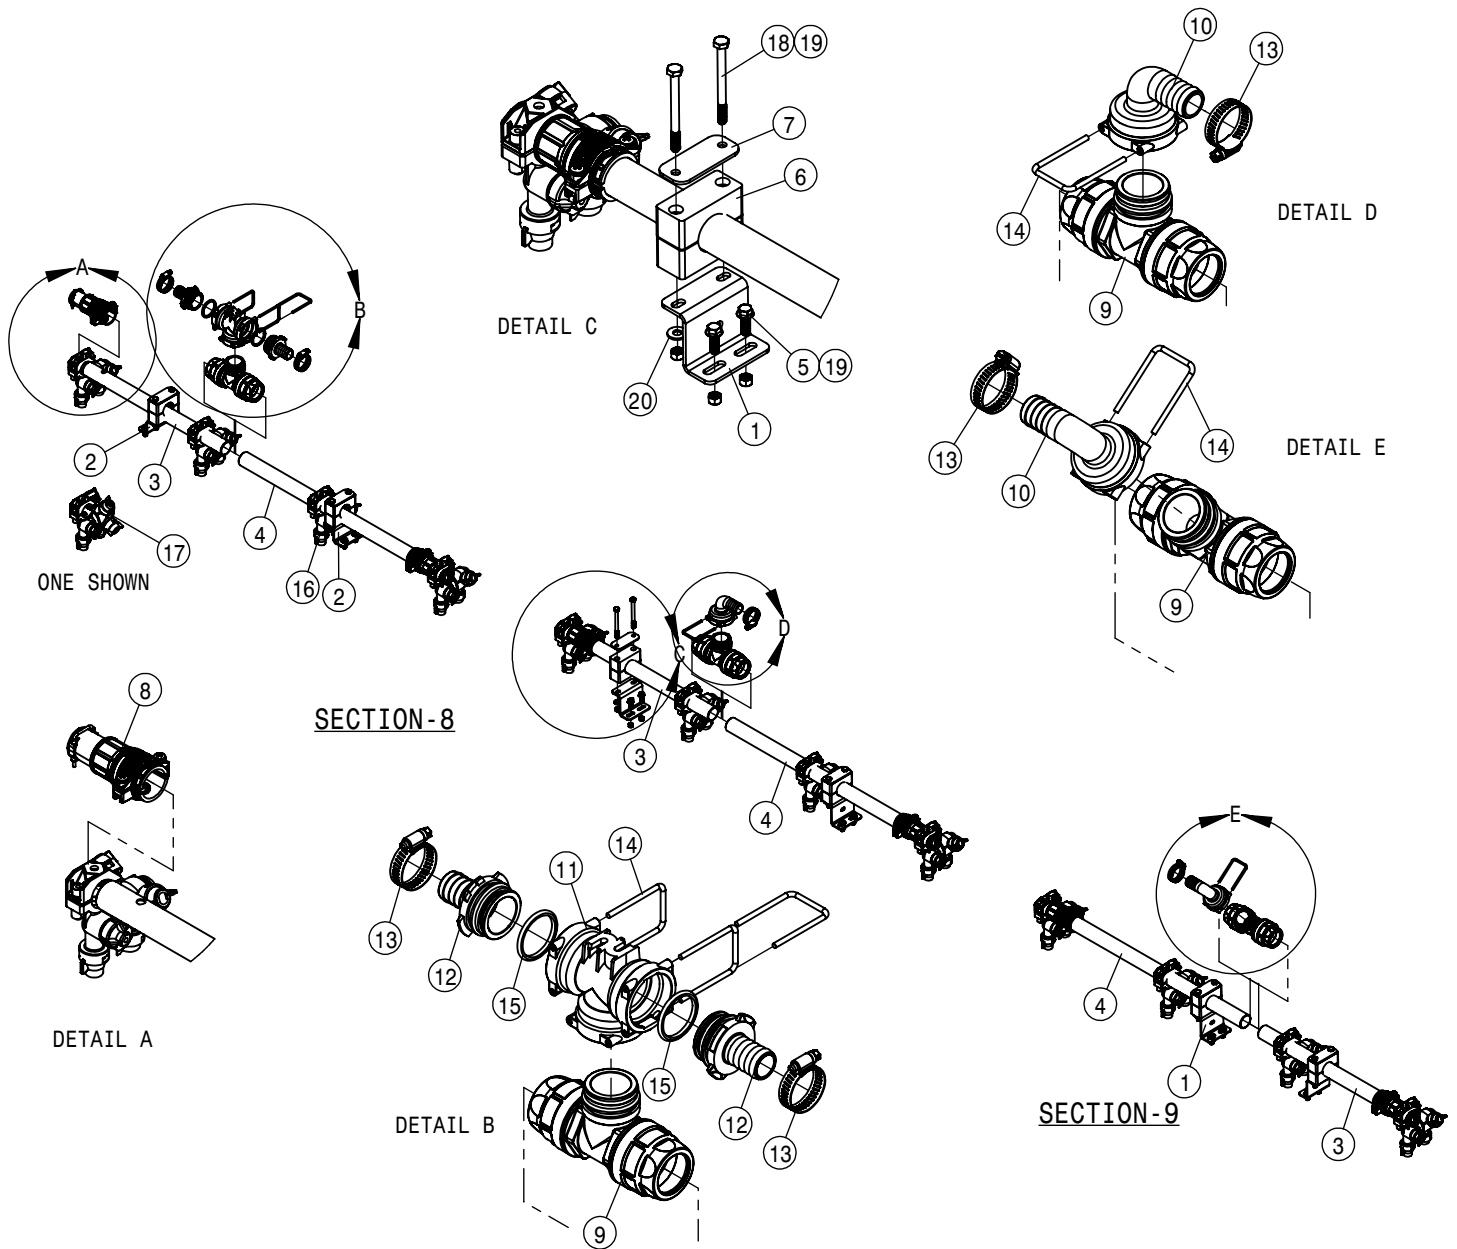

15" WET BOOM SPACING, SECTION 8-9 90' BOOM			
DET	QTY	P/N	DESCRIPTION
1	4	164716	TALL CLAMP MT BRKT, WET BOOM, STS
2	2	164859	CLAMP MT BRKT, WET BOOM, STS 04
3	3	167235	15" WET BOOM TUBE, 17.32 LG
4	3	167236	15" WET BOOM TUBE, 24.00 LG
5	12	470118	1/4 UNC X 3/4 SER FLG BOLT
6	6	470375	TUBE CLAMP BODY, 1.31 I.D. (PAIR)
7	6	470376	COVER PLATE FOR 470375
8	6	500295	NOZZLE BODY END CAP
9	3	500296	EASY FIT TEE 1" PIPE
10	2	500299	T5 TO 25MM HB 90
11	1	500300	T5 FEMALE TEE
12	2	500301	T5 MALE TO 25MM HB
13	4	520090	HOSECLAMP NO 16 STAINLESS
14	5	737738	FORK,D.3 DIST.42 (737731)
15	2	737763	O-RING, 1 1/4"CONN EPDM
16	12	737921	QUICK TJET 3-TIP BODY,1" HV
17	12	737925	QUICK TJET 5 + 1-TIP BODY 1"
18	12	900010	1/4UNC X 3" HEX BOLT
19	24	914000	1/4UNC HEX STOVER NUT
20	12	920000	1/4 SAE FLAT WASHER