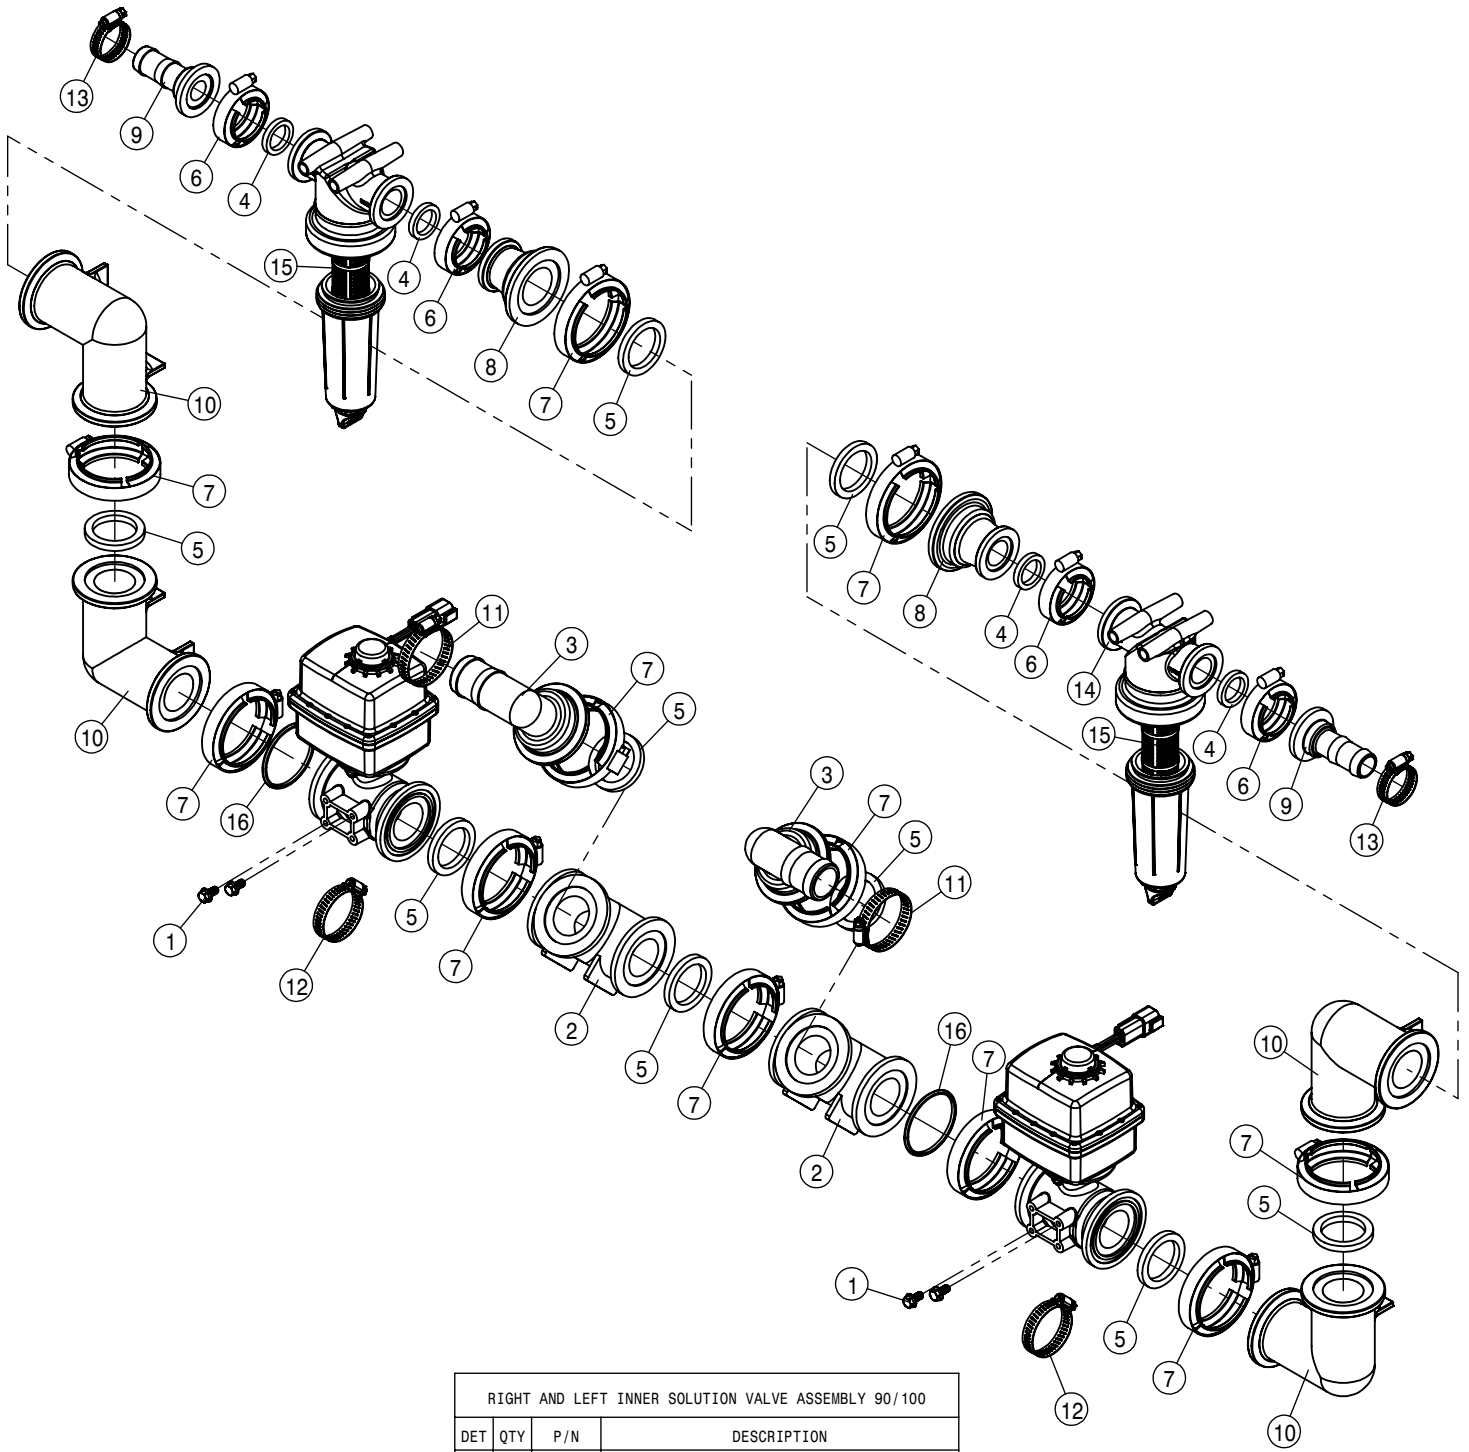

RIGHT AND LEFT INNER SOLUTION VALVE ASSEMBLY 90/100			
DET	QTY	P/N	DESCRIPTION
1	4	470122	1/4 UNC X 1/2 SERR FLG BOLT
2	2	500151	2" FLANGE TEE, POLY
3	2	500153	2" FLANGE-90-1 1/2 HBARB POLY
4	4	500157	1" FLANGE GASKET EPDM
5	9	500158	1 1/2" GASKET FOR 2" FLANGE
6	4	500159	1" FLANGE CLAMP S.S.
7	11	500160	2" FLANGE CLAMP S.S.
8	2	500161	2" FLANGE-1"FLANGE ADPTR POLY
9	2	500171	1" FLANGE-1" HOSE BARB POLY
10	4	500180	2" FLANGE-90-2"FLANGE LBO POLY
11	2	520067	HOSE CLAMP NO 28 STAINLESS
12	2	520085	HOSE CLAMP NO 24 STAINLESS
13	2	520090	HOSECLAMP NO 16 STAINLESS
14	2	690660	LINE "T" STRAINER, 1" FLANGE W/O SCREEN
15	2	690661	50 MESH SCREEN FOR 690660
16	2	696254	O-RING, KZCO FLANGED VALVE
17	2	696260	VALVE, KZCO C2F-55B-M-S9