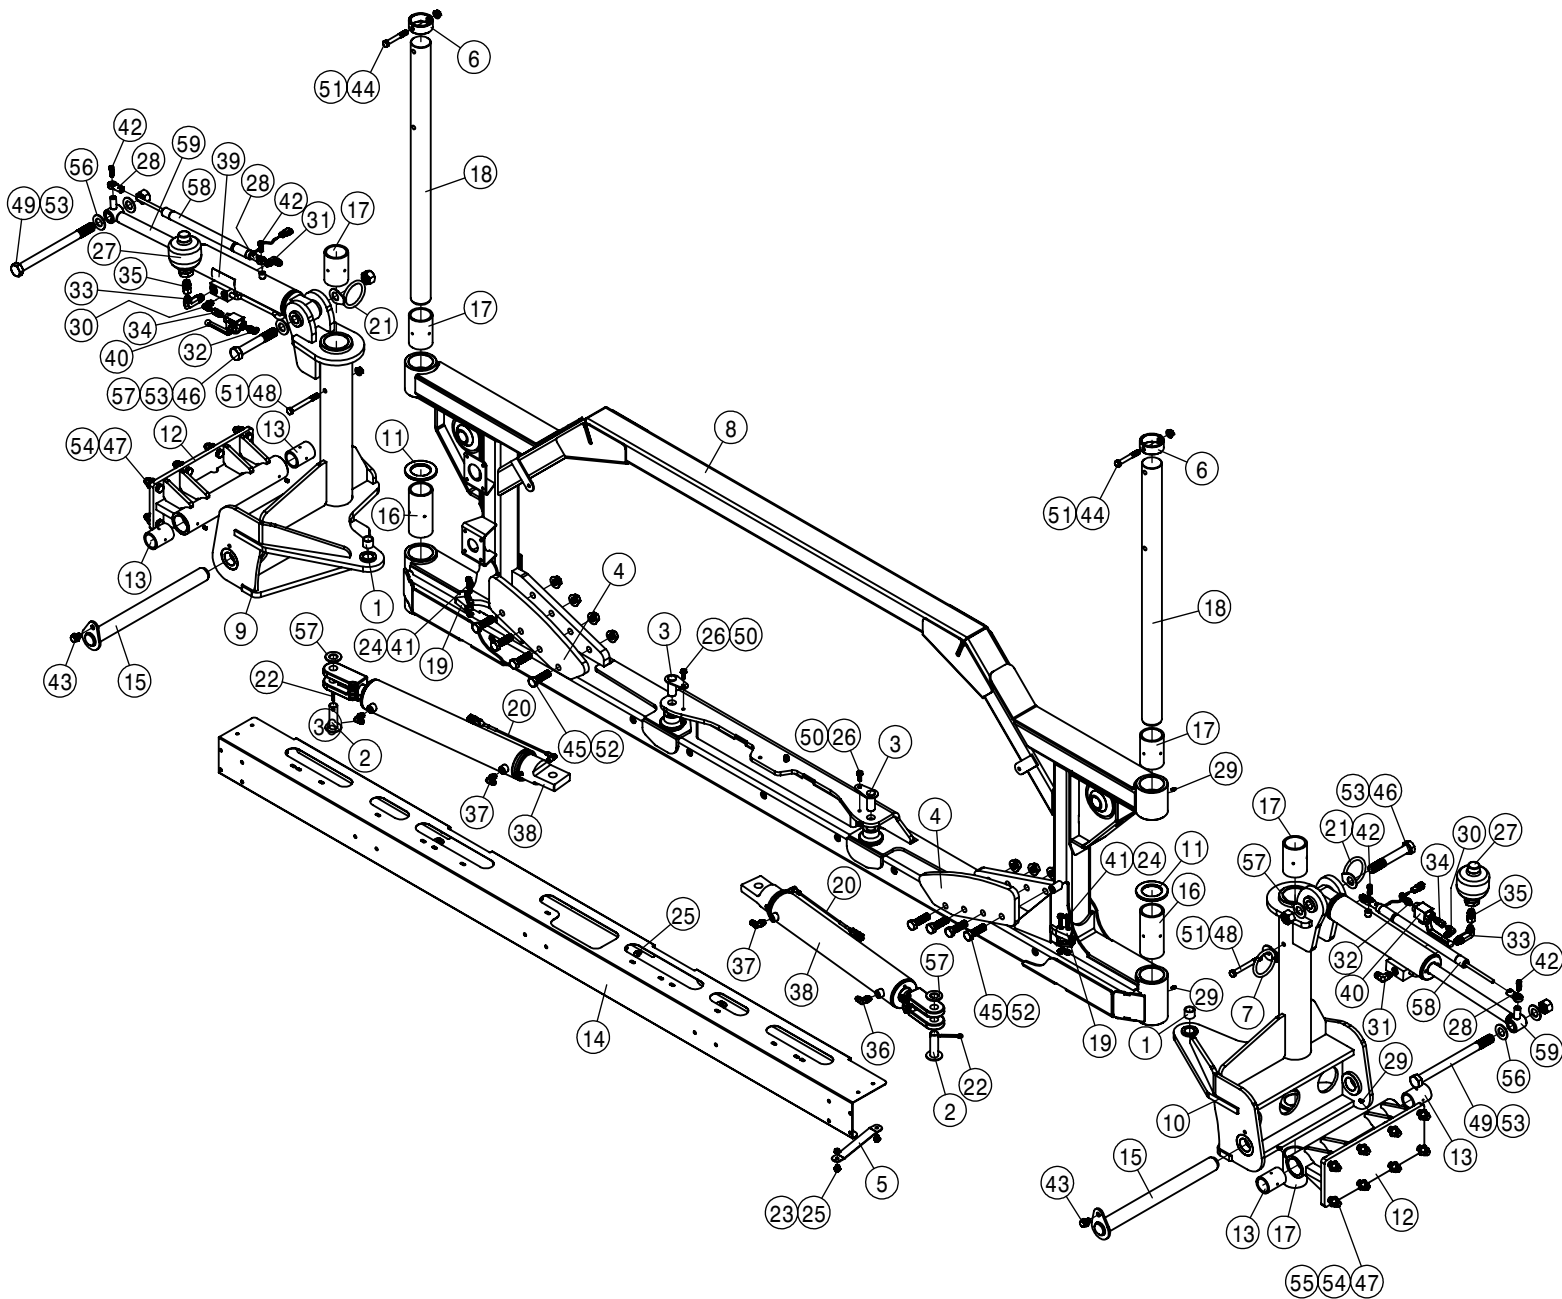

TRANSOM ASSEMBLY 120/132			
DET	QTY	P/N	DESCRIPTION
1	2	121126	BEARING,1.00-1.25-1.10 POLYGON
2	2	164498	BOOM FOLD CYL PIN WLD
3	2	166127	TRANSOM PIN WLD 1", A10
4	2	166566	ROLLER GUIDE PLATE, 120
5	6	166694	CENTER SOLN SUB MNT STRAP, 120
6	2	166932	PIVOT PIN RET RING, 120
7	1	166983	HOSE SUPPORT RING WLD
8	1	166989	TRANSOM PIVOT WLDMT, 120
9	1	167014	RH TRANSOM PIVOT WLD
10	1	167015	LH TRANSOM PIVOT WLD
11	2	167030	THRUST WASH PIVOT TUBE, 120'ALUM
12	2	167036	ALUM BOOM SECT 1 ADPTR WLD
13	4	167041	FIBER BUSH, ADPTR PLATE 120'ALUM
14	1	167042	CTR SCT SOLU MT CHANNEL
15	2	167043	LEVEL PIN WLD 120'ALUM
16	2	167046	BEARING,2.51-2.99-6.38 POLYGON
17	6	167047	BEARING,2.51-2.99-4.25 POLYGON
18	2	167048	SHAFT, INNER TRANS PIVOT 120'ALUM
19	2	169131	MECH FOLD STOP, 120 AL
20	2	291994	SENSOR HARNESS FOR AWS

TRANSOM ASSEMBLY 120/132			
DET	QTY	P/N	DESCRIPTION
21	2	438302	HOSE SUPPORT RING WLD W/WASHER
22	2	470012N	5/16 X 2 COTTER PIN SS
23	6	470113	5/16UNC SERR FLG LOCK NUT
24	4	470113N	5/16UNC SERR FLG LOCK NUT SS
25	19	470232N	5/16UNC X 1/2 SERR FLG BOLT SS
26	2	470234N	5/16UNC X 1" SERR FLG BOLT SS
27	2	470444	ACCUM, DIAPHRAGM, 30CI 1508 PSI
28	4	470628	BALL END,9.9MM BORE X 10MM THD
29	10	471005N	GREASE ZERK, 1/4-28 X 1/2 YZ
30	2	618119	9/16MJIC-90-9/16MOR LBO
31	2	618249	3/4MJIC-90-9/16MOR LBO
32	2	618425	9/16MJIC-45-9/16MOR LBO
33	2	618443	3/4MJIC-90-3/4MOR EX LG LBO
34	2	618668	9/16FJIC SWIV-9/16MOR ADPTR
35	2	618669	3/4FJIC SWIV-3/4MOR ADPTR
36	2	618689	9/16MOR-90-9/16MJ .042 CHK VLV
37	2	618739	9/16MJIC-90-9/16MOR .065 CHK
38	2	621656	HYD CYL,3.50X19.75X1.75
39	2	650390	DECAL,DANGER, DO NOT MOD ACCUM
40	2	696131	HIGH PRESSURE BALL VALVE

TRANSOM ASSEMBLY 120/132			
DET	QTY	P/N	DESCRIPTION
41	4	900066N	5/16UNC X 1 1/4 SERR.FLG.HEX BOLT
42	4	900172	3/8UNC X 1" SOC HD CAP SCR,ZINC
43	2	900262N	1/2UNC X 3/4 SER FLANGE BOLT
44	2	900272N	1/2UNC X 3 1/2 HEX BOLT
45	8	900404	3/4UNC X 2 1/2 HEX BOLT
46	2	900851	1" UNC X 6 1/2" HEX BOLT GR8 YZ
47	16	900857	5/8UNC X 2 1/4 HEX BOLT GR8
48	2	900863	1/2UNC X 4 3/4 HEX BOLT GR 8 YZ
49	2	900869	1" UNC X 13" HEX BOLT GR8 YZ
50	2	914002N	5/16UNC HEX STOVER NUT YZ
51	4	914008N	1/2UNC SMTH FLG CTR LCK NUT YZ
52	8	914012N	3/4UNC CNTLCK SM FLG HEX NUT
53	4	914016	1" UNC HEX STOVER NUT
54	16	914810	5/8UNC HEX STOVER NUT GR8
55	16	920005N	5/8 SAE FLAT WASHER
56	4	920008	1" SAE FLAT WASHER
57	4	920008N	1" SAE FLAT WASHER
58	2	294330	LINEAR POSITION SENSOR, 250mm
59	2	621642	HYD CYL, 3.00X9.00X1.38