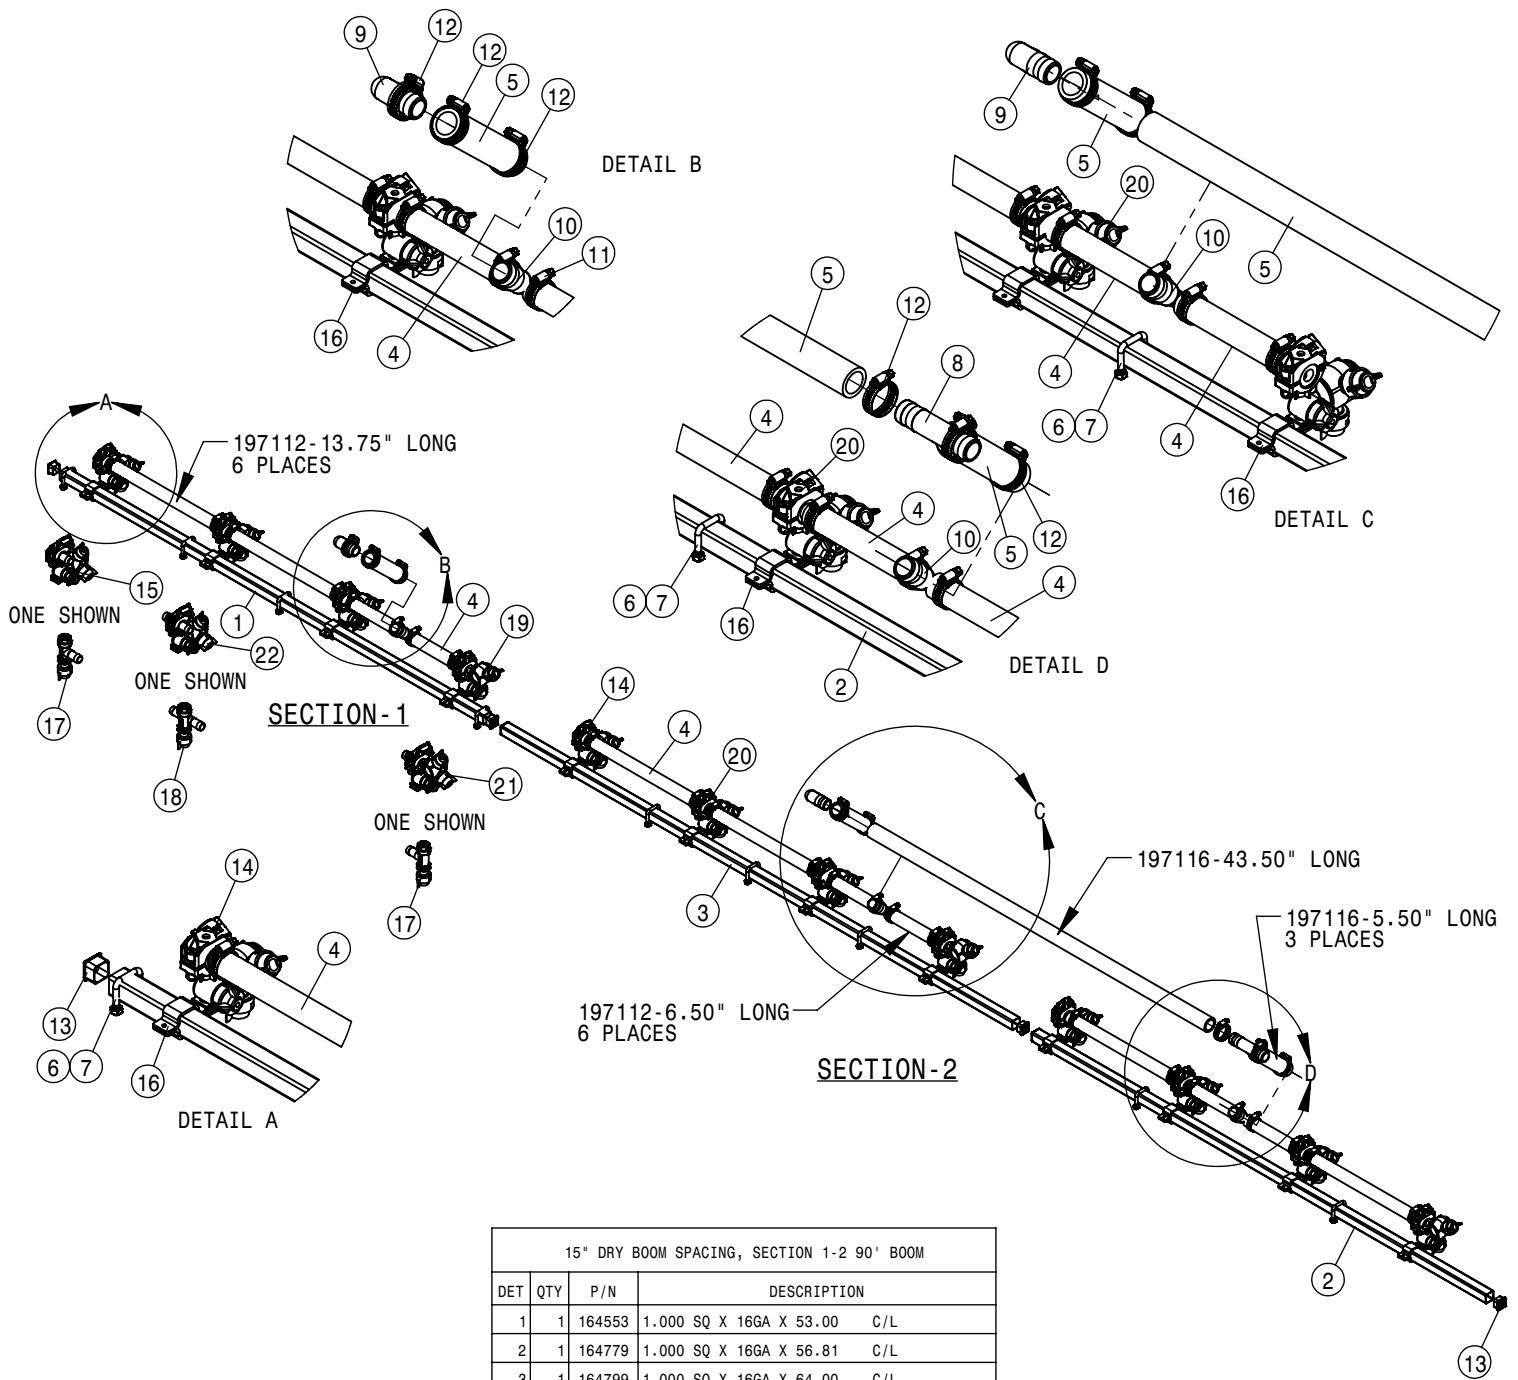

15" DRY BOOM SPACING, SECTION 1-2 90' BOOM			
DET	QTY	P/N	DESCRIPTION
1	1	164553	1.000 SQ X 16GA X 53.00 C/L
2	1	164779	1.000 SQ X 16GA X 56.81 C/L
3	1	164799	1.000 SQ X 16GA X 64.00 C/L
4	12	197112	HOSE 3/4 1-FBR BR BLK EPDM
5	4	197116	HOSE 1IN 1-FBR BR BLK EPDM
6	18	473842	1/4UNC LOCK NUT,CNTR POINT
7	9	473979	1/4UNC-1 1/8ID-1 1/2U-BOLTSQSS
8	1	500105	1.00 HOSE BARB TEE, POLY
9	2	500109	1.00-90-1.00 HOSE BARB, POLY
10	3	500121	1"BRNCH-3/4 HOSE BARB TEE,POLY
11	24	520055	HOSE CLAMP NO 12 STAINLESS
12	9	520090	HOSECLAMP NO 16 STAINLESS
13	6	629727	FINISH PLUG 1" SQ 16 GA
14	3	737792	RH QUICK TJET LBO,3-TIP BODY .75
15	3	737796	RH QUICK TJET LBO, 5-TIP BODY .75
16	12	737817	NOZZLE BRACKET
17	6	737829	QUICK TJET LBO,1-TIP BODY .75
18	6	737830	QUICK TJET TEE,1-TIP BODY .75
19	3	737833	LH QUICK TJET LBO,3-TIP BODY .75
20	6	737834	QUICK TJET TEE,3-TIP BODY .75
21	3	737850	LH QUICK TJET LBO, 5-TIP BODY .75
22	6	737851	QUICK TJET TEE, 5-TIP BODY .75