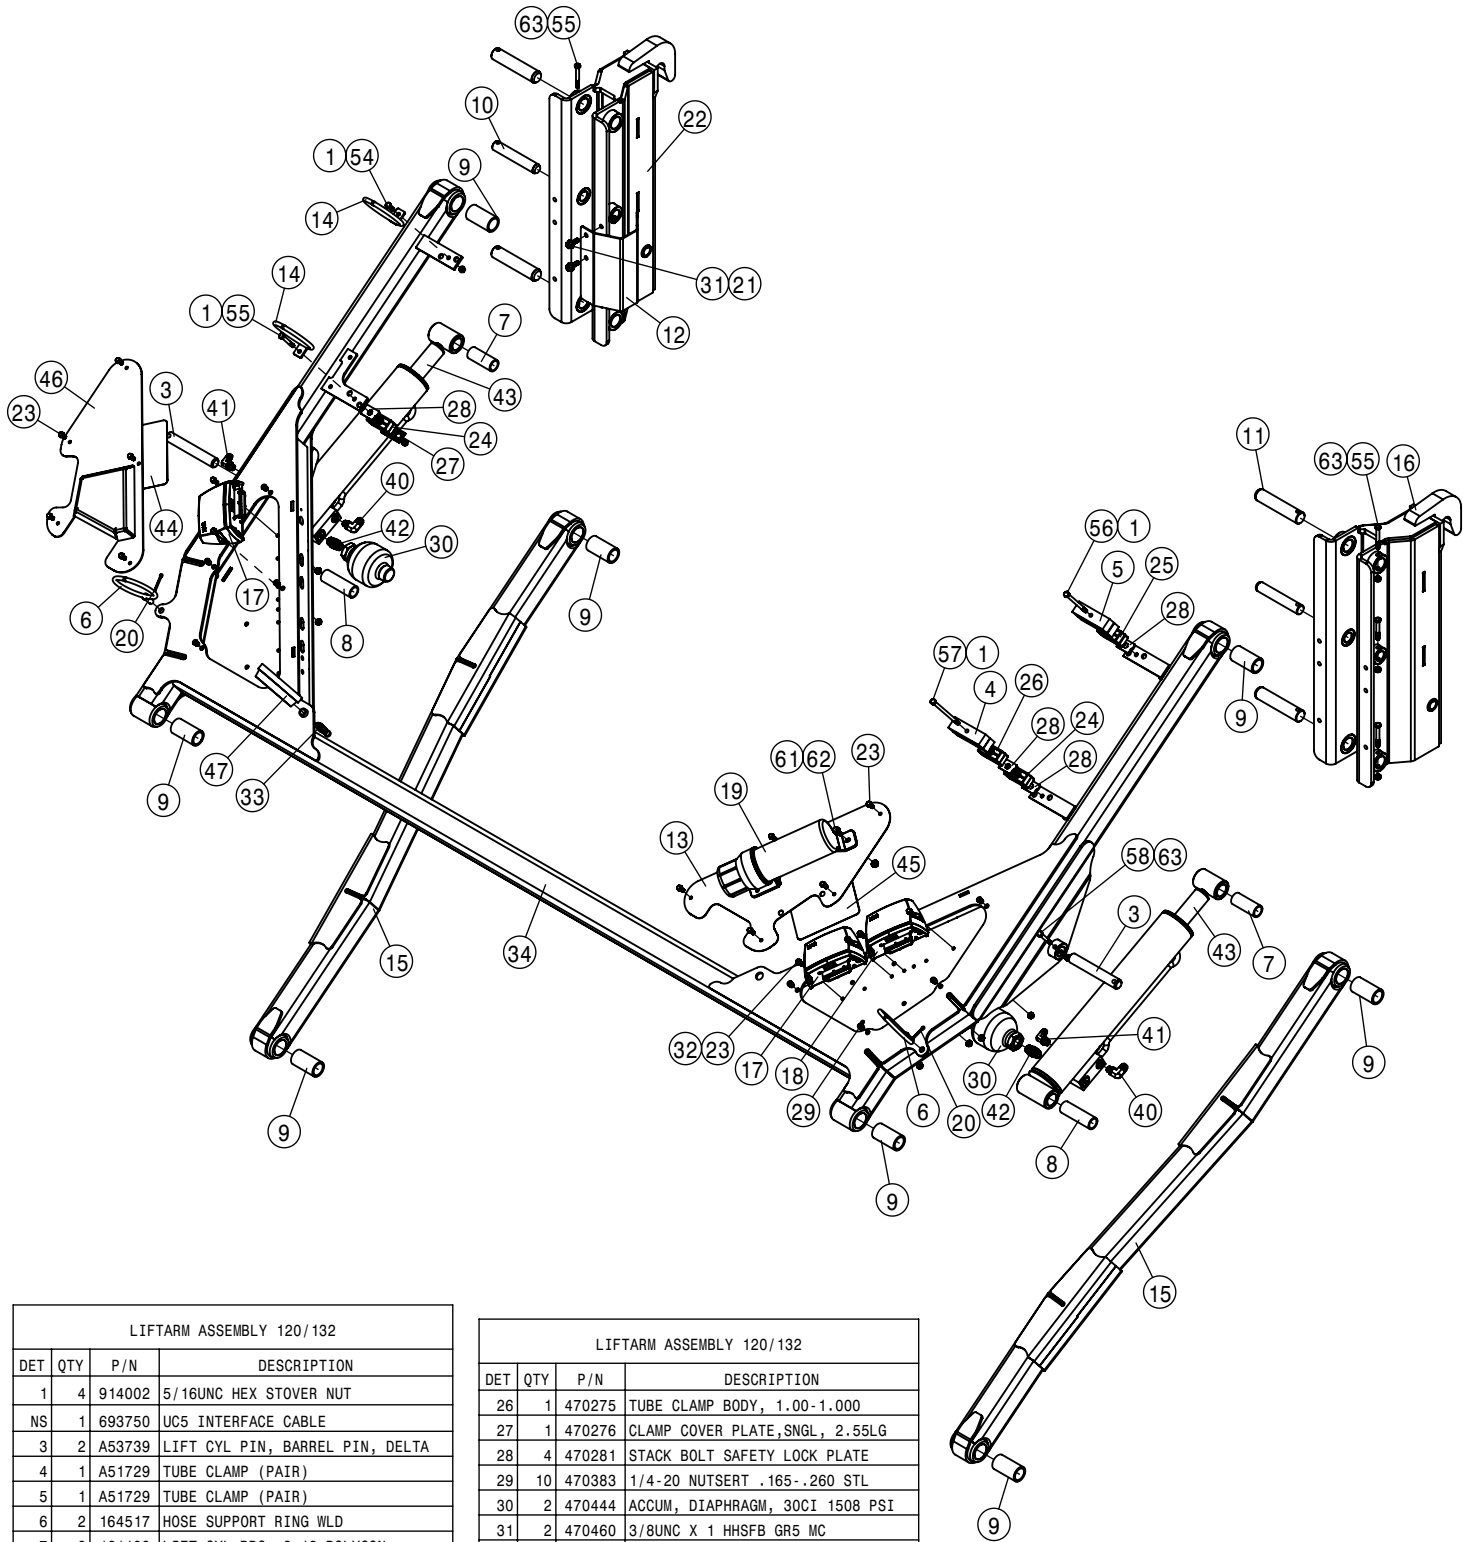

LIFTARM ASSEMBLY 120/132			
DET	QTY	P/N	DESCRIPTION
1	4	914002	5/16UNC HEX STOVER NUT
NS	1	693750	UC5 INTERFACE CABLE
3	2	A53739	LIFT CYL PIN, BARREL PIN, DELTA
4	1	A51729	TUBE CLAMP (PAIR)
5	1	A51729	TUBE CLAMP (PAIR)
6	2	164517	HOSE SUPPORT RING WLD
7	2	121109	LIFT CYL BRG, 3.13 POLYGON
8	2	121115	LIFT CYL BRG, 4.00 POLYGON
9	8	121119	LIFTARM BEARING, POLYGON 09
10	2	164452	LIFT ARM MT PIVOT PIN
11	4	165713	LIFT ARM MT PIV PIN, 120' BM 09
12	1	165742	RECEPTACLE MT, STS BOOMS '12
13	1	166610	UPR LIFT ARM COVER, 120
14	2	165954	HOSE RING WLD
15	2	166587	LWR LIFT ARM WLDMT, 120' BOOM 09
16	1	166600	QUICK ATTACH WLD LH OFFSET
17	2	292086	IQAN-XA2 MODULE->611
18	1	292087	IQAN-XS2 MODULE->611
19	1	344017	MANUAL CANISTER W/NEOPREN SEAL
20	2	470046	COTTER PIN 5/32 X 1 1/2 SS
21	2	470087	3/8UNC HEX SERR FLANGE NUT
22	1	166601	QUICK ATTACH WLD RH OFFSET
23	16	470118	1/4 UNC X 3/4 SER FLG BOLT
24	2	470274	TUBE CLAMP BODY, .750-.750
25	1	470275	TUBE CLAMP BODY, 1.00-1.000

LIFTARM ASSEMBLY 120/132			
DET	QTY	P/N	DESCRIPTION
26	1	470275	TUBE CLAMP BODY, 1.00-1.000
27	1	470276	CLAMP COVER PLATE, SNGL, 2.55LG
28	4	470281	STACK BOLT SAFETY LOCK PLATE
29	10	470383	1/4-20 NUTSERT .165-.260 STL
30	2	470444	ACCUM, DIAPHRAGM, 30CI 1508 PSI
31	2	470460	3/8UNC X 1 HHSFB GR5 MC
32	6	473832	1/4-20UNC HEX FLG NUT SER SS
33	1	500128	1/4NPT-1/2 HOSE BARB, POLY
34	1	167032	UPPER LIFT ARM WLDMT, 120' BM 11
NS	3	693741	CABLE UC5 NETWORK 14 AWG 1M
NS	1	693757	UC5 NETWORK CABLE, 14 AWG .5M
NS	1	693759	INSTALL MANUAL UC5, HG06, STS
NS	2	693805	CABLE, UC5 NETWORK 14 AWG 15M
NS	2	693806	CABLE, UC5 12 AWG 7M
40	2	618249	3/4MJIC-90-9/16MOR LBO
41	2	618739	9/16MJIC-90-9/16MOR .065 CHK
42	2	618820	3/4MOR UNION
43	2	621640	HYD CYL, 3.25X16.00X1.63
44	1	650412	RH BOOM DECAL 120' A' 12
45	1	650413	LH BOOM DECAL 120' A' 12
46	1	167912	UPR LIFT ARM COVER RT WLD, 120
47	1	690359	PRESSURE GA GLYCERI 100 PSI
NS	2	693128	NORAC UC5 NETWORK 2-WAY CPLR
NS	1	693131	NORAC UC5 NETWORK CPLR, 8-WAY
NS	1	693135	NORAC CABLE, STS BM DISCNT, 150"

LIFTARM ASSEMBLY 120/132			
DET	QTY	P/N	DESCRIPTION
NS	2	693146	NORAC UC5 2-WAY CPLR W/TRMNTOR
NS	2	693147	NORAC UC5 NETWORK CPLR, 3-WAY
NS	2	693800	UC5 NETWORK 6PIN PLUG
54	1	900489	5/16UNC X 1 HHCS SS
55	5	900494	5/16UNC X 2 1/2 HHCS SS
56	1	900500	5/16UNC X 4 1/4 HHCS SS
57	1	900502	5/16UNC X 5 1/2 HHCS SS
58	4	900503	5/16UNC X 2 1/4 HHCS SS
NS	2	693752	UC5 NETWORK 2 PIN PLUG
NS	1	693749	UC5 CABLE, VALVE
61	2	910119	5/16-18UNC HEX FLG NUT SER SS
62	2	910126	5/16UNC X 1 HHSFB SS
63	8	910132	5/16-18UNC NYLOCK NUT SS