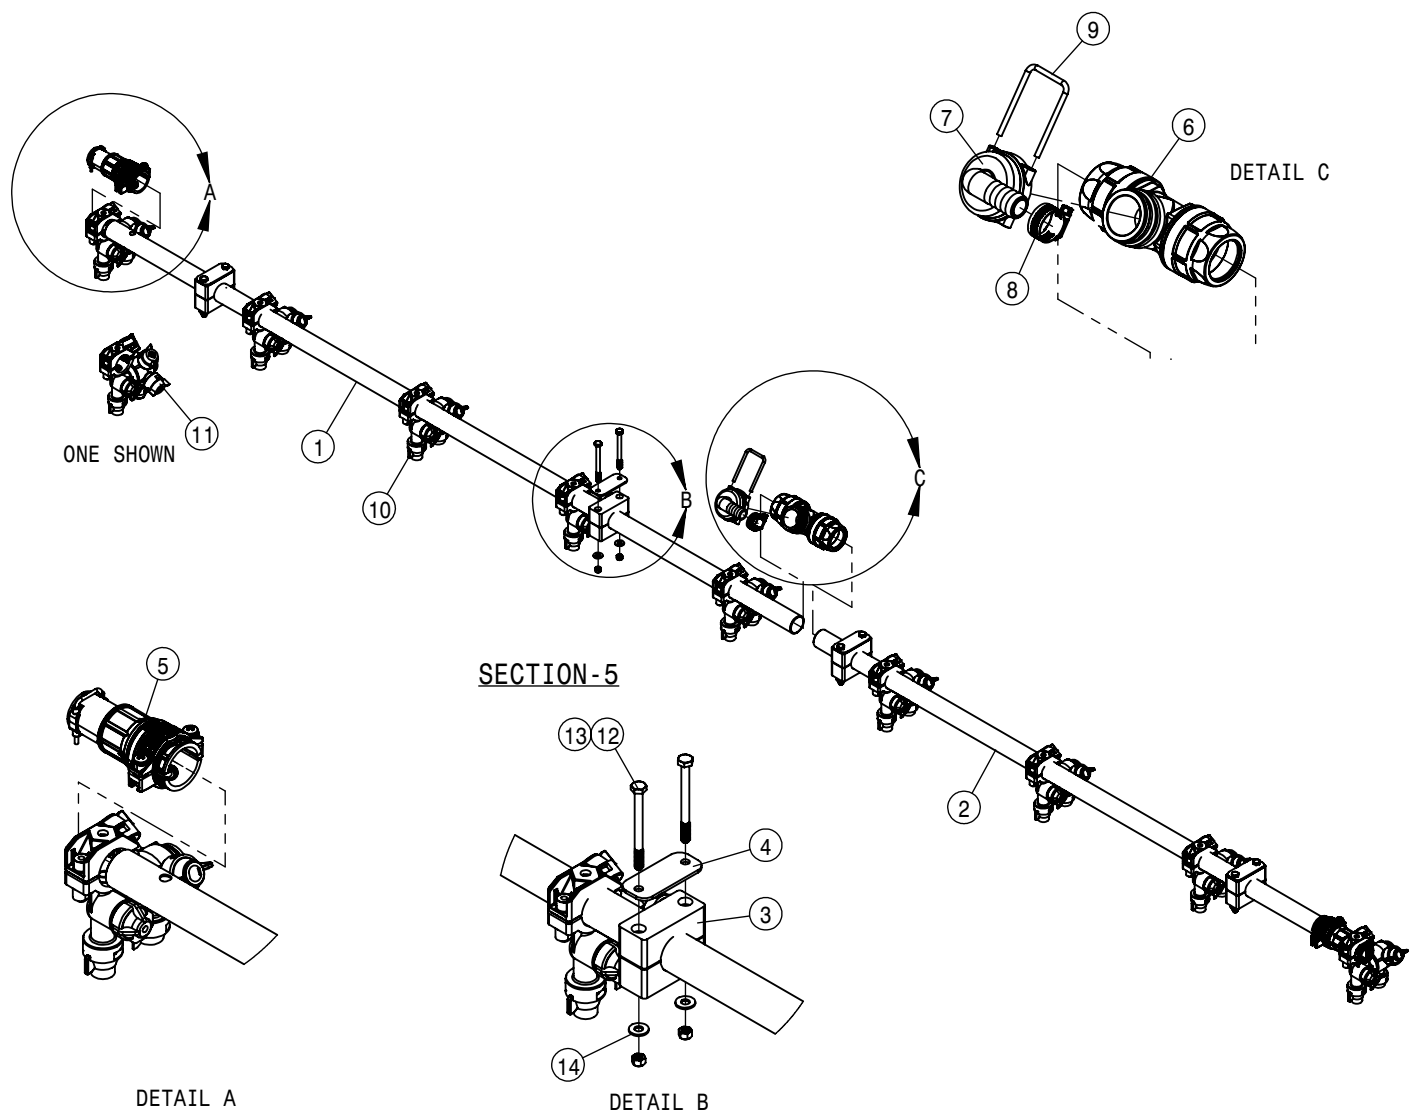

15" WET BOOM SPACING, SECTION-5 90/100 BOOM			
DET	QTY	P/N	DESCRIPTION
1	1	167225	15" WET BOOM TUBE, 65.66 LG
2	1	167229	15" WET BOOM TUBE, 50.66 LG
3	4	470375	TUBE CLAMP BODY, 1.31 I.D. (PAIR)
4	4	470376	COVER PLATE FOR 470375
5	2	500295	NOZZLE BODY END CAP
6	1	500296	EASY FIT TEE 1" PIPE
7	1	500297	T5 TO 20MM HB 90
8	1	520080	HOSE CLAMP NO 10 STAINLESS
9	1	737738	FORK,D.3 DIST.42 (737731)
10	9	737921	QUICK TJET 3-TIP BODY,1" HV
11	9	737925	QUICK TJET 5 + 1-TIP BODY 1"
12	8	900010	1/4UNC X 3" HEX BOLT
13	8	914000	1/4UNC HEX STOVER NUT
14	8	920000	1/4 SAE FLAT WASHER