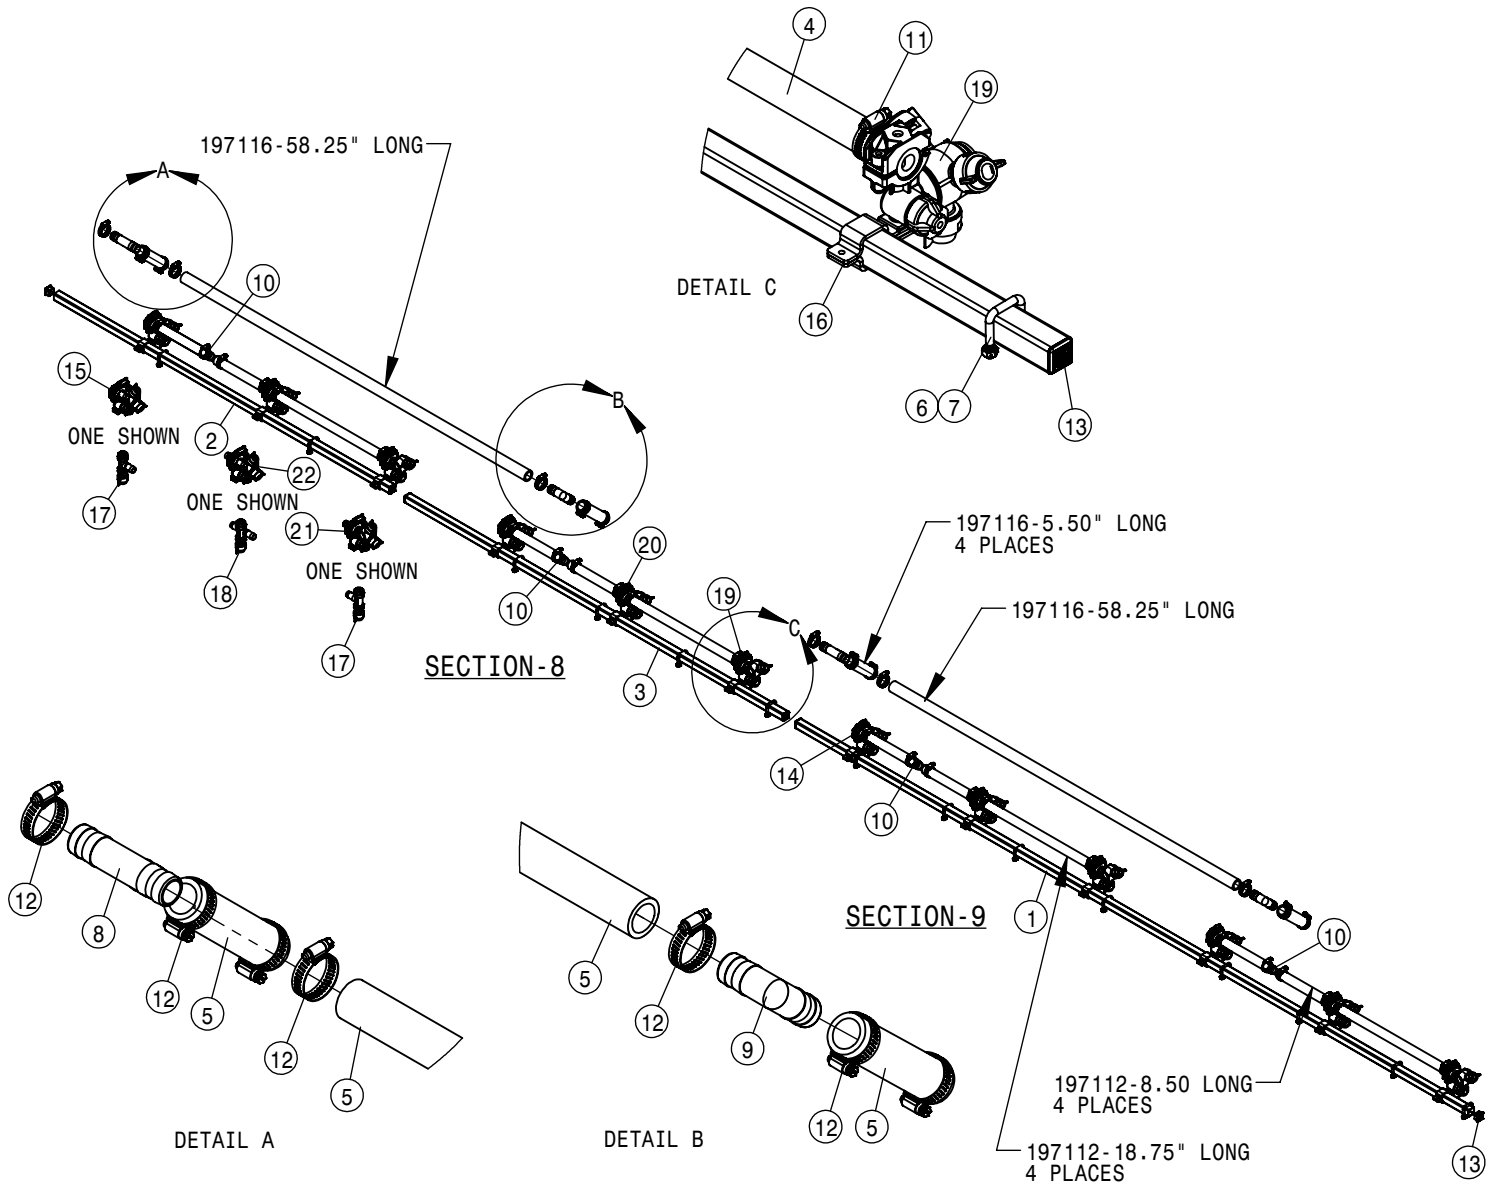

20" DRY BOOM SPACING, SECTION 8-9 100' BOOM			
DET	QTY	P/N	DESCRIPTION
1	1	164778	1.000 SQ X 16GA X 114.00 C/L
2	1	164779	1.000 SQ X 16GA X 56.81 C/L
3	1	164799	1.000 SQ X 16GA X 64.00 C/L
4	13	197112	HOSE 3/4 1-FBR BR BLK EPDM
5	6	197116	HOSE 1IN 1-FBR BR BLK EPDM
6	30	473842	1/4UNC LOCK NUT,CNTR POINT
7	17	473979	1/4UNC-1 1/8ID-1 1/2U-BOLTSQSS
8	2	500105	1.00 HOSE BARB TEE, POLY
9	2	500109	1.00-90-1.00 HOSE BARB, POLY
10	4	500121	1"BRNCH-3/4 HOSE BARB TEE,POLY
11	24	520055	HOSE CLAMP NO 12 STAINLESS
12	14	520090	HOSECLAMP NO 16 STAINLESS
13	6	629727	FINISH PLUG 1" SQ 16 GA
14	4	737792	RH QUICK TJET LBO,3-TIP BODY .75
15	4	737796	RH QUICK TJET LBO, 5-TIP BODY .75
16	12	737817	NOZZLE BRACKET
17	8	737829	QUICK TJET LBO,1-TIP BODY .75
18	4	737830	QUICK TJET TEE,1-TIP BODY .75
19	4	737833	LH QUICK TJET LBO,3-TIP BODY .75
20	4	737834	QUICK TJET TEE,3-TIP BODY .75
21	4	737850	LH QUICK TJET LBO, 5-TIP BODY .75
22	4	737851	QUICK TJET TEE, 5-TIP BODY .75