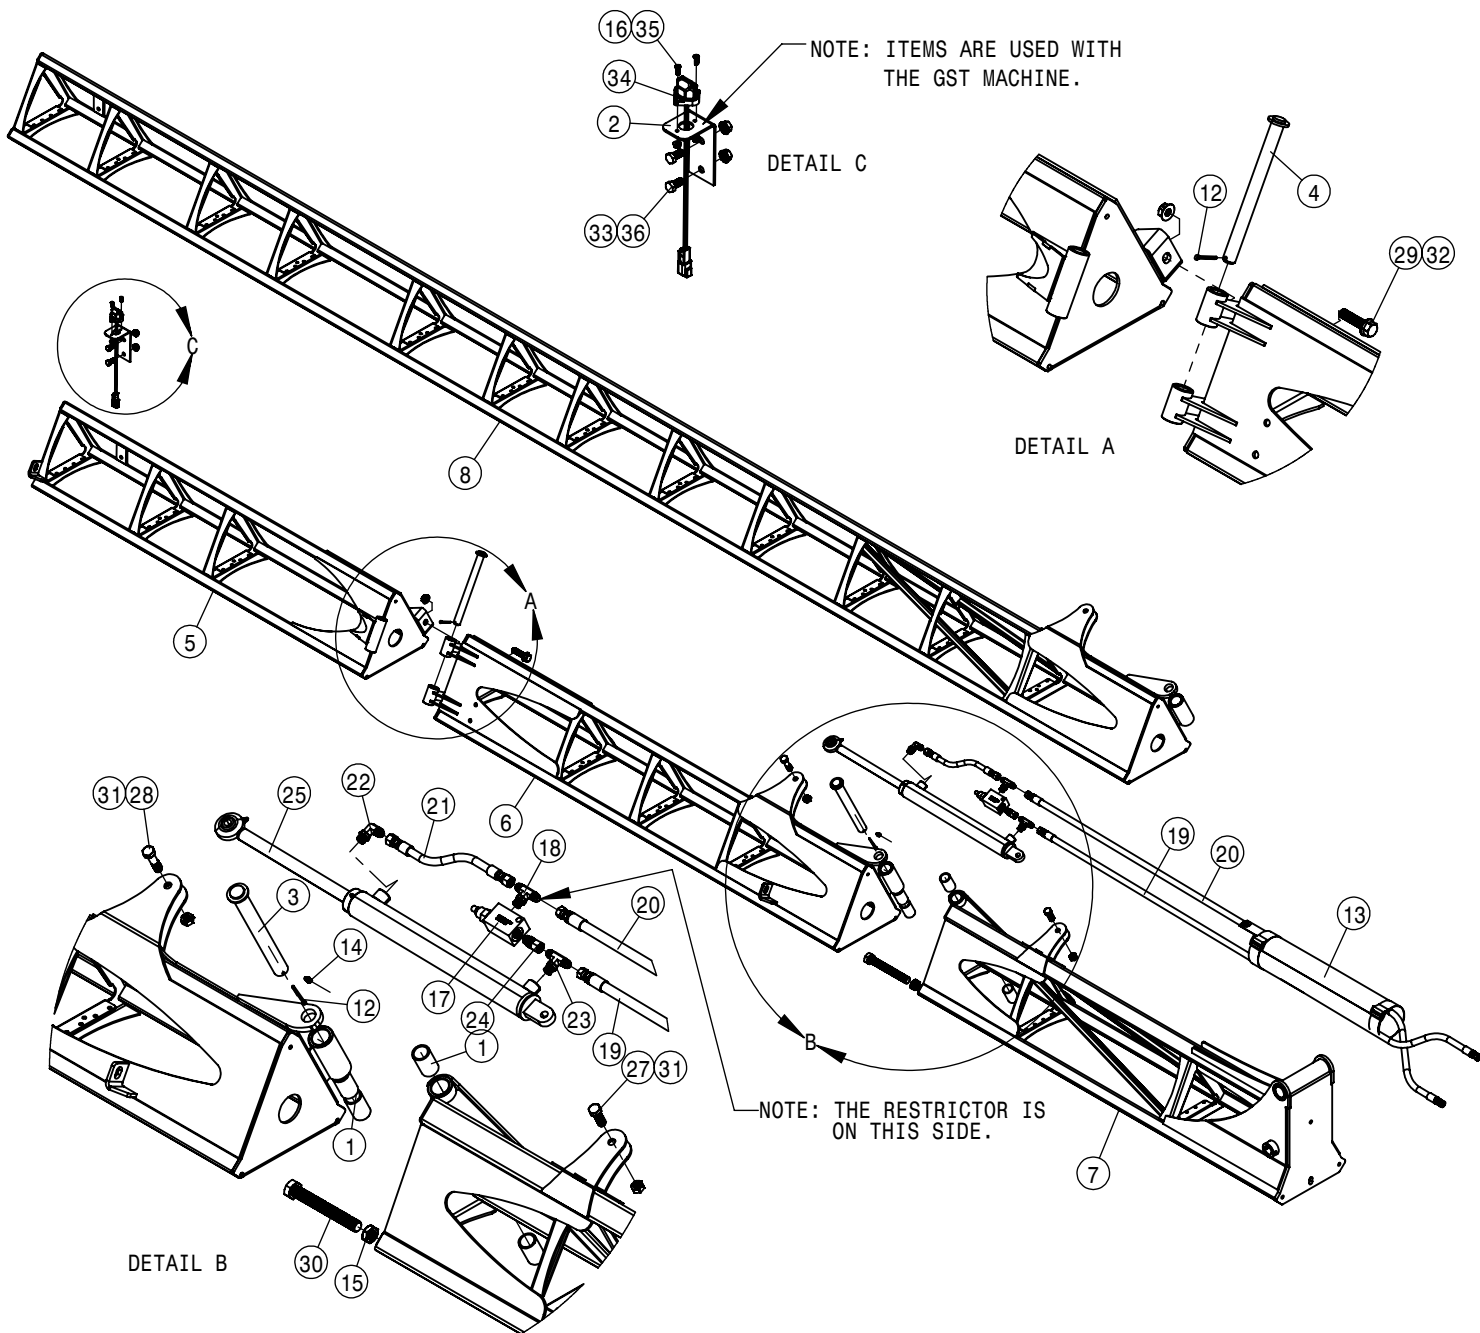

RIGHT BOOM BREAKAWAY 90/100			
DET	QTY	P/N	DESCRIPTION
1	4	121110	BOOM FOLD BRG, POLYGON
2	1	164905	90' BOOM LIGHT MOUNT, GST 06
3	1	164526	BOOM BREAKAWAY PIVOT PIN WLD
4	1	164637	BOOM TIP SECTION PIN WLD
5	1	164970	RH 90' BOOM TIP WLD, SECT-4
6	1	164971	RH BREAKAWAY BOOM WLD, SECT-3
7	1	165800	RH FLDOVR BM WLD,100'SECT-2'10
8	1	165815	RH BRKWAY BM WLD,100'SECT-3'10
NS	1	293860	FENCE ROW EXT HARNESS 100'STS
NS	1	294308	GST BOOM WING HARNESS
NS	1	294153	BOOM WING HARNESS, STS '12
12	2	470011	COTTER PIN 5/32 X 1 1/2
13	1	470378	SIDEWINDER SLEEVE,14.06 X 21"
14	1	471005	GREASE ZERK, 1/4-28 X 1/2
15	2	472334	3/4UNC HEX JAM NUT
16	2	470463	8-32 SERR FLANGE NUT
17	1	607540	KICK DOWN RELIEF VALVE, 800 PSI
18	1	614752	RESTRICTOR BR TEE ASSY,.042DIA

RIGHT BOOM BREAKAWAY 90/100			
DET	QTY	P/N	DESCRIPTION
19	1	616360	06-451TC-06FJX-06FJX-84 H/A
20	1	616361	06-451TC-06FJX-06FJX-86 H/A
21	1	617054	04-451TC-06FJX-06FJX-11
22	1	618119	9/16MJIC-90-9/16MOR LBO
23	1	618629	9/16MOR BRANCH TEE-9/16MJIC
24	1	618668	9/16FJIC SWIV-9/16MOR ADPTR
25	1	621590	120'TIP FOLD CYL,STS 120'BM 08
NS	1	650428	DECAL SHEET, 90' BOOM
27	1	900265	1/2UNC X 1 1/2 HEX BOLT
28	1	900267	1/2UNC X 2" HEX BOLT
29	1	900267N	1/2UNC X 2" SERR FLG BOLT
30	2	906350	3/4UNC X 6" HEX BOLT FULL
31	2	914008	1/2 UNC HEX STOVER NUT
32	1	914008N	1/2UNC SMTH FLG CTR LCK NUT YZ
33	2	470087	3/8UNC HEX SERR FLANGE NUT
34	1	291934	BOOM LIGHT ASSY, GST20
35	2	903844	8-32 X 1/2 PHIL PANHD MACH SCR
36	2	900128	3/8UNC X 3/4 HEX BOLT